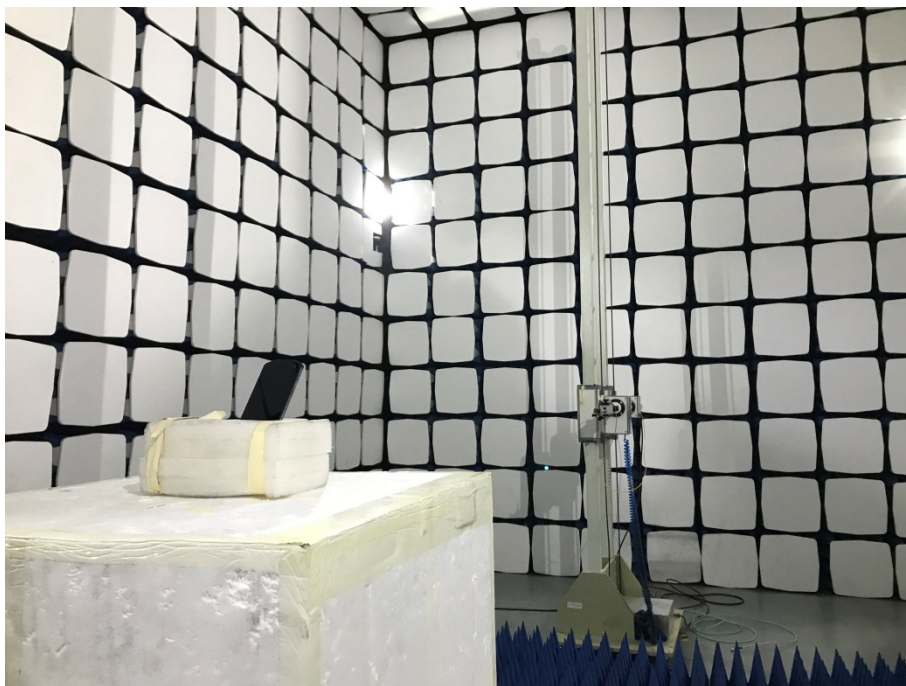

EXHIBIT 4 - TEST SETUP PHOTOGRAPHS

Spurious Radiation Test Setup (9kHz to 30MHz)

Spurious Radiation Test Setup (30MHz to 1G)

Spurious Radiation Test Setup (1GHz to 18GHz)

Spurious Radiation Test Setup (Above 18GHz)

Extreme Condition Test Setup

Mobile Communication Test Setup