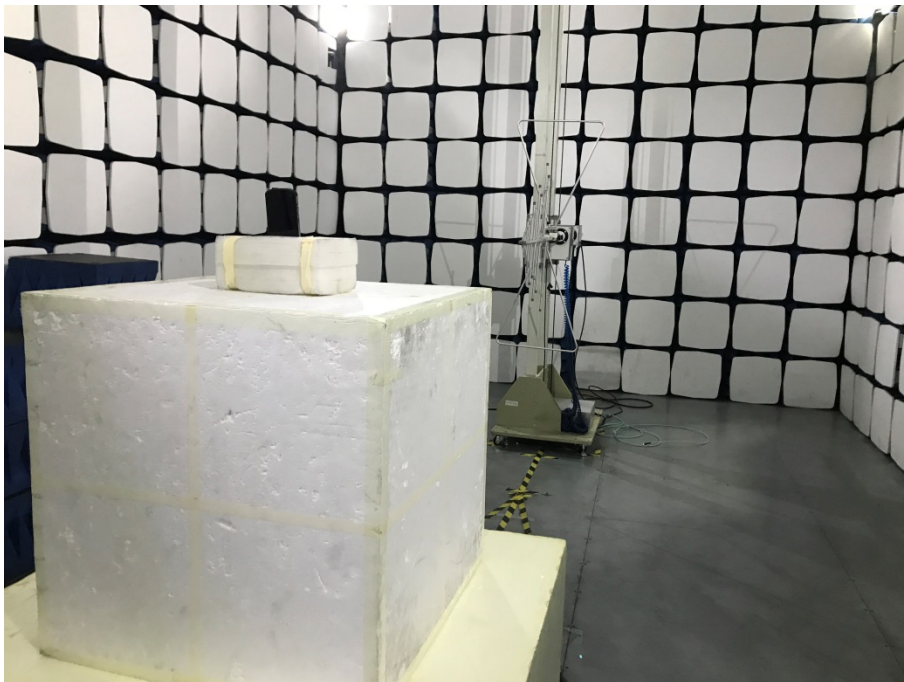

EXHIBIT 4 - TEST SETUP PHOTOGRAPHS

Spurious Radiation Test Setup (9kHz to 30MHz)

Spurious Radiation Test Setup (30MHz to 1G)

Spurious Radiation Test Setup (1GHz to 18GHz)

Spurious Radiation Test Setup (Above 18GHz)

Extreme Condition Test Setup

Mobile Communication Test Setup