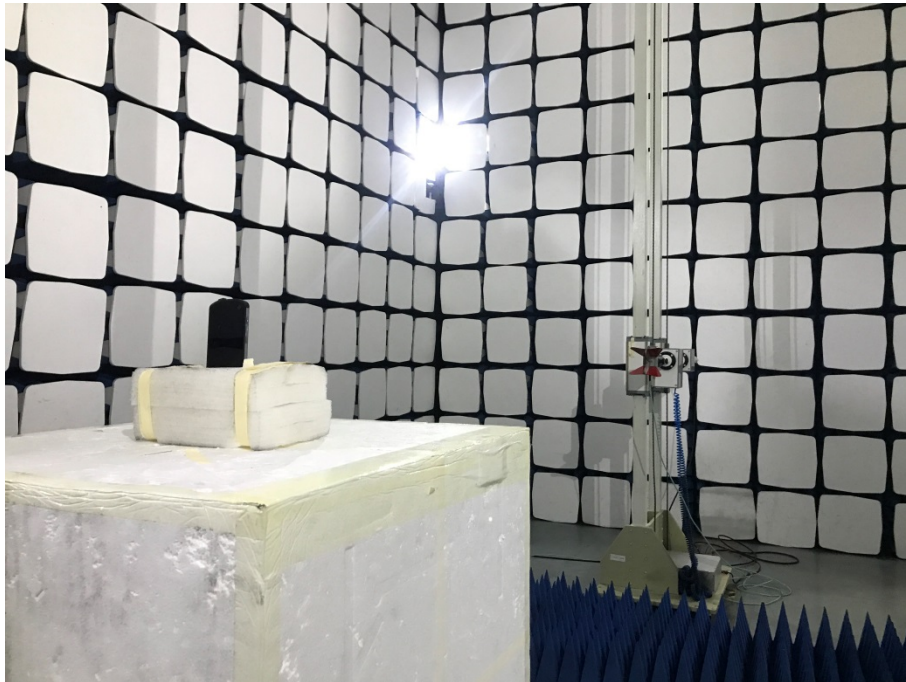

EXHIBIT 4 - TEST SETUP PHOTOGRAPHS

Spurious Radiation Test Setup (9kHz to 30MHz)

Spurious Radiation Test Setup (30MHz to 1G)

Spurious Radiation Test Setup (1GHz to 18GHz)

Spurious Radiation Test Setup (Above 18GHz)

Extreme Condition Test Setup

Mobile Communication Test Setup