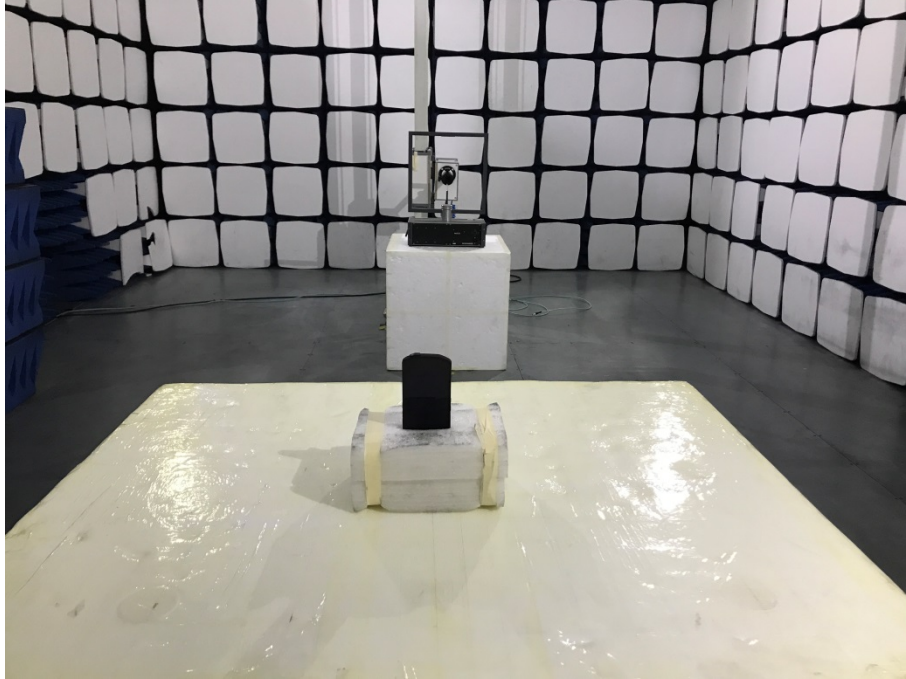

EXHIBIT 4 - TEST SETUP PHOTOGRAPHS

Spurious Radiation Test Setup (9kHz to 30MHz)

Spurious Radiation Test Setup (30MHz to 1G)

Spurious Radiation Test Setup (1GHz to 18GHz)

Spurious Radiation Test Setup (Above 18GHz)

Extreme Condition Test Setup

Mobile Communication Test Setup