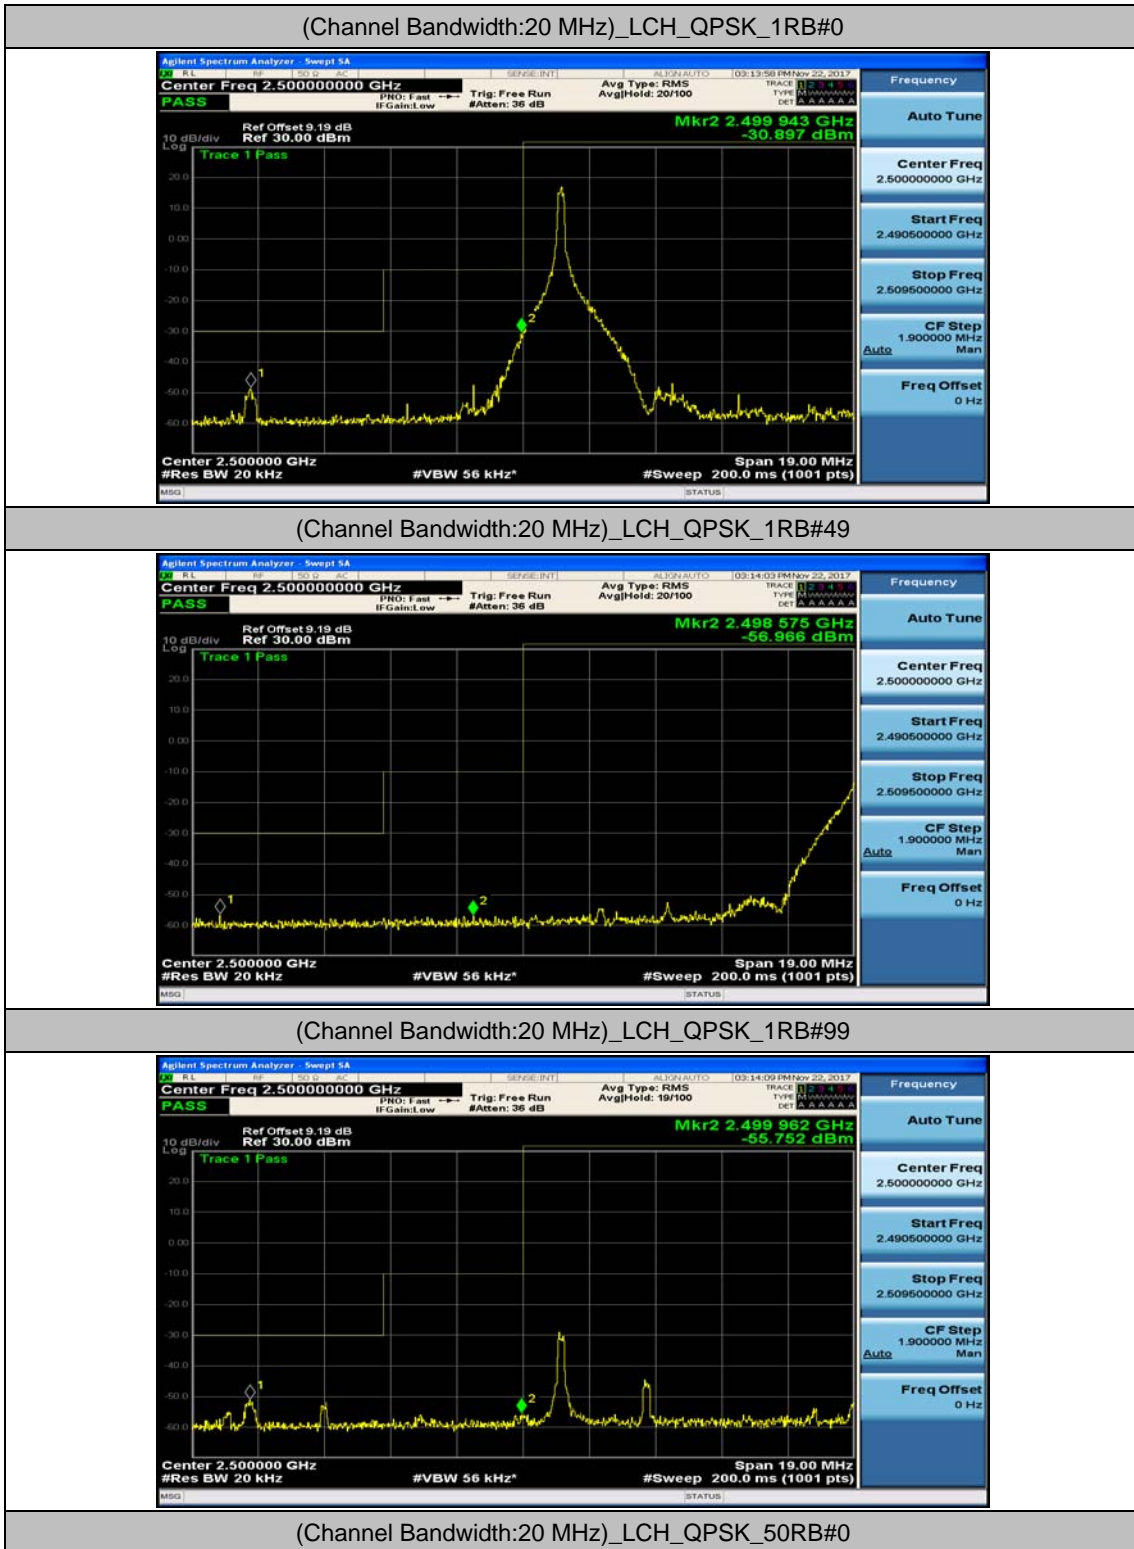

Channel Bandwidth: 20 MHz