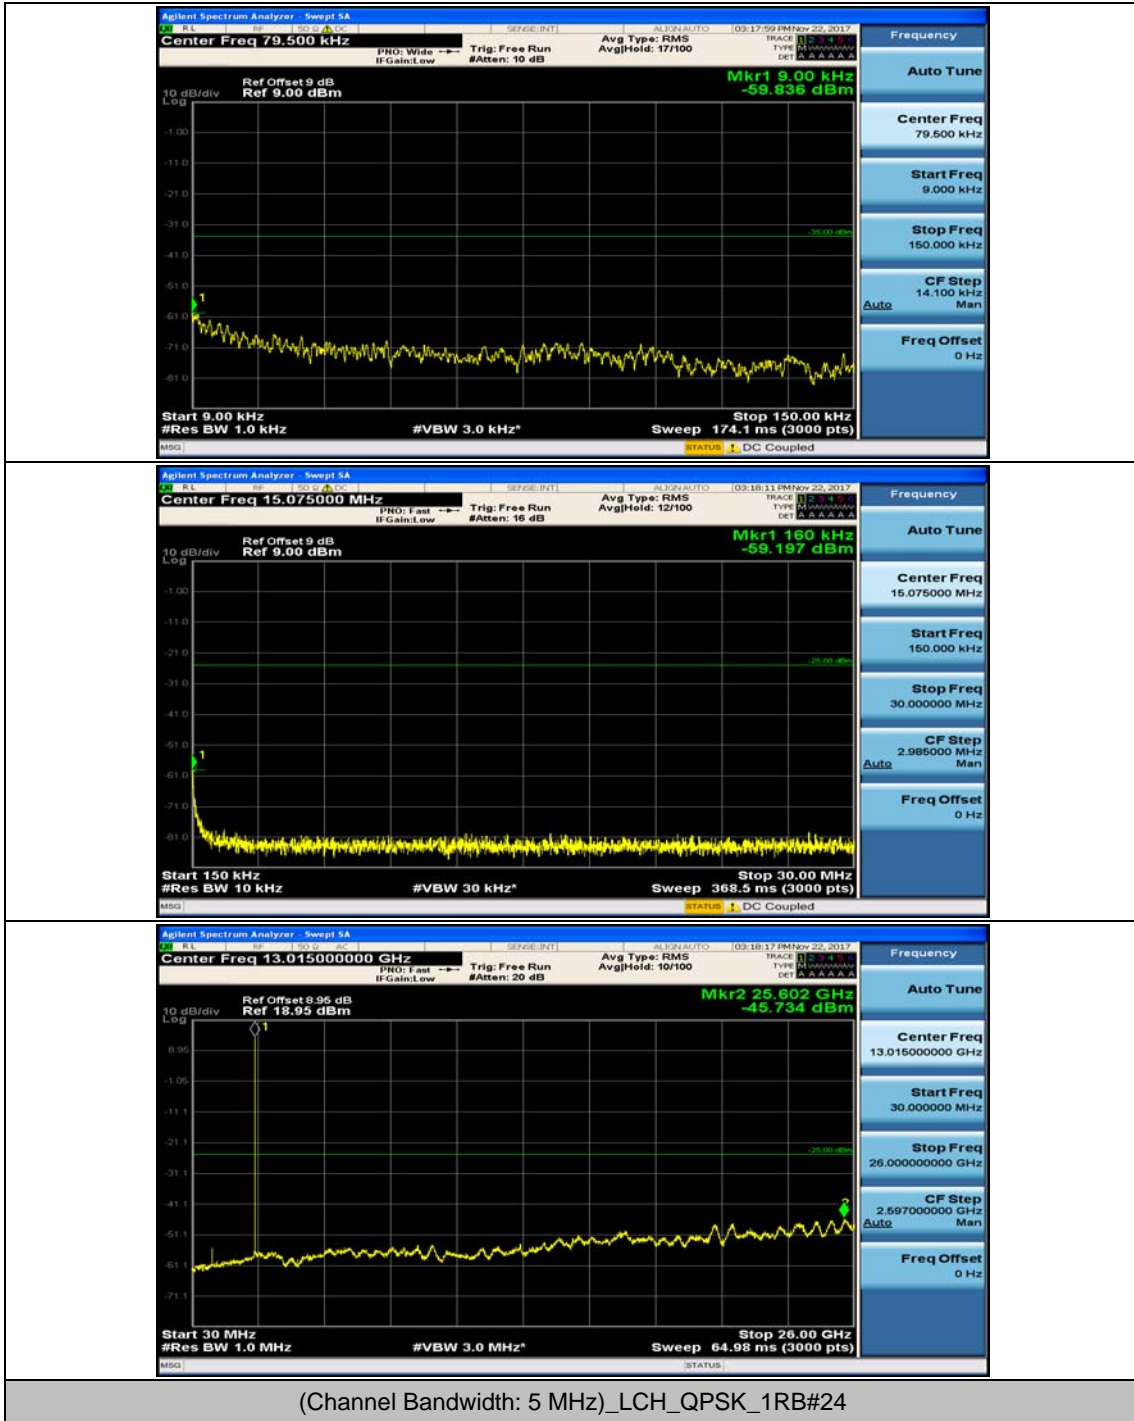

(Channel Bandwidth:20 MHz)_HCH_16QAM_50RB#25

(Channel Bandwidth:20 MHz)_HCH_16QAM_50RB#50

(Channel Bandwidth:20 MHz)_HCH_16QAM_100RB#0

Appendix E: Conducted Spurious Emission

Test Graphs

Channel Bandwidth: 5 MHz