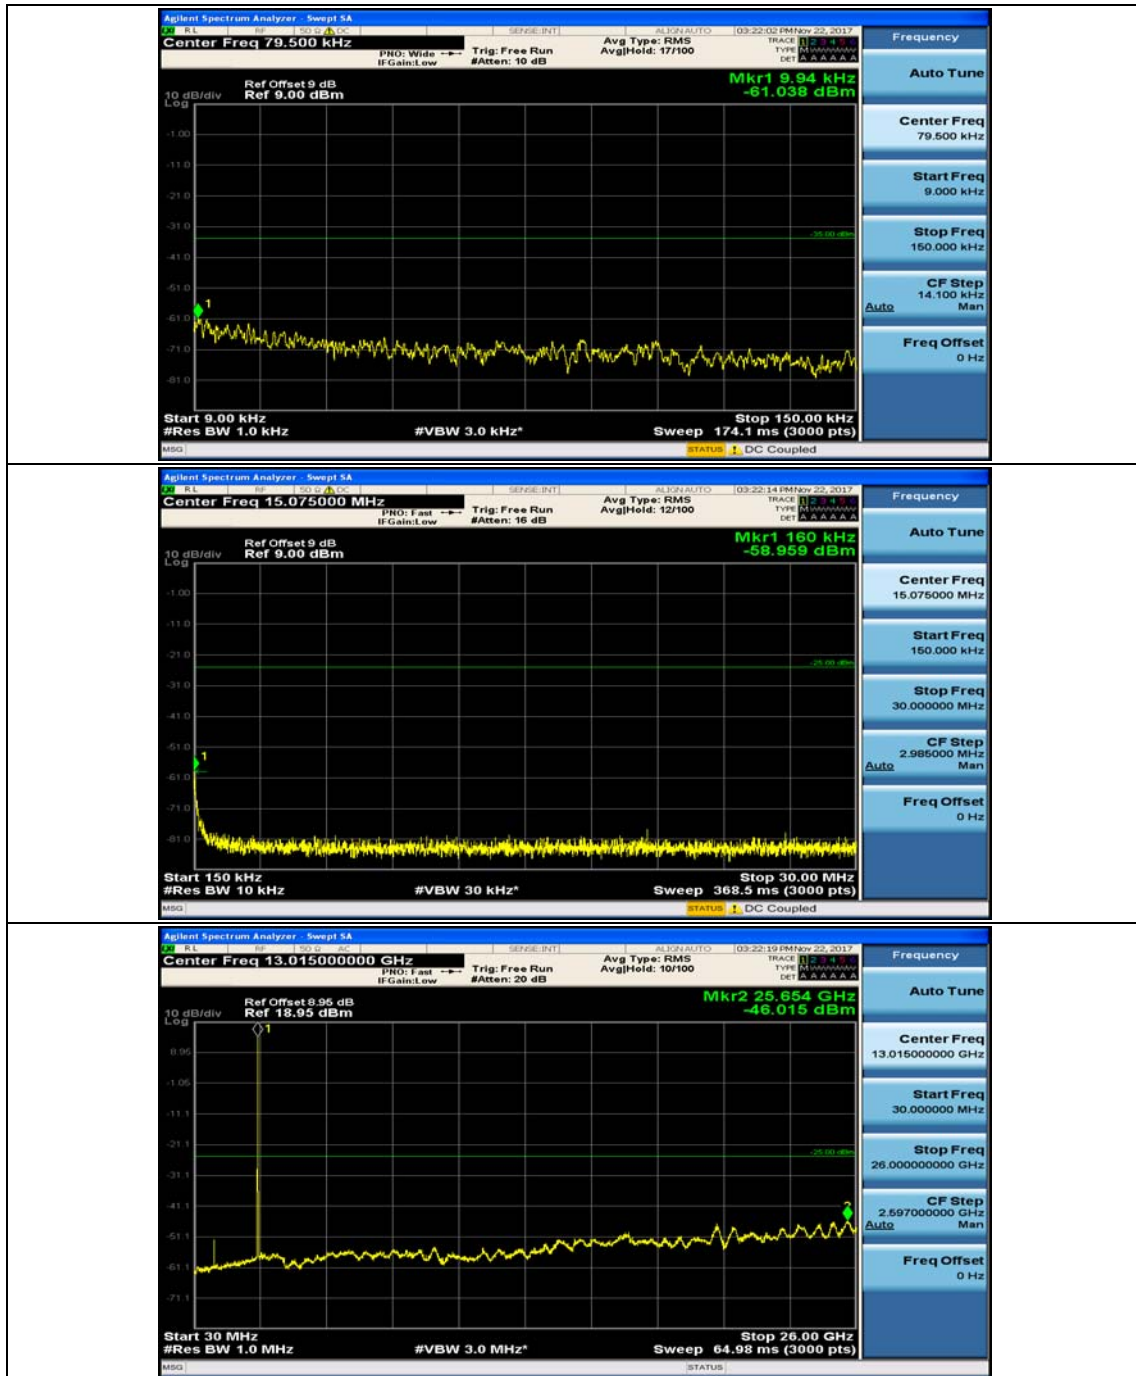

(Channel Bandwidth: 5 MHz)_LCH_16QAM_1RB#12

(Channel Bandwidth: 5 MHz)_MCH_16QAM_1RB#0

(Channel Bandwidth: 5 MHz)_MCH_16QAM_1RB#12

(Channel Bandwidth: 5 MHz)_HCH_16QAM_1RB#0

(Channel Bandwidth: 5 MHz)_HCH_16QAM_1RB#12