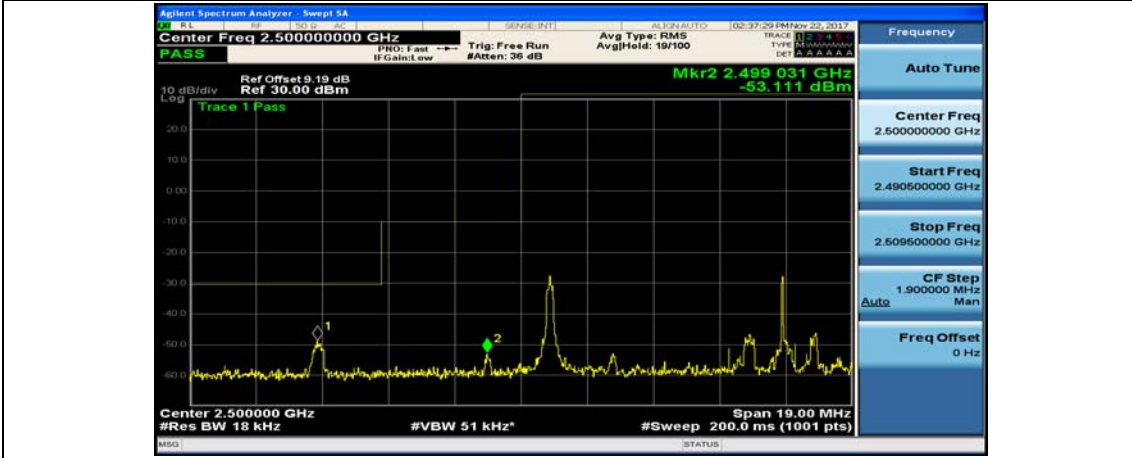

Channel Bandwidth: 10 MHz_HCH_16QAM_25RB#0

Channel Bandwidth: 10 MHz_HCH_16QAM_25RB#12

Channel Bandwidth: 10 MHz_HCH_16QAM_25RB#25

Channel Bandwidth: 10 MHz_HCH_16QAM_50RB#0

Channel Bandwidth: 15 MHz

(Channel Bandwidth:15 MHz)_LCH_QPSK_1RB#37

(Channel Bandwidth:15 MHz)_LCH_QPSK_1RB#74

(Channel Bandwidth:15 MHz)_LCH_QPSK_37RB#0

(Channel Bandwidth:15 MHz)_LCH_QPSK_37RB#18

(Channel Bandwidth:15 MHz)_LCH_QPSK_37RB#38

(Channel Bandwidth:15 MHz)_LCH_QPSK_75RB#0