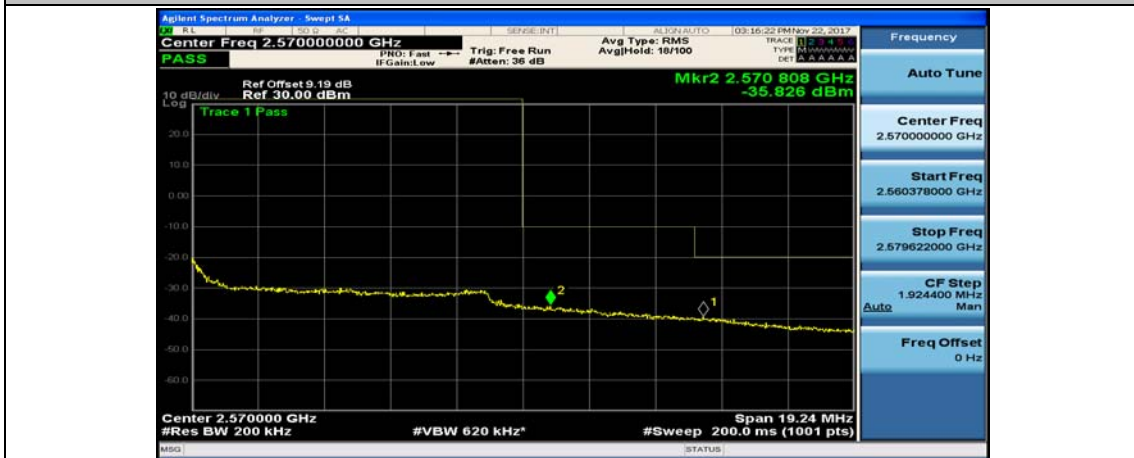

(Channel Bandwidth:20 MHz)_HCH_QPSK_50RB#0