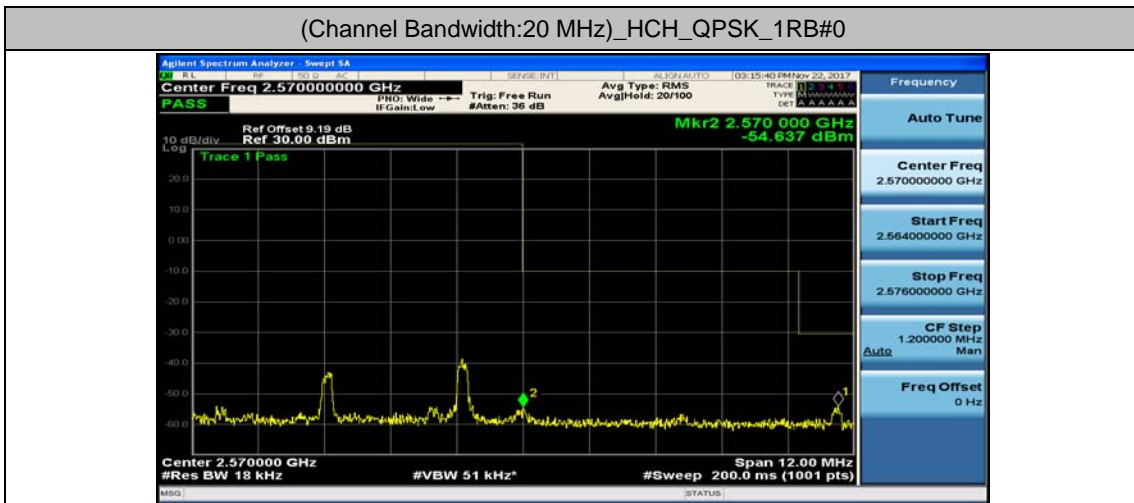

(Channel Bandwidth:15 MHz)_HCH_16QAM_75RB#0

Channel Bandwidth: 20 MHz

(Channel Bandwidth:20 MHz)_LCH_QPSK_50RB#25

(Channel Bandwidth:20 MHz)_LCH_QPSK_50RB#50

(Channel Bandwidth:20 MHz)_LCH_QPSK_100RB#0

(Channel Bandwidth:20 MHz)_HCH_QPSK_1RB#0