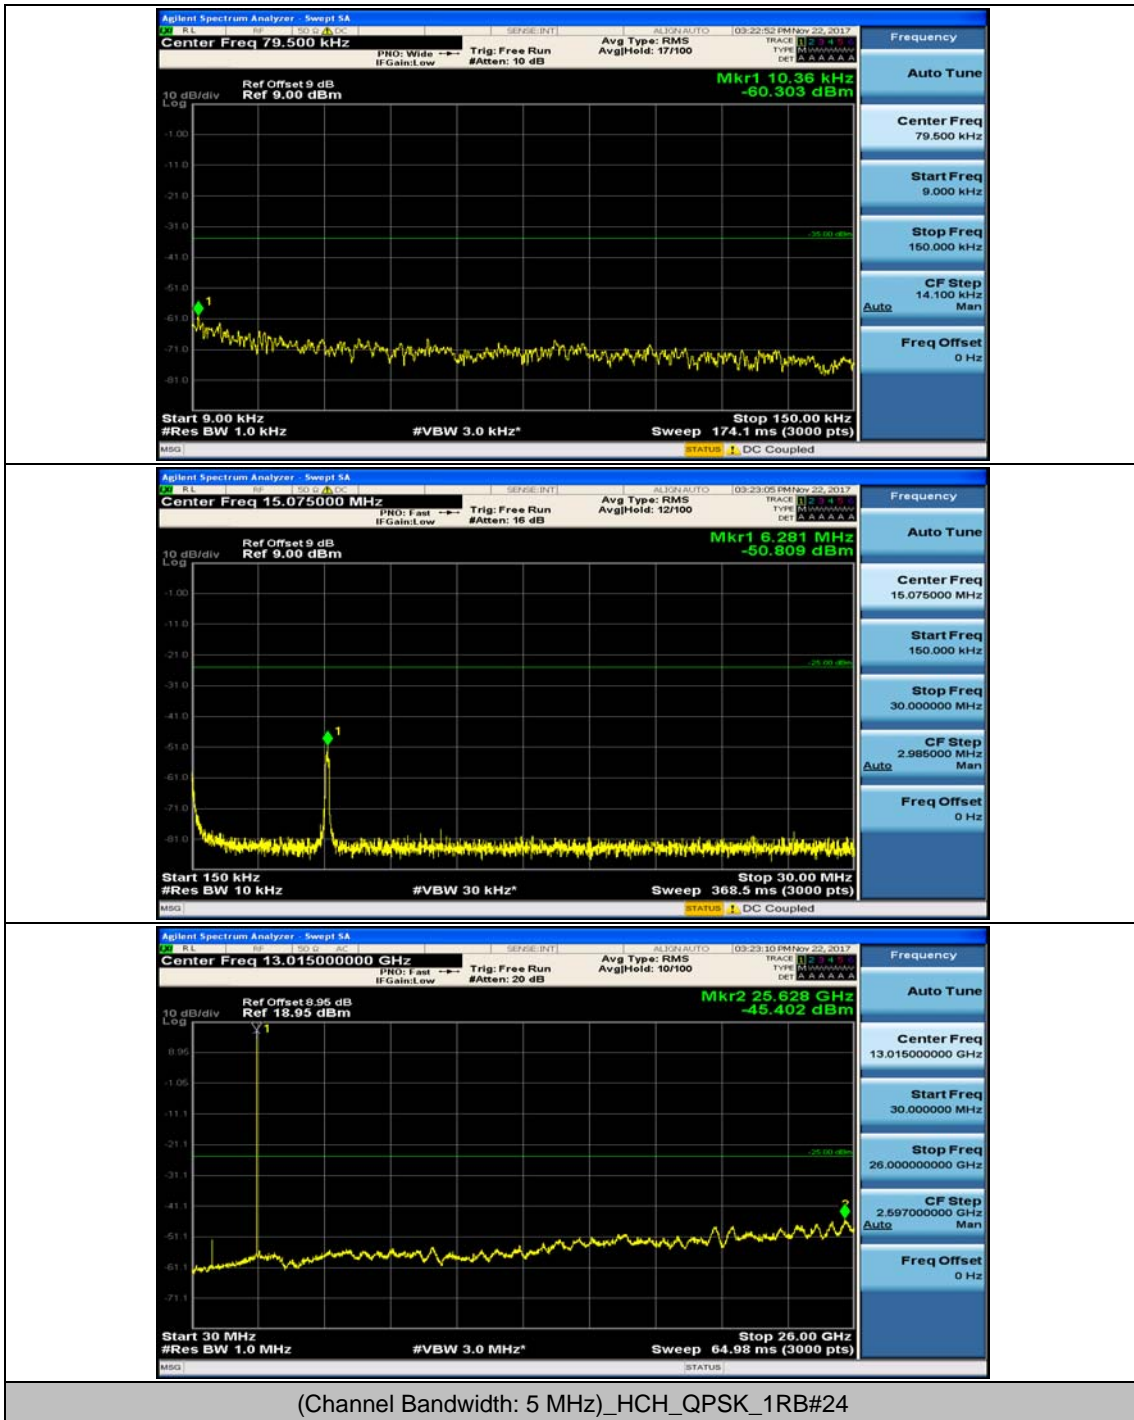

(Channel Bandwidth:20 MHz)_HCH_16QAM_50RB#25

(Channel Bandwidth:20 MHz)_HCH_16QAM_50RB#50

(Channel Bandwidth:20 MHz)_HCH_16QAM_100RB#0

Appendix E: Conducted Spurious Emission

Test Graphs

Channel Bandwidth: 5 MHz

(Channel Bandwidth: 5 MHz)_MCH_QPSK_1RB#0

(Channel Bandwidth: 5 MHz)_MCH_QPSK_1RB#12

(Channel Bandwidth: 5 MHz)_HCH_QPSK_1RB#0

(Channel Bandwidth: 5 MHz)_HCH_QPSK_1RB#12

(Channel Bandwidth: 5 MHz)_LCH_16QAM_1RB#0