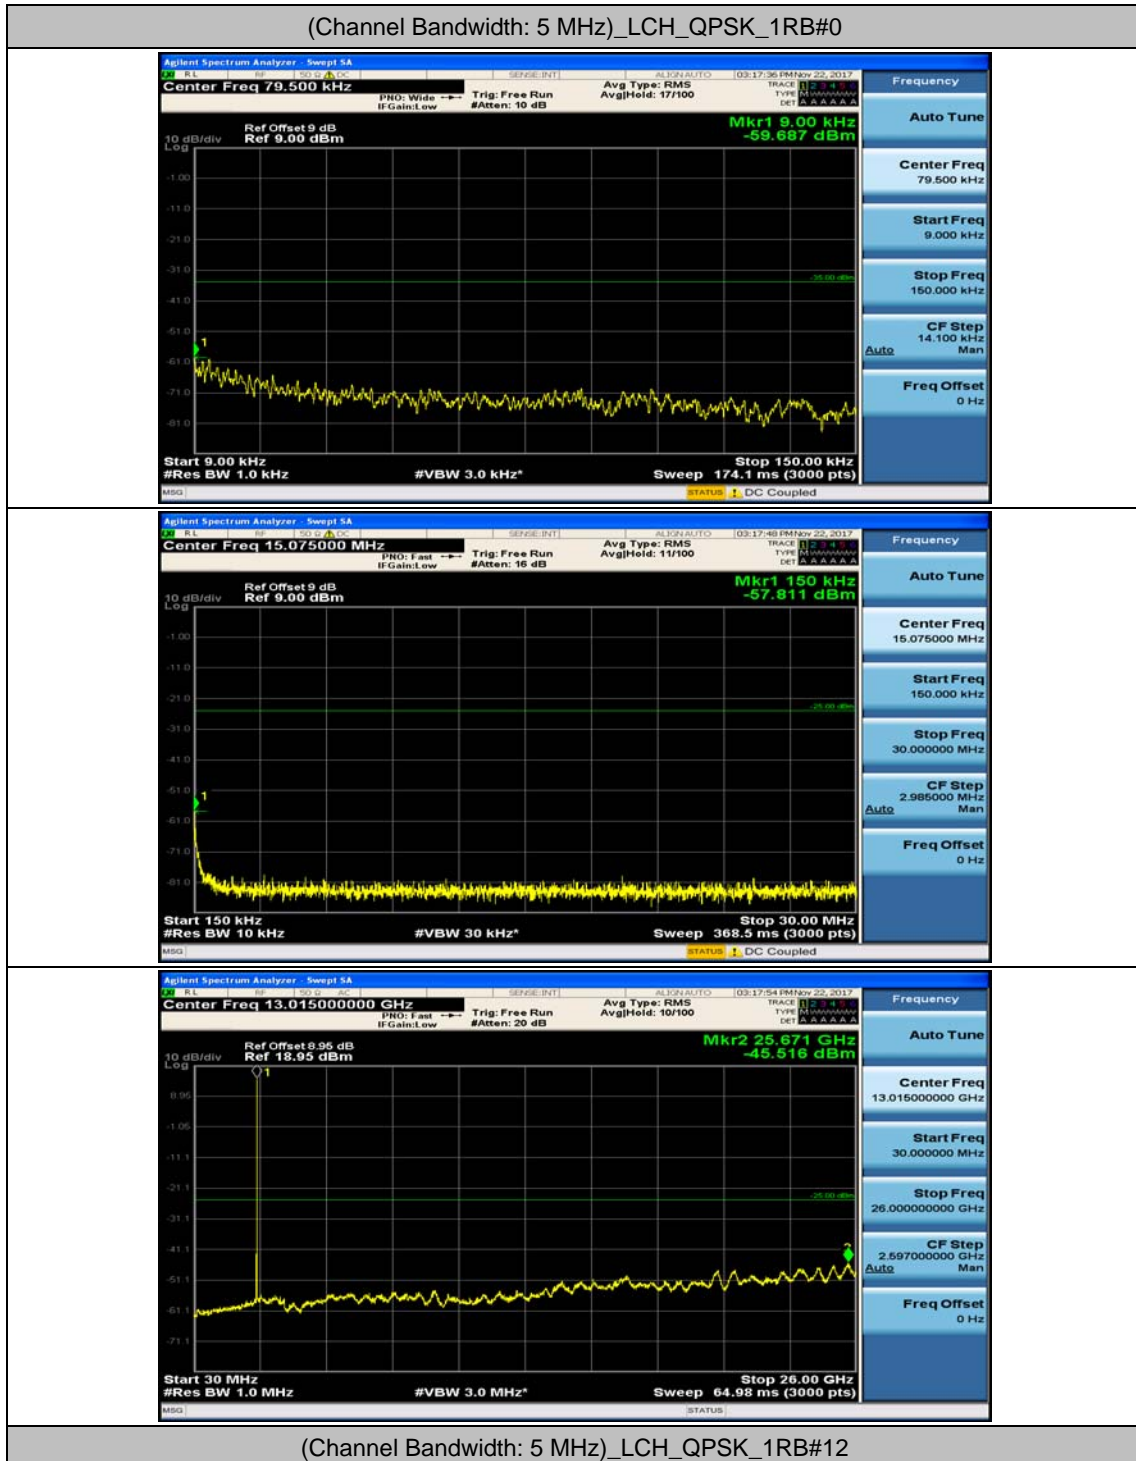

(Channel Bandwidth:20 MHz)_HCH_16QAM_50RB#25

(Channel Bandwidth:20 MHz)_HCH_16QAM_50RB#50

(Channel Bandwidth:20 MHz)_HCH_16QAM_100RB#0

Appendix E: Conducted Spurious Emission

Test Graphs

Channel Bandwidth: 5 MHz