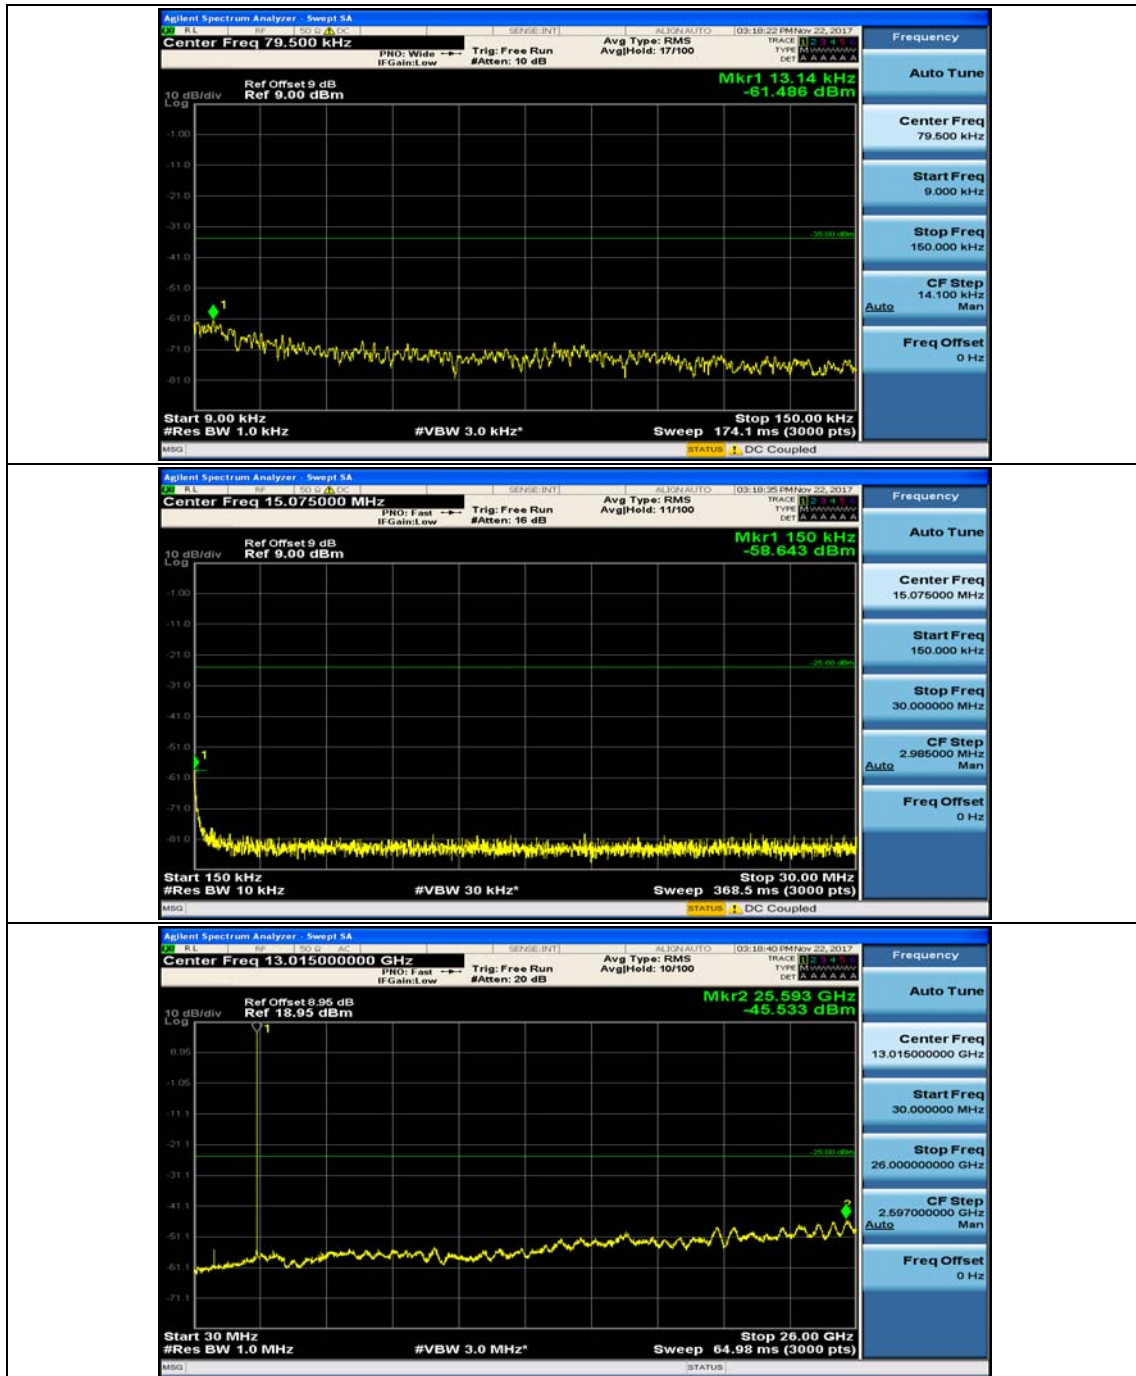

(Channel Bandwidth:20 MHz)_HCH_16QAM_50RB#25

(Channel Bandwidth:20 MHz)_HCH_16QAM_50RB#50

(Channel Bandwidth:20 MHz)_HCH_16QAM_100RB#0

Appendix E: Conducted Spurious Emission

Test Graphs

Channel Bandwidth: 5 MHz