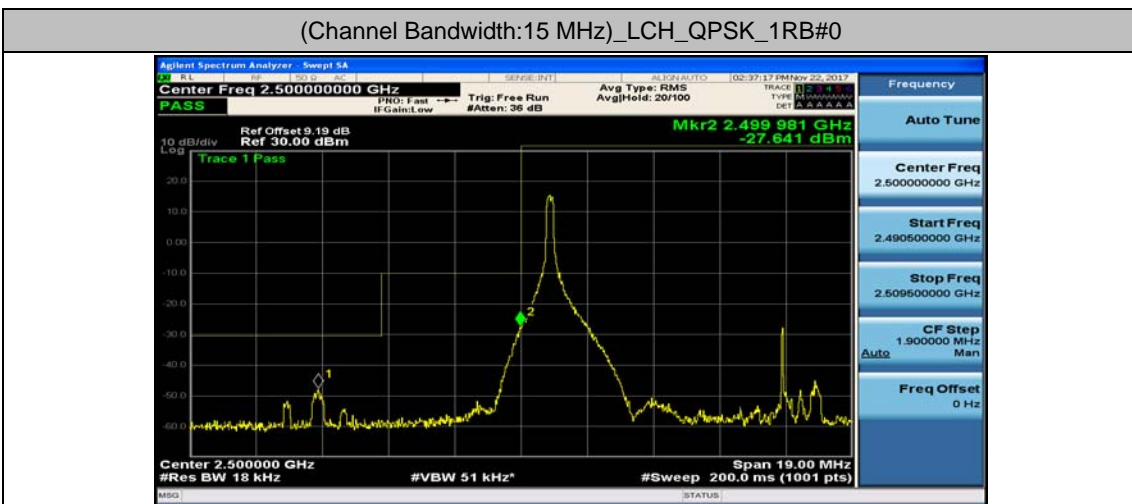

Channel Bandwidth: 10 MHz_HCH_16QAM_25RB#0

Channel Bandwidth: 10 MHz_HCH_16QAM_25RB#12

Channel Bandwidth: 10 MHz_HCH_16QAM_25RB#25

Channel Bandwidth: 10 MHz_HCH_16QAM_50RB#0

Channel Bandwidth: 15 MHz

(Channel Bandwidth:15 MHz)_LCH_QPSK_1RB#37