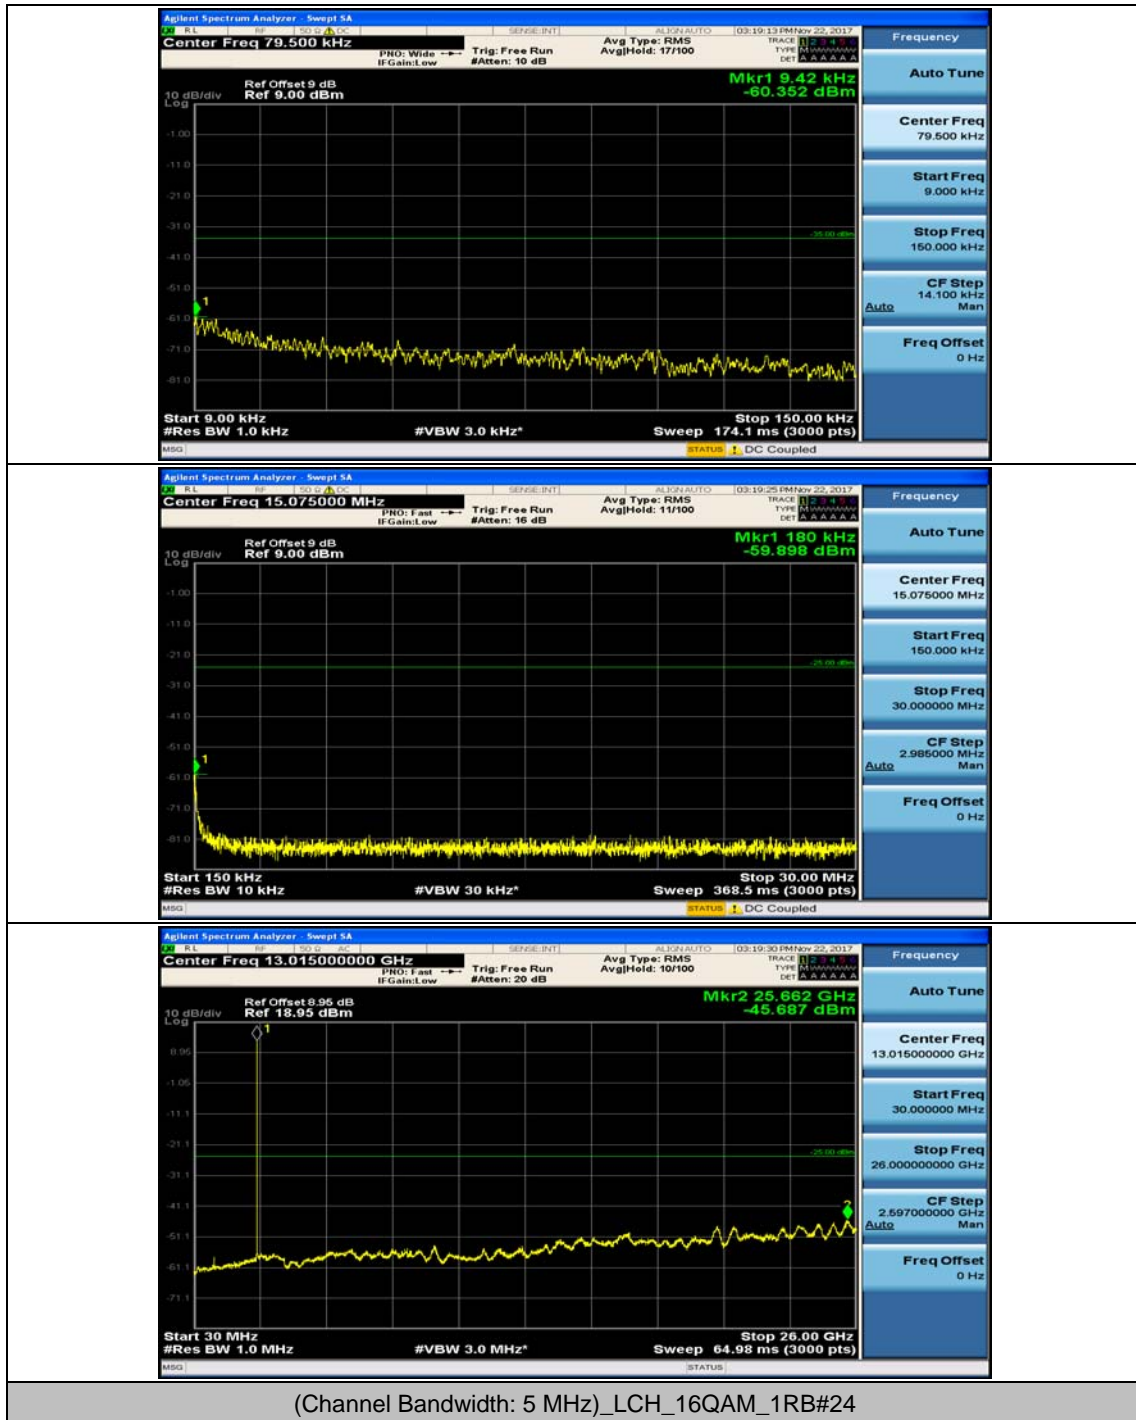

(Channel Bandwidth: 5 MHz)_LCH_16QAM_1RB#12