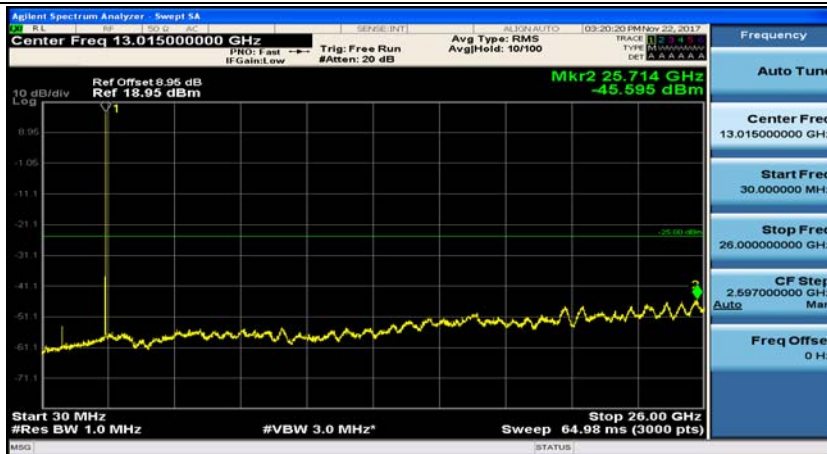

(Channel Bandwidth: 5 MHz)_MCH_QPSK_1RB#0