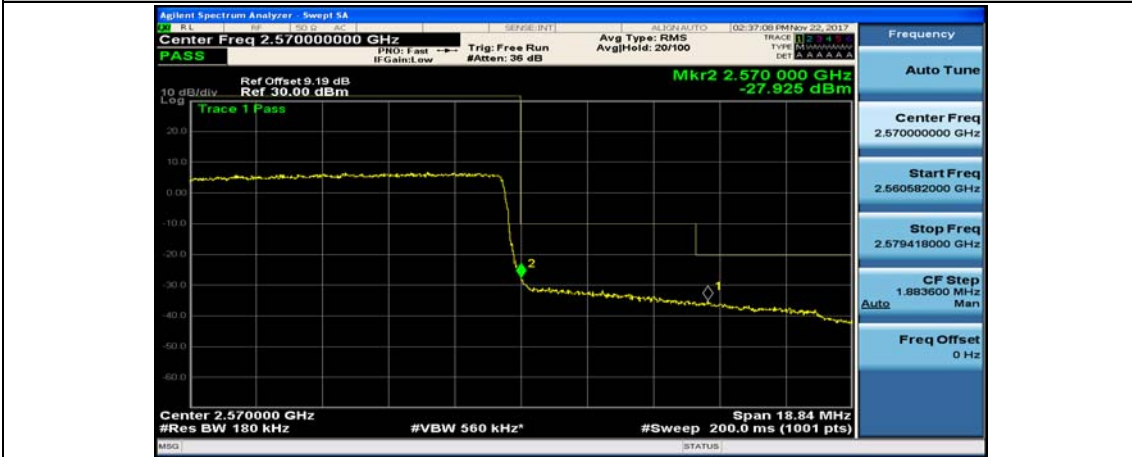

Channel Bandwidth: 10 MHz_HCH_16QAM_25RB#0

Channel Bandwidth: 10 MHz_HCH_16QAM_25RB#12

Channel Bandwidth: 10 MHz_HCH_16QAM_25RB#25

Channel Bandwidth: 10 MHz_HCH_16QAM_50RB#0

Channel Bandwidth: 15 MHz

(Channel Bandwidth:15 MHz)_LCH_QPSK_1RB#37

(Channel Bandwidth:15 MHz)_LCH_QPSK_1RB#74

(Channel Bandwidth:15 MHz)_LCH_QPSK_37RB#0

(Channel Bandwidth:15 MHz)_LCH_QPSK_37RB#18

(Channel Bandwidth:15 MHz)_LCH_QPSK_37RB#38

(Channel Bandwidth:15 MHz)_LCH_QPSK_75RB#0