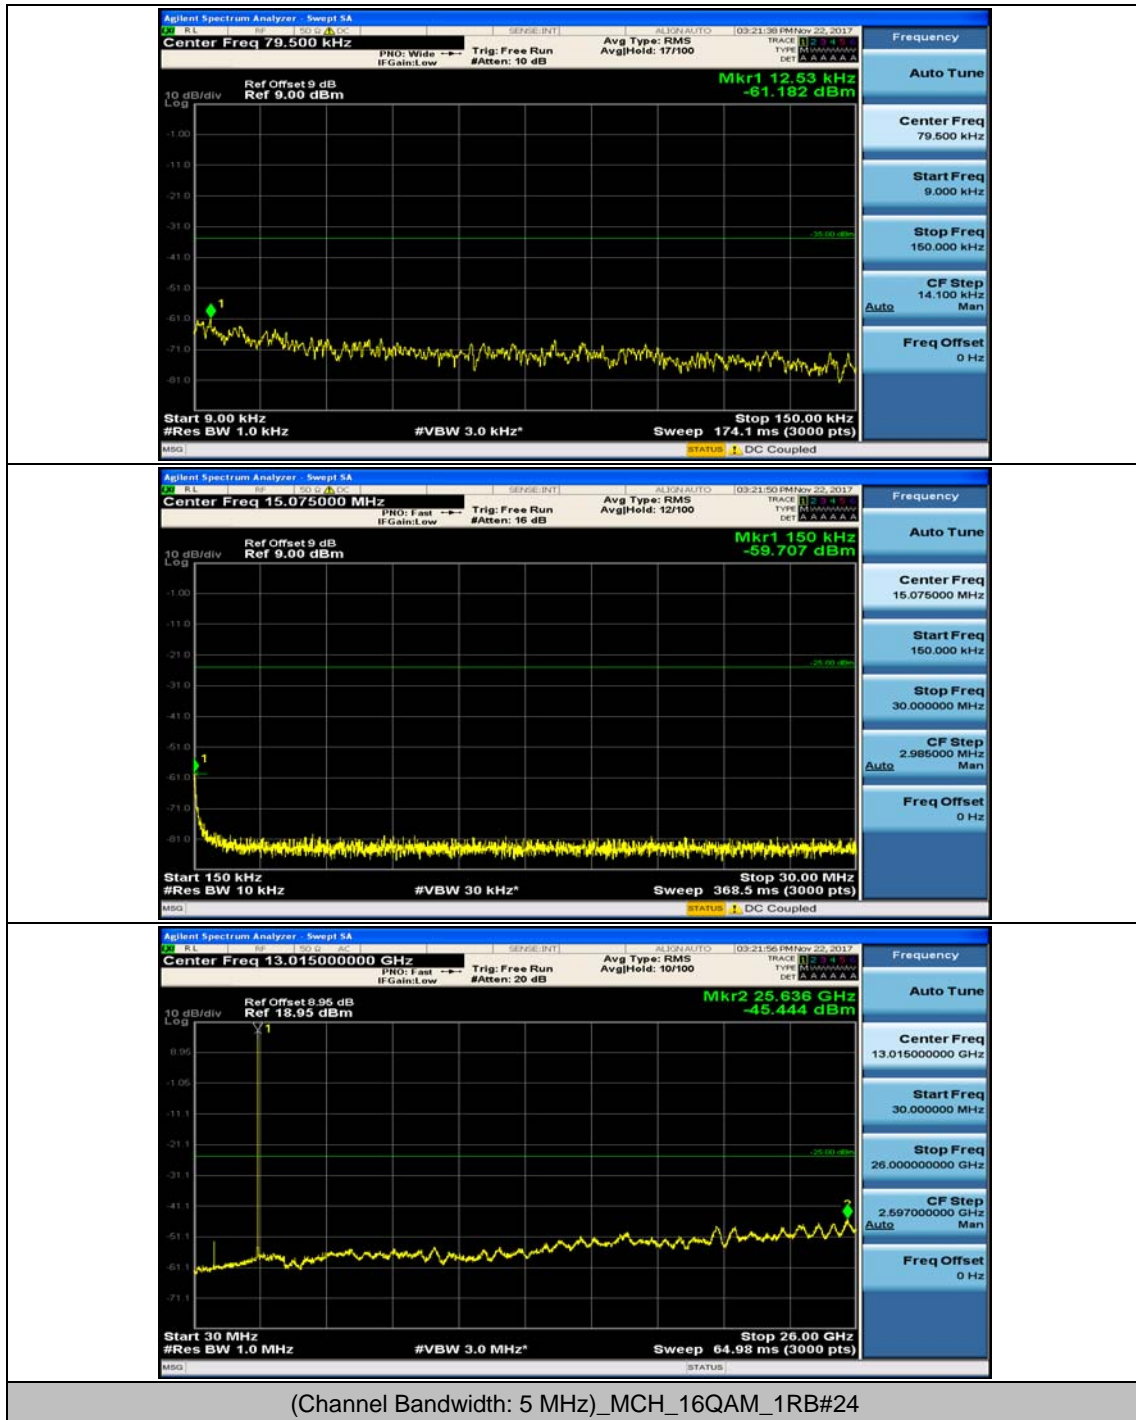

(Channel Bandwidth: 5 MHz)_LCH_16QAM_1RB#12

(Channel Bandwidth: 5 MHz)_MCH_16QAM_1RB#0

(Channel Bandwidth: 5 MHz)_MCH_16QAM_1RB#12

(Channel Bandwidth: 5 MHz)_HCH_16QAM_1RB#0

(Channel Bandwidth: 5 MHz)_HCH_16QAM_1RB#12