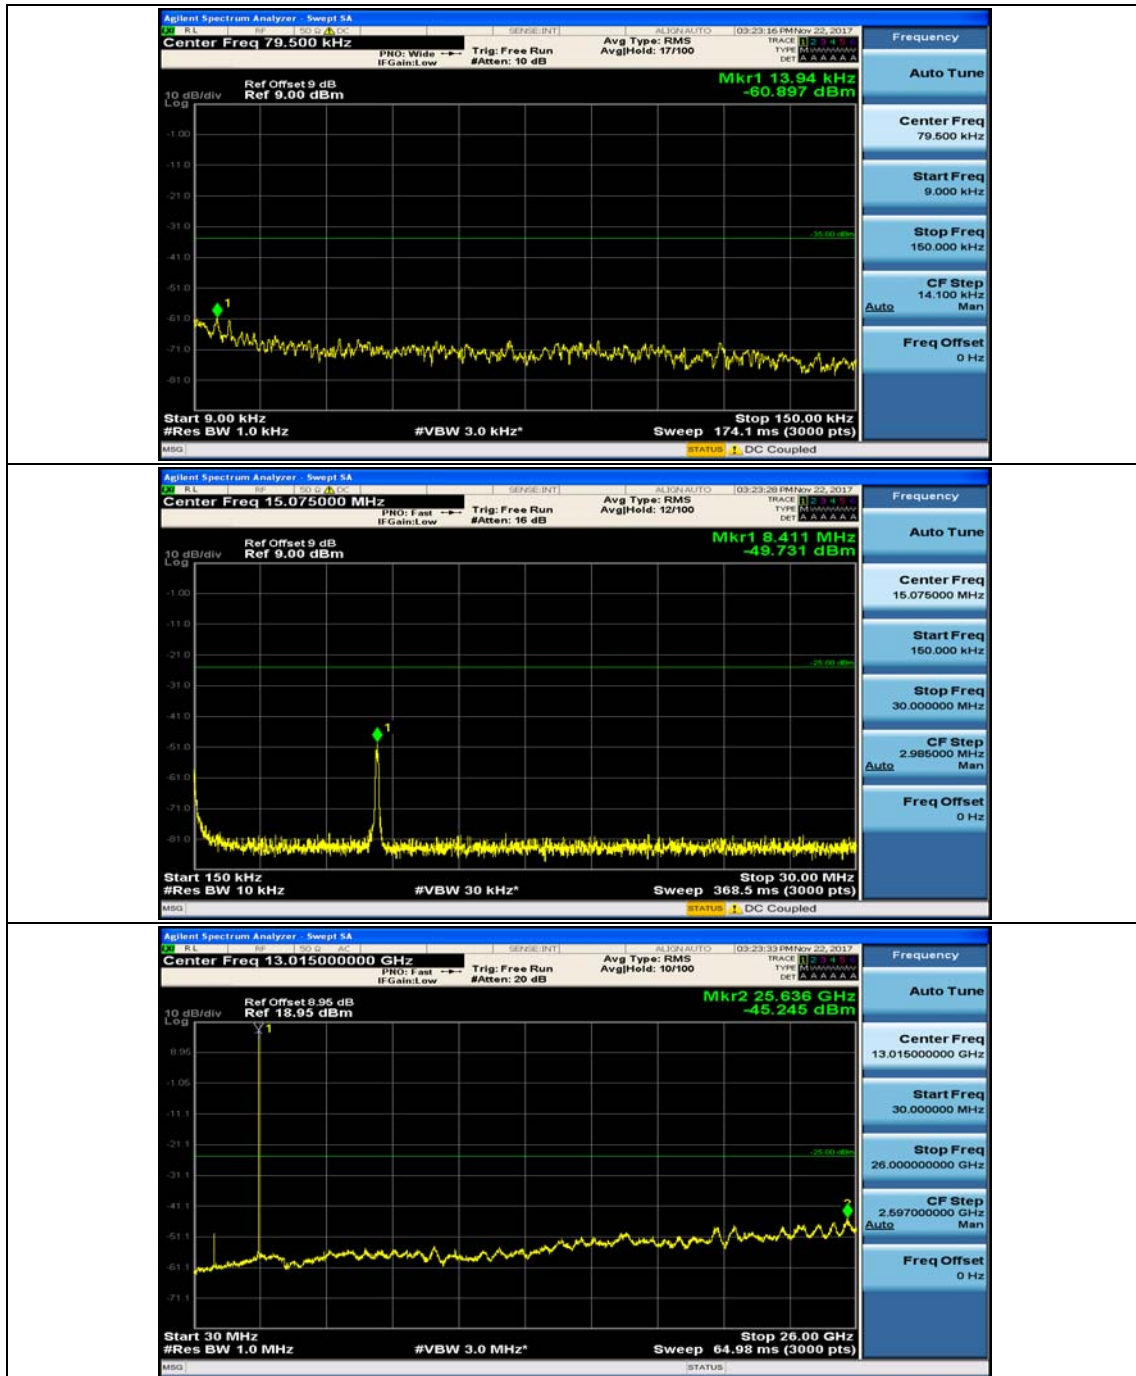

(Channel Bandwidth:20 MHz)_HCH_16QAM_50RB#25

(Channel Bandwidth:20 MHz)_HCH_16QAM_50RB#50

(Channel Bandwidth:20 MHz)_HCH_16QAM_100RB#0

Appendix E: Conducted Spurious Emission

Test Graphs

Channel Bandwidth: 5 MHz

(Channel Bandwidth: 5 MHz)_MCH_QPSK_1RB#0

(Channel Bandwidth: 5 MHz)_MCH_QPSK_1RB#12

(Channel Bandwidth: 5 MHz)_HCH_QPSK_1RB#0

(Channel Bandwidth: 5 MHz)_HCH_QPSK_1RB#12

(Channel Bandwidth: 5 MHz)_LCH_16QAM_1RB#0