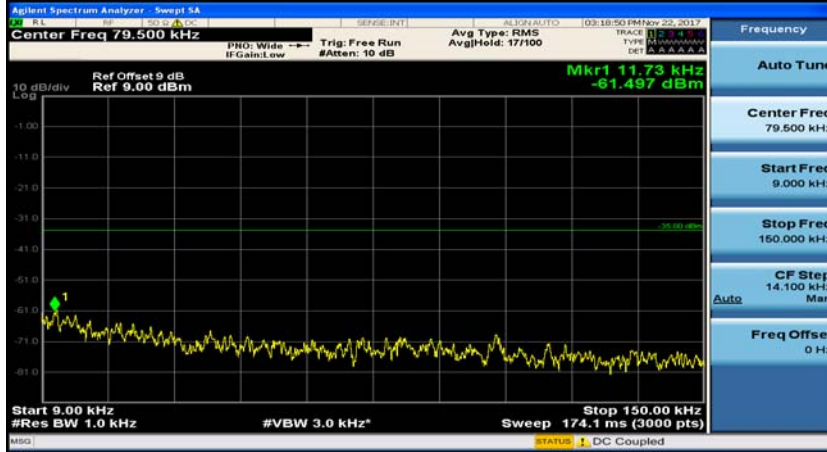

(Channel Bandwidth: 5 MHz)_MCH_QPSK_1RB#0

(Channel Bandwidth: 5 MHz)_MCH_QPSK_1RB#12

(Channel Bandwidth: 5 MHz)_HCH_QPSK_1RB#0

(Channel Bandwidth: 5 MHz)_HCH_QPSK_1RB#12

(Channel Bandwidth: 5 MHz)_LCH_16QAM_1RB#0