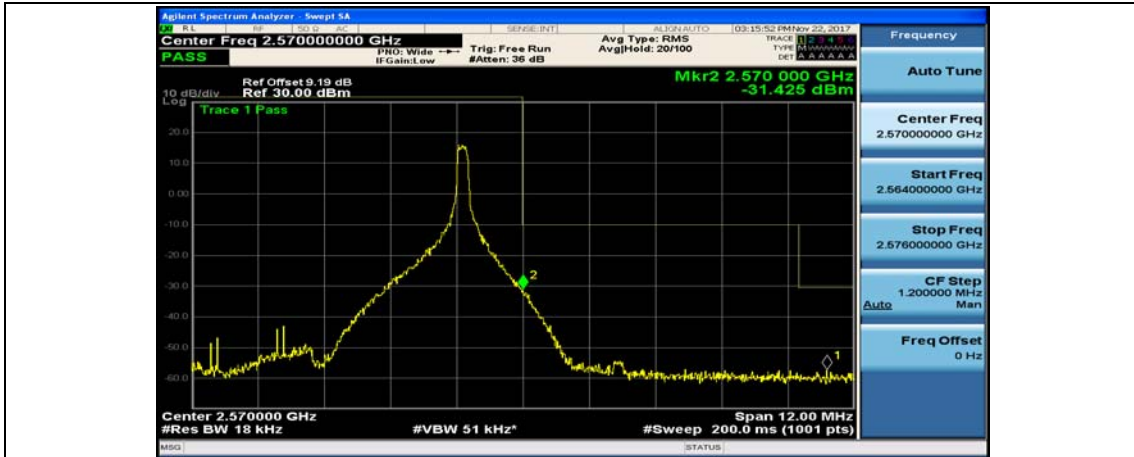

(Channel Bandwidth:20 MHz)_HCH_QPSK_1RB#49

(Channel Bandwidth:20 MHz)_HCH_QPSK_1RB#99