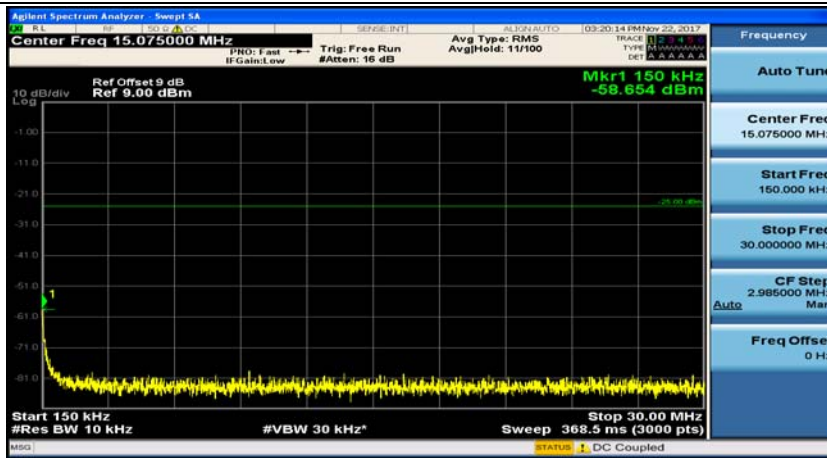

(Channel Bandwidth: 5 MHz)_MCH_QPSK_1RB#0