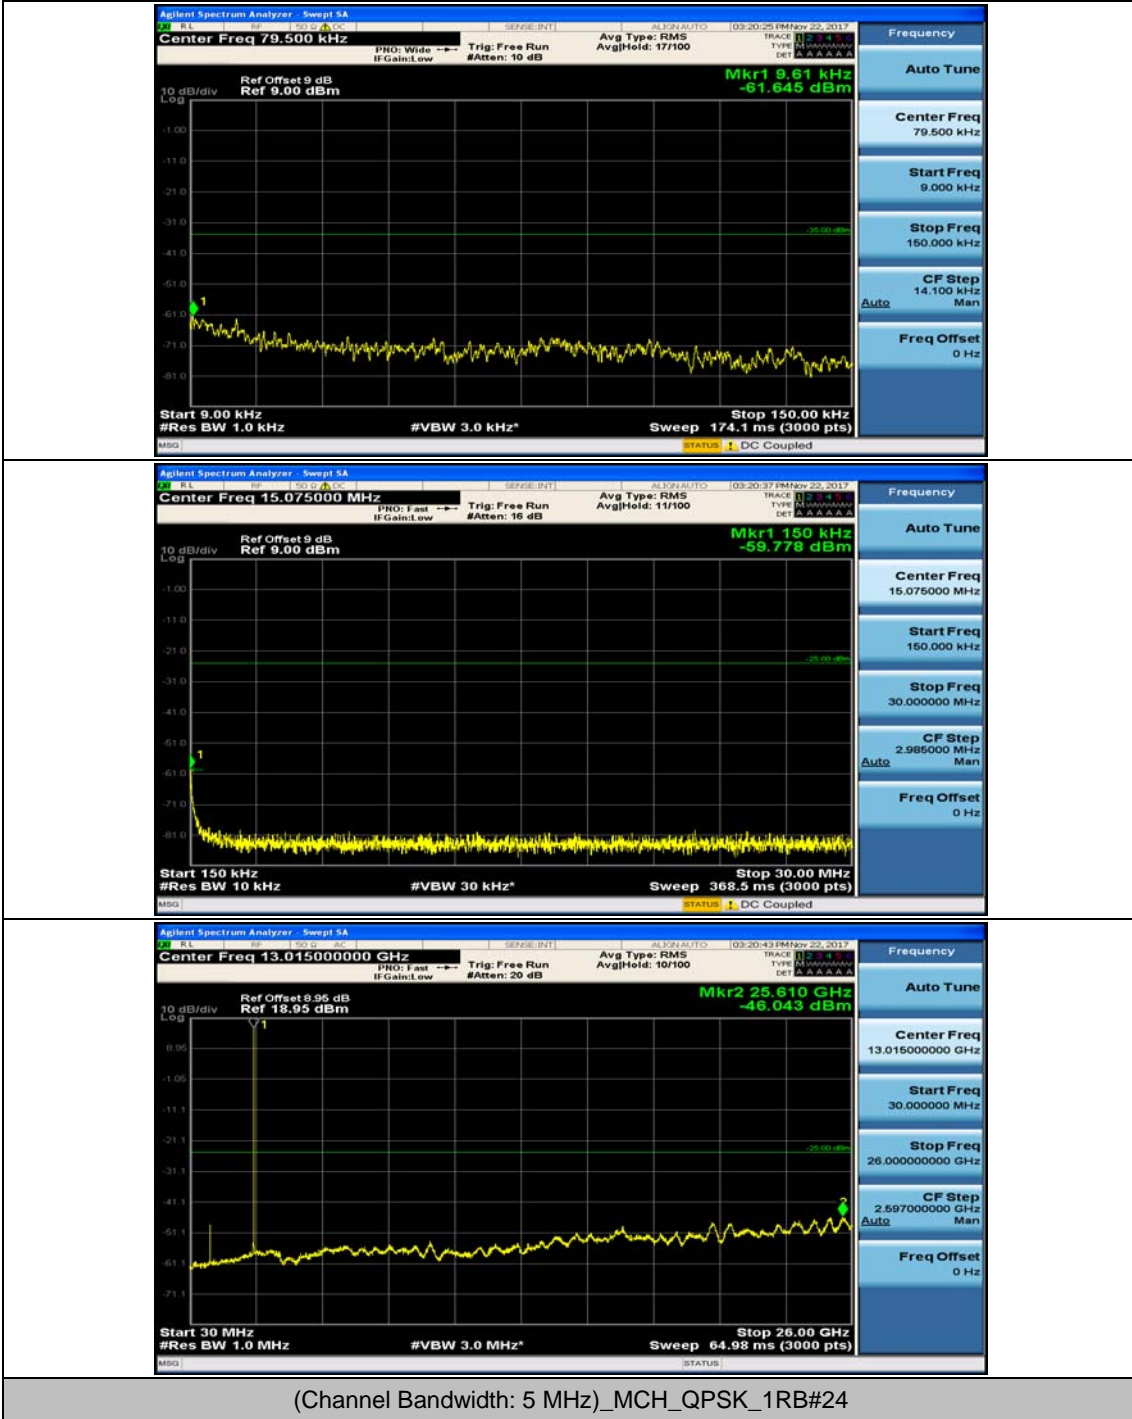

(Channel Bandwidth: 5 MHz)_MCH_QPSK_1RB#12