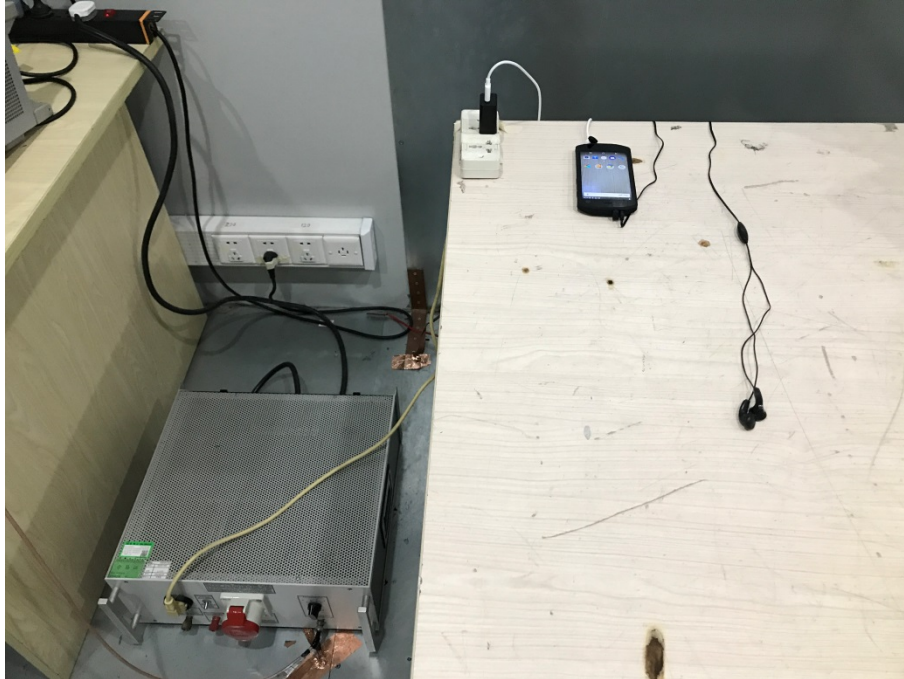

EXHIBIT 4 - TEST SETUP PHOTOGRAPHS

Conducted Emission Test Setup

Radiation Emission Test Setup (Below 30MHz)

Radiation Emission Test Setup (30MHz to 1GHz)