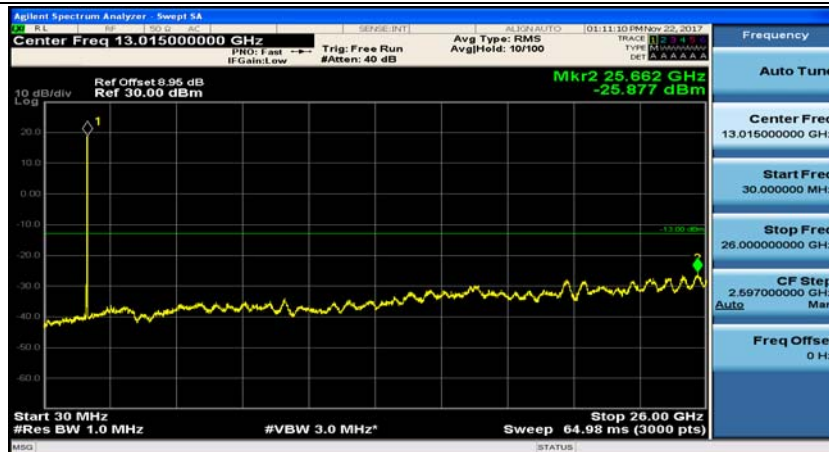

Channel Bandwidth: 10 MHz_MCH_16QAM_1RB#0

Channel Bandwidth: 10 MHz_MCH_16QAM_1RB#24

Channel Bandwidth: 10 MHz_HCH_16QAM_1RB#0

Channel Bandwidth: 10 MHz_HCH_16QAM_1RB#24

Channel Bandwidth: 15 MHz

(Channel Bandwidth:15 MHz)_MCH_QPSK_1RB#0