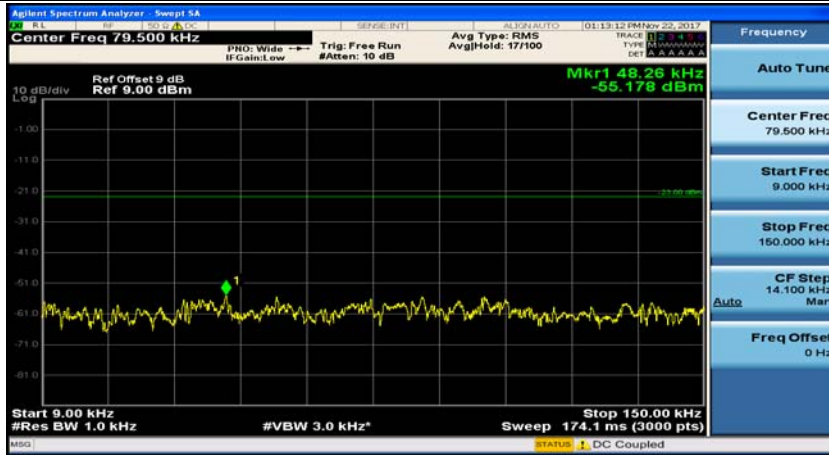

(Channel Bandwidth:15 MHz)_HCH_QPSK_1RB#0