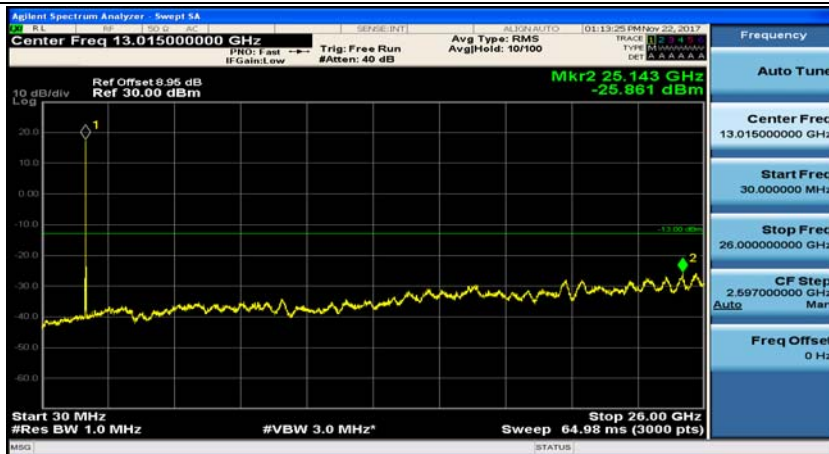

(Channel Bandwidth:15 MHz)_HCH_QPSK_1RB#37