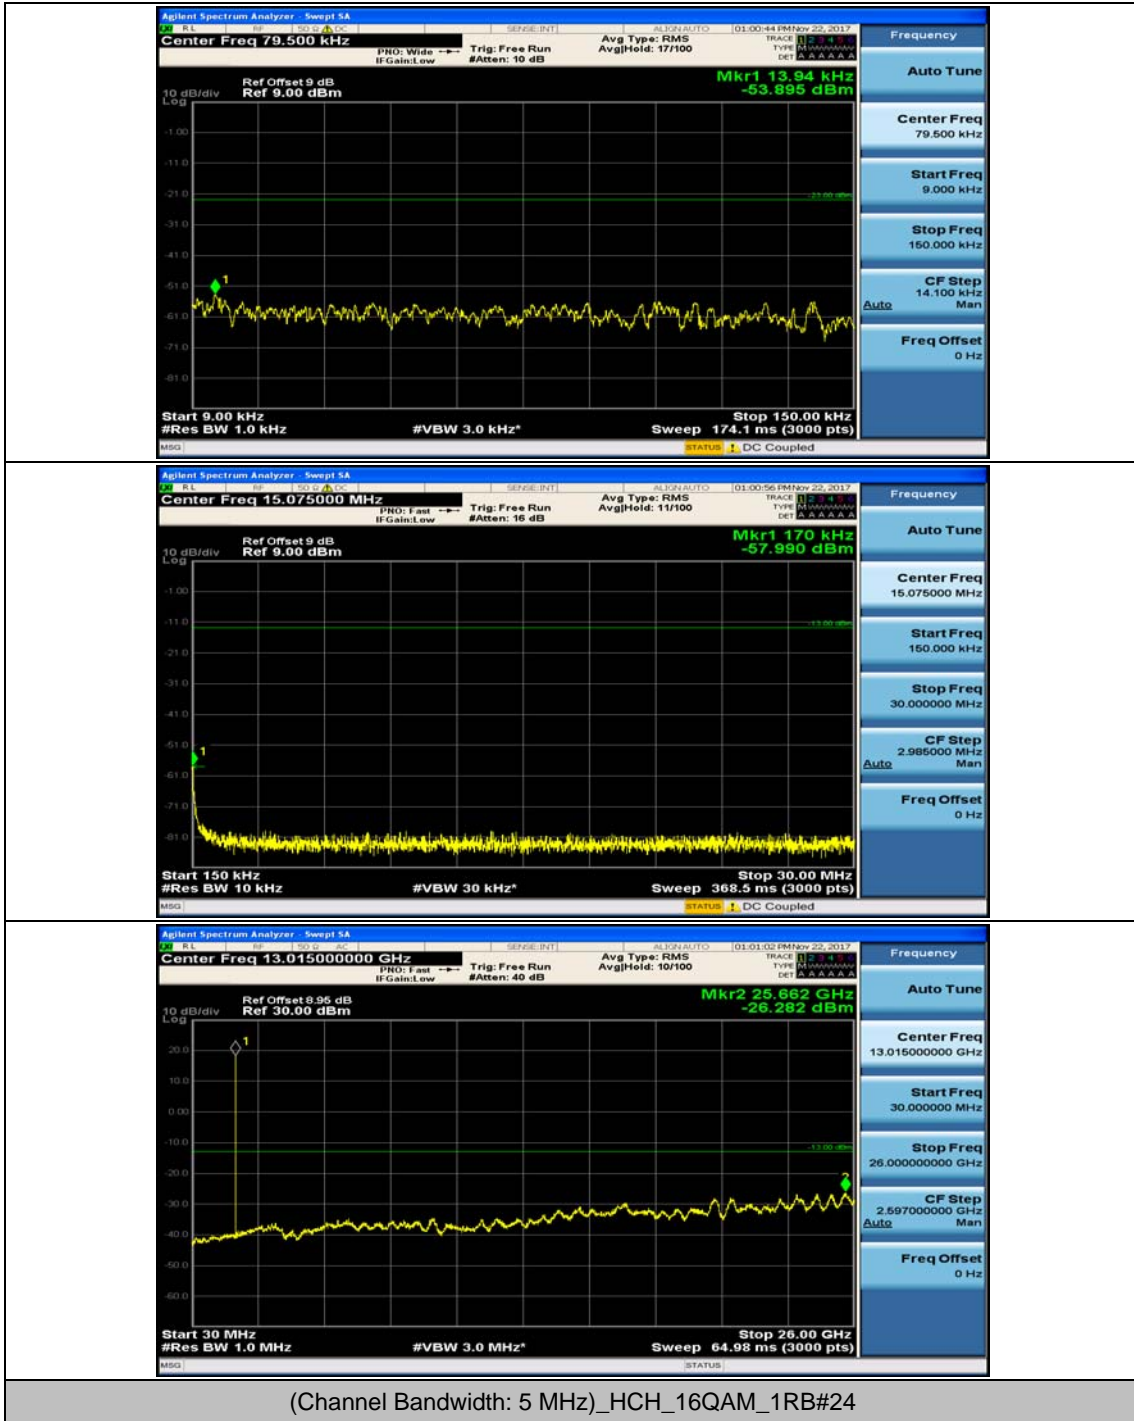

(Channel Bandwidth: 5 MHz)_MCH_16QAM_1RB#0

(Channel Bandwidth: 5 MHz)_MCH_16QAM_1RB#12

(Channel Bandwidth: 5 MHz)_HCH_16QAM_1RB#0

(Channel Bandwidth: 5 MHz)_HCH_16QAM_1RB#12

Channel Bandwidth: 10 MHz

Channel Bandwidth: 10 MHz_MCH_QPSK_1RB#0

Channel Bandwidth: 10 MHz_MCH_QPSK_1RB#24

Channel Bandwidth: 10 MHz_HCH_QPSK_1RB#0

Channel Bandwidth: 10 MHz_HCH_QPSK_1RB#24

Channel Bandwidth: 10 MHz_LCH_16QAM_1RB#0

Channel Bandwidth: 10 MHz_LCH_16QAM_1RB#24