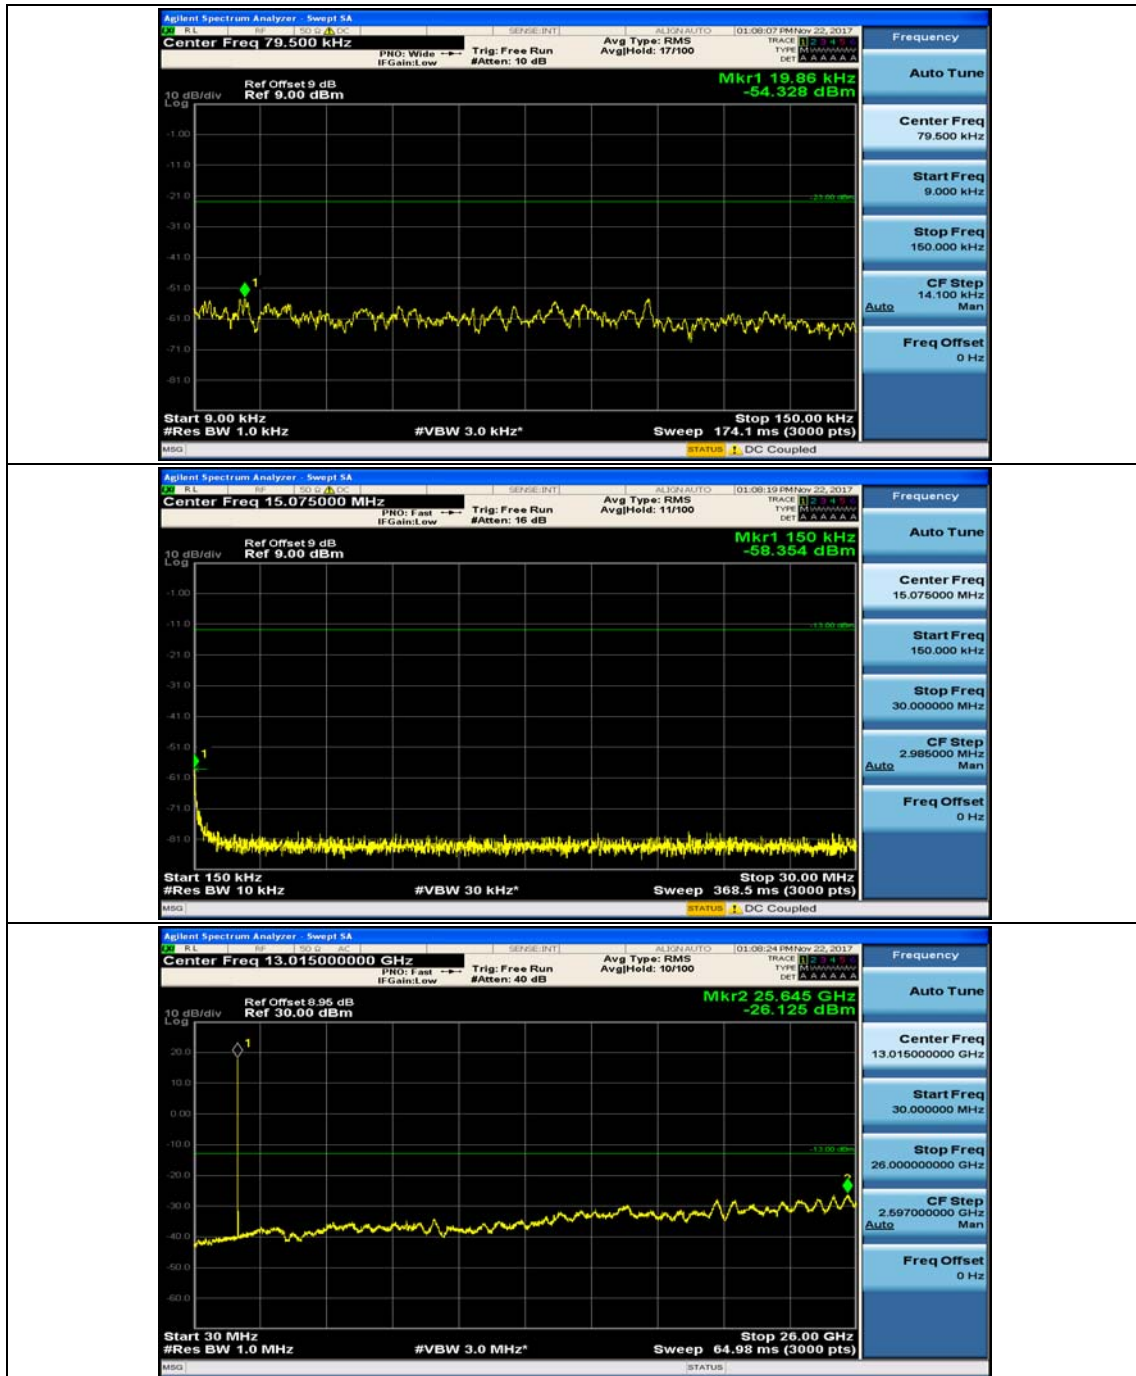

Channel Bandwidth: 10 MHz_MCH_QPSK_1RB#24

Channel Bandwidth: 10 MHz_HCH_QPSK_1RB#0

Channel Bandwidth: 10 MHz_HCH_QPSK_1RB#24

Channel Bandwidth: 10 MHz_LCH_16QAM_1RB#0

Channel Bandwidth: 10 MHz_LCH_16QAM_1RB#24

Channel Bandwidth: 10 MHz_MCH_16QAM_1RB#0

Channel Bandwidth: 10 MHz_MCH_16QAM_1RB#24

Channel Bandwidth: 10 MHz_HCH_16QAM_1RB#0

Channel Bandwidth: 10 MHz_HCH_16QAM_1RB#24

Channel Bandwidth: 15 MHz

(Channel Bandwidth:15 MHz)_MCH_QPSK_1RB#0