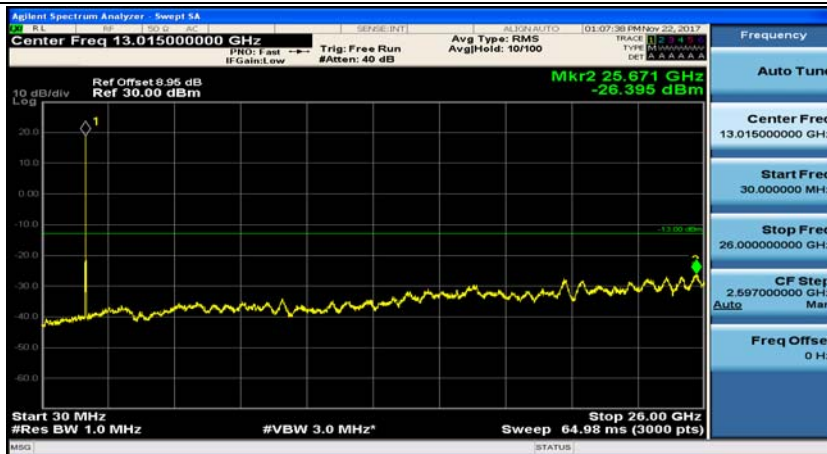

Channel Bandwidth: 10 MHz_MCH_16QAM_1RB#0

Channel Bandwidth: 10 MHz_MCH_16QAM_1RB#24

Channel Bandwidth: 10 MHz_HCH_16QAM_1RB#0

Channel Bandwidth: 10 MHz_HCH_16QAM_1RB#24

Channel Bandwidth: 15 MHz

(Channel Bandwidth:15 MHz)_MCH_QPSK_1RB#0