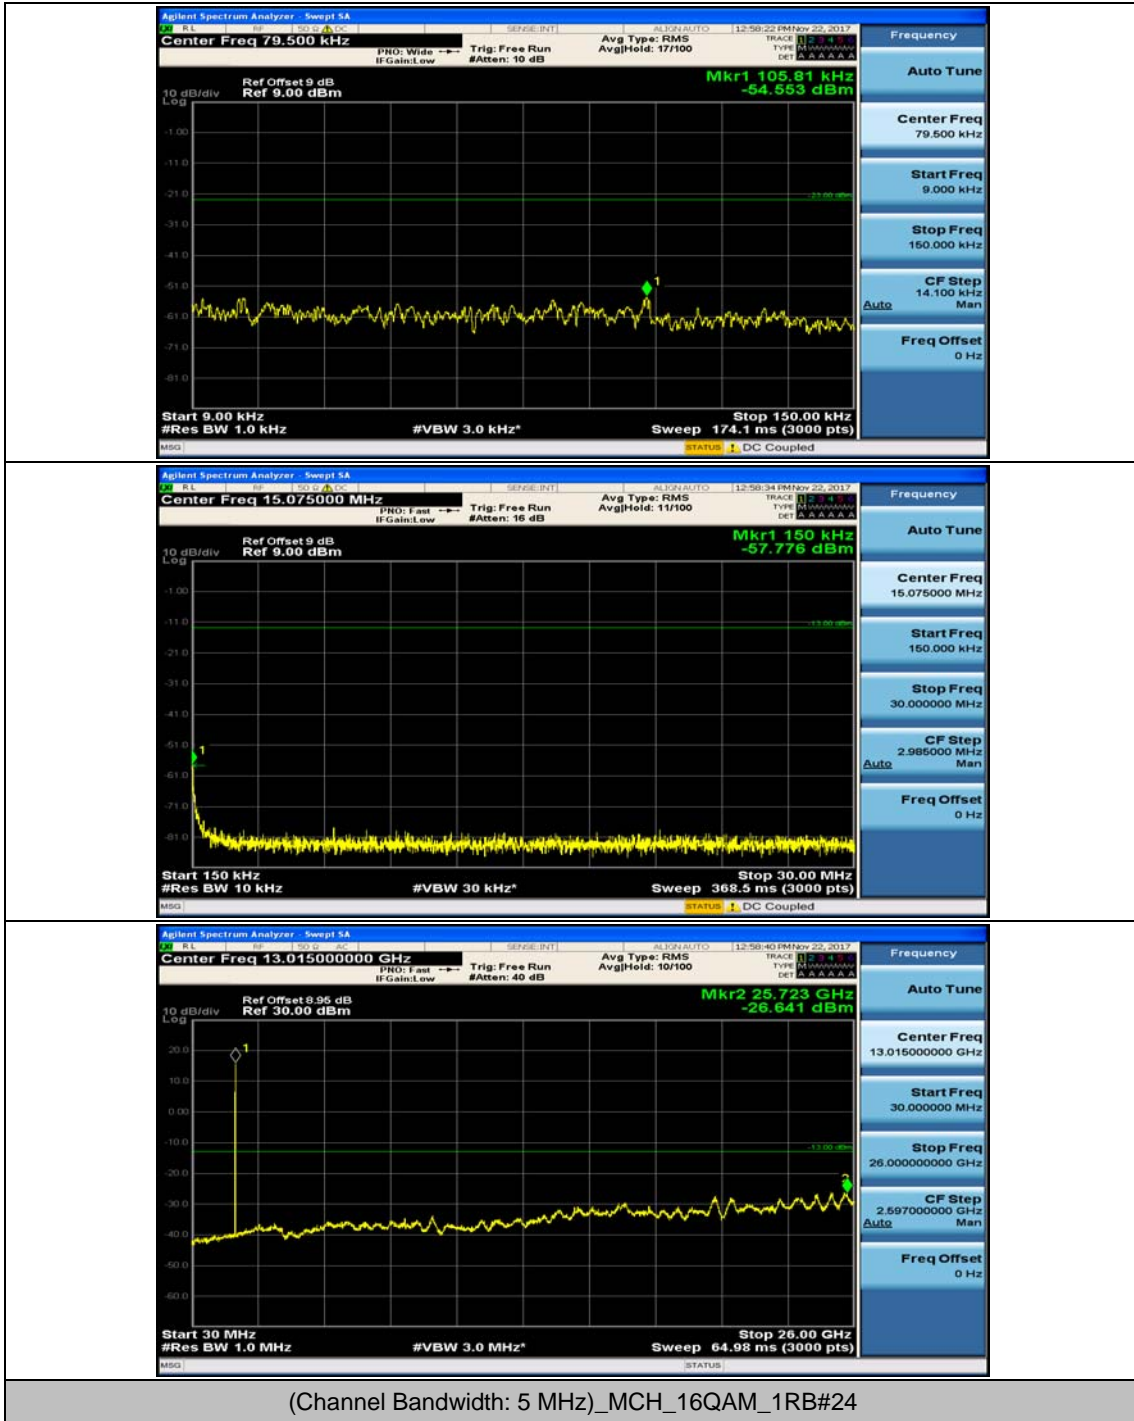

(Channel Bandwidth: 5 MHz)_MCH_16QAM_1RB#0

(Channel Bandwidth: 5 MHz)_MCH_16QAM_1RB#12

(Channel Bandwidth: 5 MHz)_HCH_16QAM_1RB#0

(Channel Bandwidth: 5 MHz)_HCH_16QAM_1RB#12

Channel Bandwidth: 10 MHz

Channel Bandwidth: 10 MHz_MCH_QPSK_1RB#0

Channel Bandwidth: 10 MHz_MCH_QPSK_1RB#24

Channel Bandwidth: 10 MHz_HCH_QPSK_1RB#0

Channel Bandwidth: 10 MHz_HCH_QPSK_1RB#24

Channel Bandwidth: 10 MHz_LCH_16QAM_1RB#0

Channel Bandwidth: 10 MHz_LCH_16QAM_1RB#24