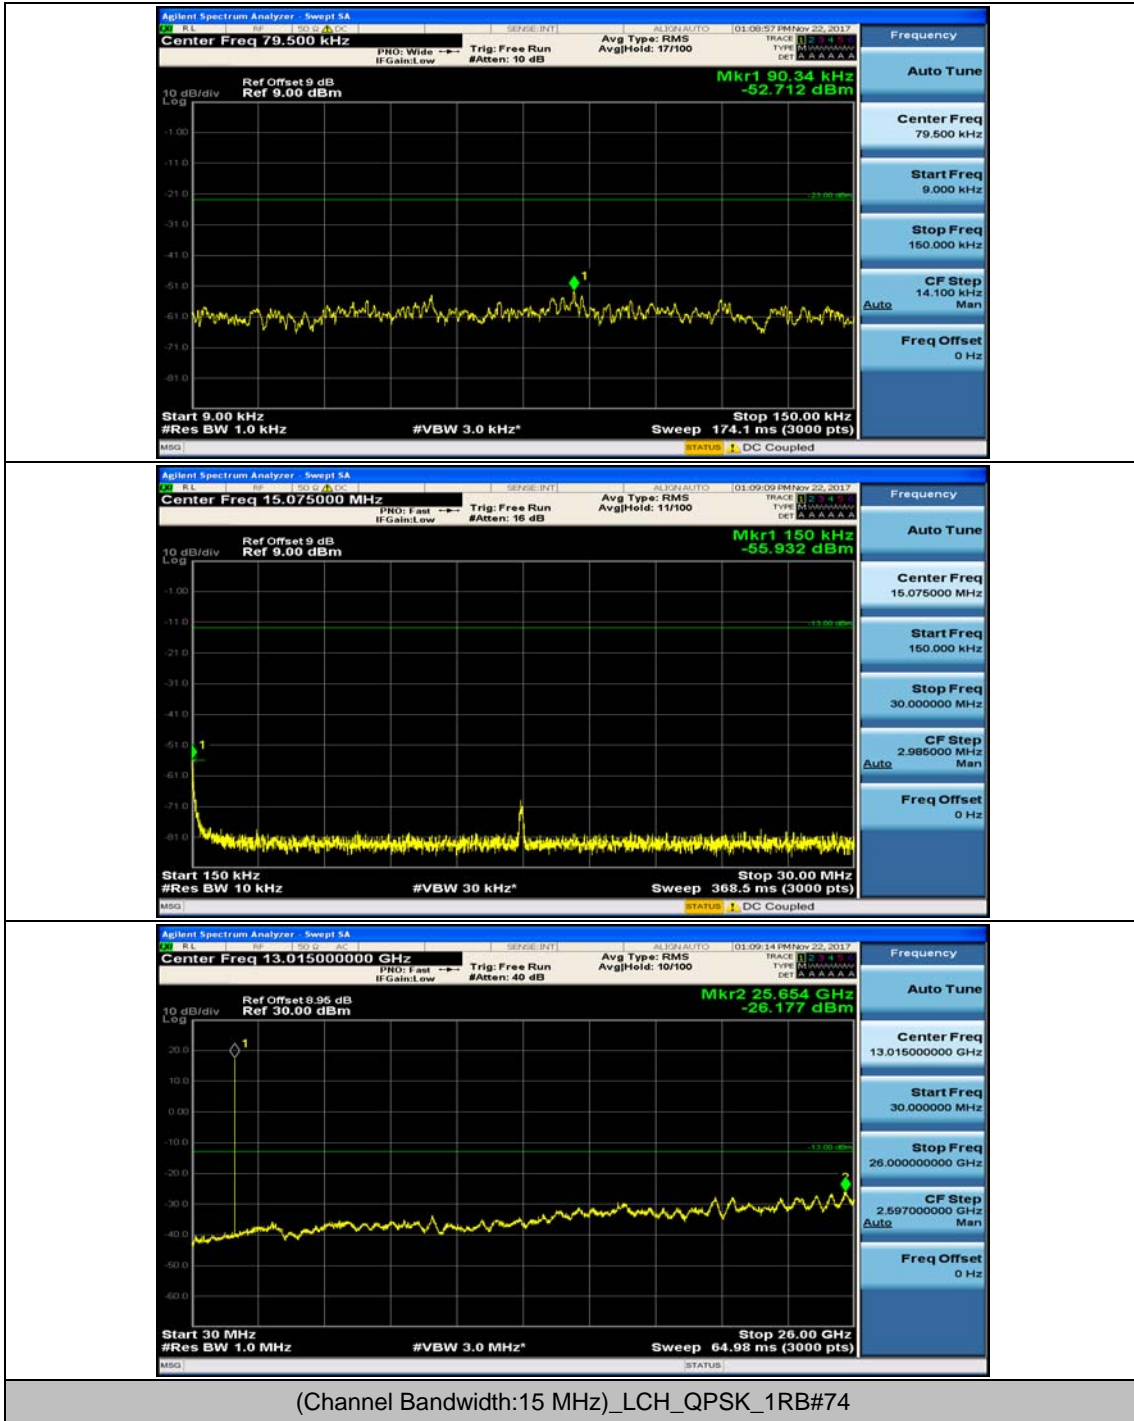

Channel Bandwidth: 10 MHz_MCH_QPSK_1RB#24

Channel Bandwidth: 10 MHz_HCH_QPSK_1RB#0

Channel Bandwidth: 10 MHz_HCH_QPSK_1RB#24

Channel Bandwidth: 10 MHz_LCH_16QAM_1RB#0

Channel Bandwidth: 10 MHz_LCH_16QAM_1RB#24

Channel Bandwidth: 10 MHz_MCH_16QAM_1RB#0

Channel Bandwidth: 10 MHz_MCH_16QAM_1RB#24

Channel Bandwidth: 10 MHz_HCH_16QAM_1RB#0

Channel Bandwidth: 10 MHz_HCH_16QAM_1RB#24

Channel Bandwidth: 15 MHz

(Channel Bandwidth:15 MHz)_MCH_QPSK_1RB#0