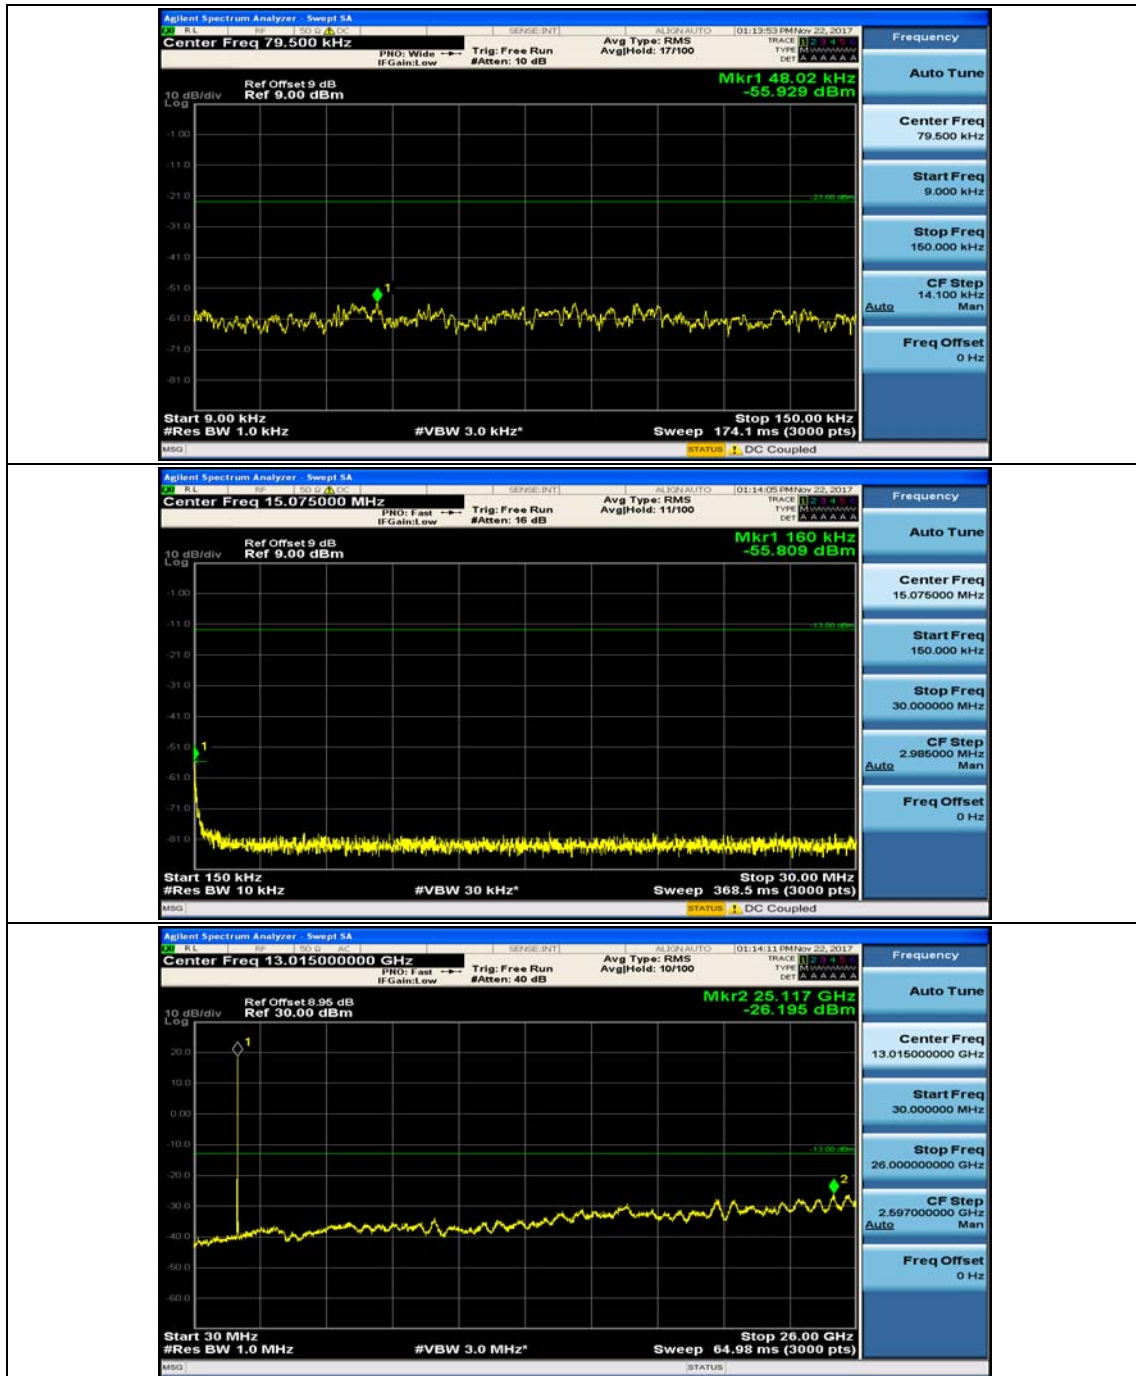

Channel Bandwidth: 10 MHz_MCH_16QAM_1RB#0

Channel Bandwidth: 10 MHz_MCH_16QAM_1RB#24

Channel Bandwidth: 10 MHz_HCH_16QAM_1RB#0

Channel Bandwidth: 10 MHz_HCH_16QAM_1RB#24

Channel Bandwidth: 15 MHz

(Channel Bandwidth:15 MHz)_MCH_QPSK_1RB#0

(Channel Bandwidth:15 MHz)_MCH_QPSK_1RB#37

(Channel Bandwidth:15 MHz)_HCH_QPSK_1RB#0

(Channel Bandwidth:15 MHz)_HCH_QPSK_1RB#37

(Channel Bandwidth:15 MHz)_LCH_16QAM_1RB#0

(Channel Bandwidth:15 MHz)_LCH_16QAM_1RB#37