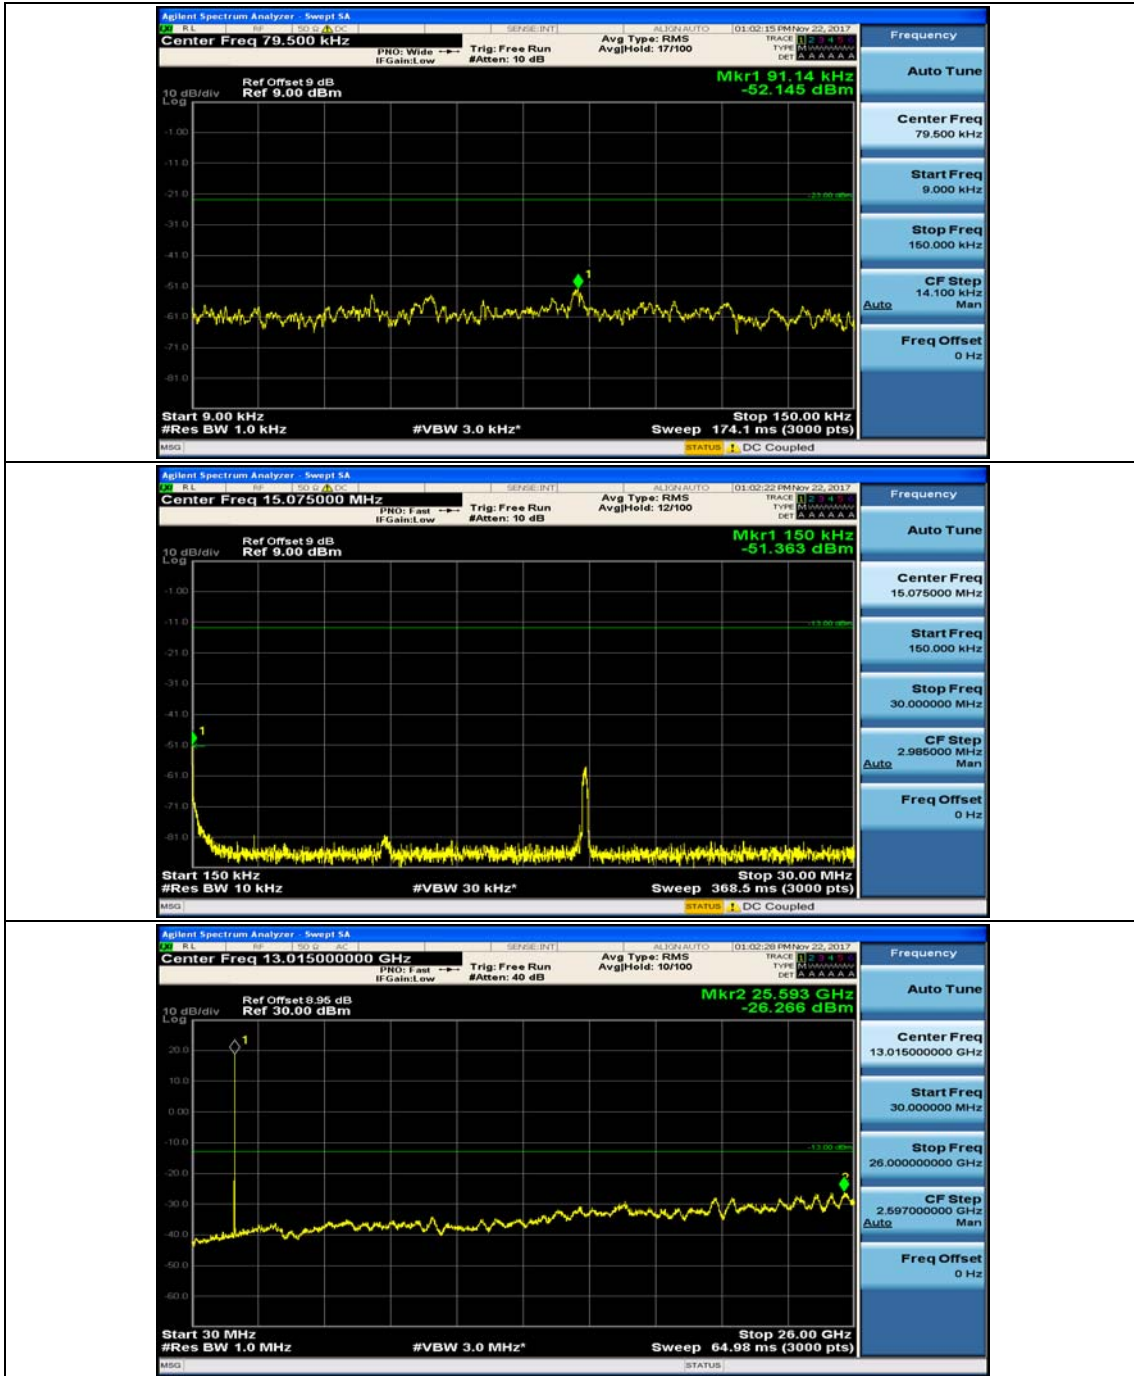

(Channel Bandwidth: 5 MHz)_MCH_16QAM_1RB#0

(Channel Bandwidth: 5 MHz)_MCH_16QAM_1RB#12

(Channel Bandwidth: 5 MHz)_HCH_16QAM_1RB#0

(Channel Bandwidth: 5 MHz)_HCH_16QAM_1RB#12

Channel Bandwidth: 10 MHz

Channel Bandwidth: 10 MHz_MCH_QPSK_1RB#0

Channel Bandwidth: 10 MHz_MCH_QPSK_1RB#24

Channel Bandwidth: 10 MHz_HCH_QPSK_1RB#0

Channel Bandwidth: 10 MHz_HCH_QPSK_1RB#24

Channel Bandwidth: 10 MHz_LCH_16QAM_1RB#0

Channel Bandwidth: 10 MHz_LCH_16QAM_1RB#24