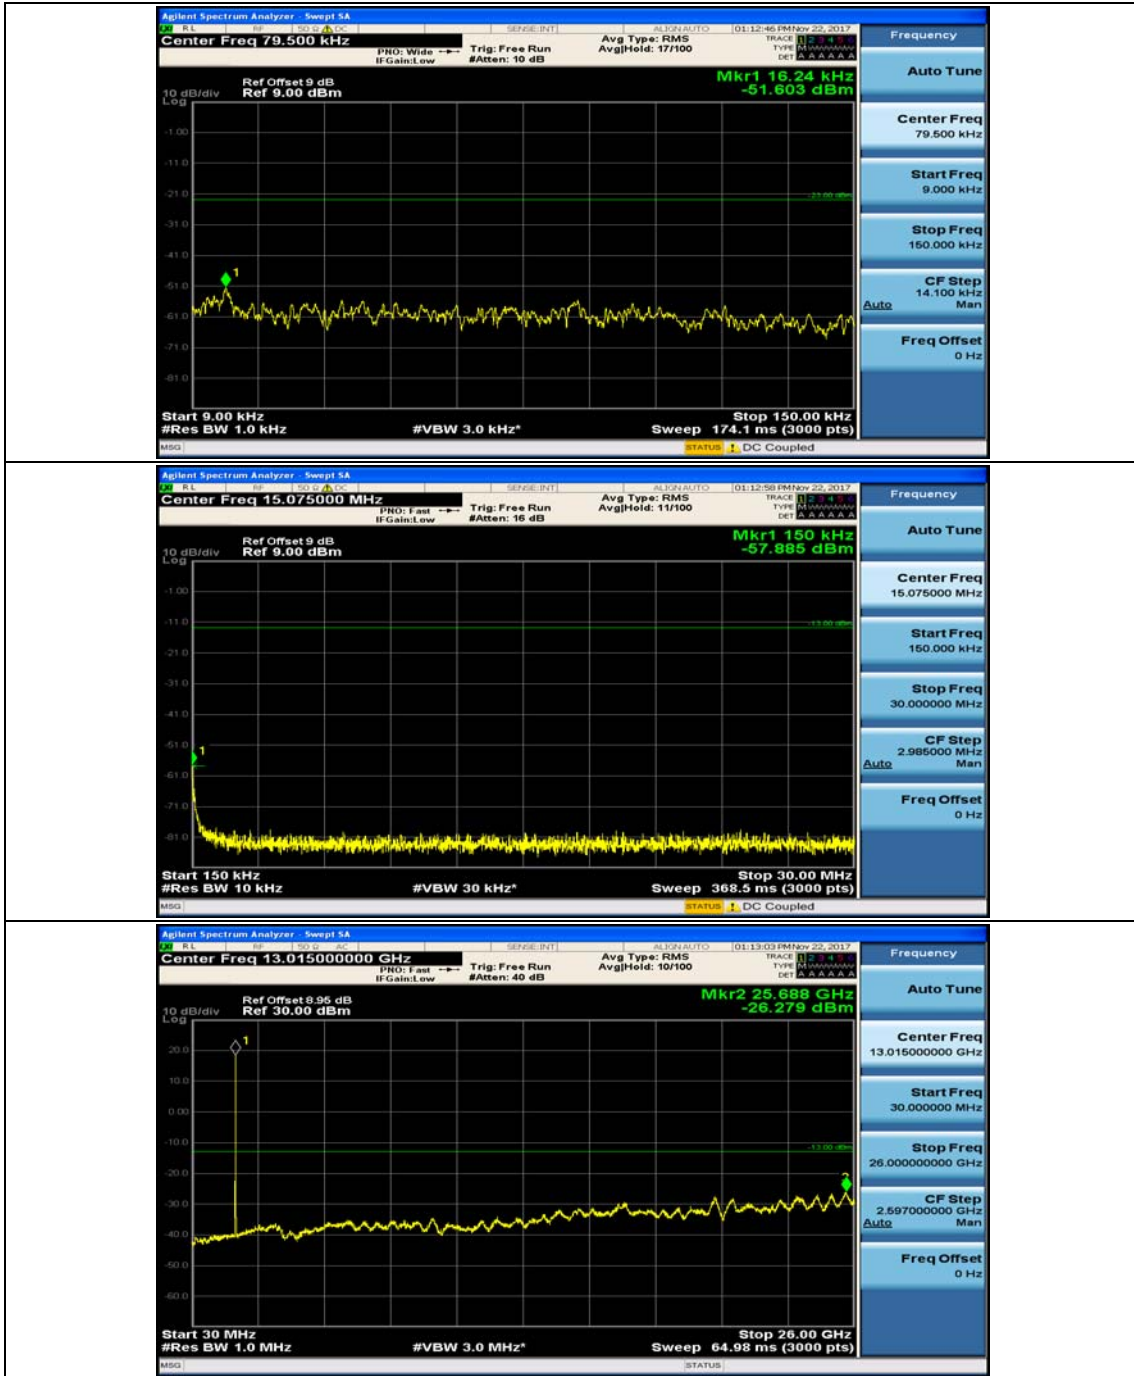

(Channel Bandwidth:15 MHz)_HCH_16QAM_1RB#0