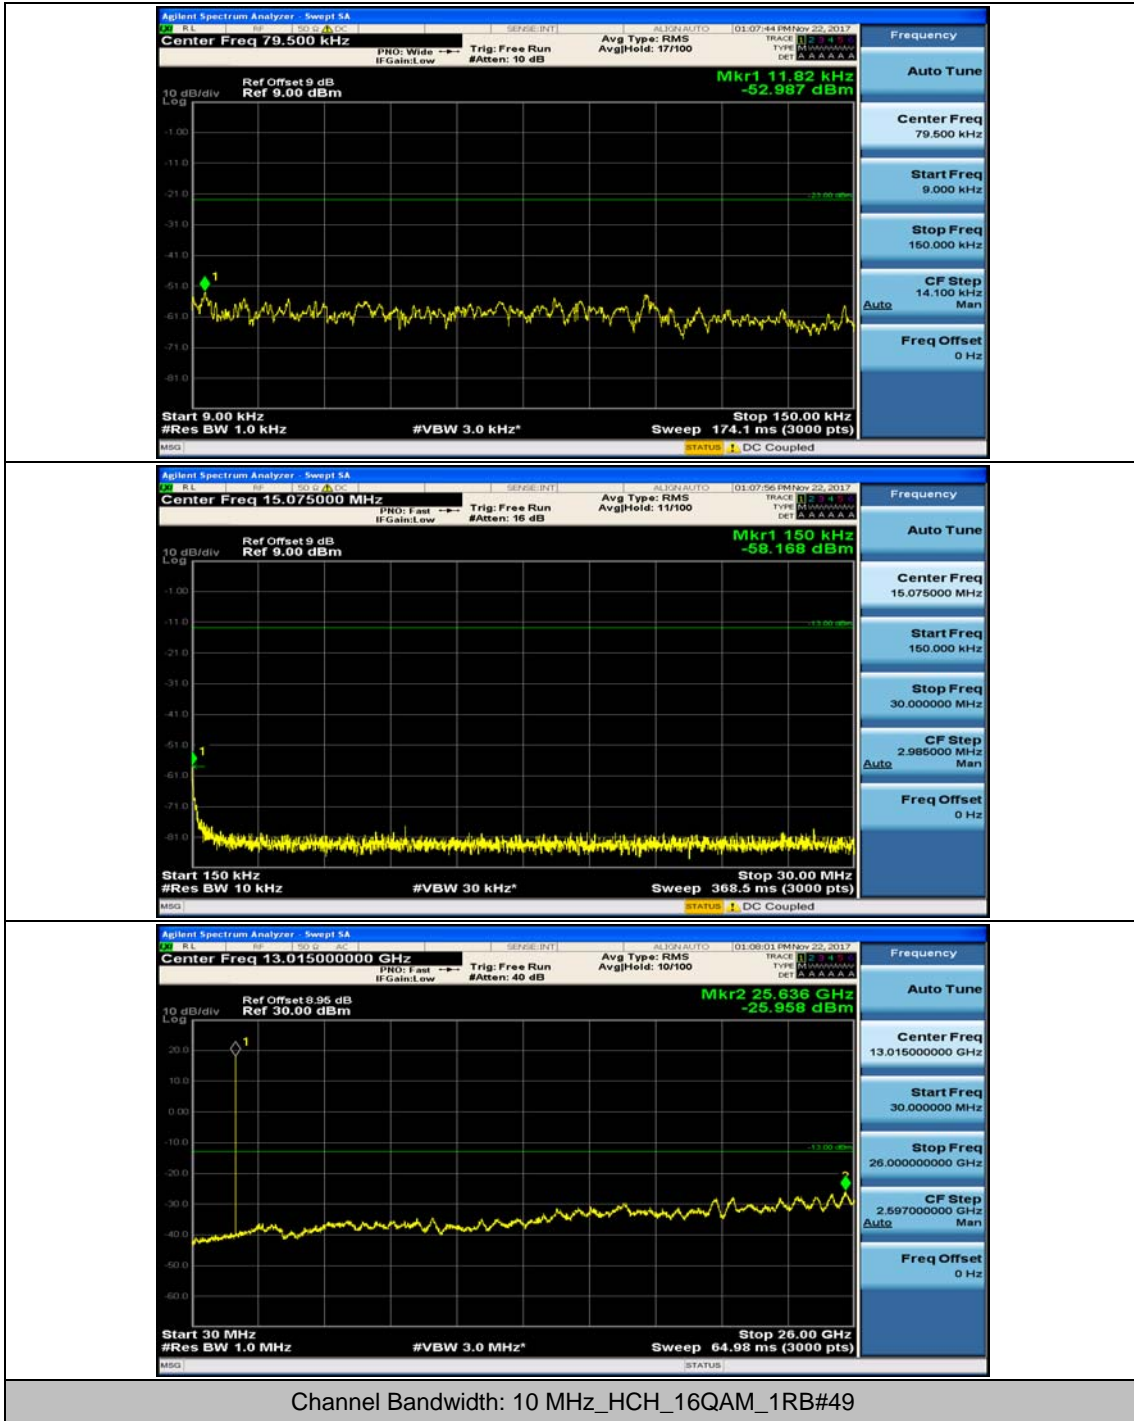

Channel Bandwidth: 10 MHz_MCH_QPSK_1RB#24

Channel Bandwidth: 10 MHz_HCH_QPSK_1RB#0

Channel Bandwidth: 10 MHz_HCH_QPSK_1RB#24

Channel Bandwidth: 10 MHz_LCH_16QAM_1RB#0

Channel Bandwidth: 10 MHz_LCH_16QAM_1RB#24

Channel Bandwidth: 10 MHz_MCH_16QAM_1RB#0

Channel Bandwidth: 10 MHz_MCH_16QAM_1RB#24

Channel Bandwidth: 10 MHz_HCH_16QAM_1RB#0

Channel Bandwidth: 10 MHz_HCH_16QAM_1RB#24

Channel Bandwidth: 15 MHz

(Channel Bandwidth:15 MHz)_MCH_QPSK_1RB#0