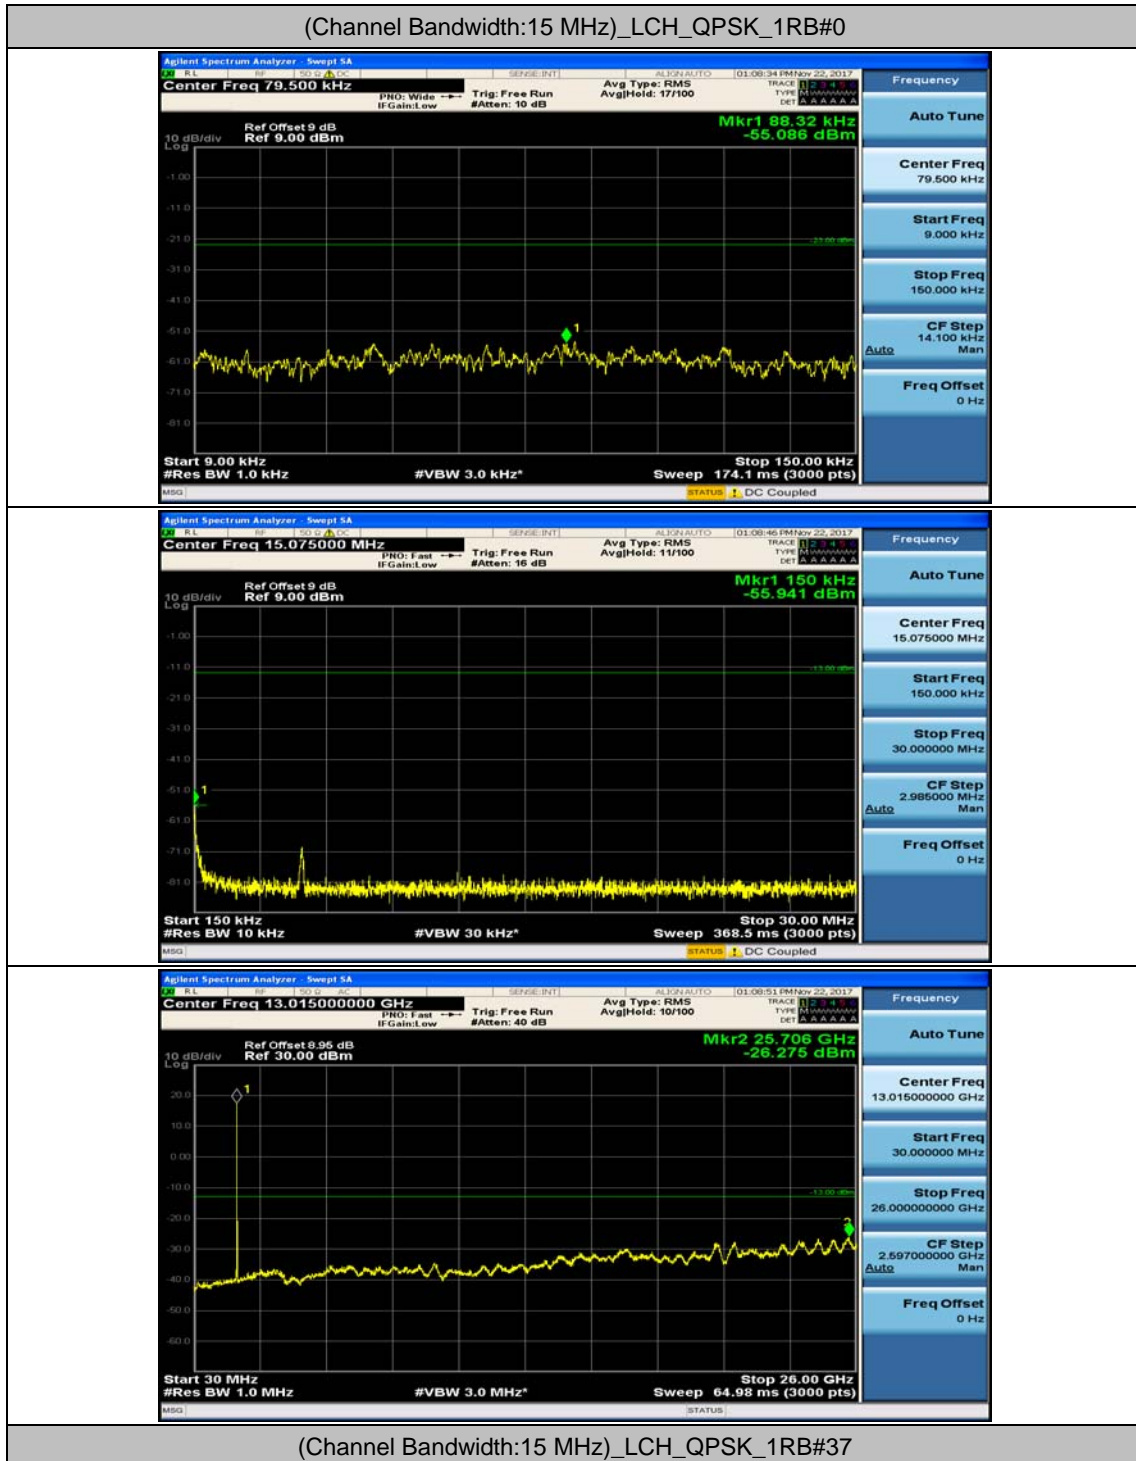

Channel Bandwidth: 10 MHz_MCH_16QAM_1RB#0

Channel Bandwidth: 10 MHz_MCH_16QAM_1RB#24

Channel Bandwidth: 10 MHz_HCH_16QAM_1RB#0

Channel Bandwidth: 10 MHz_HCH_16QAM_1RB#24

Channel Bandwidth: 15 MHz

(Channel Bandwidth:15 MHz)_MCH_QPSK_1RB#0