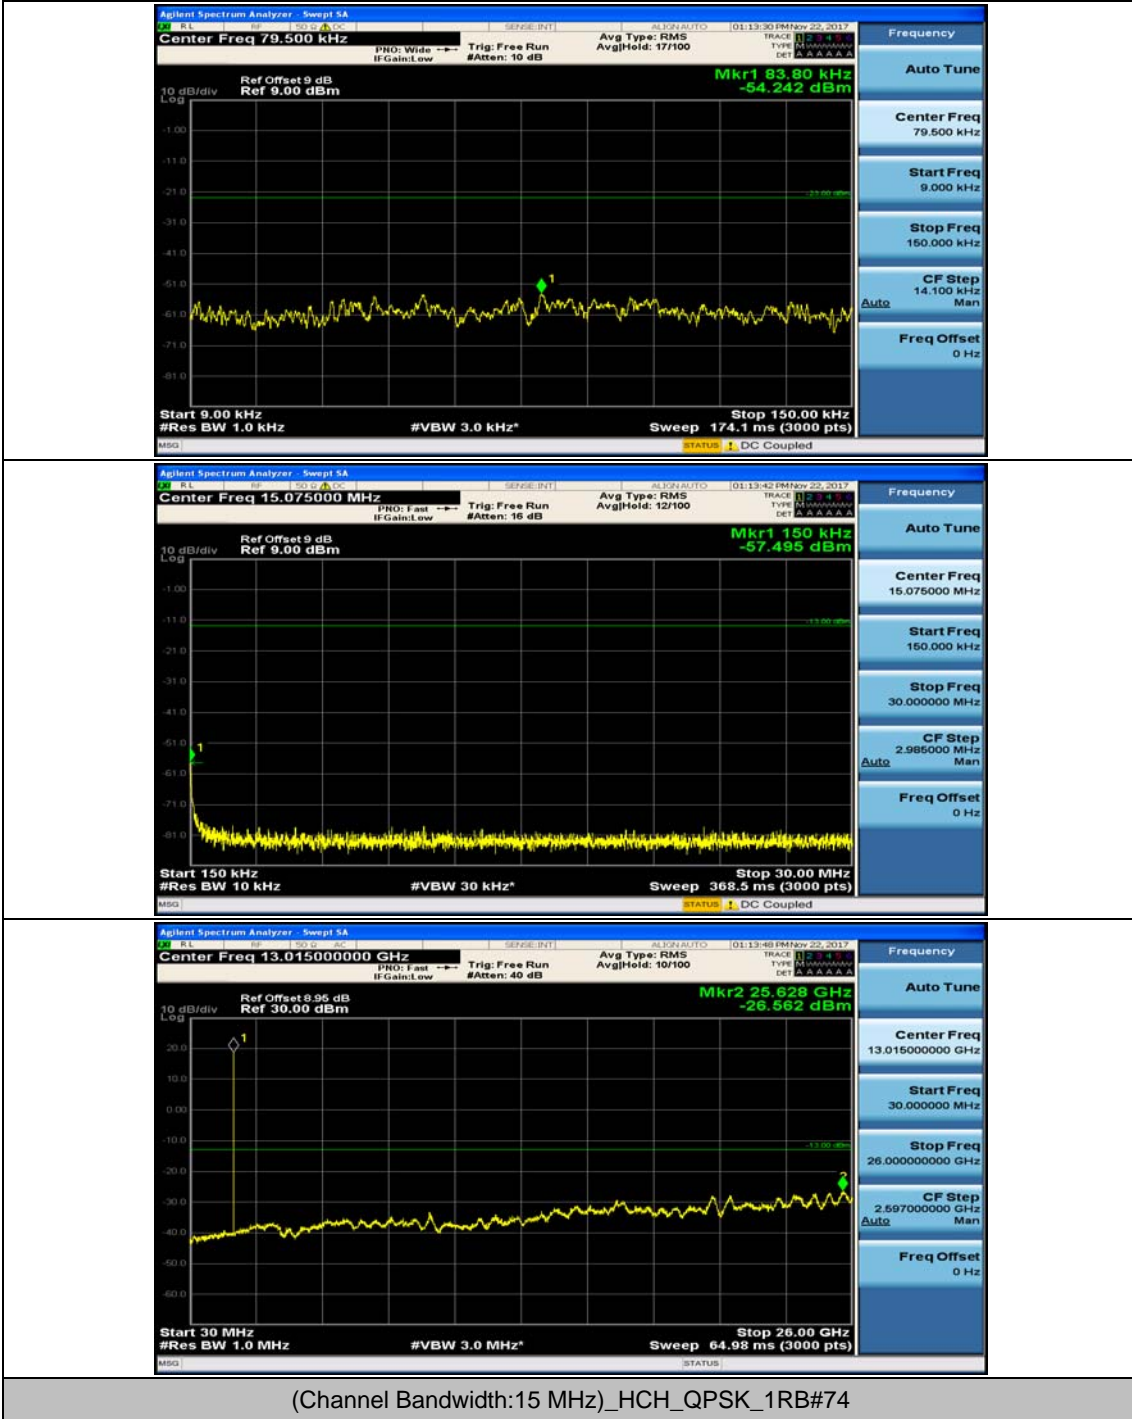

(Channel Bandwidth:15 MHz)_MCH_QPSK_1RB#37

(Channel Bandwidth:15 MHz)_HCH_QPSK_1RB#0

(Channel Bandwidth:15 MHz)_HCH_QPSK_1RB#37

(Channel Bandwidth:15 MHz)_LCH_16QAM_1RB#0

(Channel Bandwidth:15 MHz)_LCH_16QAM_1RB#37