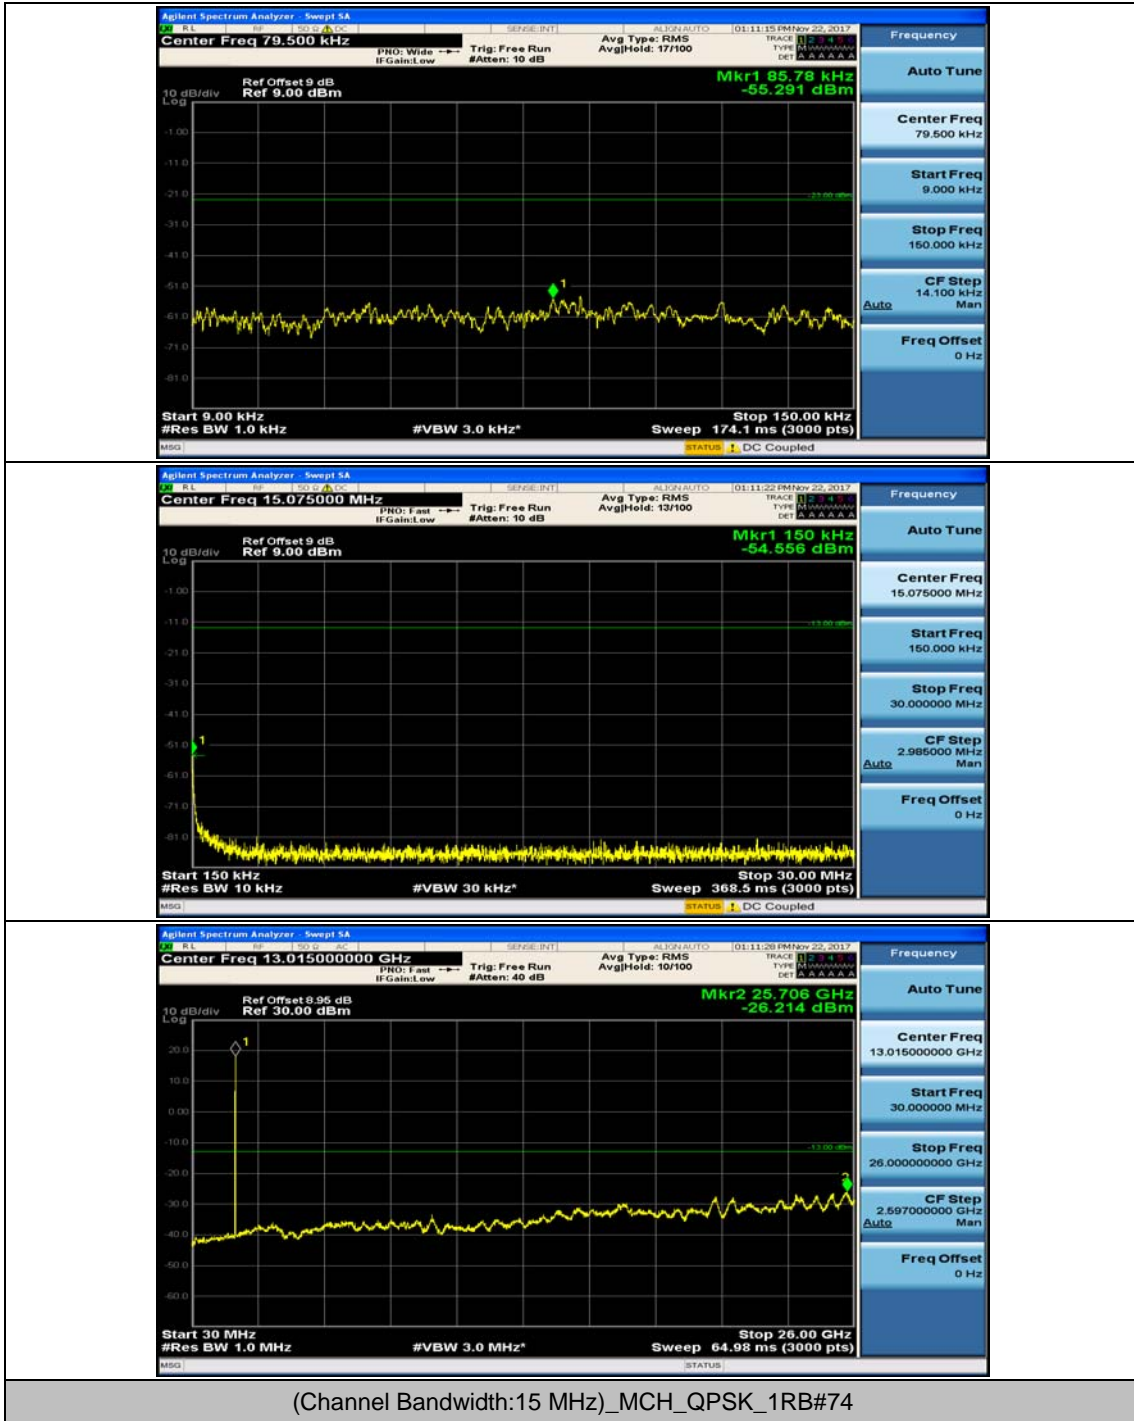

Channel Bandwidth: 10 MHz_MCH_QPSK_1RB#24

Channel Bandwidth: 10 MHz_HCH_QPSK_1RB#0

Channel Bandwidth: 10 MHz_HCH_QPSK_1RB#24

Channel Bandwidth: 10 MHz_LCH_16QAM_1RB#0

Channel Bandwidth: 10 MHz_LCH_16QAM_1RB#24

Channel Bandwidth: 10 MHz_MCH_16QAM_1RB#0

Channel Bandwidth: 10 MHz_MCH_16QAM_1RB#24

Channel Bandwidth: 10 MHz_HCH_16QAM_1RB#0

Channel Bandwidth: 10 MHz_HCH_16QAM_1RB#24

Channel Bandwidth: 15 MHz

(Channel Bandwidth:15 MHz)_MCH_QPSK_1RB#0

(Channel Bandwidth:15 MHz)_MCH_QPSK_1RB#37

(Channel Bandwidth:15 MHz)_HCH_QPSK_1RB#0

(Channel Bandwidth:15 MHz)_HCH_QPSK_1RB#37

(Channel Bandwidth:15 MHz)_LCH_16QAM_1RB#0

(Channel Bandwidth:15 MHz)_LCH_16QAM_1RB#37