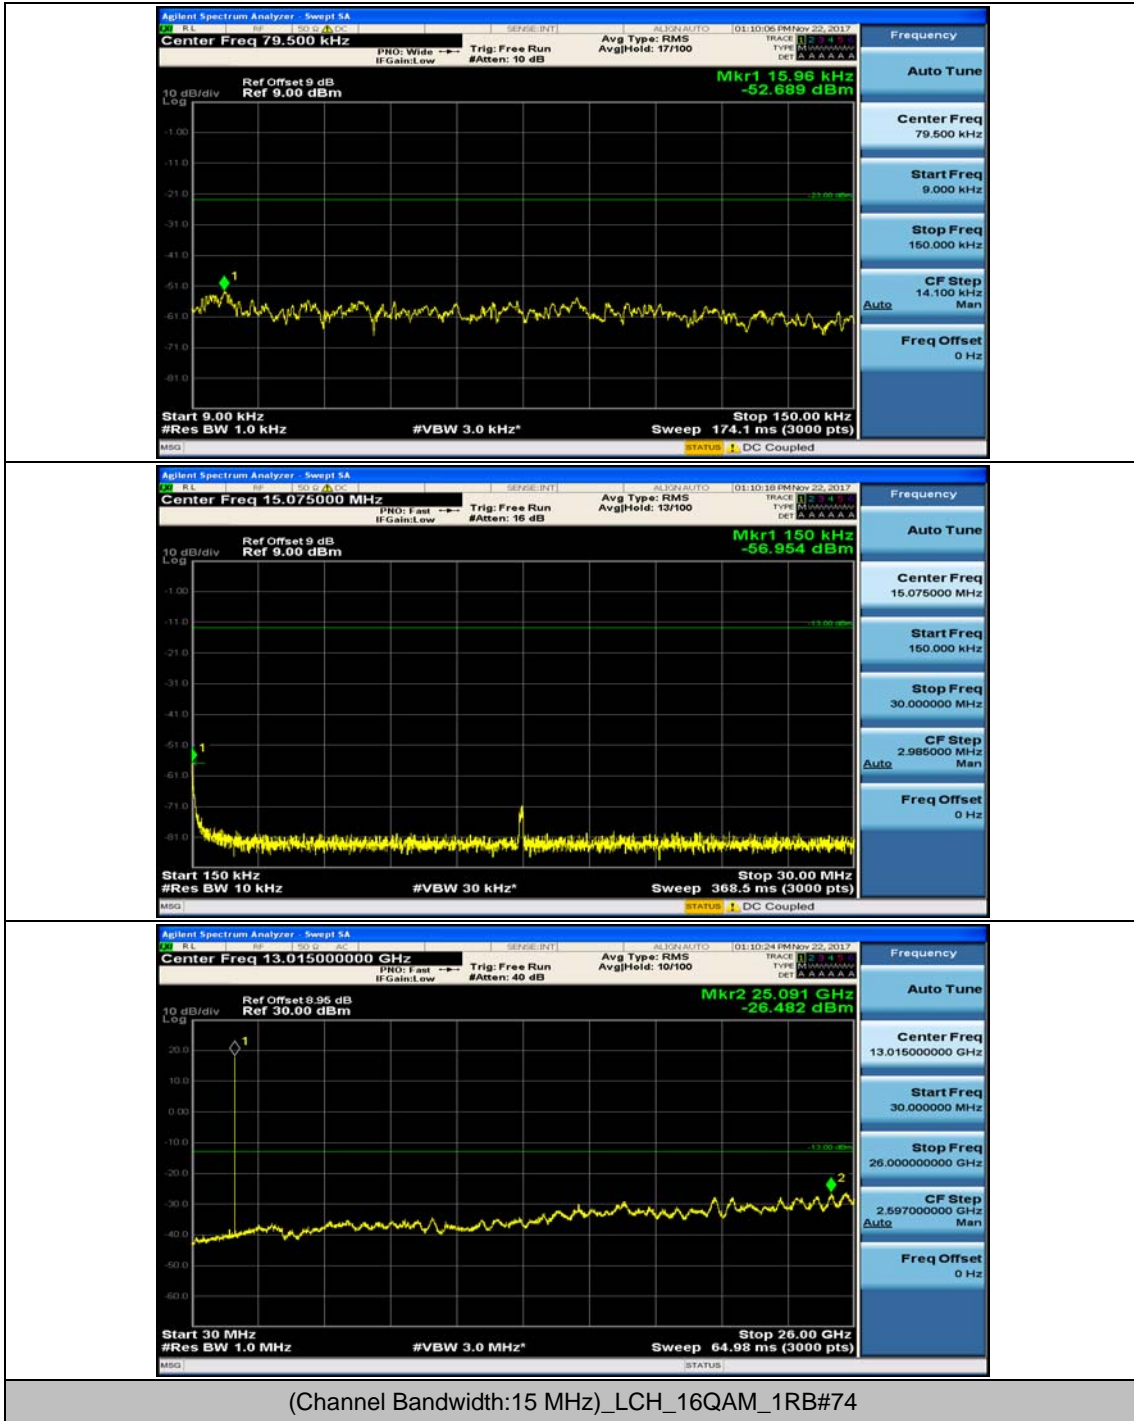

Channel Bandwidth: 10 MHz_MCH_16QAM_1RB#0

Channel Bandwidth: 10 MHz_MCH_16QAM_1RB#24

Channel Bandwidth: 10 MHz_HCH_16QAM_1RB#0

Channel Bandwidth: 10 MHz_HCH_16QAM_1RB#24

Channel Bandwidth: 15 MHz

(Channel Bandwidth:15 MHz)_MCH_QPSK_1RB#0

(Channel Bandwidth:15 MHz)_MCH_QPSK_1RB#37

(Channel Bandwidth:15 MHz)_HCH_QPSK_1RB#0

(Channel Bandwidth:15 MHz)_HCH_QPSK_1RB#37

(Channel Bandwidth:15 MHz)_LCH_16QAM_1RB#0

(Channel Bandwidth:15 MHz)_LCH_16QAM_1RB#37