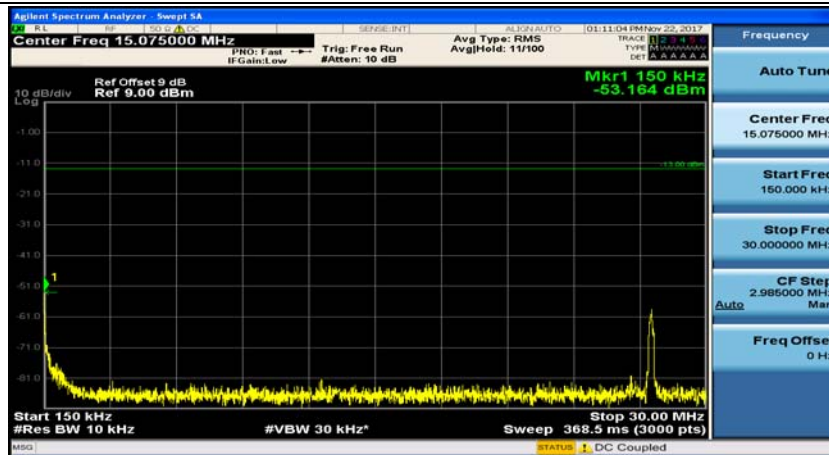

Channel Bandwidth: 10 MHz_MCH_16QAM_1RB#0

Channel Bandwidth: 10 MHz_MCH_16QAM_1RB#24

Channel Bandwidth: 10 MHz_HCH_16QAM_1RB#0

Channel Bandwidth: 10 MHz_HCH_16QAM_1RB#24

Channel Bandwidth: 15 MHz

(Channel Bandwidth:15 MHz)_MCH_QPSK_1RB#0