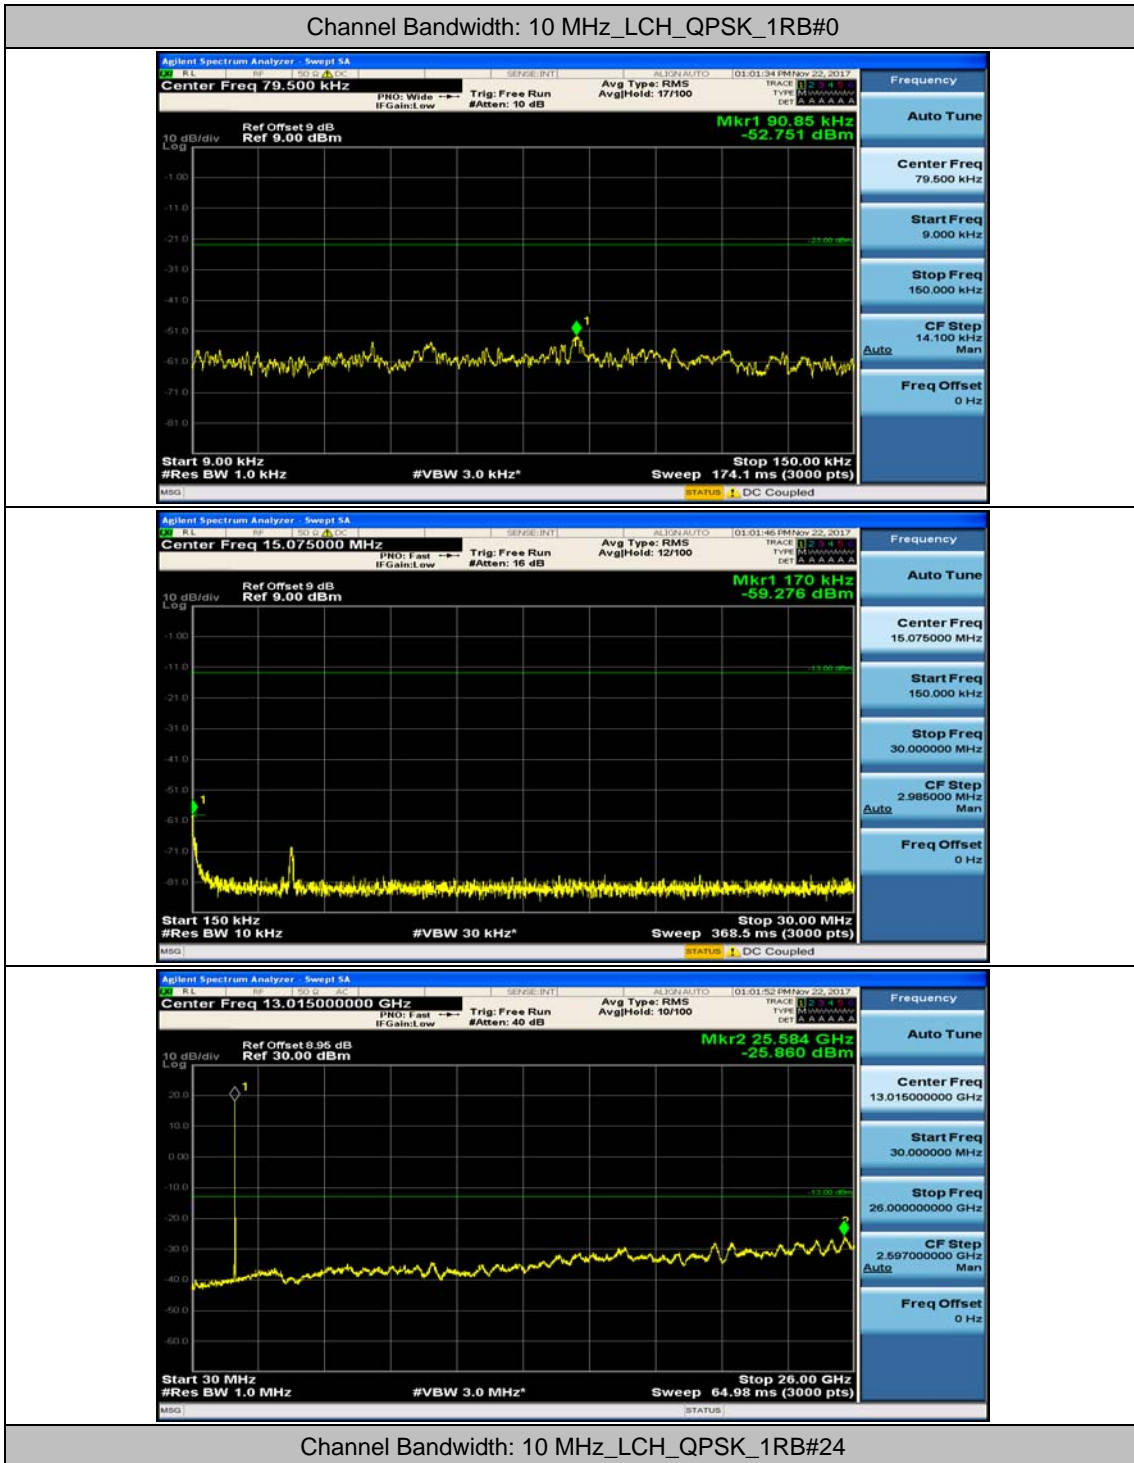

(Channel Bandwidth: 5 MHz)_MCH_16QAM_1RB#0

(Channel Bandwidth: 5 MHz)_MCH_16QAM_1RB#12

(Channel Bandwidth: 5 MHz)_HCH_16QAM_1RB#0

(Channel Bandwidth: 5 MHz)_HCH_16QAM_1RB#12

Channel Bandwidth: 10 MHz

Channel Bandwidth: 10 MHz_MCH_QPSK_1RB#0

Channel Bandwidth: 10 MHz_MCH_QPSK_1RB#24

Channel Bandwidth: 10 MHz_HCH_QPSK_1RB#0

Channel Bandwidth: 10 MHz_HCH_QPSK_1RB#24

Channel Bandwidth: 10 MHz_LCH_16QAM_1RB#0

Channel Bandwidth: 10 MHz_LCH_16QAM_1RB#24