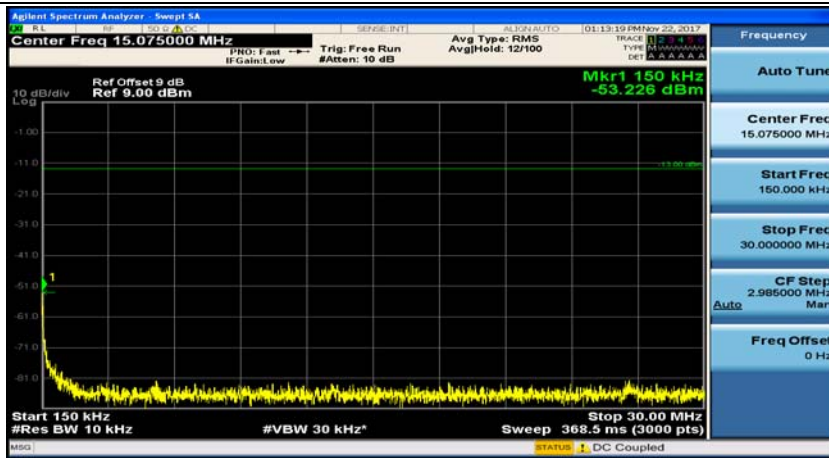

(Channel Bandwidth:15 MHz)_HCH_QPSK_1RB#0

(Channel Bandwidth:15 MHz)_HCH_QPSK_1RB#37