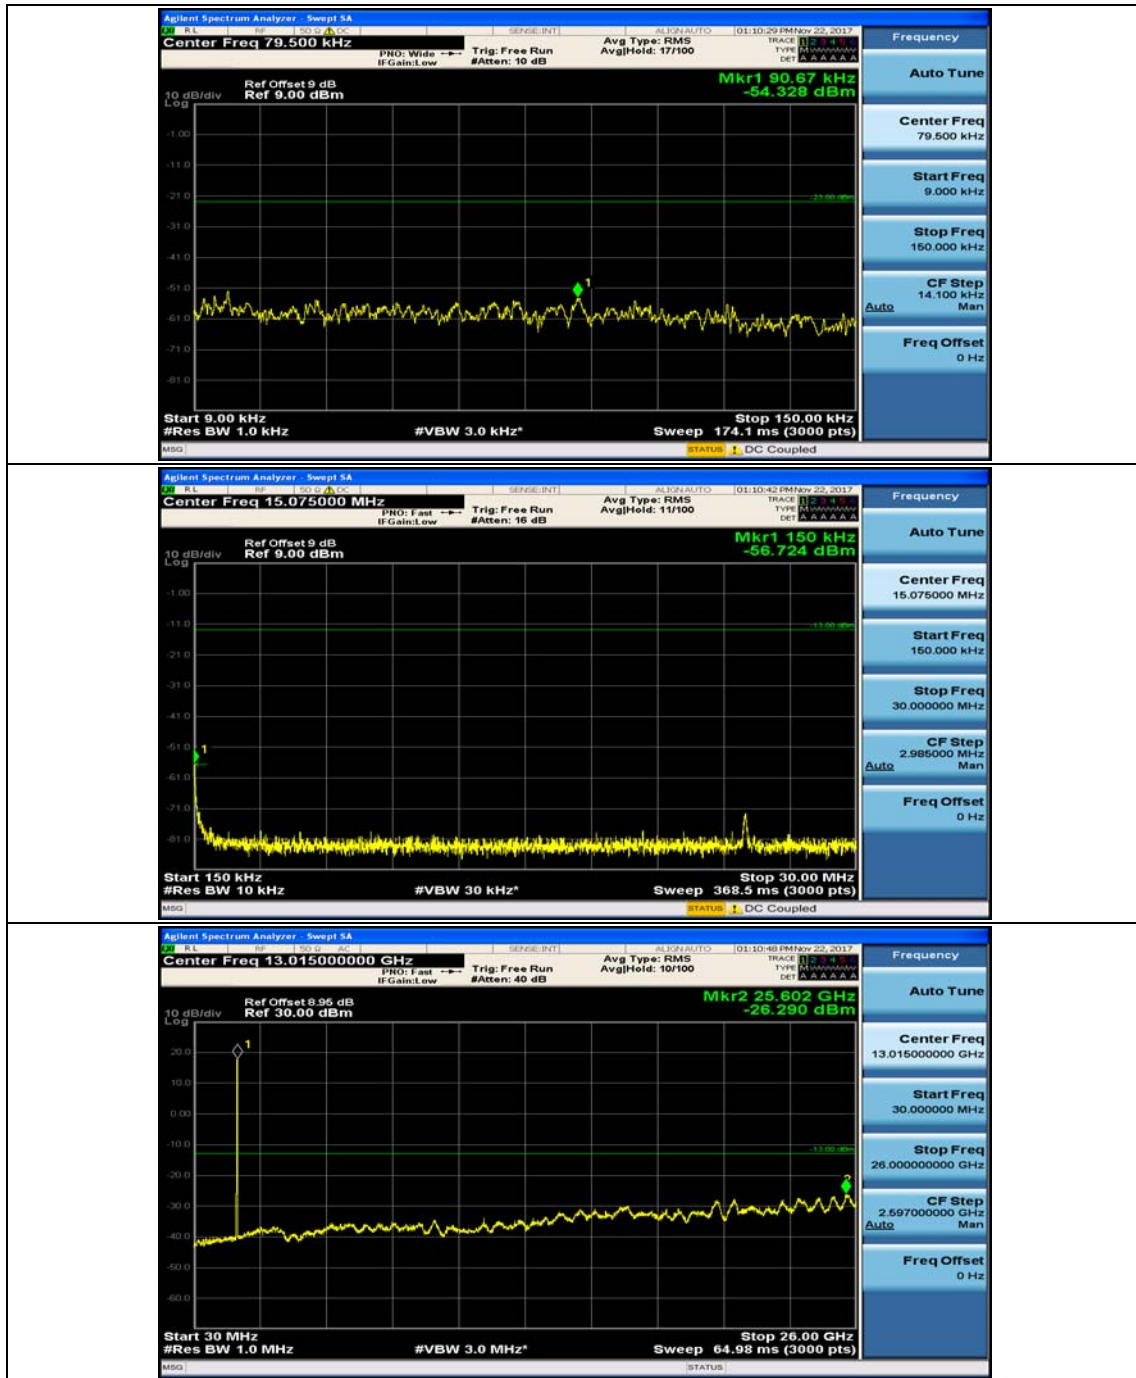

(Channel Bandwidth:15 MHz)_MCH_QPSK_1RB#37

(Channel Bandwidth:15 MHz)_HCH_QPSK_1RB#0

(Channel Bandwidth:15 MHz)_HCH_QPSK_1RB#37

(Channel Bandwidth:15 MHz)_LCH_16QAM_1RB#0

(Channel Bandwidth:15 MHz)_LCH_16QAM_1RB#37