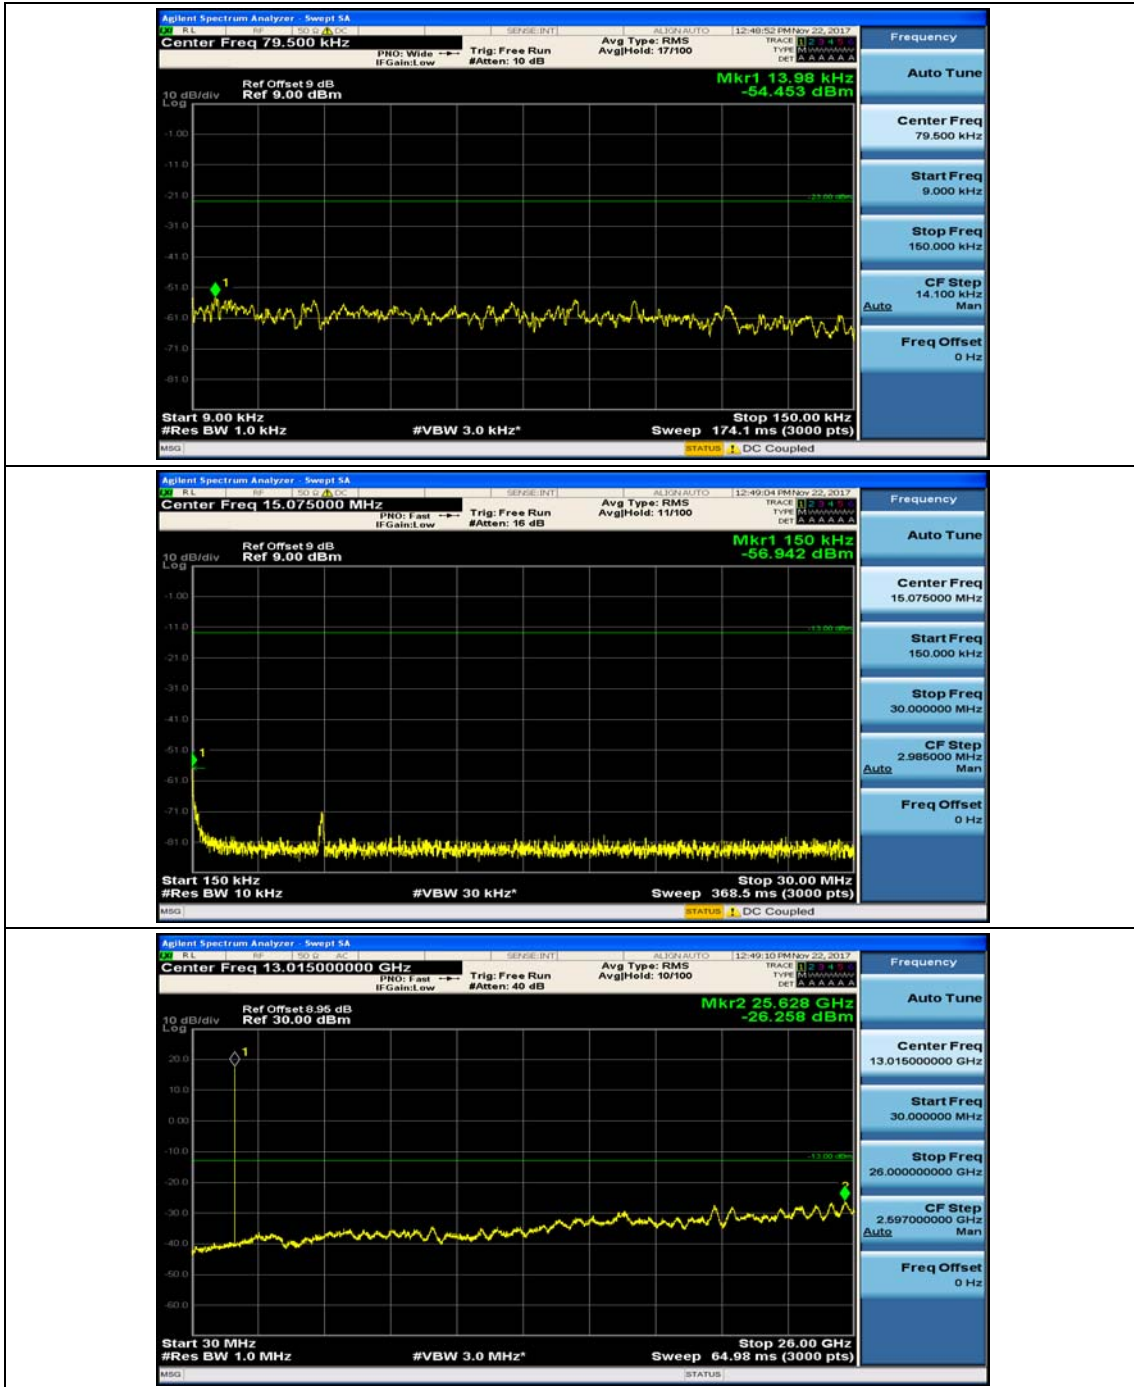

(Channel Bandwidth: 1.4 MHz)\_LCH\_16QAM\_1RB#3

(Channel Bandwidth: 1.4 MHz)\_MCH\_16QAM\_1RB#0

(Channel Bandwidth: 1.4 MHz)\_MCH\_16QAM\_1RB#3

(Channel Bandwidth: 1.4 MHz)\_HCH\_16QAM\_1RB#0

(Channel Bandwidth: 1.4 MHz)\_HCH\_16QAM\_1RB#3

### Channel Bandwidth: 3 MHz

(Channel Bandwidth: 3 MHz)\_MCH\_QPSK\_1RB#0

(Channel Bandwidth: 3 MHz)\_MCH\_QPSK\_1RB#7

(Channel Bandwidth: 3 MHz)\_HCH\_QPSK\_1RB#0

(Channel Bandwidth: 3 MHz)\_HCH\_QPSK\_1RB#7

(Channel Bandwidth: 3 MHz)\_LCH\_16QAM\_1RB#0

(Channel Bandwidth: 3 MHz)\_LCH\_16QAM\_1RB#7

(Channel Bandwidth: 3 MHz)\_MCH\_16QAM\_1RB#0

(Channel Bandwidth: 3 MHz)\_MCH\_16QAM\_1RB#7

(Channel Bandwidth: 3 MHz)\_HCH\_16QAM\_1RB#0