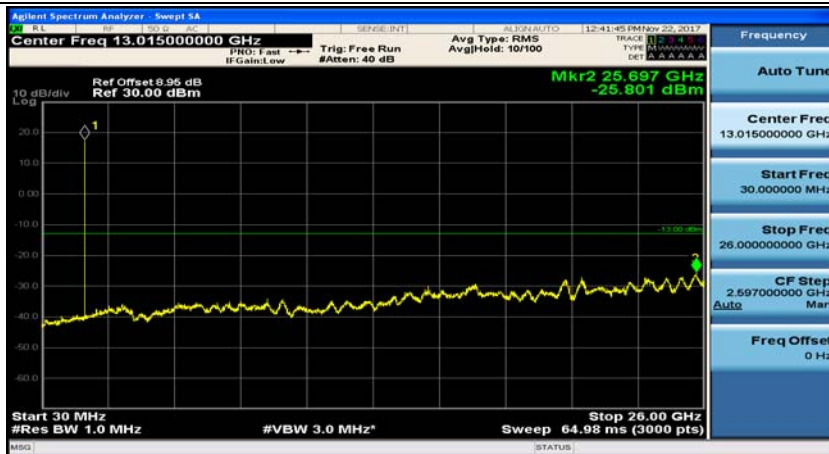

(Channel Bandwidth: 1.4 MHz)\_MCH\_QPSK\_1RB#0

(Channel Bandwidth: 1.4 MHz)\_MCH\_QPSK\_1RB#3

(Channel Bandwidth: 1.4 MHz)\_HCH\_QPSK\_1RB#0

(Channel Bandwidth: 1.4 MHz)\_HCH\_QPSK\_1RB#3

(Channel Bandwidth: 1.4 MHz)\_LCH\_16QAM\_1RB#0

(Channel Bandwidth: 1.4 MHz)\_LCH\_16QAM\_1RB#3

(Channel Bandwidth: 1.4 MHz)\_MCH\_16QAM\_1RB#0

(Channel Bandwidth: 1.4 MHz)\_MCH\_16QAM\_1RB#3

(Channel Bandwidth: 1.4 MHz)\_HCH\_16QAM\_1RB#0

(Channel Bandwidth: 1.4 MHz)\_HCH\_16QAM\_1RB#3