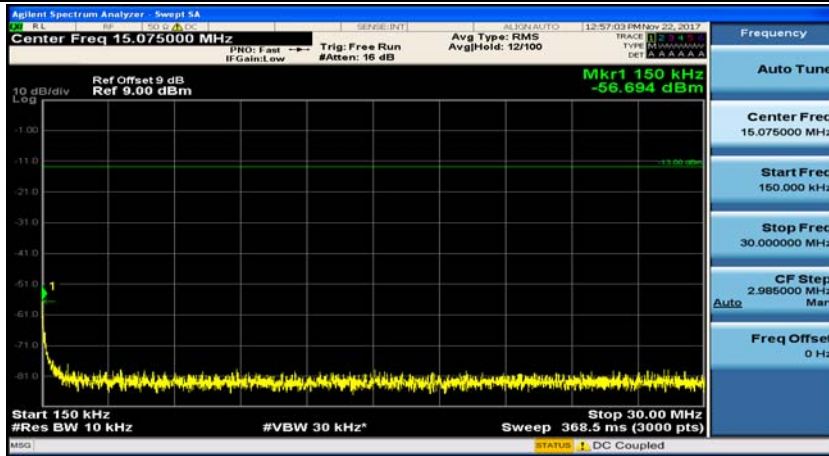

(Channel Bandwidth: 5 MHz)_MCH_QPSK_1RB#0