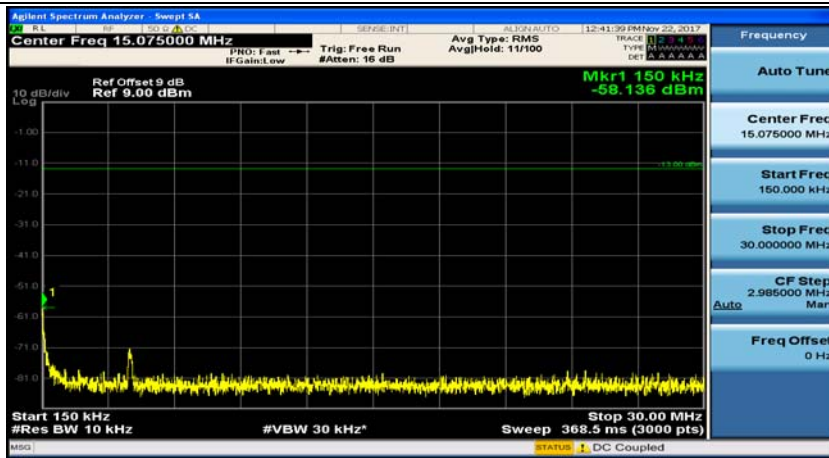

(Channel Bandwidth: 1.4 MHz)\_MCH\_QPSK\_1RB#0

(Channel Bandwidth: 1.4 MHz)\_MCH\_QPSK\_1RB#3

(Channel Bandwidth: 1.4 MHz)\_HCH\_QPSK\_1RB#0

(Channel Bandwidth: 1.4 MHz)\_HCH\_QPSK\_1RB#3

(Channel Bandwidth: 1.4 MHz)\_LCH\_16QAM\_1RB#0

(Channel Bandwidth: 1.4 MHz)\_LCH\_16QAM\_1RB#3

(Channel Bandwidth: 1.4 MHz)\_MCH\_16QAM\_1RB#0

(Channel Bandwidth: 1.4 MHz)\_MCH\_16QAM\_1RB#3

(Channel Bandwidth: 1.4 MHz)\_HCH\_16QAM\_1RB#0

(Channel Bandwidth: 1.4 MHz)\_HCH\_16QAM\_1RB#3