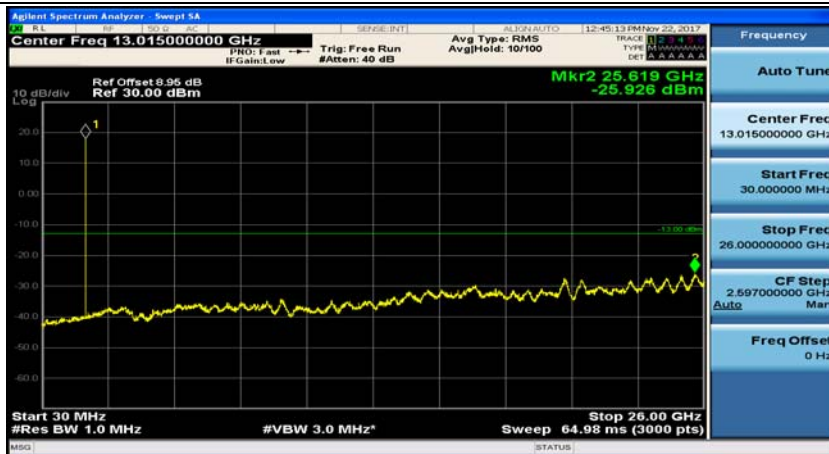

(Channel Bandwidth: 1.4 MHz)\_MCH\_QPSK\_1RB#0

(Channel Bandwidth: 1.4 MHz)\_MCH\_QPSK\_1RB#3

(Channel Bandwidth: 1.4 MHz)\_HCH\_QPSK\_1RB#0

(Channel Bandwidth: 1.4 MHz)\_HCH\_QPSK\_1RB#3

(Channel Bandwidth: 1.4 MHz)\_LCH\_16QAM\_1RB#0

(Channel Bandwidth: 1.4 MHz)\_LCH\_16QAM\_1RB#3

(Channel Bandwidth: 1.4 MHz)\_MCH\_16QAM\_1RB#0

(Channel Bandwidth: 1.4 MHz)\_MCH\_16QAM\_1RB#3

(Channel Bandwidth: 1.4 MHz)\_HCH\_16QAM\_1RB#0

(Channel Bandwidth: 1.4 MHz)\_HCH\_16QAM\_1RB#3