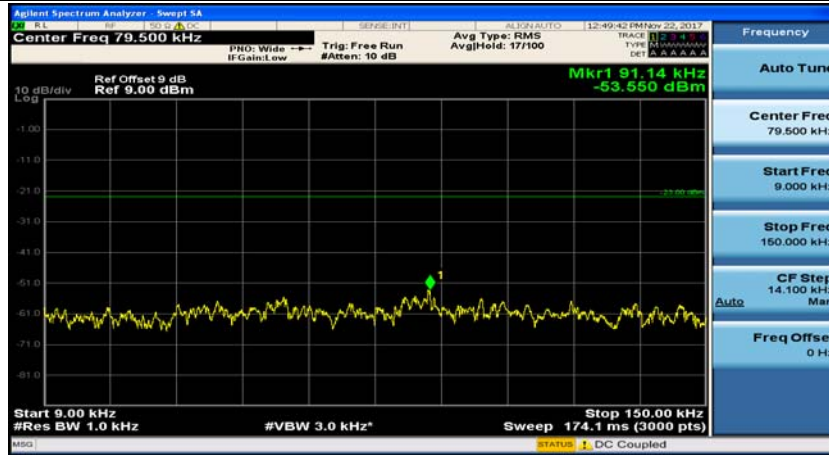

(Channel Bandwidth: 1.4 MHz)\_LCH\_16QAM\_1RB#3

(Channel Bandwidth: 1.4 MHz)\_MCH\_16QAM\_1RB#0

(Channel Bandwidth: 1.4 MHz)\_MCH\_16QAM\_1RB#3

(Channel Bandwidth: 1.4 MHz)\_HCH\_16QAM\_1RB#0

(Channel Bandwidth: 1.4 MHz)\_HCH\_16QAM\_1RB#3

### Channel Bandwidth: 3 MHz

(Channel Bandwidth: 3 MHz)\_MCH\_QPSK\_1RB#0

(Channel Bandwidth: 3 MHz)\_MCH\_QPSK\_1RB#7

(Channel Bandwidth: 3 MHz)\_HCH\_QPSK\_1RB#0

(Channel Bandwidth: 3 MHz)\_HCH\_QPSK\_1RB#7