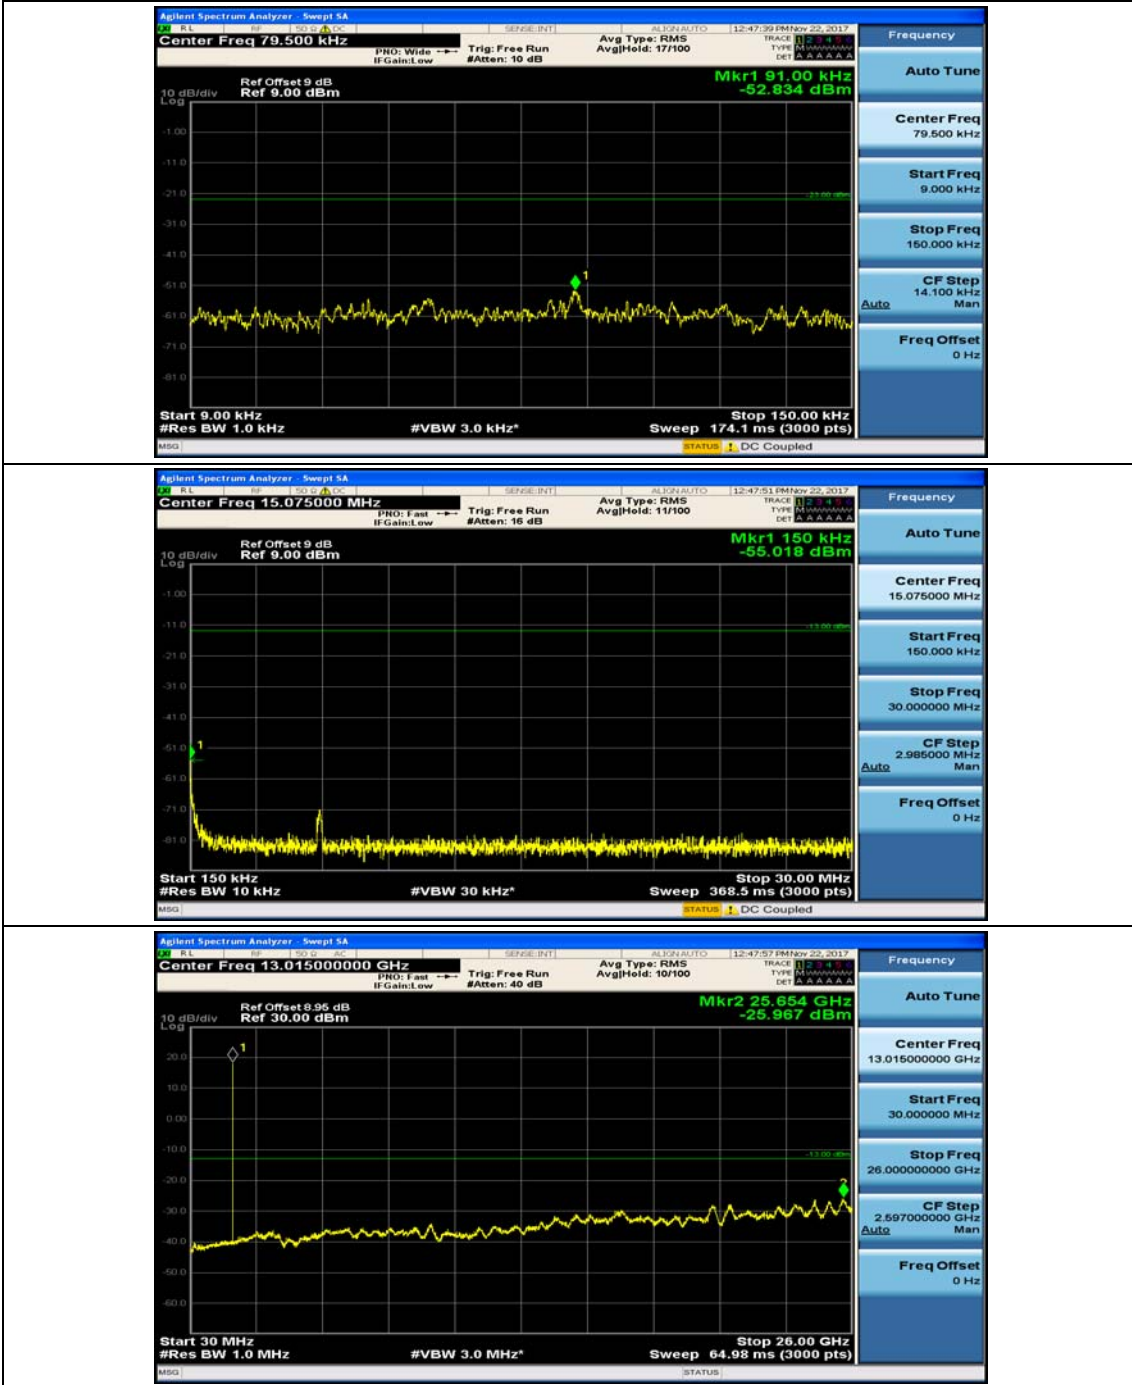

(Channel Bandwidth: 1.4 MHz)\_MCH\_QPSK\_1RB#0

(Channel Bandwidth: 1.4 MHz)\_MCH\_QPSK\_1RB#3

(Channel Bandwidth: 1.4 MHz)\_HCH\_QPSK\_1RB#0

(Channel Bandwidth: 1.4 MHz)\_HCH\_QPSK\_1RB#3

(Channel Bandwidth: 1.4 MHz)\_LCH\_16QAM\_1RB#0

(Channel Bandwidth: 1.4 MHz)\_LCH\_16QAM\_1RB#3

(Channel Bandwidth: 1.4 MHz)\_MCH\_16QAM\_1RB#0

(Channel Bandwidth: 1.4 MHz)\_MCH\_16QAM\_1RB#3

(Channel Bandwidth: 1.4 MHz)\_HCH\_16QAM\_1RB#0

(Channel Bandwidth: 1.4 MHz)\_HCH\_16QAM\_1RB#3

### Channel Bandwidth: 3 MHz

(Channel Bandwidth: 3 MHz)\_MCH\_QPSK\_1RB#0

(Channel Bandwidth: 3 MHz)\_MCH\_QPSK\_1RB#7

(Channel Bandwidth: 3 MHz)\_HCH\_QPSK\_1RB#0

(Channel Bandwidth: 3 MHz)\_HCH\_QPSK\_1RB#7