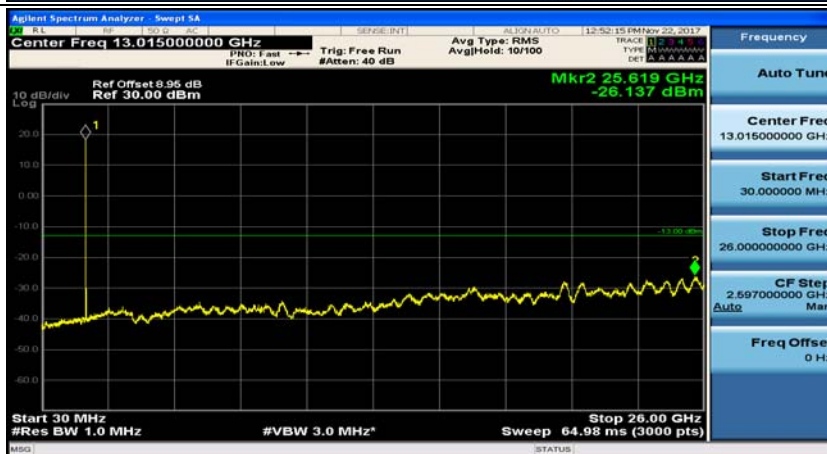

### Channel Bandwidth: 3 MHz

(Channel Bandwidth: 3 MHz)\_MCH\_QPSK\_1RB#0

(Channel Bandwidth: 3 MHz)\_MCH\_QPSK\_1RB#7

(Channel Bandwidth: 3 MHz)\_HCH\_QPSK\_1RB#0

(Channel Bandwidth: 3 MHz)\_HCH\_QPSK\_1RB#7

(Channel Bandwidth: 3 MHz)\_LCH\_16QAM\_1RB#0

(Channel Bandwidth: 3 MHz)\_LCH\_16QAM\_1RB#7

(Channel Bandwidth: 3 MHz)\_MCH\_16QAM\_1RB#0

(Channel Bandwidth: 3 MHz)\_MCH\_16QAM\_1RB#7

(Channel Bandwidth: 3 MHz)\_HCH\_16QAM\_1RB#0