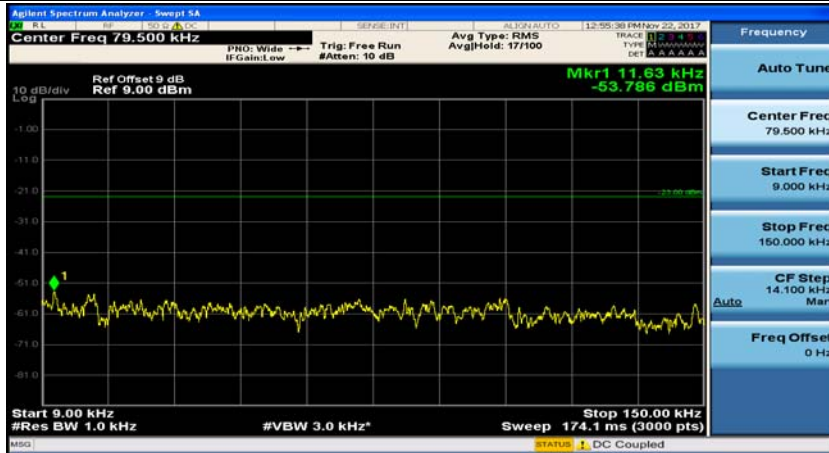

(Channel Bandwidth: 5 MHz)_LCH_16QAM_1RB#0