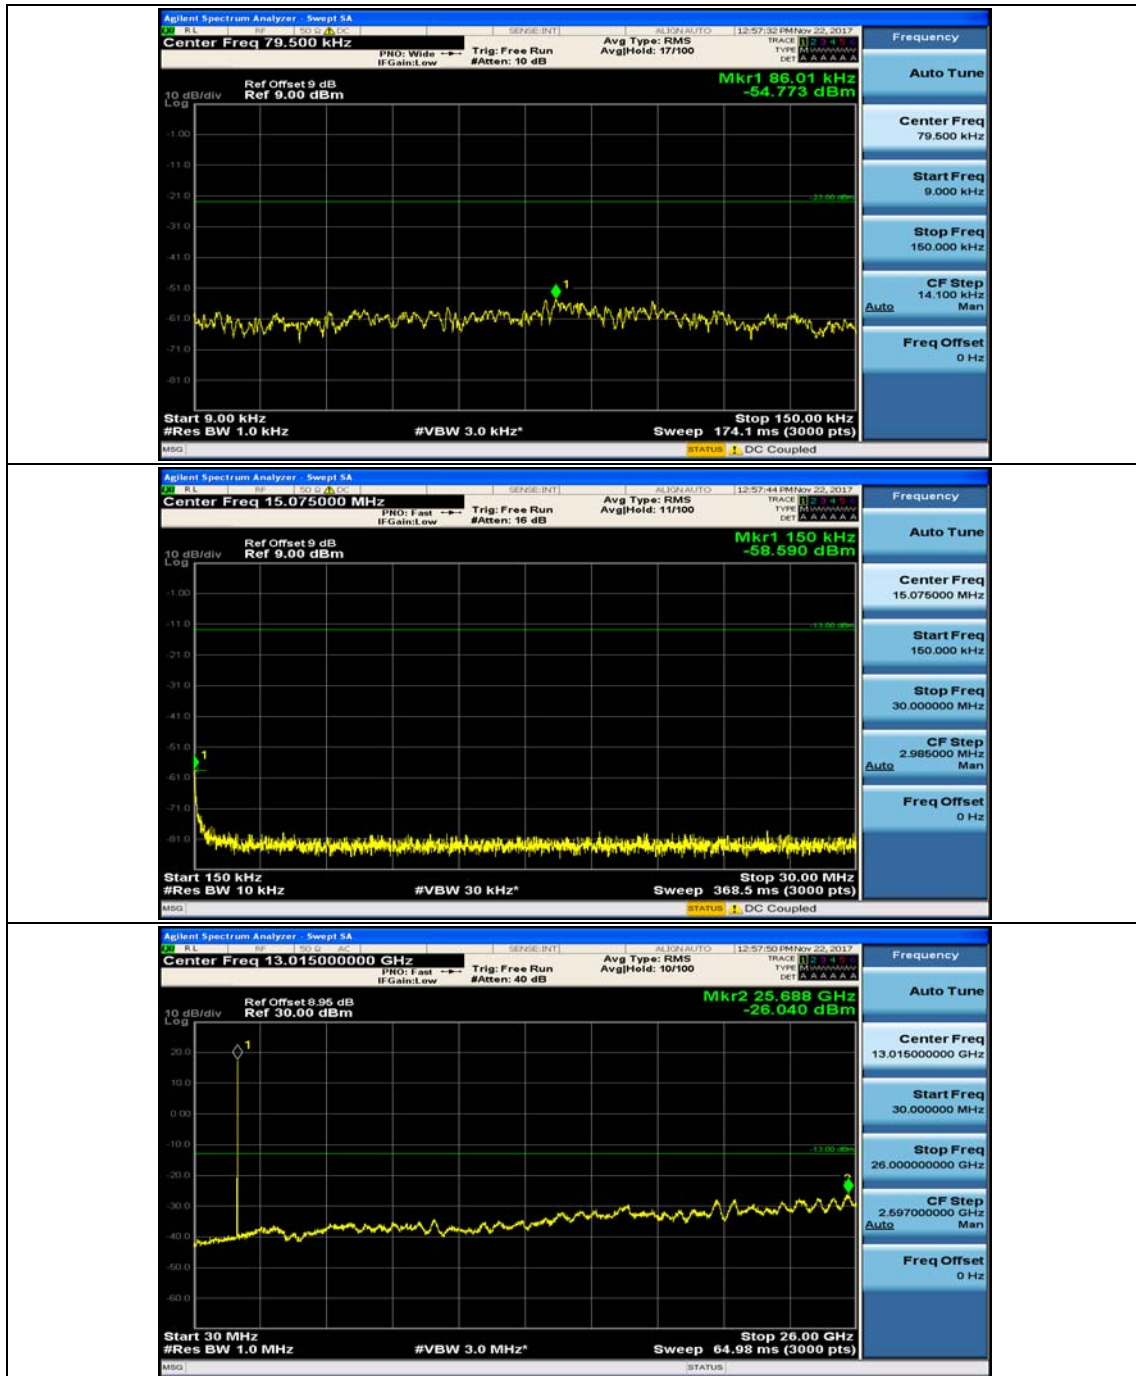

### Channel Bandwidth: 5 MHz

(Channel Bandwidth: 5 MHz)\_MCH\_QPSK\_1RB#0

(Channel Bandwidth: 5 MHz)\_MCH\_QPSK\_1RB#12

(Channel Bandwidth: 5 MHz)\_HCH\_QPSK\_1RB#0

(Channel Bandwidth: 5 MHz)\_HCH\_QPSK\_1RB#12

(Channel Bandwidth: 5 MHz)\_LCH\_16QAM\_1RB#0

(Channel Bandwidth: 5 MHz)\_LCH\_16QAM\_1RB#12