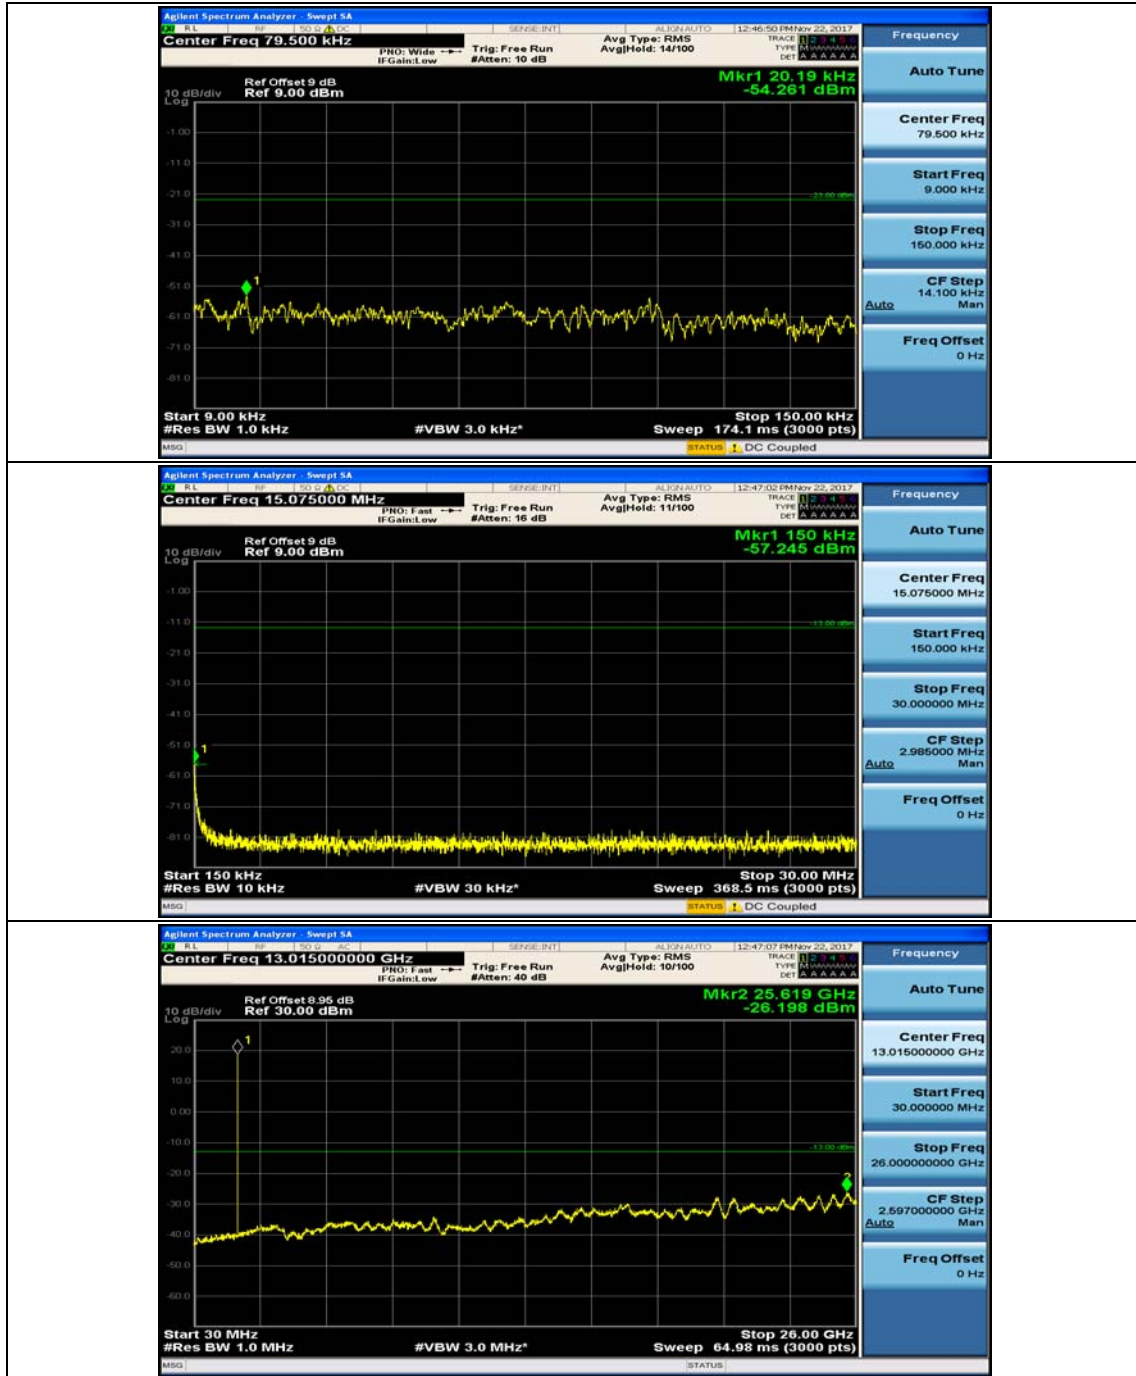

(Channel Bandwidth: 1.4 MHz)\_MCH\_QPSK\_1RB#0

(Channel Bandwidth: 1.4 MHz)\_MCH\_QPSK\_1RB#3

(Channel Bandwidth: 1.4 MHz)\_HCH\_QPSK\_1RB#0

(Channel Bandwidth: 1.4 MHz)\_HCH\_QPSK\_1RB#3

(Channel Bandwidth: 1.4 MHz)\_LCH\_16QAM\_1RB#0

(Channel Bandwidth: 1.4 MHz)\_LCH\_16QAM\_1RB#3

(Channel Bandwidth: 1.4 MHz)\_MCH\_16QAM\_1RB#0

(Channel Bandwidth: 1.4 MHz)\_MCH\_16QAM\_1RB#3

(Channel Bandwidth: 1.4 MHz)\_HCH\_16QAM\_1RB#0

(Channel Bandwidth: 1.4 MHz)\_HCH\_16QAM\_1RB#3

### Channel Bandwidth: 3 MHz

(Channel Bandwidth: 3 MHz)\_MCH\_QPSK\_1RB#0

(Channel Bandwidth: 3 MHz)\_MCH\_QPSK\_1RB#7

(Channel Bandwidth: 3 MHz)\_HCH\_QPSK\_1RB#0

(Channel Bandwidth: 3 MHz)\_HCH\_QPSK\_1RB#7