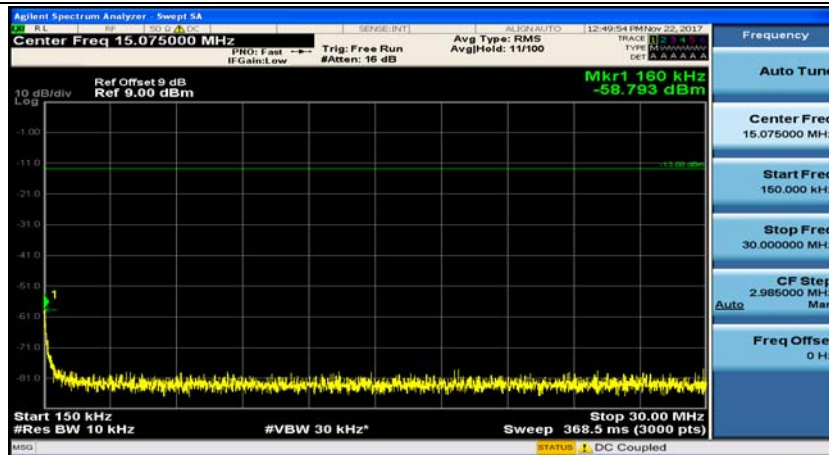

(Channel Bandwidth: 1.4 MHz)\_LCH\_16QAM\_1RB#3

(Channel Bandwidth: 1.4 MHz)\_MCH\_16QAM\_1RB#0

(Channel Bandwidth: 1.4 MHz)\_MCH\_16QAM\_1RB#3

(Channel Bandwidth: 1.4 MHz)\_HCH\_16QAM\_1RB#0

(Channel Bandwidth: 1.4 MHz)\_HCH\_16QAM\_1RB#3

### Channel Bandwidth: 3 MHz

(Channel Bandwidth: 3 MHz)\_MCH\_QPSK\_1RB#0

(Channel Bandwidth: 3 MHz)\_MCH\_QPSK\_1RB#7

(Channel Bandwidth: 3 MHz)\_HCH\_QPSK\_1RB#0

(Channel Bandwidth: 3 MHz)\_HCH\_QPSK\_1RB#7