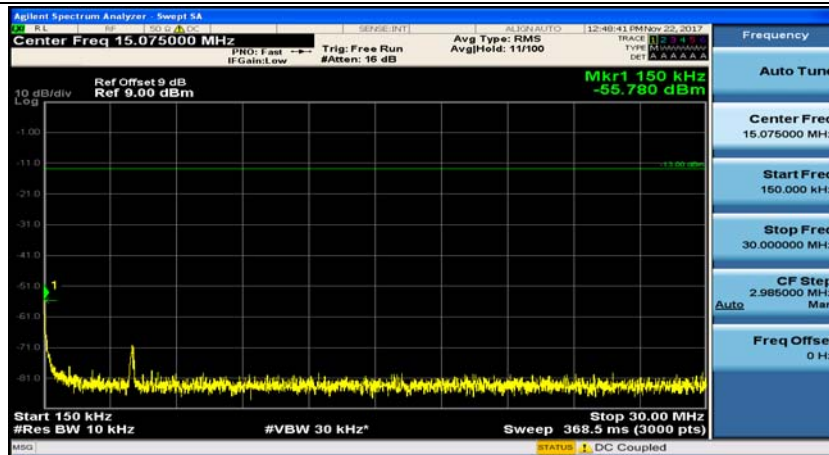

(Channel Bandwidth: 3 MHz)_LCH_16QAM_1RB#0