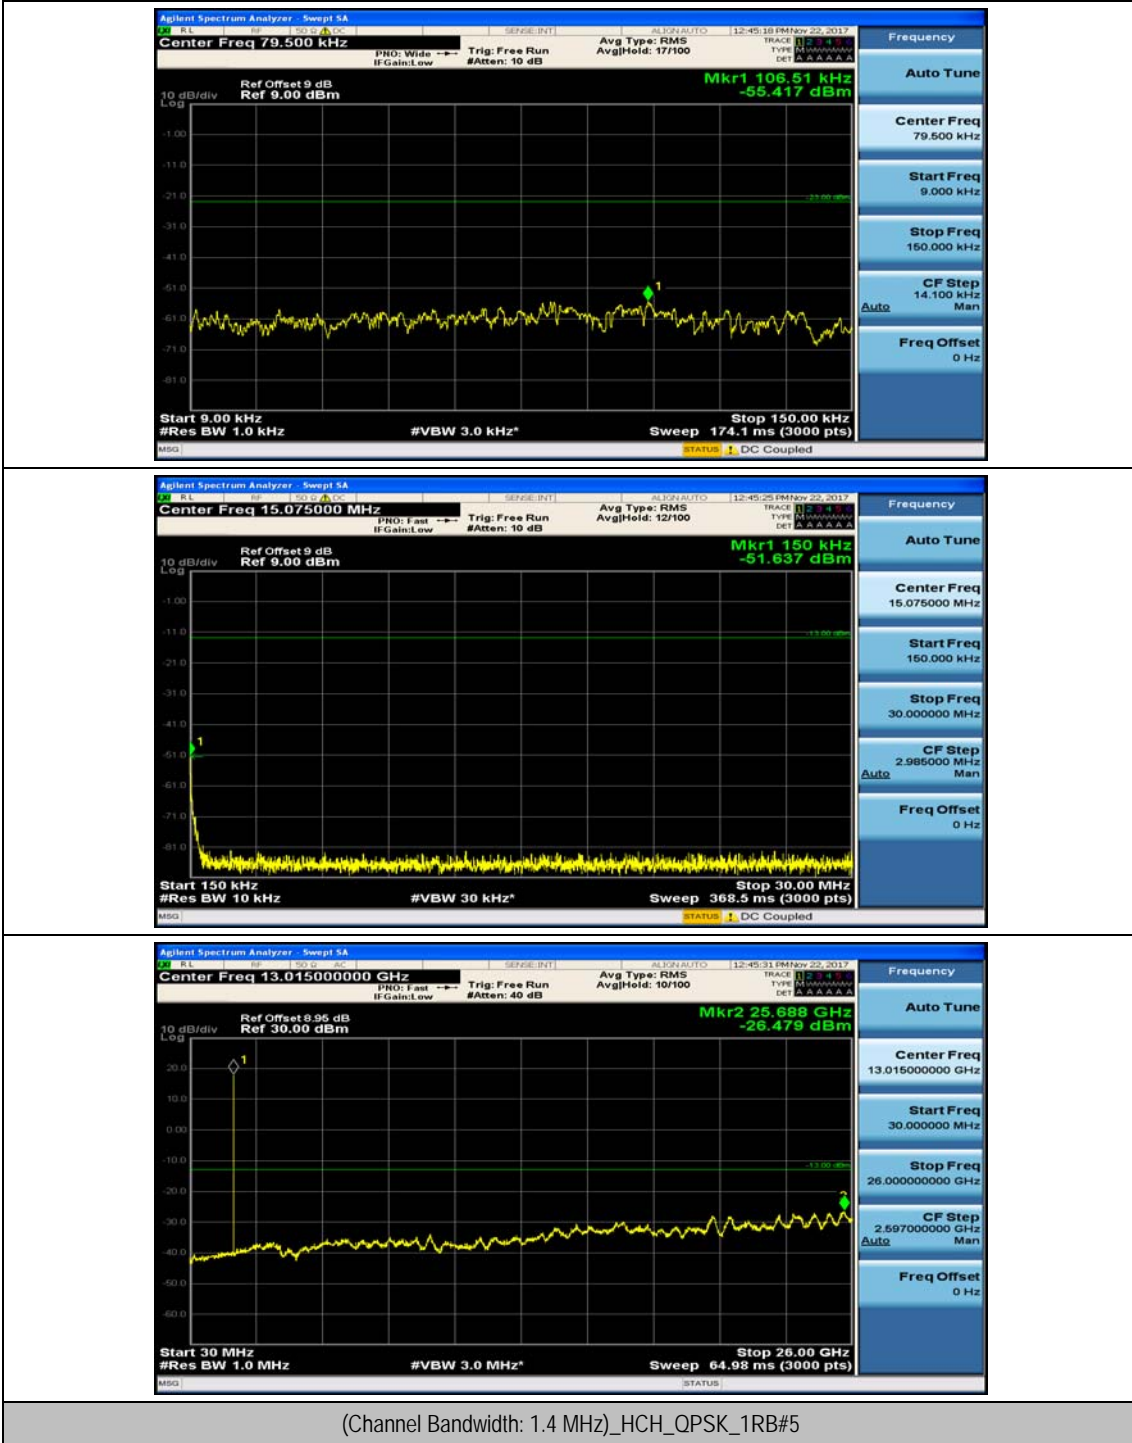

(Channel Bandwidth: 1.4 MHz)\_MCH\_QPSK\_1RB#0

(Channel Bandwidth: 1.4 MHz)\_MCH\_QPSK\_1RB#3

(Channel Bandwidth: 1.4 MHz)\_HCH\_QPSK\_1RB#0

(Channel Bandwidth: 1.4 MHz)\_HCH\_QPSK\_1RB#3

(Channel Bandwidth: 1.4 MHz)\_LCH\_16QAM\_1RB#0

(Channel Bandwidth: 1.4 MHz)\_LCH\_16QAM\_1RB#3

(Channel Bandwidth: 1.4 MHz)\_MCH\_16QAM\_1RB#0

(Channel Bandwidth: 1.4 MHz)\_MCH\_16QAM\_1RB#3

(Channel Bandwidth: 1.4 MHz)\_HCH\_16QAM\_1RB#0

(Channel Bandwidth: 1.4 MHz)\_HCH\_16QAM\_1RB#3

### Channel Bandwidth: 3 MHz

(Channel Bandwidth: 3 MHz)\_MCH\_QPSK\_1RB#0

(Channel Bandwidth: 3 MHz)\_MCH\_QPSK\_1RB#7

(Channel Bandwidth: 3 MHz)\_HCH\_QPSK\_1RB#0

(Channel Bandwidth: 3 MHz)\_HCH\_QPSK\_1RB#7