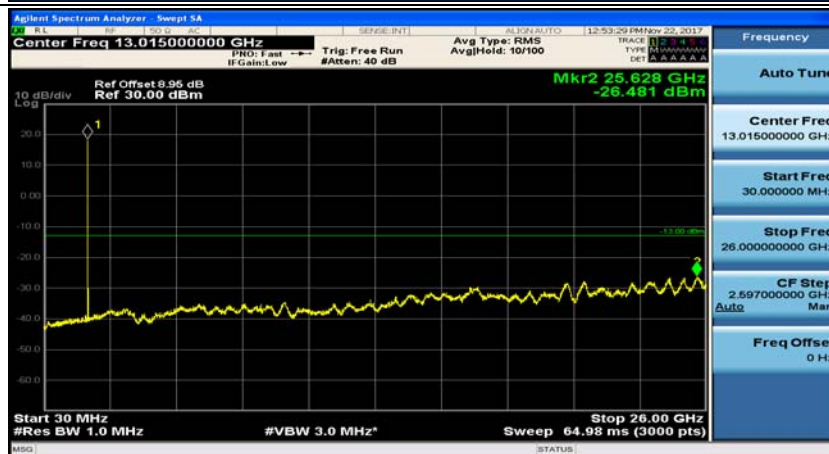

### Channel Bandwidth: 3 MHz

(Channel Bandwidth: 3 MHz)\_MCH\_QPSK\_1RB#0

(Channel Bandwidth: 3 MHz)\_MCH\_QPSK\_1RB#7

(Channel Bandwidth: 3 MHz)\_HCH\_QPSK\_1RB#0

(Channel Bandwidth: 3 MHz)\_HCH\_QPSK\_1RB#7

(Channel Bandwidth: 3 MHz)\_LCH\_16QAM\_1RB#0

(Channel Bandwidth: 3 MHz)\_LCH\_16QAM\_1RB#7

(Channel Bandwidth: 3 MHz)\_MCH\_16QAM\_1RB#0

(Channel Bandwidth: 3 MHz)\_MCH\_16QAM\_1RB#7

(Channel Bandwidth: 3 MHz)\_HCH\_16QAM\_1RB#0

(Channel Bandwidth: 3 MHz)\_HCH\_16QAM\_1RB#7