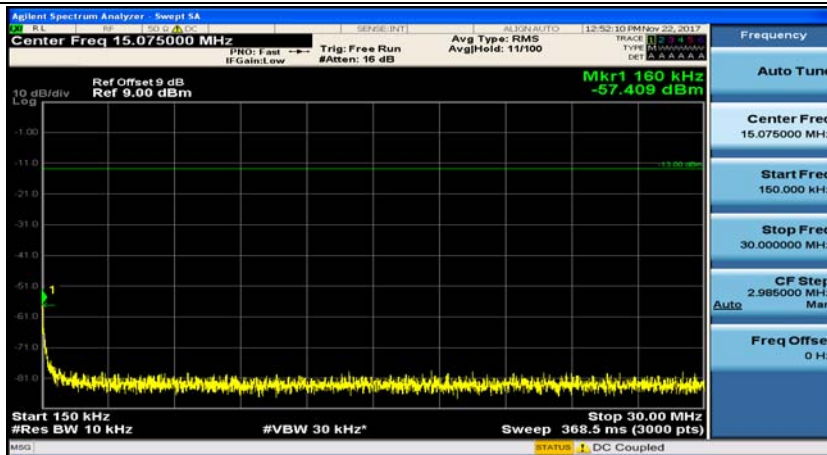

### Channel Bandwidth: 3 MHz

(Channel Bandwidth: 3 MHz)\_MCH\_QPSK\_1RB#0

(Channel Bandwidth: 3 MHz)\_MCH\_QPSK\_1RB#7

(Channel Bandwidth: 3 MHz)\_HCH\_QPSK\_1RB#0

(Channel Bandwidth: 3 MHz)\_HCH\_QPSK\_1RB#7