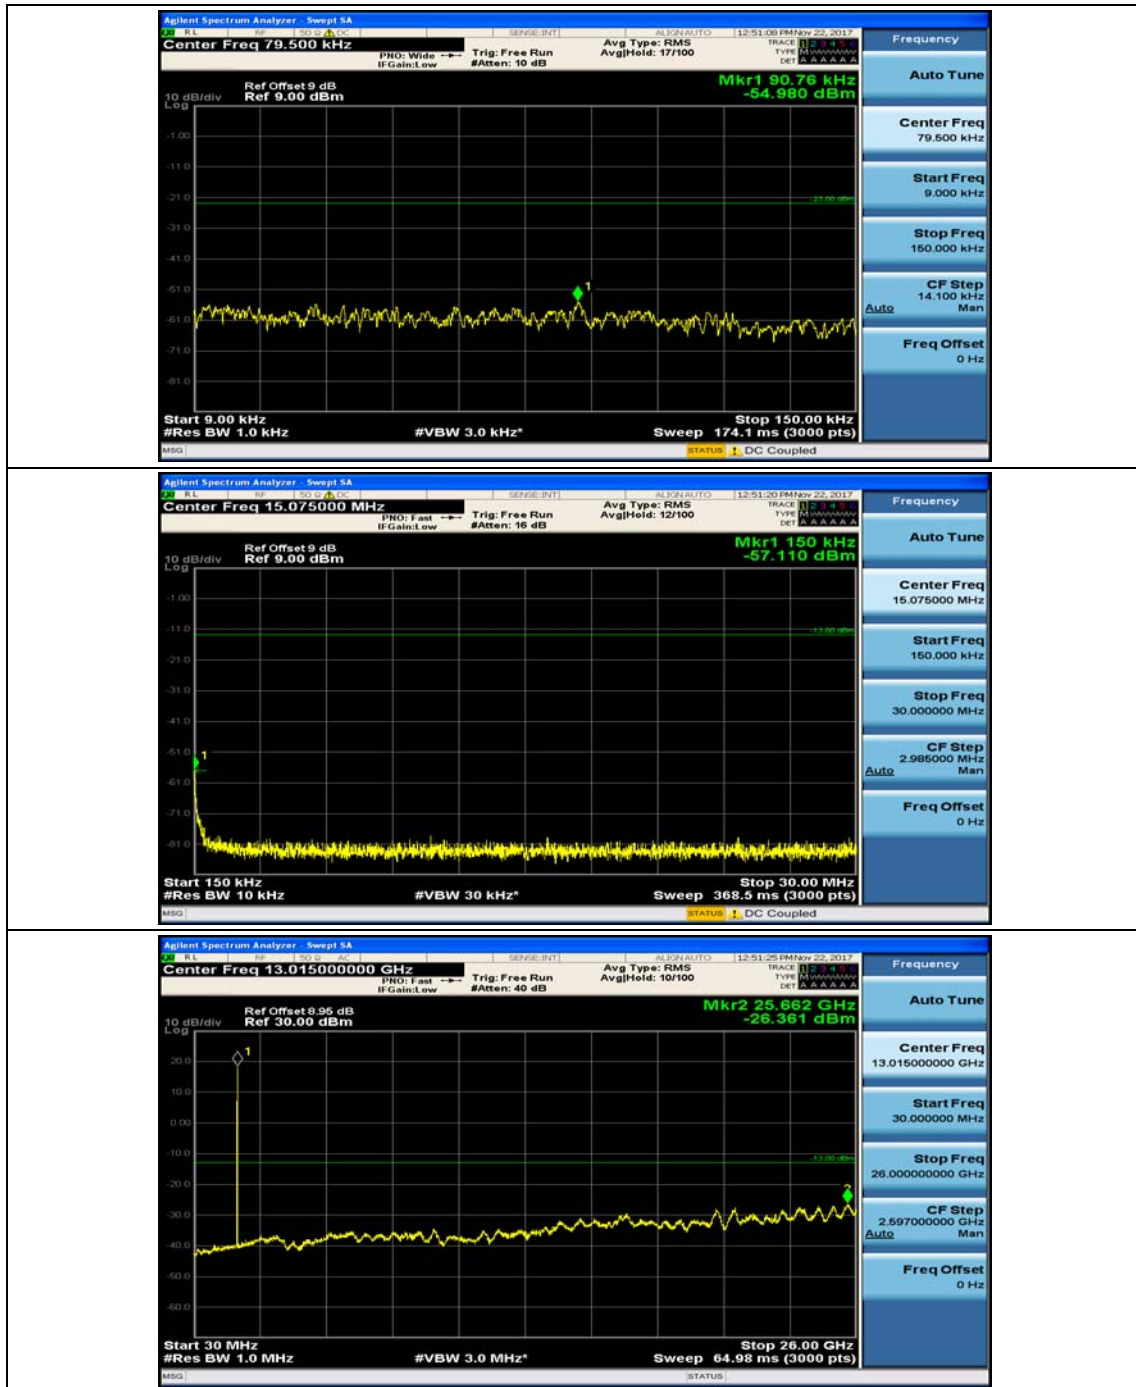

### Channel Bandwidth: 3 MHz

(Channel Bandwidth: 3 MHz)\_MCH\_QPSK\_1RB#0

(Channel Bandwidth: 3 MHz)\_MCH\_QPSK\_1RB#7

(Channel Bandwidth: 3 MHz)\_HCH\_QPSK\_1RB#0

(Channel Bandwidth: 3 MHz)\_HCH\_QPSK\_1RB#7

(Channel Bandwidth: 3 MHz)\_LCH\_16QAM\_1RB#0

(Channel Bandwidth: 3 MHz)\_LCH\_16QAM\_1RB#7

(Channel Bandwidth: 3 MHz)\_MCH\_16QAM\_1RB#0

(Channel Bandwidth: 3 MHz)\_MCH\_16QAM\_1RB#7

(Channel Bandwidth: 3 MHz)\_HCH\_16QAM\_1RB#0

(Channel Bandwidth: 3 MHz)\_HCH\_16QAM\_1RB#7