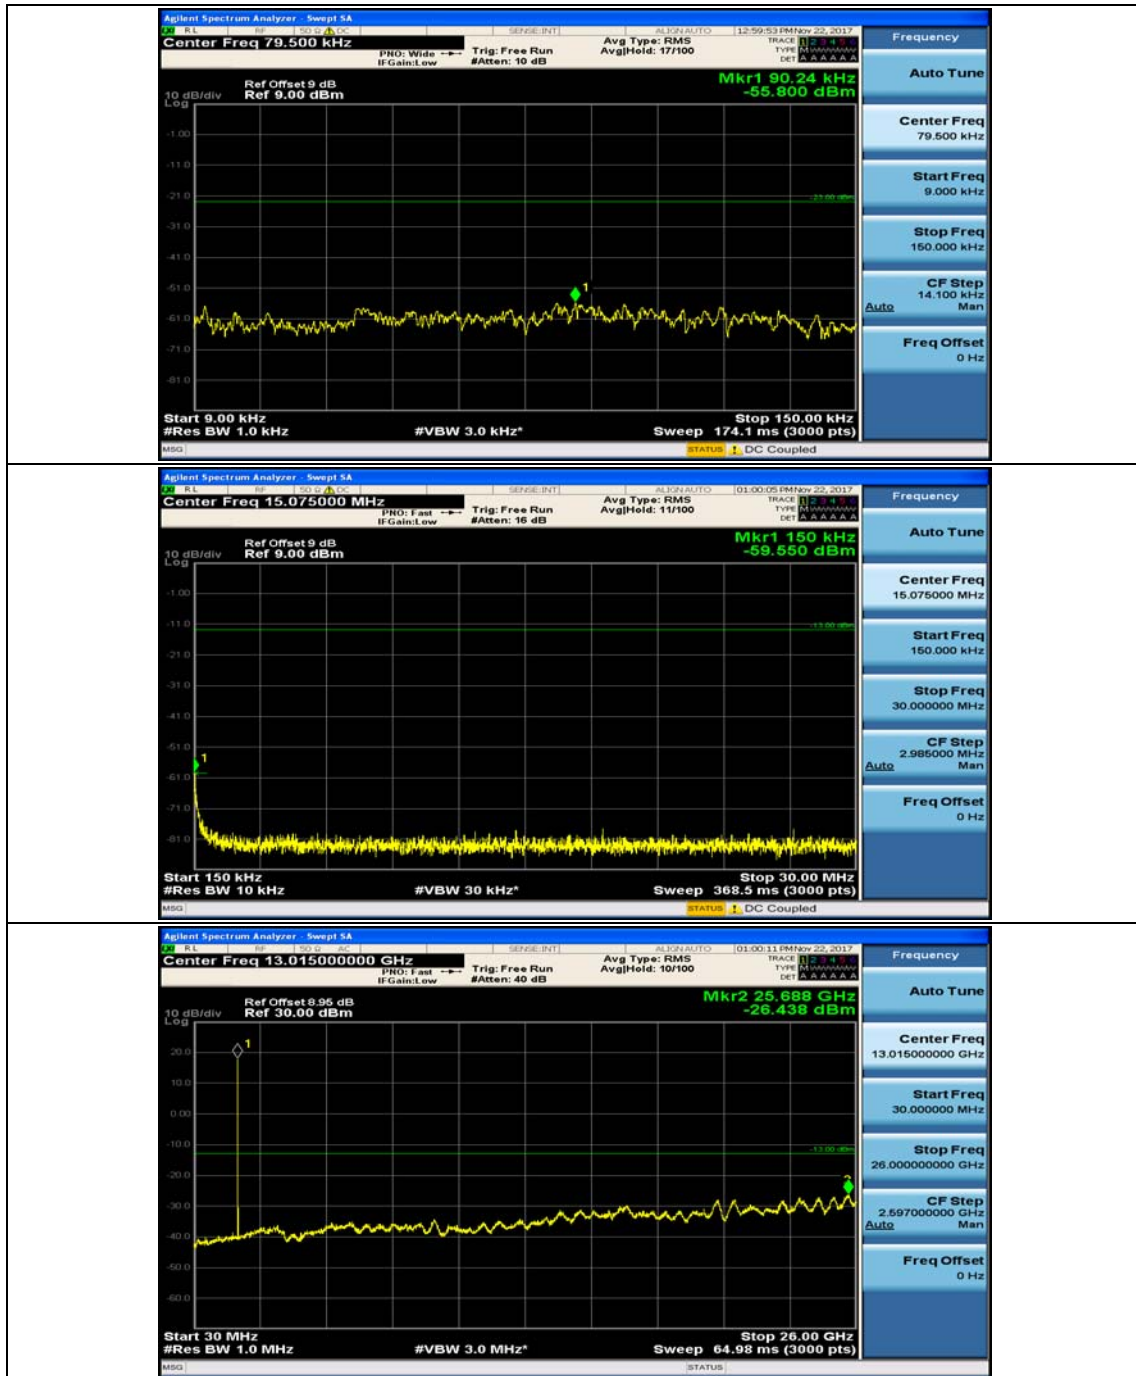

### Channel Bandwidth: 5 MHz

(Channel Bandwidth: 5 MHz)\_MCH\_QPSK\_1RB#0

(Channel Bandwidth: 5 MHz)\_MCH\_QPSK\_1RB#12

(Channel Bandwidth: 5 MHz)\_HCH\_QPSK\_1RB#0

(Channel Bandwidth: 5 MHz)\_HCH\_QPSK\_1RB#12

(Channel Bandwidth: 5 MHz)\_LCH\_16QAM\_1RB#0

(Channel Bandwidth: 5 MHz)\_LCH\_16QAM\_1RB#12