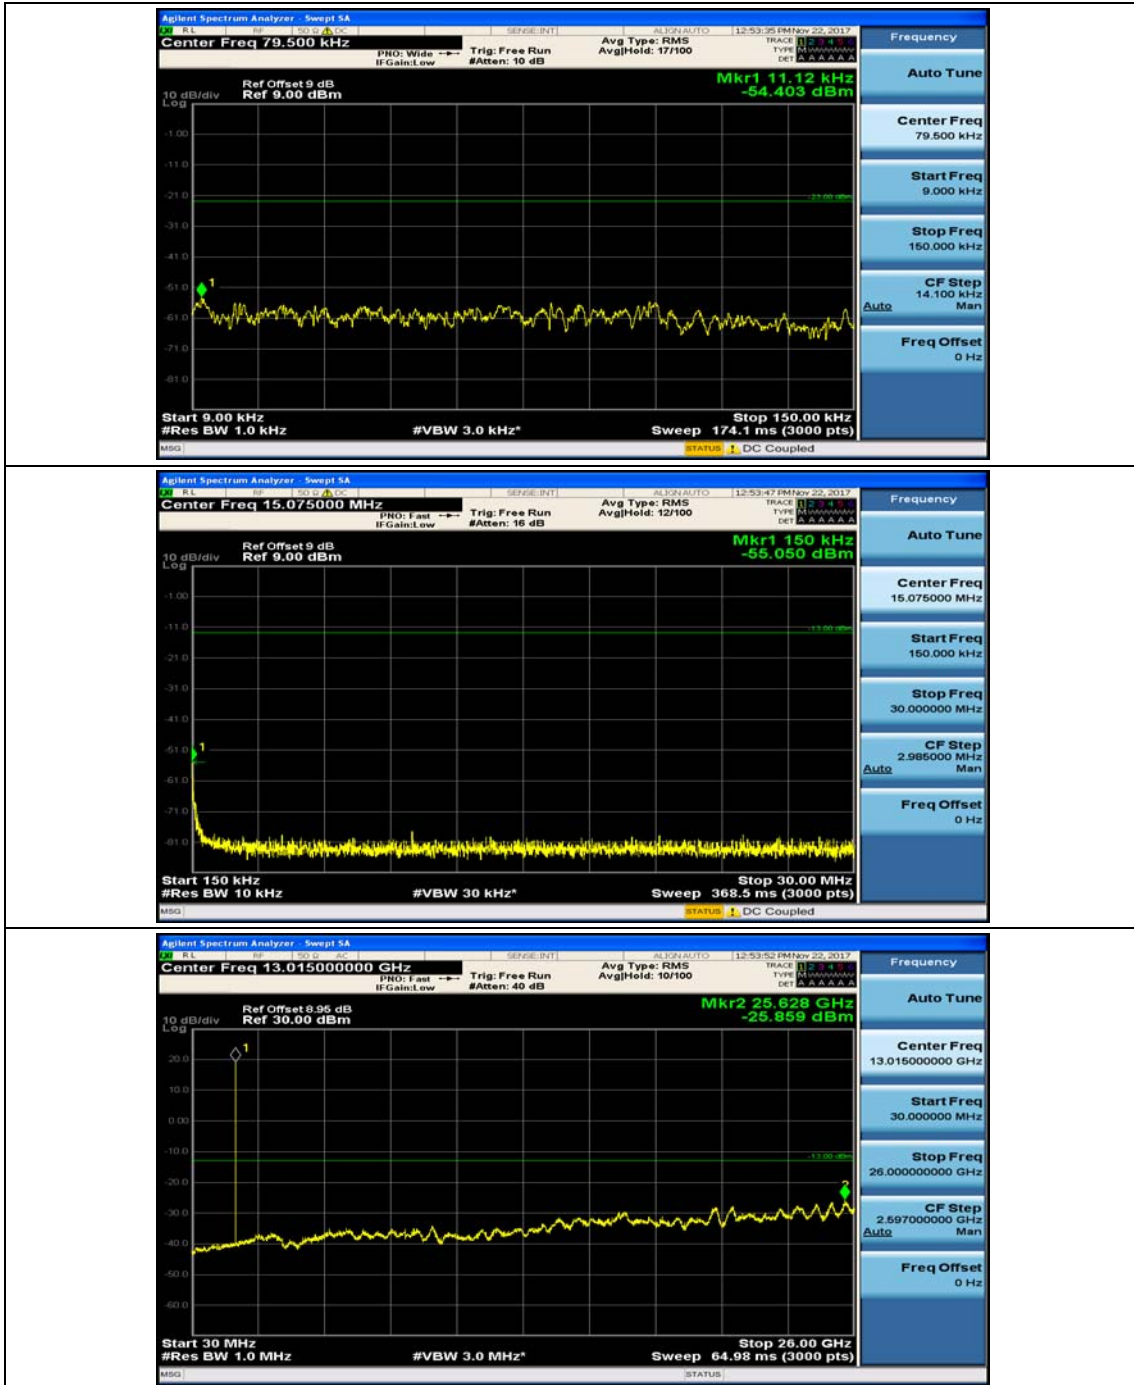

### Channel Bandwidth: 3 MHz

(Channel Bandwidth: 3 MHz)\_MCH\_QPSK\_1RB#0

(Channel Bandwidth: 3 MHz)\_MCH\_QPSK\_1RB#7

(Channel Bandwidth: 3 MHz)\_HCH\_QPSK\_1RB#0

(Channel Bandwidth: 3 MHz)\_HCH\_QPSK\_1RB#7

(Channel Bandwidth: 3 MHz)\_LCH\_16QAM\_1RB#0

(Channel Bandwidth: 3 MHz)\_LCH\_16QAM\_1RB#7

(Channel Bandwidth: 3 MHz)\_MCH\_16QAM\_1RB#0

(Channel Bandwidth: 3 MHz)\_MCH\_16QAM\_1RB#7

(Channel Bandwidth: 3 MHz)\_HCH\_16QAM\_1RB#0

(Channel Bandwidth: 3 MHz)\_HCH\_16QAM\_1RB#7