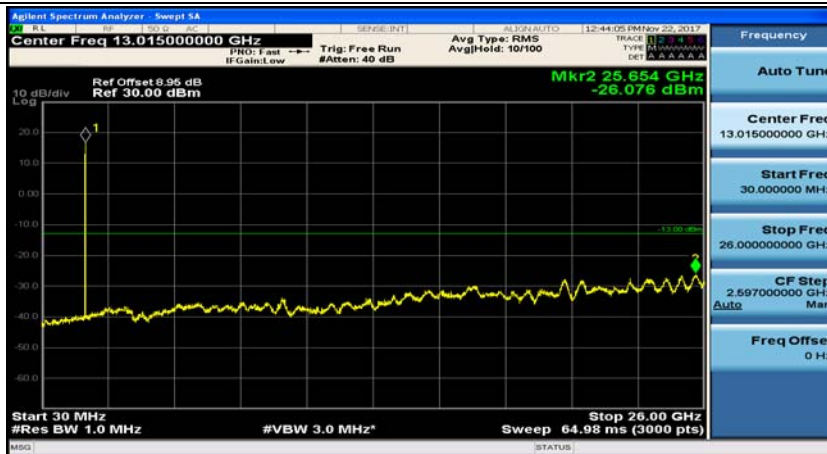

(Channel Bandwidth: 1.4 MHz)\_MCH\_QPSK\_1RB#0

(Channel Bandwidth: 1.4 MHz)\_MCH\_QPSK\_1RB#3

(Channel Bandwidth: 1.4 MHz)\_HCH\_QPSK\_1RB#0

(Channel Bandwidth: 1.4 MHz)\_HCH\_QPSK\_1RB#3

(Channel Bandwidth: 1.4 MHz)\_LCH\_16QAM\_1RB#0

(Channel Bandwidth: 1.4 MHz)\_LCH\_16QAM\_1RB#3

(Channel Bandwidth: 1.4 MHz)\_MCH\_16QAM\_1RB#0

(Channel Bandwidth: 1.4 MHz)\_MCH\_16QAM\_1RB#3

(Channel Bandwidth: 1.4 MHz)\_HCH\_16QAM\_1RB#0

(Channel Bandwidth: 1.4 MHz)\_HCH\_16QAM\_1RB#3