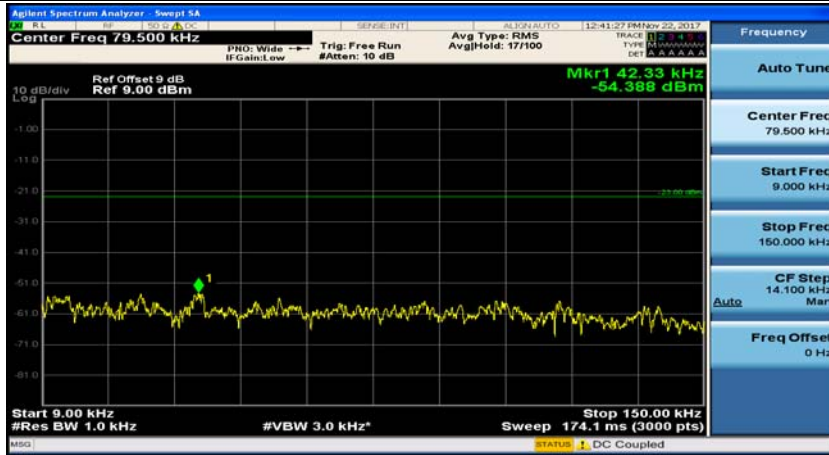

(Channel Bandwidth: 1.4 MHz)\_MCH\_QPSK\_1RB#0

(Channel Bandwidth: 1.4 MHz)\_MCH\_QPSK\_1RB#3

(Channel Bandwidth: 1.4 MHz)\_HCH\_QPSK\_1RB#0

(Channel Bandwidth: 1.4 MHz)\_HCH\_QPSK\_1RB#3

(Channel Bandwidth: 1.4 MHz)\_LCH\_16QAM\_1RB#0

(Channel Bandwidth: 1.4 MHz)\_LCH\_16QAM\_1RB#3

(Channel Bandwidth: 1.4 MHz)\_MCH\_16QAM\_1RB#0

(Channel Bandwidth: 1.4 MHz)\_MCH\_16QAM\_1RB#3

(Channel Bandwidth: 1.4 MHz)\_HCH\_16QAM\_1RB#0

(Channel Bandwidth: 1.4 MHz)\_HCH\_16QAM\_1RB#3