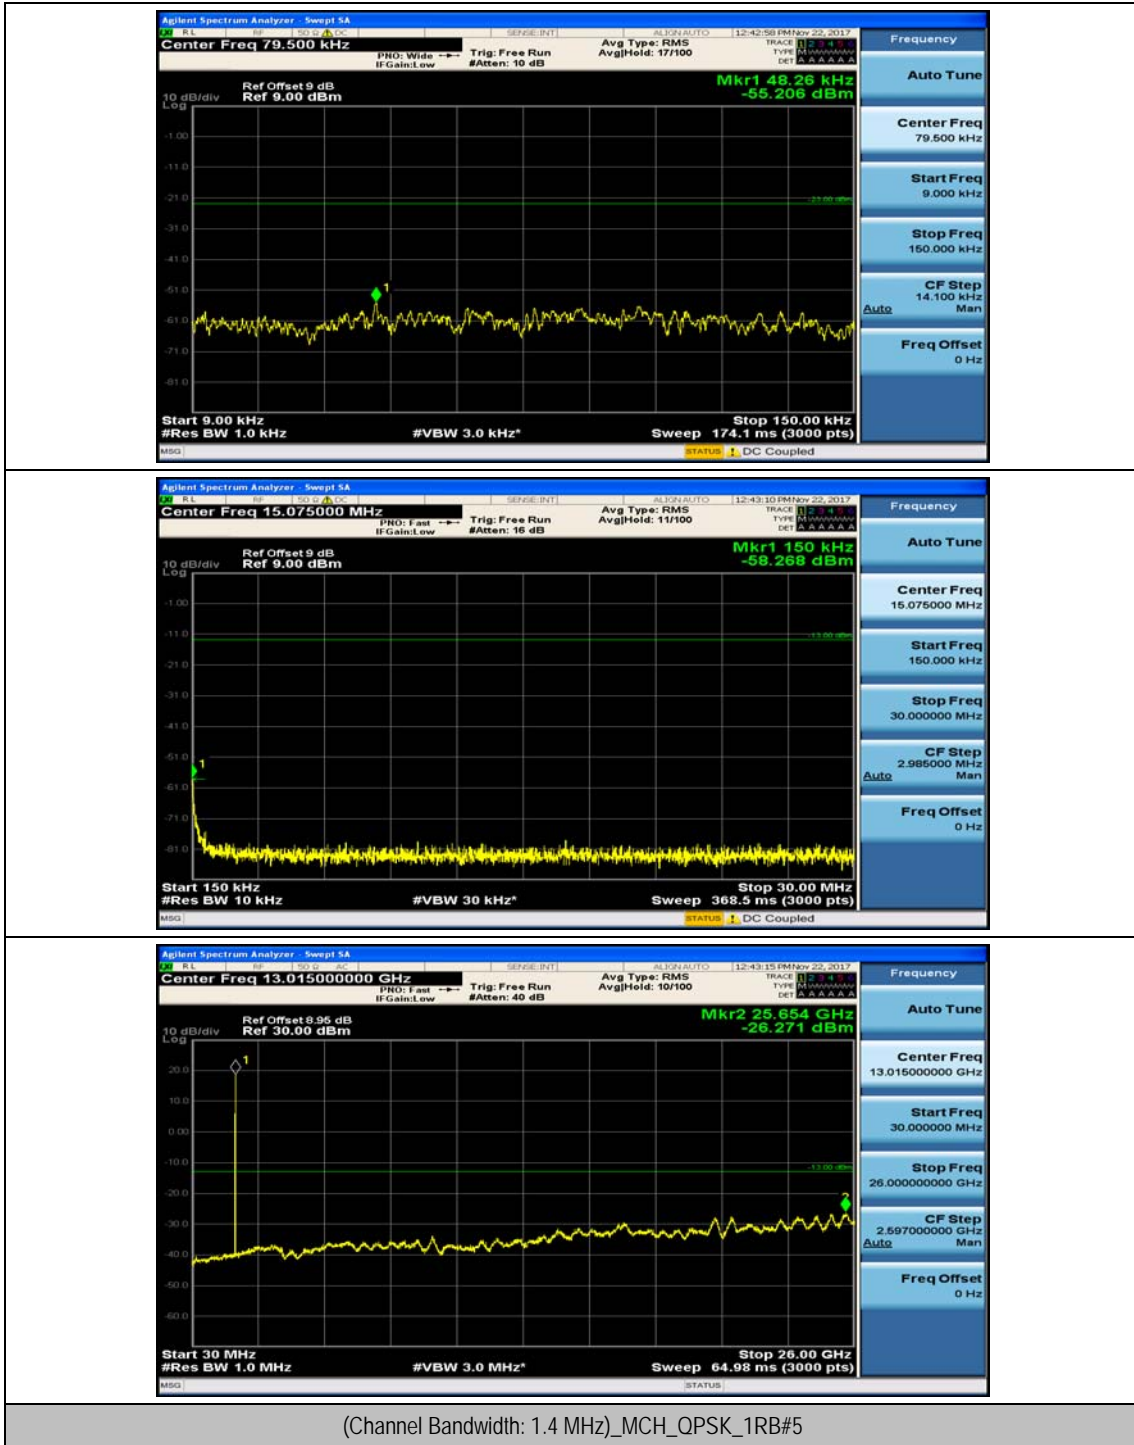

(Channel Bandwidth: 1.4 MHz)\_MCH\_QPSK\_1RB#0

(Channel Bandwidth: 1.4 MHz)\_MCH\_QPSK\_1RB#3

(Channel Bandwidth: 1.4 MHz)\_HCH\_QPSK\_1RB#0

(Channel Bandwidth: 1.4 MHz)\_HCH\_QPSK\_1RB#3

(Channel Bandwidth: 1.4 MHz)\_LCH\_16QAM\_1RB#0

(Channel Bandwidth: 1.4 MHz)\_LCH\_16QAM\_1RB#3

(Channel Bandwidth: 1.4 MHz)\_MCH\_16QAM\_1RB#0

(Channel Bandwidth: 1.4 MHz)\_MCH\_16QAM\_1RB#3

(Channel Bandwidth: 1.4 MHz)\_HCH\_16QAM\_1RB#0

(Channel Bandwidth: 1.4 MHz)\_HCH\_16QAM\_1RB#3

### Channel Bandwidth: 3 MHz

(Channel Bandwidth: 3 MHz)\_MCH\_QPSK\_1RB#0

(Channel Bandwidth: 3 MHz)\_MCH\_QPSK\_1RB#7

(Channel Bandwidth: 3 MHz)\_HCH\_QPSK\_1RB#0

(Channel Bandwidth: 3 MHz)\_HCH\_QPSK\_1RB#7