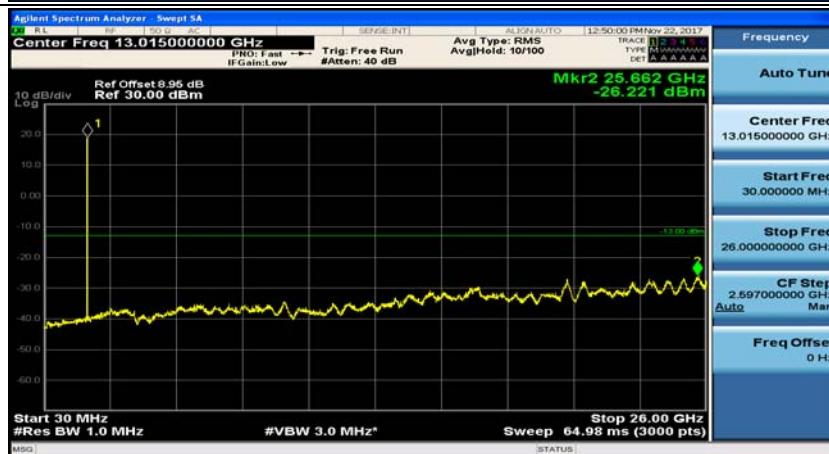

(Channel Bandwidth: 1.4 MHz)\_LCH\_16QAM\_1RB#3

(Channel Bandwidth: 1.4 MHz)\_MCH\_16QAM\_1RB#0

(Channel Bandwidth: 1.4 MHz)\_MCH\_16QAM\_1RB#3

(Channel Bandwidth: 1.4 MHz)\_HCH\_16QAM\_1RB#0

(Channel Bandwidth: 1.4 MHz)\_HCH\_16QAM\_1RB#3

### Channel Bandwidth: 3 MHz

(Channel Bandwidth: 3 MHz)\_MCH\_QPSK\_1RB#0

(Channel Bandwidth: 3 MHz)\_MCH\_QPSK\_1RB#7

(Channel Bandwidth: 3 MHz)\_HCH\_QPSK\_1RB#0

(Channel Bandwidth: 3 MHz)\_HCH\_QPSK\_1RB#7