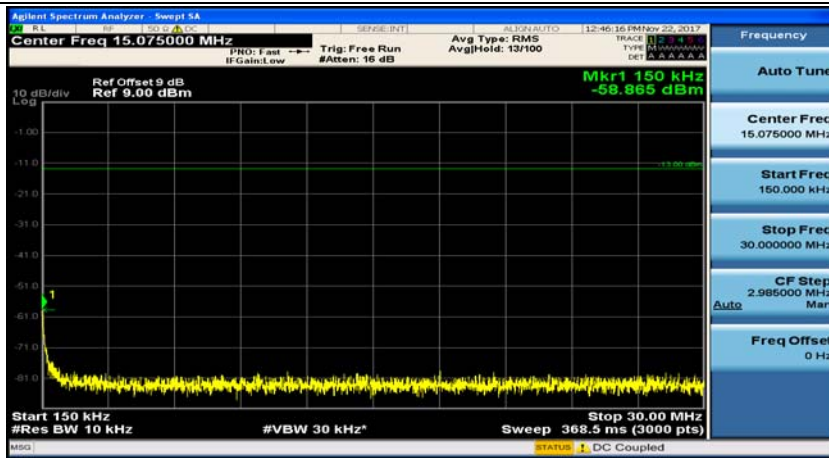

(Channel Bandwidth: 1.4 MHz)\_LCH\_16QAM\_1RB#3

(Channel Bandwidth: 1.4 MHz)\_MCH\_16QAM\_1RB#0

(Channel Bandwidth: 1.4 MHz)\_MCH\_16QAM\_1RB#3

(Channel Bandwidth: 1.4 MHz)\_HCH\_16QAM\_1RB#0

(Channel Bandwidth: 1.4 MHz)\_HCH\_16QAM\_1RB#3

### Channel Bandwidth: 3 MHz

(Channel Bandwidth: 3 MHz)\_MCH\_QPSK\_1RB#0

(Channel Bandwidth: 3 MHz)\_MCH\_QPSK\_1RB#7

(Channel Bandwidth: 3 MHz)\_HCH\_QPSK\_1RB#0

(Channel Bandwidth: 3 MHz)\_HCH\_QPSK\_1RB#7