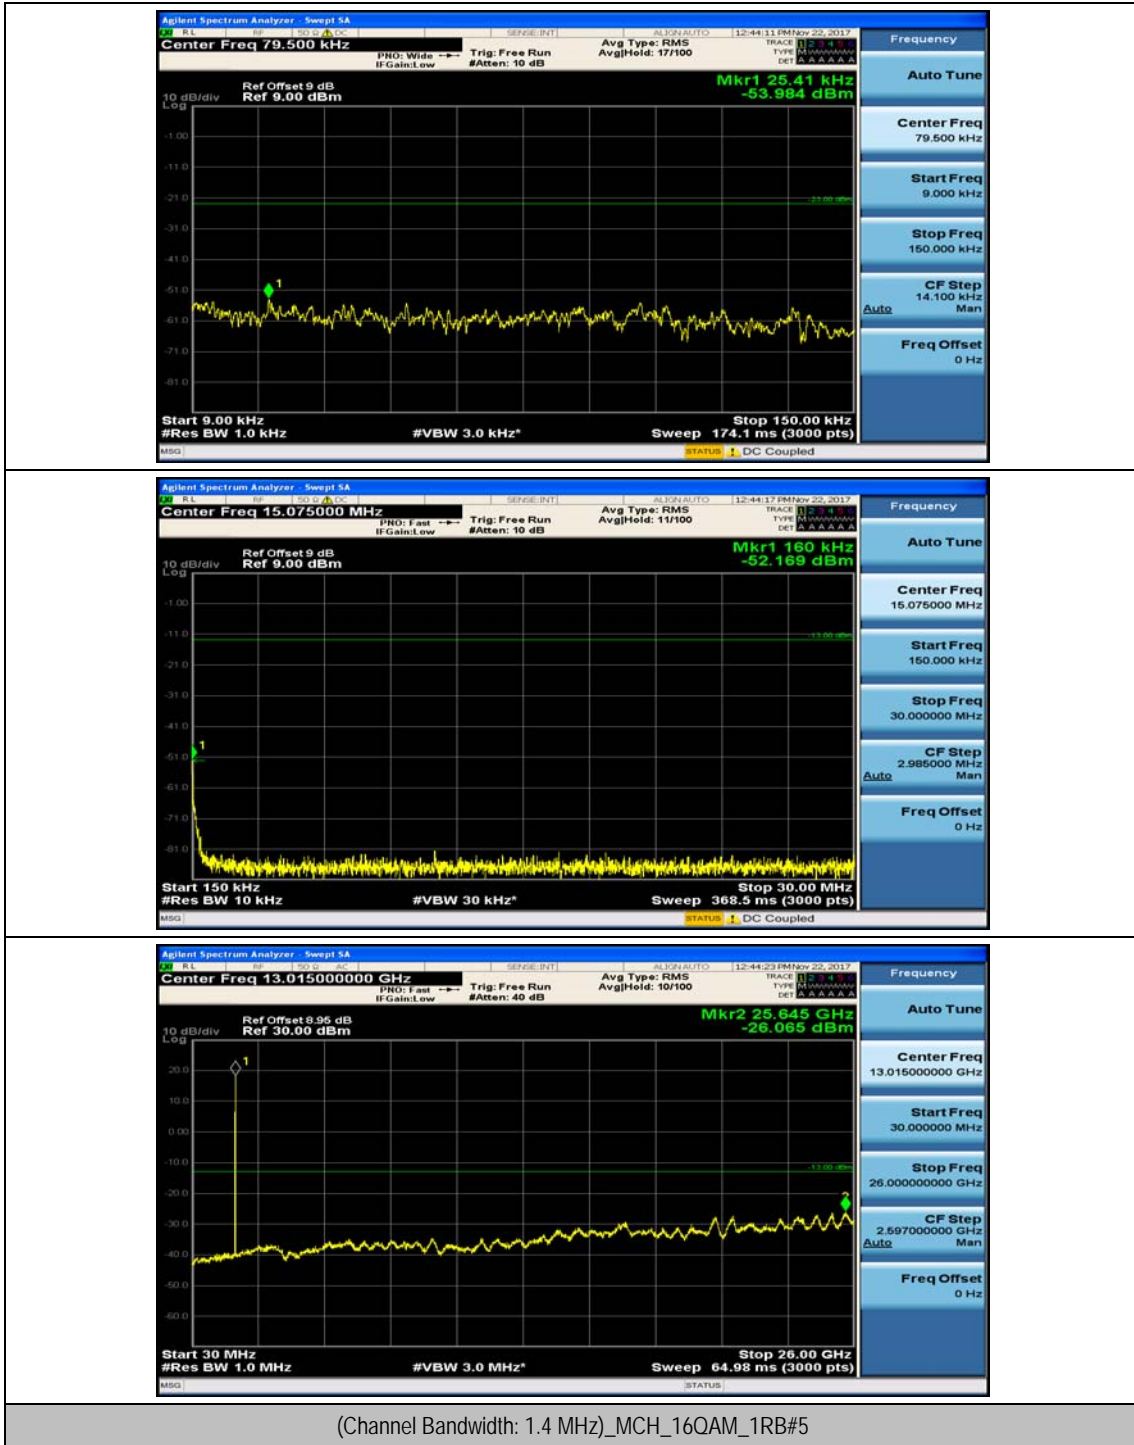

(Channel Bandwidth: 1.4 MHz)\_MCH\_QPSK\_1RB#0

(Channel Bandwidth: 1.4 MHz)\_MCH\_QPSK\_1RB#3

(Channel Bandwidth: 1.4 MHz)\_HCH\_QPSK\_1RB#0

(Channel Bandwidth: 1.4 MHz)\_HCH\_QPSK\_1RB#3

(Channel Bandwidth: 1.4 MHz)\_LCH\_16QAM\_1RB#0

(Channel Bandwidth: 1.4 MHz)\_LCH\_16QAM\_1RB#3

(Channel Bandwidth: 1.4 MHz)\_MCH\_16QAM\_1RB#0

(Channel Bandwidth: 1.4 MHz)\_MCH\_16QAM\_1RB#3

(Channel Bandwidth: 1.4 MHz)\_HCH\_16QAM\_1RB#0

(Channel Bandwidth: 1.4 MHz)\_HCH\_16QAM\_1RB#3

### Channel Bandwidth: 3 MHz

(Channel Bandwidth: 3 MHz)\_MCH\_QPSK\_1RB#0

(Channel Bandwidth: 3 MHz)\_MCH\_QPSK\_1RB#7

(Channel Bandwidth: 3 MHz)\_HCH\_QPSK\_1RB#0

(Channel Bandwidth: 3 MHz)\_HCH\_QPSK\_1RB#7