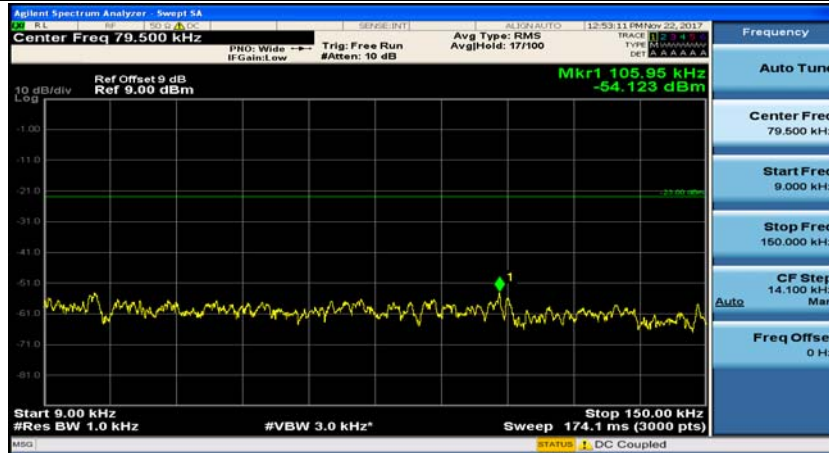

### Channel Bandwidth: 3 MHz

(Channel Bandwidth: 3 MHz)\_MCH\_QPSK\_1RB#0

(Channel Bandwidth: 3 MHz)\_MCH\_QPSK\_1RB#7

(Channel Bandwidth: 3 MHz)\_HCH\_QPSK\_1RB#0

(Channel Bandwidth: 3 MHz)\_HCH\_QPSK\_1RB#7

(Channel Bandwidth: 3 MHz)\_LCH\_16QAM\_1RB#0

(Channel Bandwidth: 3 MHz)\_LCH\_16QAM\_1RB#7

(Channel Bandwidth: 3 MHz)\_MCH\_16QAM\_1RB#0

(Channel Bandwidth: 3 MHz)\_MCH\_16QAM\_1RB#7

(Channel Bandwidth: 3 MHz)\_HCH\_16QAM\_1RB#0

(Channel Bandwidth: 3 MHz)\_HCH\_16QAM\_1RB#7