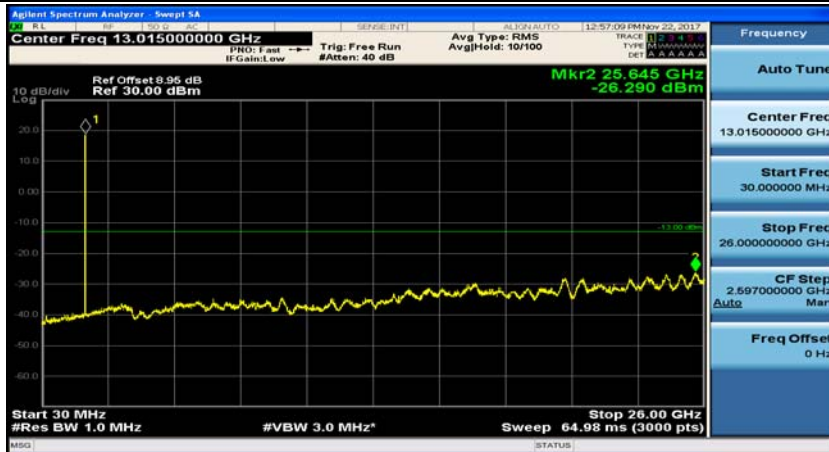

(Channel Bandwidth: 5 MHz)_MCH_QPSK_1RB#0