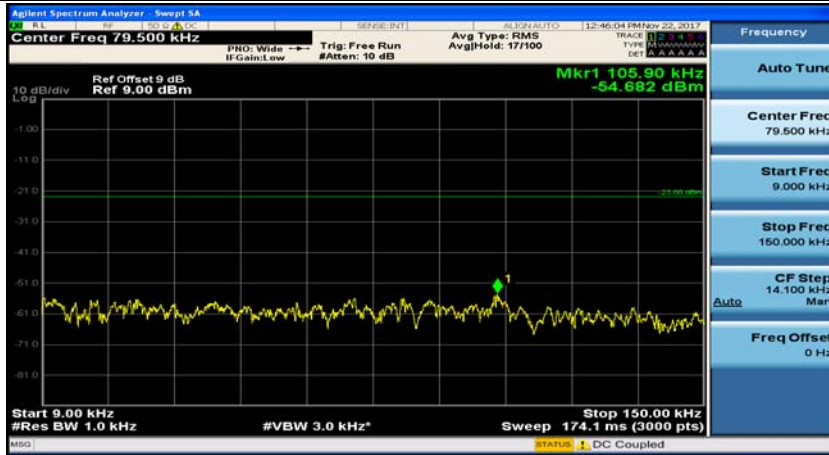

(Channel Bandwidth: 1.4 MHz)\_LCH\_16QAM\_1RB#3

(Channel Bandwidth: 1.4 MHz)\_MCH\_16QAM\_1RB#0

(Channel Bandwidth: 1.4 MHz)\_MCH\_16QAM\_1RB#3

(Channel Bandwidth: 1.4 MHz)\_HCH\_16QAM\_1RB#0

(Channel Bandwidth: 1.4 MHz)\_HCH\_16QAM\_1RB#3

### Channel Bandwidth: 3 MHz

(Channel Bandwidth: 3 MHz)\_MCH\_QPSK\_1RB#0

(Channel Bandwidth: 3 MHz)\_MCH\_QPSK\_1RB#7

(Channel Bandwidth: 3 MHz)\_HCH\_QPSK\_1RB#0

(Channel Bandwidth: 3 MHz)\_HCH\_QPSK\_1RB#7