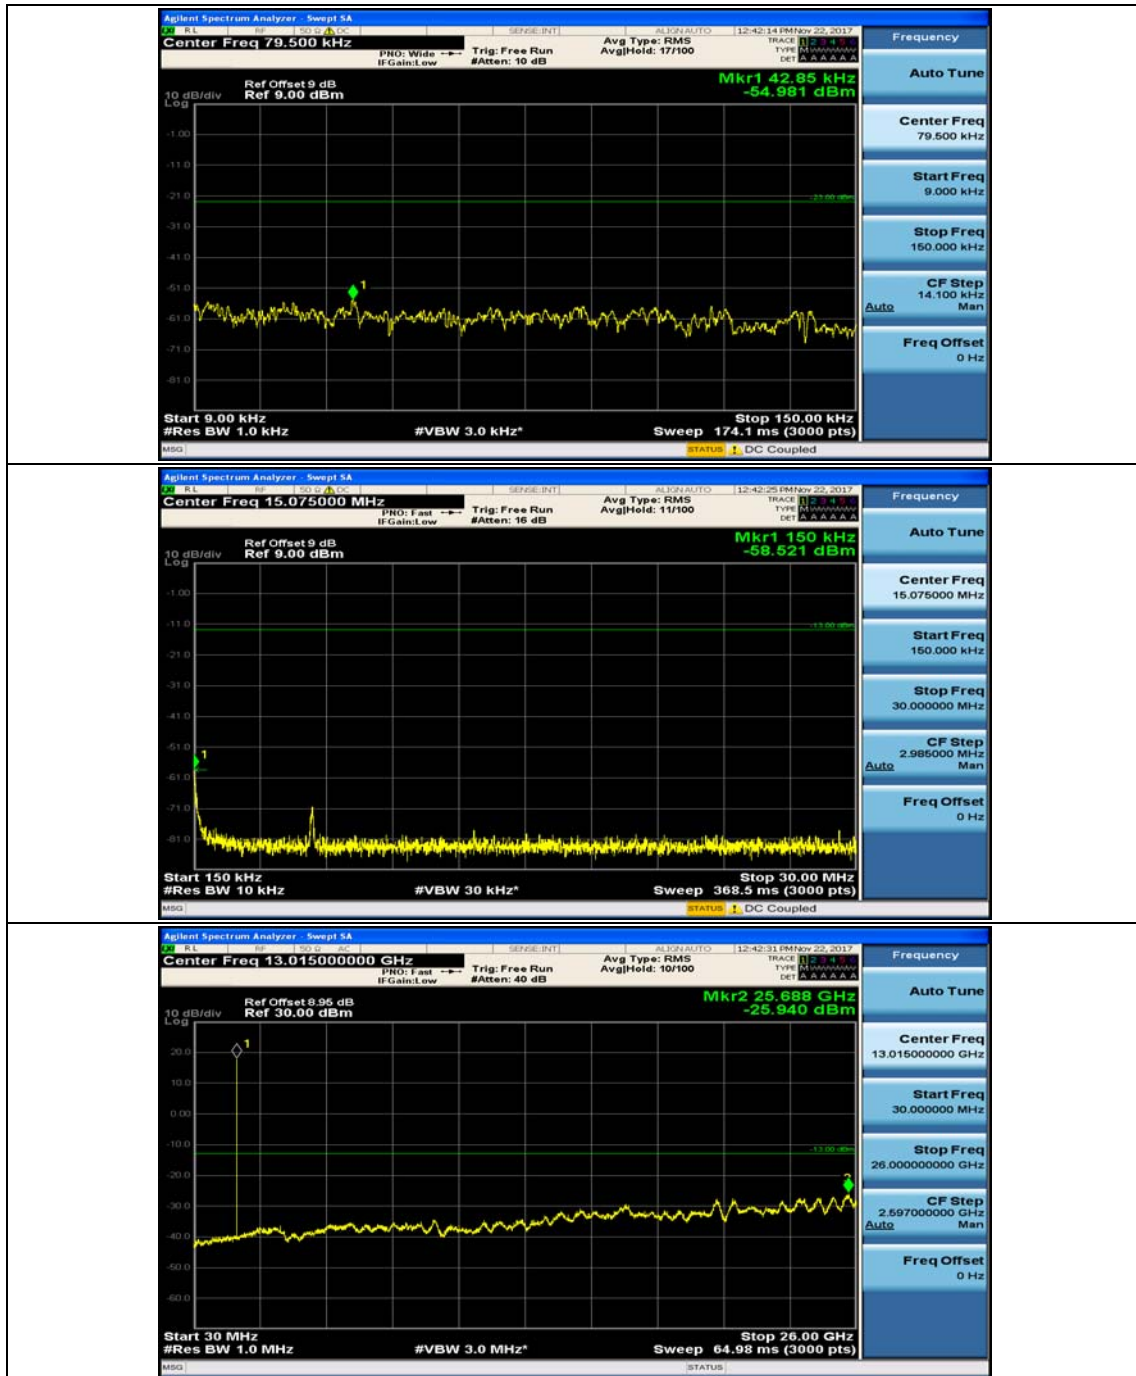

(Channel Bandwidth: 1.4 MHz)\_MCH\_QPSK\_1RB#0

(Channel Bandwidth: 1.4 MHz)\_MCH\_QPSK\_1RB#3

(Channel Bandwidth: 1.4 MHz)\_HCH\_QPSK\_1RB#0

(Channel Bandwidth: 1.4 MHz)\_HCH\_QPSK\_1RB#3

(Channel Bandwidth: 1.4 MHz)\_LCH\_16QAM\_1RB#0

(Channel Bandwidth: 1.4 MHz)\_LCH\_16QAM\_1RB#3

(Channel Bandwidth: 1.4 MHz)\_MCH\_16QAM\_1RB#0

(Channel Bandwidth: 1.4 MHz)\_MCH\_16QAM\_1RB#3

(Channel Bandwidth: 1.4 MHz)\_HCH\_16QAM\_1RB#0

(Channel Bandwidth: 1.4 MHz)\_HCH\_16QAM\_1RB#3

### Channel Bandwidth: 3 MHz

(Channel Bandwidth: 3 MHz)\_MCH\_QPSK\_1RB#0

(Channel Bandwidth: 3 MHz)\_MCH\_QPSK\_1RB#7

(Channel Bandwidth: 3 MHz)\_HCH\_QPSK\_1RB#0

(Channel Bandwidth: 3 MHz)\_HCH\_QPSK\_1RB#7