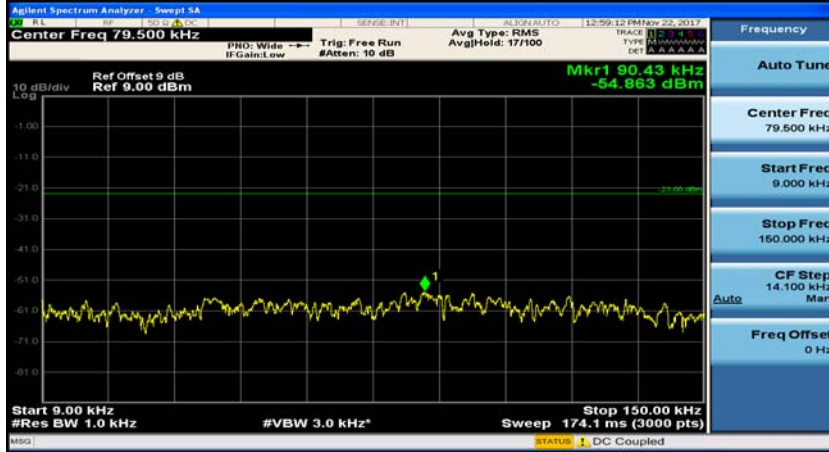

### Channel Bandwidth: 5 MHz

(Channel Bandwidth: 5 MHz)\_MCH\_QPSK\_1RB#0

(Channel Bandwidth: 5 MHz)\_MCH\_QPSK\_1RB#12

(Channel Bandwidth: 5 MHz)\_HCH\_QPSK\_1RB#0

(Channel Bandwidth: 5 MHz)\_HCH\_QPSK\_1RB#12