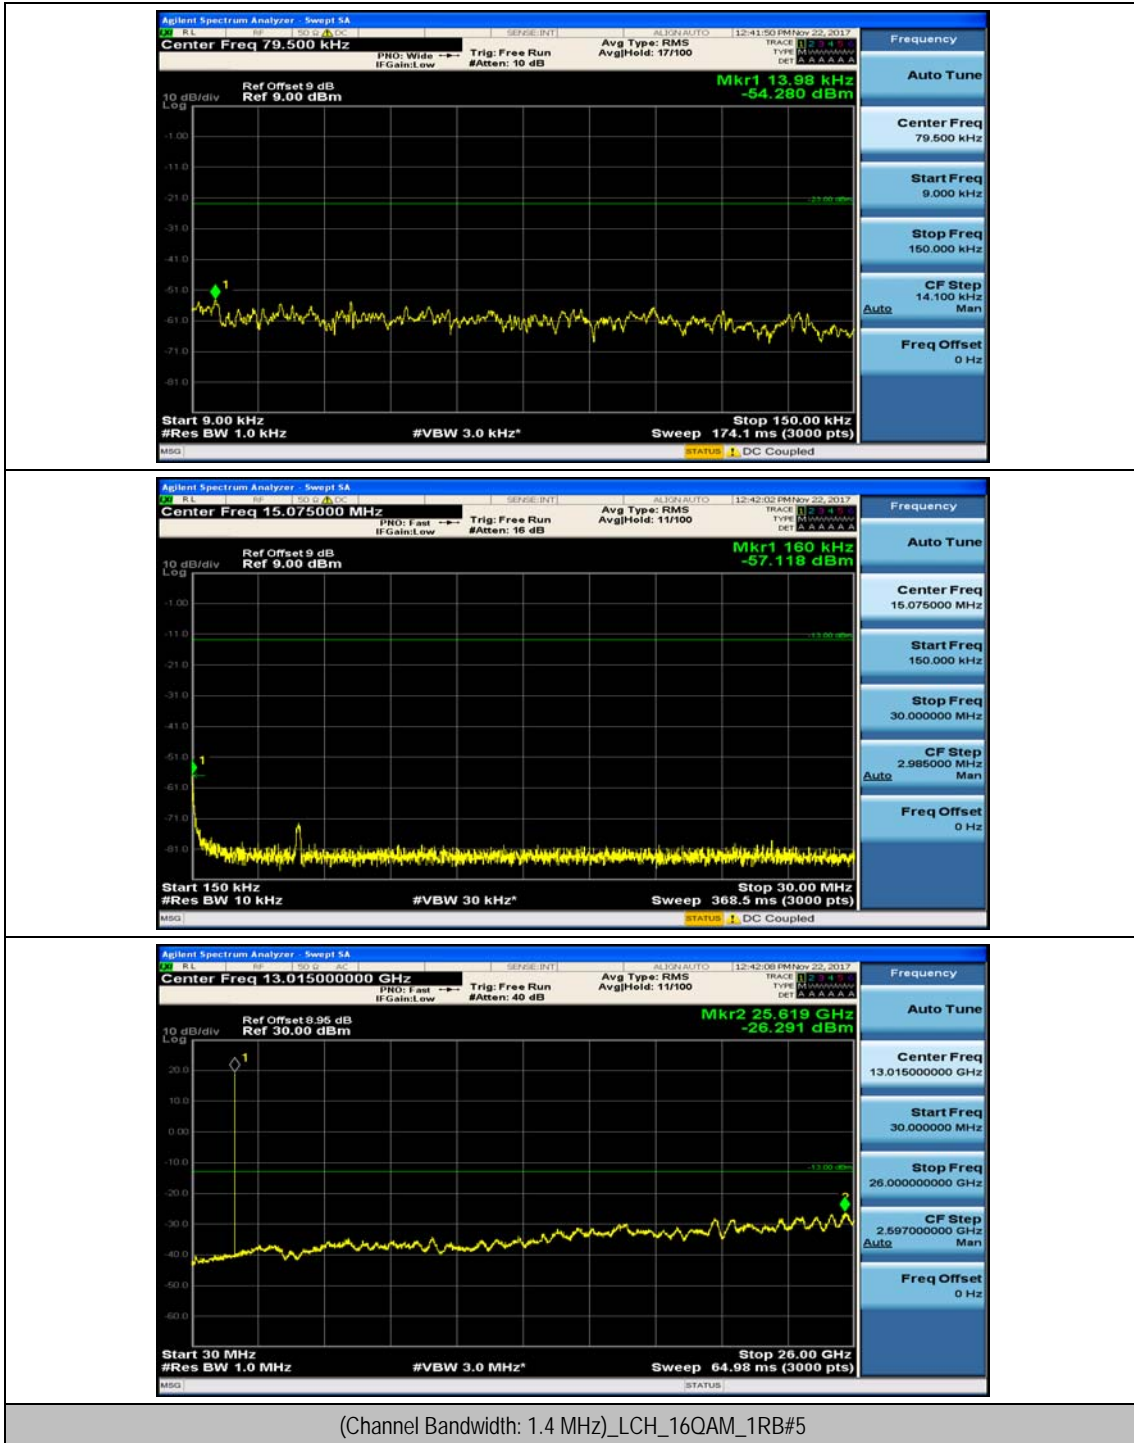

(Channel Bandwidth: 1.4 MHz)\_MCH\_QPSK\_1RB#0

(Channel Bandwidth: 1.4 MHz)\_MCH\_QPSK\_1RB#3

(Channel Bandwidth: 1.4 MHz)\_HCH\_QPSK\_1RB#0

(Channel Bandwidth: 1.4 MHz)\_HCH\_QPSK\_1RB#3

(Channel Bandwidth: 1.4 MHz)\_LCH\_16QAM\_1RB#0

(Channel Bandwidth: 1.4 MHz)\_LCH\_16QAM\_1RB#3

(Channel Bandwidth: 1.4 MHz)\_MCH\_16QAM\_1RB#0

(Channel Bandwidth: 1.4 MHz)\_MCH\_16QAM\_1RB#3

(Channel Bandwidth: 1.4 MHz)\_HCH\_16QAM\_1RB#0

(Channel Bandwidth: 1.4 MHz)\_HCH\_16QAM\_1RB#3

### Channel Bandwidth: 3 MHz

(Channel Bandwidth: 3 MHz)\_MCH\_QPSK\_1RB#0

(Channel Bandwidth: 3 MHz)\_MCH\_QPSK\_1RB#7

(Channel Bandwidth: 3 MHz)\_HCH\_QPSK\_1RB#0

(Channel Bandwidth: 3 MHz)\_HCH\_QPSK\_1RB#7