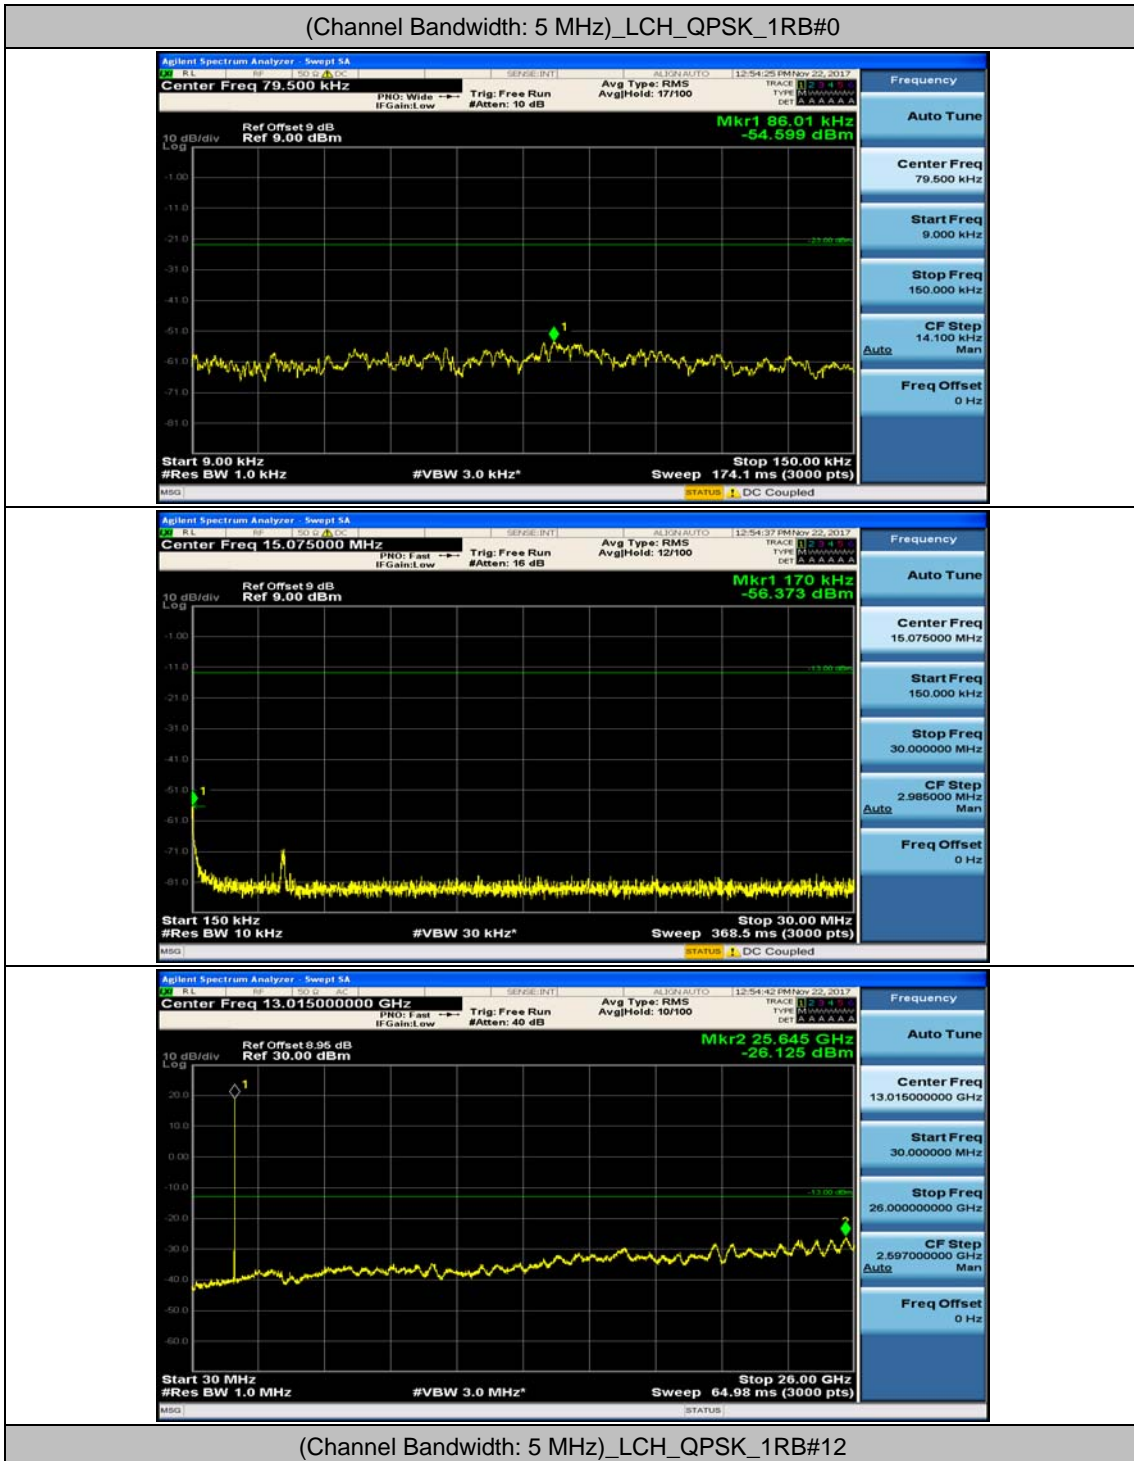

Channel Bandwidth: 5 MHz