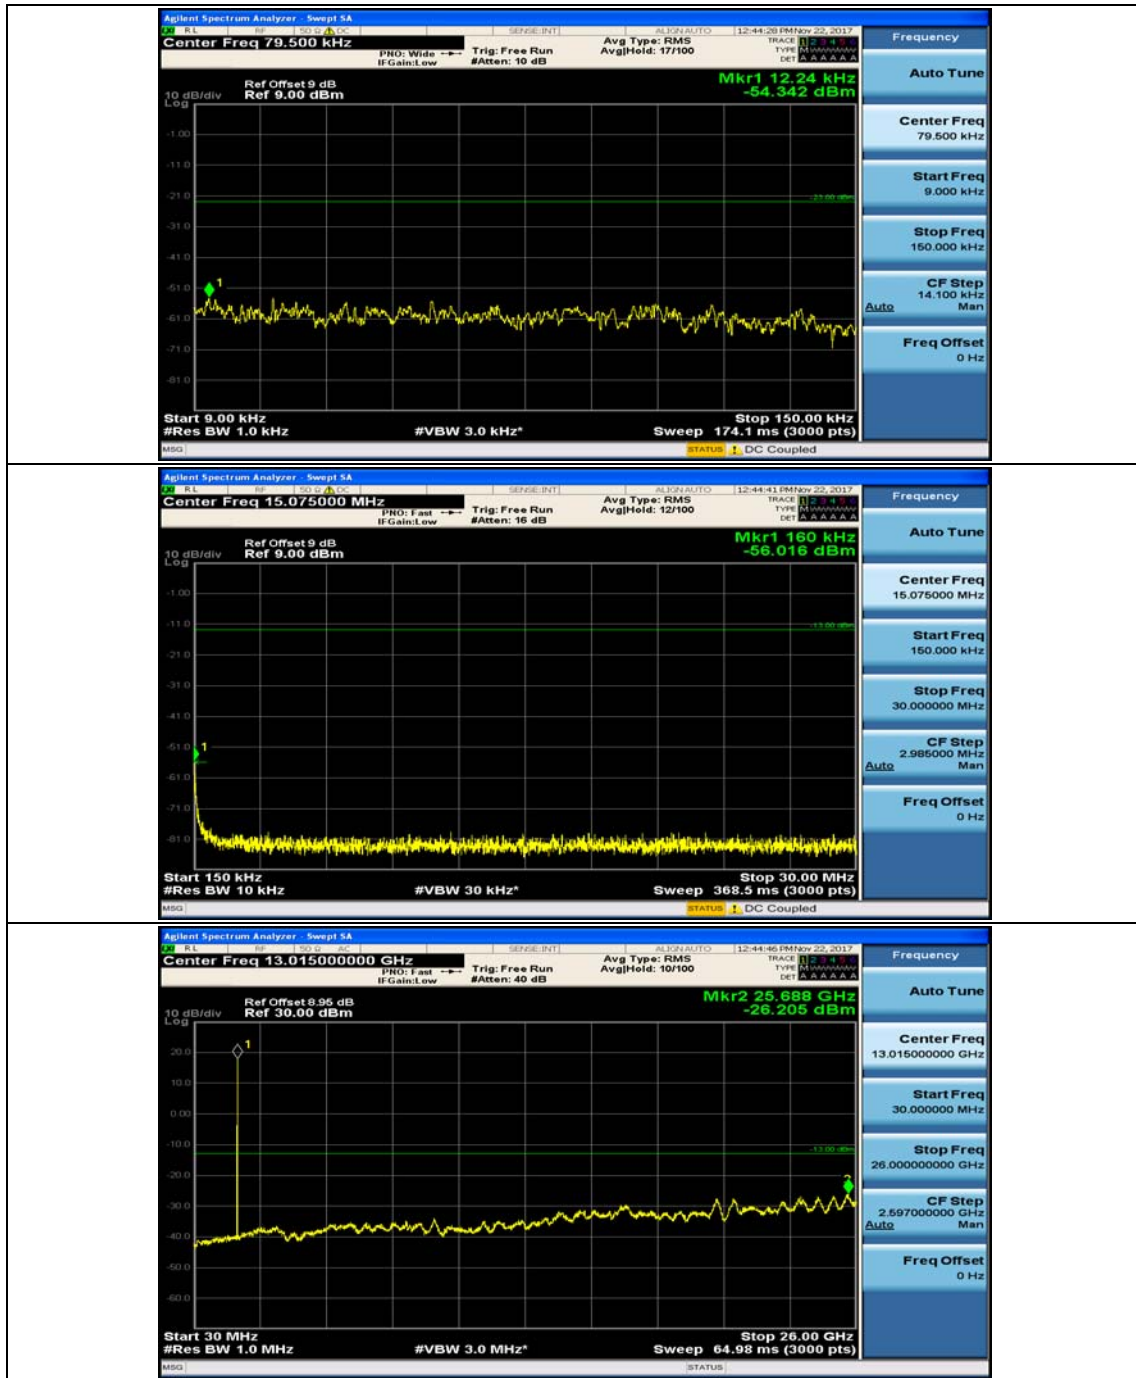

(Channel Bandwidth: 1.4 MHz)\_MCH\_QPSK\_1RB#0

(Channel Bandwidth: 1.4 MHz)\_MCH\_QPSK\_1RB#3

(Channel Bandwidth: 1.4 MHz)\_HCH\_QPSK\_1RB#0

(Channel Bandwidth: 1.4 MHz)\_HCH\_QPSK\_1RB#3

(Channel Bandwidth: 1.4 MHz)\_LCH\_16QAM\_1RB#0

(Channel Bandwidth: 1.4 MHz)\_LCH\_16QAM\_1RB#3

(Channel Bandwidth: 1.4 MHz)\_MCH\_16QAM\_1RB#0

(Channel Bandwidth: 1.4 MHz)\_MCH\_16QAM\_1RB#3

(Channel Bandwidth: 1.4 MHz)\_HCH\_16QAM\_1RB#0

(Channel Bandwidth: 1.4 MHz)\_HCH\_16QAM\_1RB#3

### Channel Bandwidth: 3 MHz

(Channel Bandwidth: 3 MHz)\_MCH\_QPSK\_1RB#0

(Channel Bandwidth: 3 MHz)\_MCH\_QPSK\_1RB#7

(Channel Bandwidth: 3 MHz)\_HCH\_QPSK\_1RB#0

(Channel Bandwidth: 3 MHz)\_HCH\_QPSK\_1RB#7