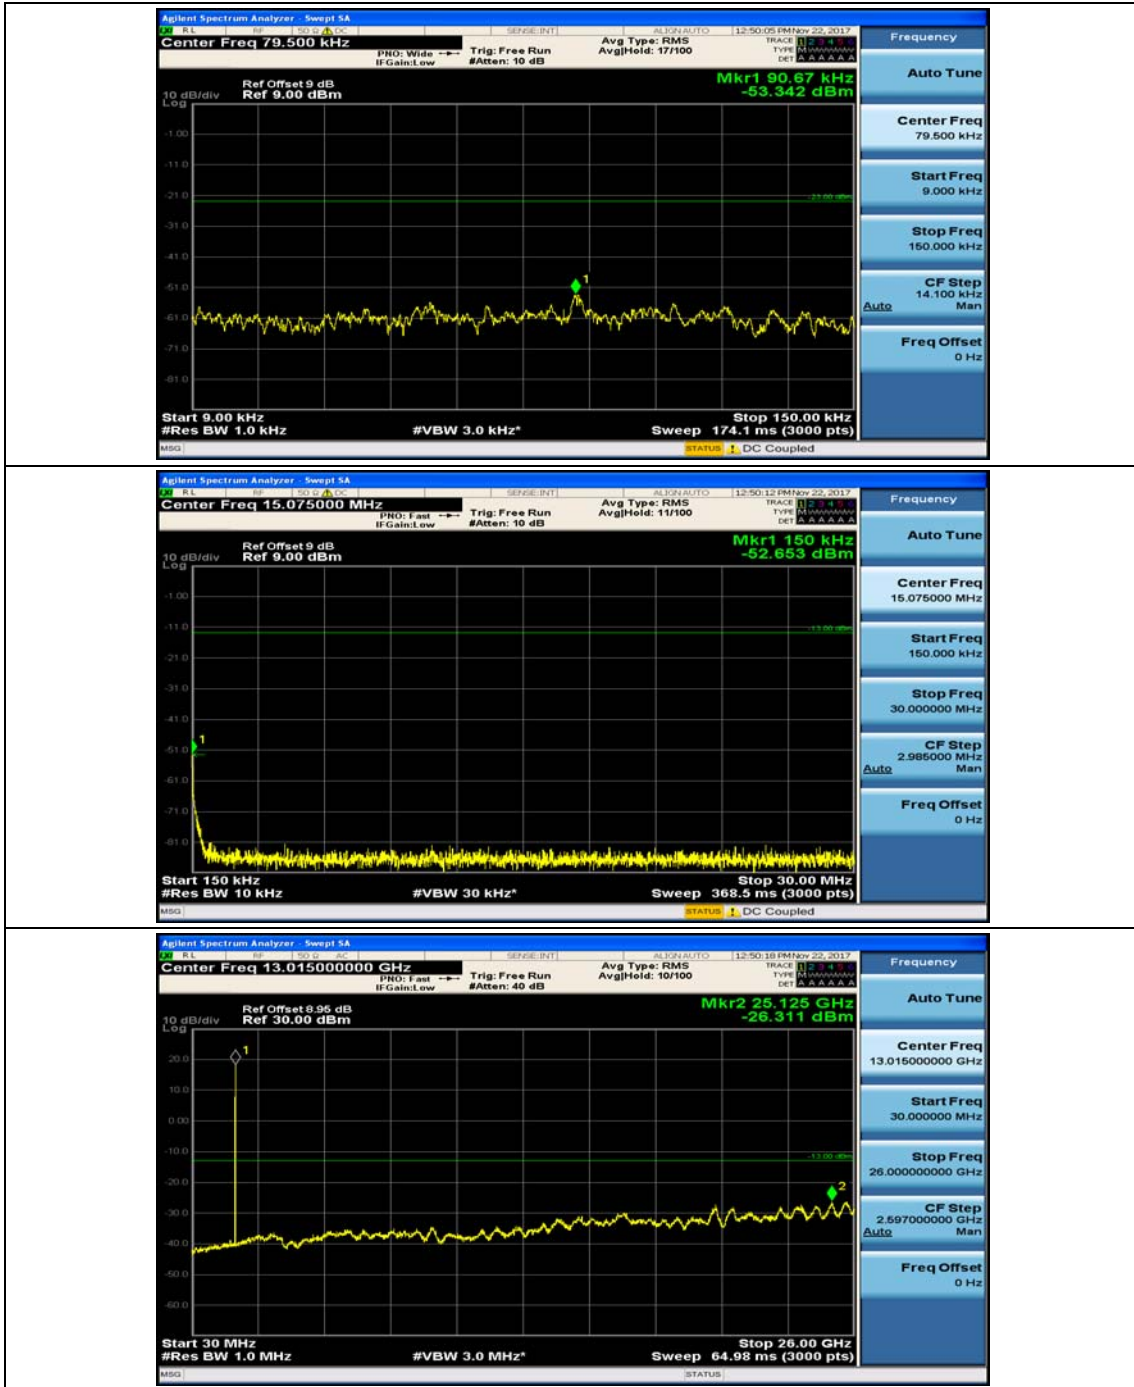

(Channel Bandwidth: 1.4 MHz)\_LCH\_16QAM\_1RB#3

(Channel Bandwidth: 1.4 MHz)\_MCH\_16QAM\_1RB#0

(Channel Bandwidth: 1.4 MHz)\_MCH\_16QAM\_1RB#3

(Channel Bandwidth: 1.4 MHz)\_HCH\_16QAM\_1RB#0

(Channel Bandwidth: 1.4 MHz)\_HCH\_16QAM\_1RB#3

### Channel Bandwidth: 3 MHz

(Channel Bandwidth: 3 MHz)\_MCH\_QPSK\_1RB#0

(Channel Bandwidth: 3 MHz)\_MCH\_QPSK\_1RB#7

(Channel Bandwidth: 3 MHz)\_HCH\_QPSK\_1RB#0

(Channel Bandwidth: 3 MHz)\_HCH\_QPSK\_1RB#7

(Channel Bandwidth: 3 MHz)\_LCH\_16QAM\_1RB#0

(Channel Bandwidth: 3 MHz)\_LCH\_16QAM\_1RB#7

(Channel Bandwidth: 3 MHz)\_MCH\_16QAM\_1RB#0

(Channel Bandwidth: 3 MHz)\_MCH\_16QAM\_1RB#7

(Channel Bandwidth: 3 MHz)\_HCH\_16QAM\_1RB#0