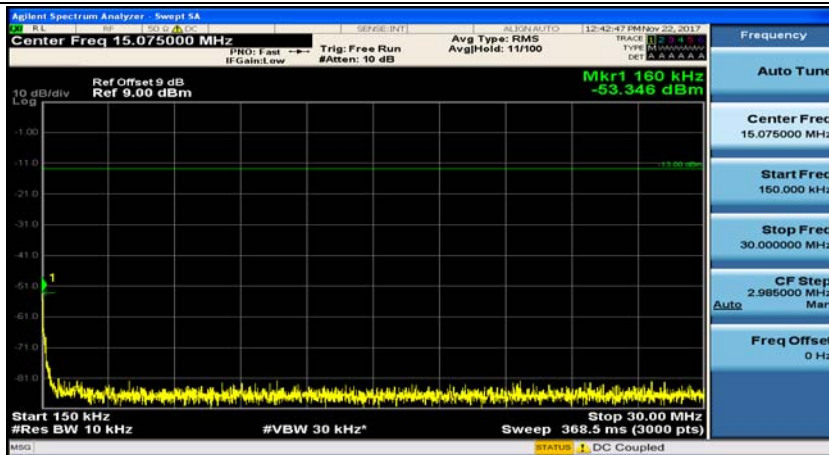

(Channel Bandwidth: 1.4 MHz)\_MCH\_QPSK\_1RB#0

(Channel Bandwidth: 1.4 MHz)\_MCH\_QPSK\_1RB#3

(Channel Bandwidth: 1.4 MHz)\_HCH\_QPSK\_1RB#0

(Channel Bandwidth: 1.4 MHz)\_HCH\_QPSK\_1RB#3

(Channel Bandwidth: 1.4 MHz)\_LCH\_16QAM\_1RB#0

(Channel Bandwidth: 1.4 MHz)\_LCH\_16QAM\_1RB#3

(Channel Bandwidth: 1.4 MHz)\_MCH\_16QAM\_1RB#0

(Channel Bandwidth: 1.4 MHz)\_MCH\_16QAM\_1RB#3

(Channel Bandwidth: 1.4 MHz)\_HCH\_16QAM\_1RB#0

(Channel Bandwidth: 1.4 MHz)\_HCH\_16QAM\_1RB#3