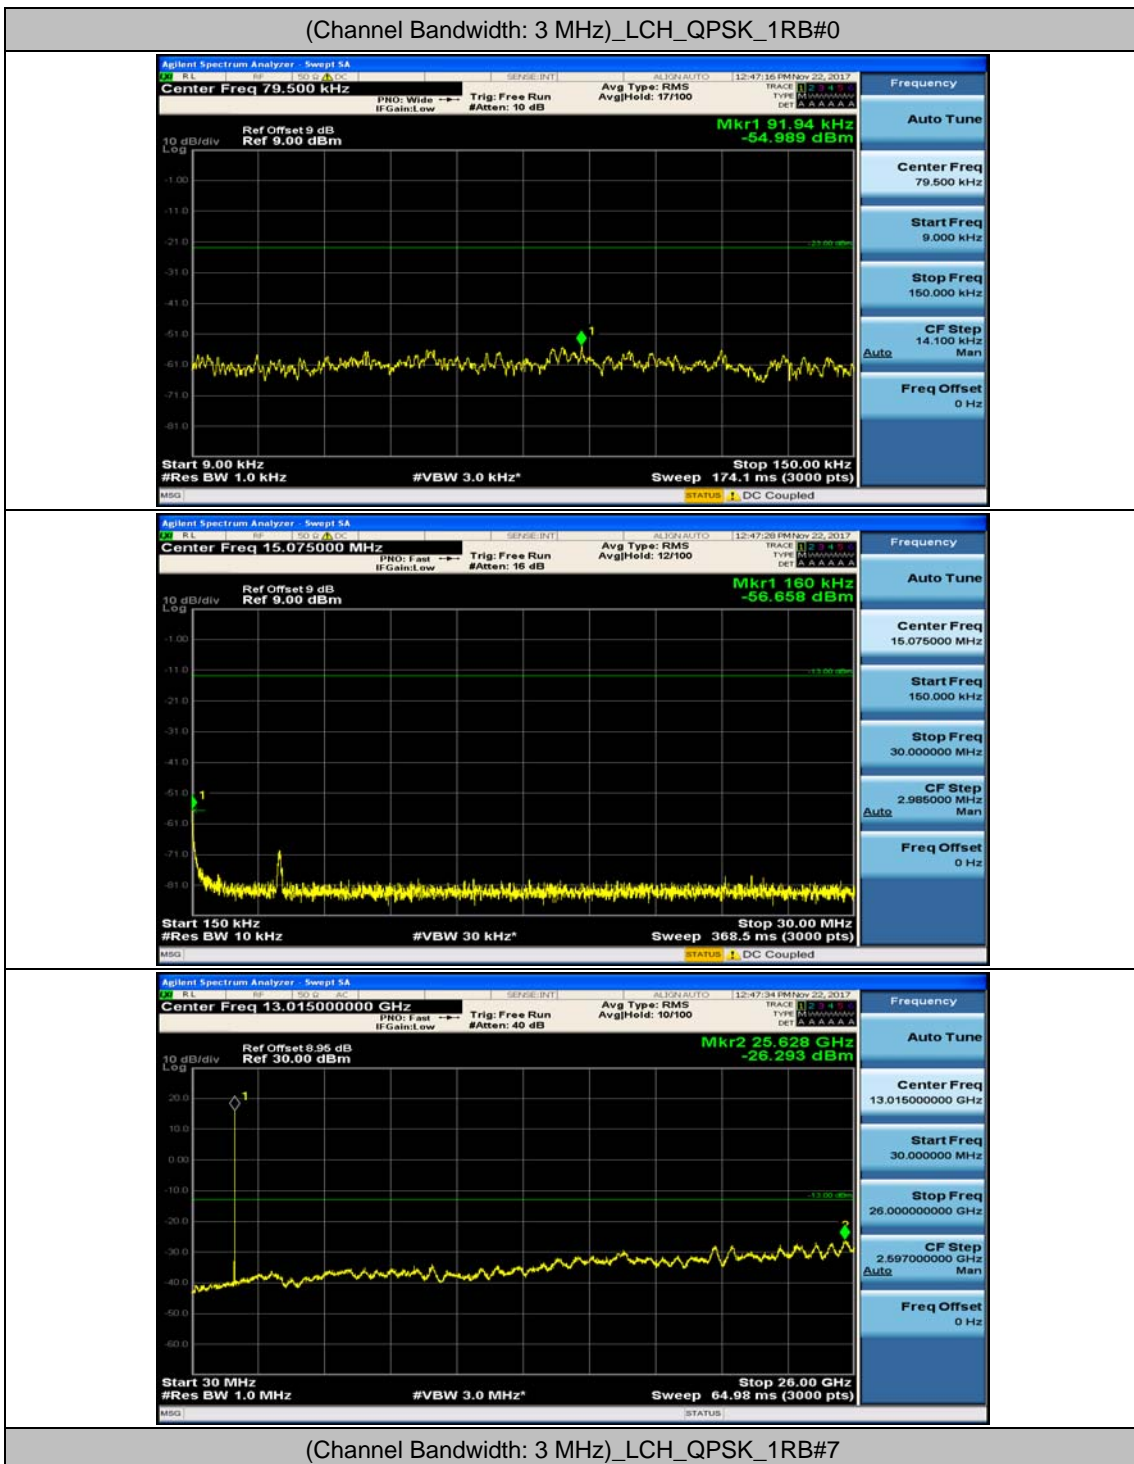

(Channel Bandwidth: 1.4 MHz)\_MCH\_QPSK\_1RB#0

(Channel Bandwidth: 1.4 MHz)\_MCH\_QPSK\_1RB#3

(Channel Bandwidth: 1.4 MHz)\_HCH\_QPSK\_1RB#0

(Channel Bandwidth: 1.4 MHz)\_HCH\_QPSK\_1RB#3

(Channel Bandwidth: 1.4 MHz)\_LCH\_16QAM\_1RB#0

(Channel Bandwidth: 1.4 MHz)\_LCH\_16QAM\_1RB#3

(Channel Bandwidth: 1.4 MHz)\_MCH\_16QAM\_1RB#0

(Channel Bandwidth: 1.4 MHz)\_MCH\_16QAM\_1RB#3

(Channel Bandwidth: 1.4 MHz)\_HCH\_16QAM\_1RB#0

(Channel Bandwidth: 1.4 MHz)\_HCH\_16QAM\_1RB#3

### Channel Bandwidth: 3 MHz

(Channel Bandwidth: 3 MHz)\_MCH\_QPSK\_1RB#0

(Channel Bandwidth: 3 MHz)\_MCH\_QPSK\_1RB#7

(Channel Bandwidth: 3 MHz)\_HCH\_QPSK\_1RB#0

(Channel Bandwidth: 3 MHz)\_HCH\_QPSK\_1RB#7