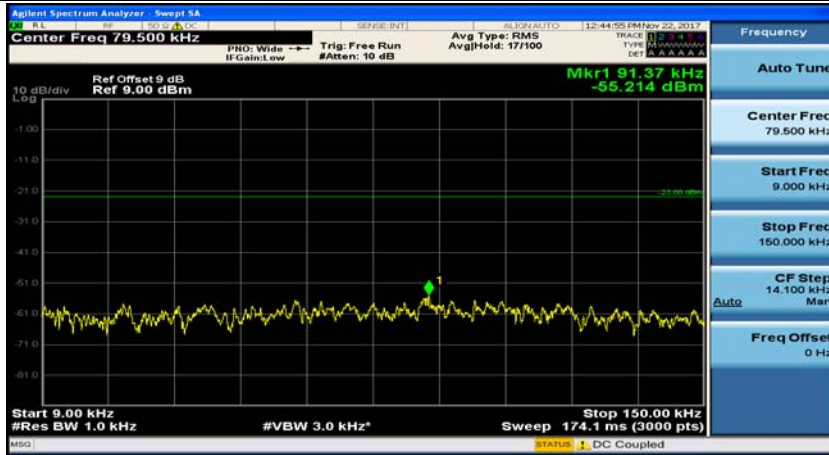

(Channel Bandwidth: 1.4 MHz)\_MCH\_QPSK\_1RB#0

(Channel Bandwidth: 1.4 MHz)\_MCH\_QPSK\_1RB#3

(Channel Bandwidth: 1.4 MHz)\_HCH\_QPSK\_1RB#0

(Channel Bandwidth: 1.4 MHz)\_HCH\_QPSK\_1RB#3

(Channel Bandwidth: 1.4 MHz)\_LCH\_16QAM\_1RB#0

(Channel Bandwidth: 1.4 MHz)\_LCH\_16QAM\_1RB#3

(Channel Bandwidth: 1.4 MHz)\_MCH\_16QAM\_1RB#0

(Channel Bandwidth: 1.4 MHz)\_MCH\_16QAM\_1RB#3

(Channel Bandwidth: 1.4 MHz)\_HCH\_16QAM\_1RB#0

(Channel Bandwidth: 1.4 MHz)\_HCH\_16QAM\_1RB#3