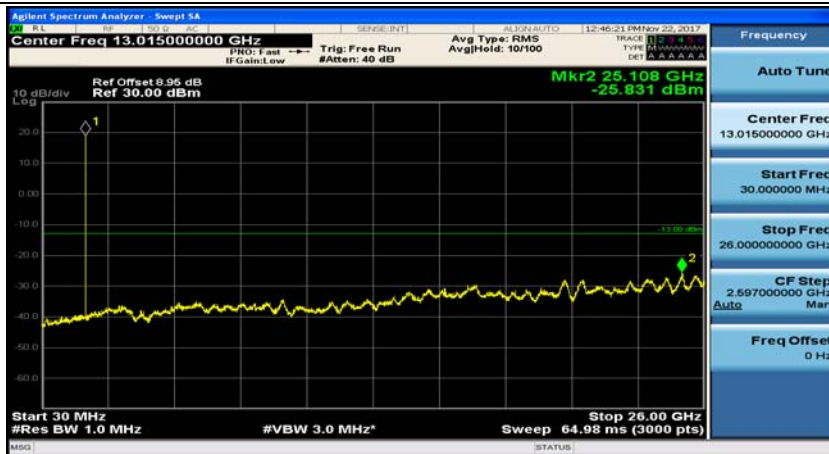

(Channel Bandwidth: 1.4 MHz)\_LCH\_16QAM\_1RB#3

(Channel Bandwidth: 1.4 MHz)\_MCH\_16QAM\_1RB#0

(Channel Bandwidth: 1.4 MHz)\_MCH\_16QAM\_1RB#3

(Channel Bandwidth: 1.4 MHz)\_HCH\_16QAM\_1RB#0

(Channel Bandwidth: 1.4 MHz)\_HCH\_16QAM\_1RB#3

### Channel Bandwidth: 3 MHz

(Channel Bandwidth: 3 MHz)\_MCH\_QPSK\_1RB#0

(Channel Bandwidth: 3 MHz)\_MCH\_QPSK\_1RB#7

(Channel Bandwidth: 3 MHz)\_HCH\_QPSK\_1RB#0

(Channel Bandwidth: 3 MHz)\_HCH\_QPSK\_1RB#7