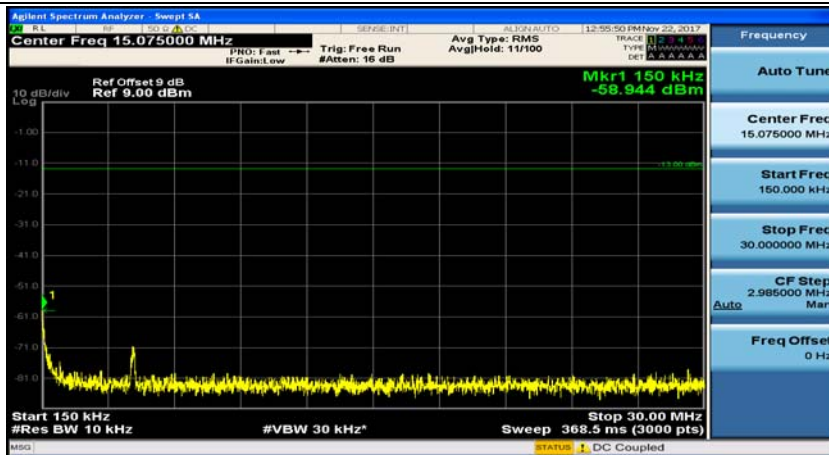

(Channel Bandwidth: 5 MHz)_LCH_16QAM_1RB#0