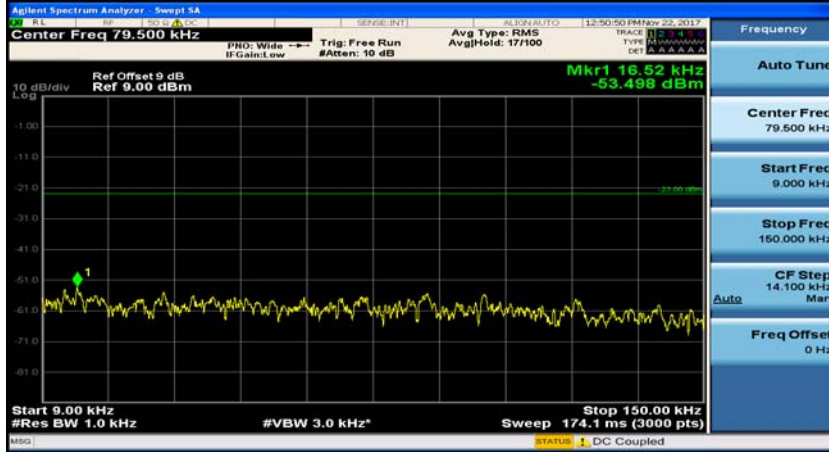

(Channel Bandwidth: 3 MHz)\_LCH\_16QAM\_1RB#0

(Channel Bandwidth: 3 MHz)\_LCH\_16QAM\_1RB#7

(Channel Bandwidth: 3 MHz)\_MCH\_16QAM\_1RB#0

(Channel Bandwidth: 3 MHz)\_MCH\_16QAM\_1RB#7

(Channel Bandwidth: 3 MHz)\_HCH\_16QAM\_1RB#0