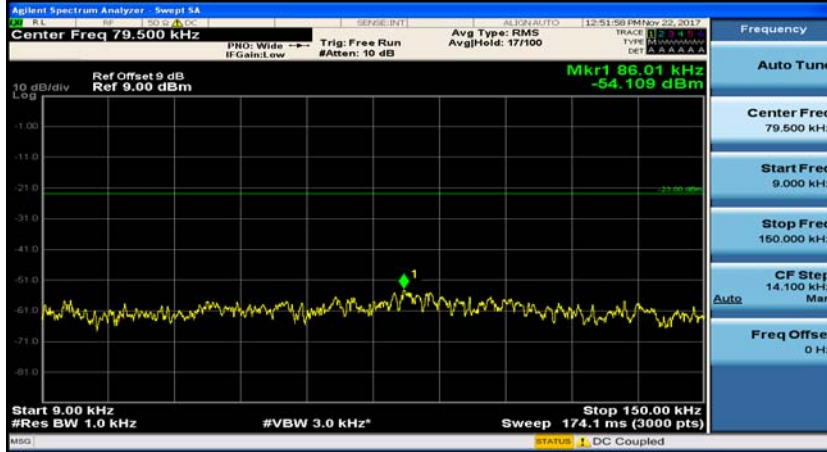

### Channel Bandwidth: 3 MHz

(Channel Bandwidth: 3 MHz)\_MCH\_QPSK\_1RB#0

(Channel Bandwidth: 3 MHz)\_MCH\_QPSK\_1RB#7

(Channel Bandwidth: 3 MHz)\_HCH\_QPSK\_1RB#0

(Channel Bandwidth: 3 MHz)\_HCH\_QPSK\_1RB#7

(Channel Bandwidth: 3 MHz)\_LCH\_16QAM\_1RB#0

(Channel Bandwidth: 3 MHz)\_LCH\_16QAM\_1RB#7

(Channel Bandwidth: 3 MHz)\_MCH\_16QAM\_1RB#0

(Channel Bandwidth: 3 MHz)\_MCH\_16QAM\_1RB#7

(Channel Bandwidth: 3 MHz)\_HCH\_16QAM\_1RB#0