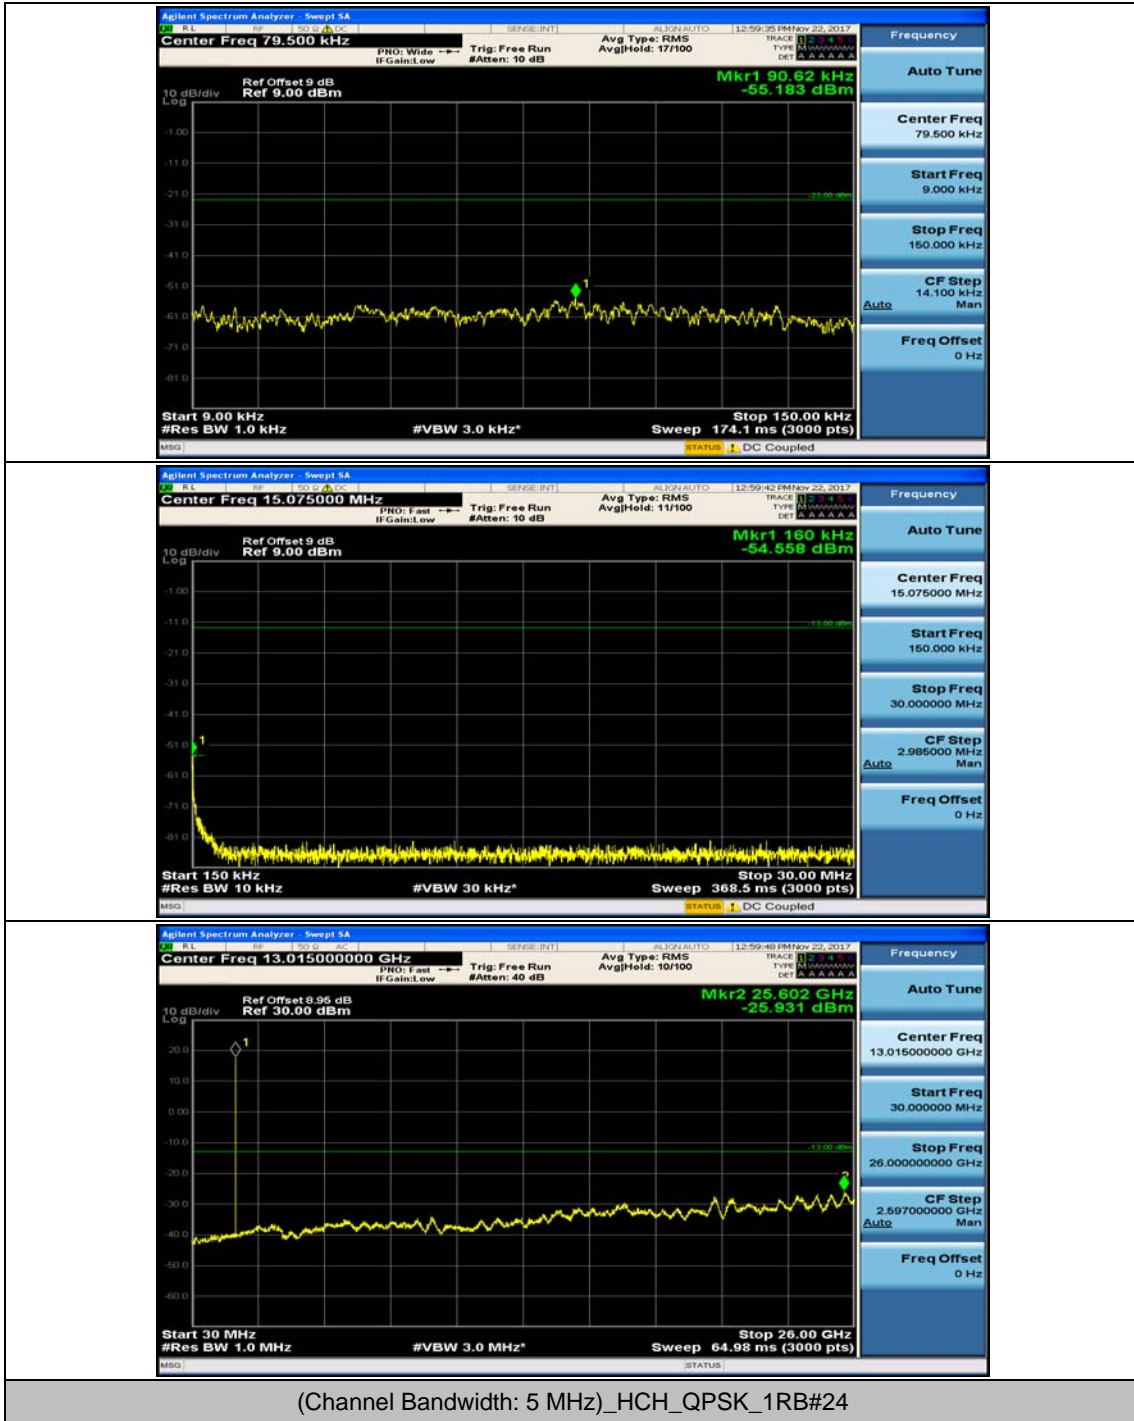

### Channel Bandwidth: 5 MHz

(Channel Bandwidth: 5 MHz)\_MCH\_QPSK\_1RB#0

(Channel Bandwidth: 5 MHz)\_MCH\_QPSK\_1RB#12

(Channel Bandwidth: 5 MHz)\_HCH\_QPSK\_1RB#0

(Channel Bandwidth: 5 MHz)\_HCH\_QPSK\_1RB#12

(Channel Bandwidth: 5 MHz)\_LCH\_16QAM\_1RB#0

(Channel Bandwidth: 5 MHz)\_LCH\_16QAM\_1RB#12