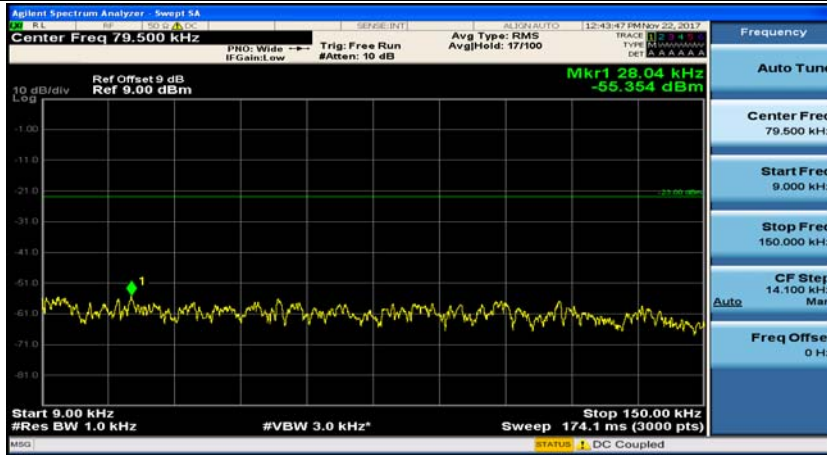

(Channel Bandwidth: 1.4 MHz)\_MCH\_QPSK\_1RB#0

(Channel Bandwidth: 1.4 MHz)\_MCH\_QPSK\_1RB#3

(Channel Bandwidth: 1.4 MHz)\_HCH\_QPSK\_1RB#0

(Channel Bandwidth: 1.4 MHz)\_HCH\_QPSK\_1RB#3

(Channel Bandwidth: 1.4 MHz)\_LCH\_16QAM\_1RB#0

(Channel Bandwidth: 1.4 MHz)\_LCH\_16QAM\_1RB#3

(Channel Bandwidth: 1.4 MHz)\_MCH\_16QAM\_1RB#0

(Channel Bandwidth: 1.4 MHz)\_MCH\_16QAM\_1RB#3

(Channel Bandwidth: 1.4 MHz)\_HCH\_16QAM\_1RB#0

(Channel Bandwidth: 1.4 MHz)\_HCH\_16QAM\_1RB#3