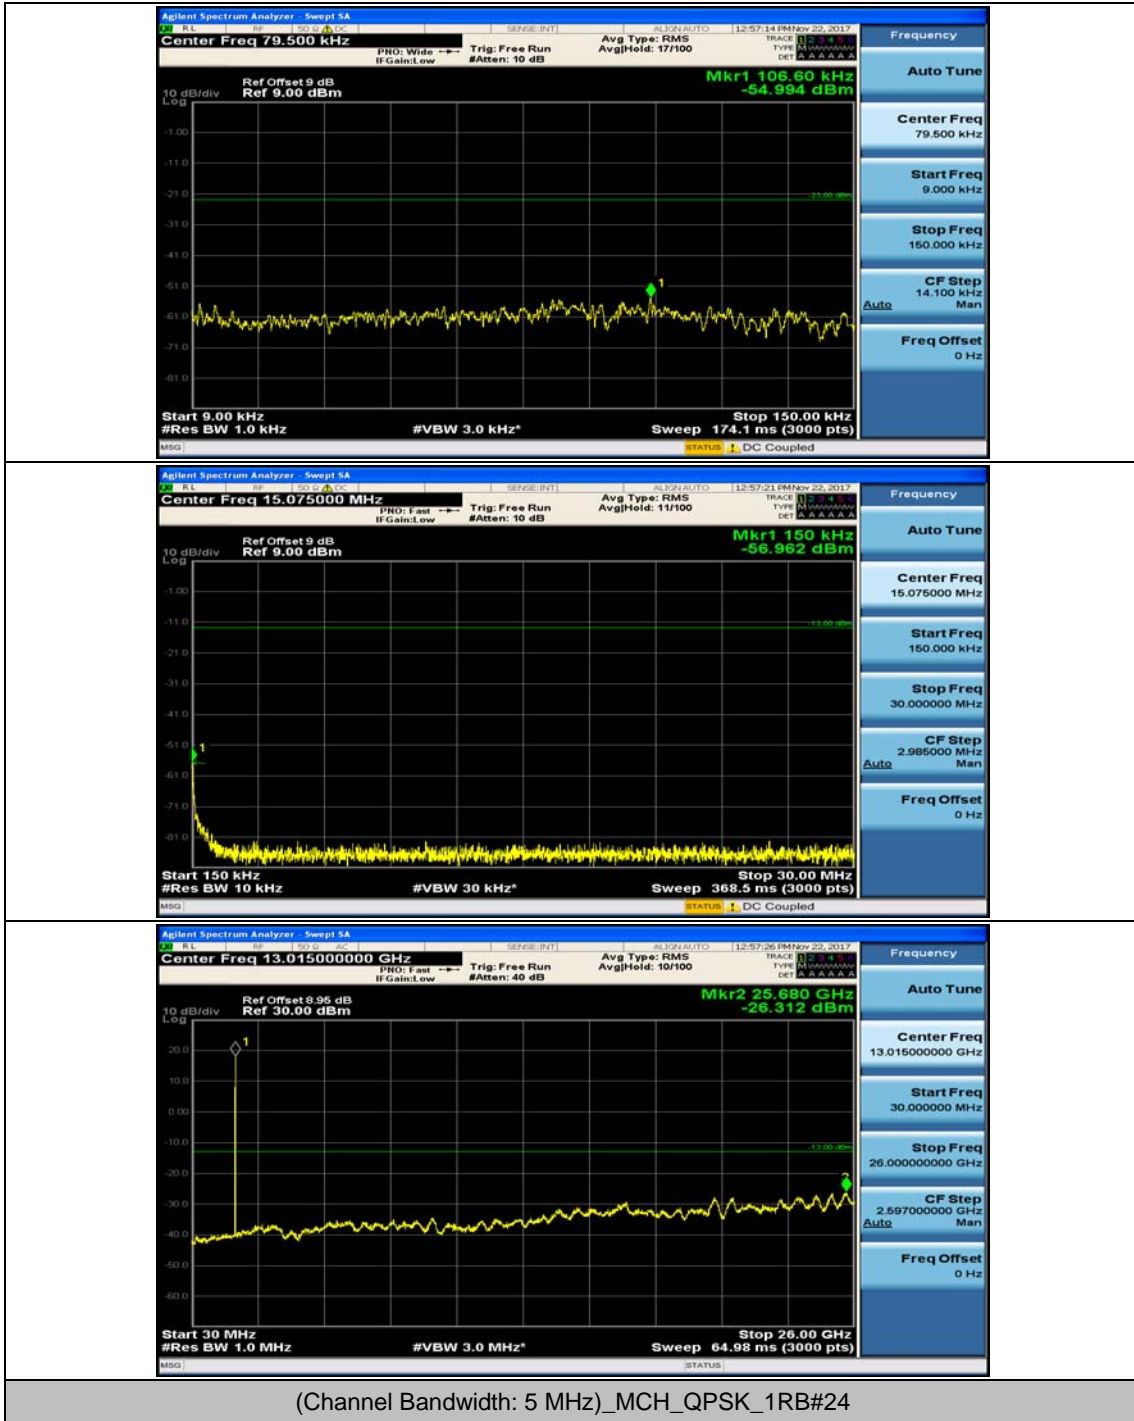

### Channel Bandwidth: 5 MHz

(Channel Bandwidth: 5 MHz)\_MCH\_QPSK\_1RB#0

(Channel Bandwidth: 5 MHz)\_MCH\_QPSK\_1RB#12

(Channel Bandwidth: 5 MHz)\_HCH\_QPSK\_1RB#0

(Channel Bandwidth: 5 MHz)\_HCH\_QPSK\_1RB#12

(Channel Bandwidth: 5 MHz)\_LCH\_16QAM\_1RB#0

(Channel Bandwidth: 5 MHz)\_LCH\_16QAM\_1RB#12