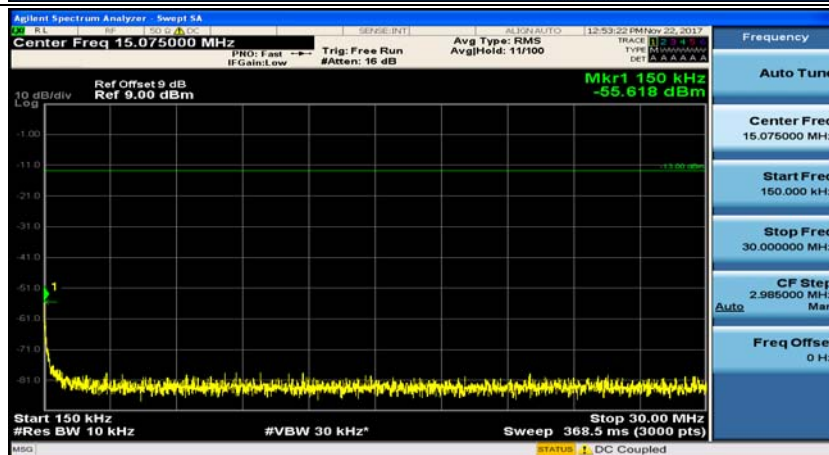

(Channel Bandwidth: 3 MHz)\_LCH\_16QAM\_1RB#0

(Channel Bandwidth: 3 MHz)\_LCH\_16QAM\_1RB#7

(Channel Bandwidth: 3 MHz)\_MCH\_16QAM\_1RB#0

(Channel Bandwidth: 3 MHz)\_MCH\_16QAM\_1RB#7

(Channel Bandwidth: 3 MHz)\_HCH\_16QAM\_1RB#0

(Channel Bandwidth: 3 MHz)\_HCH\_16QAM\_1RB#7