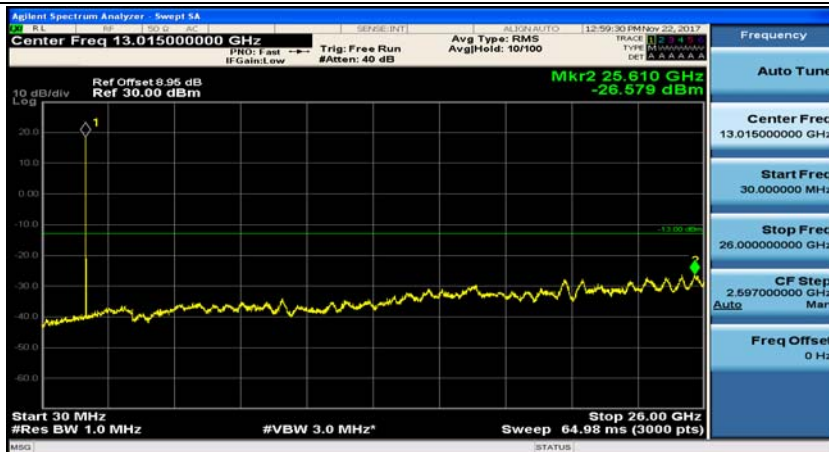

### Channel Bandwidth: 5 MHz

(Channel Bandwidth: 5 MHz)\_MCH\_QPSK\_1RB#0

(Channel Bandwidth: 5 MHz)\_MCH\_QPSK\_1RB#12

(Channel Bandwidth: 5 MHz)\_HCH\_QPSK\_1RB#0

(Channel Bandwidth: 5 MHz)\_HCH\_QPSK\_1RB#12