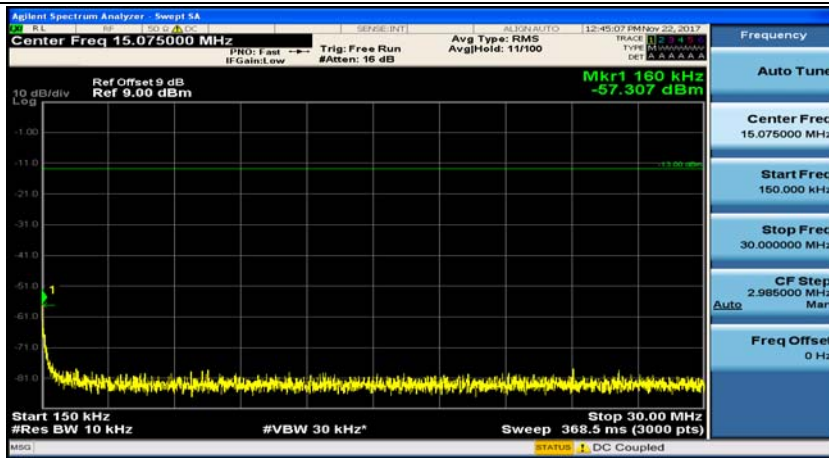

(Channel Bandwidth: 1.4 MHz)\_MCH\_QPSK\_1RB#0

(Channel Bandwidth: 1.4 MHz)\_MCH\_QPSK\_1RB#3

(Channel Bandwidth: 1.4 MHz)\_HCH\_QPSK\_1RB#0

(Channel Bandwidth: 1.4 MHz)\_HCH\_QPSK\_1RB#3

(Channel Bandwidth: 1.4 MHz)\_LCH\_16QAM\_1RB#0

(Channel Bandwidth: 1.4 MHz)\_LCH\_16QAM\_1RB#3

(Channel Bandwidth: 1.4 MHz)\_MCH\_16QAM\_1RB#0

(Channel Bandwidth: 1.4 MHz)\_MCH\_16QAM\_1RB#3

(Channel Bandwidth: 1.4 MHz)\_HCH\_16QAM\_1RB#0

(Channel Bandwidth: 1.4 MHz)\_HCH\_16QAM\_1RB#3