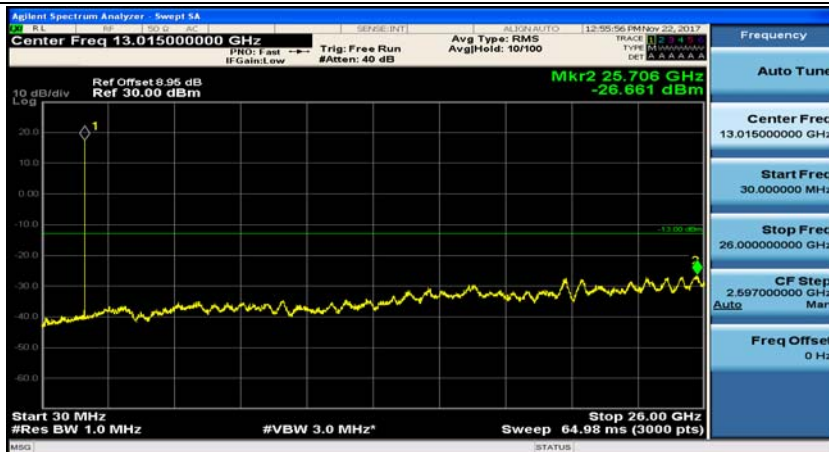

(Channel Bandwidth: 5 MHz)_LCH_16QAM_1RB#0