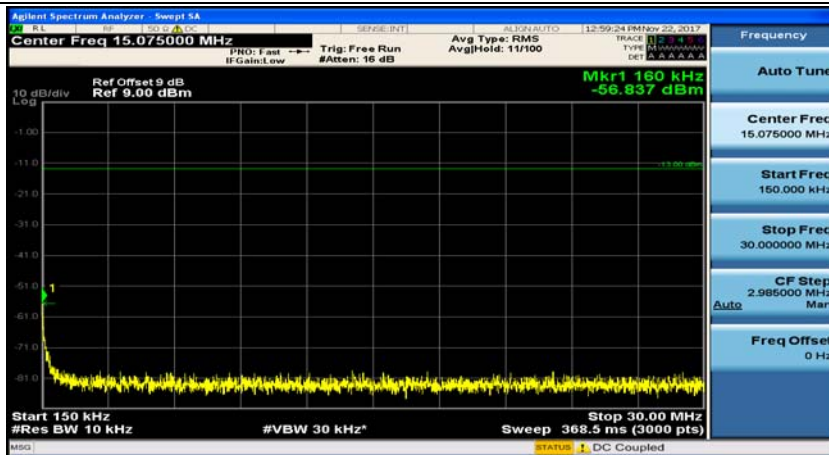

### Channel Bandwidth: 5 MHz

(Channel Bandwidth: 5 MHz)\_MCH\_QPSK\_1RB#0

(Channel Bandwidth: 5 MHz)\_MCH\_QPSK\_1RB#12

(Channel Bandwidth: 5 MHz)\_HCH\_QPSK\_1RB#0

(Channel Bandwidth: 5 MHz)\_HCH\_QPSK\_1RB#12