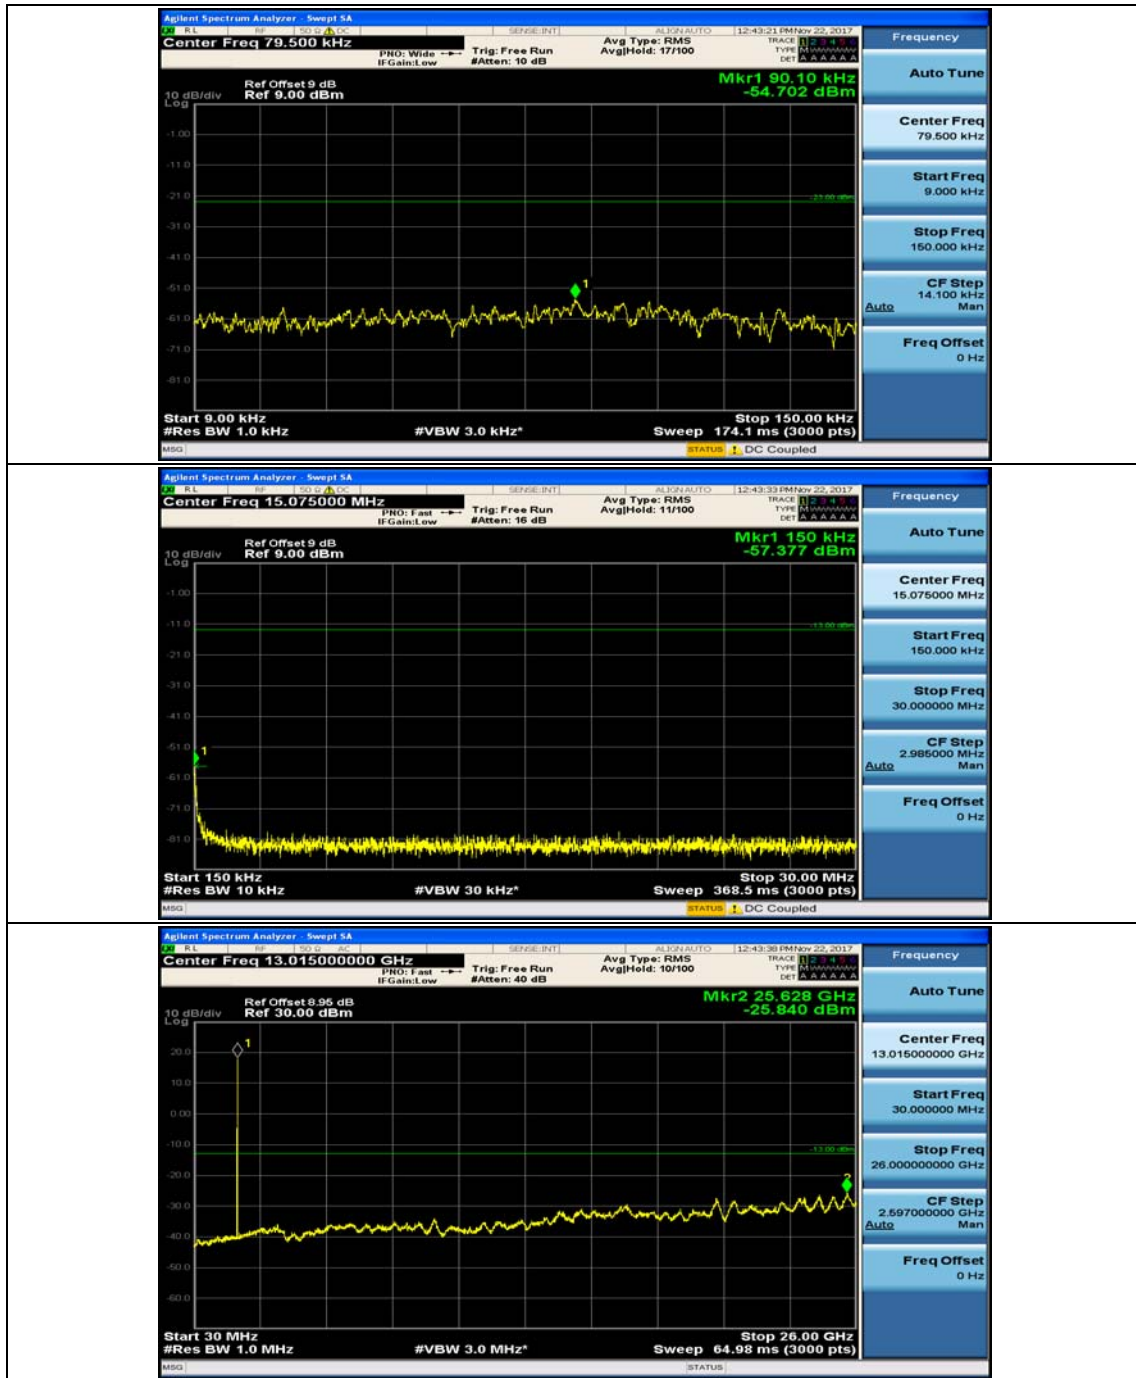

(Channel Bandwidth: 1.4 MHz)\_MCH\_QPSK\_1RB#0

(Channel Bandwidth: 1.4 MHz)\_MCH\_QPSK\_1RB#3

(Channel Bandwidth: 1.4 MHz)\_HCH\_QPSK\_1RB#0

(Channel Bandwidth: 1.4 MHz)\_HCH\_QPSK\_1RB#3

(Channel Bandwidth: 1.4 MHz)\_LCH\_16QAM\_1RB#0

(Channel Bandwidth: 1.4 MHz)\_LCH\_16QAM\_1RB#3

(Channel Bandwidth: 1.4 MHz)\_MCH\_16QAM\_1RB#0

(Channel Bandwidth: 1.4 MHz)\_MCH\_16QAM\_1RB#3

(Channel Bandwidth: 1.4 MHz)\_HCH\_16QAM\_1RB#0

(Channel Bandwidth: 1.4 MHz)\_HCH\_16QAM\_1RB#3

### Channel Bandwidth: 3 MHz

(Channel Bandwidth: 3 MHz)\_MCH\_QPSK\_1RB#0

(Channel Bandwidth: 3 MHz)\_MCH\_QPSK\_1RB#7

(Channel Bandwidth: 3 MHz)\_HCH\_QPSK\_1RB#0

(Channel Bandwidth: 3 MHz)\_HCH\_QPSK\_1RB#7