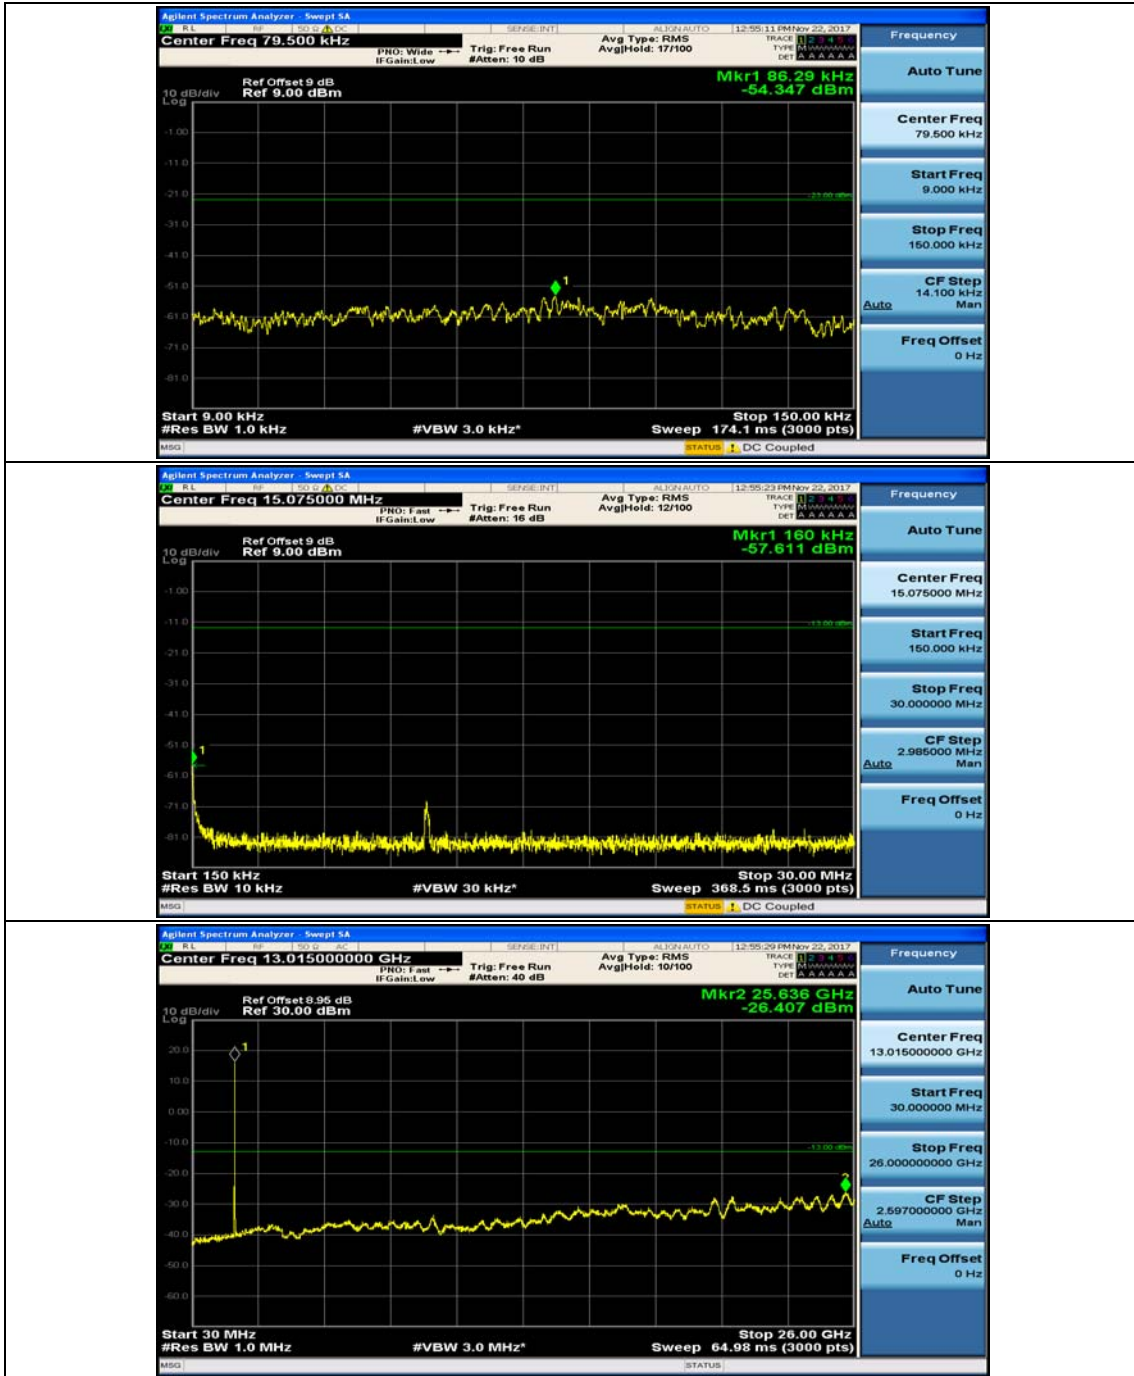

(Channel Bandwidth: 3 MHz)\_HCH\_16QAM\_1RB#7

### Channel Bandwidth: 5 MHz

(Channel Bandwidth: 5 MHz)\_MCH\_QPSK\_1RB#0

(Channel Bandwidth: 5 MHz)\_MCH\_QPSK\_1RB#12

(Channel Bandwidth: 5 MHz)\_HCH\_QPSK\_1RB#0

(Channel Bandwidth: 5 MHz)\_HCH\_QPSK\_1RB#12