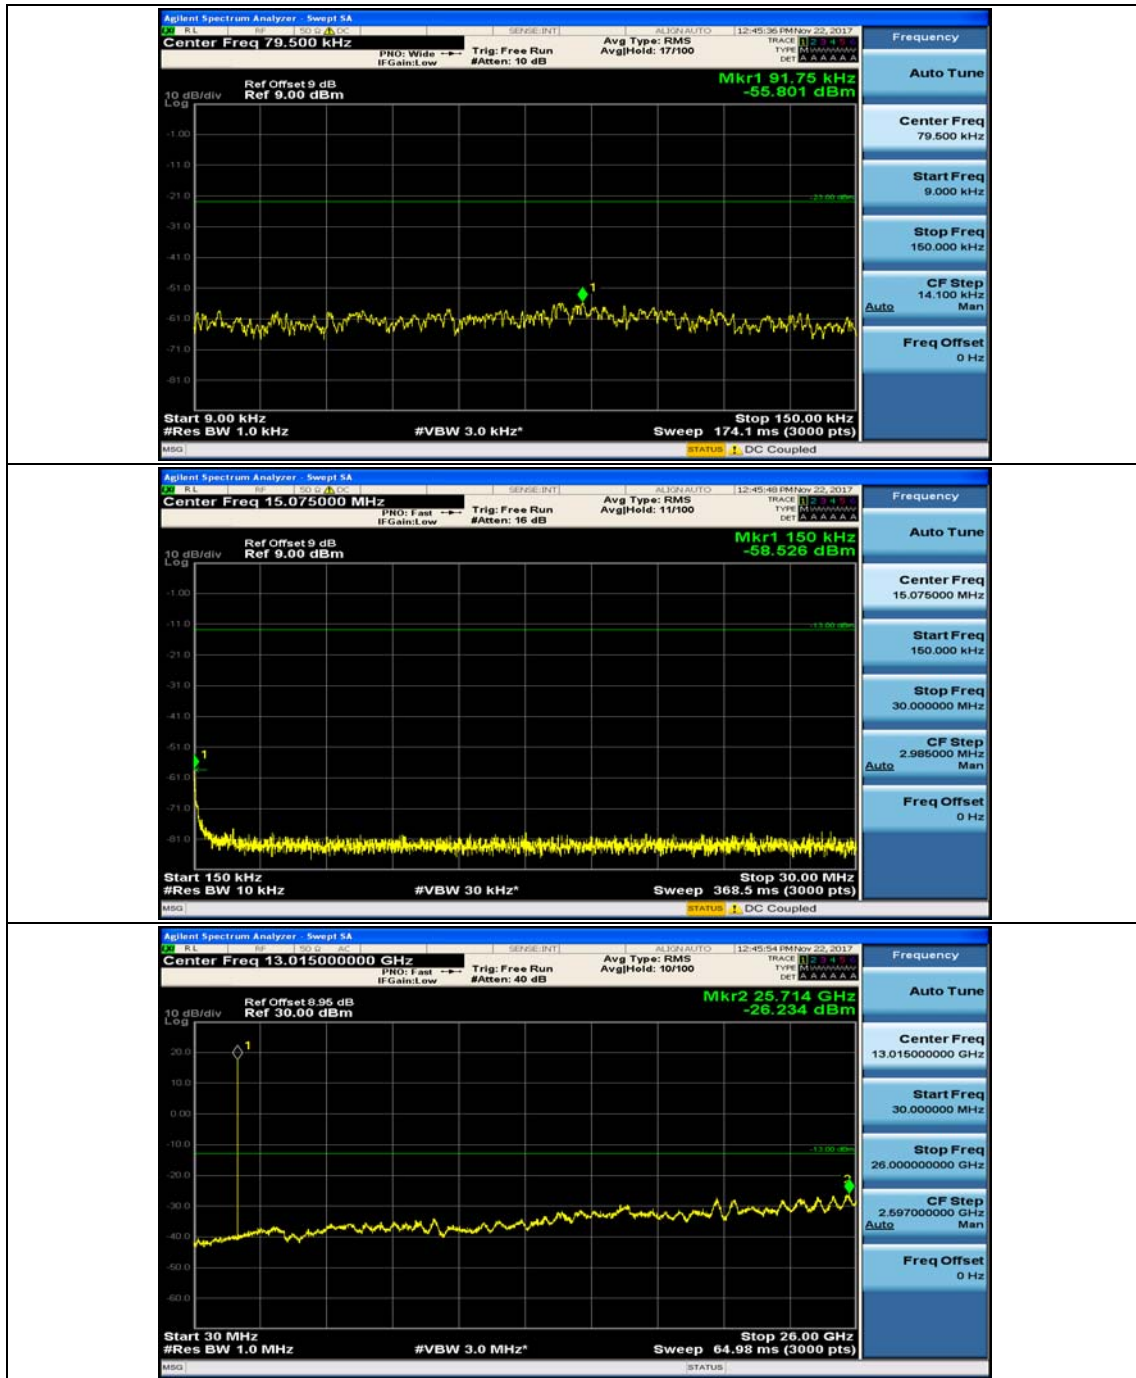

(Channel Bandwidth: 1.4 MHz)\_MCH\_QPSK\_1RB#0

(Channel Bandwidth: 1.4 MHz)\_MCH\_QPSK\_1RB#3

(Channel Bandwidth: 1.4 MHz)\_HCH\_QPSK\_1RB#0

(Channel Bandwidth: 1.4 MHz)\_HCH\_QPSK\_1RB#3

(Channel Bandwidth: 1.4 MHz)\_LCH\_16QAM\_1RB#0

(Channel Bandwidth: 1.4 MHz)\_LCH\_16QAM\_1RB#3

(Channel Bandwidth: 1.4 MHz)\_MCH\_16QAM\_1RB#0

(Channel Bandwidth: 1.4 MHz)\_MCH\_16QAM\_1RB#3

(Channel Bandwidth: 1.4 MHz)\_HCH\_16QAM\_1RB#0

(Channel Bandwidth: 1.4 MHz)\_HCH\_16QAM\_1RB#3

### Channel Bandwidth: 3 MHz

(Channel Bandwidth: 3 MHz)\_MCH\_QPSK\_1RB#0

(Channel Bandwidth: 3 MHz)\_MCH\_QPSK\_1RB#7

(Channel Bandwidth: 3 MHz)\_HCH\_QPSK\_1RB#0

(Channel Bandwidth: 3 MHz)\_HCH\_QPSK\_1RB#7