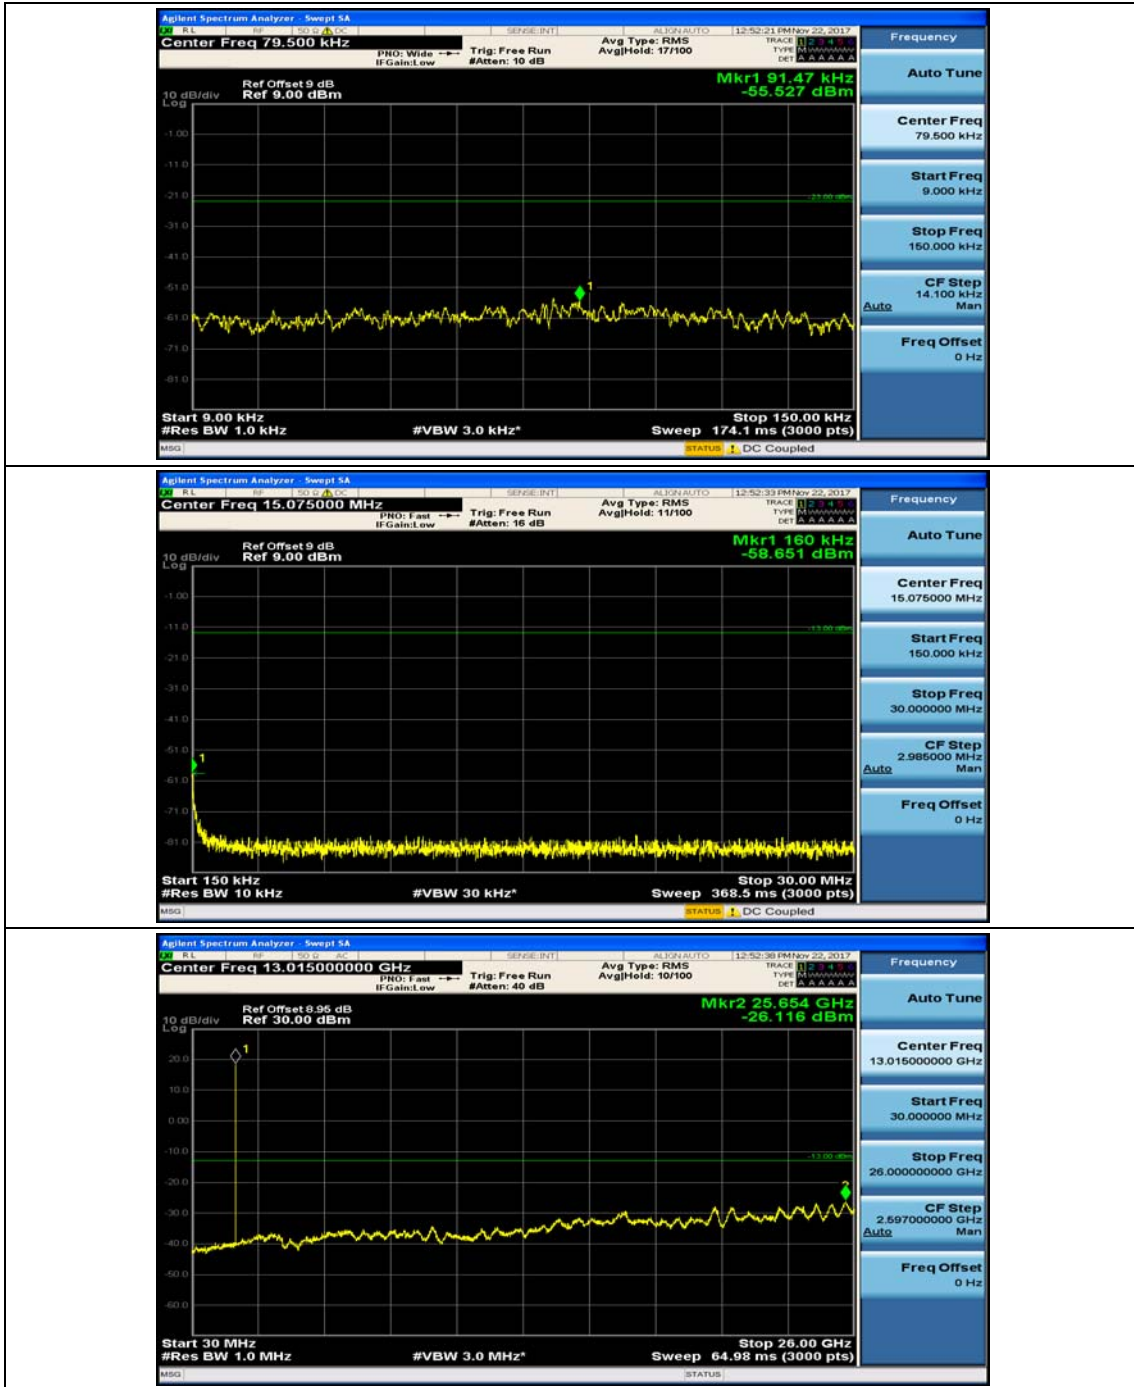

(Channel Bandwidth: 1.4 MHz)\_LCH\_16QAM\_1RB#3

(Channel Bandwidth: 1.4 MHz)\_MCH\_16QAM\_1RB#0

(Channel Bandwidth: 1.4 MHz)\_MCH\_16QAM\_1RB#3

(Channel Bandwidth: 1.4 MHz)\_HCH\_16QAM\_1RB#0

(Channel Bandwidth: 1.4 MHz)\_HCH\_16QAM\_1RB#3

### Channel Bandwidth: 3 MHz

(Channel Bandwidth: 3 MHz)\_MCH\_QPSK\_1RB#0

(Channel Bandwidth: 3 MHz)\_MCH\_QPSK\_1RB#7

(Channel Bandwidth: 3 MHz)\_HCH\_QPSK\_1RB#0

(Channel Bandwidth: 3 MHz)\_HCH\_QPSK\_1RB#7

(Channel Bandwidth: 3 MHz)\_LCH\_16QAM\_1RB#0

(Channel Bandwidth: 3 MHz)\_LCH\_16QAM\_1RB#7

(Channel Bandwidth: 3 MHz)\_MCH\_16QAM\_1RB#0

(Channel Bandwidth: 3 MHz)\_MCH\_16QAM\_1RB#7

(Channel Bandwidth: 3 MHz)\_HCH\_16QAM\_1RB#0