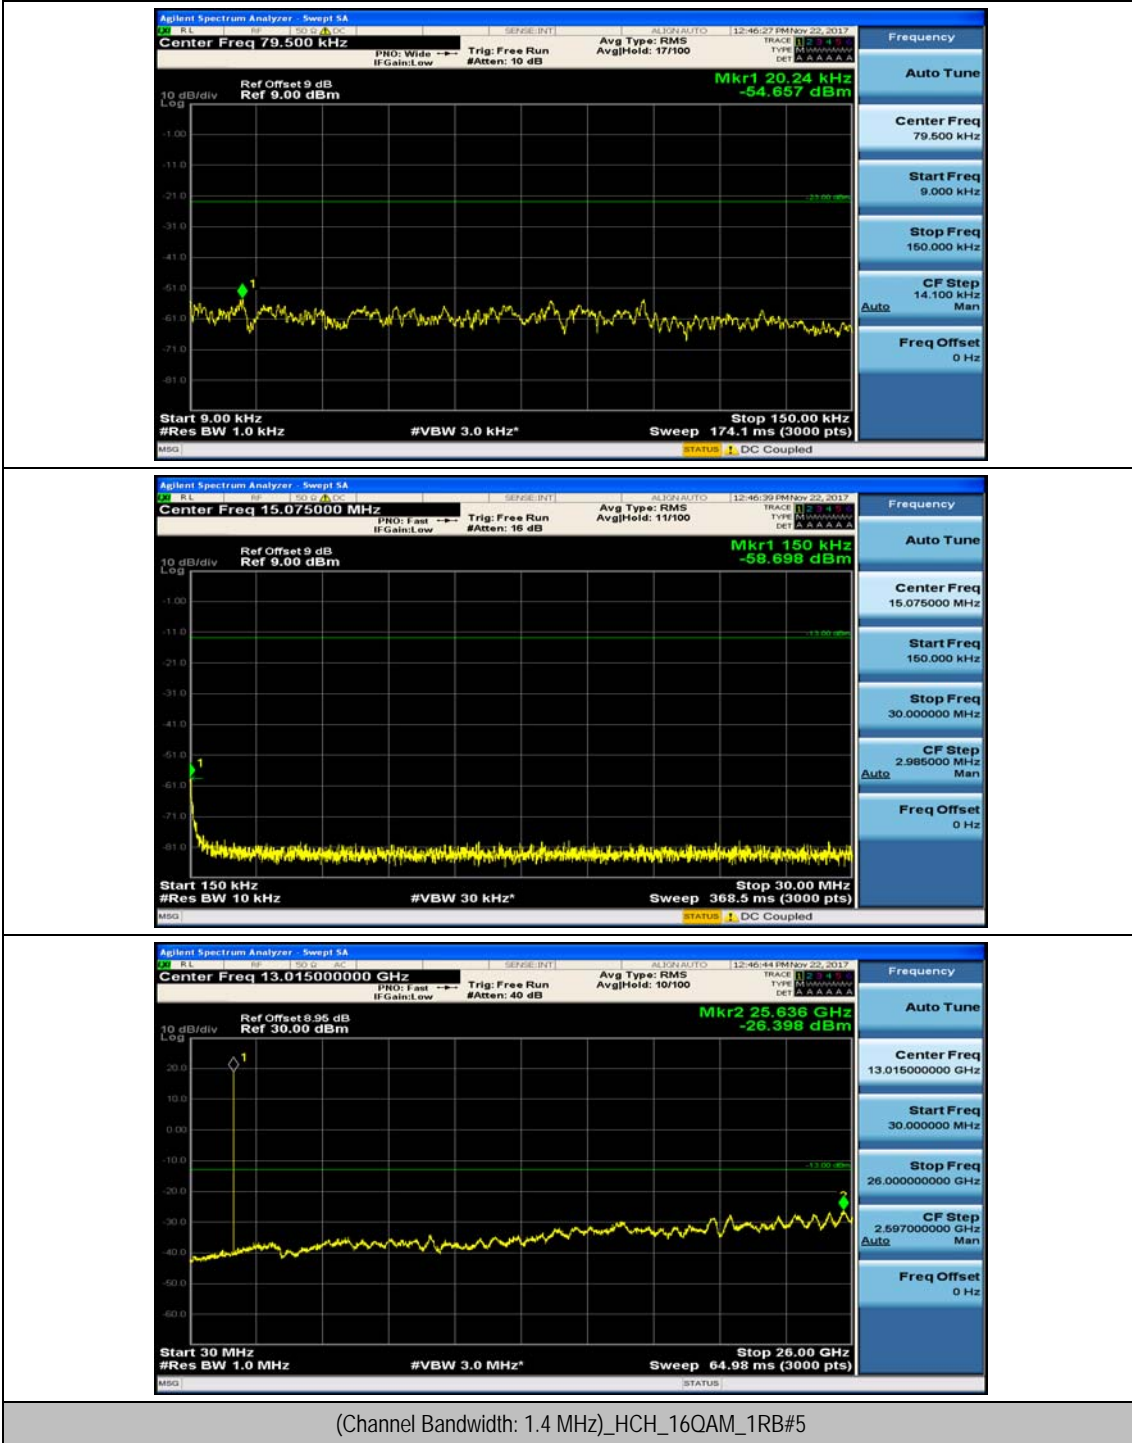

(Channel Bandwidth: 1.4 MHz)\_MCH\_QPSK\_1RB#0

(Channel Bandwidth: 1.4 MHz)\_MCH\_QPSK\_1RB#3

(Channel Bandwidth: 1.4 MHz)\_HCH\_QPSK\_1RB#0

(Channel Bandwidth: 1.4 MHz)\_HCH\_QPSK\_1RB#3

(Channel Bandwidth: 1.4 MHz)\_LCH\_16QAM\_1RB#0

(Channel Bandwidth: 1.4 MHz)\_LCH\_16QAM\_1RB#3

(Channel Bandwidth: 1.4 MHz)\_MCH\_16QAM\_1RB#0

(Channel Bandwidth: 1.4 MHz)\_MCH\_16QAM\_1RB#3

(Channel Bandwidth: 1.4 MHz)\_HCH\_16QAM\_1RB#0

(Channel Bandwidth: 1.4 MHz)\_HCH\_16QAM\_1RB#3

### Channel Bandwidth: 3 MHz

(Channel Bandwidth: 3 MHz)\_MCH\_QPSK\_1RB#0

(Channel Bandwidth: 3 MHz)\_MCH\_QPSK\_1RB#7

(Channel Bandwidth: 3 MHz)\_HCH\_QPSK\_1RB#0

(Channel Bandwidth: 3 MHz)\_HCH\_QPSK\_1RB#7