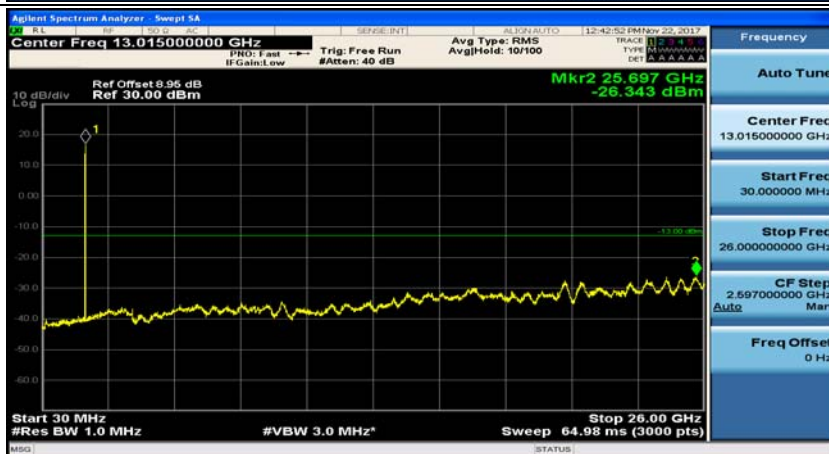

(Channel Bandwidth: 1.4 MHz)\_MCH\_QPSK\_1RB#0

(Channel Bandwidth: 1.4 MHz)\_MCH\_QPSK\_1RB#3

(Channel Bandwidth: 1.4 MHz)\_HCH\_QPSK\_1RB#0

(Channel Bandwidth: 1.4 MHz)\_HCH\_QPSK\_1RB#3

(Channel Bandwidth: 1.4 MHz)\_LCH\_16QAM\_1RB#0

(Channel Bandwidth: 1.4 MHz)\_LCH\_16QAM\_1RB#3

(Channel Bandwidth: 1.4 MHz)\_MCH\_16QAM\_1RB#0

(Channel Bandwidth: 1.4 MHz)\_MCH\_16QAM\_1RB#3

(Channel Bandwidth: 1.4 MHz)\_HCH\_16QAM\_1RB#0

(Channel Bandwidth: 1.4 MHz)\_HCH\_16QAM\_1RB#3