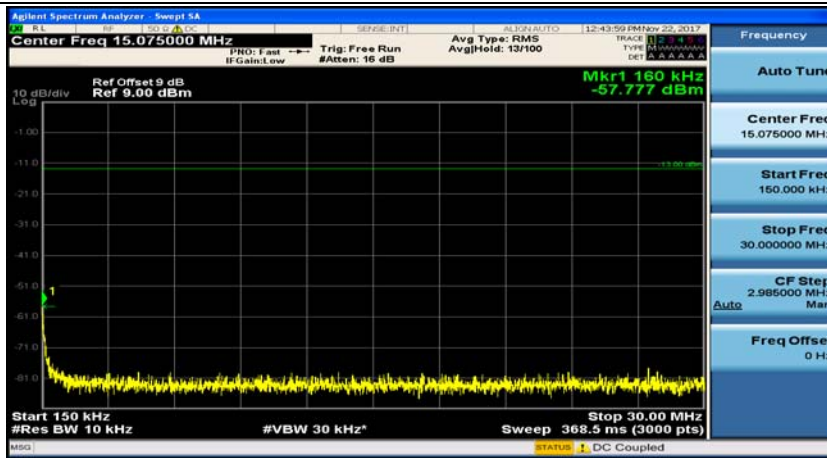

(Channel Bandwidth: 1.4 MHz)\_MCH\_QPSK\_1RB#0

(Channel Bandwidth: 1.4 MHz)\_MCH\_QPSK\_1RB#3

(Channel Bandwidth: 1.4 MHz)\_HCH\_QPSK\_1RB#0

(Channel Bandwidth: 1.4 MHz)\_HCH\_QPSK\_1RB#3

(Channel Bandwidth: 1.4 MHz)\_LCH\_16QAM\_1RB#0

(Channel Bandwidth: 1.4 MHz)\_LCH\_16QAM\_1RB#3

(Channel Bandwidth: 1.4 MHz)\_MCH\_16QAM\_1RB#0

(Channel Bandwidth: 1.4 MHz)\_MCH\_16QAM\_1RB#3

(Channel Bandwidth: 1.4 MHz)\_HCH\_16QAM\_1RB#0

(Channel Bandwidth: 1.4 MHz)\_HCH\_16QAM\_1RB#3