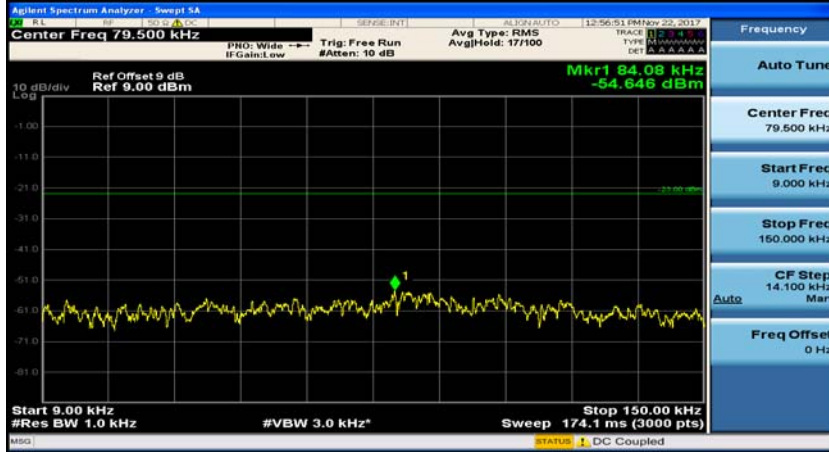

(Channel Bandwidth: 5 MHz)_MCH_QPSK_1RB#0