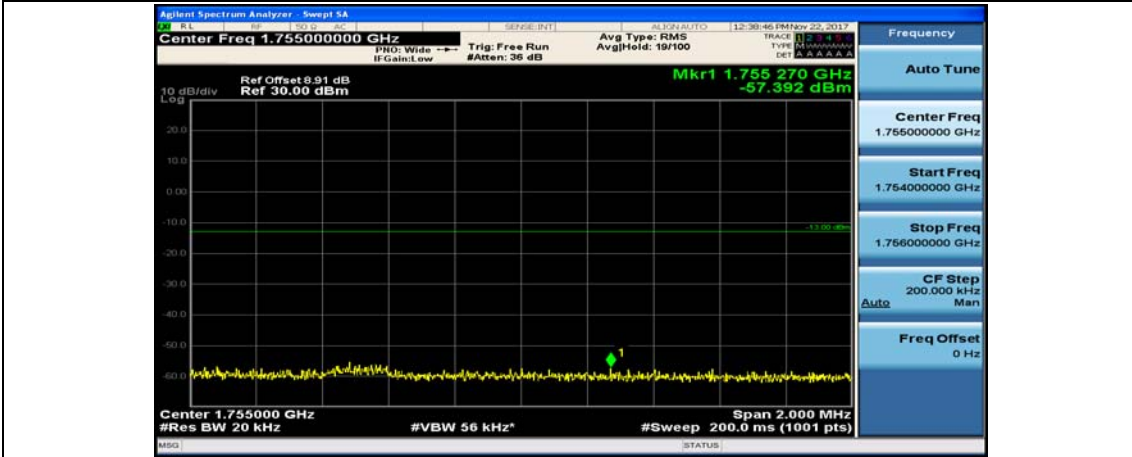

(Channel Bandwidth:20 MHz)_HCH_16QAM_1RB#49