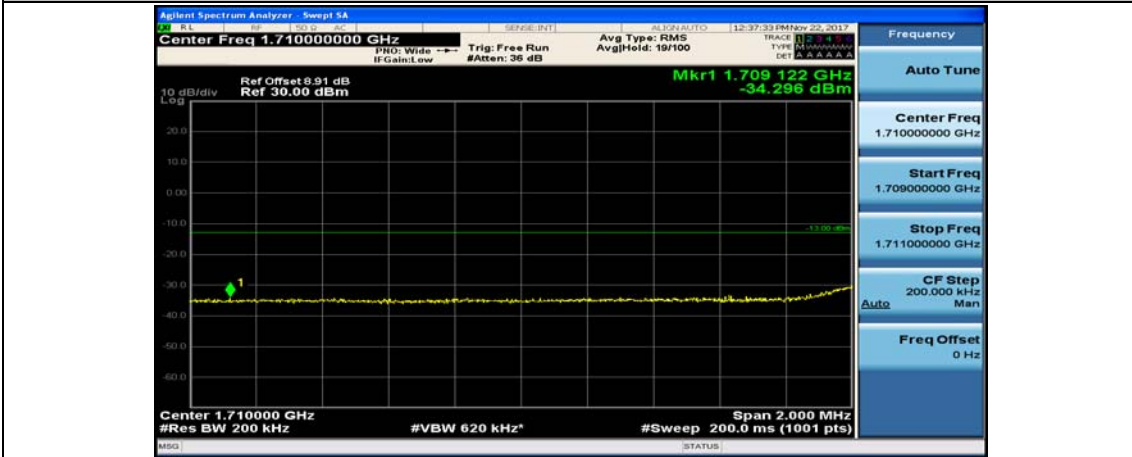

(Channel Bandwidth:20 MHz)_LCH_QPSK_50RB#50