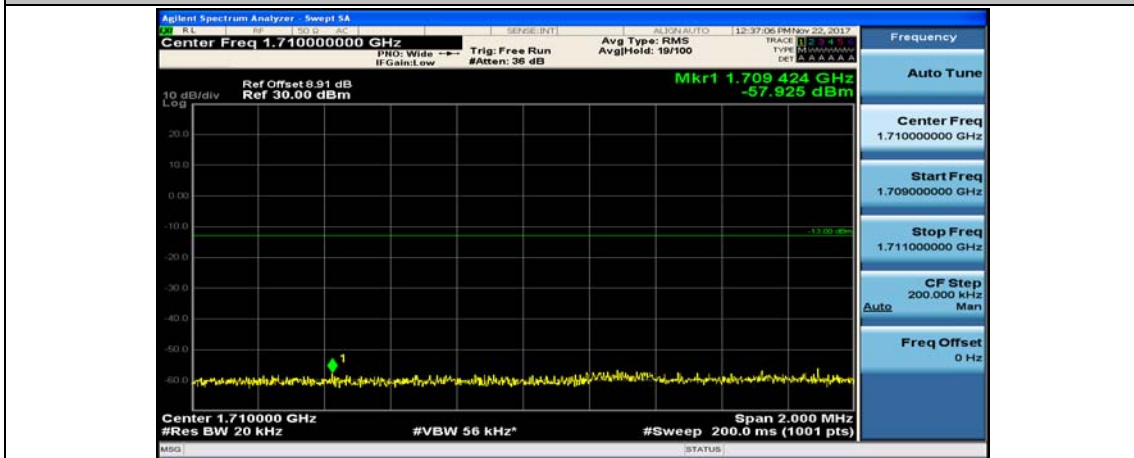

(Channel Bandwidth:20 MHz)_LCH_16QAM_1RB#49