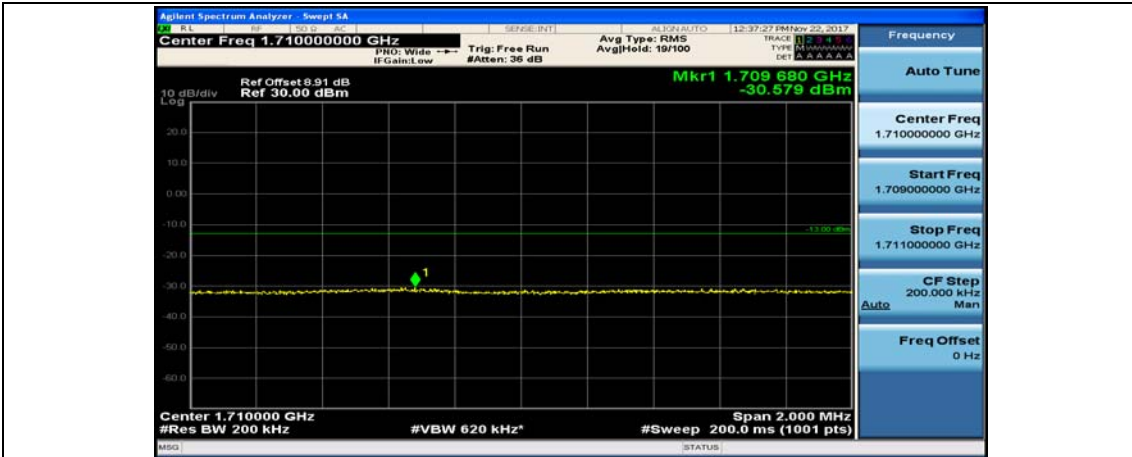

(Channel Bandwidth:15 MHz)_HCH_16QAM_37RB#18

(Channel Bandwidth:15 MHz)_HCH_16QAM_37RB#38

Channel Bandwidth: 20 MHz

(Channel Bandwidth:20 MHz)_LCH_QPSK_1RB#99

(Channel Bandwidth:20 MHz)_LCH_QPSK_50RB#0

(Channel Bandwidth:20 MHz)_LCH_QPSK_50RB#25