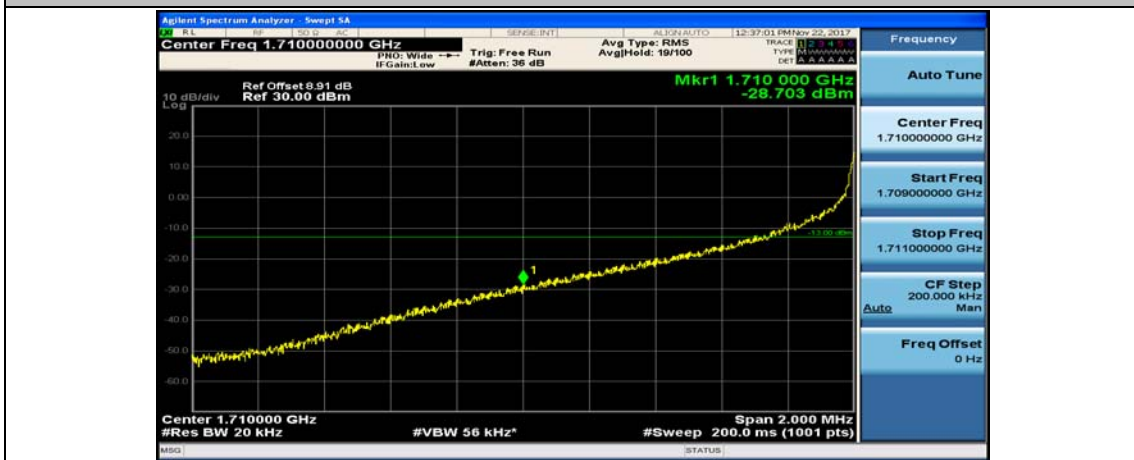

(Channel Bandwidth:20 MHz)_HCH_QPSK_50RB#0

(Channel Bandwidth:20 MHz)_HCH_QPSK_50RB#25

(Channel Bandwidth:20 MHz)_HCH_QPSK_50RB#50

(Channel Bandwidth:20 MHz)_HCH_QPSK_100RB#0

(Channel Bandwidth:20 MHz)_LCH_16QAM_1RB#0