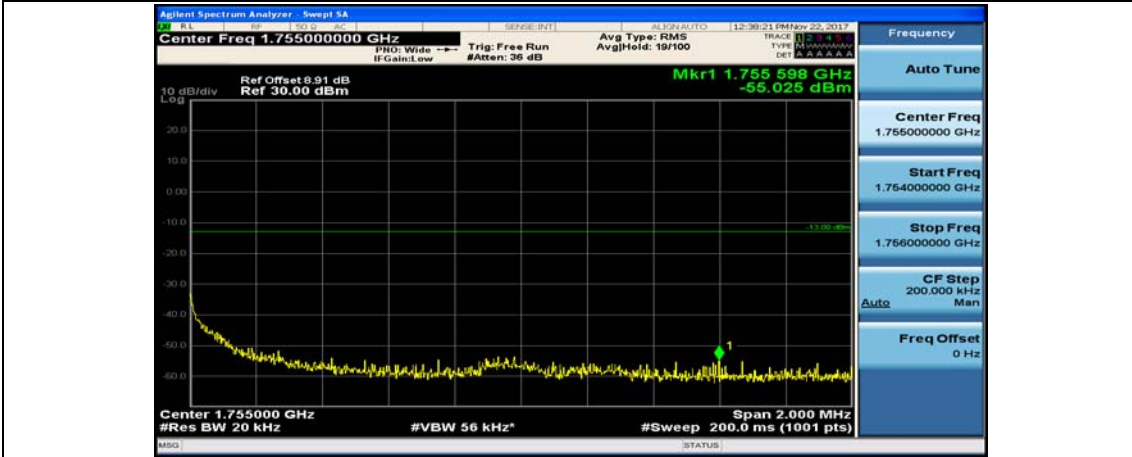

(Channel Bandwidth:20 MHz)_HCH_QPSK_1RB#0