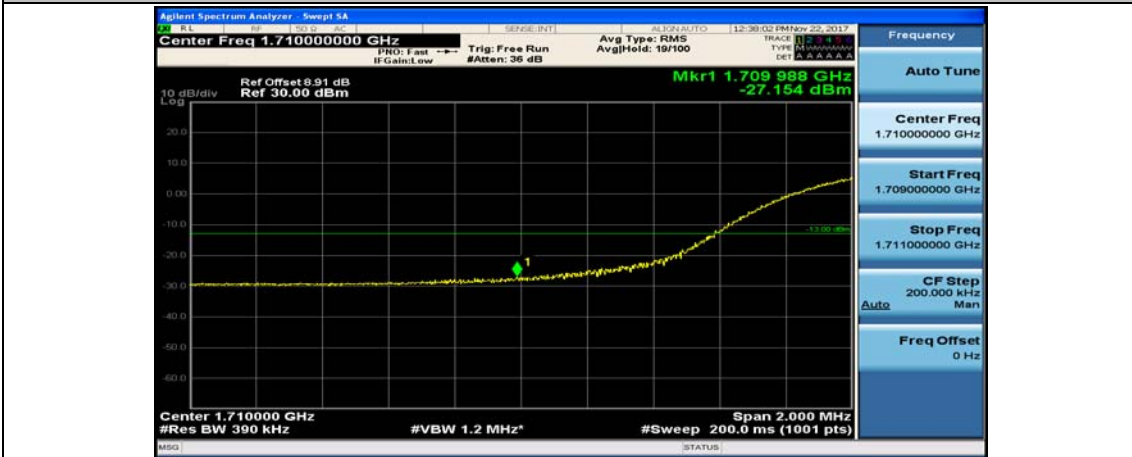

(Channel Bandwidth:20 MHz)_LCH_QPSK_100RB#0