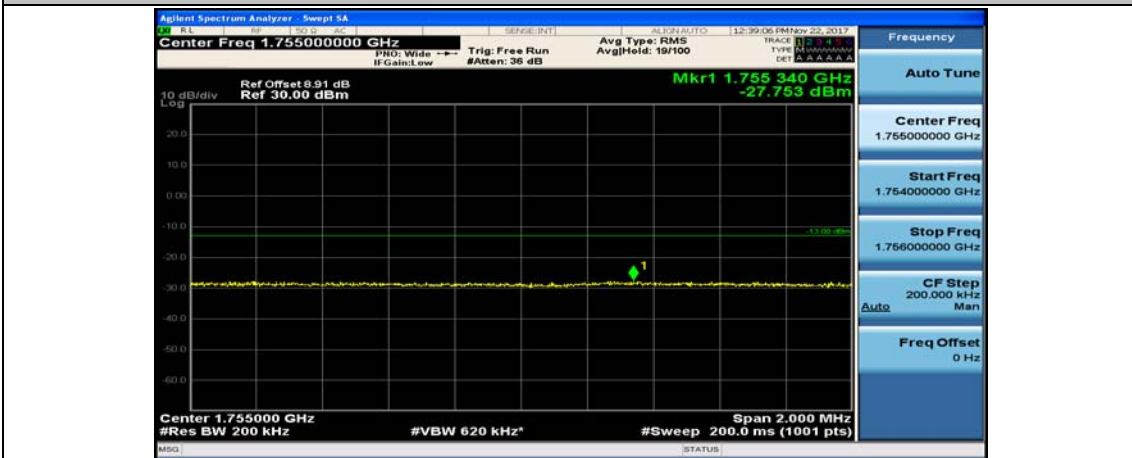

(Channel Bandwidth:20 MHz)_HCH_QPSK_50RB#25