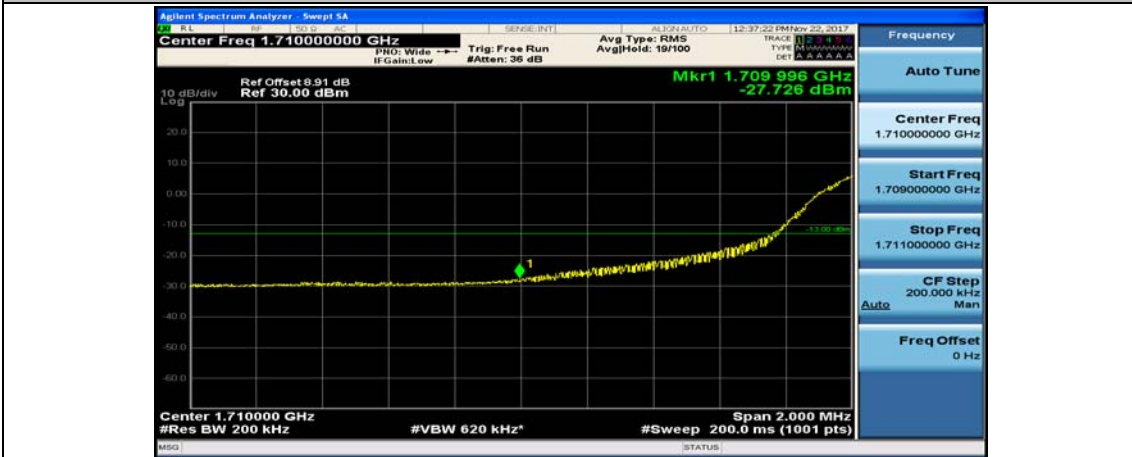

(Channel Bandwidth:15 MHz)_HCH_16QAM_37RB#18

(Channel Bandwidth:15 MHz)_HCH_16QAM_37RB#38

Channel Bandwidth: 20 MHz

(Channel Bandwidth:20 MHz)_LCH_QPSK_1RB#99

(Channel Bandwidth:20 MHz)_LCH_QPSK_50RB#0

(Channel Bandwidth:20 MHz)_LCH_QPSK_50RB#25