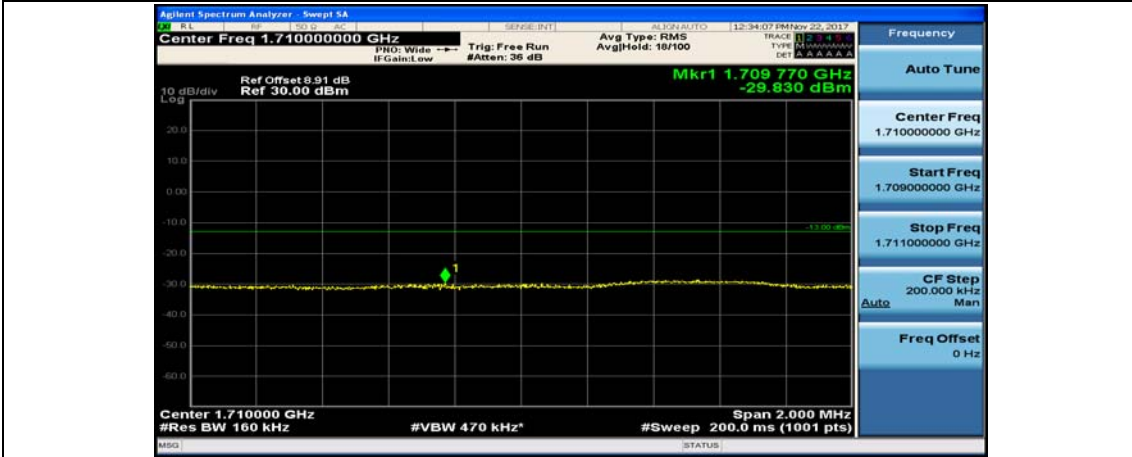

Channel Bandwidth: 10 MHz_HCH_16QAM_25RB#25

Channel Bandwidth: 10 MHz_HCH_16QAM_50RB#0

Channel Bandwidth: 15 MHz

(Channel Bandwidth:15 MHz)_LCH_QPSK_1RB#74

(Channel Bandwidth:15 MHz)_LCH_QPSK_37RB#0

(Channel Bandwidth:15 MHz)_LCH_QPSK_37RB#18