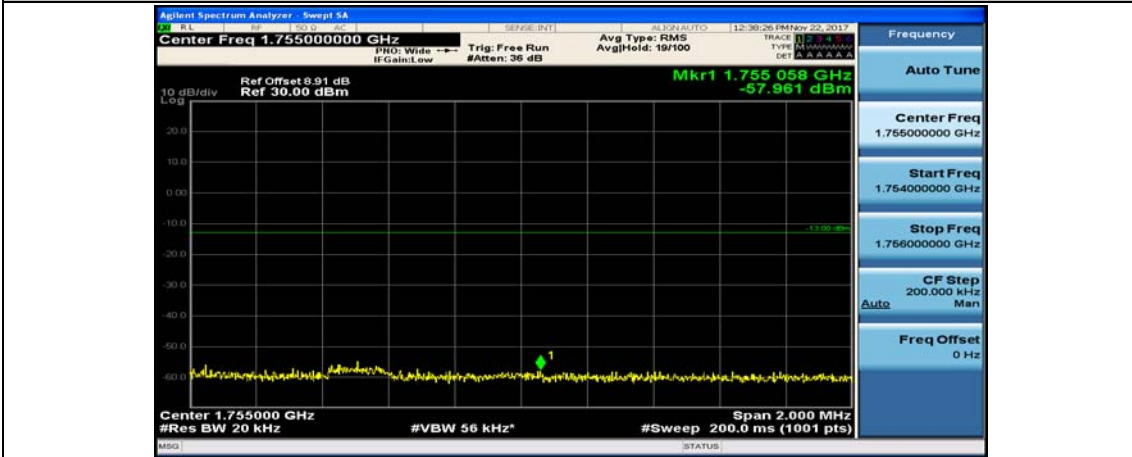

(Channel Bandwidth:20 MHz)_LCH_QPSK_50RB#50

(Channel Bandwidth:20 MHz)_LCH_QPSK_100RB#0

(Channel Bandwidth:20 MHz)_HCH_QPSK_1RB#0

(Channel Bandwidth:20 MHz)_HCH_QPSK_1RB#49

(Channel Bandwidth:20 MHz)_HCH_QPSK_1RB#99