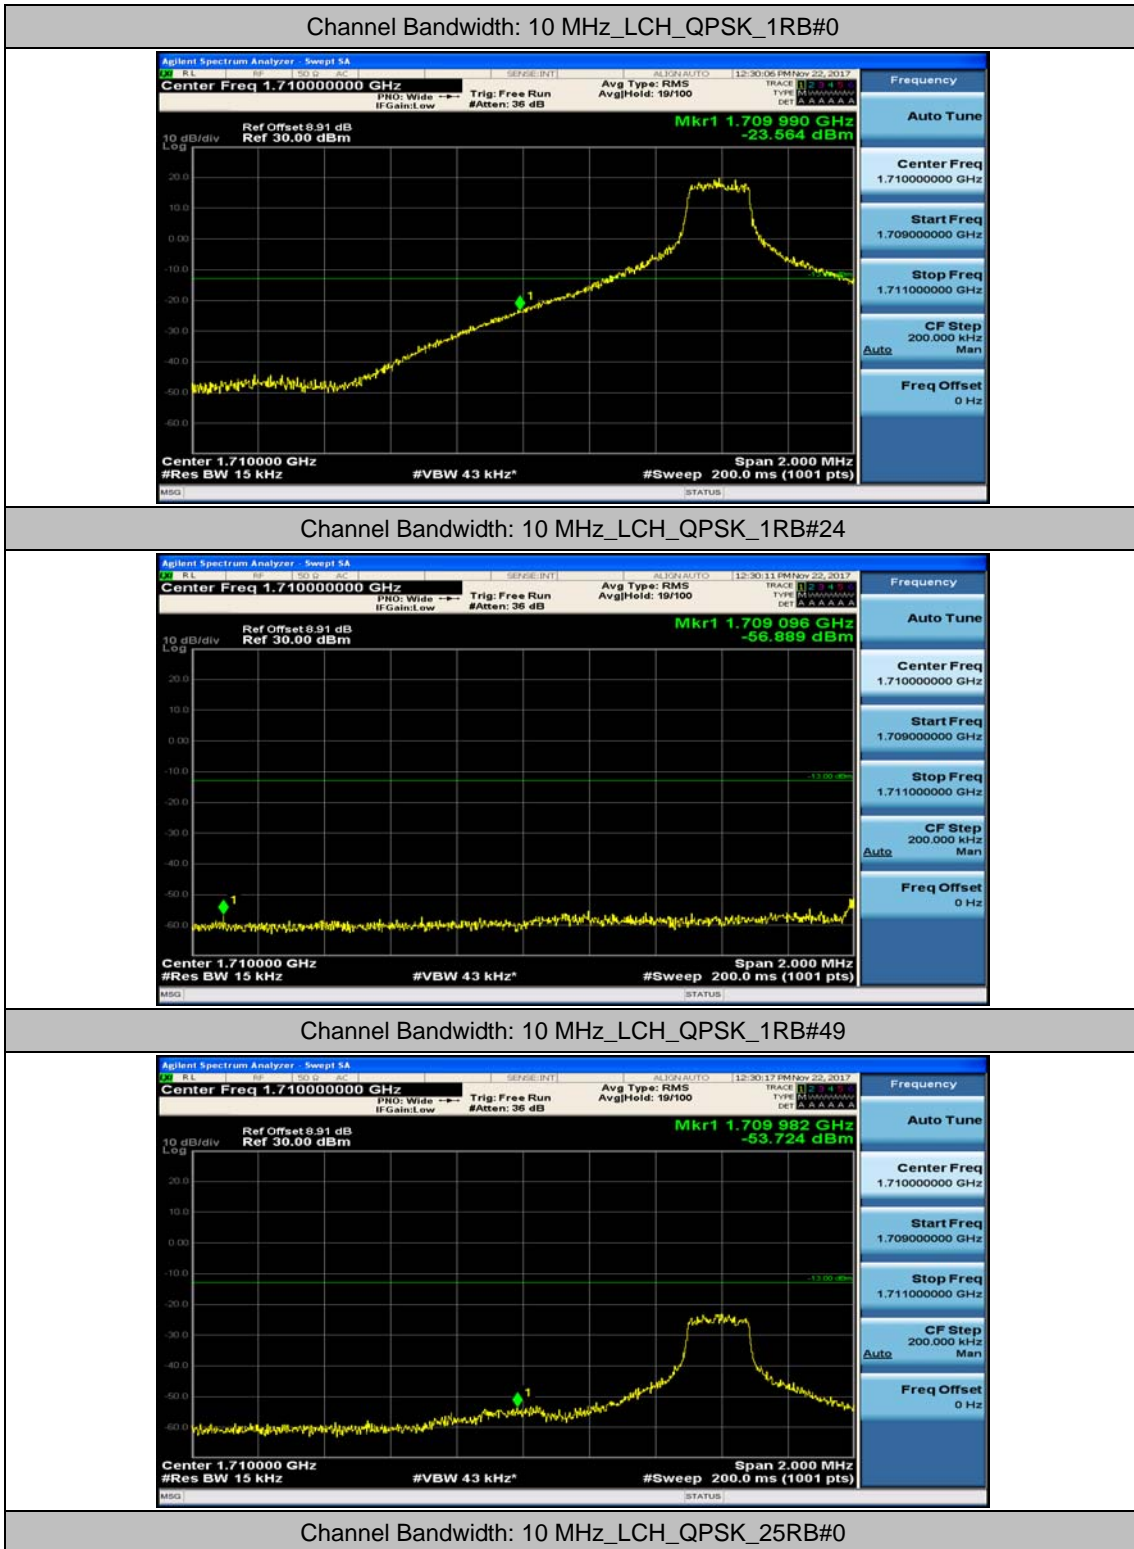

(Channel Bandwidth: 5 MHz)_HCH_16QAM_12RB#6

(Channel Bandwidth: 5 MHz)_HCH_16QAM_12RB#13

(Channel Bandwidth: 5 MHz)_HCH_16QAM_25RB#0

Channel Bandwidth: 10 MHz

Channel Bandwidth: 10 MHz_LCH_QPSK_25RB#12

Channel Bandwidth: 10 MHz_LCH_QPSK_25RB#25

Channel Bandwidth: 10 MHz_LCH_QPSK_50RB#0

Channel Bandwidth: 10 MHz_HCH_QPSK_1RB#0

Channel Bandwidth: 10 MHz_HCH_QPSK_1RB#24

Channel Bandwidth: 10 MHz_HCH_QPSK_1RB#49

Channel Bandwidth: 10 MHz_HCH_QPSK_25RB#0