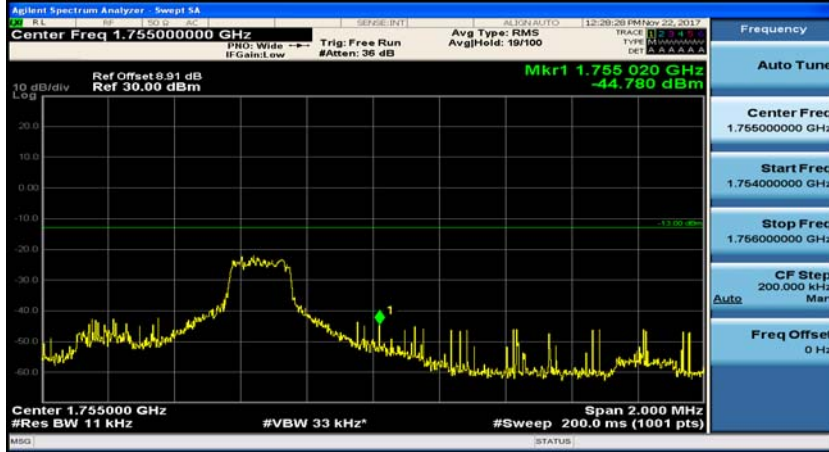

(Channel Bandwidth: 5 MHz)_HCH_QPSK_1RB#0