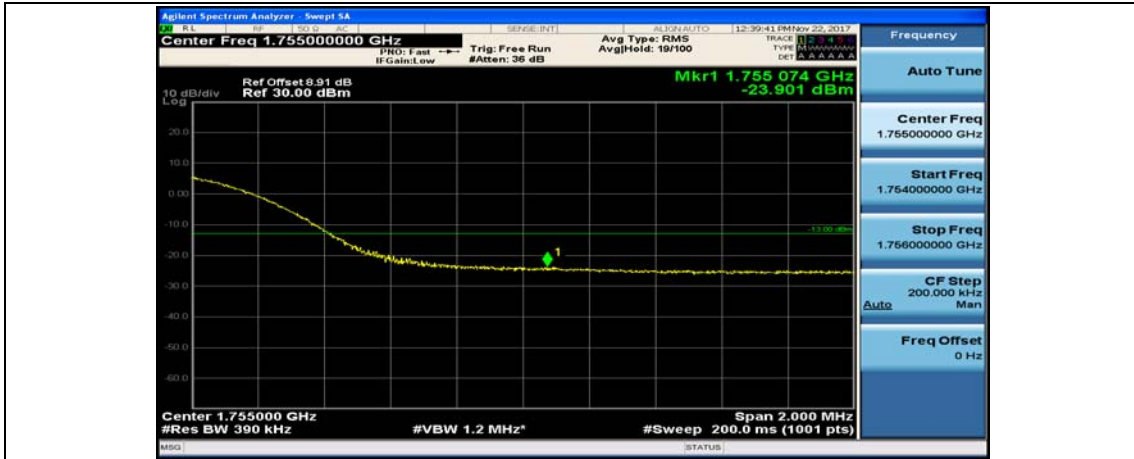

(Channel Bandwidth:20 MHz)_HCH_QPSK_50RB#0

(Channel Bandwidth:20 MHz)_HCH_QPSK_50RB#25

(Channel Bandwidth:20 MHz)_HCH_QPSK_50RB#50

(Channel Bandwidth:20 MHz)_HCH_QPSK_100RB#0

(Channel Bandwidth:20 MHz)_LCH_16QAM_1RB#0