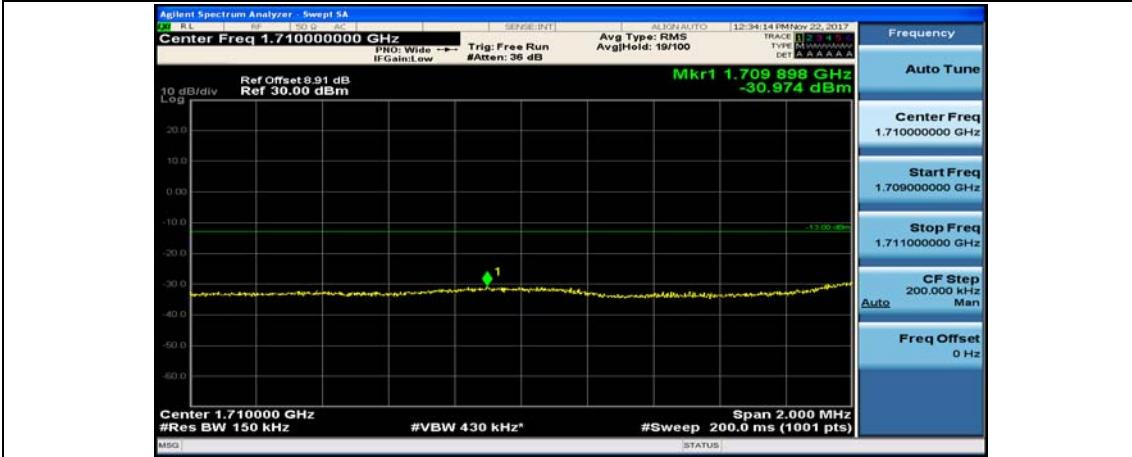

(Channel Bandwidth:15 MHz)_LCH_QPSK_37RB#38