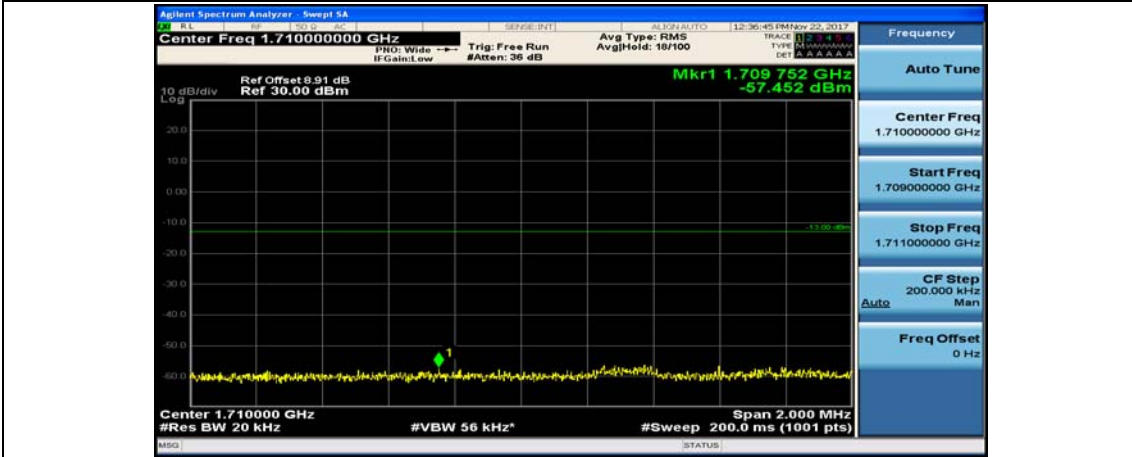

(Channel Bandwidth:15 MHz)_HCH_16QAM_37RB#18

(Channel Bandwidth:15 MHz)_HCH_16QAM_37RB#38

Channel Bandwidth: 20 MHz

(Channel Bandwidth:20 MHz)_LCH_QPSK_1RB#99

(Channel Bandwidth:20 MHz)_LCH_QPSK_50RB#0

(Channel Bandwidth:20 MHz)_LCH_QPSK_50RB#25