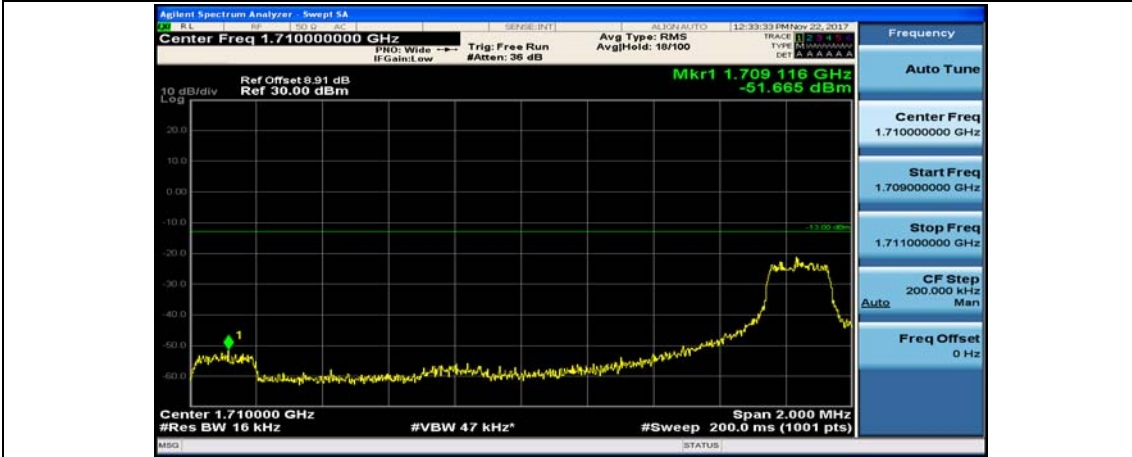

Channel Bandwidth: 10 MHz_HCH_16QAM_25RB#25

Channel Bandwidth: 10 MHz_HCH_16QAM_50RB#0

Channel Bandwidth: 15 MHz

(Channel Bandwidth:15 MHz)_LCH_QPSK_1RB#74

(Channel Bandwidth:15 MHz)_LCH_QPSK_37RB#0

(Channel Bandwidth:15 MHz)_LCH_QPSK_37RB#18