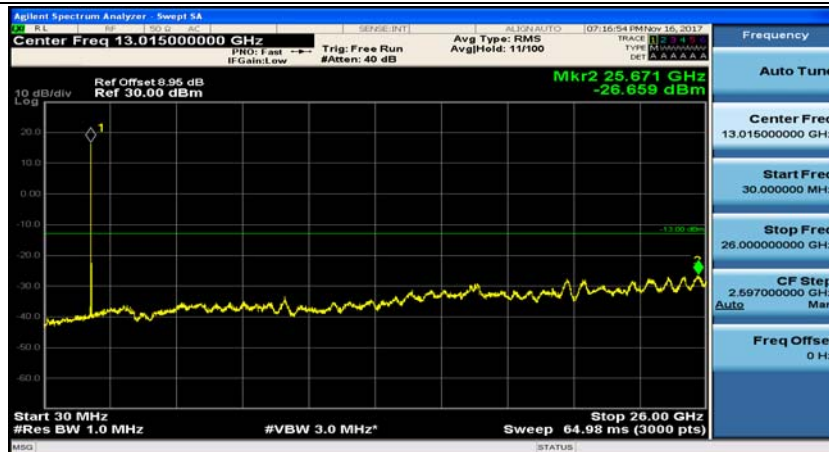

(Channel Bandwidth:15 MHz)_MCH_16QAM_1RB#0

(Channel Bandwidth:15 MHz)_MCH_16QAM_1RB#37