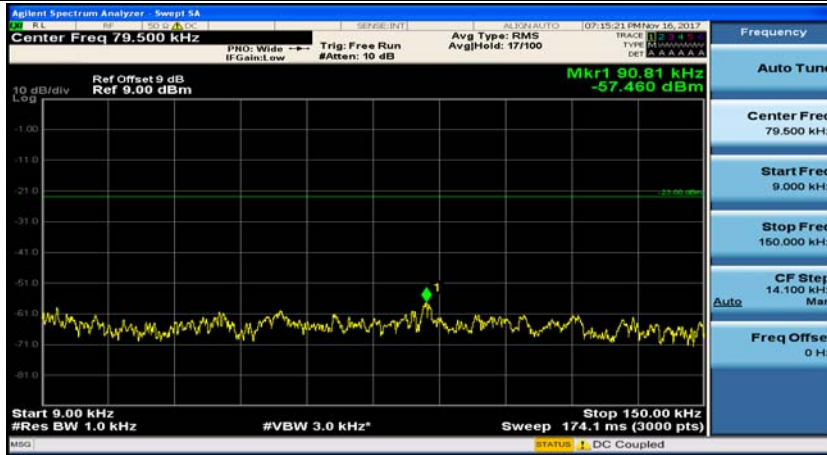

Channel Bandwidth: 10 MHz_MCH_16QAM_1RB#0

Channel Bandwidth: 10 MHz_MCH_16QAM_1RB#24

Channel Bandwidth: 10 MHz_HCH_16QAM_1RB#0

Channel Bandwidth: 10 MHz_HCH_16QAM_1RB#24

Channel Bandwidth: 15 MHz

(Channel Bandwidth:15 MHz)_MCH_QPSK_1RB#0