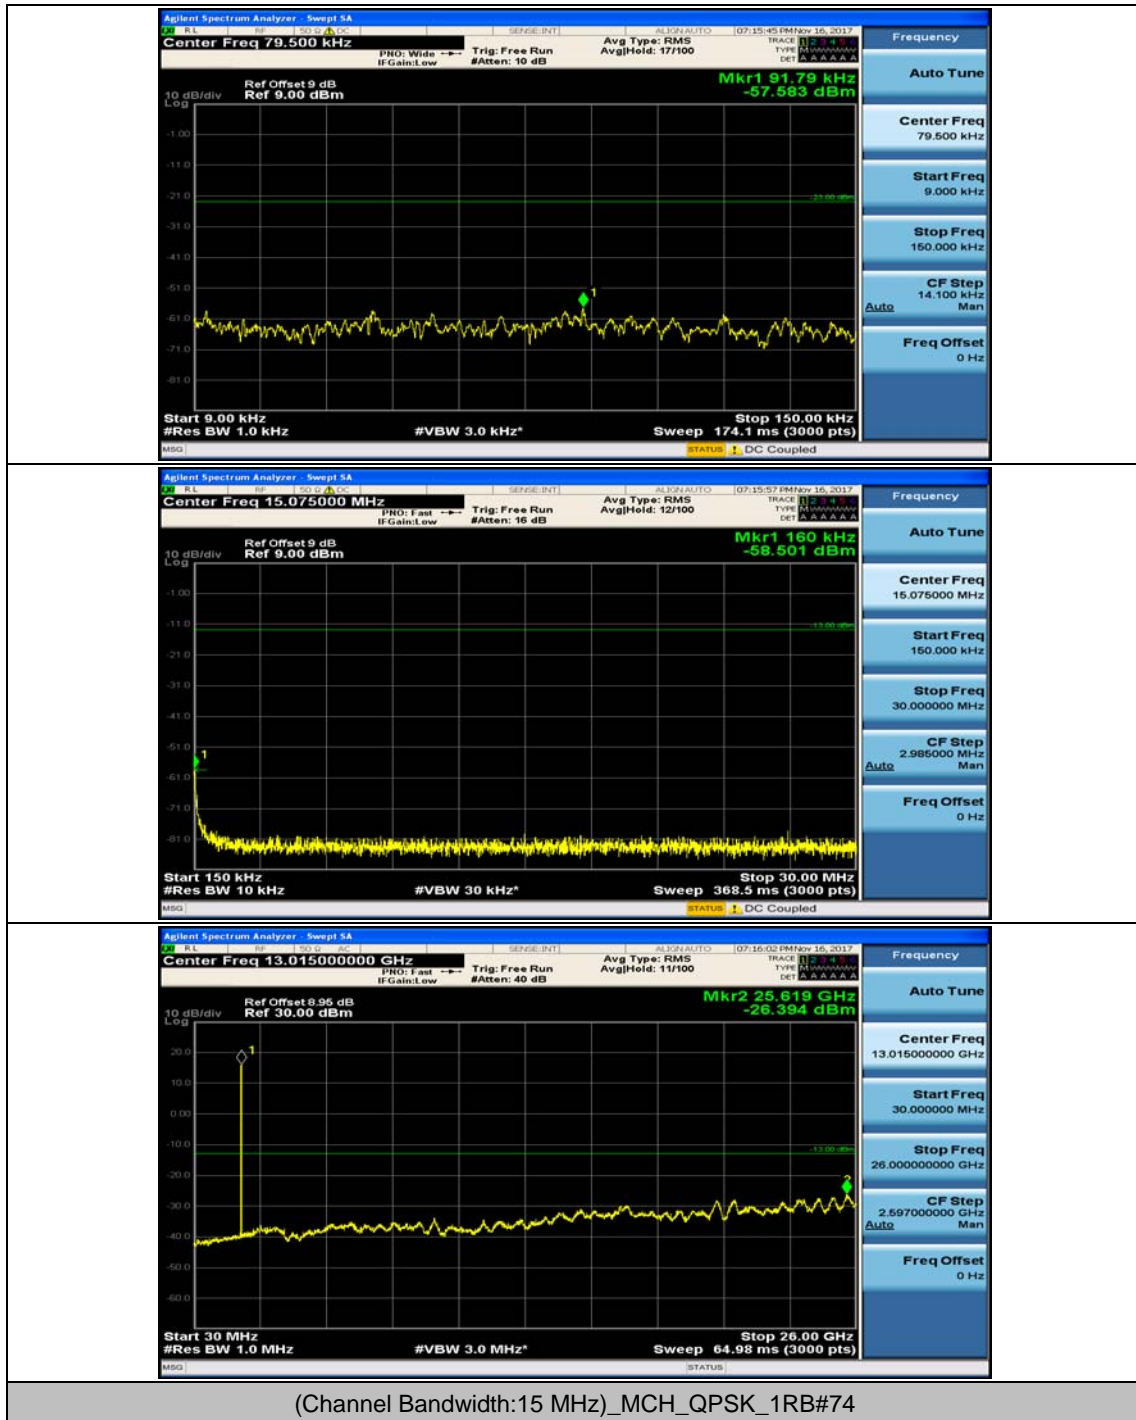

(Channel Bandwidth:15 MHz)_MCH_QPSK_1RB#37