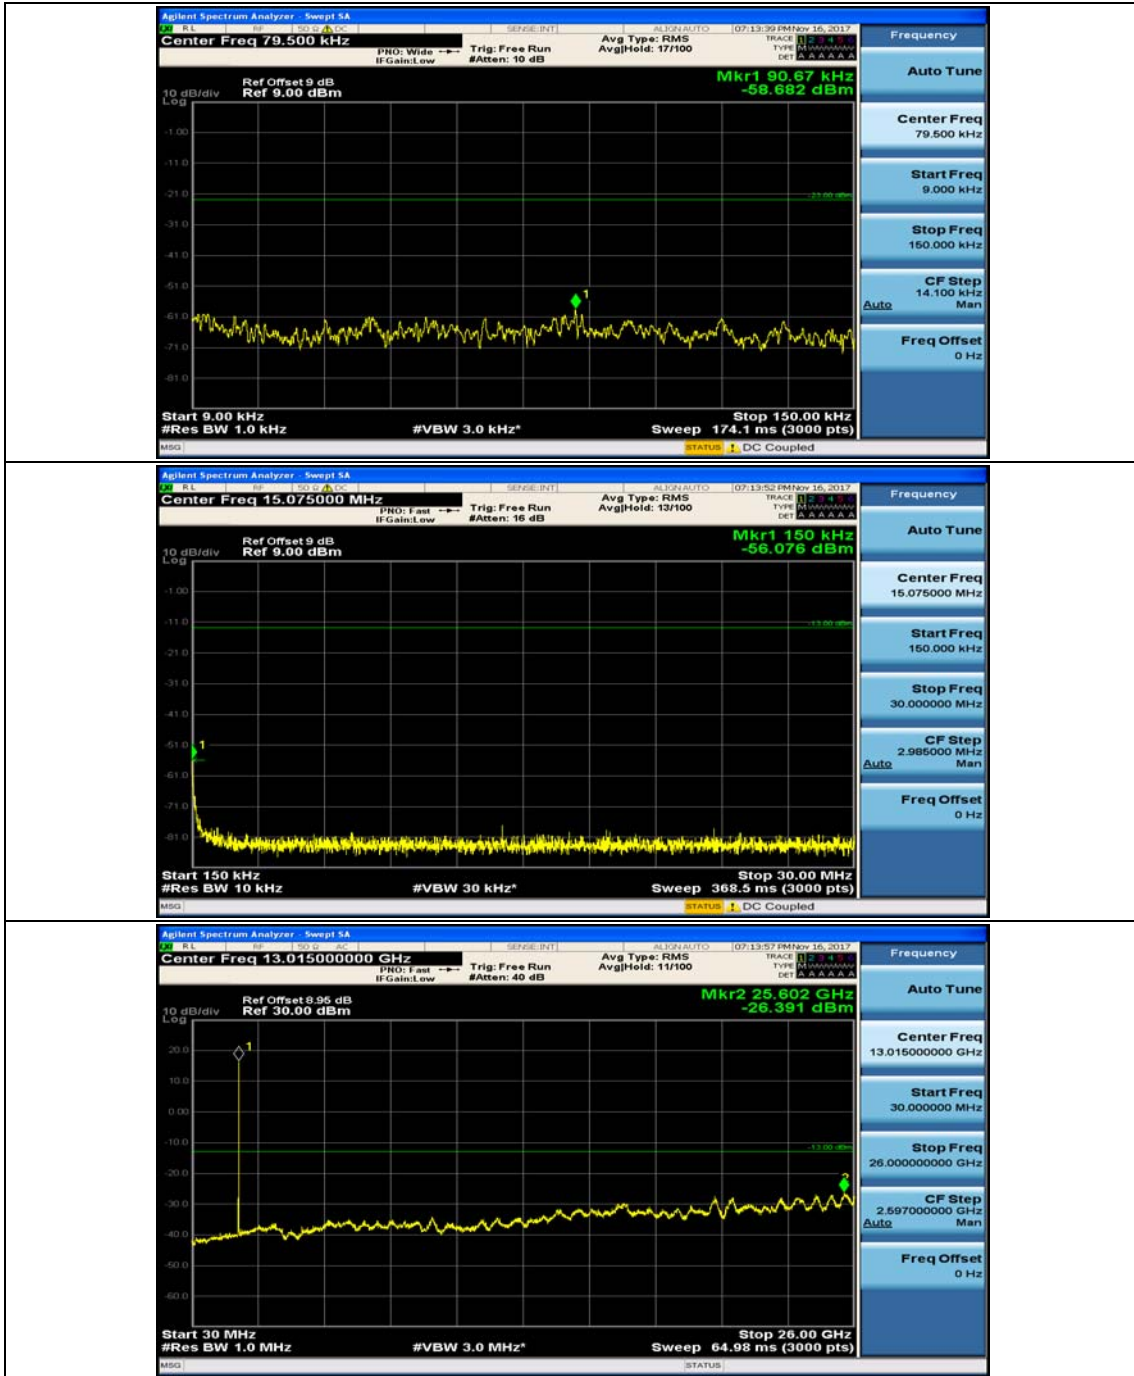

Channel Bandwidth: 10 MHz_MCH_QPSK_1RB#24

Channel Bandwidth: 10 MHz_HCH_QPSK_1RB#0

Channel Bandwidth: 10 MHz_HCH_QPSK_1RB#24

Channel Bandwidth: 10 MHz_LCH_16QAM_1RB#0

Channel Bandwidth: 10 MHz_LCH_16QAM_1RB#24

Channel Bandwidth: 10 MHz_MCH_16QAM_1RB#0

Channel Bandwidth: 10 MHz_MCH_16QAM_1RB#24

Channel Bandwidth: 10 MHz_HCH_16QAM_1RB#0

Channel Bandwidth: 10 MHz_HCH_16QAM_1RB#24

Channel Bandwidth: 15 MHz

(Channel Bandwidth:15 MHz)_MCH_QPSK_1RB#0