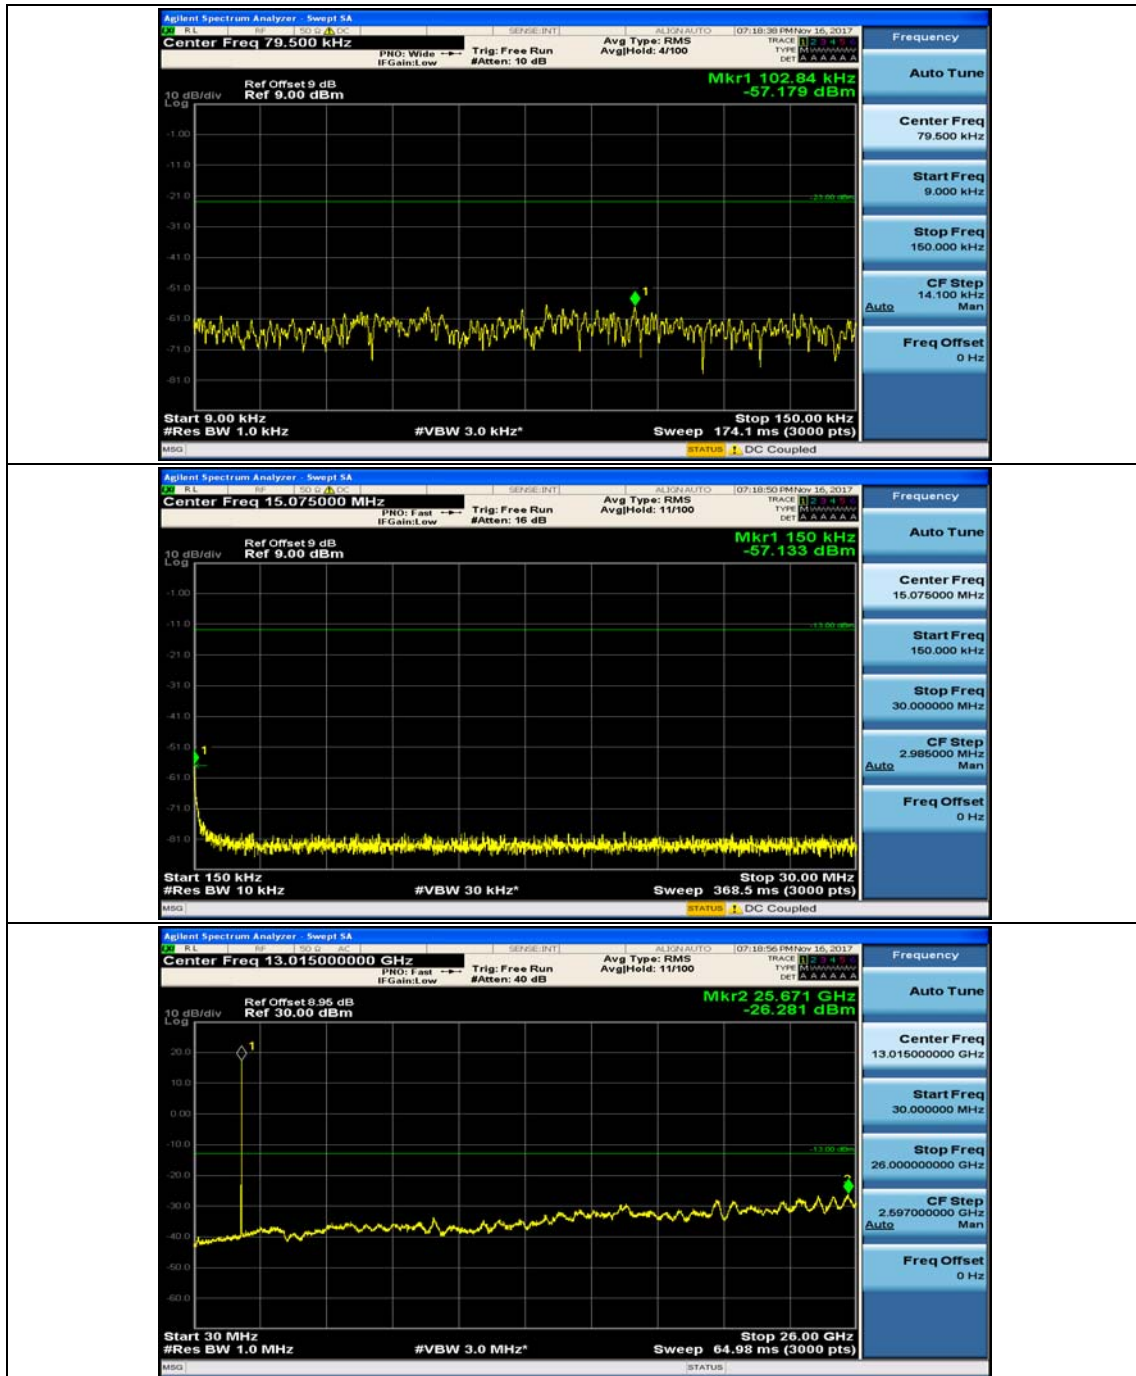

Channel Bandwidth: 10 MHz_MCH_16QAM_1RB#0

Channel Bandwidth: 10 MHz_MCH_16QAM_1RB#24

Channel Bandwidth: 10 MHz_HCH_16QAM_1RB#0

Channel Bandwidth: 10 MHz_HCH_16QAM_1RB#24

Channel Bandwidth: 15 MHz

(Channel Bandwidth:15 MHz)_MCH_QPSK_1RB#0

(Channel Bandwidth:15 MHz)_MCH_QPSK_1RB#37

(Channel Bandwidth:15 MHz)_HCH_QPSK_1RB#0

(Channel Bandwidth:15 MHz)_HCH_QPSK_1RB#37

(Channel Bandwidth:15 MHz)_LCH_16QAM_1RB#0

(Channel Bandwidth:15 MHz)_LCH_16QAM_1RB#37