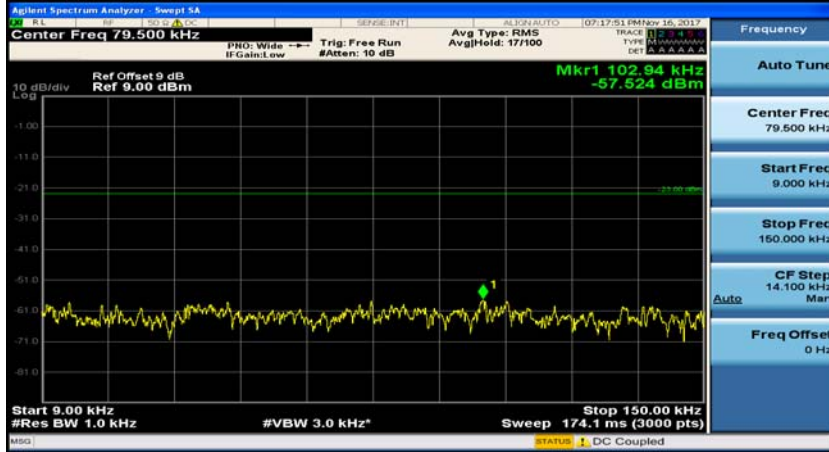

(Channel Bandwidth:15 MHz)_HCH_QPSK_1RB#0

(Channel Bandwidth:15 MHz)_HCH_QPSK_1RB#37