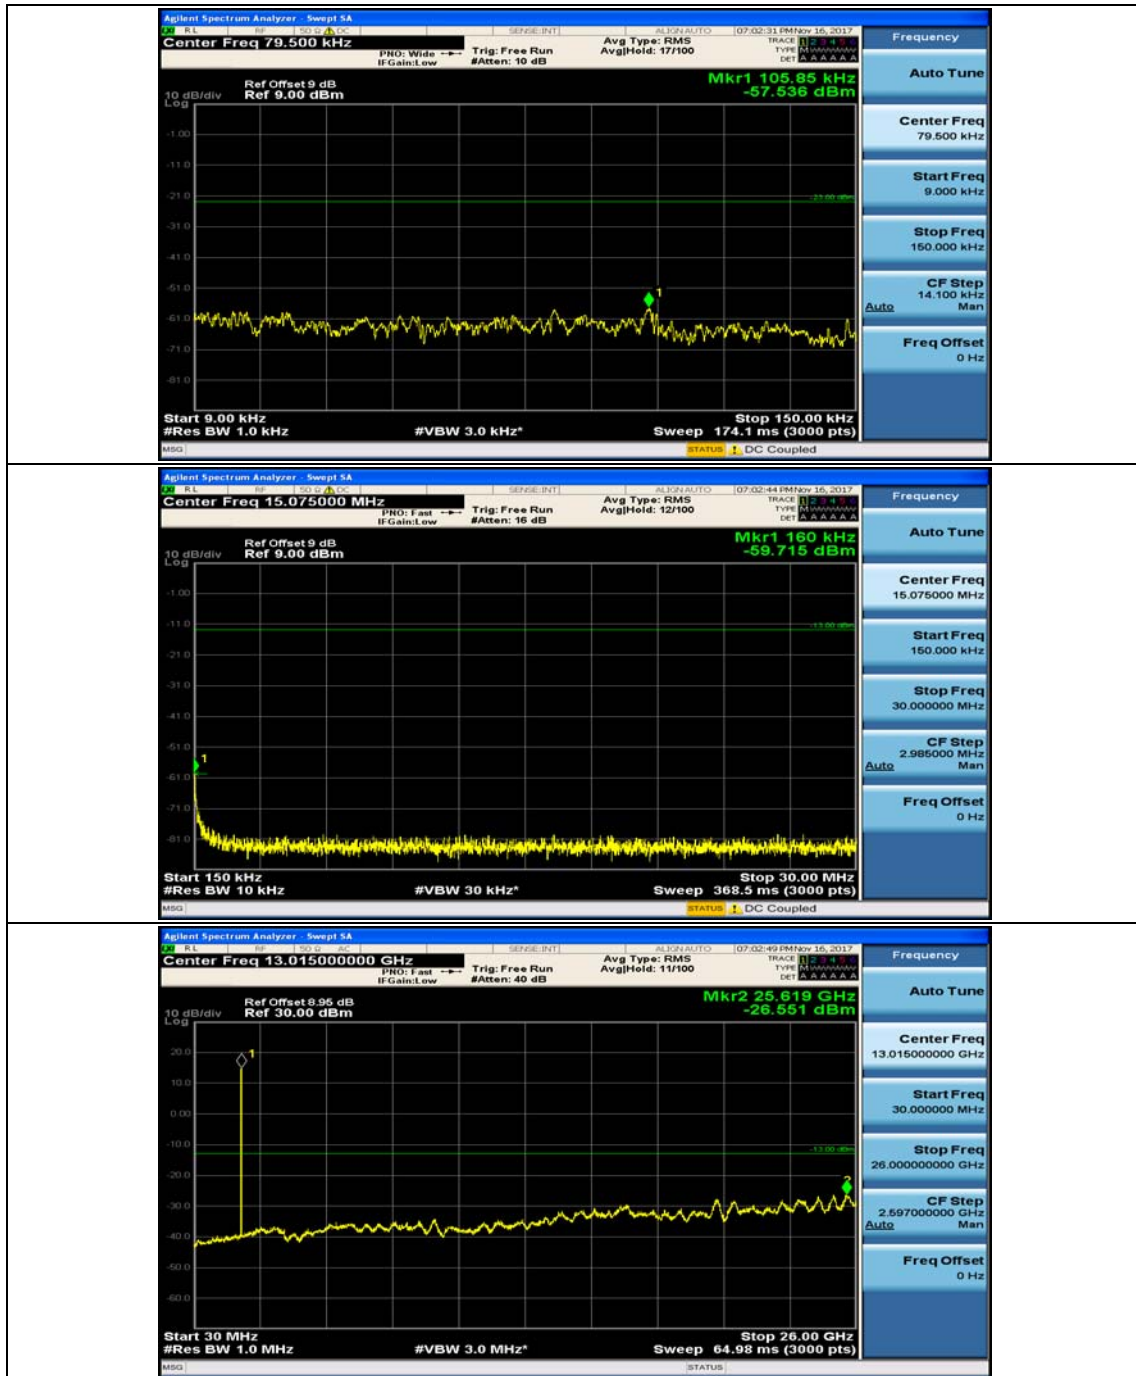

(Channel Bandwidth: 5 MHz)_MCH_16QAM_1RB#0

(Channel Bandwidth: 5 MHz)_MCH_16QAM_1RB#12

(Channel Bandwidth: 5 MHz)_HCH_16QAM_1RB#0

(Channel Bandwidth: 5 MHz)_HCH_16QAM_1RB#12

Channel Bandwidth: 10 MHz

Channel Bandwidth: 10 MHz_MCH_QPSK_1RB#0

Channel Bandwidth: 10 MHz_MCH_QPSK_1RB#24

Channel Bandwidth: 10 MHz_HCH_QPSK_1RB#0

Channel Bandwidth: 10 MHz_HCH_QPSK_1RB#24

Channel Bandwidth: 10 MHz_LCH_16QAM_1RB#0

Channel Bandwidth: 10 MHz_LCH_16QAM_1RB#24