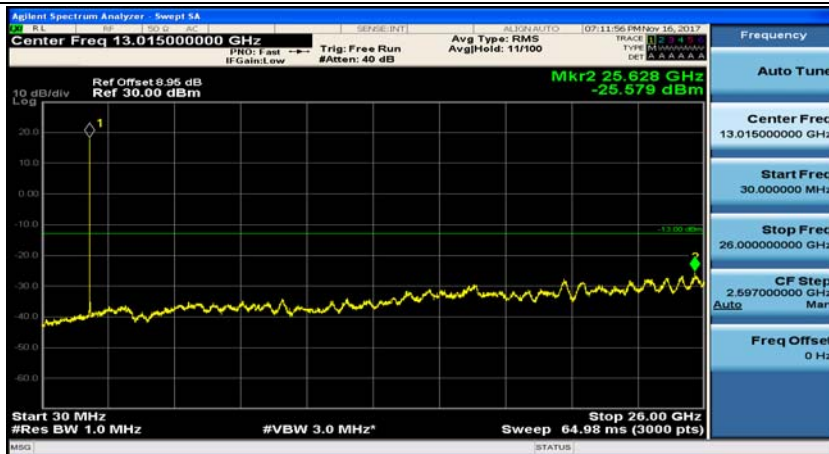

Channel Bandwidth: 10 MHz_MCH_16QAM_1RB#0

Channel Bandwidth: 10 MHz_MCH_16QAM_1RB#24

Channel Bandwidth: 10 MHz_HCH_16QAM_1RB#0

Channel Bandwidth: 10 MHz_HCH_16QAM_1RB#24

Channel Bandwidth: 15 MHz

(Channel Bandwidth:15 MHz)_MCH_QPSK_1RB#0