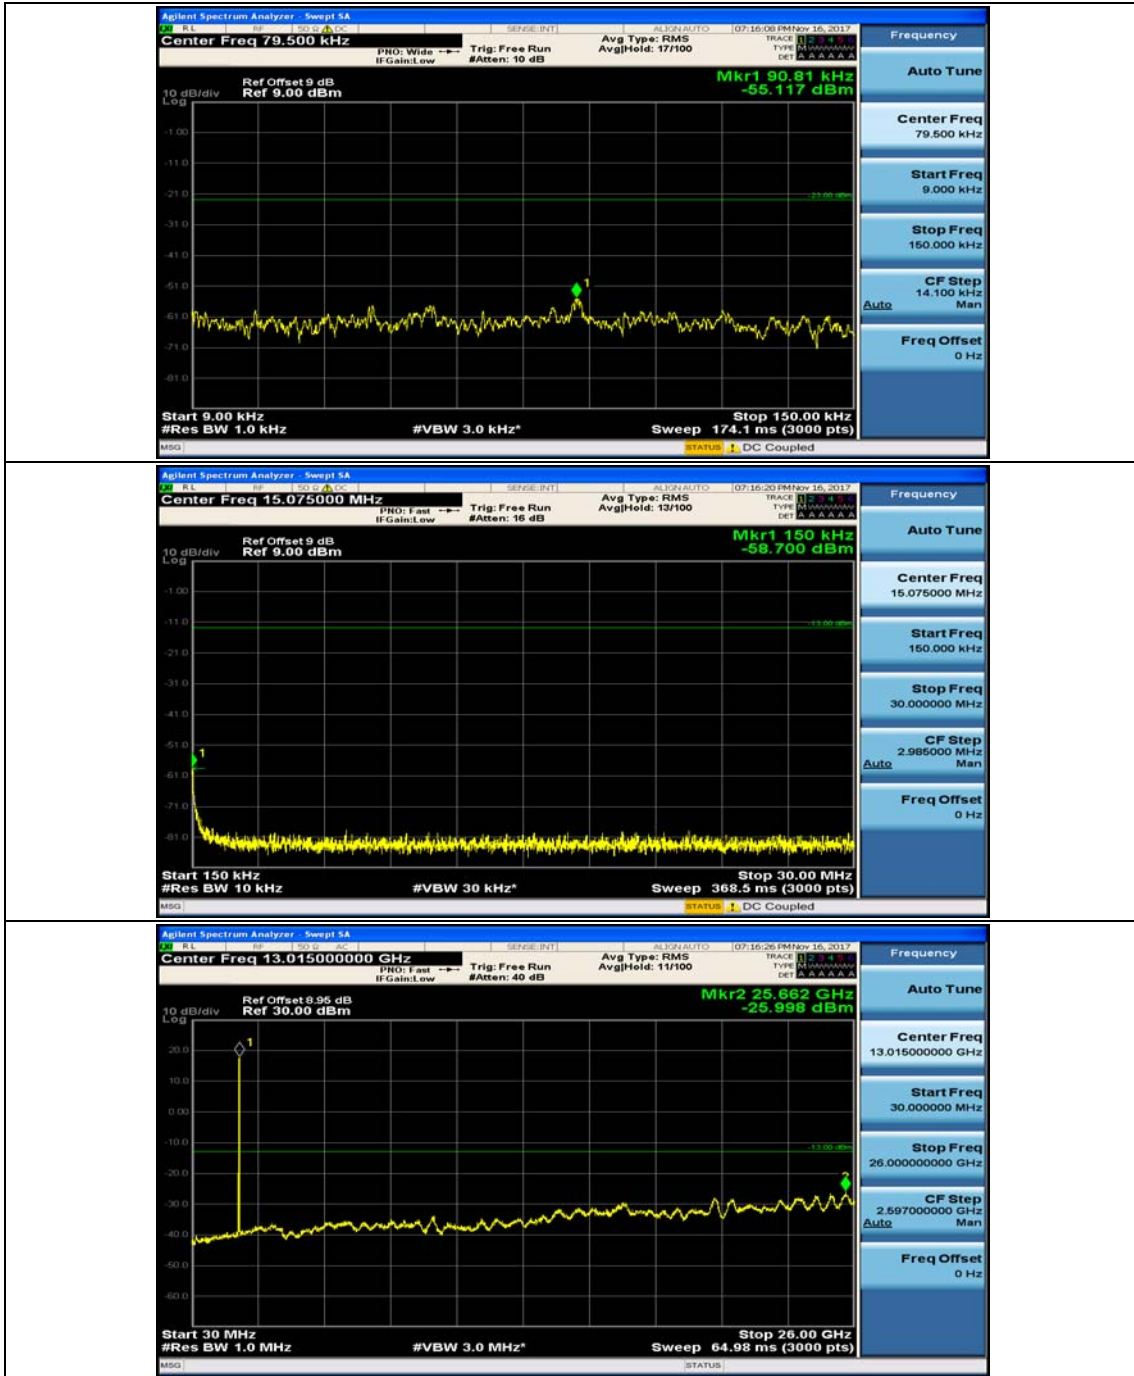

Channel Bandwidth: 10 MHz_MCH_QPSK_1RB#24

Channel Bandwidth: 10 MHz_HCH_QPSK_1RB#0

Channel Bandwidth: 10 MHz_HCH_QPSK_1RB#24

Channel Bandwidth: 10 MHz_LCH_16QAM_1RB#0

Channel Bandwidth: 10 MHz_LCH_16QAM_1RB#24

Channel Bandwidth: 10 MHz_MCH_16QAM_1RB#0

Channel Bandwidth: 10 MHz_MCH_16QAM_1RB#24

Channel Bandwidth: 10 MHz_HCH_16QAM_1RB#0

Channel Bandwidth: 10 MHz_HCH_16QAM_1RB#24

Channel Bandwidth: 15 MHz

(Channel Bandwidth:15 MHz)_MCH_QPSK_1RB#0

(Channel Bandwidth:15 MHz)_MCH_QPSK_1RB#37

(Channel Bandwidth:15 MHz)_HCH_QPSK_1RB#0

(Channel Bandwidth:15 MHz)_HCH_QPSK_1RB#37

(Channel Bandwidth:15 MHz)_LCH_16QAM_1RB#0

(Channel Bandwidth:15 MHz)_LCH_16QAM_1RB#37