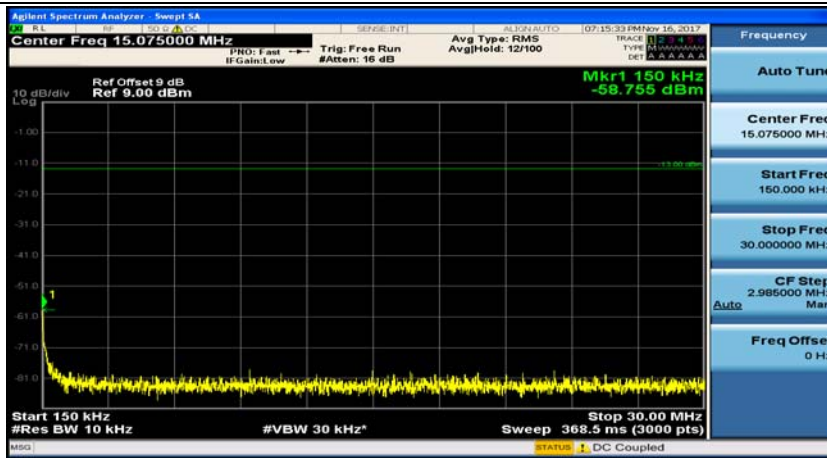

Channel Bandwidth: 10 MHz_MCH_16QAM_1RB#0

Channel Bandwidth: 10 MHz_MCH_16QAM_1RB#24

Channel Bandwidth: 10 MHz_HCH_16QAM_1RB#0

Channel Bandwidth: 10 MHz_HCH_16QAM_1RB#24

Channel Bandwidth: 15 MHz

(Channel Bandwidth:15 MHz)_MCH_QPSK_1RB#0