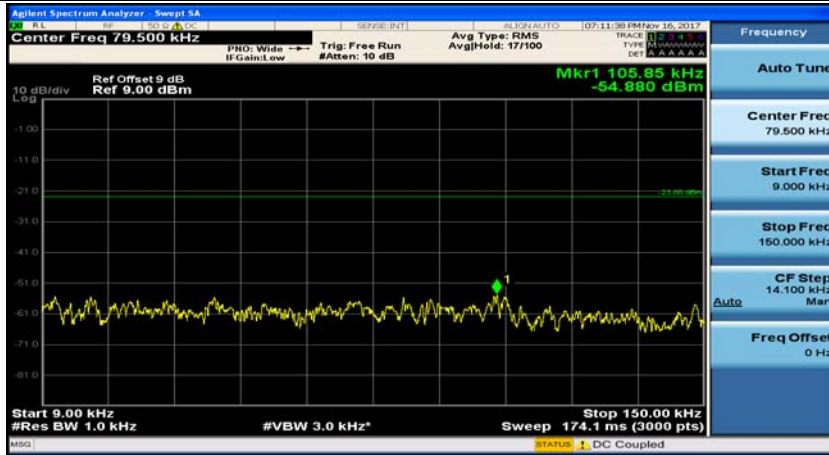

Channel Bandwidth: 10 MHz_MCH_16QAM_1RB#0

Channel Bandwidth: 10 MHz_MCH_16QAM_1RB#24

Channel Bandwidth: 10 MHz_HCH_16QAM_1RB#0

Channel Bandwidth: 10 MHz_HCH_16QAM_1RB#24

Channel Bandwidth: 15 MHz

(Channel Bandwidth:15 MHz)_MCH_QPSK_1RB#0