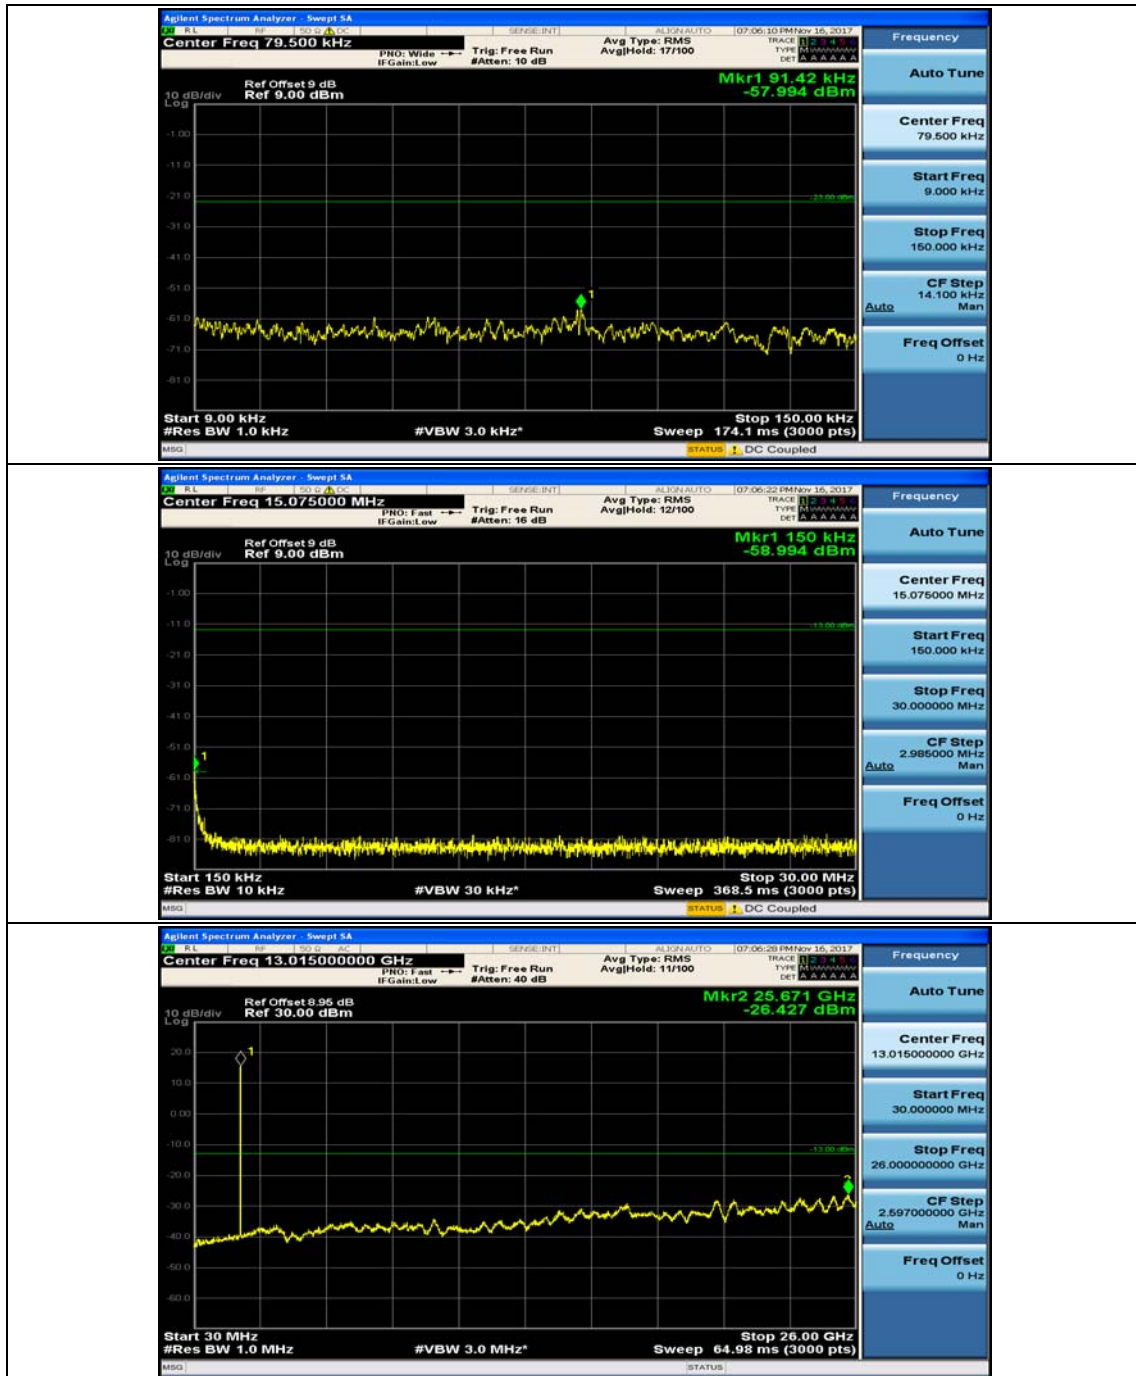

(Channel Bandwidth: 5 MHz)_MCH_16QAM_1RB#0

(Channel Bandwidth: 5 MHz)_MCH_16QAM_1RB#12

(Channel Bandwidth: 5 MHz)_HCH_16QAM_1RB#0

(Channel Bandwidth: 5 MHz)_HCH_16QAM_1RB#12

Channel Bandwidth: 10 MHz

Channel Bandwidth: 10 MHz_MCH_QPSK_1RB#0

Channel Bandwidth: 10 MHz_MCH_QPSK_1RB#24

Channel Bandwidth: 10 MHz_HCH_QPSK_1RB#0

Channel Bandwidth: 10 MHz_HCH_QPSK_1RB#24

Channel Bandwidth: 10 MHz_LCH_16QAM_1RB#0

Channel Bandwidth: 10 MHz_LCH_16QAM_1RB#24