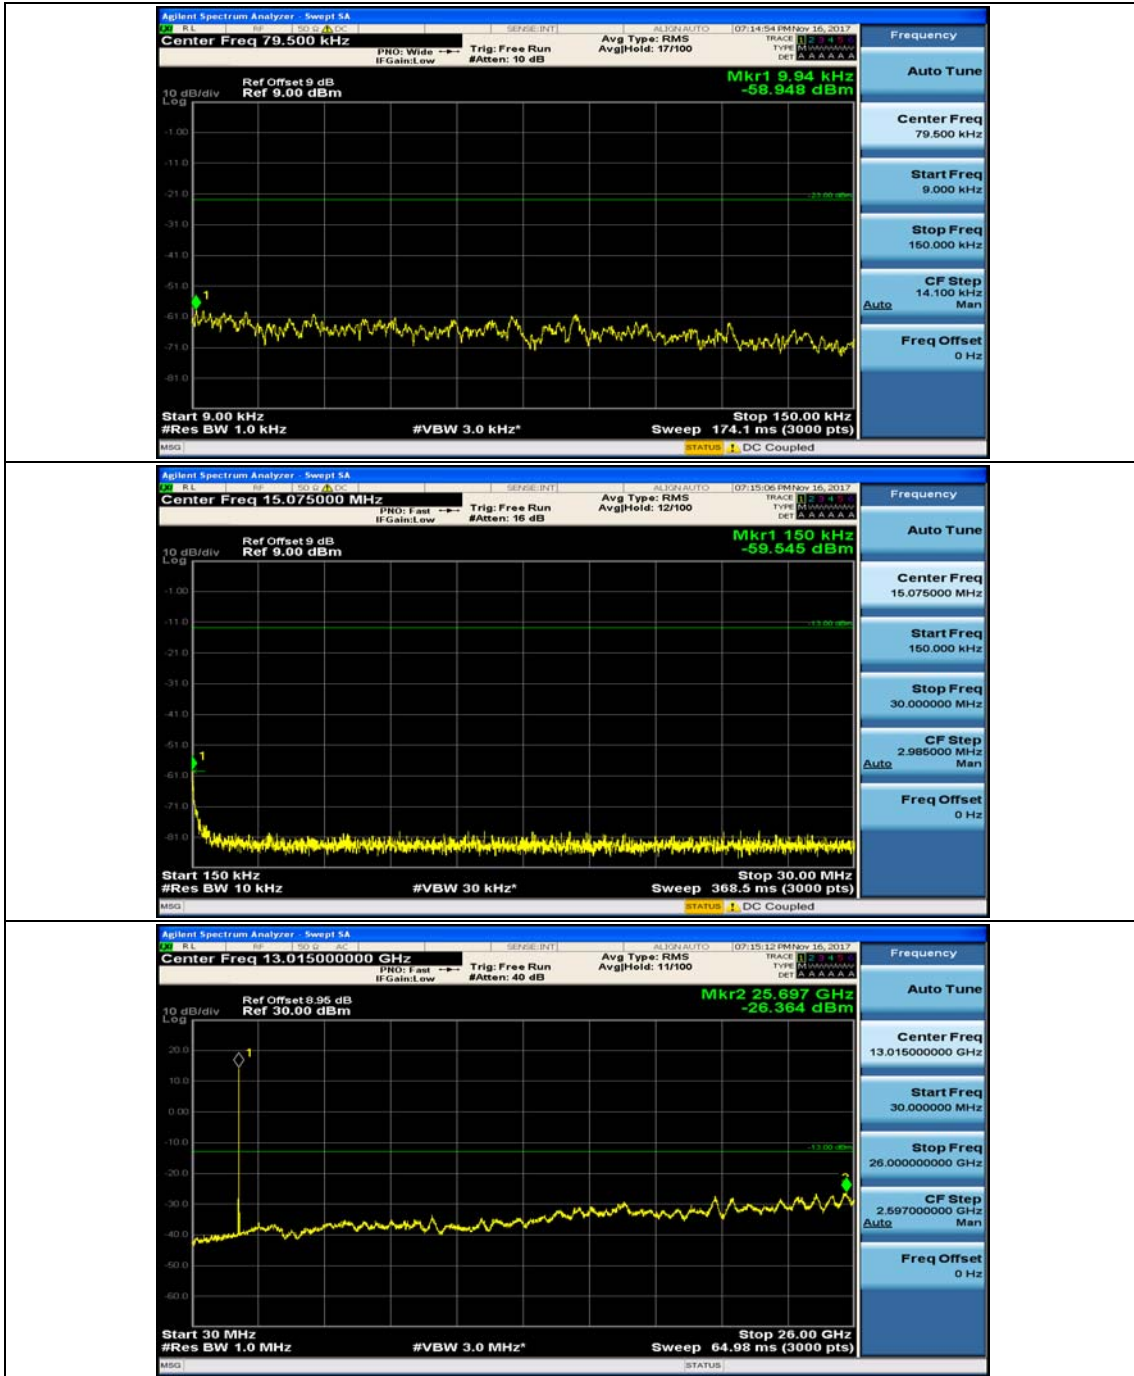

Channel Bandwidth: 10 MHz_MCH_16QAM_1RB#0

Channel Bandwidth: 10 MHz_MCH_16QAM_1RB#24

Channel Bandwidth: 10 MHz_HCH_16QAM_1RB#0

Channel Bandwidth: 10 MHz_HCH_16QAM_1RB#24

Channel Bandwidth: 15 MHz

(Channel Bandwidth:15 MHz)_MCH_QPSK_1RB#0

(Channel Bandwidth:15 MHz)_MCH_QPSK_1RB#37

(Channel Bandwidth:15 MHz)_HCH_QPSK_1RB#0

(Channel Bandwidth:15 MHz)_HCH_QPSK_1RB#37

(Channel Bandwidth:15 MHz)_LCH_16QAM_1RB#0

(Channel Bandwidth:15 MHz)_LCH_16QAM_1RB#37