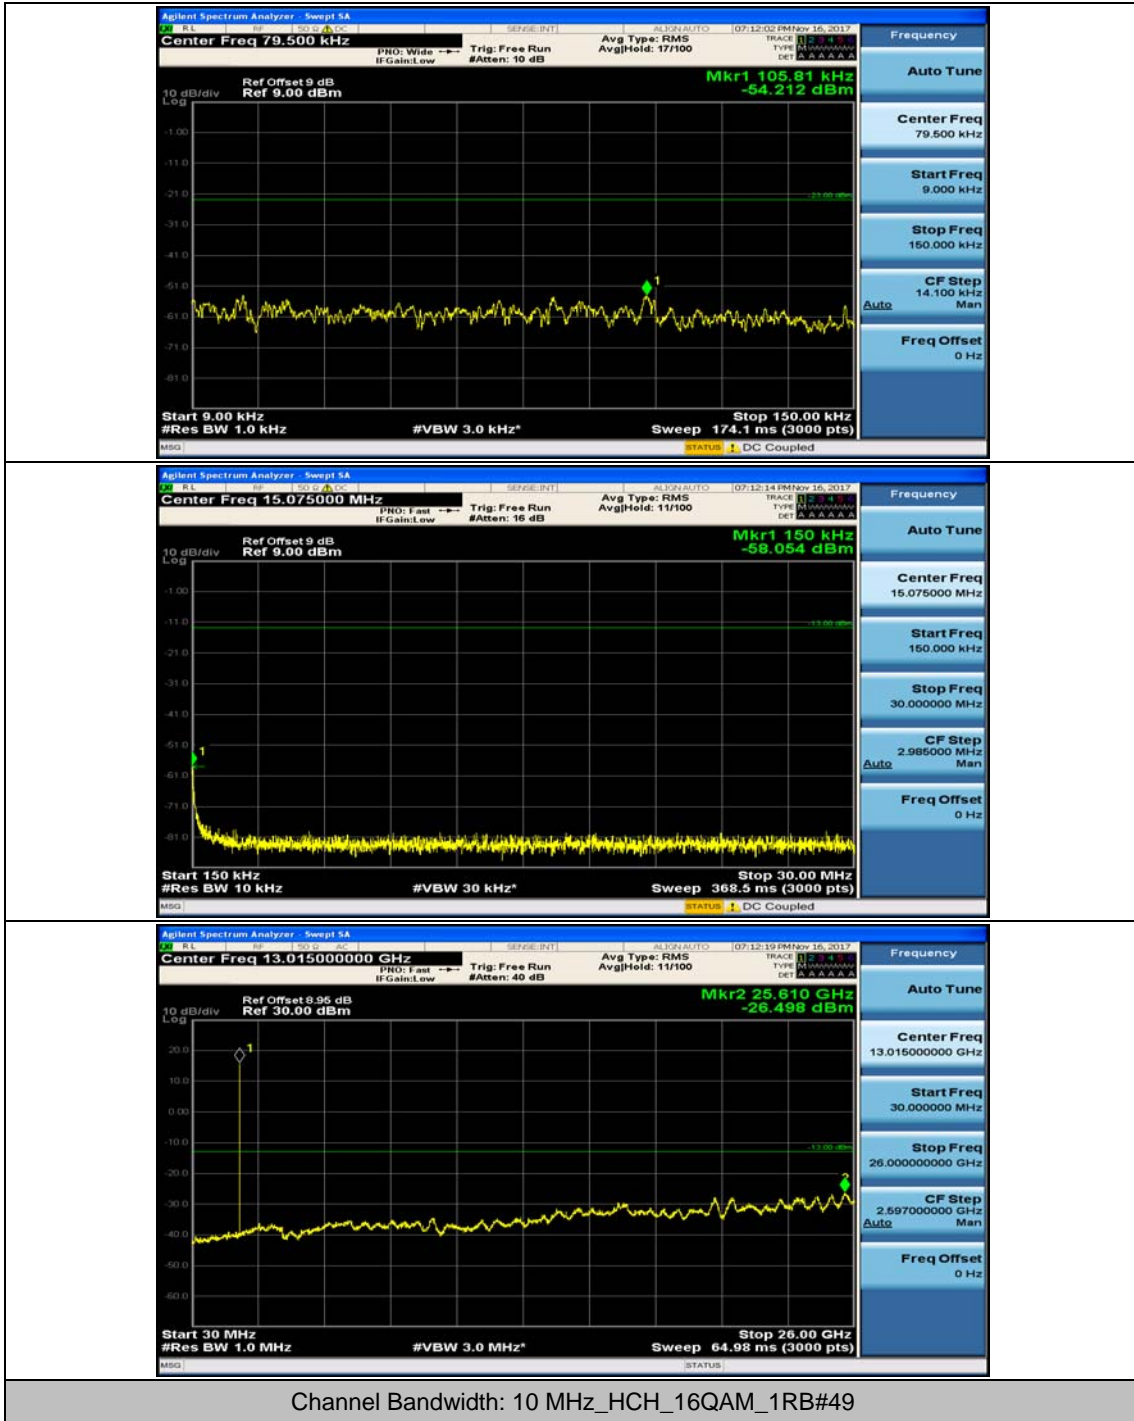

Channel Bandwidth: 10 MHz_MCH_QPSK_1RB#24

Channel Bandwidth: 10 MHz_HCH_QPSK_1RB#0

Channel Bandwidth: 10 MHz_HCH_QPSK_1RB#24

Channel Bandwidth: 10 MHz_LCH_16QAM_1RB#0

Channel Bandwidth: 10 MHz_LCH_16QAM_1RB#24

Channel Bandwidth: 10 MHz_MCH_16QAM_1RB#0

Channel Bandwidth: 10 MHz_MCH_16QAM_1RB#24

Channel Bandwidth: 10 MHz_HCH_16QAM_1RB#0

Channel Bandwidth: 10 MHz_HCH_16QAM_1RB#24

Channel Bandwidth: 15 MHz

(Channel Bandwidth:15 MHz)_MCH_QPSK_1RB#0