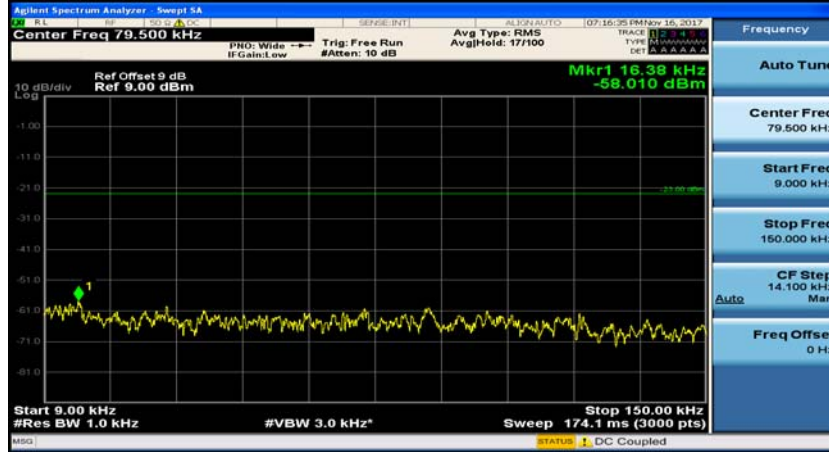

(Channel Bandwidth:15 MHz)_MCH_16QAM_1RB#0

(Channel Bandwidth:15 MHz)_MCH_16QAM_1RB#37