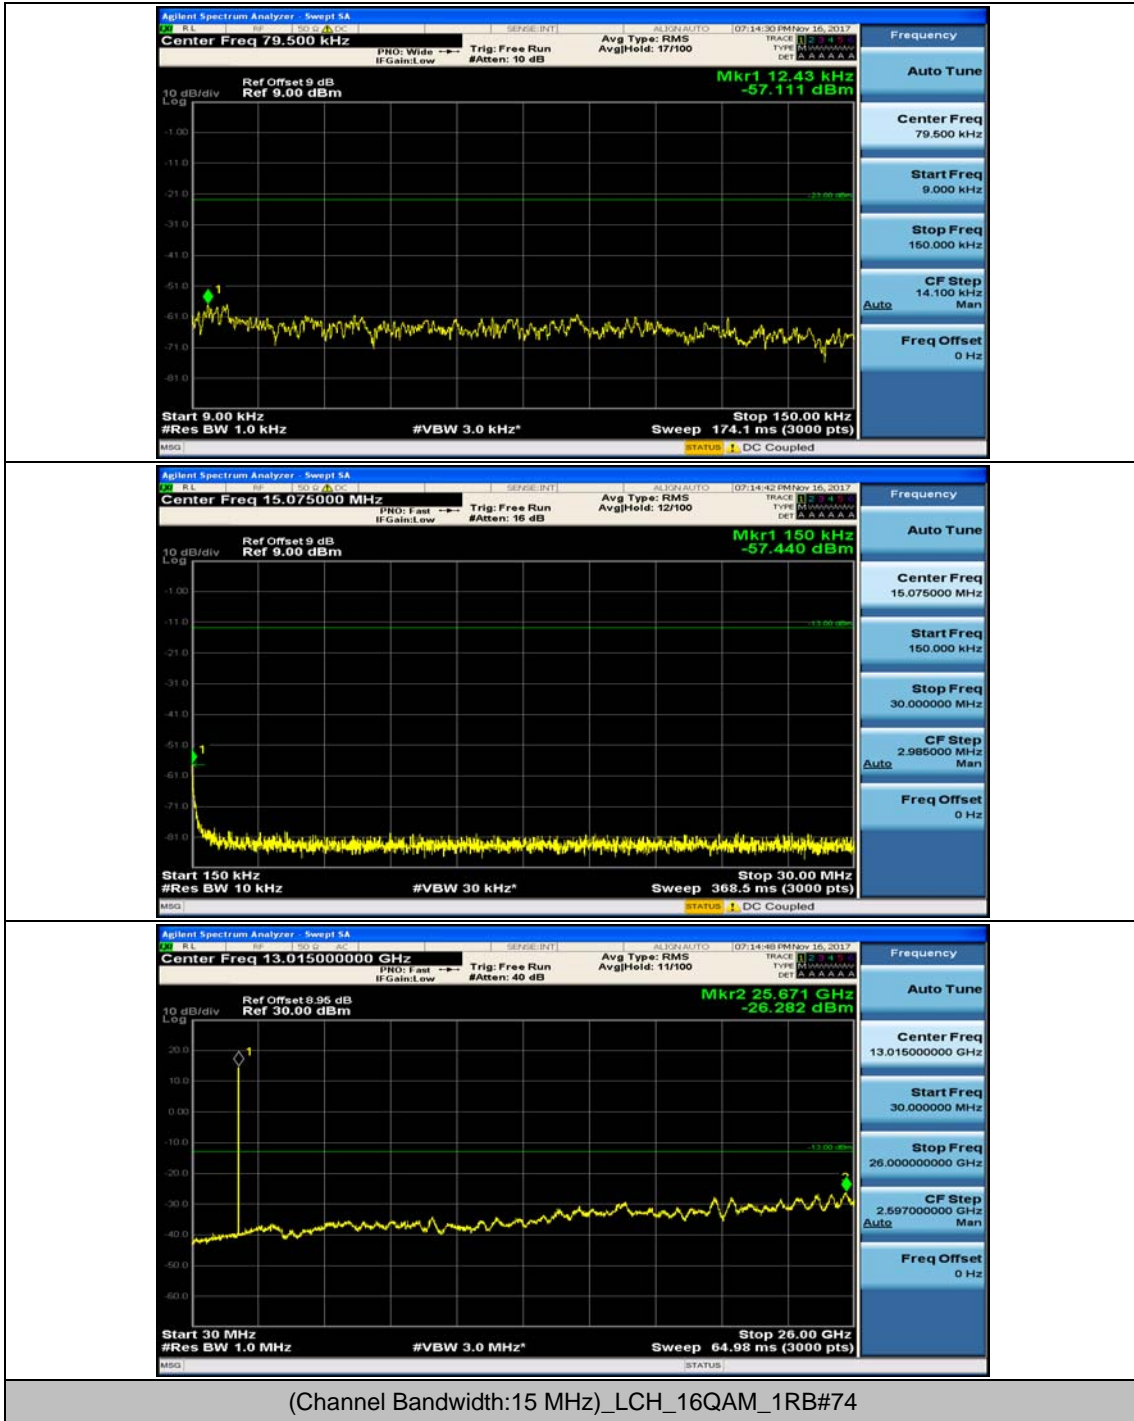

Channel Bandwidth: 10 MHz_MCH_16QAM_1RB#0

Channel Bandwidth: 10 MHz_MCH_16QAM_1RB#24

Channel Bandwidth: 10 MHz_HCH_16QAM_1RB#0

Channel Bandwidth: 10 MHz_HCH_16QAM_1RB#24

Channel Bandwidth: 15 MHz

(Channel Bandwidth:15 MHz)_MCH_QPSK_1RB#0

(Channel Bandwidth:15 MHz)_MCH_QPSK_1RB#37

(Channel Bandwidth:15 MHz)_HCH_QPSK_1RB#0

(Channel Bandwidth:15 MHz)_HCH_QPSK_1RB#37

(Channel Bandwidth:15 MHz)_LCH_16QAM_1RB#0

(Channel Bandwidth:15 MHz)_LCH_16QAM_1RB#37