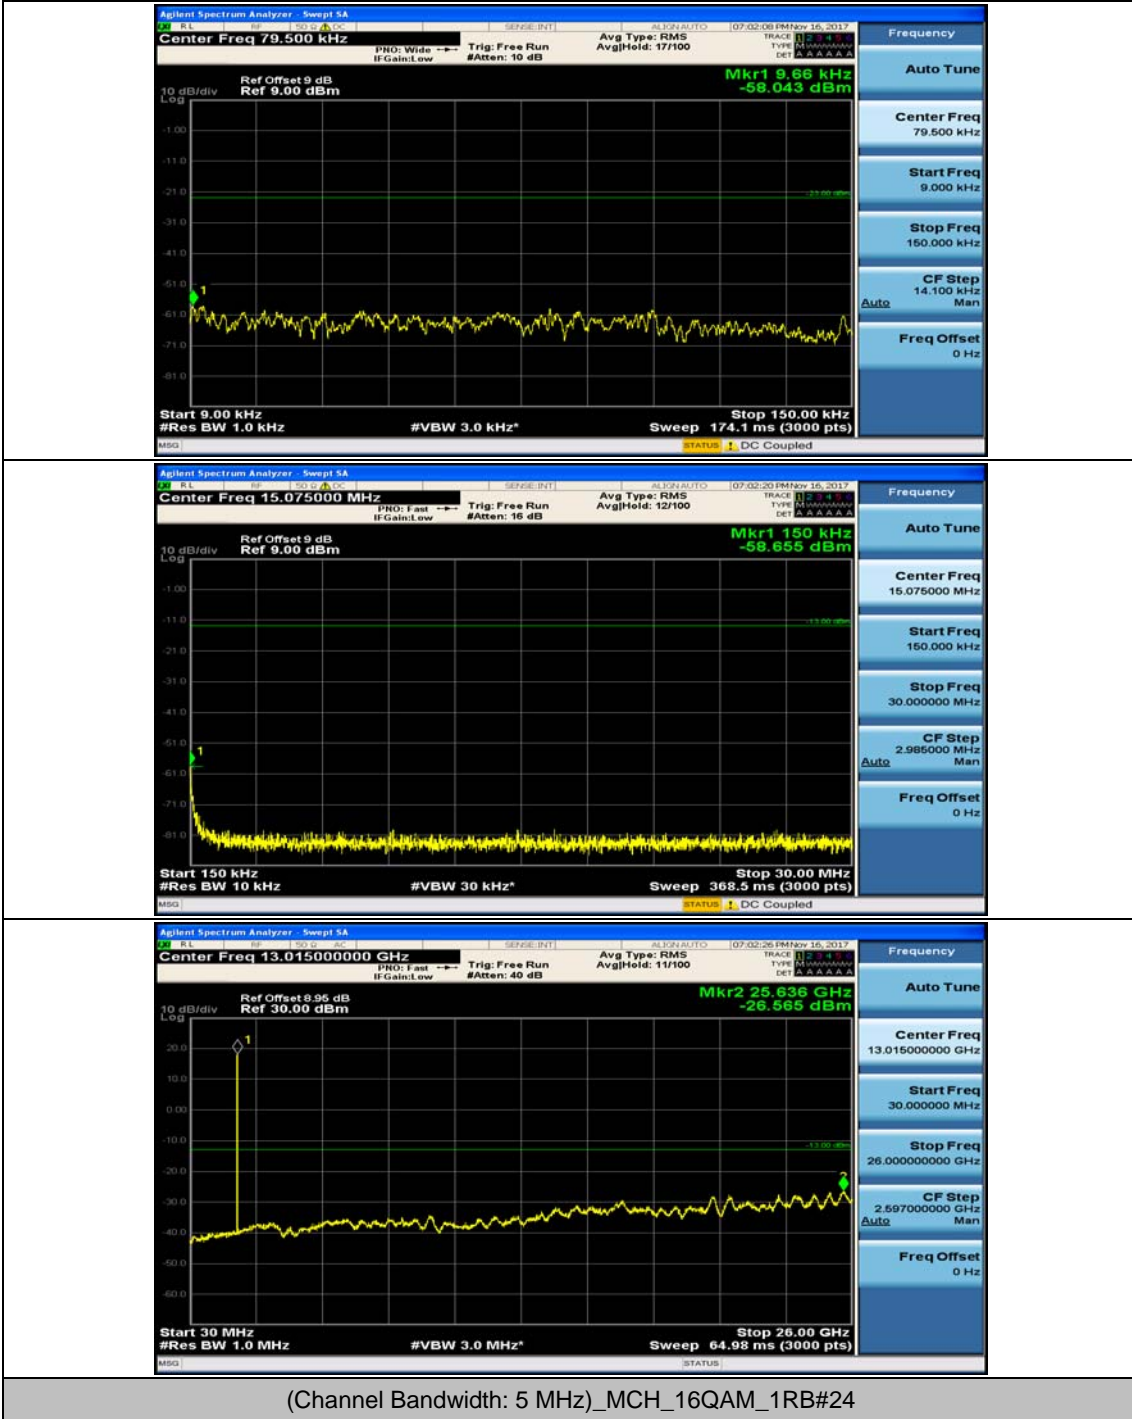

(Channel Bandwidth: 5 MHz)_MCH_16QAM_1RB#0

(Channel Bandwidth: 5 MHz)_MCH_16QAM_1RB#12

(Channel Bandwidth: 5 MHz)_HCH_16QAM_1RB#0

(Channel Bandwidth: 5 MHz)_HCH_16QAM_1RB#12

Channel Bandwidth: 10 MHz

Channel Bandwidth: 10 MHz_MCH_QPSK_1RB#0

Channel Bandwidth: 10 MHz_MCH_QPSK_1RB#24

Channel Bandwidth: 10 MHz_HCH_QPSK_1RB#0

Channel Bandwidth: 10 MHz_HCH_QPSK_1RB#24

Channel Bandwidth: 10 MHz_LCH_16QAM_1RB#0

Channel Bandwidth: 10 MHz_LCH_16QAM_1RB#24