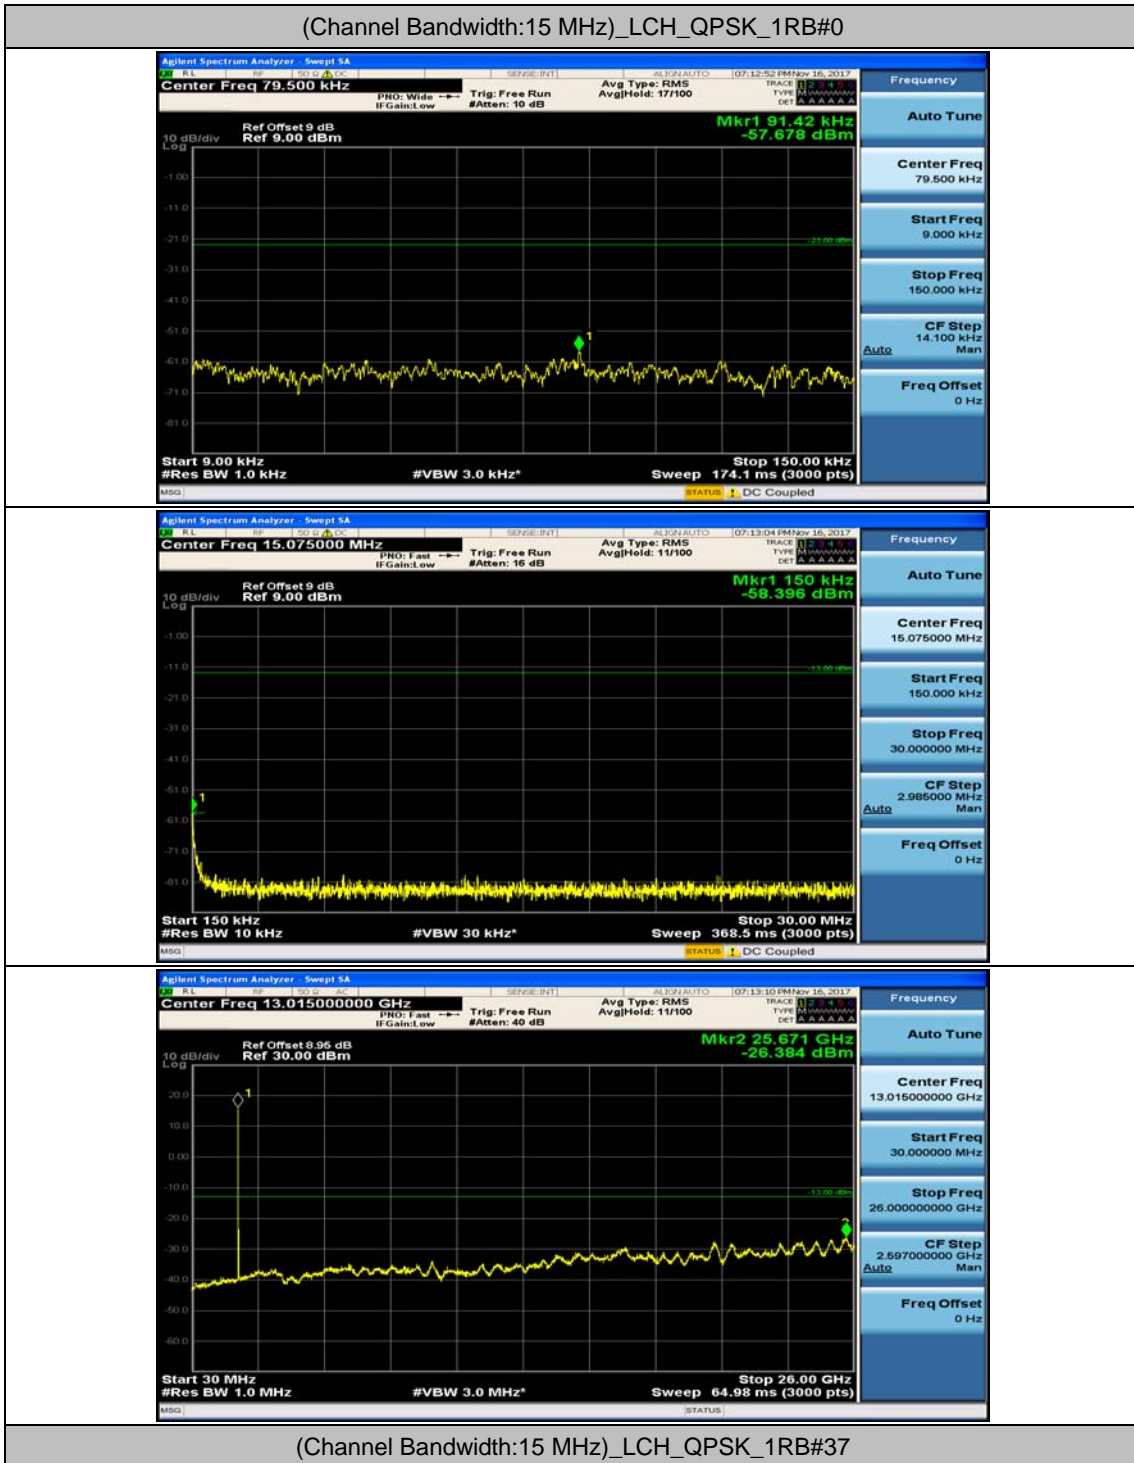

Channel Bandwidth: 10 MHz_MCH_16QAM_1RB#0

Channel Bandwidth: 10 MHz_MCH_16QAM_1RB#24

Channel Bandwidth: 10 MHz_HCH_16QAM_1RB#0

Channel Bandwidth: 10 MHz_HCH_16QAM_1RB#24

Channel Bandwidth: 15 MHz

(Channel Bandwidth:15 MHz)_MCH_QPSK_1RB#0