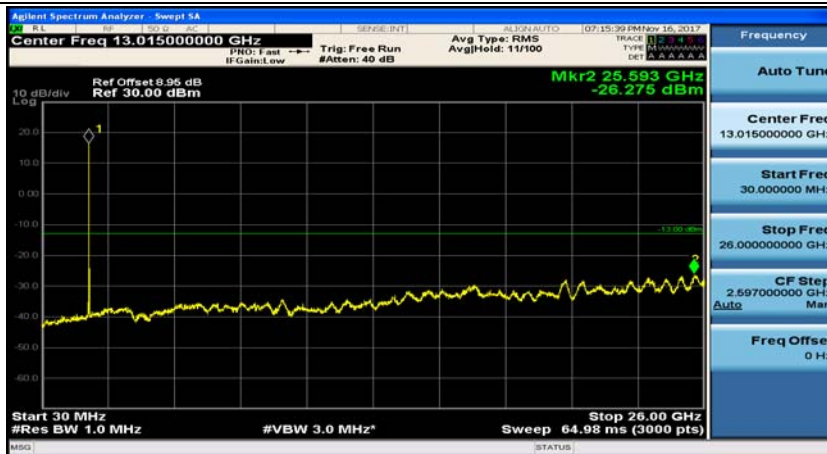

Channel Bandwidth: 10 MHz_MCH_16QAM_1RB#0

Channel Bandwidth: 10 MHz_MCH_16QAM_1RB#24

Channel Bandwidth: 10 MHz_HCH_16QAM_1RB#0

Channel Bandwidth: 10 MHz_HCH_16QAM_1RB#24

Channel Bandwidth: 15 MHz

(Channel Bandwidth:15 MHz)_MCH_QPSK_1RB#0