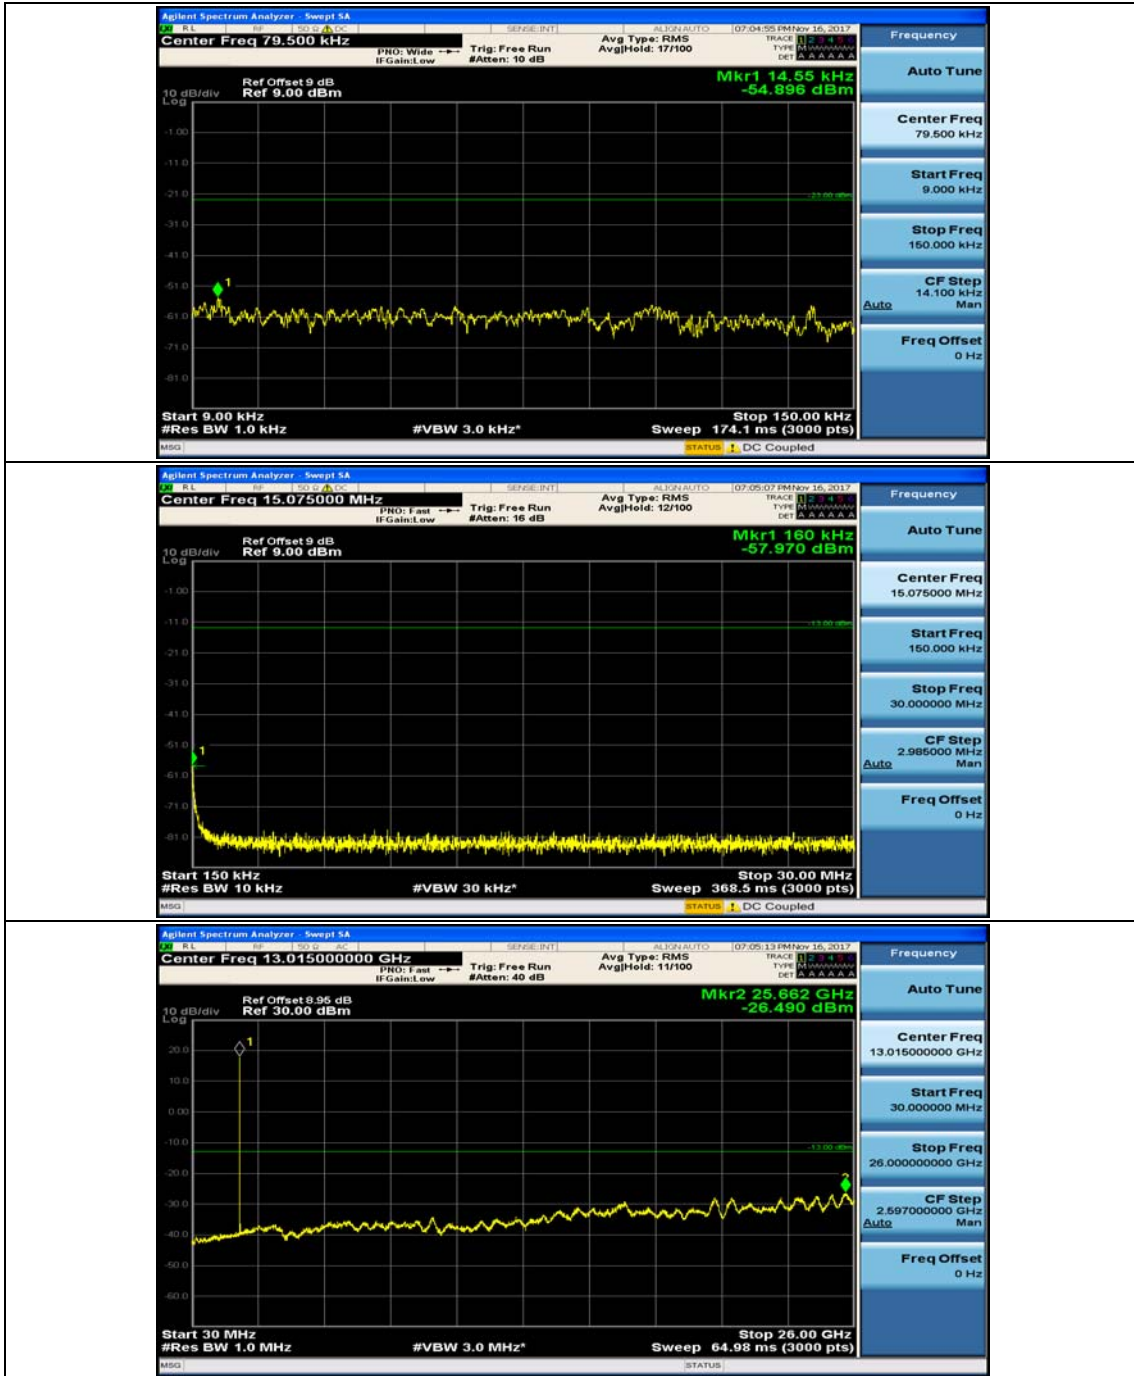

(Channel Bandwidth: 5 MHz)_MCH_16QAM_1RB#0

(Channel Bandwidth: 5 MHz)_MCH_16QAM_1RB#12

(Channel Bandwidth: 5 MHz)_HCH_16QAM_1RB#0

(Channel Bandwidth: 5 MHz)_HCH_16QAM_1RB#12

Channel Bandwidth: 10 MHz

Channel Bandwidth: 10 MHz_MCH_QPSK_1RB#0

Channel Bandwidth: 10 MHz_MCH_QPSK_1RB#24

Channel Bandwidth: 10 MHz_HCH_QPSK_1RB#0

Channel Bandwidth: 10 MHz_HCH_QPSK_1RB#24

Channel Bandwidth: 10 MHz_LCH_16QAM_1RB#0

Channel Bandwidth: 10 MHz_LCH_16QAM_1RB#24