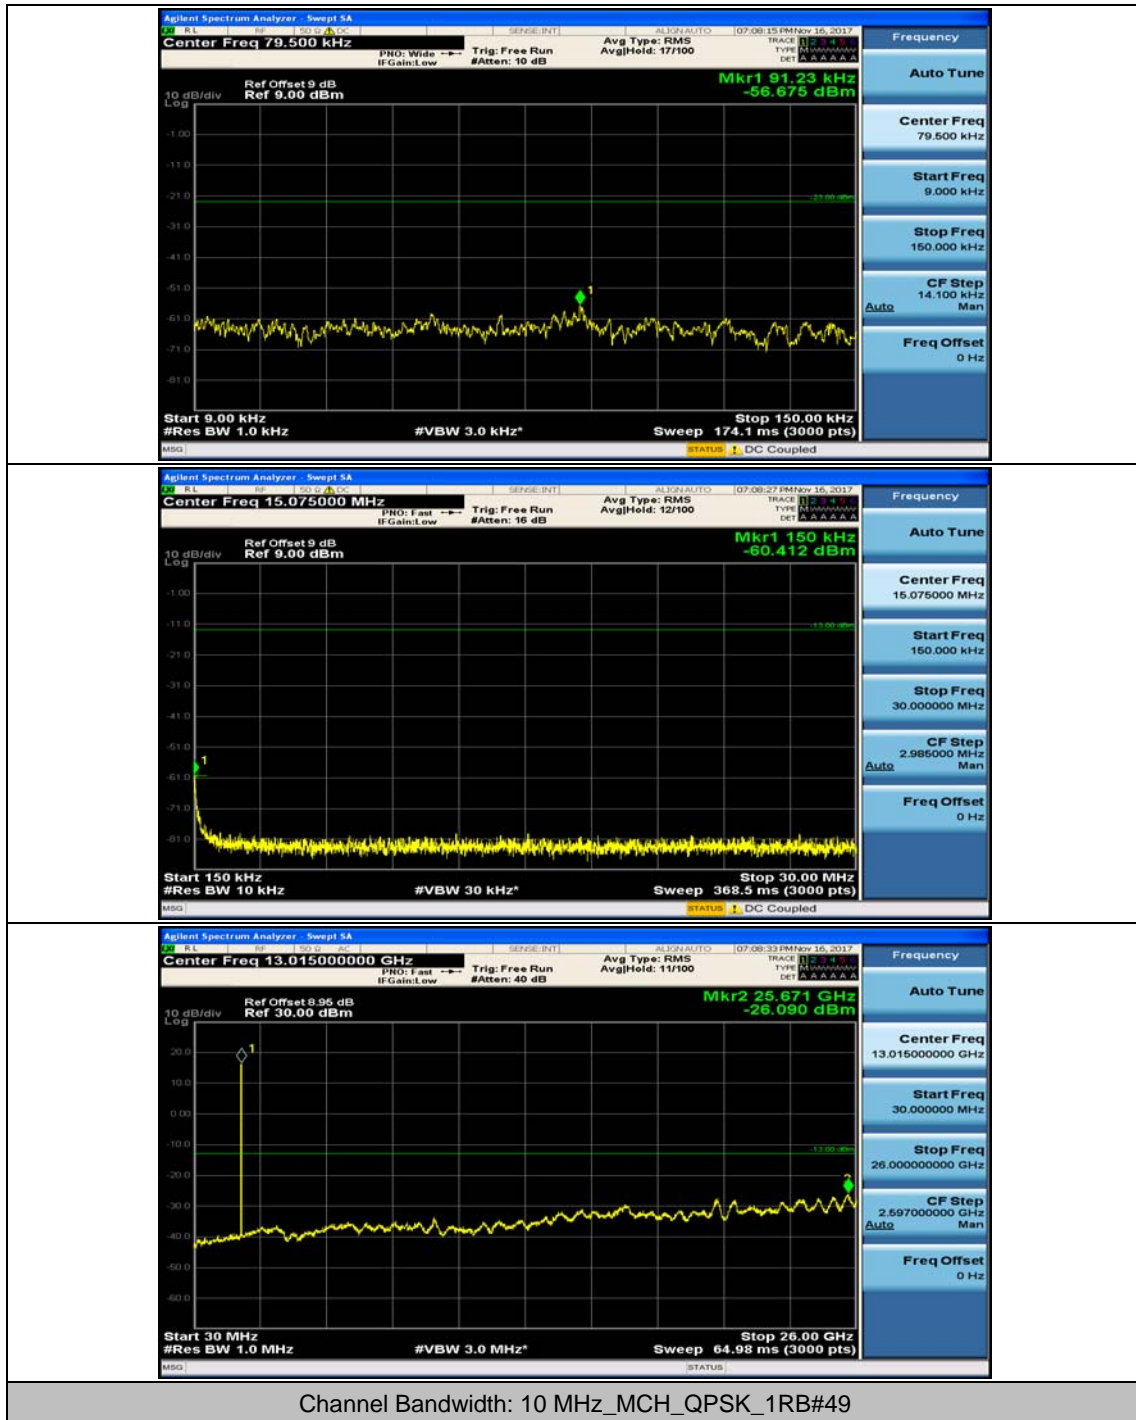

(Channel Bandwidth: 5 MHz)_MCH_16QAM_1RB#0

(Channel Bandwidth: 5 MHz)_MCH_16QAM_1RB#12

(Channel Bandwidth: 5 MHz)_HCH_16QAM_1RB#0

(Channel Bandwidth: 5 MHz)_HCH_16QAM_1RB#12

Channel Bandwidth: 10 MHz

Channel Bandwidth: 10 MHz_MCH_QPSK_1RB#0

Channel Bandwidth: 10 MHz_MCH_QPSK_1RB#24

Channel Bandwidth: 10 MHz_HCH_QPSK_1RB#0

Channel Bandwidth: 10 MHz_HCH_QPSK_1RB#24

Channel Bandwidth: 10 MHz_LCH_16QAM_1RB#0

Channel Bandwidth: 10 MHz_LCH_16QAM_1RB#24