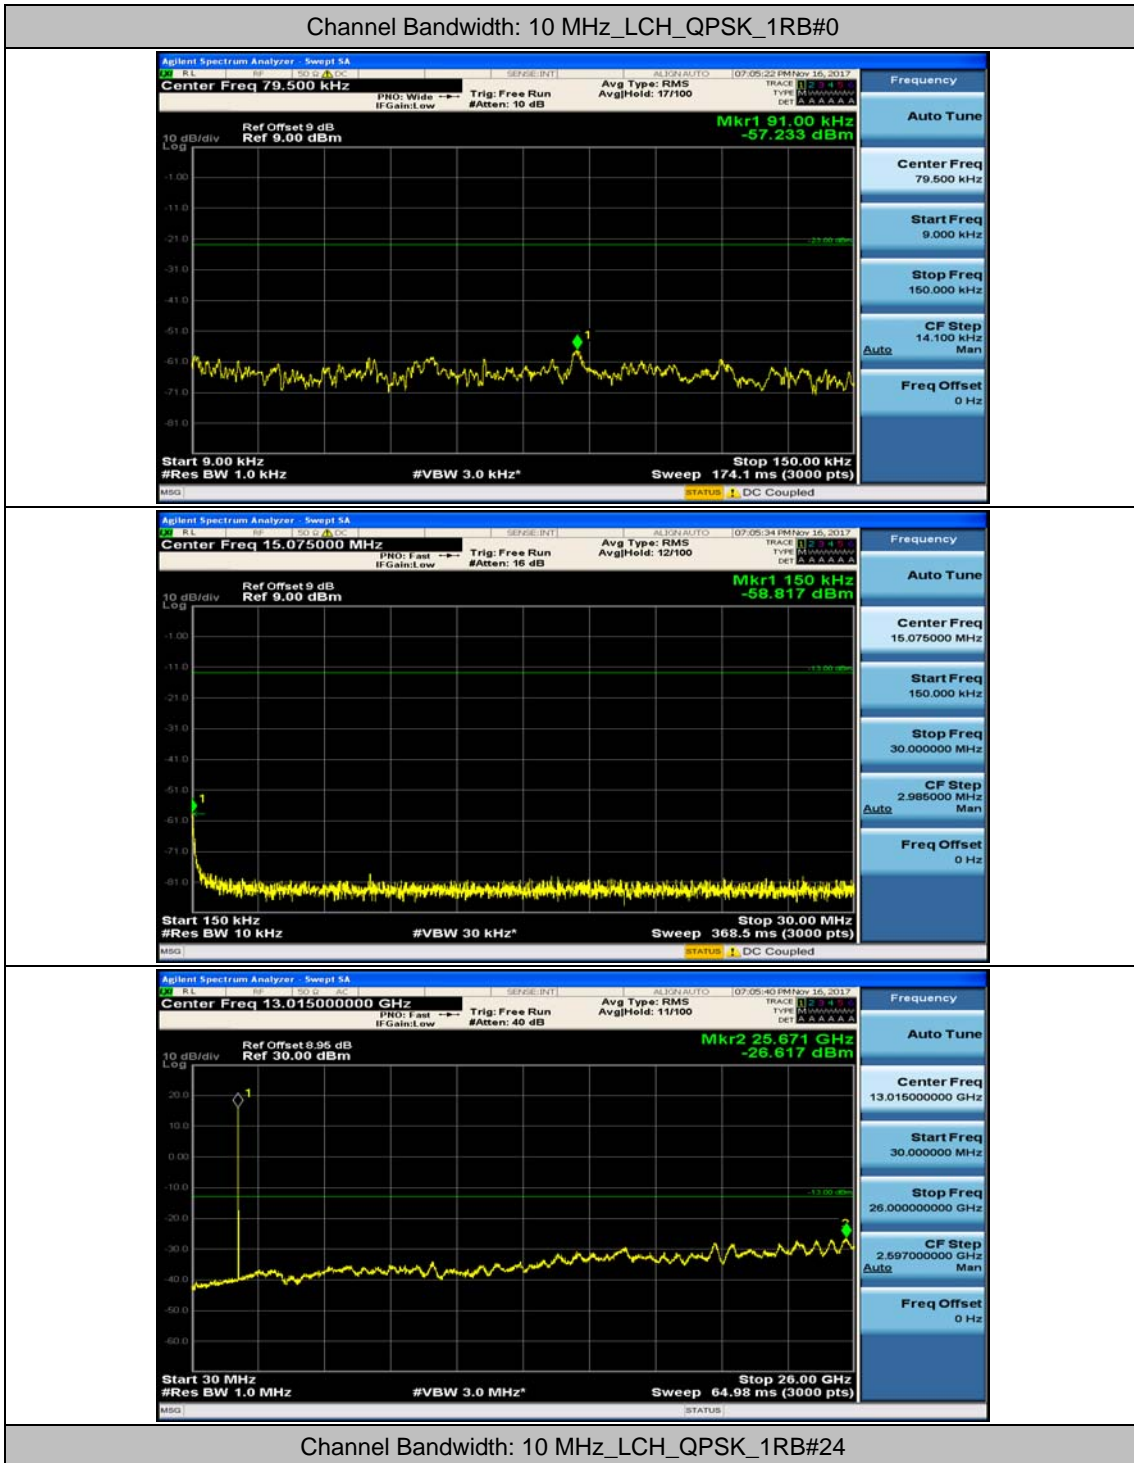

(Channel Bandwidth: 5 MHz)_MCH_16QAM_1RB#0

(Channel Bandwidth: 5 MHz)_MCH_16QAM_1RB#12

(Channel Bandwidth: 5 MHz)_HCH_16QAM_1RB#0

(Channel Bandwidth: 5 MHz)_HCH_16QAM_1RB#12

Channel Bandwidth: 10 MHz

Channel Bandwidth: 10 MHz_MCH_QPSK_1RB#0

Channel Bandwidth: 10 MHz_MCH_QPSK_1RB#24

Channel Bandwidth: 10 MHz_HCH_QPSK_1RB#0

Channel Bandwidth: 10 MHz_HCH_QPSK_1RB#24

Channel Bandwidth: 10 MHz_LCH_16QAM_1RB#0

Channel Bandwidth: 10 MHz_LCH_16QAM_1RB#24