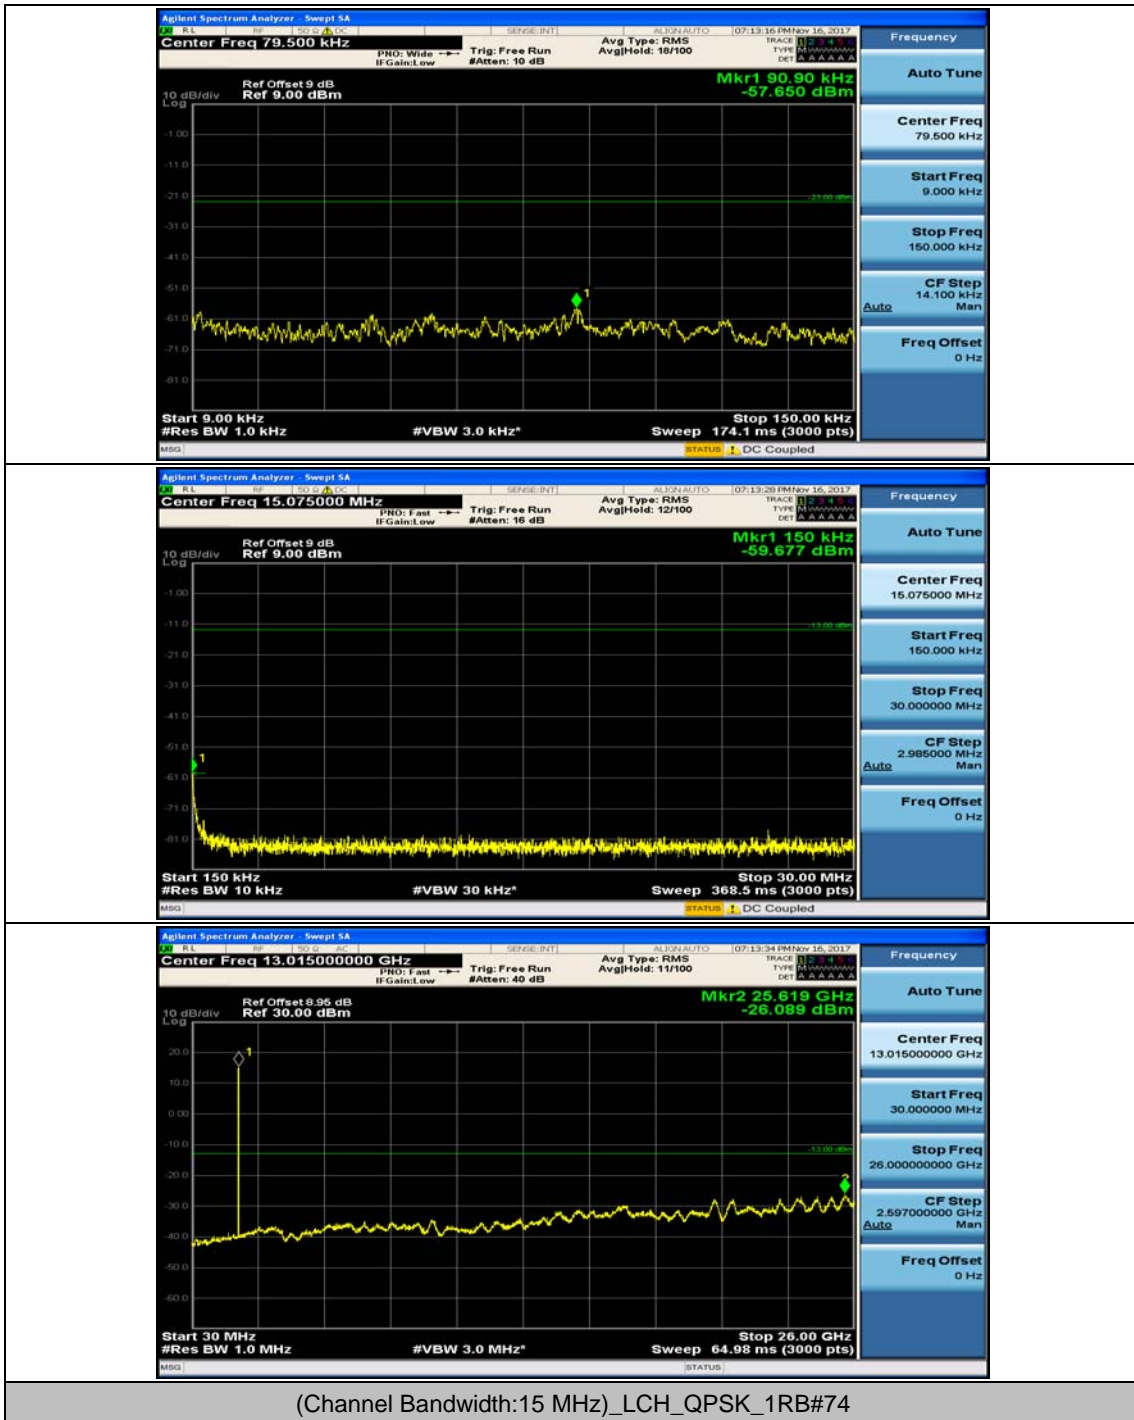

Channel Bandwidth: 10 MHz_MCH_QPSK_1RB#24

Channel Bandwidth: 10 MHz_HCH_QPSK_1RB#0

Channel Bandwidth: 10 MHz_HCH_QPSK_1RB#24

Channel Bandwidth: 10 MHz_LCH_16QAM_1RB#0

Channel Bandwidth: 10 MHz_LCH_16QAM_1RB#24

Channel Bandwidth: 10 MHz_MCH_16QAM_1RB#0

Channel Bandwidth: 10 MHz_MCH_16QAM_1RB#24

Channel Bandwidth: 10 MHz_HCH_16QAM_1RB#0

Channel Bandwidth: 10 MHz_HCH_16QAM_1RB#24

Channel Bandwidth: 15 MHz

(Channel Bandwidth:15 MHz)_MCH_QPSK_1RB#0