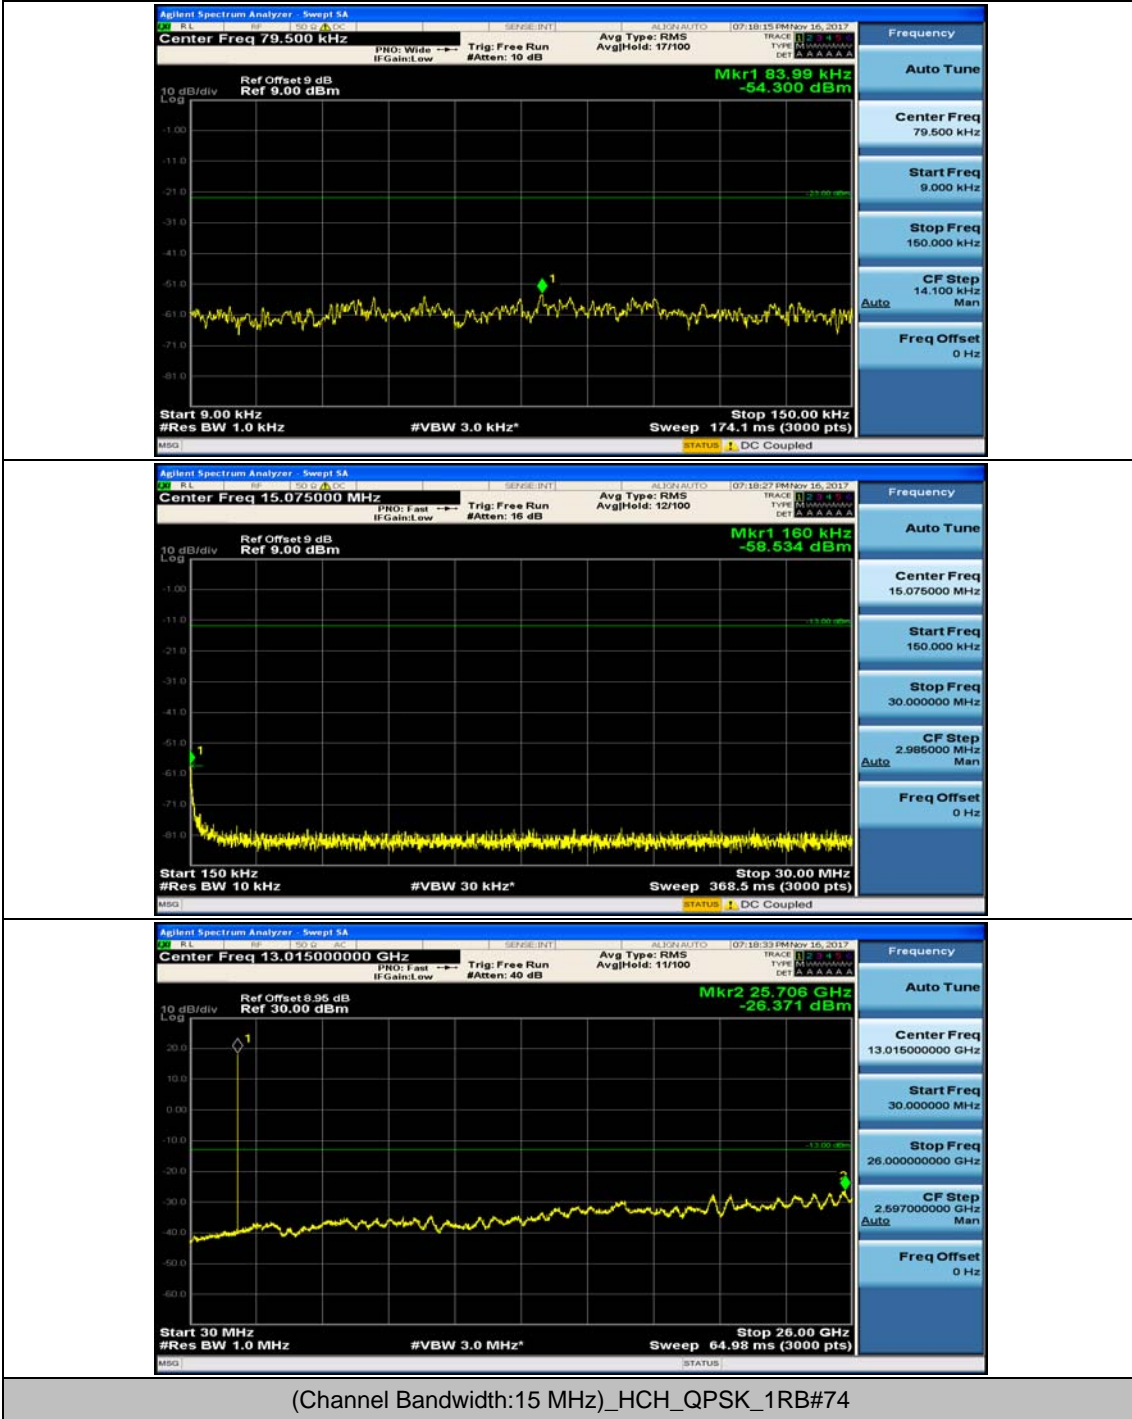

(Channel Bandwidth:15 MHz)_MCH_QPSK_1RB#37

(Channel Bandwidth:15 MHz)_HCH_QPSK_1RB#0

(Channel Bandwidth:15 MHz)_HCH_QPSK_1RB#37

(Channel Bandwidth:15 MHz)_LCH_16QAM_1RB#0

(Channel Bandwidth:15 MHz)_LCH_16QAM_1RB#37