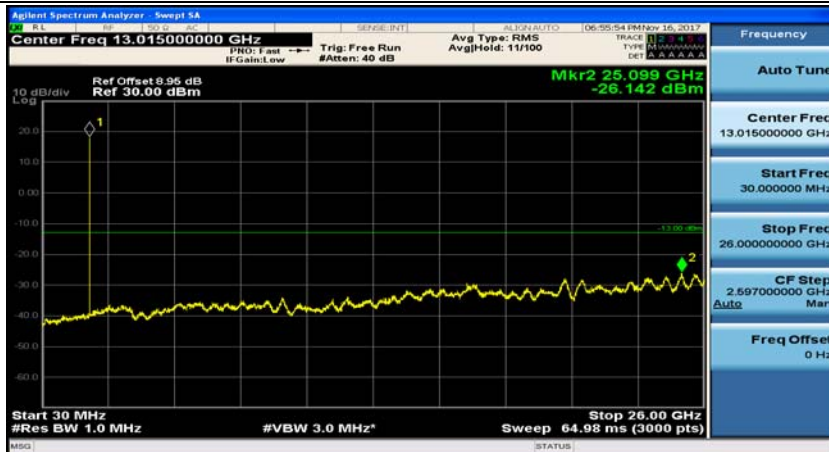

Channel Bandwidth: 3 MHz

(Channel Bandwidth: 3 MHz)_MCH_QPSK_1RB#0

(Channel Bandwidth: 3 MHz)_MCH_QPSK_1RB#7

(Channel Bandwidth: 3 MHz)_HCH_QPSK_1RB#0

(Channel Bandwidth: 3 MHz)_HCH_QPSK_1RB#7

(Channel Bandwidth: 3 MHz)_LCH_16QAM_1RB#0