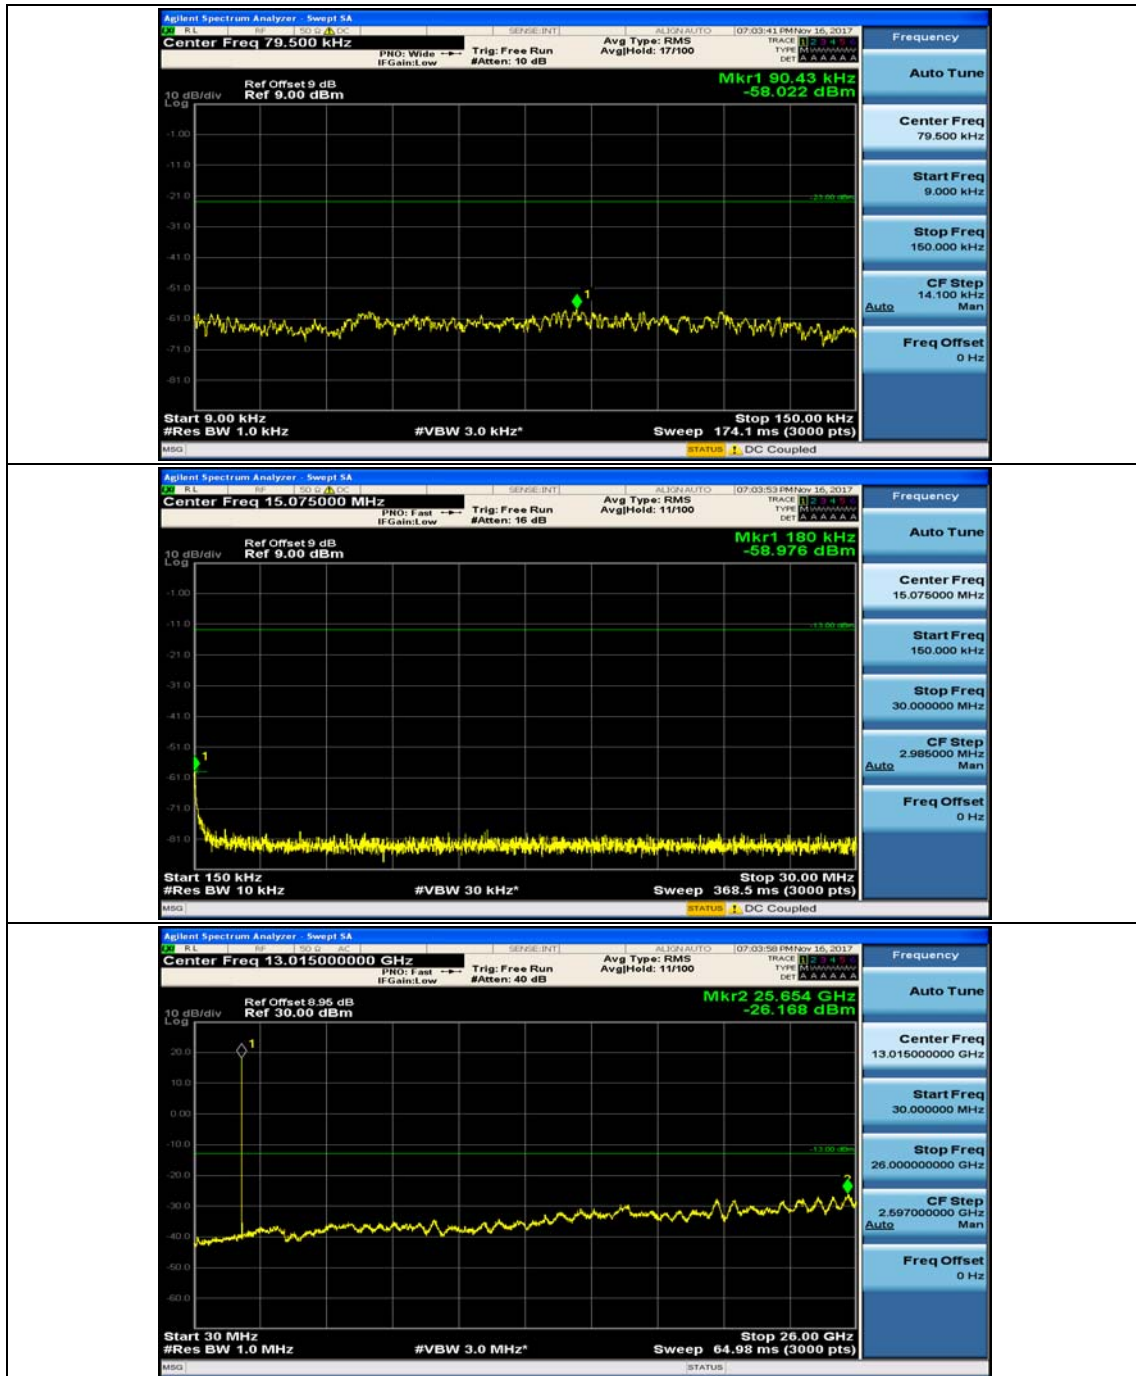

Channel Bandwidth: 5 MHz

(Channel Bandwidth: 5 MHz)_MCH_QPSK_1RB#0

(Channel Bandwidth: 5 MHz)_MCH_QPSK_1RB#12

(Channel Bandwidth: 5 MHz)_HCH_QPSK_1RB#0

(Channel Bandwidth: 5 MHz)_HCH_QPSK_1RB#12

(Channel Bandwidth: 5 MHz)_LCH_16QAM_1RB#0

(Channel Bandwidth: 5 MHz)_LCH_16QAM_1RB#12