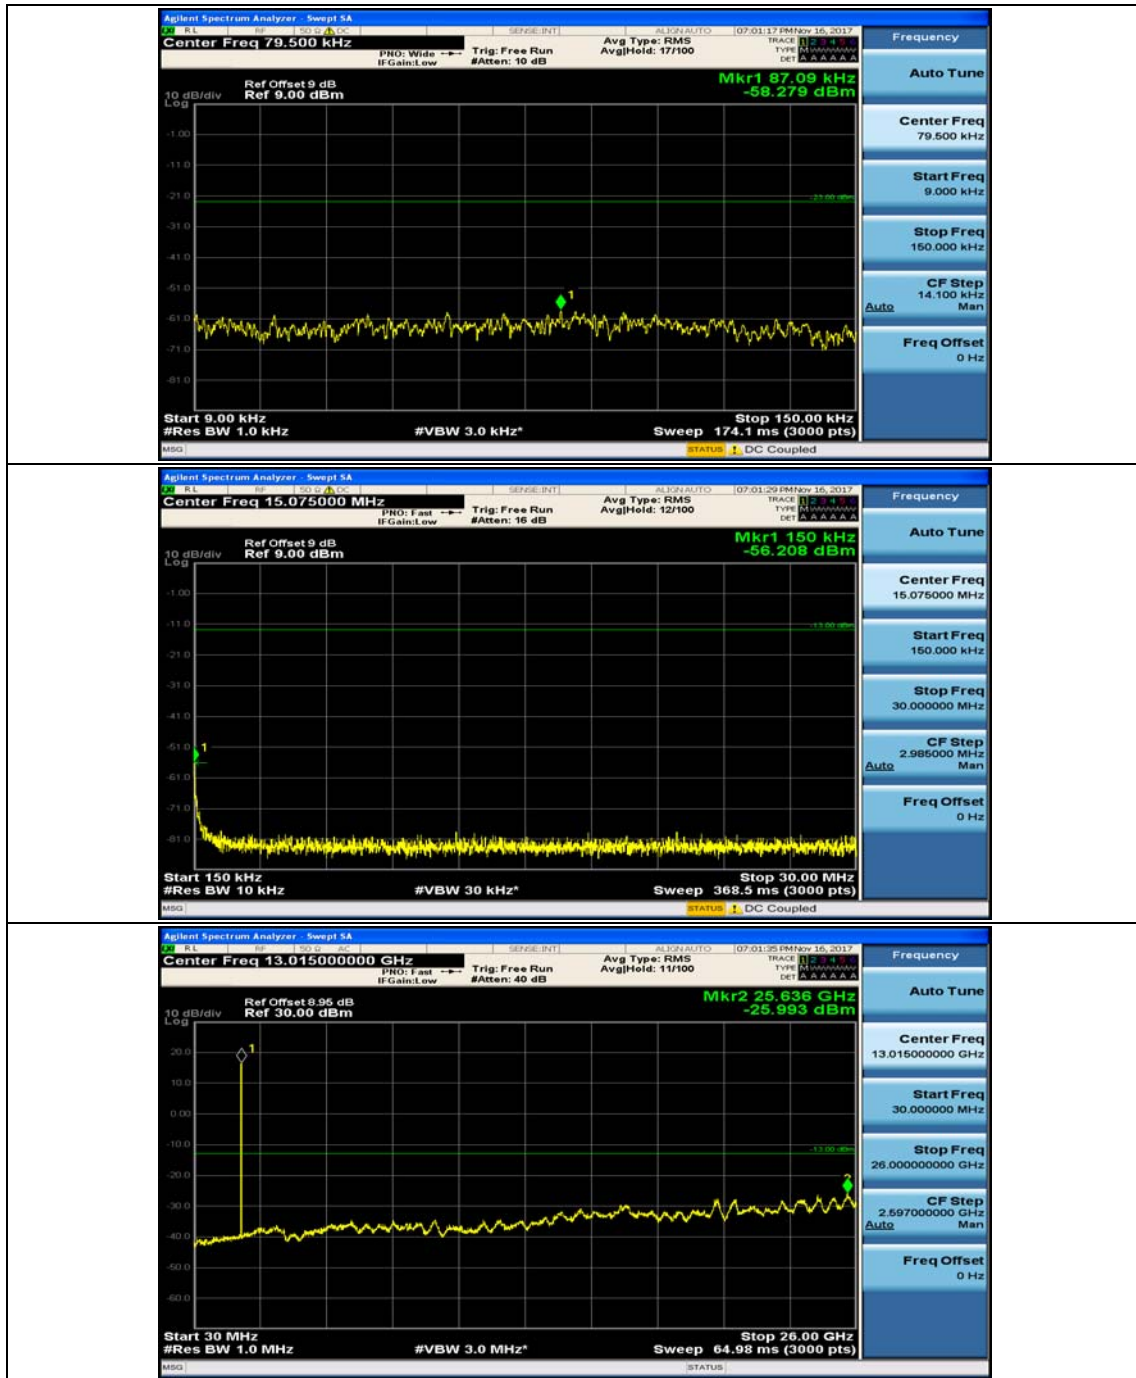

Channel Bandwidth: 5 MHz

(Channel Bandwidth: 5 MHz)_MCH_QPSK_1RB#0

(Channel Bandwidth: 5 MHz)_MCH_QPSK_1RB#12

(Channel Bandwidth: 5 MHz)_HCH_QPSK_1RB#0

(Channel Bandwidth: 5 MHz)_HCH_QPSK_1RB#12

(Channel Bandwidth: 5 MHz)_LCH_16QAM_1RB#0

(Channel Bandwidth: 5 MHz)_LCH_16QAM_1RB#12