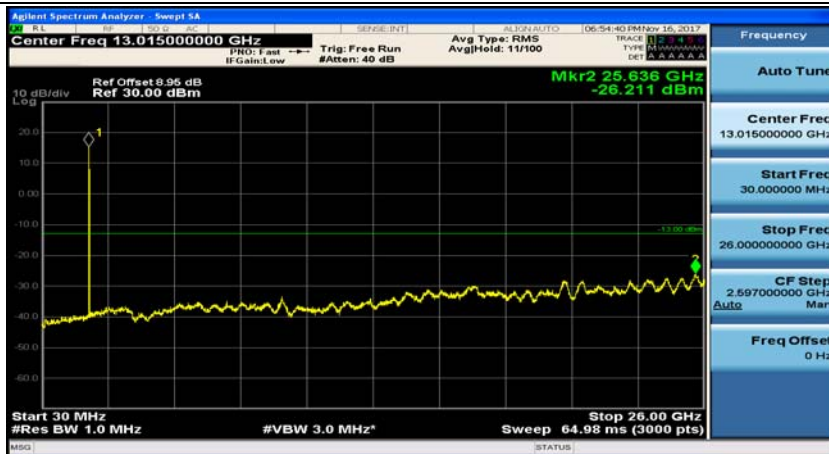

(Channel Bandwidth: 3 MHz)_MCH_16QAM_1RB#0