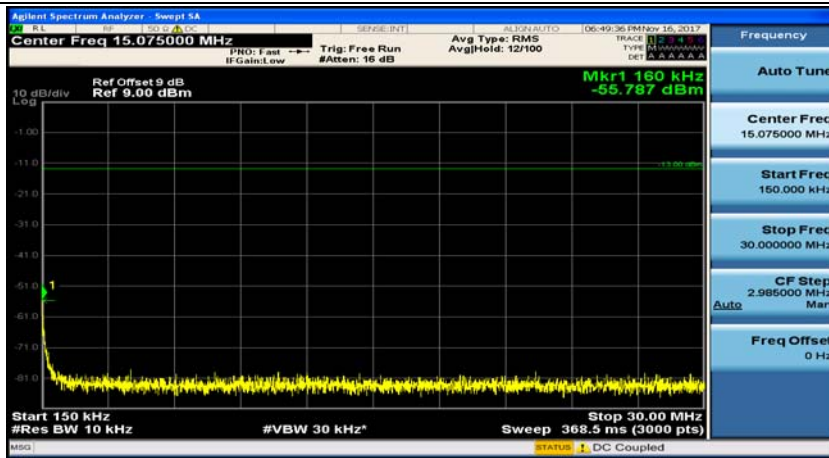

(Channel Bandwidth: 1.4 MHz)_LCH_16QAM_1RB#3

(Channel Bandwidth: 1.4 MHz)_MCH_16QAM_1RB#0

(Channel Bandwidth: 1.4 MHz)_MCH_16QAM_1RB#3

(Channel Bandwidth: 1.4 MHz)_HCH_16QAM_1RB#0

(Channel Bandwidth: 1.4 MHz)_HCH_16QAM_1RB#3

Channel Bandwidth: 3 MHz

(Channel Bandwidth: 3 MHz)_MCH_QPSK_1RB#0

(Channel Bandwidth: 3 MHz)_MCH_QPSK_1RB#7

(Channel Bandwidth: 3 MHz)_HCH_QPSK_1RB#0

(Channel Bandwidth: 3 MHz)_HCH_QPSK_1RB#7

(Channel Bandwidth: 3 MHz)_LCH_16QAM_1RB#0