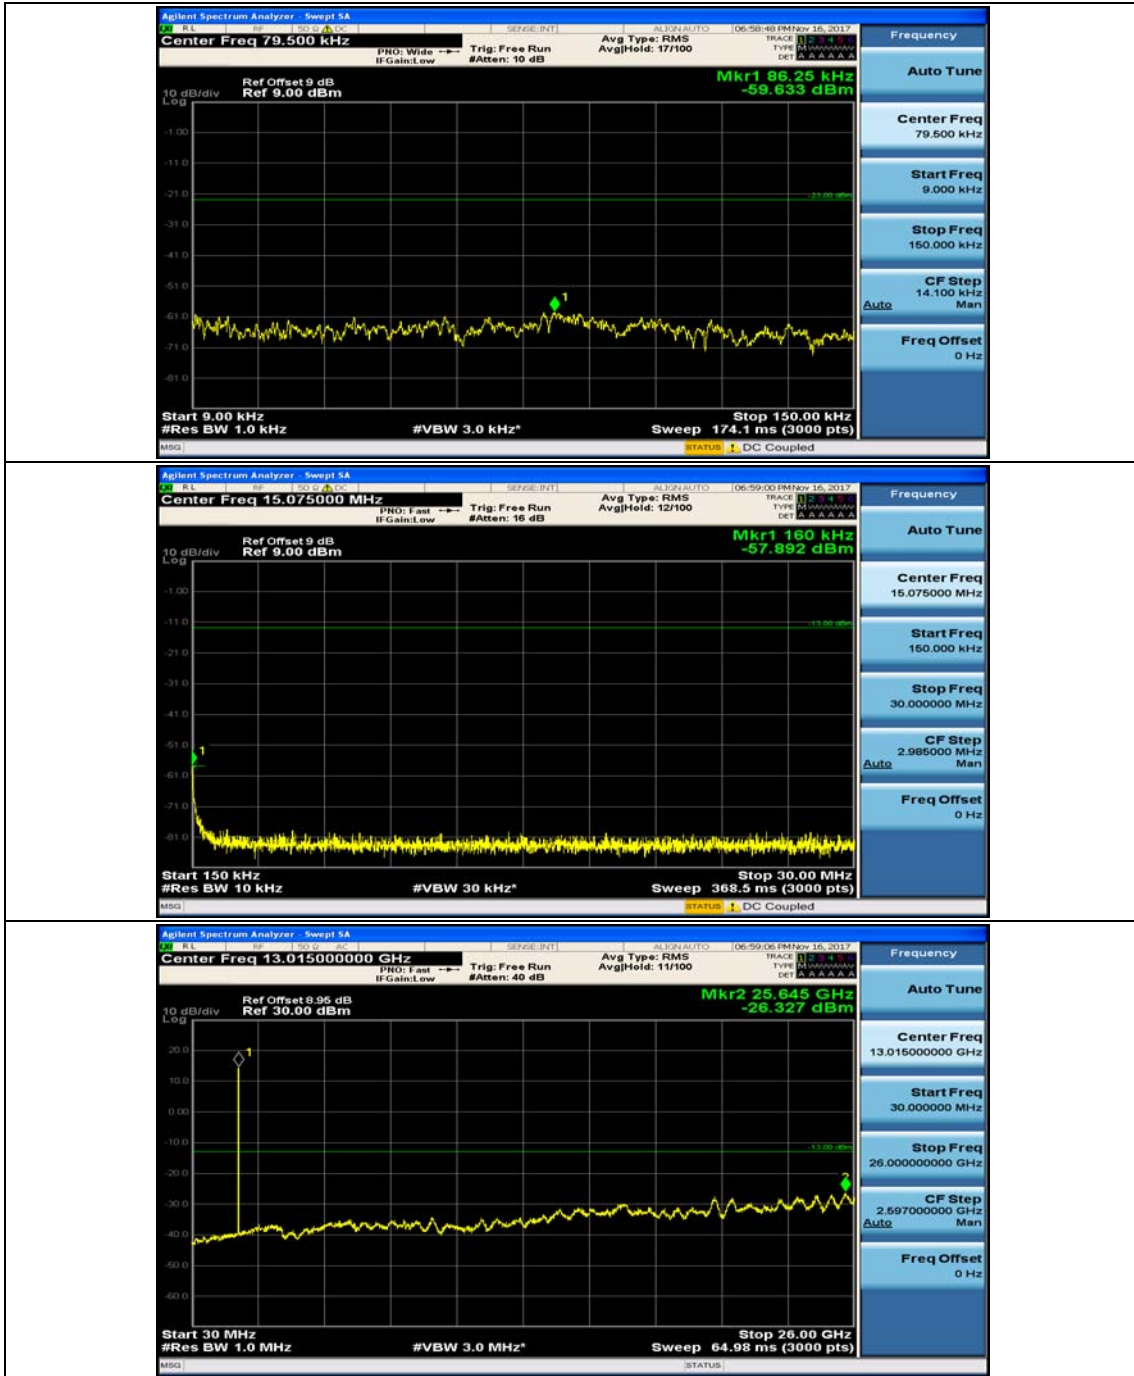

Channel Bandwidth: 3 MHz

(Channel Bandwidth: 3 MHz)_MCH_QPSK_1RB#0

(Channel Bandwidth: 3 MHz)_MCH_QPSK_1RB#7

(Channel Bandwidth: 3 MHz)_HCH_QPSK_1RB#0

(Channel Bandwidth: 3 MHz)_HCH_QPSK_1RB#7

(Channel Bandwidth: 3 MHz)_LCH_16QAM_1RB#0

(Channel Bandwidth: 3 MHz)_LCH_16QAM_1RB#7

(Channel Bandwidth: 3 MHz)_MCH_16QAM_1RB#0

(Channel Bandwidth: 3 MHz)_MCH_16QAM_1RB#7

(Channel Bandwidth: 3 MHz)_HCH_16QAM_1RB#0

(Channel Bandwidth: 3 MHz)_HCH_16QAM_1RB#7

Channel Bandwidth: 5 MHz

(Channel Bandwidth: 5 MHz)_MCH_QPSK_1RB#0

(Channel Bandwidth: 5 MHz)_MCH_QPSK_1RB#12

(Channel Bandwidth: 5 MHz)_HCH_QPSK_1RB#0

(Channel Bandwidth: 5 MHz)_HCH_QPSK_1RB#12

(Channel Bandwidth: 5 MHz)_LCH_16QAM_1RB#0