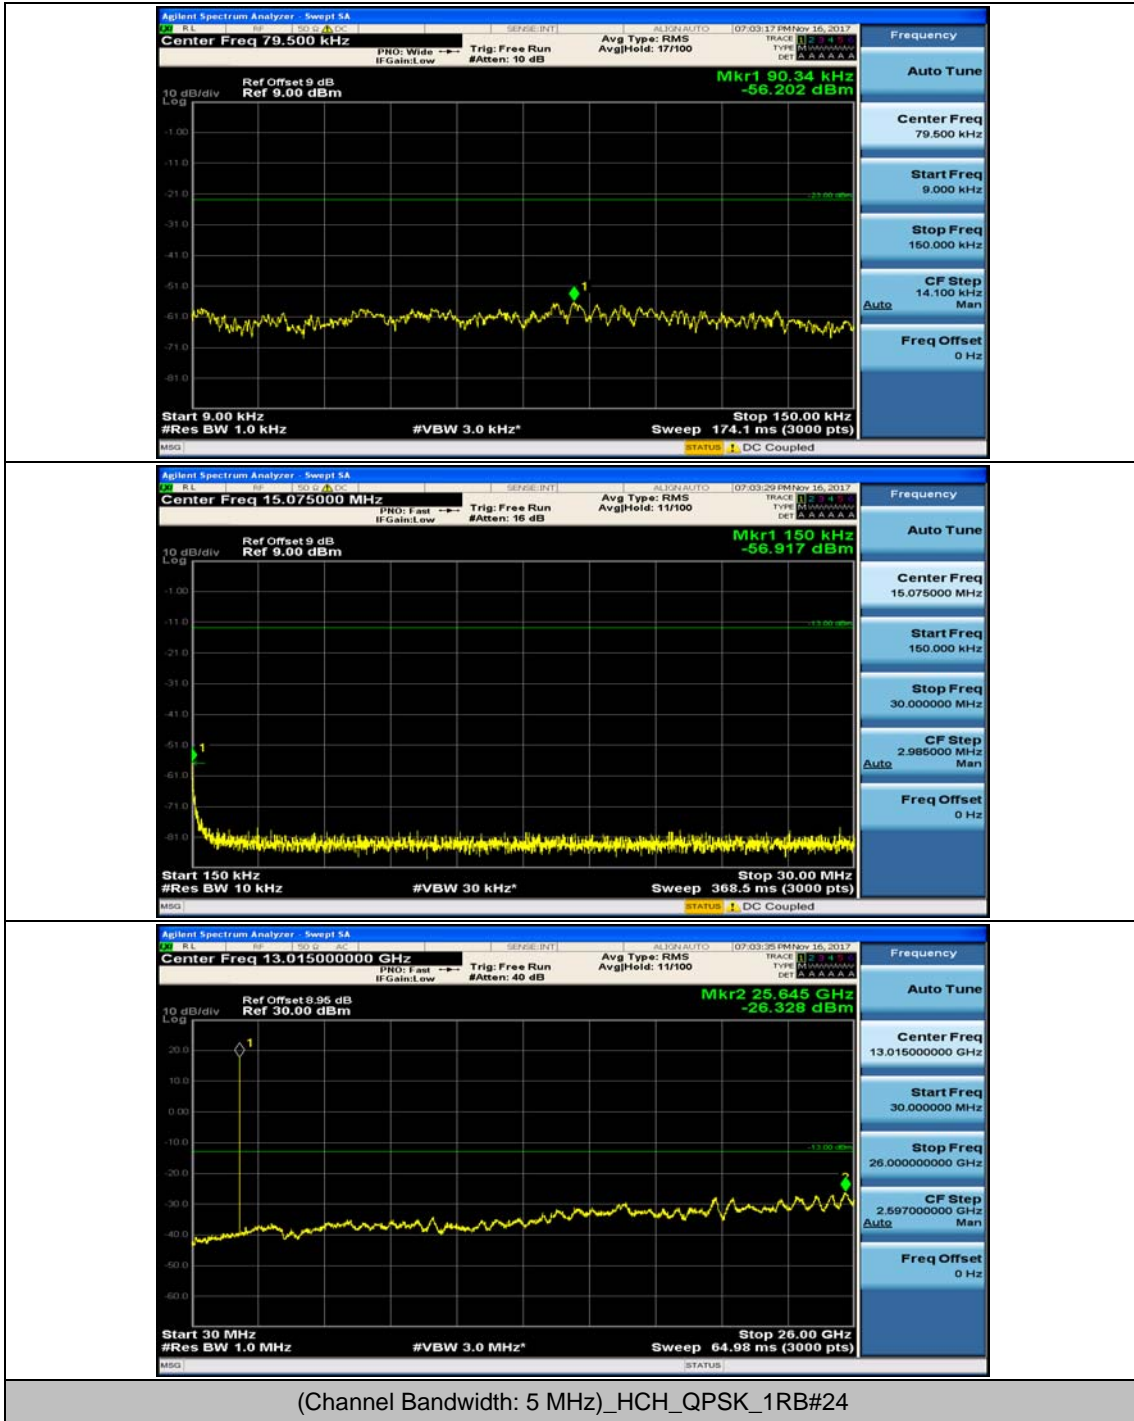

Channel Bandwidth: 5 MHz

(Channel Bandwidth: 5 MHz)_MCH_QPSK_1RB#0

(Channel Bandwidth: 5 MHz)_MCH_QPSK_1RB#12

(Channel Bandwidth: 5 MHz)_HCH_QPSK_1RB#0

(Channel Bandwidth: 5 MHz)_HCH_QPSK_1RB#12

(Channel Bandwidth: 5 MHz)_LCH_16QAM_1RB#0

(Channel Bandwidth: 5 MHz)_LCH_16QAM_1RB#12