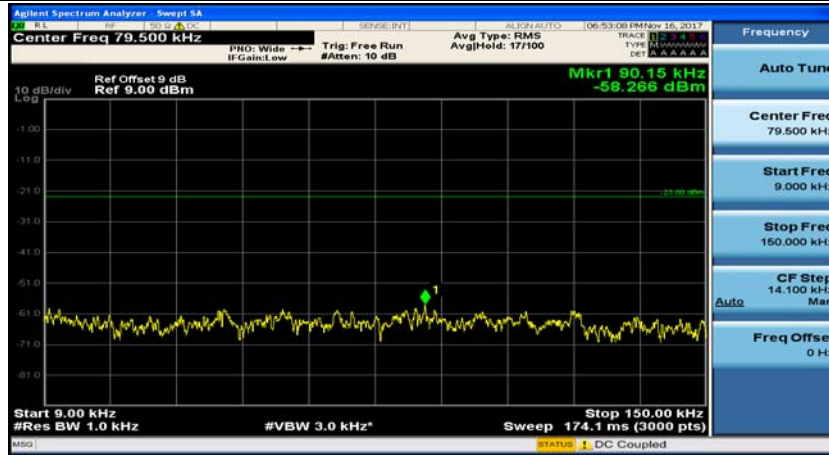

(Channel Bandwidth: 1.4 MHz)_LCH_16QAM_1RB#3

(Channel Bandwidth: 1.4 MHz)_MCH_16QAM_1RB#0

(Channel Bandwidth: 1.4 MHz)_MCH_16QAM_1RB#3

(Channel Bandwidth: 1.4 MHz)_HCH_16QAM_1RB#0

(Channel Bandwidth: 1.4 MHz)_HCH_16QAM_1RB#3

Channel Bandwidth: 3 MHz

(Channel Bandwidth: 3 MHz)_MCH_QPSK_1RB#0

(Channel Bandwidth: 3 MHz)_MCH_QPSK_1RB#7

(Channel Bandwidth: 3 MHz)_HCH_QPSK_1RB#0

(Channel Bandwidth: 3 MHz)_HCH_QPSK_1RB#7

(Channel Bandwidth: 3 MHz)_LCH_16QAM_1RB#0