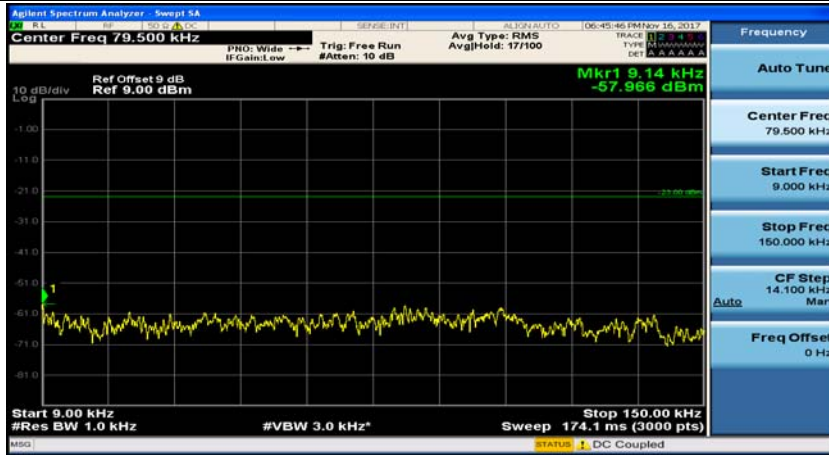

(Channel Bandwidth: 1.4 MHz)_MCH_QPSK_1RB#0

(Channel Bandwidth: 1.4 MHz)_MCH_QPSK_1RB#3

(Channel Bandwidth: 1.4 MHz)_HCH_QPSK_1RB#0

(Channel Bandwidth: 1.4 MHz)_HCH_QPSK_1RB#3

(Channel Bandwidth: 1.4 MHz)_LCH_16QAM_1RB#0

(Channel Bandwidth: 1.4 MHz)_LCH_16QAM_1RB#3

(Channel Bandwidth: 1.4 MHz)_MCH_16QAM_1RB#0

(Channel Bandwidth: 1.4 MHz)_MCH_16QAM_1RB#3

(Channel Bandwidth: 1.4 MHz)_HCH_16QAM_1RB#0

(Channel Bandwidth: 1.4 MHz)_HCH_16QAM_1RB#3