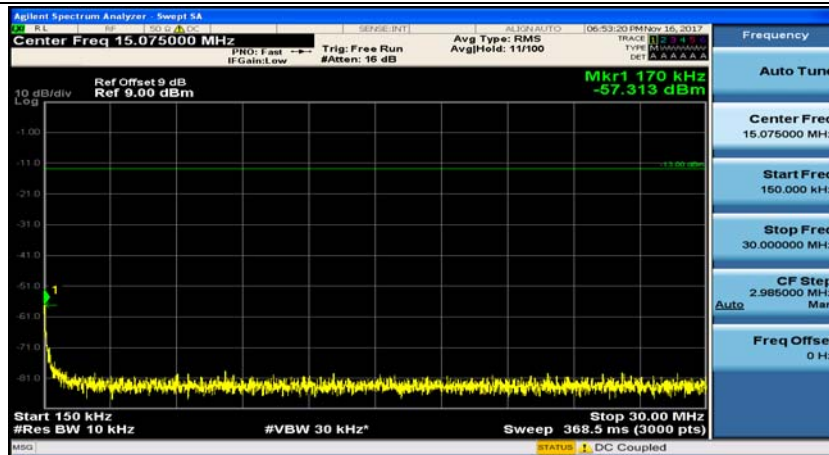

(Channel Bandwidth: 1.4 MHz)_LCH_16QAM_1RB#3

(Channel Bandwidth: 1.4 MHz)_MCH_16QAM_1RB#0

(Channel Bandwidth: 1.4 MHz)_MCH_16QAM_1RB#3

(Channel Bandwidth: 1.4 MHz)_HCH_16QAM_1RB#0

(Channel Bandwidth: 1.4 MHz)_HCH_16QAM_1RB#3

Channel Bandwidth: 3 MHz

(Channel Bandwidth: 3 MHz)_MCH_QPSK_1RB#0

(Channel Bandwidth: 3 MHz)_MCH_QPSK_1RB#7

(Channel Bandwidth: 3 MHz)_HCH_QPSK_1RB#0

(Channel Bandwidth: 3 MHz)_HCH_QPSK_1RB#7

(Channel Bandwidth: 3 MHz)_LCH_16QAM_1RB#0