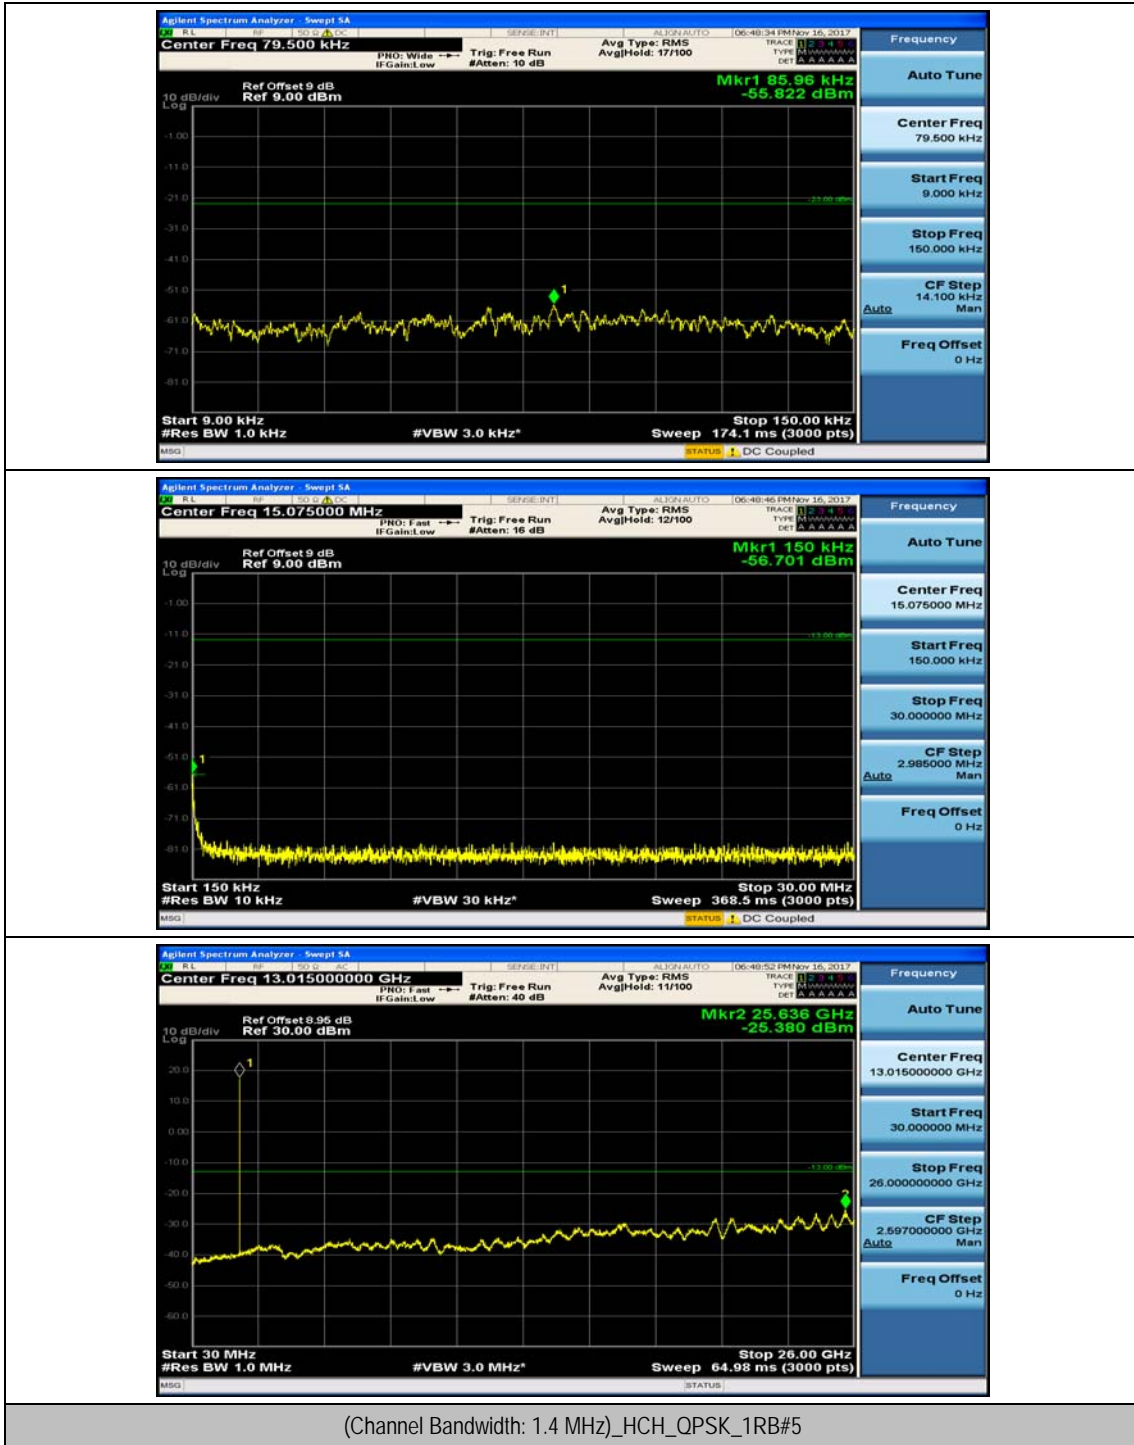

(Channel Bandwidth: 1.4 MHz)_MCH_QPSK_1RB#0

(Channel Bandwidth: 1.4 MHz)_MCH_QPSK_1RB#3

(Channel Bandwidth: 1.4 MHz)_HCH_QPSK_1RB#0

(Channel Bandwidth: 1.4 MHz)_HCH_QPSK_1RB#3

(Channel Bandwidth: 1.4 MHz)_LCH_16QAM_1RB#0

(Channel Bandwidth: 1.4 MHz)_LCH_16QAM_1RB#3

(Channel Bandwidth: 1.4 MHz)_MCH_16QAM_1RB#0

(Channel Bandwidth: 1.4 MHz)_MCH_16QAM_1RB#3

(Channel Bandwidth: 1.4 MHz)_HCH_16QAM_1RB#0

(Channel Bandwidth: 1.4 MHz)_HCH_16QAM_1RB#3

Channel Bandwidth: 3 MHz

(Channel Bandwidth: 3 MHz)_MCH_QPSK_1RB#0

(Channel Bandwidth: 3 MHz)_MCH_QPSK_1RB#7

(Channel Bandwidth: 3 MHz)_HCH_QPSK_1RB#0

(Channel Bandwidth: 3 MHz)_HCH_QPSK_1RB#7

(Channel Bandwidth: 3 MHz)_LCH_16QAM_1RB#0