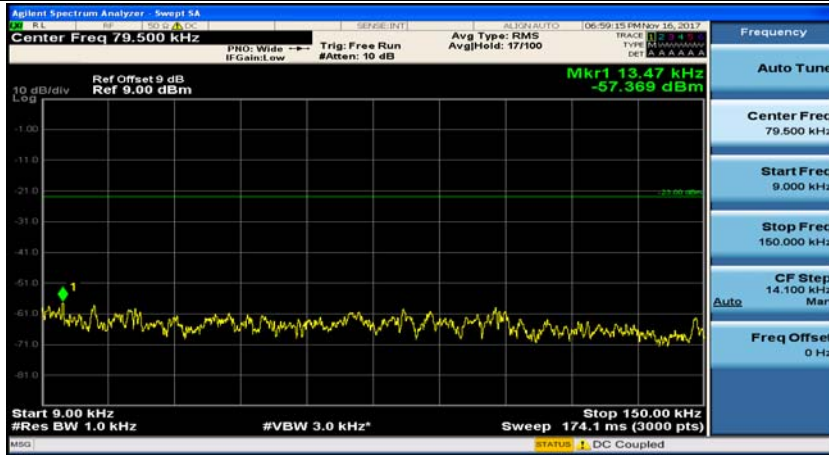

(Channel Bandwidth: 5 MHz)_LCH_16QAM_1RB#12