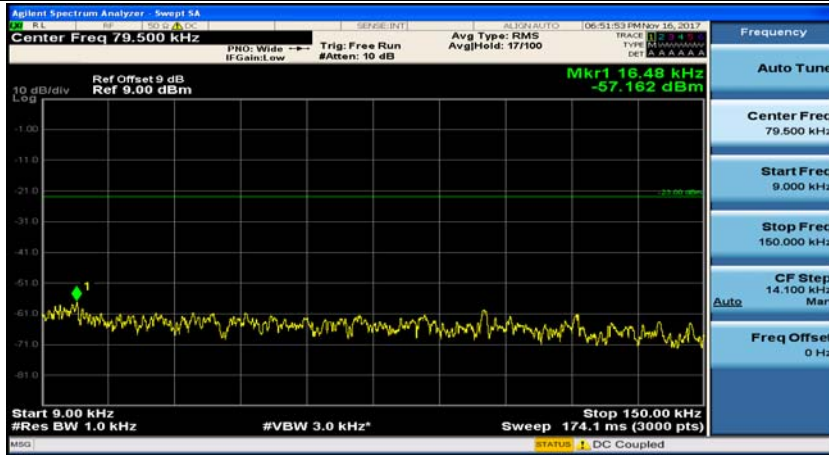

Channel Bandwidth: 3 MHz

(Channel Bandwidth: 3 MHz)_MCH_QPSK_1RB#0

(Channel Bandwidth: 3 MHz)_MCH_QPSK_1RB#7

(Channel Bandwidth: 3 MHz)_HCH_QPSK_1RB#0

(Channel Bandwidth: 3 MHz)_HCH_QPSK_1RB#7

(Channel Bandwidth: 3 MHz)_LCH_16QAM_1RB#0