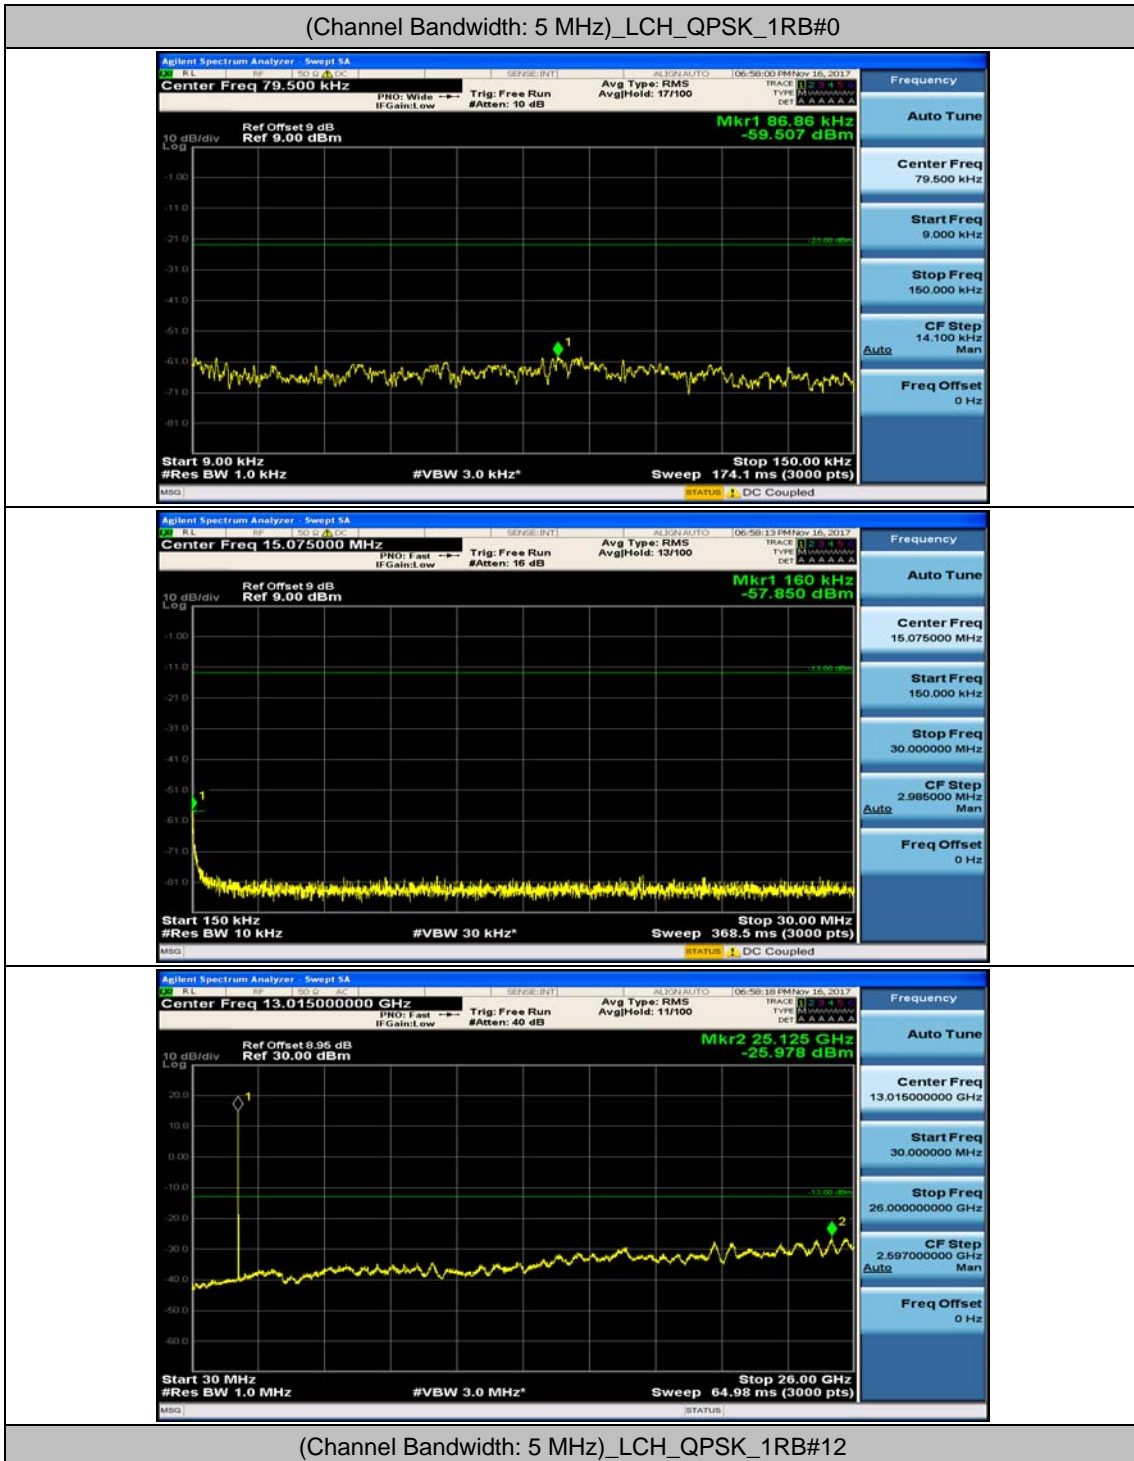

Channel Bandwidth: 3 MHz

(Channel Bandwidth: 3 MHz)_MCH_QPSK_1RB#0

(Channel Bandwidth: 3 MHz)_MCH_QPSK_1RB#7

(Channel Bandwidth: 3 MHz)_HCH_QPSK_1RB#0

(Channel Bandwidth: 3 MHz)_HCH_QPSK_1RB#7

(Channel Bandwidth: 3 MHz)_LCH_16QAM_1RB#0

(Channel Bandwidth: 3 MHz)_LCH_16QAM_1RB#7

(Channel Bandwidth: 3 MHz)_MCH_16QAM_1RB#0

(Channel Bandwidth: 3 MHz)_MCH_16QAM_1RB#7

(Channel Bandwidth: 3 MHz)_HCH_16QAM_1RB#0

(Channel Bandwidth: 3 MHz)_HCH_16QAM_1RB#7

Channel Bandwidth: 5 MHz

(Channel Bandwidth: 5 MHz)_MCH_QPSK_1RB#0

(Channel Bandwidth: 5 MHz)_MCH_QPSK_1RB#12

(Channel Bandwidth: 5 MHz)_HCH_QPSK_1RB#0

(Channel Bandwidth: 5 MHz)_HCH_QPSK_1RB#12

(Channel Bandwidth: 5 MHz)_LCH_16QAM_1RB#0