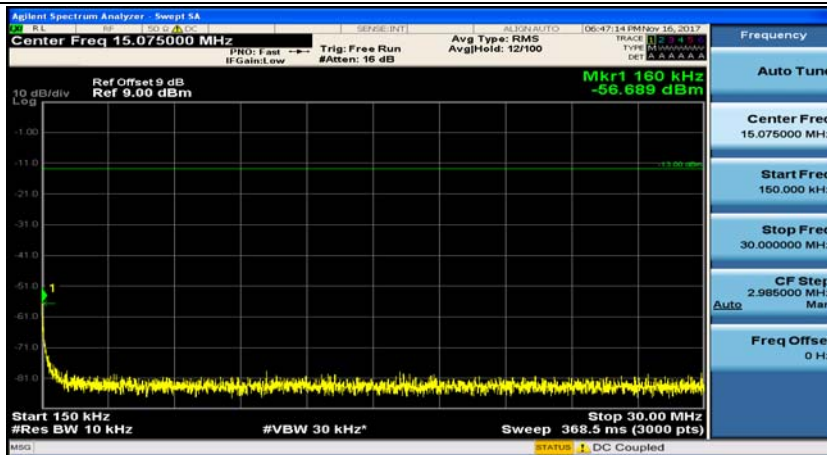

(Channel Bandwidth: 1.4 MHz)_MCH_QPSK_1RB#0

(Channel Bandwidth: 1.4 MHz)_MCH_QPSK_1RB#3

(Channel Bandwidth: 1.4 MHz)_HCH_QPSK_1RB#0

(Channel Bandwidth: 1.4 MHz)_HCH_QPSK_1RB#3

(Channel Bandwidth: 1.4 MHz)_LCH_16QAM_1RB#0

(Channel Bandwidth: 1.4 MHz)_LCH_16QAM_1RB#3

(Channel Bandwidth: 1.4 MHz)_MCH_16QAM_1RB#0

(Channel Bandwidth: 1.4 MHz)_MCH_16QAM_1RB#3

(Channel Bandwidth: 1.4 MHz)_HCH_16QAM_1RB#0

(Channel Bandwidth: 1.4 MHz)_HCH_16QAM_1RB#3