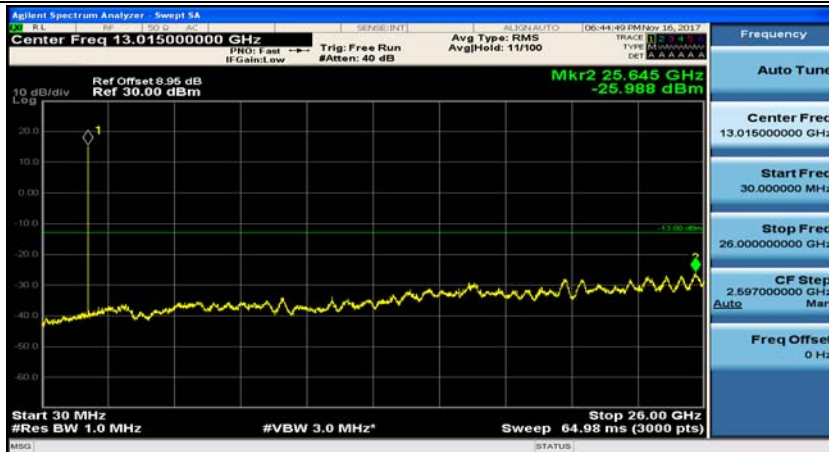

(Channel Bandwidth: 1.4 MHz)_MCH_QPSK_1RB#0

(Channel Bandwidth: 1.4 MHz)_MCH_QPSK_1RB#3

(Channel Bandwidth: 1.4 MHz)_HCH_QPSK_1RB#0

(Channel Bandwidth: 1.4 MHz)_HCH_QPSK_1RB#3

(Channel Bandwidth: 1.4 MHz)_LCH_16QAM_1RB#0

(Channel Bandwidth: 1.4 MHz)_LCH_16QAM_1RB#3

(Channel Bandwidth: 1.4 MHz)_MCH_16QAM_1RB#0

(Channel Bandwidth: 1.4 MHz)_MCH_16QAM_1RB#3

(Channel Bandwidth: 1.4 MHz)_HCH_16QAM_1RB#0

(Channel Bandwidth: 1.4 MHz)_HCH_16QAM_1RB#3