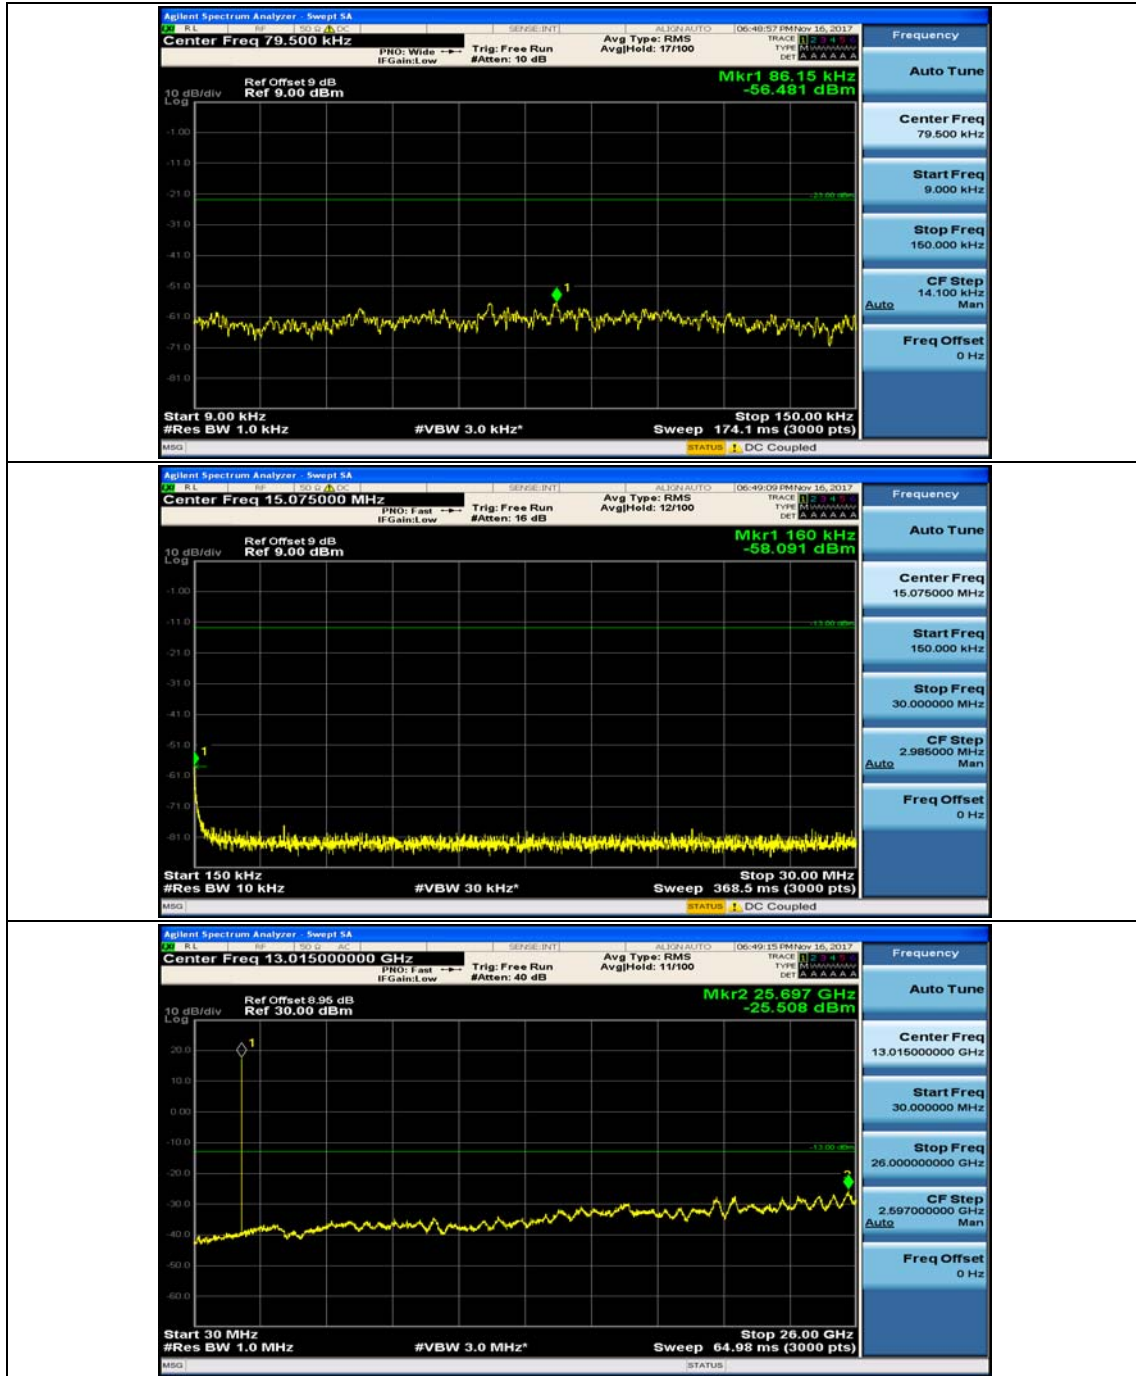

(Channel Bandwidth: 1.4 MHz)_MCH_QPSK_1RB#0

(Channel Bandwidth: 1.4 MHz)_MCH_QPSK_1RB#3

(Channel Bandwidth: 1.4 MHz)_HCH_QPSK_1RB#0

(Channel Bandwidth: 1.4 MHz)_HCH_QPSK_1RB#3

(Channel Bandwidth: 1.4 MHz)_LCH_16QAM_1RB#0

(Channel Bandwidth: 1.4 MHz)_LCH_16QAM_1RB#3

(Channel Bandwidth: 1.4 MHz)_MCH_16QAM_1RB#0

(Channel Bandwidth: 1.4 MHz)_MCH_16QAM_1RB#3

(Channel Bandwidth: 1.4 MHz)_HCH_16QAM_1RB#0

(Channel Bandwidth: 1.4 MHz)_HCH_16QAM_1RB#3

Channel Bandwidth: 3 MHz

(Channel Bandwidth: 3 MHz)_MCH_QPSK_1RB#0

(Channel Bandwidth: 3 MHz)_MCH_QPSK_1RB#7

(Channel Bandwidth: 3 MHz)_HCH_QPSK_1RB#0

(Channel Bandwidth: 3 MHz)_HCH_QPSK_1RB#7

(Channel Bandwidth: 3 MHz)_LCH_16QAM_1RB#0