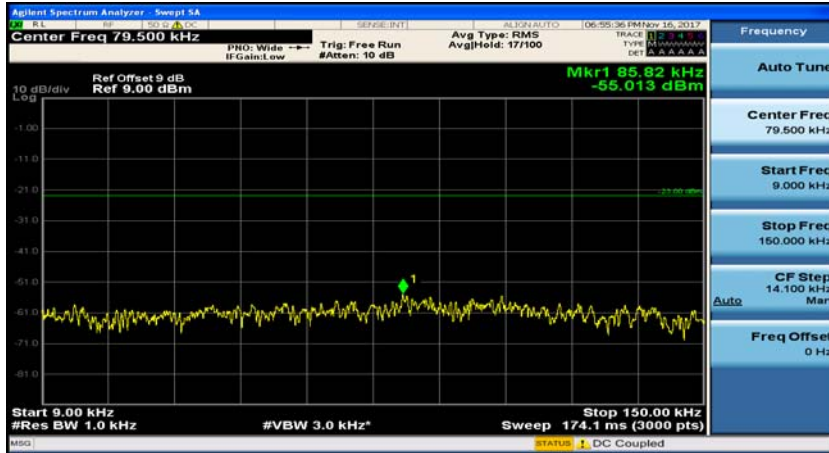

Channel Bandwidth: 3 MHz

(Channel Bandwidth: 3 MHz)_MCH_QPSK_1RB#0

(Channel Bandwidth: 3 MHz)_MCH_QPSK_1RB#7

(Channel Bandwidth: 3 MHz)_HCH_QPSK_1RB#0

(Channel Bandwidth: 3 MHz)_HCH_QPSK_1RB#7

(Channel Bandwidth: 3 MHz)_LCH_16QAM_1RB#0