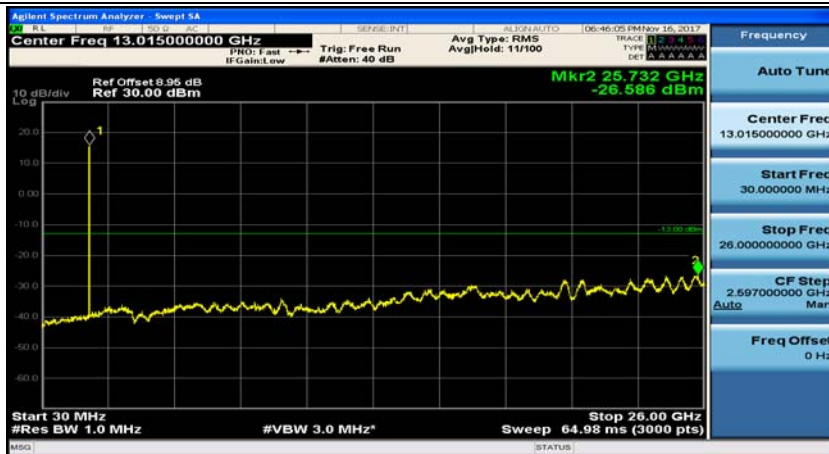

(Channel Bandwidth: 1.4 MHz)_MCH_QPSK_1RB#0

(Channel Bandwidth: 1.4 MHz)_MCH_QPSK_1RB#3

(Channel Bandwidth: 1.4 MHz)_HCH_QPSK_1RB#0

(Channel Bandwidth: 1.4 MHz)_HCH_QPSK_1RB#3

(Channel Bandwidth: 1.4 MHz)_LCH_16QAM_1RB#0

(Channel Bandwidth: 1.4 MHz)_LCH_16QAM_1RB#3

(Channel Bandwidth: 1.4 MHz)_MCH_16QAM_1RB#0

(Channel Bandwidth: 1.4 MHz)_MCH_16QAM_1RB#3

(Channel Bandwidth: 1.4 MHz)_HCH_16QAM_1RB#0

(Channel Bandwidth: 1.4 MHz)_HCH_16QAM_1RB#3