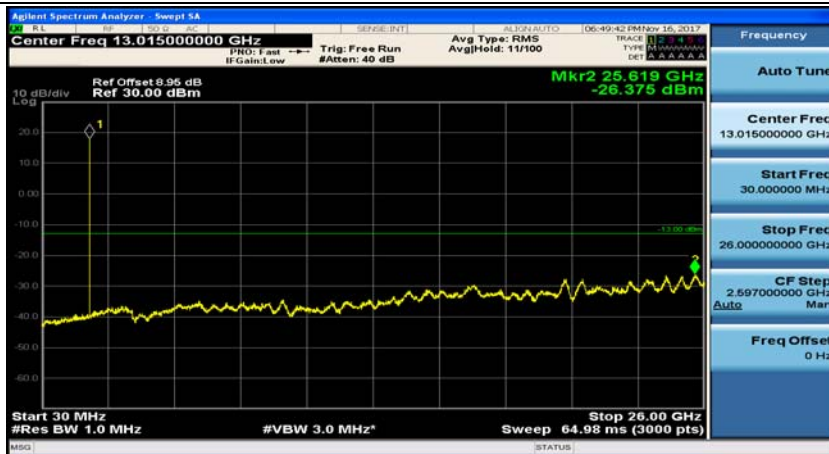

(Channel Bandwidth: 1.4 MHz)_LCH_16QAM_1RB#3

(Channel Bandwidth: 1.4 MHz)_MCH_16QAM_1RB#0

(Channel Bandwidth: 1.4 MHz)_MCH_16QAM_1RB#3

(Channel Bandwidth: 1.4 MHz)_HCH_16QAM_1RB#0

(Channel Bandwidth: 1.4 MHz)_HCH_16QAM_1RB#3

Channel Bandwidth: 3 MHz

(Channel Bandwidth: 3 MHz)_MCH_QPSK_1RB#0

(Channel Bandwidth: 3 MHz)_MCH_QPSK_1RB#7

(Channel Bandwidth: 3 MHz)_HCH_QPSK_1RB#0

(Channel Bandwidth: 3 MHz)_HCH_QPSK_1RB#7

(Channel Bandwidth: 3 MHz)_LCH_16QAM_1RB#0