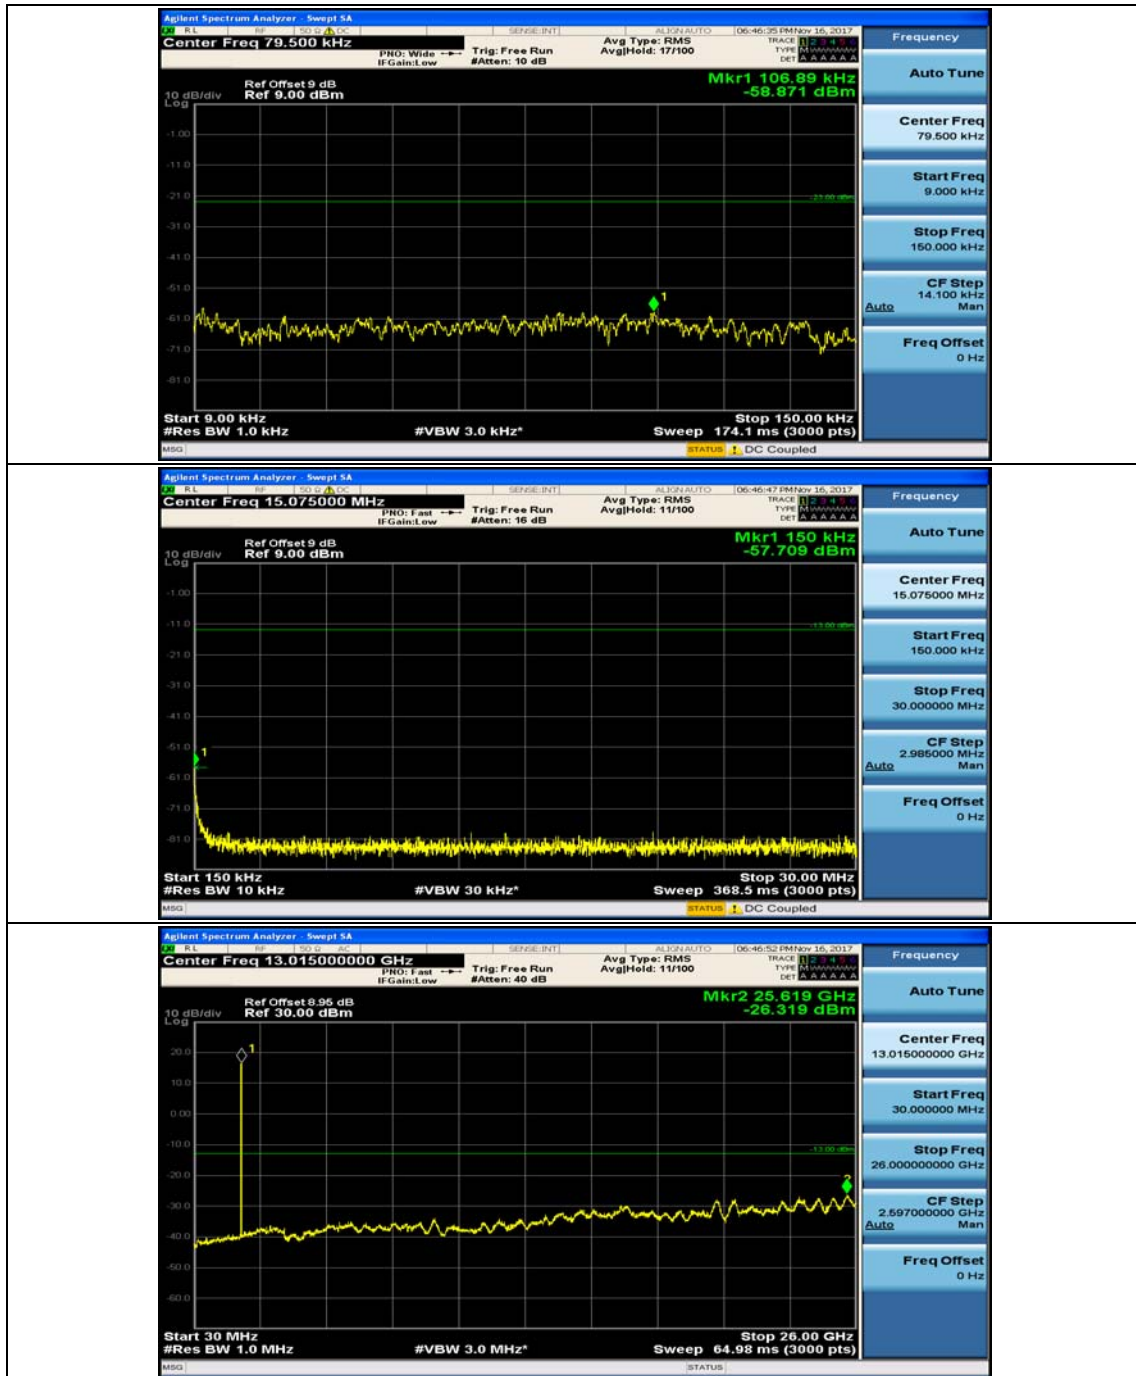

(Channel Bandwidth: 1.4 MHz)_MCH_QPSK_1RB#0

(Channel Bandwidth: 1.4 MHz)_MCH_QPSK_1RB#3

(Channel Bandwidth: 1.4 MHz)_HCH_QPSK_1RB#0

(Channel Bandwidth: 1.4 MHz)_HCH_QPSK_1RB#3

(Channel Bandwidth: 1.4 MHz)_LCH_16QAM_1RB#0

(Channel Bandwidth: 1.4 MHz)_LCH_16QAM_1RB#3

(Channel Bandwidth: 1.4 MHz)_MCH_16QAM_1RB#0

(Channel Bandwidth: 1.4 MHz)_MCH_16QAM_1RB#3

(Channel Bandwidth: 1.4 MHz)_HCH_16QAM_1RB#0

(Channel Bandwidth: 1.4 MHz)_HCH_16QAM_1RB#3

Channel Bandwidth: 3 MHz

(Channel Bandwidth: 3 MHz)_MCH_QPSK_1RB#0

(Channel Bandwidth: 3 MHz)_MCH_QPSK_1RB#7

(Channel Bandwidth: 3 MHz)_HCH_QPSK_1RB#0

(Channel Bandwidth: 3 MHz)_HCH_QPSK_1RB#7

(Channel Bandwidth: 3 MHz)_LCH_16QAM_1RB#0