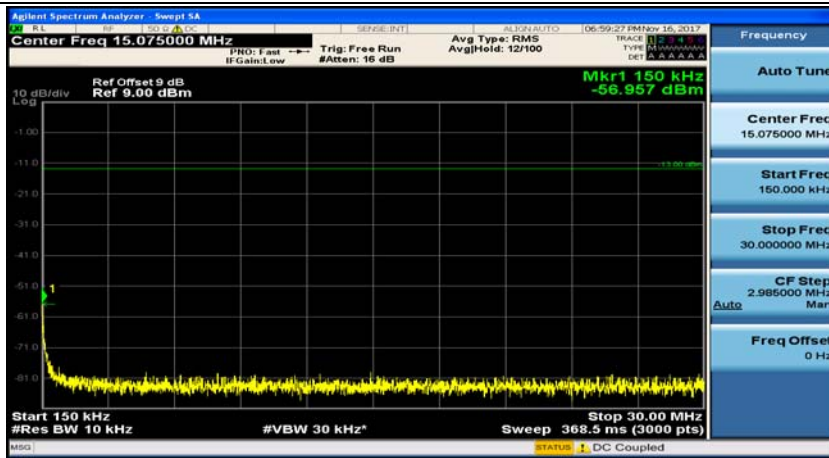

(Channel Bandwidth: 5 MHz)_LCH_16QAM_1RB#12