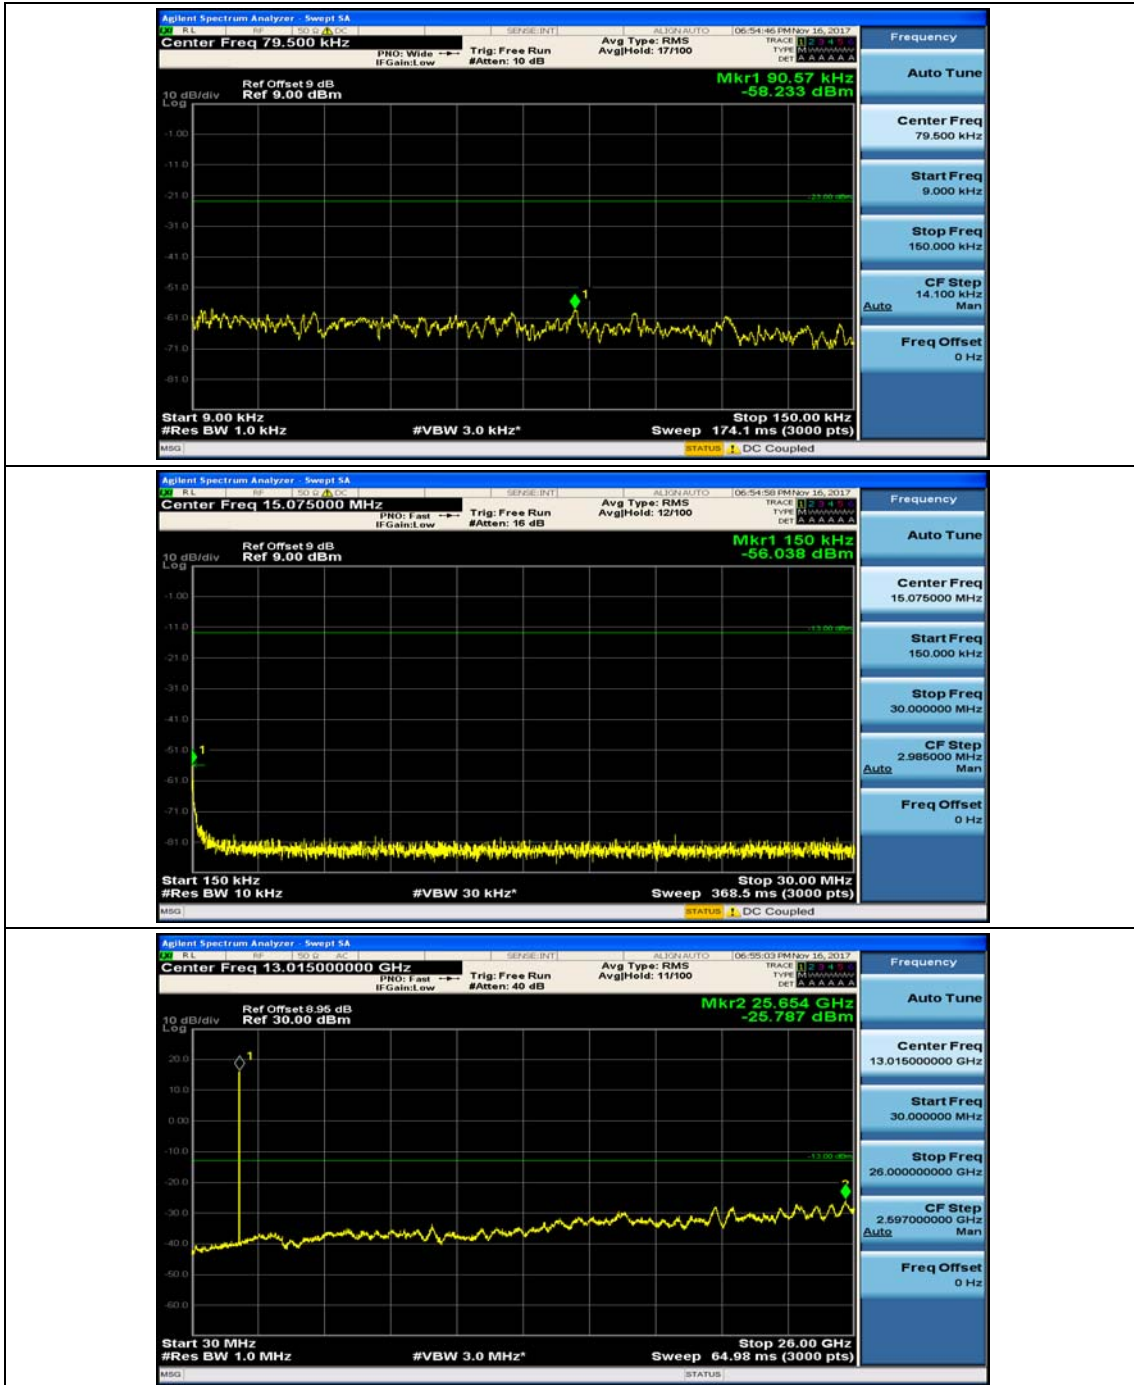

Channel Bandwidth: 3 MHz

(Channel Bandwidth: 3 MHz)_MCH_QPSK_1RB#0

(Channel Bandwidth: 3 MHz)_MCH_QPSK_1RB#7

(Channel Bandwidth: 3 MHz)_HCH_QPSK_1RB#0

(Channel Bandwidth: 3 MHz)_HCH_QPSK_1RB#7

(Channel Bandwidth: 3 MHz)_LCH_16QAM_1RB#0

(Channel Bandwidth: 3 MHz)_LCH_16QAM_1RB#7

(Channel Bandwidth: 3 MHz)_MCH_16QAM_1RB#0

(Channel Bandwidth: 3 MHz)_MCH_16QAM_1RB#7

(Channel Bandwidth: 3 MHz)_HCH_16QAM_1RB#0

(Channel Bandwidth: 3 MHz)_HCH_16QAM_1RB#7