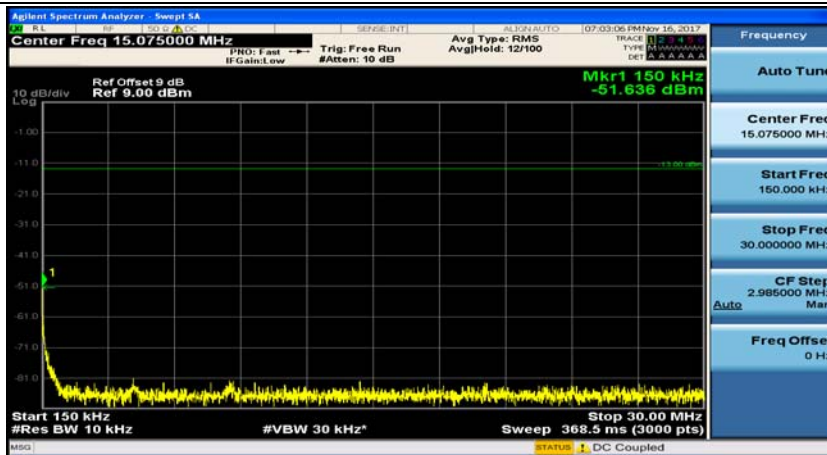

(Channel Bandwidth: 5 MHz)_HCH_QPSK_1RB#0