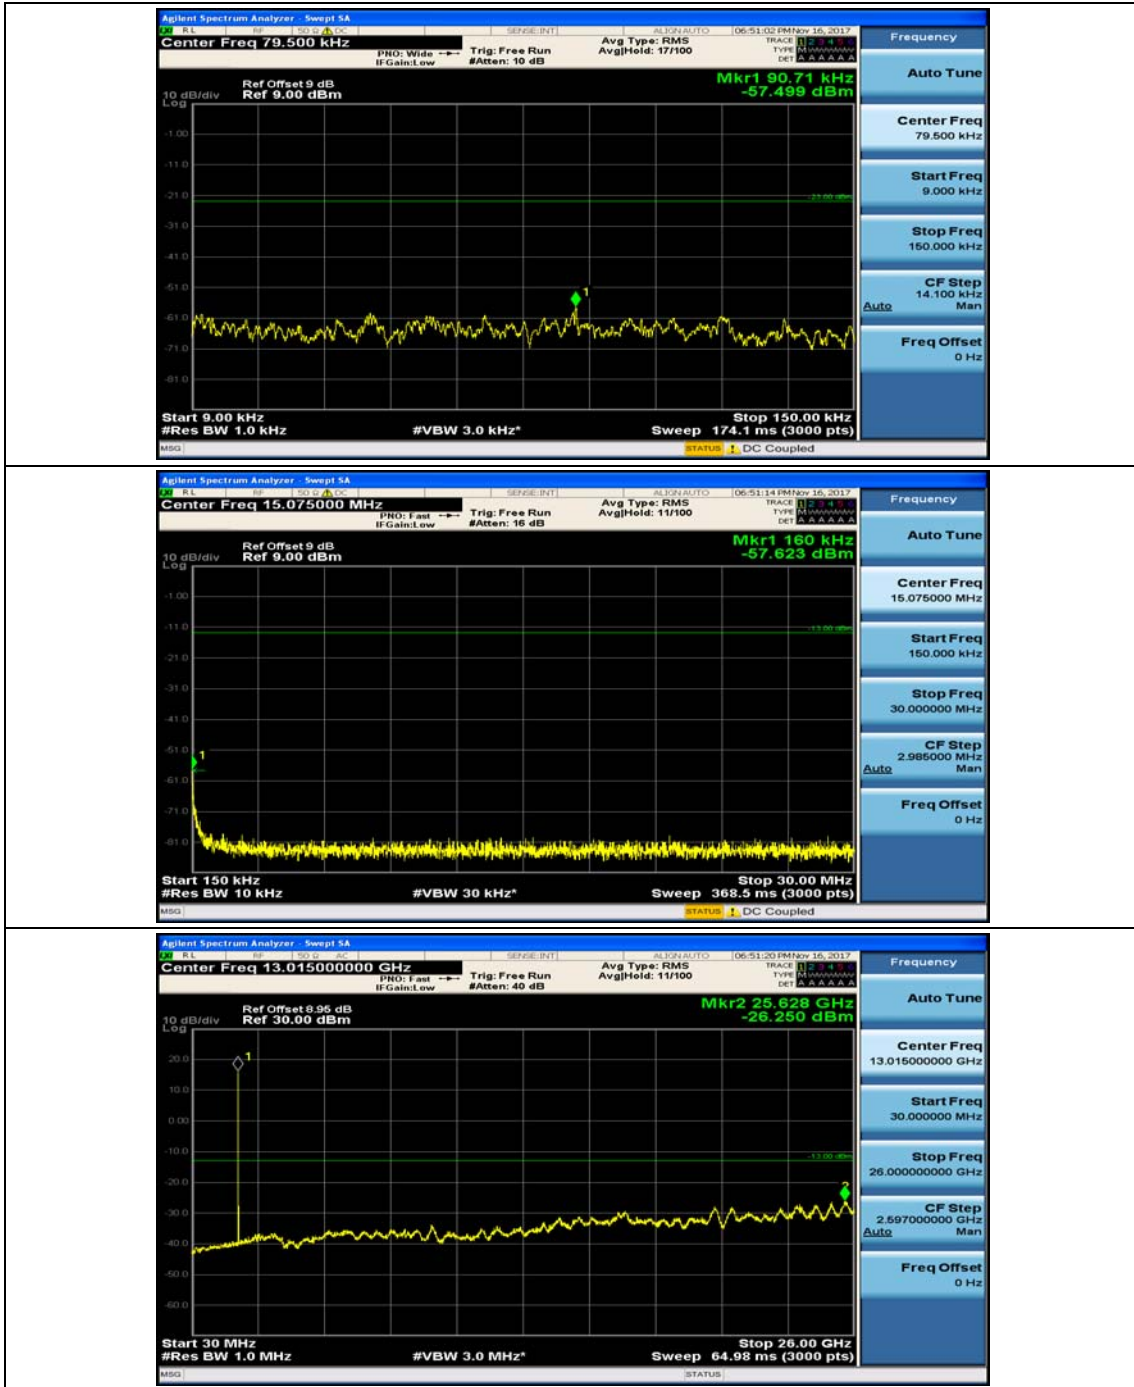

(Channel Bandwidth: 1.4 MHz)_MCH_QPSK_1RB#0

(Channel Bandwidth: 1.4 MHz)_MCH_QPSK_1RB#3

(Channel Bandwidth: 1.4 MHz)_HCH_QPSK_1RB#0

(Channel Bandwidth: 1.4 MHz)_HCH_QPSK_1RB#3

(Channel Bandwidth: 1.4 MHz)_LCH_16QAM_1RB#0

(Channel Bandwidth: 1.4 MHz)_LCH_16QAM_1RB#3

(Channel Bandwidth: 1.4 MHz)_MCH_16QAM_1RB#0

(Channel Bandwidth: 1.4 MHz)_MCH_16QAM_1RB#3

(Channel Bandwidth: 1.4 MHz)_HCH_16QAM_1RB#0

(Channel Bandwidth: 1.4 MHz)_HCH_16QAM_1RB#3

Channel Bandwidth: 3 MHz

(Channel Bandwidth: 3 MHz)_MCH_QPSK_1RB#0

(Channel Bandwidth: 3 MHz)_MCH_QPSK_1RB#7

(Channel Bandwidth: 3 MHz)_HCH_QPSK_1RB#0

(Channel Bandwidth: 3 MHz)_HCH_QPSK_1RB#7

(Channel Bandwidth: 3 MHz)_LCH_16QAM_1RB#0