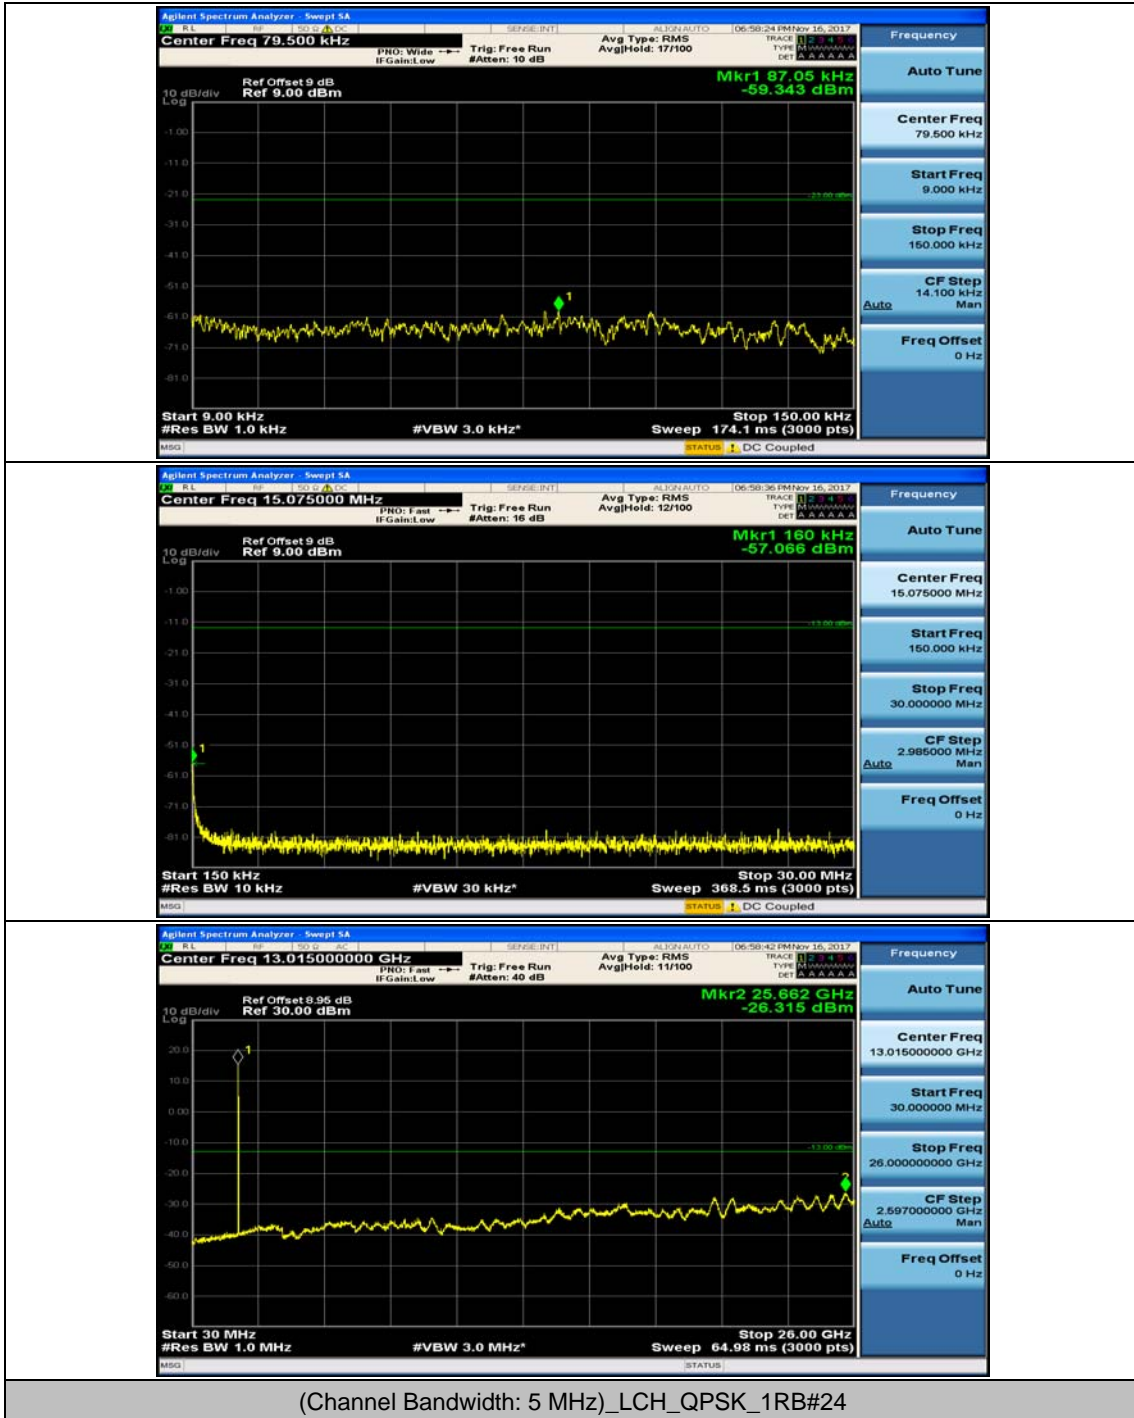

Channel Bandwidth: 3 MHz

(Channel Bandwidth: 3 MHz)_MCH_QPSK_1RB#0

(Channel Bandwidth: 3 MHz)_MCH_QPSK_1RB#7

(Channel Bandwidth: 3 MHz)_HCH_QPSK_1RB#0

(Channel Bandwidth: 3 MHz)_HCH_QPSK_1RB#7

(Channel Bandwidth: 3 MHz)_LCH_16QAM_1RB#0

(Channel Bandwidth: 3 MHz)_LCH_16QAM_1RB#7

(Channel Bandwidth: 3 MHz)_MCH_16QAM_1RB#0

(Channel Bandwidth: 3 MHz)_MCH_16QAM_1RB#7

(Channel Bandwidth: 3 MHz)_HCH_16QAM_1RB#0

(Channel Bandwidth: 3 MHz)_HCH_16QAM_1RB#7

Channel Bandwidth: 5 MHz

(Channel Bandwidth: 5 MHz)_MCH_QPSK_1RB#0

(Channel Bandwidth: 5 MHz)_MCH_QPSK_1RB#12

(Channel Bandwidth: 5 MHz)_HCH_QPSK_1RB#0

(Channel Bandwidth: 5 MHz)_HCH_QPSK_1RB#12

(Channel Bandwidth: 5 MHz)_LCH_16QAM_1RB#0