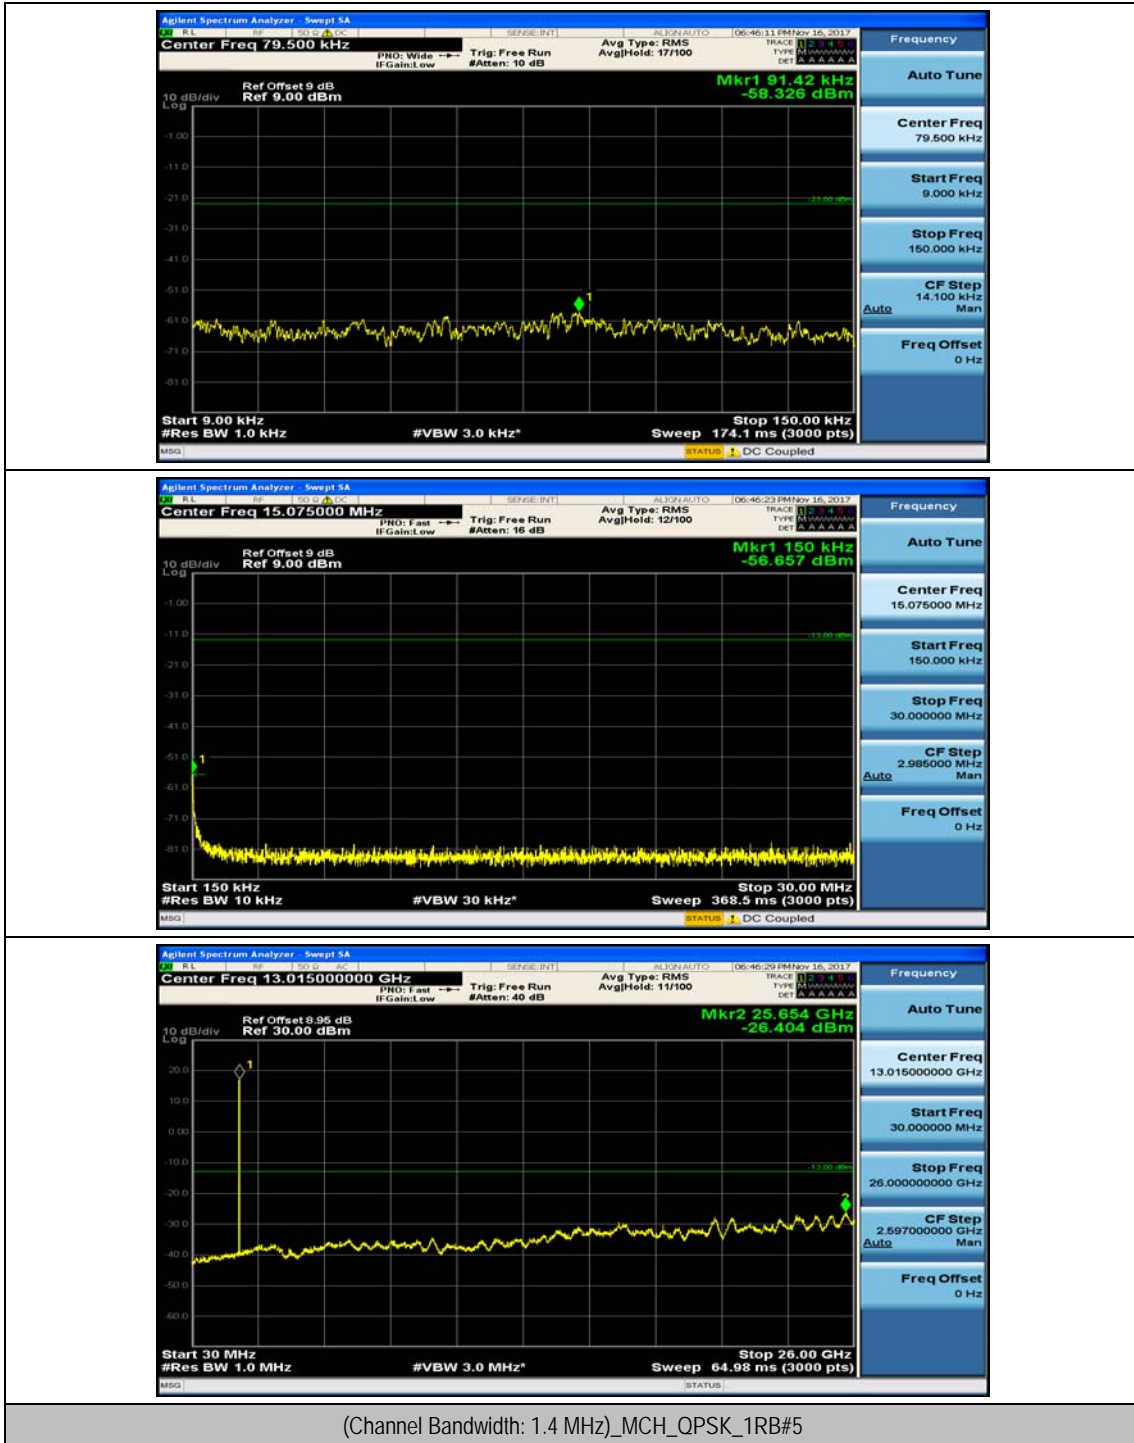

(Channel Bandwidth: 1.4 MHz)_MCH_QPSK_1RB#0

(Channel Bandwidth: 1.4 MHz)_MCH_QPSK_1RB#3

(Channel Bandwidth: 1.4 MHz)_HCH_QPSK_1RB#0

(Channel Bandwidth: 1.4 MHz)_HCH_QPSK_1RB#3

(Channel Bandwidth: 1.4 MHz)_LCH_16QAM_1RB#0

(Channel Bandwidth: 1.4 MHz)_LCH_16QAM_1RB#3

(Channel Bandwidth: 1.4 MHz)_MCH_16QAM_1RB#0

(Channel Bandwidth: 1.4 MHz)_MCH_16QAM_1RB#3

(Channel Bandwidth: 1.4 MHz)_HCH_16QAM_1RB#0

(Channel Bandwidth: 1.4 MHz)_HCH_16QAM_1RB#3

Channel Bandwidth: 3 MHz

(Channel Bandwidth: 3 MHz)_MCH_QPSK_1RB#0

(Channel Bandwidth: 3 MHz)_MCH_QPSK_1RB#7

(Channel Bandwidth: 3 MHz)_HCH_QPSK_1RB#0

(Channel Bandwidth: 3 MHz)_HCH_QPSK_1RB#7

(Channel Bandwidth: 3 MHz)_LCH_16QAM_1RB#0