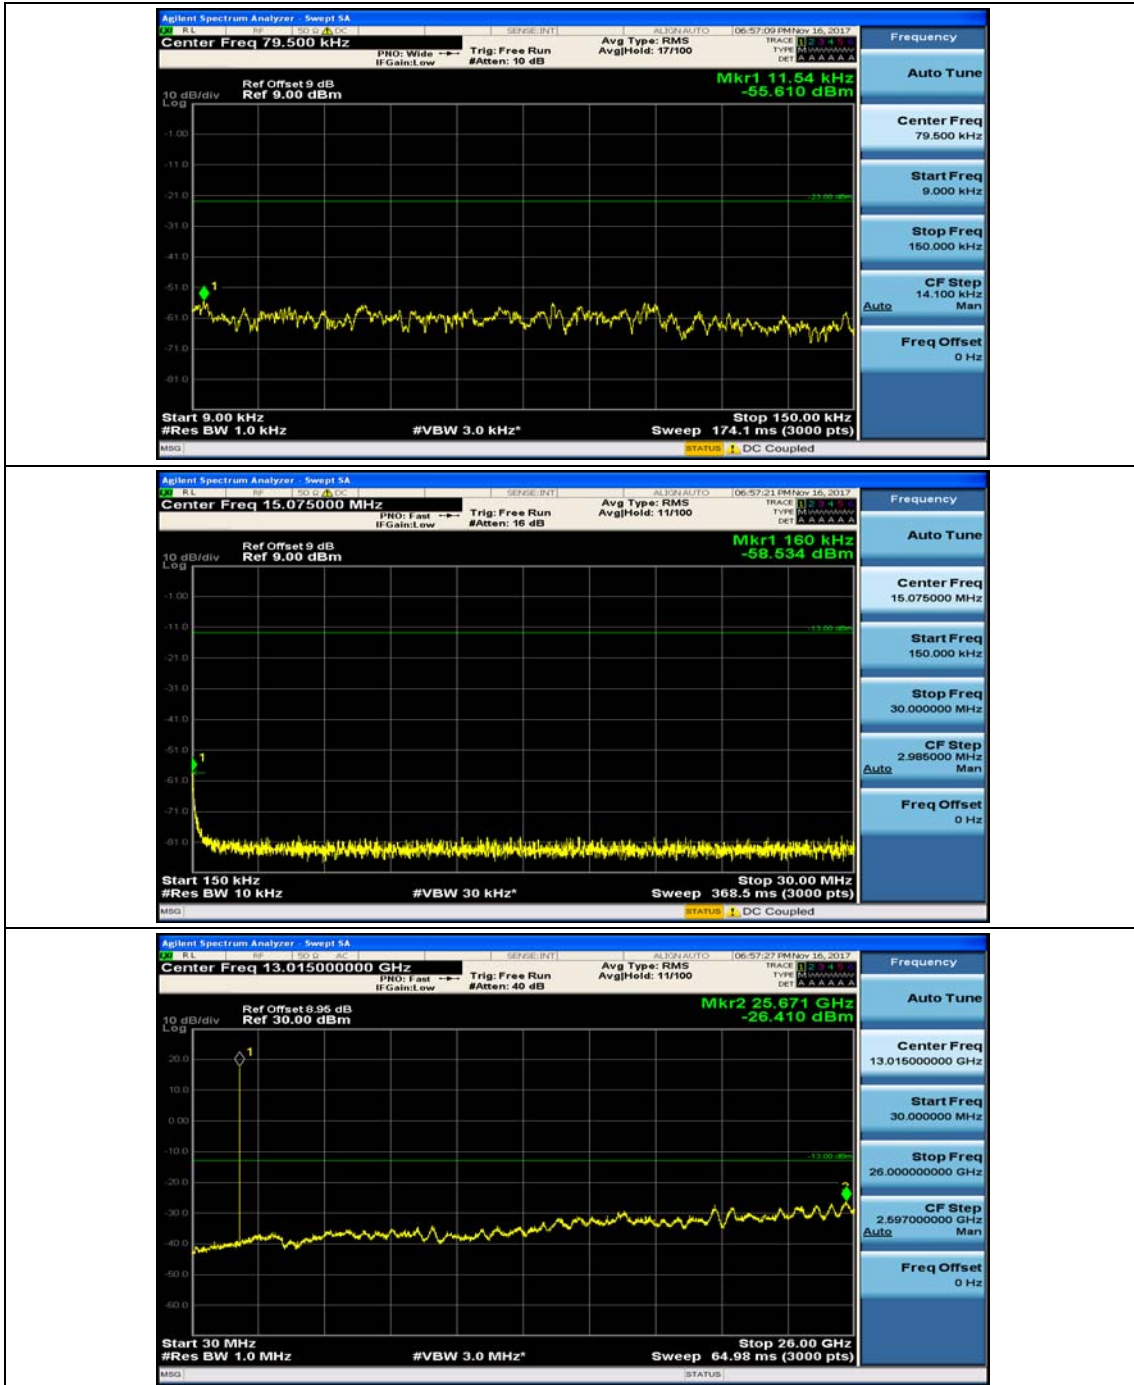

Channel Bandwidth: 3 MHz

(Channel Bandwidth: 3 MHz)_MCH_QPSK_1RB#0

(Channel Bandwidth: 3 MHz)_MCH_QPSK_1RB#7

(Channel Bandwidth: 3 MHz)_HCH_QPSK_1RB#0

(Channel Bandwidth: 3 MHz)_HCH_QPSK_1RB#7

(Channel Bandwidth: 3 MHz)_LCH_16QAM_1RB#0

(Channel Bandwidth: 3 MHz)_LCH_16QAM_1RB#7

(Channel Bandwidth: 3 MHz)_MCH_16QAM_1RB#0

(Channel Bandwidth: 3 MHz)_MCH_16QAM_1RB#7

(Channel Bandwidth: 3 MHz)_HCH_16QAM_1RB#0

(Channel Bandwidth: 3 MHz)_HCH_16QAM_1RB#7

Channel Bandwidth: 5 MHz

(Channel Bandwidth: 5 MHz)_MCH_QPSK_1RB#0

(Channel Bandwidth: 5 MHz)_MCH_QPSK_1RB#12

(Channel Bandwidth: 5 MHz)_HCH_QPSK_1RB#0

(Channel Bandwidth: 5 MHz)_HCH_QPSK_1RB#12

(Channel Bandwidth: 5 MHz)_LCH_16QAM_1RB#0