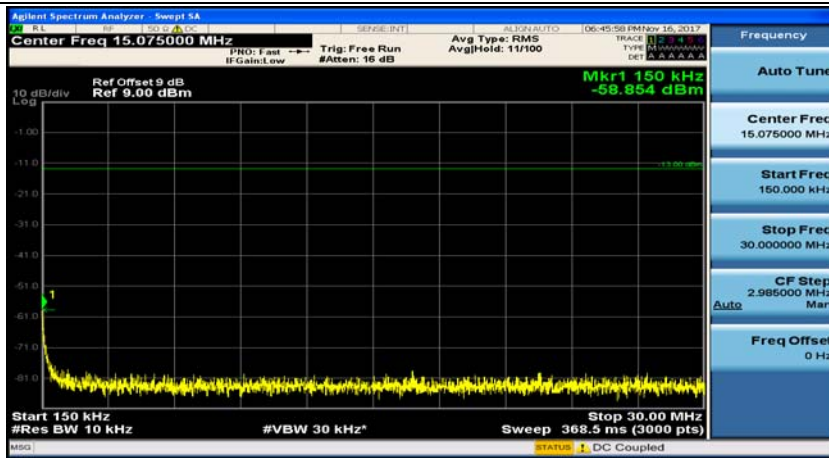

(Channel Bandwidth: 1.4 MHz)_MCH_QPSK_1RB#0

(Channel Bandwidth: 1.4 MHz)_MCH_QPSK_1RB#3

(Channel Bandwidth: 1.4 MHz)_HCH_QPSK_1RB#0

(Channel Bandwidth: 1.4 MHz)_HCH_QPSK_1RB#3

(Channel Bandwidth: 1.4 MHz)_LCH_16QAM_1RB#0

(Channel Bandwidth: 1.4 MHz)_LCH_16QAM_1RB#3

(Channel Bandwidth: 1.4 MHz)_MCH_16QAM_1RB#0

(Channel Bandwidth: 1.4 MHz)_MCH_16QAM_1RB#3

(Channel Bandwidth: 1.4 MHz)_HCH_16QAM_1RB#0

(Channel Bandwidth: 1.4 MHz)_HCH_16QAM_1RB#3