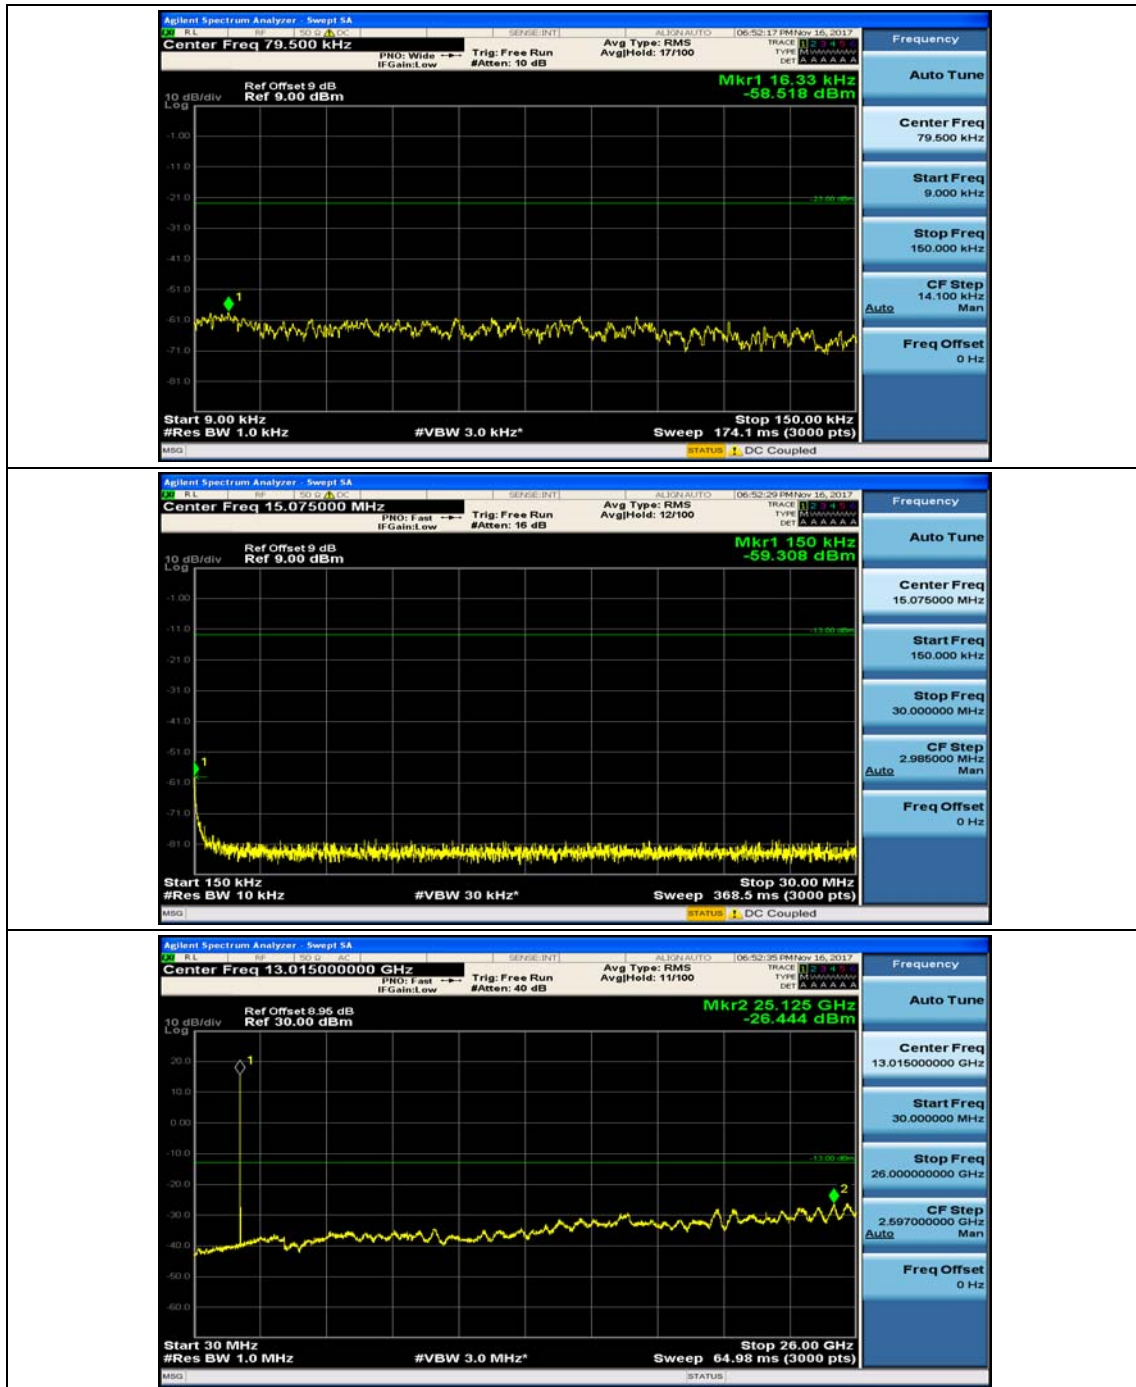

Channel Bandwidth: 3 MHz

(Channel Bandwidth: 3 MHz)_MCH_QPSK_1RB#0

(Channel Bandwidth: 3 MHz)_MCH_QPSK_1RB#7

(Channel Bandwidth: 3 MHz)_HCH_QPSK_1RB#0

(Channel Bandwidth: 3 MHz)_HCH_QPSK_1RB#7

(Channel Bandwidth: 3 MHz)_LCH_16QAM_1RB#0

(Channel Bandwidth: 3 MHz)_LCH_16QAM_1RB#7

(Channel Bandwidth: 3 MHz)_MCH_16QAM_1RB#0

(Channel Bandwidth: 3 MHz)_MCH_16QAM_1RB#7

(Channel Bandwidth: 3 MHz)_HCH_16QAM_1RB#0

(Channel Bandwidth: 3 MHz)_HCH_16QAM_1RB#7