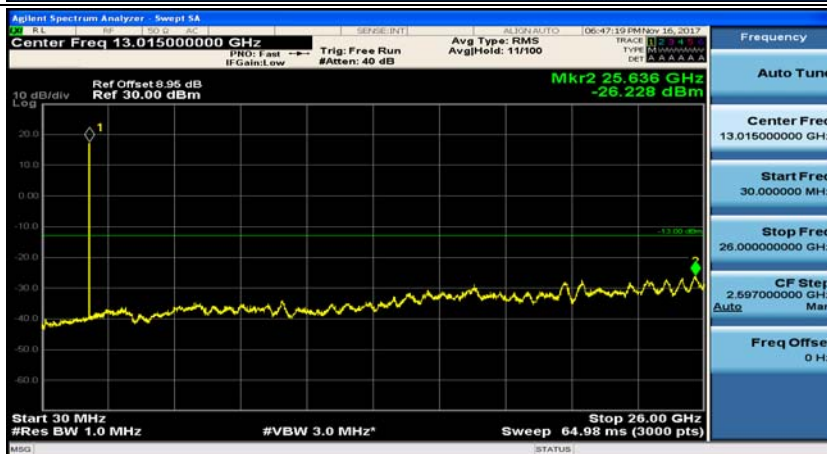

(Channel Bandwidth: 1.4 MHz)_MCH_QPSK_1RB#0

(Channel Bandwidth: 1.4 MHz)_MCH_QPSK_1RB#3

(Channel Bandwidth: 1.4 MHz)_HCH_QPSK_1RB#0

(Channel Bandwidth: 1.4 MHz)_HCH_QPSK_1RB#3

(Channel Bandwidth: 1.4 MHz)_LCH_16QAM_1RB#0

(Channel Bandwidth: 1.4 MHz)_LCH_16QAM_1RB#3

(Channel Bandwidth: 1.4 MHz)_MCH_16QAM_1RB#0

(Channel Bandwidth: 1.4 MHz)_MCH_16QAM_1RB#3

(Channel Bandwidth: 1.4 MHz)_HCH_16QAM_1RB#0

(Channel Bandwidth: 1.4 MHz)_HCH_16QAM_1RB#3