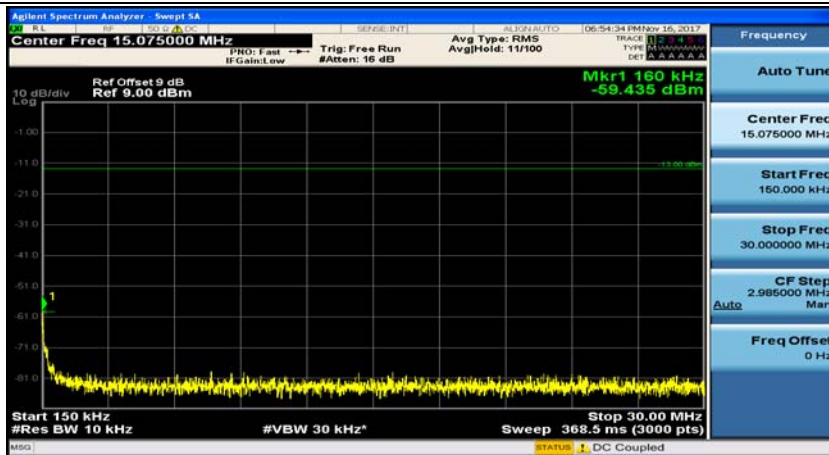

(Channel Bandwidth: 3 MHz)_MCH_16QAM_1RB#0