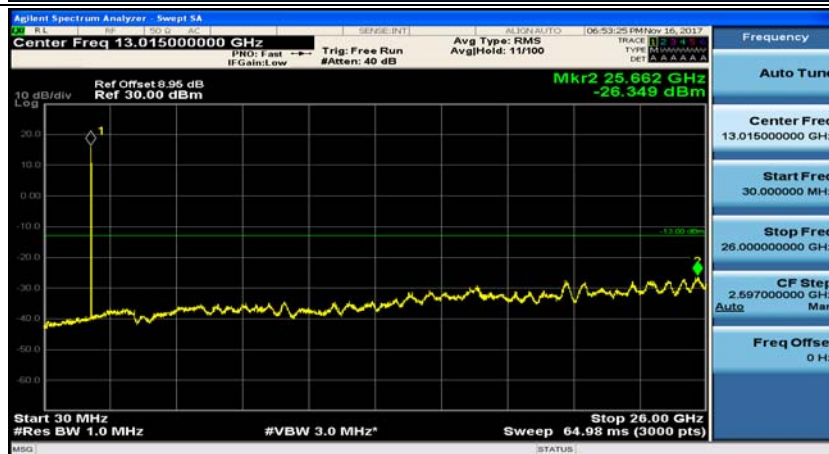

(Channel Bandwidth: 1.4 MHz)_LCH_16QAM_1RB#3

(Channel Bandwidth: 1.4 MHz)_MCH_16QAM_1RB#0

(Channel Bandwidth: 1.4 MHz)_MCH_16QAM_1RB#3

(Channel Bandwidth: 1.4 MHz)_HCH_16QAM_1RB#0

(Channel Bandwidth: 1.4 MHz)_HCH_16QAM_1RB#3

Channel Bandwidth: 3 MHz

(Channel Bandwidth: 3 MHz)_MCH_QPSK_1RB#0

(Channel Bandwidth: 3 MHz)_MCH_QPSK_1RB#7

(Channel Bandwidth: 3 MHz)_HCH_QPSK_1RB#0

(Channel Bandwidth: 3 MHz)_HCH_QPSK_1RB#7

(Channel Bandwidth: 3 MHz)_LCH_16QAM_1RB#0