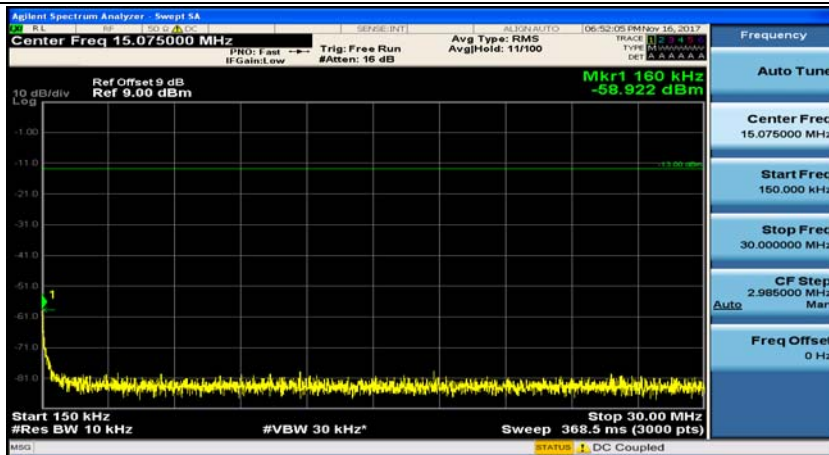

Channel Bandwidth: 3 MHz

(Channel Bandwidth: 3 MHz)_MCH_QPSK_1RB#0

(Channel Bandwidth: 3 MHz)_MCH_QPSK_1RB#7

(Channel Bandwidth: 3 MHz)_HCH_QPSK_1RB#0

(Channel Bandwidth: 3 MHz)_HCH_QPSK_1RB#7

(Channel Bandwidth: 3 MHz)_LCH_16QAM_1RB#0