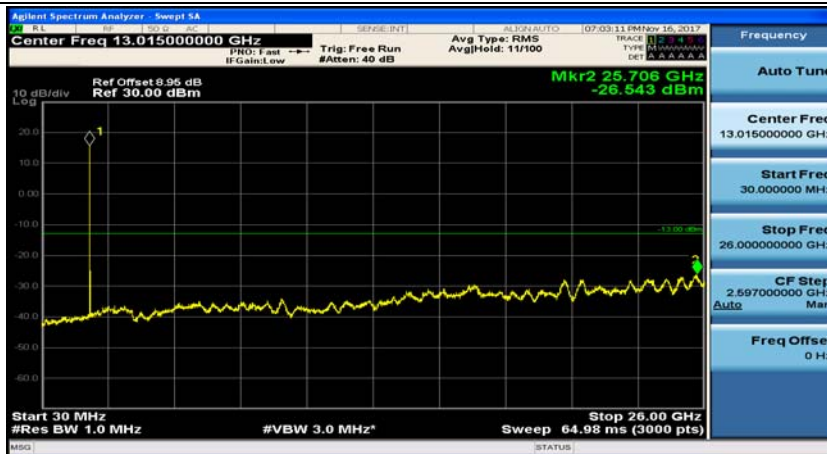

(Channel Bandwidth: 5 MHz)_HCH_QPSK_1RB#0