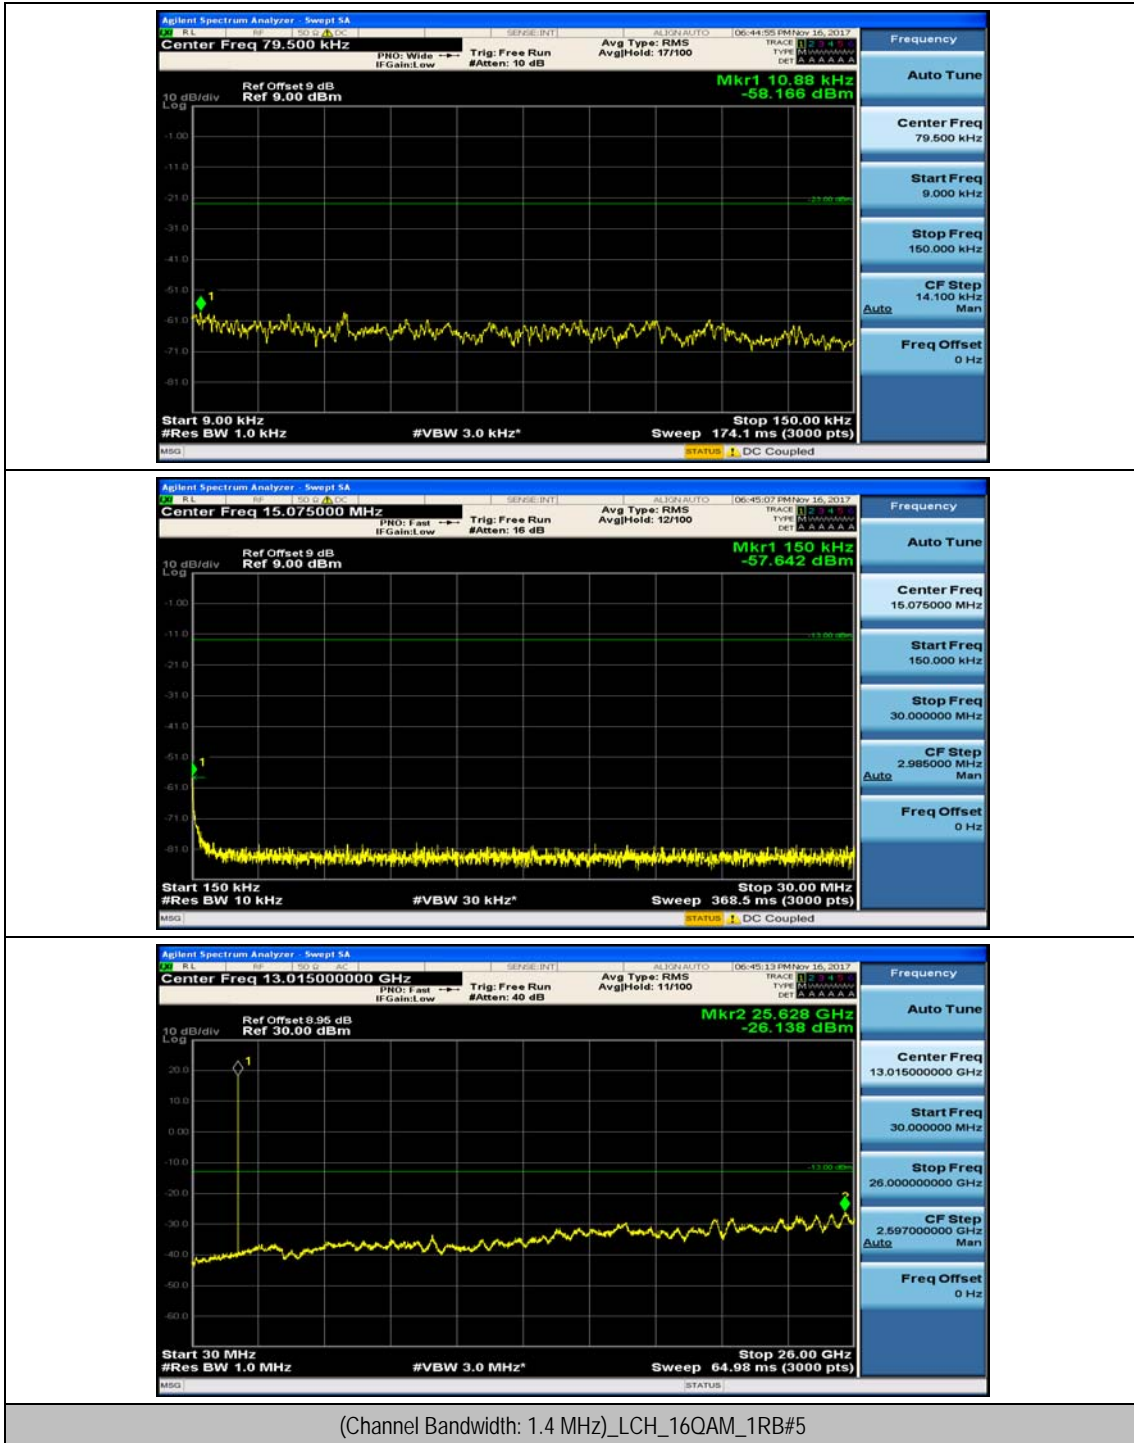

(Channel Bandwidth: 1.4 MHz)_MCH_QPSK_1RB#0

(Channel Bandwidth: 1.4 MHz)_MCH_QPSK_1RB#3

(Channel Bandwidth: 1.4 MHz)_HCH_QPSK_1RB#0

(Channel Bandwidth: 1.4 MHz)_HCH_QPSK_1RB#3

(Channel Bandwidth: 1.4 MHz)_LCH_16QAM_1RB#0

(Channel Bandwidth: 1.4 MHz)_LCH_16QAM_1RB#3

(Channel Bandwidth: 1.4 MHz)_MCH_16QAM_1RB#0

(Channel Bandwidth: 1.4 MHz)_MCH_16QAM_1RB#3

(Channel Bandwidth: 1.4 MHz)_HCH_16QAM_1RB#0

(Channel Bandwidth: 1.4 MHz)_HCH_16QAM_1RB#3

Channel Bandwidth: 3 MHz

(Channel Bandwidth: 3 MHz)_MCH_QPSK_1RB#0

(Channel Bandwidth: 3 MHz)_MCH_QPSK_1RB#7

(Channel Bandwidth: 3 MHz)_HCH_QPSK_1RB#0

(Channel Bandwidth: 3 MHz)_HCH_QPSK_1RB#7

(Channel Bandwidth: 3 MHz)_LCH_16QAM_1RB#0