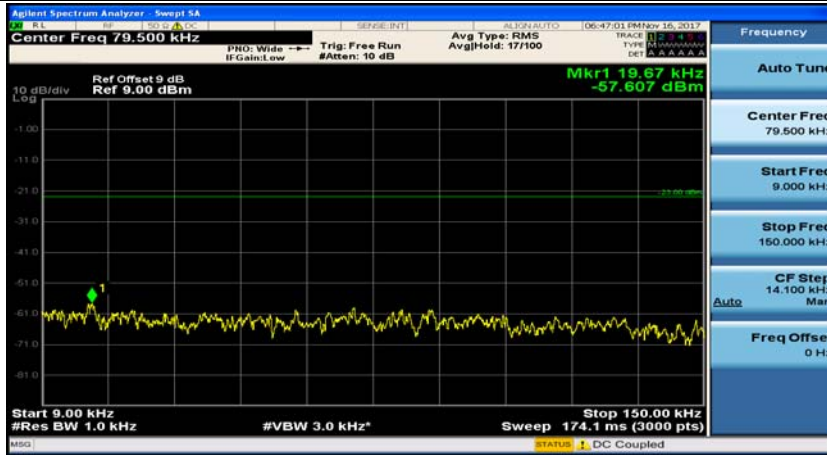

(Channel Bandwidth: 1.4 MHz)_MCH_QPSK_1RB#0

(Channel Bandwidth: 1.4 MHz)_MCH_QPSK_1RB#3

(Channel Bandwidth: 1.4 MHz)_HCH_QPSK_1RB#0

(Channel Bandwidth: 1.4 MHz)_HCH_QPSK_1RB#3

(Channel Bandwidth: 1.4 MHz)_LCH_16QAM_1RB#0

(Channel Bandwidth: 1.4 MHz)_LCH_16QAM_1RB#3

(Channel Bandwidth: 1.4 MHz)_MCH_16QAM_1RB#0

(Channel Bandwidth: 1.4 MHz)_MCH_16QAM_1RB#3

(Channel Bandwidth: 1.4 MHz)_HCH_16QAM_1RB#0

(Channel Bandwidth: 1.4 MHz)_HCH_16QAM_1RB#3