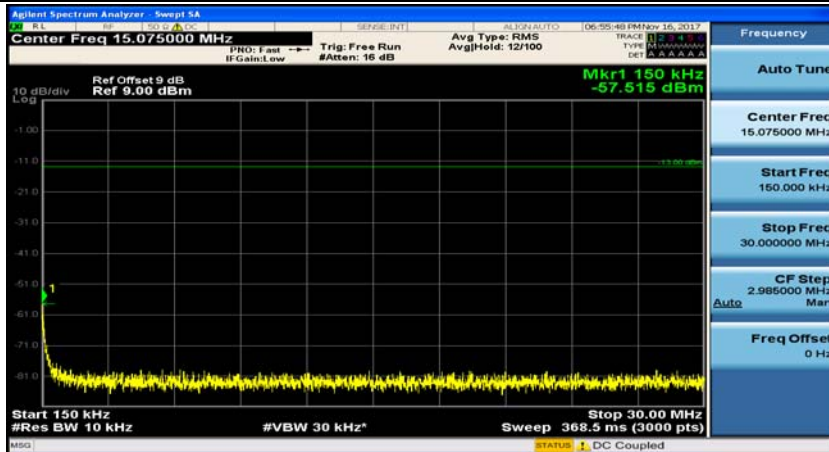

Channel Bandwidth: 3 MHz

(Channel Bandwidth: 3 MHz)_MCH_QPSK_1RB#0

(Channel Bandwidth: 3 MHz)_MCH_QPSK_1RB#7

(Channel Bandwidth: 3 MHz)_HCH_QPSK_1RB#0

(Channel Bandwidth: 3 MHz)_HCH_QPSK_1RB#7

(Channel Bandwidth: 3 MHz)_LCH_16QAM_1RB#0