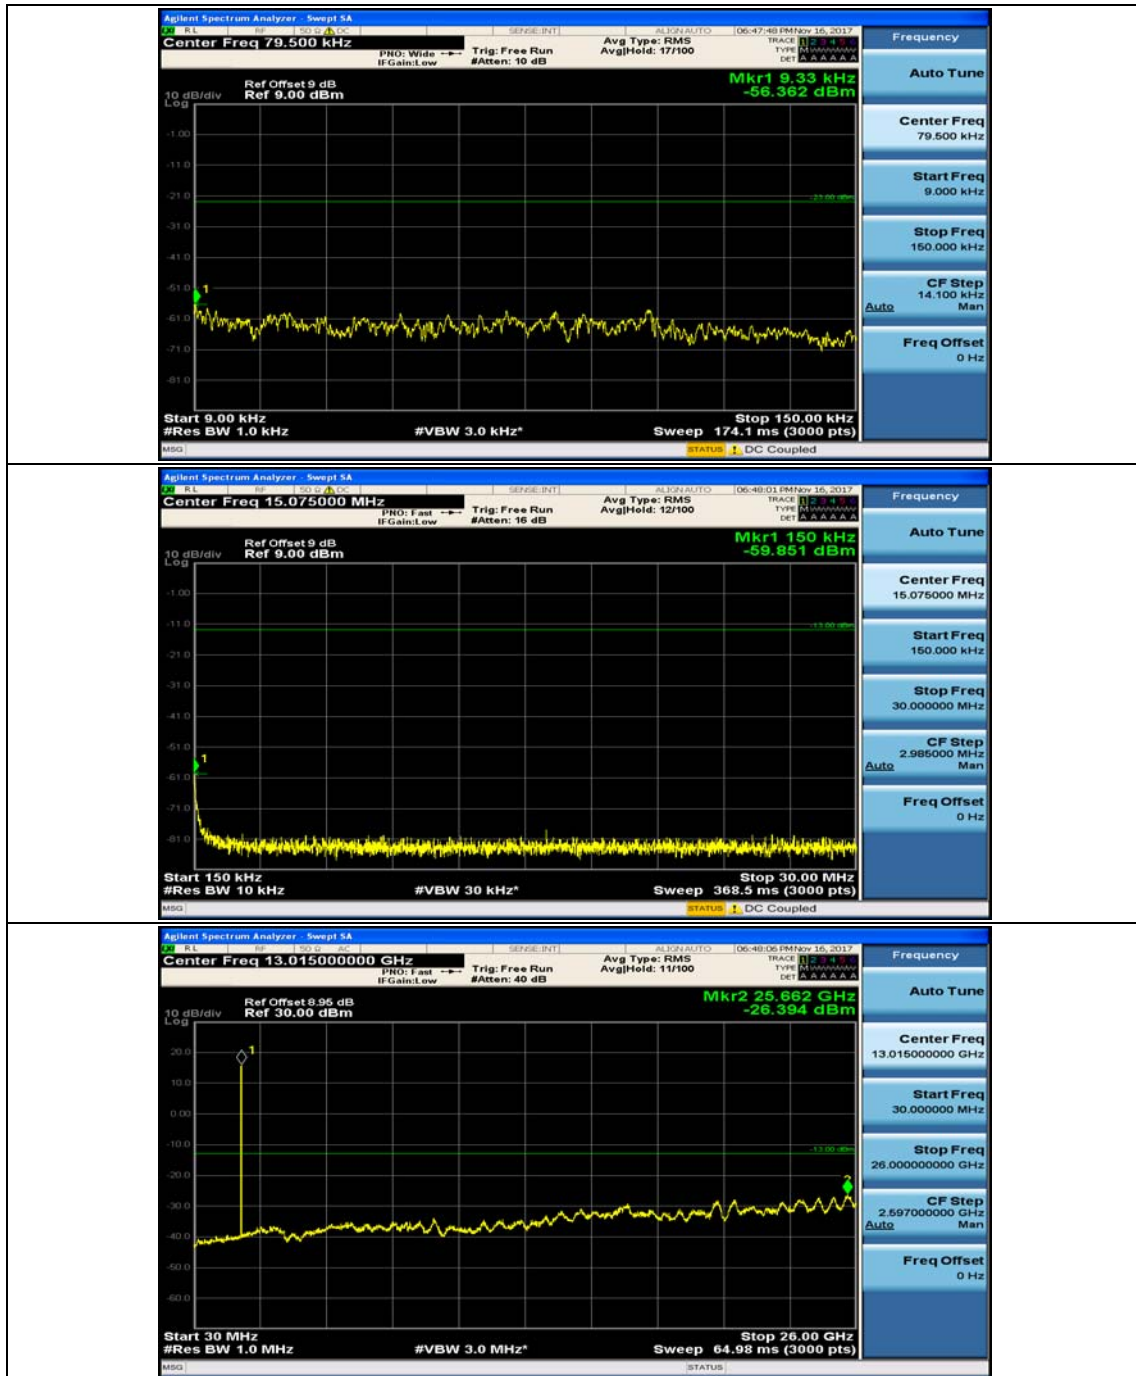

(Channel Bandwidth: 1.4 MHz)_MCH_QPSK_1RB#0

(Channel Bandwidth: 1.4 MHz)_MCH_QPSK_1RB#3

(Channel Bandwidth: 1.4 MHz)_HCH_QPSK_1RB#0

(Channel Bandwidth: 1.4 MHz)_HCH_QPSK_1RB#3

(Channel Bandwidth: 1.4 MHz)_LCH_16QAM_1RB#0

(Channel Bandwidth: 1.4 MHz)_LCH_16QAM_1RB#3

(Channel Bandwidth: 1.4 MHz)_MCH_16QAM_1RB#0

(Channel Bandwidth: 1.4 MHz)_MCH_16QAM_1RB#3

(Channel Bandwidth: 1.4 MHz)_HCH_16QAM_1RB#0

(Channel Bandwidth: 1.4 MHz)_HCH_16QAM_1RB#3

Channel Bandwidth: 3 MHz

(Channel Bandwidth: 3 MHz)_MCH_QPSK_1RB#0

(Channel Bandwidth: 3 MHz)_MCH_QPSK_1RB#7

(Channel Bandwidth: 3 MHz)_HCH_QPSK_1RB#0

(Channel Bandwidth: 3 MHz)_HCH_QPSK_1RB#7

(Channel Bandwidth: 3 MHz)_LCH_16QAM_1RB#0