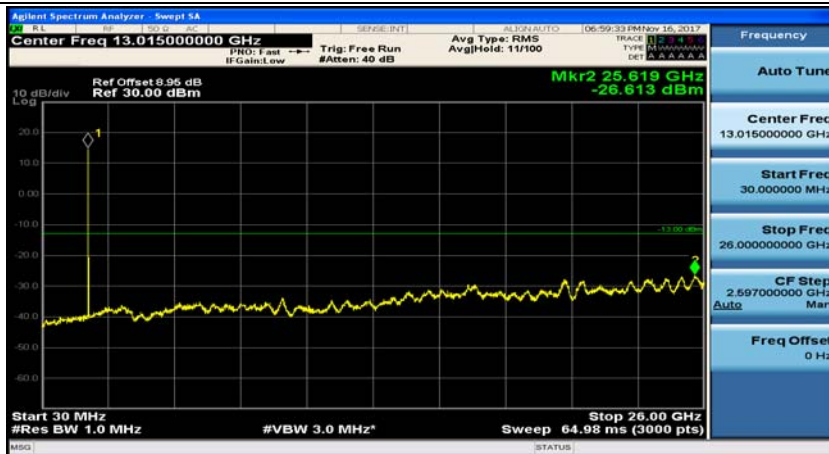

(Channel Bandwidth: 5 MHz)_LCH_16QAM_1RB#12