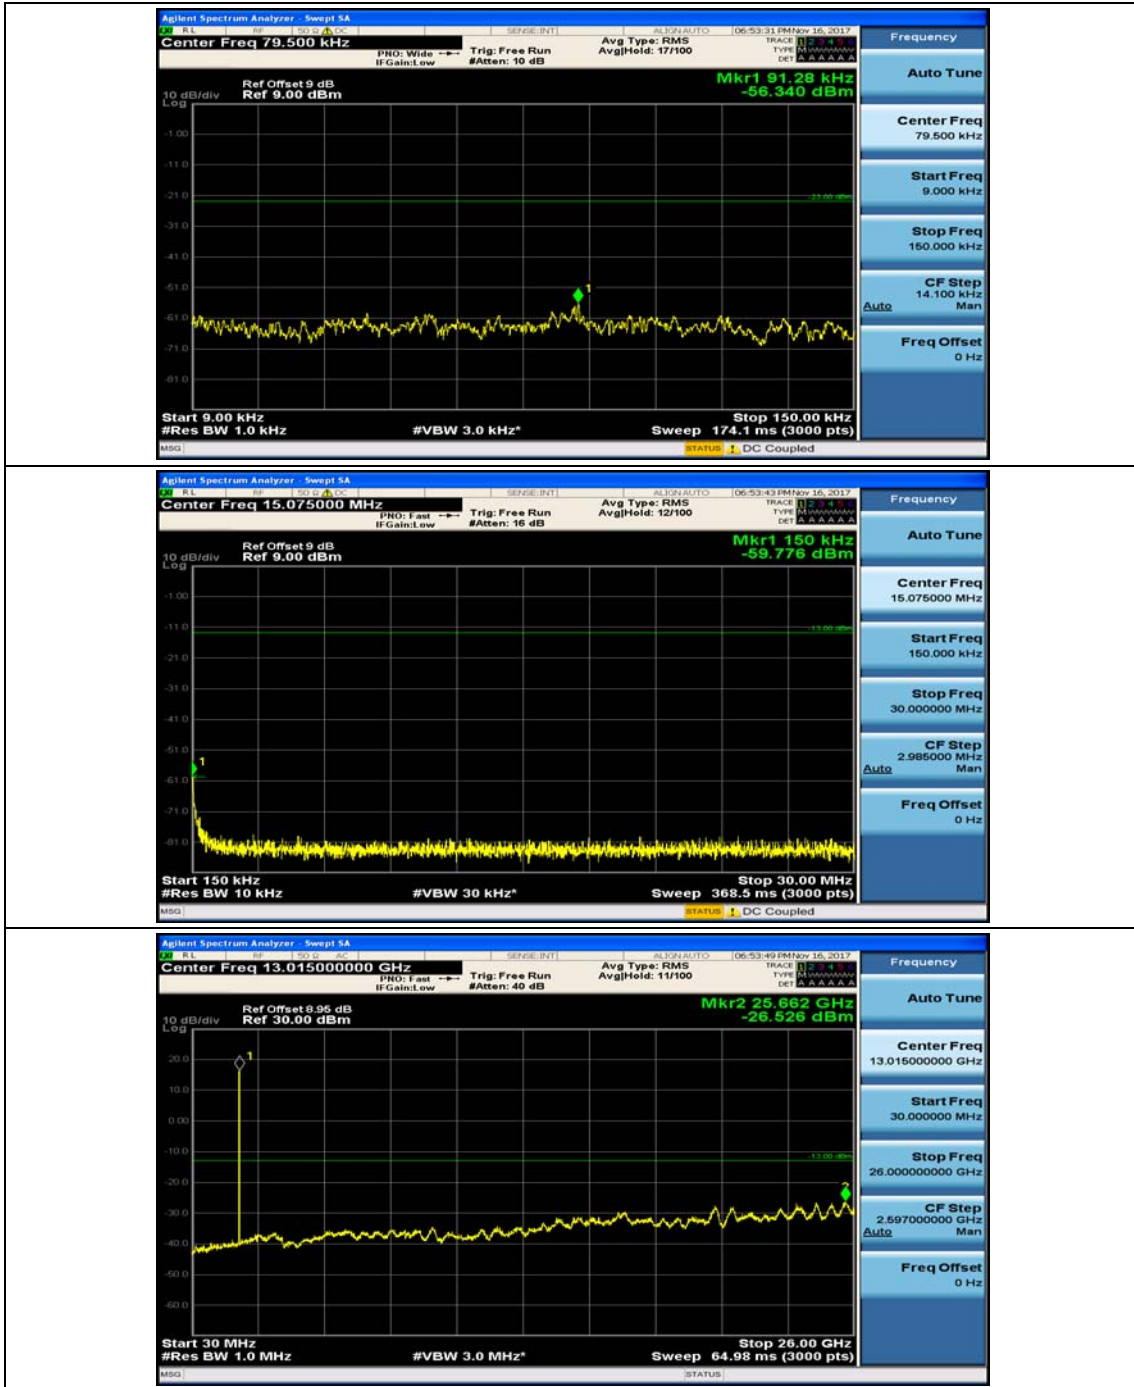

(Channel Bandwidth: 1.4 MHz)_LCH_16QAM_1RB#3

(Channel Bandwidth: 1.4 MHz)_MCH_16QAM_1RB#0

(Channel Bandwidth: 1.4 MHz)_MCH_16QAM_1RB#3

(Channel Bandwidth: 1.4 MHz)_HCH_16QAM_1RB#0

(Channel Bandwidth: 1.4 MHz)_HCH_16QAM_1RB#3

Channel Bandwidth: 3 MHz

(Channel Bandwidth: 3 MHz)_MCH_QPSK_1RB#0

(Channel Bandwidth: 3 MHz)_MCH_QPSK_1RB#7

(Channel Bandwidth: 3 MHz)_HCH_QPSK_1RB#0

(Channel Bandwidth: 3 MHz)_HCH_QPSK_1RB#7

(Channel Bandwidth: 3 MHz)_LCH_16QAM_1RB#0

(Channel Bandwidth: 3 MHz)_LCH_16QAM_1RB#7

(Channel Bandwidth: 3 MHz)_MCH_16QAM_1RB#0

(Channel Bandwidth: 3 MHz)_MCH_16QAM_1RB#7

(Channel Bandwidth: 3 MHz)_HCH_16QAM_1RB#0

(Channel Bandwidth: 3 MHz)_HCH_16QAM_1RB#7