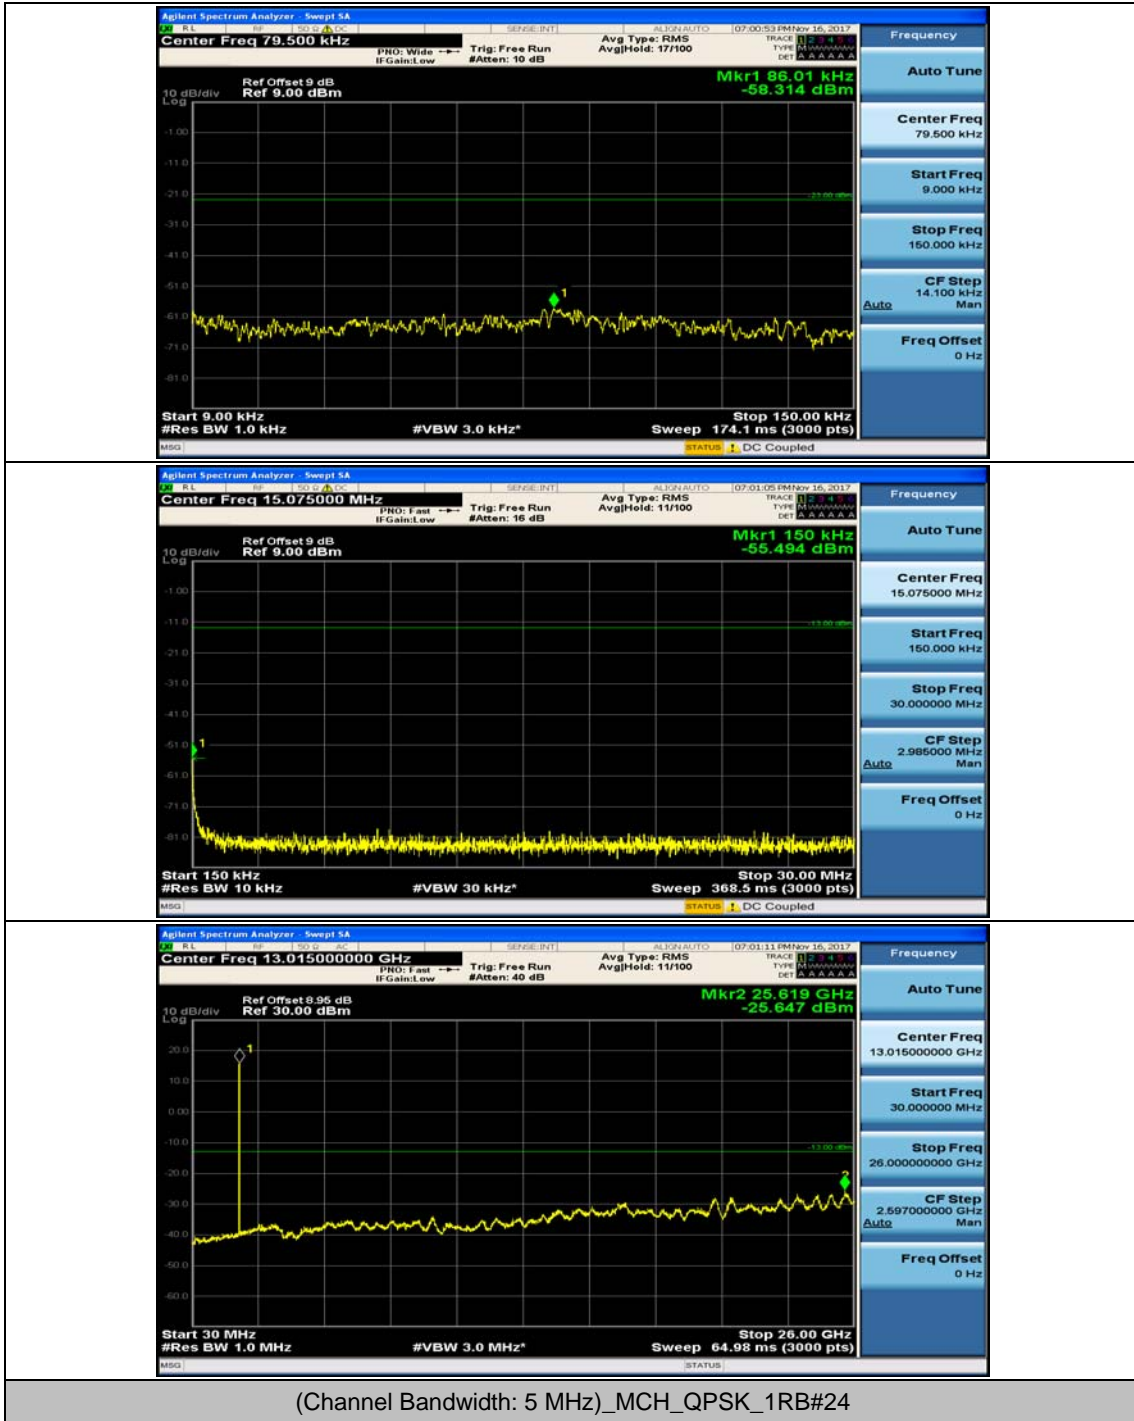

Channel Bandwidth: 5 MHz

(Channel Bandwidth: 5 MHz)_MCH_QPSK_1RB#0

(Channel Bandwidth: 5 MHz)_MCH_QPSK_1RB#12

(Channel Bandwidth: 5 MHz)_HCH_QPSK_1RB#0

(Channel Bandwidth: 5 MHz)_HCH_QPSK_1RB#12

(Channel Bandwidth: 5 MHz)_LCH_16QAM_1RB#0

(Channel Bandwidth: 5 MHz)_LCH_16QAM_1RB#12