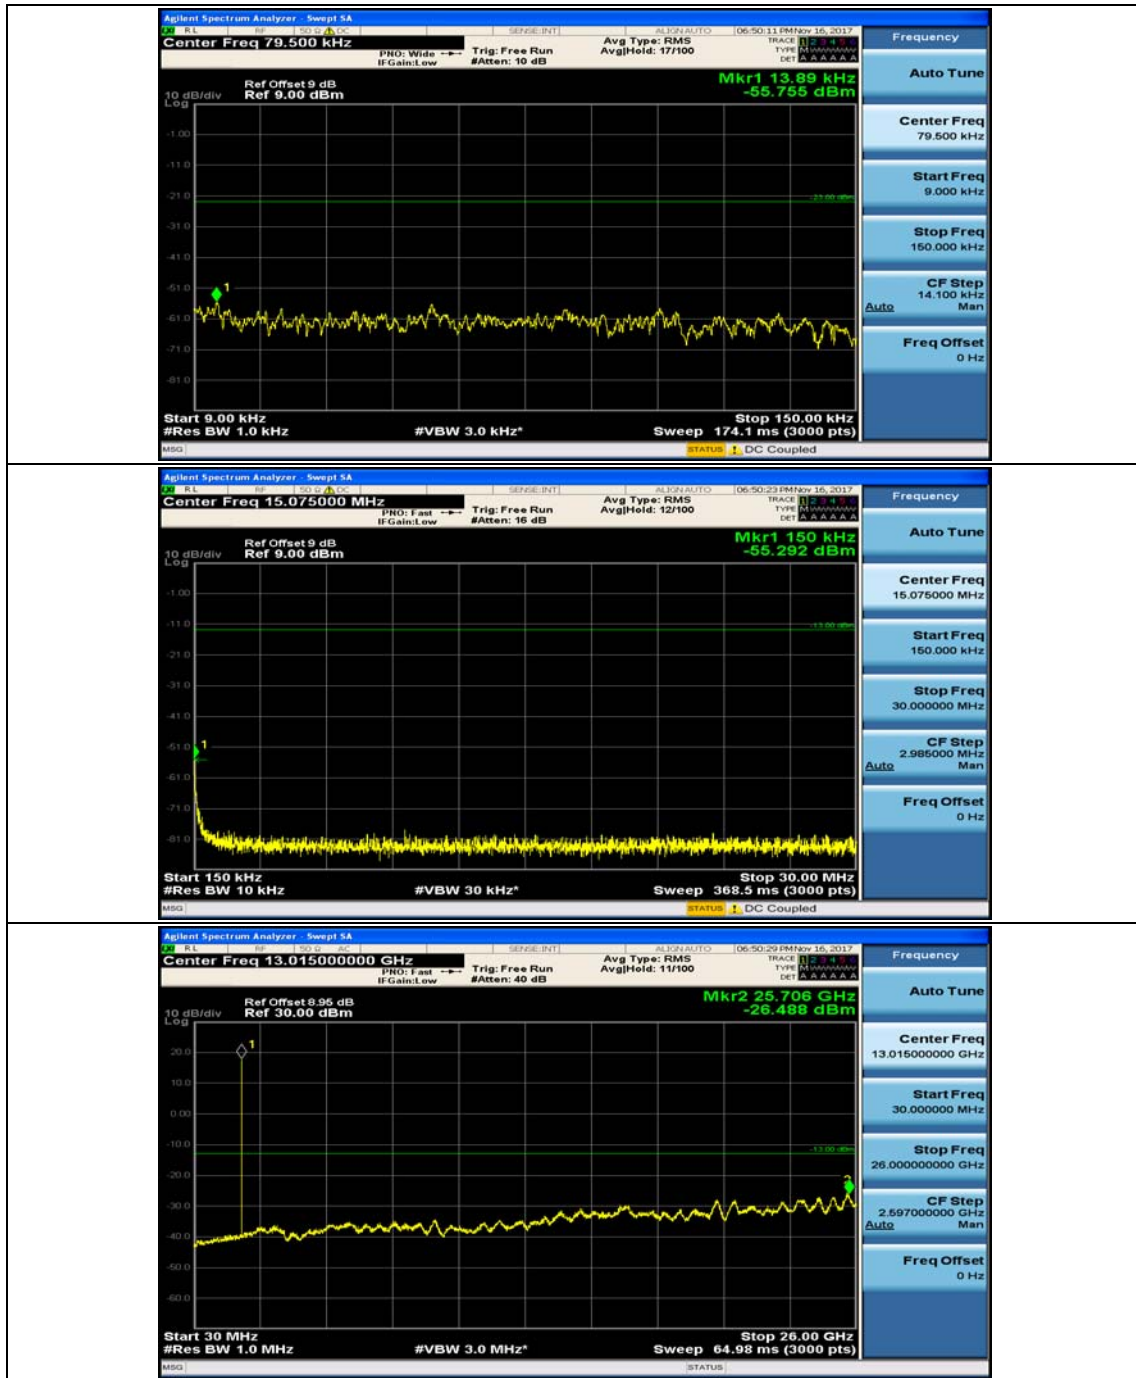

(Channel Bandwidth: 1.4 MHz)_MCH_QPSK_1RB#0

(Channel Bandwidth: 1.4 MHz)_MCH_QPSK_1RB#3

(Channel Bandwidth: 1.4 MHz)_HCH_QPSK_1RB#0

(Channel Bandwidth: 1.4 MHz)_HCH_QPSK_1RB#3

(Channel Bandwidth: 1.4 MHz)_LCH_16QAM_1RB#0

(Channel Bandwidth: 1.4 MHz)_LCH_16QAM_1RB#3

(Channel Bandwidth: 1.4 MHz)_MCH_16QAM_1RB#0

(Channel Bandwidth: 1.4 MHz)_MCH_16QAM_1RB#3

(Channel Bandwidth: 1.4 MHz)_HCH_16QAM_1RB#0

(Channel Bandwidth: 1.4 MHz)_HCH_16QAM_1RB#3

Channel Bandwidth: 3 MHz

(Channel Bandwidth: 3 MHz)_MCH_QPSK_1RB#0

(Channel Bandwidth: 3 MHz)_MCH_QPSK_1RB#7

(Channel Bandwidth: 3 MHz)_HCH_QPSK_1RB#0

(Channel Bandwidth: 3 MHz)_HCH_QPSK_1RB#7

(Channel Bandwidth: 3 MHz)_LCH_16QAM_1RB#0