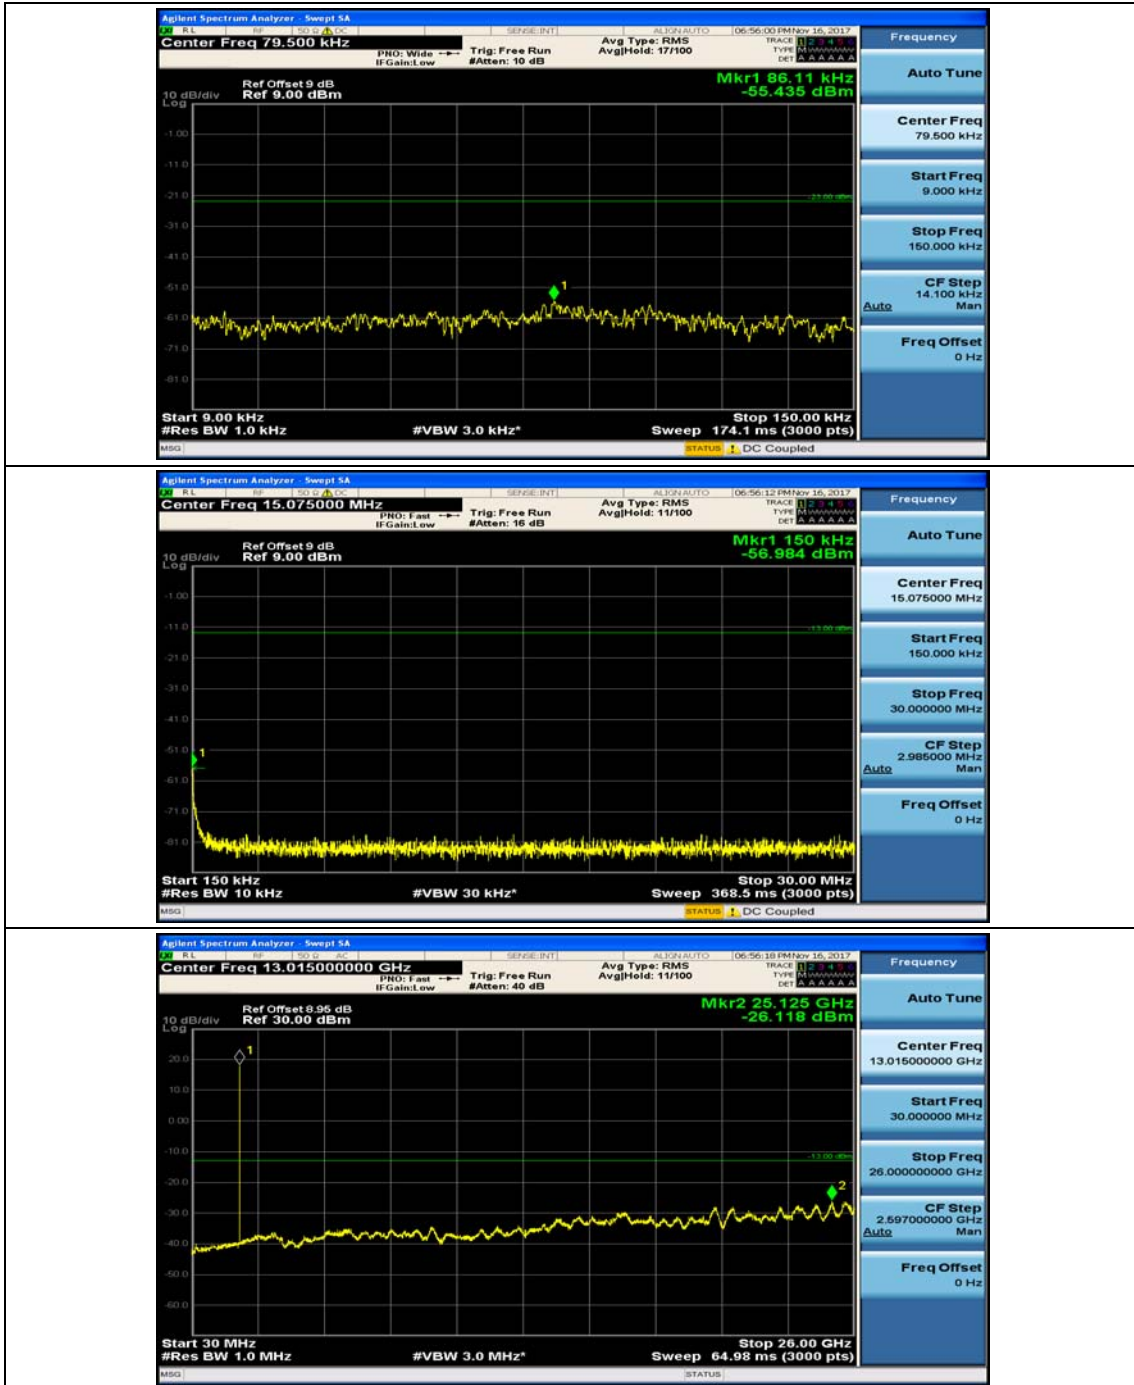

(Channel Bandwidth: 1.4 MHz)_LCH_16QAM_1RB#3

(Channel Bandwidth: 1.4 MHz)_MCH_16QAM_1RB#0

(Channel Bandwidth: 1.4 MHz)_MCH_16QAM_1RB#3

(Channel Bandwidth: 1.4 MHz)_HCH_16QAM_1RB#0

(Channel Bandwidth: 1.4 MHz)_HCH_16QAM_1RB#3

Channel Bandwidth: 3 MHz

(Channel Bandwidth: 3 MHz)_MCH_QPSK_1RB#0

(Channel Bandwidth: 3 MHz)_MCH_QPSK_1RB#7

(Channel Bandwidth: 3 MHz)_HCH_QPSK_1RB#0

(Channel Bandwidth: 3 MHz)_HCH_QPSK_1RB#7

(Channel Bandwidth: 3 MHz)_LCH_16QAM_1RB#0

(Channel Bandwidth: 3 MHz)_LCH_16QAM_1RB#7

(Channel Bandwidth: 3 MHz)_MCH_16QAM_1RB#0

(Channel Bandwidth: 3 MHz)_MCH_16QAM_1RB#7

(Channel Bandwidth: 3 MHz)_HCH_16QAM_1RB#0

(Channel Bandwidth: 3 MHz)_HCH_16QAM_1RB#7