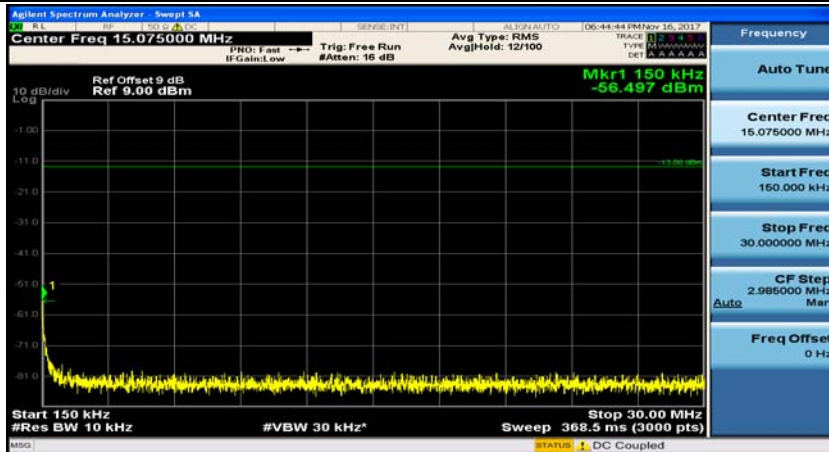

(Channel Bandwidth: 1.4 MHz)_MCH_QPSK_1RB#0

(Channel Bandwidth: 1.4 MHz)_MCH_QPSK_1RB#3

(Channel Bandwidth: 1.4 MHz)_HCH_QPSK_1RB#0

(Channel Bandwidth: 1.4 MHz)_HCH_QPSK_1RB#3

(Channel Bandwidth: 1.4 MHz)_LCH_16QAM_1RB#0

(Channel Bandwidth: 1.4 MHz)_LCH_16QAM_1RB#3

(Channel Bandwidth: 1.4 MHz)_MCH_16QAM_1RB#0

(Channel Bandwidth: 1.4 MHz)_MCH_16QAM_1RB#3

(Channel Bandwidth: 1.4 MHz)_HCH_16QAM_1RB#0

(Channel Bandwidth: 1.4 MHz)_HCH_16QAM_1RB#3