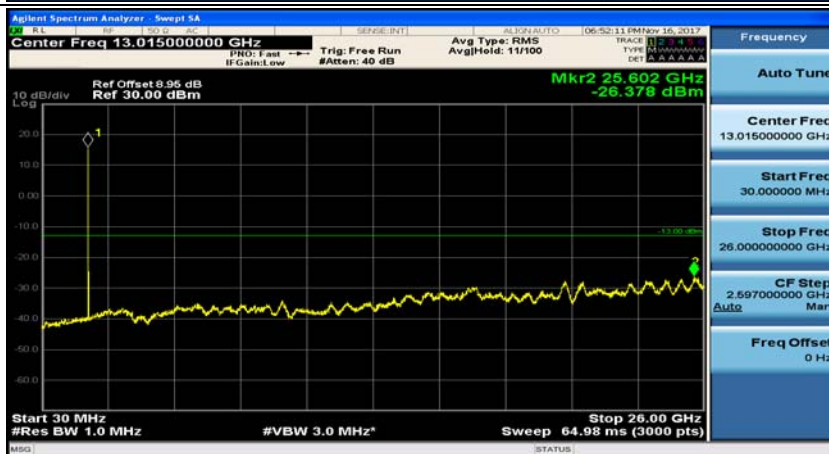

Channel Bandwidth: 3 MHz

(Channel Bandwidth: 3 MHz)_MCH_QPSK_1RB#0

(Channel Bandwidth: 3 MHz)_MCH_QPSK_1RB#7

(Channel Bandwidth: 3 MHz)_HCH_QPSK_1RB#0

(Channel Bandwidth: 3 MHz)_HCH_QPSK_1RB#7

(Channel Bandwidth: 3 MHz)_LCH_16QAM_1RB#0