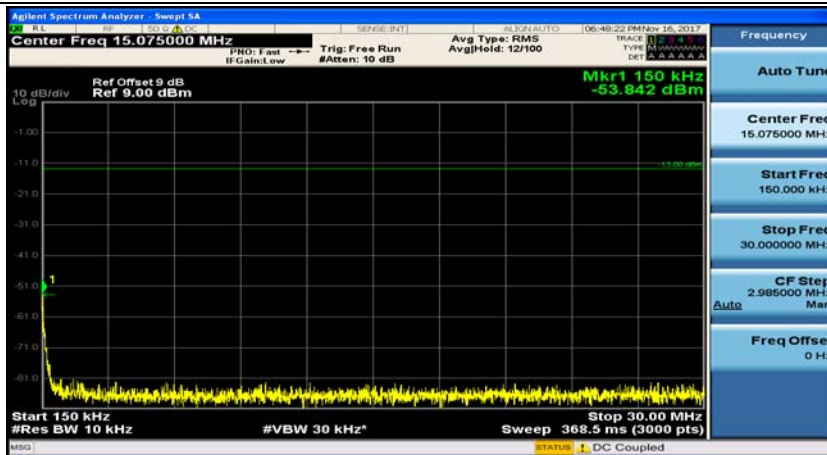

(Channel Bandwidth: 1.4 MHz)_MCH_QPSK_1RB#0

(Channel Bandwidth: 1.4 MHz)_MCH_QPSK_1RB#3

(Channel Bandwidth: 1.4 MHz)_HCH_QPSK_1RB#0

(Channel Bandwidth: 1.4 MHz)_HCH_QPSK_1RB#3

(Channel Bandwidth: 1.4 MHz)_LCH_16QAM_1RB#0

(Channel Bandwidth: 1.4 MHz)_LCH_16QAM_1RB#3

(Channel Bandwidth: 1.4 MHz)_MCH_16QAM_1RB#0

(Channel Bandwidth: 1.4 MHz)_MCH_16QAM_1RB#3

(Channel Bandwidth: 1.4 MHz)_HCH_16QAM_1RB#0

(Channel Bandwidth: 1.4 MHz)_HCH_16QAM_1RB#3