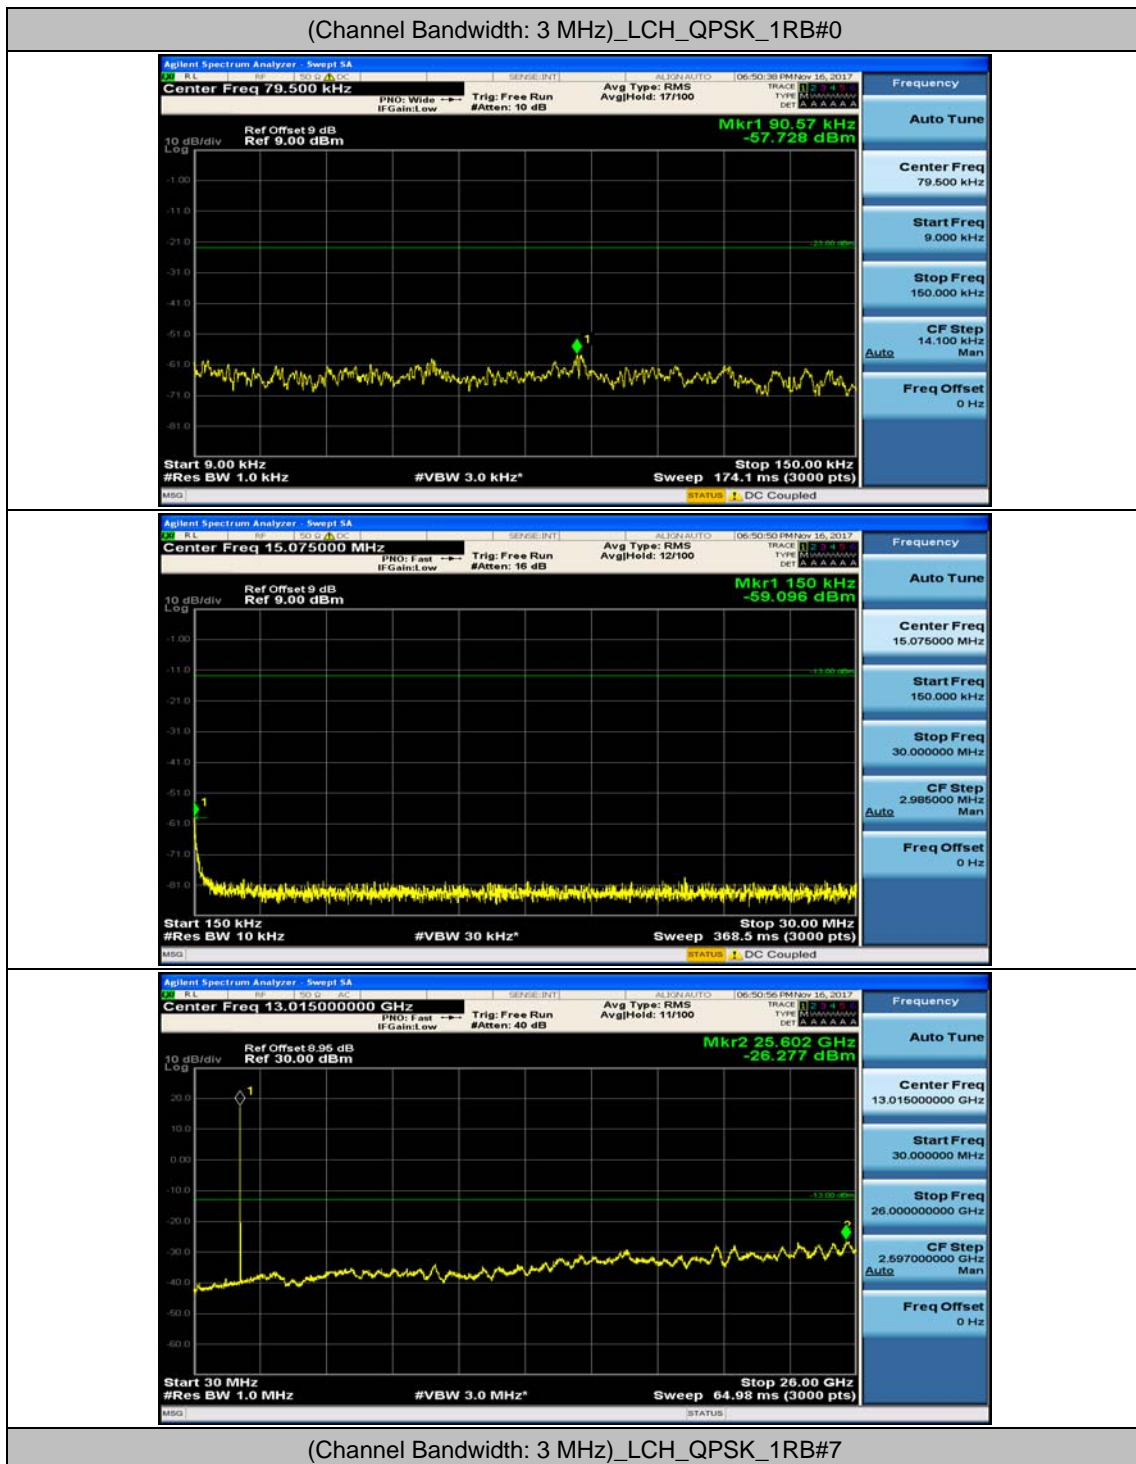

(Channel Bandwidth: 1.4 MHz)_MCH_QPSK_1RB#0

(Channel Bandwidth: 1.4 MHz)_MCH_QPSK_1RB#3

(Channel Bandwidth: 1.4 MHz)_HCH_QPSK_1RB#0

(Channel Bandwidth: 1.4 MHz)_HCH_QPSK_1RB#3

(Channel Bandwidth: 1.4 MHz)_LCH_16QAM_1RB#0

(Channel Bandwidth: 1.4 MHz)_LCH_16QAM_1RB#3

(Channel Bandwidth: 1.4 MHz)_MCH_16QAM_1RB#0

(Channel Bandwidth: 1.4 MHz)_MCH_16QAM_1RB#3

(Channel Bandwidth: 1.4 MHz)_HCH_16QAM_1RB#0

(Channel Bandwidth: 1.4 MHz)_HCH_16QAM_1RB#3

Channel Bandwidth: 3 MHz

(Channel Bandwidth: 3 MHz)_MCH_QPSK_1RB#0

(Channel Bandwidth: 3 MHz)_MCH_QPSK_1RB#7

(Channel Bandwidth: 3 MHz)_HCH_QPSK_1RB#0

(Channel Bandwidth: 3 MHz)_HCH_QPSK_1RB#7

(Channel Bandwidth: 3 MHz)_LCH_16QAM_1RB#0