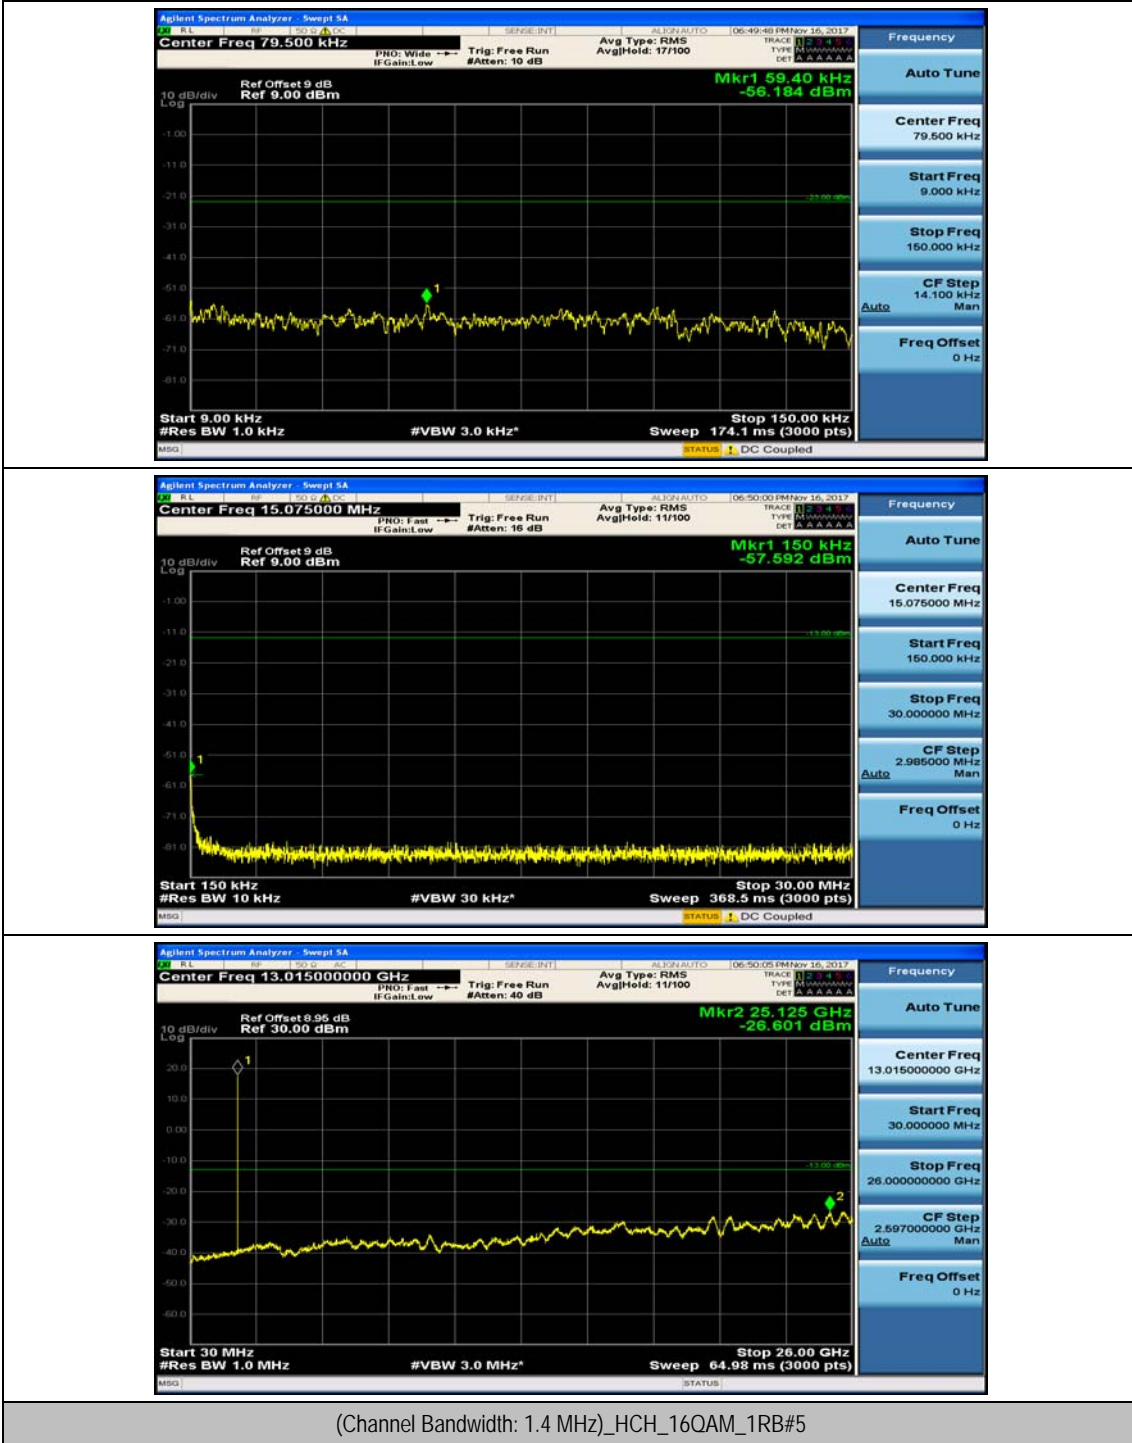

(Channel Bandwidth: 1.4 MHz)_MCH_QPSK_1RB#0

(Channel Bandwidth: 1.4 MHz)_MCH_QPSK_1RB#3

(Channel Bandwidth: 1.4 MHz)_HCH_QPSK_1RB#0

(Channel Bandwidth: 1.4 MHz)_HCH_QPSK_1RB#3

(Channel Bandwidth: 1.4 MHz)_LCH_16QAM_1RB#0

(Channel Bandwidth: 1.4 MHz)_LCH_16QAM_1RB#3

(Channel Bandwidth: 1.4 MHz)_MCH_16QAM_1RB#0

(Channel Bandwidth: 1.4 MHz)_MCH_16QAM_1RB#3

(Channel Bandwidth: 1.4 MHz)_HCH_16QAM_1RB#0

(Channel Bandwidth: 1.4 MHz)_HCH_16QAM_1RB#3

Channel Bandwidth: 3 MHz

(Channel Bandwidth: 3 MHz)_MCH_QPSK_1RB#0

(Channel Bandwidth: 3 MHz)_MCH_QPSK_1RB#7

(Channel Bandwidth: 3 MHz)_HCH_QPSK_1RB#0

(Channel Bandwidth: 3 MHz)_HCH_QPSK_1RB#7

(Channel Bandwidth: 3 MHz)_LCH_16QAM_1RB#0