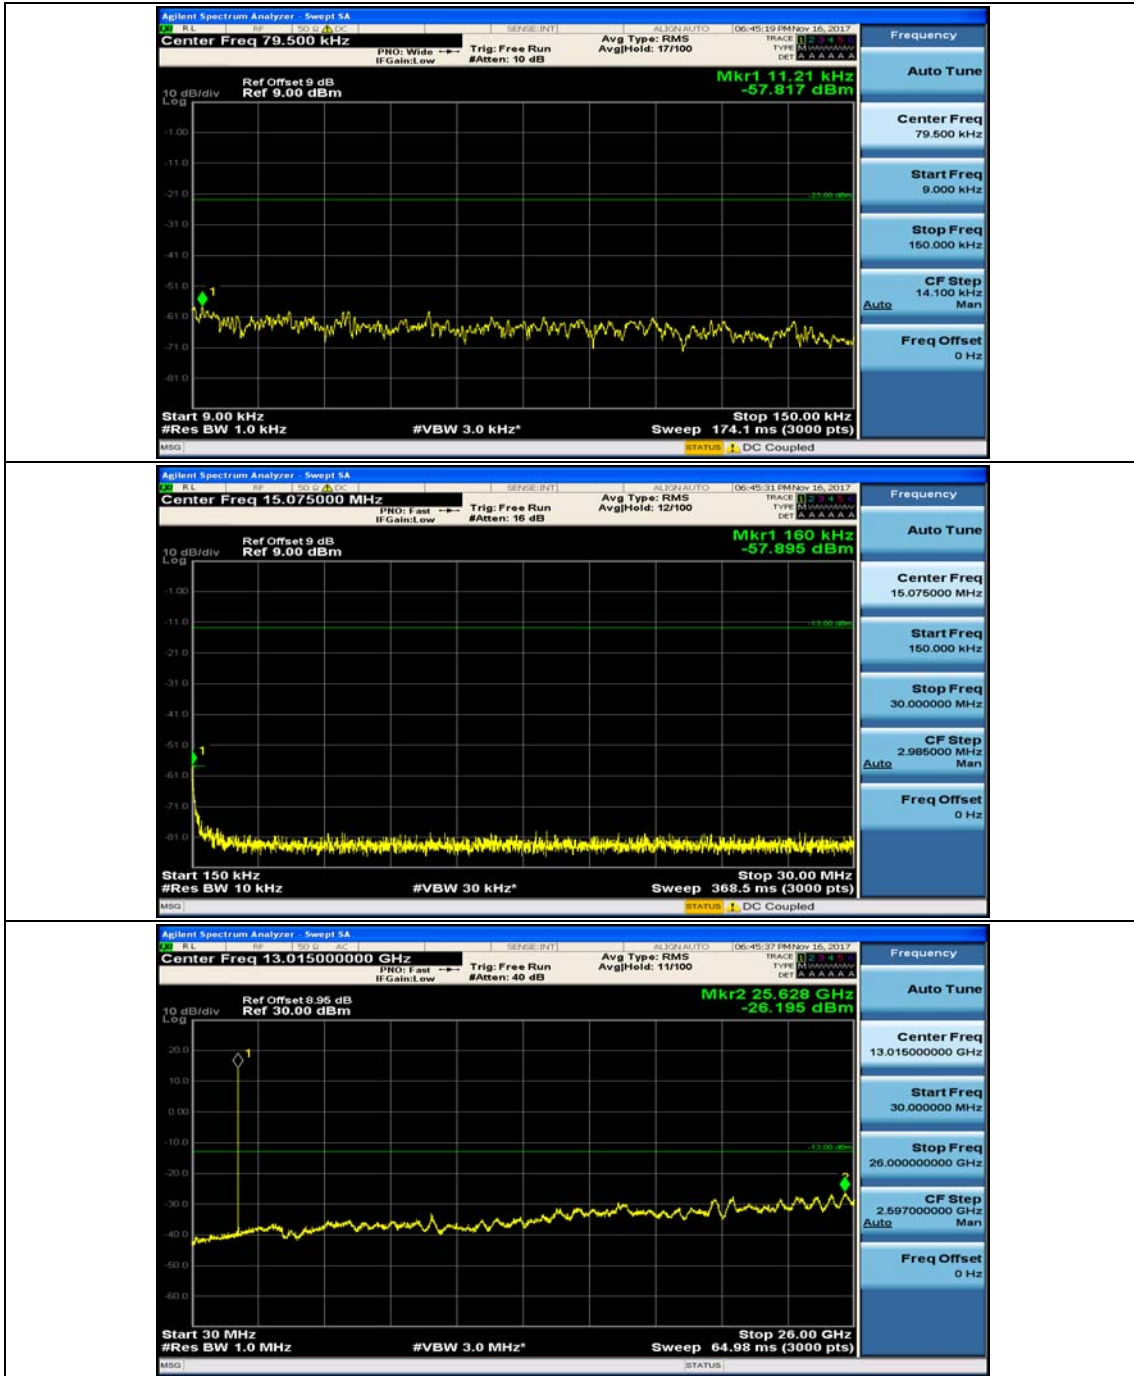

(Channel Bandwidth: 1.4 MHz)_MCH_QPSK_1RB#0

(Channel Bandwidth: 1.4 MHz)_MCH_QPSK_1RB#3

(Channel Bandwidth: 1.4 MHz)_HCH_QPSK_1RB#0

(Channel Bandwidth: 1.4 MHz)_HCH_QPSK_1RB#3

(Channel Bandwidth: 1.4 MHz)_LCH_16QAM_1RB#0

(Channel Bandwidth: 1.4 MHz)_LCH_16QAM_1RB#3

(Channel Bandwidth: 1.4 MHz)_MCH_16QAM_1RB#0

(Channel Bandwidth: 1.4 MHz)_MCH_16QAM_1RB#3

(Channel Bandwidth: 1.4 MHz)_HCH_16QAM_1RB#0

(Channel Bandwidth: 1.4 MHz)_HCH_16QAM_1RB#3

Channel Bandwidth: 3 MHz

(Channel Bandwidth: 3 MHz)_MCH_QPSK_1RB#0

(Channel Bandwidth: 3 MHz)_MCH_QPSK_1RB#7

(Channel Bandwidth: 3 MHz)_HCH_QPSK_1RB#0

(Channel Bandwidth: 3 MHz)_HCH_QPSK_1RB#7

(Channel Bandwidth: 3 MHz)_LCH_16QAM_1RB#0