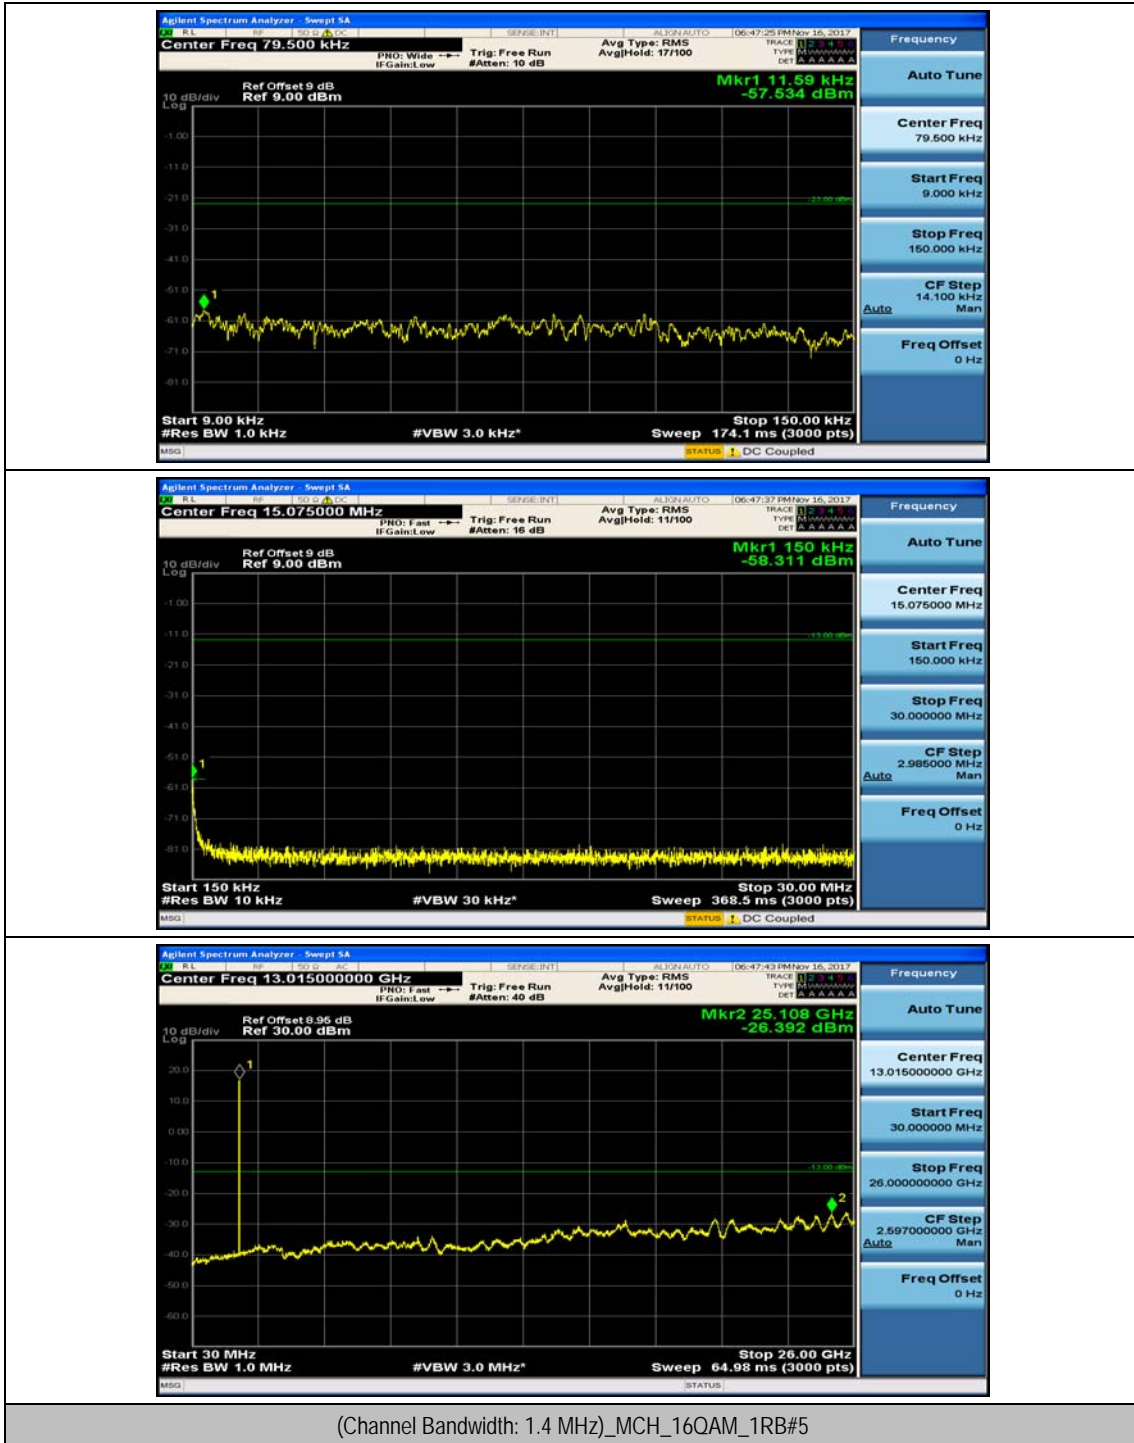

(Channel Bandwidth: 1.4 MHz)_MCH_QPSK_1RB#0

(Channel Bandwidth: 1.4 MHz)_MCH_QPSK_1RB#3

(Channel Bandwidth: 1.4 MHz)_HCH_QPSK_1RB#0

(Channel Bandwidth: 1.4 MHz)_HCH_QPSK_1RB#3

(Channel Bandwidth: 1.4 MHz)_LCH_16QAM_1RB#0

(Channel Bandwidth: 1.4 MHz)_LCH_16QAM_1RB#3

(Channel Bandwidth: 1.4 MHz)_MCH_16QAM_1RB#0

(Channel Bandwidth: 1.4 MHz)_MCH_16QAM_1RB#3

(Channel Bandwidth: 1.4 MHz)_HCH_16QAM_1RB#0

(Channel Bandwidth: 1.4 MHz)_HCH_16QAM_1RB#3

Channel Bandwidth: 3 MHz

(Channel Bandwidth: 3 MHz)_MCH_QPSK_1RB#0

(Channel Bandwidth: 3 MHz)_MCH_QPSK_1RB#7

(Channel Bandwidth: 3 MHz)_HCH_QPSK_1RB#0

(Channel Bandwidth: 3 MHz)_HCH_QPSK_1RB#7

(Channel Bandwidth: 3 MHz)_LCH_16QAM_1RB#0