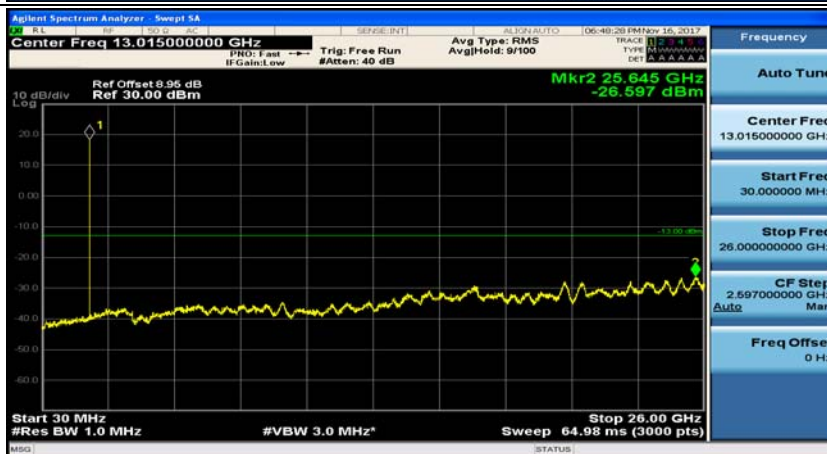

(Channel Bandwidth: 1.4 MHz)_MCH_QPSK_1RB#0

(Channel Bandwidth: 1.4 MHz)_MCH_QPSK_1RB#3

(Channel Bandwidth: 1.4 MHz)_HCH_QPSK_1RB#0

(Channel Bandwidth: 1.4 MHz)_HCH_QPSK_1RB#3

(Channel Bandwidth: 1.4 MHz)_LCH_16QAM_1RB#0

(Channel Bandwidth: 1.4 MHz)_LCH_16QAM_1RB#3

(Channel Bandwidth: 1.4 MHz)_MCH_16QAM_1RB#0

(Channel Bandwidth: 1.4 MHz)_MCH_16QAM_1RB#3

(Channel Bandwidth: 1.4 MHz)_HCH_16QAM_1RB#0

(Channel Bandwidth: 1.4 MHz)_HCH_16QAM_1RB#3