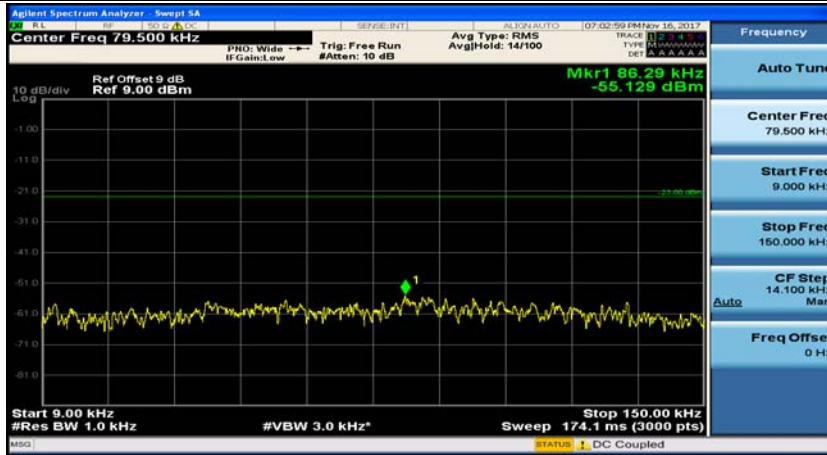

(Channel Bandwidth: 5 MHz)_HCH_QPSK_1RB#0