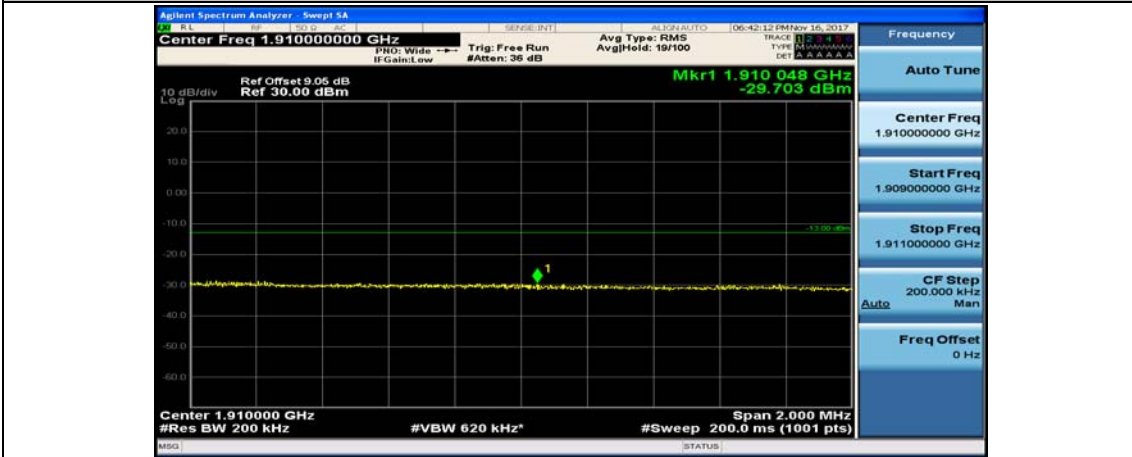

(Channel Bandwidth:20 MHz)_HCH_QPSK_50RB#25