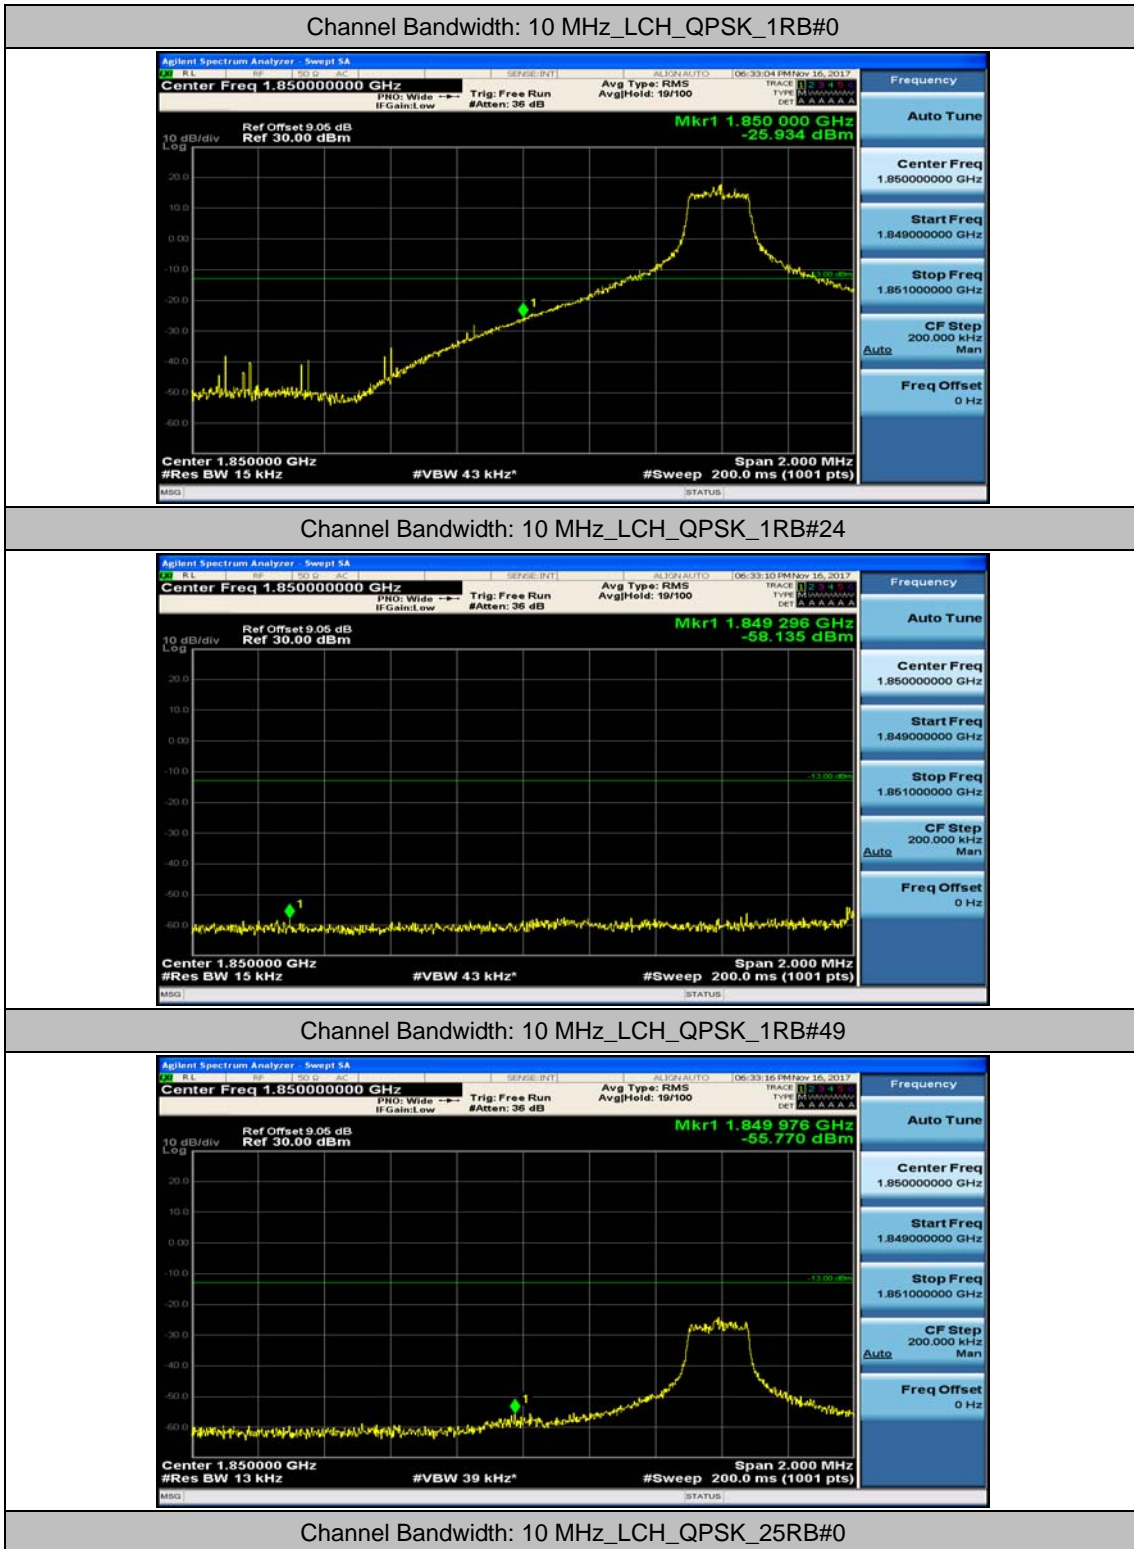

(Channel Bandwidth: 5 MHz)_HCH_16QAM_1RB#24

(Channel Bandwidth: 5 MHz)_HCH_16QAM_12RB#0

(Channel Bandwidth: 5 MHz)_HCH_16QAM_12RB#6

(Channel Bandwidth: 5 MHz)_HCH_16QAM_12RB#13

(Channel Bandwidth: 5 MHz)_HCH_16QAM_25RB#0

Channel Bandwidth: 10 MHz

Channel Bandwidth: 10 MHz_LCH_QPSK_25RB#12

Channel Bandwidth: 10 MHz_LCH_QPSK_25RB#25

Channel Bandwidth: 10 MHz_LCH_QPSK_50RB#0

Channel Bandwidth: 10 MHz_HCH_QPSK_1RB#0

Channel Bandwidth: 10 MHz_HCH_QPSK_1RB#24