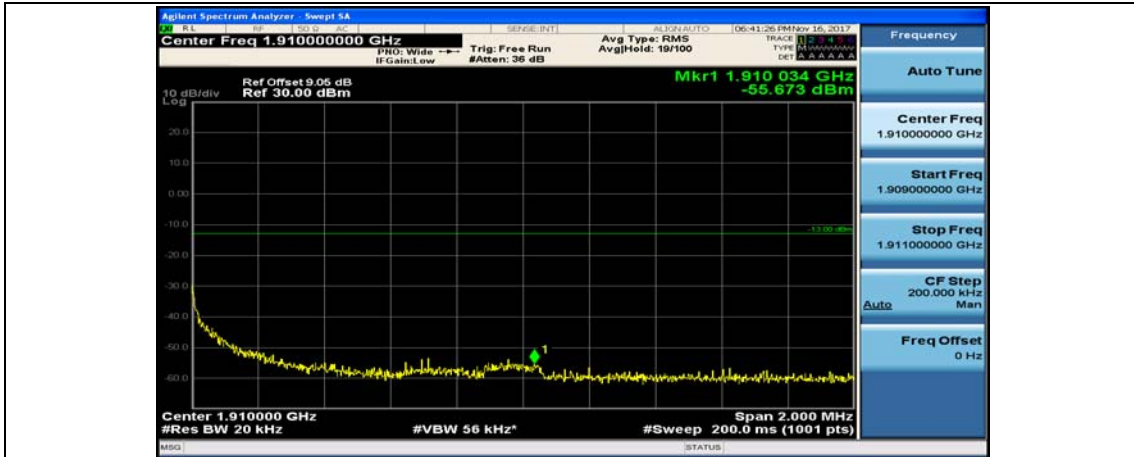

(Channel Bandwidth:20 MHz)_LCH_QPSK_50RB#25

(Channel Bandwidth:20 MHz)_LCH_QPSK_50RB#50

(Channel Bandwidth:20 MHz)_LCH_QPSK_100RB#0

(Channel Bandwidth:20 MHz)_HCH_QPSK_1RB#0

(Channel Bandwidth:20 MHz)_HCH_QPSK_1RB#49