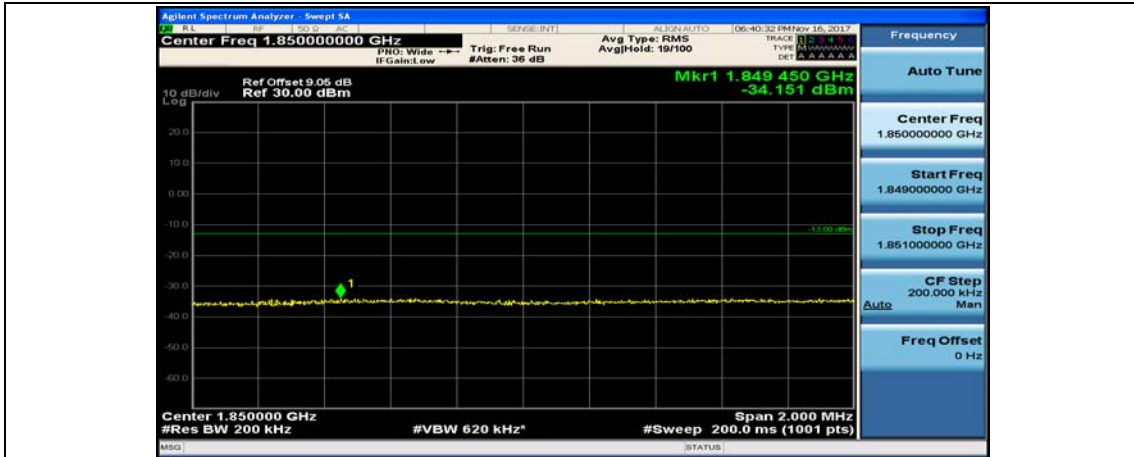

(Channel Bandwidth:20 MHz)_LCH_QPSK_50RB#25