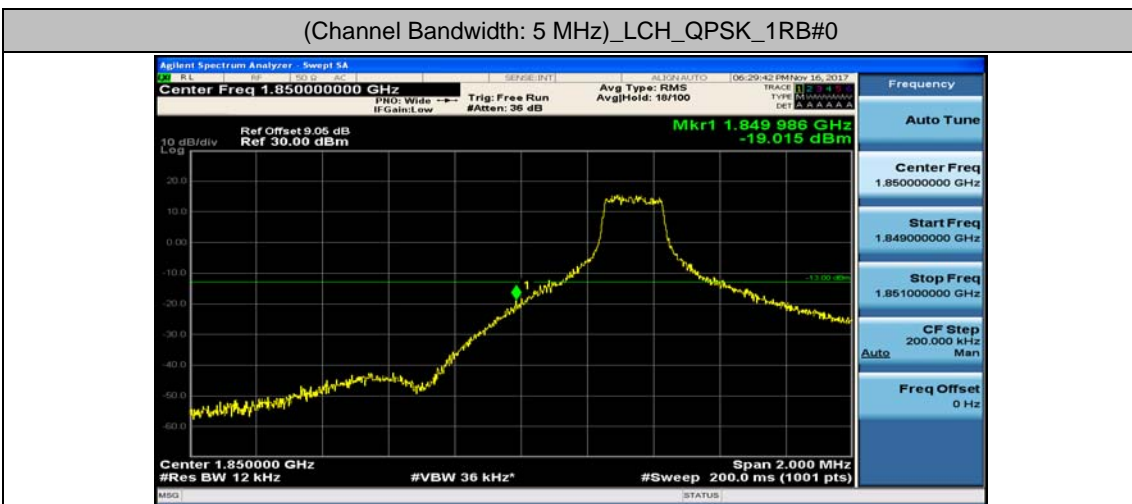

(Channel Bandwidth: 3 MHz)_HCH_16QAM_15RB#0

Channel Bandwidth: 5 MHz

(Channel Bandwidth: 5 MHz)_LCH_QPSK_1RB#12

(Channel Bandwidth: 5 MHz)_LCH_QPSK_1RB#24

(Channel Bandwidth: 5 MHz)_LCH_QPSK_12RB#0

(Channel Bandwidth: 5 MHz)_LCH_QPSK_12RB#6