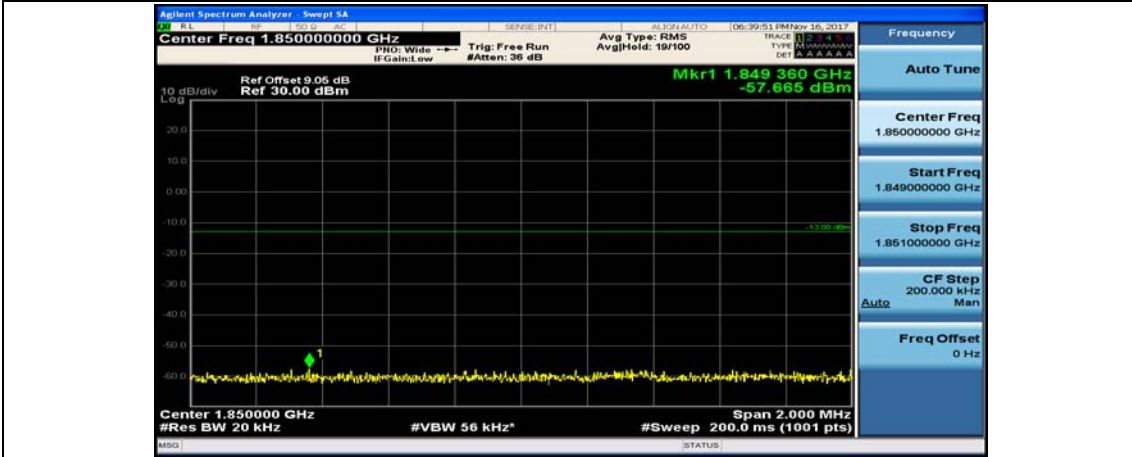

(Channel Bandwidth:15 MHz)_HCH_16QAM_37RB#38

(Channel Bandwidth:15 MHz)_HCH_16QAM_75RB#0

Channel Bandwidth: 20 MHz

(Channel Bandwidth:20 MHz)_LCH_QPSK_1RB#49

(Channel Bandwidth:20 MHz)_LCH_QPSK_1RB#99

(Channel Bandwidth:20 MHz)_LCH_QPSK_50RB#0