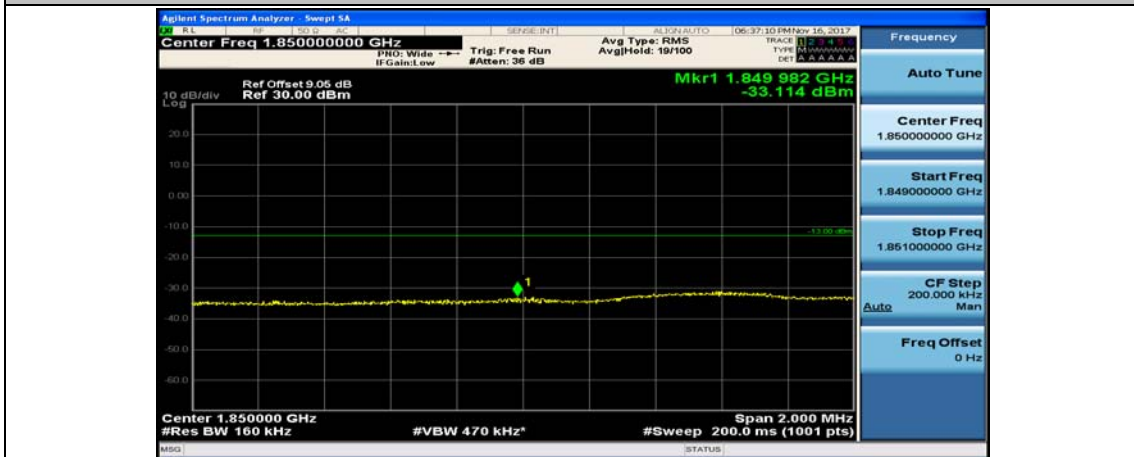

(Channel Bandwidth:15 MHz)_LCH_QPSK_37RB#18