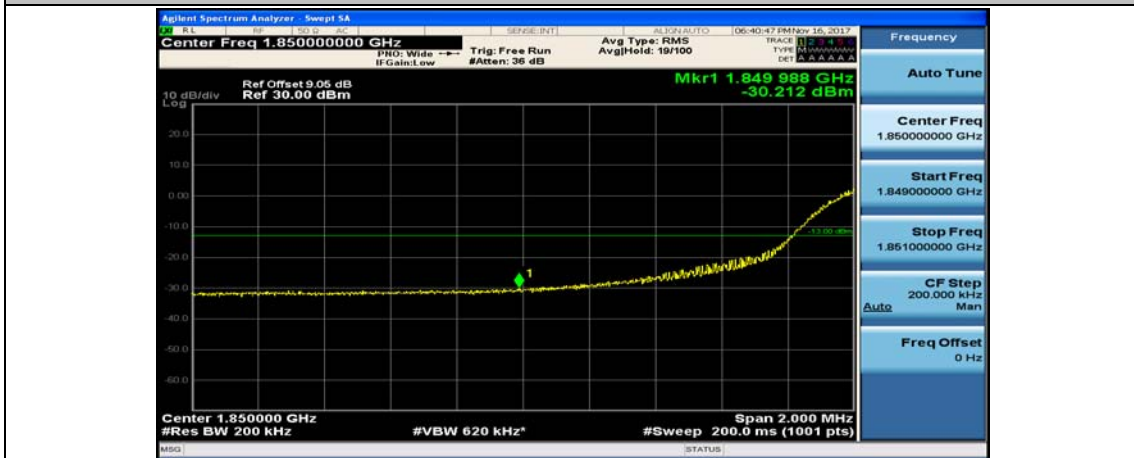

(Channel Bandwidth:20 MHz)_LCH_16QAM_1RB#0

(Channel Bandwidth:20 MHz)_LCH_16QAM_1RB#49

(Channel Bandwidth:20 MHz)_LCH_16QAM_1RB#99

(Channel Bandwidth:20 MHz)_LCH_16QAM_50RB#0

(Channel Bandwidth:20 MHz)_LCH_16QAM_50RB#25