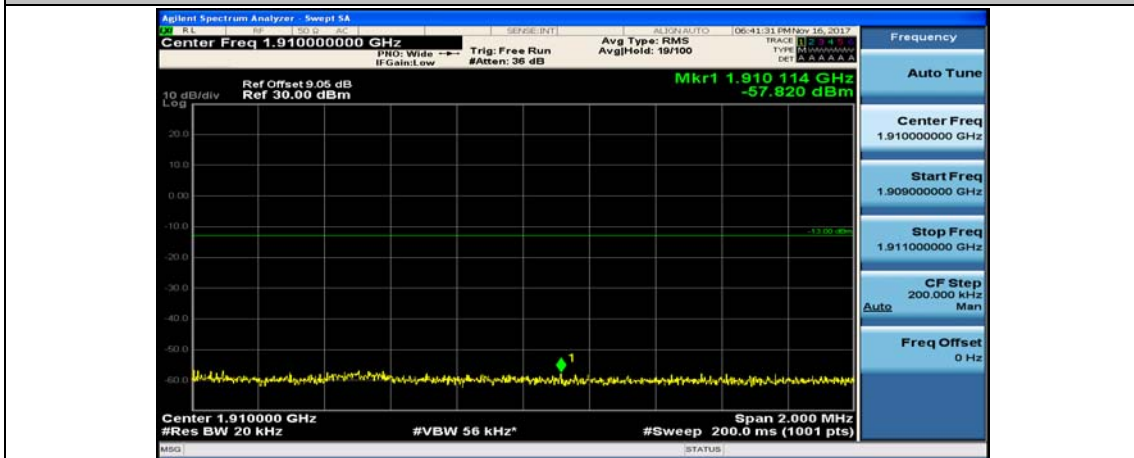

(Channel Bandwidth:20 MHz)_LCH_QPSK_50RB#25

(Channel Bandwidth:20 MHz)_LCH_QPSK_50RB#50

(Channel Bandwidth:20 MHz)_LCH_QPSK_100RB#0

(Channel Bandwidth:20 MHz)_HCH_QPSK_1RB#0

(Channel Bandwidth:20 MHz)_HCH_QPSK_1RB#49