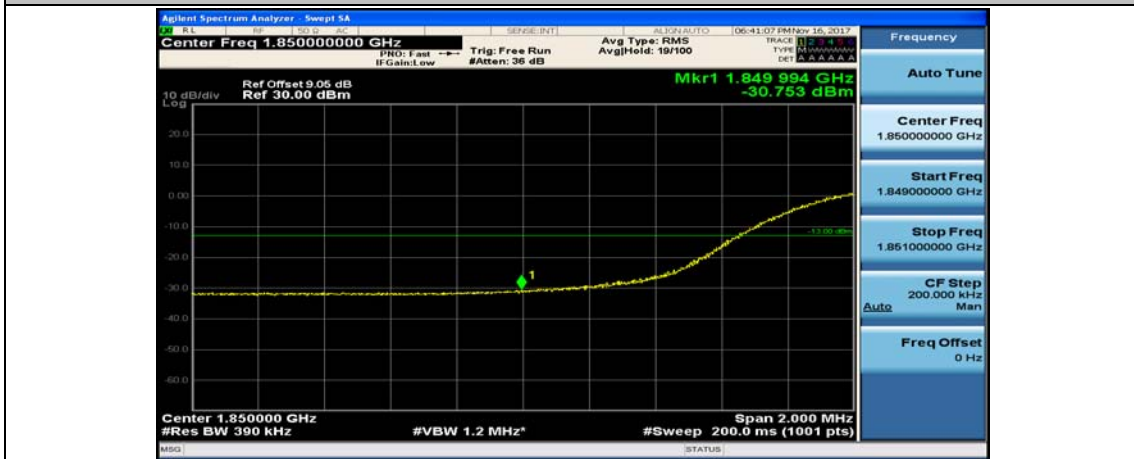

(Channel Bandwidth:20 MHz)_LCH_QPSK_100RB#0