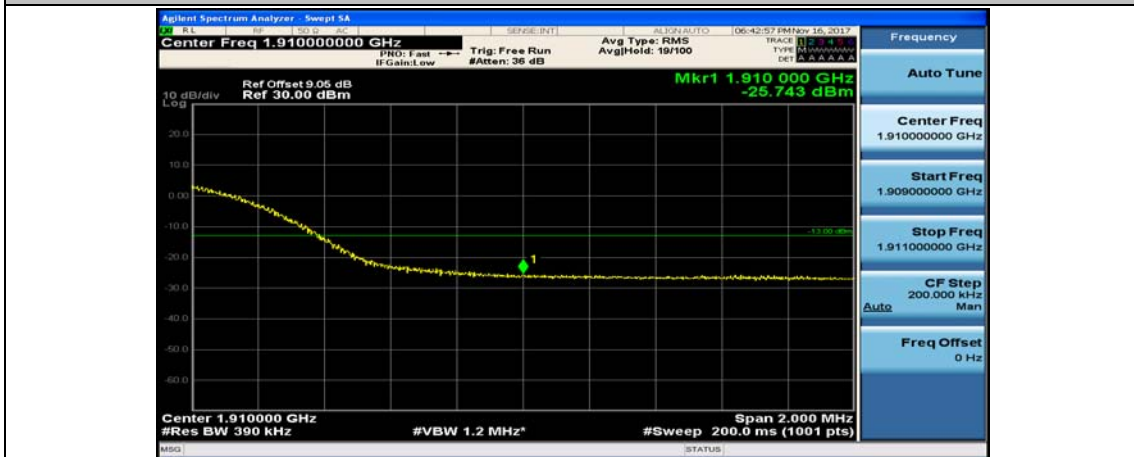

(Channel Bandwidth:20 MHz)_HCH_16QAM_50RB#0

(Channel Bandwidth:20 MHz)_HCH_16QAM_50RB#25

(Channel Bandwidth:20 MHz)_HCH_16QAM_50RB#50

(Channel Bandwidth:20 MHz)_HCH_16QAM_100RB#0

Appendix E: Conducted Spurious Emission

Test Graphs

Channel Bandwidth: 1.4 MHz