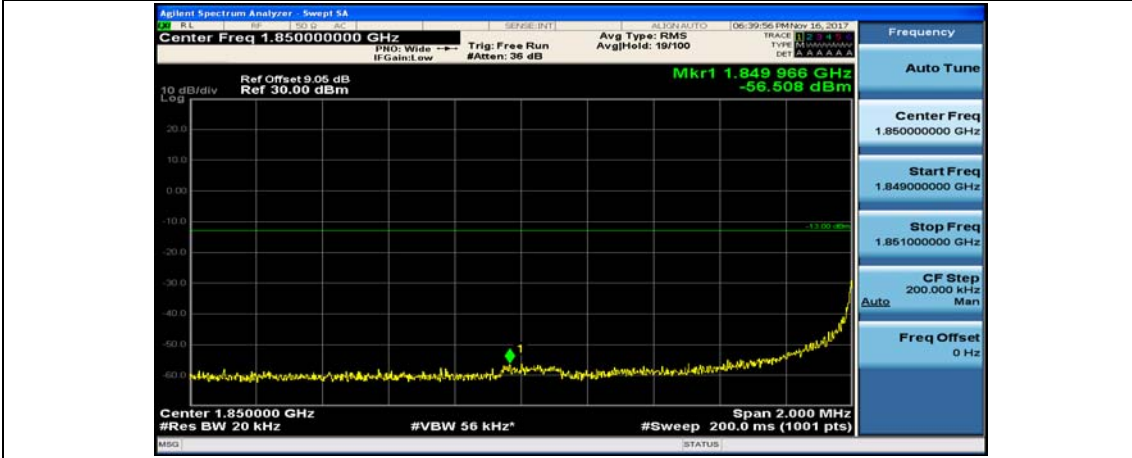

(Channel Bandwidth:15 MHz)_HCH_16QAM_37RB#38

(Channel Bandwidth:15 MHz)_HCH_16QAM_75RB#0

Channel Bandwidth: 20 MHz

(Channel Bandwidth:20 MHz)_LCH_QPSK_1RB#49

(Channel Bandwidth:20 MHz)_LCH_QPSK_1RB#99

(Channel Bandwidth:20 MHz)_LCH_QPSK_50RB#0