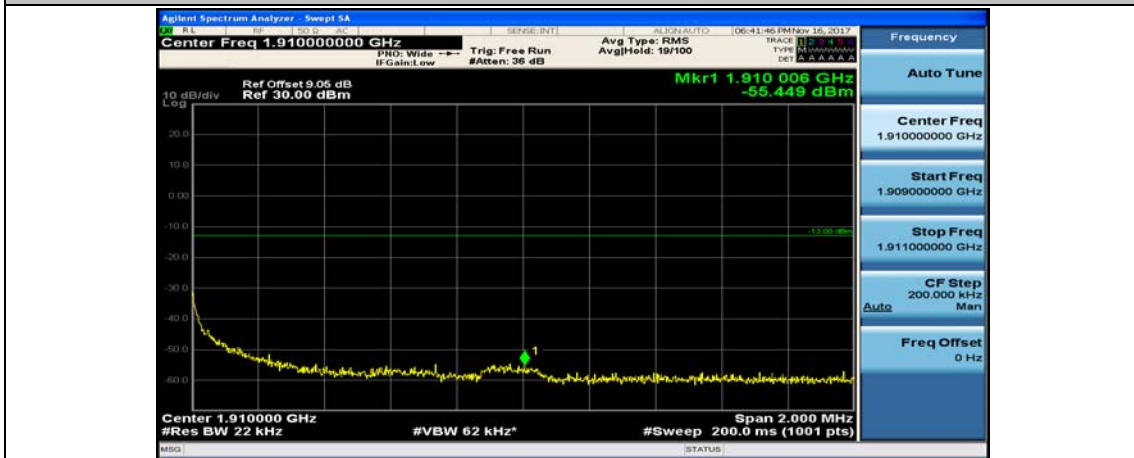

(Channel Bandwidth:20 MHz)_HCH_16QAM_1RB#0