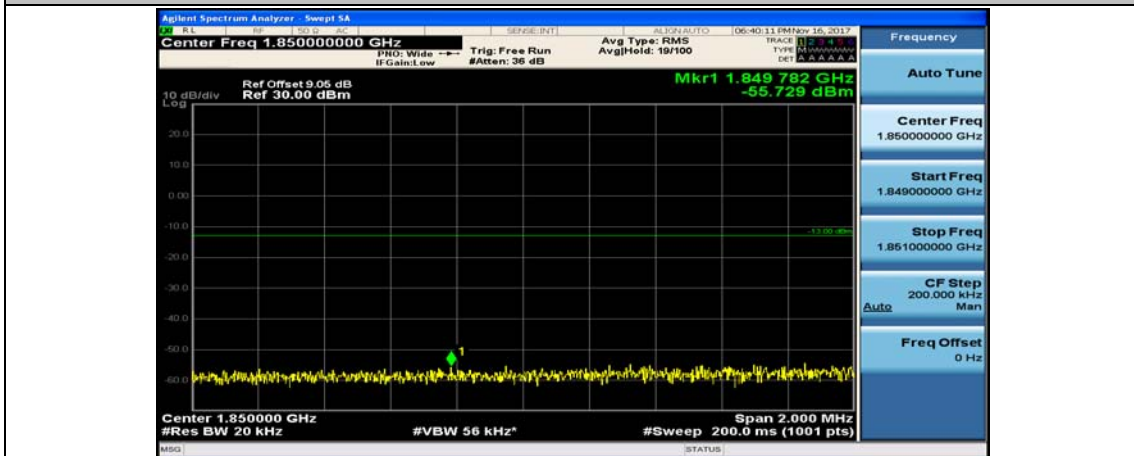

(Channel Bandwidth:20 MHz)_LCH_16QAM_1RB#49