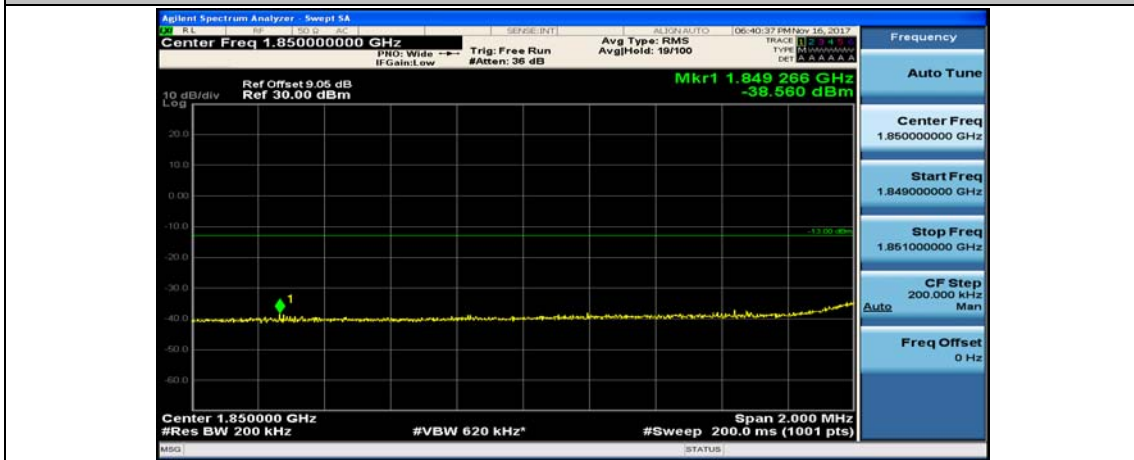

(Channel Bandwidth:20 MHz)_LCH_QPSK_50RB#50