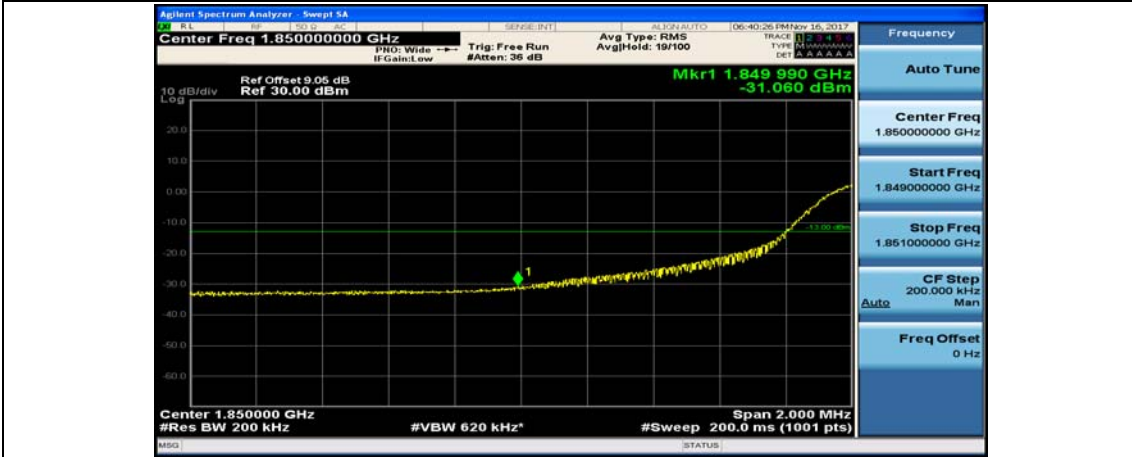

(Channel Bandwidth:15 MHz)_HCH_16QAM_37RB#38

(Channel Bandwidth:15 MHz)_HCH_16QAM_75RB#0

Channel Bandwidth: 20 MHz

(Channel Bandwidth:20 MHz)_LCH_QPSK_1RB#49

(Channel Bandwidth:20 MHz)_LCH_QPSK_1RB#99

(Channel Bandwidth:20 MHz)_LCH_QPSK_50RB#0