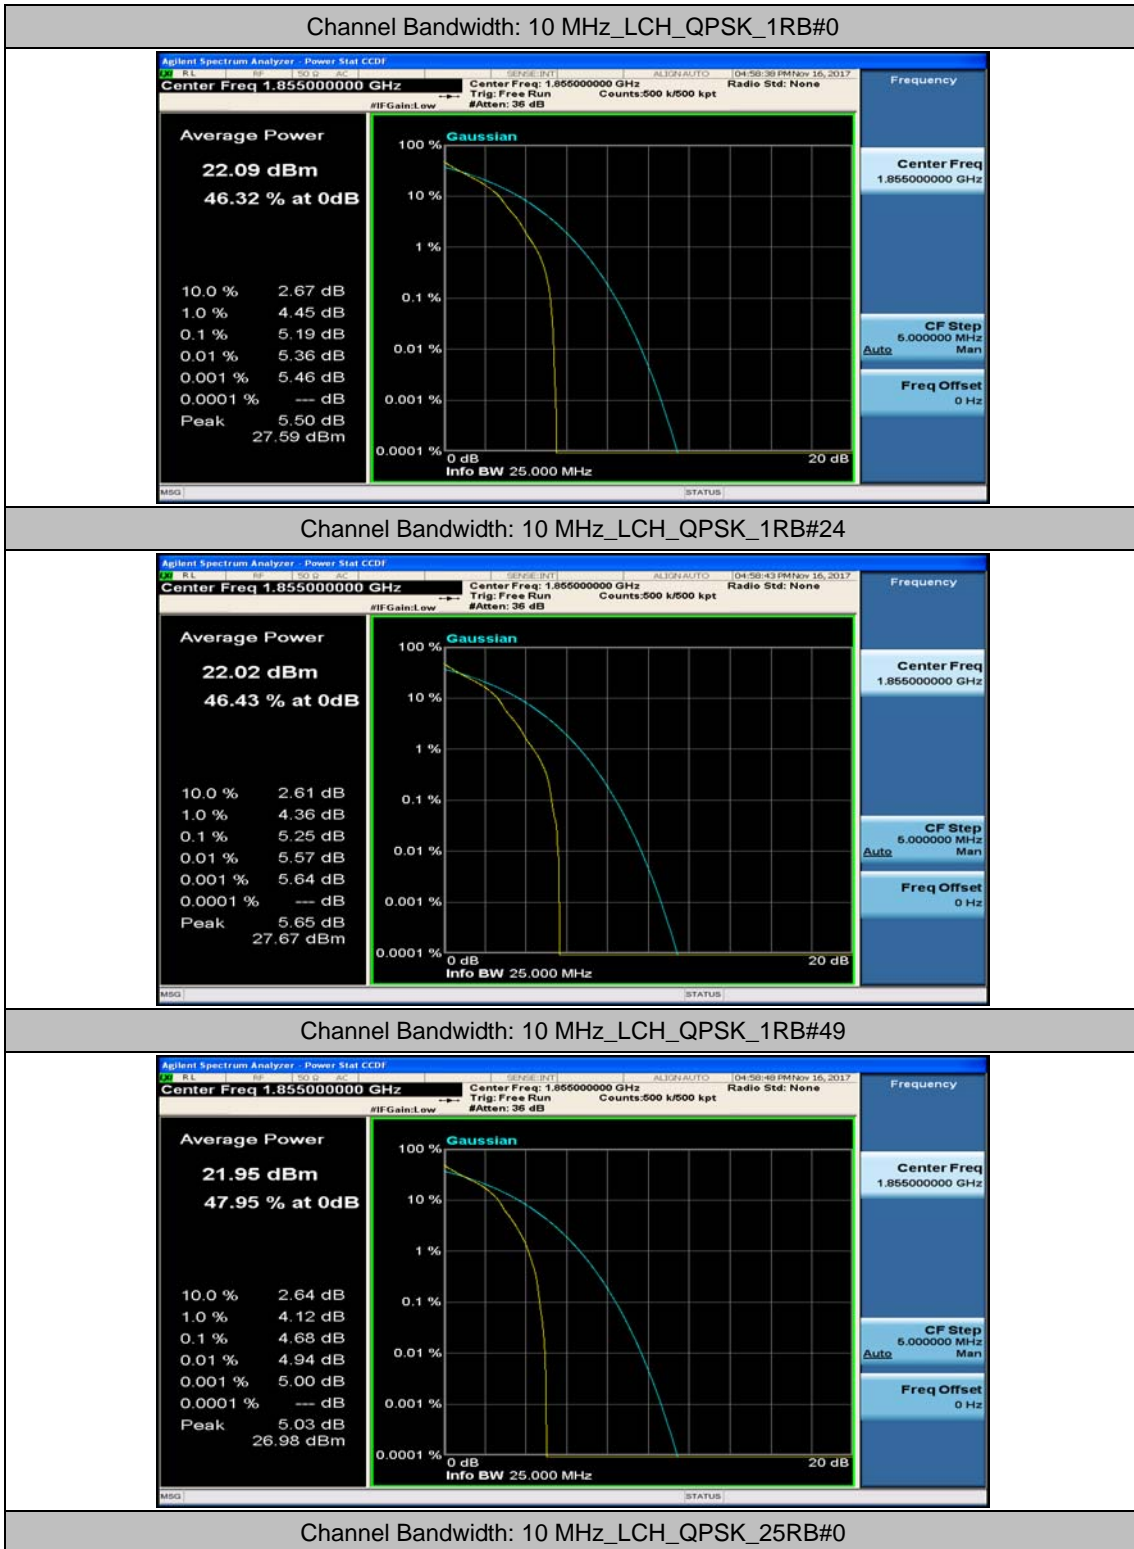

(Channel Bandwidth: 5 MHz)_HCH_16QAM_1RB#0

(Channel Bandwidth: 5 MHz)_HCH_16QAM_1RB#12

(Channel Bandwidth: 5 MHz)_HCH_16QAM_1RB#24

(Channel Bandwidth: 5 MHz)_HCH_16QAM_12RB#0

(Channel Bandwidth: 5 MHz)_HCH_16QAM_12RB#6

(Channel Bandwidth: 5 MHz)_HCH_16QAM_12RB#13

(Channel Bandwidth: 5 MHz)_HCH_16QAM_25RB#0

Channel Bandwidth: 10 MHz

Channel Bandwidth: 10 MHz_LCH_QPSK_25RB#12

Channel Bandwidth: 10 MHz_LCH_QPSK_25RB#25

Channel Bandwidth: 10 MHz_LCH_QPSK_50RB#0