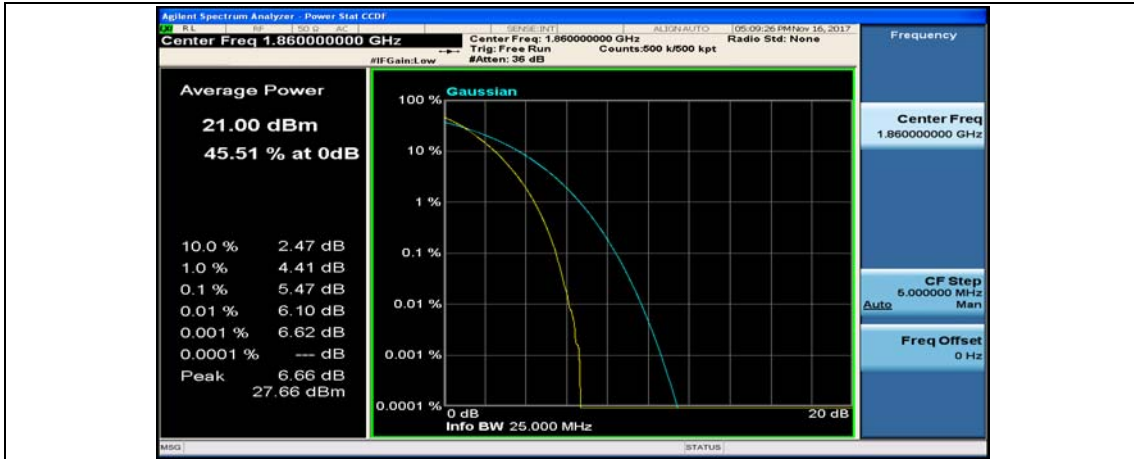

(Channel Bandwidth:20 MHz)_LCH_QPSK_100RB#0