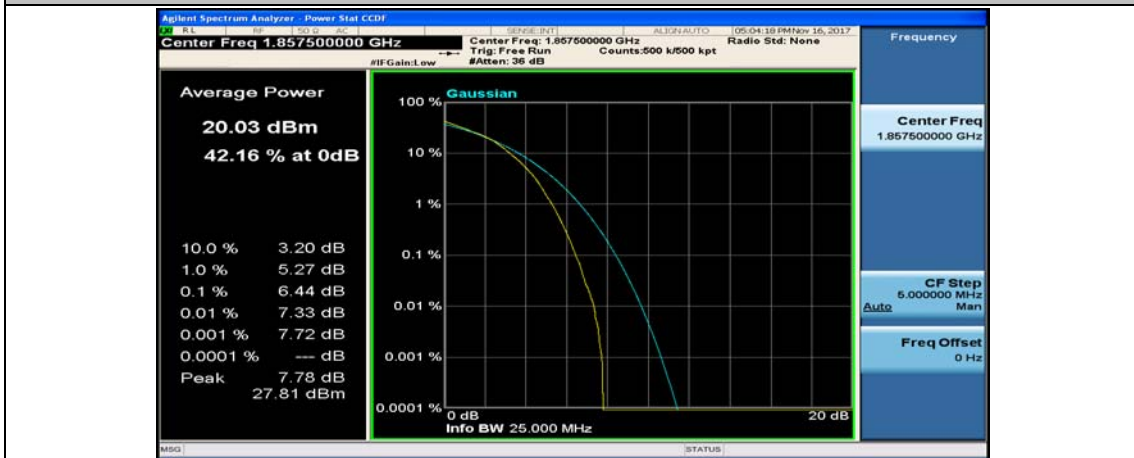

(Channel Bandwidth:15 MHz)_LCH_16QAM_37RB#18