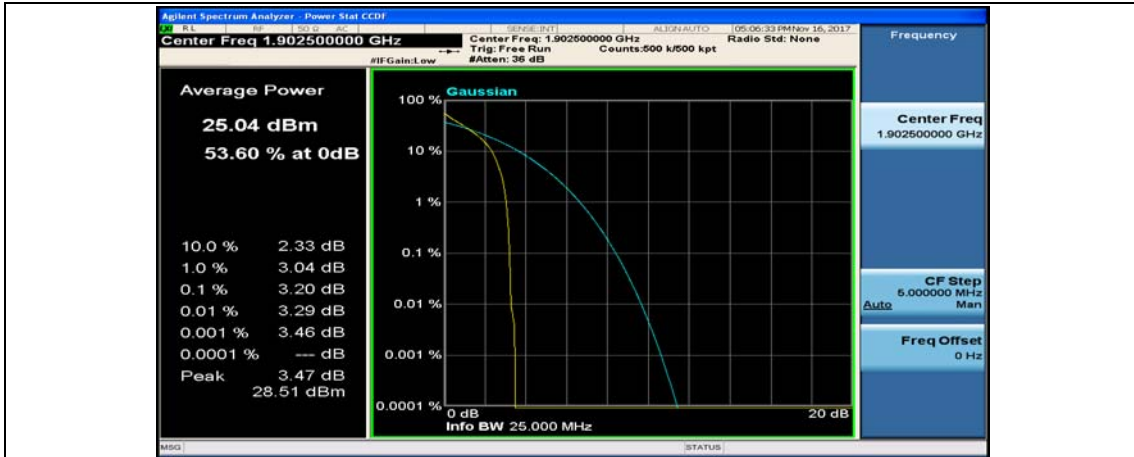

(Channel Bandwidth:15 MHz)_HCH_QPSK_1RB#37