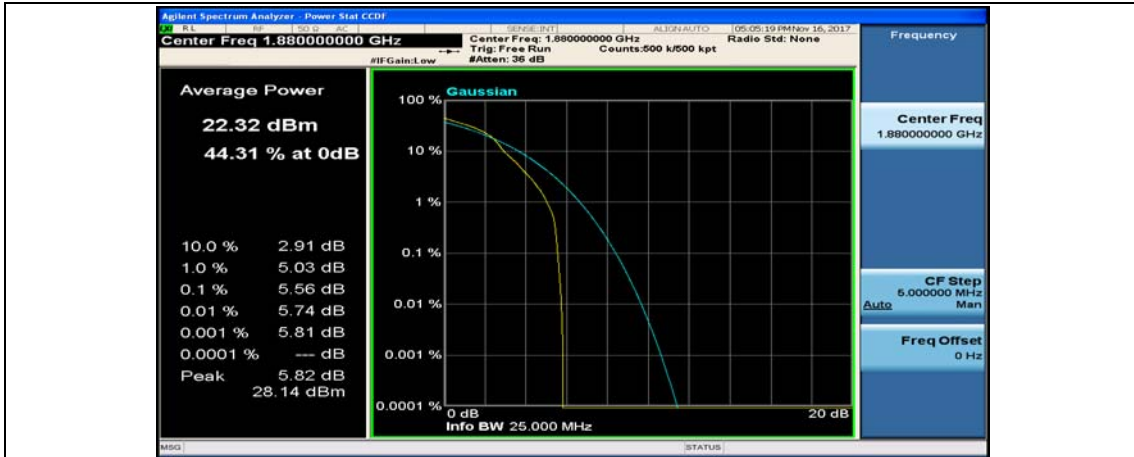

(Channel Bandwidth:15 MHz)_MCH_16QAM_1RB#74