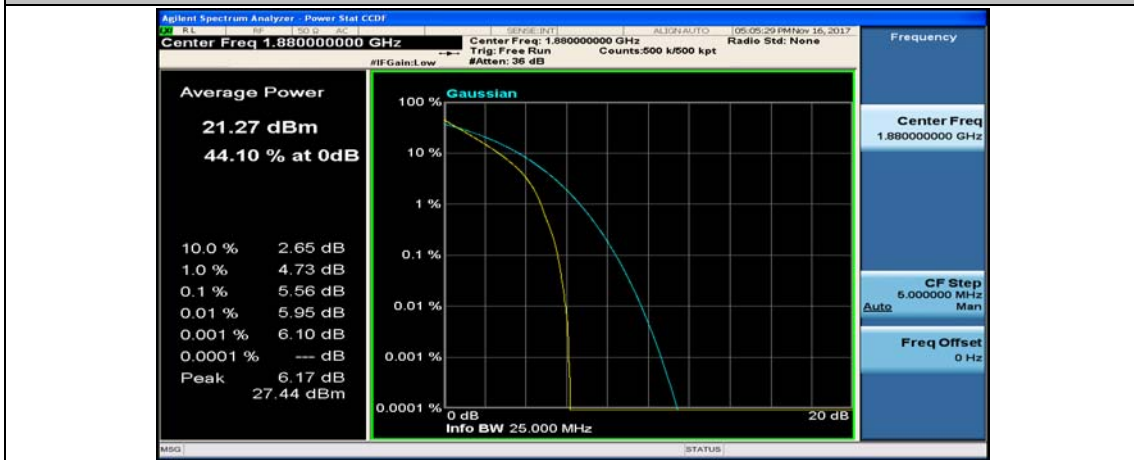

(Channel Bandwidth:15 MHz)_MCH_QPSK_37RB#0