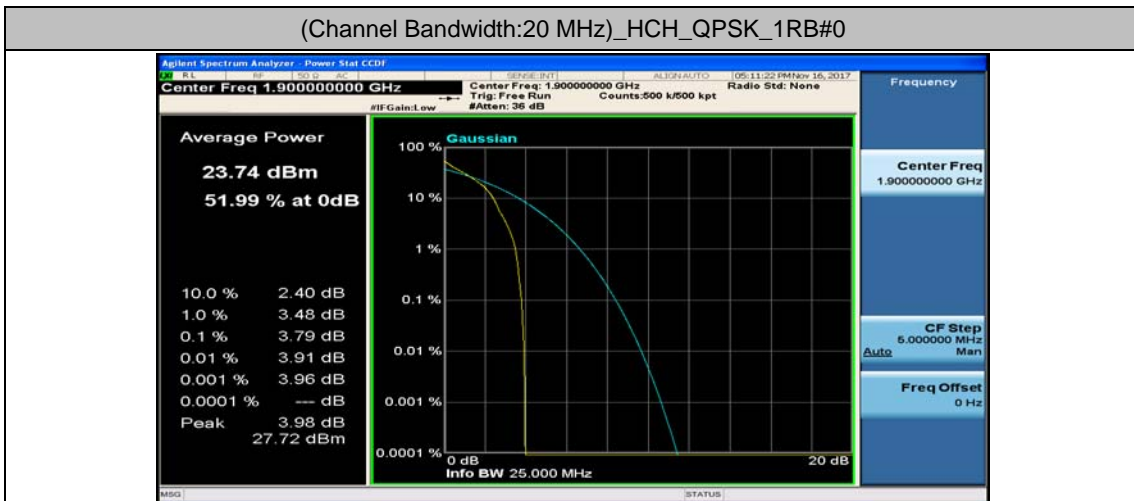

(Channel Bandwidth:20 MHz)_MCH_QPSK_50RB#0

(Channel Bandwidth:20 MHz)_MCH_QPSK_50RB#25

(Channel Bandwidth:20 MHz)_MCH_QPSK_50RB#50

(Channel Bandwidth:20 MHz)_MCH_QPSK_100RB#0

(Channel Bandwidth:20 MHz)_HCH_QPSK_1RB#0