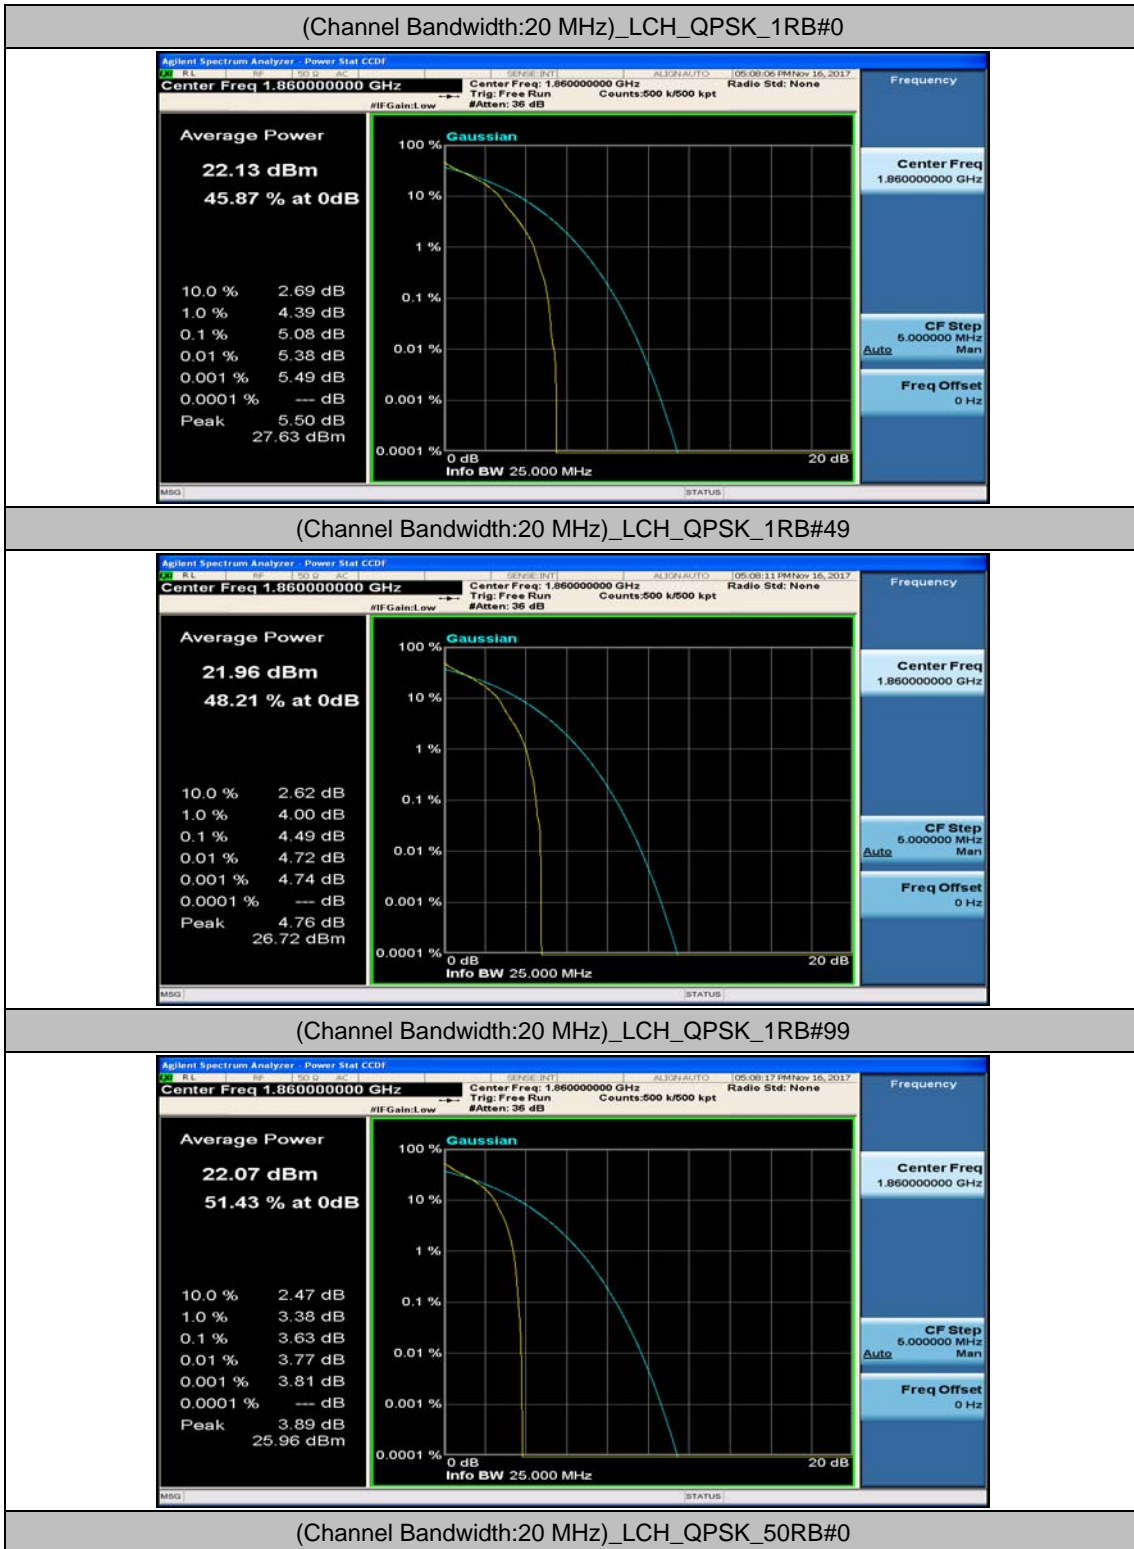

(Channel Bandwidth:15 MHz)_HCH_16QAM_37RB#0

(Channel Bandwidth:15 MHz)_HCH_16QAM_37RB#18

(Channel Bandwidth:15 MHz)_HCH_16QAM_37RB#38

(Channel Bandwidth:15 MHz)_HCH_16QAM_75RB#0

Channel Bandwidth: 20 MHz

(Channel Bandwidth:20 MHz)_LCH_QPSK_50RB#25