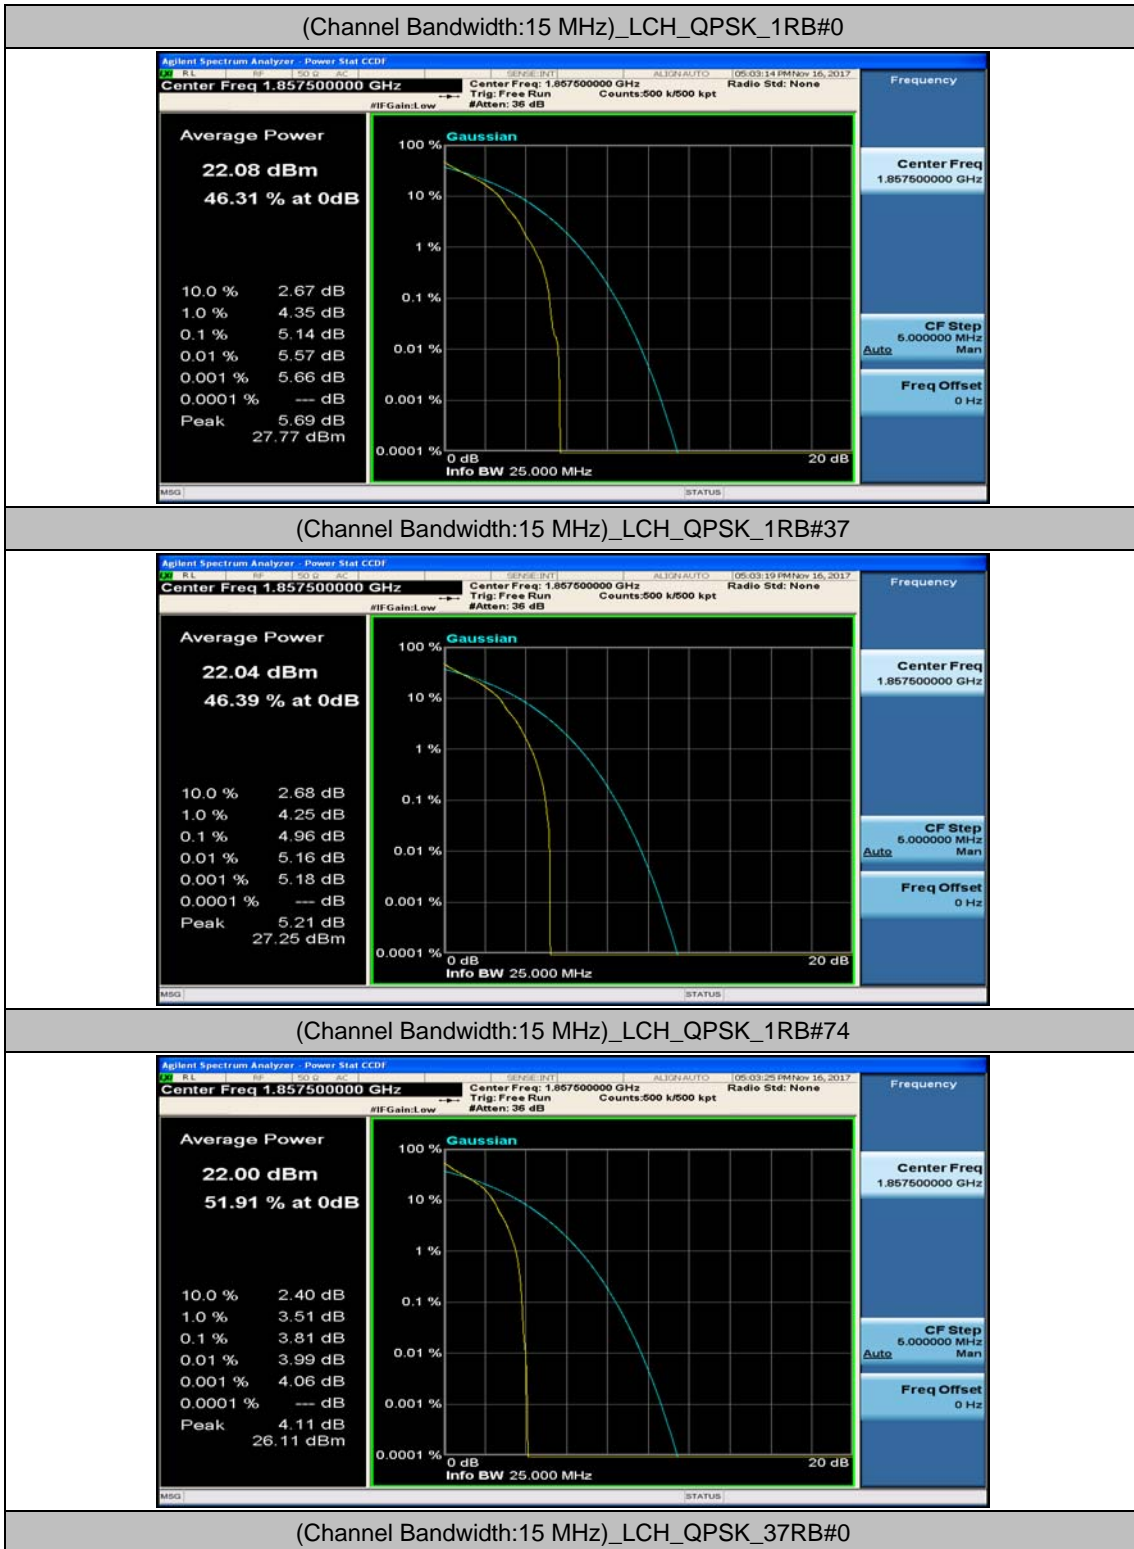

Channel Bandwidth: 10 MHz_MCH_16QAM_1RB#49

Channel Bandwidth: 15 MHz

(Channel Bandwidth:15 MHz)_LCH_QPSK_37RB#18

(Channel Bandwidth:15 MHz)_LCH_QPSK_37RB#38

(Channel Bandwidth:15 MHz)_LCH_QPSK_75RB#0

(Channel Bandwidth:15 MHz)_MCH_QPSK_1RB#0