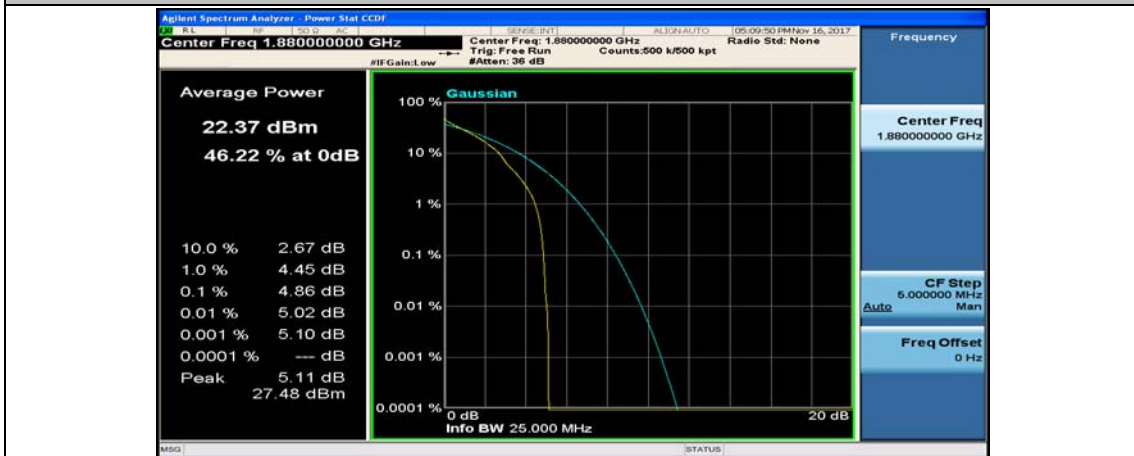

(Channel Bandwidth:20 MHz)_LCH_QPSK_50RB#50

(Channel Bandwidth:20 MHz)_LCH_QPSK_100RB#0

(Channel Bandwidth:20 MHz)_MCH_QPSK_1RB#0

(Channel Bandwidth:20 MHz)_MCH_QPSK_1RB#49

(Channel Bandwidth:20 MHz)_MCH_QPSK_1RB#99