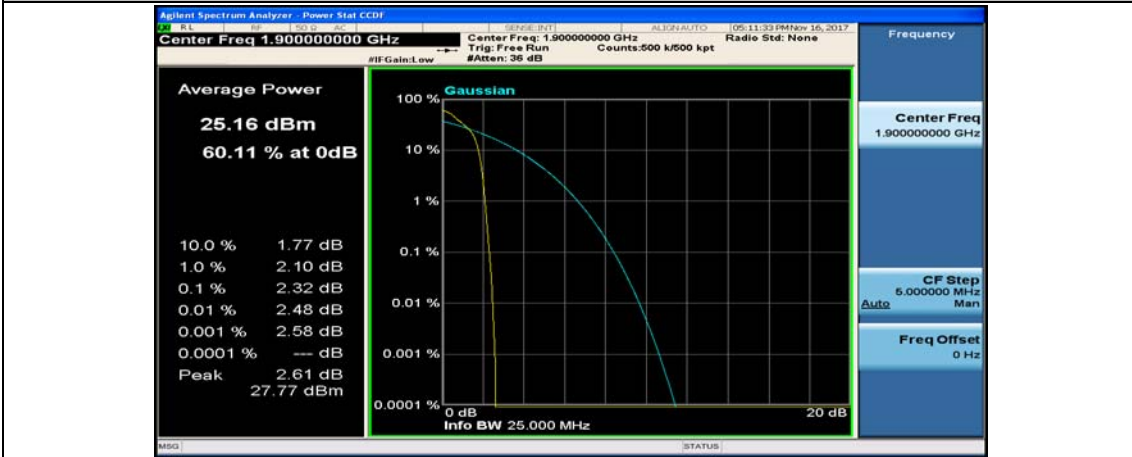

(Channel Bandwidth:20 MHz)_HCH_QPSK_1RB#99