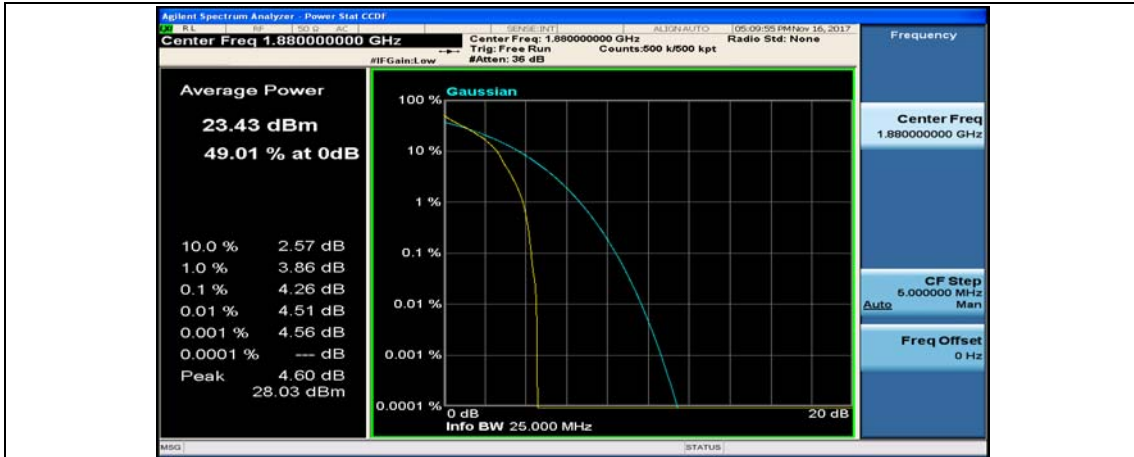

(Channel Bandwidth:20 MHz)_LCH_QPSK_50RB#50

(Channel Bandwidth:20 MHz)_LCH_QPSK_100RB#0

(Channel Bandwidth:20 MHz)_MCH_QPSK_1RB#0

(Channel Bandwidth:20 MHz)_MCH_QPSK_1RB#49

(Channel Bandwidth:20 MHz)_MCH_QPSK_1RB#99