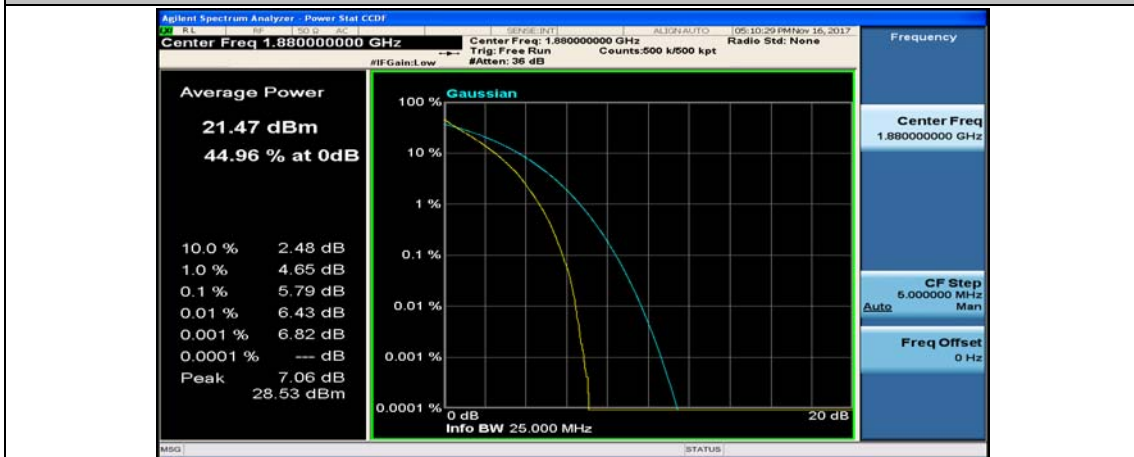

(Channel Bandwidth:20 MHz)_MCH_QPSK_50RB#25