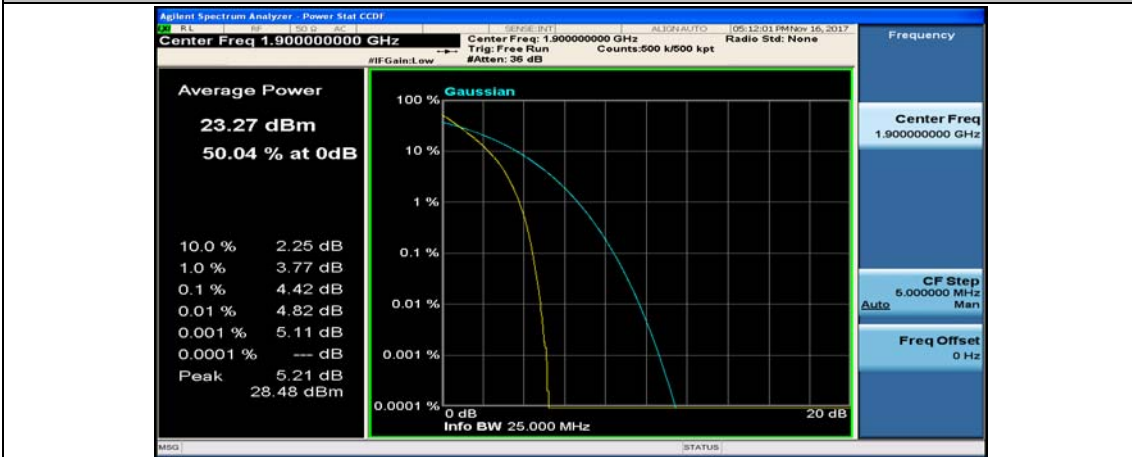

(Channel Bandwidth:20 MHz)_HCH_QPSK_50RB#0

(Channel Bandwidth:20 MHz)_HCH_QPSK_50RB#25