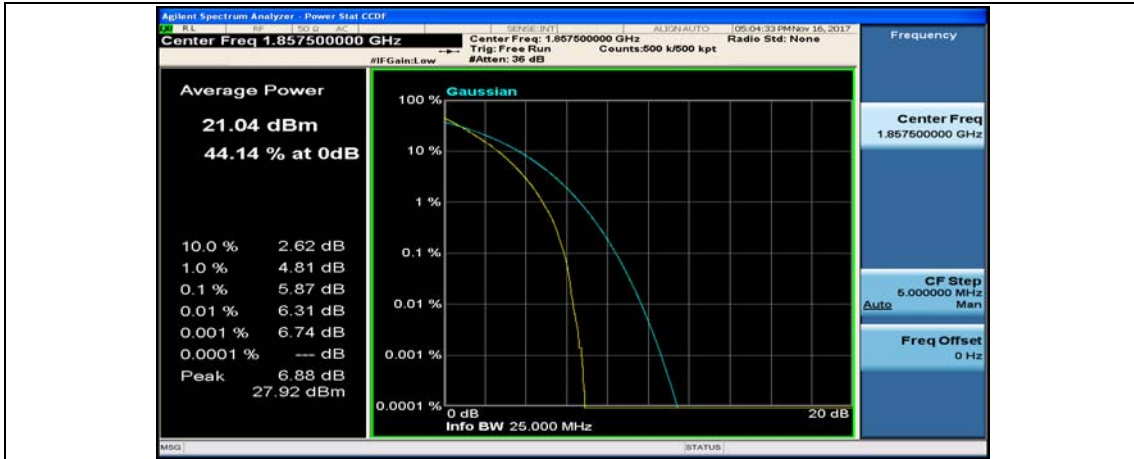

Channel Bandwidth: 10 MHz_MCH_16QAM_1RB#49

Channel Bandwidth: 15 MHz

(Channel Bandwidth:15 MHz)_LCH_QPSK_37RB#18

(Channel Bandwidth:15 MHz)_LCH_QPSK_37RB#38

(Channel Bandwidth:15 MHz)_LCH_QPSK_75RB#0

(Channel Bandwidth:15 MHz)_MCH_QPSK_1RB#0