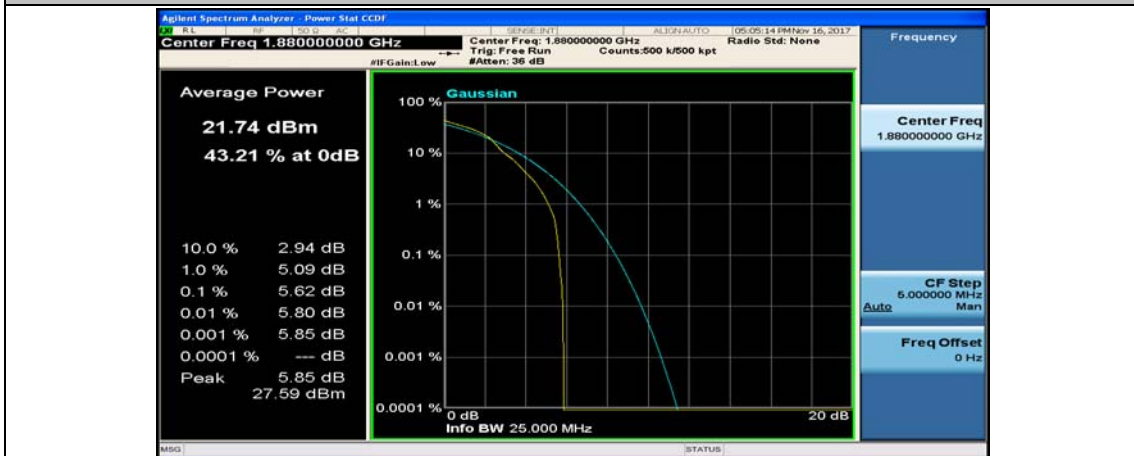

(Channel Bandwidth:15 MHz)_MCH_16QAM_1RB#37