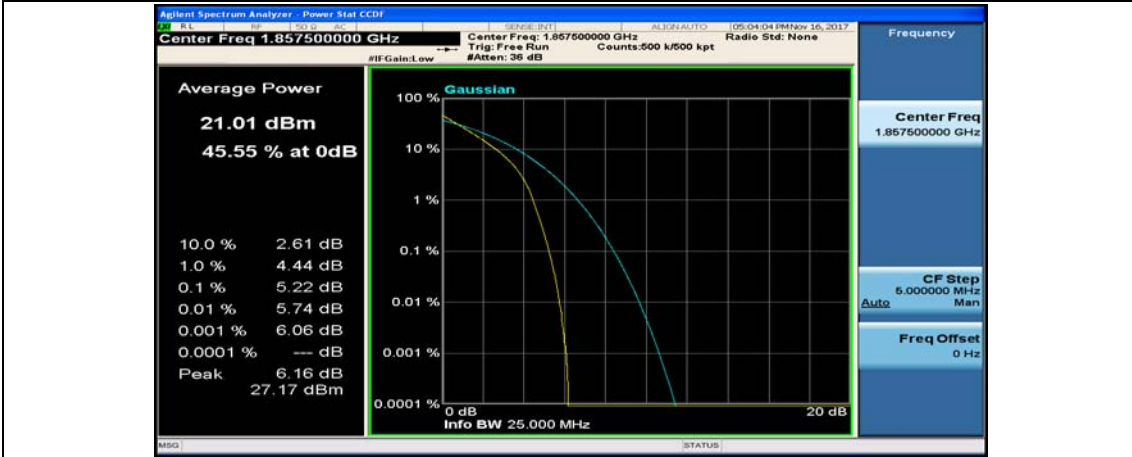

Channel Bandwidth: 10 MHz_MCH_16QAM_1RB#49

Channel Bandwidth: 15 MHz

(Channel Bandwidth:15 MHz)_LCH_QPSK_37RB#18

(Channel Bandwidth:15 MHz)_LCH_QPSK_37RB#38

(Channel Bandwidth:15 MHz)_LCH_QPSK_75RB#0

(Channel Bandwidth:15 MHz)_MCH_QPSK_1RB#0