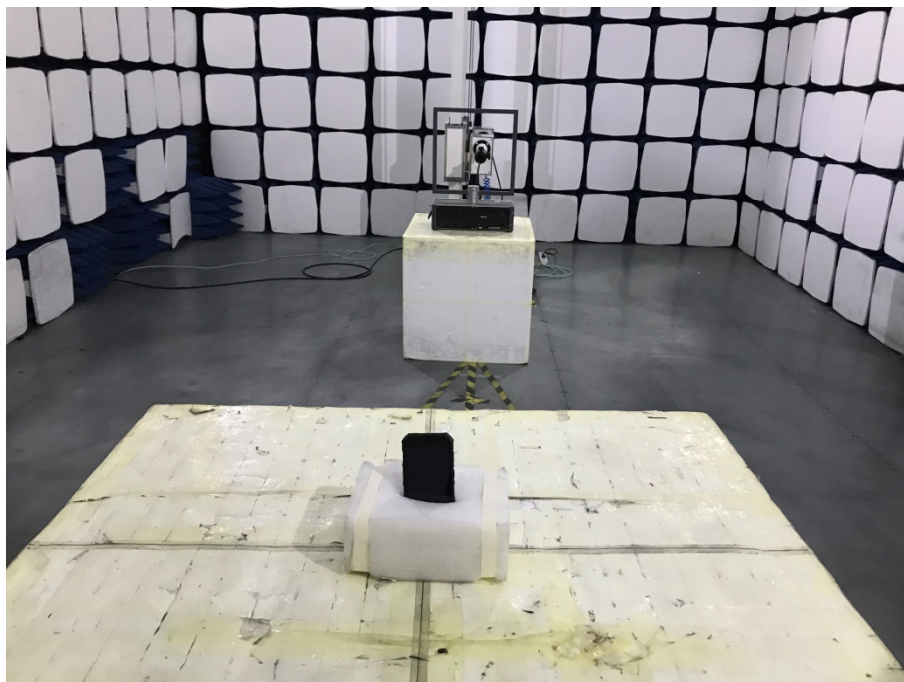

EXHIBIT 4 - TEST SETUP PHOTOGRAPHS

Conducted Emission Test Setup

Radiation Emission Test Setup (Below 30MHz)

Radiation Emission Test Setup (30MHz to 1GHz)