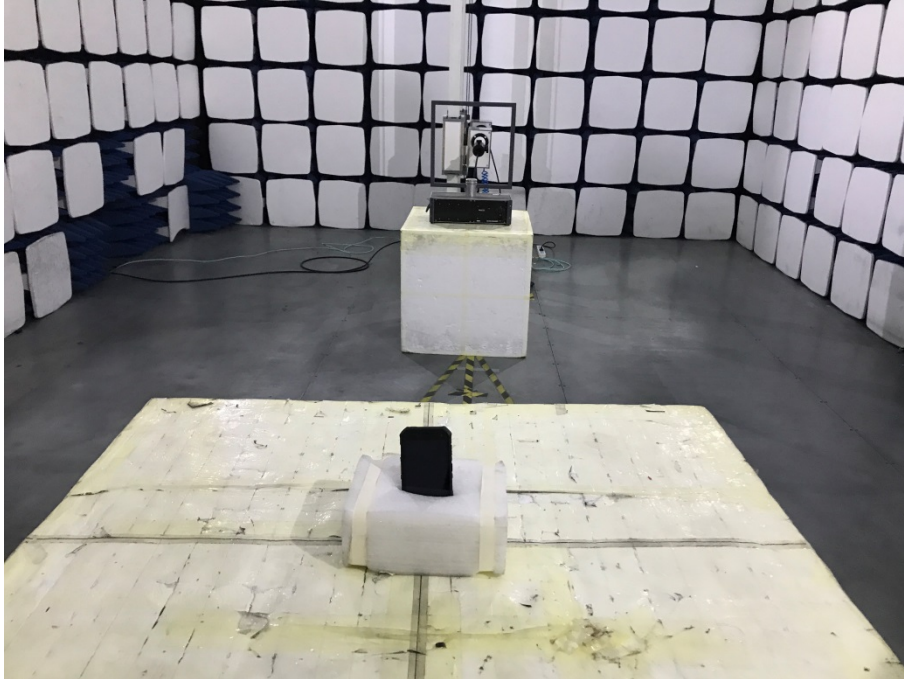

EXHIBIT 4 - TEST SETUP PHOTOGRAPHS

Radiation Emission Test Setup (Below 30MHz)

Radiation Emission Test Setup (30MHz to 1GHz)

Radiation Emission Test Setup (Above 1GHz)

Extreme Condition Test Setup

Mobile Communication Test Setup