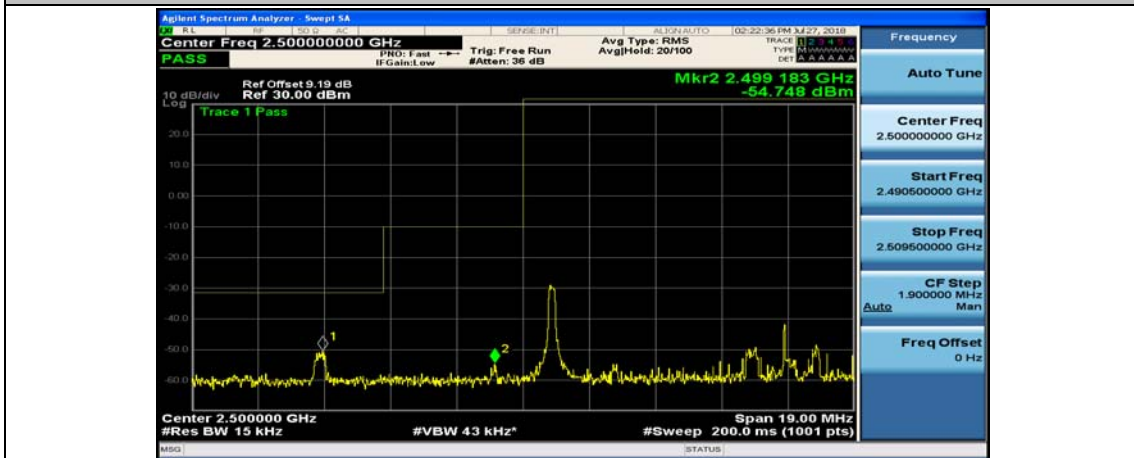

Channel Bandwidth: 10 MHz\_HCH\_16QAM\_25RB#0

Channel Bandwidth: 10 MHz\_HCH\_16QAM\_25RB#12

Channel Bandwidth: 10 MHz\_HCH\_16QAM\_25RB#25

Channel Bandwidth: 10 MHz\_HCH\_16QAM\_50RB#0

### Channel Bandwidth: 15 MHz

(Channel Bandwidth:15 MHz)\_LCH\_QPSK\_1RB#37

(Channel Bandwidth:15 MHz)\_LCH\_QPSK\_1RB#74

(Channel Bandwidth:15 MHz)\_LCH\_QPSK\_37RB#0

(Channel Bandwidth:15 MHz)\_LCH\_QPSK\_37RB#18