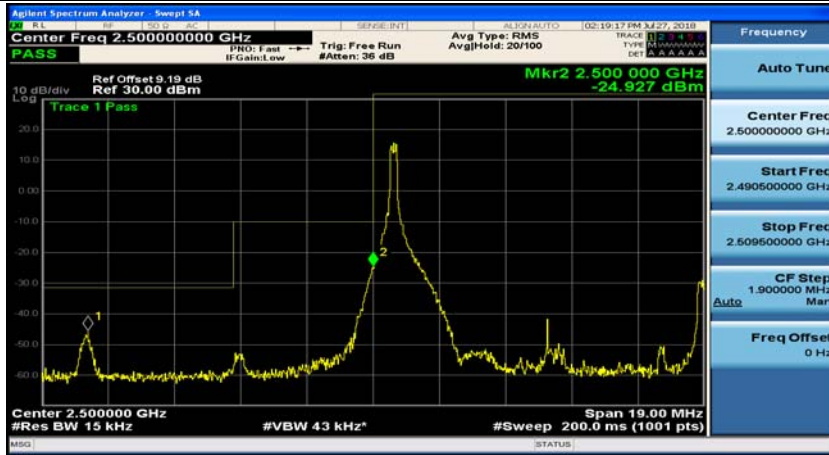

Channel Bandwidth: 10 MHz\_LCH\_16QAM\_1RB#0

Channel Bandwidth: 10 MHz\_LCH\_16QAM\_1RB#24

Channel Bandwidth: 10 MHz\_LCH\_16QAM\_1RB#49

Channel Bandwidth: 10 MHz\_LCH\_16QAM\_25RB#0

Channel Bandwidth: 10 MHz\_LCH\_16QAM\_25RB#12