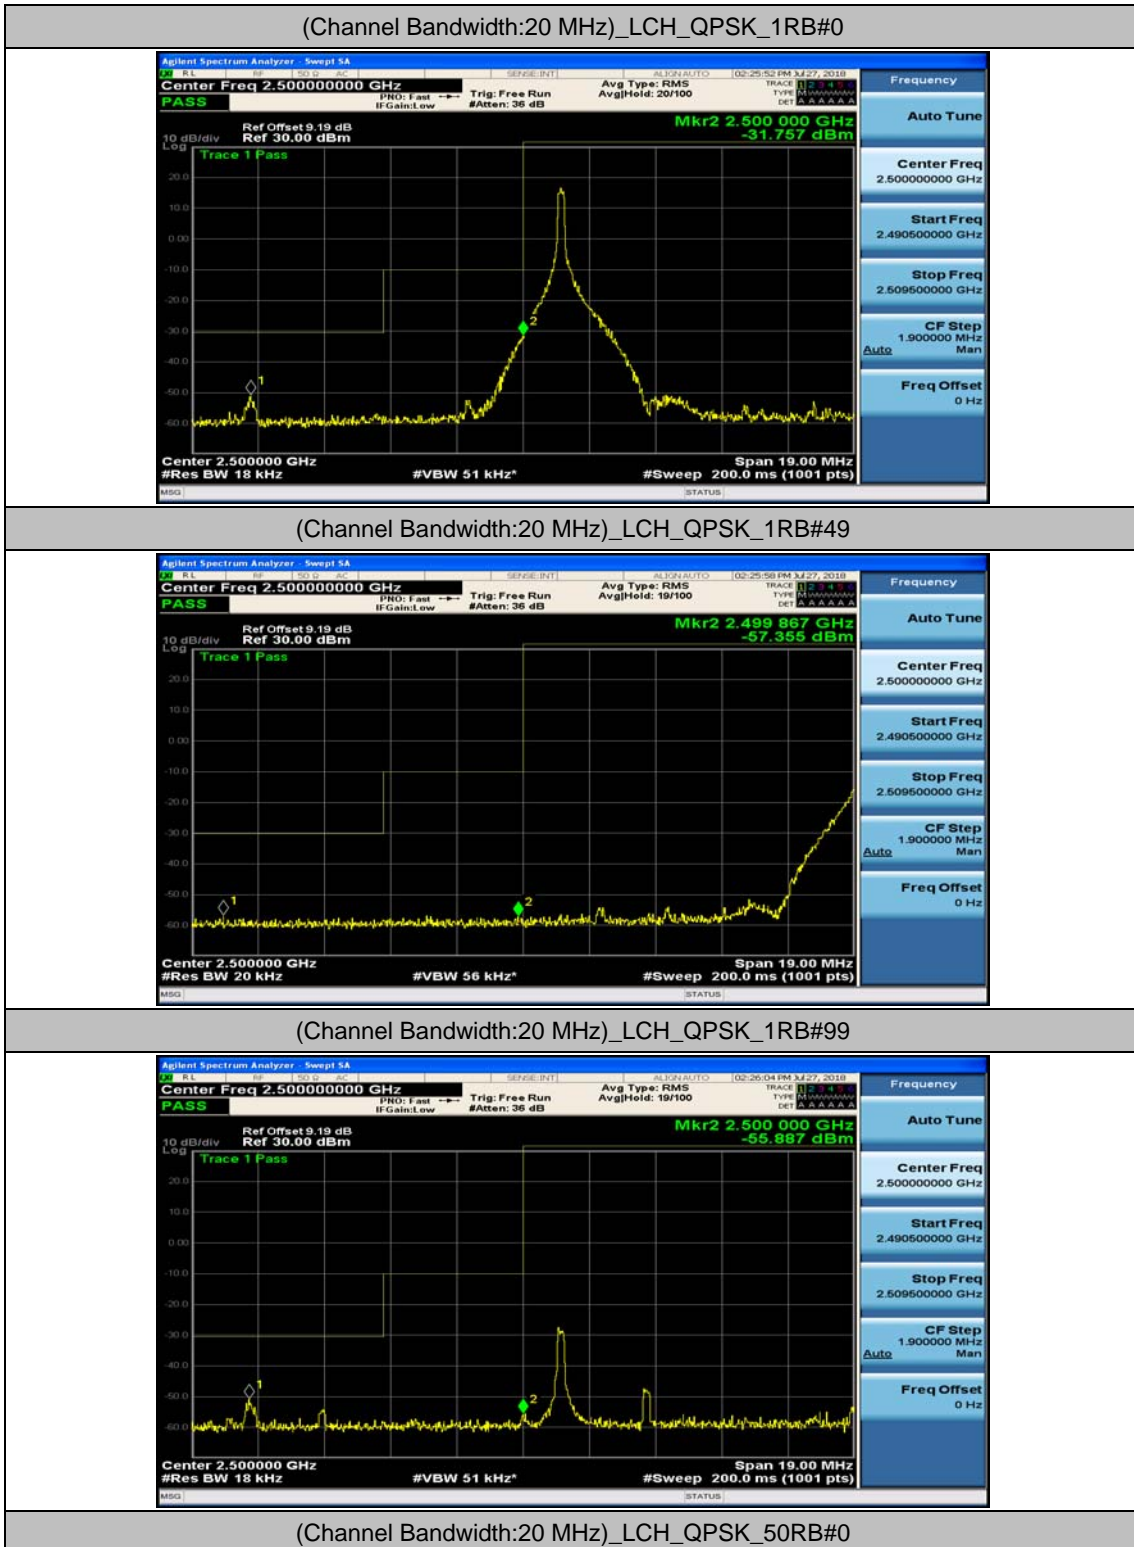

Channel Bandwidth: 20 MHz