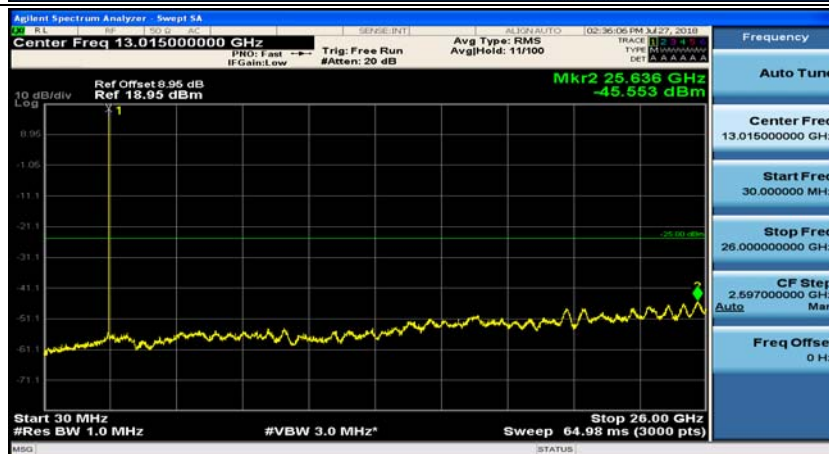

(Channel Bandwidth: 5 MHz)_HCH_16QAM_1RB#12