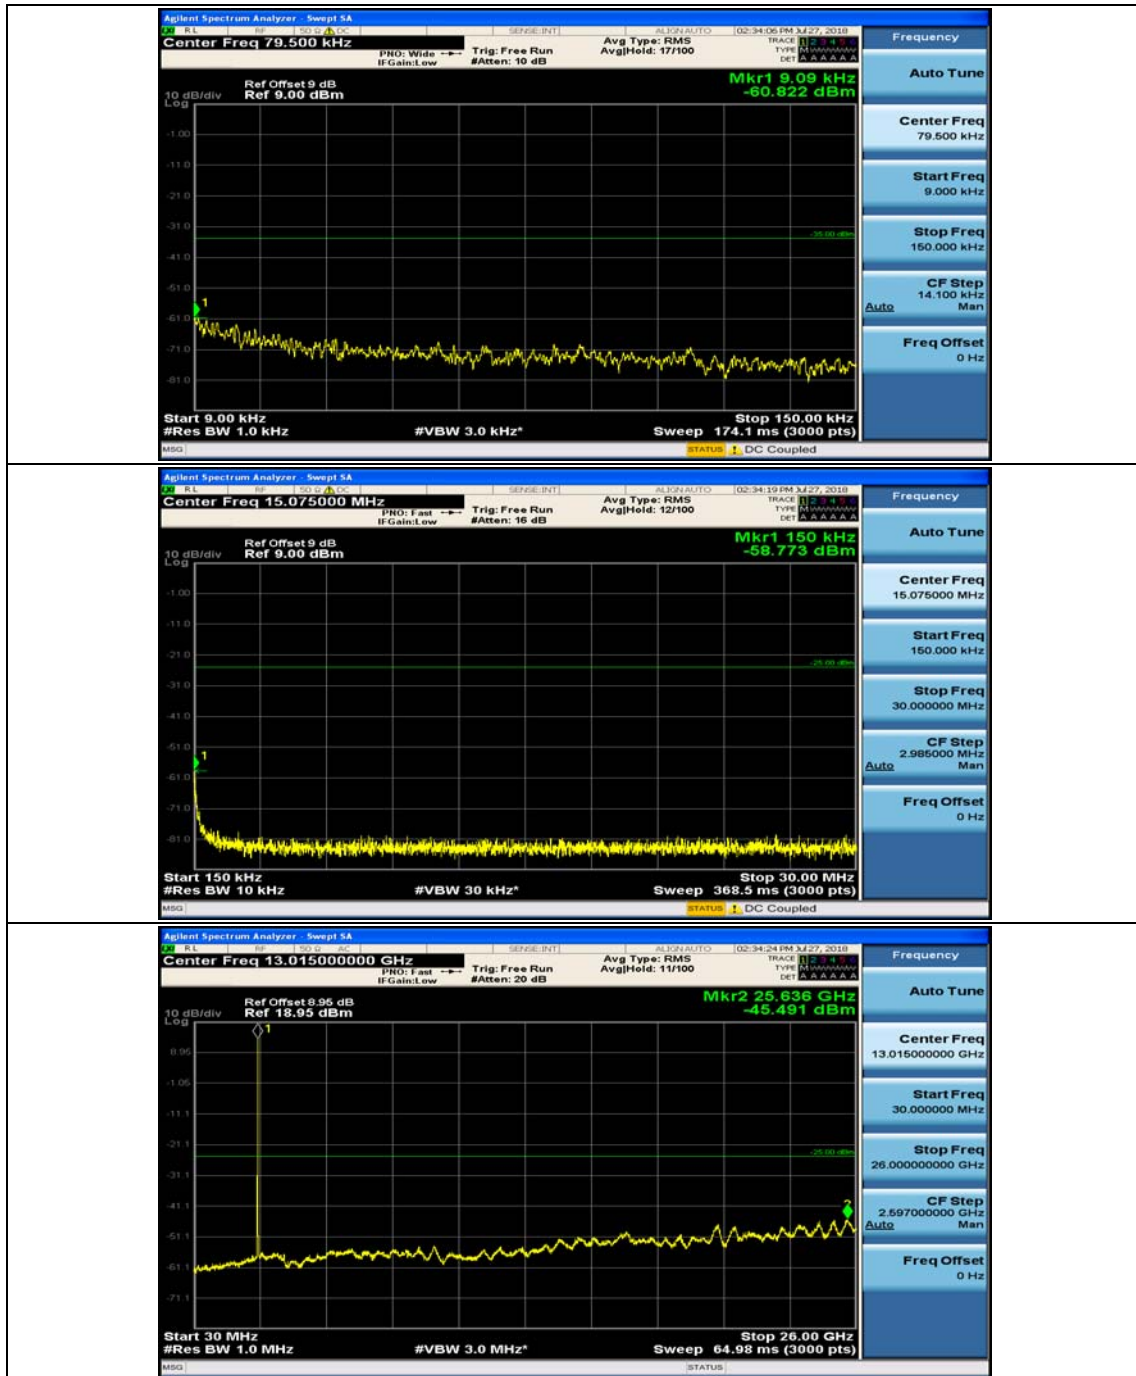

### Test Graphs

Channel Bandwidth: 5 MHz

(Channel Bandwidth: 5 MHz)\_MCH\_QPSK\_1RB#0

(Channel Bandwidth: 5 MHz)\_MCH\_QPSK\_1RB#12

(Channel Bandwidth: 5 MHz)\_HCH\_QPSK\_1RB#0

(Channel Bandwidth: 5 MHz)\_HCH\_QPSK\_1RB#12

(Channel Bandwidth: 5 MHz)\_HCH\_QPSK\_1RB#24

(Channel Bandwidth: 5 MHz)\_LCH\_16QAM\_1RB#0

(Channel Bandwidth: 5 MHz)\_LCH\_16QAM\_1RB#12

(Channel Bandwidth: 5 MHz)\_MCH\_16QAM\_1RB#0

(Channel Bandwidth: 5 MHz)\_MCH\_16QAM\_1RB#12

(Channel Bandwidth: 5 MHz)\_HCH\_16QAM\_1RB#0

(Channel Bandwidth: 5 MHz)\_HCH\_16QAM\_1RB#12