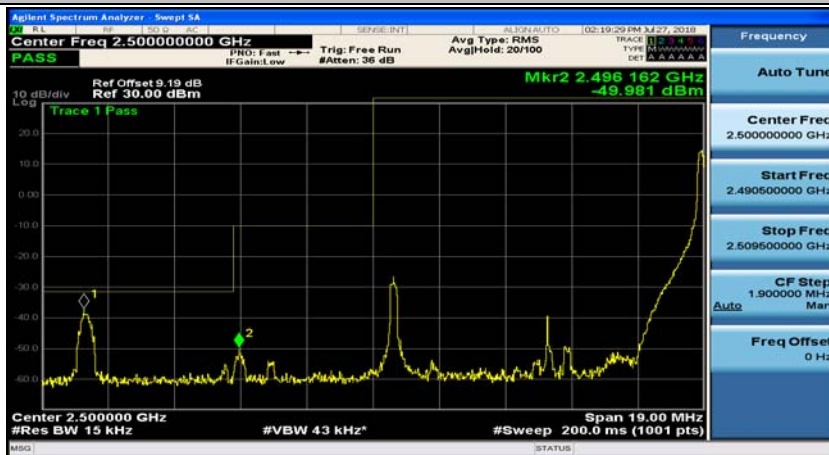

Channel Bandwidth: 10 MHz\_LCH\_16QAM\_1RB#0

Channel Bandwidth: 10 MHz\_LCH\_16QAM\_1RB#24

Channel Bandwidth: 10 MHz\_LCH\_16QAM\_1RB#49

Channel Bandwidth: 10 MHz\_LCH\_16QAM\_25RB#0

Channel Bandwidth: 10 MHz\_LCH\_16QAM\_25RB#12