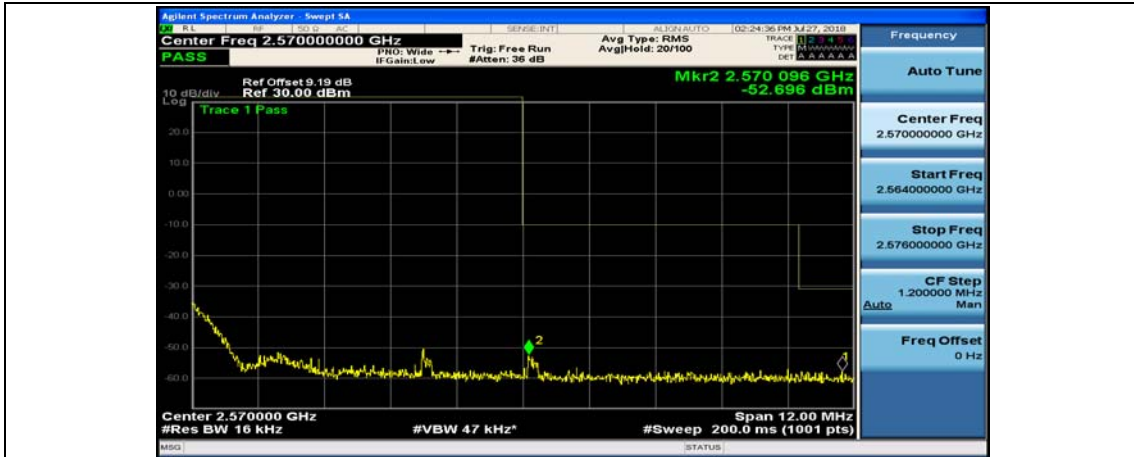

(Channel Bandwidth:15 MHz)_HCH_16QAM_1RB#37