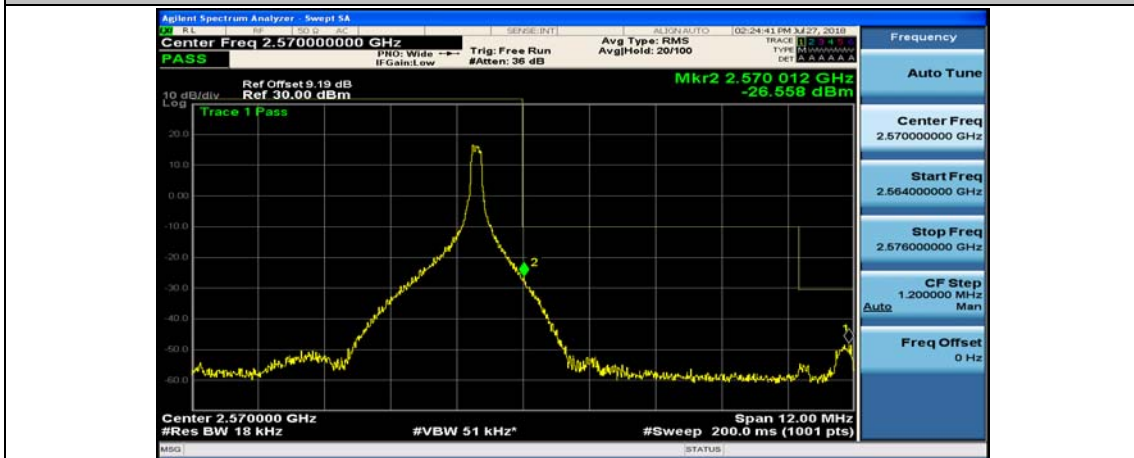

(Channel Bandwidth:15 MHz)_HCH_16QAM_1RB#74