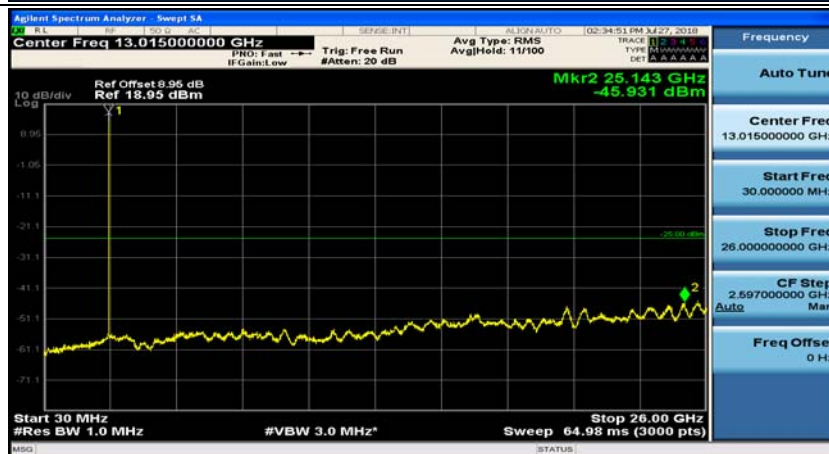

## Appendix E: Conducted Spurious Emission

### Test Graphs

Channel Bandwidth: 5 MHz

(Channel Bandwidth: 5 MHz)\_MCH\_QPSK\_1RB#0

(Channel Bandwidth: 5 MHz)\_MCH\_QPSK\_1RB#12

(Channel Bandwidth: 5 MHz)\_HCH\_QPSK\_1RB#0

(Channel Bandwidth: 5 MHz)\_HCH\_QPSK\_1RB#12