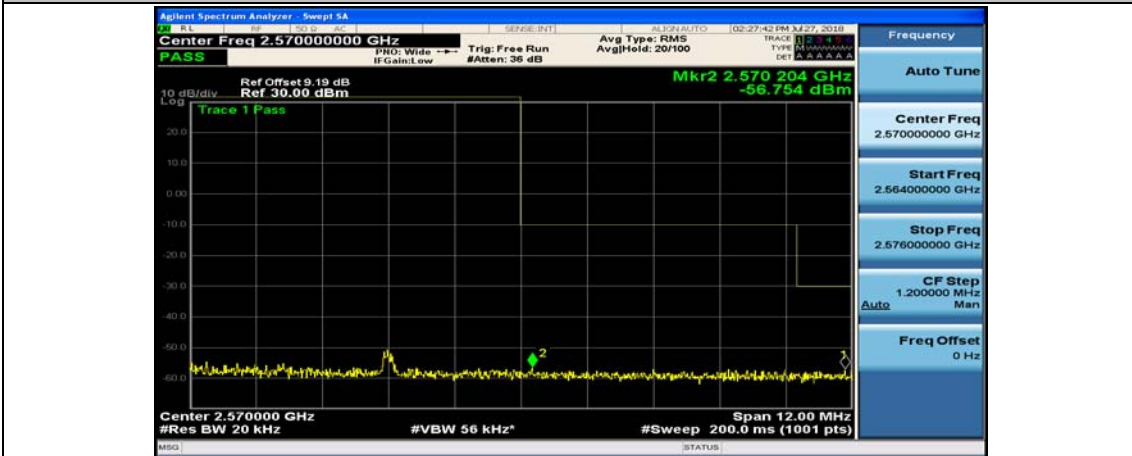

(Channel Bandwidth:20 MHz)_HCH_QPSK_1RB#49