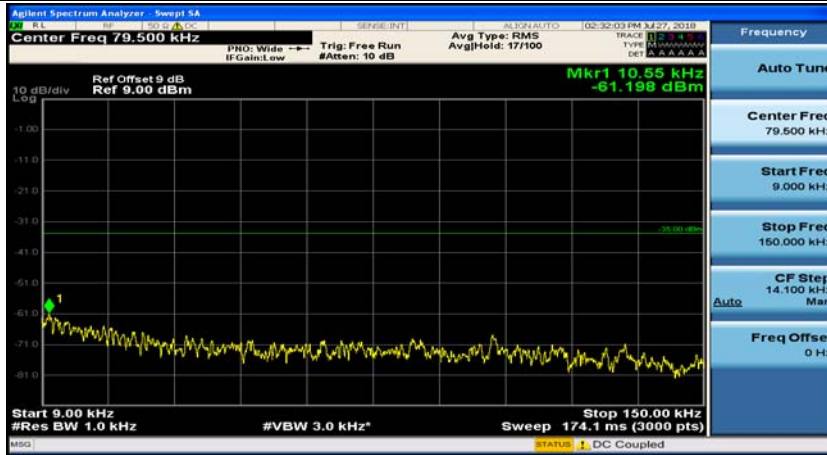

## Appendix E: Conducted Spurious Emission

### Test Graphs

Channel Bandwidth: 5 MHz

(Channel Bandwidth: 5 MHz)\_MCH\_QPSK\_1RB#0

(Channel Bandwidth: 5 MHz)\_MCH\_QPSK\_1RB#12

(Channel Bandwidth: 5 MHz)\_HCH\_QPSK\_1RB#0

(Channel Bandwidth: 5 MHz)\_HCH\_QPSK\_1RB#12