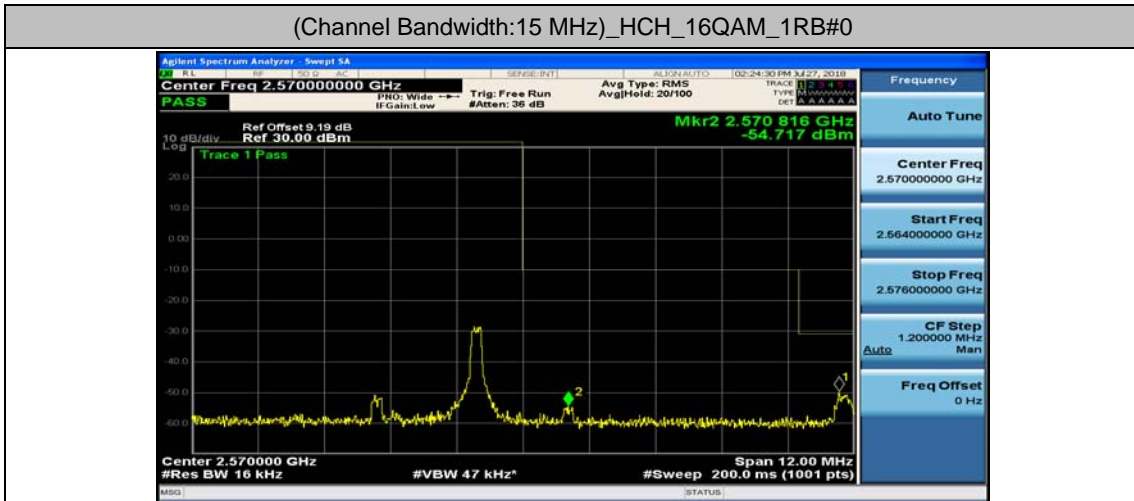

(Channel Bandwidth:15 MHz)\_LCH\_16QAM\_1RB#37

(Channel Bandwidth:15 MHz)\_LCH\_16QAM\_1RB#74

(Channel Bandwidth:15 MHz)\_LCH\_16QAM\_37RB#0

(Channel Bandwidth:15 MHz)\_LCH\_16QAM\_37RB#18

(Channel Bandwidth:15 MHz)\_LCH\_16QAM\_37RB#38