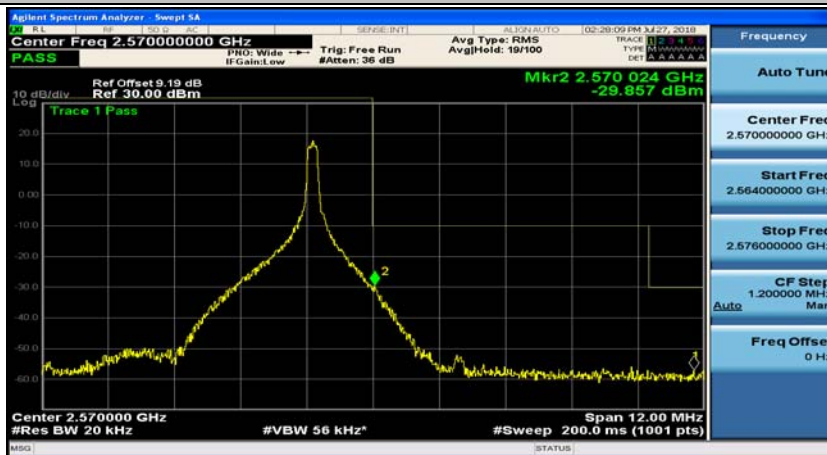

(Channel Bandwidth:20 MHz)_HCH_16QAM_1RB#99