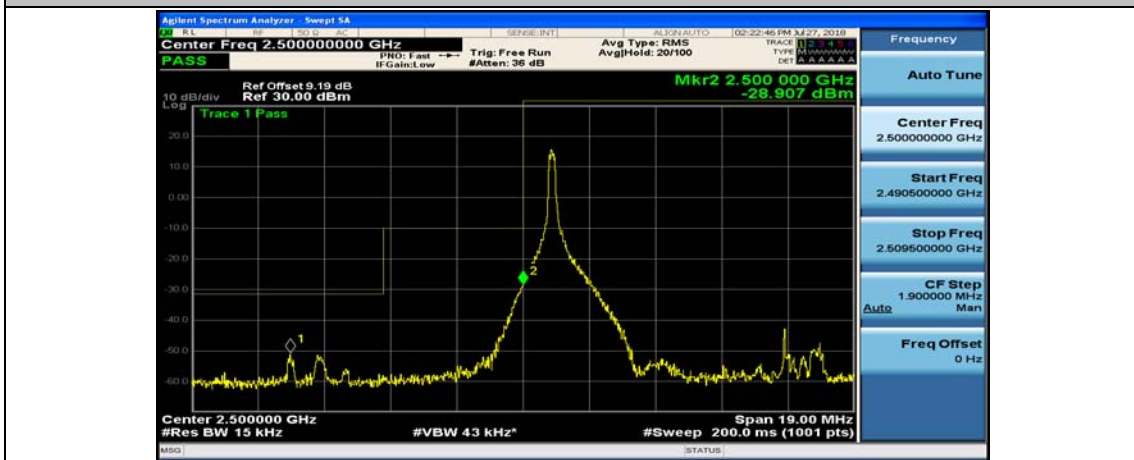

(Channel Bandwidth:15 MHz)\_HCH\_QPSK\_37RB#0

(Channel Bandwidth:15 MHz)\_HCH\_QPSK\_37RB#18

(Channel Bandwidth:15 MHz)\_HCH\_QPSK\_37RB#38

(Channel Bandwidth:15 MHz)\_HCH\_QPSK\_75RB#0

(Channel Bandwidth:15 MHz)\_LCH\_16QAM\_1RB#0