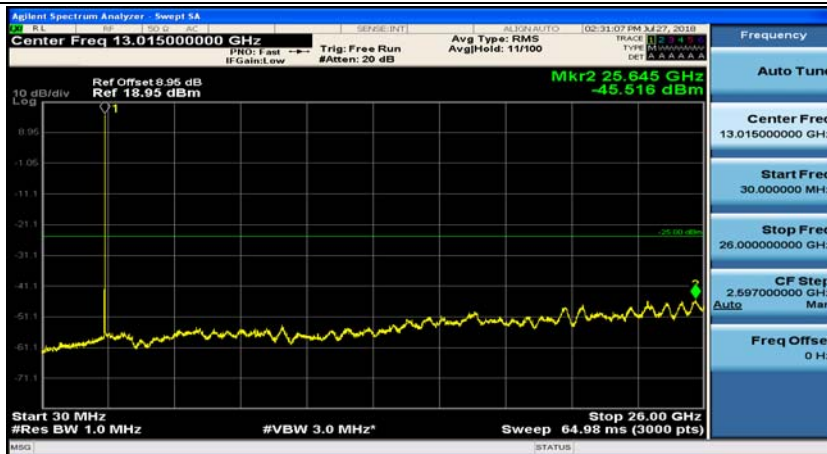

(Channel Bandwidth: 5 MHz)_LCH_16QAM_1RB#0