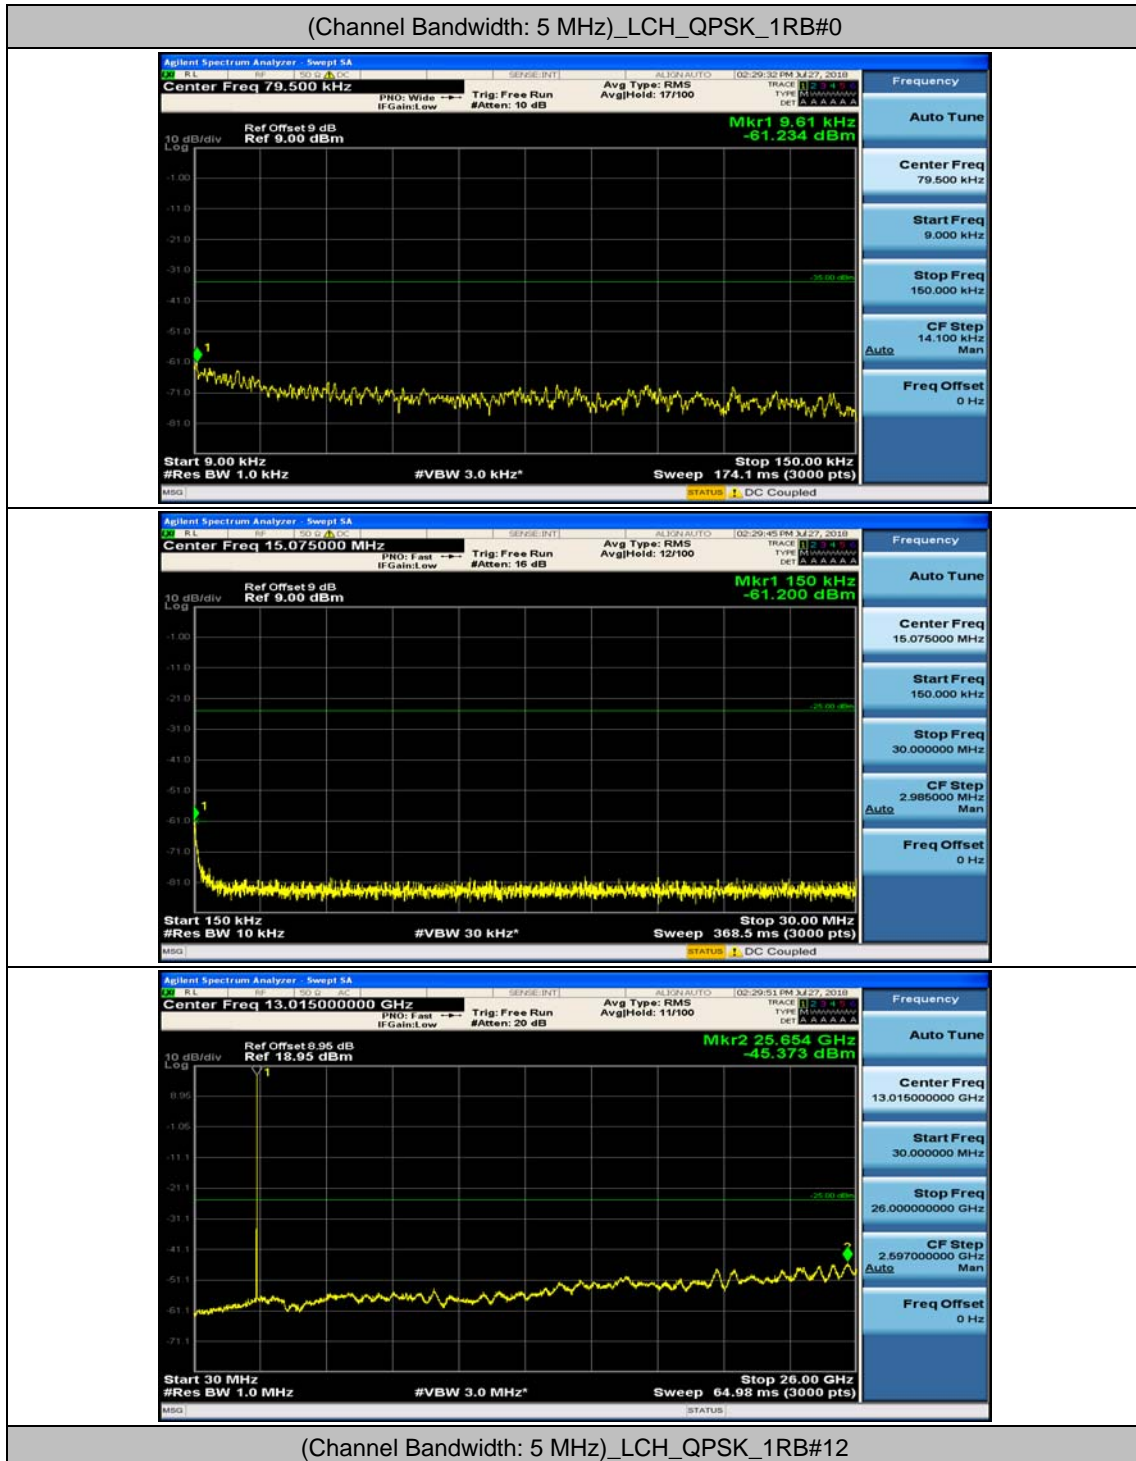

Appendix E: Conducted Spurious Emission

Test Graphs

Channel Bandwidth: 5 MHz