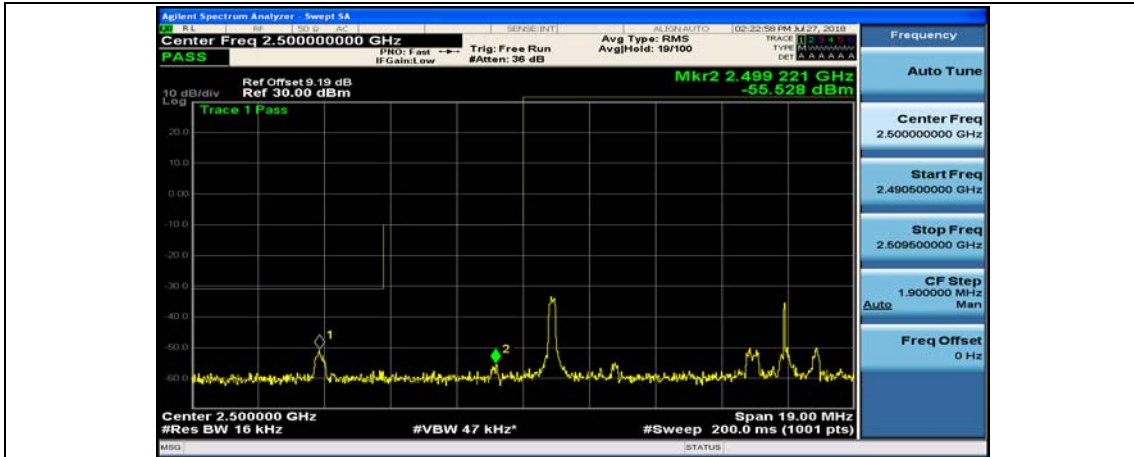

(Channel Bandwidth:15 MHz)_LCH_16QAM_1RB#74