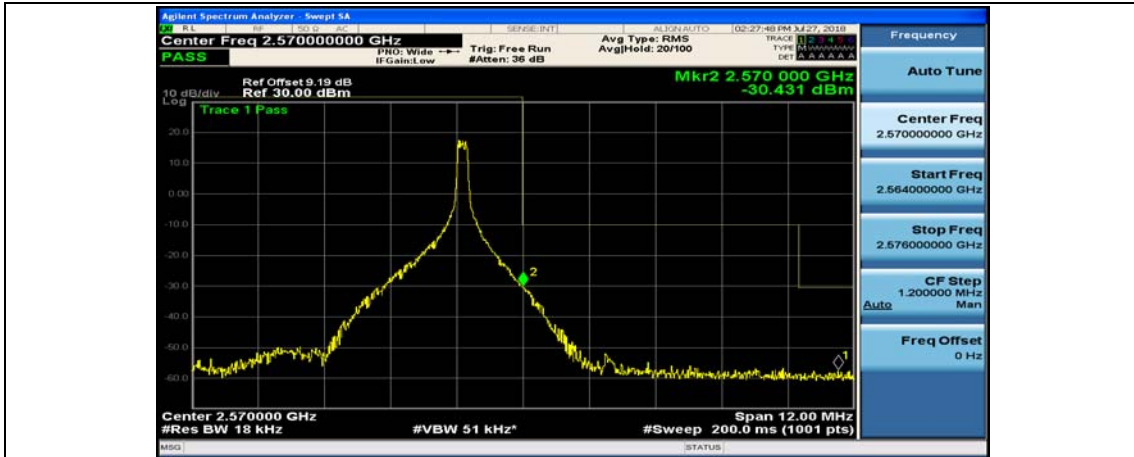

(Channel Bandwidth:20 MHz)_HCH_QPSK_1RB#99