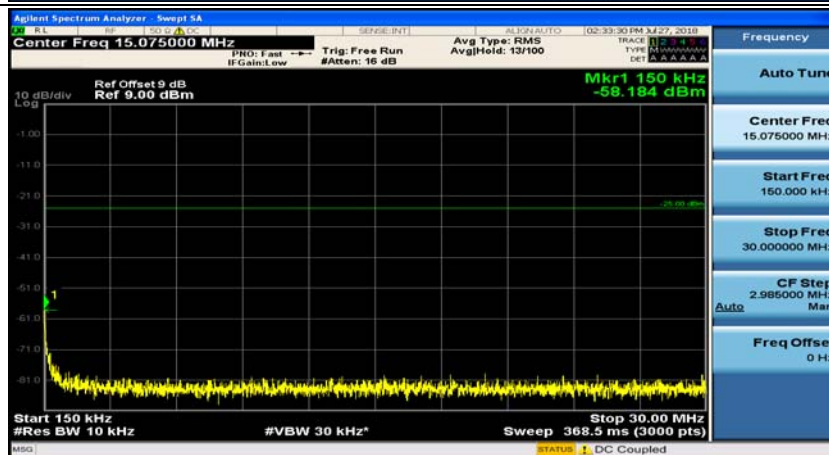

(Channel Bandwidth: 5 MHz)\_HCH\_QPSK\_1RB#24

(Channel Bandwidth: 5 MHz)\_LCH\_16QAM\_1RB#0

(Channel Bandwidth: 5 MHz)\_LCH\_16QAM\_1RB#12

(Channel Bandwidth: 5 MHz)\_MCH\_16QAM\_1RB#0

(Channel Bandwidth: 5 MHz)\_MCH\_16QAM\_1RB#12