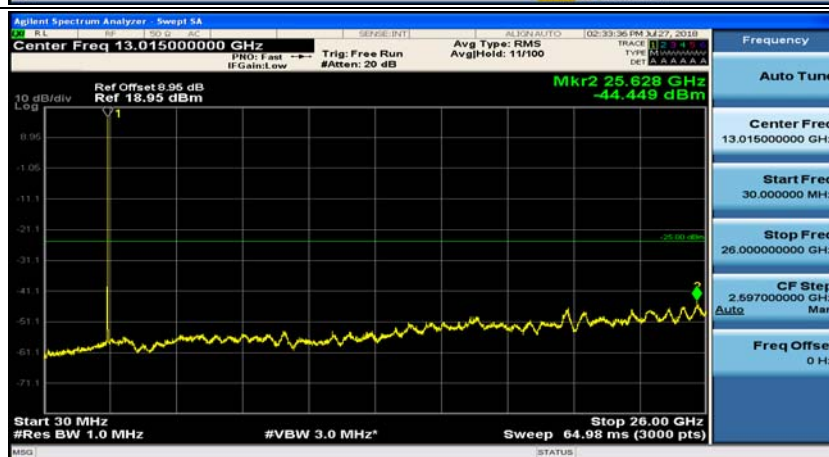

(Channel Bandwidth: 5 MHz)\_HCH\_QPSK\_1RB#24

(Channel Bandwidth: 5 MHz)\_LCH\_16QAM\_1RB#0

(Channel Bandwidth: 5 MHz)\_LCH\_16QAM\_1RB#12

(Channel Bandwidth: 5 MHz)\_MCH\_16QAM\_1RB#0

(Channel Bandwidth: 5 MHz)\_MCH\_16QAM\_1RB#12