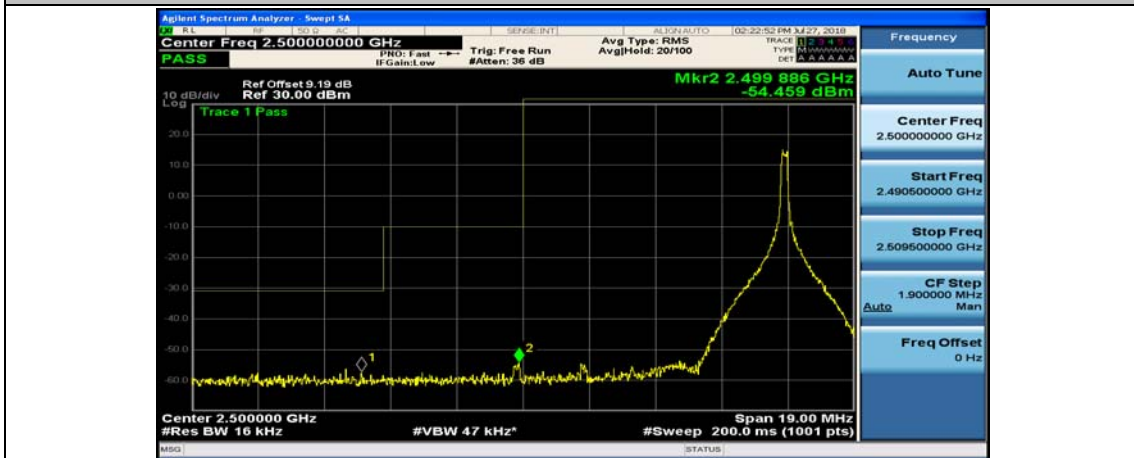

(Channel Bandwidth:15 MHz)_LCH_16QAM_1RB#37