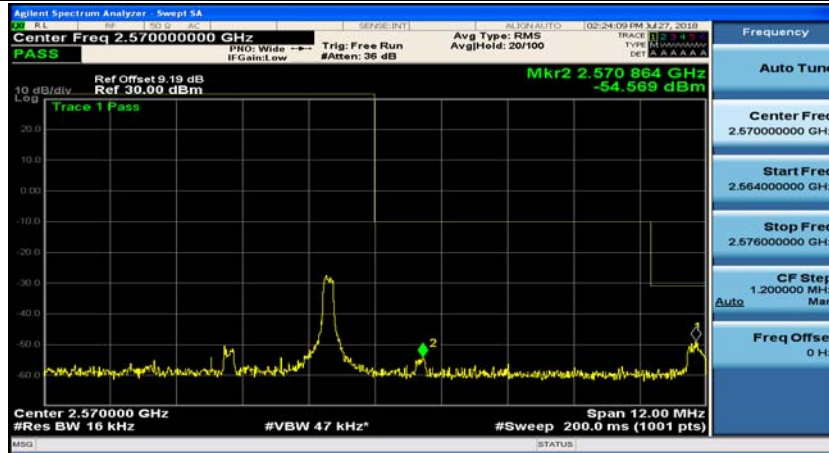

(Channel Bandwidth:15 MHz)_HCH_QPSK_1RB#0