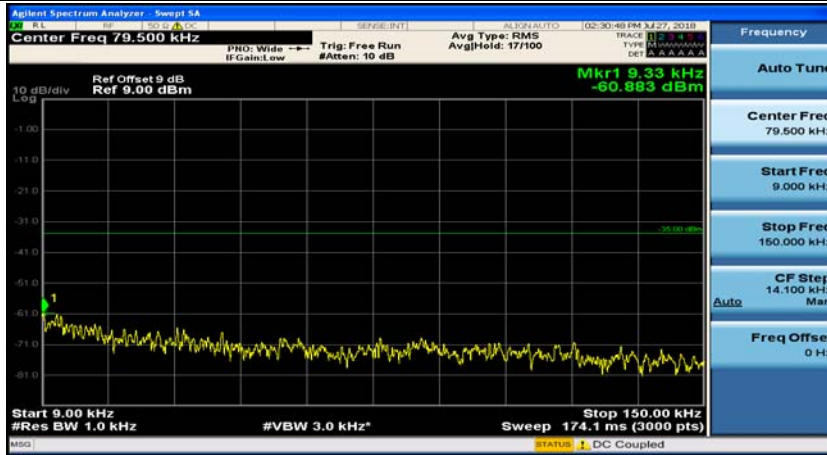

(Channel Bandwidth: 5 MHz)_LCH_16QAM_1RB#0