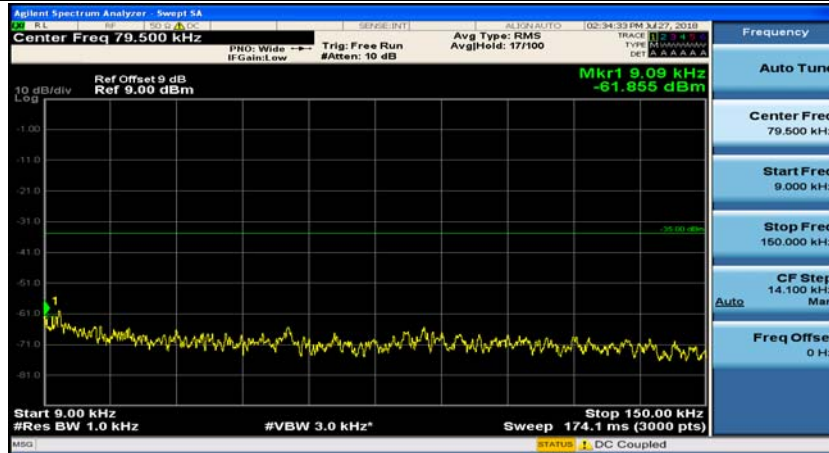

## Appendix E: Conducted Spurious Emission

### Test Graphs

Channel Bandwidth: 5 MHz

(Channel Bandwidth: 5 MHz)\_MCH\_QPSK\_1RB#0

(Channel Bandwidth: 5 MHz)\_MCH\_QPSK\_1RB#12

(Channel Bandwidth: 5 MHz)\_HCH\_QPSK\_1RB#0

(Channel Bandwidth: 5 MHz)\_HCH\_QPSK\_1RB#12