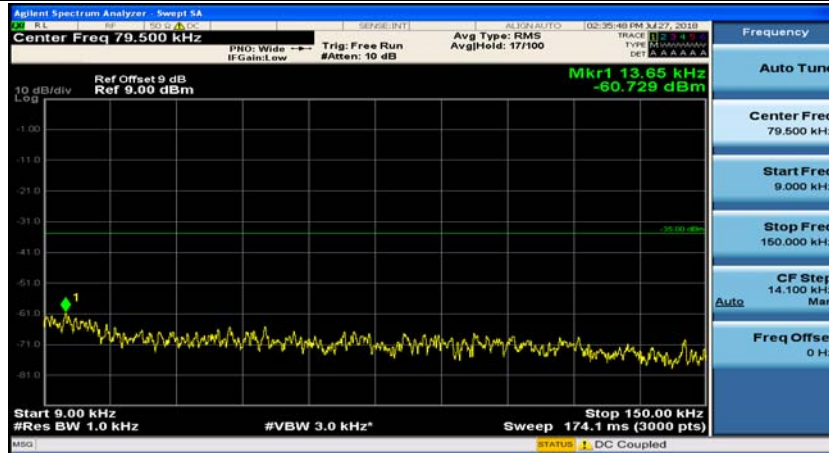

(Channel Bandwidth: 5 MHz)_HCH_16QAM_1RB#0