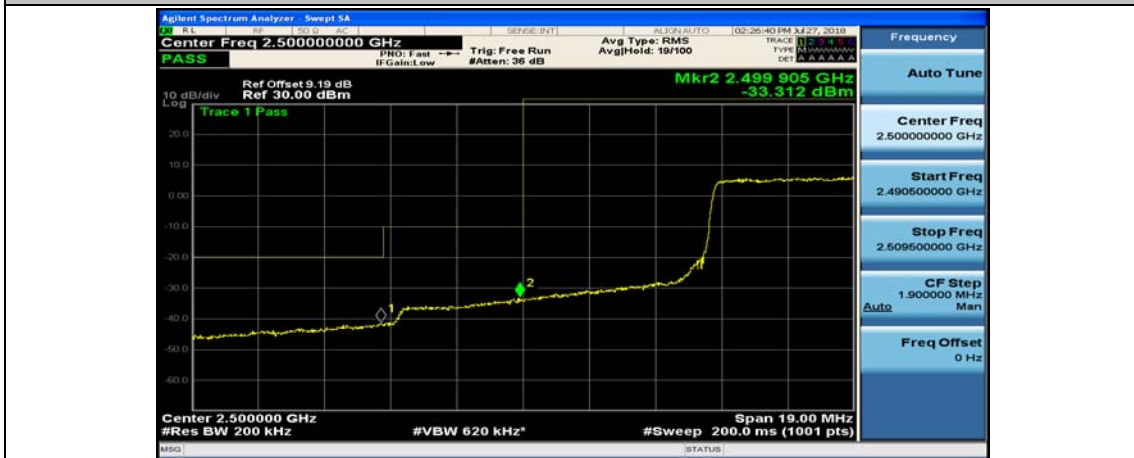

(Channel Bandwidth:20 MHz)_LCH_QPSK_50RB#25