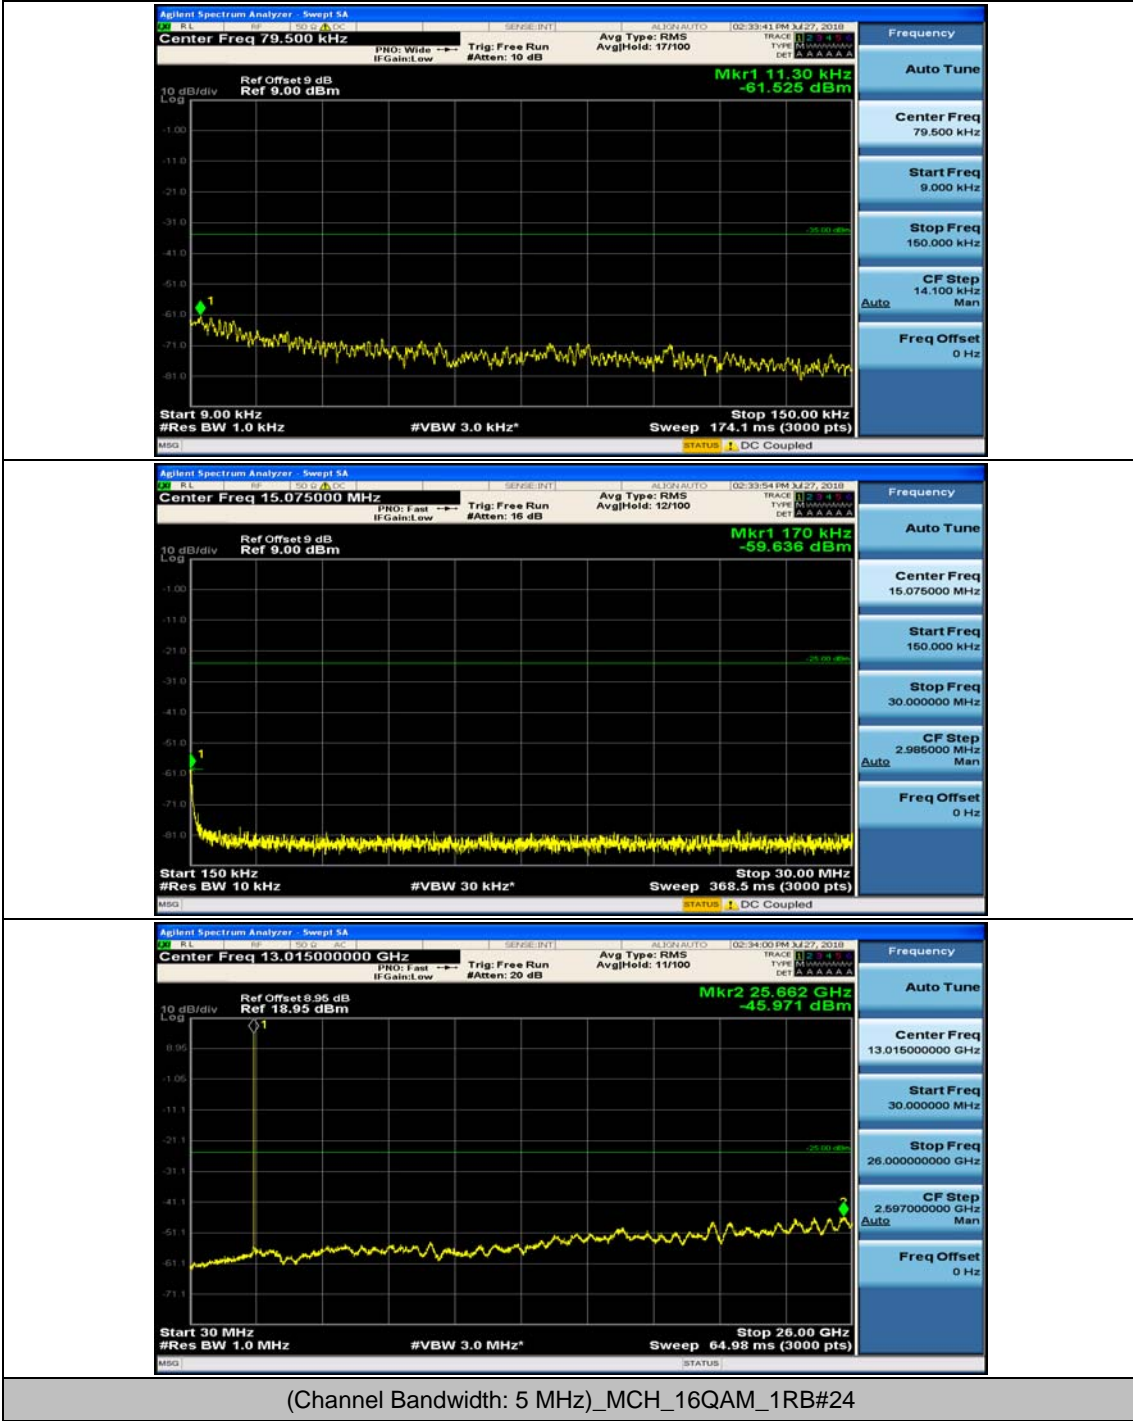

## Appendix E: Conducted Spurious Emission

### Test Graphs

Channel Bandwidth: 5 MHz

(Channel Bandwidth: 5 MHz)\_MCH\_QPSK\_1RB#0

(Channel Bandwidth: 5 MHz)\_MCH\_QPSK\_1RB#12

(Channel Bandwidth: 5 MHz)\_HCH\_QPSK\_1RB#0

(Channel Bandwidth: 5 MHz)\_HCH\_QPSK\_1RB#12

(Channel Bandwidth: 5 MHz)\_HCH\_QPSK\_1RB#24

(Channel Bandwidth: 5 MHz)\_LCH\_16QAM\_1RB#0

(Channel Bandwidth: 5 MHz)\_LCH\_16QAM\_1RB#12

(Channel Bandwidth: 5 MHz)\_MCH\_16QAM\_1RB#0

(Channel Bandwidth: 5 MHz)\_MCH\_16QAM\_1RB#12

(Channel Bandwidth: 5 MHz)\_HCH\_16QAM\_1RB#0

(Channel Bandwidth: 5 MHz)\_HCH\_16QAM\_1RB#12