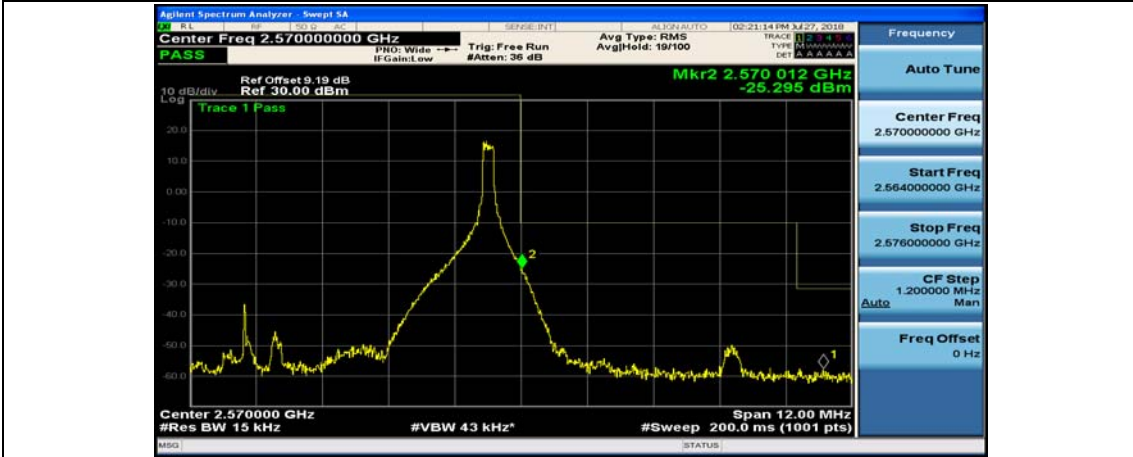

Channel Bandwidth: 10 MHz\_LCH\_16QAM\_25RB#25

Channel Bandwidth: 10 MHz\_LCH\_16QAM\_50RB#0

Channel Bandwidth: 10 MHz\_HCH\_16QAM\_1RB#0

Channel Bandwidth: 10 MHz\_HCH\_16QAM\_1RB#24

Channel Bandwidth: 10 MHz\_HCH\_16QAM\_1RB#49