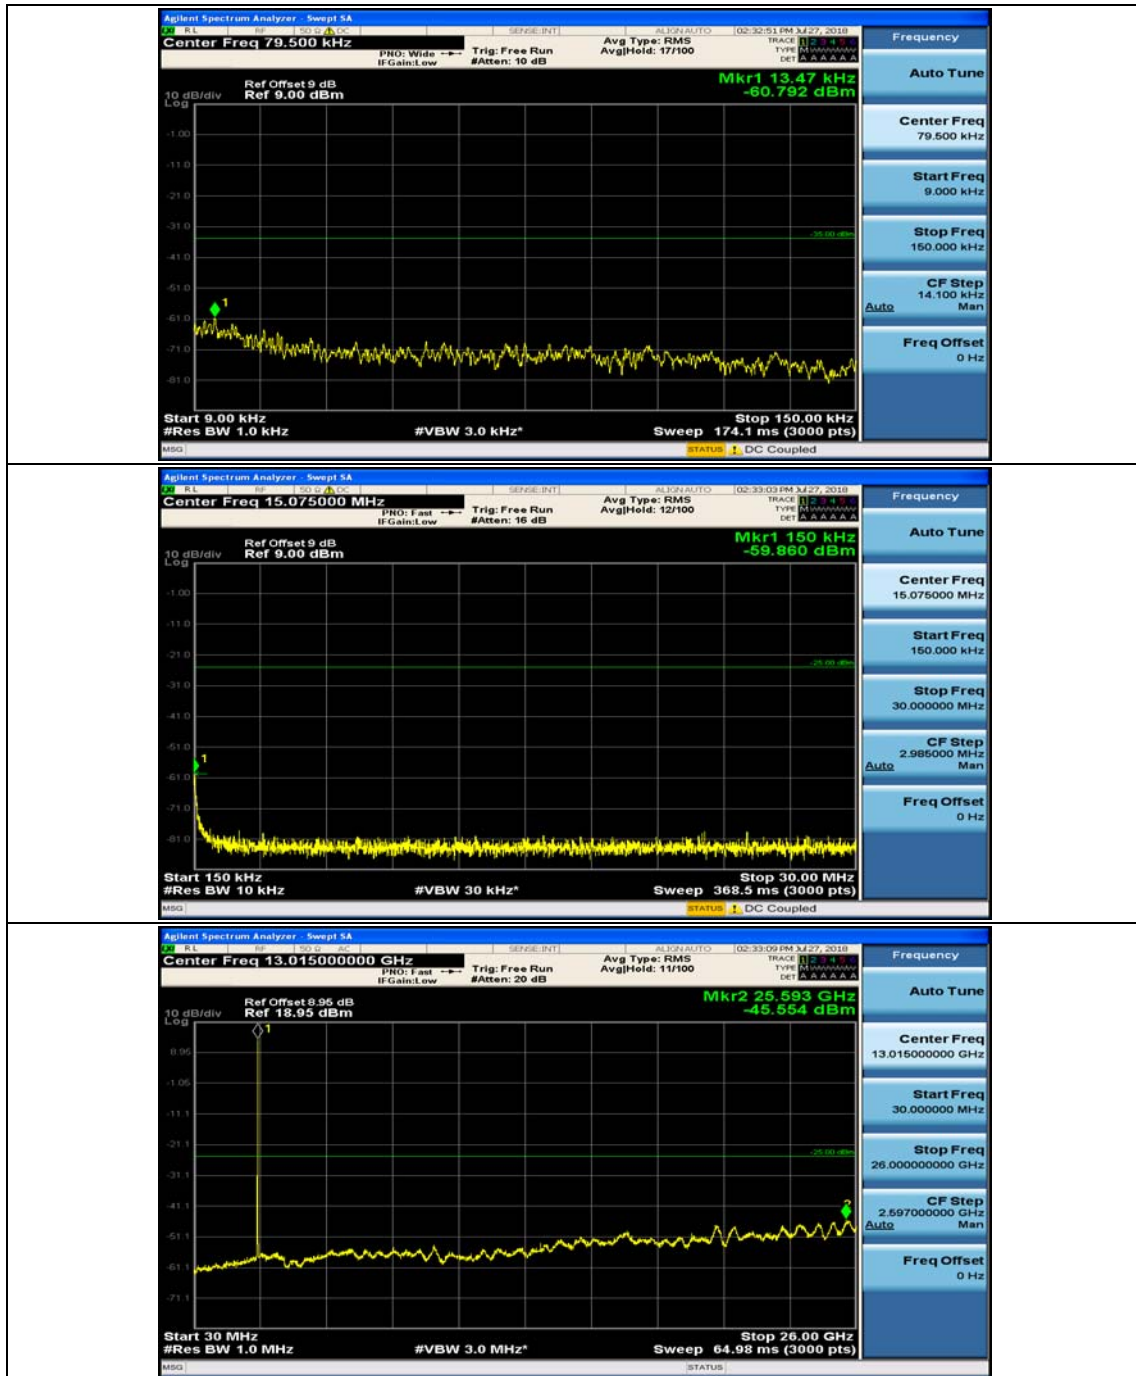

## Appendix E: Conducted Spurious Emission

### Test Graphs

Channel Bandwidth: 5 MHz

(Channel Bandwidth: 5 MHz)\_MCH\_QPSK\_1RB#0

(Channel Bandwidth: 5 MHz)\_MCH\_QPSK\_1RB#12

(Channel Bandwidth: 5 MHz)\_HCH\_QPSK\_1RB#0

(Channel Bandwidth: 5 MHz)\_HCH\_QPSK\_1RB#12