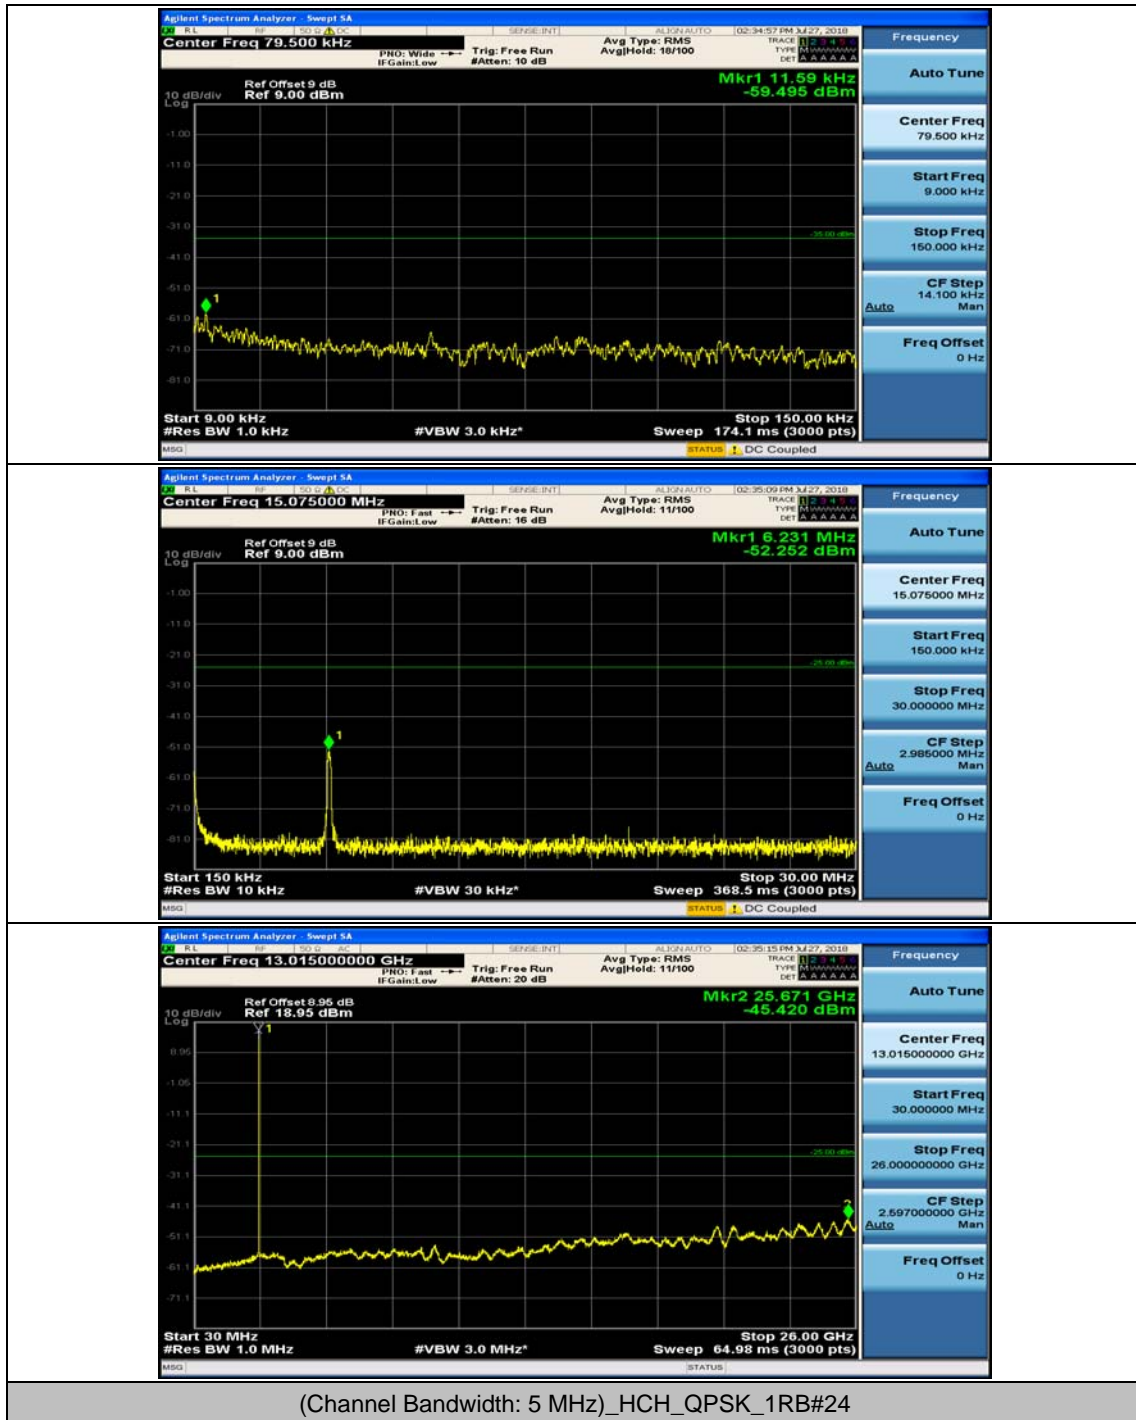

## Appendix E: Conducted Spurious Emission

### Test Graphs

Channel Bandwidth: 5 MHz

(Channel Bandwidth: 5 MHz)\_MCH\_QPSK\_1RB#0

(Channel Bandwidth: 5 MHz)\_MCH\_QPSK\_1RB#12

(Channel Bandwidth: 5 MHz)\_HCH\_QPSK\_1RB#0

(Channel Bandwidth: 5 MHz)\_HCH\_QPSK\_1RB#12