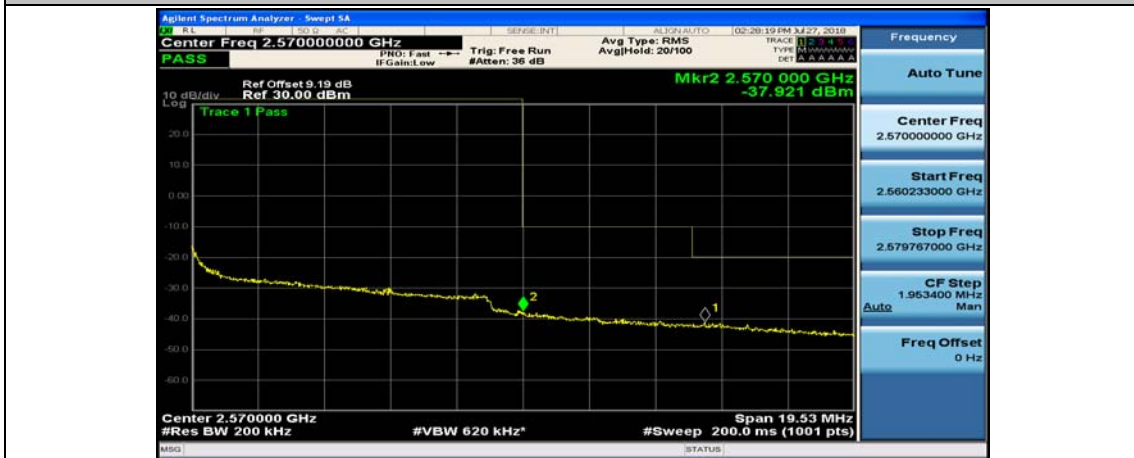

(Channel Bandwidth:20 MHz)_HCH_QPSK_50RB#0