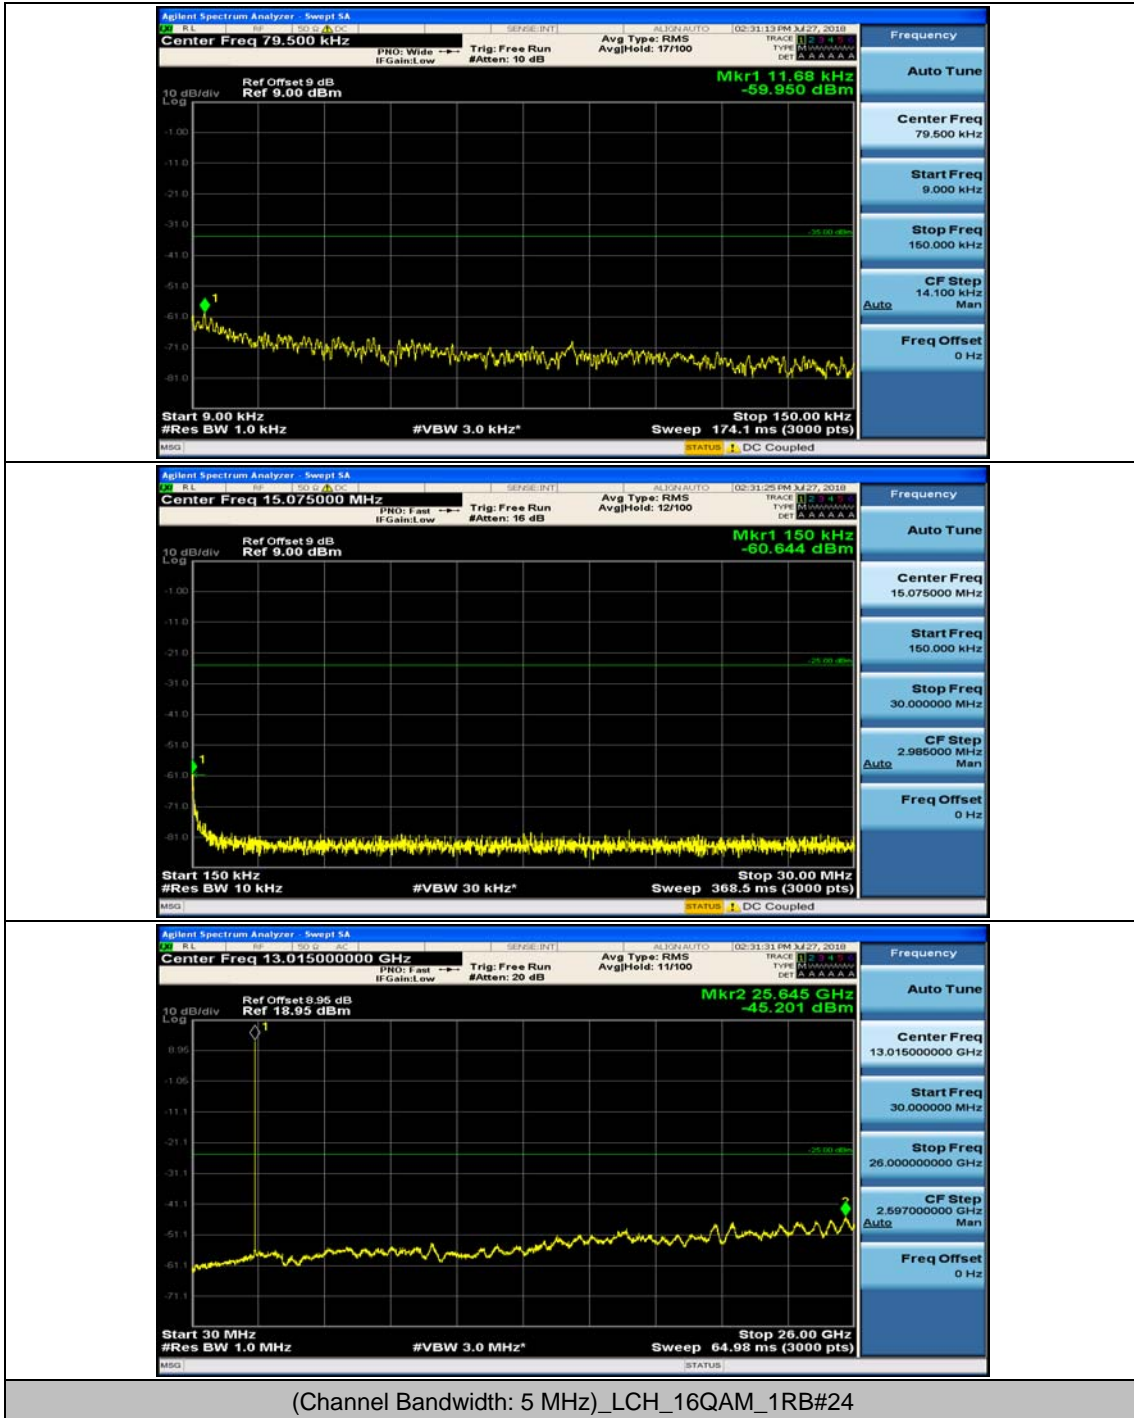

## Appendix E: Conducted Spurious Emission

### Test Graphs

Channel Bandwidth: 5 MHz

(Channel Bandwidth: 5 MHz)\_MCH\_QPSK\_1RB#0

(Channel Bandwidth: 5 MHz)\_MCH\_QPSK\_1RB#12

(Channel Bandwidth: 5 MHz)\_HCH\_QPSK\_1RB#0

(Channel Bandwidth: 5 MHz)\_HCH\_QPSK\_1RB#12

(Channel Bandwidth: 5 MHz)\_HCH\_QPSK\_1RB#24

(Channel Bandwidth: 5 MHz)\_LCH\_16QAM\_1RB#0

(Channel Bandwidth: 5 MHz)\_LCH\_16QAM\_1RB#12

(Channel Bandwidth: 5 MHz)\_MCH\_16QAM\_1RB#0

(Channel Bandwidth: 5 MHz)\_MCH\_16QAM\_1RB#12

(Channel Bandwidth: 5 MHz)\_HCH\_16QAM\_1RB#0

(Channel Bandwidth: 5 MHz)\_HCH\_16QAM\_1RB#12