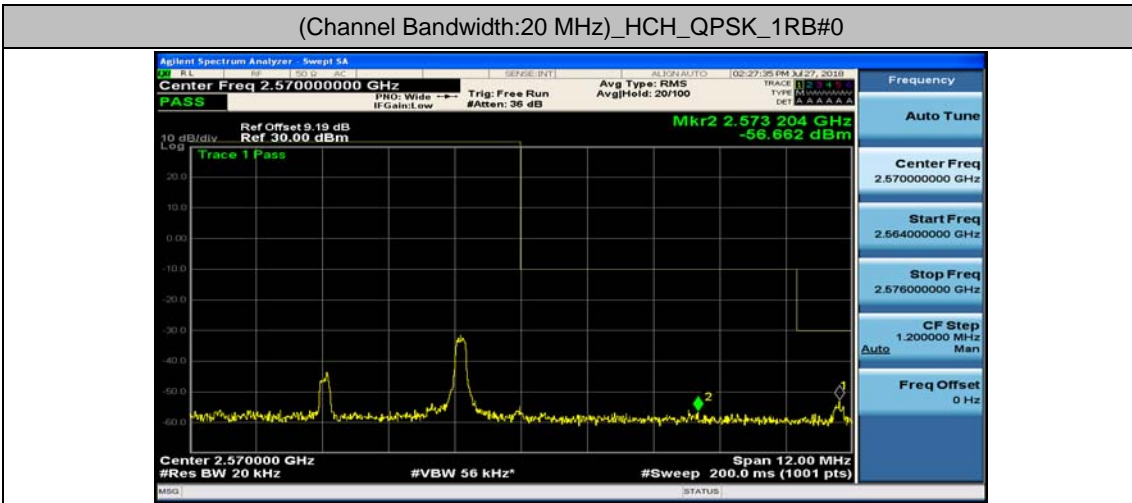

### Channel Bandwidth: 20 MHz

(Channel Bandwidth:20 MHz)\_LCH\_QPSK\_50RB#25

(Channel Bandwidth:20 MHz)\_LCH\_QPSK\_50RB#50

(Channel Bandwidth:20 MHz)\_LCH\_QPSK\_100RB#0

(Channel Bandwidth:20 MHz)\_HCH\_QPSK\_1RB#0