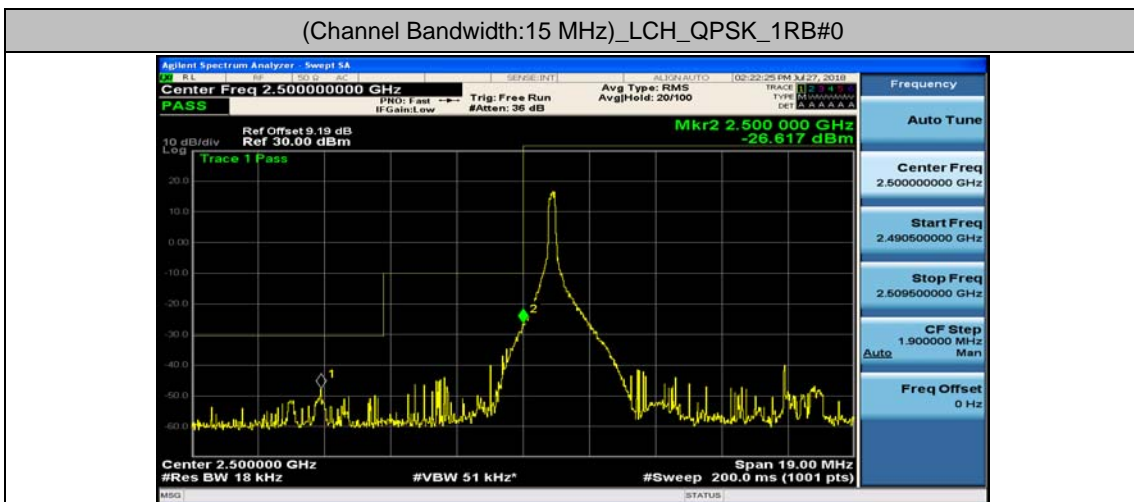

Channel Bandwidth: 10 MHz\_HCH\_16QAM\_25RB#0

Channel Bandwidth: 10 MHz\_HCH\_16QAM\_25RB#12

Channel Bandwidth: 10 MHz\_HCH\_16QAM\_25RB#25

Channel Bandwidth: 10 MHz\_HCH\_16QAM\_50RB#0

### Channel Bandwidth: 15 MHz

(Channel Bandwidth:15 MHz)\_LCH\_QPSK\_1RB#37

(Channel Bandwidth:15 MHz)\_LCH\_QPSK\_1RB#74

(Channel Bandwidth:15 MHz)\_LCH\_QPSK\_37RB#0

(Channel Bandwidth:15 MHz)\_LCH\_QPSK\_37RB#18