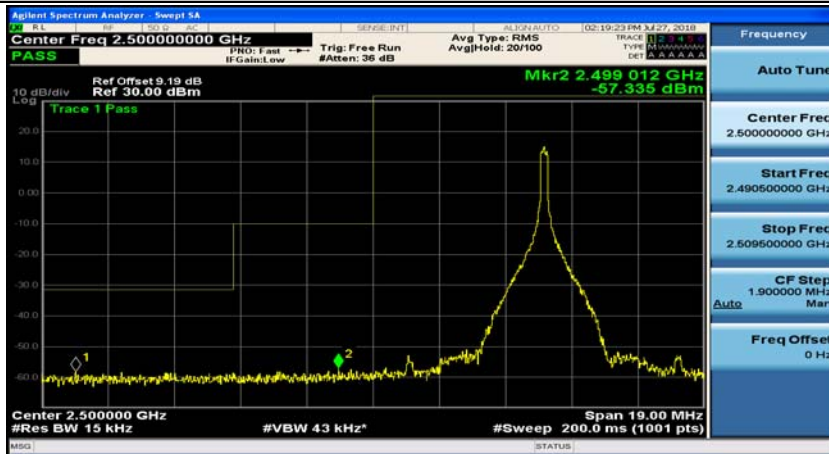

Channel Bandwidth: 10 MHz\_LCH\_16QAM\_1RB#0

Channel Bandwidth: 10 MHz\_LCH\_16QAM\_1RB#24

Channel Bandwidth: 10 MHz\_LCH\_16QAM\_1RB#49

Channel Bandwidth: 10 MHz\_LCH\_16QAM\_25RB#0

Channel Bandwidth: 10 MHz\_LCH\_16QAM\_25RB#12