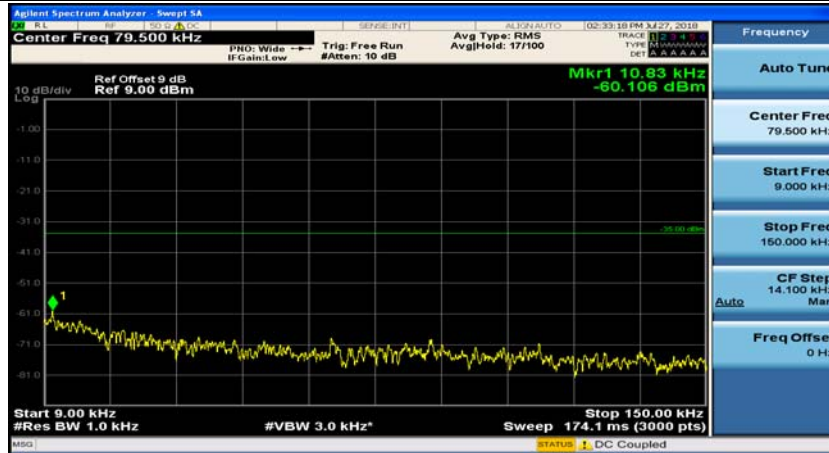

## Appendix E: Conducted Spurious Emission

(Channel Bandwidth: 5 MHz)\_HCH\_QPSK\_1RB#24

(Channel Bandwidth: 5 MHz)\_LCH\_16QAM\_1RB#0

(Channel Bandwidth: 5 MHz)\_LCH\_16QAM\_1RB#12

(Channel Bandwidth: 5 MHz)\_MCH\_16QAM\_1RB#0

(Channel Bandwidth: 5 MHz)\_MCH\_16QAM\_1RB#12