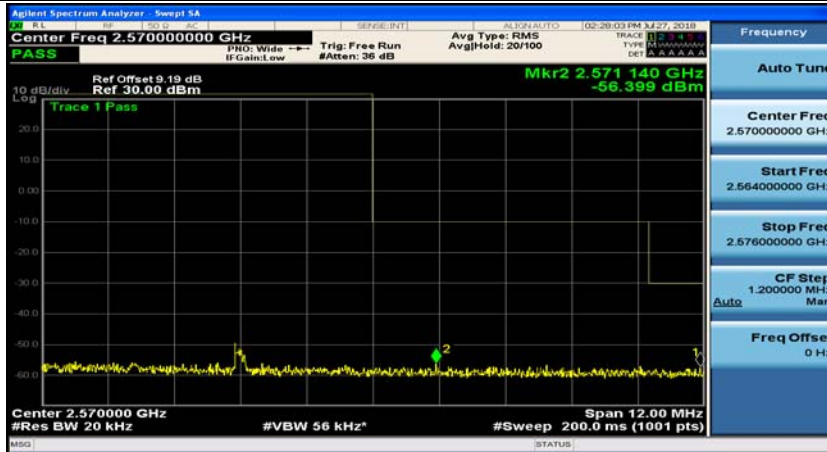

(Channel Bandwidth:20 MHz)\_LCH\_16QAM\_50RB#25

(Channel Bandwidth:20 MHz)\_LCH\_16QAM\_50RB#50

(Channel Bandwidth:20 MHz)\_LCH\_16QAM\_100RB#0

(Channel Bandwidth:20 MHz)\_HCH\_16QAM\_1RB#0

(Channel Bandwidth:20 MHz)\_HCH\_16QAM\_1RB#49