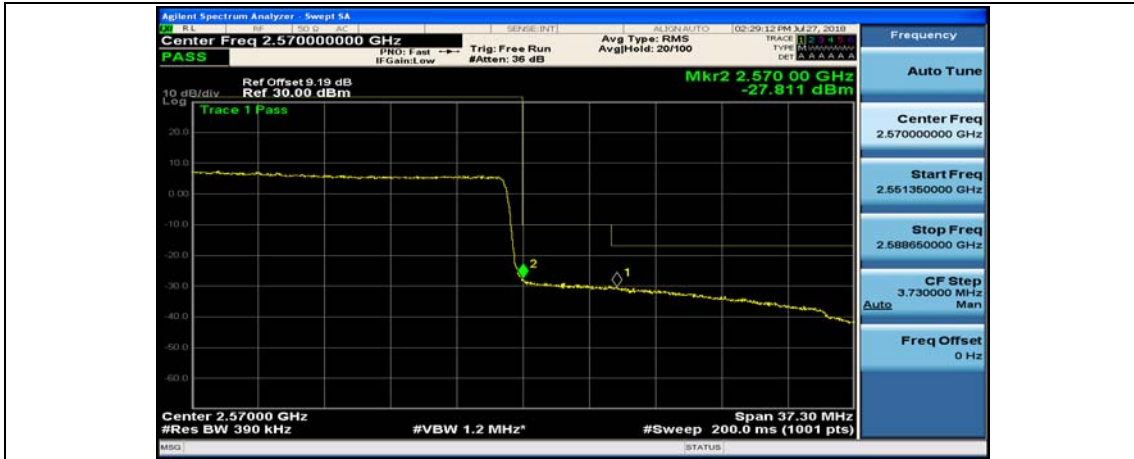

(Channel Bandwidth:20 MHz)\_HCH\_16QAM\_1RB#99

(Channel Bandwidth:20 MHz)\_HCH\_16QAM\_50RB#0

(Channel Bandwidth:20 MHz)\_HCH\_16QAM\_50RB#25

(Channel Bandwidth:20 MHz)\_HCH\_16QAM\_50RB#50

(Channel Bandwidth:20 MHz)\_HCH\_16QAM\_100RB#0

## Appendix E: Conducted Spurious Emission