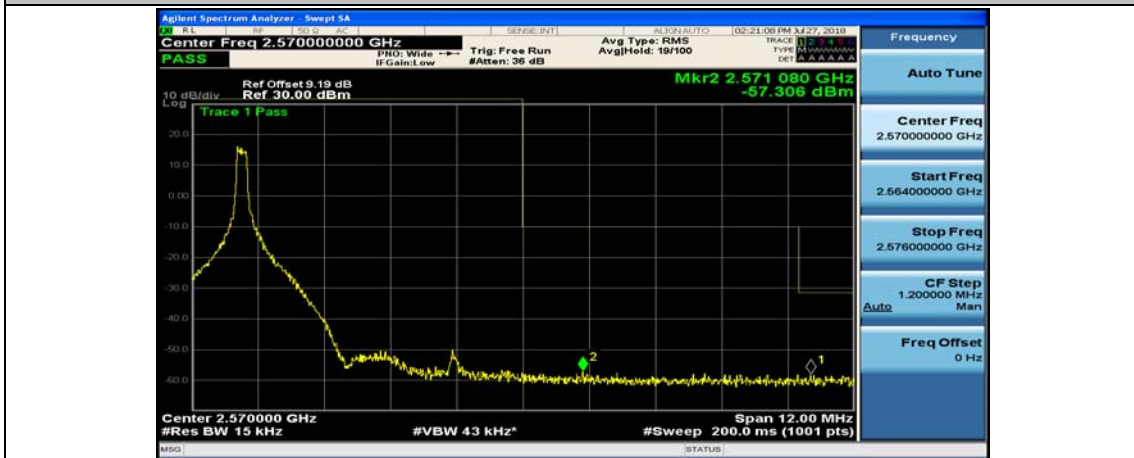

Channel Bandwidth: 10 MHz\_LCH\_16QAM\_25RB#25

Channel Bandwidth: 10 MHz\_LCH\_16QAM\_50RB#0

Channel Bandwidth: 10 MHz\_HCH\_16QAM\_1RB#0

Channel Bandwidth: 10 MHz\_HCH\_16QAM\_1RB#24

Channel Bandwidth: 10 MHz\_HCH\_16QAM\_1RB#49