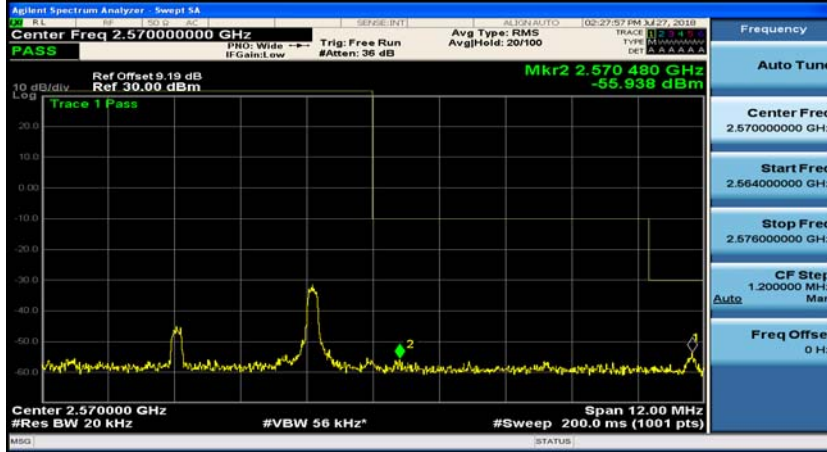

(Channel Bandwidth:20 MHz)\_LCH\_16QAM\_50RB#25

(Channel Bandwidth:20 MHz)\_LCH\_16QAM\_50RB#50

(Channel Bandwidth:20 MHz)\_LCH\_16QAM\_100RB#0

(Channel Bandwidth:20 MHz)\_HCH\_16QAM\_1RB#0

(Channel Bandwidth:20 MHz)\_HCH\_16QAM\_1RB#49