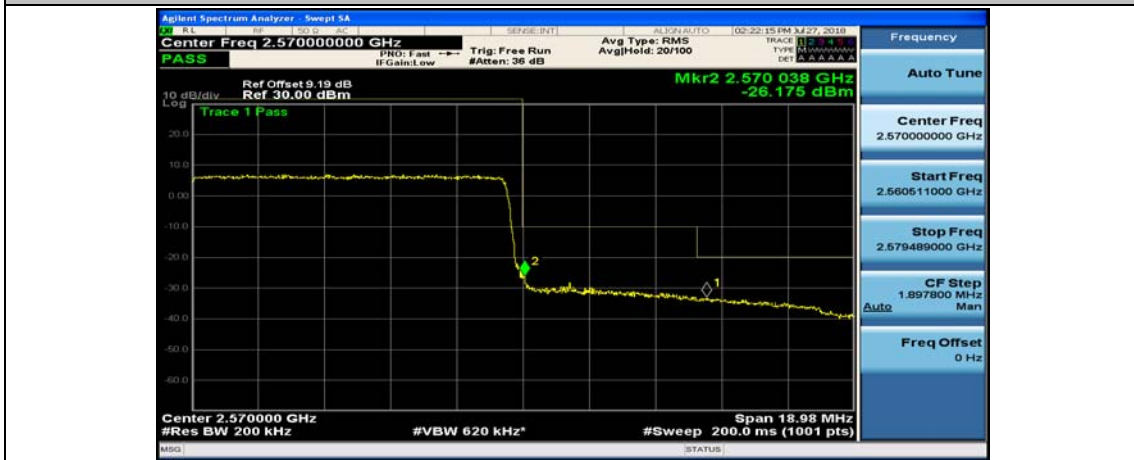

Channel Bandwidth: 10 MHz\_HCH\_16QAM\_25RB#0

Channel Bandwidth: 10 MHz\_HCH\_16QAM\_25RB#12

Channel Bandwidth: 10 MHz\_HCH\_16QAM\_25RB#25

Channel Bandwidth: 10 MHz\_HCH\_16QAM\_50RB#0

### Channel Bandwidth: 15 MHz

(Channel Bandwidth:15 MHz)\_LCH\_QPSK\_1RB#37

(Channel Bandwidth:15 MHz)\_LCH\_QPSK\_1RB#74

(Channel Bandwidth:15 MHz)\_LCH\_QPSK\_37RB#0

(Channel Bandwidth:15 MHz)\_LCH\_QPSK\_37RB#18