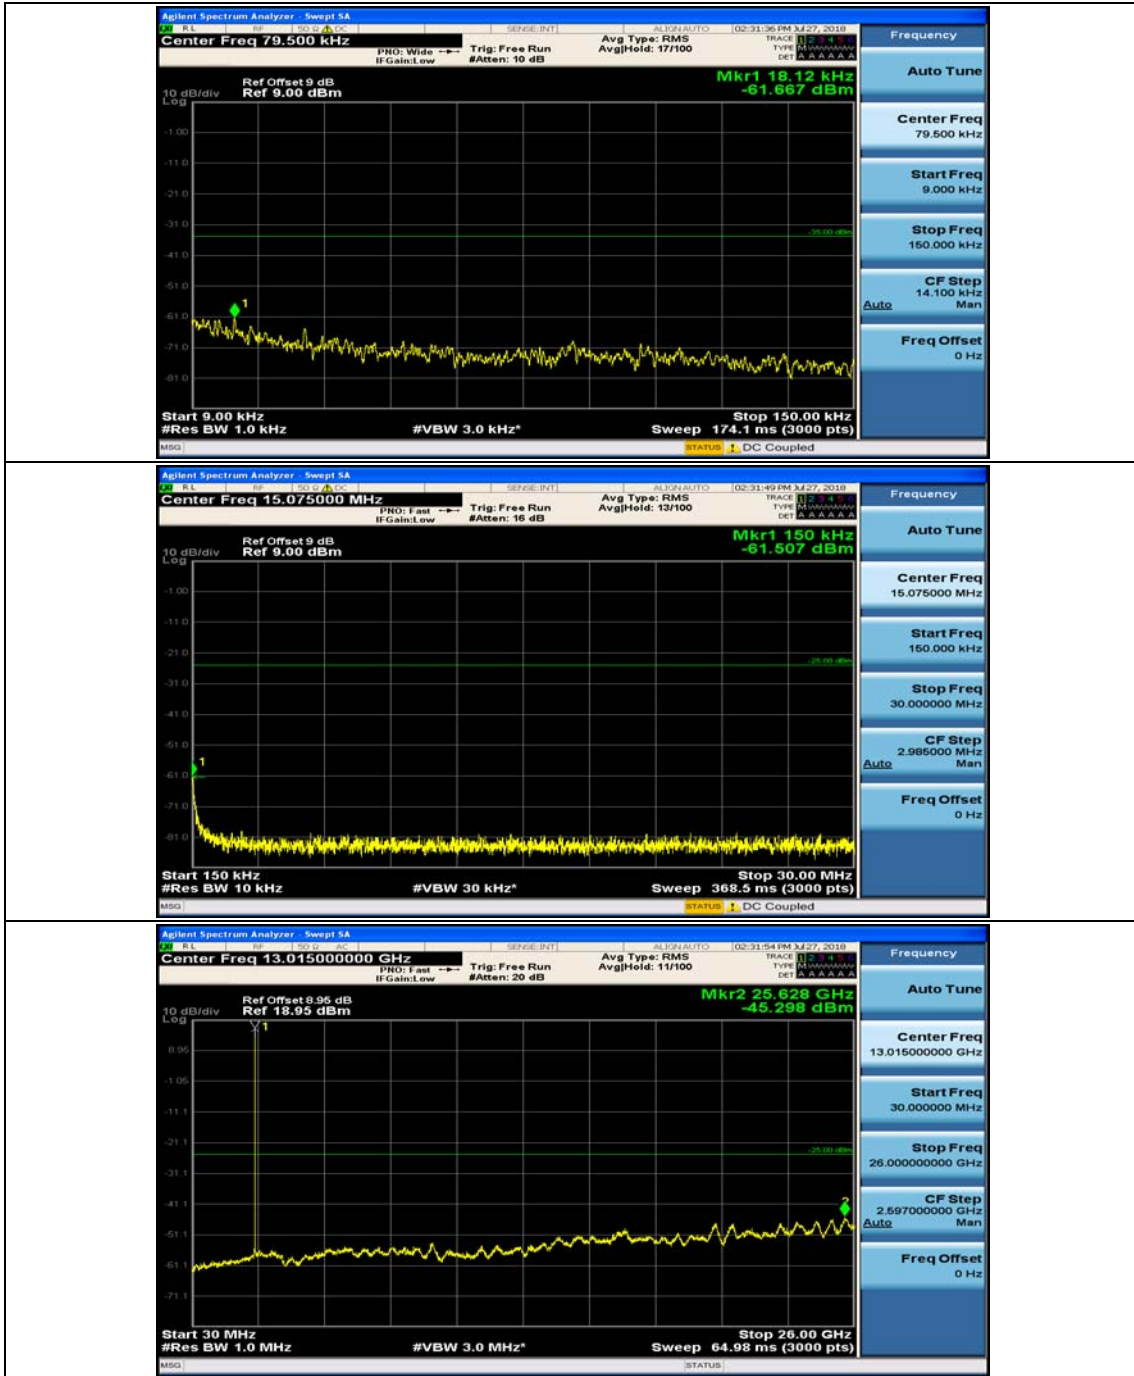

## Appendix E: Conducted Spurious Emission

### Test Graphs

Channel Bandwidth: 5 MHz

(Channel Bandwidth: 5 MHz)\_MCH\_QPSK\_1RB#0

(Channel Bandwidth: 5 MHz)\_MCH\_QPSK\_1RB#12

(Channel Bandwidth: 5 MHz)\_HCH\_QPSK\_1RB#0

(Channel Bandwidth: 5 MHz)\_HCH\_QPSK\_1RB#12

(Channel Bandwidth: 5 MHz)\_HCH\_QPSK\_1RB#24

(Channel Bandwidth: 5 MHz)\_LCH\_16QAM\_1RB#0

(Channel Bandwidth: 5 MHz)\_LCH\_16QAM\_1RB#12

(Channel Bandwidth: 5 MHz)\_MCH\_16QAM\_1RB#0

(Channel Bandwidth: 5 MHz)\_MCH\_16QAM\_1RB#12

(Channel Bandwidth: 5 MHz)\_HCH\_16QAM\_1RB#0

(Channel Bandwidth: 5 MHz)\_HCH\_16QAM\_1RB#12