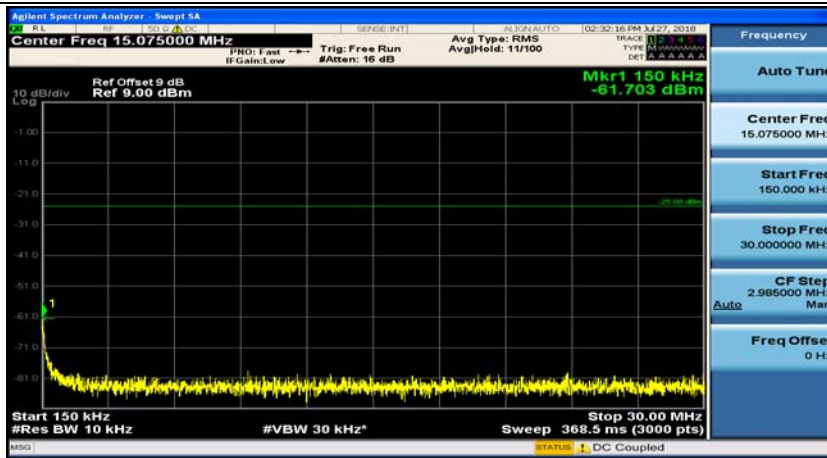

## Appendix E: Conducted Spurious Emission

### Test Graphs

Channel Bandwidth: 5 MHz

(Channel Bandwidth: 5 MHz)\_MCH\_QPSK\_1RB#0

(Channel Bandwidth: 5 MHz)\_MCH\_QPSK\_1RB#12

(Channel Bandwidth: 5 MHz)\_HCH\_QPSK\_1RB#0

(Channel Bandwidth: 5 MHz)\_HCH\_QPSK\_1RB#12