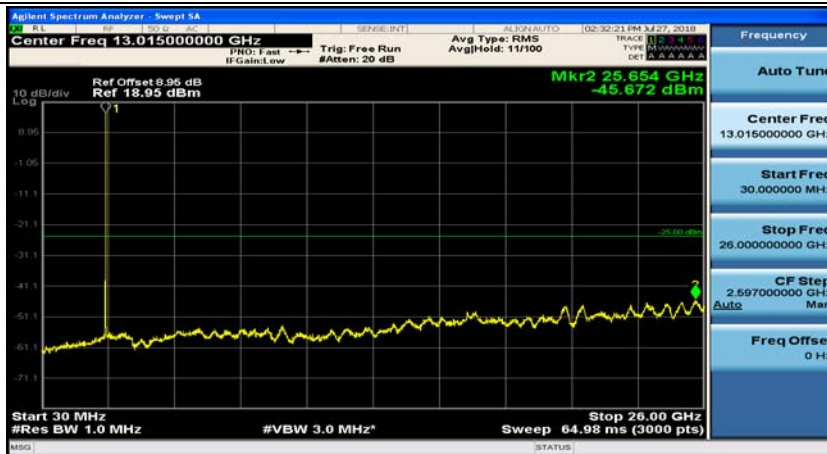

## Appendix E: Conducted Spurious Emission

### Test Graphs

Channel Bandwidth: 5 MHz

(Channel Bandwidth: 5 MHz)\_MCH\_QPSK\_1RB#0

(Channel Bandwidth: 5 MHz)\_MCH\_QPSK\_1RB#12

(Channel Bandwidth: 5 MHz)\_HCH\_QPSK\_1RB#0

(Channel Bandwidth: 5 MHz)\_HCH\_QPSK\_1RB#12