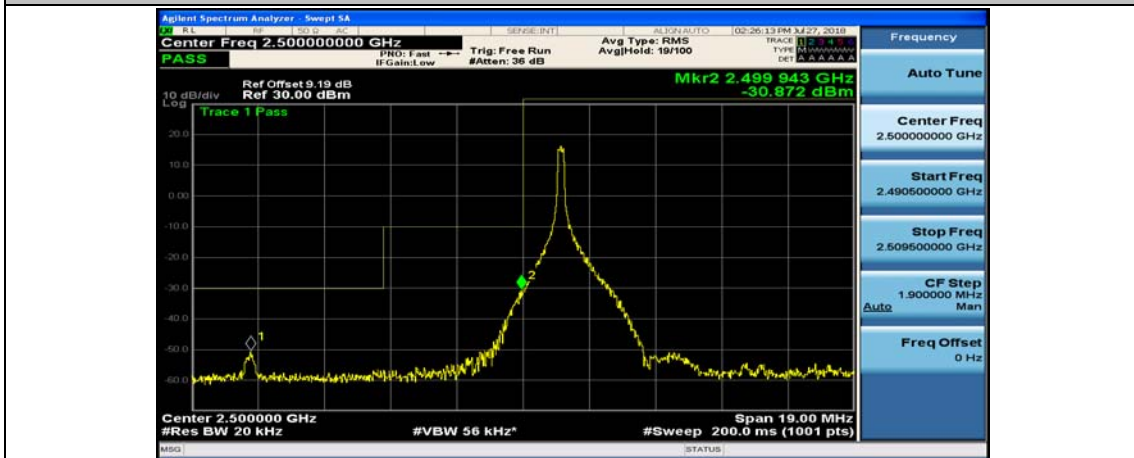

(Channel Bandwidth:20 MHz)_LCH_16QAM_1RB#0