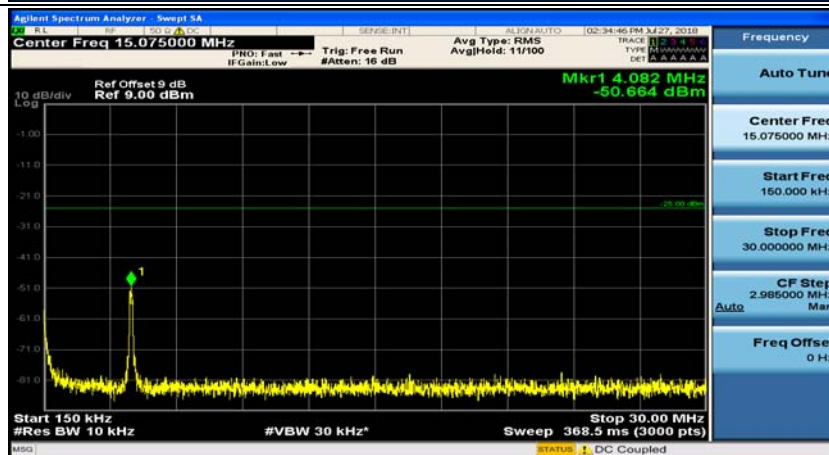

## Appendix E: Conducted Spurious Emission

### Test Graphs

Channel Bandwidth: 5 MHz

(Channel Bandwidth: 5 MHz)\_MCH\_QPSK\_1RB#0

(Channel Bandwidth: 5 MHz)\_MCH\_QPSK\_1RB#12

(Channel Bandwidth: 5 MHz)\_HCH\_QPSK\_1RB#0

(Channel Bandwidth: 5 MHz)\_HCH\_QPSK\_1RB#12