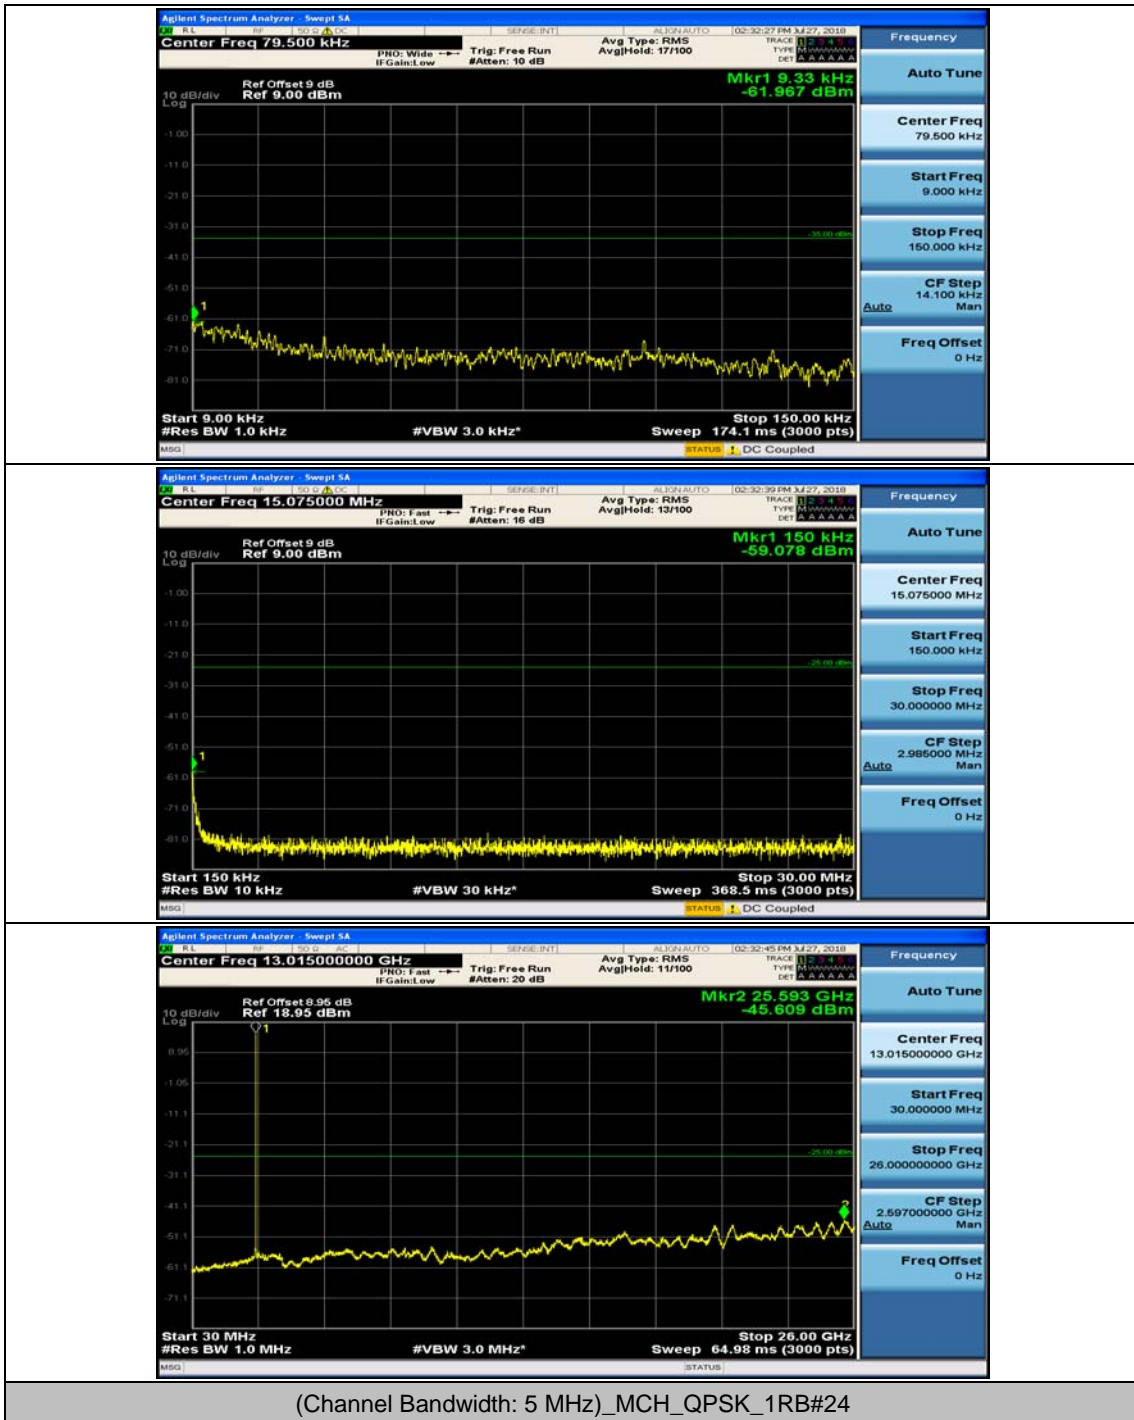

## Appendix E: Conducted Spurious Emission

### Test Graphs

Channel Bandwidth: 5 MHz

(Channel Bandwidth: 5 MHz)\_MCH\_QPSK\_1RB#0

(Channel Bandwidth: 5 MHz)\_MCH\_QPSK\_1RB#12

(Channel Bandwidth: 5 MHz)\_HCH\_QPSK\_1RB#0

(Channel Bandwidth: 5 MHz)\_HCH\_QPSK\_1RB#12