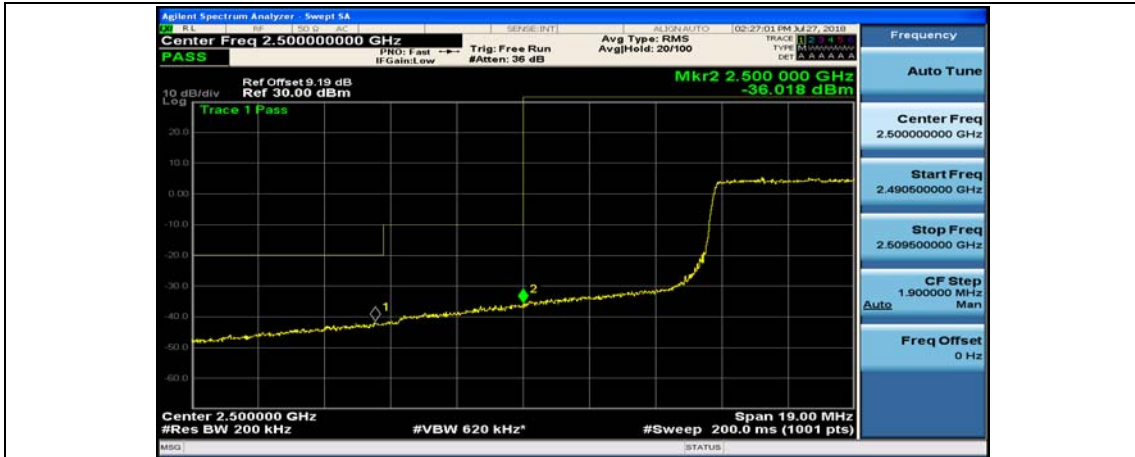

(Channel Bandwidth:20 MHz)_LCH_16QAM_50RB#25