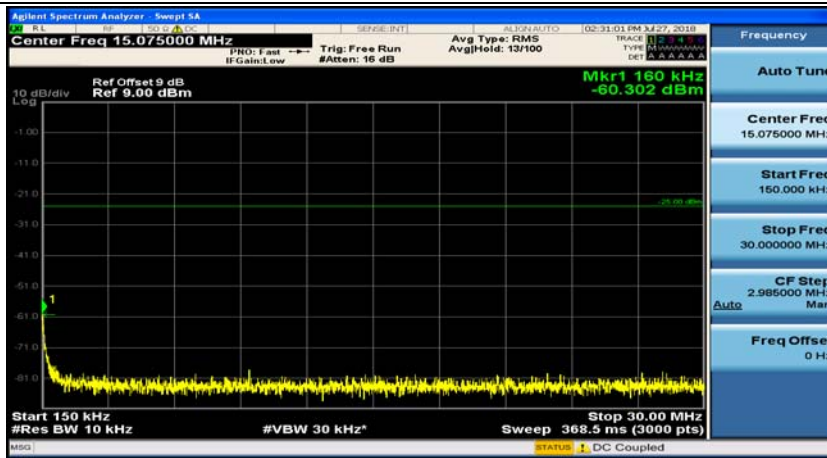

(Channel Bandwidth: 5 MHz)_LCH_16QAM_1RB#0