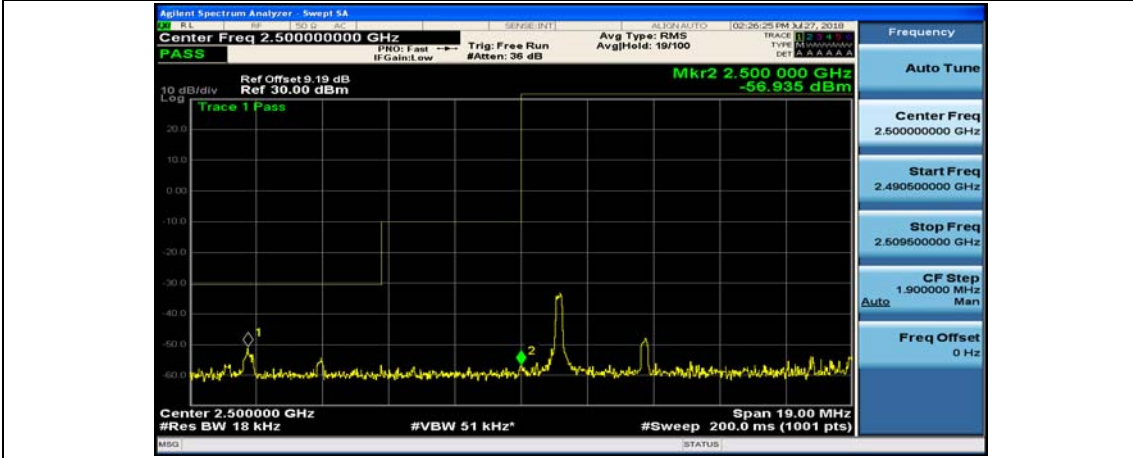

(Channel Bandwidth:20 MHz)\_HCH\_QPSK\_100RB#0

(Channel Bandwidth:20 MHz)\_LCH\_16QAM\_1RB#0

(Channel Bandwidth:20 MHz)\_LCH\_16QAM\_1RB#49

(Channel Bandwidth:20 MHz)\_LCH\_16QAM\_1RB#99

(Channel Bandwidth:20 MHz)\_LCH\_16QAM\_50RB#0