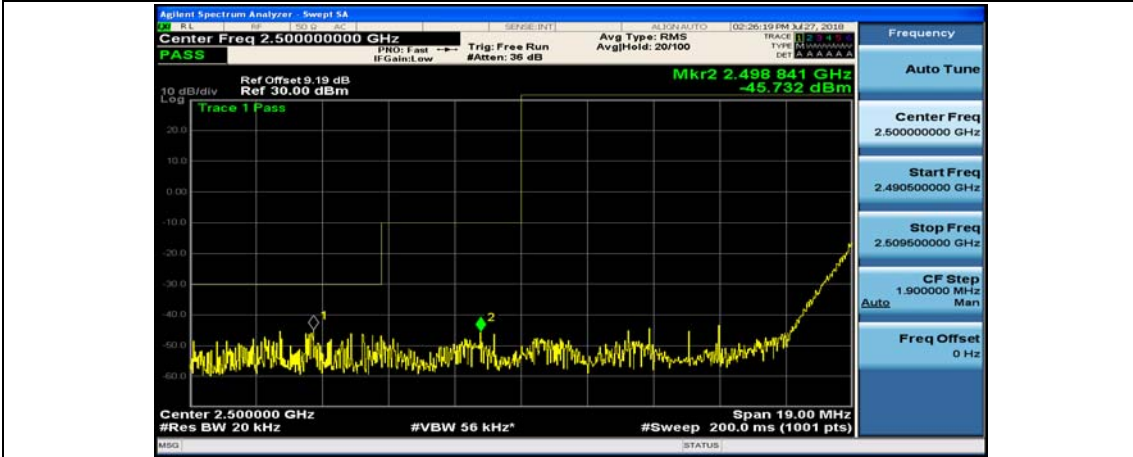

(Channel Bandwidth:20 MHz)_LCH_16QAM_1RB#49