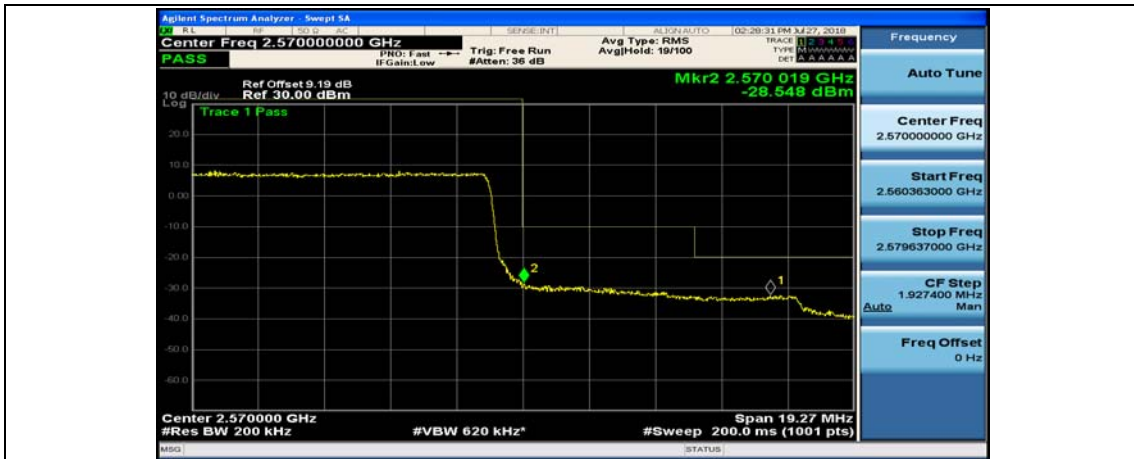

(Channel Bandwidth:20 MHz)\_HCH\_QPSK\_1RB#49

(Channel Bandwidth:20 MHz)\_HCH\_QPSK\_1RB#99

(Channel Bandwidth:20 MHz)\_HCH\_QPSK\_50RB#0

(Channel Bandwidth:20 MHz)\_HCH\_QPSK\_50RB#25

(Channel Bandwidth:20 MHz)\_HCH\_QPSK\_50RB#50