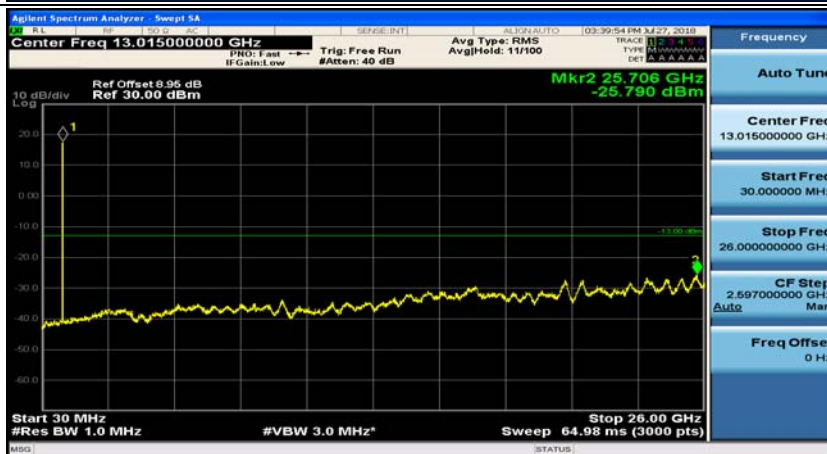

Channel Bandwidth: 5 MHz

(Channel Bandwidth: 5 MHz)_MCH_QPSK_1RB#0

(Channel Bandwidth: 5 MHz)_MCH_QPSK_1RB#12

(Channel Bandwidth: 5 MHz)_HCH_QPSK_1RB#0

(Channel Bandwidth: 5 MHz)_HCH_QPSK_1RB#12

(Channel Bandwidth: 5 MHz)_LCH_16QAM_1RB#0