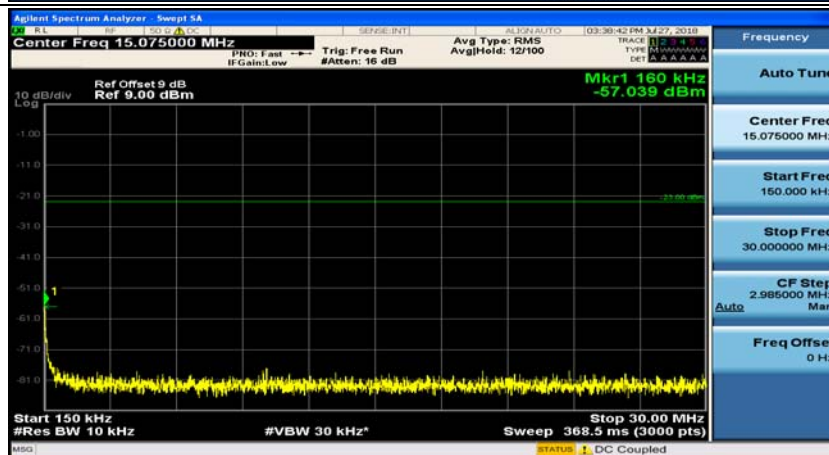

(Channel Bandwidth: 5 MHz)_MCH_16QAM_1RB#0

(Channel Bandwidth: 5 MHz)_MCH_16QAM_1RB#12