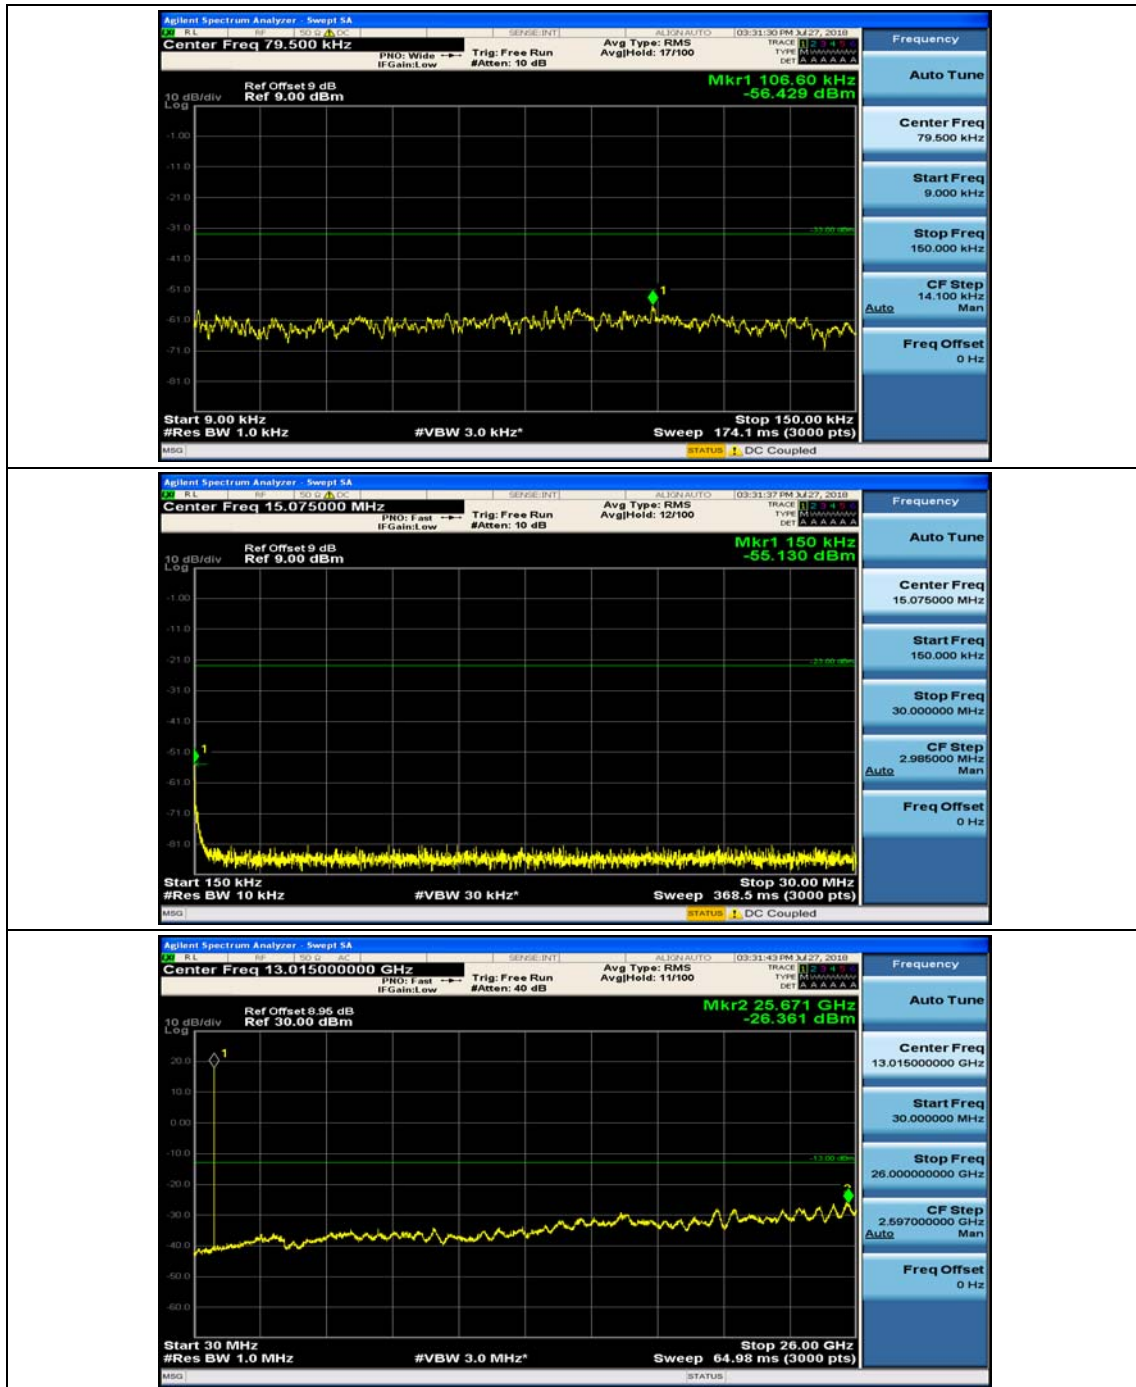

Channel Bandwidth: 3 MHz

(Channel Bandwidth: 3 MHz)_MCH_QPSK_1RB#0

(Channel Bandwidth: 3 MHz)_MCH_QPSK_1RB#7

(Channel Bandwidth: 3 MHz)_HCH_QPSK_1RB#0

(Channel Bandwidth: 3 MHz)_HCH_QPSK_1RB#7

(Channel Bandwidth: 3 MHz)_LCH_16QAM_1RB#0

(Channel Bandwidth: 3 MHz)_LCH_16QAM_1RB#7

(Channel Bandwidth: 3 MHz)_MCH_16QAM_1RB#0

(Channel Bandwidth: 3 MHz)_MCH_16QAM_1RB#7

(Channel Bandwidth: 3 MHz)_HCH_16QAM_1RB#0

(Channel Bandwidth: 3 MHz)_HCH_16QAM_1RB#7

Channel Bandwidth: 5 MHz

(Channel Bandwidth: 5 MHz)_MCH_QPSK_1RB#0

(Channel Bandwidth: 5 MHz)_MCH_QPSK_1RB#12

(Channel Bandwidth: 5 MHz)_HCH_QPSK_1RB#0

(Channel Bandwidth: 5 MHz)_HCH_QPSK_1RB#12

(Channel Bandwidth: 5 MHz)_LCH_16QAM_1RB#0