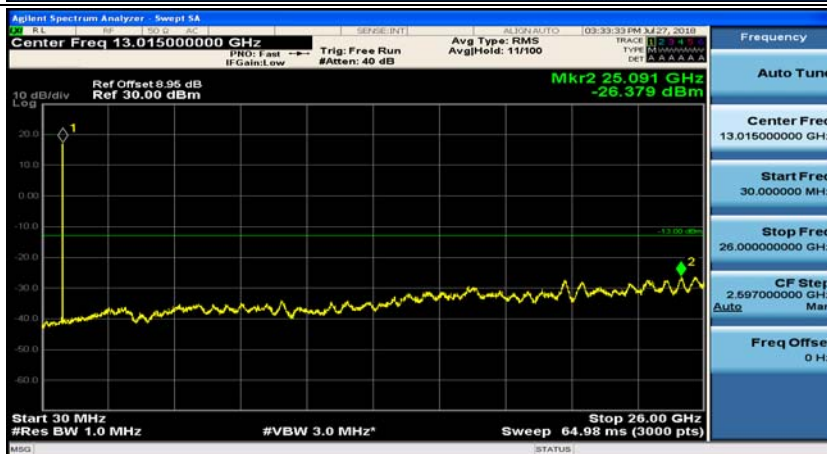

Channel Bandwidth: 3 MHz

(Channel Bandwidth: 3 MHz)_MCH_QPSK_1RB#0

(Channel Bandwidth: 3 MHz)_MCH_QPSK_1RB#7

(Channel Bandwidth: 3 MHz)_HCH_QPSK_1RB#0

(Channel Bandwidth: 3 MHz)_HCH_QPSK_1RB#7

(Channel Bandwidth: 3 MHz)_LCH_16QAM_1RB#0

(Channel Bandwidth: 3 MHz)_LCH_16QAM_1RB#7

(Channel Bandwidth: 3 MHz)_MCH_16QAM_1RB#0

(Channel Bandwidth: 3 MHz)_MCH_16QAM_1RB#7

(Channel Bandwidth: 3 MHz)_HCH_16QAM_1RB#0

(Channel Bandwidth: 3 MHz)_HCH_16QAM_1RB#7