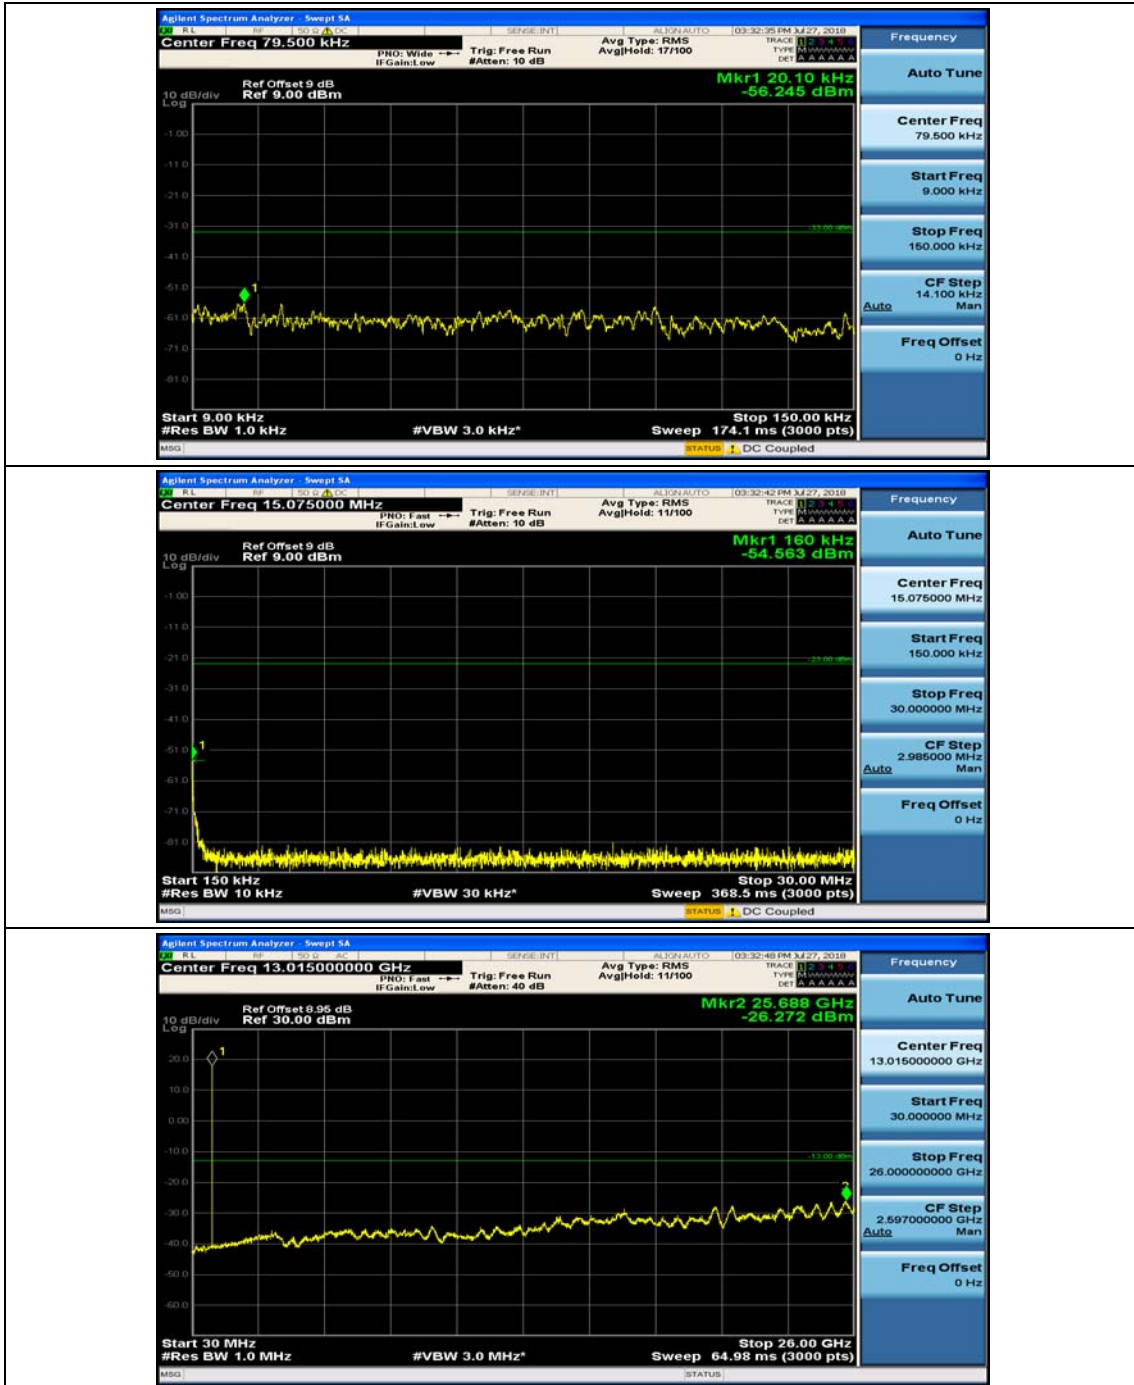

Channel Bandwidth: 3 MHz

(Channel Bandwidth: 3 MHz)_MCH_QPSK_1RB#0

(Channel Bandwidth: 3 MHz)_MCH_QPSK_1RB#7

(Channel Bandwidth: 3 MHz)_HCH_QPSK_1RB#0

(Channel Bandwidth: 3 MHz)_HCH_QPSK_1RB#7

(Channel Bandwidth: 3 MHz)_LCH_16QAM_1RB#0

(Channel Bandwidth: 3 MHz)_LCH_16QAM_1RB#7

(Channel Bandwidth: 3 MHz)_MCH_16QAM_1RB#0

(Channel Bandwidth: 3 MHz)_MCH_16QAM_1RB#7

(Channel Bandwidth: 3 MHz)_HCH_16QAM_1RB#0

(Channel Bandwidth: 3 MHz)_HCH_16QAM_1RB#7

Channel Bandwidth: 5 MHz

(Channel Bandwidth: 5 MHz)_MCH_QPSK_1RB#0

(Channel Bandwidth: 5 MHz)_MCH_QPSK_1RB#12

(Channel Bandwidth: 5 MHz)_HCH_QPSK_1RB#0

(Channel Bandwidth: 5 MHz)_HCH_QPSK_1RB#12

(Channel Bandwidth: 5 MHz)_LCH_16QAM_1RB#0