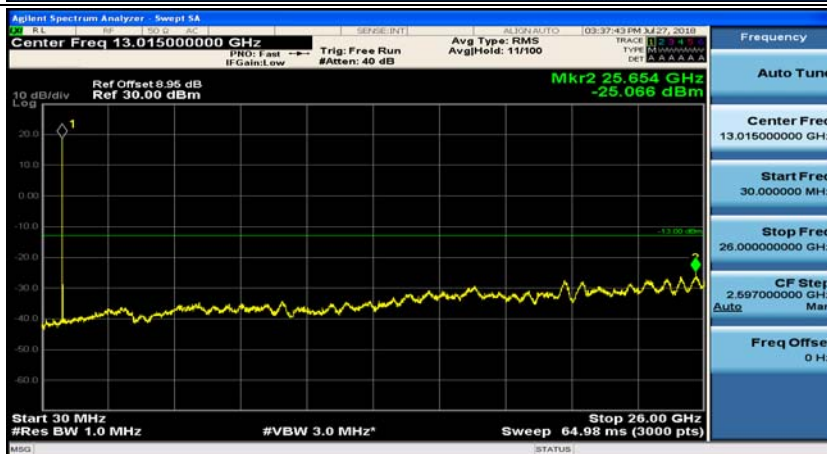

(Channel Bandwidth: 5 MHz)_MCH_QPSK_1RB#0

(Channel Bandwidth: 5 MHz)_MCH_QPSK_1RB#12