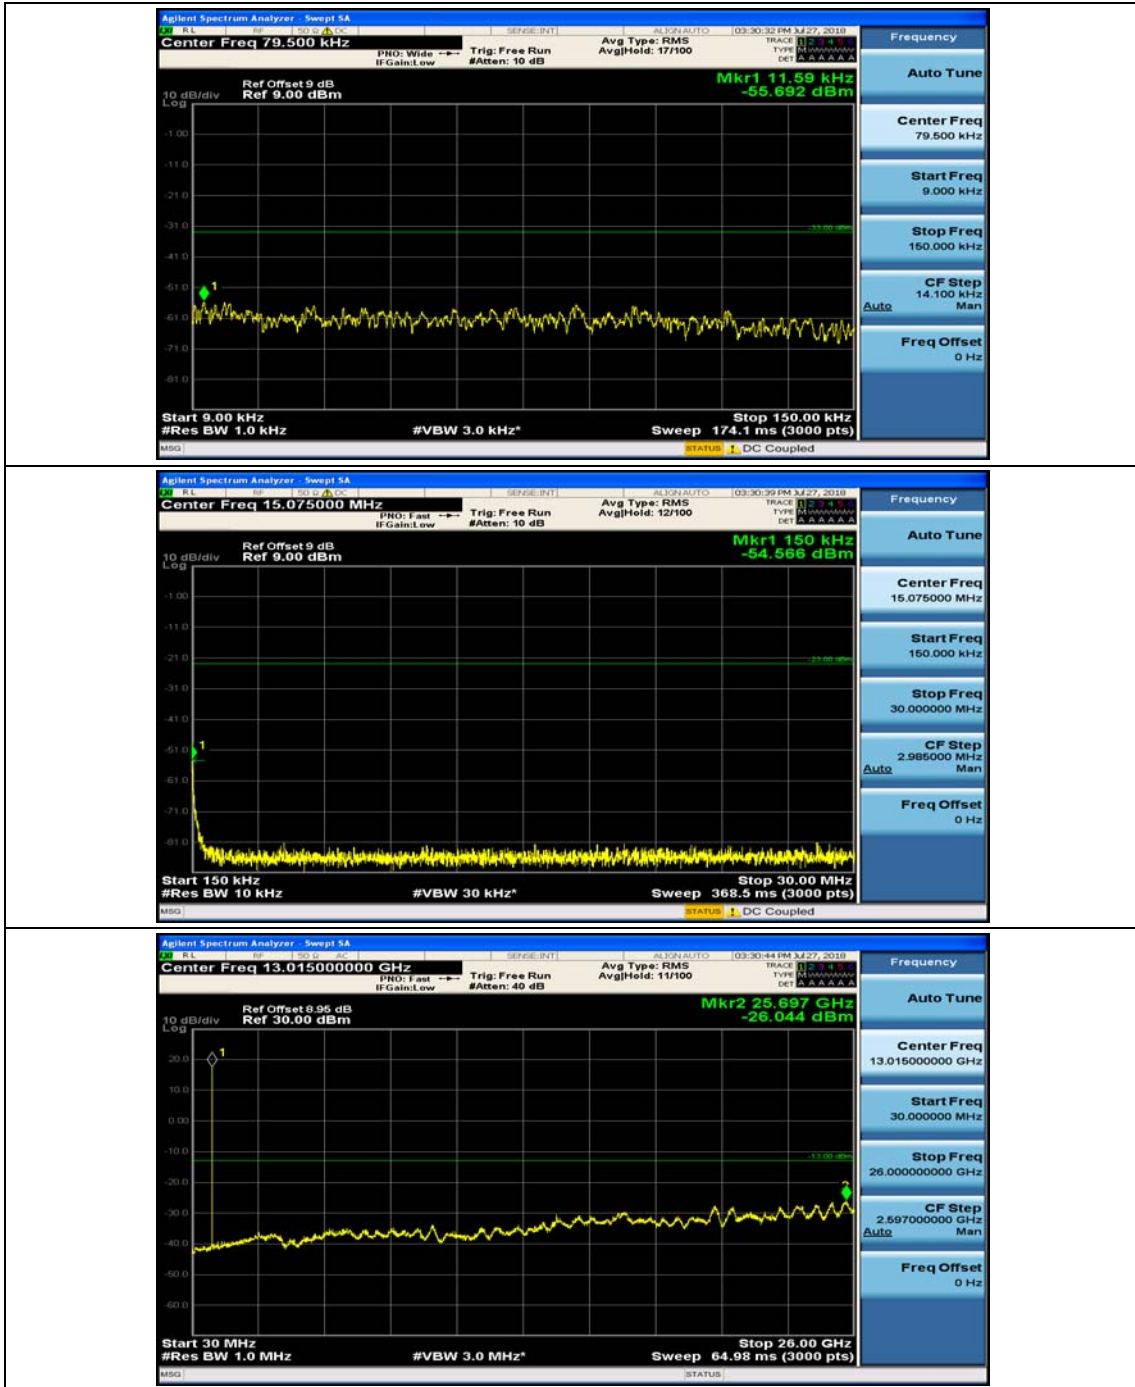

Channel Bandwidth: 3 MHz

(Channel Bandwidth: 3 MHz)_MCH_QPSK_1RB#0

(Channel Bandwidth: 3 MHz)_MCH_QPSK_1RB#7

(Channel Bandwidth: 3 MHz)_HCH_QPSK_1RB#0

(Channel Bandwidth: 3 MHz)_HCH_QPSK_1RB#7

(Channel Bandwidth: 3 MHz)_LCH_16QAM_1RB#0

(Channel Bandwidth: 3 MHz)_LCH_16QAM_1RB#7

(Channel Bandwidth: 3 MHz)_MCH_16QAM_1RB#0

(Channel Bandwidth: 3 MHz)_MCH_16QAM_1RB#7

(Channel Bandwidth: 3 MHz)_HCH_16QAM_1RB#0

(Channel Bandwidth: 3 MHz)_HCH_16QAM_1RB#7

Channel Bandwidth: 5 MHz

(Channel Bandwidth: 5 MHz)_MCH_QPSK_1RB#0

(Channel Bandwidth: 5 MHz)_MCH_QPSK_1RB#12

(Channel Bandwidth: 5 MHz)_HCH_QPSK_1RB#0

(Channel Bandwidth: 5 MHz)_HCH_QPSK_1RB#12

(Channel Bandwidth: 5 MHz)_LCH_16QAM_1RB#0