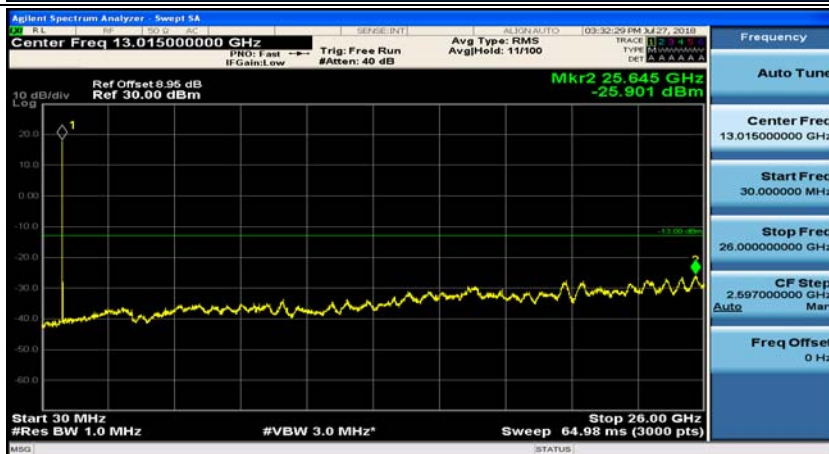

Channel Bandwidth: 3 MHz

(Channel Bandwidth: 3 MHz)_MCH_QPSK_1RB#0

(Channel Bandwidth: 3 MHz)_MCH_QPSK_1RB#7

(Channel Bandwidth: 3 MHz)_HCH_QPSK_1RB#0

(Channel Bandwidth: 3 MHz)_HCH_QPSK_1RB#7

(Channel Bandwidth: 3 MHz)_LCH_16QAM_1RB#0

(Channel Bandwidth: 3 MHz)_LCH_16QAM_1RB#7

(Channel Bandwidth: 3 MHz)_MCH_16QAM_1RB#0

(Channel Bandwidth: 3 MHz)_MCH_16QAM_1RB#7

(Channel Bandwidth: 3 MHz)_HCH_16QAM_1RB#0

(Channel Bandwidth: 3 MHz)_HCH_16QAM_1RB#7