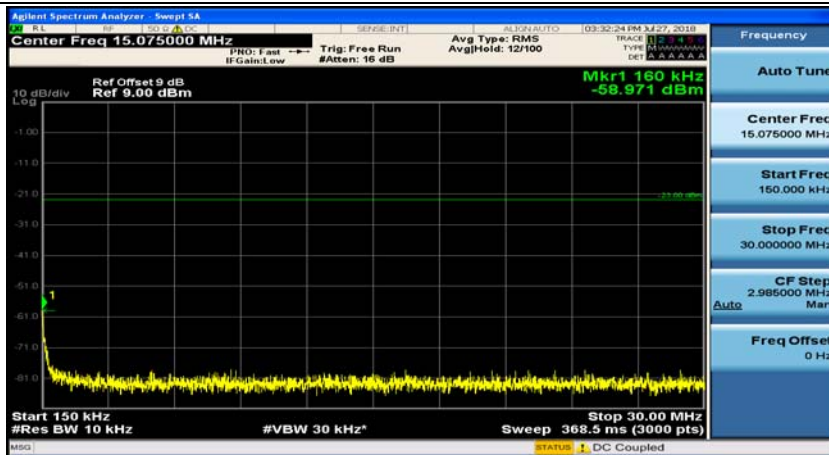

Channel Bandwidth: 3 MHz

(Channel Bandwidth: 3 MHz)_MCH_QPSK_1RB#0

(Channel Bandwidth: 3 MHz)_MCH_QPSK_1RB#7

(Channel Bandwidth: 3 MHz)_HCH_QPSK_1RB#0

(Channel Bandwidth: 3 MHz)_HCH_QPSK_1RB#7

(Channel Bandwidth: 3 MHz)_LCH_16QAM_1RB#0

(Channel Bandwidth: 3 MHz)_LCH_16QAM_1RB#7

(Channel Bandwidth: 3 MHz)_MCH_16QAM_1RB#0

(Channel Bandwidth: 3 MHz)_MCH_16QAM_1RB#7

(Channel Bandwidth: 3 MHz)_HCH_16QAM_1RB#0

(Channel Bandwidth: 3 MHz)_HCH_16QAM_1RB#7