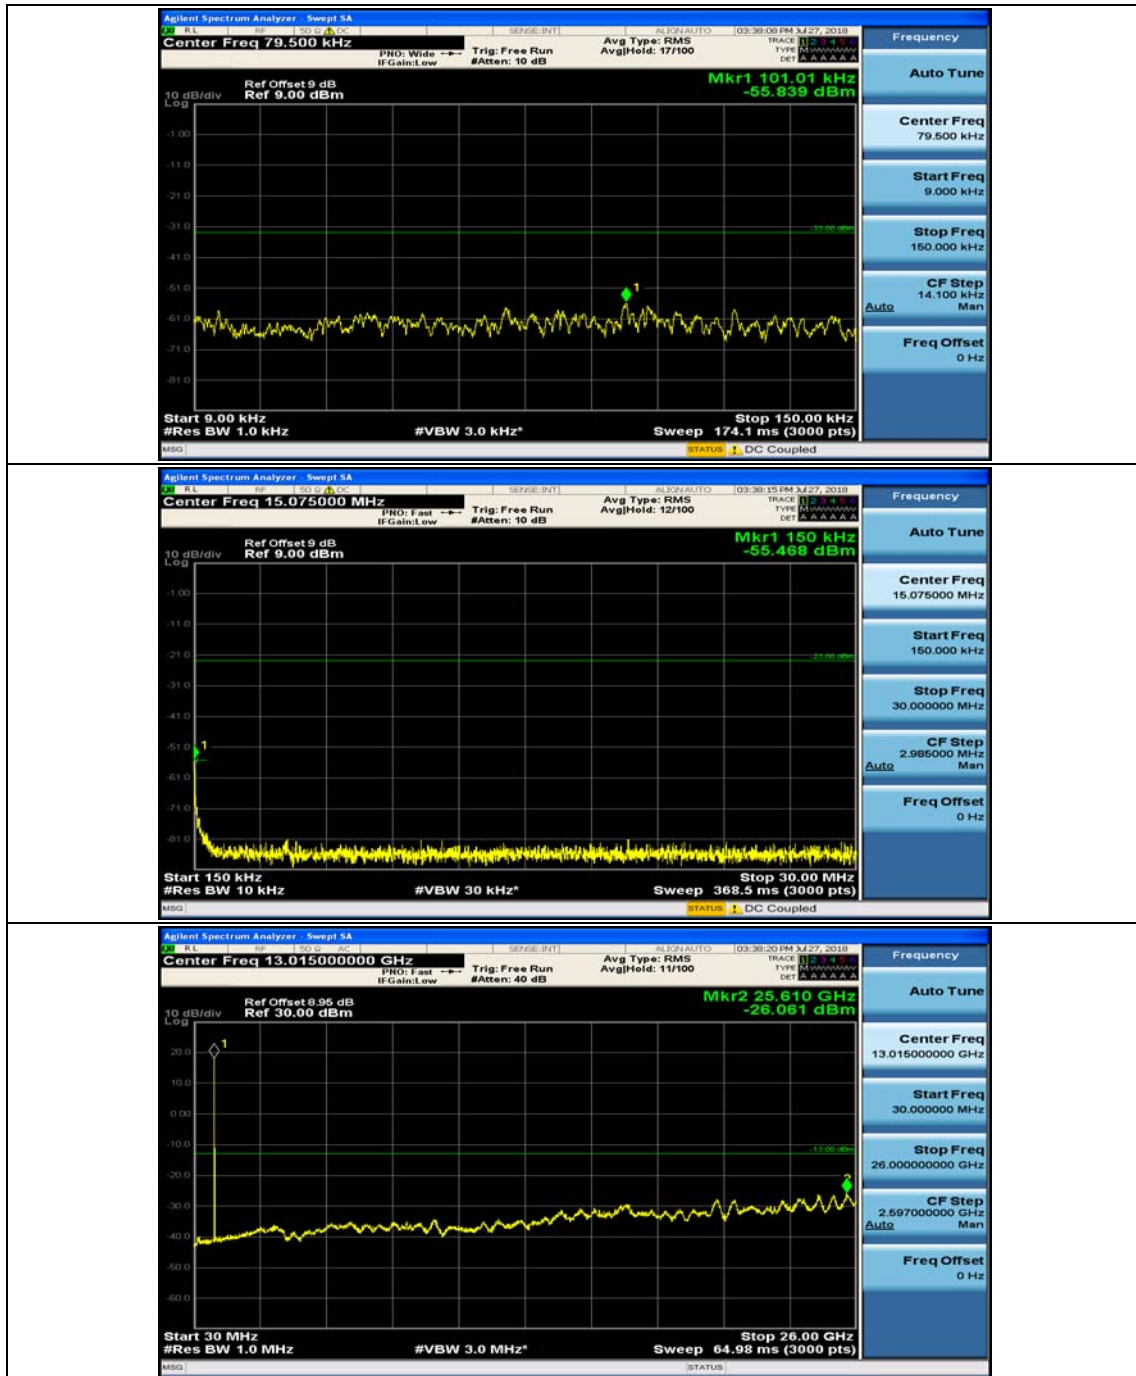

Channel Bandwidth: 5 MHz

(Channel Bandwidth: 5 MHz)_MCH_QPSK_1RB#0

(Channel Bandwidth: 5 MHz)_MCH_QPSK_1RB#12

(Channel Bandwidth: 5 MHz)_HCH_QPSK_1RB#0

(Channel Bandwidth: 5 MHz)_HCH_QPSK_1RB#12

(Channel Bandwidth: 5 MHz)_LCH_16QAM_1RB#0

(Channel Bandwidth: 5 MHz)_LCH_16QAM_1RB#12

(Channel Bandwidth: 5 MHz)_MCH_16QAM_1RB#0

(Channel Bandwidth: 5 MHz)_MCH_16QAM_1RB#12

(Channel Bandwidth: 5 MHz)_HCH_16QAM_1RB#0

(Channel Bandwidth: 5 MHz)_HCH_16QAM_1RB#12