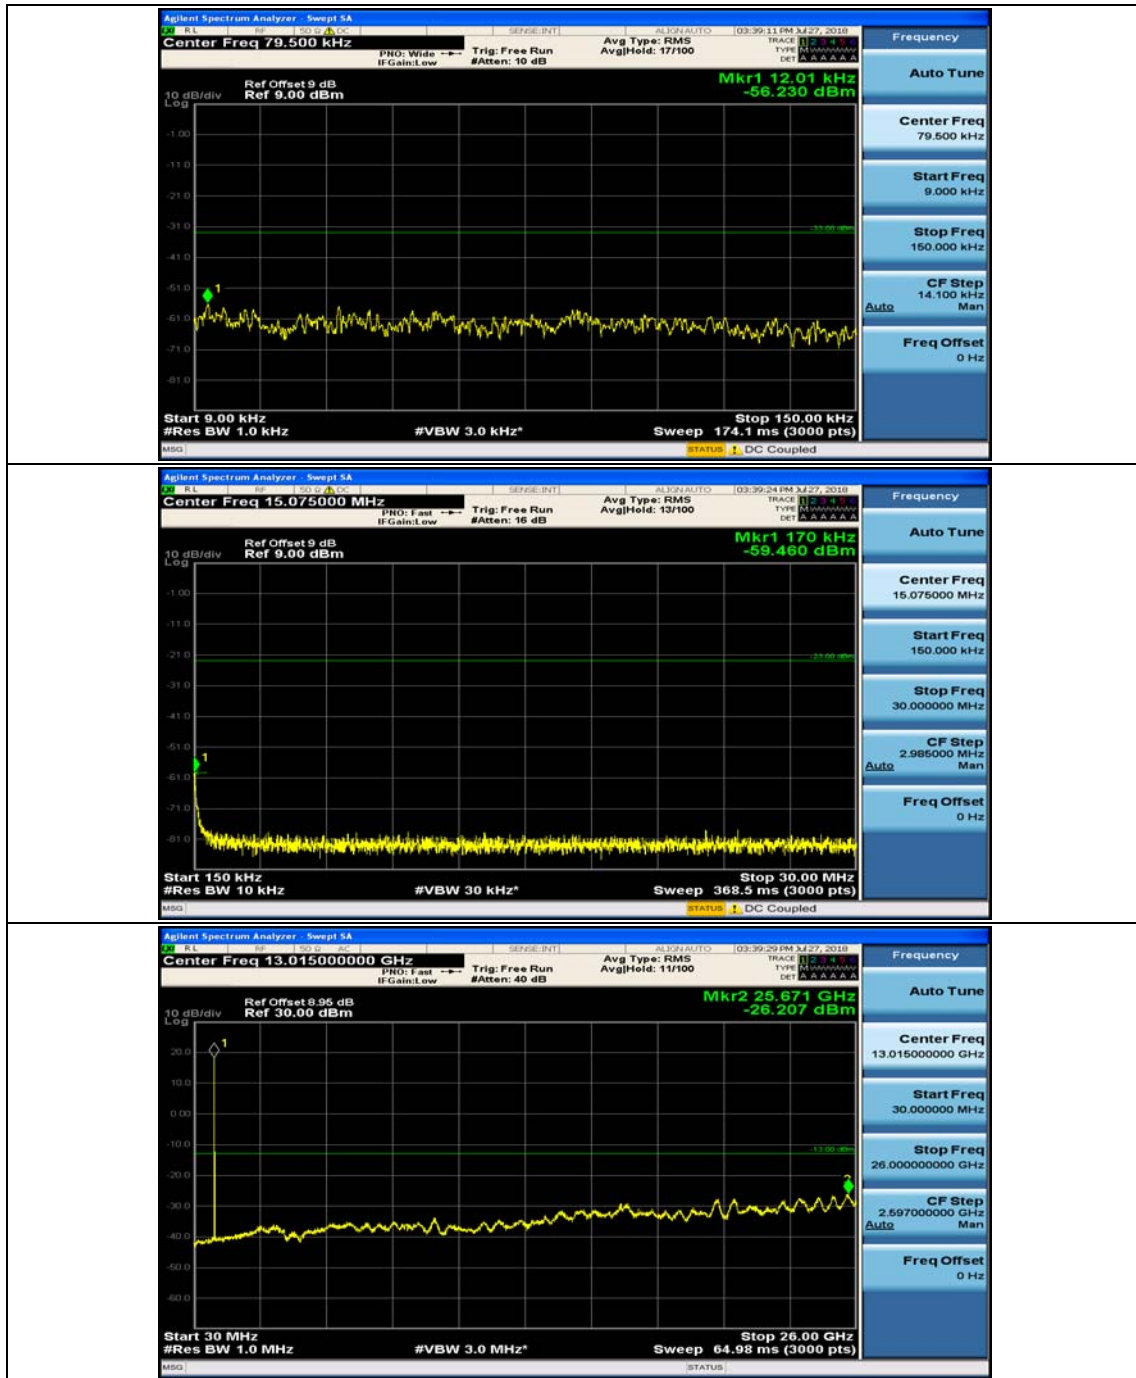

Channel Bandwidth: 5 MHz

(Channel Bandwidth: 5 MHz)_MCH_QPSK_1RB#0

(Channel Bandwidth: 5 MHz)_MCH_QPSK_1RB#12

(Channel Bandwidth: 5 MHz)_HCH_QPSK_1RB#0

(Channel Bandwidth: 5 MHz)_HCH_QPSK_1RB#12

(Channel Bandwidth: 5 MHz)_LCH_16QAM_1RB#0

(Channel Bandwidth: 5 MHz)_LCH_16QAM_1RB#12

(Channel Bandwidth: 5 MHz)_MCH_16QAM_1RB#0

(Channel Bandwidth: 5 MHz)_MCH_16QAM_1RB#12

(Channel Bandwidth: 5 MHz)_HCH_16QAM_1RB#0

(Channel Bandwidth: 5 MHz)_HCH_16QAM_1RB#12