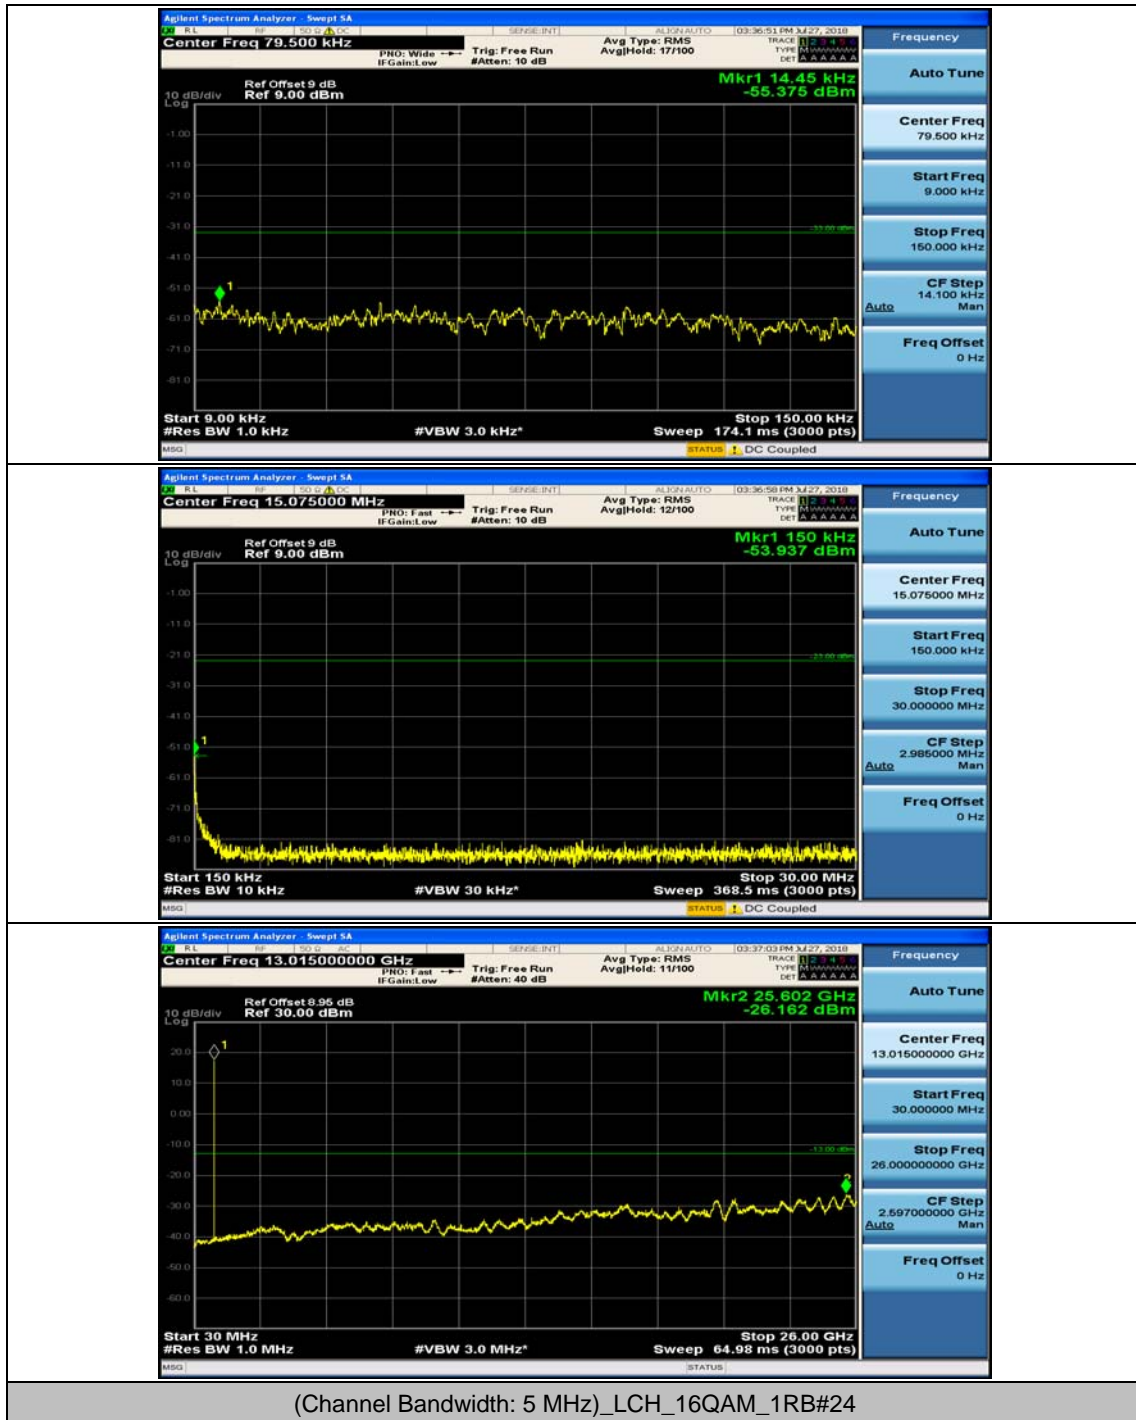

Channel Bandwidth: 5 MHz

(Channel Bandwidth: 5 MHz)_MCH_QPSK_1RB#0

(Channel Bandwidth: 5 MHz)_MCH_QPSK_1RB#12

(Channel Bandwidth: 5 MHz)_HCH_QPSK_1RB#0

(Channel Bandwidth: 5 MHz)_HCH_QPSK_1RB#12

(Channel Bandwidth: 5 MHz)_LCH_16QAM_1RB#0

(Channel Bandwidth: 5 MHz)_LCH_16QAM_1RB#12

(Channel Bandwidth: 5 MHz)_MCH_16QAM_1RB#0

(Channel Bandwidth: 5 MHz)_MCH_16QAM_1RB#12

(Channel Bandwidth: 5 MHz)_HCH_16QAM_1RB#0

(Channel Bandwidth: 5 MHz)_HCH_16QAM_1RB#12