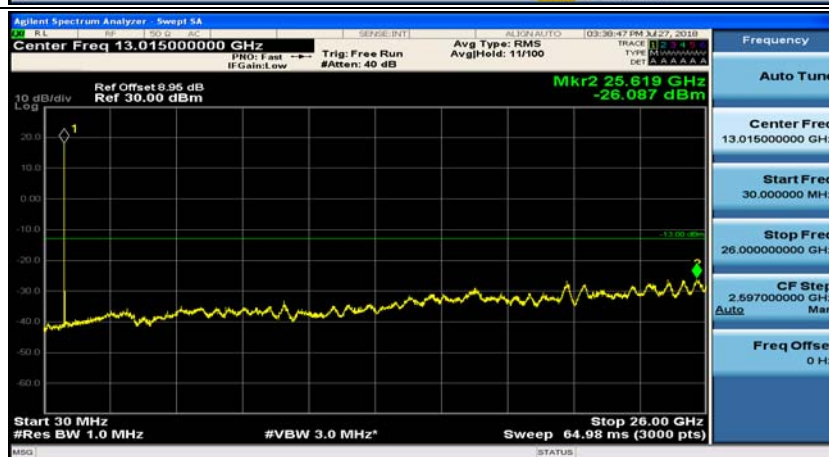

(Channel Bandwidth: 5 MHz)_MCH_16QAM_1RB#0

(Channel Bandwidth: 5 MHz)_MCH_16QAM_1RB#12