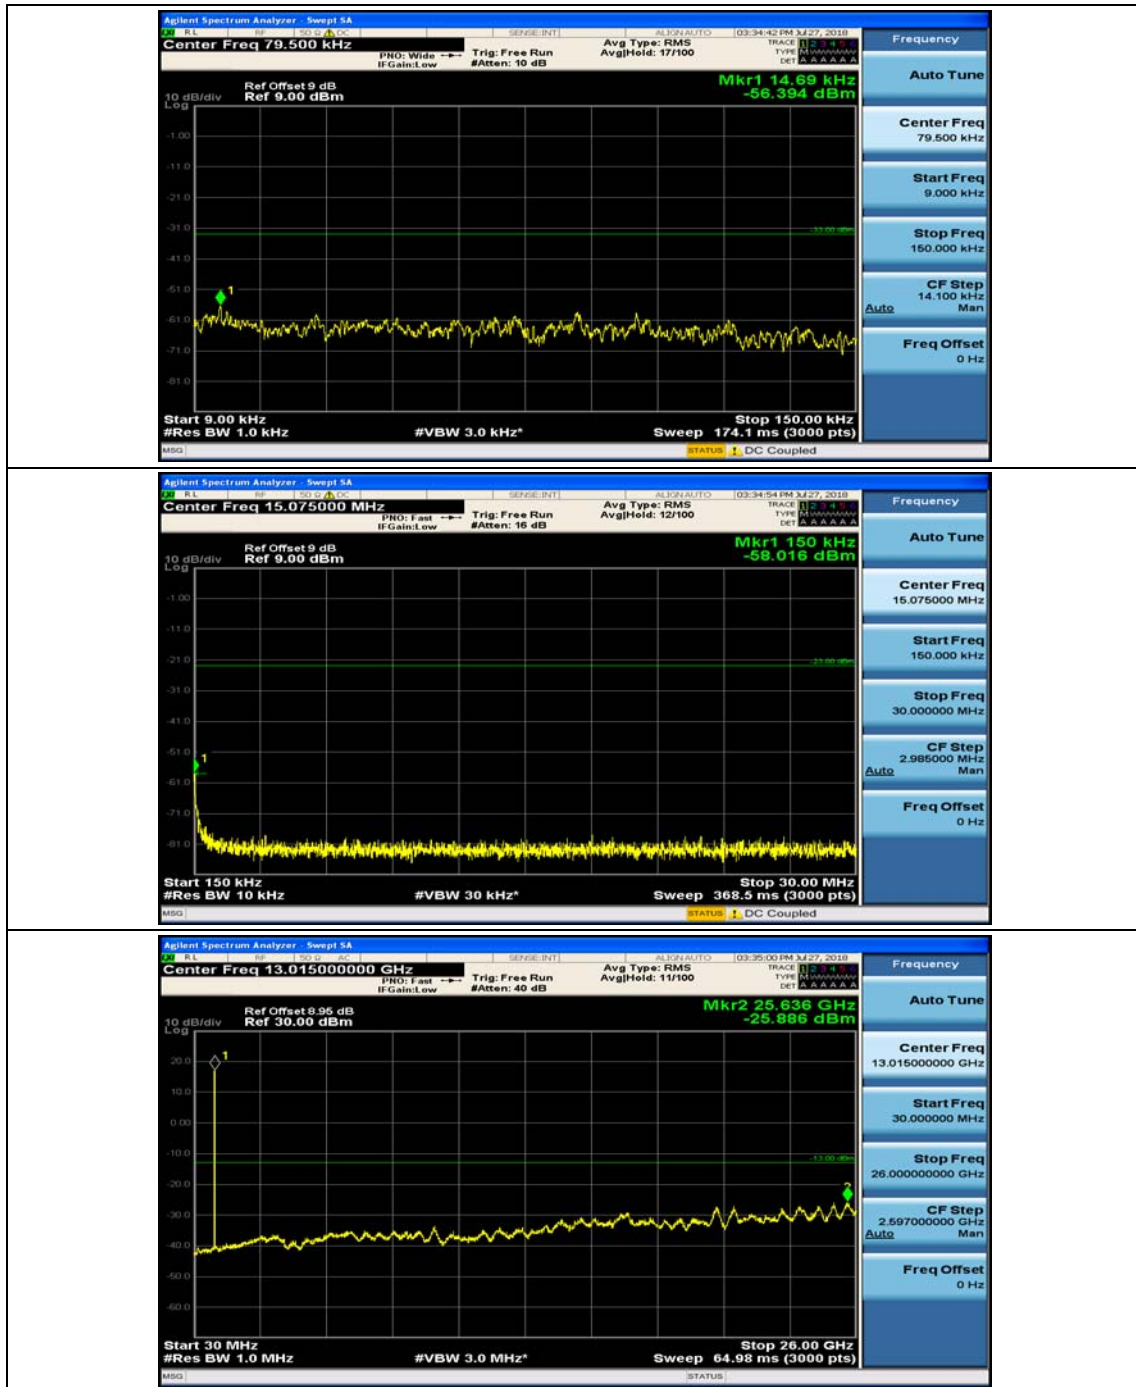

Channel Bandwidth: 3 MHz

(Channel Bandwidth: 3 MHz)_MCH_QPSK_1RB#0

(Channel Bandwidth: 3 MHz)_MCH_QPSK_1RB#7

(Channel Bandwidth: 3 MHz)_HCH_QPSK_1RB#0

(Channel Bandwidth: 3 MHz)_HCH_QPSK_1RB#7

(Channel Bandwidth: 3 MHz)_LCH_16QAM_1RB#0

(Channel Bandwidth: 3 MHz)_LCH_16QAM_1RB#7

(Channel Bandwidth: 3 MHz)_MCH_16QAM_1RB#0

(Channel Bandwidth: 3 MHz)_MCH_16QAM_1RB#7

(Channel Bandwidth: 3 MHz)_HCH_16QAM_1RB#0

(Channel Bandwidth: 3 MHz)_HCH_16QAM_1RB#7

Channel Bandwidth: 5 MHz

(Channel Bandwidth: 5 MHz)_MCH_QPSK_1RB#0

(Channel Bandwidth: 5 MHz)_MCH_QPSK_1RB#12

(Channel Bandwidth: 5 MHz)_HCH_QPSK_1RB#0

(Channel Bandwidth: 5 MHz)_HCH_QPSK_1RB#12

(Channel Bandwidth: 5 MHz)_LCH_16QAM_1RB#0