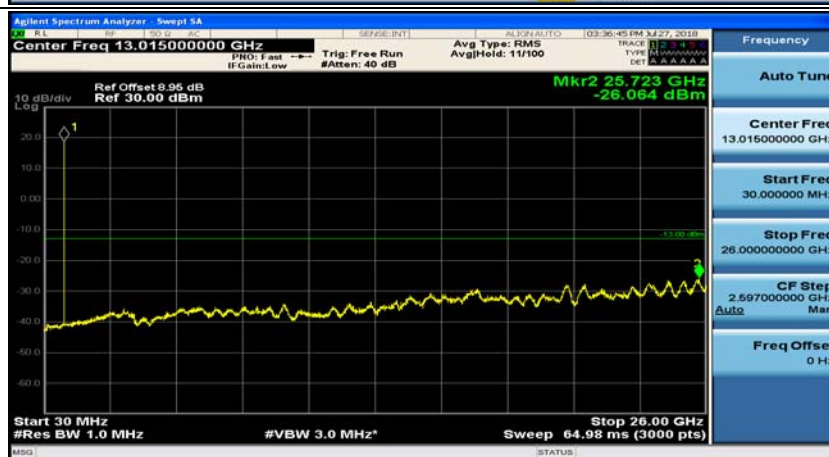

Channel Bandwidth: 5 MHz

(Channel Bandwidth: 5 MHz)_MCH_QPSK_1RB#0

(Channel Bandwidth: 5 MHz)_MCH_QPSK_1RB#12

(Channel Bandwidth: 5 MHz)_HCH_QPSK_1RB#0

(Channel Bandwidth: 5 MHz)_HCH_QPSK_1RB#12

(Channel Bandwidth: 5 MHz)_LCH_16QAM_1RB#0