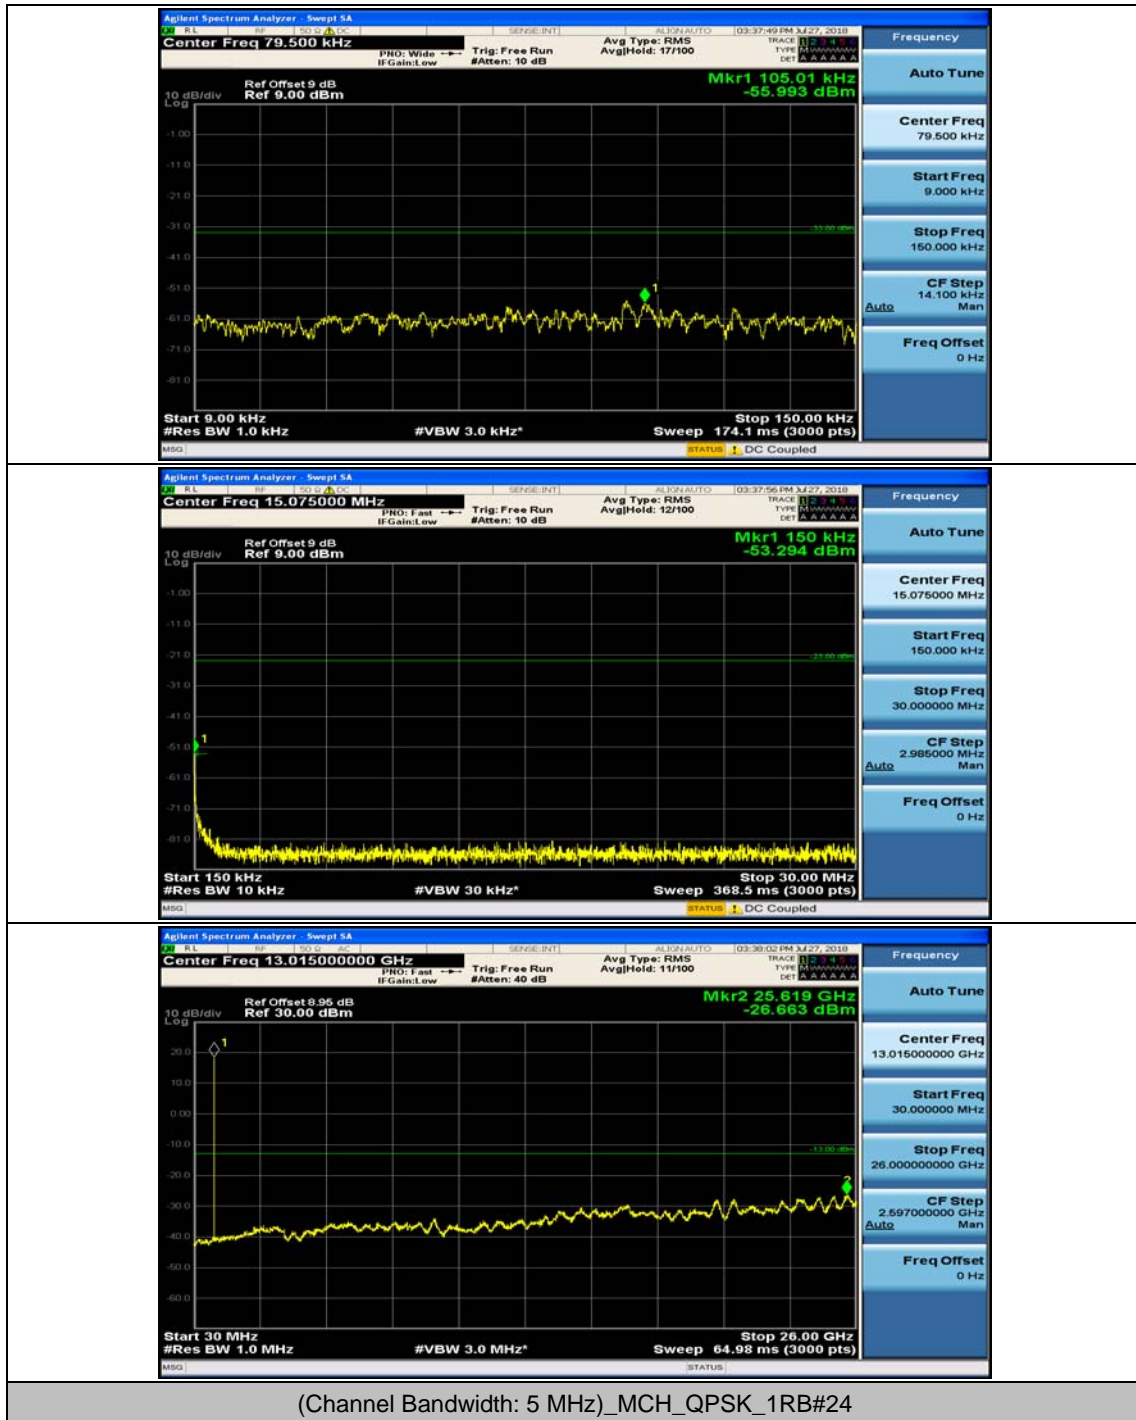

Channel Bandwidth: 5 MHz

(Channel Bandwidth: 5 MHz)_MCH_QPSK_1RB#0

(Channel Bandwidth: 5 MHz)_MCH_QPSK_1RB#12

(Channel Bandwidth: 5 MHz)_HCH_QPSK_1RB#0

(Channel Bandwidth: 5 MHz)_HCH_QPSK_1RB#12

(Channel Bandwidth: 5 MHz)_LCH_16QAM_1RB#0

(Channel Bandwidth: 5 MHz)_LCH_16QAM_1RB#12

(Channel Bandwidth: 5 MHz)_MCH_16QAM_1RB#0

(Channel Bandwidth: 5 MHz)_MCH_16QAM_1RB#12

(Channel Bandwidth: 5 MHz)_HCH_16QAM_1RB#0

(Channel Bandwidth: 5 MHz)_HCH_16QAM_1RB#12