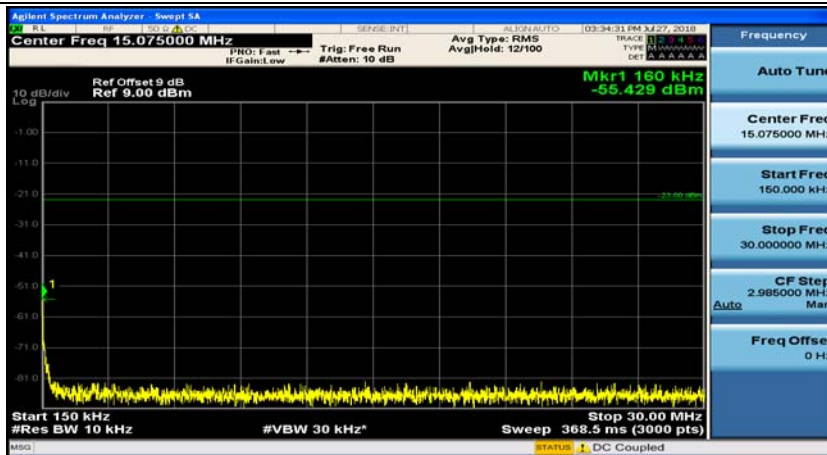

Channel Bandwidth: 3 MHz

(Channel Bandwidth: 3 MHz)_MCH_QPSK_1RB#0

(Channel Bandwidth: 3 MHz)_MCH_QPSK_1RB#7

(Channel Bandwidth: 3 MHz)_HCH_QPSK_1RB#0

(Channel Bandwidth: 3 MHz)_HCH_QPSK_1RB#7

(Channel Bandwidth: 3 MHz)_LCH_16QAM_1RB#0

(Channel Bandwidth: 3 MHz)_LCH_16QAM_1RB#7

(Channel Bandwidth: 3 MHz)_MCH_16QAM_1RB#0

(Channel Bandwidth: 3 MHz)_MCH_16QAM_1RB#7

(Channel Bandwidth: 3 MHz)_HCH_16QAM_1RB#0

(Channel Bandwidth: 3 MHz)_HCH_16QAM_1RB#7