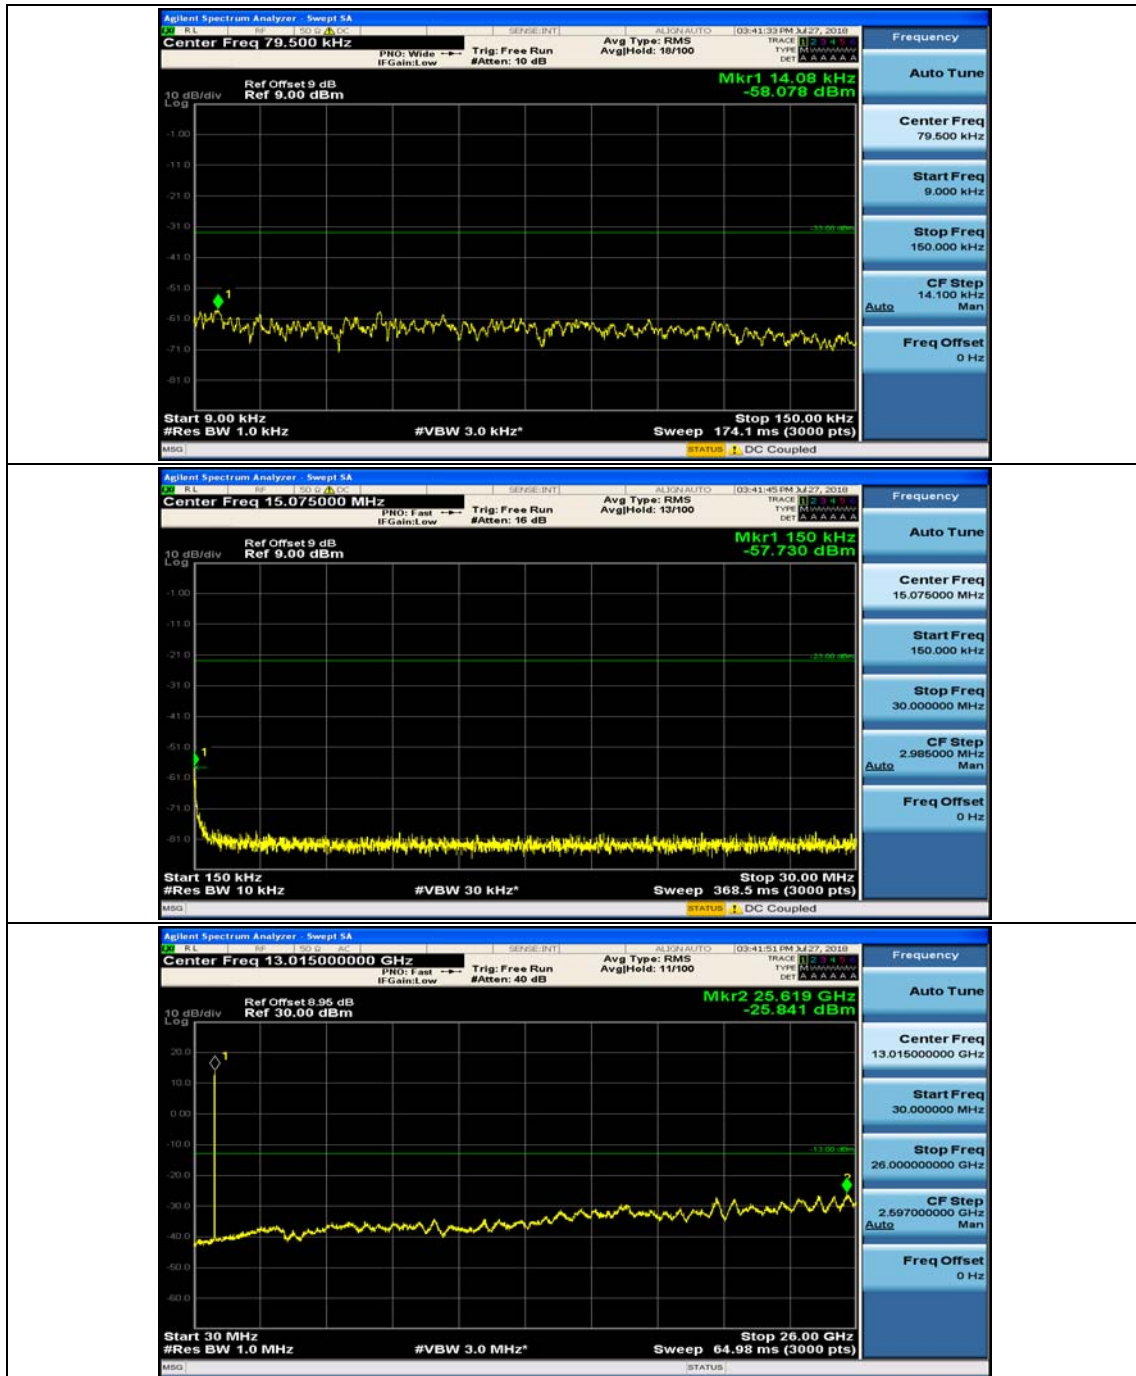

Channel Bandwidth: 5 MHz

(Channel Bandwidth: 5 MHz)_MCH_QPSK_1RB#0

(Channel Bandwidth: 5 MHz)_MCH_QPSK_1RB#12

(Channel Bandwidth: 5 MHz)_HCH_QPSK_1RB#0

(Channel Bandwidth: 5 MHz)_HCH_QPSK_1RB#12

(Channel Bandwidth: 5 MHz)_LCH_16QAM_1RB#0

(Channel Bandwidth: 5 MHz)_LCH_16QAM_1RB#12

(Channel Bandwidth: 5 MHz)_MCH_16QAM_1RB#0

(Channel Bandwidth: 5 MHz)_MCH_16QAM_1RB#12

(Channel Bandwidth: 5 MHz)_HCH_16QAM_1RB#0

(Channel Bandwidth: 5 MHz)_HCH_16QAM_1RB#12