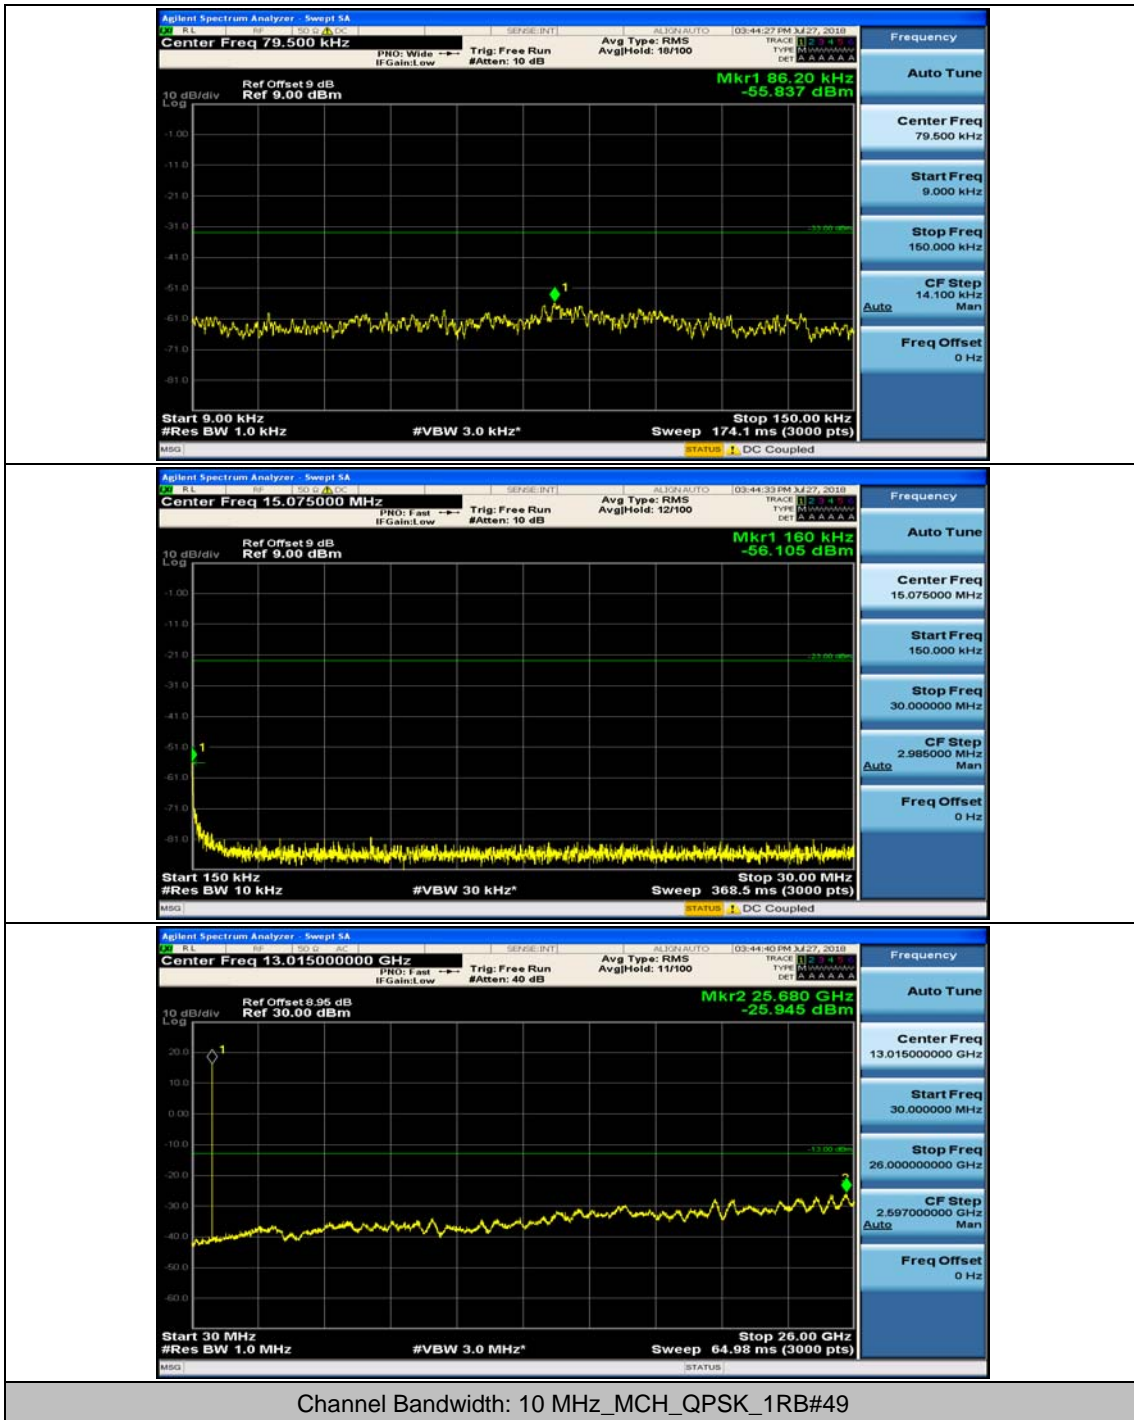

Channel Bandwidth: 3 MHz

(Channel Bandwidth: 3 MHz)_MCH_QPSK_1RB#0

(Channel Bandwidth: 3 MHz)_MCH_QPSK_1RB#7

(Channel Bandwidth: 3 MHz)_HCH_QPSK_1RB#0

(Channel Bandwidth: 3 MHz)_HCH_QPSK_1RB#7

(Channel Bandwidth: 3 MHz)_LCH_16QAM_1RB#0

Channel Bandwidth: 10 MHz

Channel Bandwidth: 10 MHz_MCH_QPSK_1RB#0

Channel Bandwidth: 10 MHz_MCH_QPSK_1RB#24

Channel Bandwidth: 10 MHz_HCH_QPSK_1RB#0

Channel Bandwidth: 10 MHz_HCH_QPSK_1RB#24