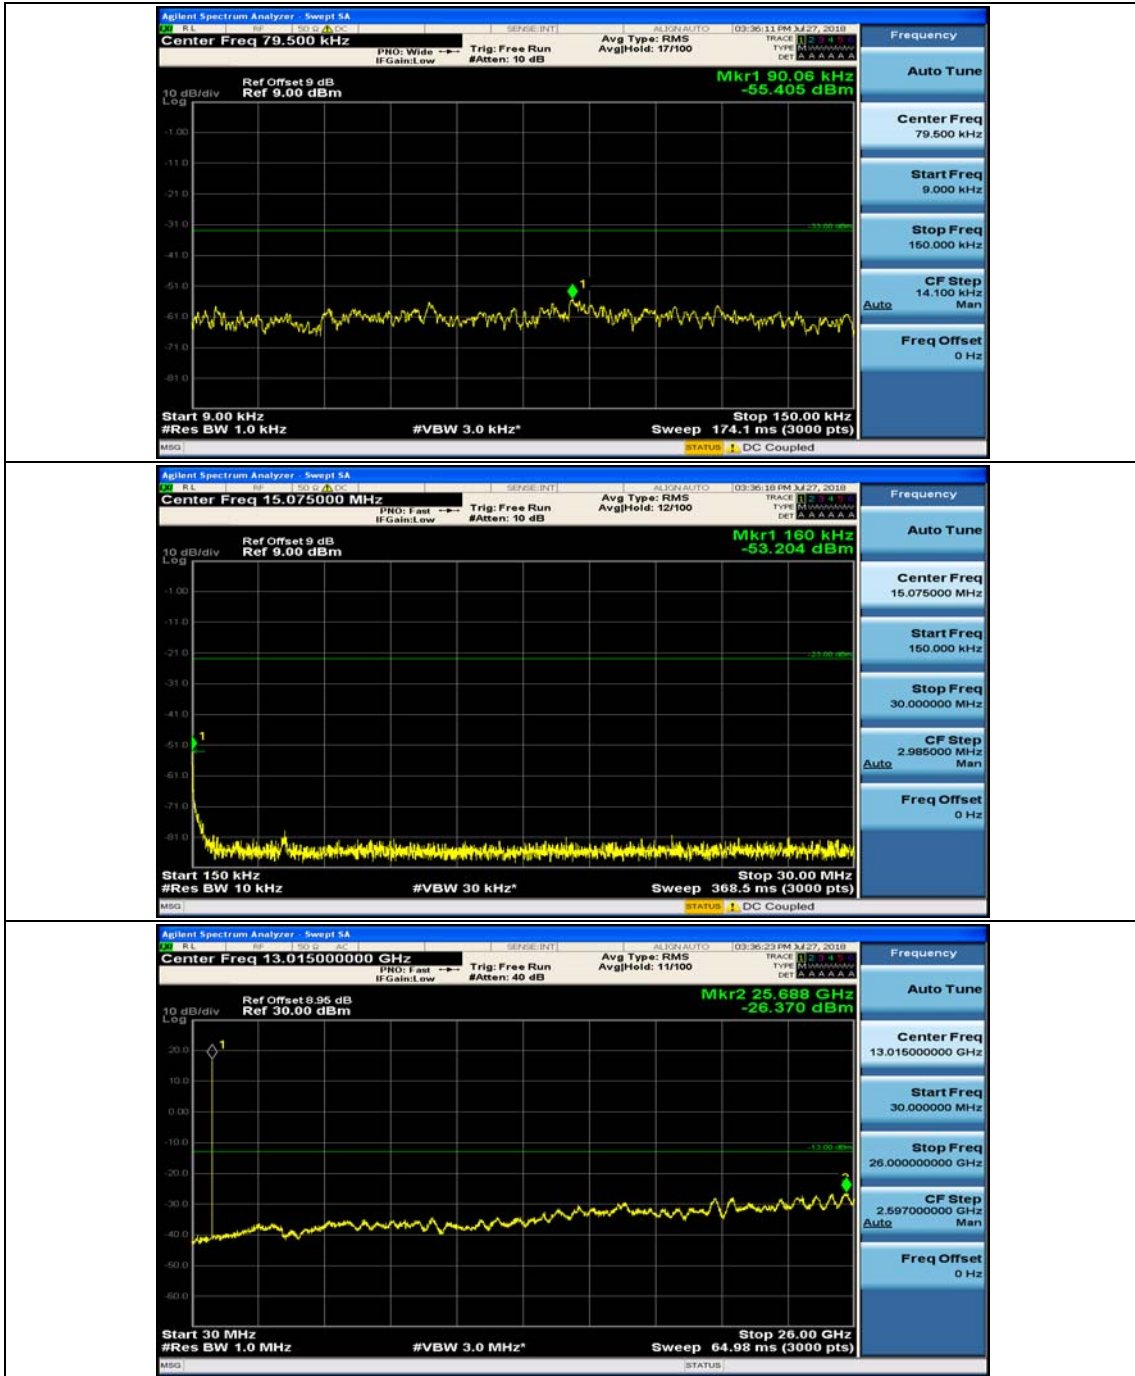

Channel Bandwidth: 3 MHz

(Channel Bandwidth: 3 MHz)_MCH_QPSK_1RB#0

(Channel Bandwidth: 3 MHz)_MCH_QPSK_1RB#7

(Channel Bandwidth: 3 MHz)_HCH_QPSK_1RB#0

(Channel Bandwidth: 3 MHz)_HCH_QPSK_1RB#7

(Channel Bandwidth: 3 MHz)_LCH_16QAM_1RB#0

(Channel Bandwidth: 3 MHz)_LCH_16QAM_1RB#7

(Channel Bandwidth: 3 MHz)_MCH_16QAM_1RB#0

(Channel Bandwidth: 3 MHz)_MCH_16QAM_1RB#7

(Channel Bandwidth: 3 MHz)_HCH_16QAM_1RB#0

(Channel Bandwidth: 3 MHz)_HCH_16QAM_1RB#7

Channel Bandwidth: 5 MHz

(Channel Bandwidth: 5 MHz)_MCH_QPSK_1RB#0

(Channel Bandwidth: 5 MHz)_MCH_QPSK_1RB#12

(Channel Bandwidth: 5 MHz)_HCH_QPSK_1RB#0

(Channel Bandwidth: 5 MHz)_HCH_QPSK_1RB#12

(Channel Bandwidth: 5 MHz)_LCH_16QAM_1RB#0