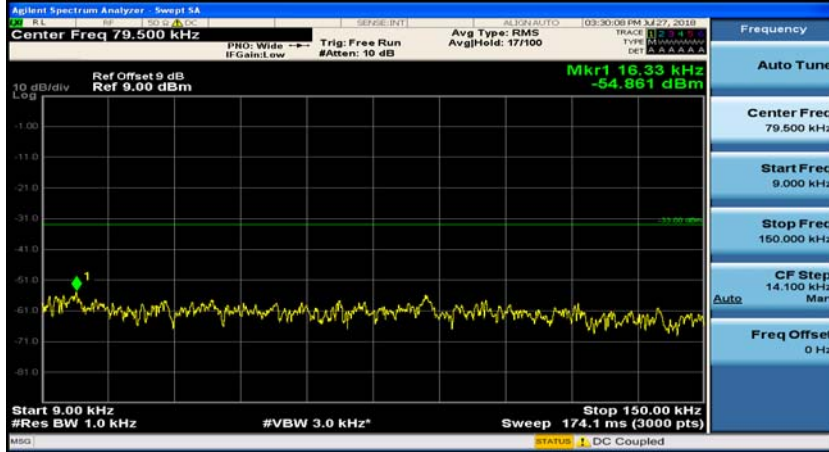

Channel Bandwidth: 3 MHz

(Channel Bandwidth: 3 MHz)_MCH_QPSK_1RB#0

(Channel Bandwidth: 3 MHz)_MCH_QPSK_1RB#7

(Channel Bandwidth: 3 MHz)_HCH_QPSK_1RB#0

(Channel Bandwidth: 3 MHz)_HCH_QPSK_1RB#7

(Channel Bandwidth: 3 MHz)_LCH_16QAM_1RB#0

(Channel Bandwidth: 3 MHz)_LCH_16QAM_1RB#7

(Channel Bandwidth: 3 MHz)_MCH_16QAM_1RB#0

(Channel Bandwidth: 3 MHz)_MCH_16QAM_1RB#7

(Channel Bandwidth: 3 MHz)_HCH_16QAM_1RB#0

(Channel Bandwidth: 3 MHz)_HCH_16QAM_1RB#7