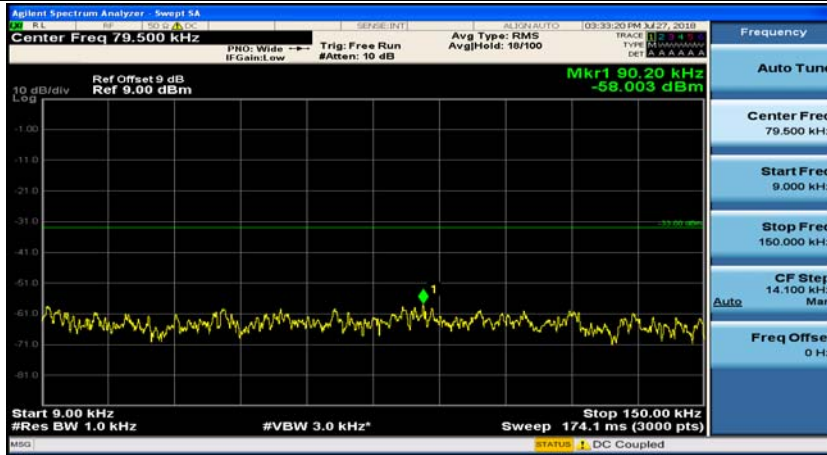

Channel Bandwidth: 3 MHz

(Channel Bandwidth: 3 MHz)_MCH_QPSK_1RB#0

(Channel Bandwidth: 3 MHz)_MCH_QPSK_1RB#7

(Channel Bandwidth: 3 MHz)_HCH_QPSK_1RB#0

(Channel Bandwidth: 3 MHz)_HCH_QPSK_1RB#7

(Channel Bandwidth: 3 MHz)_LCH_16QAM_1RB#0

(Channel Bandwidth: 3 MHz)_LCH_16QAM_1RB#7

(Channel Bandwidth: 3 MHz)_MCH_16QAM_1RB#0

(Channel Bandwidth: 3 MHz)_MCH_16QAM_1RB#7

(Channel Bandwidth: 3 MHz)_HCH_16QAM_1RB#0

(Channel Bandwidth: 3 MHz)_HCH_16QAM_1RB#7