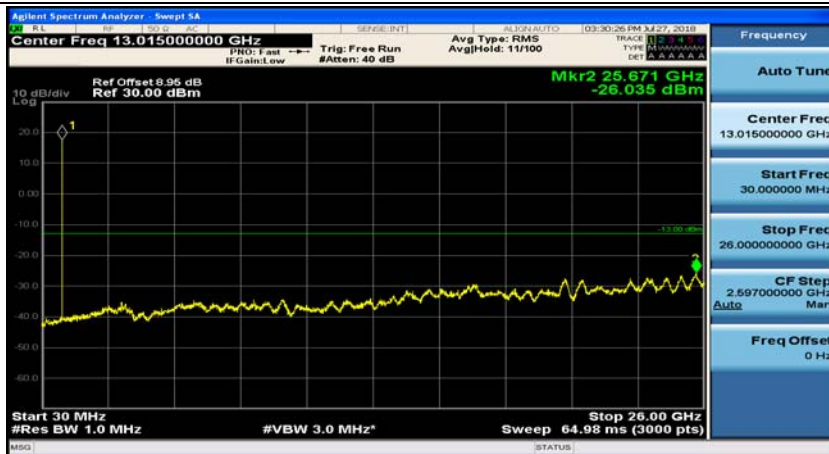

Channel Bandwidth: 3 MHz

(Channel Bandwidth: 3 MHz)_MCH_QPSK_1RB#0

(Channel Bandwidth: 3 MHz)_MCH_QPSK_1RB#7

(Channel Bandwidth: 3 MHz)_HCH_QPSK_1RB#0

(Channel Bandwidth: 3 MHz)_HCH_QPSK_1RB#7

(Channel Bandwidth: 3 MHz)_LCH_16QAM_1RB#0

(Channel Bandwidth: 3 MHz)_LCH_16QAM_1RB#7

(Channel Bandwidth: 3 MHz)_MCH_16QAM_1RB#0

(Channel Bandwidth: 3 MHz)_MCH_16QAM_1RB#7

(Channel Bandwidth: 3 MHz)_HCH_16QAM_1RB#0

(Channel Bandwidth: 3 MHz)_HCH_16QAM_1RB#7