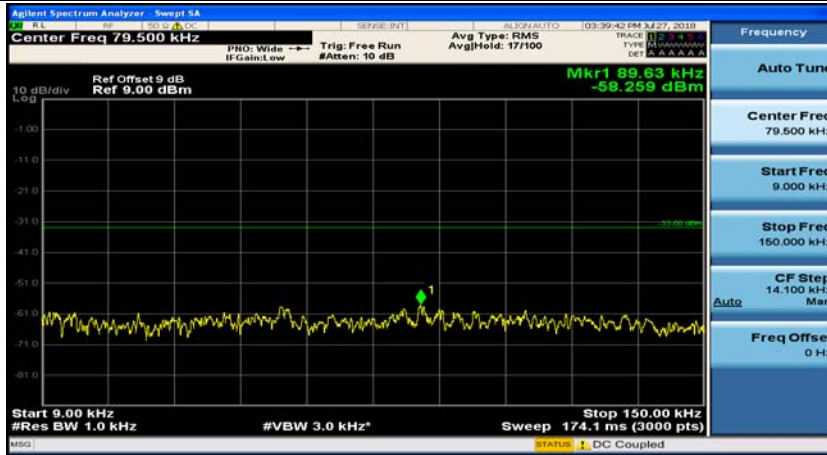

Channel Bandwidth: 5 MHz

(Channel Bandwidth: 5 MHz)_MCH_QPSK_1RB#0

(Channel Bandwidth: 5 MHz)_MCH_QPSK_1RB#12

(Channel Bandwidth: 5 MHz)_HCH_QPSK_1RB#0

(Channel Bandwidth: 5 MHz)_HCH_QPSK_1RB#12

(Channel Bandwidth: 5 MHz)_LCH_16QAM_1RB#0