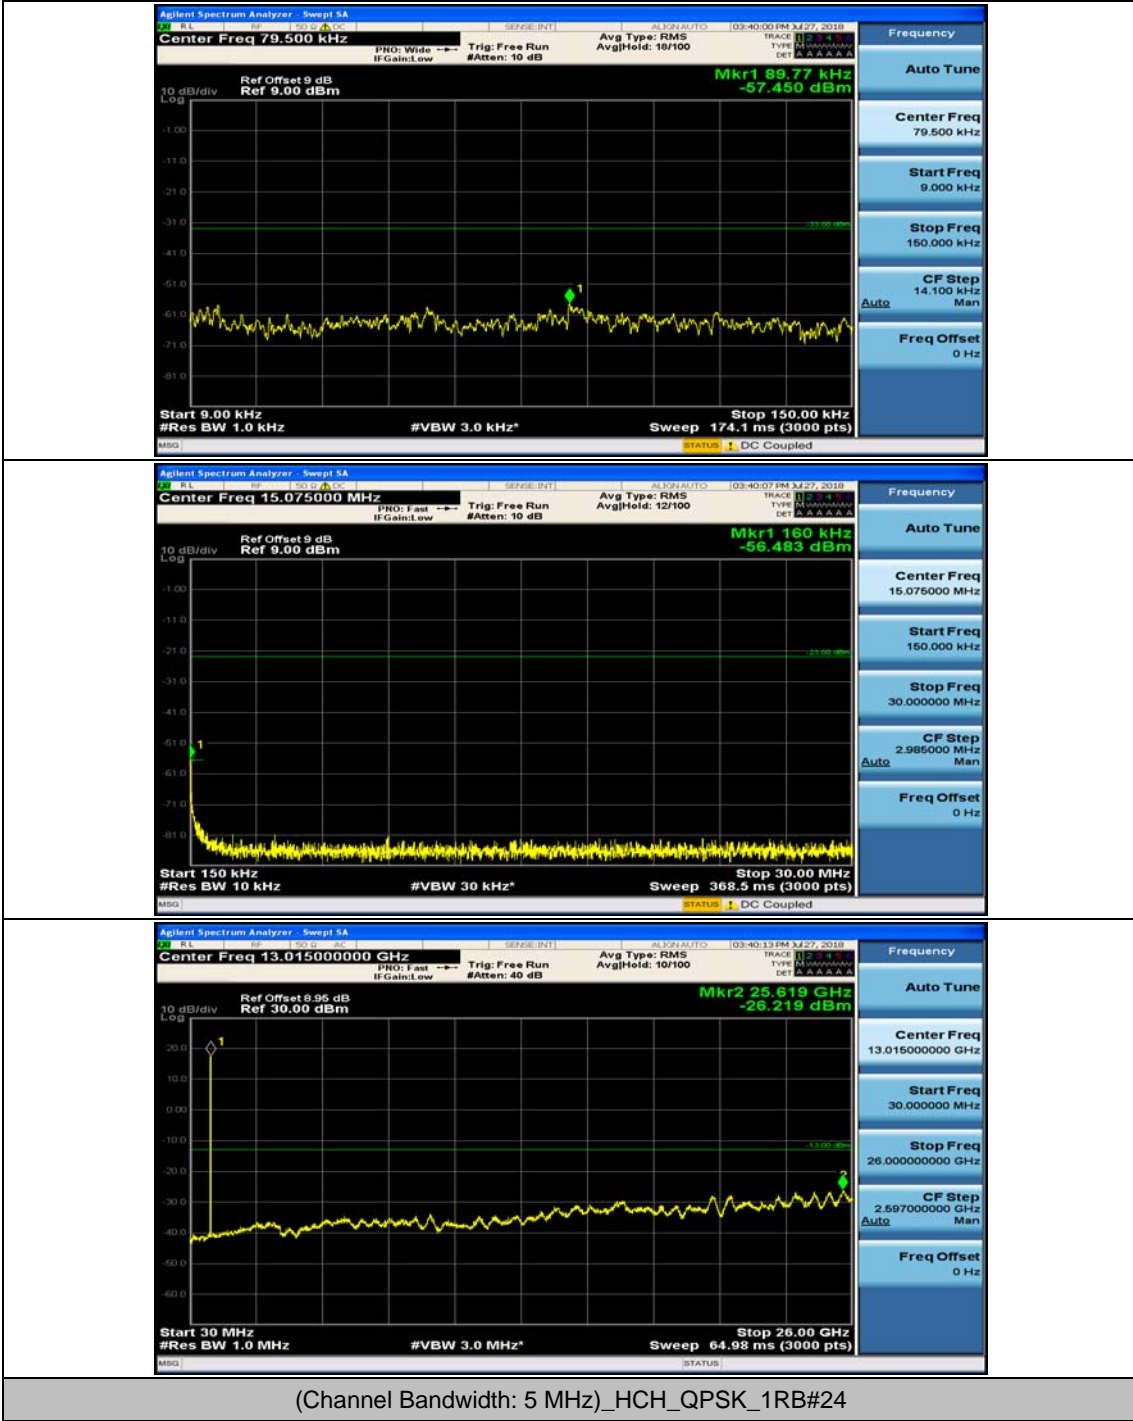

Channel Bandwidth: 5 MHz

(Channel Bandwidth: 5 MHz)_MCH_QPSK_1RB#0

(Channel Bandwidth: 5 MHz)_MCH_QPSK_1RB#12

(Channel Bandwidth: 5 MHz)_HCH_QPSK_1RB#0

(Channel Bandwidth: 5 MHz)_HCH_QPSK_1RB#12

(Channel Bandwidth: 5 MHz)_LCH_16QAM_1RB#0

(Channel Bandwidth: 5 MHz)_LCH_16QAM_1RB#12

(Channel Bandwidth: 5 MHz)_MCH_16QAM_1RB#0

(Channel Bandwidth: 5 MHz)_MCH_16QAM_1RB#12

(Channel Bandwidth: 5 MHz)_HCH_16QAM_1RB#0

(Channel Bandwidth: 5 MHz)_HCH_16QAM_1RB#12