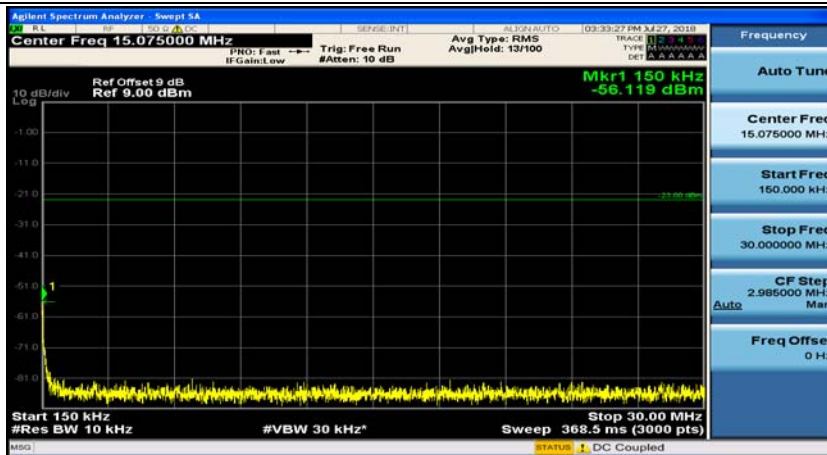

Channel Bandwidth: 3 MHz

(Channel Bandwidth: 3 MHz)_MCH_QPSK_1RB#0

(Channel Bandwidth: 3 MHz)_MCH_QPSK_1RB#7

(Channel Bandwidth: 3 MHz)_HCH_QPSK_1RB#0

(Channel Bandwidth: 3 MHz)_HCH_QPSK_1RB#7

(Channel Bandwidth: 3 MHz)_LCH_16QAM_1RB#0

(Channel Bandwidth: 3 MHz)_LCH_16QAM_1RB#7

(Channel Bandwidth: 3 MHz)_MCH_16QAM_1RB#0

(Channel Bandwidth: 3 MHz)_MCH_16QAM_1RB#7

(Channel Bandwidth: 3 MHz)_HCH_16QAM_1RB#0

(Channel Bandwidth: 3 MHz)_HCH_16QAM_1RB#7