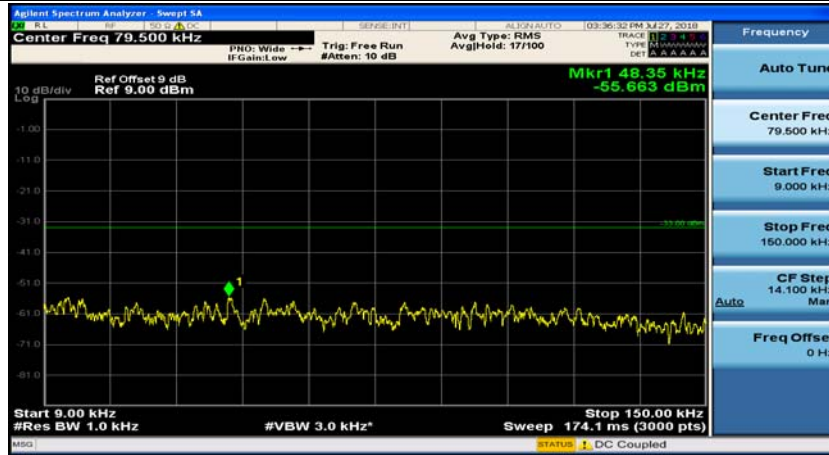

Channel Bandwidth: 5 MHz

(Channel Bandwidth: 5 MHz)_MCH_QPSK_1RB#0

(Channel Bandwidth: 5 MHz)_MCH_QPSK_1RB#12

(Channel Bandwidth: 5 MHz)_HCH_QPSK_1RB#0

(Channel Bandwidth: 5 MHz)_HCH_QPSK_1RB#12

(Channel Bandwidth: 5 MHz)_LCH_16QAM_1RB#0