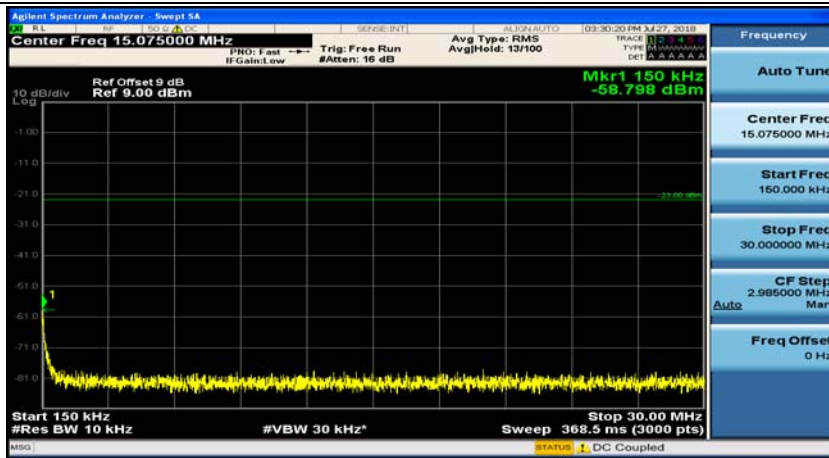

Channel Bandwidth: 3 MHz

(Channel Bandwidth: 3 MHz)_MCH_QPSK_1RB#0

(Channel Bandwidth: 3 MHz)_MCH_QPSK_1RB#7

(Channel Bandwidth: 3 MHz)_HCH_QPSK_1RB#0

(Channel Bandwidth: 3 MHz)_HCH_QPSK_1RB#7

(Channel Bandwidth: 3 MHz)_LCH_16QAM_1RB#0

(Channel Bandwidth: 3 MHz)_LCH_16QAM_1RB#7

(Channel Bandwidth: 3 MHz)_MCH_16QAM_1RB#0

(Channel Bandwidth: 3 MHz)_MCH_16QAM_1RB#7

(Channel Bandwidth: 3 MHz)_HCH_16QAM_1RB#0

(Channel Bandwidth: 3 MHz)_HCH_16QAM_1RB#7