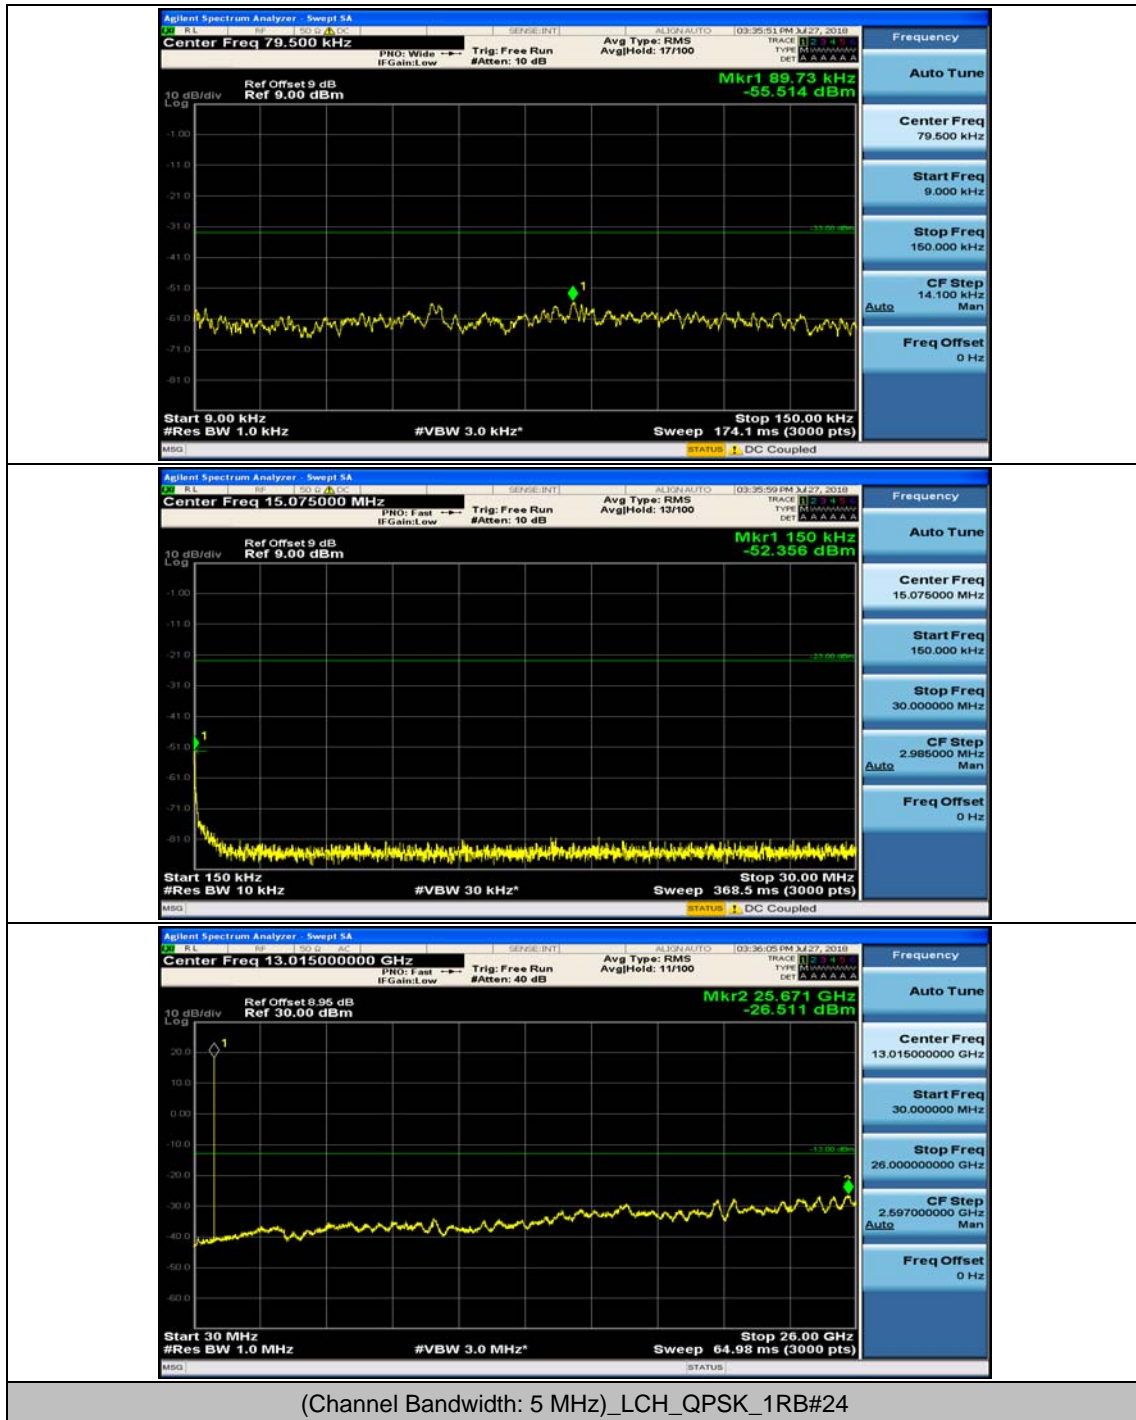

Channel Bandwidth: 3 MHz

(Channel Bandwidth: 3 MHz)_MCH_QPSK_1RB#0

(Channel Bandwidth: 3 MHz)_MCH_QPSK_1RB#7

(Channel Bandwidth: 3 MHz)_HCH_QPSK_1RB#0

(Channel Bandwidth: 3 MHz)_HCH_QPSK_1RB#7

(Channel Bandwidth: 3 MHz)_LCH_16QAM_1RB#0

(Channel Bandwidth: 3 MHz)_LCH_16QAM_1RB#7

(Channel Bandwidth: 3 MHz)_MCH_16QAM_1RB#0

(Channel Bandwidth: 3 MHz)_MCH_16QAM_1RB#7

(Channel Bandwidth: 3 MHz)_HCH_16QAM_1RB#0

(Channel Bandwidth: 3 MHz)_HCH_16QAM_1RB#7

Channel Bandwidth: 5 MHz

(Channel Bandwidth: 5 MHz)_MCH_QPSK_1RB#0

(Channel Bandwidth: 5 MHz)_MCH_QPSK_1RB#12

(Channel Bandwidth: 5 MHz)_HCH_QPSK_1RB#0

(Channel Bandwidth: 5 MHz)_HCH_QPSK_1RB#12

(Channel Bandwidth: 5 MHz)_LCH_16QAM_1RB#0