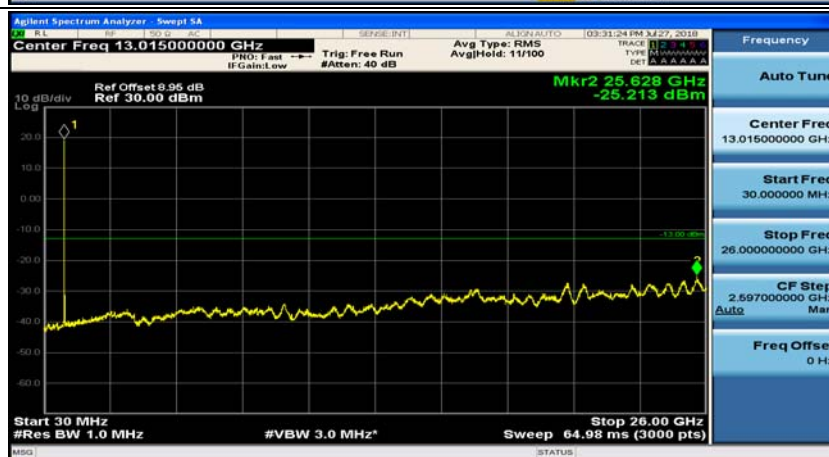

Channel Bandwidth: 3 MHz

(Channel Bandwidth: 3 MHz)_MCH_QPSK_1RB#0

(Channel Bandwidth: 3 MHz)_MCH_QPSK_1RB#7

(Channel Bandwidth: 3 MHz)_HCH_QPSK_1RB#0

(Channel Bandwidth: 3 MHz)_HCH_QPSK_1RB#7

(Channel Bandwidth: 3 MHz)_LCH_16QAM_1RB#0

(Channel Bandwidth: 3 MHz)_LCH_16QAM_1RB#7

(Channel Bandwidth: 3 MHz)_MCH_16QAM_1RB#0

(Channel Bandwidth: 3 MHz)_MCH_16QAM_1RB#7

(Channel Bandwidth: 3 MHz)_HCH_16QAM_1RB#0

(Channel Bandwidth: 3 MHz)_HCH_16QAM_1RB#7