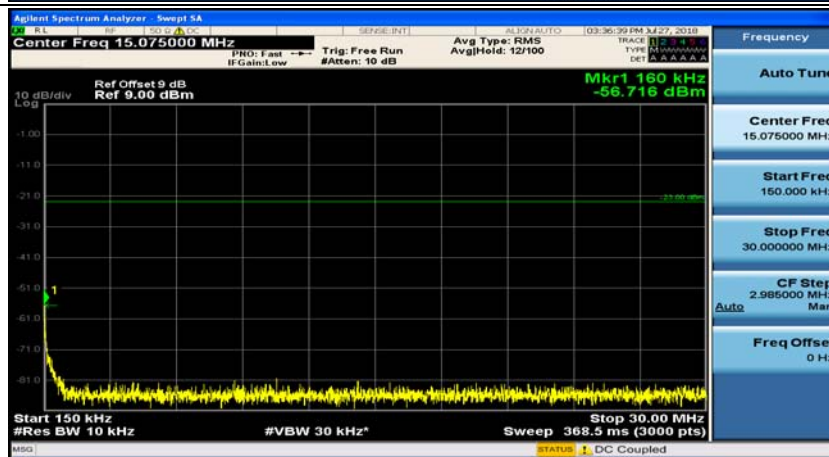

Channel Bandwidth: 5 MHz

(Channel Bandwidth: 5 MHz)_MCH_QPSK_1RB#0

(Channel Bandwidth: 5 MHz)_MCH_QPSK_1RB#12

(Channel Bandwidth: 5 MHz)_HCH_QPSK_1RB#0

(Channel Bandwidth: 5 MHz)_HCH_QPSK_1RB#12

(Channel Bandwidth: 5 MHz)_LCH_16QAM_1RB#0