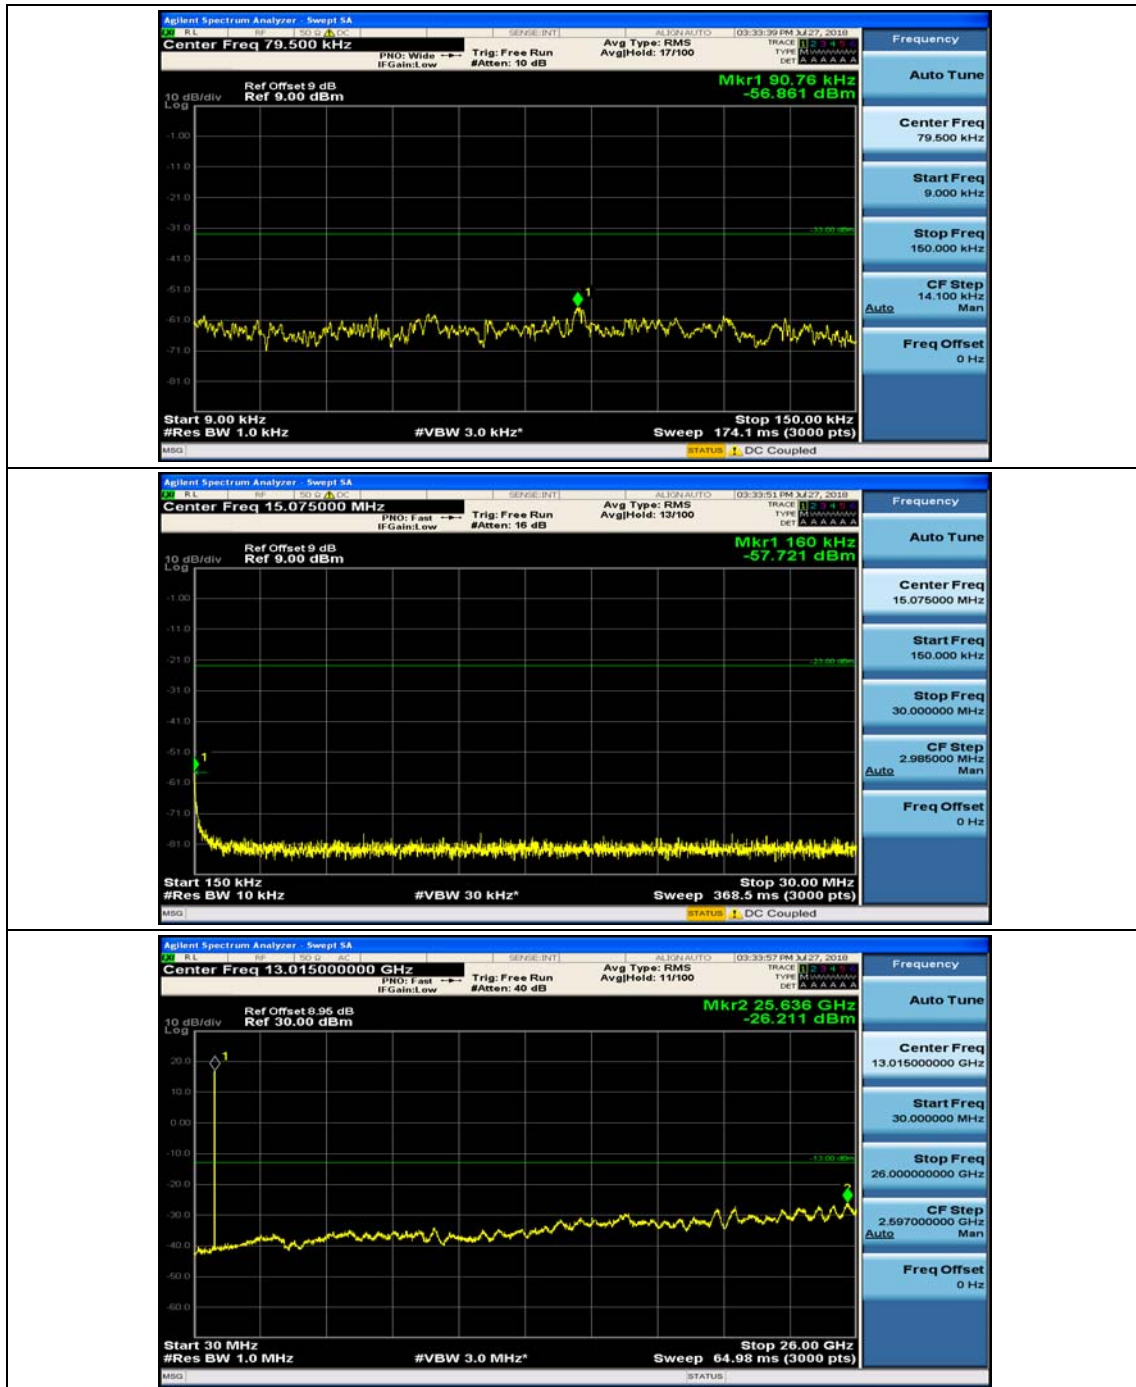

Channel Bandwidth: 3 MHz

(Channel Bandwidth: 3 MHz)_MCH_QPSK_1RB#0

(Channel Bandwidth: 3 MHz)_MCH_QPSK_1RB#7

(Channel Bandwidth: 3 MHz)_HCH_QPSK_1RB#0

(Channel Bandwidth: 3 MHz)_HCH_QPSK_1RB#7

(Channel Bandwidth: 3 MHz)_LCH_16QAM_1RB#0

(Channel Bandwidth: 3 MHz)_LCH_16QAM_1RB#7

(Channel Bandwidth: 3 MHz)_MCH_16QAM_1RB#0

(Channel Bandwidth: 3 MHz)_MCH_16QAM_1RB#7

(Channel Bandwidth: 3 MHz)_HCH_16QAM_1RB#0

(Channel Bandwidth: 3 MHz)_HCH_16QAM_1RB#7

Channel Bandwidth: 5 MHz

(Channel Bandwidth: 5 MHz)_MCH_QPSK_1RB#0

(Channel Bandwidth: 5 MHz)_MCH_QPSK_1RB#12

(Channel Bandwidth: 5 MHz)_HCH_QPSK_1RB#0

(Channel Bandwidth: 5 MHz)_HCH_QPSK_1RB#12

(Channel Bandwidth: 5 MHz)_LCH_16QAM_1RB#0