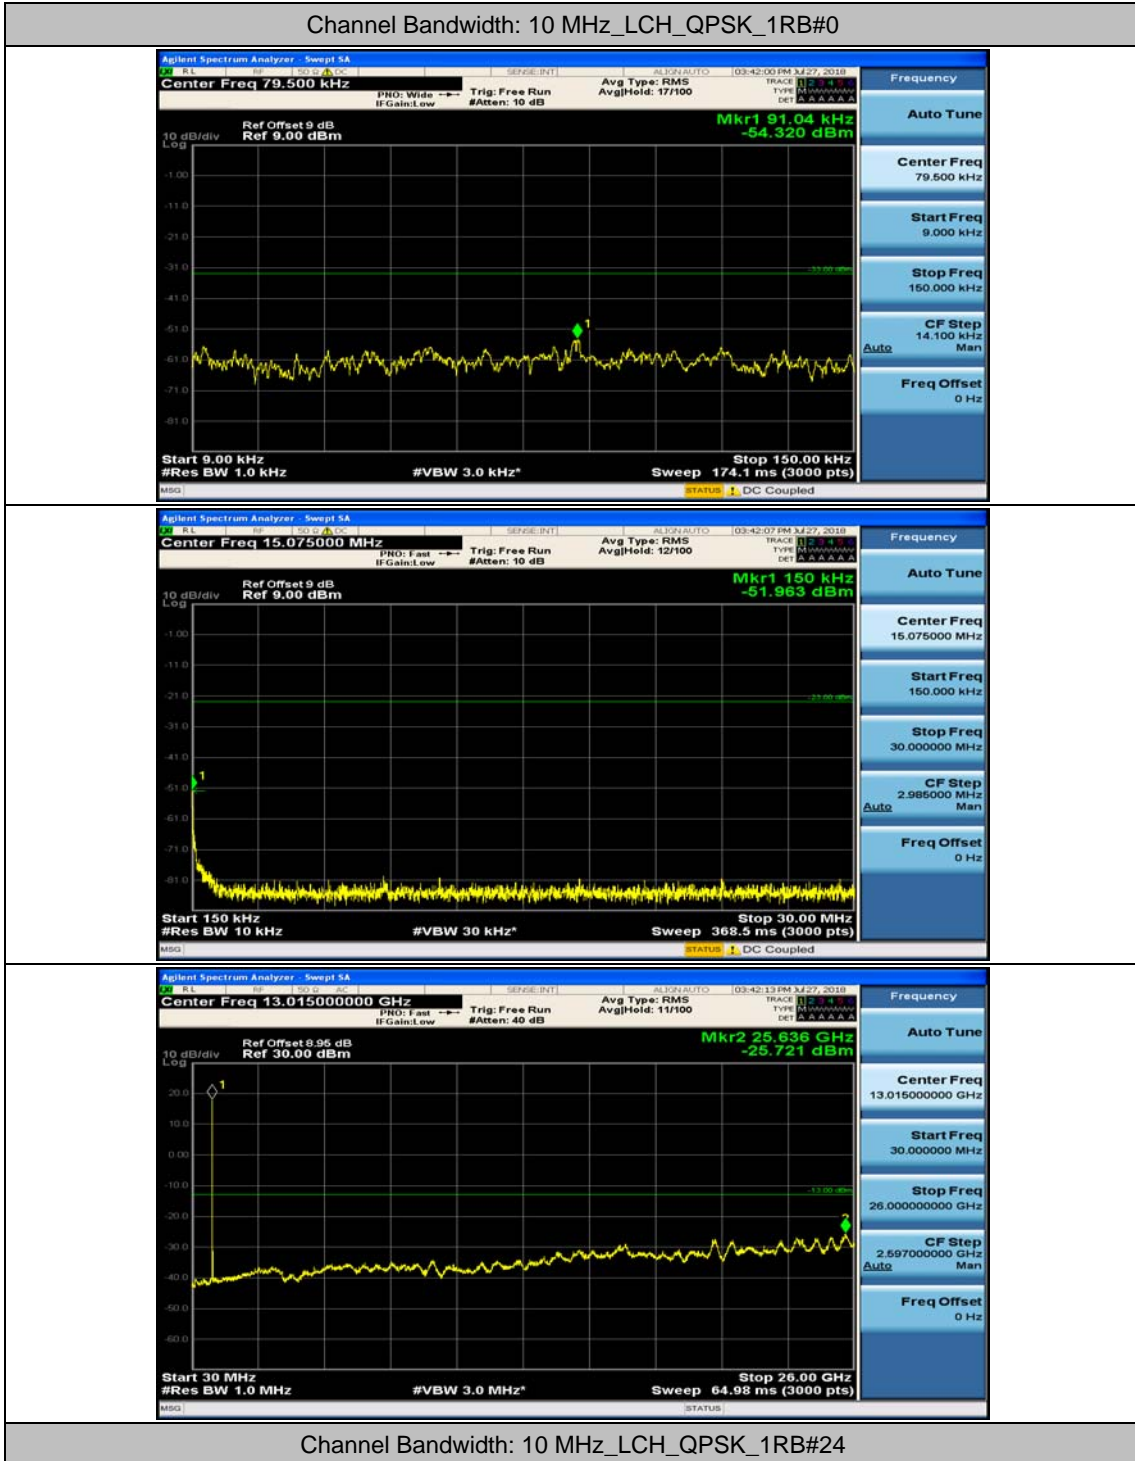

Channel Bandwidth: 10 MHz