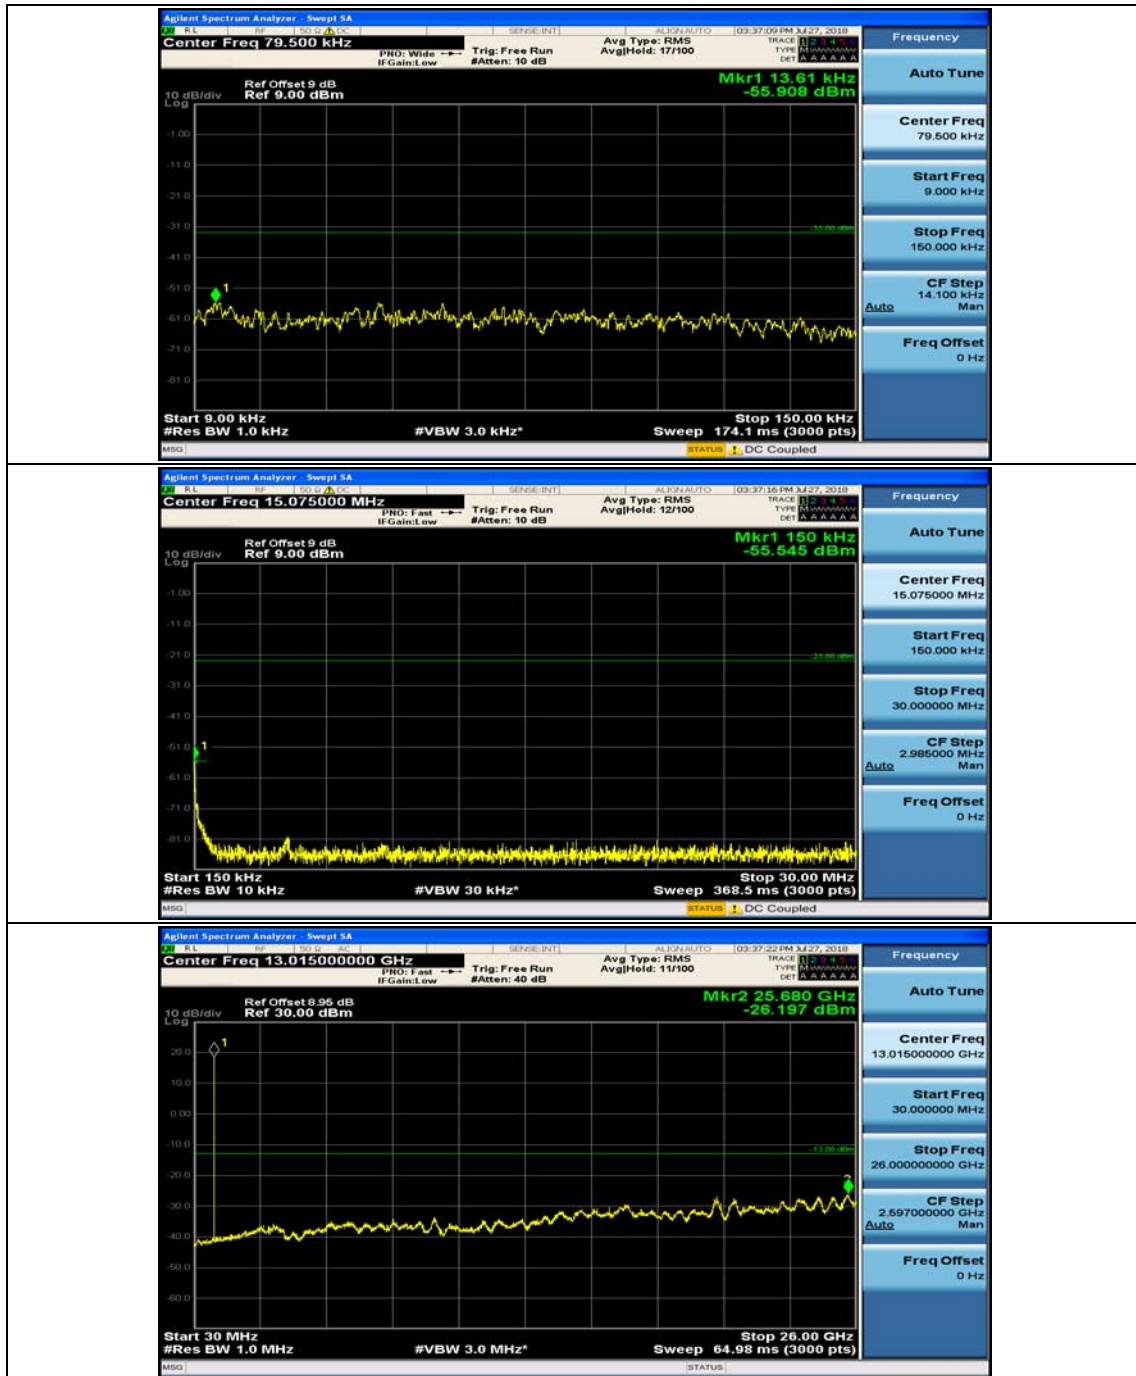

Channel Bandwidth: 5 MHz

(Channel Bandwidth: 5 MHz)_MCH_QPSK_1RB#0

(Channel Bandwidth: 5 MHz)_MCH_QPSK_1RB#12

(Channel Bandwidth: 5 MHz)_HCH_QPSK_1RB#0

(Channel Bandwidth: 5 MHz)_HCH_QPSK_1RB#12

(Channel Bandwidth: 5 MHz)_LCH_16QAM_1RB#0

(Channel Bandwidth: 5 MHz)_LCH_16QAM_1RB#12

(Channel Bandwidth: 5 MHz)_MCH_16QAM_1RB#0

(Channel Bandwidth: 5 MHz)_MCH_16QAM_1RB#12

(Channel Bandwidth: 5 MHz)_HCH_16QAM_1RB#0

(Channel Bandwidth: 5 MHz)_HCH_16QAM_1RB#12