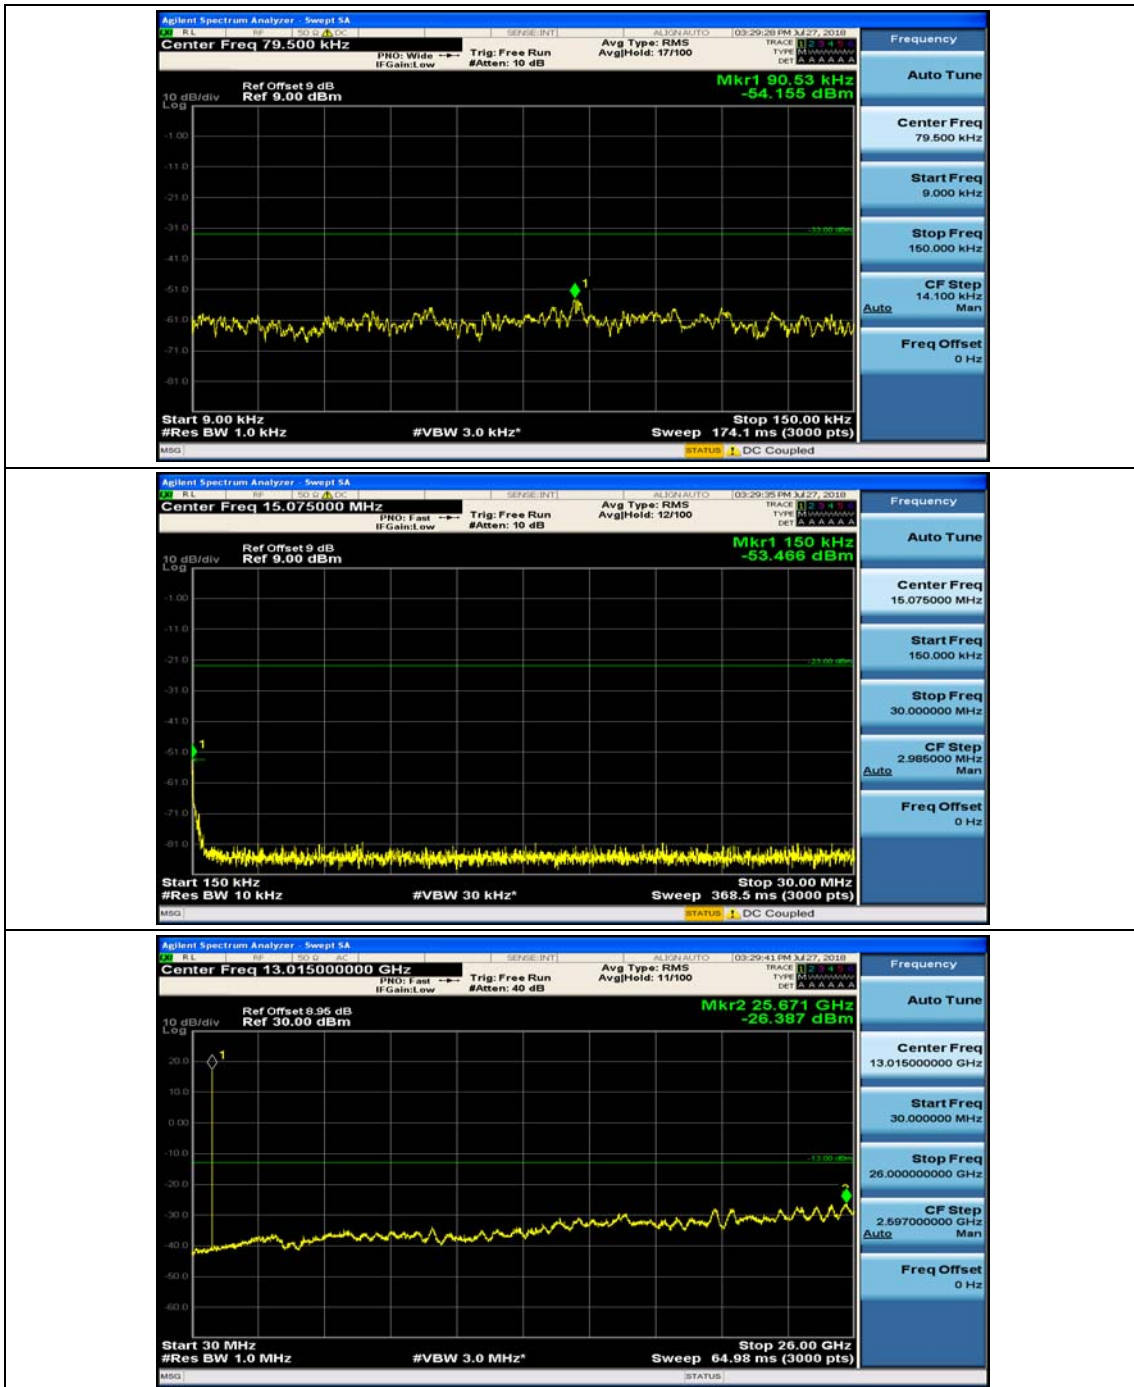

Channel Bandwidth: 3 MHz

(Channel Bandwidth: 3 MHz)_MCH_QPSK_1RB#0

(Channel Bandwidth: 3 MHz)_MCH_QPSK_1RB#7

(Channel Bandwidth: 3 MHz)_HCH_QPSK_1RB#0

(Channel Bandwidth: 3 MHz)_HCH_QPSK_1RB#7

(Channel Bandwidth: 3 MHz)_LCH_16QAM_1RB#0

(Channel Bandwidth: 3 MHz)_LCH_16QAM_1RB#7

(Channel Bandwidth: 3 MHz)_MCH_16QAM_1RB#0

(Channel Bandwidth: 3 MHz)_MCH_16QAM_1RB#7

(Channel Bandwidth: 3 MHz)_HCH_16QAM_1RB#0

(Channel Bandwidth: 3 MHz)_HCH_16QAM_1RB#7

Channel Bandwidth: 5 MHz

(Channel Bandwidth: 5 MHz)_MCH_QPSK_1RB#0

(Channel Bandwidth: 5 MHz)_MCH_QPSK_1RB#12

(Channel Bandwidth: 5 MHz)_HCH_QPSK_1RB#0

(Channel Bandwidth: 5 MHz)_HCH_QPSK_1RB#12

(Channel Bandwidth: 5 MHz)_LCH_16QAM_1RB#0