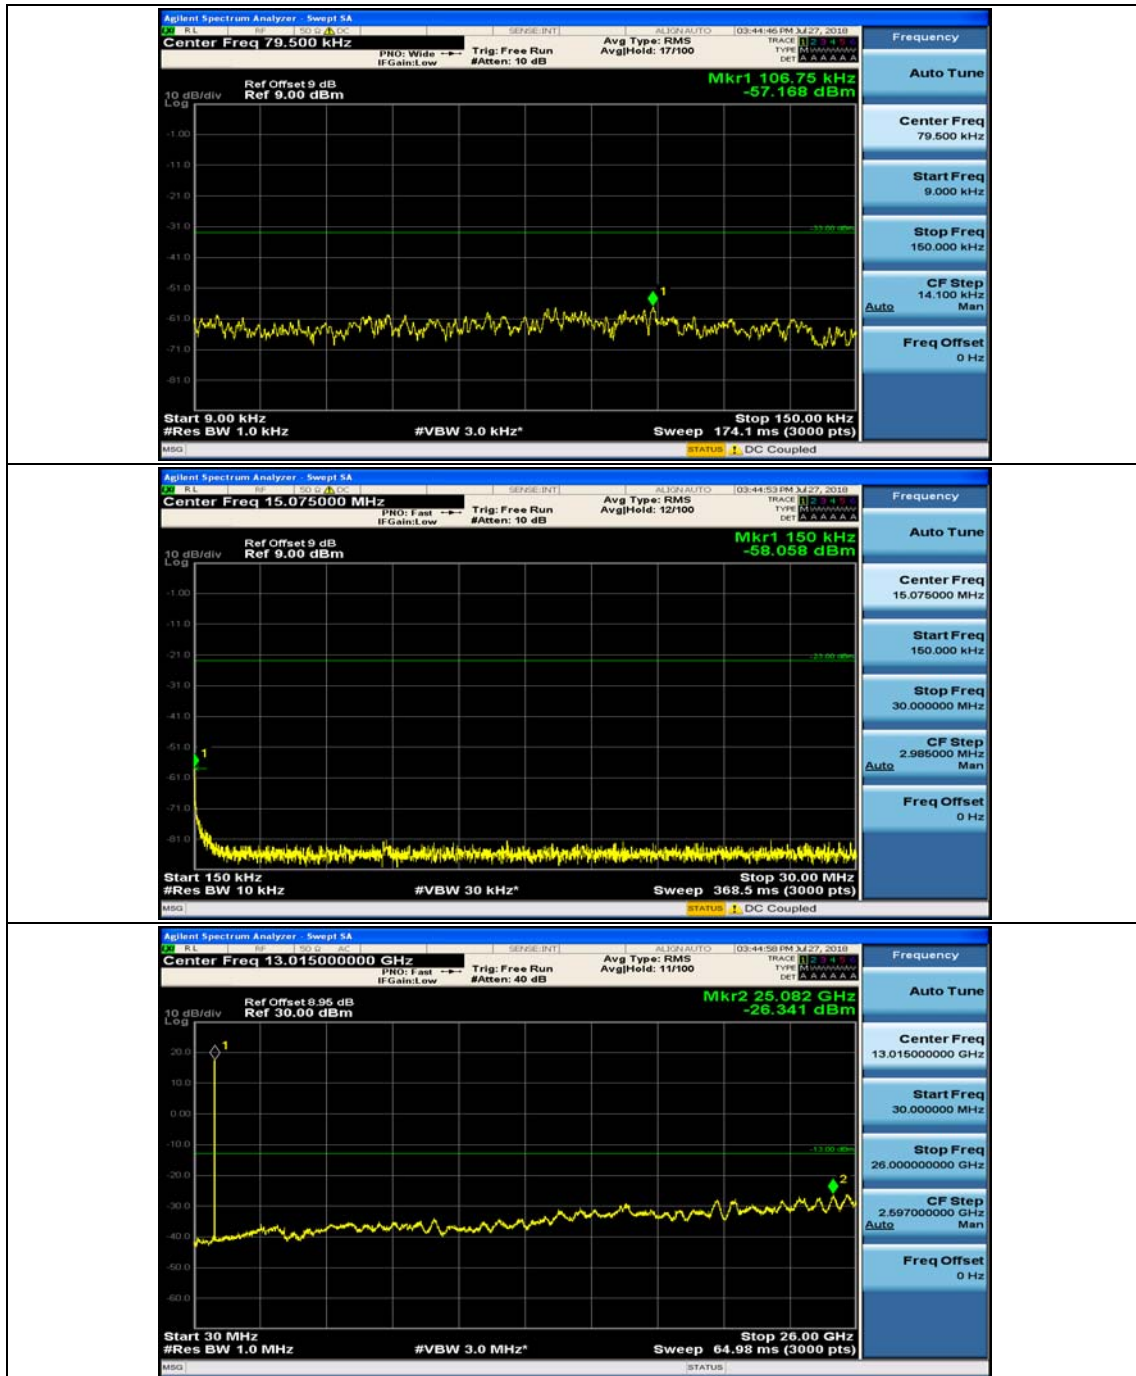

Channel Bandwidth: 10 MHz

Channel Bandwidth: 10 MHz_MCH_QPSK_1RB#0

Channel Bandwidth: 10 MHz_MCH_QPSK_1RB#24

Channel Bandwidth: 10 MHz_HCH_QPSK_1RB#0

Channel Bandwidth: 10 MHz_HCH_QPSK_1RB#24