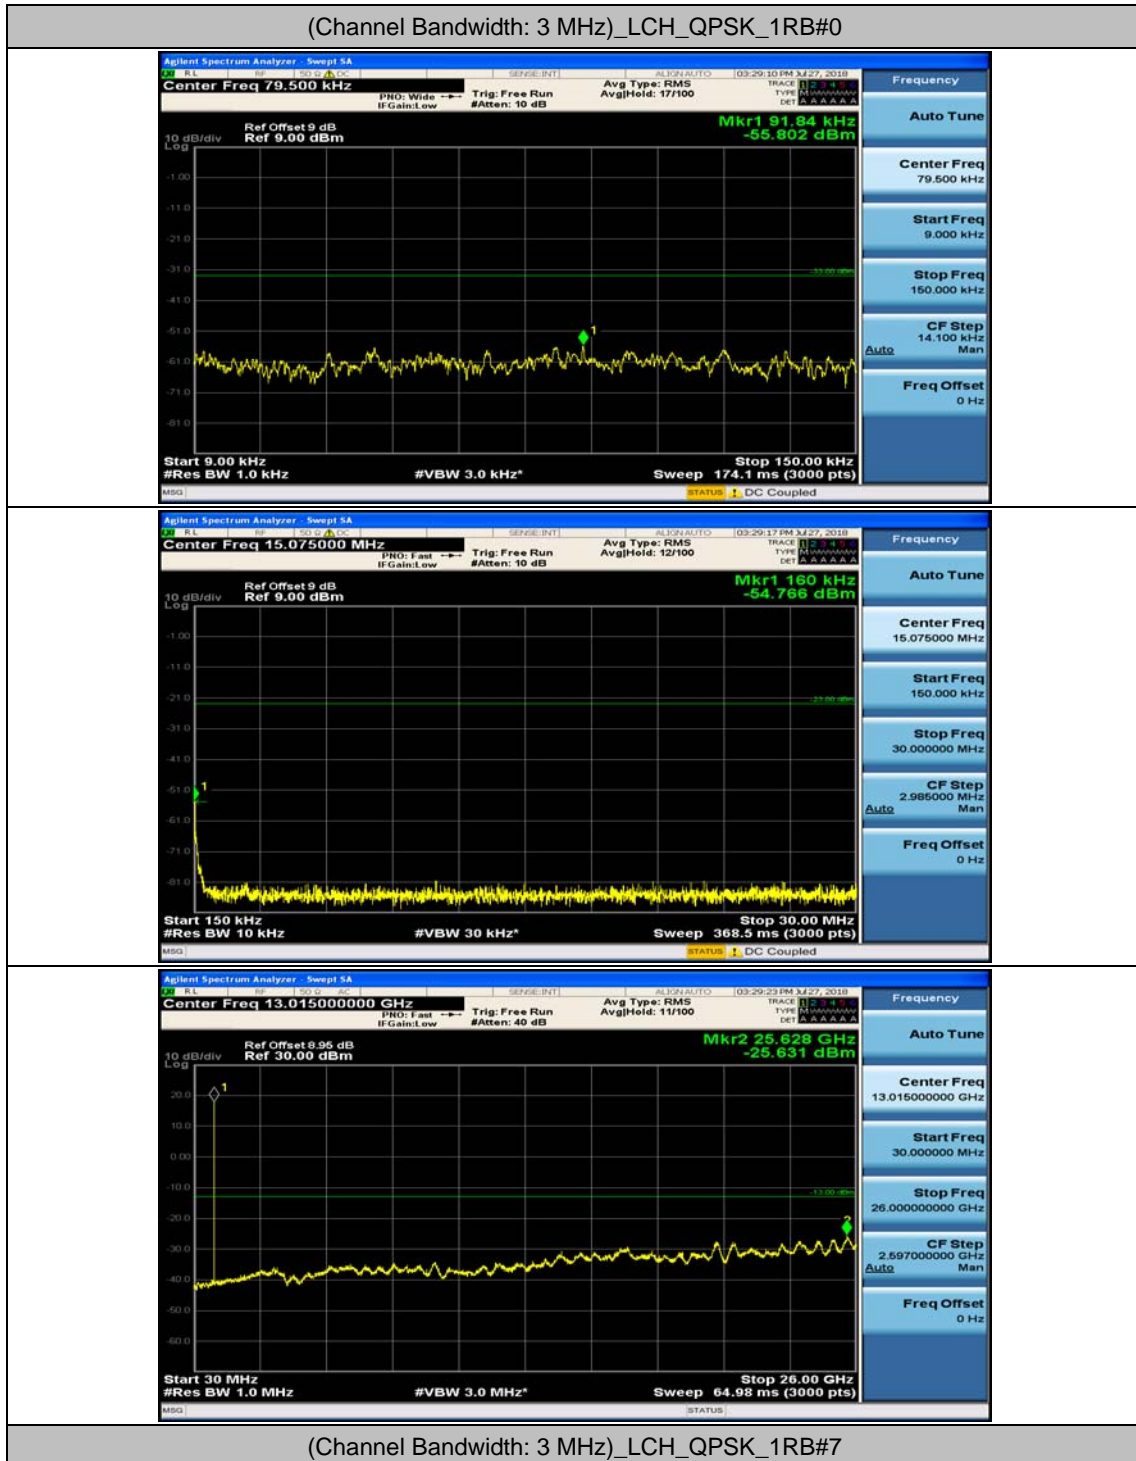

Channel Bandwidth: 3 MHz

(Channel Bandwidth: 3 MHz)_MCH_QPSK_1RB#0

(Channel Bandwidth: 3 MHz)_MCH_QPSK_1RB#7

(Channel Bandwidth: 3 MHz)_HCH_QPSK_1RB#0

(Channel Bandwidth: 3 MHz)_HCH_QPSK_1RB#7

(Channel Bandwidth: 3 MHz)_LCH_16QAM_1RB#0

(Channel Bandwidth: 3 MHz)_LCH_16QAM_1RB#7

(Channel Bandwidth: 3 MHz)_MCH_16QAM_1RB#0

(Channel Bandwidth: 3 MHz)_MCH_16QAM_1RB#7

(Channel Bandwidth: 3 MHz)_HCH_16QAM_1RB#0

(Channel Bandwidth: 3 MHz)_HCH_16QAM_1RB#7

Channel Bandwidth: 5 MHz

(Channel Bandwidth: 5 MHz)_MCH_QPSK_1RB#0

(Channel Bandwidth: 5 MHz)_MCH_QPSK_1RB#12

(Channel Bandwidth: 5 MHz)_HCH_QPSK_1RB#0

(Channel Bandwidth: 5 MHz)_HCH_QPSK_1RB#12

(Channel Bandwidth: 5 MHz)_LCH_16QAM_1RB#0