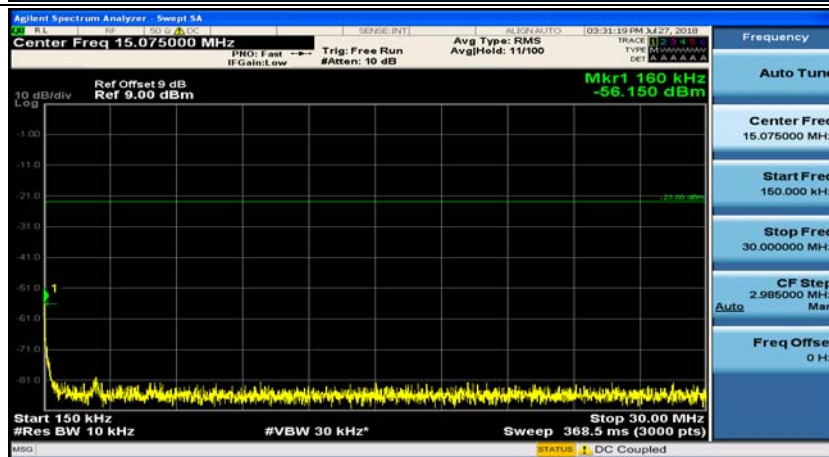

Channel Bandwidth: 3 MHz

(Channel Bandwidth: 3 MHz)_MCH_QPSK_1RB#0

(Channel Bandwidth: 3 MHz)_MCH_QPSK_1RB#7

(Channel Bandwidth: 3 MHz)_HCH_QPSK_1RB#0

(Channel Bandwidth: 3 MHz)_HCH_QPSK_1RB#7

(Channel Bandwidth: 3 MHz)_LCH_16QAM_1RB#0

(Channel Bandwidth: 3 MHz)_LCH_16QAM_1RB#7

(Channel Bandwidth: 3 MHz)_MCH_16QAM_1RB#0

(Channel Bandwidth: 3 MHz)_MCH_16QAM_1RB#7

(Channel Bandwidth: 3 MHz)_HCH_16QAM_1RB#0

(Channel Bandwidth: 3 MHz)_HCH_16QAM_1RB#7