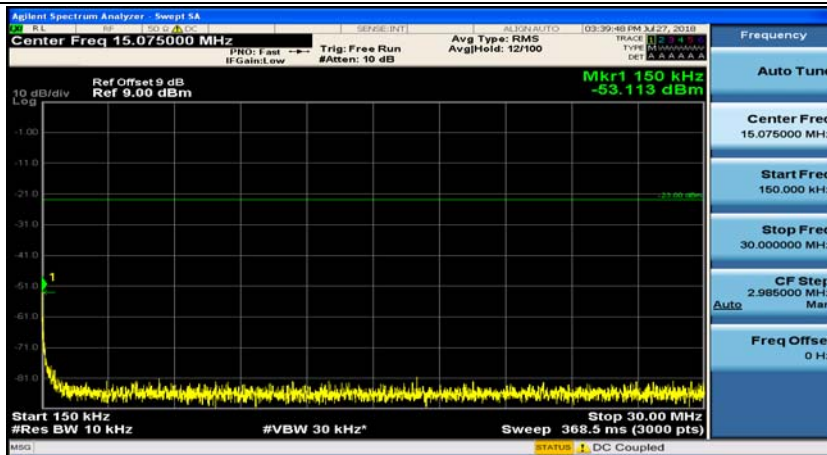

Channel Bandwidth: 5 MHz

(Channel Bandwidth: 5 MHz)_MCH_QPSK_1RB#0

(Channel Bandwidth: 5 MHz)_MCH_QPSK_1RB#12

(Channel Bandwidth: 5 MHz)_HCH_QPSK_1RB#0

(Channel Bandwidth: 5 MHz)_HCH_QPSK_1RB#12

(Channel Bandwidth: 5 MHz)_LCH_16QAM_1RB#0