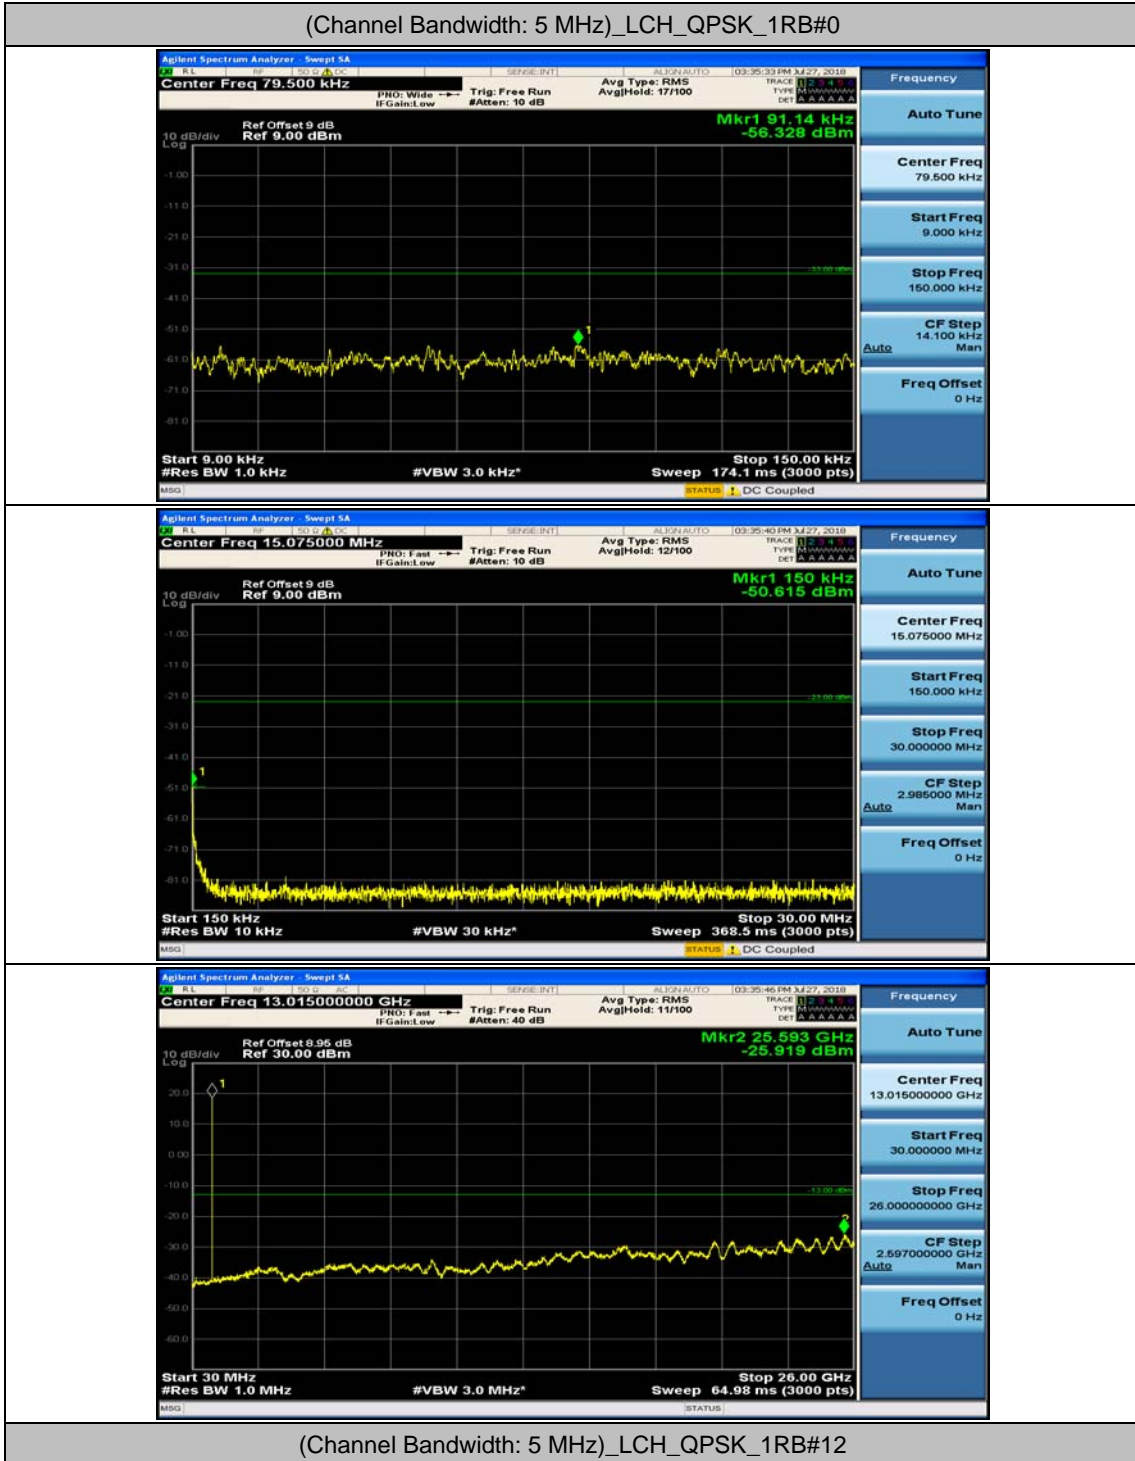

Channel Bandwidth: 3 MHz

(Channel Bandwidth: 3 MHz)_MCH_QPSK_1RB#0

(Channel Bandwidth: 3 MHz)_MCH_QPSK_1RB#7

(Channel Bandwidth: 3 MHz)_HCH_QPSK_1RB#0

(Channel Bandwidth: 3 MHz)_HCH_QPSK_1RB#7

(Channel Bandwidth: 3 MHz)_LCH_16QAM_1RB#0

(Channel Bandwidth: 3 MHz)_LCH_16QAM_1RB#7

(Channel Bandwidth: 3 MHz)_MCH_16QAM_1RB#0

(Channel Bandwidth: 3 MHz)_MCH_16QAM_1RB#7

(Channel Bandwidth: 3 MHz)_HCH_16QAM_1RB#0

(Channel Bandwidth: 3 MHz)_HCH_16QAM_1RB#7

Channel Bandwidth: 5 MHz

(Channel Bandwidth: 5 MHz)_MCH_QPSK_1RB#0

(Channel Bandwidth: 5 MHz)_MCH_QPSK_1RB#12

(Channel Bandwidth: 5 MHz)_HCH_QPSK_1RB#0

(Channel Bandwidth: 5 MHz)_HCH_QPSK_1RB#12

(Channel Bandwidth: 5 MHz)_LCH_16QAM_1RB#0