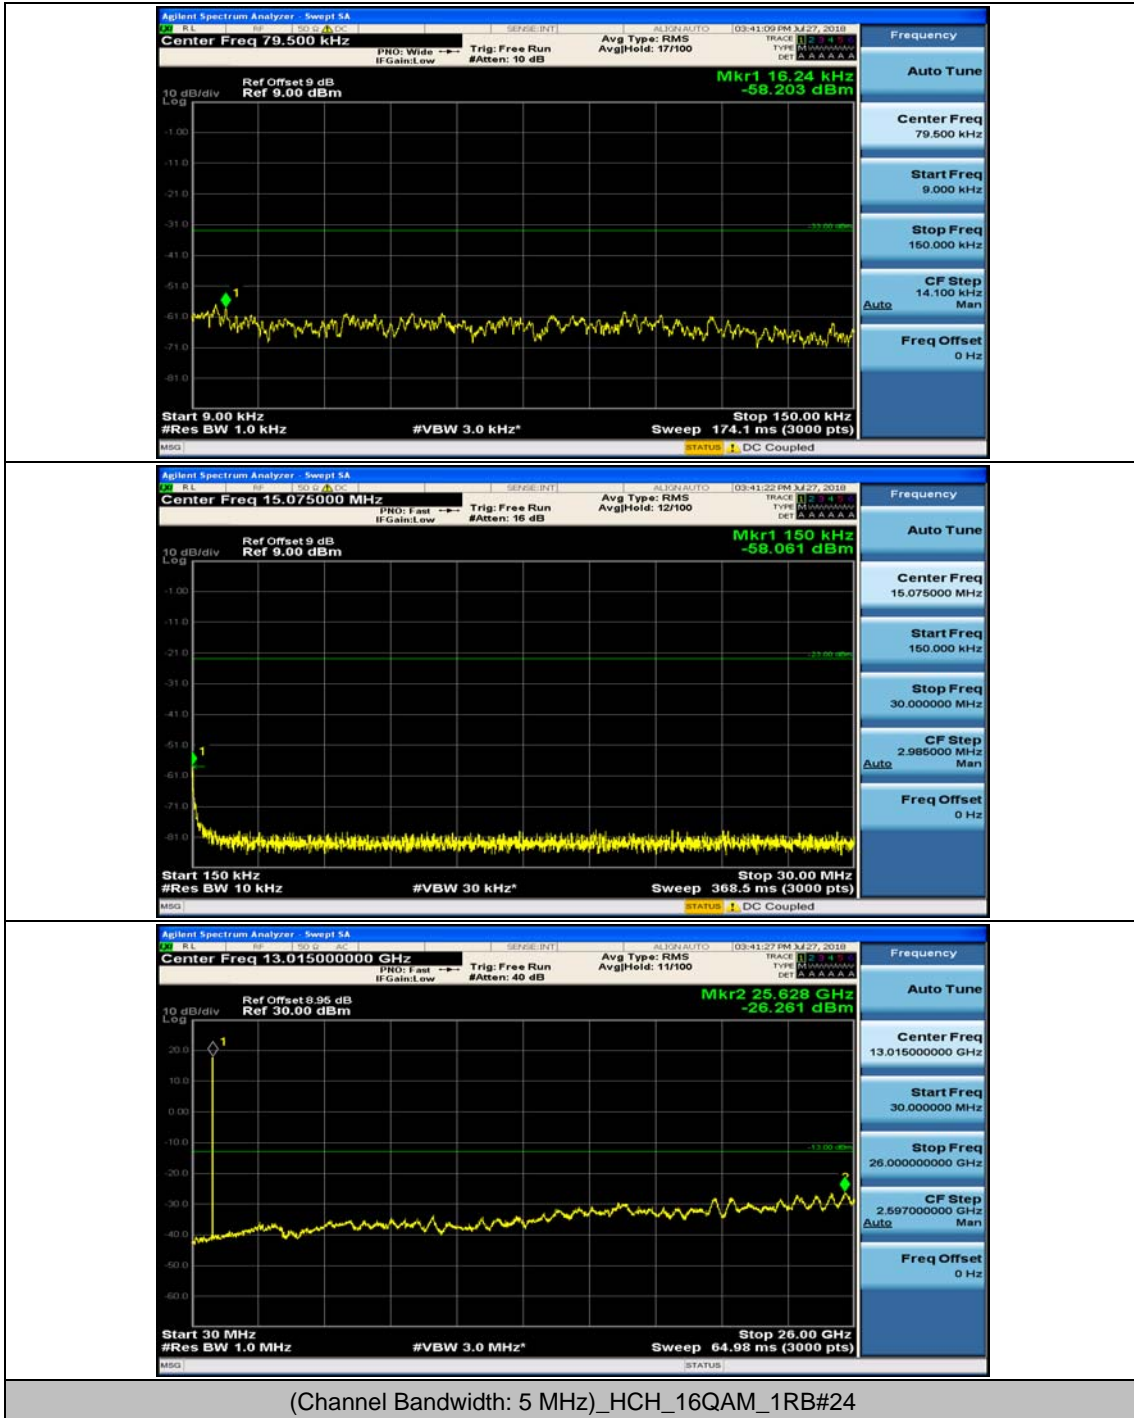

Channel Bandwidth: 5 MHz

(Channel Bandwidth: 5 MHz)_MCH_QPSK_1RB#0

(Channel Bandwidth: 5 MHz)_MCH_QPSK_1RB#12

(Channel Bandwidth: 5 MHz)_HCH_QPSK_1RB#0

(Channel Bandwidth: 5 MHz)_HCH_QPSK_1RB#12

(Channel Bandwidth: 5 MHz)_LCH_16QAM_1RB#0

(Channel Bandwidth: 5 MHz)_LCH_16QAM_1RB#12

(Channel Bandwidth: 5 MHz)_MCH_16QAM_1RB#0

(Channel Bandwidth: 5 MHz)_MCH_16QAM_1RB#12

(Channel Bandwidth: 5 MHz)_HCH_16QAM_1RB#0

(Channel Bandwidth: 5 MHz)_HCH_16QAM_1RB#12

Channel Bandwidth: 10 MHz

Channel Bandwidth: 10 MHz_MCH_QPSK_1RB#0

Channel Bandwidth: 10 MHz_MCH_QPSK_1RB#24

Channel Bandwidth: 10 MHz_HCH_QPSK_1RB#0

Channel Bandwidth: 10 MHz_HCH_QPSK_1RB#24