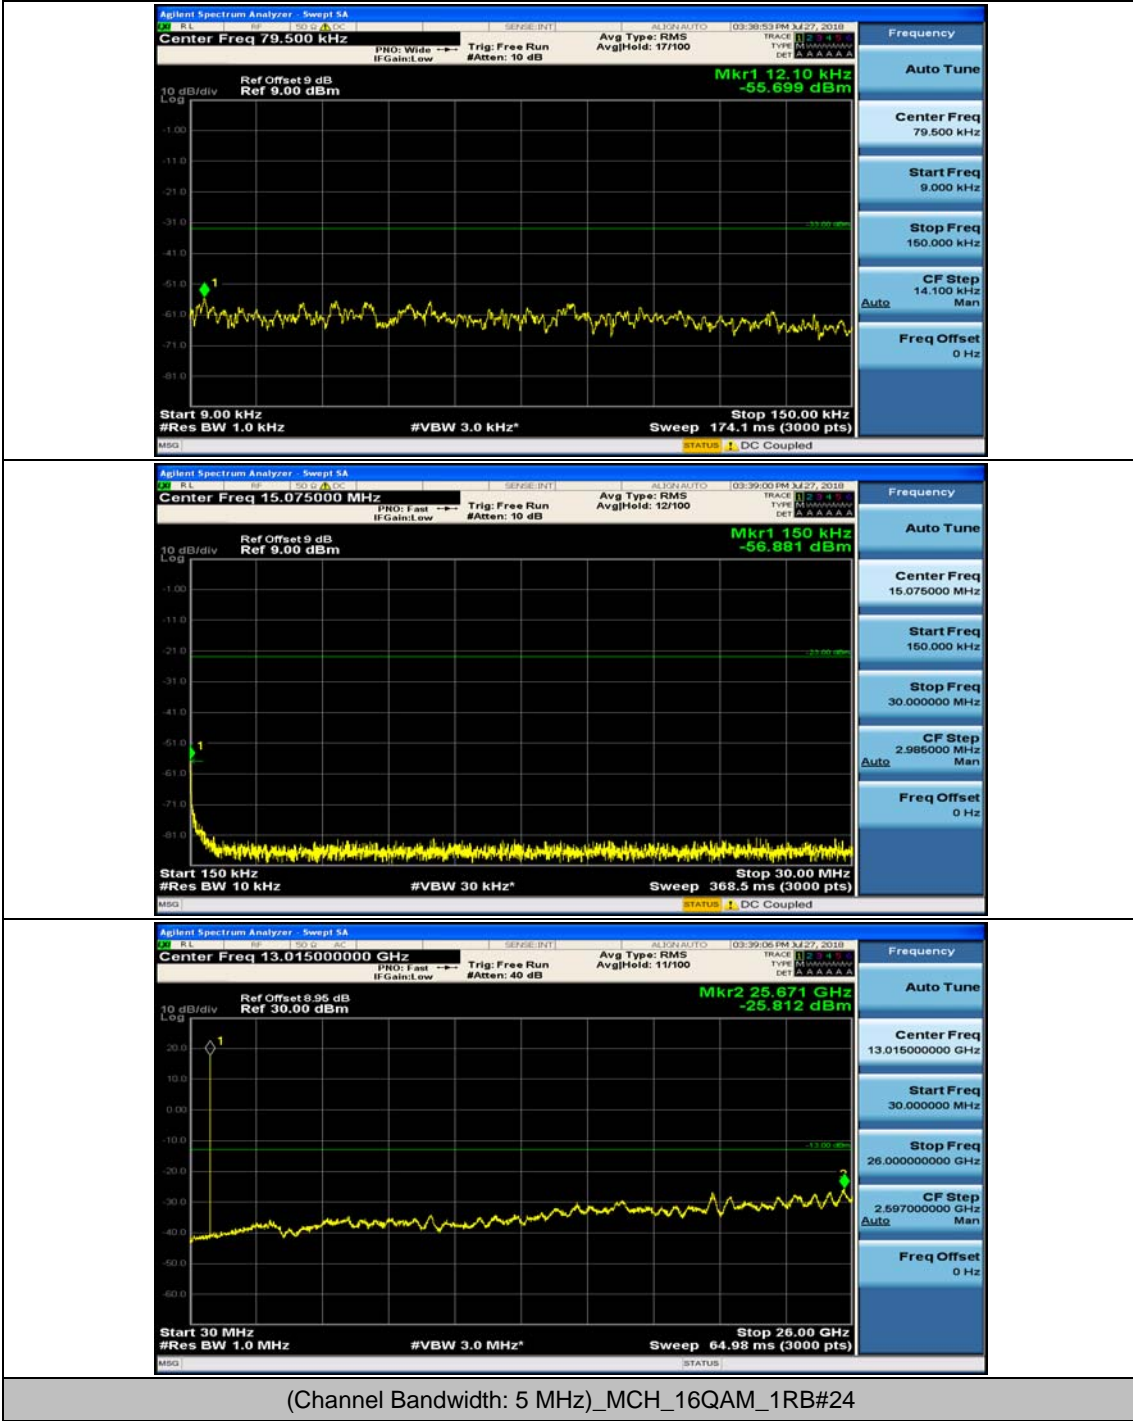

Channel Bandwidth: 5 MHz

(Channel Bandwidth: 5 MHz)_MCH_QPSK_1RB#0

(Channel Bandwidth: 5 MHz)_MCH_QPSK_1RB#12

(Channel Bandwidth: 5 MHz)_HCH_QPSK_1RB#0

(Channel Bandwidth: 5 MHz)_HCH_QPSK_1RB#12

(Channel Bandwidth: 5 MHz)_LCH_16QAM_1RB#0

(Channel Bandwidth: 5 MHz)_LCH_16QAM_1RB#12

(Channel Bandwidth: 5 MHz)_MCH_16QAM_1RB#0

(Channel Bandwidth: 5 MHz)_MCH_16QAM_1RB#12

(Channel Bandwidth: 5 MHz)_HCH_16QAM_1RB#0

(Channel Bandwidth: 5 MHz)_HCH_16QAM_1RB#12

Channel Bandwidth: 10 MHz

Channel Bandwidth: 10 MHz_MCH_QPSK_1RB#0

Channel Bandwidth: 10 MHz_MCH_QPSK_1RB#24

Channel Bandwidth: 10 MHz_HCH_QPSK_1RB#0

Channel Bandwidth: 10 MHz_HCH_QPSK_1RB#24