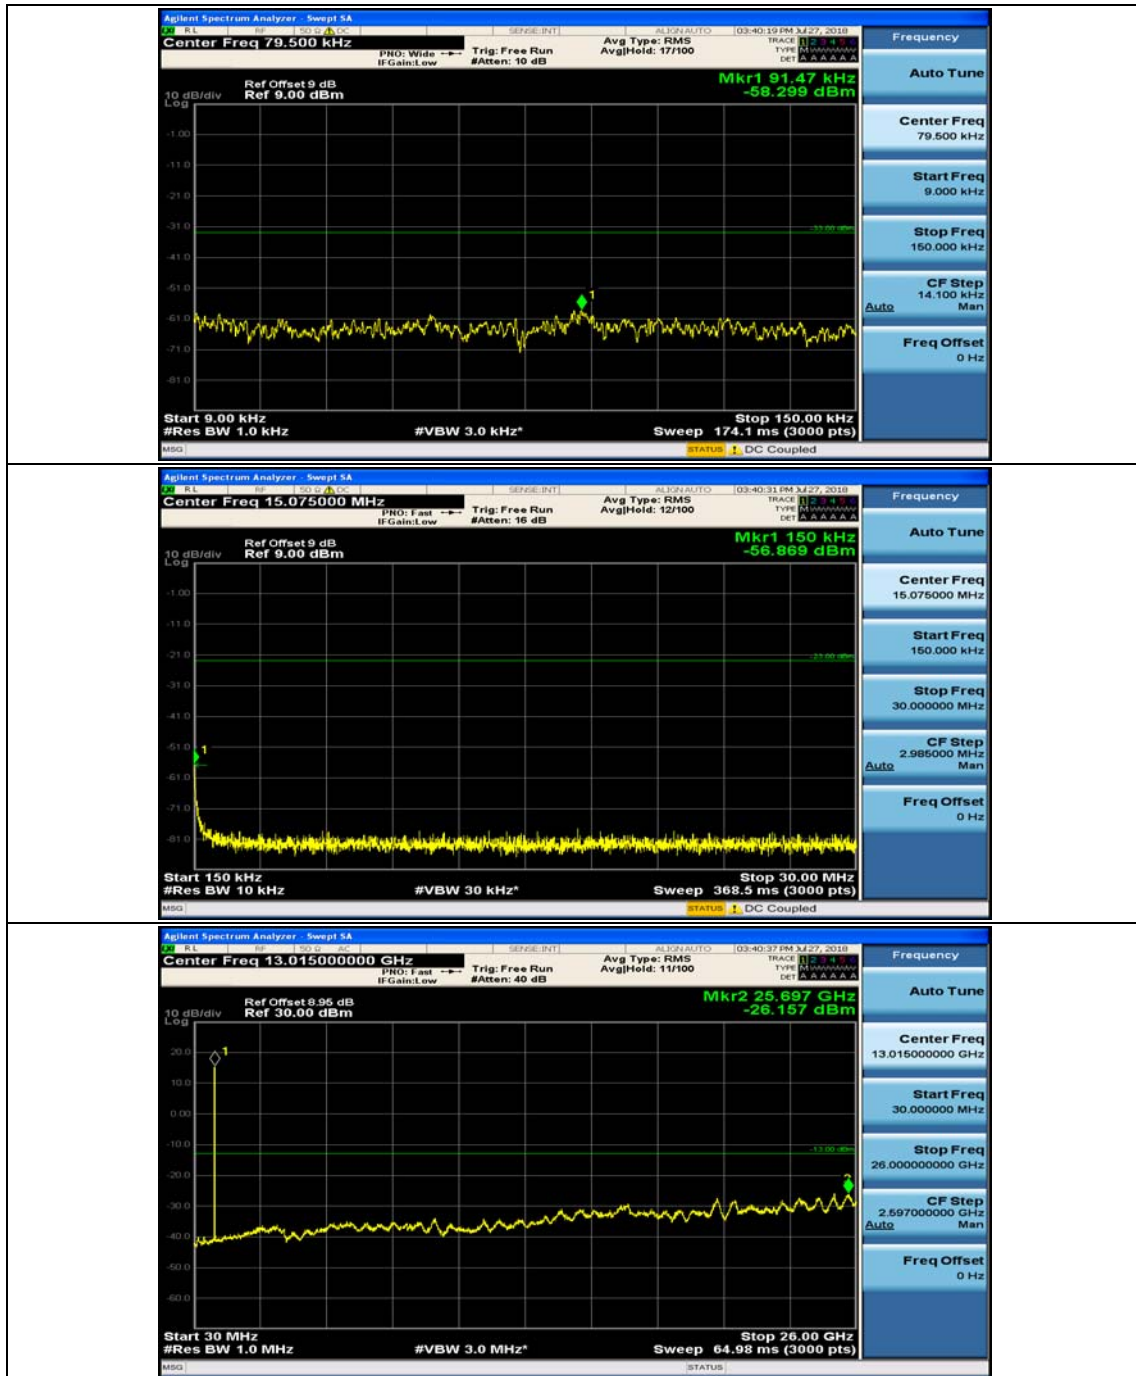

Channel Bandwidth: 5 MHz

(Channel Bandwidth: 5 MHz)_MCH_QPSK_1RB#0

(Channel Bandwidth: 5 MHz)_MCH_QPSK_1RB#12

(Channel Bandwidth: 5 MHz)_HCH_QPSK_1RB#0

(Channel Bandwidth: 5 MHz)_HCH_QPSK_1RB#12

(Channel Bandwidth: 5 MHz)_LCH_16QAM_1RB#0

(Channel Bandwidth: 5 MHz)_LCH_16QAM_1RB#12

(Channel Bandwidth: 5 MHz)_MCH_16QAM_1RB#0

(Channel Bandwidth: 5 MHz)_MCH_16QAM_1RB#12

(Channel Bandwidth: 5 MHz)_HCH_16QAM_1RB#0

(Channel Bandwidth: 5 MHz)_HCH_16QAM_1RB#12