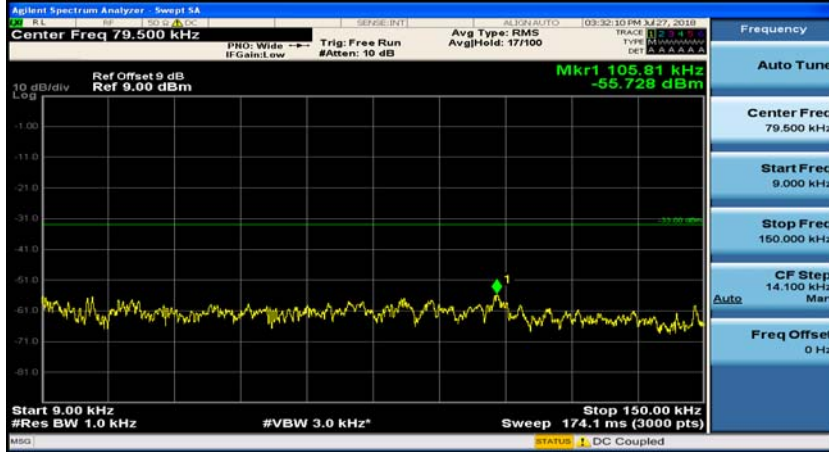

Channel Bandwidth: 3 MHz

(Channel Bandwidth: 3 MHz)_MCH_QPSK_1RB#0

(Channel Bandwidth: 3 MHz)_MCH_QPSK_1RB#7

(Channel Bandwidth: 3 MHz)_HCH_QPSK_1RB#0

(Channel Bandwidth: 3 MHz)_HCH_QPSK_1RB#7

(Channel Bandwidth: 3 MHz)_LCH_16QAM_1RB#0

(Channel Bandwidth: 3 MHz)_LCH_16QAM_1RB#7

(Channel Bandwidth: 3 MHz)_MCH_16QAM_1RB#0

(Channel Bandwidth: 3 MHz)_MCH_16QAM_1RB#7

(Channel Bandwidth: 3 MHz)_HCH_16QAM_1RB#0

(Channel Bandwidth: 3 MHz)_HCH_16QAM_1RB#7