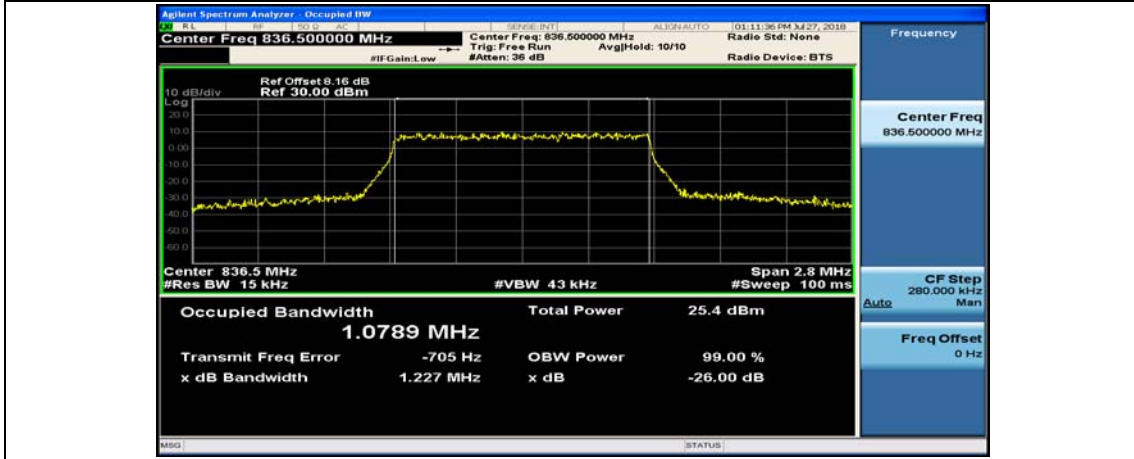

Test Graphs

Channel Bandwidth: 1.4 MHz

(Channel Bandwidth: 1.4 MHz)_MCH_QPSK_6RB#0

(Channel Bandwidth: 1.4 MHz)_HCH_QPSK_6RB#0

(Channel Bandwidth: 1.4 MHz)_LCH_16QAM_6RB#0

(Channel Bandwidth: 1.4 MHz)_MCH_16QAM_6RB#0