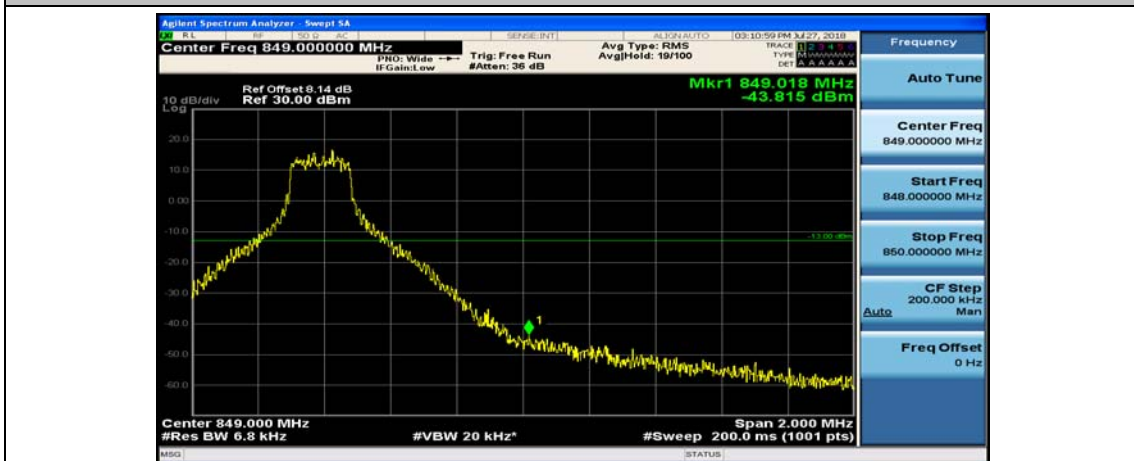

(Channel Bandwidth: 1.4 MHz)_HCH_QPSK_1RB#3