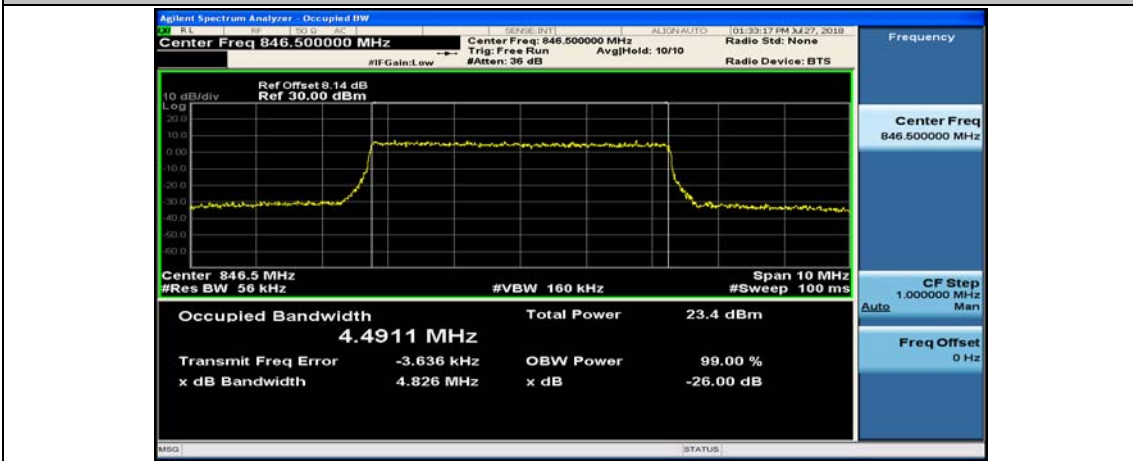

(Channel Bandwidth: 5 MHz)_HCH_16QAM_25RB#0