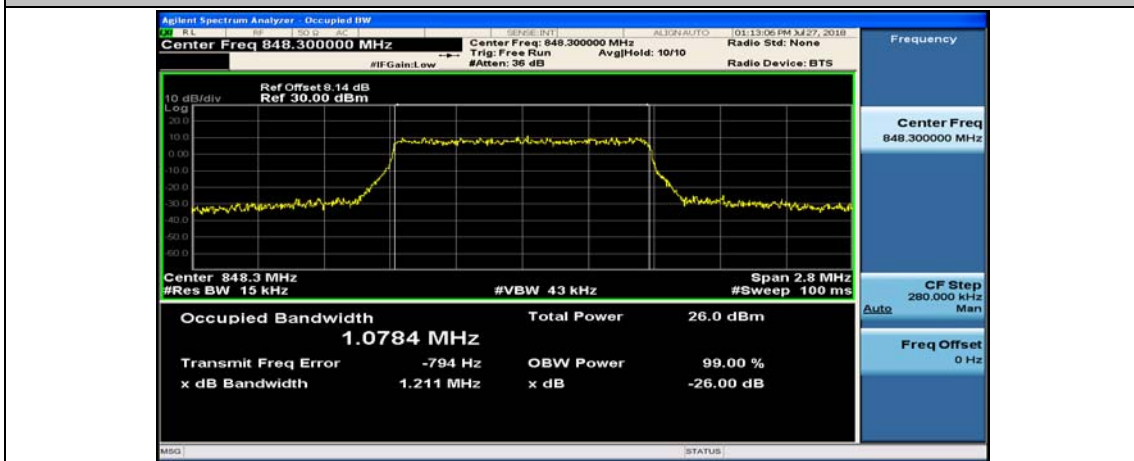

Test Graphs

Channel Bandwidth: 1.4 MHz

(Channel Bandwidth: 1.4 MHz)_MCH_QPSK_6RB#0

(Channel Bandwidth: 1.4 MHz)_HCH_QPSK_6RB#0

(Channel Bandwidth: 1.4 MHz)_LCH_16QAM_6RB#0

(Channel Bandwidth: 1.4 MHz)_MCH_16QAM_6RB#0