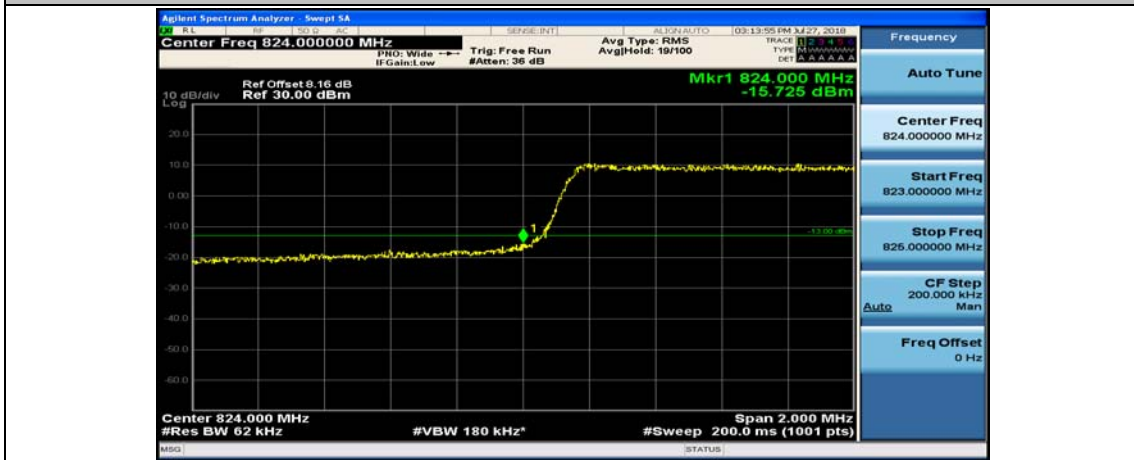

(Channel Bandwidth: 3 MHz)_LCH_QPSK_15RB#0