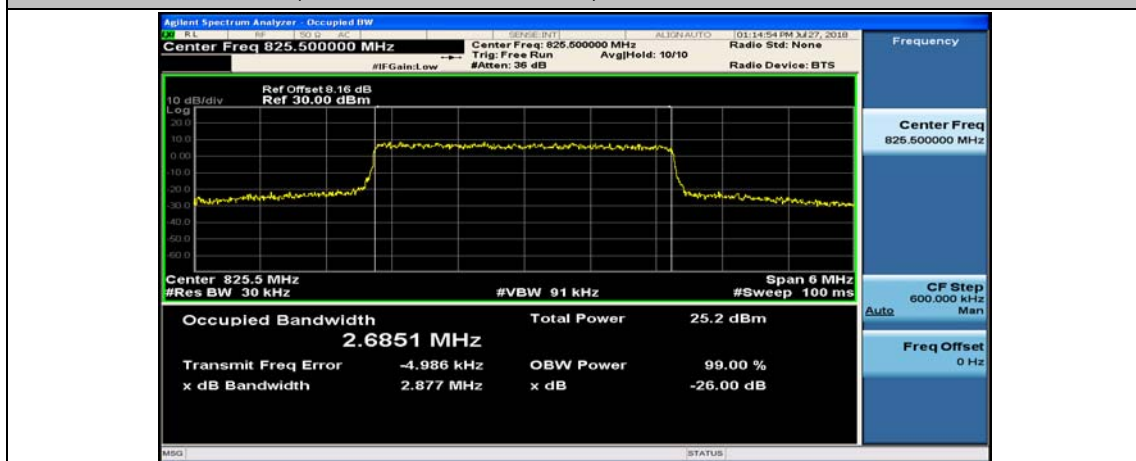

(Channel Bandwidth: 1.4 MHz)_HCH_16QAM_6RB#0

Channel Bandwidth: 3 MHz

(Channel Bandwidth: 3 MHz)_LCH_QPSK_15RB#0

(Channel Bandwidth: 3 MHz)_MCH_QPSK_15RB#0

(Channel Bandwidth: 3 MHz)_HCH_QPSK_15RB#0

(Channel Bandwidth: 3 MHz)_LCH_16QAM_15RB#0