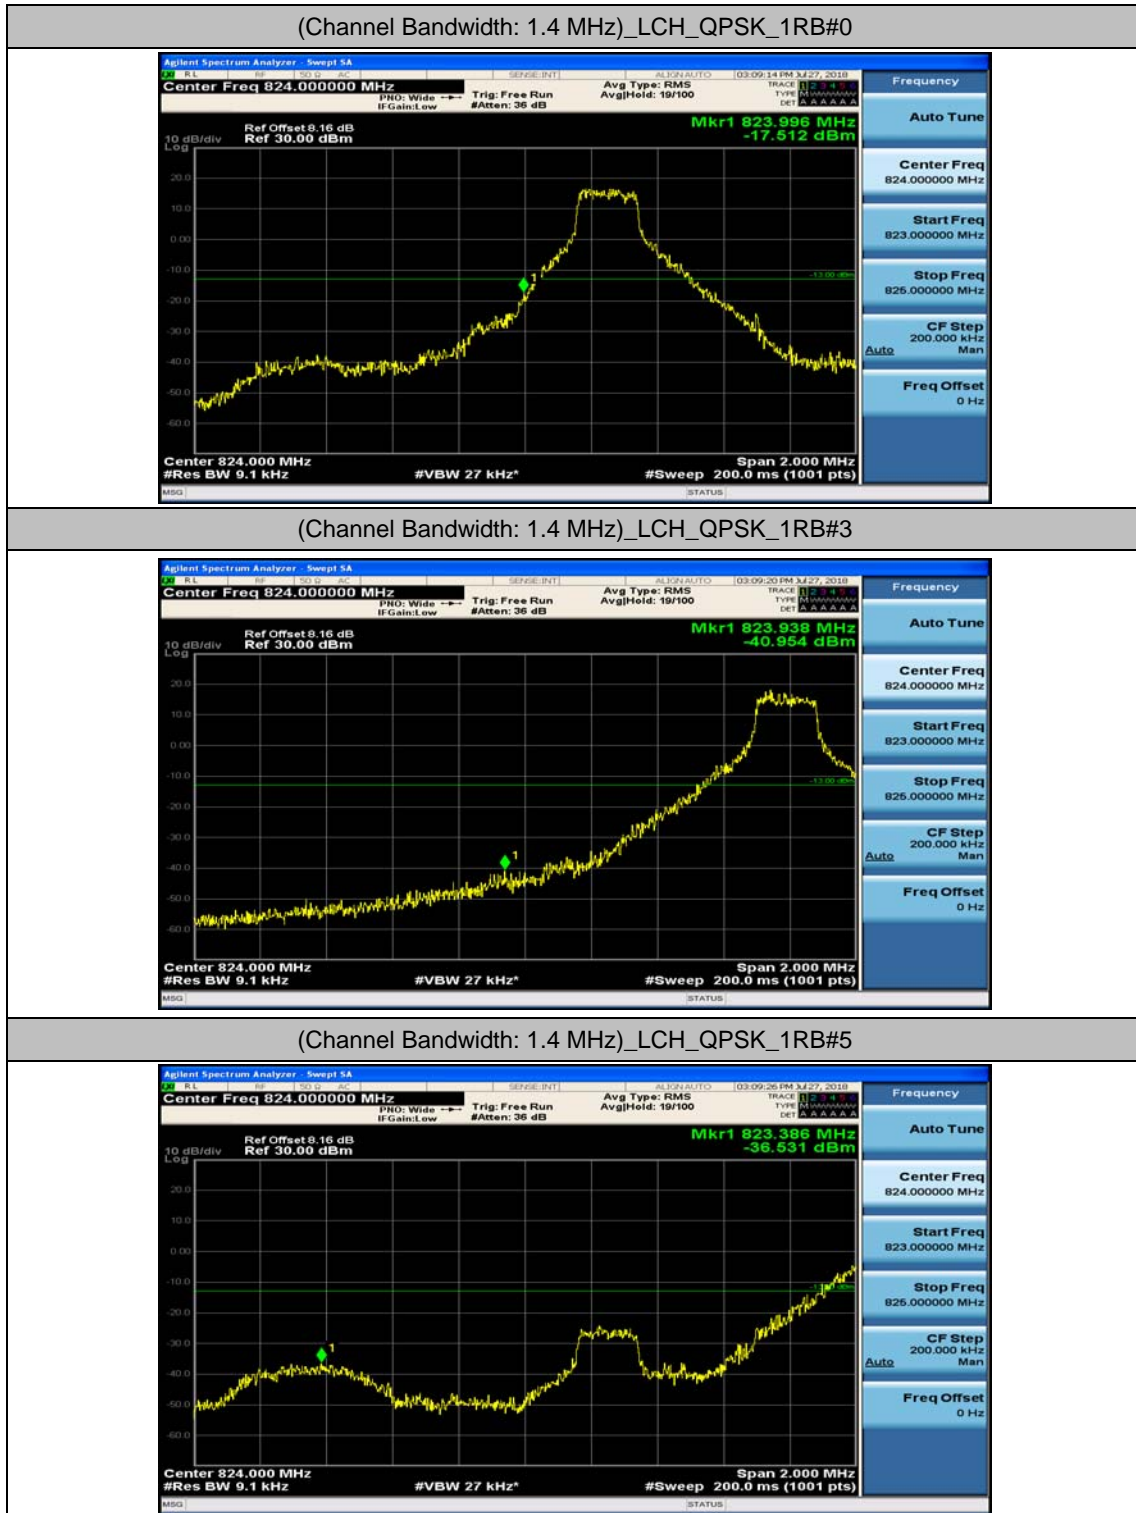

Channel Bandwidth: 10 MHz_HCH_QPSK_50RB#0

Channel Bandwidth: 10 MHz_LCH_16QAM_50RB#0

Channel Bandwidth: 10 MHz_MCH_16QAM_50RB#0

Channel Bandwidth: 10 MHz_HCH_16QAM_50RB#0

Appendix D: Band Edge

Test Graphs

Channel Bandwidth: 1.4 MHz