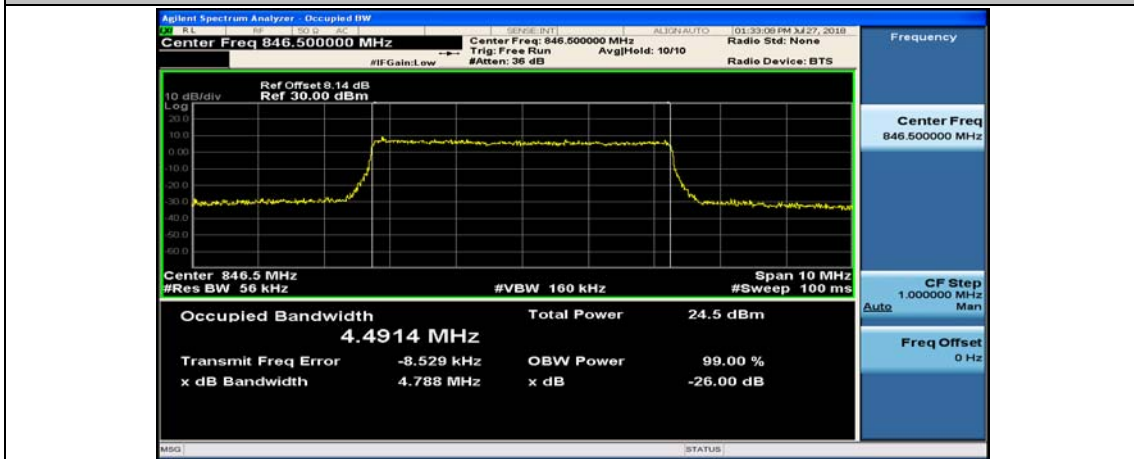

(Channel Bandwidth: 3 MHz)_MCH_16QAM_15RB#0

(Channel Bandwidth: 3 MHz)_HCH_16QAM_15RB#0

Channel Bandwidth: 5 MHz

(Channel Bandwidth: 5 MHz)_LCH_QPSK_25RB#0

(Channel Bandwidth: 5 MHz)_MCH_QPSK_25RB#0

(Channel Bandwidth: 5 MHz)_HCH_QPSK_25RB#0