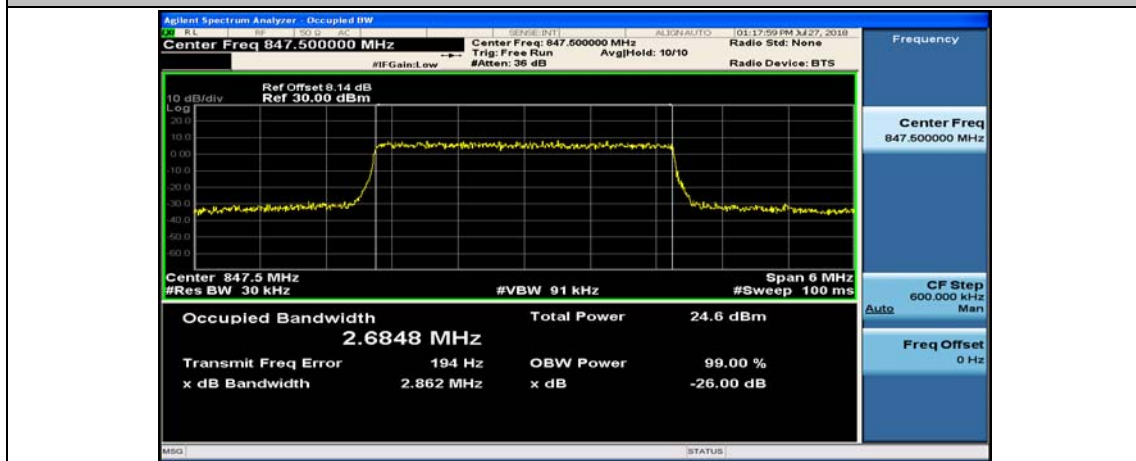

(Channel Bandwidth: 1.4 MHz)_HCH_16QAM_6RB#0

Channel Bandwidth: 3 MHz

(Channel Bandwidth: 3 MHz)_LCH_QPSK_15RB#0

(Channel Bandwidth: 3 MHz)_MCH_QPSK_15RB#0

(Channel Bandwidth: 3 MHz)_HCH_QPSK_15RB#0

(Channel Bandwidth: 3 MHz)_LCH_16QAM_15RB#0