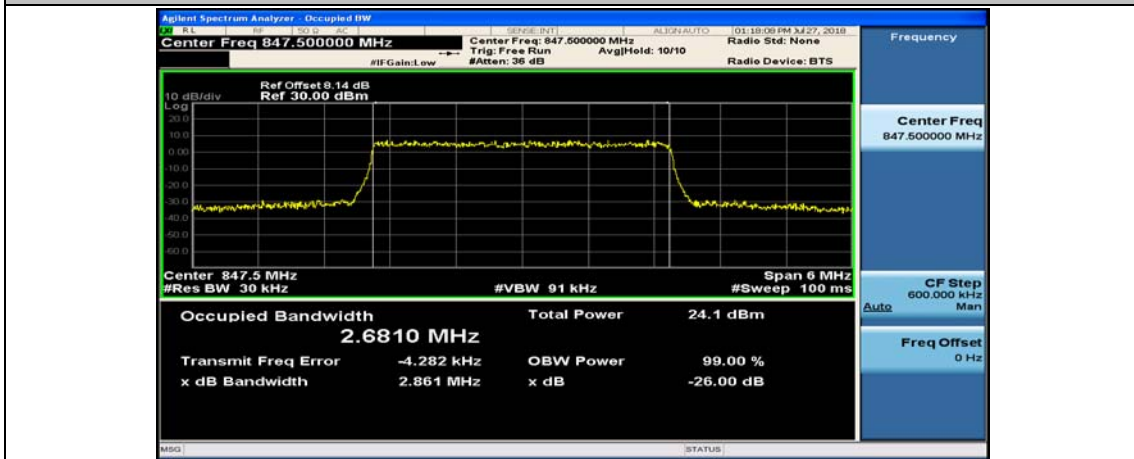

(Channel Bandwidth: 3 MHz)_HCH_16QAM_15RB#0