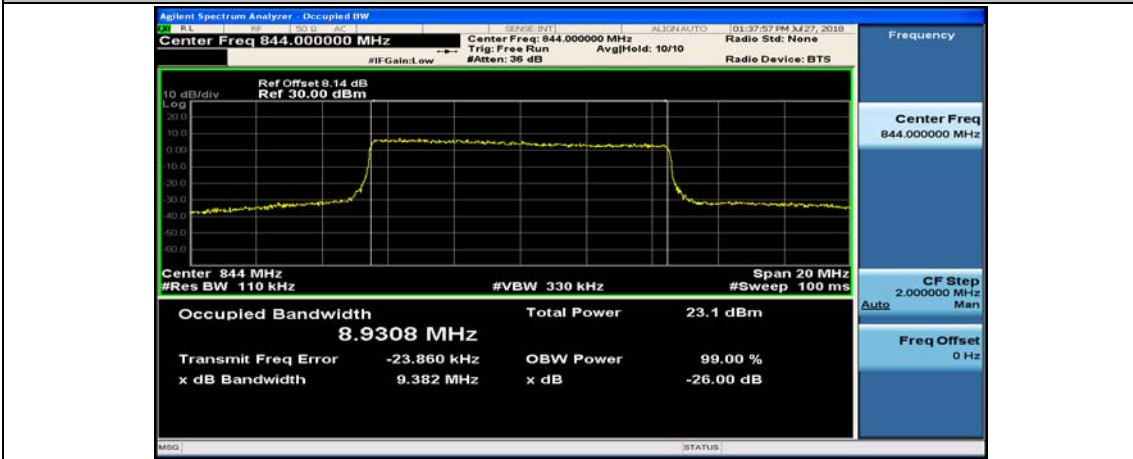

Channel Bandwidth: 10 MHz_HCH_QPSK_50RB#0

Channel Bandwidth: 10 MHz_LCH_16QAM_50RB#0

Channel Bandwidth: 10 MHz_MCH_16QAM_50RB#0

Channel Bandwidth: 10 MHz_HCH_16QAM_50RB#0

Appendix D: Band Edge

Test Graphs

Channel Bandwidth: 1.4 MHz