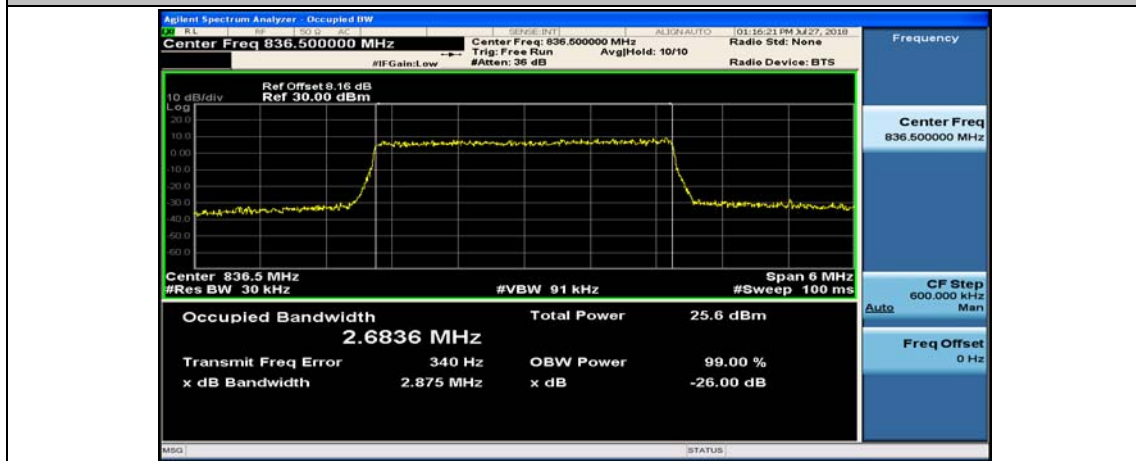

(Channel Bandwidth: 1.4 MHz)_HCH_16QAM_6RB#0

Channel Bandwidth: 3 MHz

(Channel Bandwidth: 3 MHz)_LCH_QPSK_15RB#0

(Channel Bandwidth: 3 MHz)_MCH_QPSK_15RB#0

(Channel Bandwidth: 3 MHz)_HCH_QPSK_15RB#0

(Channel Bandwidth: 3 MHz)_LCH_16QAM_15RB#0