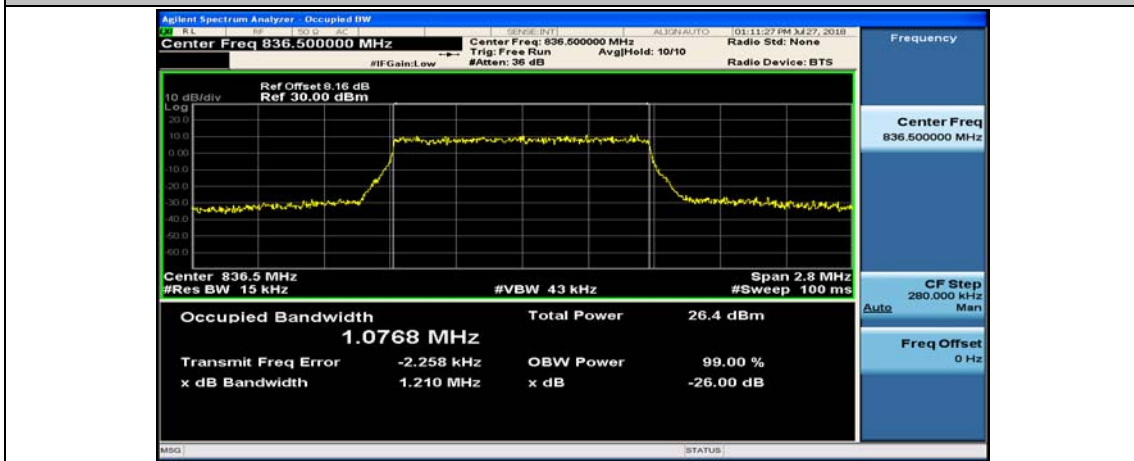

(Channel Bandwidth: 1.4 MHz)_MCH_QPSK_6RB#0