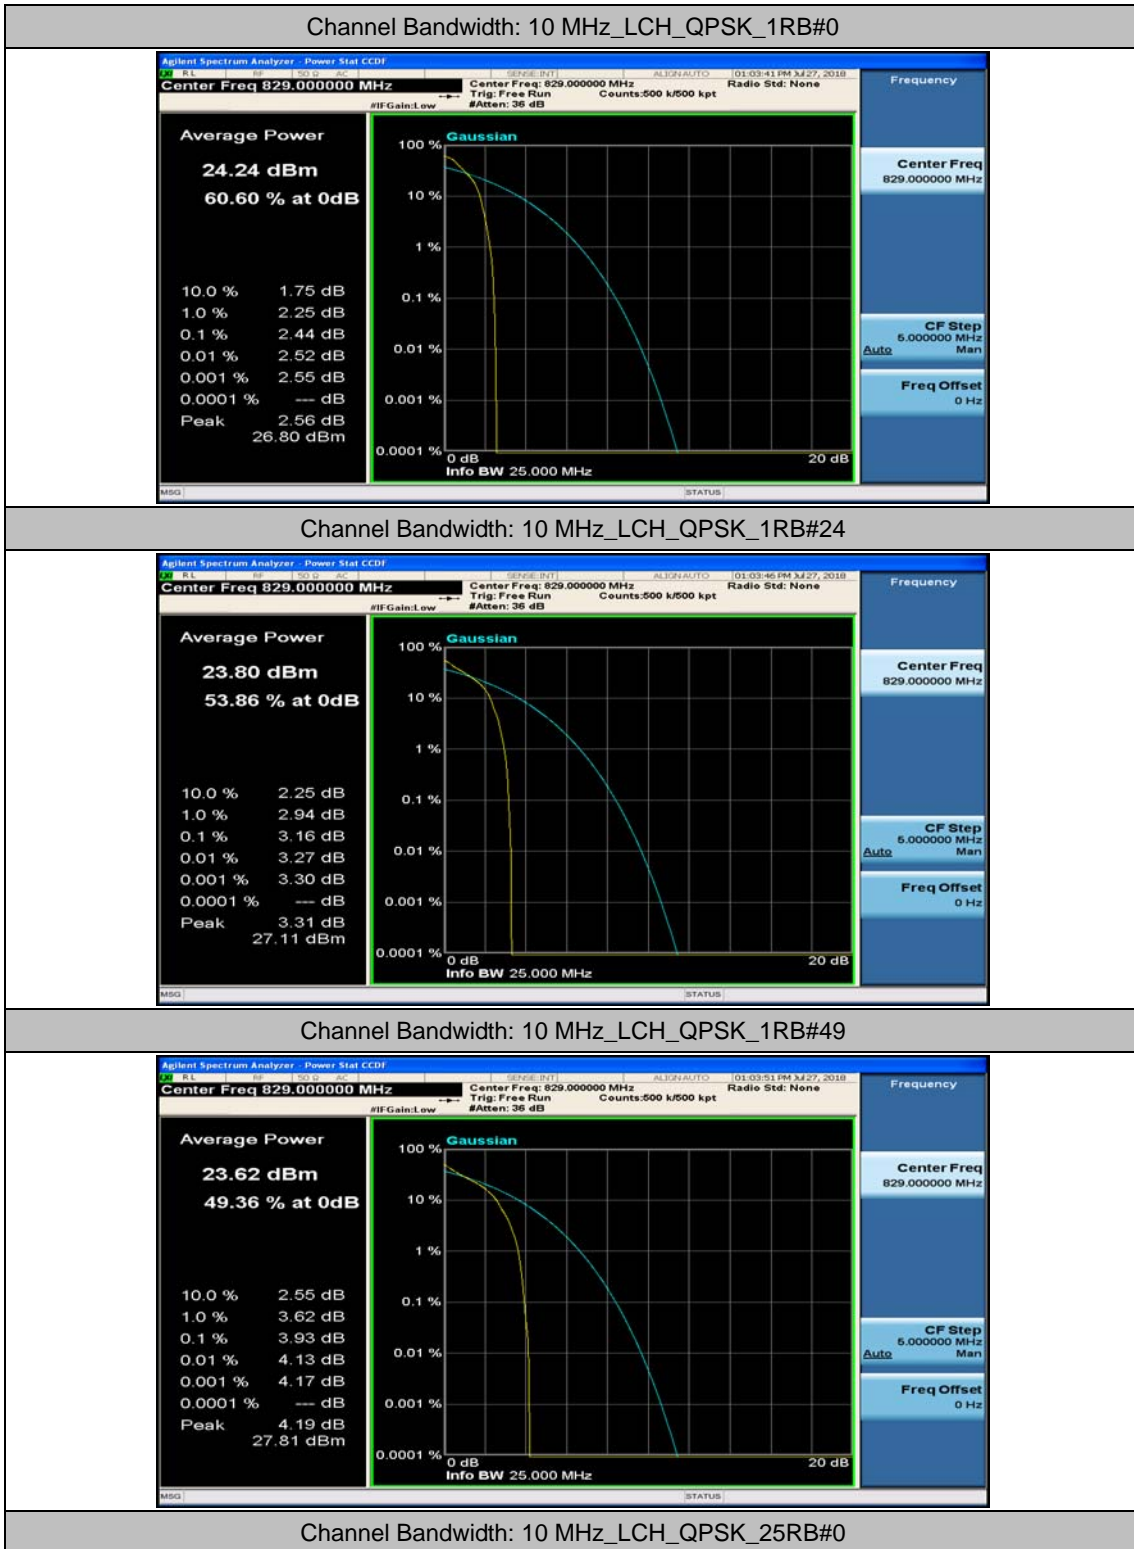

(Channel Bandwidth: 5 MHz)_HCH_16QAM_1RB#24

(Channel Bandwidth: 5 MHz)_HCH_16QAM_12RB#0

(Channel Bandwidth: 5 MHz)_HCH_16QAM_12RB#6

(Channel Bandwidth: 5 MHz)_HCH_16QAM_12RB#13

(Channel Bandwidth: 5 MHz)_HCH_16QAM_25RB#0

Channel Bandwidth: 10 MHz

Channel Bandwidth: 10 MHz_MCH_QPSK_1RB#0

Channel Bandwidth: 10 MHz_MCH_QPSK_1RB#24

Channel Bandwidth: 10 MHz_MCH_QPSK_1RB#49

Channel Bandwidth: 10 MHz_MCH_QPSK_50RB#0

Channel Bandwidth: 10 MHz_HCH_QPSK_1RB#0