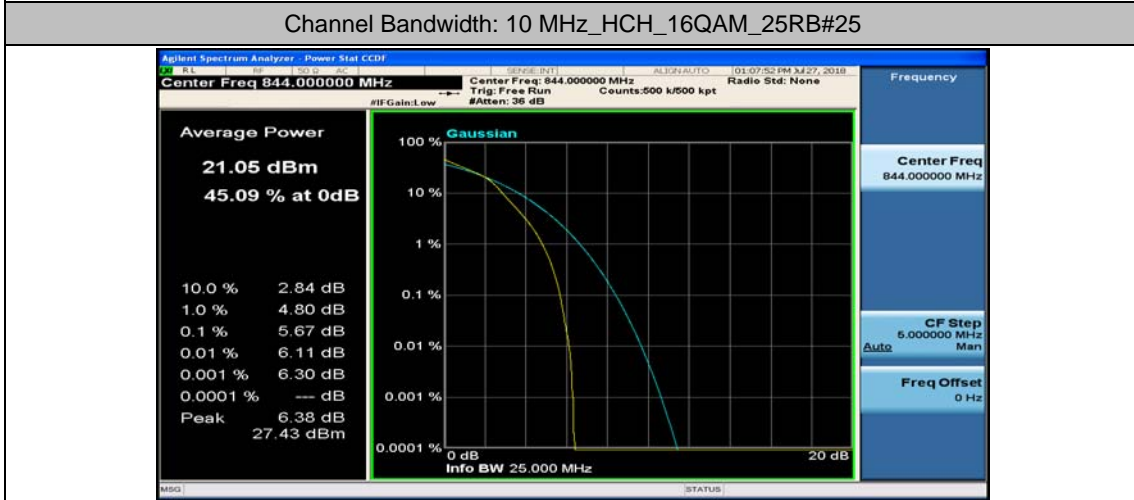

Channel Bandwidth: 10 MHz_MCH_16QAM_25RB#25

Channel Bandwidth: 10 MHz_MCH_16QAM_50RB#0

Channel Bandwidth: 10 MHz_HCH_16QAM_1RB#0

Channel Bandwidth: 10 MHz_HCH_16QAM_1RB#24

Appendix C: 26dB Bandwidth and Occupied Bandwidth