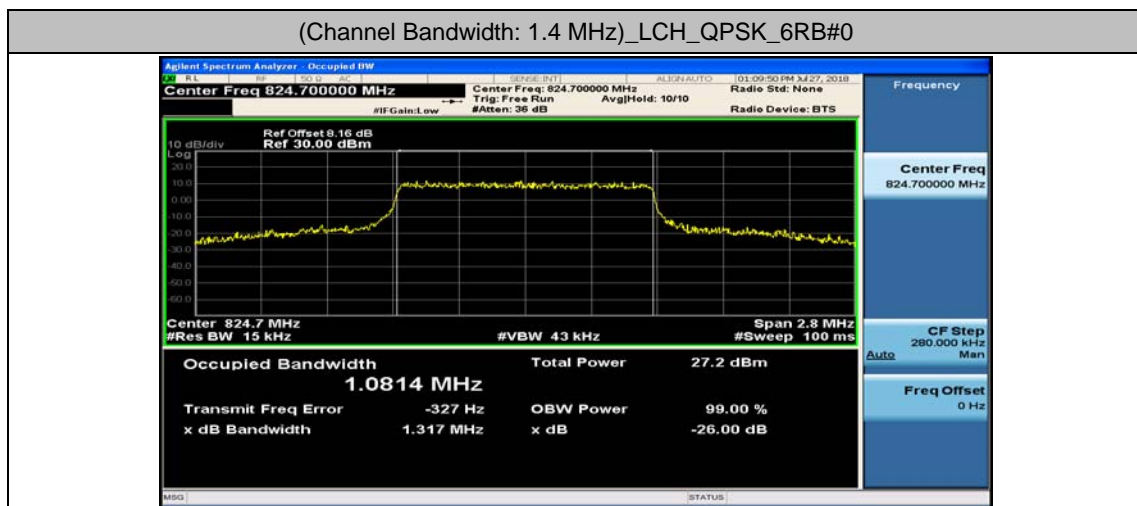

Channel Bandwidth: 10 MHz

Channel Bandwidth: 10 MHz						
Modulation	Channel	RB Configuration		Occupied Bandwidth (MHz)	26dB Bandwidth (MHz)	Verdict
		Size	Offset			
QPSK	LCH	50	0	8.9570	9.410	PASS
	MCH	50	0	8.9359	9.494	PASS
	HCH	50	0	8.9301	9.419	PASS
16QAM	LCH	50	0	8.9539	9.423	PASS
	MCH	50	0	8.9500	9.437	PASS
	HCH	50	0	8.9308	9.382	PASS

Test Graphs

Channel Bandwidth: 1.4 MHz