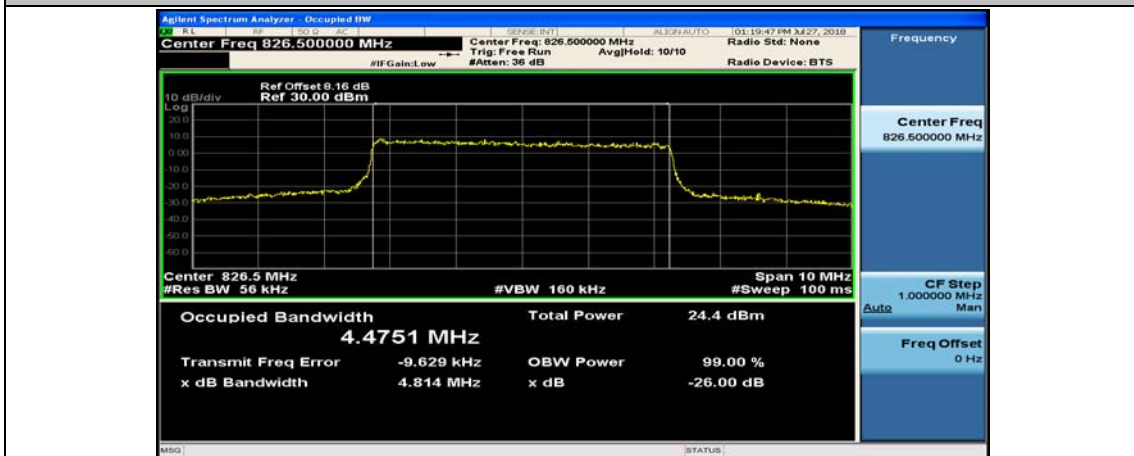

(Channel Bandwidth: 5 MHz)_LCH_16QAM_25RB#0