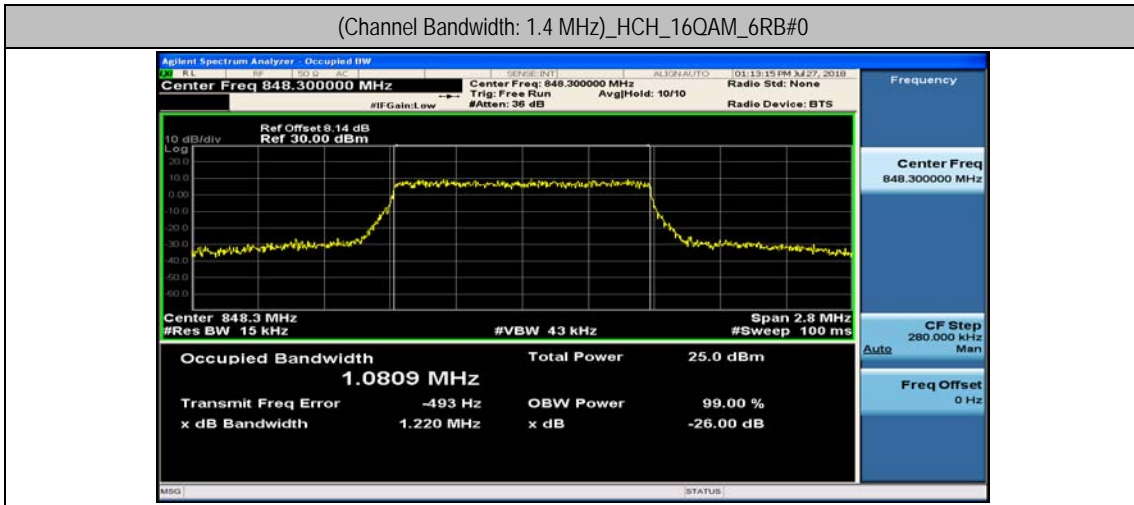

Channel Bandwidth: 3 MHz