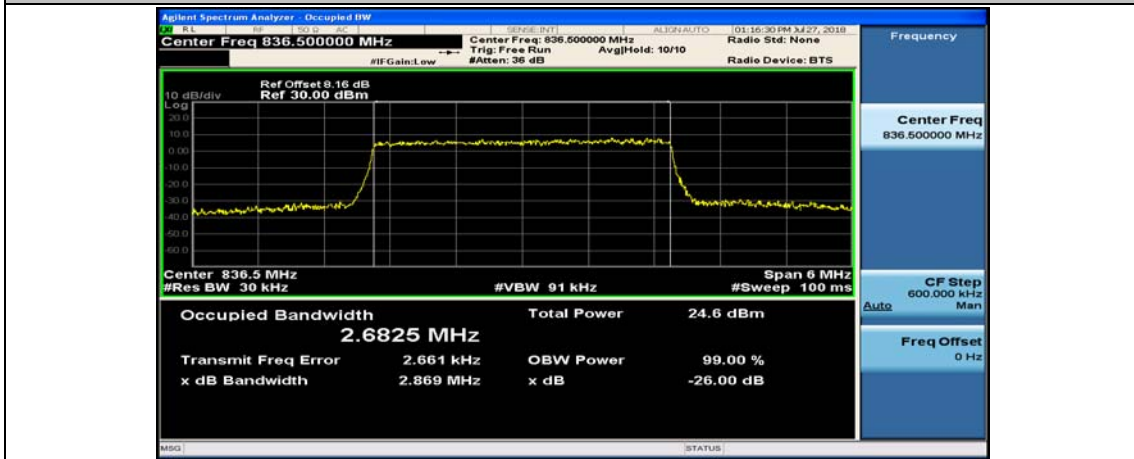

(Channel Bandwidth: 3 MHz)_MCH_16QAM_15RB#0