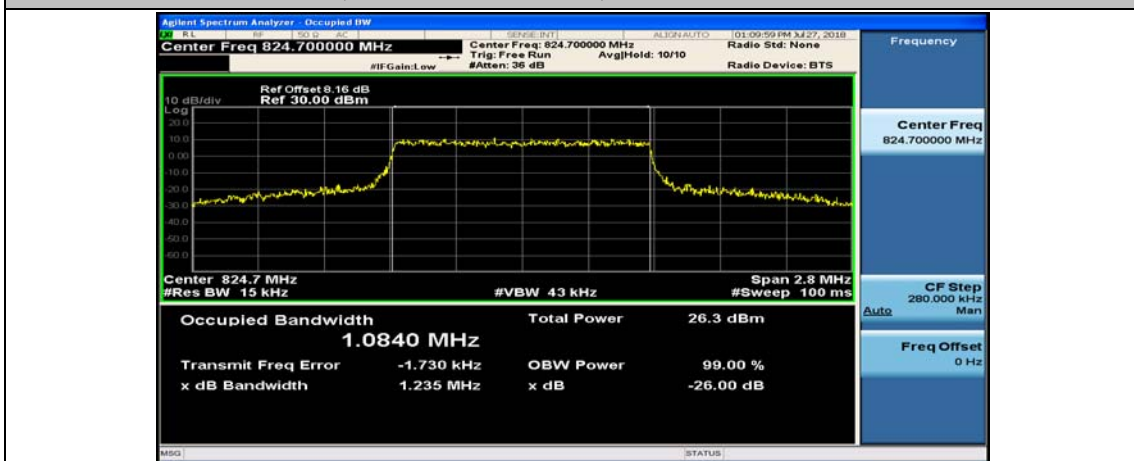

Test Graphs

Channel Bandwidth: 1.4 MHz

(Channel Bandwidth: 1.4 MHz)_MCH_QPSK_6RB#0

(Channel Bandwidth: 1.4 MHz)_HCH_QPSK_6RB#0

(Channel Bandwidth: 1.4 MHz)_LCH_16QAM_6RB#0

(Channel Bandwidth: 1.4 MHz)_MCH_16QAM_6RB#0