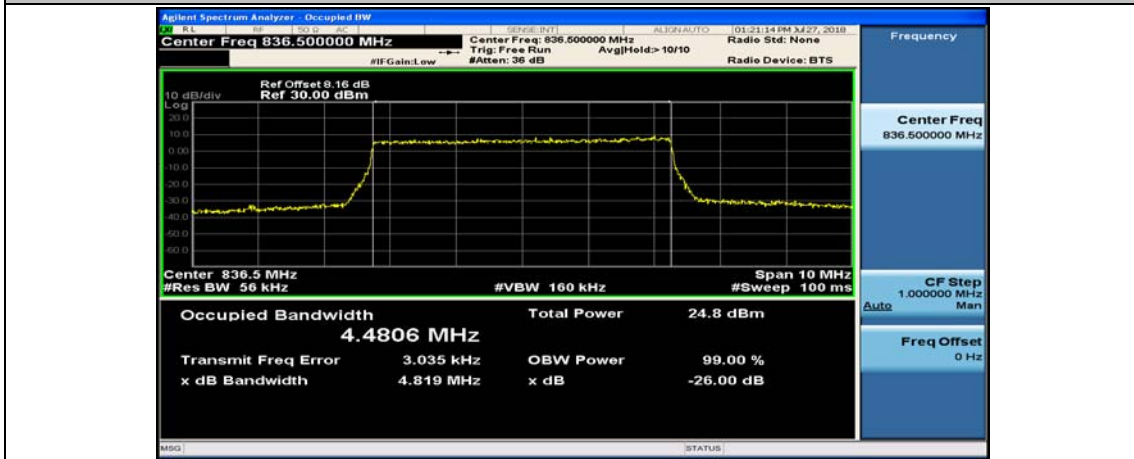

(Channel Bandwidth: 3 MHz)_MCH_16QAM_15RB#0

(Channel Bandwidth: 3 MHz)_HCH_16QAM_15RB#0

Channel Bandwidth: 5 MHz

(Channel Bandwidth: 5 MHz)_LCH_QPSK_25RB#0

(Channel Bandwidth: 5 MHz)_MCH_QPSK_25RB#0

(Channel Bandwidth: 5 MHz)_HCH_QPSK_25RB#0