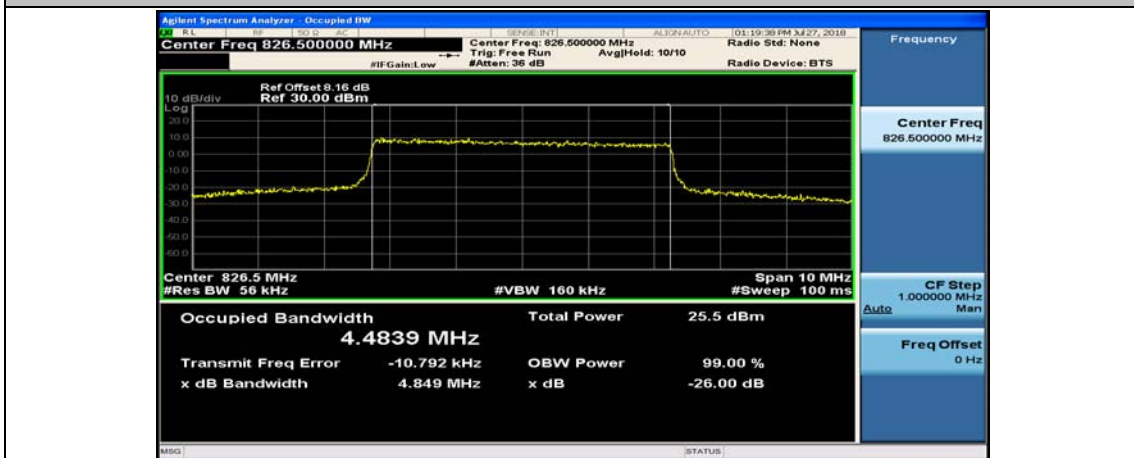

(Channel Bandwidth: 3 MHz)_MCH_16QAM_15RB#0

(Channel Bandwidth: 3 MHz)_HCH_16QAM_15RB#0

Channel Bandwidth: 5 MHz

(Channel Bandwidth: 5 MHz)_LCH_QPSK_25RB#0

(Channel Bandwidth: 5 MHz)_MCH_QPSK_25RB#0

(Channel Bandwidth: 5 MHz)_HCH_QPSK_25RB#0