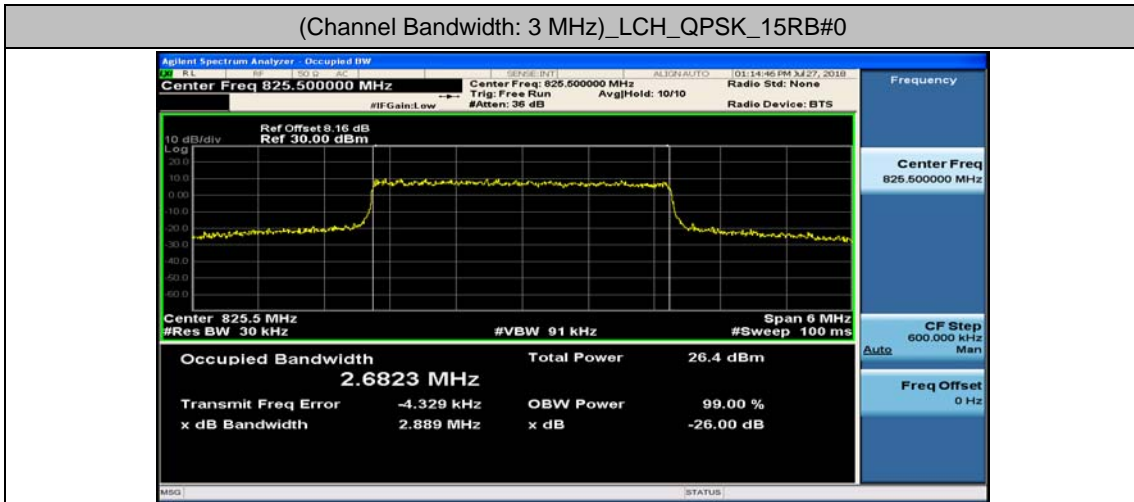

Channel Bandwidth: 3 MHz

(Channel Bandwidth: 3 MHz)_LCH_QPSK_15RB#0