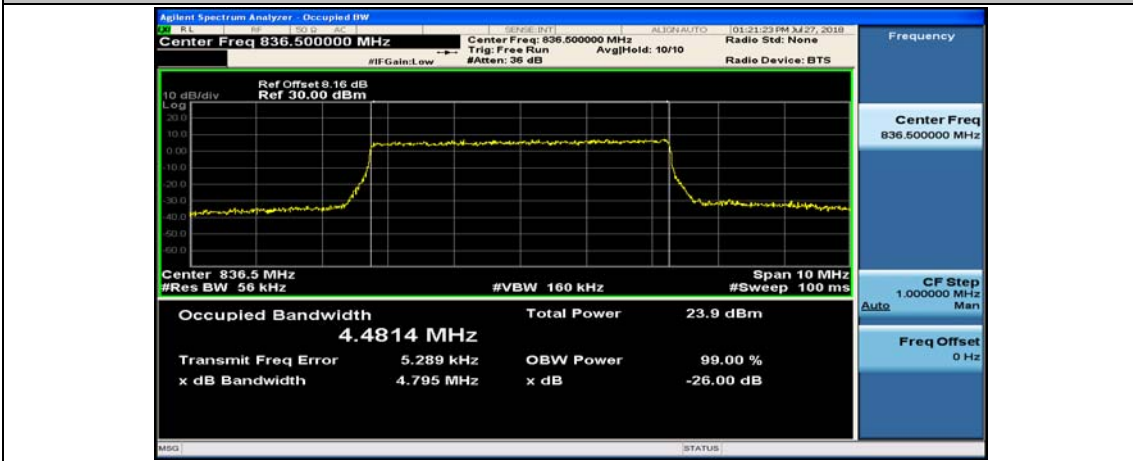

(Channel Bandwidth: 5 MHz)_MCH_16QAM_25RB#0