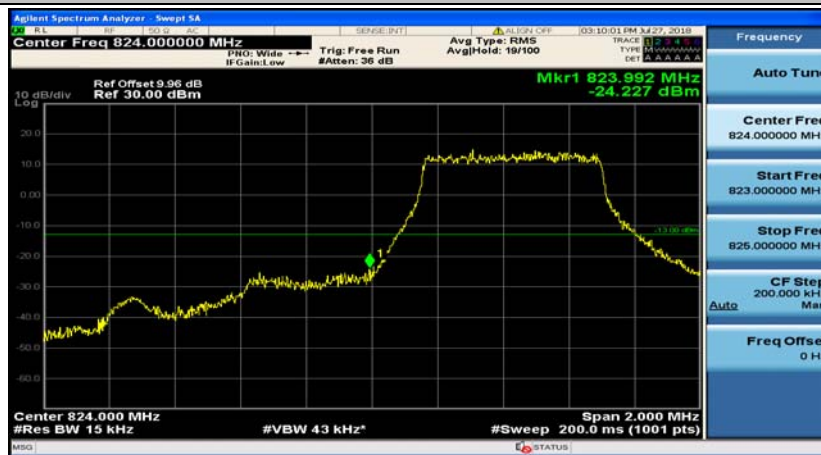

(Channel Bandwidth: 1.4 MHz)_LCH_QPSK_3RB#0