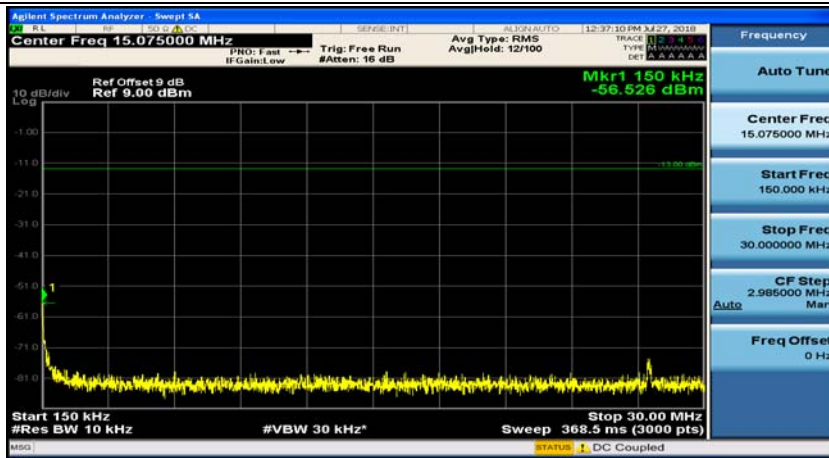

Channel Bandwidth: 10 MHz_MCH_16QAM_1RB#0

Channel Bandwidth: 10 MHz_MCH_16QAM_1RB#24

Channel Bandwidth: 10 MHz_HCH_16QAM_1RB#0

Channel Bandwidth: 10 MHz_HCH_16QAM_1RB#24

Channel Bandwidth: 15 MHz

(Channel Bandwidth:15 MHz)_MCH_QPSK_1RB#0