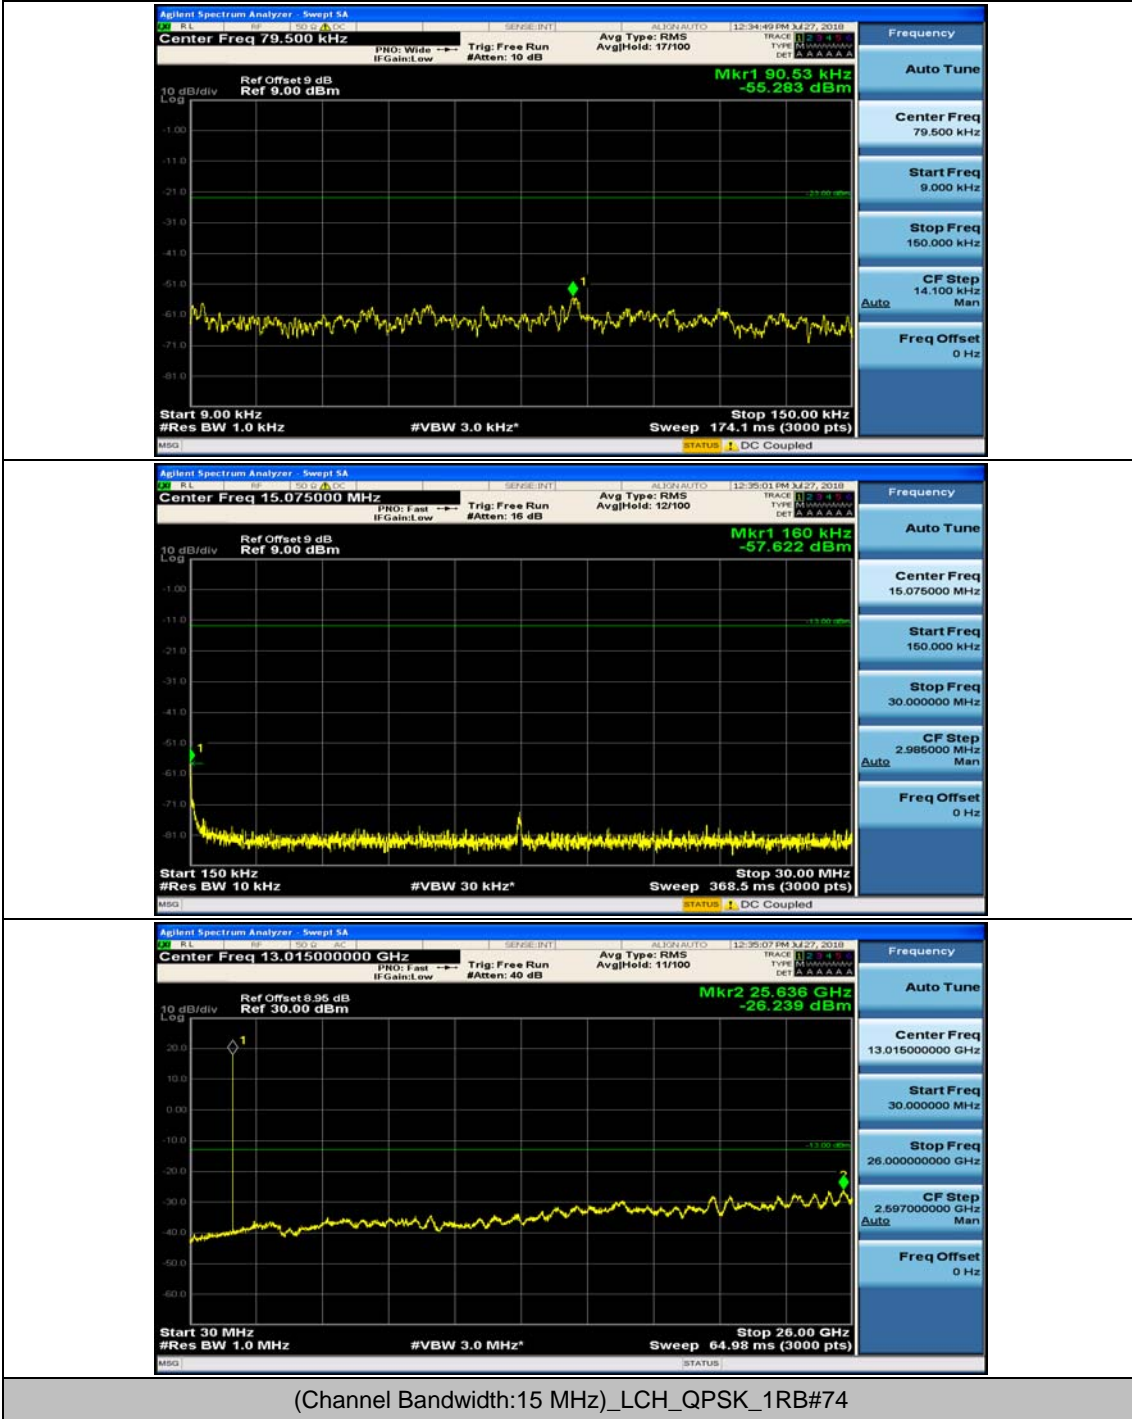

Channel Bandwidth: 10 MHz_MCH_16QAM_1RB#0

Channel Bandwidth: 10 MHz_MCH_16QAM_1RB#24

Channel Bandwidth: 10 MHz_HCH_16QAM_1RB#0

Channel Bandwidth: 10 MHz_HCH_16QAM_1RB#24

Channel Bandwidth: 15 MHz

(Channel Bandwidth:15 MHz)_MCH_QPSK_1RB#0