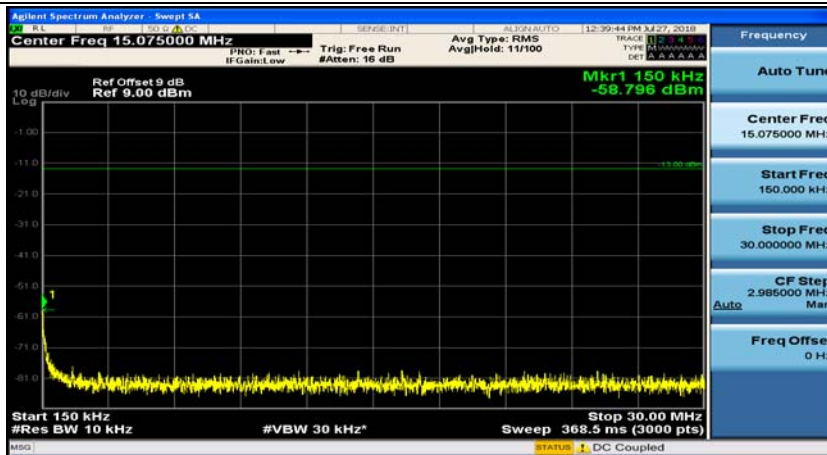

(Channel Bandwidth:15 MHz)_HCH_QPSK_1RB#0

(Channel Bandwidth:15 MHz)_HCH_QPSK_1RB#37