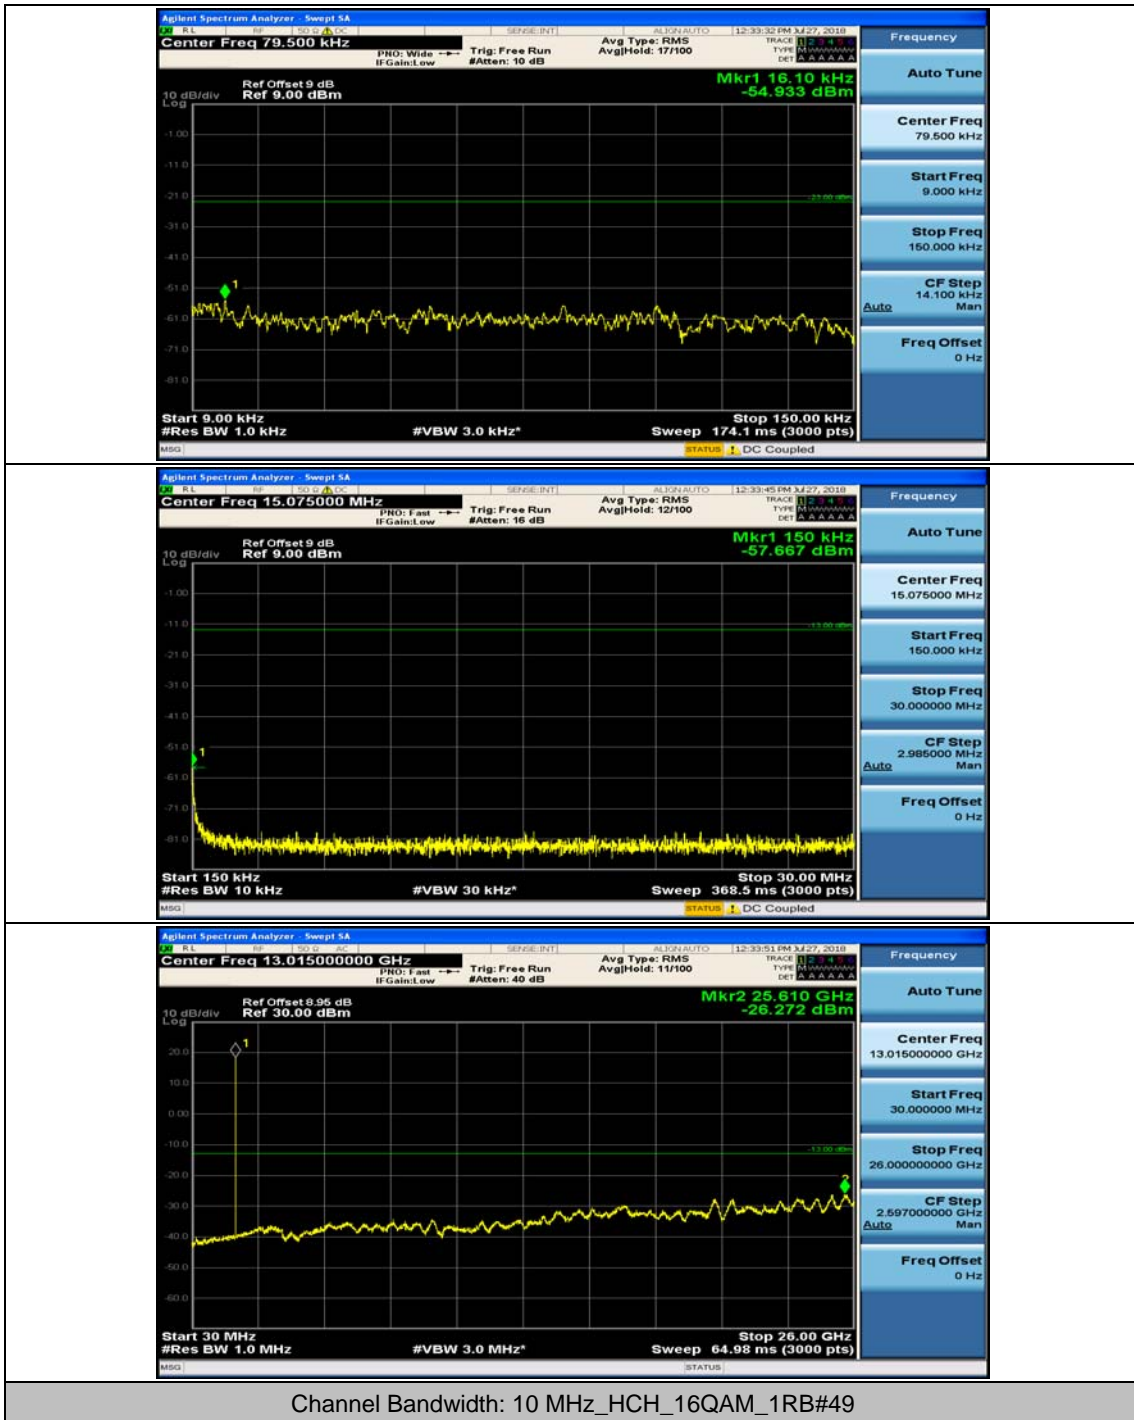

Channel Bandwidth: 10 MHz_MCH_QPSK_1RB#24

Channel Bandwidth: 10 MHz_HCH_QPSK_1RB#0

Channel Bandwidth: 10 MHz_HCH_QPSK_1RB#24

Channel Bandwidth: 10 MHz_LCH_16QAM_1RB#0

Channel Bandwidth: 10 MHz_LCH_16QAM_1RB#24

Channel Bandwidth: 10 MHz_MCH_16QAM_1RB#0

Channel Bandwidth: 10 MHz_MCH_16QAM_1RB#24

Channel Bandwidth: 10 MHz_HCH_16QAM_1RB#0

Channel Bandwidth: 10 MHz_HCH_16QAM_1RB#24

Channel Bandwidth: 15 MHz

(Channel Bandwidth:15 MHz)_MCH_QPSK_1RB#0