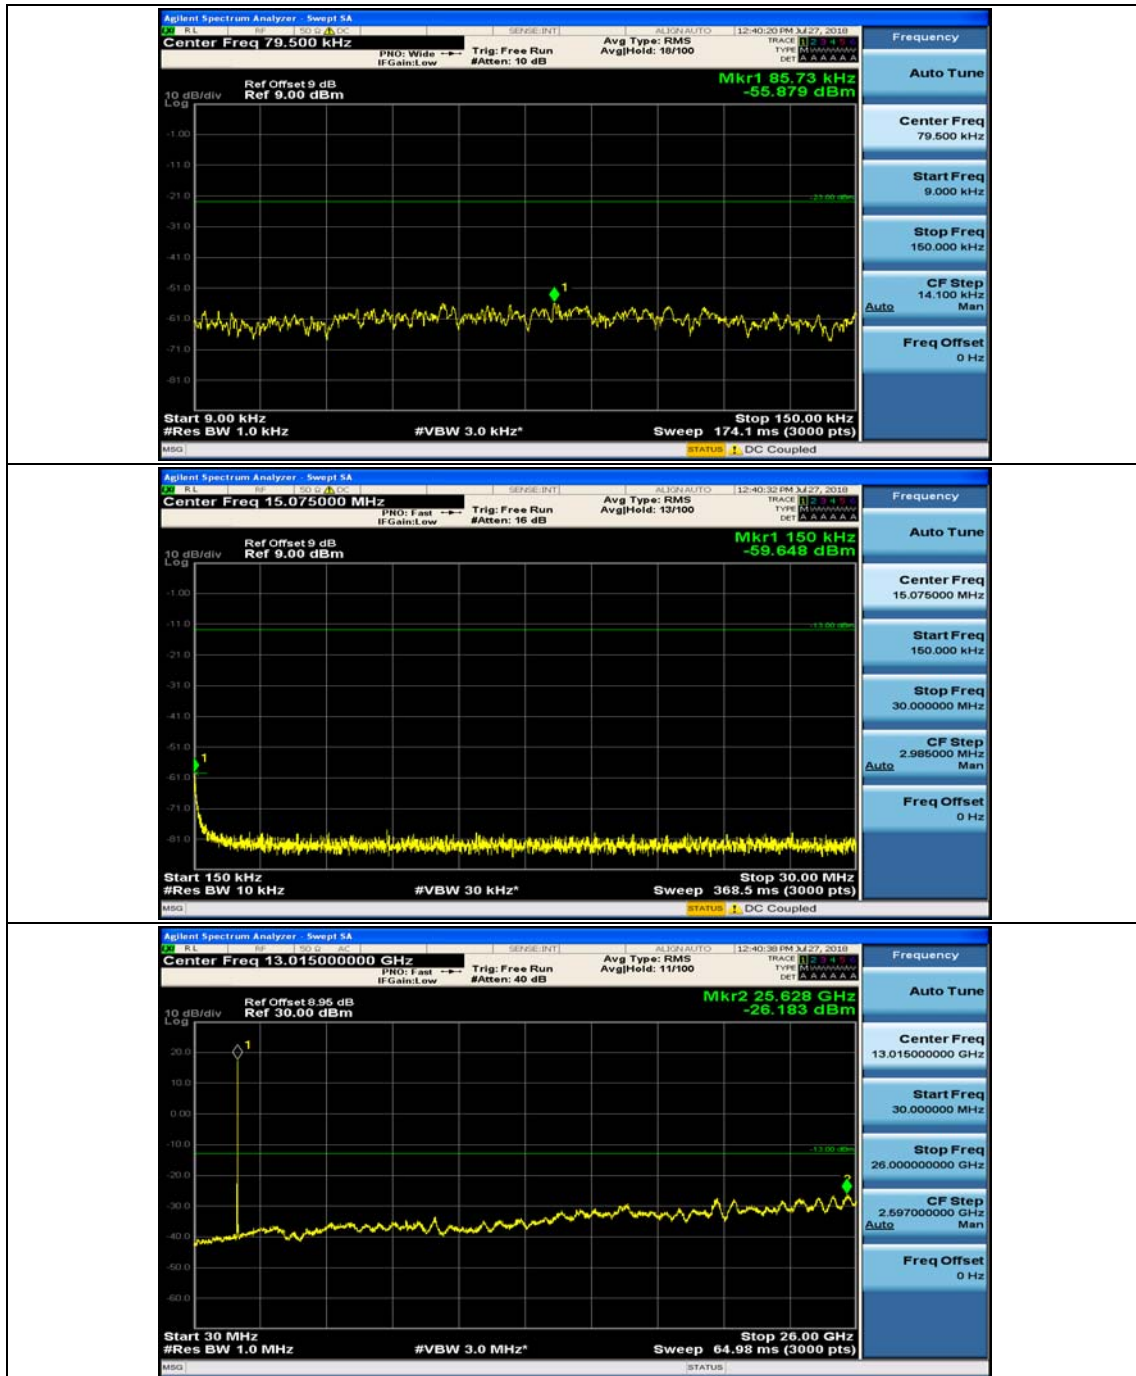

Channel Bandwidth: 10 MHz_MCH_16QAM_1RB#0

Channel Bandwidth: 10 MHz_MCH_16QAM_1RB#24

Channel Bandwidth: 10 MHz_HCH_16QAM_1RB#0

Channel Bandwidth: 10 MHz_HCH_16QAM_1RB#24

Channel Bandwidth: 15 MHz

(Channel Bandwidth:15 MHz)_MCH_QPSK_1RB#0

(Channel Bandwidth:15 MHz)_MCH_QPSK_1RB#37

(Channel Bandwidth:15 MHz)_HCH_QPSK_1RB#0

(Channel Bandwidth:15 MHz)_HCH_QPSK_1RB#37

(Channel Bandwidth:15 MHz)_LCH_16QAM_1RB#0

(Channel Bandwidth:15 MHz)_LCH_16QAM_1RB#37