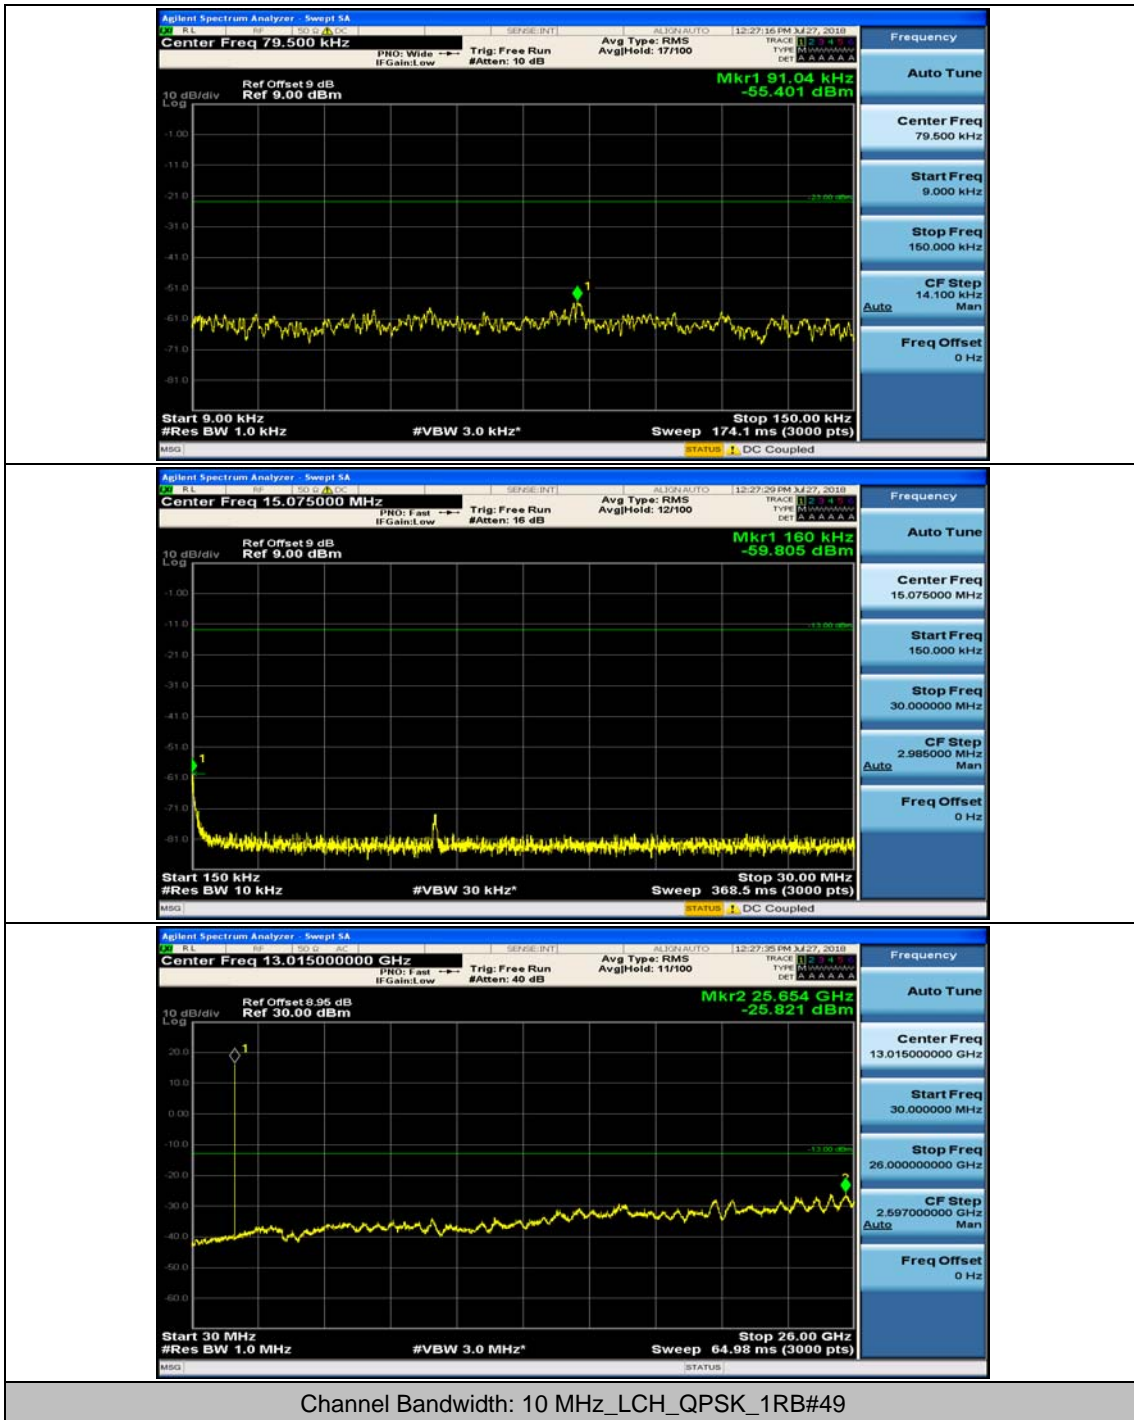

(Channel Bandwidth: 5 MHz)_MCH_16QAM_1RB#0

(Channel Bandwidth: 5 MHz)_MCH_16QAM_1RB#12

(Channel Bandwidth: 5 MHz)_HCH_16QAM_1RB#0

(Channel Bandwidth: 5 MHz)_HCH_16QAM_1RB#12

Channel Bandwidth: 10 MHz

Channel Bandwidth: 10 MHz_MCH_QPSK_1RB#0

Channel Bandwidth: 10 MHz_MCH_QPSK_1RB#24

Channel Bandwidth: 10 MHz_HCH_QPSK_1RB#0

Channel Bandwidth: 10 MHz_HCH_QPSK_1RB#24

Channel Bandwidth: 10 MHz_LCH_16QAM_1RB#0

Channel Bandwidth: 10 MHz_LCH_16QAM_1RB#24