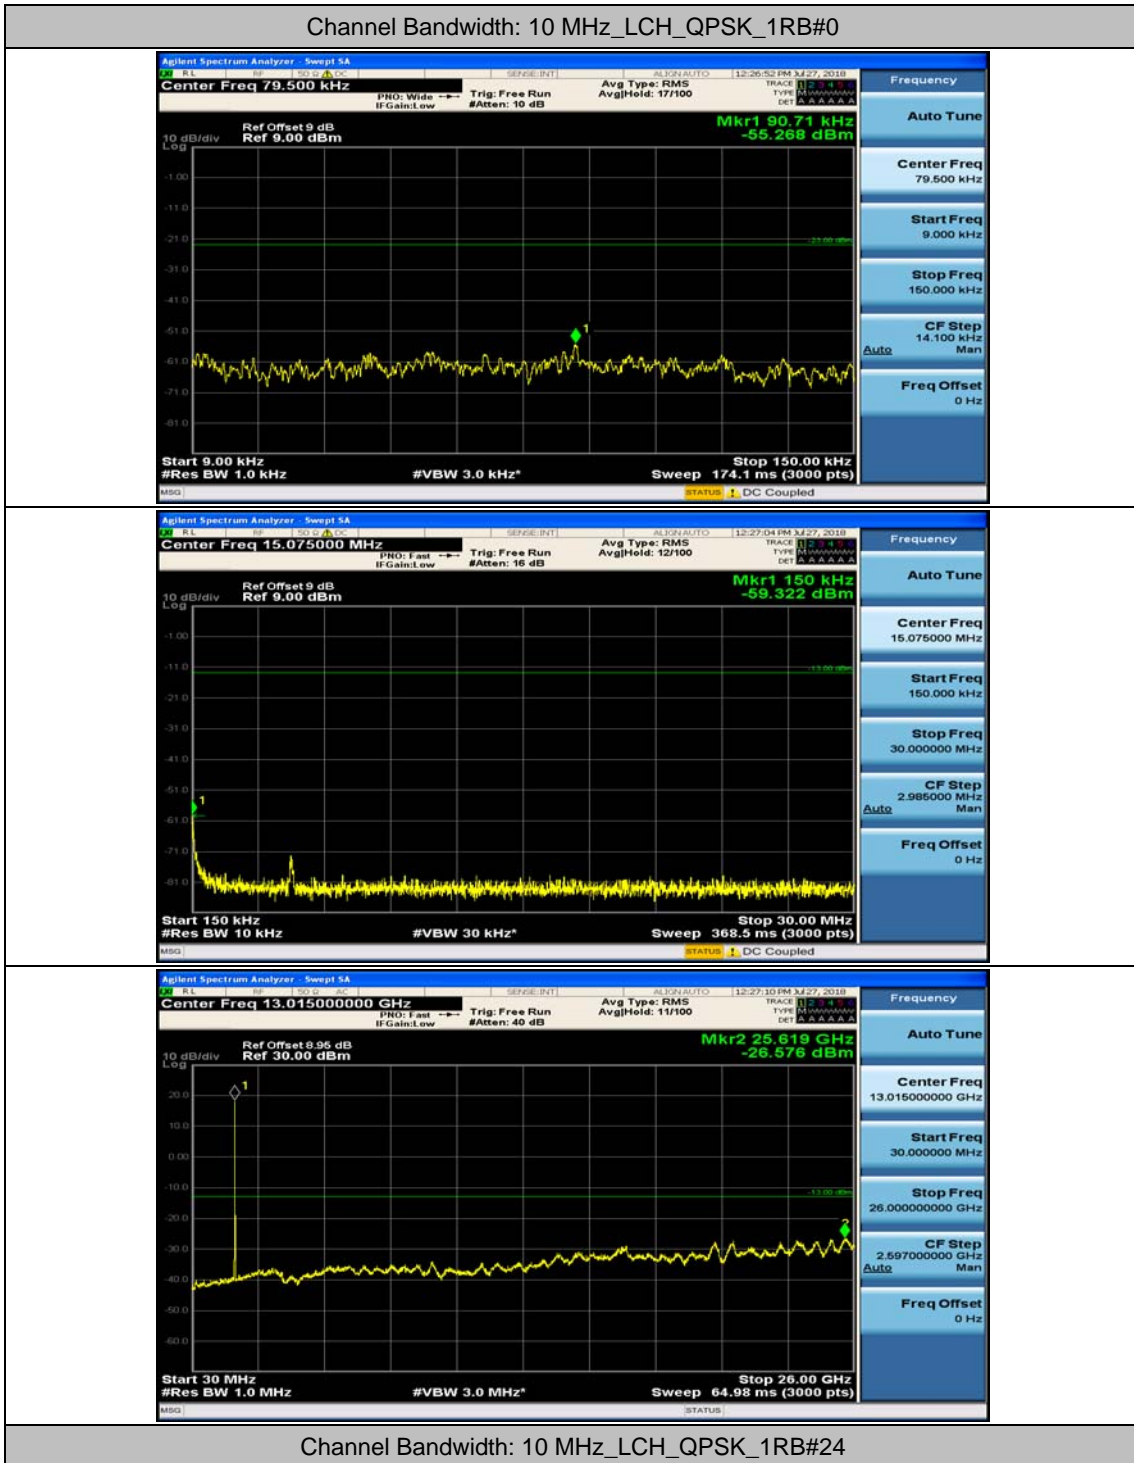

(Channel Bandwidth: 5 MHz)_MCH_16QAM_1RB#0

(Channel Bandwidth: 5 MHz)_MCH_16QAM_1RB#12

(Channel Bandwidth: 5 MHz)_HCH_16QAM_1RB#0

(Channel Bandwidth: 5 MHz)_HCH_16QAM_1RB#12

Channel Bandwidth: 10 MHz

Channel Bandwidth: 10 MHz_MCH_QPSK_1RB#0

Channel Bandwidth: 10 MHz_MCH_QPSK_1RB#24

Channel Bandwidth: 10 MHz_HCH_QPSK_1RB#0

Channel Bandwidth: 10 MHz_HCH_QPSK_1RB#24

Channel Bandwidth: 10 MHz_LCH_16QAM_1RB#0

Channel Bandwidth: 10 MHz_LCH_16QAM_1RB#24