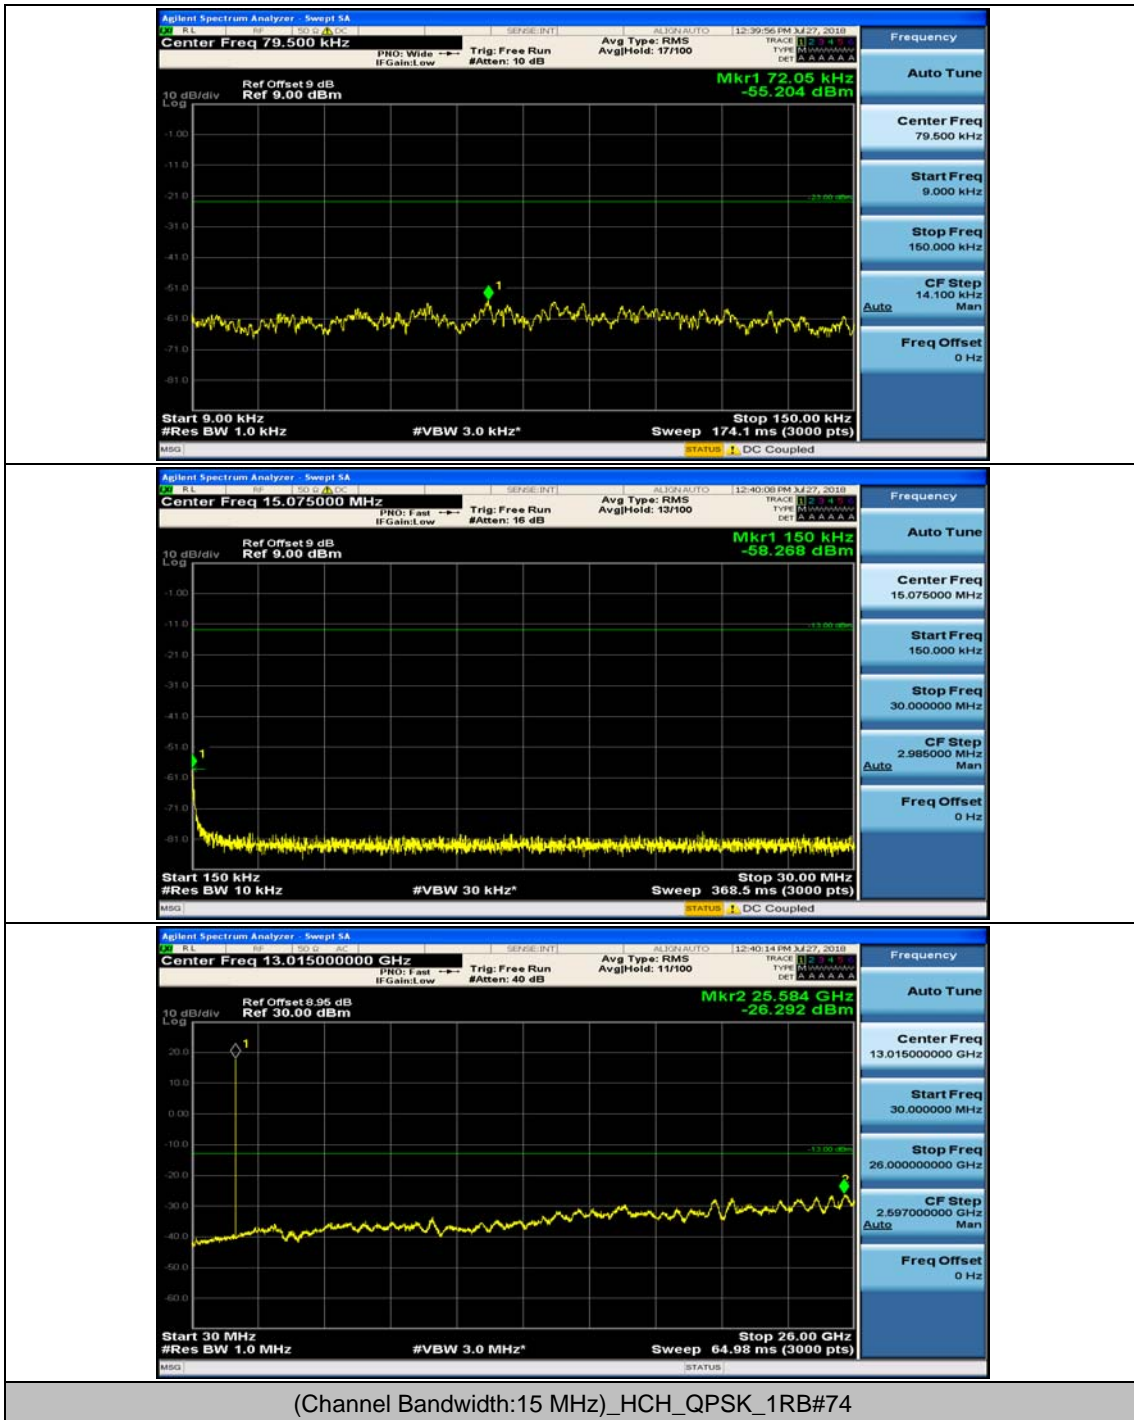

(Channel Bandwidth:15 MHz)_MCH_QPSK_1RB#37

(Channel Bandwidth:15 MHz)_HCH_QPSK_1RB#0

(Channel Bandwidth:15 MHz)_HCH_QPSK_1RB#37

(Channel Bandwidth:15 MHz)_LCH_16QAM_1RB#0

(Channel Bandwidth:15 MHz)_LCH_16QAM_1RB#37