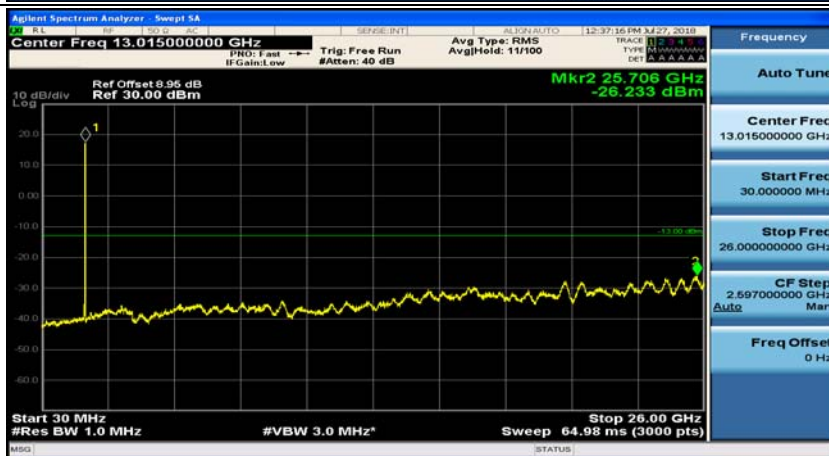

Channel Bandwidth: 10 MHz_MCH_16QAM_1RB#0

Channel Bandwidth: 10 MHz_MCH_16QAM_1RB#24

Channel Bandwidth: 10 MHz_HCH_16QAM_1RB#0

Channel Bandwidth: 10 MHz_HCH_16QAM_1RB#24

Channel Bandwidth: 15 MHz

(Channel Bandwidth:15 MHz)_MCH_QPSK_1RB#0