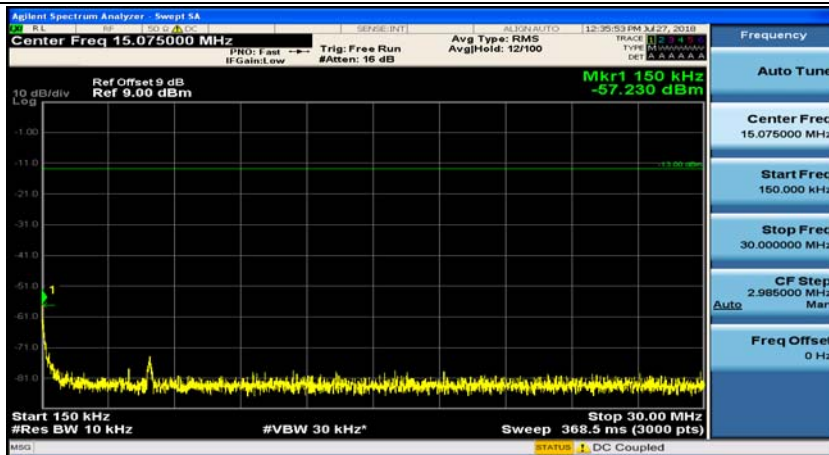

(Channel Bandwidth:15 MHz)_MCH_QPSK_1RB#37

(Channel Bandwidth:15 MHz)_HCH_QPSK_1RB#0

(Channel Bandwidth:15 MHz)_HCH_QPSK_1RB#37

(Channel Bandwidth:15 MHz)_LCH_16QAM_1RB#0

(Channel Bandwidth:15 MHz)_LCH_16QAM_1RB#37