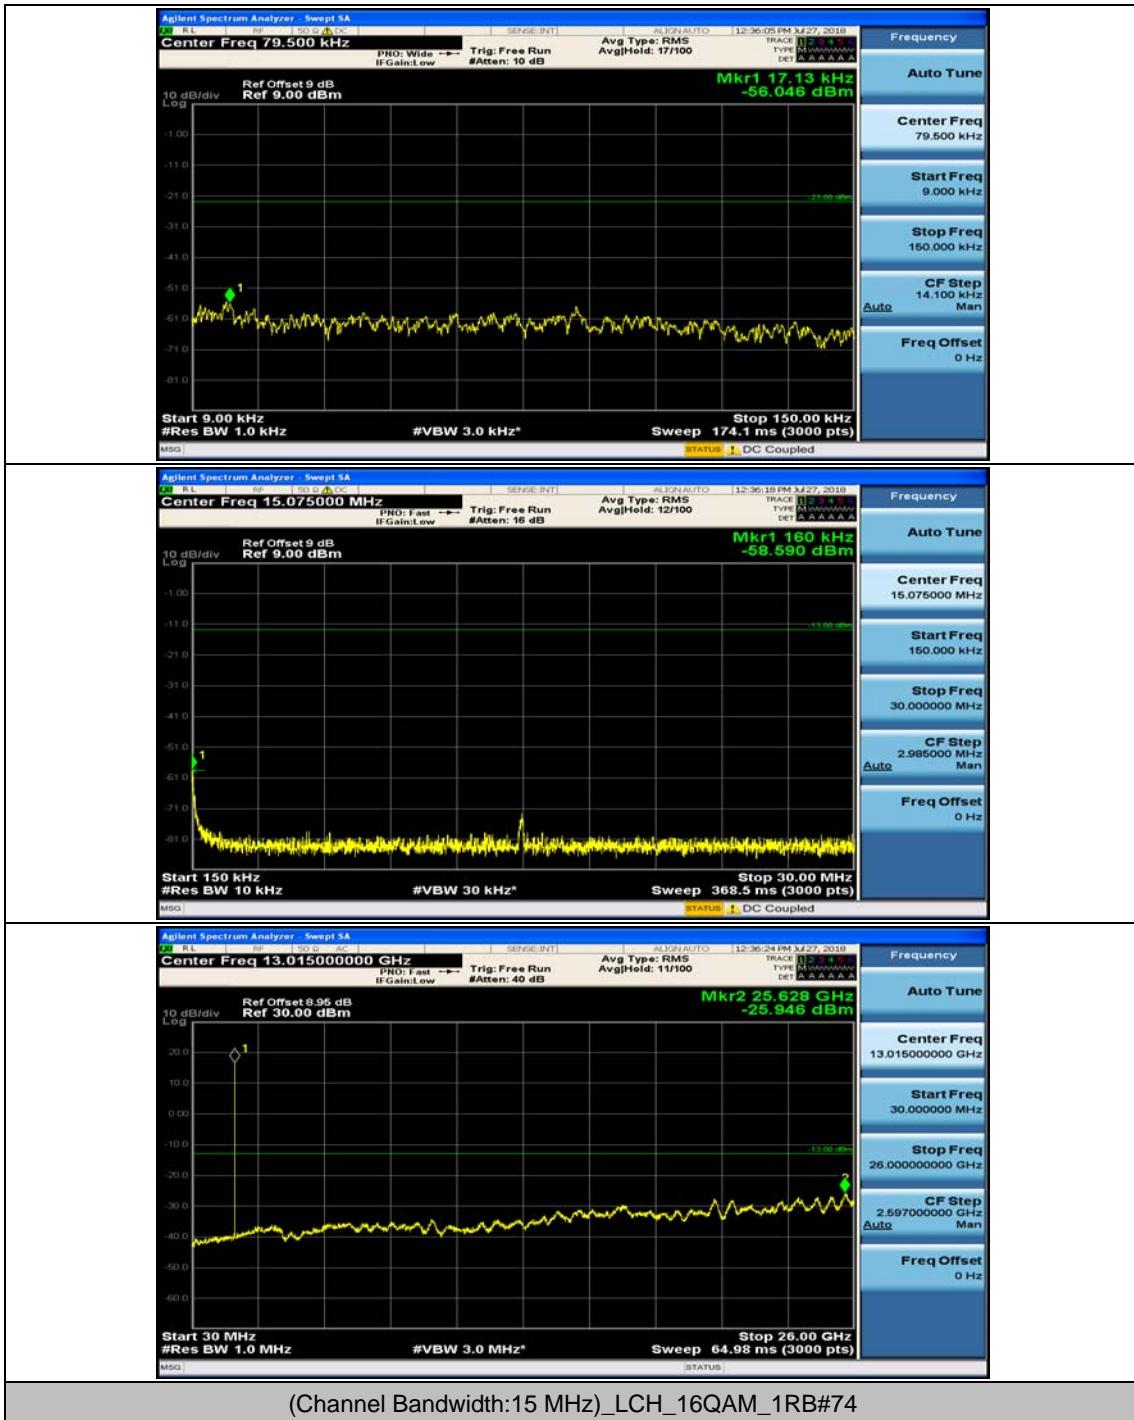

(Channel Bandwidth:15 MHz)_MCH_QPSK_1RB#37

(Channel Bandwidth:15 MHz)_HCH_QPSK_1RB#0

(Channel Bandwidth:15 MHz)_HCH_QPSK_1RB#37

(Channel Bandwidth:15 MHz)_LCH_16QAM_1RB#0

(Channel Bandwidth:15 MHz)_LCH_16QAM_1RB#37