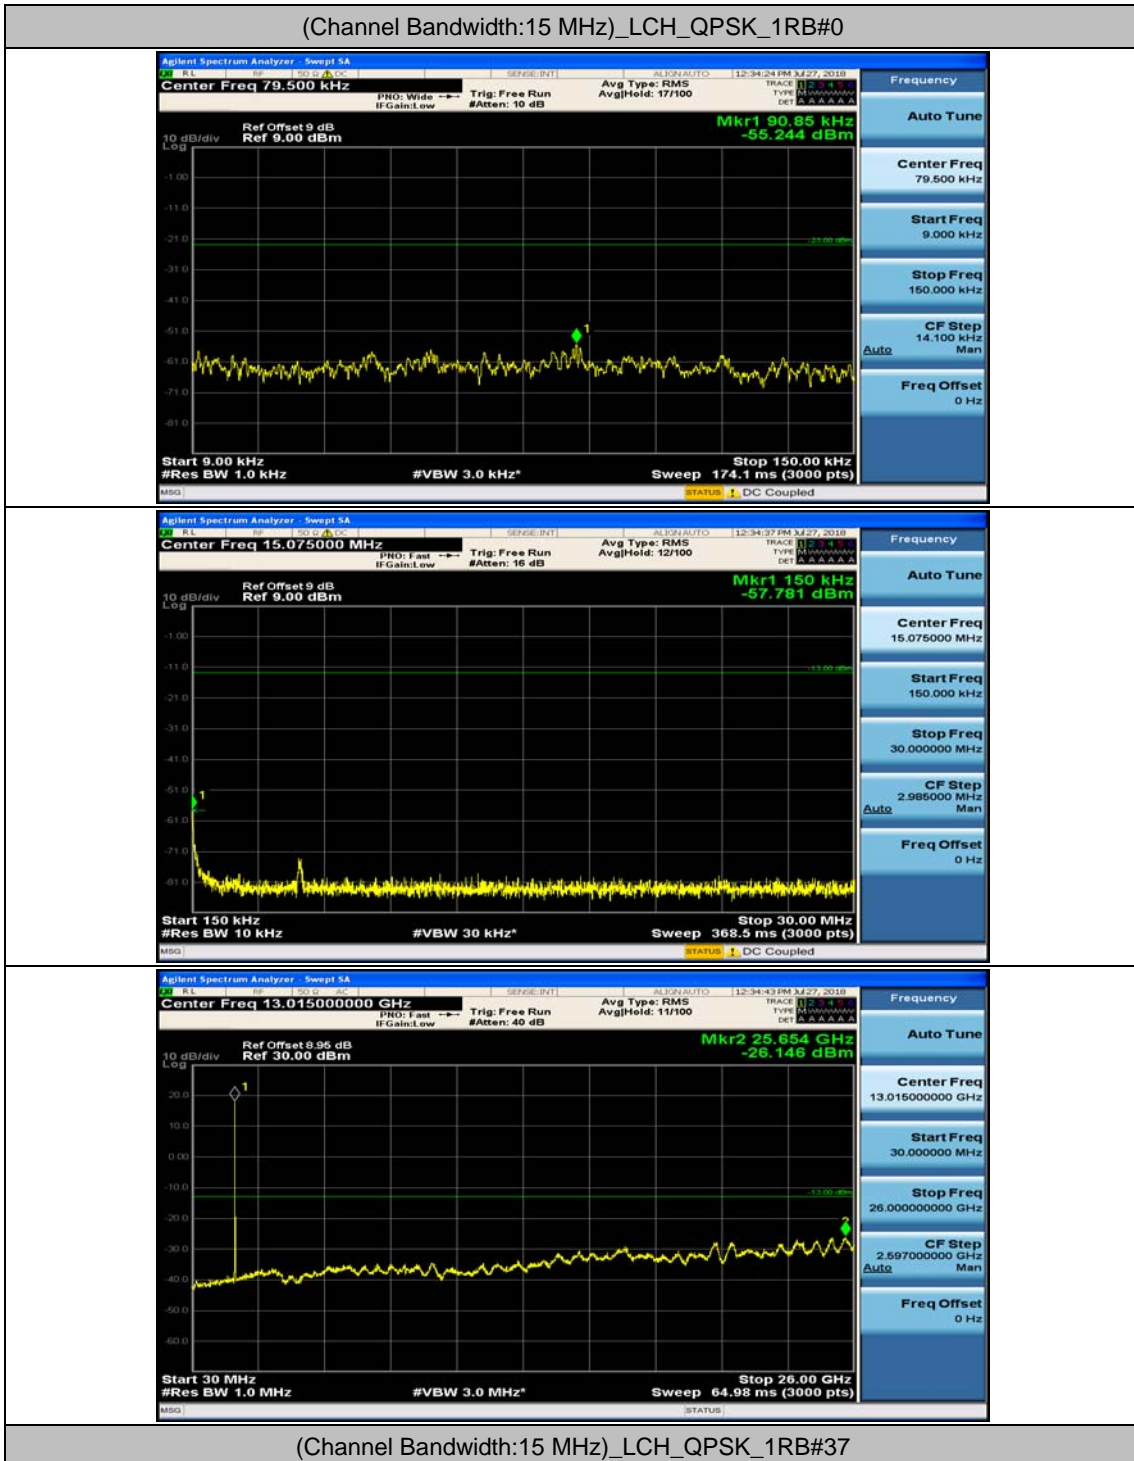

Channel Bandwidth: 10 MHz_MCH_16QAM_1RB#0

Channel Bandwidth: 10 MHz_MCH_16QAM_1RB#24

Channel Bandwidth: 10 MHz_HCH_16QAM_1RB#0

Channel Bandwidth: 10 MHz_HCH_16QAM_1RB#24

Channel Bandwidth: 15 MHz

(Channel Bandwidth:15 MHz)_MCH_QPSK_1RB#0