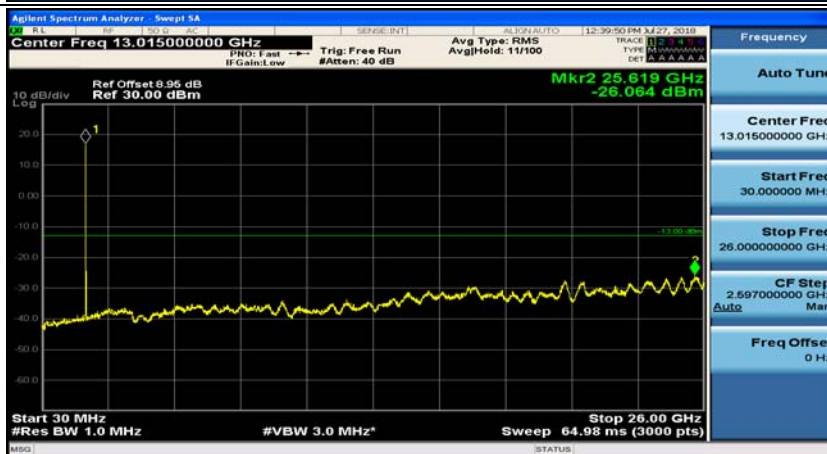

(Channel Bandwidth:15 MHz)_HCH_QPSK_1RB#0

(Channel Bandwidth:15 MHz)_HCH_QPSK_1RB#37