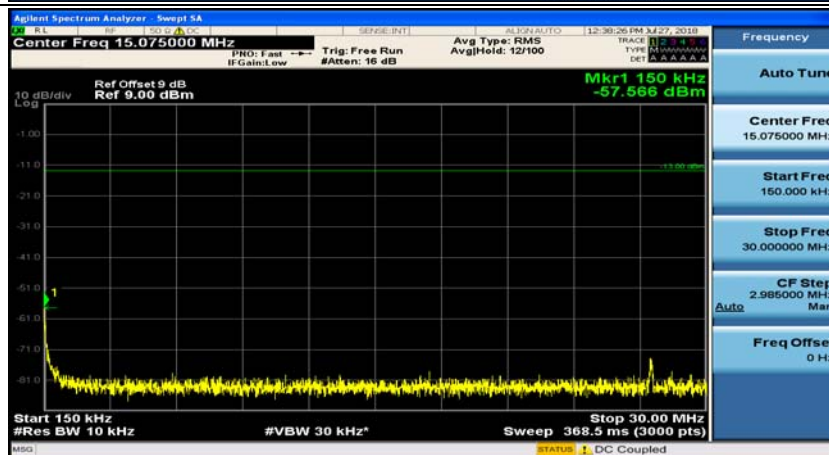

(Channel Bandwidth:15 MHz)_MCH_16QAM_1RB#0

(Channel Bandwidth:15 MHz)_MCH_16QAM_1RB#37