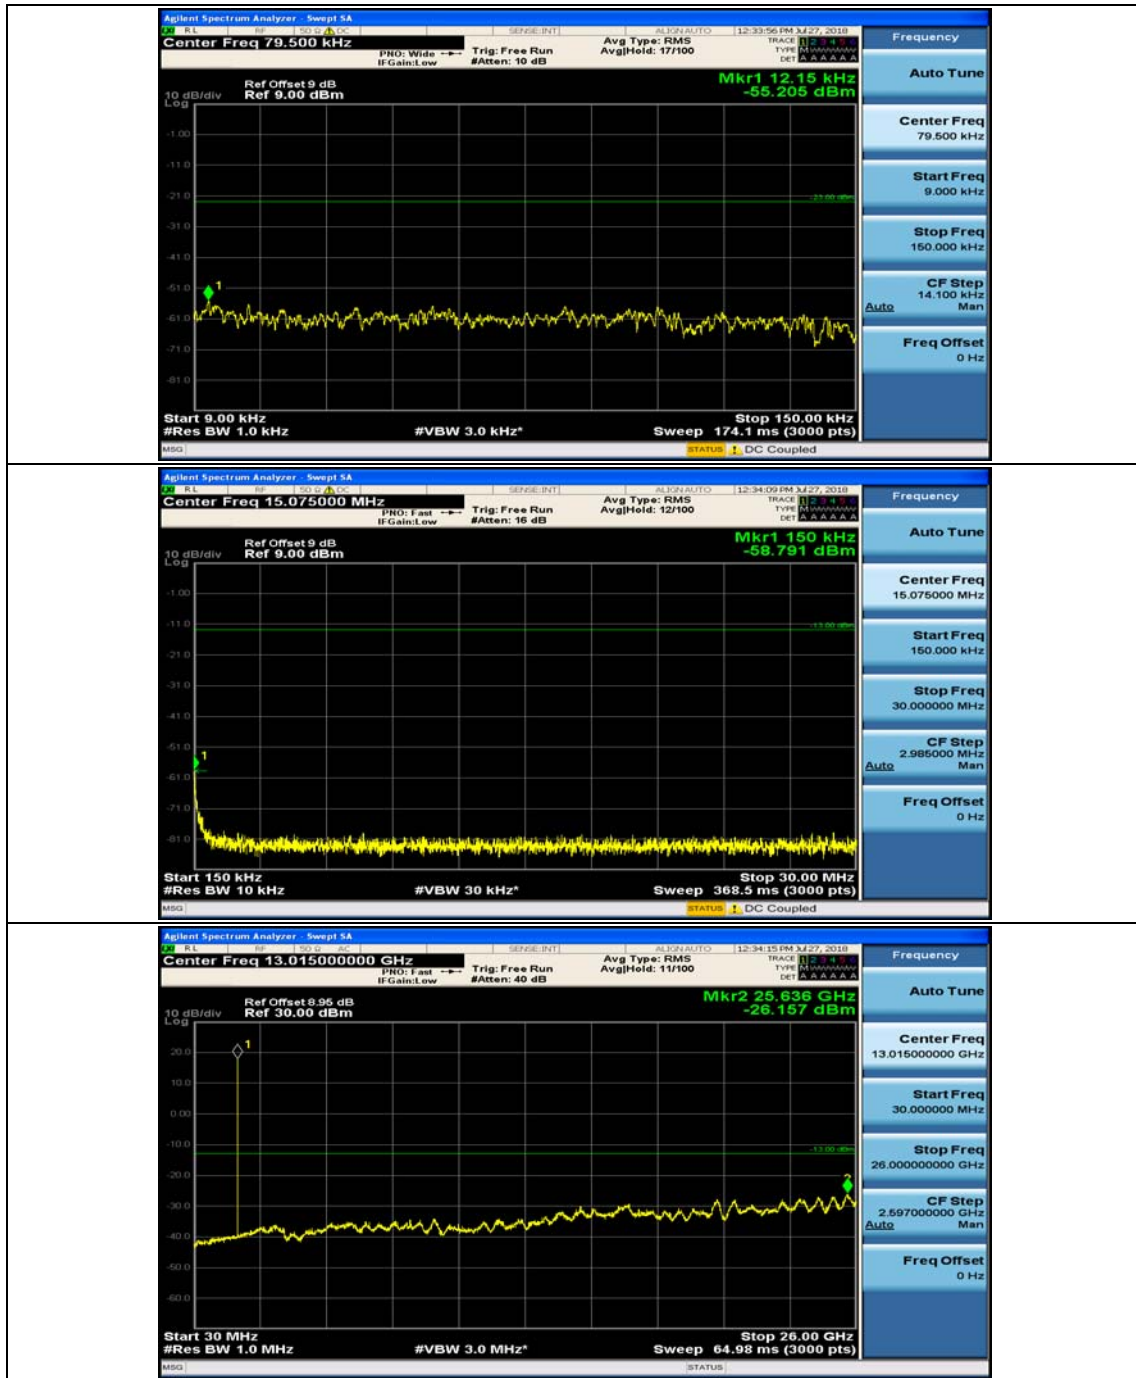

Channel Bandwidth: 10 MHz_MCH_QPSK_1RB#24

Channel Bandwidth: 10 MHz_HCH_QPSK_1RB#0

Channel Bandwidth: 10 MHz_HCH_QPSK_1RB#24

Channel Bandwidth: 10 MHz_LCH_16QAM_1RB#0

Channel Bandwidth: 10 MHz_LCH_16QAM_1RB#24

Channel Bandwidth: 10 MHz_MCH_16QAM_1RB#0

Channel Bandwidth: 10 MHz_MCH_16QAM_1RB#24

Channel Bandwidth: 10 MHz_HCH_16QAM_1RB#0

Channel Bandwidth: 10 MHz_HCH_16QAM_1RB#24

Channel Bandwidth: 15 MHz

(Channel Bandwidth:15 MHz)_MCH_QPSK_1RB#0