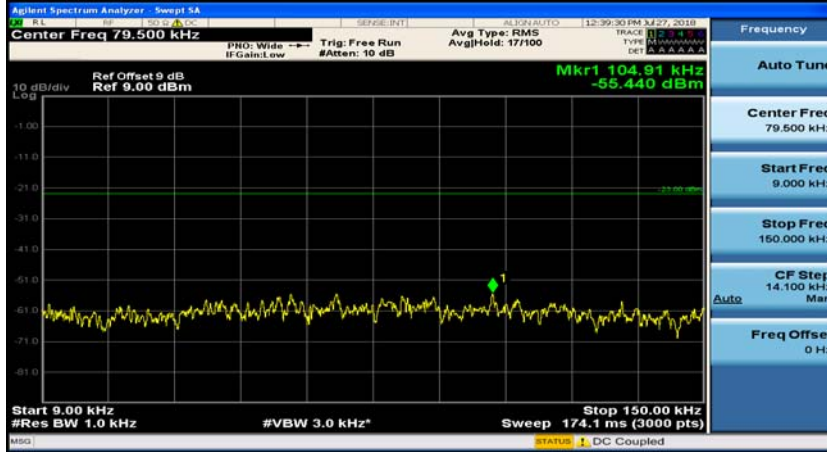

(Channel Bandwidth:15 MHz)_HCH_QPSK_1RB#0

(Channel Bandwidth:15 MHz)_HCH_QPSK_1RB#37