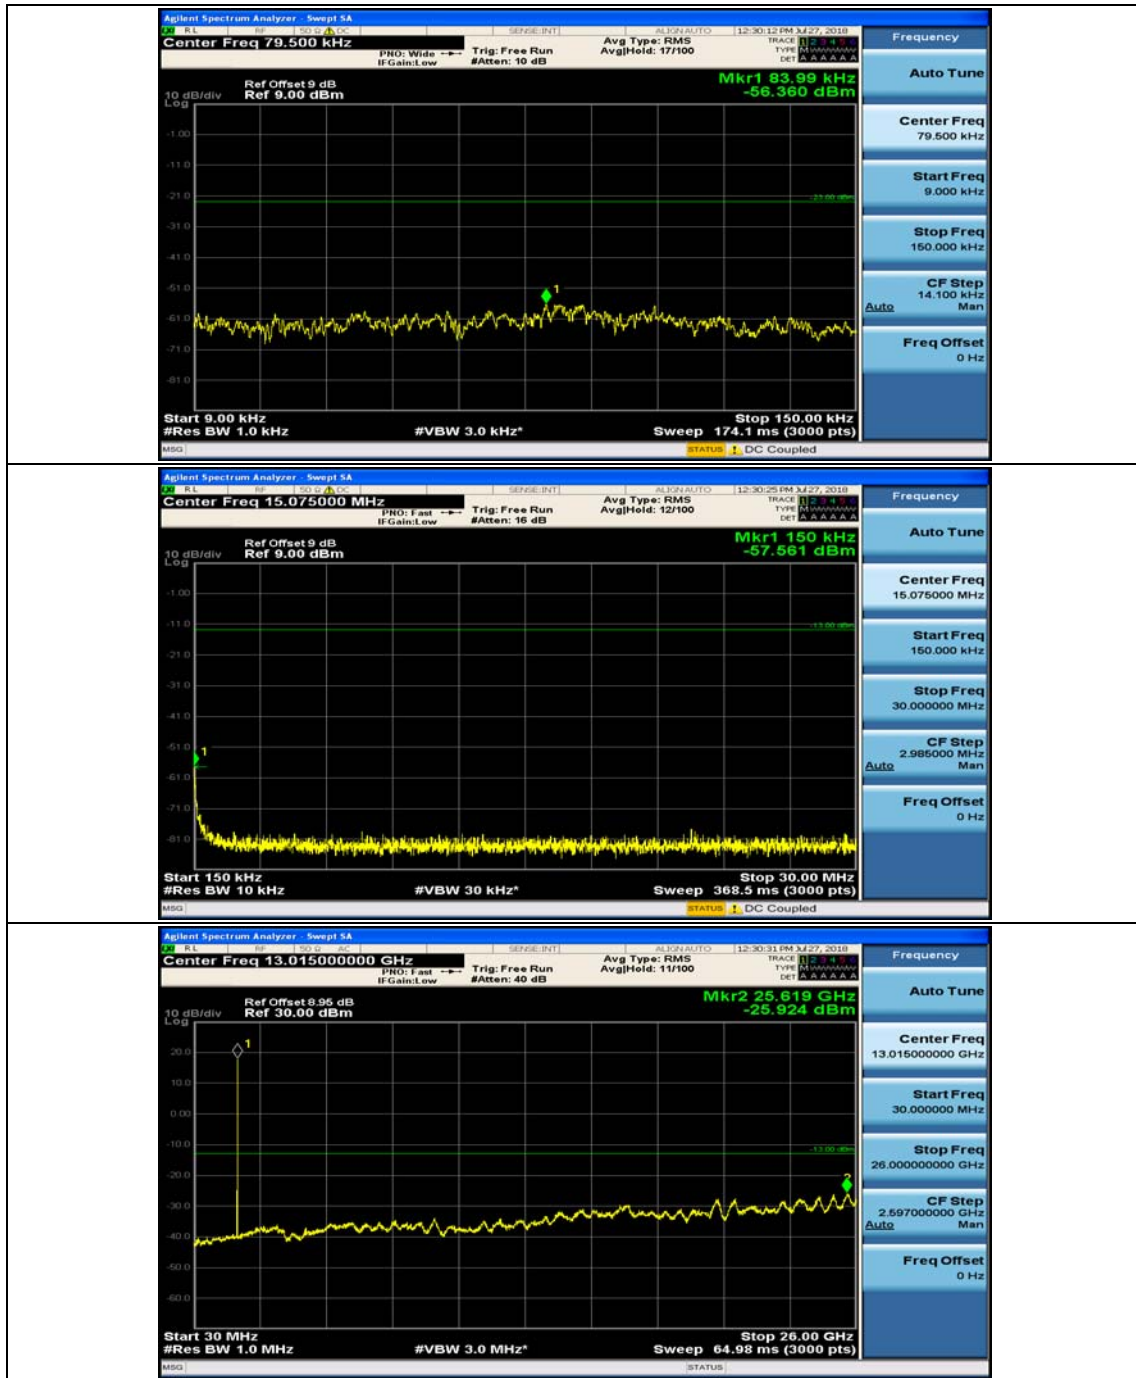

(Channel Bandwidth: 5 MHz)_MCH_16QAM_1RB#0

(Channel Bandwidth: 5 MHz)_MCH_16QAM_1RB#12

(Channel Bandwidth: 5 MHz)_HCH_16QAM_1RB#0

(Channel Bandwidth: 5 MHz)_HCH_16QAM_1RB#12

Channel Bandwidth: 10 MHz

Channel Bandwidth: 10 MHz_MCH_QPSK_1RB#0

Channel Bandwidth: 10 MHz_MCH_QPSK_1RB#24

Channel Bandwidth: 10 MHz_HCH_QPSK_1RB#0

Channel Bandwidth: 10 MHz_HCH_QPSK_1RB#24

Channel Bandwidth: 10 MHz_LCH_16QAM_1RB#0

Channel Bandwidth: 10 MHz_LCH_16QAM_1RB#24