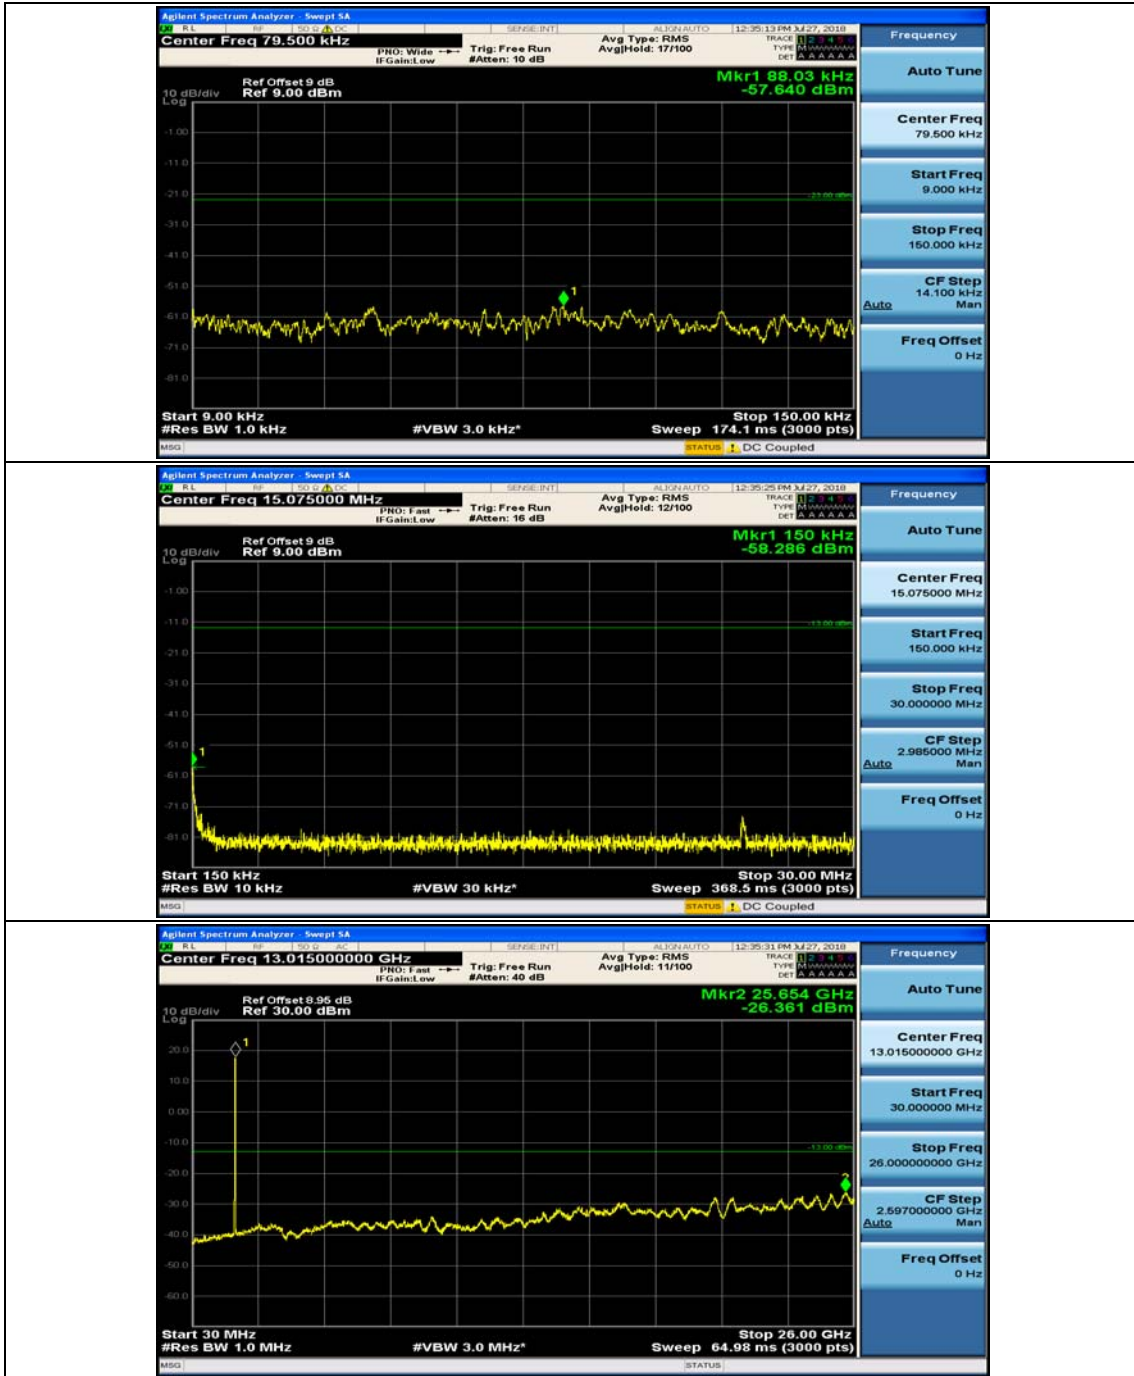

Channel Bandwidth: 10 MHz_MCH_QPSK_1RB#24

Channel Bandwidth: 10 MHz_HCH_QPSK_1RB#0

Channel Bandwidth: 10 MHz_HCH_QPSK_1RB#24

Channel Bandwidth: 10 MHz_LCH_16QAM_1RB#0

Channel Bandwidth: 10 MHz_LCH_16QAM_1RB#24

Channel Bandwidth: 10 MHz_MCH_16QAM_1RB#0

Channel Bandwidth: 10 MHz_MCH_16QAM_1RB#24

Channel Bandwidth: 10 MHz_HCH_16QAM_1RB#0

Channel Bandwidth: 10 MHz_HCH_16QAM_1RB#24

Channel Bandwidth: 15 MHz

(Channel Bandwidth:15 MHz)_MCH_QPSK_1RB#0

(Channel Bandwidth:15 MHz)_MCH_QPSK_1RB#37

(Channel Bandwidth:15 MHz)_HCH_QPSK_1RB#0

(Channel Bandwidth:15 MHz)_HCH_QPSK_1RB#37

(Channel Bandwidth:15 MHz)_LCH_16QAM_1RB#0

(Channel Bandwidth:15 MHz)_LCH_16QAM_1RB#37