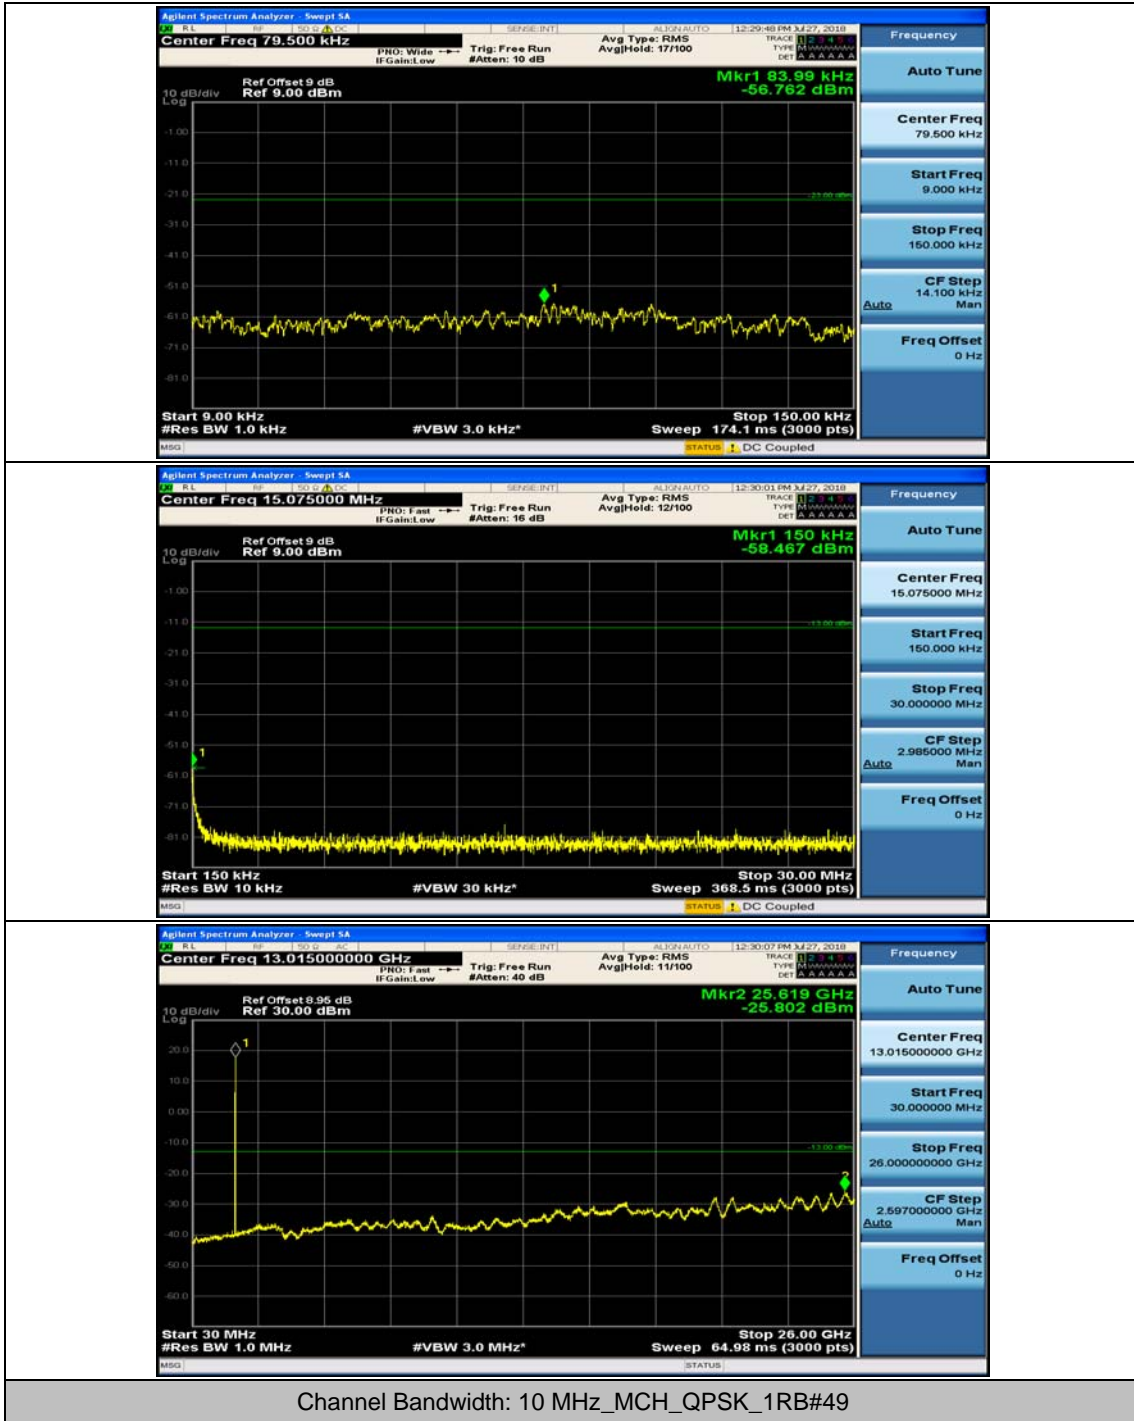

(Channel Bandwidth: 5 MHz)_MCH_16QAM_1RB#0

(Channel Bandwidth: 5 MHz)_MCH_16QAM_1RB#12

(Channel Bandwidth: 5 MHz)_HCH_16QAM_1RB#0

(Channel Bandwidth: 5 MHz)_HCH_16QAM_1RB#12

Channel Bandwidth: 10 MHz

Channel Bandwidth: 10 MHz_MCH_QPSK_1RB#0

Channel Bandwidth: 10 MHz_MCH_QPSK_1RB#24

Channel Bandwidth: 10 MHz_HCH_QPSK_1RB#0

Channel Bandwidth: 10 MHz_HCH_QPSK_1RB#24

Channel Bandwidth: 10 MHz_LCH_16QAM_1RB#0

Channel Bandwidth: 10 MHz_LCH_16QAM_1RB#24