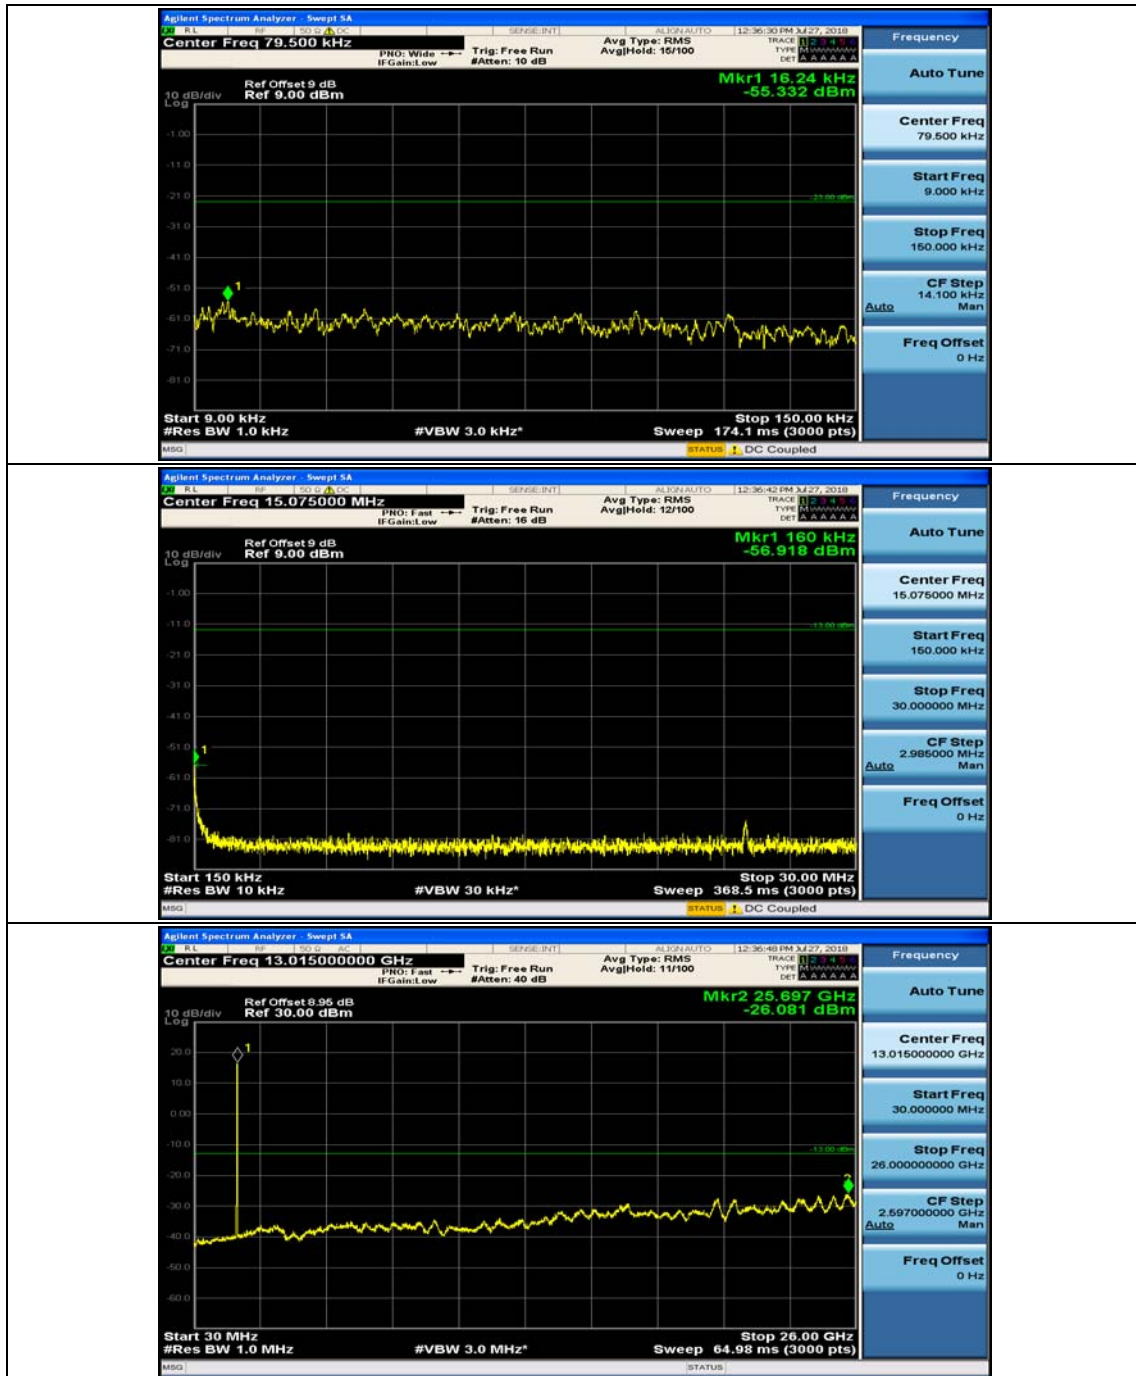

(Channel Bandwidth:15 MHz)_MCH_QPSK_1RB#37

(Channel Bandwidth:15 MHz)_HCH_QPSK_1RB#0

(Channel Bandwidth:15 MHz)_HCH_QPSK_1RB#37

(Channel Bandwidth:15 MHz)_LCH_16QAM_1RB#0

(Channel Bandwidth:15 MHz)_LCH_16QAM_1RB#37