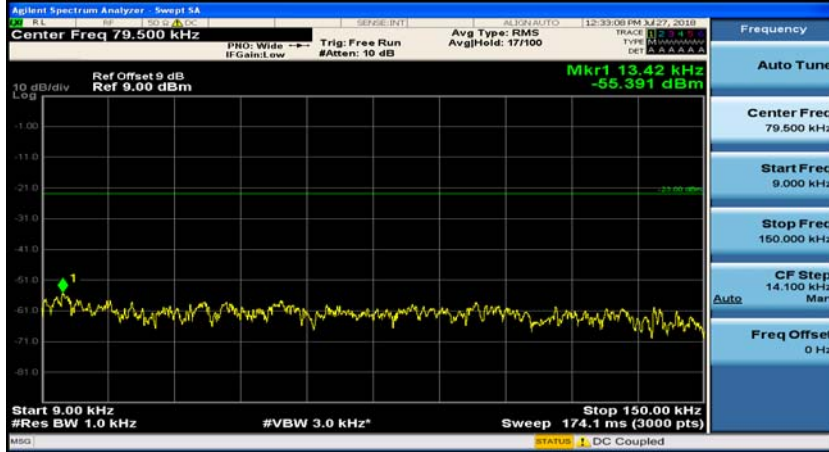

Channel Bandwidth: 10 MHz_MCH_16QAM_1RB#0

Channel Bandwidth: 10 MHz_MCH_16QAM_1RB#24

Channel Bandwidth: 10 MHz_HCH_16QAM_1RB#0

Channel Bandwidth: 10 MHz_HCH_16QAM_1RB#24

Channel Bandwidth: 15 MHz

(Channel Bandwidth:15 MHz)_MCH_QPSK_1RB#0