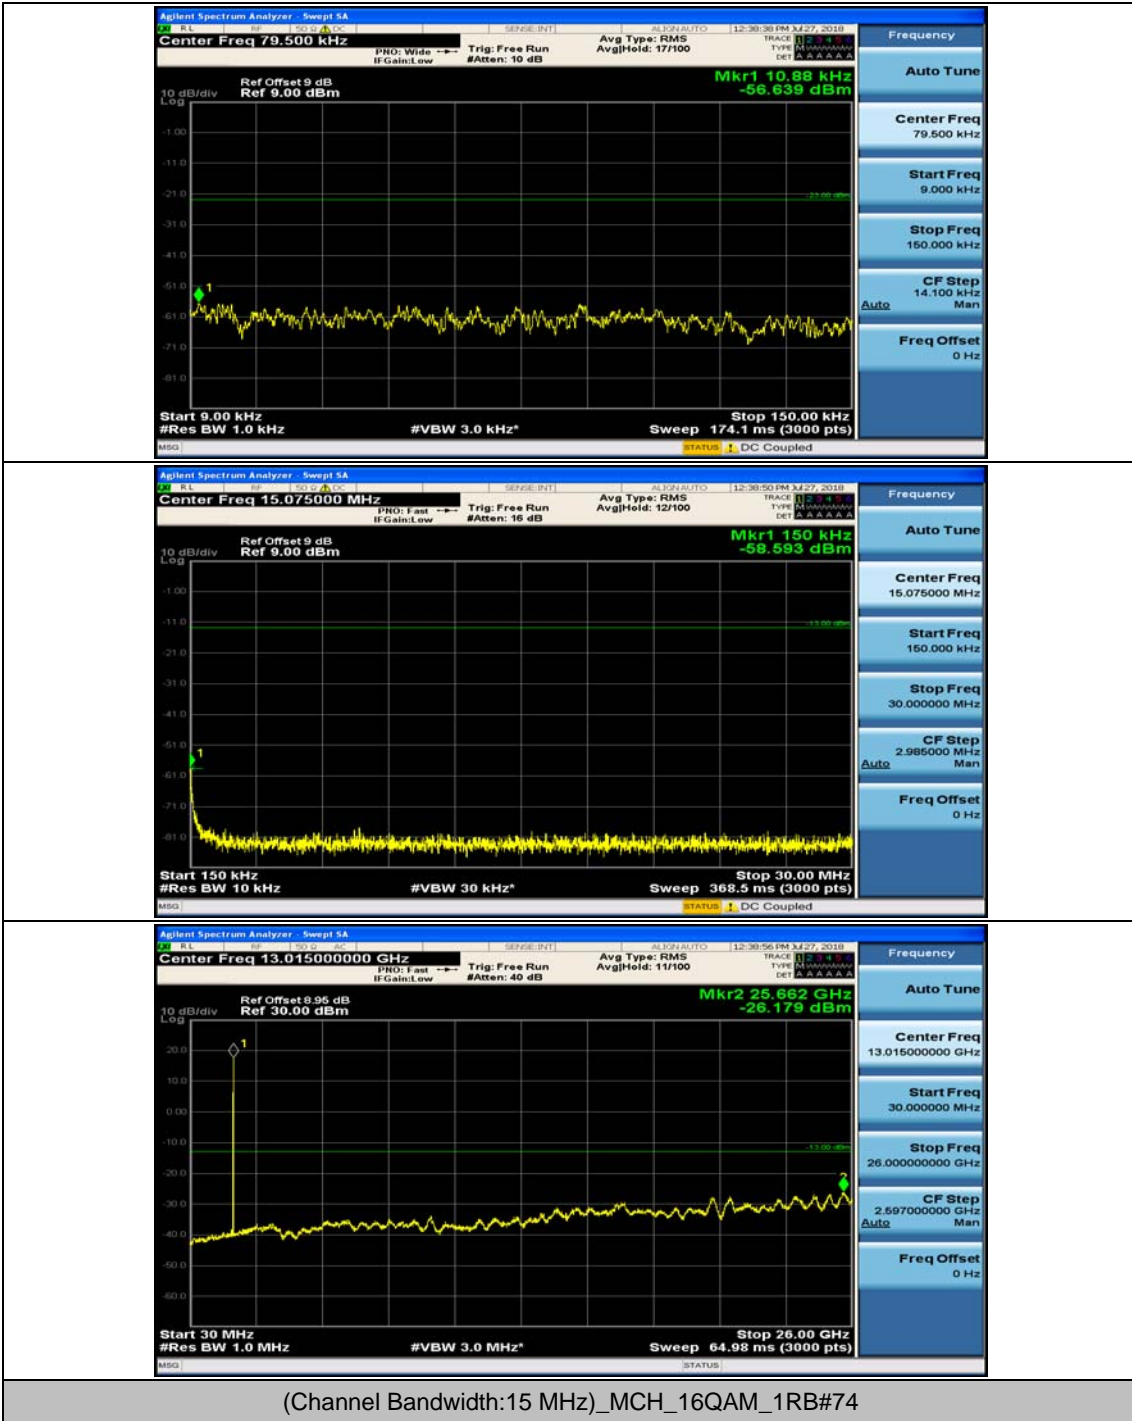

(Channel Bandwidth:15 MHz)_MCH_16QAM_1RB#37