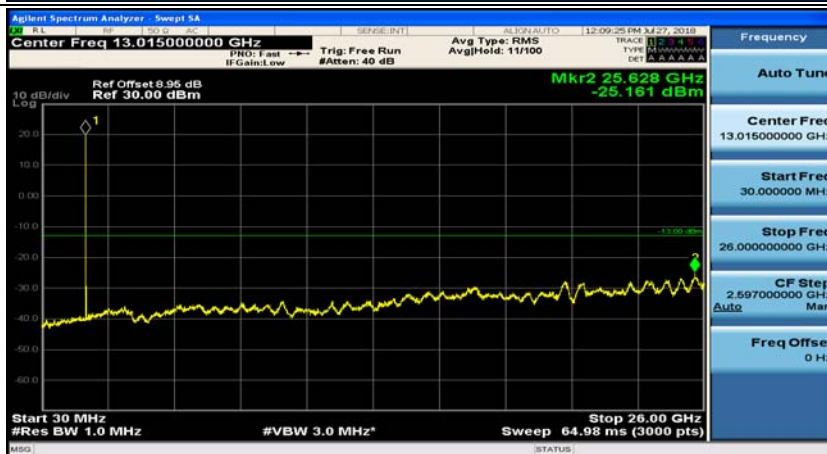

(Channel Bandwidth: 1.4 MHz)_MCH_QPSK_1RB#0

(Channel Bandwidth: 1.4 MHz)_MCH_QPSK_1RB#3

(Channel Bandwidth: 1.4 MHz)_HCH_QPSK_1RB#0

(Channel Bandwidth: 1.4 MHz)_HCH_QPSK_1RB#3

(Channel Bandwidth: 1.4 MHz)_LCH_16QAM_1RB#0

(Channel Bandwidth: 1.4 MHz)_LCH_16QAM_1RB#3

(Channel Bandwidth: 1.4 MHz)_MCH_16QAM_1RB#0

(Channel Bandwidth: 1.4 MHz)_MCH_16QAM_1RB#3

(Channel Bandwidth: 1.4 MHz)_HCH_16QAM_1RB#0

(Channel Bandwidth: 1.4 MHz)_HCH_16QAM_1RB#3