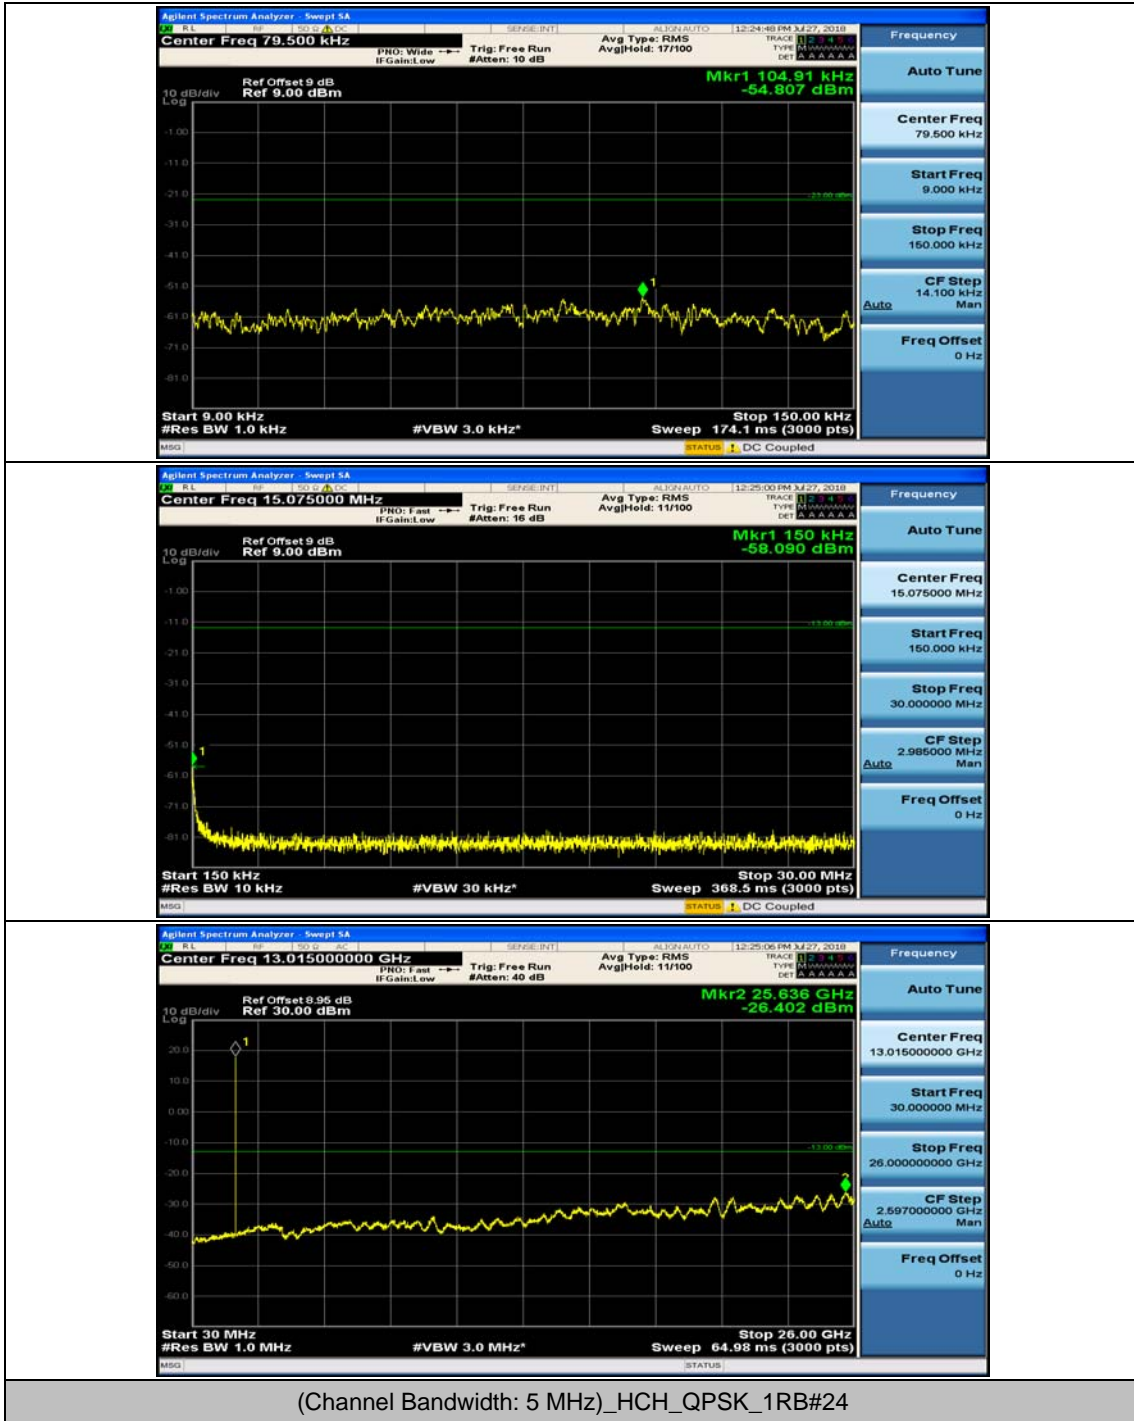

(Channel Bandwidth: 5 MHz)_HCH_QPSK_1RB#12