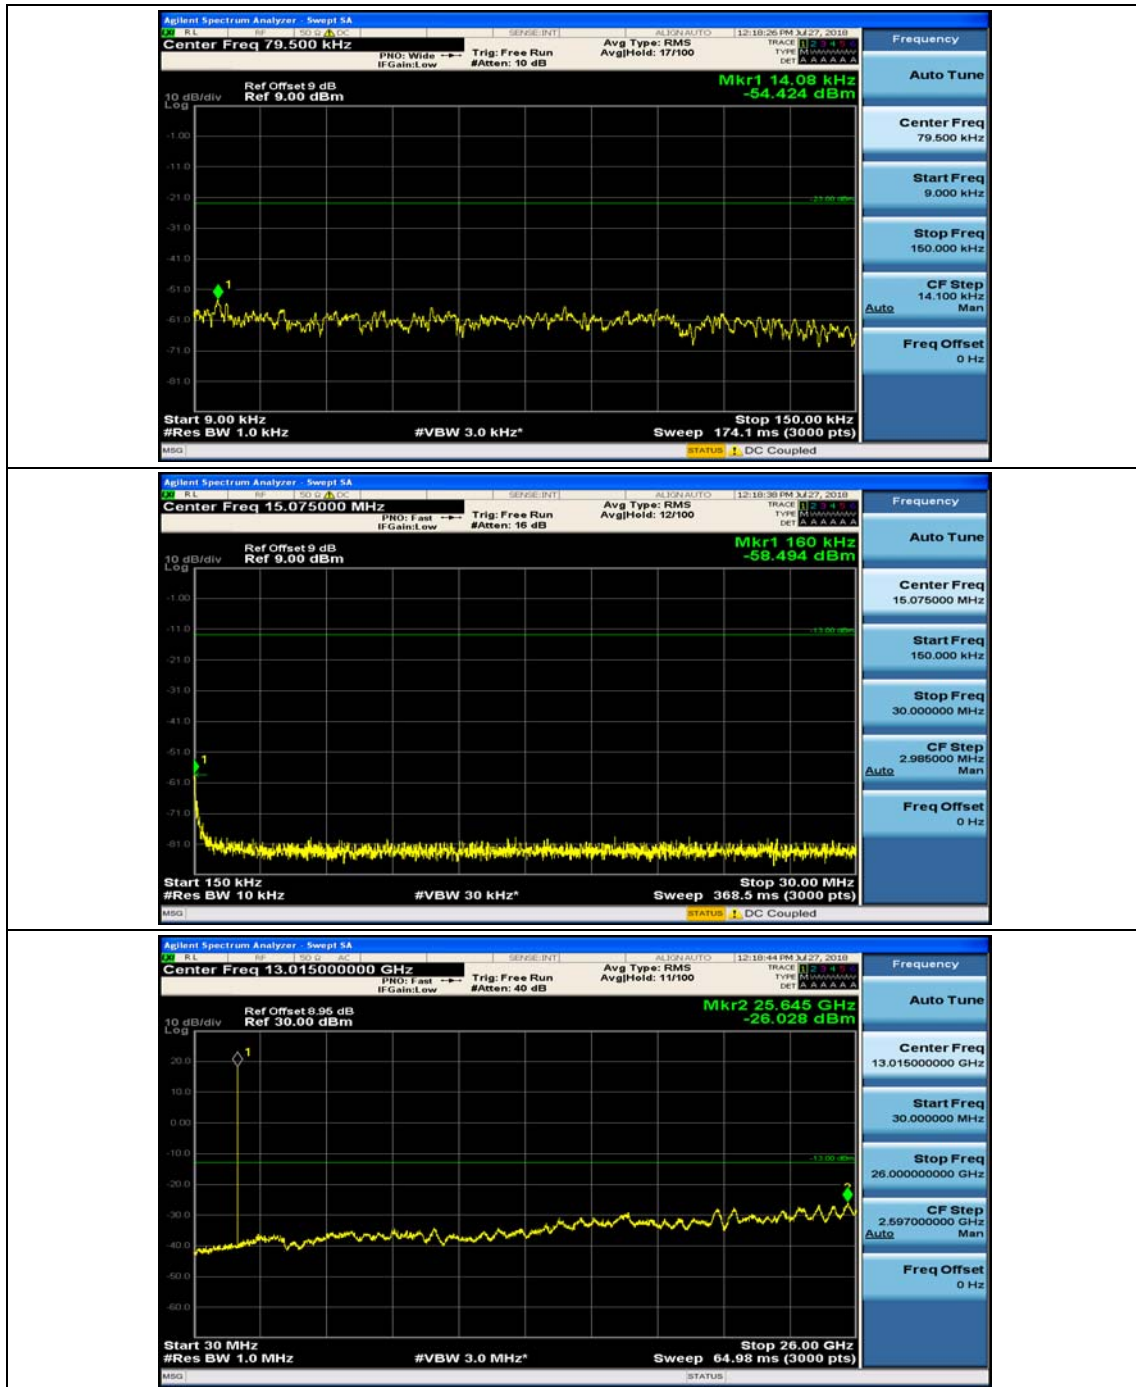

(Channel Bandwidth: 3 MHz)_LCH_16QAM_1RB#7

(Channel Bandwidth: 3 MHz)_HCH_16QAM_1RB#0

(Channel Bandwidth: 3 MHz)_HCH_16QAM_1RB#7

Channel Bandwidth: 5 MHz

(Channel Bandwidth: 5 MHz)_MCH_QPSK_1RB#0

(Channel Bandwidth: 5 MHz)_MCH_QPSK_1RB#12