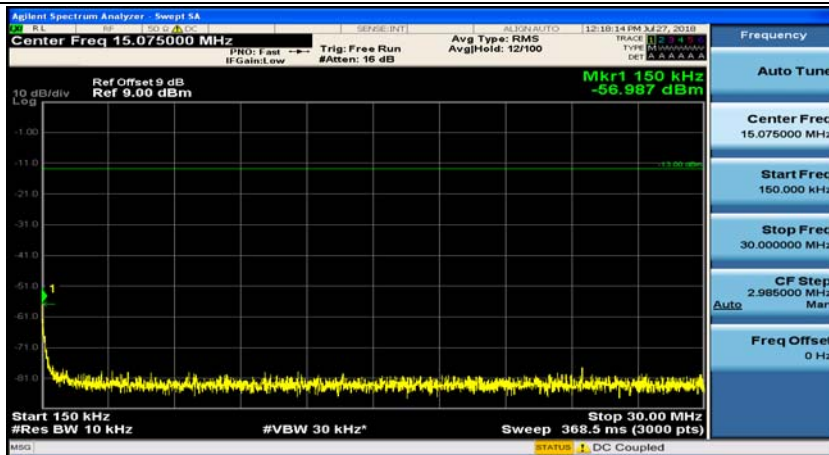

(Channel Bandwidth: 3 MHz)_HCH_16QAM_1RB#0