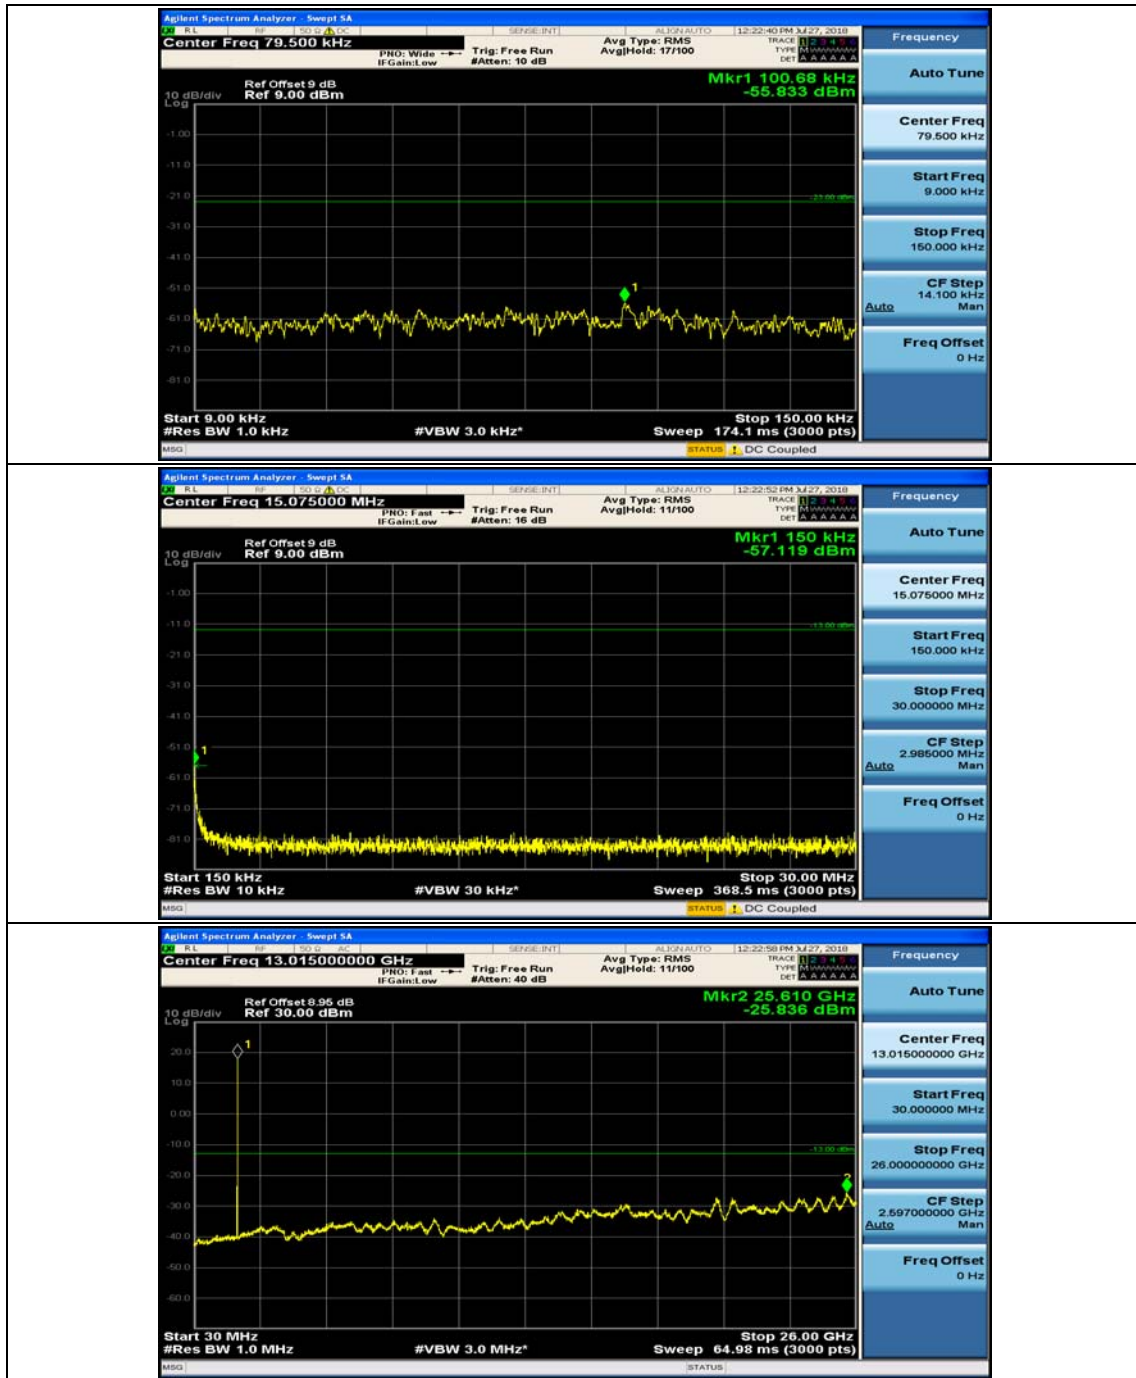

Channel Bandwidth: 3 MHz

(Channel Bandwidth: 3 MHz)_MCH_QPSK_1RB#0

(Channel Bandwidth: 3 MHz)_MCH_QPSK_1RB#7

(Channel Bandwidth: 3 MHz)_HCH_QPSK_1RB#0

(Channel Bandwidth: 3 MHz)_HCH_QPSK_1RB#7

(Channel Bandwidth: 3 MHz)_LCH_16QAM_1RB#0

(Channel Bandwidth: 3 MHz)_LCH_16QAM_1RB#7

(Channel Bandwidth: 3 MHz)_HCH_16QAM_1RB#0

(Channel Bandwidth: 3 MHz)_HCH_16QAM_1RB#7

Channel Bandwidth: 5 MHz

(Channel Bandwidth: 5 MHz)_MCH_QPSK_1RB#0

(Channel Bandwidth: 5 MHz)_MCH_QPSK_1RB#12