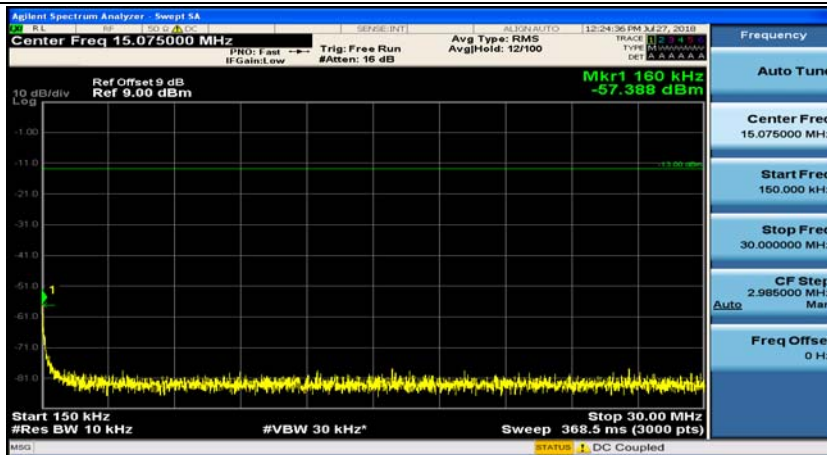

(Channel Bandwidth: 5 MHz)_HCH_QPSK_1RB#0