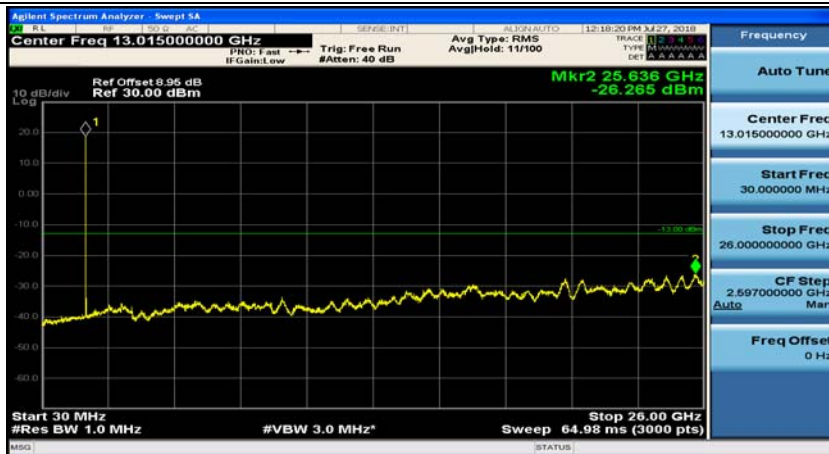

(Channel Bandwidth: 3 MHz)_HCH_16QAM_1RB#0