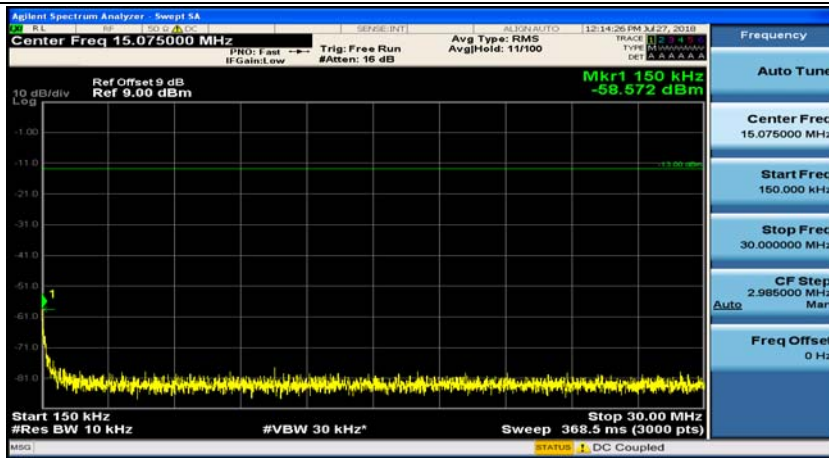

(Channel Bandwidth: 3 MHz)_MCH_QPSK_1RB#0