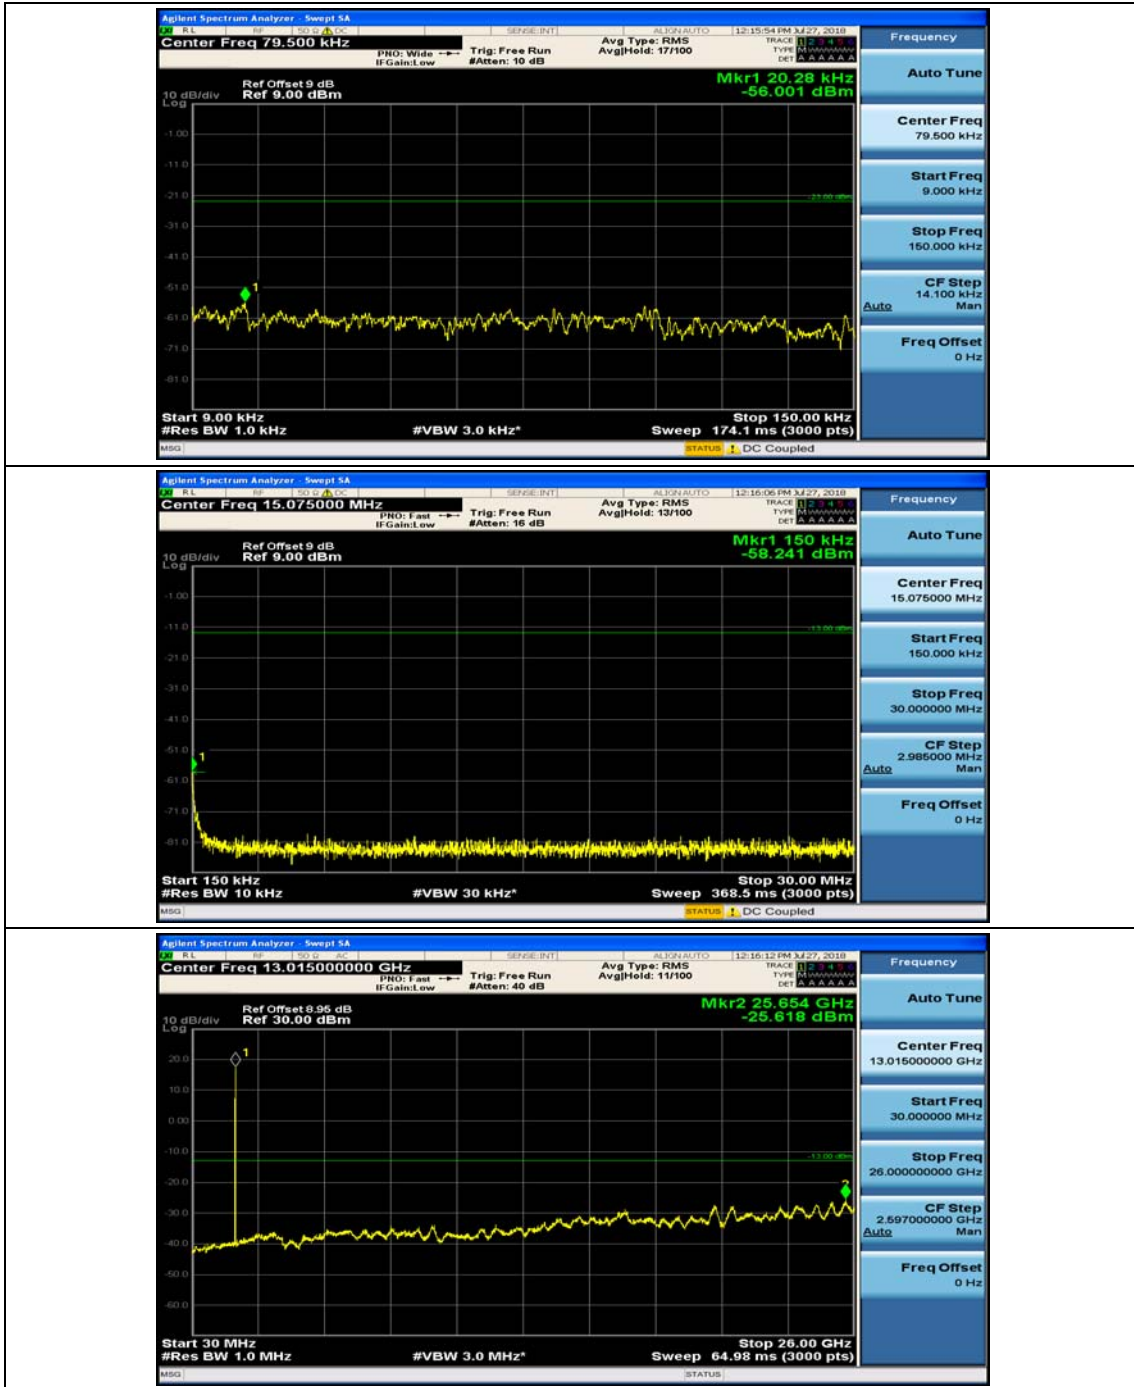

Channel Bandwidth: 3 MHz

(Channel Bandwidth: 3 MHz)_MCH_QPSK_1RB#0

(Channel Bandwidth: 3 MHz)_MCH_QPSK_1RB#7

(Channel Bandwidth: 3 MHz)_HCH_QPSK_1RB#0

(Channel Bandwidth: 3 MHz)_HCH_QPSK_1RB#7

(Channel Bandwidth: 3 MHz)_LCH_16QAM_1RB#0

(Channel Bandwidth: 3 MHz)_LCH_16QAM_1RB#7

(Channel Bandwidth: 3 MHz)_HCH_16QAM_1RB#0

(Channel Bandwidth: 3 MHz)_HCH_16QAM_1RB#7

Channel Bandwidth: 5 MHz

(Channel Bandwidth: 5 MHz)_MCH_QPSK_1RB#0

(Channel Bandwidth: 5 MHz)_MCH_QPSK_1RB#12