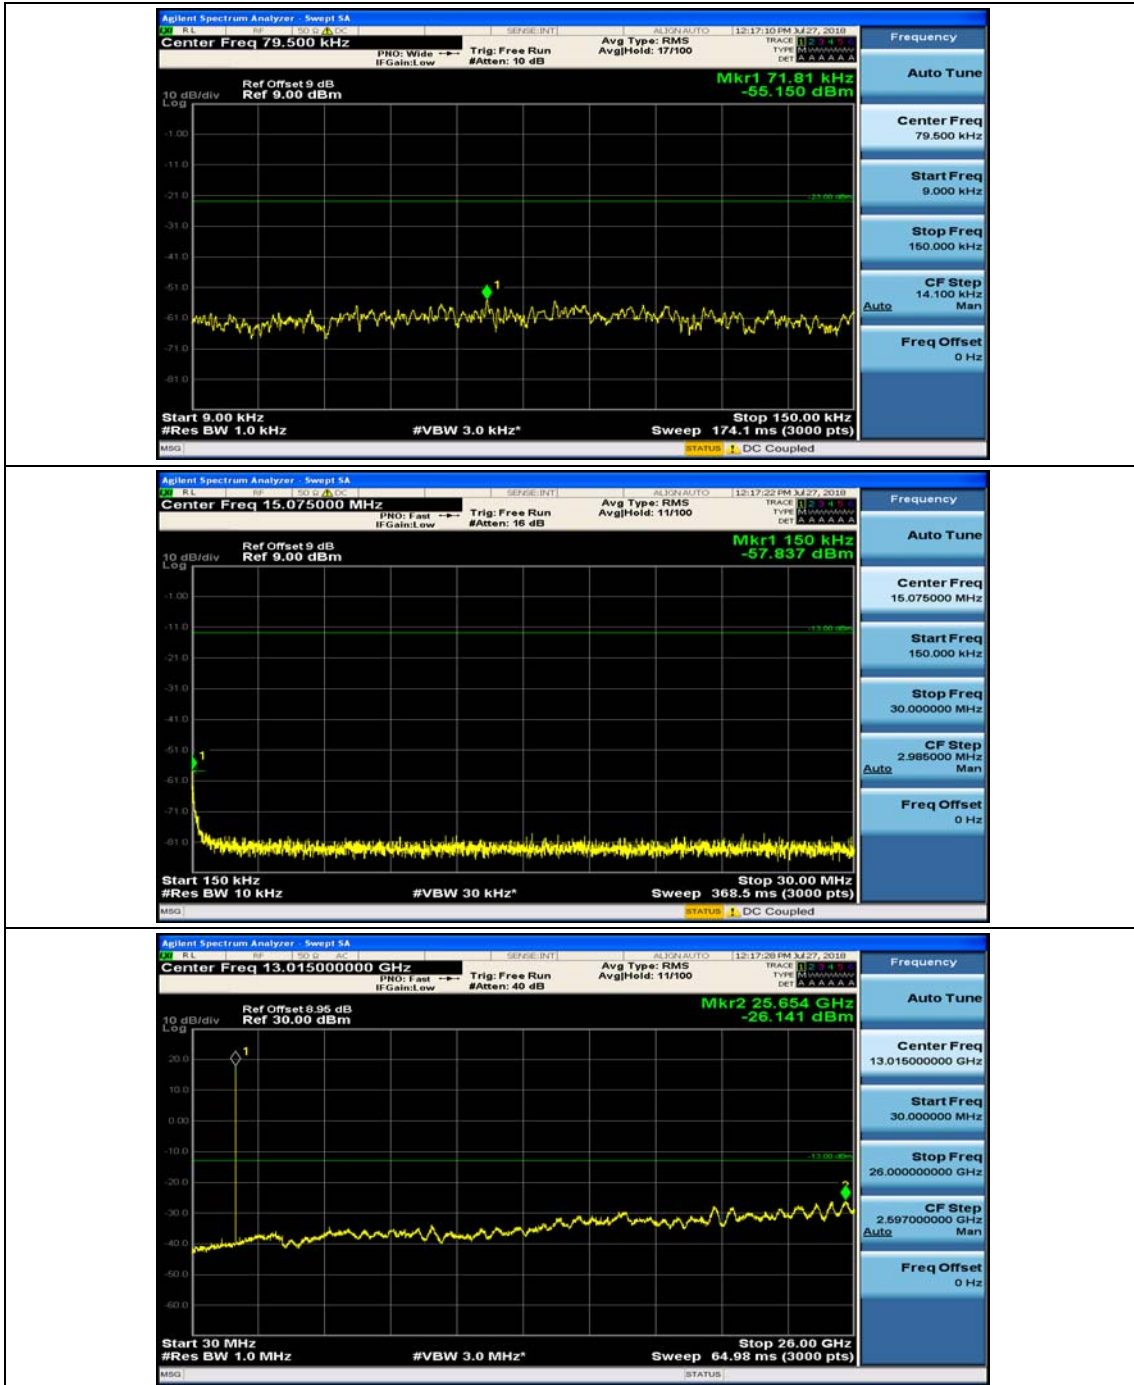

Channel Bandwidth: 3 MHz

(Channel Bandwidth: 3 MHz)_MCH_QPSK_1RB#0

(Channel Bandwidth: 3 MHz)_MCH_QPSK_1RB#7

(Channel Bandwidth: 3 MHz)_HCH_QPSK_1RB#0

(Channel Bandwidth: 3 MHz)_HCH_QPSK_1RB#7

(Channel Bandwidth: 3 MHz)_LCH_16QAM_1RB#0

(Channel Bandwidth: 3 MHz)_LCH_16QAM_1RB#7

(Channel Bandwidth: 3 MHz)_HCH_16QAM_1RB#0

(Channel Bandwidth: 3 MHz)_HCH_16QAM_1RB#7

Channel Bandwidth: 5 MHz

(Channel Bandwidth: 5 MHz)_MCH_QPSK_1RB#0

(Channel Bandwidth: 5 MHz)_MCH_QPSK_1RB#12