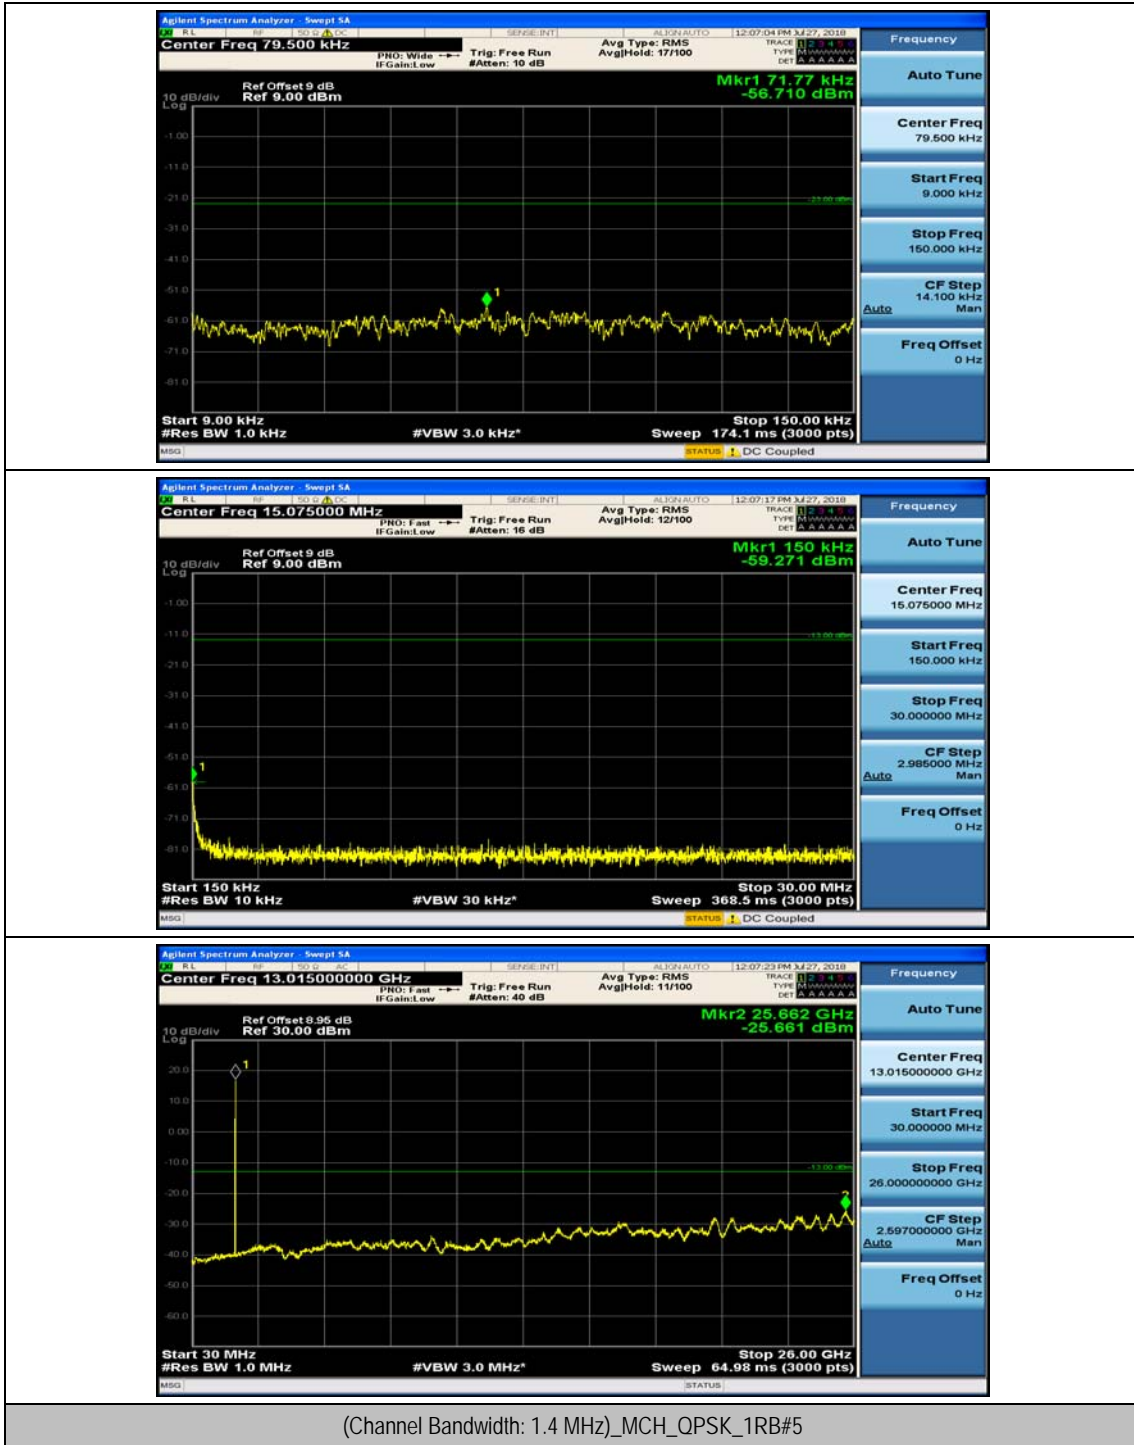

(Channel Bandwidth: 1.4 MHz)_MCH_QPSK_1RB#0

(Channel Bandwidth: 1.4 MHz)_MCH_QPSK_1RB#3

(Channel Bandwidth: 1.4 MHz)_HCH_QPSK_1RB#0

(Channel Bandwidth: 1.4 MHz)_HCH_QPSK_1RB#3

(Channel Bandwidth: 1.4 MHz)_LCH_16QAM_1RB#0

(Channel Bandwidth: 1.4 MHz)_LCH_16QAM_1RB#3

(Channel Bandwidth: 1.4 MHz)_MCH_16QAM_1RB#0

(Channel Bandwidth: 1.4 MHz)_MCH_16QAM_1RB#3

(Channel Bandwidth: 1.4 MHz)_HCH_16QAM_1RB#0

(Channel Bandwidth: 1.4 MHz)_HCH_16QAM_1RB#3

Channel Bandwidth: 3 MHz

(Channel Bandwidth: 3 MHz)_MCH_QPSK_1RB#0

(Channel Bandwidth: 3 MHz)_MCH_QPSK_1RB#7

(Channel Bandwidth: 3 MHz)_HCH_QPSK_1RB#0

(Channel Bandwidth: 3 MHz)_HCH_QPSK_1RB#7

(Channel Bandwidth: 3 MHz)_LCH_16QAM_1RB#0