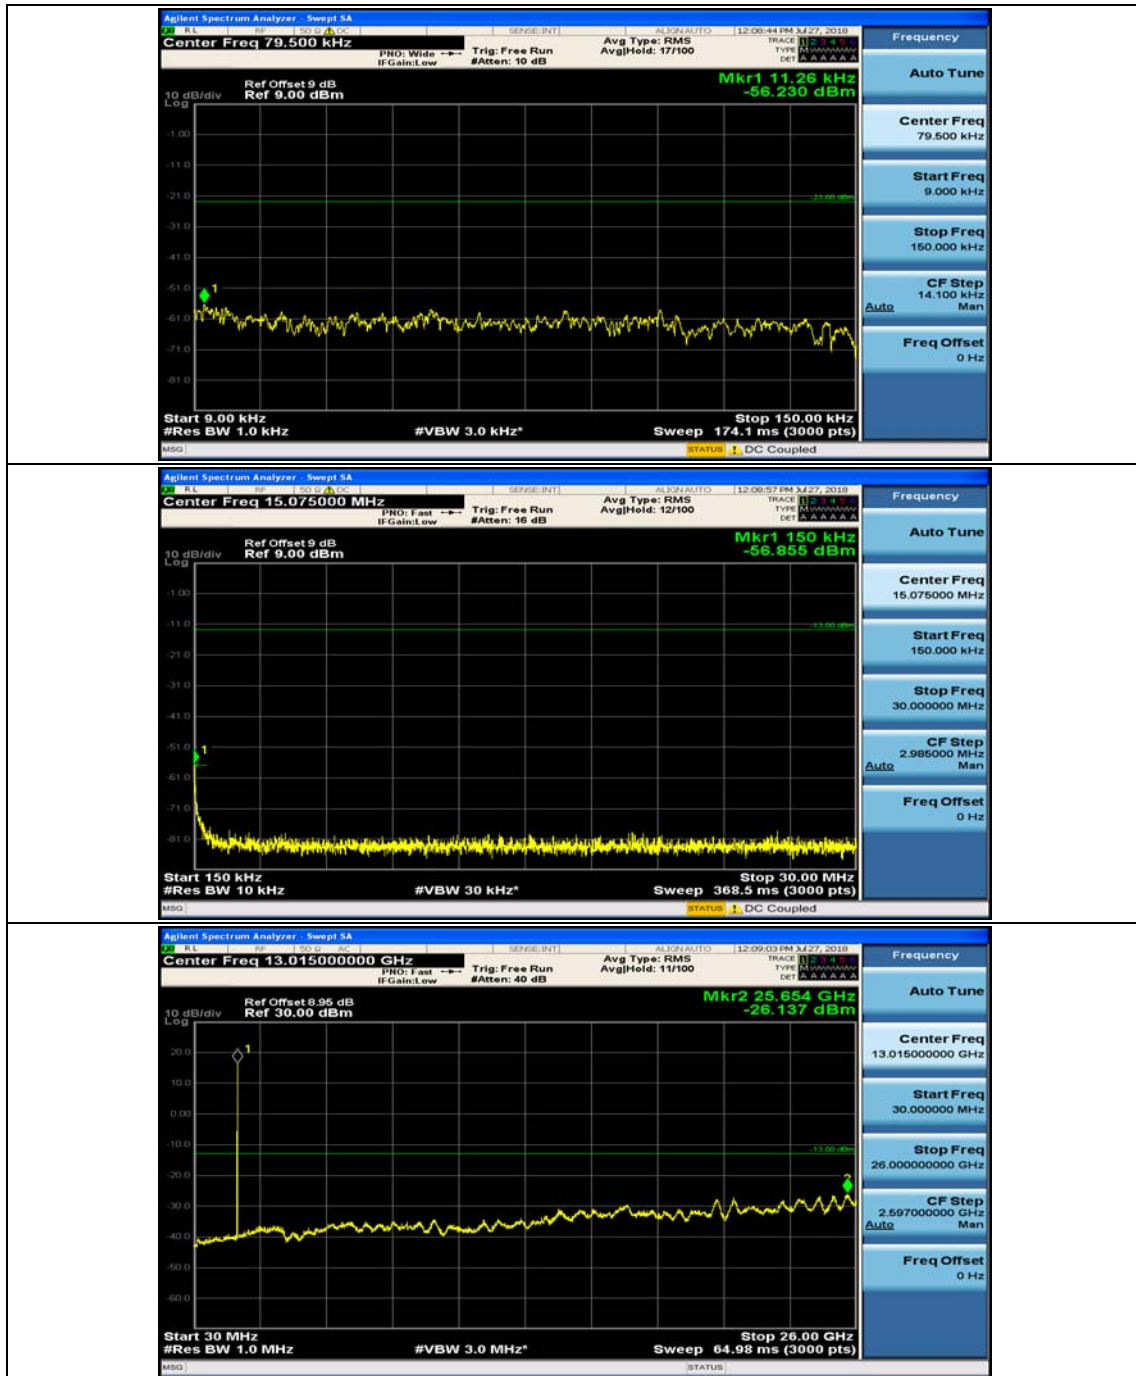

(Channel Bandwidth: 1.4 MHz)_MCH_QPSK_1RB#0

(Channel Bandwidth: 1.4 MHz)_MCH_QPSK_1RB#3

(Channel Bandwidth: 1.4 MHz)_HCH_QPSK_1RB#0

(Channel Bandwidth: 1.4 MHz)_HCH_QPSK_1RB#3

(Channel Bandwidth: 1.4 MHz)_LCH_16QAM_1RB#0

(Channel Bandwidth: 1.4 MHz)_LCH_16QAM_1RB#3

(Channel Bandwidth: 1.4 MHz)_MCH_16QAM_1RB#0

(Channel Bandwidth: 1.4 MHz)_MCH_16QAM_1RB#3

(Channel Bandwidth: 1.4 MHz)_HCH_16QAM_1RB#0

(Channel Bandwidth: 1.4 MHz)_HCH_16QAM_1RB#3

Channel Bandwidth: 3 MHz

(Channel Bandwidth: 3 MHz)_MCH_QPSK_1RB#0

(Channel Bandwidth: 3 MHz)_MCH_QPSK_1RB#7

(Channel Bandwidth: 3 MHz)_HCH_QPSK_1RB#0

(Channel Bandwidth: 3 MHz)_HCH_QPSK_1RB#7

(Channel Bandwidth: 3 MHz)_LCH_16QAM_1RB#0