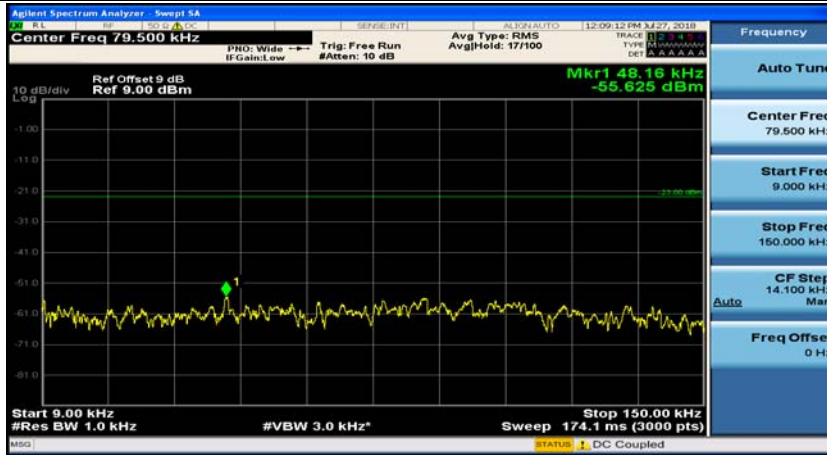

(Channel Bandwidth: 1.4 MHz)_MCH_QPSK_1RB#0

(Channel Bandwidth: 1.4 MHz)_MCH_QPSK_1RB#3

(Channel Bandwidth: 1.4 MHz)_HCH_QPSK_1RB#0

(Channel Bandwidth: 1.4 MHz)_HCH_QPSK_1RB#3

(Channel Bandwidth: 1.4 MHz)_LCH_16QAM_1RB#0

(Channel Bandwidth: 1.4 MHz)_LCH_16QAM_1RB#3

(Channel Bandwidth: 1.4 MHz)_MCH_16QAM_1RB#0

(Channel Bandwidth: 1.4 MHz)_MCH_16QAM_1RB#3

(Channel Bandwidth: 1.4 MHz)_HCH_16QAM_1RB#0

(Channel Bandwidth: 1.4 MHz)_HCH_16QAM_1RB#3