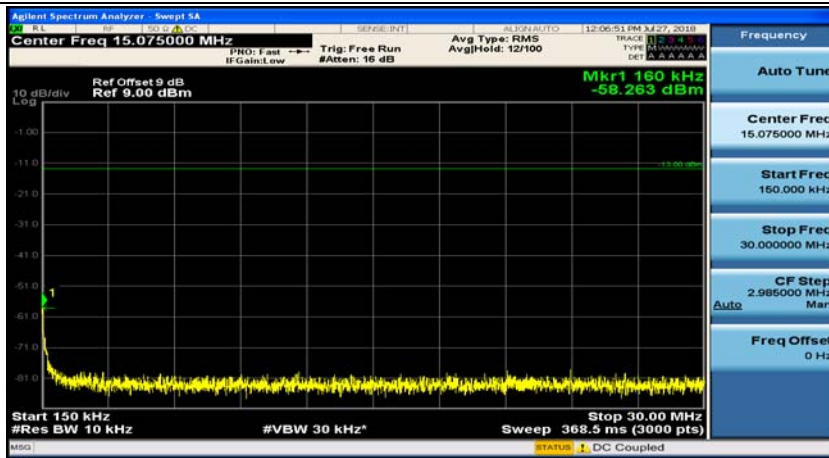

(Channel Bandwidth: 1.4 MHz)_MCH_QPSK_1RB#0

(Channel Bandwidth: 1.4 MHz)_MCH_QPSK_1RB#3

(Channel Bandwidth: 1.4 MHz)_HCH_QPSK_1RB#0

(Channel Bandwidth: 1.4 MHz)_HCH_QPSK_1RB#3

(Channel Bandwidth: 1.4 MHz)_LCH_16QAM_1RB#0

(Channel Bandwidth: 1.4 MHz)_LCH_16QAM_1RB#3

(Channel Bandwidth: 1.4 MHz)_MCH_16QAM_1RB#0

(Channel Bandwidth: 1.4 MHz)_MCH_16QAM_1RB#3

(Channel Bandwidth: 1.4 MHz)_HCH_16QAM_1RB#0

(Channel Bandwidth: 1.4 MHz)_HCH_16QAM_1RB#3