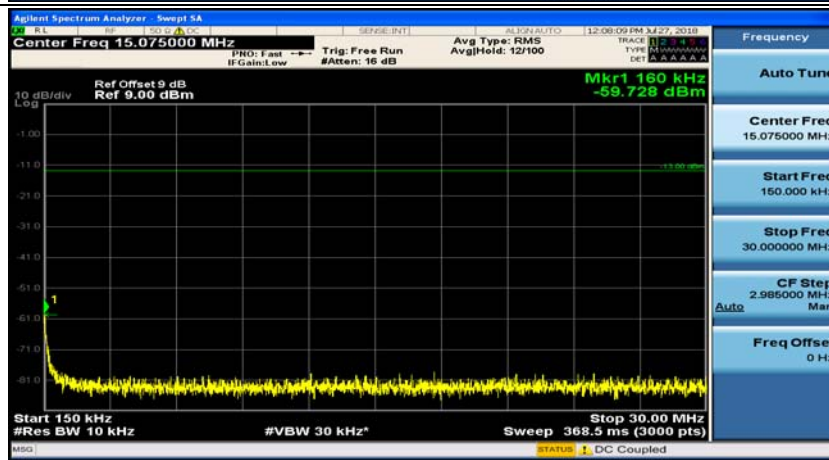

(Channel Bandwidth: 1.4 MHz)_MCH_QPSK_1RB#0

(Channel Bandwidth: 1.4 MHz)_MCH_QPSK_1RB#3

(Channel Bandwidth: 1.4 MHz)_HCH_QPSK_1RB#0

(Channel Bandwidth: 1.4 MHz)_HCH_QPSK_1RB#3

(Channel Bandwidth: 1.4 MHz)_LCH_16QAM_1RB#0

(Channel Bandwidth: 1.4 MHz)_LCH_16QAM_1RB#3

(Channel Bandwidth: 1.4 MHz)_MCH_16QAM_1RB#0

(Channel Bandwidth: 1.4 MHz)_MCH_16QAM_1RB#3

(Channel Bandwidth: 1.4 MHz)_HCH_16QAM_1RB#0

(Channel Bandwidth: 1.4 MHz)_HCH_16QAM_1RB#3