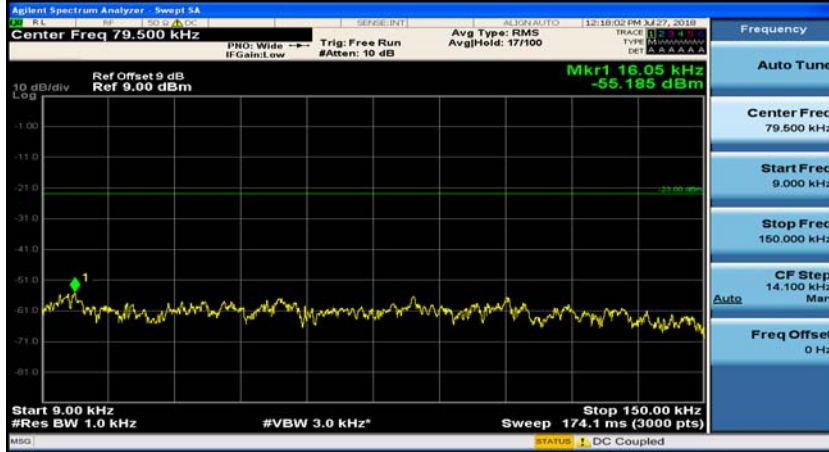

(Channel Bandwidth: 3 MHz)_HCH_16QAM_1RB#0