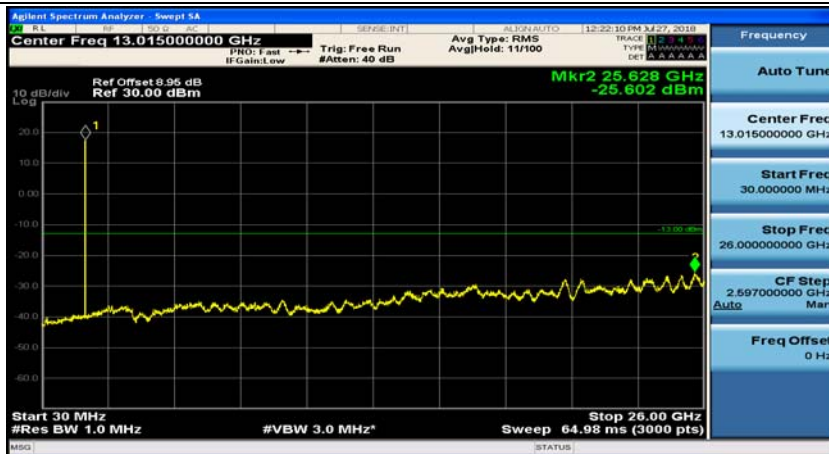

(Channel Bandwidth: 3 MHz)_LCH_16QAM_1RB#7

(Channel Bandwidth: 3 MHz)_HCH_16QAM_1RB#0

(Channel Bandwidth: 3 MHz)_HCH_16QAM_1RB#7

Channel Bandwidth: 5 MHz

(Channel Bandwidth: 5 MHz)_MCH_QPSK_1RB#0

(Channel Bandwidth: 5 MHz)_MCH_QPSK_1RB#12