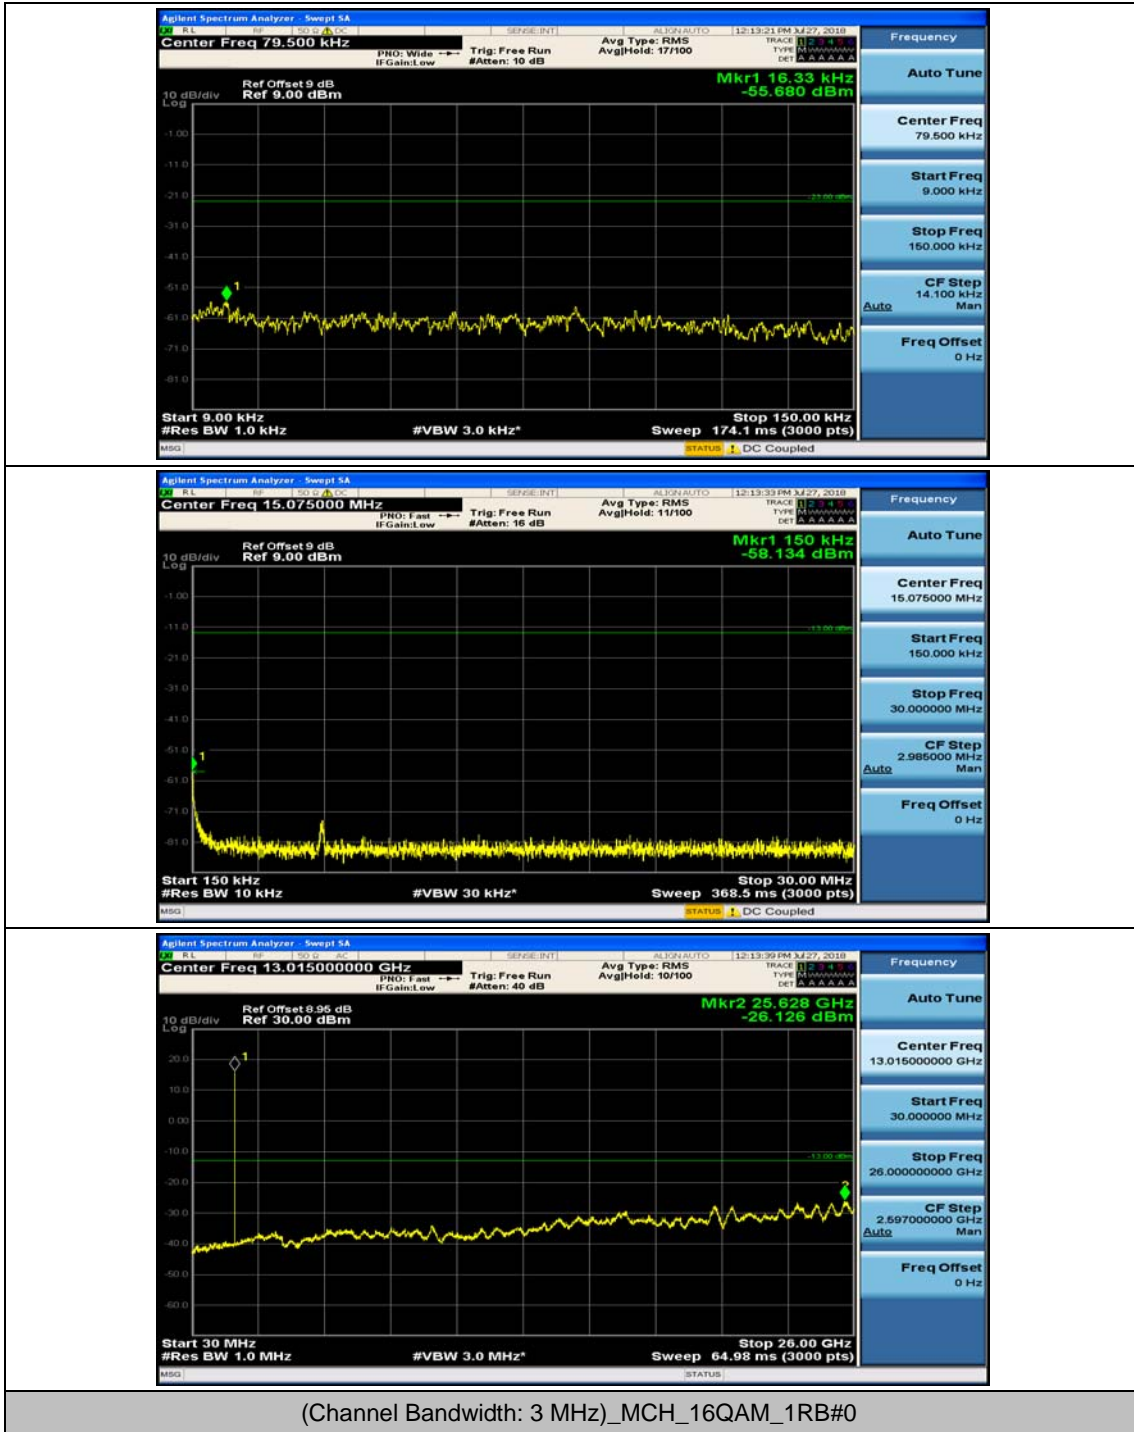

(Channel Bandwidth: 3 MHz)_LCH_16QAM_1RB#7