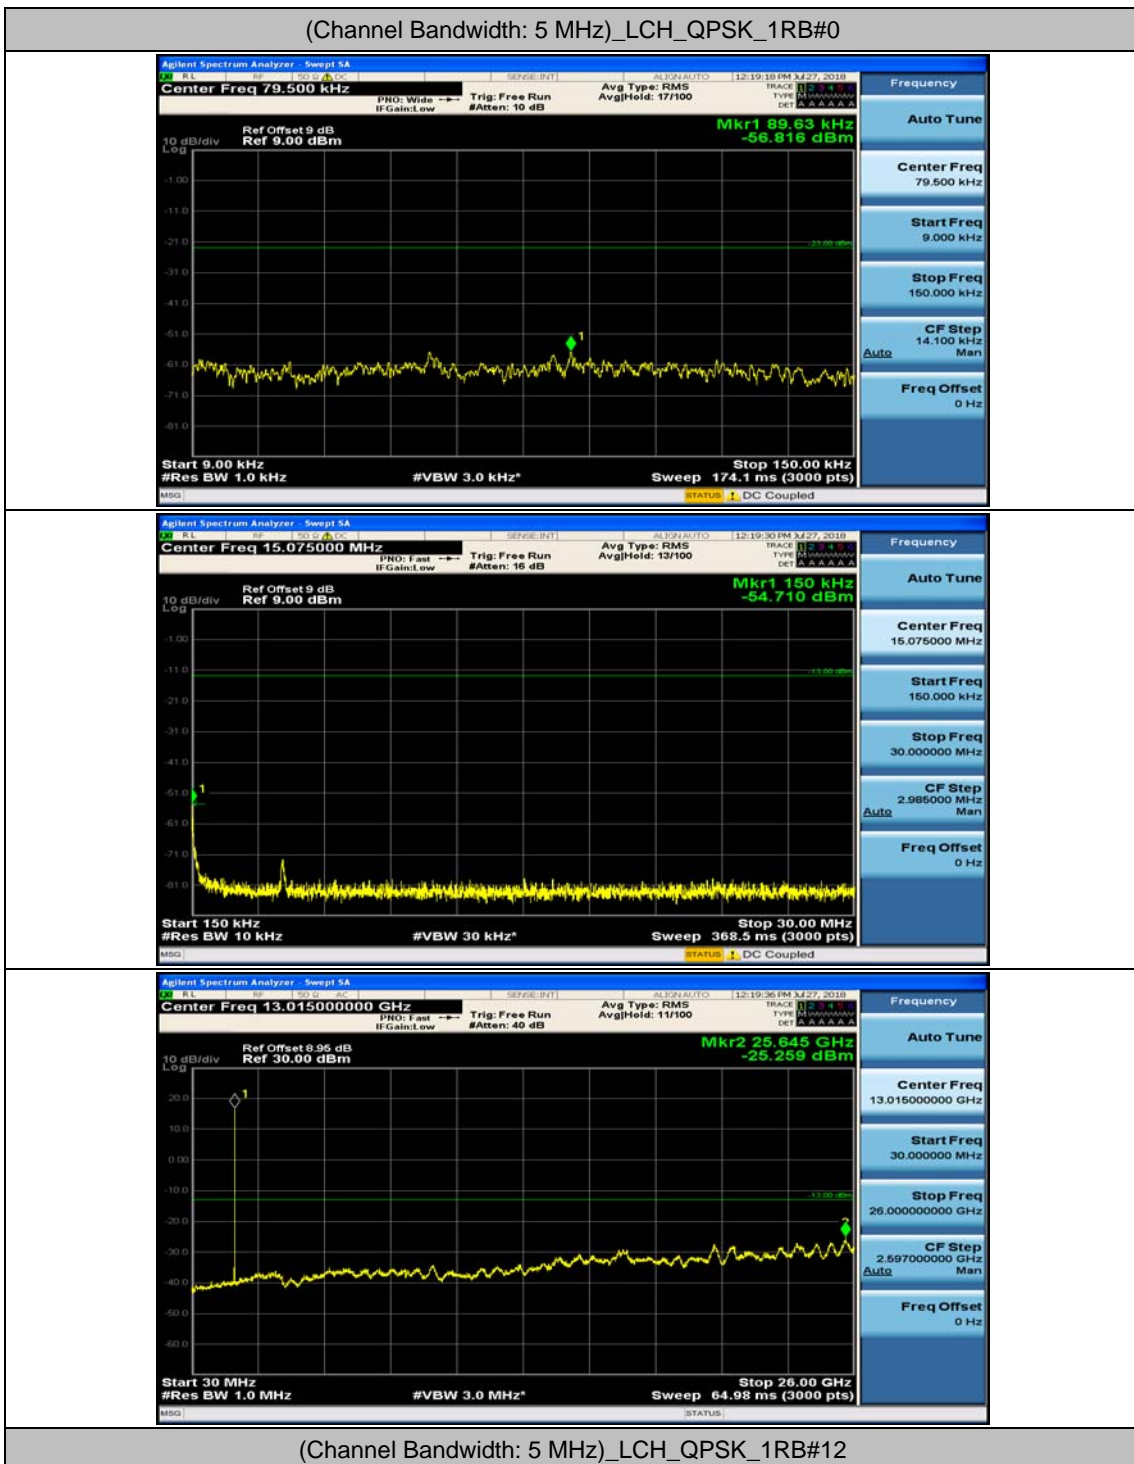

(Channel Bandwidth: 3 MHz)_LCH_16QAM_1RB#7

(Channel Bandwidth: 3 MHz)_HCH_16QAM_1RB#0

(Channel Bandwidth: 3 MHz)_HCH_16QAM_1RB#7

Channel Bandwidth: 5 MHz

(Channel Bandwidth: 5 MHz)_MCH_QPSK_1RB#0

(Channel Bandwidth: 5 MHz)_MCH_QPSK_1RB#12