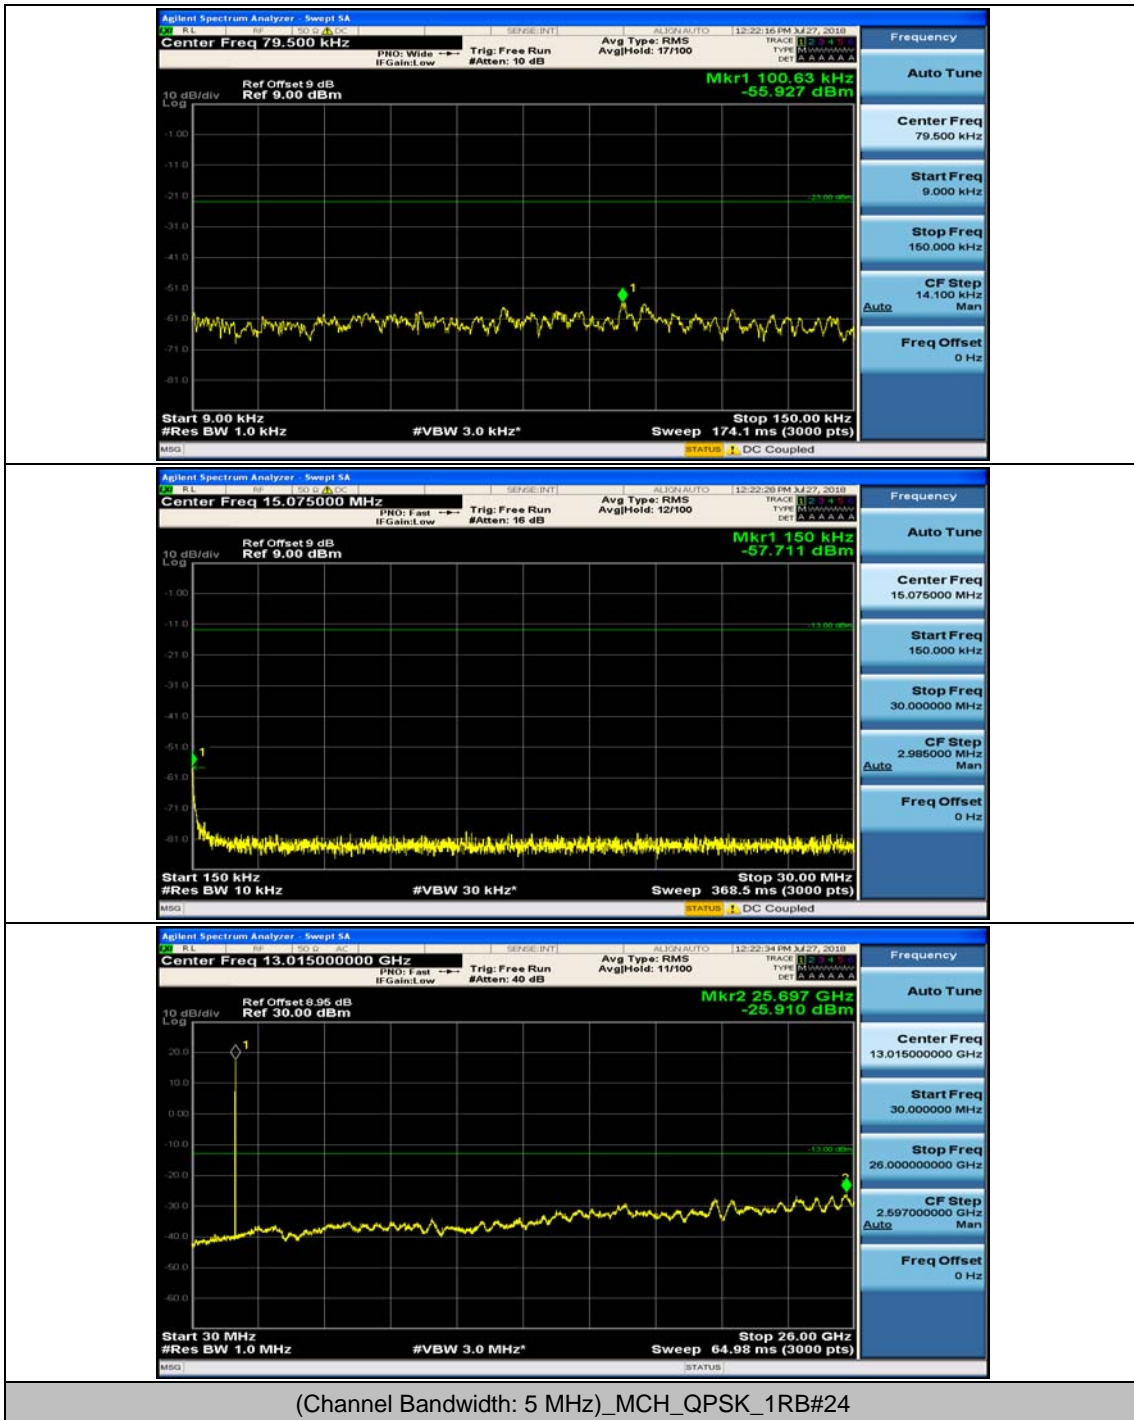

Channel Bandwidth: 3 MHz

(Channel Bandwidth: 3 MHz)_MCH_QPSK_1RB#0

(Channel Bandwidth: 3 MHz)_MCH_QPSK_1RB#7

(Channel Bandwidth: 3 MHz)_HCH_QPSK_1RB#0

(Channel Bandwidth: 3 MHz)_HCH_QPSK_1RB#7

(Channel Bandwidth: 3 MHz)_LCH_16QAM_1RB#0

(Channel Bandwidth: 3 MHz)_LCH_16QAM_1RB#7

(Channel Bandwidth: 3 MHz)_HCH_16QAM_1RB#0

(Channel Bandwidth: 3 MHz)_HCH_16QAM_1RB#7

Channel Bandwidth: 5 MHz

(Channel Bandwidth: 5 MHz)_MCH_QPSK_1RB#0

(Channel Bandwidth: 5 MHz)_MCH_QPSK_1RB#12