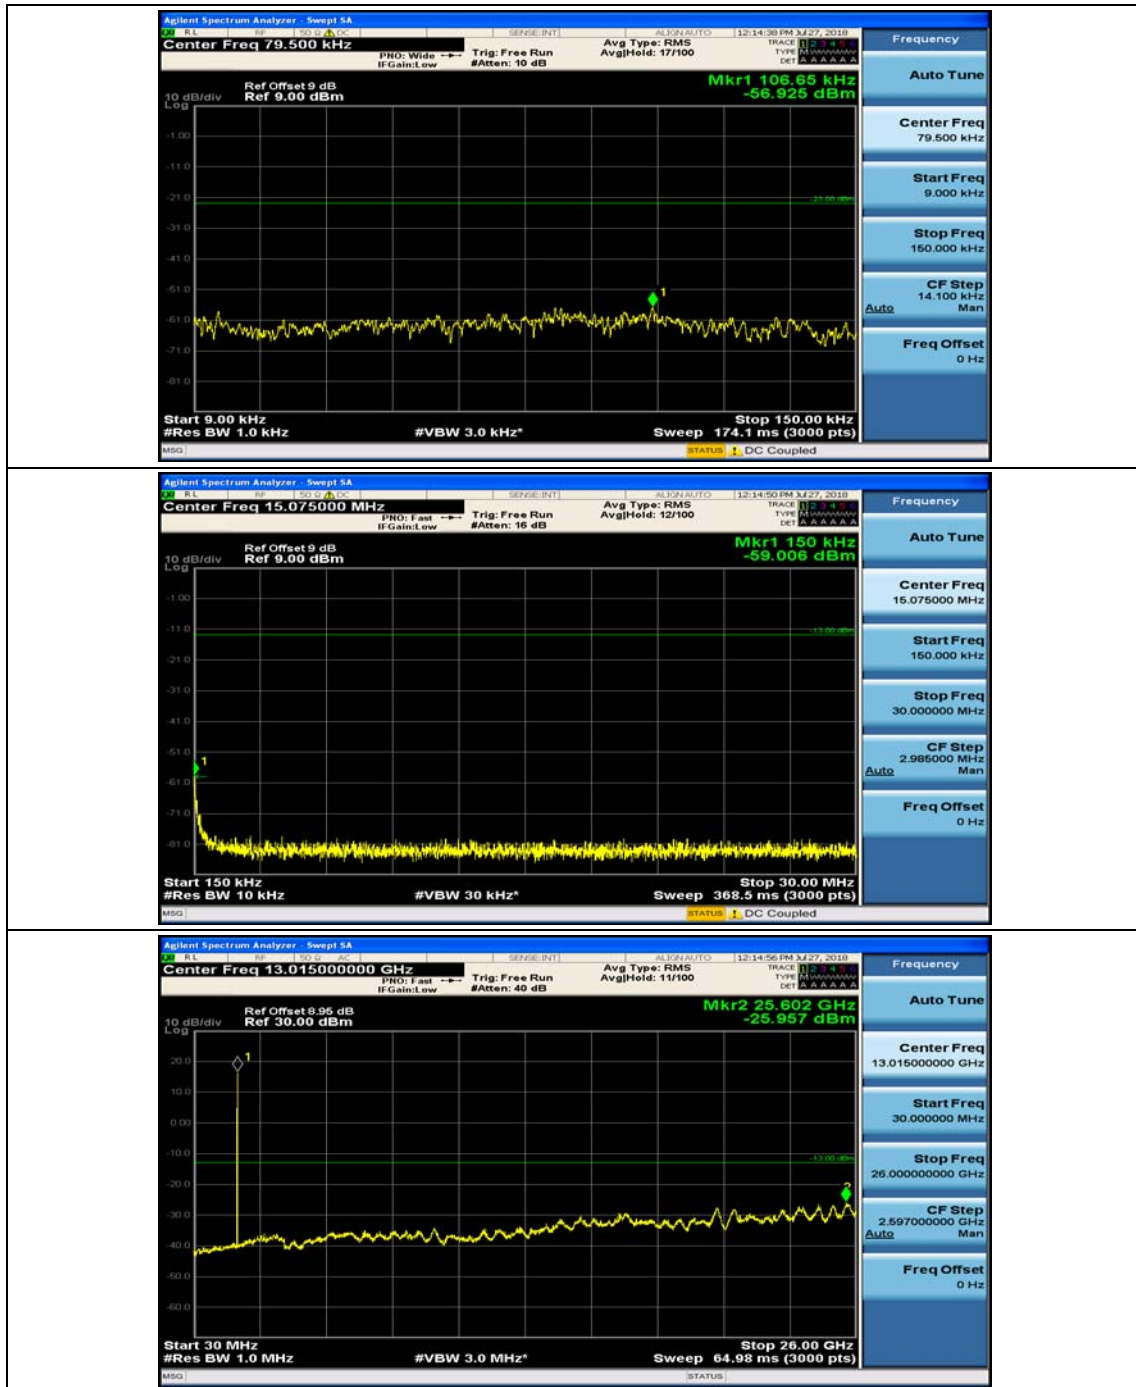

Channel Bandwidth: 3 MHz

(Channel Bandwidth: 3 MHz)_MCH_QPSK_1RB#0

(Channel Bandwidth: 3 MHz)_MCH_QPSK_1RB#7

(Channel Bandwidth: 3 MHz)_HCH_QPSK_1RB#0

(Channel Bandwidth: 3 MHz)_HCH_QPSK_1RB#7

(Channel Bandwidth: 3 MHz)_LCH_16QAM_1RB#0