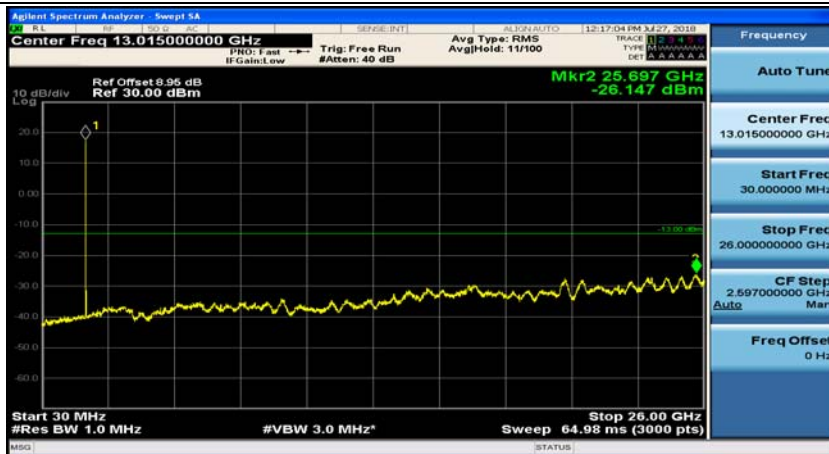

Channel Bandwidth: 3 MHz

(Channel Bandwidth: 3 MHz)_MCH_QPSK_1RB#0

(Channel Bandwidth: 3 MHz)_MCH_QPSK_1RB#7

(Channel Bandwidth: 3 MHz)_HCH_QPSK_1RB#0

(Channel Bandwidth: 3 MHz)_HCH_QPSK_1RB#7

(Channel Bandwidth: 3 MHz)_LCH_16QAM_1RB#0