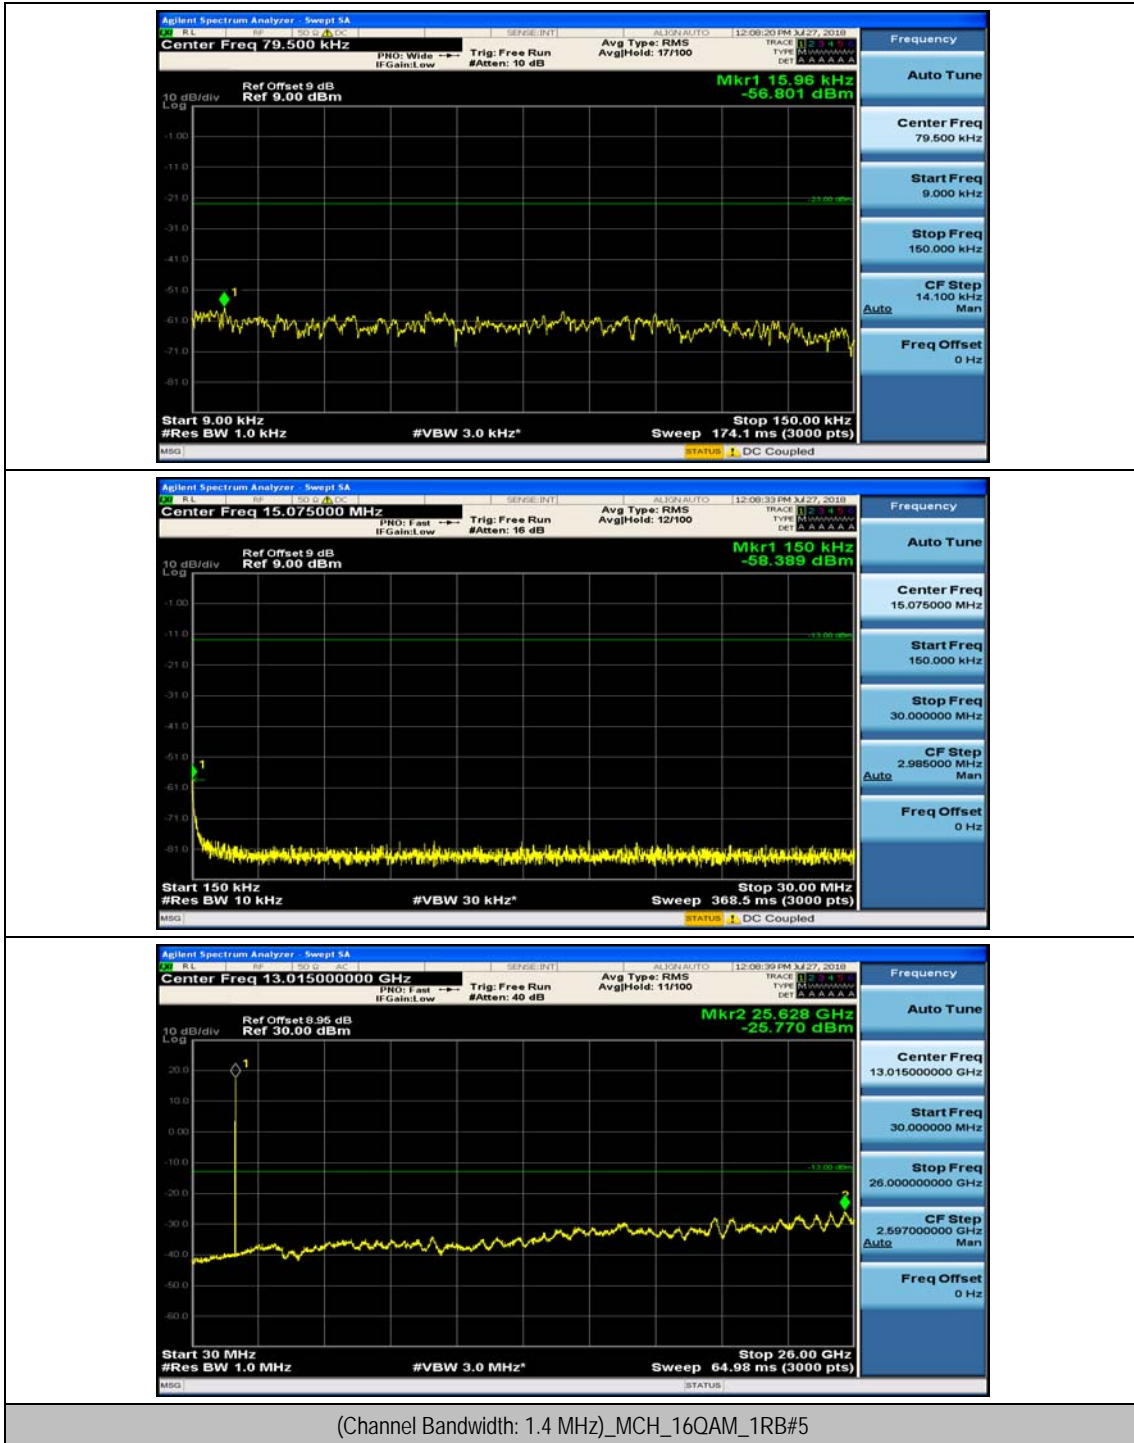

(Channel Bandwidth: 1.4 MHz)_MCH_QPSK_1RB#0

(Channel Bandwidth: 1.4 MHz)_MCH_QPSK_1RB#3

(Channel Bandwidth: 1.4 MHz)_HCH_QPSK_1RB#0

(Channel Bandwidth: 1.4 MHz)_HCH_QPSK_1RB#3

(Channel Bandwidth: 1.4 MHz)_LCH_16QAM_1RB#0

(Channel Bandwidth: 1.4 MHz)_LCH_16QAM_1RB#3

(Channel Bandwidth: 1.4 MHz)_MCH_16QAM_1RB#0

(Channel Bandwidth: 1.4 MHz)_MCH_16QAM_1RB#3

(Channel Bandwidth: 1.4 MHz)_HCH_16QAM_1RB#0

(Channel Bandwidth: 1.4 MHz)_HCH_16QAM_1RB#3

Channel Bandwidth: 3 MHz

(Channel Bandwidth: 3 MHz)_MCH_QPSK_1RB#0

(Channel Bandwidth: 3 MHz)_MCH_QPSK_1RB#7

(Channel Bandwidth: 3 MHz)_HCH_QPSK_1RB#0

(Channel Bandwidth: 3 MHz)_HCH_QPSK_1RB#7

(Channel Bandwidth: 3 MHz)_LCH_16QAM_1RB#0