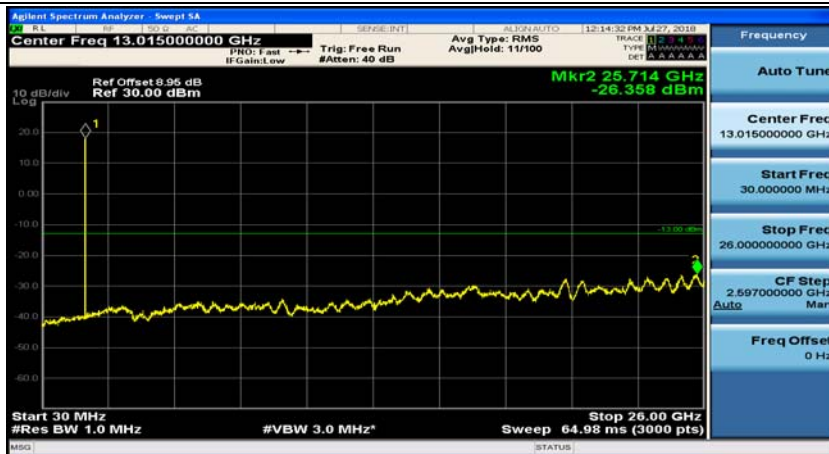

(Channel Bandwidth: 1.4 MHz)_LCH_16QAM_1RB#3

(Channel Bandwidth: 1.4 MHz)_MCH_16QAM_1RB#0

(Channel Bandwidth: 1.4 MHz)_MCH_16QAM_1RB#3

(Channel Bandwidth: 1.4 MHz)_HCH_16QAM_1RB#0

(Channel Bandwidth: 1.4 MHz)_HCH_16QAM_1RB#3

Channel Bandwidth: 3 MHz

(Channel Bandwidth: 3 MHz)_MCH_QPSK_1RB#0

(Channel Bandwidth: 3 MHz)_MCH_QPSK_1RB#7

(Channel Bandwidth: 3 MHz)_HCH_QPSK_1RB#0

(Channel Bandwidth: 3 MHz)_HCH_QPSK_1RB#7

(Channel Bandwidth: 3 MHz)_LCH_16QAM_1RB#0