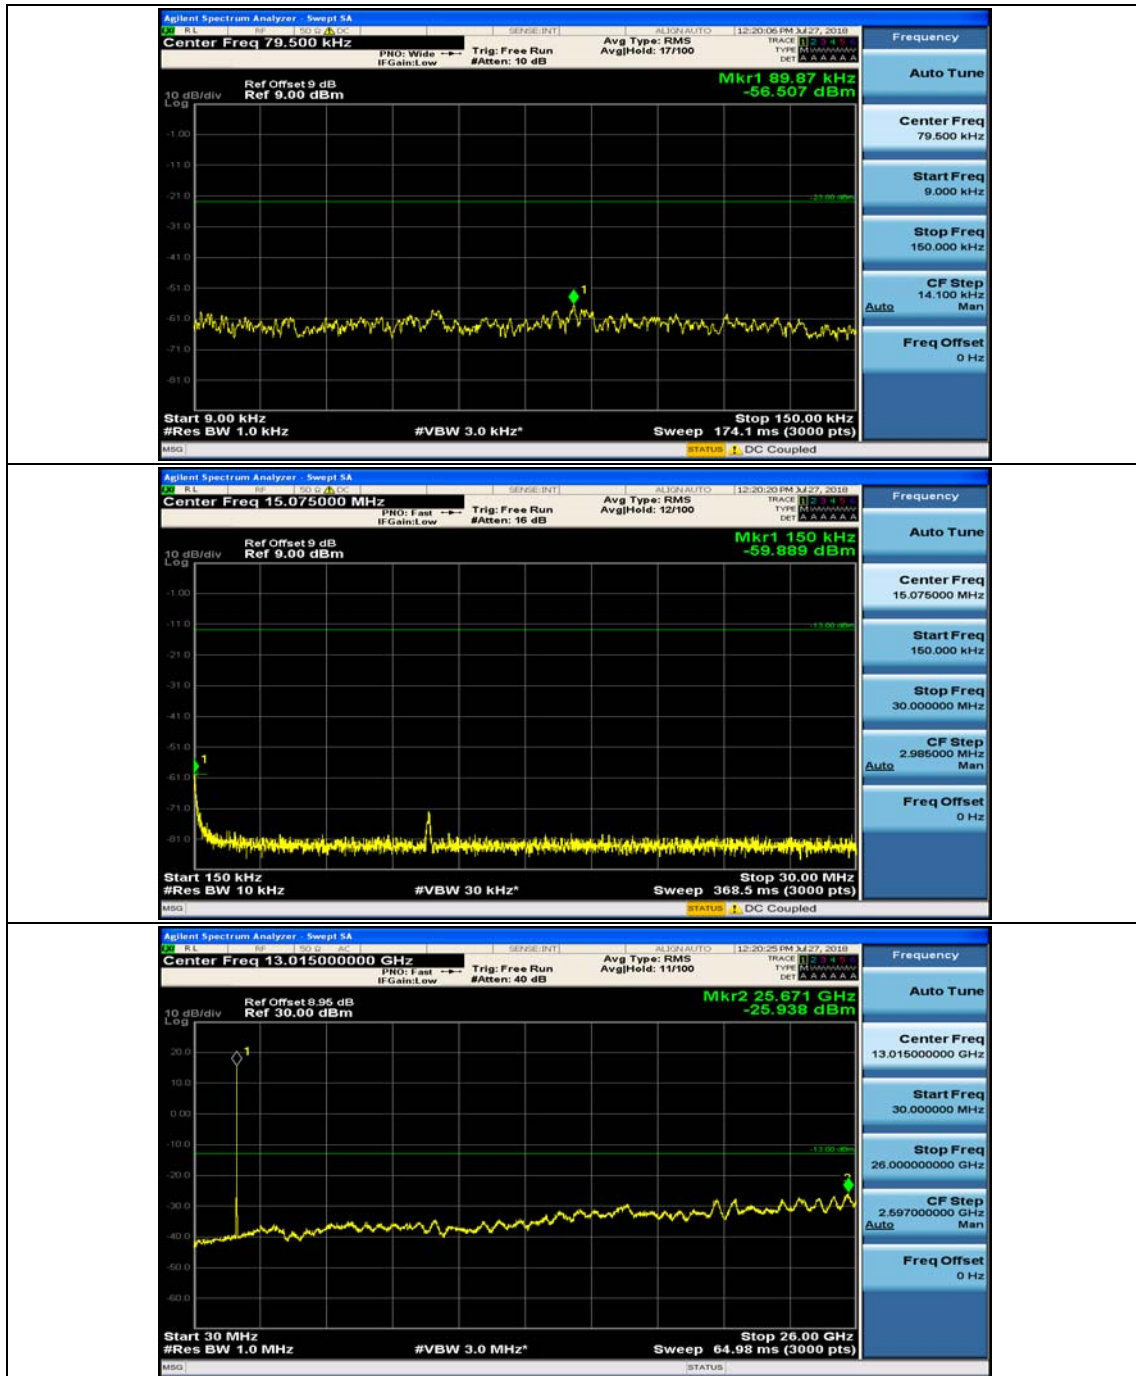

Channel Bandwidth: 3 MHz

(Channel Bandwidth: 3 MHz)_MCH_QPSK_1RB#0

(Channel Bandwidth: 3 MHz)_MCH_QPSK_1RB#7

(Channel Bandwidth: 3 MHz)_HCH_QPSK_1RB#0

(Channel Bandwidth: 3 MHz)_HCH_QPSK_1RB#7

(Channel Bandwidth: 3 MHz)_LCH_16QAM_1RB#0

(Channel Bandwidth: 3 MHz)_LCH_16QAM_1RB#7

(Channel Bandwidth: 3 MHz)_HCH_16QAM_1RB#0

(Channel Bandwidth: 3 MHz)_HCH_16QAM_1RB#7

Channel Bandwidth: 5 MHz

(Channel Bandwidth: 5 MHz)_MCH_QPSK_1RB#0

(Channel Bandwidth: 5 MHz)_MCH_QPSK_1RB#12