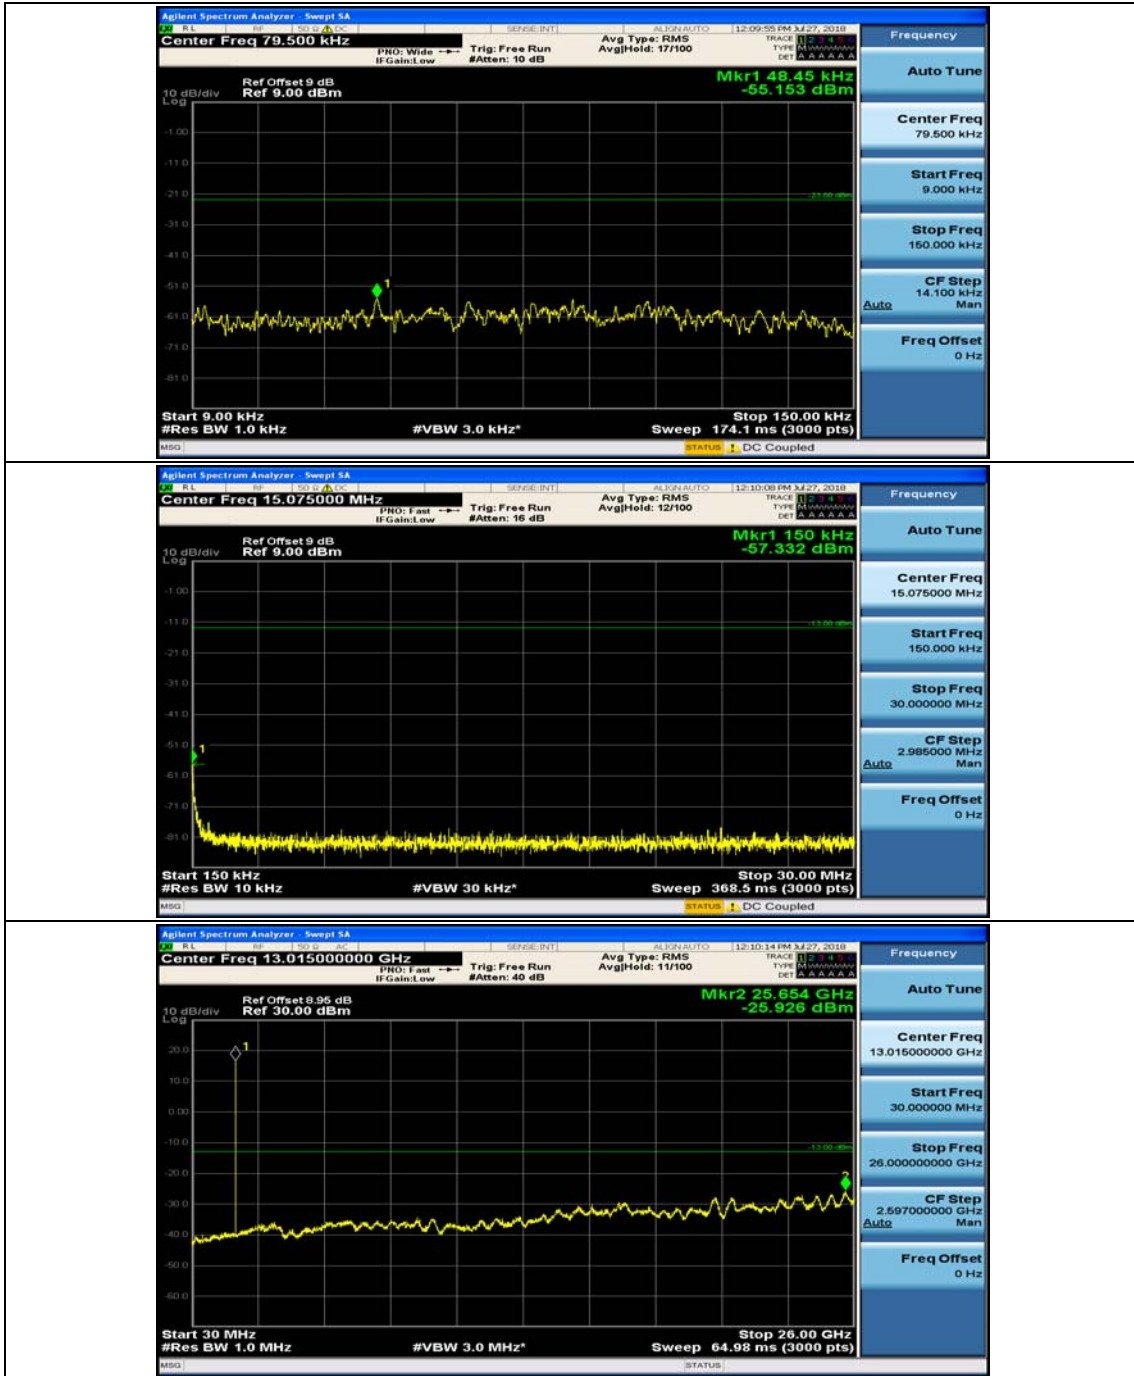

(Channel Bandwidth: 1.4 MHz)_MCH_QPSK_1RB#0

(Channel Bandwidth: 1.4 MHz)_MCH_QPSK_1RB#3

(Channel Bandwidth: 1.4 MHz)_HCH_QPSK_1RB#0

(Channel Bandwidth: 1.4 MHz)_HCH_QPSK_1RB#3

(Channel Bandwidth: 1.4 MHz)_LCH_16QAM_1RB#0

(Channel Bandwidth: 1.4 MHz)_LCH_16QAM_1RB#3

(Channel Bandwidth: 1.4 MHz)_MCH_16QAM_1RB#0

(Channel Bandwidth: 1.4 MHz)_MCH_16QAM_1RB#3

(Channel Bandwidth: 1.4 MHz)_HCH_16QAM_1RB#0

(Channel Bandwidth: 1.4 MHz)_HCH_16QAM_1RB#3

Channel Bandwidth: 3 MHz

(Channel Bandwidth: 3 MHz)_MCH_QPSK_1RB#0

(Channel Bandwidth: 3 MHz)_MCH_QPSK_1RB#7

(Channel Bandwidth: 3 MHz)_HCH_QPSK_1RB#0

(Channel Bandwidth: 3 MHz)_HCH_QPSK_1RB#7

(Channel Bandwidth: 3 MHz)_LCH_16QAM_1RB#0