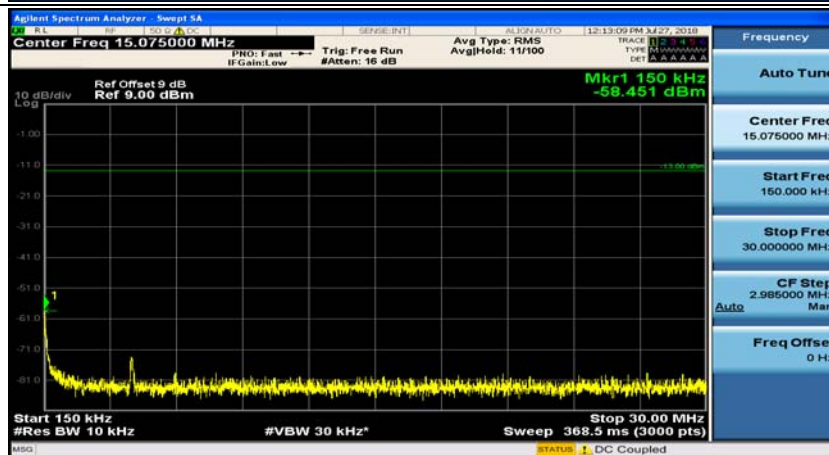

Channel Bandwidth: 3 MHz

(Channel Bandwidth: 3 MHz)_MCH_QPSK_1RB#0

(Channel Bandwidth: 3 MHz)_MCH_QPSK_1RB#7

(Channel Bandwidth: 3 MHz)_HCH_QPSK_1RB#0

(Channel Bandwidth: 3 MHz)_HCH_QPSK_1RB#7

(Channel Bandwidth: 3 MHz)_LCH_16QAM_1RB#0