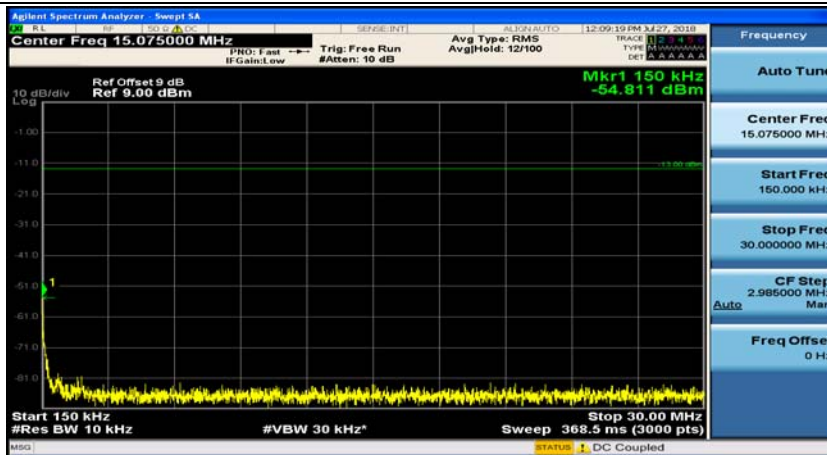

(Channel Bandwidth: 1.4 MHz)_MCH_QPSK_1RB#0

(Channel Bandwidth: 1.4 MHz)_MCH_QPSK_1RB#3

(Channel Bandwidth: 1.4 MHz)_HCH_QPSK_1RB#0

(Channel Bandwidth: 1.4 MHz)_HCH_QPSK_1RB#3

(Channel Bandwidth: 1.4 MHz)_LCH_16QAM_1RB#0

(Channel Bandwidth: 1.4 MHz)_LCH_16QAM_1RB#3

(Channel Bandwidth: 1.4 MHz)_MCH_16QAM_1RB#0

(Channel Bandwidth: 1.4 MHz)_MCH_16QAM_1RB#3

(Channel Bandwidth: 1.4 MHz)_HCH_16QAM_1RB#0

(Channel Bandwidth: 1.4 MHz)_HCH_16QAM_1RB#3