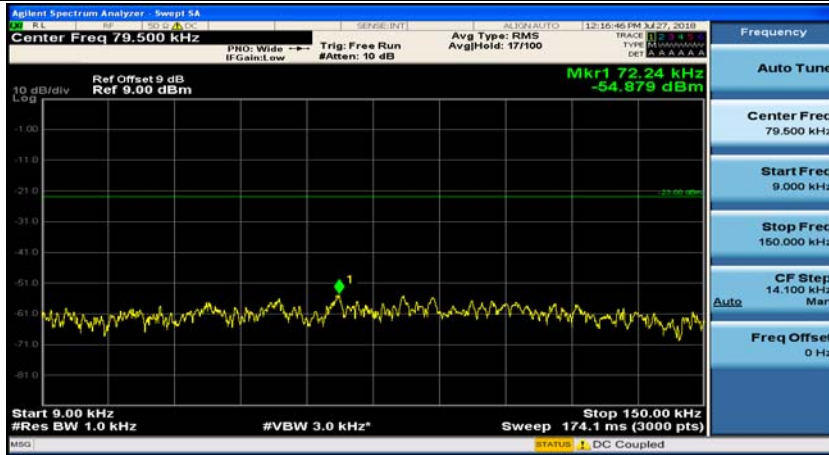

Channel Bandwidth: 3 MHz

(Channel Bandwidth: 3 MHz)_MCH_QPSK_1RB#0

(Channel Bandwidth: 3 MHz)_MCH_QPSK_1RB#7

(Channel Bandwidth: 3 MHz)_HCH_QPSK_1RB#0

(Channel Bandwidth: 3 MHz)_HCH_QPSK_1RB#7

(Channel Bandwidth: 3 MHz)_LCH_16QAM_1RB#0