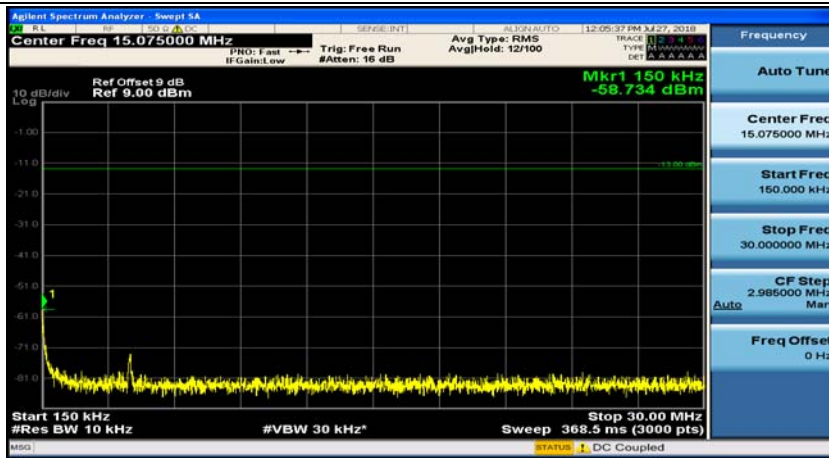

(Channel Bandwidth: 1.4 MHz)_MCH_QPSK_1RB#0

(Channel Bandwidth: 1.4 MHz)_MCH_QPSK_1RB#3

(Channel Bandwidth: 1.4 MHz)_HCH_QPSK_1RB#0

(Channel Bandwidth: 1.4 MHz)_HCH_QPSK_1RB#3

(Channel Bandwidth: 1.4 MHz)_LCH_16QAM_1RB#0

(Channel Bandwidth: 1.4 MHz)_LCH_16QAM_1RB#3

(Channel Bandwidth: 1.4 MHz)_MCH_16QAM_1RB#0

(Channel Bandwidth: 1.4 MHz)_MCH_16QAM_1RB#3

(Channel Bandwidth: 1.4 MHz)_HCH_16QAM_1RB#0

(Channel Bandwidth: 1.4 MHz)_HCH_16QAM_1RB#3