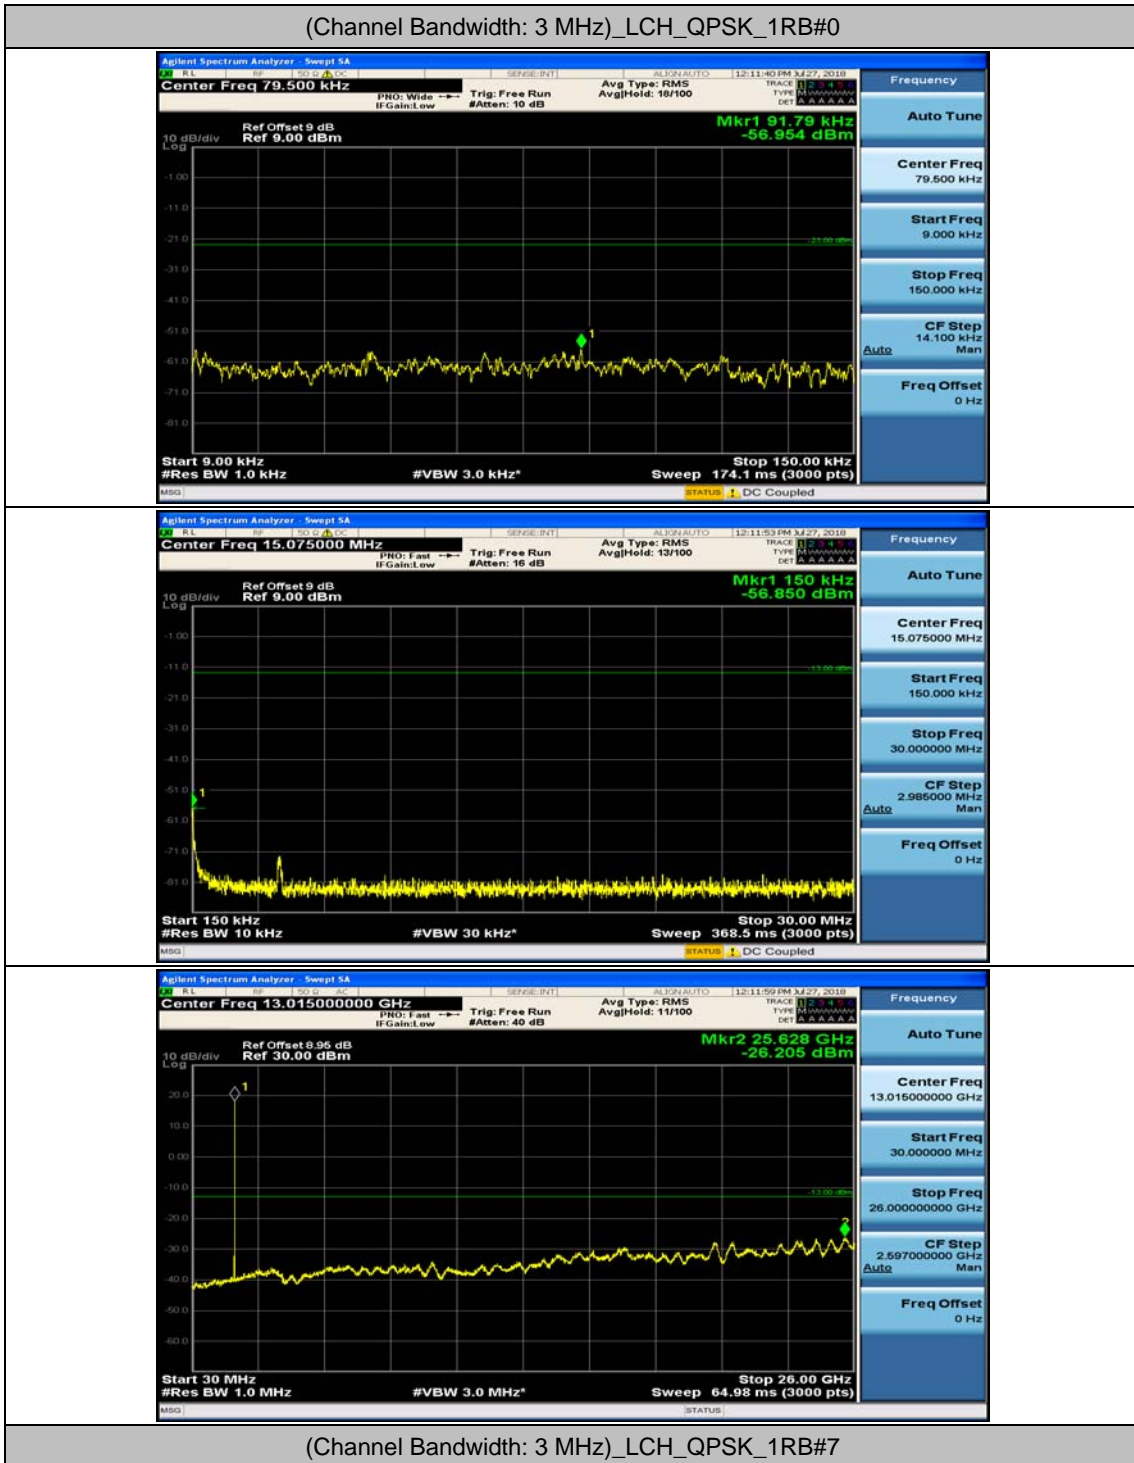

(Channel Bandwidth: 1.4 MHz)_MCH_QPSK_1RB#0

(Channel Bandwidth: 1.4 MHz)_MCH_QPSK_1RB#3

(Channel Bandwidth: 1.4 MHz)_HCH_QPSK_1RB#0

(Channel Bandwidth: 1.4 MHz)_HCH_QPSK_1RB#3

(Channel Bandwidth: 1.4 MHz)_LCH_16QAM_1RB#0

(Channel Bandwidth: 1.4 MHz)_LCH_16QAM_1RB#3

(Channel Bandwidth: 1.4 MHz)_MCH_16QAM_1RB#0

(Channel Bandwidth: 1.4 MHz)_MCH_16QAM_1RB#3

(Channel Bandwidth: 1.4 MHz)_HCH_16QAM_1RB#0

(Channel Bandwidth: 1.4 MHz)_HCH_16QAM_1RB#3

Channel Bandwidth: 3 MHz

(Channel Bandwidth: 3 MHz)_MCH_QPSK_1RB#0

(Channel Bandwidth: 3 MHz)_MCH_QPSK_1RB#7

(Channel Bandwidth: 3 MHz)_HCH_QPSK_1RB#0

(Channel Bandwidth: 3 MHz)_HCH_QPSK_1RB#7

(Channel Bandwidth: 3 MHz)_LCH_16QAM_1RB#0