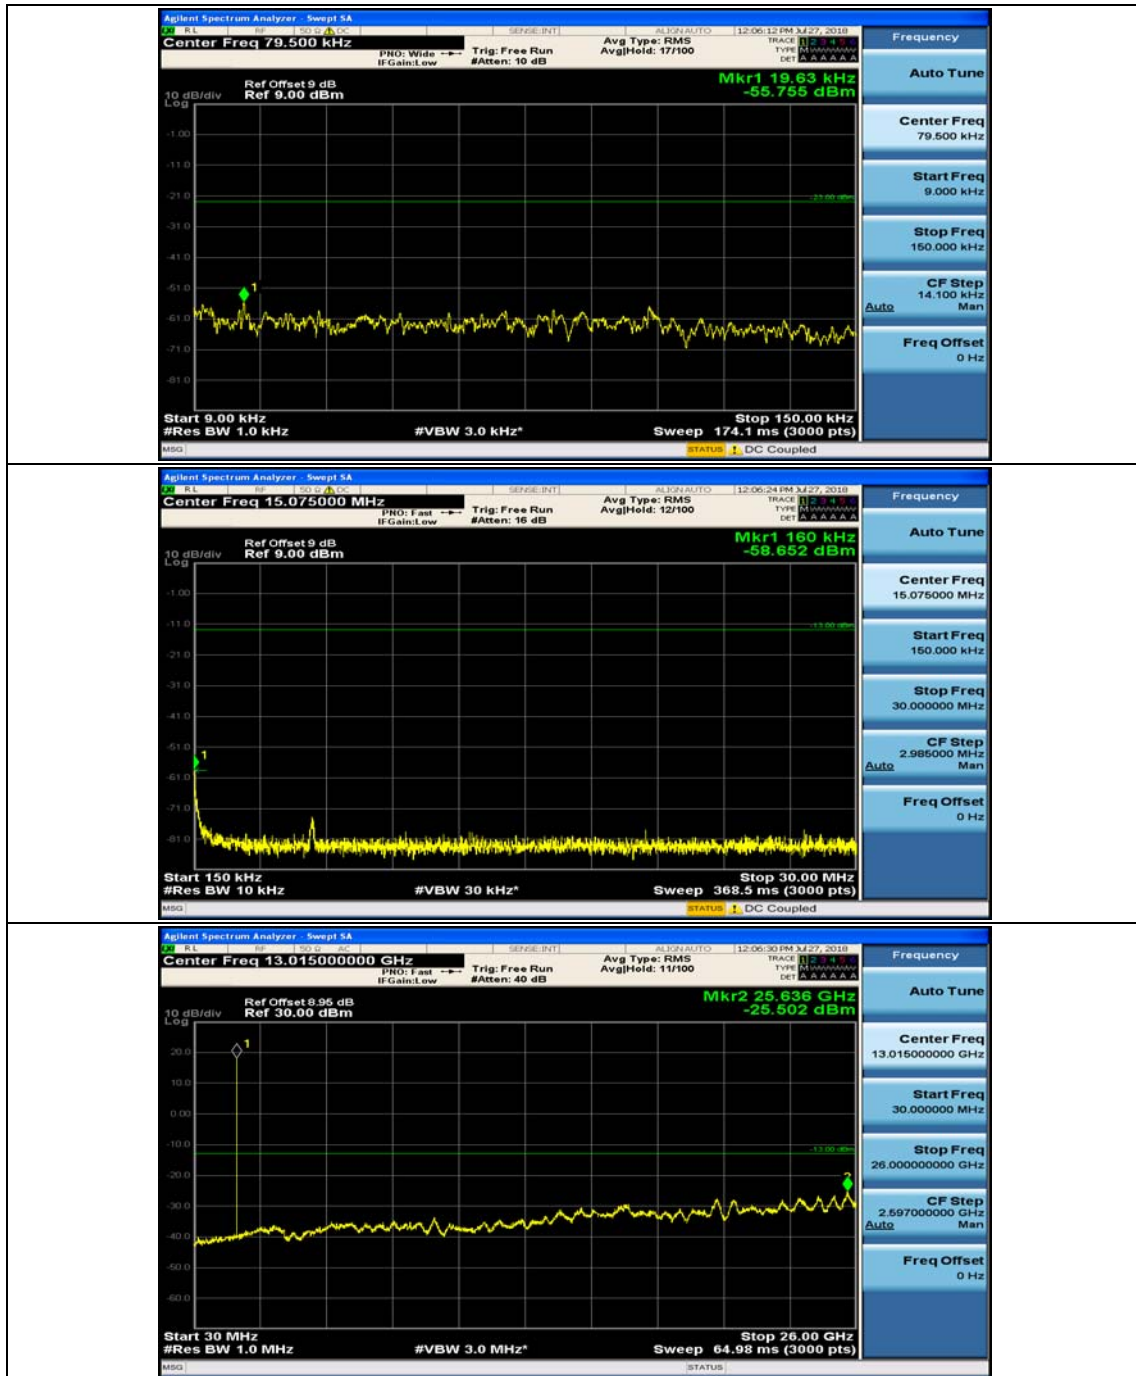

(Channel Bandwidth: 1.4 MHz)_MCH_QPSK_1RB#0

(Channel Bandwidth: 1.4 MHz)_MCH_QPSK_1RB#3

(Channel Bandwidth: 1.4 MHz)_HCH_QPSK_1RB#0

(Channel Bandwidth: 1.4 MHz)_HCH_QPSK_1RB#3

(Channel Bandwidth: 1.4 MHz)_LCH_16QAM_1RB#0

(Channel Bandwidth: 1.4 MHz)_LCH_16QAM_1RB#3

(Channel Bandwidth: 1.4 MHz)_MCH_16QAM_1RB#0

(Channel Bandwidth: 1.4 MHz)_MCH_16QAM_1RB#3

(Channel Bandwidth: 1.4 MHz)_HCH_16QAM_1RB#0

(Channel Bandwidth: 1.4 MHz)_HCH_16QAM_1RB#3

Channel Bandwidth: 3 MHz

(Channel Bandwidth: 3 MHz)_MCH_QPSK_1RB#0

(Channel Bandwidth: 3 MHz)_MCH_QPSK_1RB#7

(Channel Bandwidth: 3 MHz)_HCH_QPSK_1RB#0

(Channel Bandwidth: 3 MHz)_HCH_QPSK_1RB#7

(Channel Bandwidth: 3 MHz)_LCH_16QAM_1RB#0