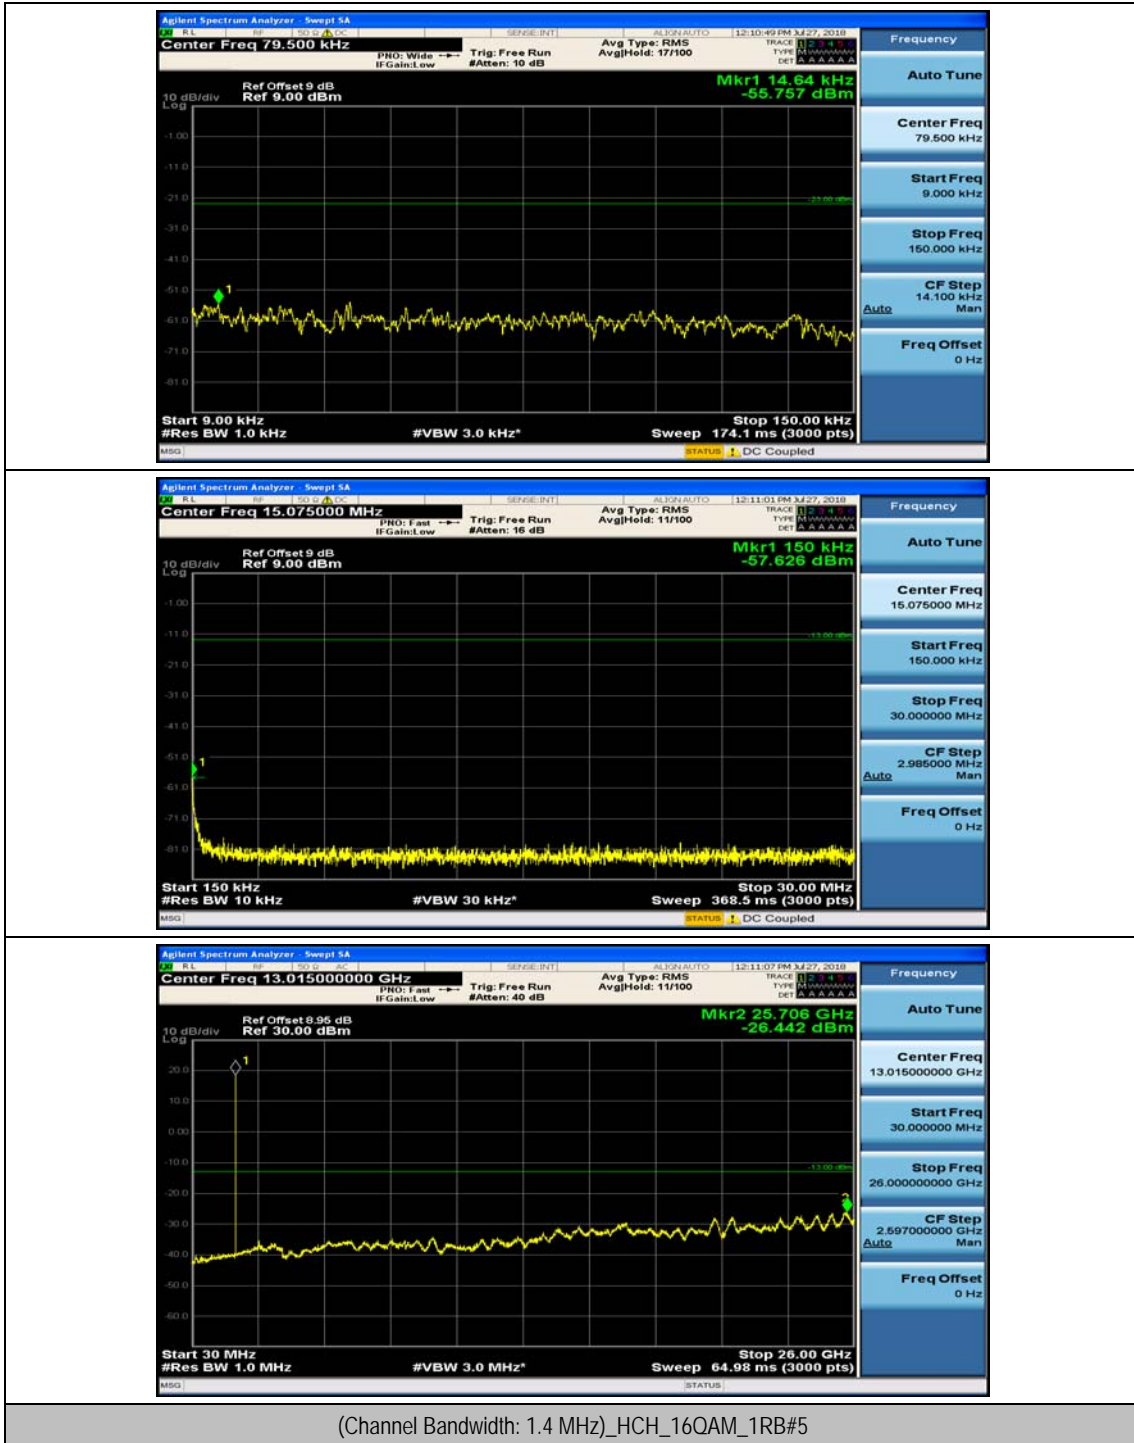

(Channel Bandwidth: 1.4 MHz)_MCH_QPSK_1RB#0

(Channel Bandwidth: 1.4 MHz)_MCH_QPSK_1RB#3

(Channel Bandwidth: 1.4 MHz)_HCH_QPSK_1RB#0

(Channel Bandwidth: 1.4 MHz)_HCH_QPSK_1RB#3

(Channel Bandwidth: 1.4 MHz)_LCH_16QAM_1RB#0

(Channel Bandwidth: 1.4 MHz)_LCH_16QAM_1RB#3

(Channel Bandwidth: 1.4 MHz)_MCH_16QAM_1RB#0

(Channel Bandwidth: 1.4 MHz)_MCH_16QAM_1RB#3

(Channel Bandwidth: 1.4 MHz)_HCH_16QAM_1RB#0

(Channel Bandwidth: 1.4 MHz)_HCH_16QAM_1RB#3

Channel Bandwidth: 3 MHz

(Channel Bandwidth: 3 MHz)_MCH_QPSK_1RB#0

(Channel Bandwidth: 3 MHz)_MCH_QPSK_1RB#7

(Channel Bandwidth: 3 MHz)_HCH_QPSK_1RB#0

(Channel Bandwidth: 3 MHz)_HCH_QPSK_1RB#7

(Channel Bandwidth: 3 MHz)_LCH_16QAM_1RB#0