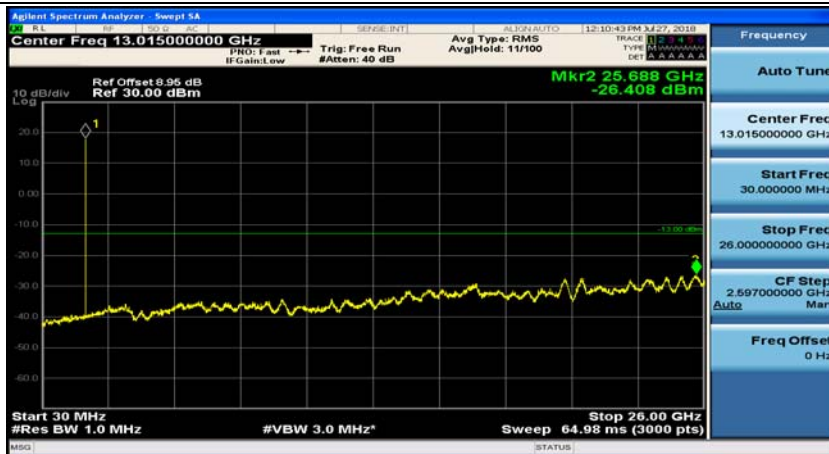

(Channel Bandwidth: 1.4 MHz)_LCH_16QAM_1RB#3

(Channel Bandwidth: 1.4 MHz)_MCH_16QAM_1RB#0

(Channel Bandwidth: 1.4 MHz)_MCH_16QAM_1RB#3

(Channel Bandwidth: 1.4 MHz)_HCH_16QAM_1RB#0

(Channel Bandwidth: 1.4 MHz)_HCH_16QAM_1RB#3

Channel Bandwidth: 3 MHz

(Channel Bandwidth: 3 MHz)_MCH_QPSK_1RB#0

(Channel Bandwidth: 3 MHz)_MCH_QPSK_1RB#7

(Channel Bandwidth: 3 MHz)_HCH_QPSK_1RB#0

(Channel Bandwidth: 3 MHz)_HCH_QPSK_1RB#7

(Channel Bandwidth: 3 MHz)_LCH_16QAM_1RB#0