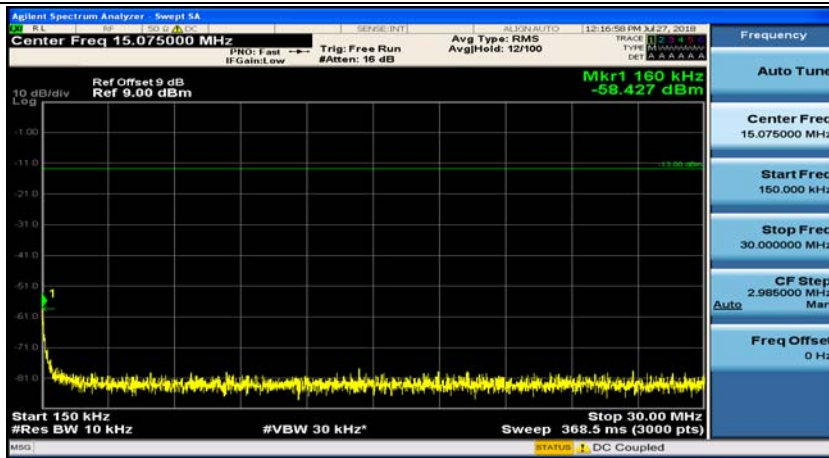

Channel Bandwidth: 3 MHz

(Channel Bandwidth: 3 MHz)_MCH_QPSK_1RB#0

(Channel Bandwidth: 3 MHz)_MCH_QPSK_1RB#7

(Channel Bandwidth: 3 MHz)_HCH_QPSK_1RB#0

(Channel Bandwidth: 3 MHz)_HCH_QPSK_1RB#7

(Channel Bandwidth: 3 MHz)_LCH_16QAM_1RB#0