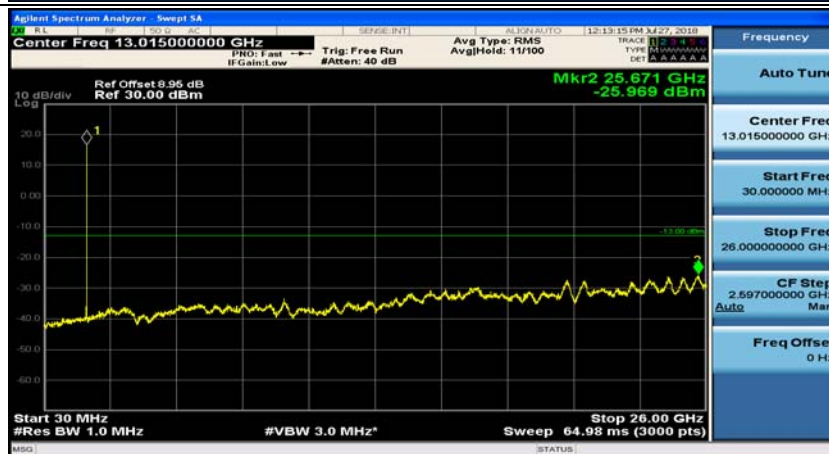

Channel Bandwidth: 3 MHz

(Channel Bandwidth: 3 MHz)_MCH_QPSK_1RB#0

(Channel Bandwidth: 3 MHz)_MCH_QPSK_1RB#7

(Channel Bandwidth: 3 MHz)_HCH_QPSK_1RB#0

(Channel Bandwidth: 3 MHz)_HCH_QPSK_1RB#7

(Channel Bandwidth: 3 MHz)_LCH_16QAM_1RB#0