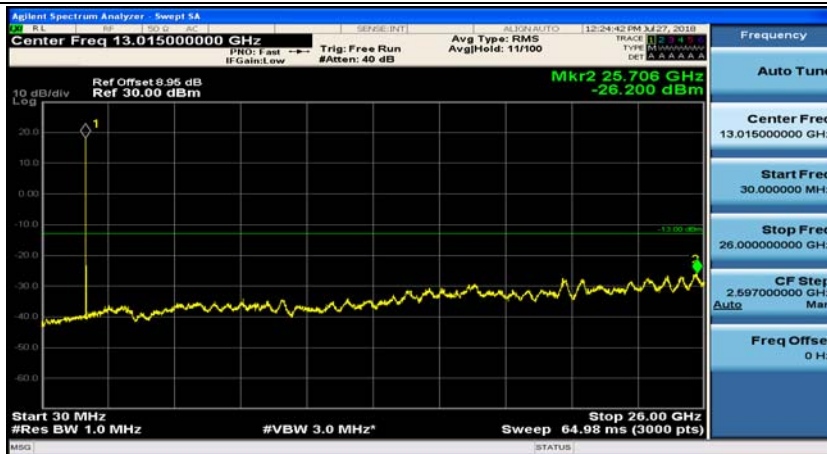

(Channel Bandwidth: 5 MHz)_HCH_QPSK_1RB#0