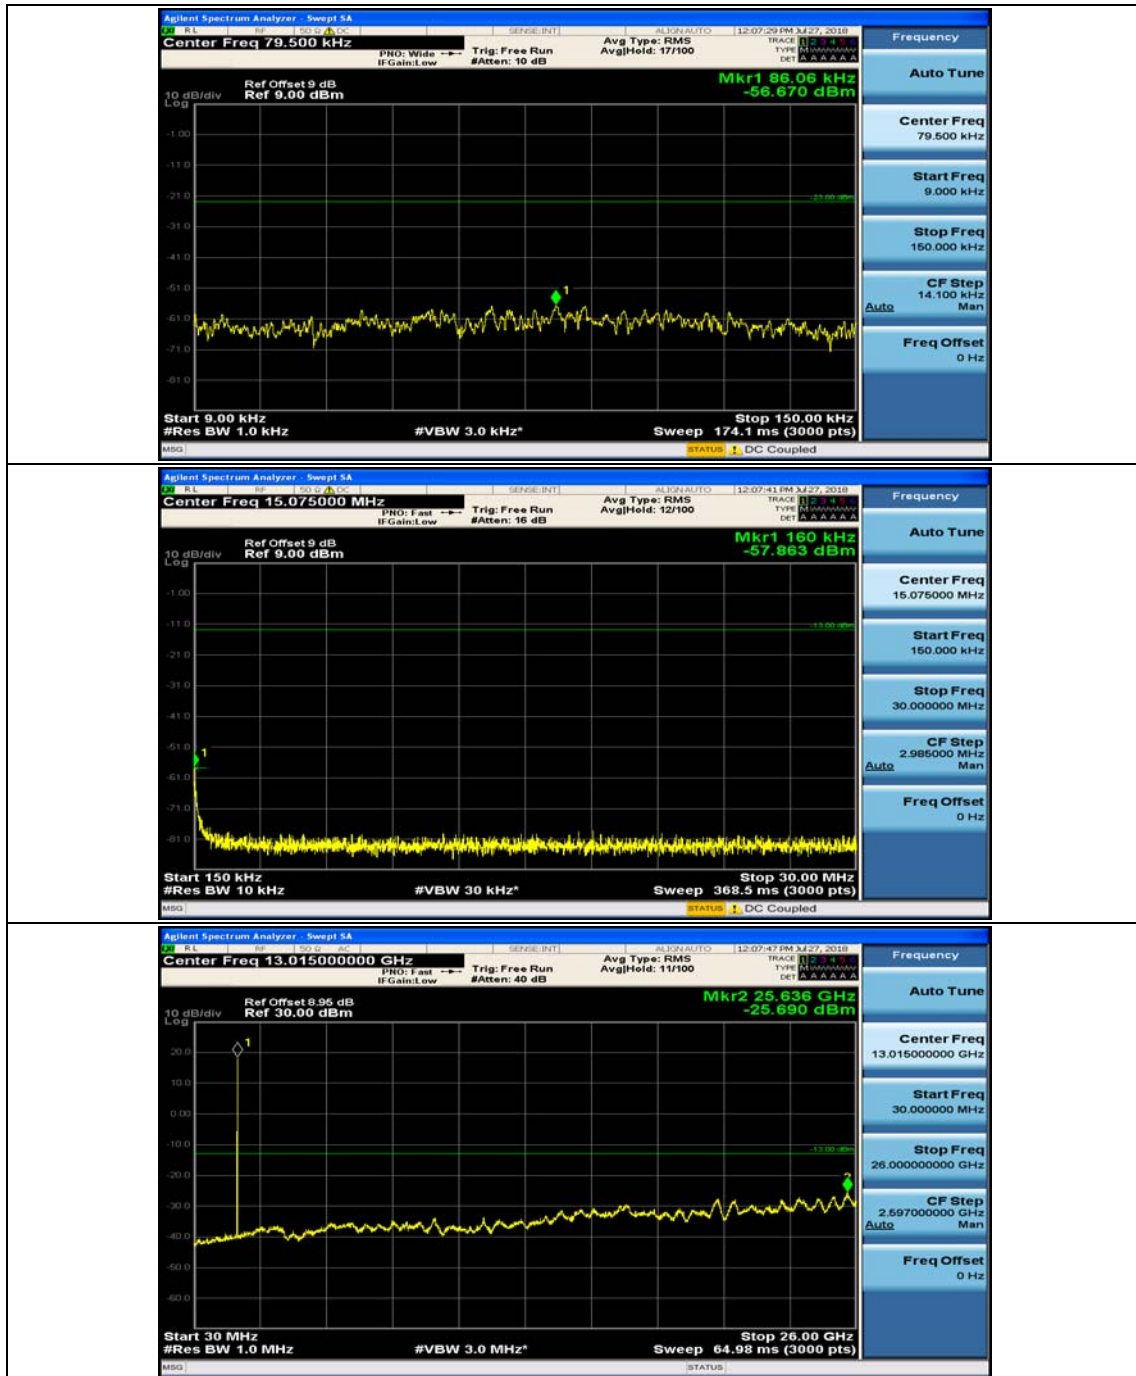

(Channel Bandwidth: 1.4 MHz)_MCH_QPSK_1RB#0

(Channel Bandwidth: 1.4 MHz)_MCH_QPSK_1RB#3

(Channel Bandwidth: 1.4 MHz)_HCH_QPSK_1RB#0

(Channel Bandwidth: 1.4 MHz)_HCH_QPSK_1RB#3

(Channel Bandwidth: 1.4 MHz)_LCH_16QAM_1RB#0

(Channel Bandwidth: 1.4 MHz)_LCH_16QAM_1RB#3

(Channel Bandwidth: 1.4 MHz)_MCH_16QAM_1RB#0

(Channel Bandwidth: 1.4 MHz)_MCH_16QAM_1RB#3

(Channel Bandwidth: 1.4 MHz)_HCH_16QAM_1RB#0

(Channel Bandwidth: 1.4 MHz)_HCH_16QAM_1RB#3

Channel Bandwidth: 3 MHz

(Channel Bandwidth: 3 MHz)_MCH_QPSK_1RB#0

(Channel Bandwidth: 3 MHz)_MCH_QPSK_1RB#7

(Channel Bandwidth: 3 MHz)_HCH_QPSK_1RB#0

(Channel Bandwidth: 3 MHz)_HCH_QPSK_1RB#7

(Channel Bandwidth: 3 MHz)_LCH_16QAM_1RB#0