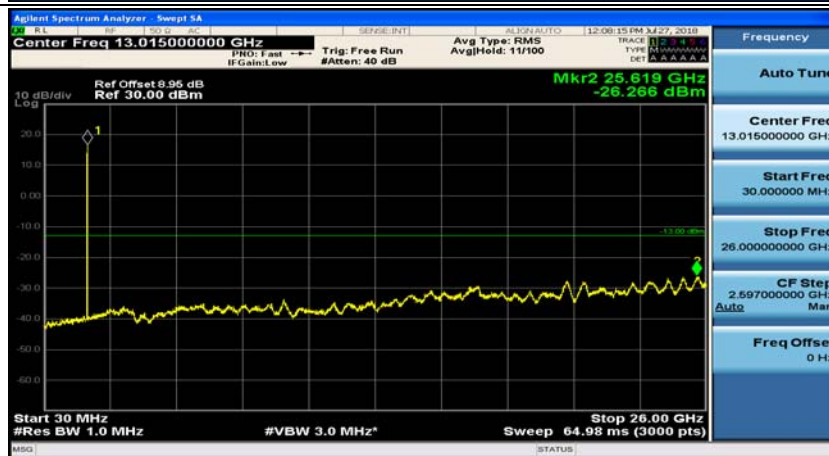

(Channel Bandwidth: 1.4 MHz)_MCH_QPSK_1RB#0

(Channel Bandwidth: 1.4 MHz)_MCH_QPSK_1RB#3

(Channel Bandwidth: 1.4 MHz)_HCH_QPSK_1RB#0

(Channel Bandwidth: 1.4 MHz)_HCH_QPSK_1RB#3

(Channel Bandwidth: 1.4 MHz)_LCH_16QAM_1RB#0

(Channel Bandwidth: 1.4 MHz)_LCH_16QAM_1RB#3

(Channel Bandwidth: 1.4 MHz)_MCH_16QAM_1RB#0

(Channel Bandwidth: 1.4 MHz)_MCH_16QAM_1RB#3

(Channel Bandwidth: 1.4 MHz)_HCH_16QAM_1RB#0

(Channel Bandwidth: 1.4 MHz)_HCH_16QAM_1RB#3