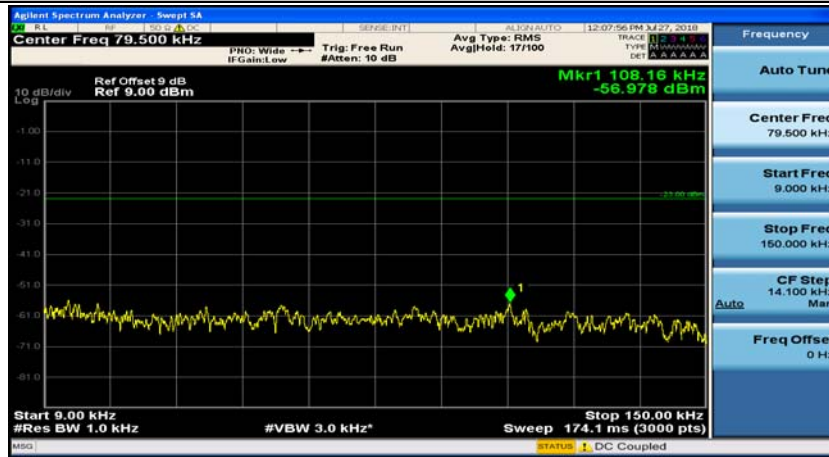

(Channel Bandwidth: 1.4 MHz)_MCH_QPSK_1RB#0

(Channel Bandwidth: 1.4 MHz)_MCH_QPSK_1RB#3

(Channel Bandwidth: 1.4 MHz)_HCH_QPSK_1RB#0

(Channel Bandwidth: 1.4 MHz)_HCH_QPSK_1RB#3

(Channel Bandwidth: 1.4 MHz)_LCH_16QAM_1RB#0

(Channel Bandwidth: 1.4 MHz)_LCH_16QAM_1RB#3

(Channel Bandwidth: 1.4 MHz)_MCH_16QAM_1RB#0

(Channel Bandwidth: 1.4 MHz)_MCH_16QAM_1RB#3

(Channel Bandwidth: 1.4 MHz)_HCH_16QAM_1RB#0

(Channel Bandwidth: 1.4 MHz)_HCH_16QAM_1RB#3