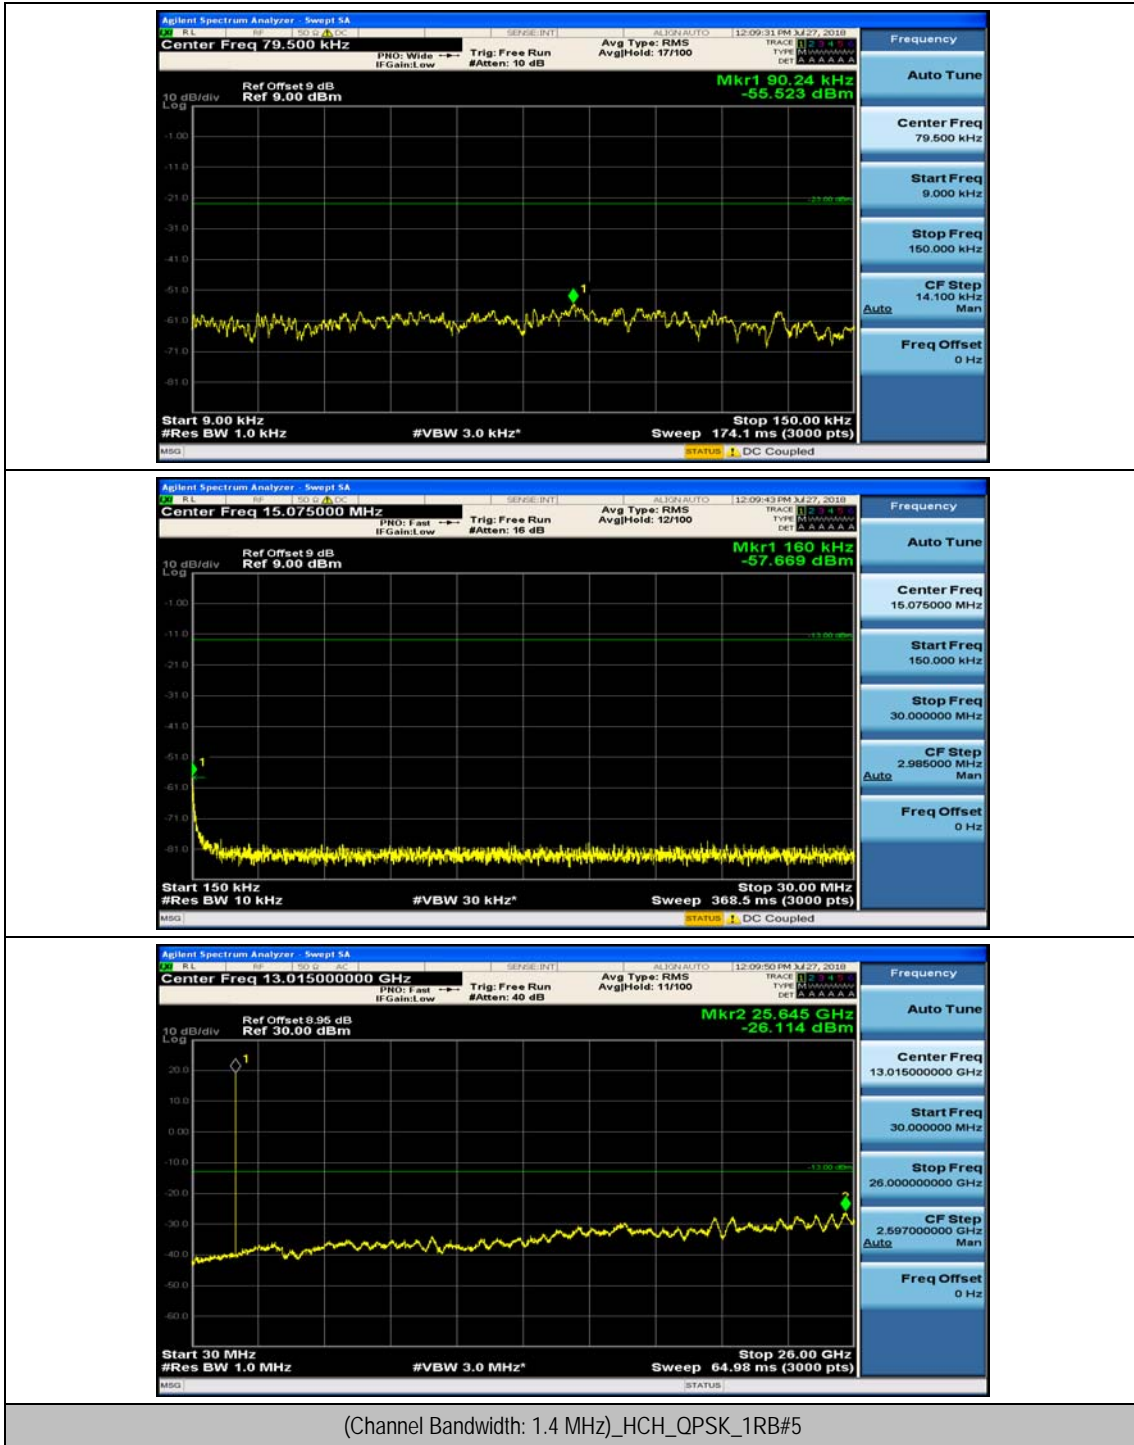

(Channel Bandwidth: 1.4 MHz)_MCH_QPSK_1RB#0

(Channel Bandwidth: 1.4 MHz)_MCH_QPSK_1RB#3

(Channel Bandwidth: 1.4 MHz)_HCH_QPSK_1RB#0

(Channel Bandwidth: 1.4 MHz)_HCH_QPSK_1RB#3

(Channel Bandwidth: 1.4 MHz)_LCH_16QAM_1RB#0

(Channel Bandwidth: 1.4 MHz)_LCH_16QAM_1RB#3

(Channel Bandwidth: 1.4 MHz)_MCH_16QAM_1RB#0

(Channel Bandwidth: 1.4 MHz)_MCH_16QAM_1RB#3

(Channel Bandwidth: 1.4 MHz)_HCH_16QAM_1RB#0

(Channel Bandwidth: 1.4 MHz)_HCH_16QAM_1RB#3

Channel Bandwidth: 3 MHz

(Channel Bandwidth: 3 MHz)_MCH_QPSK_1RB#0

(Channel Bandwidth: 3 MHz)_MCH_QPSK_1RB#7

(Channel Bandwidth: 3 MHz)_HCH_QPSK_1RB#0

(Channel Bandwidth: 3 MHz)_HCH_QPSK_1RB#7

(Channel Bandwidth: 3 MHz)_LCH_16QAM_1RB#0