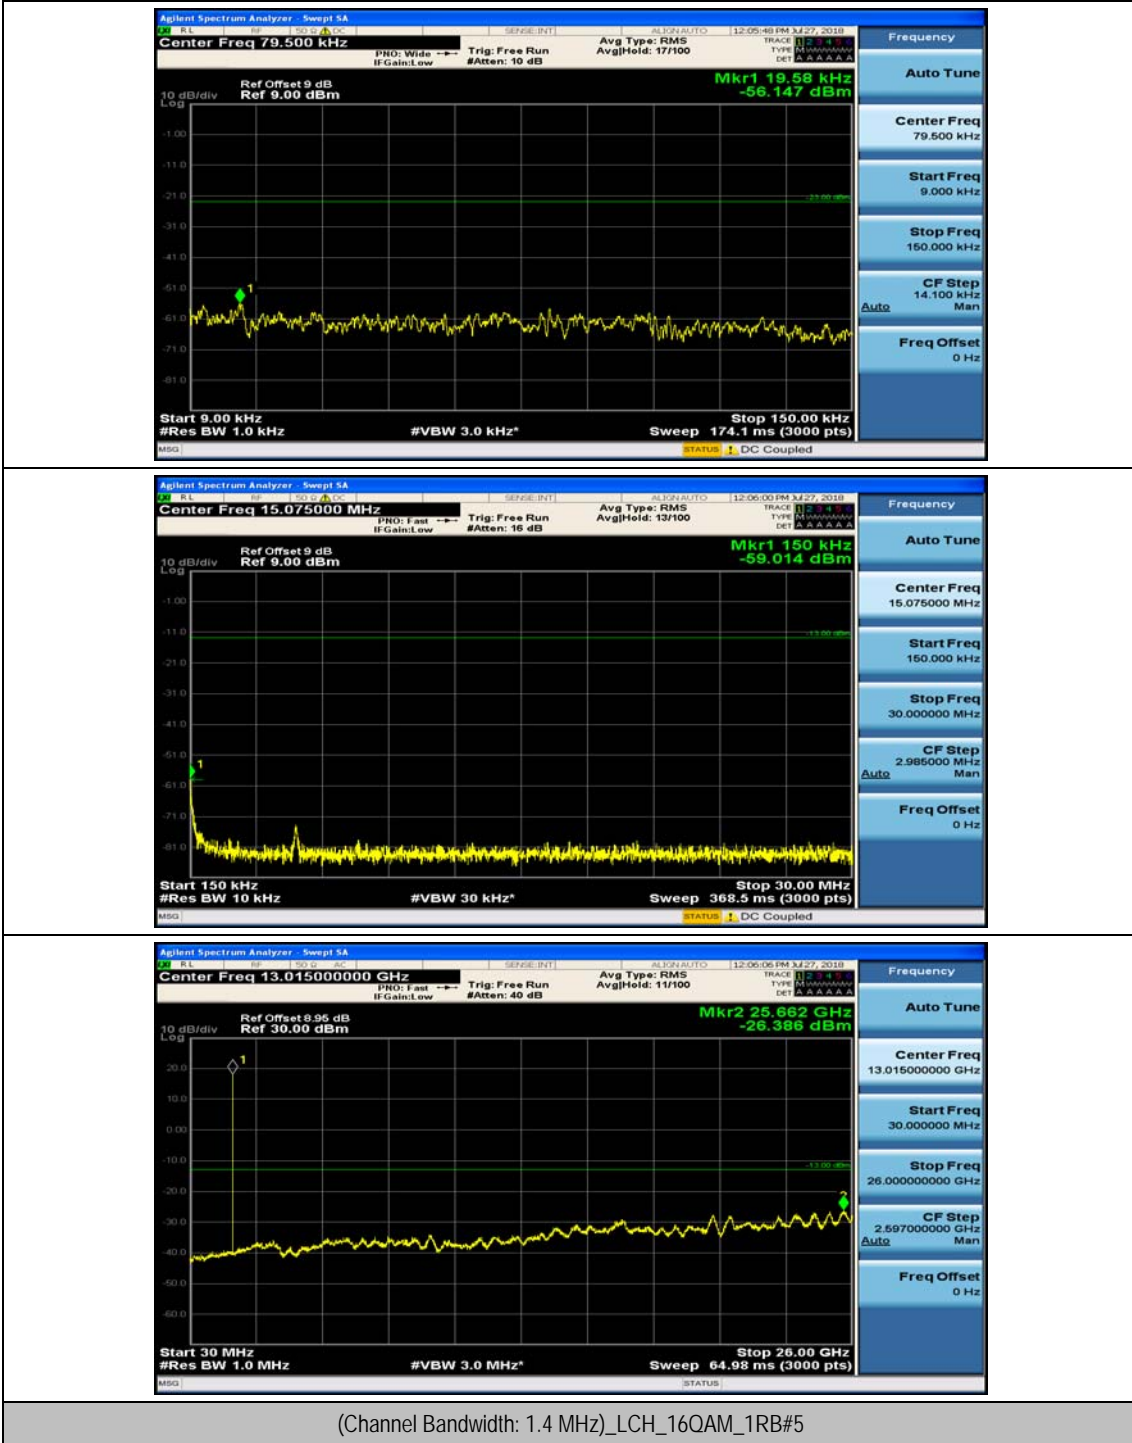

(Channel Bandwidth: 1.4 MHz)_MCH_QPSK_1RB#0

(Channel Bandwidth: 1.4 MHz)_MCH_QPSK_1RB#3

(Channel Bandwidth: 1.4 MHz)_HCH_QPSK_1RB#0

(Channel Bandwidth: 1.4 MHz)_HCH_QPSK_1RB#3

(Channel Bandwidth: 1.4 MHz)_LCH_16QAM_1RB#0

(Channel Bandwidth: 1.4 MHz)_LCH_16QAM_1RB#3

(Channel Bandwidth: 1.4 MHz)_MCH_16QAM_1RB#0

(Channel Bandwidth: 1.4 MHz)_MCH_16QAM_1RB#3

(Channel Bandwidth: 1.4 MHz)_HCH_16QAM_1RB#0

(Channel Bandwidth: 1.4 MHz)_HCH_16QAM_1RB#3

Channel Bandwidth: 3 MHz

(Channel Bandwidth: 3 MHz)_MCH_QPSK_1RB#0

(Channel Bandwidth: 3 MHz)_MCH_QPSK_1RB#7

(Channel Bandwidth: 3 MHz)_HCH_QPSK_1RB#0

(Channel Bandwidth: 3 MHz)_HCH_QPSK_1RB#7

(Channel Bandwidth: 3 MHz)_LCH_16QAM_1RB#0