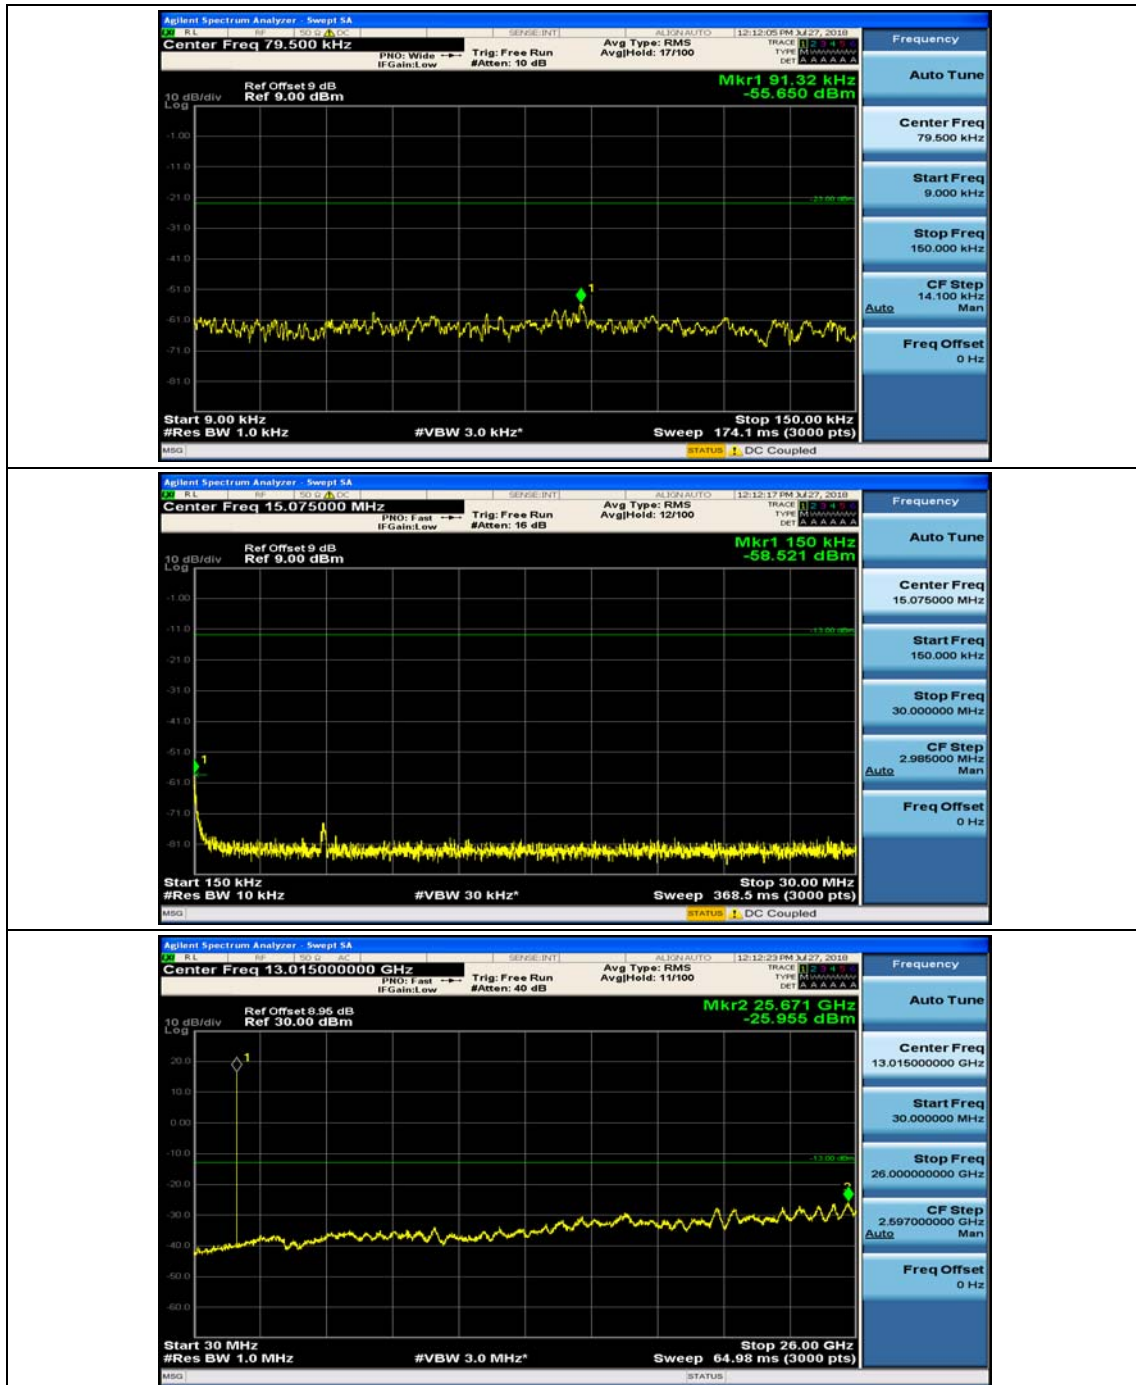

(Channel Bandwidth: 1.4 MHz)_MCH_QPSK_1RB#0

(Channel Bandwidth: 1.4 MHz)_MCH_QPSK_1RB#3

(Channel Bandwidth: 1.4 MHz)_HCH_QPSK_1RB#0

(Channel Bandwidth: 1.4 MHz)_HCH_QPSK_1RB#3

(Channel Bandwidth: 1.4 MHz)_LCH_16QAM_1RB#0

(Channel Bandwidth: 1.4 MHz)_LCH_16QAM_1RB#3

(Channel Bandwidth: 1.4 MHz)_MCH_16QAM_1RB#0

(Channel Bandwidth: 1.4 MHz)_MCH_16QAM_1RB#3

(Channel Bandwidth: 1.4 MHz)_HCH_16QAM_1RB#0

(Channel Bandwidth: 1.4 MHz)_HCH_16QAM_1RB#3

Channel Bandwidth: 3 MHz

(Channel Bandwidth: 3 MHz)_MCH_QPSK_1RB#0

(Channel Bandwidth: 3 MHz)_MCH_QPSK_1RB#7

(Channel Bandwidth: 3 MHz)_HCH_QPSK_1RB#0

(Channel Bandwidth: 3 MHz)_HCH_QPSK_1RB#7

(Channel Bandwidth: 3 MHz)_LCH_16QAM_1RB#0