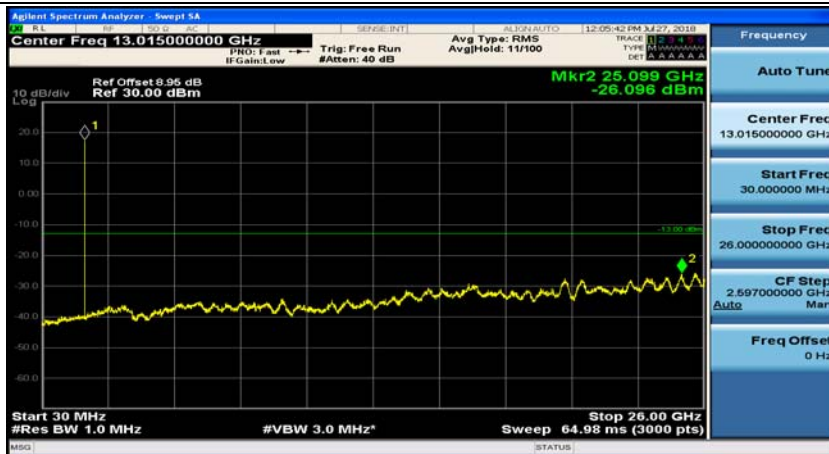

(Channel Bandwidth: 1.4 MHz)_MCH_QPSK_1RB#0

(Channel Bandwidth: 1.4 MHz)_MCH_QPSK_1RB#3

(Channel Bandwidth: 1.4 MHz)_HCH_QPSK_1RB#0

(Channel Bandwidth: 1.4 MHz)_HCH_QPSK_1RB#3

(Channel Bandwidth: 1.4 MHz)_LCH_16QAM_1RB#0

(Channel Bandwidth: 1.4 MHz)_LCH_16QAM_1RB#3

(Channel Bandwidth: 1.4 MHz)_MCH_16QAM_1RB#0

(Channel Bandwidth: 1.4 MHz)_MCH_16QAM_1RB#3

(Channel Bandwidth: 1.4 MHz)_HCH_16QAM_1RB#0

(Channel Bandwidth: 1.4 MHz)_HCH_16QAM_1RB#3