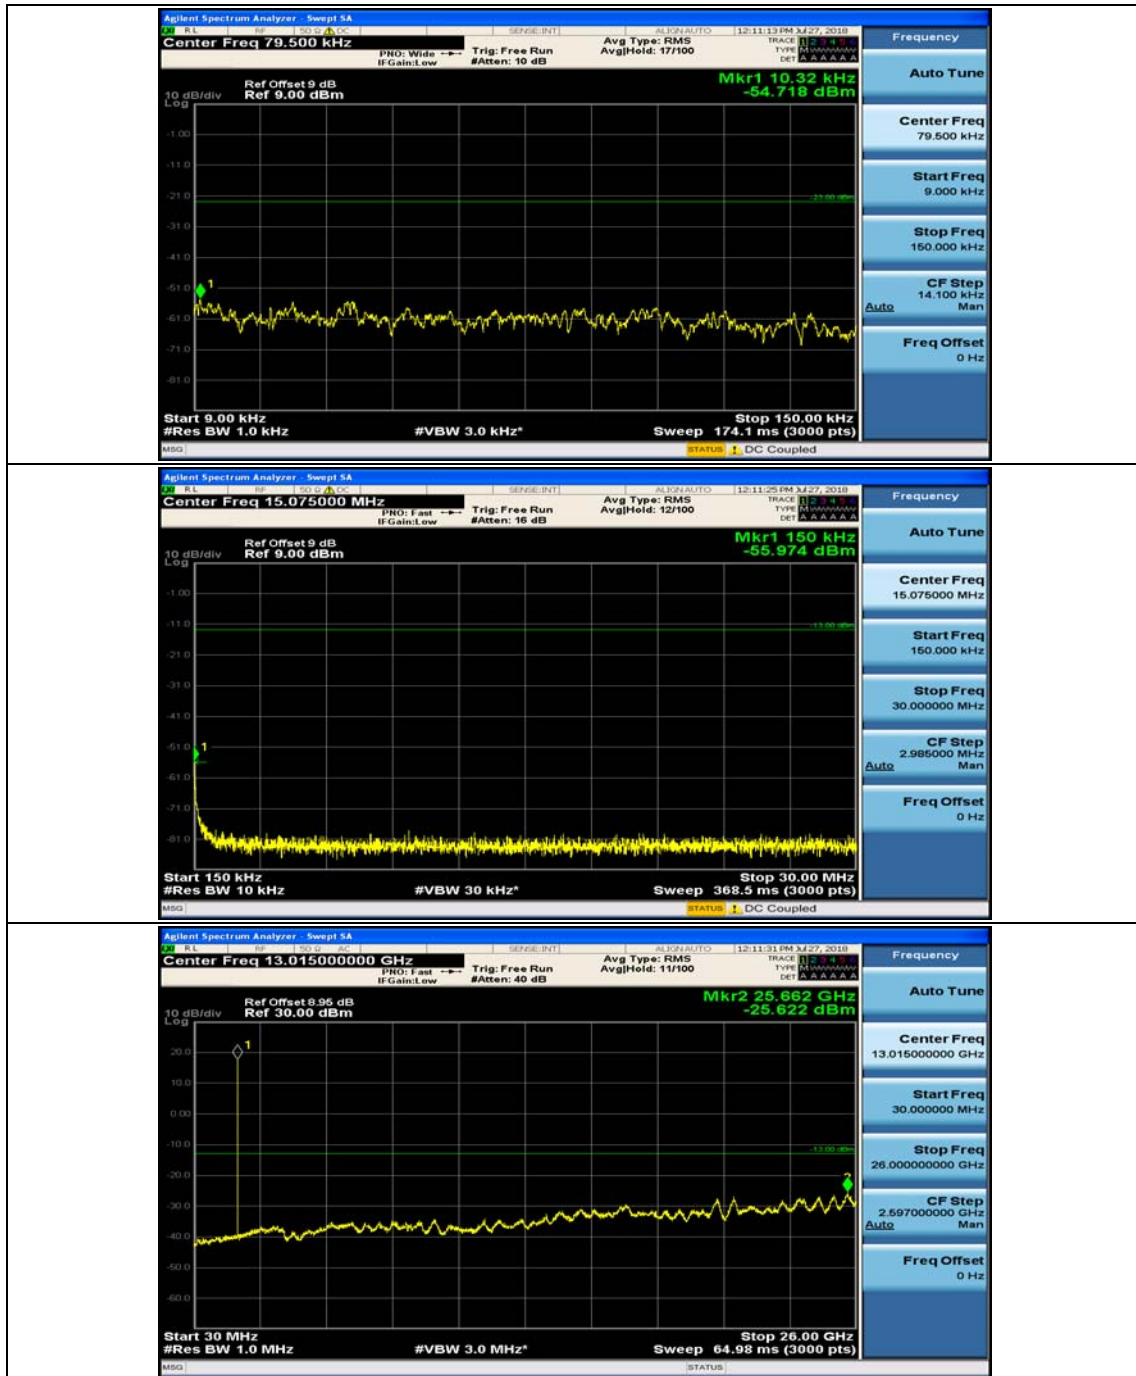

(Channel Bandwidth: 1.4 MHz)_MCH_QPSK_1RB#0

(Channel Bandwidth: 1.4 MHz)_MCH_QPSK_1RB#3

(Channel Bandwidth: 1.4 MHz)_HCH_QPSK_1RB#0

(Channel Bandwidth: 1.4 MHz)_HCH_QPSK_1RB#3

(Channel Bandwidth: 1.4 MHz)_LCH_16QAM_1RB#0

(Channel Bandwidth: 1.4 MHz)_LCH_16QAM_1RB#3

(Channel Bandwidth: 1.4 MHz)_MCH_16QAM_1RB#0

(Channel Bandwidth: 1.4 MHz)_MCH_16QAM_1RB#3

(Channel Bandwidth: 1.4 MHz)_HCH_16QAM_1RB#0

(Channel Bandwidth: 1.4 MHz)_HCH_16QAM_1RB#3

Channel Bandwidth: 3 MHz

(Channel Bandwidth: 3 MHz)_MCH_QPSK_1RB#0

(Channel Bandwidth: 3 MHz)_MCH_QPSK_1RB#7

(Channel Bandwidth: 3 MHz)_HCH_QPSK_1RB#0

(Channel Bandwidth: 3 MHz)_HCH_QPSK_1RB#7

(Channel Bandwidth: 3 MHz)_LCH_16QAM_1RB#0