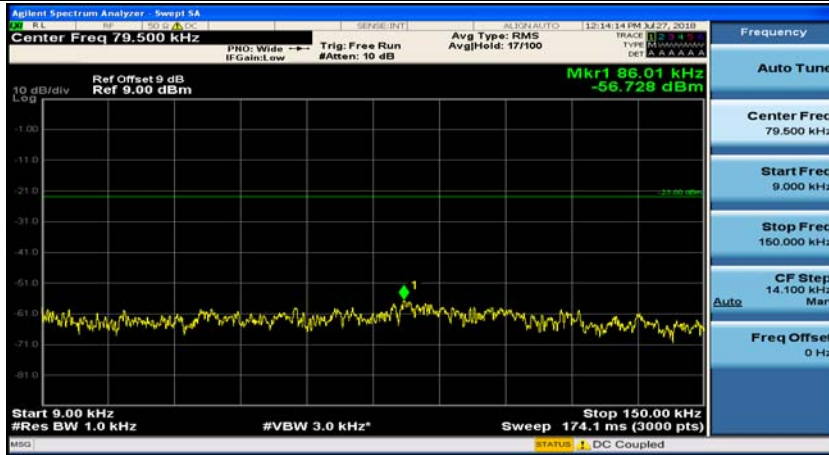

(Channel Bandwidth: 3 MHz)_MCH_QPSK_1RB#0