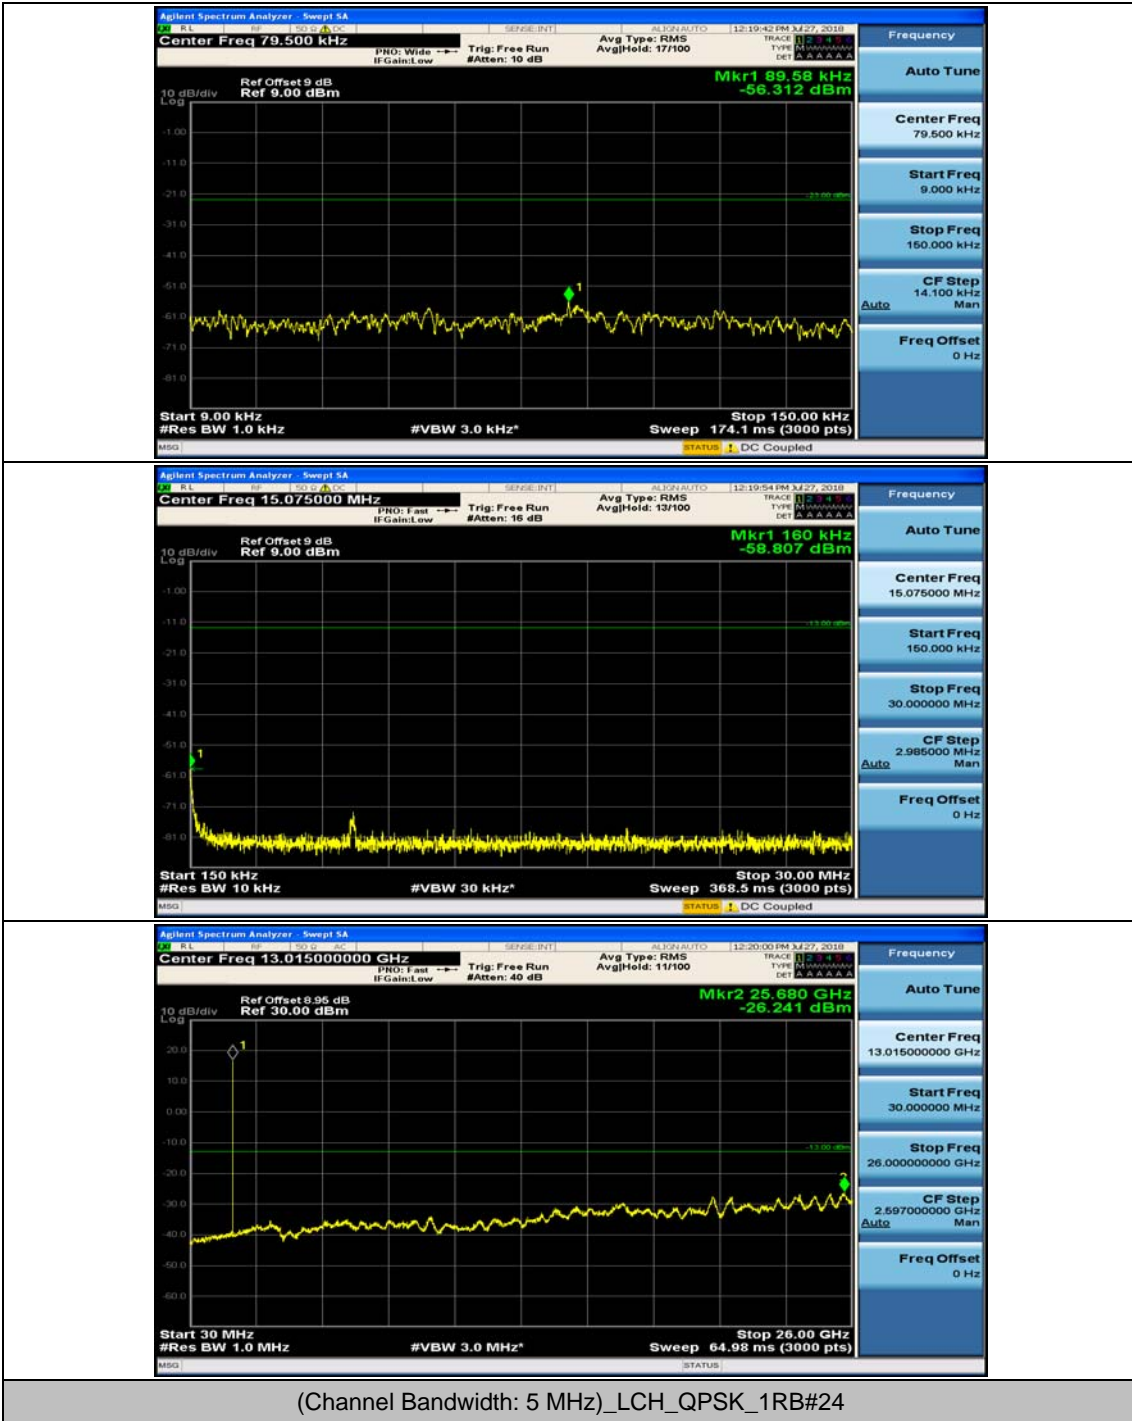

(Channel Bandwidth: 3 MHz)_LCH_16QAM_1RB#7

(Channel Bandwidth: 3 MHz)_HCH_16QAM_1RB#0

(Channel Bandwidth: 3 MHz)_HCH_16QAM_1RB#7

Channel Bandwidth: 5 MHz

(Channel Bandwidth: 5 MHz)_MCH_QPSK_1RB#0

(Channel Bandwidth: 5 MHz)_MCH_QPSK_1RB#12