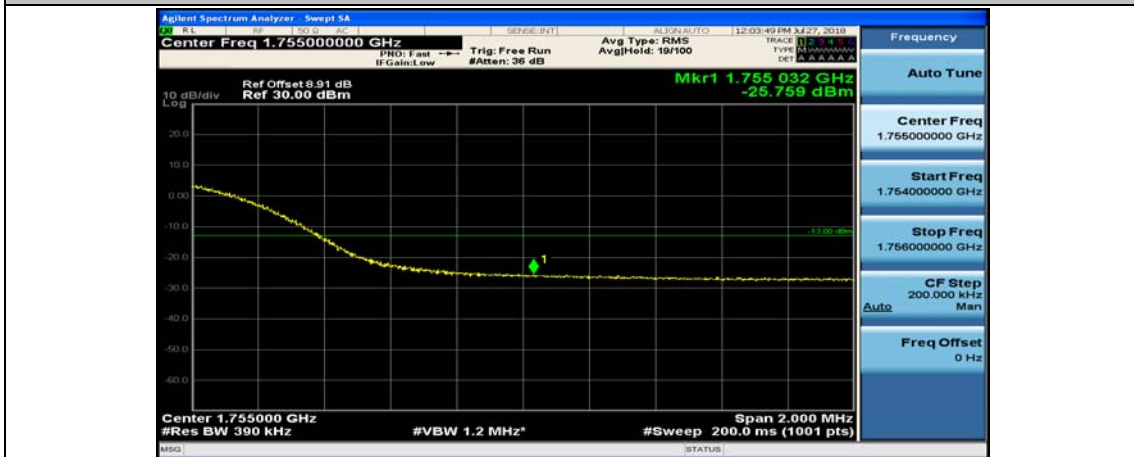

(Channel Bandwidth:20 MHz)_HCH_16QAM_1RB#99

(Channel Bandwidth:20 MHz)_HCH_16QAM_50RB#0

(Channel Bandwidth:20 MHz)_HCH_16QAM_50RB#25

(Channel Bandwidth:20 MHz)_HCH_16QAM_50RB#50

(Channel Bandwidth:20 MHz)_HCH_16QAM_100RB#0

Appendix E: Conducted Spurious Emission

Test Graphs

Channel Bandwidth: 1.4 MHz