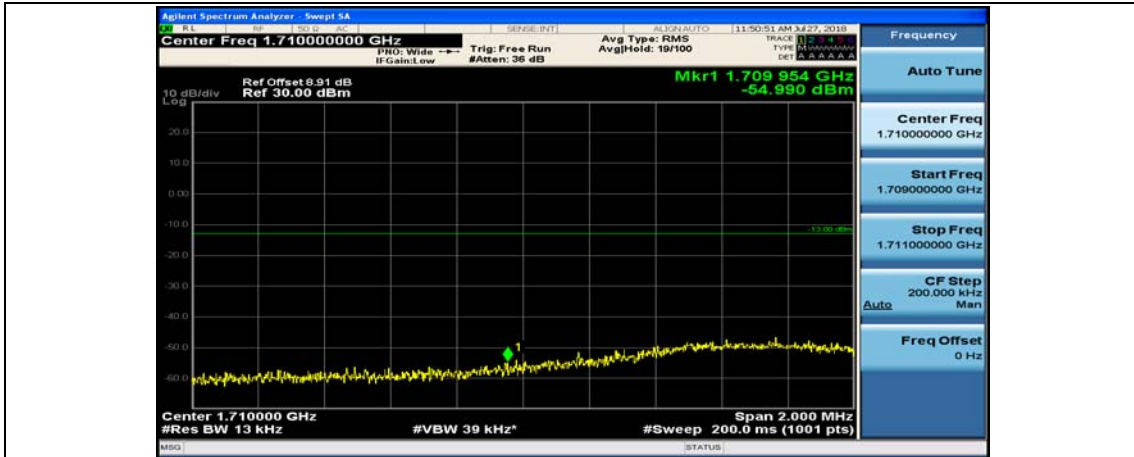

(Channel Bandwidth: 3 MHz)_HCH_16QAM_15RB#0

Channel Bandwidth: 5 MHz

(Channel Bandwidth: 5 MHz)_LCH_QPSK_1RB#12

(Channel Bandwidth: 5 MHz)_LCH_QPSK_1RB#24

(Channel Bandwidth: 5 MHz)_LCH_QPSK_12RB#0

(Channel Bandwidth: 5 MHz)_LCH_QPSK_12RB#6