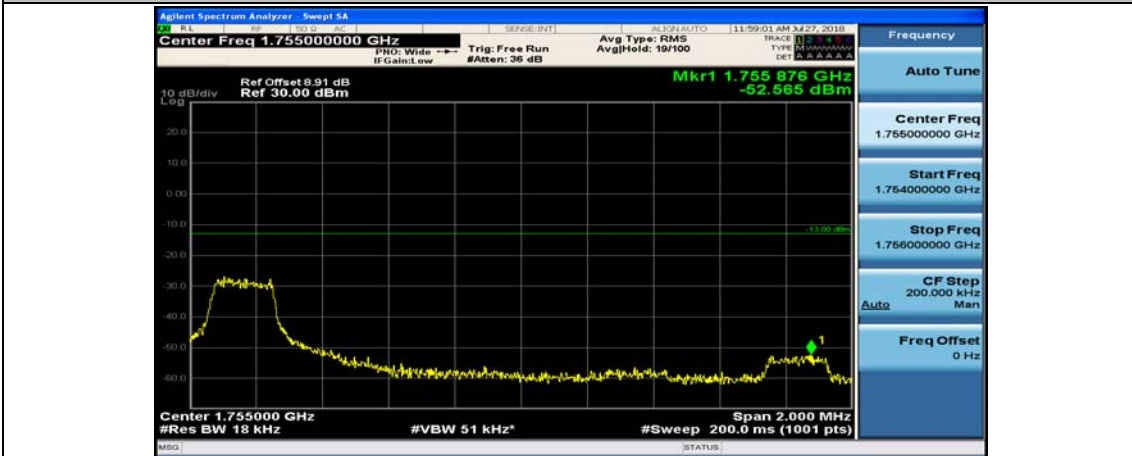

(Channel Bandwidth:15 MHz)_HCH_QPSK_1RB#0