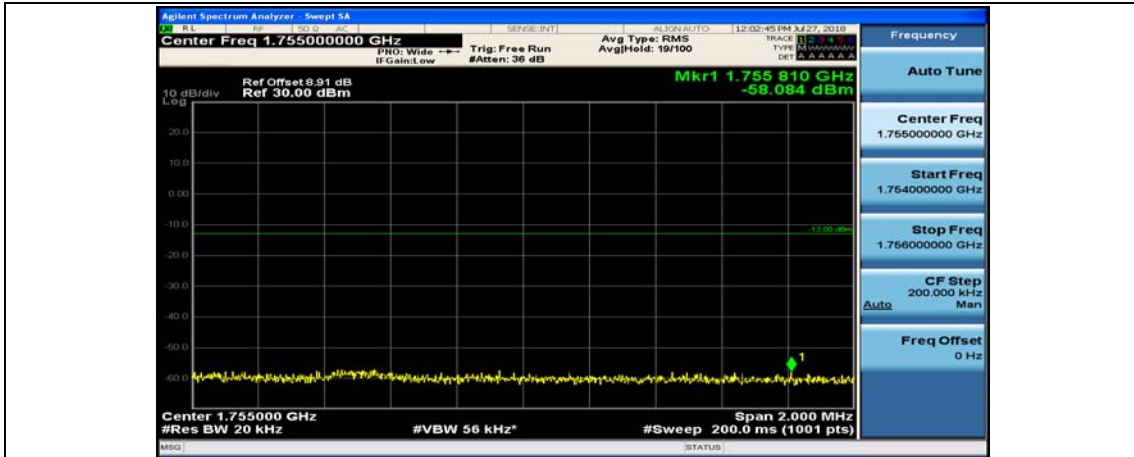

(Channel Bandwidth:20 MHz)_LCH_16QAM_50RB#25

(Channel Bandwidth:20 MHz)_LCH_16QAM_50RB#50

(Channel Bandwidth:20 MHz)_LCH_16QAM_100RB#0

(Channel Bandwidth:20 MHz)_HCH_16QAM_1RB#0

(Channel Bandwidth:20 MHz)_HCH_16QAM_1RB#49