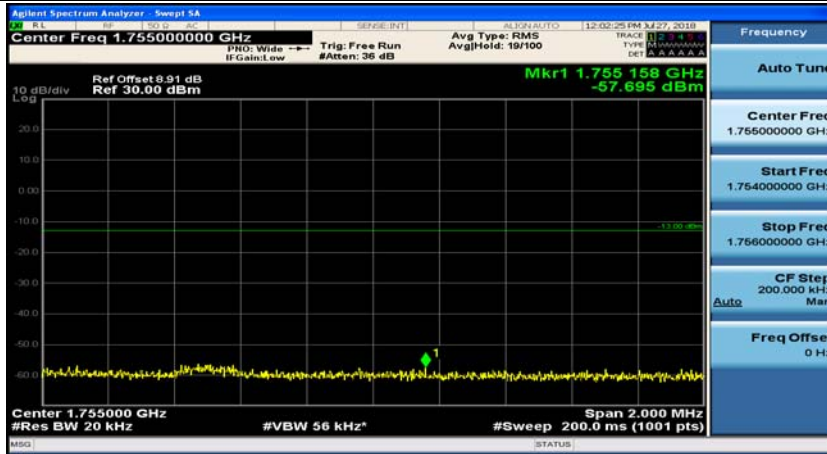

(Channel Bandwidth:20 MHz)_HCH_QPSK_1RB#49