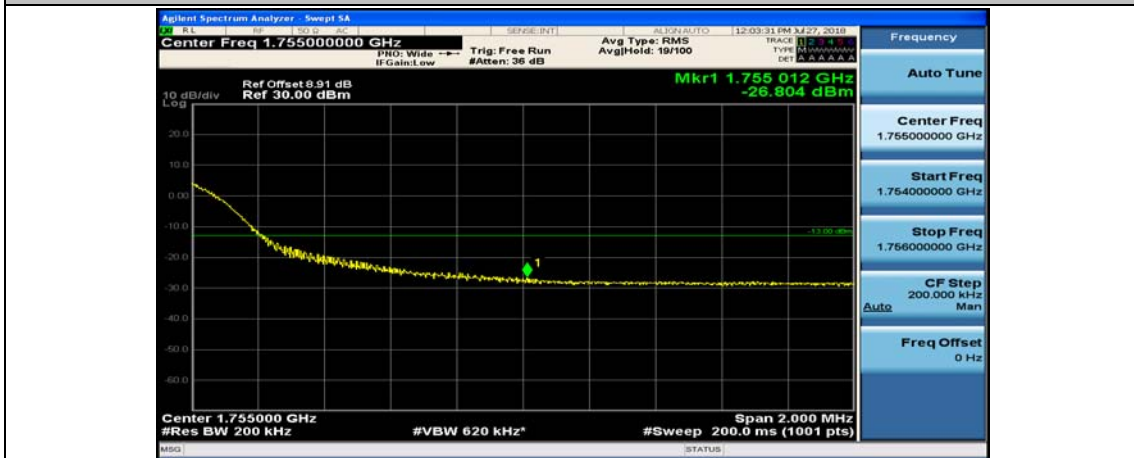

(Channel Bandwidth:20 MHz)_HCH_16QAM_1RB#99

(Channel Bandwidth:20 MHz)_HCH_16QAM_50RB#0

(Channel Bandwidth:20 MHz)_HCH_16QAM_50RB#25

(Channel Bandwidth:20 MHz)_HCH_16QAM_50RB#50

(Channel Bandwidth:20 MHz)_HCH_16QAM_100RB#0

Appendix E: Conducted Spurious Emission

Test Graphs

Channel Bandwidth: 1.4 MHz