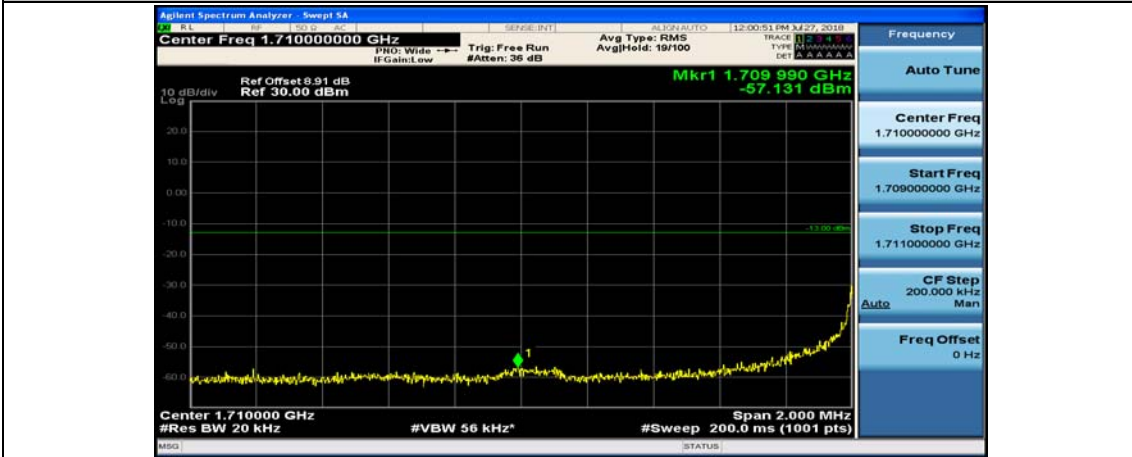

(Channel Bandwidth:15 MHz)_HCH_16QAM_37RB#18

(Channel Bandwidth:15 MHz)_HCH_16QAM_37RB#38

(Channel Bandwidth:15 MHz)_HCH_16QAM_75RB#0

Channel Bandwidth: 20 MHz

(Channel Bandwidth:20 MHz)_LCH_QPSK_1RB#49

(Channel Bandwidth:20 MHz)_LCH_QPSK_1RB#99