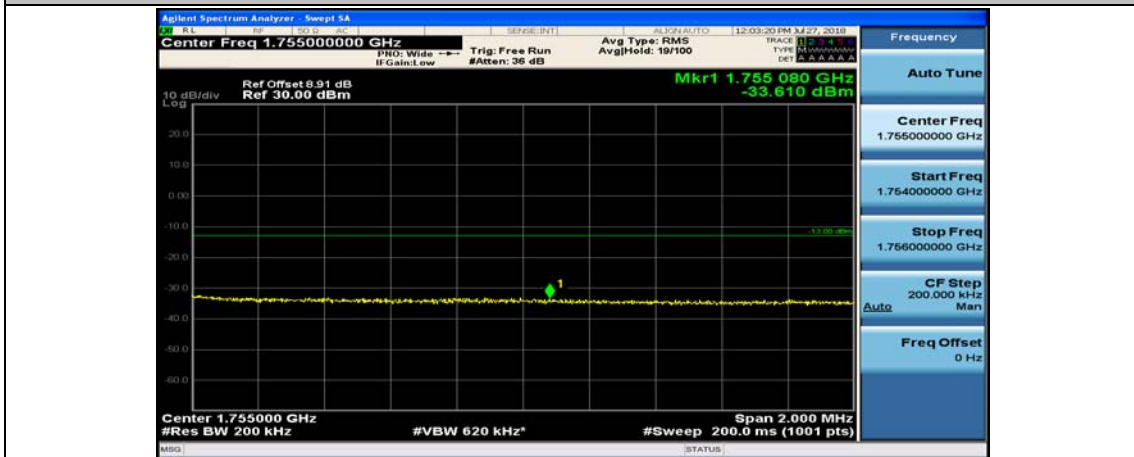

(Channel Bandwidth:20 MHz)_HCH_16QAM_50RB#0