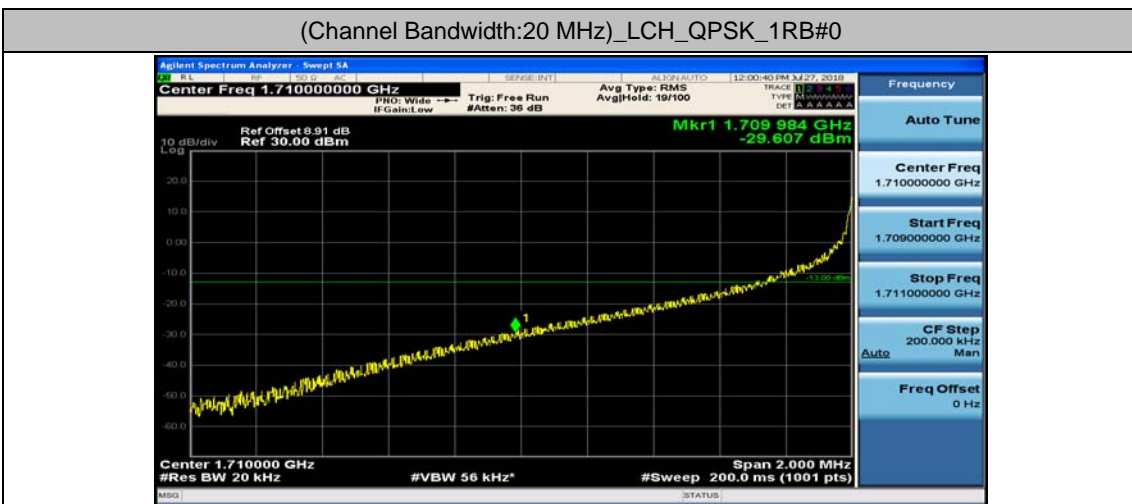

(Channel Bandwidth:15 MHz)_HCH_16QAM_37RB#18

(Channel Bandwidth:15 MHz)_HCH_16QAM_37RB#38

(Channel Bandwidth:15 MHz)_HCH_16QAM_75RB#0

Channel Bandwidth: 20 MHz

(Channel Bandwidth:20 MHz)_LCH_QPSK_1RB#49

(Channel Bandwidth:20 MHz)_LCH_QPSK_1RB#99