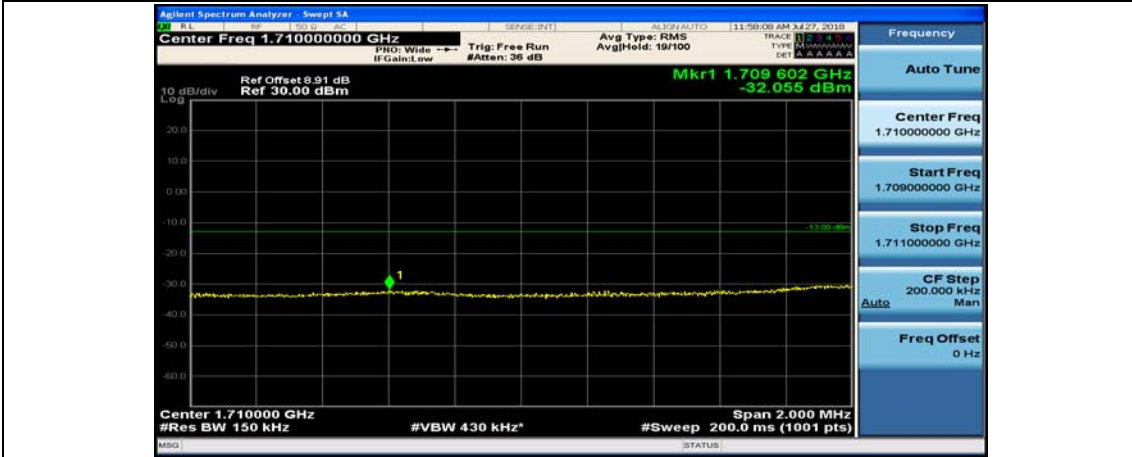

Channel Bandwidth: 10 MHz_HCH_16QAM_25RB#25

Channel Bandwidth: 10 MHz_HCH_16QAM_50RB#0

Channel Bandwidth: 15 MHz

(Channel Bandwidth:15 MHz)_LCH_QPSK_1RB#74

(Channel Bandwidth:15 MHz)_LCH_QPSK_37RB#0

(Channel Bandwidth:15 MHz)_LCH_QPSK_37RB#18