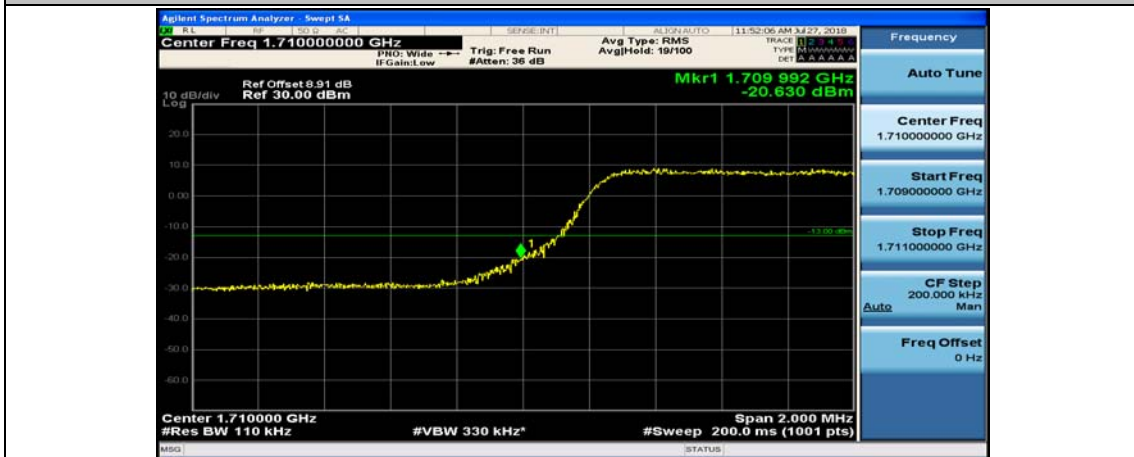

(Channel Bandwidth: 3 MHz)_HCH_16QAM_15RB#0

Channel Bandwidth: 5 MHz

(Channel Bandwidth: 5 MHz)_LCH_QPSK_1RB#12

(Channel Bandwidth: 5 MHz)_LCH_QPSK_1RB#24

(Channel Bandwidth: 5 MHz)_LCH_QPSK_12RB#0

(Channel Bandwidth: 5 MHz)_LCH_QPSK_12RB#6

(Channel Bandwidth: 5 MHz)_LCH_QPSK_12RB#13

(Channel Bandwidth: 5 MHz)_LCH_QPSK_25RB#0

(Channel Bandwidth: 5 MHz)_HCH_QPSK_1RB#0

(Channel Bandwidth: 5 MHz)_HCH_QPSK_1RB#12

(Channel Bandwidth: 5 MHz)_HCH_QPSK_1RB#24