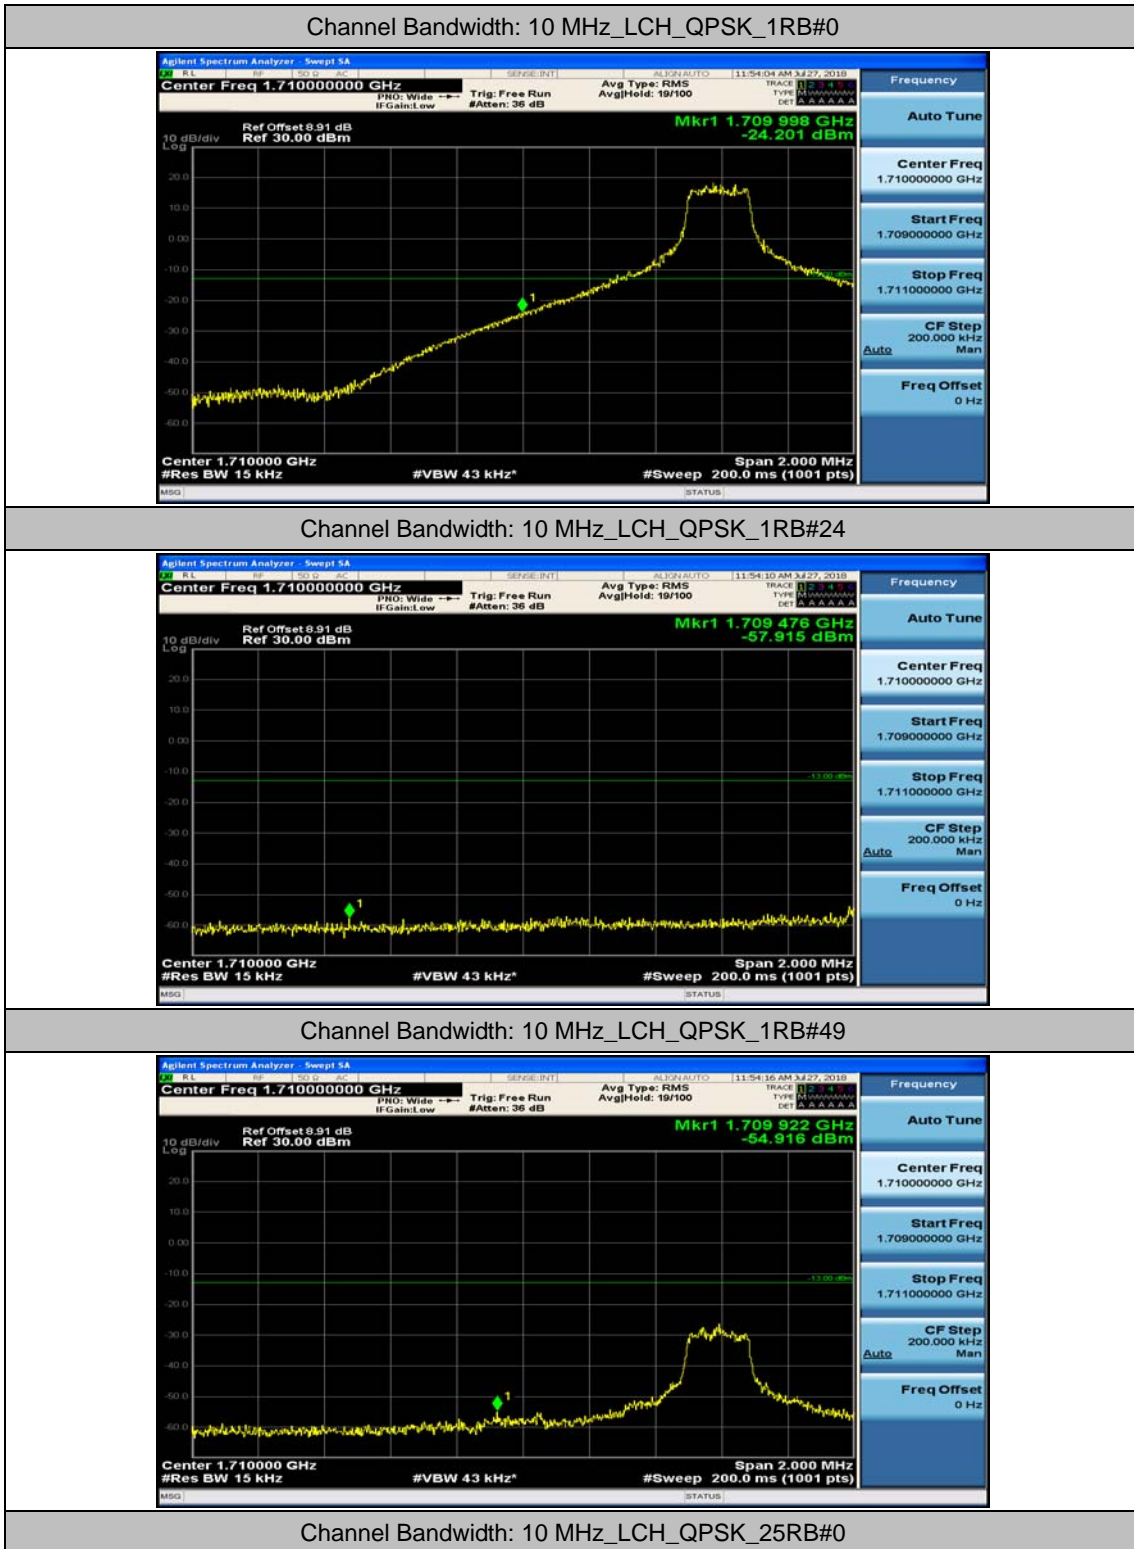

(Channel Bandwidth: 5 MHz)_HCH_16QAM_12RB#6

(Channel Bandwidth: 5 MHz)_HCH_16QAM_12RB#13

(Channel Bandwidth: 5 MHz)_HCH_16QAM_25RB#0

Channel Bandwidth: 10 MHz

Channel Bandwidth: 10 MHz_LCH_QPSK_25RB#12

Channel Bandwidth: 10 MHz_LCH_QPSK_25RB#25

Channel Bandwidth: 10 MHz_LCH_QPSK_50RB#0

Channel Bandwidth: 10 MHz_HCH_QPSK_25RB#0

Channel Bandwidth: 10 MHz_HCH_QPSK_25RB#12

Channel Bandwidth: 10 MHz_HCH_QPSK_25RB#25

Channel Bandwidth: 10 MHz_HCH_QPSK_50RB#0