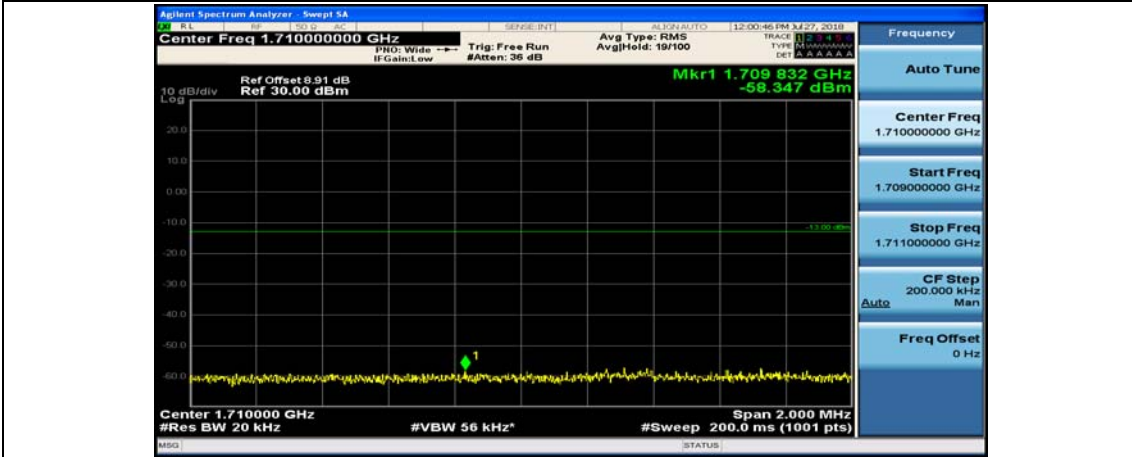

(Channel Bandwidth:15 MHz)_HCH_16QAM_37RB#18

(Channel Bandwidth:15 MHz)_HCH_16QAM_37RB#38

(Channel Bandwidth:15 MHz)_HCH_16QAM_75RB#0

Channel Bandwidth: 20 MHz

(Channel Bandwidth:20 MHz)_LCH_QPSK_1RB#49

(Channel Bandwidth:20 MHz)_LCH_QPSK_1RB#99