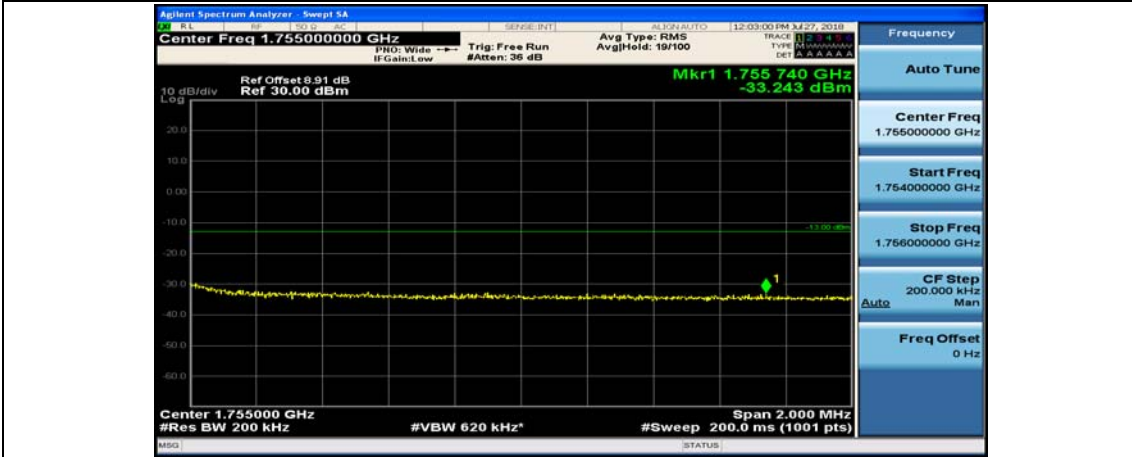

(Channel Bandwidth:20 MHz)_HCH_QPSK_50RB#0