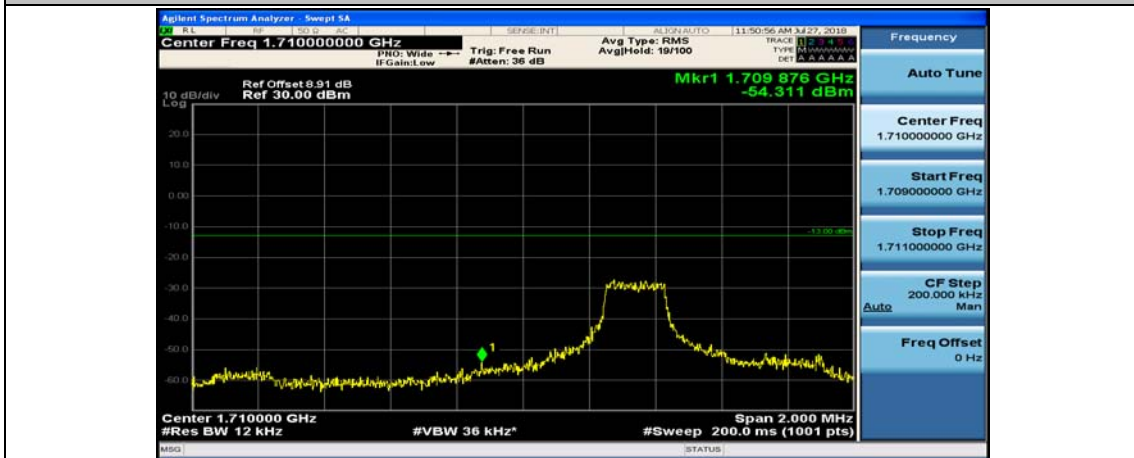

(Channel Bandwidth: 3 MHz)_HCH_16QAM_15RB#0

Channel Bandwidth: 5 MHz

(Channel Bandwidth: 5 MHz)_LCH_QPSK_1RB#12

(Channel Bandwidth: 5 MHz)_LCH_QPSK_1RB#24

(Channel Bandwidth: 5 MHz)_LCH_QPSK_12RB#0

(Channel Bandwidth: 5 MHz)_LCH_QPSK_12RB#6

(Channel Bandwidth: 5 MHz)_LCH_QPSK_12RB#13

(Channel Bandwidth: 5 MHz)_LCH_QPSK_25RB#0

(Channel Bandwidth: 5 MHz)_HCH_QPSK_1RB#0

(Channel Bandwidth: 5 MHz)_HCH_QPSK_1RB#12

(Channel Bandwidth: 5 MHz)_HCH_QPSK_1RB#24