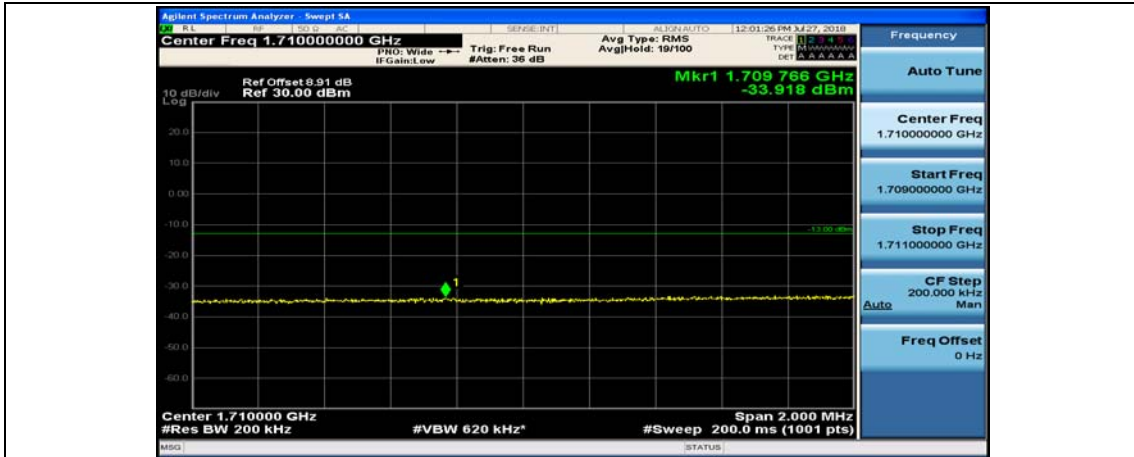

(Channel Bandwidth:20 MHz)_LCH_QPSK_50RB#25