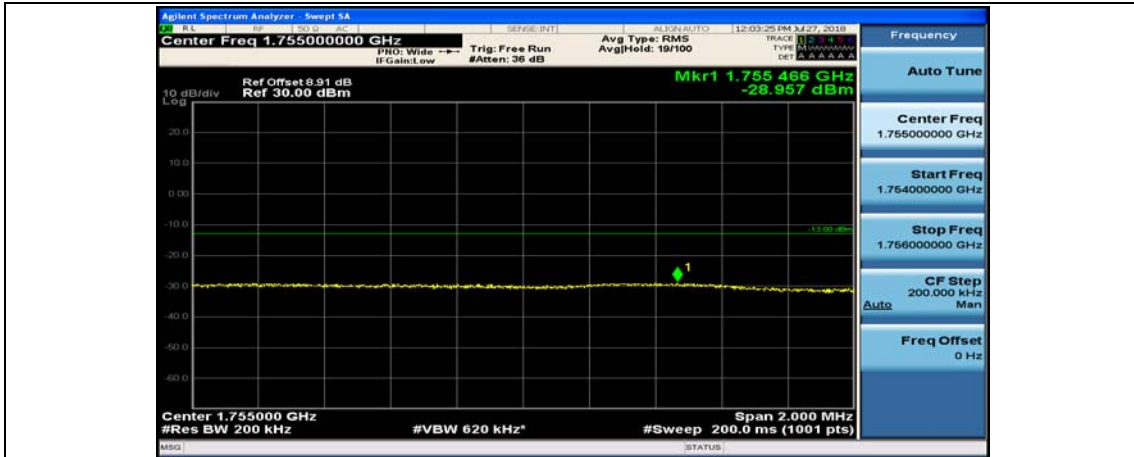

(Channel Bandwidth:20 MHz)_HCH_16QAM_50RB#25