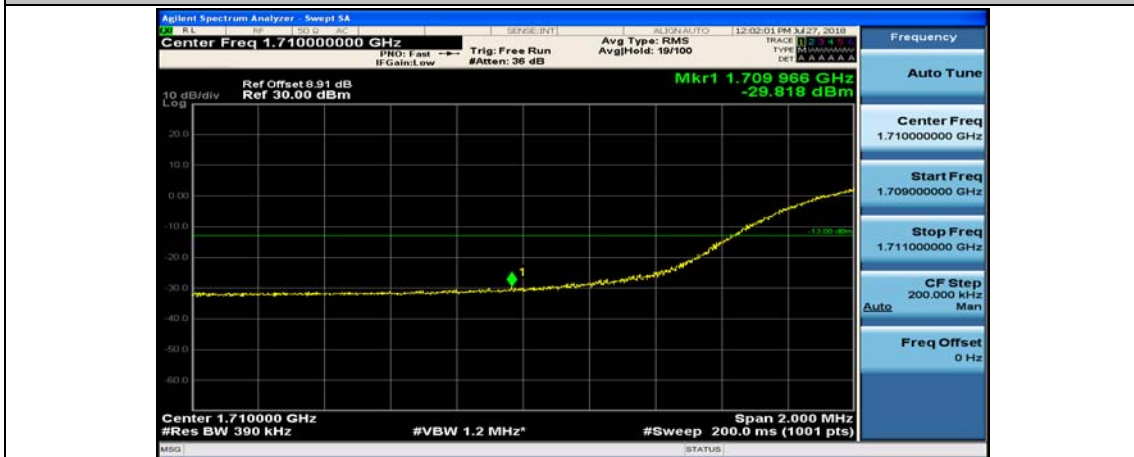

(Channel Bandwidth:20 MHz)_LCH_QPSK_50RB#0

(Channel Bandwidth:20 MHz)_LCH_QPSK_50RB#25

(Channel Bandwidth:20 MHz)_LCH_QPSK_50RB#50

(Channel Bandwidth:20 MHz)_LCH_QPSK_100RB#0

(Channel Bandwidth:20 MHz)_HCH_QPSK_1RB#0