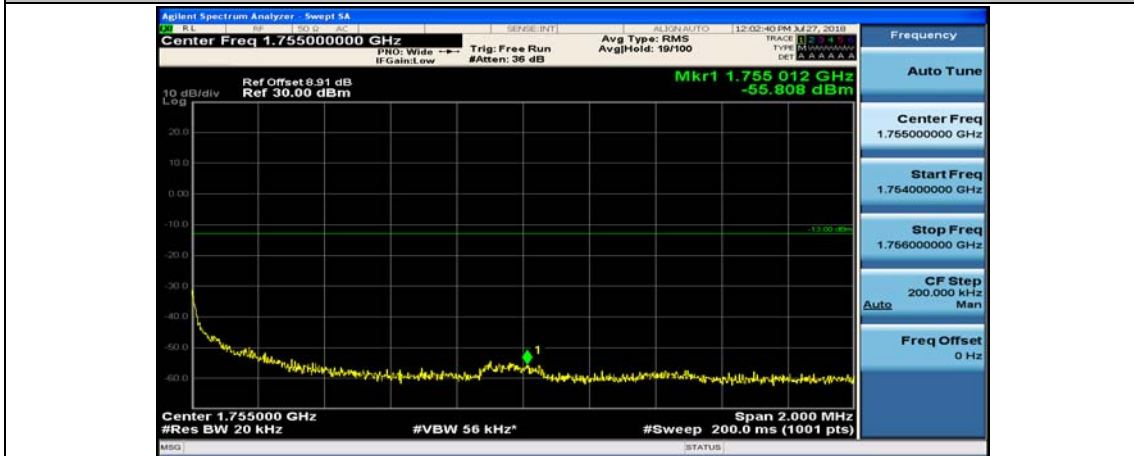

(Channel Bandwidth:20 MHz)_LCH_16QAM_50RB#25

(Channel Bandwidth:20 MHz)_LCH_16QAM_50RB#50

(Channel Bandwidth:20 MHz)_LCH_16QAM_100RB#0

(Channel Bandwidth:20 MHz)_HCH_16QAM_1RB#0

(Channel Bandwidth:20 MHz)_HCH_16QAM_1RB#49