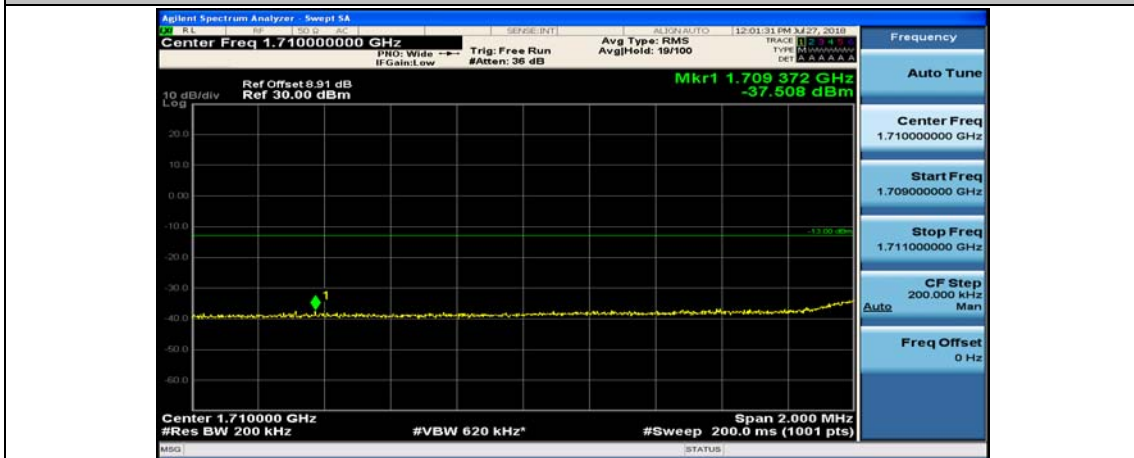

(Channel Bandwidth:20 MHz)_LCH_QPSK_50RB#50