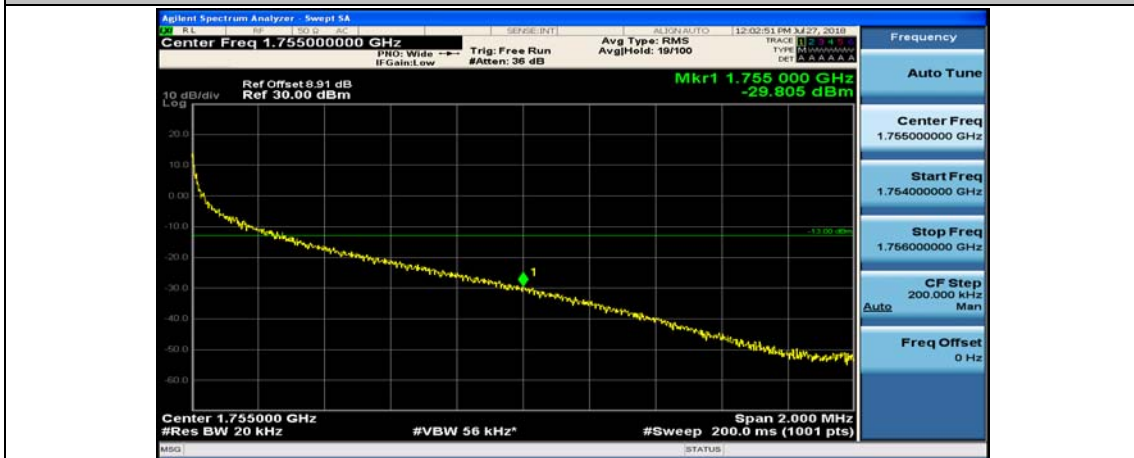

(Channel Bandwidth:20 MHz)_HCH_16QAM_1RB#99