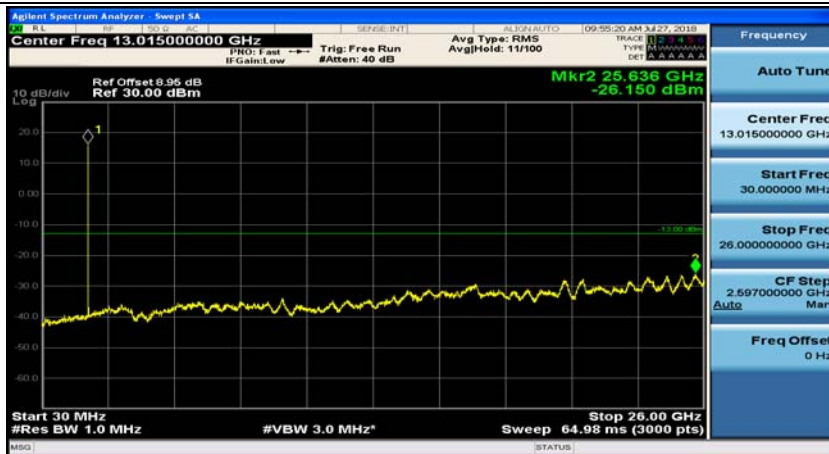

(Channel Bandwidth: 1.4 MHz)_MCH_QPSK_1RB#0

(Channel Bandwidth: 1.4 MHz)_MCH_QPSK_1RB#3

(Channel Bandwidth: 1.4 MHz)_HCH_QPSK_1RB#0

(Channel Bandwidth: 1.4 MHz)_HCH_QPSK_1RB#3

(Channel Bandwidth: 1.4 MHz)_LCH_16QAM_1RB#0

(Channel Bandwidth: 1.4 MHz)_LCH_16QAM_1RB#3

(Channel Bandwidth: 1.4 MHz)_MCH_16QAM_1RB#0

(Channel Bandwidth: 1.4 MHz)_MCH_16QAM_1RB#3

(Channel Bandwidth: 1.4 MHz)_HCH_16QAM_1RB#0

(Channel Bandwidth: 1.4 MHz)_HCH_16QAM_1RB#3