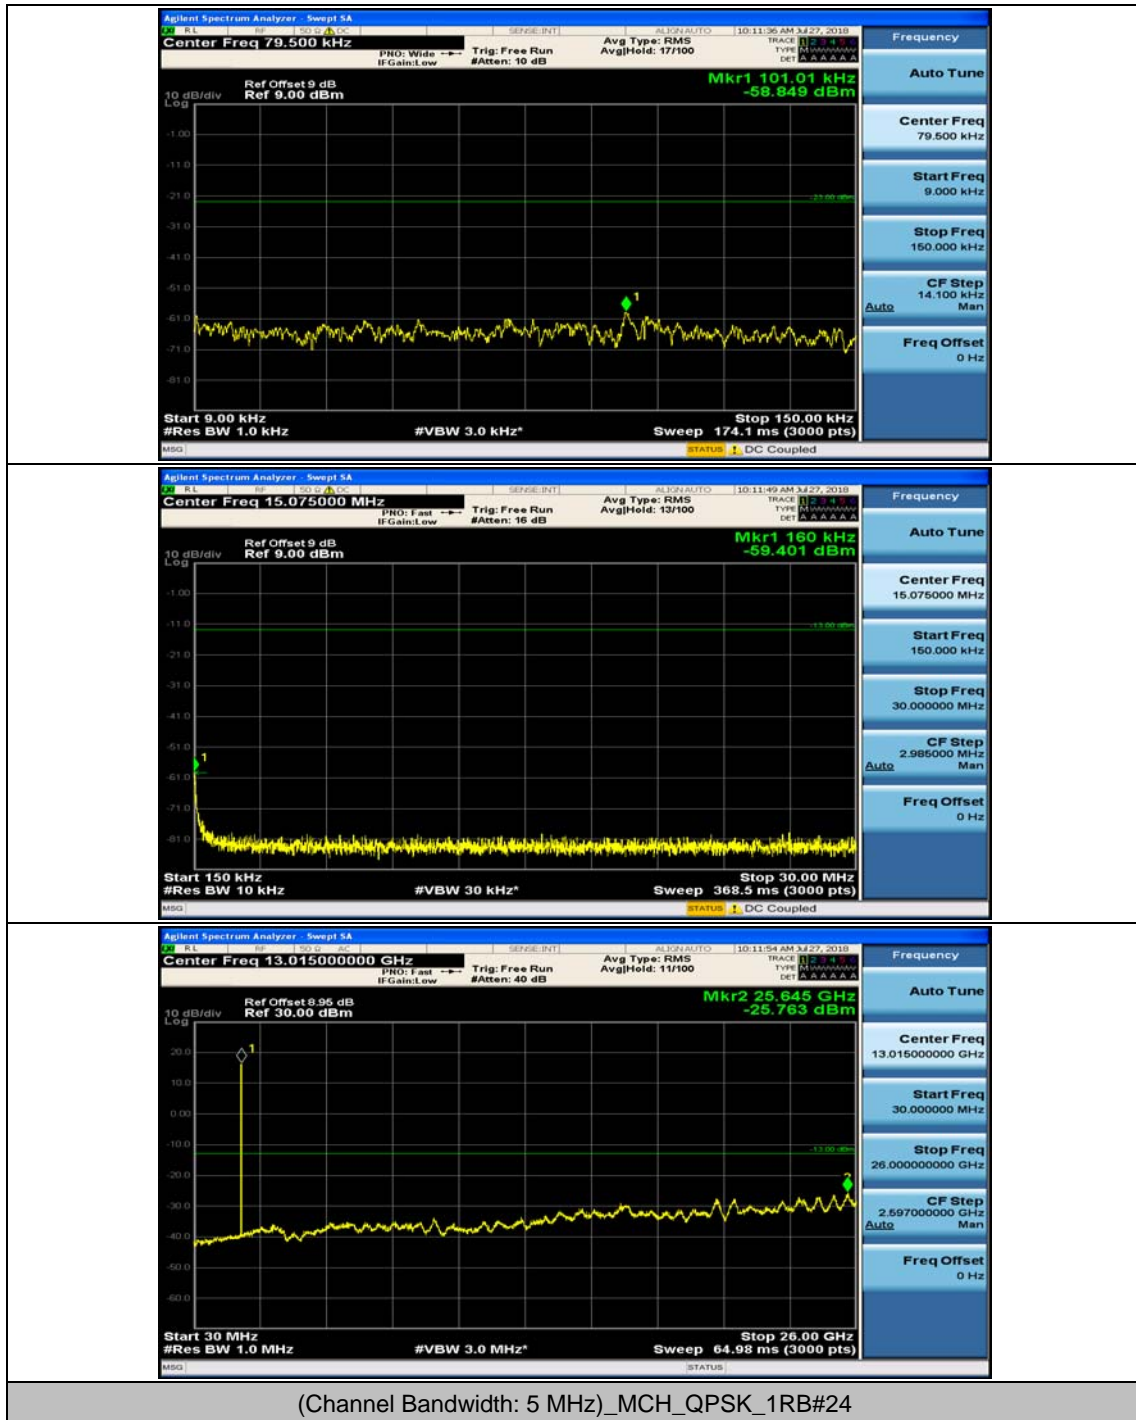

Channel Bandwidth: 5 MHz

(Channel Bandwidth: 5 MHz)_MCH_QPSK_1RB#0

(Channel Bandwidth: 5 MHz)_MCH_QPSK_1RB#12

(Channel Bandwidth: 5 MHz)_HCH_QPSK_1RB#0

(Channel Bandwidth: 5 MHz)_HCH_QPSK_1RB#12

(Channel Bandwidth: 5 MHz)_LCH_16QAM_1RB#0