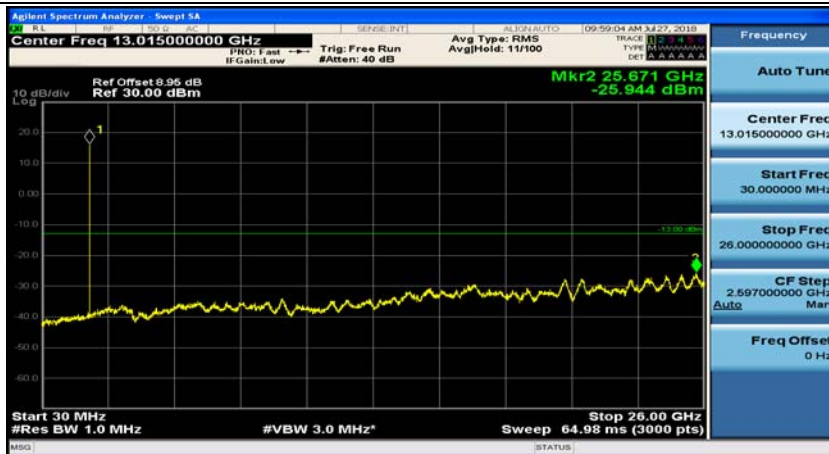

(Channel Bandwidth: 1.4 MHz)_MCH_QPSK_1RB#0

(Channel Bandwidth: 1.4 MHz)_MCH_QPSK_1RB#3

(Channel Bandwidth: 1.4 MHz)_HCH_QPSK_1RB#0

(Channel Bandwidth: 1.4 MHz)_HCH_QPSK_1RB#3

(Channel Bandwidth: 1.4 MHz)_LCH_16QAM_1RB#0

(Channel Bandwidth: 1.4 MHz)_LCH_16QAM_1RB#3

(Channel Bandwidth: 1.4 MHz)_MCH_16QAM_1RB#0

(Channel Bandwidth: 1.4 MHz)_MCH_16QAM_1RB#3

(Channel Bandwidth: 1.4 MHz)_HCH_16QAM_1RB#0

(Channel Bandwidth: 1.4 MHz)_HCH_16QAM_1RB#3