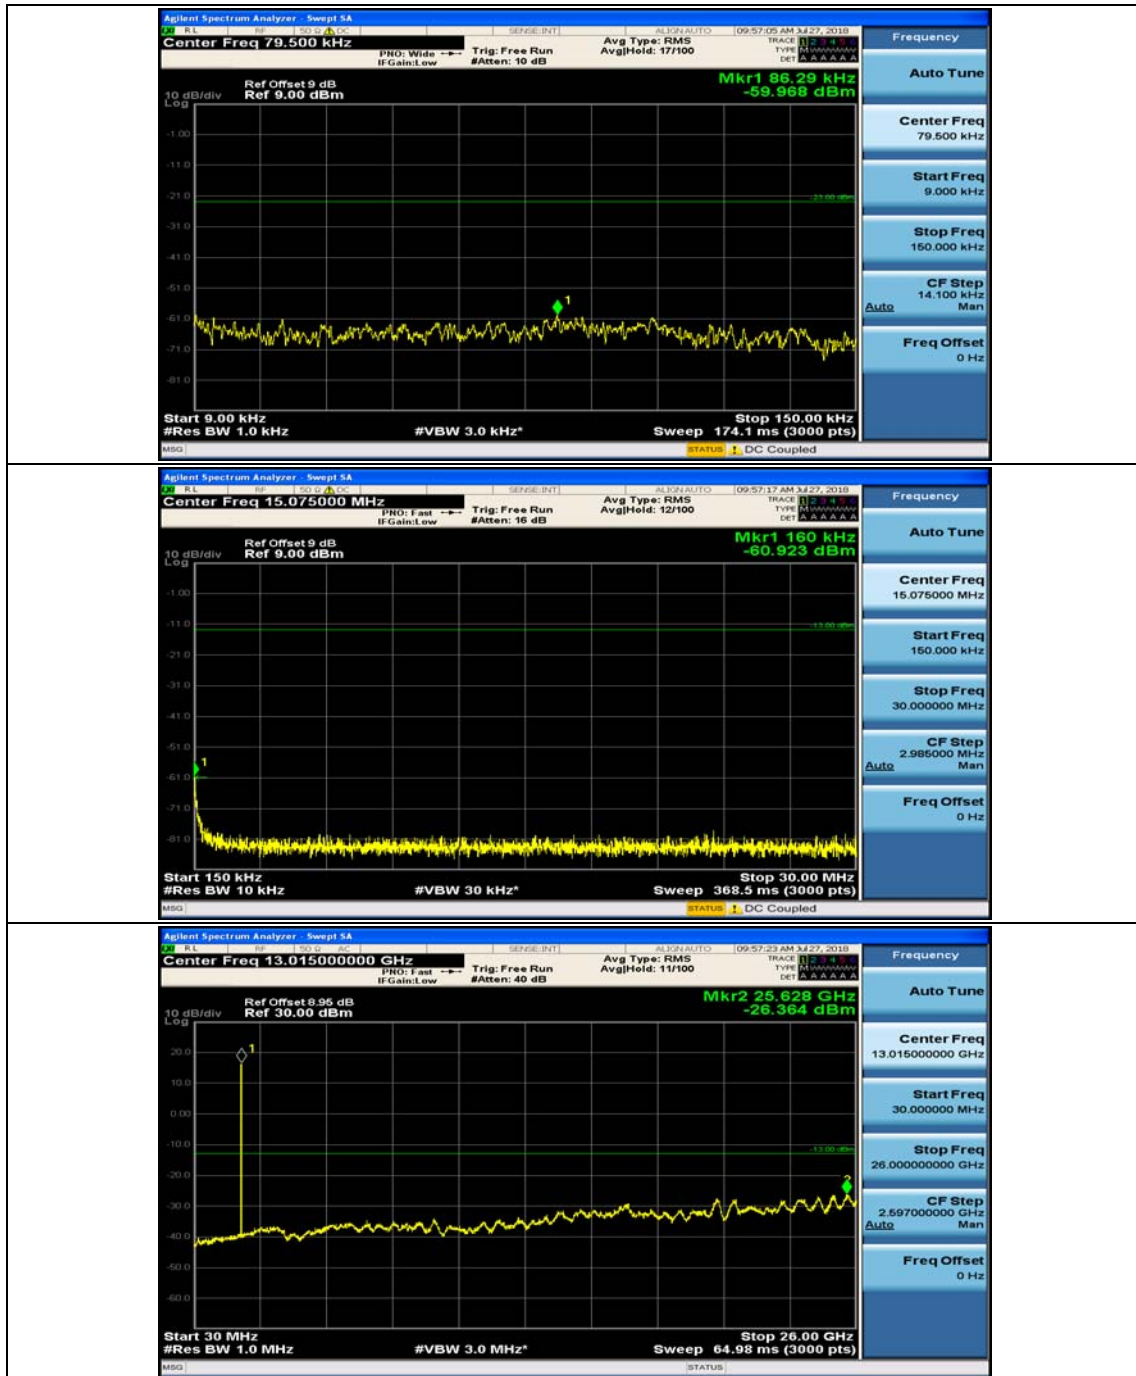

(Channel Bandwidth: 1.4 MHz)_MCH_QPSK_1RB#0

(Channel Bandwidth: 1.4 MHz)_MCH_QPSK_1RB#3

(Channel Bandwidth: 1.4 MHz)_HCH_QPSK_1RB#0

(Channel Bandwidth: 1.4 MHz)_HCH_QPSK_1RB#3

(Channel Bandwidth: 1.4 MHz)_LCH_16QAM_1RB#0

(Channel Bandwidth: 1.4 MHz)_LCH_16QAM_1RB#3

(Channel Bandwidth: 1.4 MHz)_MCH_16QAM_1RB#0

(Channel Bandwidth: 1.4 MHz)_MCH_16QAM_1RB#3

(Channel Bandwidth: 1.4 MHz)_HCH_16QAM_1RB#0

(Channel Bandwidth: 1.4 MHz)_HCH_16QAM_1RB#3

Channel Bandwidth: 3 MHz

(Channel Bandwidth: 3 MHz)_MCH_QPSK_1RB#0

(Channel Bandwidth: 3 MHz)_MCH_QPSK_1RB#7

(Channel Bandwidth: 3 MHz)_HCH_QPSK_1RB#0

(Channel Bandwidth: 3 MHz)_HCH_QPSK_1RB#7

(Channel Bandwidth: 3 MHz)_LCH_16QAM_1RB#0