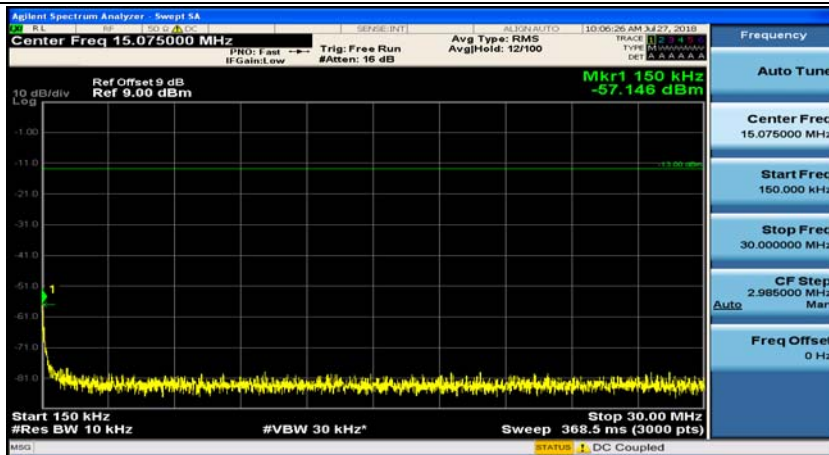

Channel Bandwidth: 3 MHz

(Channel Bandwidth: 3 MHz)_MCH_QPSK_1RB#0

(Channel Bandwidth: 3 MHz)_MCH_QPSK_1RB#7

(Channel Bandwidth: 3 MHz)_HCH_QPSK_1RB#0

(Channel Bandwidth: 3 MHz)_HCH_QPSK_1RB#7

(Channel Bandwidth: 3 MHz)_LCH_16QAM_1RB#0