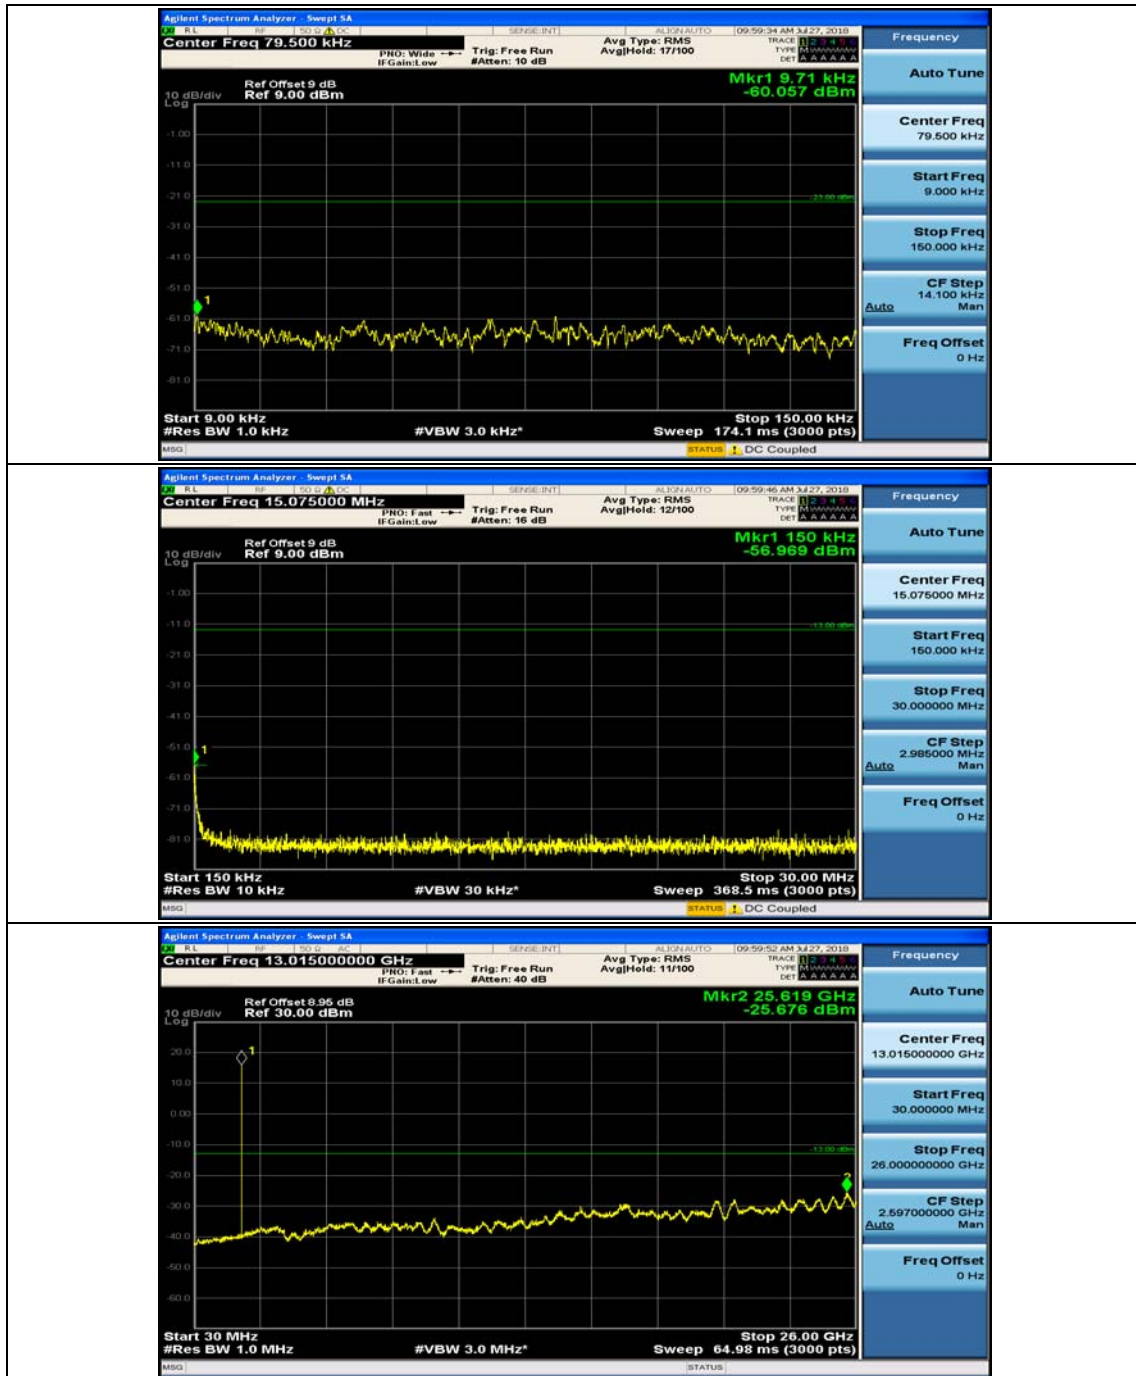

(Channel Bandwidth: 1.4 MHz)_MCH_QPSK_1RB#0

(Channel Bandwidth: 1.4 MHz)_MCH_QPSK_1RB#3

(Channel Bandwidth: 1.4 MHz)_HCH_QPSK_1RB#0

(Channel Bandwidth: 1.4 MHz)_HCH_QPSK_1RB#3

(Channel Bandwidth: 1.4 MHz)_LCH_16QAM_1RB#0

(Channel Bandwidth: 1.4 MHz)_LCH_16QAM_1RB#3

(Channel Bandwidth: 1.4 MHz)_MCH_16QAM_1RB#0

(Channel Bandwidth: 1.4 MHz)_MCH_16QAM_1RB#3

(Channel Bandwidth: 1.4 MHz)_HCH_16QAM_1RB#0

(Channel Bandwidth: 1.4 MHz)_HCH_16QAM_1RB#3

Channel Bandwidth: 3 MHz

(Channel Bandwidth: 3 MHz)_MCH_QPSK_1RB#0

(Channel Bandwidth: 3 MHz)_MCH_QPSK_1RB#7

(Channel Bandwidth: 3 MHz)_HCH_QPSK_1RB#0

(Channel Bandwidth: 3 MHz)_HCH_QPSK_1RB#7

(Channel Bandwidth: 3 MHz)_LCH_16QAM_1RB#0