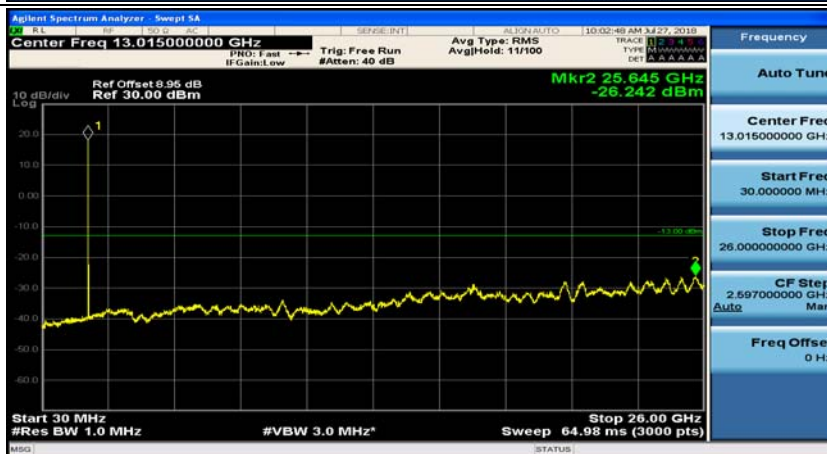

Channel Bandwidth: 3 MHz

(Channel Bandwidth: 3 MHz)_MCH_QPSK_1RB#0

(Channel Bandwidth: 3 MHz)_MCH_QPSK_1RB#7

(Channel Bandwidth: 3 MHz)_HCH_QPSK_1RB#0

(Channel Bandwidth: 3 MHz)_HCH_QPSK_1RB#7

(Channel Bandwidth: 3 MHz)_LCH_16QAM_1RB#0