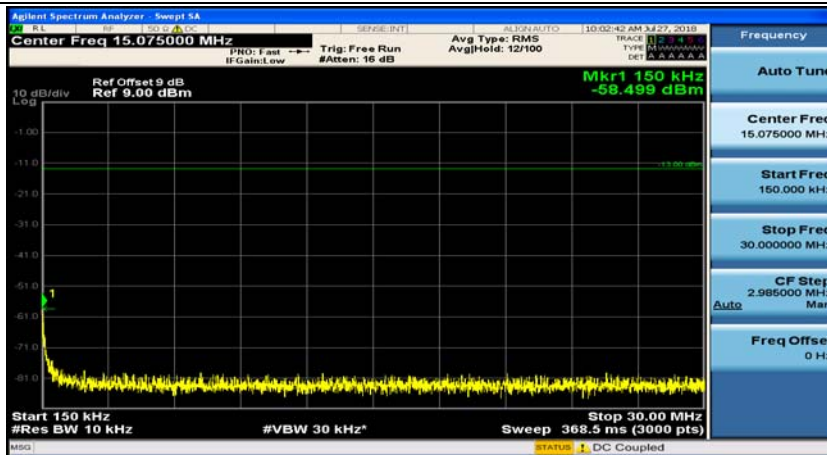

Channel Bandwidth: 3 MHz

(Channel Bandwidth: 3 MHz)_MCH_QPSK_1RB#0

(Channel Bandwidth: 3 MHz)_MCH_QPSK_1RB#7

(Channel Bandwidth: 3 MHz)_HCH_QPSK_1RB#0

(Channel Bandwidth: 3 MHz)_HCH_QPSK_1RB#7

(Channel Bandwidth: 3 MHz)_LCH_16QAM_1RB#0