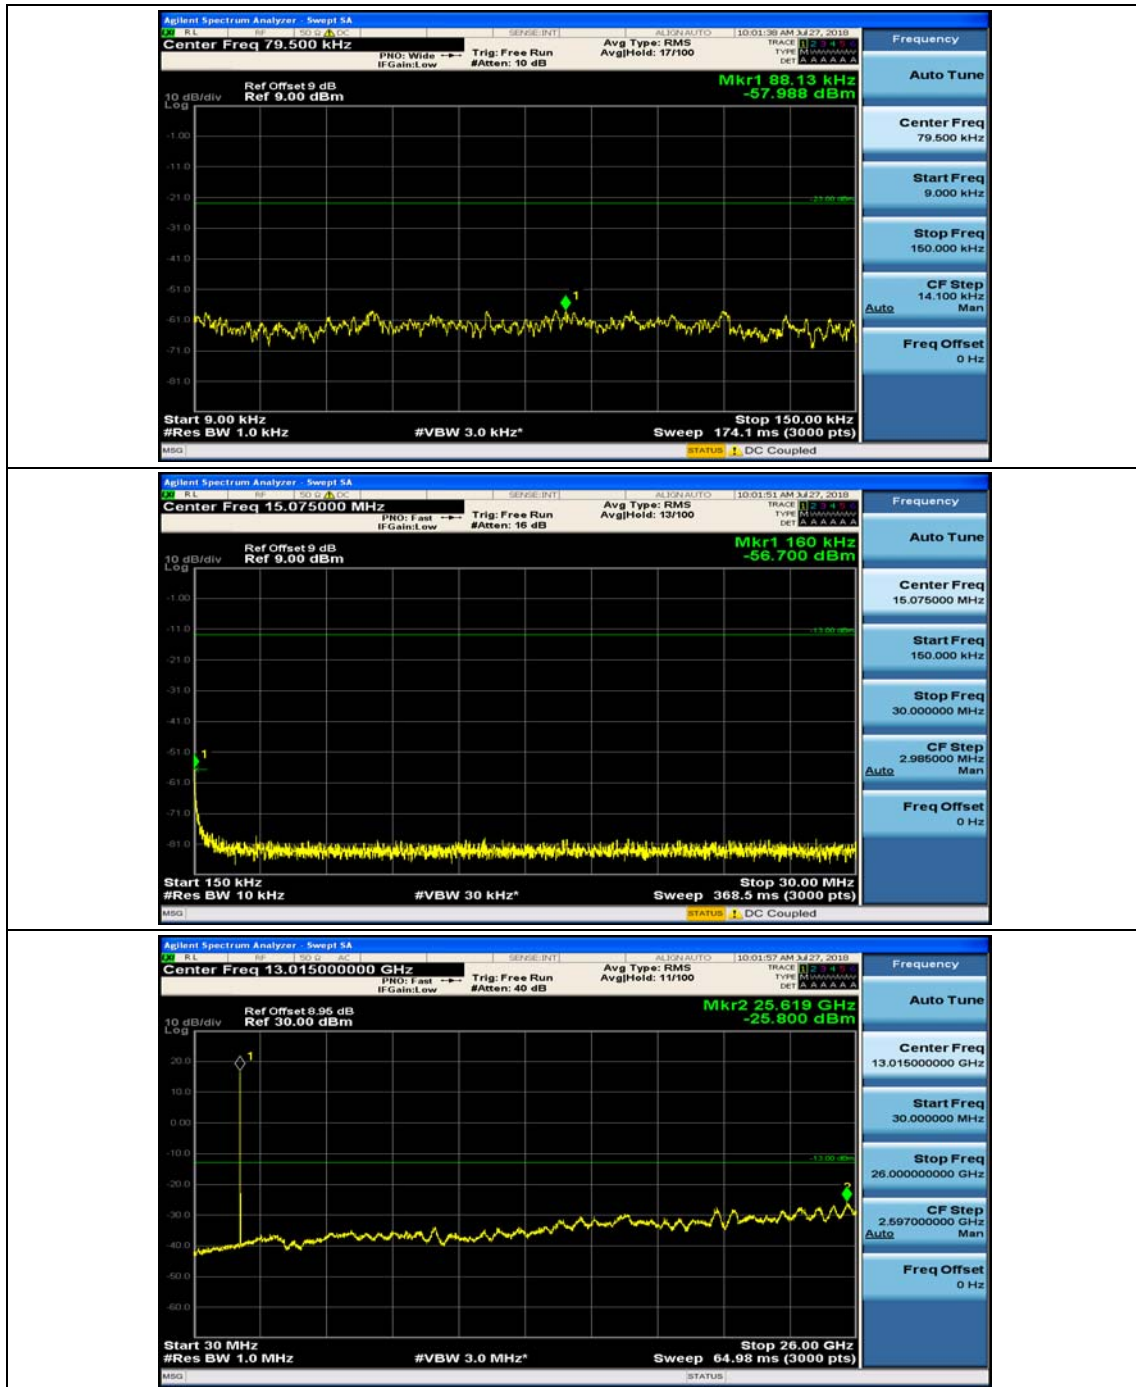

(Channel Bandwidth: 1.4 MHz)_MCH_QPSK_1RB#0

(Channel Bandwidth: 1.4 MHz)_MCH_QPSK_1RB#3

(Channel Bandwidth: 1.4 MHz)_HCH_QPSK_1RB#0

(Channel Bandwidth: 1.4 MHz)_HCH_QPSK_1RB#3

(Channel Bandwidth: 1.4 MHz)_LCH_16QAM_1RB#0

(Channel Bandwidth: 1.4 MHz)_LCH_16QAM_1RB#3

(Channel Bandwidth: 1.4 MHz)_MCH_16QAM_1RB#0

(Channel Bandwidth: 1.4 MHz)_MCH_16QAM_1RB#3

(Channel Bandwidth: 1.4 MHz)_HCH_16QAM_1RB#0

(Channel Bandwidth: 1.4 MHz)_HCH_16QAM_1RB#3

Channel Bandwidth: 3 MHz

(Channel Bandwidth: 3 MHz)_MCH_QPSK_1RB#0

(Channel Bandwidth: 3 MHz)_MCH_QPSK_1RB#7

(Channel Bandwidth: 3 MHz)_HCH_QPSK_1RB#0

(Channel Bandwidth: 3 MHz)_HCH_QPSK_1RB#7

(Channel Bandwidth: 3 MHz)_LCH_16QAM_1RB#0