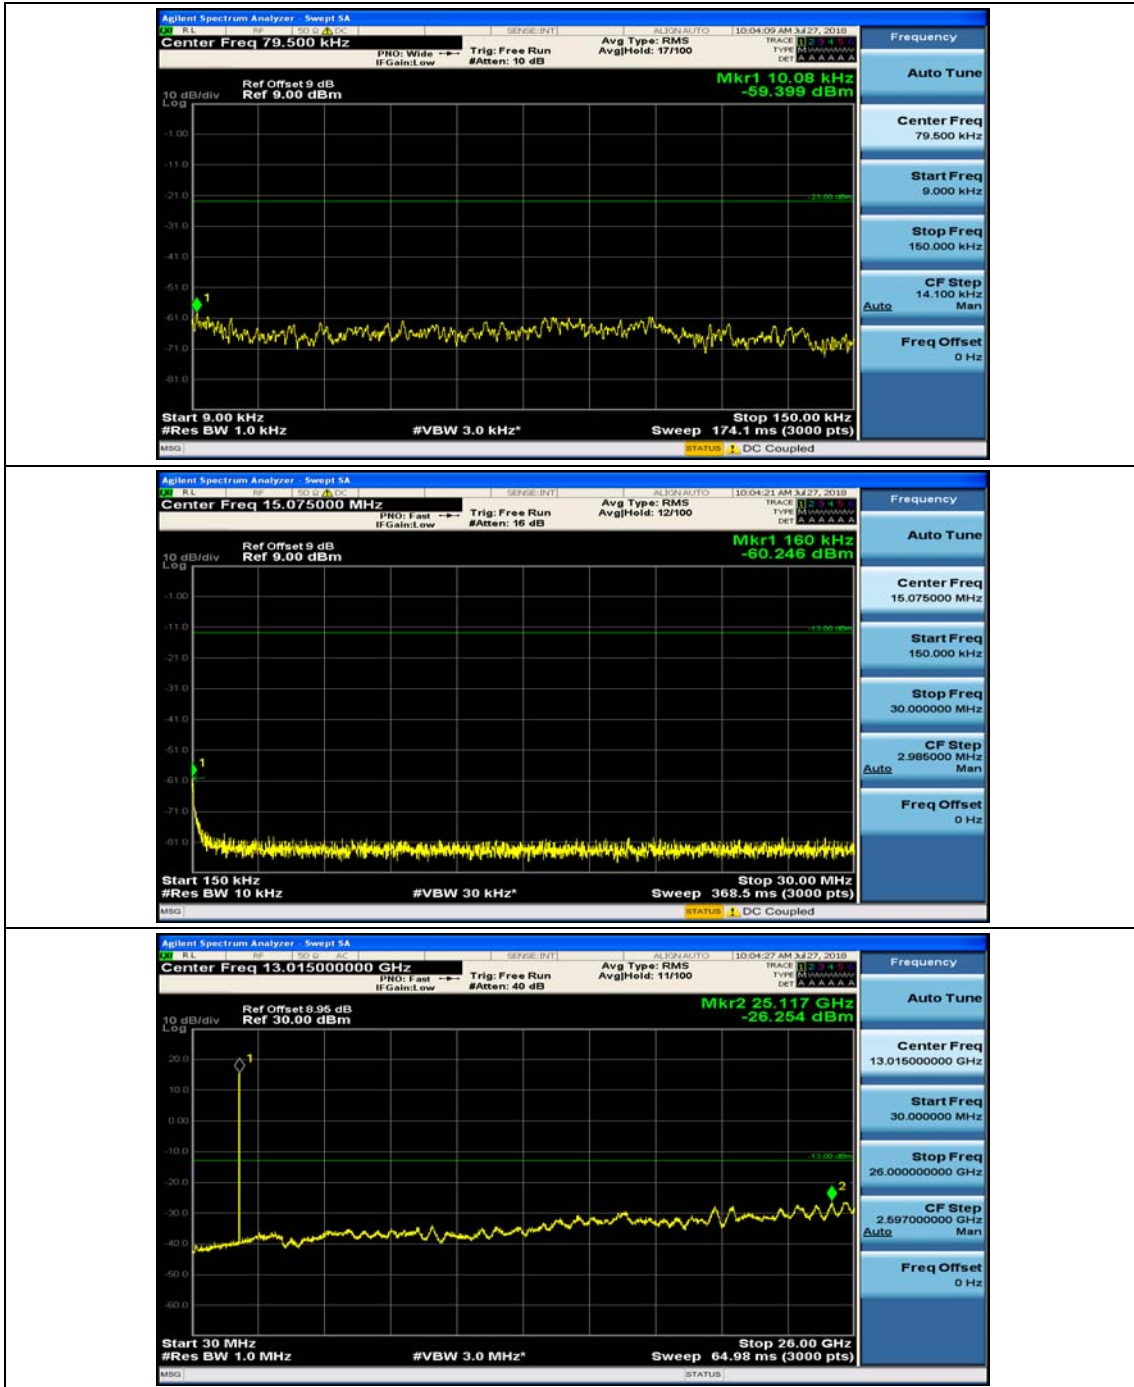

(Channel Bandwidth: 1.4 MHz)_LCH_16QAM_1RB#3

(Channel Bandwidth: 1.4 MHz)_MCH_16QAM_1RB#0

(Channel Bandwidth: 1.4 MHz)_MCH_16QAM_1RB#3

(Channel Bandwidth: 1.4 MHz)_HCH_16QAM_1RB#0

(Channel Bandwidth: 1.4 MHz)_HCH_16QAM_1RB#3

Channel Bandwidth: 3 MHz

(Channel Bandwidth: 3 MHz)_MCH_QPSK_1RB#0

(Channel Bandwidth: 3 MHz)_MCH_QPSK_1RB#7

(Channel Bandwidth: 3 MHz)_HCH_QPSK_1RB#0

(Channel Bandwidth: 3 MHz)_HCH_QPSK_1RB#7

(Channel Bandwidth: 3 MHz)_LCH_16QAM_1RB#0

(Channel Bandwidth: 3 MHz)_LCH_16QAM_1RB#7

(Channel Bandwidth: 3 MHz)_MCH_16QAM_1RB#0

(Channel Bandwidth: 3 MHz)_MCH_16QAM_1RB#7

(Channel Bandwidth: 3 MHz)_HCH_16QAM_1RB#0

(Channel Bandwidth: 3 MHz)_HCH_16QAM_1RB#7