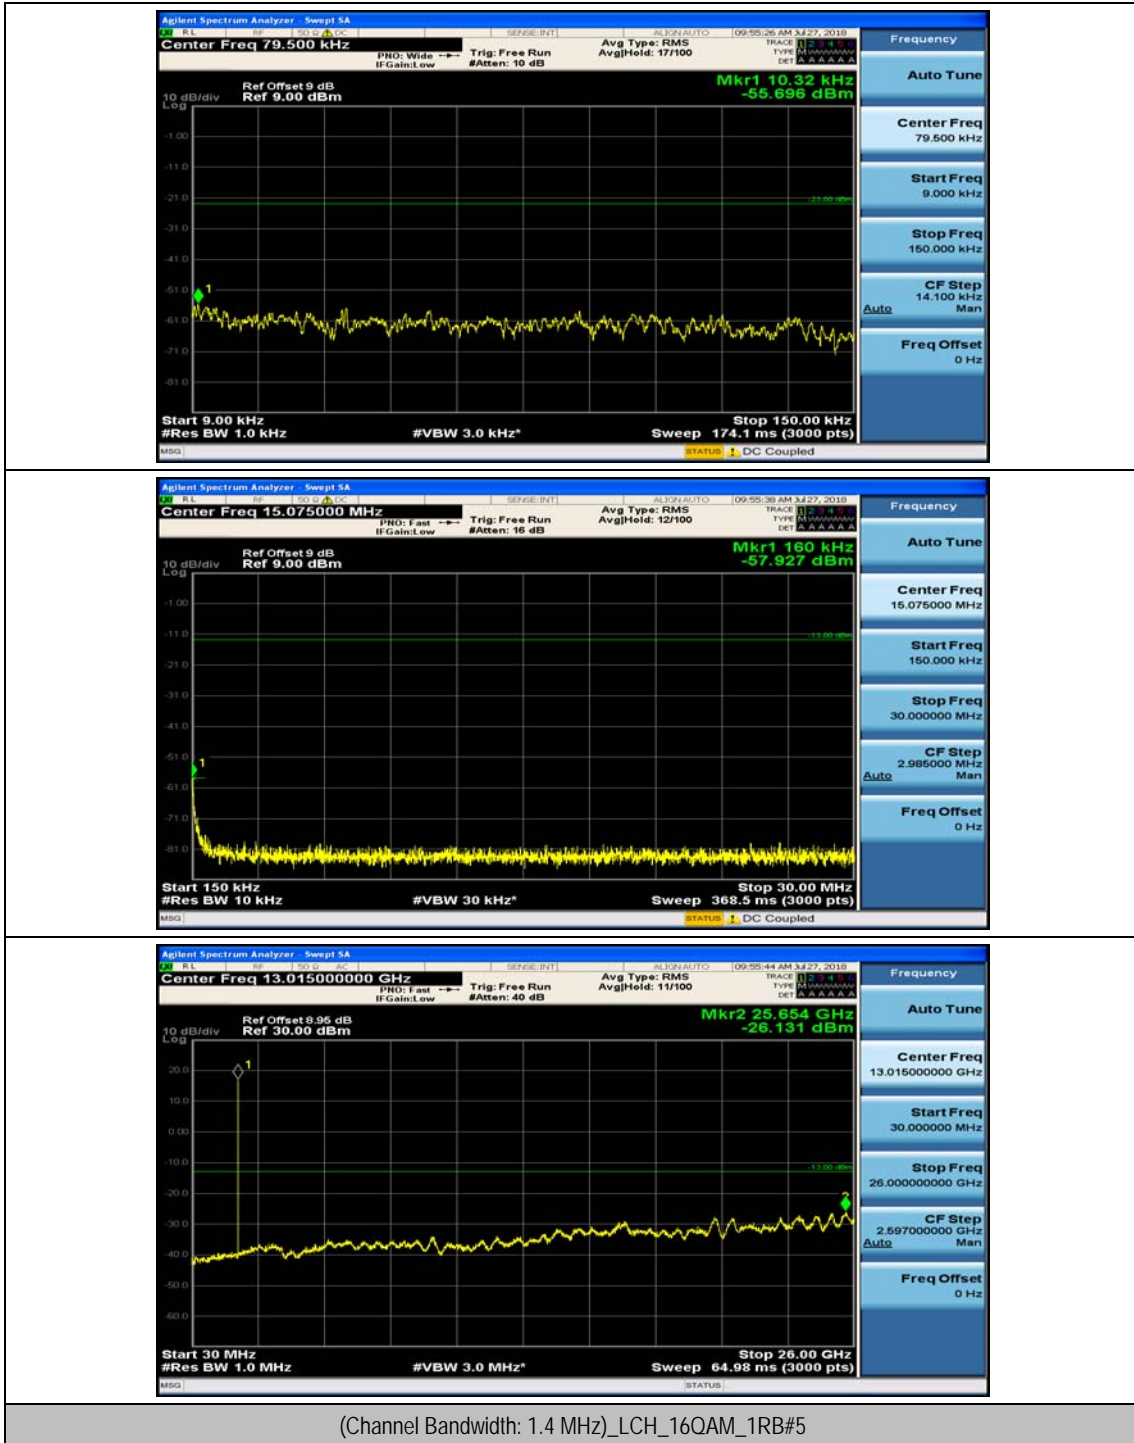

(Channel Bandwidth: 1.4 MHz)_MCH_QPSK_1RB#0

(Channel Bandwidth: 1.4 MHz)_MCH_QPSK_1RB#3

(Channel Bandwidth: 1.4 MHz)_HCH_QPSK_1RB#0

(Channel Bandwidth: 1.4 MHz)_HCH_QPSK_1RB#3

(Channel Bandwidth: 1.4 MHz)_LCH_16QAM_1RB#0

(Channel Bandwidth: 1.4 MHz)_LCH_16QAM_1RB#3

(Channel Bandwidth: 1.4 MHz)_MCH_16QAM_1RB#0

(Channel Bandwidth: 1.4 MHz)_MCH_16QAM_1RB#3

(Channel Bandwidth: 1.4 MHz)_HCH_16QAM_1RB#0

(Channel Bandwidth: 1.4 MHz)_HCH_16QAM_1RB#3

Channel Bandwidth: 3 MHz

(Channel Bandwidth: 3 MHz)_MCH_QPSK_1RB#0

(Channel Bandwidth: 3 MHz)_MCH_QPSK_1RB#7

(Channel Bandwidth: 3 MHz)_HCH_QPSK_1RB#0

(Channel Bandwidth: 3 MHz)_HCH_QPSK_1RB#7

(Channel Bandwidth: 3 MHz)_LCH_16QAM_1RB#0