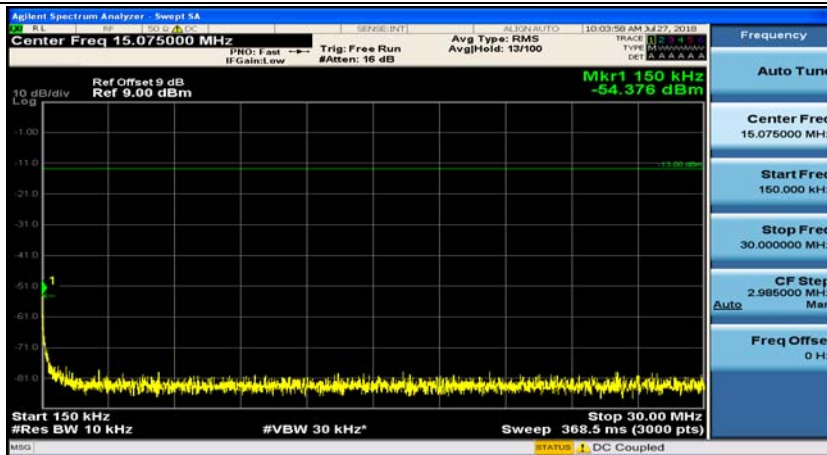

(Channel Bandwidth: 1.4 MHz)_LCH_16QAM_1RB#3

(Channel Bandwidth: 1.4 MHz)_MCH_16QAM_1RB#0

(Channel Bandwidth: 1.4 MHz)_MCH_16QAM_1RB#3

(Channel Bandwidth: 1.4 MHz)_HCH_16QAM_1RB#0

(Channel Bandwidth: 1.4 MHz)_HCH_16QAM_1RB#3

Channel Bandwidth: 3 MHz

(Channel Bandwidth: 3 MHz)_MCH_QPSK_1RB#0

(Channel Bandwidth: 3 MHz)_MCH_QPSK_1RB#7

(Channel Bandwidth: 3 MHz)_HCH_QPSK_1RB#0

(Channel Bandwidth: 3 MHz)_HCH_QPSK_1RB#7

(Channel Bandwidth: 3 MHz)_LCH_16QAM_1RB#0