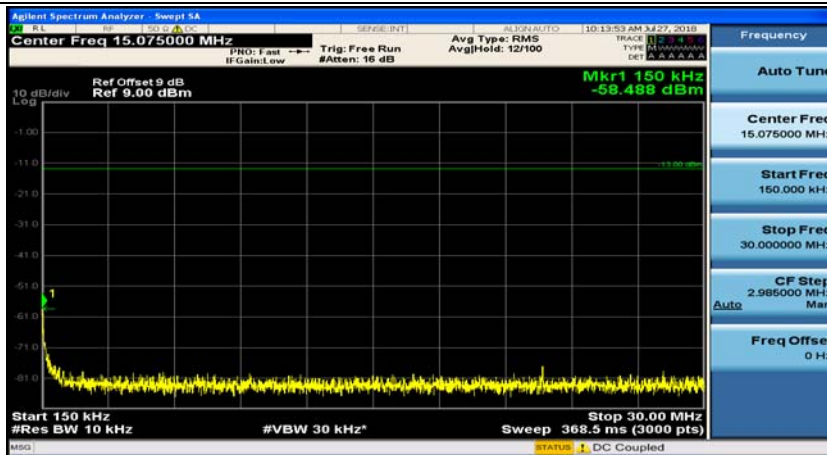

Channel Bandwidth: 5 MHz

(Channel Bandwidth: 5 MHz)_MCH_QPSK_1RB#0

(Channel Bandwidth: 5 MHz)_MCH_QPSK_1RB#12

(Channel Bandwidth: 5 MHz)_HCH_QPSK_1RB#0

(Channel Bandwidth: 5 MHz)_HCH_QPSK_1RB#12

(Channel Bandwidth: 5 MHz)_LCH_16QAM_1RB#0