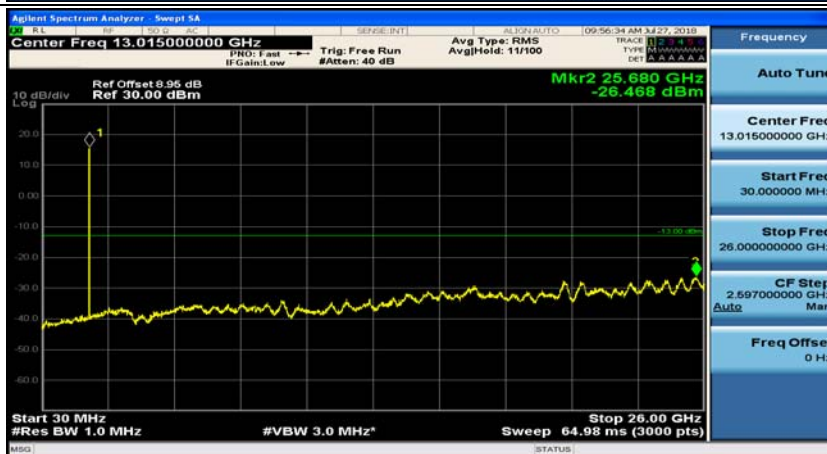

(Channel Bandwidth: 1.4 MHz)_MCH_QPSK_1RB#0

(Channel Bandwidth: 1.4 MHz)_MCH_QPSK_1RB#3

(Channel Bandwidth: 1.4 MHz)_HCH_QPSK_1RB#0

(Channel Bandwidth: 1.4 MHz)_HCH_QPSK_1RB#3

(Channel Bandwidth: 1.4 MHz)_LCH_16QAM_1RB#0

(Channel Bandwidth: 1.4 MHz)_LCH_16QAM_1RB#3

(Channel Bandwidth: 1.4 MHz)_MCH_16QAM_1RB#0

(Channel Bandwidth: 1.4 MHz)_MCH_16QAM_1RB#3

(Channel Bandwidth: 1.4 MHz)_HCH_16QAM_1RB#0

(Channel Bandwidth: 1.4 MHz)_HCH_16QAM_1RB#3