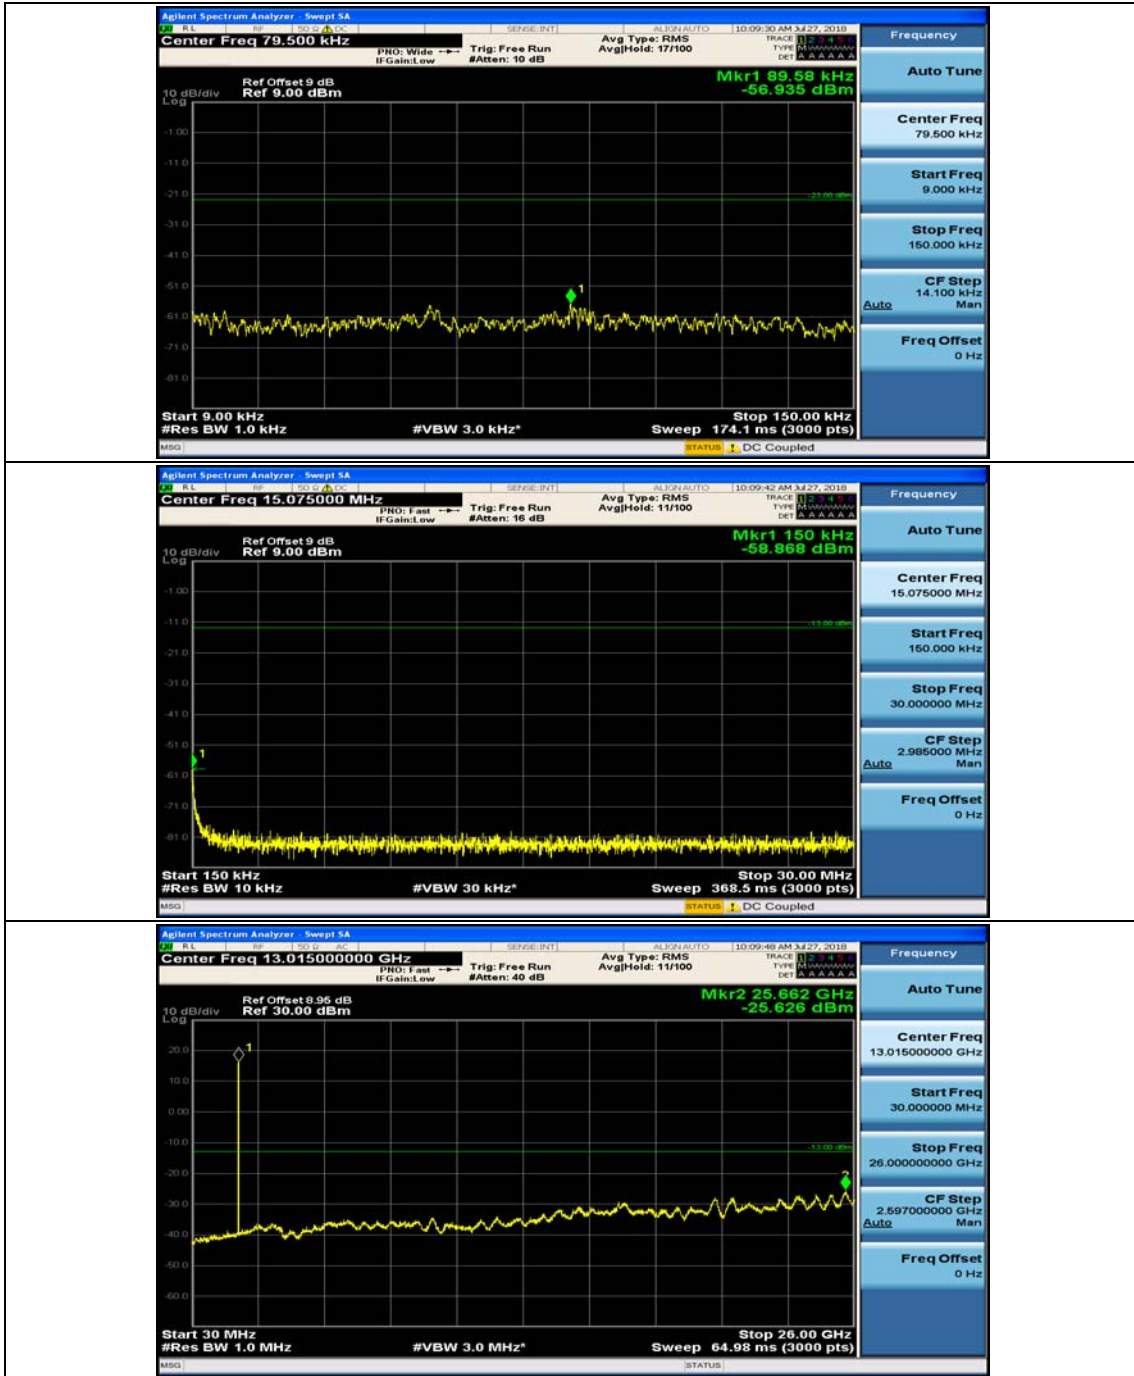

Channel Bandwidth: 3 MHz

(Channel Bandwidth: 3 MHz)_MCH_QPSK_1RB#0

(Channel Bandwidth: 3 MHz)_MCH_QPSK_1RB#7

(Channel Bandwidth: 3 MHz)_HCH_QPSK_1RB#0

(Channel Bandwidth: 3 MHz)_HCH_QPSK_1RB#7

(Channel Bandwidth: 3 MHz)_LCH_16QAM_1RB#0

(Channel Bandwidth: 3 MHz)_LCH_16QAM_1RB#7

(Channel Bandwidth: 3 MHz)_MCH_16QAM_1RB#0

(Channel Bandwidth: 3 MHz)_MCH_16QAM_1RB#7

(Channel Bandwidth: 3 MHz)_HCH_16QAM_1RB#0

(Channel Bandwidth: 3 MHz)_HCH_16QAM_1RB#7

Channel Bandwidth: 5 MHz

(Channel Bandwidth: 5 MHz)_MCH_QPSK_1RB#0

(Channel Bandwidth: 5 MHz)_MCH_QPSK_1RB#12

(Channel Bandwidth: 5 MHz)_HCH_QPSK_1RB#0

(Channel Bandwidth: 5 MHz)_HCH_QPSK_1RB#12

(Channel Bandwidth: 5 MHz)_LCH_16QAM_1RB#0