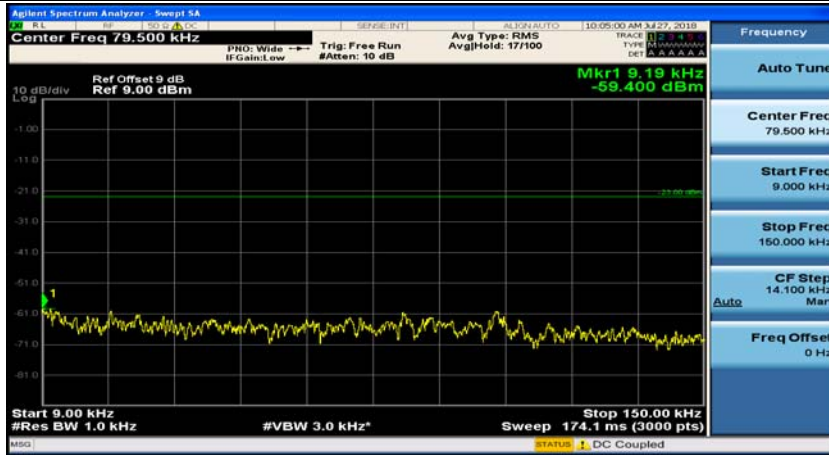

(Channel Bandwidth: 3 MHz)_MCH_16QAM_1RB#0