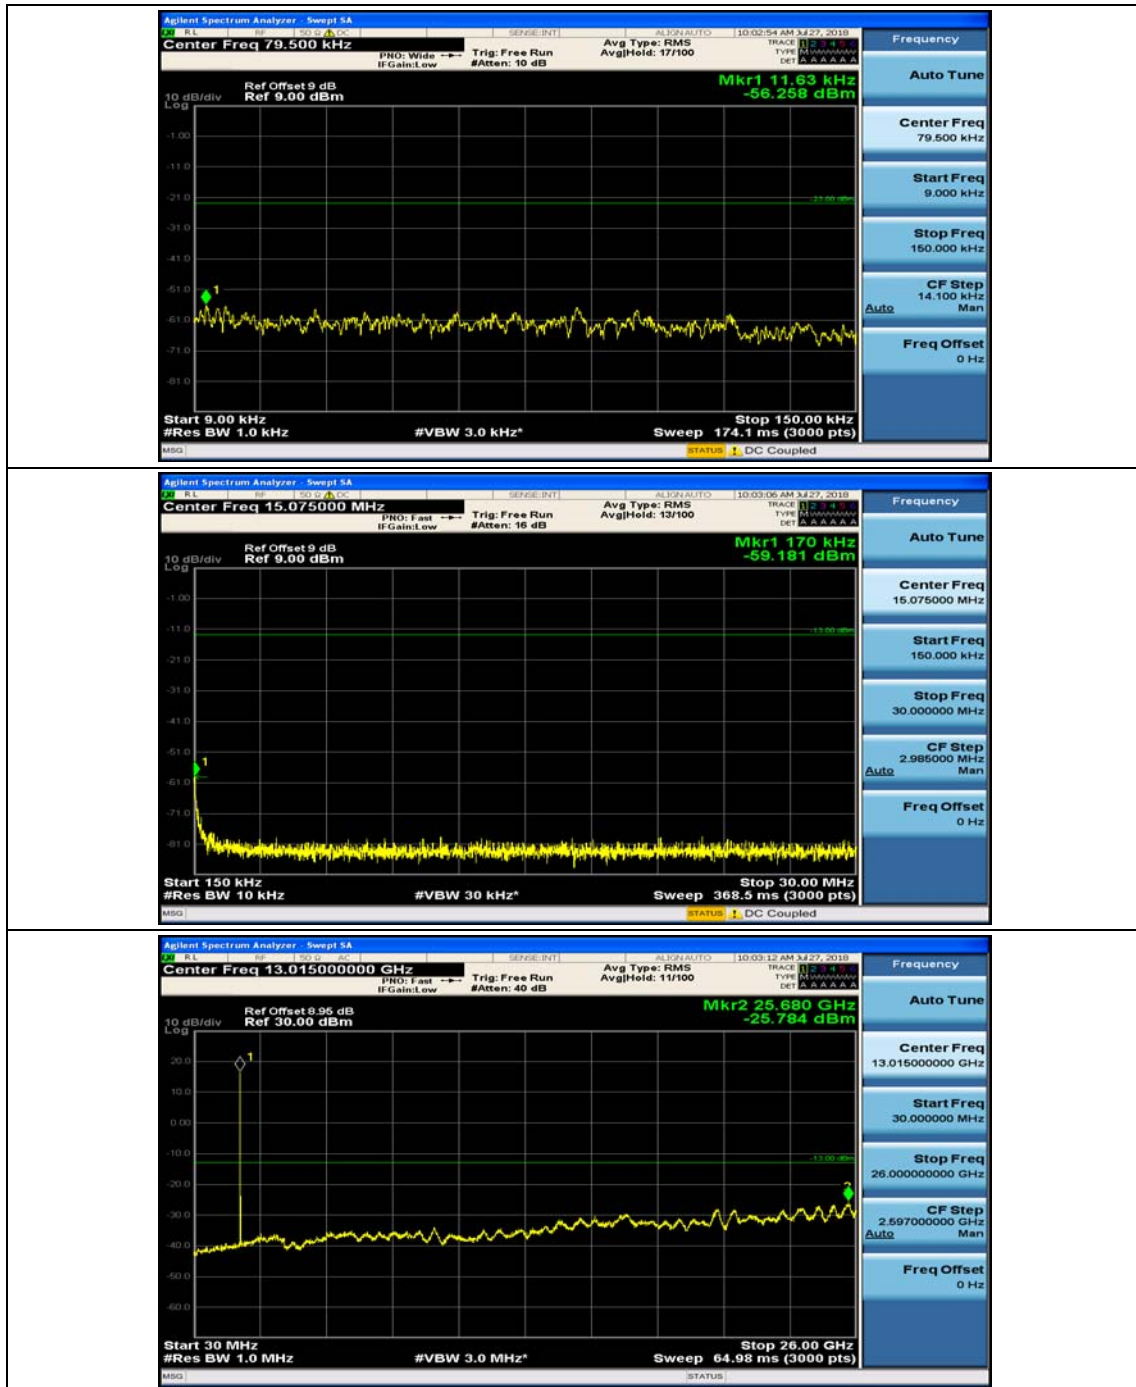

Channel Bandwidth: 3 MHz

(Channel Bandwidth: 3 MHz)_MCH_QPSK_1RB#0

(Channel Bandwidth: 3 MHz)_MCH_QPSK_1RB#7

(Channel Bandwidth: 3 MHz)_HCH_QPSK_1RB#0

(Channel Bandwidth: 3 MHz)_HCH_QPSK_1RB#7

(Channel Bandwidth: 3 MHz)_LCH_16QAM_1RB#0

(Channel Bandwidth: 3 MHz)_LCH_16QAM_1RB#7

(Channel Bandwidth: 3 MHz)_MCH_16QAM_1RB#0

(Channel Bandwidth: 3 MHz)_MCH_16QAM_1RB#7

(Channel Bandwidth: 3 MHz)_HCH_16QAM_1RB#0

(Channel Bandwidth: 3 MHz)_HCH_16QAM_1RB#7