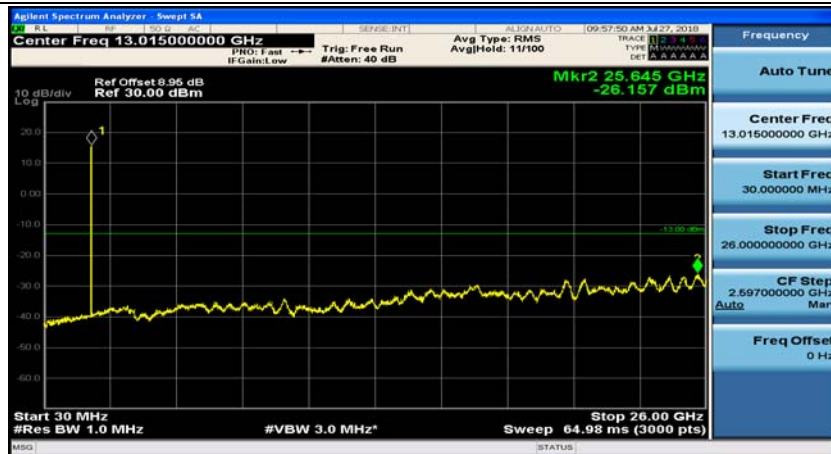

(Channel Bandwidth: 1.4 MHz)_MCH_QPSK_1RB#0

(Channel Bandwidth: 1.4 MHz)_MCH_QPSK_1RB#3

(Channel Bandwidth: 1.4 MHz)_HCH_QPSK_1RB#0

(Channel Bandwidth: 1.4 MHz)_HCH_QPSK_1RB#3

(Channel Bandwidth: 1.4 MHz)_LCH_16QAM_1RB#0

(Channel Bandwidth: 1.4 MHz)_LCH_16QAM_1RB#3

(Channel Bandwidth: 1.4 MHz)_MCH_16QAM_1RB#0

(Channel Bandwidth: 1.4 MHz)_MCH_16QAM_1RB#3

(Channel Bandwidth: 1.4 MHz)_HCH_16QAM_1RB#0

(Channel Bandwidth: 1.4 MHz)_HCH_16QAM_1RB#3