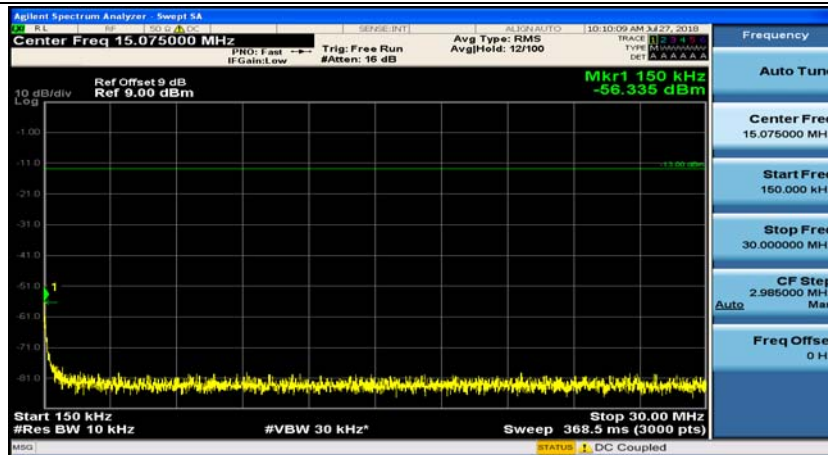

Channel Bandwidth: 5 MHz

(Channel Bandwidth: 5 MHz)_MCH_QPSK_1RB#0

(Channel Bandwidth: 5 MHz)_MCH_QPSK_1RB#12

(Channel Bandwidth: 5 MHz)_HCH_QPSK_1RB#0

(Channel Bandwidth: 5 MHz)_HCH_QPSK_1RB#12

(Channel Bandwidth: 5 MHz)_LCH_16QAM_1RB#0