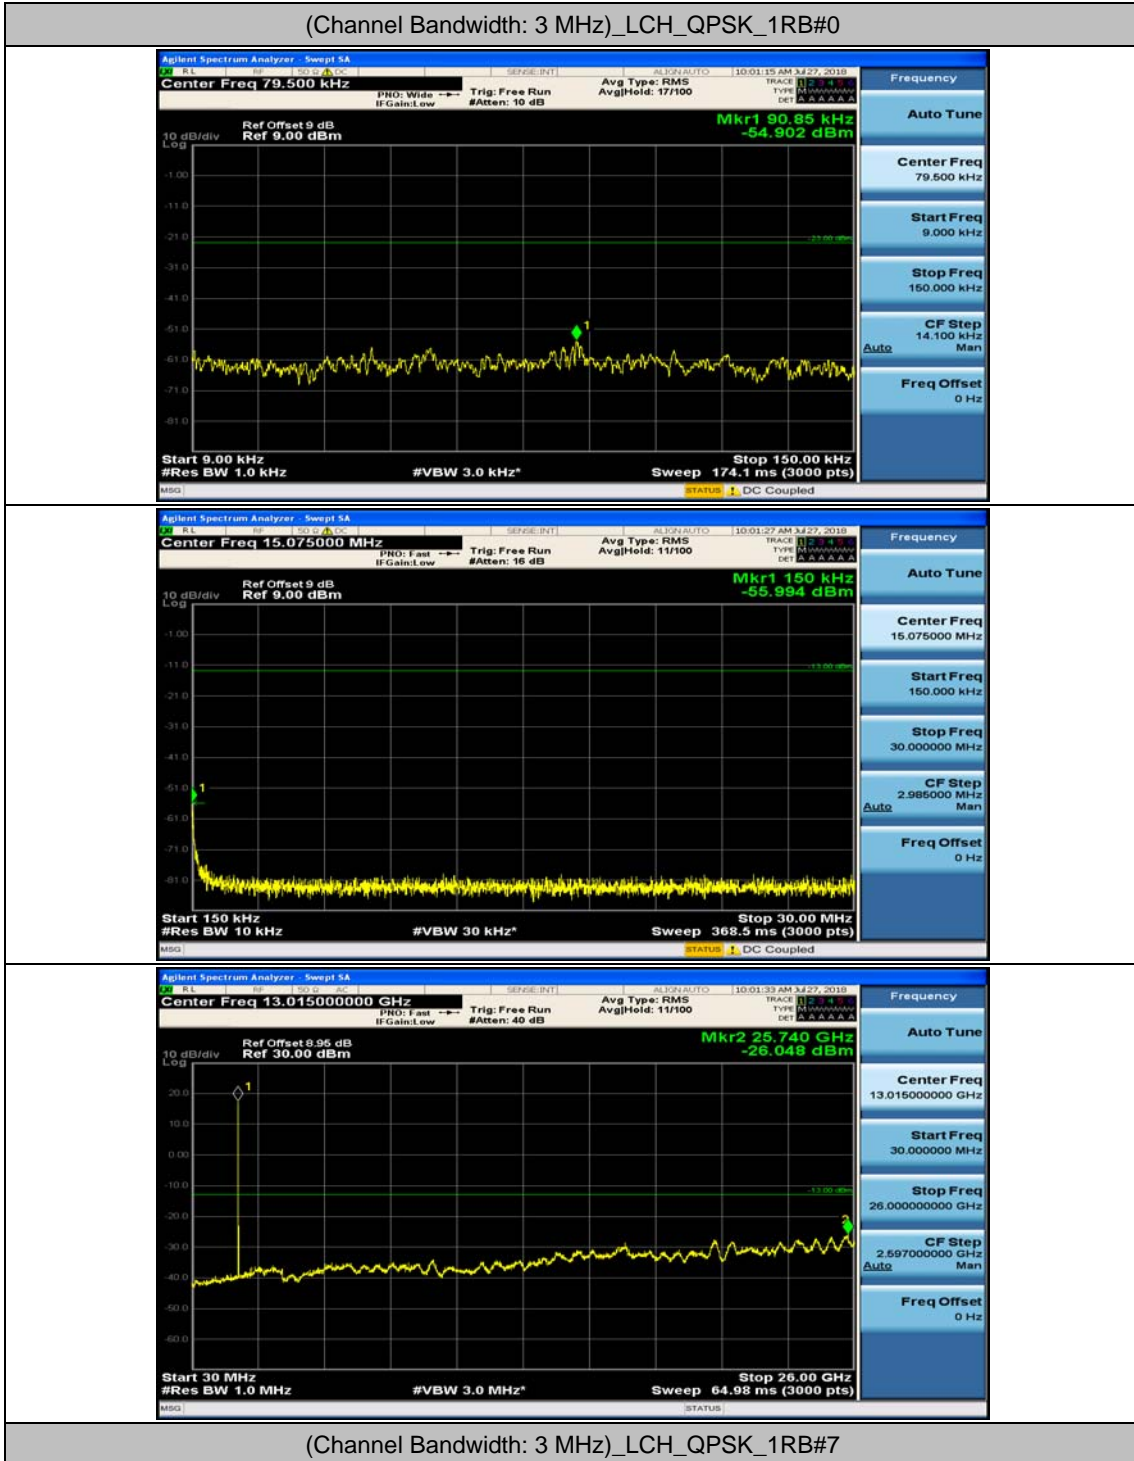

(Channel Bandwidth: 1.4 MHz)_MCH_QPSK_1RB#0

(Channel Bandwidth: 1.4 MHz)_MCH_QPSK_1RB#3

(Channel Bandwidth: 1.4 MHz)_HCH_QPSK_1RB#0

(Channel Bandwidth: 1.4 MHz)_HCH_QPSK_1RB#3

(Channel Bandwidth: 1.4 MHz)_LCH_16QAM_1RB#0

(Channel Bandwidth: 1.4 MHz)_LCH_16QAM_1RB#3

(Channel Bandwidth: 1.4 MHz)_MCH_16QAM_1RB#0

(Channel Bandwidth: 1.4 MHz)_MCH_16QAM_1RB#3

(Channel Bandwidth: 1.4 MHz)_HCH_16QAM_1RB#0

(Channel Bandwidth: 1.4 MHz)_HCH_16QAM_1RB#3

Channel Bandwidth: 3 MHz

(Channel Bandwidth: 3 MHz)_MCH_QPSK_1RB#0

(Channel Bandwidth: 3 MHz)_MCH_QPSK_1RB#7

(Channel Bandwidth: 3 MHz)_HCH_QPSK_1RB#0

(Channel Bandwidth: 3 MHz)_HCH_QPSK_1RB#7

(Channel Bandwidth: 3 MHz)_LCH_16QAM_1RB#0