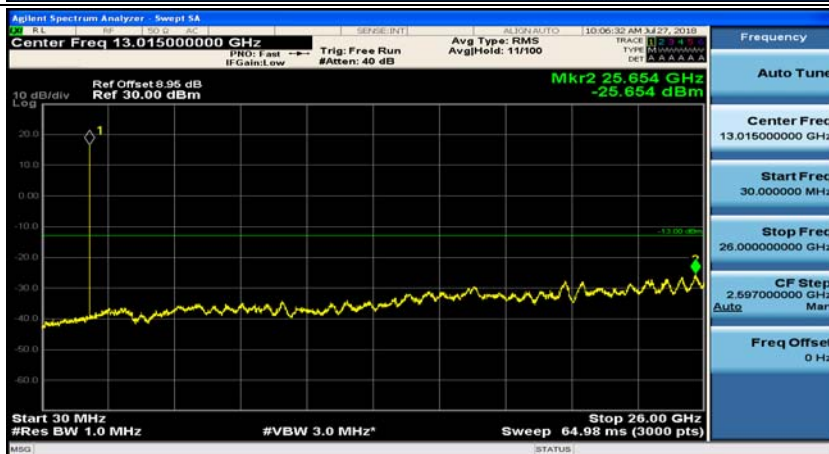

Channel Bandwidth: 3 MHz

(Channel Bandwidth: 3 MHz)_MCH_QPSK_1RB#0

(Channel Bandwidth: 3 MHz)_MCH_QPSK_1RB#7

(Channel Bandwidth: 3 MHz)_HCH_QPSK_1RB#0

(Channel Bandwidth: 3 MHz)_HCH_QPSK_1RB#7

(Channel Bandwidth: 3 MHz)_LCH_16QAM_1RB#0