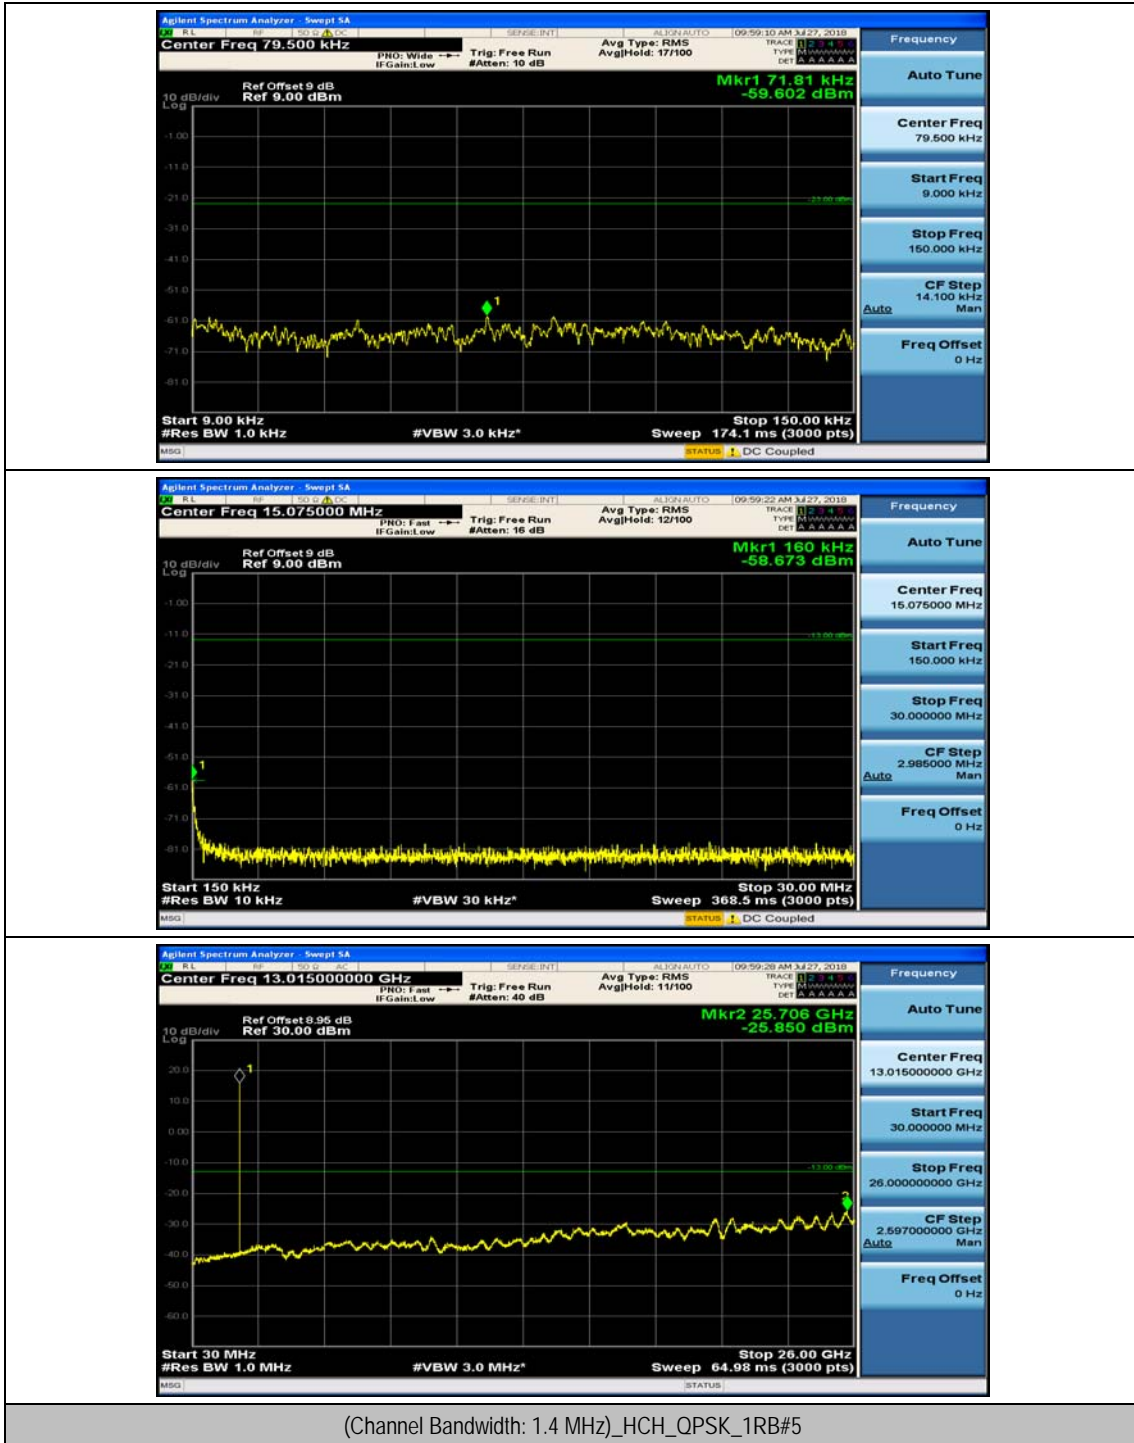

(Channel Bandwidth: 1.4 MHz)_MCH_QPSK_1RB#0

(Channel Bandwidth: 1.4 MHz)_MCH_QPSK_1RB#3

(Channel Bandwidth: 1.4 MHz)_HCH_QPSK_1RB#0

(Channel Bandwidth: 1.4 MHz)_HCH_QPSK_1RB#3

(Channel Bandwidth: 1.4 MHz)_LCH_16QAM_1RB#0

(Channel Bandwidth: 1.4 MHz)_LCH_16QAM_1RB#3

(Channel Bandwidth: 1.4 MHz)_MCH_16QAM_1RB#0

(Channel Bandwidth: 1.4 MHz)_MCH_16QAM_1RB#3

(Channel Bandwidth: 1.4 MHz)_HCH_16QAM_1RB#0

(Channel Bandwidth: 1.4 MHz)_HCH_16QAM_1RB#3

Channel Bandwidth: 3 MHz

(Channel Bandwidth: 3 MHz)_MCH_QPSK_1RB#0

(Channel Bandwidth: 3 MHz)_MCH_QPSK_1RB#7

(Channel Bandwidth: 3 MHz)_HCH_QPSK_1RB#0

(Channel Bandwidth: 3 MHz)_HCH_QPSK_1RB#7

(Channel Bandwidth: 3 MHz)_LCH_16QAM_1RB#0