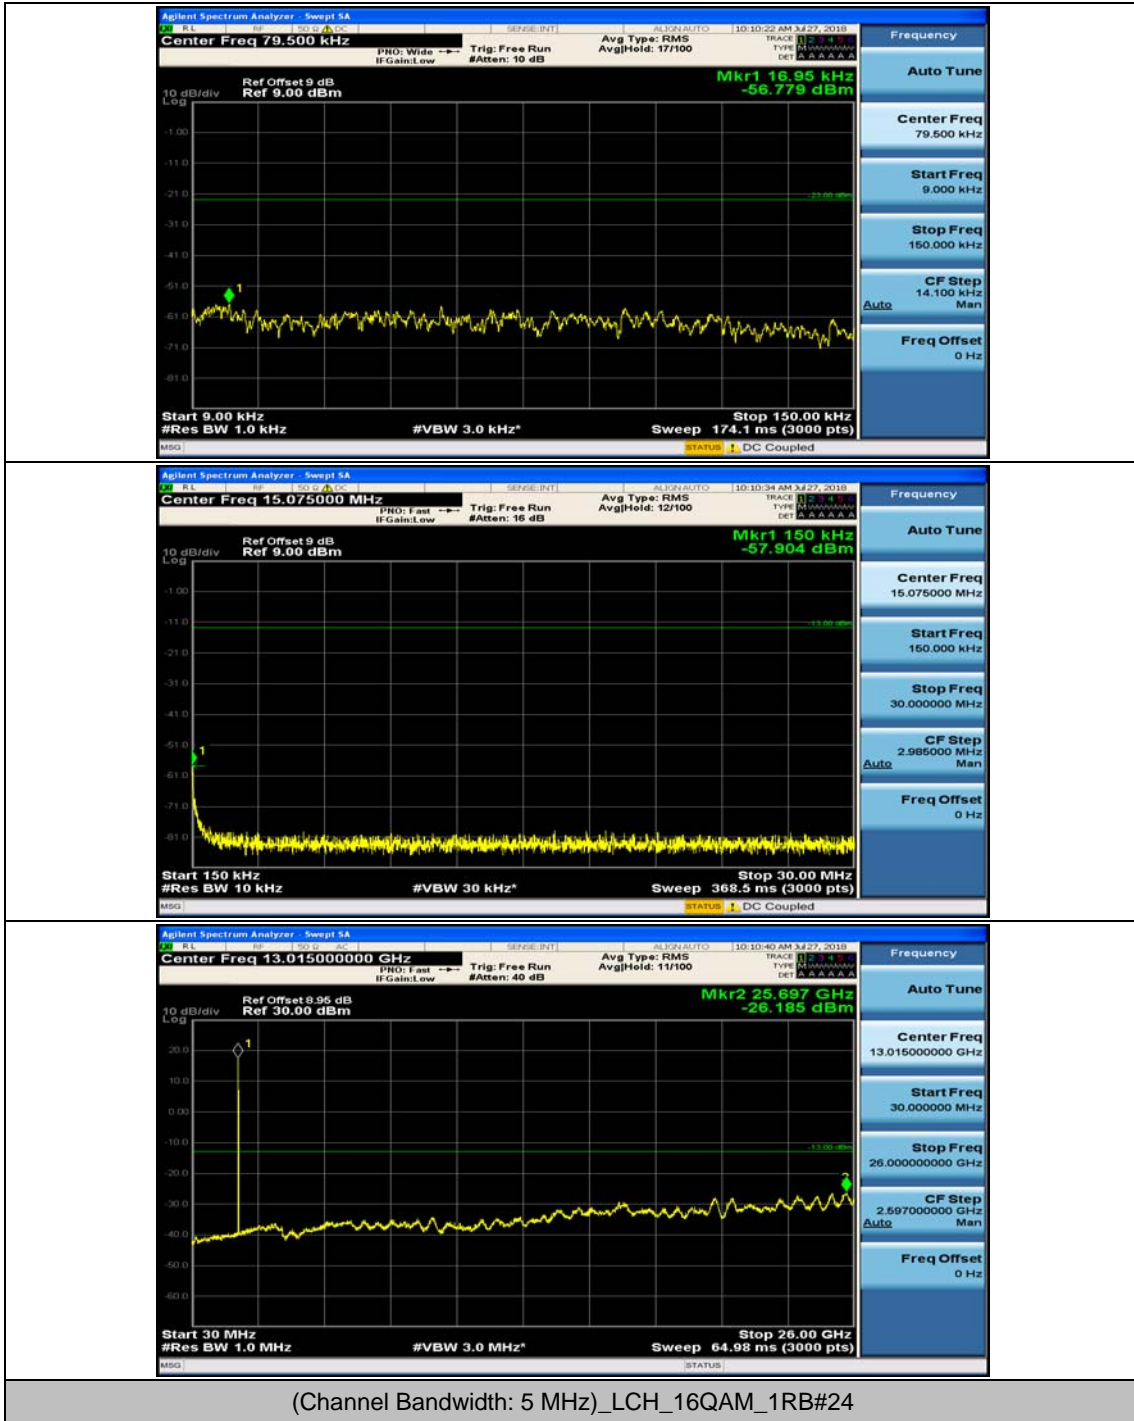

Channel Bandwidth: 5 MHz

(Channel Bandwidth: 5 MHz)_MCH_QPSK_1RB#0

(Channel Bandwidth: 5 MHz)_MCH_QPSK_1RB#12

(Channel Bandwidth: 5 MHz)_HCH_QPSK_1RB#0

(Channel Bandwidth: 5 MHz)_HCH_QPSK_1RB#12

(Channel Bandwidth: 5 MHz)_LCH_16QAM_1RB#0

(Channel Bandwidth: 5 MHz)_LCH_16QAM_1RB#12

(Channel Bandwidth: 5 MHz)_LCH_16QAM_1RB#24