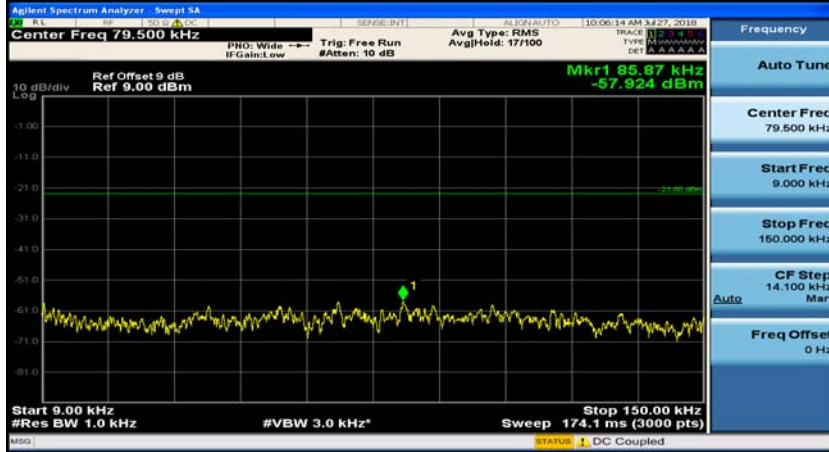

Channel Bandwidth: 3 MHz

(Channel Bandwidth: 3 MHz)_MCH_QPSK_1RB#0

(Channel Bandwidth: 3 MHz)_MCH_QPSK_1RB#7

(Channel Bandwidth: 3 MHz)_HCH_QPSK_1RB#0

(Channel Bandwidth: 3 MHz)_HCH_QPSK_1RB#7

(Channel Bandwidth: 3 MHz)_LCH_16QAM_1RB#0