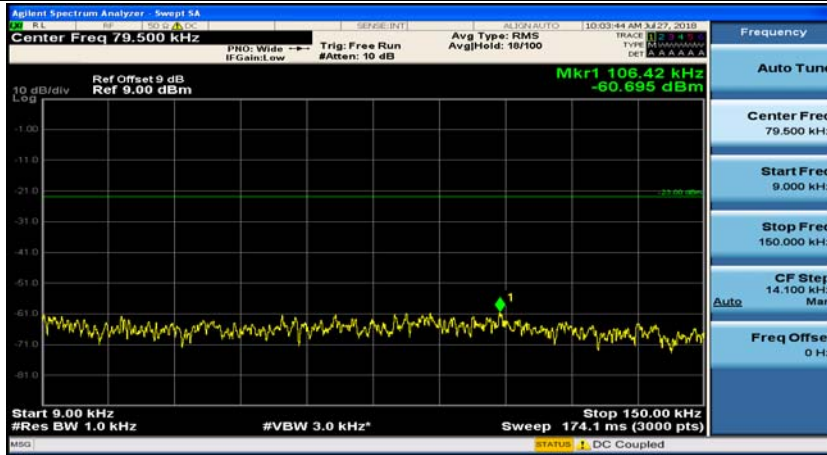

(Channel Bandwidth: 3 MHz)_MCH_QPSK_1RB#0