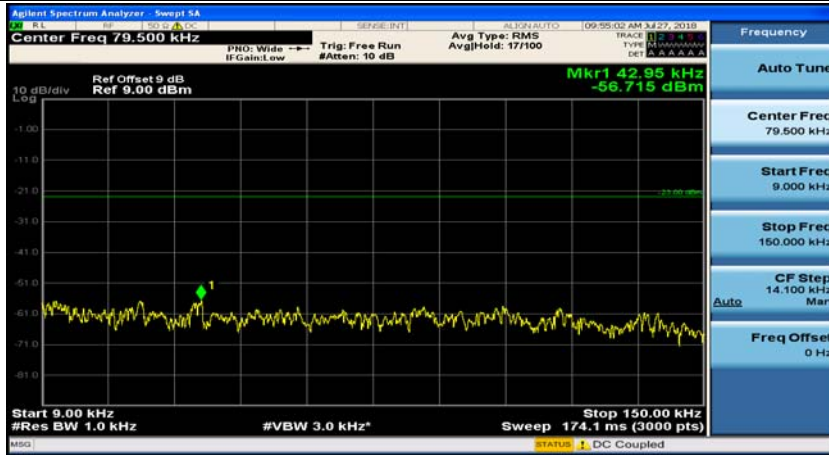

(Channel Bandwidth: 1.4 MHz)_MCH_QPSK_1RB#0

(Channel Bandwidth: 1.4 MHz)_MCH_QPSK_1RB#3

(Channel Bandwidth: 1.4 MHz)_HCH_QPSK_1RB#0

(Channel Bandwidth: 1.4 MHz)_HCH_QPSK_1RB#3

(Channel Bandwidth: 1.4 MHz)_LCH_16QAM_1RB#0

(Channel Bandwidth: 1.4 MHz)_LCH_16QAM_1RB#3

(Channel Bandwidth: 1.4 MHz)_MCH_16QAM_1RB#0

(Channel Bandwidth: 1.4 MHz)_MCH_16QAM_1RB#3

(Channel Bandwidth: 1.4 MHz)_HCH_16QAM_1RB#0

(Channel Bandwidth: 1.4 MHz)_HCH_16QAM_1RB#3