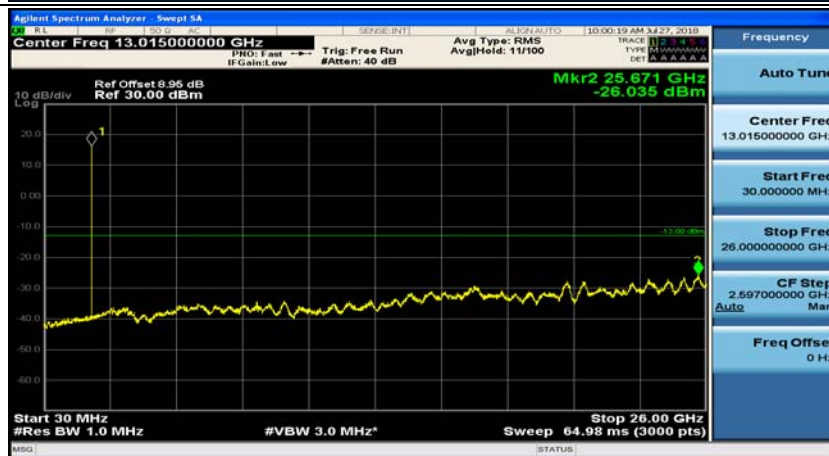

(Channel Bandwidth: 1.4 MHz)_LCH_16QAM_1RB#3

(Channel Bandwidth: 1.4 MHz)_MCH_16QAM_1RB#0

(Channel Bandwidth: 1.4 MHz)_MCH_16QAM_1RB#3

(Channel Bandwidth: 1.4 MHz)_HCH_16QAM_1RB#0

(Channel Bandwidth: 1.4 MHz)_HCH_16QAM_1RB#3

Channel Bandwidth: 3 MHz

(Channel Bandwidth: 3 MHz)_MCH_QPSK_1RB#0

(Channel Bandwidth: 3 MHz)_MCH_QPSK_1RB#7

(Channel Bandwidth: 3 MHz)_HCH_QPSK_1RB#0

(Channel Bandwidth: 3 MHz)_HCH_QPSK_1RB#7

(Channel Bandwidth: 3 MHz)_LCH_16QAM_1RB#0