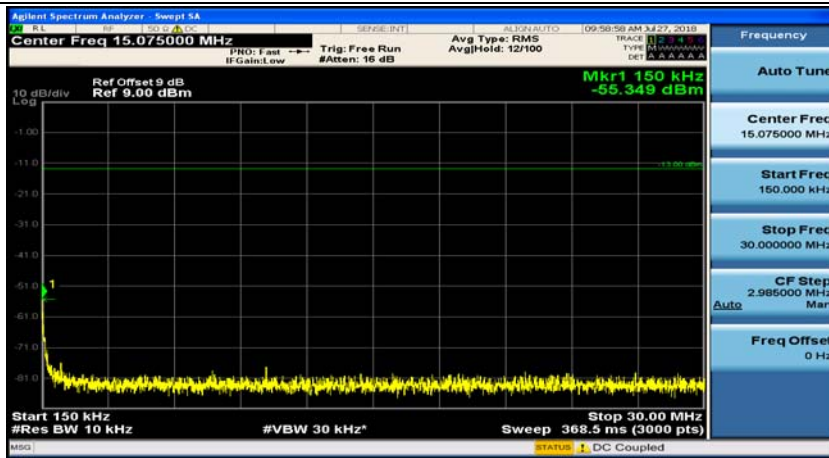

(Channel Bandwidth: 1.4 MHz)_MCH_QPSK_1RB#0

(Channel Bandwidth: 1.4 MHz)_MCH_QPSK_1RB#3

(Channel Bandwidth: 1.4 MHz)_HCH_QPSK_1RB#0

(Channel Bandwidth: 1.4 MHz)_HCH_QPSK_1RB#3

(Channel Bandwidth: 1.4 MHz)_LCH_16QAM_1RB#0

(Channel Bandwidth: 1.4 MHz)_LCH_16QAM_1RB#3

(Channel Bandwidth: 1.4 MHz)_MCH_16QAM_1RB#0

(Channel Bandwidth: 1.4 MHz)_MCH_16QAM_1RB#3

(Channel Bandwidth: 1.4 MHz)_HCH_16QAM_1RB#0

(Channel Bandwidth: 1.4 MHz)_HCH_16QAM_1RB#3