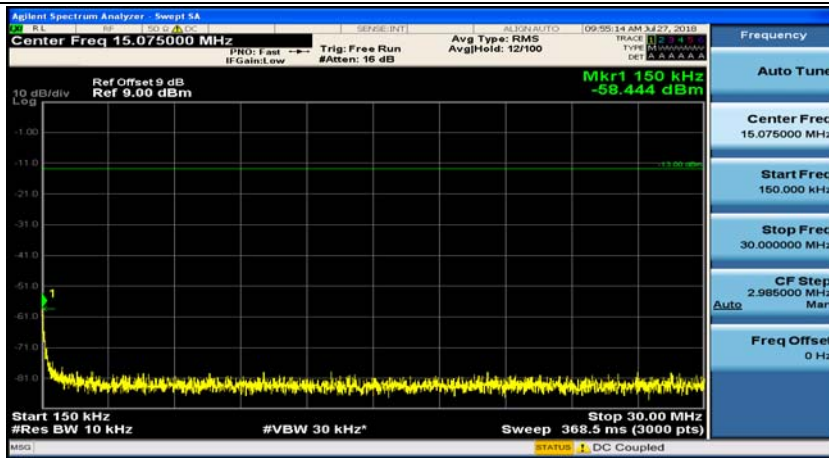

(Channel Bandwidth: 1.4 MHz)_MCH_QPSK_1RB#0

(Channel Bandwidth: 1.4 MHz)_MCH_QPSK_1RB#3

(Channel Bandwidth: 1.4 MHz)_HCH_QPSK_1RB#0

(Channel Bandwidth: 1.4 MHz)_HCH_QPSK_1RB#3

(Channel Bandwidth: 1.4 MHz)_LCH_16QAM_1RB#0

(Channel Bandwidth: 1.4 MHz)_LCH_16QAM_1RB#3

(Channel Bandwidth: 1.4 MHz)_MCH_16QAM_1RB#0

(Channel Bandwidth: 1.4 MHz)_MCH_16QAM_1RB#3

(Channel Bandwidth: 1.4 MHz)_HCH_16QAM_1RB#0

(Channel Bandwidth: 1.4 MHz)_HCH_16QAM_1RB#3