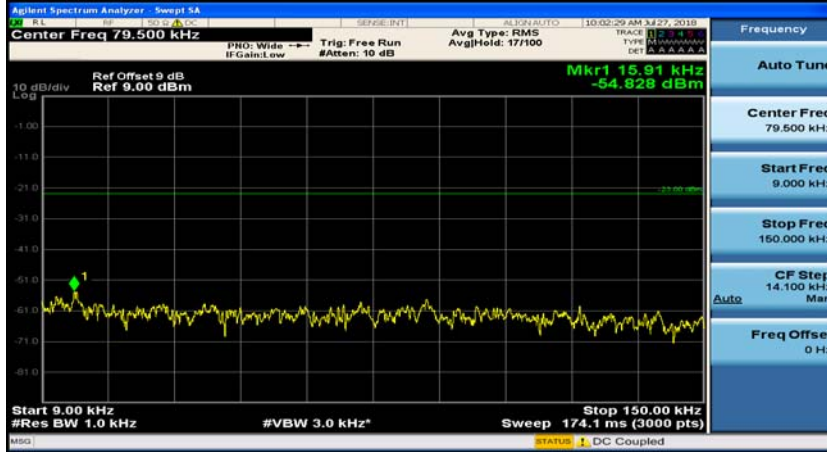

Channel Bandwidth: 3 MHz

(Channel Bandwidth: 3 MHz)_MCH_QPSK_1RB#0

(Channel Bandwidth: 3 MHz)_MCH_QPSK_1RB#7

(Channel Bandwidth: 3 MHz)_HCH_QPSK_1RB#0

(Channel Bandwidth: 3 MHz)_HCH_QPSK_1RB#7

(Channel Bandwidth: 3 MHz)_LCH_16QAM_1RB#0