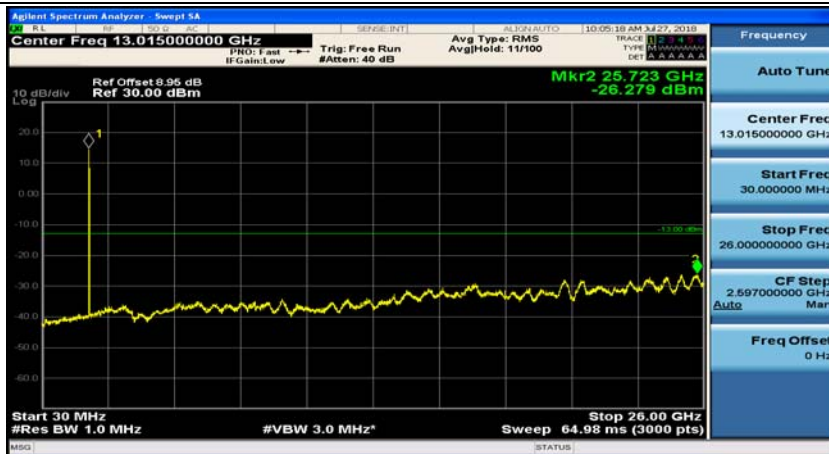

(Channel Bandwidth: 3 MHz)_MCH_16QAM_1RB#0