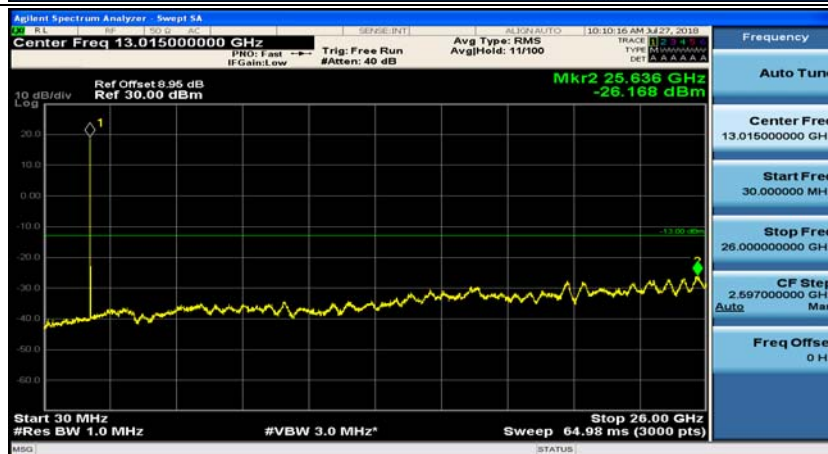

Channel Bandwidth: 5 MHz

(Channel Bandwidth: 5 MHz)_MCH_QPSK_1RB#0

(Channel Bandwidth: 5 MHz)_MCH_QPSK_1RB#12

(Channel Bandwidth: 5 MHz)_HCH_QPSK_1RB#0

(Channel Bandwidth: 5 MHz)_HCH_QPSK_1RB#12

(Channel Bandwidth: 5 MHz)_LCH_16QAM_1RB#0