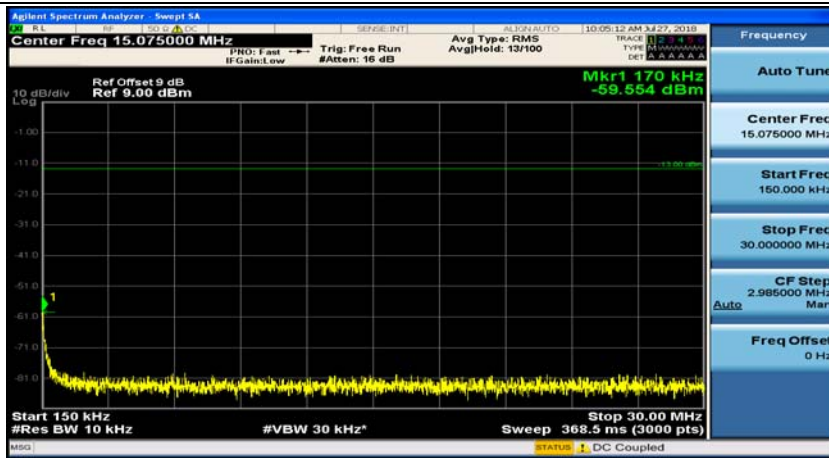

(Channel Bandwidth: 3 MHz)_MCH_16QAM_1RB#0