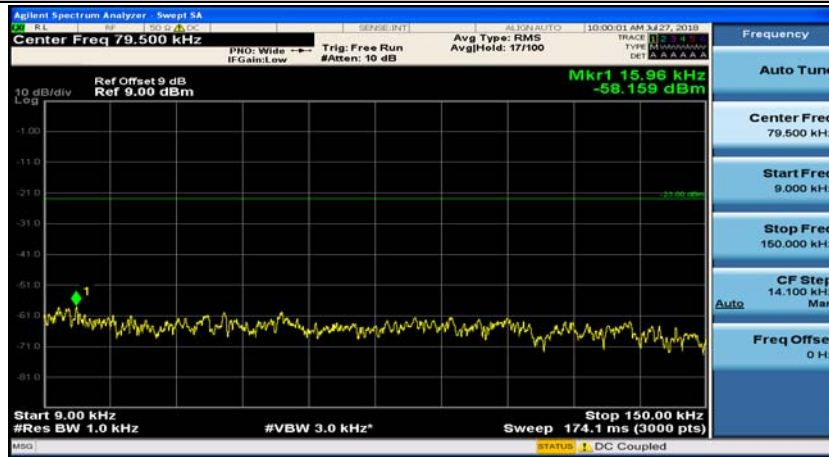

(Channel Bandwidth: 1.4 MHz)_LCH_16QAM_1RB#3

(Channel Bandwidth: 1.4 MHz)_MCH_16QAM_1RB#0

(Channel Bandwidth: 1.4 MHz)_MCH_16QAM_1RB#3

(Channel Bandwidth: 1.4 MHz)_HCH_16QAM_1RB#0

(Channel Bandwidth: 1.4 MHz)_HCH_16QAM_1RB#3