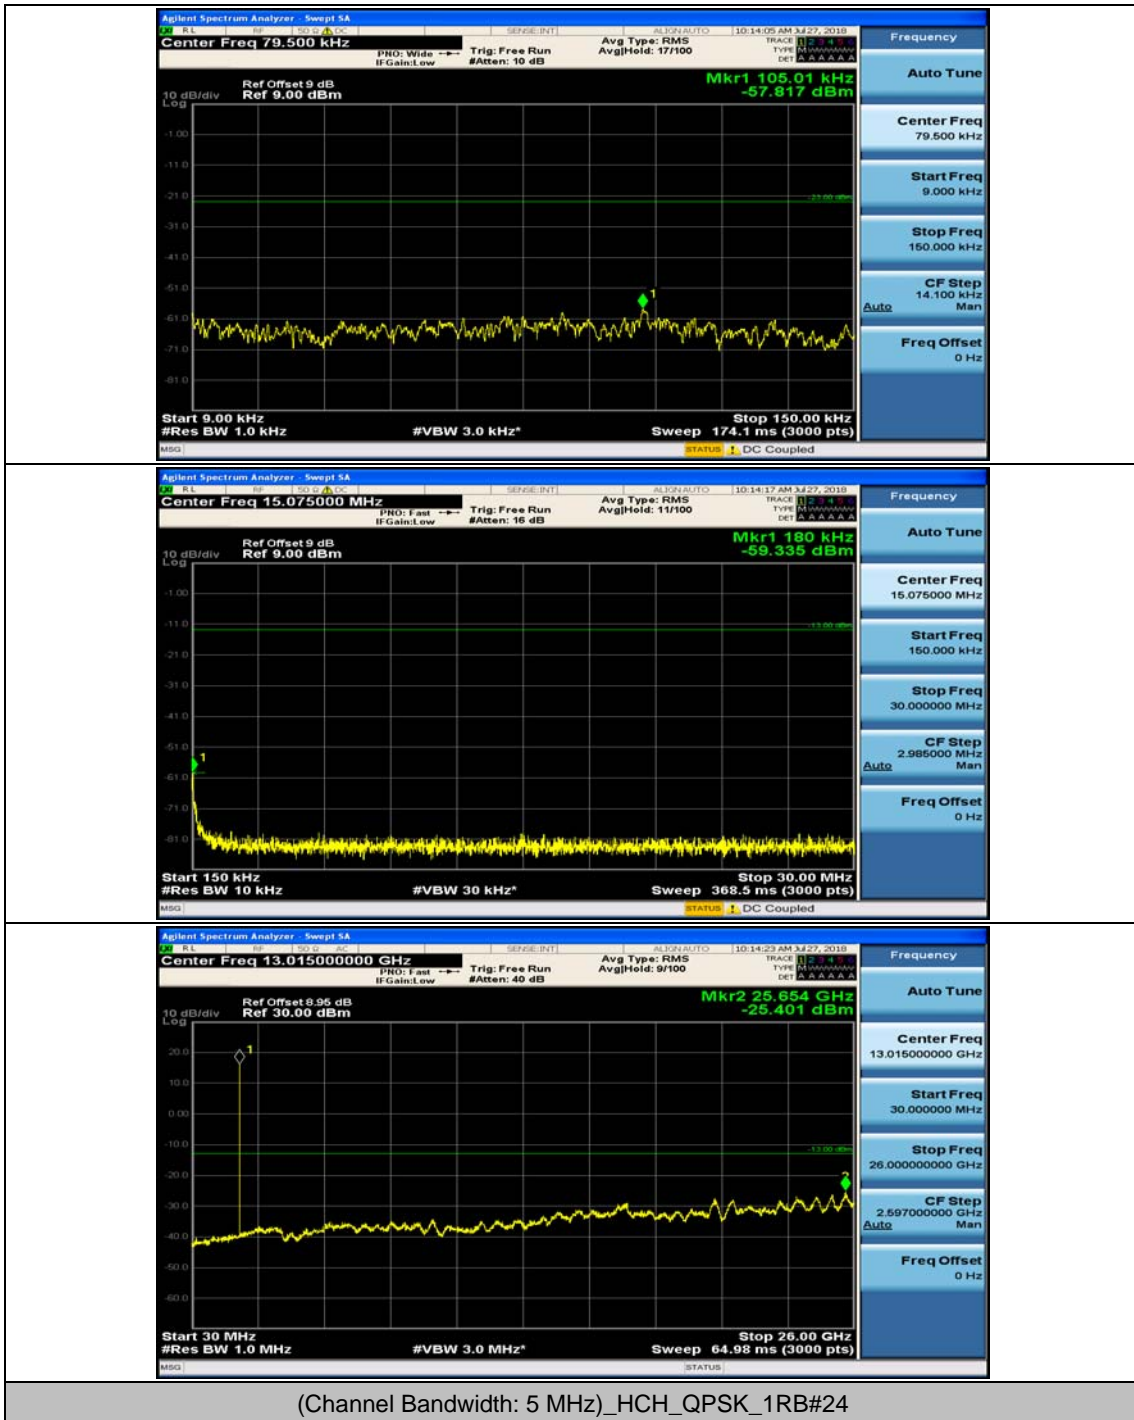

Channel Bandwidth: 5 MHz

(Channel Bandwidth: 5 MHz)_MCH_QPSK_1RB#0

(Channel Bandwidth: 5 MHz)_MCH_QPSK_1RB#12

(Channel Bandwidth: 5 MHz)_HCH_QPSK_1RB#0

(Channel Bandwidth: 5 MHz)_HCH_QPSK_1RB#12

(Channel Bandwidth: 5 MHz)_LCH_16QAM_1RB#0