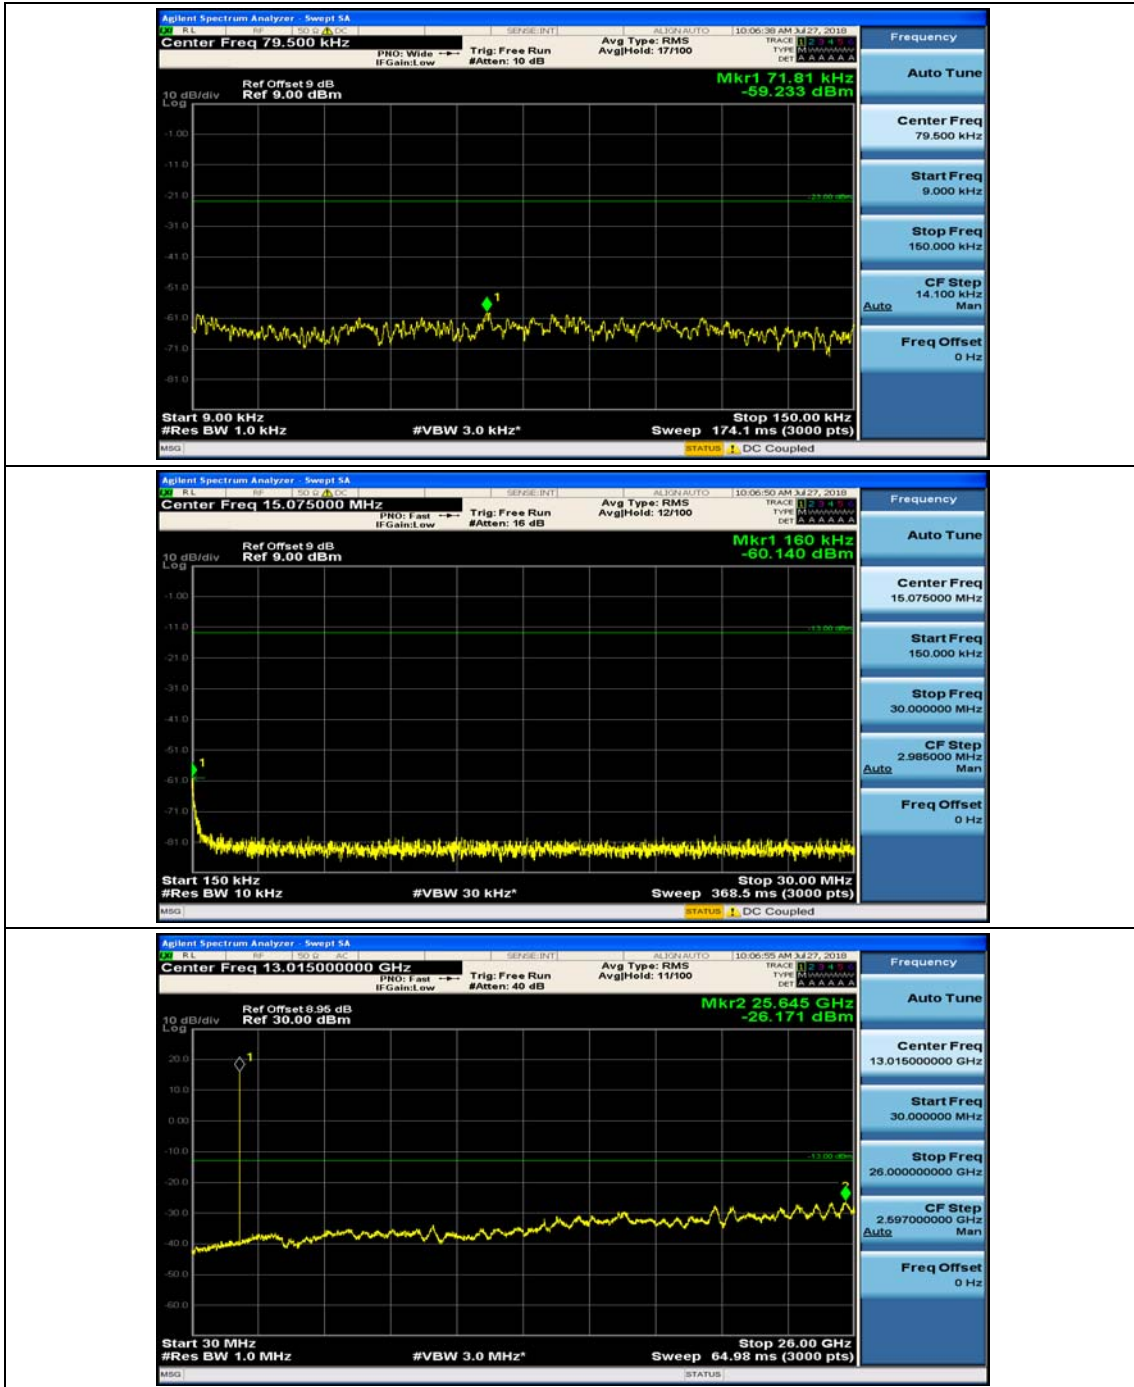

(Channel Bandwidth: 1.4 MHz)_LCH_16QAM_1RB#3

(Channel Bandwidth: 1.4 MHz)_MCH_16QAM_1RB#0

(Channel Bandwidth: 1.4 MHz)_MCH_16QAM_1RB#3

(Channel Bandwidth: 1.4 MHz)_HCH_16QAM_1RB#0

(Channel Bandwidth: 1.4 MHz)_HCH_16QAM_1RB#3

Channel Bandwidth: 3 MHz

(Channel Bandwidth: 3 MHz)_MCH_QPSK_1RB#0

(Channel Bandwidth: 3 MHz)_MCH_QPSK_1RB#7

(Channel Bandwidth: 3 MHz)_HCH_QPSK_1RB#0

(Channel Bandwidth: 3 MHz)_HCH_QPSK_1RB#7

(Channel Bandwidth: 3 MHz)_LCH_16QAM_1RB#0

(Channel Bandwidth: 3 MHz)_LCH_16QAM_1RB#7

(Channel Bandwidth: 3 MHz)_MCH_16QAM_1RB#0

(Channel Bandwidth: 3 MHz)_MCH_16QAM_1RB#7

(Channel Bandwidth: 3 MHz)_HCH_16QAM_1RB#0

(Channel Bandwidth: 3 MHz)_HCH_16QAM_1RB#7