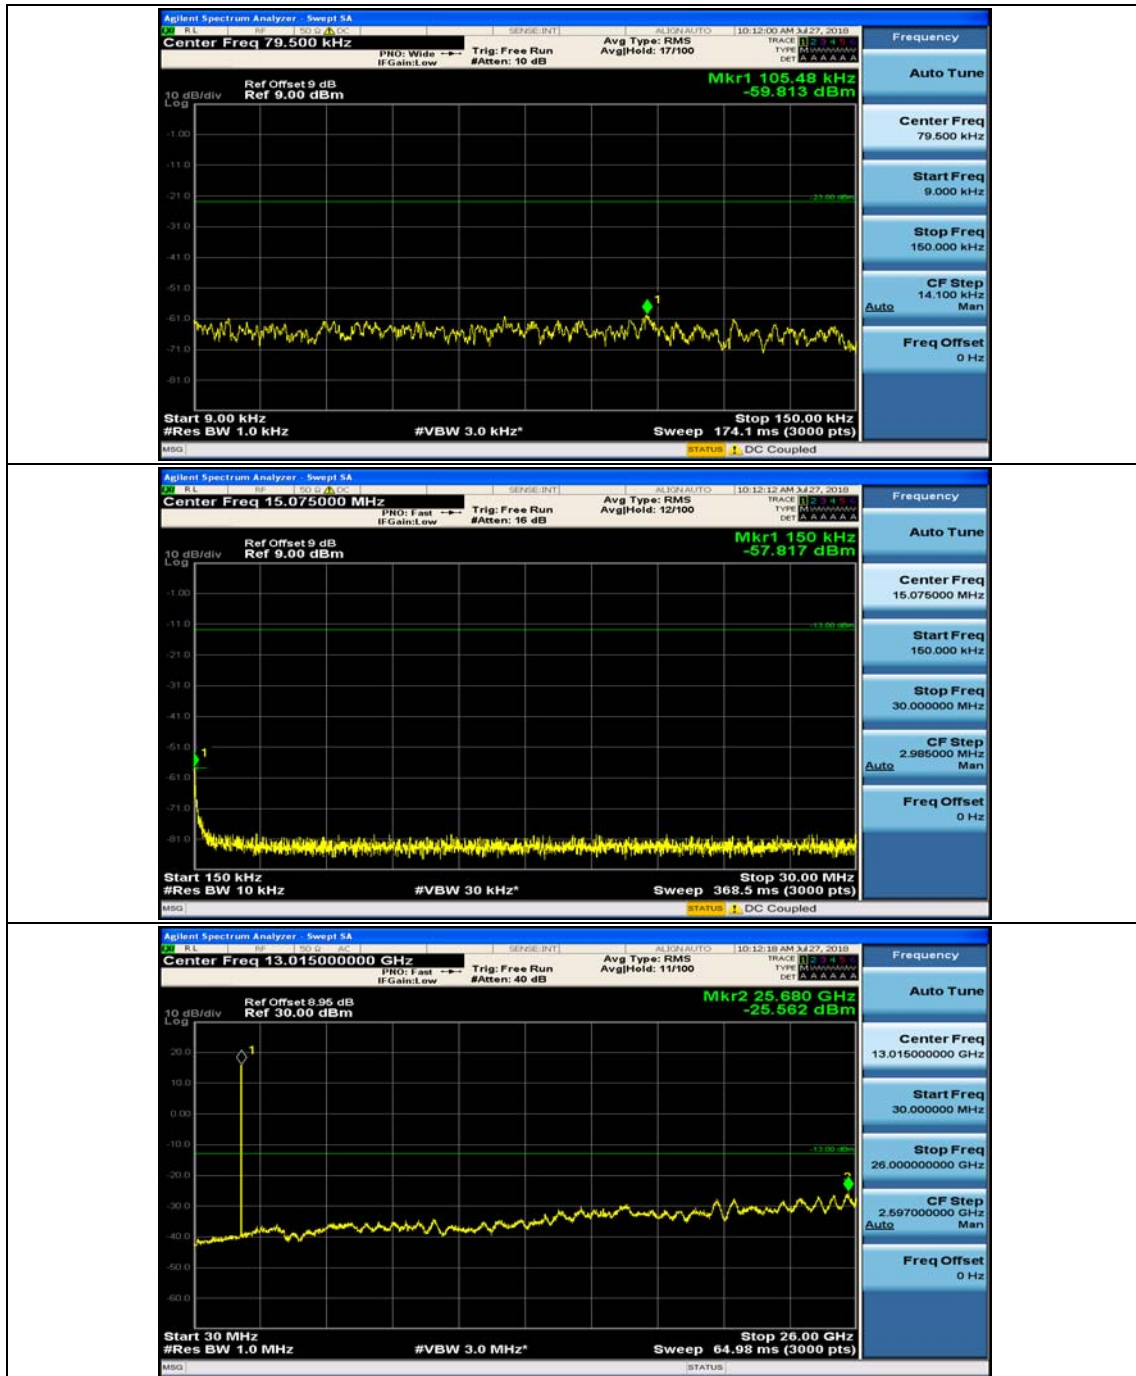

Channel Bandwidth: 5 MHz

(Channel Bandwidth: 5 MHz)_MCH_QPSK_1RB#0

(Channel Bandwidth: 5 MHz)_MCH_QPSK_1RB#12

(Channel Bandwidth: 5 MHz)_HCH_QPSK_1RB#0

(Channel Bandwidth: 5 MHz)_HCH_QPSK_1RB#12

(Channel Bandwidth: 5 MHz)_LCH_16QAM_1RB#0

(Channel Bandwidth: 5 MHz)_LCH_16QAM_1RB#12

(Channel Bandwidth: 5 MHz)_LCH_16QAM_1RB#24