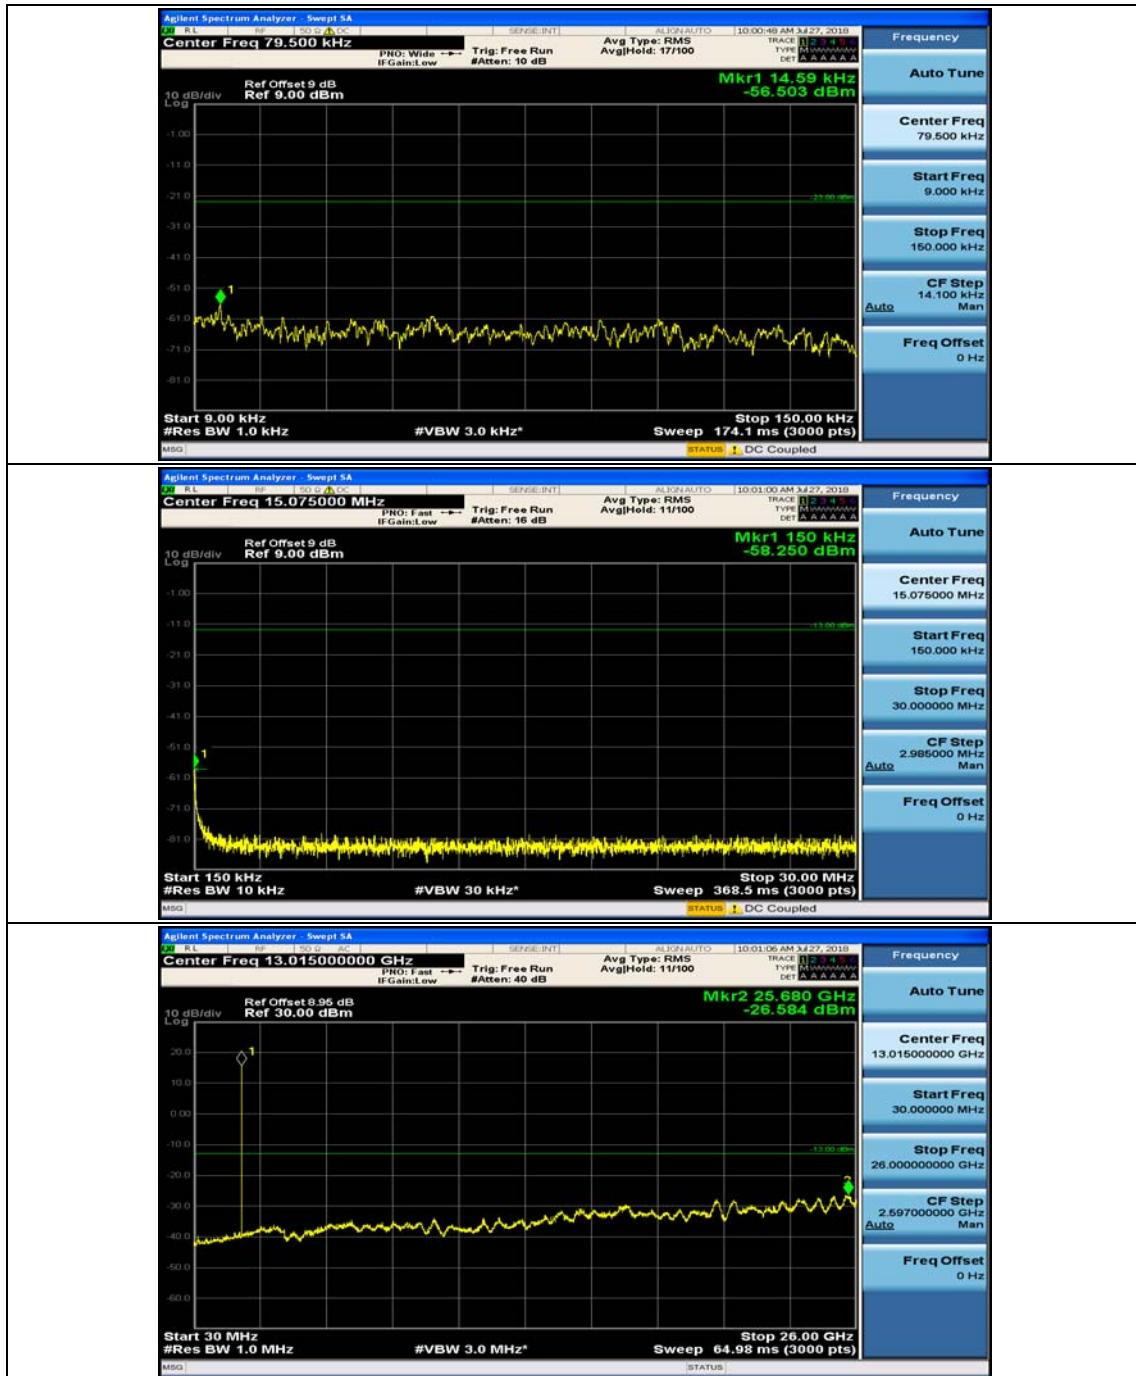

(Channel Bandwidth: 1.4 MHz)_MCH_QPSK_1RB#0

(Channel Bandwidth: 1.4 MHz)_MCH_QPSK_1RB#3

(Channel Bandwidth: 1.4 MHz)_HCH_QPSK_1RB#0

(Channel Bandwidth: 1.4 MHz)_HCH_QPSK_1RB#3

(Channel Bandwidth: 1.4 MHz)_LCH_16QAM_1RB#0

(Channel Bandwidth: 1.4 MHz)_LCH_16QAM_1RB#3

(Channel Bandwidth: 1.4 MHz)_MCH_16QAM_1RB#0

(Channel Bandwidth: 1.4 MHz)_MCH_16QAM_1RB#3

(Channel Bandwidth: 1.4 MHz)_HCH_16QAM_1RB#0

(Channel Bandwidth: 1.4 MHz)_HCH_16QAM_1RB#3

Channel Bandwidth: 3 MHz

(Channel Bandwidth: 3 MHz)_MCH_QPSK_1RB#0

(Channel Bandwidth: 3 MHz)_MCH_QPSK_1RB#7

(Channel Bandwidth: 3 MHz)_HCH_QPSK_1RB#0

(Channel Bandwidth: 3 MHz)_HCH_QPSK_1RB#7

(Channel Bandwidth: 3 MHz)_LCH_16QAM_1RB#0