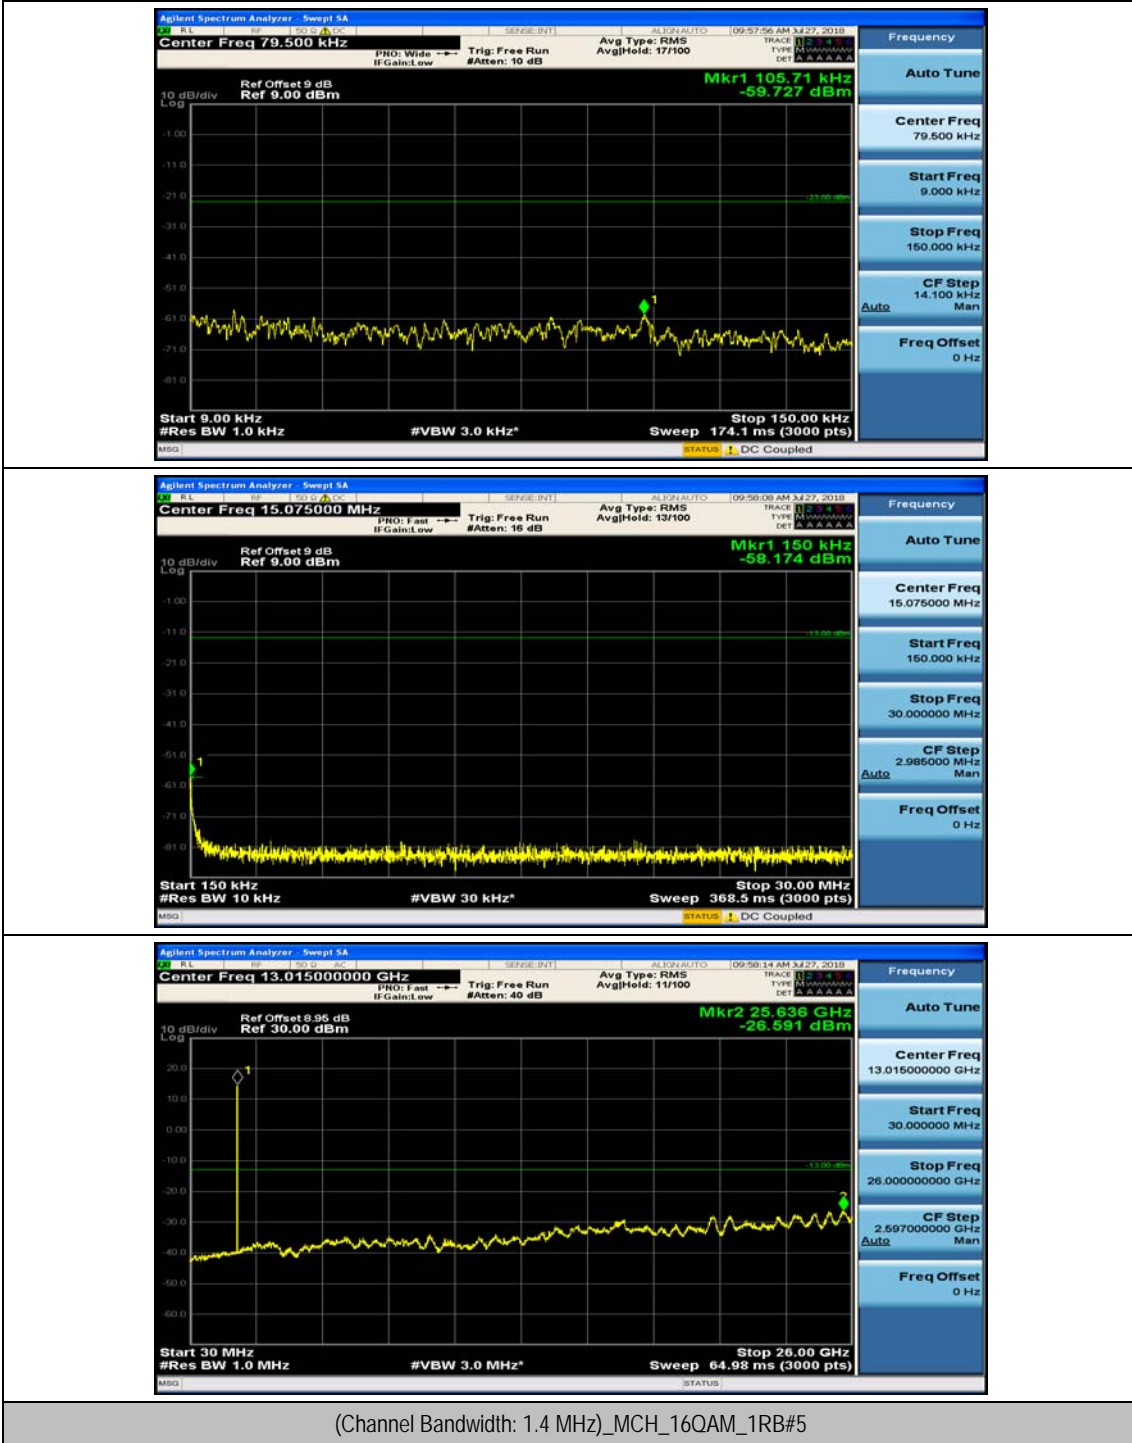

(Channel Bandwidth: 1.4 MHz)_MCH_QPSK_1RB#0

(Channel Bandwidth: 1.4 MHz)_MCH_QPSK_1RB#3

(Channel Bandwidth: 1.4 MHz)_HCH_QPSK_1RB#0

(Channel Bandwidth: 1.4 MHz)_HCH_QPSK_1RB#3

(Channel Bandwidth: 1.4 MHz)_LCH_16QAM_1RB#0

(Channel Bandwidth: 1.4 MHz)_LCH_16QAM_1RB#3

(Channel Bandwidth: 1.4 MHz)_MCH_16QAM_1RB#0

(Channel Bandwidth: 1.4 MHz)_MCH_16QAM_1RB#3

(Channel Bandwidth: 1.4 MHz)_HCH_16QAM_1RB#0

(Channel Bandwidth: 1.4 MHz)_HCH_16QAM_1RB#3

Channel Bandwidth: 3 MHz

(Channel Bandwidth: 3 MHz)_MCH_QPSK_1RB#0

(Channel Bandwidth: 3 MHz)_MCH_QPSK_1RB#7

(Channel Bandwidth: 3 MHz)_HCH_QPSK_1RB#0

(Channel Bandwidth: 3 MHz)_HCH_QPSK_1RB#7

(Channel Bandwidth: 3 MHz)_LCH_16QAM_1RB#0