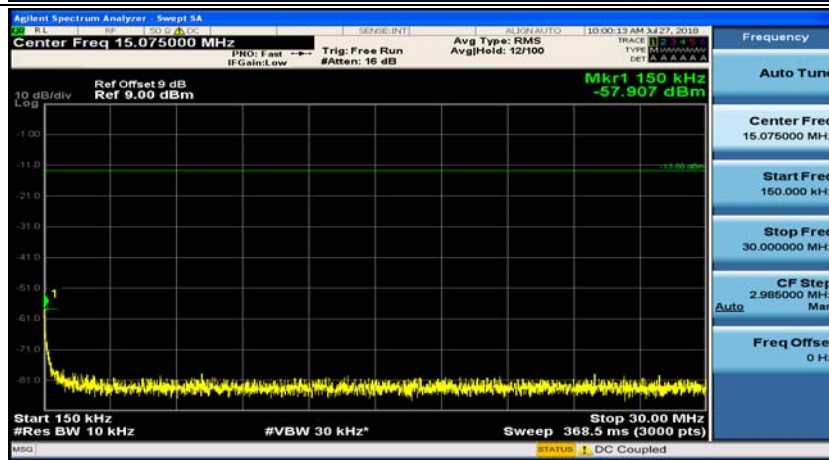

(Channel Bandwidth: 1.4 MHz)_LCH_16QAM_1RB#3

(Channel Bandwidth: 1.4 MHz)_MCH_16QAM_1RB#0

(Channel Bandwidth: 1.4 MHz)_MCH_16QAM_1RB#3

(Channel Bandwidth: 1.4 MHz)_HCH_16QAM_1RB#0

(Channel Bandwidth: 1.4 MHz)_HCH_16QAM_1RB#3