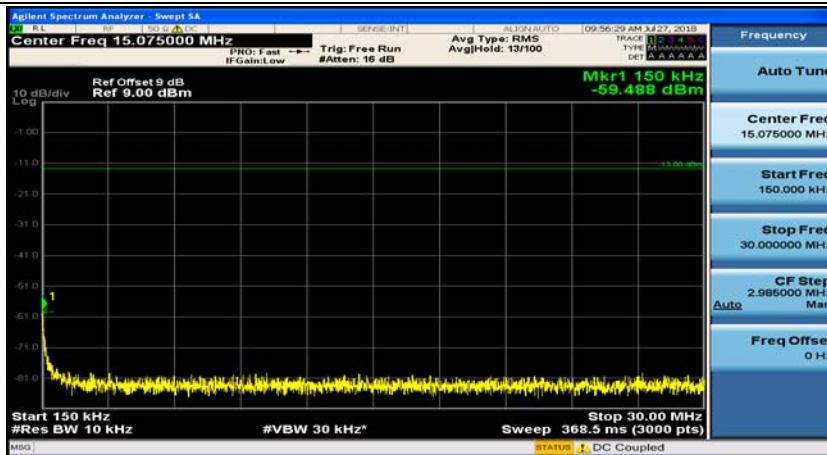

(Channel Bandwidth: 1.4 MHz)_MCH_QPSK_1RB#0

(Channel Bandwidth: 1.4 MHz)_MCH_QPSK_1RB#3

(Channel Bandwidth: 1.4 MHz)_HCH_QPSK_1RB#0

(Channel Bandwidth: 1.4 MHz)_HCH_QPSK_1RB#3

(Channel Bandwidth: 1.4 MHz)_LCH_16QAM_1RB#0

(Channel Bandwidth: 1.4 MHz)_LCH_16QAM_1RB#3

(Channel Bandwidth: 1.4 MHz)_MCH_16QAM_1RB#0

(Channel Bandwidth: 1.4 MHz)_MCH_16QAM_1RB#3

(Channel Bandwidth: 1.4 MHz)_HCH_16QAM_1RB#0

(Channel Bandwidth: 1.4 MHz)_HCH_16QAM_1RB#3