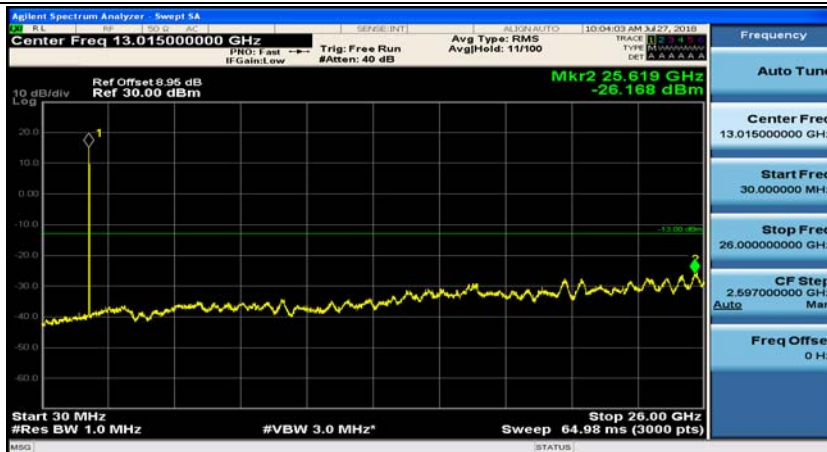

(Channel Bandwidth: 1.4 MHz)_LCH_16QAM_1RB#3

(Channel Bandwidth: 1.4 MHz)_MCH_16QAM_1RB#0

(Channel Bandwidth: 1.4 MHz)_MCH_16QAM_1RB#3

(Channel Bandwidth: 1.4 MHz)_HCH_16QAM_1RB#0

(Channel Bandwidth: 1.4 MHz)_HCH_16QAM_1RB#3

Channel Bandwidth: 3 MHz

(Channel Bandwidth: 3 MHz)_MCH_QPSK_1RB#0

(Channel Bandwidth: 3 MHz)_MCH_QPSK_1RB#7

(Channel Bandwidth: 3 MHz)_HCH_QPSK_1RB#0

(Channel Bandwidth: 3 MHz)_HCH_QPSK_1RB#7

(Channel Bandwidth: 3 MHz)_LCH_16QAM_1RB#0