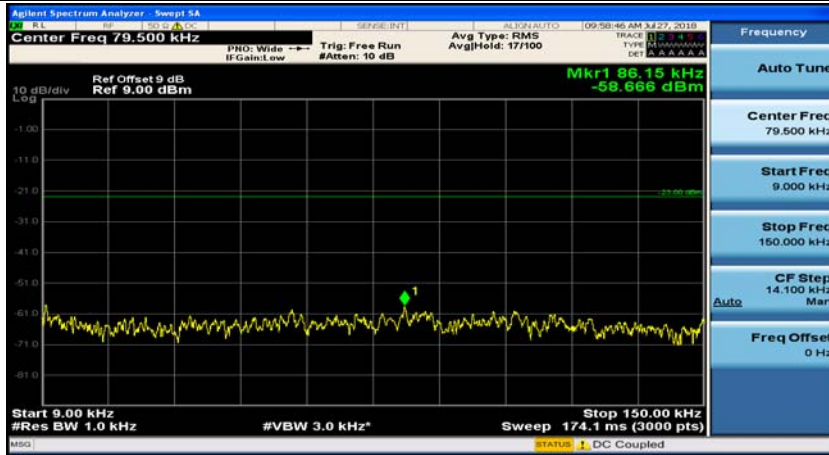

(Channel Bandwidth: 1.4 MHz)_MCH_QPSK_1RB#0

(Channel Bandwidth: 1.4 MHz)_MCH_QPSK_1RB#3

(Channel Bandwidth: 1.4 MHz)_HCH_QPSK_1RB#0

(Channel Bandwidth: 1.4 MHz)_HCH_QPSK_1RB#3

(Channel Bandwidth: 1.4 MHz)_LCH_16QAM_1RB#0

(Channel Bandwidth: 1.4 MHz)_LCH_16QAM_1RB#3

(Channel Bandwidth: 1.4 MHz)_MCH_16QAM_1RB#0

(Channel Bandwidth: 1.4 MHz)_MCH_16QAM_1RB#3

(Channel Bandwidth: 1.4 MHz)_HCH_16QAM_1RB#0

(Channel Bandwidth: 1.4 MHz)_HCH_16QAM_1RB#3