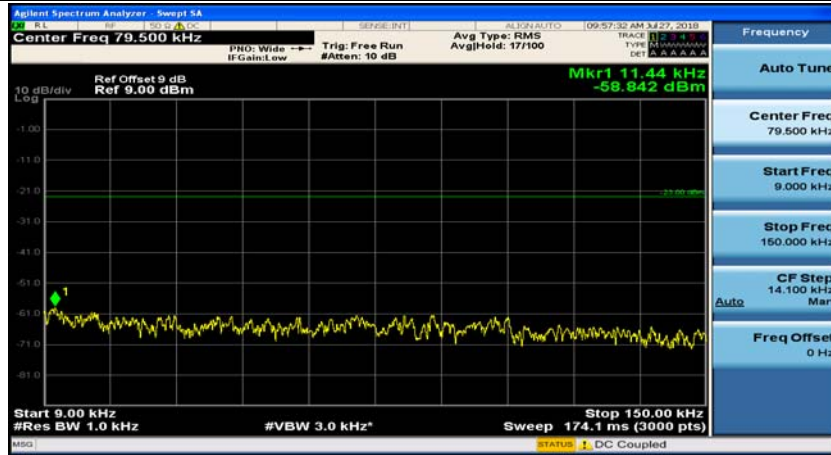

(Channel Bandwidth: 1.4 MHz)_MCH_QPSK_1RB#0

(Channel Bandwidth: 1.4 MHz)_MCH_QPSK_1RB#3

(Channel Bandwidth: 1.4 MHz)_HCH_QPSK_1RB#0

(Channel Bandwidth: 1.4 MHz)_HCH_QPSK_1RB#3

(Channel Bandwidth: 1.4 MHz)_LCH_16QAM_1RB#0

(Channel Bandwidth: 1.4 MHz)_LCH_16QAM_1RB#3

(Channel Bandwidth: 1.4 MHz)_MCH_16QAM_1RB#0

(Channel Bandwidth: 1.4 MHz)_MCH_16QAM_1RB#3

(Channel Bandwidth: 1.4 MHz)_HCH_16QAM_1RB#0

(Channel Bandwidth: 1.4 MHz)_HCH_16QAM_1RB#3