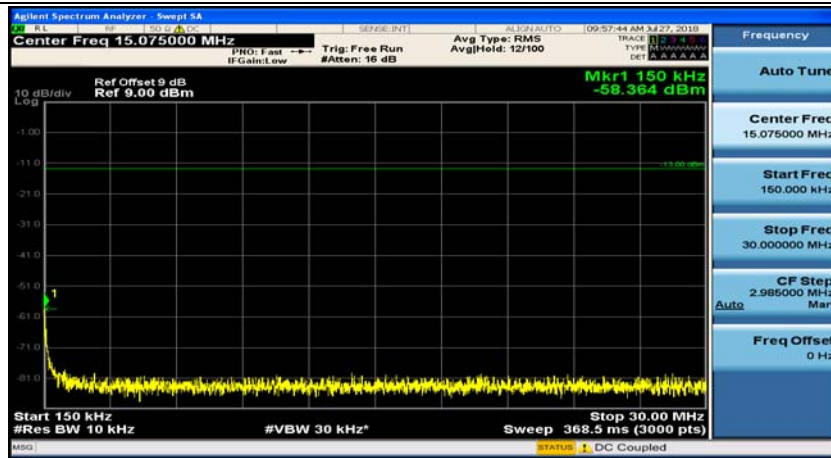

(Channel Bandwidth: 1.4 MHz)_MCH_QPSK_1RB#0

(Channel Bandwidth: 1.4 MHz)_MCH_QPSK_1RB#3

(Channel Bandwidth: 1.4 MHz)_HCH_QPSK_1RB#0

(Channel Bandwidth: 1.4 MHz)_HCH_QPSK_1RB#3

(Channel Bandwidth: 1.4 MHz)_LCH_16QAM_1RB#0

(Channel Bandwidth: 1.4 MHz)_LCH_16QAM_1RB#3

(Channel Bandwidth: 1.4 MHz)_MCH_16QAM_1RB#0

(Channel Bandwidth: 1.4 MHz)_MCH_16QAM_1RB#3

(Channel Bandwidth: 1.4 MHz)_HCH_16QAM_1RB#0

(Channel Bandwidth: 1.4 MHz)_HCH_16QAM_1RB#3