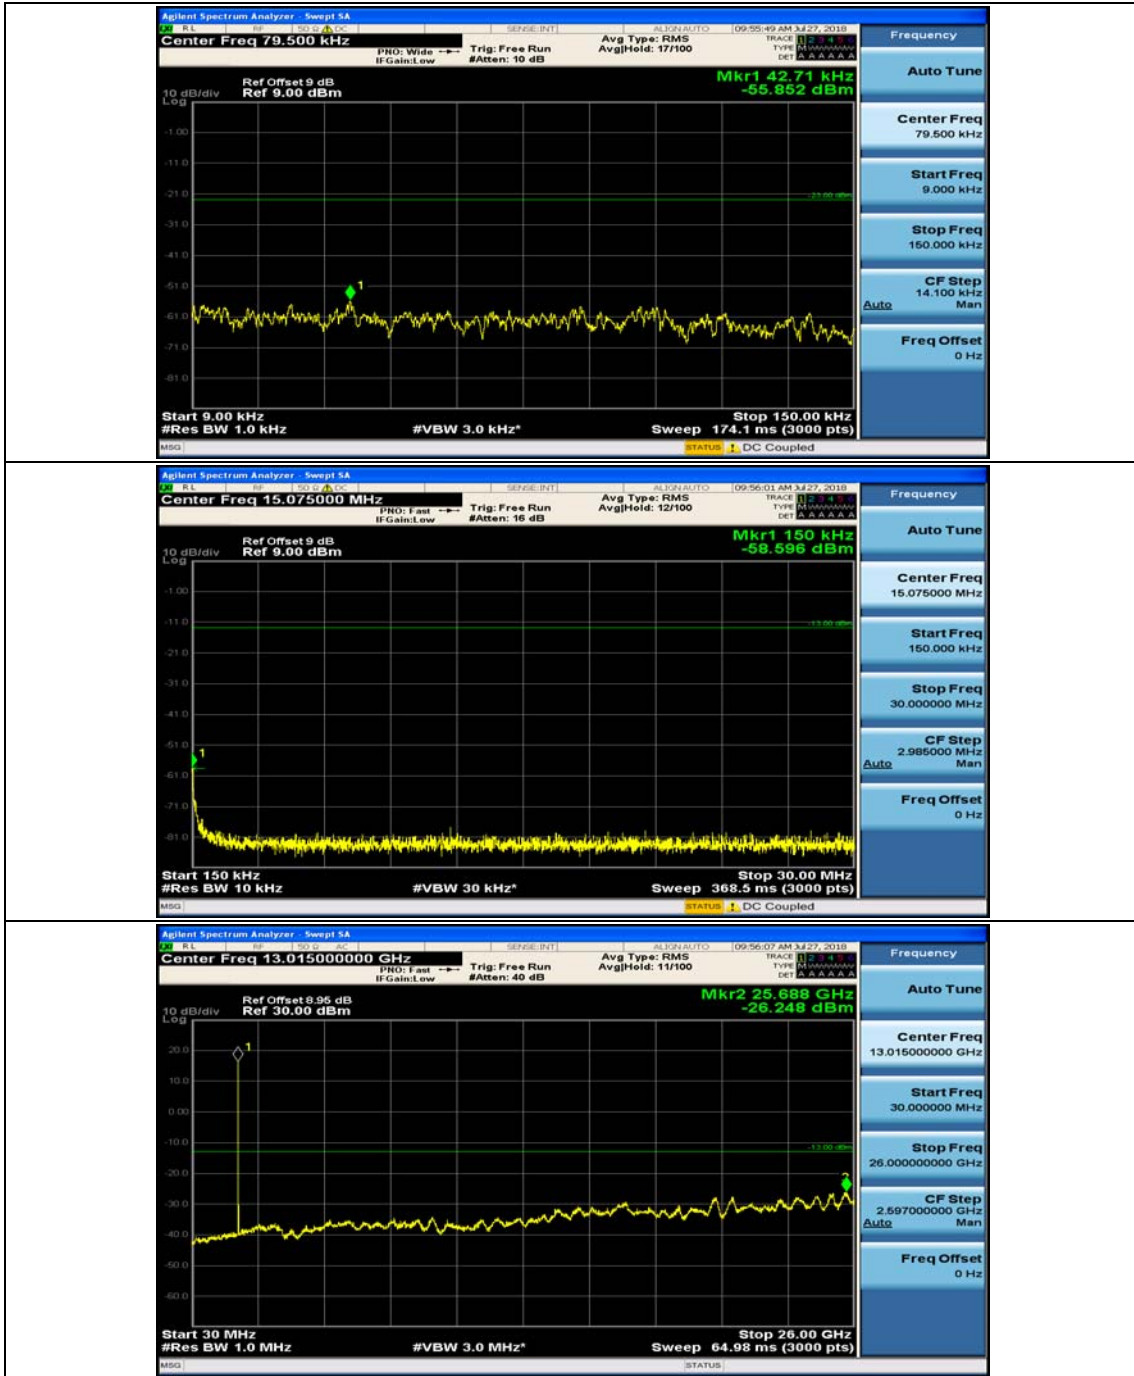

(Channel Bandwidth: 1.4 MHz)_MCH_QPSK_1RB#0

(Channel Bandwidth: 1.4 MHz)_MCH_QPSK_1RB#3

(Channel Bandwidth: 1.4 MHz)_HCH_QPSK_1RB#0

(Channel Bandwidth: 1.4 MHz)_HCH_QPSK_1RB#3

(Channel Bandwidth: 1.4 MHz)_LCH_16QAM_1RB#0

(Channel Bandwidth: 1.4 MHz)_LCH_16QAM_1RB#3

(Channel Bandwidth: 1.4 MHz)_MCH_16QAM_1RB#0

(Channel Bandwidth: 1.4 MHz)_MCH_16QAM_1RB#3

(Channel Bandwidth: 1.4 MHz)_HCH_16QAM_1RB#0

(Channel Bandwidth: 1.4 MHz)_HCH_16QAM_1RB#3

Channel Bandwidth: 3 MHz

(Channel Bandwidth: 3 MHz)_MCH_QPSK_1RB#0

(Channel Bandwidth: 3 MHz)_MCH_QPSK_1RB#7

(Channel Bandwidth: 3 MHz)_HCH_QPSK_1RB#0

(Channel Bandwidth: 3 MHz)_HCH_QPSK_1RB#7

(Channel Bandwidth: 3 MHz)_LCH_16QAM_1RB#0