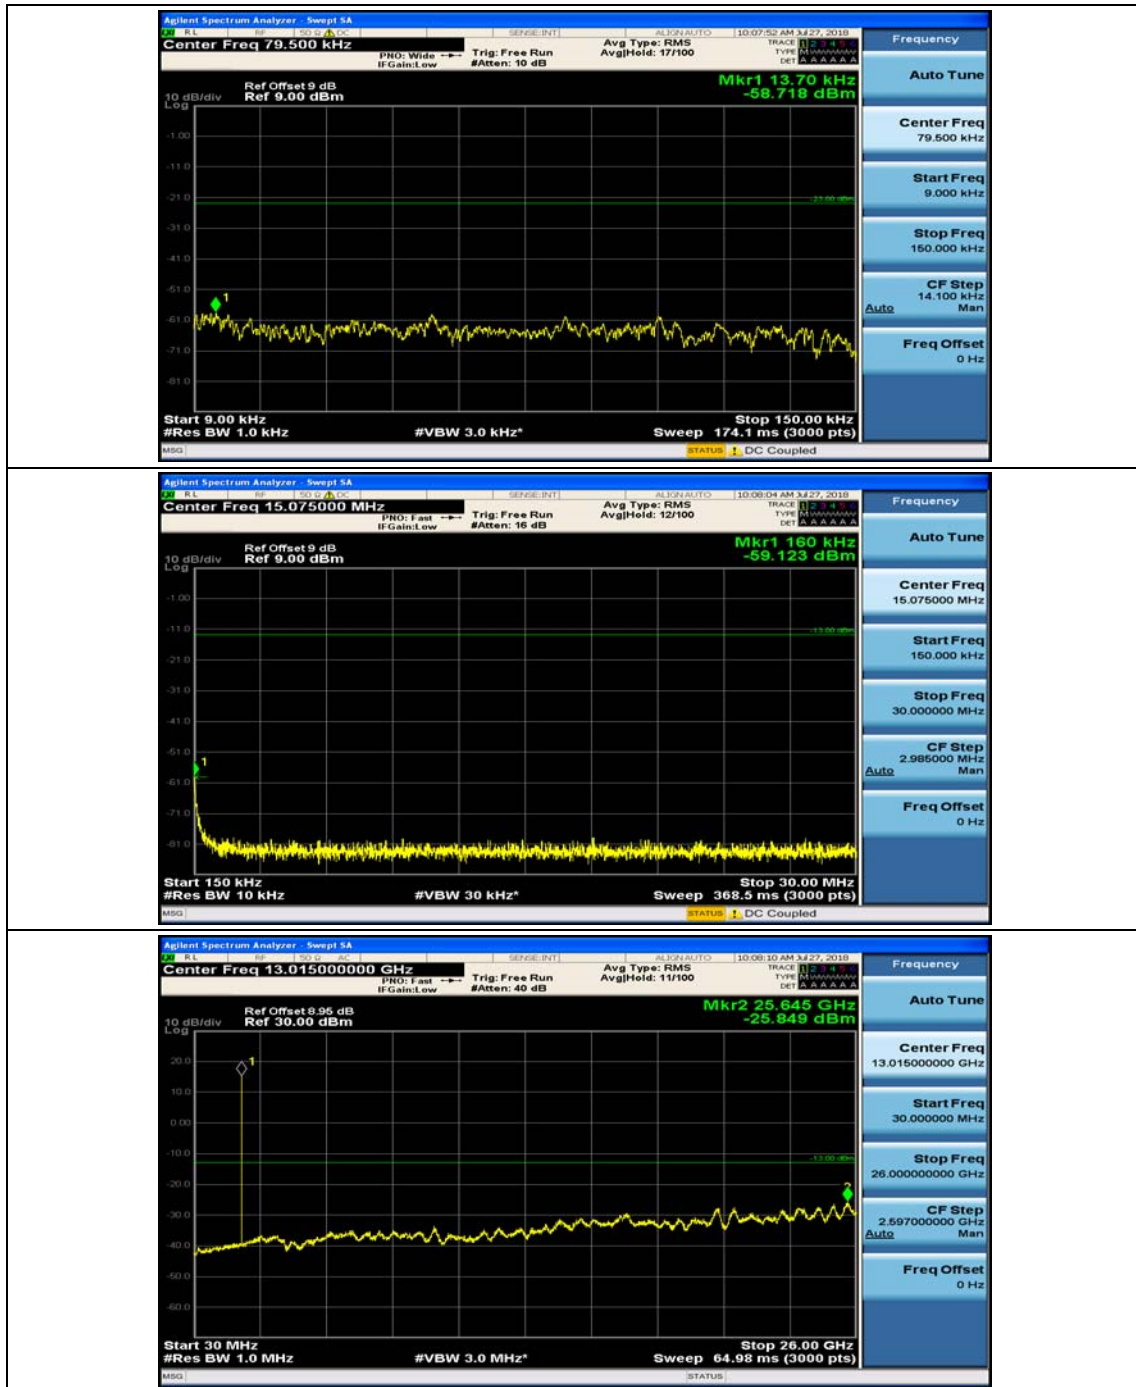

(Channel Bandwidth: 3 MHz)_LCH_16QAM_1RB#7

(Channel Bandwidth: 3 MHz)_MCH_16QAM_1RB#0

(Channel Bandwidth: 3 MHz)_MCH_16QAM_1RB#7

(Channel Bandwidth: 3 MHz)_HCH_16QAM_1RB#0

(Channel Bandwidth: 3 MHz)_HCH_16QAM_1RB#7

Channel Bandwidth: 5 MHz

(Channel Bandwidth: 5 MHz)_MCH_QPSK_1RB#0

(Channel Bandwidth: 5 MHz)_MCH_QPSK_1RB#12

(Channel Bandwidth: 5 MHz)_HCH_QPSK_1RB#0

(Channel Bandwidth: 5 MHz)_HCH_QPSK_1RB#12

(Channel Bandwidth: 5 MHz)_LCH_16QAM_1RB#0