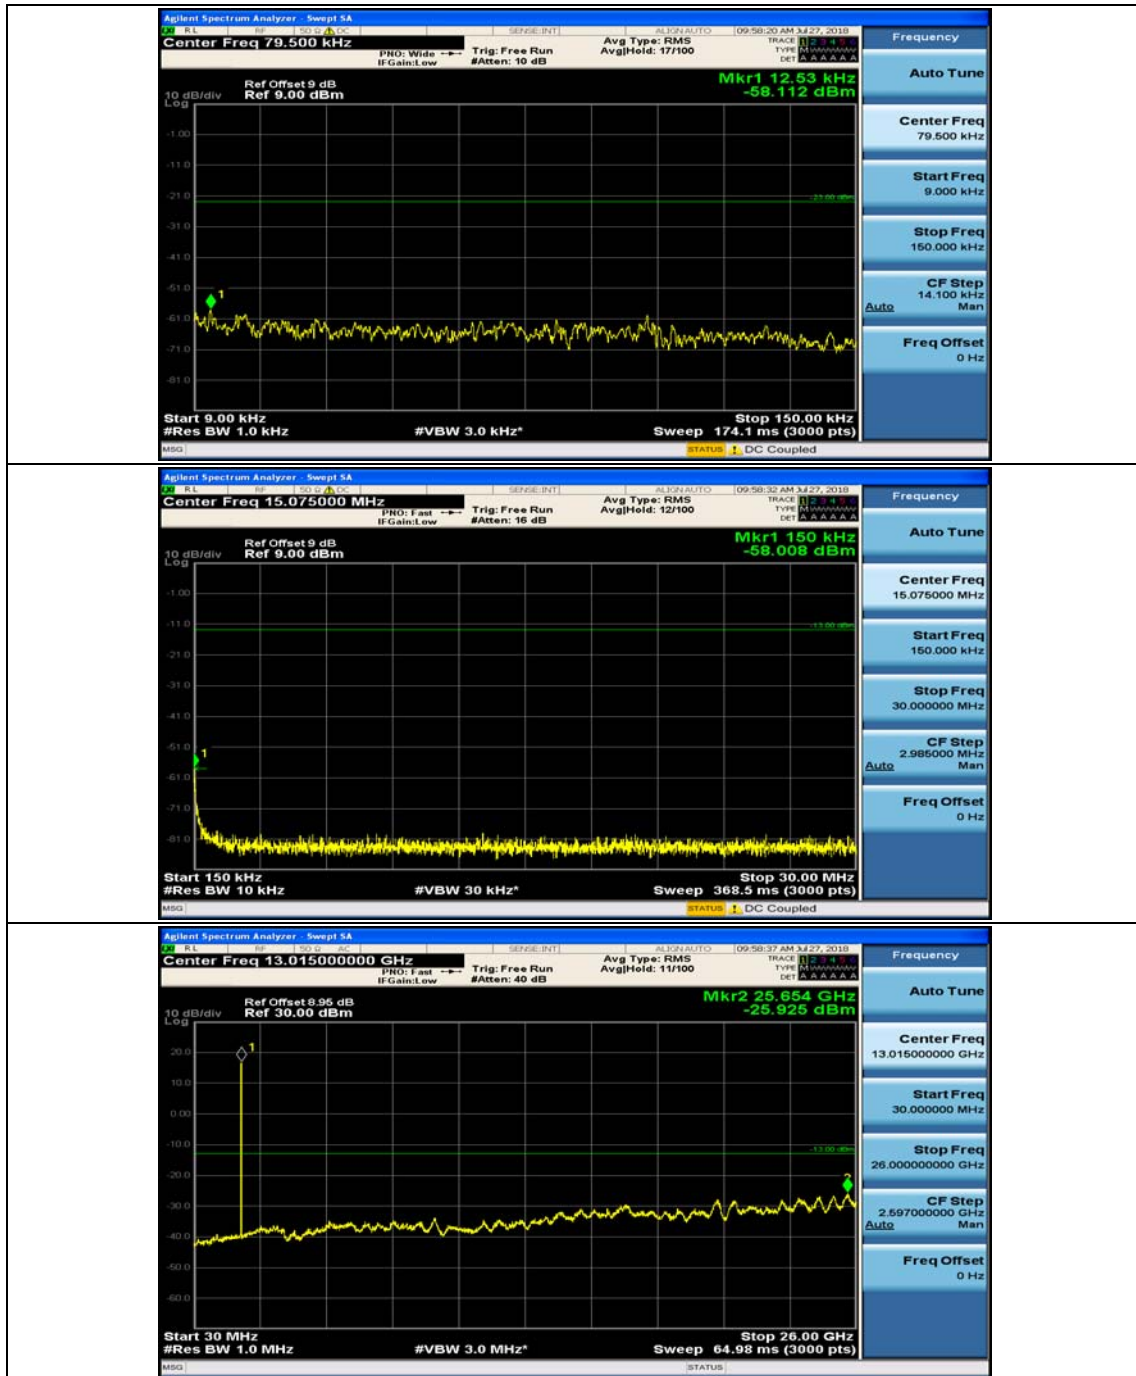

(Channel Bandwidth: 1.4 MHz)_MCH_QPSK_1RB#0

(Channel Bandwidth: 1.4 MHz)_MCH_QPSK_1RB#3

(Channel Bandwidth: 1.4 MHz)_HCH_QPSK_1RB#0

(Channel Bandwidth: 1.4 MHz)_HCH_QPSK_1RB#3

(Channel Bandwidth: 1.4 MHz)_LCH_16QAM_1RB#0

(Channel Bandwidth: 1.4 MHz)_LCH_16QAM_1RB#3

(Channel Bandwidth: 1.4 MHz)_MCH_16QAM_1RB#0

(Channel Bandwidth: 1.4 MHz)_MCH_16QAM_1RB#3

(Channel Bandwidth: 1.4 MHz)_HCH_16QAM_1RB#0

(Channel Bandwidth: 1.4 MHz)_HCH_16QAM_1RB#3

Channel Bandwidth: 3 MHz

(Channel Bandwidth: 3 MHz)_MCH_QPSK_1RB#0

(Channel Bandwidth: 3 MHz)_MCH_QPSK_1RB#7

(Channel Bandwidth: 3 MHz)_HCH_QPSK_1RB#0

(Channel Bandwidth: 3 MHz)_HCH_QPSK_1RB#7

(Channel Bandwidth: 3 MHz)_LCH_16QAM_1RB#0