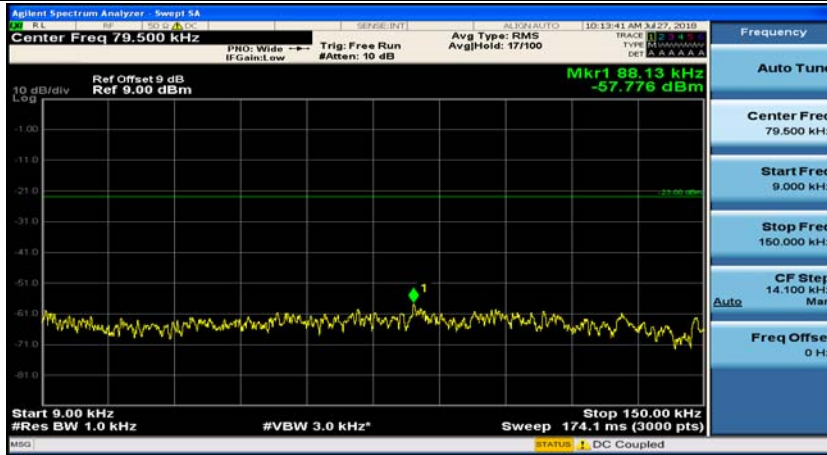

Channel Bandwidth: 5 MHz

(Channel Bandwidth: 5 MHz)_MCH_QPSK_1RB#0

(Channel Bandwidth: 5 MHz)_MCH_QPSK_1RB#12

(Channel Bandwidth: 5 MHz)_HCH_QPSK_1RB#0

(Channel Bandwidth: 5 MHz)_HCH_QPSK_1RB#12

(Channel Bandwidth: 5 MHz)_LCH_16QAM_1RB#0