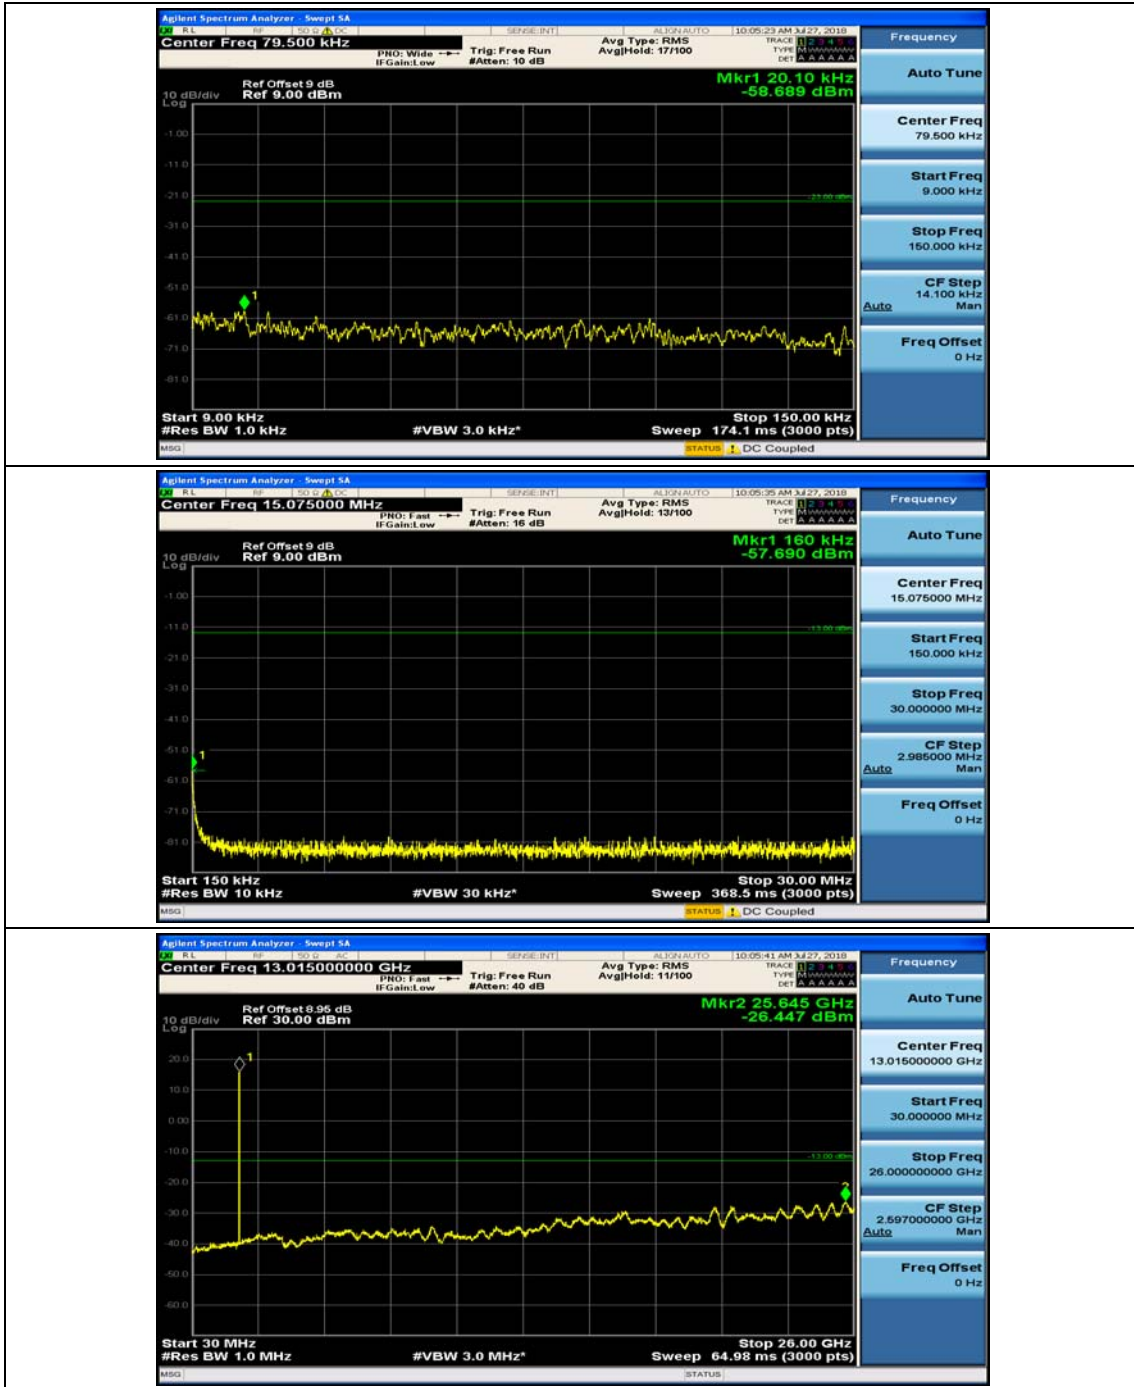

Channel Bandwidth: 3 MHz

(Channel Bandwidth: 3 MHz)_MCH_QPSK_1RB#0

(Channel Bandwidth: 3 MHz)_MCH_QPSK_1RB#7

(Channel Bandwidth: 3 MHz)_HCH_QPSK_1RB#0

(Channel Bandwidth: 3 MHz)_HCH_QPSK_1RB#7

(Channel Bandwidth: 3 MHz)_LCH_16QAM_1RB#0

(Channel Bandwidth: 3 MHz)_LCH_16QAM_1RB#7

(Channel Bandwidth: 3 MHz)_MCH_16QAM_1RB#0

(Channel Bandwidth: 3 MHz)_MCH_16QAM_1RB#7

(Channel Bandwidth: 3 MHz)_HCH_16QAM_1RB#0

(Channel Bandwidth: 3 MHz)_HCH_16QAM_1RB#7