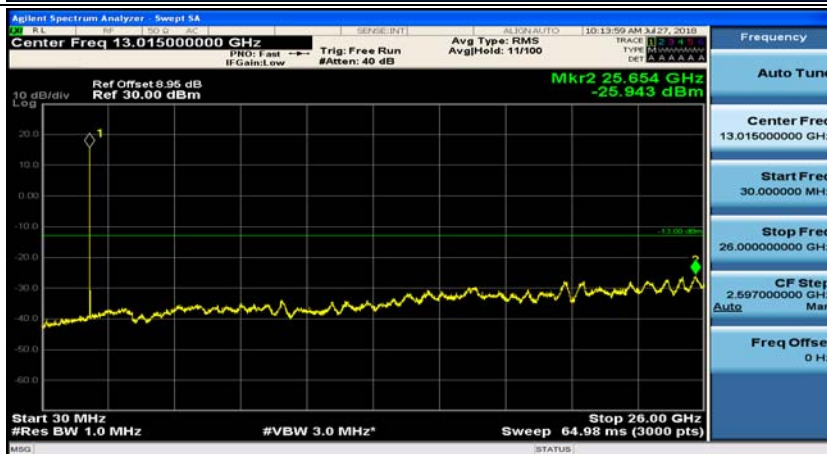

Channel Bandwidth: 5 MHz

(Channel Bandwidth: 5 MHz)_MCH_QPSK_1RB#0

(Channel Bandwidth: 5 MHz)_MCH_QPSK_1RB#12

(Channel Bandwidth: 5 MHz)_HCH_QPSK_1RB#0

(Channel Bandwidth: 5 MHz)_HCH_QPSK_1RB#12

(Channel Bandwidth: 5 MHz)_LCH_16QAM_1RB#0