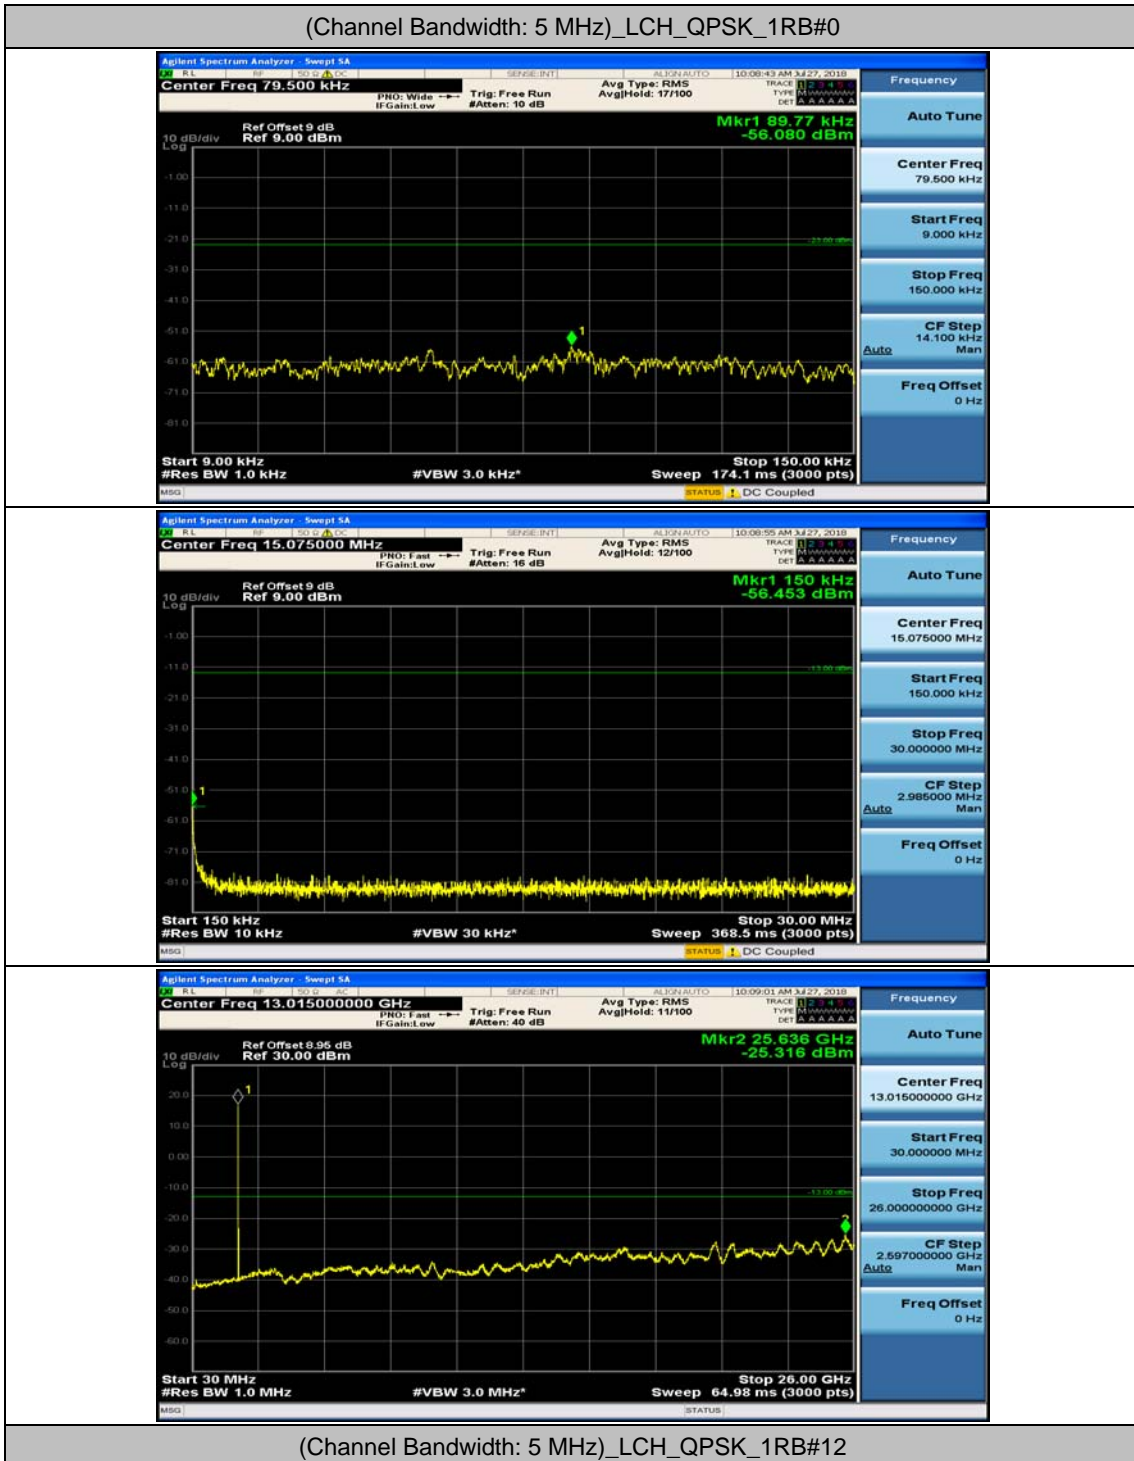

Channel Bandwidth: 5 MHz