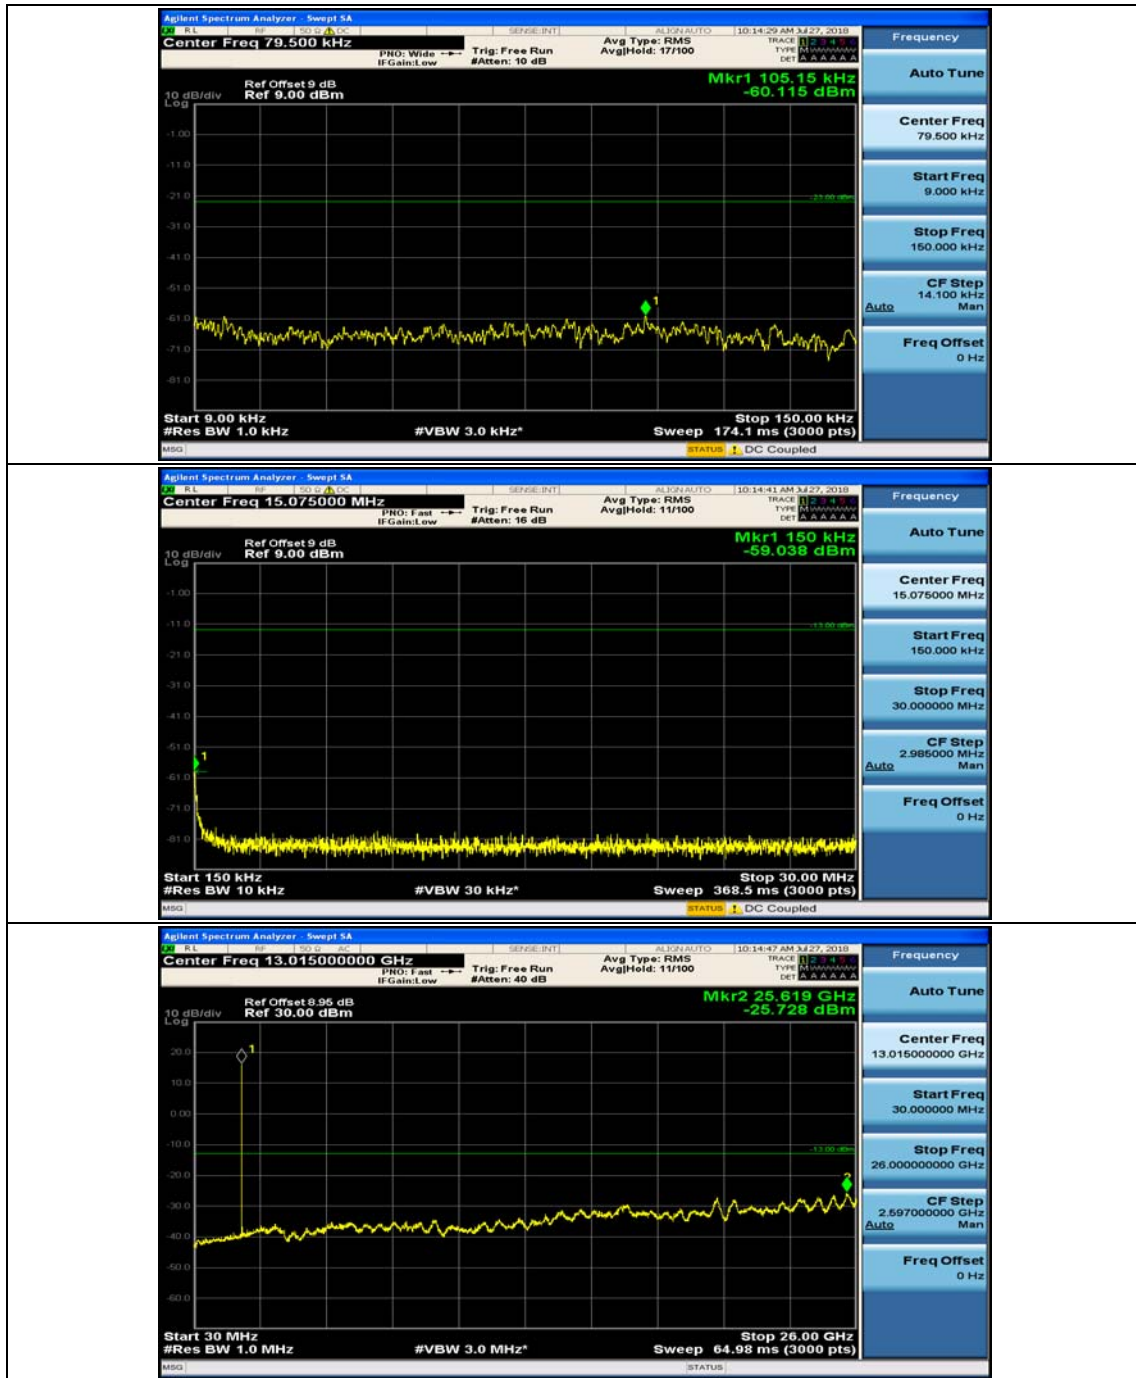

Channel Bandwidth: 5 MHz

(Channel Bandwidth: 5 MHz)_MCH_QPSK_1RB#0

(Channel Bandwidth: 5 MHz)_MCH_QPSK_1RB#12

(Channel Bandwidth: 5 MHz)_HCH_QPSK_1RB#0

(Channel Bandwidth: 5 MHz)_HCH_QPSK_1RB#12

(Channel Bandwidth: 5 MHz)_LCH_16QAM_1RB#0

(Channel Bandwidth: 5 MHz)_LCH_16QAM_1RB#12

(Channel Bandwidth: 5 MHz)_LCH_16QAM_1RB#24