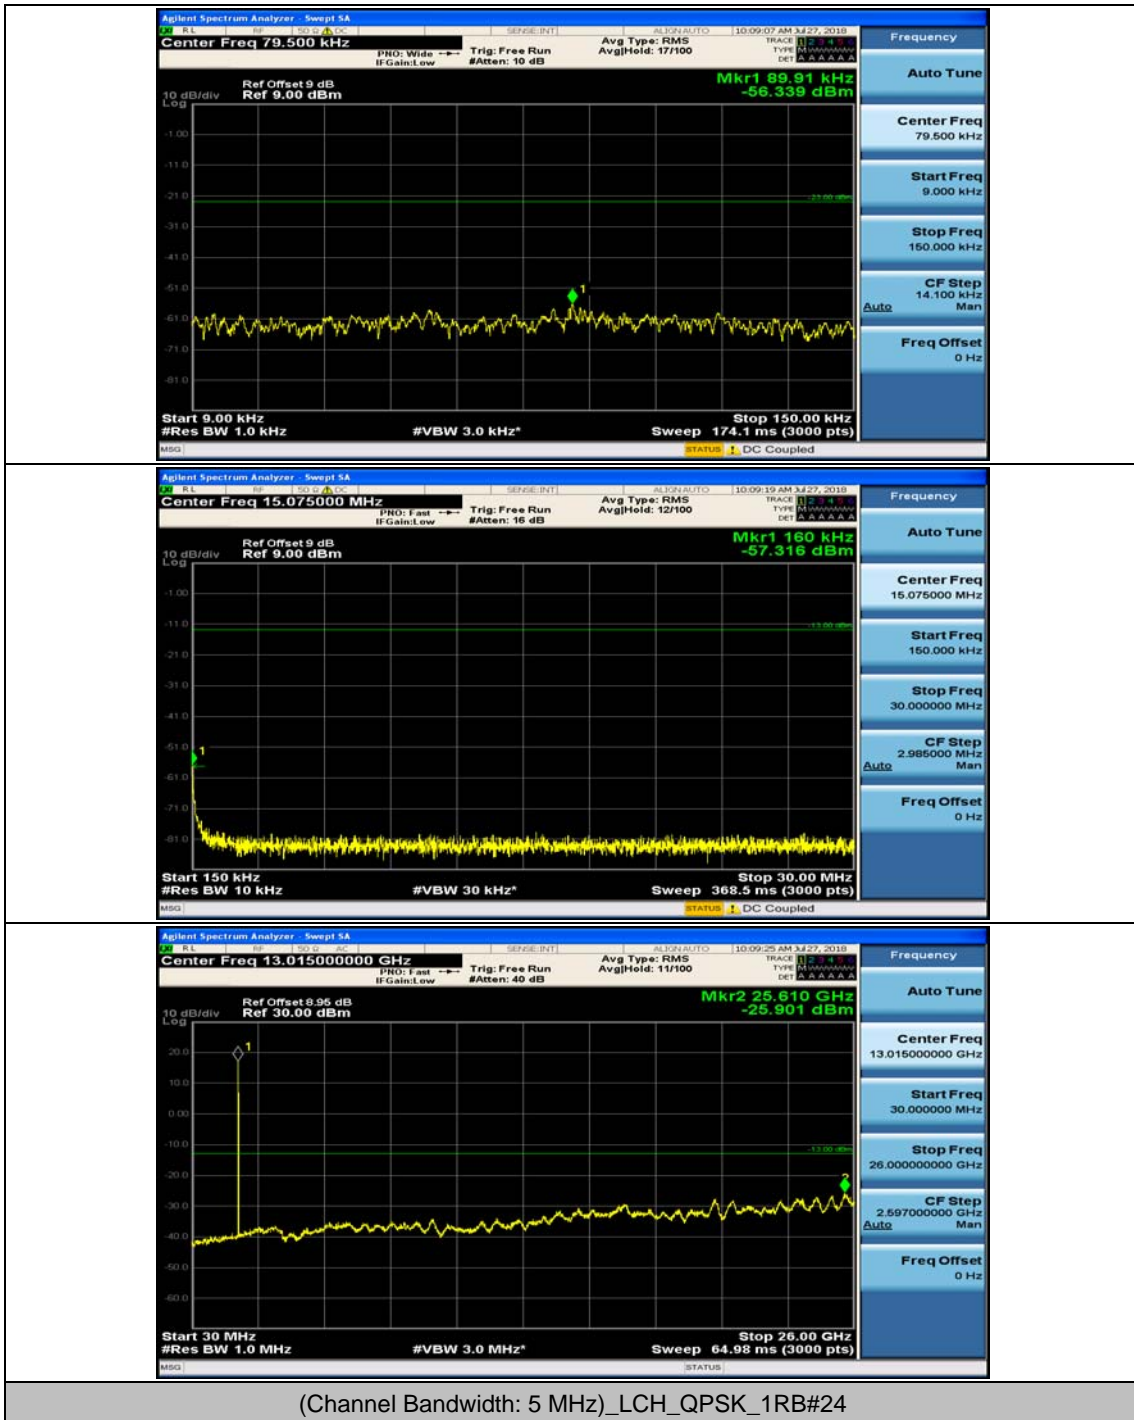

(Channel Bandwidth: 3 MHz)_LCH_16QAM_1RB#7

(Channel Bandwidth: 3 MHz)_MCH_16QAM_1RB#0

(Channel Bandwidth: 3 MHz)_MCH_16QAM_1RB#7

(Channel Bandwidth: 3 MHz)_HCH_16QAM_1RB#0

(Channel Bandwidth: 3 MHz)_HCH_16QAM_1RB#7

Channel Bandwidth: 5 MHz

(Channel Bandwidth: 5 MHz)_MCH_QPSK_1RB#0

(Channel Bandwidth: 5 MHz)_MCH_QPSK_1RB#12

(Channel Bandwidth: 5 MHz)_HCH_QPSK_1RB#0

(Channel Bandwidth: 5 MHz)_HCH_QPSK_1RB#12

(Channel Bandwidth: 5 MHz)_LCH_16QAM_1RB#0