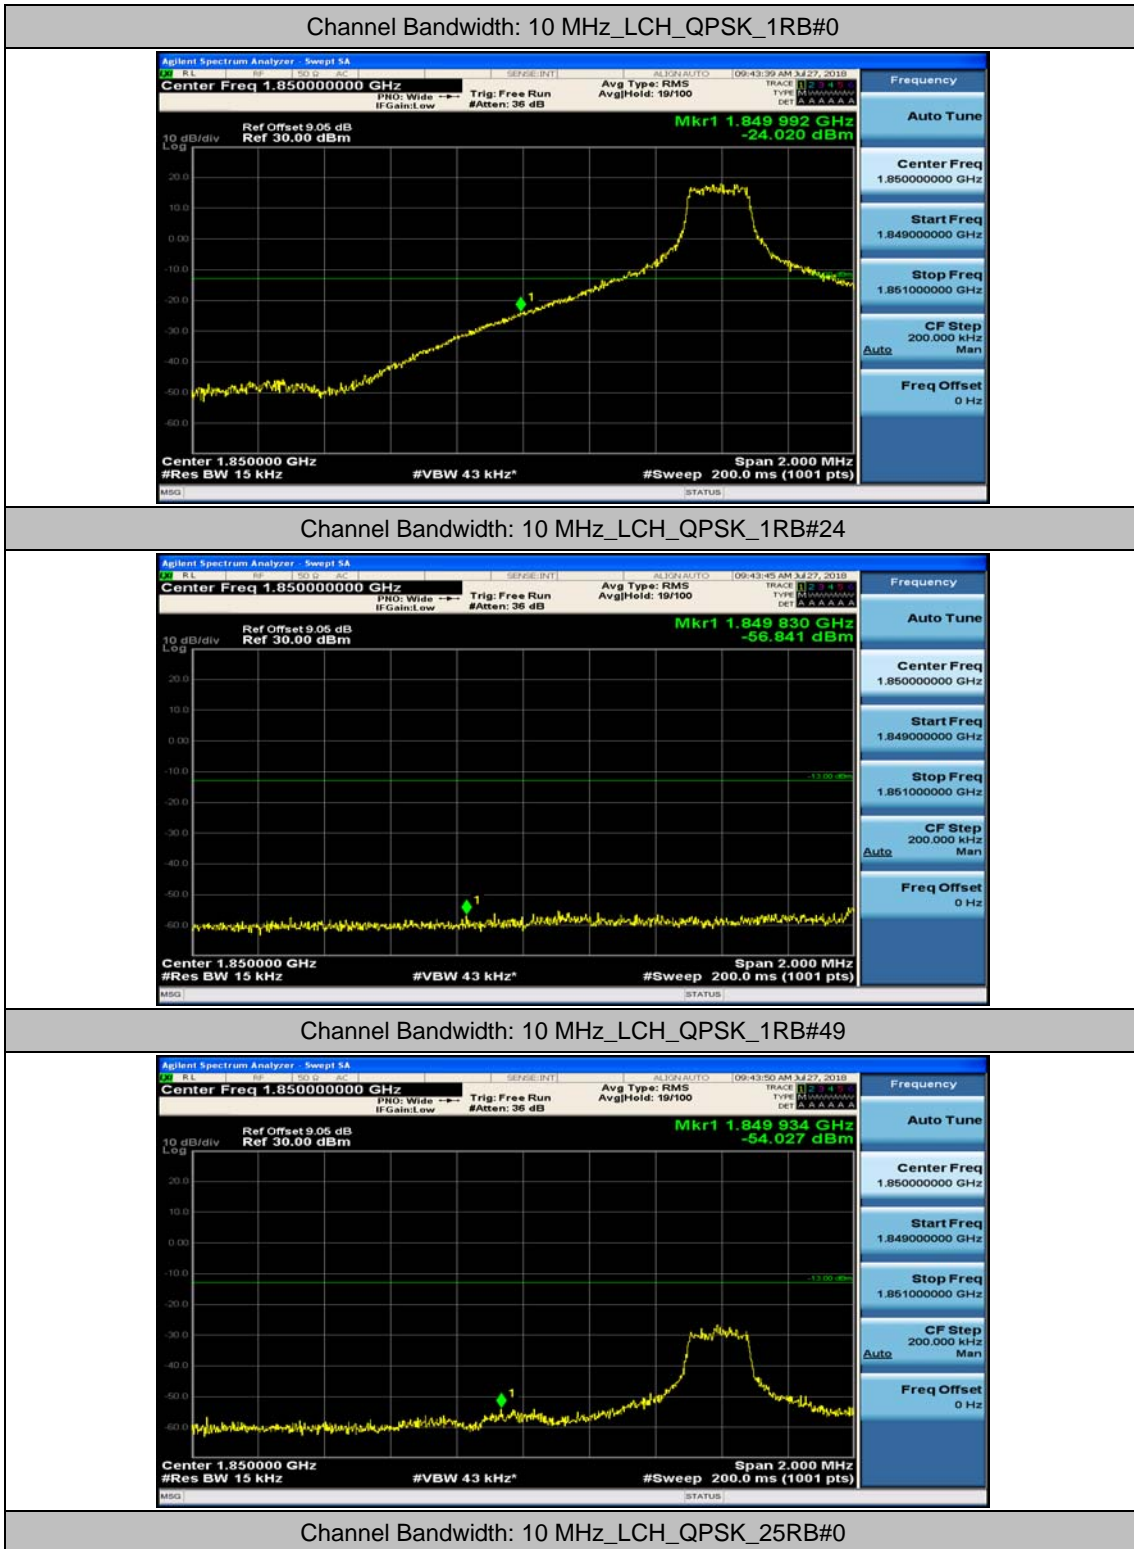

(Channel Bandwidth: 5 MHz)_HCH_16QAM_12RB#6

(Channel Bandwidth: 5 MHz)_HCH_16QAM_12RB#13

(Channel Bandwidth: 5 MHz)_HCH_16QAM_25RB#0

Channel Bandwidth: 10 MHz

Channel Bandwidth: 10 MHz_HCH_QPSK_1RB#0

Channel Bandwidth: 10 MHz_HCH_QPSK_1RB#24

Channel Bandwidth: 10 MHz_HCH_QPSK_1RB#49

Channel Bandwidth: 10 MHz_HCH_QPSK_25RB#0

Channel Bandwidth: 10 MHz_HCH_QPSK_25RB#12

Channel Bandwidth: 10 MHz_HCH_QPSK_25RB#25

Channel Bandwidth: 10 MHz_LCH_16QAM_25RB#25