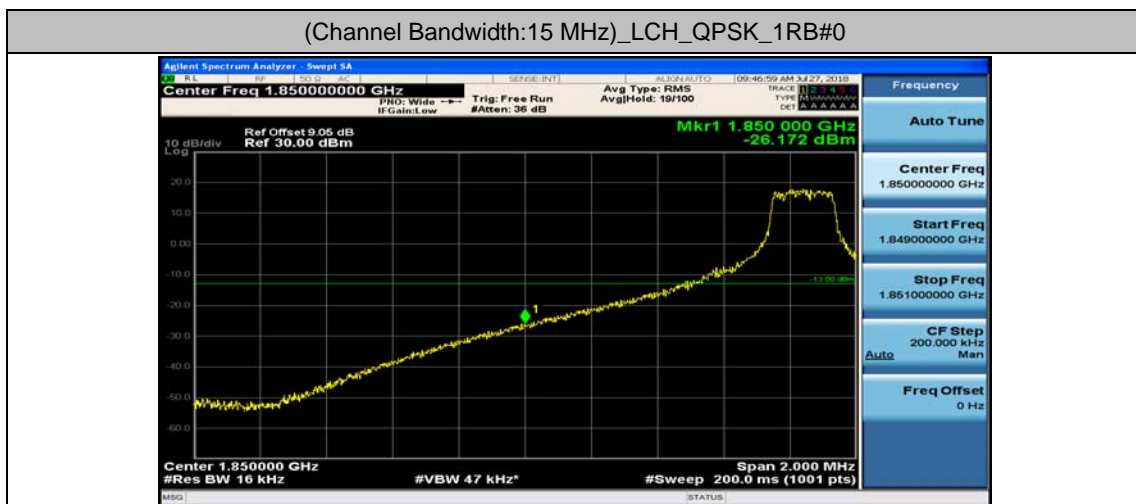

Channel Bandwidth: 10 MHz_HCH_16QAM_25RB#12

Channel Bandwidth: 10 MHz_HCH_16QAM_25RB#25

Channel Bandwidth: 10 MHz_HCH_16QAM_50RB#0

Channel Bandwidth: 15 MHz

(Channel Bandwidth:15 MHz)_LCH_QPSK_37RB#0

(Channel Bandwidth:15 MHz)_LCH_QPSK_37RB#18