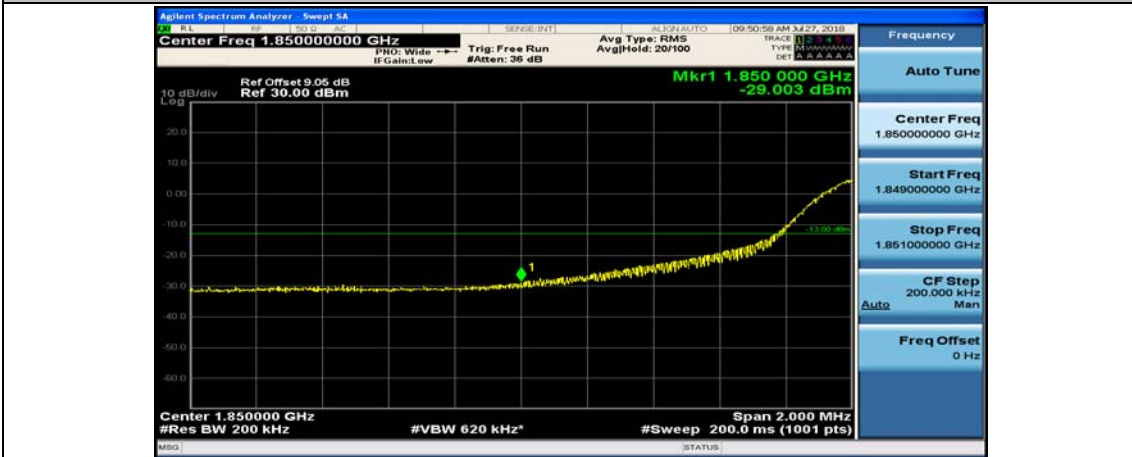

(Channel Bandwidth:20 MHz)_LCH_QPSK_50RB#0