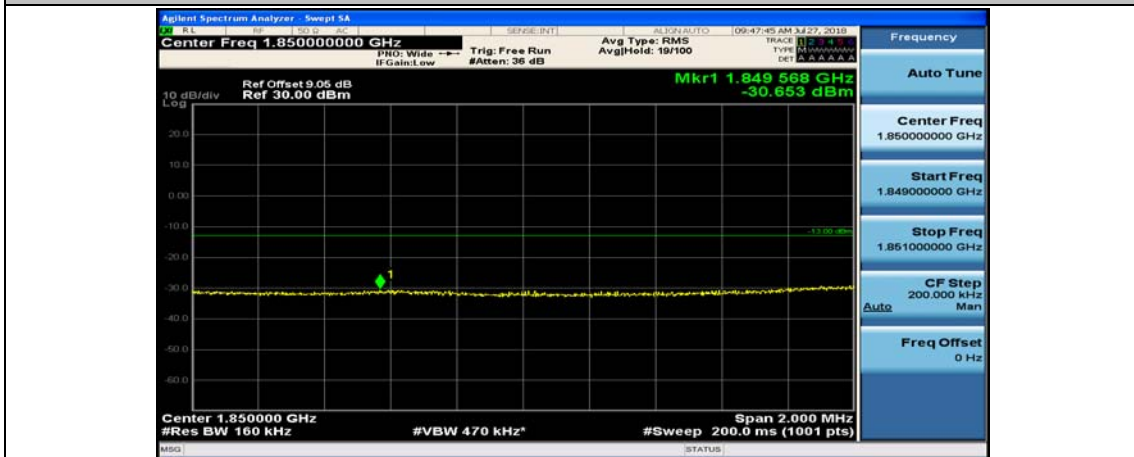

Channel Bandwidth: 10 MHz_HCH_16QAM_25RB#12

Channel Bandwidth: 10 MHz_HCH_16QAM_25RB#25

Channel Bandwidth: 10 MHz_HCH_16QAM_50RB#0

Channel Bandwidth: 15 MHz

(Channel Bandwidth:15 MHz)_LCH_QPSK_37RB#0

(Channel Bandwidth:15 MHz)_LCH_QPSK_37RB#18