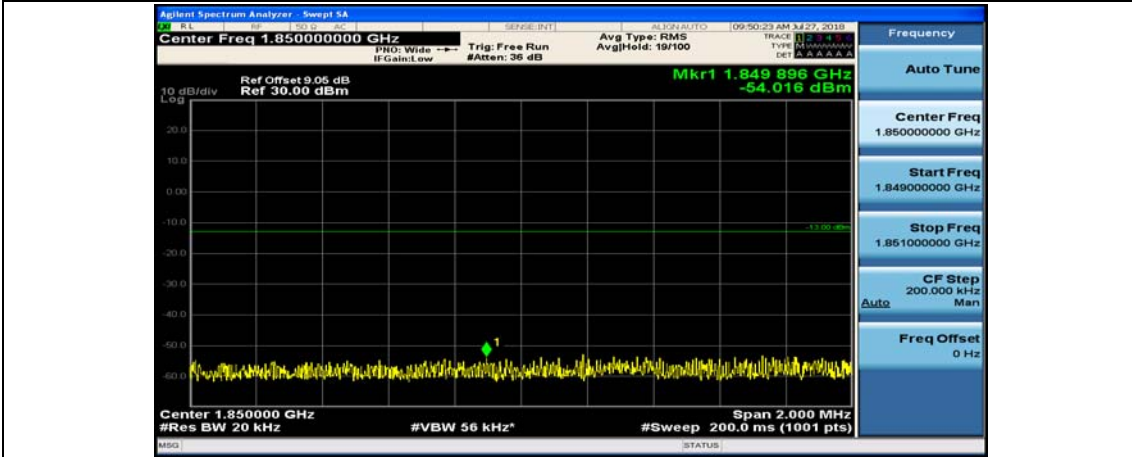

(Channel Bandwidth:15 MHz)_HCH_16QAM_37RB#18

(Channel Bandwidth:15 MHz)_HCH_16QAM_37RB#38

(Channel Bandwidth:15 MHz)_HCH_16QAM_75RB#0

Channel Bandwidth: 20 MHz

(Channel Bandwidth:20 MHz)_LCH_QPSK_1RB#49

(Channel Bandwidth:20 MHz)_LCH_QPSK_1RB#99