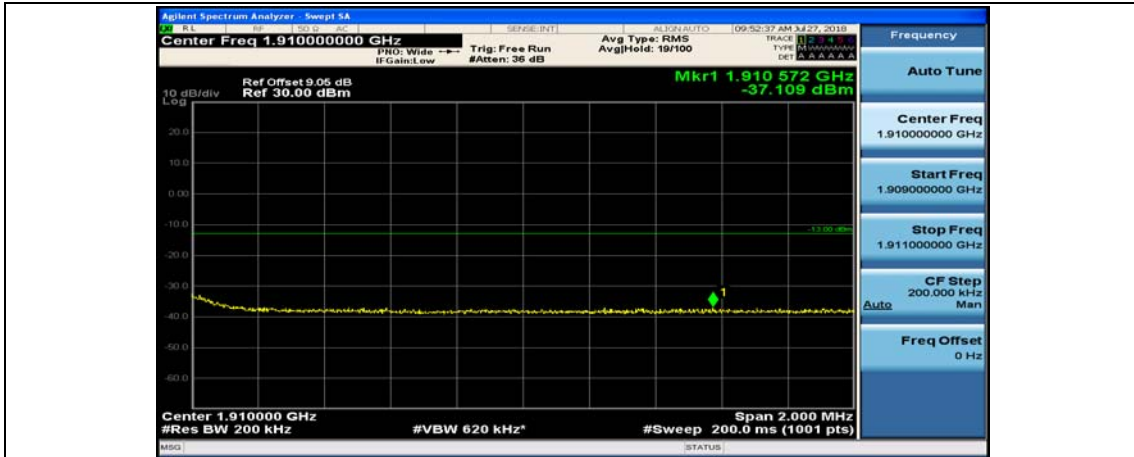

(Channel Bandwidth:20 MHz)_HCH_QPSK_50RB#0