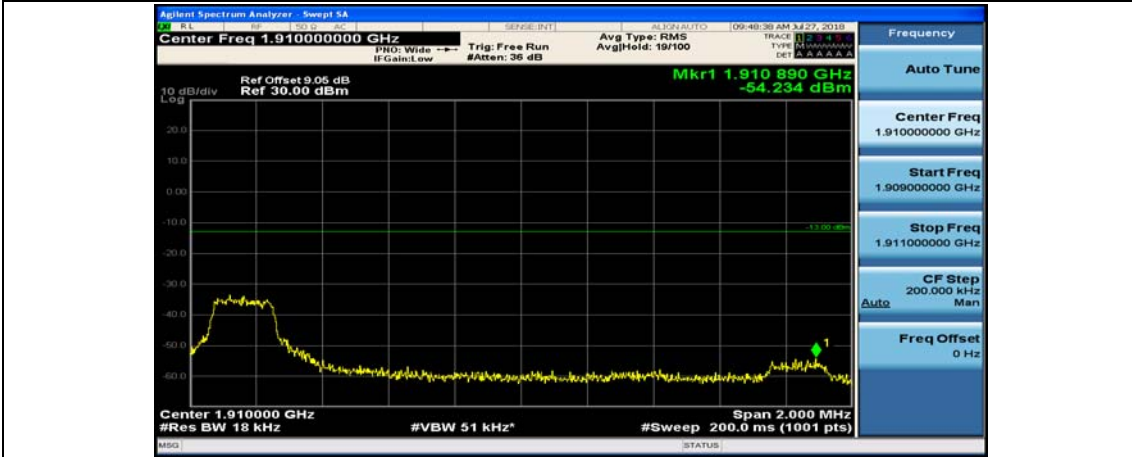

(Channel Bandwidth:15 MHz)_HCH_QPSK_1RB#0