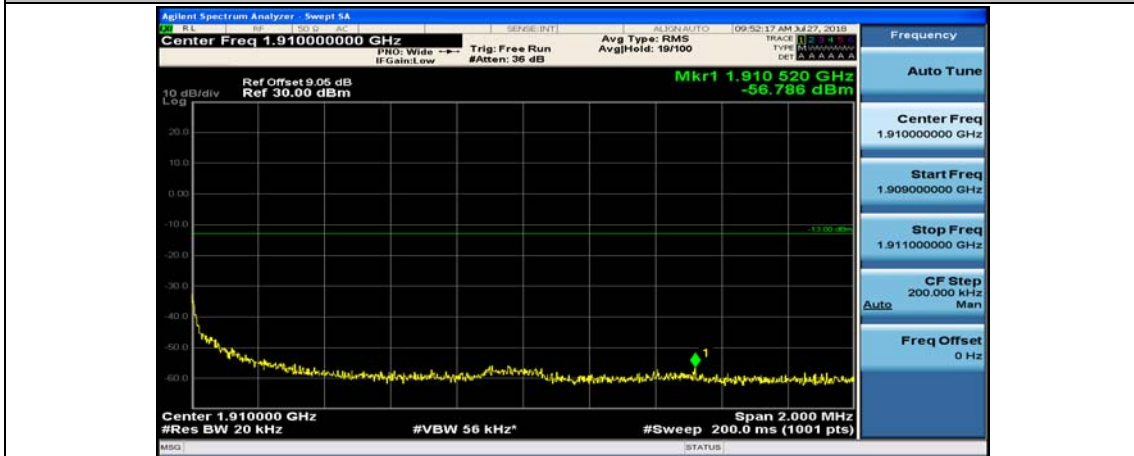

(Channel Bandwidth:20 MHz)_LCH_16QAM_50RB#25

(Channel Bandwidth:20 MHz)_LCH_16QAM_50RB#50

(Channel Bandwidth:20 MHz)_LCH_16QAM_100RB#0

(Channel Bandwidth:20 MHz)_HCH_16QAM_1RB#0

(Channel Bandwidth:20 MHz)_HCH_16QAM_1RB#49