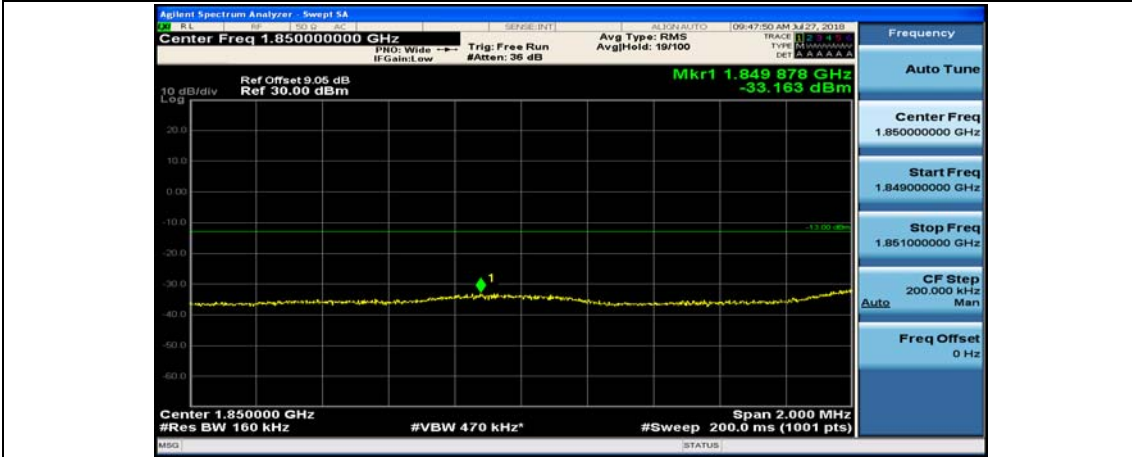

(Channel Bandwidth:15 MHz)_LCH_QPSK_37RB#38