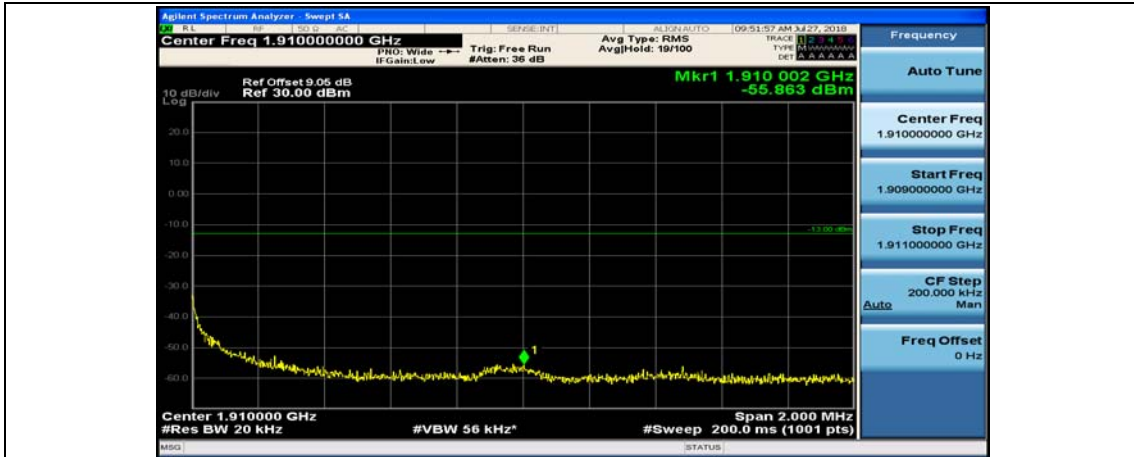

(Channel Bandwidth:20 MHz)_LCH_QPSK_50RB#0

(Channel Bandwidth:20 MHz)_LCH_QPSK_50RB#25

(Channel Bandwidth:20 MHz)_LCH_QPSK_50RB#50

(Channel Bandwidth:20 MHz)_LCH_QPSK_100RB#0

(Channel Bandwidth:20 MHz)_HCH_QPSK_1RB#0