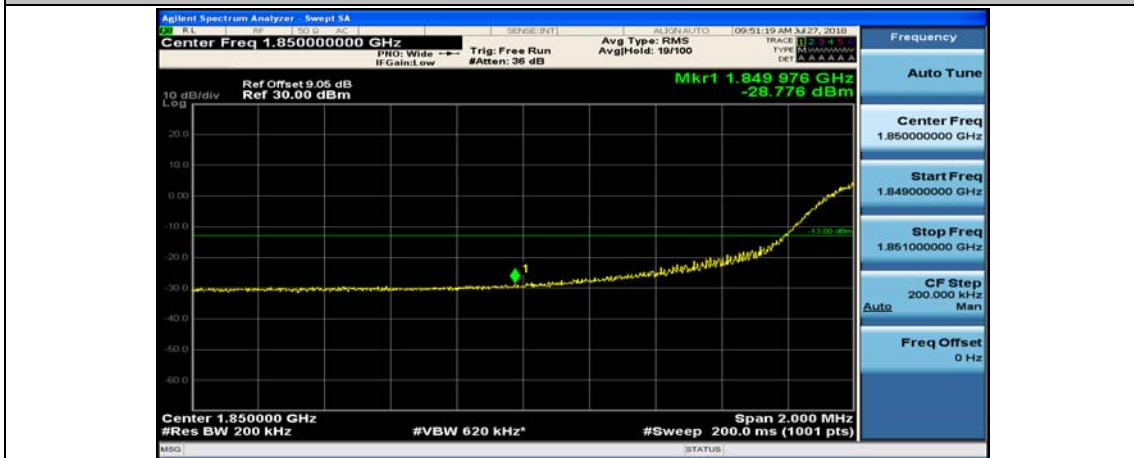

(Channel Bandwidth:20 MHz)_HCH_QPSK_100RB#0

(Channel Bandwidth:20 MHz)_LCH_16QAM_1RB#0

(Channel Bandwidth:20 MHz)_LCH_16QAM_1RB#49

(Channel Bandwidth:20 MHz)_LCH_16QAM_1RB#99

(Channel Bandwidth:20 MHz)_LCH_16QAM_50RB#0