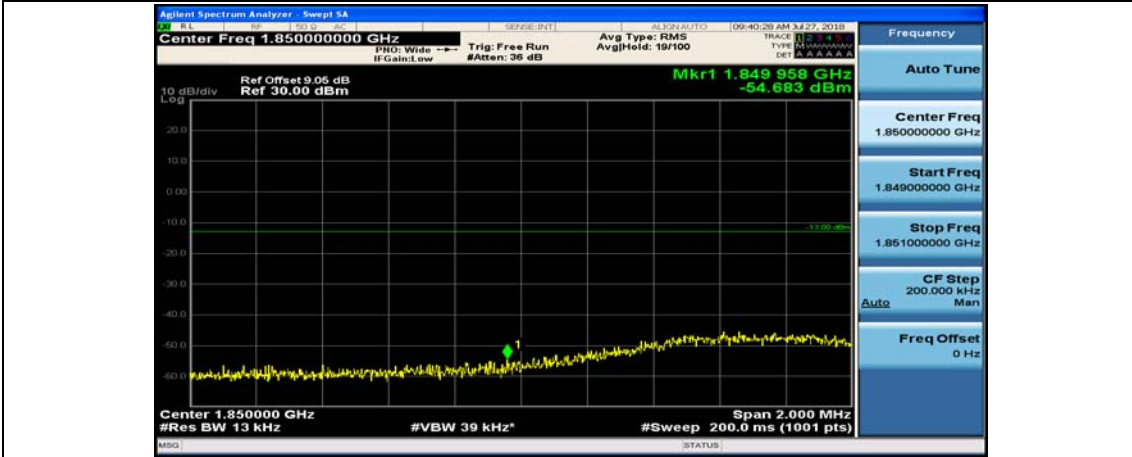

(Channel Bandwidth: 3 MHz)_HCH_16QAM_15RB#0

Channel Bandwidth: 5 MHz

(Channel Bandwidth: 5 MHz)_LCH_QPSK_1RB#12

(Channel Bandwidth: 5 MHz)_LCH_QPSK_1RB#24

(Channel Bandwidth: 5 MHz)_LCH_QPSK_12RB#0

(Channel Bandwidth: 5 MHz)_LCH_QPSK_12RB#6