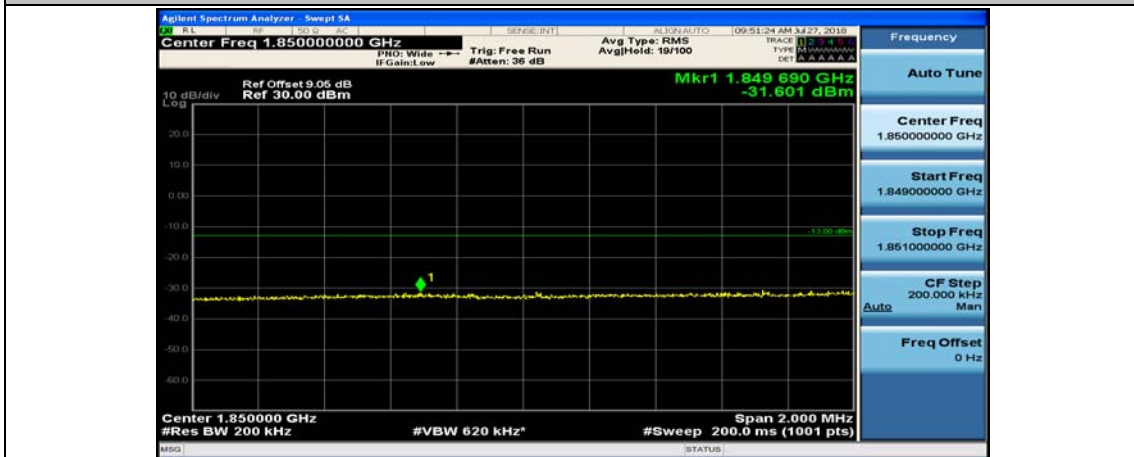

(Channel Bandwidth:20 MHz)_LCH_16QAM_50RB#25