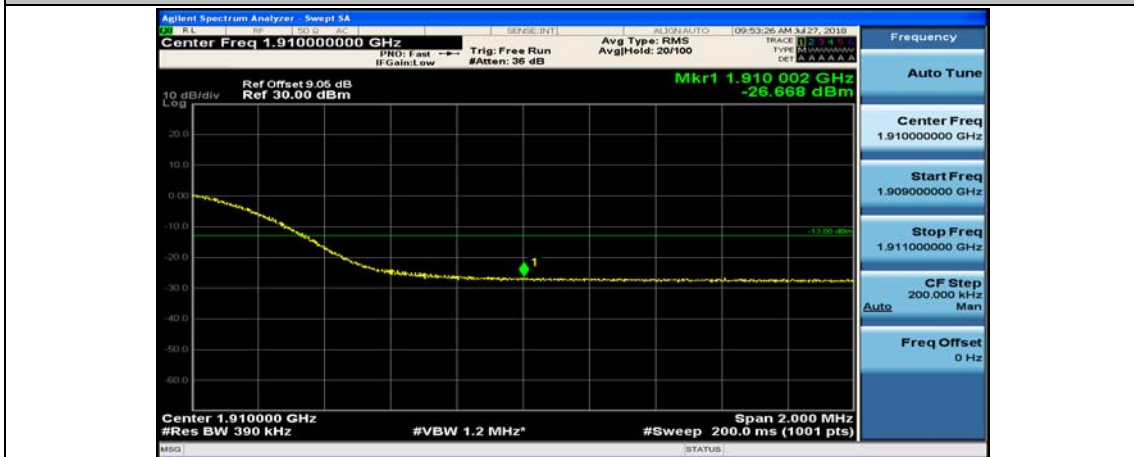

(Channel Bandwidth:20 MHz)_HCH_16QAM_1RB#99

(Channel Bandwidth:20 MHz)_HCH_16QAM_50RB#0

(Channel Bandwidth:20 MHz)_HCH_16QAM_50RB#25

(Channel Bandwidth:20 MHz)_HCH_16QAM_50RB#50

(Channel Bandwidth:20 MHz)_HCH_16QAM_100RB#0

Appendix E: Conducted Spurious Emission

Test Graphs

Channel Bandwidth: 1.4 MHz