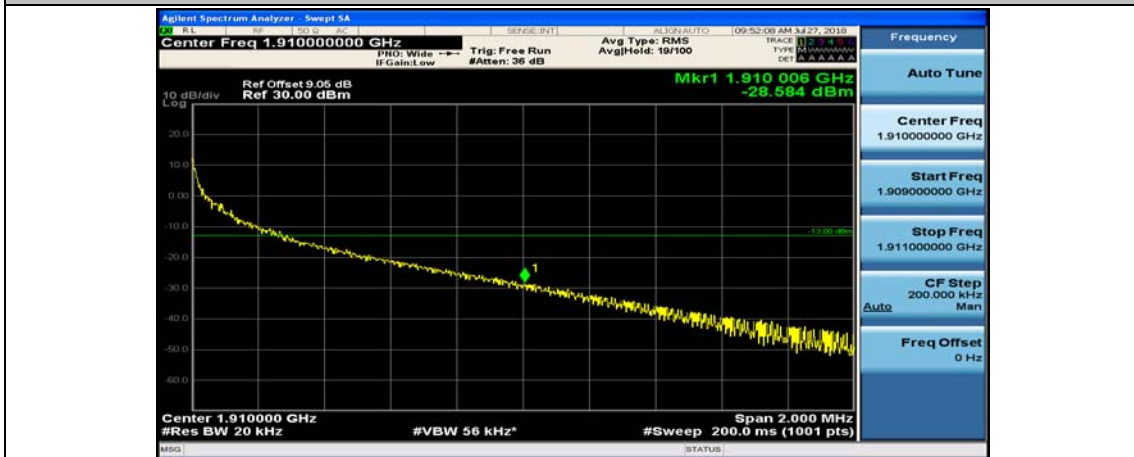

(Channel Bandwidth:20 MHz)_HCH_QPSK_1RB#99