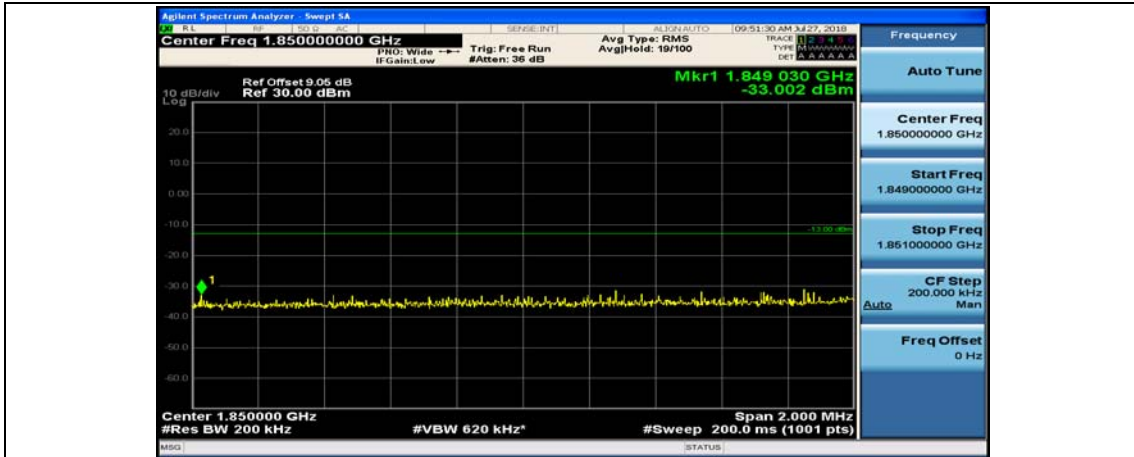

(Channel Bandwidth:20 MHz)_LCH_16QAM_50RB#50