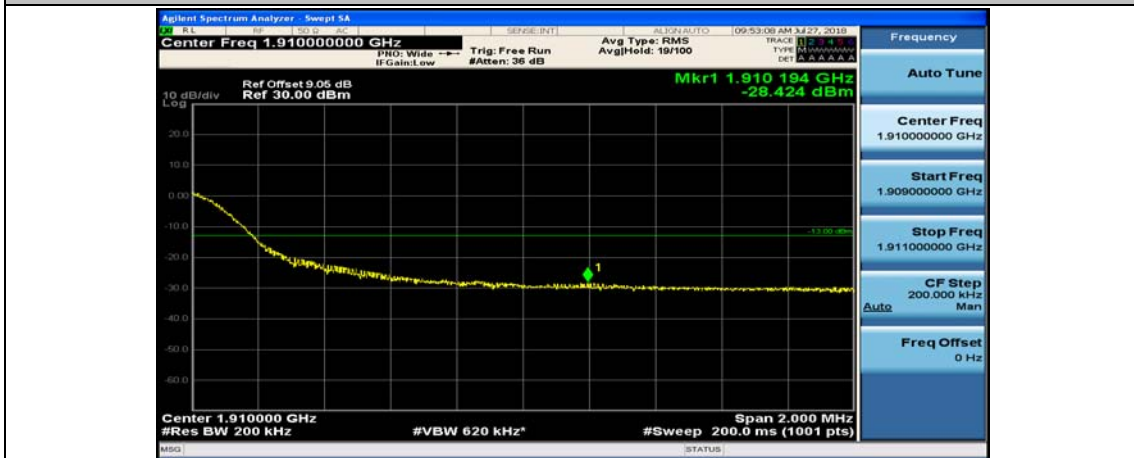

(Channel Bandwidth:20 MHz)_HCH_16QAM_1RB#99

(Channel Bandwidth:20 MHz)_HCH_16QAM_50RB#0

(Channel Bandwidth:20 MHz)_HCH_16QAM_50RB#25

(Channel Bandwidth:20 MHz)_HCH_16QAM_50RB#50

(Channel Bandwidth:20 MHz)_HCH_16QAM_100RB#0

Appendix E: Conducted Spurious Emission

Test Graphs

Channel Bandwidth: 1.4 MHz