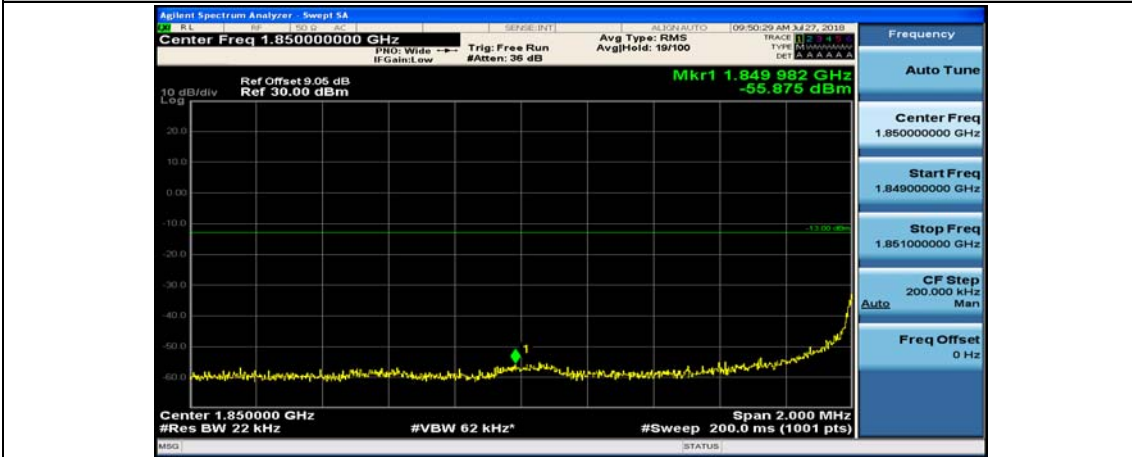

(Channel Bandwidth:15 MHz)_HCH_16QAM_37RB#18

(Channel Bandwidth:15 MHz)_HCH_16QAM_37RB#38

(Channel Bandwidth:15 MHz)_HCH_16QAM_75RB#0

Channel Bandwidth: 20 MHz

(Channel Bandwidth:20 MHz)_LCH_QPSK_1RB#49

(Channel Bandwidth:20 MHz)_LCH_QPSK_1RB#99