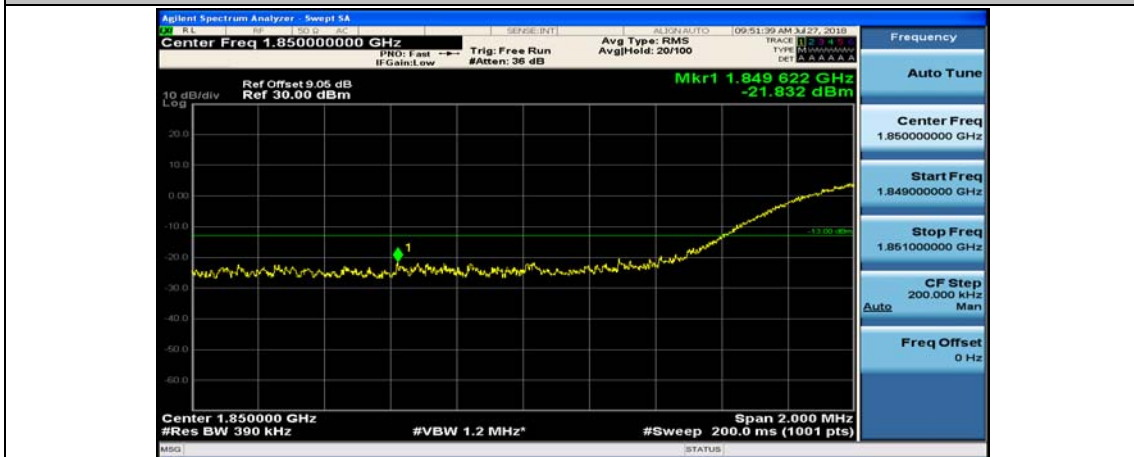

(Channel Bandwidth:20 MHz)_LCH_QPSK_50RB#0

(Channel Bandwidth:20 MHz)_LCH_QPSK_50RB#25

(Channel Bandwidth:20 MHz)_LCH_QPSK_50RB#50

(Channel Bandwidth:20 MHz)_LCH_QPSK_100RB#0

(Channel Bandwidth:20 MHz)_HCH_QPSK_1RB#0