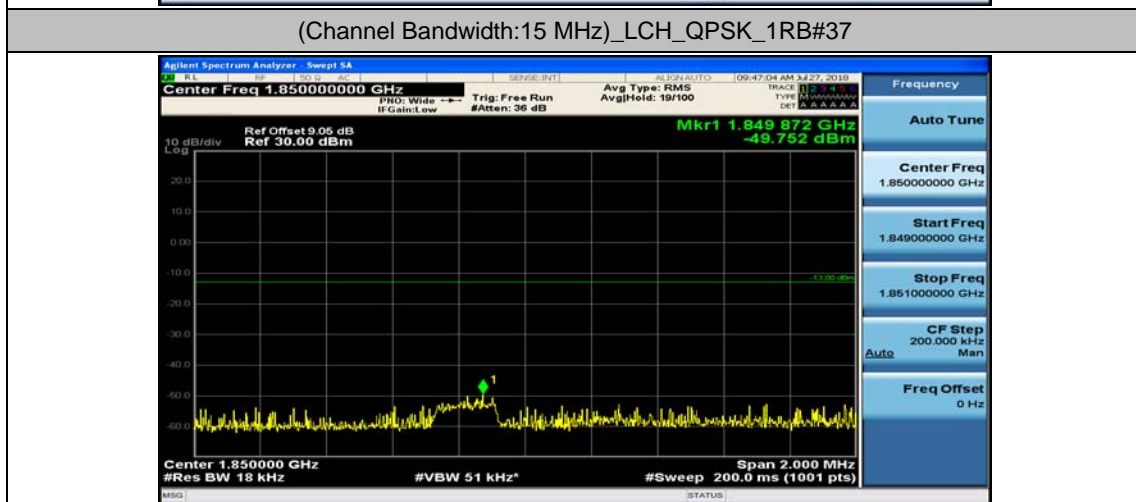

Channel Bandwidth: 10 MHz_HCH_16QAM_25RB#12

Channel Bandwidth: 10 MHz_HCH_16QAM_25RB#25

Channel Bandwidth: 10 MHz_HCH_16QAM_50RB#0

Channel Bandwidth: 15 MHz

(Channel Bandwidth:15 MHz)_LCH_QPSK_37RB#0

(Channel Bandwidth:15 MHz)_LCH_QPSK_37RB#18