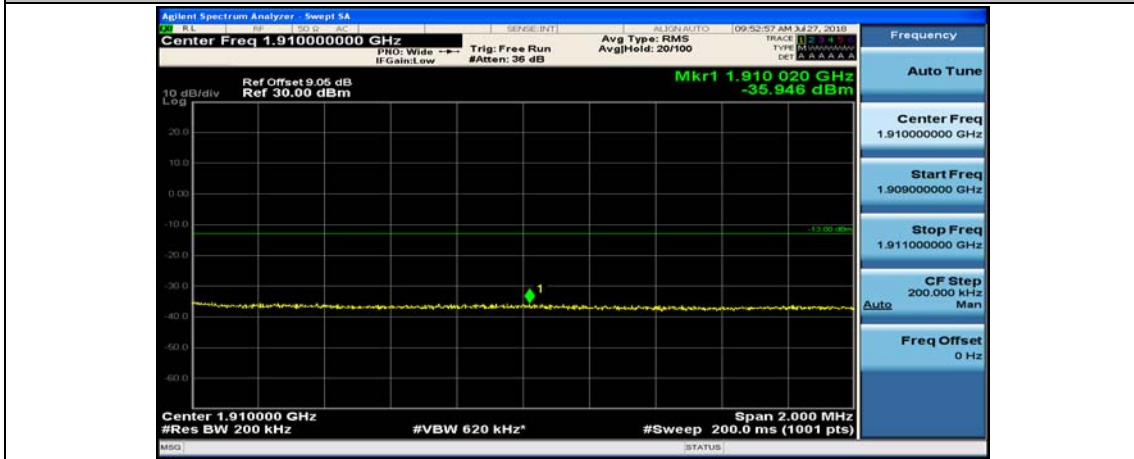

(Channel Bandwidth:20 MHz)_HCH_16QAM_50RB#0