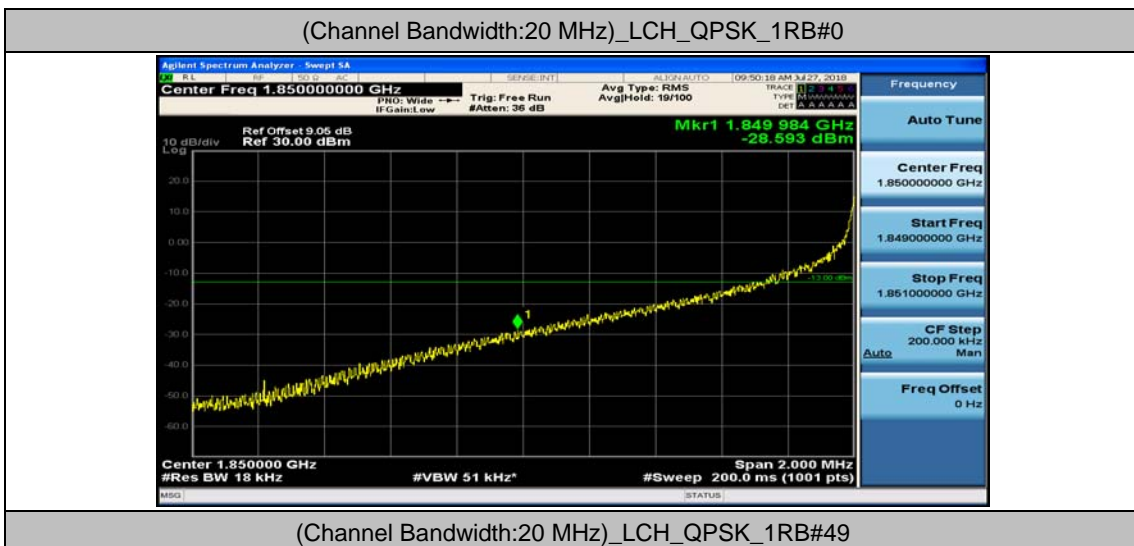

(Channel Bandwidth:15 MHz)_HCH_16QAM_37RB#18

(Channel Bandwidth:15 MHz)_HCH_16QAM_37RB#38

(Channel Bandwidth:15 MHz)_HCH_16QAM_75RB#0

Channel Bandwidth: 20 MHz

(Channel Bandwidth:20 MHz)_LCH_QPSK_1RB#49

(Channel Bandwidth:20 MHz)_LCH_QPSK_1RB#99