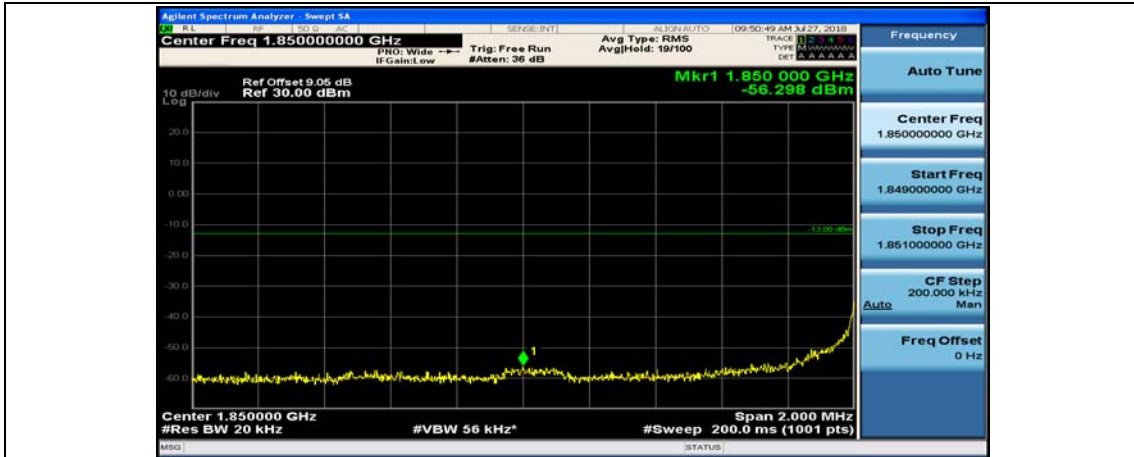

(Channel Bandwidth:20 MHz)_HCH_QPSK_100RB#0

(Channel Bandwidth:20 MHz)_LCH_16QAM_1RB#0

(Channel Bandwidth:20 MHz)_LCH_16QAM_1RB#49

(Channel Bandwidth:20 MHz)_LCH_16QAM_1RB#99

(Channel Bandwidth:20 MHz)_LCH_16QAM_50RB#0