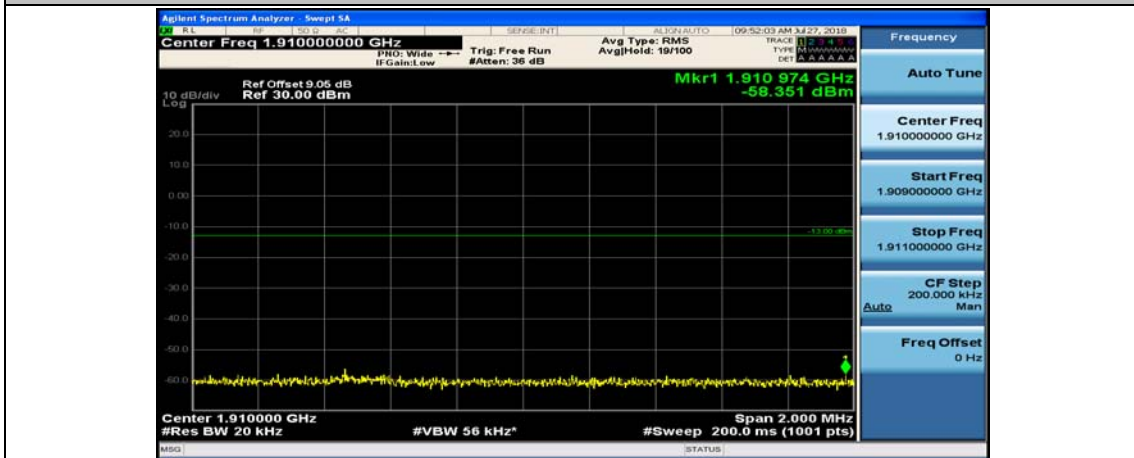

(Channel Bandwidth:20 MHz)_HCH_QPSK_1RB#49