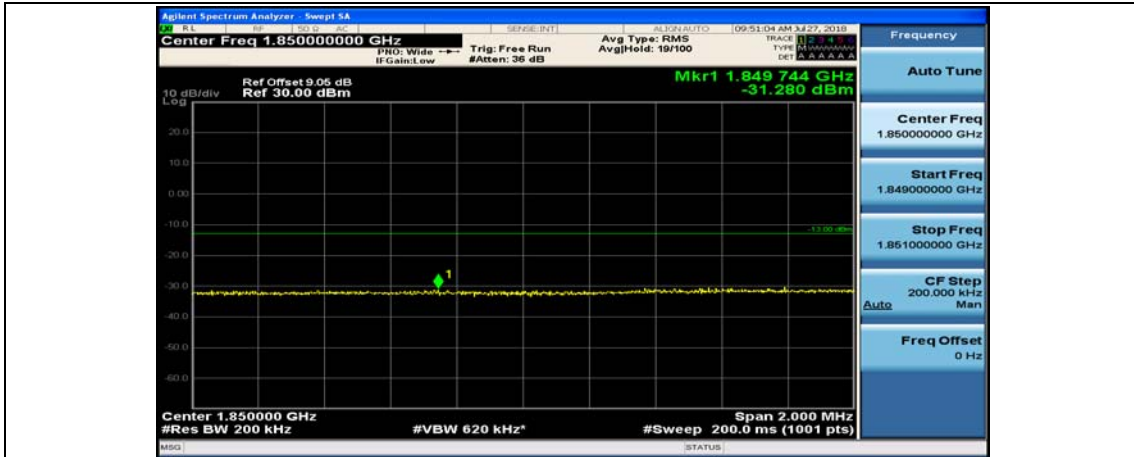

(Channel Bandwidth:20 MHz)_LCH_QPSK_50RB#25