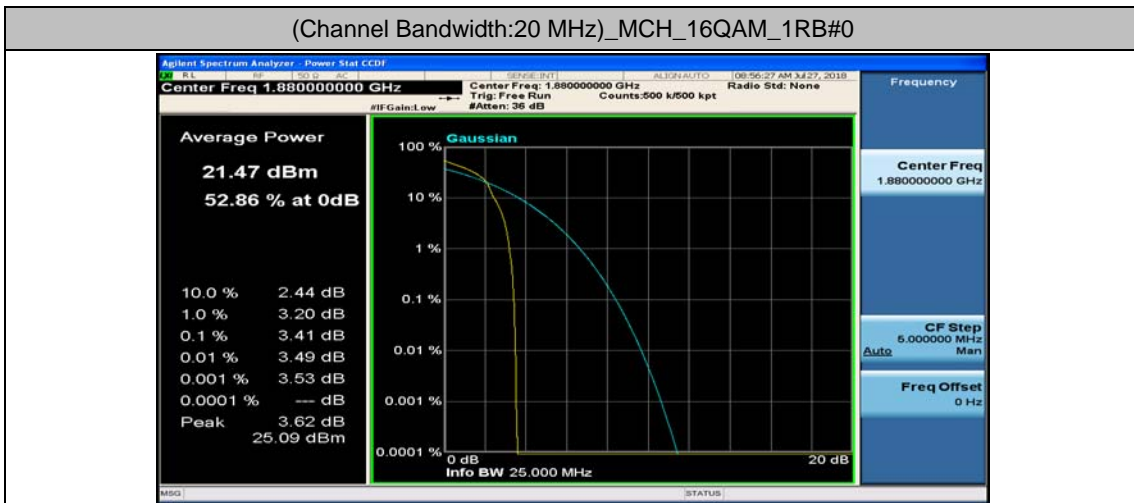

(Channel Bandwidth:20 MHz)_LCH_16QAM_50RB#0

(Channel Bandwidth:20 MHz)_LCH_16QAM_50RB#25

(Channel Bandwidth:20 MHz)_LCH_16QAM_50RB#50

(Channel Bandwidth:20 MHz)_LCH_16QAM_100RB#0

(Channel Bandwidth:20 MHz)_MCH_16QAM_1RB#0