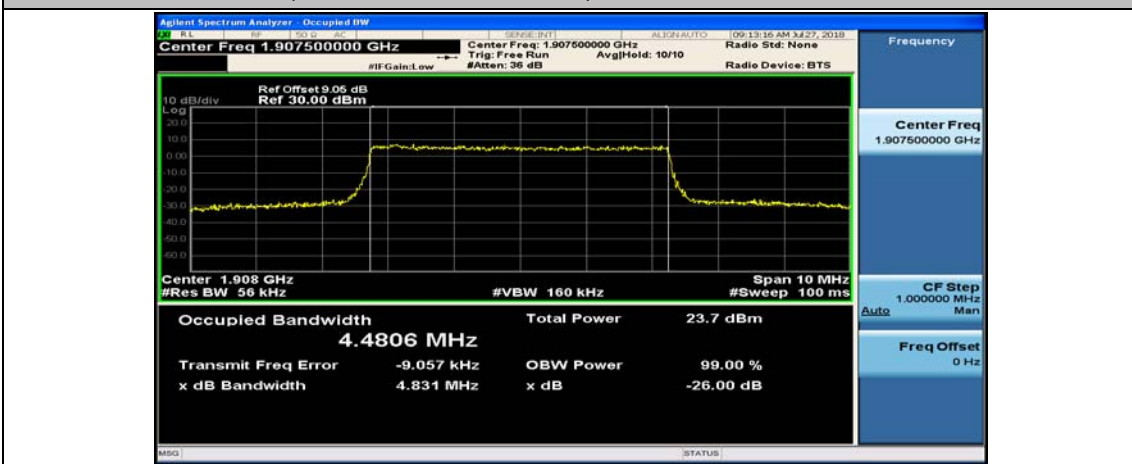

Channel Bandwidth: 5 MHz

(Channel Bandwidth: 5 MHz)_LCH_16QAM_25RB#0

(Channel Bandwidth: 5 MHz)_MCH_16QAM_25RB#0

(Channel Bandwidth: 5 MHz)_HCH_16QAM_25RB#0

Channel Bandwidth: 10 MHz

Channel Bandwidth: 10 MHz_MCH_16QAM_50RB#0