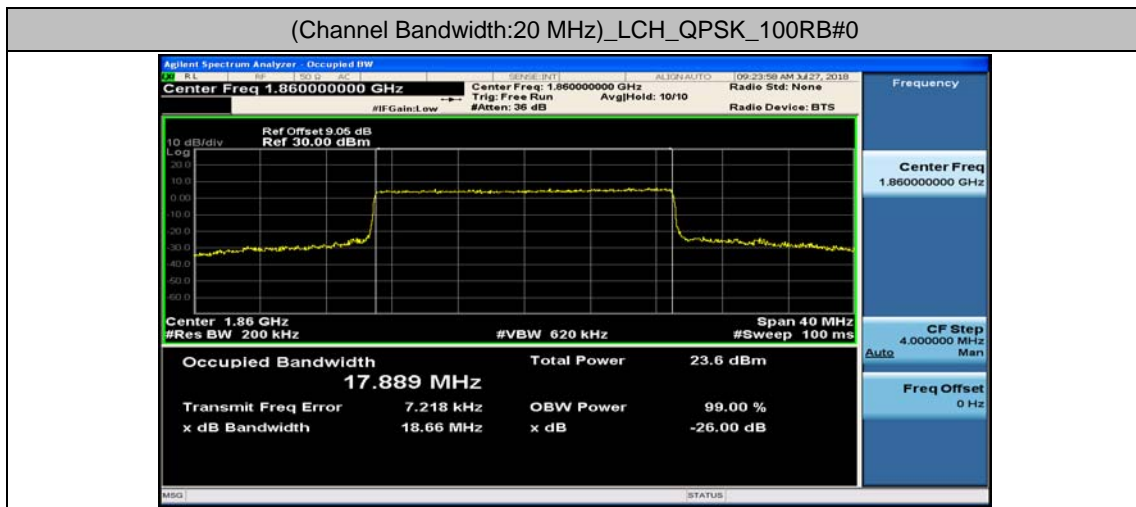

(Channel Bandwidth:20 MHz)_MCH_QPSK_100RB#0

Channel Bandwidth: 20 MHz

(Channel Bandwidth:20 MHz)_LCH_QPSK_100RB#0