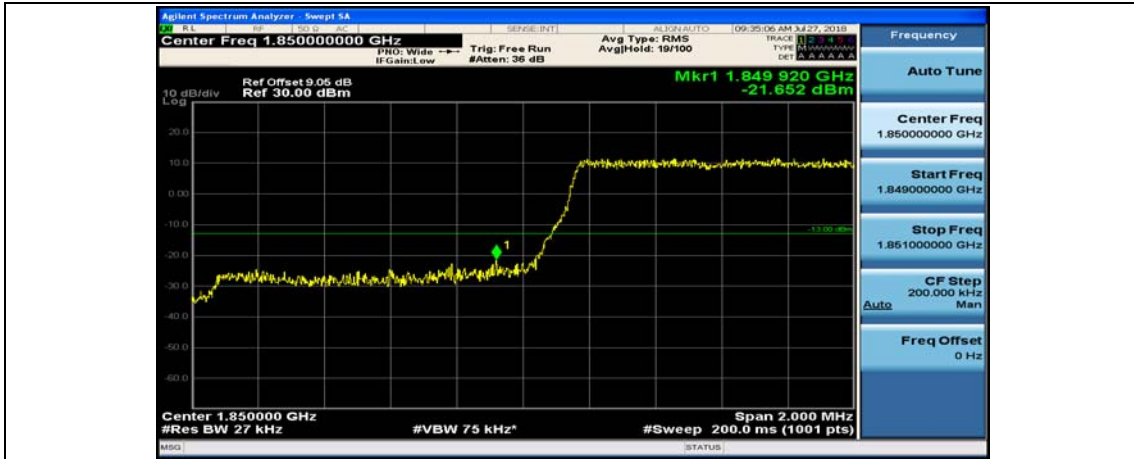

(Channel Bandwidth: 1.4 MHz)_LCH_QPSK_6RB#0