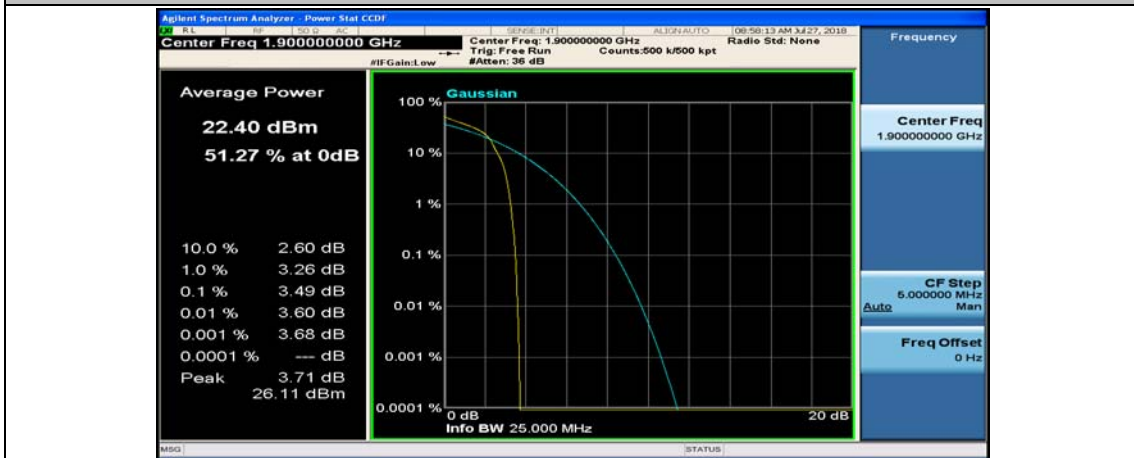

(Channel Bandwidth:20 MHz)_MCH_16QAM_100RB#0

(Channel Bandwidth:20 MHz)_HCH_16QAM_1RB#0

(Channel Bandwidth:20 MHz)_HCH_16QAM_1RB#49

(Channel Bandwidth:20 MHz)_HCH_16QAM_1RB#99

(Channel Bandwidth:20 MHz)_HCH_16QAM_50RB#0