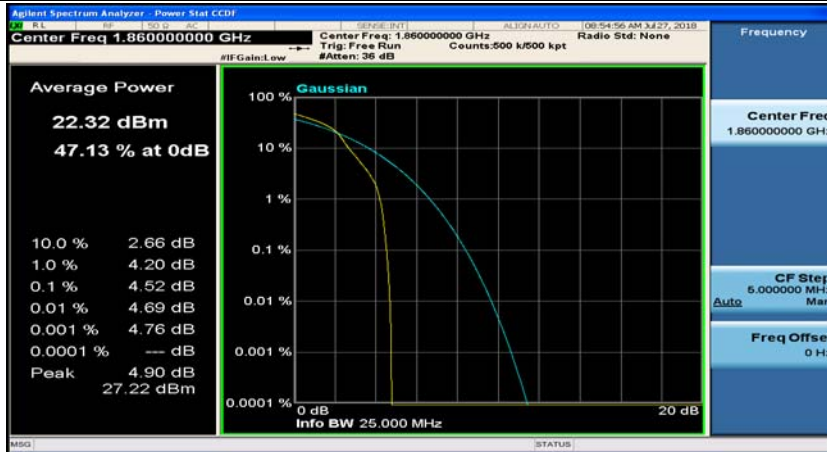

(Channel Bandwidth:20 MHz)_HCH_QPSK_50RB#50

(Channel Bandwidth:20 MHz)_HCH_QPSK_100RB#0

(Channel Bandwidth:20 MHz)_LCH_16QAM_1RB#0

(Channel Bandwidth:20 MHz)_LCH_16QAM_1RB#49

(Channel Bandwidth:20 MHz)_LCH_16QAM_1RB#99

(Channel Bandwidth:20 MHz)_LCH_16QAM_50RB#0

(Channel Bandwidth:20 MHz)_LCH_16QAM_50RB#25

(Channel Bandwidth:20 MHz)_LCH_16QAM_50RB#50

(Channel Bandwidth:20 MHz)_LCH_16QAM_100RB#0

(Channel Bandwidth:20 MHz)_MCH_16QAM_1RB#0