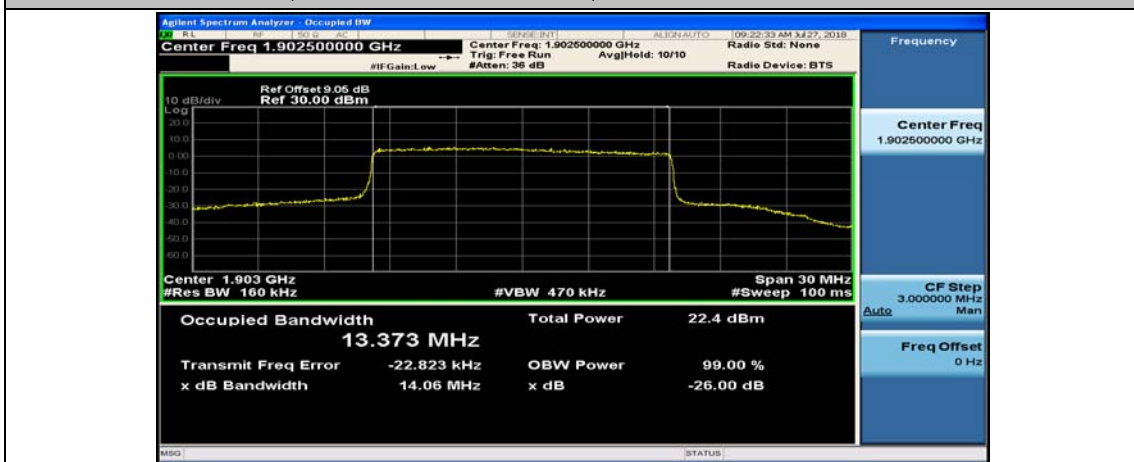

Channel Bandwidth: 10 MHz_HCH_16QAM_50RB#0

Channel Bandwidth: 15 MHz

(Channel Bandwidth:15 MHz)_LCH_16QAM_75RB#0

(Channel Bandwidth:15 MHz)_MCH_16QAM_75RB#0

(Channel Bandwidth:15 MHz)_HCH_16QAM_75RB#0

Channel Bandwidth: 20 MHz