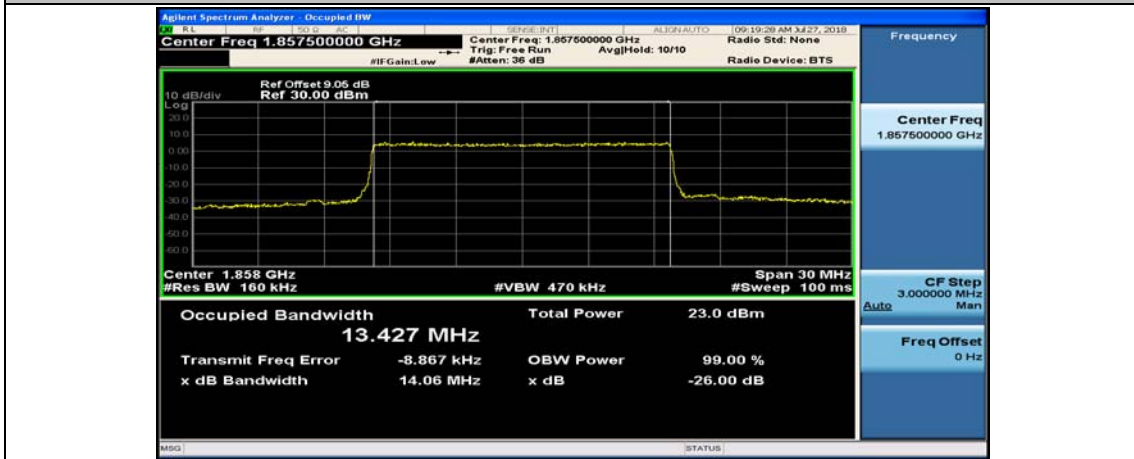

(Channel Bandwidth:15 MHz)_LCH_16QAM_75RB#0