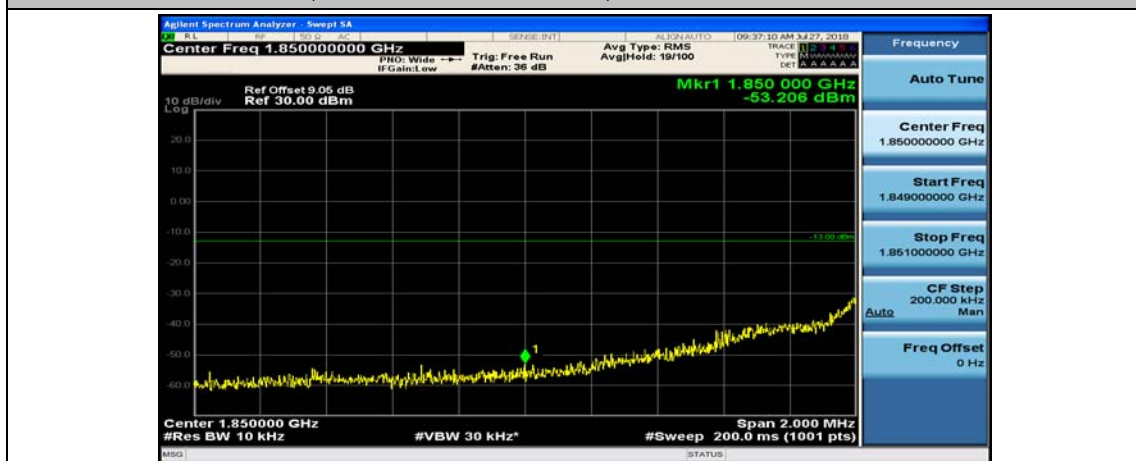

(Channel Bandwidth: 1.4 MHz)_HCH_16QAM_3RB#3

(Channel Bandwidth: 1.4 MHz)_HCH_16QAM_6RB#0

Channel Bandwidth: 3 MHz

(Channel Bandwidth: 3 MHz)_LCH_QPSK_1RB#0

(Channel Bandwidth: 3 MHz)_LCH_QPSK_1RB#7

(Channel Bandwidth: 3 MHz)_LCH_QPSK_1RB#14