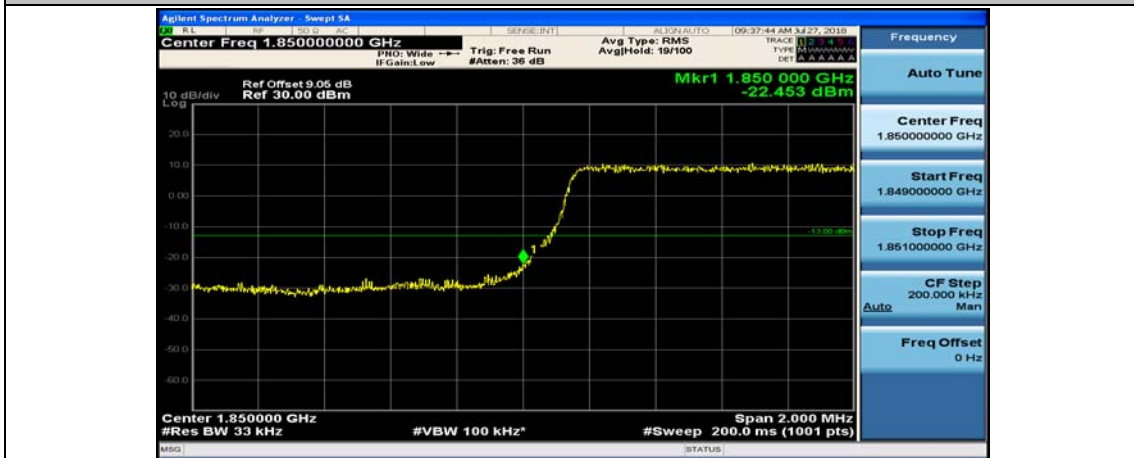

(Channel Bandwidth: 3 MHz)_LCH_QPSK_8RB#0