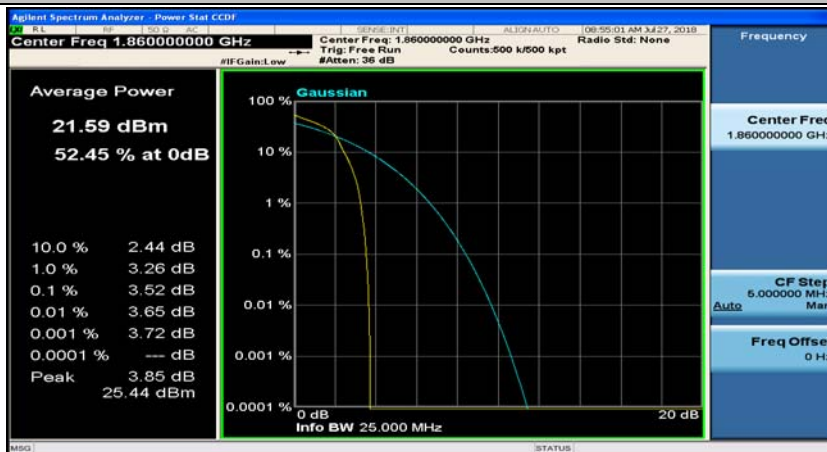

(Channel Bandwidth:20 MHz)_HCH_QPSK_50RB#50

(Channel Bandwidth:20 MHz)_HCH_QPSK_100RB#0

(Channel Bandwidth:20 MHz)_LCH_16QAM_1RB#0

(Channel Bandwidth:20 MHz)_LCH_16QAM_1RB#49

(Channel Bandwidth:20 MHz)_LCH_16QAM_1RB#99