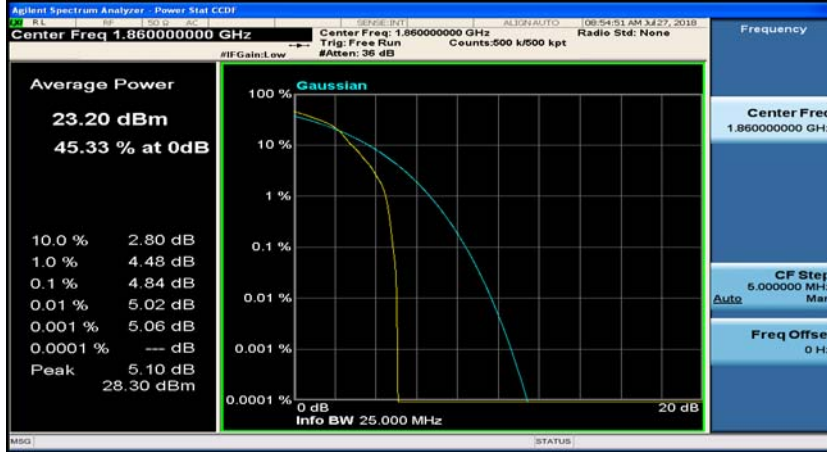

(Channel Bandwidth:20 MHz)_HCH_QPSK_50RB#50

(Channel Bandwidth:20 MHz)_HCH_QPSK_100RB#0

(Channel Bandwidth:20 MHz)_LCH_16QAM_1RB#0

(Channel Bandwidth:20 MHz)_LCH_16QAM_1RB#49

(Channel Bandwidth:20 MHz)_LCH_16QAM_1RB#99