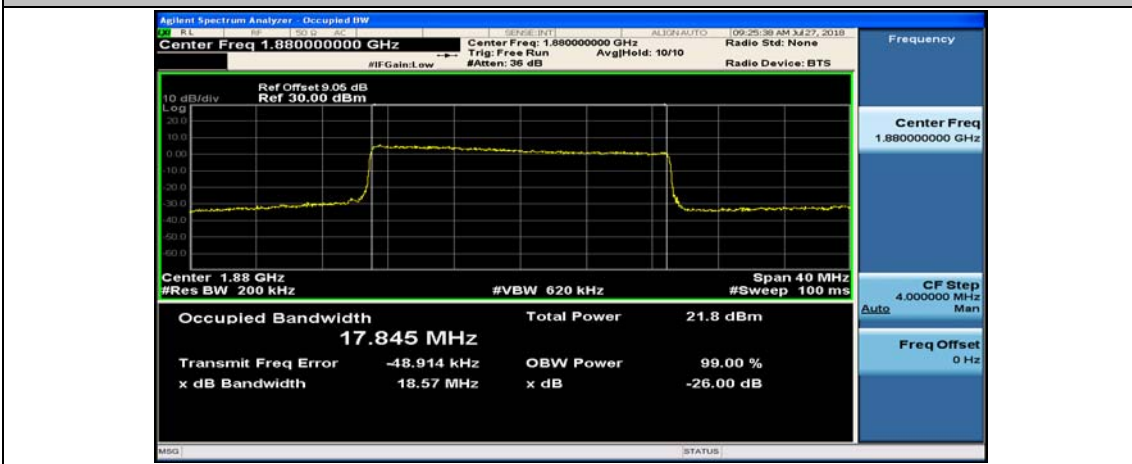

(Channel Bandwidth:20 MHz)_LCH_QPSK_100RB#0

(Channel Bandwidth:20 MHz)_MCH_QPSK_100RB#0

(Channel Bandwidth:20 MHz)_HCH_QPSK_100RB#0

(Channel Bandwidth:20 MHz)_LCH_16QAM_100RB#0

(Channel Bandwidth:20 MHz)_MCH_16QAM_100RB#0