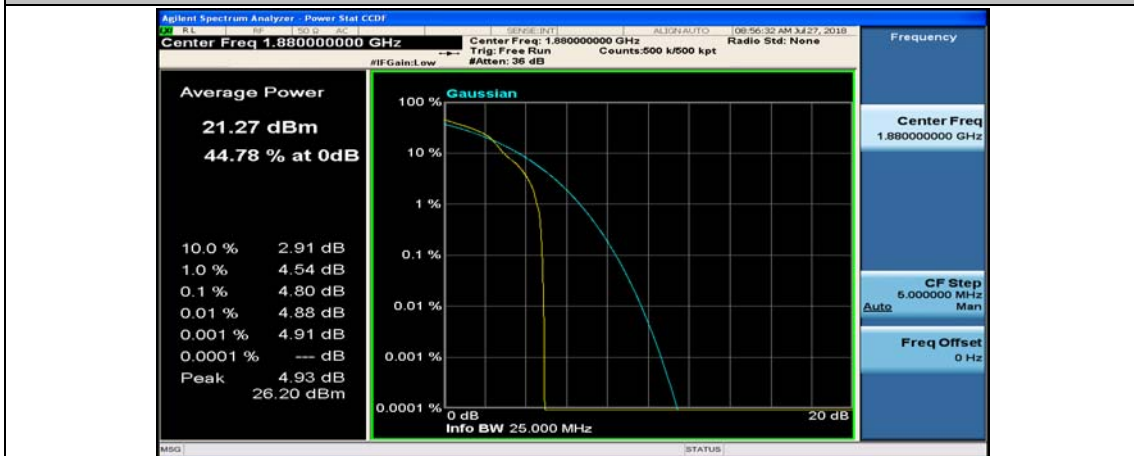

(Channel Bandwidth:20 MHz)_HCH_QPSK_50RB#50

(Channel Bandwidth:20 MHz)_HCH_QPSK_100RB#0

(Channel Bandwidth:20 MHz)_LCH_16QAM_1RB#0

(Channel Bandwidth:20 MHz)_LCH_16QAM_1RB#49

(Channel Bandwidth:20 MHz)_LCH_16QAM_1RB#99

(Channel Bandwidth:20 MHz)_LCH_16QAM_50RB#0

(Channel Bandwidth:20 MHz)_LCH_16QAM_50RB#25

(Channel Bandwidth:20 MHz)_LCH_16QAM_50RB#50

(Channel Bandwidth:20 MHz)_LCH_16QAM_100RB#0

(Channel Bandwidth:20 MHz)_MCH_16QAM_1RB#0

(Channel Bandwidth:20 MHz)_MCH_16QAM_1RB#49

(Channel Bandwidth:20 MHz)_MCH_16QAM_1RB#99

(Channel Bandwidth:20 MHz)_MCH_16QAM_50RB#0

(Channel Bandwidth:20 MHz)_MCH_16QAM_50RB#25

(Channel Bandwidth:20 MHz)_MCH_16QAM_50RB#50