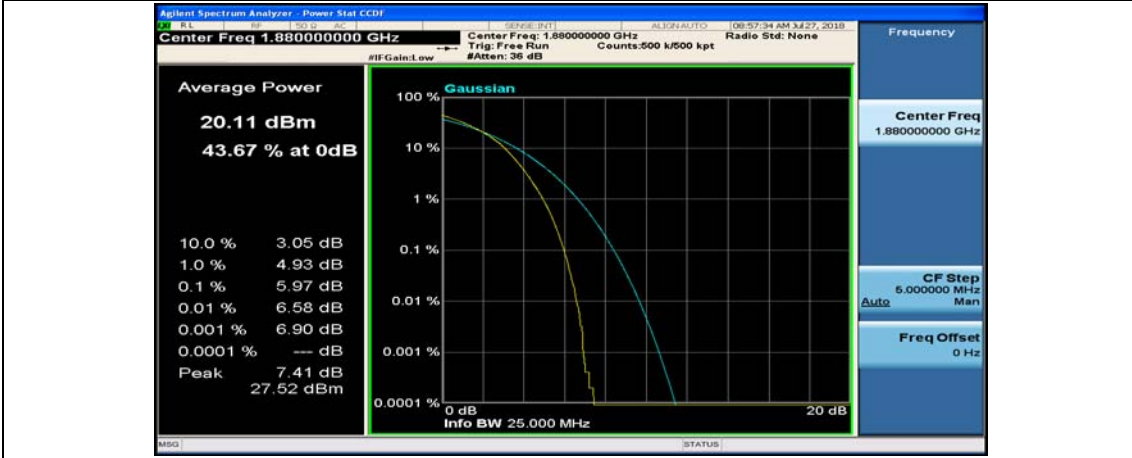

(Channel Bandwidth:20 MHz)_MCH_16QAM_100RB#0