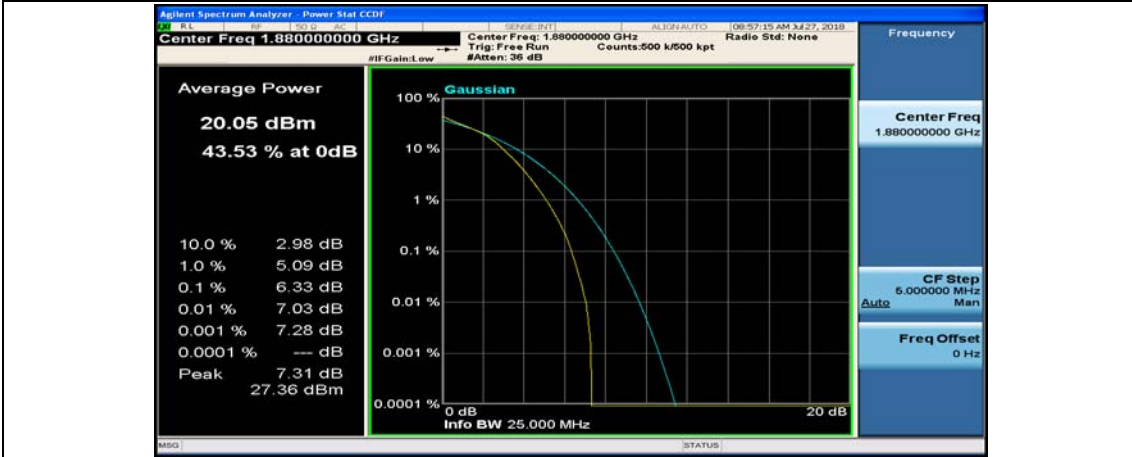

(Channel Bandwidth:20 MHz)_MCH_16QAM_1RB#49

(Channel Bandwidth:20 MHz)_MCH_16QAM_1RB#99

(Channel Bandwidth:20 MHz)_MCH_16QAM_50RB#0

(Channel Bandwidth:20 MHz)_MCH_16QAM_50RB#25

(Channel Bandwidth:20 MHz)_MCH_16QAM_50RB#50