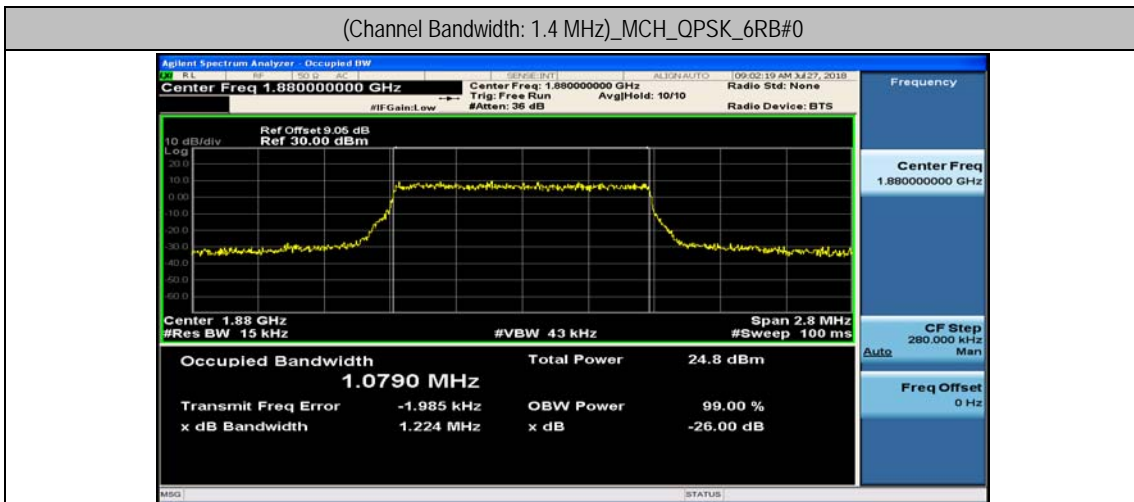

Test Graphs

Channel Bandwidth: 1.4 MHz