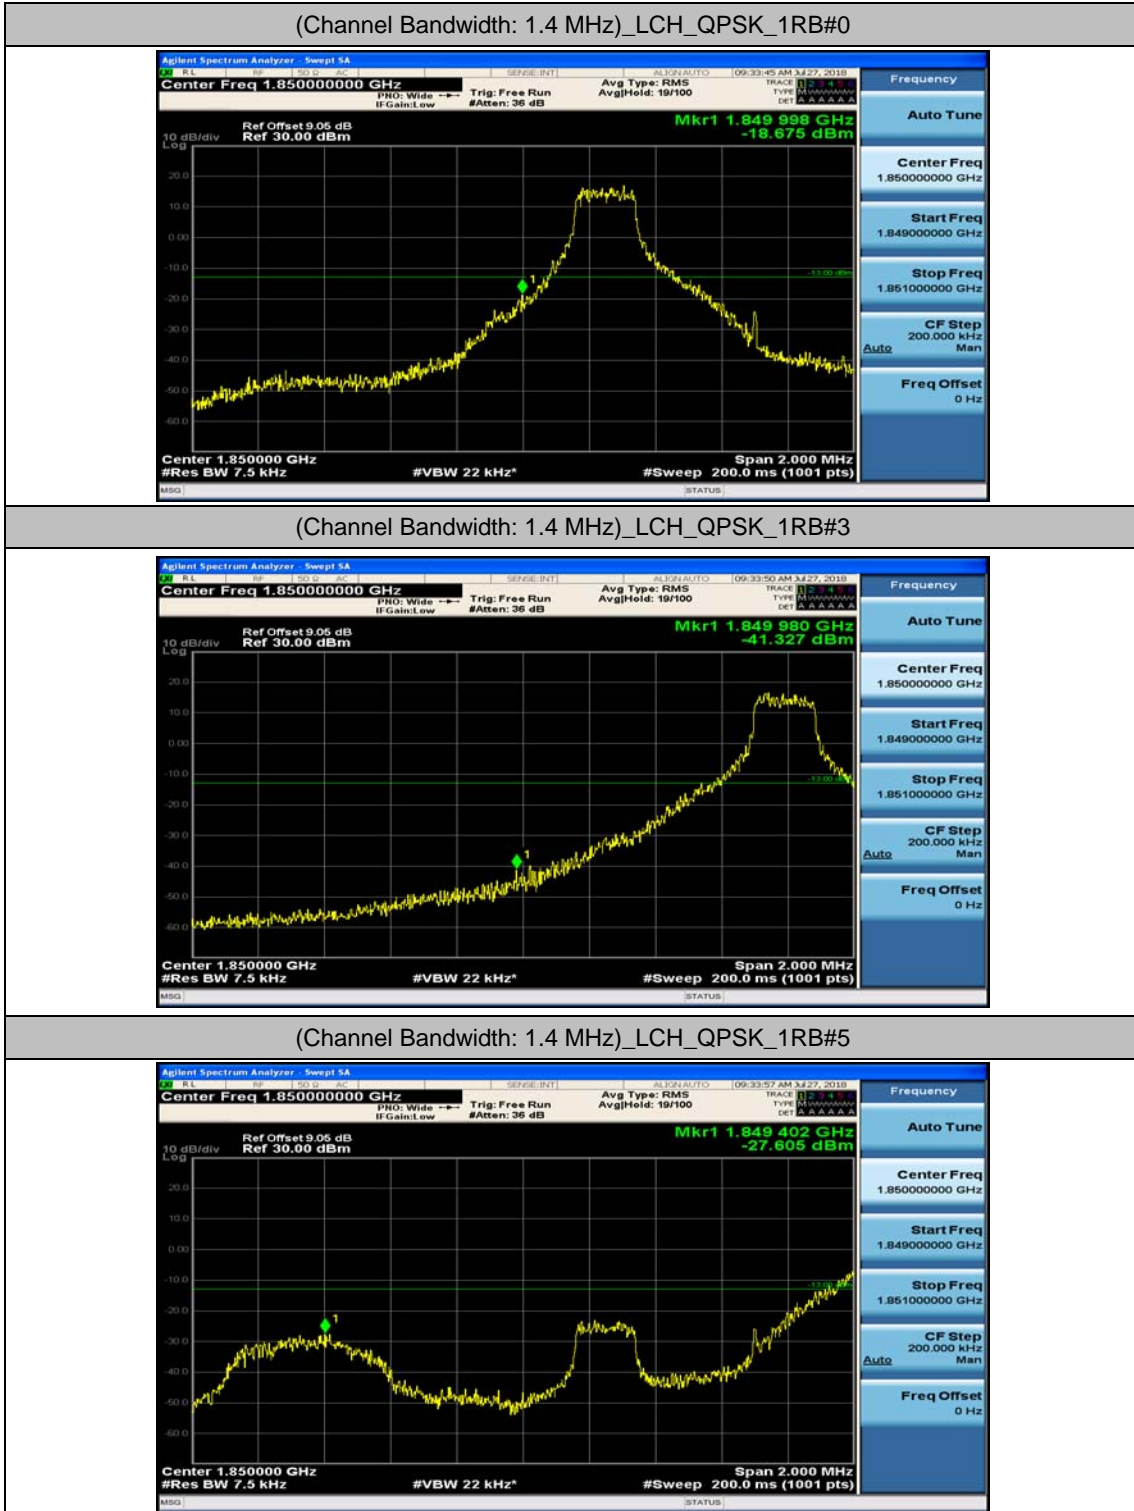

Channel Bandwidth: 10 MHz_HCH_16QAM_50RB#0

Channel Bandwidth: 15 MHz

(Channel Bandwidth:15 MHz)_LCH_16QAM_75RB#0

(Channel Bandwidth:15 MHz)_MCH_16QAM_75RB#0

(Channel Bandwidth:15 MHz)_HCH_16QAM_75RB#0

Channel Bandwidth: 20 MHz

(Channel Bandwidth:20 MHz)_LCH_QPSK_100RB#0

(Channel Bandwidth:20 MHz)_MCH_QPSK_100RB#0

(Channel Bandwidth:20 MHz)_HCH_QPSK_100RB#0

(Channel Bandwidth:20 MHz)_LCH_16QAM_100RB#0

(Channel Bandwidth:20 MHz)_MCH_16QAM_100RB#0

(Channel Bandwidth:20 MHz)_HCH_16QAM_100RB#0

Appendix D: Band Edge

Test Graphs

Channel Bandwidth: 1.4 MHz

(Channel Bandwidth: 1.4 MHz)_LCH_QPSK_3RB#0

(Channel Bandwidth: 1.4 MHz)_LCH_QPSK_3RB#2

(Channel Bandwidth: 1.4 MHz)_LCH_QPSK_3RB#3