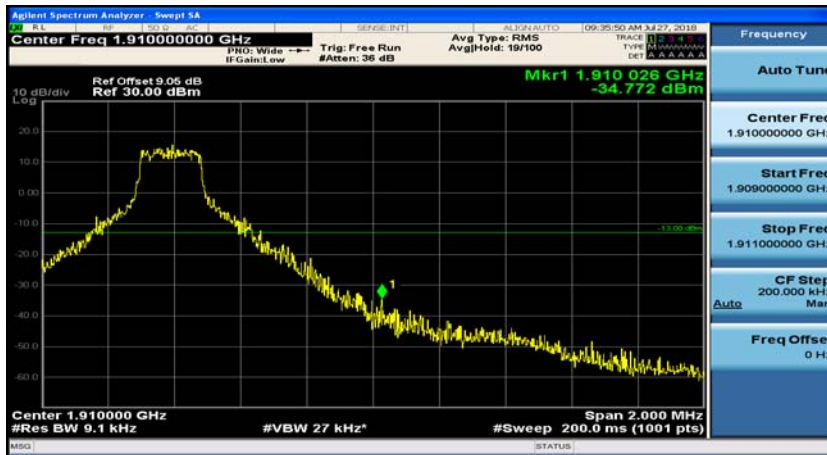

(Channel Bandwidth: 1.4 MHz)_HCH_16QAM_1RB#3