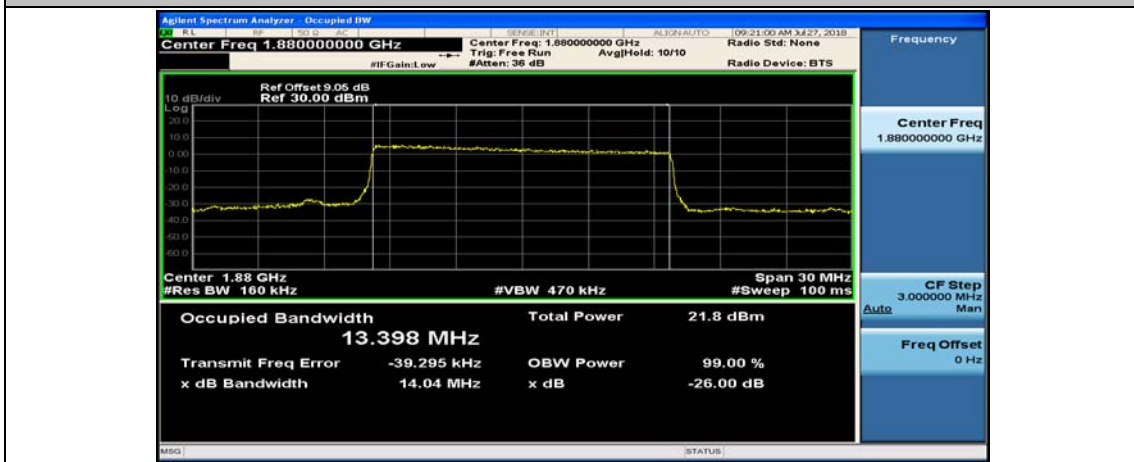

Channel Bandwidth: 10 MHz_HCH_16QAM_50RB#0

Channel Bandwidth: 15 MHz

(Channel Bandwidth:15 MHz)_LCH_16QAM_75RB#0

(Channel Bandwidth:15 MHz)_MCH_16QAM_75RB#0

(Channel Bandwidth:15 MHz)_HCH_16QAM_75RB#0

Channel Bandwidth: 20 MHz