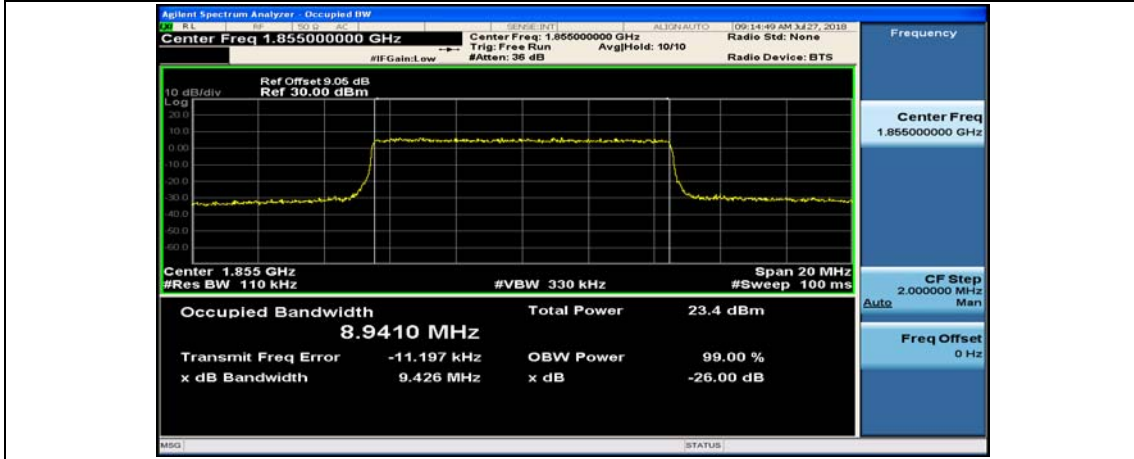

Channel Bandwidth: 5 MHz

(Channel Bandwidth: 5 MHz)_LCH_16QAM_25RB#0

(Channel Bandwidth: 5 MHz)_MCH_16QAM_25RB#0

(Channel Bandwidth: 5 MHz)_HCH_16QAM_25RB#0

Channel Bandwidth: 10 MHz

Channel Bandwidth: 10 MHz_MCH_16QAM_50RB#0