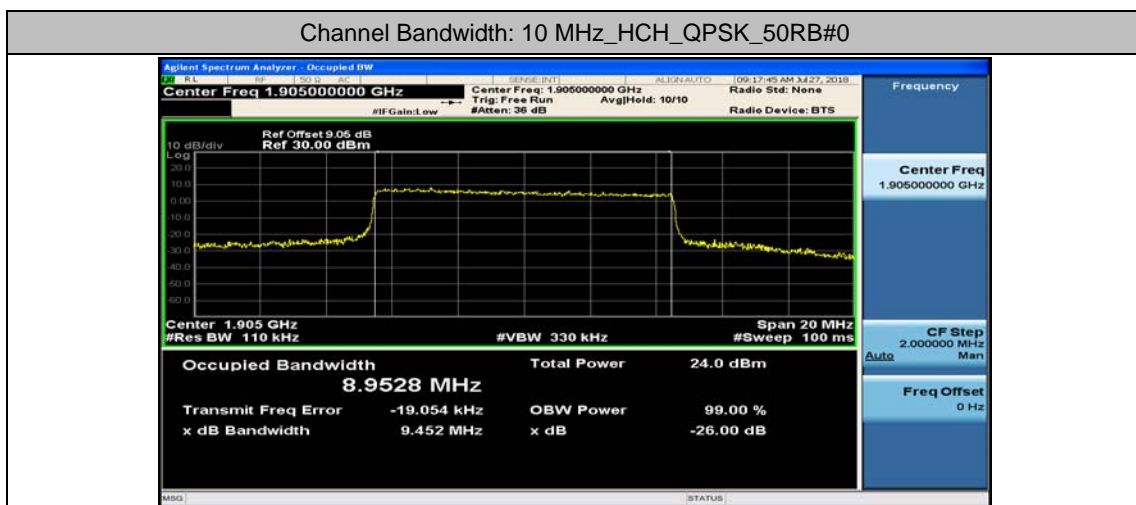

Channel Bandwidth: 5 MHz

(Channel Bandwidth: 5 MHz)_LCH_16QAM_25RB#0

(Channel Bandwidth: 5 MHz)_MCH_16QAM_25RB#0

(Channel Bandwidth: 5 MHz)_HCH_16QAM_25RB#0

Channel Bandwidth: 10 MHz

Channel Bandwidth: 10 MHz_MCH_16QAM_50RB#0