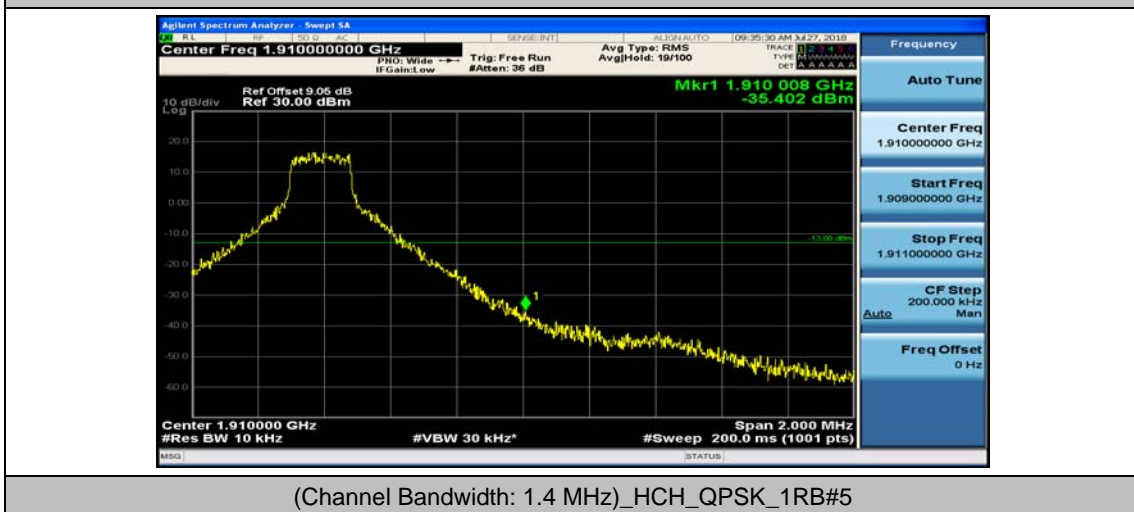

(Channel Bandwidth: 1.4 MHz)_HCH_QPSK_1RB#3

(Channel Bandwidth: 1.4 MHz)_HCH_QPSK_1RB#5