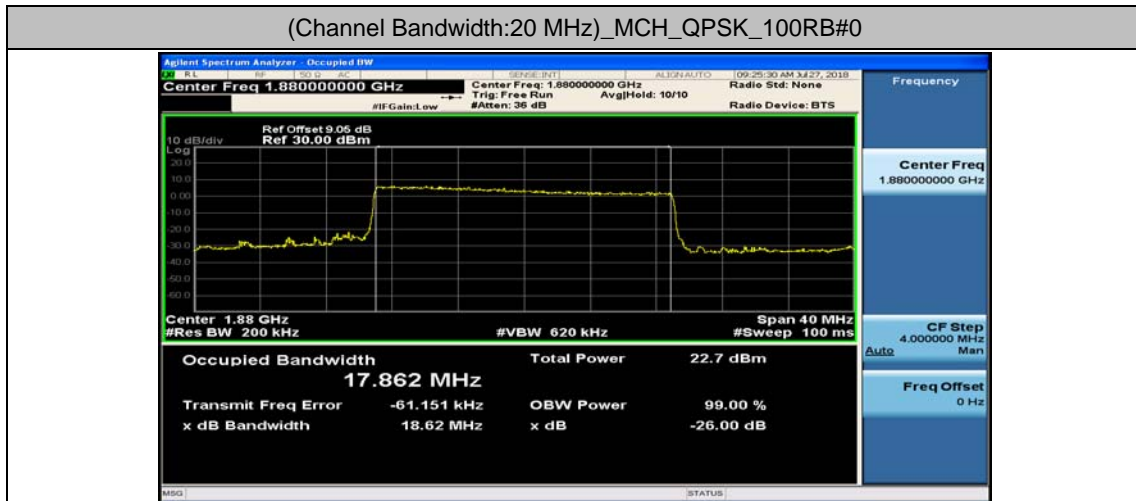

Channel Bandwidth: 20 MHz