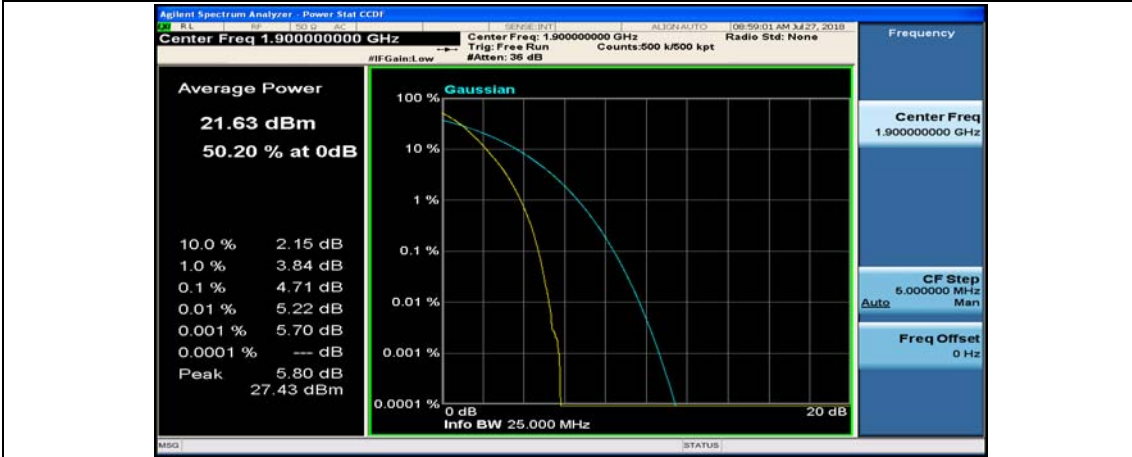

(Channel Bandwidth:20 MHz)_HCH_QPSK_50RB#50

(Channel Bandwidth:20 MHz)_HCH_QPSK_100RB#0

(Channel Bandwidth:20 MHz)_LCH_16QAM_1RB#0

(Channel Bandwidth:20 MHz)_LCH_16QAM_1RB#49

(Channel Bandwidth:20 MHz)_LCH_16QAM_1RB#99

(Channel Bandwidth:20 MHz)_LCH_16QAM_50RB#0

(Channel Bandwidth:20 MHz)_LCH_16QAM_50RB#25

(Channel Bandwidth:20 MHz)_LCH_16QAM_50RB#50

(Channel Bandwidth:20 MHz)_LCH_16QAM_100RB#0

(Channel Bandwidth:20 MHz)_MCH_16QAM_1RB#0