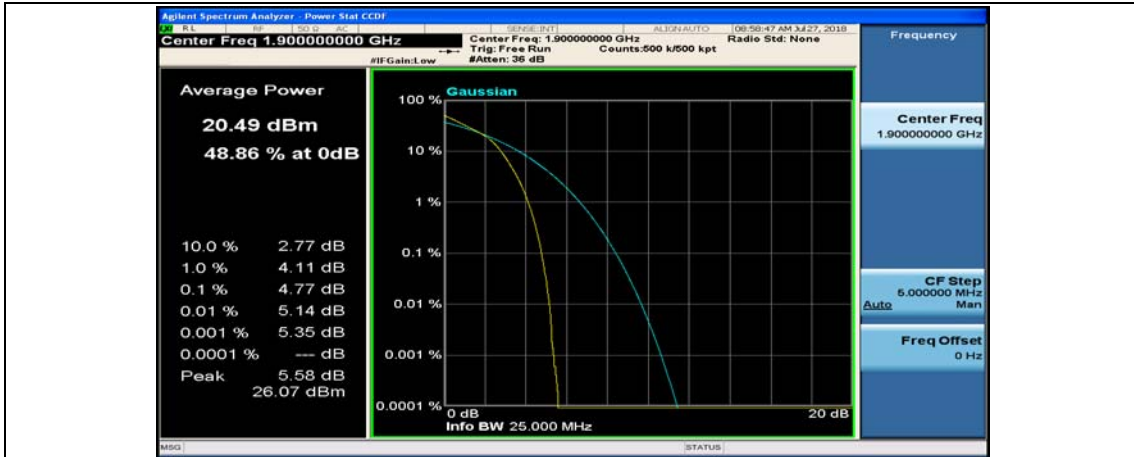

(Channel Bandwidth:20 MHz)_HCH_16QAM_50RB#25