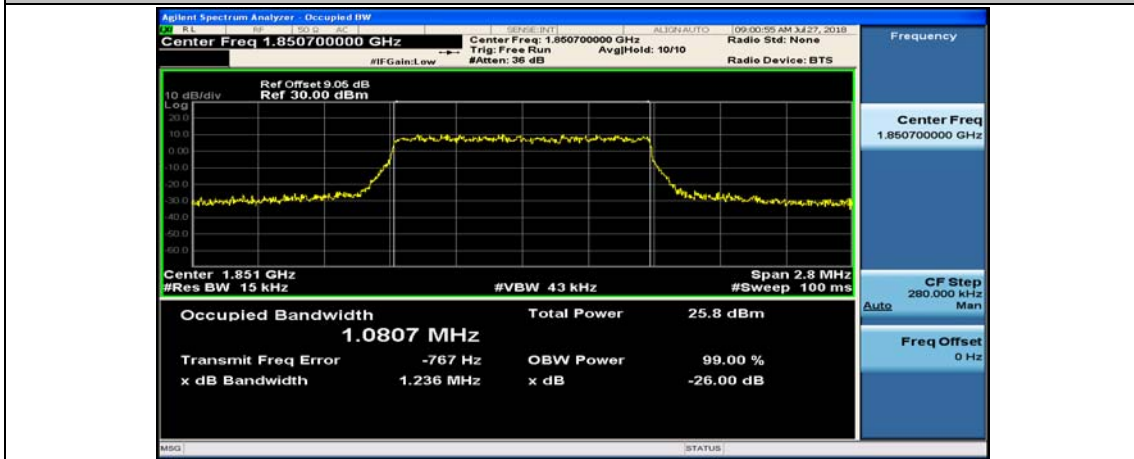

(Channel Bandwidth: 1.4 MHz)_LCH_16QAM_6RB#0