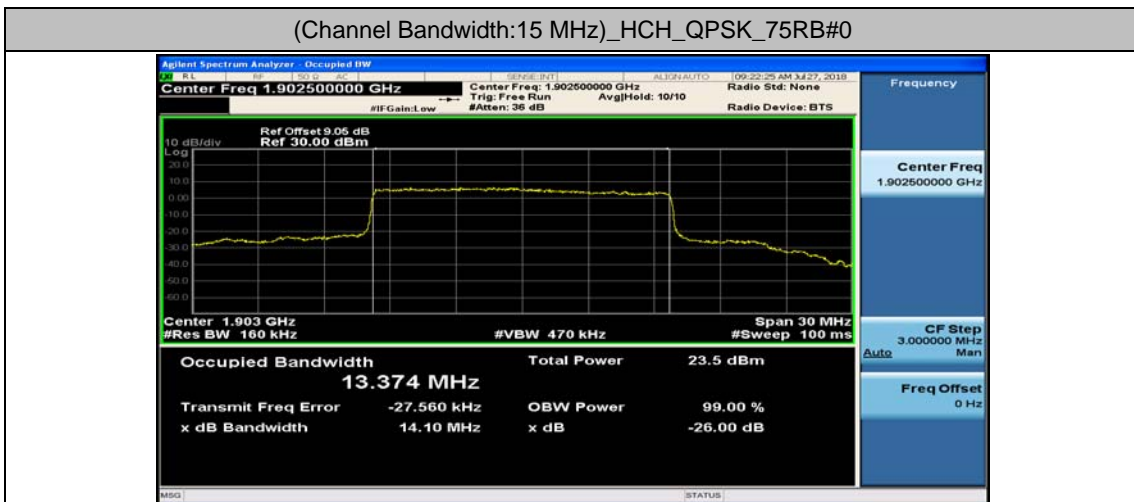

Channel Bandwidth: 15 MHz