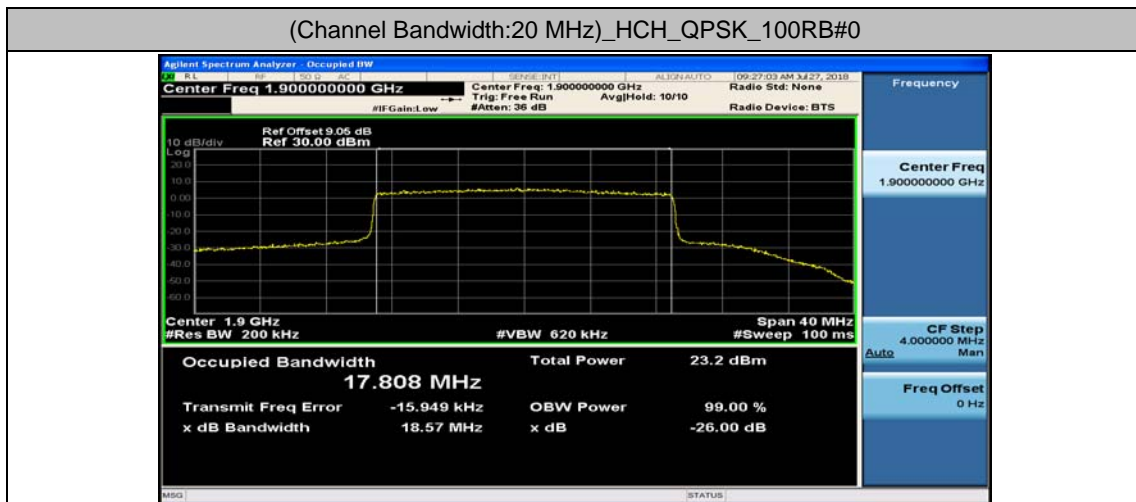

Channel Bandwidth: 20 MHz