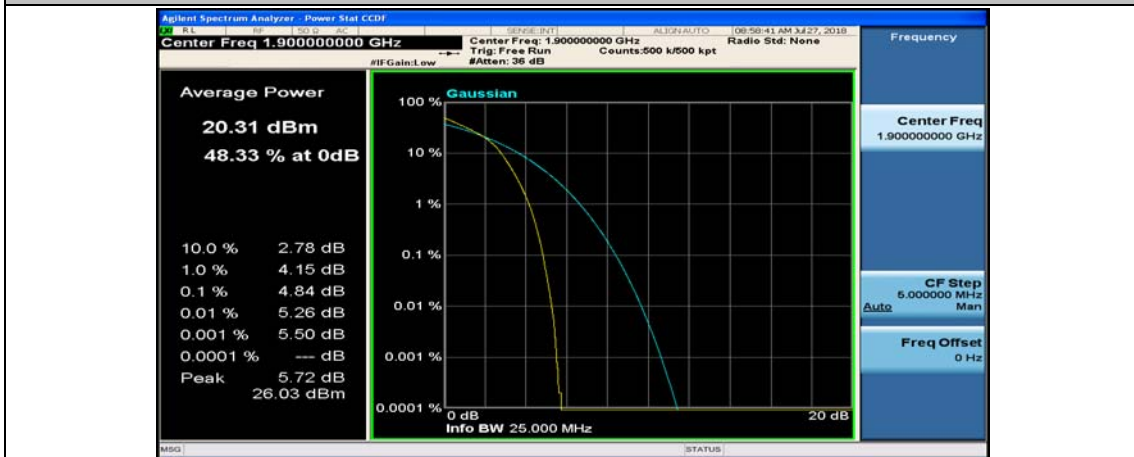

(Channel Bandwidth:20 MHz)_MCH_16QAM_100RB#0

(Channel Bandwidth:20 MHz)_HCH_16QAM_1RB#0

(Channel Bandwidth:20 MHz)_HCH_16QAM_1RB#49

(Channel Bandwidth:20 MHz)_HCH_16QAM_1RB#99

(Channel Bandwidth:20 MHz)_HCH_16QAM_50RB#0