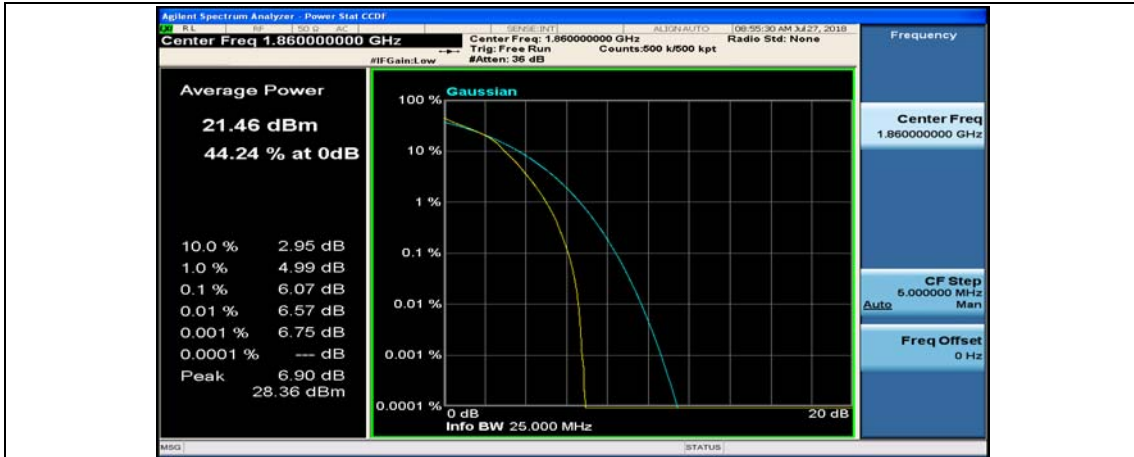

(Channel Bandwidth:20 MHz)_HCH_QPSK_50RB#50

(Channel Bandwidth:20 MHz)_HCH_QPSK_100RB#0

(Channel Bandwidth:20 MHz)_LCH_16QAM_1RB#0

(Channel Bandwidth:20 MHz)_LCH_16QAM_1RB#49

(Channel Bandwidth:20 MHz)_LCH_16QAM_1RB#99

(Channel Bandwidth:20 MHz)_LCH_16QAM_50RB#0

(Channel Bandwidth:20 MHz)_LCH_16QAM_50RB#25

(Channel Bandwidth:20 MHz)_LCH_16QAM_50RB#50

(Channel Bandwidth:20 MHz)_LCH_16QAM_100RB#0

(Channel Bandwidth:20 MHz)_MCH_16QAM_1RB#0