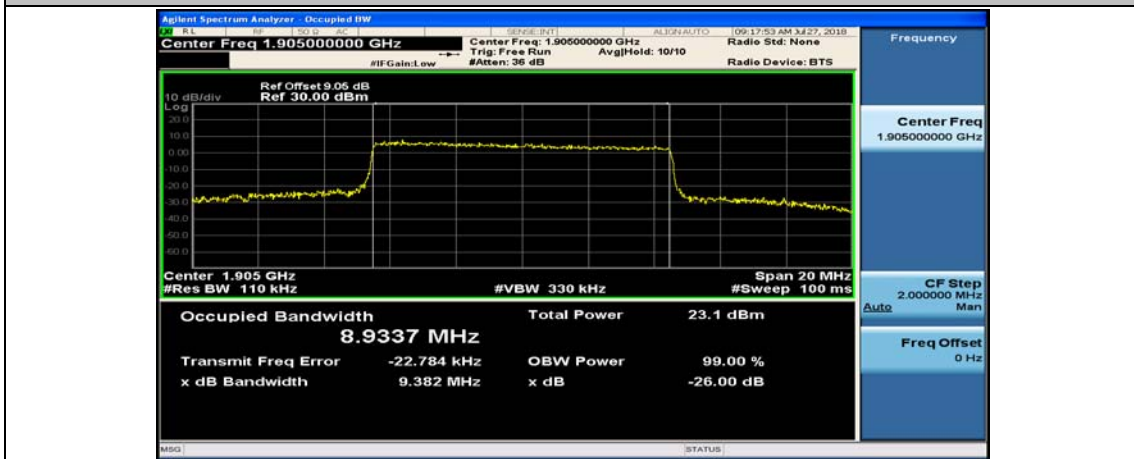

Channel Bandwidth: 10 MHz_HCH_16QAM_50RB#0