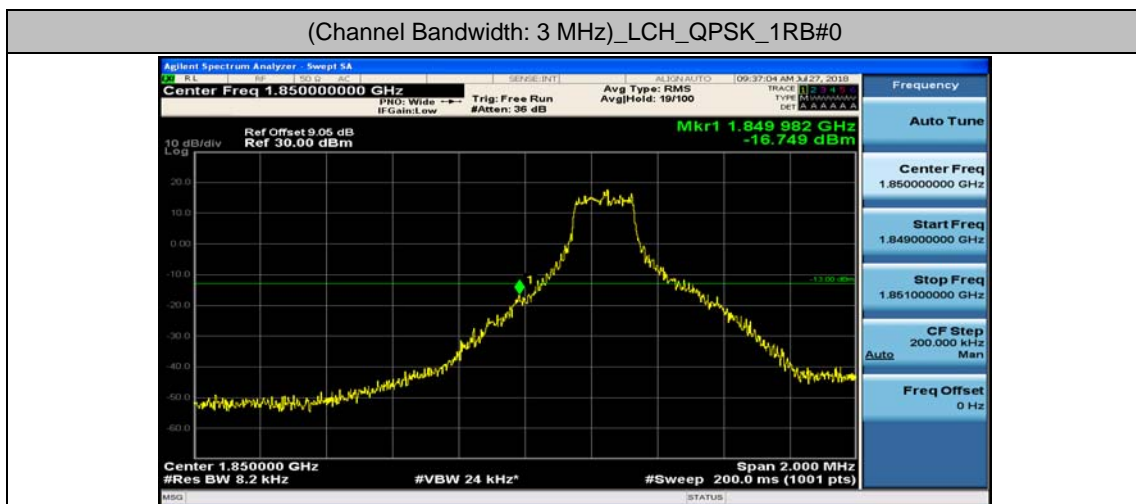

(Channel Bandwidth: 1.4 MHz)_HCH_16QAM_3RB#3

(Channel Bandwidth: 1.4 MHz)_HCH_16QAM_6RB#0

Channel Bandwidth: 3 MHz

(Channel Bandwidth: 3 MHz)_LCH_QPSK_1RB#0

(Channel Bandwidth: 3 MHz)_LCH_QPSK_1RB#7

(Channel Bandwidth: 3 MHz)_LCH_QPSK_1RB#14