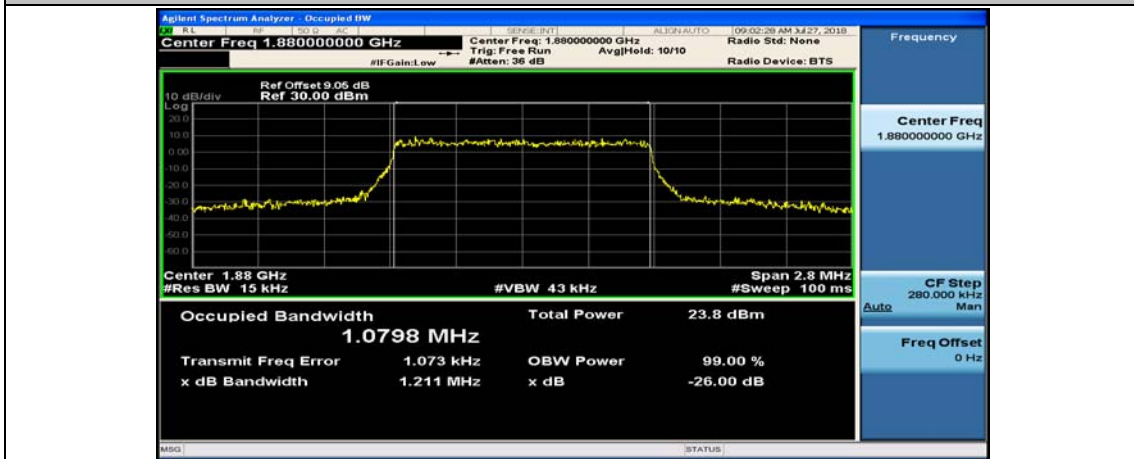

Test Graphs

Channel Bandwidth: 1.4 MHz

(Channel Bandwidth: 1.4 MHz)_LCH_16QAM_6RB#0

(Channel Bandwidth: 1.4 MHz)_MCH_16QAM_6RB#0

(Channel Bandwidth: 1.4 MHz)_HCH_16QAM_6RB#0

Channel Bandwidth: 3 MHz

(Channel Bandwidth: 3 MHz)_LCH_QPSK_15RB#0