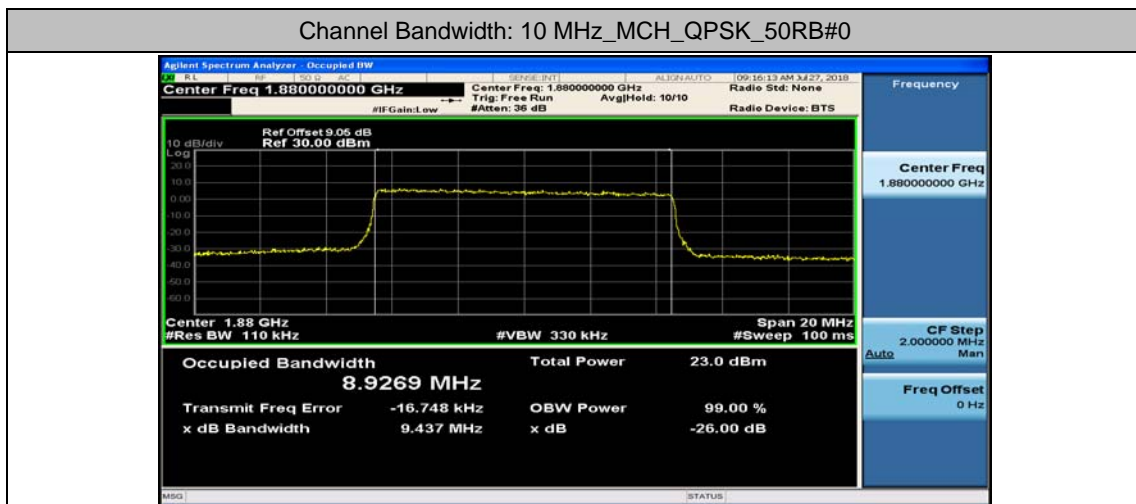

Channel Bandwidth: 5 MHz

(Channel Bandwidth: 5 MHz)_LCH_16QAM_25RB#0

(Channel Bandwidth: 5 MHz)_MCH_16QAM_25RB#0

(Channel Bandwidth: 5 MHz)_HCH_16QAM_25RB#0

Channel Bandwidth: 10 MHz

Channel Bandwidth: 10 MHz_MCH_16QAM_50RB#0