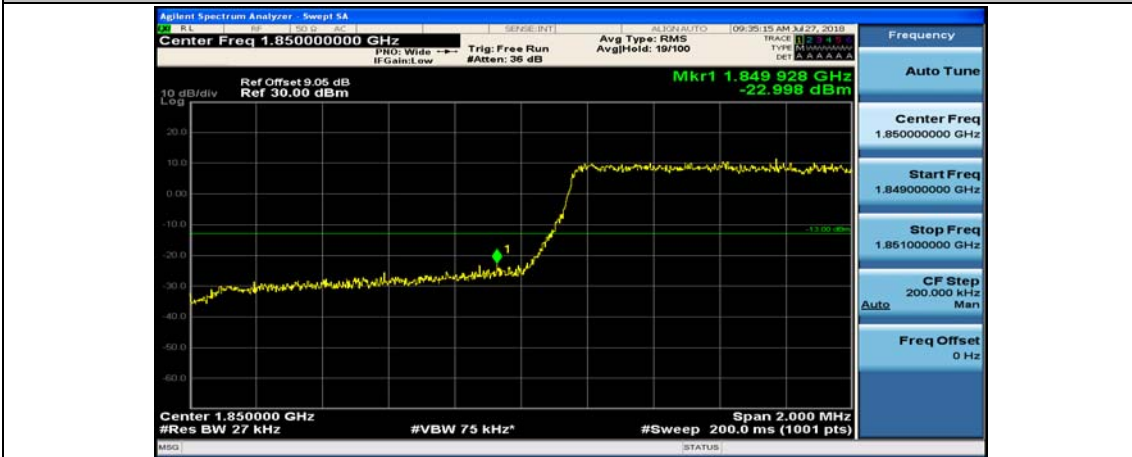

(Channel Bandwidth: 1.4 MHz)_LCH_16QAM_1RB#5

(Channel Bandwidth: 1.4 MHz)_LCH_16QAM_3RB#0

(Channel Bandwidth: 1.4 MHz)_LCH_16QAM_3RB#2

(Channel Bandwidth: 1.4 MHz)_LCH_16QAM_3RB#3

(Channel Bandwidth: 1.4 MHz)_LCH_16QAM_6RB#0