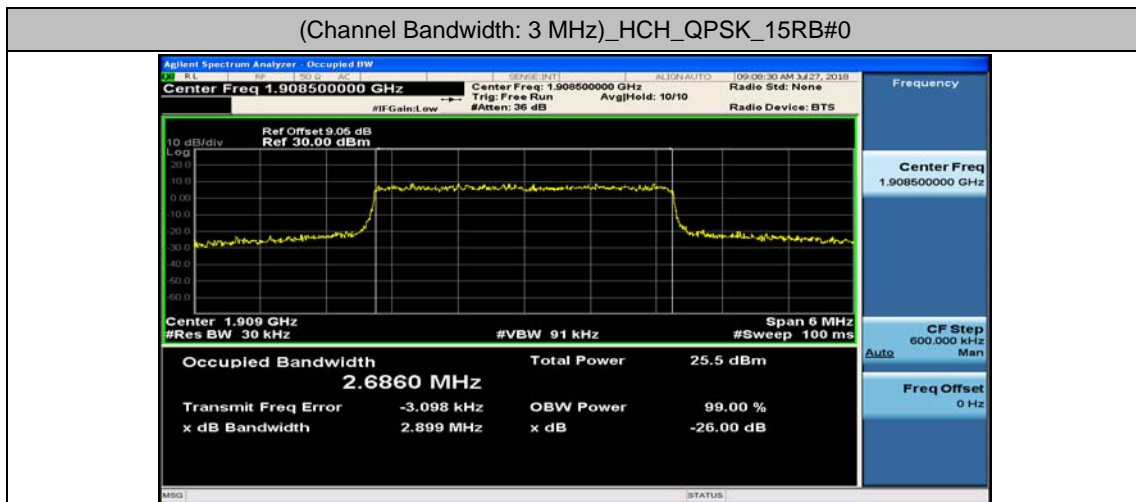

Channel Bandwidth: 3 MHz