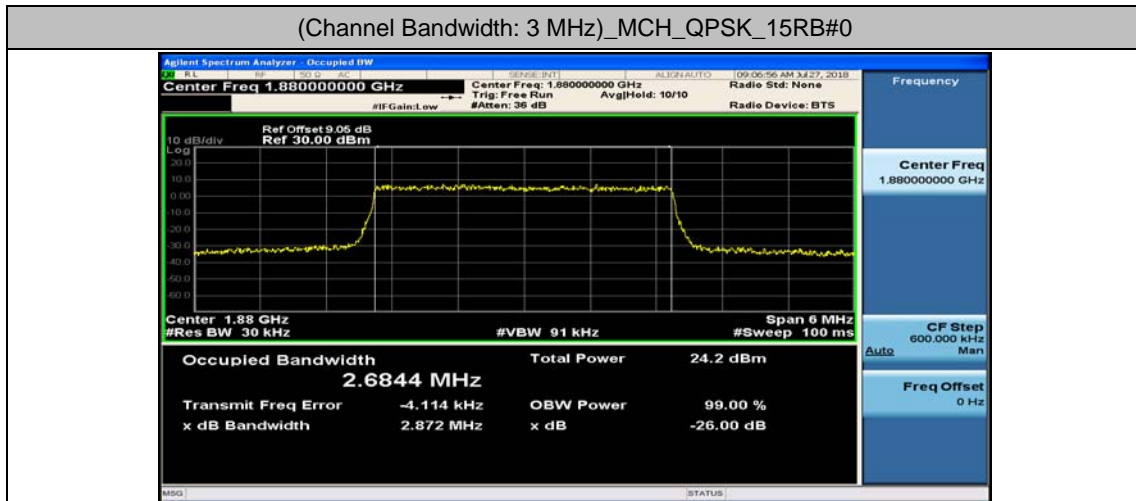

Channel Bandwidth: 3 MHz