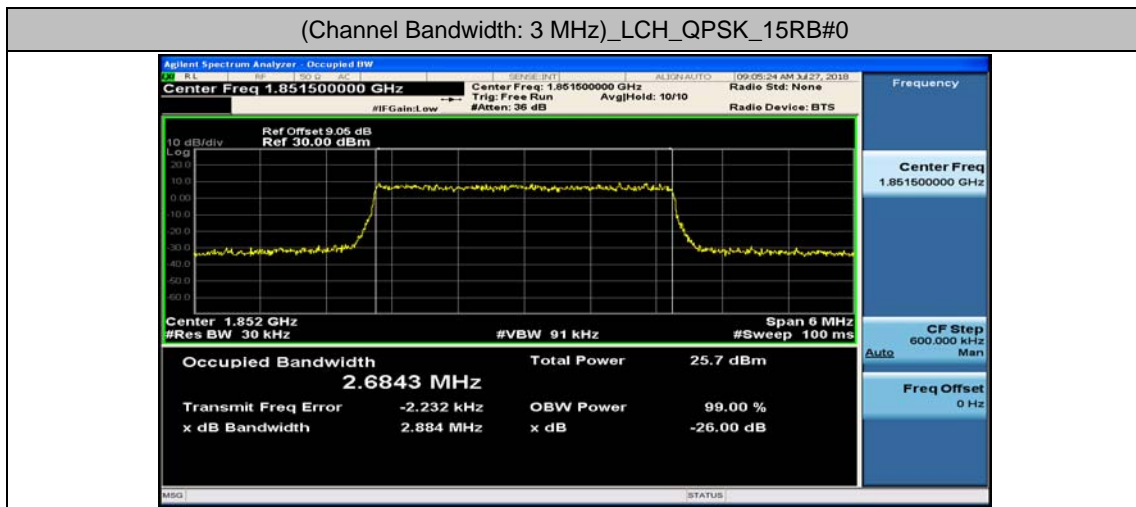

Test Graphs

Channel Bandwidth: 1.4 MHz

(Channel Bandwidth: 1.4 MHz)_LCH_16QAM_6RB#0

(Channel Bandwidth: 1.4 MHz)_MCH_16QAM_6RB#0

(Channel Bandwidth: 1.4 MHz)_HCH_16QAM_6RB#0

Channel Bandwidth: 3 MHz

(Channel Bandwidth: 3 MHz)_LCH_QPSK_15RB#0