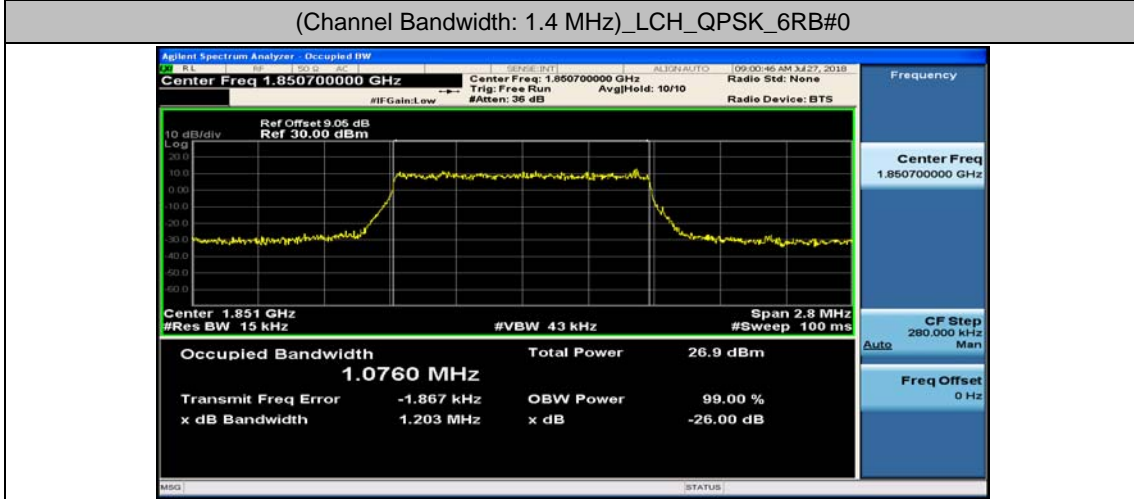

Test Graphs

Channel Bandwidth: 1.4 MHz