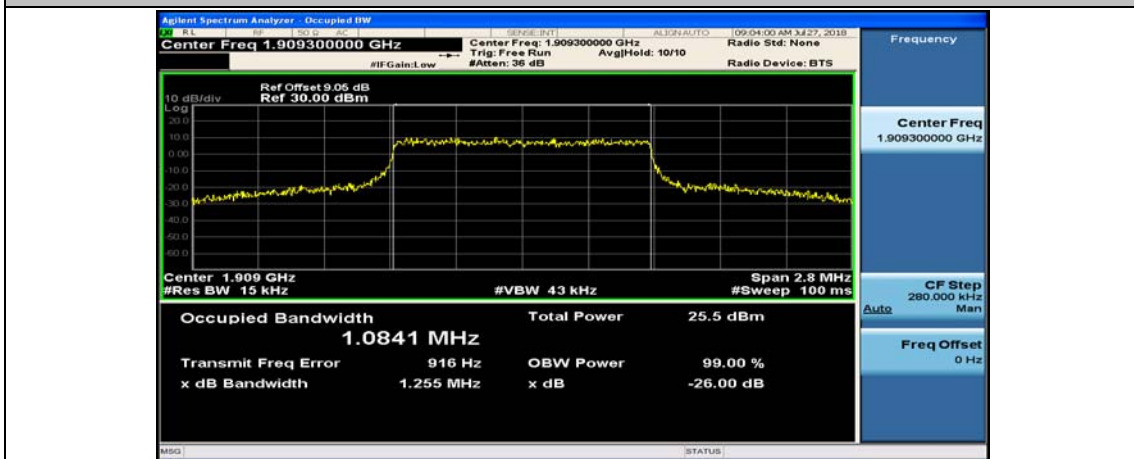

Test Graphs

Channel Bandwidth: 1.4 MHz

(Channel Bandwidth: 1.4 MHz)_LCH_16QAM_6RB#0

(Channel Bandwidth: 1.4 MHz)_MCH_16QAM_6RB#0

(Channel Bandwidth: 1.4 MHz)_HCH_16QAM_6RB#0

Channel Bandwidth: 3 MHz

(Channel Bandwidth: 3 MHz)_LCH_QPSK_15RB#0