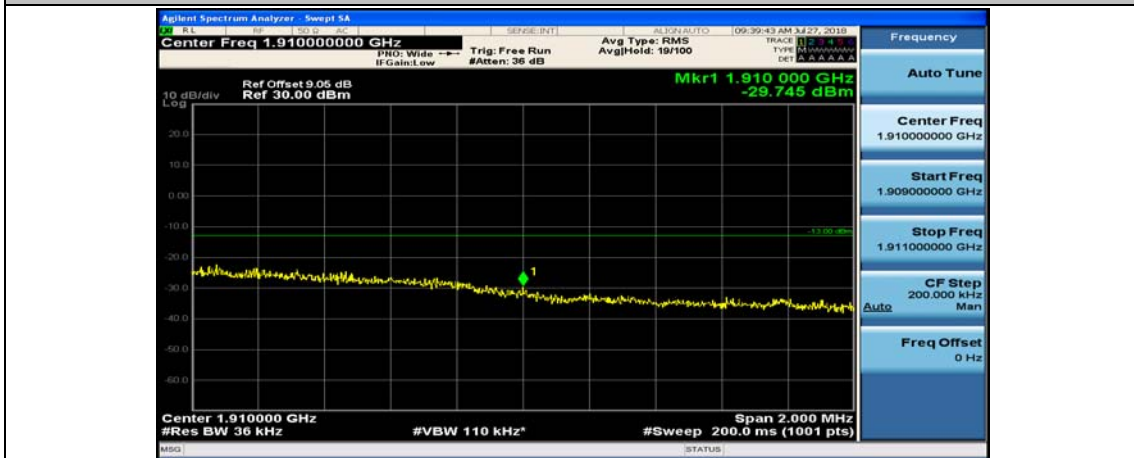

(Channel Bandwidth: 3 MHz)_HCH_16QAM_8RB#0