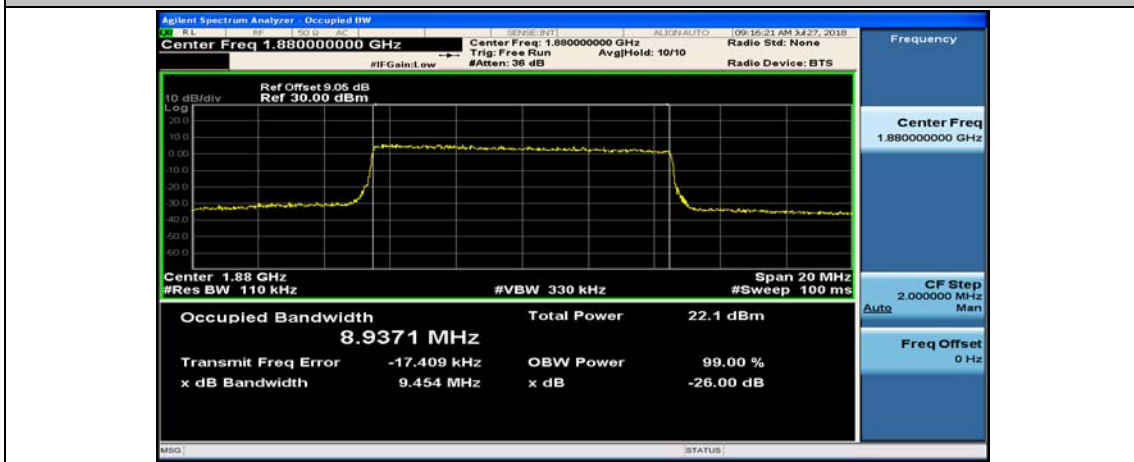

Channel Bandwidth: 5 MHz

(Channel Bandwidth: 5 MHz)_LCH_16QAM_25RB#0

(Channel Bandwidth: 5 MHz)_MCH_16QAM_25RB#0

(Channel Bandwidth: 5 MHz)_HCH_16QAM_25RB#0

Channel Bandwidth: 10 MHz

Channel Bandwidth: 10 MHz_MCH_16QAM_50RB#0