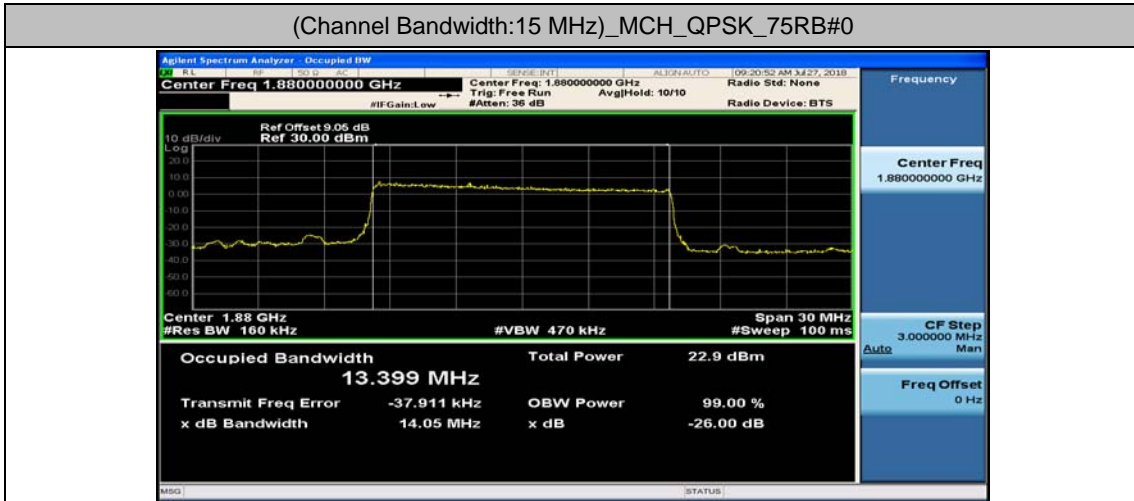

Channel Bandwidth: 15 MHz