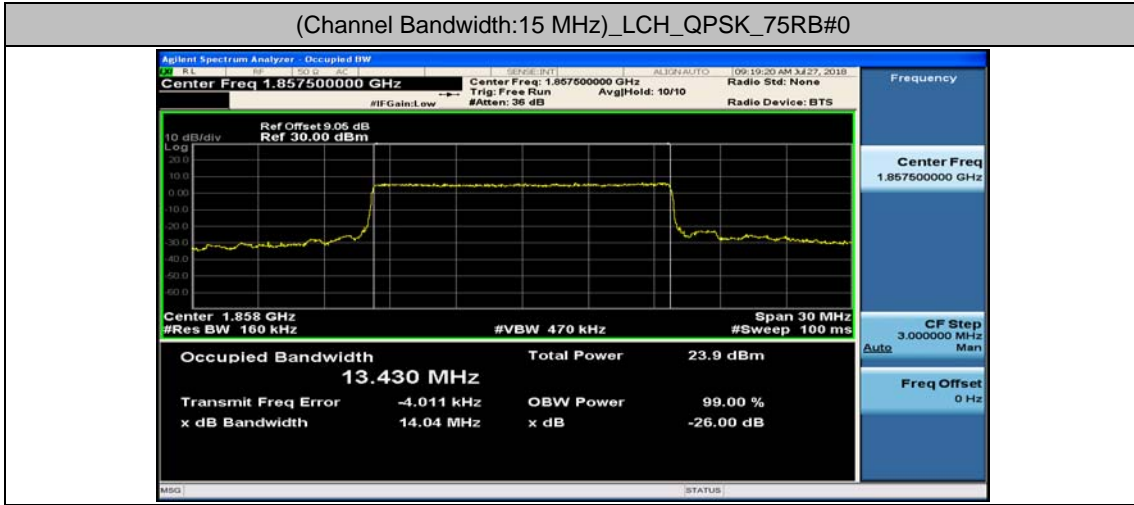

Channel Bandwidth: 15 MHz