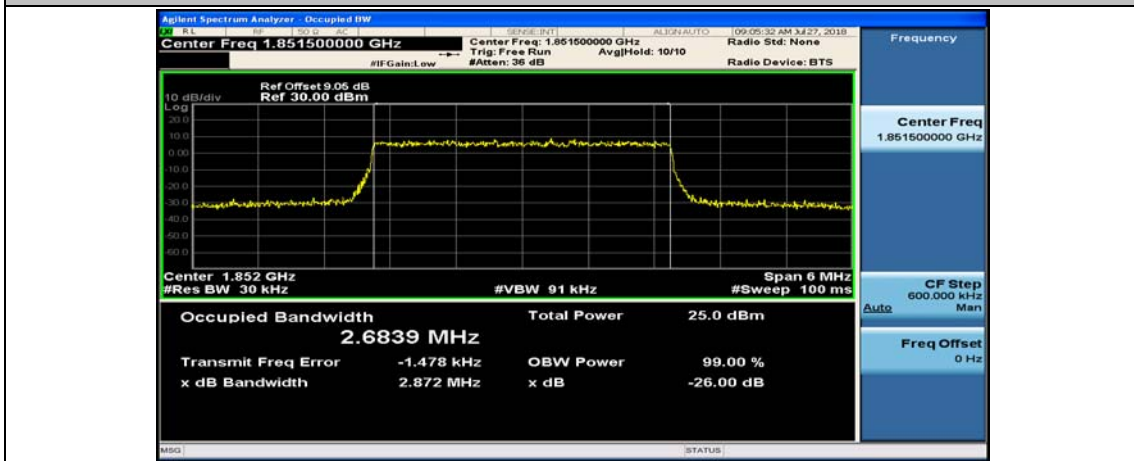

(Channel Bandwidth: 3 MHz)_HCH_QPSK_15RB#0

(Channel Bandwidth: 3 MHz)_LCH_16QAM_15RB#0