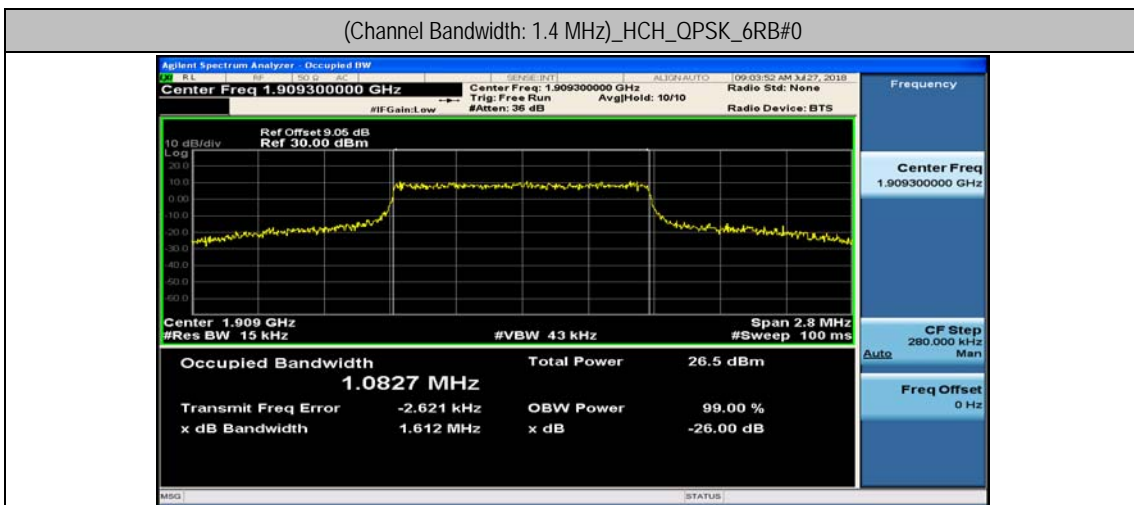

Test Graphs

Channel Bandwidth: 1.4 MHz