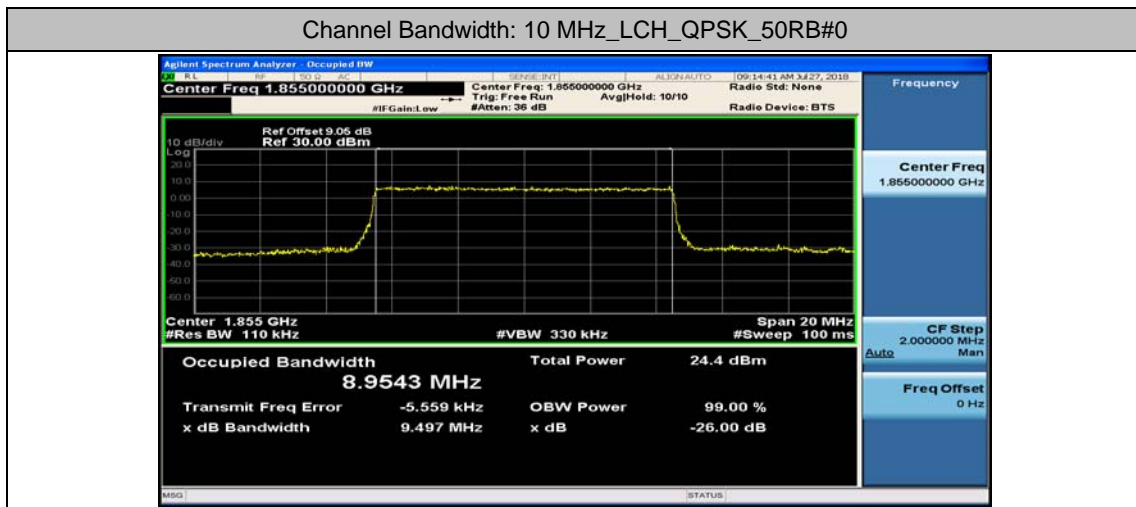

Channel Bandwidth: 5 MHz

(Channel Bandwidth: 5 MHz)_LCH_16QAM_25RB#0

(Channel Bandwidth: 5 MHz)_MCH_16QAM_25RB#0

(Channel Bandwidth: 5 MHz)_HCH_16QAM_25RB#0

Channel Bandwidth: 10 MHz

Channel Bandwidth: 10 MHz_MCH_16QAM_50RB#0