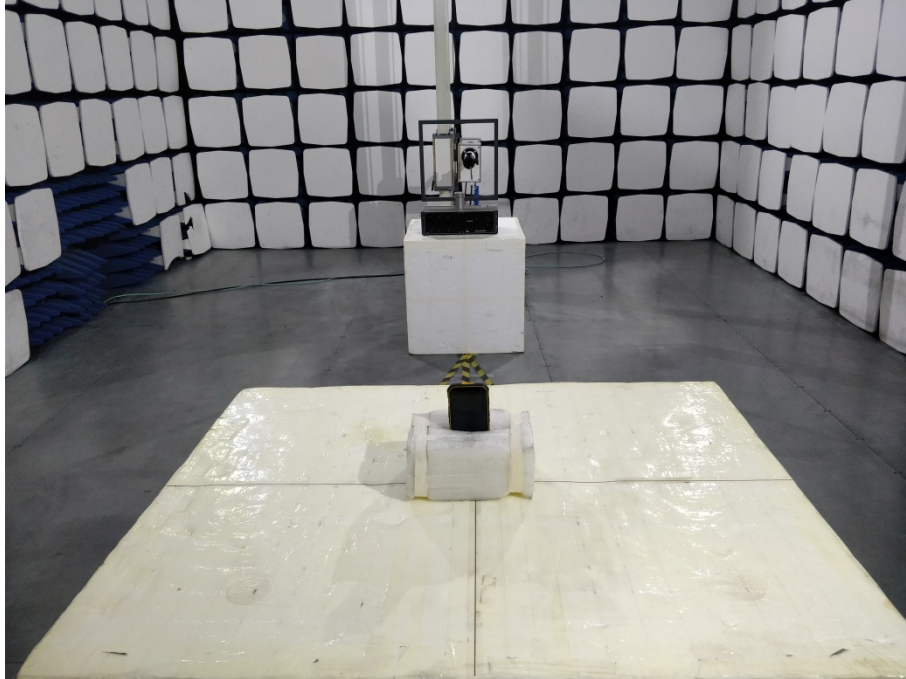

## EXHIBIT 4 - TEST SETUP PHOTOGRAPHS

---

### Spurious Radiation Test Setup (9kHz to 30MHz)

### Spurious Radiation Test Setup (30MHz to 1GHz)