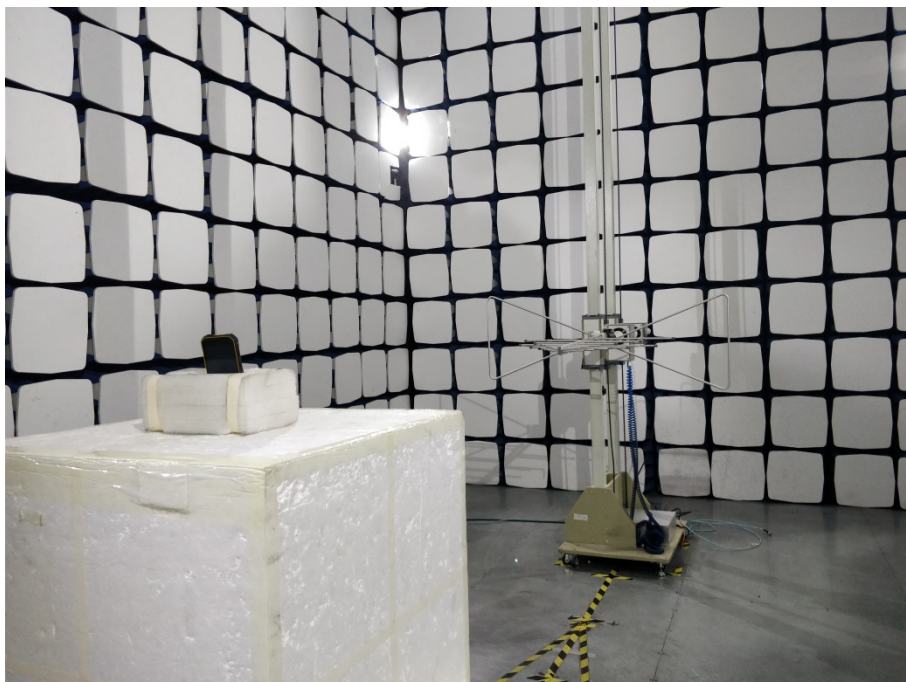

Spurious Radiation Test Setup (30MHz to 1GHz)