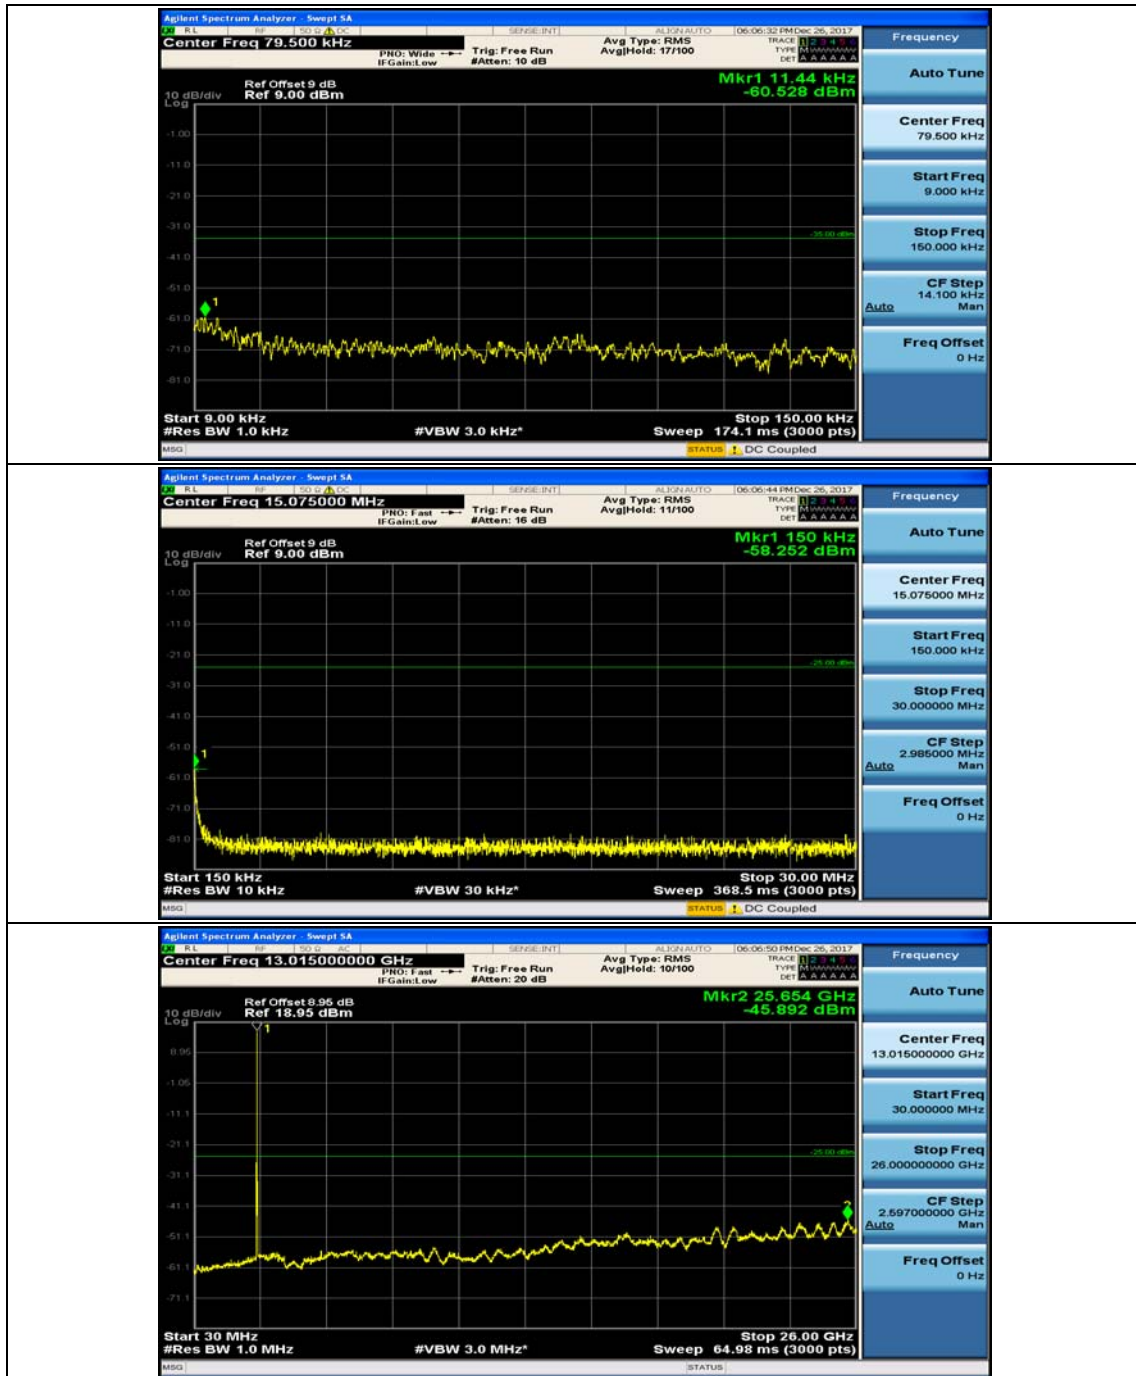

Channel Bandwidth: 10 MHz

Channel Bandwidth: 10 MHz_MCH_QPSK_1RB#0

Channel Bandwidth: 10 MHz_MCH_QPSK_1RB#24

Channel Bandwidth: 10 MHz_HCH_QPSK_1RB#0

Channel Bandwidth: 10 MHz_HCH_QPSK_1RB#24

Channel Bandwidth: 10 MHz_LCH_16QAM_1RB#0

Channel Bandwidth: 10 MHz_LCH_16QAM_1RB#24

Channel Bandwidth: 10 MHz_MCH_16QAM_1RB#0

Channel Bandwidth: 10 MHz_MCH_16QAM_1RB#24

Channel Bandwidth: 10 MHz_HCH_16QAM_1RB#0

Channel Bandwidth: 10 MHz_HCH_16QAM_1RB#24

Channel Bandwidth: 10 MHz_HCH_16QAM_1RB#49

Channel Bandwidth: 15 MHz

(Channel Bandwidth:15 MHz)_MCH_QPSK_1RB#0

(Channel Bandwidth:15 MHz)_MCH_QPSK_1RB#37

(Channel Bandwidth:15 MHz)_HCH_QPSK_1RB#0

(Channel Bandwidth:15 MHz)_HCH_QPSK_1RB#37