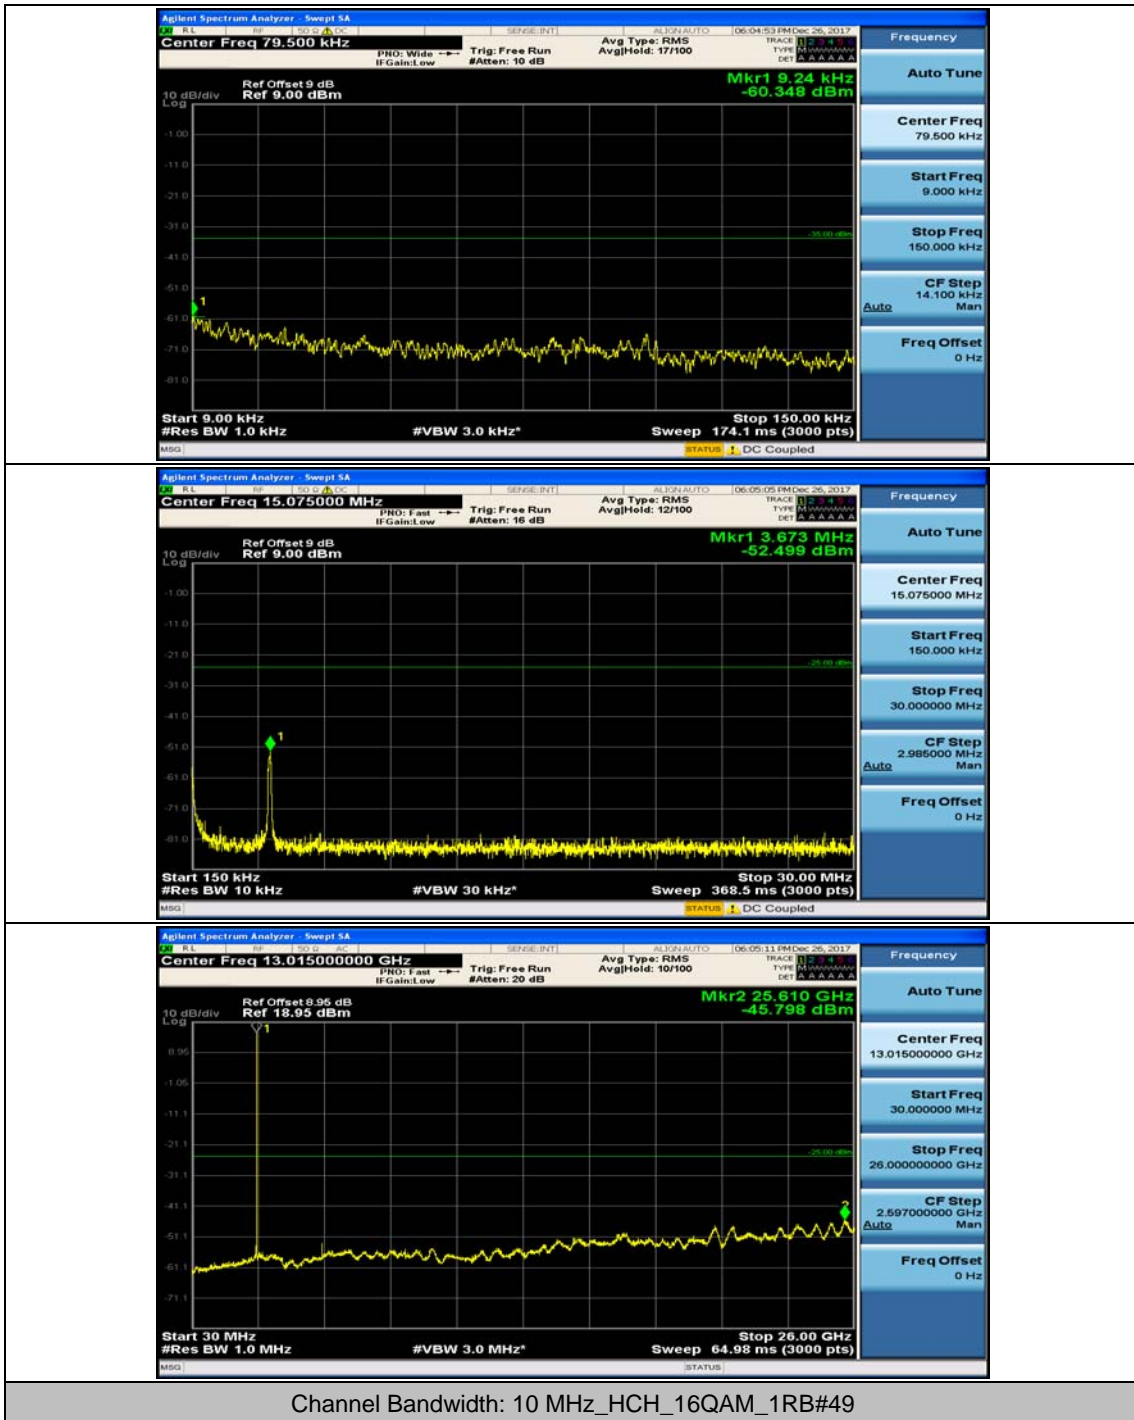

Channel Bandwidth: 10 MHz

Channel Bandwidth: 10 MHz_MCH_QPSK_1RB#0

Channel Bandwidth: 10 MHz_MCH_QPSK_1RB#24

Channel Bandwidth: 10 MHz_HCH_QPSK_1RB#0

Channel Bandwidth: 10 MHz_HCH_QPSK_1RB#24

Channel Bandwidth: 10 MHz_LCH_16QAM_1RB#0

Channel Bandwidth: 10 MHz_LCH_16QAM_1RB#24

Channel Bandwidth: 10 MHz_MCH_16QAM_1RB#0

Channel Bandwidth: 10 MHz_MCH_16QAM_1RB#24

Channel Bandwidth: 10 MHz_HCH_16QAM_1RB#0

Channel Bandwidth: 10 MHz_HCH_16QAM_1RB#24

Channel Bandwidth: 10 MHz_HCH_16QAM_1RB#49

Channel Bandwidth: 15 MHz

(Channel Bandwidth:15 MHz)_MCH_QPSK_1RB#0

(Channel Bandwidth:15 MHz)_MCH_QPSK_1RB#37

(Channel Bandwidth:15 MHz)_HCH_QPSK_1RB#0

(Channel Bandwidth:15 MHz)_HCH_QPSK_1RB#37