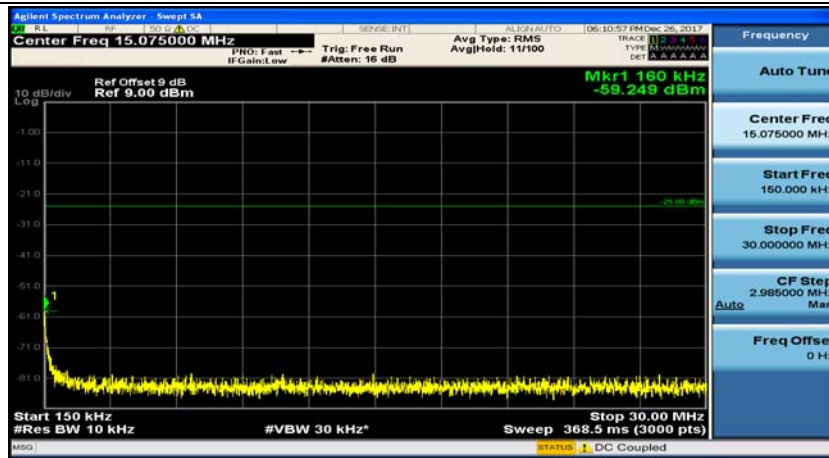

Channel Bandwidth: 10 MHz_HCH_16QAM_1RB#49

Channel Bandwidth: 15 MHz

(Channel Bandwidth:15 MHz)_MCH_QPSK_1RB#0

(Channel Bandwidth:15 MHz)_MCH_QPSK_1RB#37

(Channel Bandwidth:15 MHz)_HCH_QPSK_1RB#0

(Channel Bandwidth:15 MHz)_HCH_QPSK_1RB#37