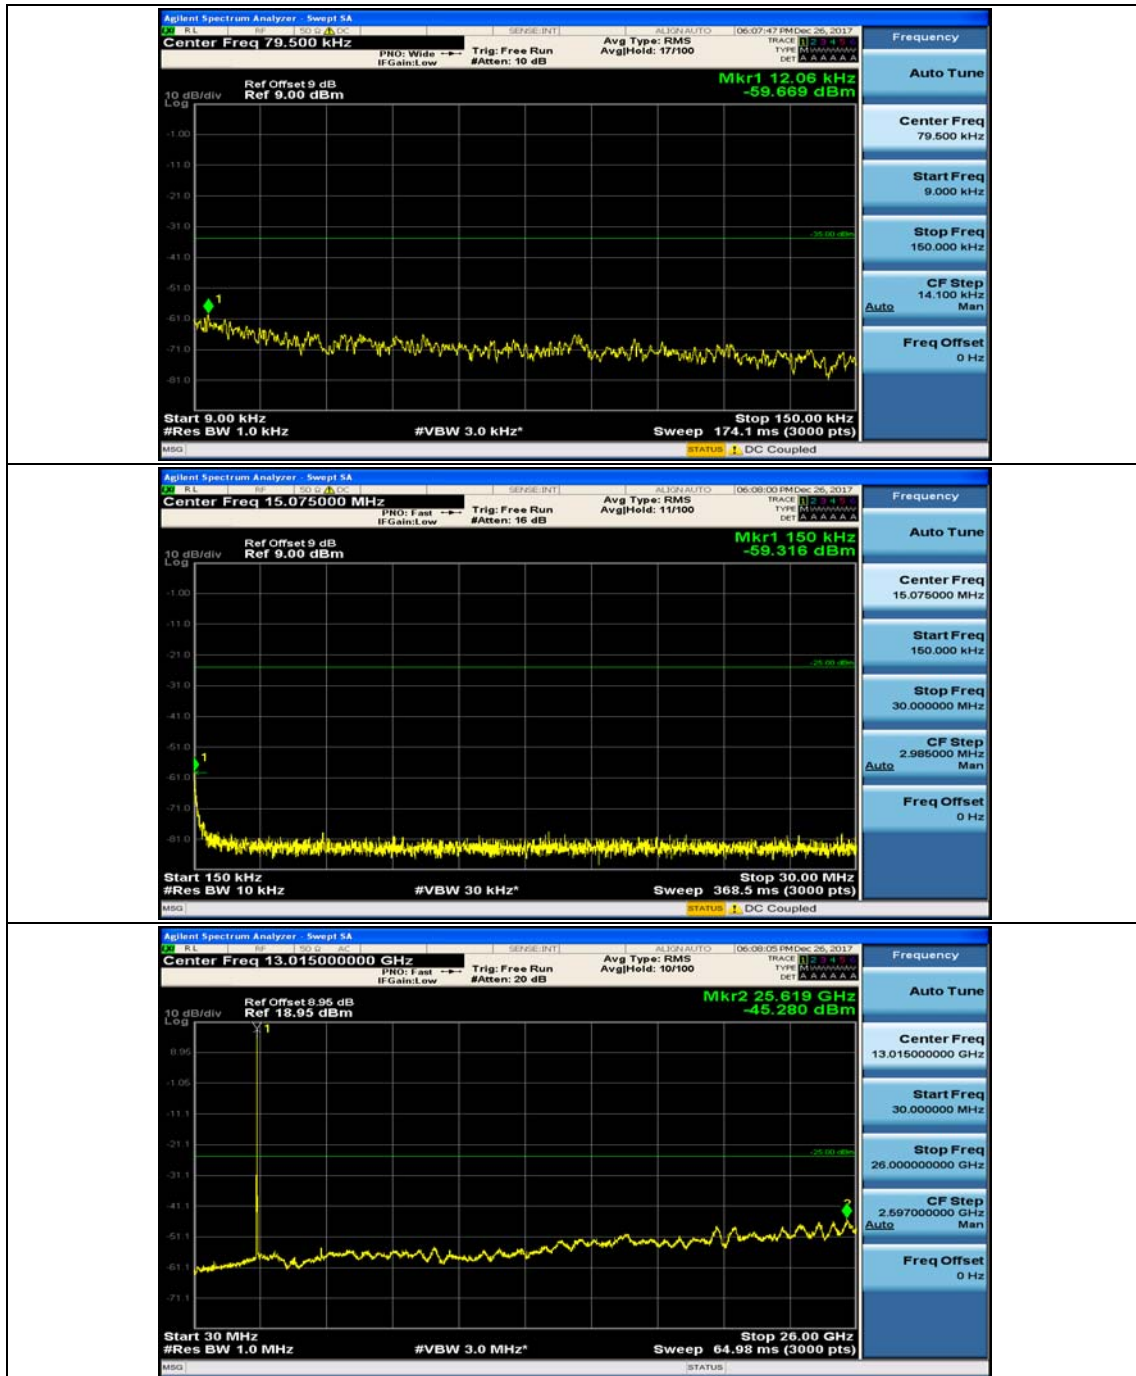

(Channel Bandwidth:15 MHz)_MCH_16QAM_1RB#0