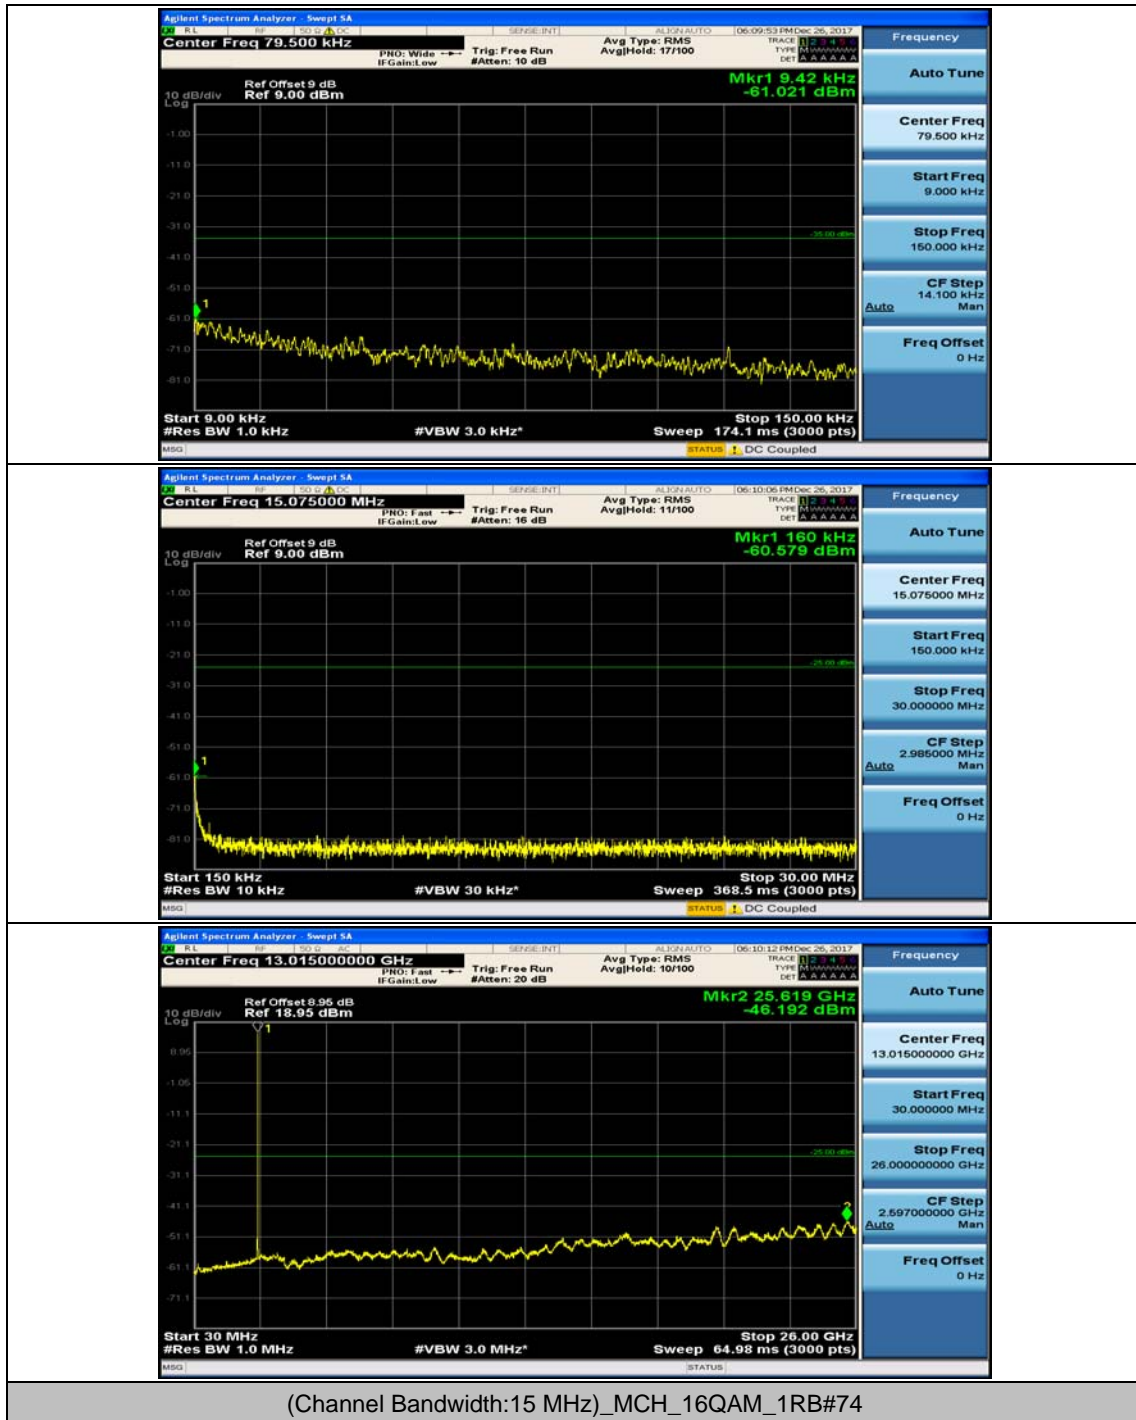

(Channel Bandwidth:15 MHz)_LCH_16QAM_1RB#0

(Channel Bandwidth:15 MHz)_LCH_16QAM_1RB#37

(Channel Bandwidth:15 MHz)_MCH_16QAM_1RB#0

(Channel Bandwidth:15 MHz)_MCH_16QAM_1RB#37

(Channel Bandwidth:15 MHz)_HCH_16QAM_1RB#0

(Channel Bandwidth:15 MHz)_HCH_16QAM_1RB#37

Channel Bandwidth: 20 MHz