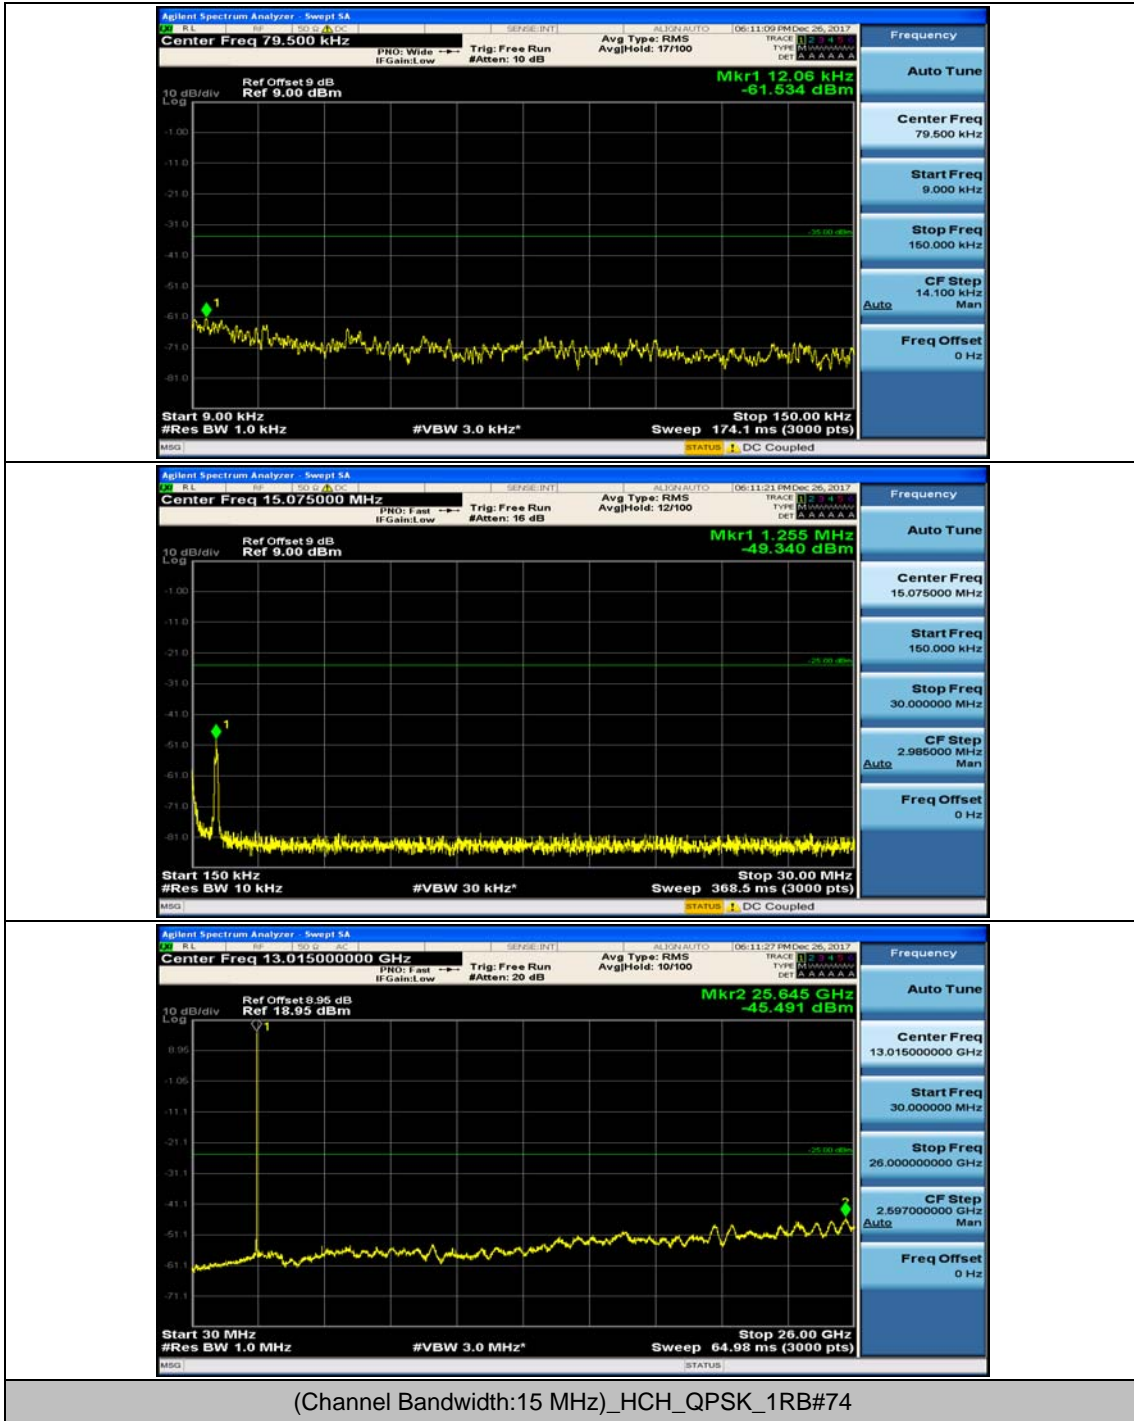

Channel Bandwidth: 10 MHz_LCH_16QAM_1RB#24

Channel Bandwidth: 10 MHz_MCH_16QAM_1RB#0

Channel Bandwidth: 10 MHz_MCH_16QAM_1RB#24

Channel Bandwidth: 10 MHz_HCH_16QAM_1RB#0

Channel Bandwidth: 10 MHz_HCH_16QAM_1RB#24

Channel Bandwidth: 10 MHz_HCH_16QAM_1RB#49

Channel Bandwidth: 15 MHz

(Channel Bandwidth:15 MHz)_MCH_QPSK_1RB#0

(Channel Bandwidth:15 MHz)_MCH_QPSK_1RB#37

(Channel Bandwidth:15 MHz)_HCH_QPSK_1RB#0

(Channel Bandwidth:15 MHz)_HCH_QPSK_1RB#37

(Channel Bandwidth:15 MHz)_LCH_16QAM_1RB#0

(Channel Bandwidth:15 MHz)_LCH_16QAM_1RB#37

(Channel Bandwidth:15 MHz)_MCH_16QAM_1RB#0

(Channel Bandwidth:15 MHz)_MCH_16QAM_1RB#37

(Channel Bandwidth:15 MHz)_HCH_16QAM_1RB#0