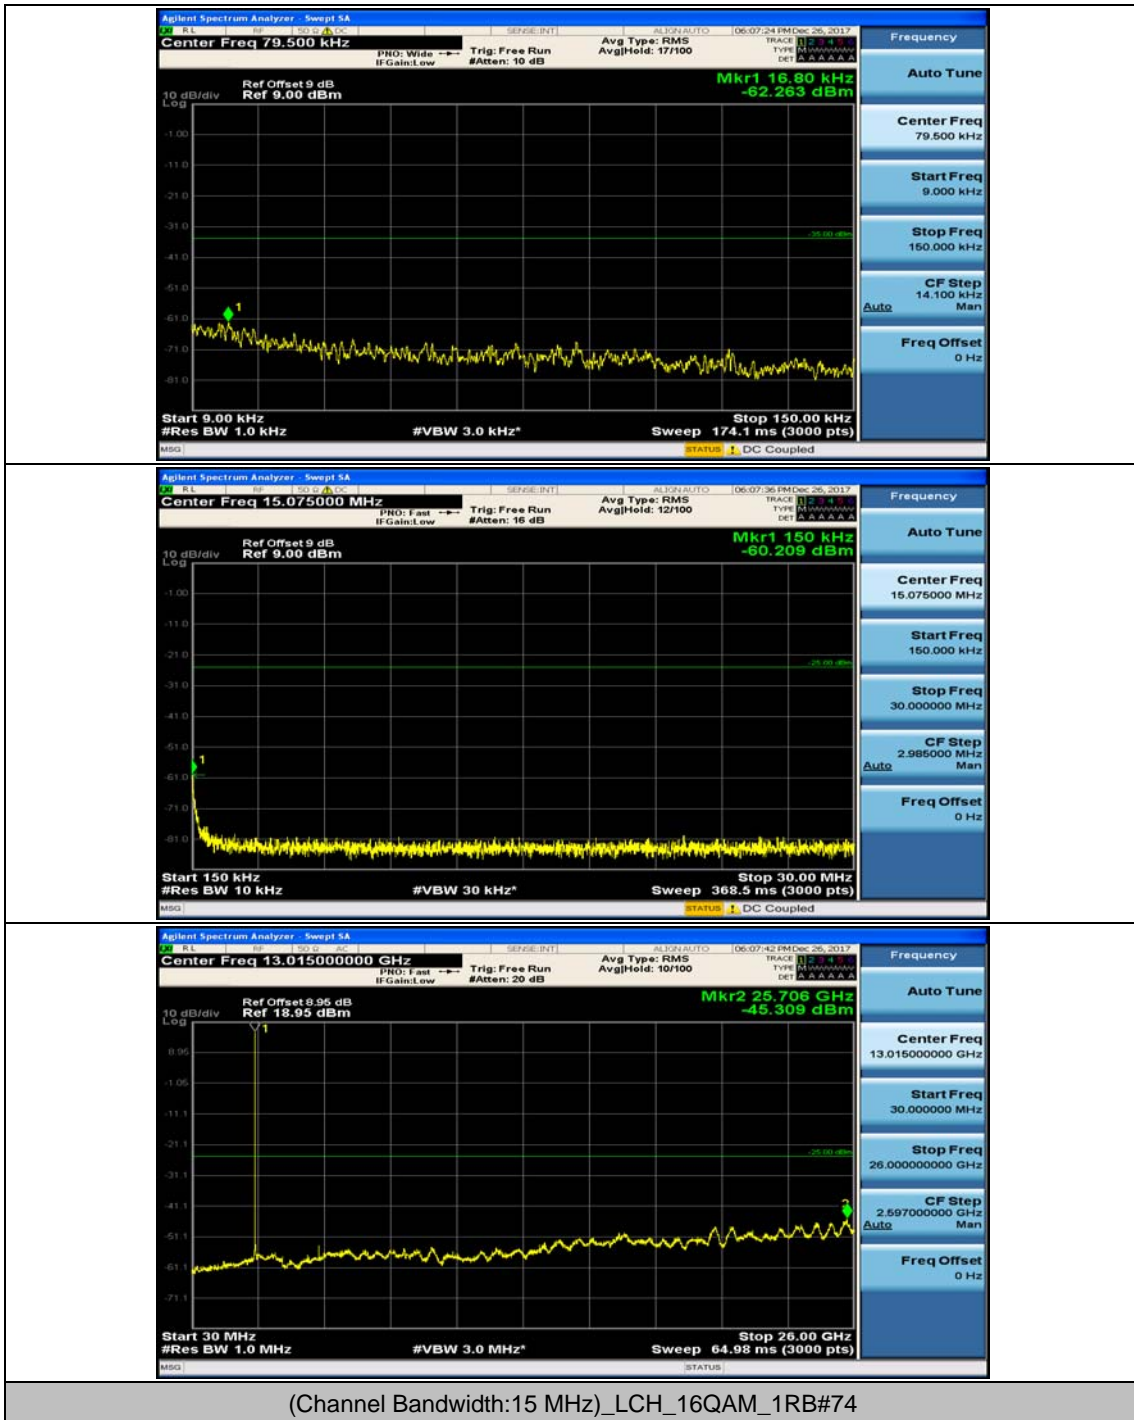

Channel Bandwidth: 10 MHz_LCH_16QAM_1RB#24

Channel Bandwidth: 10 MHz_MCH_16QAM_1RB#0

Channel Bandwidth: 10 MHz_MCH_16QAM_1RB#24

Channel Bandwidth: 10 MHz_HCH_16QAM_1RB#0

Channel Bandwidth: 10 MHz_HCH_16QAM_1RB#24

Channel Bandwidth: 10 MHz_HCH_16QAM_1RB#49

Channel Bandwidth: 15 MHz

(Channel Bandwidth:15 MHz)_MCH_QPSK_1RB#0

(Channel Bandwidth:15 MHz)_MCH_QPSK_1RB#37

(Channel Bandwidth:15 MHz)_HCH_QPSK_1RB#0

(Channel Bandwidth:15 MHz)_HCH_QPSK_1RB#37

(Channel Bandwidth:15 MHz)_LCH_16QAM_1RB#0

(Channel Bandwidth:15 MHz)_LCH_16QAM_1RB#37

(Channel Bandwidth:15 MHz)_MCH_16QAM_1RB#0

(Channel Bandwidth:15 MHz)_MCH_16QAM_1RB#37

(Channel Bandwidth:15 MHz)_HCH_16QAM_1RB#0