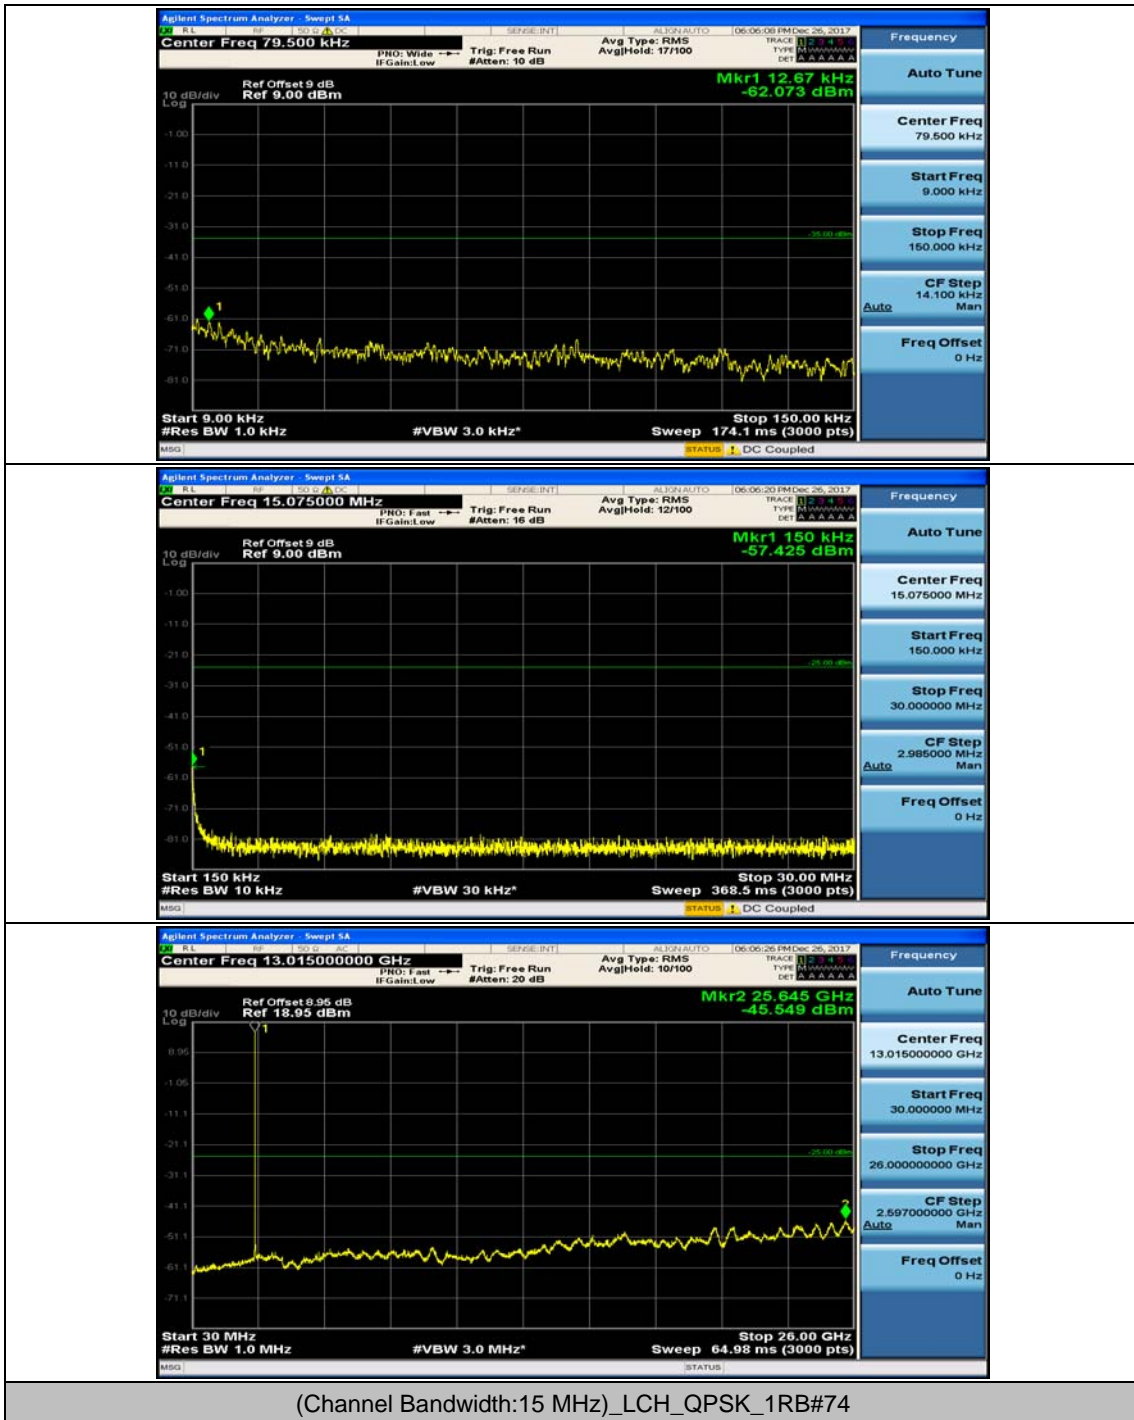

Channel Bandwidth: 10 MHz

Channel Bandwidth: 10 MHz_MCH_QPSK_1RB#0

Channel Bandwidth: 10 MHz_MCH_QPSK_1RB#24

Channel Bandwidth: 10 MHz_HCH_QPSK_1RB#0

Channel Bandwidth: 10 MHz_HCH_QPSK_1RB#24

Channel Bandwidth: 10 MHz_LCH_16QAM_1RB#0

Channel Bandwidth: 10 MHz_LCH_16QAM_1RB#24

Channel Bandwidth: 10 MHz_MCH_16QAM_1RB#0

Channel Bandwidth: 10 MHz_MCH_16QAM_1RB#24

Channel Bandwidth: 10 MHz_HCH_16QAM_1RB#0

Channel Bandwidth: 10 MHz_HCH_16QAM_1RB#24

Channel Bandwidth: 10 MHz_HCH_16QAM_1RB#49

Channel Bandwidth: 15 MHz

(Channel Bandwidth:15 MHz)_MCH_QPSK_1RB#0

(Channel Bandwidth:15 MHz)_MCH_QPSK_1RB#37

(Channel Bandwidth:15 MHz)_HCH_QPSK_1RB#0

(Channel Bandwidth:15 MHz)_HCH_QPSK_1RB#37