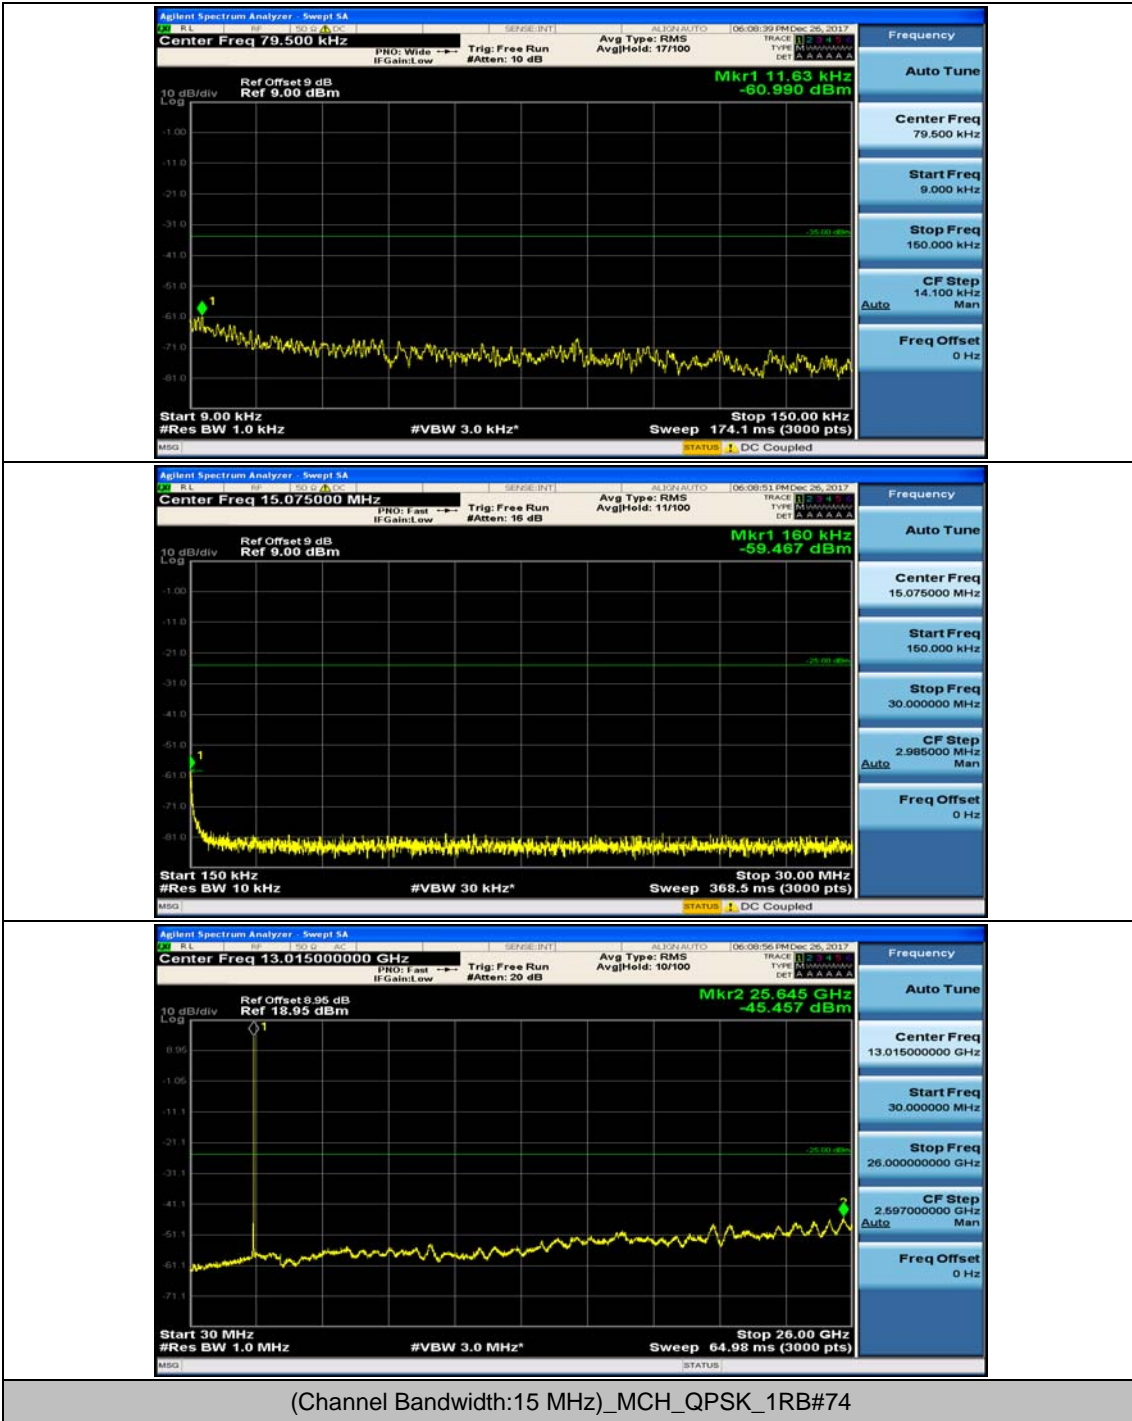

Channel Bandwidth: 10 MHz_LCH_16QAM_1RB#24

Channel Bandwidth: 10 MHz_MCH_16QAM_1RB#0

Channel Bandwidth: 10 MHz_MCH_16QAM_1RB#24

Channel Bandwidth: 10 MHz_HCH_16QAM_1RB#0

Channel Bandwidth: 10 MHz_HCH_16QAM_1RB#24

Channel Bandwidth: 10 MHz_HCH_16QAM_1RB#49

Channel Bandwidth: 15 MHz

(Channel Bandwidth:15 MHz)_MCH_QPSK_1RB#0

(Channel Bandwidth:15 MHz)_MCH_QPSK_1RB#37

(Channel Bandwidth:15 MHz)_HCH_QPSK_1RB#0

(Channel Bandwidth:15 MHz)_HCH_QPSK_1RB#37

(Channel Bandwidth:15 MHz)_LCH_16QAM_1RB#0

(Channel Bandwidth:15 MHz)_LCH_16QAM_1RB#37

(Channel Bandwidth:15 MHz)_MCH_16QAM_1RB#0

(Channel Bandwidth:15 MHz)_MCH_16QAM_1RB#37

(Channel Bandwidth:15 MHz)_HCH_16QAM_1RB#0