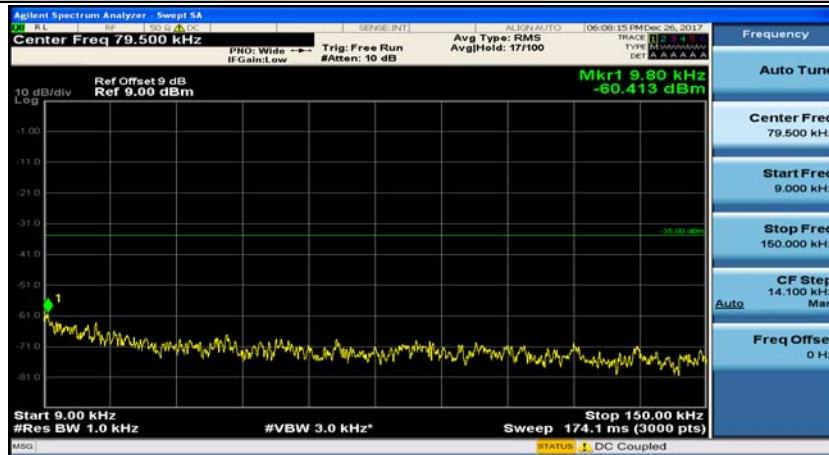

Channel Bandwidth: 10 MHz_HCH_16QAM_1RB#49

Channel Bandwidth: 15 MHz

(Channel Bandwidth:15 MHz)_MCH_QPSK_1RB#0

(Channel Bandwidth:15 MHz)_MCH_QPSK_1RB#37

(Channel Bandwidth:15 MHz)_HCH_QPSK_1RB#0

(Channel Bandwidth:15 MHz)_HCH_QPSK_1RB#37