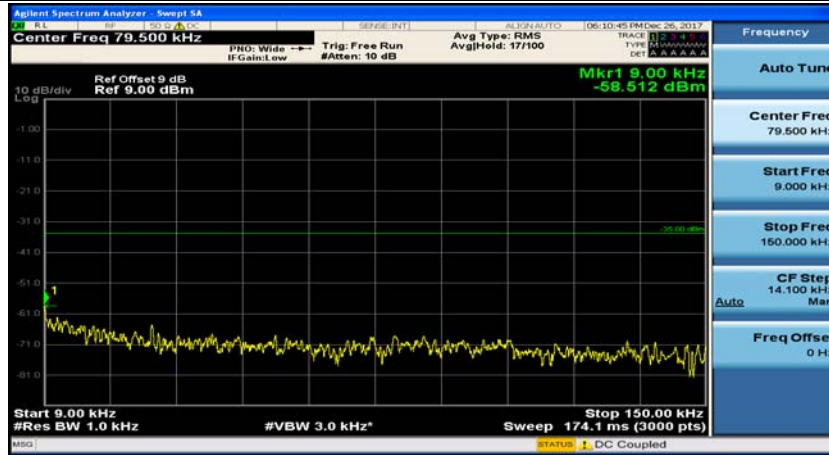

Channel Bandwidth: 10 MHz_HCH_16QAM_1RB#49

Channel Bandwidth: 15 MHz

(Channel Bandwidth:15 MHz)_MCH_QPSK_1RB#0

(Channel Bandwidth:15 MHz)_MCH_QPSK_1RB#37

(Channel Bandwidth:15 MHz)_HCH_QPSK_1RB#0

(Channel Bandwidth:15 MHz)_HCH_QPSK_1RB#37