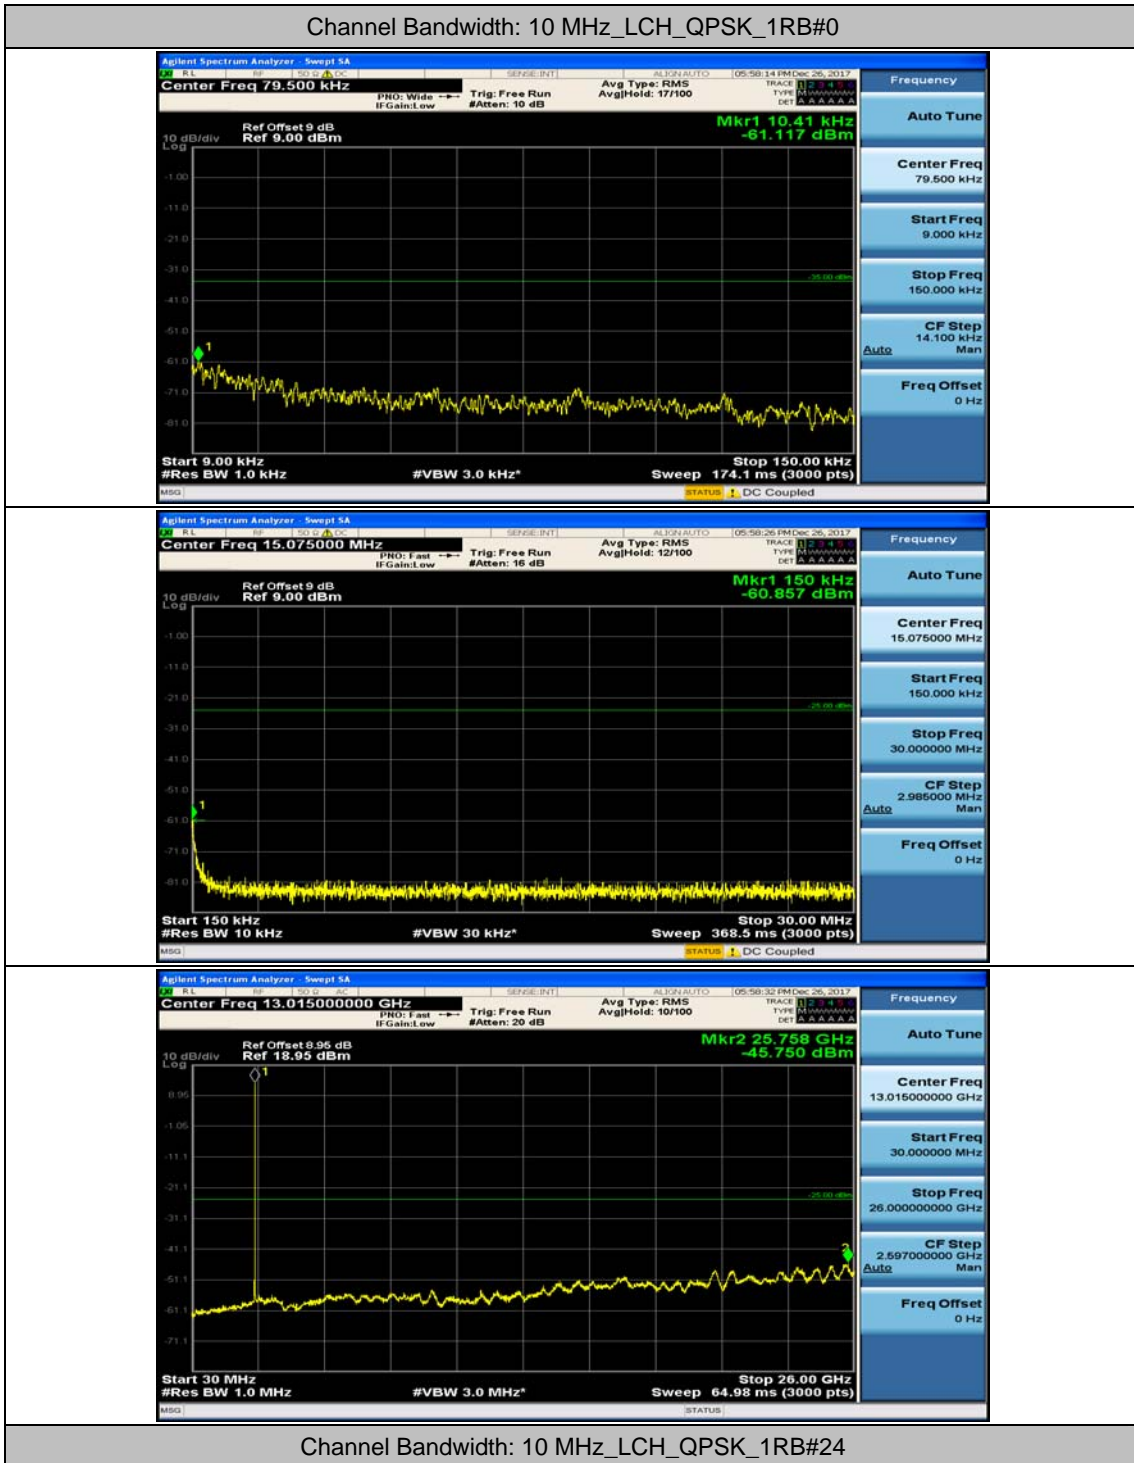

Channel Bandwidth: 10 MHz

Channel Bandwidth: 10 MHz_MCH_QPSK_1RB#0

Channel Bandwidth: 10 MHz_MCH_QPSK_1RB#24

Channel Bandwidth: 10 MHz_HCH_QPSK_1RB#0

Channel Bandwidth: 10 MHz_HCH_QPSK_1RB#24

Channel Bandwidth: 10 MHz_LCH_16QAM_1RB#0

Channel Bandwidth: 10 MHz_LCH_16QAM_1RB#24

Channel Bandwidth: 10 MHz_MCH_16QAM_1RB#0

Channel Bandwidth: 10 MHz_MCH_16QAM_1RB#24

Channel Bandwidth: 10 MHz_HCH_16QAM_1RB#0

Channel Bandwidth: 10 MHz_HCH_16QAM_1RB#24