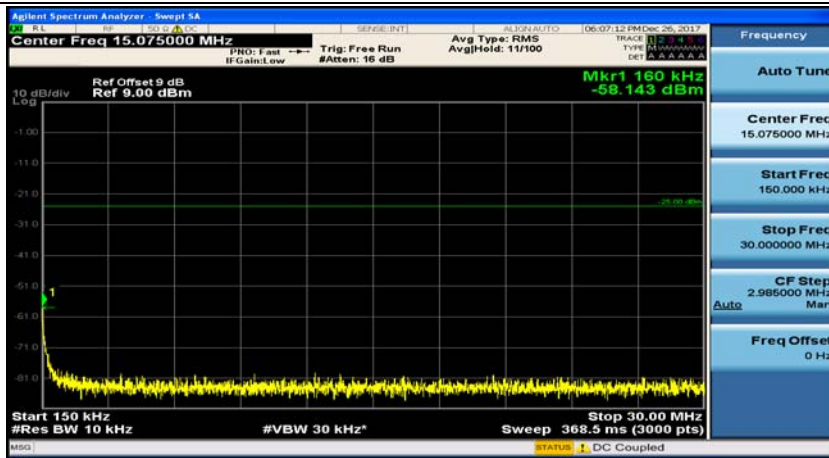

(Channel Bandwidth:15 MHz)_LCH_16QAM_1RB#0

(Channel Bandwidth:15 MHz)_LCH_16QAM_1RB#37