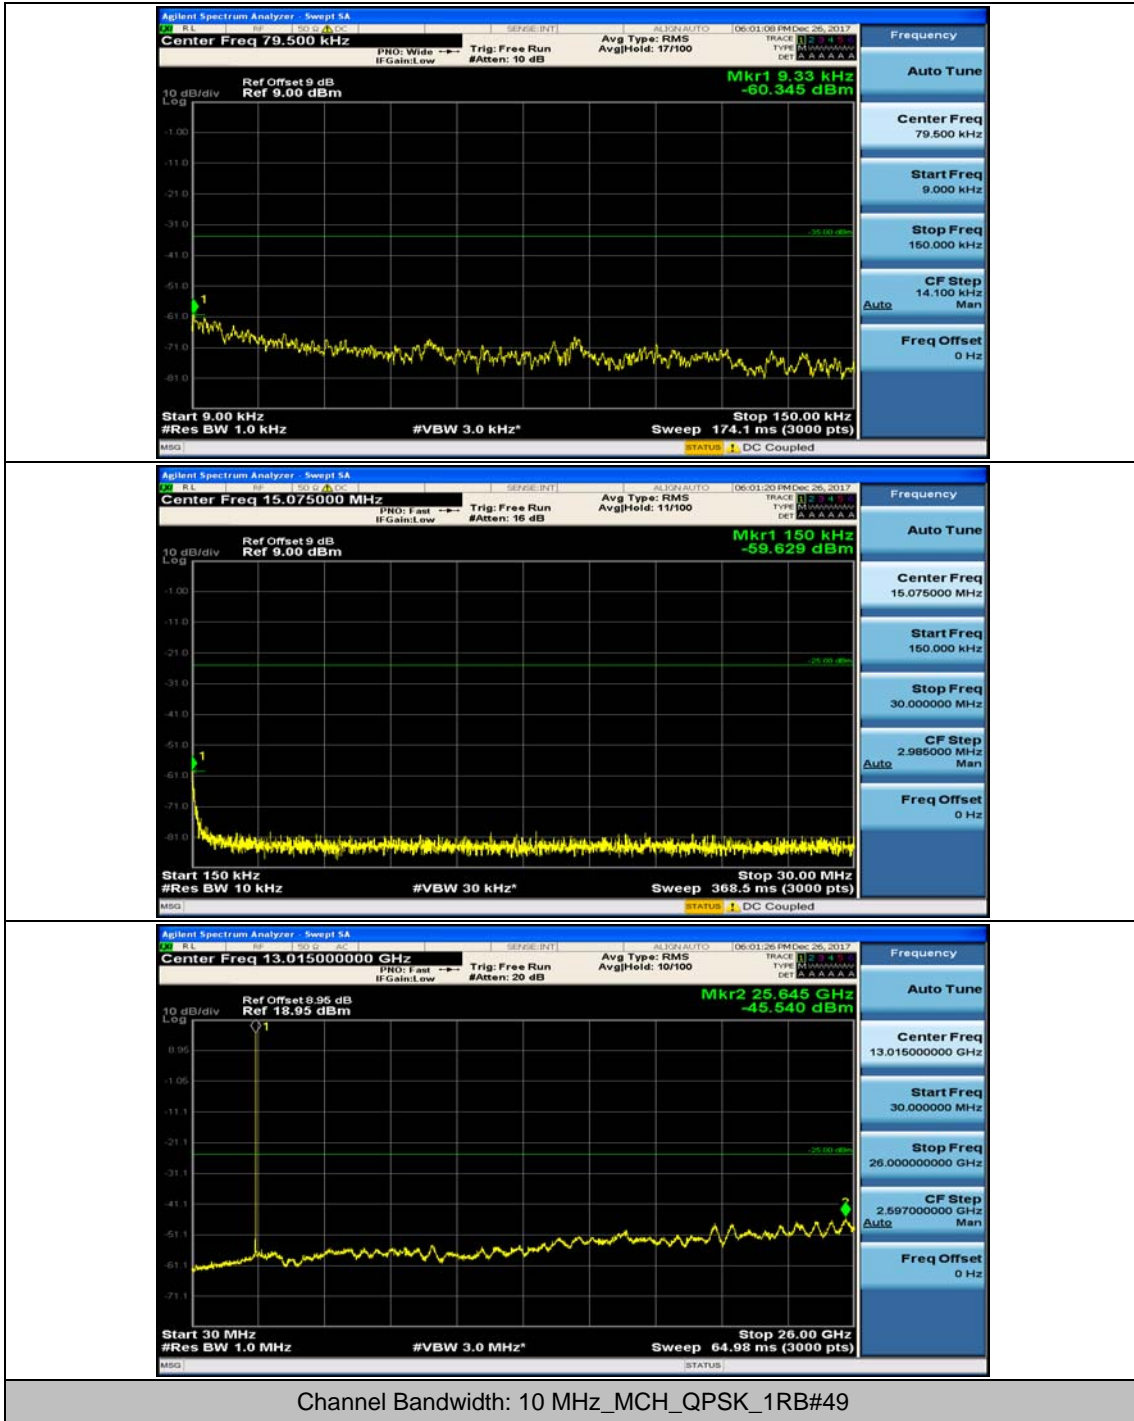

Channel Bandwidth: 10 MHz

Channel Bandwidth: 10 MHz_MCH_QPSK_1RB#0

Channel Bandwidth: 10 MHz_MCH_QPSK_1RB#24

Channel Bandwidth: 10 MHz_HCH_QPSK_1RB#0

Channel Bandwidth: 10 MHz_HCH_QPSK_1RB#24

Channel Bandwidth: 10 MHz_LCH_16QAM_1RB#0

Channel Bandwidth: 10 MHz_LCH_16QAM_1RB#24

Channel Bandwidth: 10 MHz_MCH_16QAM_1RB#0

Channel Bandwidth: 10 MHz_MCH_16QAM_1RB#24

Channel Bandwidth: 10 MHz_HCH_16QAM_1RB#0

Channel Bandwidth: 10 MHz_HCH_16QAM_1RB#24