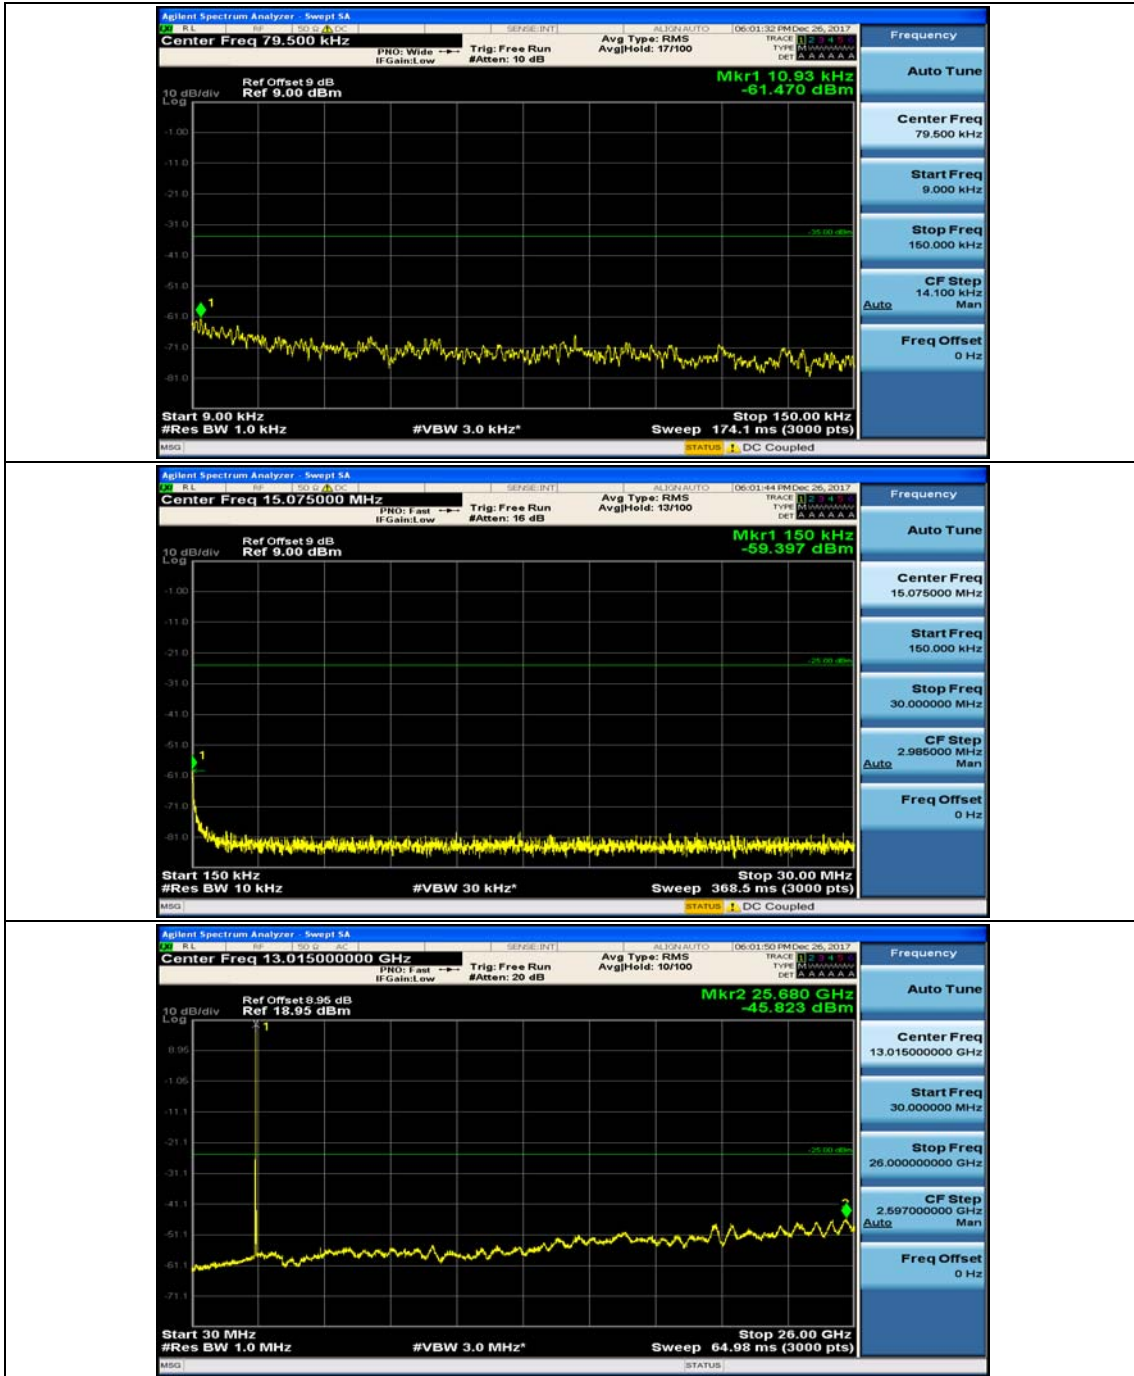

Channel Bandwidth: 10 MHz

Channel Bandwidth: 10 MHz_MCH_QPSK_1RB#0

Channel Bandwidth: 10 MHz_MCH_QPSK_1RB#24

Channel Bandwidth: 10 MHz_HCH_QPSK_1RB#0

Channel Bandwidth: 10 MHz_HCH_QPSK_1RB#24

Channel Bandwidth: 10 MHz_LCH_16QAM_1RB#0

Channel Bandwidth: 10 MHz_LCH_16QAM_1RB#24

Channel Bandwidth: 10 MHz_MCH_16QAM_1RB#0

Channel Bandwidth: 10 MHz_MCH_16QAM_1RB#24

Channel Bandwidth: 10 MHz_HCH_16QAM_1RB#0

Channel Bandwidth: 10 MHz_HCH_16QAM_1RB#24