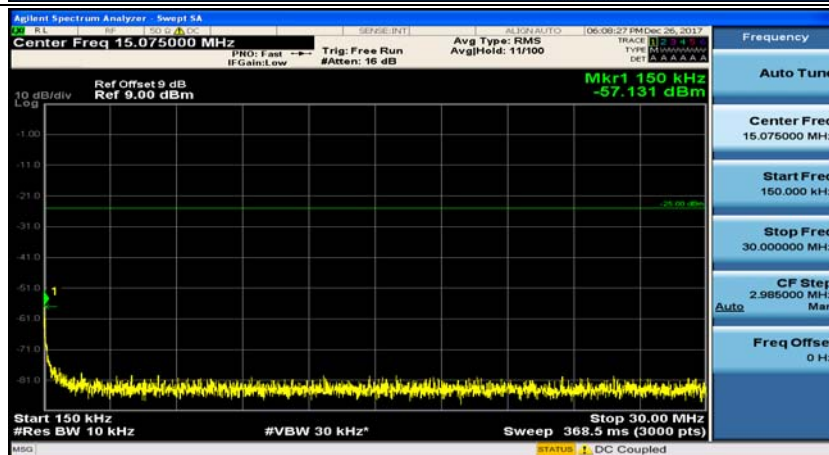

Channel Bandwidth: 10 MHz_HCH_16QAM_1RB#49

Channel Bandwidth: 15 MHz

(Channel Bandwidth:15 MHz)_MCH_QPSK_1RB#0

(Channel Bandwidth:15 MHz)_MCH_QPSK_1RB#37

(Channel Bandwidth:15 MHz)_HCH_QPSK_1RB#0

(Channel Bandwidth:15 MHz)_HCH_QPSK_1RB#37