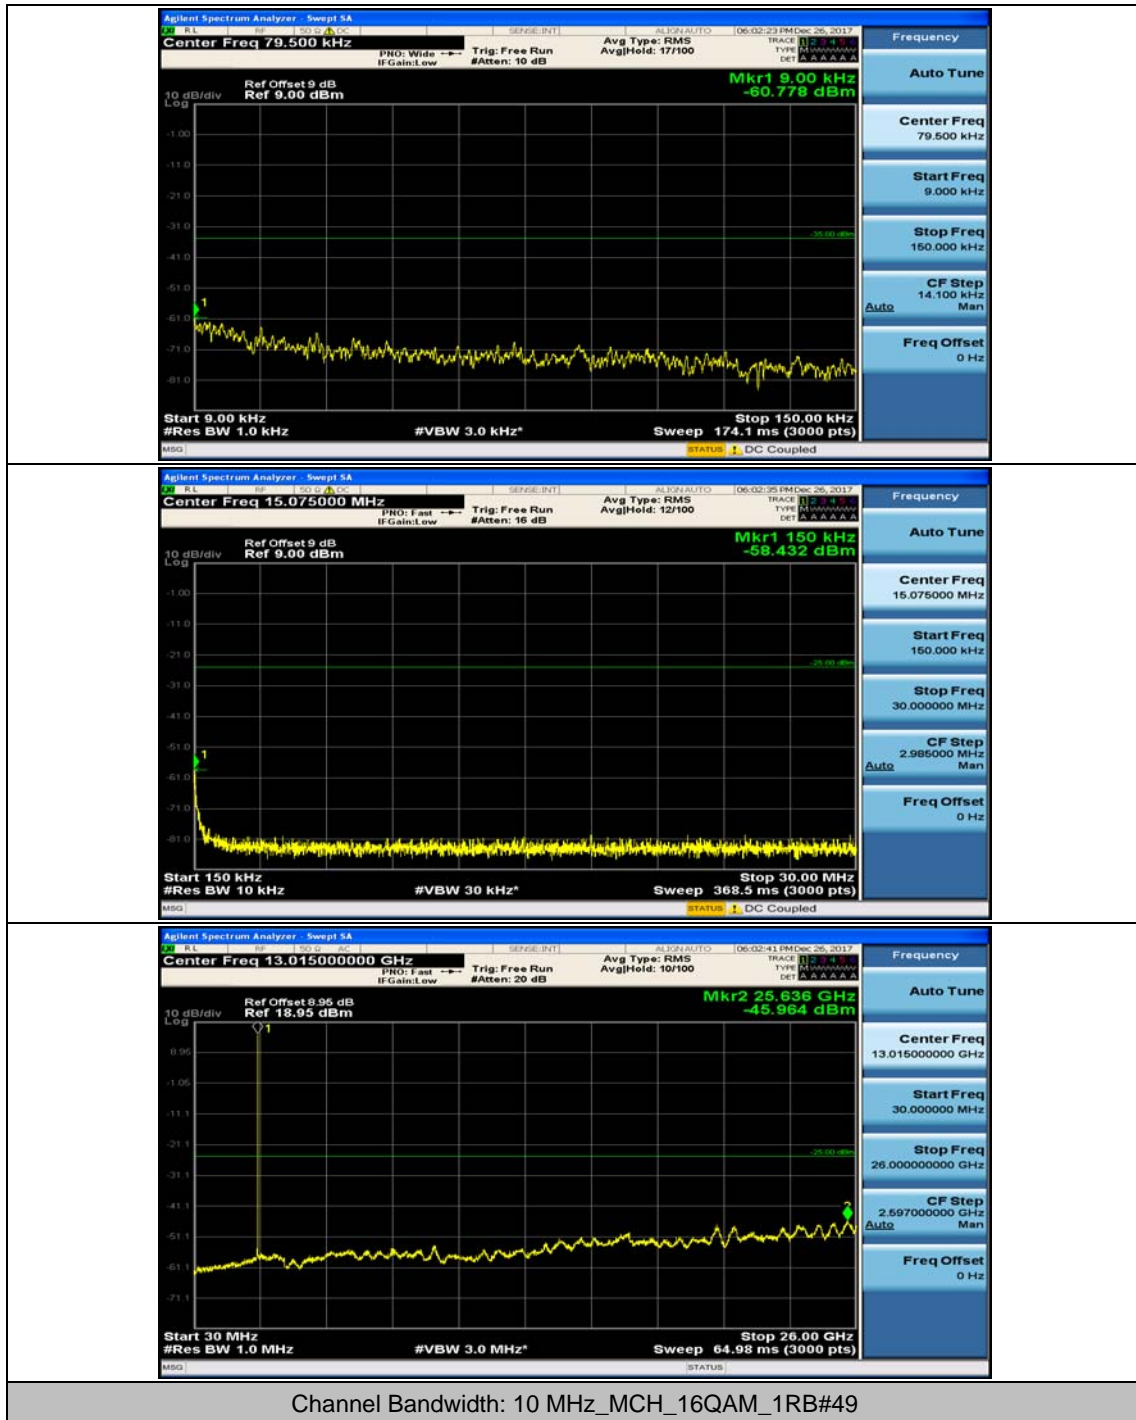

Channel Bandwidth: 10 MHz

Channel Bandwidth: 10 MHz_MCH_QPSK_1RB#0

Channel Bandwidth: 10 MHz_MCH_QPSK_1RB#24

Channel Bandwidth: 10 MHz_HCH_QPSK_1RB#0

Channel Bandwidth: 10 MHz_HCH_QPSK_1RB#24

Channel Bandwidth: 10 MHz_LCH_16QAM_1RB#0

Channel Bandwidth: 10 MHz_LCH_16QAM_1RB#24

Channel Bandwidth: 10 MHz_MCH_16QAM_1RB#0

Channel Bandwidth: 10 MHz_MCH_16QAM_1RB#24

Channel Bandwidth: 10 MHz_HCH_16QAM_1RB#0

Channel Bandwidth: 10 MHz_HCH_16QAM_1RB#24

Channel Bandwidth: 10 MHz_HCH_16QAM_1RB#49

Channel Bandwidth: 15 MHz

(Channel Bandwidth:15 MHz)_MCH_QPSK_1RB#0

(Channel Bandwidth:15 MHz)_MCH_QPSK_1RB#37

(Channel Bandwidth:15 MHz)_HCH_QPSK_1RB#0

(Channel Bandwidth:15 MHz)_HCH_QPSK_1RB#37