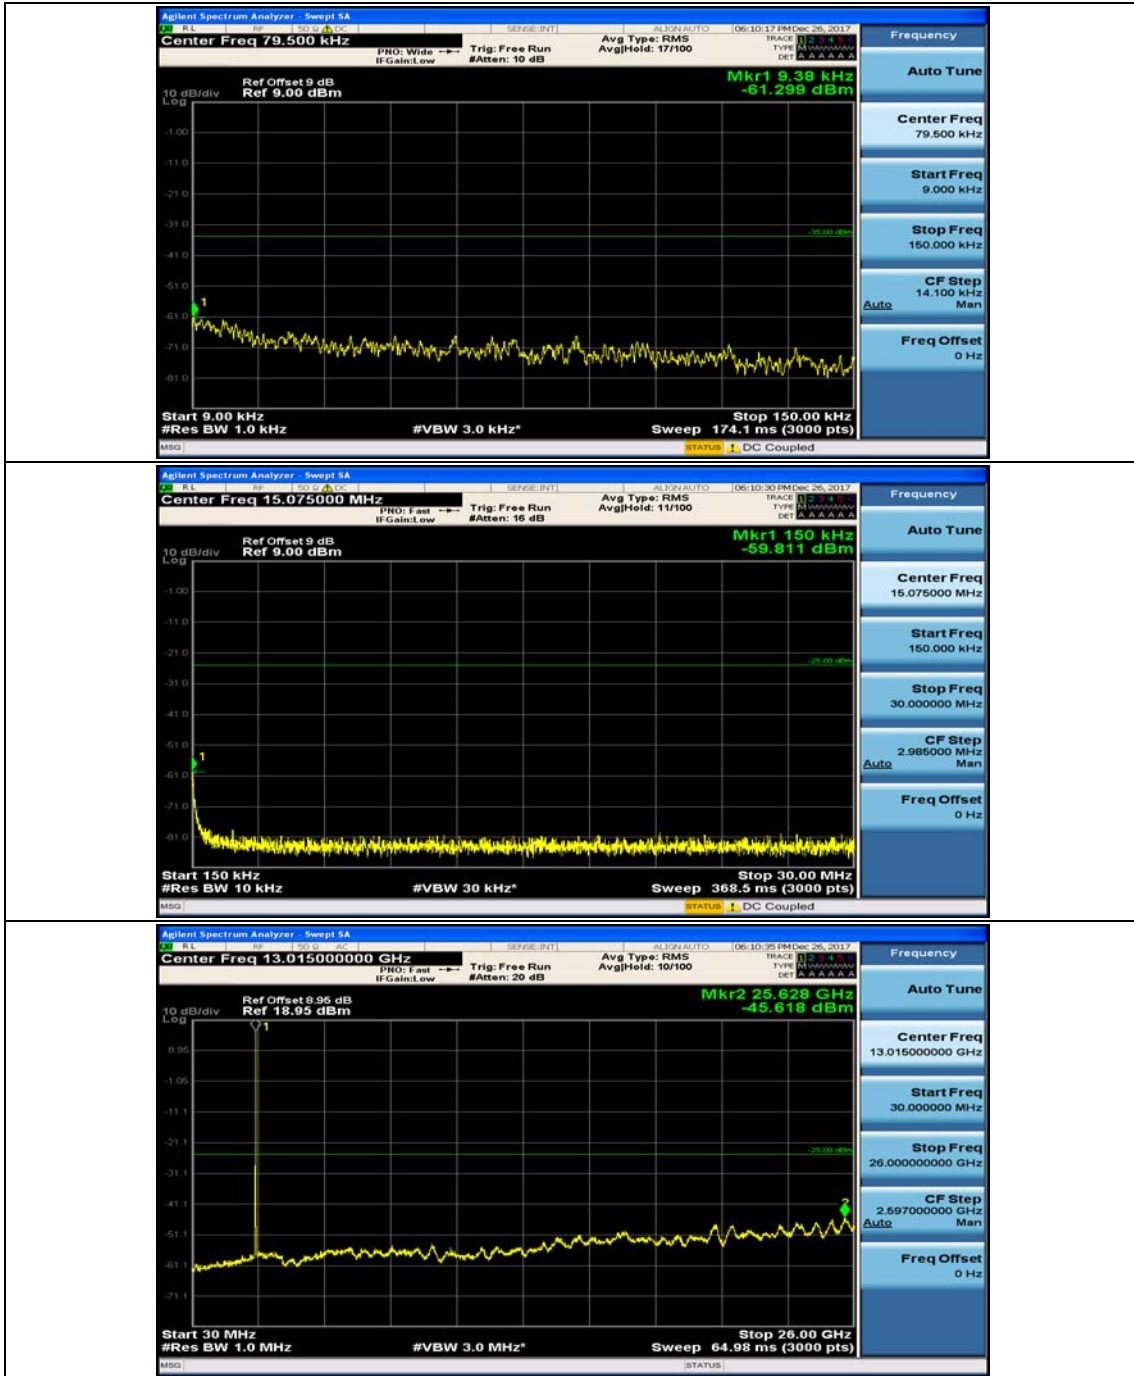

(Channel Bandwidth:15 MHz)_LCH_16QAM_1RB#0

(Channel Bandwidth:15 MHz)_LCH_16QAM_1RB#37

(Channel Bandwidth:15 MHz)_MCH_16QAM_1RB#0

(Channel Bandwidth:15 MHz)_MCH_16QAM_1RB#37

(Channel Bandwidth:15 MHz)_HCH_16QAM_1RB#0

(Channel Bandwidth:15 MHz)_HCH_16QAM_1RB#37

Channel Bandwidth: 20 MHz