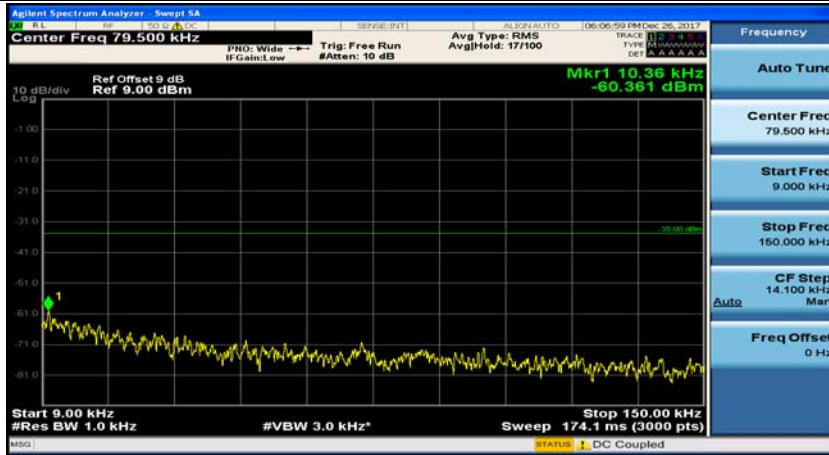

(Channel Bandwidth:15 MHz)_LCH_16QAM_1RB#0