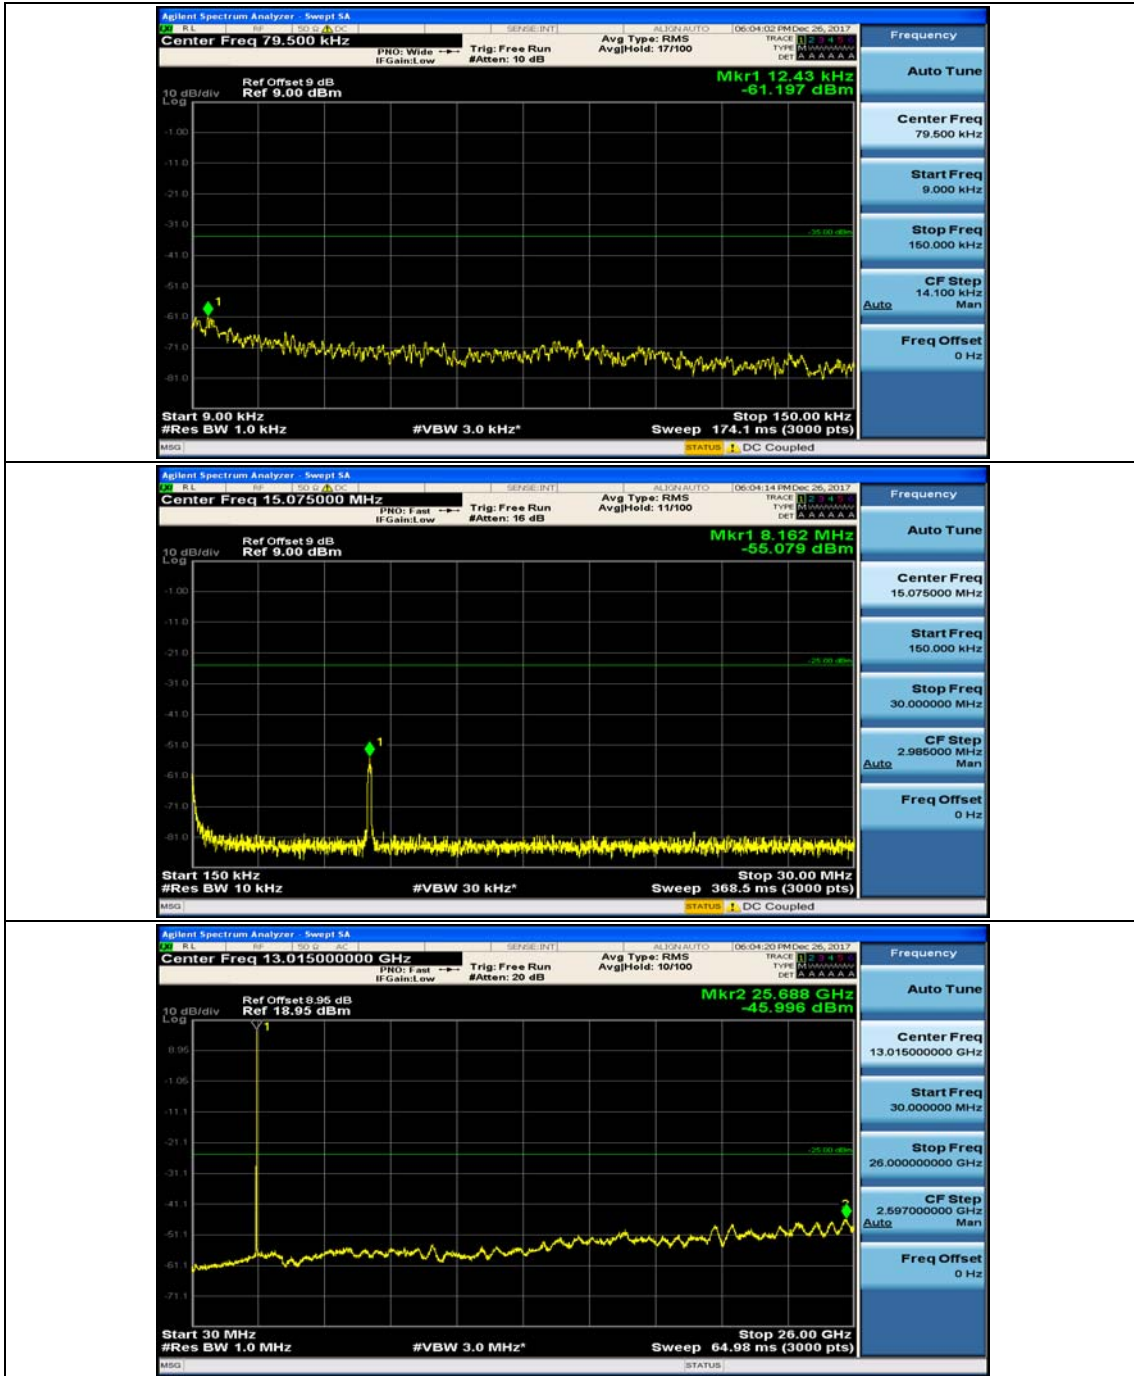

Channel Bandwidth: 10 MHz

Channel Bandwidth: 10 MHz_MCH_QPSK_1RB#0

Channel Bandwidth: 10 MHz_MCH_QPSK_1RB#24

Channel Bandwidth: 10 MHz_HCH_QPSK_1RB#0

Channel Bandwidth: 10 MHz_HCH_QPSK_1RB#24

Channel Bandwidth: 10 MHz_LCH_16QAM_1RB#0

Channel Bandwidth: 10 MHz_LCH_16QAM_1RB#24

Channel Bandwidth: 10 MHz_MCH_16QAM_1RB#0

Channel Bandwidth: 10 MHz_MCH_16QAM_1RB#24

Channel Bandwidth: 10 MHz_HCH_16QAM_1RB#0

Channel Bandwidth: 10 MHz_HCH_16QAM_1RB#24