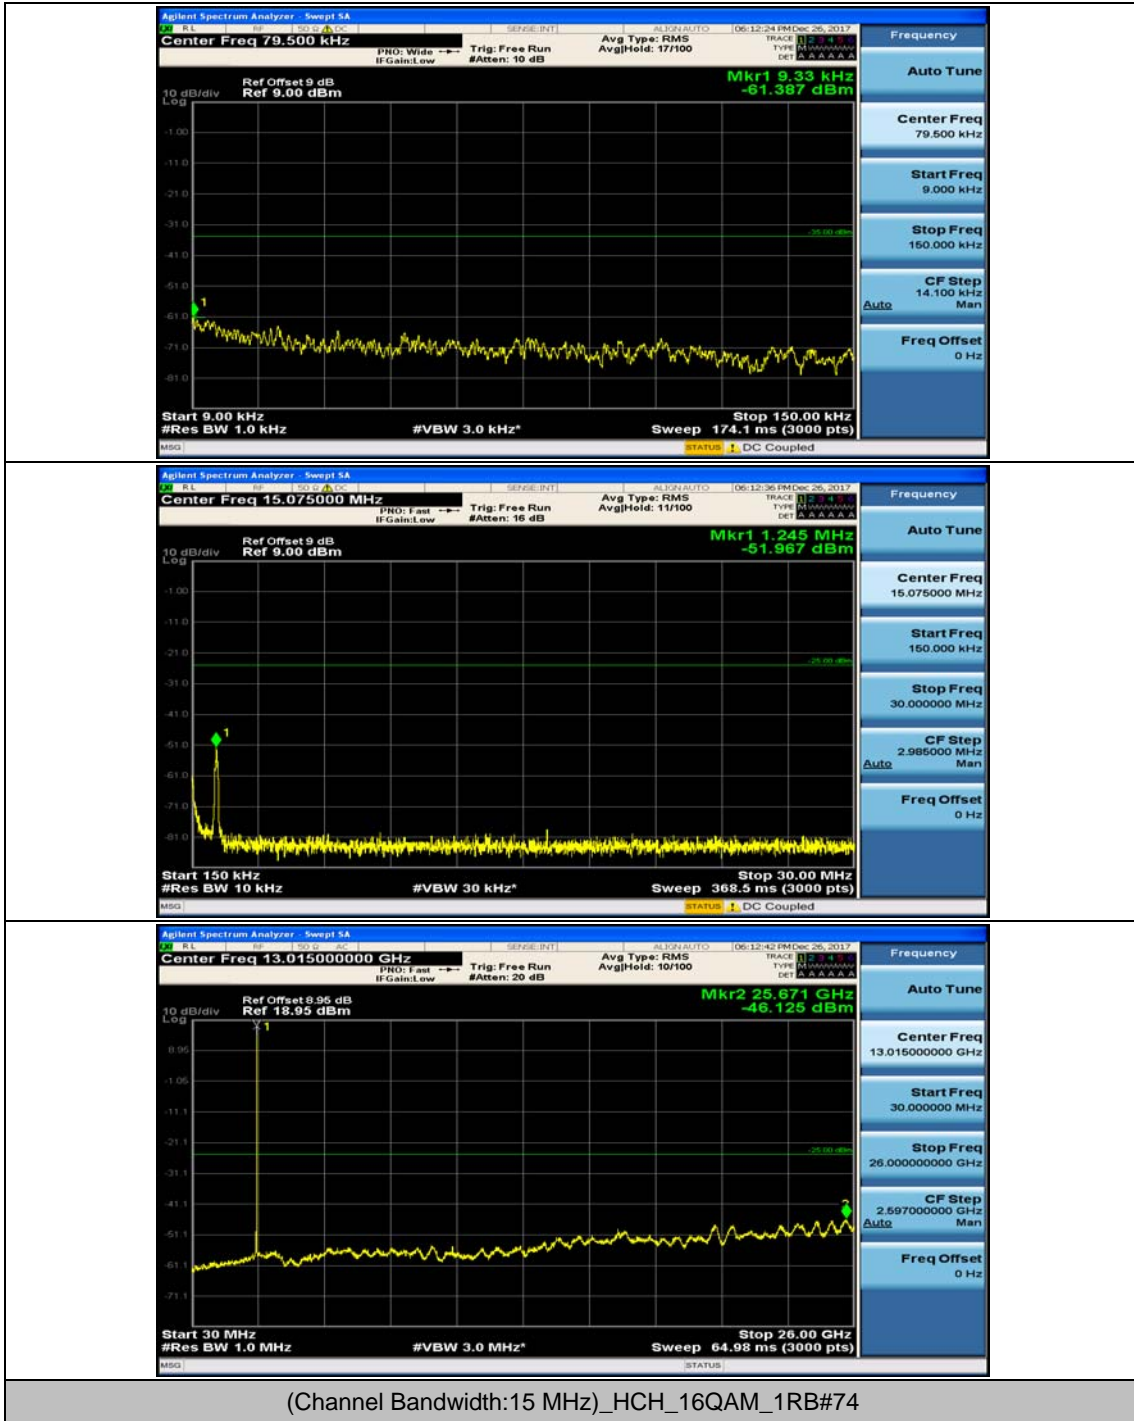

(Channel Bandwidth:15 MHz)_LCH_16QAM_1RB#0

(Channel Bandwidth:15 MHz)_LCH_16QAM_1RB#37

(Channel Bandwidth:15 MHz)_MCH_16QAM_1RB#0

(Channel Bandwidth:15 MHz)_MCH_16QAM_1RB#37

(Channel Bandwidth:15 MHz)_HCH_16QAM_1RB#0

(Channel Bandwidth:15 MHz)_HCH_16QAM_1RB#37

Channel Bandwidth: 20 MHz