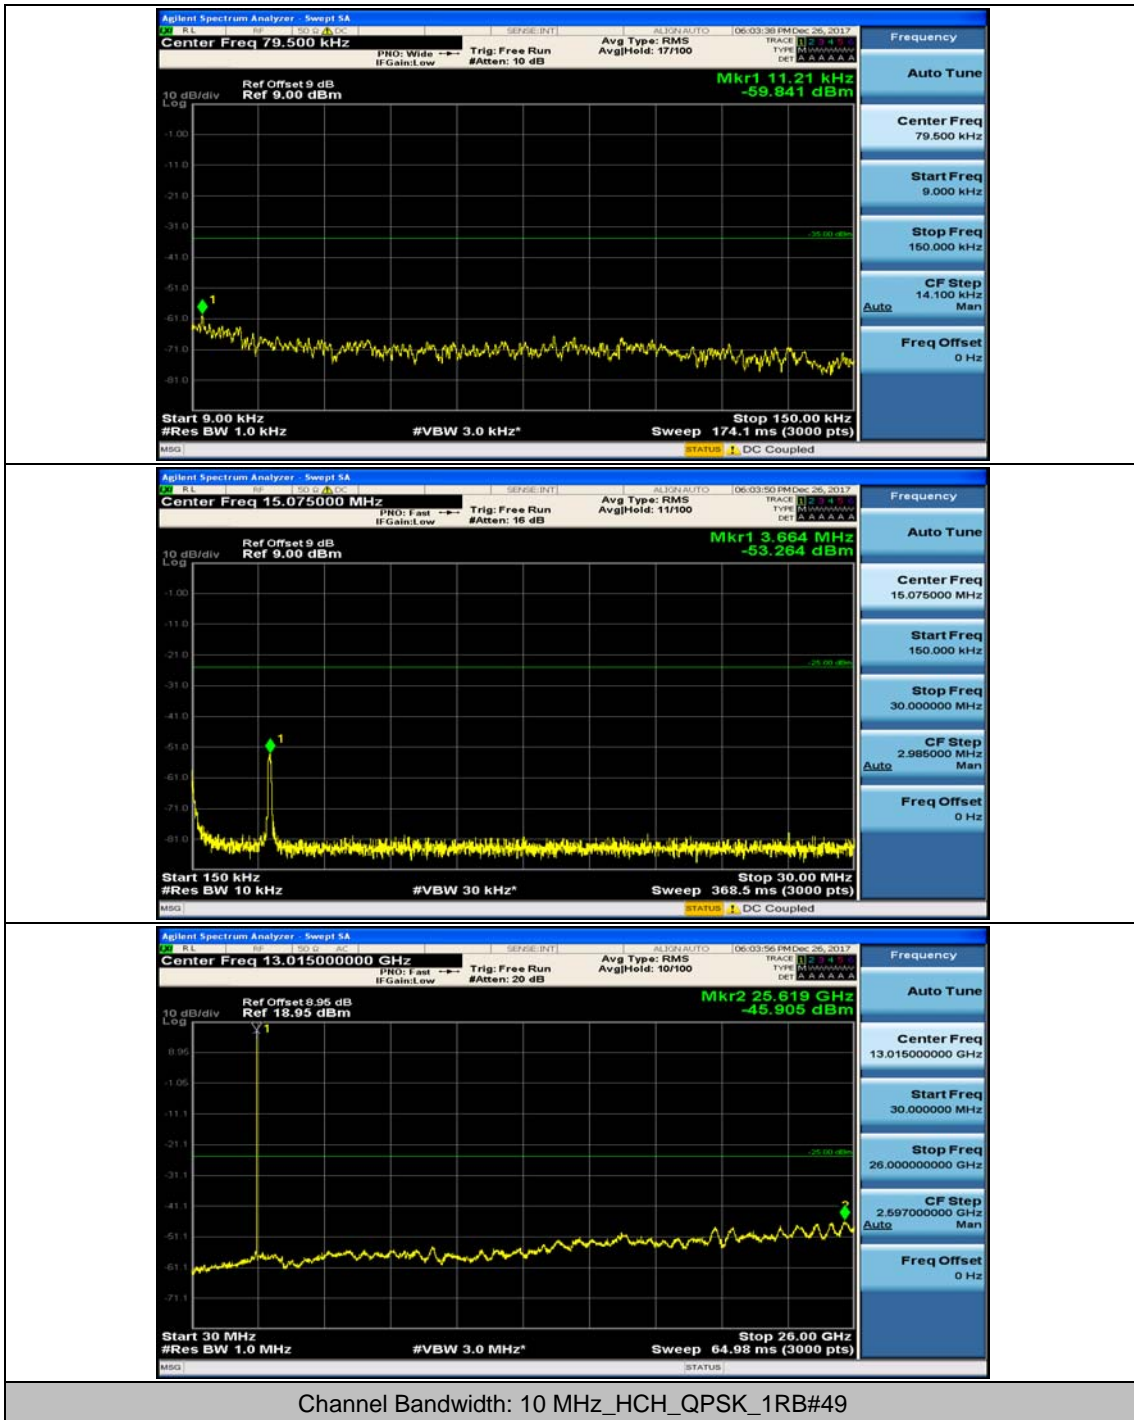

Channel Bandwidth: 10 MHz

Channel Bandwidth: 10 MHz_MCH_QPSK_1RB#0

Channel Bandwidth: 10 MHz_MCH_QPSK_1RB#24

Channel Bandwidth: 10 MHz_HCH_QPSK_1RB#0

Channel Bandwidth: 10 MHz_HCH_QPSK_1RB#24

Channel Bandwidth: 10 MHz_LCH_16QAM_1RB#0

Channel Bandwidth: 10 MHz_LCH_16QAM_1RB#24

Channel Bandwidth: 10 MHz_MCH_16QAM_1RB#0

Channel Bandwidth: 10 MHz_MCH_16QAM_1RB#24

Channel Bandwidth: 10 MHz_HCH_16QAM_1RB#0

Channel Bandwidth: 10 MHz_HCH_16QAM_1RB#24