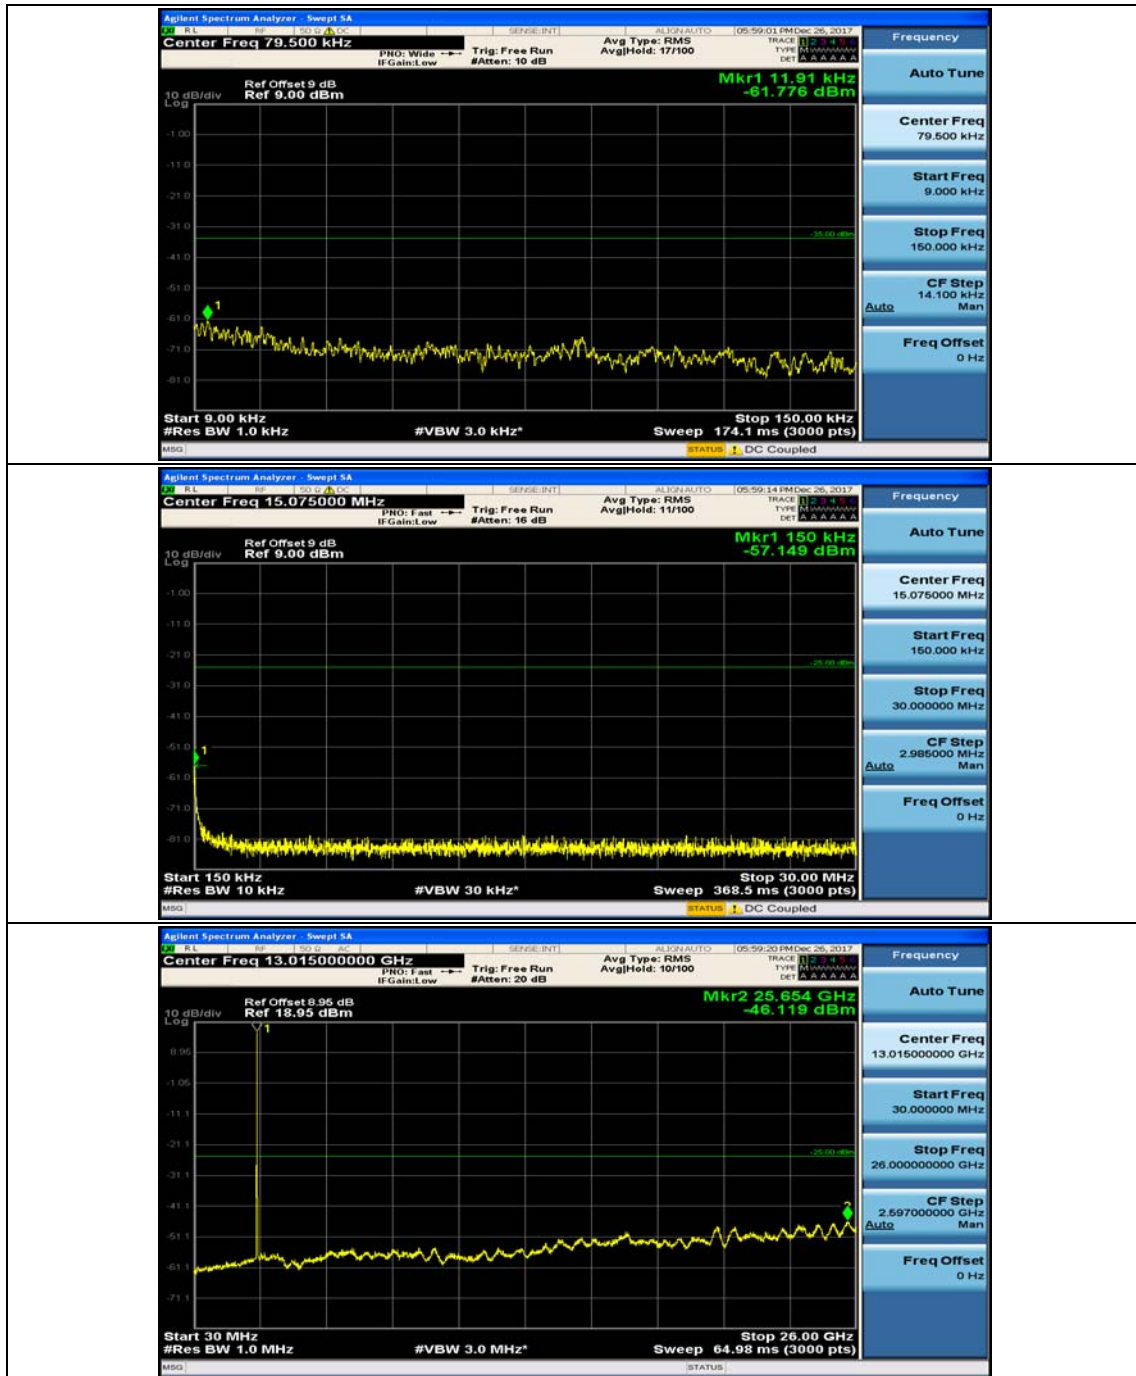

Channel Bandwidth: 10 MHz

Channel Bandwidth: 10 MHz_MCH_QPSK_1RB#0

Channel Bandwidth: 10 MHz_MCH_QPSK_1RB#24

Channel Bandwidth: 10 MHz_HCH_QPSK_1RB#0

Channel Bandwidth: 10 MHz_HCH_QPSK_1RB#24

Channel Bandwidth: 10 MHz_LCH_16QAM_1RB#0

Channel Bandwidth: 10 MHz_LCH_16QAM_1RB#24

Channel Bandwidth: 10 MHz_MCH_16QAM_1RB#0

Channel Bandwidth: 10 MHz_MCH_16QAM_1RB#24

Channel Bandwidth: 10 MHz_HCH_16QAM_1RB#0

Channel Bandwidth: 10 MHz_HCH_16QAM_1RB#24