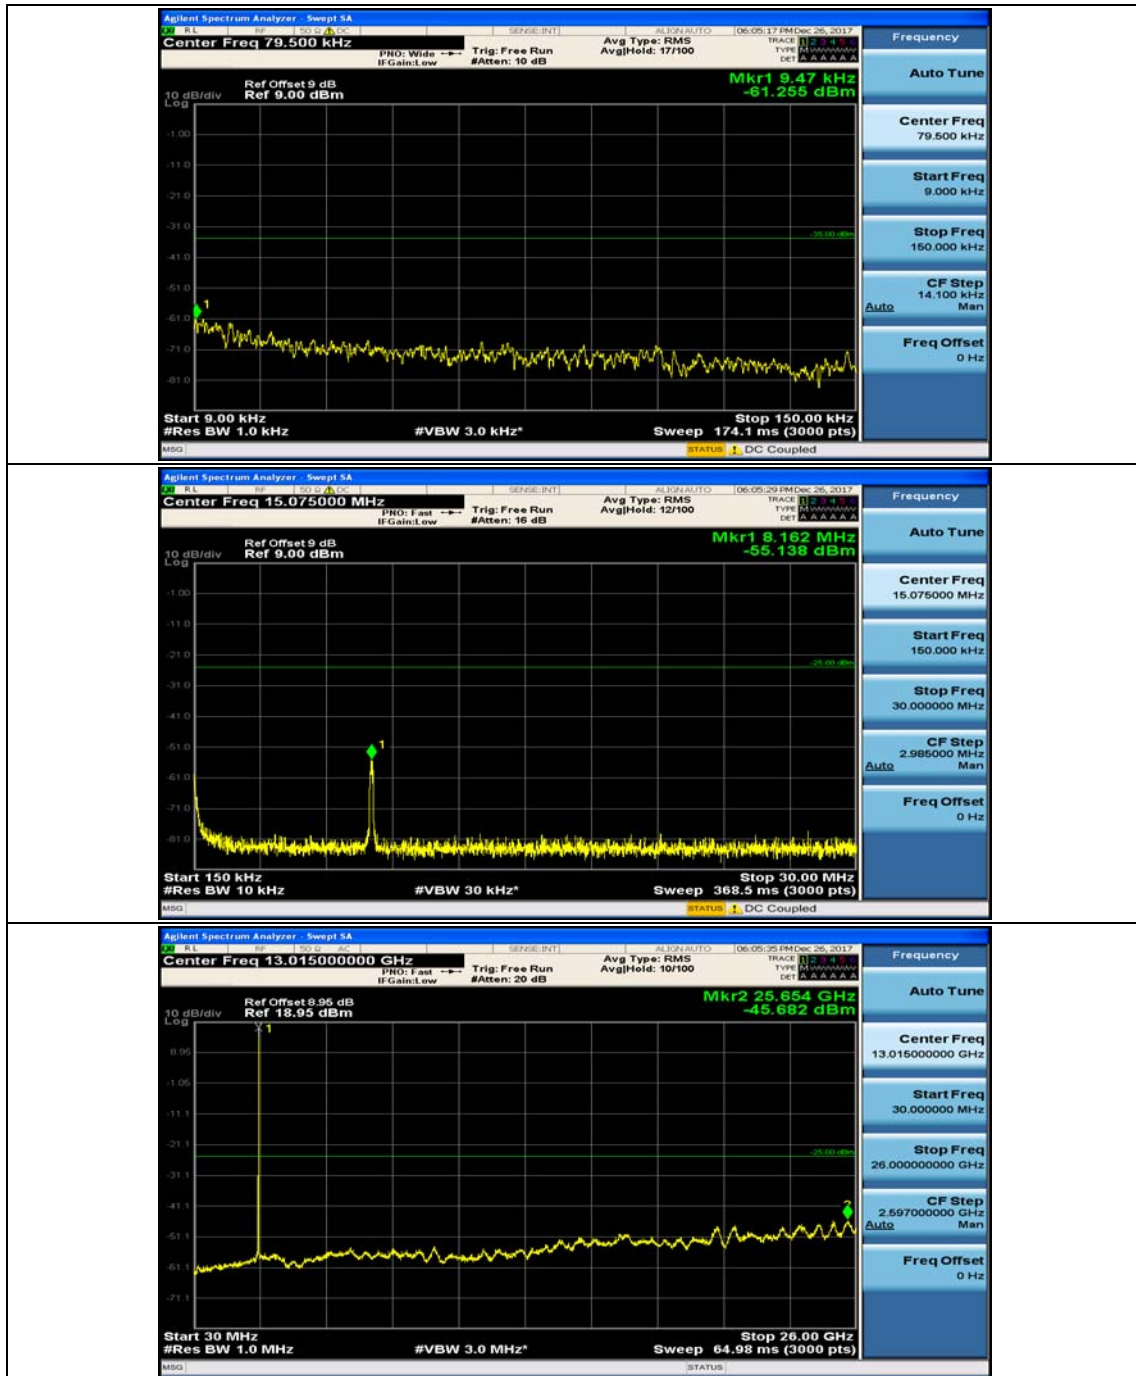

Channel Bandwidth: 10 MHz

Channel Bandwidth: 10 MHz_MCH_QPSK_1RB#0

Channel Bandwidth: 10 MHz_MCH_QPSK_1RB#24

Channel Bandwidth: 10 MHz_HCH_QPSK_1RB#0

Channel Bandwidth: 10 MHz_HCH_QPSK_1RB#24

Channel Bandwidth: 10 MHz_LCH_16QAM_1RB#0

Channel Bandwidth: 10 MHz_LCH_16QAM_1RB#24

Channel Bandwidth: 10 MHz_MCH_16QAM_1RB#0

Channel Bandwidth: 10 MHz_MCH_16QAM_1RB#24

Channel Bandwidth: 10 MHz_HCH_16QAM_1RB#0

Channel Bandwidth: 10 MHz_HCH_16QAM_1RB#24

Channel Bandwidth: 10 MHz_HCH_16QAM_1RB#49

Channel Bandwidth: 15 MHz

(Channel Bandwidth:15 MHz)_MCH_QPSK_1RB#0

(Channel Bandwidth:15 MHz)_MCH_QPSK_1RB#37

(Channel Bandwidth:15 MHz)_HCH_QPSK_1RB#0

(Channel Bandwidth:15 MHz)_HCH_QPSK_1RB#37