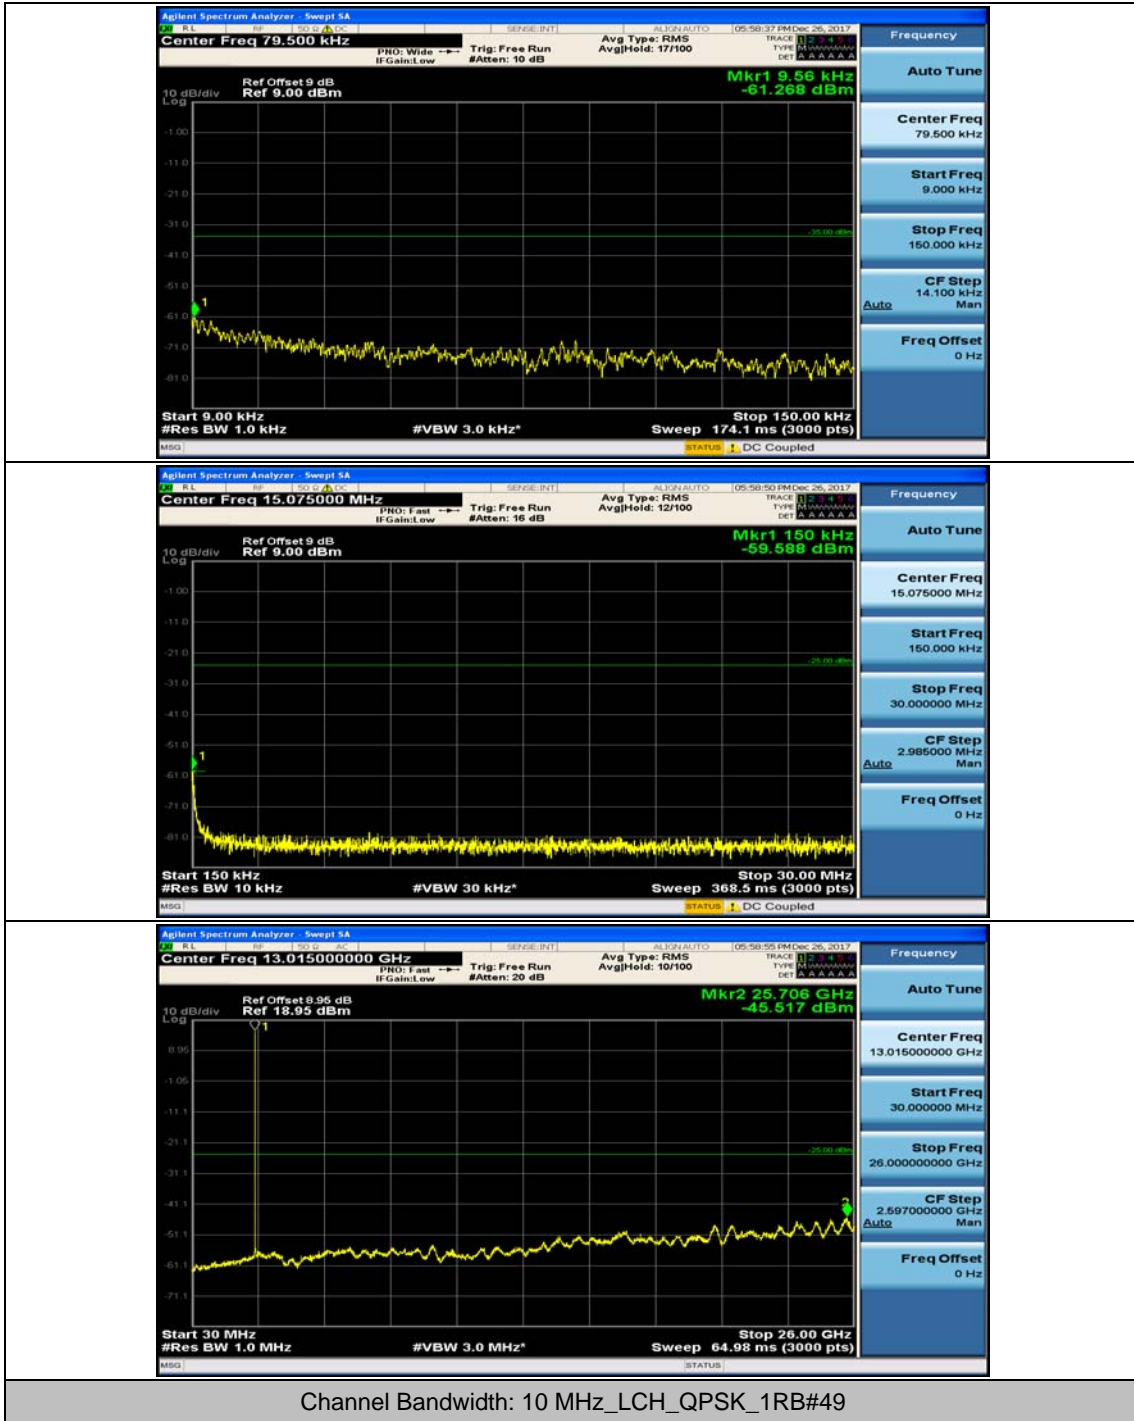

Channel Bandwidth: 10 MHz

Channel Bandwidth: 10 MHz_MCH_QPSK_1RB#0

Channel Bandwidth: 10 MHz_MCH_QPSK_1RB#24

Channel Bandwidth: 10 MHz_HCH_QPSK_1RB#0

Channel Bandwidth: 10 MHz_HCH_QPSK_1RB#24

Channel Bandwidth: 10 MHz_LCH_16QAM_1RB#0

Channel Bandwidth: 10 MHz_LCH_16QAM_1RB#24

Channel Bandwidth: 10 MHz_MCH_16QAM_1RB#0

Channel Bandwidth: 10 MHz_MCH_16QAM_1RB#24

Channel Bandwidth: 10 MHz_HCH_16QAM_1RB#0

Channel Bandwidth: 10 MHz_HCH_16QAM_1RB#24