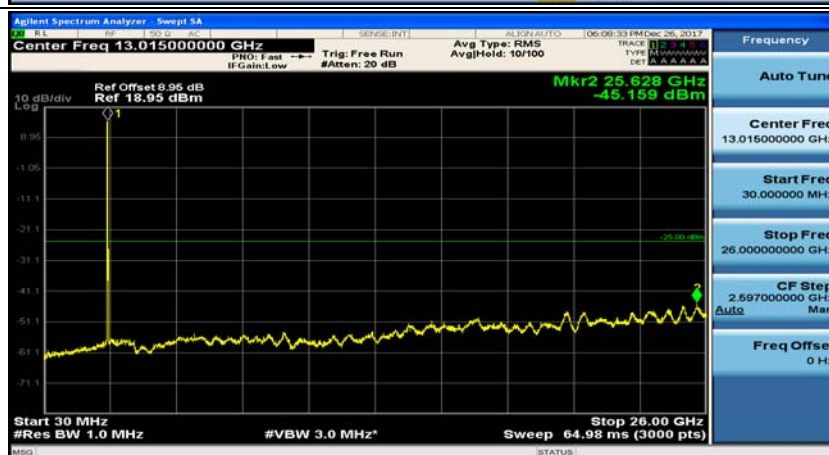

Channel Bandwidth: 10 MHz_HCH_16QAM_1RB#49

Channel Bandwidth: 15 MHz

(Channel Bandwidth:15 MHz)_MCH_QPSK_1RB#0

(Channel Bandwidth:15 MHz)_MCH_QPSK_1RB#37

(Channel Bandwidth:15 MHz)_HCH_QPSK_1RB#0

(Channel Bandwidth:15 MHz)_HCH_QPSK_1RB#37