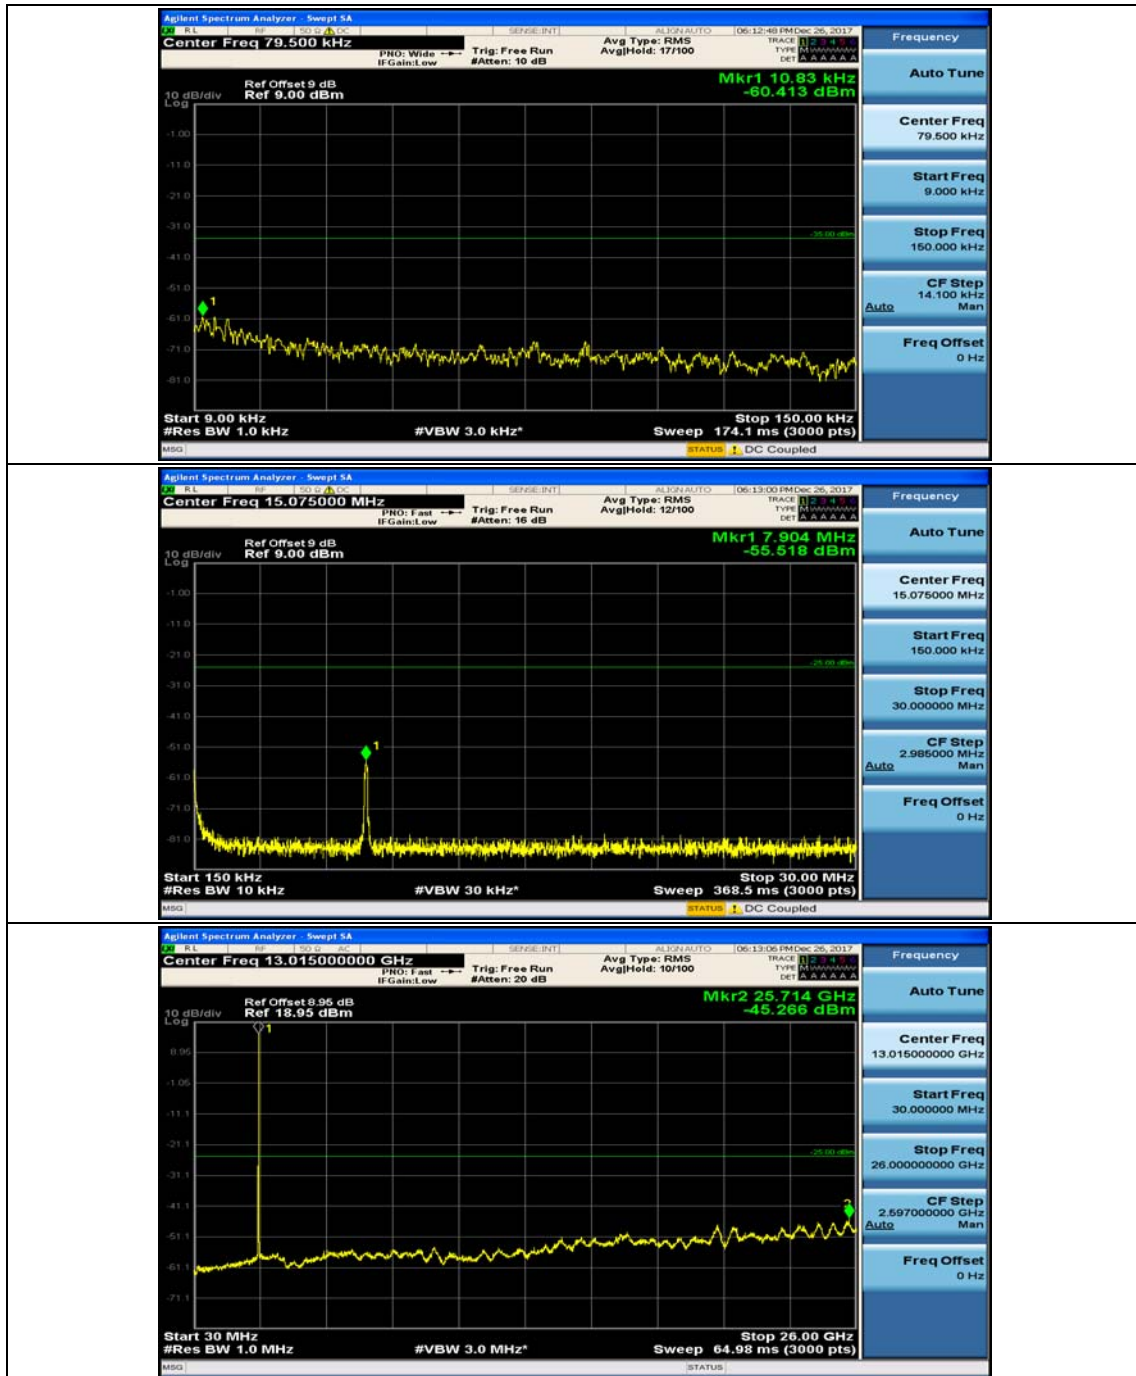

(Channel Bandwidth:15 MHz)_LCH_16QAM_1RB#0

(Channel Bandwidth:15 MHz)_LCH_16QAM_1RB#37

(Channel Bandwidth:15 MHz)_MCH_16QAM_1RB#0

(Channel Bandwidth:15 MHz)_MCH_16QAM_1RB#37

(Channel Bandwidth:15 MHz)_HCH_16QAM_1RB#0

(Channel Bandwidth:15 MHz)_HCH_16QAM_1RB#37

Channel Bandwidth: 20 MHz