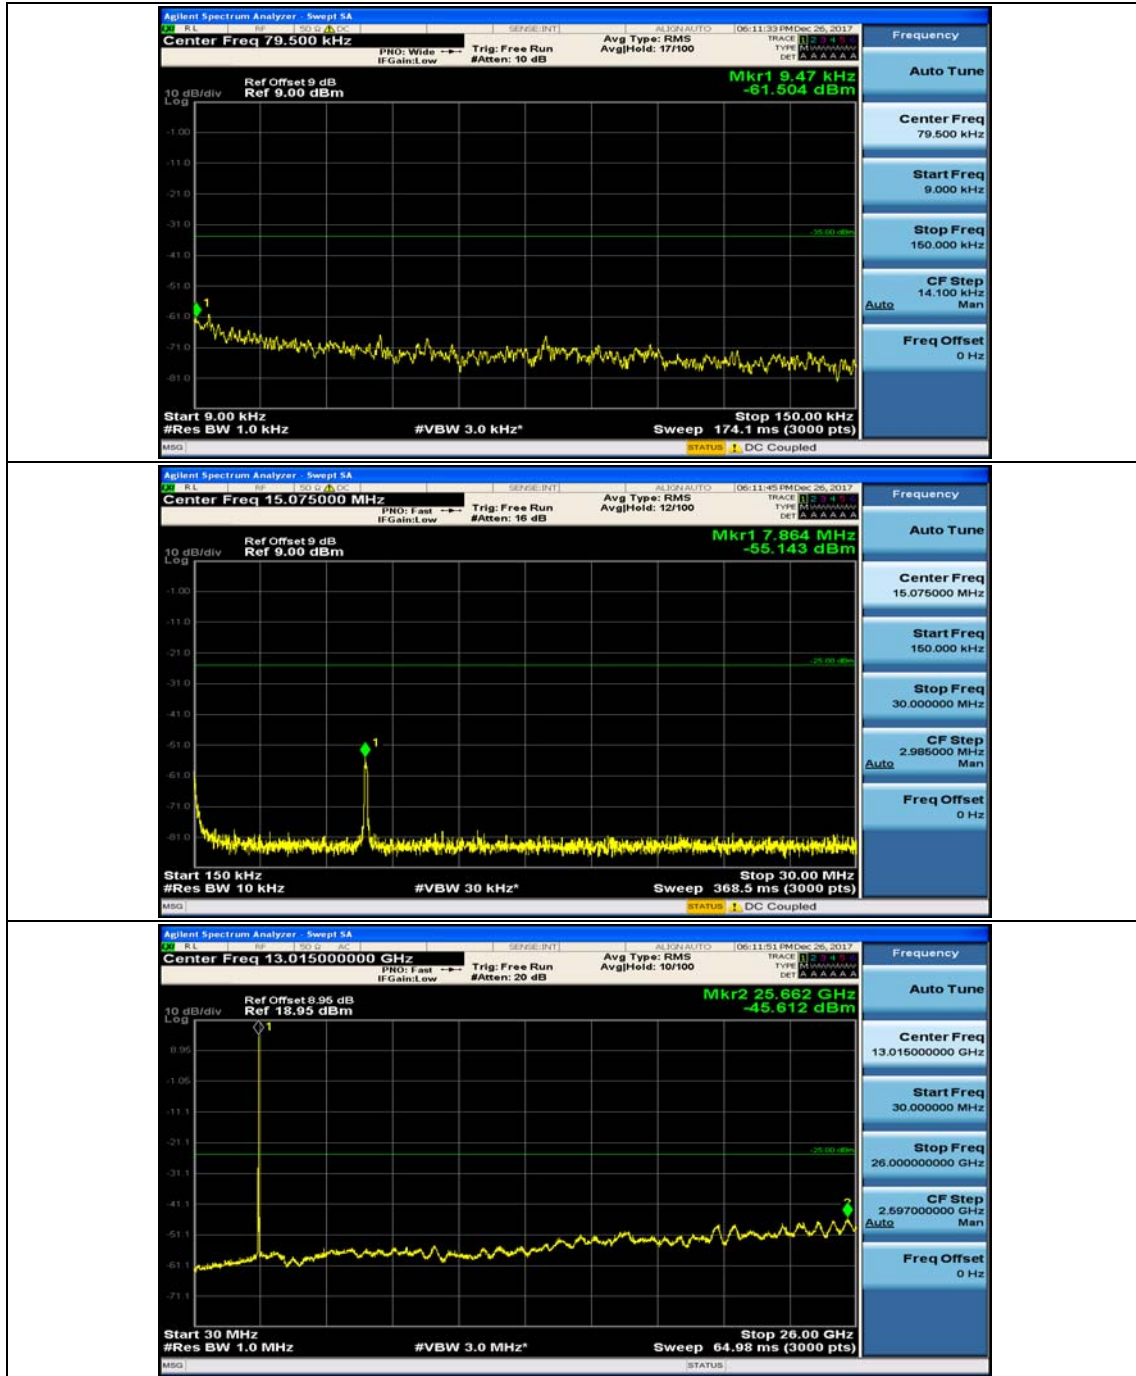

Channel Bandwidth: 10 MHz_LCH_16QAM_1RB#24

Channel Bandwidth: 10 MHz_MCH_16QAM_1RB#0

Channel Bandwidth: 10 MHz_MCH_16QAM_1RB#24

Channel Bandwidth: 10 MHz_HCH_16QAM_1RB#0

Channel Bandwidth: 10 MHz_HCH_16QAM_1RB#24

Channel Bandwidth: 10 MHz_HCH_16QAM_1RB#49

Channel Bandwidth: 15 MHz

(Channel Bandwidth:15 MHz)_MCH_QPSK_1RB#0

(Channel Bandwidth:15 MHz)_MCH_QPSK_1RB#37

(Channel Bandwidth:15 MHz)_HCH_QPSK_1RB#0

(Channel Bandwidth:15 MHz)_HCH_QPSK_1RB#37

(Channel Bandwidth:15 MHz)_LCH_16QAM_1RB#0

(Channel Bandwidth:15 MHz)_LCH_16QAM_1RB#37

(Channel Bandwidth:15 MHz)_MCH_16QAM_1RB#0

(Channel Bandwidth:15 MHz)_MCH_16QAM_1RB#37

(Channel Bandwidth:15 MHz)_HCH_16QAM_1RB#0