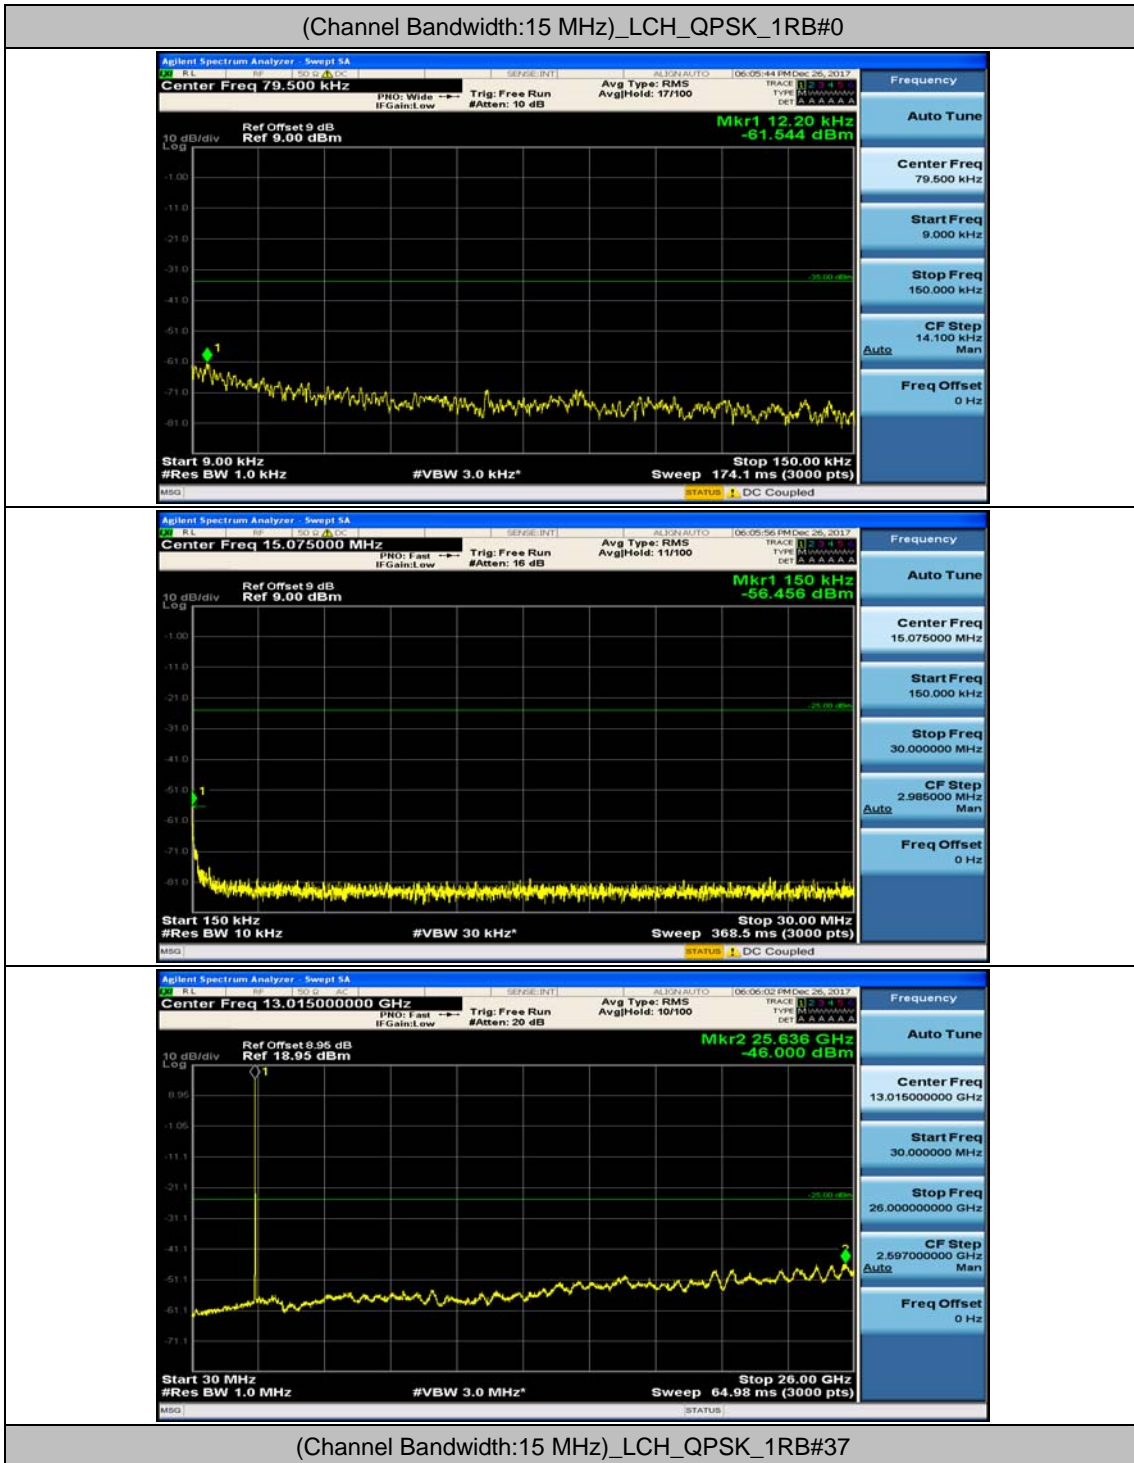

Channel Bandwidth: 10 MHz

Channel Bandwidth: 10 MHz_MCH_QPSK_1RB#0

Channel Bandwidth: 10 MHz_MCH_QPSK_1RB#24

Channel Bandwidth: 10 MHz_HCH_QPSK_1RB#0

Channel Bandwidth: 10 MHz_HCH_QPSK_1RB#24

Channel Bandwidth: 10 MHz_LCH_16QAM_1RB#0

Channel Bandwidth: 10 MHz_LCH_16QAM_1RB#24

Channel Bandwidth: 10 MHz_MCH_16QAM_1RB#0

Channel Bandwidth: 10 MHz_MCH_16QAM_1RB#24

Channel Bandwidth: 10 MHz_HCH_16QAM_1RB#0

Channel Bandwidth: 10 MHz_HCH_16QAM_1RB#24

Channel Bandwidth: 10 MHz_HCH_16QAM_1RB#49

Channel Bandwidth: 15 MHz

(Channel Bandwidth:15 MHz)_MCH_QPSK_1RB#0

(Channel Bandwidth:15 MHz)_MCH_QPSK_1RB#37

(Channel Bandwidth:15 MHz)_HCH_QPSK_1RB#0

(Channel Bandwidth:15 MHz)_HCH_QPSK_1RB#37