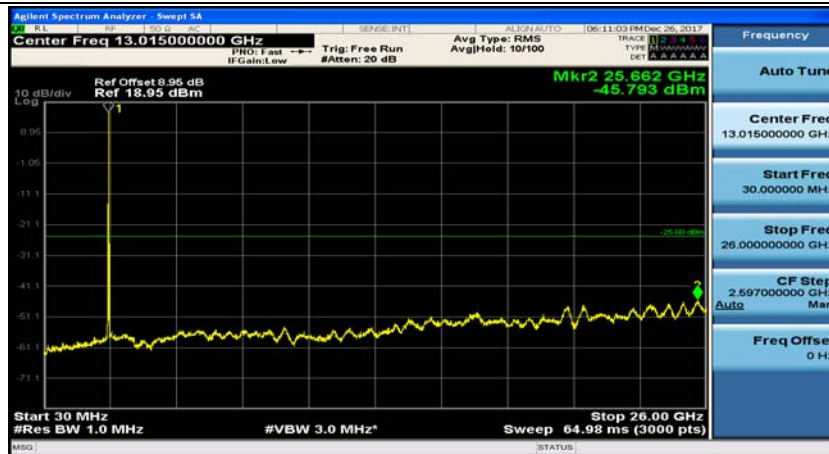

Channel Bandwidth: 10 MHz_HCH_16QAM_1RB#49

Channel Bandwidth: 15 MHz

(Channel Bandwidth:15 MHz)_MCH_QPSK_1RB#0

(Channel Bandwidth:15 MHz)_MCH_QPSK_1RB#37

(Channel Bandwidth:15 MHz)_HCH_QPSK_1RB#0

(Channel Bandwidth:15 MHz)_HCH_QPSK_1RB#37