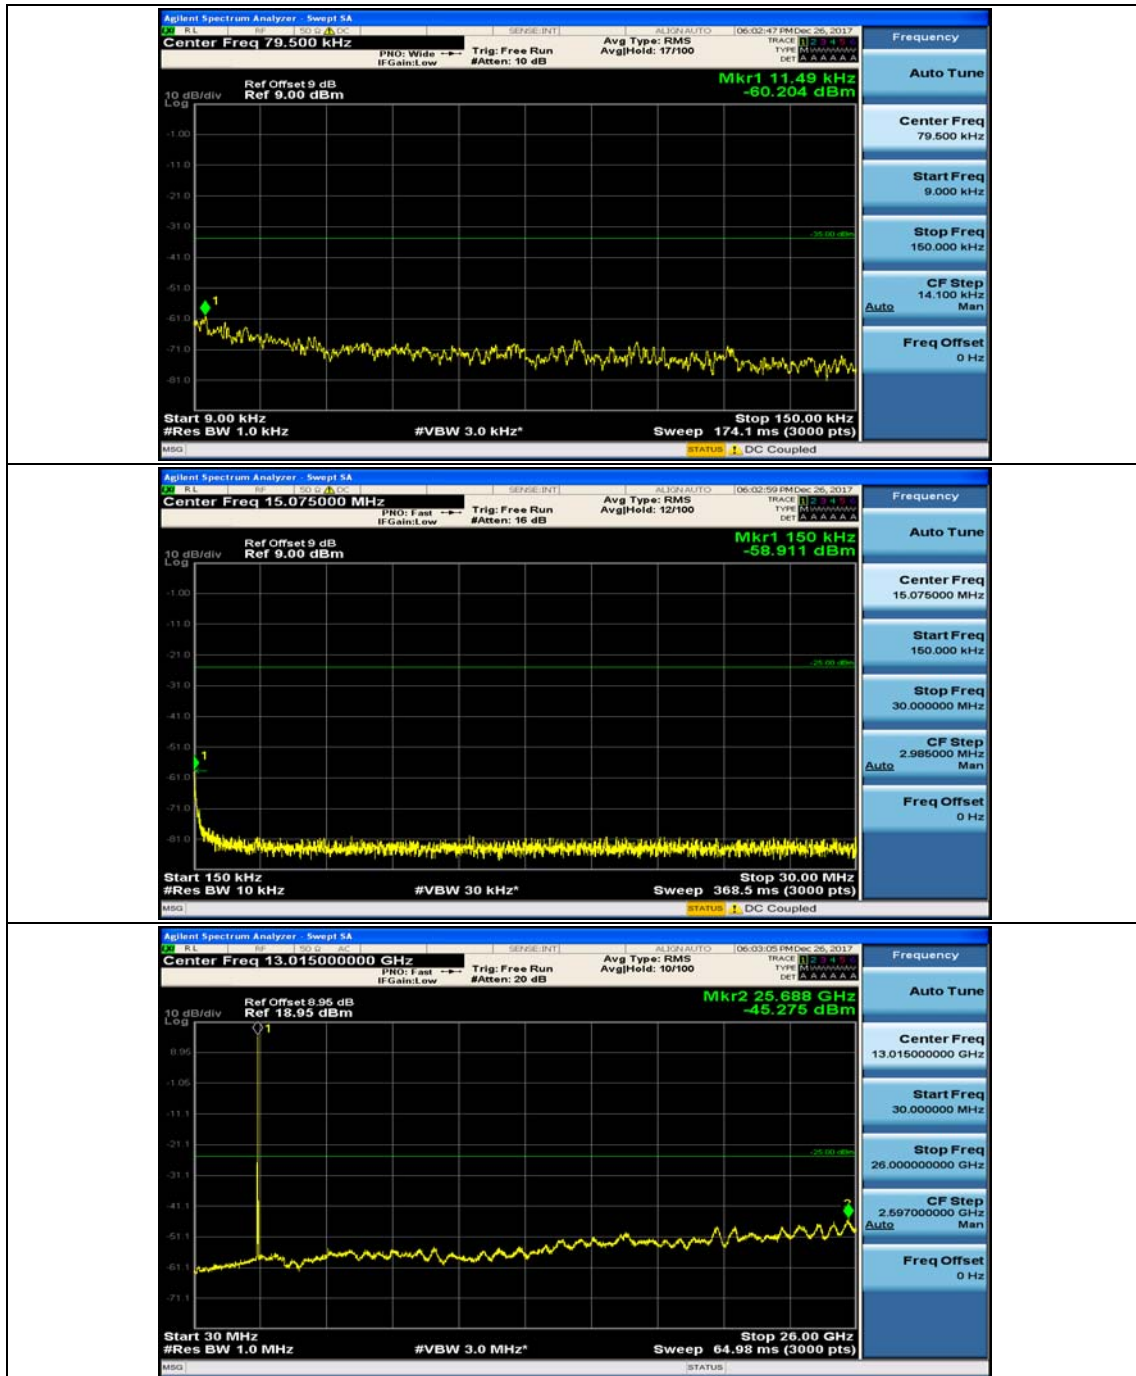

Channel Bandwidth: 10 MHz

Channel Bandwidth: 10 MHz_MCH_QPSK_1RB#0

Channel Bandwidth: 10 MHz_MCH_QPSK_1RB#24

Channel Bandwidth: 10 MHz_HCH_QPSK_1RB#0

Channel Bandwidth: 10 MHz_HCH_QPSK_1RB#24

Channel Bandwidth: 10 MHz_LCH_16QAM_1RB#0

Channel Bandwidth: 10 MHz_LCH_16QAM_1RB#24

Channel Bandwidth: 10 MHz_MCH_16QAM_1RB#0

Channel Bandwidth: 10 MHz_MCH_16QAM_1RB#24

Channel Bandwidth: 10 MHz_HCH_16QAM_1RB#0

Channel Bandwidth: 10 MHz_HCH_16QAM_1RB#24

Channel Bandwidth: 10 MHz_HCH_16QAM_1RB#49

Channel Bandwidth: 15 MHz

(Channel Bandwidth:15 MHz)_MCH_QPSK_1RB#0

(Channel Bandwidth:15 MHz)_MCH_QPSK_1RB#37

(Channel Bandwidth:15 MHz)_HCH_QPSK_1RB#0

(Channel Bandwidth:15 MHz)_HCH_QPSK_1RB#37