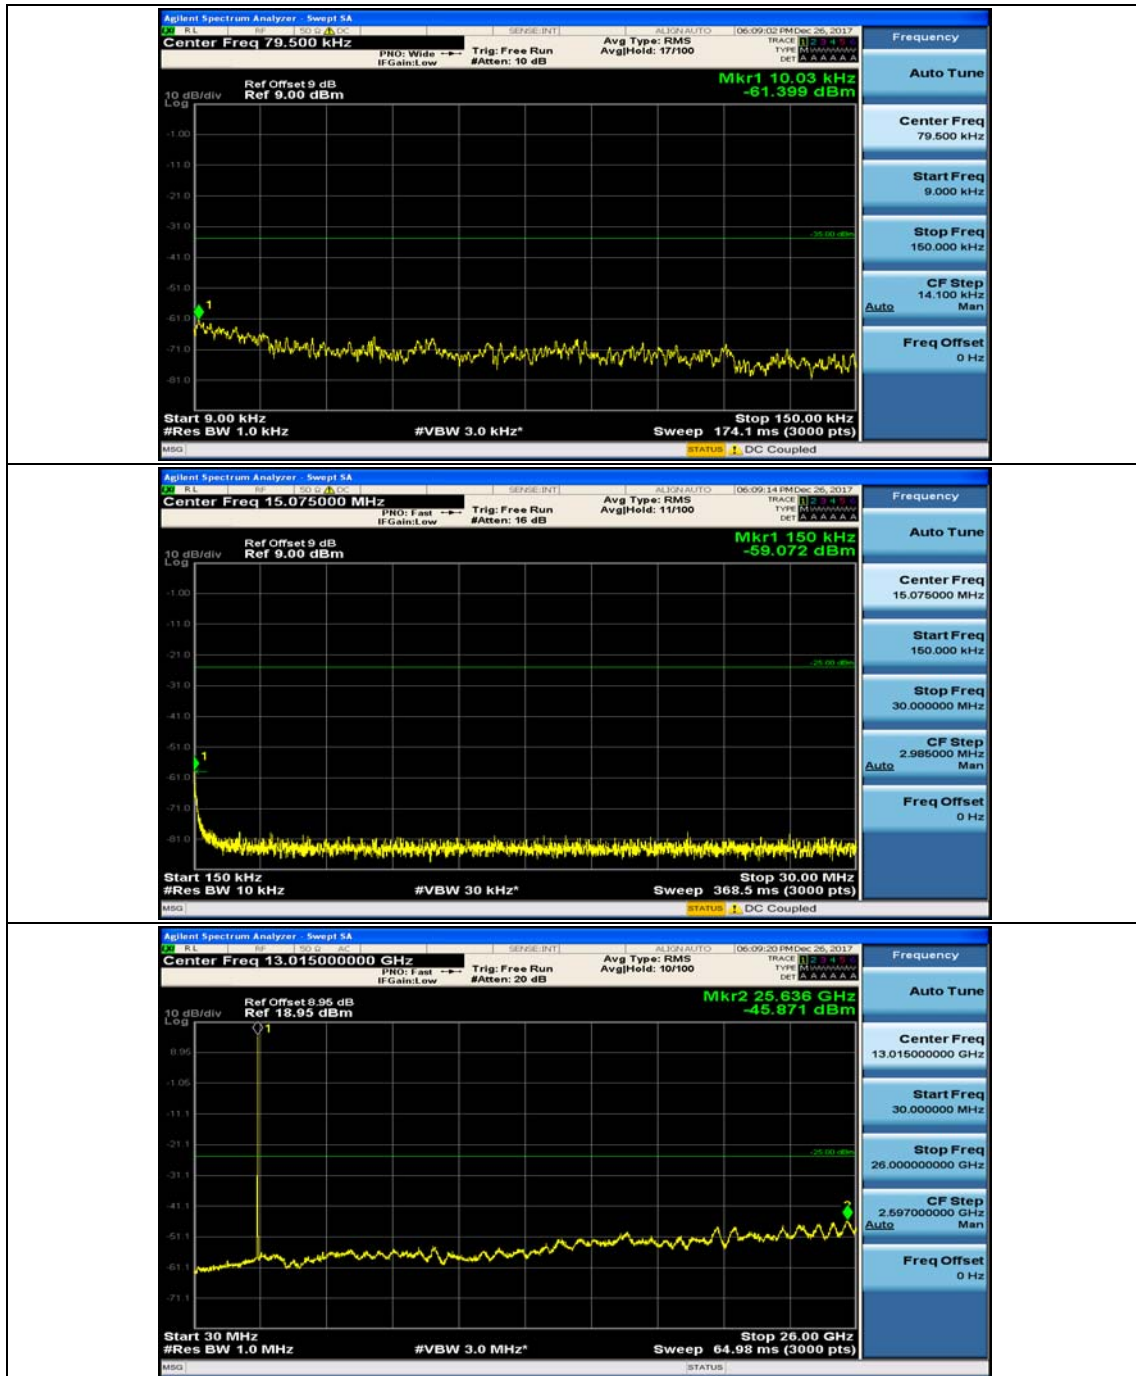

Channel Bandwidth: 10 MHz_HCH_16QAM_1RB#49

Channel Bandwidth: 15 MHz

(Channel Bandwidth:15 MHz)_MCH_QPSK_1RB#0

(Channel Bandwidth:15 MHz)_MCH_QPSK_1RB#37

(Channel Bandwidth:15 MHz)_HCH_QPSK_1RB#0

(Channel Bandwidth:15 MHz)_HCH_QPSK_1RB#37