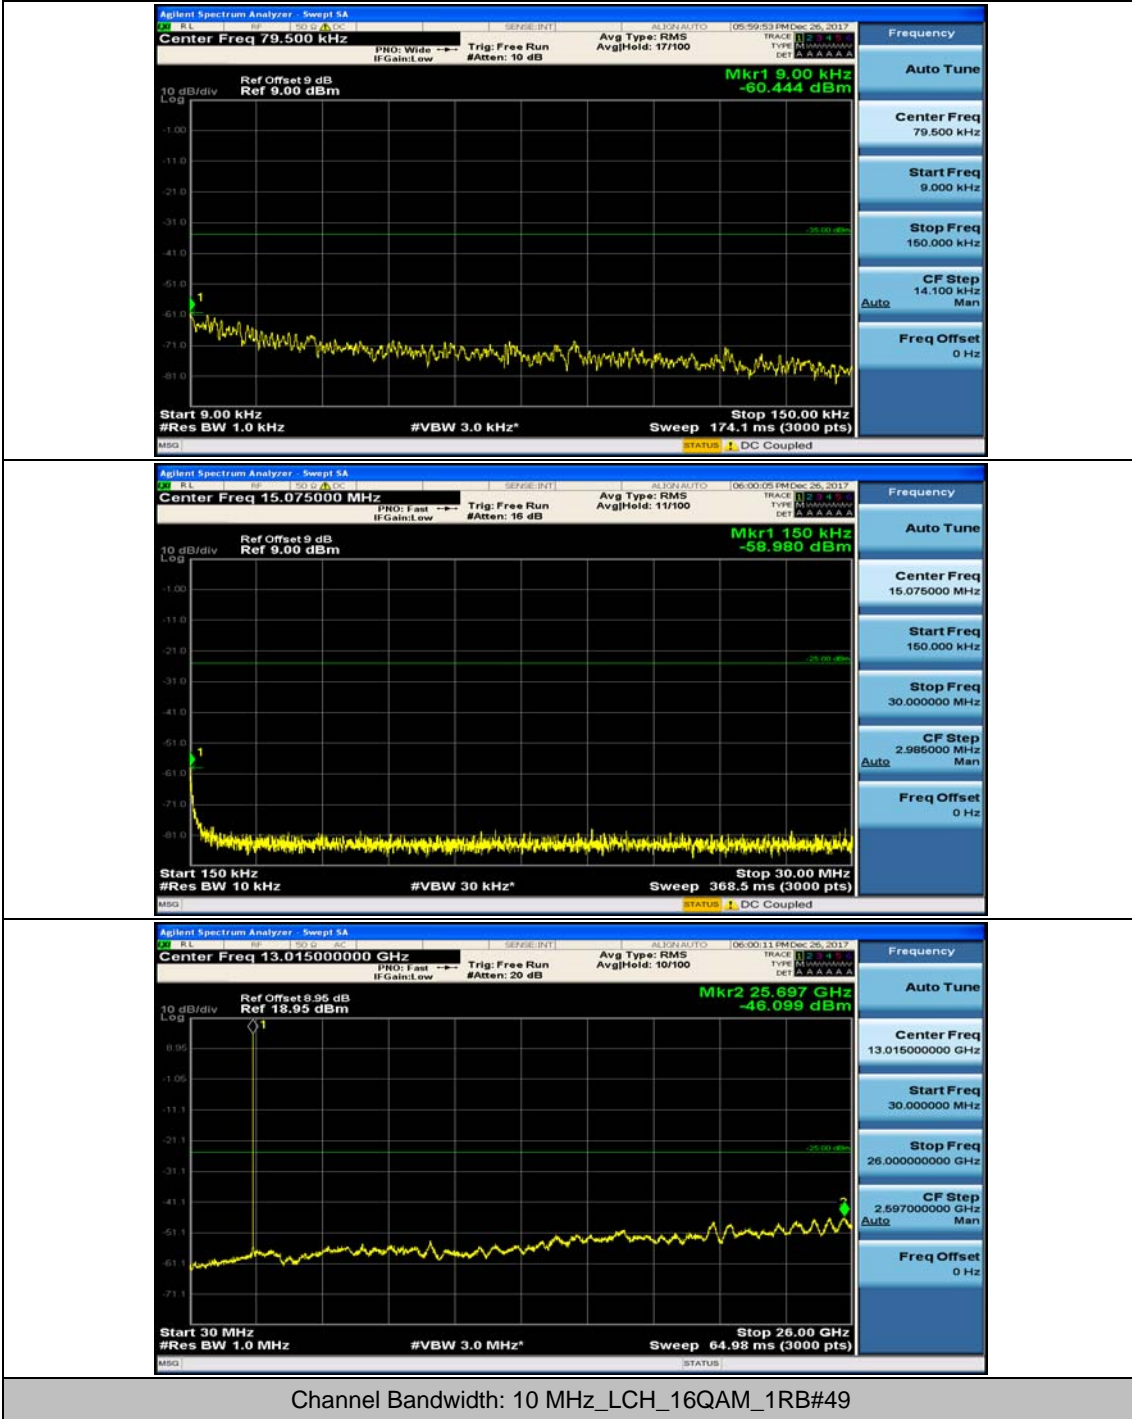

Channel Bandwidth: 10 MHz

Channel Bandwidth: 10 MHz_MCH_QPSK_1RB#0

Channel Bandwidth: 10 MHz_MCH_QPSK_1RB#24

Channel Bandwidth: 10 MHz_HCH_QPSK_1RB#0

Channel Bandwidth: 10 MHz_HCH_QPSK_1RB#24

Channel Bandwidth: 10 MHz_LCH_16QAM_1RB#0

Channel Bandwidth: 10 MHz_LCH_16QAM_1RB#24

Channel Bandwidth: 10 MHz_MCH_16QAM_1RB#0

Channel Bandwidth: 10 MHz_MCH_16QAM_1RB#24

Channel Bandwidth: 10 MHz_HCH_16QAM_1RB#0

Channel Bandwidth: 10 MHz_HCH_16QAM_1RB#24