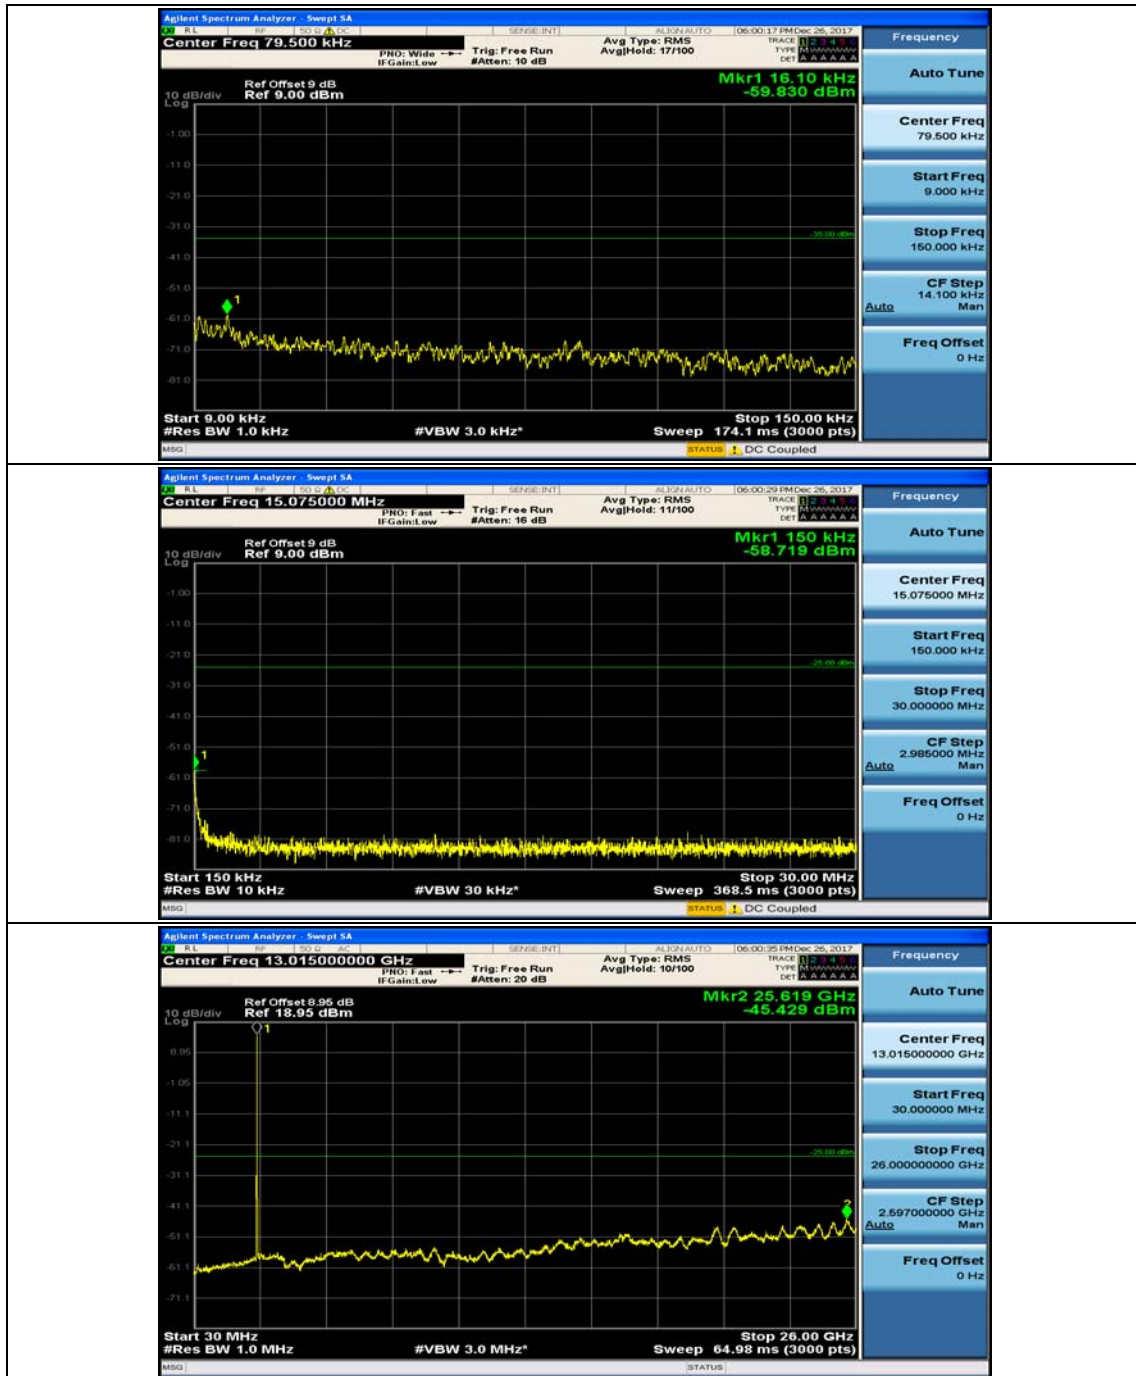

Channel Bandwidth: 10 MHz

Channel Bandwidth: 10 MHz_MCH_QPSK_1RB#0

Channel Bandwidth: 10 MHz_MCH_QPSK_1RB#24

Channel Bandwidth: 10 MHz_HCH_QPSK_1RB#0

Channel Bandwidth: 10 MHz_HCH_QPSK_1RB#24

Channel Bandwidth: 10 MHz_LCH_16QAM_1RB#0

Channel Bandwidth: 10 MHz_LCH_16QAM_1RB#24

Channel Bandwidth: 10 MHz_MCH_16QAM_1RB#0

Channel Bandwidth: 10 MHz_MCH_16QAM_1RB#24

Channel Bandwidth: 10 MHz_HCH_16QAM_1RB#0

Channel Bandwidth: 10 MHz_HCH_16QAM_1RB#24