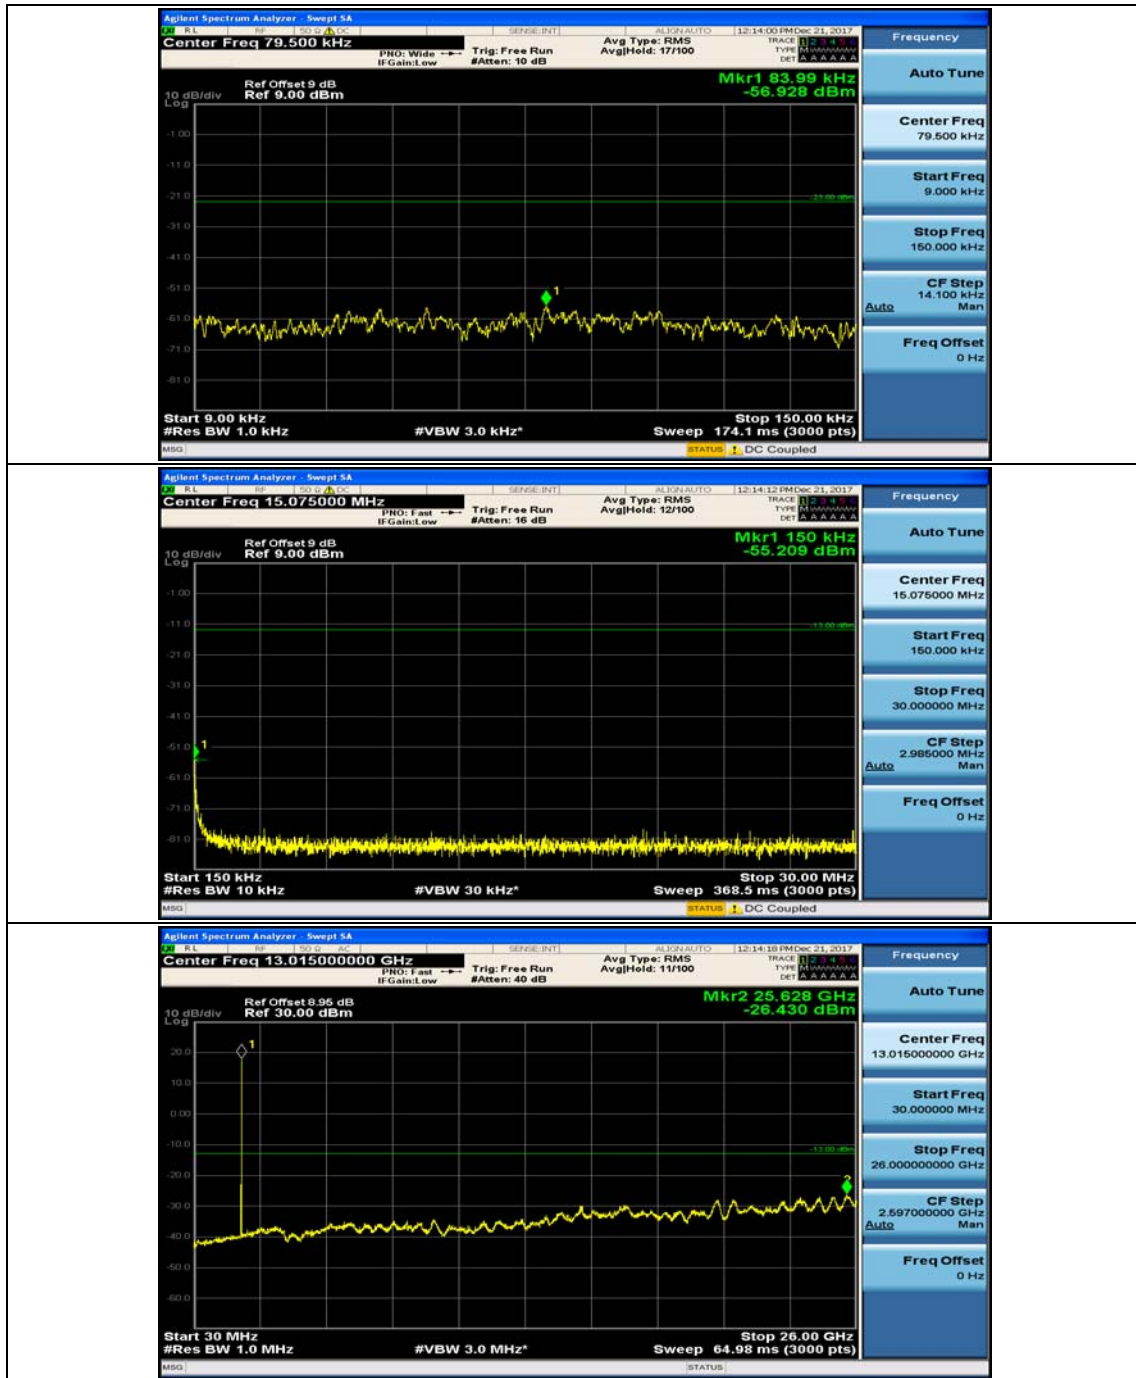

Channel Bandwidth: 10 MHz_MCH_16QAM_1RB#0

Channel Bandwidth: 10 MHz_MCH_16QAM_1RB#24

Channel Bandwidth: 10 MHz_HCH_16QAM_1RB#0

Channel Bandwidth: 10 MHz_HCH_16QAM_1RB#24

Channel Bandwidth: 15 MHz

(Channel Bandwidth:15 MHz)_MCH_QPSK_1RB#0

(Channel Bandwidth:15 MHz)_MCH_QPSK_1RB#37

(Channel Bandwidth:15 MHz)_HCH_QPSK_1RB#0

(Channel Bandwidth:15 MHz)_HCH_QPSK_1RB#37

(Channel Bandwidth:15 MHz)_LCH_16QAM_1RB#0

(Channel Bandwidth:15 MHz)_LCH_16QAM_1RB#37