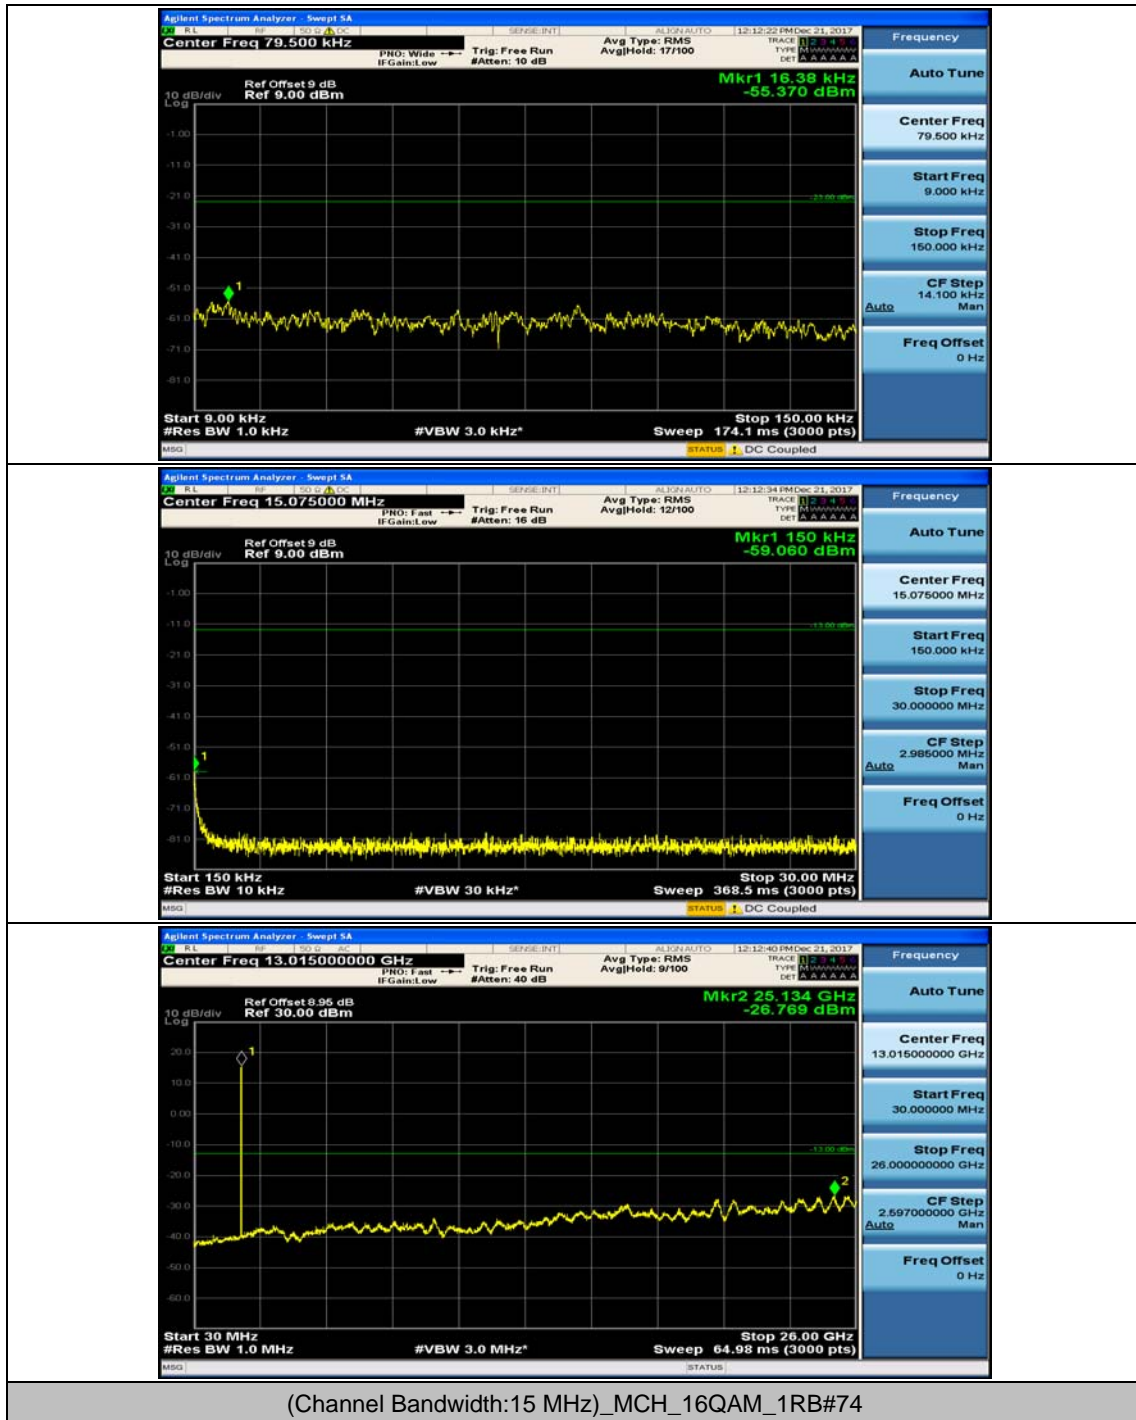

(Channel Bandwidth:15 MHz)_MCH_16QAM_1RB#37