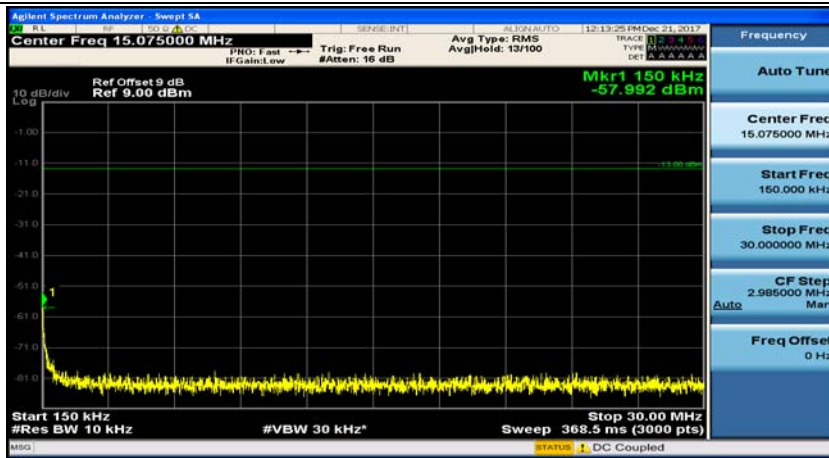

(Channel Bandwidth:15 MHz)_HCH_QPSK_1RB#0

(Channel Bandwidth:15 MHz)_HCH_QPSK_1RB#37