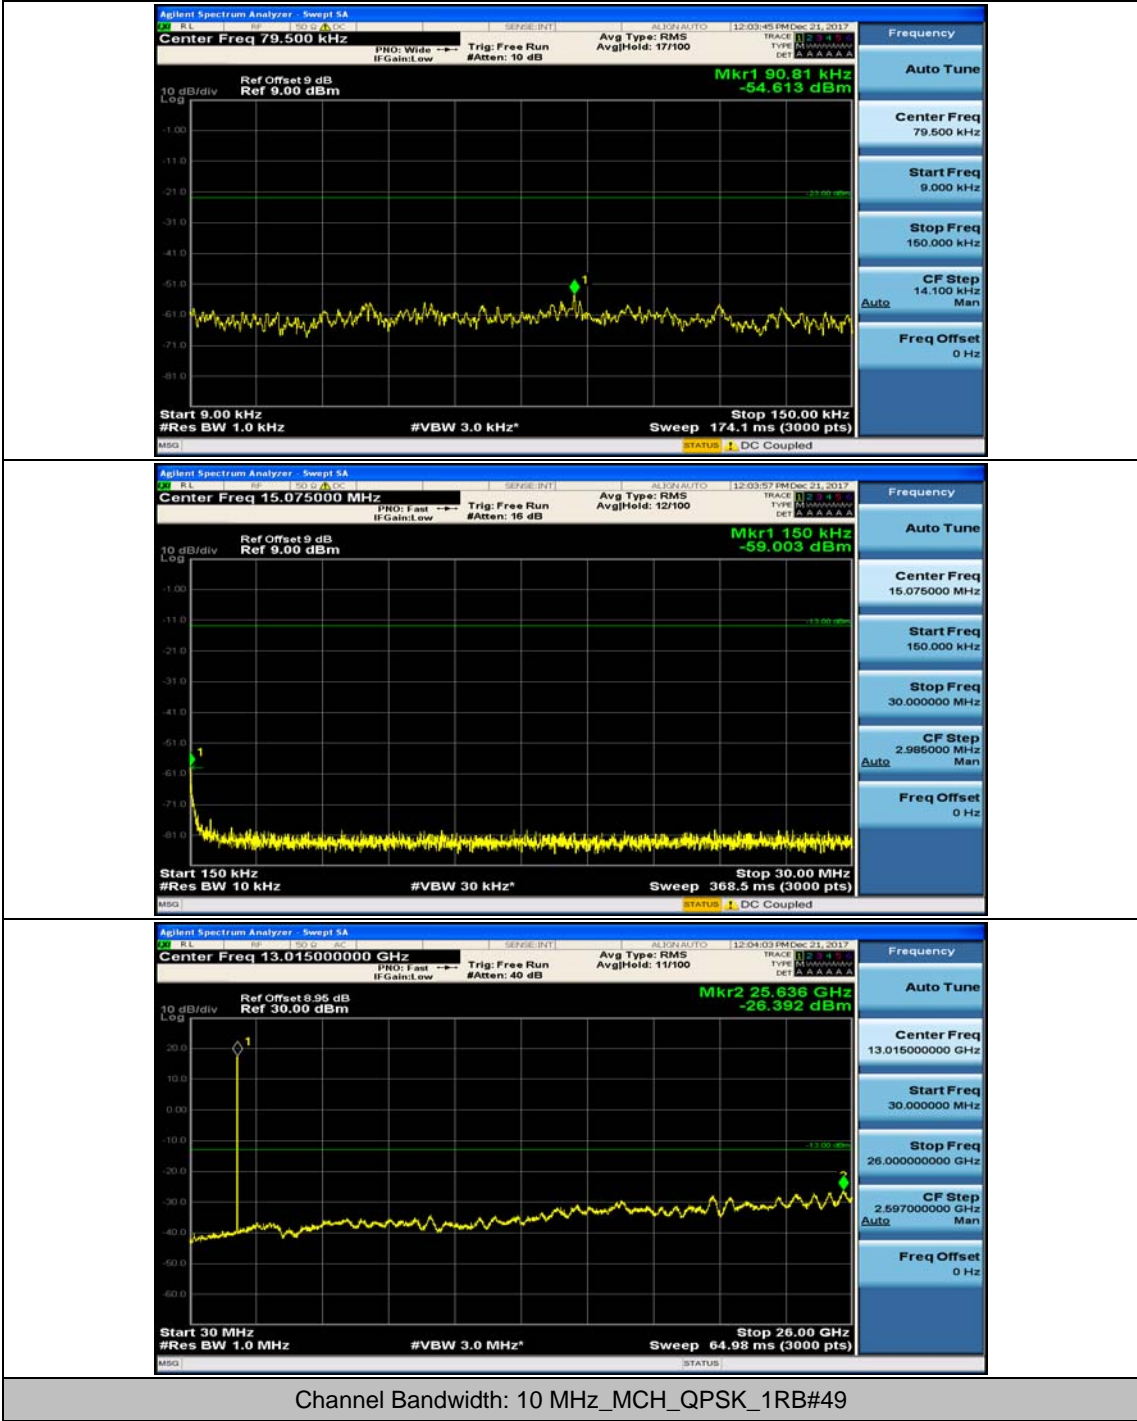

(Channel Bandwidth: 5 MHz)_MCH_16QAM_1RB#0

(Channel Bandwidth: 5 MHz)_MCH_16QAM_1RB#12

(Channel Bandwidth: 5 MHz)_HCH_16QAM_1RB#0

(Channel Bandwidth: 5 MHz)_HCH_16QAM_1RB#12

Channel Bandwidth: 10 MHz

Channel Bandwidth: 10 MHz_MCH_QPSK_1RB#0

Channel Bandwidth: 10 MHz_MCH_QPSK_1RB#24

Channel Bandwidth: 10 MHz_HCH_QPSK_1RB#0

Channel Bandwidth: 10 MHz_HCH_QPSK_1RB#24

Channel Bandwidth: 10 MHz_LCH_16QAM_1RB#0

Channel Bandwidth: 10 MHz_LCH_16QAM_1RB#24