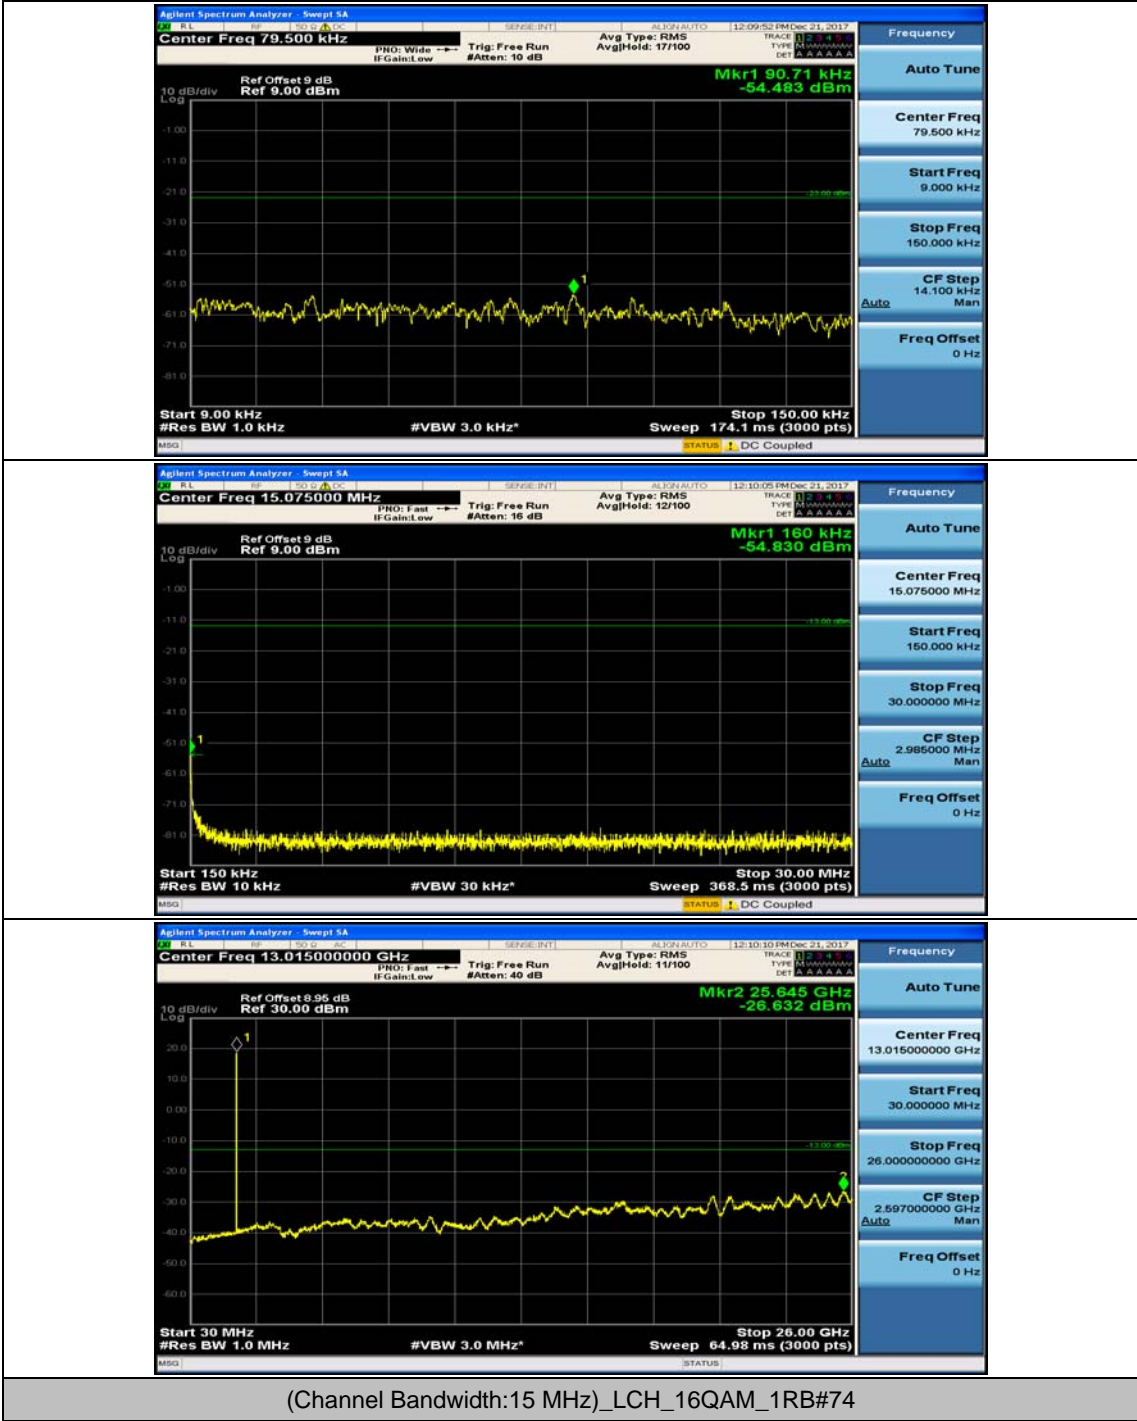

Channel Bandwidth: 10 MHz_MCH_16QAM_1RB#0

Channel Bandwidth: 10 MHz_MCH_16QAM_1RB#24

Channel Bandwidth: 10 MHz_HCH_16QAM_1RB#0

Channel Bandwidth: 10 MHz_HCH_16QAM_1RB#24

Channel Bandwidth: 15 MHz

(Channel Bandwidth:15 MHz)_MCH_QPSK_1RB#0

(Channel Bandwidth:15 MHz)_MCH_QPSK_1RB#37

(Channel Bandwidth:15 MHz)_HCH_QPSK_1RB#0

(Channel Bandwidth:15 MHz)_HCH_QPSK_1RB#37

(Channel Bandwidth:15 MHz)_LCH_16QAM_1RB#0

(Channel Bandwidth:15 MHz)_LCH_16QAM_1RB#37