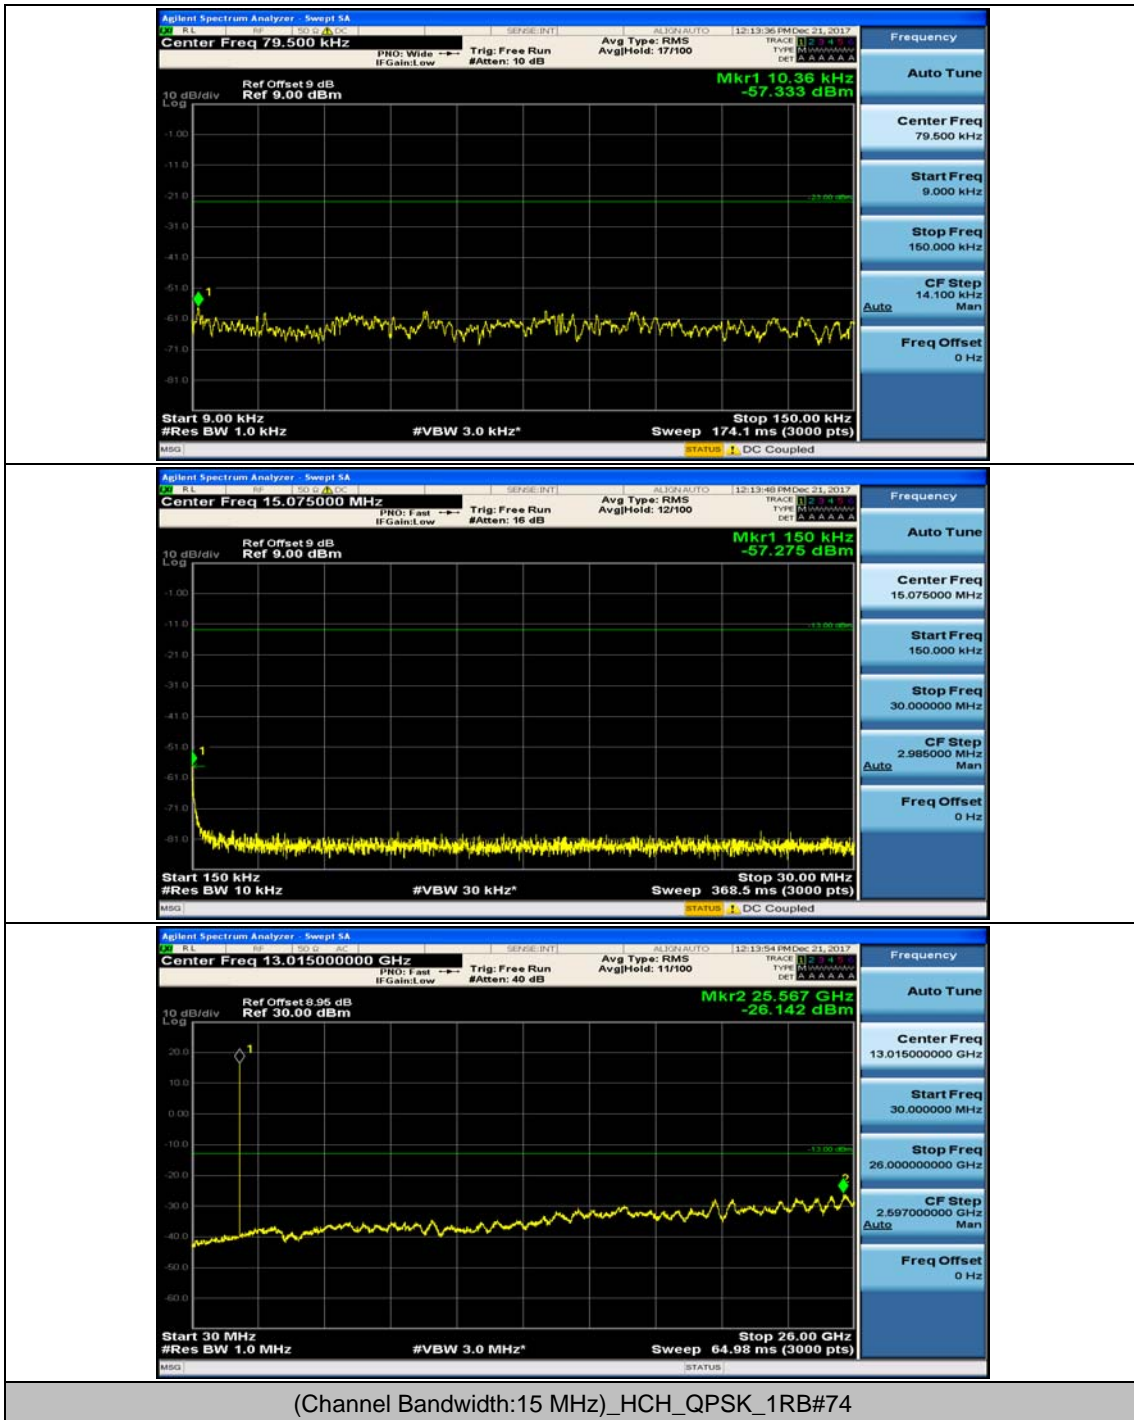

Channel Bandwidth: 10 MHz_MCH_16QAM_1RB#0

Channel Bandwidth: 10 MHz_MCH_16QAM_1RB#24

Channel Bandwidth: 10 MHz_HCH_16QAM_1RB#0

Channel Bandwidth: 10 MHz_HCH_16QAM_1RB#24

Channel Bandwidth: 15 MHz

(Channel Bandwidth:15 MHz)_MCH_QPSK_1RB#0

(Channel Bandwidth:15 MHz)_MCH_QPSK_1RB#37

(Channel Bandwidth:15 MHz)_HCH_QPSK_1RB#0

(Channel Bandwidth:15 MHz)_HCH_QPSK_1RB#37

(Channel Bandwidth:15 MHz)_LCH_16QAM_1RB#0

(Channel Bandwidth:15 MHz)_LCH_16QAM_1RB#37