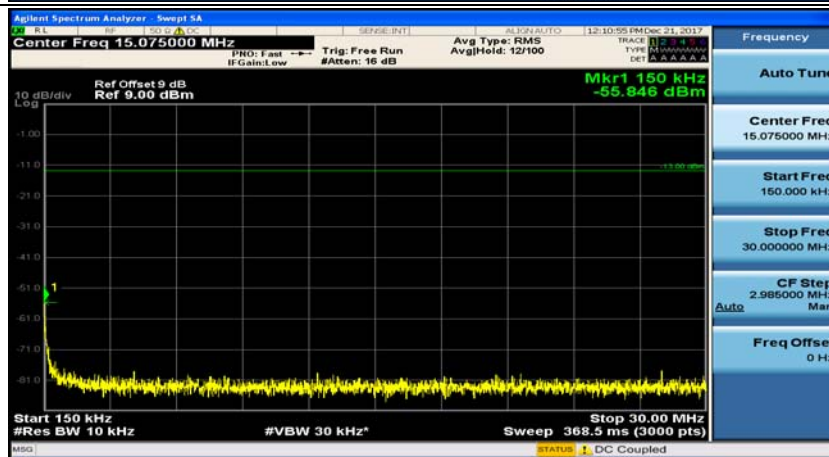

Channel Bandwidth: 10 MHz_MCH_16QAM_1RB#0

Channel Bandwidth: 10 MHz_MCH_16QAM_1RB#24

Channel Bandwidth: 10 MHz_HCH_16QAM_1RB#0

Channel Bandwidth: 10 MHz_HCH_16QAM_1RB#24

Channel Bandwidth: 15 MHz

(Channel Bandwidth:15 MHz)_MCH_QPSK_1RB#0