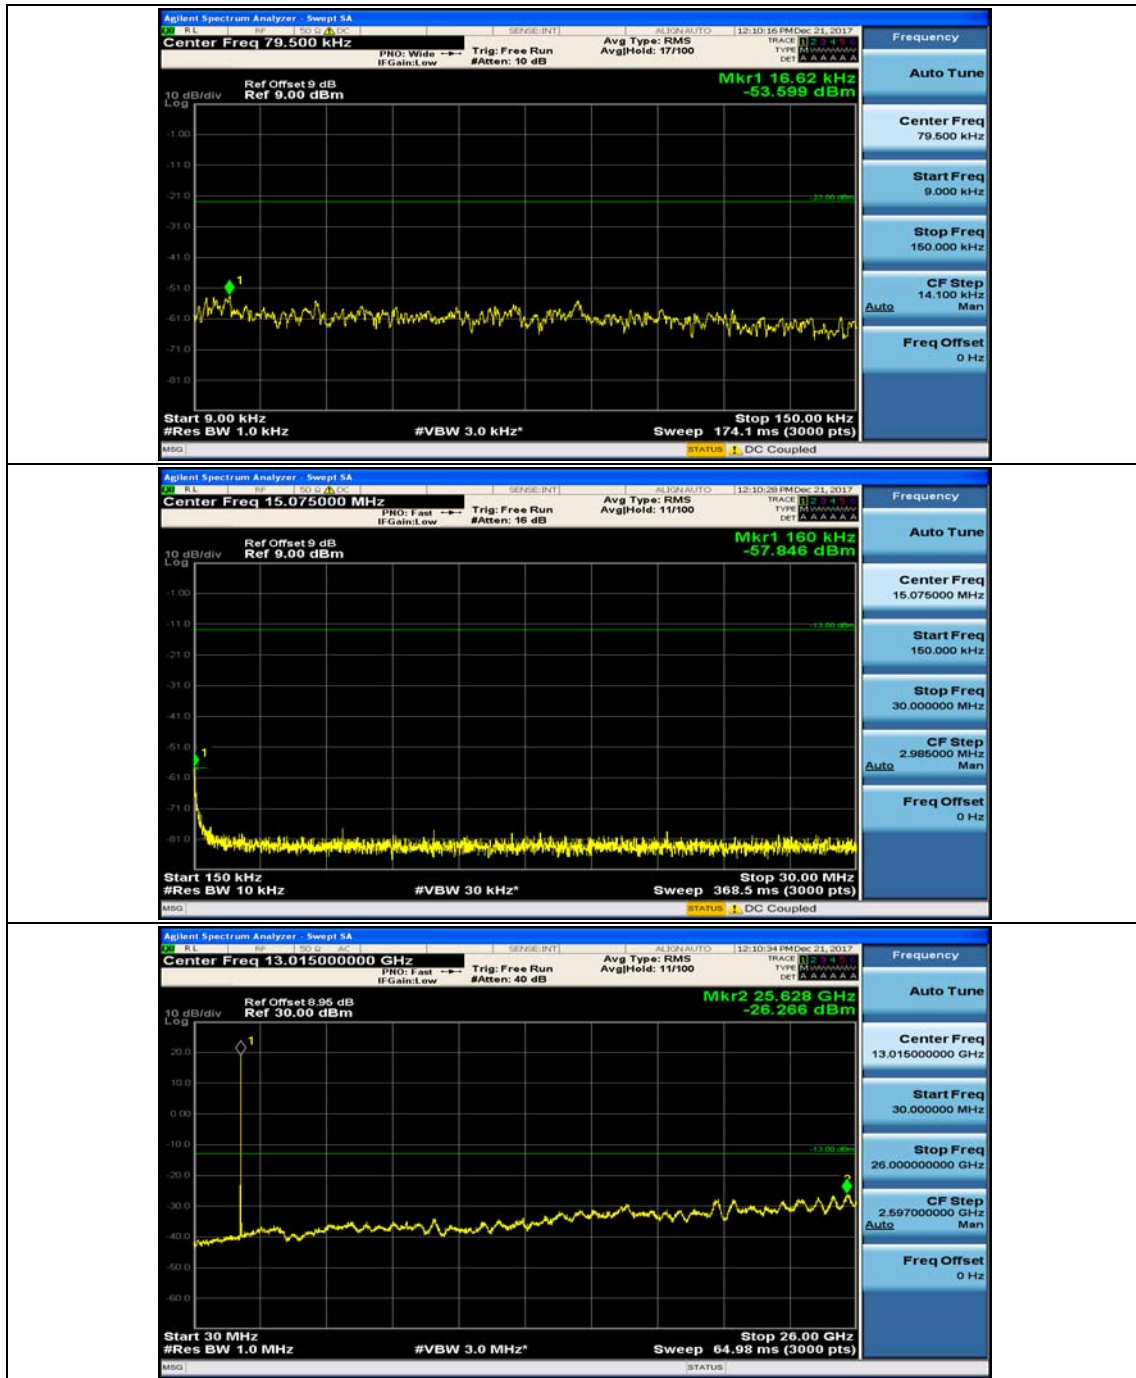

Channel Bandwidth: 10 MHz_MCH_16QAM_1RB#0

Channel Bandwidth: 10 MHz_MCH_16QAM_1RB#24

Channel Bandwidth: 10 MHz_HCH_16QAM_1RB#0

Channel Bandwidth: 10 MHz_HCH_16QAM_1RB#24

Channel Bandwidth: 15 MHz

(Channel Bandwidth:15 MHz)_MCH_QPSK_1RB#0

(Channel Bandwidth:15 MHz)_MCH_QPSK_1RB#37

(Channel Bandwidth:15 MHz)_HCH_QPSK_1RB#0

(Channel Bandwidth:15 MHz)_HCH_QPSK_1RB#37

(Channel Bandwidth:15 MHz)_LCH_16QAM_1RB#0

(Channel Bandwidth:15 MHz)_LCH_16QAM_1RB#37