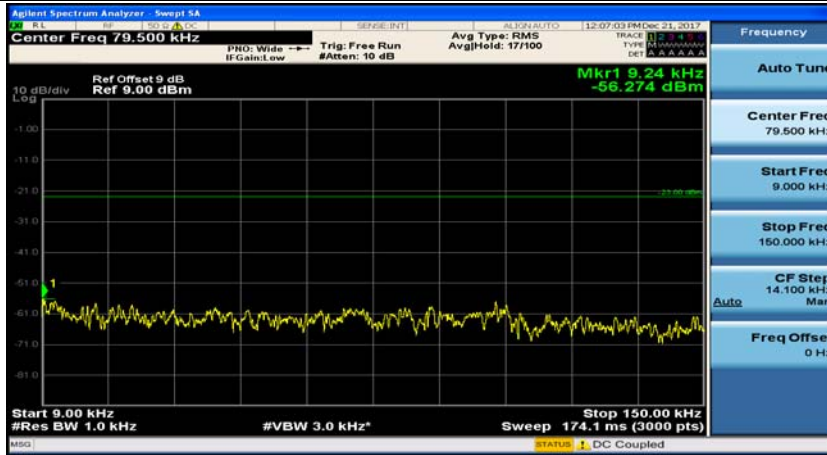

Channel Bandwidth: 10 MHz_MCH_16QAM_1RB#0

Channel Bandwidth: 10 MHz_MCH_16QAM_1RB#24

Channel Bandwidth: 10 MHz_HCH_16QAM_1RB#0

Channel Bandwidth: 10 MHz_HCH_16QAM_1RB#24

Channel Bandwidth: 15 MHz

(Channel Bandwidth:15 MHz)_MCH_QPSK_1RB#0