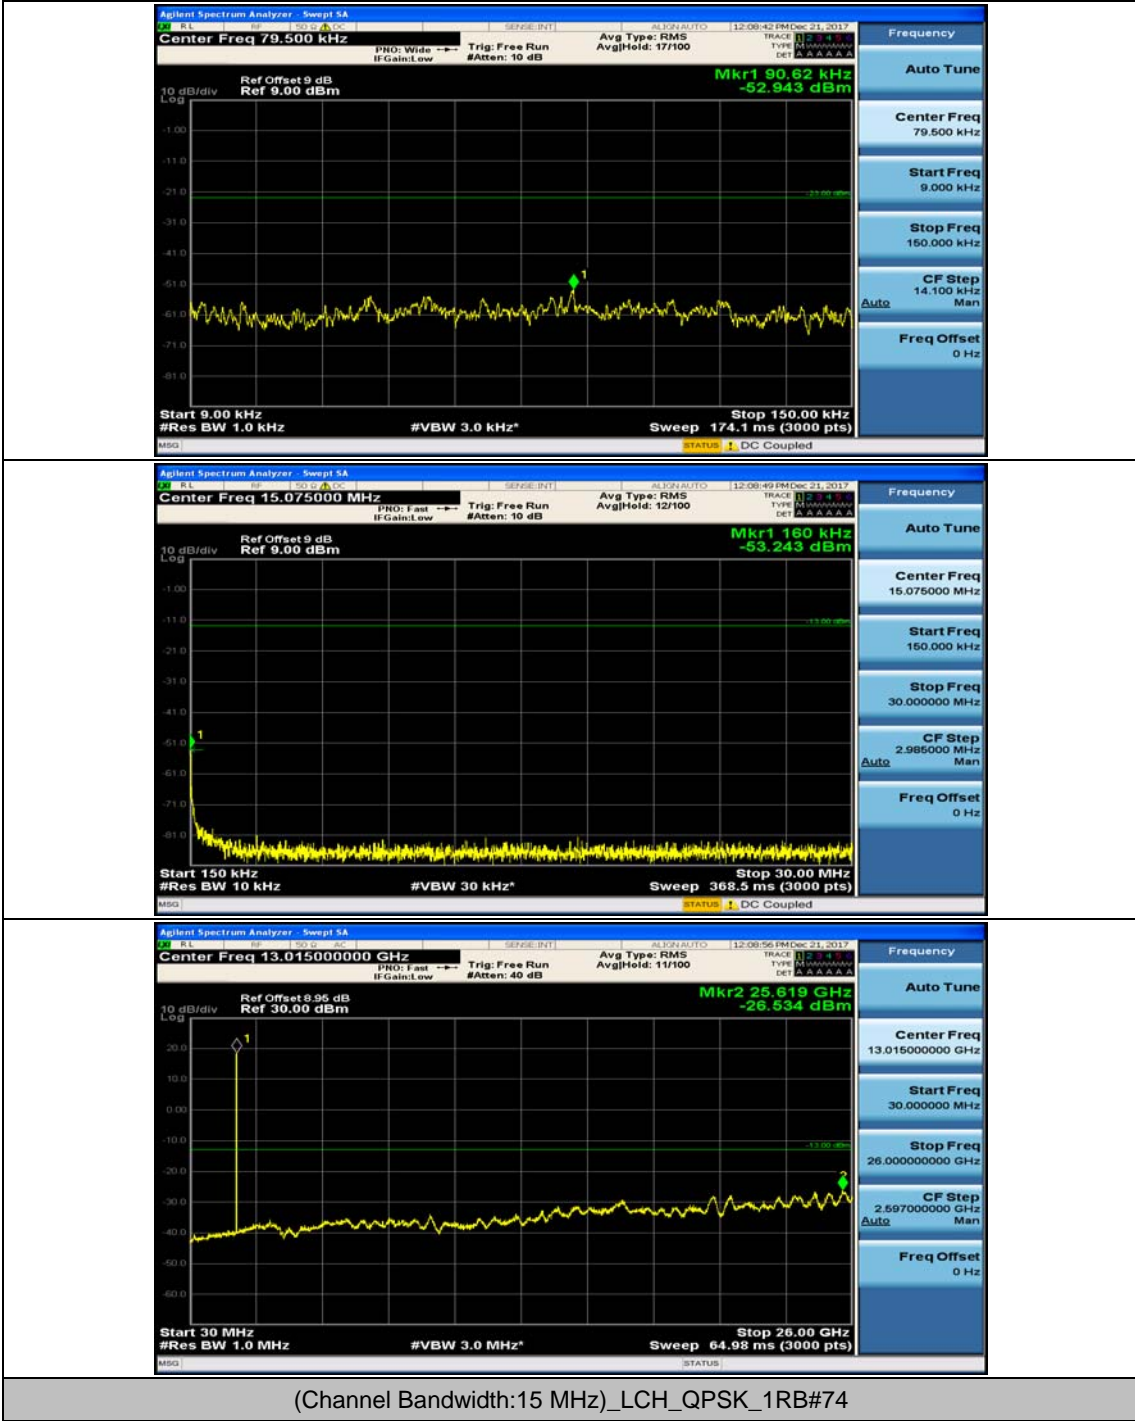

Channel Bandwidth: 10 MHz_MCH_QPSK_1RB#24

Channel Bandwidth: 10 MHz_HCH_QPSK_1RB#0

Channel Bandwidth: 10 MHz_HCH_QPSK_1RB#24

Channel Bandwidth: 10 MHz_LCH_16QAM_1RB#0

Channel Bandwidth: 10 MHz_LCH_16QAM_1RB#24

Channel Bandwidth: 10 MHz_MCH_16QAM_1RB#0

Channel Bandwidth: 10 MHz_MCH_16QAM_1RB#24

Channel Bandwidth: 10 MHz_HCH_16QAM_1RB#0

Channel Bandwidth: 10 MHz_HCH_16QAM_1RB#24

Channel Bandwidth: 15 MHz

(Channel Bandwidth:15 MHz)_MCH_QPSK_1RB#0