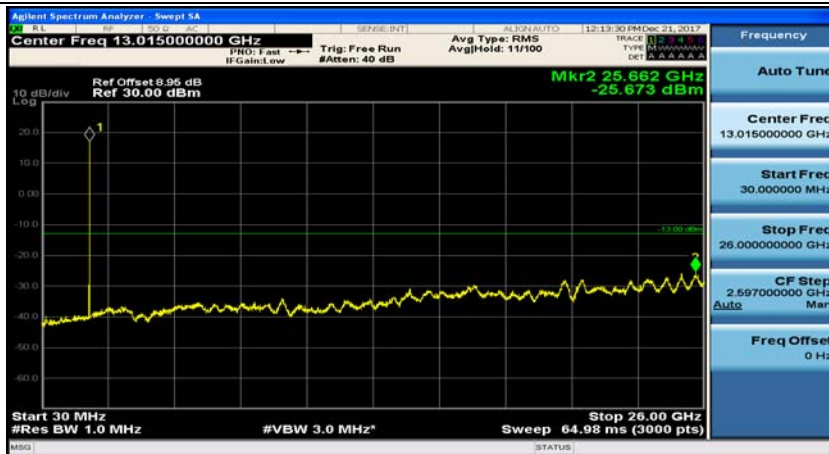

(Channel Bandwidth:15 MHz)_HCH_QPSK_1RB#0

(Channel Bandwidth:15 MHz)_HCH_QPSK_1RB#37