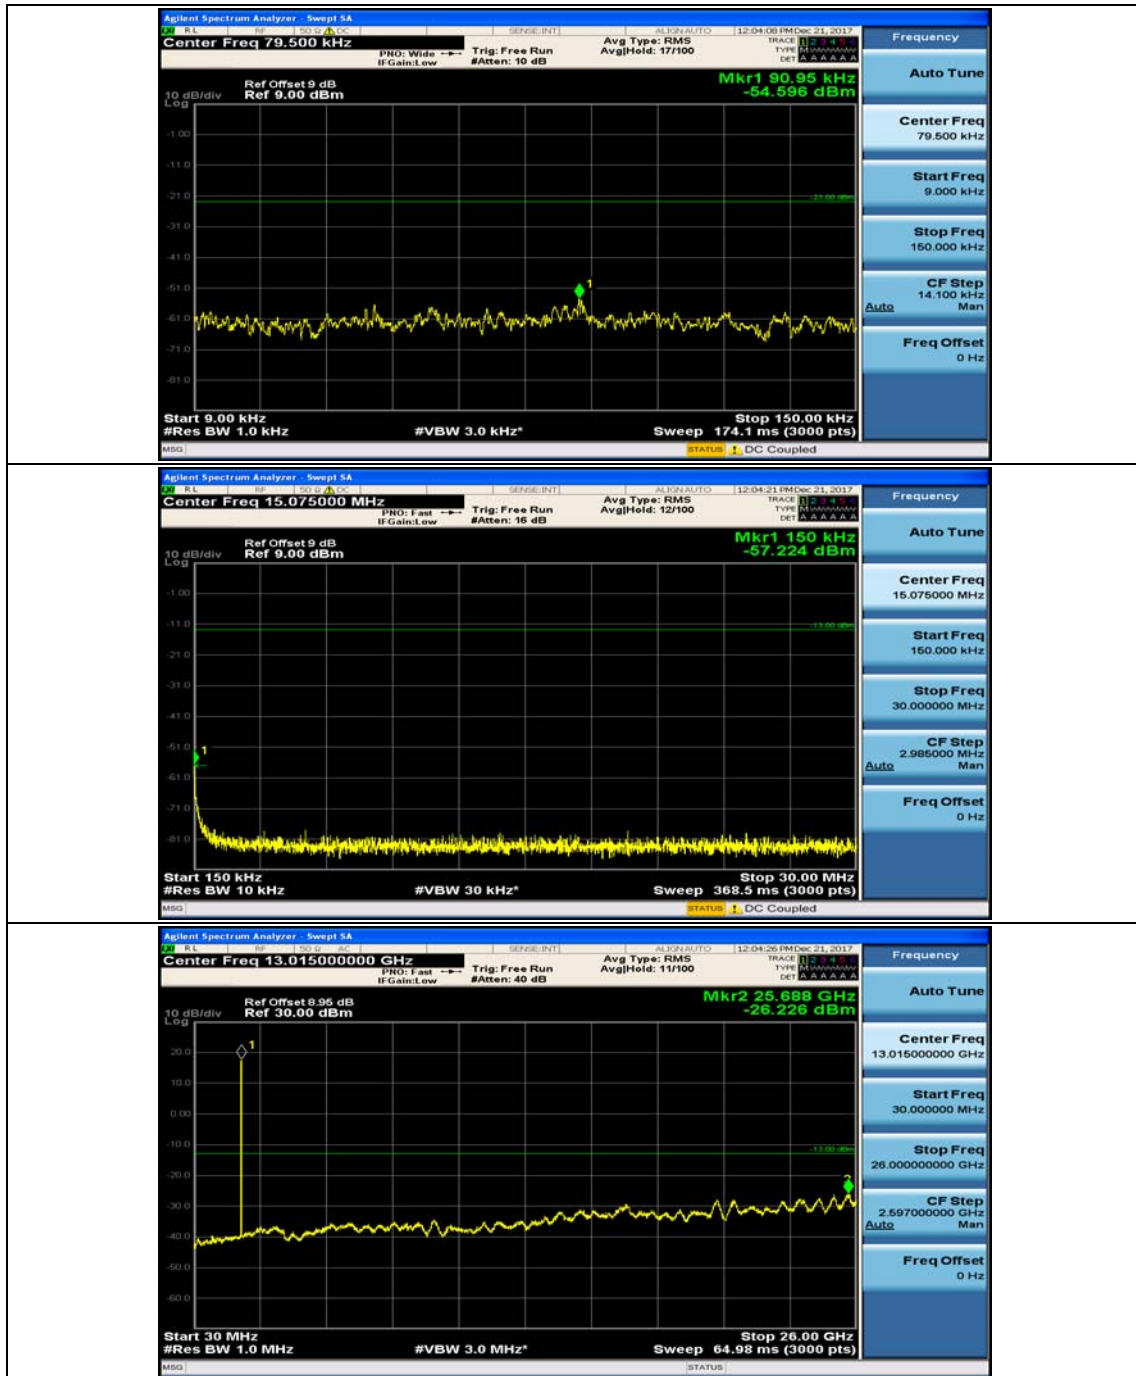

(Channel Bandwidth: 5 MHz)_MCH_16QAM_1RB#0

(Channel Bandwidth: 5 MHz)_MCH_16QAM_1RB#12

(Channel Bandwidth: 5 MHz)_HCH_16QAM_1RB#0

(Channel Bandwidth: 5 MHz)_HCH_16QAM_1RB#12

Channel Bandwidth: 10 MHz

Channel Bandwidth: 10 MHz_MCH_QPSK_1RB#0

Channel Bandwidth: 10 MHz_MCH_QPSK_1RB#24

Channel Bandwidth: 10 MHz_HCH_QPSK_1RB#0

Channel Bandwidth: 10 MHz_HCH_QPSK_1RB#24

Channel Bandwidth: 10 MHz_LCH_16QAM_1RB#0

Channel Bandwidth: 10 MHz_LCH_16QAM_1RB#24