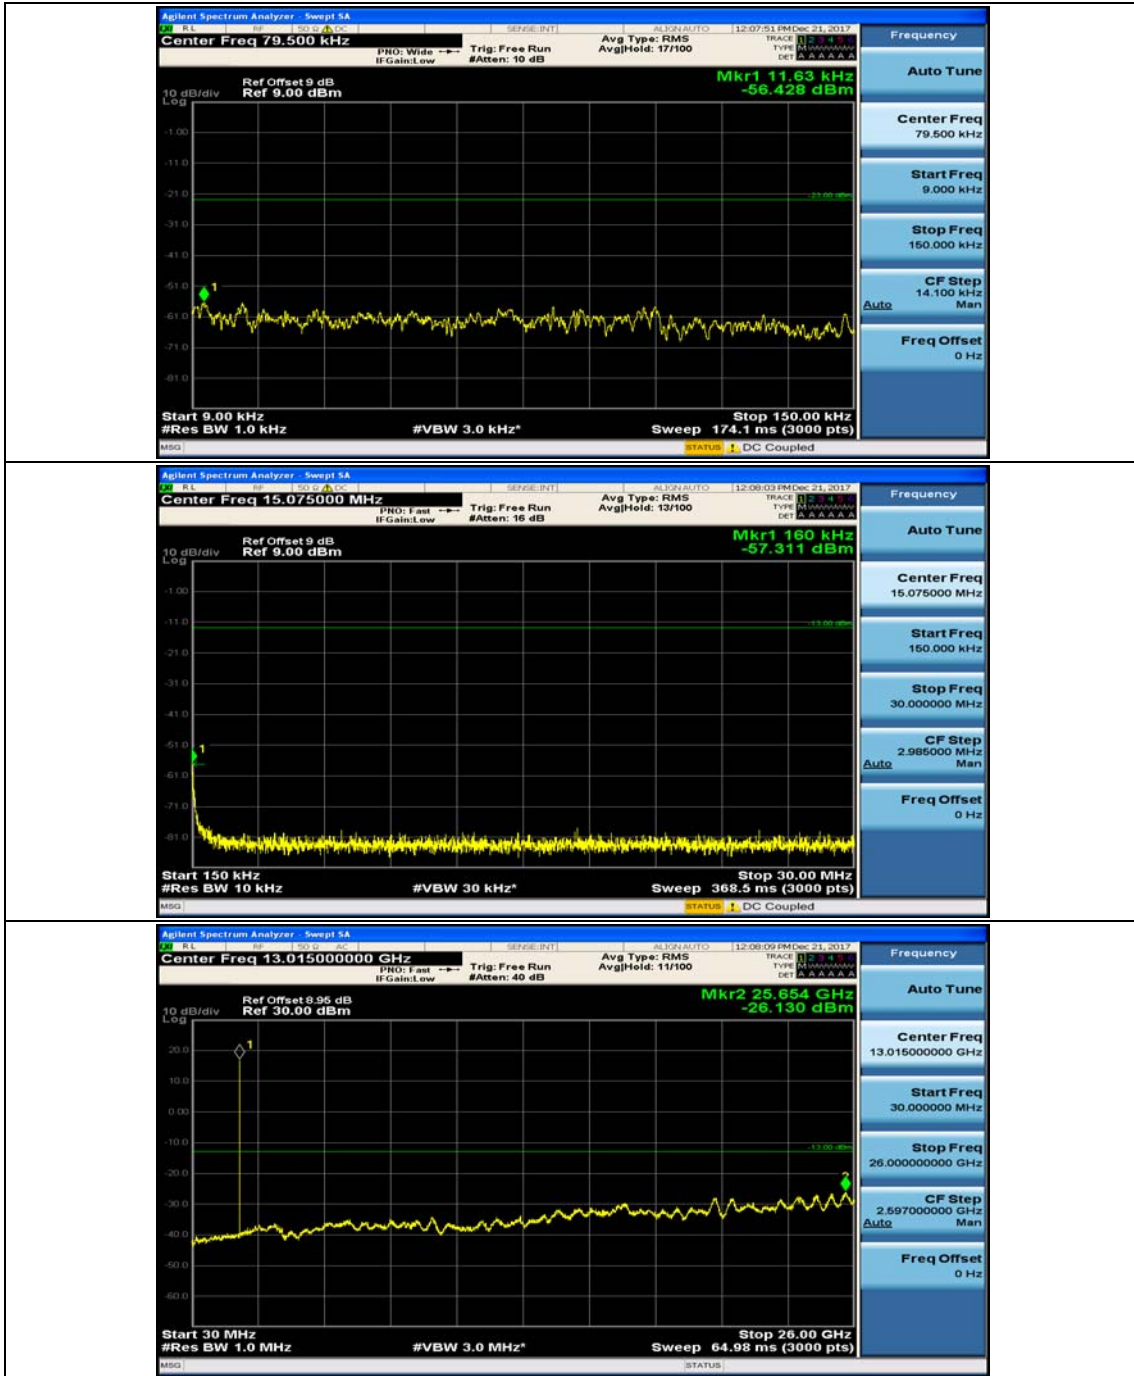

Channel Bandwidth: 10 MHz_MCH_QPSK_1RB#24

Channel Bandwidth: 10 MHz_HCH_QPSK_1RB#0

Channel Bandwidth: 10 MHz_HCH_QPSK_1RB#24

Channel Bandwidth: 10 MHz_LCH_16QAM_1RB#0

Channel Bandwidth: 10 MHz_LCH_16QAM_1RB#24

Channel Bandwidth: 10 MHz_MCH_16QAM_1RB#0

Channel Bandwidth: 10 MHz_MCH_16QAM_1RB#24

Channel Bandwidth: 10 MHz_HCH_16QAM_1RB#0

Channel Bandwidth: 10 MHz_HCH_16QAM_1RB#24

Channel Bandwidth: 15 MHz

(Channel Bandwidth:15 MHz)_MCH_QPSK_1RB#0

(Channel Bandwidth:15 MHz)_MCH_QPSK_1RB#37

(Channel Bandwidth:15 MHz)_HCH_QPSK_1RB#0

(Channel Bandwidth:15 MHz)_HCH_QPSK_1RB#37

(Channel Bandwidth:15 MHz)_LCH_16QAM_1RB#0

(Channel Bandwidth:15 MHz)_LCH_16QAM_1RB#37