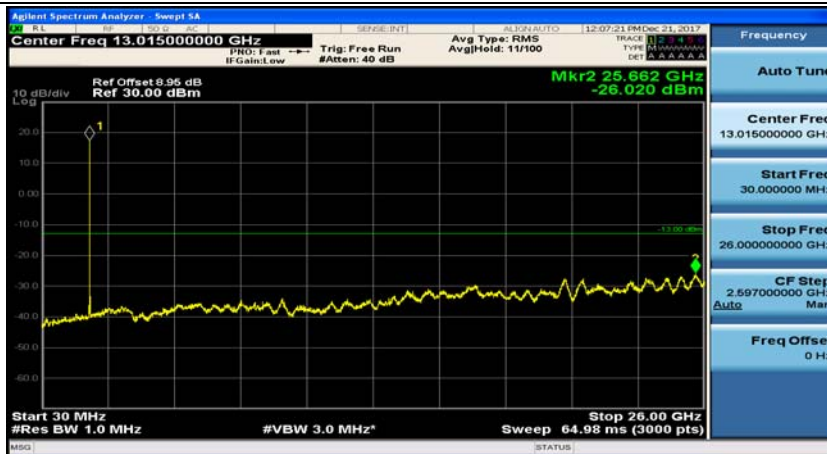

Channel Bandwidth: 10 MHz_MCH_16QAM_1RB#0

Channel Bandwidth: 10 MHz_MCH_16QAM_1RB#24

Channel Bandwidth: 10 MHz_HCH_16QAM_1RB#0

Channel Bandwidth: 10 MHz_HCH_16QAM_1RB#24

Channel Bandwidth: 15 MHz

(Channel Bandwidth:15 MHz)_MCH_QPSK_1RB#0