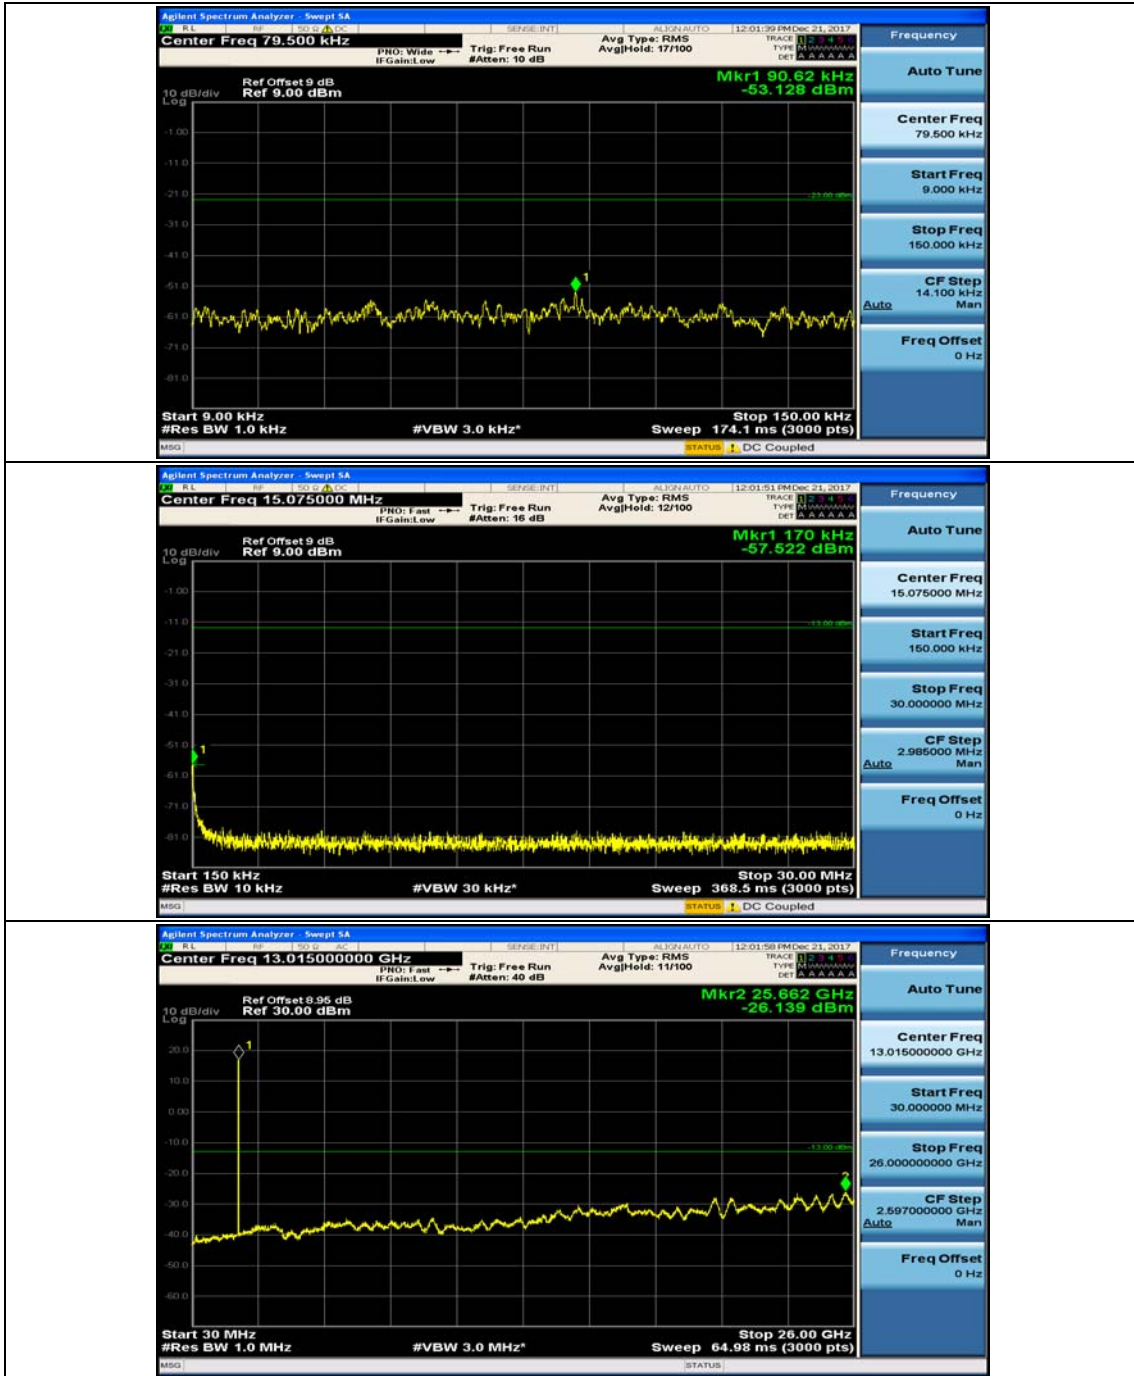

(Channel Bandwidth: 5 MHz)_MCH_16QAM_1RB#0

(Channel Bandwidth: 5 MHz)_MCH_16QAM_1RB#12

(Channel Bandwidth: 5 MHz)_HCH_16QAM_1RB#0

(Channel Bandwidth: 5 MHz)_HCH_16QAM_1RB#12

Channel Bandwidth: 10 MHz

Channel Bandwidth: 10 MHz_MCH_QPSK_1RB#0

Channel Bandwidth: 10 MHz_MCH_QPSK_1RB#24

Channel Bandwidth: 10 MHz_HCH_QPSK_1RB#0

Channel Bandwidth: 10 MHz_HCH_QPSK_1RB#24

Channel Bandwidth: 10 MHz_LCH_16QAM_1RB#0

Channel Bandwidth: 10 MHz_LCH_16QAM_1RB#24