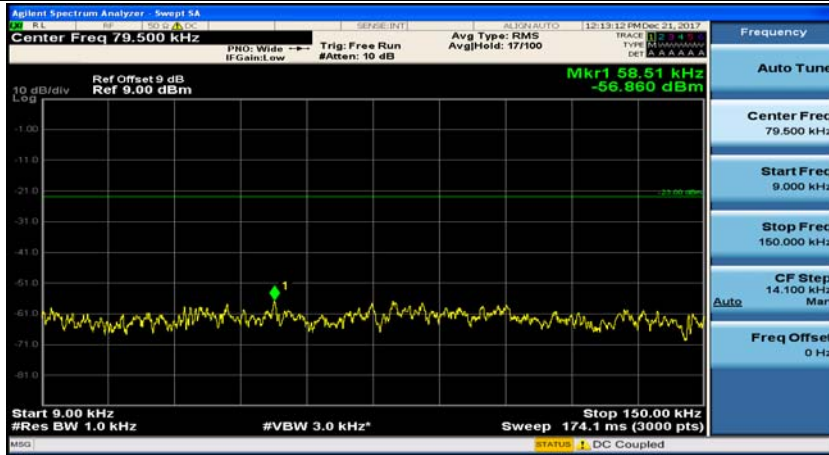

(Channel Bandwidth:15 MHz)_HCH_QPSK_1RB#0

(Channel Bandwidth:15 MHz)_HCH_QPSK_1RB#37