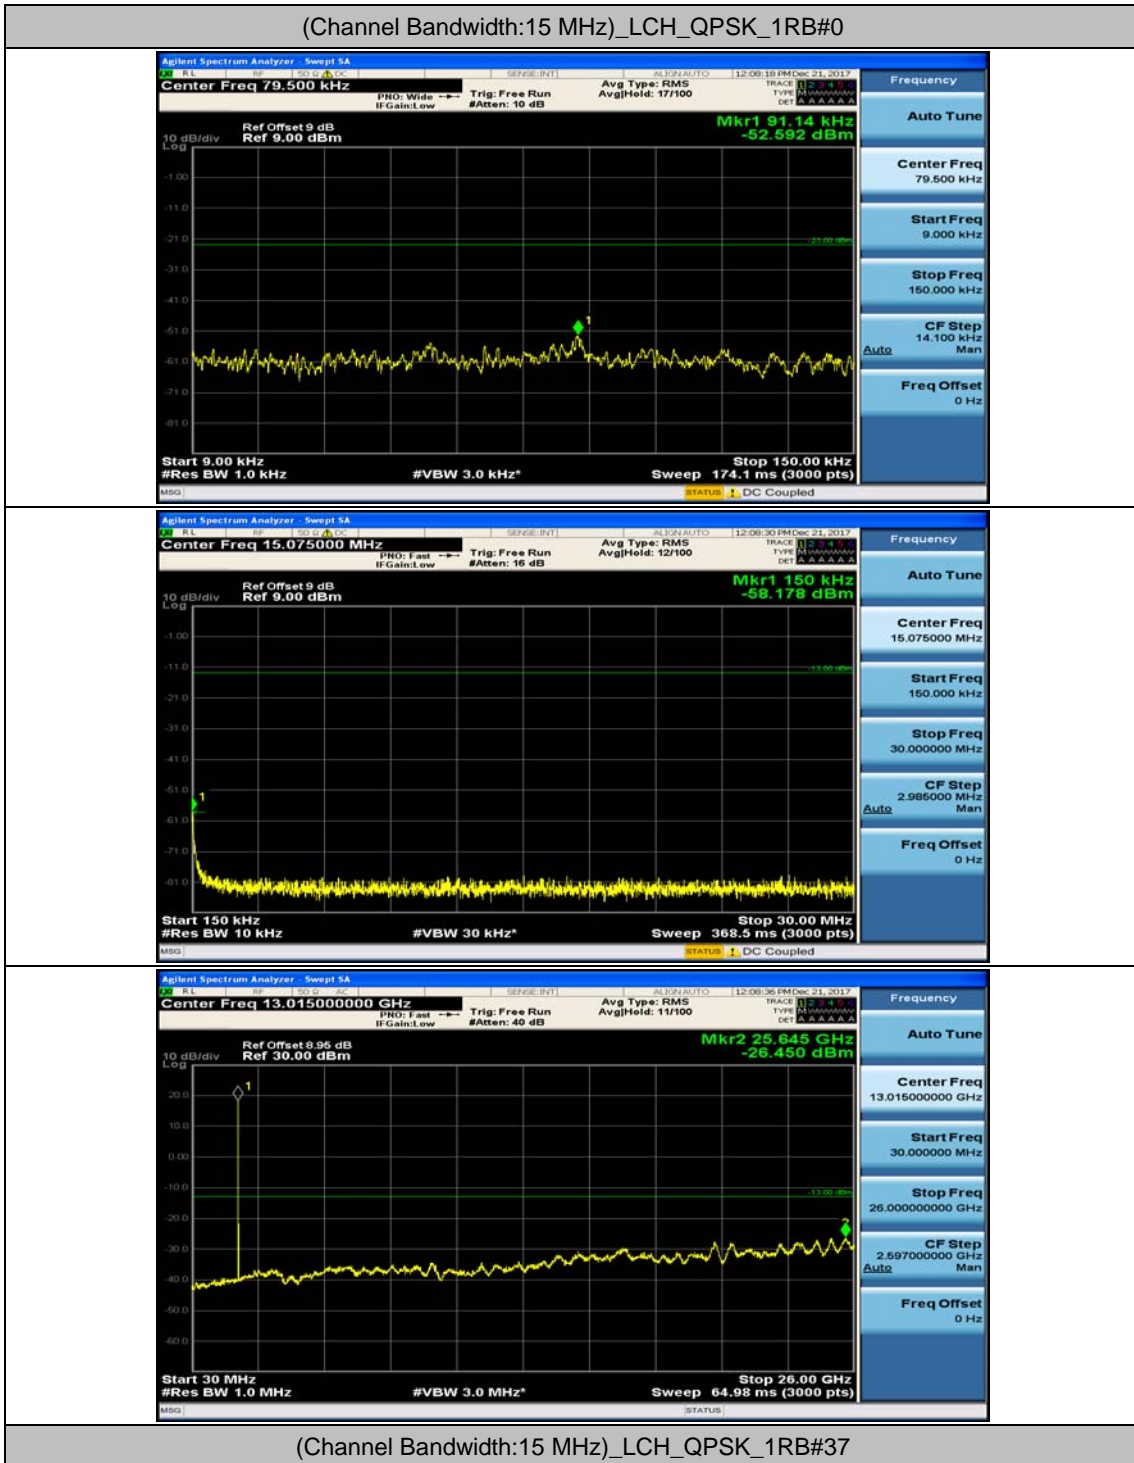

Channel Bandwidth: 10 MHz_MCH_16QAM_1RB#0

Channel Bandwidth: 10 MHz_MCH_16QAM_1RB#24

Channel Bandwidth: 10 MHz_HCH_16QAM_1RB#0

Channel Bandwidth: 10 MHz_HCH_16QAM_1RB#24

Channel Bandwidth: 15 MHz

(Channel Bandwidth:15 MHz)_MCH_QPSK_1RB#0