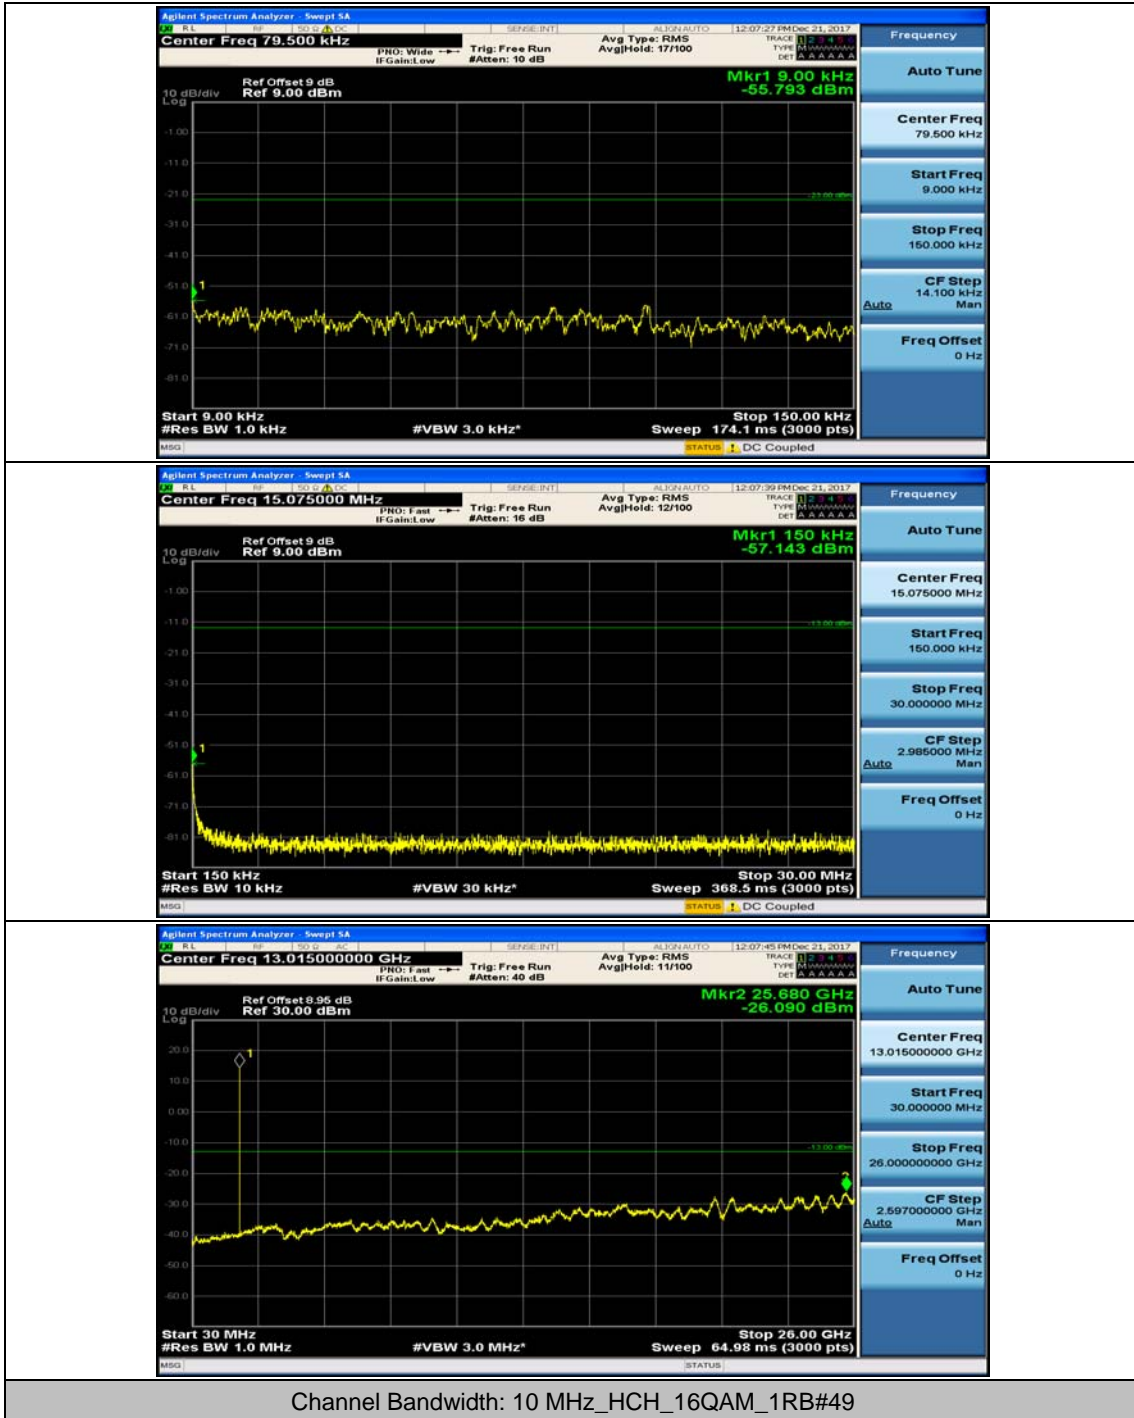

Channel Bandwidth: 10 MHz_MCH_QPSK_1RB#24

Channel Bandwidth: 10 MHz_HCH_QPSK_1RB#0

Channel Bandwidth: 10 MHz_HCH_QPSK_1RB#24

Channel Bandwidth: 10 MHz_LCH_16QAM_1RB#0

Channel Bandwidth: 10 MHz_LCH_16QAM_1RB#24

Channel Bandwidth: 10 MHz_MCH_16QAM_1RB#0

Channel Bandwidth: 10 MHz_MCH_16QAM_1RB#24

Channel Bandwidth: 10 MHz_HCH_16QAM_1RB#0

Channel Bandwidth: 10 MHz_HCH_16QAM_1RB#24

Channel Bandwidth: 15 MHz

(Channel Bandwidth:15 MHz)_MCH_QPSK_1RB#0