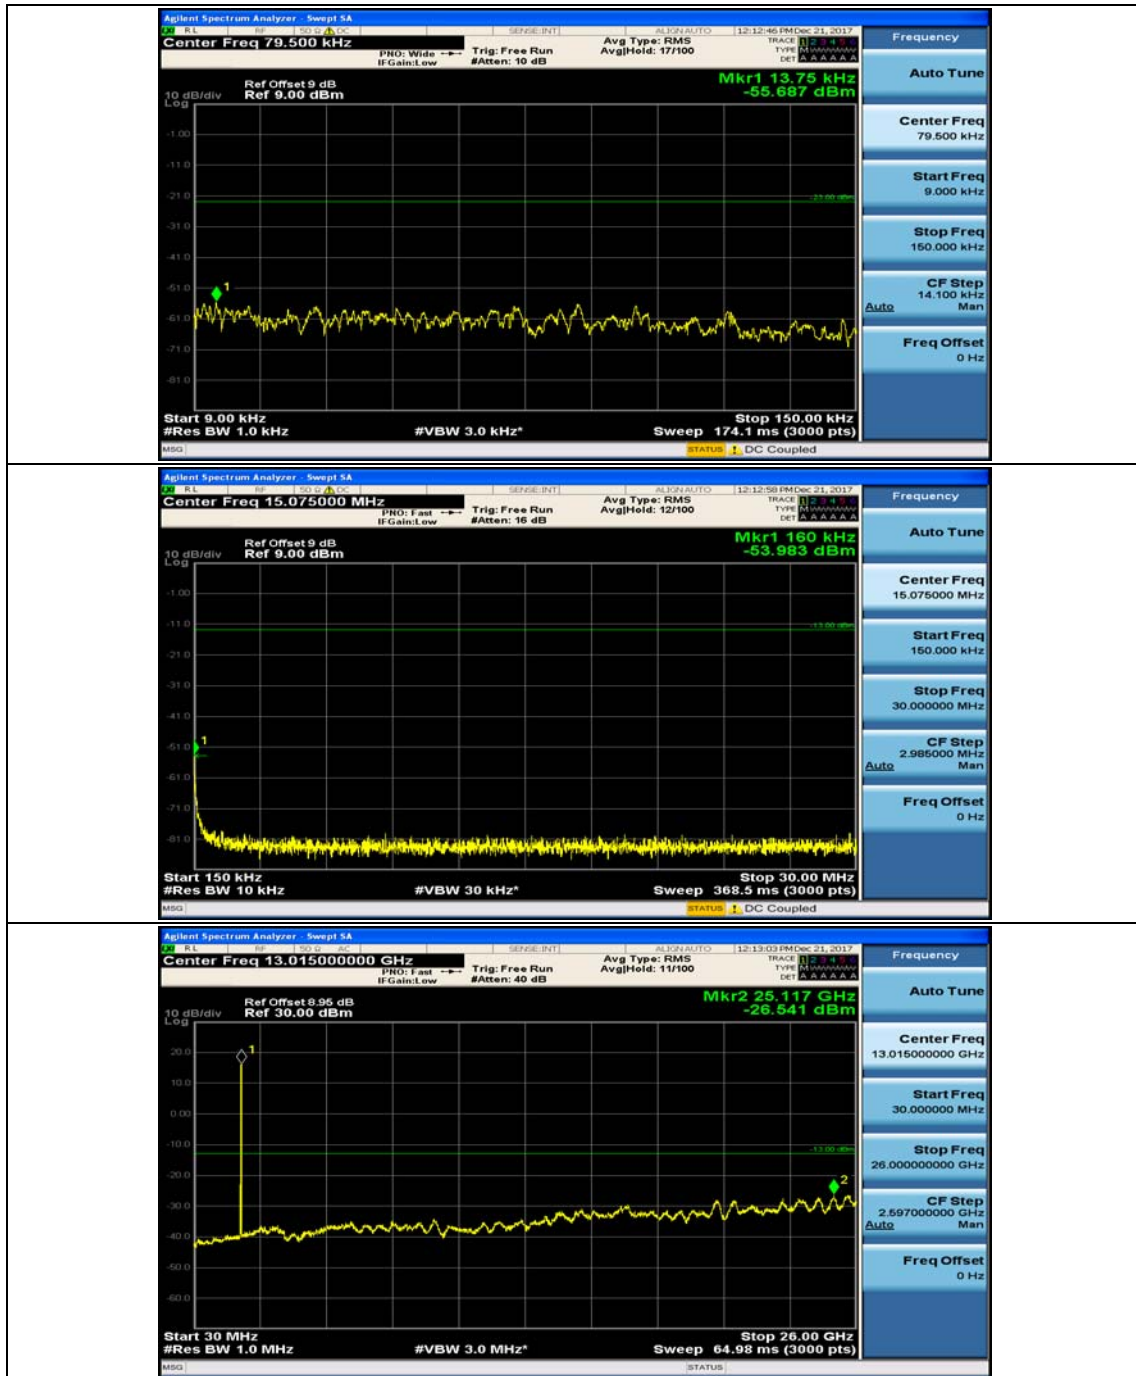

(Channel Bandwidth:15 MHz)_HCH_16QAM_1RB#0