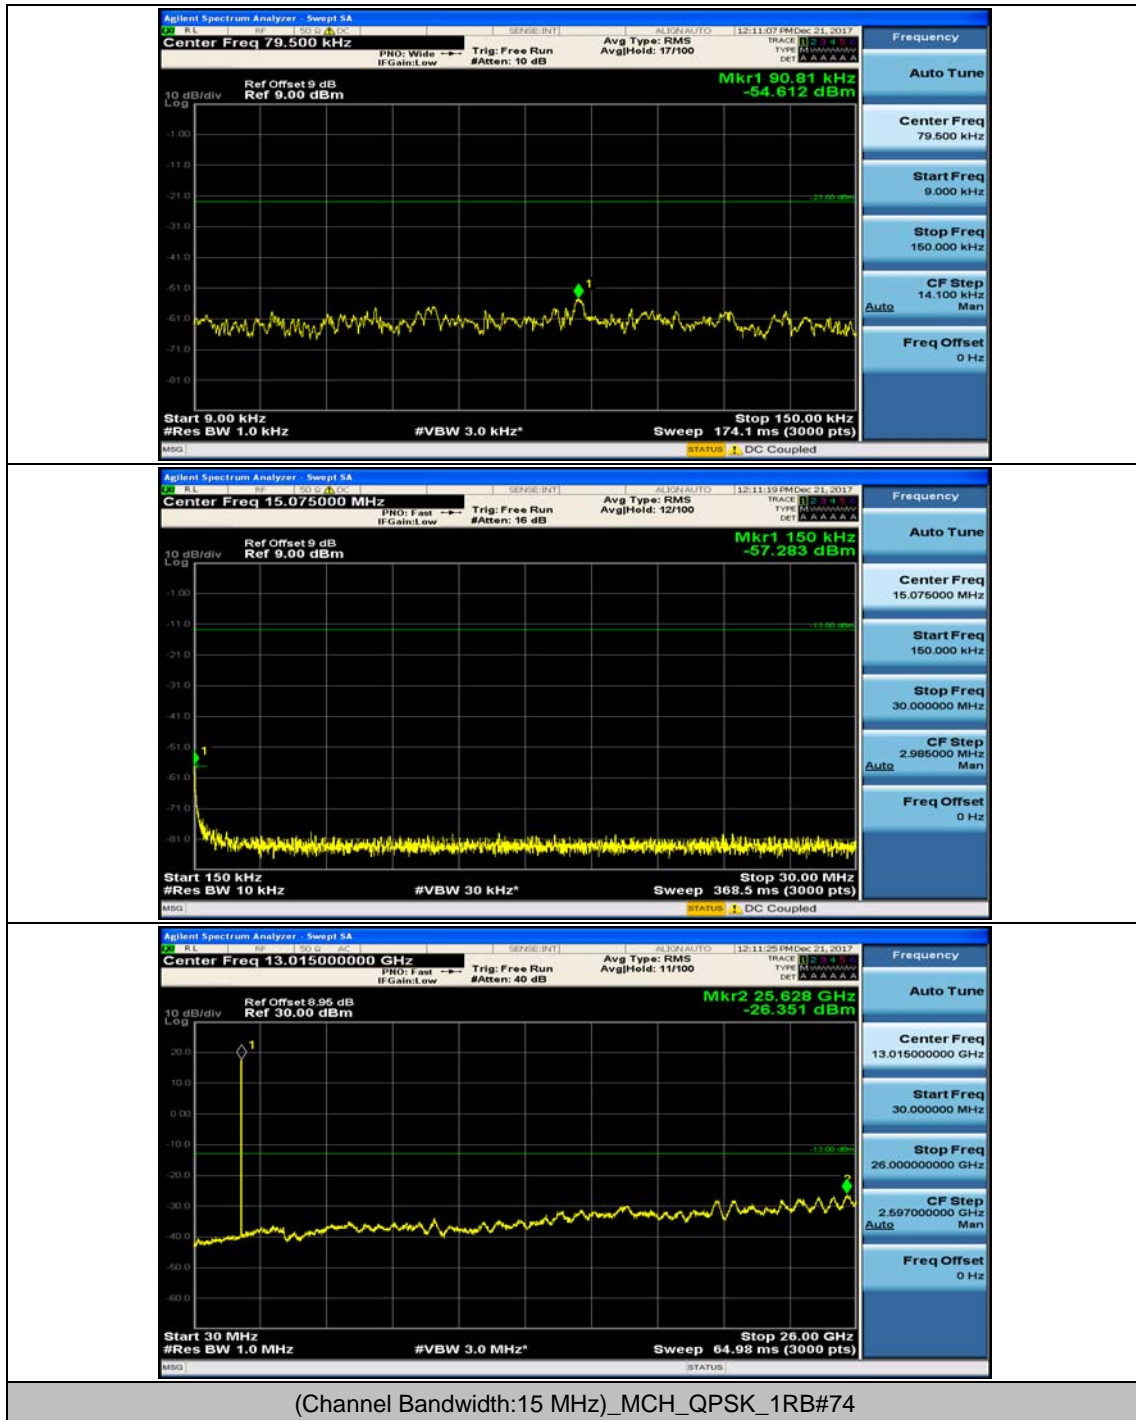

(Channel Bandwidth:15 MHz)_MCH_QPSK_1RB#37