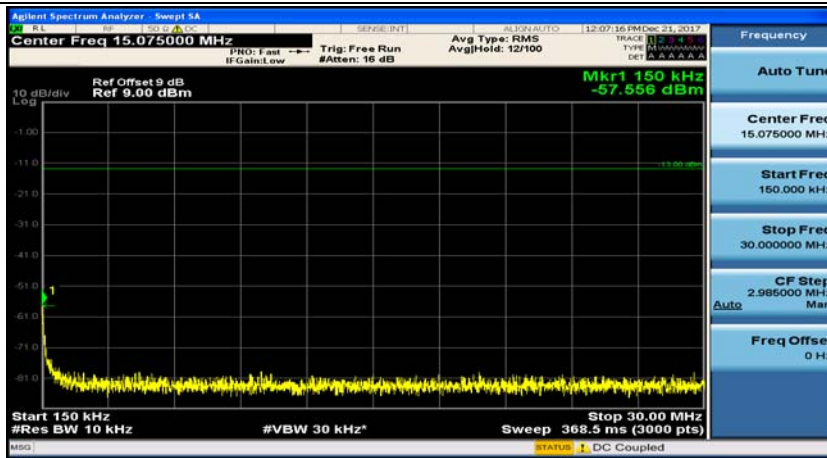

Channel Bandwidth: 10 MHz_MCH_16QAM_1RB#0

Channel Bandwidth: 10 MHz_MCH_16QAM_1RB#24

Channel Bandwidth: 10 MHz_HCH_16QAM_1RB#0

Channel Bandwidth: 10 MHz_HCH_16QAM_1RB#24

Channel Bandwidth: 15 MHz

(Channel Bandwidth:15 MHz)_MCH_QPSK_1RB#0