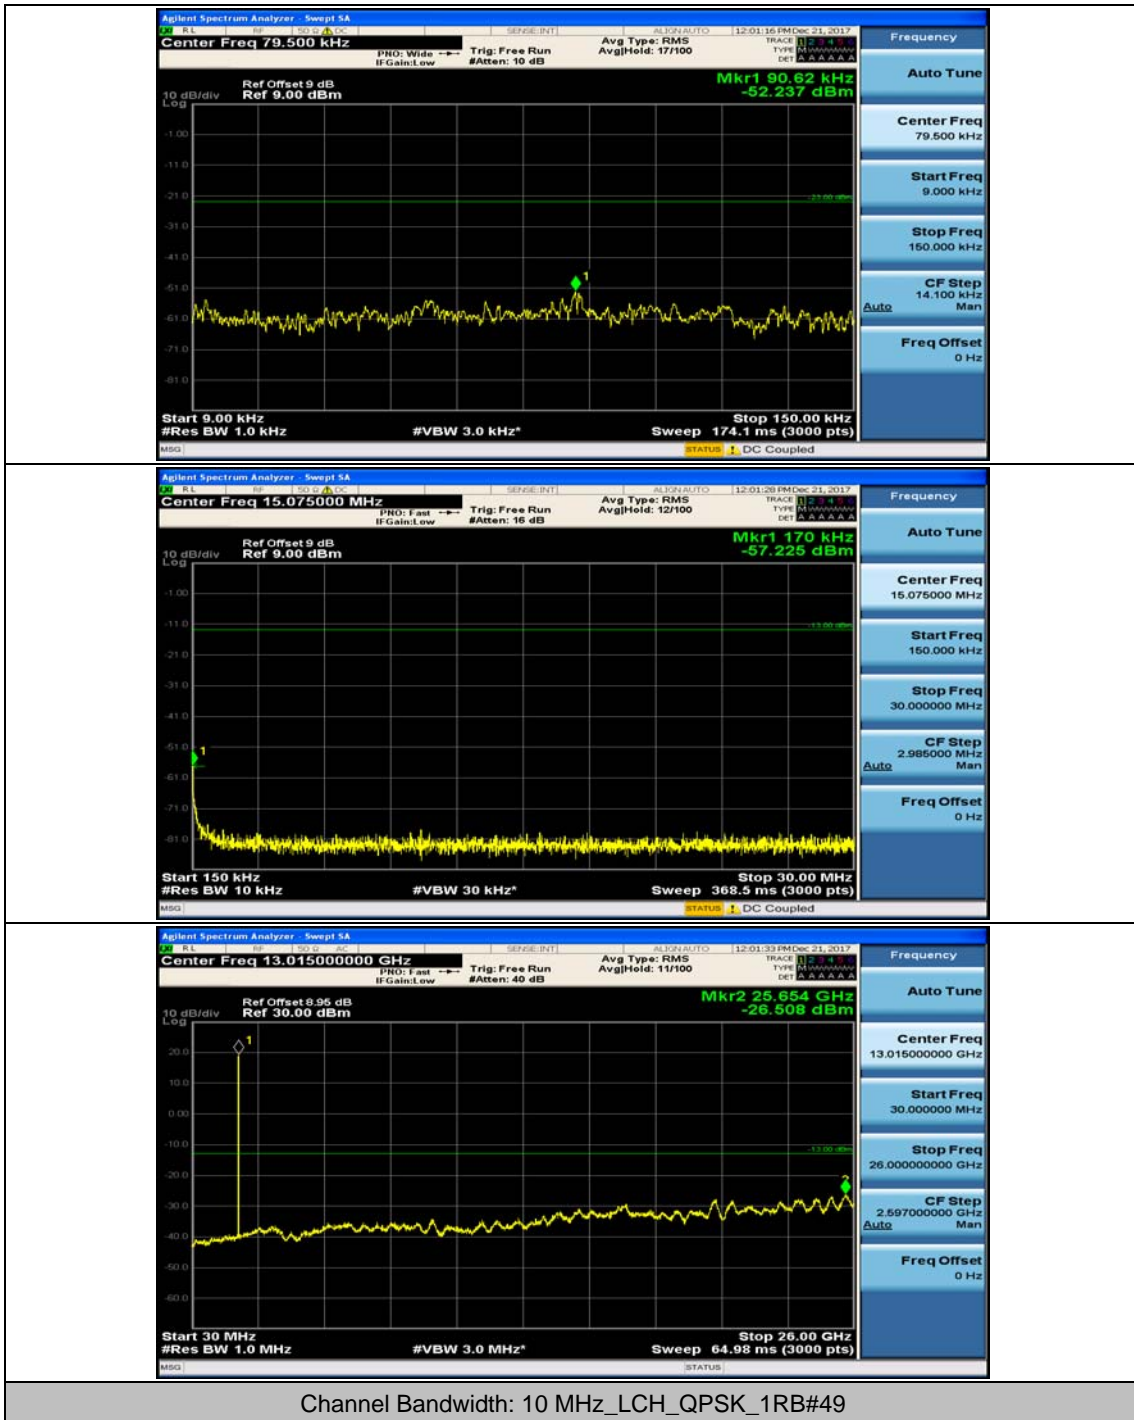

(Channel Bandwidth: 5 MHz)_MCH_16QAM_1RB#0

(Channel Bandwidth: 5 MHz)_MCH_16QAM_1RB#12

(Channel Bandwidth: 5 MHz)_HCH_16QAM_1RB#0

(Channel Bandwidth: 5 MHz)_HCH_16QAM_1RB#12

Channel Bandwidth: 10 MHz

Channel Bandwidth: 10 MHz_MCH_QPSK_1RB#0

Channel Bandwidth: 10 MHz_MCH_QPSK_1RB#24

Channel Bandwidth: 10 MHz_HCH_QPSK_1RB#0

Channel Bandwidth: 10 MHz_HCH_QPSK_1RB#24

Channel Bandwidth: 10 MHz_LCH_16QAM_1RB#0

Channel Bandwidth: 10 MHz_LCH_16QAM_1RB#24