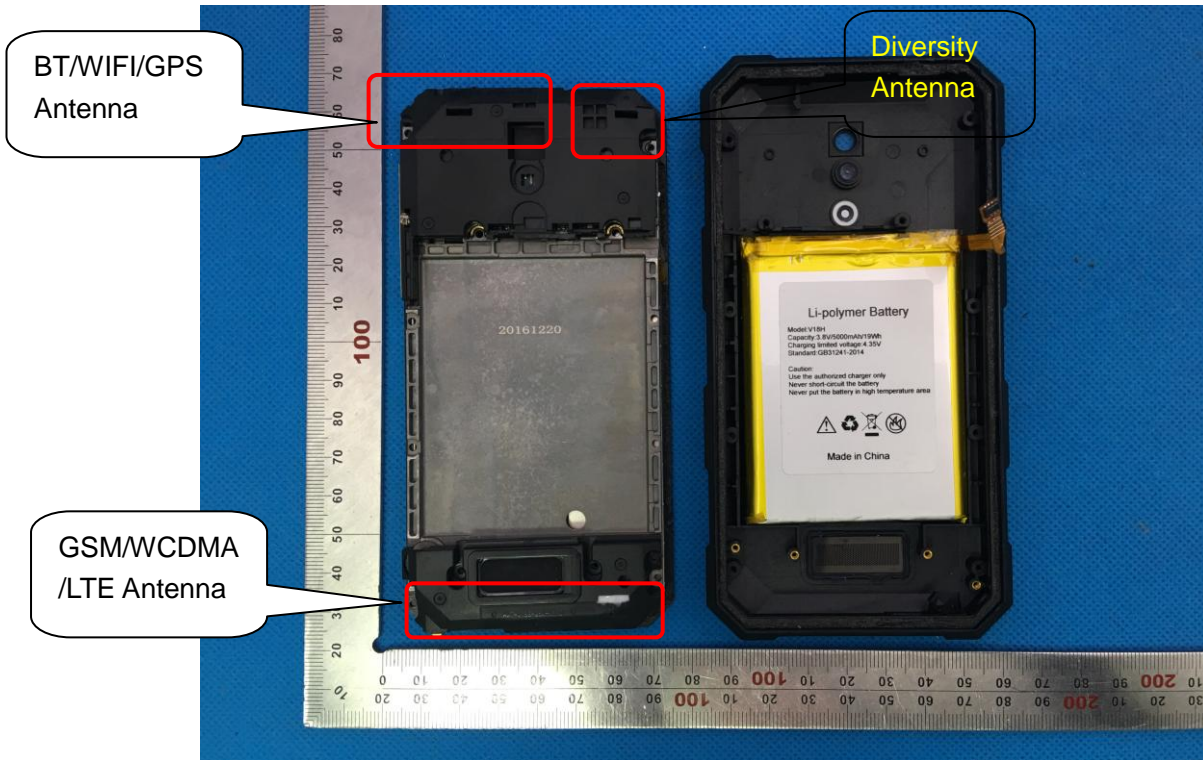

# Internal Photos

OPEN VIEW OF EUT-1

GSM/WCDMA/LTE ANTENNA

BT/WIFI/GPS ANTENNA

DIVERSITY ANTENNA

OPEN VIEW OF EUT-2

OPEN VIEW OF EUT-3

### OPEN VIEW OF EUT-4

### INTERNAL VIEW OF EUT-1

INTERNAL VIEW OF EUT-2

INTERNAL VIEW OF EUT-3

INTERNAL VIEW OF EUT-4

INTERNAL VIEW OF EUT-5

INTERNAL VIEW OF EUT-6