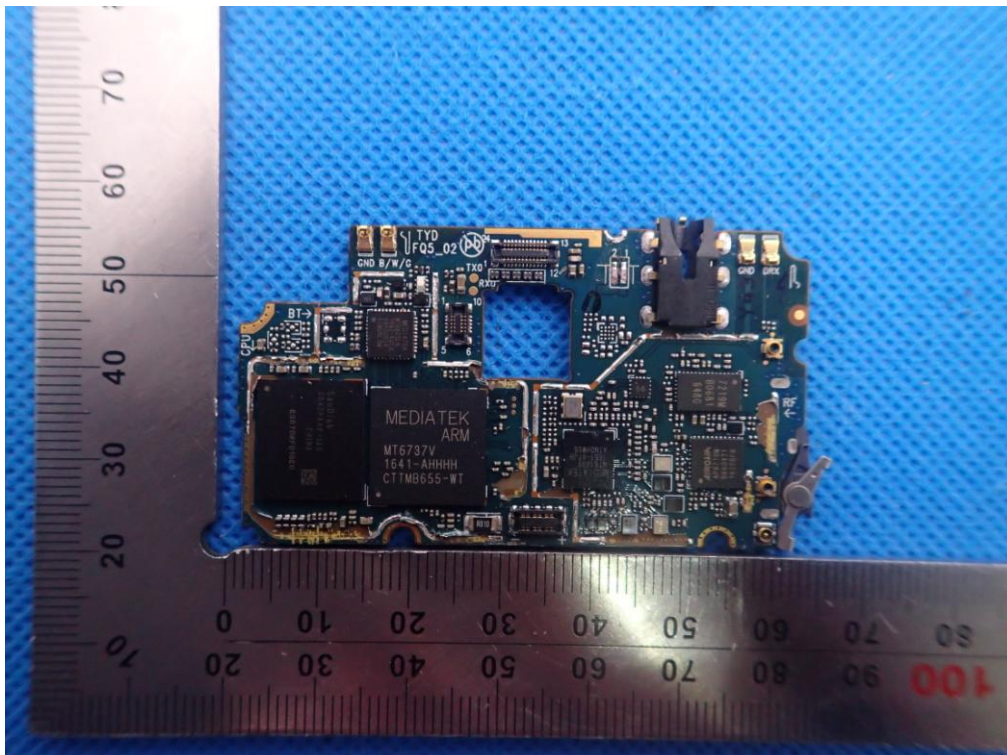

# Internal Photos

OPEN VIEW OF EUT-1

GSM/WCDMA/LTE ANTENNA

BT/WIFI/GPS ANTENNA

DIVERSITY ANTENNA

OPEN VIEW OF EUT-2

OPEN VIEW OF EUT-3

### OPEN VIEW OF EUT-4

### INTERNAL VIEW OF EUT-1

INTERNAL VIEW OF EUT-2

INTERNAL VIEW OF EUT-3

INTERNAL VIEW OF EUT-4

INTERNAL VIEW OF EUT-5

INTERNAL VIEW OF EUT-6