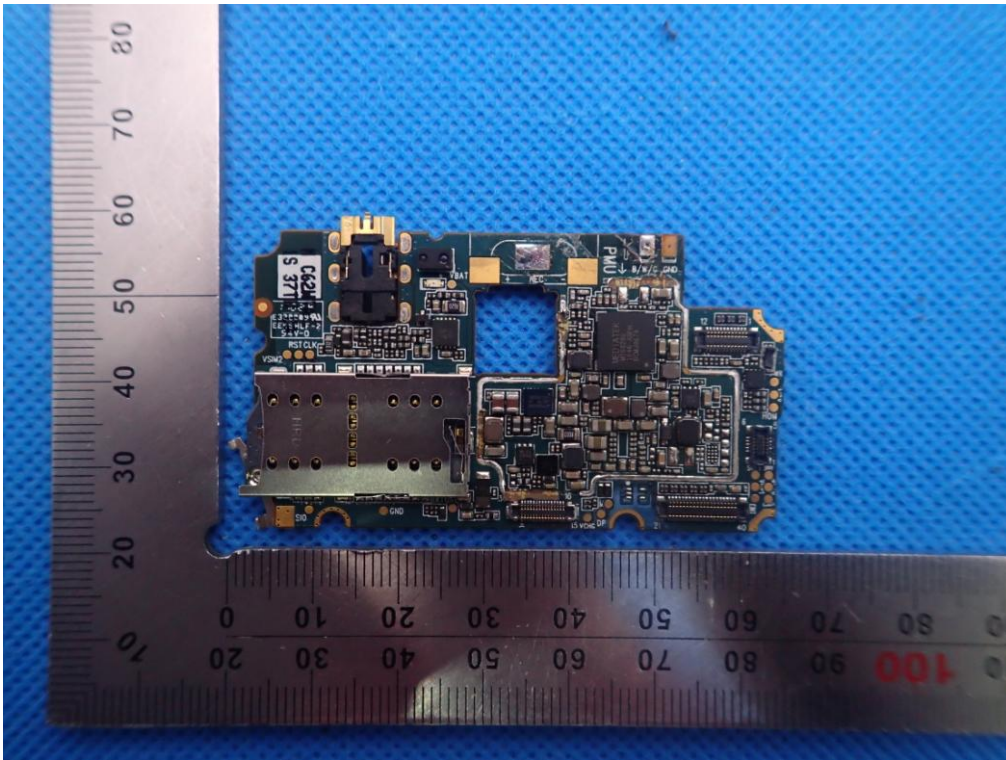

# Internal Photos

OPEN VIEW OF EUT-1

GSM/WCDMA/LTE ANTENNA

BT/WIFI/GPS ANTENNA

DIVERSITY ANTENNA

OPEN VIEW OF EUT-2

OPEN VIEW OF EUT-3

### OPEN VIEW OF EUT-4

### INTERNAL VIEW OF EUT-1

INTERNAL VIEW OF EUT-2

INTERNAL VIEW OF EUT-3

INTERNAL VIEW OF EUT-4

INTERNAL VIEW OF EUT-5

INTERNAL VIEW OF EUT-6