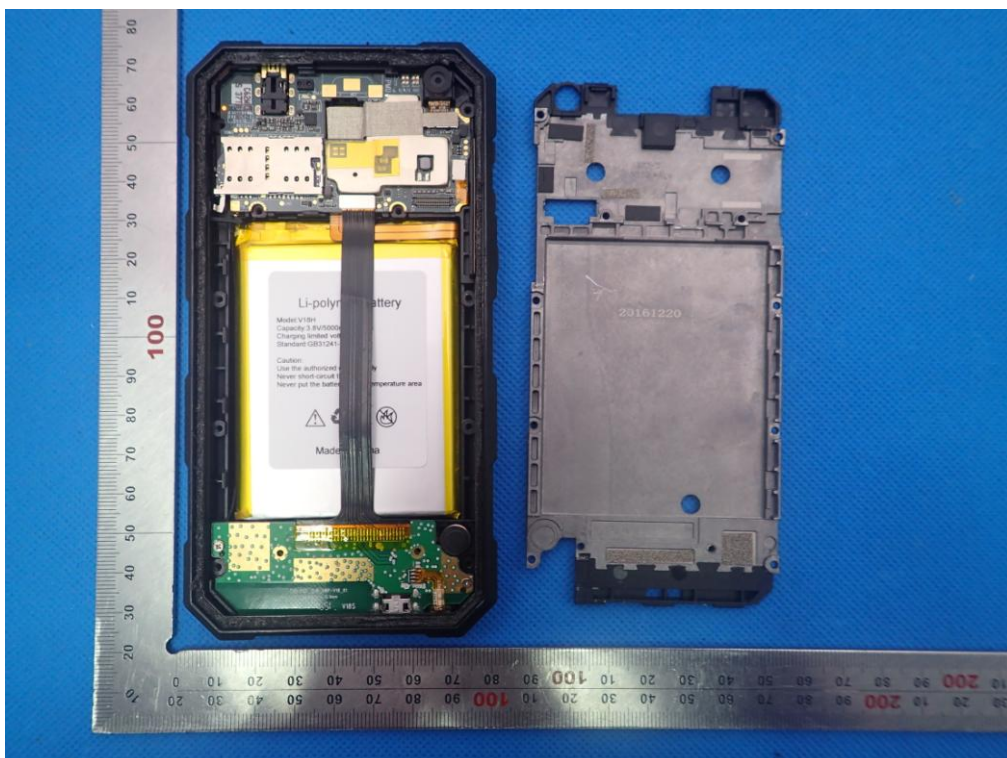

# Internal Photos

OPEN VIEW OF EUT-1

GSM/WCDMA/LTE ANTENNA

BT/WIFI/GPS ANTENNA

DIVERSITY ANTENNA

OPEN VIEW OF EUT-2

OPEN VIEW OF EUT-3

### OPEN VIEW OF EUT-4

### INTERNAL VIEW OF EUT-1

INTERNAL VIEW OF EUT-2

INTERNAL VIEW OF EUT-3

INTERNAL VIEW OF EUT-4

INTERNAL VIEW OF EUT-5

INTERNAL VIEW OF EUT-6