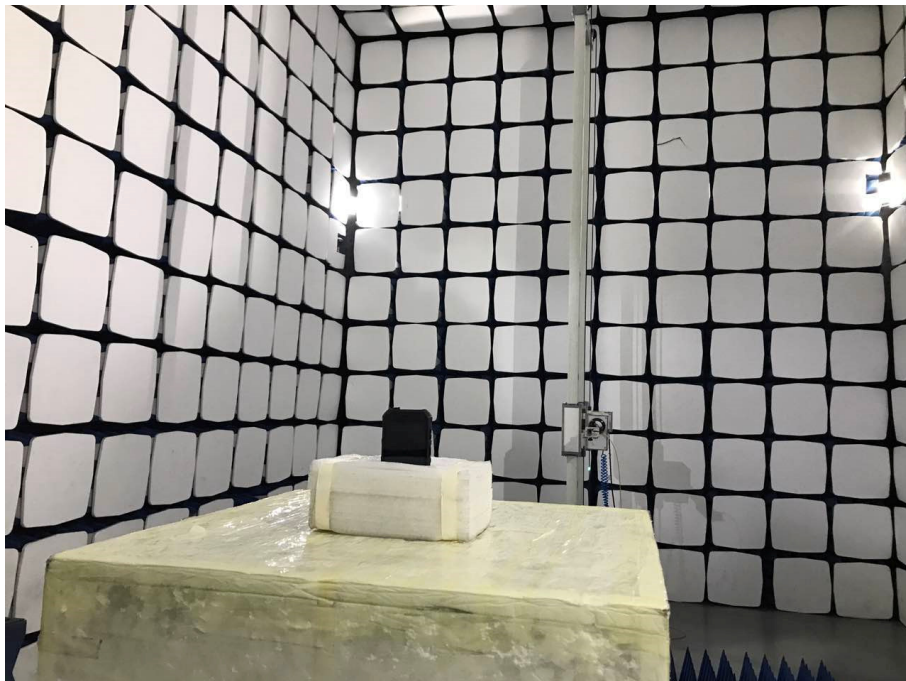

EXHIBIT 4 - TEST SETUP PHOTOGRAPHS

Radiation Emission Test Setup (Below 30MHz)

Radiation Emission Test Setup (30MHz to 1GHz)

Radiation Emission Test Setup (1GHz to 18GHz)

Radiation Emission Test Setup (Above 18GHz)

Extreme Condition Test Setup

Mobile Communication Test Setup