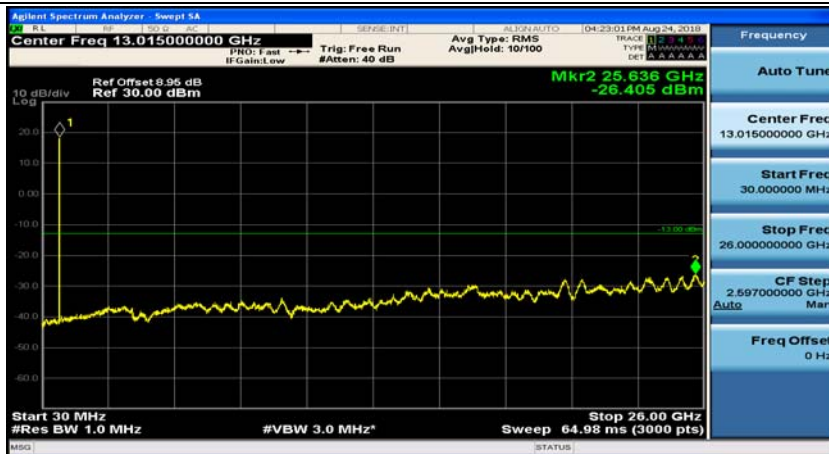

Channel Bandwidth: 5 MHz

(Channel Bandwidth: 5 MHz)_MCH_QPSK_1RB#0

(Channel Bandwidth: 5 MHz)_MCH_QPSK_1RB#12

(Channel Bandwidth: 5 MHz)_HCH_QPSK_1RB#0

(Channel Bandwidth: 5 MHz)_HCH_QPSK_1RB#12

(Channel Bandwidth: 5 MHz)_LCH_16QAM_1RB#0