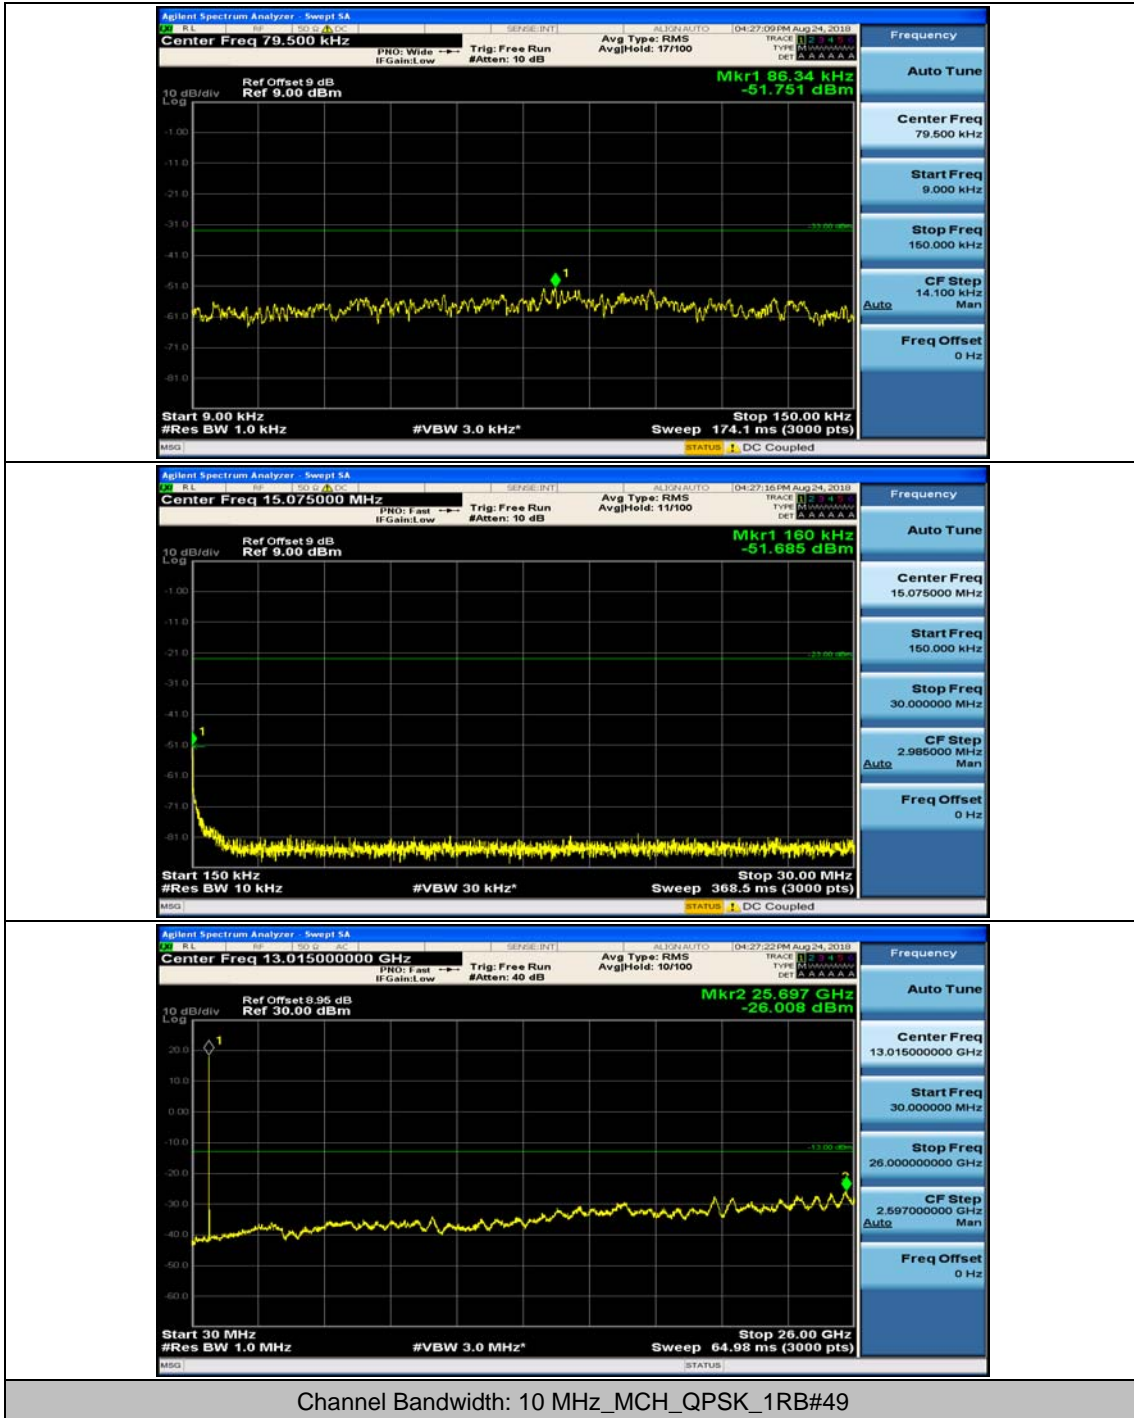

Channel Bandwidth: 10 MHz

Channel Bandwidth: 10 MHz_MCH_QPSK_1RB#0

Channel Bandwidth: 10 MHz_MCH_QPSK_1RB#24

Channel Bandwidth: 10 MHz_HCH_QPSK_1RB#0

Channel Bandwidth: 10 MHz_HCH_QPSK_1RB#24