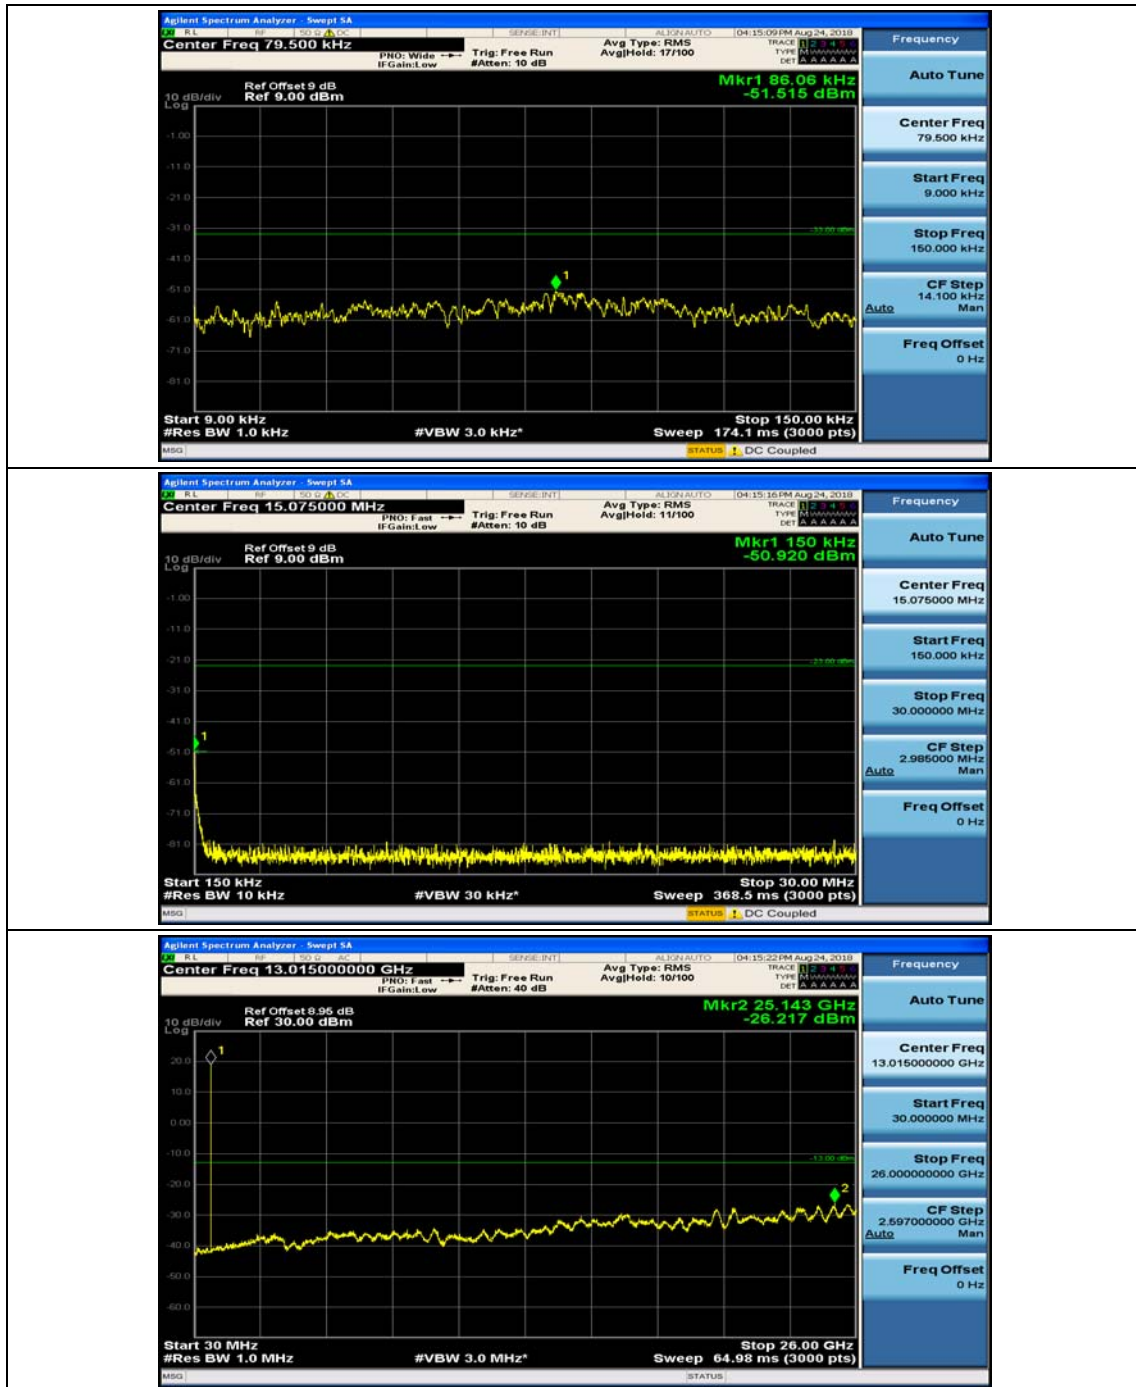

Channel Bandwidth: 3 MHz

(Channel Bandwidth: 3 MHz)_MCH_QPSK_1RB#0

(Channel Bandwidth: 3 MHz)_MCH_QPSK_1RB#7

(Channel Bandwidth: 3 MHz)_HCH_QPSK_1RB#0

(Channel Bandwidth: 3 MHz)_HCH_QPSK_1RB#7

(Channel Bandwidth: 3 MHz)_LCH_16QAM_1RB#0

(Channel Bandwidth: 3 MHz)_LCH_16QAM_1RB#7

(Channel Bandwidth: 3 MHz)_MCH_16QAM_1RB#0

(Channel Bandwidth: 3 MHz)_MCH_16QAM_1RB#7

(Channel Bandwidth: 3 MHz)_HCH_16QAM_1RB#0

(Channel Bandwidth: 3 MHz)_HCH_16QAM_1RB#7

Channel Bandwidth: 5 MHz

(Channel Bandwidth: 5 MHz)_MCH_QPSK_1RB#0

(Channel Bandwidth: 5 MHz)_MCH_QPSK_1RB#12

(Channel Bandwidth: 5 MHz)_HCH_QPSK_1RB#0

(Channel Bandwidth: 5 MHz)_HCH_QPSK_1RB#12

(Channel Bandwidth: 5 MHz)_LCH_16QAM_1RB#0