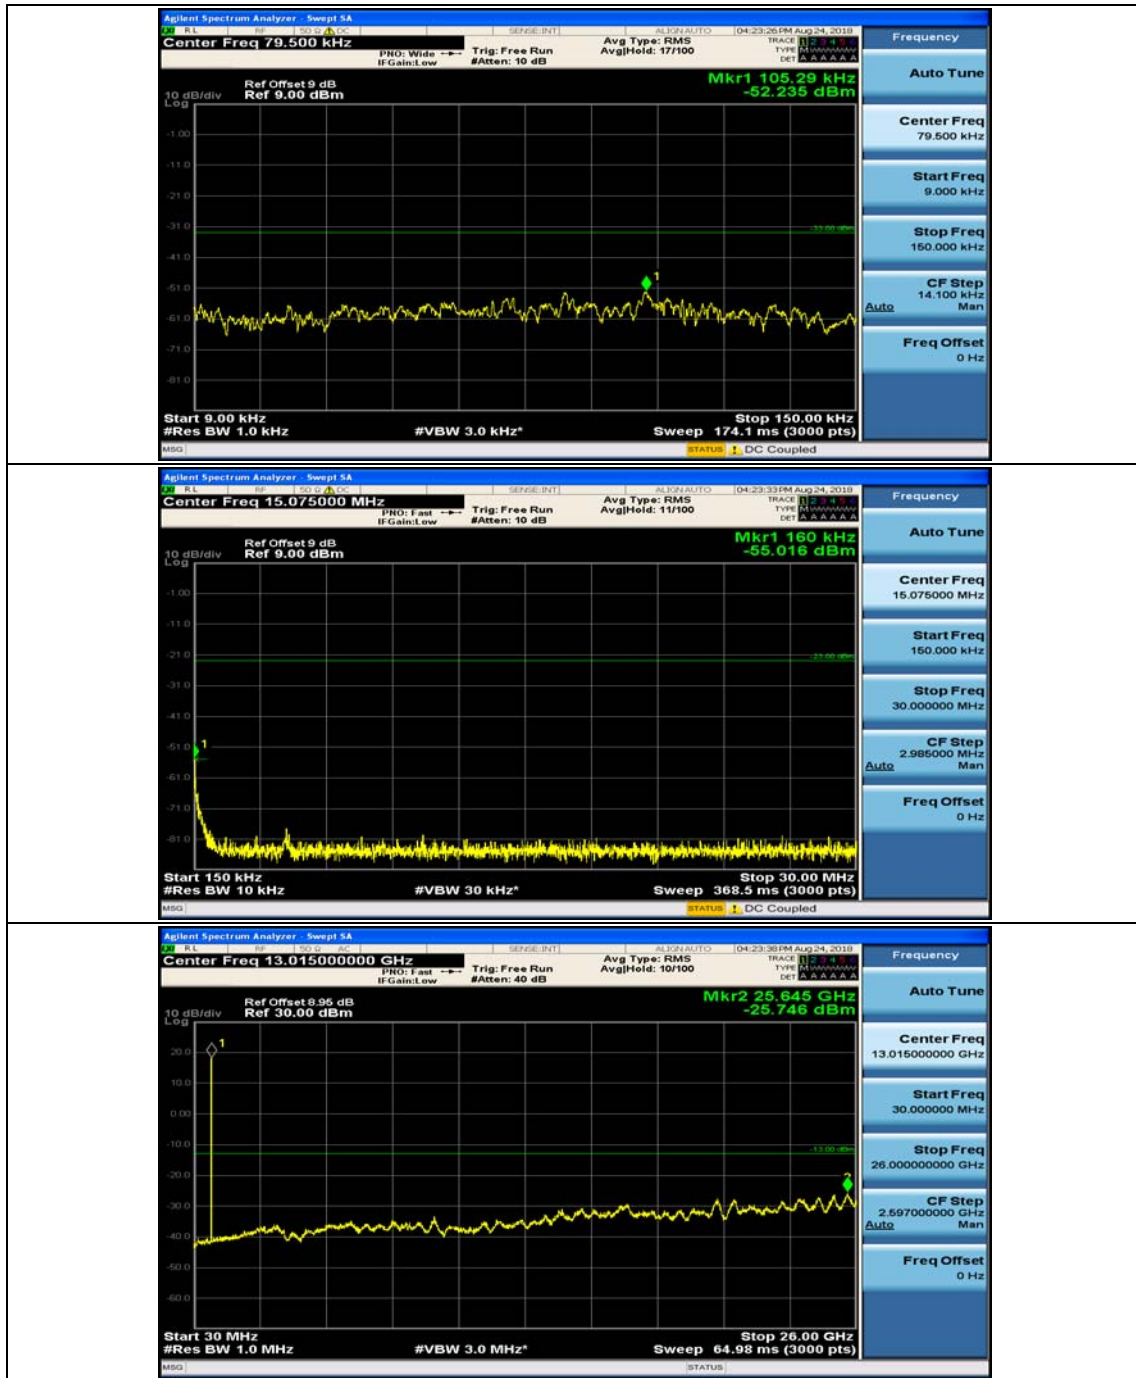

Channel Bandwidth: 5 MHz

(Channel Bandwidth: 5 MHz)_MCH_QPSK_1RB#0

(Channel Bandwidth: 5 MHz)_MCH_QPSK_1RB#12

(Channel Bandwidth: 5 MHz)_HCH_QPSK_1RB#0

(Channel Bandwidth: 5 MHz)_HCH_QPSK_1RB#12

(Channel Bandwidth: 5 MHz)_LCH_16QAM_1RB#0

(Channel Bandwidth: 5 MHz)_LCH_16QAM_1RB#12

(Channel Bandwidth: 5 MHz)_MCH_16QAM_1RB#0

(Channel Bandwidth: 5 MHz)_MCH_16QAM_1RB#12

(Channel Bandwidth: 5 MHz)_HCH_16QAM_1RB#0

(Channel Bandwidth: 5 MHz)_HCH_16QAM_1RB#12