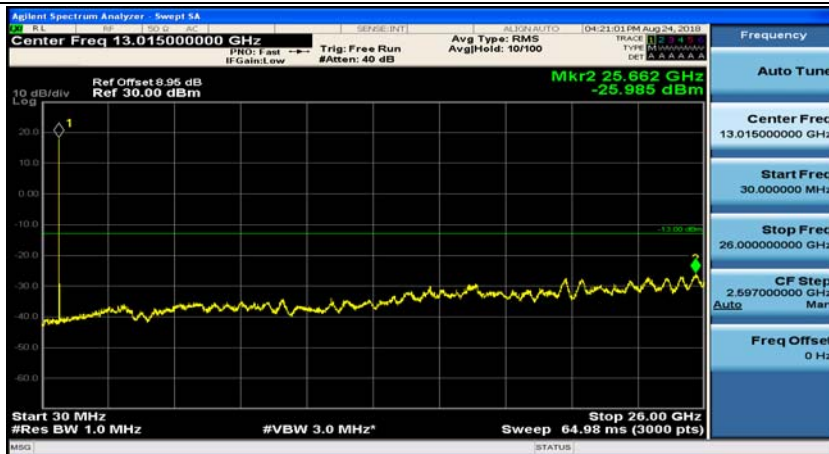

(Channel Bandwidth: 5 MHz)_MCH_QPSK_1RB#0