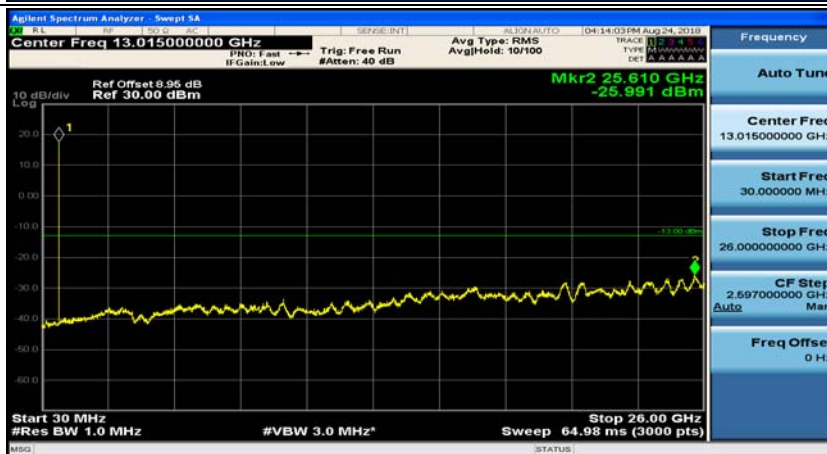

Channel Bandwidth: 3 MHz

(Channel Bandwidth: 3 MHz)_MCH_QPSK_1RB#0

(Channel Bandwidth: 3 MHz)_MCH_QPSK_1RB#7

(Channel Bandwidth: 3 MHz)_HCH_QPSK_1RB#0

(Channel Bandwidth: 3 MHz)_HCH_QPSK_1RB#7

(Channel Bandwidth: 3 MHz)_LCH_16QAM_1RB#0

(Channel Bandwidth: 3 MHz)_LCH_16QAM_1RB#7

(Channel Bandwidth: 3 MHz)_MCH_16QAM_1RB#0

(Channel Bandwidth: 3 MHz)_MCH_16QAM_1RB#7

(Channel Bandwidth: 3 MHz)_HCH_16QAM_1RB#0

(Channel Bandwidth: 3 MHz)_HCH_16QAM_1RB#7