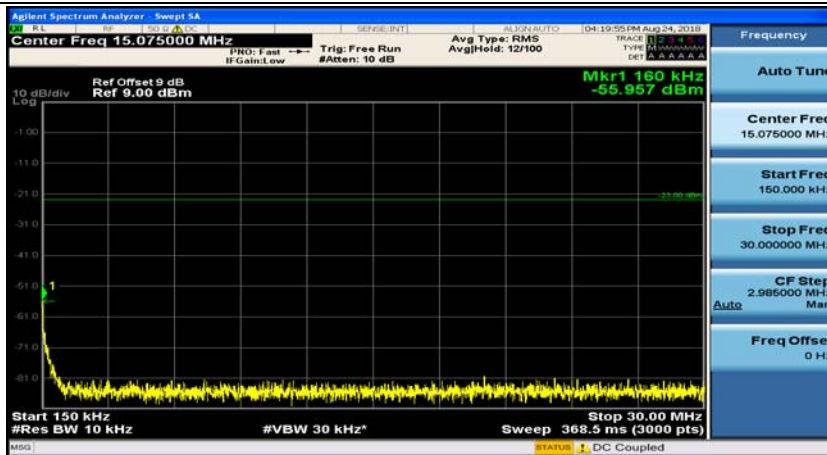

Channel Bandwidth: 5 MHz

(Channel Bandwidth: 5 MHz)_MCH_QPSK_1RB#0

(Channel Bandwidth: 5 MHz)_MCH_QPSK_1RB#12

(Channel Bandwidth: 5 MHz)_HCH_QPSK_1RB#0

(Channel Bandwidth: 5 MHz)_HCH_QPSK_1RB#12

(Channel Bandwidth: 5 MHz)_LCH_16QAM_1RB#0