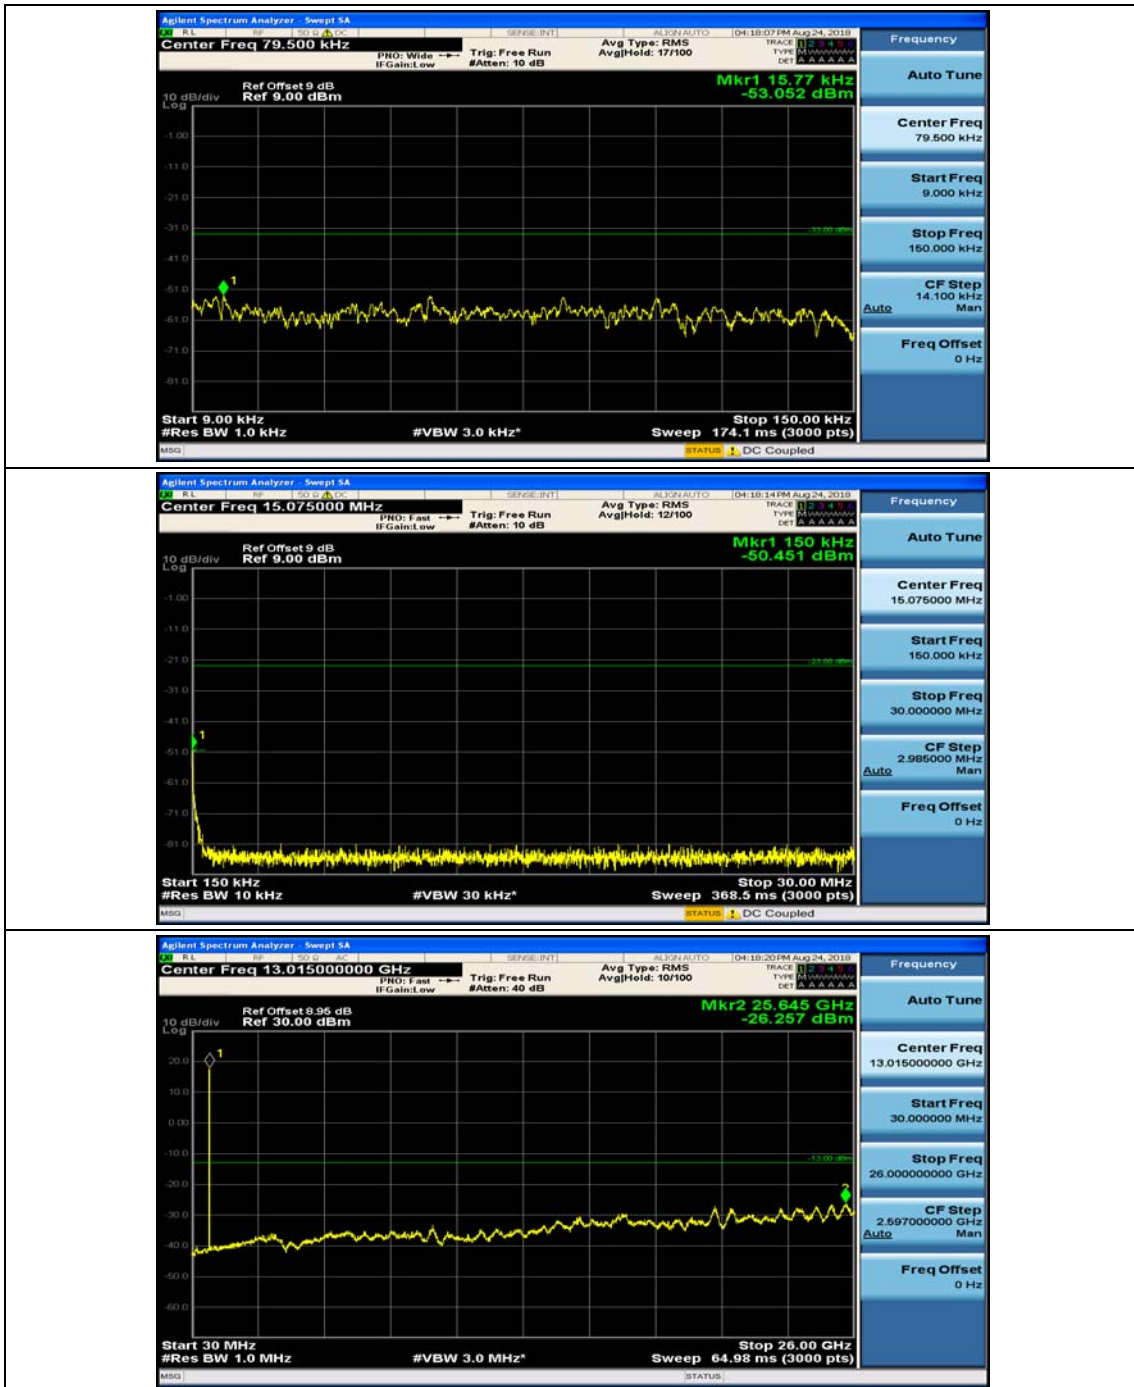

Channel Bandwidth: 3 MHz

(Channel Bandwidth: 3 MHz)_MCH_QPSK_1RB#0

(Channel Bandwidth: 3 MHz)_MCH_QPSK_1RB#7

(Channel Bandwidth: 3 MHz)_HCH_QPSK_1RB#0

(Channel Bandwidth: 3 MHz)_HCH_QPSK_1RB#7

(Channel Bandwidth: 3 MHz)_LCH_16QAM_1RB#0

(Channel Bandwidth: 3 MHz)_LCH_16QAM_1RB#7

(Channel Bandwidth: 3 MHz)_MCH_16QAM_1RB#0

(Channel Bandwidth: 3 MHz)_MCH_16QAM_1RB#7

(Channel Bandwidth: 3 MHz)_HCH_16QAM_1RB#0

(Channel Bandwidth: 3 MHz)_HCH_16QAM_1RB#7

Channel Bandwidth: 5 MHz

(Channel Bandwidth: 5 MHz)_MCH_QPSK_1RB#0

(Channel Bandwidth: 5 MHz)_MCH_QPSK_1RB#12

(Channel Bandwidth: 5 MHz)_HCH_QPSK_1RB#0

(Channel Bandwidth: 5 MHz)_HCH_QPSK_1RB#12

(Channel Bandwidth: 5 MHz)_LCH_16QAM_1RB#0