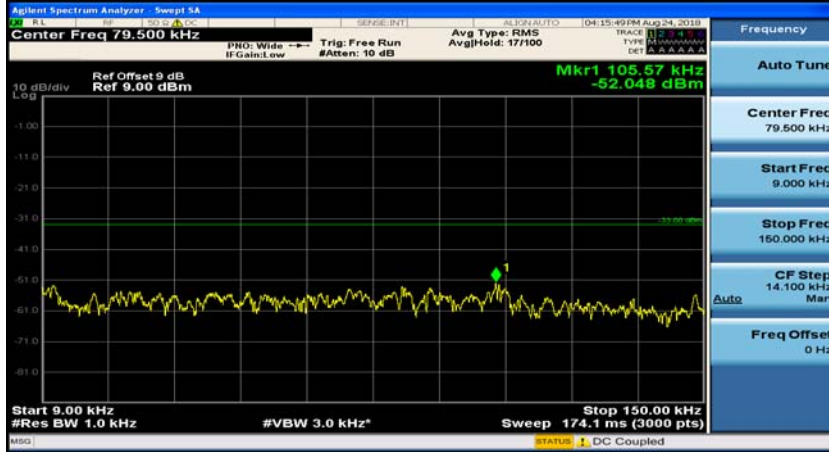

Channel Bandwidth: 3 MHz

(Channel Bandwidth: 3 MHz)_MCH_QPSK_1RB#0

(Channel Bandwidth: 3 MHz)_MCH_QPSK_1RB#7

(Channel Bandwidth: 3 MHz)_HCH_QPSK_1RB#0

(Channel Bandwidth: 3 MHz)_HCH_QPSK_1RB#7

(Channel Bandwidth: 3 MHz)_LCH_16QAM_1RB#0

(Channel Bandwidth: 3 MHz)_LCH_16QAM_1RB#7

(Channel Bandwidth: 3 MHz)_MCH_16QAM_1RB#0

(Channel Bandwidth: 3 MHz)_MCH_16QAM_1RB#7

(Channel Bandwidth: 3 MHz)_HCH_16QAM_1RB#0

(Channel Bandwidth: 3 MHz)_HCH_16QAM_1RB#7