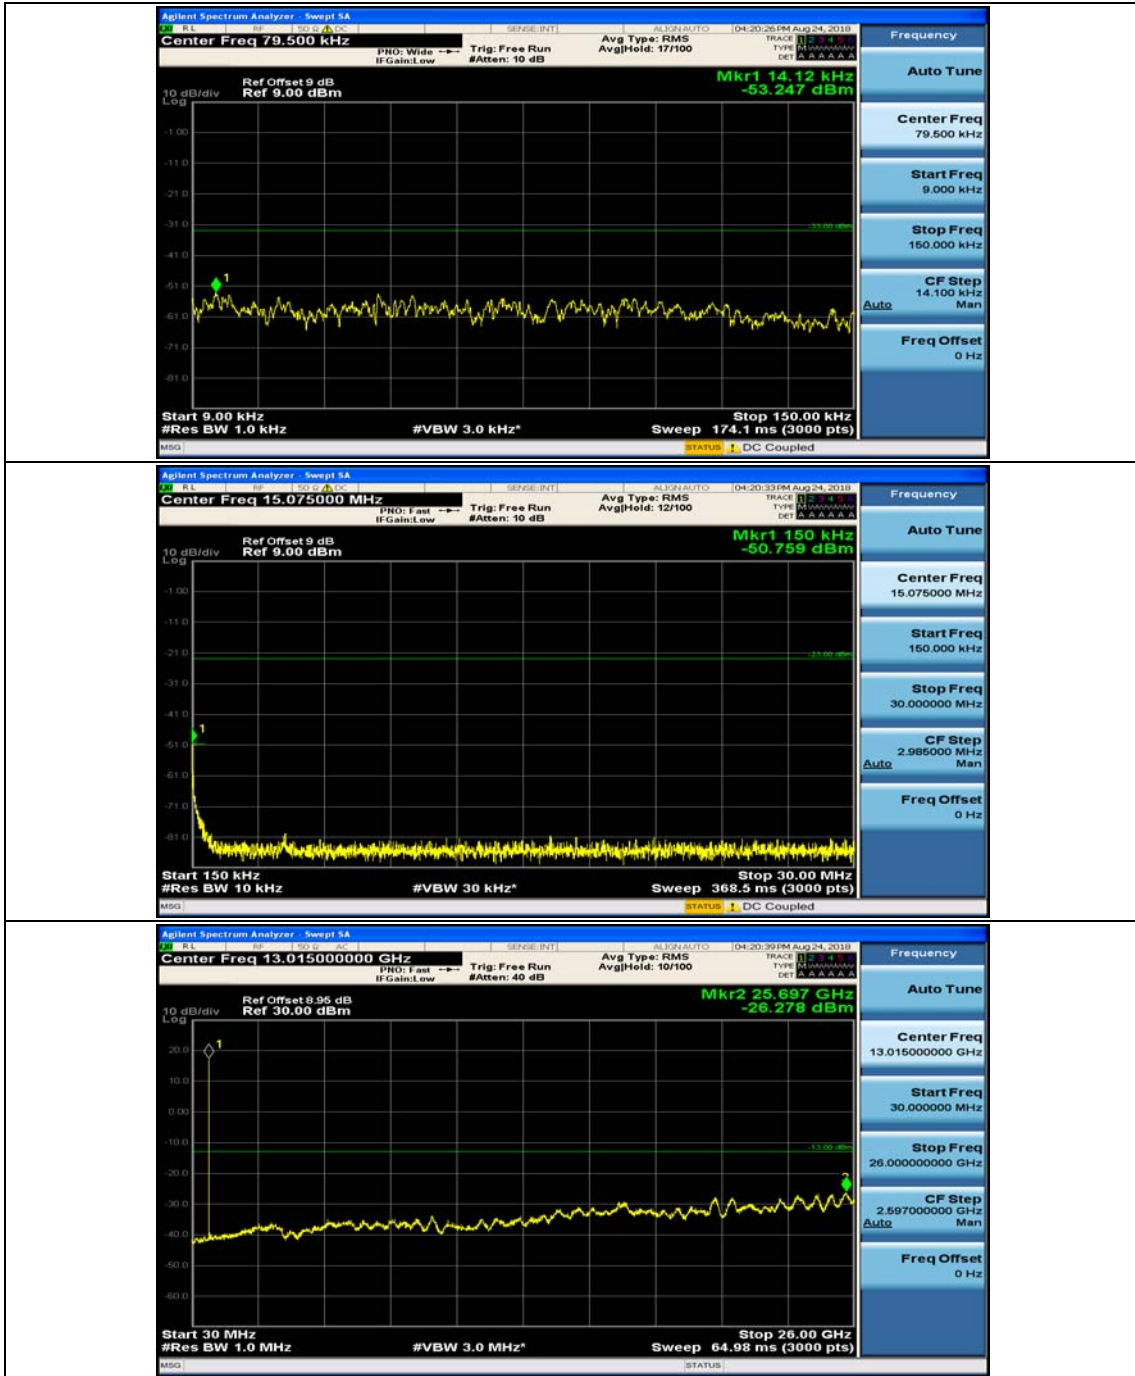

Channel Bandwidth: 5 MHz

(Channel Bandwidth: 5 MHz)_MCH_QPSK_1RB#0

(Channel Bandwidth: 5 MHz)_MCH_QPSK_1RB#12

(Channel Bandwidth: 5 MHz)_HCH_QPSK_1RB#0

(Channel Bandwidth: 5 MHz)_HCH_QPSK_1RB#12

(Channel Bandwidth: 5 MHz)_LCH_16QAM_1RB#0

(Channel Bandwidth: 5 MHz)_LCH_16QAM_1RB#12

(Channel Bandwidth: 5 MHz)_MCH_16QAM_1RB#0

(Channel Bandwidth: 5 MHz)_MCH_16QAM_1RB#12

(Channel Bandwidth: 5 MHz)_HCH_16QAM_1RB#0

(Channel Bandwidth: 5 MHz)_HCH_16QAM_1RB#12