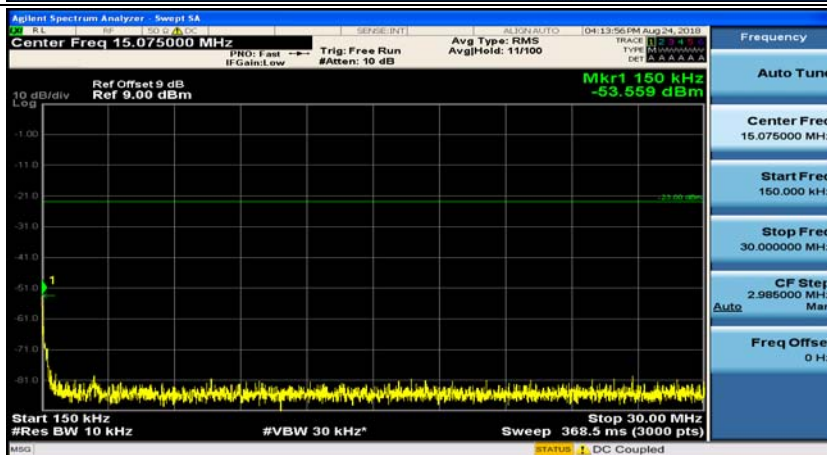

Channel Bandwidth: 3 MHz

(Channel Bandwidth: 3 MHz)_MCH_QPSK_1RB#0

(Channel Bandwidth: 3 MHz)_MCH_QPSK_1RB#7

(Channel Bandwidth: 3 MHz)_HCH_QPSK_1RB#0

(Channel Bandwidth: 3 MHz)_HCH_QPSK_1RB#7

(Channel Bandwidth: 3 MHz)_LCH_16QAM_1RB#0

(Channel Bandwidth: 3 MHz)_LCH_16QAM_1RB#7

(Channel Bandwidth: 3 MHz)_MCH_16QAM_1RB#0

(Channel Bandwidth: 3 MHz)_MCH_16QAM_1RB#7

(Channel Bandwidth: 3 MHz)_HCH_16QAM_1RB#0

(Channel Bandwidth: 3 MHz)_HCH_16QAM_1RB#7