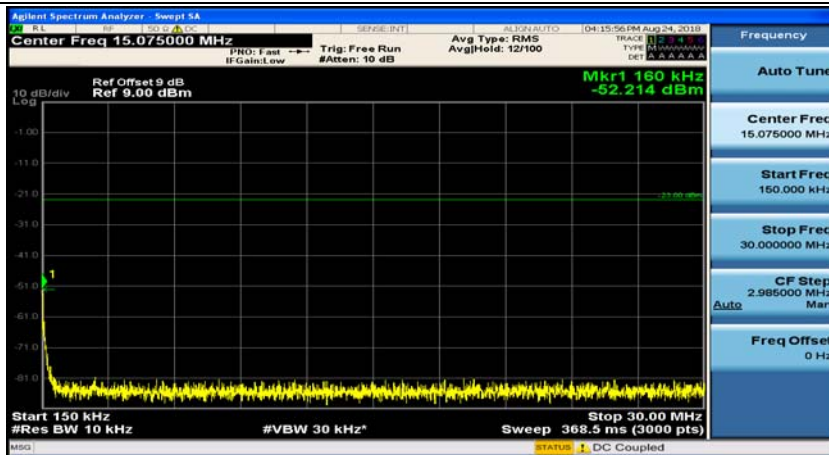

Channel Bandwidth: 3 MHz

(Channel Bandwidth: 3 MHz)_MCH_QPSK_1RB#0

(Channel Bandwidth: 3 MHz)_MCH_QPSK_1RB#7

(Channel Bandwidth: 3 MHz)_HCH_QPSK_1RB#0

(Channel Bandwidth: 3 MHz)_HCH_QPSK_1RB#7

(Channel Bandwidth: 3 MHz)_LCH_16QAM_1RB#0

(Channel Bandwidth: 3 MHz)_LCH_16QAM_1RB#7

(Channel Bandwidth: 3 MHz)_MCH_16QAM_1RB#0

(Channel Bandwidth: 3 MHz)_MCH_16QAM_1RB#7

(Channel Bandwidth: 3 MHz)_HCH_16QAM_1RB#0

(Channel Bandwidth: 3 MHz)_HCH_16QAM_1RB#7