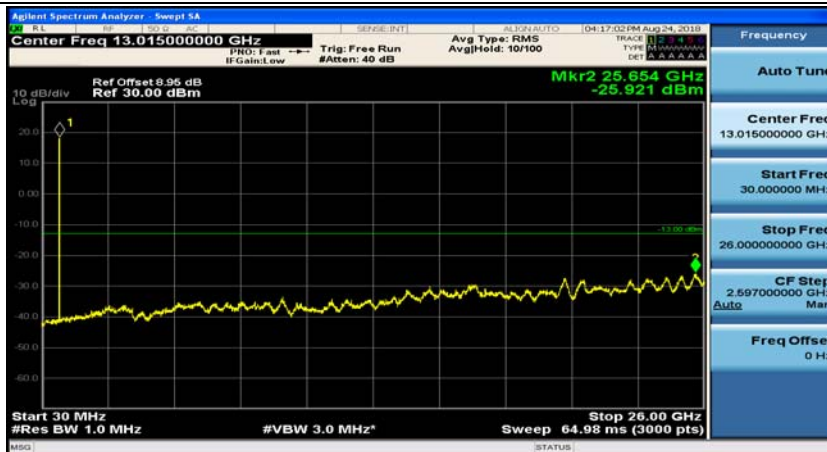

Channel Bandwidth: 3 MHz

(Channel Bandwidth: 3 MHz)_MCH_QPSK_1RB#0

(Channel Bandwidth: 3 MHz)_MCH_QPSK_1RB#7

(Channel Bandwidth: 3 MHz)_HCH_QPSK_1RB#0

(Channel Bandwidth: 3 MHz)_HCH_QPSK_1RB#7

(Channel Bandwidth: 3 MHz)_LCH_16QAM_1RB#0

(Channel Bandwidth: 3 MHz)_LCH_16QAM_1RB#7

(Channel Bandwidth: 3 MHz)_MCH_16QAM_1RB#0

(Channel Bandwidth: 3 MHz)_MCH_16QAM_1RB#7

(Channel Bandwidth: 3 MHz)_HCH_16QAM_1RB#0

(Channel Bandwidth: 3 MHz)_HCH_16QAM_1RB#7