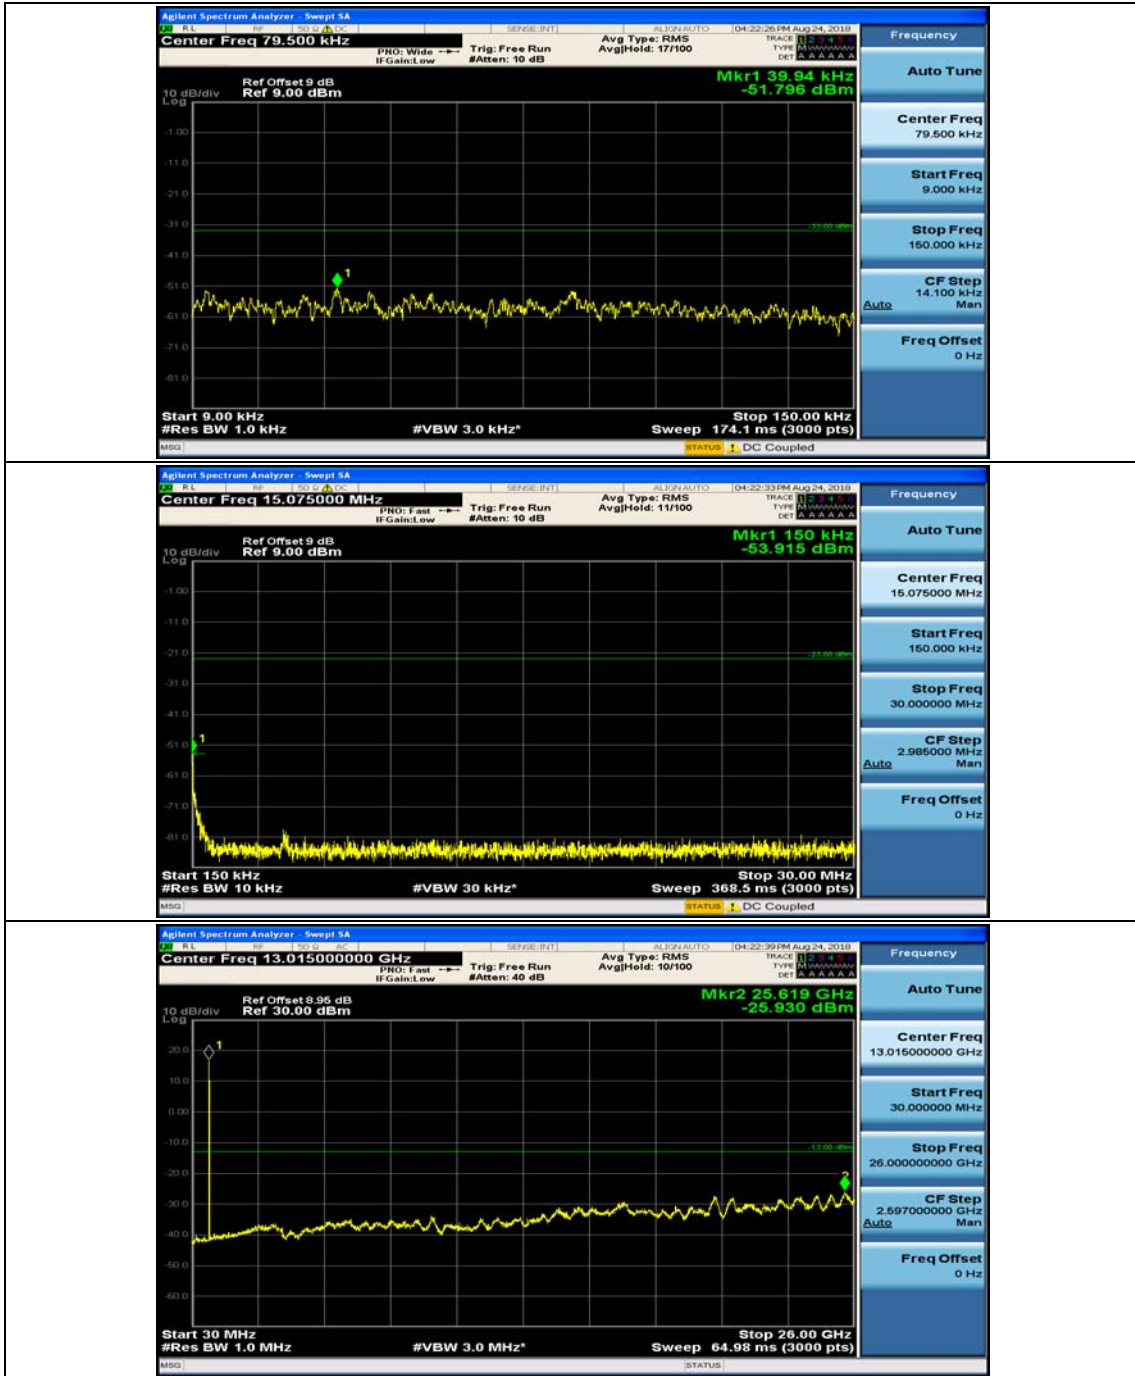

Channel Bandwidth: 5 MHz

(Channel Bandwidth: 5 MHz)_MCH_QPSK_1RB#0

(Channel Bandwidth: 5 MHz)_MCH_QPSK_1RB#12

(Channel Bandwidth: 5 MHz)_HCH_QPSK_1RB#0

(Channel Bandwidth: 5 MHz)_HCH_QPSK_1RB#12

(Channel Bandwidth: 5 MHz)_LCH_16QAM_1RB#0

(Channel Bandwidth: 5 MHz)_LCH_16QAM_1RB#12

(Channel Bandwidth: 5 MHz)_MCH_16QAM_1RB#0

(Channel Bandwidth: 5 MHz)_MCH_16QAM_1RB#12

(Channel Bandwidth: 5 MHz)_HCH_16QAM_1RB#0

(Channel Bandwidth: 5 MHz)_HCH_16QAM_1RB#12

Channel Bandwidth: 10 MHz

Channel Bandwidth: 10 MHz_MCH_QPSK_1RB#0

Channel Bandwidth: 10 MHz_MCH_QPSK_1RB#24

Channel Bandwidth: 10 MHz_HCH_QPSK_1RB#0

Channel Bandwidth: 10 MHz_HCH_QPSK_1RB#24