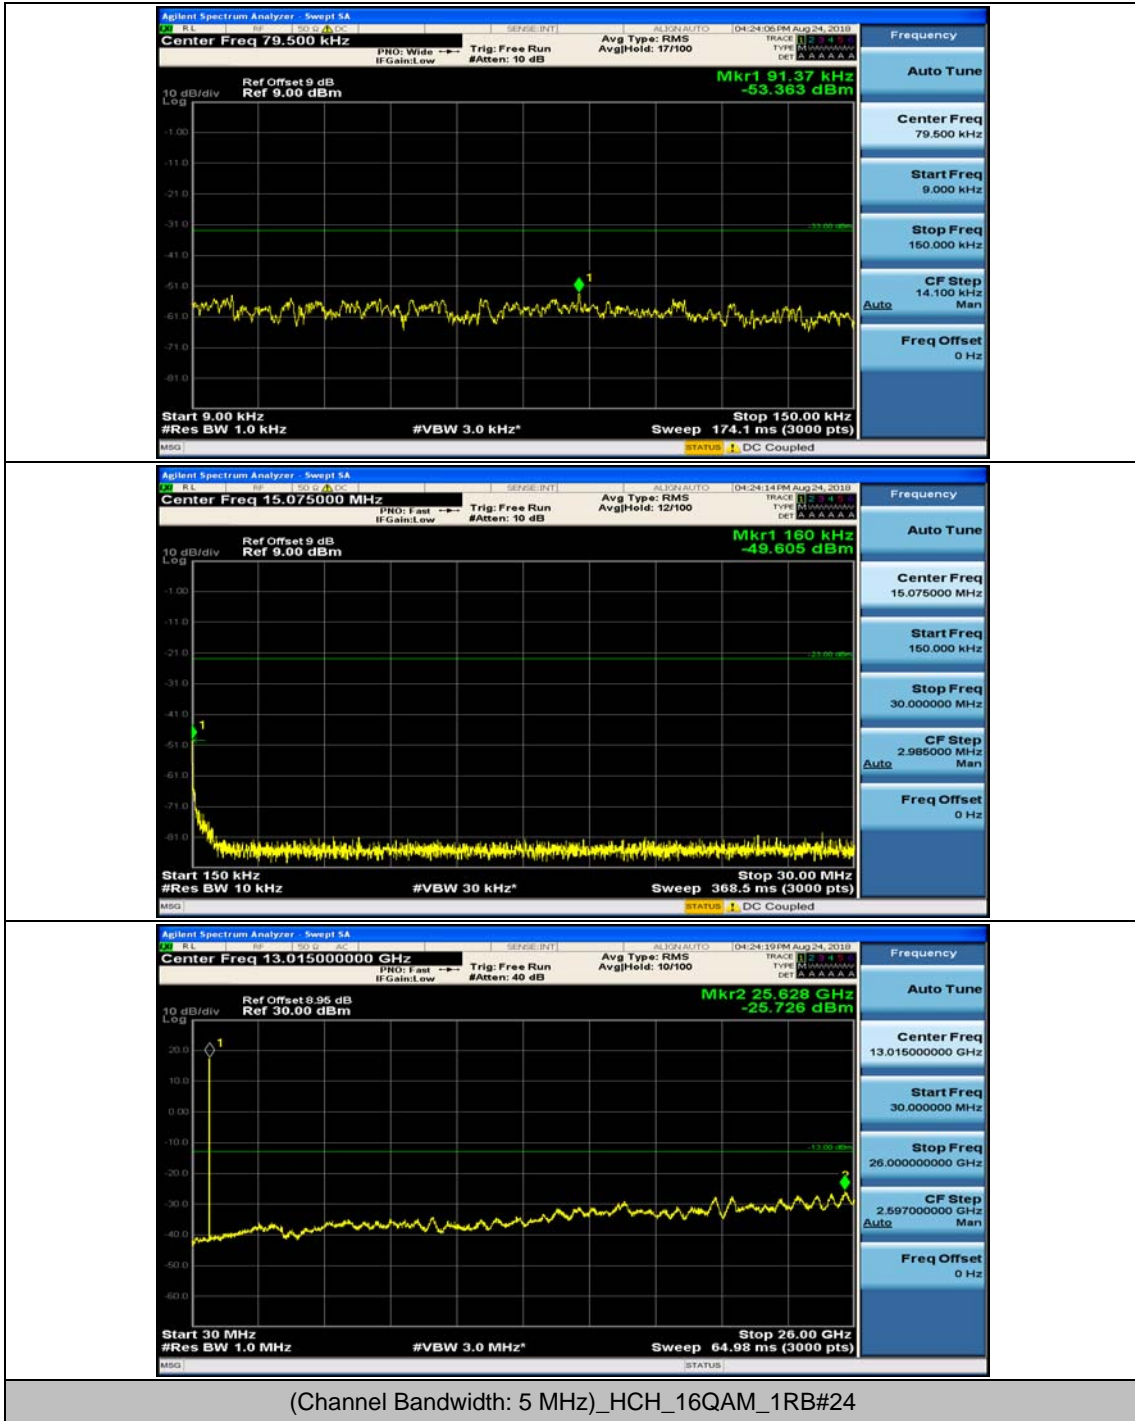

Channel Bandwidth: 5 MHz

(Channel Bandwidth: 5 MHz)_MCH_QPSK_1RB#0

(Channel Bandwidth: 5 MHz)_MCH_QPSK_1RB#12

(Channel Bandwidth: 5 MHz)_HCH_QPSK_1RB#0

(Channel Bandwidth: 5 MHz)_HCH_QPSK_1RB#12

(Channel Bandwidth: 5 MHz)_LCH_16QAM_1RB#0

(Channel Bandwidth: 5 MHz)_LCH_16QAM_1RB#12

(Channel Bandwidth: 5 MHz)_MCH_16QAM_1RB#0

(Channel Bandwidth: 5 MHz)_MCH_16QAM_1RB#12

(Channel Bandwidth: 5 MHz)_HCH_16QAM_1RB#0

(Channel Bandwidth: 5 MHz)_HCH_16QAM_1RB#12