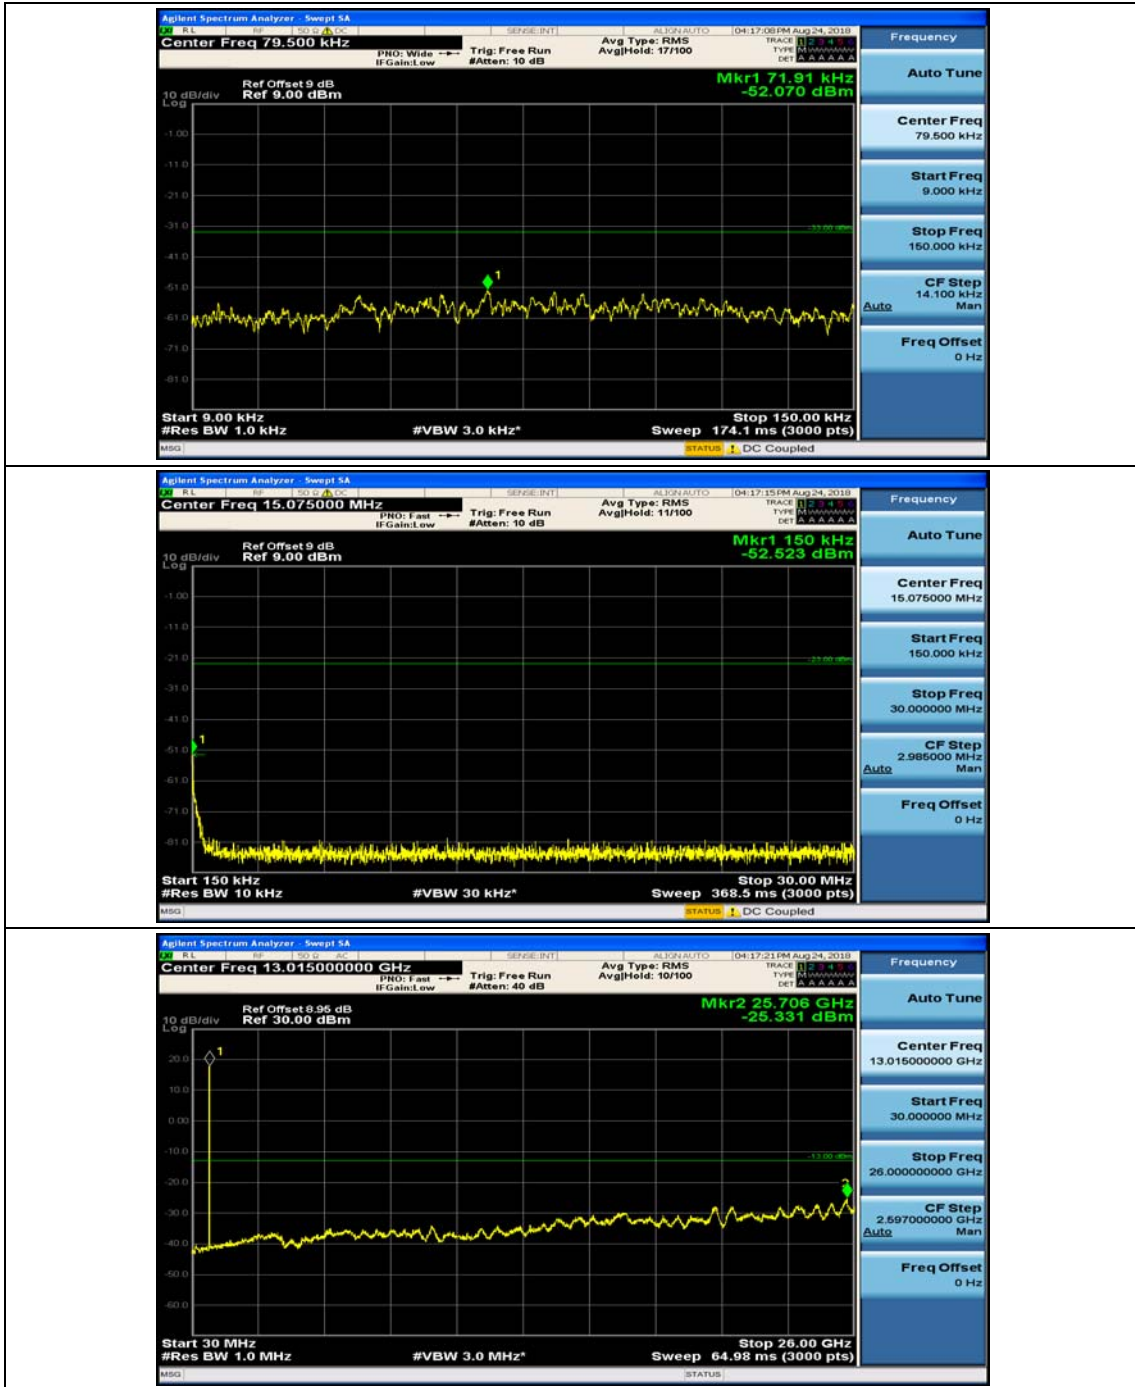

Channel Bandwidth: 3 MHz

(Channel Bandwidth: 3 MHz)_MCH_QPSK_1RB#0

(Channel Bandwidth: 3 MHz)_MCH_QPSK_1RB#7

(Channel Bandwidth: 3 MHz)_HCH_QPSK_1RB#0

(Channel Bandwidth: 3 MHz)_HCH_QPSK_1RB#7

(Channel Bandwidth: 3 MHz)_LCH_16QAM_1RB#0

(Channel Bandwidth: 3 MHz)_LCH_16QAM_1RB#7

(Channel Bandwidth: 3 MHz)_MCH_16QAM_1RB#0

(Channel Bandwidth: 3 MHz)_MCH_16QAM_1RB#7

(Channel Bandwidth: 3 MHz)_HCH_16QAM_1RB#0

(Channel Bandwidth: 3 MHz)_HCH_16QAM_1RB#7

Channel Bandwidth: 5 MHz

(Channel Bandwidth: 5 MHz)_MCH_QPSK_1RB#0

(Channel Bandwidth: 5 MHz)_MCH_QPSK_1RB#12

(Channel Bandwidth: 5 MHz)_HCH_QPSK_1RB#0

(Channel Bandwidth: 5 MHz)_HCH_QPSK_1RB#12

(Channel Bandwidth: 5 MHz)_LCH_16QAM_1RB#0