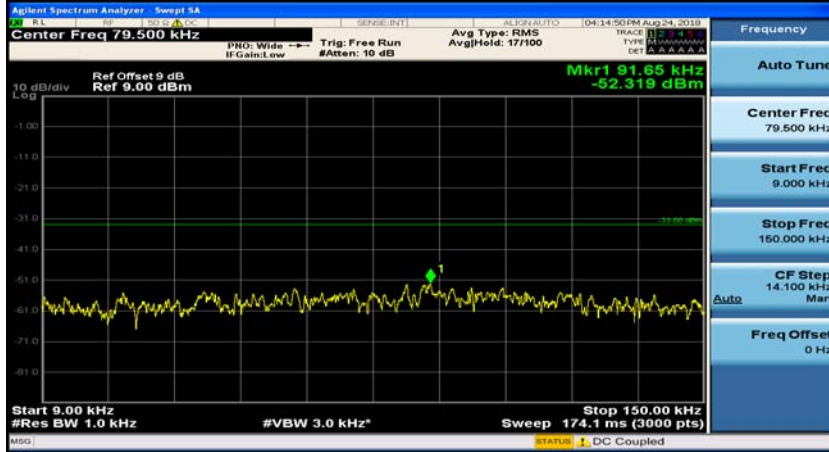

Channel Bandwidth: 3 MHz

(Channel Bandwidth: 3 MHz)_MCH_QPSK_1RB#0

(Channel Bandwidth: 3 MHz)_MCH_QPSK_1RB#7

(Channel Bandwidth: 3 MHz)_HCH_QPSK_1RB#0

(Channel Bandwidth: 3 MHz)_HCH_QPSK_1RB#7

(Channel Bandwidth: 3 MHz)_LCH_16QAM_1RB#0

(Channel Bandwidth: 3 MHz)_LCH_16QAM_1RB#7

(Channel Bandwidth: 3 MHz)_MCH_16QAM_1RB#0

(Channel Bandwidth: 3 MHz)_MCH_16QAM_1RB#7

(Channel Bandwidth: 3 MHz)_HCH_16QAM_1RB#0

(Channel Bandwidth: 3 MHz)_HCH_16QAM_1RB#7