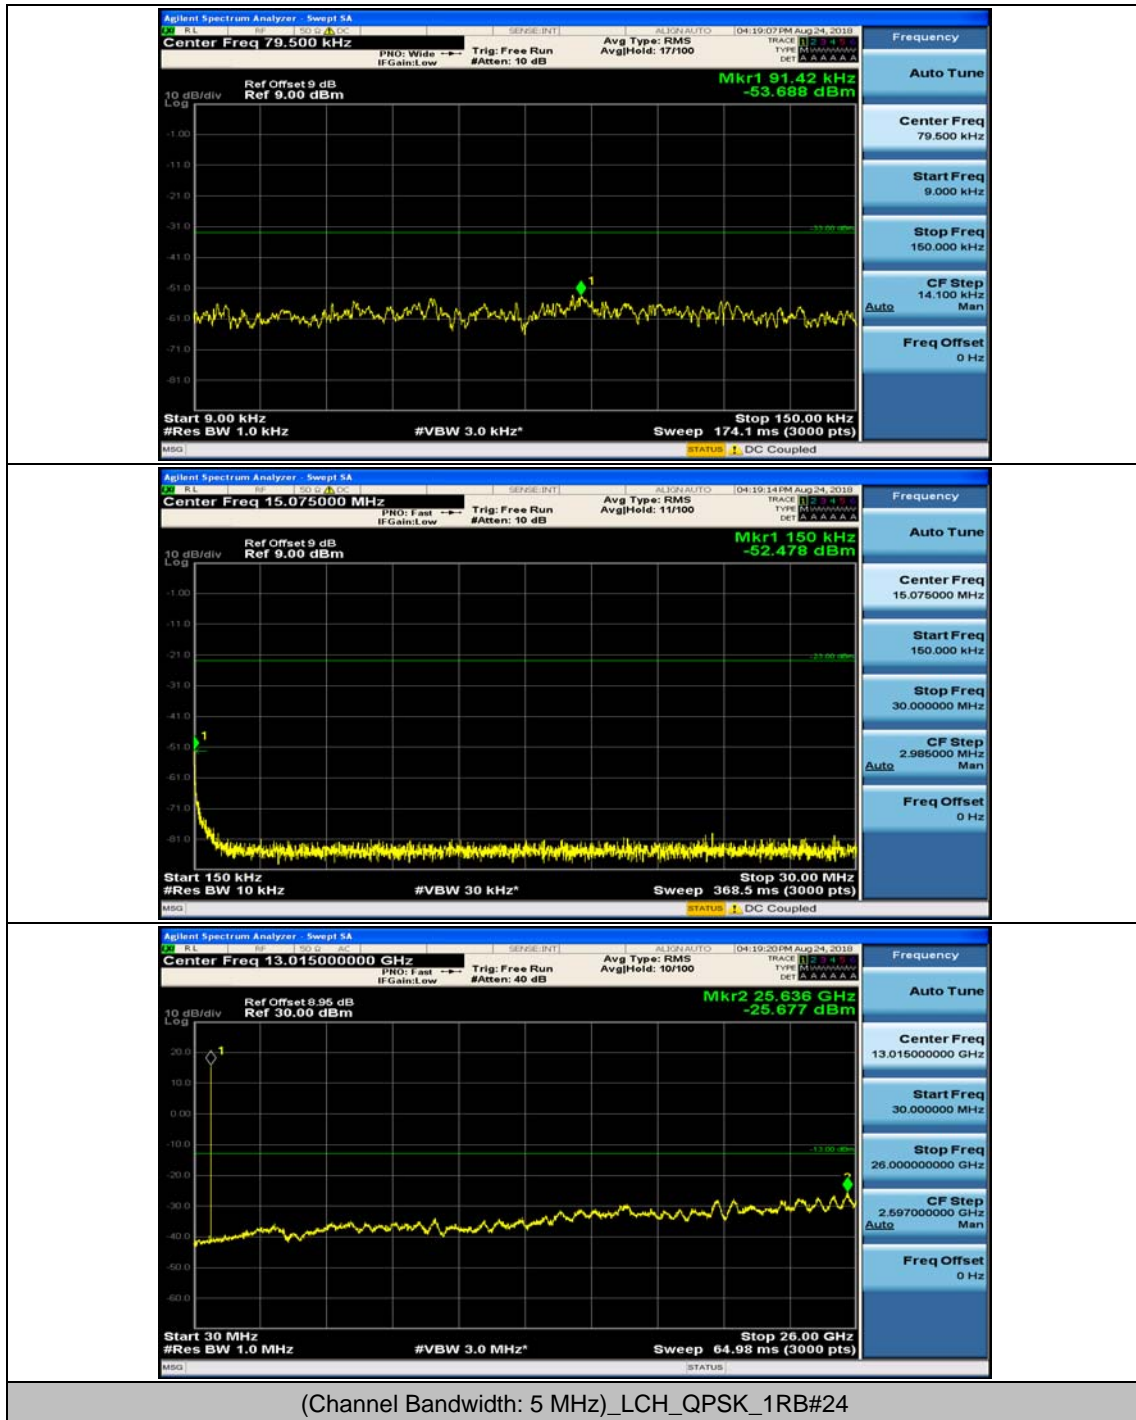

Channel Bandwidth: 3 MHz

(Channel Bandwidth: 3 MHz)_MCH_QPSK_1RB#0

(Channel Bandwidth: 3 MHz)_MCH_QPSK_1RB#7

(Channel Bandwidth: 3 MHz)_HCH_QPSK_1RB#0

(Channel Bandwidth: 3 MHz)_HCH_QPSK_1RB#7

(Channel Bandwidth: 3 MHz)_LCH_16QAM_1RB#0

(Channel Bandwidth: 3 MHz)_LCH_16QAM_1RB#7

(Channel Bandwidth: 3 MHz)_MCH_16QAM_1RB#0

(Channel Bandwidth: 3 MHz)_MCH_16QAM_1RB#7

(Channel Bandwidth: 3 MHz)_HCH_16QAM_1RB#0

(Channel Bandwidth: 3 MHz)_HCH_16QAM_1RB#7

Channel Bandwidth: 5 MHz

(Channel Bandwidth: 5 MHz)_MCH_QPSK_1RB#0

(Channel Bandwidth: 5 MHz)_MCH_QPSK_1RB#12

(Channel Bandwidth: 5 MHz)_HCH_QPSK_1RB#0

(Channel Bandwidth: 5 MHz)_HCH_QPSK_1RB#12

(Channel Bandwidth: 5 MHz)_LCH_16QAM_1RB#0