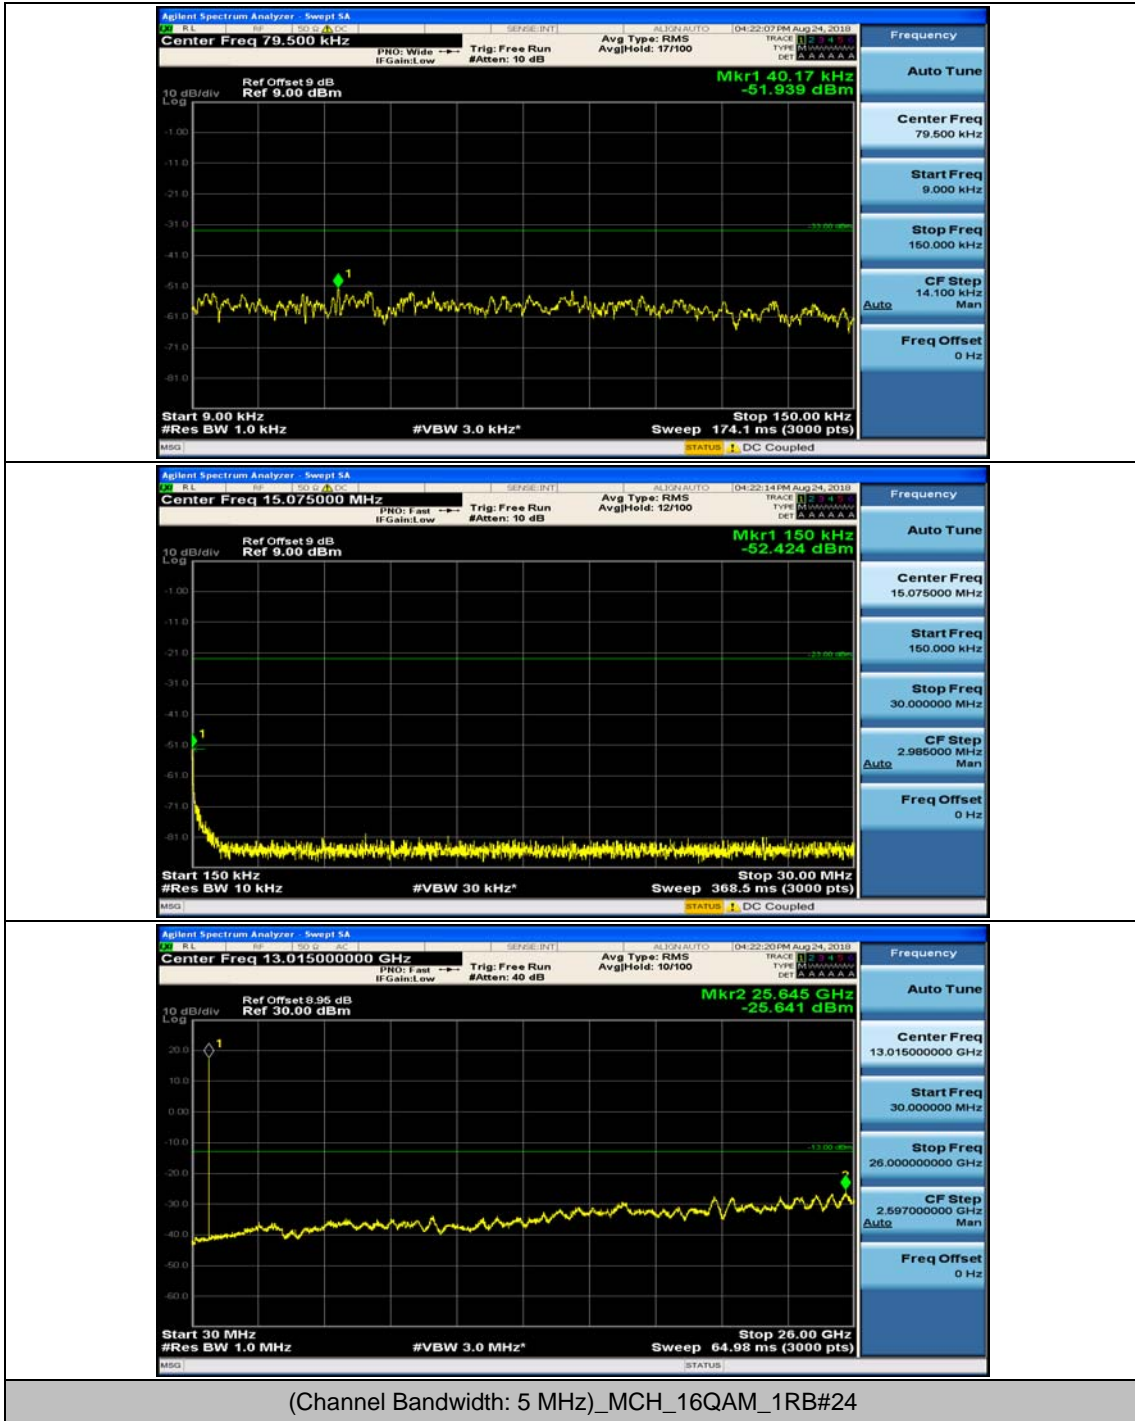

Channel Bandwidth: 5 MHz

(Channel Bandwidth: 5 MHz)_MCH_QPSK_1RB#0

(Channel Bandwidth: 5 MHz)_MCH_QPSK_1RB#12

(Channel Bandwidth: 5 MHz)_HCH_QPSK_1RB#0

(Channel Bandwidth: 5 MHz)_HCH_QPSK_1RB#12

(Channel Bandwidth: 5 MHz)_LCH_16QAM_1RB#0

(Channel Bandwidth: 5 MHz)_LCH_16QAM_1RB#12

(Channel Bandwidth: 5 MHz)_MCH_16QAM_1RB#0

(Channel Bandwidth: 5 MHz)_MCH_16QAM_1RB#12

(Channel Bandwidth: 5 MHz)_HCH_16QAM_1RB#0

(Channel Bandwidth: 5 MHz)_HCH_16QAM_1RB#12