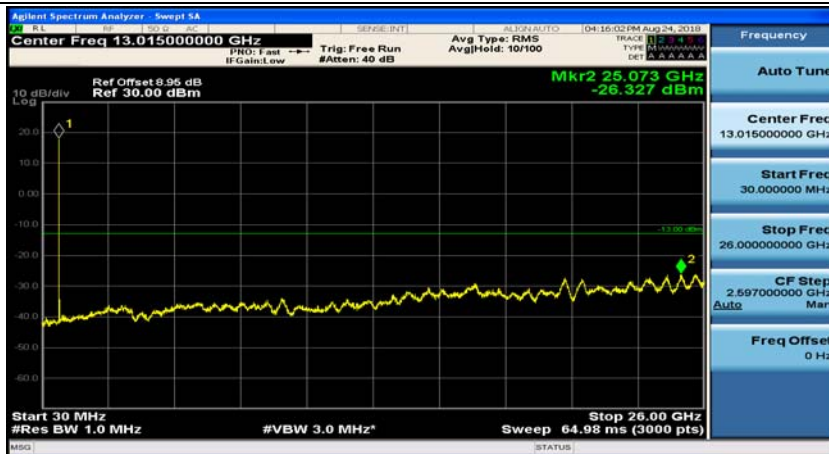

Channel Bandwidth: 3 MHz

(Channel Bandwidth: 3 MHz)_MCH_QPSK_1RB#0

(Channel Bandwidth: 3 MHz)_MCH_QPSK_1RB#7

(Channel Bandwidth: 3 MHz)_HCH_QPSK_1RB#0

(Channel Bandwidth: 3 MHz)_HCH_QPSK_1RB#7

(Channel Bandwidth: 3 MHz)_LCH_16QAM_1RB#0

(Channel Bandwidth: 3 MHz)_LCH_16QAM_1RB#7

(Channel Bandwidth: 3 MHz)_MCH_16QAM_1RB#0

(Channel Bandwidth: 3 MHz)_MCH_16QAM_1RB#7

(Channel Bandwidth: 3 MHz)_HCH_16QAM_1RB#0

(Channel Bandwidth: 3 MHz)_HCH_16QAM_1RB#7