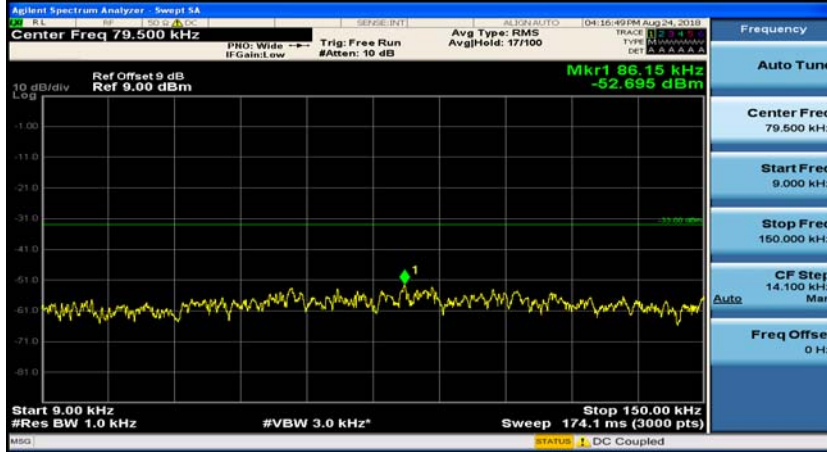

Channel Bandwidth: 3 MHz

(Channel Bandwidth: 3 MHz)_MCH_QPSK_1RB#0

(Channel Bandwidth: 3 MHz)_MCH_QPSK_1RB#7

(Channel Bandwidth: 3 MHz)_HCH_QPSK_1RB#0

(Channel Bandwidth: 3 MHz)_HCH_QPSK_1RB#7

(Channel Bandwidth: 3 MHz)_LCH_16QAM_1RB#0

(Channel Bandwidth: 3 MHz)_LCH_16QAM_1RB#7

(Channel Bandwidth: 3 MHz)_MCH_16QAM_1RB#0

(Channel Bandwidth: 3 MHz)_MCH_16QAM_1RB#7

(Channel Bandwidth: 3 MHz)_HCH_16QAM_1RB#0

(Channel Bandwidth: 3 MHz)_HCH_16QAM_1RB#7