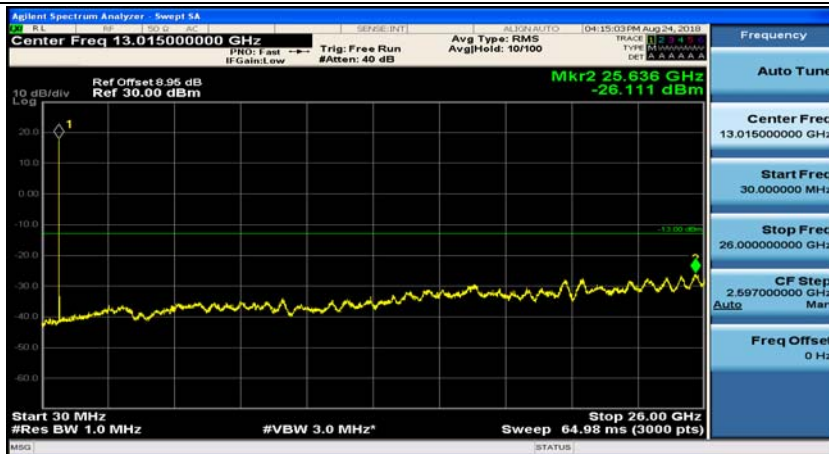

Channel Bandwidth: 3 MHz

(Channel Bandwidth: 3 MHz)_MCH_QPSK_1RB#0

(Channel Bandwidth: 3 MHz)_MCH_QPSK_1RB#7

(Channel Bandwidth: 3 MHz)_HCH_QPSK_1RB#0

(Channel Bandwidth: 3 MHz)_HCH_QPSK_1RB#7

(Channel Bandwidth: 3 MHz)_LCH_16QAM_1RB#0

(Channel Bandwidth: 3 MHz)_LCH_16QAM_1RB#7

(Channel Bandwidth: 3 MHz)_MCH_16QAM_1RB#0

(Channel Bandwidth: 3 MHz)_MCH_16QAM_1RB#7

(Channel Bandwidth: 3 MHz)_HCH_16QAM_1RB#0

(Channel Bandwidth: 3 MHz)_HCH_16QAM_1RB#7