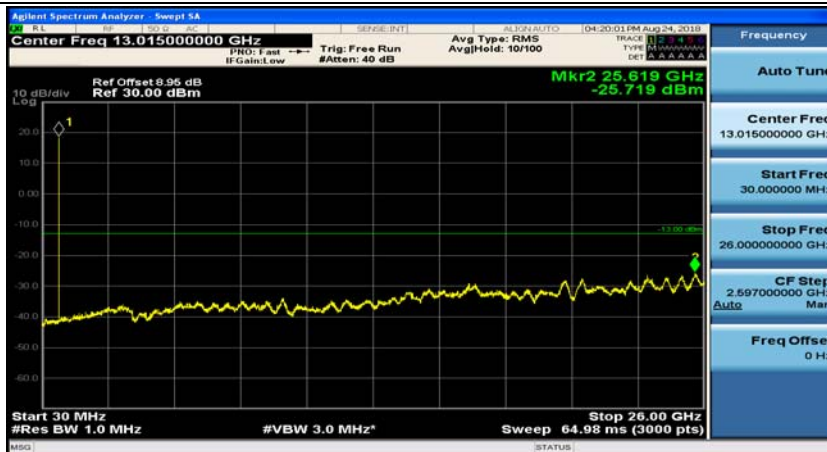

Channel Bandwidth: 5 MHz

(Channel Bandwidth: 5 MHz)_MCH_QPSK_1RB#0

(Channel Bandwidth: 5 MHz)_MCH_QPSK_1RB#12

(Channel Bandwidth: 5 MHz)_HCH_QPSK_1RB#0

(Channel Bandwidth: 5 MHz)_HCH_QPSK_1RB#12

(Channel Bandwidth: 5 MHz)_LCH_16QAM_1RB#0