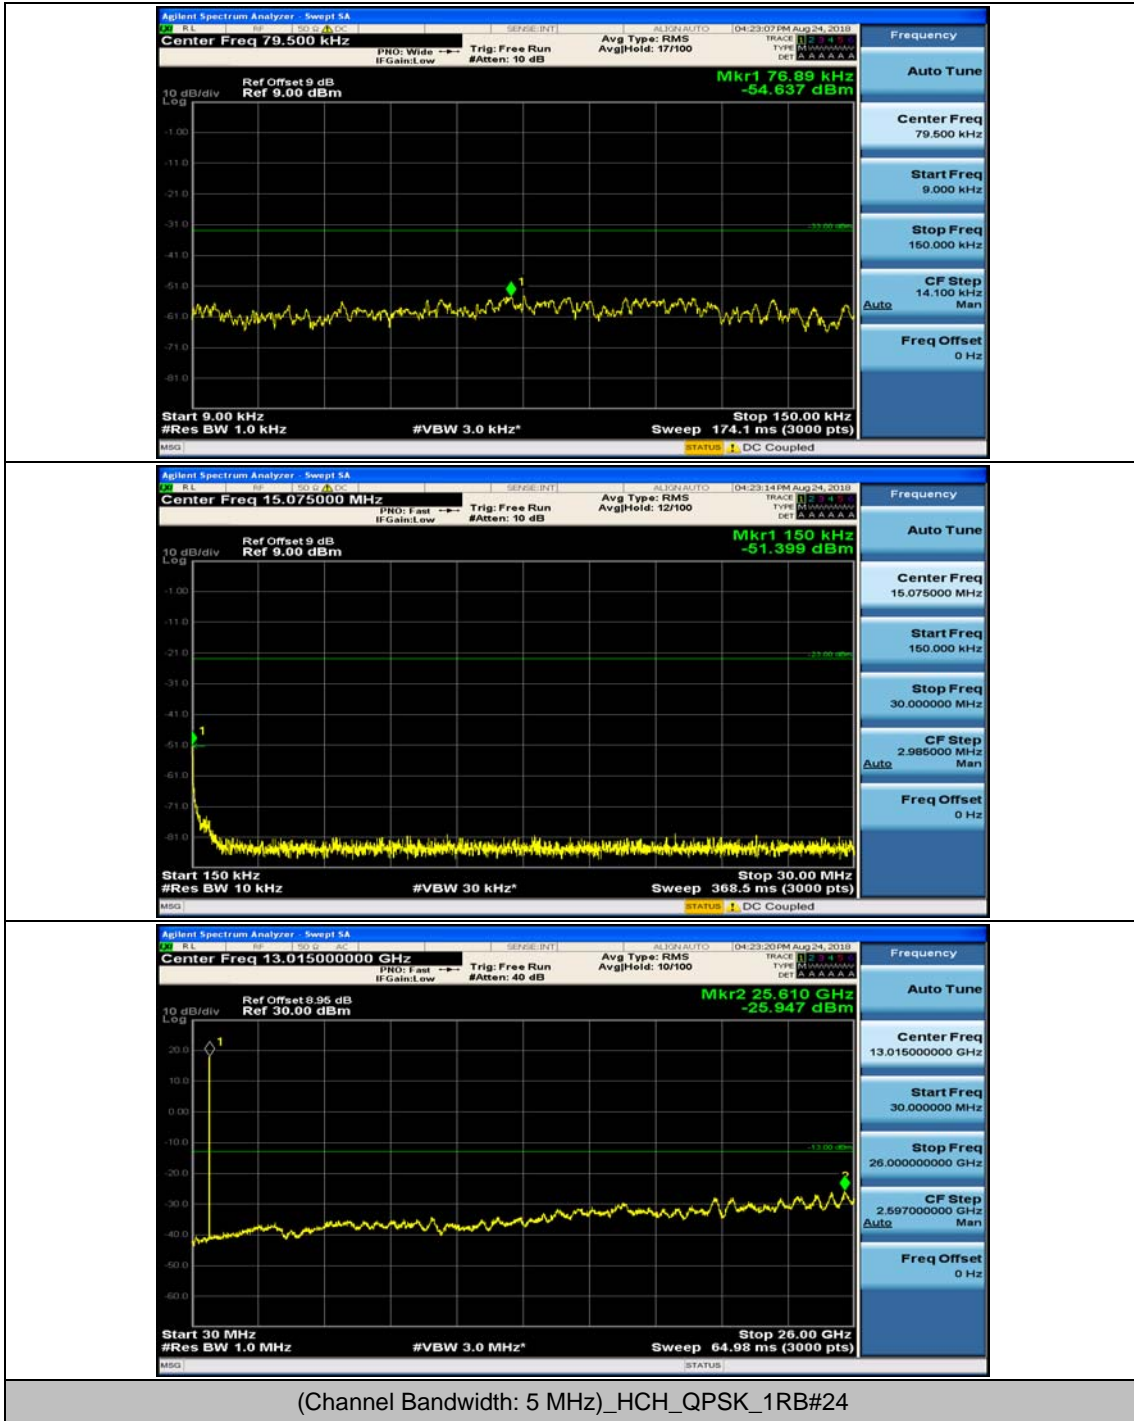

Channel Bandwidth: 5 MHz

(Channel Bandwidth: 5 MHz)_MCH_QPSK_1RB#0

(Channel Bandwidth: 5 MHz)_MCH_QPSK_1RB#12

(Channel Bandwidth: 5 MHz)_HCH_QPSK_1RB#0

(Channel Bandwidth: 5 MHz)_HCH_QPSK_1RB#12

(Channel Bandwidth: 5 MHz)_LCH_16QAM_1RB#0

(Channel Bandwidth: 5 MHz)_LCH_16QAM_1RB#12

(Channel Bandwidth: 5 MHz)_MCH_16QAM_1RB#0

(Channel Bandwidth: 5 MHz)_MCH_16QAM_1RB#12

(Channel Bandwidth: 5 MHz)_HCH_16QAM_1RB#0

(Channel Bandwidth: 5 MHz)_HCH_16QAM_1RB#12