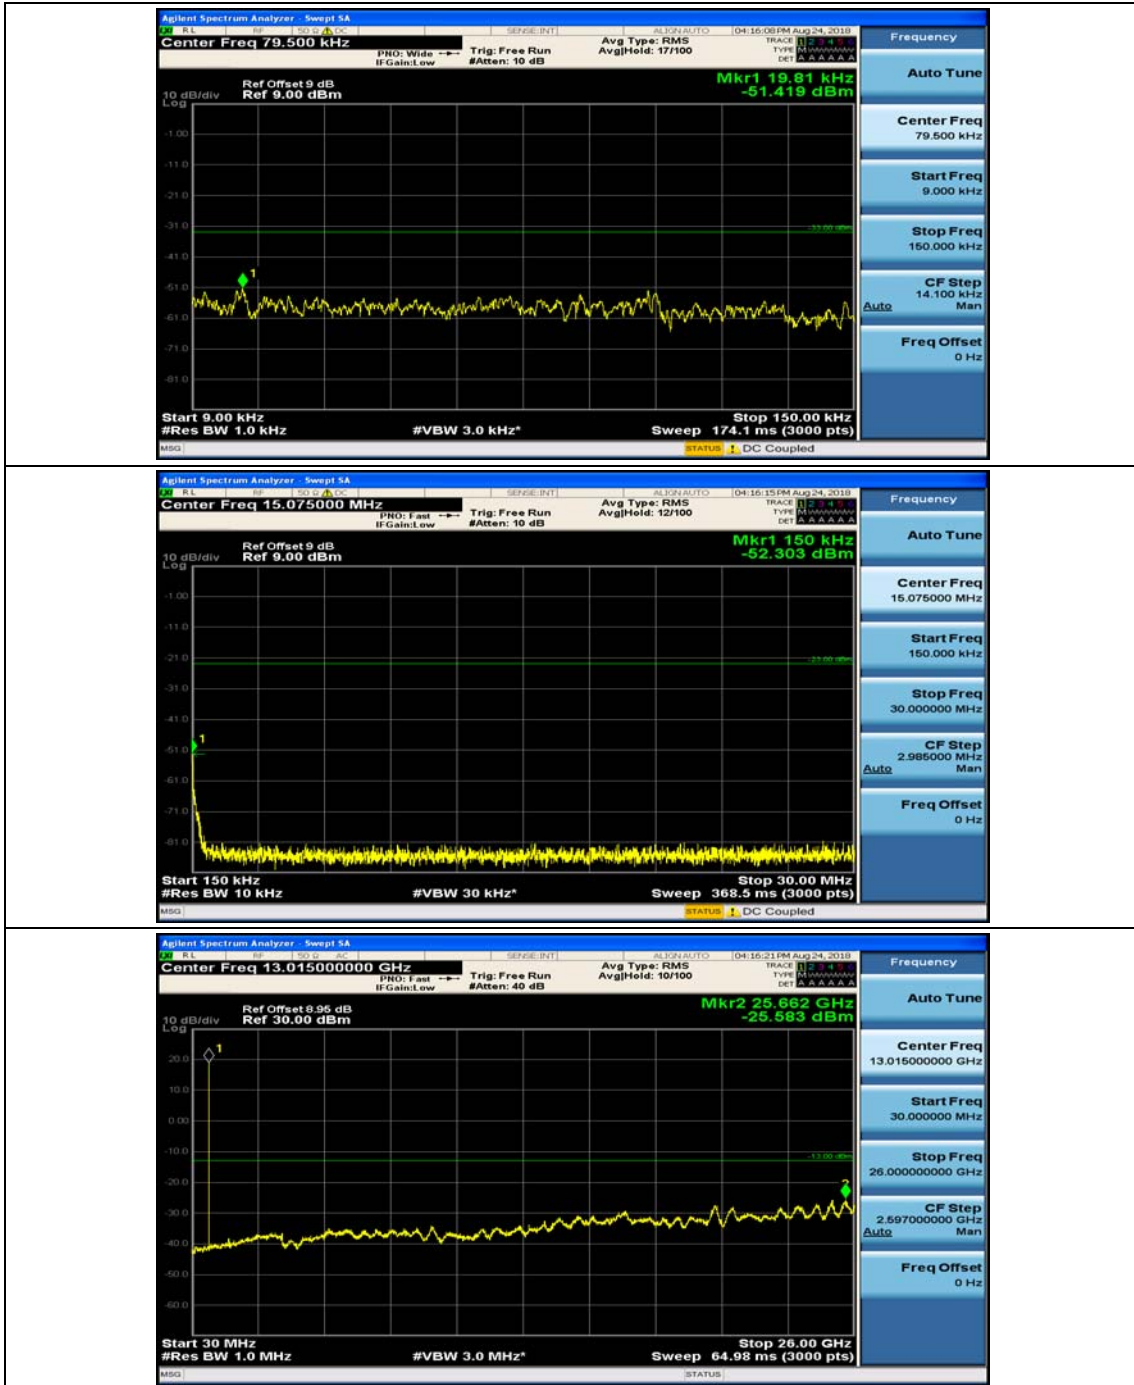

Channel Bandwidth: 3 MHz

(Channel Bandwidth: 3 MHz)_MCH_QPSK_1RB#0

(Channel Bandwidth: 3 MHz)_MCH_QPSK_1RB#7

(Channel Bandwidth: 3 MHz)_HCH_QPSK_1RB#0

(Channel Bandwidth: 3 MHz)_HCH_QPSK_1RB#7

(Channel Bandwidth: 3 MHz)_LCH_16QAM_1RB#0

(Channel Bandwidth: 3 MHz)_LCH_16QAM_1RB#7

(Channel Bandwidth: 3 MHz)_MCH_16QAM_1RB#0

(Channel Bandwidth: 3 MHz)_MCH_16QAM_1RB#7

(Channel Bandwidth: 3 MHz)_HCH_16QAM_1RB#0

(Channel Bandwidth: 3 MHz)_HCH_16QAM_1RB#7

Channel Bandwidth: 5 MHz

(Channel Bandwidth: 5 MHz)_MCH_QPSK_1RB#0

(Channel Bandwidth: 5 MHz)_MCH_QPSK_1RB#12

(Channel Bandwidth: 5 MHz)_HCH_QPSK_1RB#0

(Channel Bandwidth: 5 MHz)_HCH_QPSK_1RB#12

(Channel Bandwidth: 5 MHz)_LCH_16QAM_1RB#0