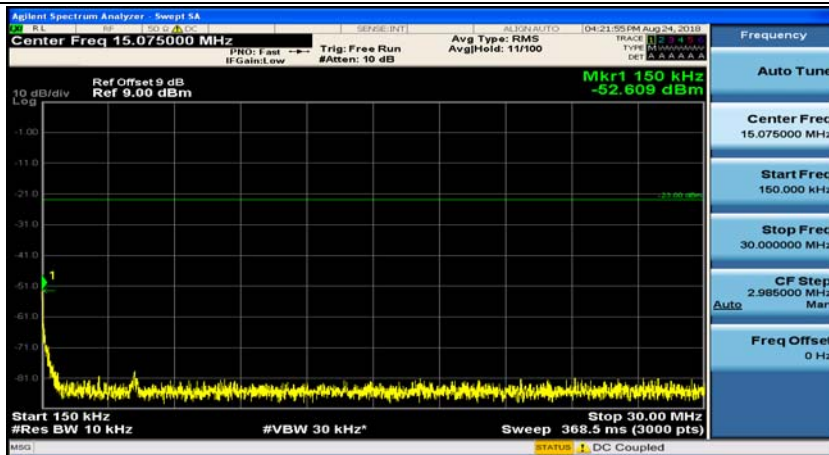

(Channel Bandwidth: 5 MHz)_MCH_16QAM_1RB#0

(Channel Bandwidth: 5 MHz)_MCH_16QAM_1RB#12