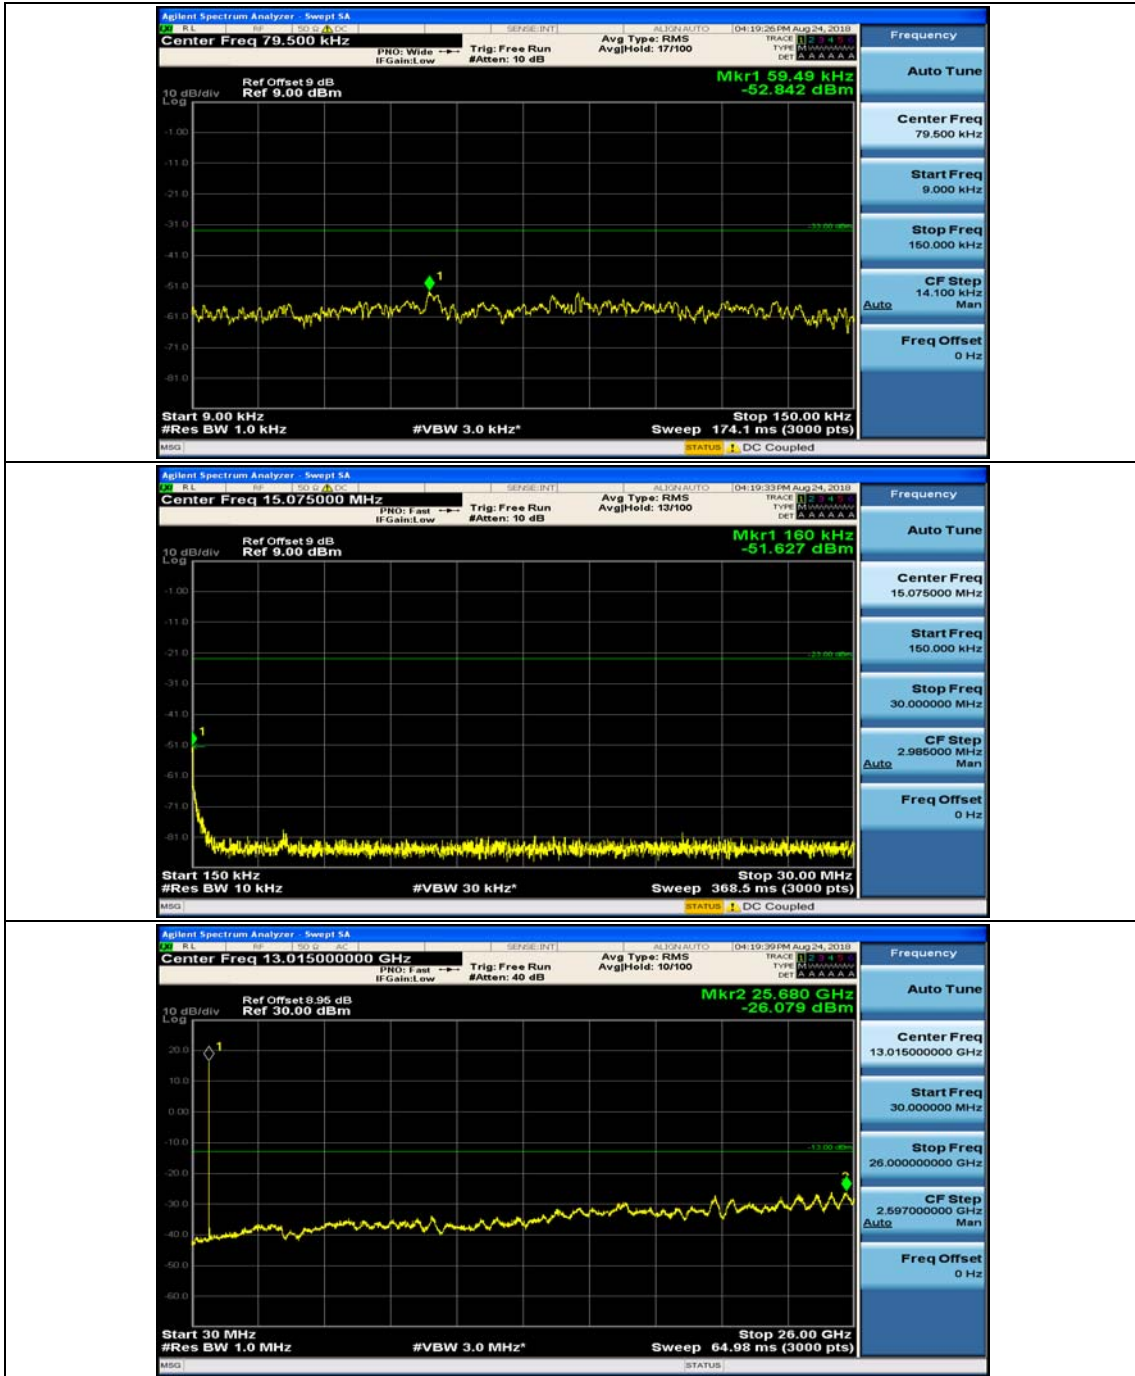

Channel Bandwidth: 3 MHz

(Channel Bandwidth: 3 MHz)_MCH_QPSK_1RB#0

(Channel Bandwidth: 3 MHz)_MCH_QPSK_1RB#7

(Channel Bandwidth: 3 MHz)_HCH_QPSK_1RB#0

(Channel Bandwidth: 3 MHz)_HCH_QPSK_1RB#7

(Channel Bandwidth: 3 MHz)_LCH_16QAM_1RB#0

(Channel Bandwidth: 3 MHz)_LCH_16QAM_1RB#7

(Channel Bandwidth: 3 MHz)_MCH_16QAM_1RB#0

(Channel Bandwidth: 3 MHz)_MCH_16QAM_1RB#7

(Channel Bandwidth: 3 MHz)_HCH_16QAM_1RB#0

(Channel Bandwidth: 3 MHz)_HCH_16QAM_1RB#7

Channel Bandwidth: 5 MHz

(Channel Bandwidth: 5 MHz)_MCH_QPSK_1RB#0

(Channel Bandwidth: 5 MHz)_MCH_QPSK_1RB#12

(Channel Bandwidth: 5 MHz)_HCH_QPSK_1RB#0

(Channel Bandwidth: 5 MHz)_HCH_QPSK_1RB#12

(Channel Bandwidth: 5 MHz)_LCH_16QAM_1RB#0