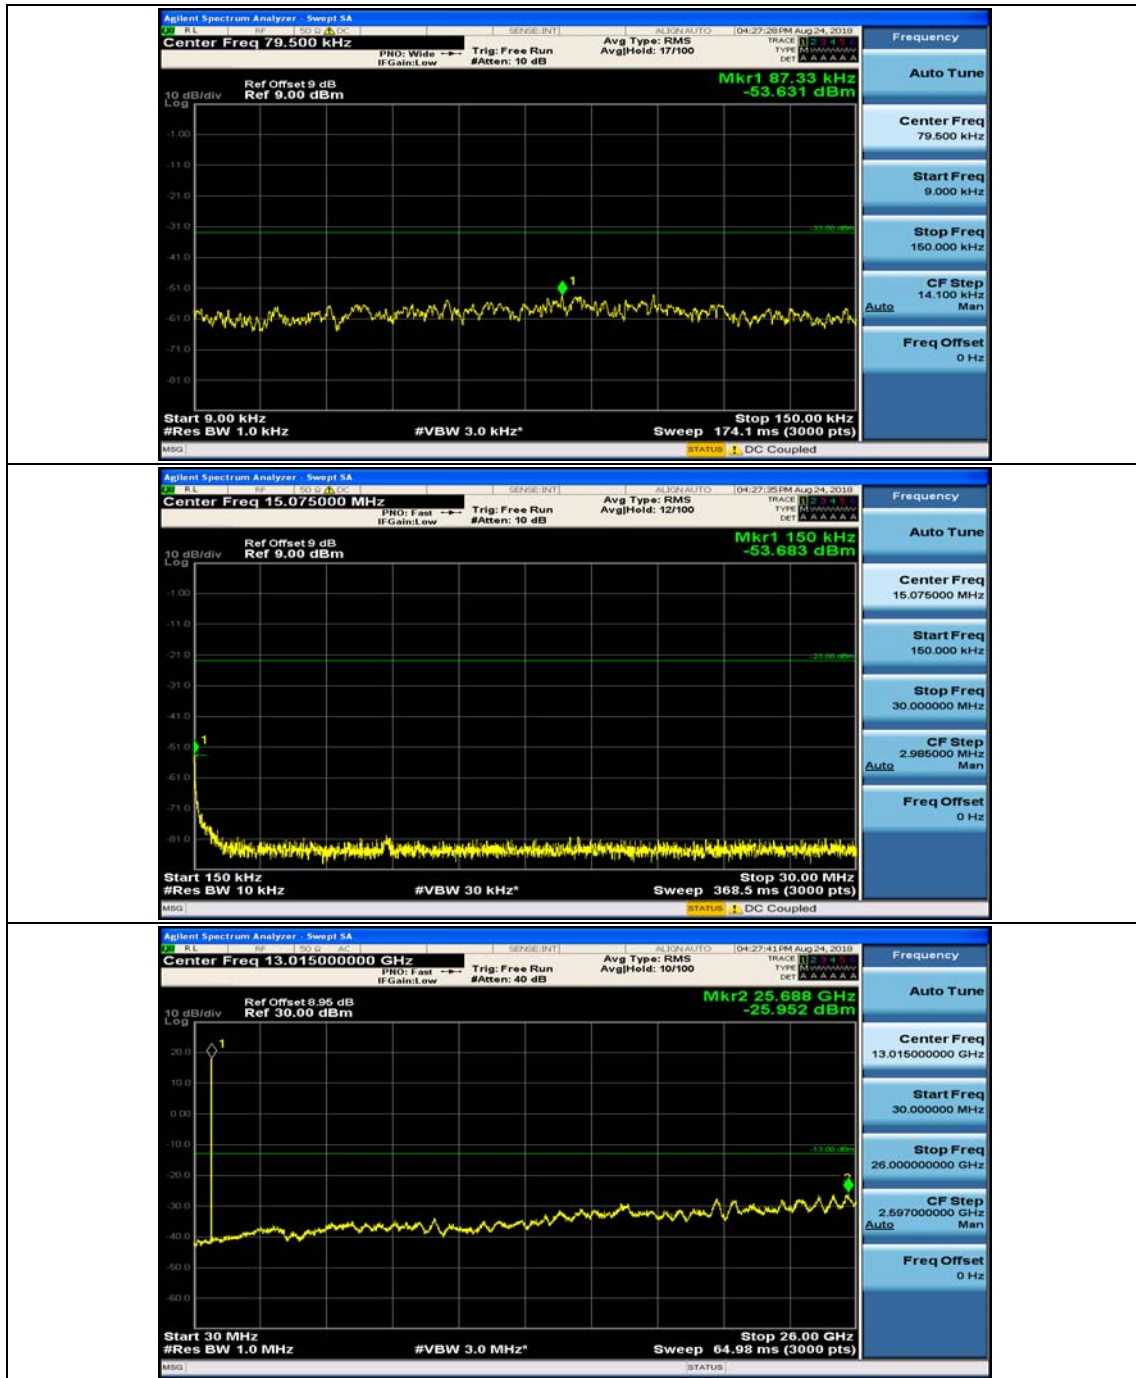

Channel Bandwidth: 10 MHz

Channel Bandwidth: 10 MHz_MCH_QPSK_1RB#0

Channel Bandwidth: 10 MHz_MCH_QPSK_1RB#24

Channel Bandwidth: 10 MHz_HCH_QPSK_1RB#0

Channel Bandwidth: 10 MHz_HCH_QPSK_1RB#24