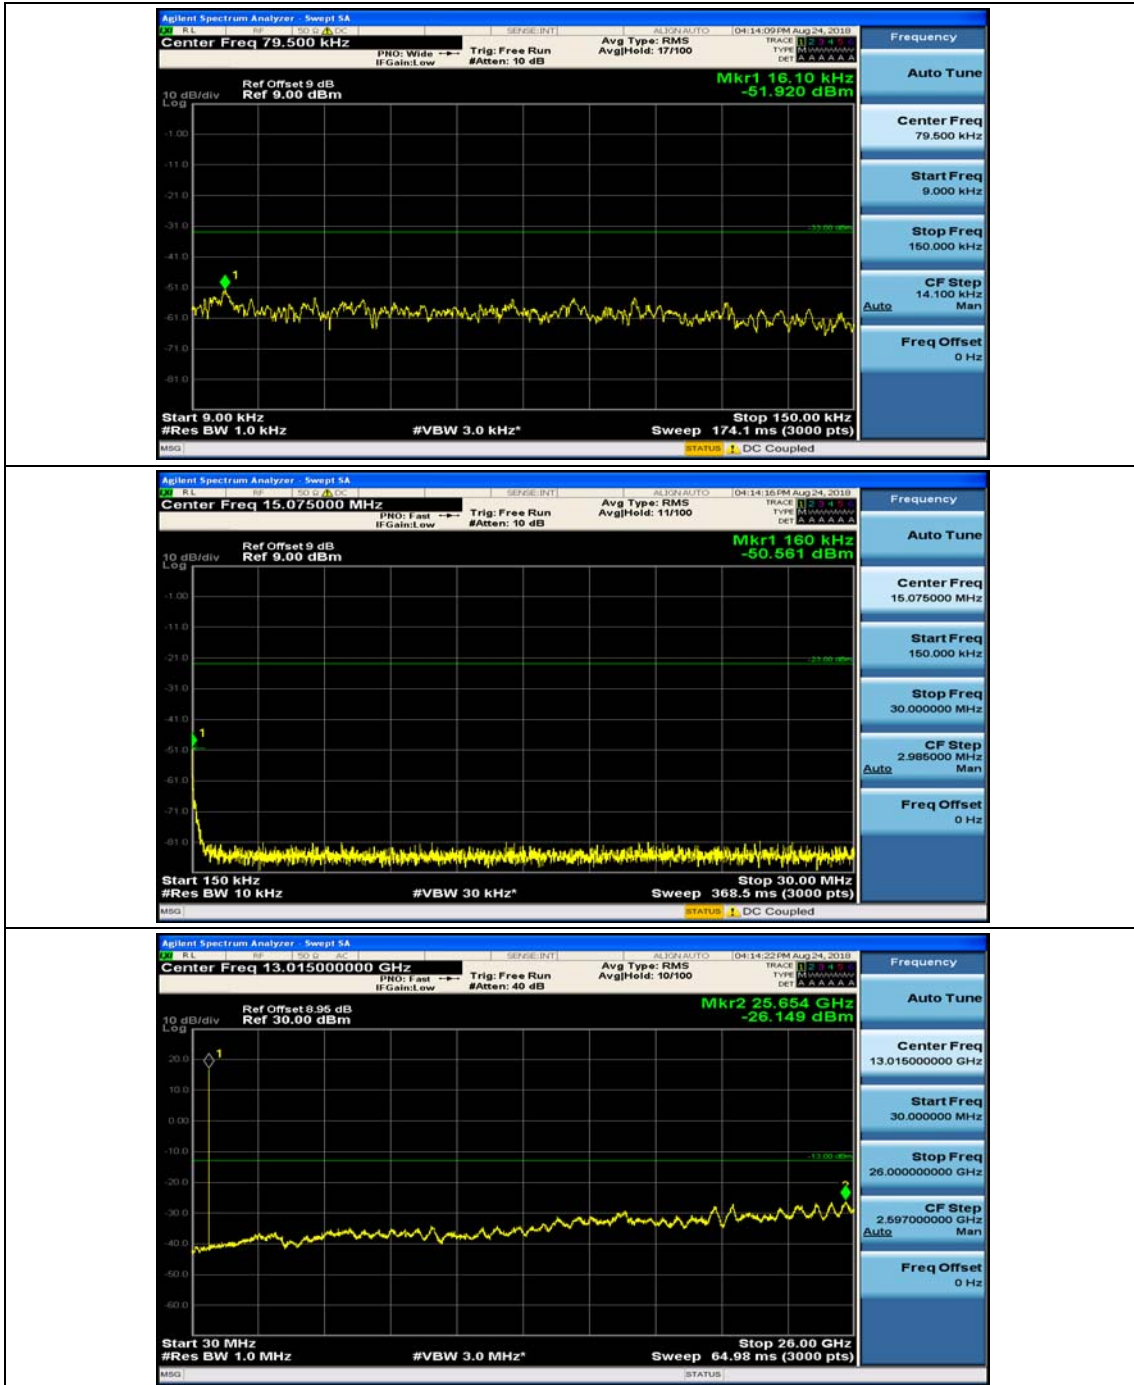

Channel Bandwidth: 3 MHz

(Channel Bandwidth: 3 MHz)_MCH_QPSK_1RB#0

(Channel Bandwidth: 3 MHz)_MCH_QPSK_1RB#7

(Channel Bandwidth: 3 MHz)_HCH_QPSK_1RB#0

(Channel Bandwidth: 3 MHz)_HCH_QPSK_1RB#7

(Channel Bandwidth: 3 MHz)_LCH_16QAM_1RB#0

(Channel Bandwidth: 3 MHz)_LCH_16QAM_1RB#7

(Channel Bandwidth: 3 MHz)_MCH_16QAM_1RB#0

(Channel Bandwidth: 3 MHz)_MCH_16QAM_1RB#7

(Channel Bandwidth: 3 MHz)_HCH_16QAM_1RB#0

(Channel Bandwidth: 3 MHz)_HCH_16QAM_1RB#7

Channel Bandwidth: 5 MHz

(Channel Bandwidth: 5 MHz)_MCH_QPSK_1RB#0

(Channel Bandwidth: 5 MHz)_MCH_QPSK_1RB#12

(Channel Bandwidth: 5 MHz)_HCH_QPSK_1RB#0

(Channel Bandwidth: 5 MHz)_HCH_QPSK_1RB#12

(Channel Bandwidth: 5 MHz)_LCH_16QAM_1RB#0