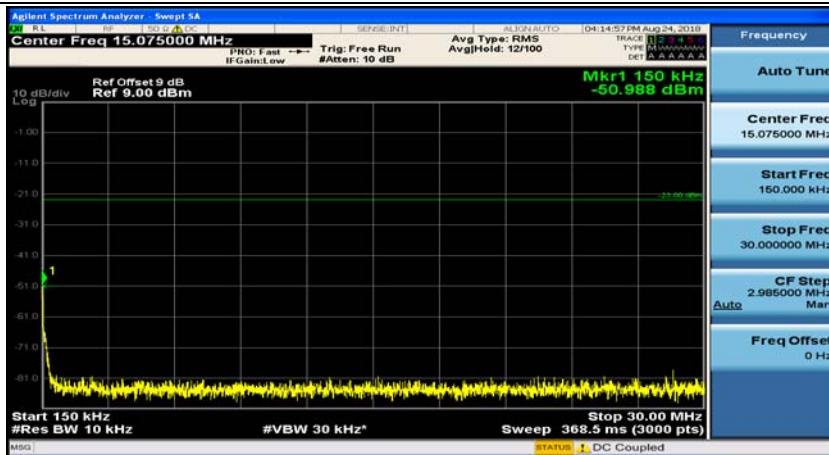

Channel Bandwidth: 3 MHz

(Channel Bandwidth: 3 MHz)_MCH_QPSK_1RB#0

(Channel Bandwidth: 3 MHz)_MCH_QPSK_1RB#7

(Channel Bandwidth: 3 MHz)_HCH_QPSK_1RB#0

(Channel Bandwidth: 3 MHz)_HCH_QPSK_1RB#7

(Channel Bandwidth: 3 MHz)_LCH_16QAM_1RB#0

(Channel Bandwidth: 3 MHz)_LCH_16QAM_1RB#7

(Channel Bandwidth: 3 MHz)_MCH_16QAM_1RB#0

(Channel Bandwidth: 3 MHz)_MCH_16QAM_1RB#7

(Channel Bandwidth: 3 MHz)_HCH_16QAM_1RB#0

(Channel Bandwidth: 3 MHz)_HCH_16QAM_1RB#7