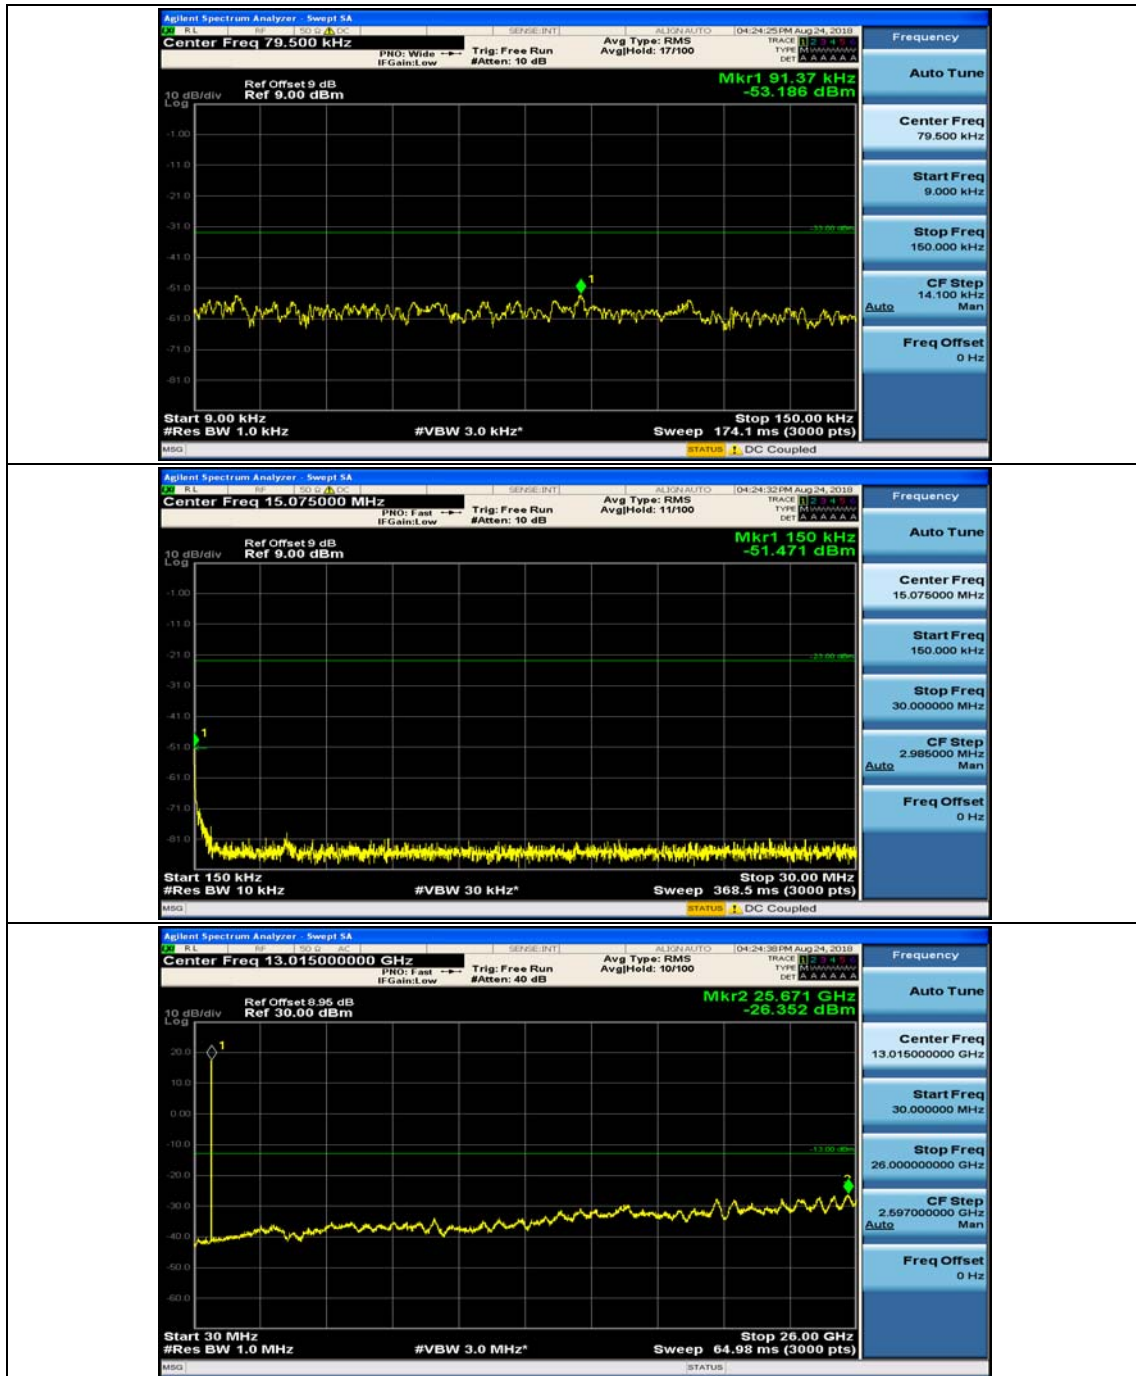

Channel Bandwidth: 5 MHz

(Channel Bandwidth: 5 MHz)_MCH_QPSK_1RB#0

(Channel Bandwidth: 5 MHz)_MCH_QPSK_1RB#12

(Channel Bandwidth: 5 MHz)_HCH_QPSK_1RB#0

(Channel Bandwidth: 5 MHz)_HCH_QPSK_1RB#12

(Channel Bandwidth: 5 MHz)_LCH_16QAM_1RB#0

(Channel Bandwidth: 5 MHz)_LCH_16QAM_1RB#12

(Channel Bandwidth: 5 MHz)_MCH_16QAM_1RB#0

(Channel Bandwidth: 5 MHz)_MCH_16QAM_1RB#12

(Channel Bandwidth: 5 MHz)_HCH_16QAM_1RB#0

(Channel Bandwidth: 5 MHz)_HCH_16QAM_1RB#12