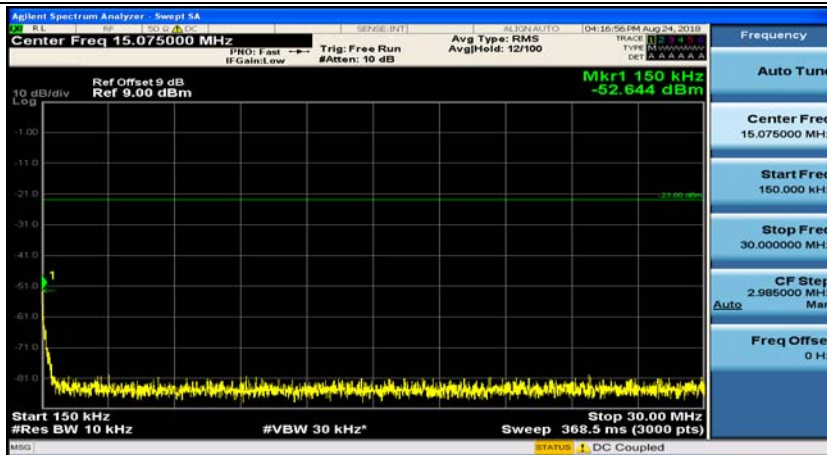

Channel Bandwidth: 3 MHz

(Channel Bandwidth: 3 MHz)_MCH_QPSK_1RB#0

(Channel Bandwidth: 3 MHz)_MCH_QPSK_1RB#7

(Channel Bandwidth: 3 MHz)_HCH_QPSK_1RB#0

(Channel Bandwidth: 3 MHz)_HCH_QPSK_1RB#7

(Channel Bandwidth: 3 MHz)_LCH_16QAM_1RB#0

(Channel Bandwidth: 3 MHz)_LCH_16QAM_1RB#7

(Channel Bandwidth: 3 MHz)_MCH_16QAM_1RB#0

(Channel Bandwidth: 3 MHz)_MCH_16QAM_1RB#7

(Channel Bandwidth: 3 MHz)_HCH_16QAM_1RB#0

(Channel Bandwidth: 3 MHz)_HCH_16QAM_1RB#7