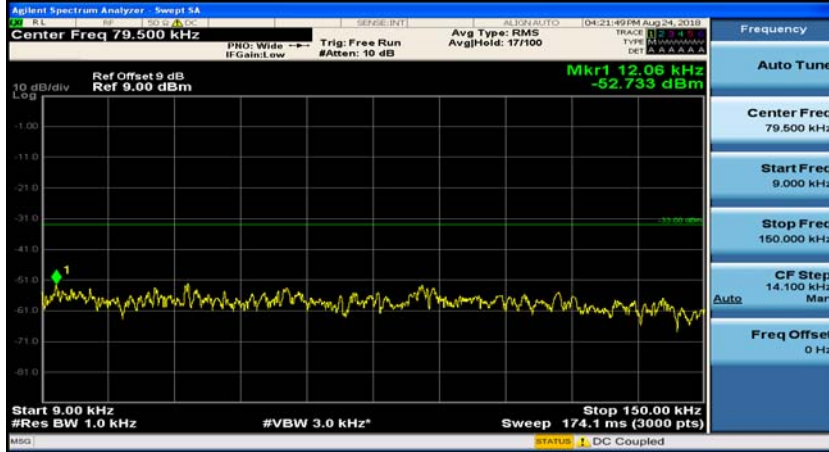

(Channel Bandwidth: 5 MHz)_MCH_16QAM_1RB#0

(Channel Bandwidth: 5 MHz)_MCH_16QAM_1RB#12