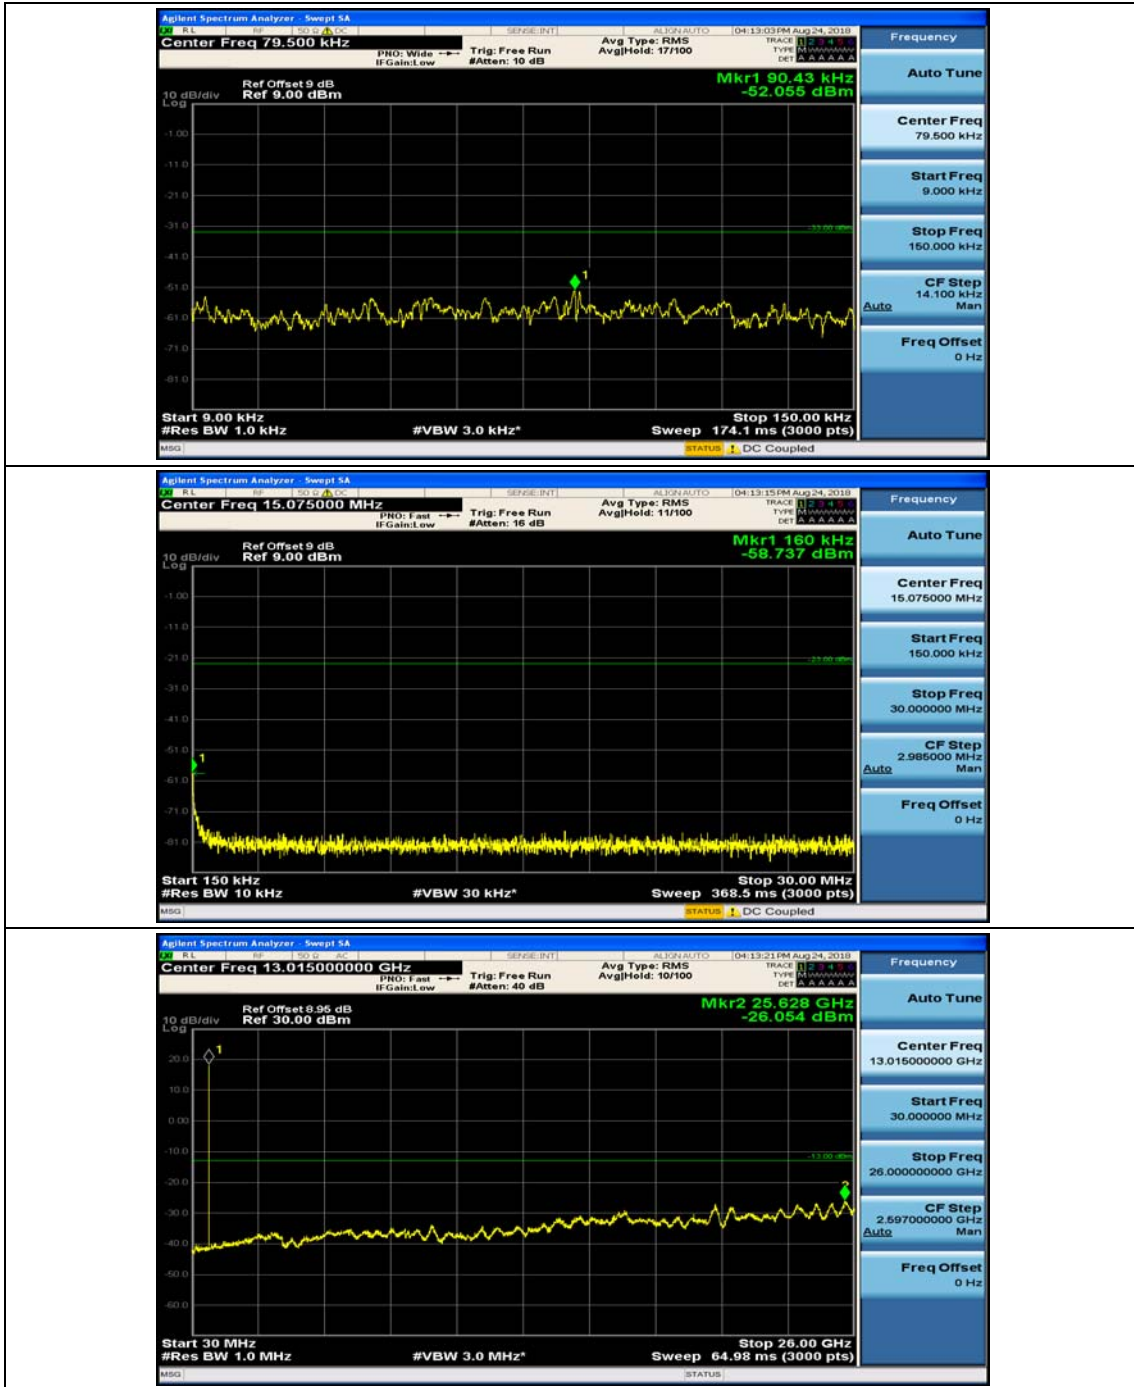

Channel Bandwidth: 3 MHz

(Channel Bandwidth: 3 MHz)_MCH_QPSK_1RB#0

(Channel Bandwidth: 3 MHz)_MCH_QPSK_1RB#7

(Channel Bandwidth: 3 MHz)_HCH_QPSK_1RB#0

(Channel Bandwidth: 3 MHz)_HCH_QPSK_1RB#7

(Channel Bandwidth: 3 MHz)_LCH_16QAM_1RB#0

(Channel Bandwidth: 3 MHz)_LCH_16QAM_1RB#7

(Channel Bandwidth: 3 MHz)_MCH_16QAM_1RB#0

(Channel Bandwidth: 3 MHz)_MCH_16QAM_1RB#7

(Channel Bandwidth: 3 MHz)_HCH_16QAM_1RB#0

(Channel Bandwidth: 3 MHz)_HCH_16QAM_1RB#7

Channel Bandwidth: 5 MHz

(Channel Bandwidth: 5 MHz)_MCH_QPSK_1RB#0

(Channel Bandwidth: 5 MHz)_MCH_QPSK_1RB#12

(Channel Bandwidth: 5 MHz)_HCH_QPSK_1RB#0

(Channel Bandwidth: 5 MHz)_HCH_QPSK_1RB#12

(Channel Bandwidth: 5 MHz)_LCH_16QAM_1RB#0