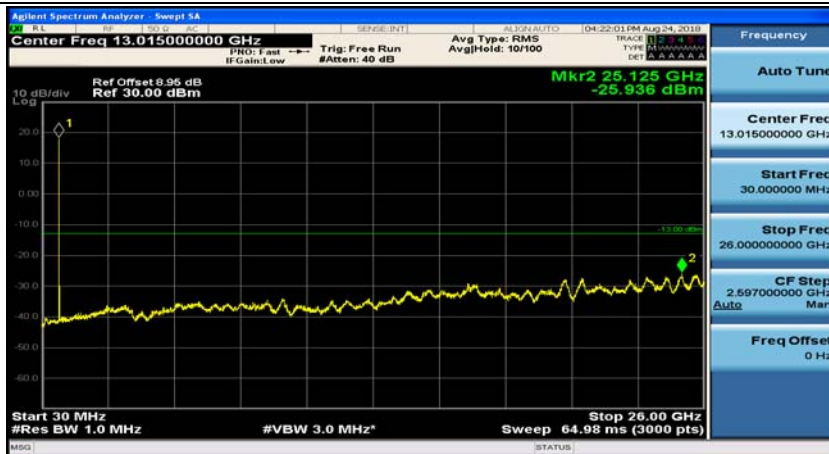

(Channel Bandwidth: 5 MHz)_MCH_16QAM_1RB#0

(Channel Bandwidth: 5 MHz)_MCH_16QAM_1RB#12