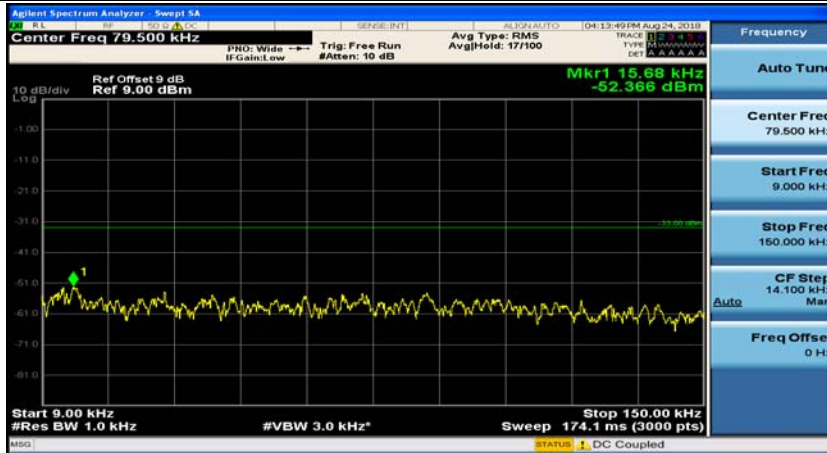

Channel Bandwidth: 3 MHz

(Channel Bandwidth: 3 MHz)_MCH_QPSK_1RB#0

(Channel Bandwidth: 3 MHz)_MCH_QPSK_1RB#7

(Channel Bandwidth: 3 MHz)_HCH_QPSK_1RB#0

(Channel Bandwidth: 3 MHz)_HCH_QPSK_1RB#7

(Channel Bandwidth: 3 MHz)_LCH_16QAM_1RB#0

(Channel Bandwidth: 3 MHz)_LCH_16QAM_1RB#7

(Channel Bandwidth: 3 MHz)_MCH_16QAM_1RB#0

(Channel Bandwidth: 3 MHz)_MCH_16QAM_1RB#7

(Channel Bandwidth: 3 MHz)_HCH_16QAM_1RB#0

(Channel Bandwidth: 3 MHz)_HCH_16QAM_1RB#7