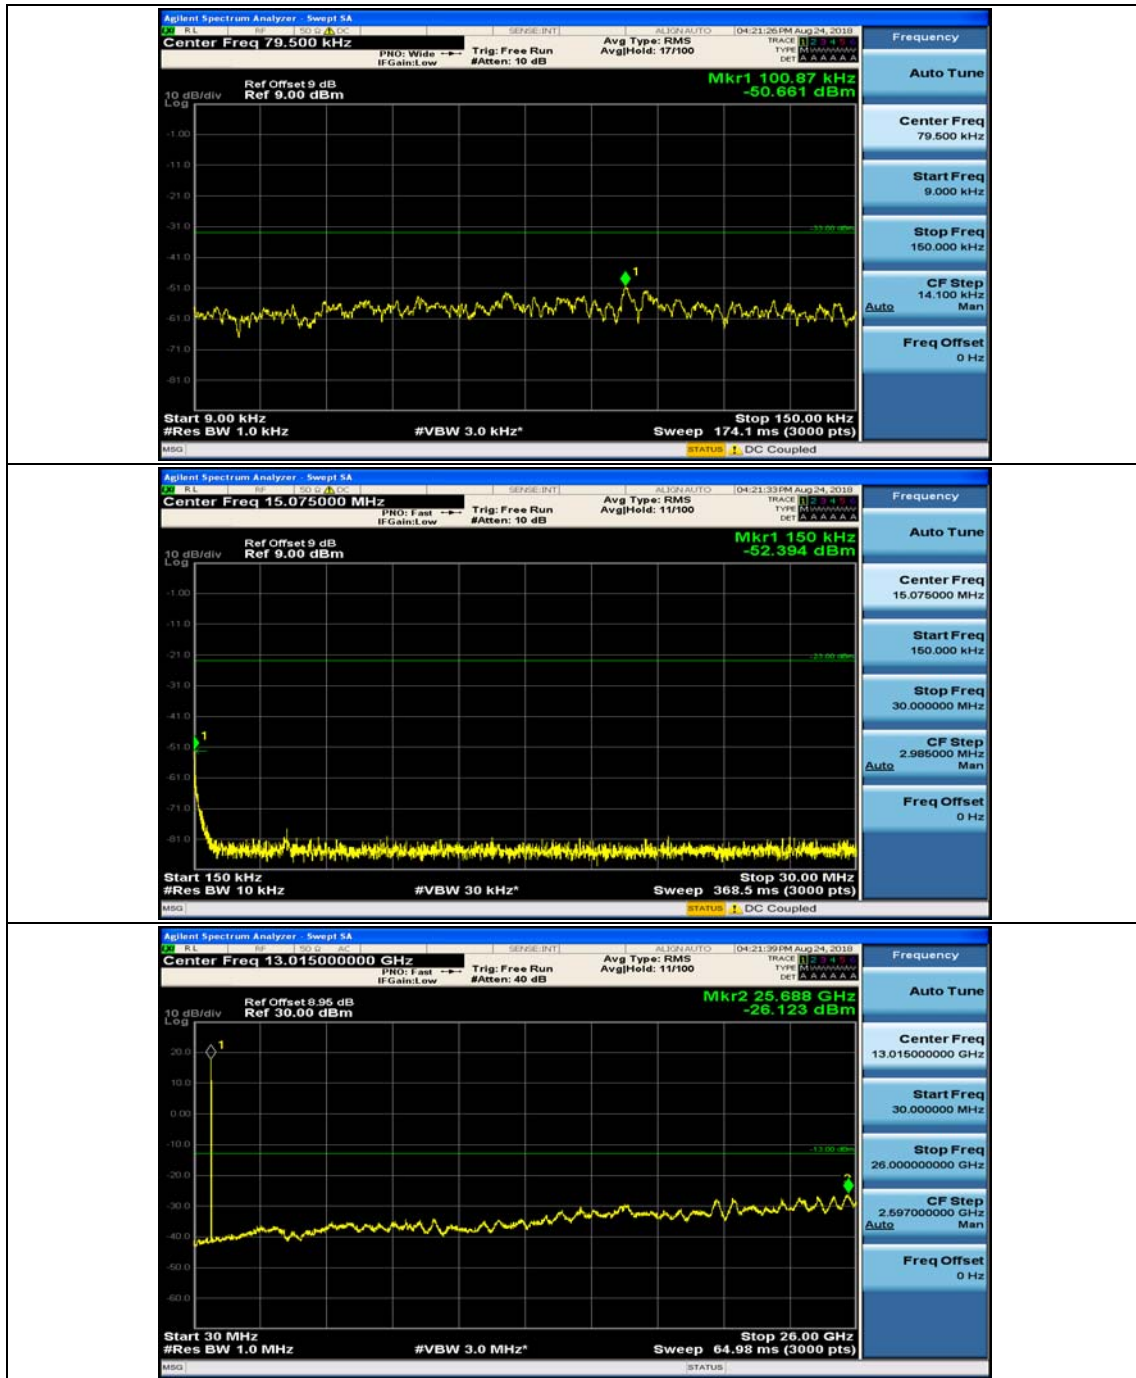

Channel Bandwidth: 5 MHz

(Channel Bandwidth: 5 MHz)_MCH_QPSK_1RB#0

(Channel Bandwidth: 5 MHz)_MCH_QPSK_1RB#12

(Channel Bandwidth: 5 MHz)_HCH_QPSK_1RB#0

(Channel Bandwidth: 5 MHz)_HCH_QPSK_1RB#12

(Channel Bandwidth: 5 MHz)_LCH_16QAM_1RB#0

(Channel Bandwidth: 5 MHz)_LCH_16QAM_1RB#12

(Channel Bandwidth: 5 MHz)_MCH_16QAM_1RB#0

(Channel Bandwidth: 5 MHz)_MCH_16QAM_1RB#12

(Channel Bandwidth: 5 MHz)_HCH_16QAM_1RB#0

(Channel Bandwidth: 5 MHz)_HCH_16QAM_1RB#12