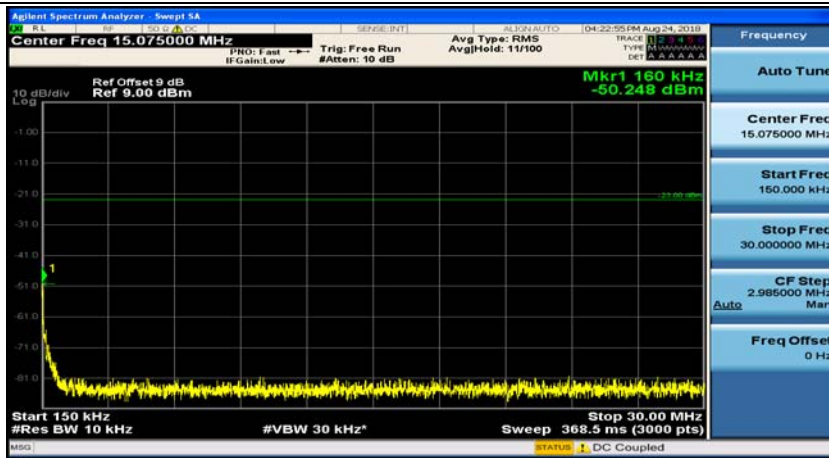

Channel Bandwidth: 5 MHz

(Channel Bandwidth: 5 MHz)_MCH_QPSK_1RB#0

(Channel Bandwidth: 5 MHz)_MCH_QPSK_1RB#12

(Channel Bandwidth: 5 MHz)_HCH_QPSK_1RB#0

(Channel Bandwidth: 5 MHz)_HCH_QPSK_1RB#12

(Channel Bandwidth: 5 MHz)_LCH_16QAM_1RB#0