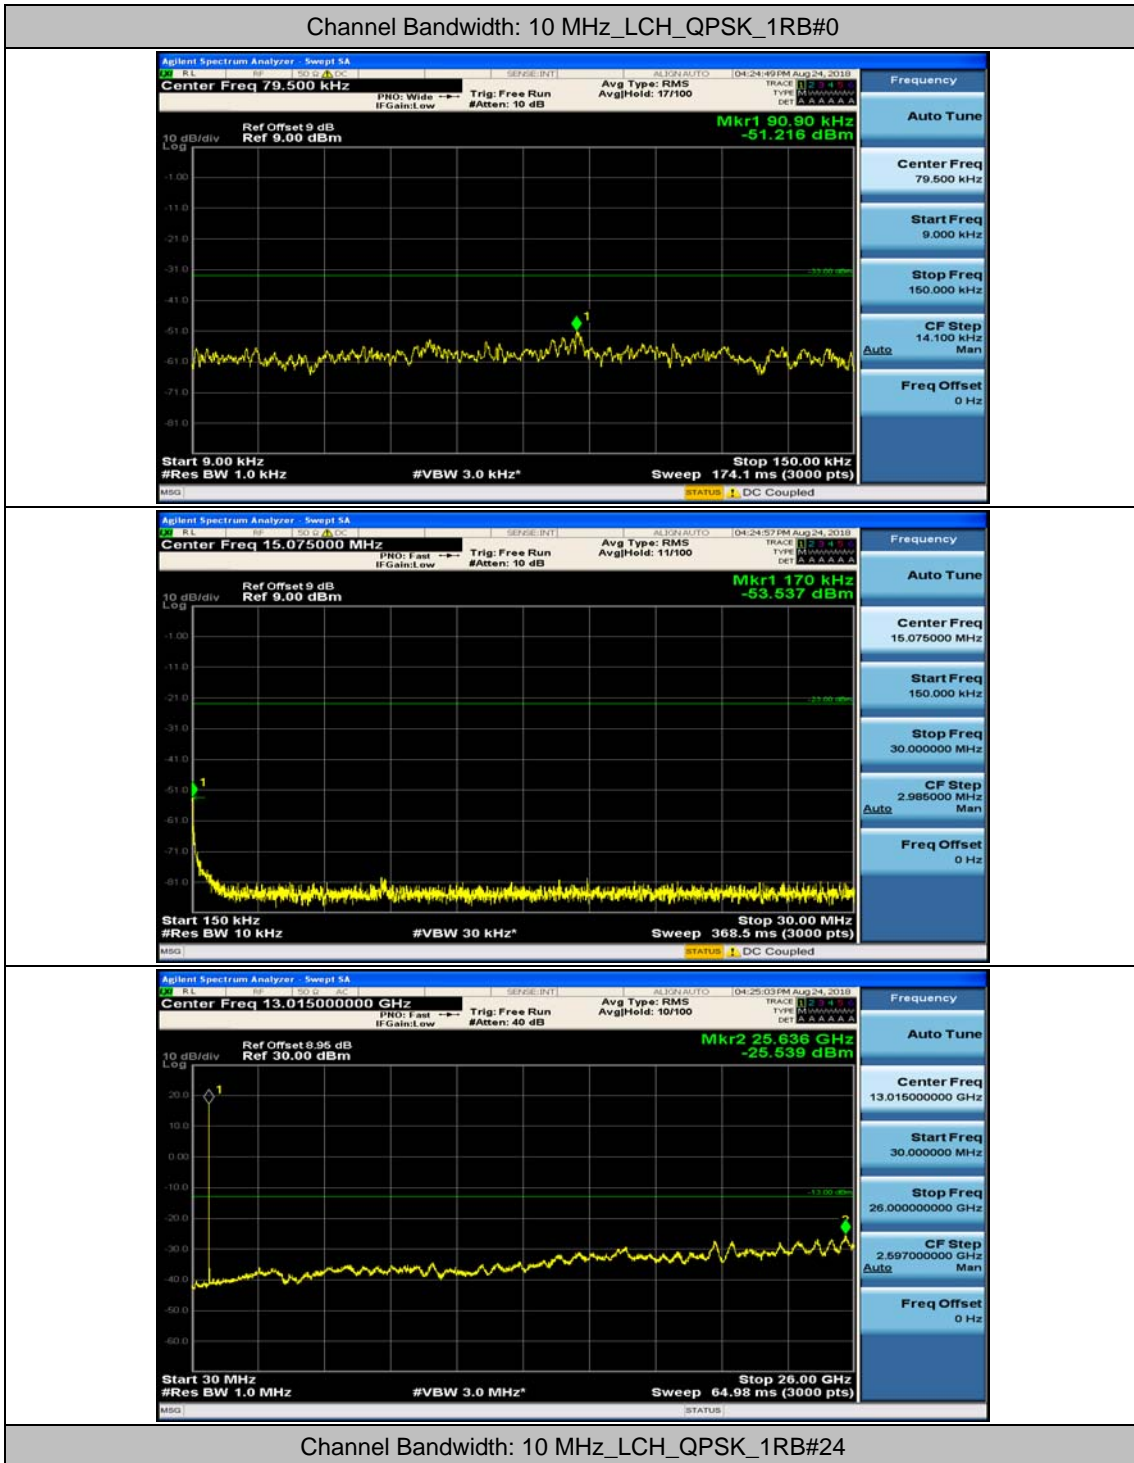

Channel Bandwidth: 10 MHz