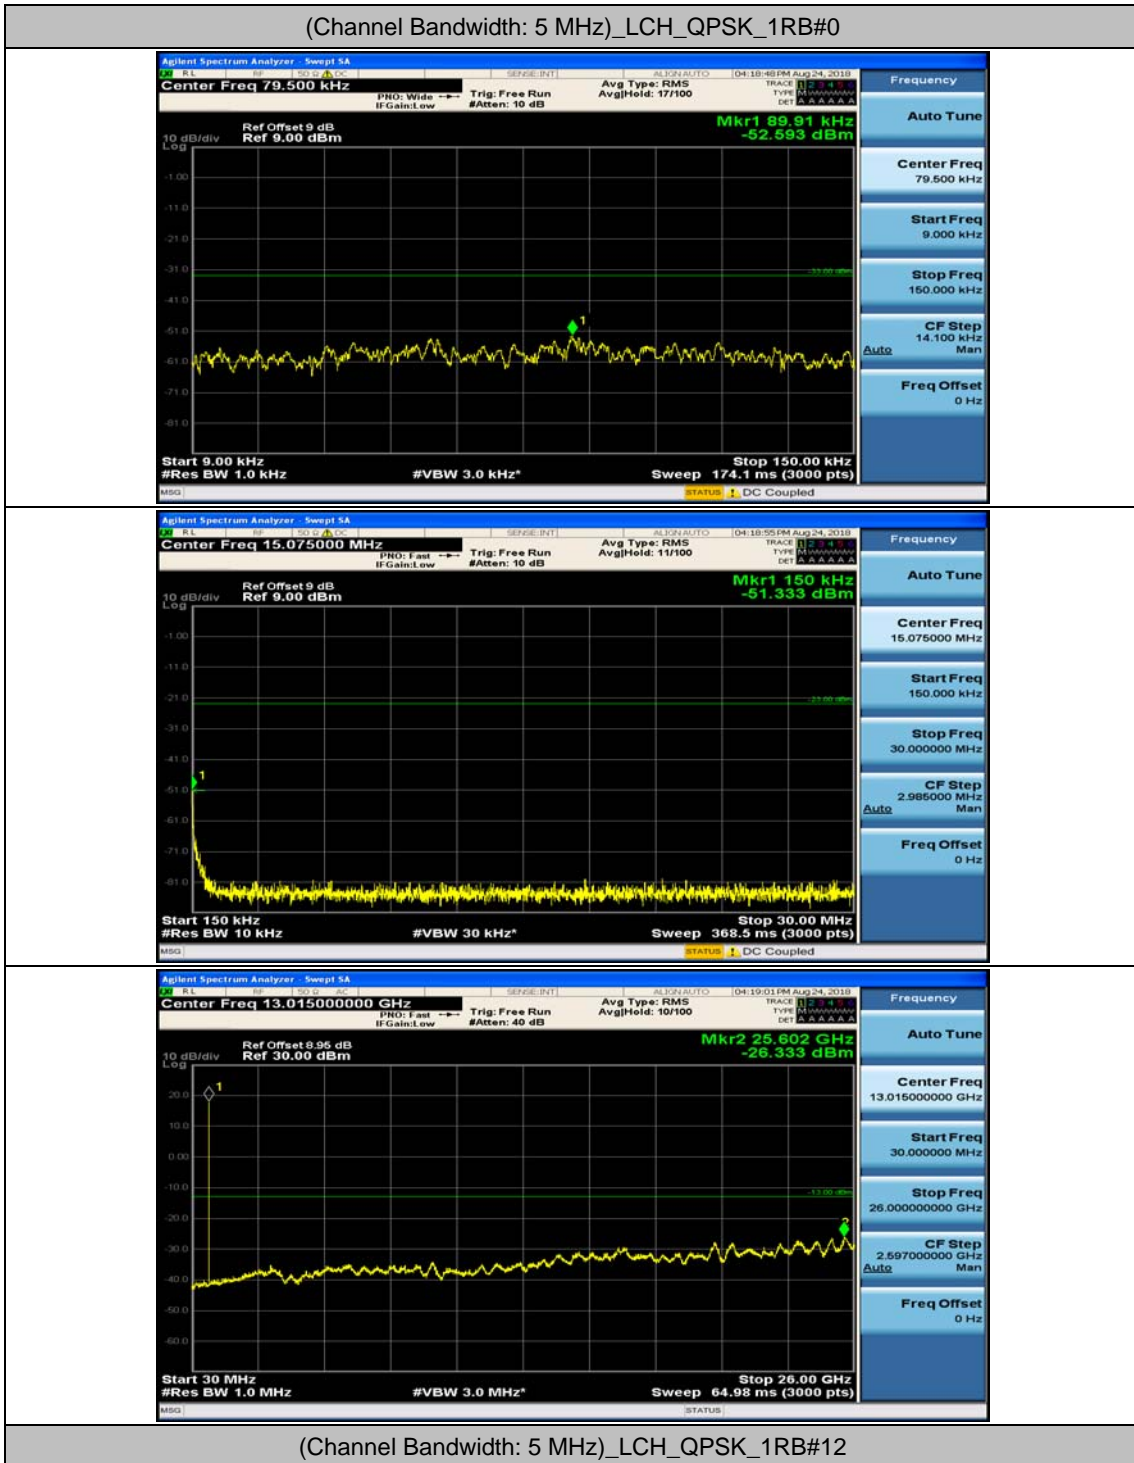

Channel Bandwidth: 3 MHz

(Channel Bandwidth: 3 MHz)_MCH_QPSK_1RB#0

(Channel Bandwidth: 3 MHz)_MCH_QPSK_1RB#7

(Channel Bandwidth: 3 MHz)_HCH_QPSK_1RB#0

(Channel Bandwidth: 3 MHz)_HCH_QPSK_1RB#7

(Channel Bandwidth: 3 MHz)_LCH_16QAM_1RB#0

(Channel Bandwidth: 3 MHz)_LCH_16QAM_1RB#7

(Channel Bandwidth: 3 MHz)_MCH_16QAM_1RB#0

(Channel Bandwidth: 3 MHz)_MCH_16QAM_1RB#7

(Channel Bandwidth: 3 MHz)_HCH_16QAM_1RB#0

(Channel Bandwidth: 3 MHz)_HCH_16QAM_1RB#7

Channel Bandwidth: 5 MHz

(Channel Bandwidth: 5 MHz)_MCH_QPSK_1RB#0

(Channel Bandwidth: 5 MHz)_MCH_QPSK_1RB#12

(Channel Bandwidth: 5 MHz)_HCH_QPSK_1RB#0

(Channel Bandwidth: 5 MHz)_HCH_QPSK_1RB#12

(Channel Bandwidth: 5 MHz)_LCH_16QAM_1RB#0