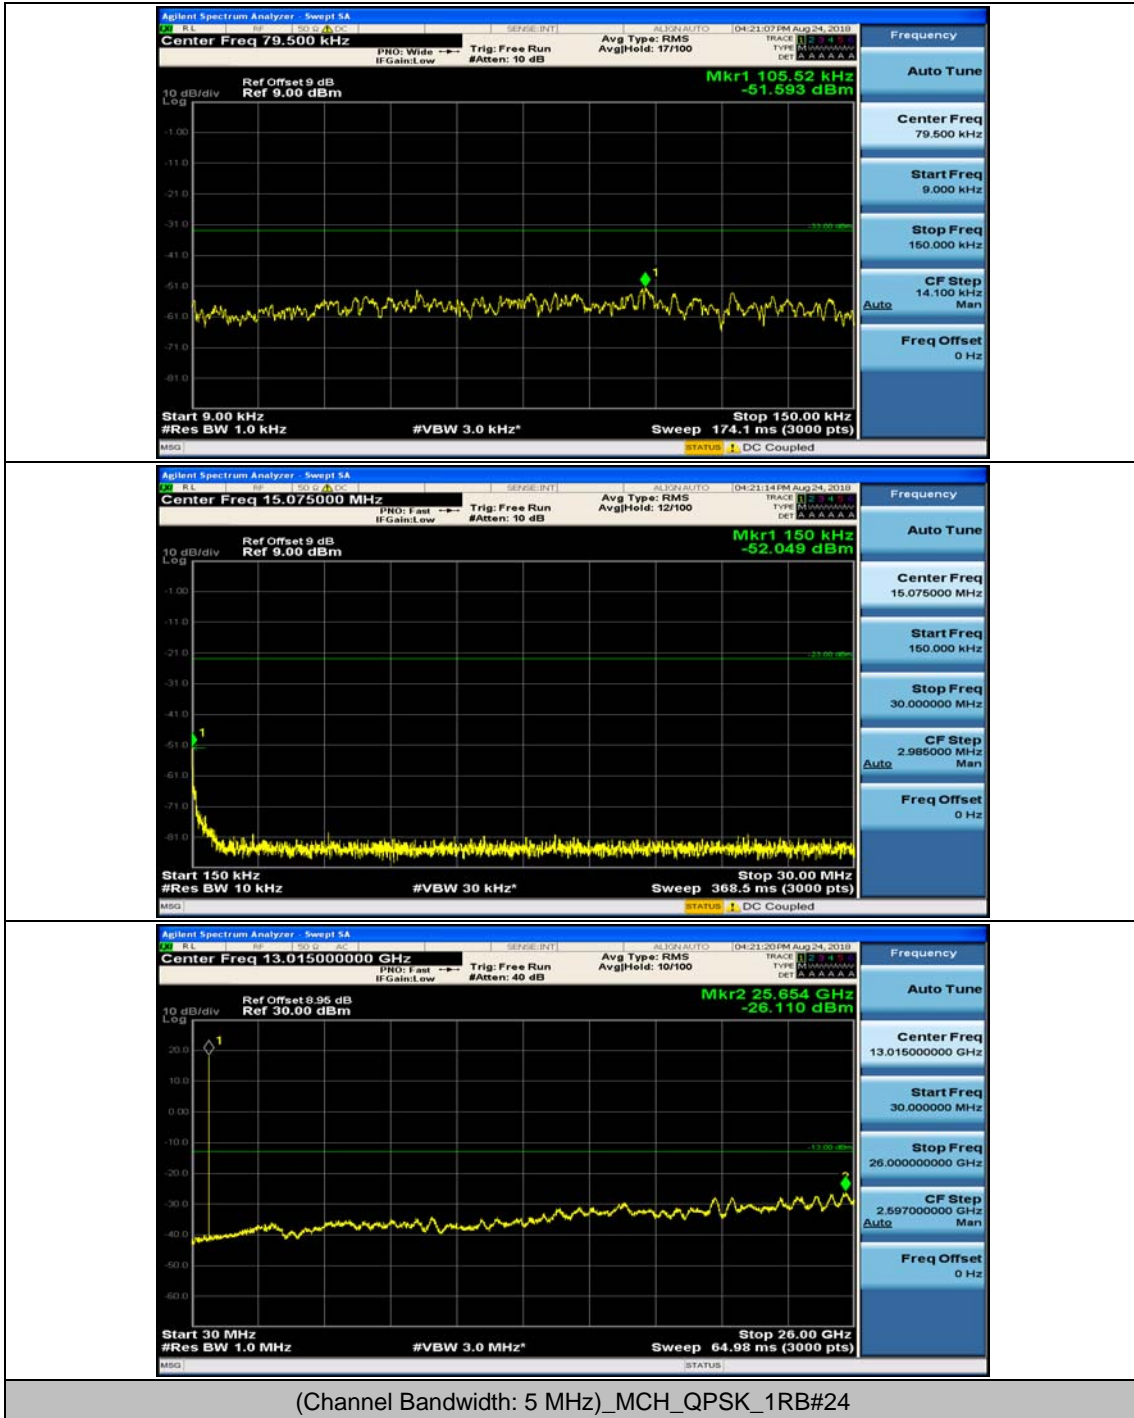

Channel Bandwidth: 5 MHz

(Channel Bandwidth: 5 MHz)_MCH_QPSK_1RB#0

(Channel Bandwidth: 5 MHz)_MCH_QPSK_1RB#12

(Channel Bandwidth: 5 MHz)_HCH_QPSK_1RB#0

(Channel Bandwidth: 5 MHz)_HCH_QPSK_1RB#12

(Channel Bandwidth: 5 MHz)_LCH_16QAM_1RB#0

(Channel Bandwidth: 5 MHz)_LCH_16QAM_1RB#12

(Channel Bandwidth: 5 MHz)_MCH_16QAM_1RB#0

(Channel Bandwidth: 5 MHz)_MCH_16QAM_1RB#12

(Channel Bandwidth: 5 MHz)_HCH_16QAM_1RB#0

(Channel Bandwidth: 5 MHz)_HCH_16QAM_1RB#12