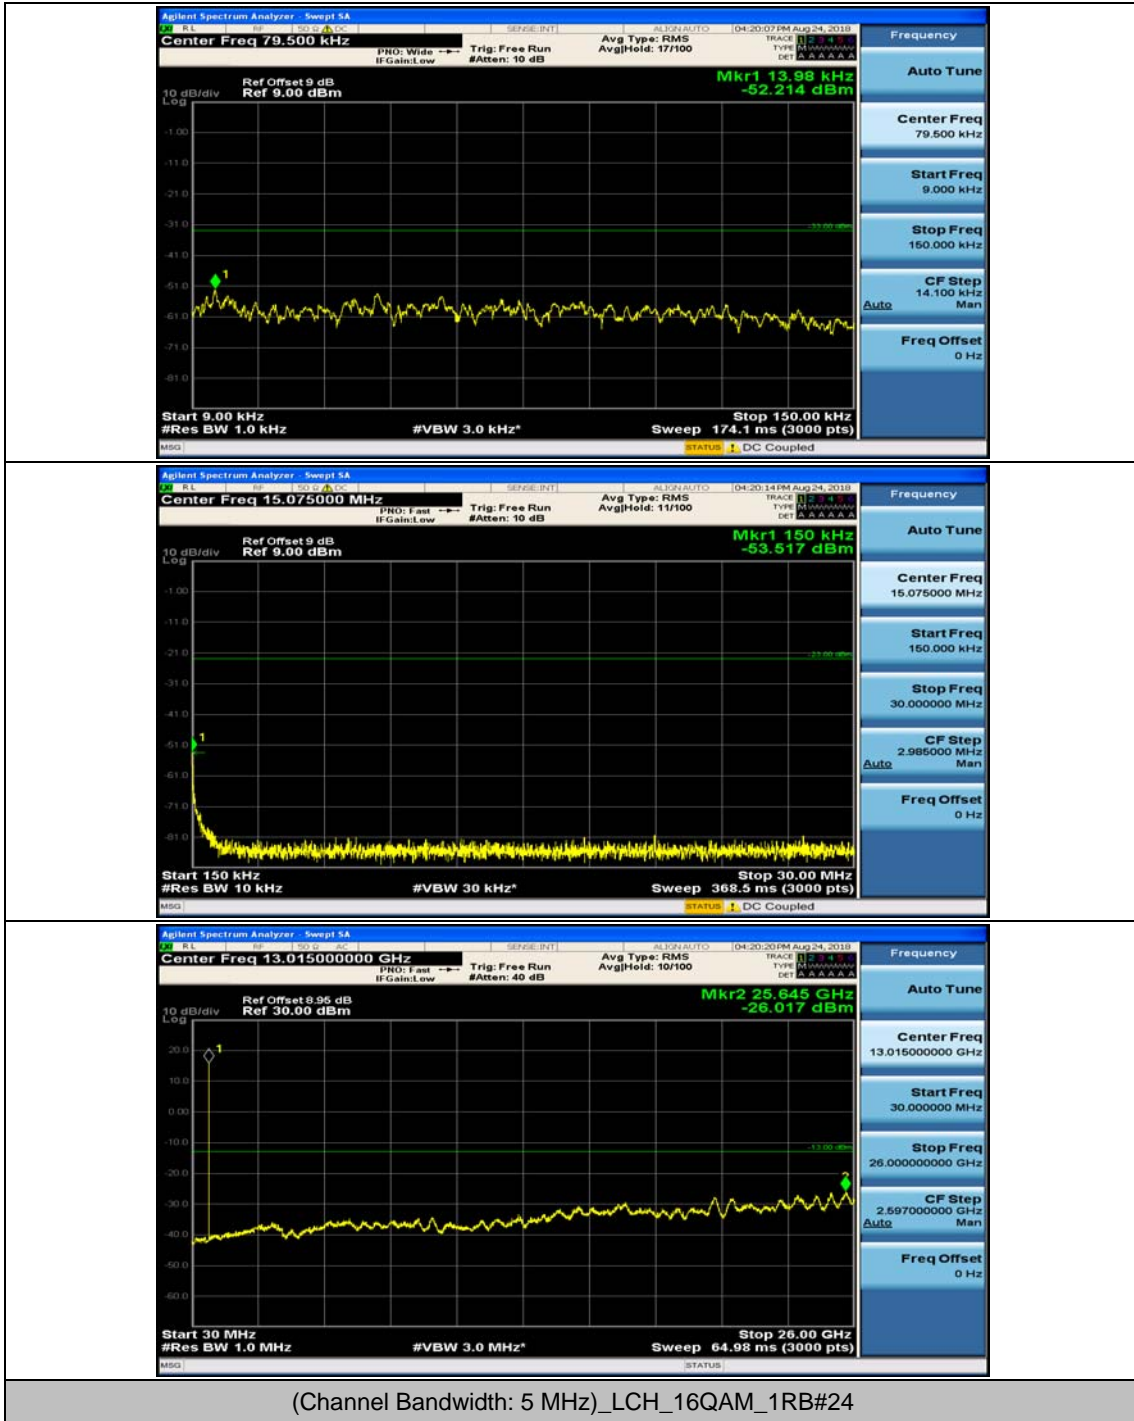

Channel Bandwidth: 5 MHz

(Channel Bandwidth: 5 MHz)_MCH_QPSK_1RB#0

(Channel Bandwidth: 5 MHz)_MCH_QPSK_1RB#12

(Channel Bandwidth: 5 MHz)_HCH_QPSK_1RB#0

(Channel Bandwidth: 5 MHz)_HCH_QPSK_1RB#12

(Channel Bandwidth: 5 MHz)_LCH_16QAM_1RB#0

(Channel Bandwidth: 5 MHz)_LCH_16QAM_1RB#12

(Channel Bandwidth: 5 MHz)_MCH_16QAM_1RB#0

(Channel Bandwidth: 5 MHz)_MCH_16QAM_1RB#12

(Channel Bandwidth: 5 MHz)_HCH_16QAM_1RB#0

(Channel Bandwidth: 5 MHz)_HCH_16QAM_1RB#12