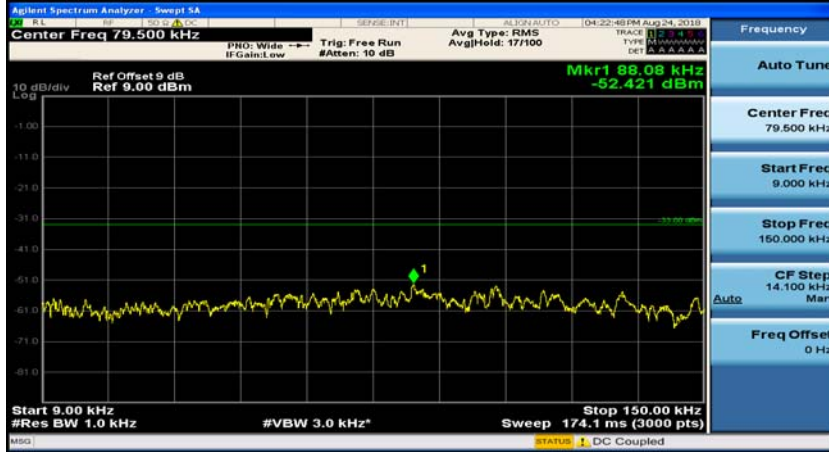

Channel Bandwidth: 5 MHz

(Channel Bandwidth: 5 MHz)_MCH_QPSK_1RB#0

(Channel Bandwidth: 5 MHz)_MCH_QPSK_1RB#12

(Channel Bandwidth: 5 MHz)_HCH_QPSK_1RB#0

(Channel Bandwidth: 5 MHz)_HCH_QPSK_1RB#12

(Channel Bandwidth: 5 MHz)_LCH_16QAM_1RB#0