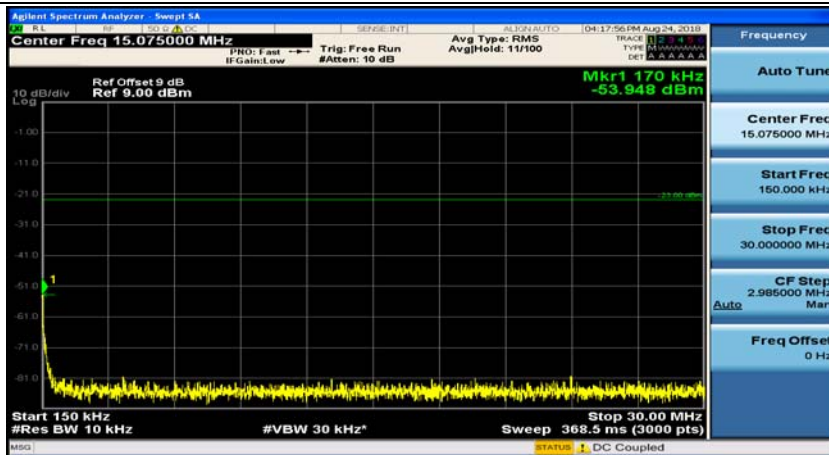

Channel Bandwidth: 3 MHz

(Channel Bandwidth: 3 MHz)_MCH_QPSK_1RB#0

(Channel Bandwidth: 3 MHz)_MCH_QPSK_1RB#7

(Channel Bandwidth: 3 MHz)_HCH_QPSK_1RB#0

(Channel Bandwidth: 3 MHz)_HCH_QPSK_1RB#7

(Channel Bandwidth: 3 MHz)_LCH_16QAM_1RB#0

(Channel Bandwidth: 3 MHz)_LCH_16QAM_1RB#7

(Channel Bandwidth: 3 MHz)_MCH_16QAM_1RB#0

(Channel Bandwidth: 3 MHz)_MCH_16QAM_1RB#7

(Channel Bandwidth: 3 MHz)_HCH_16QAM_1RB#0

(Channel Bandwidth: 3 MHz)_HCH_16QAM_1RB#7