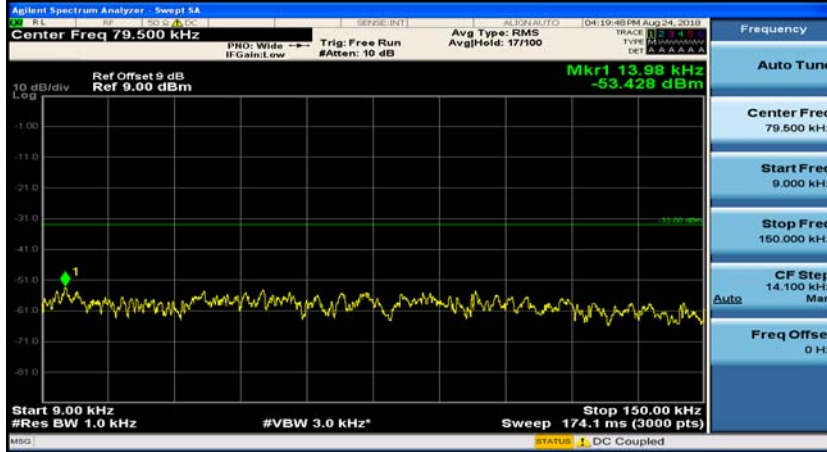

Channel Bandwidth: 5 MHz

(Channel Bandwidth: 5 MHz)_MCH_QPSK_1RB#0

(Channel Bandwidth: 5 MHz)_MCH_QPSK_1RB#12

(Channel Bandwidth: 5 MHz)_HCH_QPSK_1RB#0

(Channel Bandwidth: 5 MHz)_HCH_QPSK_1RB#12

(Channel Bandwidth: 5 MHz)_LCH_16QAM_1RB#0