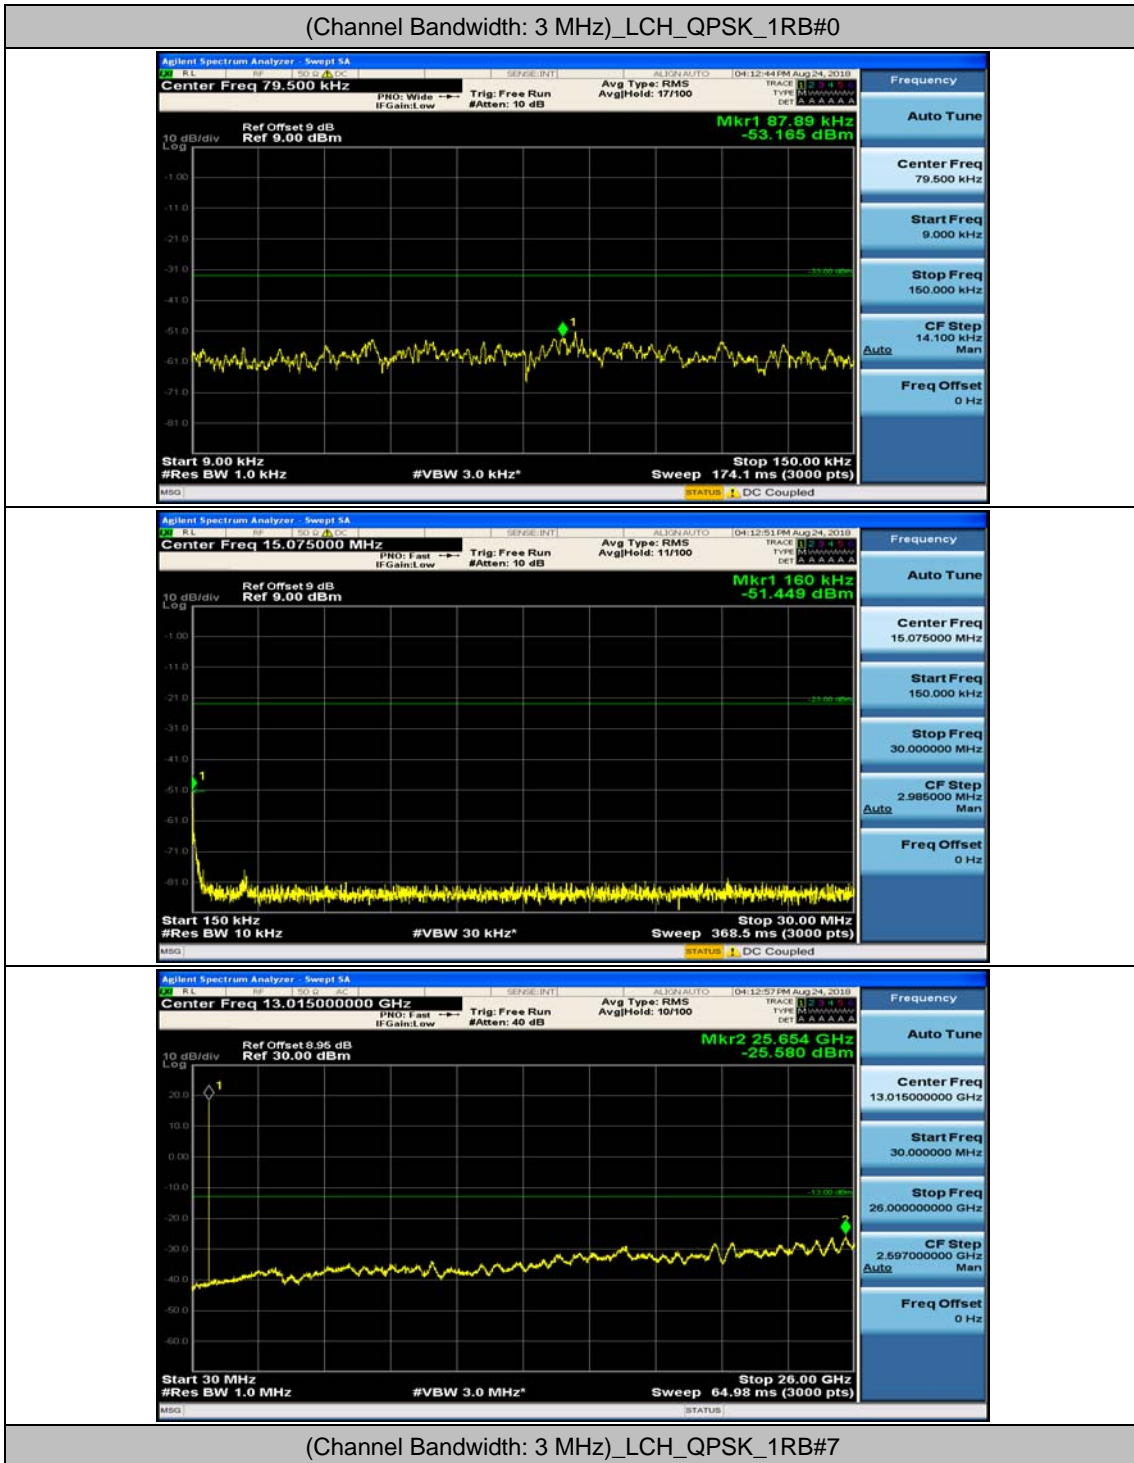

Channel Bandwidth: 3 MHz

(Channel Bandwidth: 3 MHz)_MCH_QPSK_1RB#0

(Channel Bandwidth: 3 MHz)_MCH_QPSK_1RB#7

(Channel Bandwidth: 3 MHz)_HCH_QPSK_1RB#0

(Channel Bandwidth: 3 MHz)_HCH_QPSK_1RB#7

(Channel Bandwidth: 3 MHz)_LCH_16QAM_1RB#0

(Channel Bandwidth: 3 MHz)_LCH_16QAM_1RB#7

(Channel Bandwidth: 3 MHz)_MCH_16QAM_1RB#0

(Channel Bandwidth: 3 MHz)_MCH_16QAM_1RB#7

(Channel Bandwidth: 3 MHz)_HCH_16QAM_1RB#0

(Channel Bandwidth: 3 MHz)_HCH_16QAM_1RB#7