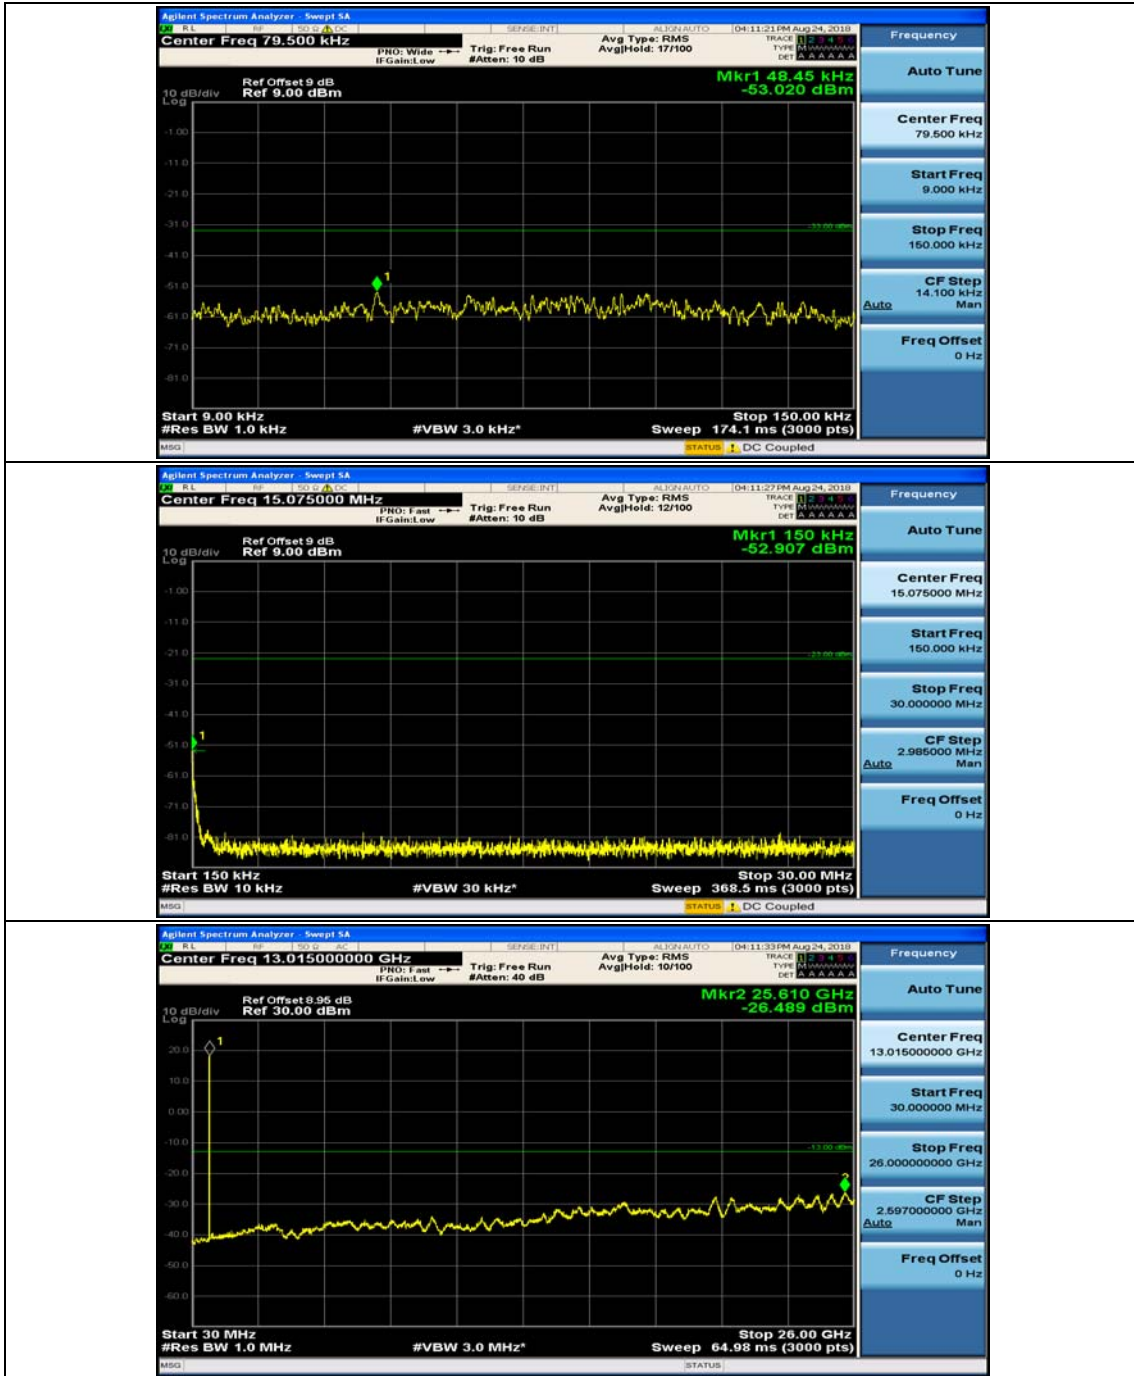

Test Graphs

Channel Bandwidth: 1.4 MHz

(Channel Bandwidth: 1.4 MHz)_MCH_QPSK_1RB#0

(Channel Bandwidth: 1.4 MHz)_MCH_QPSK_1RB#3

(Channel Bandwidth: 1.4 MHz)_HCH_QPSK_1RB#0

(Channel Bandwidth: 1.4 MHz)_HCH_QPSK_1RB#3