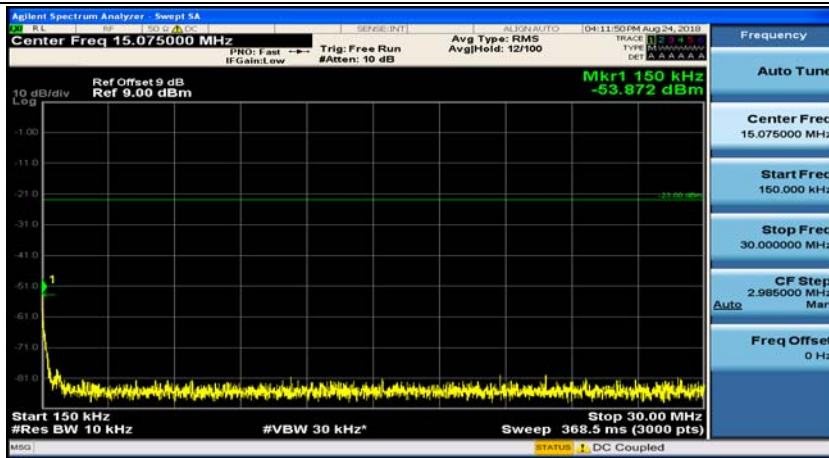

(Channel Bandwidth: 1.4 MHz)_LCH_16QAM_1RB#0

(Channel Bandwidth: 1.4 MHz)_LCH_16QAM_1RB#3

(Channel Bandwidth: 1.4 MHz)_MCH_16QAM_1RB#0

(Channel Bandwidth: 1.4 MHz)_MCH_16QAM_1RB#3

(Channel Bandwidth: 1.4 MHz)_HCH_16QAM_1RB#0