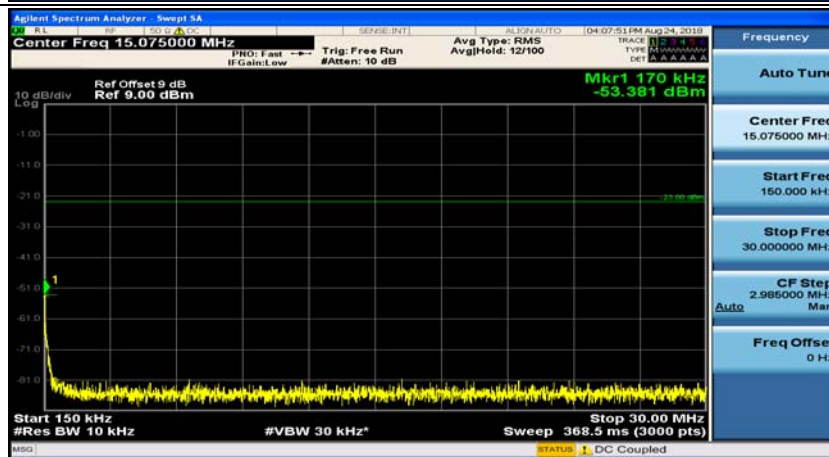

(Channel Bandwidth: 1.4 MHz)_LCH_16QAM_1RB#0

(Channel Bandwidth: 1.4 MHz)_LCH_16QAM_1RB#3