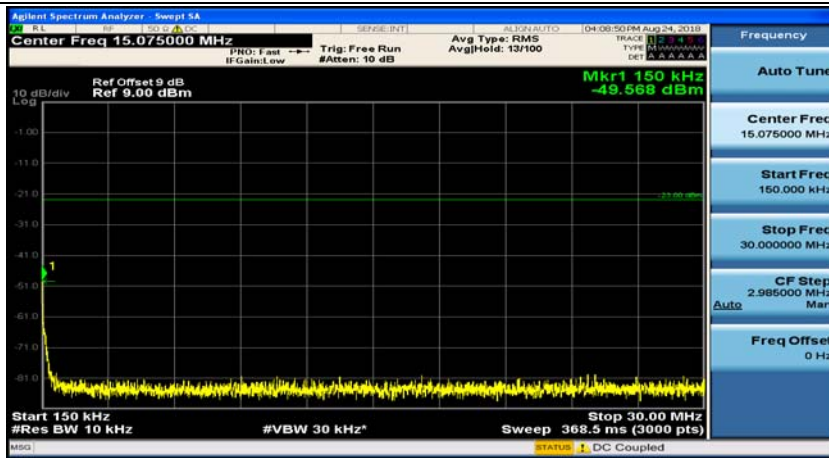

Test Graphs

Channel Bandwidth: 1.4 MHz

(Channel Bandwidth: 1.4 MHz)_MCH_QPSK_1RB#0

(Channel Bandwidth: 1.4 MHz)_MCH_QPSK_1RB#3

(Channel Bandwidth: 1.4 MHz)_HCH_QPSK_1RB#0

(Channel Bandwidth: 1.4 MHz)_HCH_QPSK_1RB#3