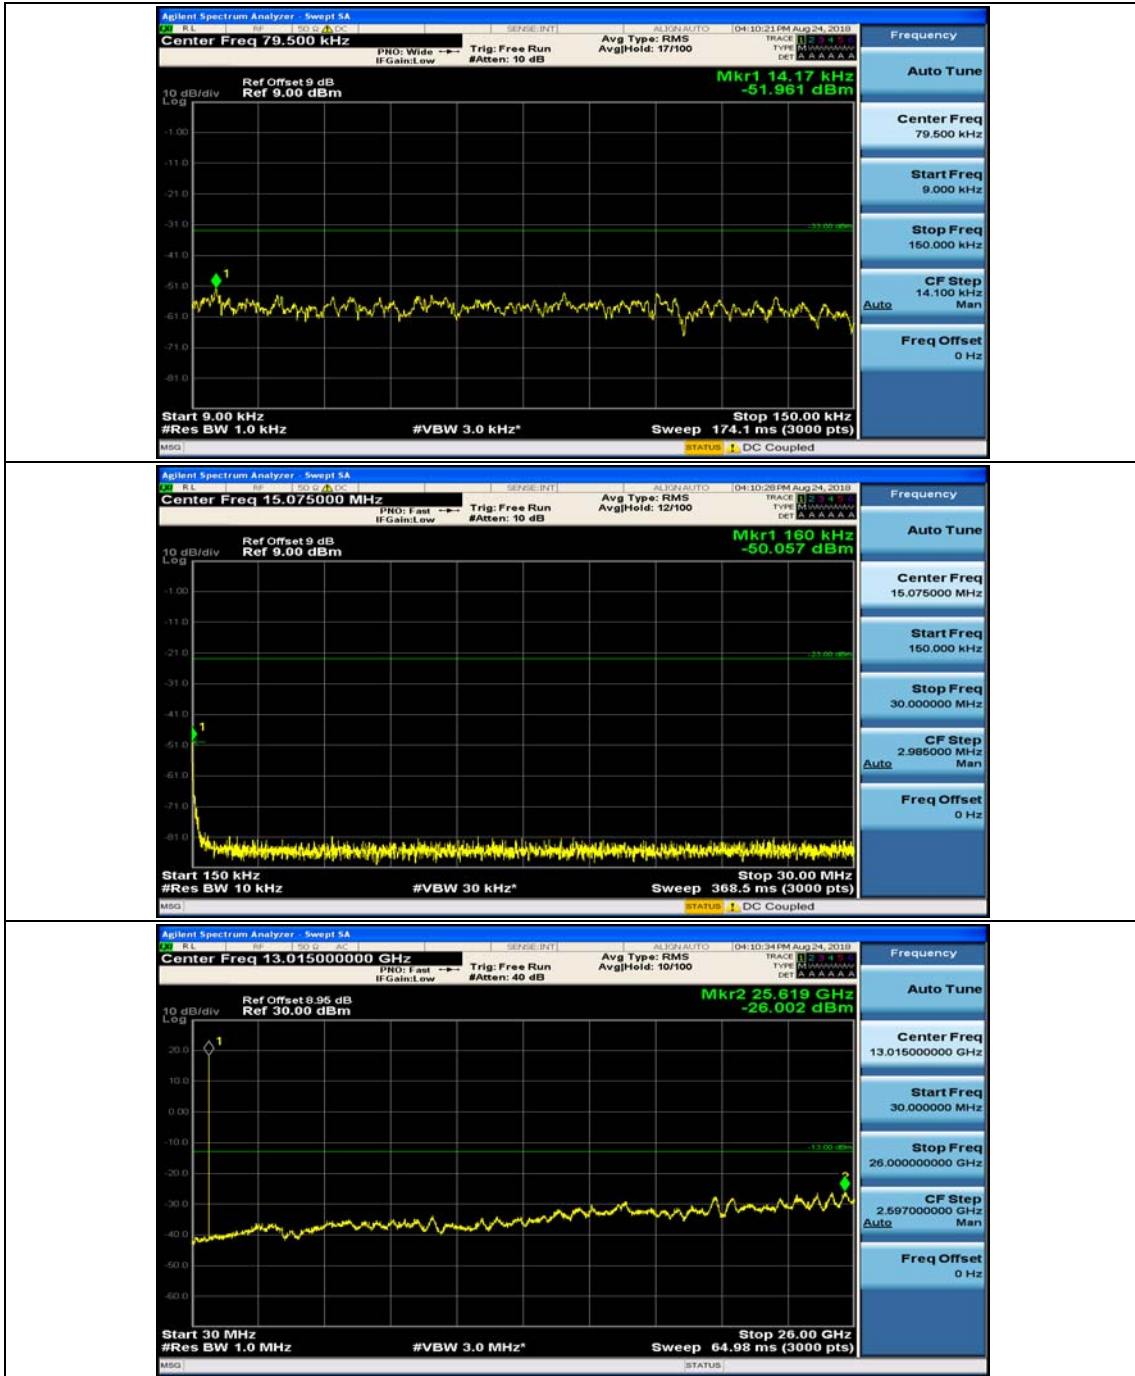

(Channel Bandwidth: 1.4 MHz)_LCH_16QAM_1RB#0

(Channel Bandwidth: 1.4 MHz)_LCH_16QAM_1RB#3

(Channel Bandwidth: 1.4 MHz)_MCH_16QAM_1RB#0

(Channel Bandwidth: 1.4 MHz)_MCH_16QAM_1RB#3

(Channel Bandwidth: 1.4 MHz)_HCH_16QAM_1RB#0

(Channel Bandwidth: 1.4 MHz)_HCH_16QAM_1RB#3