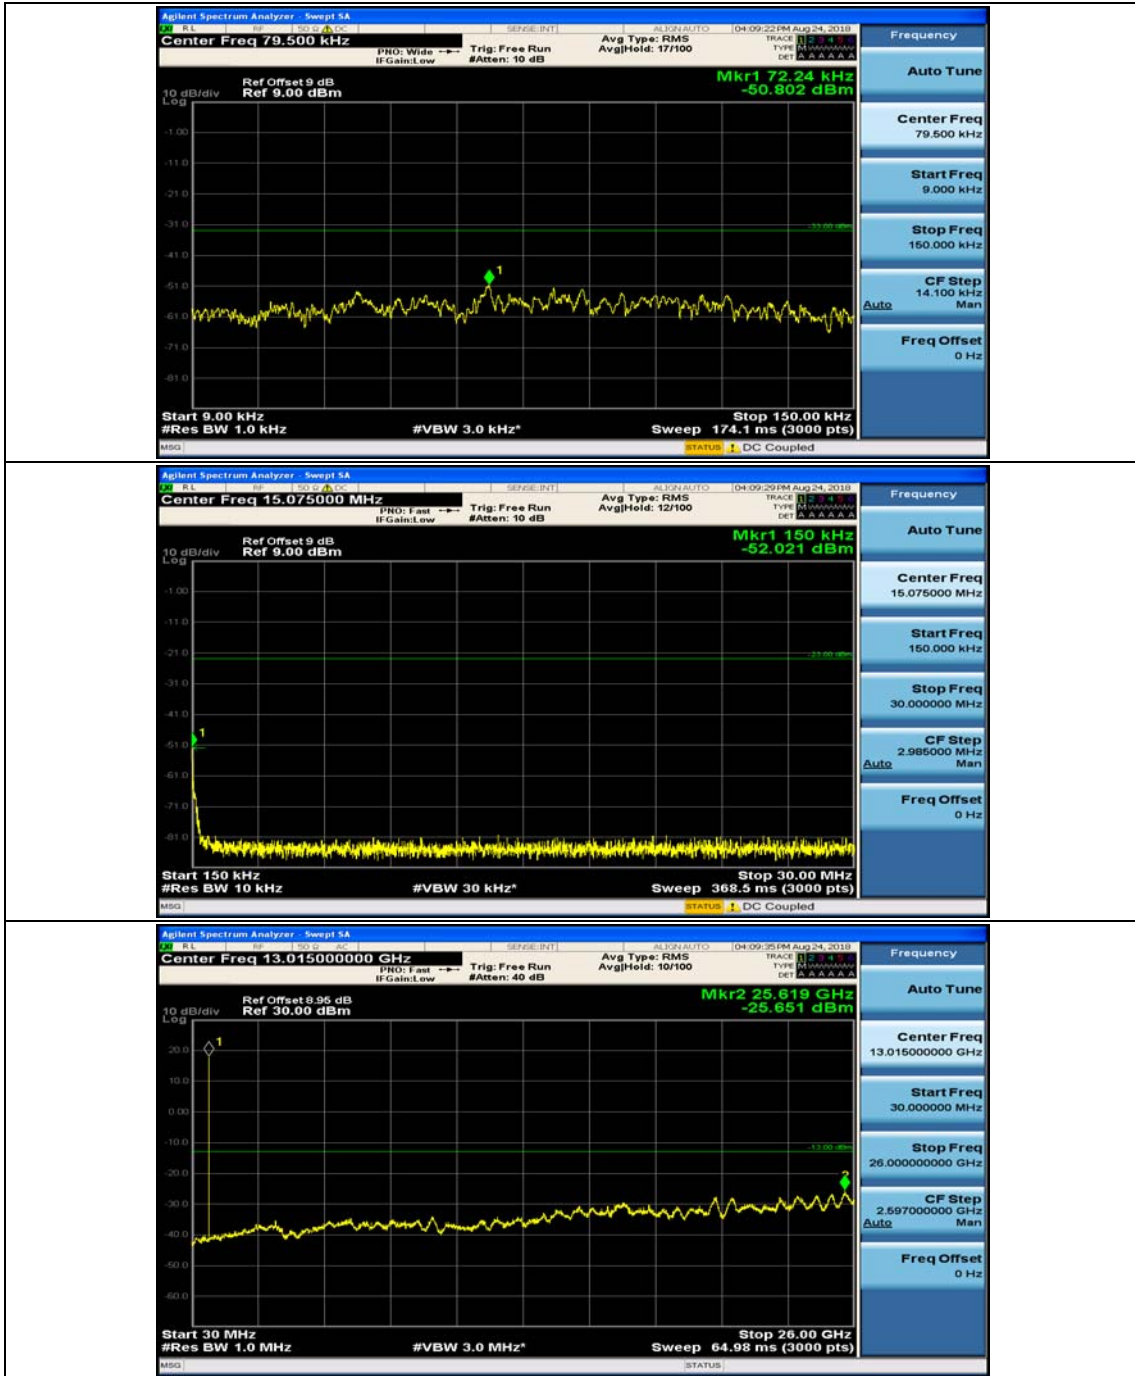

Test Graphs

Channel Bandwidth: 1.4 MHz

(Channel Bandwidth: 1.4 MHz)_MCH_QPSK_1RB#0

(Channel Bandwidth: 1.4 MHz)_MCH_QPSK_1RB#3

(Channel Bandwidth: 1.4 MHz)_HCH_QPSK_1RB#0

(Channel Bandwidth: 1.4 MHz)_HCH_QPSK_1RB#3