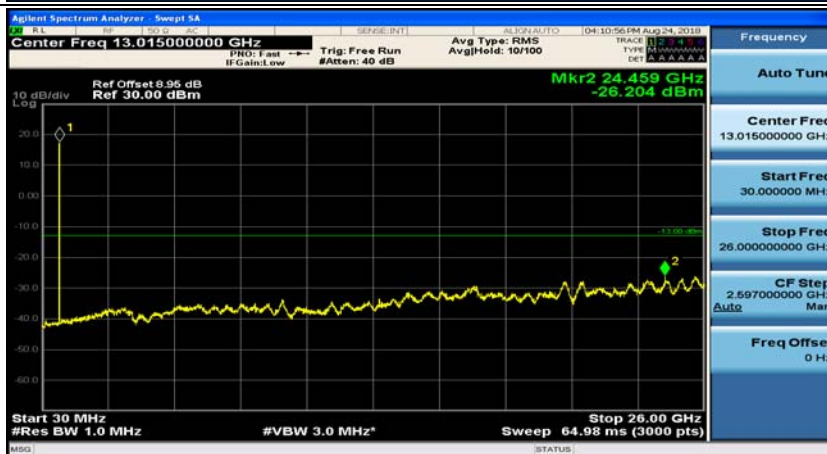

Test Graphs

Channel Bandwidth: 1.4 MHz

(Channel Bandwidth: 1.4 MHz)_MCH_QPSK_1RB#0

(Channel Bandwidth: 1.4 MHz)_MCH_QPSK_1RB#3

(Channel Bandwidth: 1.4 MHz)_HCH_QPSK_1RB#0

(Channel Bandwidth: 1.4 MHz)_HCH_QPSK_1RB#3