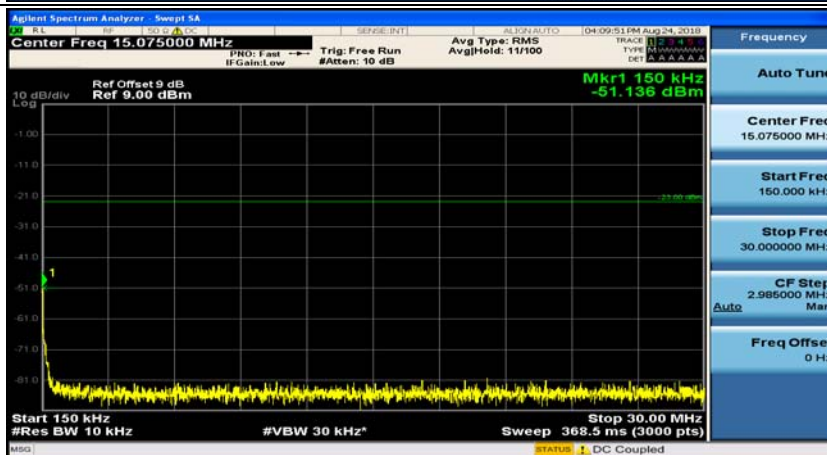

(Channel Bandwidth: 1.4 MHz)_LCH_16QAM_1RB#0

(Channel Bandwidth: 1.4 MHz)_LCH_16QAM_1RB#3

(Channel Bandwidth: 1.4 MHz)_MCH_16QAM_1RB#0

(Channel Bandwidth: 1.4 MHz)_MCH_16QAM_1RB#3

(Channel Bandwidth: 1.4 MHz)_HCH_16QAM_1RB#0

(Channel Bandwidth: 1.4 MHz)_HCH_16QAM_1RB#3