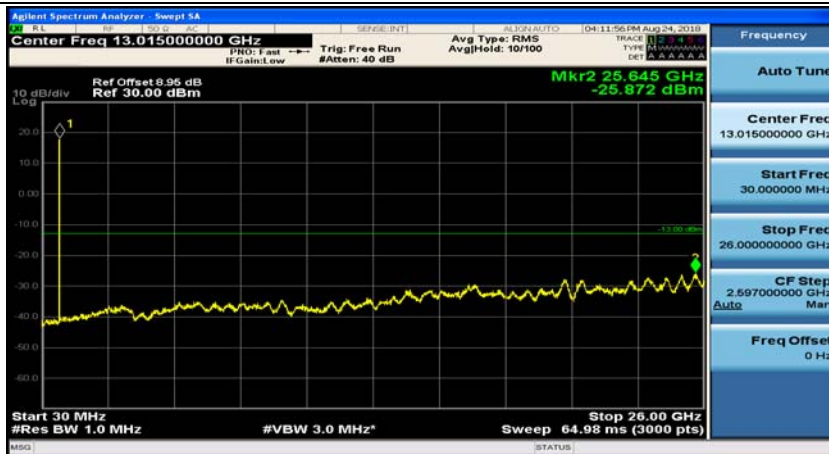

(Channel Bandwidth: 1.4 MHz)_LCH_16QAM_1RB#0

(Channel Bandwidth: 1.4 MHz)_LCH_16QAM_1RB#3

(Channel Bandwidth: 1.4 MHz)_MCH_16QAM_1RB#0

(Channel Bandwidth: 1.4 MHz)_MCH_16QAM_1RB#3

(Channel Bandwidth: 1.4 MHz)_HCH_16QAM_1RB#0

(Channel Bandwidth: 1.4 MHz)_HCH_16QAM_1RB#3