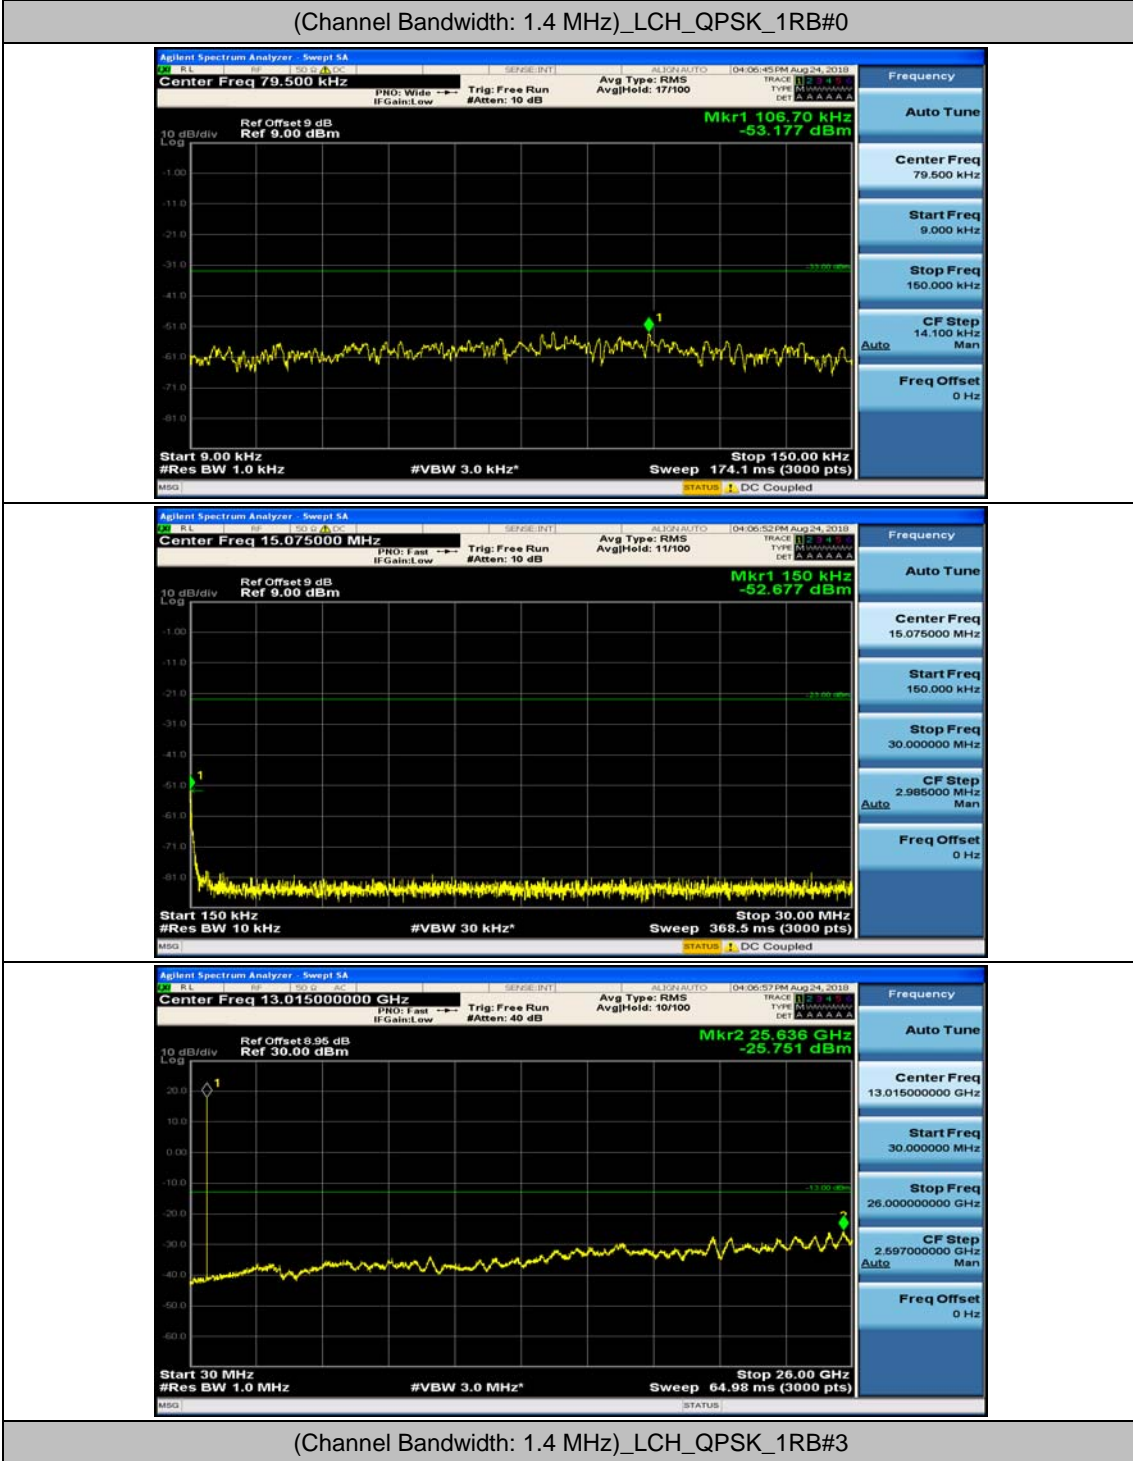

Appendix E: Conducted Spurious Emission

Test Graphs

Channel Bandwidth: 1.4 MHz