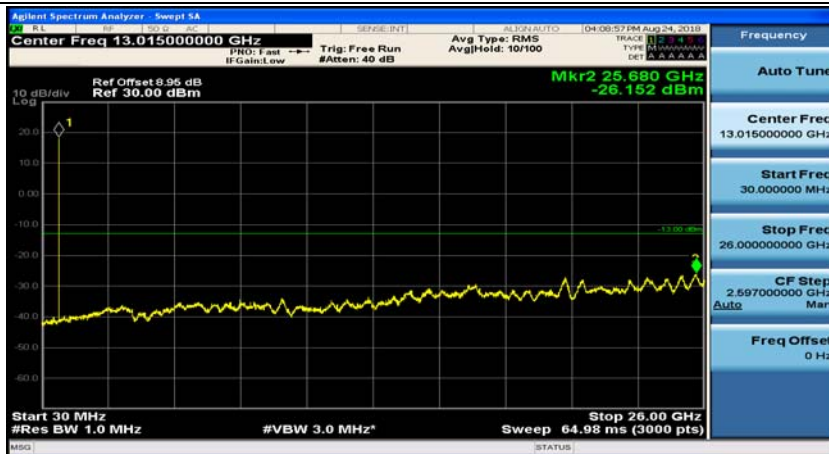

Test Graphs

Channel Bandwidth: 1.4 MHz

(Channel Bandwidth: 1.4 MHz)_MCH_QPSK_1RB#0

(Channel Bandwidth: 1.4 MHz)_MCH_QPSK_1RB#3

(Channel Bandwidth: 1.4 MHz)_HCH_QPSK_1RB#0

(Channel Bandwidth: 1.4 MHz)_HCH_QPSK_1RB#3