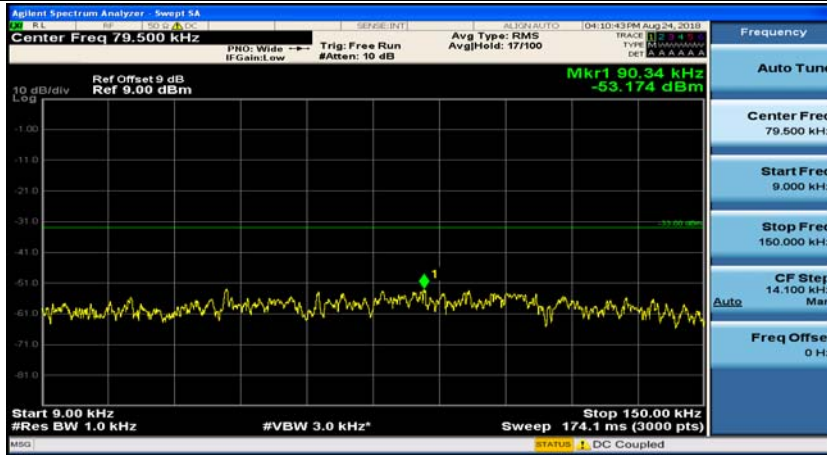

Test Graphs

Channel Bandwidth: 1.4 MHz

(Channel Bandwidth: 1.4 MHz)_MCH_QPSK_1RB#0

(Channel Bandwidth: 1.4 MHz)_MCH_QPSK_1RB#3

(Channel Bandwidth: 1.4 MHz)_HCH_QPSK_1RB#0

(Channel Bandwidth: 1.4 MHz)_HCH_QPSK_1RB#3