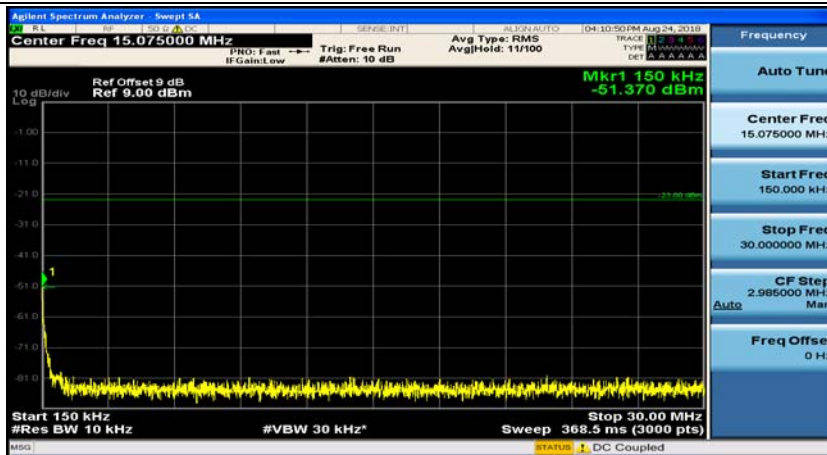

Test Graphs

Channel Bandwidth: 1.4 MHz

(Channel Bandwidth: 1.4 MHz)_MCH_QPSK_1RB#0

(Channel Bandwidth: 1.4 MHz)_MCH_QPSK_1RB#3

(Channel Bandwidth: 1.4 MHz)_HCH_QPSK_1RB#0

(Channel Bandwidth: 1.4 MHz)_HCH_QPSK_1RB#3