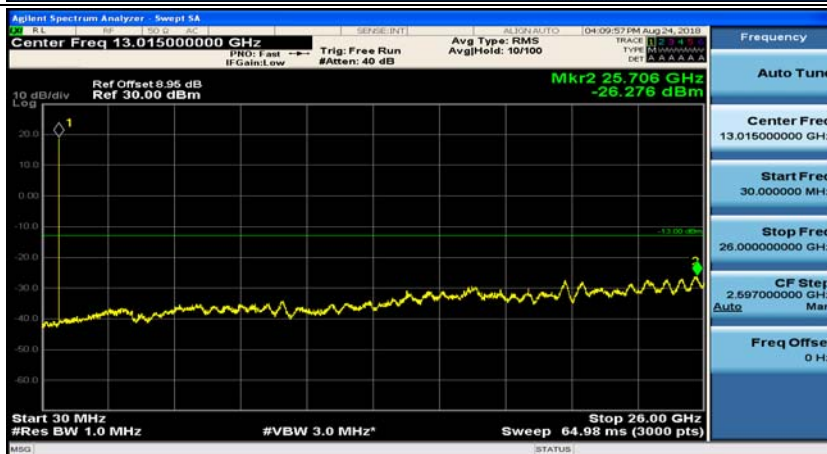

(Channel Bandwidth: 1.4 MHz)_LCH_16QAM_1RB#0

(Channel Bandwidth: 1.4 MHz)_LCH_16QAM_1RB#3

(Channel Bandwidth: 1.4 MHz)_MCH_16QAM_1RB#0

(Channel Bandwidth: 1.4 MHz)_MCH_16QAM_1RB#3

(Channel Bandwidth: 1.4 MHz)_HCH_16QAM_1RB#0

(Channel Bandwidth: 1.4 MHz)_HCH_16QAM_1RB#3