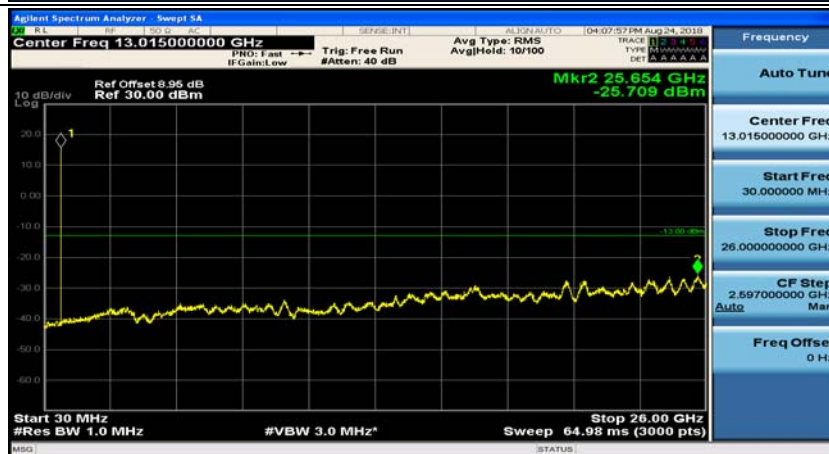

(Channel Bandwidth: 1.4 MHz)_LCH_16QAM_1RB#0

(Channel Bandwidth: 1.4 MHz)_LCH_16QAM_1RB#3