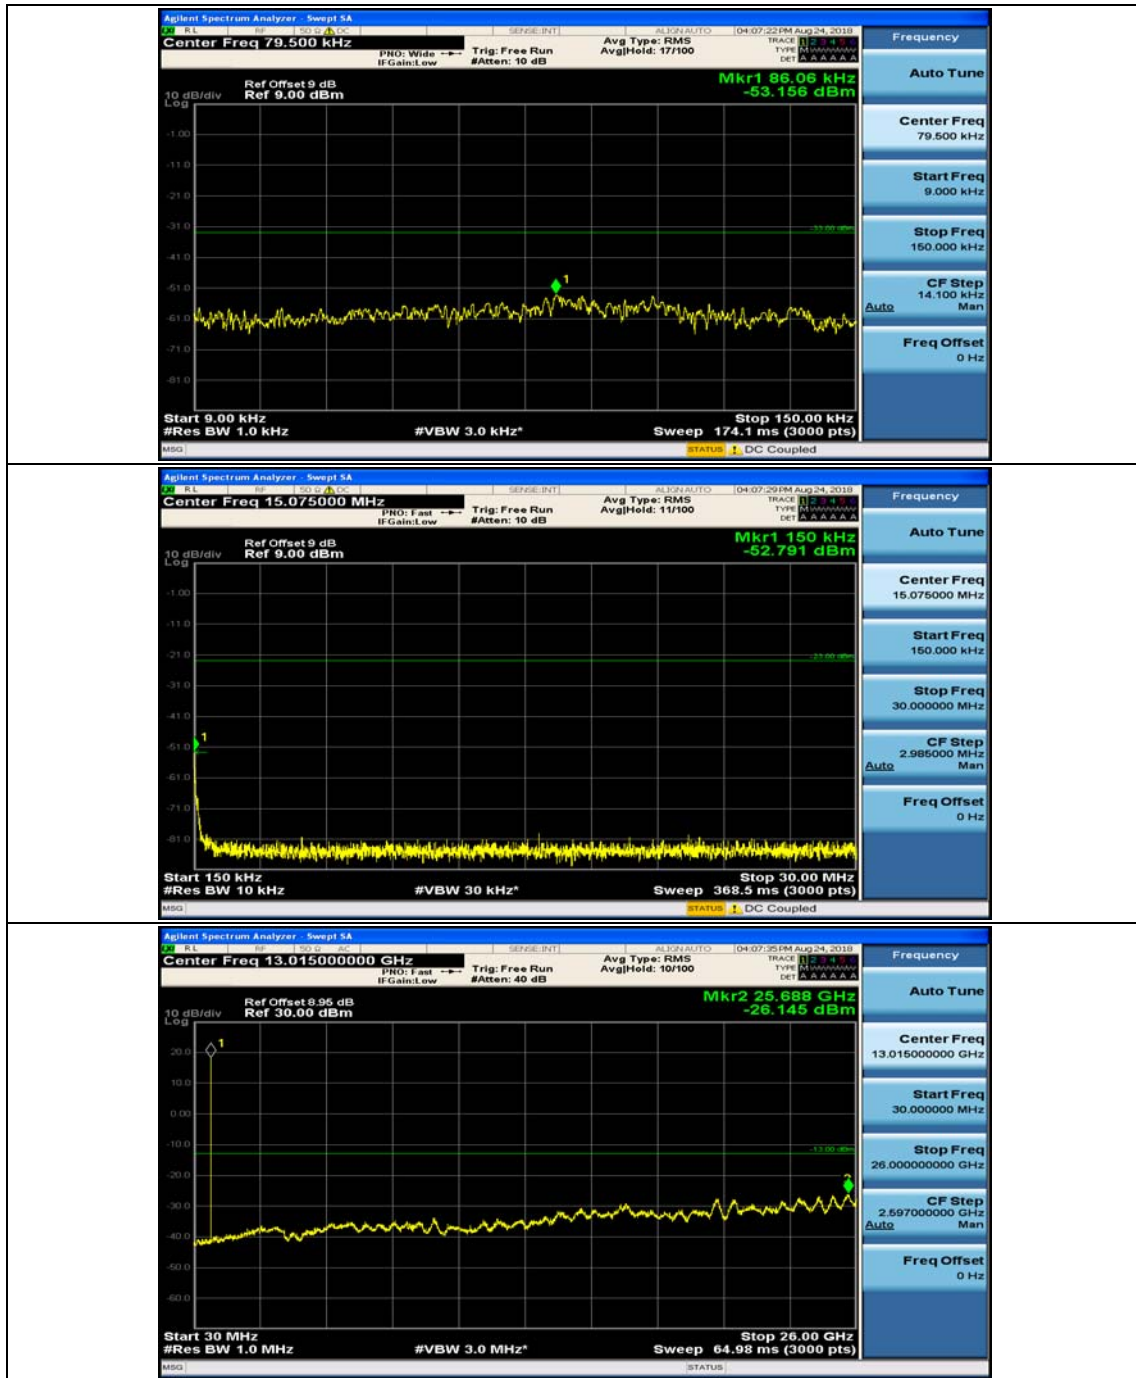

Channel Bandwidth: 10 MHz_HCH_16QAM_1RB#0

Channel Bandwidth: 10 MHz_HCH_16QAM_1RB#24

Channel Bandwidth: 10 MHz_HCH_16QAM_1RB#49

Channel Bandwidth: 10 MHz_HCH_16QAM_25RB#0

Appendix E: Conducted Spurious Emission

Test Graphs

Channel Bandwidth: 1.4 MHz

(Channel Bandwidth: 1.4 MHz)_MCH_QPSK_1RB#0

(Channel Bandwidth: 1.4 MHz)_MCH_QPSK_1RB#3

(Channel Bandwidth: 1.4 MHz)_HCH_QPSK_1RB#0

(Channel Bandwidth: 1.4 MHz)_HCH_QPSK_1RB#3