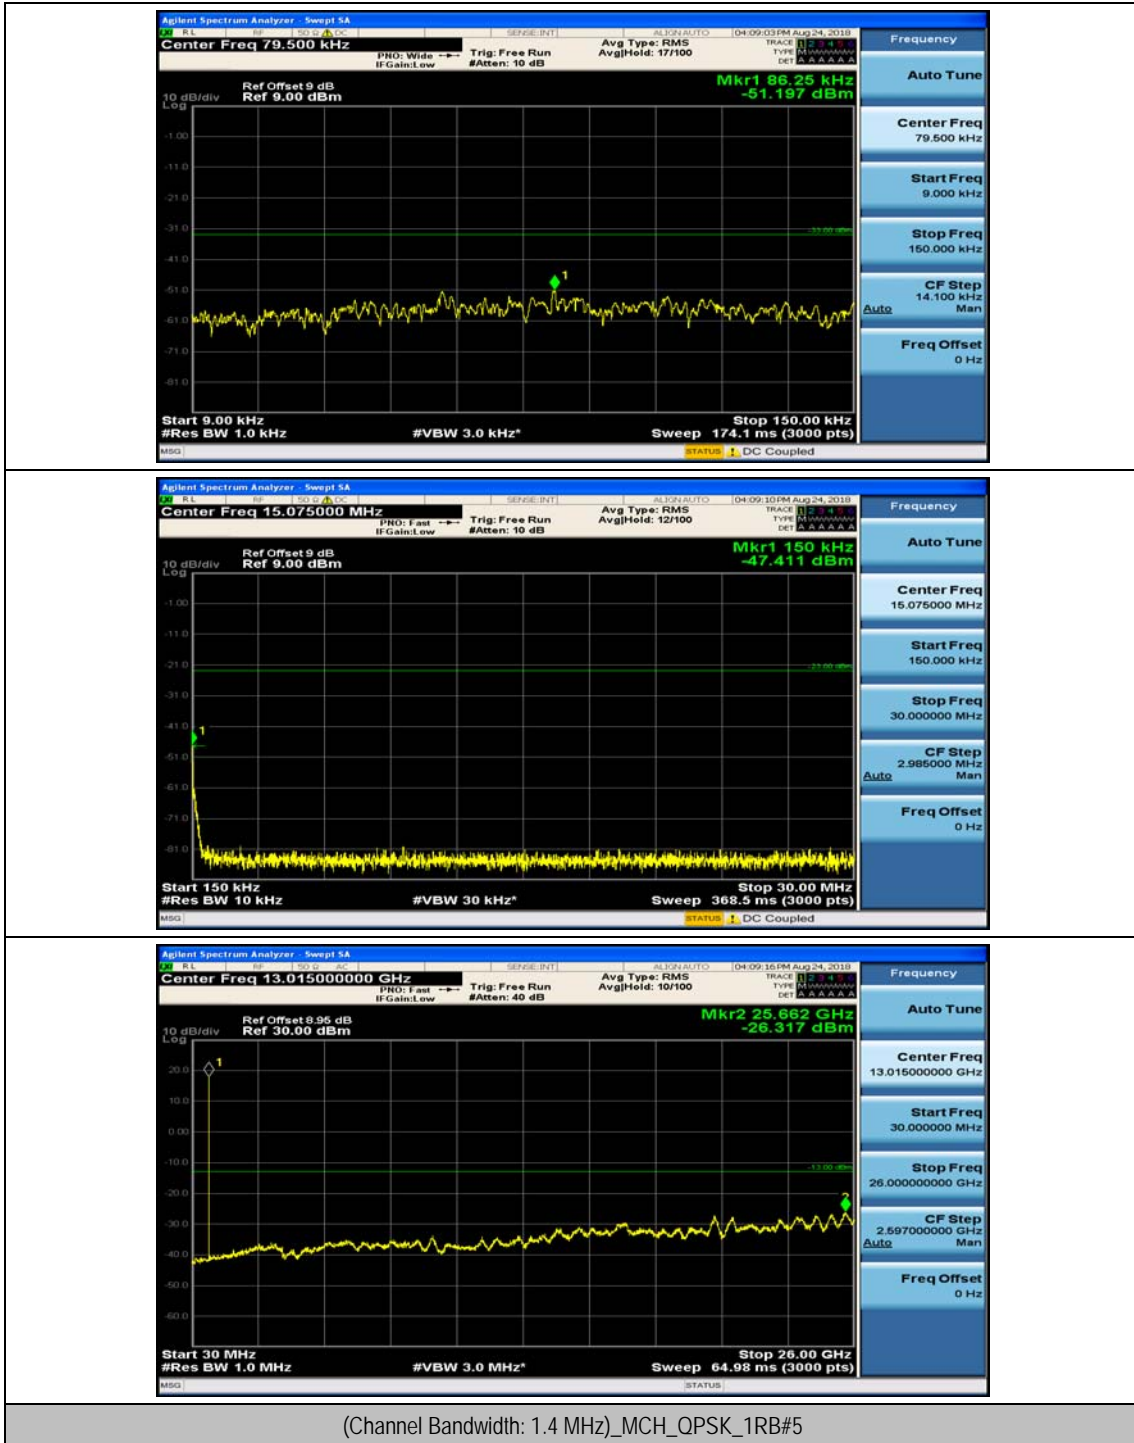

Test Graphs

Channel Bandwidth: 1.4 MHz

(Channel Bandwidth: 1.4 MHz)_MCH_QPSK_1RB#0

(Channel Bandwidth: 1.4 MHz)_MCH_QPSK_1RB#3

(Channel Bandwidth: 1.4 MHz)_HCH_QPSK_1RB#0

(Channel Bandwidth: 1.4 MHz)_HCH_QPSK_1RB#3