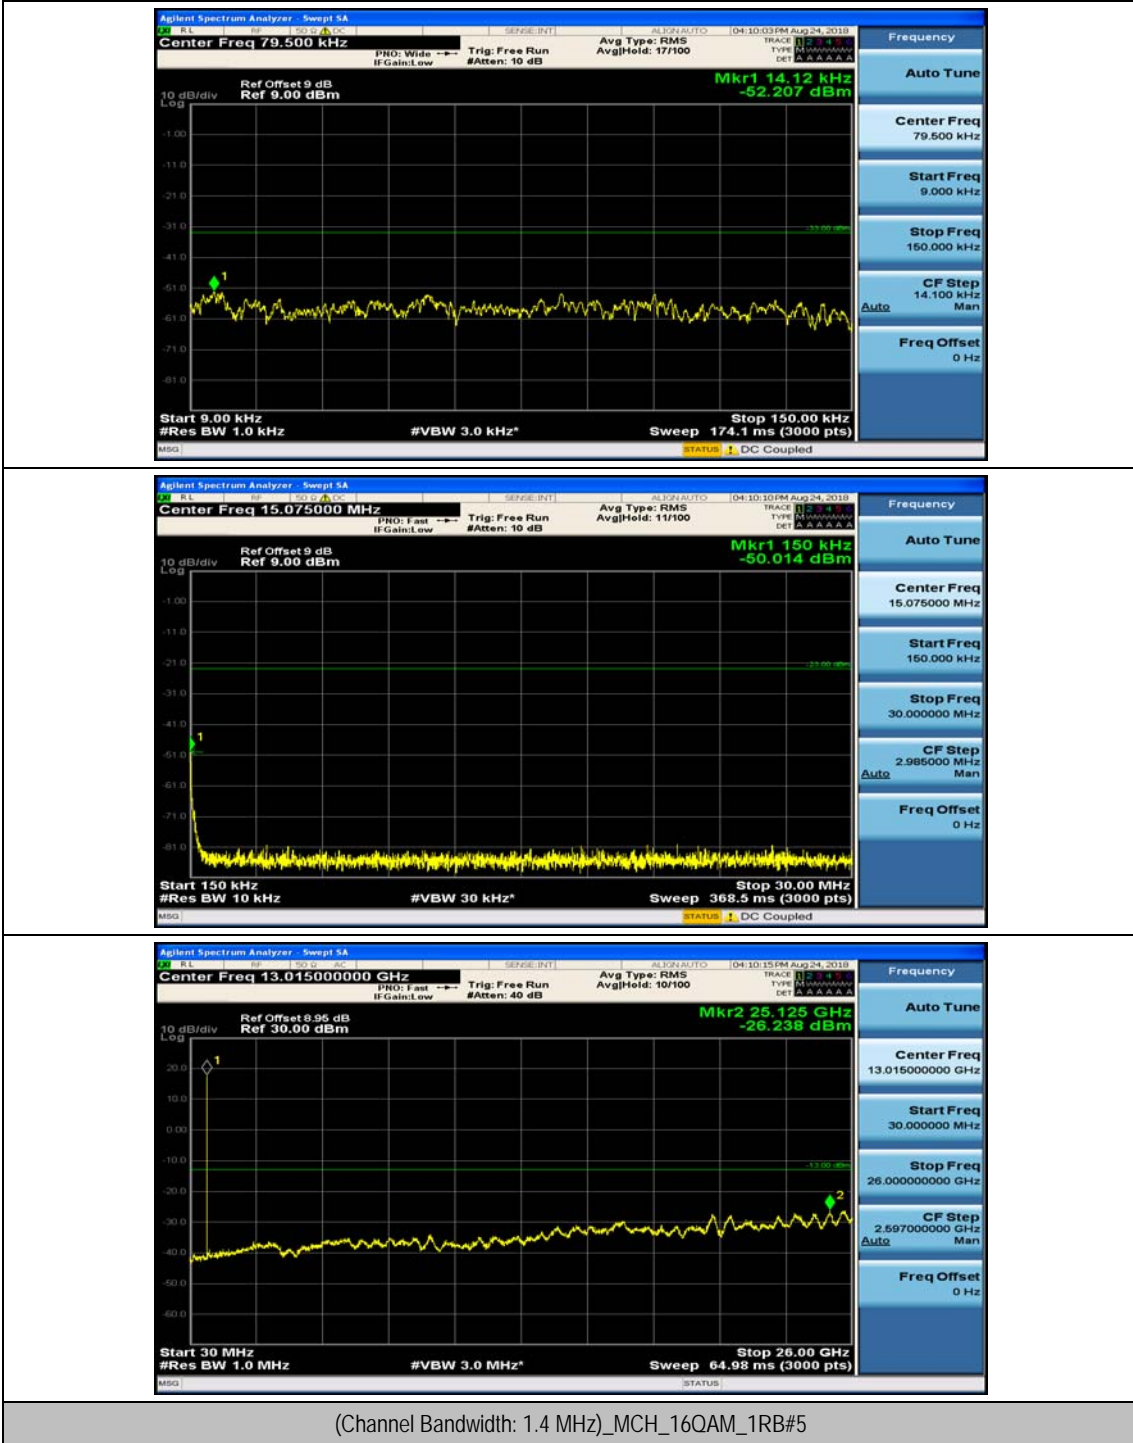

(Channel Bandwidth: 1.4 MHz)_LCH_16QAM_1RB#0

(Channel Bandwidth: 1.4 MHz)_LCH_16QAM_1RB#3

(Channel Bandwidth: 1.4 MHz)_MCH_16QAM_1RB#0

(Channel Bandwidth: 1.4 MHz)_MCH_16QAM_1RB#3

(Channel Bandwidth: 1.4 MHz)_HCH_16QAM_1RB#0

(Channel Bandwidth: 1.4 MHz)_HCH_16QAM_1RB#3