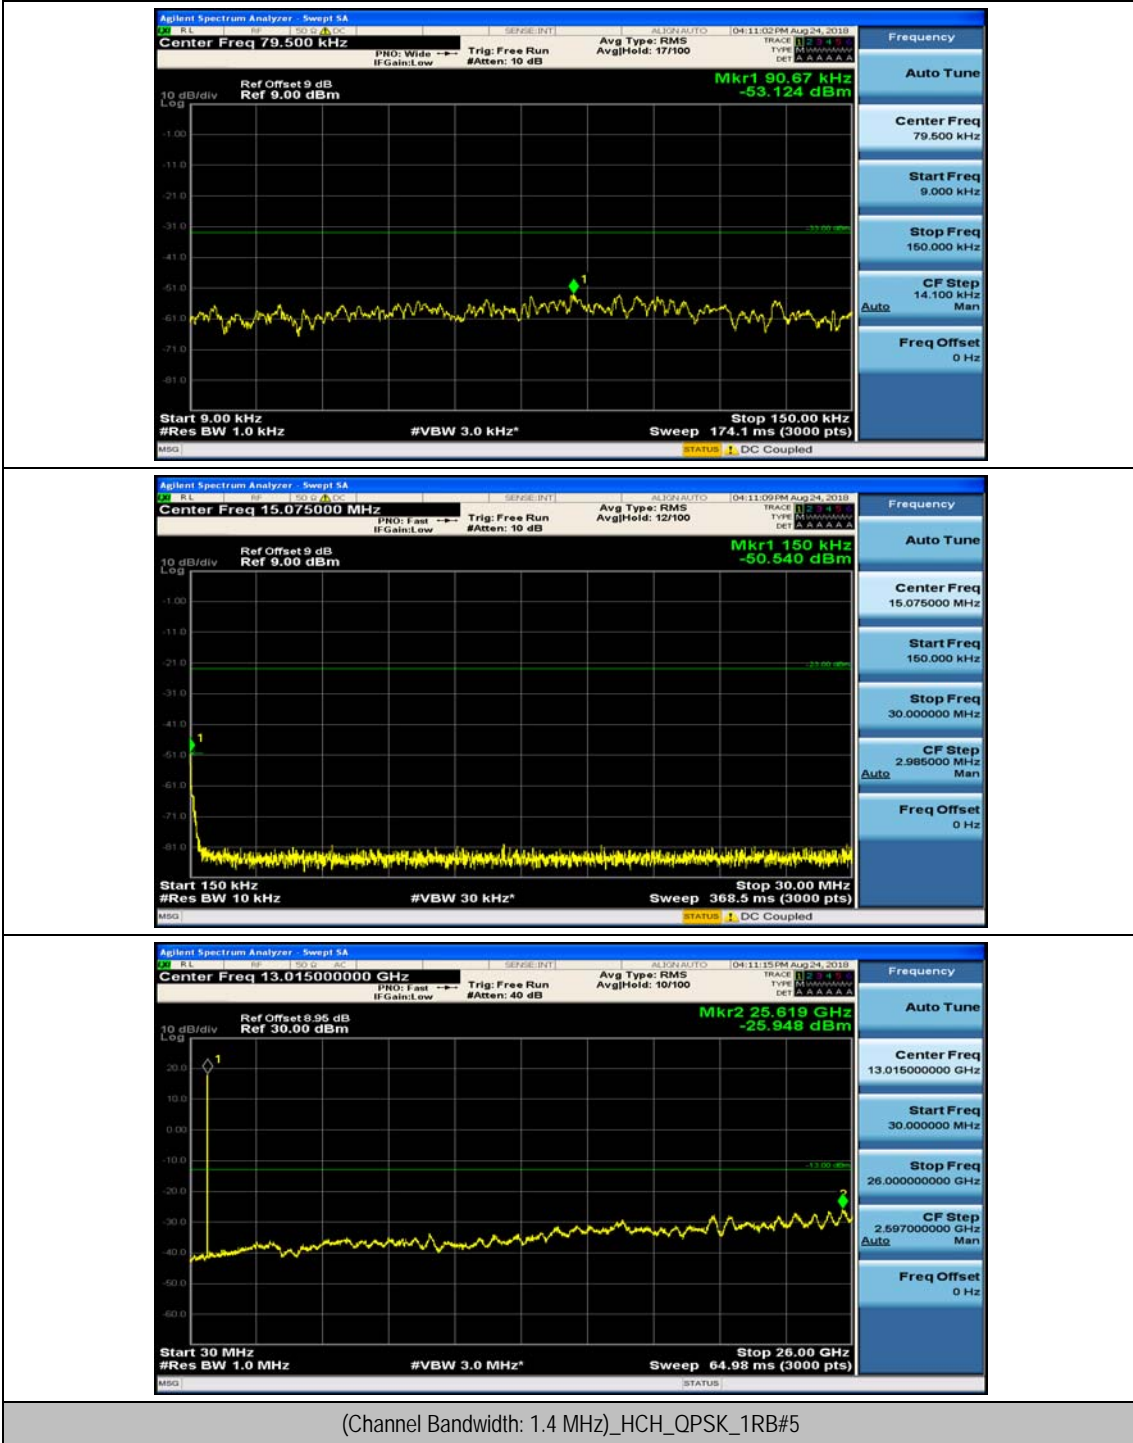

Test Graphs

Channel Bandwidth: 1.4 MHz

(Channel Bandwidth: 1.4 MHz)_MCH_QPSK_1RB#0

(Channel Bandwidth: 1.4 MHz)_MCH_QPSK_1RB#3

(Channel Bandwidth: 1.4 MHz)_HCH_QPSK_1RB#0

(Channel Bandwidth: 1.4 MHz)_HCH_QPSK_1RB#3