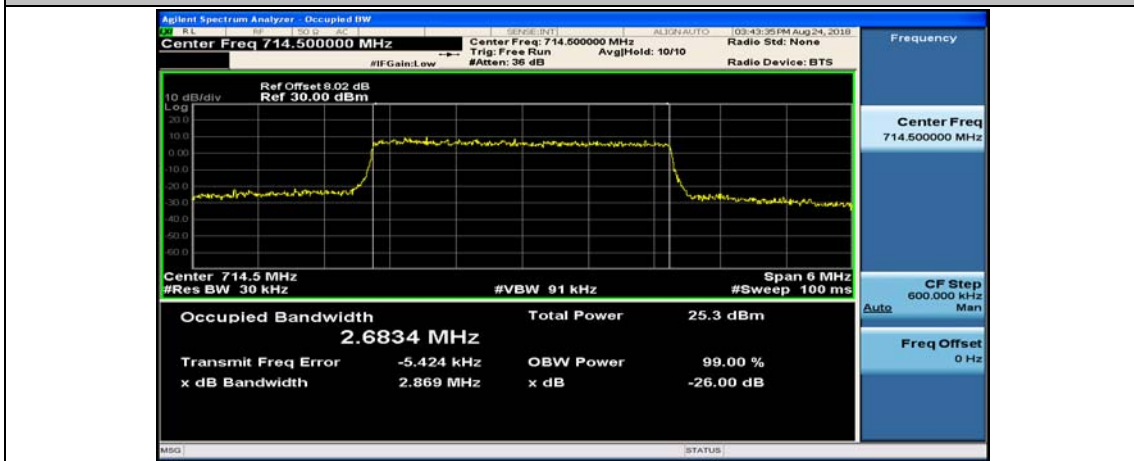

(Channel Bandwidth: 3 MHz)_HCH_16QAM_15RB#0