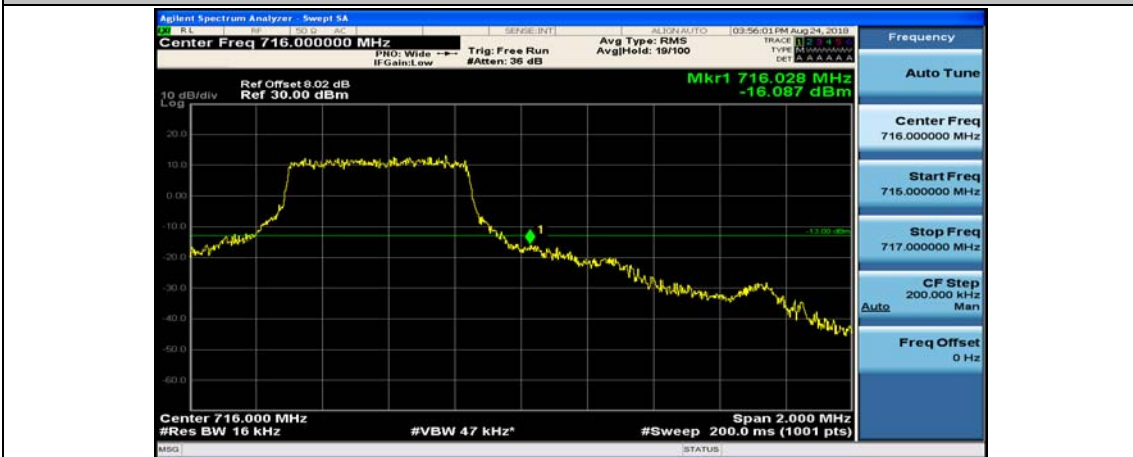

(Channel Bandwidth: 1.4 MHz)_HCH_16QAM_3RB#3