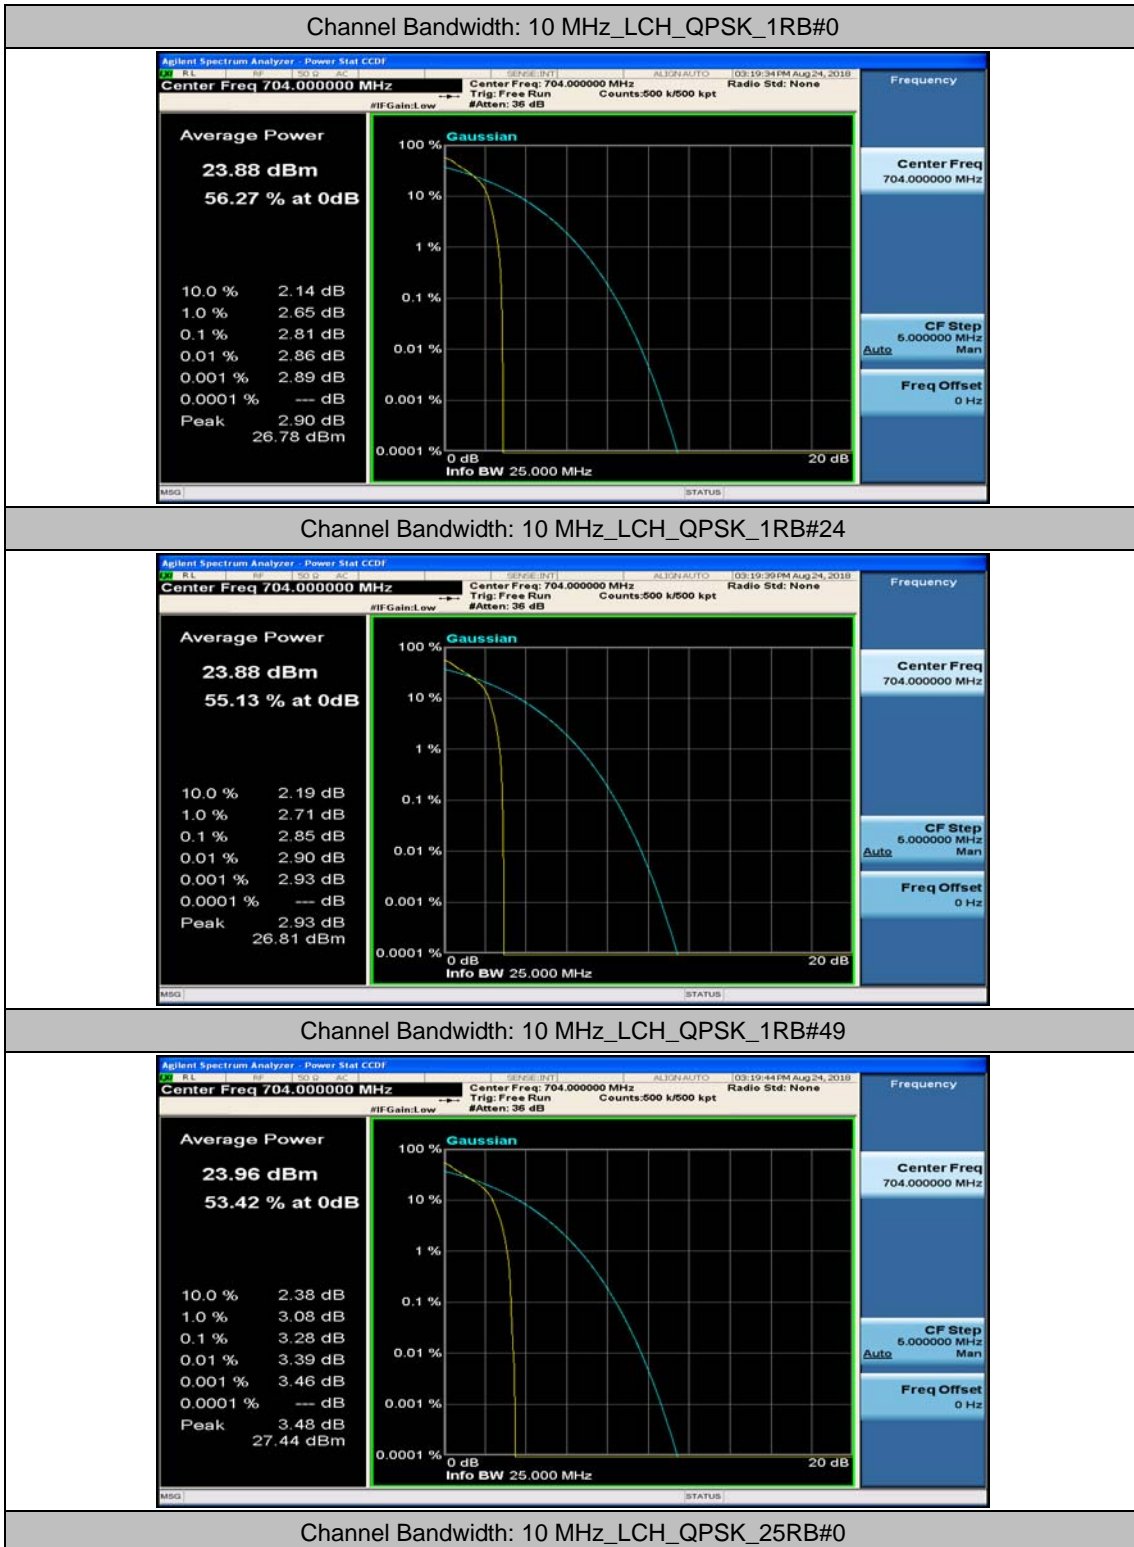

(Channel Bandwidth: 5 MHz)_HCH_16QAM_1RB#24

(Channel Bandwidth: 5 MHz)_HCH_16QAM_12RB#0

(Channel Bandwidth: 5 MHz)_HCH_16QAM_12RB#6

(Channel Bandwidth: 5 MHz)_HCH_16QAM_12RB#13

(Channel Bandwidth: 5 MHz)_HCH_16QAM_25RB#0

Channel Bandwidth: 10 MHz

Channel Bandwidth: 10 MHz_MCH_QPSK_1RB#0

Channel Bandwidth: 10 MHz_MCH_QPSK_1RB#24

Channel Bandwidth: 10 MHz_MCH_QPSK_1RB#49

Channel Bandwidth: 10 MHz_MCH_QPSK_25RB#0

Channel Bandwidth: 10 MHz_MCH_QPSK_25RB#12