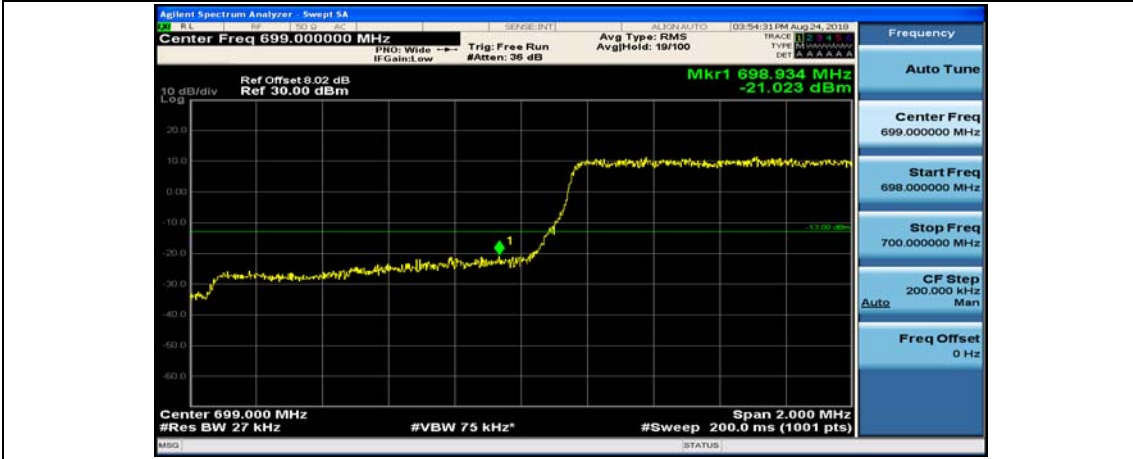

(Channel Bandwidth: 1.4 MHz)_LCH_QPSK_6RB#0