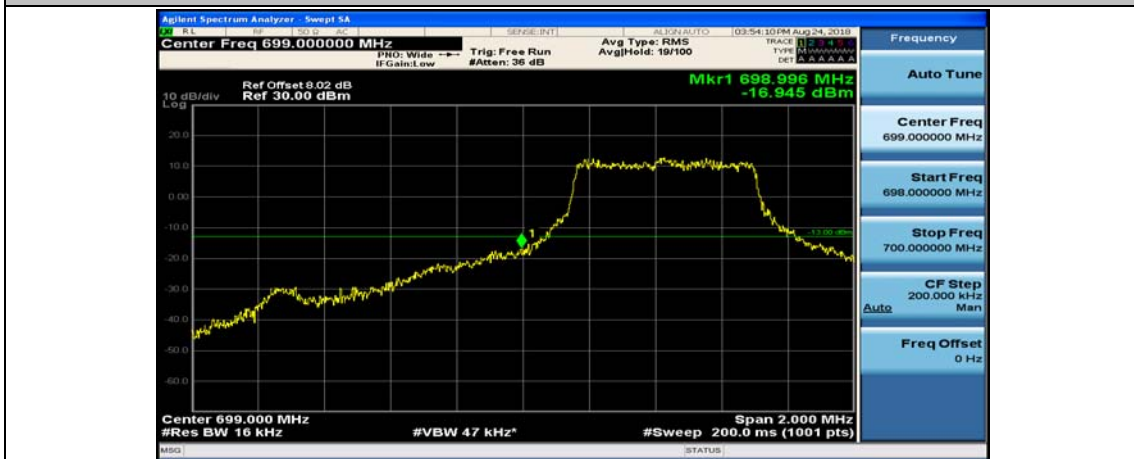

(Channel Bandwidth: 1.4 MHz)_LCH_16QAM_1RB#0

(Channel Bandwidth: 1.4 MHz)_LCH_16QAM_1RB#3

(Channel Bandwidth: 1.4 MHz)_LCH_16QAM_1RB#5

(Channel Bandwidth: 1.4 MHz)_LCH_16QAM_3RB#0

(Channel Bandwidth: 1.4 MHz)_LCH_16QAM_3RB#2