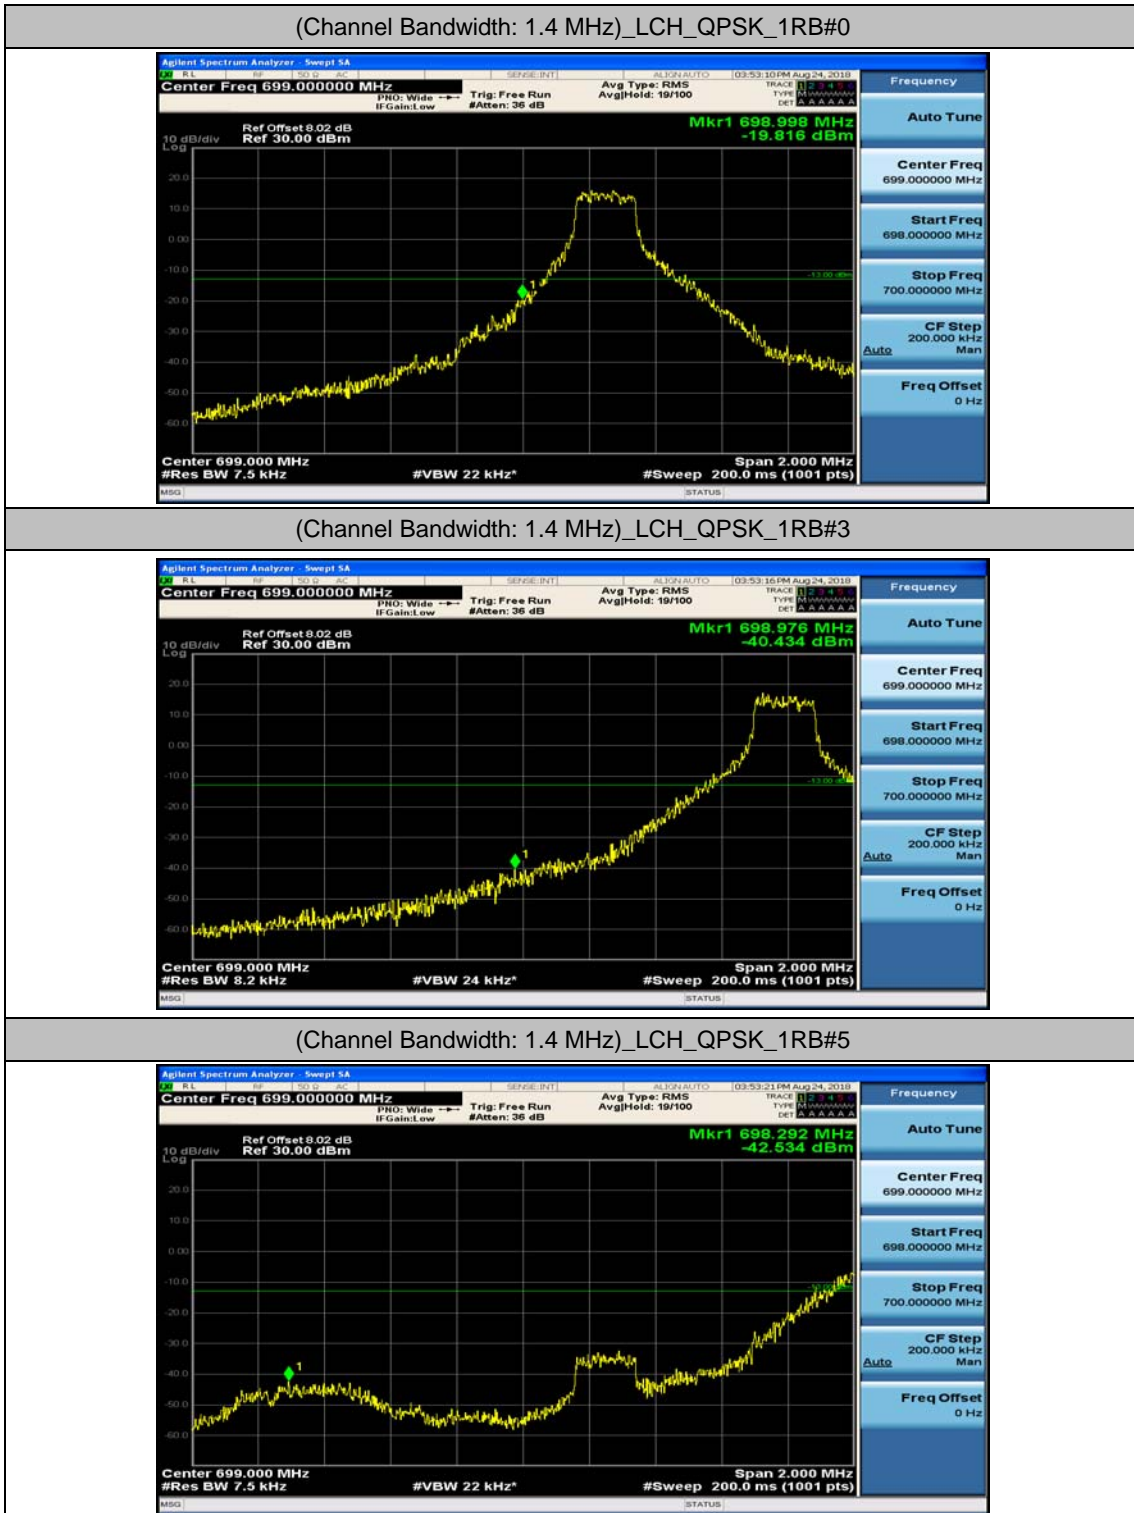

Channel Bandwidth: 10 MHz_LCH_16QAM_50RB#0

Channel Bandwidth: 10 MHz_MCH_16QAM_50RB#0

Channel Bandwidth: 10 MHz_HCH_16QAM_50RB#0

Appendix D: Band Edge

Test Graphs

Channel Bandwidth: 1.4 MHz

(Channel Bandwidth: 1.4 MHz)_LCH_QPSK_3RB#0