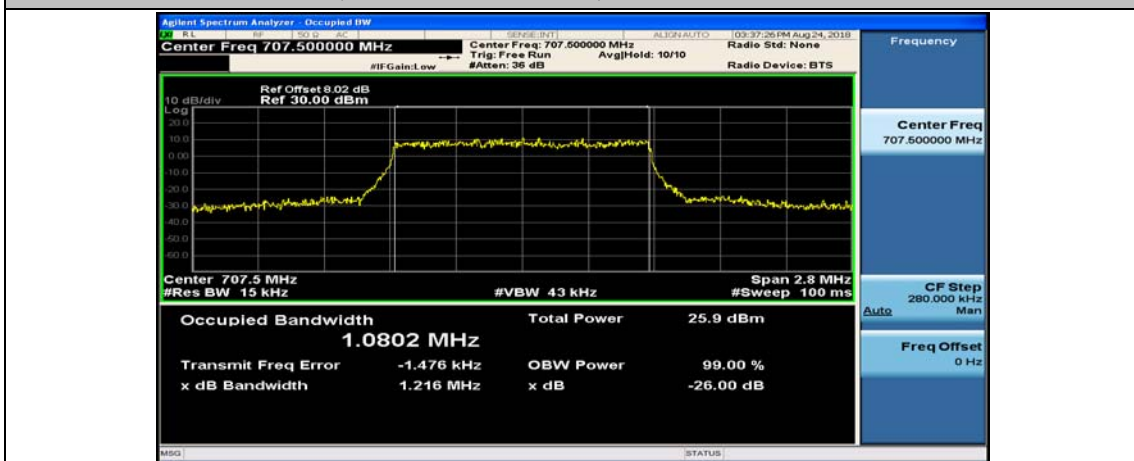

Test Graphs

Channel Bandwidth: 1.4 MHz

(Channel Bandwidth: 1.4 MHz)_HCH_QPSK_6RB#0

(Channel Bandwidth: 1.4 MHz)_LCH_16QAM_6RB#0

(Channel Bandwidth: 1.4 MHz)_MCH_16QAM_6RB#0

(Channel Bandwidth: 1.4 MHz)_HCH_16QAM_6RB#0