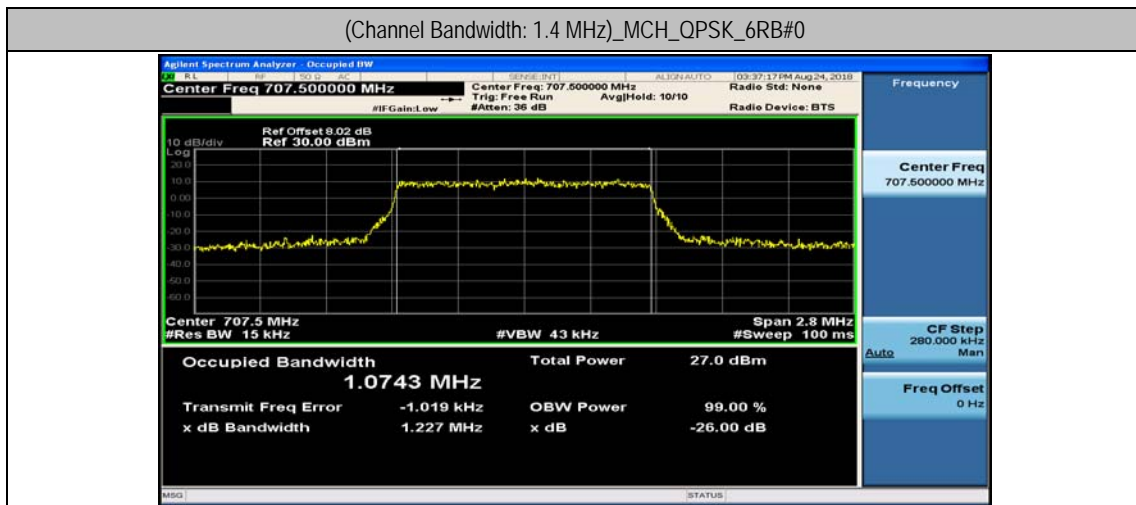

Channel Bandwidth: 10 MHz

Channel Bandwidth: 10 MHz						
Modulation	Channel	RB Configuration		Occupied Bandwidth (MHz)	26dB Bandwidth (MHz)	Verdict
		Size	Offset			
QPSK	LCH	50	0	8.9681	9.441	PASS
	MCH	50	0	8.9574	9.486	PASS
	HCH	50	0	8.9099	9.379	PASS
16QAM	LCH	50	0	8.9623	9.535	PASS
	MCH	50	0	8.9600	9.471	PASS
	HCH	50	0	8.8979	9.358	PASS

Test Graphs

Channel Bandwidth: 1.4 MHz