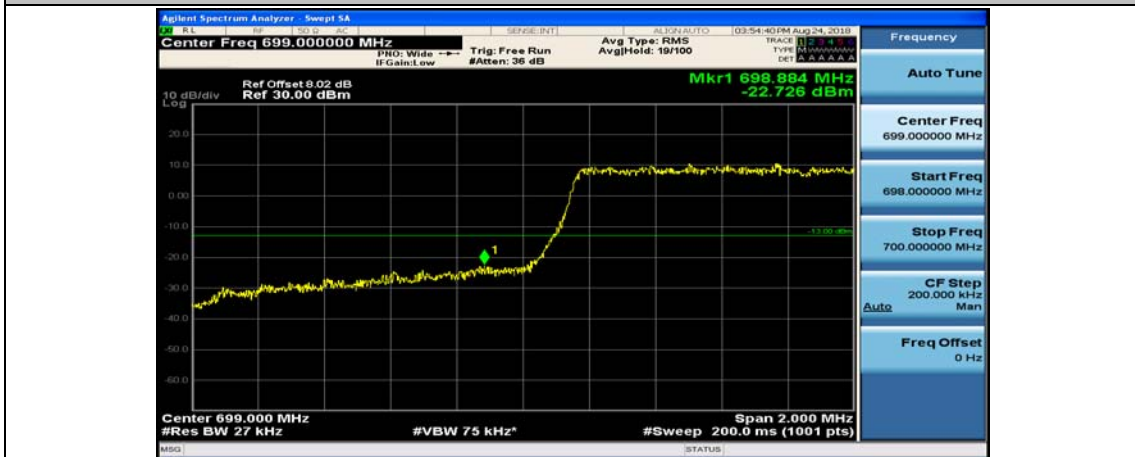

(Channel Bandwidth: 1.4 MHz)_LCH_16QAM_6RB#0