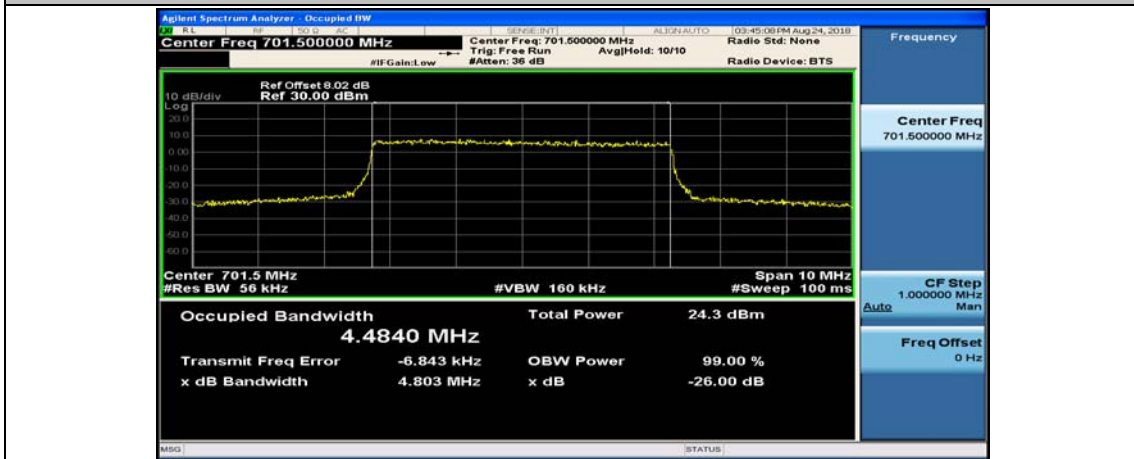

(Channel Bandwidth: 3 MHz)_HCH_16QAM_15RB#0

Channel Bandwidth: 5 MHz

(Channel Bandwidth: 5 MHz)_LCH_QPSK_25RB#0

(Channel Bandwidth: 5 MHz)_MCH_QPSK_25RB#0

(Channel Bandwidth: 5 MHz)_HCH_QPSK_25RB#0

(Channel Bandwidth: 5 MHz)_LCH_16QAM_25RB#0