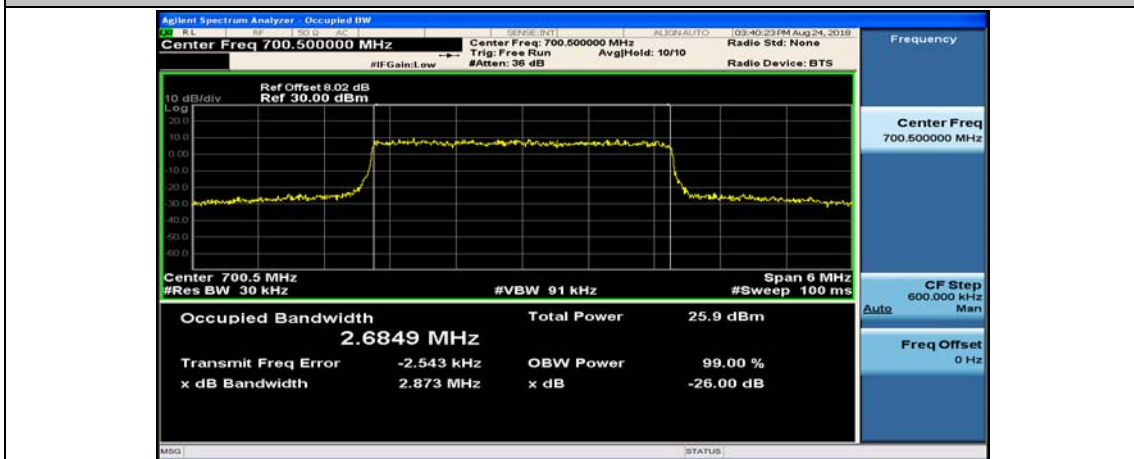

Channel Bandwidth: 3 MHz

(Channel Bandwidth: 3 MHz)_LCH_QPSK_15RB#0