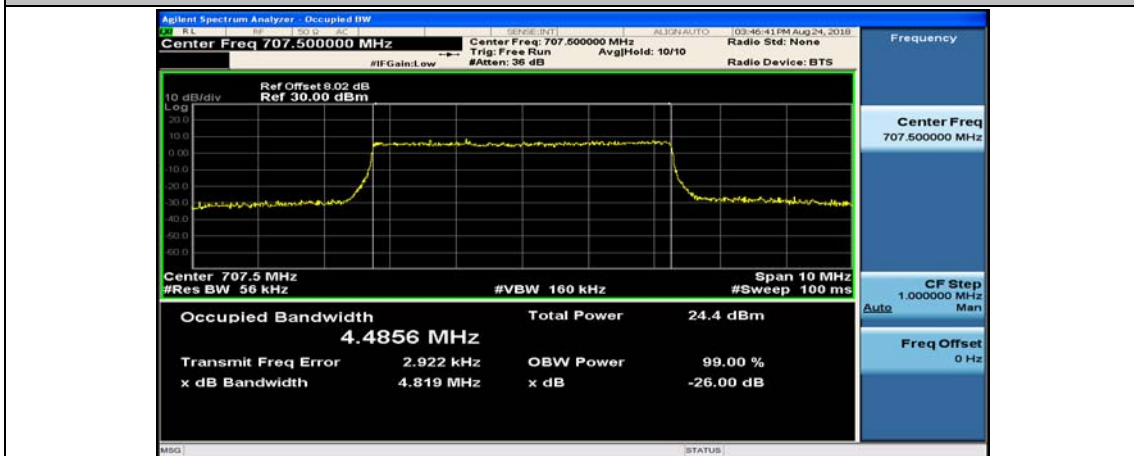

(Channel Bandwidth: 5 MHz)_MCH_16QAM_25RB#0