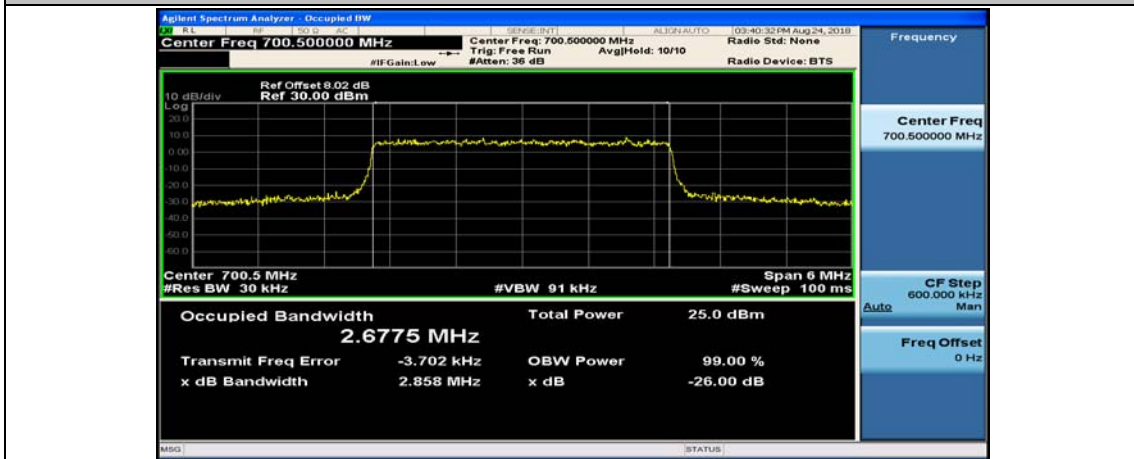

Channel Bandwidth: 3 MHz

(Channel Bandwidth: 3 MHz)_LCH_QPSK_15RB#0

(Channel Bandwidth: 3 MHz)_MCH_QPSK_15RB#0

(Channel Bandwidth: 3 MHz)_HCH_QPSK_15RB#0

(Channel Bandwidth: 3 MHz)_LCH_16QAM_15RB#0

(Channel Bandwidth: 3 MHz)_MCH_16QAM_15RB#0