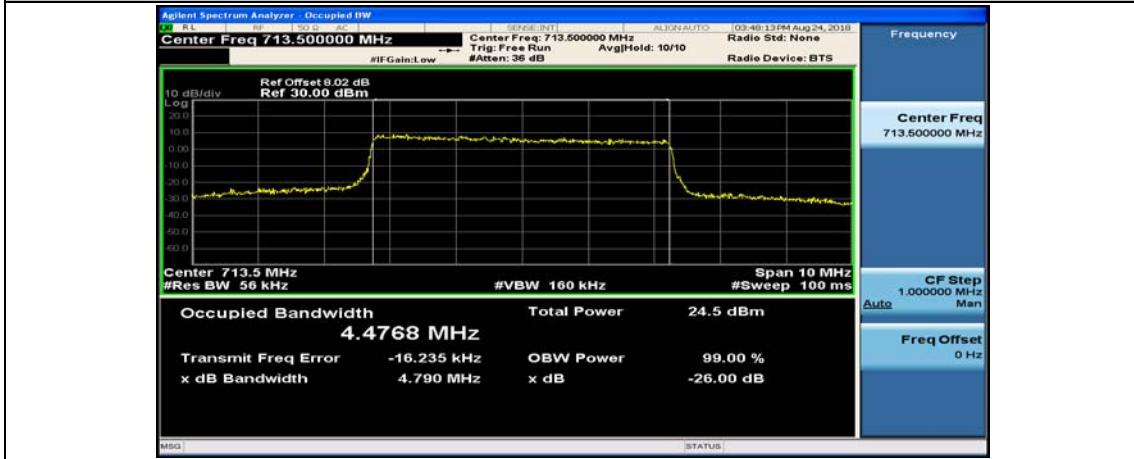

(Channel Bandwidth: 5 MHz)_HCH_16QAM_25RB#0