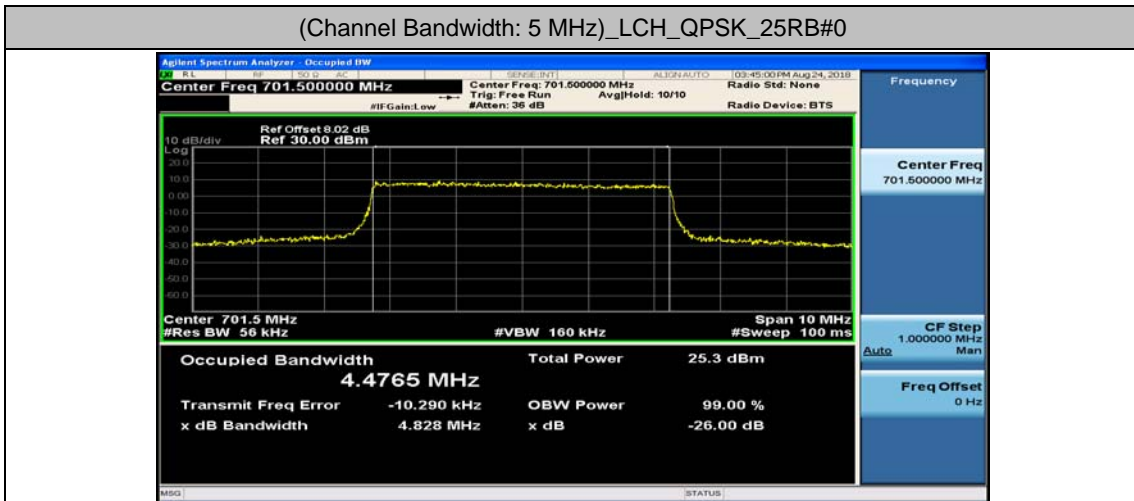

Channel Bandwidth: 5 MHz

(Channel Bandwidth: 5 MHz)_LCH_QPSK_25RB#0