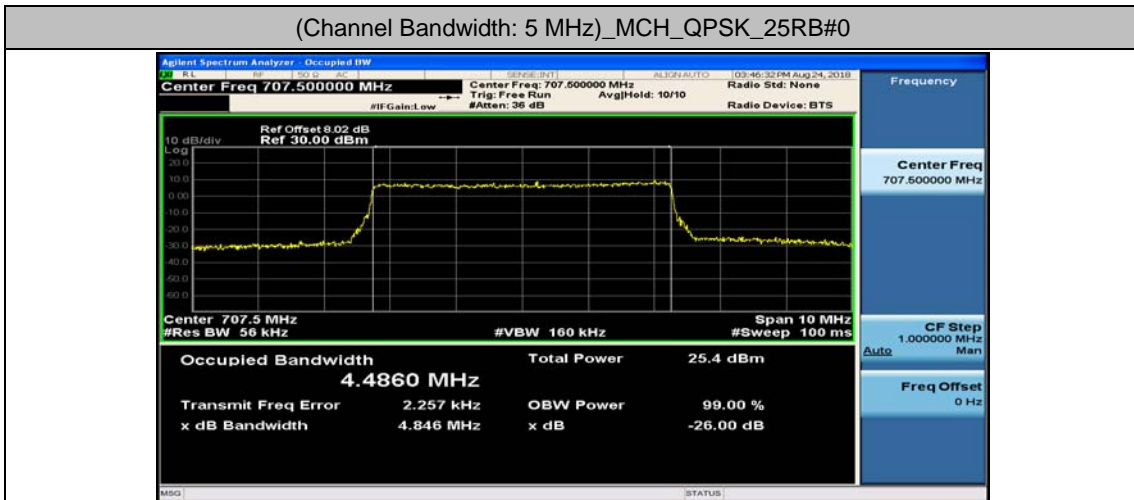

(Channel Bandwidth: 3 MHz)_HCH_16QAM_15RB#0

Channel Bandwidth: 5 MHz

(Channel Bandwidth: 5 MHz)_LCH_QPSK_25RB#0

(Channel Bandwidth: 5 MHz)_MCH_QPSK_25RB#0

(Channel Bandwidth: 5 MHz)_HCH_QPSK_25RB#0

(Channel Bandwidth: 5 MHz)_LCH_16QAM_25RB#0