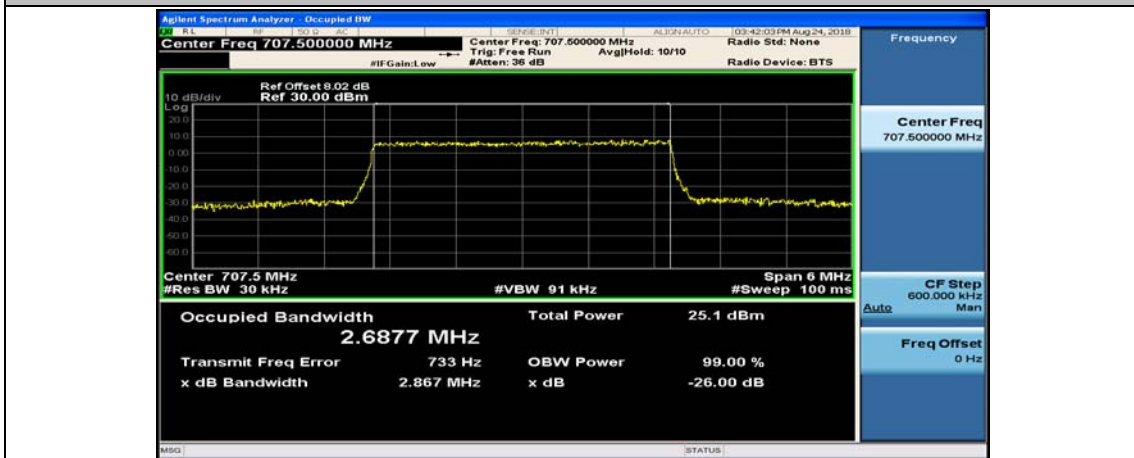

Channel Bandwidth: 3 MHz

(Channel Bandwidth: 3 MHz)_LCH_QPSK_15RB#0

(Channel Bandwidth: 3 MHz)_MCH_QPSK_15RB#0

(Channel Bandwidth: 3 MHz)_HCH_QPSK_15RB#0

(Channel Bandwidth: 3 MHz)_LCH_16QAM_15RB#0

(Channel Bandwidth: 3 MHz)_MCH_16QAM_15RB#0