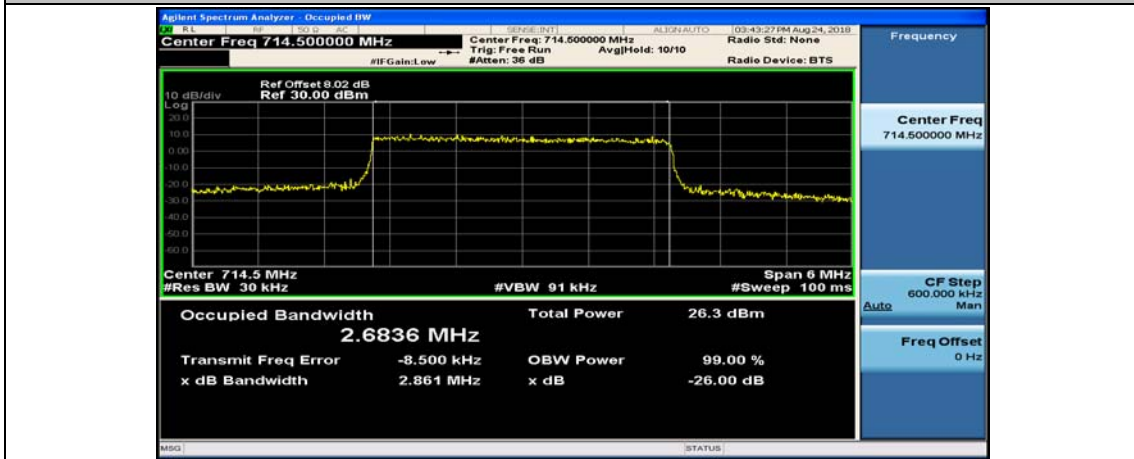

Channel Bandwidth: 3 MHz

(Channel Bandwidth: 3 MHz)_LCH_QPSK_15RB#0

(Channel Bandwidth: 3 MHz)_MCH_QPSK_15RB#0

(Channel Bandwidth: 3 MHz)_HCH_QPSK_15RB#0

(Channel Bandwidth: 3 MHz)_LCH_16QAM_15RB#0

(Channel Bandwidth: 3 MHz)_MCH_16QAM_15RB#0