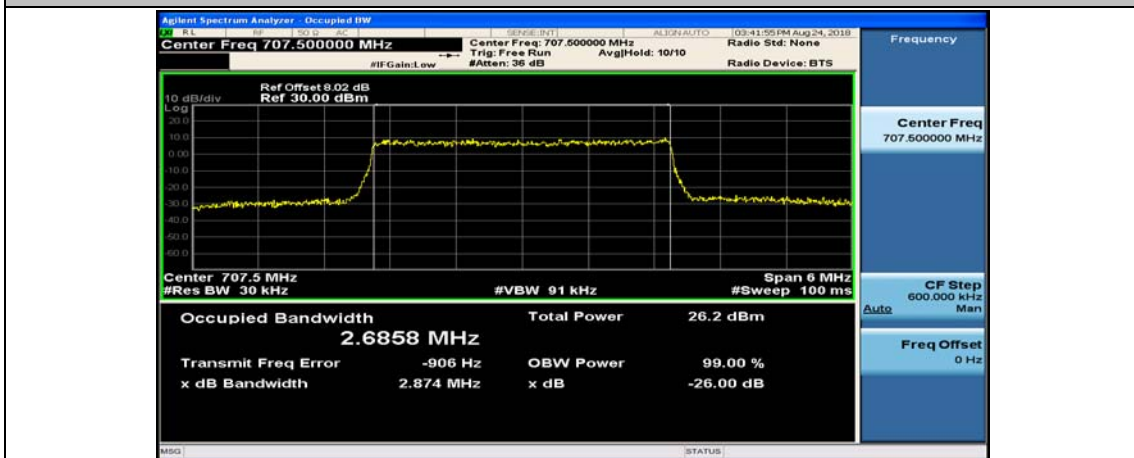

(Channel Bandwidth: 3 MHz)_MCH_QPSK_15RB#0