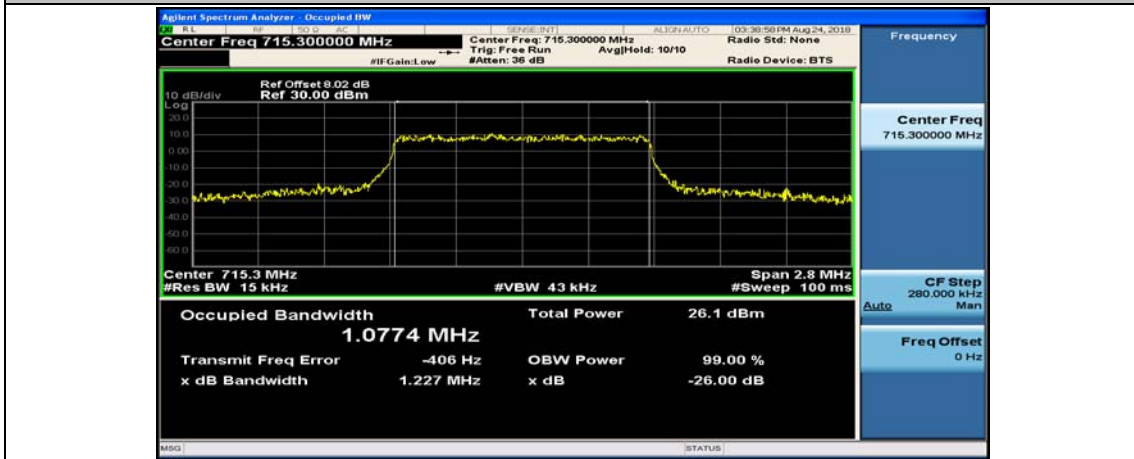

Test Graphs

Channel Bandwidth: 1.4 MHz

(Channel Bandwidth: 1.4 MHz)_HCH_QPSK_6RB#0

(Channel Bandwidth: 1.4 MHz)_LCH_16QAM_6RB#0

(Channel Bandwidth: 1.4 MHz)_MCH_16QAM_6RB#0

(Channel Bandwidth: 1.4 MHz)_HCH_16QAM_6RB#0