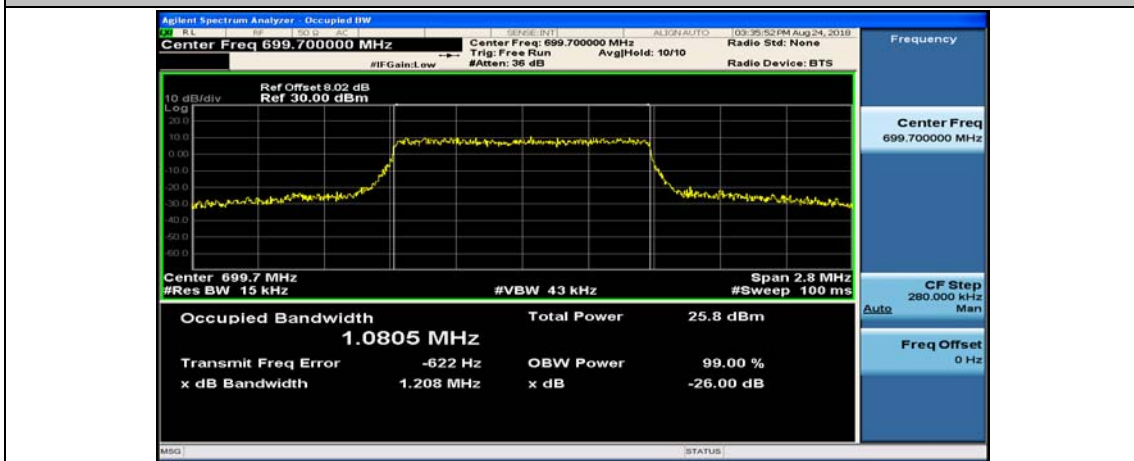

Test Graphs

Channel Bandwidth: 1.4 MHz

(Channel Bandwidth: 1.4 MHz)_HCH_QPSK_6RB#0

(Channel Bandwidth: 1.4 MHz)_LCH_16QAM_6RB#0

(Channel Bandwidth: 1.4 MHz)_MCH_16QAM_6RB#0

(Channel Bandwidth: 1.4 MHz)_HCH_16QAM_6RB#0