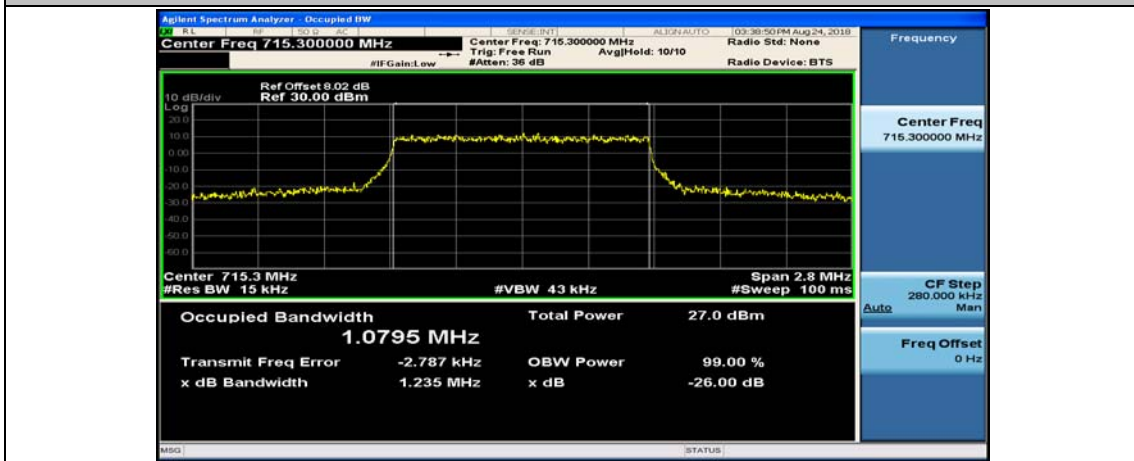

(Channel Bandwidth: 1.4 MHz)_HCH_QPSK_6RB#0