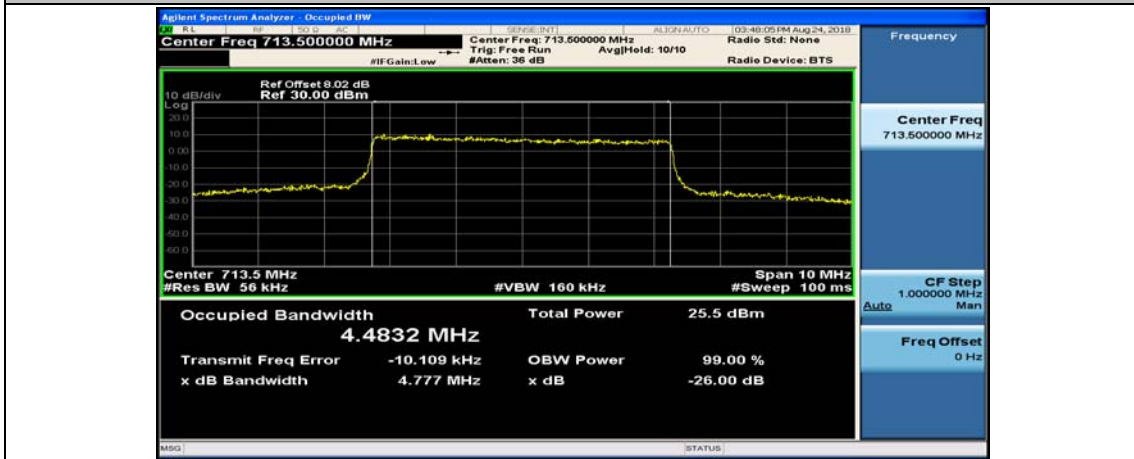

(Channel Bandwidth: 3 MHz)_HCH_16QAM_15RB#0

Channel Bandwidth: 5 MHz

(Channel Bandwidth: 5 MHz)_LCH_QPSK_25RB#0

(Channel Bandwidth: 5 MHz)_MCH_QPSK_25RB#0

(Channel Bandwidth: 5 MHz)_HCH_QPSK_25RB#0

(Channel Bandwidth: 5 MHz)_LCH_16QAM_25RB#0