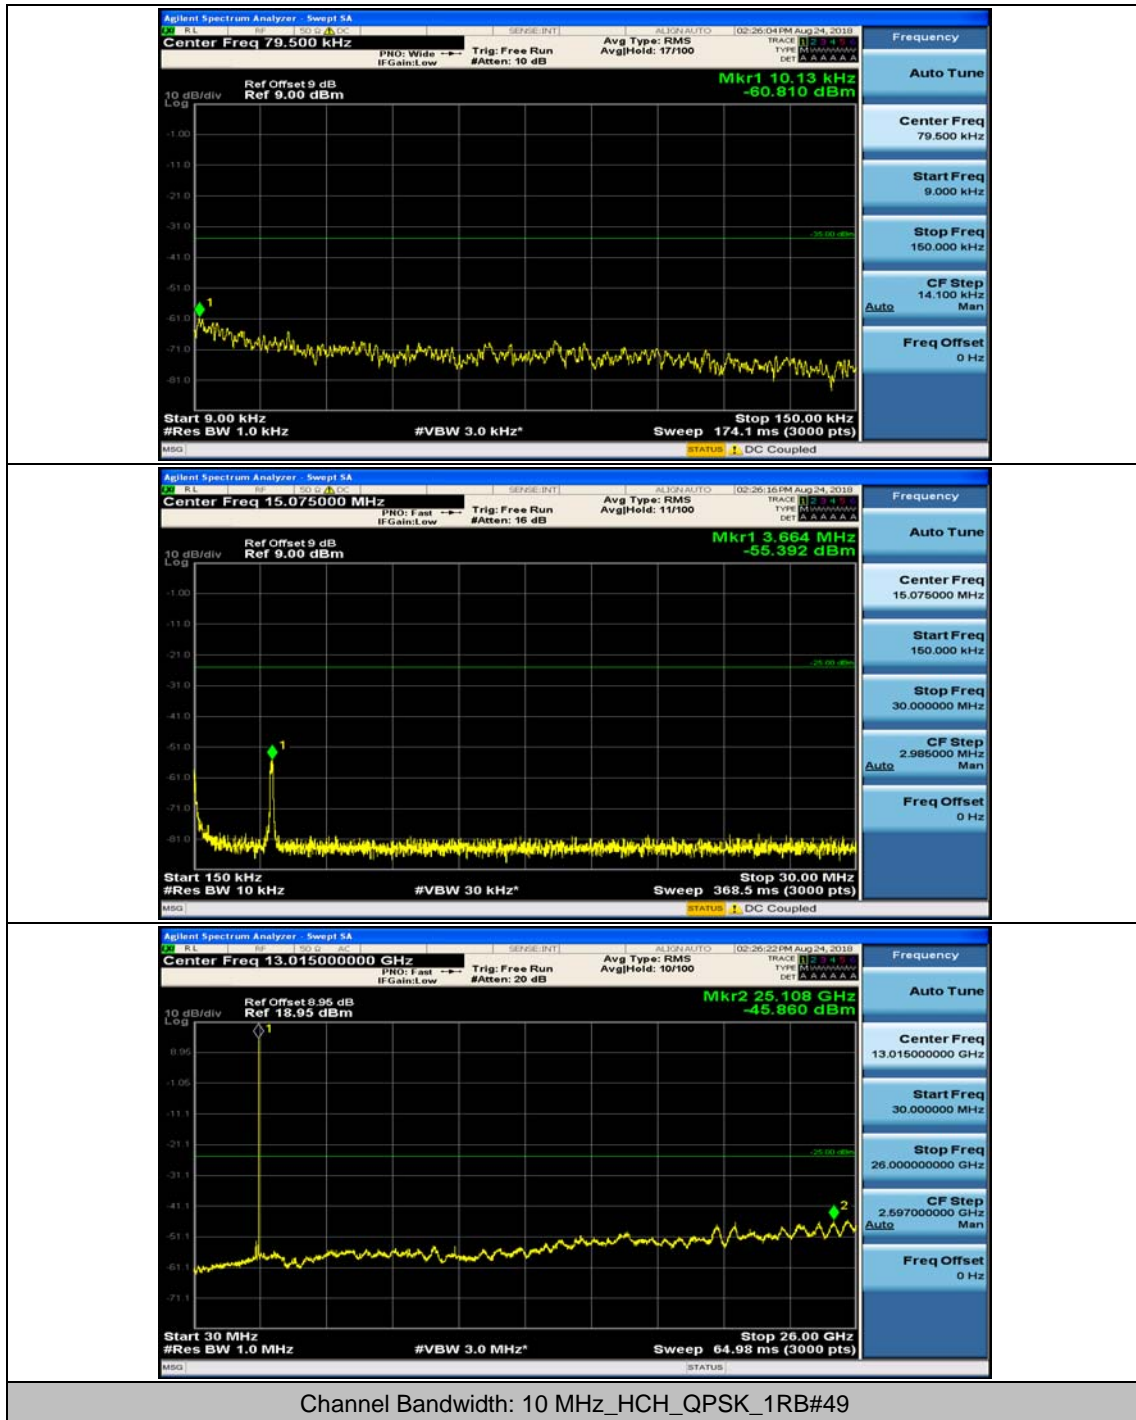

Channel Bandwidth: 10 MHz

Channel Bandwidth: 10 MHz_MCH_QPSK_1RB#0

Channel Bandwidth: 10 MHz_MCH_QPSK_1RB#24

Channel Bandwidth: 10 MHz_HCH_QPSK_1RB#0

Channel Bandwidth: 10 MHz_HCH_QPSK_1RB#24

Channel Bandwidth: 10 MHz_LCH_16QAM_1RB#0

Channel Bandwidth: 10 MHz_LCH_16QAM_1RB#24

Channel Bandwidth: 10 MHz_MCH_16QAM_1RB#0

Channel Bandwidth: 10 MHz_MCH_16QAM_1RB#24

Channel Bandwidth: 10 MHz_HCH_16QAM_1RB#0

Channel Bandwidth: 10 MHz_HCH_16QAM_1RB#24