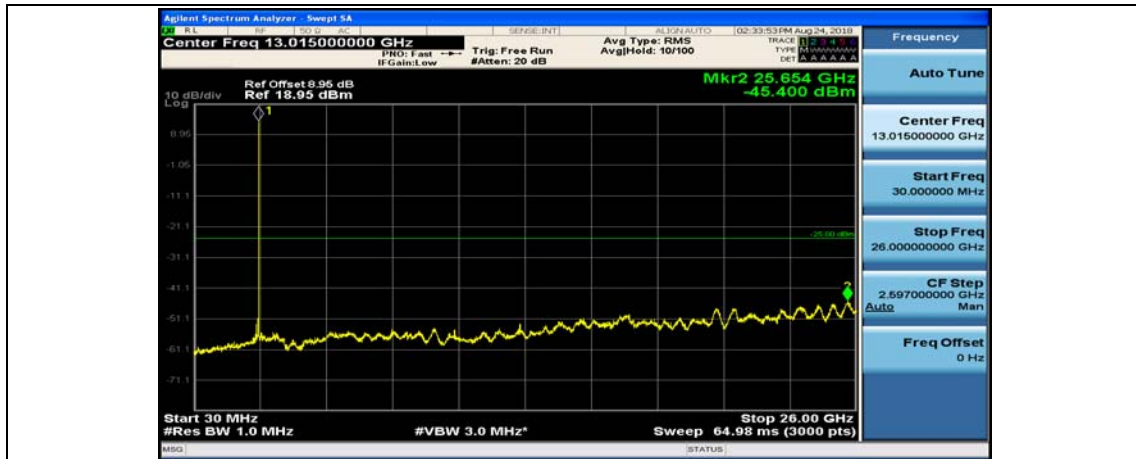

(Channel Bandwidth:15 MHz)_HCH_QPSK_1RB#74