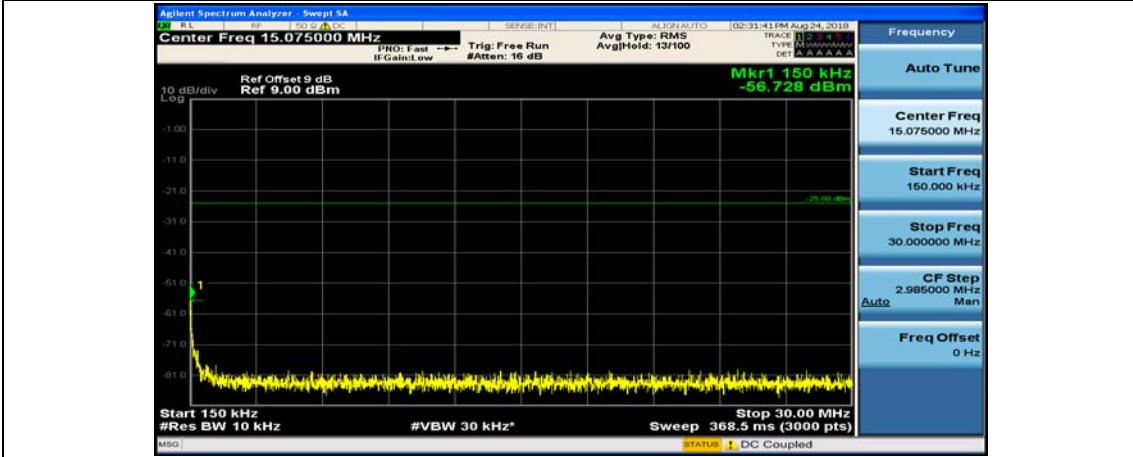

Channel Bandwidth: 10 MHz_HCH_16QAM_1RB#49

Channel Bandwidth: 15 MHz

(Channel Bandwidth:15 MHz)_MCH_QPSK_1RB#0

(Channel Bandwidth:15 MHz)_MCH_QPSK_1RB#37

(Channel Bandwidth:15 MHz)_MCH_QPSK_37RB#0

#Img-QPSK-M-15-P-L-CSE-1