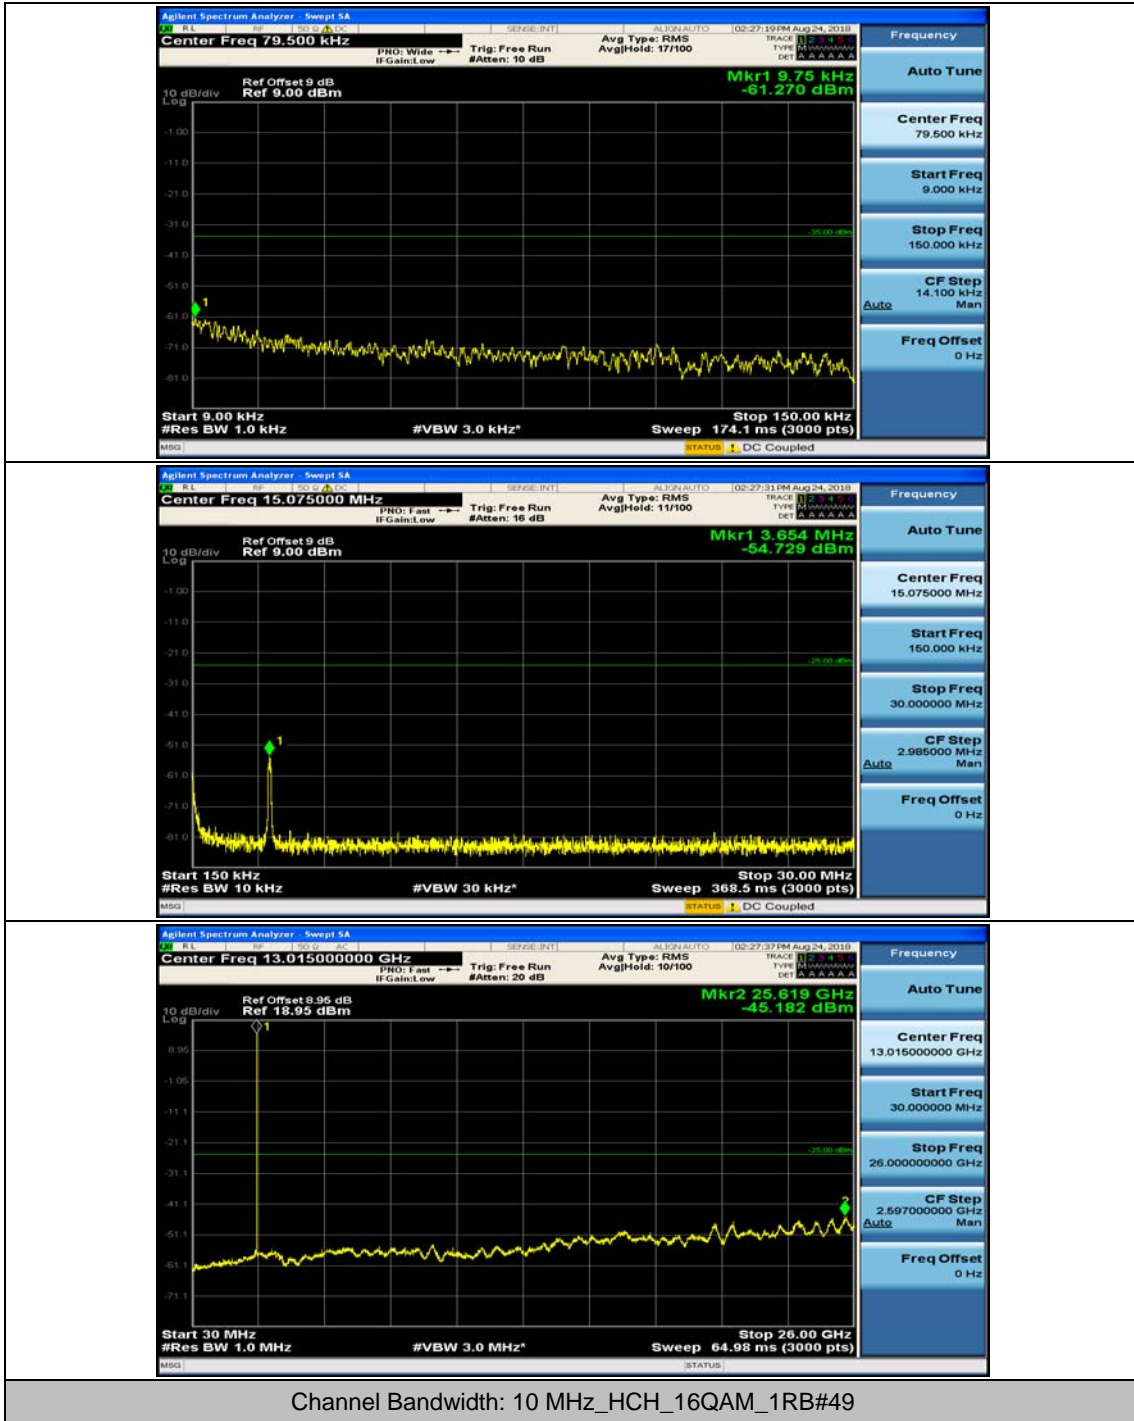

Channel Bandwidth: 10 MHz

Channel Bandwidth: 10 MHz_MCH_QPSK_1RB#0

Channel Bandwidth: 10 MHz_MCH_QPSK_1RB#24

Channel Bandwidth: 10 MHz_HCH_QPSK_1RB#0

Channel Bandwidth: 10 MHz_HCH_QPSK_1RB#24

Channel Bandwidth: 10 MHz_LCH_16QAM_1RB#0

Channel Bandwidth: 10 MHz_LCH_16QAM_1RB#24

Channel Bandwidth: 10 MHz_MCH_16QAM_1RB#0

Channel Bandwidth: 10 MHz_MCH_16QAM_1RB#24

Channel Bandwidth: 10 MHz_HCH_16QAM_1RB#0

Channel Bandwidth: 10 MHz_HCH_16QAM_1RB#24

Channel Bandwidth: 10 MHz_HCH_16QAM_1RB#49

Channel Bandwidth: 15 MHz

(Channel Bandwidth:15 MHz)_MCH_QPSK_1RB#0

(Channel Bandwidth:15 MHz)_MCH_QPSK_1RB#37

(Channel Bandwidth:15 MHz)_MCH_QPSK_37RB#0

#Img-QPSK-M-15-P-L-CSE-1