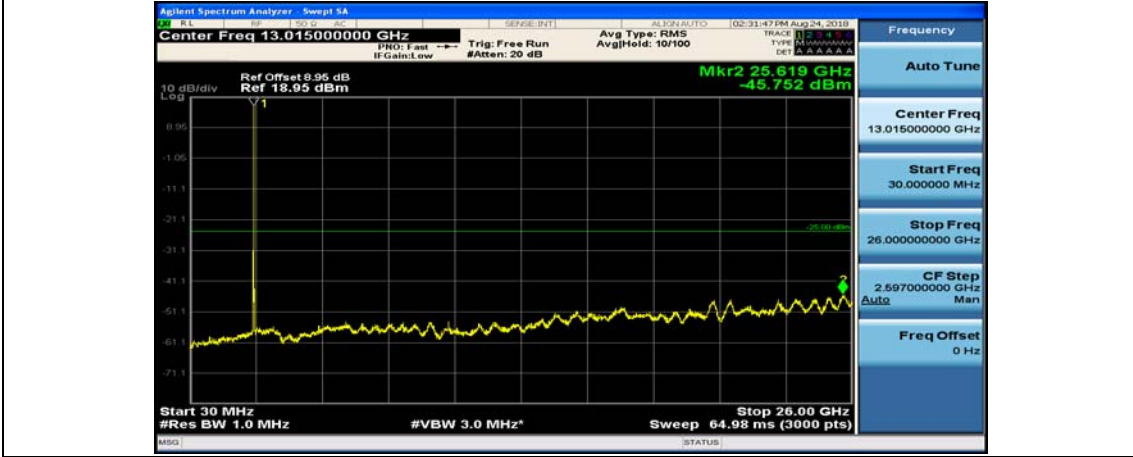

Channel Bandwidth: 10 MHz_HCH_16QAM_1RB#49

Channel Bandwidth: 15 MHz

(Channel Bandwidth:15 MHz)_MCH_QPSK_1RB#0

(Channel Bandwidth:15 MHz)_MCH_QPSK_1RB#37

(Channel Bandwidth:15 MHz)_MCH_QPSK_37RB#0

#Img-QPSK-M-15-P-L-CSE-1