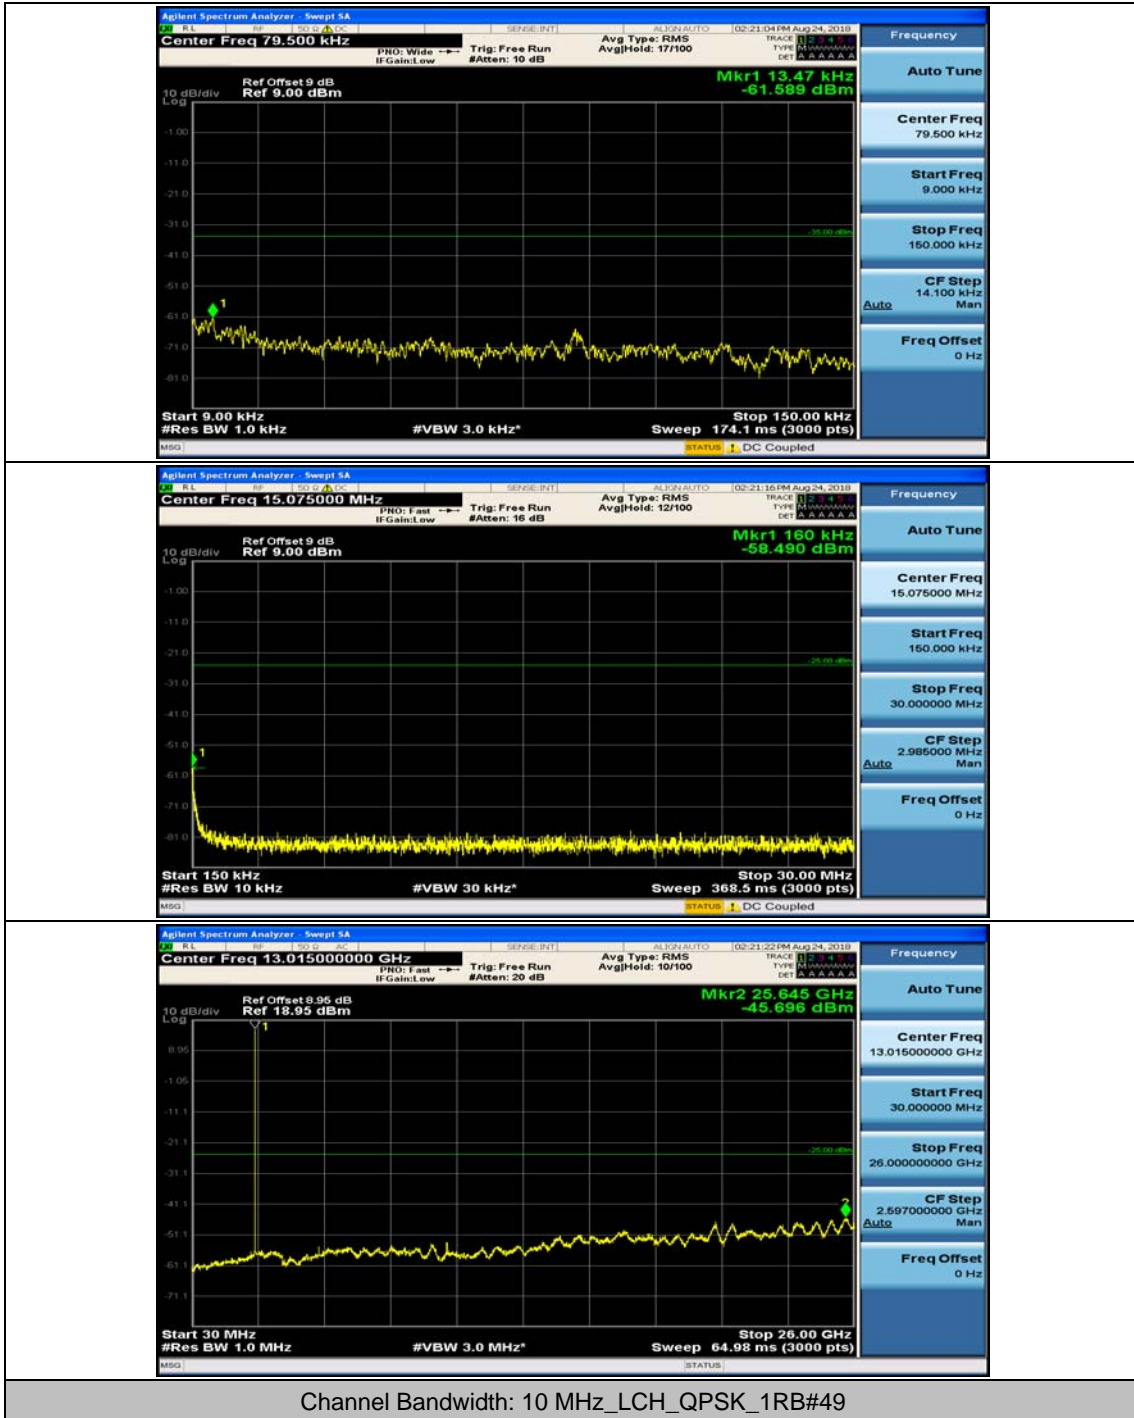

Channel Bandwidth: 10 MHz

Channel Bandwidth: 10 MHz_MCH_QPSK_1RB#0

Channel Bandwidth: 10 MHz_MCH_QPSK_1RB#24

Channel Bandwidth: 10 MHz_HCH_QPSK_1RB#0

Channel Bandwidth: 10 MHz_HCH_QPSK_1RB#24

Channel Bandwidth: 10 MHz_LCH_16QAM_1RB#0

Channel Bandwidth: 10 MHz_LCH_16QAM_1RB#24

Channel Bandwidth: 10 MHz_MCH_16QAM_1RB#0

Channel Bandwidth: 10 MHz_MCH_16QAM_1RB#24

Channel Bandwidth: 10 MHz_HCH_16QAM_1RB#0

Channel Bandwidth: 10 MHz_HCH_16QAM_1RB#24

Channel Bandwidth: 10 MHz_HCH_16QAM_1RB#49

Channel Bandwidth: 15 MHz

(Channel Bandwidth:15 MHz)_MCH_QPSK_1RB#0

(Channel Bandwidth:15 MHz)_MCH_QPSK_1RB#37

(Channel Bandwidth:15 MHz)_MCH_QPSK_37RB#0

#Img-QPSK-M-15-P-L-CSE-1