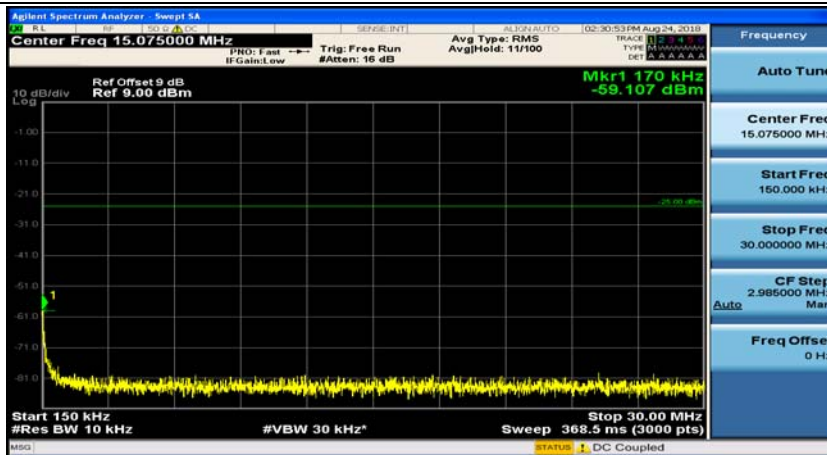

Channel Bandwidth: 10 MHz_HCH_16QAM_1RB#49

Channel Bandwidth: 15 MHz

(Channel Bandwidth:15 MHz)_MCH_QPSK_1RB#0

(Channel Bandwidth:15 MHz)_MCH_QPSK_1RB#37

(Channel Bandwidth:15 MHz)_MCH_QPSK_37RB#0

#Img-QPSK-M-15-P-L-CSE-1