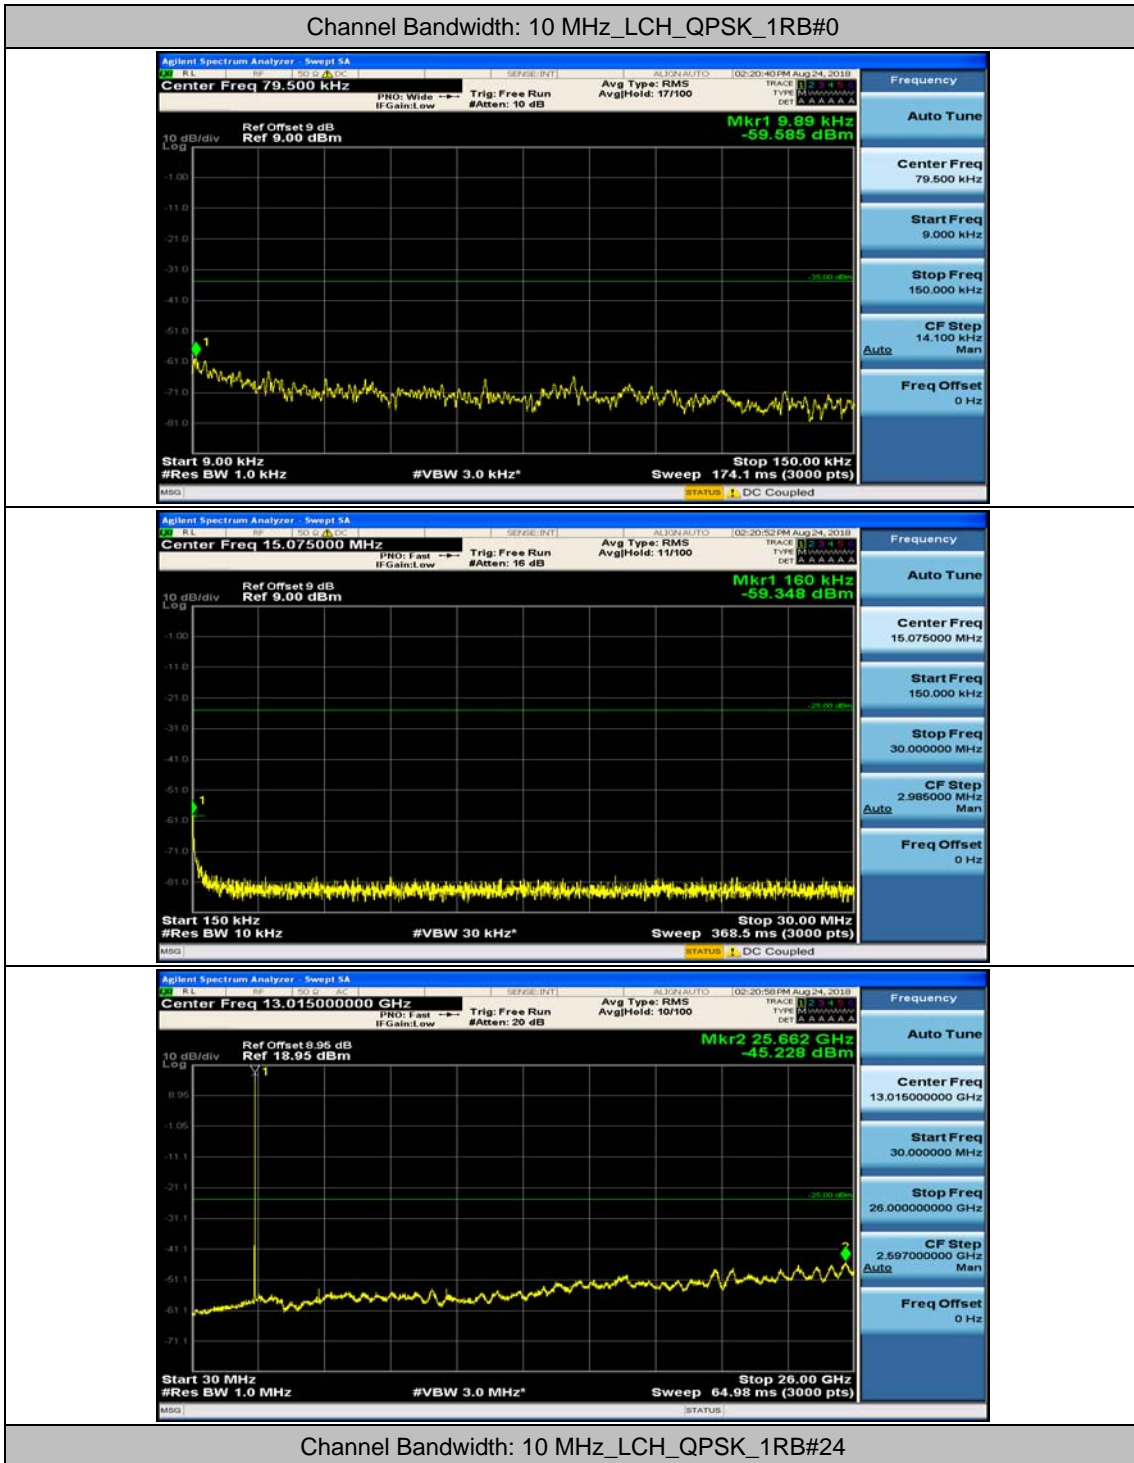

Channel Bandwidth: 10 MHz

Channel Bandwidth: 10 MHz_MCH_QPSK_1RB#0

Channel Bandwidth: 10 MHz_MCH_QPSK_1RB#24

Channel Bandwidth: 10 MHz_HCH_QPSK_1RB#0

Channel Bandwidth: 10 MHz_HCH_QPSK_1RB#24

Channel Bandwidth: 10 MHz_LCH_16QAM_1RB#0

Channel Bandwidth: 10 MHz_LCH_16QAM_1RB#24

Channel Bandwidth: 10 MHz_MCH_16QAM_1RB#0

Channel Bandwidth: 10 MHz_MCH_16QAM_1RB#24

Channel Bandwidth: 10 MHz_HCH_16QAM_1RB#0

Channel Bandwidth: 10 MHz_HCH_16QAM_1RB#24