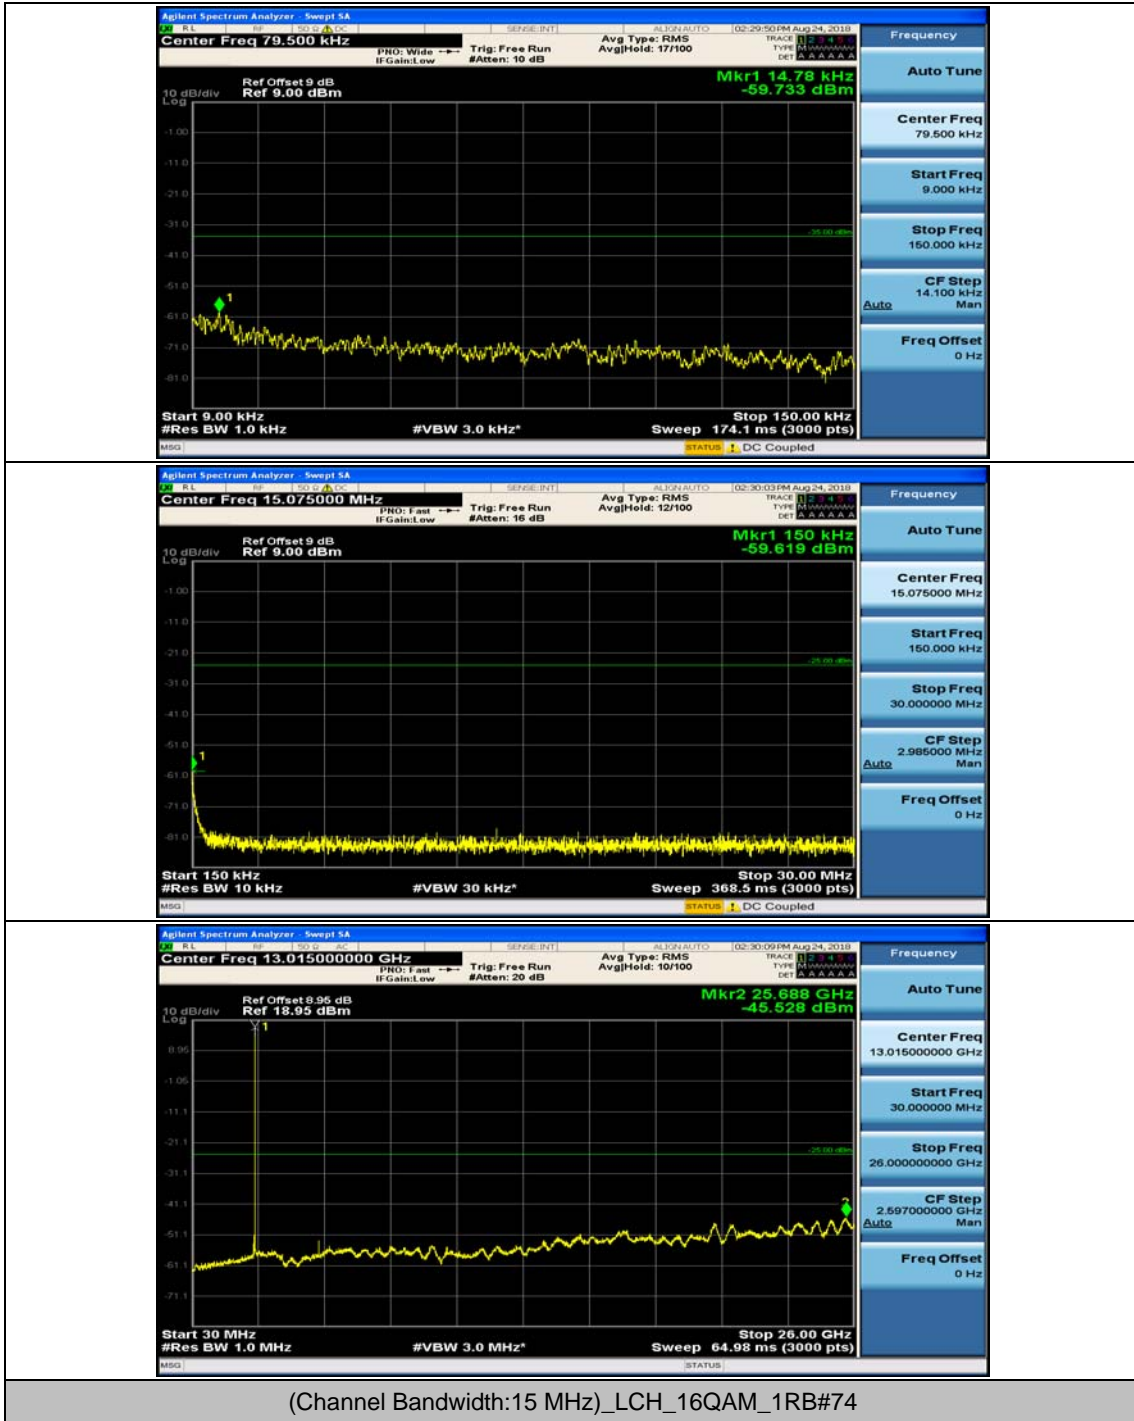

(Channel Bandwidth:15 MHz)_HCH_QPSK_1RB#37

(Channel Bandwidth:15 MHz)_HCH_QPSK_1RB#74

(Channel Bandwidth:15 MHz)_LCH_16QAM_1RB#0

(Channel Bandwidth:15 MHz)_LCH_16QAM_1RB#37

(Channel Bandwidth:15 MHz)_MCH_16QAM_1RB#0