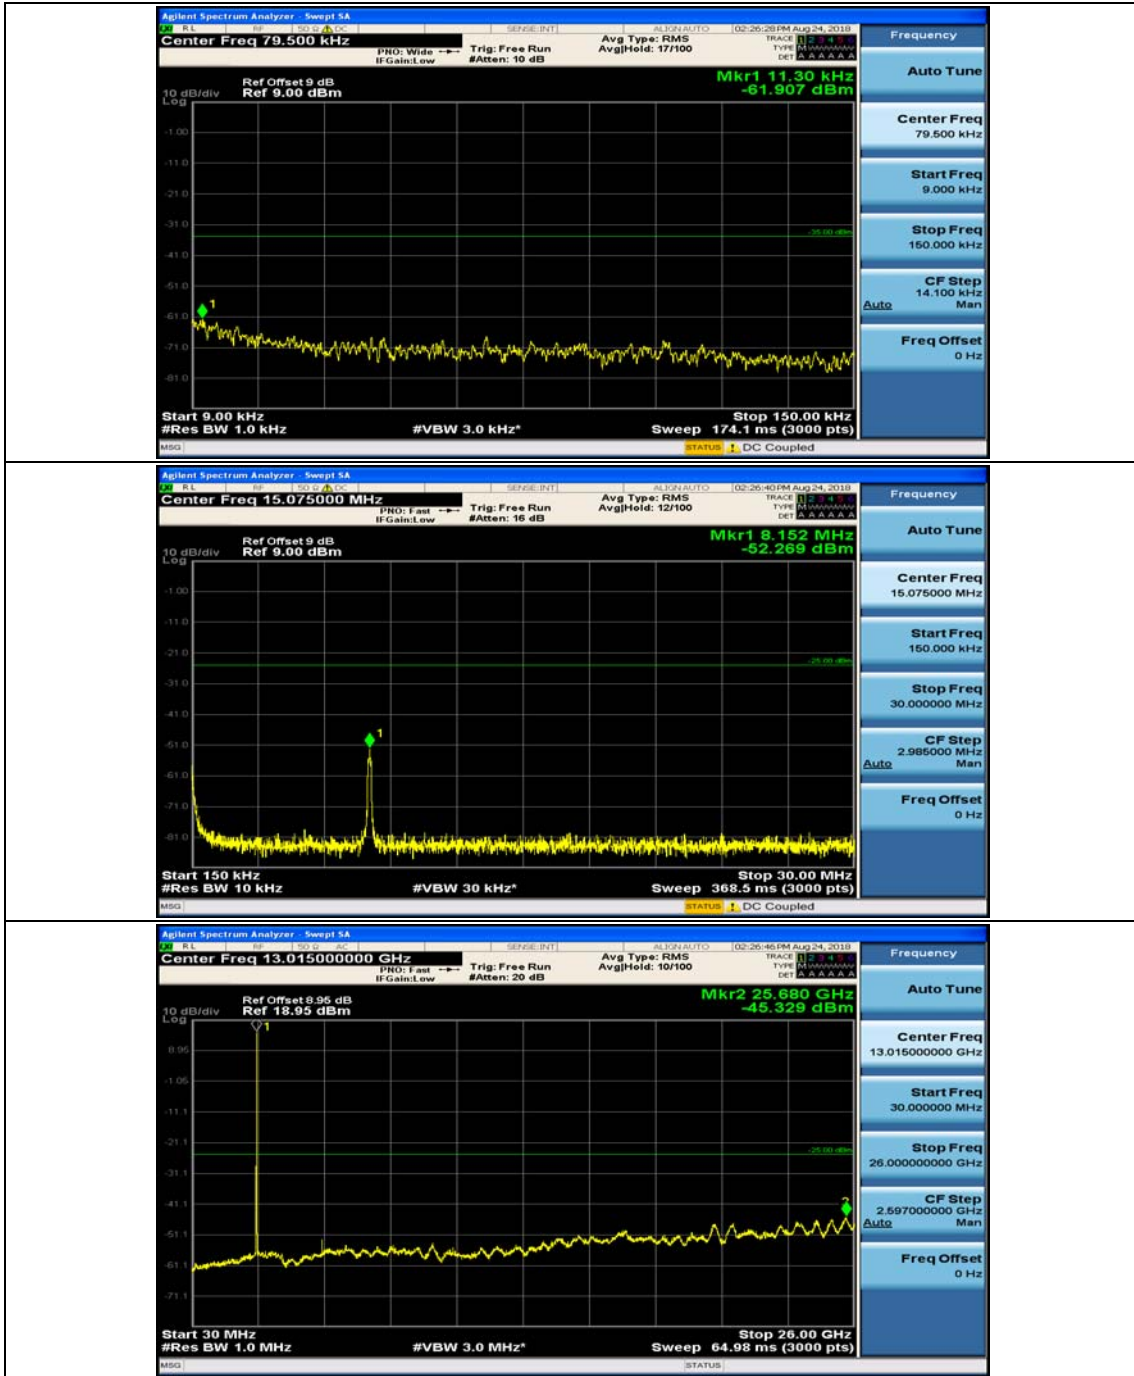

Channel Bandwidth: 10 MHz

Channel Bandwidth: 10 MHz_MCH_QPSK_1RB#0

Channel Bandwidth: 10 MHz_MCH_QPSK_1RB#24

Channel Bandwidth: 10 MHz_HCH_QPSK_1RB#0

Channel Bandwidth: 10 MHz_HCH_QPSK_1RB#24

Channel Bandwidth: 10 MHz_LCH_16QAM_1RB#0

Channel Bandwidth: 10 MHz_LCH_16QAM_1RB#24

Channel Bandwidth: 10 MHz_MCH_16QAM_1RB#0

Channel Bandwidth: 10 MHz_MCH_16QAM_1RB#24

Channel Bandwidth: 10 MHz_HCH_16QAM_1RB#0

Channel Bandwidth: 10 MHz_HCH_16QAM_1RB#24