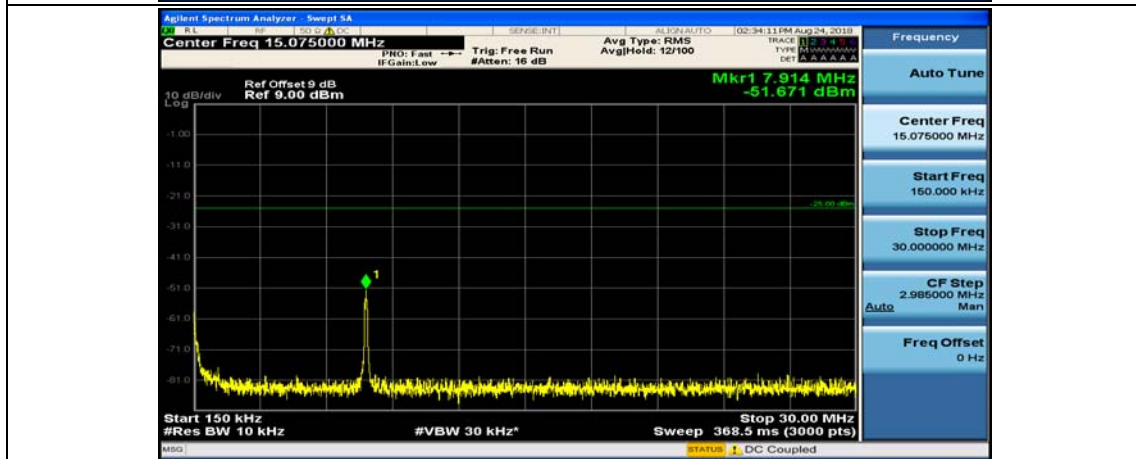

(Channel Bandwidth:15 MHz)_HCH_QPSK_1RB#74