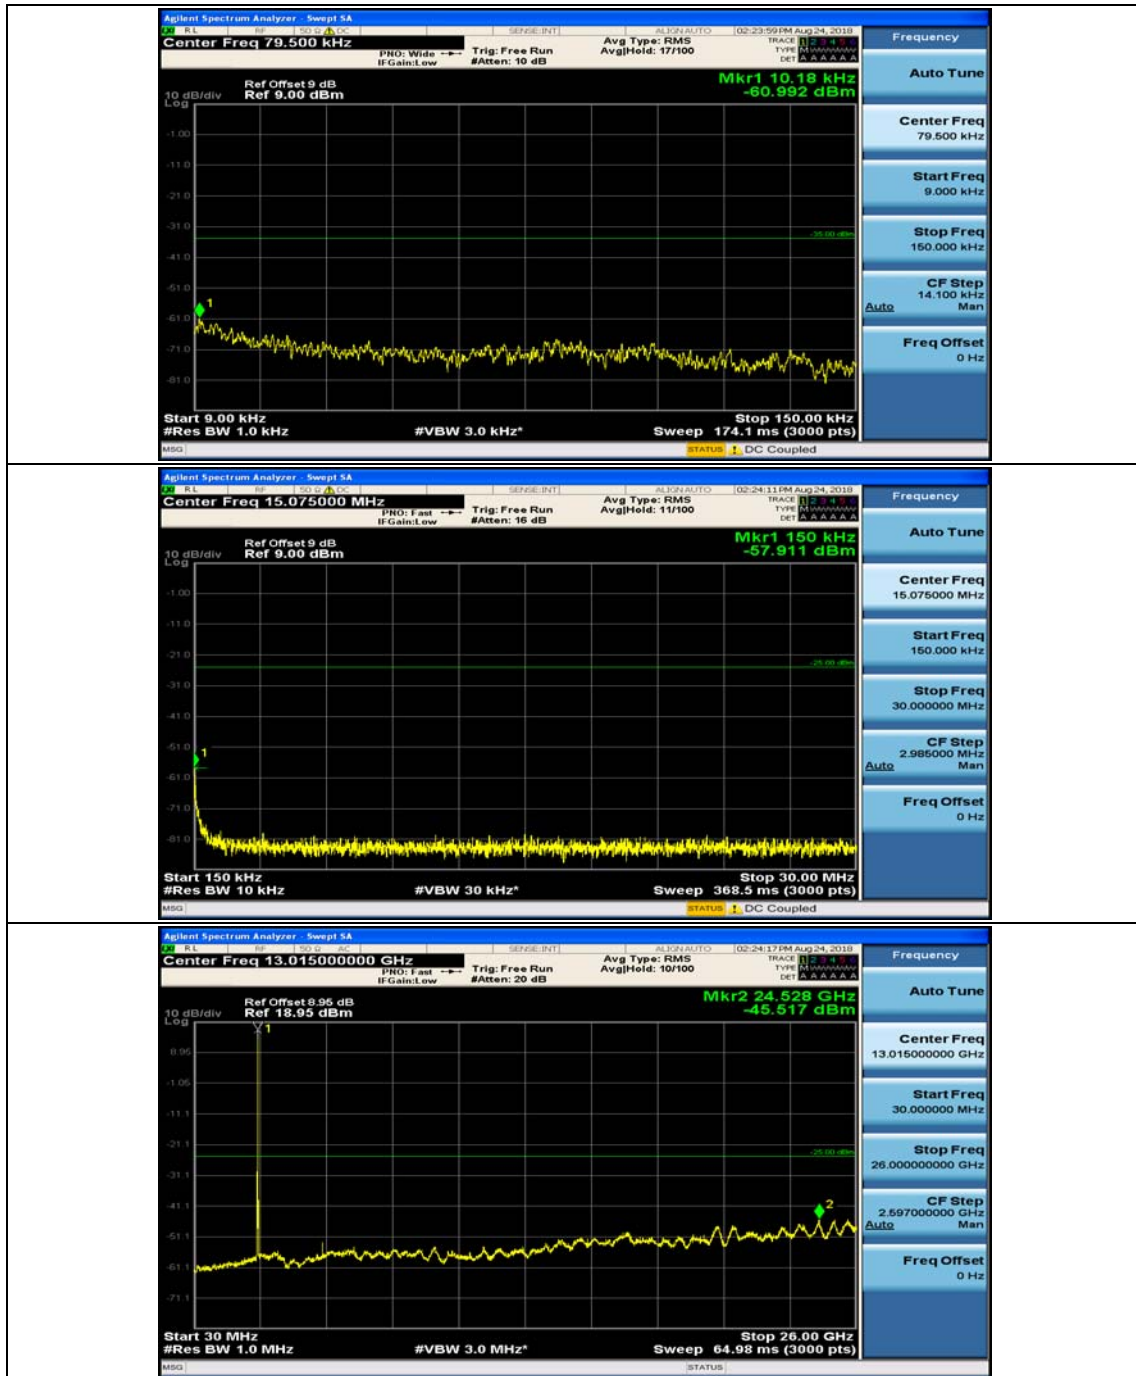

Channel Bandwidth: 10 MHz

Channel Bandwidth: 10 MHz_MCH_QPSK_1RB#0

Channel Bandwidth: 10 MHz_MCH_QPSK_1RB#24

Channel Bandwidth: 10 MHz_HCH_QPSK_1RB#0

Channel Bandwidth: 10 MHz_HCH_QPSK_1RB#24

Channel Bandwidth: 10 MHz_LCH_16QAM_1RB#0

Channel Bandwidth: 10 MHz_LCH_16QAM_1RB#24

Channel Bandwidth: 10 MHz_MCH_16QAM_1RB#0

Channel Bandwidth: 10 MHz_MCH_16QAM_1RB#24

Channel Bandwidth: 10 MHz_HCH_16QAM_1RB#0

Channel Bandwidth: 10 MHz_HCH_16QAM_1RB#24