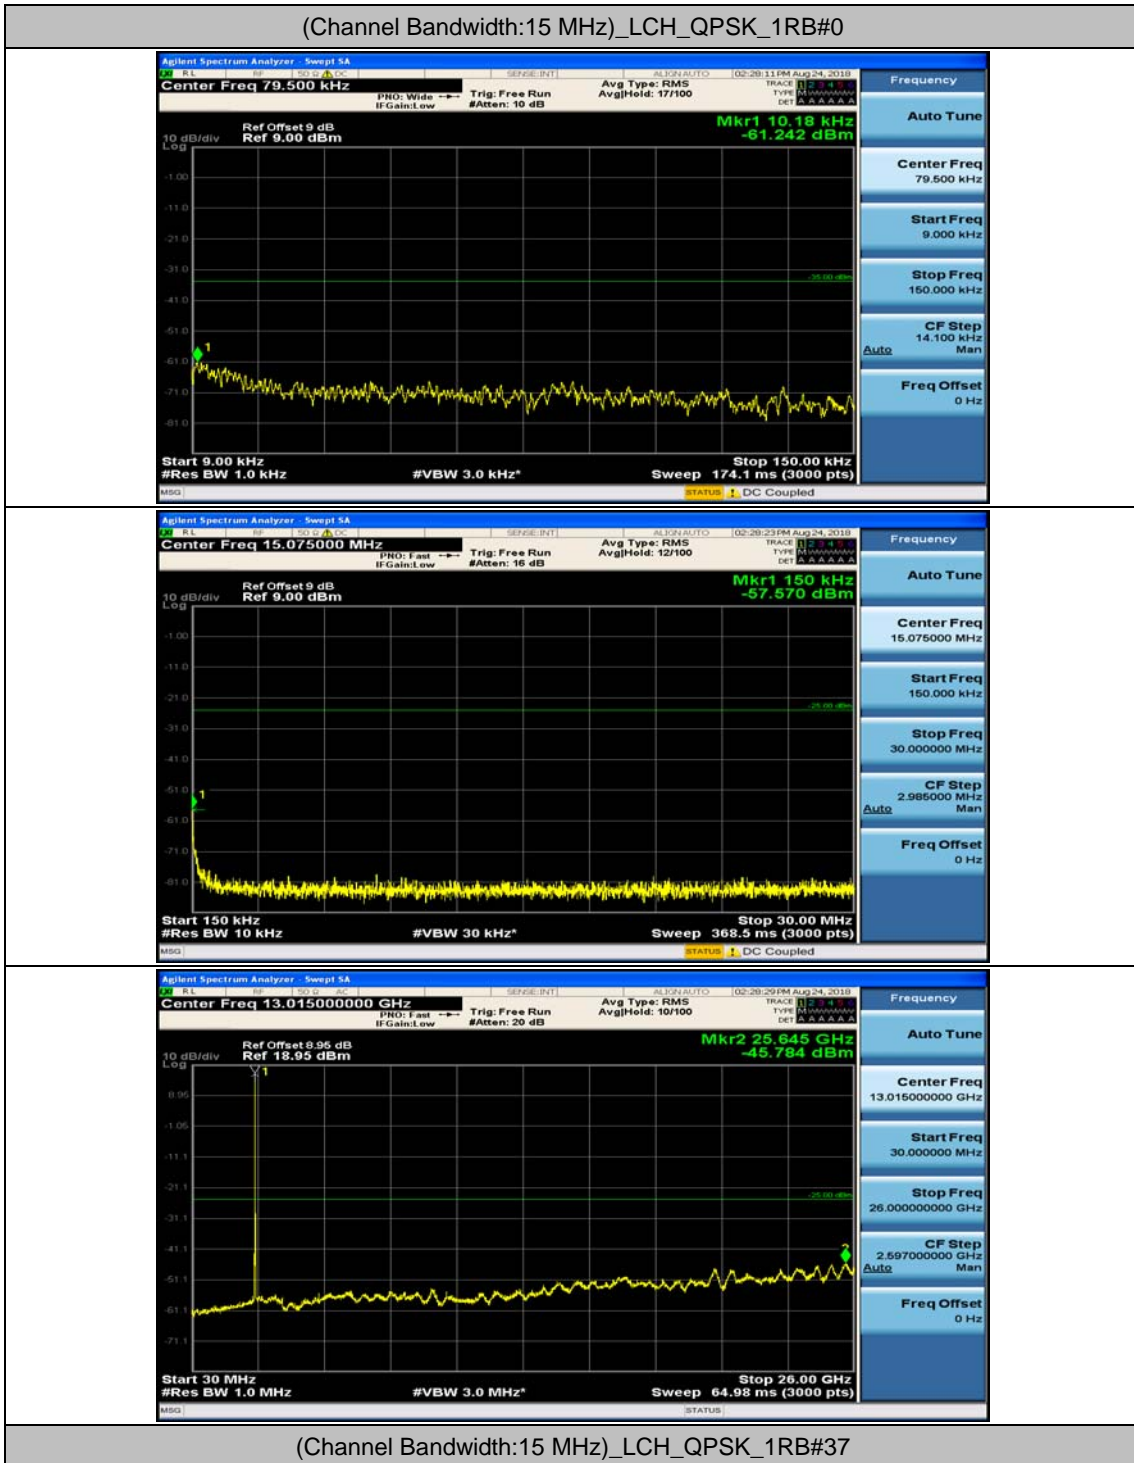

Channel Bandwidth: 10 MHz

Channel Bandwidth: 10 MHz_MCH_QPSK_1RB#0

Channel Bandwidth: 10 MHz_MCH_QPSK_1RB#24

Channel Bandwidth: 10 MHz_HCH_QPSK_1RB#0

Channel Bandwidth: 10 MHz_HCH_QPSK_1RB#24

Channel Bandwidth: 10 MHz_LCH_16QAM_1RB#0

Channel Bandwidth: 10 MHz_LCH_16QAM_1RB#24

Channel Bandwidth: 10 MHz_MCH_16QAM_1RB#0

Channel Bandwidth: 10 MHz_MCH_16QAM_1RB#24

Channel Bandwidth: 10 MHz_HCH_16QAM_1RB#0

Channel Bandwidth: 10 MHz_HCH_16QAM_1RB#24

Channel Bandwidth: 10 MHz_HCH_16QAM_1RB#49

Channel Bandwidth: 15 MHz

(Channel Bandwidth:15 MHz)_MCH_QPSK_1RB#0

(Channel Bandwidth:15 MHz)_MCH_QPSK_1RB#37

(Channel Bandwidth:15 MHz)_MCH_QPSK_37RB#0

#Img-QPSK-M-15-P-L-CSE-1