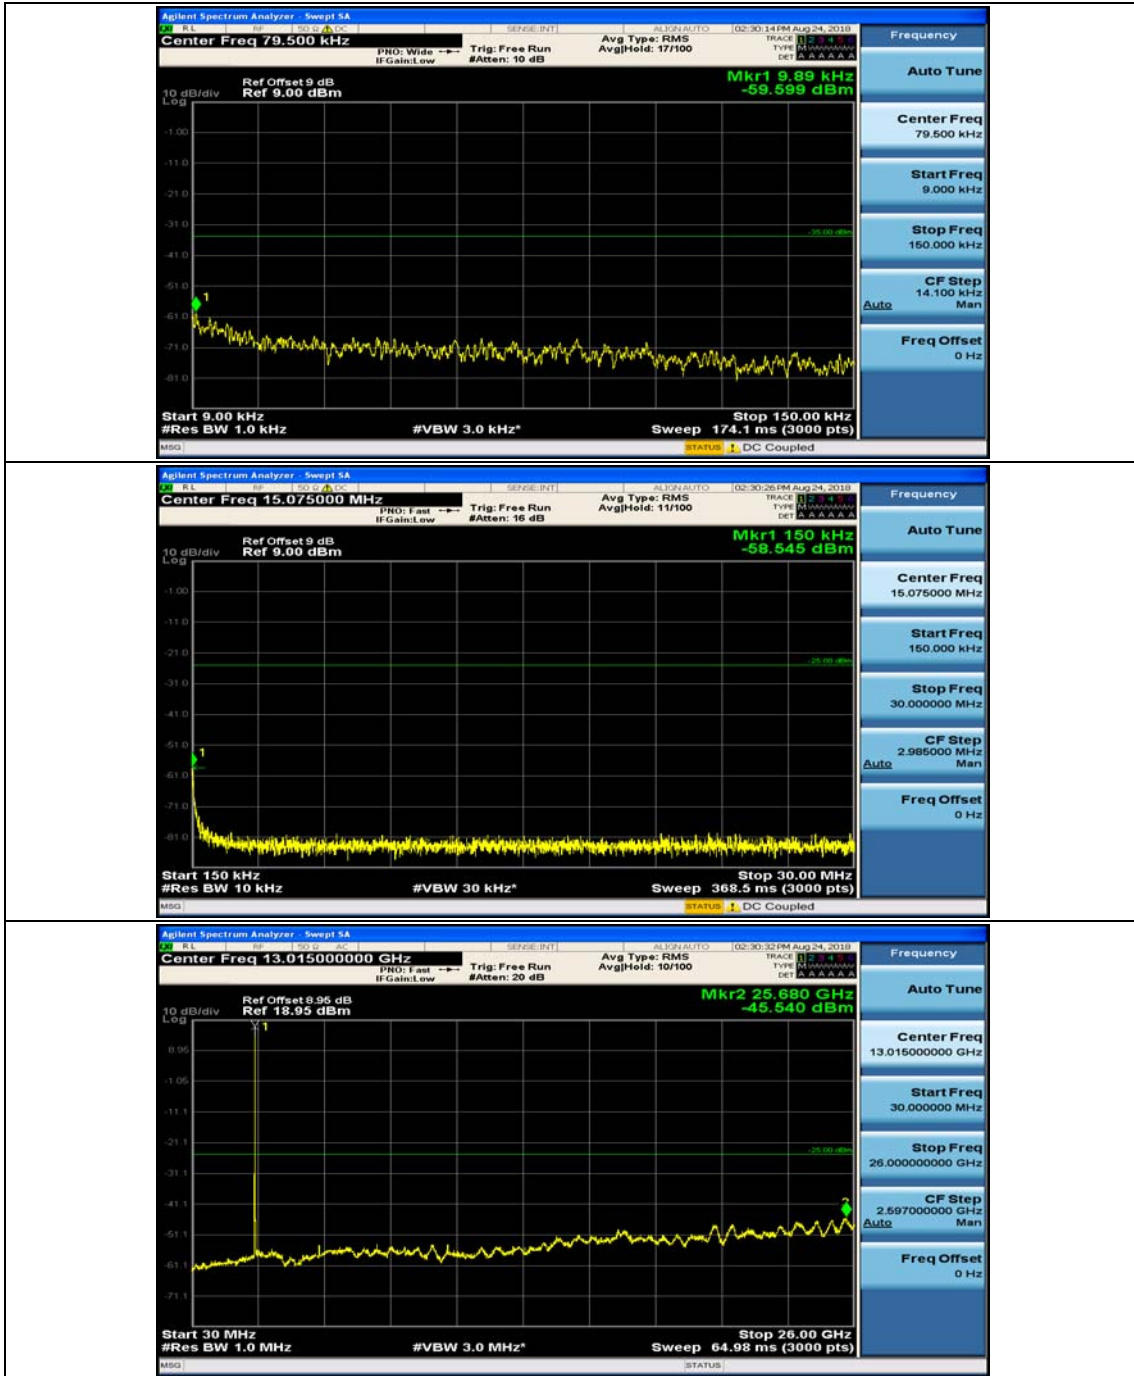

(Channel Bandwidth:15 MHz)_HCH_QPSK_1RB#37

(Channel Bandwidth:15 MHz)_HCH_QPSK_1RB#74

(Channel Bandwidth:15 MHz)_LCH_16QAM_1RB#0

(Channel Bandwidth:15 MHz)_LCH_16QAM_1RB#37

(Channel Bandwidth:15 MHz)_MCH_16QAM_1RB#0