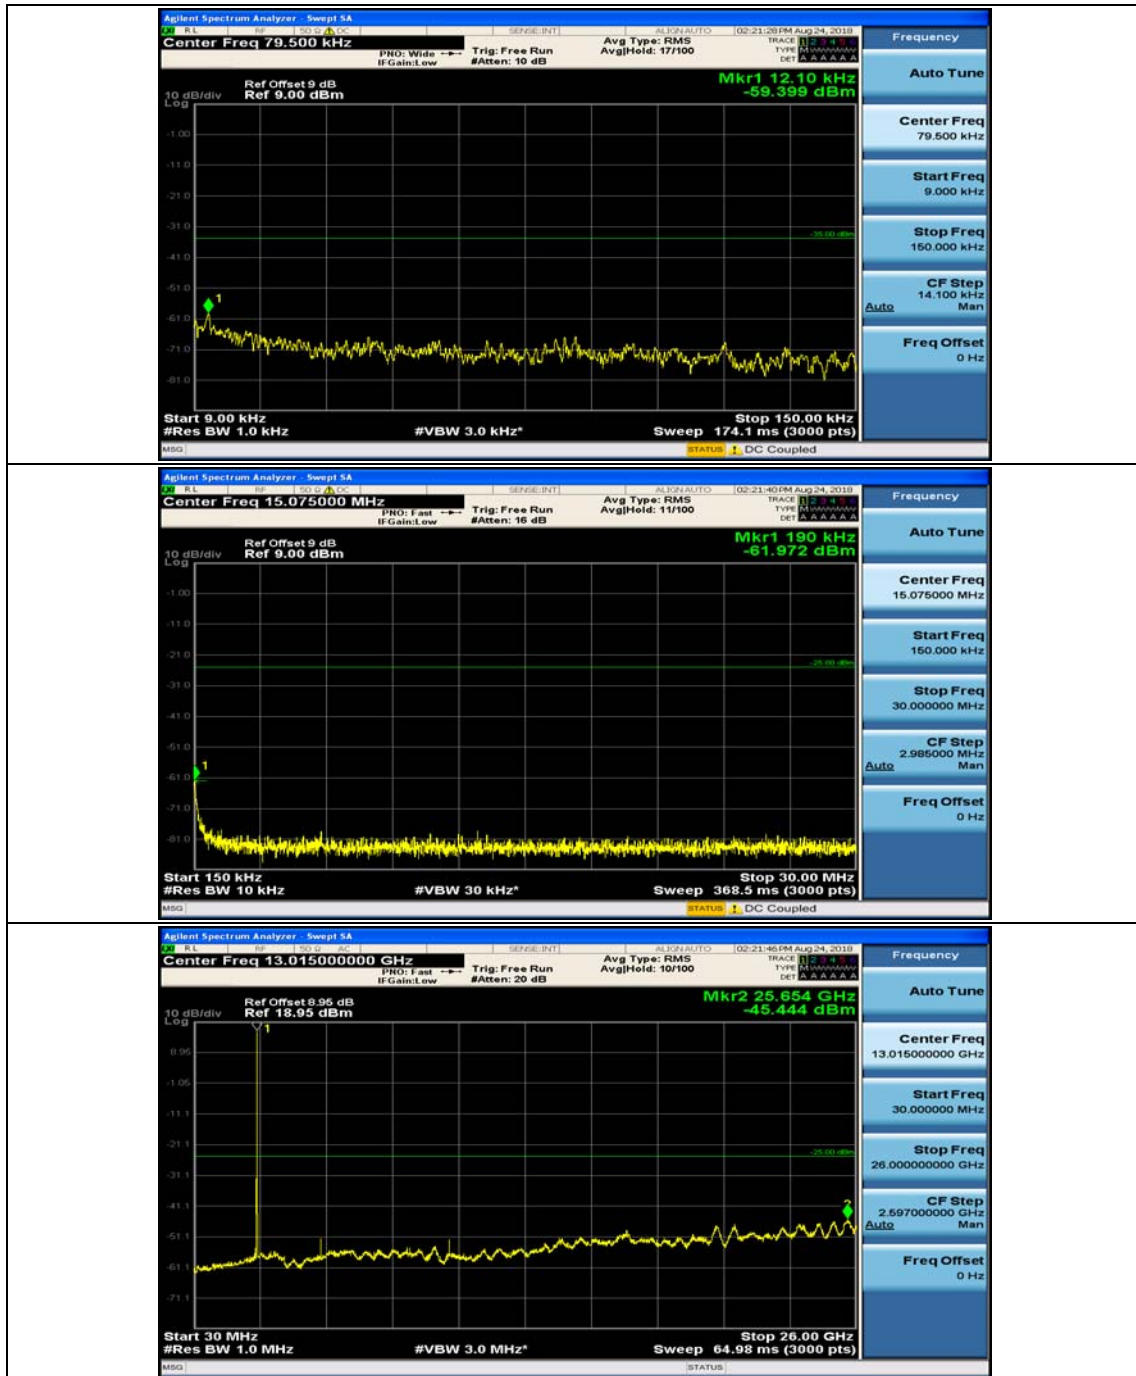

Channel Bandwidth: 10 MHz

Channel Bandwidth: 10 MHz_MCH_QPSK_1RB#0

Channel Bandwidth: 10 MHz_MCH_QPSK_1RB#24

Channel Bandwidth: 10 MHz_HCH_QPSK_1RB#0

Channel Bandwidth: 10 MHz_HCH_QPSK_1RB#24

Channel Bandwidth: 10 MHz_LCH_16QAM_1RB#0

Channel Bandwidth: 10 MHz_LCH_16QAM_1RB#24

Channel Bandwidth: 10 MHz_MCH_16QAM_1RB#0

Channel Bandwidth: 10 MHz_MCH_16QAM_1RB#24

Channel Bandwidth: 10 MHz_HCH_16QAM_1RB#0

Channel Bandwidth: 10 MHz_HCH_16QAM_1RB#24