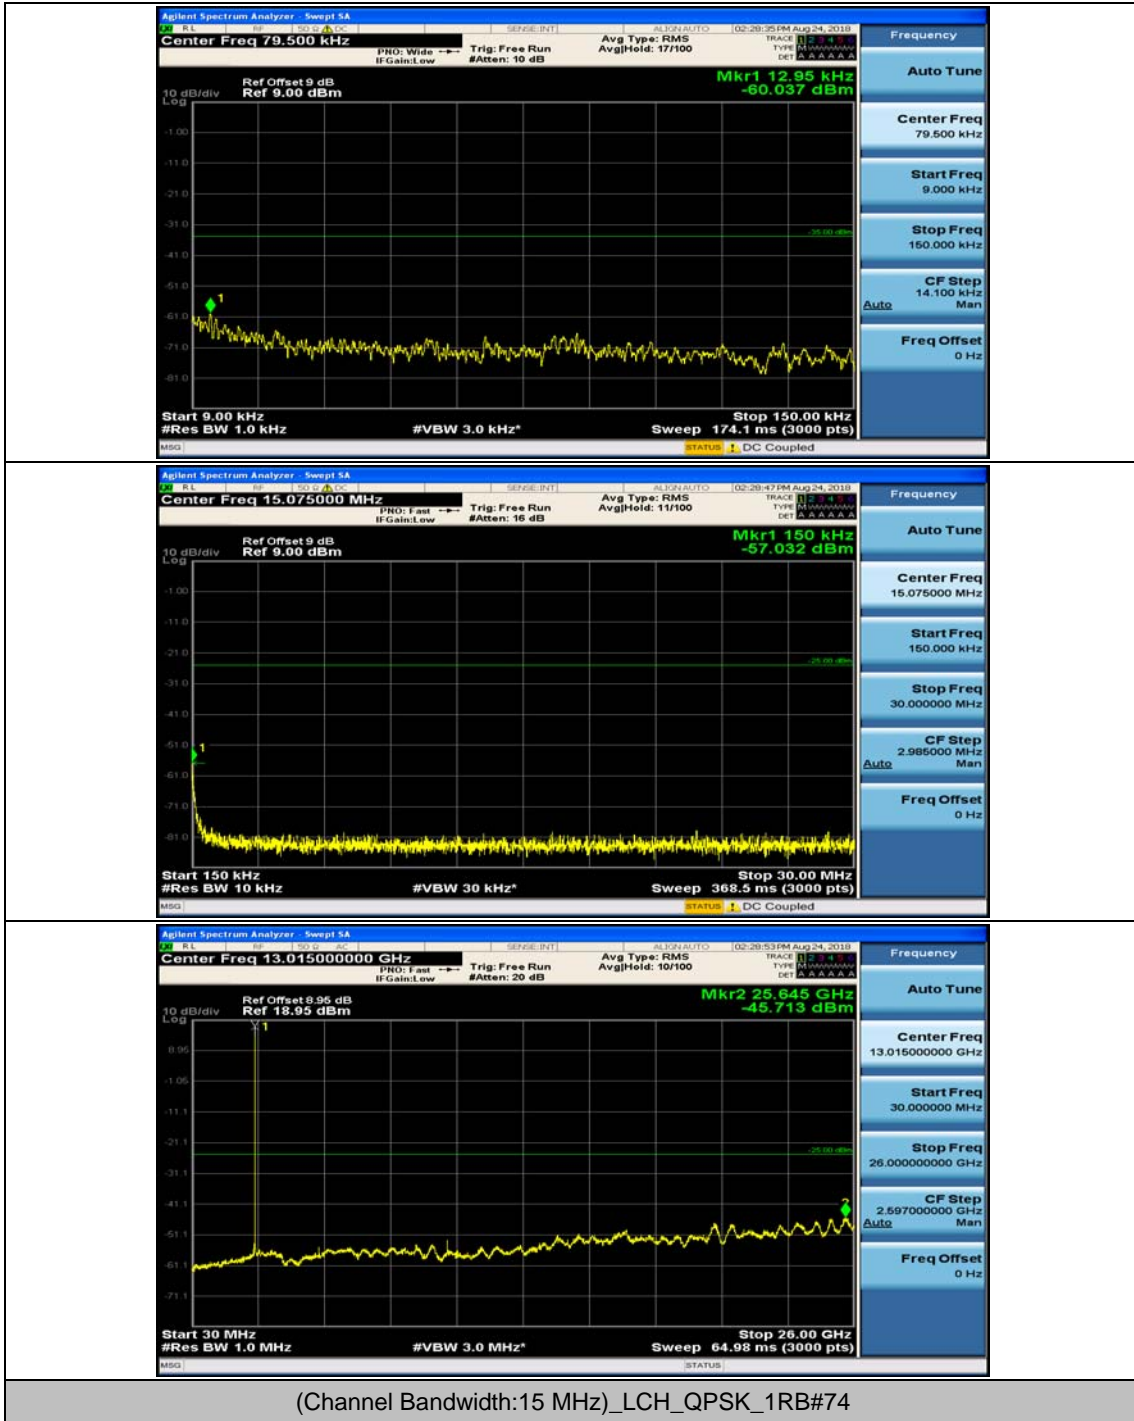

Channel Bandwidth: 10 MHz

Channel Bandwidth: 10 MHz_MCH_QPSK_1RB#0

Channel Bandwidth: 10 MHz_MCH_QPSK_1RB#24

Channel Bandwidth: 10 MHz_HCH_QPSK_1RB#0

Channel Bandwidth: 10 MHz_HCH_QPSK_1RB#24

Channel Bandwidth: 10 MHz_LCH_16QAM_1RB#0

Channel Bandwidth: 10 MHz_LCH_16QAM_1RB#24

Channel Bandwidth: 10 MHz_MCH_16QAM_1RB#0

Channel Bandwidth: 10 MHz_MCH_16QAM_1RB#24

Channel Bandwidth: 10 MHz_HCH_16QAM_1RB#0

Channel Bandwidth: 10 MHz_HCH_16QAM_1RB#24

Channel Bandwidth: 10 MHz_HCH_16QAM_1RB#49

Channel Bandwidth: 15 MHz

(Channel Bandwidth:15 MHz)_MCH_QPSK_1RB#0

(Channel Bandwidth:15 MHz)_MCH_QPSK_1RB#37

(Channel Bandwidth:15 MHz)_MCH_QPSK_37RB#0

#Img-QPSK-M-15-P-L-CSE-1