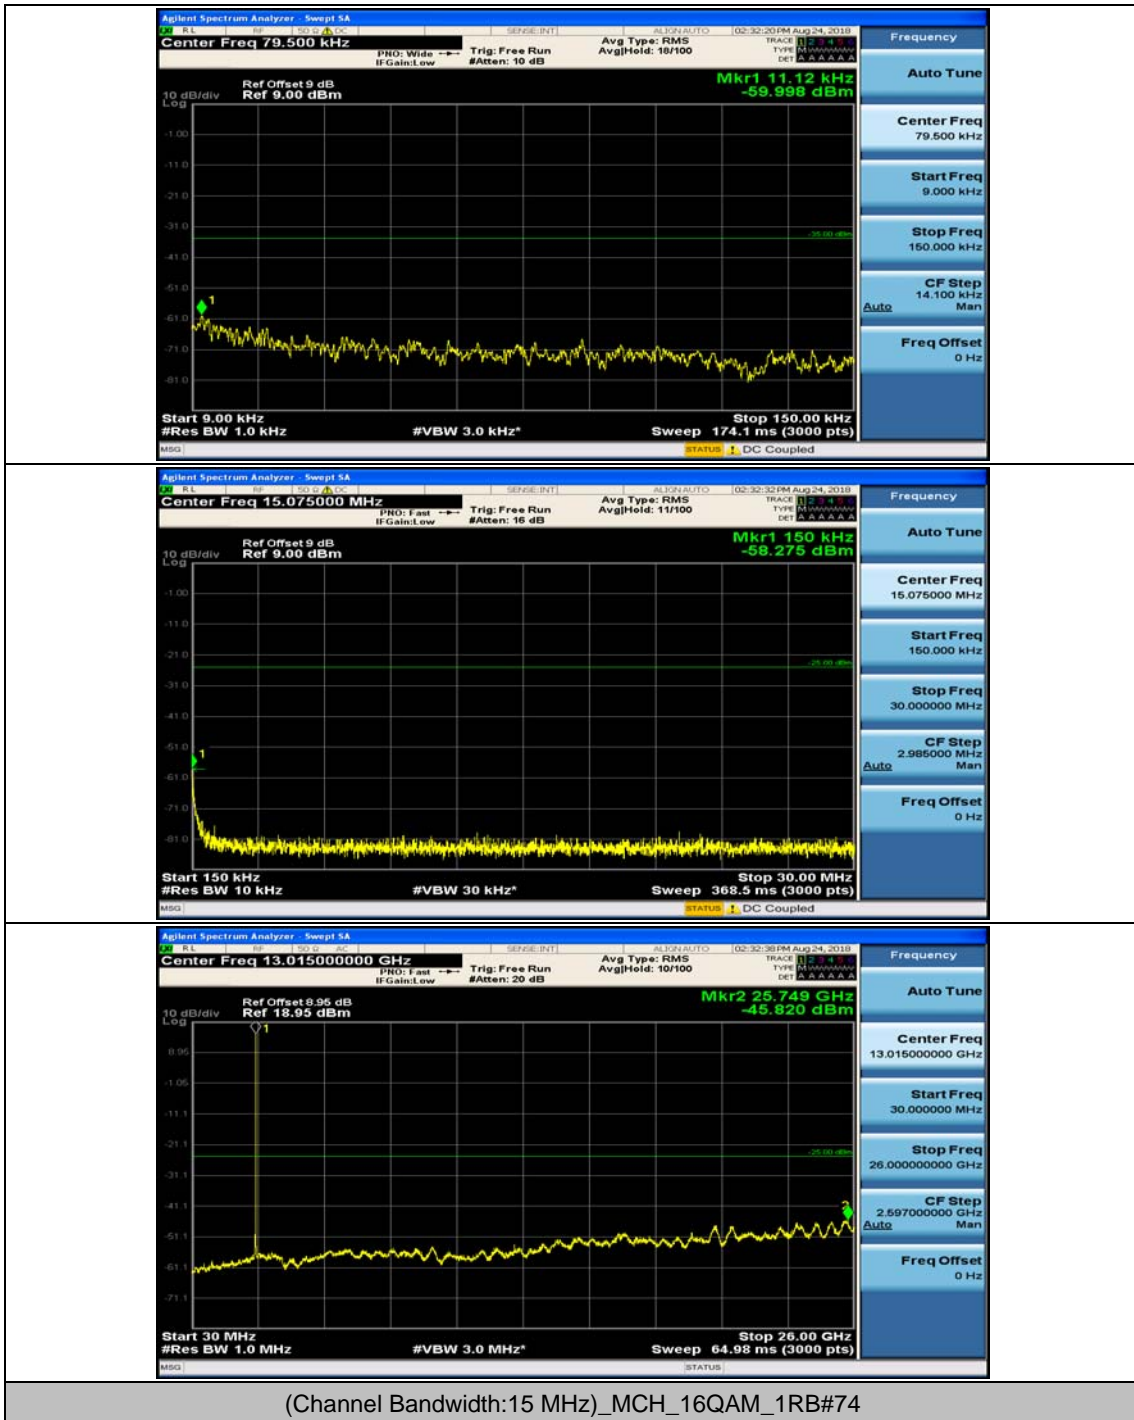

(Channel Bandwidth:15 MHz)_MCH_16QAM_1RB#37