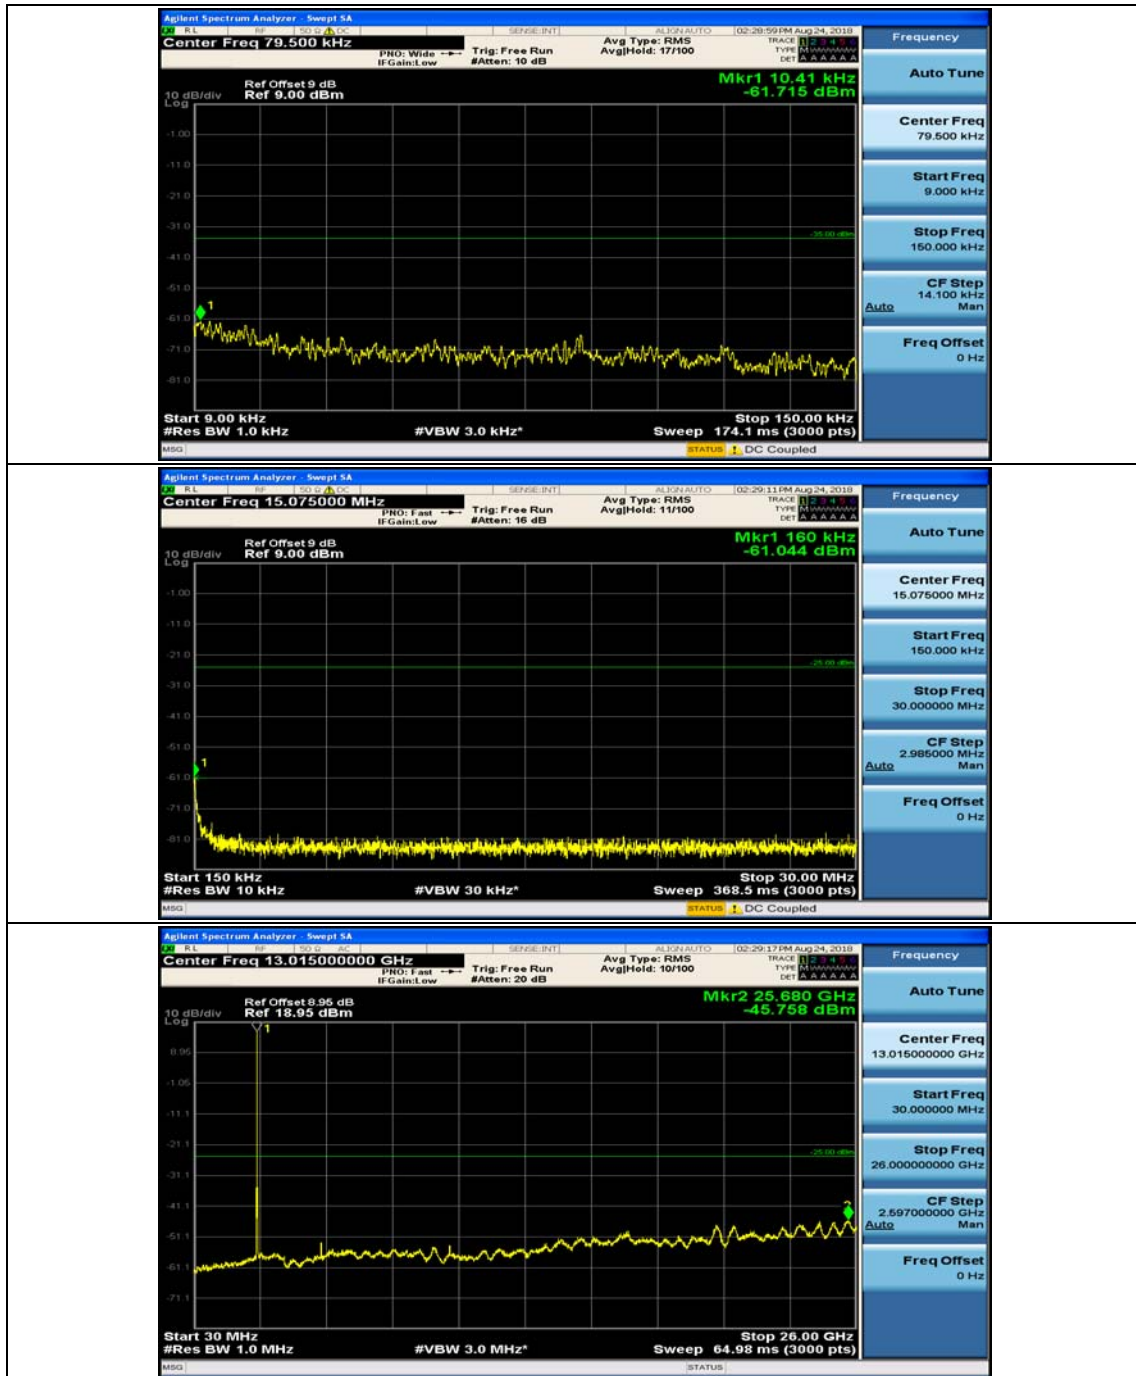

Channel Bandwidth: 10 MHz

Channel Bandwidth: 10 MHz_MCH_QPSK_1RB#0

Channel Bandwidth: 10 MHz_MCH_QPSK_1RB#24

Channel Bandwidth: 10 MHz_HCH_QPSK_1RB#0

Channel Bandwidth: 10 MHz_HCH_QPSK_1RB#24

Channel Bandwidth: 10 MHz_LCH_16QAM_1RB#0

Channel Bandwidth: 10 MHz_LCH_16QAM_1RB#24

Channel Bandwidth: 10 MHz_MCH_16QAM_1RB#0

Channel Bandwidth: 10 MHz_MCH_16QAM_1RB#24

Channel Bandwidth: 10 MHz_HCH_16QAM_1RB#0

Channel Bandwidth: 10 MHz_HCH_16QAM_1RB#24

Channel Bandwidth: 10 MHz_HCH_16QAM_1RB#49

Channel Bandwidth: 15 MHz

(Channel Bandwidth:15 MHz)_MCH_QPSK_1RB#0

(Channel Bandwidth:15 MHz)_MCH_QPSK_1RB#37

(Channel Bandwidth:15 MHz)_MCH_QPSK_37RB#0

#Img-QPSK-M-15-P-L-CSE-1