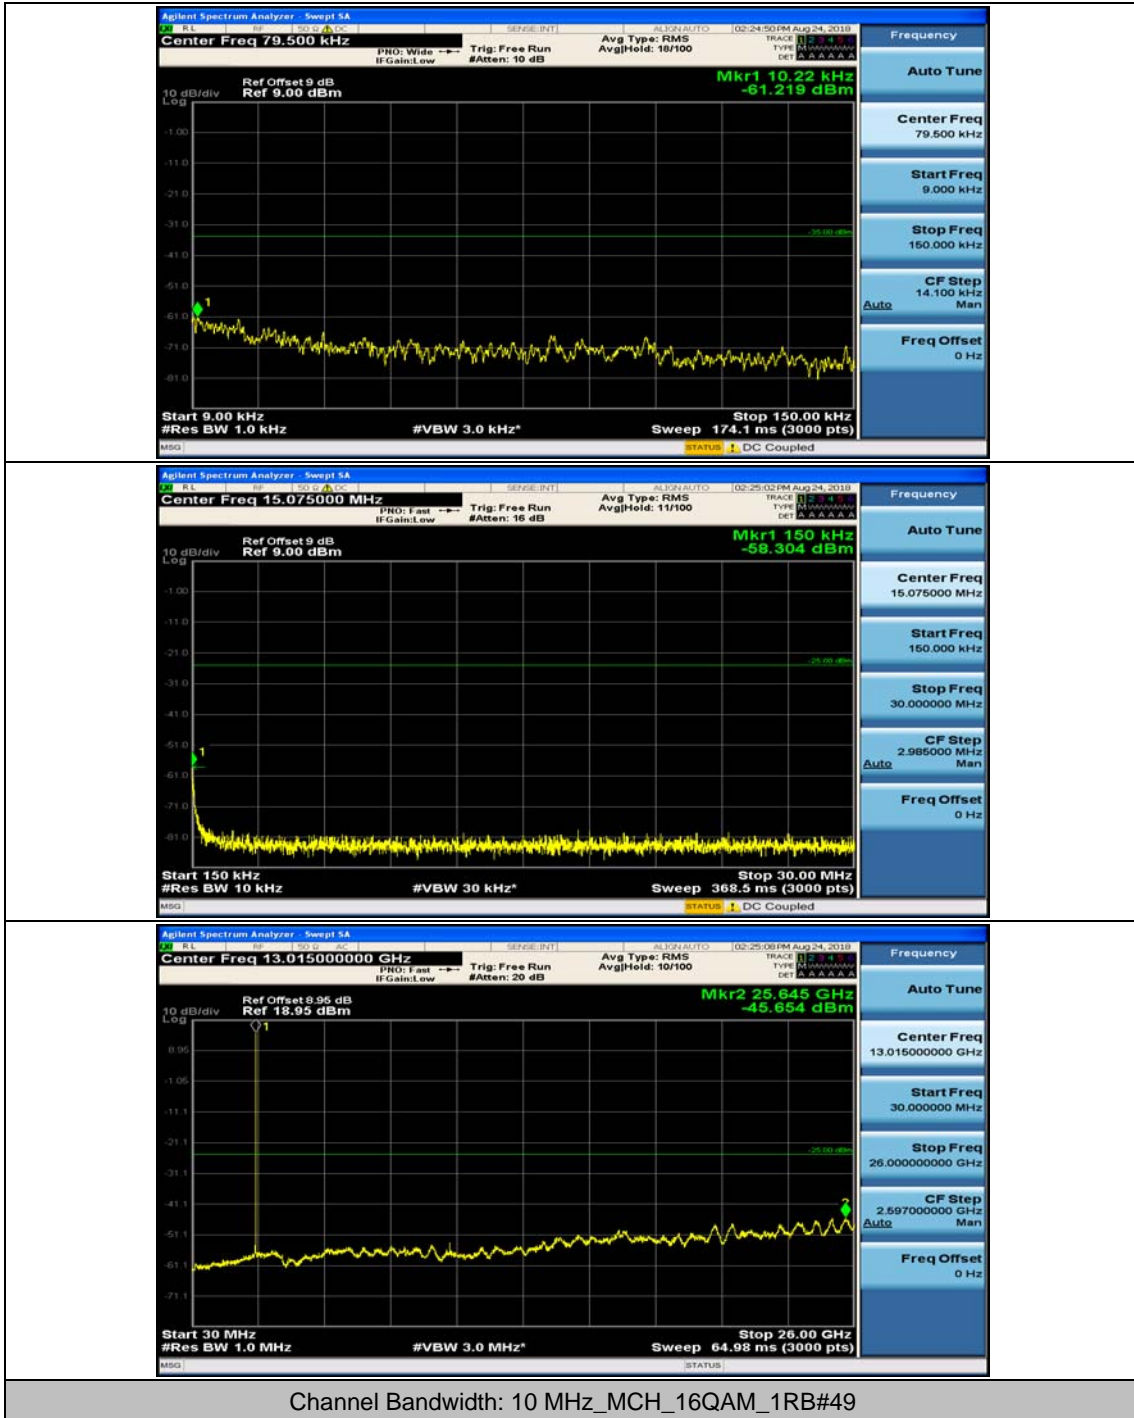

Channel Bandwidth: 10 MHz

Channel Bandwidth: 10 MHz_MCH_QPSK_1RB#0

Channel Bandwidth: 10 MHz_MCH_QPSK_1RB#24

Channel Bandwidth: 10 MHz_HCH_QPSK_1RB#0

Channel Bandwidth: 10 MHz_HCH_QPSK_1RB#24

Channel Bandwidth: 10 MHz_LCH_16QAM_1RB#0

Channel Bandwidth: 10 MHz_LCH_16QAM_1RB#24

Channel Bandwidth: 10 MHz_MCH_16QAM_1RB#0

Channel Bandwidth: 10 MHz_MCH_16QAM_1RB#24

Channel Bandwidth: 10 MHz_HCH_16QAM_1RB#0

Channel Bandwidth: 10 MHz_HCH_16QAM_1RB#24

Channel Bandwidth: 10 MHz_HCH_16QAM_1RB#49

Channel Bandwidth: 15 MHz

(Channel Bandwidth:15 MHz)_MCH_QPSK_1RB#0

(Channel Bandwidth:15 MHz)_MCH_QPSK_1RB#37

(Channel Bandwidth:15 MHz)_MCH_QPSK_37RB#0

#Img-QPSK-M-15-P-L-CSE-1