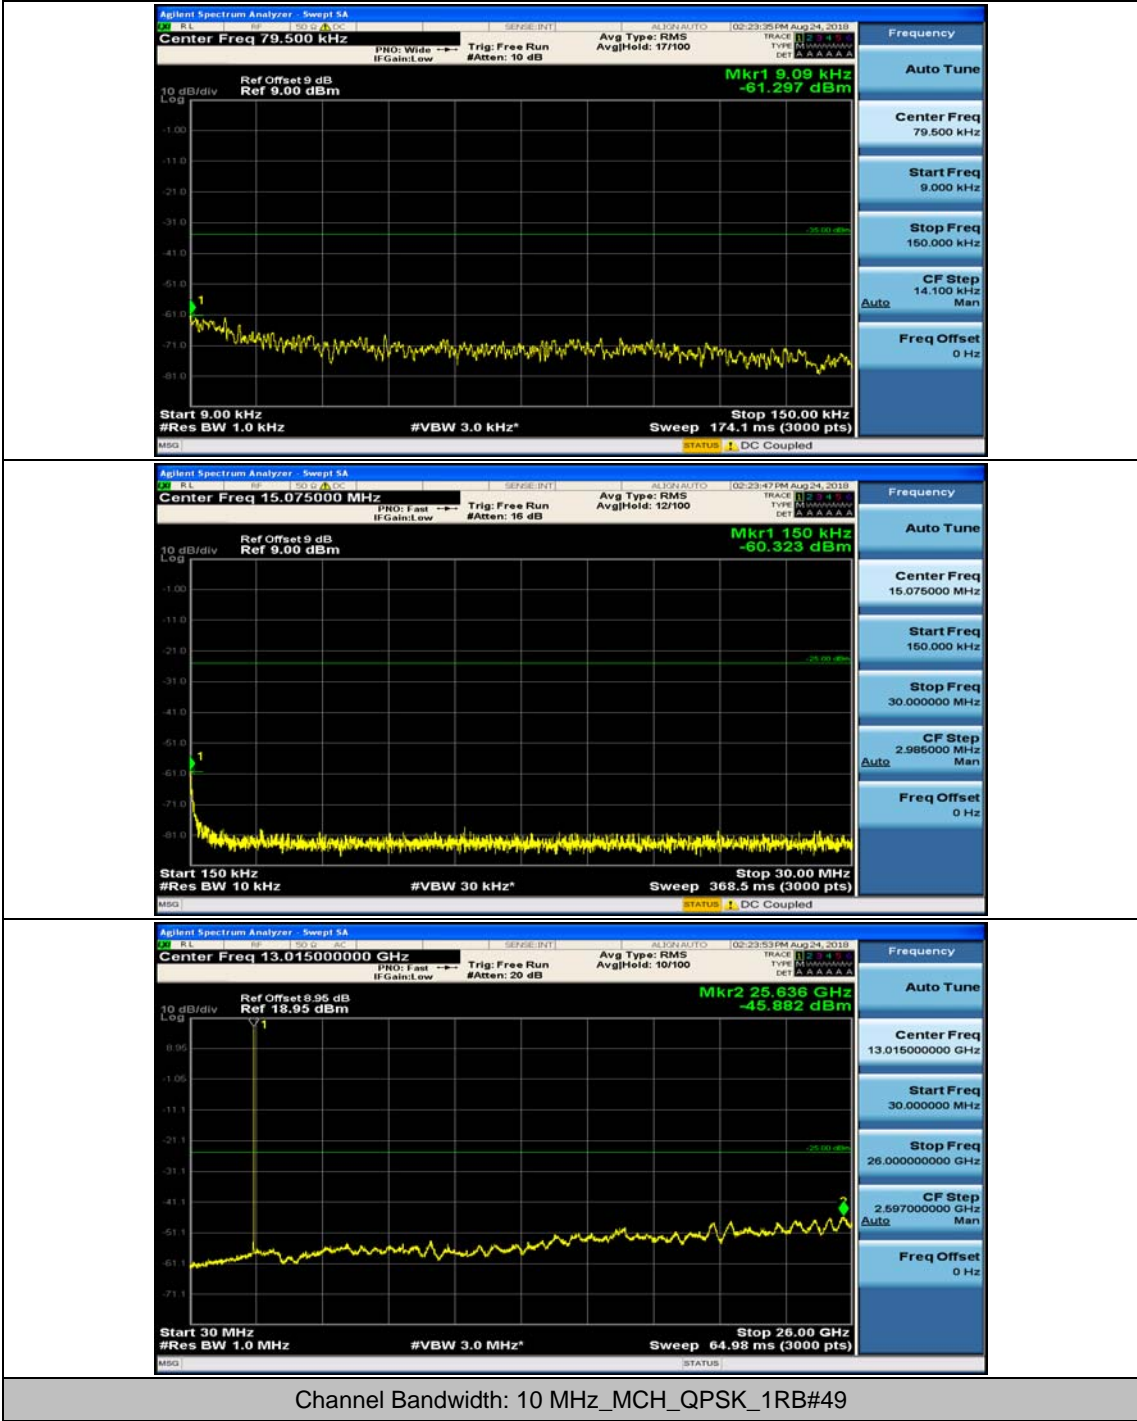

Channel Bandwidth: 10 MHz

Channel Bandwidth: 10 MHz_MCH_QPSK_1RB#0

Channel Bandwidth: 10 MHz_MCH_QPSK_1RB#24

Channel Bandwidth: 10 MHz_HCH_QPSK_1RB#0

Channel Bandwidth: 10 MHz_HCH_QPSK_1RB#24

Channel Bandwidth: 10 MHz_LCH_16QAM_1RB#0

Channel Bandwidth: 10 MHz_LCH_16QAM_1RB#24

Channel Bandwidth: 10 MHz_MCH_16QAM_1RB#0

Channel Bandwidth: 10 MHz_MCH_16QAM_1RB#24

Channel Bandwidth: 10 MHz_HCH_16QAM_1RB#0

Channel Bandwidth: 10 MHz_HCH_16QAM_1RB#24

Channel Bandwidth: 10 MHz_HCH_16QAM_1RB#49

Channel Bandwidth: 15 MHz

(Channel Bandwidth:15 MHz)_MCH_QPSK_1RB#0

(Channel Bandwidth:15 MHz)_MCH_QPSK_1RB#37

(Channel Bandwidth:15 MHz)_MCH_QPSK_37RB#0

#Img-QPSK-M-15-P-L-CSE-1