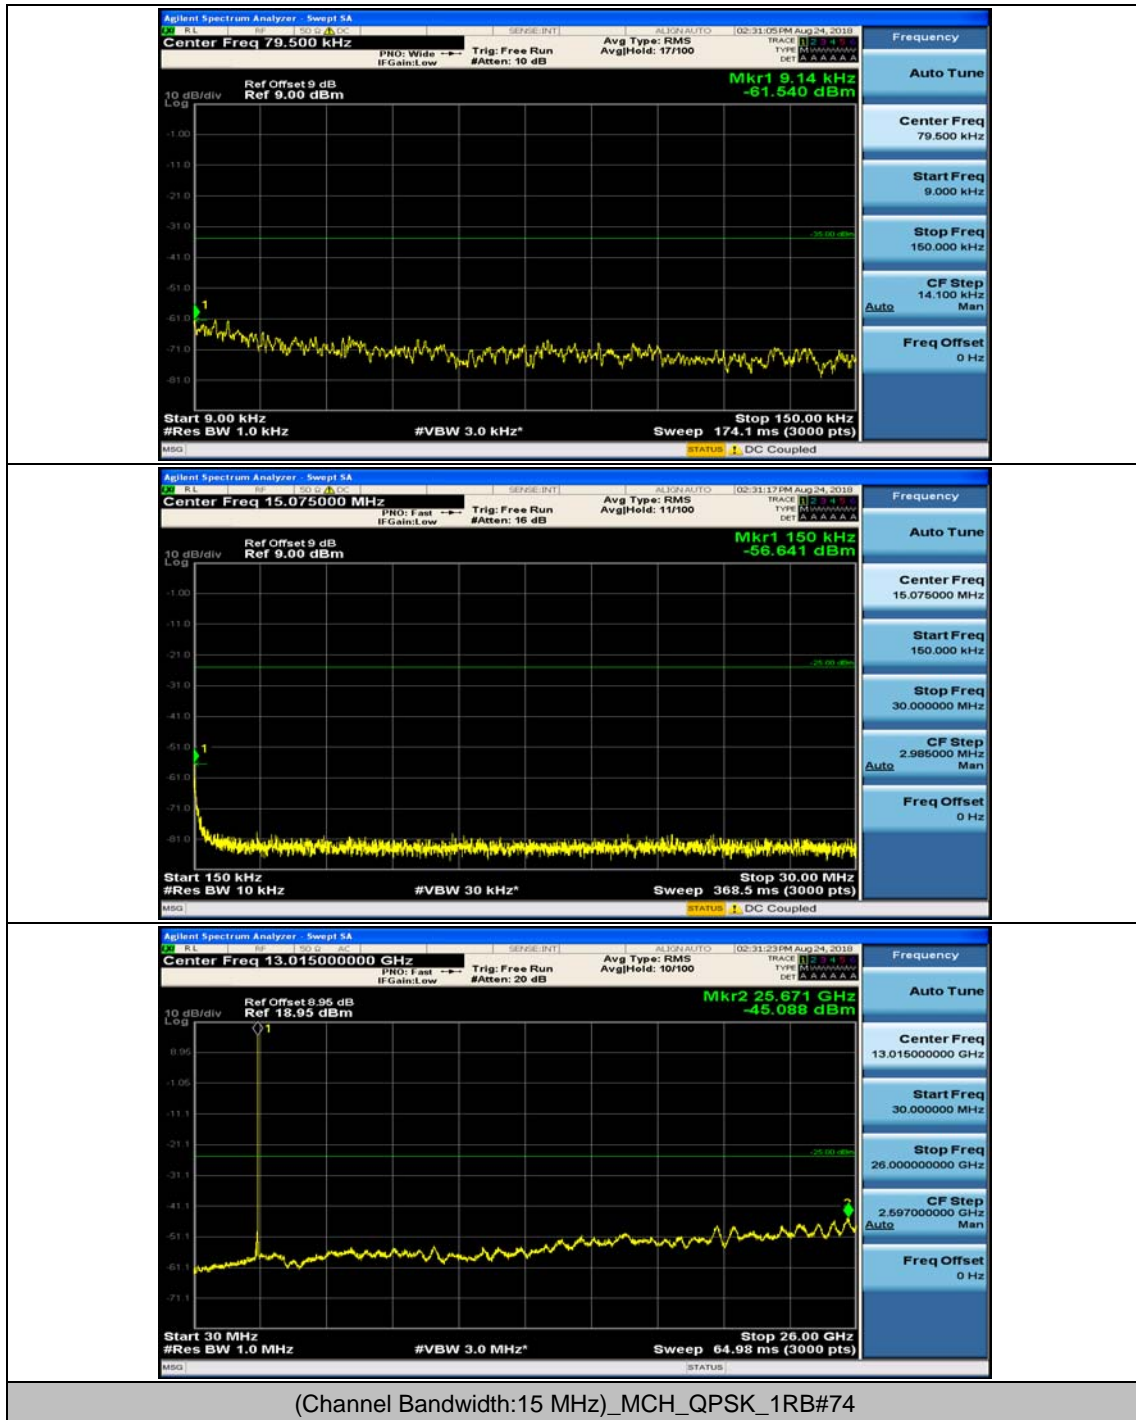

Channel Bandwidth: 10 MHz_LCH_16QAM_1RB#24

Channel Bandwidth: 10 MHz_MCH_16QAM_1RB#0

Channel Bandwidth: 10 MHz_MCH_16QAM_1RB#24

Channel Bandwidth: 10 MHz_HCH_16QAM_1RB#0

Channel Bandwidth: 10 MHz_HCH_16QAM_1RB#24

Channel Bandwidth: 10 MHz_HCH_16QAM_1RB#49

Channel Bandwidth: 15 MHz

(Channel Bandwidth:15 MHz)_MCH_QPSK_1RB#0

(Channel Bandwidth:15 MHz)_MCH_QPSK_1RB#37

(Channel Bandwidth:15 MHz)_MCH_QPSK_37RB#0

#Img-QPSK-M-15-P-L-CSE-1

#Img-QPSK-M-15-P-L-CSE-2

#Img-QPSK-M-15-P-L-CSE-3

(Channel Bandwidth:15 MHz)_MCH_QPSK_37RB#18

#Img-QPSK-M-15-P-M-CSE-1

#Img-QPSK-M-15-P-M-CSE-2

#Img-QPSK-M-15-P-M-CSE-3

(Channel Bandwidth:15 MHz)_MCH_QPSK_37RB#38