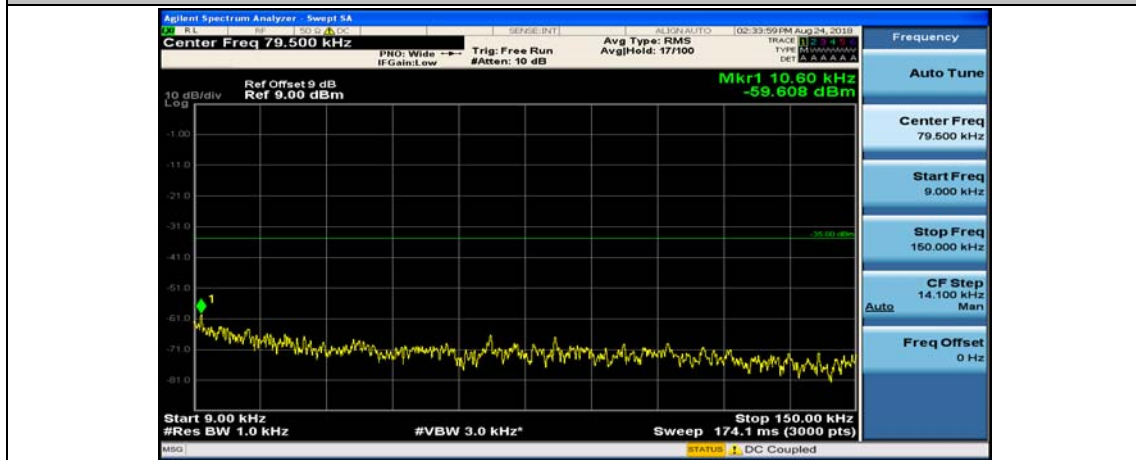

(Channel Bandwidth:15 MHz)_HCH_QPSK_1RB#74