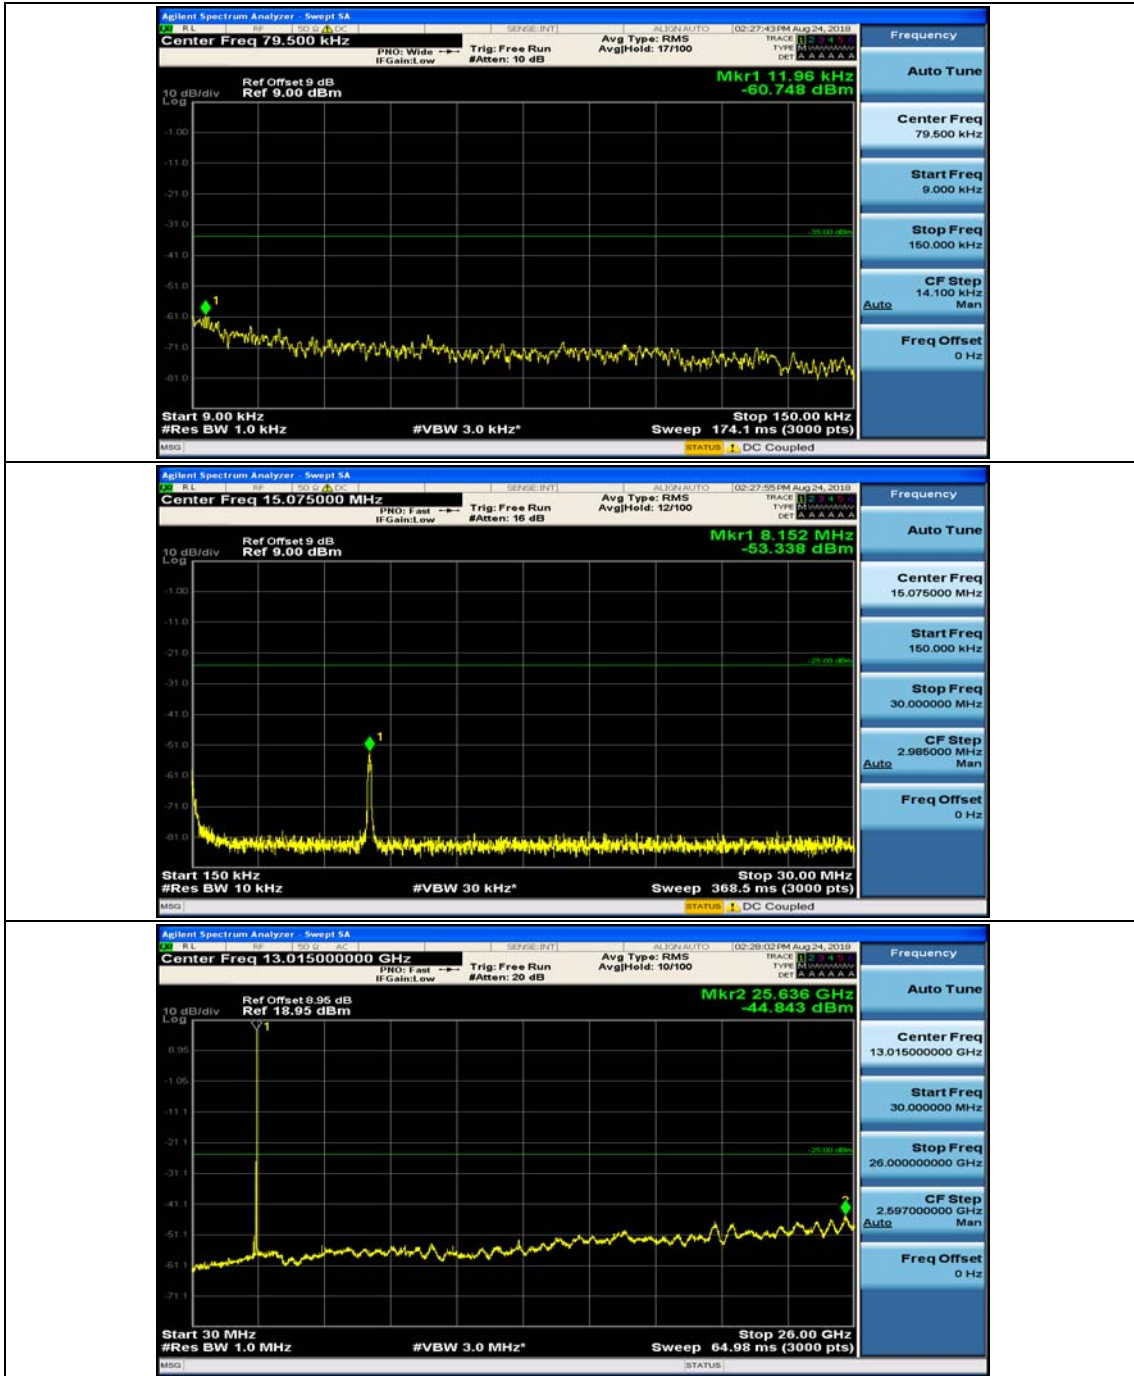

Channel Bandwidth: 10 MHz

Channel Bandwidth: 10 MHz_MCH_QPSK_1RB#0

Channel Bandwidth: 10 MHz_MCH_QPSK_1RB#24

Channel Bandwidth: 10 MHz_HCH_QPSK_1RB#0

Channel Bandwidth: 10 MHz_HCH_QPSK_1RB#24

Channel Bandwidth: 10 MHz_LCH_16QAM_1RB#0

Channel Bandwidth: 10 MHz_LCH_16QAM_1RB#24

Channel Bandwidth: 10 MHz_MCH_16QAM_1RB#0

Channel Bandwidth: 10 MHz_MCH_16QAM_1RB#24

Channel Bandwidth: 10 MHz_HCH_16QAM_1RB#0

Channel Bandwidth: 10 MHz_HCH_16QAM_1RB#24

Channel Bandwidth: 10 MHz_HCH_16QAM_1RB#49

Channel Bandwidth: 15 MHz

(Channel Bandwidth:15 MHz)_MCH_QPSK_1RB#0

(Channel Bandwidth:15 MHz)_MCH_QPSK_1RB#37

(Channel Bandwidth:15 MHz)_MCH_QPSK_37RB#0

#Img-QPSK-M-15-P-L-CSE-1