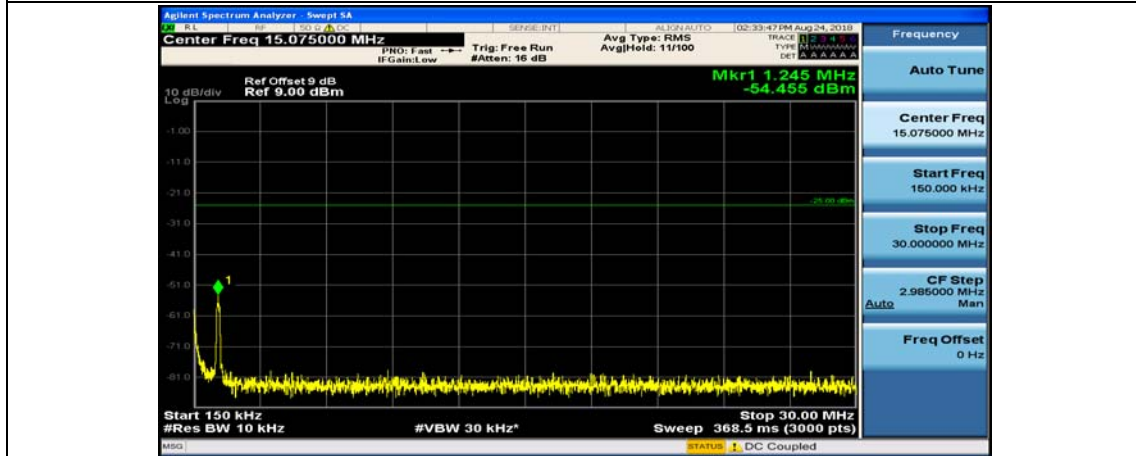

(Channel Bandwidth:15 MHz)_HCH_QPSK_1RB#37