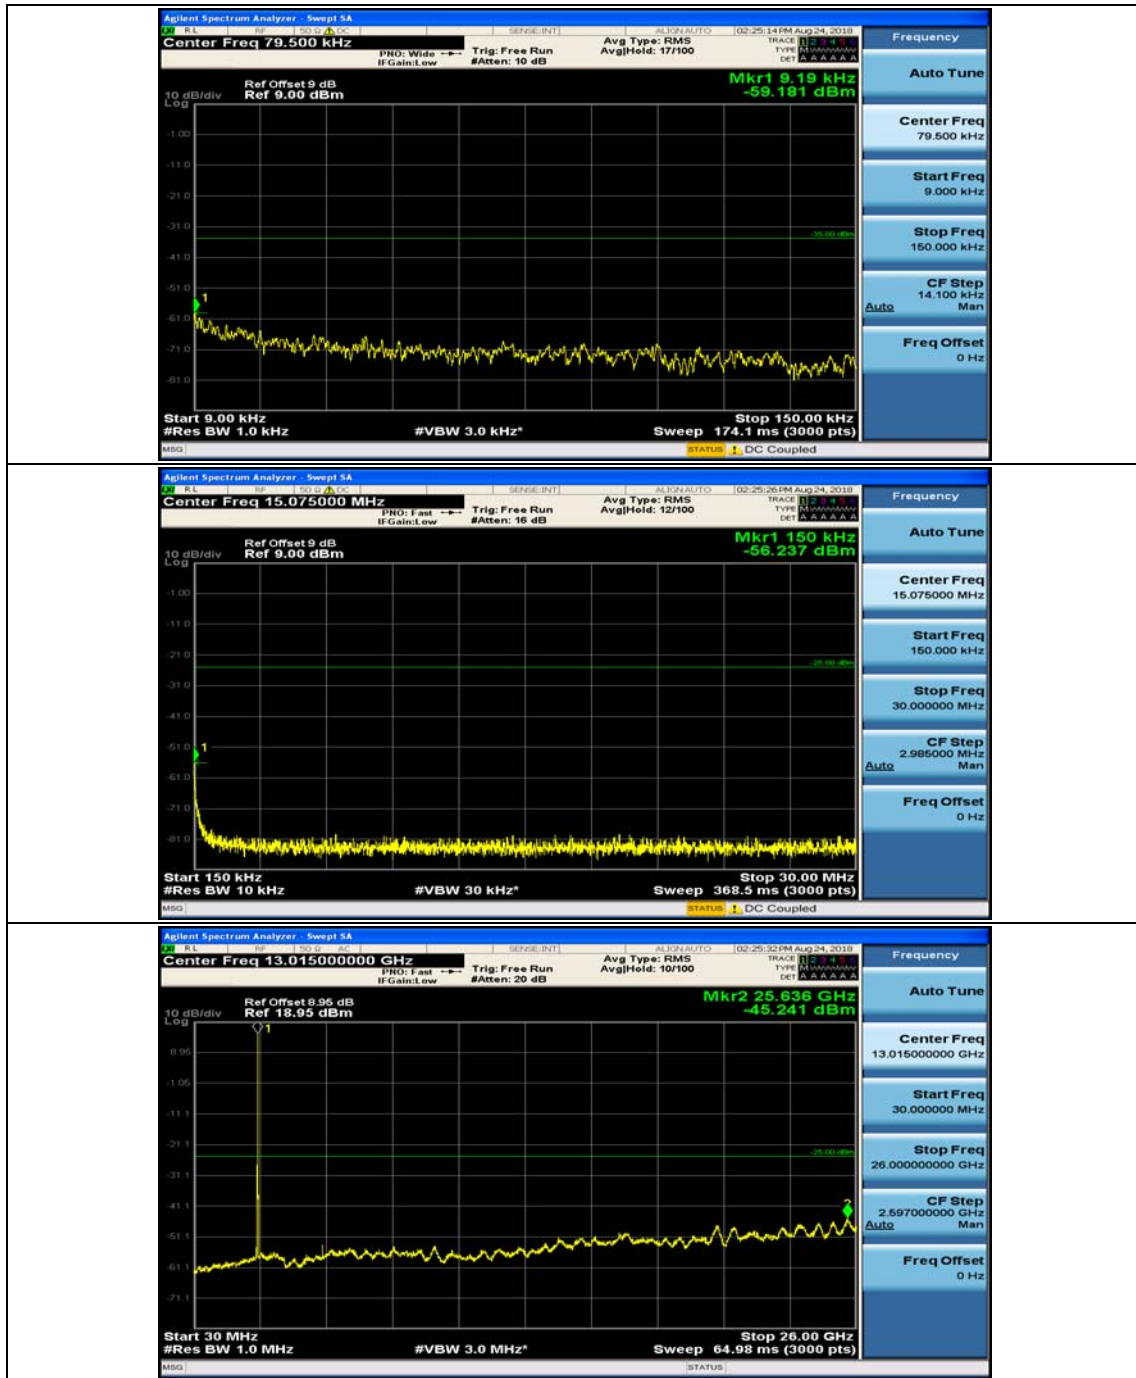

Channel Bandwidth: 10 MHz

Channel Bandwidth: 10 MHz_MCH_QPSK_1RB#0

Channel Bandwidth: 10 MHz_MCH_QPSK_1RB#24

Channel Bandwidth: 10 MHz_HCH_QPSK_1RB#0

Channel Bandwidth: 10 MHz_HCH_QPSK_1RB#24

Channel Bandwidth: 10 MHz_LCH_16QAM_1RB#0

Channel Bandwidth: 10 MHz_LCH_16QAM_1RB#24

Channel Bandwidth: 10 MHz_MCH_16QAM_1RB#0

Channel Bandwidth: 10 MHz_MCH_16QAM_1RB#24

Channel Bandwidth: 10 MHz_HCH_16QAM_1RB#0

Channel Bandwidth: 10 MHz_HCH_16QAM_1RB#24

Channel Bandwidth: 10 MHz_HCH_16QAM_1RB#49

Channel Bandwidth: 15 MHz

(Channel Bandwidth:15 MHz)_MCH_QPSK_1RB#0

(Channel Bandwidth:15 MHz)_MCH_QPSK_1RB#37

(Channel Bandwidth:15 MHz)_MCH_QPSK_37RB#0

#Img-QPSK-M-15-P-L-CSE-1