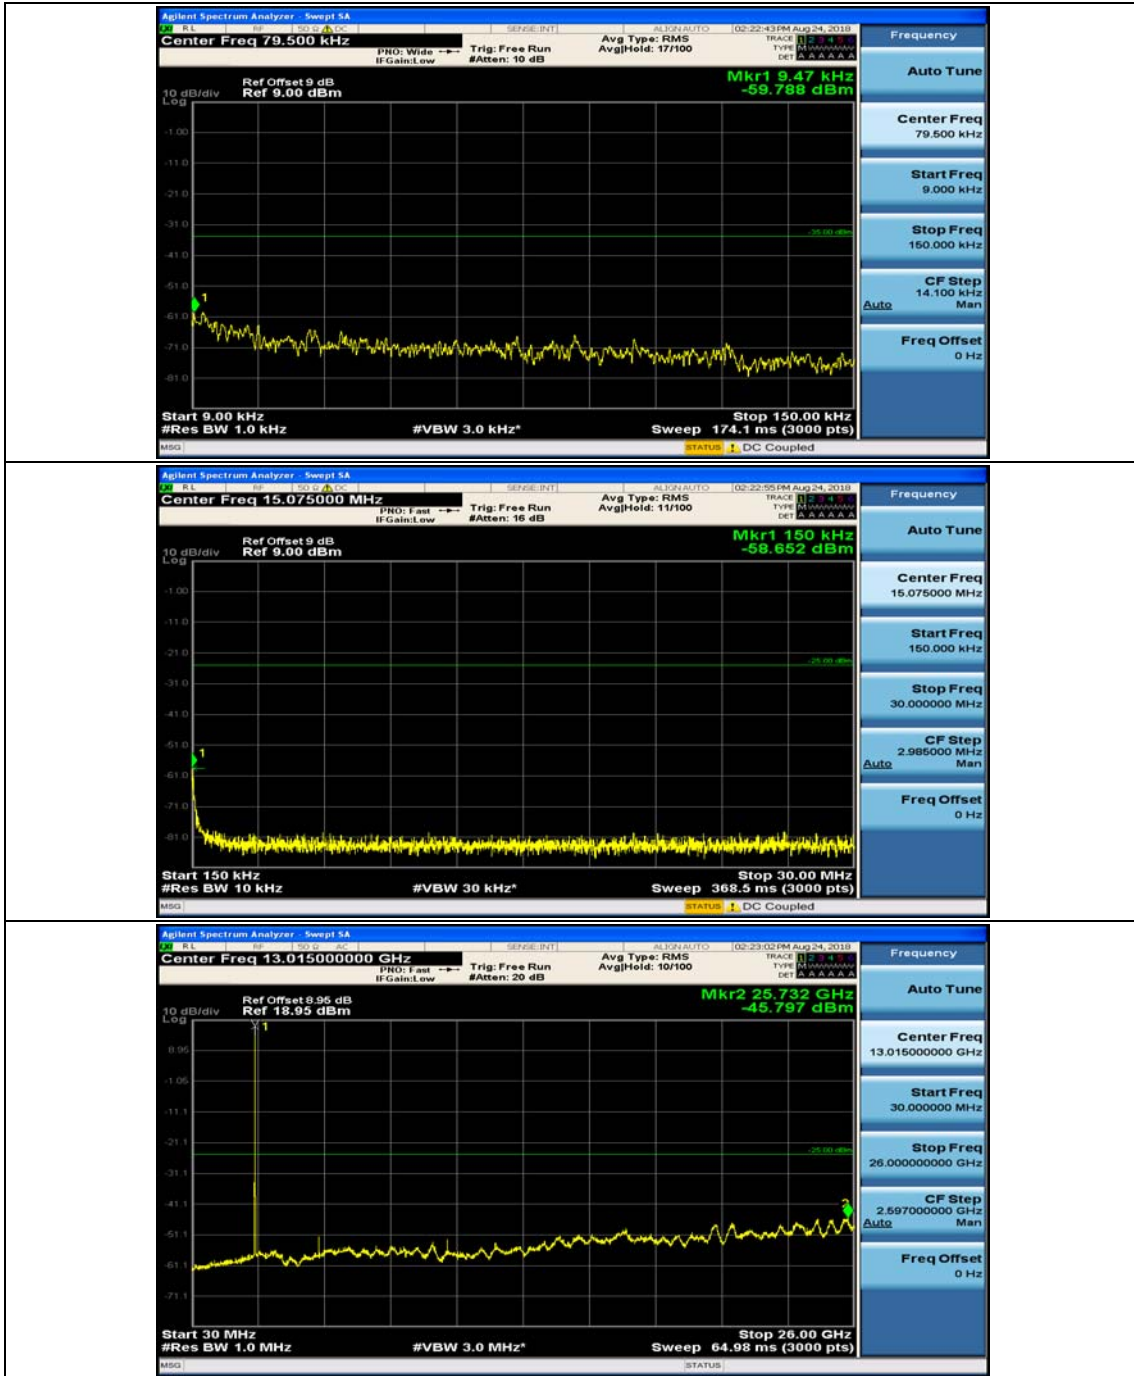

Channel Bandwidth: 10 MHz

Channel Bandwidth: 10 MHz_MCH_QPSK_1RB#0

Channel Bandwidth: 10 MHz_MCH_QPSK_1RB#24

Channel Bandwidth: 10 MHz_HCH_QPSK_1RB#0

Channel Bandwidth: 10 MHz_HCH_QPSK_1RB#24

Channel Bandwidth: 10 MHz_LCH_16QAM_1RB#0

Channel Bandwidth: 10 MHz_LCH_16QAM_1RB#24

Channel Bandwidth: 10 MHz_MCH_16QAM_1RB#0

Channel Bandwidth: 10 MHz_MCH_16QAM_1RB#24

Channel Bandwidth: 10 MHz_HCH_16QAM_1RB#0

Channel Bandwidth: 10 MHz_HCH_16QAM_1RB#24