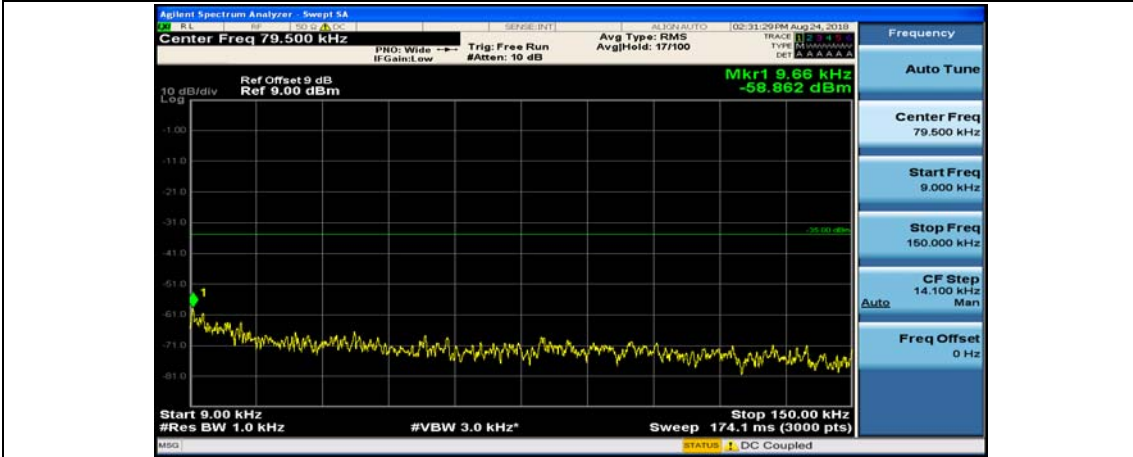

Channel Bandwidth: 10 MHz_HCH_16QAM_1RB#49

Channel Bandwidth: 15 MHz

(Channel Bandwidth:15 MHz)_MCH_QPSK_1RB#0

(Channel Bandwidth:15 MHz)_MCH_QPSK_1RB#37

(Channel Bandwidth:15 MHz)_MCH_QPSK_37RB#0

#Img-QPSK-M-15-P-L-CSE-1