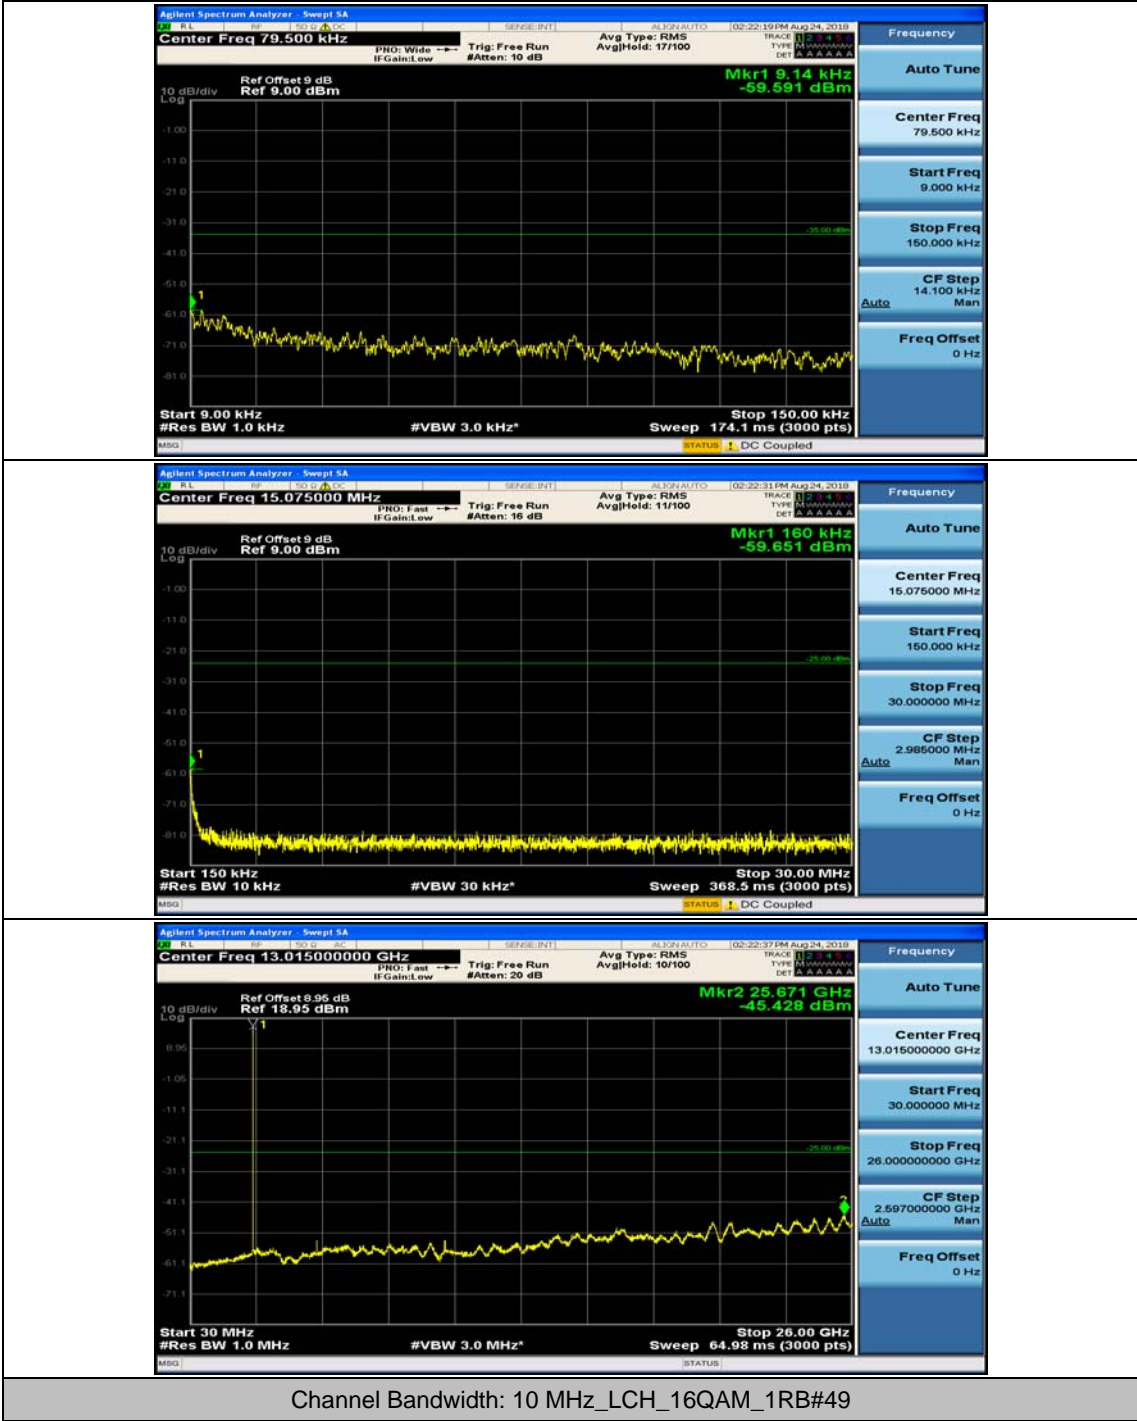

Channel Bandwidth: 10 MHz

Channel Bandwidth: 10 MHz_MCH_QPSK_1RB#0

Channel Bandwidth: 10 MHz_MCH_QPSK_1RB#24

Channel Bandwidth: 10 MHz_HCH_QPSK_1RB#0

Channel Bandwidth: 10 MHz_HCH_QPSK_1RB#24

Channel Bandwidth: 10 MHz_LCH_16QAM_1RB#0

Channel Bandwidth: 10 MHz_LCH_16QAM_1RB#24

Channel Bandwidth: 10 MHz_MCH_16QAM_1RB#0

Channel Bandwidth: 10 MHz_MCH_16QAM_1RB#24

Channel Bandwidth: 10 MHz_HCH_16QAM_1RB#0

Channel Bandwidth: 10 MHz_HCH_16QAM_1RB#24

Channel Bandwidth: 10 MHz_HCH_16QAM_1RB#49

Channel Bandwidth: 15 MHz

(Channel Bandwidth:15 MHz)_MCH_QPSK_1RB#0

(Channel Bandwidth:15 MHz)_MCH_QPSK_1RB#37

(Channel Bandwidth:15 MHz)_MCH_QPSK_37RB#0

#Img-QPSK-M-15-P-L-CSE-1