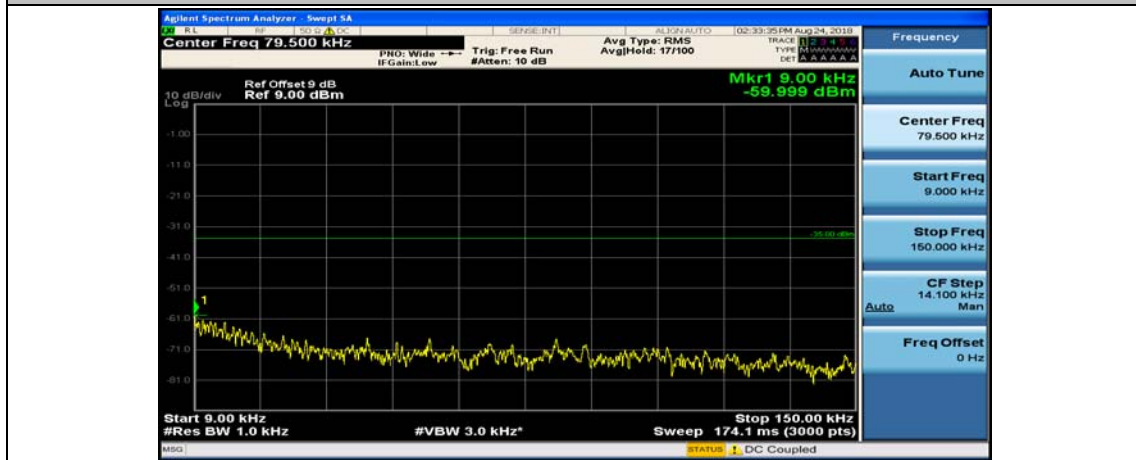

(Channel Bandwidth:15 MHz)_HCH_QPSK_1RB#37