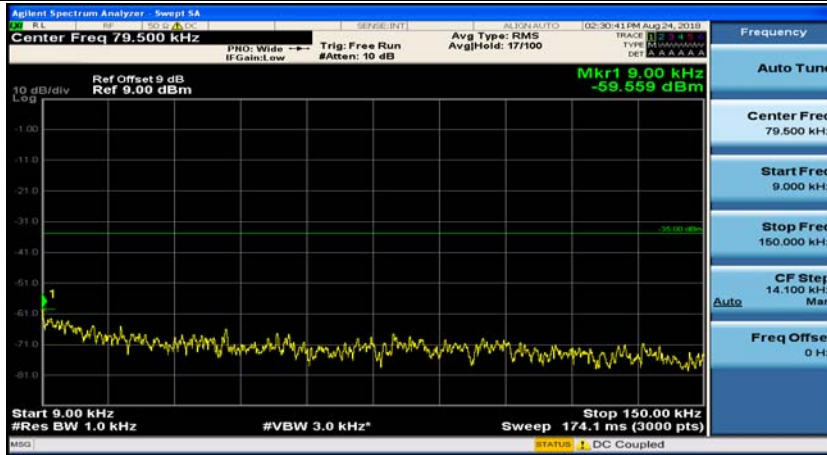

Channel Bandwidth: 10 MHz_HCH_16QAM_1RB#49

Channel Bandwidth: 15 MHz

(Channel Bandwidth:15 MHz)_MCH_QPSK_1RB#0

(Channel Bandwidth:15 MHz)_MCH_QPSK_1RB#37

(Channel Bandwidth:15 MHz)_MCH_QPSK_37RB#0

#Img-QPSK-M-15-P-L-CSE-1