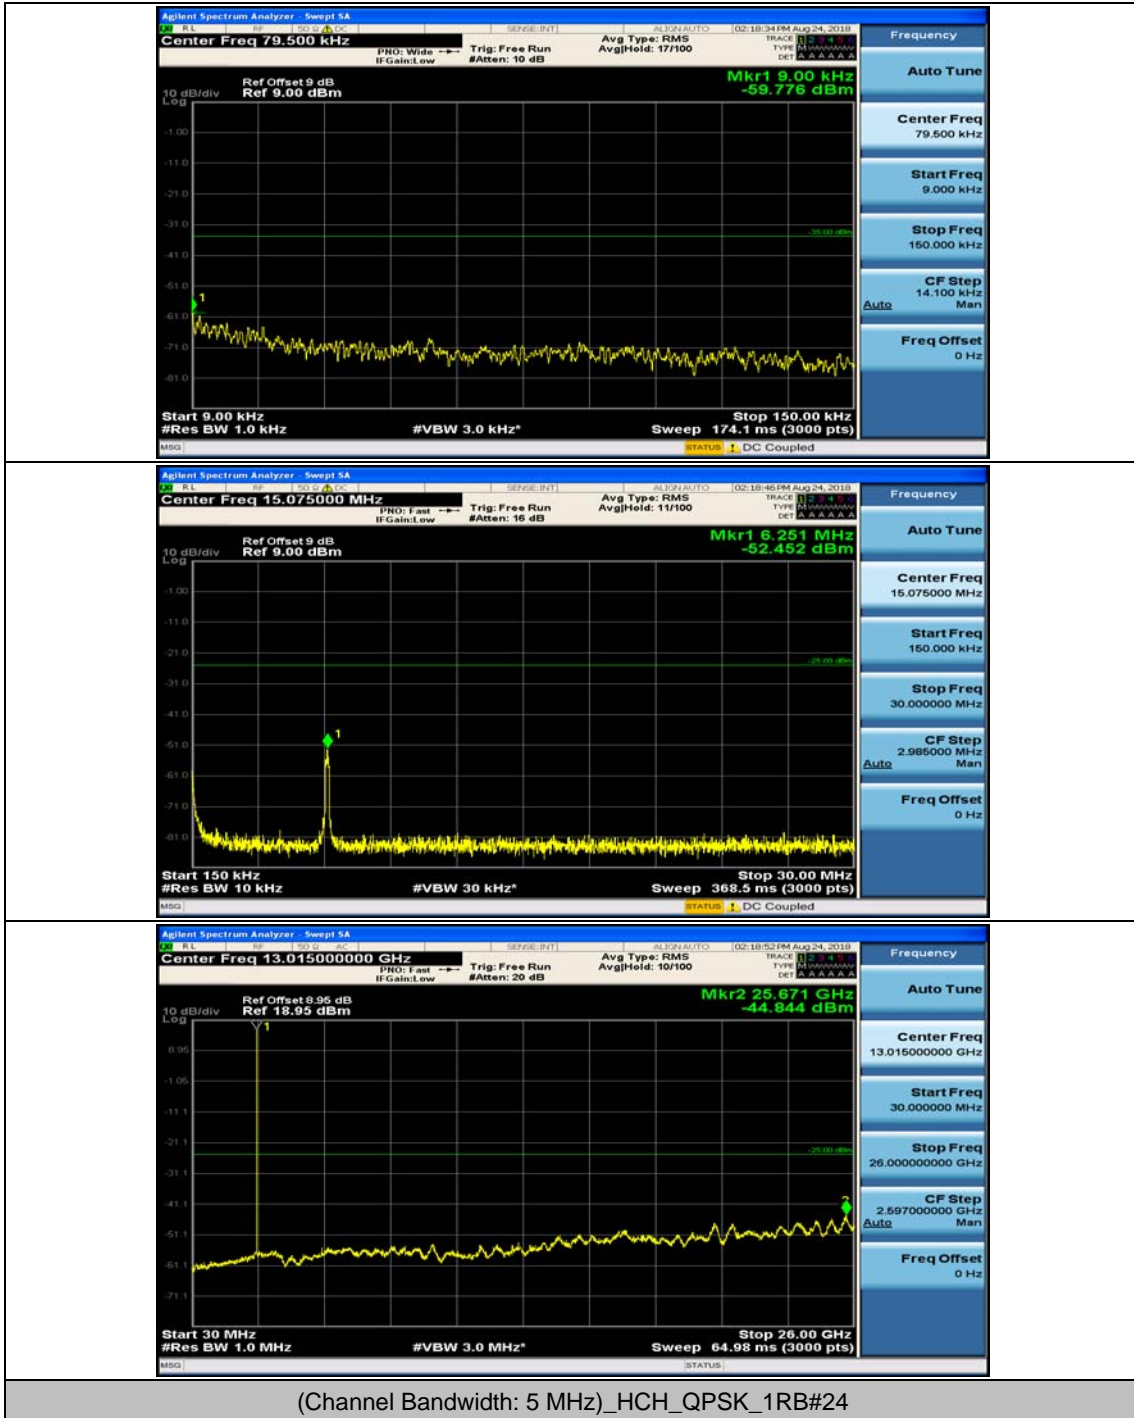

(Channel Bandwidth:20 MHz)_HCH_16QAM_50RB#50

(Channel Bandwidth:20 MHz)_HCH_16QAM_100RB#0

Appendix E: Conducted Spurious Emission

Test Graphs

Channel Bandwidth: 5 MHz

(Channel Bandwidth: 5 MHz)_MCH_QPSK_1RB#0

(Channel Bandwidth: 5 MHz)_MCH_QPSK_1RB#12

(Channel Bandwidth: 5 MHz)_HCH_QPSK_1RB#0

(Channel Bandwidth: 5 MHz)_HCH_QPSK_1RB#12

(Channel Bandwidth: 5 MHz)_LCH_16QAM_1RB#0

(Channel Bandwidth: 5 MHz)_LCH_16QAM_1RB#12