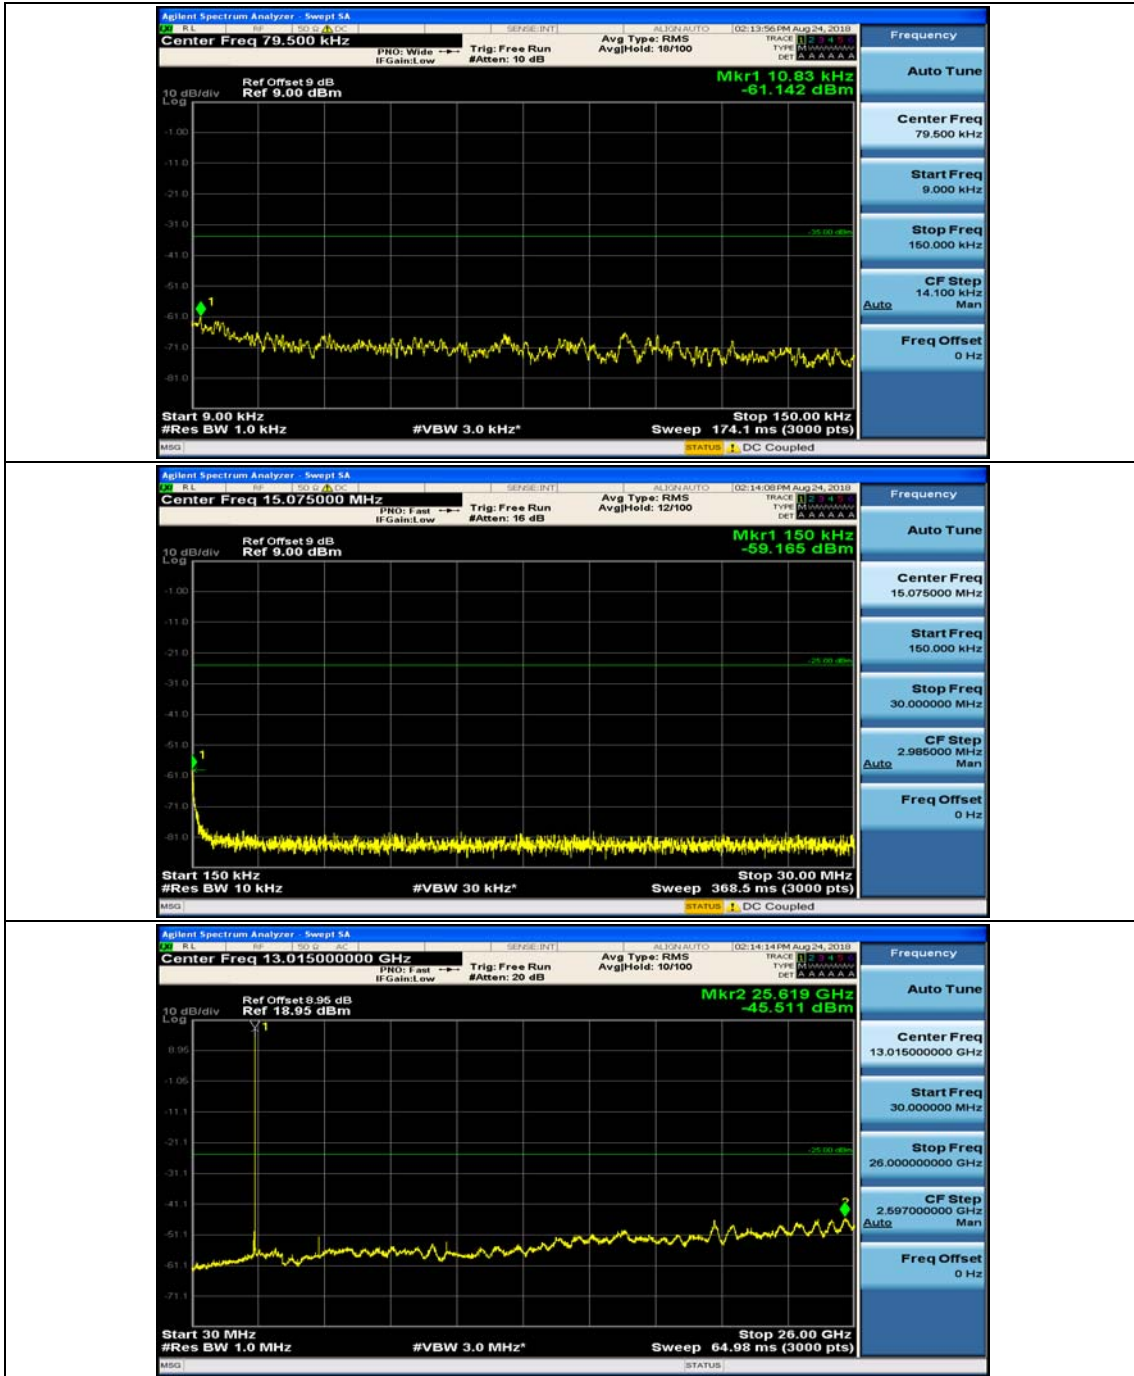

(Channel Bandwidth:20 MHz)_HCH_16QAM_50RB#50

(Channel Bandwidth:20 MHz)_HCH_16QAM_100RB#0

Appendix E: Conducted Spurious Emission

Test Graphs

Channel Bandwidth: 5 MHz

(Channel Bandwidth: 5 MHz)_MCH_QPSK_1RB#0