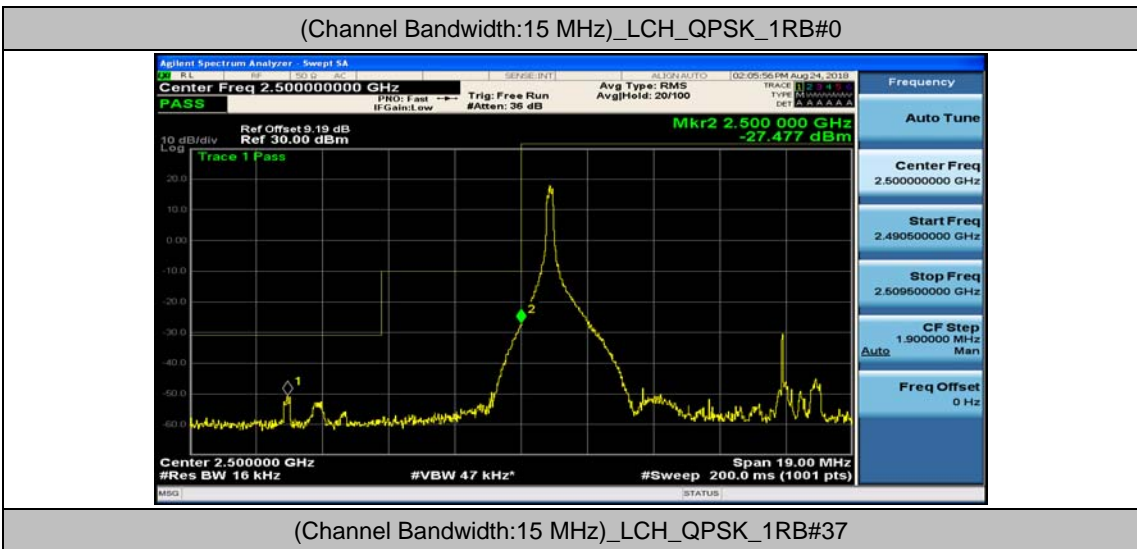

Channel Bandwidth: 10 MHz_HCH_16QAM_1RB#24

Channel Bandwidth: 10 MHz_HCH_16QAM_1RB#49

Channel Bandwidth: 15 MHz

(Channel Bandwidth:15 MHz)_LCH_QPSK_1RB#74

(Channel Bandwidth:15 MHz)_LCH_QPSK_37RB#0

(Channel Bandwidth:15 MHz)_LCH_QPSK_37RB#18

(Channel Bandwidth:15 MHz)_LCH_QPSK_37RB#38

(Channel Bandwidth:15 MHz)_LCH_QPSK_75RB#0

(Channel Bandwidth:15 MHz)_HCH_QPSK_1RB#0

(Channel Bandwidth:15 MHz)_HCH_QPSK_1RB#37

(Channel Bandwidth:15 MHz)_HCH_QPSK_1RB#74