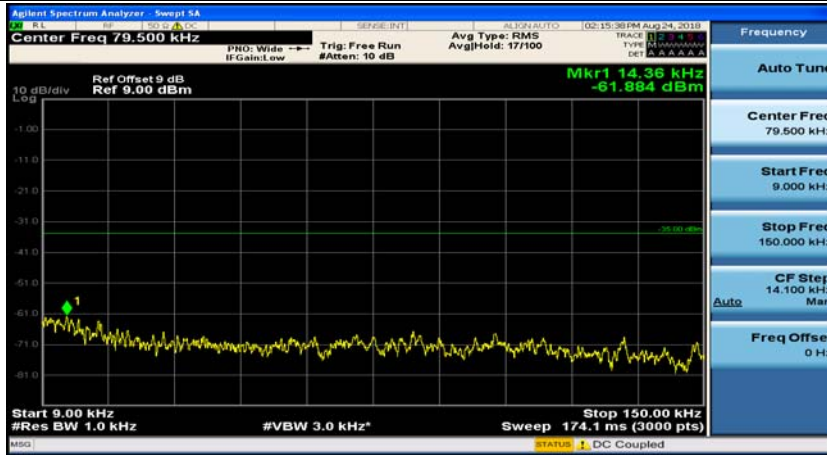

(Channel Bandwidth:20 MHz)_HCH_16QAM_50RB#50

(Channel Bandwidth:20 MHz)_HCH_16QAM_100RB#0

Appendix E: Conducted Spurious Emission

Test Graphs

Channel Bandwidth: 5 MHz

(Channel Bandwidth: 5 MHz)_MCH_QPSK_1RB#0