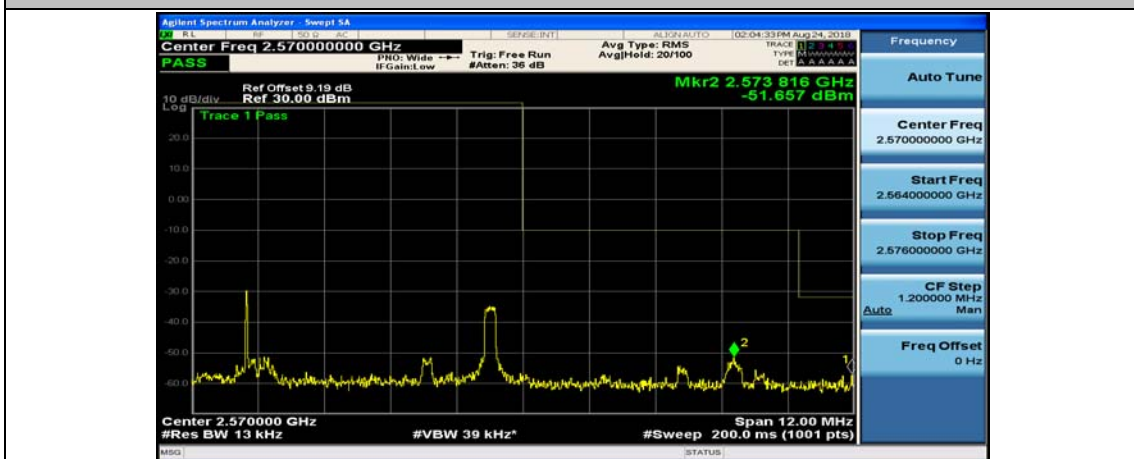

Channel Bandwidth: 10 MHz_LCH_16QAM_1RB#0

Channel Bandwidth: 10 MHz_LCH_16QAM_1RB#24

Channel Bandwidth: 10 MHz_LCH_16QAM_1RB#49

Channel Bandwidth: 10 MHz_LCH_16QAM_25RB#0

Channel Bandwidth: 10 MHz_HCH_16QAM_1RB#0

Channel Bandwidth: 10 MHz_HCH_16QAM_1RB#24

Channel Bandwidth: 10 MHz_HCH_16QAM_1RB#49

Channel Bandwidth: 15 MHz

(Channel Bandwidth:15 MHz)_LCH_QPSK_1RB#74

(Channel Bandwidth:15 MHz)_LCH_QPSK_37RB#0

(Channel Bandwidth:15 MHz)_LCH_QPSK_37RB#18