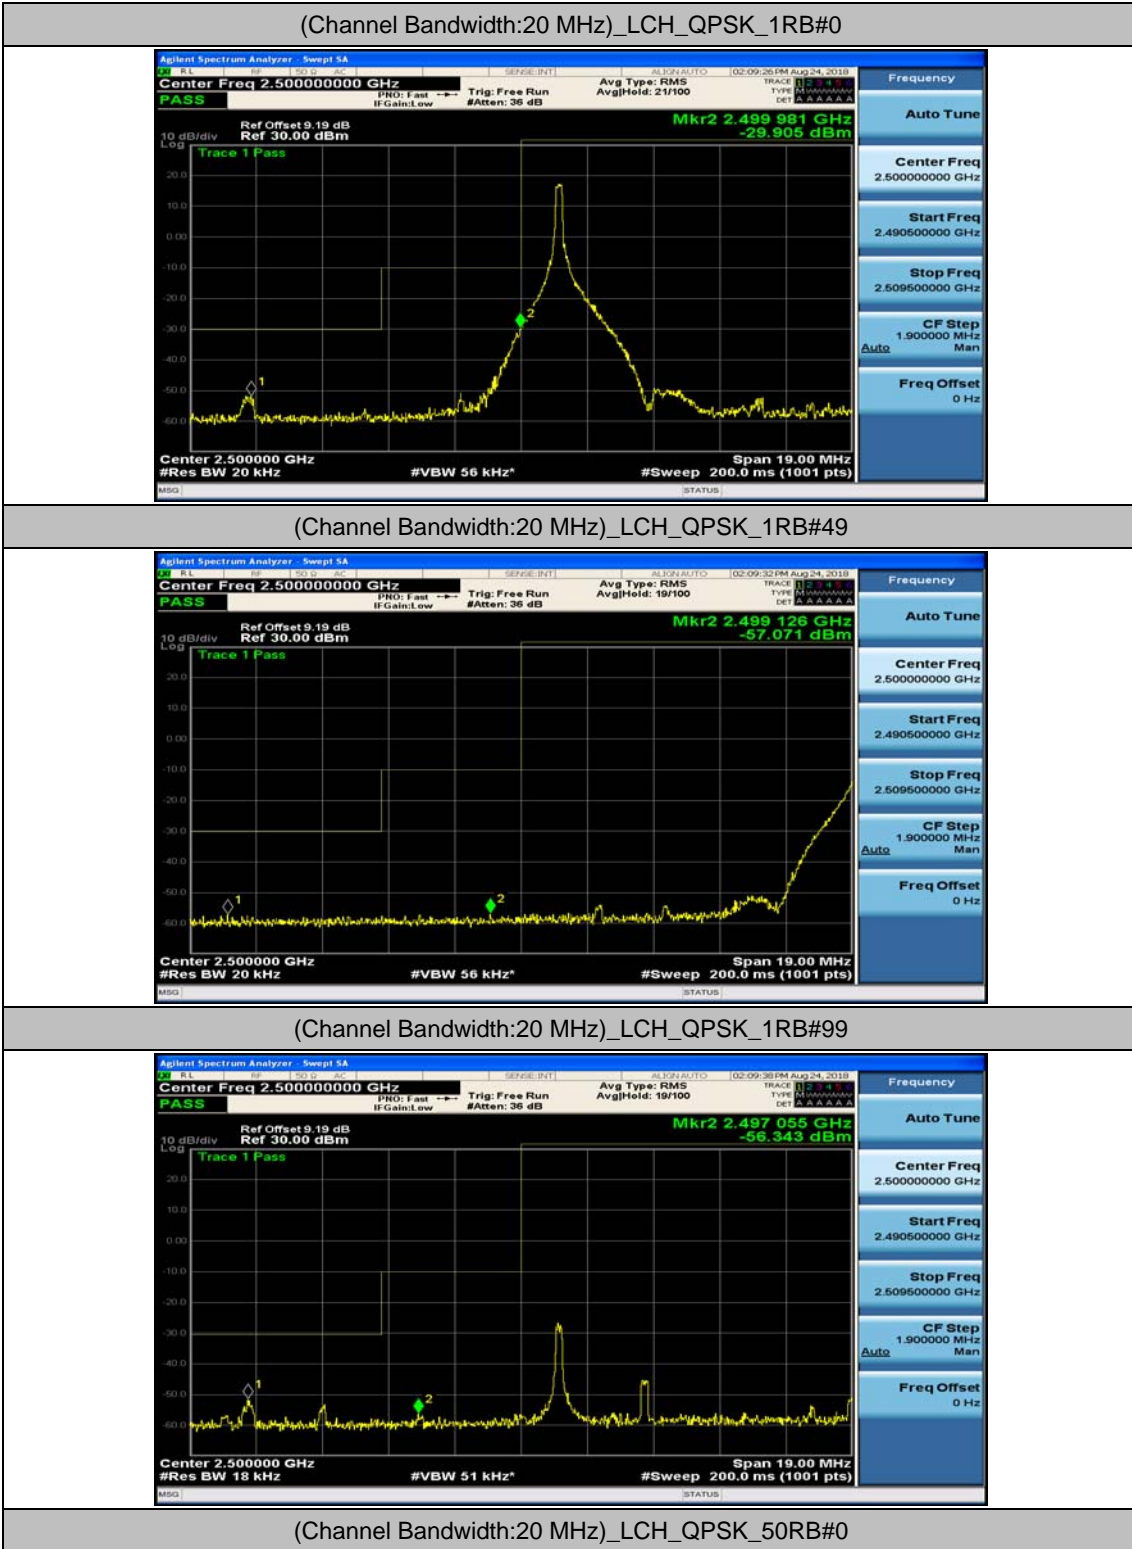

(Channel Bandwidth:15 MHz)_HCH_16QAM_37RB#18

(Channel Bandwidth:15 MHz)_HCH_16QAM_37RB#38

(Channel Bandwidth:15 MHz)_HCH_16QAM_75RB#0

Channel Bandwidth: 20 MHz

(Channel Bandwidth:20 MHz)_LCH_QPSK_50RB#25

(Channel Bandwidth:20 MHz)_LCH_QPSK_50RB#50

(Channel Bandwidth:20 MHz)_LCH_QPSK_100RB#0

(Channel Bandwidth:20 MHz)_HCH_QPSK_1RB#0

(Channel Bandwidth:20 MHz)_HCH_QPSK_1RB#49

(Channel Bandwidth:20 MHz)_HCH_QPSK_1RB#99

(Channel Bandwidth:20 MHz)_HCH_QPSK_50RB#0