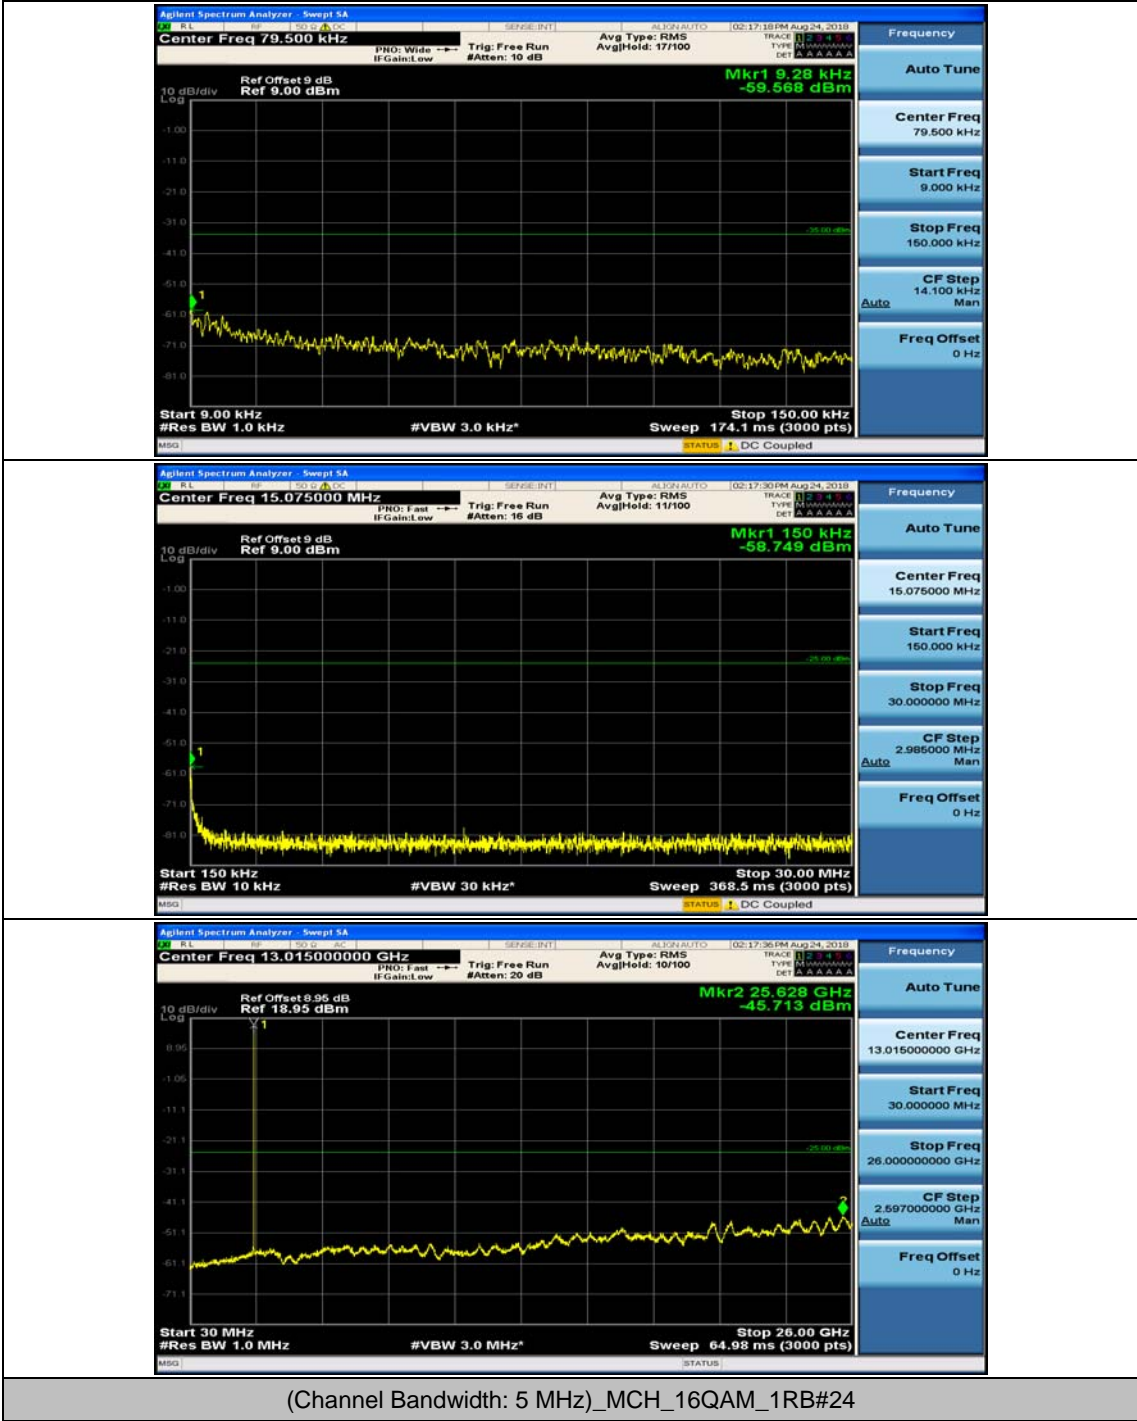

(Channel Bandwidth: 5 MHz)_MCH_16QAM_1RB#12