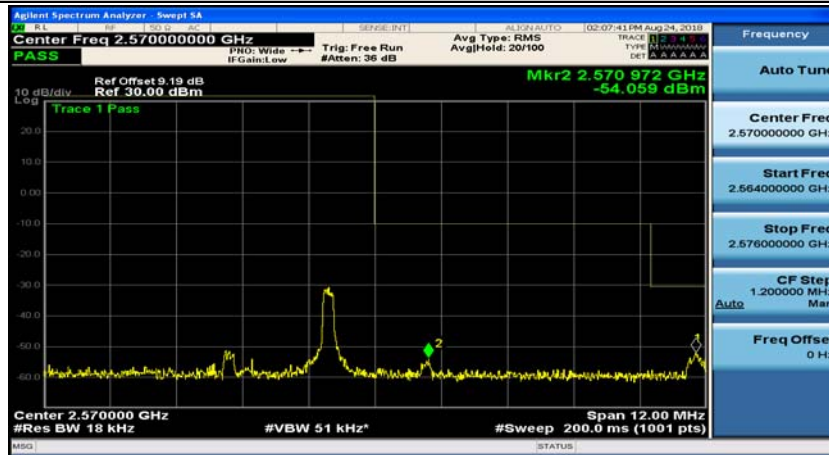

(Channel Bandwidth:15 MHz)_HCH_QPSK_1RB#0