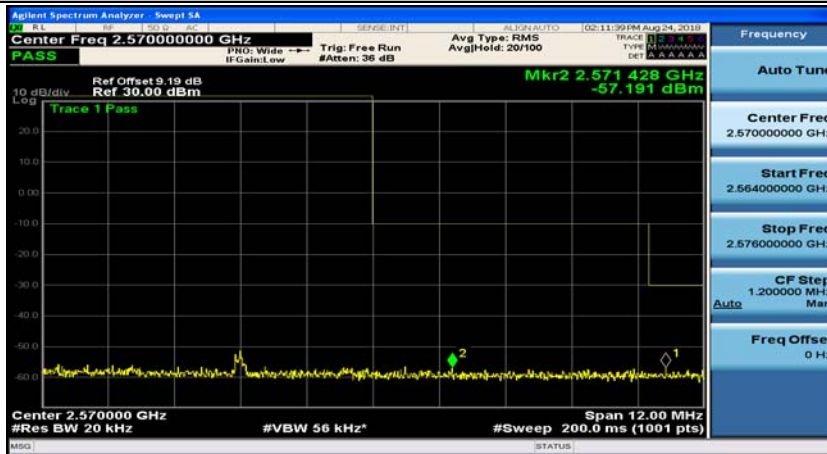

(Channel Bandwidth:20 MHz)_HCH_16QAM_1RB#49