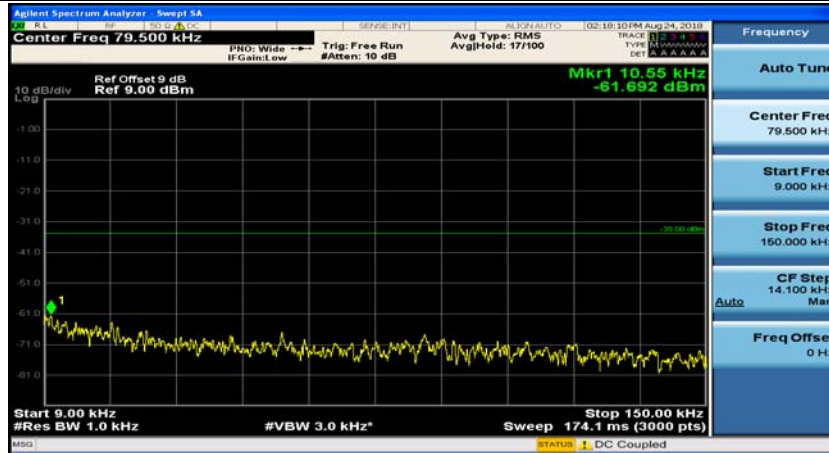

(Channel Bandwidth: 5 MHz)_HCH_QPSK_1RB#0