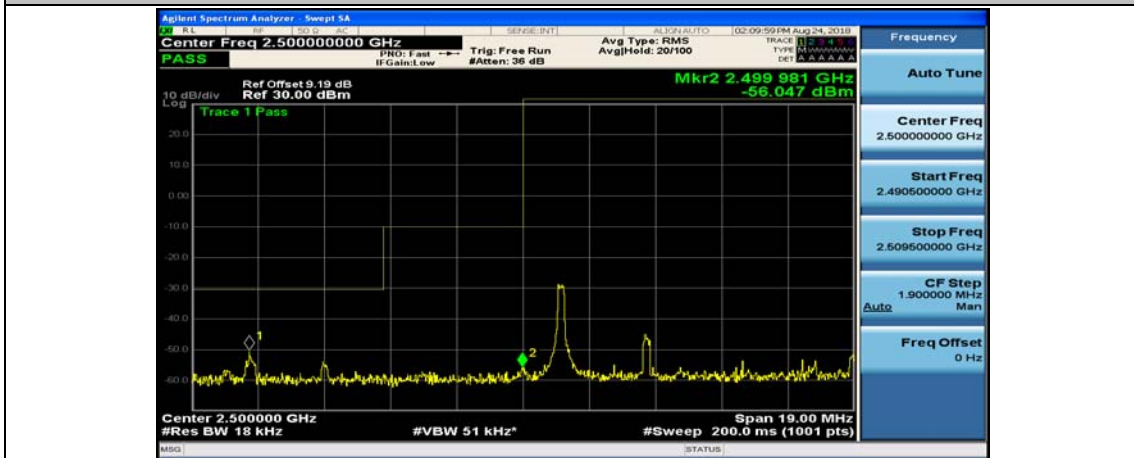

(Channel Bandwidth:20 MHz)_LCH_16QAM_1RB#99