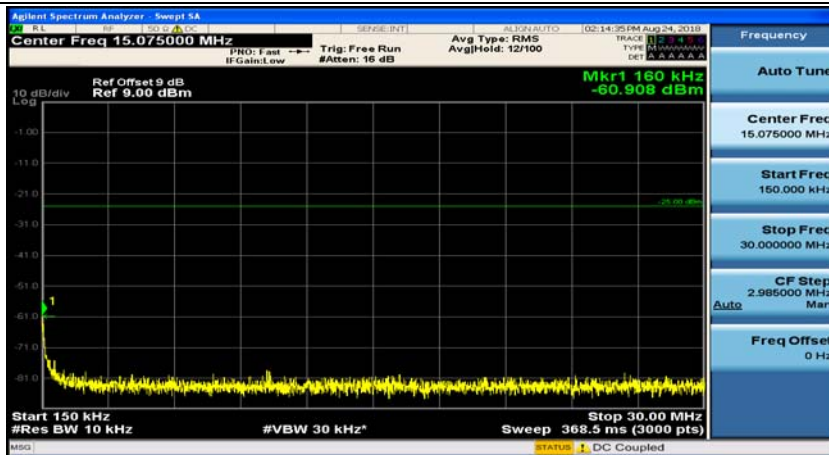

(Channel Bandwidth: 5 MHz)_MCH_QPSK_1RB#12

(Channel Bandwidth: 5 MHz)_HCH_QPSK_1RB#0

(Channel Bandwidth: 5 MHz)_HCH_QPSK_1RB#12

(Channel Bandwidth: 5 MHz)_LCH_16QAM_1RB#0

(Channel Bandwidth: 5 MHz)_LCH_16QAM_1RB#12