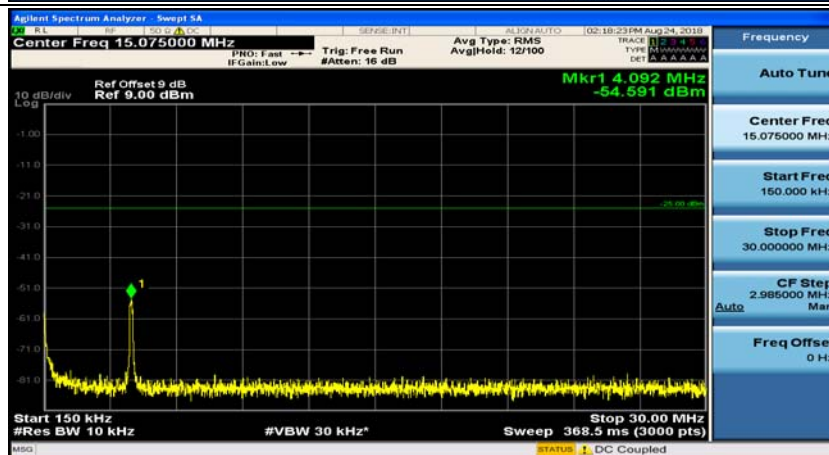

(Channel Bandwidth: 5 MHz)_HCH_QPSK_1RB#0