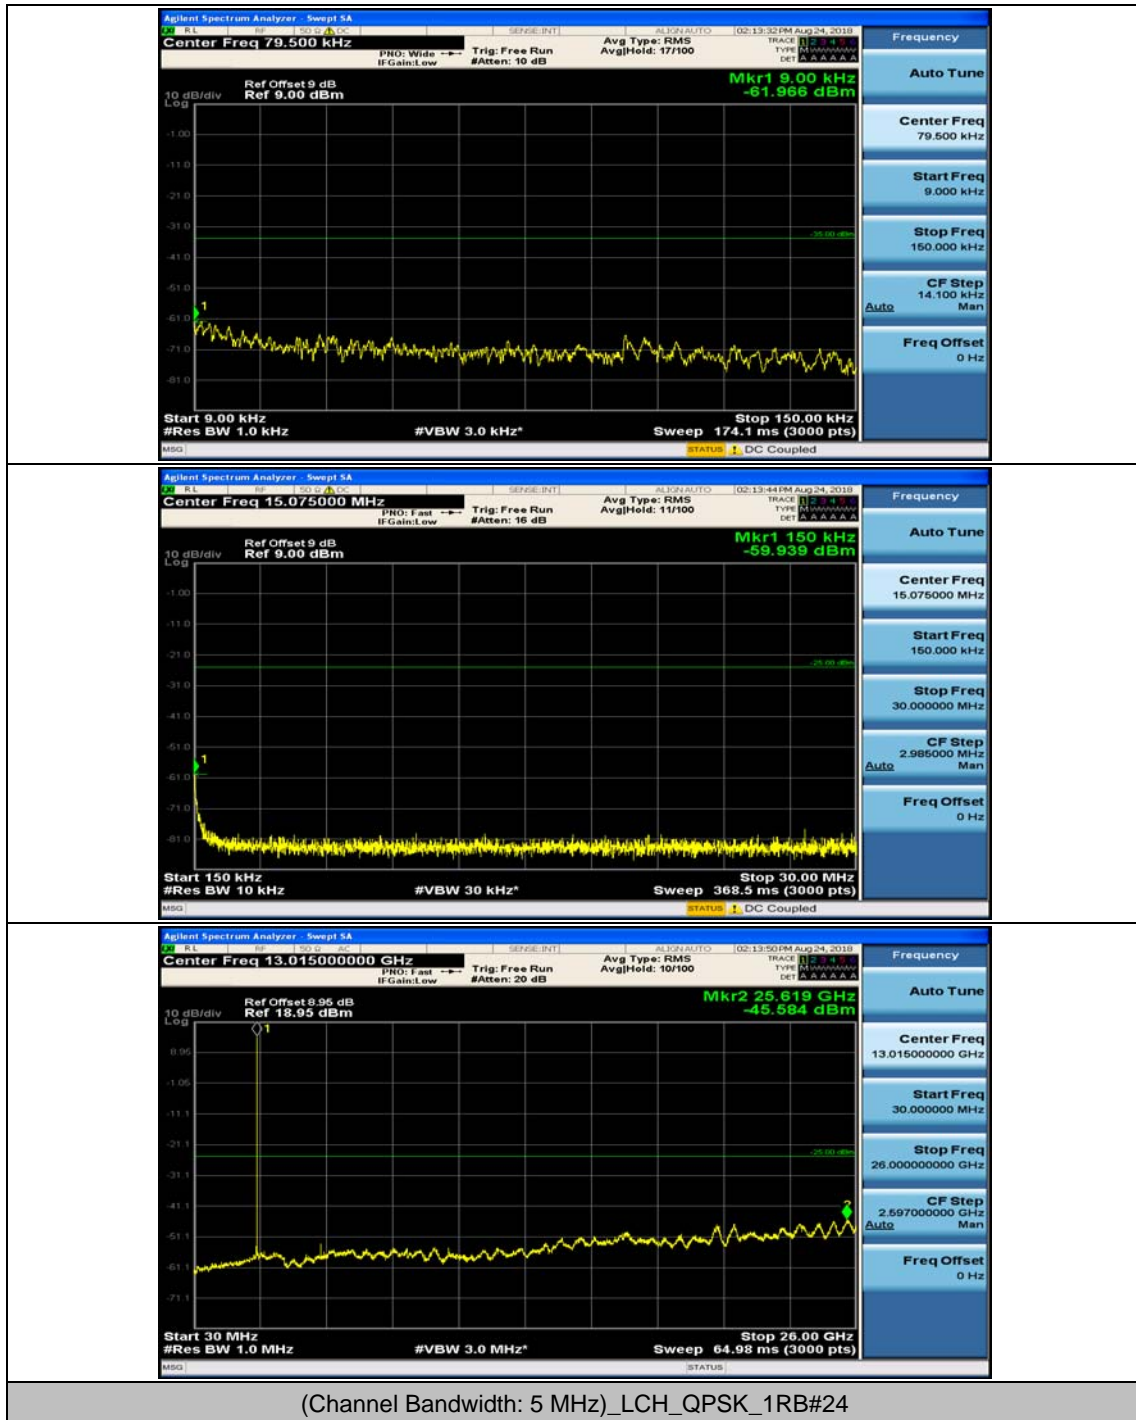

(Channel Bandwidth:20 MHz)_HCH_16QAM_50RB#50

(Channel Bandwidth:20 MHz)_HCH_16QAM_100RB#0

Appendix E: Conducted Spurious Emission

Test Graphs

Channel Bandwidth: 5 MHz

(Channel Bandwidth: 5 MHz)_MCH_QPSK_1RB#0