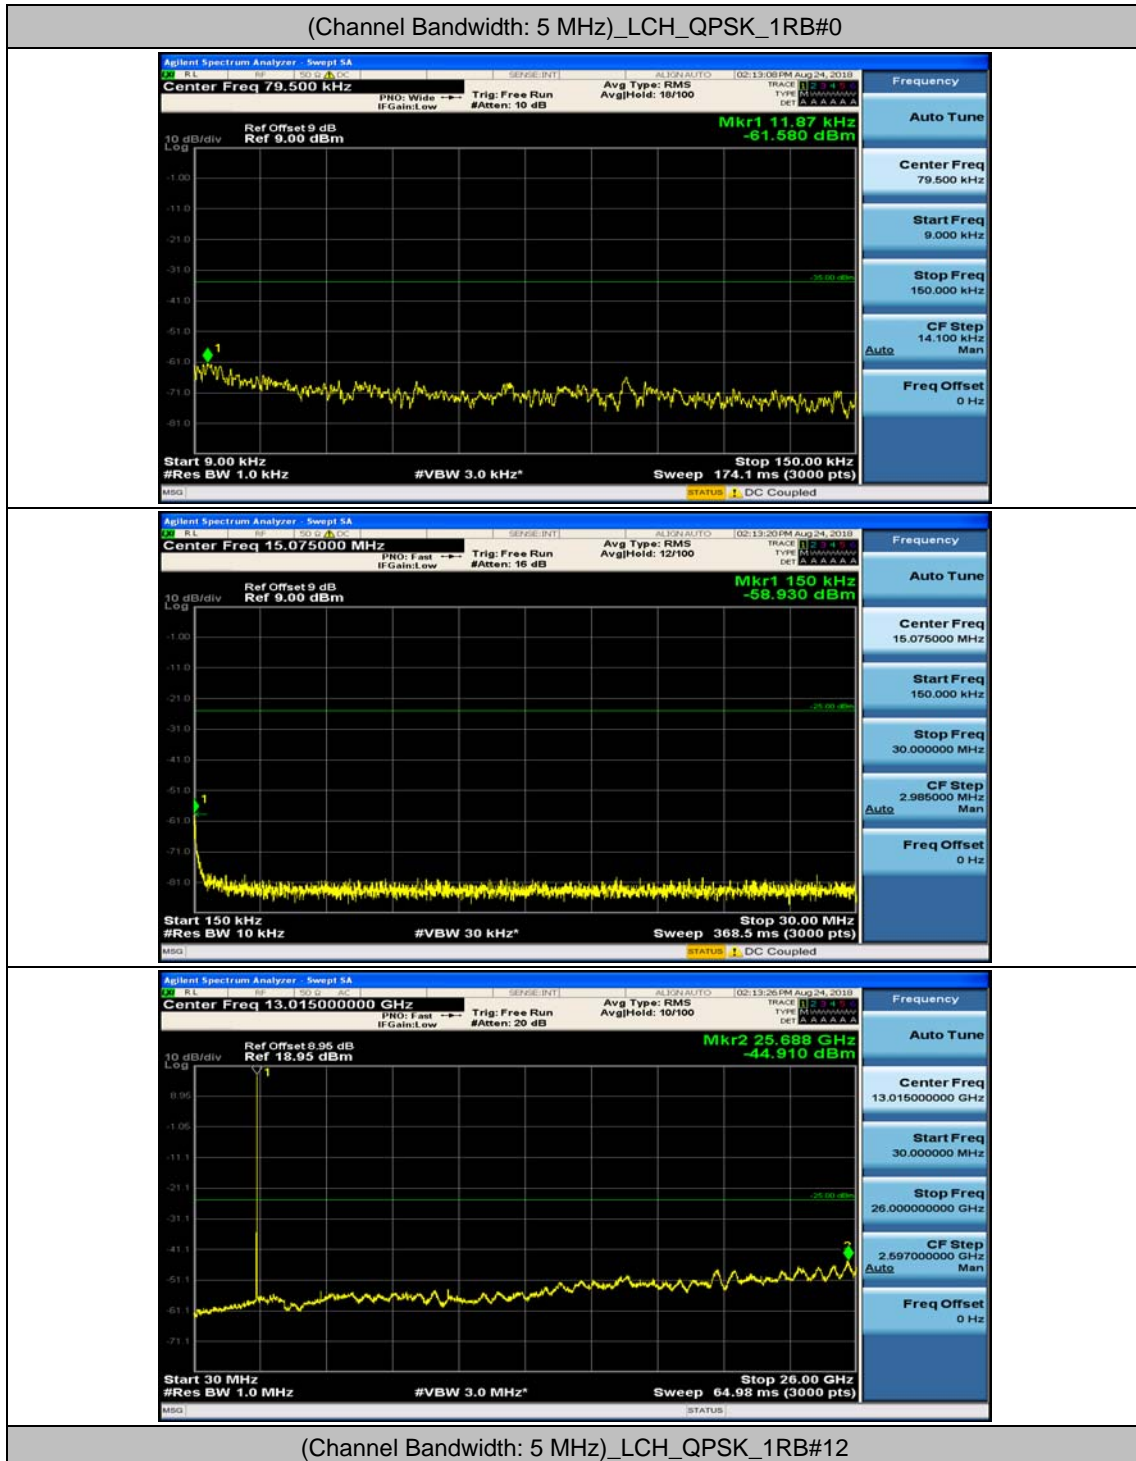

(Channel Bandwidth:20 MHz)_HCH_16QAM_50RB#50

(Channel Bandwidth:20 MHz)_HCH_16QAM_100RB#0

Appendix E: Conducted Spurious Emission

Test Graphs

Channel Bandwidth: 5 MHz

(Channel Bandwidth: 5 MHz)_MCH_QPSK_1RB#0