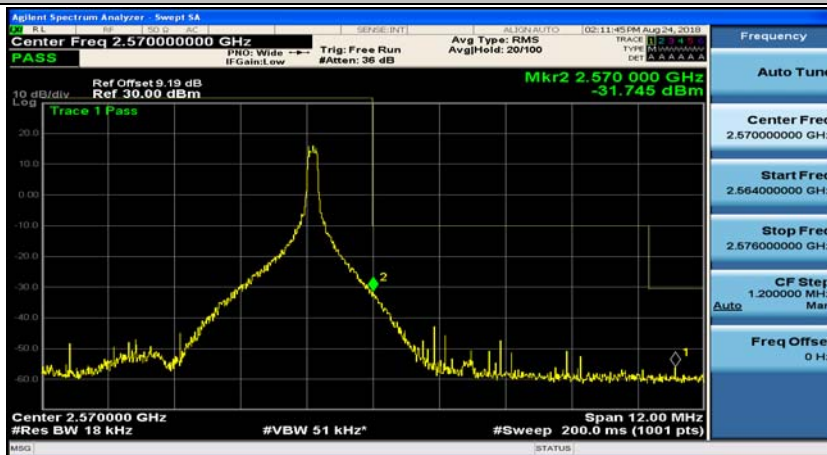

(Channel Bandwidth:20 MHz)_HCH_16QAM_1RB#99