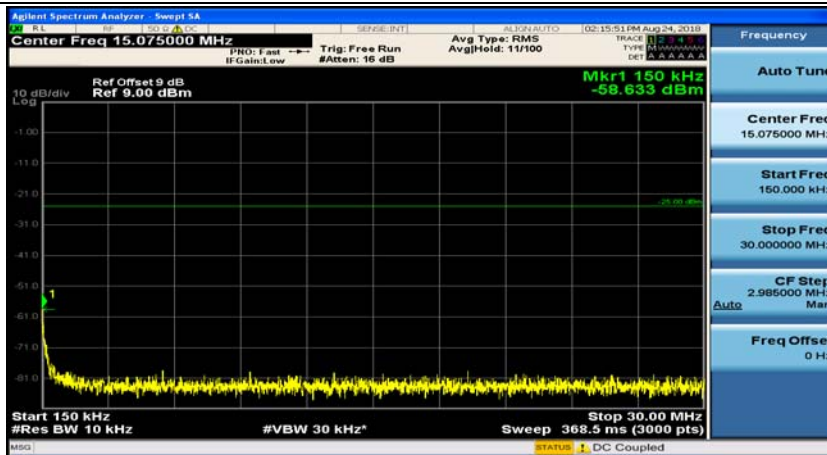

(Channel Bandwidth:20 MHz)_HCH_16QAM_50RB#50

(Channel Bandwidth:20 MHz)_HCH_16QAM_100RB#0

Appendix E: Conducted Spurious Emission

Test Graphs

Channel Bandwidth: 5 MHz

(Channel Bandwidth: 5 MHz)_MCH_QPSK_1RB#0