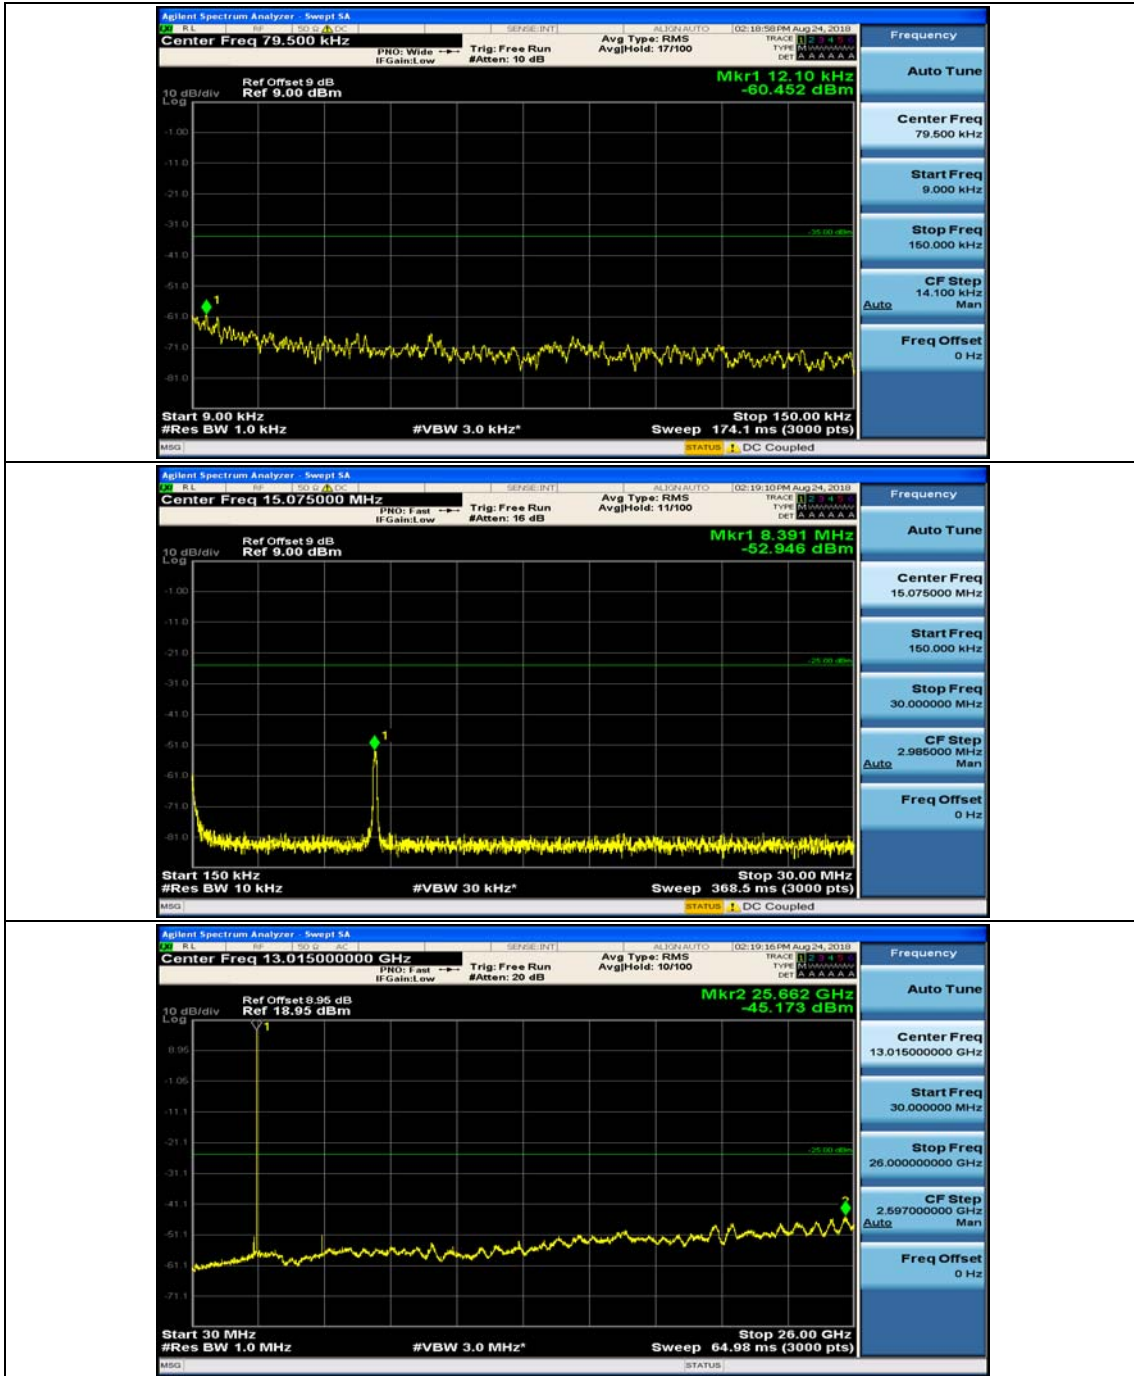

(Channel Bandwidth: 5 MHz)_MCH_QPSK_1RB#12

(Channel Bandwidth: 5 MHz)_HCH_QPSK_1RB#0

(Channel Bandwidth: 5 MHz)_HCH_QPSK_1RB#12

(Channel Bandwidth: 5 MHz)_LCH_16QAM_1RB#0

(Channel Bandwidth: 5 MHz)_LCH_16QAM_1RB#12