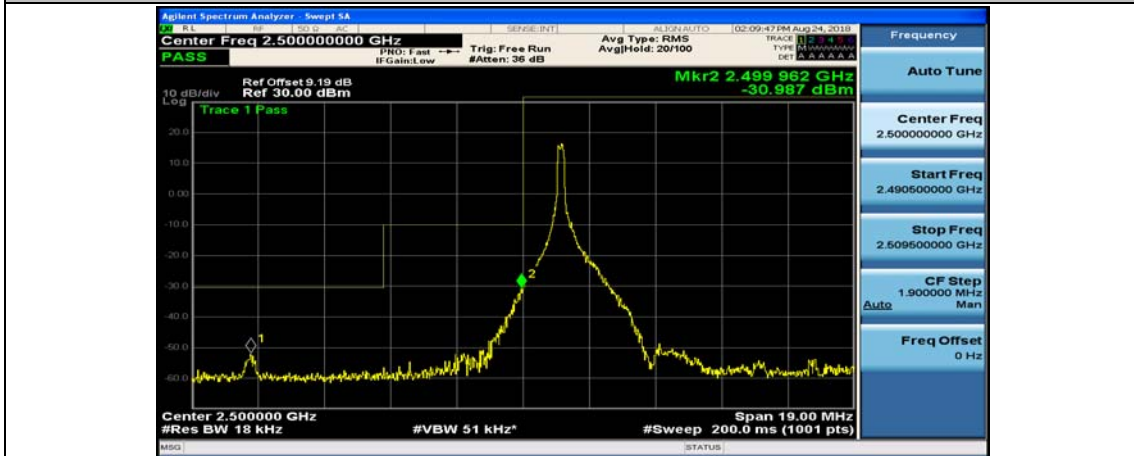

(Channel Bandwidth:20 MHz)_HCH_QPSK_50RB#25

(Channel Bandwidth:20 MHz)_HCH_QPSK_50RB#50

(Channel Bandwidth:20 MHz)_HCH_QPSK_100RB#0

(Channel Bandwidth:20 MHz)_LCH_16QAM_1RB#0

(Channel Bandwidth:20 MHz)_LCH_16QAM_1RB#49