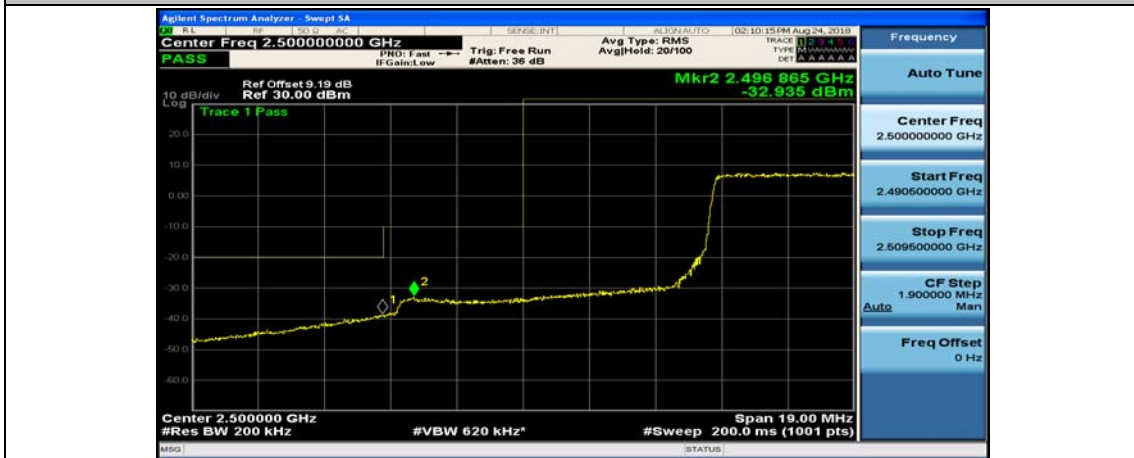

(Channel Bandwidth:15 MHz)_HCH_16QAM_37RB#18

(Channel Bandwidth:15 MHz)_HCH_16QAM_37RB#38

(Channel Bandwidth:15 MHz)_HCH_16QAM_75RB#0

Channel Bandwidth: 20 MHz

(Channel Bandwidth:20 MHz)_LCH_QPSK_50RB#25

(Channel Bandwidth:20 MHz)_LCH_QPSK_50RB#50