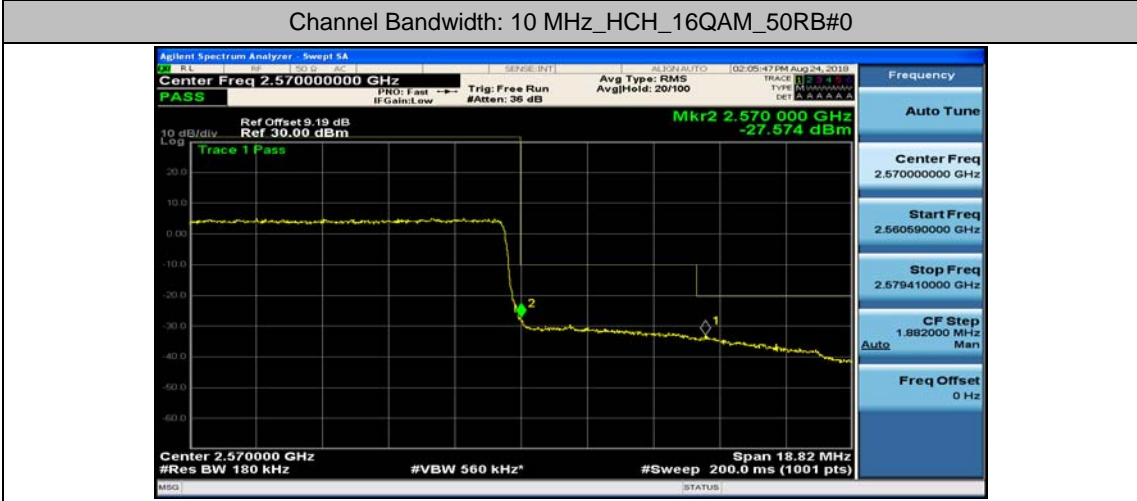

Channel Bandwidth: 10 MHz_LCH_16QAM_1RB#0

Channel Bandwidth: 10 MHz_LCH_16QAM_1RB#24

Channel Bandwidth: 10 MHz_LCH_16QAM_1RB#49

Channel Bandwidth: 10 MHz_LCH_16QAM_25RB#0

Channel Bandwidth: 10 MHz_HCH_16QAM_1RB#0

Channel Bandwidth: 10 MHz_HCH_16QAM_1RB#24

Channel Bandwidth: 10 MHz_HCH_16QAM_1RB#49

Channel Bandwidth: 15 MHz

(Channel Bandwidth:15 MHz)_LCH_QPSK_1RB#74

(Channel Bandwidth:15 MHz)_LCH_QPSK_37RB#0

(Channel Bandwidth:15 MHz)_LCH_QPSK_37RB#18