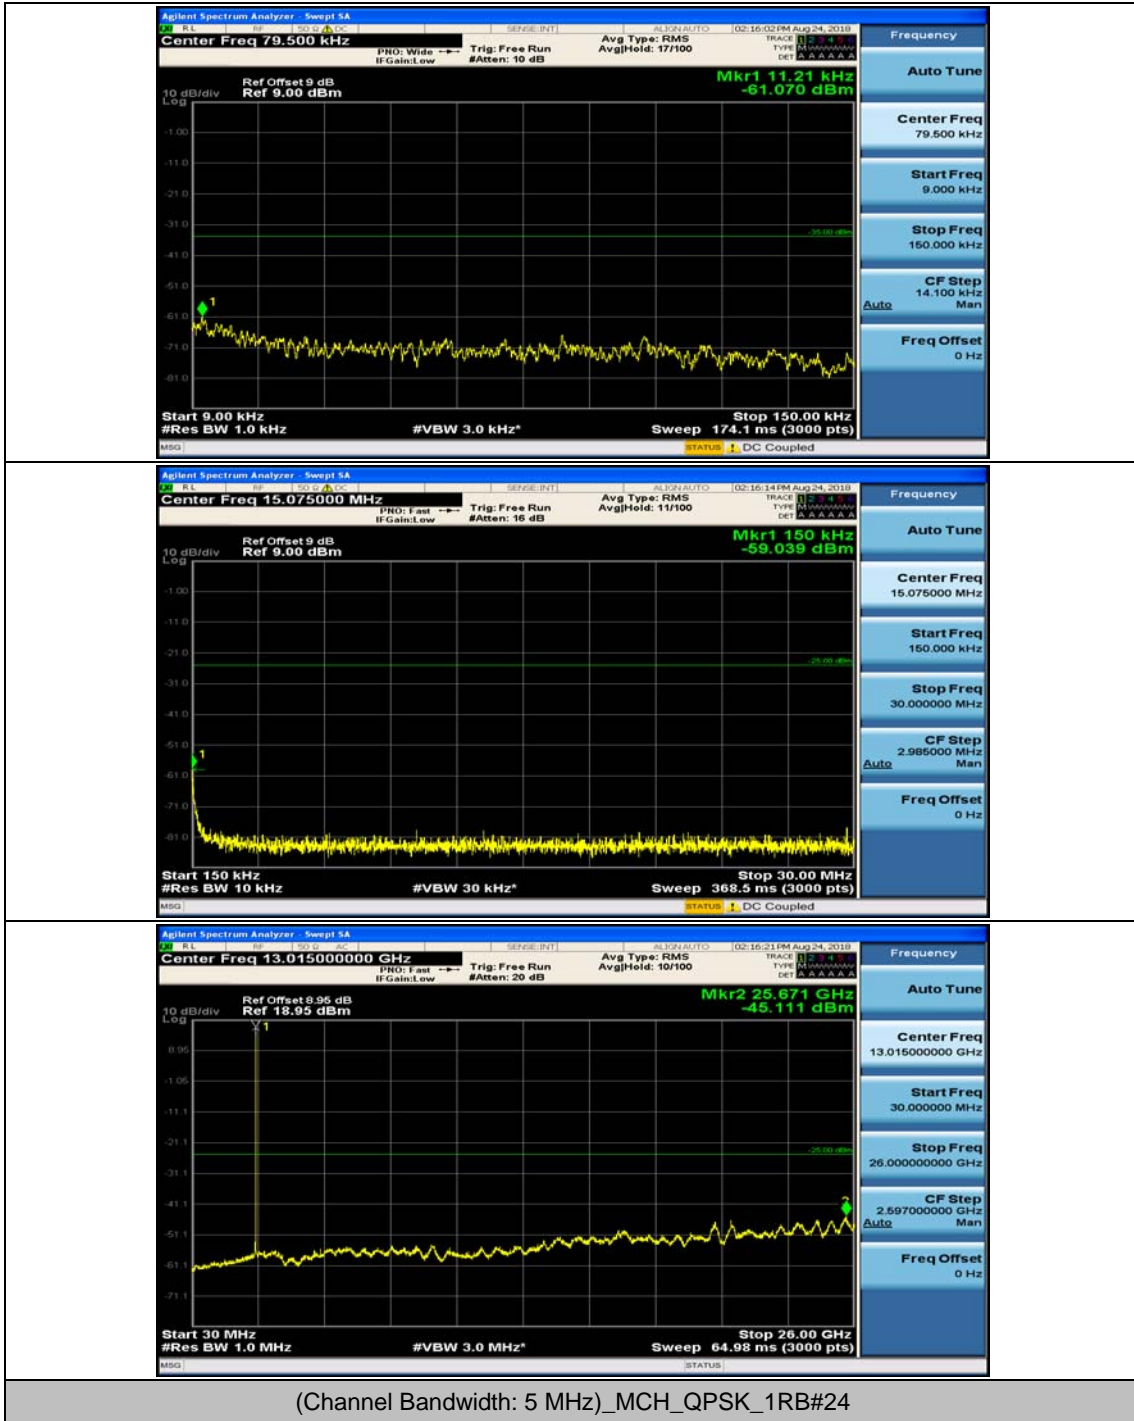

(Channel Bandwidth: 5 MHz)_MCH_QPSK_1RB#12