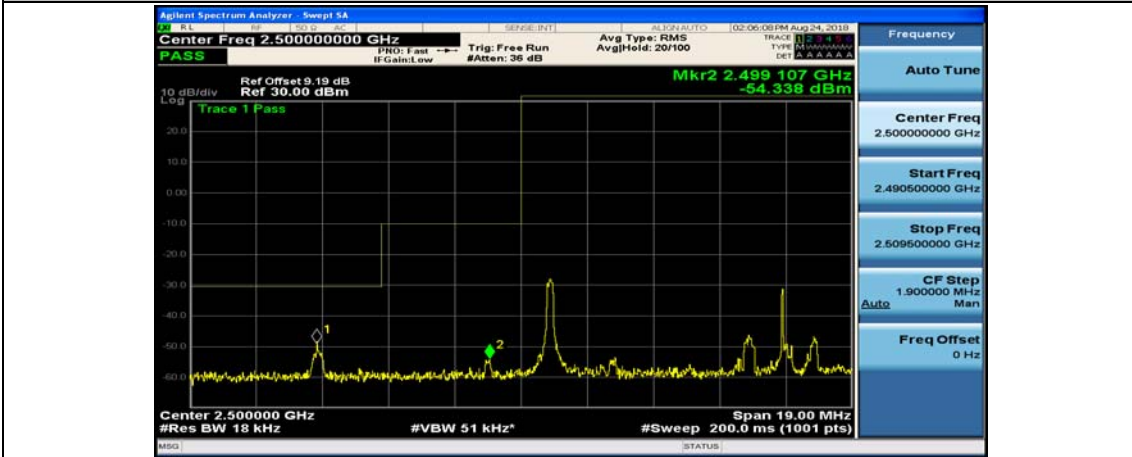

Channel Bandwidth: 10 MHz_HCH_16QAM_1RB#24

Channel Bandwidth: 10 MHz_HCH_16QAM_1RB#49

Channel Bandwidth: 15 MHz

(Channel Bandwidth:15 MHz)_LCH_QPSK_1RB#74

(Channel Bandwidth:15 MHz)_LCH_QPSK_37RB#0

(Channel Bandwidth:15 MHz)_LCH_QPSK_37RB#18