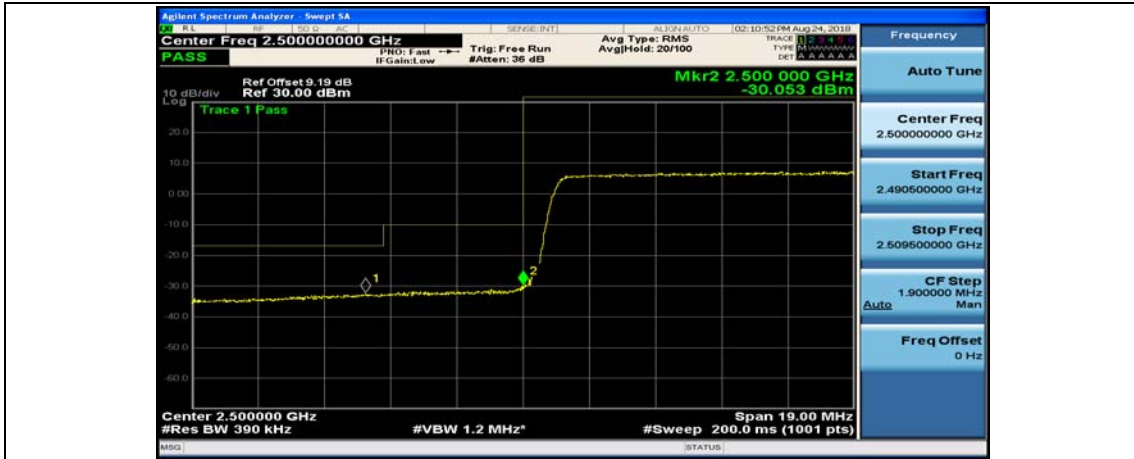

(Channel Bandwidth:20 MHz)_LCH_QPSK_100RB#0

(Channel Bandwidth:20 MHz)_HCH_QPSK_1RB#0