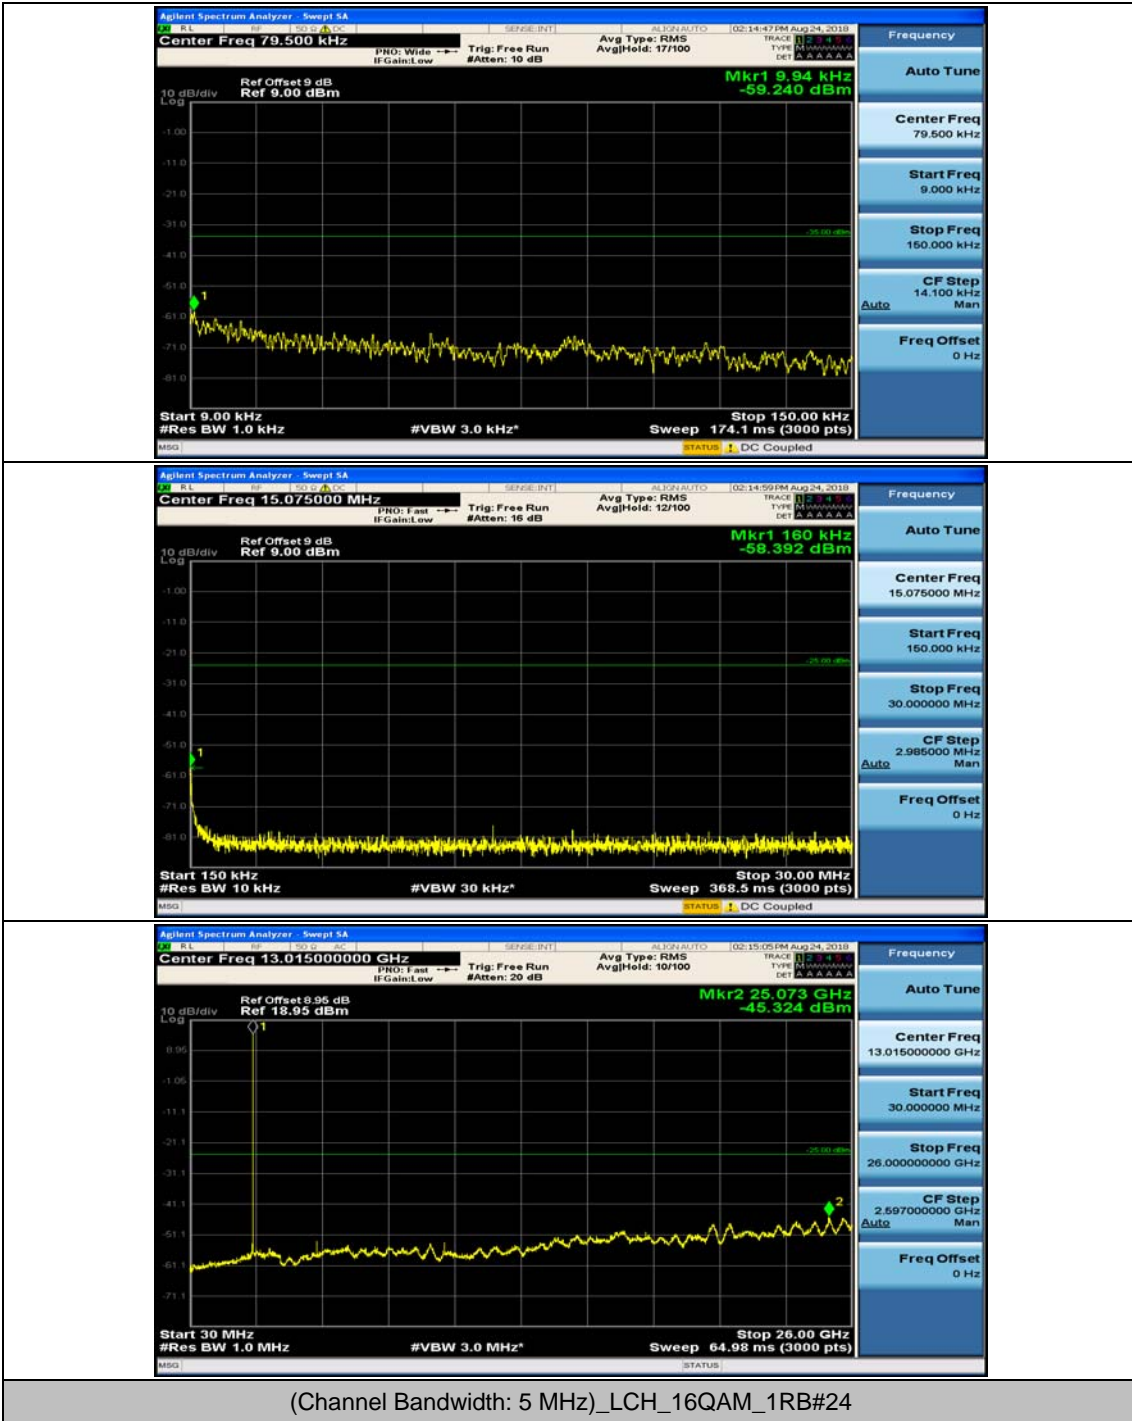

(Channel Bandwidth:20 MHz)_HCH_16QAM_50RB#50

(Channel Bandwidth:20 MHz)_HCH_16QAM_100RB#0

Appendix E: Conducted Spurious Emission

Test Graphs

Channel Bandwidth: 5 MHz

(Channel Bandwidth: 5 MHz)_MCH_QPSK_1RB#0

(Channel Bandwidth: 5 MHz)_MCH_QPSK_1RB#12

(Channel Bandwidth: 5 MHz)_HCH_QPSK_1RB#0

(Channel Bandwidth: 5 MHz)_HCH_QPSK_1RB#12

(Channel Bandwidth: 5 MHz)_LCH_16QAM_1RB#0

(Channel Bandwidth: 5 MHz)_LCH_16QAM_1RB#12