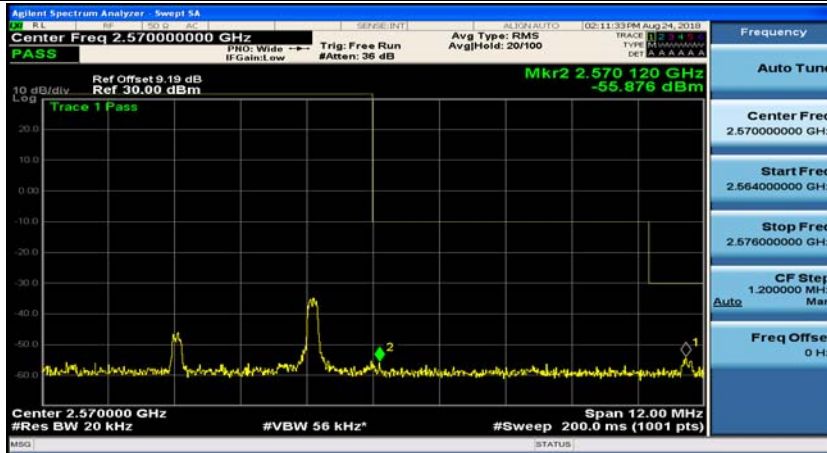

(Channel Bandwidth:20 MHz)_HCH_16QAM_1RB#0