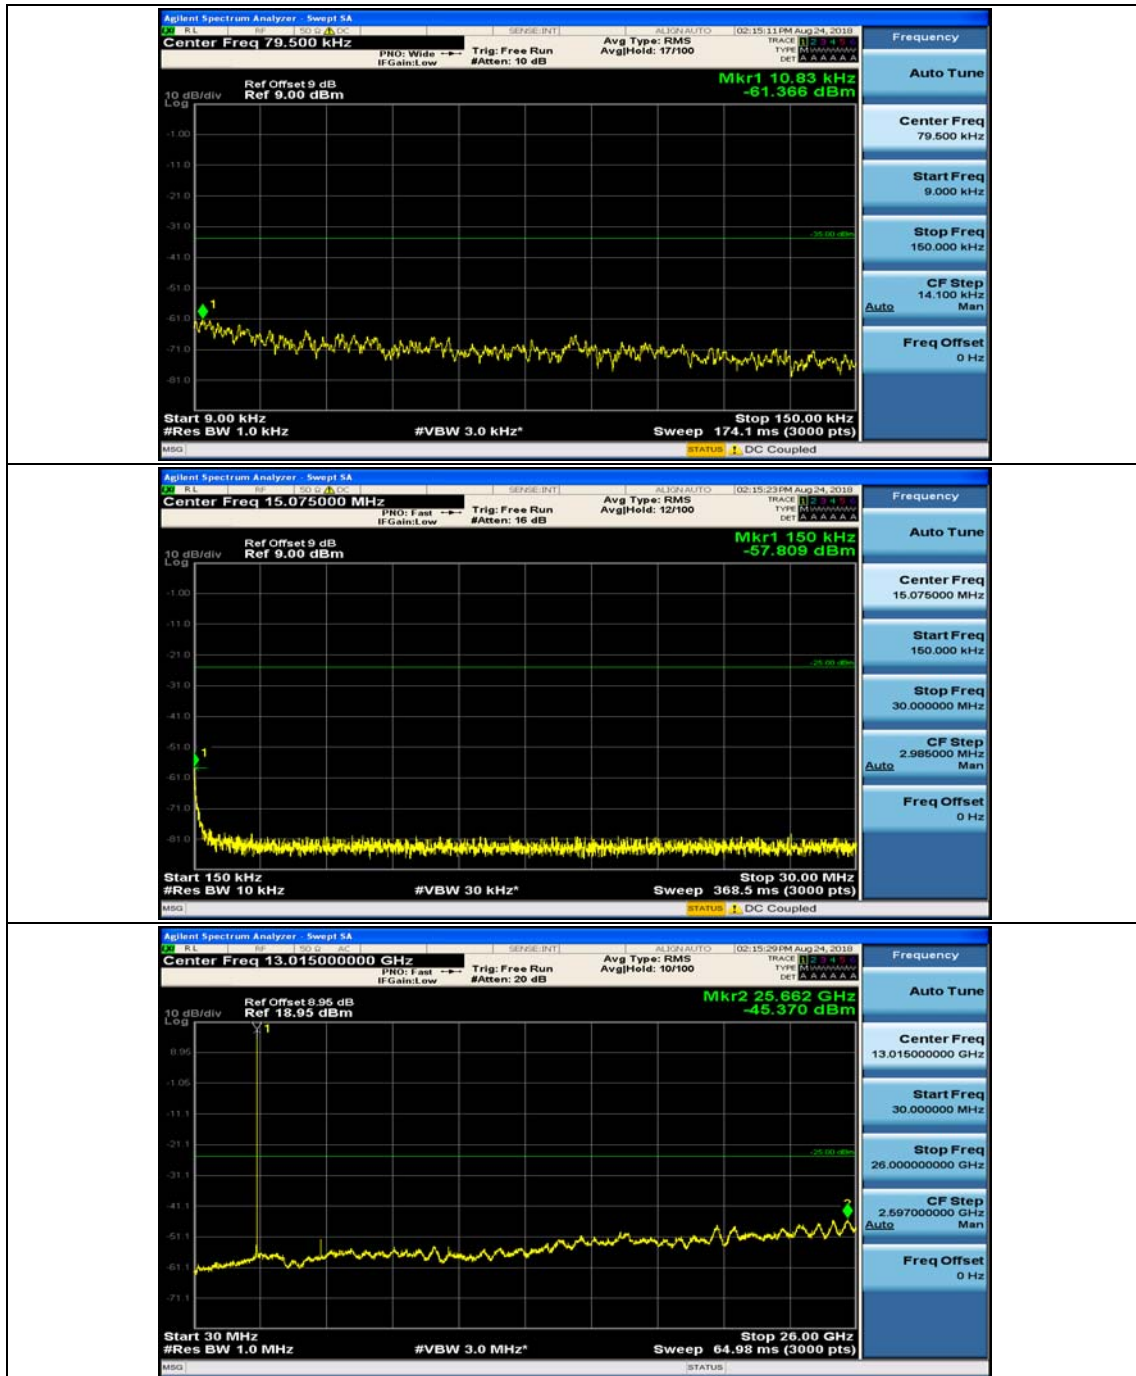

(Channel Bandwidth: 5 MHz)_MCH_QPSK_1RB#12

(Channel Bandwidth: 5 MHz)_HCH_QPSK_1RB#0

(Channel Bandwidth: 5 MHz)_HCH_QPSK_1RB#12

(Channel Bandwidth: 5 MHz)_LCH_16QAM_1RB#0

(Channel Bandwidth: 5 MHz)_LCH_16QAM_1RB#12