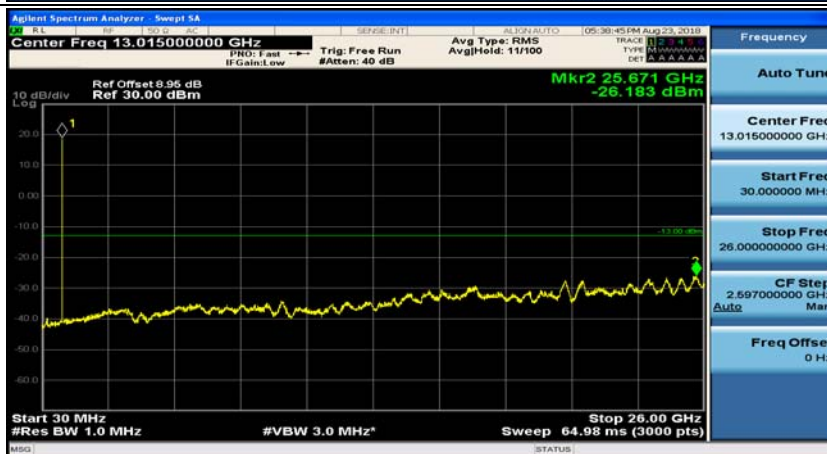

Channel Bandwidth: 5 MHz

(Channel Bandwidth: 5 MHz)_MCH_QPSK_1RB#0

(Channel Bandwidth: 5 MHz)_MCH_QPSK_1RB#12

(Channel Bandwidth: 5 MHz)_HCH_QPSK_1RB#0

(Channel Bandwidth: 5 MHz)_HCH_QPSK_1RB#12

(Channel Bandwidth: 5 MHz)_LCH_16QAM_1RB#0