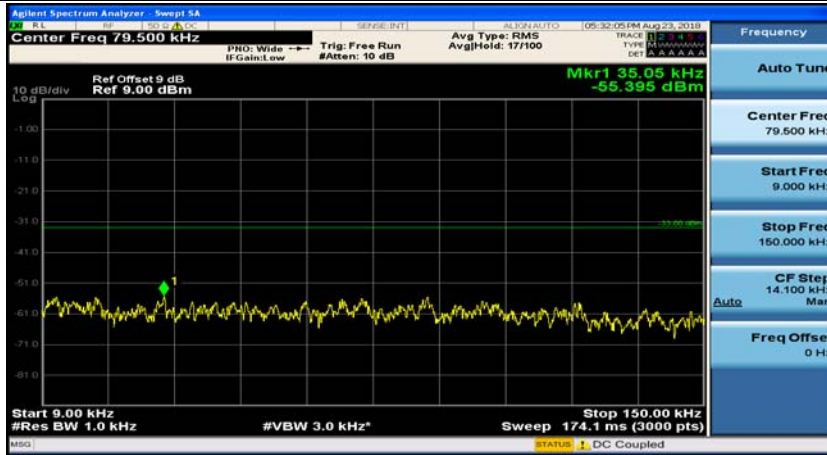

Channel Bandwidth: 3 MHz

(Channel Bandwidth: 3 MHz)_MCH_QPSK_1RB#0

(Channel Bandwidth: 3 MHz)_MCH_QPSK_1RB#7

(Channel Bandwidth: 3 MHz)_HCH_QPSK_1RB#0

(Channel Bandwidth: 3 MHz)_HCH_QPSK_1RB#7

(Channel Bandwidth: 3 MHz)_LCH_16QAM_1RB#0

(Channel Bandwidth: 3 MHz)_LCH_16QAM_1RB#7

(Channel Bandwidth: 3 MHz)_MCH_16QAM_1RB#0

(Channel Bandwidth: 3 MHz)_MCH_16QAM_1RB#7

(Channel Bandwidth: 3 MHz)_HCH_16QAM_1RB#0

(Channel Bandwidth: 3 MHz)_HCH_16QAM_1RB#7