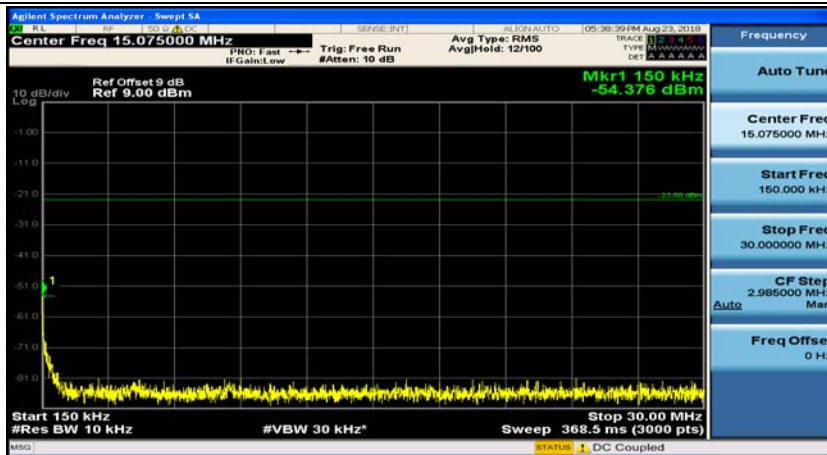

Channel Bandwidth: 5 MHz

(Channel Bandwidth: 5 MHz)_MCH_QPSK_1RB#0

(Channel Bandwidth: 5 MHz)_MCH_QPSK_1RB#12

(Channel Bandwidth: 5 MHz)_HCH_QPSK_1RB#0

(Channel Bandwidth: 5 MHz)_HCH_QPSK_1RB#12

(Channel Bandwidth: 5 MHz)_LCH_16QAM_1RB#0