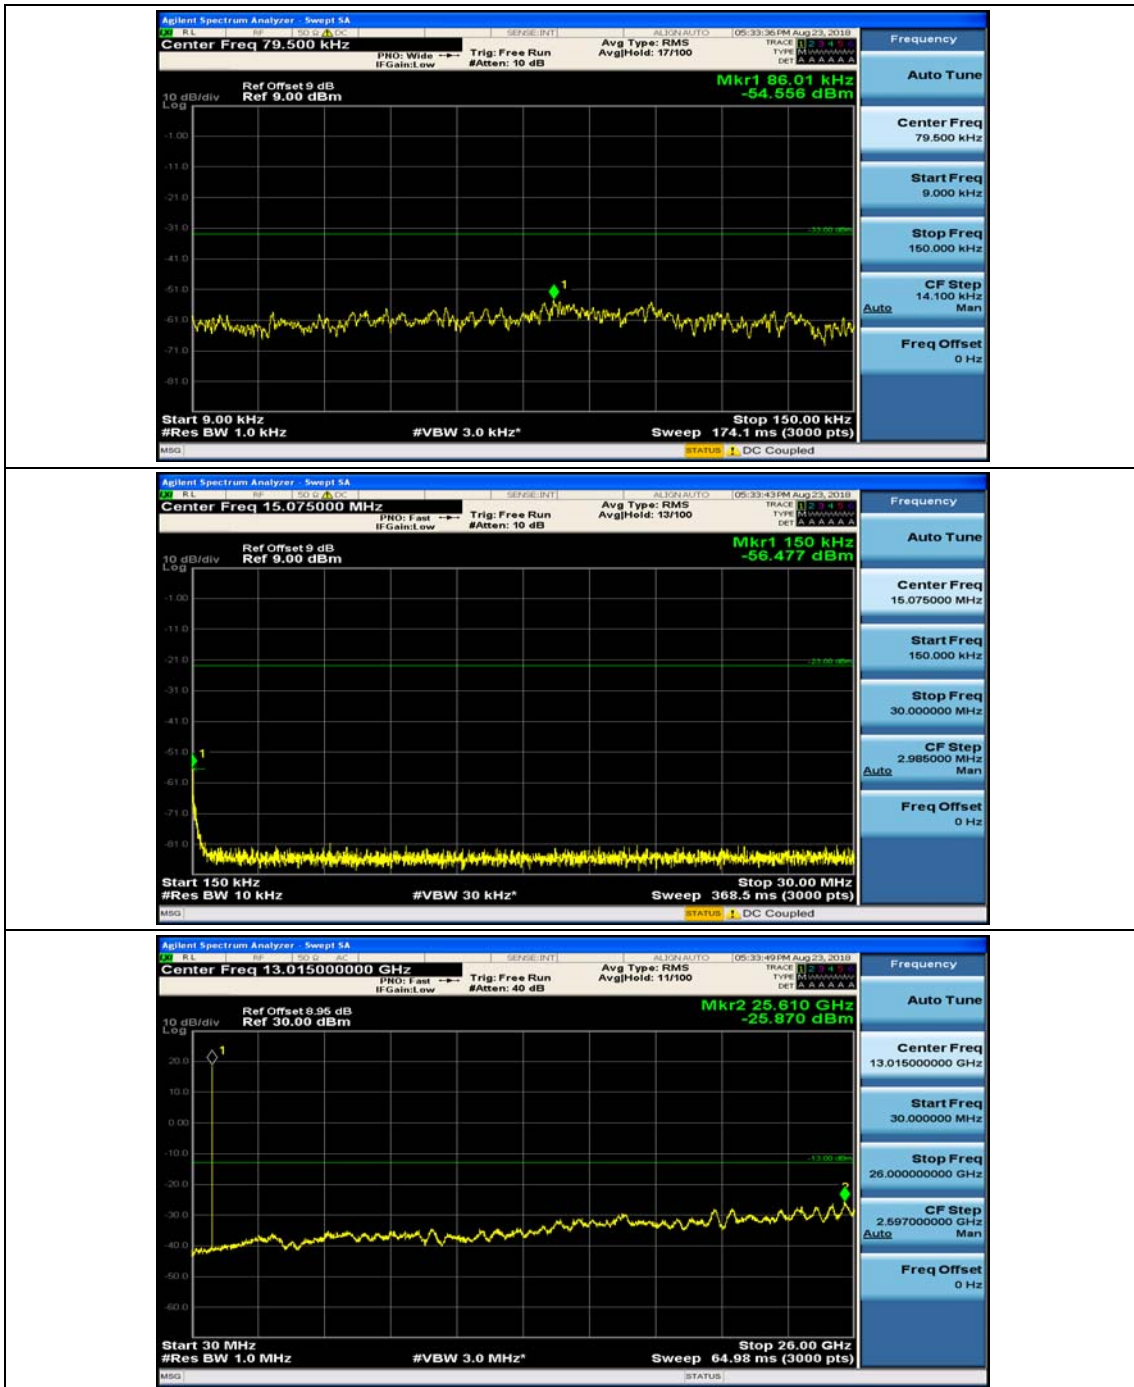

Channel Bandwidth: 3 MHz

(Channel Bandwidth: 3 MHz)_MCH_QPSK_1RB#0

(Channel Bandwidth: 3 MHz)_MCH_QPSK_1RB#7

(Channel Bandwidth: 3 MHz)_HCH_QPSK_1RB#0

(Channel Bandwidth: 3 MHz)_HCH_QPSK_1RB#7

(Channel Bandwidth: 3 MHz)_LCH_16QAM_1RB#0

(Channel Bandwidth: 3 MHz)_LCH_16QAM_1RB#7

(Channel Bandwidth: 3 MHz)_MCH_16QAM_1RB#0

(Channel Bandwidth: 3 MHz)_MCH_16QAM_1RB#7

(Channel Bandwidth: 3 MHz)_HCH_16QAM_1RB#0

(Channel Bandwidth: 3 MHz)_HCH_16QAM_1RB#7

Channel Bandwidth: 5 MHz

(Channel Bandwidth: 5 MHz)_MCH_QPSK_1RB#0

(Channel Bandwidth: 5 MHz)_MCH_QPSK_1RB#12

(Channel Bandwidth: 5 MHz)_HCH_QPSK_1RB#0

(Channel Bandwidth: 5 MHz)_HCH_QPSK_1RB#12

(Channel Bandwidth: 5 MHz)_LCH_16QAM_1RB#0