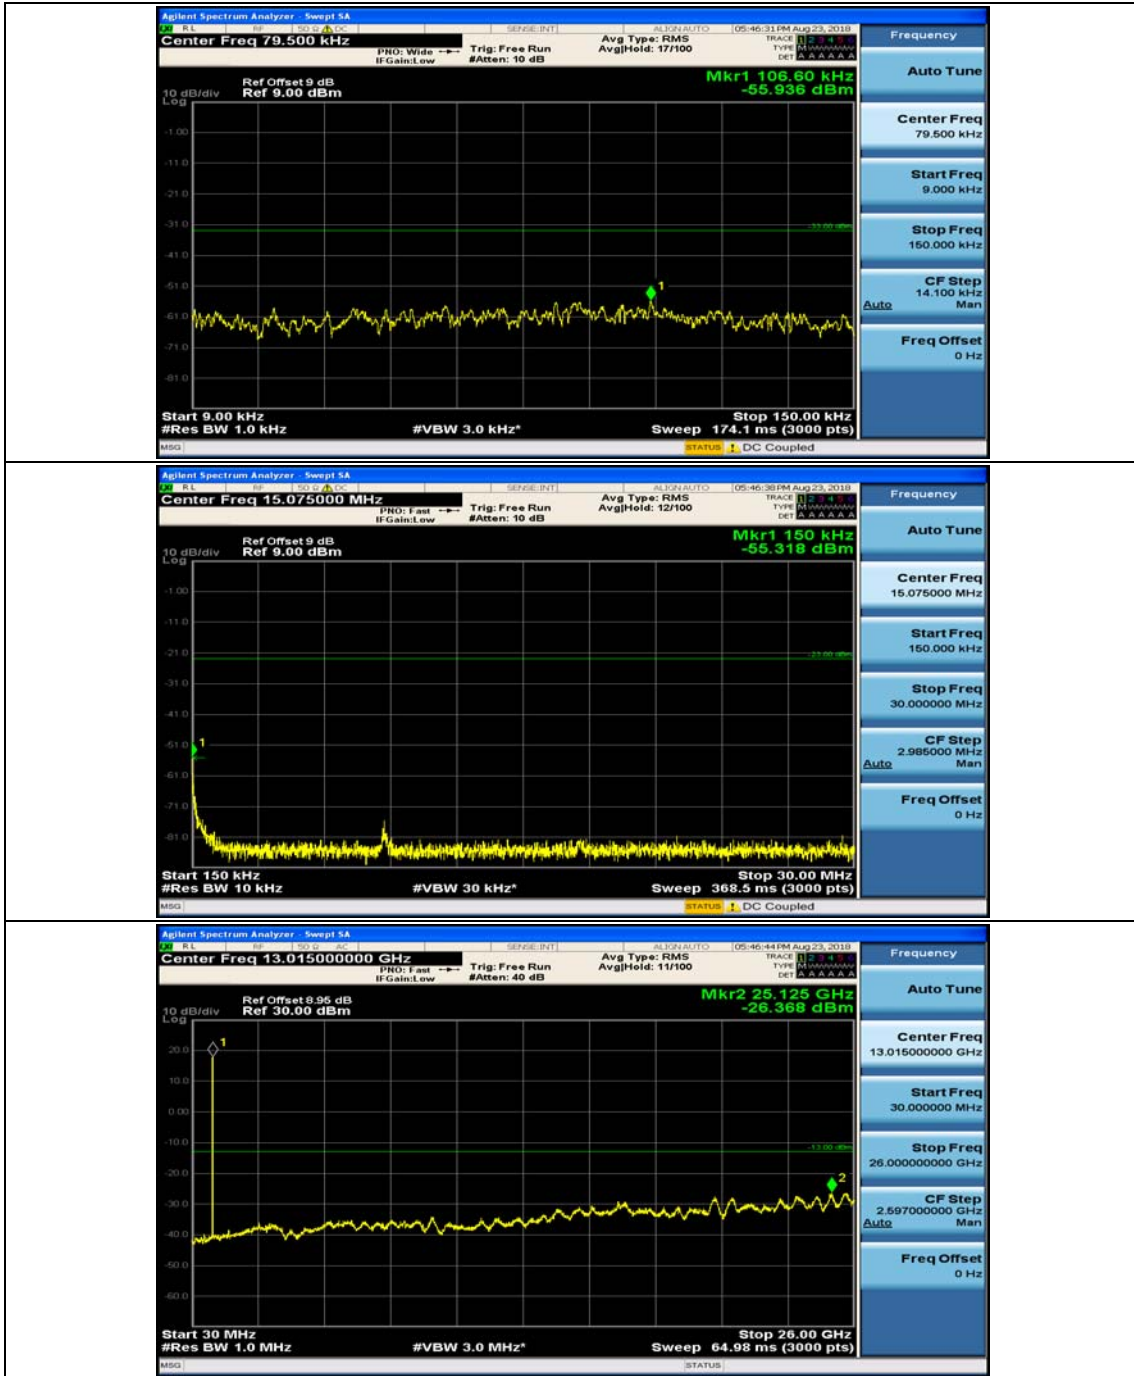

Channel Bandwidth: 10 MHz

Channel Bandwidth: 10 MHz_MCH_QPSK_1RB#0

Channel Bandwidth: 10 MHz_MCH_QPSK_1RB#24

Channel Bandwidth: 10 MHz_HCH_QPSK_1RB#0

Channel Bandwidth: 10 MHz_HCH_QPSK_1RB#24