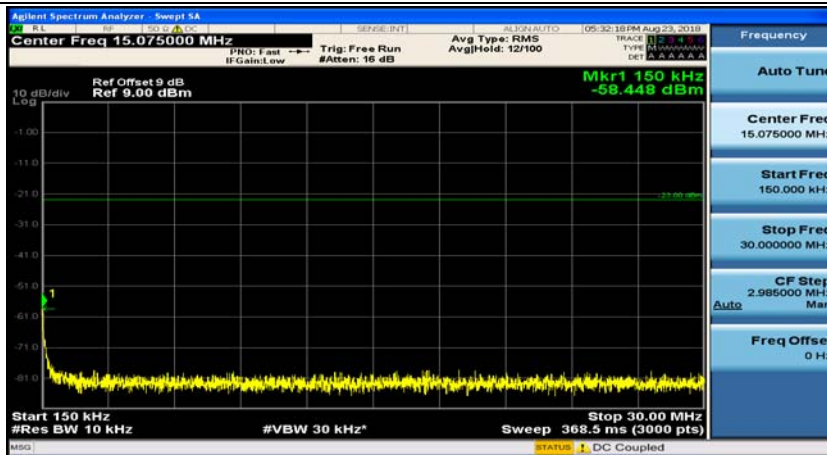

Channel Bandwidth: 3 MHz

(Channel Bandwidth: 3 MHz)_MCH_QPSK_1RB#0

(Channel Bandwidth: 3 MHz)_MCH_QPSK_1RB#7

(Channel Bandwidth: 3 MHz)_HCH_QPSK_1RB#0

(Channel Bandwidth: 3 MHz)_HCH_QPSK_1RB#7

(Channel Bandwidth: 3 MHz)_LCH_16QAM_1RB#0

(Channel Bandwidth: 3 MHz)_LCH_16QAM_1RB#7

(Channel Bandwidth: 3 MHz)_MCH_16QAM_1RB#0

(Channel Bandwidth: 3 MHz)_MCH_16QAM_1RB#7

(Channel Bandwidth: 3 MHz)_HCH_16QAM_1RB#0

(Channel Bandwidth: 3 MHz)_HCH_16QAM_1RB#7