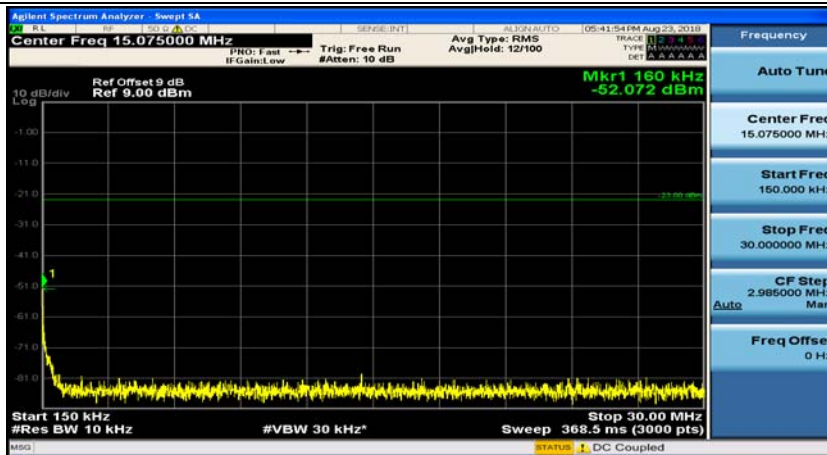

Channel Bandwidth: 5 MHz

(Channel Bandwidth: 5 MHz)_MCH_QPSK_1RB#0

(Channel Bandwidth: 5 MHz)_MCH_QPSK_1RB#12

(Channel Bandwidth: 5 MHz)_HCH_QPSK_1RB#0

(Channel Bandwidth: 5 MHz)_HCH_QPSK_1RB#12

(Channel Bandwidth: 5 MHz)_LCH_16QAM_1RB#0