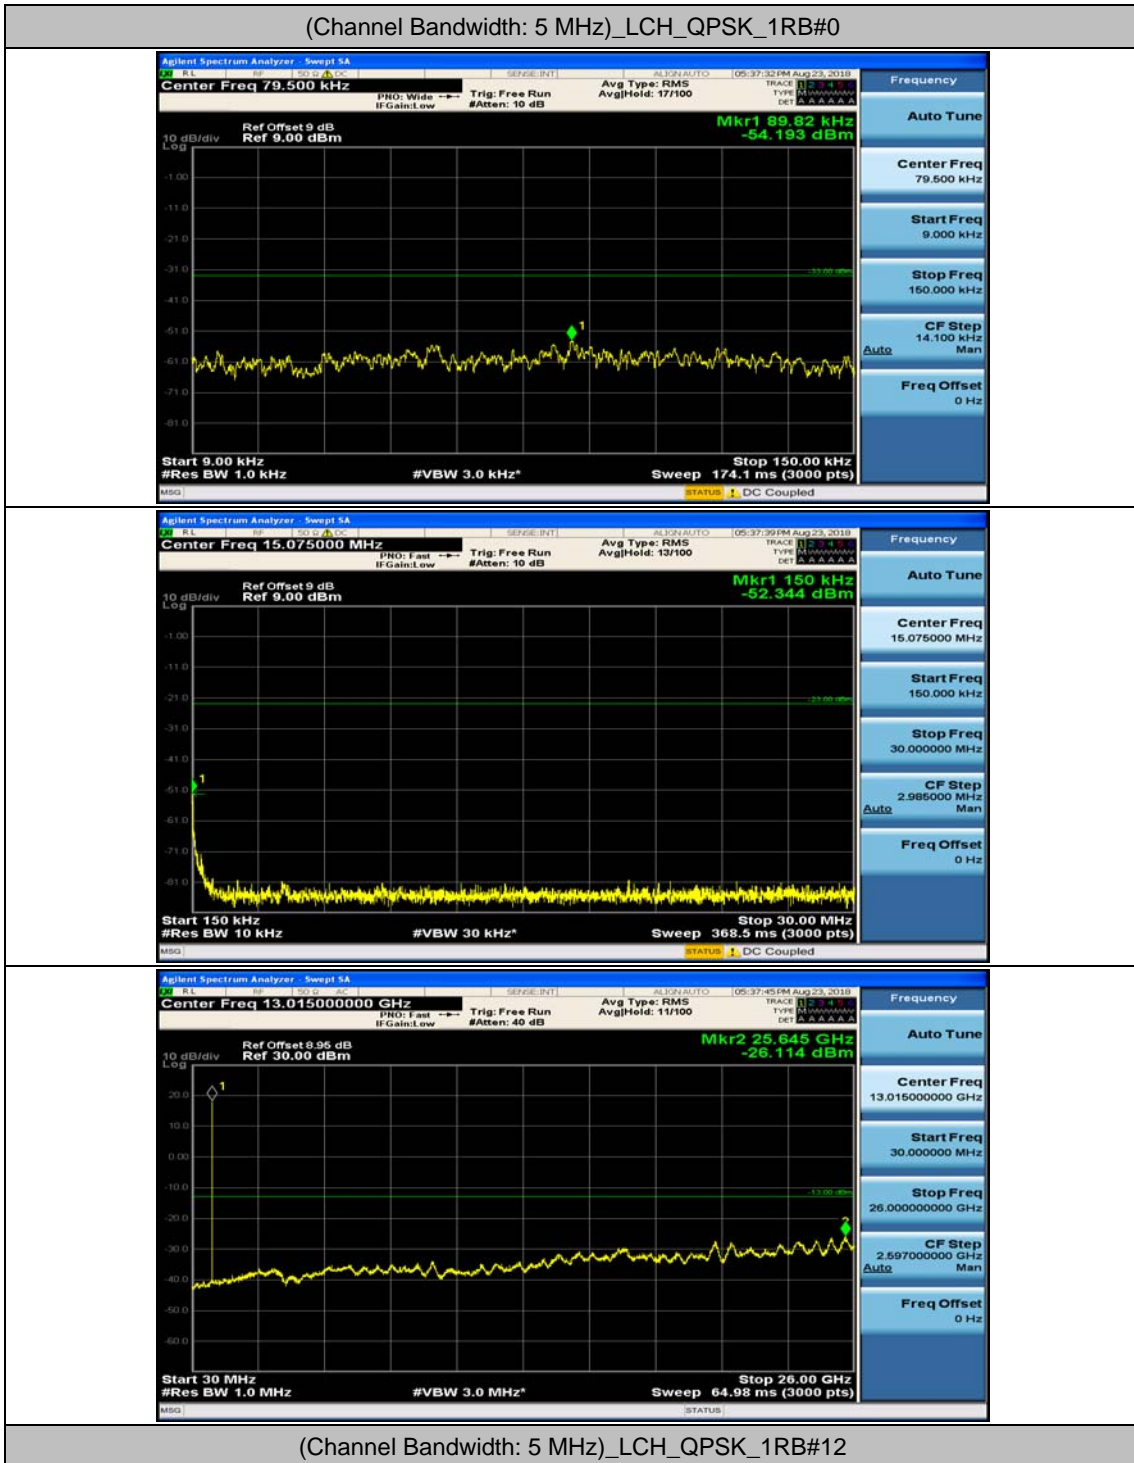

Channel Bandwidth: 3 MHz

(Channel Bandwidth: 3 MHz)_MCH_QPSK_1RB#0

(Channel Bandwidth: 3 MHz)_MCH_QPSK_1RB#7

(Channel Bandwidth: 3 MHz)_HCH_QPSK_1RB#0

(Channel Bandwidth: 3 MHz)_HCH_QPSK_1RB#7

(Channel Bandwidth: 3 MHz)_LCH_16QAM_1RB#0

(Channel Bandwidth: 3 MHz)_LCH_16QAM_1RB#7

(Channel Bandwidth: 3 MHz)_MCH_16QAM_1RB#0

(Channel Bandwidth: 3 MHz)_MCH_16QAM_1RB#7

(Channel Bandwidth: 3 MHz)_HCH_16QAM_1RB#0

(Channel Bandwidth: 3 MHz)_HCH_16QAM_1RB#7

Channel Bandwidth: 5 MHz

(Channel Bandwidth: 5 MHz)_MCH_QPSK_1RB#0

(Channel Bandwidth: 5 MHz)_MCH_QPSK_1RB#12

(Channel Bandwidth: 5 MHz)_HCH_QPSK_1RB#0

(Channel Bandwidth: 5 MHz)_HCH_QPSK_1RB#12

(Channel Bandwidth: 5 MHz)_LCH_16QAM_1RB#0