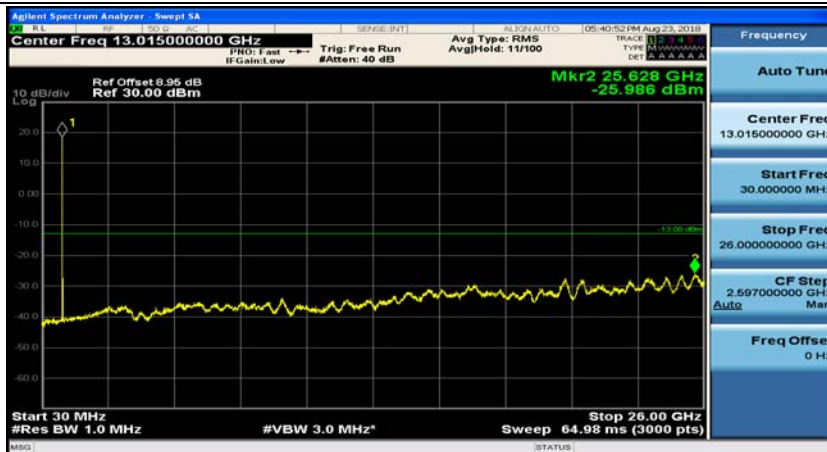

(Channel Bandwidth: 5 MHz)_MCH_16QAM_1RB#0