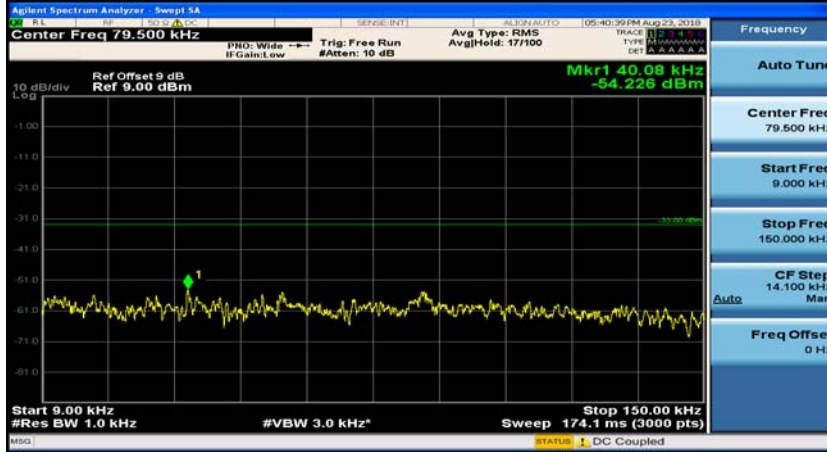

(Channel Bandwidth: 5 MHz)_MCH_16QAM_1RB#0