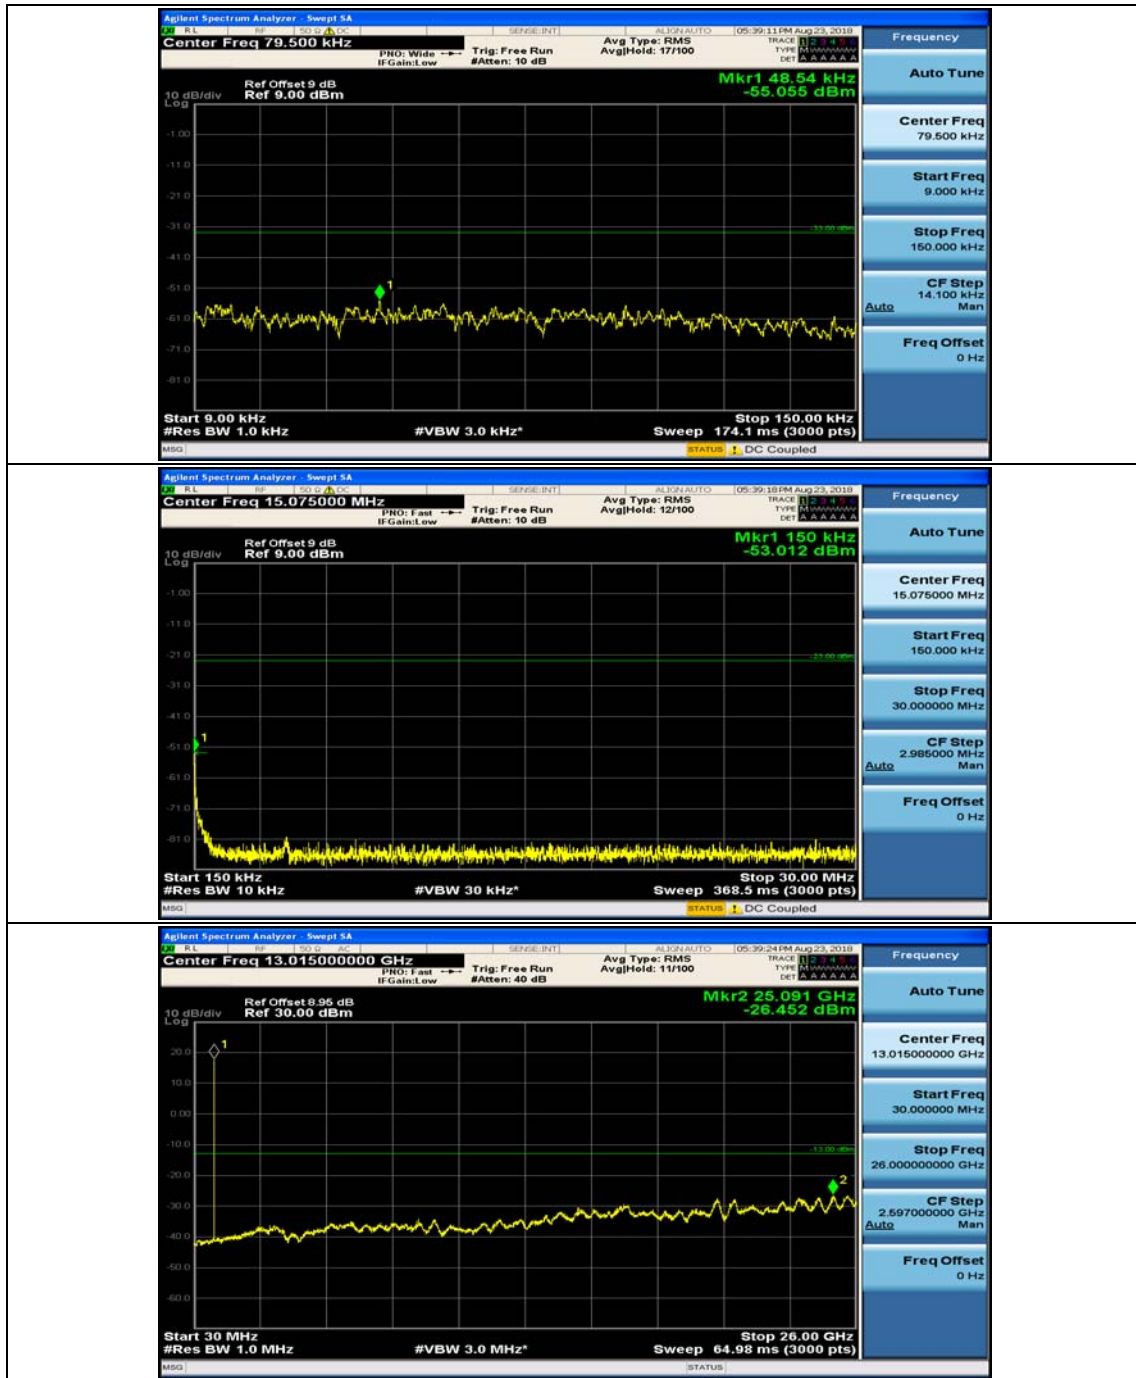

Channel Bandwidth: 5 MHz

(Channel Bandwidth: 5 MHz)_MCH_QPSK_1RB#0

(Channel Bandwidth: 5 MHz)_MCH_QPSK_1RB#12

(Channel Bandwidth: 5 MHz)_HCH_QPSK_1RB#0

(Channel Bandwidth: 5 MHz)_HCH_QPSK_1RB#12

(Channel Bandwidth: 5 MHz)_LCH_16QAM_1RB#0

(Channel Bandwidth: 5 MHz)_LCH_16QAM_1RB#12

(Channel Bandwidth: 5 MHz)_MCH_16QAM_1RB#0

(Channel Bandwidth: 5 MHz)_MCH_16QAM_1RB#12

(Channel Bandwidth: 5 MHz)_HCH_16QAM_1RB#0

(Channel Bandwidth: 5 MHz)_HCH_16QAM_1RB#12