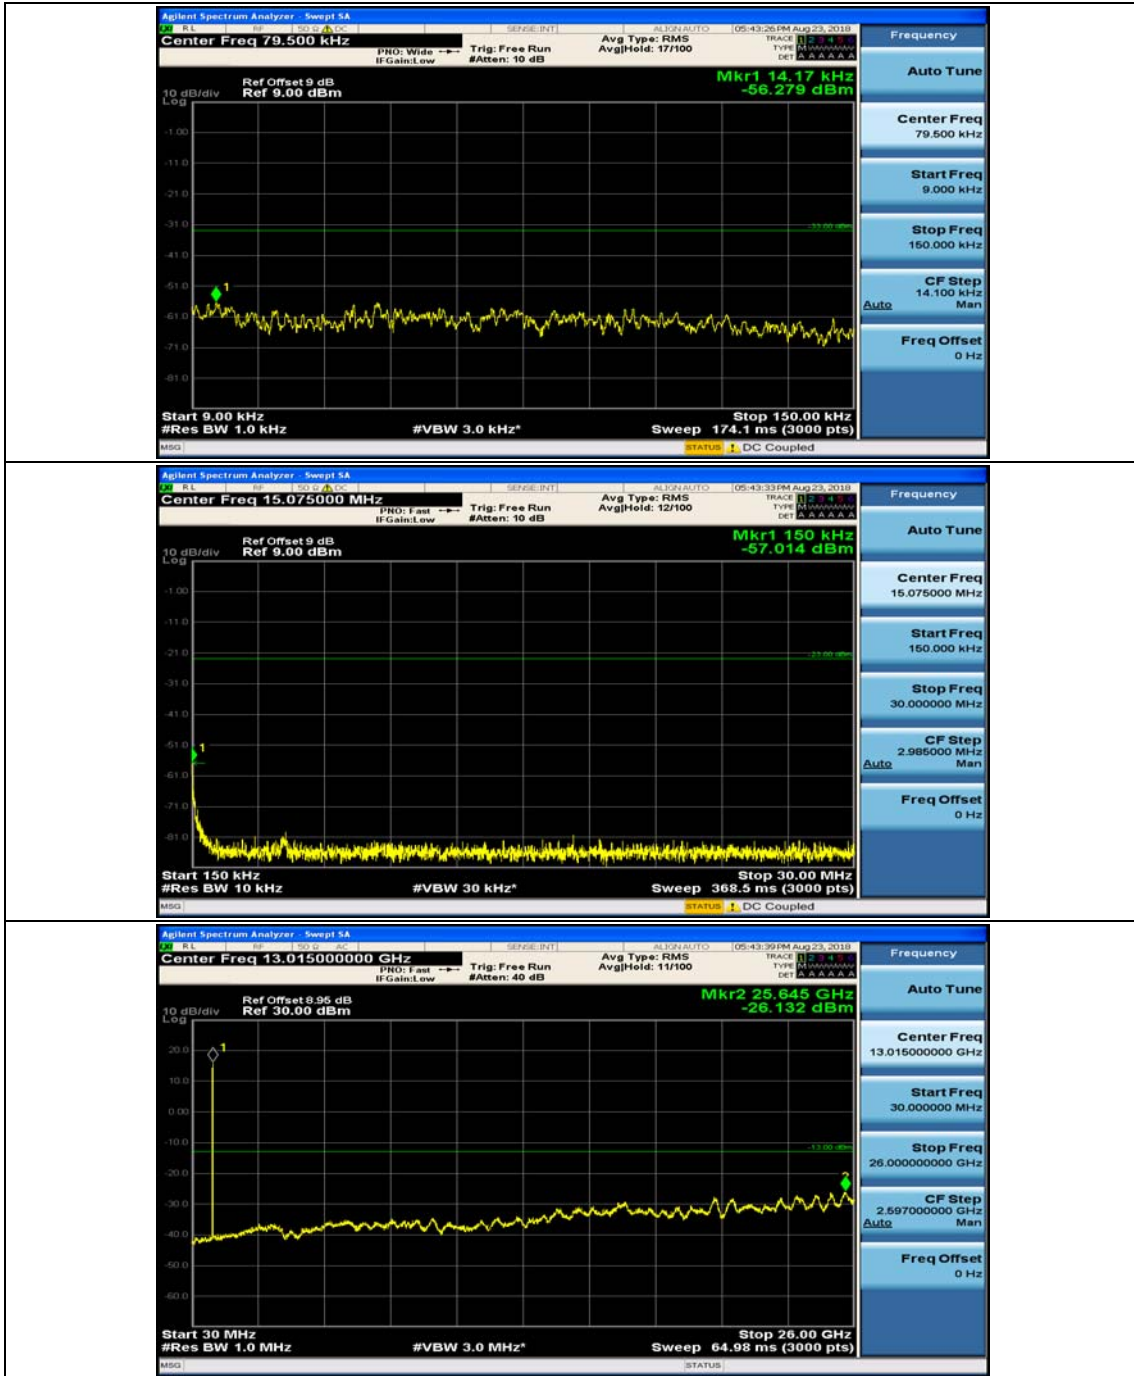

Channel Bandwidth: 5 MHz

(Channel Bandwidth: 5 MHz)_MCH_QPSK_1RB#0

(Channel Bandwidth: 5 MHz)_MCH_QPSK_1RB#12

(Channel Bandwidth: 5 MHz)_HCH_QPSK_1RB#0

(Channel Bandwidth: 5 MHz)_HCH_QPSK_1RB#12

(Channel Bandwidth: 5 MHz)_LCH_16QAM_1RB#0

(Channel Bandwidth: 5 MHz)_LCH_16QAM_1RB#12

(Channel Bandwidth: 5 MHz)_MCH_16QAM_1RB#0

(Channel Bandwidth: 5 MHz)_MCH_16QAM_1RB#12

(Channel Bandwidth: 5 MHz)_HCH_16QAM_1RB#0

(Channel Bandwidth: 5 MHz)_HCH_16QAM_1RB#12