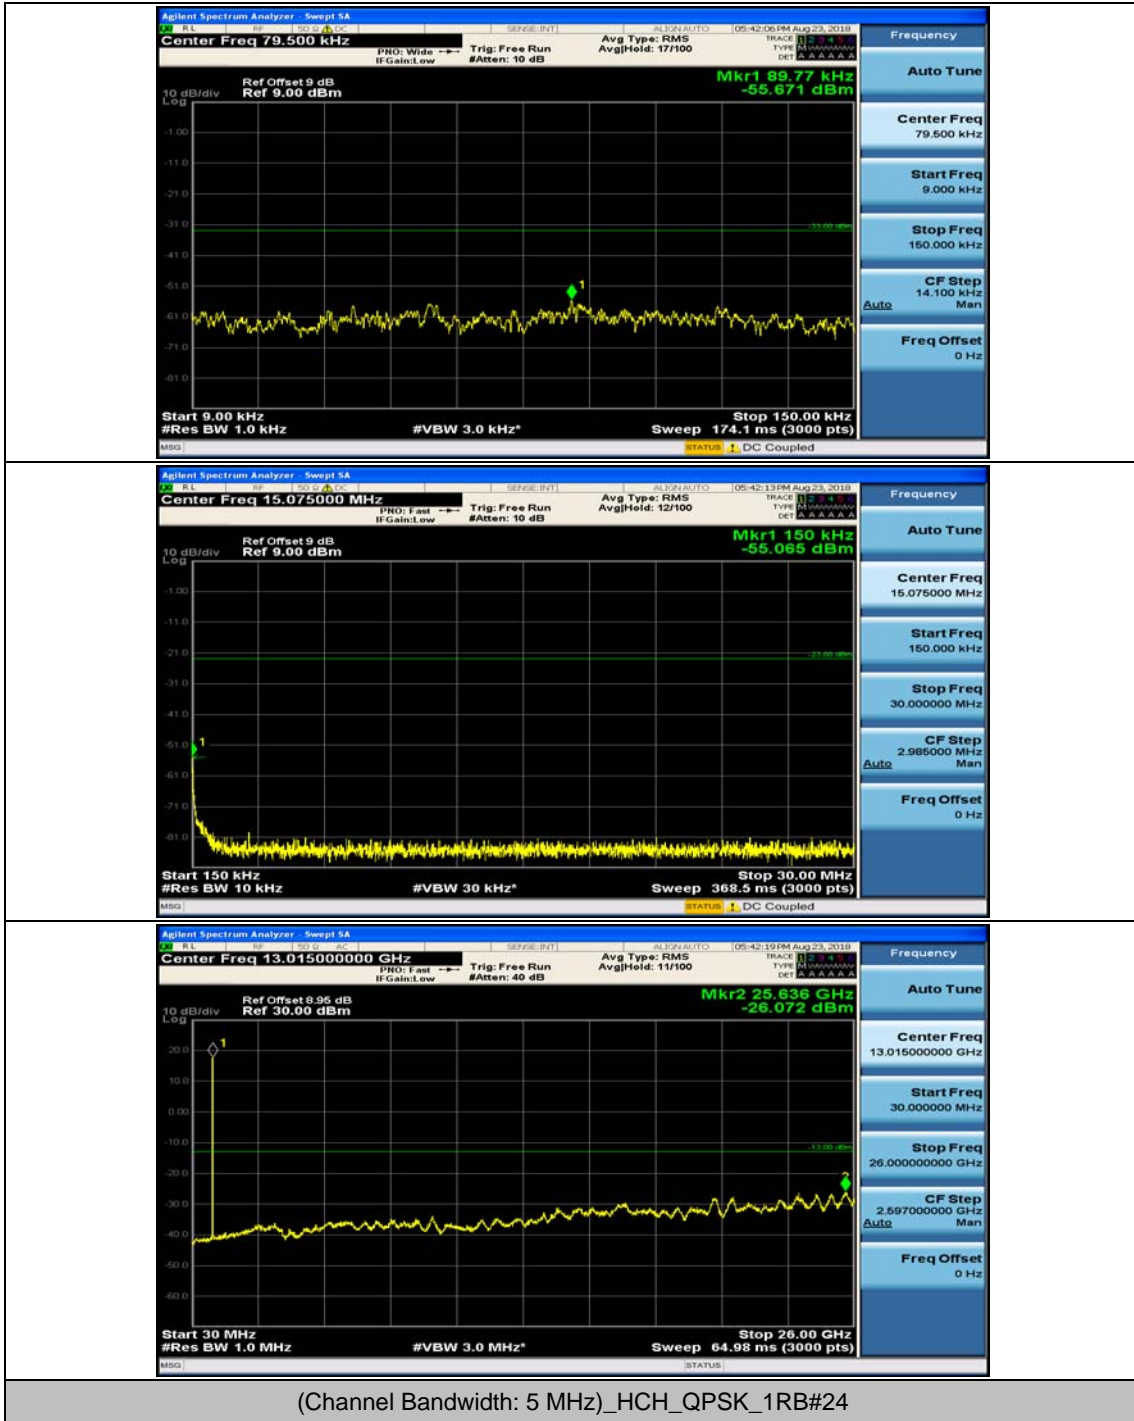

Channel Bandwidth: 5 MHz

(Channel Bandwidth: 5 MHz)_MCH_QPSK_1RB#0

(Channel Bandwidth: 5 MHz)_MCH_QPSK_1RB#12

(Channel Bandwidth: 5 MHz)_HCH_QPSK_1RB#0

(Channel Bandwidth: 5 MHz)_HCH_QPSK_1RB#12

(Channel Bandwidth: 5 MHz)_LCH_16QAM_1RB#0

(Channel Bandwidth: 5 MHz)_LCH_16QAM_1RB#12

(Channel Bandwidth: 5 MHz)_MCH_16QAM_1RB#0

(Channel Bandwidth: 5 MHz)_MCH_16QAM_1RB#12

(Channel Bandwidth: 5 MHz)_HCH_16QAM_1RB#0

(Channel Bandwidth: 5 MHz)_HCH_16QAM_1RB#12