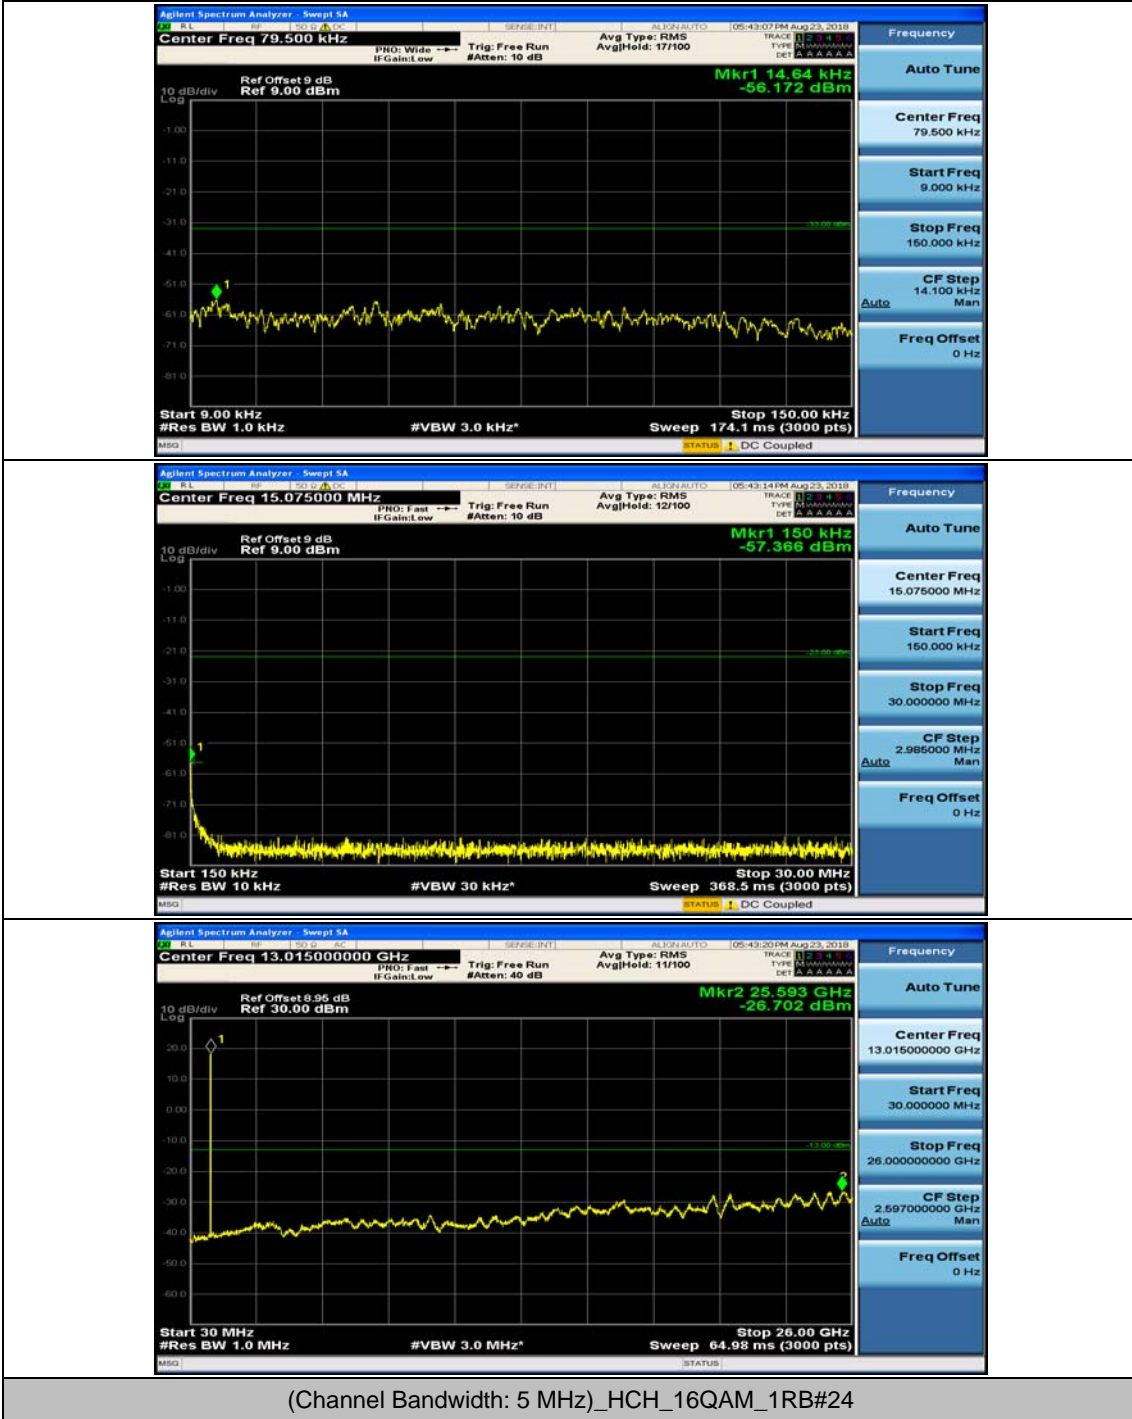

Channel Bandwidth: 5 MHz

(Channel Bandwidth: 5 MHz)_MCH_QPSK_1RB#0

(Channel Bandwidth: 5 MHz)_MCH_QPSK_1RB#12

(Channel Bandwidth: 5 MHz)_HCH_QPSK_1RB#0

(Channel Bandwidth: 5 MHz)_HCH_QPSK_1RB#12

(Channel Bandwidth: 5 MHz)_LCH_16QAM_1RB#0

(Channel Bandwidth: 5 MHz)_LCH_16QAM_1RB#12

(Channel Bandwidth: 5 MHz)_MCH_16QAM_1RB#0

(Channel Bandwidth: 5 MHz)_MCH_16QAM_1RB#12

(Channel Bandwidth: 5 MHz)_HCH_16QAM_1RB#0

(Channel Bandwidth: 5 MHz)_HCH_16QAM_1RB#12