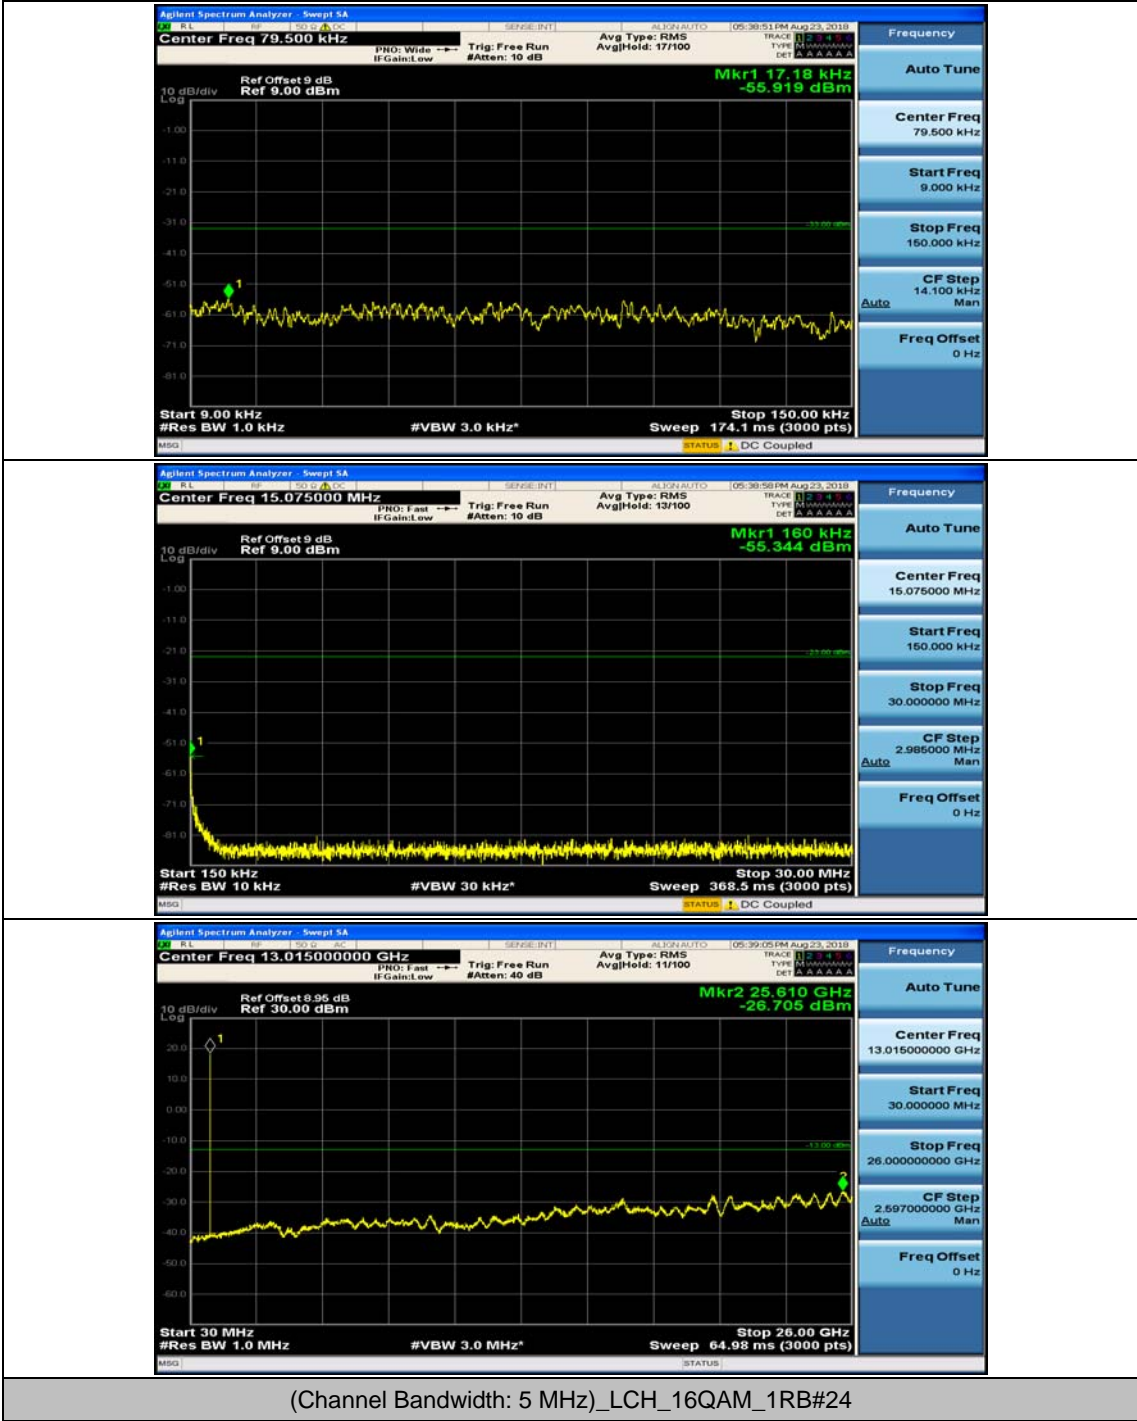

Channel Bandwidth: 5 MHz

(Channel Bandwidth: 5 MHz)_MCH_QPSK_1RB#0

(Channel Bandwidth: 5 MHz)_MCH_QPSK_1RB#12

(Channel Bandwidth: 5 MHz)_HCH_QPSK_1RB#0

(Channel Bandwidth: 5 MHz)_HCH_QPSK_1RB#12

(Channel Bandwidth: 5 MHz)_LCH_16QAM_1RB#0

(Channel Bandwidth: 5 MHz)_LCH_16QAM_1RB#12

(Channel Bandwidth: 5 MHz)_MCH_16QAM_1RB#0

(Channel Bandwidth: 5 MHz)_MCH_16QAM_1RB#12

(Channel Bandwidth: 5 MHz)_HCH_16QAM_1RB#0

(Channel Bandwidth: 5 MHz)_HCH_16QAM_1RB#12