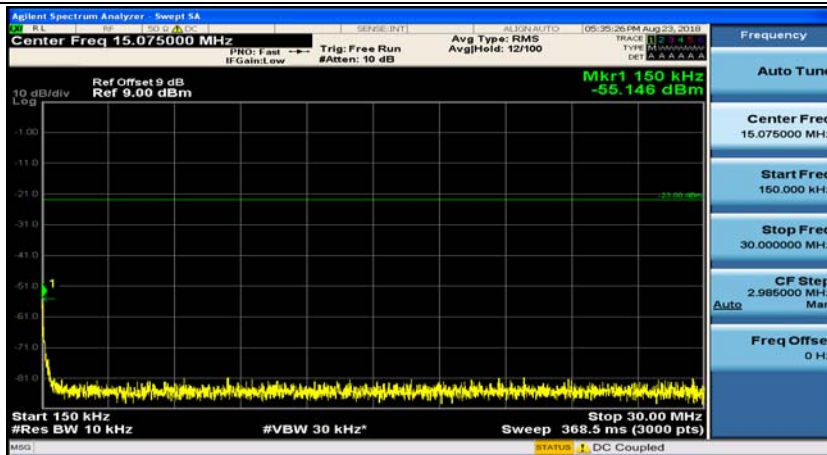

Channel Bandwidth: 3 MHz

(Channel Bandwidth: 3 MHz)_MCH_QPSK_1RB#0

(Channel Bandwidth: 3 MHz)_MCH_QPSK_1RB#7

(Channel Bandwidth: 3 MHz)_HCH_QPSK_1RB#0

(Channel Bandwidth: 3 MHz)_HCH_QPSK_1RB#7

(Channel Bandwidth: 3 MHz)_LCH_16QAM_1RB#0

(Channel Bandwidth: 3 MHz)_LCH_16QAM_1RB#7

(Channel Bandwidth: 3 MHz)_MCH_16QAM_1RB#0

(Channel Bandwidth: 3 MHz)_MCH_16QAM_1RB#7

(Channel Bandwidth: 3 MHz)_HCH_16QAM_1RB#0

(Channel Bandwidth: 3 MHz)_HCH_16QAM_1RB#7