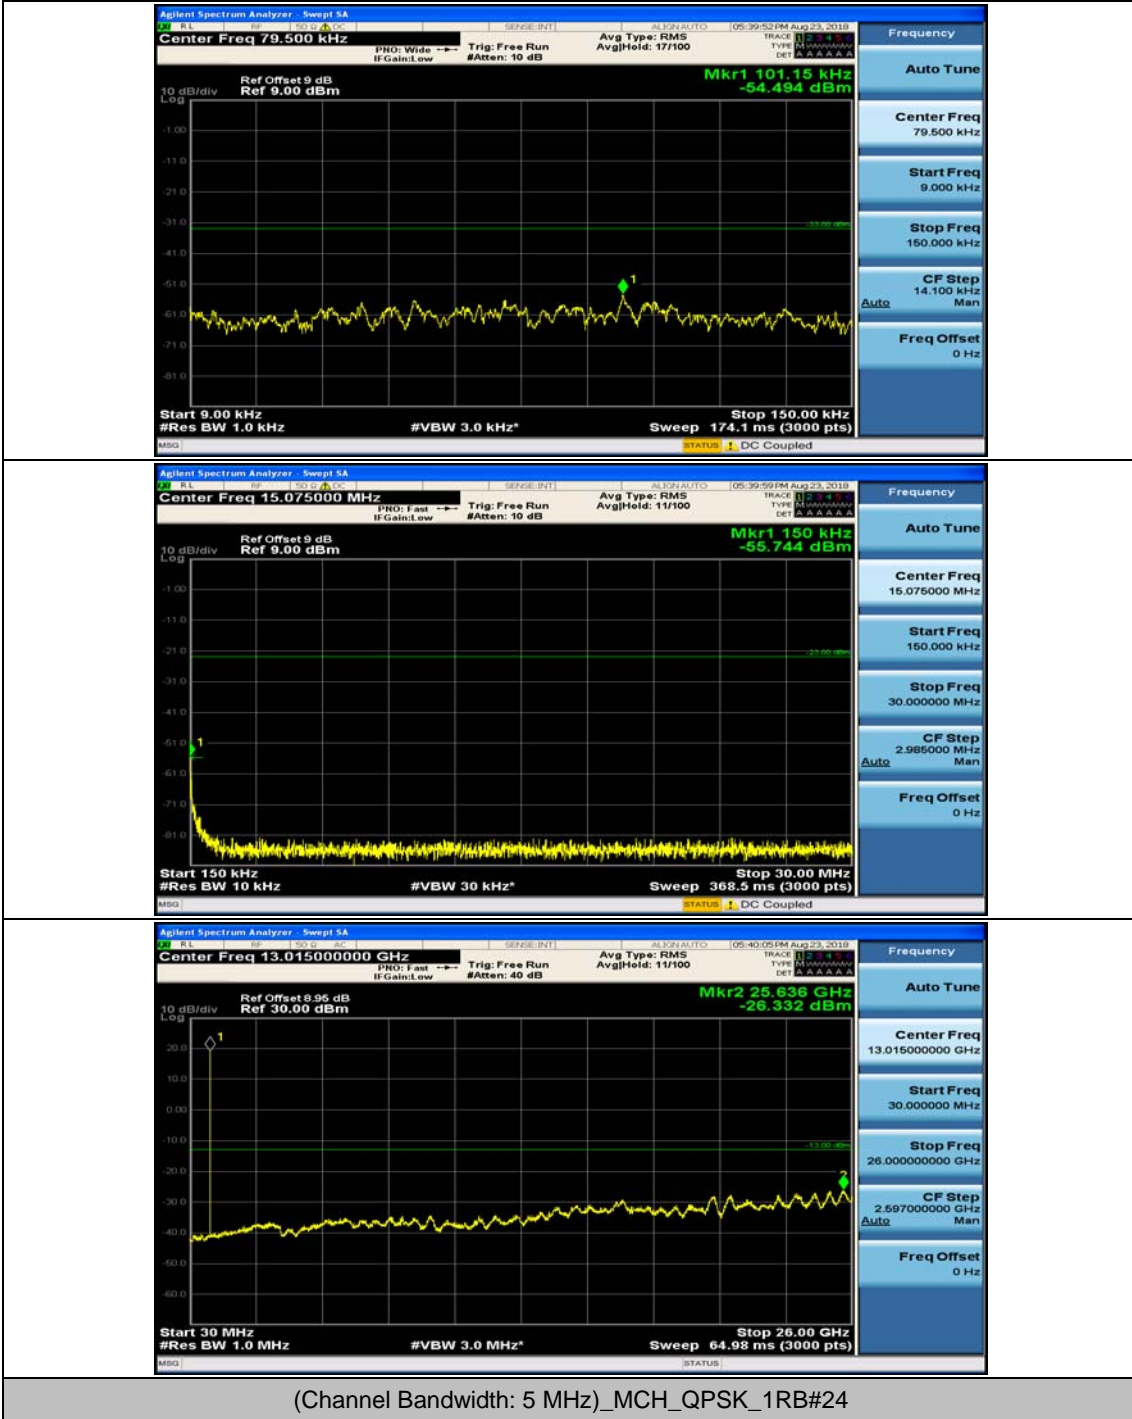

Channel Bandwidth: 5 MHz

(Channel Bandwidth: 5 MHz)_MCH_QPSK_1RB#0

(Channel Bandwidth: 5 MHz)_MCH_QPSK_1RB#12

(Channel Bandwidth: 5 MHz)_HCH_QPSK_1RB#0

(Channel Bandwidth: 5 MHz)_HCH_QPSK_1RB#12

(Channel Bandwidth: 5 MHz)_LCH_16QAM_1RB#0

(Channel Bandwidth: 5 MHz)_LCH_16QAM_1RB#12

(Channel Bandwidth: 5 MHz)_MCH_16QAM_1RB#0

(Channel Bandwidth: 5 MHz)_MCH_16QAM_1RB#12

(Channel Bandwidth: 5 MHz)_HCH_16QAM_1RB#0

(Channel Bandwidth: 5 MHz)_HCH_16QAM_1RB#12