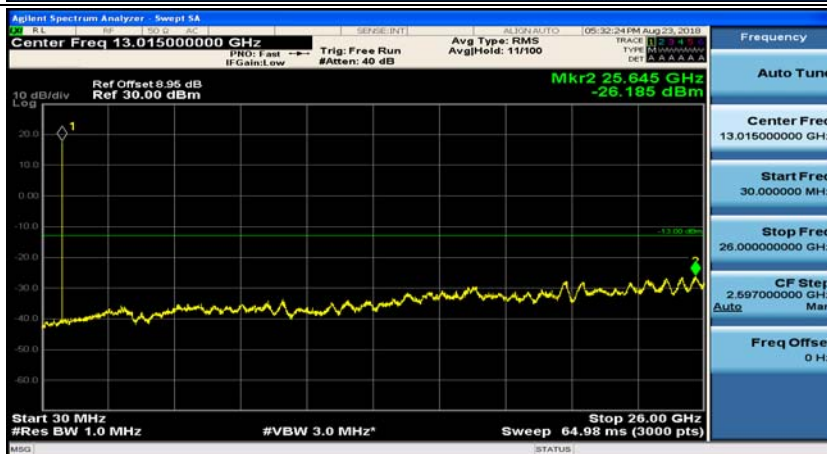

Channel Bandwidth: 3 MHz

(Channel Bandwidth: 3 MHz)_MCH_QPSK_1RB#0

(Channel Bandwidth: 3 MHz)_MCH_QPSK_1RB#7

(Channel Bandwidth: 3 MHz)_HCH_QPSK_1RB#0

(Channel Bandwidth: 3 MHz)_HCH_QPSK_1RB#7

(Channel Bandwidth: 3 MHz)_LCH_16QAM_1RB#0

(Channel Bandwidth: 3 MHz)_LCH_16QAM_1RB#7

(Channel Bandwidth: 3 MHz)_MCH_16QAM_1RB#0

(Channel Bandwidth: 3 MHz)_MCH_16QAM_1RB#7

(Channel Bandwidth: 3 MHz)_HCH_16QAM_1RB#0

(Channel Bandwidth: 3 MHz)_HCH_16QAM_1RB#7