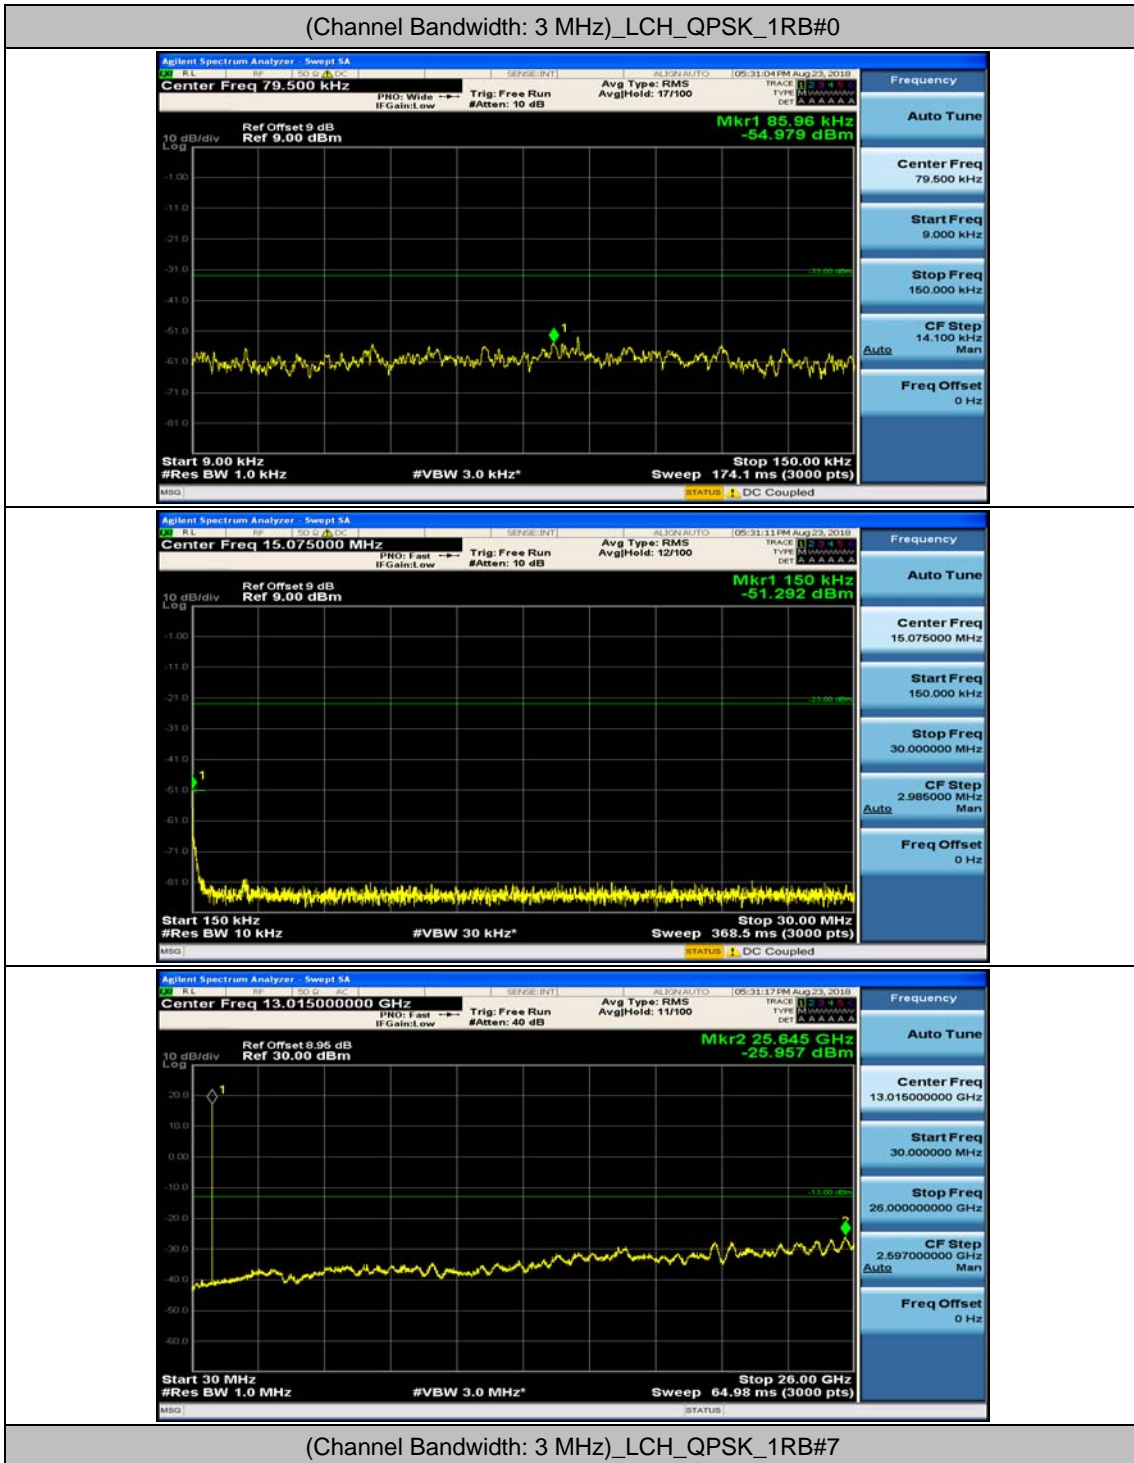

Channel Bandwidth: 3 MHz

(Channel Bandwidth: 3 MHz)_MCH_QPSK_1RB#0

(Channel Bandwidth: 3 MHz)_MCH_QPSK_1RB#7

(Channel Bandwidth: 3 MHz)_HCH_QPSK_1RB#0

(Channel Bandwidth: 3 MHz)_HCH_QPSK_1RB#7

(Channel Bandwidth: 3 MHz)_LCH_16QAM_1RB#0

(Channel Bandwidth: 3 MHz)_LCH_16QAM_1RB#7

(Channel Bandwidth: 3 MHz)_MCH_16QAM_1RB#0

(Channel Bandwidth: 3 MHz)_MCH_16QAM_1RB#7

(Channel Bandwidth: 3 MHz)_HCH_16QAM_1RB#0

(Channel Bandwidth: 3 MHz)_HCH_16QAM_1RB#7

Channel Bandwidth: 5 MHz

(Channel Bandwidth: 5 MHz)_MCH_QPSK_1RB#0

(Channel Bandwidth: 5 MHz)_MCH_QPSK_1RB#12

(Channel Bandwidth: 5 MHz)_HCH_QPSK_1RB#0

(Channel Bandwidth: 5 MHz)_HCH_QPSK_1RB#12

(Channel Bandwidth: 5 MHz)_LCH_16QAM_1RB#0