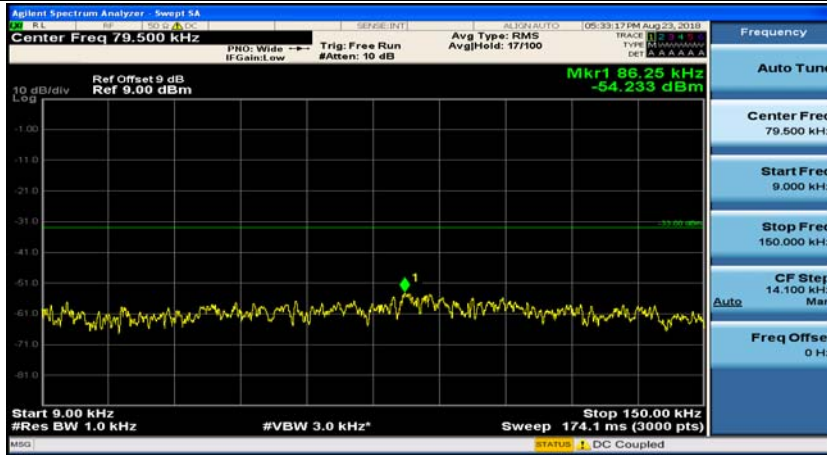

Channel Bandwidth: 3 MHz

(Channel Bandwidth: 3 MHz)_MCH_QPSK_1RB#0

(Channel Bandwidth: 3 MHz)_MCH_QPSK_1RB#7

(Channel Bandwidth: 3 MHz)_HCH_QPSK_1RB#0

(Channel Bandwidth: 3 MHz)_HCH_QPSK_1RB#7

(Channel Bandwidth: 3 MHz)_LCH_16QAM_1RB#0

(Channel Bandwidth: 3 MHz)_LCH_16QAM_1RB#7

(Channel Bandwidth: 3 MHz)_MCH_16QAM_1RB#0

(Channel Bandwidth: 3 MHz)_MCH_16QAM_1RB#7

(Channel Bandwidth: 3 MHz)_HCH_16QAM_1RB#0

(Channel Bandwidth: 3 MHz)_HCH_16QAM_1RB#7