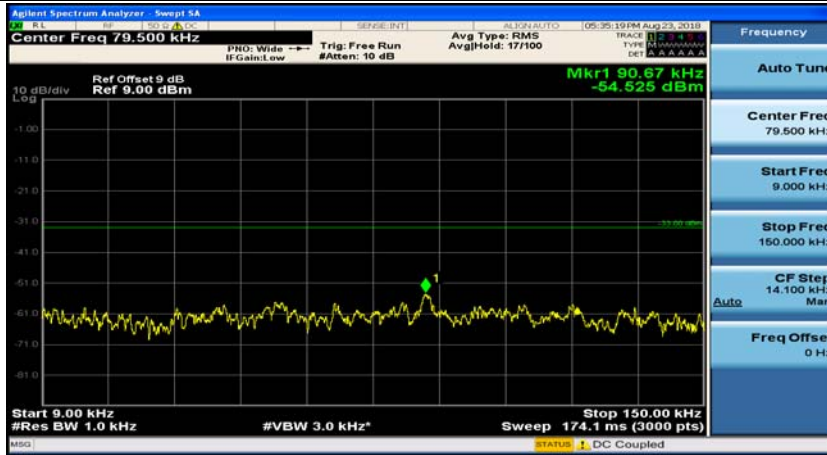

Channel Bandwidth: 3 MHz

(Channel Bandwidth: 3 MHz)_MCH_QPSK_1RB#0

(Channel Bandwidth: 3 MHz)_MCH_QPSK_1RB#7

(Channel Bandwidth: 3 MHz)_HCH_QPSK_1RB#0

(Channel Bandwidth: 3 MHz)_HCH_QPSK_1RB#7

(Channel Bandwidth: 3 MHz)_LCH_16QAM_1RB#0

(Channel Bandwidth: 3 MHz)_LCH_16QAM_1RB#7

(Channel Bandwidth: 3 MHz)_MCH_16QAM_1RB#0

(Channel Bandwidth: 3 MHz)_MCH_16QAM_1RB#7

(Channel Bandwidth: 3 MHz)_HCH_16QAM_1RB#0

(Channel Bandwidth: 3 MHz)_HCH_16QAM_1RB#7