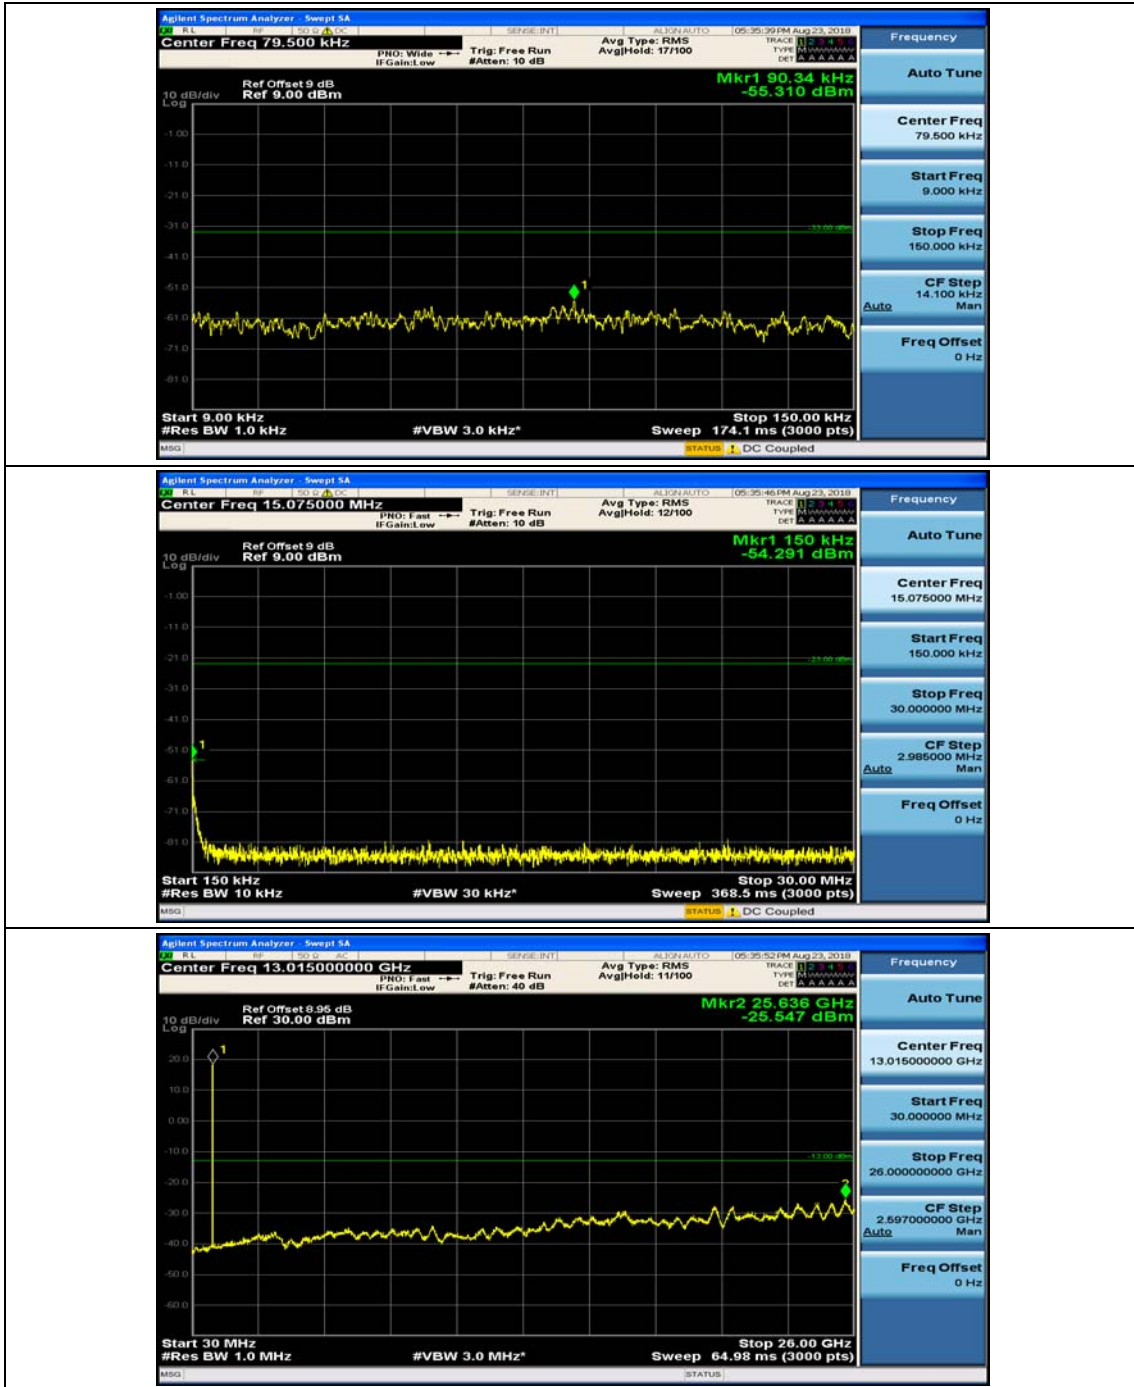

Channel Bandwidth: 3 MHz

(Channel Bandwidth: 3 MHz)_MCH_QPSK_1RB#0

(Channel Bandwidth: 3 MHz)_MCH_QPSK_1RB#7

(Channel Bandwidth: 3 MHz)_HCH_QPSK_1RB#0

(Channel Bandwidth: 3 MHz)_HCH_QPSK_1RB#7

(Channel Bandwidth: 3 MHz)_LCH_16QAM_1RB#0

(Channel Bandwidth: 3 MHz)_LCH_16QAM_1RB#7

(Channel Bandwidth: 3 MHz)_MCH_16QAM_1RB#0

(Channel Bandwidth: 3 MHz)_MCH_16QAM_1RB#7

(Channel Bandwidth: 3 MHz)_HCH_16QAM_1RB#0

(Channel Bandwidth: 3 MHz)_HCH_16QAM_1RB#7

Channel Bandwidth: 5 MHz

(Channel Bandwidth: 5 MHz)_MCH_QPSK_1RB#0

(Channel Bandwidth: 5 MHz)_MCH_QPSK_1RB#12

(Channel Bandwidth: 5 MHz)_HCH_QPSK_1RB#0

(Channel Bandwidth: 5 MHz)_HCH_QPSK_1RB#12

(Channel Bandwidth: 5 MHz)_LCH_16QAM_1RB#0