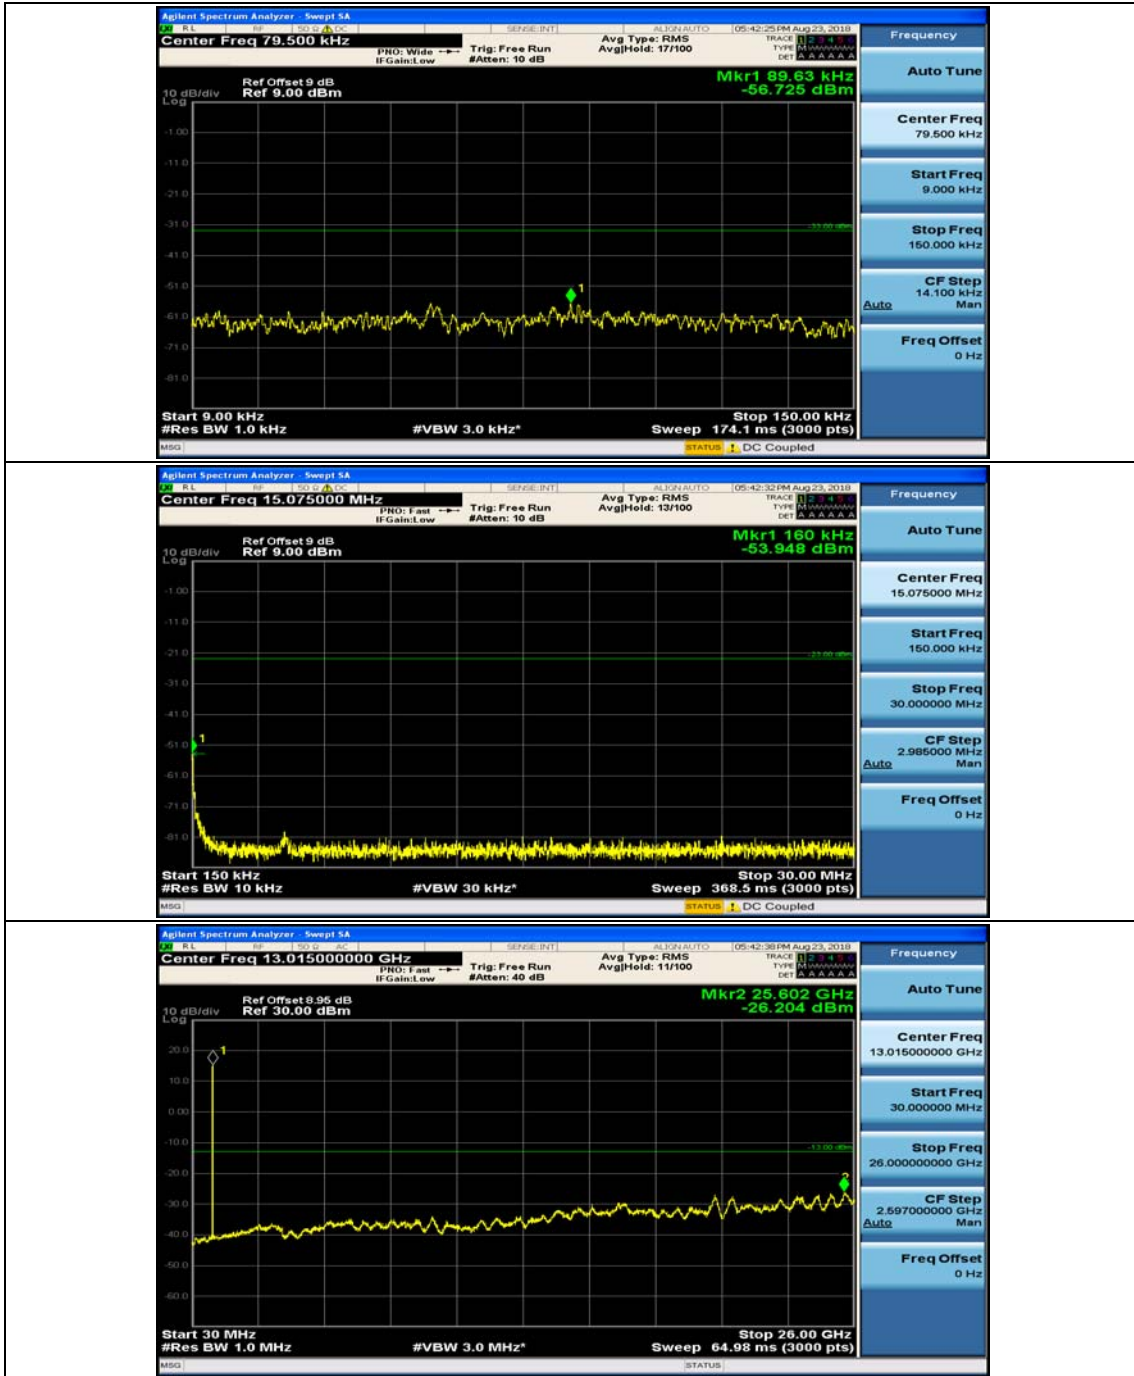

Channel Bandwidth: 5 MHz

(Channel Bandwidth: 5 MHz)_MCH_QPSK_1RB#0

(Channel Bandwidth: 5 MHz)_MCH_QPSK_1RB#12

(Channel Bandwidth: 5 MHz)_HCH_QPSK_1RB#0

(Channel Bandwidth: 5 MHz)_HCH_QPSK_1RB#12

(Channel Bandwidth: 5 MHz)_LCH_16QAM_1RB#0

(Channel Bandwidth: 5 MHz)_LCH_16QAM_1RB#12

(Channel Bandwidth: 5 MHz)_MCH_16QAM_1RB#0

(Channel Bandwidth: 5 MHz)_MCH_16QAM_1RB#12

(Channel Bandwidth: 5 MHz)_HCH_16QAM_1RB#0

(Channel Bandwidth: 5 MHz)_HCH_16QAM_1RB#12