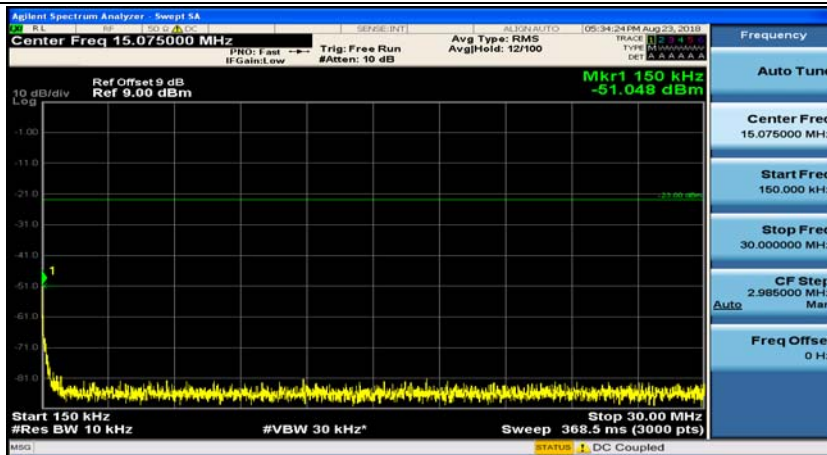

Channel Bandwidth: 3 MHz

(Channel Bandwidth: 3 MHz)_MCH_QPSK_1RB#0

(Channel Bandwidth: 3 MHz)_MCH_QPSK_1RB#7

(Channel Bandwidth: 3 MHz)_HCH_QPSK_1RB#0

(Channel Bandwidth: 3 MHz)_HCH_QPSK_1RB#7

(Channel Bandwidth: 3 MHz)_LCH_16QAM_1RB#0

(Channel Bandwidth: 3 MHz)_LCH_16QAM_1RB#7

(Channel Bandwidth: 3 MHz)_MCH_16QAM_1RB#0

(Channel Bandwidth: 3 MHz)_MCH_16QAM_1RB#7

(Channel Bandwidth: 3 MHz)_HCH_16QAM_1RB#0

(Channel Bandwidth: 3 MHz)_HCH_16QAM_1RB#7