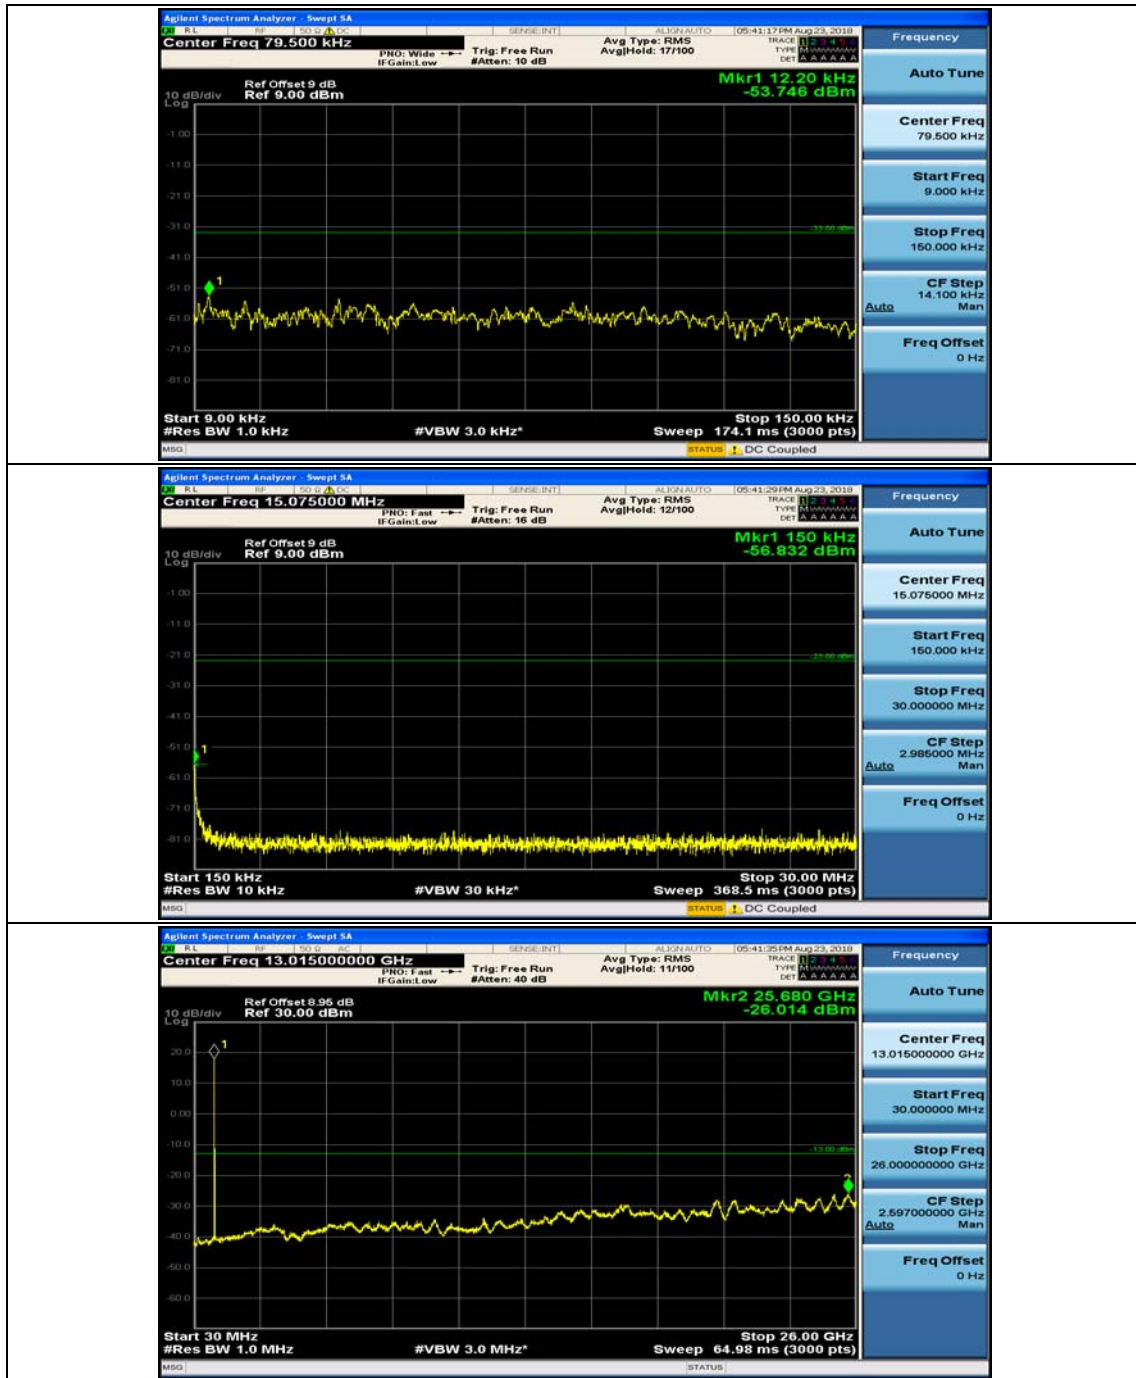

Channel Bandwidth: 5 MHz

(Channel Bandwidth: 5 MHz)_MCH_QPSK_1RB#0

(Channel Bandwidth: 5 MHz)_MCH_QPSK_1RB#12

(Channel Bandwidth: 5 MHz)_HCH_QPSK_1RB#0

(Channel Bandwidth: 5 MHz)_HCH_QPSK_1RB#12

(Channel Bandwidth: 5 MHz)_LCH_16QAM_1RB#0

(Channel Bandwidth: 5 MHz)_LCH_16QAM_1RB#12

(Channel Bandwidth: 5 MHz)_MCH_16QAM_1RB#0

(Channel Bandwidth: 5 MHz)_MCH_16QAM_1RB#12

(Channel Bandwidth: 5 MHz)_HCH_16QAM_1RB#0

(Channel Bandwidth: 5 MHz)_HCH_16QAM_1RB#12