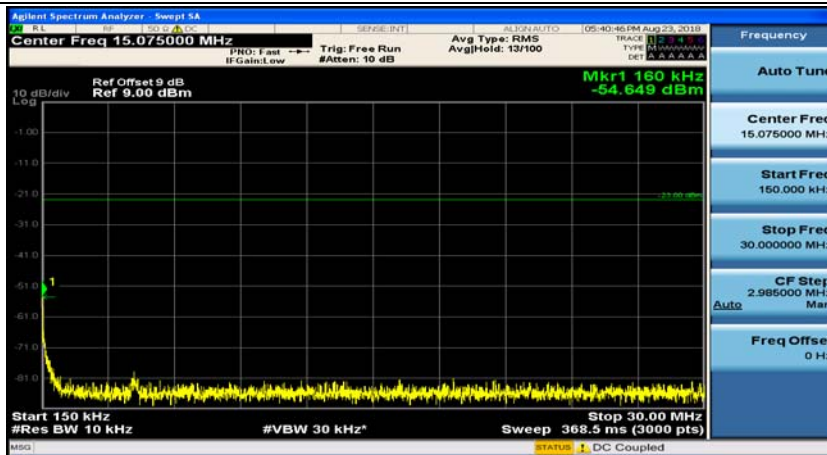

(Channel Bandwidth: 5 MHz)_MCH_16QAM_1RB#0