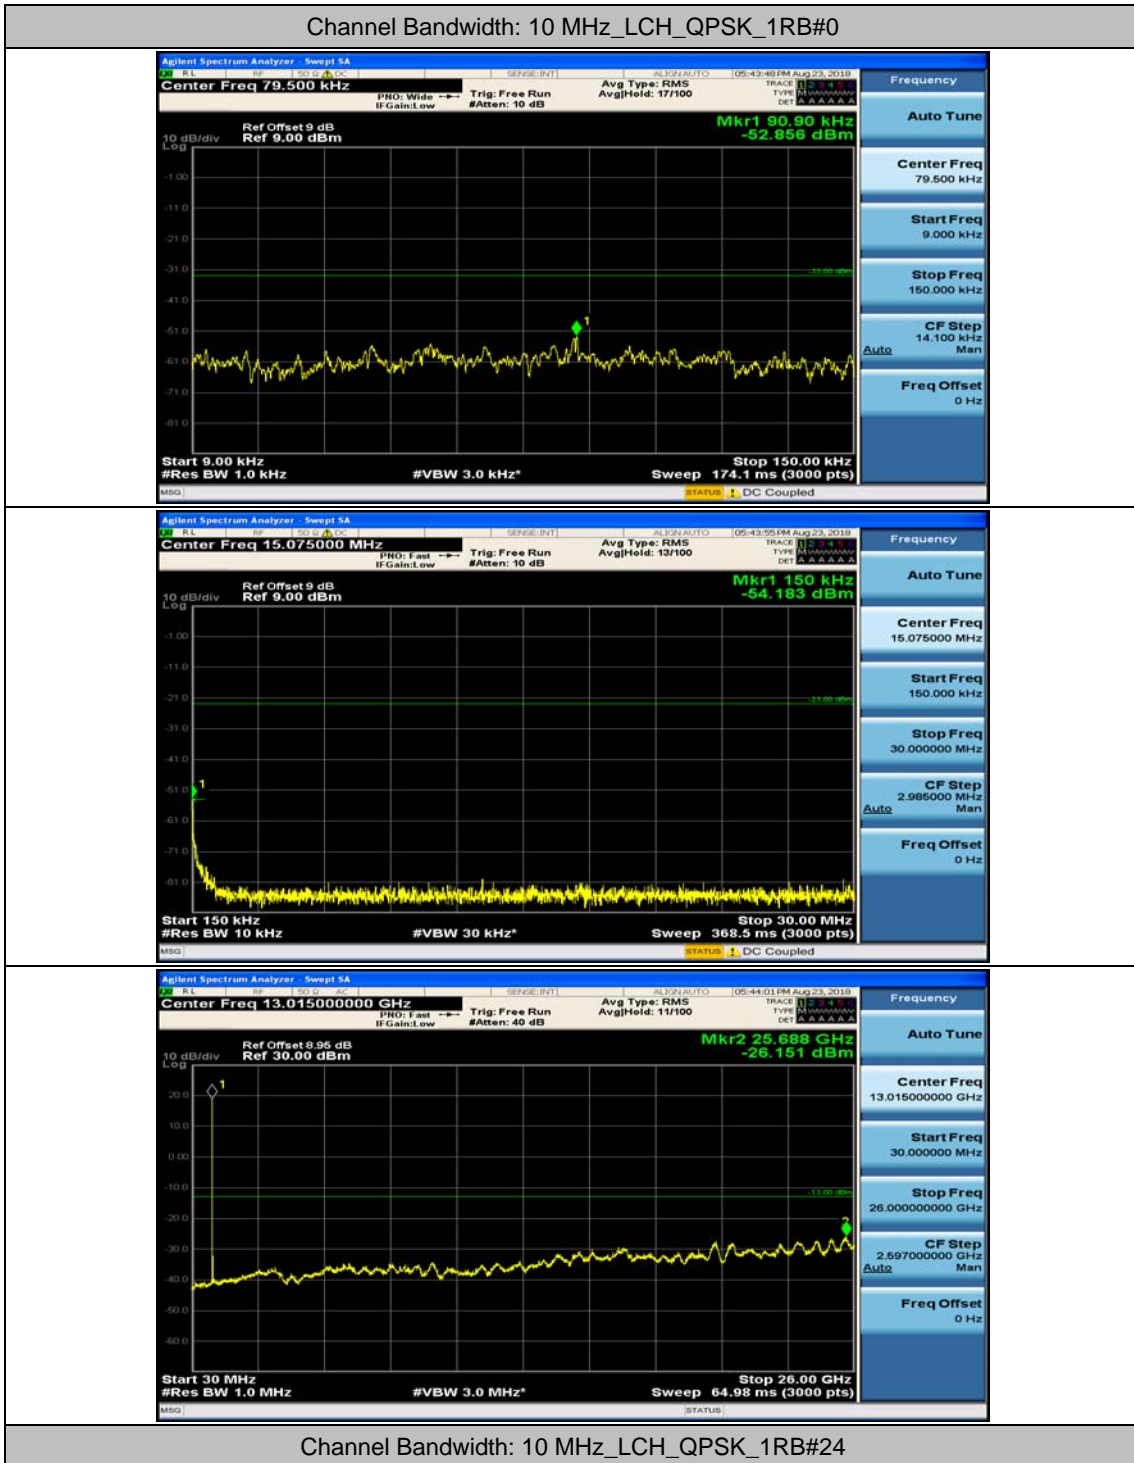

Channel Bandwidth: 10 MHz