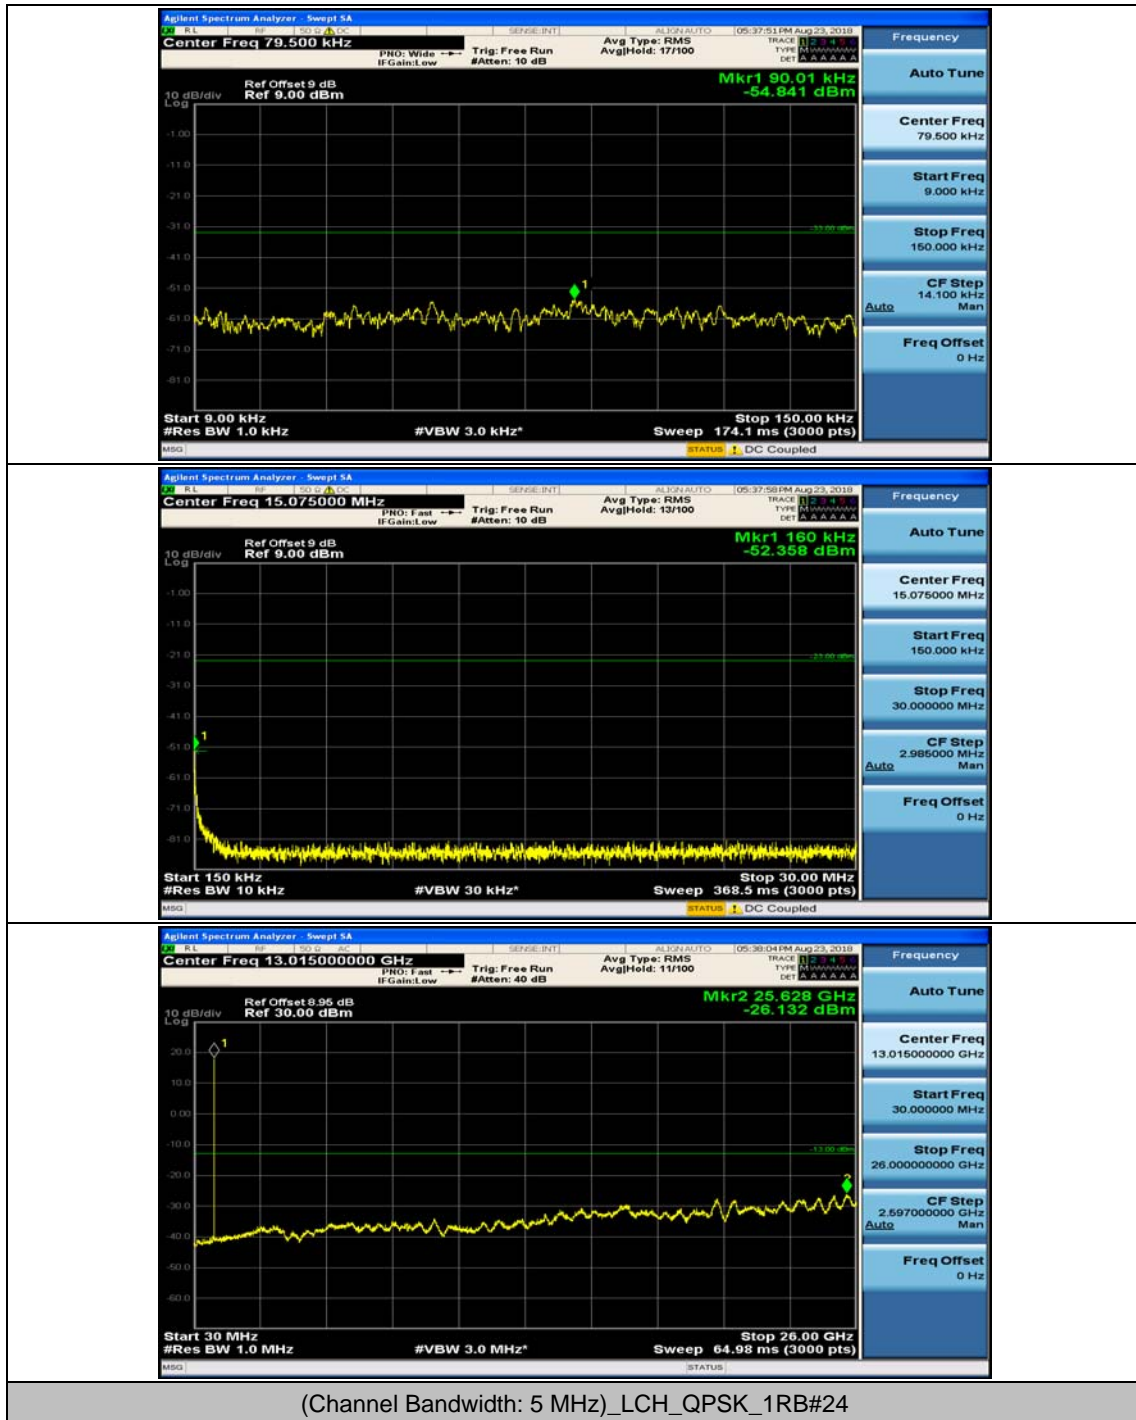

Channel Bandwidth: 3 MHz

(Channel Bandwidth: 3 MHz)_MCH_QPSK_1RB#0

(Channel Bandwidth: 3 MHz)_MCH_QPSK_1RB#7

(Channel Bandwidth: 3 MHz)_HCH_QPSK_1RB#0

(Channel Bandwidth: 3 MHz)_HCH_QPSK_1RB#7

(Channel Bandwidth: 3 MHz)_LCH_16QAM_1RB#0

(Channel Bandwidth: 3 MHz)_LCH_16QAM_1RB#7

(Channel Bandwidth: 3 MHz)_MCH_16QAM_1RB#0

(Channel Bandwidth: 3 MHz)_MCH_16QAM_1RB#7

(Channel Bandwidth: 3 MHz)_HCH_16QAM_1RB#0

(Channel Bandwidth: 3 MHz)_HCH_16QAM_1RB#7

Channel Bandwidth: 5 MHz

(Channel Bandwidth: 5 MHz)_MCH_QPSK_1RB#0

(Channel Bandwidth: 5 MHz)_MCH_QPSK_1RB#12

(Channel Bandwidth: 5 MHz)_HCH_QPSK_1RB#0

(Channel Bandwidth: 5 MHz)_HCH_QPSK_1RB#12

(Channel Bandwidth: 5 MHz)_LCH_16QAM_1RB#0