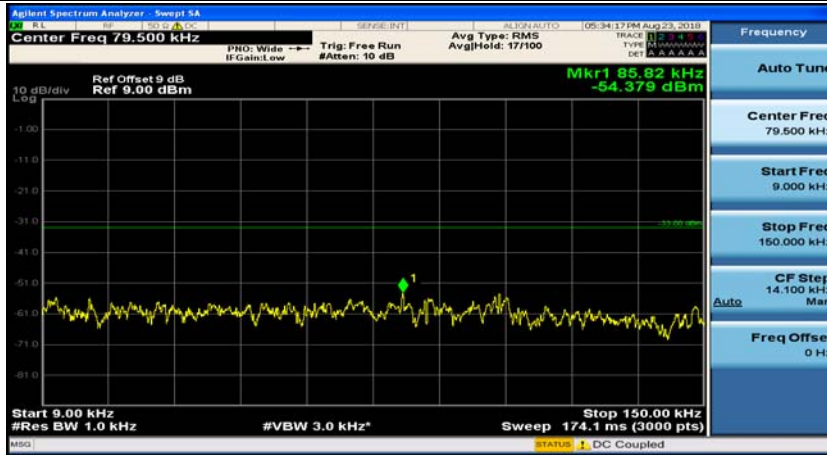

Channel Bandwidth: 3 MHz

(Channel Bandwidth: 3 MHz)_MCH_QPSK_1RB#0

(Channel Bandwidth: 3 MHz)_MCH_QPSK_1RB#7

(Channel Bandwidth: 3 MHz)_HCH_QPSK_1RB#0

(Channel Bandwidth: 3 MHz)_HCH_QPSK_1RB#7

(Channel Bandwidth: 3 MHz)_LCH_16QAM_1RB#0

(Channel Bandwidth: 3 MHz)_LCH_16QAM_1RB#7

(Channel Bandwidth: 3 MHz)_MCH_16QAM_1RB#0

(Channel Bandwidth: 3 MHz)_MCH_16QAM_1RB#7

(Channel Bandwidth: 3 MHz)_HCH_16QAM_1RB#0

(Channel Bandwidth: 3 MHz)_HCH_16QAM_1RB#7