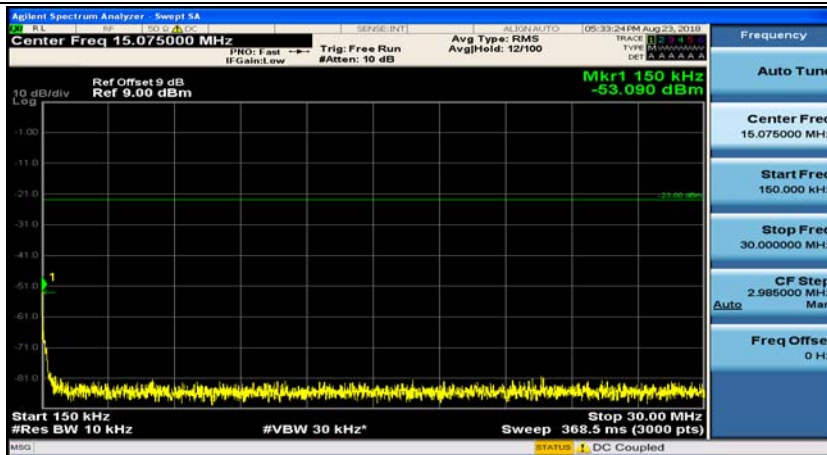

Channel Bandwidth: 3 MHz

(Channel Bandwidth: 3 MHz)_MCH_QPSK_1RB#0

(Channel Bandwidth: 3 MHz)_MCH_QPSK_1RB#7

(Channel Bandwidth: 3 MHz)_HCH_QPSK_1RB#0

(Channel Bandwidth: 3 MHz)_HCH_QPSK_1RB#7

(Channel Bandwidth: 3 MHz)_LCH_16QAM_1RB#0

(Channel Bandwidth: 3 MHz)_LCH_16QAM_1RB#7

(Channel Bandwidth: 3 MHz)_MCH_16QAM_1RB#0

(Channel Bandwidth: 3 MHz)_MCH_16QAM_1RB#7

(Channel Bandwidth: 3 MHz)_HCH_16QAM_1RB#0

(Channel Bandwidth: 3 MHz)_HCH_16QAM_1RB#7