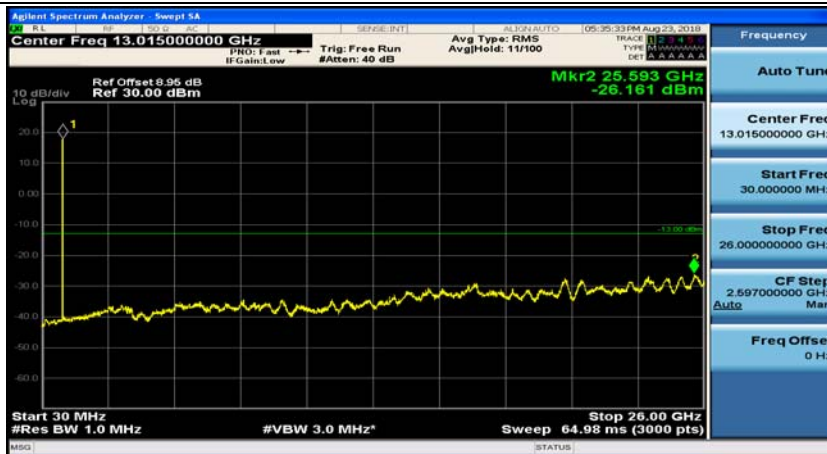

Channel Bandwidth: 3 MHz

(Channel Bandwidth: 3 MHz)_MCH_QPSK_1RB#0

(Channel Bandwidth: 3 MHz)_MCH_QPSK_1RB#7

(Channel Bandwidth: 3 MHz)_HCH_QPSK_1RB#0

(Channel Bandwidth: 3 MHz)_HCH_QPSK_1RB#7

(Channel Bandwidth: 3 MHz)_LCH_16QAM_1RB#0

(Channel Bandwidth: 3 MHz)_LCH_16QAM_1RB#7

(Channel Bandwidth: 3 MHz)_MCH_16QAM_1RB#0

(Channel Bandwidth: 3 MHz)_MCH_16QAM_1RB#7

(Channel Bandwidth: 3 MHz)_HCH_16QAM_1RB#0

(Channel Bandwidth: 3 MHz)_HCH_16QAM_1RB#7