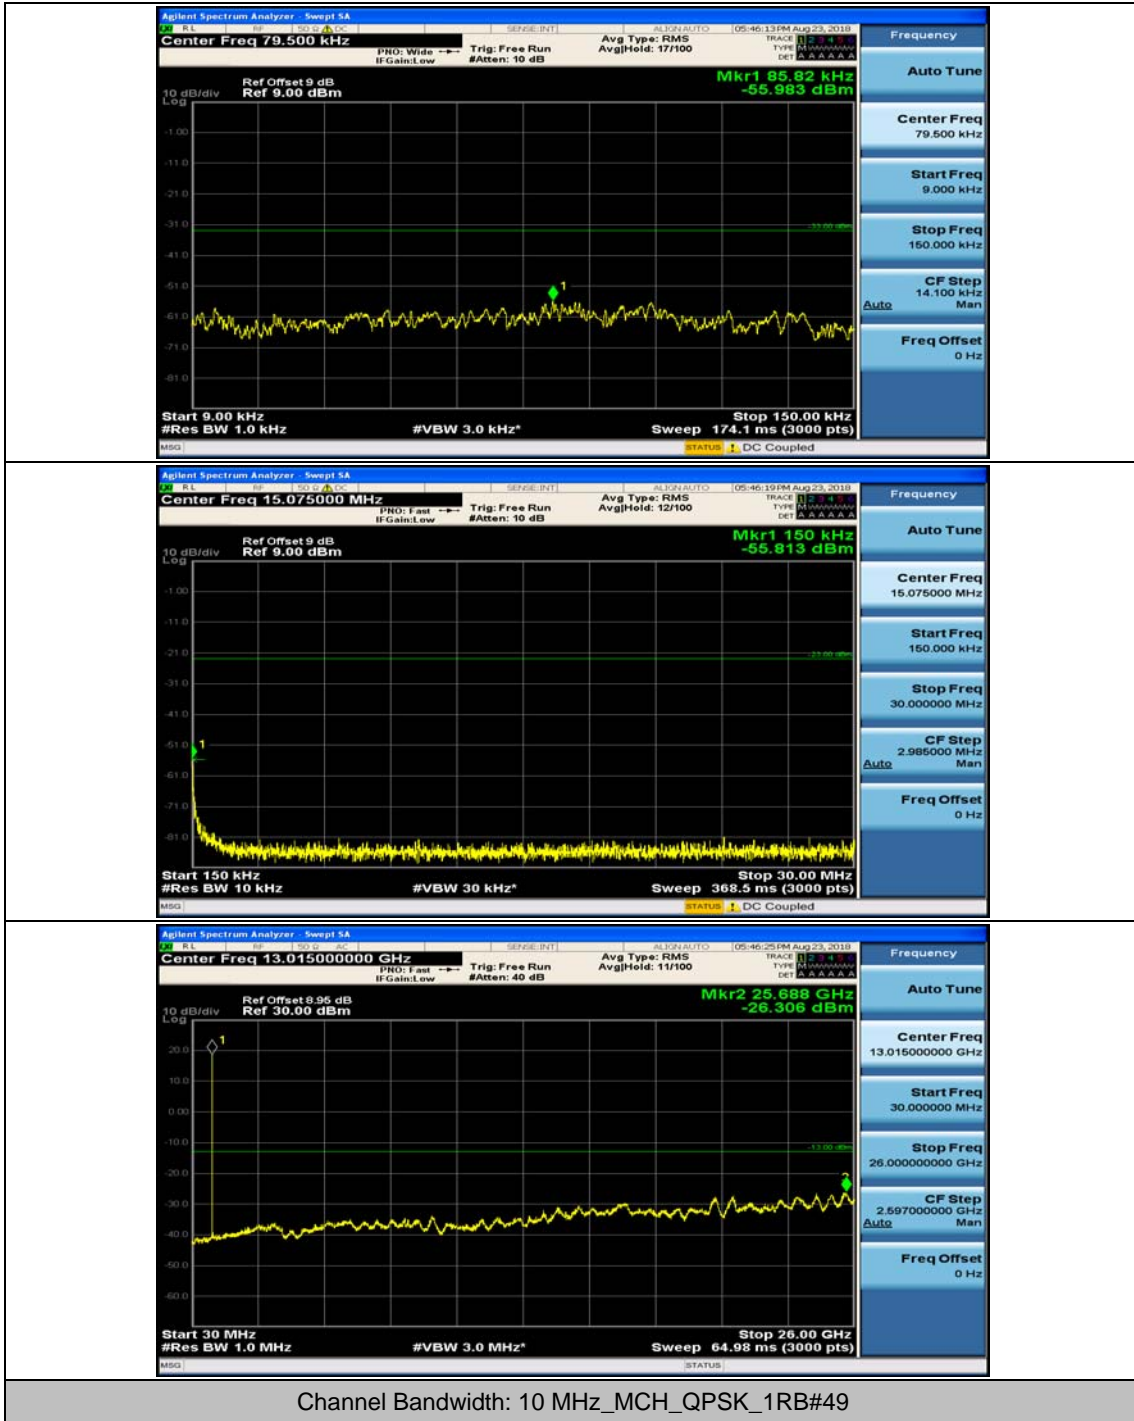

Channel Bandwidth: 3 MHz

(Channel Bandwidth: 3 MHz)_MCH_QPSK_1RB#0

(Channel Bandwidth: 3 MHz)_MCH_QPSK_1RB#7

(Channel Bandwidth: 3 MHz)_HCH_QPSK_1RB#0

(Channel Bandwidth: 3 MHz)_HCH_QPSK_1RB#7

(Channel Bandwidth: 3 MHz)_LCH_16QAM_1RB#0

Channel Bandwidth: 5 MHz

(Channel Bandwidth: 5 MHz)_MCH_QPSK_1RB#0

(Channel Bandwidth: 5 MHz)_MCH_QPSK_1RB#12

(Channel Bandwidth: 5 MHz)_HCH_QPSK_1RB#0

(Channel Bandwidth: 5 MHz)_HCH_QPSK_1RB#12

(Channel Bandwidth: 5 MHz)_LCH_16QAM_1RB#0

Channel Bandwidth: 10 MHz

Channel Bandwidth: 10 MHz_MCH_QPSK_1RB#0

Channel Bandwidth: 10 MHz_MCH_QPSK_1RB#24

Channel Bandwidth: 10 MHz_HCH_QPSK_1RB#0

Channel Bandwidth: 10 MHz_HCH_QPSK_1RB#24