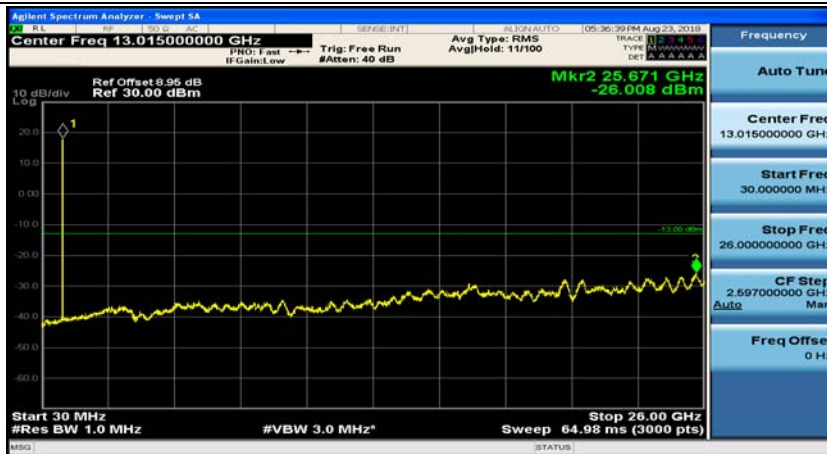

Channel Bandwidth: 3 MHz

(Channel Bandwidth: 3 MHz)_MCH_QPSK_1RB#0

(Channel Bandwidth: 3 MHz)_MCH_QPSK_1RB#7

(Channel Bandwidth: 3 MHz)_HCH_QPSK_1RB#0

(Channel Bandwidth: 3 MHz)_HCH_QPSK_1RB#7

(Channel Bandwidth: 3 MHz)_LCH_16QAM_1RB#0

(Channel Bandwidth: 3 MHz)_LCH_16QAM_1RB#7

(Channel Bandwidth: 3 MHz)_MCH_16QAM_1RB#0

(Channel Bandwidth: 3 MHz)_MCH_16QAM_1RB#7

(Channel Bandwidth: 3 MHz)_HCH_16QAM_1RB#0

(Channel Bandwidth: 3 MHz)_HCH_16QAM_1RB#7