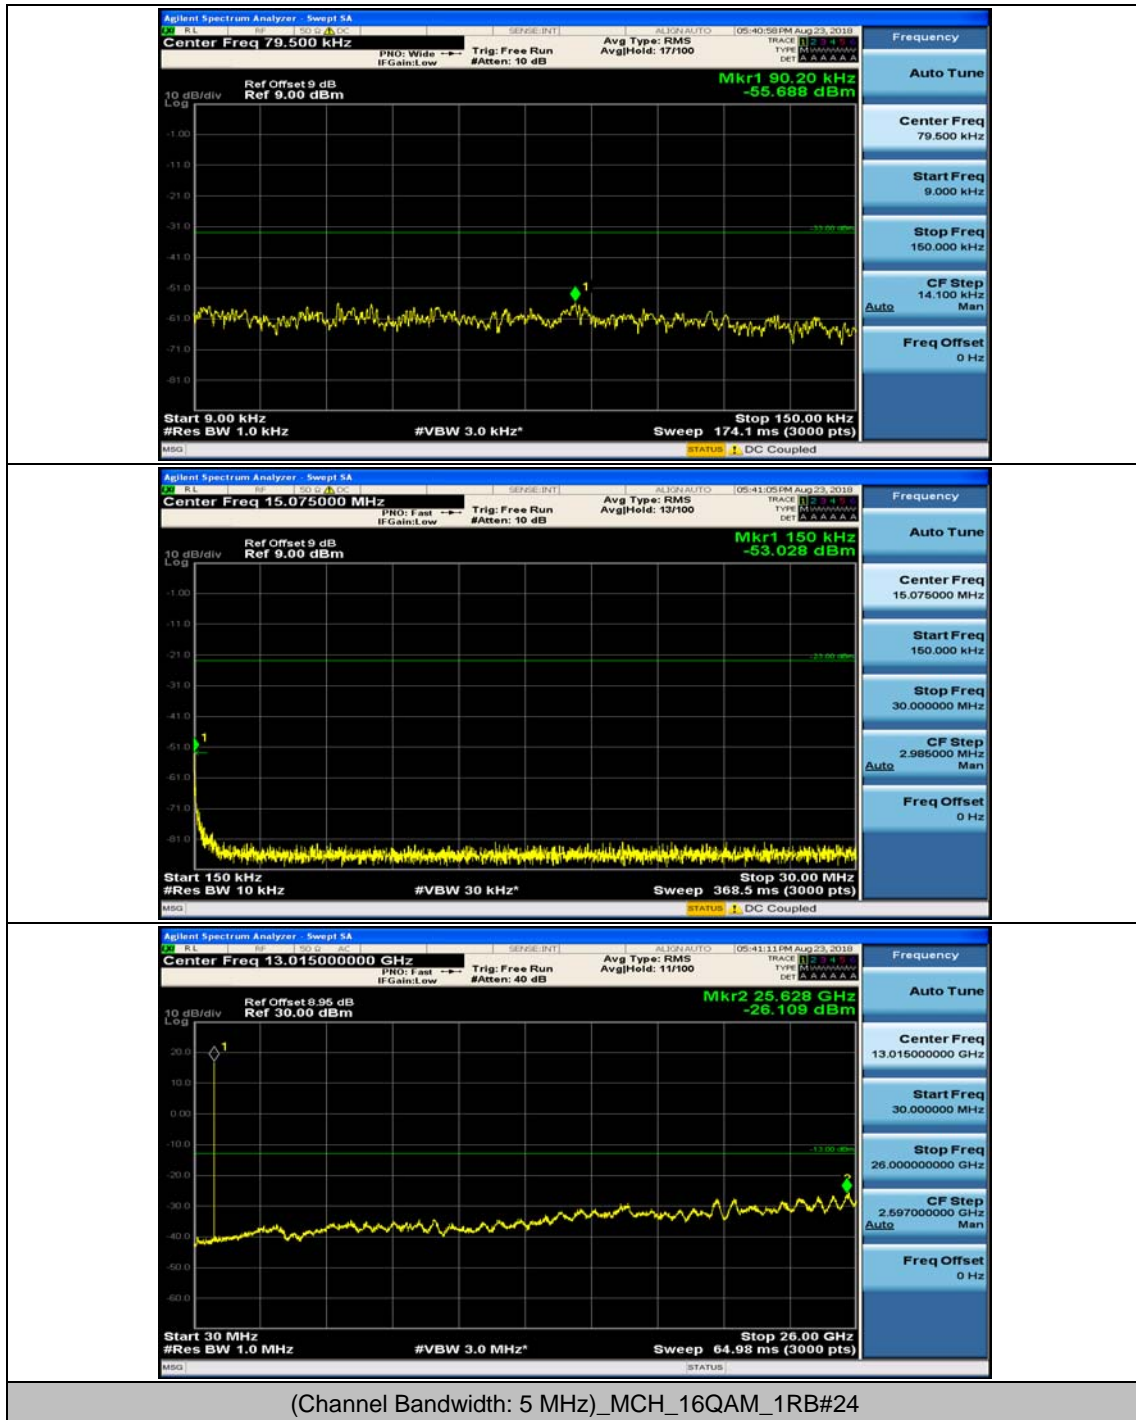

Channel Bandwidth: 5 MHz

(Channel Bandwidth: 5 MHz)_MCH_QPSK_1RB#0

(Channel Bandwidth: 5 MHz)_MCH_QPSK_1RB#12

(Channel Bandwidth: 5 MHz)_HCH_QPSK_1RB#0

(Channel Bandwidth: 5 MHz)_HCH_QPSK_1RB#12

(Channel Bandwidth: 5 MHz)_LCH_16QAM_1RB#0

(Channel Bandwidth: 5 MHz)_LCH_16QAM_1RB#12

(Channel Bandwidth: 5 MHz)_MCH_16QAM_1RB#0

(Channel Bandwidth: 5 MHz)_MCH_16QAM_1RB#12

(Channel Bandwidth: 5 MHz)_HCH_16QAM_1RB#0

(Channel Bandwidth: 5 MHz)_HCH_16QAM_1RB#12