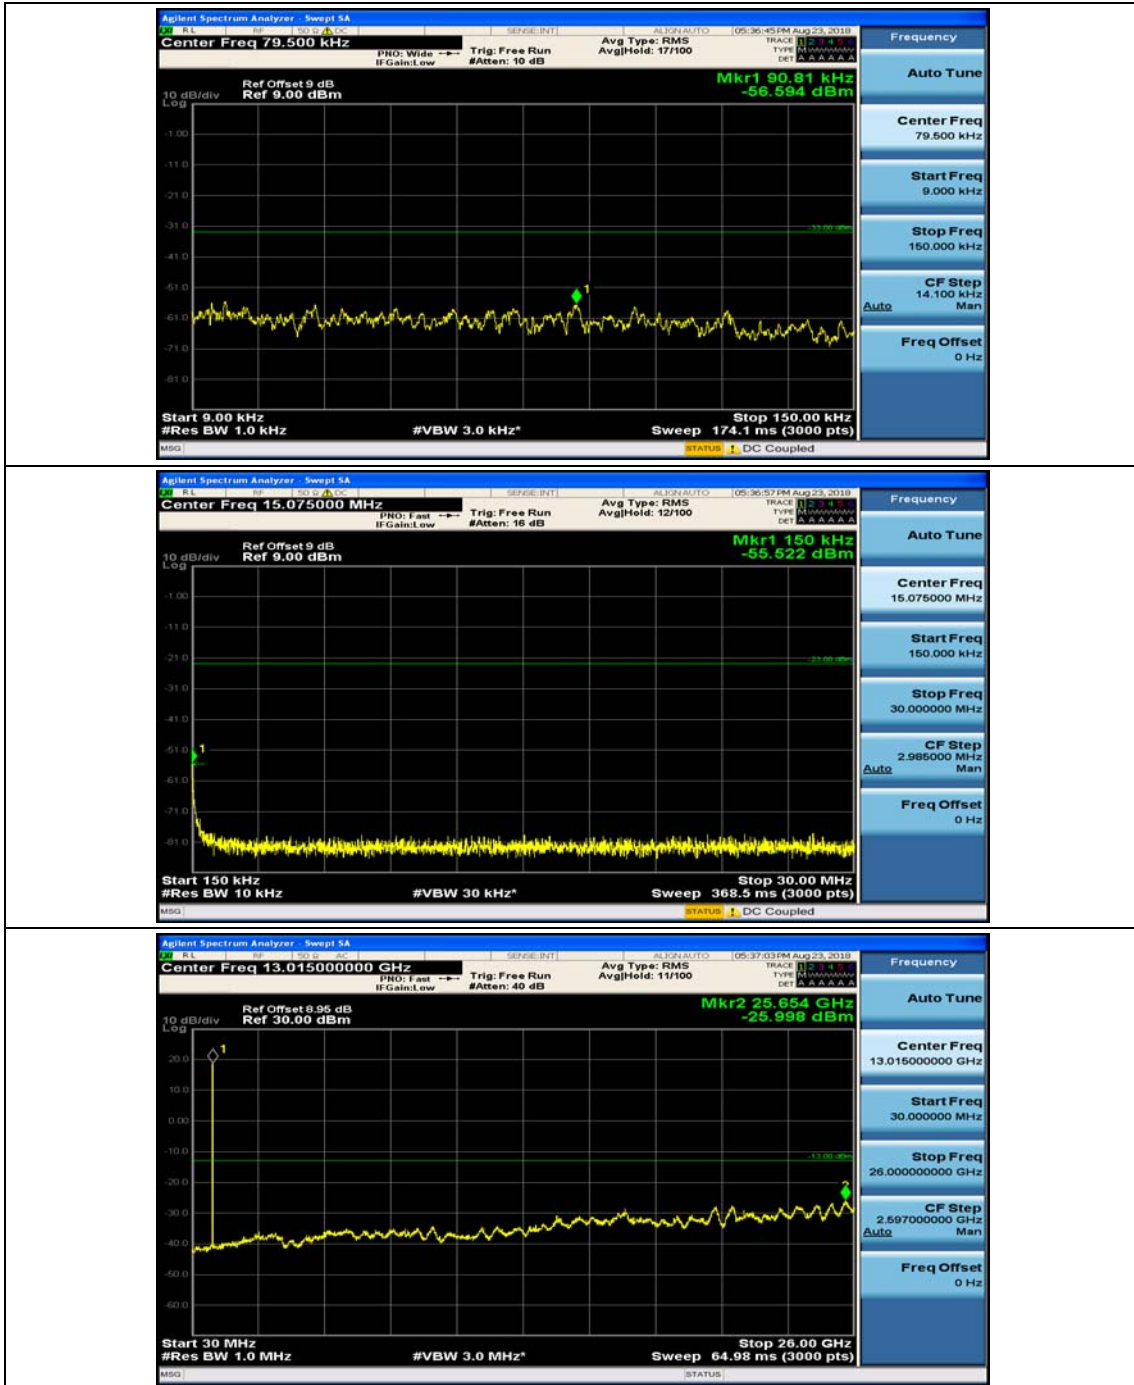

Channel Bandwidth: 3 MHz

(Channel Bandwidth: 3 MHz)_MCH_QPSK_1RB#0

(Channel Bandwidth: 3 MHz)_MCH_QPSK_1RB#7

(Channel Bandwidth: 3 MHz)_HCH_QPSK_1RB#0

(Channel Bandwidth: 3 MHz)_HCH_QPSK_1RB#7

(Channel Bandwidth: 3 MHz)_LCH_16QAM_1RB#0

(Channel Bandwidth: 3 MHz)_LCH_16QAM_1RB#7

(Channel Bandwidth: 3 MHz)_MCH_16QAM_1RB#0

(Channel Bandwidth: 3 MHz)_MCH_16QAM_1RB#7

(Channel Bandwidth: 3 MHz)_HCH_16QAM_1RB#0

(Channel Bandwidth: 3 MHz)_HCH_16QAM_1RB#7

Channel Bandwidth: 5 MHz

(Channel Bandwidth: 5 MHz)_MCH_QPSK_1RB#0

(Channel Bandwidth: 5 MHz)_MCH_QPSK_1RB#12

(Channel Bandwidth: 5 MHz)_HCH_QPSK_1RB#0

(Channel Bandwidth: 5 MHz)_HCH_QPSK_1RB#12

(Channel Bandwidth: 5 MHz)_LCH_16QAM_1RB#0