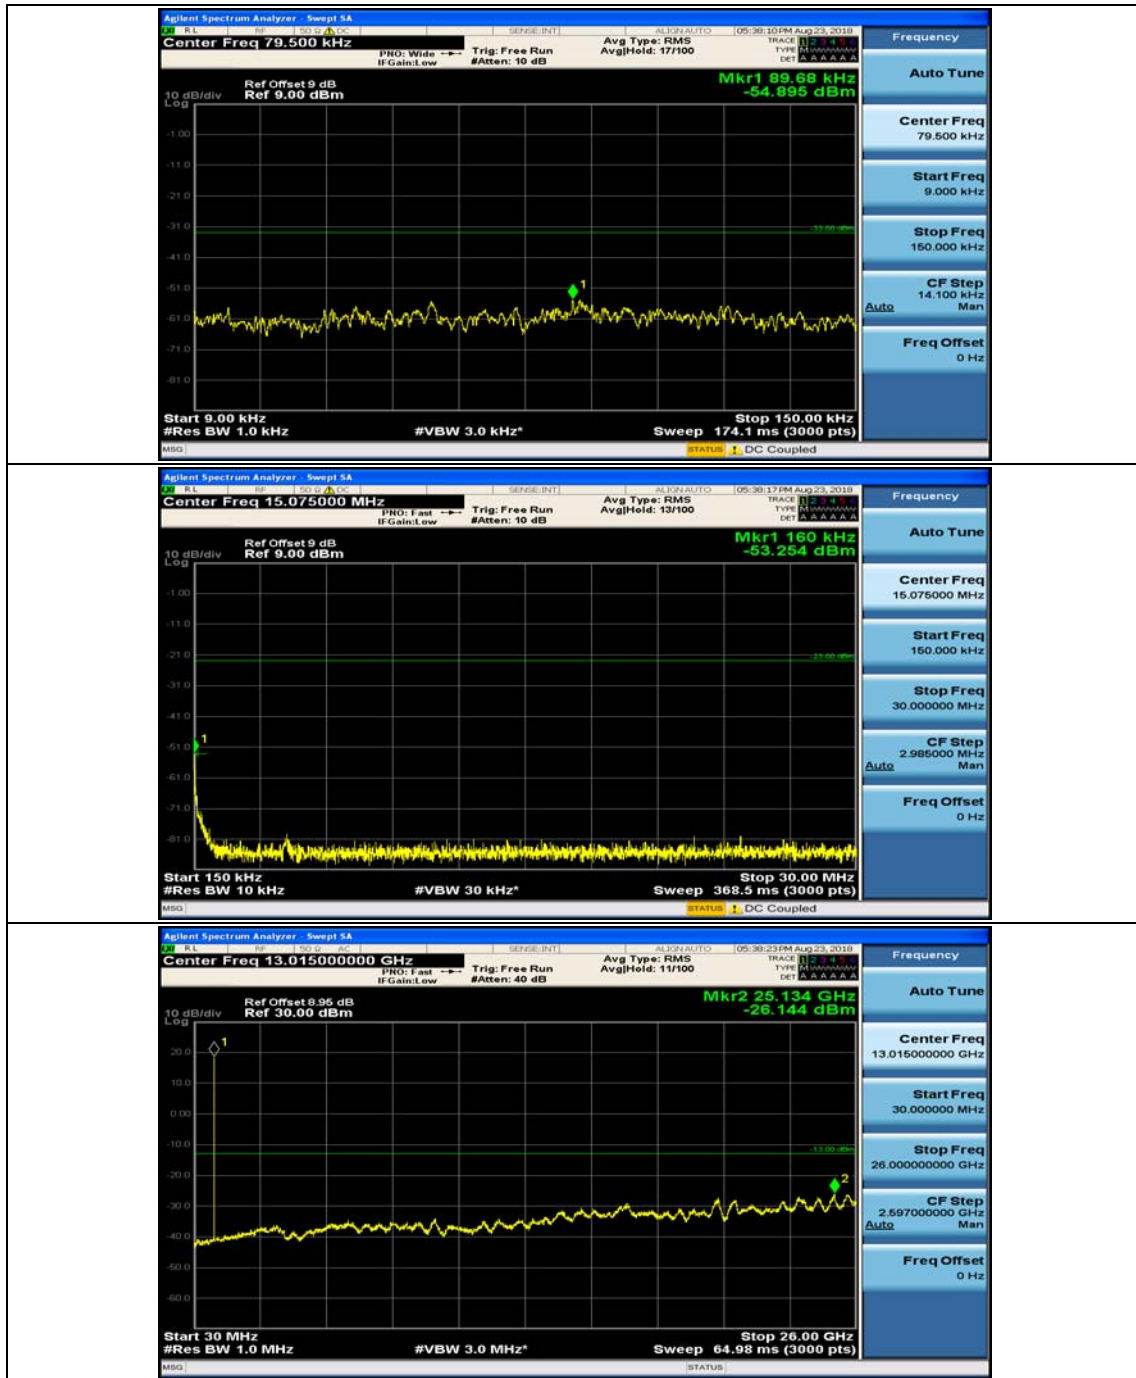

Channel Bandwidth: 3 MHz

(Channel Bandwidth: 3 MHz)_MCH_QPSK_1RB#0

(Channel Bandwidth: 3 MHz)_MCH_QPSK_1RB#7

(Channel Bandwidth: 3 MHz)_HCH_QPSK_1RB#0

(Channel Bandwidth: 3 MHz)_HCH_QPSK_1RB#7

(Channel Bandwidth: 3 MHz)_LCH_16QAM_1RB#0

(Channel Bandwidth: 3 MHz)_LCH_16QAM_1RB#7

(Channel Bandwidth: 3 MHz)_MCH_16QAM_1RB#0

(Channel Bandwidth: 3 MHz)_MCH_16QAM_1RB#7

(Channel Bandwidth: 3 MHz)_HCH_16QAM_1RB#0

(Channel Bandwidth: 3 MHz)_HCH_16QAM_1RB#7

Channel Bandwidth: 5 MHz

(Channel Bandwidth: 5 MHz)_MCH_QPSK_1RB#0

(Channel Bandwidth: 5 MHz)_MCH_QPSK_1RB#12

(Channel Bandwidth: 5 MHz)_HCH_QPSK_1RB#0

(Channel Bandwidth: 5 MHz)_HCH_QPSK_1RB#12

(Channel Bandwidth: 5 MHz)_LCH_16QAM_1RB#0