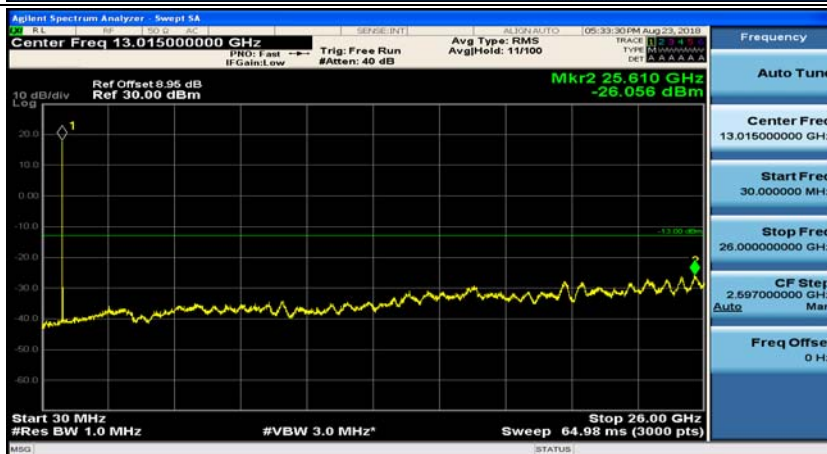

Channel Bandwidth: 3 MHz

(Channel Bandwidth: 3 MHz)_MCH_QPSK_1RB#0

(Channel Bandwidth: 3 MHz)_MCH_QPSK_1RB#7

(Channel Bandwidth: 3 MHz)_HCH_QPSK_1RB#0

(Channel Bandwidth: 3 MHz)_HCH_QPSK_1RB#7

(Channel Bandwidth: 3 MHz)_LCH_16QAM_1RB#0

(Channel Bandwidth: 3 MHz)_LCH_16QAM_1RB#7

(Channel Bandwidth: 3 MHz)_MCH_16QAM_1RB#0

(Channel Bandwidth: 3 MHz)_MCH_16QAM_1RB#7

(Channel Bandwidth: 3 MHz)_HCH_16QAM_1RB#0

(Channel Bandwidth: 3 MHz)_HCH_16QAM_1RB#7