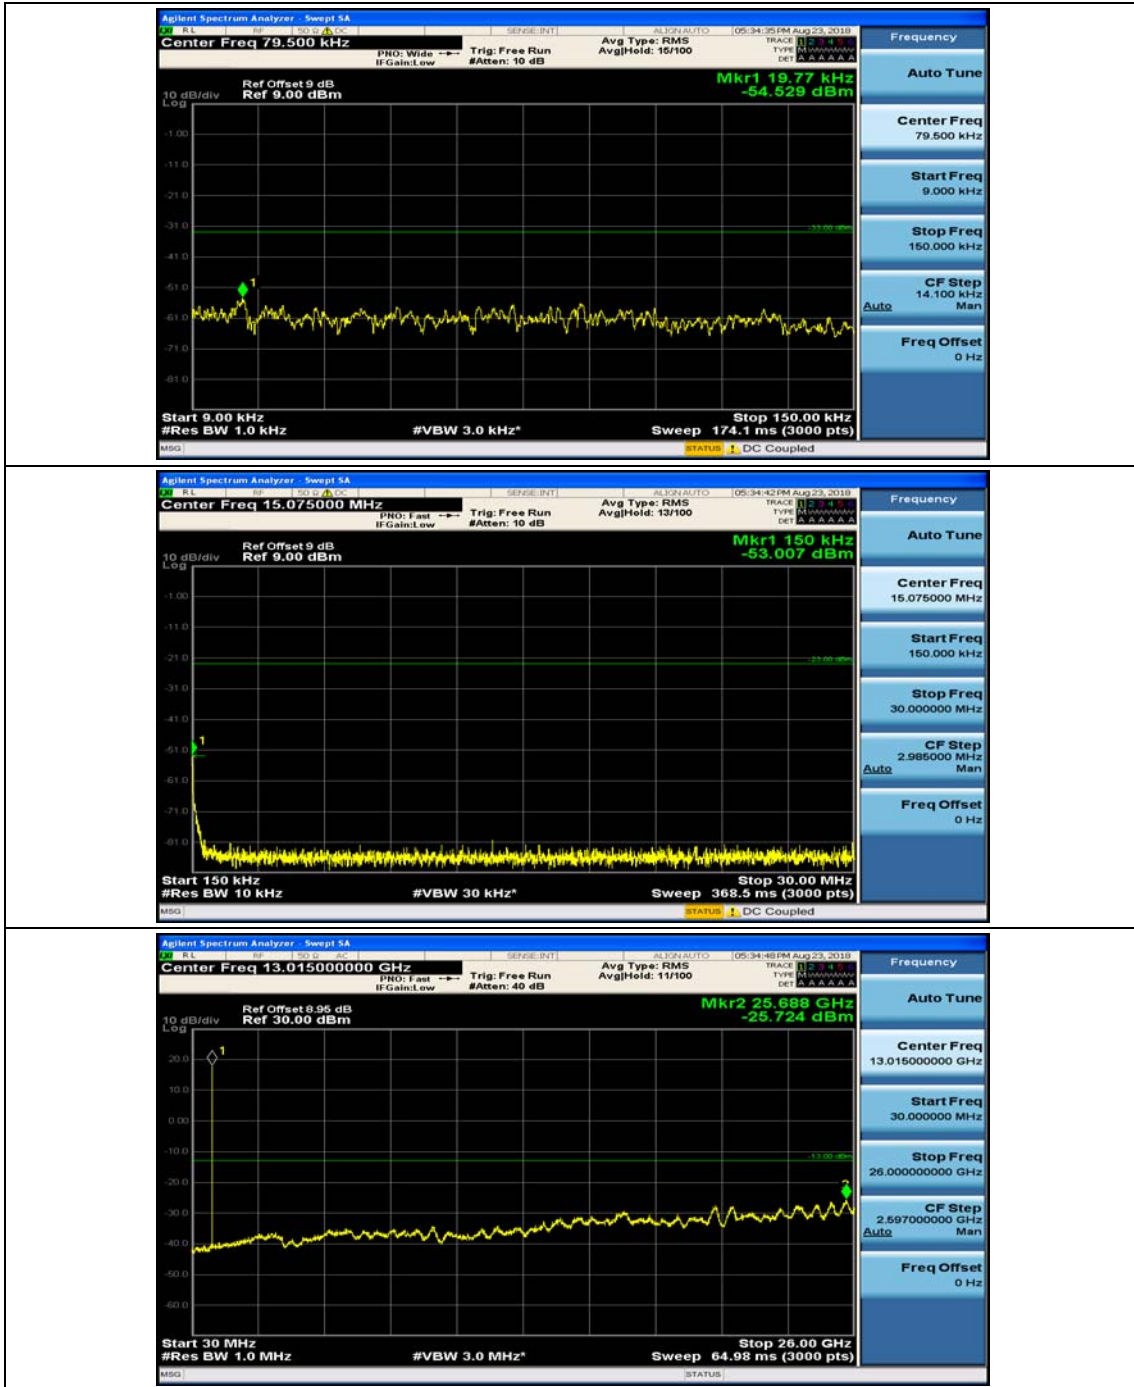

Channel Bandwidth: 3 MHz

(Channel Bandwidth: 3 MHz)_MCH_QPSK_1RB#0

(Channel Bandwidth: 3 MHz)_MCH_QPSK_1RB#7

(Channel Bandwidth: 3 MHz)_HCH_QPSK_1RB#0

(Channel Bandwidth: 3 MHz)_HCH_QPSK_1RB#7

(Channel Bandwidth: 3 MHz)_LCH_16QAM_1RB#0

(Channel Bandwidth: 3 MHz)_LCH_16QAM_1RB#7

(Channel Bandwidth: 3 MHz)_MCH_16QAM_1RB#0

(Channel Bandwidth: 3 MHz)_MCH_16QAM_1RB#7

(Channel Bandwidth: 3 MHz)_HCH_16QAM_1RB#0

(Channel Bandwidth: 3 MHz)_HCH_16QAM_1RB#7

Channel Bandwidth: 5 MHz

(Channel Bandwidth: 5 MHz)_MCH_QPSK_1RB#0

(Channel Bandwidth: 5 MHz)_MCH_QPSK_1RB#12

(Channel Bandwidth: 5 MHz)_HCH_QPSK_1RB#0

(Channel Bandwidth: 5 MHz)_HCH_QPSK_1RB#12

(Channel Bandwidth: 5 MHz)_LCH_16QAM_1RB#0