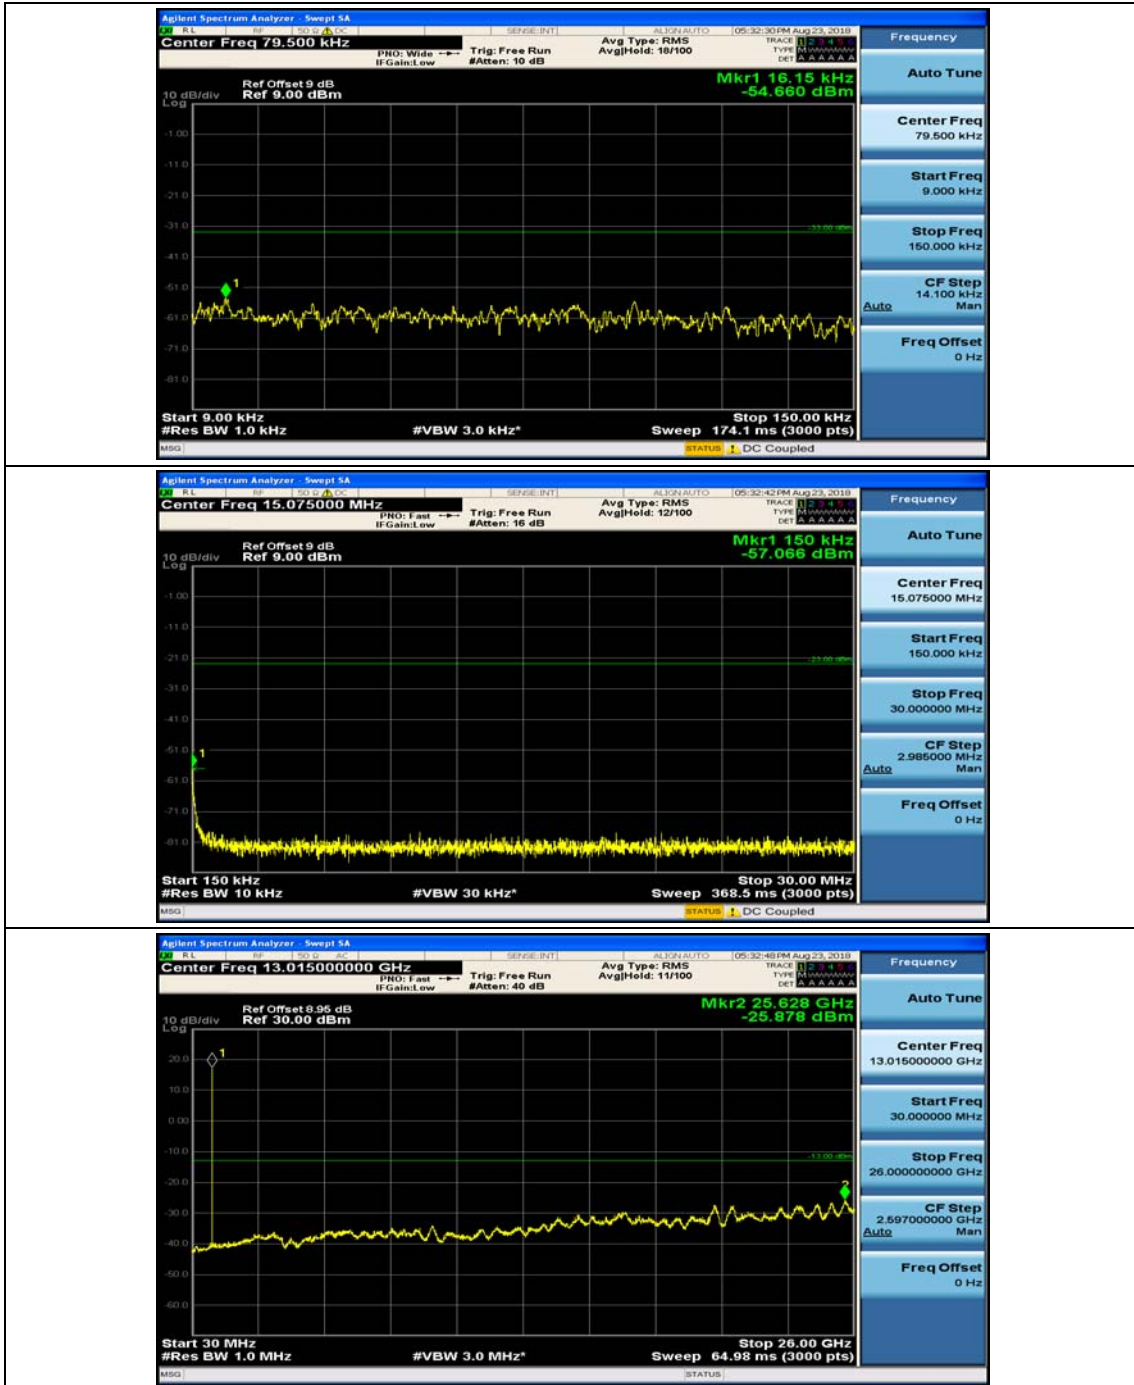

Channel Bandwidth: 3 MHz

(Channel Bandwidth: 3 MHz)_MCH_QPSK_1RB#0

(Channel Bandwidth: 3 MHz)_MCH_QPSK_1RB#7

(Channel Bandwidth: 3 MHz)_HCH_QPSK_1RB#0

(Channel Bandwidth: 3 MHz)_HCH_QPSK_1RB#7

(Channel Bandwidth: 3 MHz)_LCH_16QAM_1RB#0

(Channel Bandwidth: 3 MHz)_LCH_16QAM_1RB#7

(Channel Bandwidth: 3 MHz)_MCH_16QAM_1RB#0

(Channel Bandwidth: 3 MHz)_MCH_16QAM_1RB#7

(Channel Bandwidth: 3 MHz)_HCH_16QAM_1RB#0

(Channel Bandwidth: 3 MHz)_HCH_16QAM_1RB#7

Channel Bandwidth: 5 MHz

(Channel Bandwidth: 5 MHz)_MCH_QPSK_1RB#0

(Channel Bandwidth: 5 MHz)_MCH_QPSK_1RB#12

(Channel Bandwidth: 5 MHz)_HCH_QPSK_1RB#0

(Channel Bandwidth: 5 MHz)_HCH_QPSK_1RB#12

(Channel Bandwidth: 5 MHz)_LCH_16QAM_1RB#0