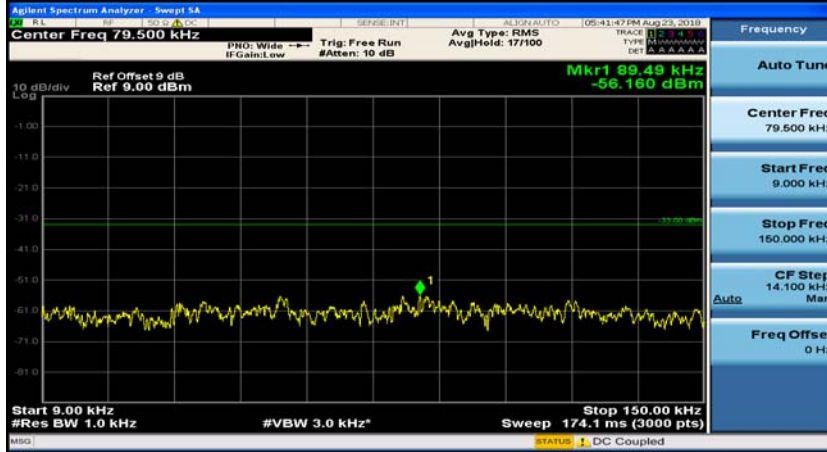

Channel Bandwidth: 5 MHz

(Channel Bandwidth: 5 MHz)_MCH_QPSK_1RB#0

(Channel Bandwidth: 5 MHz)_MCH_QPSK_1RB#12

(Channel Bandwidth: 5 MHz)_HCH_QPSK_1RB#0

(Channel Bandwidth: 5 MHz)_HCH_QPSK_1RB#12

(Channel Bandwidth: 5 MHz)_LCH_16QAM_1RB#0