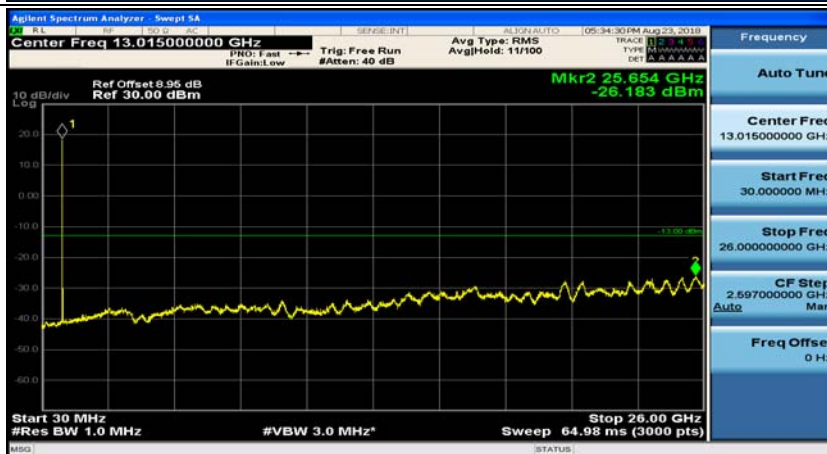

Channel Bandwidth: 3 MHz

(Channel Bandwidth: 3 MHz)_MCH_QPSK_1RB#0

(Channel Bandwidth: 3 MHz)_MCH_QPSK_1RB#7

(Channel Bandwidth: 3 MHz)_HCH_QPSK_1RB#0

(Channel Bandwidth: 3 MHz)_HCH_QPSK_1RB#7

(Channel Bandwidth: 3 MHz)_LCH_16QAM_1RB#0

(Channel Bandwidth: 3 MHz)_LCH_16QAM_1RB#7

(Channel Bandwidth: 3 MHz)_MCH_16QAM_1RB#0

(Channel Bandwidth: 3 MHz)_MCH_16QAM_1RB#7

(Channel Bandwidth: 3 MHz)_HCH_16QAM_1RB#0

(Channel Bandwidth: 3 MHz)_HCH_16QAM_1RB#7