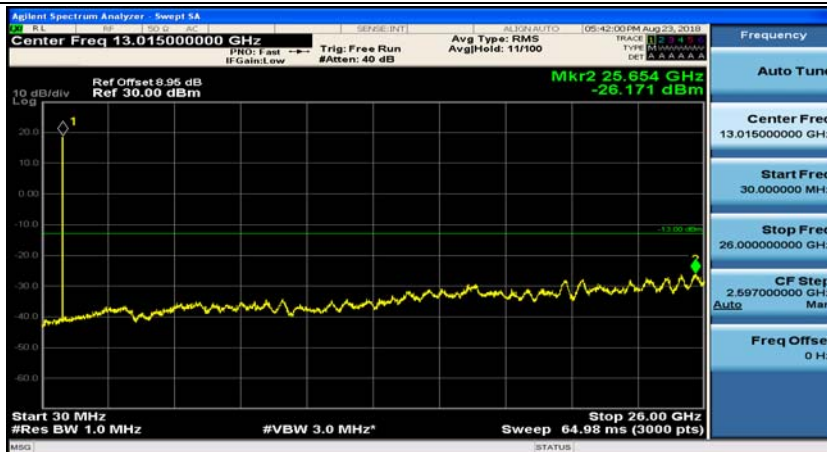

Channel Bandwidth: 5 MHz

(Channel Bandwidth: 5 MHz)_MCH_QPSK_1RB#0

(Channel Bandwidth: 5 MHz)_MCH_QPSK_1RB#12

(Channel Bandwidth: 5 MHz)_HCH_QPSK_1RB#0

(Channel Bandwidth: 5 MHz)_HCH_QPSK_1RB#12

(Channel Bandwidth: 5 MHz)_LCH_16QAM_1RB#0