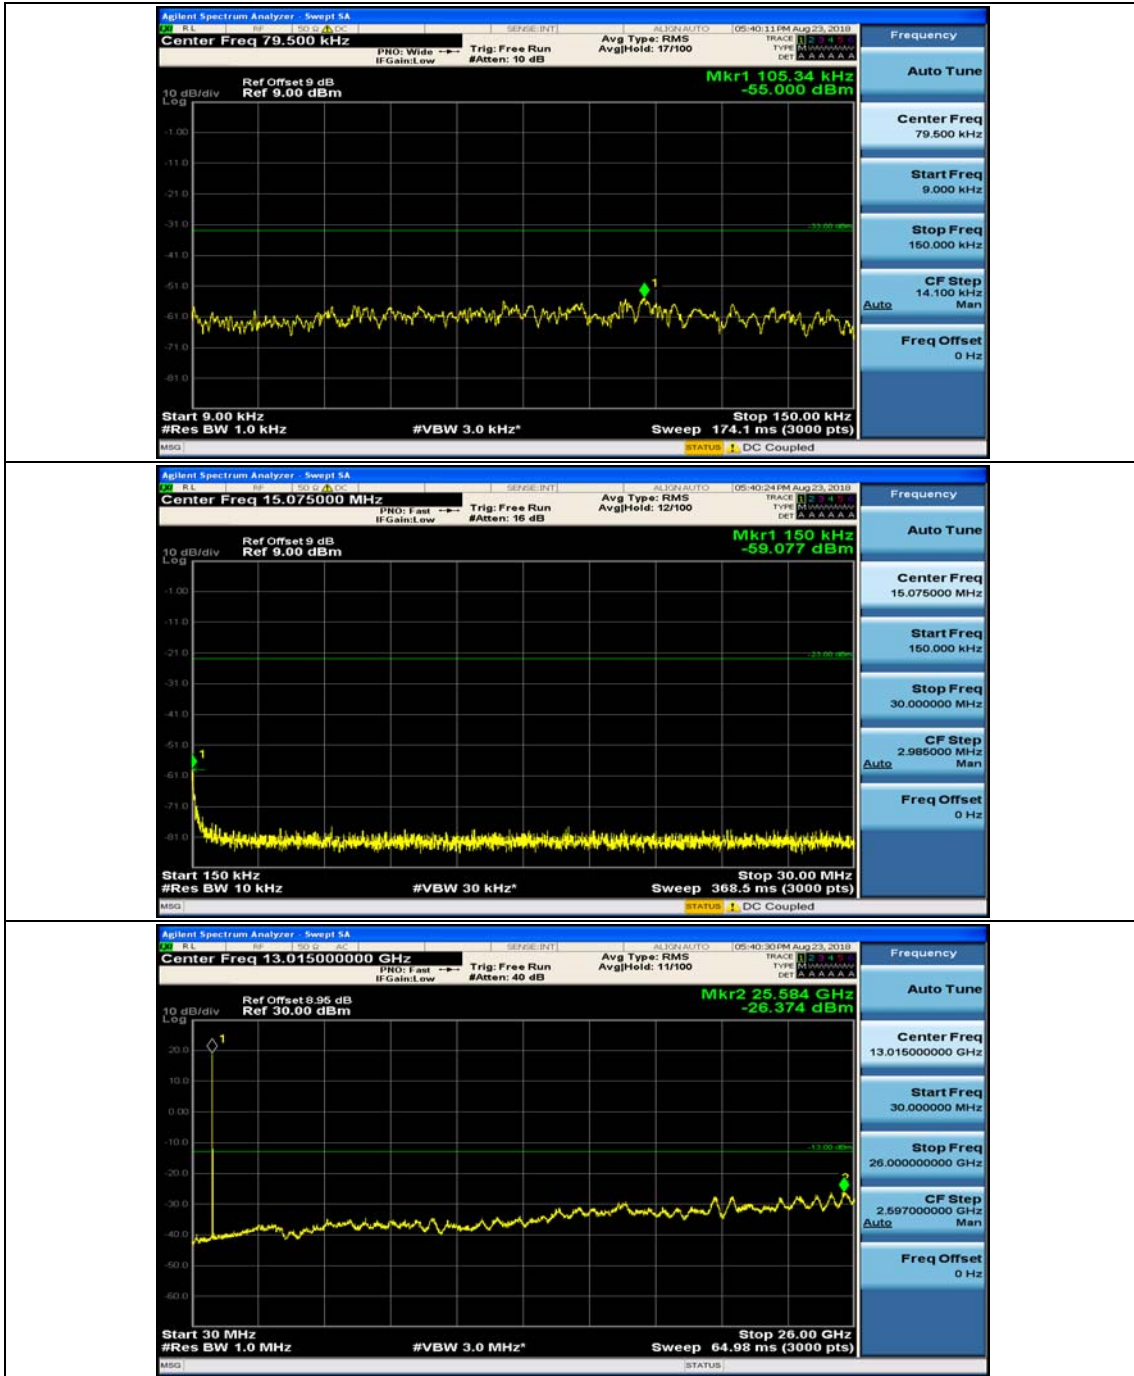

Channel Bandwidth: 5 MHz

(Channel Bandwidth: 5 MHz)_MCH_QPSK_1RB#0

(Channel Bandwidth: 5 MHz)_MCH_QPSK_1RB#12

(Channel Bandwidth: 5 MHz)_HCH_QPSK_1RB#0

(Channel Bandwidth: 5 MHz)_HCH_QPSK_1RB#12

(Channel Bandwidth: 5 MHz)_LCH_16QAM_1RB#0

(Channel Bandwidth: 5 MHz)_LCH_16QAM_1RB#12

(Channel Bandwidth: 5 MHz)_MCH_16QAM_1RB#0

(Channel Bandwidth: 5 MHz)_MCH_16QAM_1RB#12

(Channel Bandwidth: 5 MHz)_HCH_16QAM_1RB#0

(Channel Bandwidth: 5 MHz)_HCH_16QAM_1RB#12