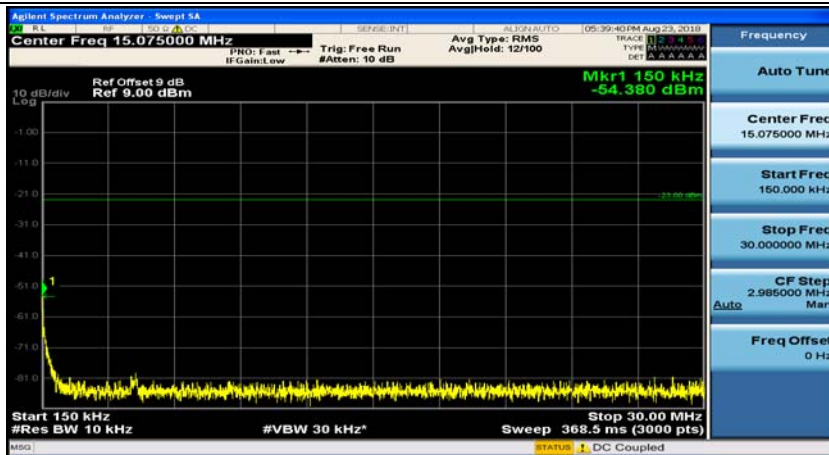

(Channel Bandwidth: 5 MHz)_MCH_QPSK_1RB#0