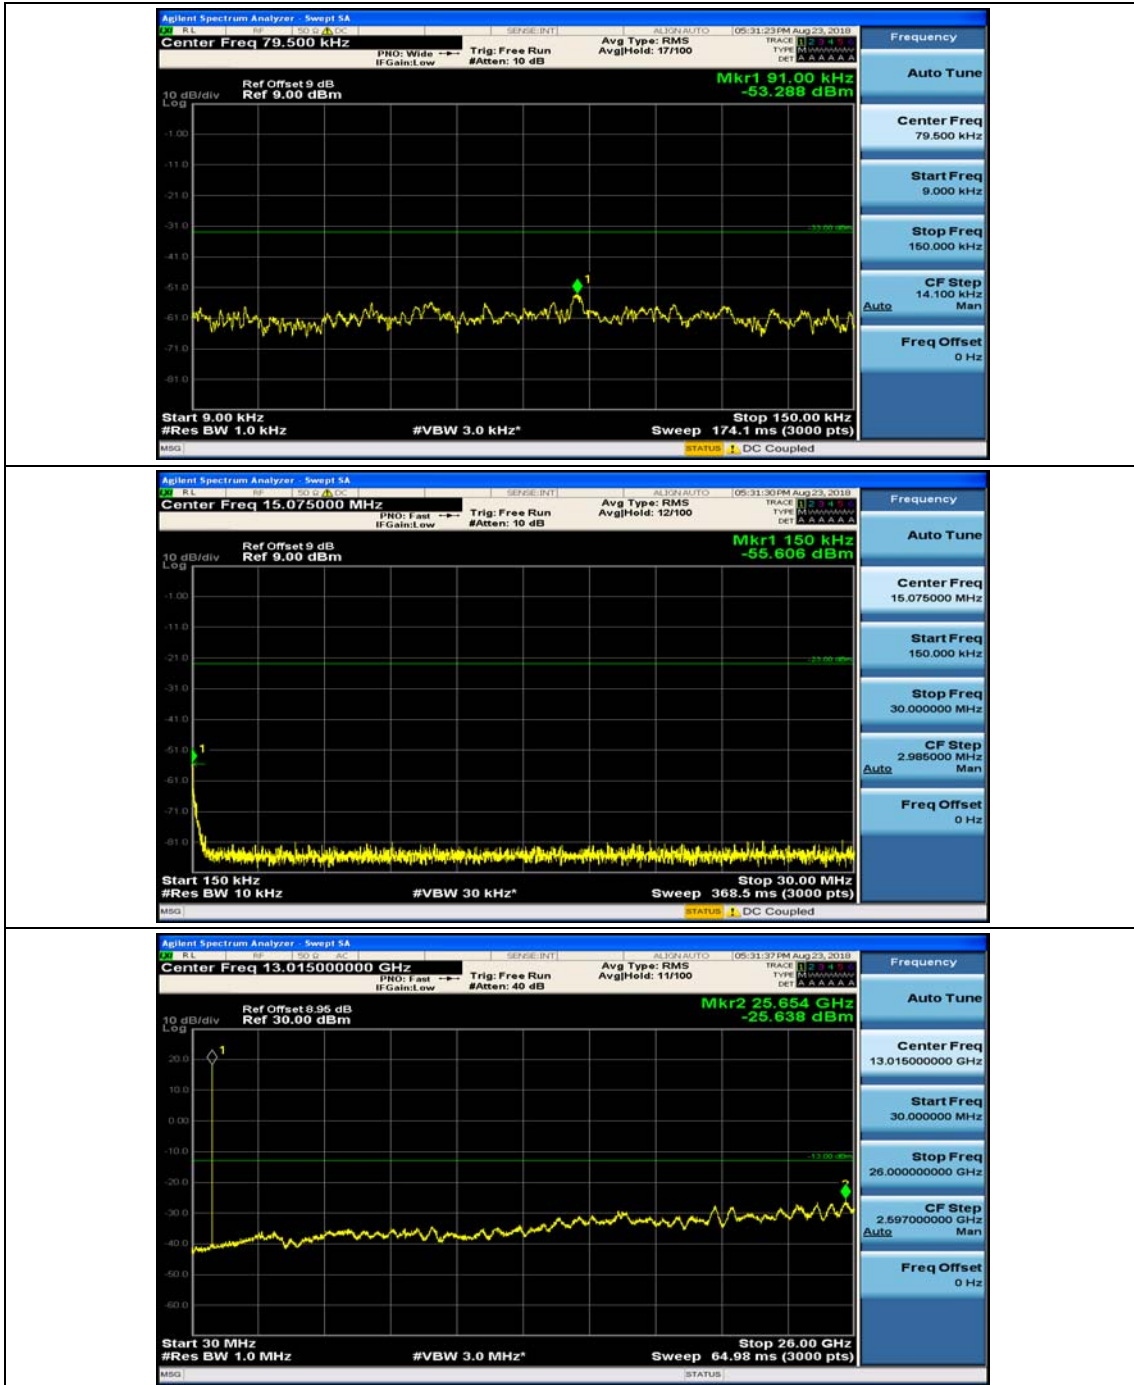

Channel Bandwidth: 3 MHz

(Channel Bandwidth: 3 MHz)_MCH_QPSK_1RB#0

(Channel Bandwidth: 3 MHz)_MCH_QPSK_1RB#7

(Channel Bandwidth: 3 MHz)_HCH_QPSK_1RB#0

(Channel Bandwidth: 3 MHz)_HCH_QPSK_1RB#7

(Channel Bandwidth: 3 MHz)_LCH_16QAM_1RB#0

(Channel Bandwidth: 3 MHz)_LCH_16QAM_1RB#7

(Channel Bandwidth: 3 MHz)_MCH_16QAM_1RB#0

(Channel Bandwidth: 3 MHz)_MCH_16QAM_1RB#7

(Channel Bandwidth: 3 MHz)_HCH_16QAM_1RB#0

(Channel Bandwidth: 3 MHz)_HCH_16QAM_1RB#7

Channel Bandwidth: 5 MHz

(Channel Bandwidth: 5 MHz)_MCH_QPSK_1RB#0

(Channel Bandwidth: 5 MHz)_MCH_QPSK_1RB#12

(Channel Bandwidth: 5 MHz)_HCH_QPSK_1RB#0

(Channel Bandwidth: 5 MHz)_HCH_QPSK_1RB#12

(Channel Bandwidth: 5 MHz)_LCH_16QAM_1RB#0