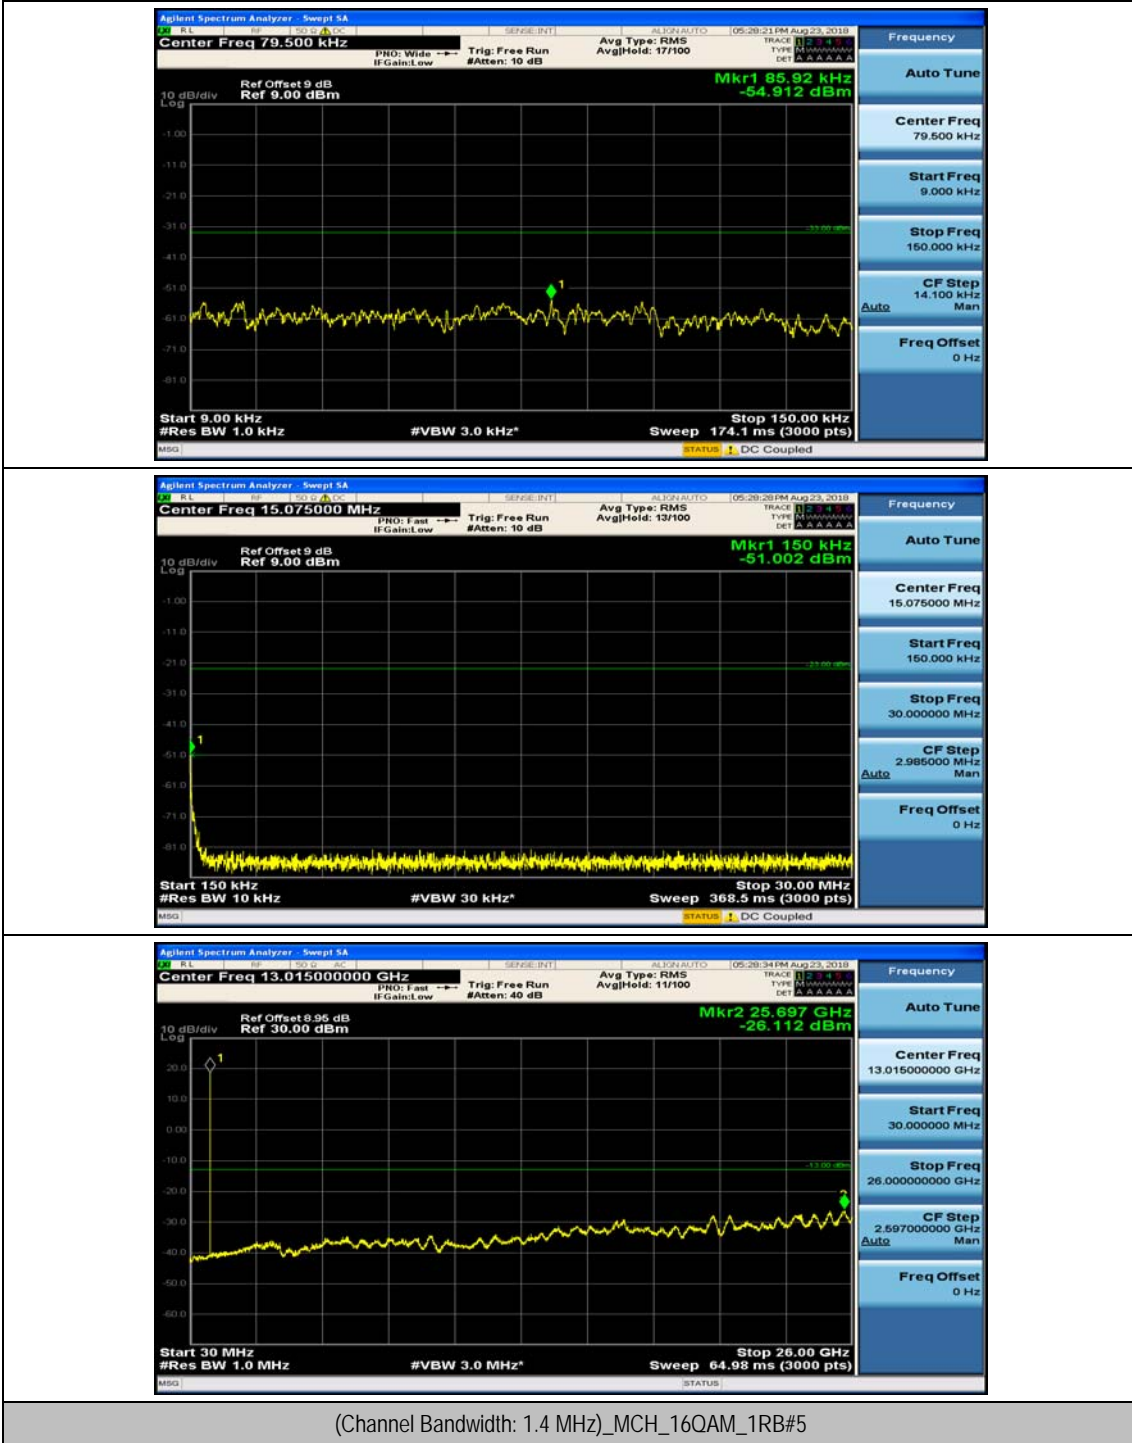

Appendix E: Conducted Spurious Emission

Test Graphs

Channel Bandwidth: 1.4 MHz

(Channel Bandwidth: 1.4 MHz)_MCH_QPSK_1RB#0

(Channel Bandwidth: 1.4 MHz)_MCH_QPSK_1RB#3

(Channel Bandwidth: 1.4 MHz)_HCH_QPSK_1RB#0

(Channel Bandwidth: 1.4 MHz)_HCH_QPSK_1RB#3

(Channel Bandwidth: 1.4 MHz)_LCH_16QAM_1RB#0

(Channel Bandwidth: 1.4 MHz)_LCH_16QAM_1RB#3

(Channel Bandwidth: 1.4 MHz)_MCH_16QAM_1RB#0

(Channel Bandwidth: 1.4 MHz)_MCH_16QAM_1RB#3