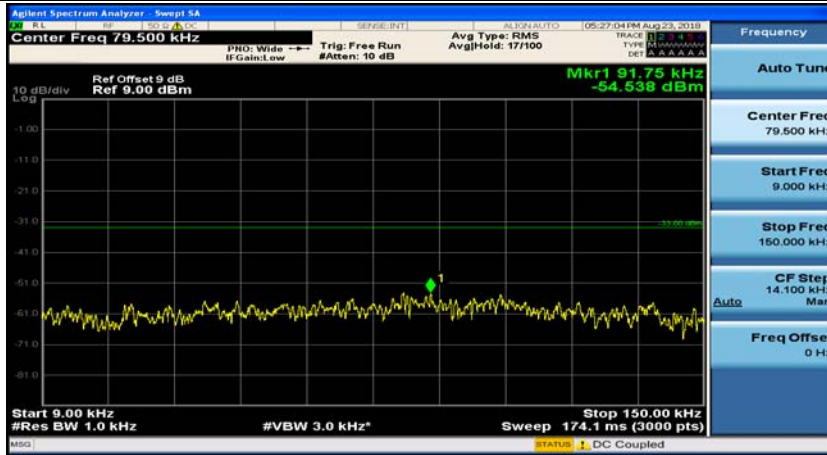

Appendix E: Conducted Spurious Emission

Test Graphs

Channel Bandwidth: 1.4 MHz

(Channel Bandwidth: 1.4 MHz)_MCH_QPSK_1RB#0

(Channel Bandwidth: 1.4 MHz)_MCH_QPSK_1RB#3

(Channel Bandwidth: 1.4 MHz)_HCH_QPSK_1RB#0