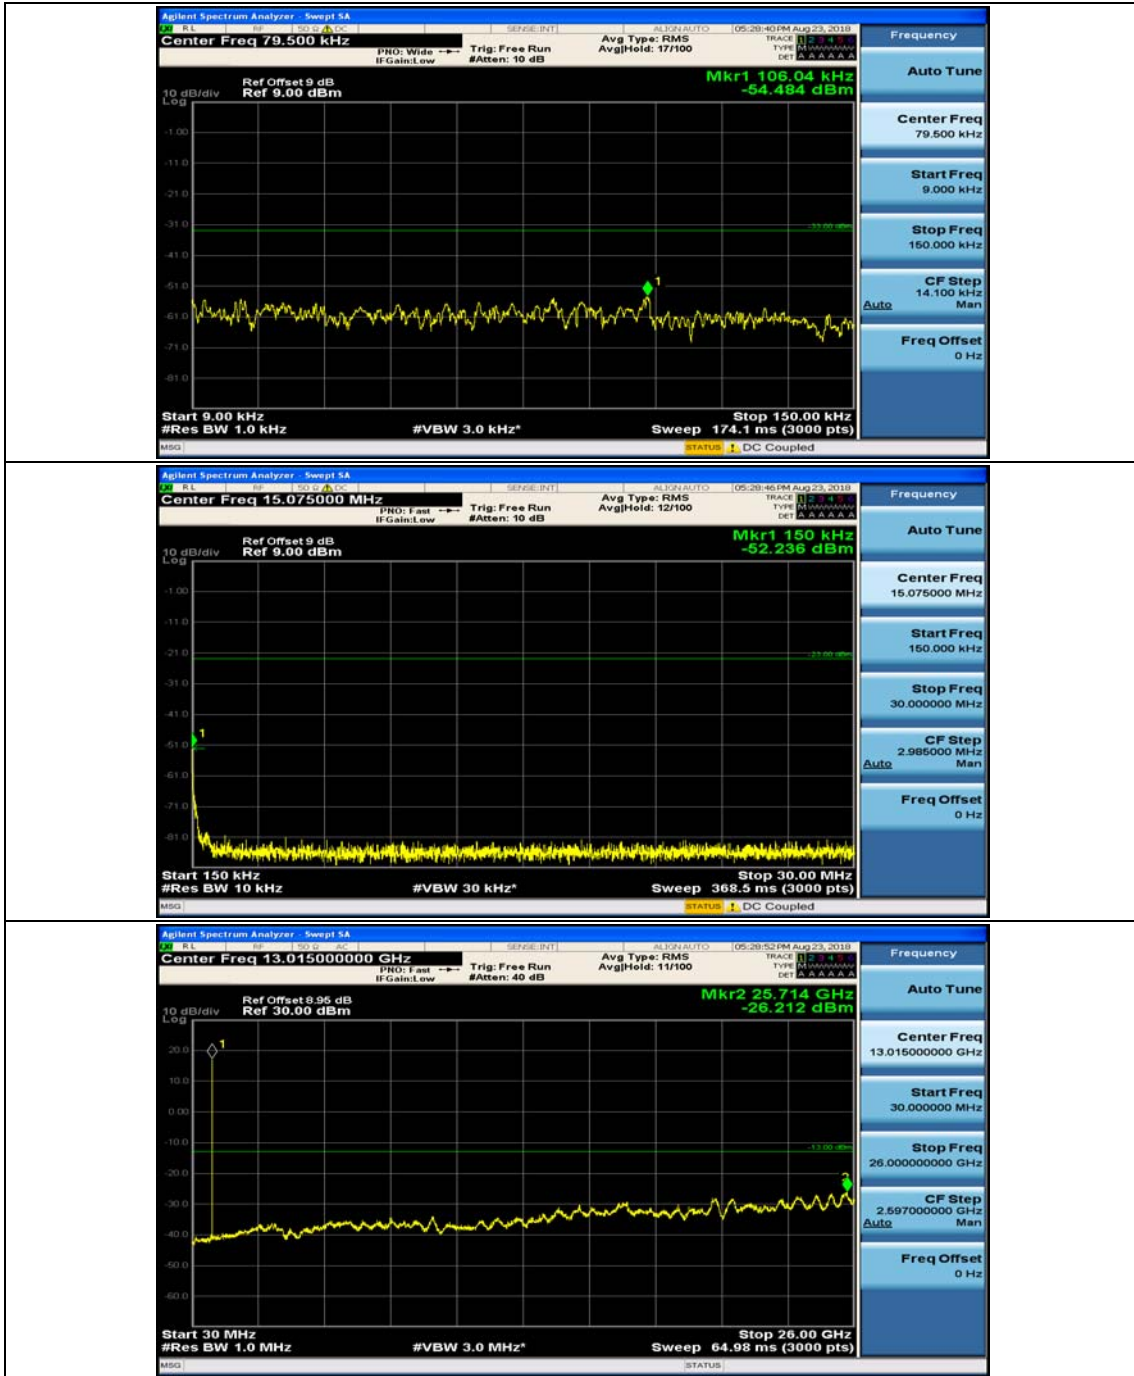

Appendix E: Conducted Spurious Emission

Test Graphs

Channel Bandwidth: 1.4 MHz

(Channel Bandwidth: 1.4 MHz)_MCH_QPSK_1RB#0

(Channel Bandwidth: 1.4 MHz)_MCH_QPSK_1RB#3

(Channel Bandwidth: 1.4 MHz)_HCH_QPSK_1RB#0

(Channel Bandwidth: 1.4 MHz)_HCH_QPSK_1RB#3

(Channel Bandwidth: 1.4 MHz)_LCH_16QAM_1RB#0

(Channel Bandwidth: 1.4 MHz)_LCH_16QAM_1RB#3

(Channel Bandwidth: 1.4 MHz)_MCH_16QAM_1RB#0

(Channel Bandwidth: 1.4 MHz)_MCH_16QAM_1RB#3

(Channel Bandwidth: 1.4 MHz)_HCH_16QAM_1RB#0

(Channel Bandwidth: 1.4 MHz)_HCH_16QAM_1RB#3