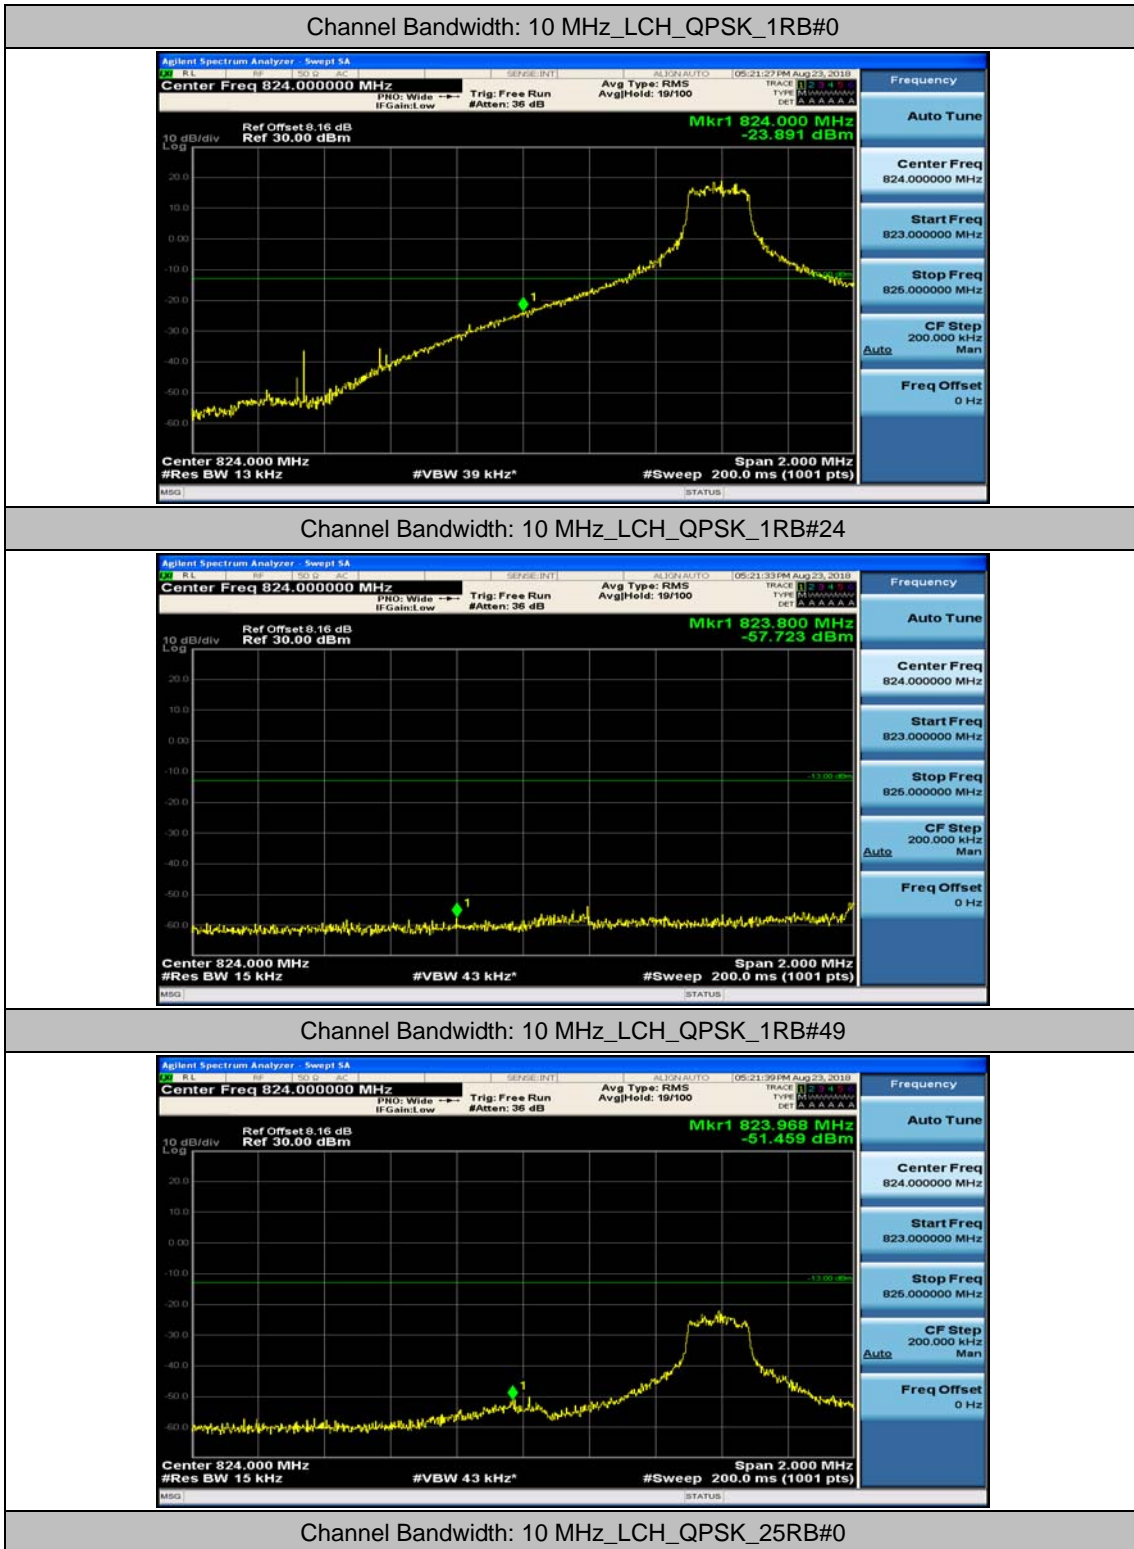

(Channel Bandwidth: 5 MHz)_HCH_16QAM_1RB#12

(Channel Bandwidth: 5 MHz)_HCH_16QAM_1RB#24

(Channel Bandwidth: 5 MHz)_HCH_16QAM_12RB#0

(Channel Bandwidth: 5 MHz)_HCH_16QAM_12RB#6

(Channel Bandwidth: 5 MHz)_HCH_16QAM_12RB#13

(Channel Bandwidth: 5 MHz)_HCH_16QAM_25RB#0

Channel Bandwidth: 10 MHz

Channel Bandwidth: 10 MHz_LCH_QPSK_25RB#12

Channel Bandwidth: 10 MHz_LCH_QPSK_25RB#25

Channel Bandwidth: 10 MHz_LCH_QPSK_50RB#0

Channel Bandwidth: 10 MHz_HCH_QPSK_1RB#0