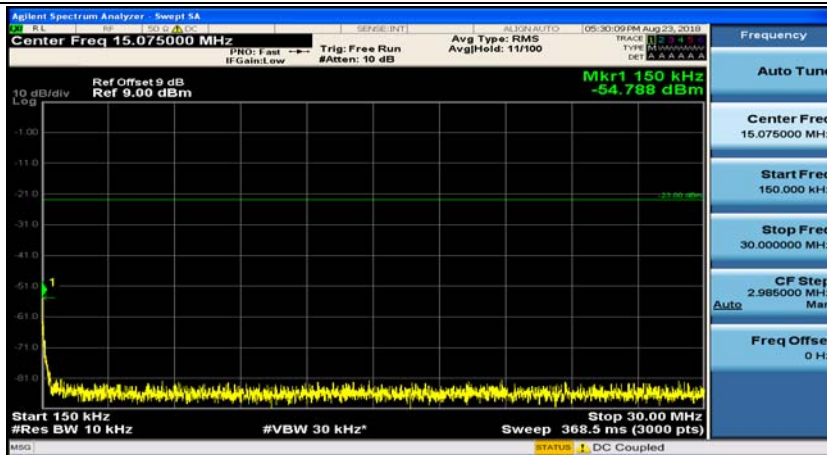

(Channel Bandwidth: 1.4 MHz)_HCH_16QAM_1RB#0

(Channel Bandwidth: 1.4 MHz)_HCH_16QAM_1RB#3