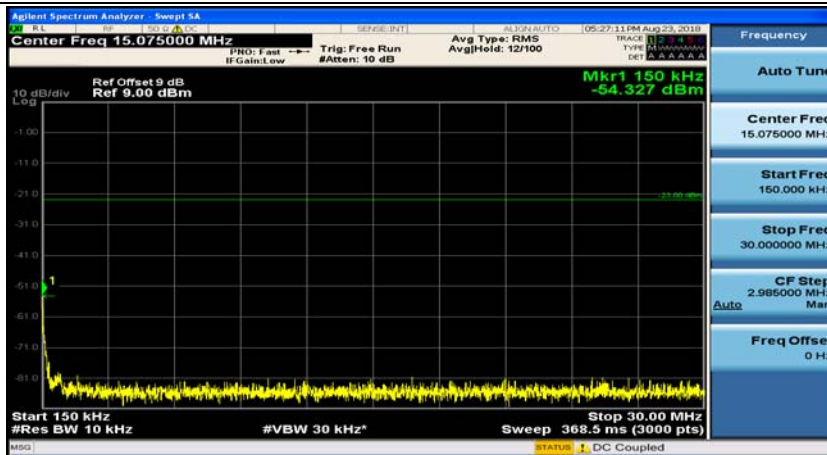

Appendix E: Conducted Spurious Emission

Test Graphs

Channel Bandwidth: 1.4 MHz

(Channel Bandwidth: 1.4 MHz)_MCH_QPSK_1RB#0

(Channel Bandwidth: 1.4 MHz)_MCH_QPSK_1RB#3

(Channel Bandwidth: 1.4 MHz)_HCH_QPSK_1RB#0