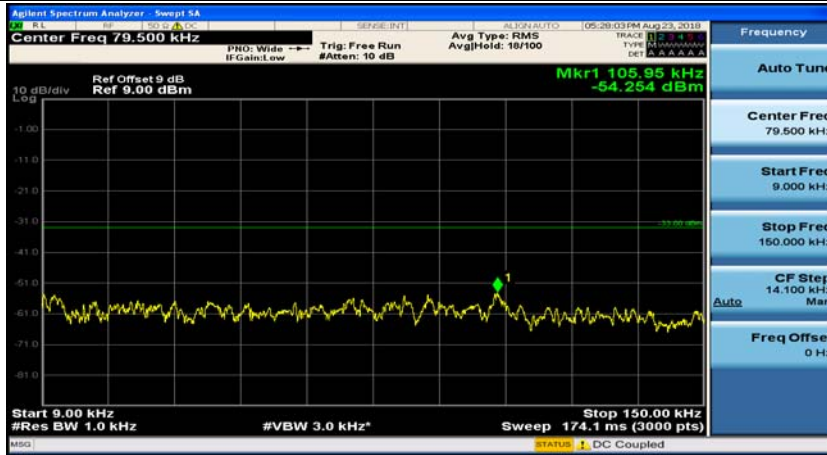

(Channel Bandwidth: 1.4 MHz)_HCH_QPSK_1RB#3

(Channel Bandwidth: 1.4 MHz)_LCH_16QAM_1RB#0

(Channel Bandwidth: 1.4 MHz)_LCH_16QAM_1RB#3

(Channel Bandwidth: 1.4 MHz)_MCH_16QAM_1RB#0

(Channel Bandwidth: 1.4 MHz)_MCH_16QAM_1RB#3