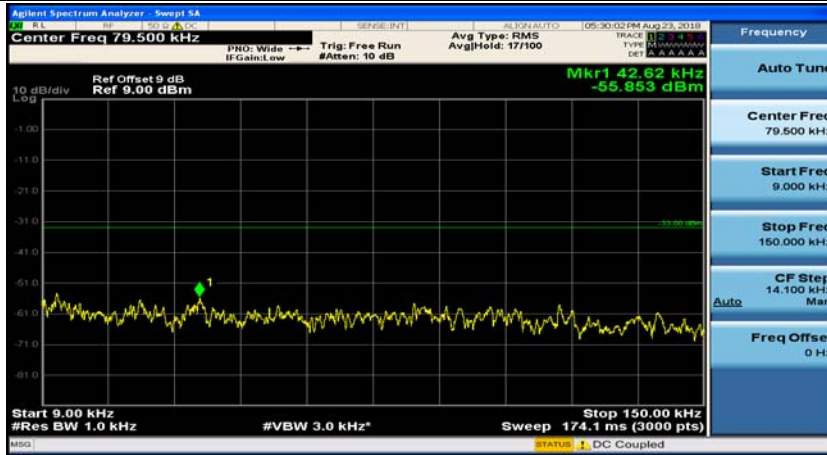

(Channel Bandwidth: 1.4 MHz)_HCH_16QAM_1RB#0

(Channel Bandwidth: 1.4 MHz)_HCH_16QAM_1RB#3