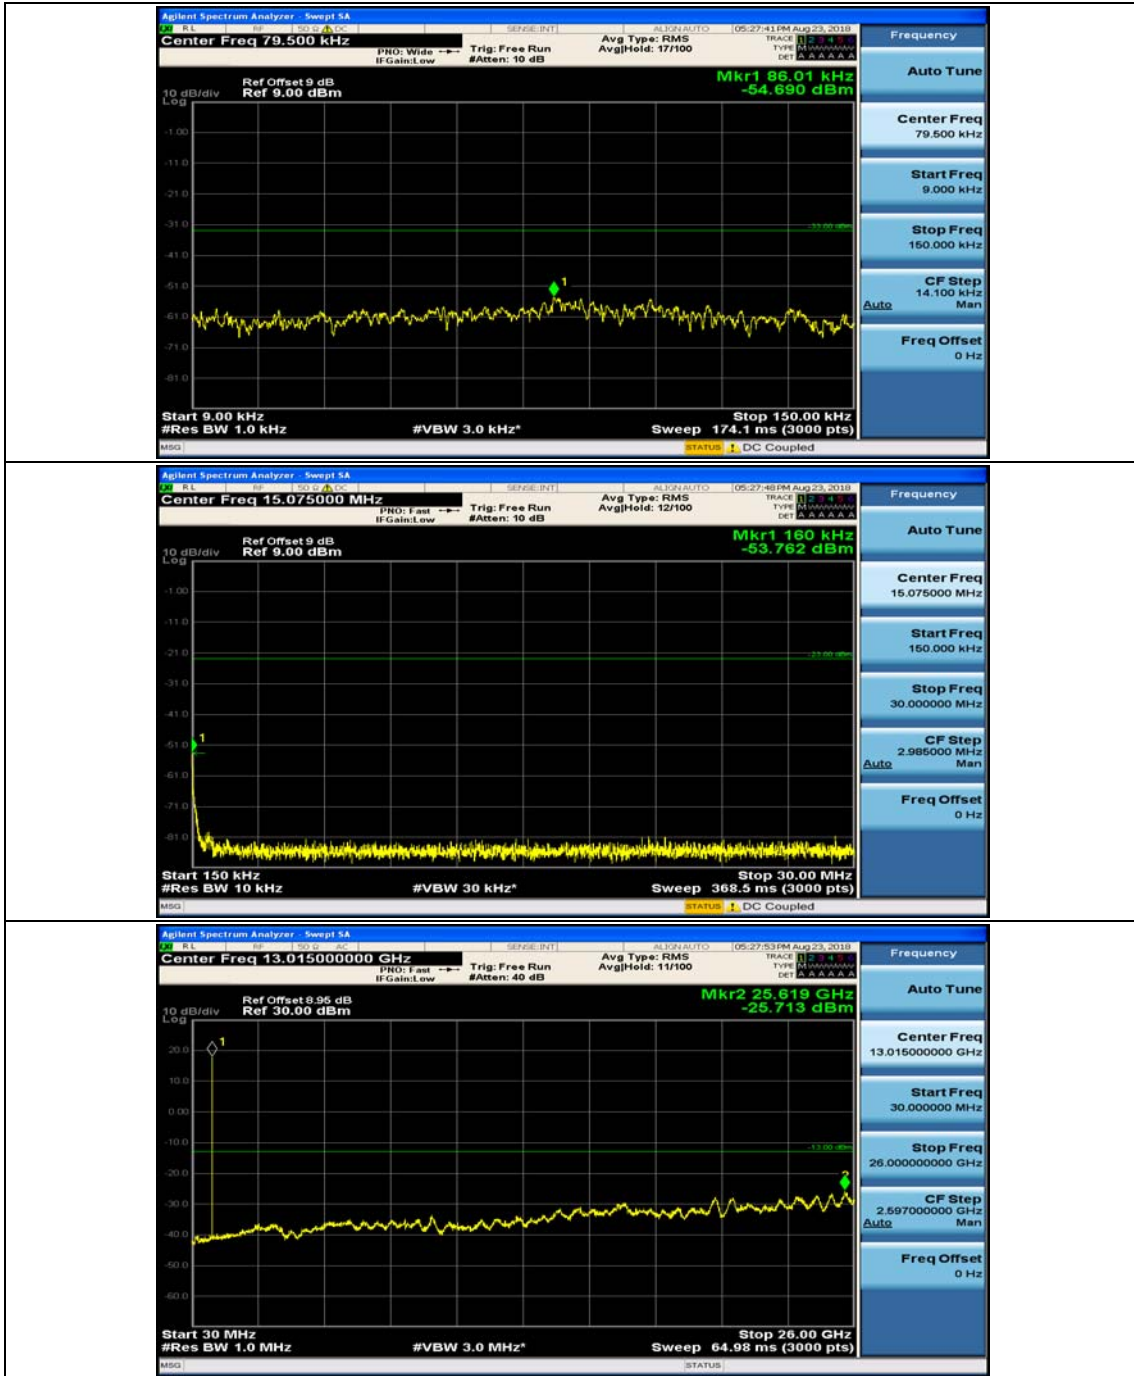

Appendix E: Conducted Spurious Emission

Test Graphs

Channel Bandwidth: 1.4 MHz

(Channel Bandwidth: 1.4 MHz)_MCH_QPSK_1RB#0

(Channel Bandwidth: 1.4 MHz)_MCH_QPSK_1RB#3

(Channel Bandwidth: 1.4 MHz)_HCH_QPSK_1RB#0