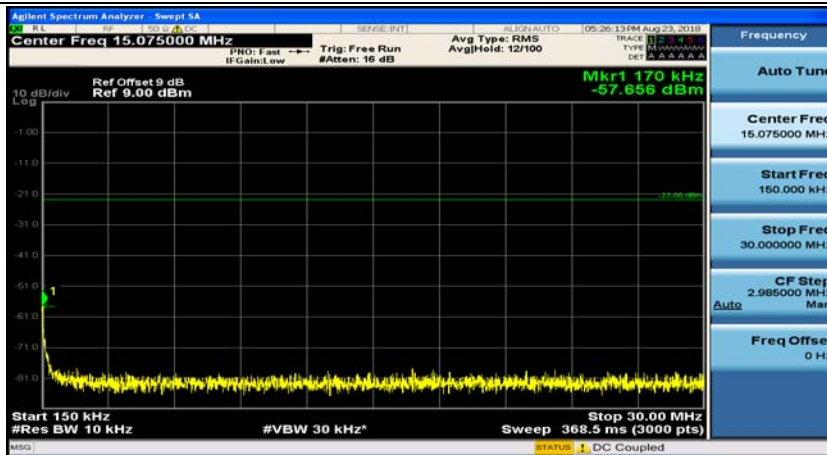

(Channel Bandwidth: 1.4 MHz)_LCH_16QAM_1RB#0

(Channel Bandwidth: 1.4 MHz)_LCH_16QAM_1RB#3