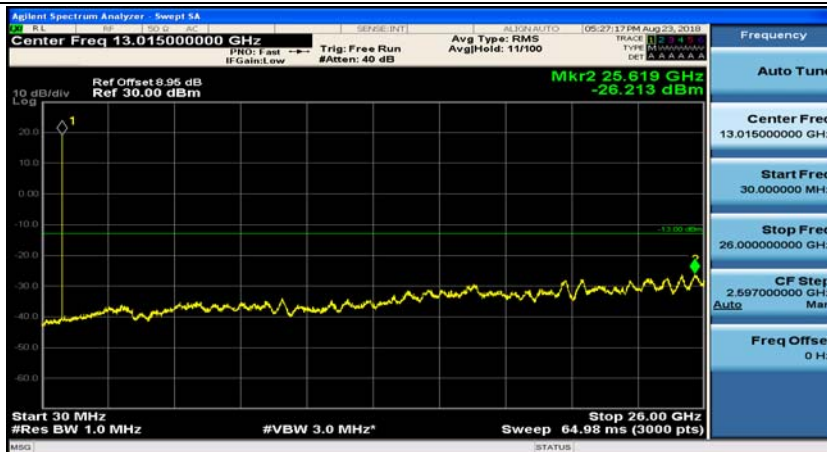

Appendix E: Conducted Spurious Emission

Test Graphs

Channel Bandwidth: 1.4 MHz

(Channel Bandwidth: 1.4 MHz)_MCH_QPSK_1RB#0

(Channel Bandwidth: 1.4 MHz)_MCH_QPSK_1RB#3

(Channel Bandwidth: 1.4 MHz)_HCH_QPSK_1RB#0