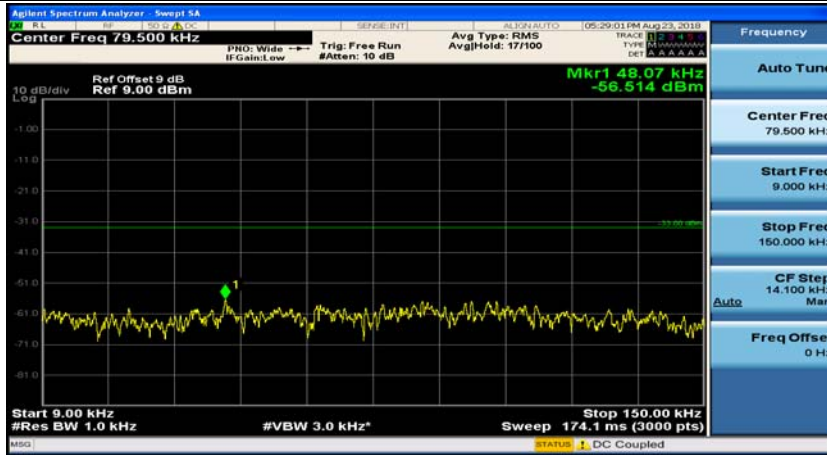

Appendix E: Conducted Spurious Emission

Test Graphs

Channel Bandwidth: 1.4 MHz

(Channel Bandwidth: 1.4 MHz)_MCH_QPSK_1RB#0

(Channel Bandwidth: 1.4 MHz)_MCH_QPSK_1RB#3

(Channel Bandwidth: 1.4 MHz)_HCH_QPSK_1RB#0