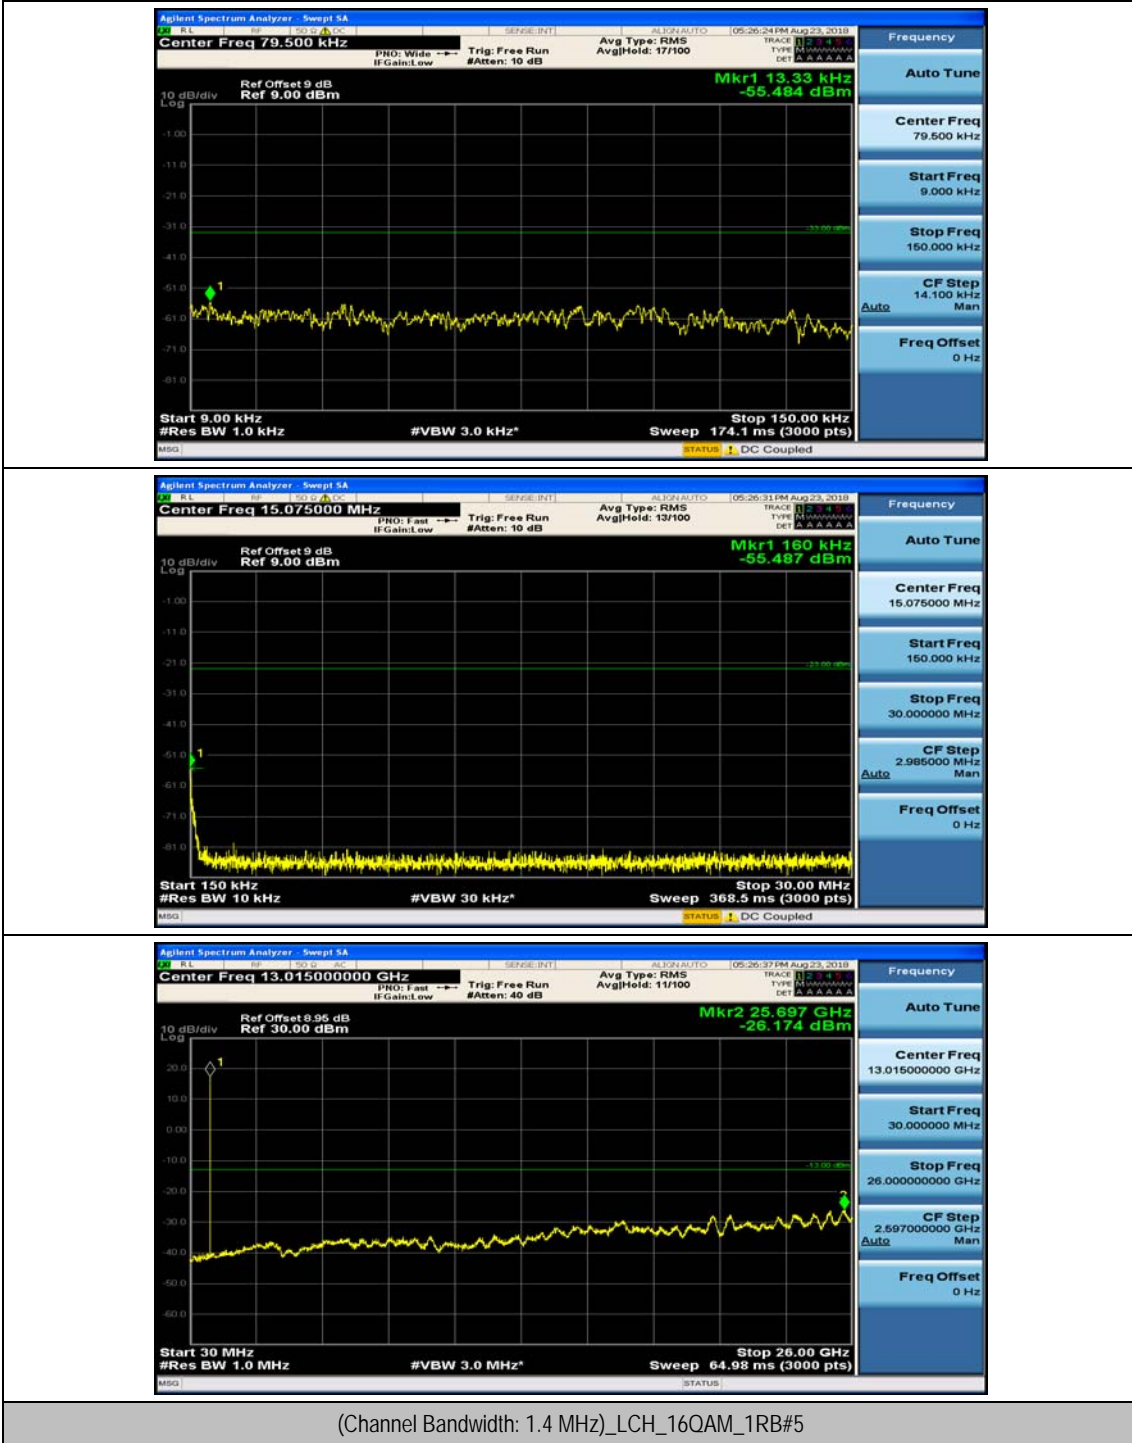

(Channel Bandwidth: 1.4 MHz)_HCH_QPSK_1RB#3

(Channel Bandwidth: 1.4 MHz)_LCH_16QAM_1RB#0

(Channel Bandwidth: 1.4 MHz)_LCH_16QAM_1RB#3

(Channel Bandwidth: 1.4 MHz)_MCH_16QAM_1RB#0

(Channel Bandwidth: 1.4 MHz)_MCH_16QAM_1RB#3