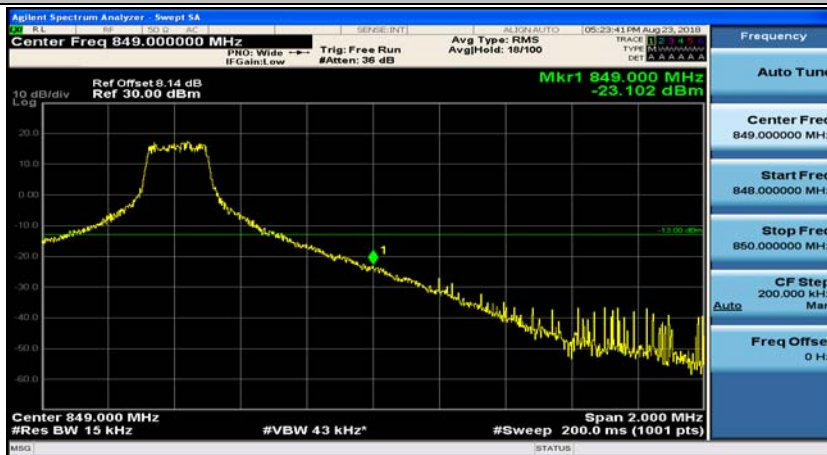

Channel Bandwidth: 10 MHz_HCH_16QAM_1RB#49