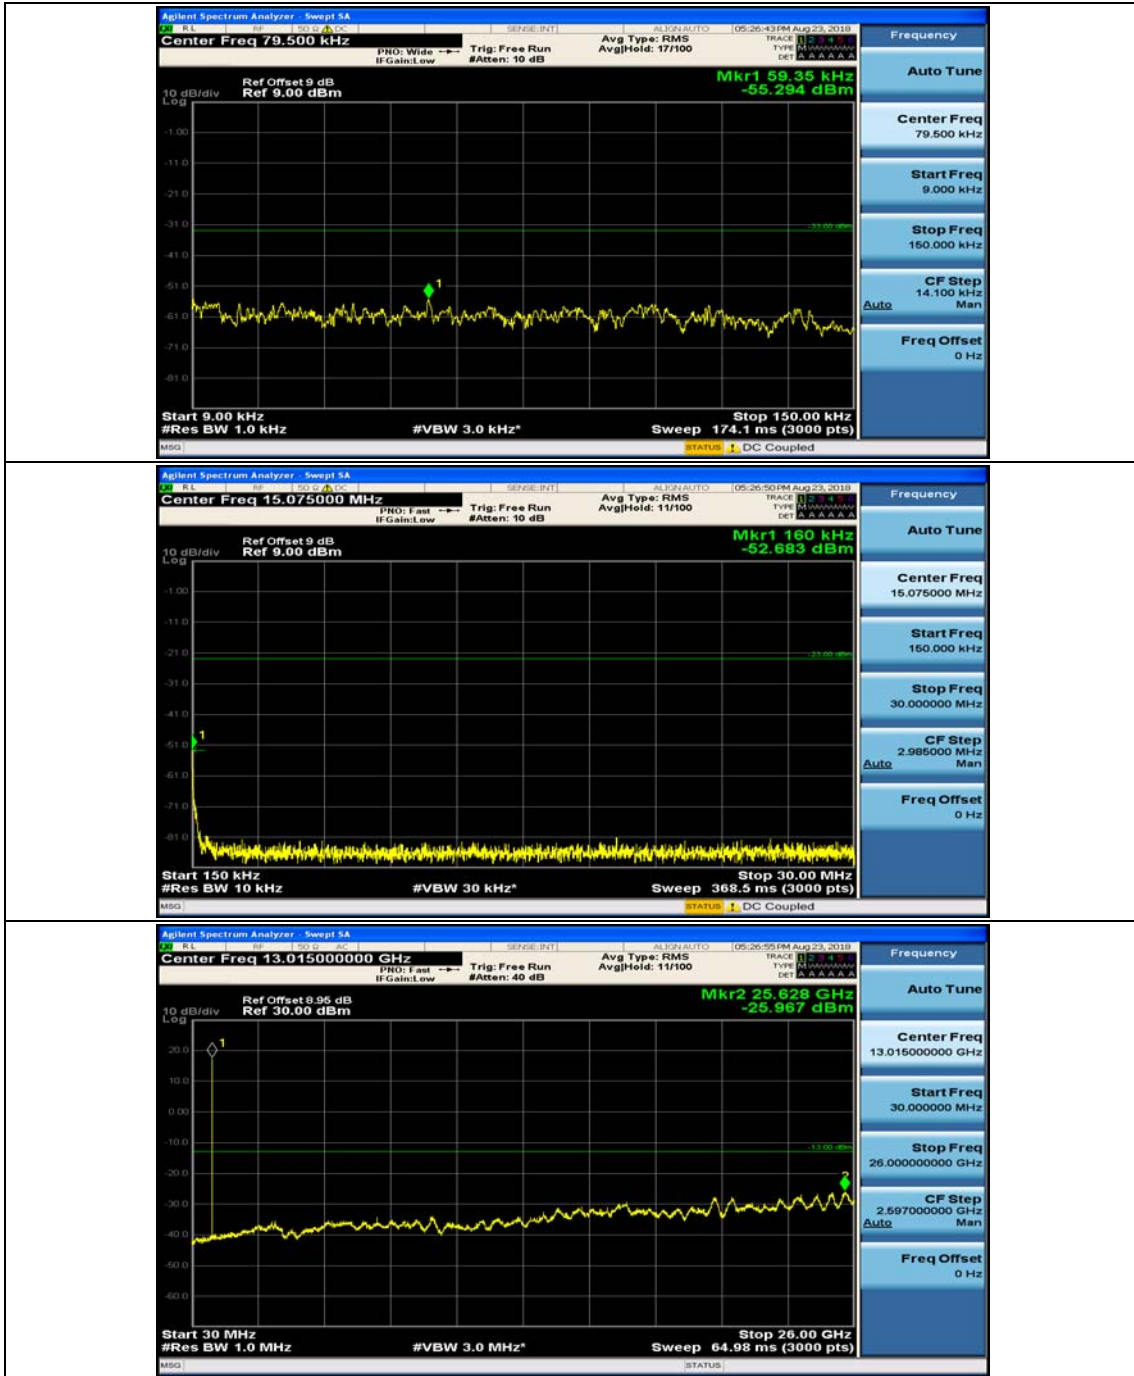

Appendix E: Conducted Spurious Emission

Test Graphs

Channel Bandwidth: 1.4 MHz

(Channel Bandwidth: 1.4 MHz)_MCH_QPSK_1RB#0

(Channel Bandwidth: 1.4 MHz)_MCH_QPSK_1RB#3

(Channel Bandwidth: 1.4 MHz)_HCH_QPSK_1RB#0

(Channel Bandwidth: 1.4 MHz)_HCH_QPSK_1RB#3

(Channel Bandwidth: 1.4 MHz)_LCH_16QAM_1RB#0

(Channel Bandwidth: 1.4 MHz)_LCH_16QAM_1RB#3

(Channel Bandwidth: 1.4 MHz)_MCH_16QAM_1RB#0

(Channel Bandwidth: 1.4 MHz)_MCH_16QAM_1RB#3

(Channel Bandwidth: 1.4 MHz)_HCH_16QAM_1RB#0

(Channel Bandwidth: 1.4 MHz)_HCH_16QAM_1RB#3