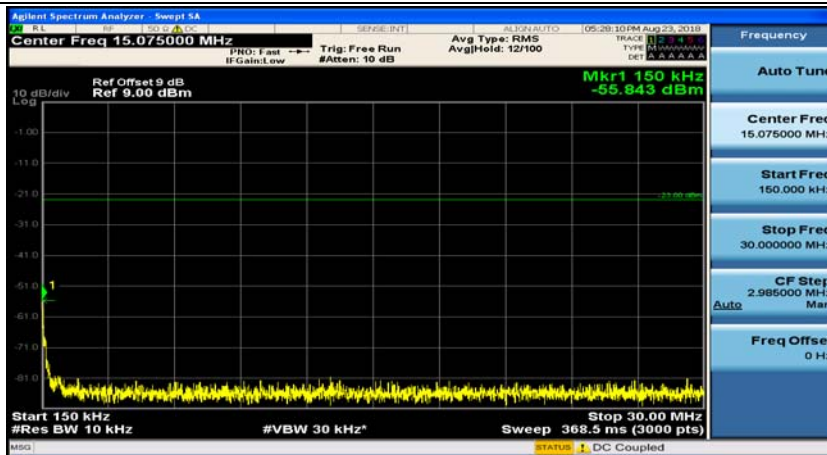

(Channel Bandwidth: 1.4 MHz)_HCH_QPSK_1RB#3

(Channel Bandwidth: 1.4 MHz)_LCH_16QAM_1RB#0

(Channel Bandwidth: 1.4 MHz)_LCH_16QAM_1RB#3

(Channel Bandwidth: 1.4 MHz)_MCH_16QAM_1RB#0

(Channel Bandwidth: 1.4 MHz)_MCH_16QAM_1RB#3