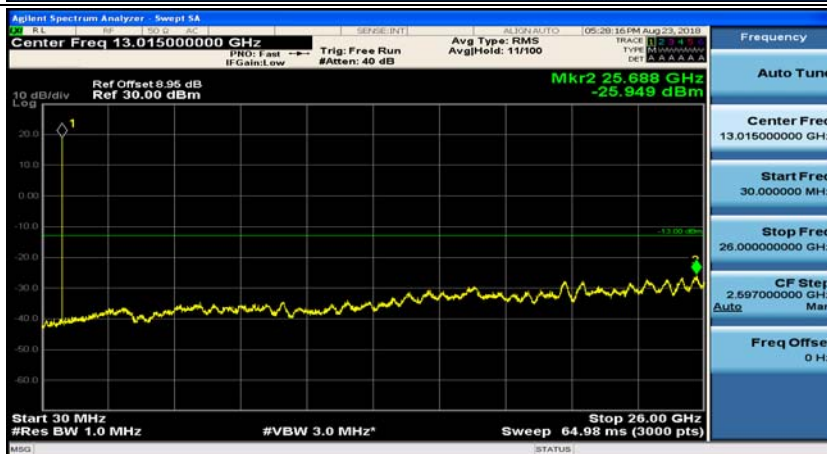

(Channel Bandwidth: 1.4 MHz)_HCH_QPSK_1RB#3

(Channel Bandwidth: 1.4 MHz)_LCH_16QAM_1RB#0

(Channel Bandwidth: 1.4 MHz)_LCH_16QAM_1RB#3

(Channel Bandwidth: 1.4 MHz)_MCH_16QAM_1RB#0

(Channel Bandwidth: 1.4 MHz)_MCH_16QAM_1RB#3