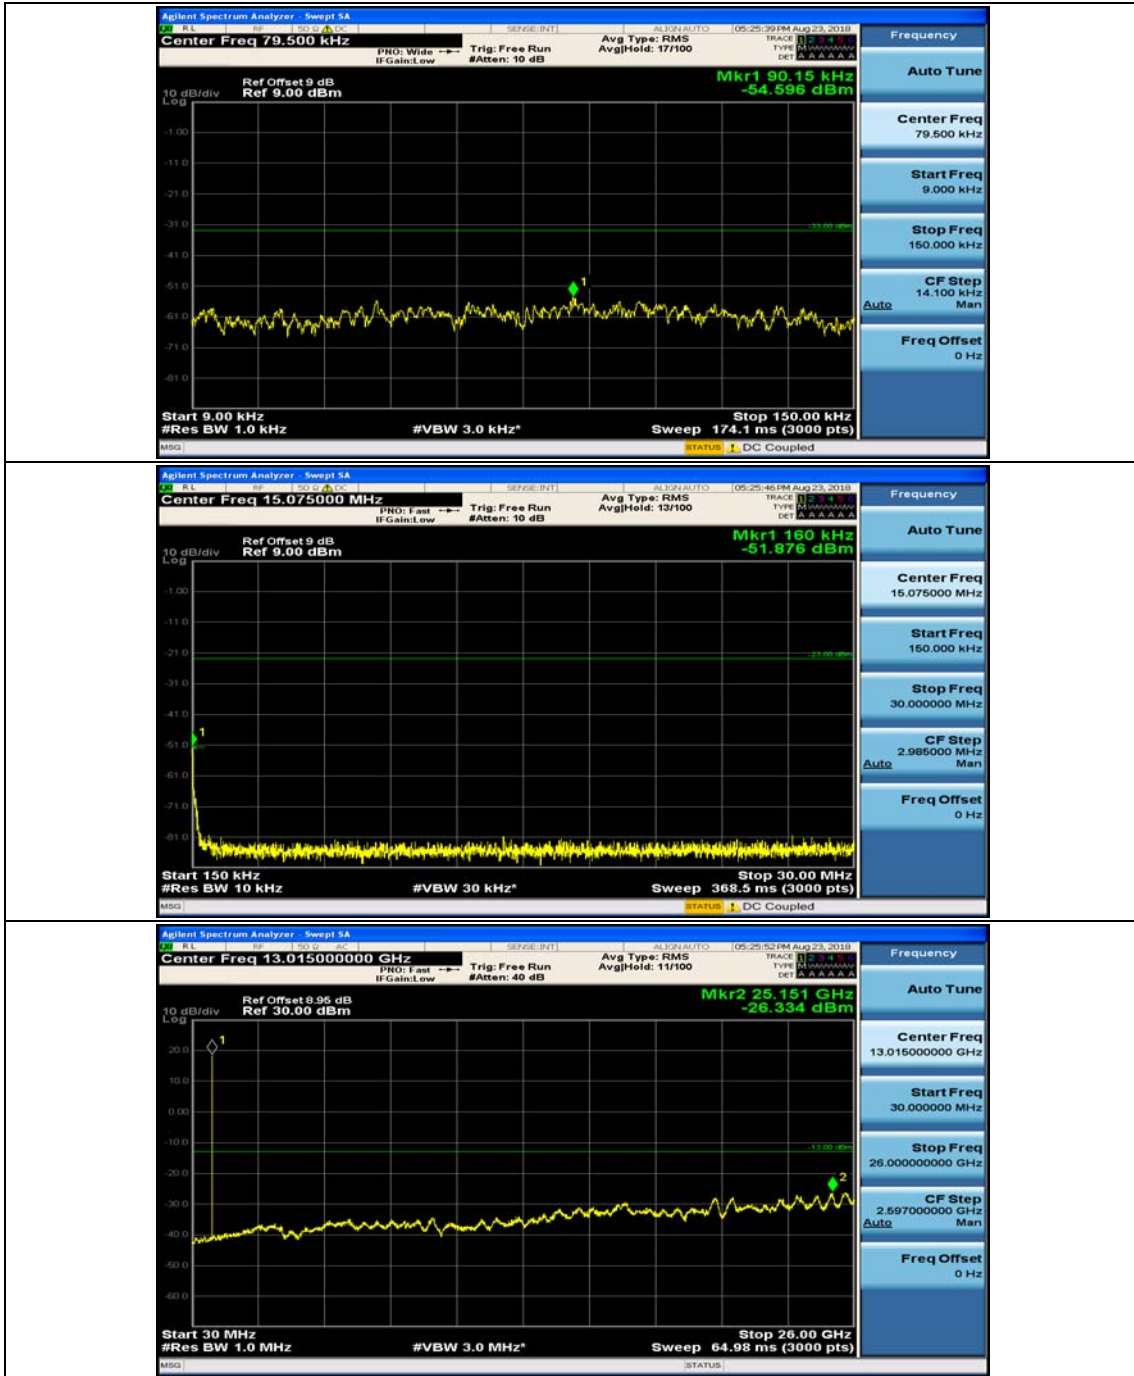

Channel Bandwidth: 10 MHz_LCH_16QAM_25RB#12

Channel Bandwidth: 10 MHz_HCH_16QAM_1RB#0

Channel Bandwidth: 10 MHz_HCH_16QAM_1RB#24

Channel Bandwidth: 10 MHz_HCH_16QAM_1RB#49

Channel Bandwidth: 10 MHz_HCH_16QAM_25RB#0

Appendix E: Conducted Spurious Emission

Test Graphs

Channel Bandwidth: 1.4 MHz

(Channel Bandwidth: 1.4 MHz)_MCH_QPSK_1RB#0

(Channel Bandwidth: 1.4 MHz)_MCH_QPSK_1RB#3

(Channel Bandwidth: 1.4 MHz)_HCH_QPSK_1RB#0