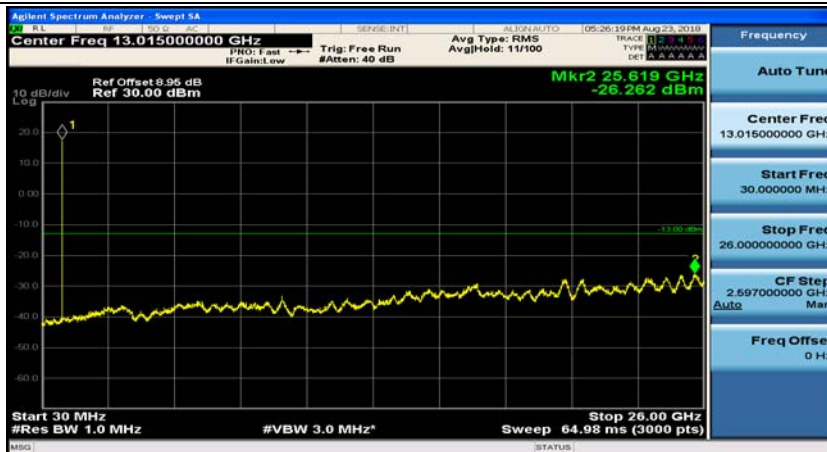

(Channel Bandwidth: 1.4 MHz)_LCH_16QAM_1RB#0

(Channel Bandwidth: 1.4 MHz)_LCH_16QAM_1RB#3