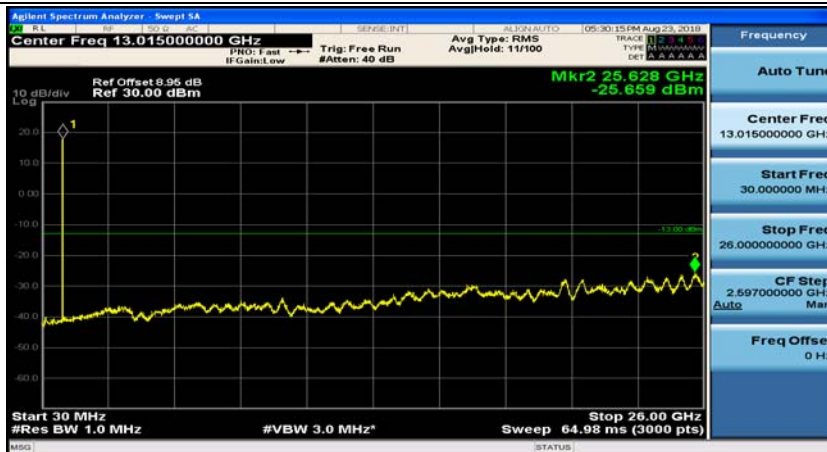

(Channel Bandwidth: 1.4 MHz)_HCH_16QAM_1RB#0

(Channel Bandwidth: 1.4 MHz)_HCH_16QAM_1RB#3