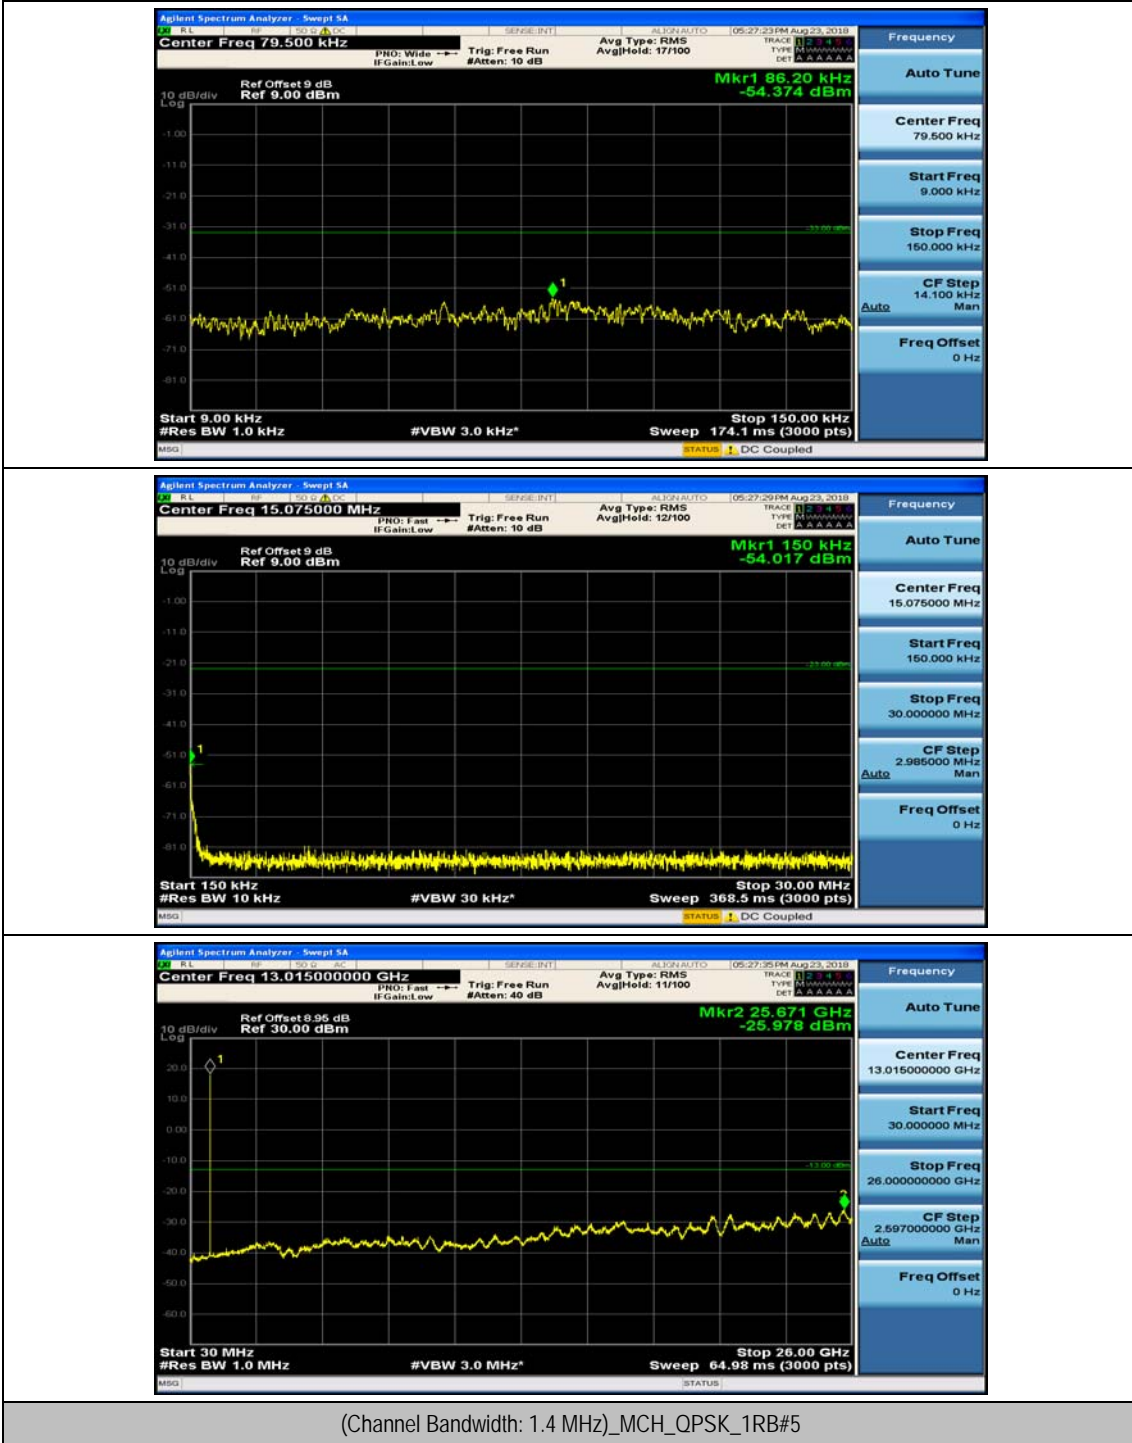

Appendix E: Conducted Spurious Emission

Test Graphs

Channel Bandwidth: 1.4 MHz

(Channel Bandwidth: 1.4 MHz)_MCH_QPSK_1RB#0

(Channel Bandwidth: 1.4 MHz)_MCH_QPSK_1RB#3

(Channel Bandwidth: 1.4 MHz)_HCH_QPSK_1RB#0