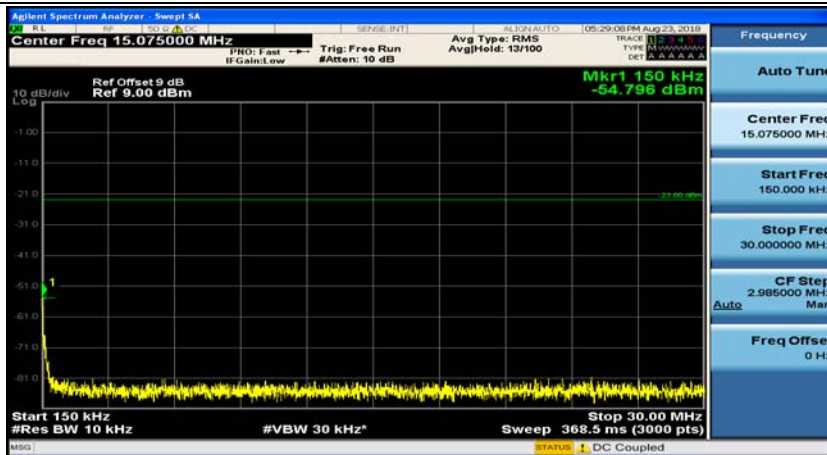

Appendix E: Conducted Spurious Emission

Test Graphs

Channel Bandwidth: 1.4 MHz

(Channel Bandwidth: 1.4 MHz)_MCH_QPSK_1RB#0

(Channel Bandwidth: 1.4 MHz)_MCH_QPSK_1RB#3

(Channel Bandwidth: 1.4 MHz)_HCH_QPSK_1RB#0