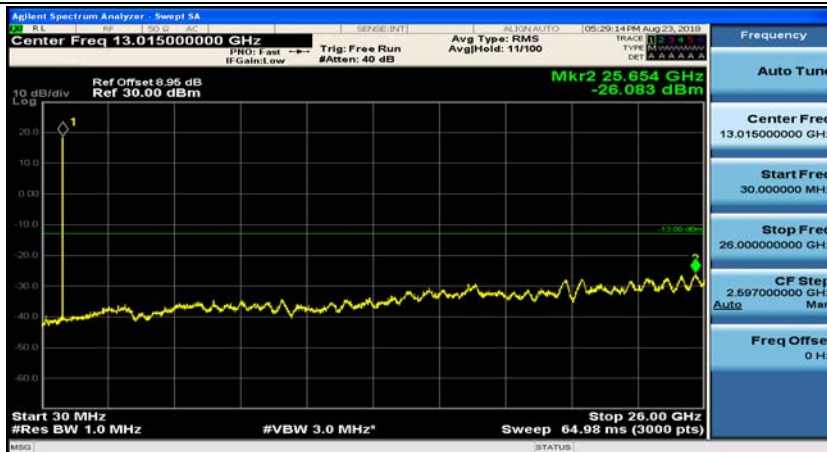

Appendix E: Conducted Spurious Emission

Test Graphs

Channel Bandwidth: 1.4 MHz

(Channel Bandwidth: 1.4 MHz)_MCH_QPSK_1RB#0

(Channel Bandwidth: 1.4 MHz)_MCH_QPSK_1RB#3

(Channel Bandwidth: 1.4 MHz)_HCH_QPSK_1RB#0