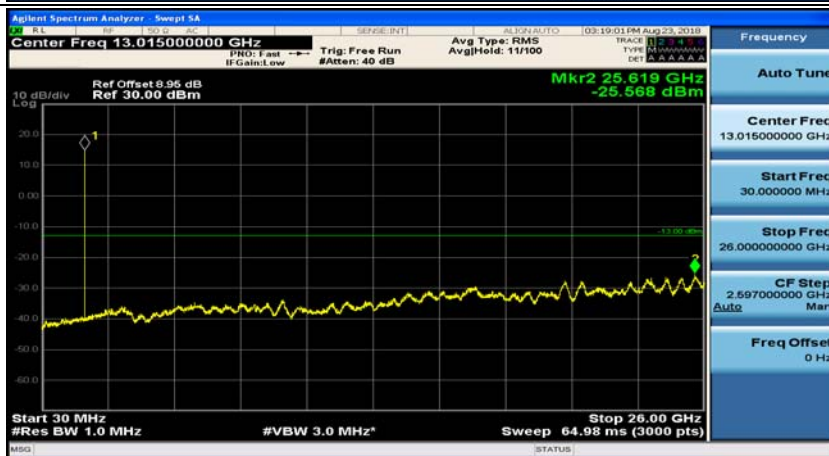

(Channel Bandwidth: 1.4 MHz)_MCH_QPSK_1RB#0

(Channel Bandwidth: 1.4 MHz)_MCH_QPSK_1RB#3

(Channel Bandwidth: 1.4 MHz)_HCH_QPSK_1RB#0

(Channel Bandwidth: 1.4 MHz)_HCH_QPSK_1RB#3

(Channel Bandwidth: 1.4 MHz)_LCH_16QAM_1RB#0

(Channel Bandwidth: 1.4 MHz)_LCH_16QAM_1RB#3

(Channel Bandwidth: 1.4 MHz)_MCH_16QAM_1RB#0

(Channel Bandwidth: 1.4 MHz)_MCH_16QAM_1RB#3

(Channel Bandwidth: 1.4 MHz)_HCH_16QAM_1RB#0

(Channel Bandwidth: 1.4 MHz)_HCH_16QAM_1RB#3