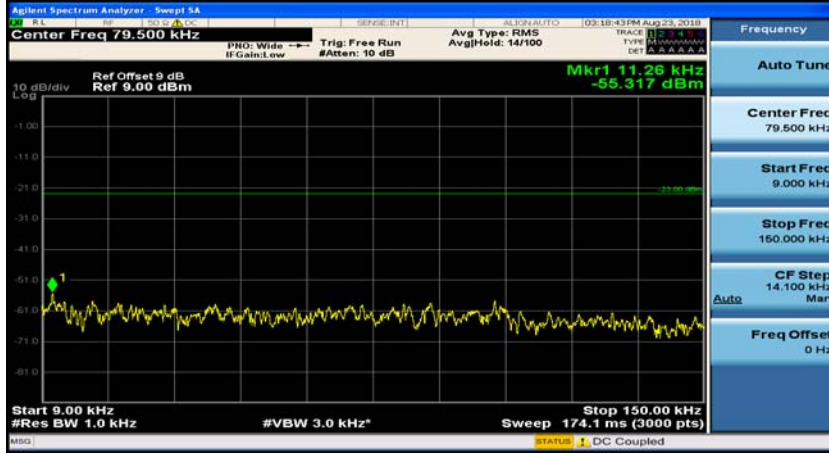

(Channel Bandwidth: 1.4 MHz)_MCH_QPSK_1RB#0

(Channel Bandwidth: 1.4 MHz)_MCH_QPSK_1RB#3

(Channel Bandwidth: 1.4 MHz)_HCH_QPSK_1RB#0

(Channel Bandwidth: 1.4 MHz)_HCH_QPSK_1RB#3

(Channel Bandwidth: 1.4 MHz)_LCH_16QAM_1RB#0

(Channel Bandwidth: 1.4 MHz)_LCH_16QAM_1RB#3

(Channel Bandwidth: 1.4 MHz)_MCH_16QAM_1RB#0

(Channel Bandwidth: 1.4 MHz)_MCH_16QAM_1RB#3

(Channel Bandwidth: 1.4 MHz)_HCH_16QAM_1RB#0

(Channel Bandwidth: 1.4 MHz)_HCH_16QAM_1RB#3