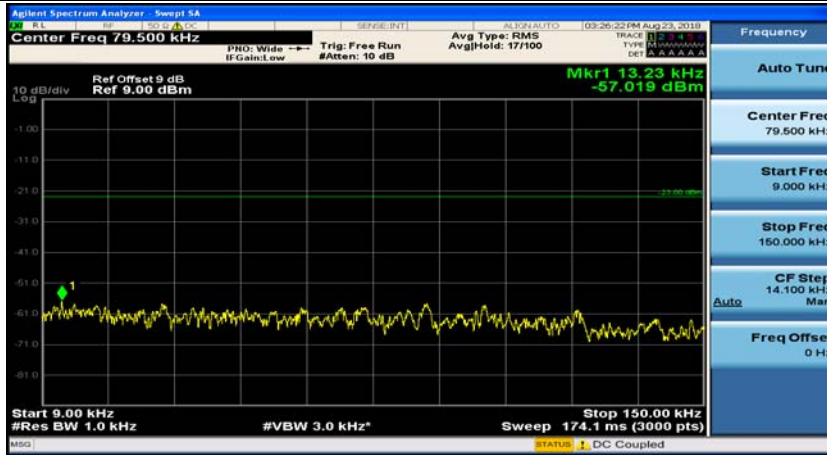

Channel Bandwidth: 3 MHz

(Channel Bandwidth: 3 MHz)_MCH_QPSK_1RB#0

(Channel Bandwidth: 3 MHz)_MCH_QPSK_1RB#7

(Channel Bandwidth: 3 MHz)_HCH_QPSK_1RB#0

(Channel Bandwidth: 3 MHz)_HCH_QPSK_1RB#7

(Channel Bandwidth: 3 MHz)_LCH_16QAM_1RB#0