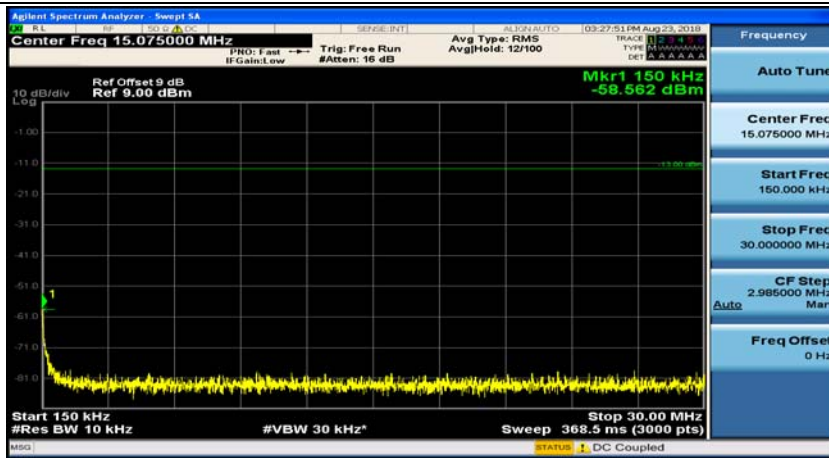

(Channel Bandwidth: 1.4 MHz)_LCH_16QAM_1RB#3

(Channel Bandwidth: 1.4 MHz)_MCH_16QAM_1RB#0

(Channel Bandwidth: 1.4 MHz)_MCH_16QAM_1RB#3

(Channel Bandwidth: 1.4 MHz)_HCH_16QAM_1RB#0

(Channel Bandwidth: 1.4 MHz)_HCH_16QAM_1RB#3

Channel Bandwidth: 3 MHz

(Channel Bandwidth: 3 MHz)_MCH_QPSK_1RB#0

(Channel Bandwidth: 3 MHz)_MCH_QPSK_1RB#7

(Channel Bandwidth: 3 MHz)_HCH_QPSK_1RB#0

(Channel Bandwidth: 3 MHz)_HCH_QPSK_1RB#7

(Channel Bandwidth: 3 MHz)_LCH_16QAM_1RB#0