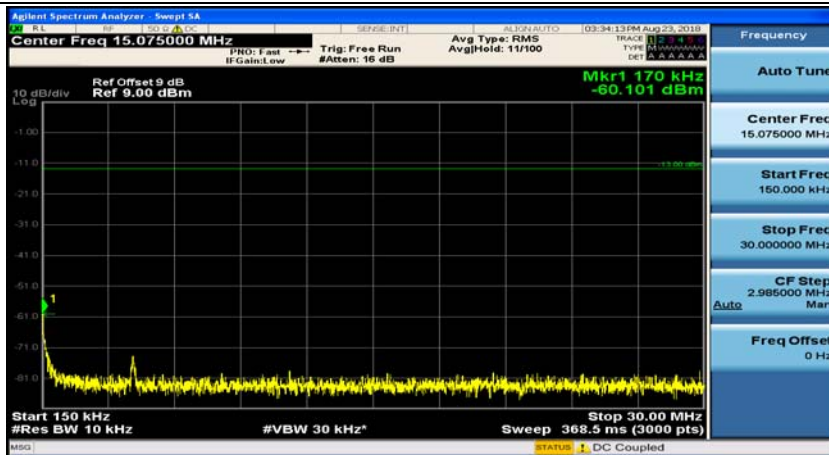

(Channel Bandwidth: 5 MHz)_LCH_16QAM_1RB#12