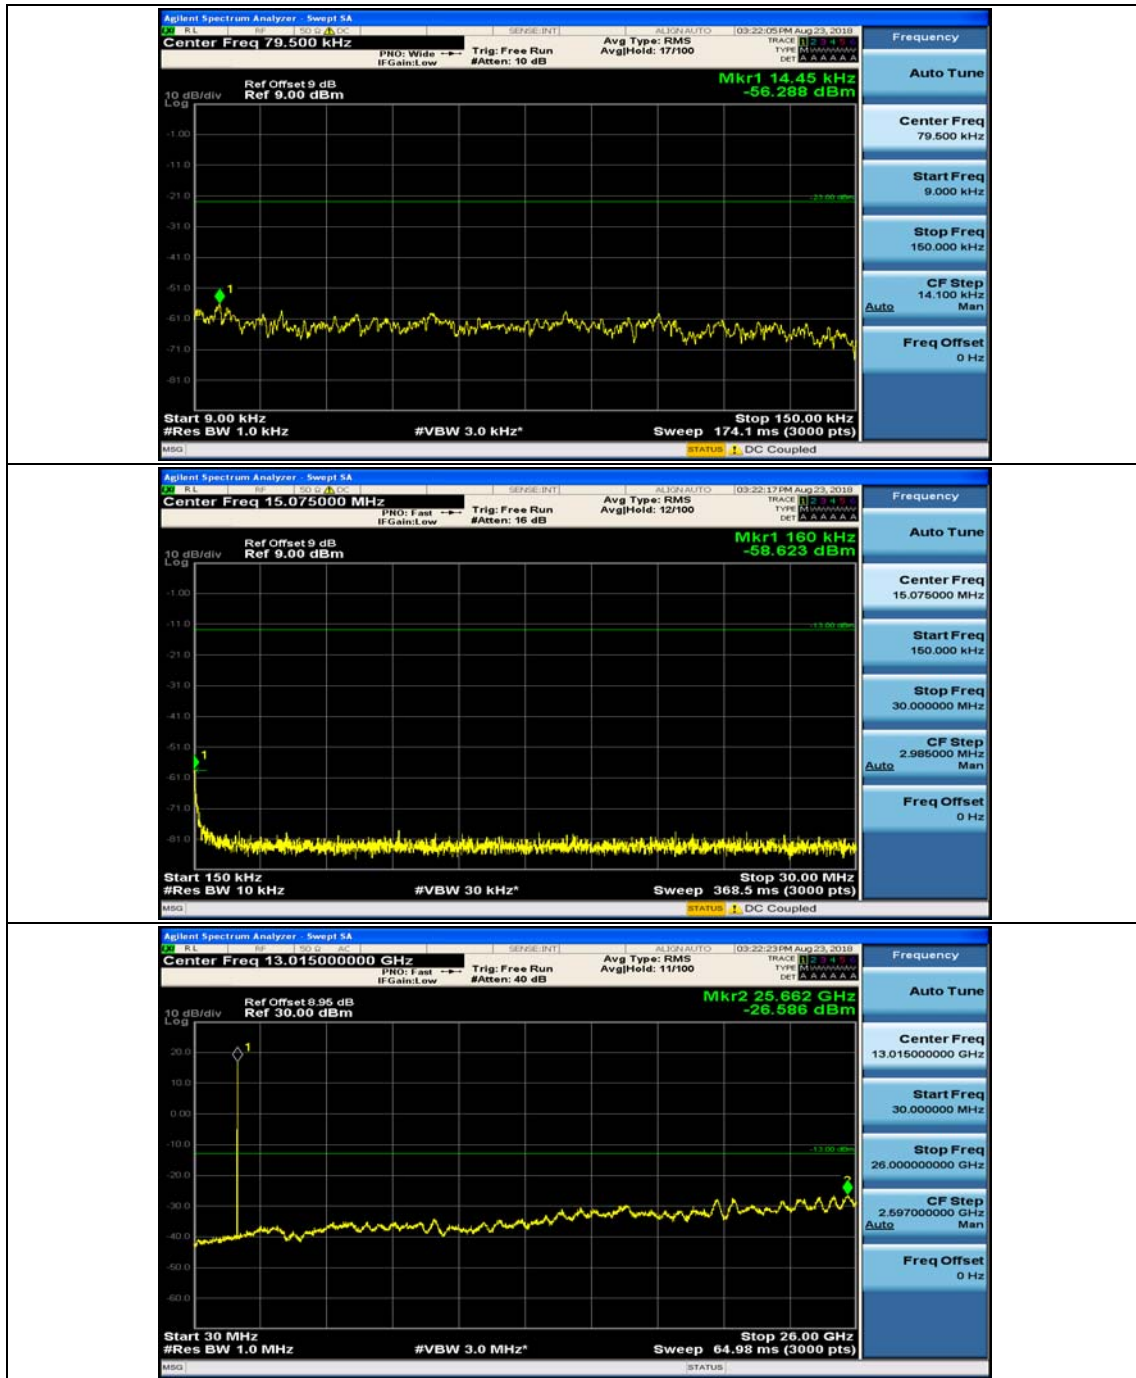

(Channel Bandwidth: 1.4 MHz)_MCH_QPSK_1RB#0

(Channel Bandwidth: 1.4 MHz)_MCH_QPSK_1RB#3

(Channel Bandwidth: 1.4 MHz)_HCH_QPSK_1RB#0

(Channel Bandwidth: 1.4 MHz)_HCH_QPSK_1RB#3

(Channel Bandwidth: 1.4 MHz)_LCH_16QAM_1RB#0

(Channel Bandwidth: 1.4 MHz)_LCH_16QAM_1RB#3

(Channel Bandwidth: 1.4 MHz)_MCH_16QAM_1RB#0

(Channel Bandwidth: 1.4 MHz)_MCH_16QAM_1RB#3

(Channel Bandwidth: 1.4 MHz)_HCH_16QAM_1RB#0

(Channel Bandwidth: 1.4 MHz)_HCH_16QAM_1RB#3

Channel Bandwidth: 3 MHz

(Channel Bandwidth: 3 MHz)_MCH_QPSK_1RB#0

(Channel Bandwidth: 3 MHz)_MCH_QPSK_1RB#7

(Channel Bandwidth: 3 MHz)_HCH_QPSK_1RB#0

(Channel Bandwidth: 3 MHz)_HCH_QPSK_1RB#7

(Channel Bandwidth: 3 MHz)_LCH_16QAM_1RB#0