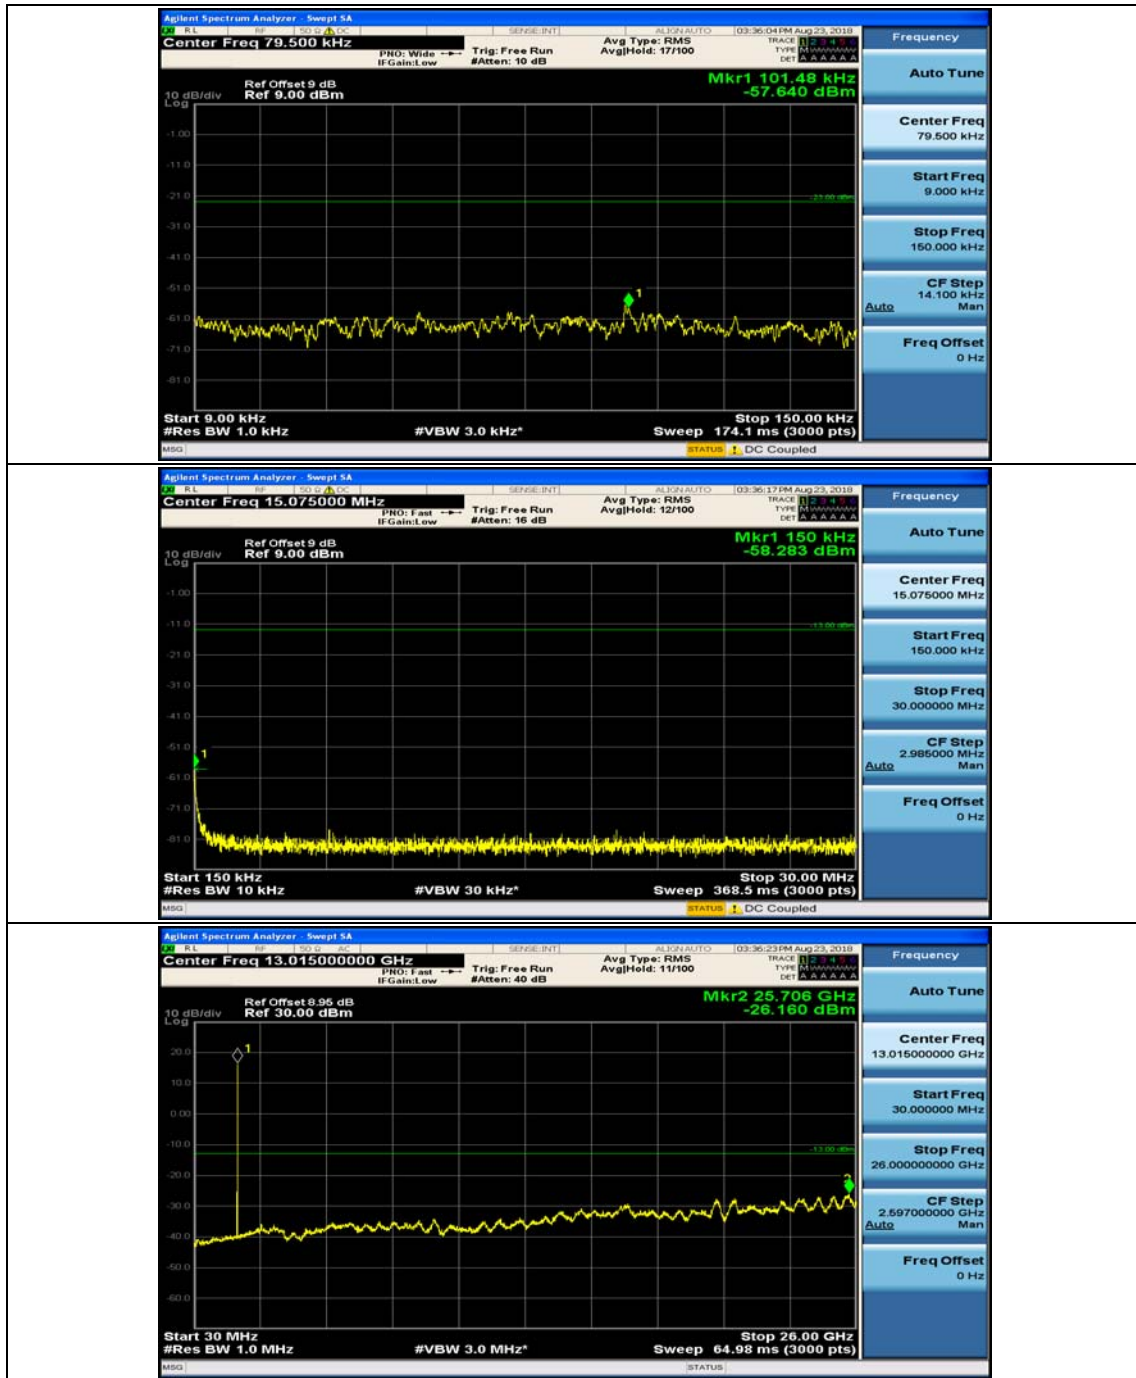

Channel Bandwidth: 5 MHz

(Channel Bandwidth: 5 MHz)_MCH_QPSK_1RB#0

(Channel Bandwidth: 5 MHz)_MCH_QPSK_1RB#12

(Channel Bandwidth: 5 MHz)_HCH_QPSK_1RB#0

(Channel Bandwidth: 5 MHz)_HCH_QPSK_1RB#12

(Channel Bandwidth: 5 MHz)_LCH_16QAM_1RB#0

(Channel Bandwidth: 5 MHz)_LCH_16QAM_1RB#12