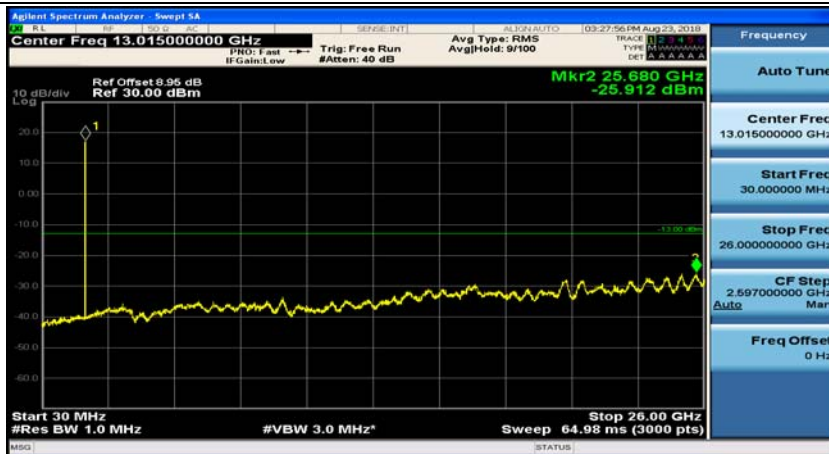

(Channel Bandwidth: 1.4 MHz)_LCH_16QAM_1RB#3

(Channel Bandwidth: 1.4 MHz)_MCH_16QAM_1RB#0

(Channel Bandwidth: 1.4 MHz)_MCH_16QAM_1RB#3

(Channel Bandwidth: 1.4 MHz)_HCH_16QAM_1RB#0

(Channel Bandwidth: 1.4 MHz)_HCH_16QAM_1RB#3

Channel Bandwidth: 3 MHz

(Channel Bandwidth: 3 MHz)_MCH_QPSK_1RB#0

(Channel Bandwidth: 3 MHz)_MCH_QPSK_1RB#7

(Channel Bandwidth: 3 MHz)_HCH_QPSK_1RB#0

(Channel Bandwidth: 3 MHz)_HCH_QPSK_1RB#7

(Channel Bandwidth: 3 MHz)_LCH_16QAM_1RB#0