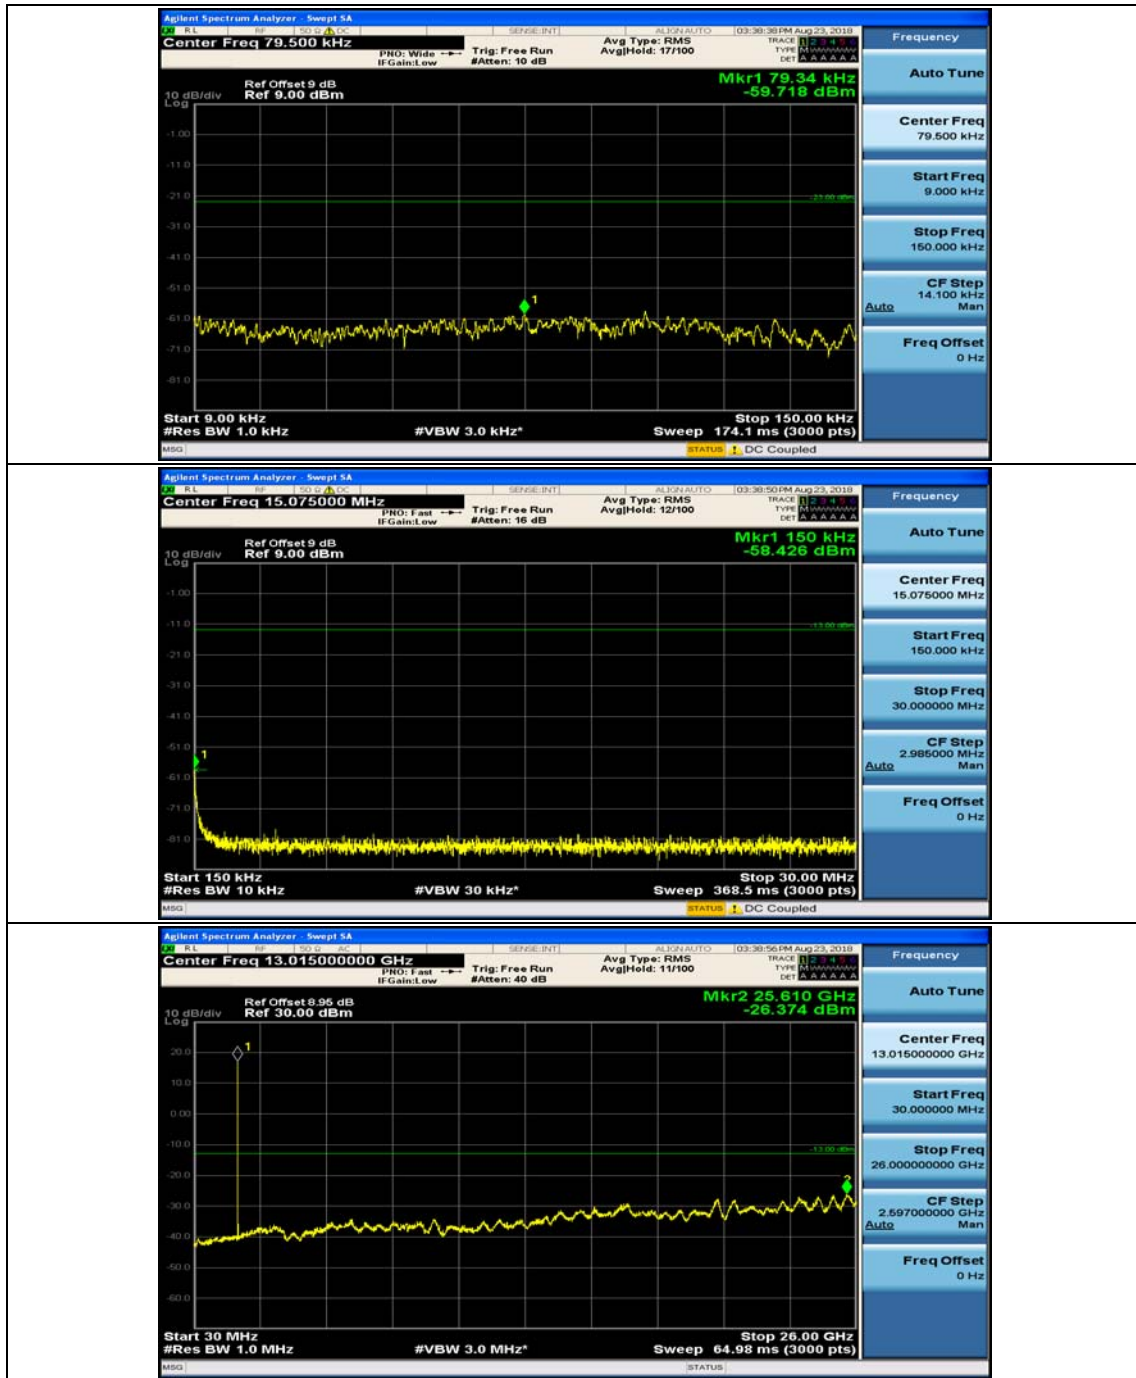

Channel Bandwidth: 5 MHz

(Channel Bandwidth: 5 MHz)_MCH_QPSK_1RB#0

(Channel Bandwidth: 5 MHz)_MCH_QPSK_1RB#12

(Channel Bandwidth: 5 MHz)_HCH_QPSK_1RB#0

(Channel Bandwidth: 5 MHz)_HCH_QPSK_1RB#12

(Channel Bandwidth: 5 MHz)_LCH_16QAM_1RB#0

(Channel Bandwidth: 5 MHz)_LCH_16QAM_1RB#12