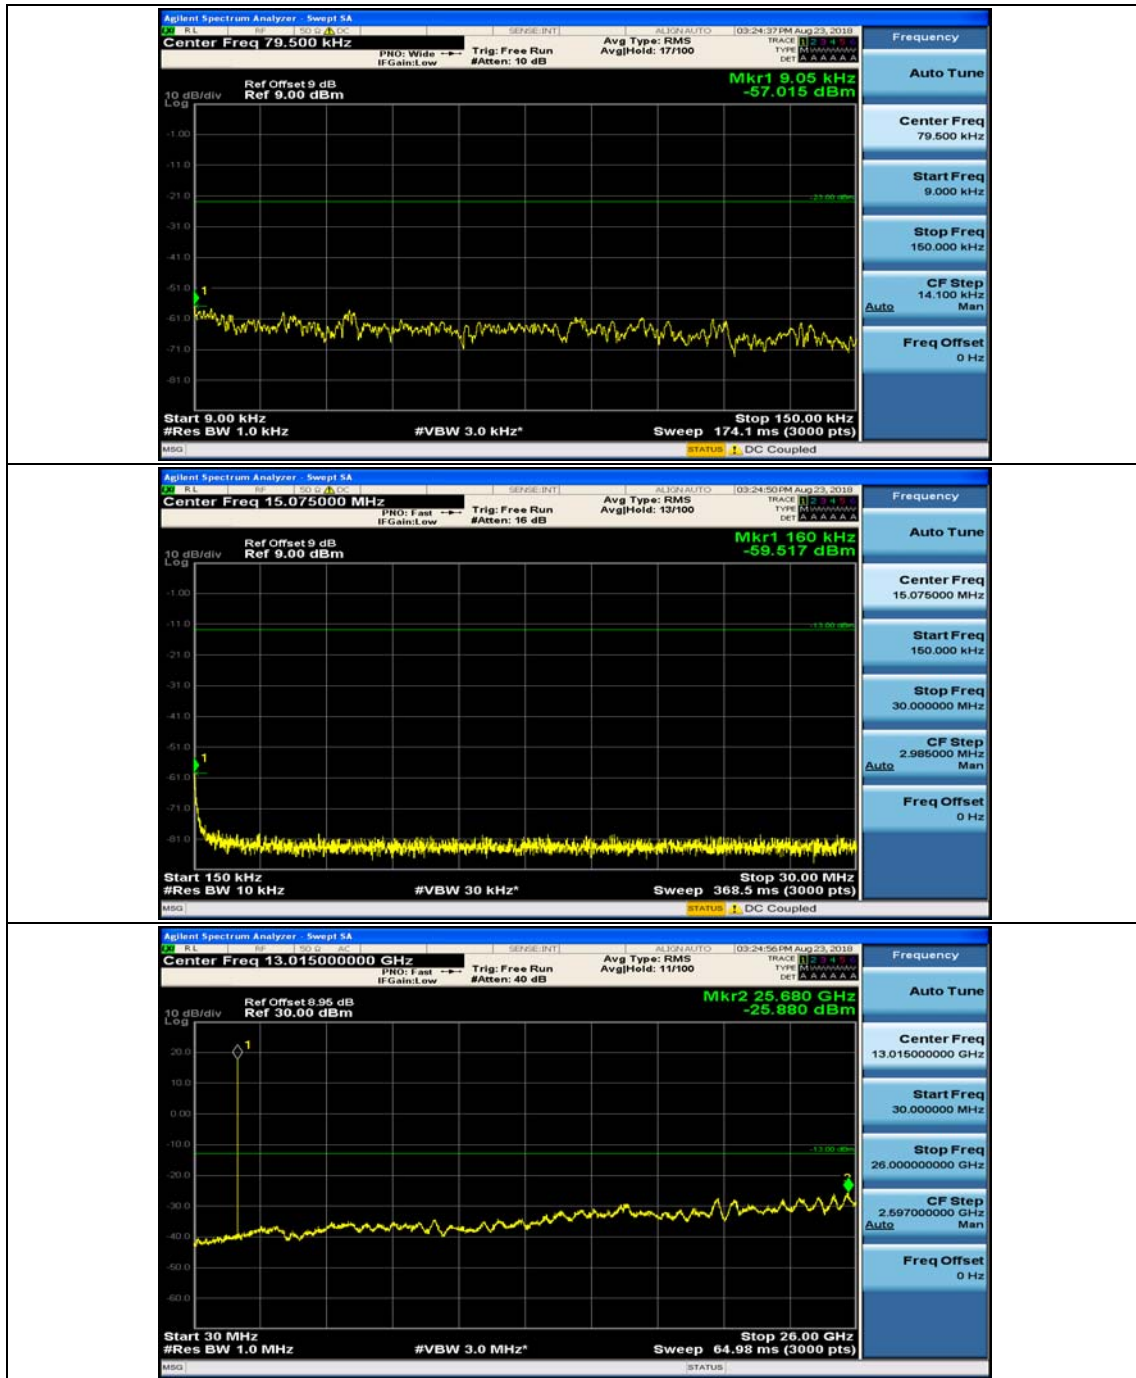

(Channel Bandwidth: 1.4 MHz)_MCH_QPSK_1RB#0

(Channel Bandwidth: 1.4 MHz)_MCH_QPSK_1RB#3

(Channel Bandwidth: 1.4 MHz)_HCH_QPSK_1RB#0

(Channel Bandwidth: 1.4 MHz)_HCH_QPSK_1RB#3

(Channel Bandwidth: 1.4 MHz)_LCH_16QAM_1RB#0

(Channel Bandwidth: 1.4 MHz)_LCH_16QAM_1RB#3

(Channel Bandwidth: 1.4 MHz)_MCH_16QAM_1RB#0

(Channel Bandwidth: 1.4 MHz)_MCH_16QAM_1RB#3

(Channel Bandwidth: 1.4 MHz)_HCH_16QAM_1RB#0

(Channel Bandwidth: 1.4 MHz)_HCH_16QAM_1RB#3

Channel Bandwidth: 3 MHz

(Channel Bandwidth: 3 MHz)_MCH_QPSK_1RB#0

(Channel Bandwidth: 3 MHz)_MCH_QPSK_1RB#7

(Channel Bandwidth: 3 MHz)_HCH_QPSK_1RB#0

(Channel Bandwidth: 3 MHz)_HCH_QPSK_1RB#7

(Channel Bandwidth: 3 MHz)_LCH_16QAM_1RB#0