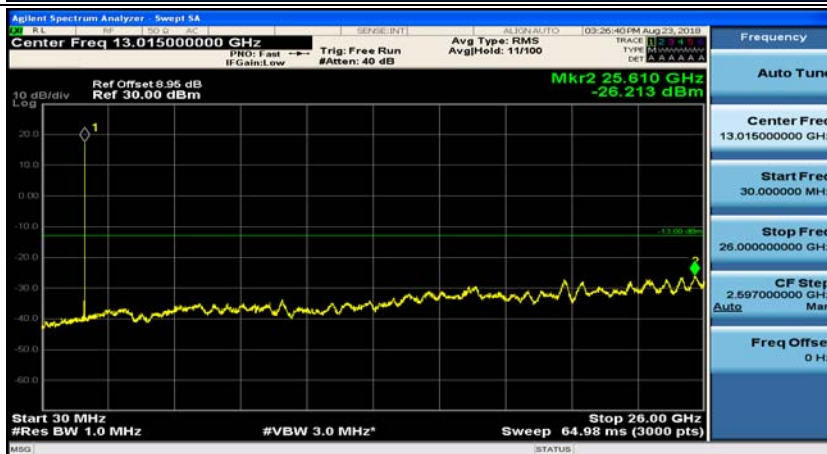

Channel Bandwidth: 3 MHz

(Channel Bandwidth: 3 MHz)_MCH_QPSK_1RB#0

(Channel Bandwidth: 3 MHz)_MCH_QPSK_1RB#7

(Channel Bandwidth: 3 MHz)_HCH_QPSK_1RB#0

(Channel Bandwidth: 3 MHz)_HCH_QPSK_1RB#7

(Channel Bandwidth: 3 MHz)_LCH_16QAM_1RB#0