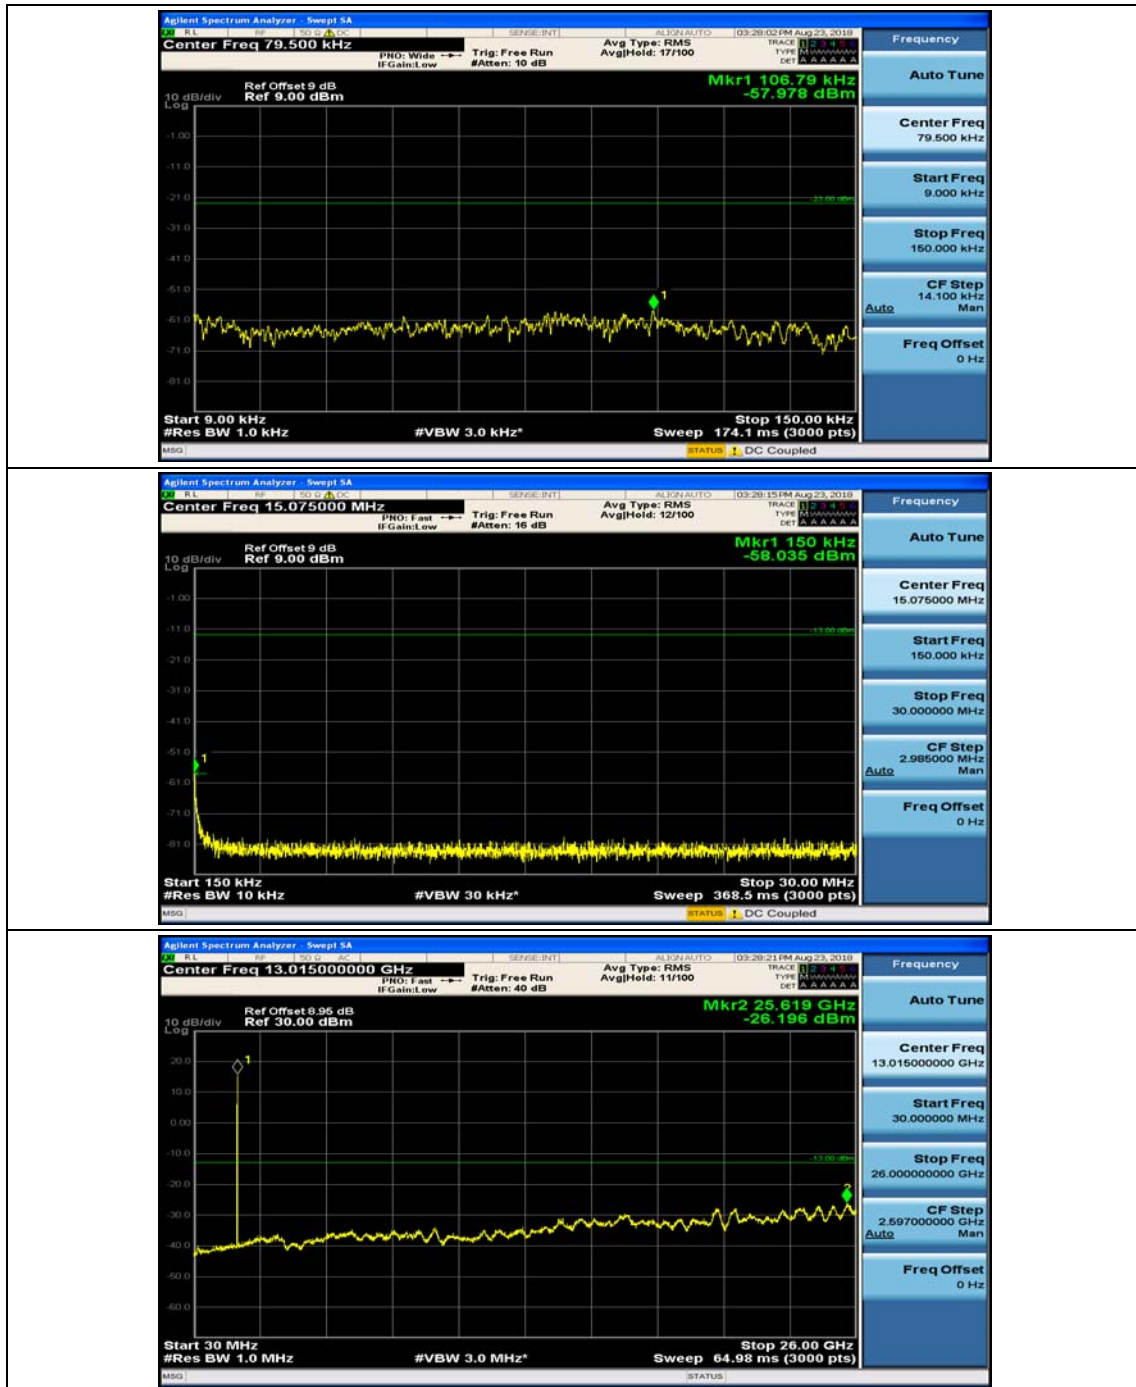

Channel Bandwidth: 3 MHz

(Channel Bandwidth: 3 MHz)_MCH_QPSK_1RB#0

(Channel Bandwidth: 3 MHz)_MCH_QPSK_1RB#7

(Channel Bandwidth: 3 MHz)_HCH_QPSK_1RB#0

(Channel Bandwidth: 3 MHz)_HCH_QPSK_1RB#7

(Channel Bandwidth: 3 MHz)_LCH_16QAM_1RB#0

(Channel Bandwidth: 3 MHz)_LCH_16QAM_1RB#7

(Channel Bandwidth: 3 MHz)_MCH_16QAM_1RB#0

(Channel Bandwidth: 3 MHz)_MCH_16QAM_1RB#7

(Channel Bandwidth: 3 MHz)_HCH_16QAM_1RB#0

(Channel Bandwidth: 3 MHz)_HCH_16QAM_1RB#7