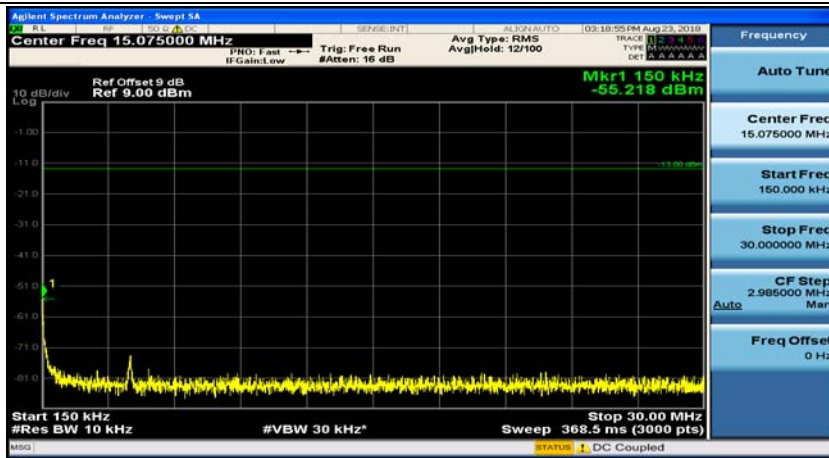

(Channel Bandwidth: 1.4 MHz)_MCH_QPSK_1RB#0

(Channel Bandwidth: 1.4 MHz)_MCH_QPSK_1RB#3

(Channel Bandwidth: 1.4 MHz)_HCH_QPSK_1RB#0

(Channel Bandwidth: 1.4 MHz)_HCH_QPSK_1RB#3

(Channel Bandwidth: 1.4 MHz)_LCH_16QAM_1RB#0

(Channel Bandwidth: 1.4 MHz)_LCH_16QAM_1RB#3

(Channel Bandwidth: 1.4 MHz)_MCH_16QAM_1RB#0

(Channel Bandwidth: 1.4 MHz)_MCH_16QAM_1RB#3

(Channel Bandwidth: 1.4 MHz)_HCH_16QAM_1RB#0

(Channel Bandwidth: 1.4 MHz)_HCH_16QAM_1RB#3