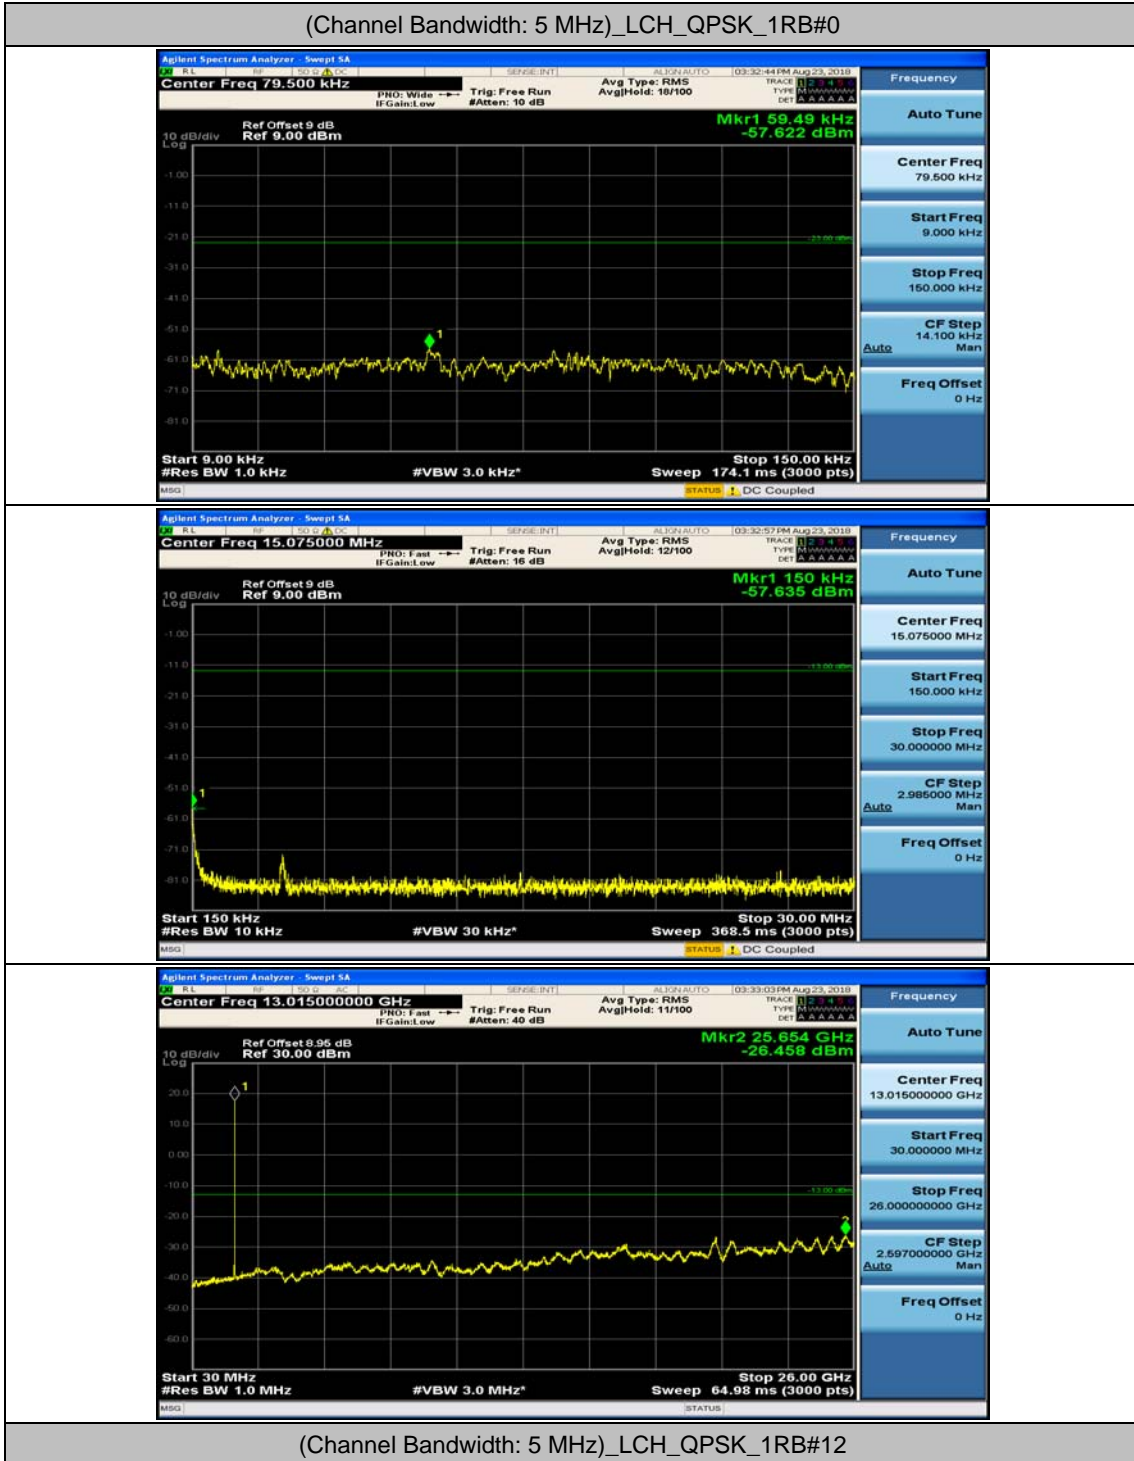

Channel Bandwidth: 5 MHz