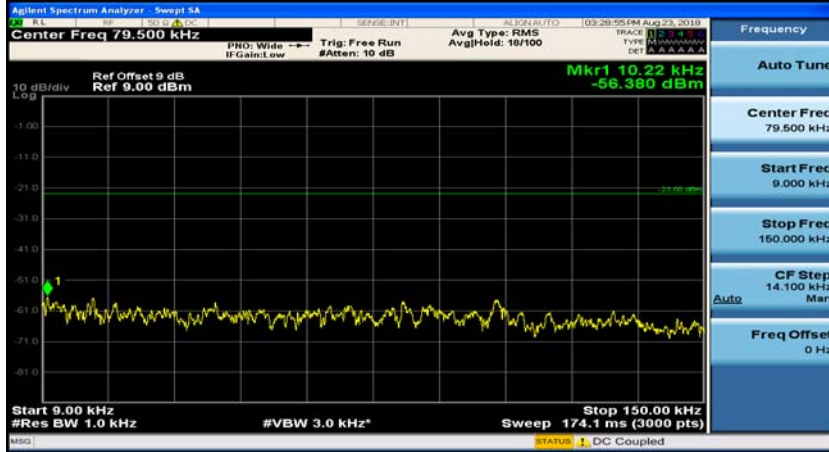

(Channel Bandwidth: 3 MHz)_MCH_16QAM_1RB#0