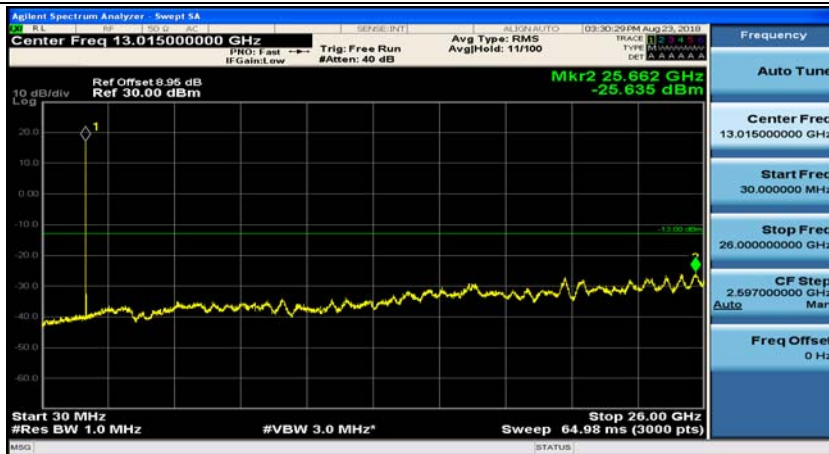

Channel Bandwidth: 3 MHz

(Channel Bandwidth: 3 MHz)_MCH_QPSK_1RB#0

(Channel Bandwidth: 3 MHz)_MCH_QPSK_1RB#7

(Channel Bandwidth: 3 MHz)_HCH_QPSK_1RB#0

(Channel Bandwidth: 3 MHz)_HCH_QPSK_1RB#7

(Channel Bandwidth: 3 MHz)_LCH_16QAM_1RB#0