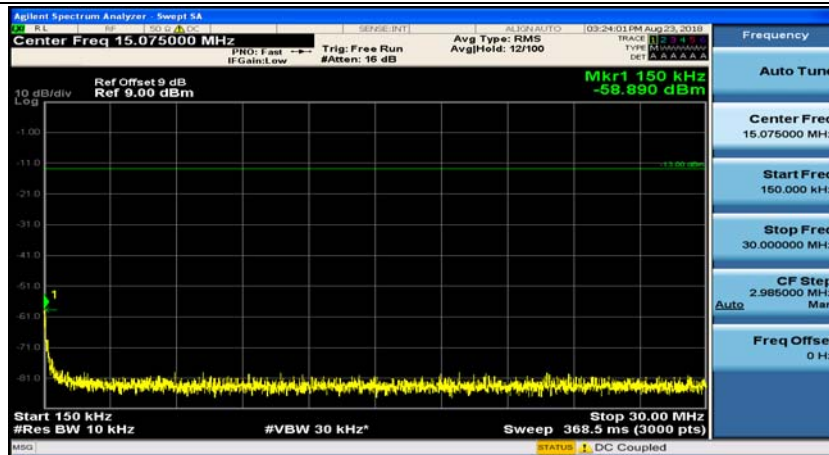

(Channel Bandwidth: 1.4 MHz)_LCH_16QAM_1RB#3

(Channel Bandwidth: 1.4 MHz)_MCH_16QAM_1RB#0

(Channel Bandwidth: 1.4 MHz)_MCH_16QAM_1RB#3

(Channel Bandwidth: 1.4 MHz)_HCH_16QAM_1RB#0

(Channel Bandwidth: 1.4 MHz)_HCH_16QAM_1RB#3

Channel Bandwidth: 3 MHz

(Channel Bandwidth: 3 MHz)_MCH_QPSK_1RB#0

(Channel Bandwidth: 3 MHz)_MCH_QPSK_1RB#7

(Channel Bandwidth: 3 MHz)_HCH_QPSK_1RB#0

(Channel Bandwidth: 3 MHz)_HCH_QPSK_1RB#7

(Channel Bandwidth: 3 MHz)_LCH_16QAM_1RB#0