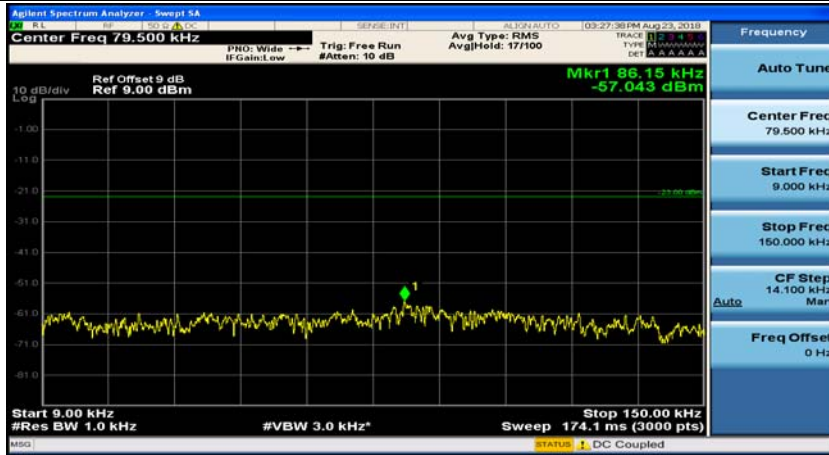

(Channel Bandwidth: 1.4 MHz)_LCH_16QAM_1RB#3

(Channel Bandwidth: 1.4 MHz)_MCH_16QAM_1RB#0

(Channel Bandwidth: 1.4 MHz)_MCH_16QAM_1RB#3

(Channel Bandwidth: 1.4 MHz)_HCH_16QAM_1RB#0

(Channel Bandwidth: 1.4 MHz)_HCH_16QAM_1RB#3

Channel Bandwidth: 3 MHz

(Channel Bandwidth: 3 MHz)_MCH_QPSK_1RB#0

(Channel Bandwidth: 3 MHz)_MCH_QPSK_1RB#7

(Channel Bandwidth: 3 MHz)_HCH_QPSK_1RB#0

(Channel Bandwidth: 3 MHz)_HCH_QPSK_1RB#7

(Channel Bandwidth: 3 MHz)_LCH_16QAM_1RB#0