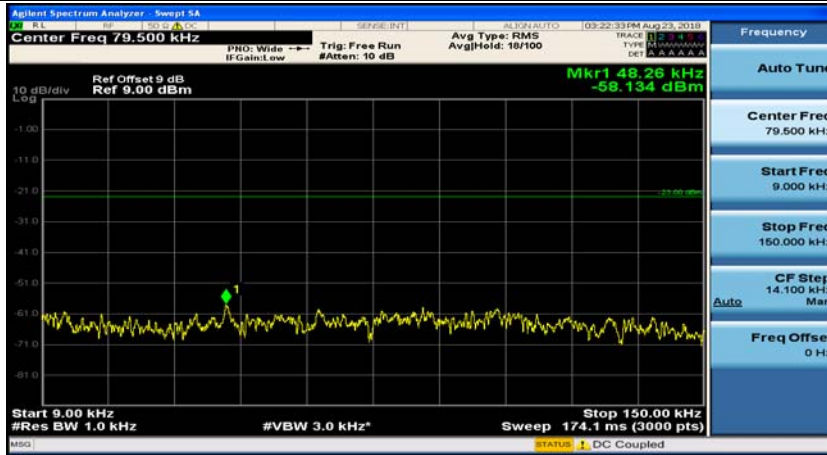

(Channel Bandwidth: 1.4 MHz)_MCH_QPSK_1RB#0

(Channel Bandwidth: 1.4 MHz)_MCH_QPSK_1RB#3

(Channel Bandwidth: 1.4 MHz)_HCH_QPSK_1RB#0

(Channel Bandwidth: 1.4 MHz)_HCH_QPSK_1RB#3

(Channel Bandwidth: 1.4 MHz)_LCH_16QAM_1RB#0

(Channel Bandwidth: 1.4 MHz)_LCH_16QAM_1RB#3

(Channel Bandwidth: 1.4 MHz)_MCH_16QAM_1RB#0

(Channel Bandwidth: 1.4 MHz)_MCH_16QAM_1RB#3

(Channel Bandwidth: 1.4 MHz)_HCH_16QAM_1RB#0

(Channel Bandwidth: 1.4 MHz)_HCH_16QAM_1RB#3