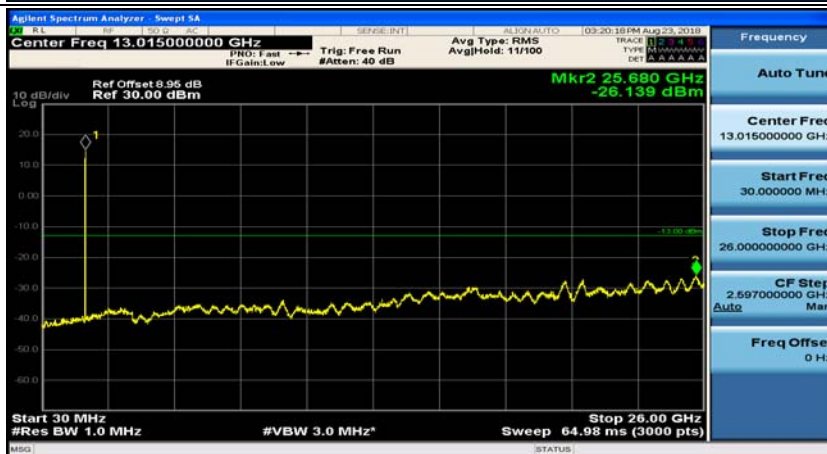

(Channel Bandwidth: 1.4 MHz)_MCH_QPSK_1RB#0

(Channel Bandwidth: 1.4 MHz)_MCH_QPSK_1RB#3

(Channel Bandwidth: 1.4 MHz)_HCH_QPSK_1RB#0

(Channel Bandwidth: 1.4 MHz)_HCH_QPSK_1RB#3

(Channel Bandwidth: 1.4 MHz)_LCH_16QAM_1RB#0

(Channel Bandwidth: 1.4 MHz)_LCH_16QAM_1RB#3

(Channel Bandwidth: 1.4 MHz)_MCH_16QAM_1RB#0

(Channel Bandwidth: 1.4 MHz)_MCH_16QAM_1RB#3

(Channel Bandwidth: 1.4 MHz)_HCH_16QAM_1RB#0

(Channel Bandwidth: 1.4 MHz)_HCH_16QAM_1RB#3