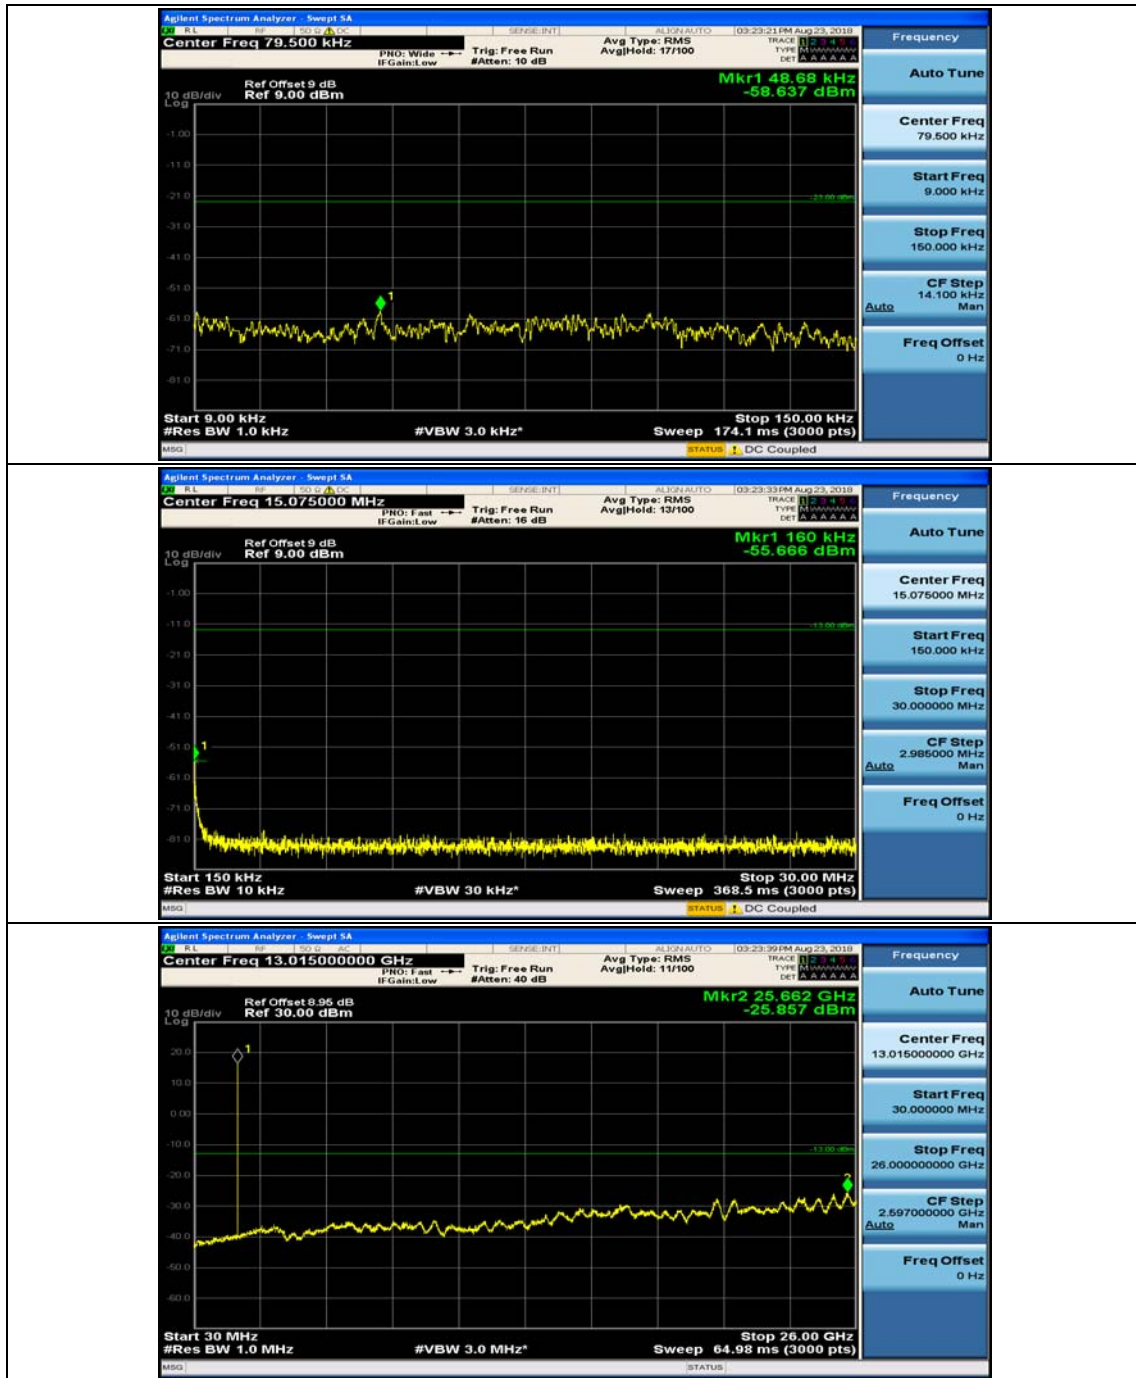

(Channel Bandwidth: 1.4 MHz)_MCH_QPSK_1RB#0

(Channel Bandwidth: 1.4 MHz)_MCH_QPSK_1RB#3

(Channel Bandwidth: 1.4 MHz)_HCH_QPSK_1RB#0

(Channel Bandwidth: 1.4 MHz)_HCH_QPSK_1RB#3

(Channel Bandwidth: 1.4 MHz)_LCH_16QAM_1RB#0

(Channel Bandwidth: 1.4 MHz)_LCH_16QAM_1RB#3

(Channel Bandwidth: 1.4 MHz)_MCH_16QAM_1RB#0

(Channel Bandwidth: 1.4 MHz)_MCH_16QAM_1RB#3

(Channel Bandwidth: 1.4 MHz)_HCH_16QAM_1RB#0

(Channel Bandwidth: 1.4 MHz)_HCH_16QAM_1RB#3

Channel Bandwidth: 3 MHz

(Channel Bandwidth: 3 MHz)_MCH_QPSK_1RB#0

(Channel Bandwidth: 3 MHz)_MCH_QPSK_1RB#7

(Channel Bandwidth: 3 MHz)_HCH_QPSK_1RB#0

(Channel Bandwidth: 3 MHz)_HCH_QPSK_1RB#7

(Channel Bandwidth: 3 MHz)_LCH_16QAM_1RB#0