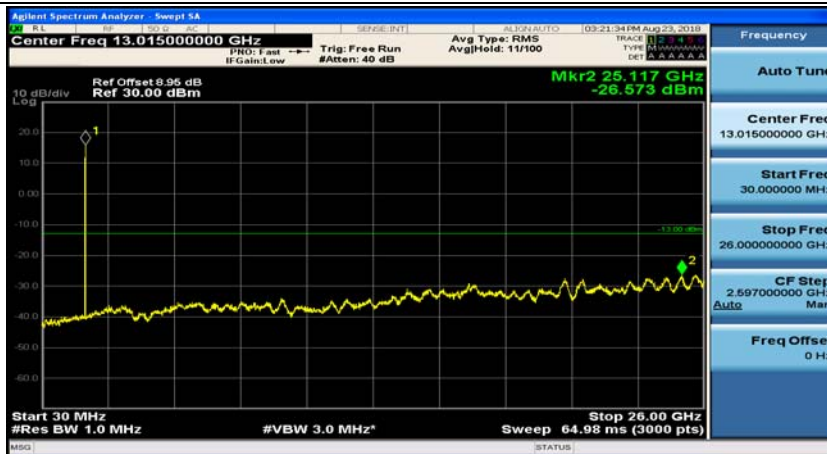

(Channel Bandwidth: 1.4 MHz)_MCH_QPSK_1RB#0

(Channel Bandwidth: 1.4 MHz)_MCH_QPSK_1RB#3

(Channel Bandwidth: 1.4 MHz)_HCH_QPSK_1RB#0

(Channel Bandwidth: 1.4 MHz)_HCH_QPSK_1RB#3

(Channel Bandwidth: 1.4 MHz)_LCH_16QAM_1RB#0

(Channel Bandwidth: 1.4 MHz)_LCH_16QAM_1RB#3

(Channel Bandwidth: 1.4 MHz)_MCH_16QAM_1RB#0

(Channel Bandwidth: 1.4 MHz)_MCH_16QAM_1RB#3

(Channel Bandwidth: 1.4 MHz)_HCH_16QAM_1RB#0

(Channel Bandwidth: 1.4 MHz)_HCH_16QAM_1RB#3