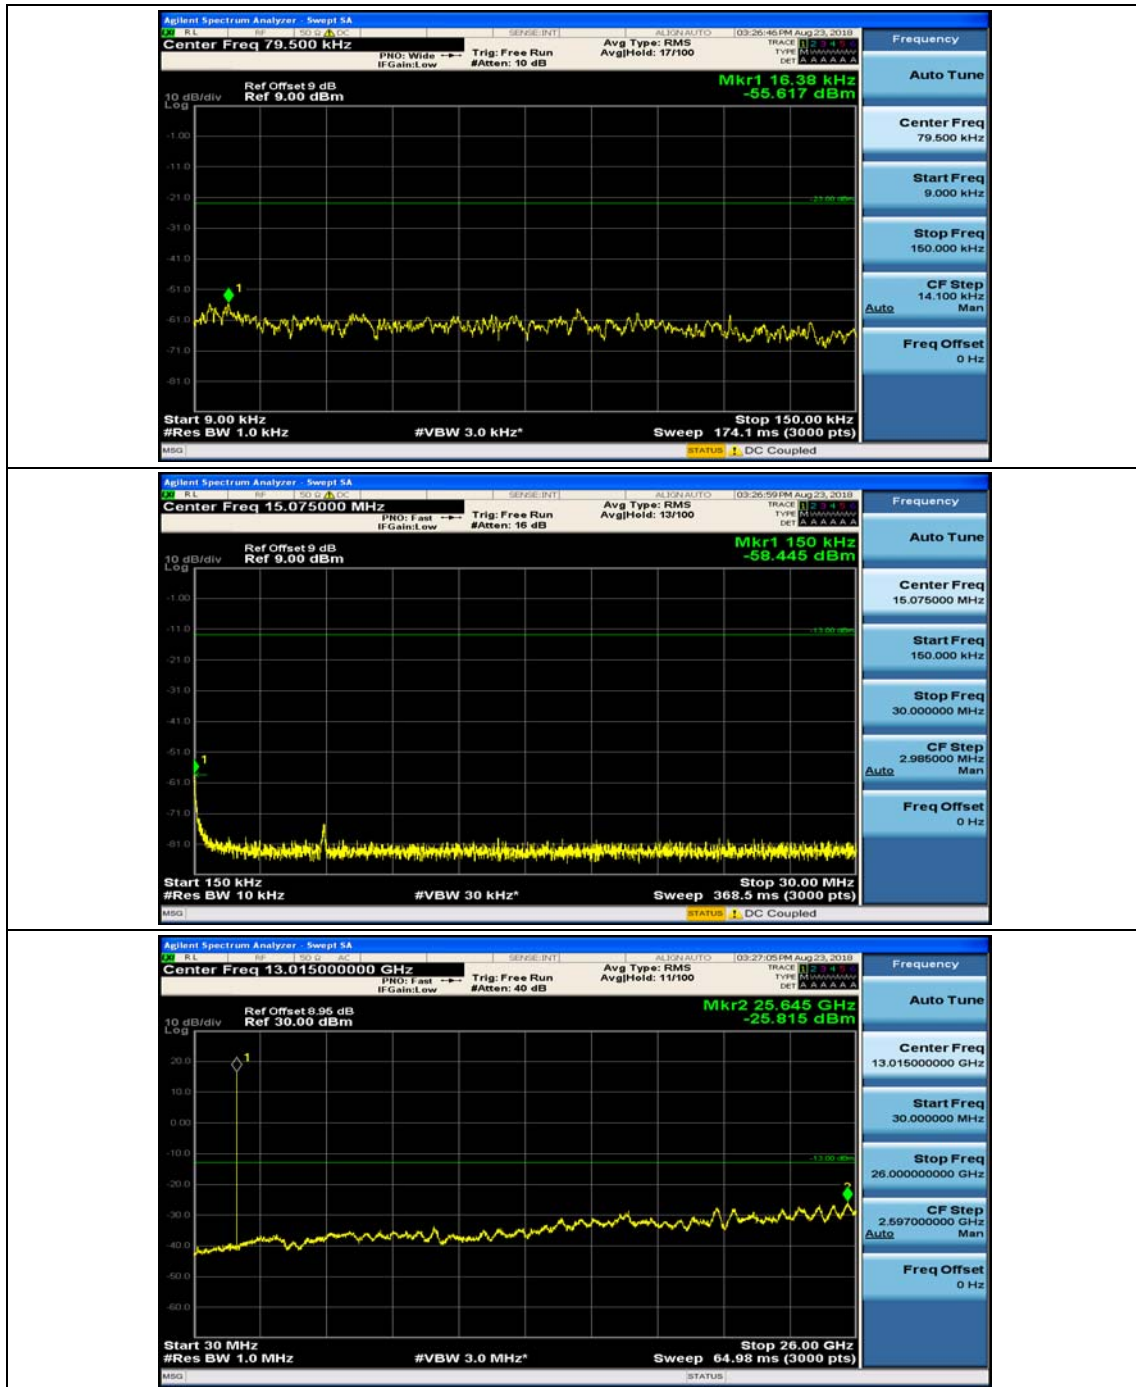

Channel Bandwidth: 3 MHz

(Channel Bandwidth: 3 MHz)_MCH_QPSK_1RB#0

(Channel Bandwidth: 3 MHz)_MCH_QPSK_1RB#7

(Channel Bandwidth: 3 MHz)_HCH_QPSK_1RB#0

(Channel Bandwidth: 3 MHz)_HCH_QPSK_1RB#7

(Channel Bandwidth: 3 MHz)_LCH_16QAM_1RB#0

(Channel Bandwidth: 3 MHz)_LCH_16QAM_1RB#7

(Channel Bandwidth: 3 MHz)_MCH_16QAM_1RB#0

(Channel Bandwidth: 3 MHz)_MCH_16QAM_1RB#7

(Channel Bandwidth: 3 MHz)_HCH_16QAM_1RB#0

(Channel Bandwidth: 3 MHz)_HCH_16QAM_1RB#7