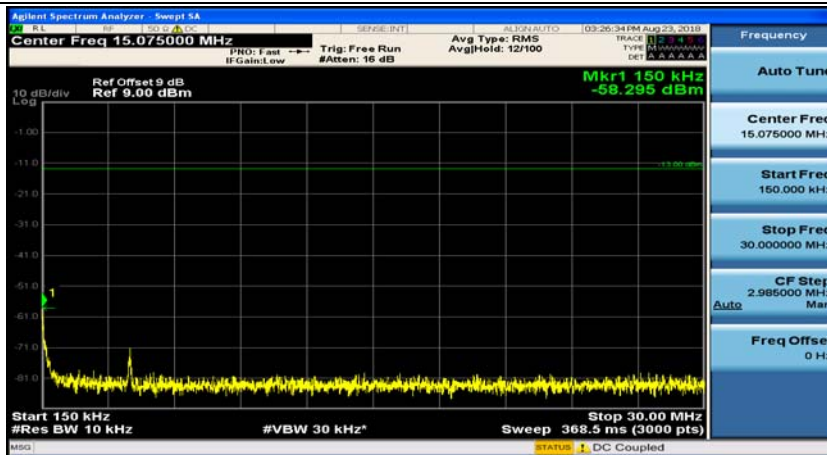

Channel Bandwidth: 3 MHz

(Channel Bandwidth: 3 MHz)_MCH_QPSK_1RB#0

(Channel Bandwidth: 3 MHz)_MCH_QPSK_1RB#7

(Channel Bandwidth: 3 MHz)_HCH_QPSK_1RB#0

(Channel Bandwidth: 3 MHz)_HCH_QPSK_1RB#7

(Channel Bandwidth: 3 MHz)_LCH_16QAM_1RB#0