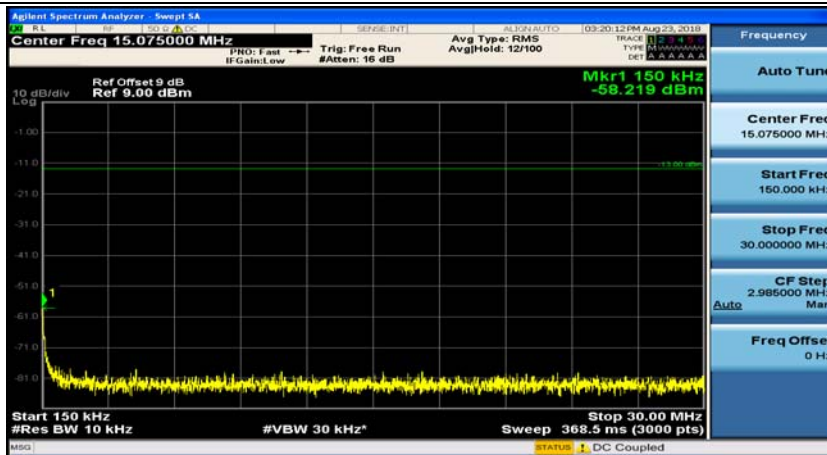

(Channel Bandwidth: 1.4 MHz)_MCH_QPSK_1RB#0

(Channel Bandwidth: 1.4 MHz)_MCH_QPSK_1RB#3

(Channel Bandwidth: 1.4 MHz)_HCH_QPSK_1RB#0

(Channel Bandwidth: 1.4 MHz)_HCH_QPSK_1RB#3

(Channel Bandwidth: 1.4 MHz)_LCH_16QAM_1RB#0

(Channel Bandwidth: 1.4 MHz)_LCH_16QAM_1RB#3

(Channel Bandwidth: 1.4 MHz)_MCH_16QAM_1RB#0

(Channel Bandwidth: 1.4 MHz)_MCH_16QAM_1RB#3

(Channel Bandwidth: 1.4 MHz)_HCH_16QAM_1RB#0

(Channel Bandwidth: 1.4 MHz)_HCH_16QAM_1RB#3