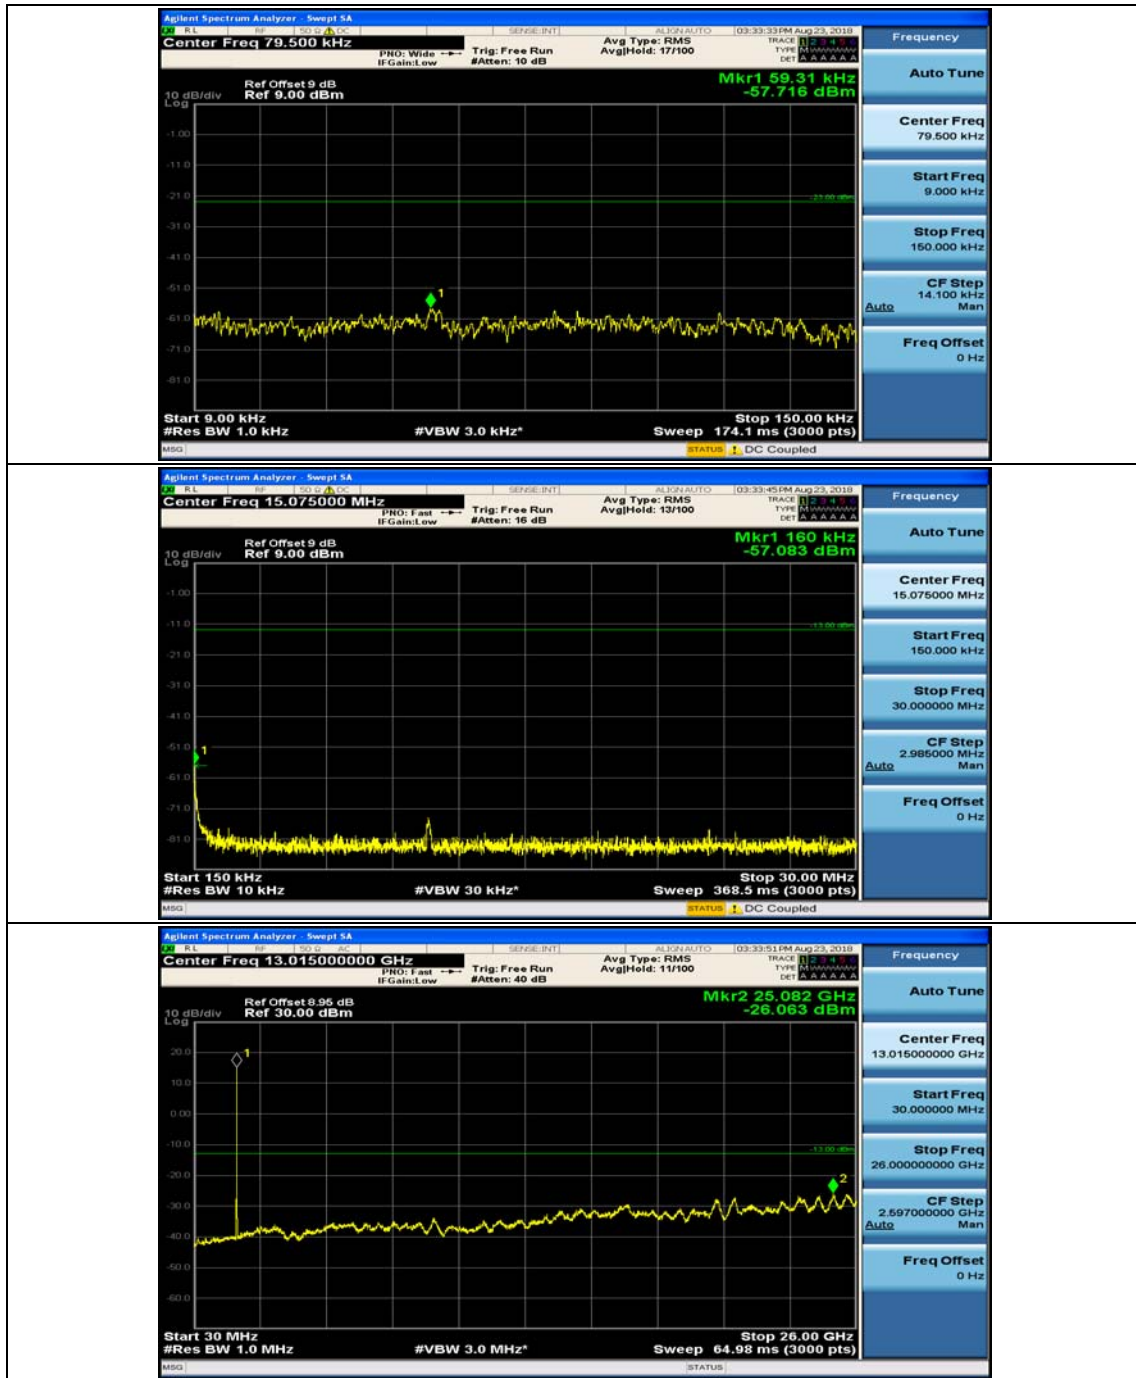

(Channel Bandwidth: 3 MHz)_LCH_16QAM_1RB#7

(Channel Bandwidth: 3 MHz)_MCH_16QAM_1RB#0

(Channel Bandwidth: 3 MHz)_MCH_16QAM_1RB#7

(Channel Bandwidth: 3 MHz)_HCH_16QAM_1RB#0

(Channel Bandwidth: 3 MHz)_HCH_16QAM_1RB#7

Channel Bandwidth: 5 MHz

(Channel Bandwidth: 5 MHz)_MCH_QPSK_1RB#0

(Channel Bandwidth: 5 MHz)_MCH_QPSK_1RB#12

(Channel Bandwidth: 5 MHz)_HCH_QPSK_1RB#0

(Channel Bandwidth: 5 MHz)_HCH_QPSK_1RB#12

(Channel Bandwidth: 5 MHz)_LCH_16QAM_1RB#0