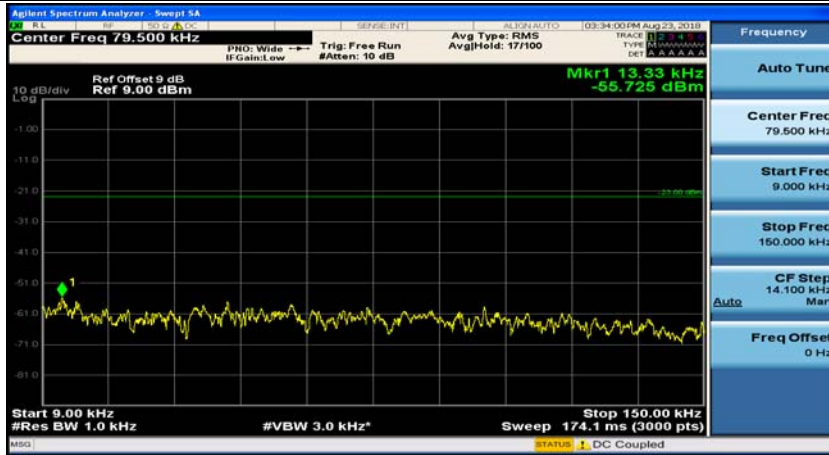

Channel Bandwidth: 5 MHz

(Channel Bandwidth: 5 MHz)_MCH_QPSK_1RB#0

(Channel Bandwidth: 5 MHz)_MCH_QPSK_1RB#12

(Channel Bandwidth: 5 MHz)_HCH_QPSK_1RB#0

(Channel Bandwidth: 5 MHz)_HCH_QPSK_1RB#12

(Channel Bandwidth: 5 MHz)_LCH_16QAM_1RB#0

(Channel Bandwidth: 5 MHz)_LCH_16QAM_1RB#12