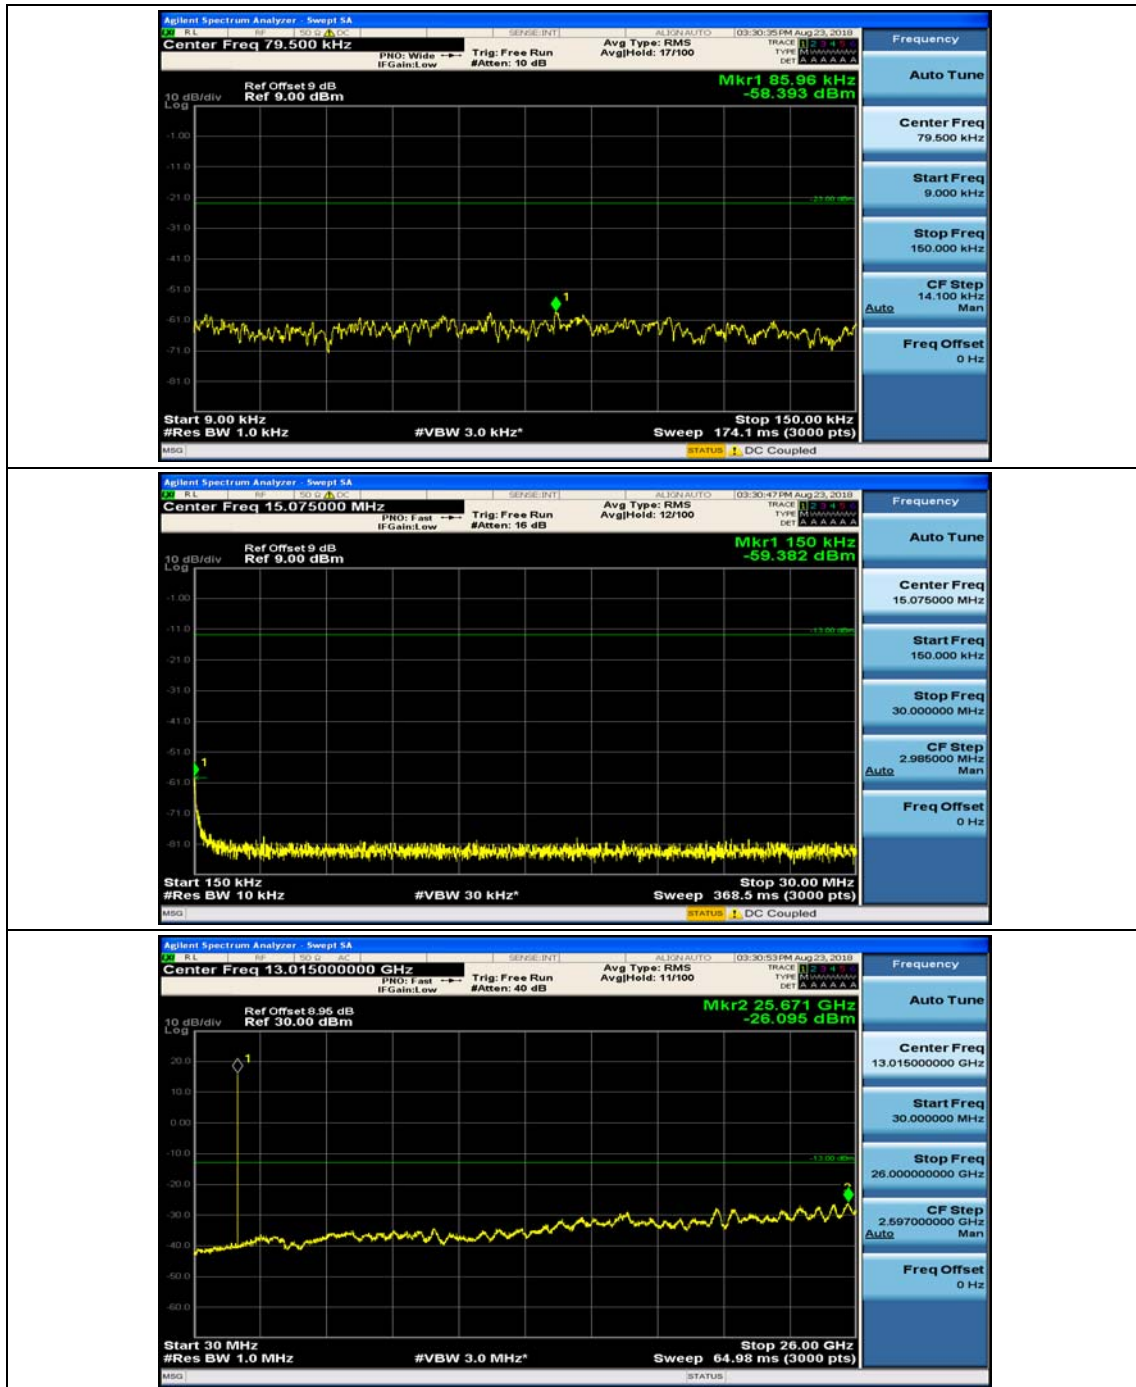

(Channel Bandwidth: 1.4 MHz)_LCH_16QAM_1RB#3

(Channel Bandwidth: 1.4 MHz)_MCH_16QAM_1RB#0

(Channel Bandwidth: 1.4 MHz)_MCH_16QAM_1RB#3

(Channel Bandwidth: 1.4 MHz)_HCH_16QAM_1RB#0

(Channel Bandwidth: 1.4 MHz)_HCH_16QAM_1RB#3

Channel Bandwidth: 3 MHz

(Channel Bandwidth: 3 MHz)_MCH_QPSK_1RB#0

(Channel Bandwidth: 3 MHz)_MCH_QPSK_1RB#7

(Channel Bandwidth: 3 MHz)_HCH_QPSK_1RB#0

(Channel Bandwidth: 3 MHz)_HCH_QPSK_1RB#7

(Channel Bandwidth: 3 MHz)_LCH_16QAM_1RB#0

(Channel Bandwidth: 3 MHz)_LCH_16QAM_1RB#7

(Channel Bandwidth: 3 MHz)_MCH_16QAM_1RB#0

(Channel Bandwidth: 3 MHz)_MCH_16QAM_1RB#7

(Channel Bandwidth: 3 MHz)_HCH_16QAM_1RB#0

(Channel Bandwidth: 3 MHz)_HCH_16QAM_1RB#7