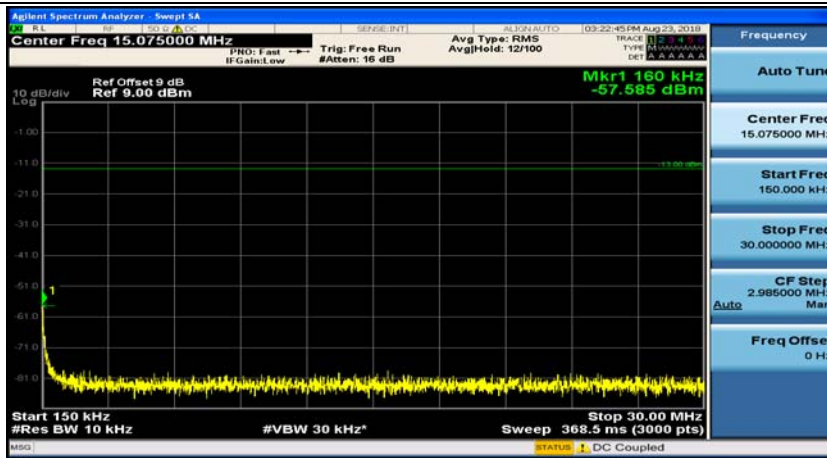

(Channel Bandwidth: 1.4 MHz)_MCH_QPSK_1RB#0

(Channel Bandwidth: 1.4 MHz)_MCH_QPSK_1RB#3

(Channel Bandwidth: 1.4 MHz)_HCH_QPSK_1RB#0

(Channel Bandwidth: 1.4 MHz)_HCH_QPSK_1RB#3

(Channel Bandwidth: 1.4 MHz)_LCH_16QAM_1RB#0

(Channel Bandwidth: 1.4 MHz)_LCH_16QAM_1RB#3

(Channel Bandwidth: 1.4 MHz)_MCH_16QAM_1RB#0

(Channel Bandwidth: 1.4 MHz)_MCH_16QAM_1RB#3

(Channel Bandwidth: 1.4 MHz)_HCH_16QAM_1RB#0

(Channel Bandwidth: 1.4 MHz)_HCH_16QAM_1RB#3