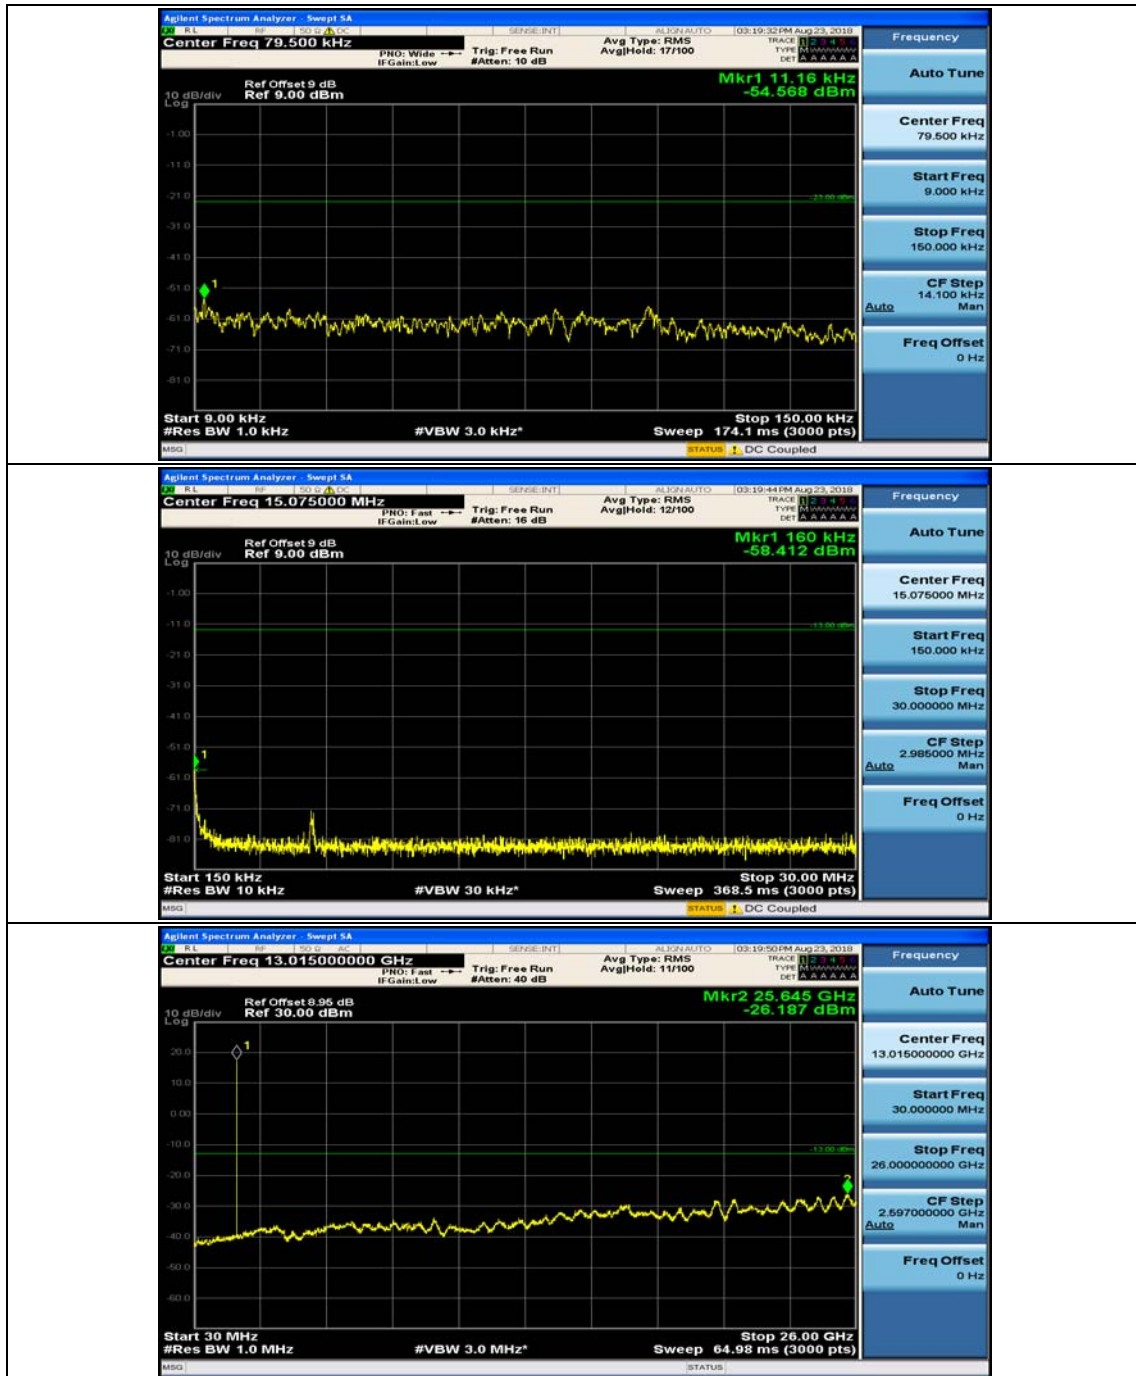

(Channel Bandwidth: 1.4 MHz)_MCH_QPSK_1RB#0

(Channel Bandwidth: 1.4 MHz)_MCH_QPSK_1RB#3

(Channel Bandwidth: 1.4 MHz)_HCH_QPSK_1RB#0

(Channel Bandwidth: 1.4 MHz)_HCH_QPSK_1RB#3

(Channel Bandwidth: 1.4 MHz)_LCH_16QAM_1RB#0

(Channel Bandwidth: 1.4 MHz)_LCH_16QAM_1RB#3

(Channel Bandwidth: 1.4 MHz)_MCH_16QAM_1RB#0

(Channel Bandwidth: 1.4 MHz)_MCH_16QAM_1RB#3

(Channel Bandwidth: 1.4 MHz)_HCH_16QAM_1RB#0

(Channel Bandwidth: 1.4 MHz)_HCH_16QAM_1RB#3

Channel Bandwidth: 3 MHz

(Channel Bandwidth: 3 MHz)_MCH_QPSK_1RB#0

(Channel Bandwidth: 3 MHz)_MCH_QPSK_1RB#7

(Channel Bandwidth: 3 MHz)_HCH_QPSK_1RB#0

(Channel Bandwidth: 3 MHz)_HCH_QPSK_1RB#7

(Channel Bandwidth: 3 MHz)_LCH_16QAM_1RB#0