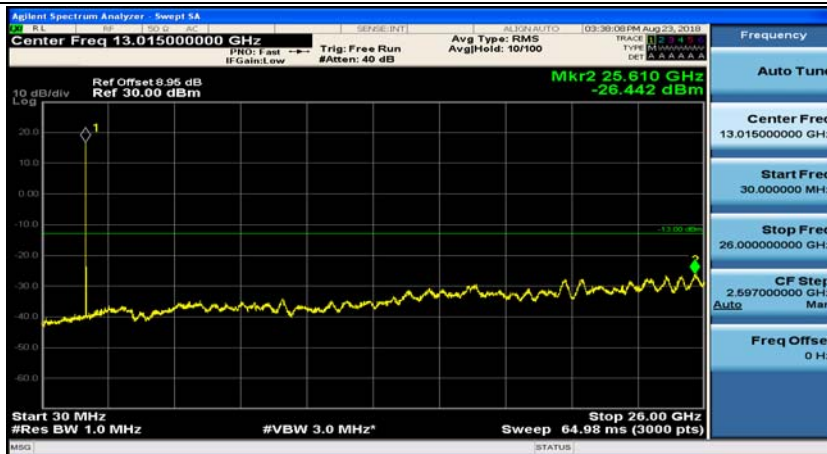

(Channel Bandwidth: 5 MHz)_HCH_QPSK_1RB#0