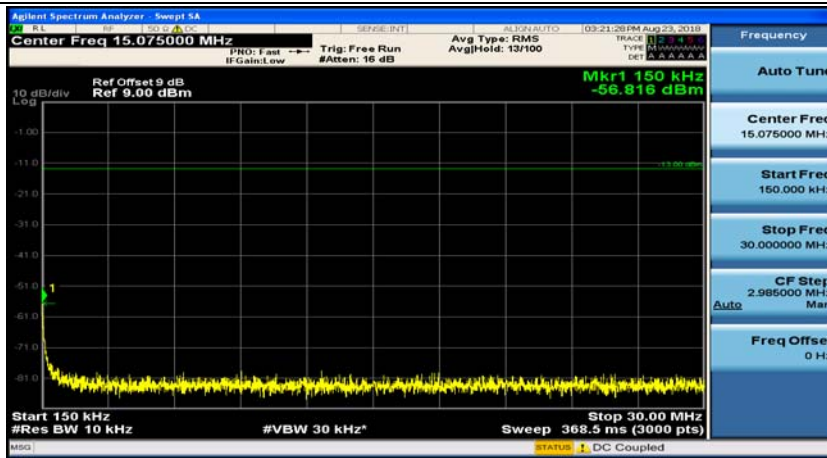

(Channel Bandwidth: 1.4 MHz)_MCH_QPSK_1RB#0

(Channel Bandwidth: 1.4 MHz)_MCH_QPSK_1RB#3

(Channel Bandwidth: 1.4 MHz)_HCH_QPSK_1RB#0

(Channel Bandwidth: 1.4 MHz)_HCH_QPSK_1RB#3

(Channel Bandwidth: 1.4 MHz)_LCH_16QAM_1RB#0

(Channel Bandwidth: 1.4 MHz)_LCH_16QAM_1RB#3

(Channel Bandwidth: 1.4 MHz)_MCH_16QAM_1RB#0

(Channel Bandwidth: 1.4 MHz)_MCH_16QAM_1RB#3

(Channel Bandwidth: 1.4 MHz)_HCH_16QAM_1RB#0

(Channel Bandwidth: 1.4 MHz)_HCH_16QAM_1RB#3