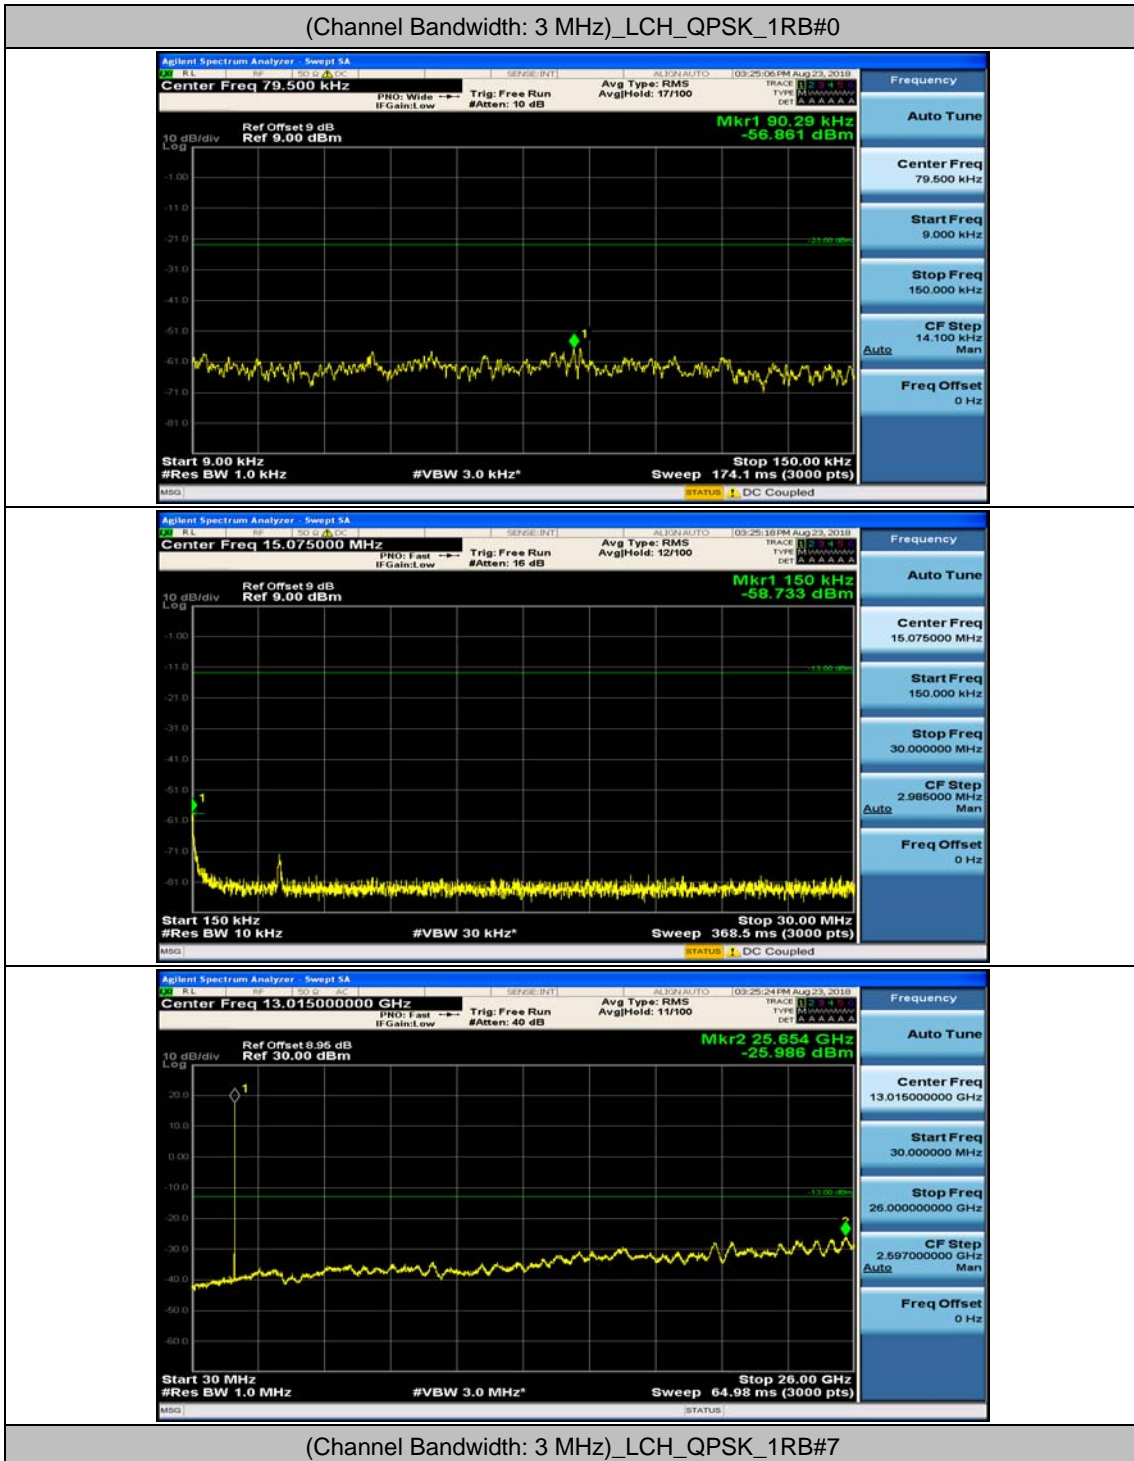

(Channel Bandwidth: 1.4 MHz)_MCH_QPSK_1RB#0

(Channel Bandwidth: 1.4 MHz)_MCH_QPSK_1RB#3

(Channel Bandwidth: 1.4 MHz)_HCH_QPSK_1RB#0

(Channel Bandwidth: 1.4 MHz)_HCH_QPSK_1RB#3

(Channel Bandwidth: 1.4 MHz)_LCH_16QAM_1RB#0

(Channel Bandwidth: 1.4 MHz)_LCH_16QAM_1RB#3

(Channel Bandwidth: 1.4 MHz)_MCH_16QAM_1RB#0

(Channel Bandwidth: 1.4 MHz)_MCH_16QAM_1RB#3

(Channel Bandwidth: 1.4 MHz)_HCH_16QAM_1RB#0

(Channel Bandwidth: 1.4 MHz)_HCH_16QAM_1RB#3

Channel Bandwidth: 3 MHz

(Channel Bandwidth: 3 MHz)_MCH_QPSK_1RB#0

(Channel Bandwidth: 3 MHz)_MCH_QPSK_1RB#7

(Channel Bandwidth: 3 MHz)_HCH_QPSK_1RB#0

(Channel Bandwidth: 3 MHz)_HCH_QPSK_1RB#7

(Channel Bandwidth: 3 MHz)_LCH_16QAM_1RB#0