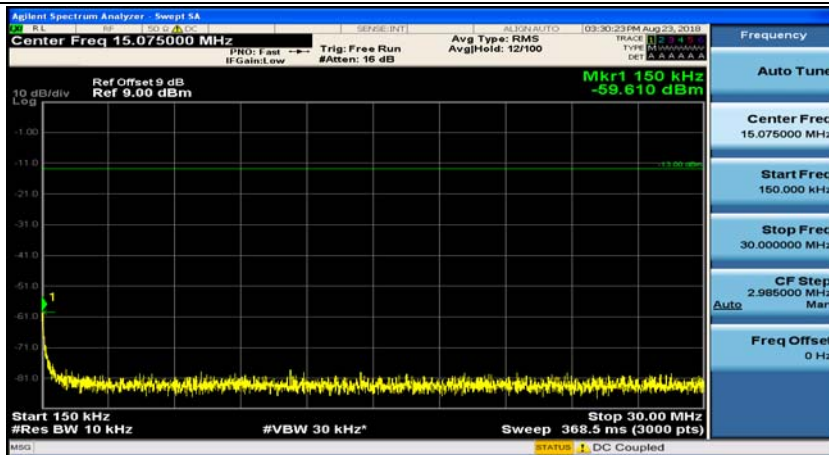

Channel Bandwidth: 3 MHz

(Channel Bandwidth: 3 MHz)_MCH_QPSK_1RB#0

(Channel Bandwidth: 3 MHz)_MCH_QPSK_1RB#7

(Channel Bandwidth: 3 MHz)_HCH_QPSK_1RB#0

(Channel Bandwidth: 3 MHz)_HCH_QPSK_1RB#7

(Channel Bandwidth: 3 MHz)_LCH_16QAM_1RB#0