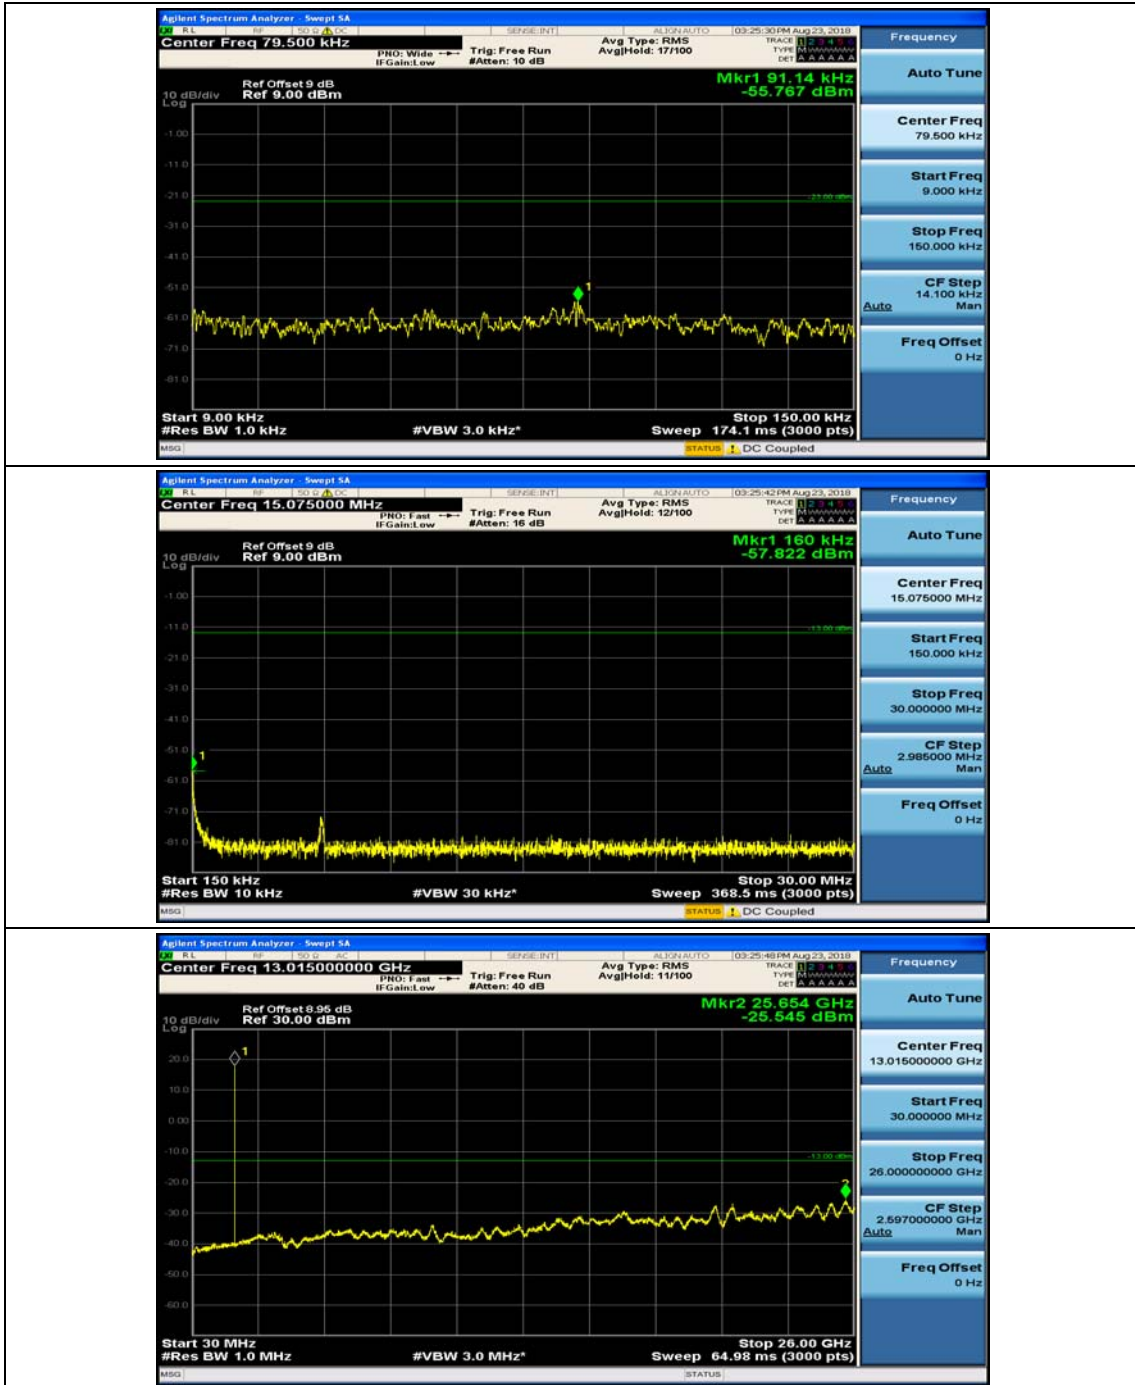

(Channel Bandwidth: 1.4 MHz)_MCH_QPSK_1RB#0

(Channel Bandwidth: 1.4 MHz)_MCH_QPSK_1RB#3

(Channel Bandwidth: 1.4 MHz)_HCH_QPSK_1RB#0

(Channel Bandwidth: 1.4 MHz)_HCH_QPSK_1RB#3

(Channel Bandwidth: 1.4 MHz)_LCH_16QAM_1RB#0

(Channel Bandwidth: 1.4 MHz)_LCH_16QAM_1RB#3

(Channel Bandwidth: 1.4 MHz)_MCH_16QAM_1RB#0

(Channel Bandwidth: 1.4 MHz)_MCH_16QAM_1RB#3

(Channel Bandwidth: 1.4 MHz)_HCH_16QAM_1RB#0

(Channel Bandwidth: 1.4 MHz)_HCH_16QAM_1RB#3

Channel Bandwidth: 3 MHz

(Channel Bandwidth: 3 MHz)_MCH_QPSK_1RB#0

(Channel Bandwidth: 3 MHz)_MCH_QPSK_1RB#7

(Channel Bandwidth: 3 MHz)_HCH_QPSK_1RB#0

(Channel Bandwidth: 3 MHz)_HCH_QPSK_1RB#7

(Channel Bandwidth: 3 MHz)_LCH_16QAM_1RB#0