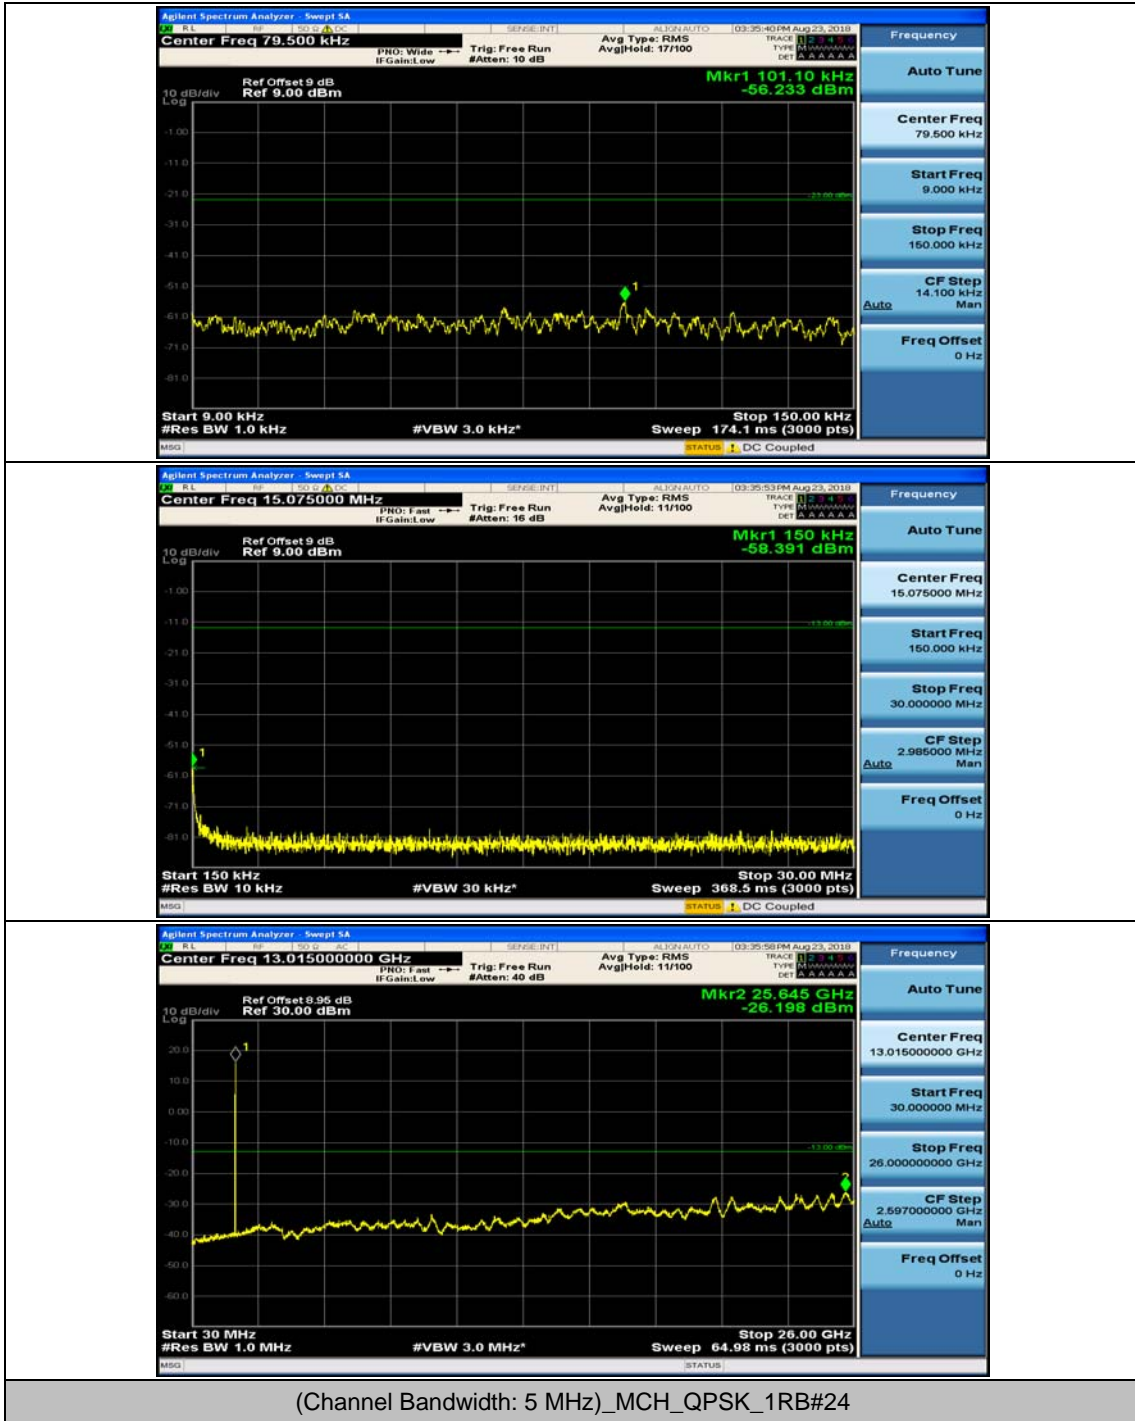

Channel Bandwidth: 5 MHz

(Channel Bandwidth: 5 MHz)_MCH_QPSK_1RB#0

(Channel Bandwidth: 5 MHz)_MCH_QPSK_1RB#12

(Channel Bandwidth: 5 MHz)_HCH_QPSK_1RB#0

(Channel Bandwidth: 5 MHz)_HCH_QPSK_1RB#12

(Channel Bandwidth: 5 MHz)_LCH_16QAM_1RB#0

(Channel Bandwidth: 5 MHz)_LCH_16QAM_1RB#12