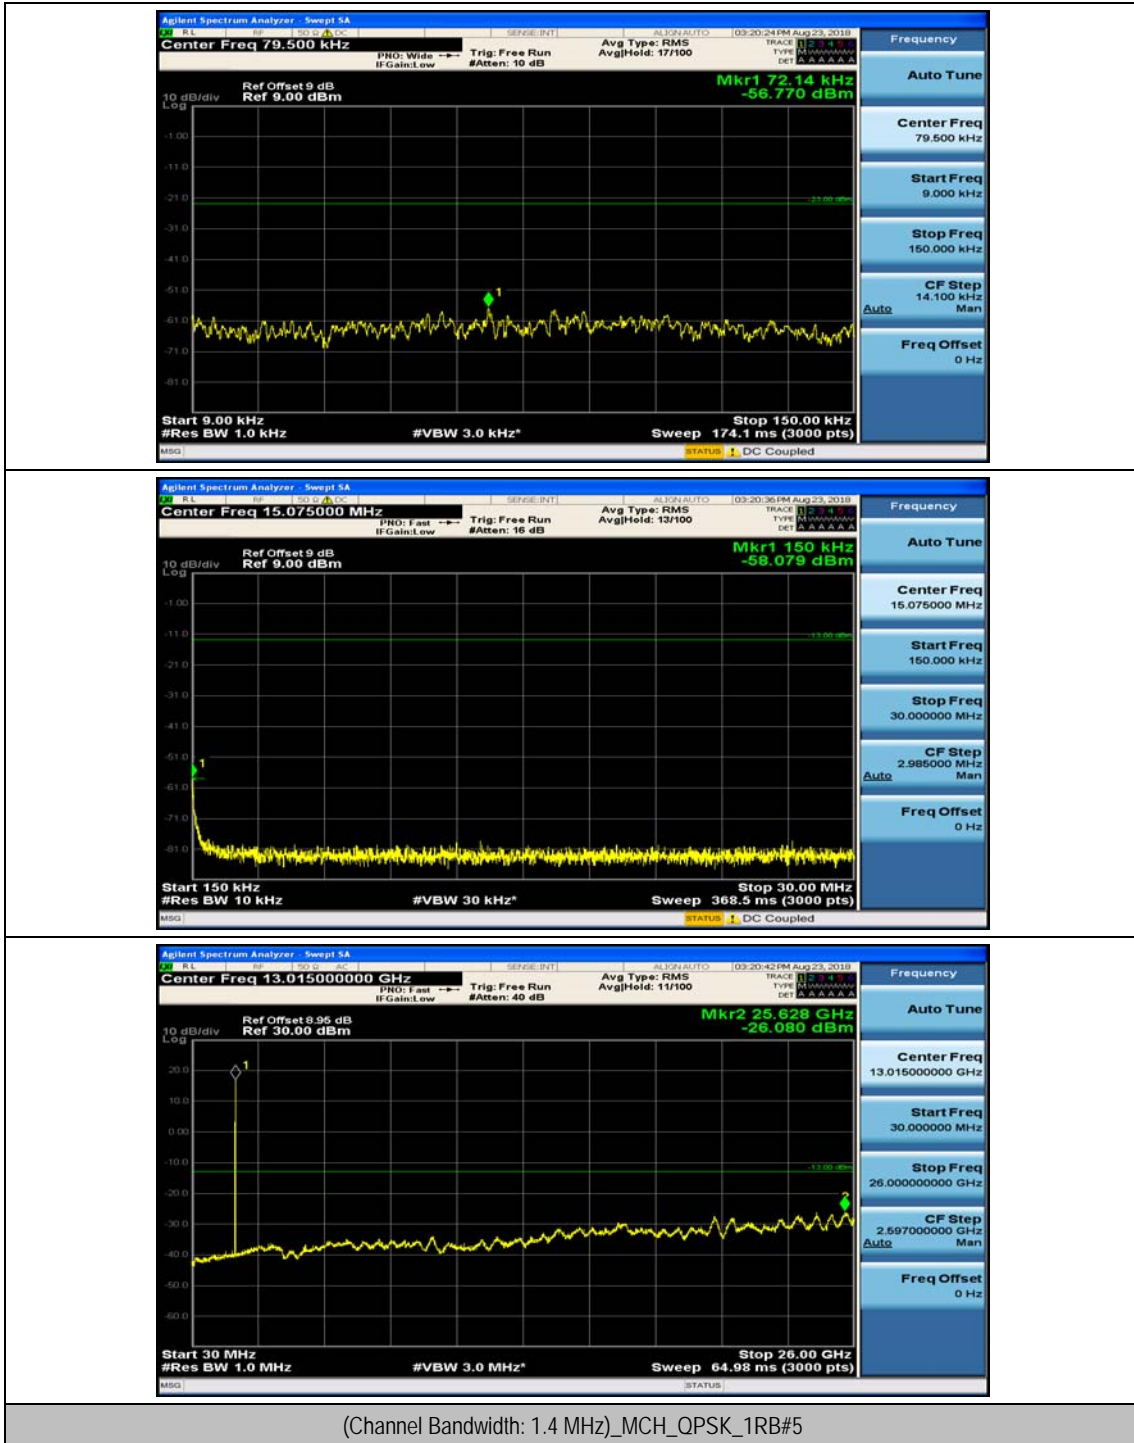

(Channel Bandwidth: 1.4 MHz)_MCH_QPSK_1RB#0

(Channel Bandwidth: 1.4 MHz)_MCH_QPSK_1RB#3

(Channel Bandwidth: 1.4 MHz)_HCH_QPSK_1RB#0

(Channel Bandwidth: 1.4 MHz)_HCH_QPSK_1RB#3

(Channel Bandwidth: 1.4 MHz)_LCH_16QAM_1RB#0

(Channel Bandwidth: 1.4 MHz)_LCH_16QAM_1RB#3

(Channel Bandwidth: 1.4 MHz)_MCH_16QAM_1RB#0

(Channel Bandwidth: 1.4 MHz)_MCH_16QAM_1RB#3

(Channel Bandwidth: 1.4 MHz)_HCH_16QAM_1RB#0

(Channel Bandwidth: 1.4 MHz)_HCH_16QAM_1RB#3

Channel Bandwidth: 3 MHz

(Channel Bandwidth: 3 MHz)_MCH_QPSK_1RB#0

(Channel Bandwidth: 3 MHz)_MCH_QPSK_1RB#7

(Channel Bandwidth: 3 MHz)_HCH_QPSK_1RB#0

(Channel Bandwidth: 3 MHz)_HCH_QPSK_1RB#7

(Channel Bandwidth: 3 MHz)_LCH_16QAM_1RB#0