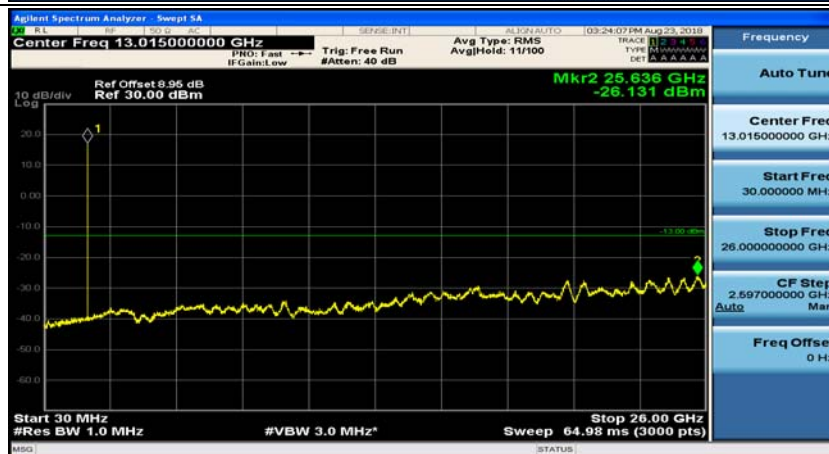

(Channel Bandwidth: 1.4 MHz)_LCH_16QAM_1RB#3

(Channel Bandwidth: 1.4 MHz)_MCH_16QAM_1RB#0

(Channel Bandwidth: 1.4 MHz)_MCH_16QAM_1RB#3

(Channel Bandwidth: 1.4 MHz)_HCH_16QAM_1RB#0

(Channel Bandwidth: 1.4 MHz)_HCH_16QAM_1RB#3

Channel Bandwidth: 3 MHz

(Channel Bandwidth: 3 MHz)_MCH_QPSK_1RB#0

(Channel Bandwidth: 3 MHz)_MCH_QPSK_1RB#7

(Channel Bandwidth: 3 MHz)_HCH_QPSK_1RB#0

(Channel Bandwidth: 3 MHz)_HCH_QPSK_1RB#7

(Channel Bandwidth: 3 MHz)_LCH_16QAM_1RB#0