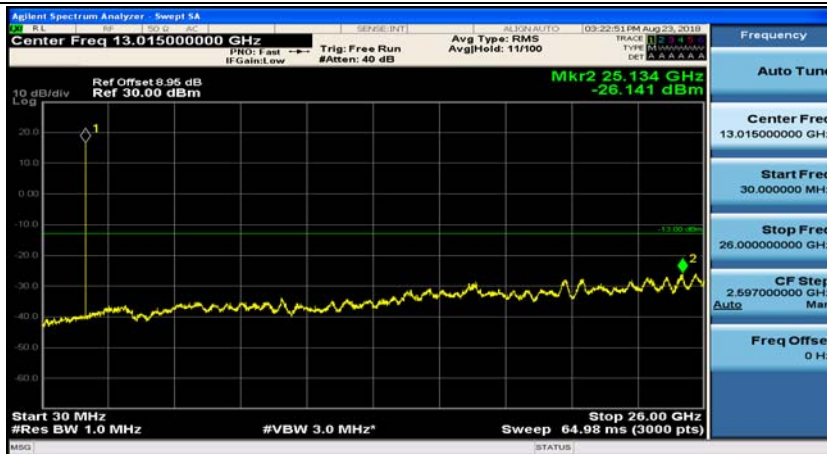

(Channel Bandwidth: 1.4 MHz)_MCH_QPSK_1RB#0

(Channel Bandwidth: 1.4 MHz)_MCH_QPSK_1RB#3

(Channel Bandwidth: 1.4 MHz)_HCH_QPSK_1RB#0

(Channel Bandwidth: 1.4 MHz)_HCH_QPSK_1RB#3

(Channel Bandwidth: 1.4 MHz)_LCH_16QAM_1RB#0

(Channel Bandwidth: 1.4 MHz)_LCH_16QAM_1RB#3

(Channel Bandwidth: 1.4 MHz)_MCH_16QAM_1RB#0

(Channel Bandwidth: 1.4 MHz)_MCH_16QAM_1RB#3

(Channel Bandwidth: 1.4 MHz)_HCH_16QAM_1RB#0

(Channel Bandwidth: 1.4 MHz)_HCH_16QAM_1RB#3