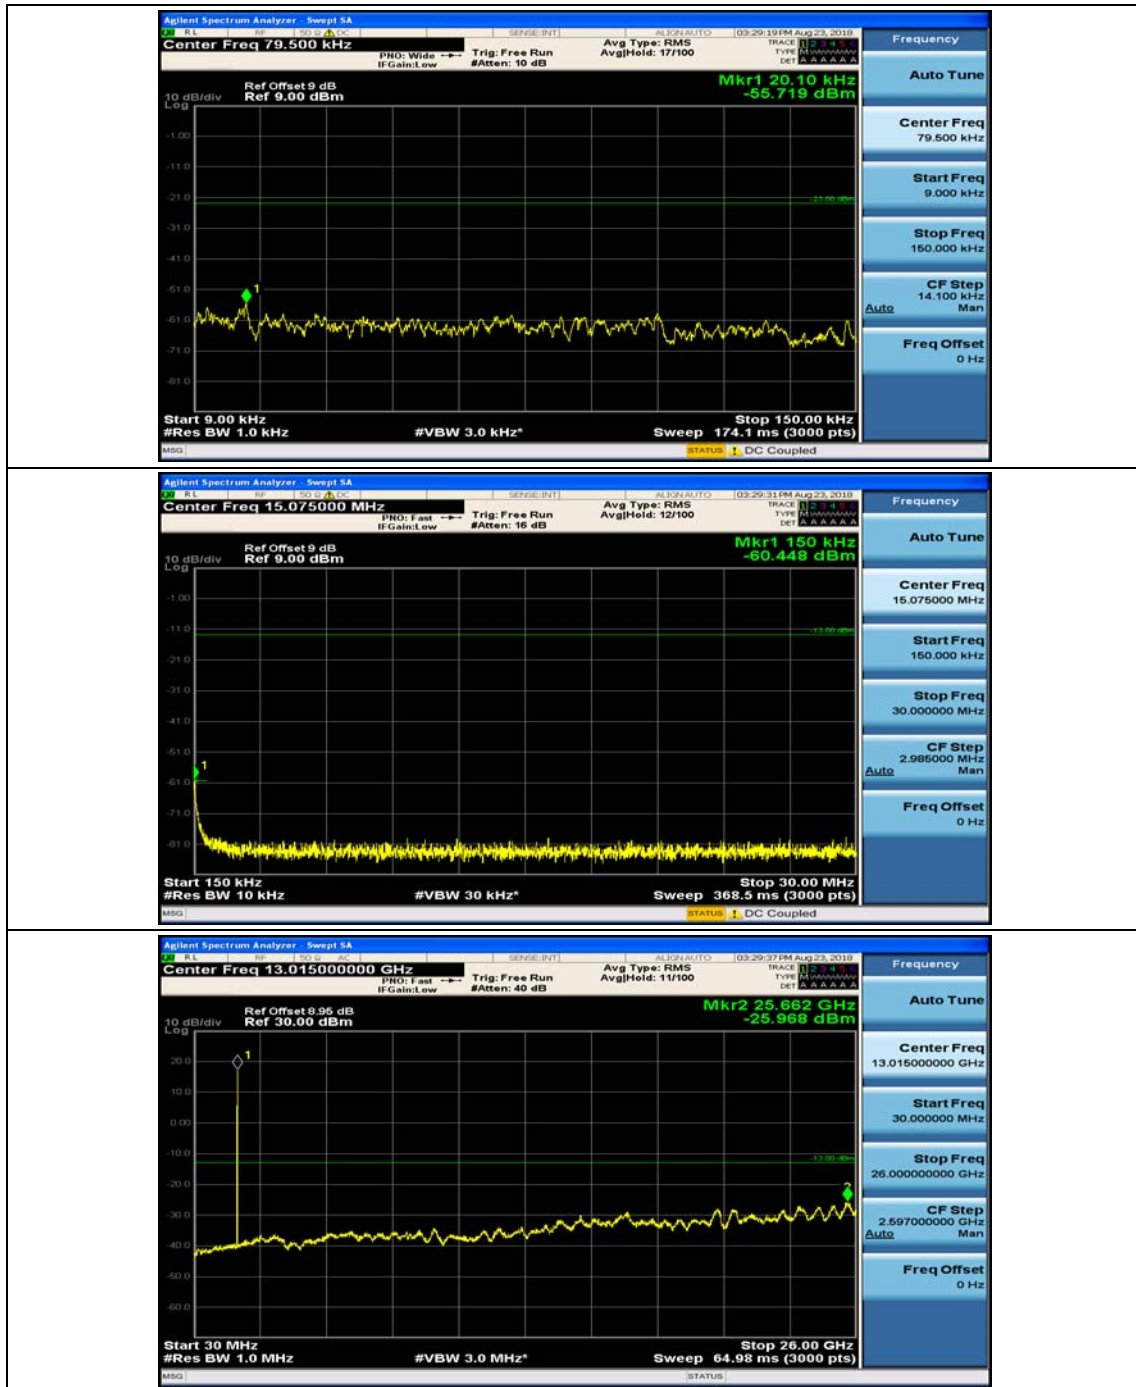

Channel Bandwidth: 3 MHz

(Channel Bandwidth: 3 MHz)_MCH_QPSK_1RB#0

(Channel Bandwidth: 3 MHz)_MCH_QPSK_1RB#7

(Channel Bandwidth: 3 MHz)_HCH_QPSK_1RB#0

(Channel Bandwidth: 3 MHz)_HCH_QPSK_1RB#7

(Channel Bandwidth: 3 MHz)_LCH_16QAM_1RB#0

(Channel Bandwidth: 3 MHz)_LCH_16QAM_1RB#7

(Channel Bandwidth: 3 MHz)_MCH_16QAM_1RB#0

(Channel Bandwidth: 3 MHz)_MCH_16QAM_1RB#7

(Channel Bandwidth: 3 MHz)_HCH_16QAM_1RB#0

(Channel Bandwidth: 3 MHz)_HCH_16QAM_1RB#7