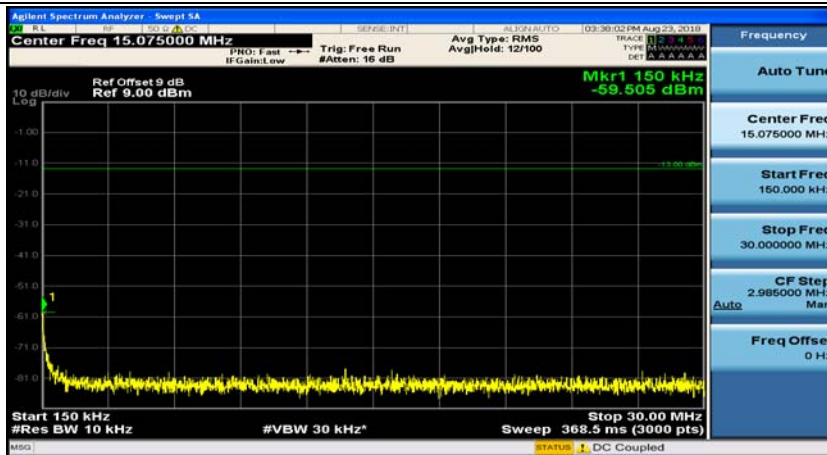

(Channel Bandwidth: 5 MHz)_HCH_QPSK_1RB#0