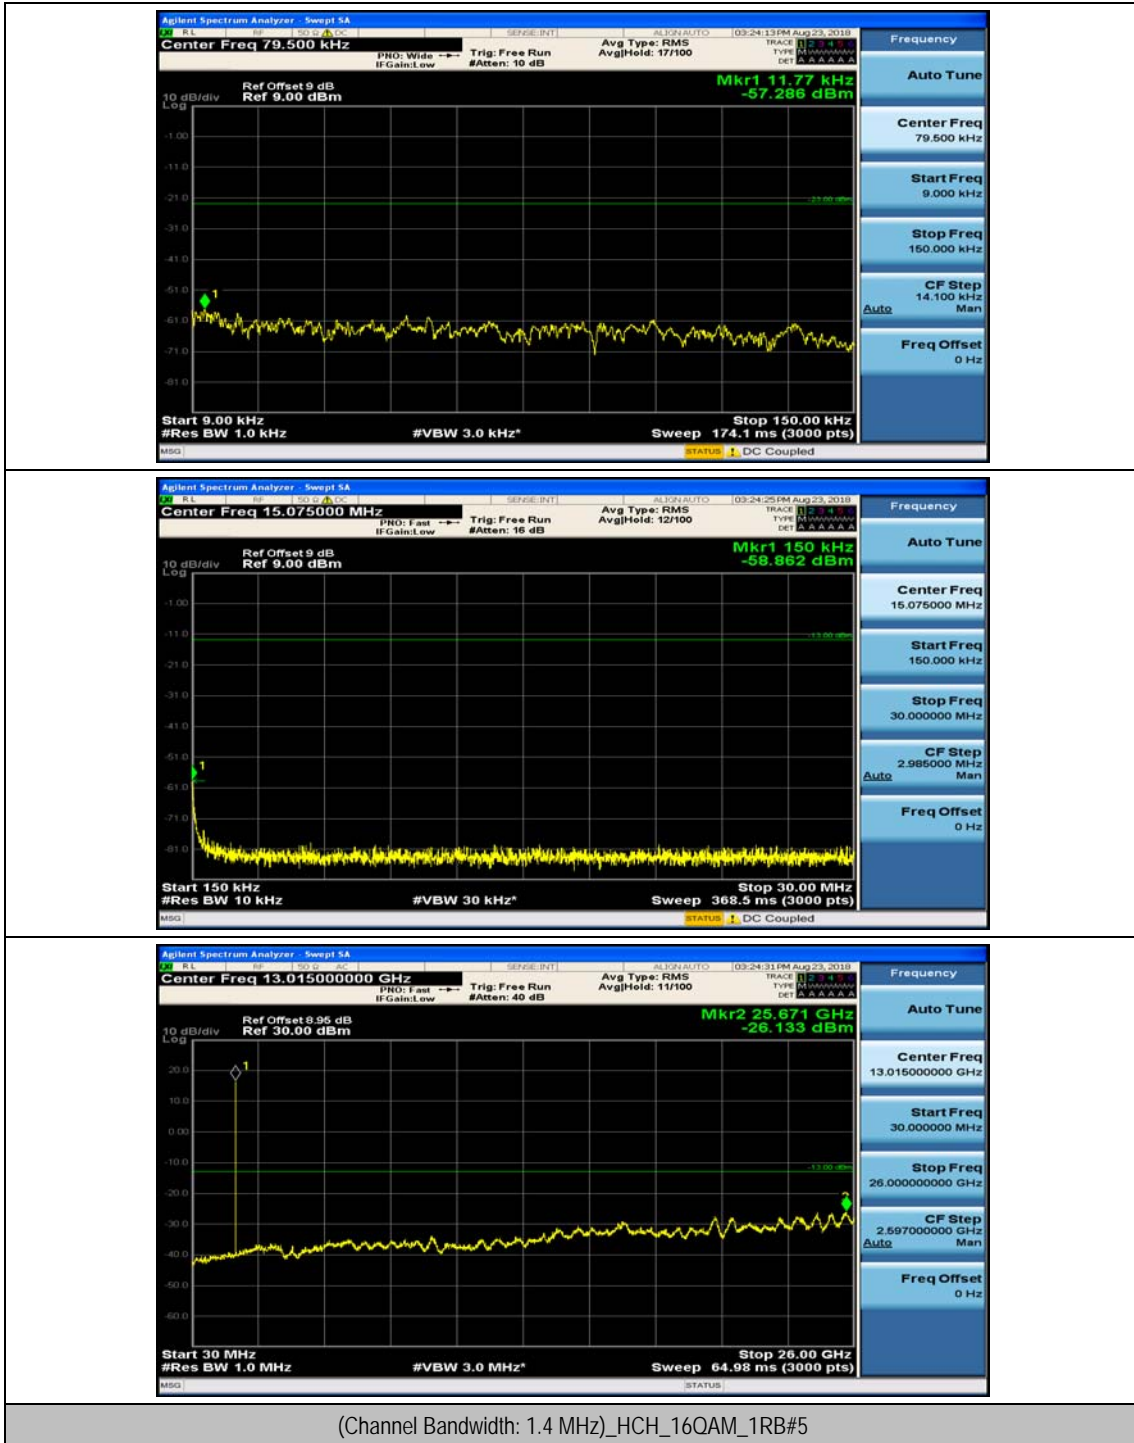

(Channel Bandwidth: 1.4 MHz)_MCH_QPSK_1RB#0

(Channel Bandwidth: 1.4 MHz)_MCH_QPSK_1RB#3

(Channel Bandwidth: 1.4 MHz)_HCH_QPSK_1RB#0

(Channel Bandwidth: 1.4 MHz)_HCH_QPSK_1RB#3

(Channel Bandwidth: 1.4 MHz)_LCH_16QAM_1RB#0

(Channel Bandwidth: 1.4 MHz)_LCH_16QAM_1RB#3

(Channel Bandwidth: 1.4 MHz)_MCH_16QAM_1RB#0

(Channel Bandwidth: 1.4 MHz)_MCH_16QAM_1RB#3

(Channel Bandwidth: 1.4 MHz)_HCH_16QAM_1RB#0

(Channel Bandwidth: 1.4 MHz)_HCH_16QAM_1RB#3

Channel Bandwidth: 3 MHz

(Channel Bandwidth: 3 MHz)_MCH_QPSK_1RB#0

(Channel Bandwidth: 3 MHz)_MCH_QPSK_1RB#7

(Channel Bandwidth: 3 MHz)_HCH_QPSK_1RB#0

(Channel Bandwidth: 3 MHz)_HCH_QPSK_1RB#7

(Channel Bandwidth: 3 MHz)_LCH_16QAM_1RB#0