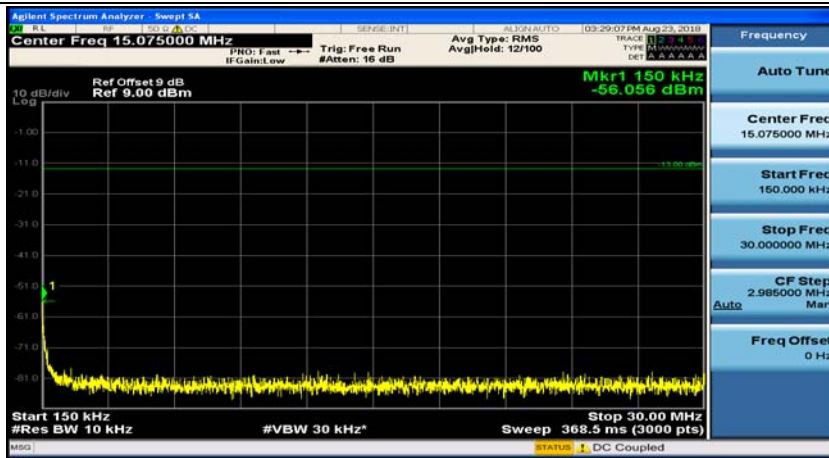

(Channel Bandwidth: 3 MHz)_MCH_16QAM_1RB#0