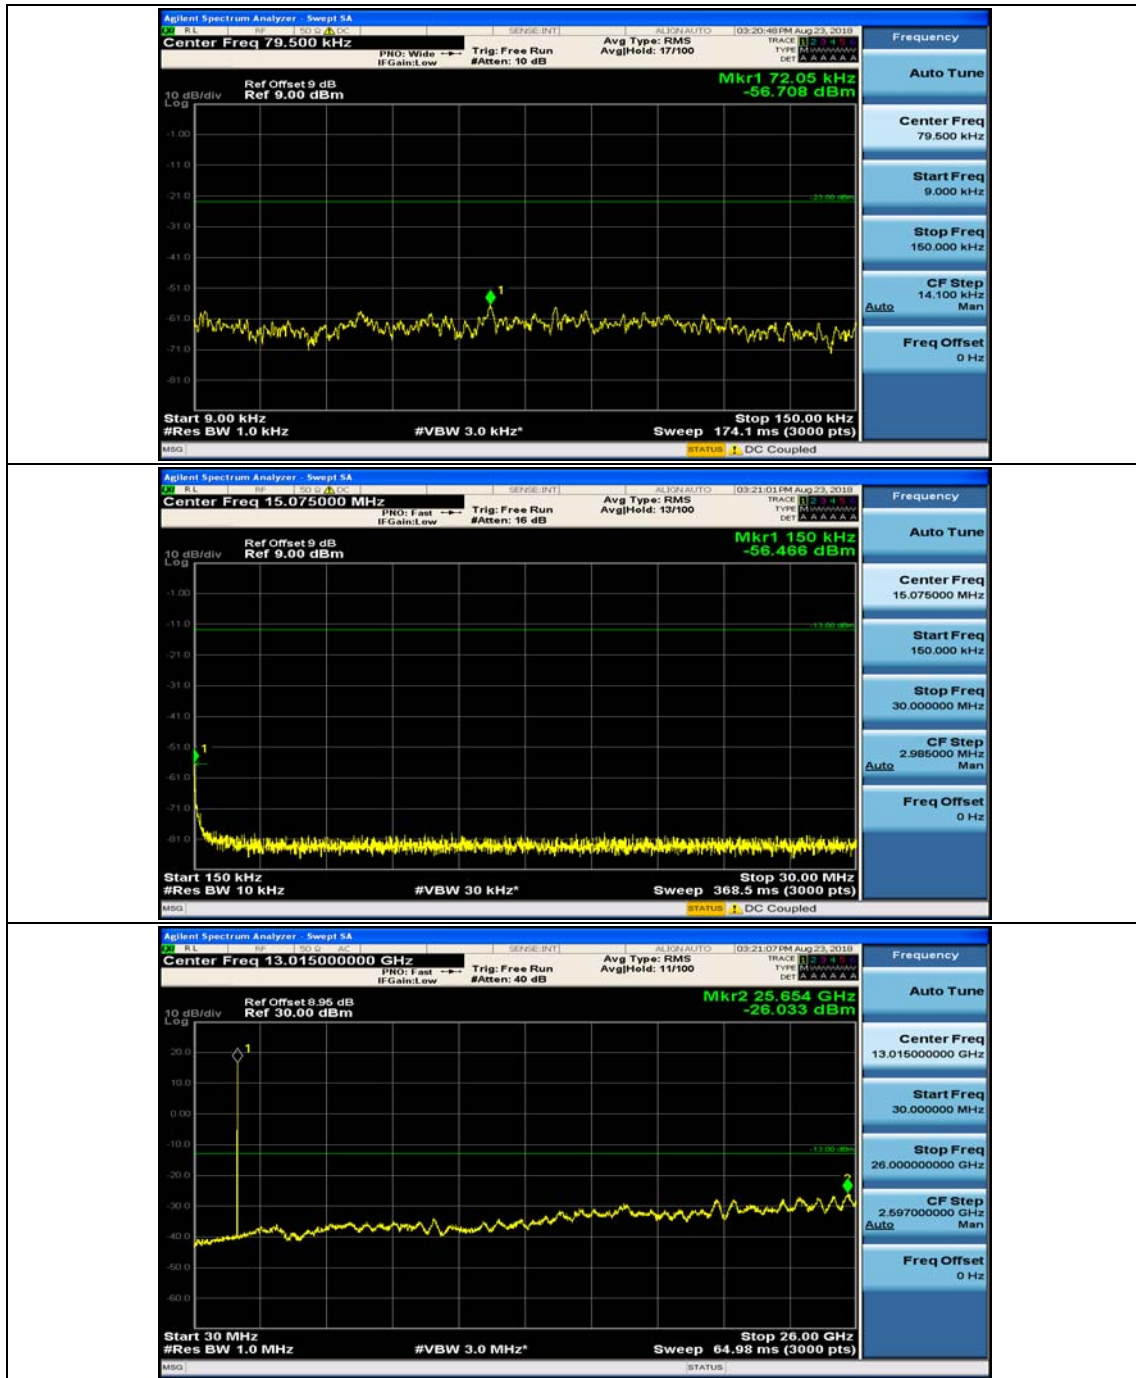

(Channel Bandwidth: 1.4 MHz)_MCH_QPSK_1RB#0

(Channel Bandwidth: 1.4 MHz)_MCH_QPSK_1RB#3

(Channel Bandwidth: 1.4 MHz)_HCH_QPSK_1RB#0

(Channel Bandwidth: 1.4 MHz)_HCH_QPSK_1RB#3

(Channel Bandwidth: 1.4 MHz)_LCH_16QAM_1RB#0

(Channel Bandwidth: 1.4 MHz)_LCH_16QAM_1RB#3

(Channel Bandwidth: 1.4 MHz)_MCH_16QAM_1RB#0

(Channel Bandwidth: 1.4 MHz)_MCH_16QAM_1RB#3

(Channel Bandwidth: 1.4 MHz)_HCH_16QAM_1RB#0

(Channel Bandwidth: 1.4 MHz)_HCH_16QAM_1RB#3

Channel Bandwidth: 3 MHz

(Channel Bandwidth: 3 MHz)_MCH_QPSK_1RB#0

(Channel Bandwidth: 3 MHz)_MCH_QPSK_1RB#7

(Channel Bandwidth: 3 MHz)_HCH_QPSK_1RB#0

(Channel Bandwidth: 3 MHz)_HCH_QPSK_1RB#7

(Channel Bandwidth: 3 MHz)_LCH_16QAM_1RB#0