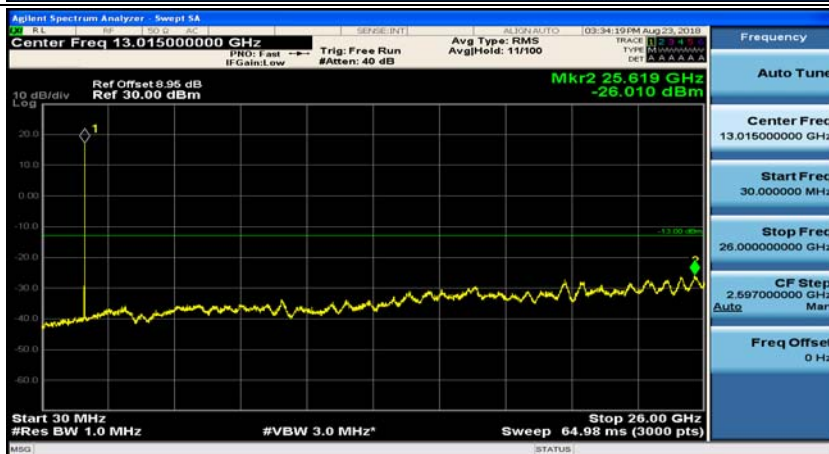

(Channel Bandwidth: 5 MHz)_LCH_16QAM_1RB#12