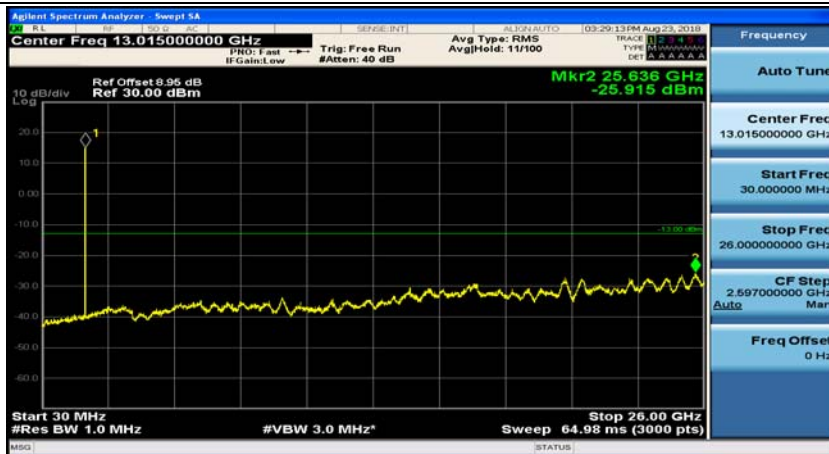

(Channel Bandwidth: 3 MHz)_MCH_16QAM_1RB#0