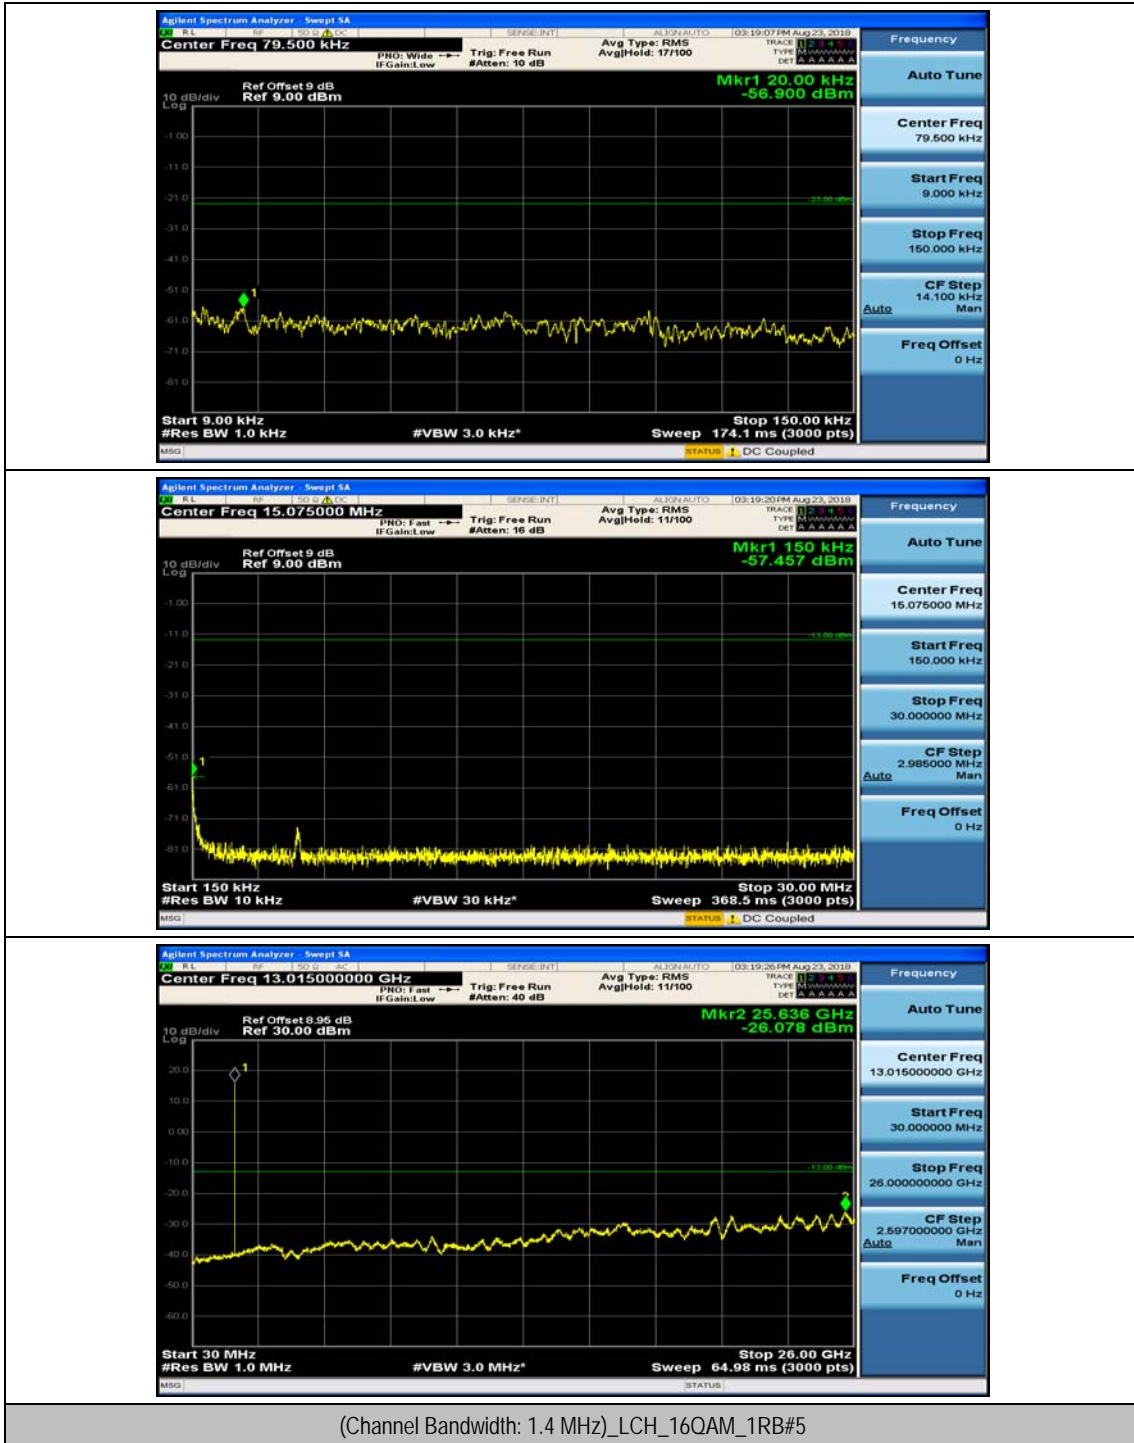

(Channel Bandwidth: 1.4 MHz)_MCH_QPSK_1RB#0

(Channel Bandwidth: 1.4 MHz)_MCH_QPSK_1RB#3

(Channel Bandwidth: 1.4 MHz)_HCH_QPSK_1RB#0

(Channel Bandwidth: 1.4 MHz)_HCH_QPSK_1RB#3

(Channel Bandwidth: 1.4 MHz)_LCH_16QAM_1RB#0

(Channel Bandwidth: 1.4 MHz)_LCH_16QAM_1RB#3

(Channel Bandwidth: 1.4 MHz)_MCH_16QAM_1RB#0

(Channel Bandwidth: 1.4 MHz)_MCH_16QAM_1RB#3

(Channel Bandwidth: 1.4 MHz)_HCH_16QAM_1RB#0

(Channel Bandwidth: 1.4 MHz)_HCH_16QAM_1RB#3

Channel Bandwidth: 3 MHz

(Channel Bandwidth: 3 MHz)_MCH_QPSK_1RB#0

(Channel Bandwidth: 3 MHz)_MCH_QPSK_1RB#7

(Channel Bandwidth: 3 MHz)_HCH_QPSK_1RB#0

(Channel Bandwidth: 3 MHz)_HCH_QPSK_1RB#7

(Channel Bandwidth: 3 MHz)_LCH_16QAM_1RB#0