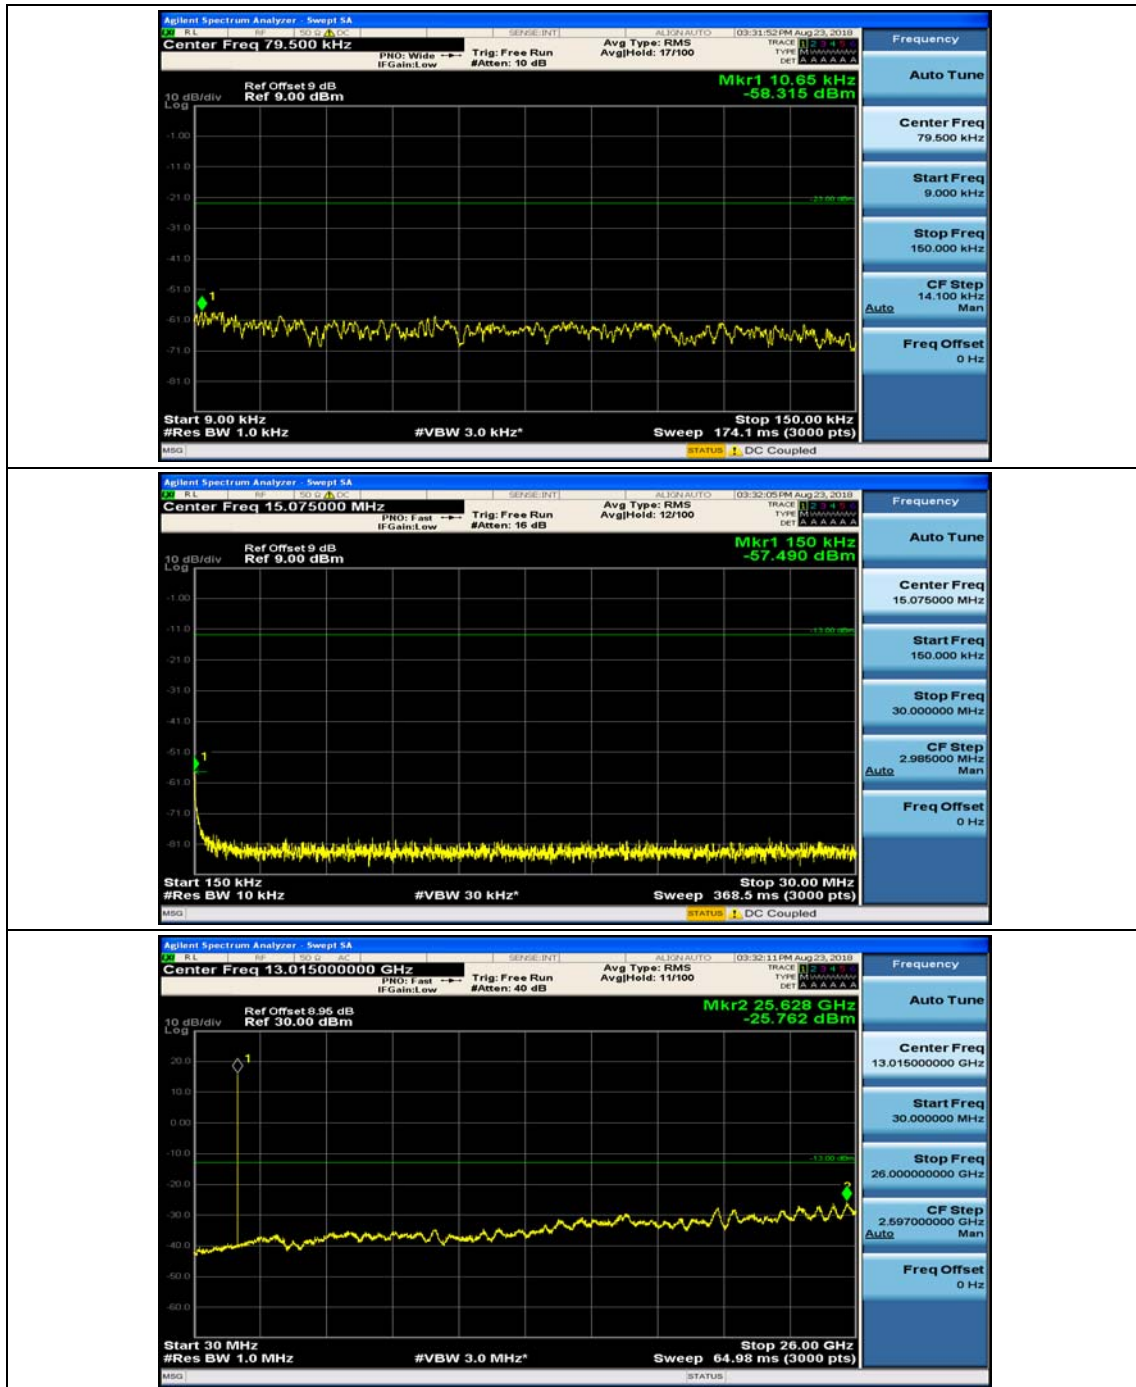

(Channel Bandwidth: 3 MHz)_LCH_16QAM_1RB#7

(Channel Bandwidth: 3 MHz)_MCH_16QAM_1RB#0

(Channel Bandwidth: 3 MHz)_MCH_16QAM_1RB#7

(Channel Bandwidth: 3 MHz)_HCH_16QAM_1RB#0

(Channel Bandwidth: 3 MHz)_HCH_16QAM_1RB#7

Channel Bandwidth: 5 MHz

(Channel Bandwidth: 5 MHz)_MCH_QPSK_1RB#0

(Channel Bandwidth: 5 MHz)_MCH_QPSK_1RB#12

(Channel Bandwidth: 5 MHz)_HCH_QPSK_1RB#0

(Channel Bandwidth: 5 MHz)_HCH_QPSK_1RB#12

(Channel Bandwidth: 5 MHz)_LCH_16QAM_1RB#0