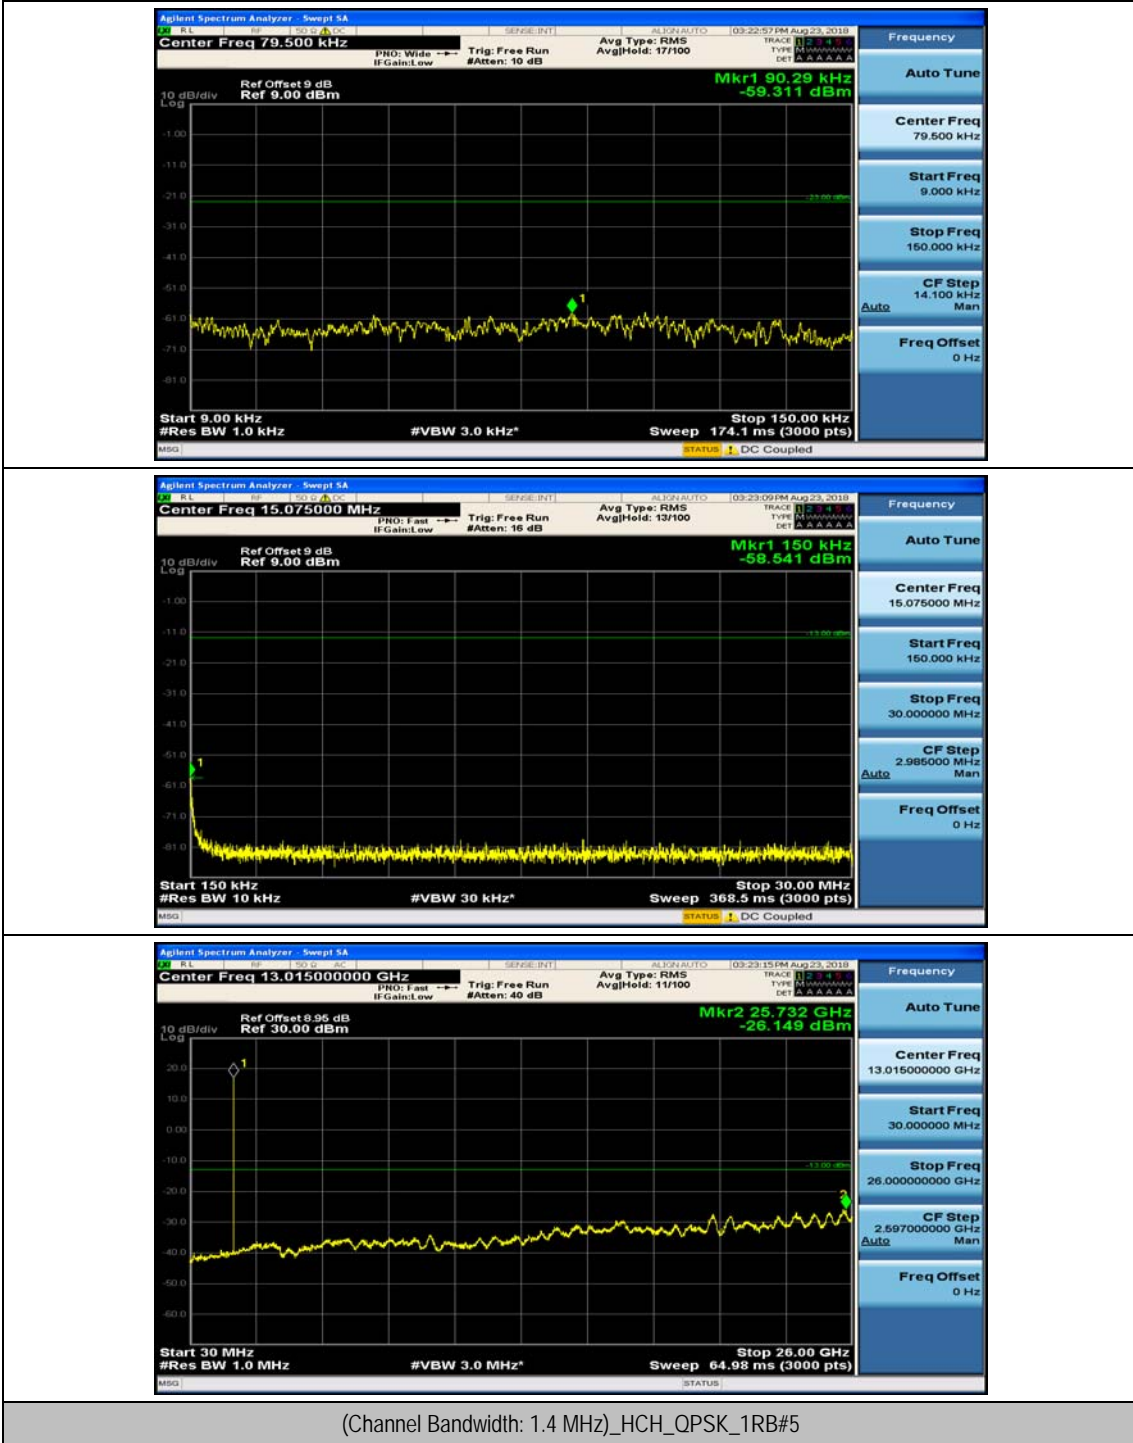

(Channel Bandwidth: 1.4 MHz)_MCH_QPSK_1RB#0

(Channel Bandwidth: 1.4 MHz)_MCH_QPSK_1RB#3

(Channel Bandwidth: 1.4 MHz)_HCH_QPSK_1RB#0

(Channel Bandwidth: 1.4 MHz)_HCH_QPSK_1RB#3

(Channel Bandwidth: 1.4 MHz)_LCH_16QAM_1RB#0

(Channel Bandwidth: 1.4 MHz)_LCH_16QAM_1RB#3

(Channel Bandwidth: 1.4 MHz)_MCH_16QAM_1RB#0

(Channel Bandwidth: 1.4 MHz)_MCH_16QAM_1RB#3

(Channel Bandwidth: 1.4 MHz)_HCH_16QAM_1RB#0

(Channel Bandwidth: 1.4 MHz)_HCH_16QAM_1RB#3

Channel Bandwidth: 3 MHz

(Channel Bandwidth: 3 MHz)_MCH_QPSK_1RB#0

(Channel Bandwidth: 3 MHz)_MCH_QPSK_1RB#7

(Channel Bandwidth: 3 MHz)_HCH_QPSK_1RB#0

(Channel Bandwidth: 3 MHz)_HCH_QPSK_1RB#7

(Channel Bandwidth: 3 MHz)_LCH_16QAM_1RB#0