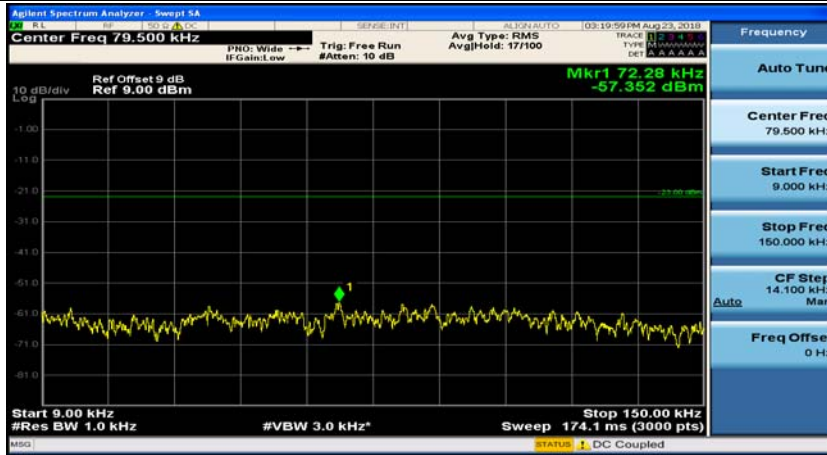

(Channel Bandwidth: 1.4 MHz)_MCH_QPSK_1RB#0

(Channel Bandwidth: 1.4 MHz)_MCH_QPSK_1RB#3

(Channel Bandwidth: 1.4 MHz)_HCH_QPSK_1RB#0

(Channel Bandwidth: 1.4 MHz)_HCH_QPSK_1RB#3

(Channel Bandwidth: 1.4 MHz)_LCH_16QAM_1RB#0

(Channel Bandwidth: 1.4 MHz)_LCH_16QAM_1RB#3

(Channel Bandwidth: 1.4 MHz)_MCH_16QAM_1RB#0

(Channel Bandwidth: 1.4 MHz)_MCH_16QAM_1RB#3

(Channel Bandwidth: 1.4 MHz)_HCH_16QAM_1RB#0

(Channel Bandwidth: 1.4 MHz)_HCH_16QAM_1RB#3