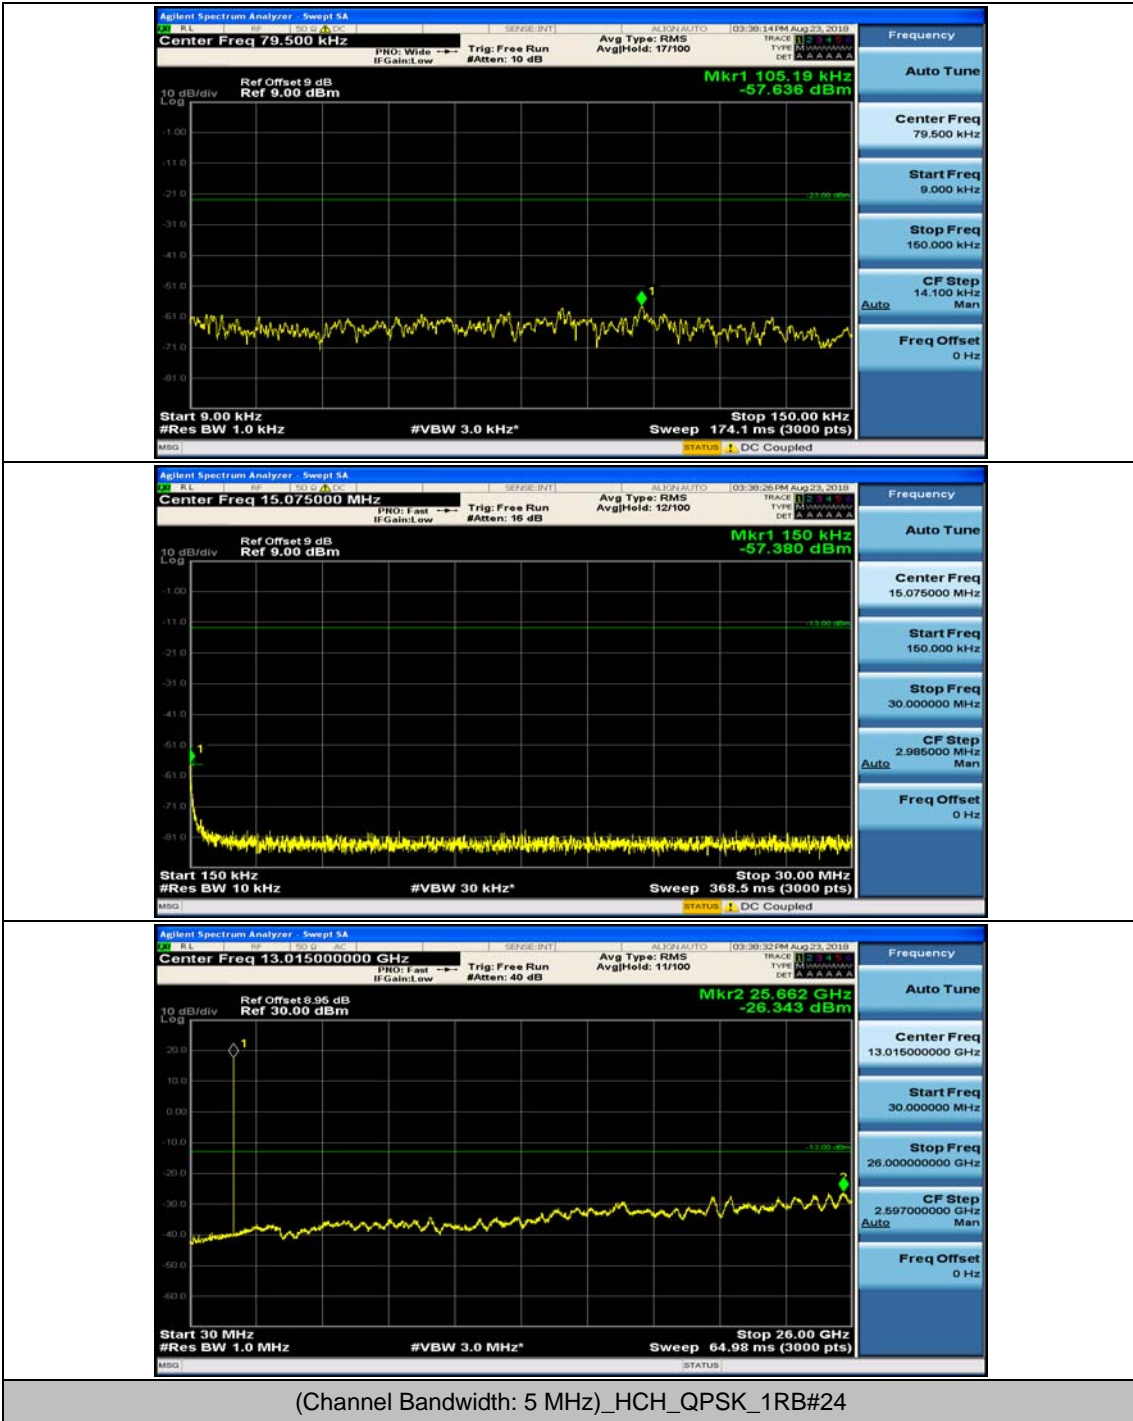

Channel Bandwidth: 5 MHz

(Channel Bandwidth: 5 MHz)_MCH_QPSK_1RB#0

(Channel Bandwidth: 5 MHz)_MCH_QPSK_1RB#12

(Channel Bandwidth: 5 MHz)_HCH_QPSK_1RB#0

(Channel Bandwidth: 5 MHz)_HCH_QPSK_1RB#12

(Channel Bandwidth: 5 MHz)_LCH_16QAM_1RB#0

(Channel Bandwidth: 5 MHz)_LCH_16QAM_1RB#12