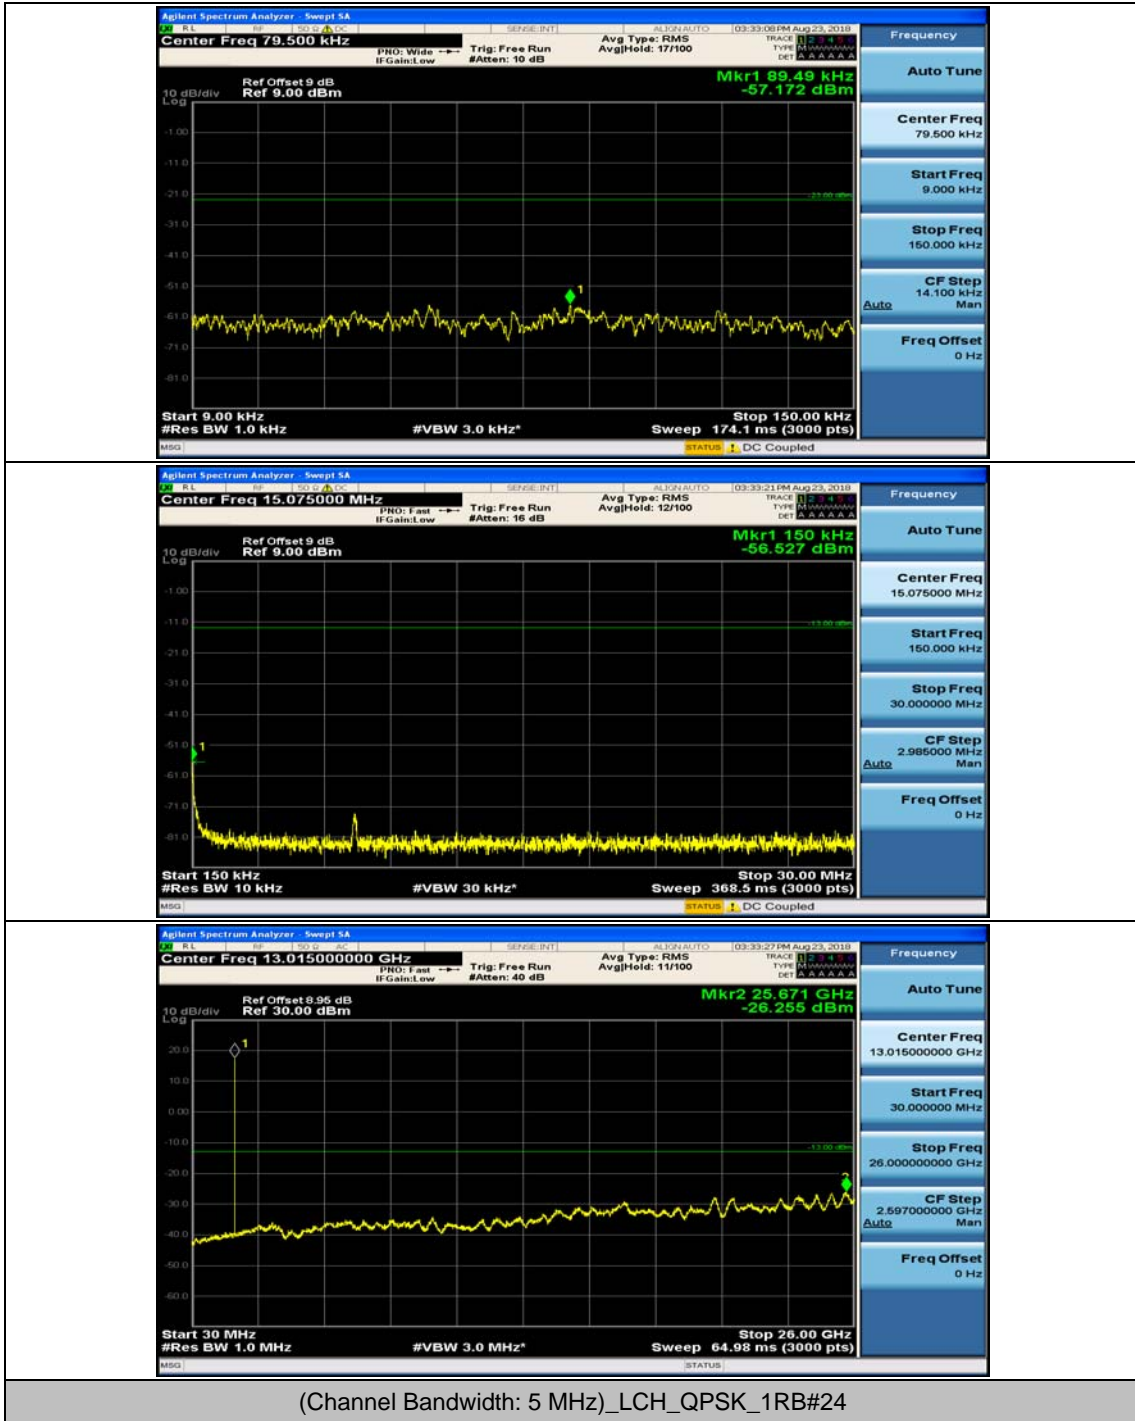

(Channel Bandwidth: 3 MHz)_LCH_16QAM_1RB#7

(Channel Bandwidth: 3 MHz)_MCH_16QAM_1RB#0

(Channel Bandwidth: 3 MHz)_MCH_16QAM_1RB#7

(Channel Bandwidth: 3 MHz)_HCH_16QAM_1RB#0

(Channel Bandwidth: 3 MHz)_HCH_16QAM_1RB#7

Channel Bandwidth: 5 MHz

(Channel Bandwidth: 5 MHz)_MCH_QPSK_1RB#0

(Channel Bandwidth: 5 MHz)_MCH_QPSK_1RB#12

(Channel Bandwidth: 5 MHz)_HCH_QPSK_1RB#0

(Channel Bandwidth: 5 MHz)_HCH_QPSK_1RB#12

(Channel Bandwidth: 5 MHz)_LCH_16QAM_1RB#0