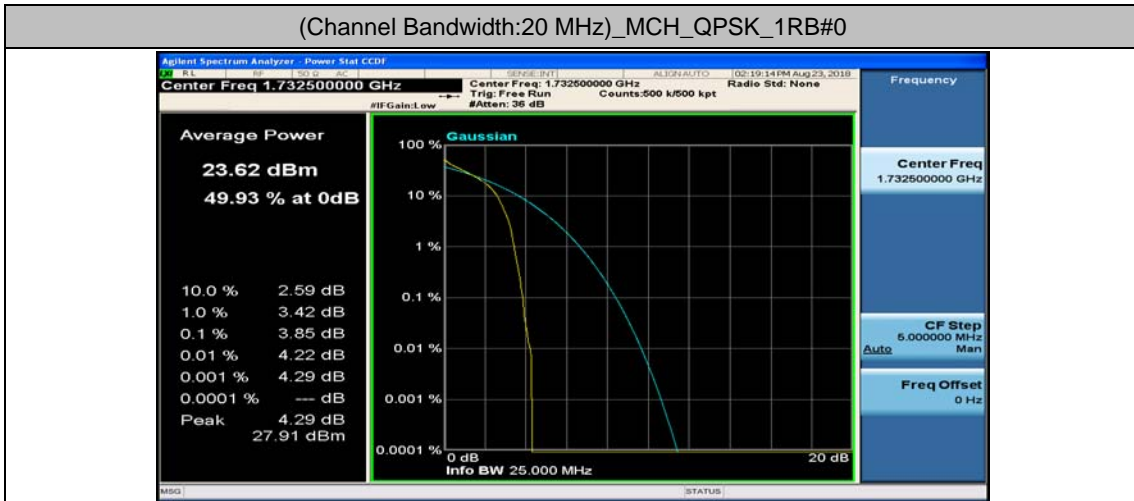

(Channel Bandwidth:15 MHz)_HCH_16QAM_75RB#0

Channel Bandwidth: 20 MHz

(Channel Bandwidth:20 MHz)_LCH_QPSK_50RB#25

(Channel Bandwidth:20 MHz)_LCH_QPSK_50RB#50

(Channel Bandwidth:20 MHz)_LCH_QPSK_100RB#0

(Channel Bandwidth:20 MHz)_MCH_QPSK_1RB#0