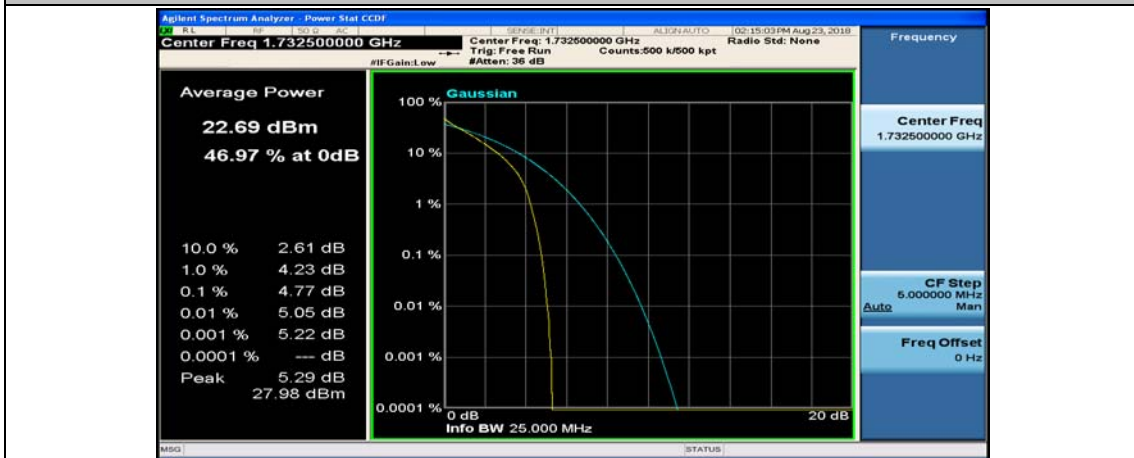

(Channel Bandwidth:15 MHz)_LCH_QPSK_75RB#0

(Channel Bandwidth:15 MHz)_MCH_QPSK_1RB#0

(Channel Bandwidth:15 MHz)_MCH_QPSK_1RB#37

(Channel Bandwidth:15 MHz)_MCH_QPSK_1RB#74

(Channel Bandwidth:15 MHz)_MCH_QPSK_37RB#0