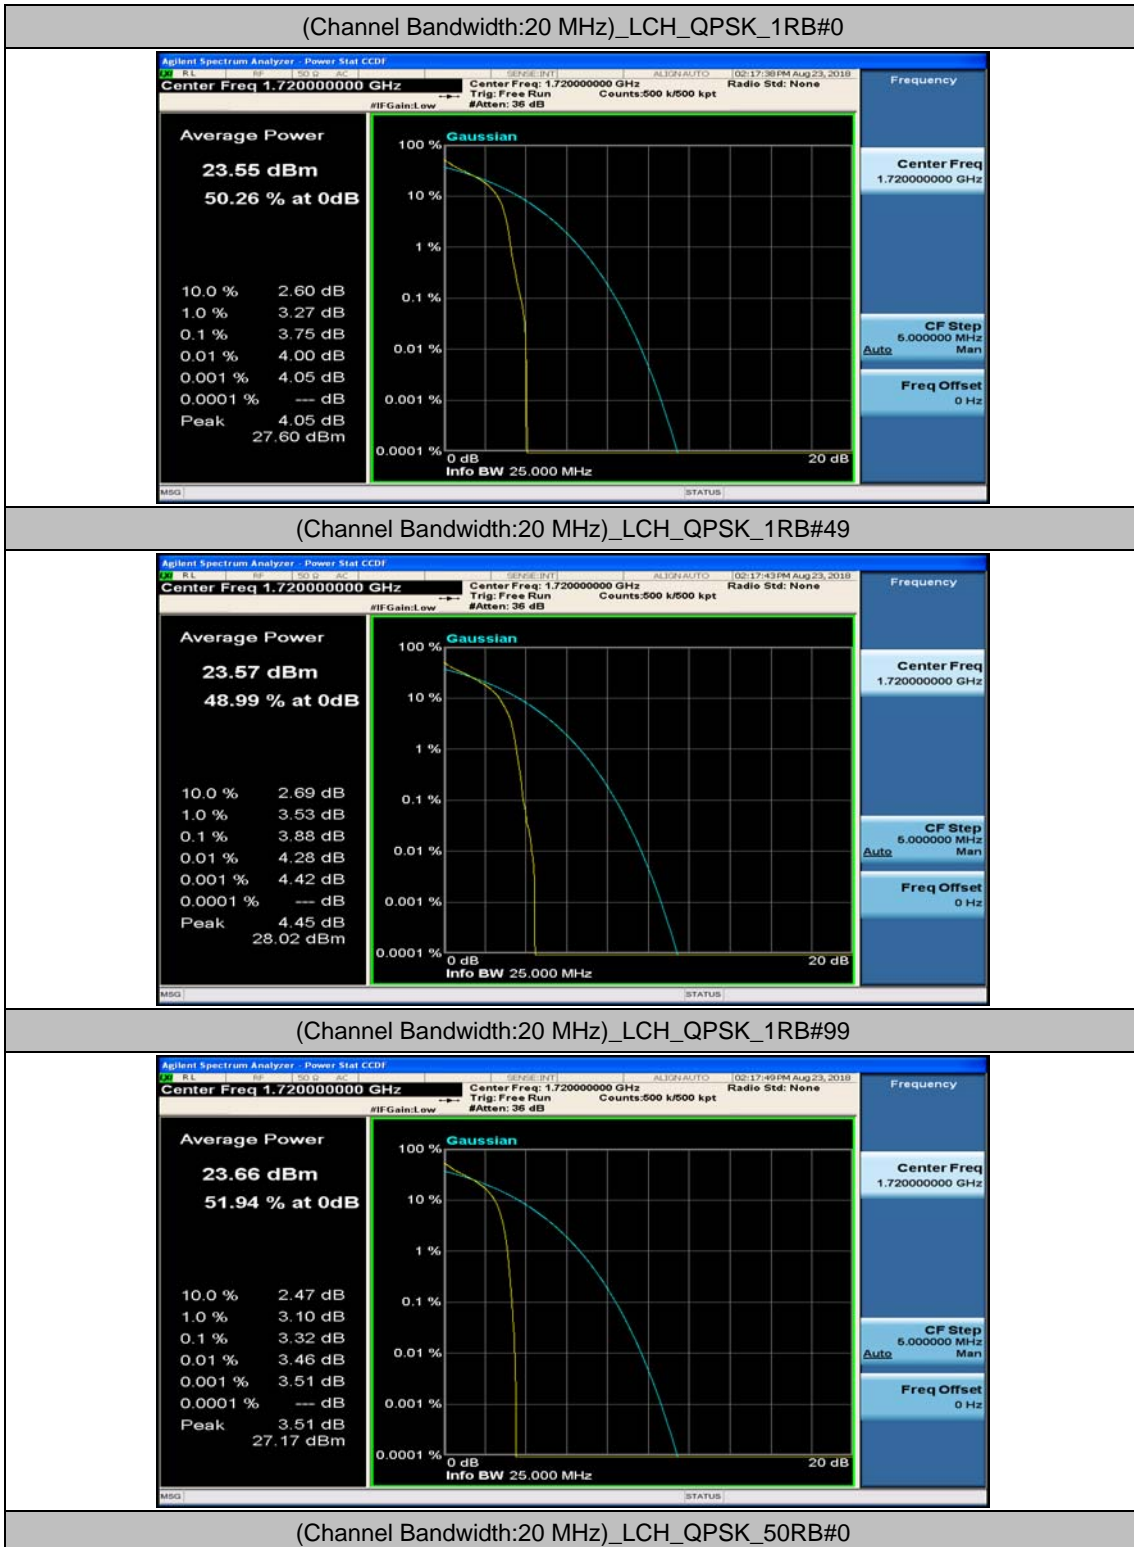

Channel Bandwidth: 20 MHz