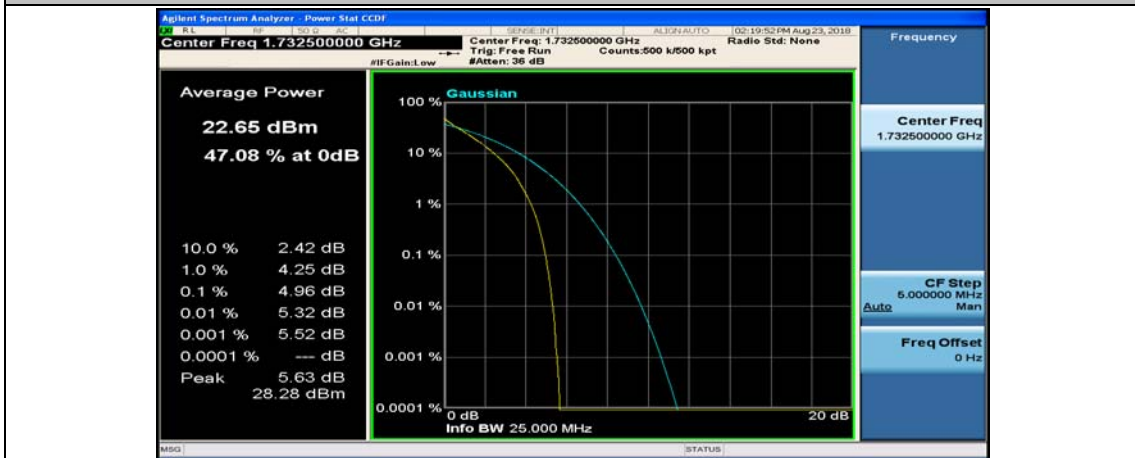

(Channel Bandwidth:20 MHz)_MCH_QPSK_50RB#0