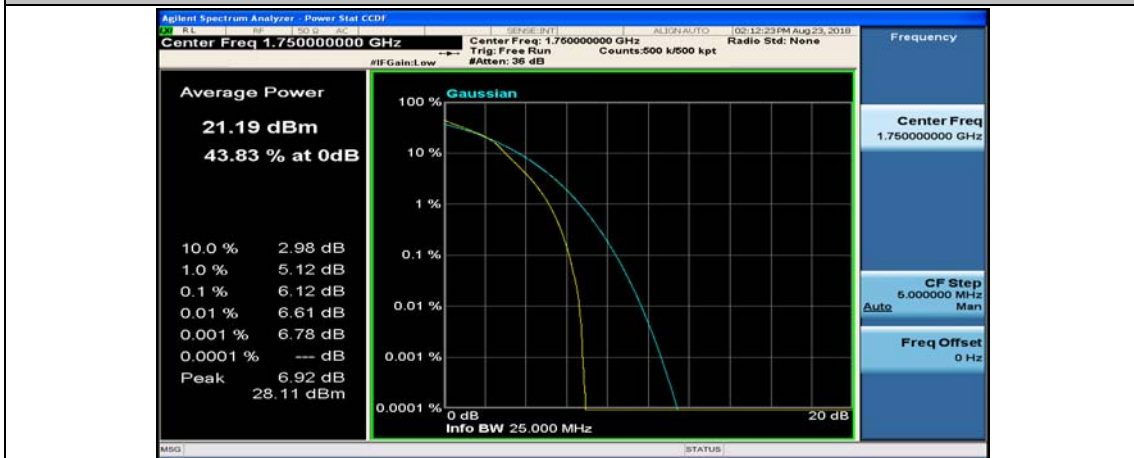

Channel Bandwidth: 10 MHz_MCH_16QAM_25RB#0

Channel Bandwidth: 10 MHz_MCH_16QAM_25RB#12

Channel Bandwidth: 10 MHz_MCH_16QAM_25RB#25

Channel Bandwidth: 15 MHz

(Channel Bandwidth:15 MHz)_LCH_QPSK_37RB#18

(Channel Bandwidth:15 MHz)_LCH_QPSK_37RB#38