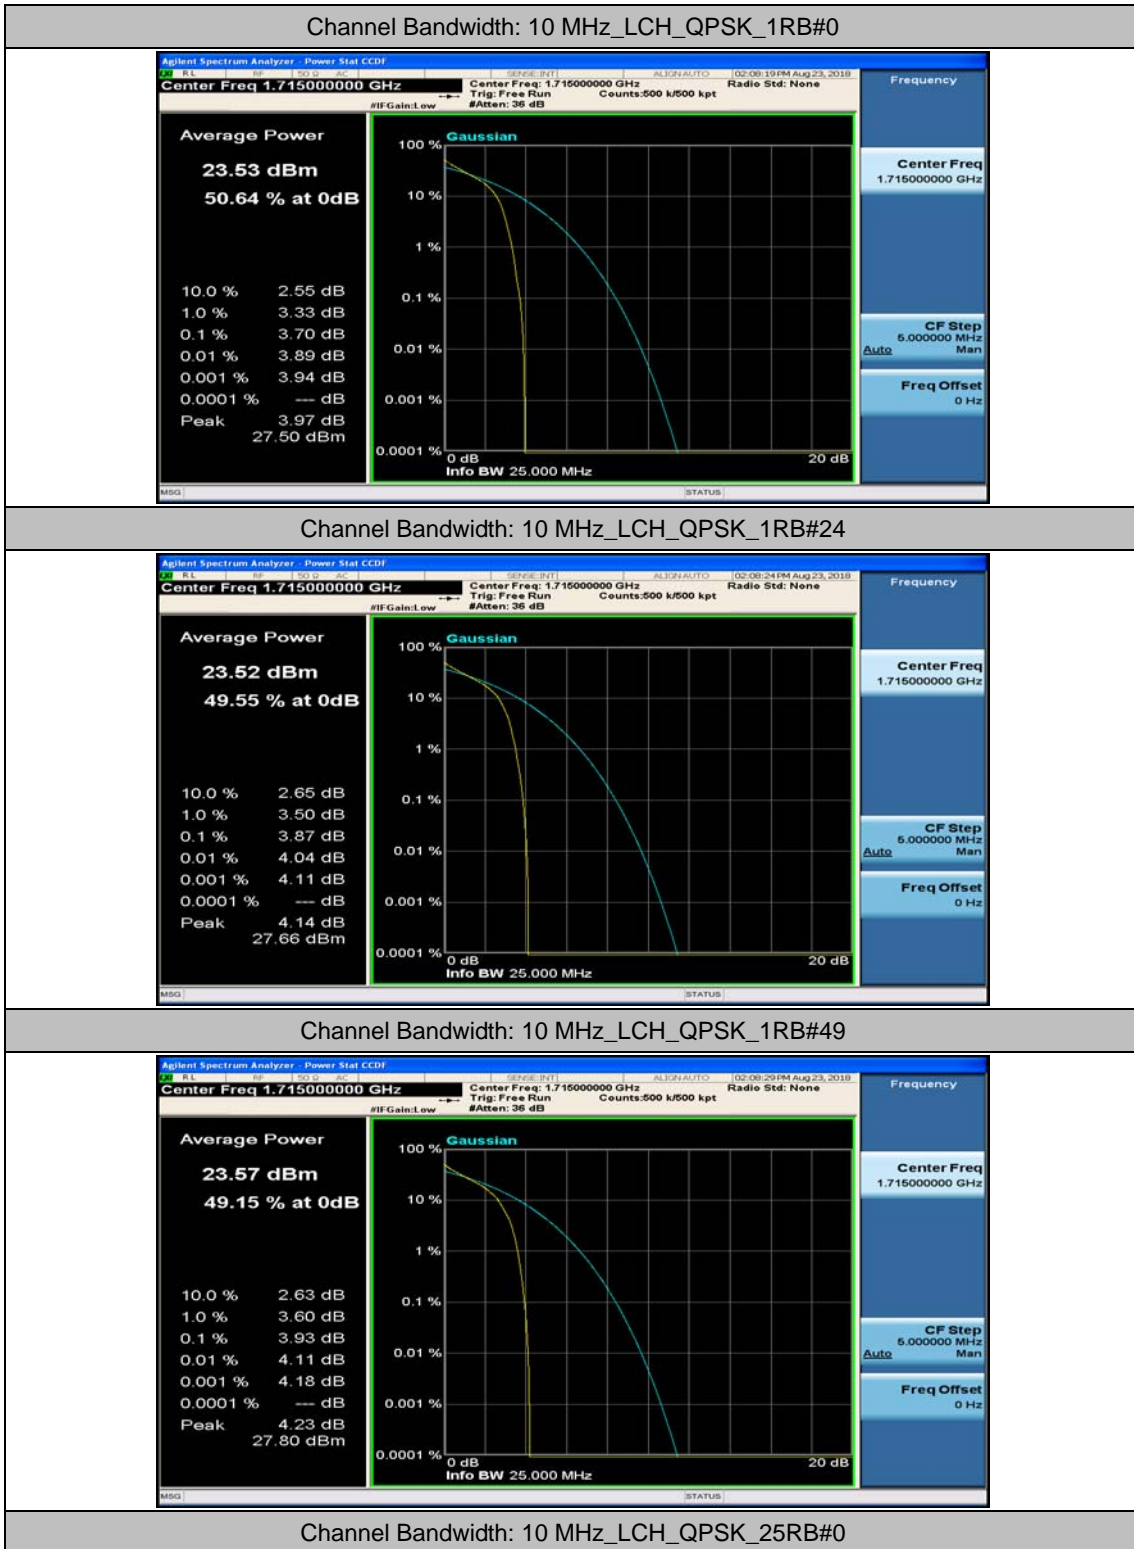

Channel Bandwidth: 10 MHz