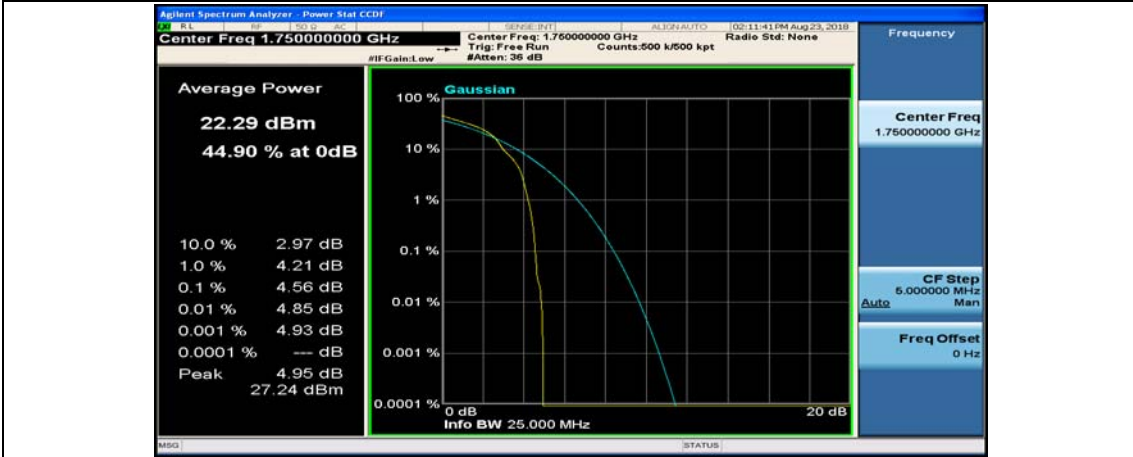

Channel Bandwidth: 10 MHz_MCH_16QAM_25RB#0

Channel Bandwidth: 10 MHz_MCH_16QAM_25RB#12

Channel Bandwidth: 10 MHz_MCH_16QAM_25RB#25

Channel Bandwidth: 15 MHz

(Channel Bandwidth:15 MHz)_LCH_QPSK_37RB#18

(Channel Bandwidth:15 MHz)_LCH_QPSK_37RB#38