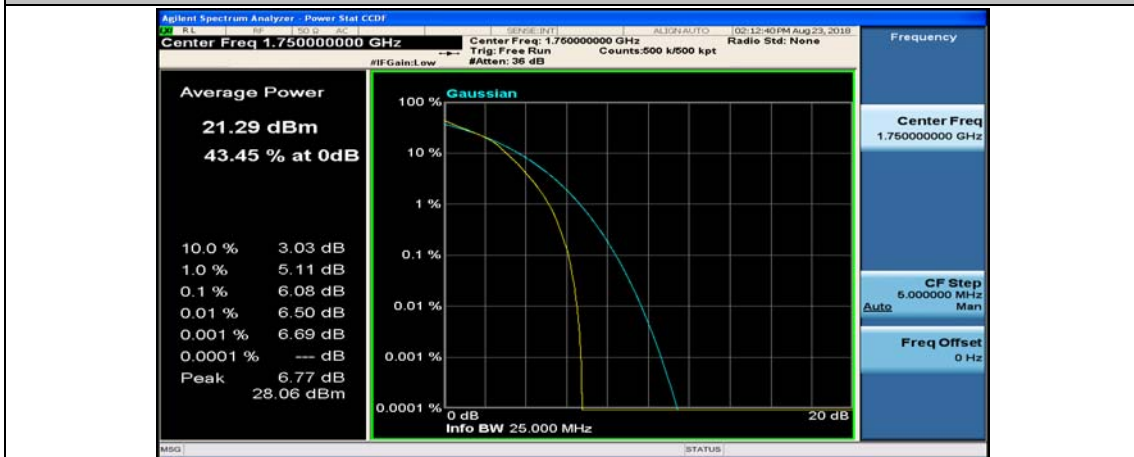

Channel Bandwidth: 10 MHz_MCH_16QAM_25RB#0

Channel Bandwidth: 10 MHz_MCH_16QAM_25RB#12

Channel Bandwidth: 10 MHz_MCH_16QAM_25RB#25

Channel Bandwidth: 15 MHz

(Channel Bandwidth:15 MHz)_LCH_QPSK_37RB#18

(Channel Bandwidth:15 MHz)_LCH_QPSK_37RB#38