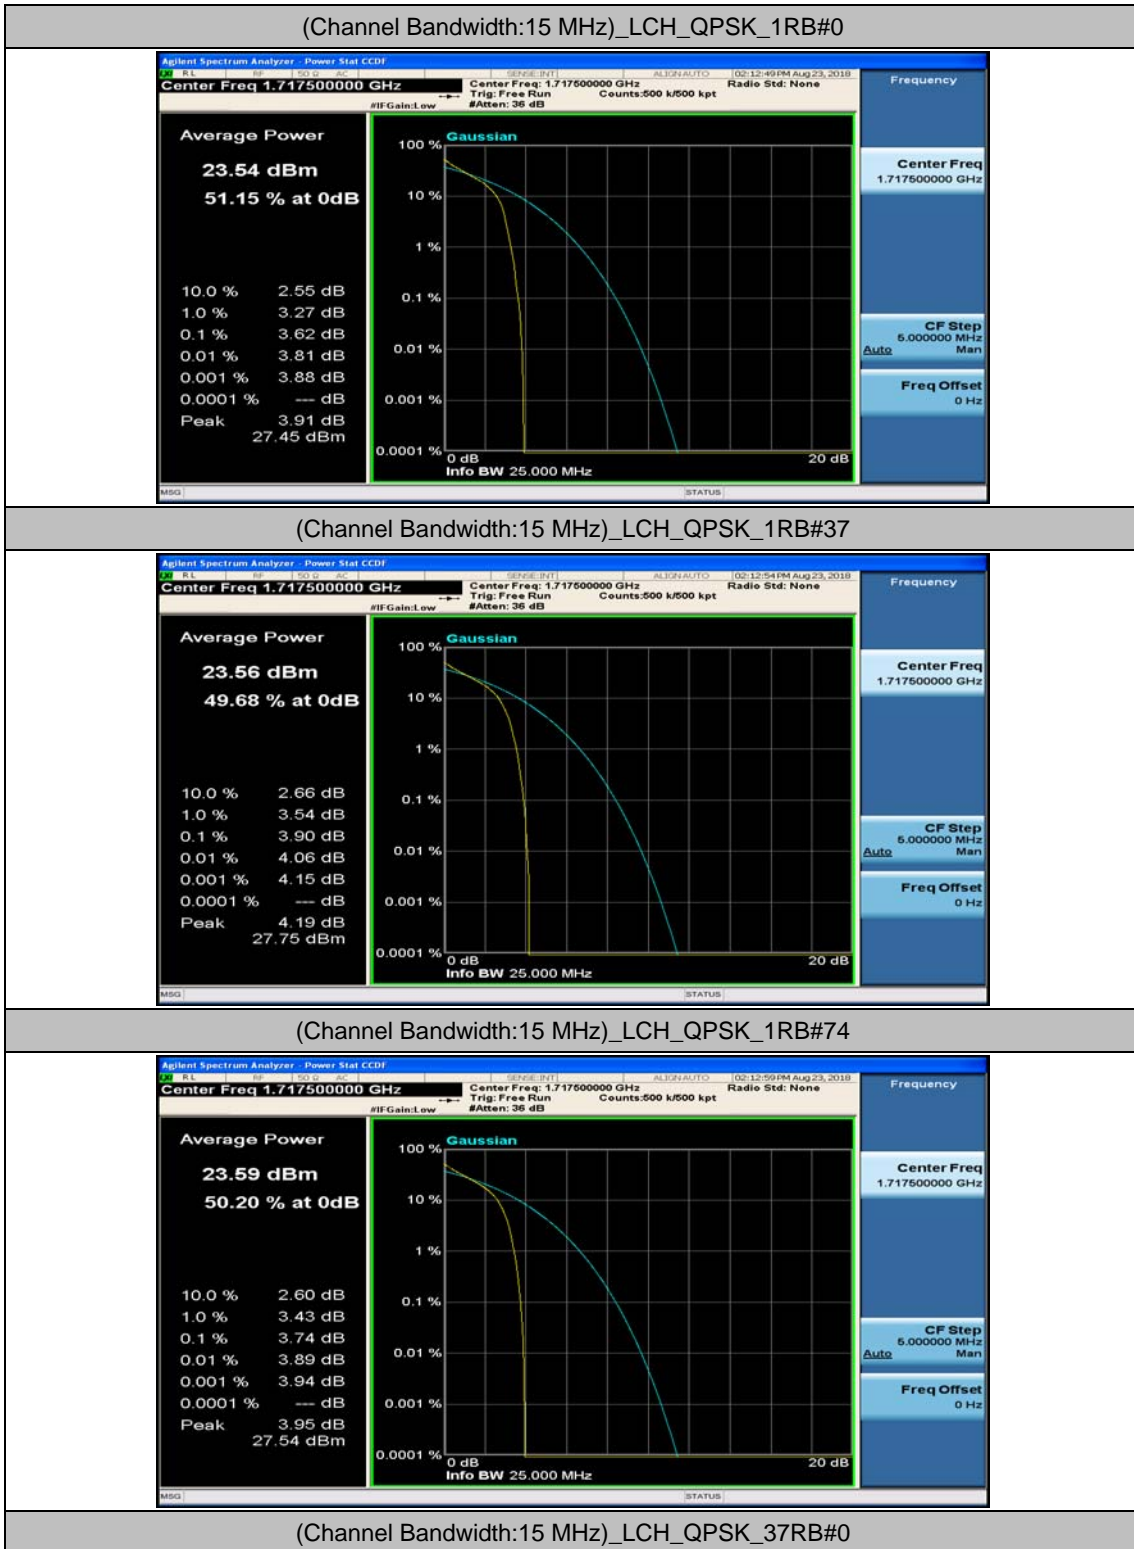

Channel Bandwidth: 10 MHz_MCH_16QAM_25RB#0

Channel Bandwidth: 10 MHz_MCH_16QAM_25RB#12

Channel Bandwidth: 10 MHz_MCH_16QAM_25RB#25

Channel Bandwidth: 15 MHz

(Channel Bandwidth:15 MHz)_LCH_QPSK_37RB#18

(Channel Bandwidth:15 MHz)_LCH_QPSK_37RB#38