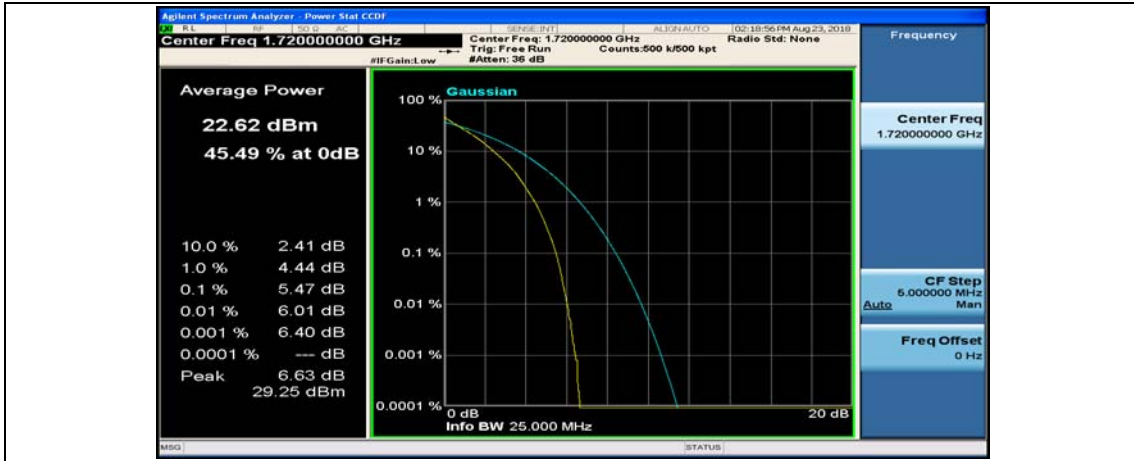

(Channel Bandwidth:15 MHz)_HCH_16QAM_75RB#0

Channel Bandwidth: 20 MHz

(Channel Bandwidth:20 MHz)_LCH_QPSK_50RB#25

(Channel Bandwidth:20 MHz)_LCH_QPSK_50RB#50

(Channel Bandwidth:20 MHz)_LCH_QPSK_100RB#0

(Channel Bandwidth:20 MHz)_MCH_QPSK_1RB#0