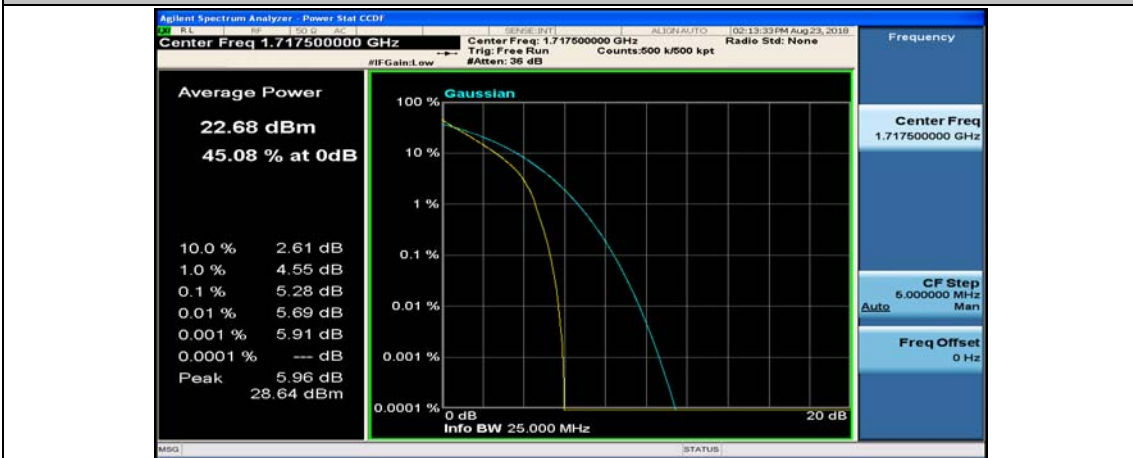

Channel Bandwidth: 10 MHz_MCH_16QAM_25RB#0

Channel Bandwidth: 10 MHz_MCH_16QAM_25RB#12

Channel Bandwidth: 10 MHz_MCH_16QAM_25RB#25

Channel Bandwidth: 15 MHz

(Channel Bandwidth:15 MHz)_LCH_QPSK_37RB#18

(Channel Bandwidth:15 MHz)_LCH_QPSK_37RB#38