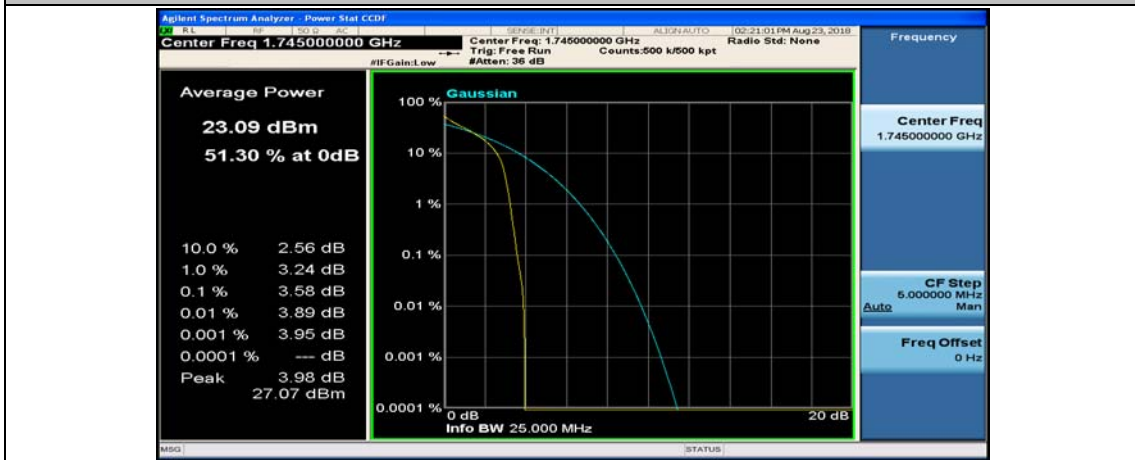

(Channel Bandwidth:20 MHz)_MCH_QPSK_100RB#0

(Channel Bandwidth:20 MHz)_HCH_QPSK_1RB#0

(Channel Bandwidth:20 MHz)_HCH_QPSK_1RB#49

(Channel Bandwidth:20 MHz)_HCH_QPSK_1RB#99

(Channel Bandwidth:20 MHz)_HCH_QPSK_50RB#0

(Channel Bandwidth:20 MHz)_HCH_QPSK_50RB#25