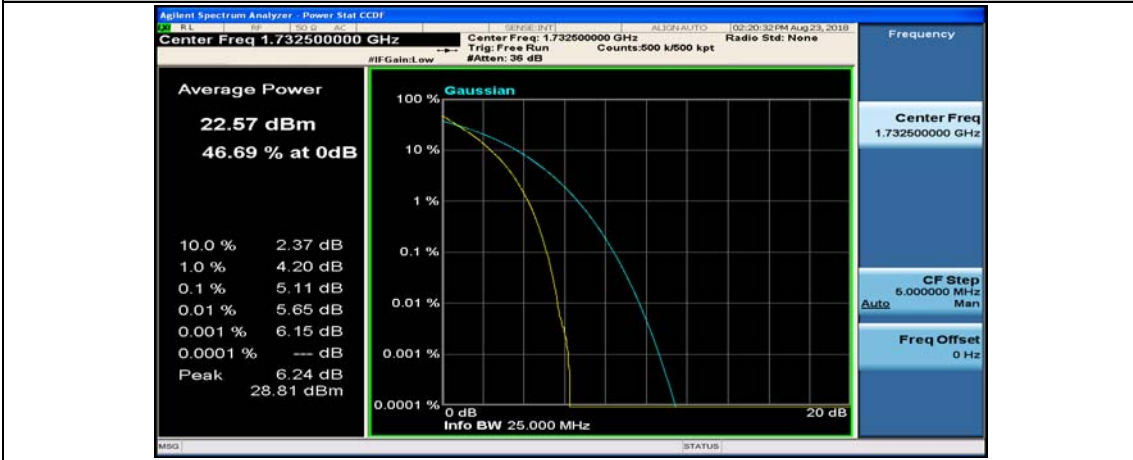

(Channel Bandwidth:20 MHz)_MCH_QPSK_100RB#0