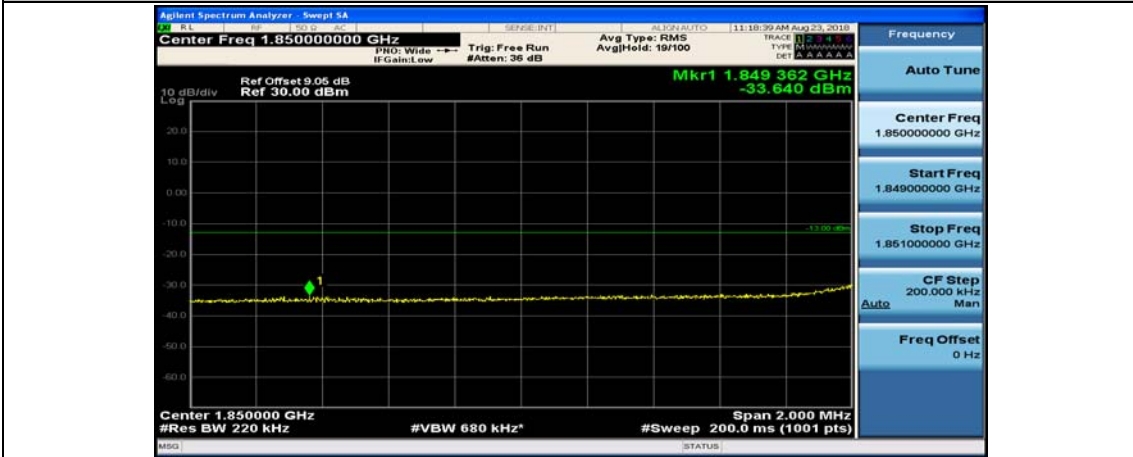

Channel Bandwidth: 20 MHz

(Channel Bandwidth:20 MHz)_LCH_QPSK_1RB#49

(Channel Bandwidth:20 MHz)_LCH_QPSK_1RB#99

(Channel Bandwidth:20 MHz)_LCH_QPSK_50RB#0

(Channel Bandwidth:20 MHz)_LCH_QPSK_50RB#25

(Channel Bandwidth:20 MHz)_LCH_QPSK_50RB#50