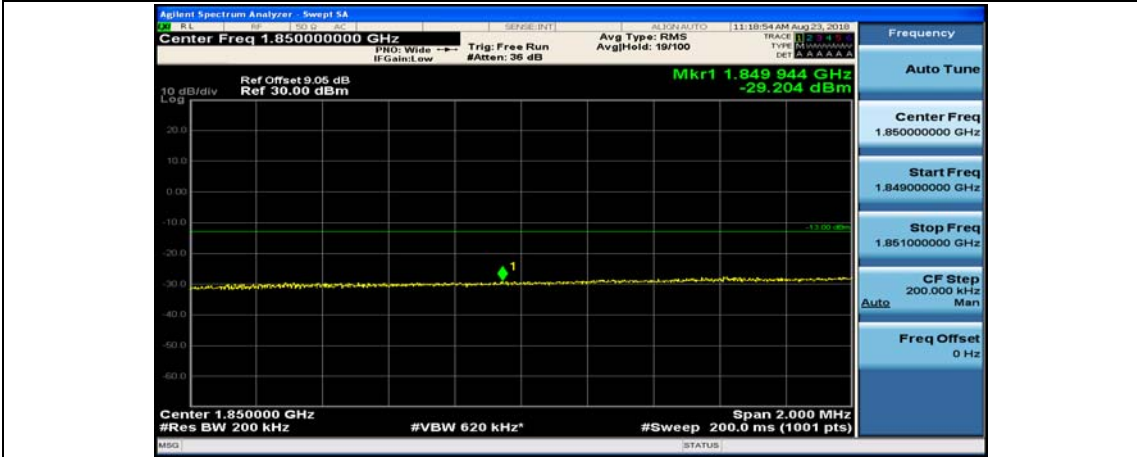

(Channel Bandwidth:20 MHz)_LCH_16QAM_50RB#25