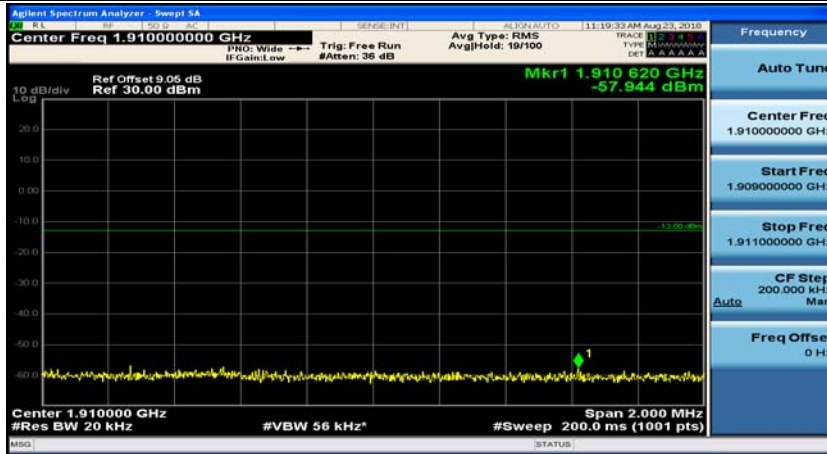

(Channel Bandwidth:20 MHz)_HCH_QPSK_1RB#49