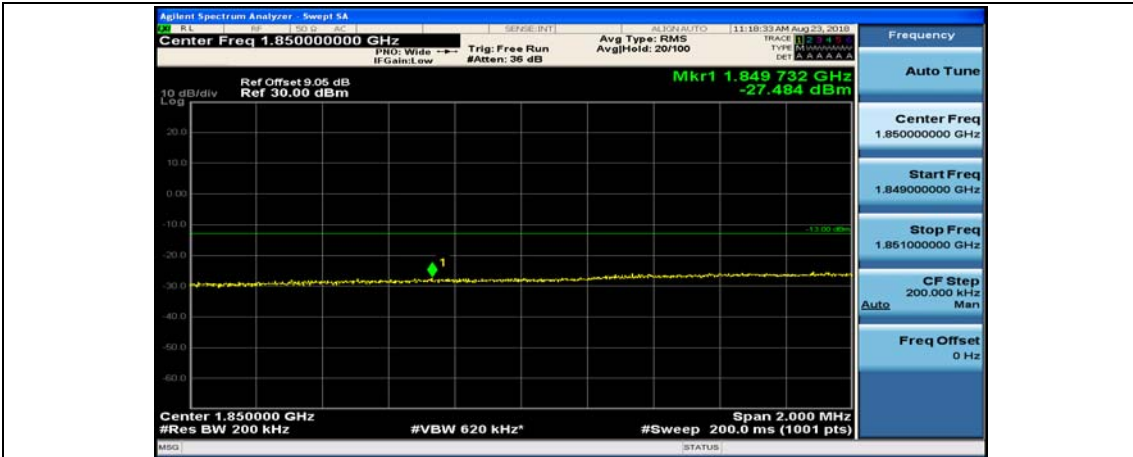

Channel Bandwidth: 20 MHz

(Channel Bandwidth:20 MHz)_LCH_QPSK_1RB#49

(Channel Bandwidth:20 MHz)_LCH_QPSK_1RB#99

(Channel Bandwidth:20 MHz)_LCH_QPSK_50RB#0

(Channel Bandwidth:20 MHz)_LCH_QPSK_50RB#25

(Channel Bandwidth:20 MHz)_LCH_QPSK_50RB#50