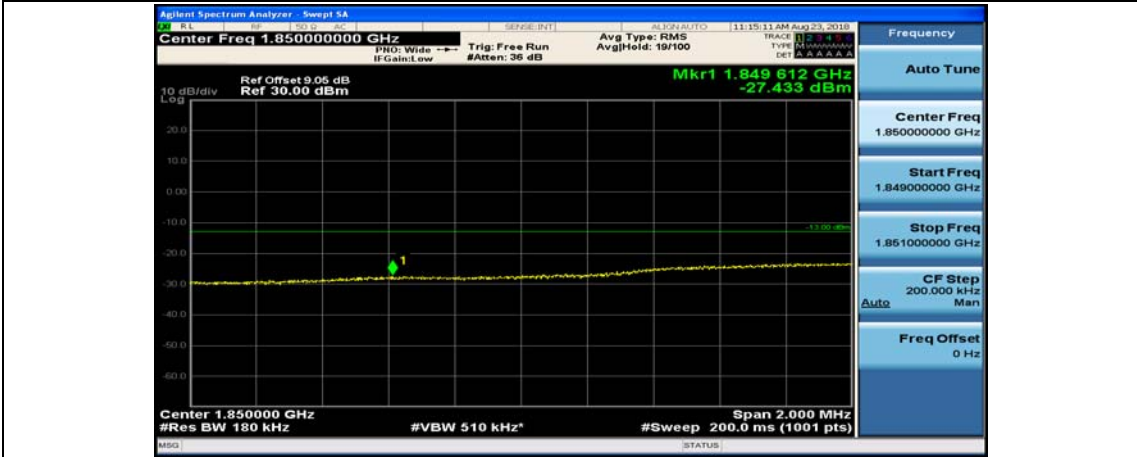

(Channel Bandwidth:15 MHz)_LCH_QPSK_37RB#18