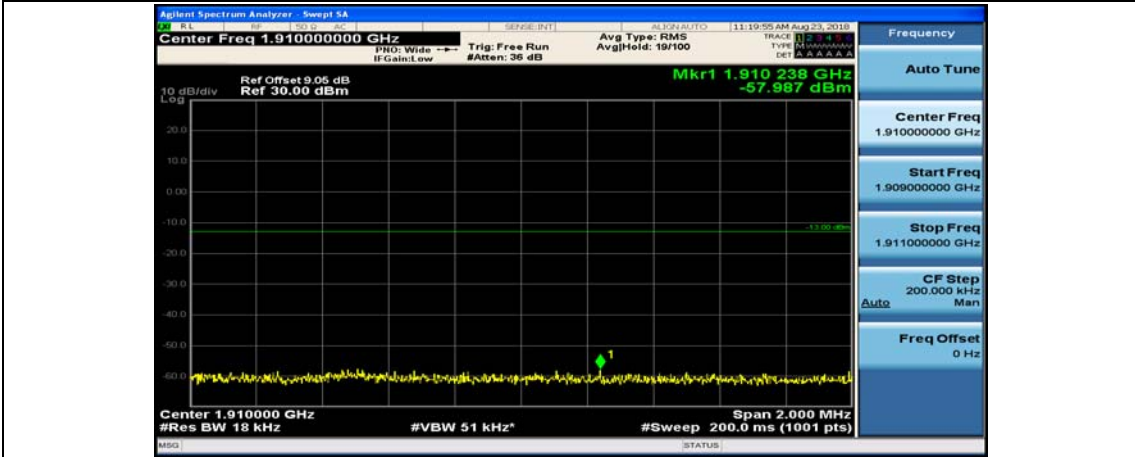

(Channel Bandwidth:20 MHz)_HCH_16QAM_1RB#49