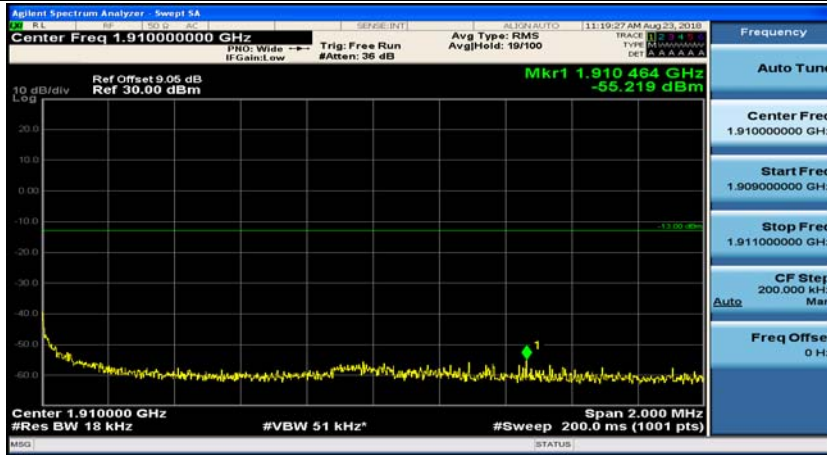

(Channel Bandwidth:20 MHz)_HCH_QPSK_1RB#0