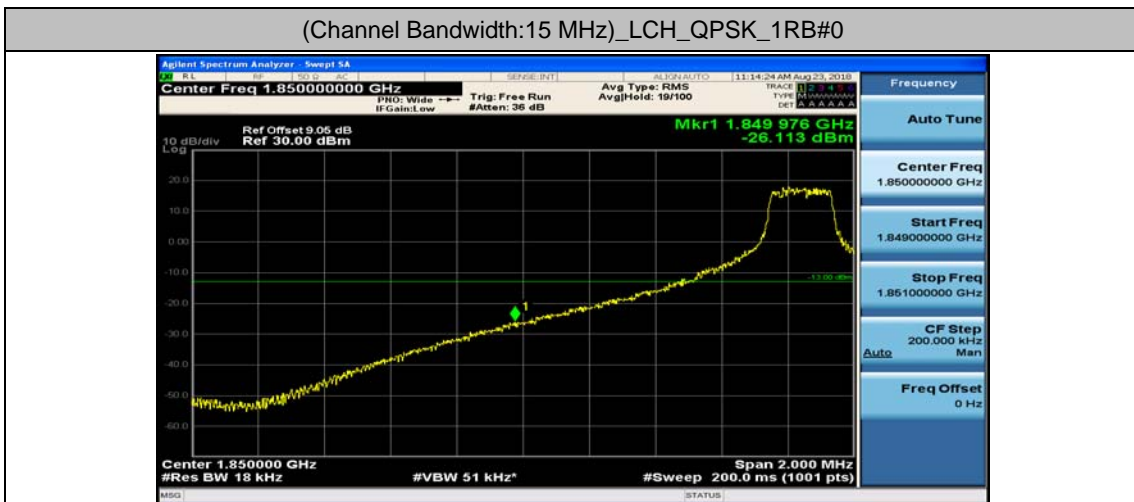

Channel Bandwidth: 10 MHz_HCH_16QAM_1RB#49

Channel Bandwidth: 10 MHz_HCH_16QAM_25RB#0

Channel Bandwidth: 15 MHz

(Channel Bandwidth:15 MHz)_LCH_QPSK_1RB#0

(Channel Bandwidth:15 MHz)_LCH_QPSK_1RB#37

(Channel Bandwidth:15 MHz)_LCH_QPSK_1RB#74