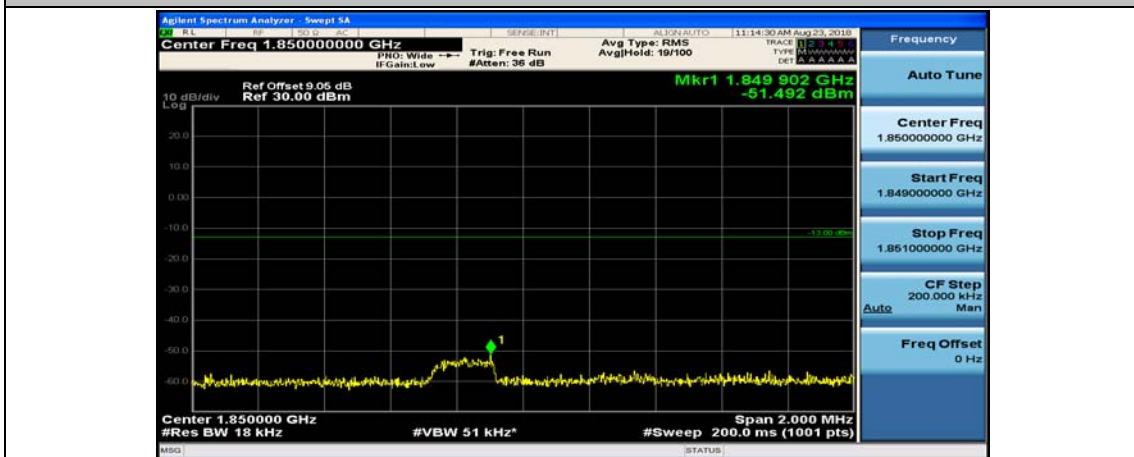

Channel Bandwidth: 10 MHz_HCH_16QAM_1RB#49

Channel Bandwidth: 10 MHz_HCH_16QAM_25RB#0

Channel Bandwidth: 15 MHz

(Channel Bandwidth:15 MHz)_LCH_QPSK_1RB#0

(Channel Bandwidth:15 MHz)_LCH_QPSK_1RB#37

(Channel Bandwidth:15 MHz)_LCH_QPSK_1RB#74