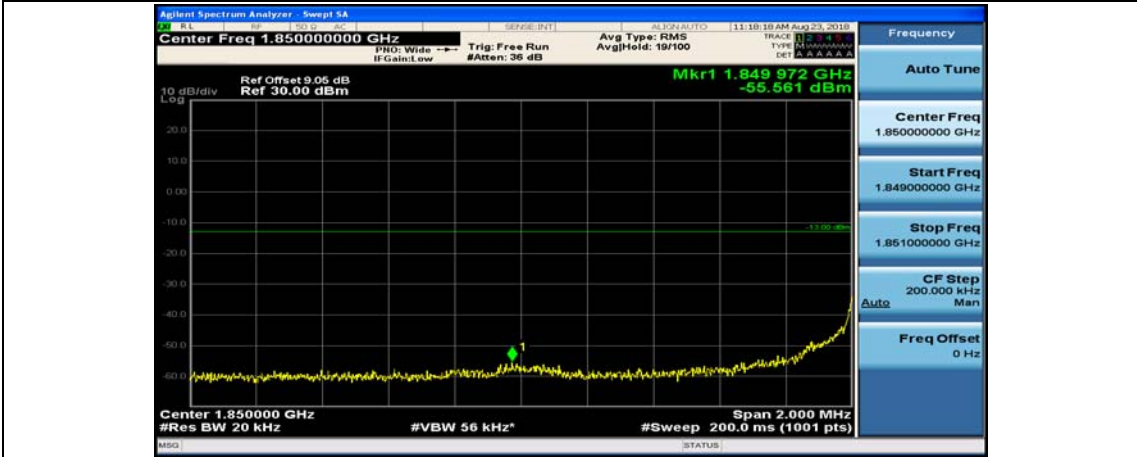

(Channel Bandwidth:20 MHz)_LCH_16QAM_1RB#99