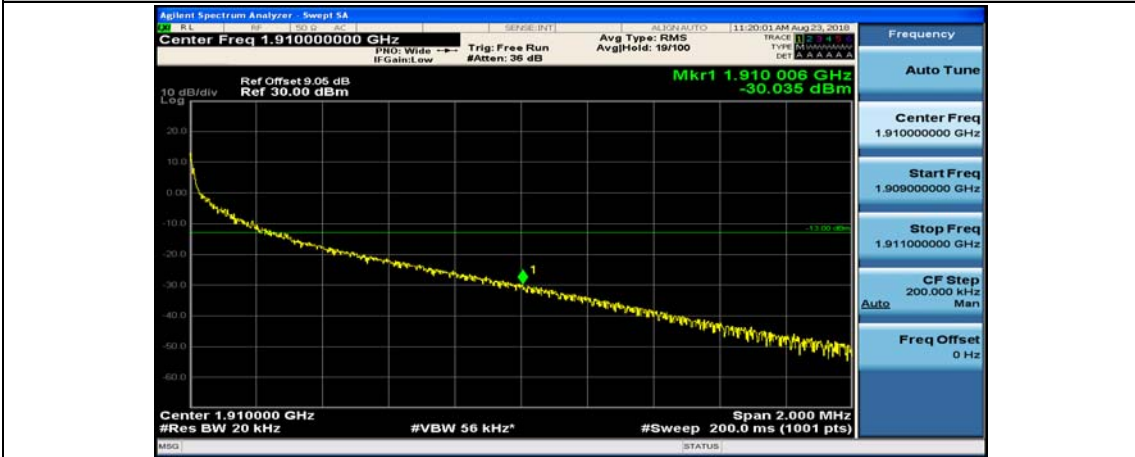

(Channel Bandwidth:20 MHz)_HCH_16QAM_1RB#99