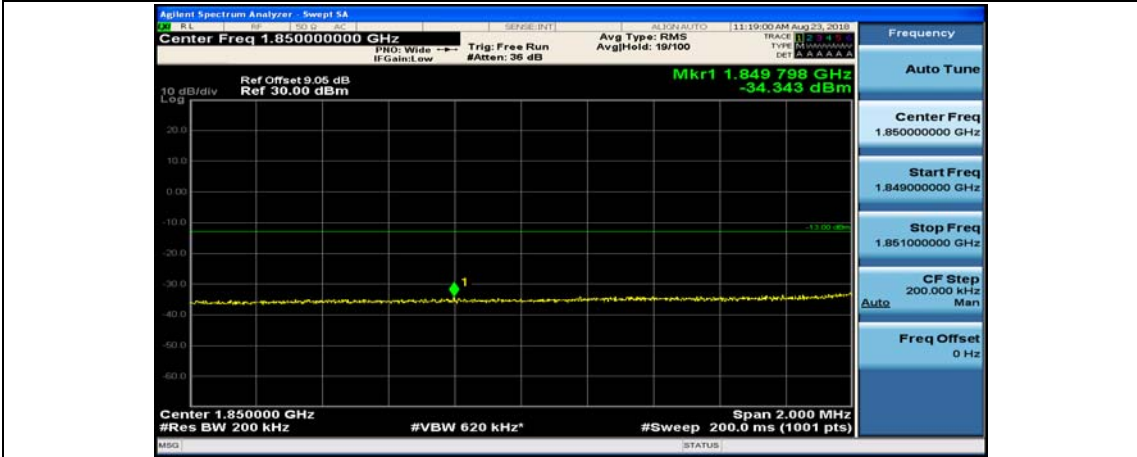

(Channel Bandwidth:20 MHz)_LCH_16QAM_1RB#99

(Channel Bandwidth:20 MHz)_LCH_16QAM_50RB#0

(Channel Bandwidth:20 MHz)_LCH_16QAM_50RB#25

(Channel Bandwidth:20 MHz)_LCH_16QAM_50RB#50

(Channel Bandwidth:20 MHz)_LCH_16QAM_100RB#0