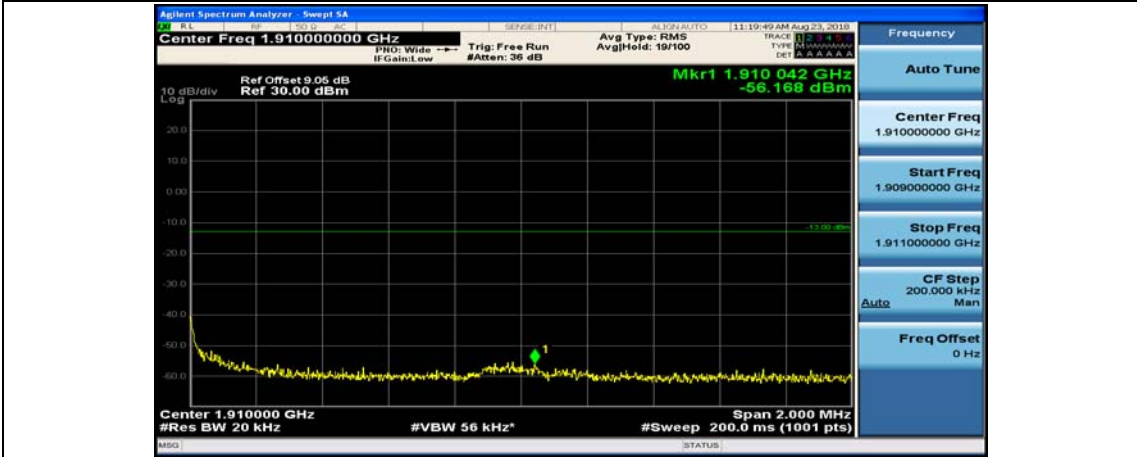

(Channel Bandwidth:20 MHz)_HCH_16QAM_1RB#0