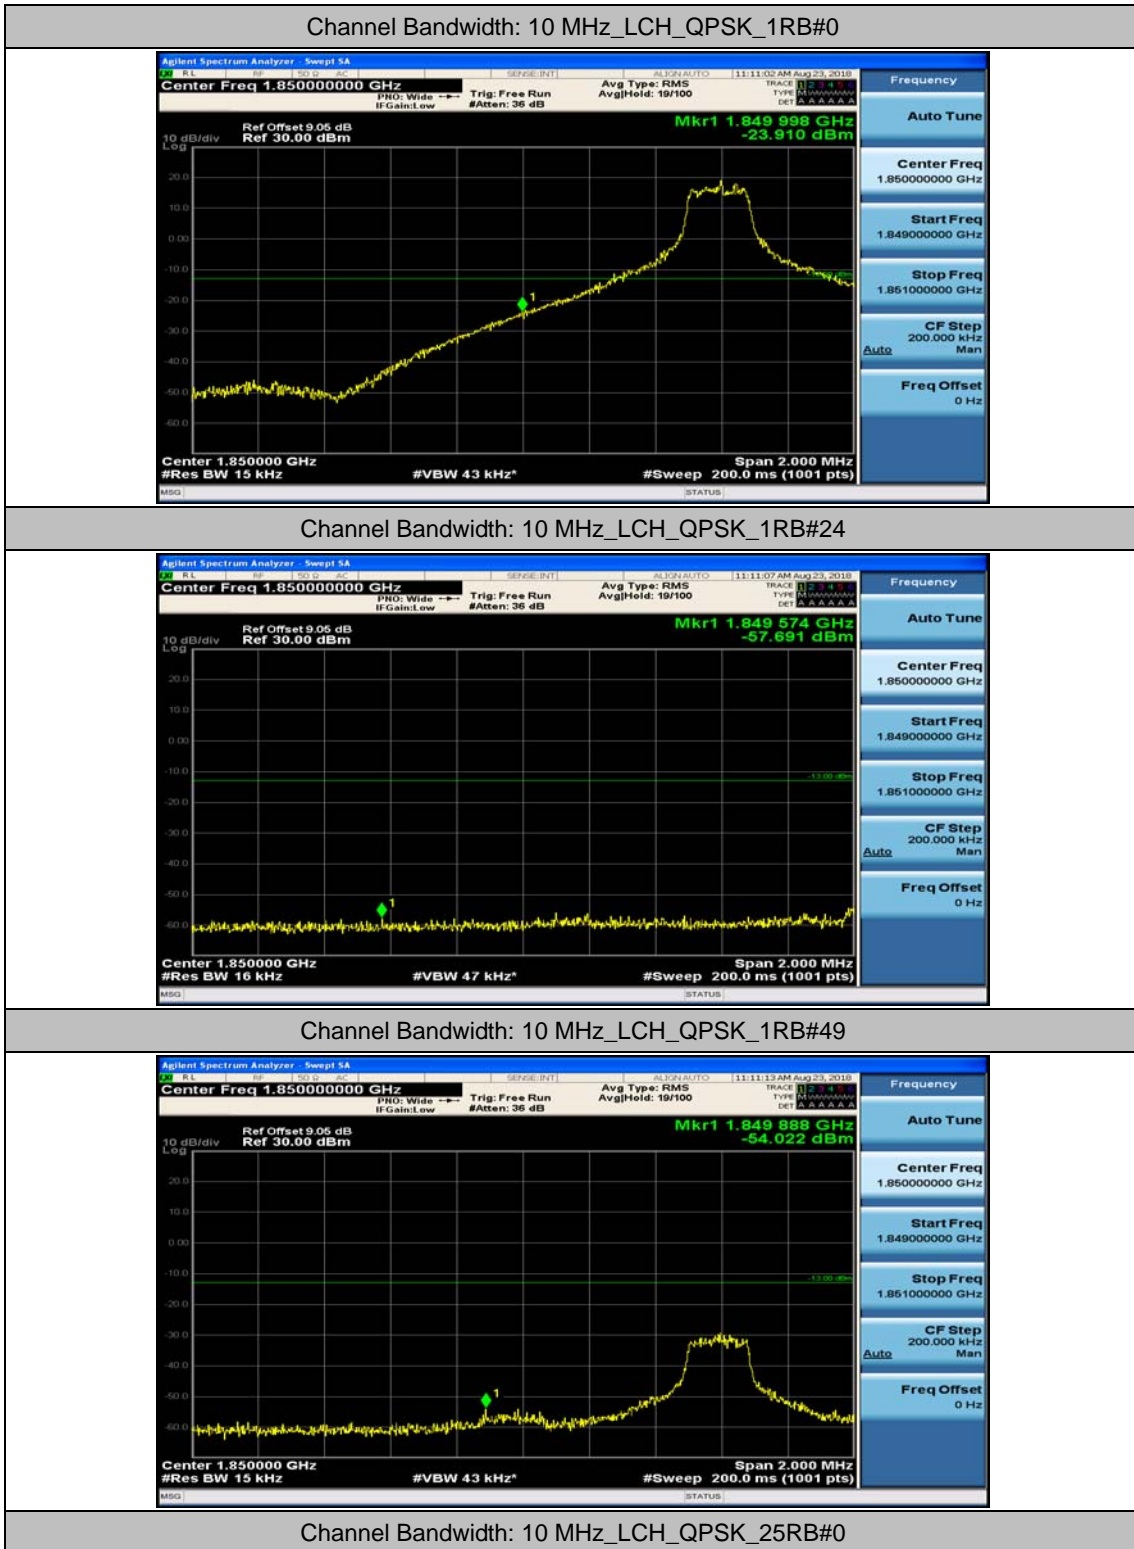

(Channel Bandwidth: 5 MHz)_HCH_16QAM_1RB#12

(Channel Bandwidth: 5 MHz)_HCH_16QAM_1RB#24

(Channel Bandwidth: 5 MHz)_HCH_16QAM_12RB#0

(Channel Bandwidth: 5 MHz)_HCH_16QAM_12RB#6

(Channel Bandwidth: 5 MHz)_HCH_16QAM_12RB#13

(Channel Bandwidth: 5 MHz)_HCH_16QAM_25RB#0

Channel Bandwidth: 10 MHz

Channel Bandwidth: 10 MHz_LCH_QPSK_25RB#12

Channel Bandwidth: 10 MHz_LCH_QPSK_25RB#25

Channel Bandwidth: 10 MHz_LCH_QPSK_50RB#0

Channel Bandwidth: 10 MHz_HCH_QPSK_1RB#0