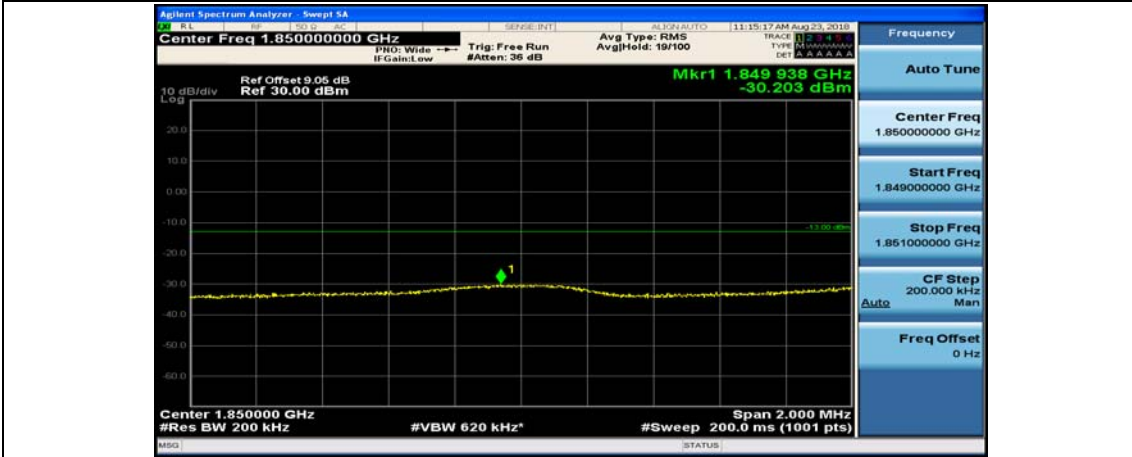

(Channel Bandwidth:15 MHz)_LCH_QPSK_37RB#38