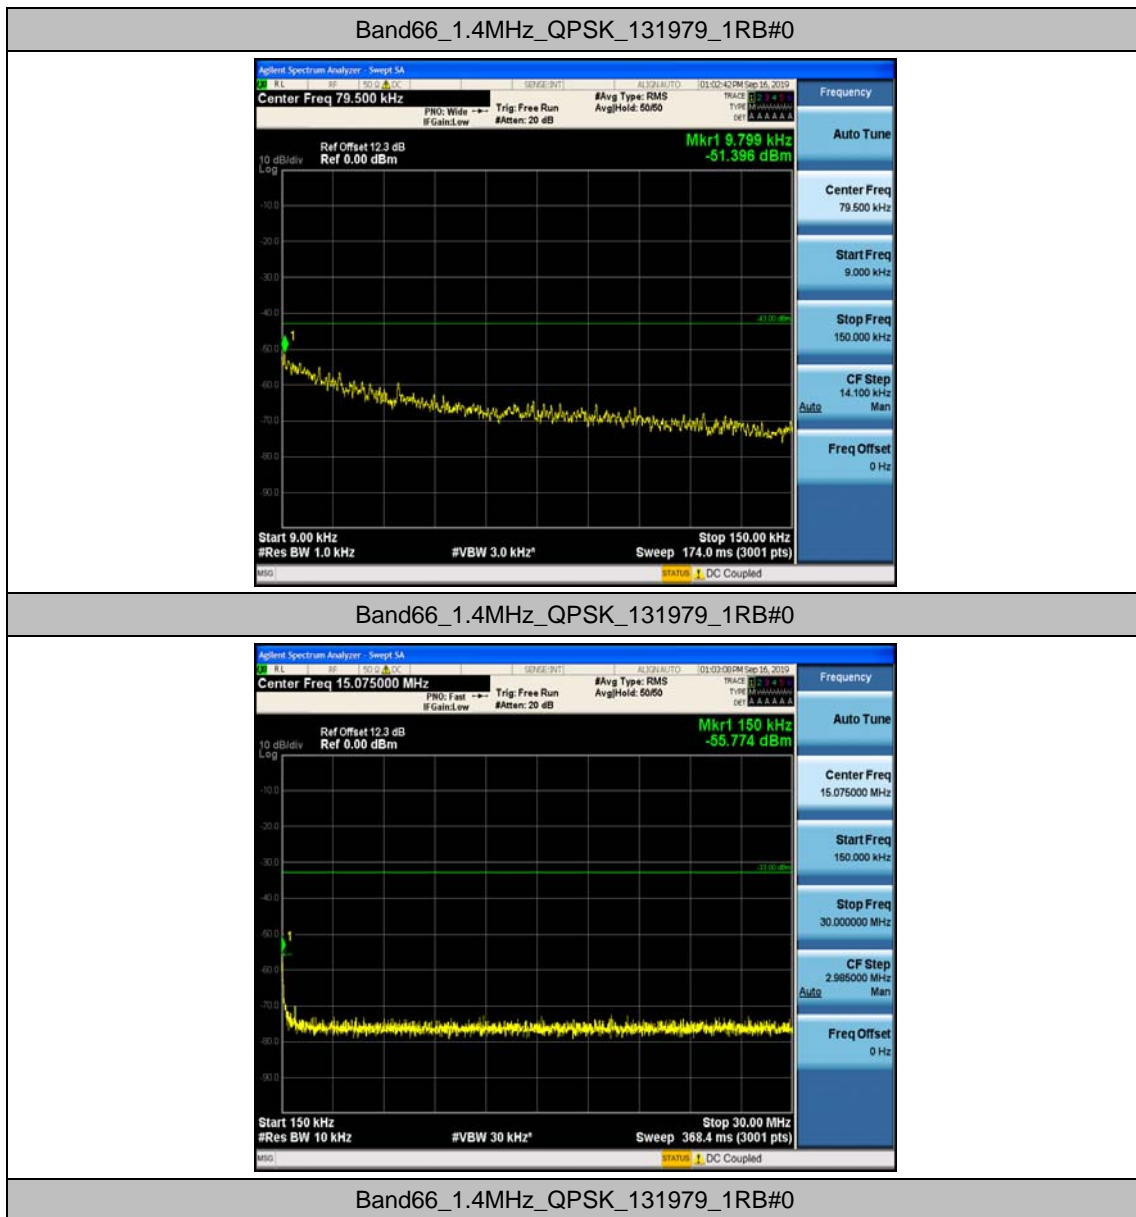

Band66	20MHz	16QAM	132322	1RB#0	Range4:1000~5000MHz	PASS
Band66	20MHz	16QAM	132322	1RB#0	Range5:5000~12000MHz	PASS
Band66	20MHz	16QAM	132322	1RB#0	Range6:12000~18000MHz	PASS
Band66	20MHz	16QAM	132572	1RB#0	Range1:0.009~0.15MHz	PASS
Band66	20MHz	16QAM	132572	1RB#0	Range2:0.15~30MHz	PASS
Band66	20MHz	16QAM	132572	1RB#0	Range3:30~1000MHz	PASS
Band66	20MHz	16QAM	132572	1RB#0	Range4:1000~5000MHz	PASS
Band66	20MHz	16QAM	132572	1RB#0	Range5:5000~12000MHz	PASS
Band66	20MHz	16QAM	132572	1RB#0	Range6:12000~18000MHz	PASS

Test Graphs