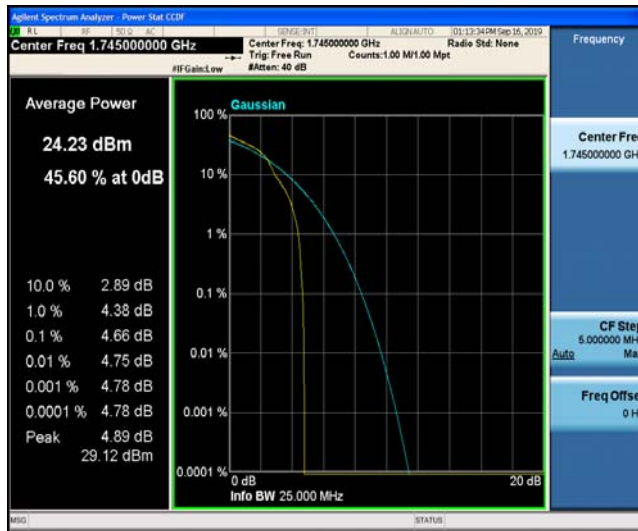

Band66_1.4MHz_16QAM_132322_1RB#0