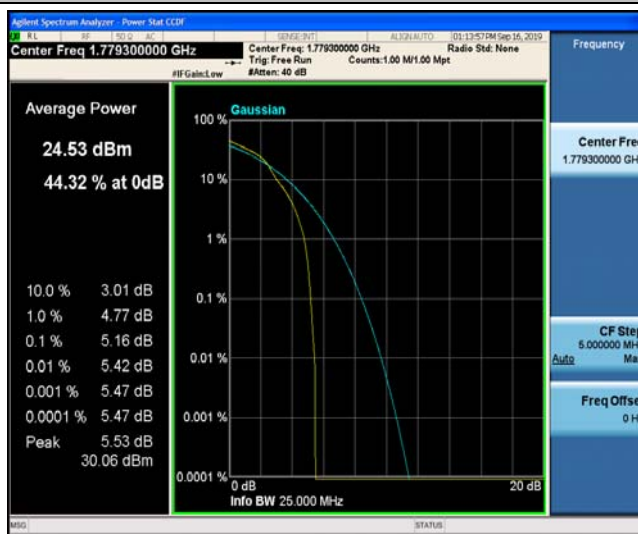

Band66_1.4MHz_16QAM_132665_1RB#0