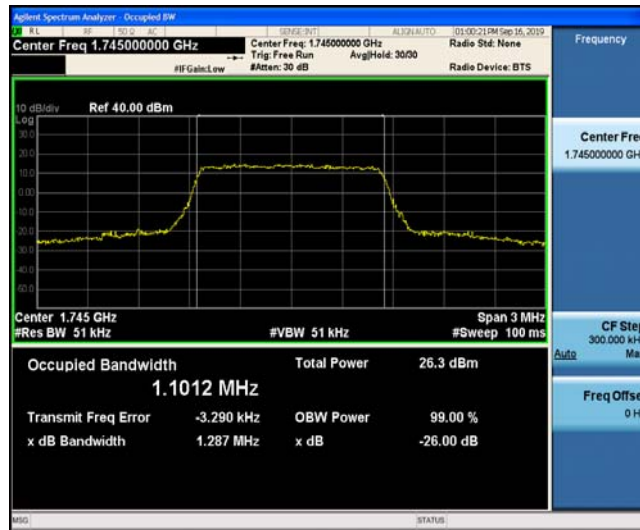

Band66_1.4MHz_QPSK_132322_6RB#0