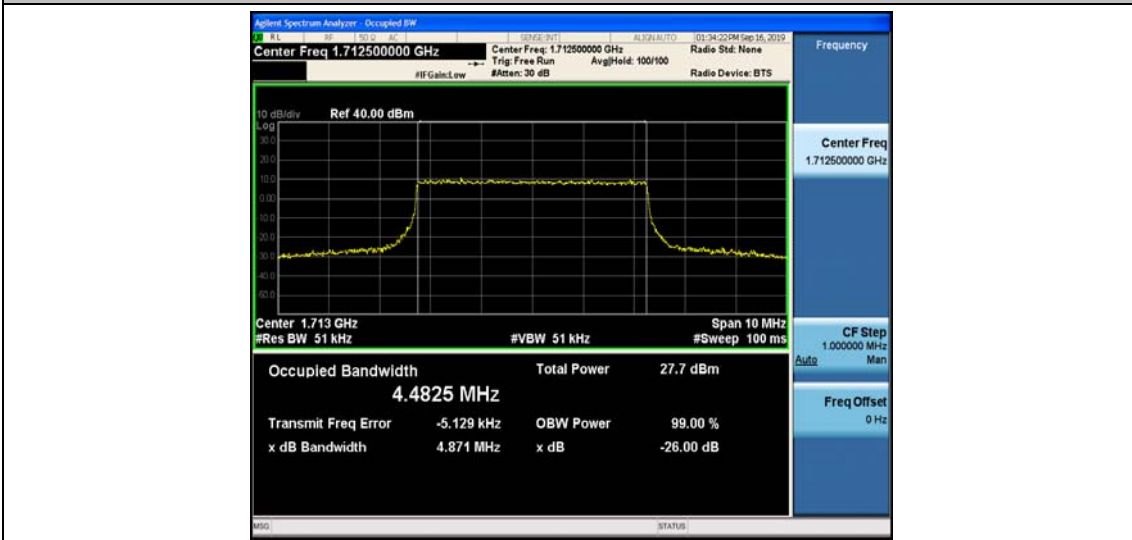

Band66_5MHz_QPSK_131997_25RB#0