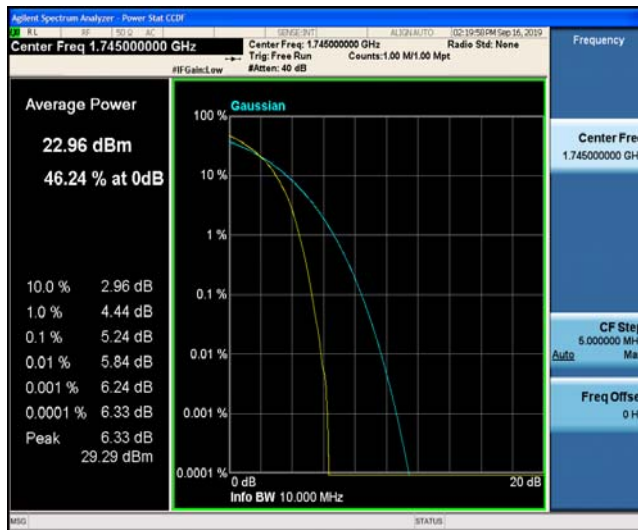

Band66\_15MHz\_QPSK\_132047\_1RB#0

Band66\_15MHz\_QPSK\_132047\_75RB#0

Band66\_15MHz\_QPSK\_132322\_1RB#0

Band66\_15MHz\_QPSK\_132322\_75RB#0

Band66\_15MHz\_QPSK\_132597\_1RB#0

Band66\_15MHz\_QPSK\_132597\_75RB#0