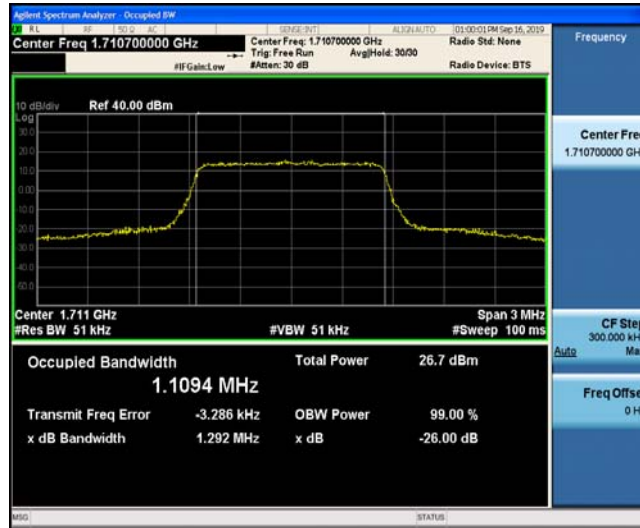

Test Graphs

Band66_1.4MHz_QPSK_131979_6RB#0