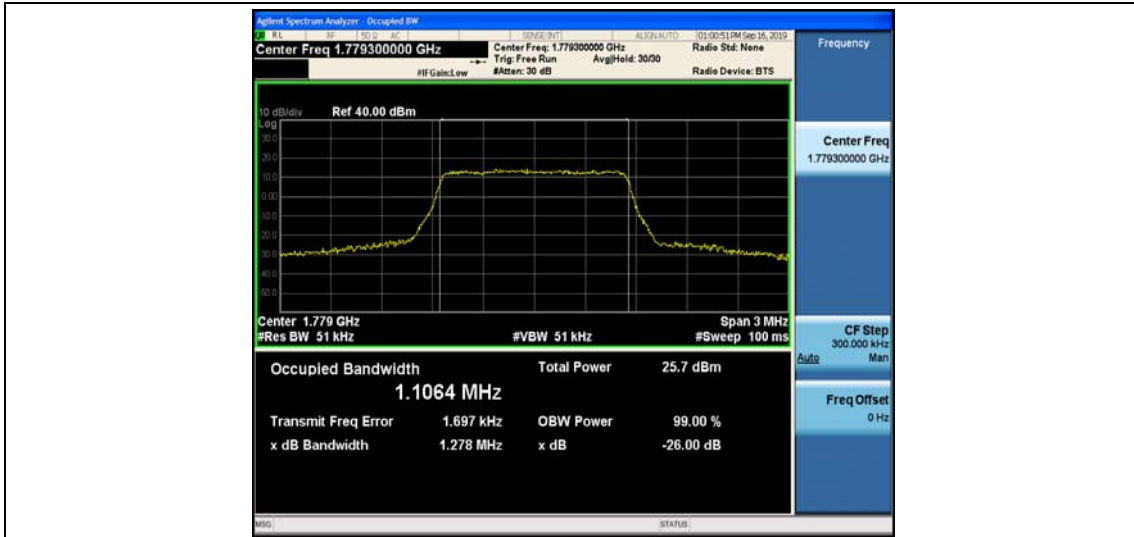

## Test Graphs

Band66\_1.4MHz\_QPSK\_131979\_6RB#0

Band66\_1.4MHz\_QPSK\_132322\_6RB#0

Band66\_1.4MHz\_QPSK\_132665\_6RB#0

Band66\_1.4MHz\_16QAM\_131979\_6RB#0

Band66\_1.4MHz\_16QAM\_132322\_6RB#0

Band66\_1.4MHz\_16QAM\_132665\_6RB#0