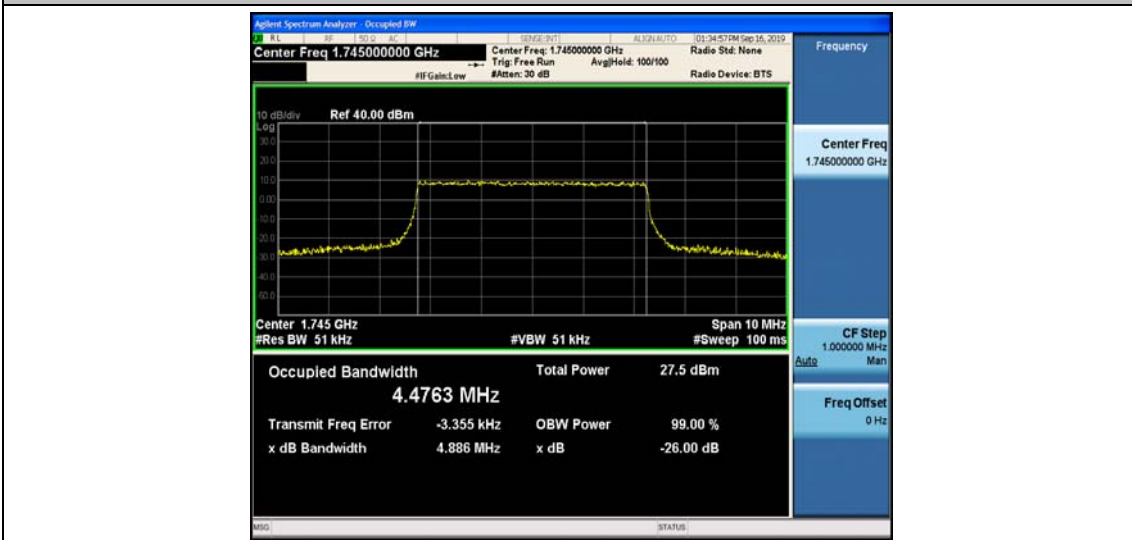

Band66_5MHz_QPSK_132322_25RB#0