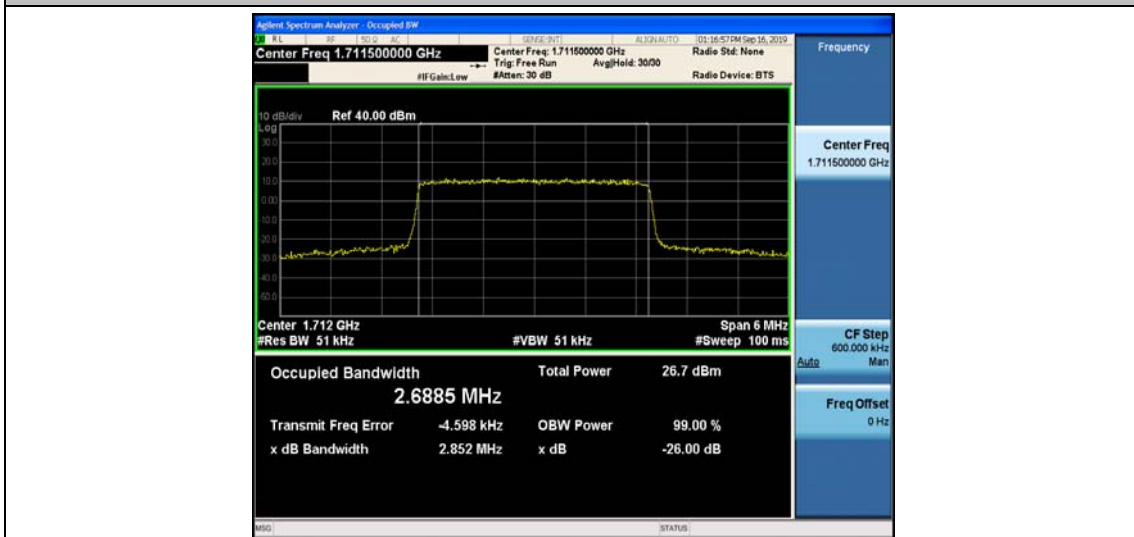

Band66_3MHz_QPSK_131987_15RB#0