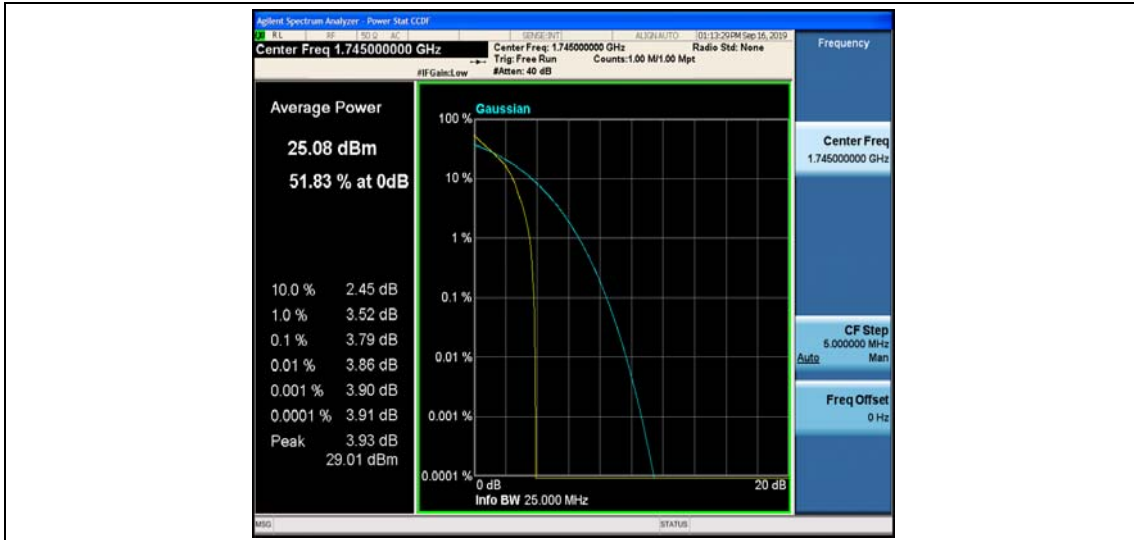

### Test Graphs

Band66\_1.4MHz\_QPSK\_131979\_1RB#0

Band66\_1.4MHz\_QPSK\_131979\_6RB#0

Band66\_1.4MHz\_QPSK\_132322\_1RB#0

Band66\_1.4MHz\_QPSK\_132322\_6RB#0

Band66\_1.4MHz\_QPSK\_132665\_1RB#0

Band66\_1.4MHz\_QPSK\_132665\_6RB#0