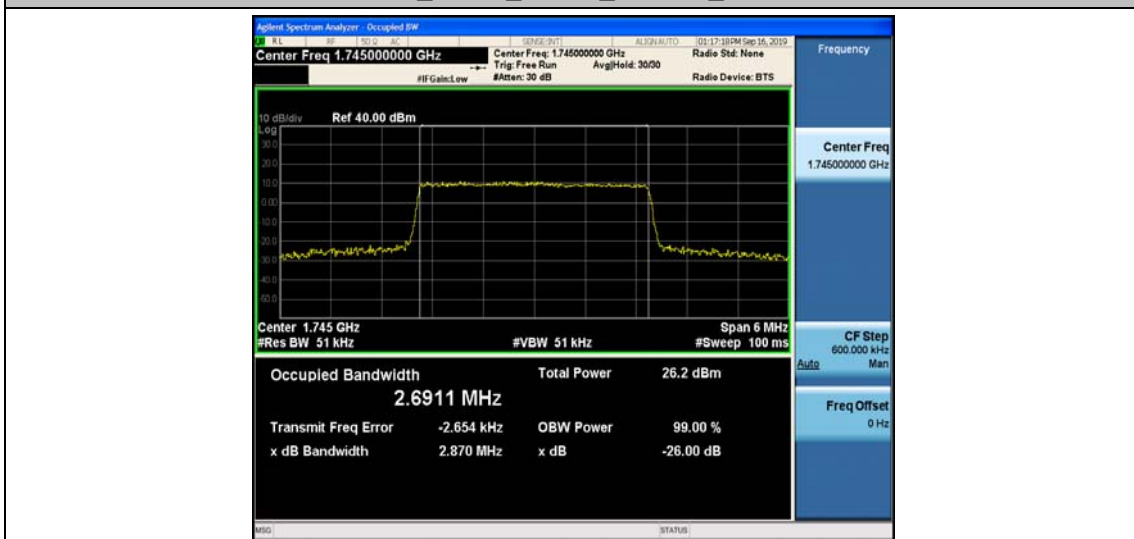

Band66_3MHz_QPSK_132322_15RB#0