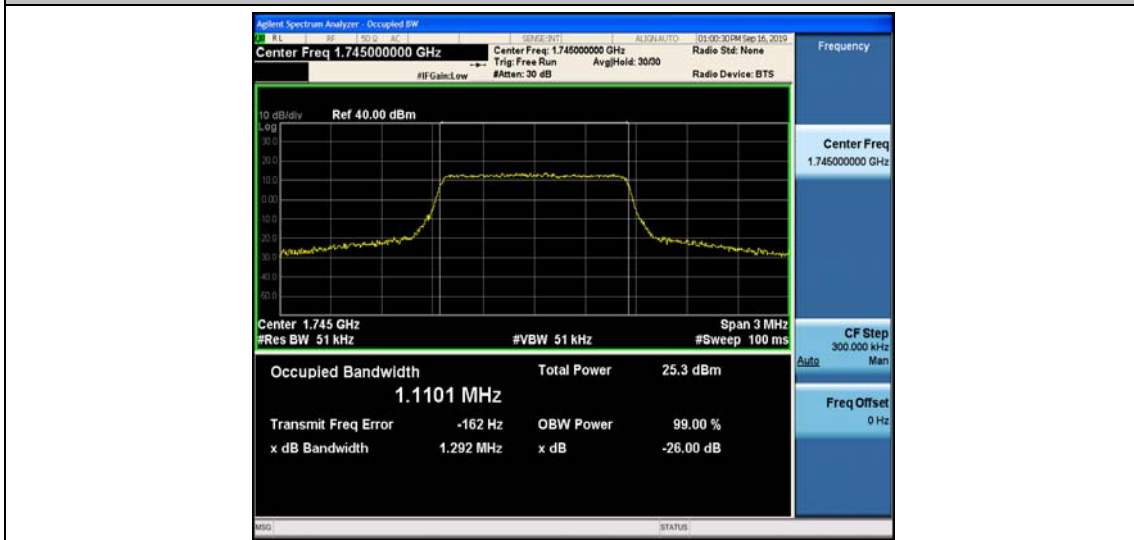

## Test Graphs

Band66\_1.4MHz\_QPSK\_131979\_6RB#0

Band66\_1.4MHz\_QPSK\_132322\_6RB#0

Band66\_1.4MHz\_QPSK\_132665\_6RB#0

Band66\_1.4MHz\_16QAM\_131979\_6RB#0

Band66\_1.4MHz\_16QAM\_132322\_6RB#0

Band66\_1.4MHz\_16QAM\_132665\_6RB#0