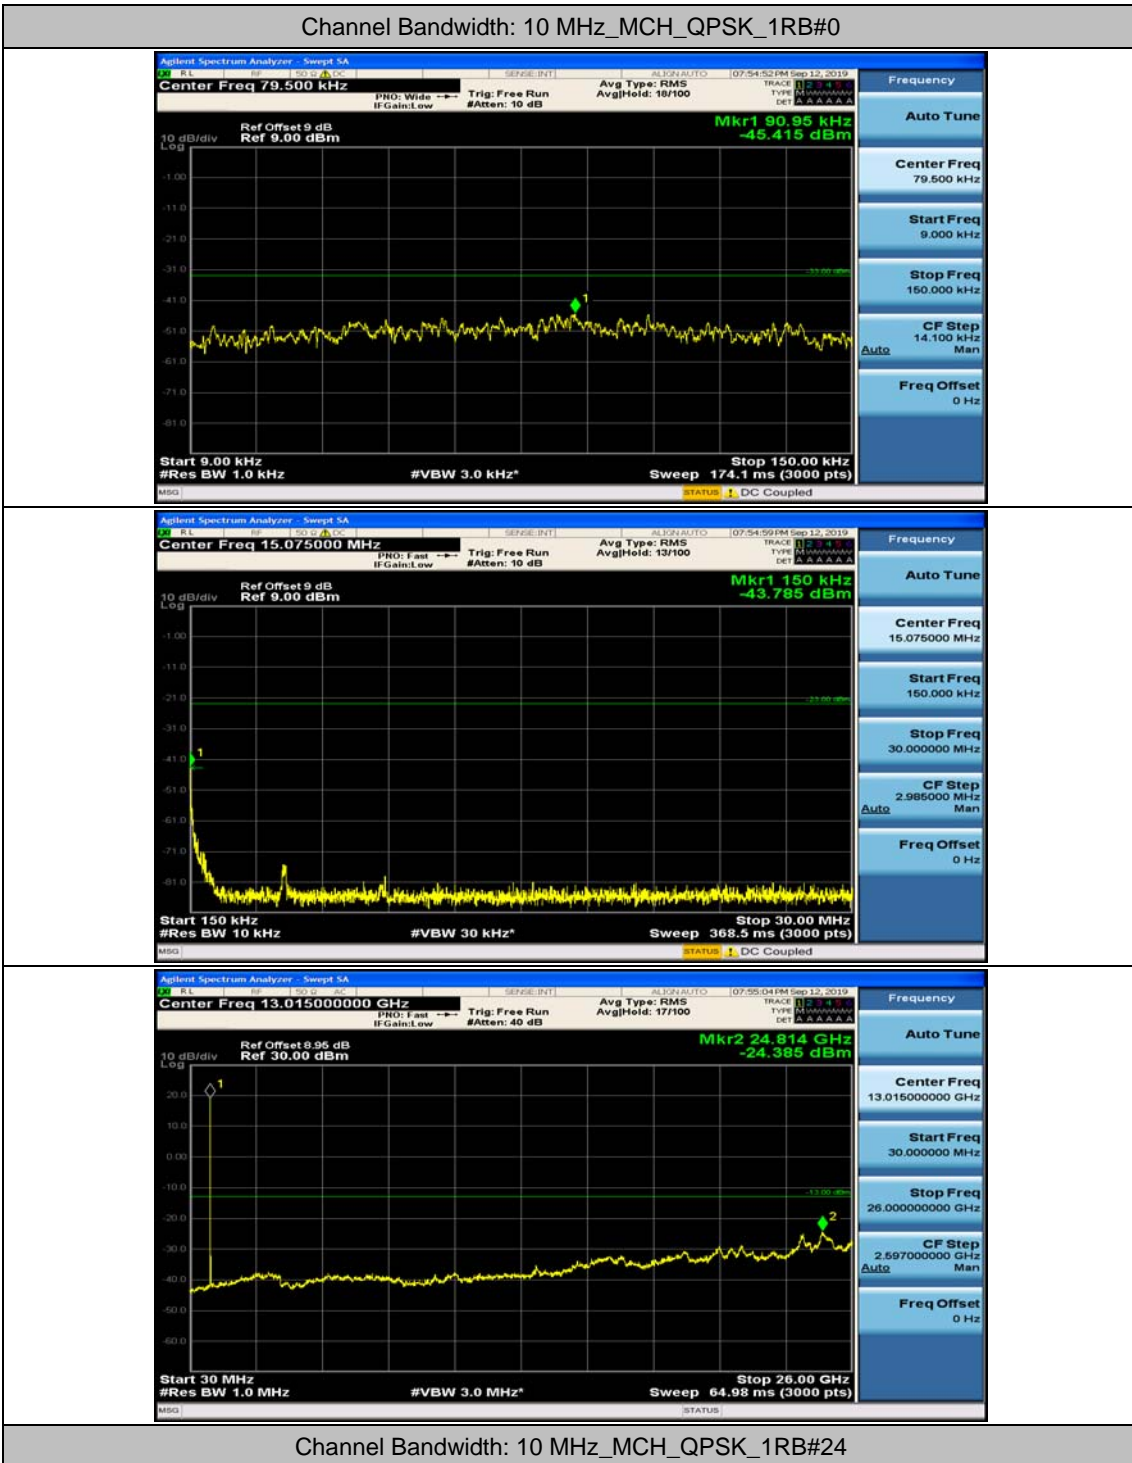

Channel Bandwidth: 5 MHz

(Channel Bandwidth: 5 MHz)_MCH_QPSK_1RB#0

(Channel Bandwidth: 5 MHz)_MCH_QPSK_1RB#12

(Channel Bandwidth: 5 MHz)_HCH_QPSK_1RB#0

(Channel Bandwidth: 5 MHz)_HCH_QPSK_1RB#12

(Channel Bandwidth: 5 MHz)_LCH_16QAM_1RB#0

(Channel Bandwidth: 5 MHz)_LCH_16QAM_1RB#12

(Channel Bandwidth: 5 MHz)_MCH_16QAM_1RB#0

(Channel Bandwidth: 5 MHz)_MCH_16QAM_1RB#12

(Channel Bandwidth: 5 MHz)_HCH_16QAM_1RB#0

(Channel Bandwidth: 5 MHz)_HCH_16QAM_1RB#12

Channel Bandwidth: 10 MHz

Channel Bandwidth: 10 MHz_HCH_QPSK_1RB#0

Channel Bandwidth: 10 MHz_HCH_QPSK_1RB#24