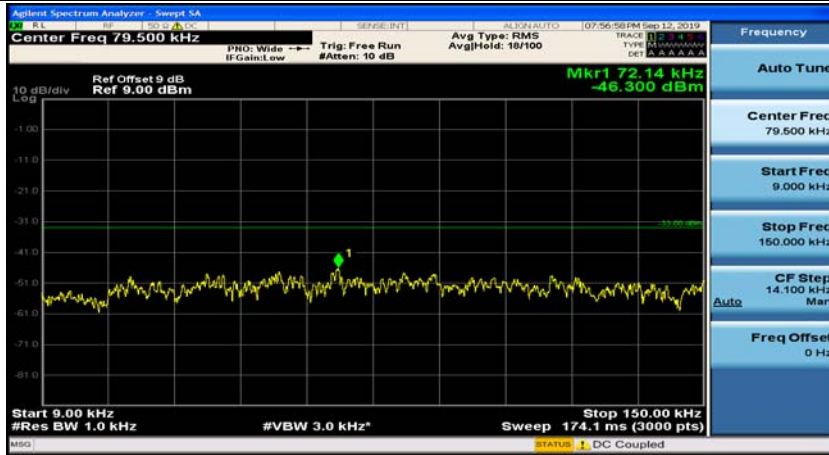

Channel Bandwidth: 10 MHz

Channel Bandwidth: 10 MHz_HCH_QPSK_1RB#0

Channel Bandwidth: 10 MHz_HCH_QPSK_1RB#24