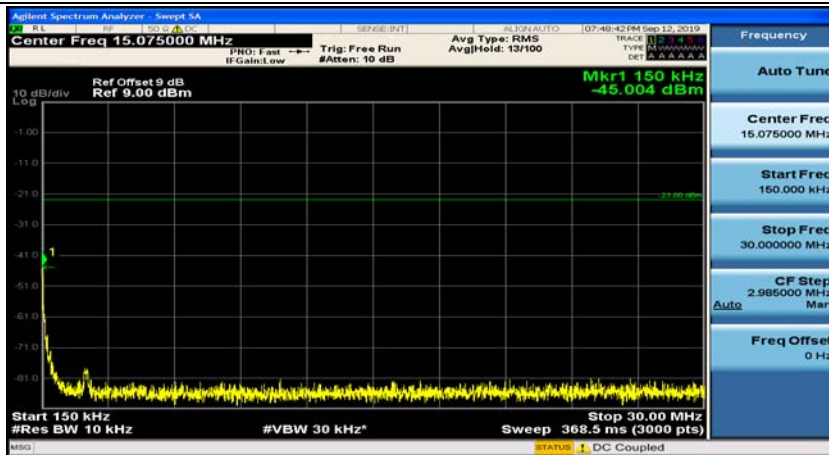

(Channel Bandwidth: 5 MHz)_MCH_QPSK_1RB#0