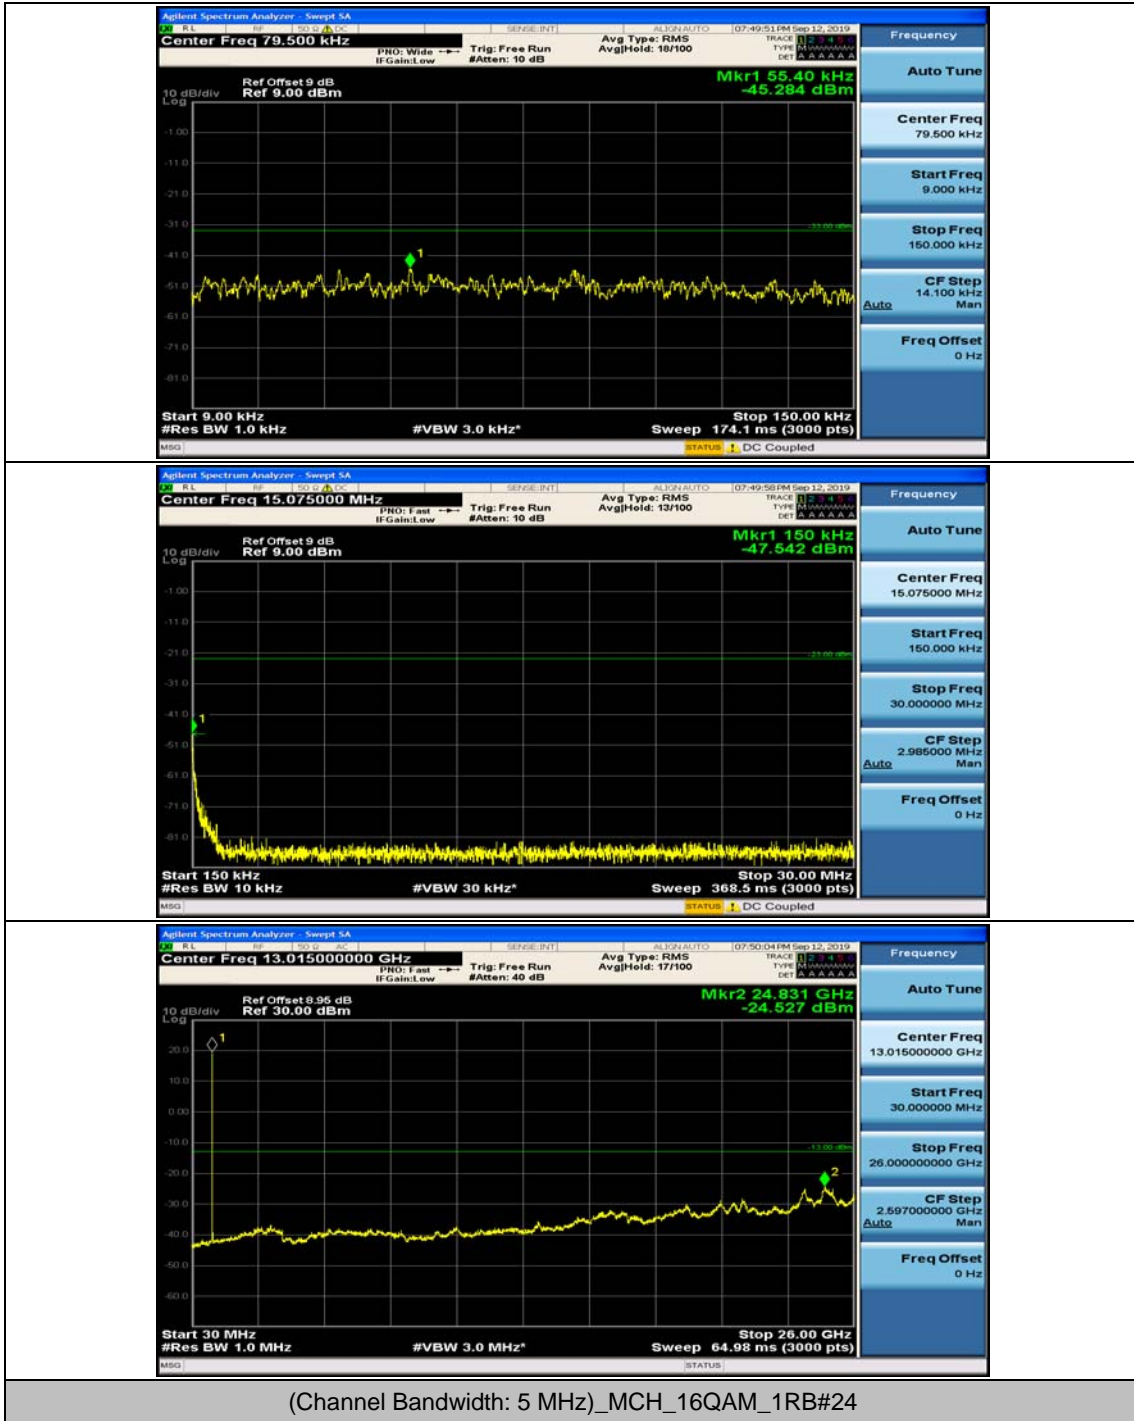

Channel Bandwidth: 5 MHz

(Channel Bandwidth: 5 MHz)_MCH_QPSK_1RB#0

(Channel Bandwidth: 5 MHz)_MCH_QPSK_1RB#12

(Channel Bandwidth: 5 MHz)_HCH_QPSK_1RB#0

(Channel Bandwidth: 5 MHz)_HCH_QPSK_1RB#12

(Channel Bandwidth: 5 MHz)_LCH_16QAM_1RB#0

(Channel Bandwidth: 5 MHz)_LCH_16QAM_1RB#12

(Channel Bandwidth: 5 MHz)_MCH_16QAM_1RB#0

(Channel Bandwidth: 5 MHz)_MCH_16QAM_1RB#12

(Channel Bandwidth: 5 MHz)_HCH_16QAM_1RB#0

(Channel Bandwidth: 5 MHz)_HCH_16QAM_1RB#12

Channel Bandwidth: 10 MHz

Channel Bandwidth: 10 MHz_HCH_QPSK_1RB#0

Channel Bandwidth: 10 MHz_HCH_QPSK_1RB#24