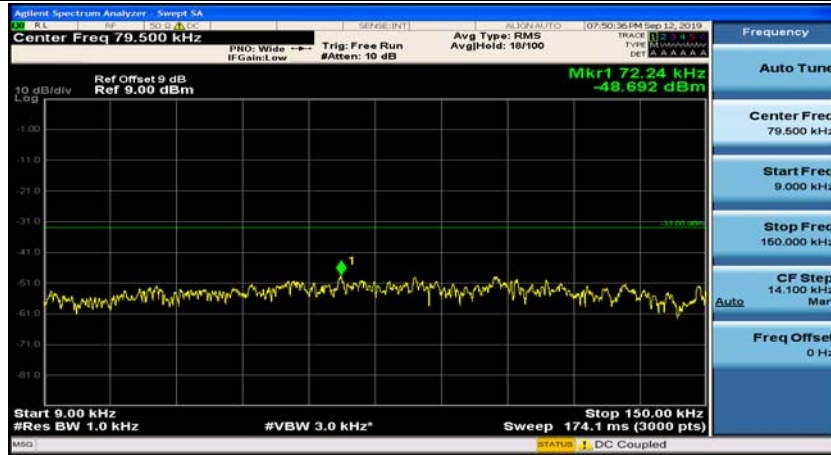

Channel Bandwidth: 5 MHz

(Channel Bandwidth: 5 MHz)_MCH_QPSK_1RB#0

(Channel Bandwidth: 5 MHz)_MCH_QPSK_1RB#12

(Channel Bandwidth: 5 MHz)_HCH_QPSK_1RB#0

(Channel Bandwidth: 5 MHz)_HCH_QPSK_1RB#12

(Channel Bandwidth: 5 MHz)_LCH_16QAM_1RB#0