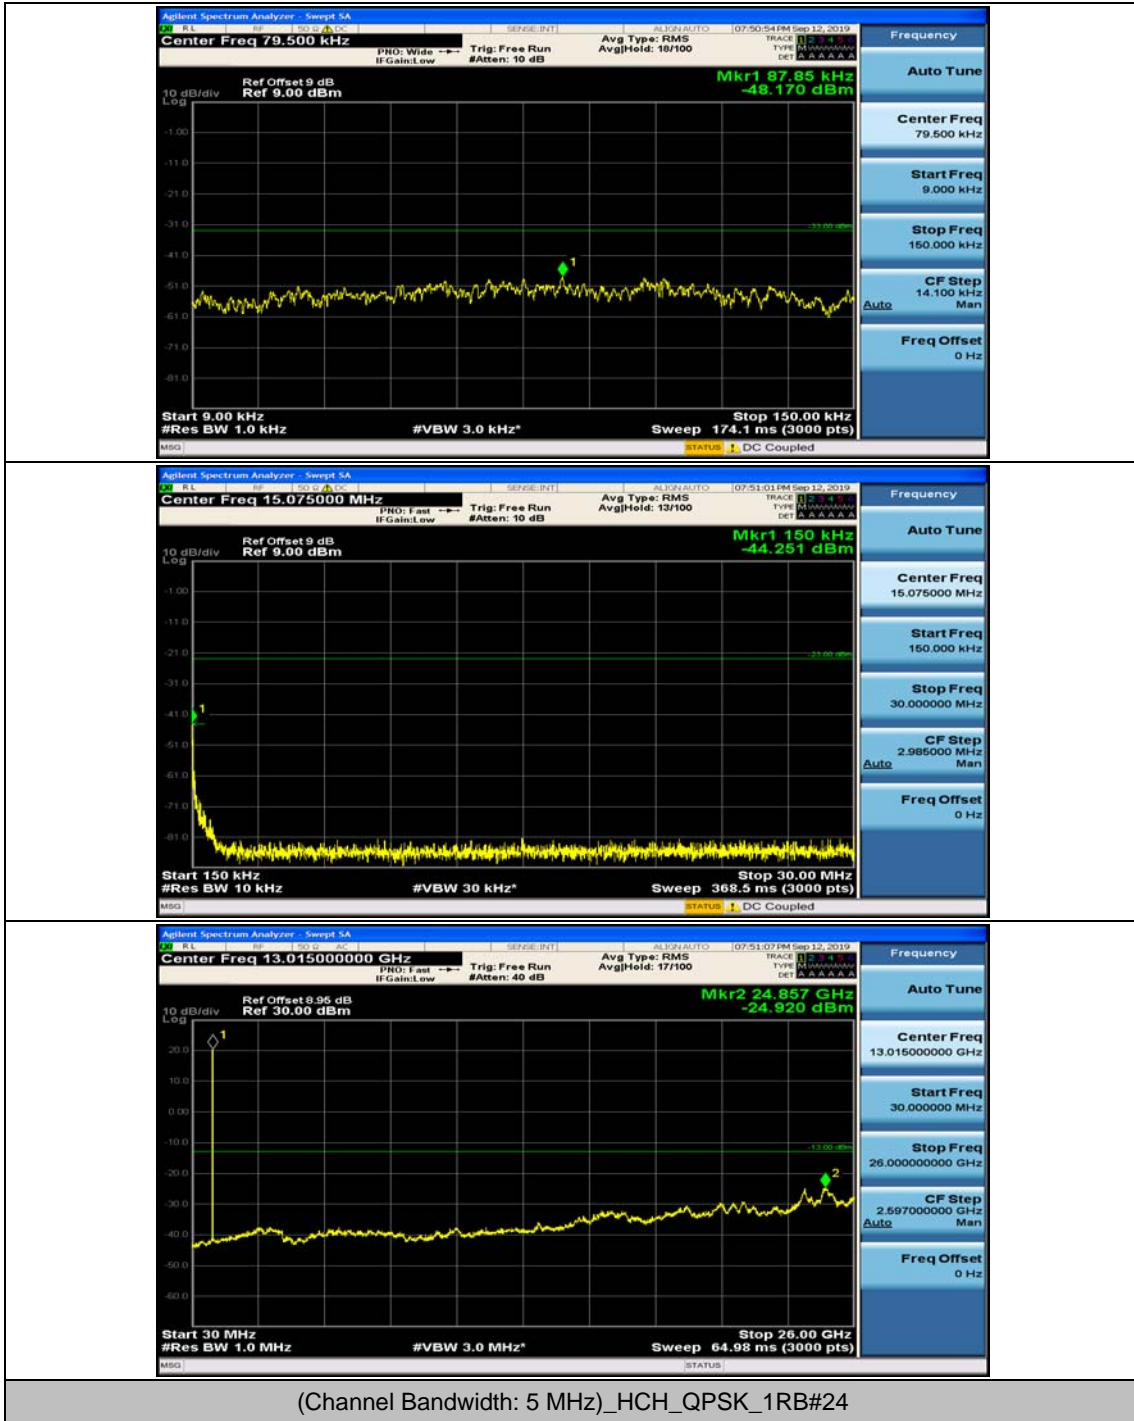

Channel Bandwidth: 5 MHz

(Channel Bandwidth: 5 MHz)_MCH_QPSK_1RB#0

(Channel Bandwidth: 5 MHz)_MCH_QPSK_1RB#12

(Channel Bandwidth: 5 MHz)_HCH_QPSK_1RB#0

(Channel Bandwidth: 5 MHz)_HCH_QPSK_1RB#12

(Channel Bandwidth: 5 MHz)_LCH_16QAM_1RB#0

(Channel Bandwidth: 5 MHz)_LCH_16QAM_1RB#12

(Channel Bandwidth: 5 MHz)_MCH_16QAM_1RB#0

(Channel Bandwidth: 5 MHz)_MCH_16QAM_1RB#12

(Channel Bandwidth: 5 MHz)_HCH_16QAM_1RB#0

(Channel Bandwidth: 5 MHz)_HCH_16QAM_1RB#12