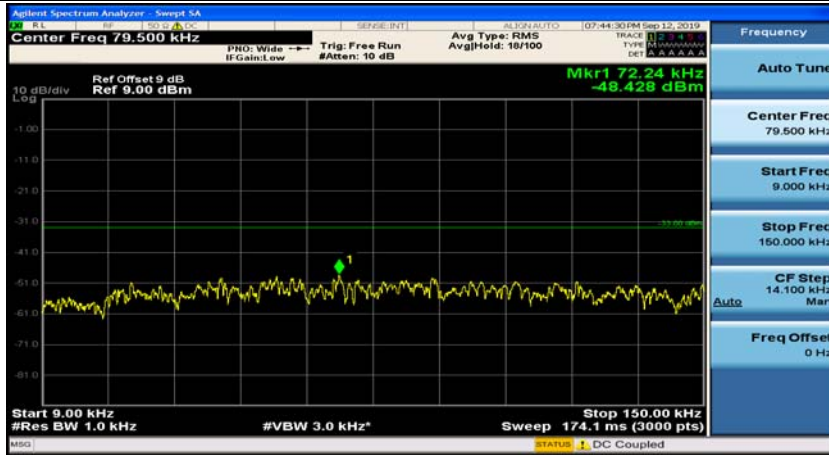

Channel Bandwidth: 3 MHz

(Channel Bandwidth: 3 MHz)_MCH_QPSK_1RB#0

(Channel Bandwidth: 3 MHz)_MCH_QPSK_1RB#7

(Channel Bandwidth: 3 MHz)_HCH_QPSK_1RB#0

(Channel Bandwidth: 3 MHz)_HCH_QPSK_1RB#7

(Channel Bandwidth: 3 MHz)_LCH_16QAM_1RB#0

(Channel Bandwidth: 3 MHz)_LCH_16QAM_1RB#7

(Channel Bandwidth: 3 MHz)_MCH_16QAM_1RB#0

(Channel Bandwidth: 3 MHz)_MCH_16QAM_1RB#7

(Channel Bandwidth: 3 MHz)_HCH_16QAM_1RB#0

(Channel Bandwidth: 3 MHz)_HCH_16QAM_1RB#7