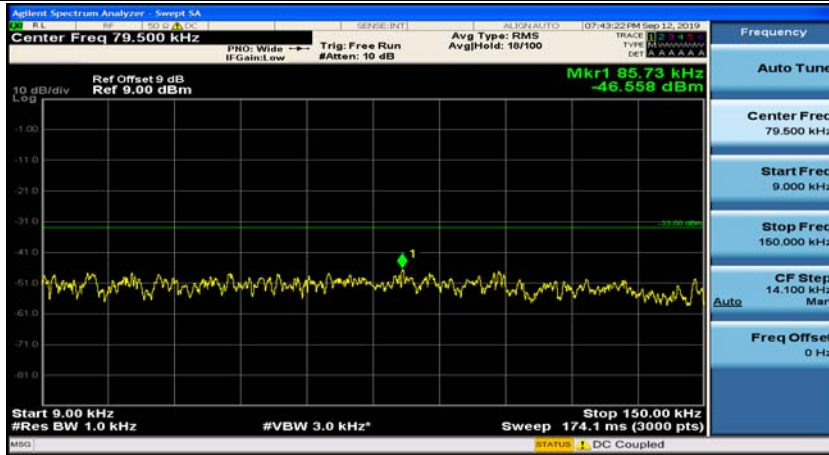

Channel Bandwidth: 3 MHz

(Channel Bandwidth: 3 MHz)_MCH_QPSK_1RB#0

(Channel Bandwidth: 3 MHz)_MCH_QPSK_1RB#7

(Channel Bandwidth: 3 MHz)_HCH_QPSK_1RB#0

(Channel Bandwidth: 3 MHz)_HCH_QPSK_1RB#7

(Channel Bandwidth: 3 MHz)_LCH_16QAM_1RB#0

(Channel Bandwidth: 3 MHz)_LCH_16QAM_1RB#7

(Channel Bandwidth: 3 MHz)_MCH_16QAM_1RB#0

(Channel Bandwidth: 3 MHz)_MCH_16QAM_1RB#7

(Channel Bandwidth: 3 MHz)_HCH_16QAM_1RB#0

(Channel Bandwidth: 3 MHz)_HCH_16QAM_1RB#7