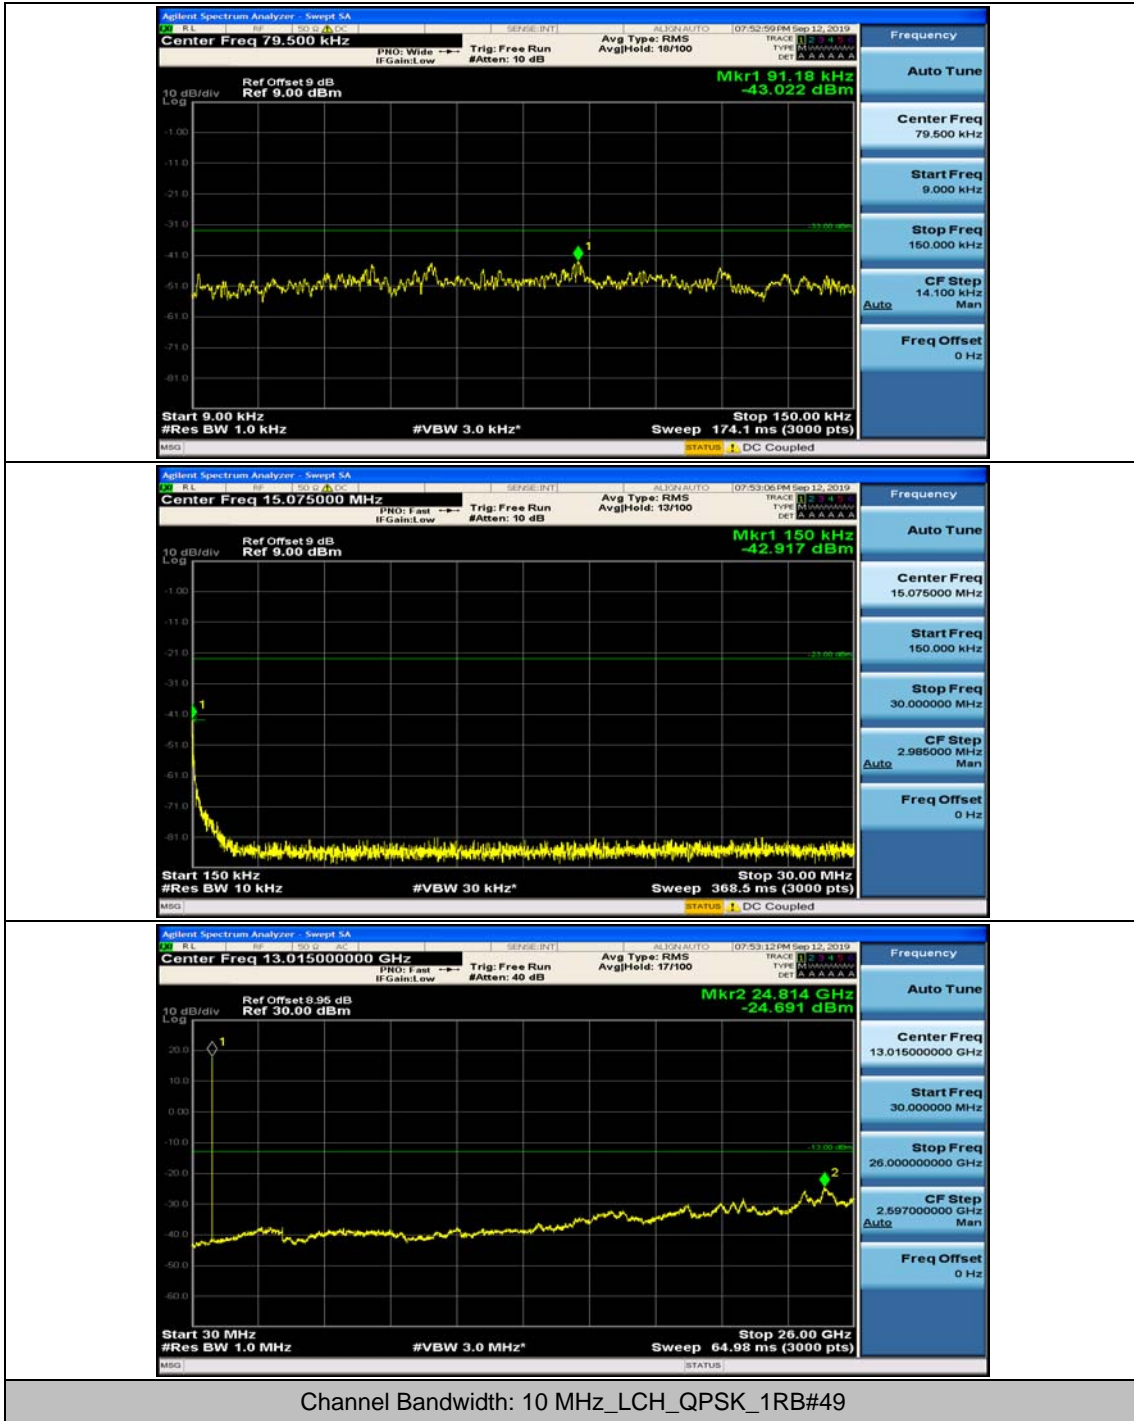

Channel Bandwidth: 5 MHz

(Channel Bandwidth: 5 MHz)_MCH_QPSK_1RB#0

(Channel Bandwidth: 5 MHz)_MCH_QPSK_1RB#12

(Channel Bandwidth: 5 MHz)_HCH_QPSK_1RB#0

(Channel Bandwidth: 5 MHz)_HCH_QPSK_1RB#12

(Channel Bandwidth: 5 MHz)_LCH_16QAM_1RB#0

(Channel Bandwidth: 5 MHz)_LCH_16QAM_1RB#12

(Channel Bandwidth: 5 MHz)_MCH_16QAM_1RB#0

(Channel Bandwidth: 5 MHz)_MCH_16QAM_1RB#12

(Channel Bandwidth: 5 MHz)_HCH_16QAM_1RB#0

(Channel Bandwidth: 5 MHz)_HCH_16QAM_1RB#12

Channel Bandwidth: 10 MHz

Channel Bandwidth: 10 MHz_HCH_QPSK_1RB#0

Channel Bandwidth: 10 MHz_HCH_QPSK_1RB#24