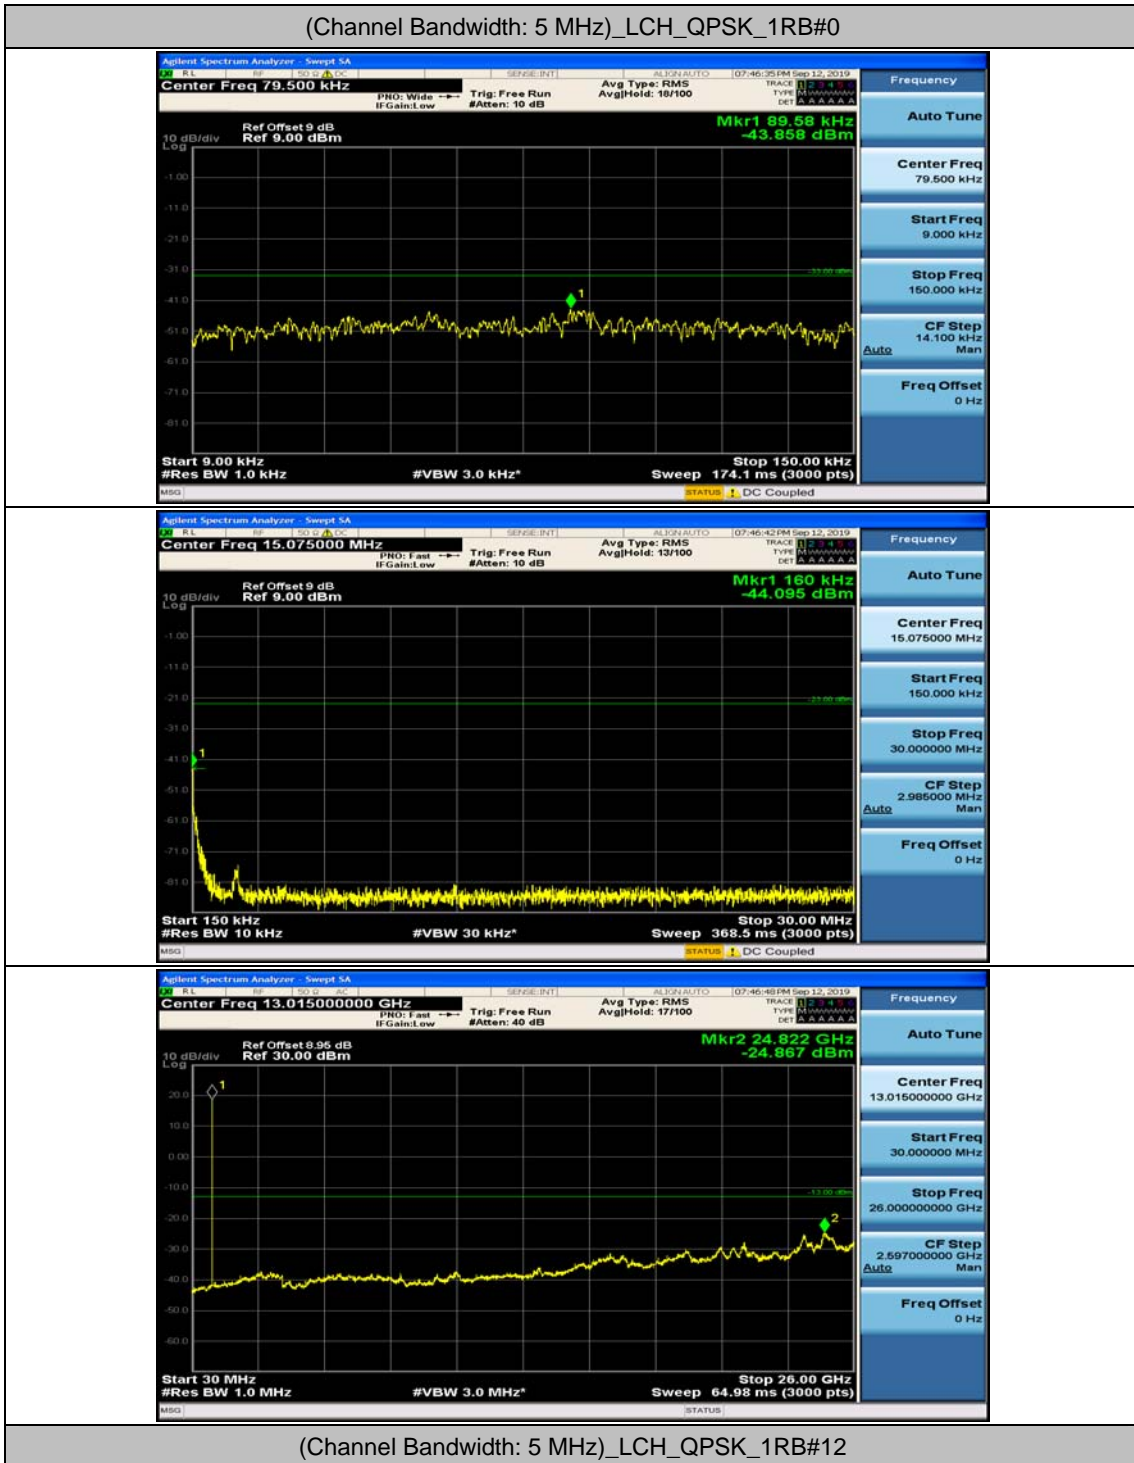

Channel Bandwidth: 3 MHz

(Channel Bandwidth: 3 MHz)_MCH_QPSK_1RB#0

(Channel Bandwidth: 3 MHz)_MCH_QPSK_1RB#7

(Channel Bandwidth: 3 MHz)_HCH_QPSK_1RB#0

(Channel Bandwidth: 3 MHz)_HCH_QPSK_1RB#7

(Channel Bandwidth: 3 MHz)_LCH_16QAM_1RB#0

(Channel Bandwidth: 3 MHz)_LCH_16QAM_1RB#7

(Channel Bandwidth: 3 MHz)_MCH_16QAM_1RB#0

(Channel Bandwidth: 3 MHz)_MCH_16QAM_1RB#7

(Channel Bandwidth: 3 MHz)_HCH_16QAM_1RB#0

(Channel Bandwidth: 3 MHz)_HCH_16QAM_1RB#7

Channel Bandwidth: 5 MHz

(Channel Bandwidth: 5 MHz)_MCH_QPSK_1RB#0

(Channel Bandwidth: 5 MHz)_MCH_QPSK_1RB#12

(Channel Bandwidth: 5 MHz)_HCH_QPSK_1RB#0

(Channel Bandwidth: 5 MHz)_HCH_QPSK_1RB#12

(Channel Bandwidth: 5 MHz)_LCH_16QAM_1RB#0