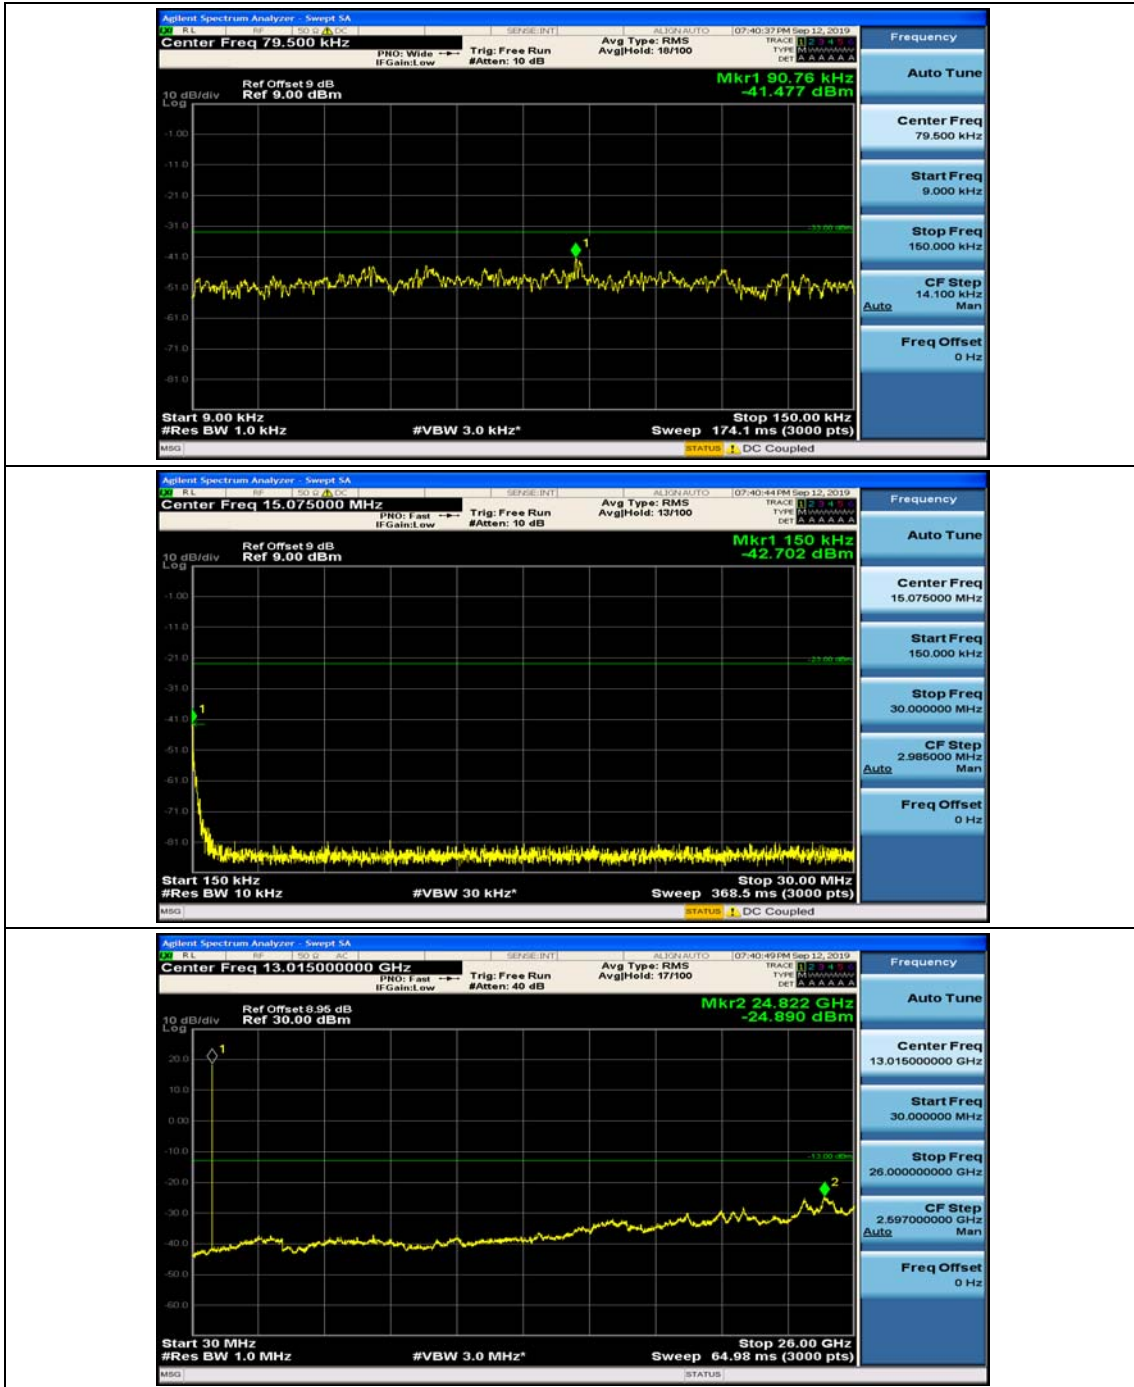

Channel Bandwidth: 3 MHz

(Channel Bandwidth: 3 MHz)_MCH_QPSK_1RB#0

(Channel Bandwidth: 3 MHz)_MCH_QPSK_1RB#7

(Channel Bandwidth: 3 MHz)_HCH_QPSK_1RB#0

(Channel Bandwidth: 3 MHz)_HCH_QPSK_1RB#7

(Channel Bandwidth: 3 MHz)_LCH_16QAM_1RB#0

(Channel Bandwidth: 3 MHz)_LCH_16QAM_1RB#7

(Channel Bandwidth: 3 MHz)_MCH_16QAM_1RB#0

(Channel Bandwidth: 3 MHz)_MCH_16QAM_1RB#7

(Channel Bandwidth: 3 MHz)_HCH_16QAM_1RB#0

(Channel Bandwidth: 3 MHz)_HCH_16QAM_1RB#7

Channel Bandwidth: 5 MHz

(Channel Bandwidth: 5 MHz)_MCH_QPSK_1RB#0

(Channel Bandwidth: 5 MHz)_MCH_QPSK_1RB#12

(Channel Bandwidth: 5 MHz)_HCH_QPSK_1RB#0

(Channel Bandwidth: 5 MHz)_HCH_QPSK_1RB#12

(Channel Bandwidth: 5 MHz)_LCH_16QAM_1RB#0