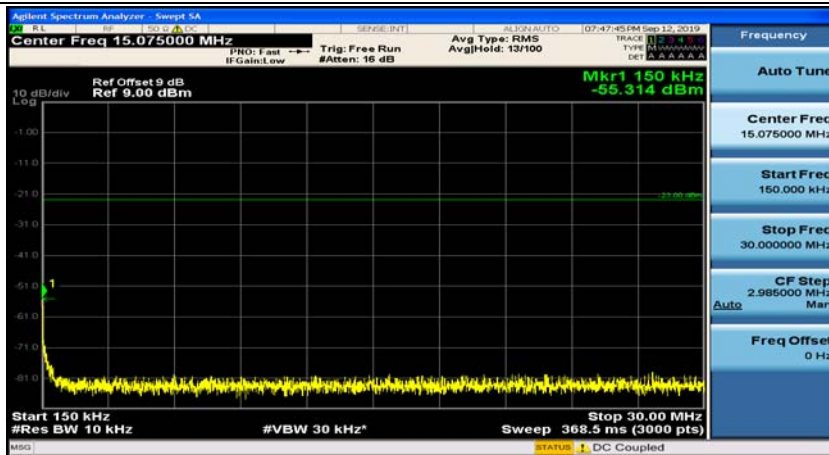

Channel Bandwidth: 5 MHz

(Channel Bandwidth: 5 MHz)_MCH_QPSK_1RB#0

(Channel Bandwidth: 5 MHz)_MCH_QPSK_1RB#12

(Channel Bandwidth: 5 MHz)_HCH_QPSK_1RB#0

(Channel Bandwidth: 5 MHz)_HCH_QPSK_1RB#12

(Channel Bandwidth: 5 MHz)_LCH_16QAM_1RB#0