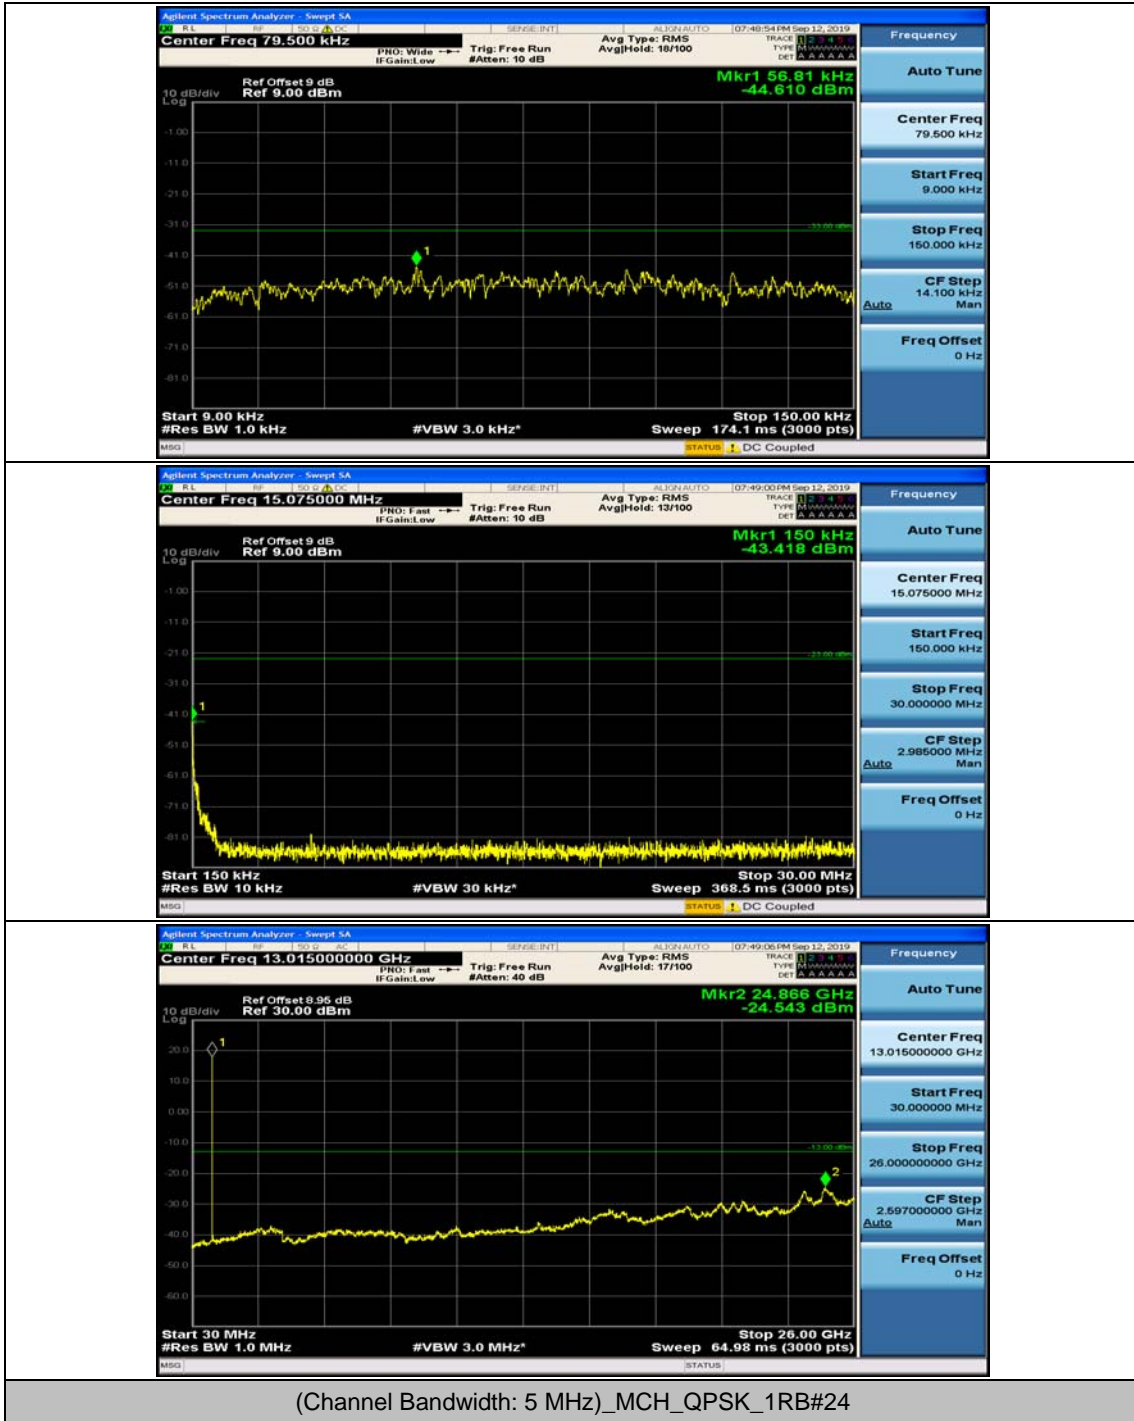

Channel Bandwidth: 5 MHz

(Channel Bandwidth: 5 MHz)_MCH_QPSK_1RB#0

(Channel Bandwidth: 5 MHz)_MCH_QPSK_1RB#12

(Channel Bandwidth: 5 MHz)_HCH_QPSK_1RB#0

(Channel Bandwidth: 5 MHz)_HCH_QPSK_1RB#12

(Channel Bandwidth: 5 MHz)_LCH_16QAM_1RB#0

(Channel Bandwidth: 5 MHz)_LCH_16QAM_1RB#12

(Channel Bandwidth: 5 MHz)_MCH_16QAM_1RB#0

(Channel Bandwidth: 5 MHz)_MCH_16QAM_1RB#12

(Channel Bandwidth: 5 MHz)_HCH_16QAM_1RB#0

(Channel Bandwidth: 5 MHz)_HCH_16QAM_1RB#12