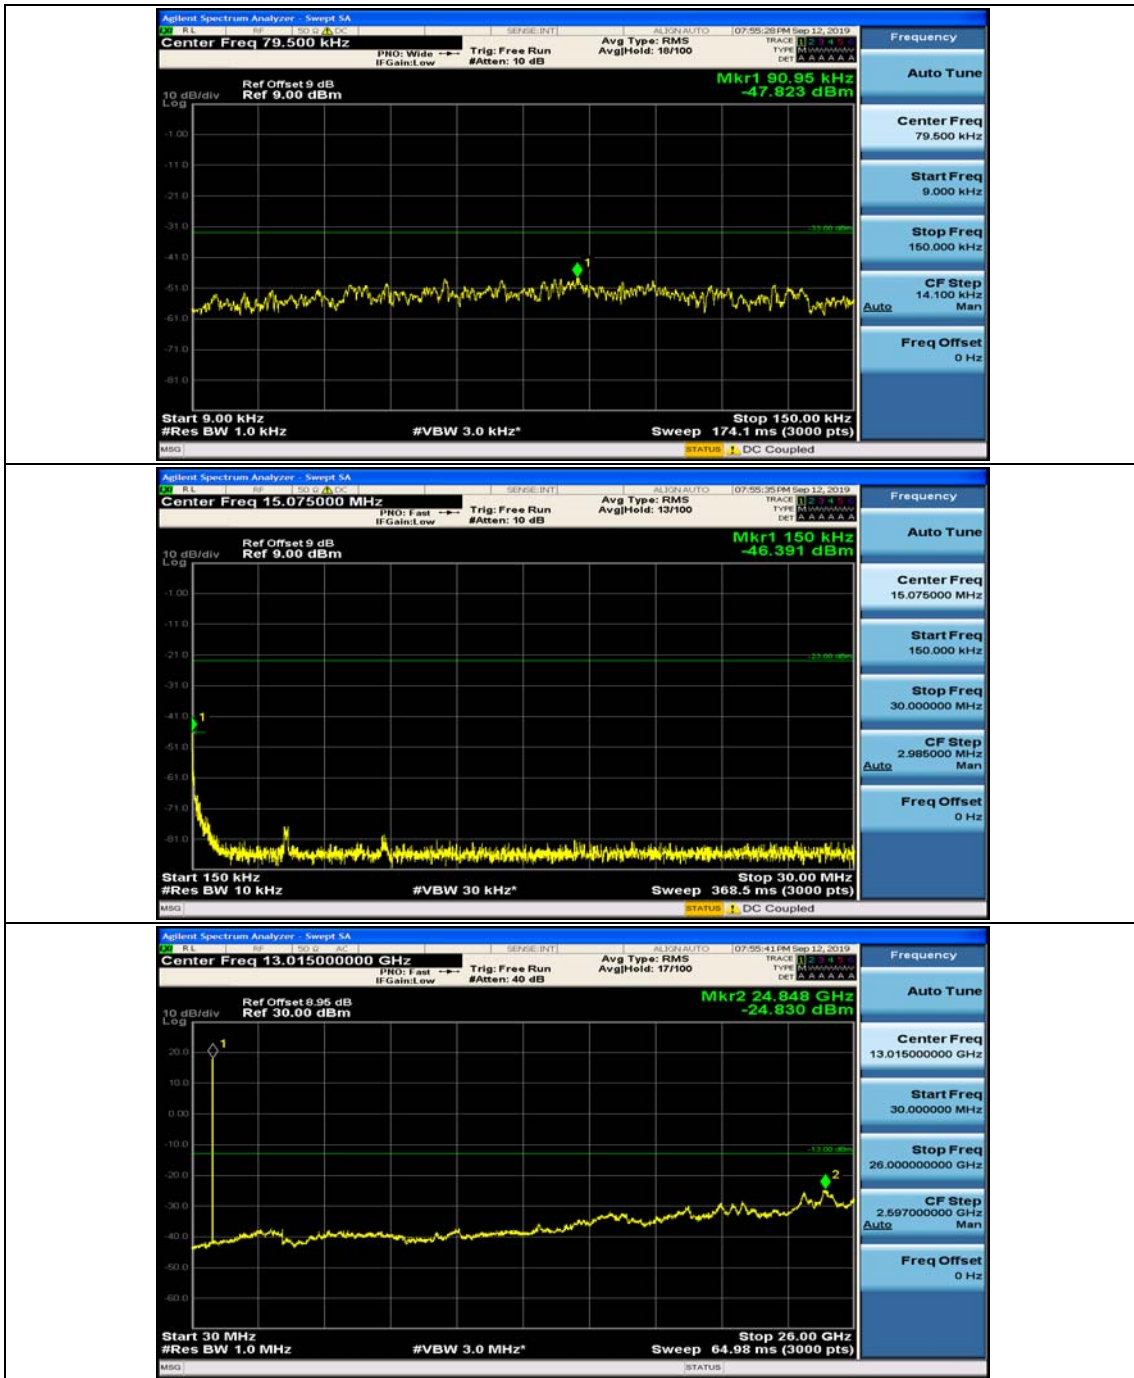

Channel Bandwidth: 10 MHz

Channel Bandwidth: 10 MHz_HCH_QPSK_1RB#0

Channel Bandwidth: 10 MHz_HCH_QPSK_1RB#24