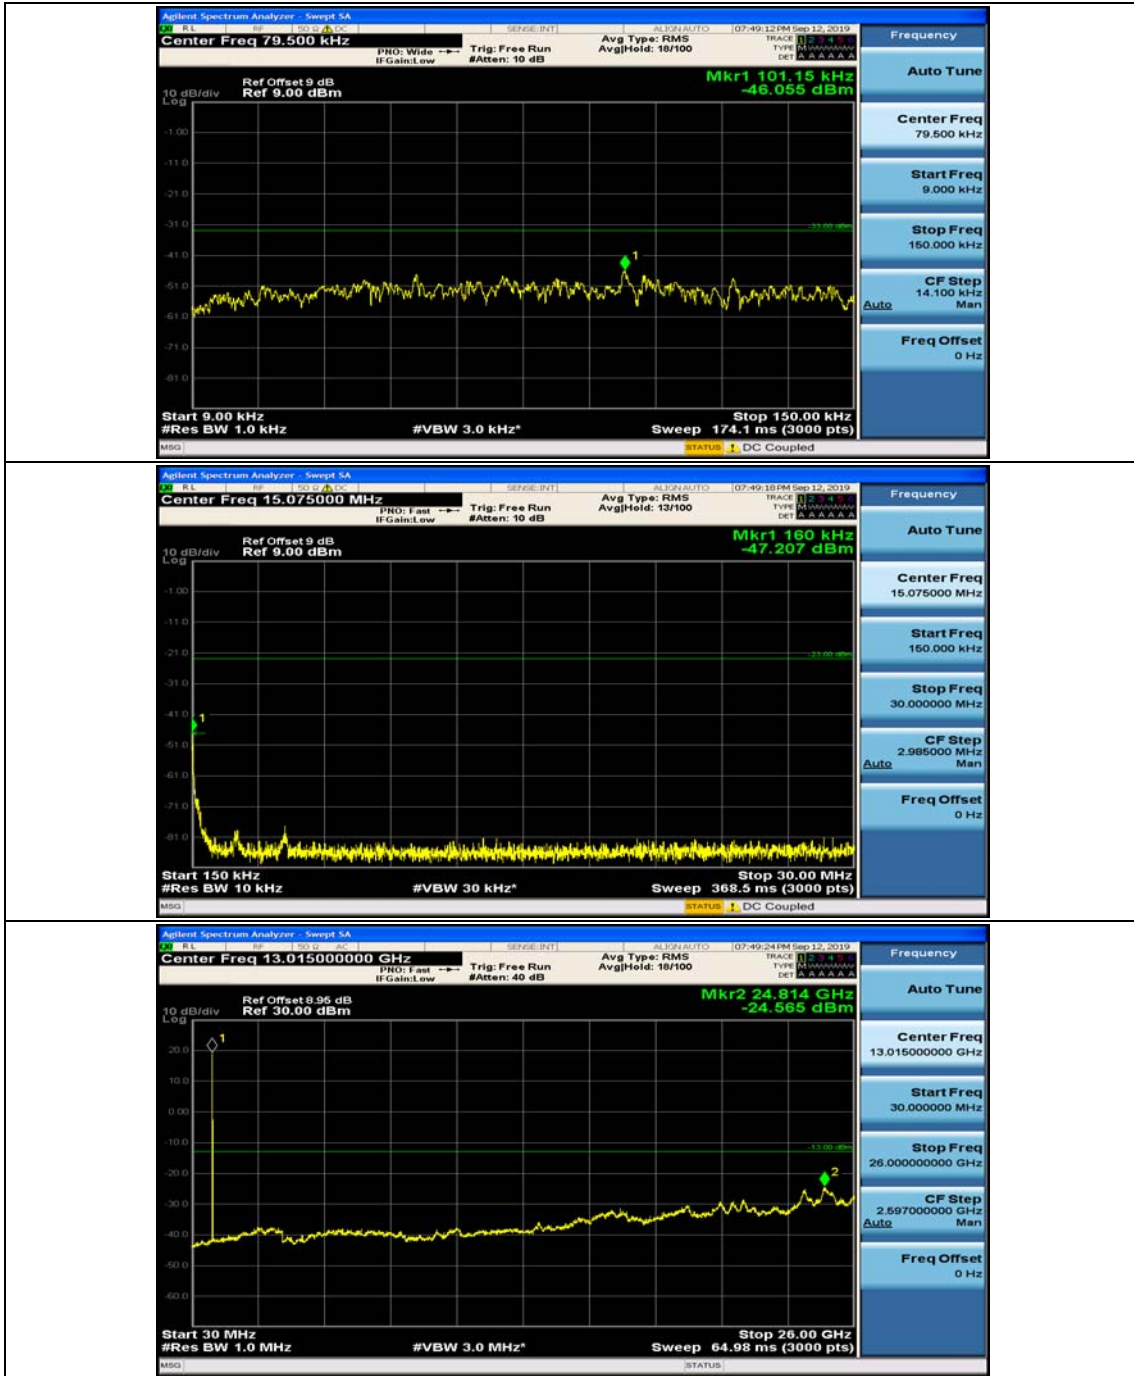

Channel Bandwidth: 5 MHz

(Channel Bandwidth: 5 MHz)_MCH_QPSK_1RB#0

(Channel Bandwidth: 5 MHz)_MCH_QPSK_1RB#12

(Channel Bandwidth: 5 MHz)_HCH_QPSK_1RB#0

(Channel Bandwidth: 5 MHz)_HCH_QPSK_1RB#12

(Channel Bandwidth: 5 MHz)_LCH_16QAM_1RB#0

(Channel Bandwidth: 5 MHz)_LCH_16QAM_1RB#12

(Channel Bandwidth: 5 MHz)_MCH_16QAM_1RB#0

(Channel Bandwidth: 5 MHz)_MCH_16QAM_1RB#12

(Channel Bandwidth: 5 MHz)_HCH_16QAM_1RB#0

(Channel Bandwidth: 5 MHz)_HCH_16QAM_1RB#12