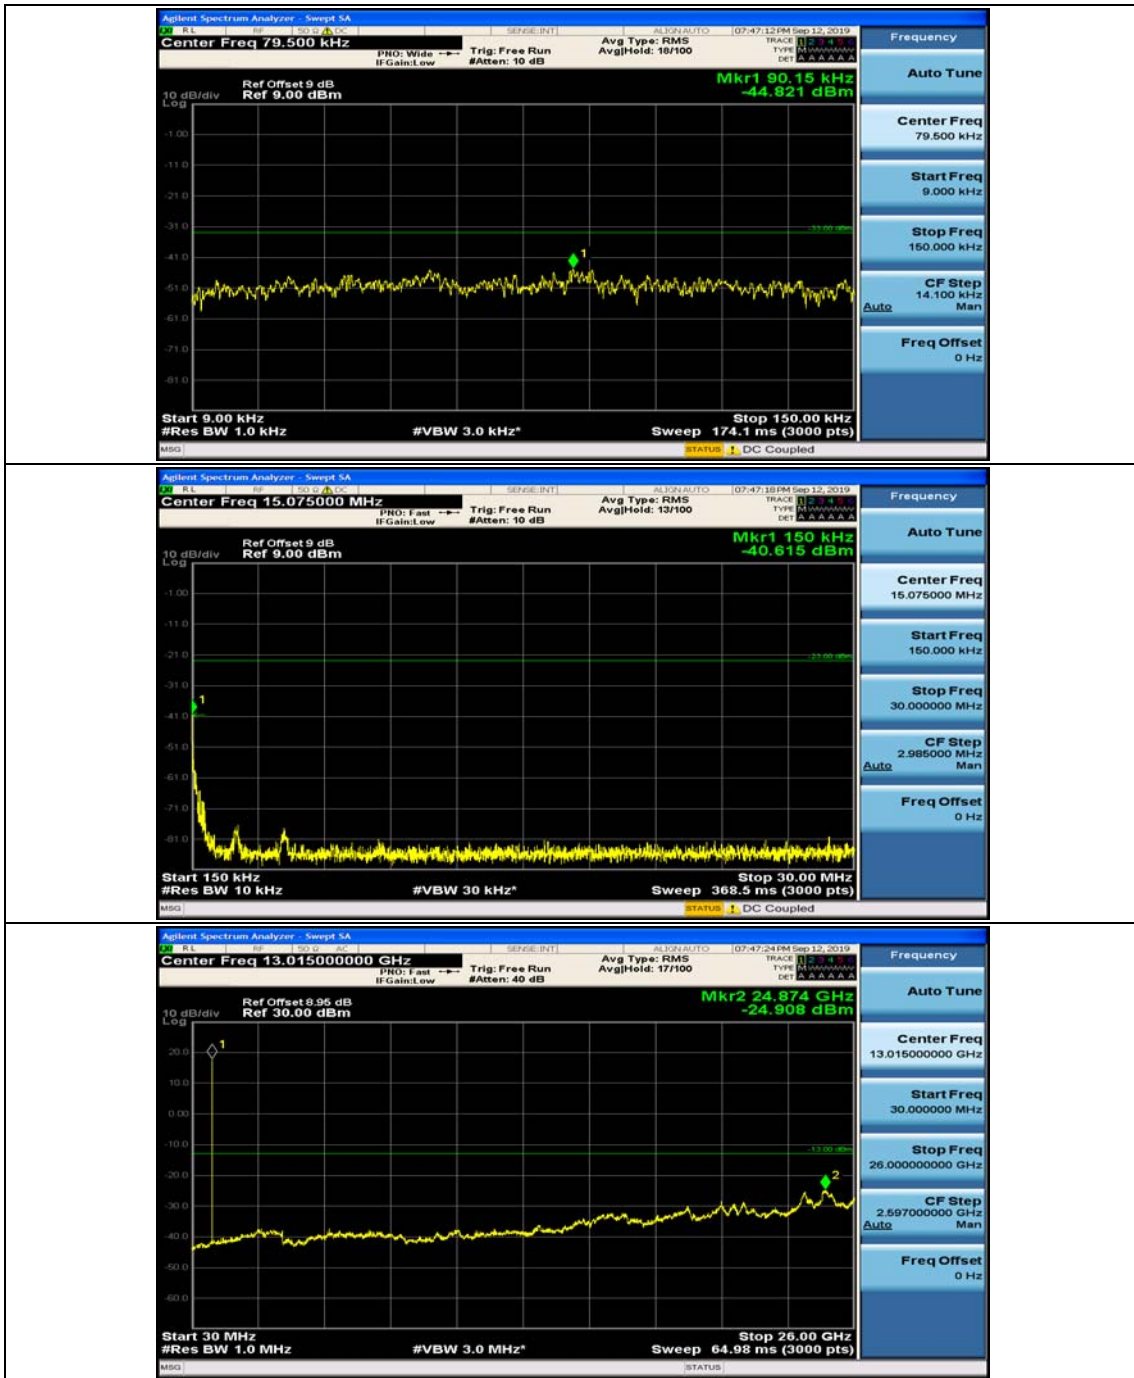

Channel Bandwidth: 3 MHz

(Channel Bandwidth: 3 MHz)_MCH_QPSK_1RB#0

(Channel Bandwidth: 3 MHz)_MCH_QPSK_1RB#7

(Channel Bandwidth: 3 MHz)_HCH_QPSK_1RB#0

(Channel Bandwidth: 3 MHz)_HCH_QPSK_1RB#7

(Channel Bandwidth: 3 MHz)_LCH_16QAM_1RB#0

(Channel Bandwidth: 3 MHz)_LCH_16QAM_1RB#7

(Channel Bandwidth: 3 MHz)_MCH_16QAM_1RB#0

(Channel Bandwidth: 3 MHz)_MCH_16QAM_1RB#7

(Channel Bandwidth: 3 MHz)_HCH_16QAM_1RB#0

(Channel Bandwidth: 3 MHz)_HCH_16QAM_1RB#7

Channel Bandwidth: 5 MHz

(Channel Bandwidth: 5 MHz)_MCH_QPSK_1RB#0

(Channel Bandwidth: 5 MHz)_MCH_QPSK_1RB#12

(Channel Bandwidth: 5 MHz)_HCH_QPSK_1RB#0

(Channel Bandwidth: 5 MHz)_HCH_QPSK_1RB#12

(Channel Bandwidth: 5 MHz)_LCH_16QAM_1RB#0