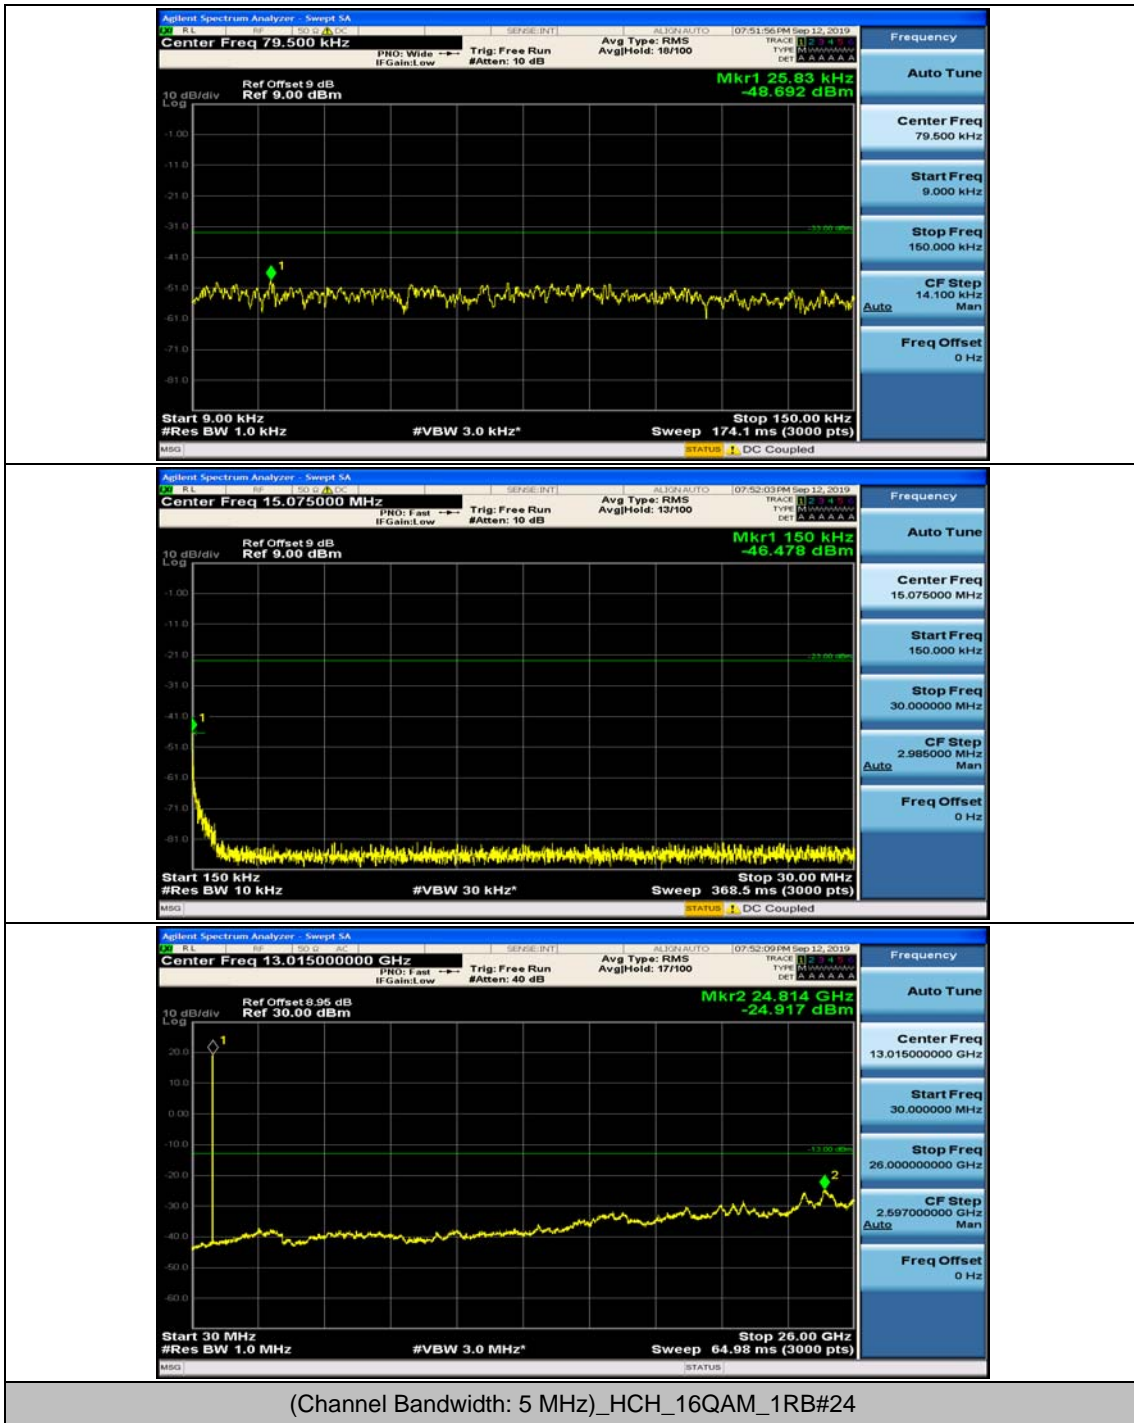

Channel Bandwidth: 5 MHz

(Channel Bandwidth: 5 MHz)_MCH_QPSK_1RB#0

(Channel Bandwidth: 5 MHz)_MCH_QPSK_1RB#12

(Channel Bandwidth: 5 MHz)_HCH_QPSK_1RB#0

(Channel Bandwidth: 5 MHz)_HCH_QPSK_1RB#12

(Channel Bandwidth: 5 MHz)_LCH_16QAM_1RB#0

(Channel Bandwidth: 5 MHz)_LCH_16QAM_1RB#12

(Channel Bandwidth: 5 MHz)_MCH_16QAM_1RB#0

(Channel Bandwidth: 5 MHz)_MCH_16QAM_1RB#12

(Channel Bandwidth: 5 MHz)_HCH_16QAM_1RB#0

(Channel Bandwidth: 5 MHz)_HCH_16QAM_1RB#12

Channel Bandwidth: 10 MHz

Channel Bandwidth: 10 MHz_HCH_QPSK_1RB#0

Channel Bandwidth: 10 MHz_HCH_QPSK_1RB#24