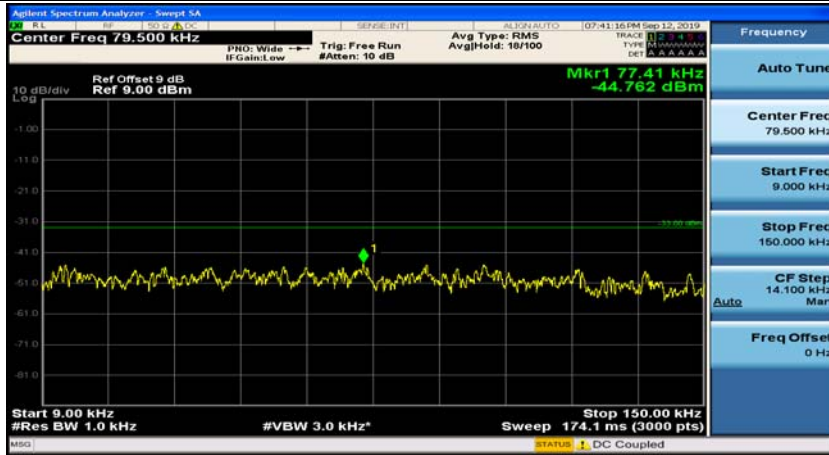

Channel Bandwidth: 3 MHz

(Channel Bandwidth: 3 MHz)_MCH_QPSK_1RB#0

(Channel Bandwidth: 3 MHz)_MCH_QPSK_1RB#7

(Channel Bandwidth: 3 MHz)_HCH_QPSK_1RB#0

(Channel Bandwidth: 3 MHz)_HCH_QPSK_1RB#7

(Channel Bandwidth: 3 MHz)_LCH_16QAM_1RB#0

(Channel Bandwidth: 3 MHz)_LCH_16QAM_1RB#7

(Channel Bandwidth: 3 MHz)_MCH_16QAM_1RB#0

(Channel Bandwidth: 3 MHz)_MCH_16QAM_1RB#7

(Channel Bandwidth: 3 MHz)_HCH_16QAM_1RB#0

(Channel Bandwidth: 3 MHz)_HCH_16QAM_1RB#7