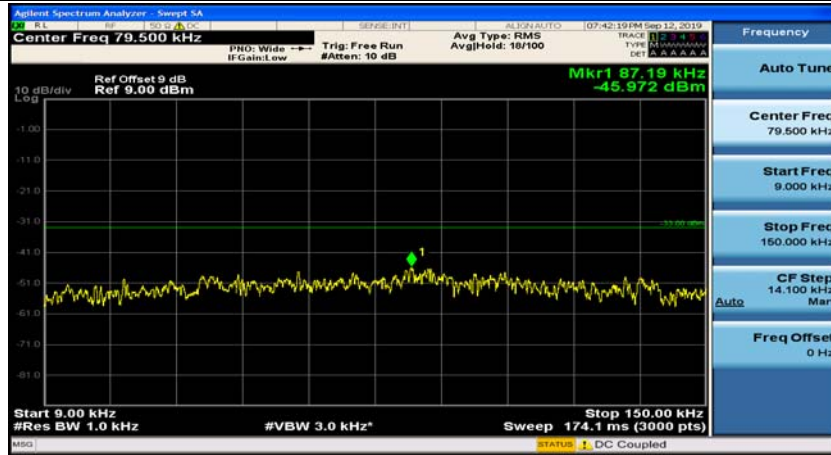

Channel Bandwidth: 3 MHz

(Channel Bandwidth: 3 MHz)_MCH_QPSK_1RB#0

(Channel Bandwidth: 3 MHz)_MCH_QPSK_1RB#7

(Channel Bandwidth: 3 MHz)_HCH_QPSK_1RB#0

(Channel Bandwidth: 3 MHz)_HCH_QPSK_1RB#7

(Channel Bandwidth: 3 MHz)_LCH_16QAM_1RB#0

(Channel Bandwidth: 3 MHz)_LCH_16QAM_1RB#7

(Channel Bandwidth: 3 MHz)_MCH_16QAM_1RB#0

(Channel Bandwidth: 3 MHz)_MCH_16QAM_1RB#7

(Channel Bandwidth: 3 MHz)_HCH_16QAM_1RB#0

(Channel Bandwidth: 3 MHz)_HCH_16QAM_1RB#7