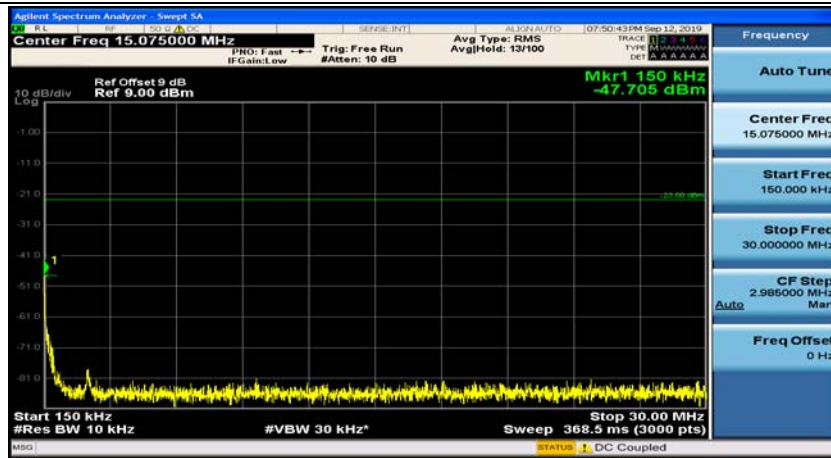

Channel Bandwidth: 5 MHz

(Channel Bandwidth: 5 MHz)_MCH_QPSK_1RB#0

(Channel Bandwidth: 5 MHz)_MCH_QPSK_1RB#12

(Channel Bandwidth: 5 MHz)_HCH_QPSK_1RB#0

(Channel Bandwidth: 5 MHz)_HCH_QPSK_1RB#12

(Channel Bandwidth: 5 MHz)_LCH_16QAM_1RB#0