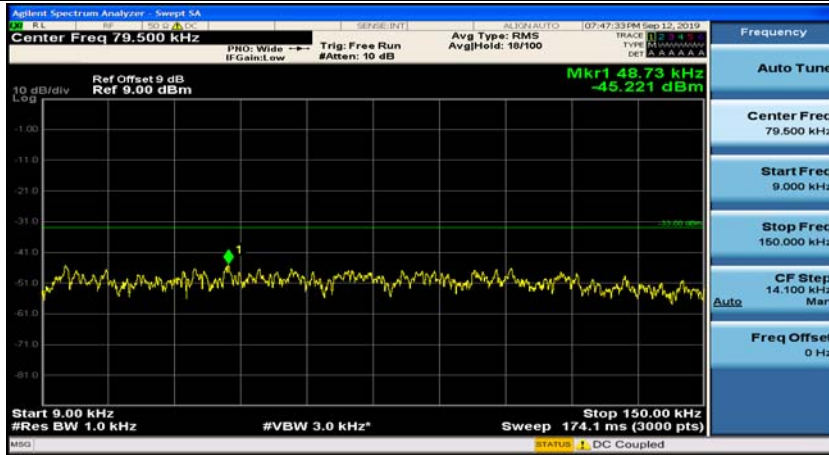

Channel Bandwidth: 5 MHz

(Channel Bandwidth: 5 MHz)_MCH_QPSK_1RB#0

(Channel Bandwidth: 5 MHz)_MCH_QPSK_1RB#12

(Channel Bandwidth: 5 MHz)_HCH_QPSK_1RB#0

(Channel Bandwidth: 5 MHz)_HCH_QPSK_1RB#12

(Channel Bandwidth: 5 MHz)_LCH_16QAM_1RB#0