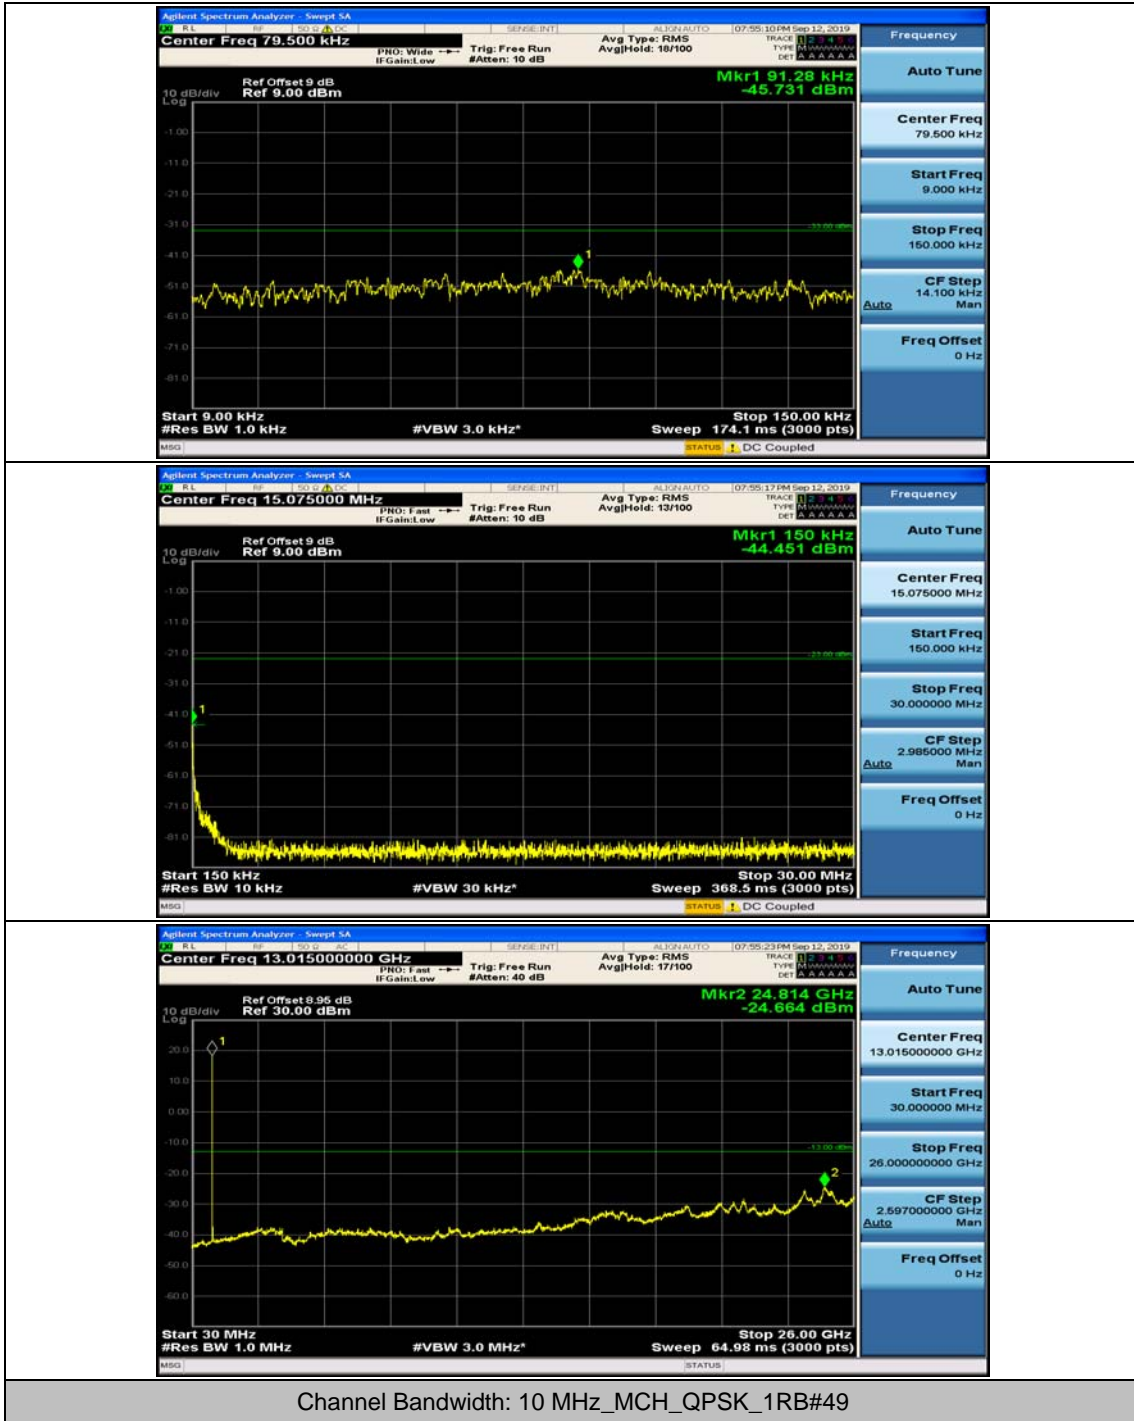

Channel Bandwidth: 5 MHz

(Channel Bandwidth: 5 MHz)_MCH_QPSK_1RB#0

(Channel Bandwidth: 5 MHz)_MCH_QPSK_1RB#12

(Channel Bandwidth: 5 MHz)_HCH_QPSK_1RB#0

(Channel Bandwidth: 5 MHz)_HCH_QPSK_1RB#12

(Channel Bandwidth: 5 MHz)_LCH_16QAM_1RB#0

(Channel Bandwidth: 5 MHz)_LCH_16QAM_1RB#12

(Channel Bandwidth: 5 MHz)_MCH_16QAM_1RB#0

(Channel Bandwidth: 5 MHz)_MCH_16QAM_1RB#12

(Channel Bandwidth: 5 MHz)_HCH_16QAM_1RB#0

(Channel Bandwidth: 5 MHz)_HCH_16QAM_1RB#12

Channel Bandwidth: 10 MHz

Channel Bandwidth: 10 MHz_HCH_QPSK_1RB#0

Channel Bandwidth: 10 MHz_HCH_QPSK_1RB#24