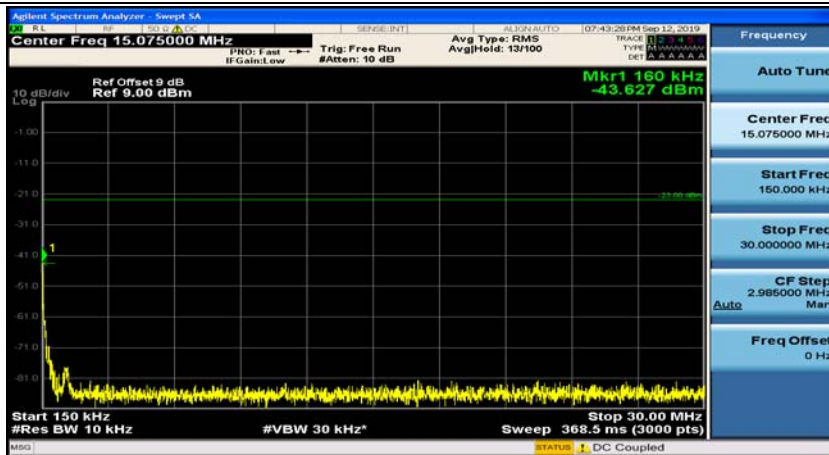

Channel Bandwidth: 3 MHz

(Channel Bandwidth: 3 MHz)_MCH_QPSK_1RB#0

(Channel Bandwidth: 3 MHz)_MCH_QPSK_1RB#7

(Channel Bandwidth: 3 MHz)_HCH_QPSK_1RB#0

(Channel Bandwidth: 3 MHz)_HCH_QPSK_1RB#7

(Channel Bandwidth: 3 MHz)_LCH_16QAM_1RB#0

(Channel Bandwidth: 3 MHz)_LCH_16QAM_1RB#7

(Channel Bandwidth: 3 MHz)_MCH_16QAM_1RB#0

(Channel Bandwidth: 3 MHz)_MCH_16QAM_1RB#7

(Channel Bandwidth: 3 MHz)_HCH_16QAM_1RB#0

(Channel Bandwidth: 3 MHz)_HCH_16QAM_1RB#7