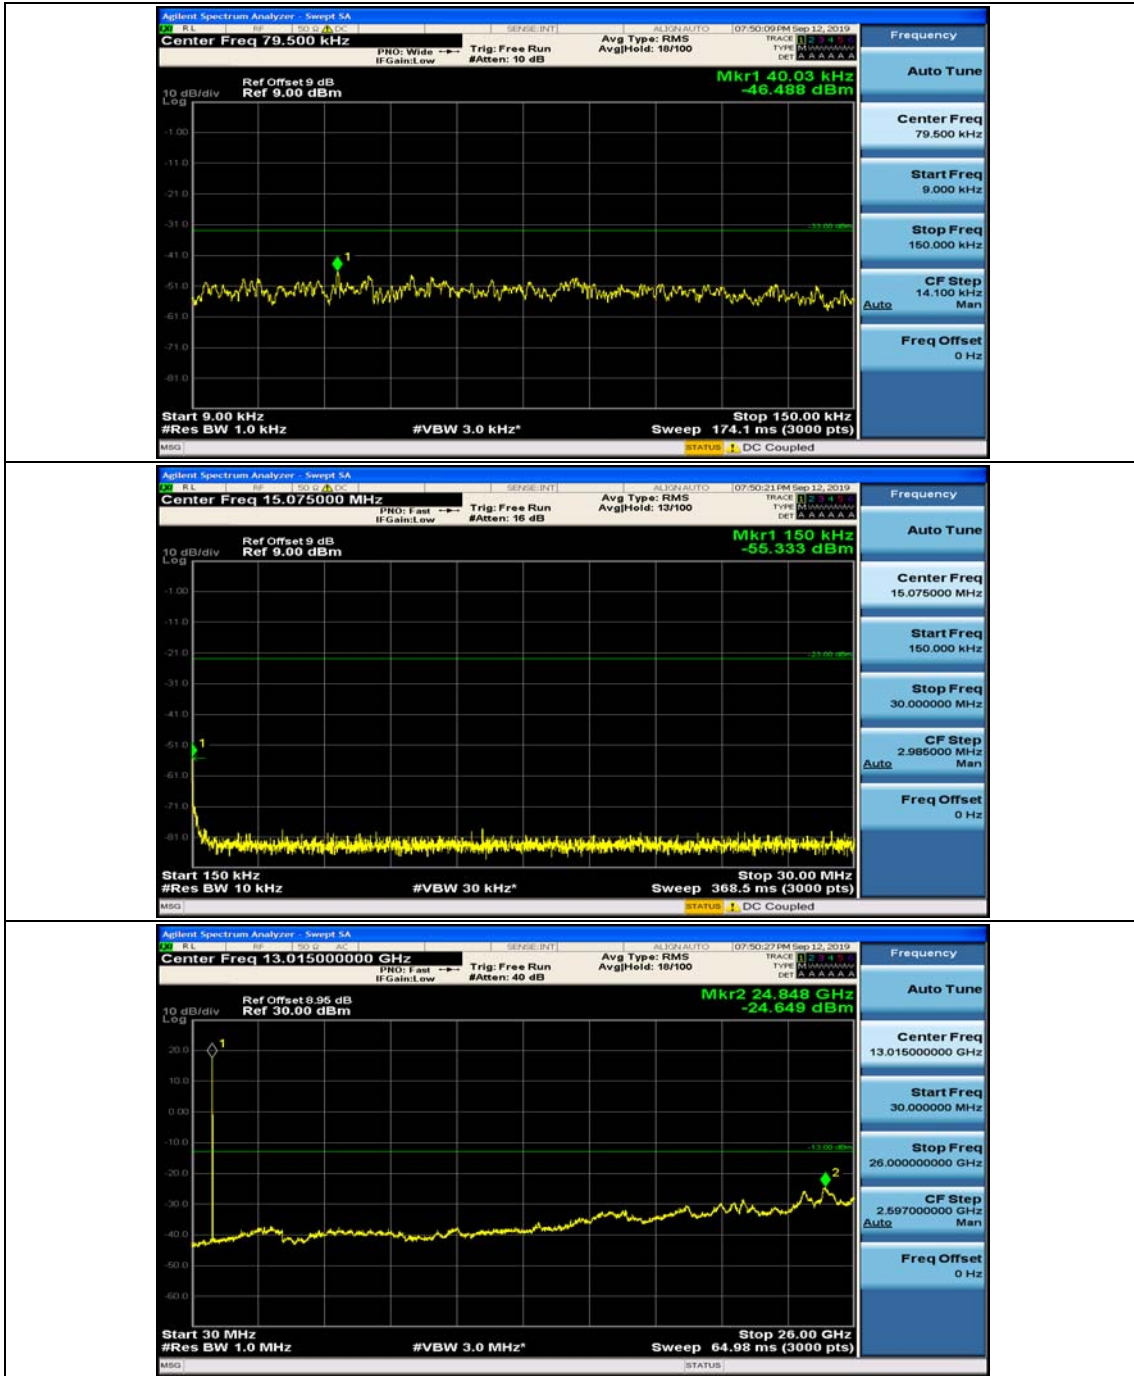

Channel Bandwidth: 5 MHz

(Channel Bandwidth: 5 MHz)_MCH_QPSK_1RB#0

(Channel Bandwidth: 5 MHz)_MCH_QPSK_1RB#12

(Channel Bandwidth: 5 MHz)_HCH_QPSK_1RB#0

(Channel Bandwidth: 5 MHz)_HCH_QPSK_1RB#12

(Channel Bandwidth: 5 MHz)_LCH_16QAM_1RB#0

(Channel Bandwidth: 5 MHz)_LCH_16QAM_1RB#12

(Channel Bandwidth: 5 MHz)_MCH_16QAM_1RB#0

(Channel Bandwidth: 5 MHz)_MCH_16QAM_1RB#12

(Channel Bandwidth: 5 MHz)_HCH_16QAM_1RB#0

(Channel Bandwidth: 5 MHz)_HCH_16QAM_1RB#12

Channel Bandwidth: 10 MHz

Channel Bandwidth: 10 MHz_HCH_QPSK_1RB#0

Channel Bandwidth: 10 MHz_HCH_QPSK_1RB#24