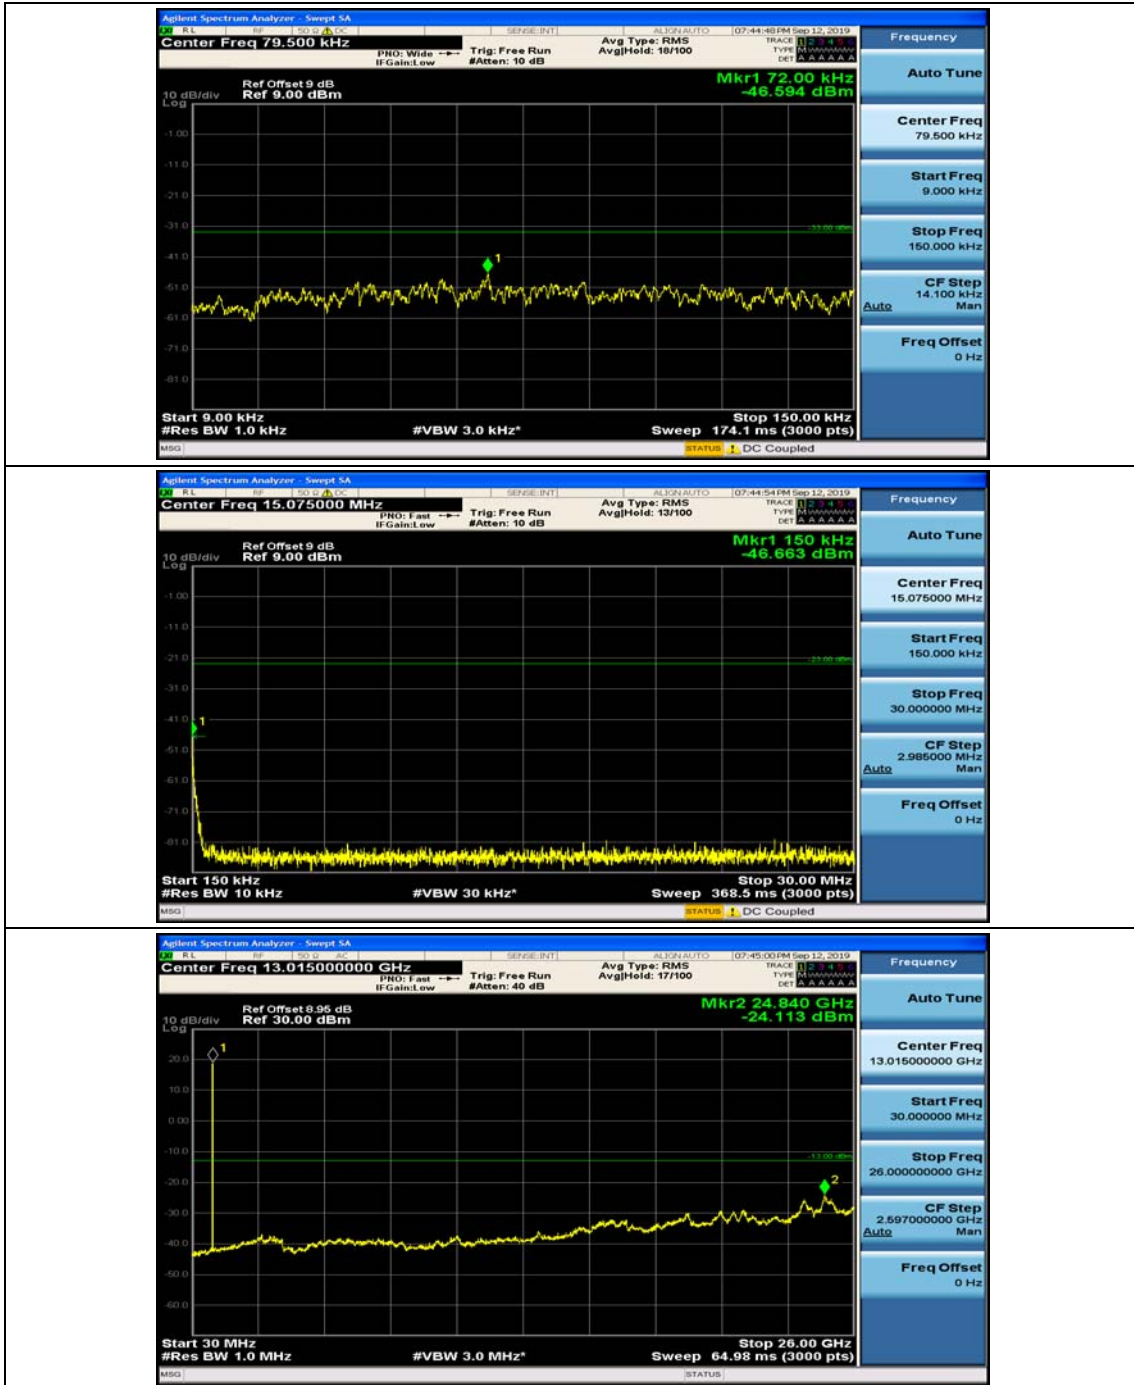

Channel Bandwidth: 3 MHz

(Channel Bandwidth: 3 MHz)_MCH_QPSK_1RB#0

(Channel Bandwidth: 3 MHz)_MCH_QPSK_1RB#7

(Channel Bandwidth: 3 MHz)_HCH_QPSK_1RB#0

(Channel Bandwidth: 3 MHz)_HCH_QPSK_1RB#7

(Channel Bandwidth: 3 MHz)_LCH_16QAM_1RB#0

(Channel Bandwidth: 3 MHz)_LCH_16QAM_1RB#7

(Channel Bandwidth: 3 MHz)_MCH_16QAM_1RB#0

(Channel Bandwidth: 3 MHz)_MCH_16QAM_1RB#7

(Channel Bandwidth: 3 MHz)_HCH_16QAM_1RB#0

(Channel Bandwidth: 3 MHz)_HCH_16QAM_1RB#7

Channel Bandwidth: 5 MHz

(Channel Bandwidth: 5 MHz)_MCH_QPSK_1RB#0

(Channel Bandwidth: 5 MHz)_MCH_QPSK_1RB#12

(Channel Bandwidth: 5 MHz)_HCH_QPSK_1RB#0

(Channel Bandwidth: 5 MHz)_HCH_QPSK_1RB#12

(Channel Bandwidth: 5 MHz)_LCH_16QAM_1RB#0