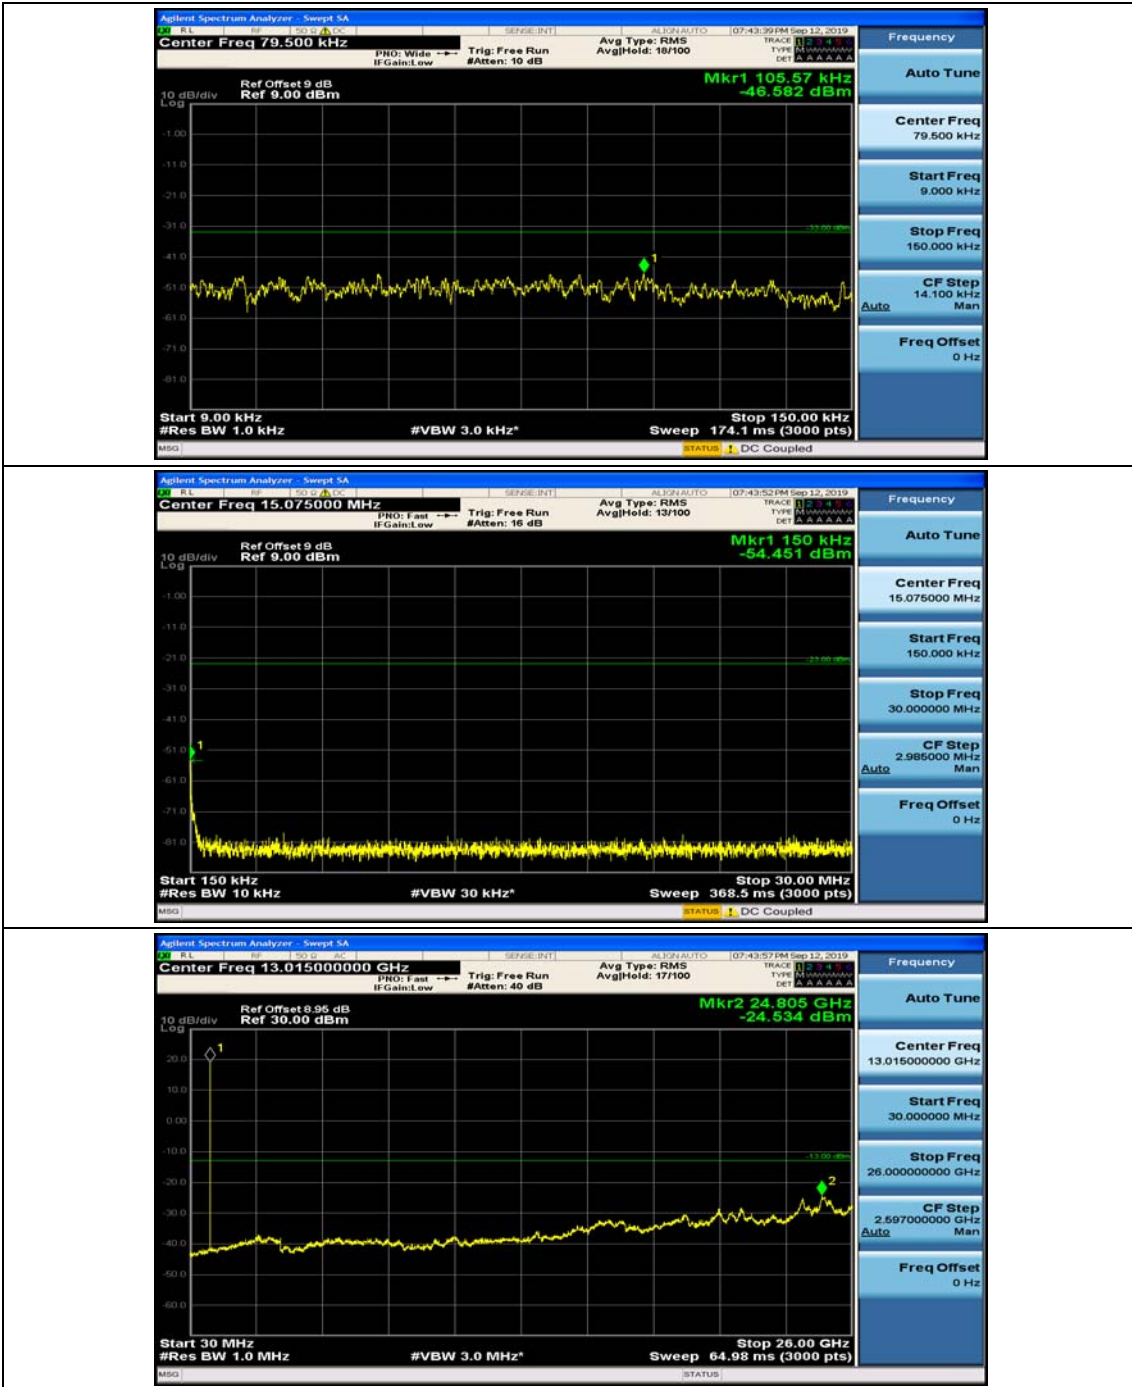

Channel Bandwidth: 3 MHz

(Channel Bandwidth: 3 MHz)_MCH_QPSK_1RB#0

(Channel Bandwidth: 3 MHz)_MCH_QPSK_1RB#7

(Channel Bandwidth: 3 MHz)_HCH_QPSK_1RB#0

(Channel Bandwidth: 3 MHz)_HCH_QPSK_1RB#7

(Channel Bandwidth: 3 MHz)_LCH_16QAM_1RB#0

(Channel Bandwidth: 3 MHz)_LCH_16QAM_1RB#7

(Channel Bandwidth: 3 MHz)_MCH_16QAM_1RB#0

(Channel Bandwidth: 3 MHz)_MCH_16QAM_1RB#7

(Channel Bandwidth: 3 MHz)_HCH_16QAM_1RB#0

(Channel Bandwidth: 3 MHz)_HCH_16QAM_1RB#7

Channel Bandwidth: 5 MHz

(Channel Bandwidth: 5 MHz)_MCH_QPSK_1RB#0

(Channel Bandwidth: 5 MHz)_MCH_QPSK_1RB#12

(Channel Bandwidth: 5 MHz)_HCH_QPSK_1RB#0

(Channel Bandwidth: 5 MHz)_HCH_QPSK_1RB#12

(Channel Bandwidth: 5 MHz)_LCH_16QAM_1RB#0