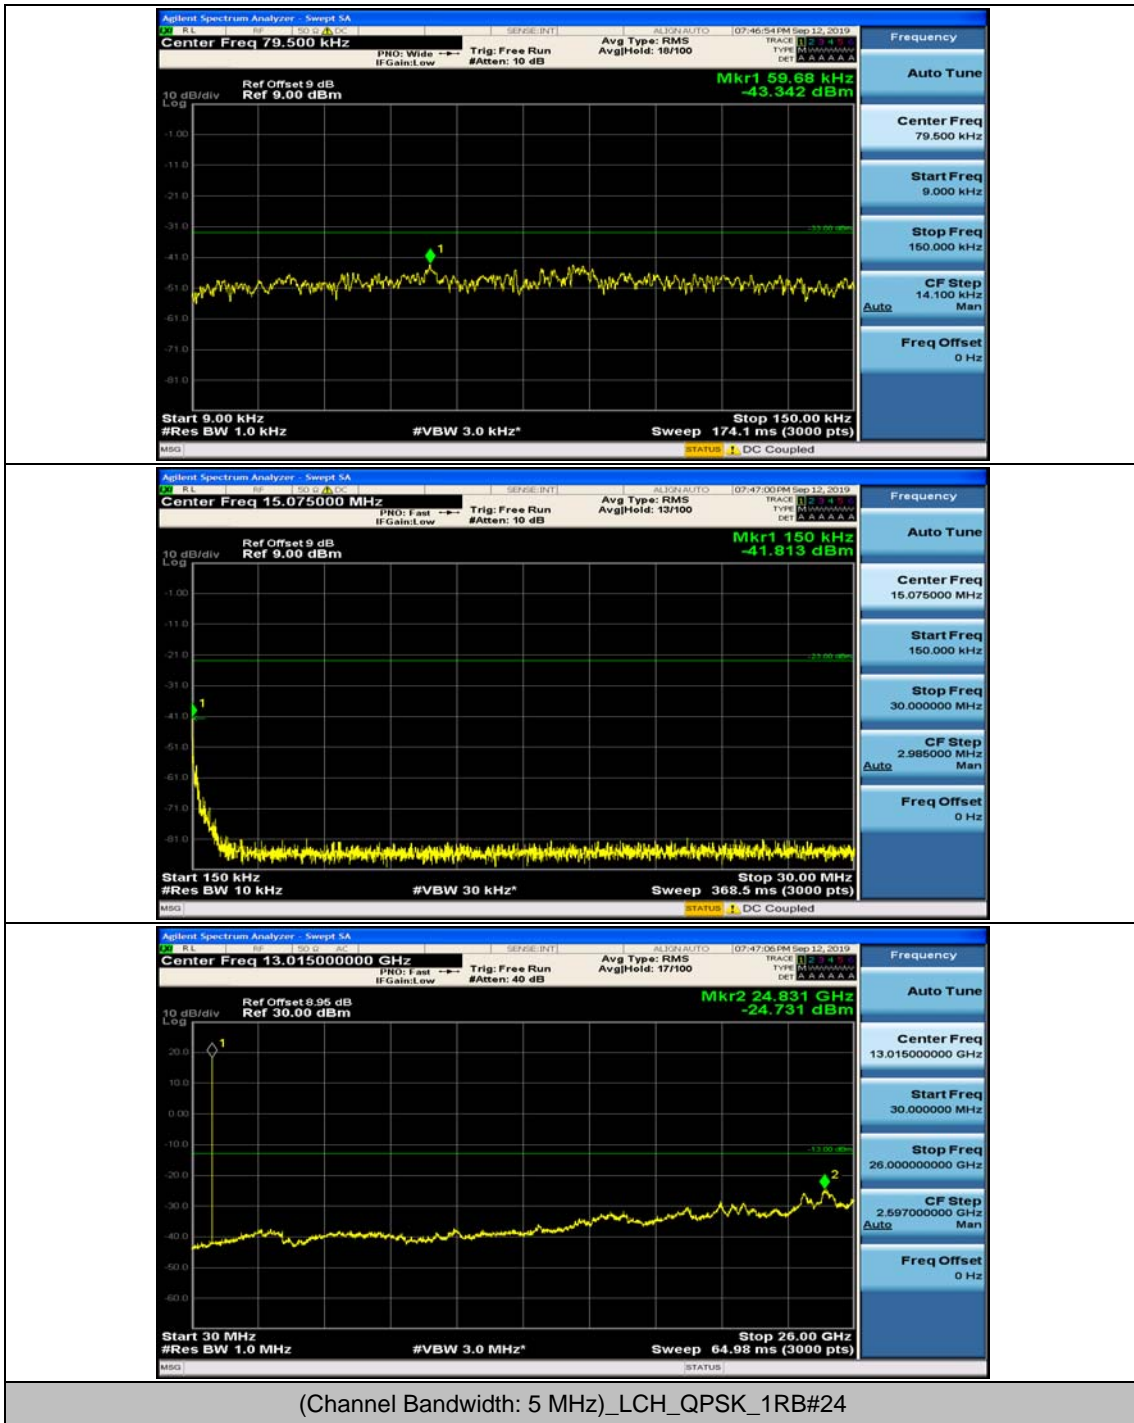

Channel Bandwidth: 3 MHz

(Channel Bandwidth: 3 MHz)_MCH_QPSK_1RB#0

(Channel Bandwidth: 3 MHz)_MCH_QPSK_1RB#7

(Channel Bandwidth: 3 MHz)_HCH_QPSK_1RB#0

(Channel Bandwidth: 3 MHz)_HCH_QPSK_1RB#7

(Channel Bandwidth: 3 MHz)_LCH_16QAM_1RB#0

(Channel Bandwidth: 3 MHz)_LCH_16QAM_1RB#7

(Channel Bandwidth: 3 MHz)_MCH_16QAM_1RB#0

(Channel Bandwidth: 3 MHz)_MCH_16QAM_1RB#7

(Channel Bandwidth: 3 MHz)_HCH_16QAM_1RB#0

(Channel Bandwidth: 3 MHz)_HCH_16QAM_1RB#7

Channel Bandwidth: 5 MHz

(Channel Bandwidth: 5 MHz)_MCH_QPSK_1RB#0

(Channel Bandwidth: 5 MHz)_MCH_QPSK_1RB#12

(Channel Bandwidth: 5 MHz)_HCH_QPSK_1RB#0

(Channel Bandwidth: 5 MHz)_HCH_QPSK_1RB#12

(Channel Bandwidth: 5 MHz)_LCH_16QAM_1RB#0