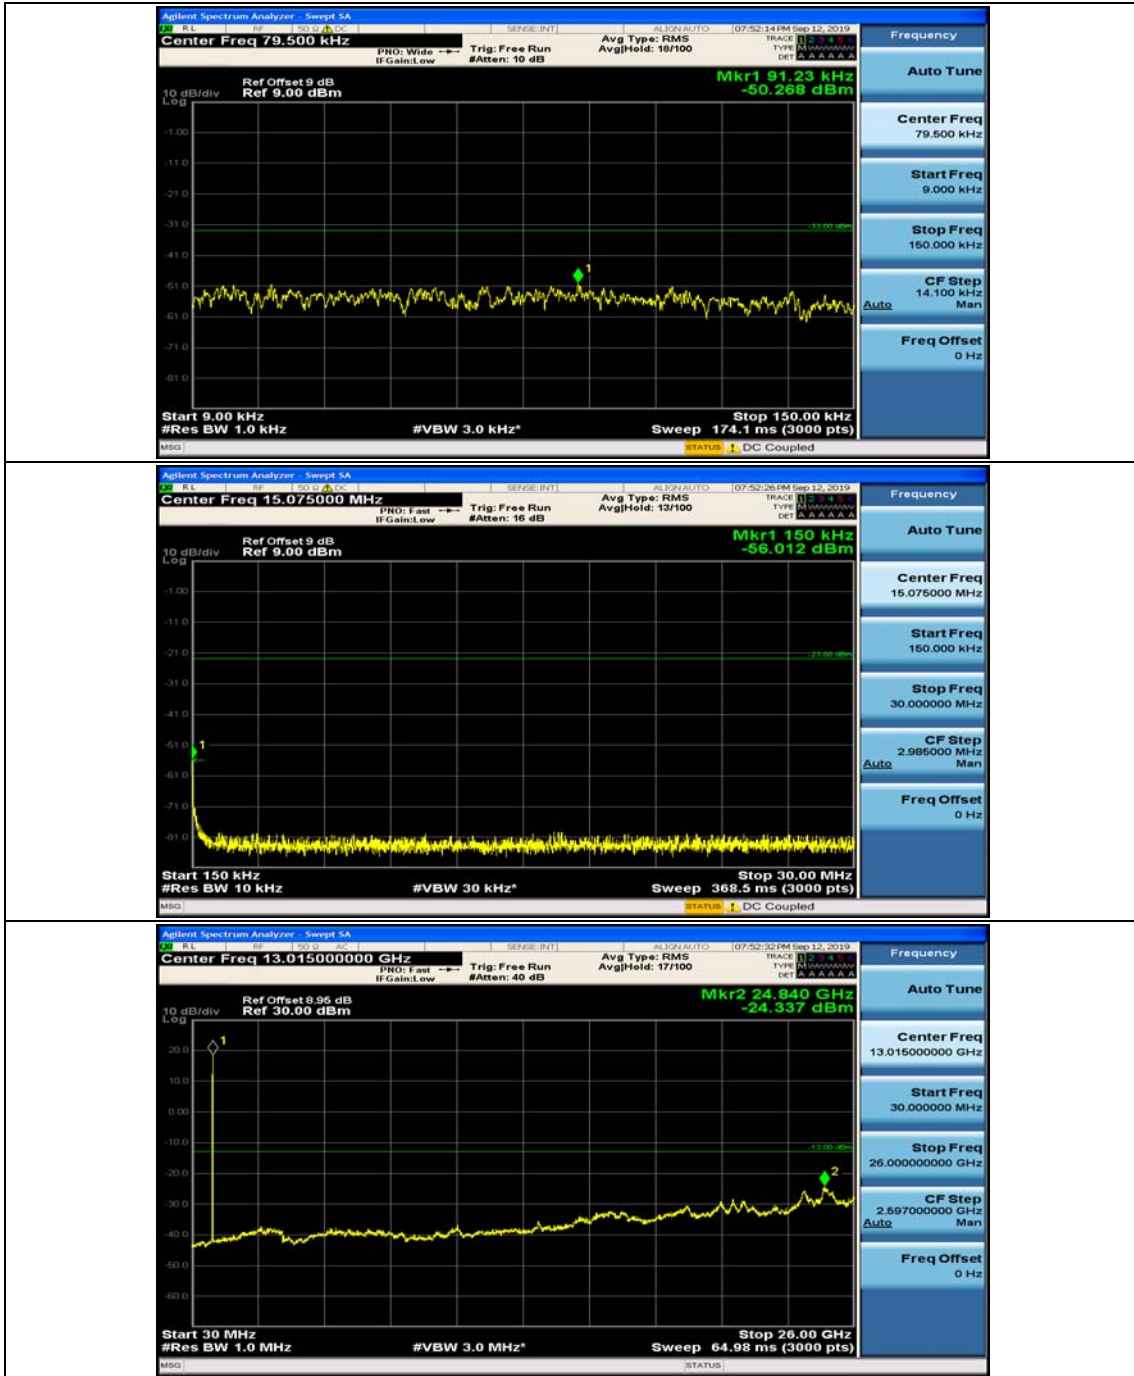

Channel Bandwidth: 5 MHz

(Channel Bandwidth: 5 MHz)_MCH_QPSK_1RB#0

(Channel Bandwidth: 5 MHz)_MCH_QPSK_1RB#12

(Channel Bandwidth: 5 MHz)_HCH_QPSK_1RB#0

(Channel Bandwidth: 5 MHz)_HCH_QPSK_1RB#12

(Channel Bandwidth: 5 MHz)_LCH_16QAM_1RB#0

(Channel Bandwidth: 5 MHz)_LCH_16QAM_1RB#12

(Channel Bandwidth: 5 MHz)_MCH_16QAM_1RB#0

(Channel Bandwidth: 5 MHz)_MCH_16QAM_1RB#12

(Channel Bandwidth: 5 MHz)_HCH_16QAM_1RB#0

(Channel Bandwidth: 5 MHz)_HCH_16QAM_1RB#12

Channel Bandwidth: 10 MHz

Channel Bandwidth: 10 MHz_HCH_QPSK_1RB#0

Channel Bandwidth: 10 MHz_HCH_QPSK_1RB#24