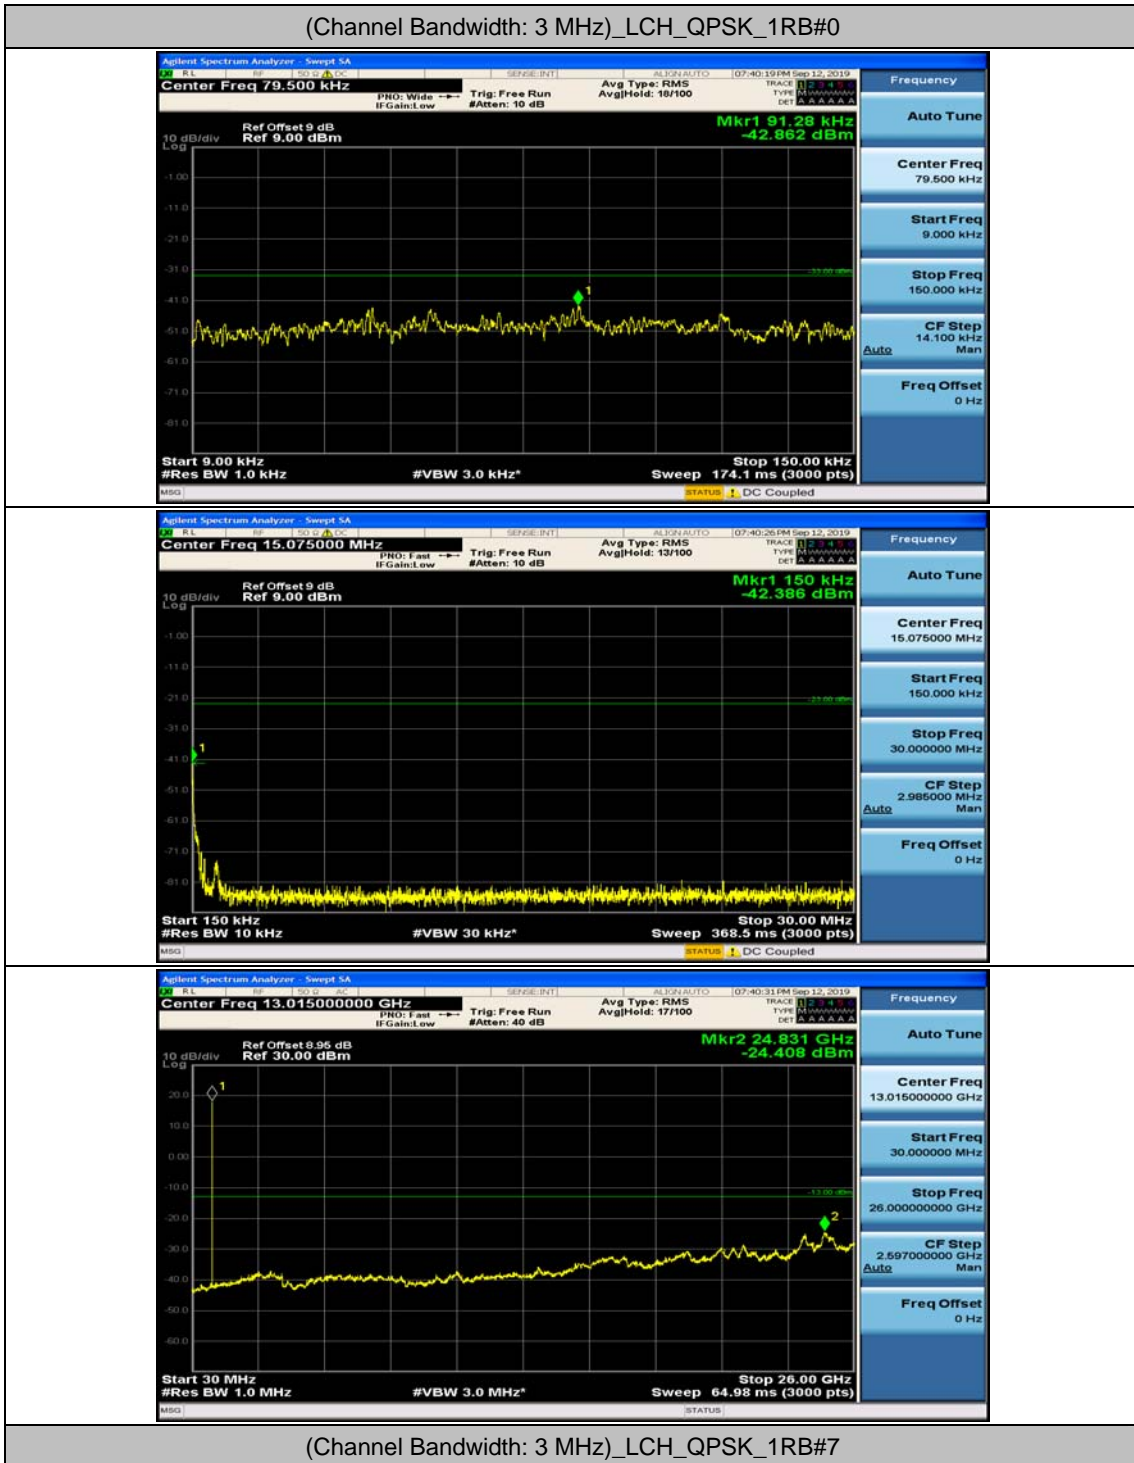

Channel Bandwidth: 3 MHz

(Channel Bandwidth: 3 MHz)_MCH_QPSK_1RB#0

(Channel Bandwidth: 3 MHz)_MCH_QPSK_1RB#7

(Channel Bandwidth: 3 MHz)_HCH_QPSK_1RB#0

(Channel Bandwidth: 3 MHz)_HCH_QPSK_1RB#7

(Channel Bandwidth: 3 MHz)_LCH_16QAM_1RB#0

(Channel Bandwidth: 3 MHz)_LCH_16QAM_1RB#7

(Channel Bandwidth: 3 MHz)_MCH_16QAM_1RB#0

(Channel Bandwidth: 3 MHz)_MCH_16QAM_1RB#7

(Channel Bandwidth: 3 MHz)_HCH_16QAM_1RB#0

(Channel Bandwidth: 3 MHz)_HCH_16QAM_1RB#7

Channel Bandwidth: 5 MHz

(Channel Bandwidth: 5 MHz)_MCH_QPSK_1RB#0

(Channel Bandwidth: 5 MHz)_MCH_QPSK_1RB#12

(Channel Bandwidth: 5 MHz)_HCH_QPSK_1RB#0

(Channel Bandwidth: 5 MHz)_HCH_QPSK_1RB#12

(Channel Bandwidth: 5 MHz)_LCH_16QAM_1RB#0