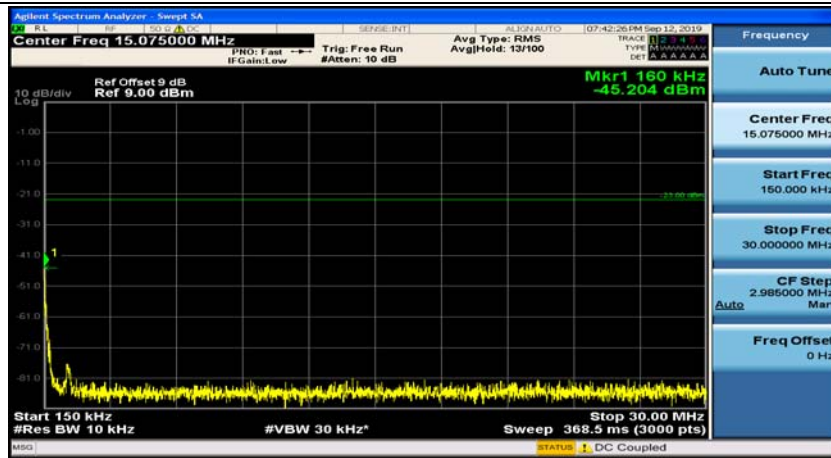

Channel Bandwidth: 3 MHz

(Channel Bandwidth: 3 MHz)_MCH_QPSK_1RB#0

(Channel Bandwidth: 3 MHz)_MCH_QPSK_1RB#7

(Channel Bandwidth: 3 MHz)_HCH_QPSK_1RB#0

(Channel Bandwidth: 3 MHz)_HCH_QPSK_1RB#7

(Channel Bandwidth: 3 MHz)_LCH_16QAM_1RB#0

(Channel Bandwidth: 3 MHz)_LCH_16QAM_1RB#7

(Channel Bandwidth: 3 MHz)_MCH_16QAM_1RB#0

(Channel Bandwidth: 3 MHz)_MCH_16QAM_1RB#7

(Channel Bandwidth: 3 MHz)_HCH_16QAM_1RB#0

(Channel Bandwidth: 3 MHz)_HCH_16QAM_1RB#7