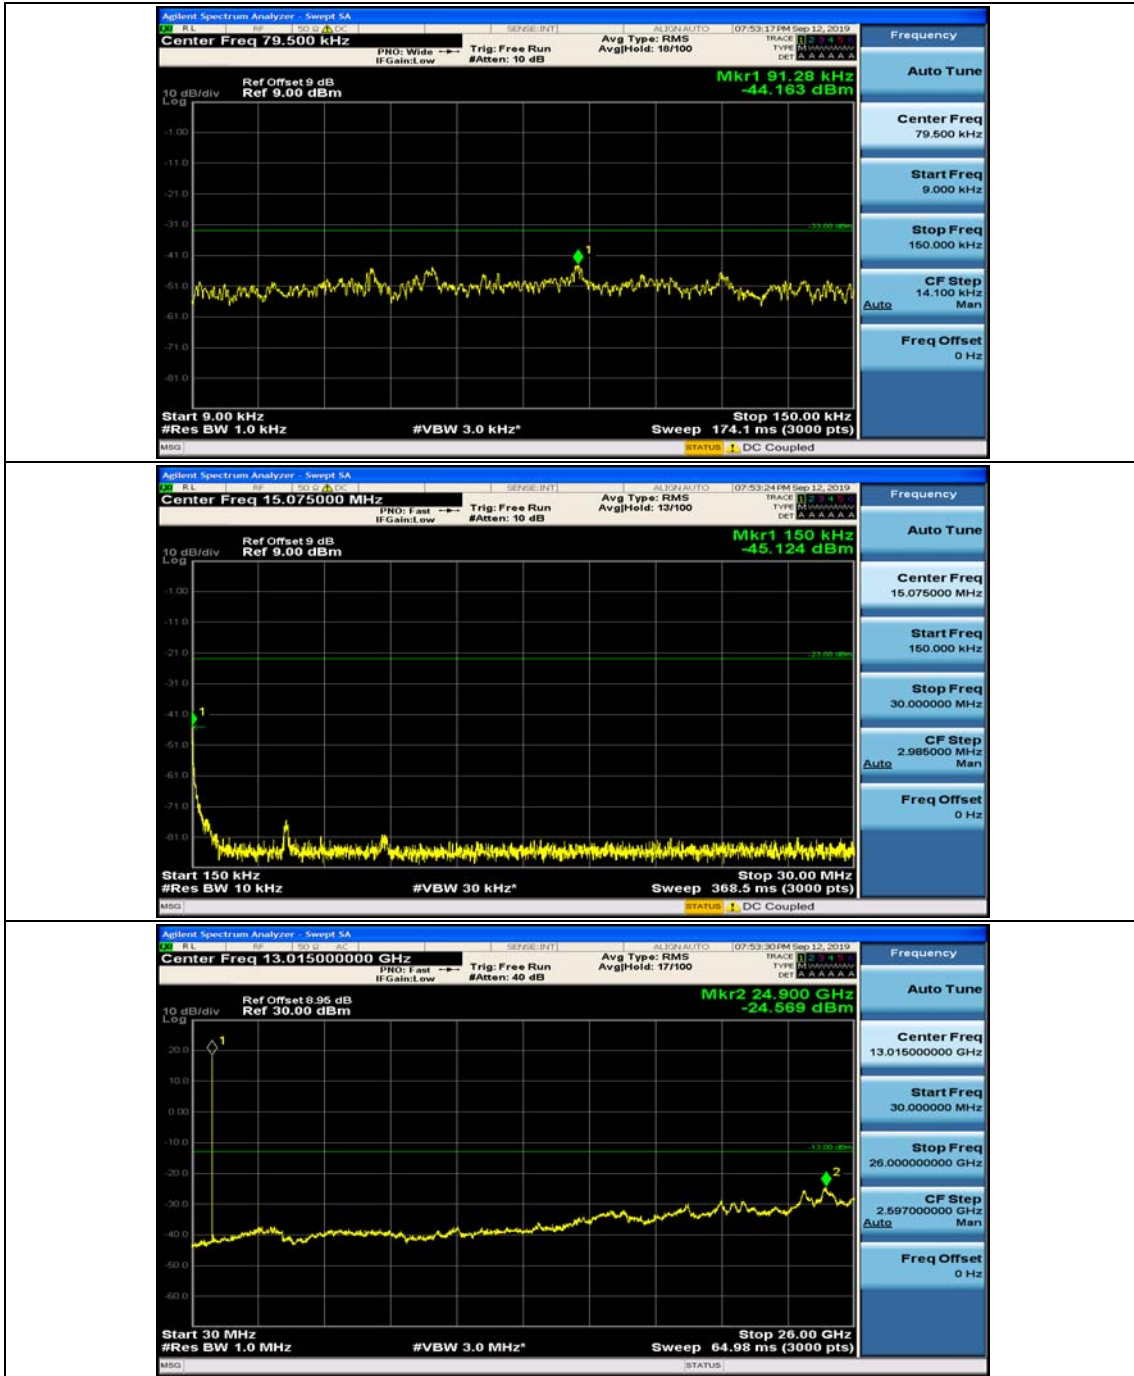

Channel Bandwidth: 5 MHz

(Channel Bandwidth: 5 MHz)_MCH_QPSK_1RB#0

(Channel Bandwidth: 5 MHz)_MCH_QPSK_1RB#12

(Channel Bandwidth: 5 MHz)_HCH_QPSK_1RB#0

(Channel Bandwidth: 5 MHz)_HCH_QPSK_1RB#12

(Channel Bandwidth: 5 MHz)_LCH_16QAM_1RB#0

(Channel Bandwidth: 5 MHz)_LCH_16QAM_1RB#12

(Channel Bandwidth: 5 MHz)_MCH_16QAM_1RB#0

(Channel Bandwidth: 5 MHz)_MCH_16QAM_1RB#12

(Channel Bandwidth: 5 MHz)_HCH_16QAM_1RB#0

(Channel Bandwidth: 5 MHz)_HCH_16QAM_1RB#12

Channel Bandwidth: 10 MHz

Channel Bandwidth: 10 MHz_HCH_QPSK_1RB#0

Channel Bandwidth: 10 MHz_HCH_QPSK_1RB#24