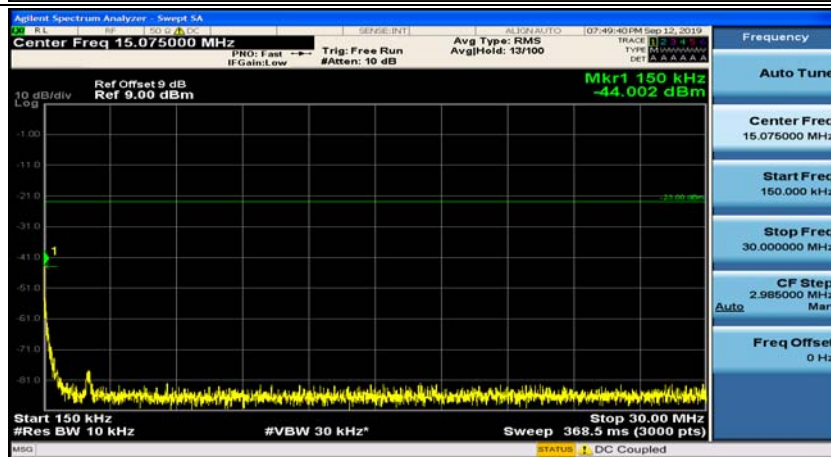

(Channel Bandwidth: 5 MHz)_MCH_16QAM_1RB#0