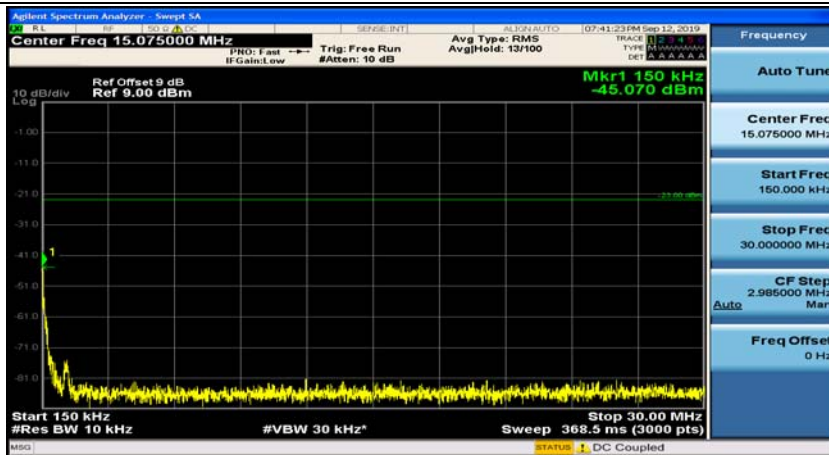

Channel Bandwidth: 3 MHz

(Channel Bandwidth: 3 MHz)_MCH_QPSK_1RB#0

(Channel Bandwidth: 3 MHz)_MCH_QPSK_1RB#7

(Channel Bandwidth: 3 MHz)_HCH_QPSK_1RB#0

(Channel Bandwidth: 3 MHz)_HCH_QPSK_1RB#7

(Channel Bandwidth: 3 MHz)_LCH_16QAM_1RB#0

(Channel Bandwidth: 3 MHz)_LCH_16QAM_1RB#7

(Channel Bandwidth: 3 MHz)_MCH_16QAM_1RB#0

(Channel Bandwidth: 3 MHz)_MCH_16QAM_1RB#7

(Channel Bandwidth: 3 MHz)_HCH_16QAM_1RB#0

(Channel Bandwidth: 3 MHz)_HCH_16QAM_1RB#7