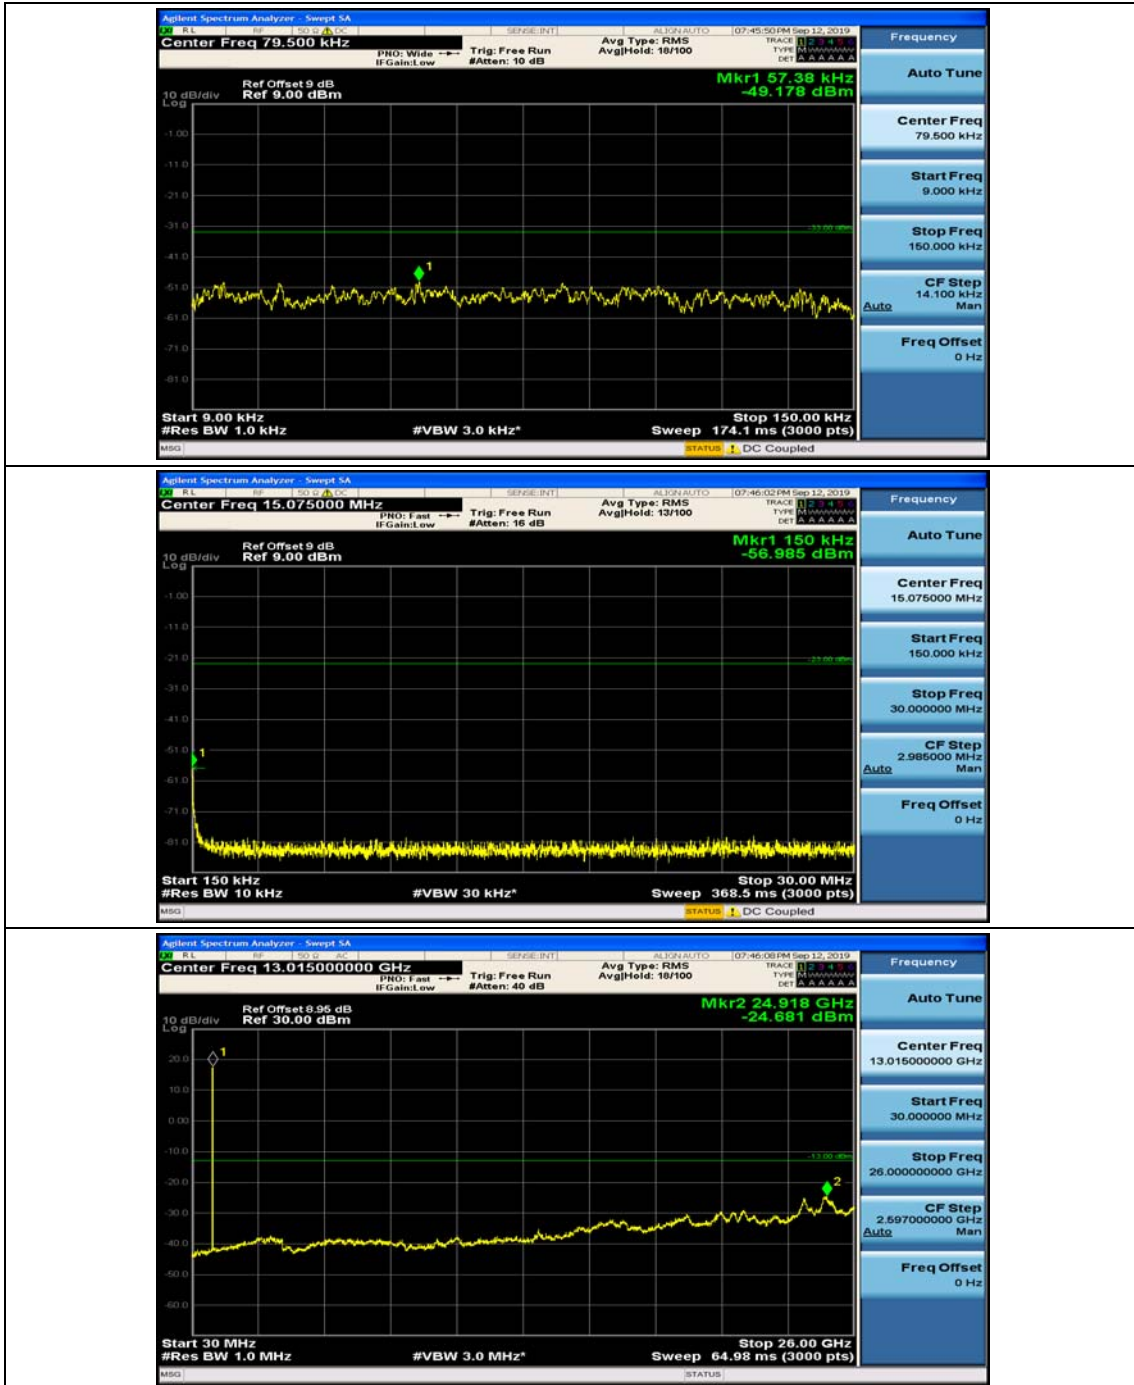

Channel Bandwidth: 3 MHz

(Channel Bandwidth: 3 MHz)_MCH_QPSK_1RB#0

(Channel Bandwidth: 3 MHz)_MCH_QPSK_1RB#7

(Channel Bandwidth: 3 MHz)_HCH_QPSK_1RB#0

(Channel Bandwidth: 3 MHz)_HCH_QPSK_1RB#7

(Channel Bandwidth: 3 MHz)_LCH_16QAM_1RB#0

(Channel Bandwidth: 3 MHz)_LCH_16QAM_1RB#7

(Channel Bandwidth: 3 MHz)_MCH_16QAM_1RB#0

(Channel Bandwidth: 3 MHz)_MCH_16QAM_1RB#7

(Channel Bandwidth: 3 MHz)_HCH_16QAM_1RB#0

(Channel Bandwidth: 3 MHz)_HCH_16QAM_1RB#7

Channel Bandwidth: 5 MHz

(Channel Bandwidth: 5 MHz)_MCH_QPSK_1RB#0

(Channel Bandwidth: 5 MHz)_MCH_QPSK_1RB#12

(Channel Bandwidth: 5 MHz)_HCH_QPSK_1RB#0

(Channel Bandwidth: 5 MHz)_HCH_QPSK_1RB#12

(Channel Bandwidth: 5 MHz)_LCH_16QAM_1RB#0