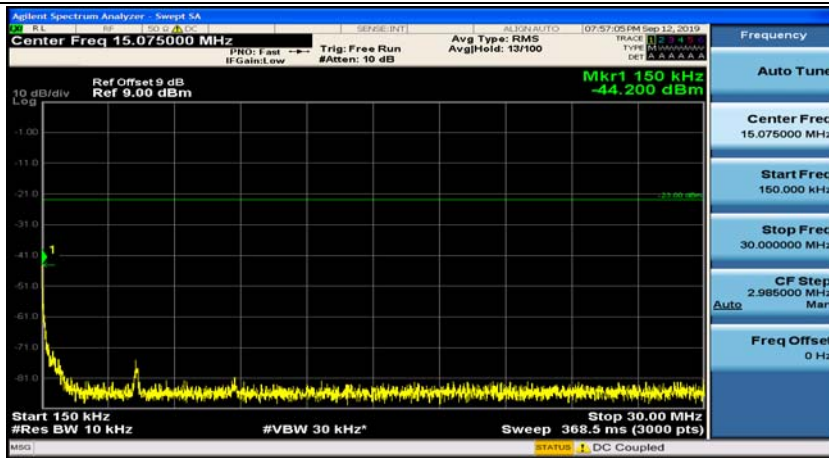

Channel Bandwidth: 10 MHz

Channel Bandwidth: 10 MHz_HCH_QPSK_1RB#0

Channel Bandwidth: 10 MHz_HCH_QPSK_1RB#24