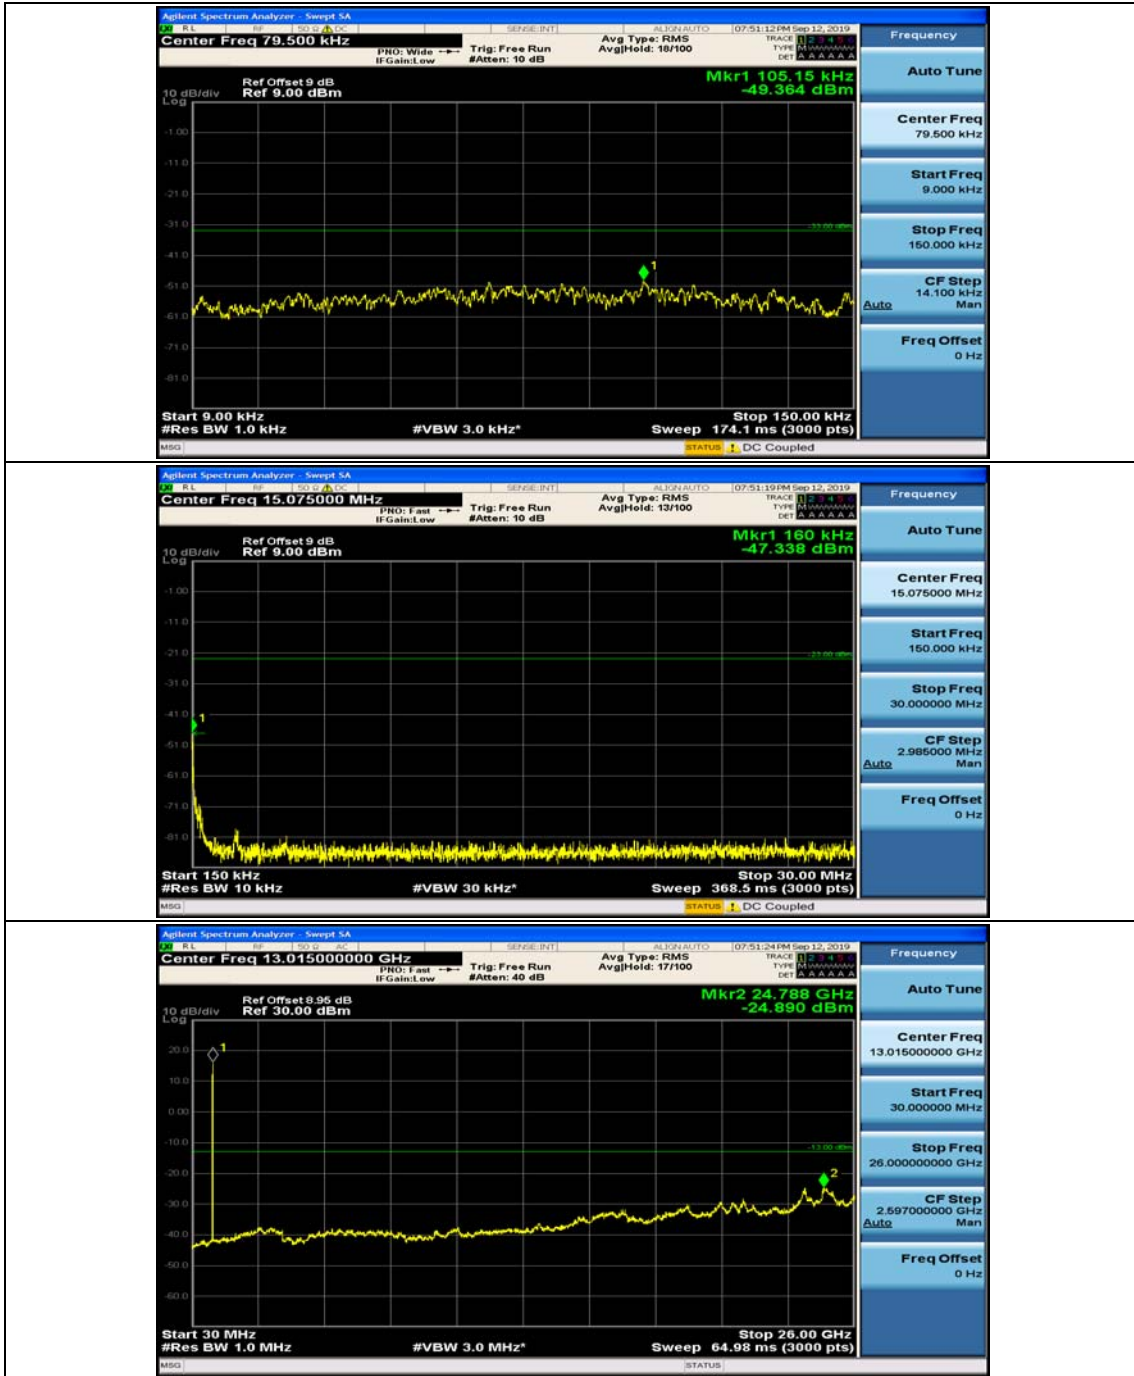

(Channel Bandwidth: 3 MHz)_LCH_16QAM_1RB#7

(Channel Bandwidth: 3 MHz)_MCH_16QAM_1RB#0

(Channel Bandwidth: 3 MHz)_MCH_16QAM_1RB#7

(Channel Bandwidth: 3 MHz)_HCH_16QAM_1RB#0

(Channel Bandwidth: 3 MHz)_HCH_16QAM_1RB#7

Channel Bandwidth: 5 MHz

(Channel Bandwidth: 5 MHz)_MCH_QPSK_1RB#0

(Channel Bandwidth: 5 MHz)_MCH_QPSK_1RB#12

(Channel Bandwidth: 5 MHz)_HCH_QPSK_1RB#0

(Channel Bandwidth: 5 MHz)_HCH_QPSK_1RB#12

(Channel Bandwidth: 5 MHz)_LCH_16QAM_1RB#0

(Channel Bandwidth: 5 MHz)_LCH_16QAM_1RB#12

(Channel Bandwidth: 5 MHz)_MCH_16QAM_1RB#0

(Channel Bandwidth: 5 MHz)_MCH_16QAM_1RB#12

(Channel Bandwidth: 5 MHz)_HCH_16QAM_1RB#0

(Channel Bandwidth: 5 MHz)_HCH_16QAM_1RB#12