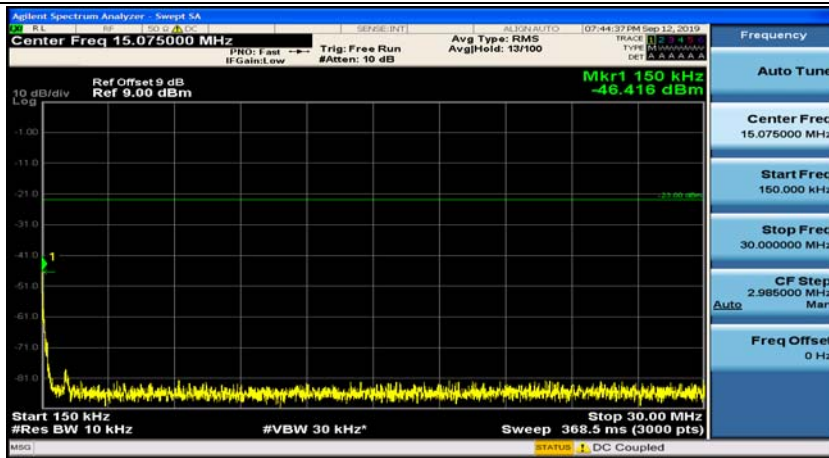

Channel Bandwidth: 3 MHz

(Channel Bandwidth: 3 MHz)_MCH_QPSK_1RB#0

(Channel Bandwidth: 3 MHz)_MCH_QPSK_1RB#7

(Channel Bandwidth: 3 MHz)_HCH_QPSK_1RB#0

(Channel Bandwidth: 3 MHz)_HCH_QPSK_1RB#7

(Channel Bandwidth: 3 MHz)_LCH_16QAM_1RB#0

(Channel Bandwidth: 3 MHz)_LCH_16QAM_1RB#7

(Channel Bandwidth: 3 MHz)_MCH_16QAM_1RB#0

(Channel Bandwidth: 3 MHz)_MCH_16QAM_1RB#7

(Channel Bandwidth: 3 MHz)_HCH_16QAM_1RB#0

(Channel Bandwidth: 3 MHz)_HCH_16QAM_1RB#7