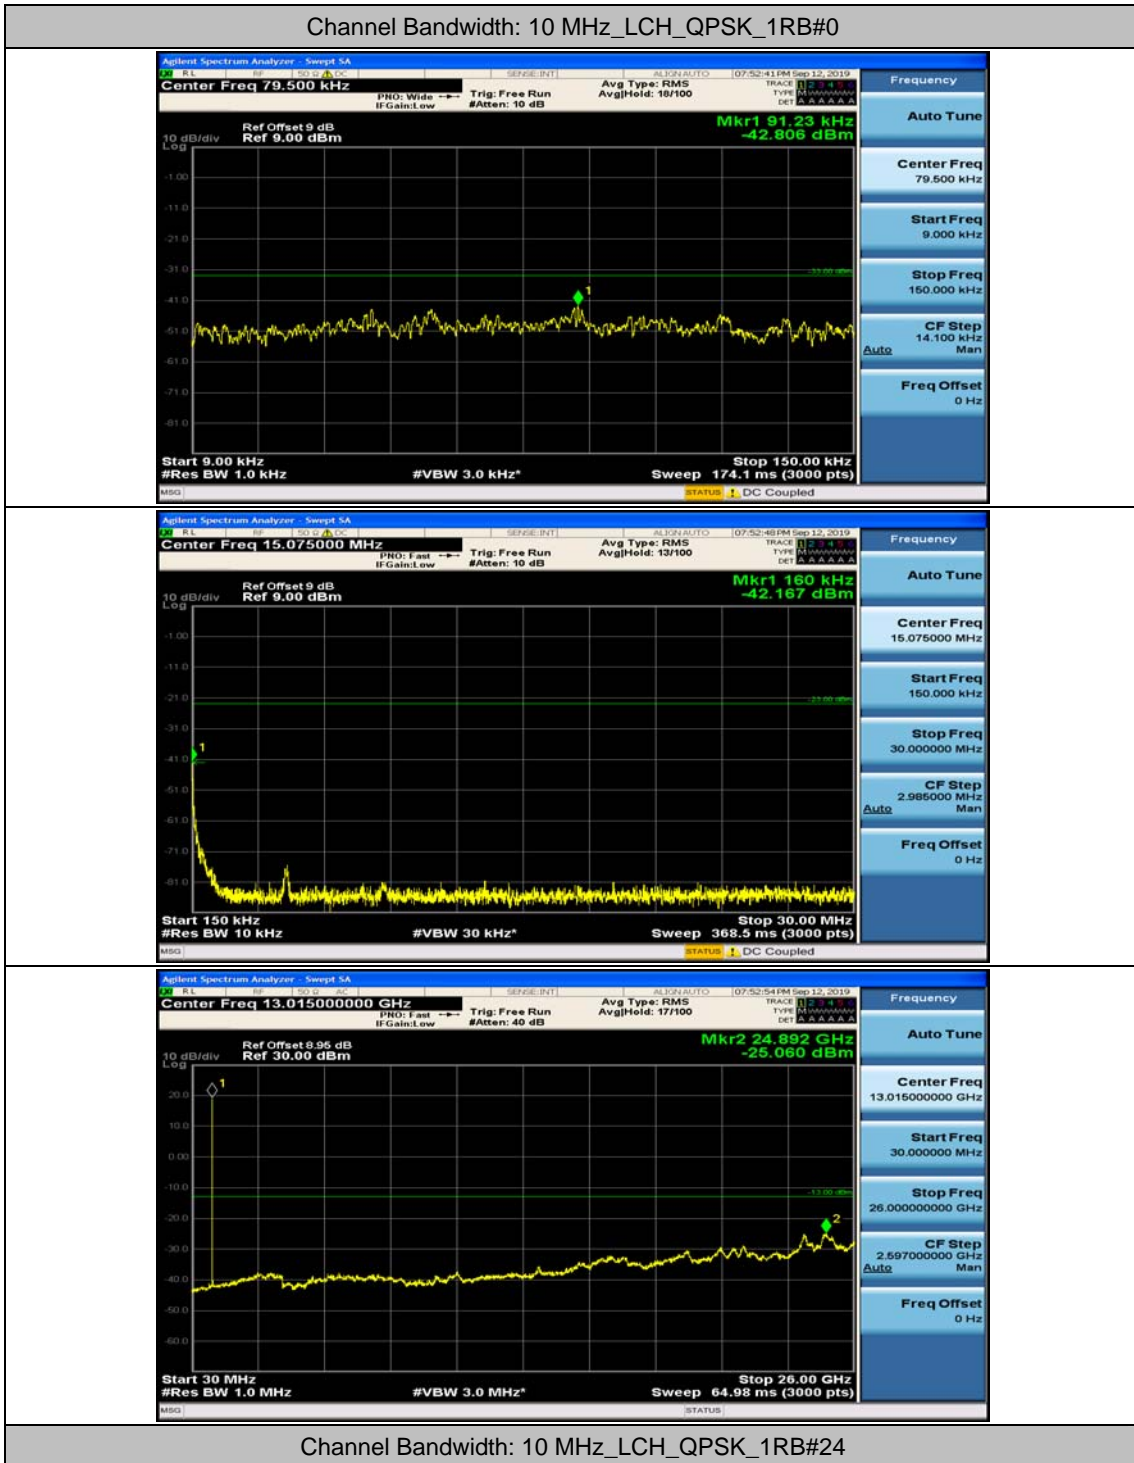

Channel Bandwidth: 10 MHz