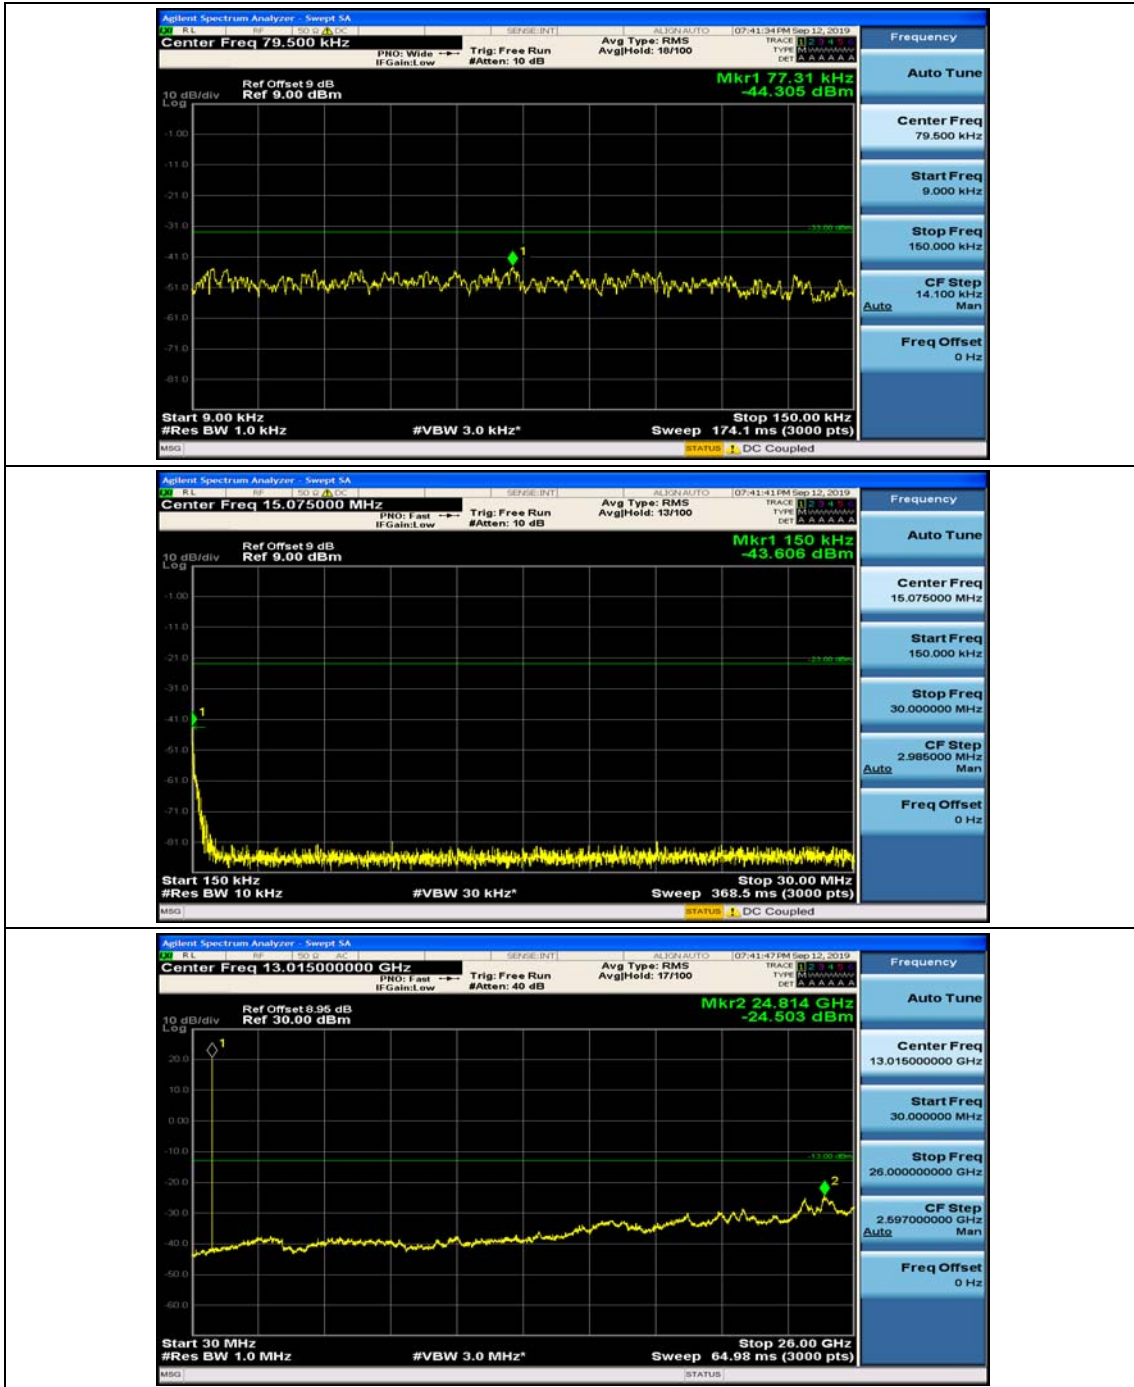

Channel Bandwidth: 3 MHz

(Channel Bandwidth: 3 MHz)_MCH_QPSK_1RB#0

(Channel Bandwidth: 3 MHz)_MCH_QPSK_1RB#7

(Channel Bandwidth: 3 MHz)_HCH_QPSK_1RB#0

(Channel Bandwidth: 3 MHz)_HCH_QPSK_1RB#7

(Channel Bandwidth: 3 MHz)_LCH_16QAM_1RB#0

(Channel Bandwidth: 3 MHz)_LCH_16QAM_1RB#7

(Channel Bandwidth: 3 MHz)_MCH_16QAM_1RB#0

(Channel Bandwidth: 3 MHz)_MCH_16QAM_1RB#7

(Channel Bandwidth: 3 MHz)_HCH_16QAM_1RB#0

(Channel Bandwidth: 3 MHz)_HCH_16QAM_1RB#7

Channel Bandwidth: 5 MHz

(Channel Bandwidth: 5 MHz)_MCH_QPSK_1RB#0

(Channel Bandwidth: 5 MHz)_MCH_QPSK_1RB#12

(Channel Bandwidth: 5 MHz)_HCH_QPSK_1RB#0

(Channel Bandwidth: 5 MHz)_HCH_QPSK_1RB#12

(Channel Bandwidth: 5 MHz)_LCH_16QAM_1RB#0