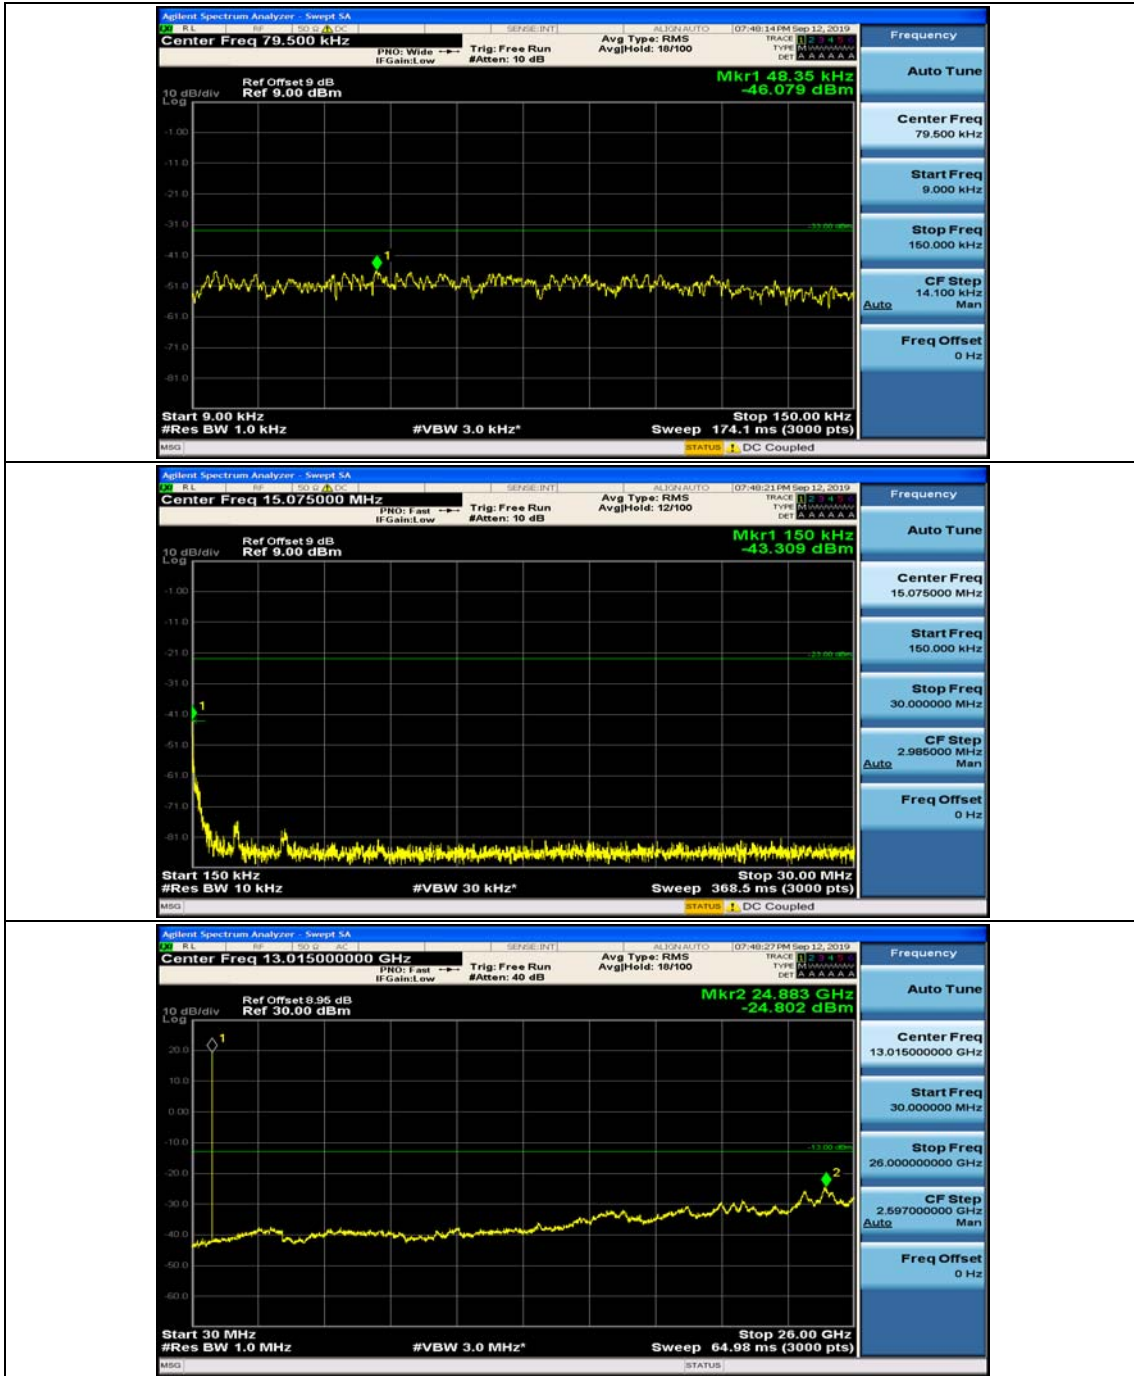

Channel Bandwidth: 5 MHz

(Channel Bandwidth: 5 MHz)_MCH_QPSK_1RB#0

(Channel Bandwidth: 5 MHz)_MCH_QPSK_1RB#12

(Channel Bandwidth: 5 MHz)_HCH_QPSK_1RB#0

(Channel Bandwidth: 5 MHz)_HCH_QPSK_1RB#12

(Channel Bandwidth: 5 MHz)_LCH_16QAM_1RB#0

(Channel Bandwidth: 5 MHz)_LCH_16QAM_1RB#12

(Channel Bandwidth: 5 MHz)_MCH_16QAM_1RB#0

(Channel Bandwidth: 5 MHz)_MCH_16QAM_1RB#12

(Channel Bandwidth: 5 MHz)_HCH_16QAM_1RB#0

(Channel Bandwidth: 5 MHz)_HCH_16QAM_1RB#12