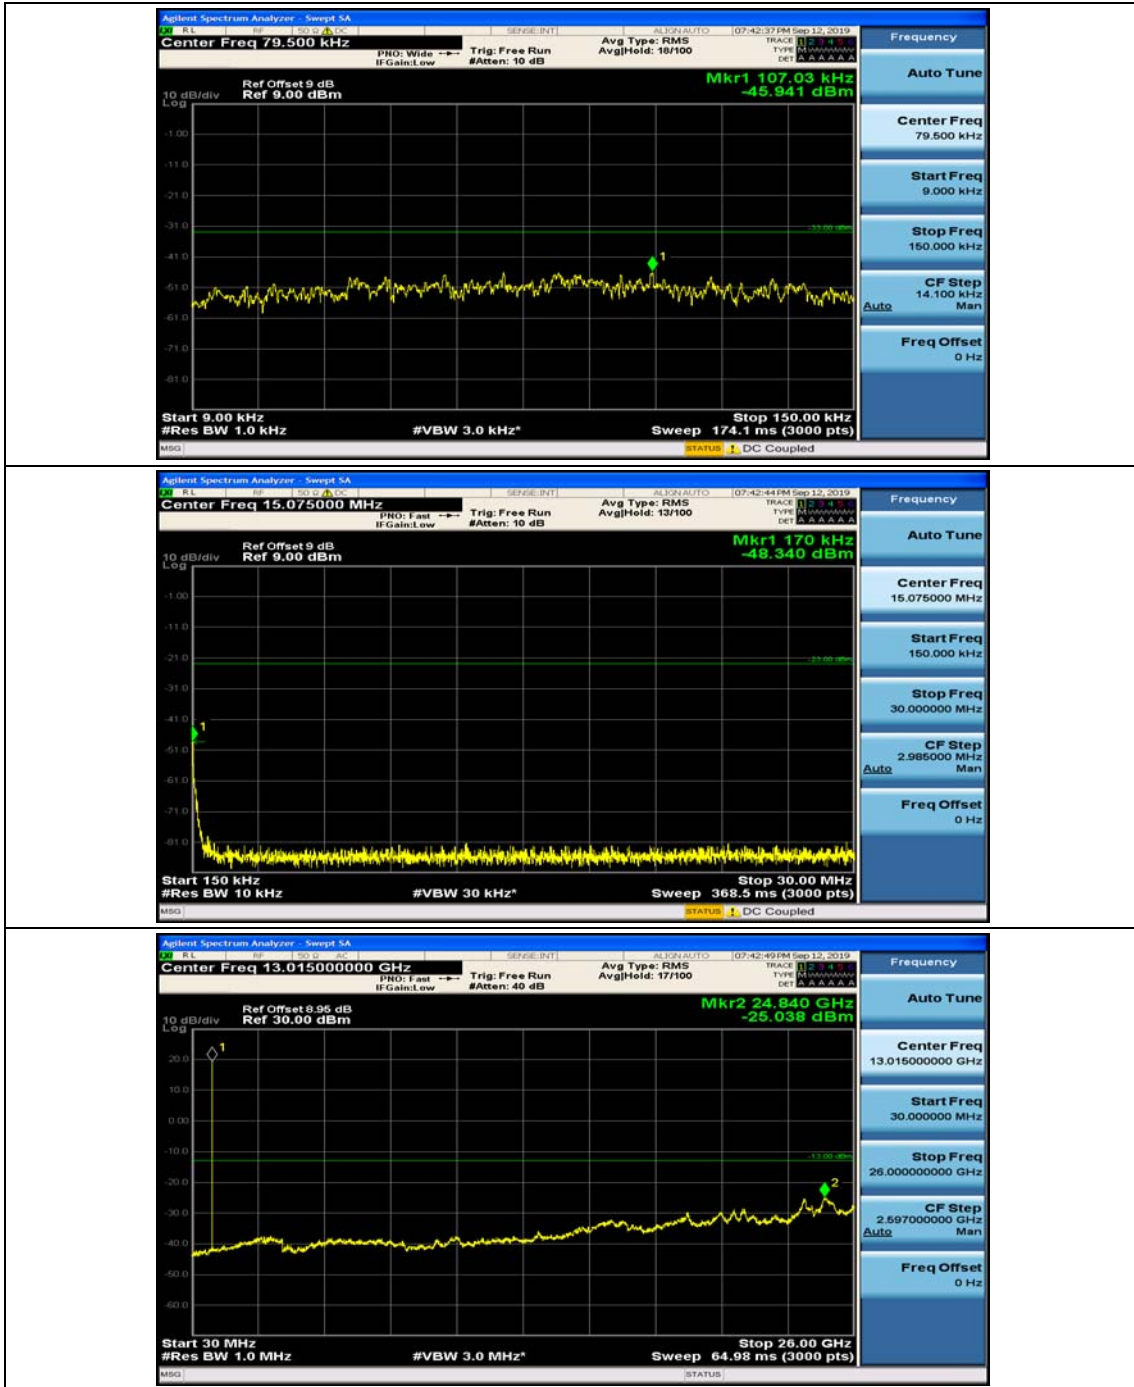

Channel Bandwidth: 3 MHz

(Channel Bandwidth: 3 MHz)_MCH_QPSK_1RB#0

(Channel Bandwidth: 3 MHz)_MCH_QPSK_1RB#7

(Channel Bandwidth: 3 MHz)_HCH_QPSK_1RB#0

(Channel Bandwidth: 3 MHz)_HCH_QPSK_1RB#7

(Channel Bandwidth: 3 MHz)_LCH_16QAM_1RB#0

(Channel Bandwidth: 3 MHz)_LCH_16QAM_1RB#7

(Channel Bandwidth: 3 MHz)_MCH_16QAM_1RB#0

(Channel Bandwidth: 3 MHz)_MCH_16QAM_1RB#7

(Channel Bandwidth: 3 MHz)_HCH_16QAM_1RB#0

(Channel Bandwidth: 3 MHz)_HCH_16QAM_1RB#7

Channel Bandwidth: 5 MHz

(Channel Bandwidth: 5 MHz)_MCH_QPSK_1RB#0

(Channel Bandwidth: 5 MHz)_MCH_QPSK_1RB#12

(Channel Bandwidth: 5 MHz)_HCH_QPSK_1RB#0

(Channel Bandwidth: 5 MHz)_HCH_QPSK_1RB#12

(Channel Bandwidth: 5 MHz)_LCH_16QAM_1RB#0