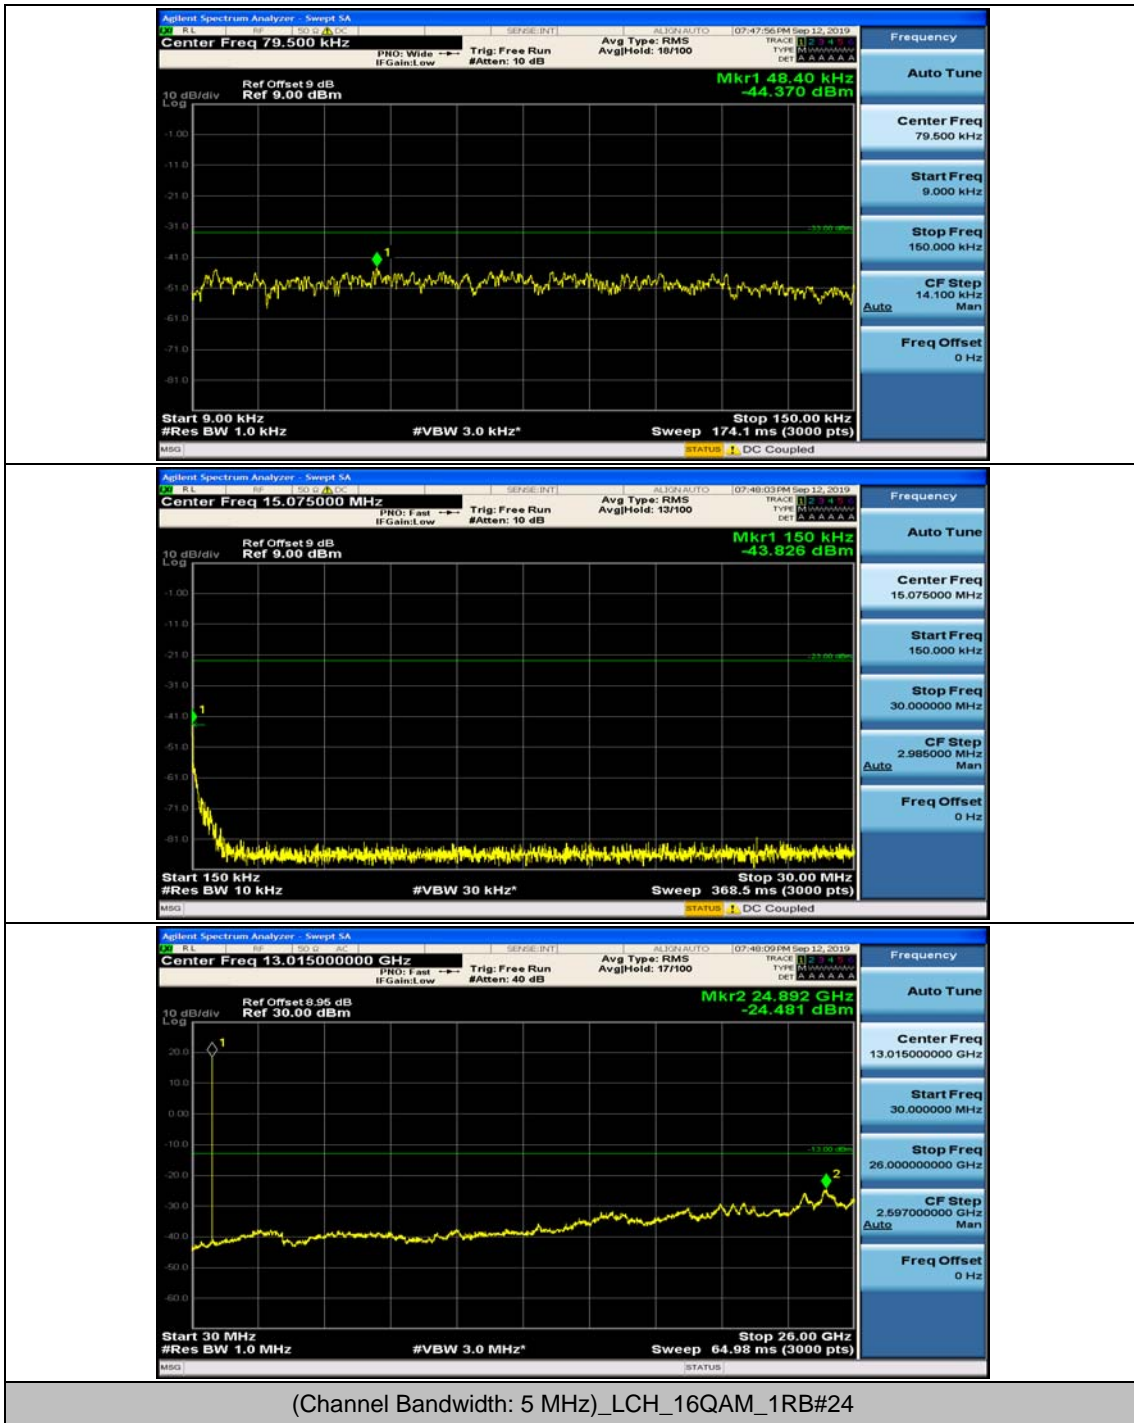

Channel Bandwidth: 5 MHz

(Channel Bandwidth: 5 MHz)_MCH_QPSK_1RB#0

(Channel Bandwidth: 5 MHz)_MCH_QPSK_1RB#12

(Channel Bandwidth: 5 MHz)_HCH_QPSK_1RB#0

(Channel Bandwidth: 5 MHz)_HCH_QPSK_1RB#12

(Channel Bandwidth: 5 MHz)_LCH_16QAM_1RB#0

(Channel Bandwidth: 5 MHz)_LCH_16QAM_1RB#12

(Channel Bandwidth: 5 MHz)_MCH_16QAM_1RB#0

(Channel Bandwidth: 5 MHz)_MCH_16QAM_1RB#12

(Channel Bandwidth: 5 MHz)_HCH_16QAM_1RB#0

(Channel Bandwidth: 5 MHz)_HCH_16QAM_1RB#12