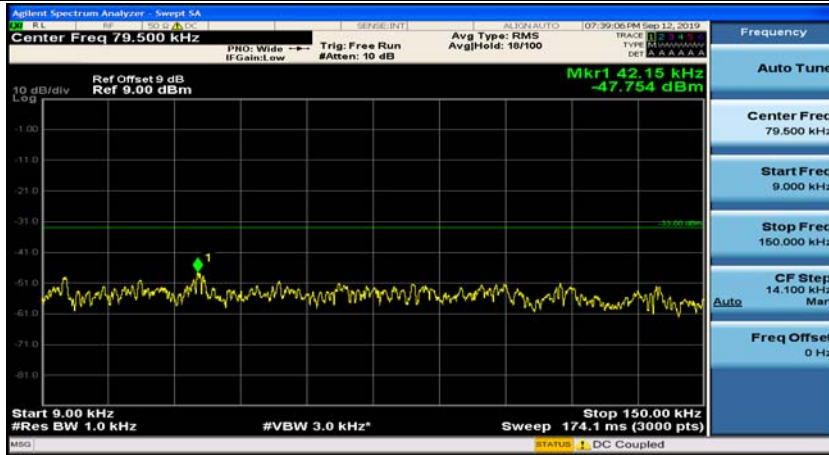

(Channel Bandwidth: 1.4 MHz)_LCH_16QAM_1RB#0

(Channel Bandwidth: 1.4 MHz)_LCH_16QAM_1RB#3

(Channel Bandwidth: 1.4 MHz)_MCH_16QAM_1RB#0

(Channel Bandwidth: 1.4 MHz)_MCH_16QAM_1RB#3

(Channel Bandwidth: 1.4 MHz)_HCH_16QAM_1RB#0

(Channel Bandwidth: 1.4 MHz)_HCH_16QAM_1RB#3