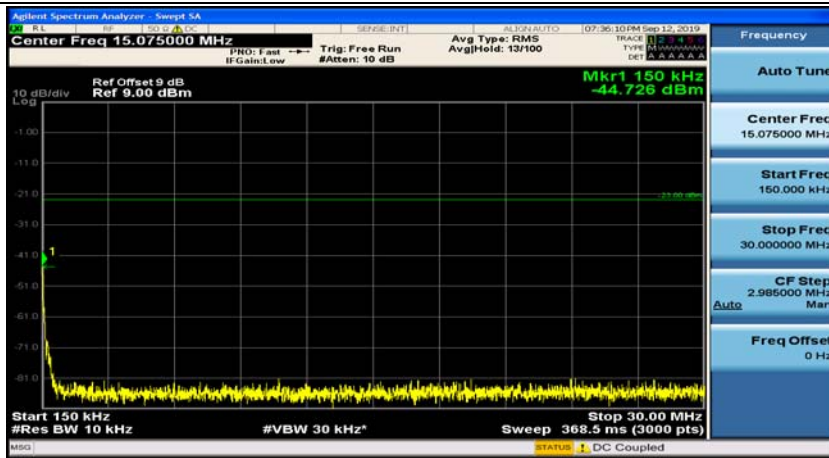

Test Graphs

Channel Bandwidth: 1.4 MHz

(Channel Bandwidth: 1.4 MHz)_MCH_QPSK_1RB#0

(Channel Bandwidth: 1.4 MHz)_MCH_QPSK_1RB#3

(Channel Bandwidth: 1.4 MHz)_HCH_QPSK_1RB#0

(Channel Bandwidth: 1.4 MHz)_HCH_QPSK_1RB#3