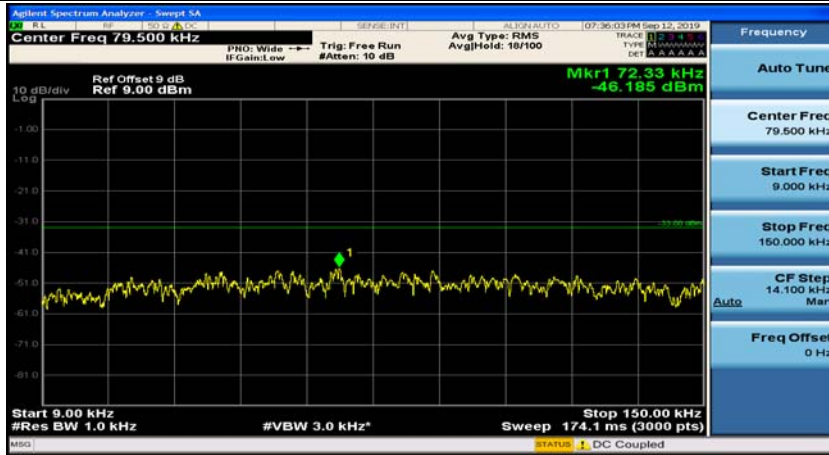

Test Graphs

Channel Bandwidth: 1.4 MHz

(Channel Bandwidth: 1.4 MHz)_MCH_QPSK_1RB#0

(Channel Bandwidth: 1.4 MHz)_MCH_QPSK_1RB#3

(Channel Bandwidth: 1.4 MHz)_HCH_QPSK_1RB#0

(Channel Bandwidth: 1.4 MHz)_HCH_QPSK_1RB#3