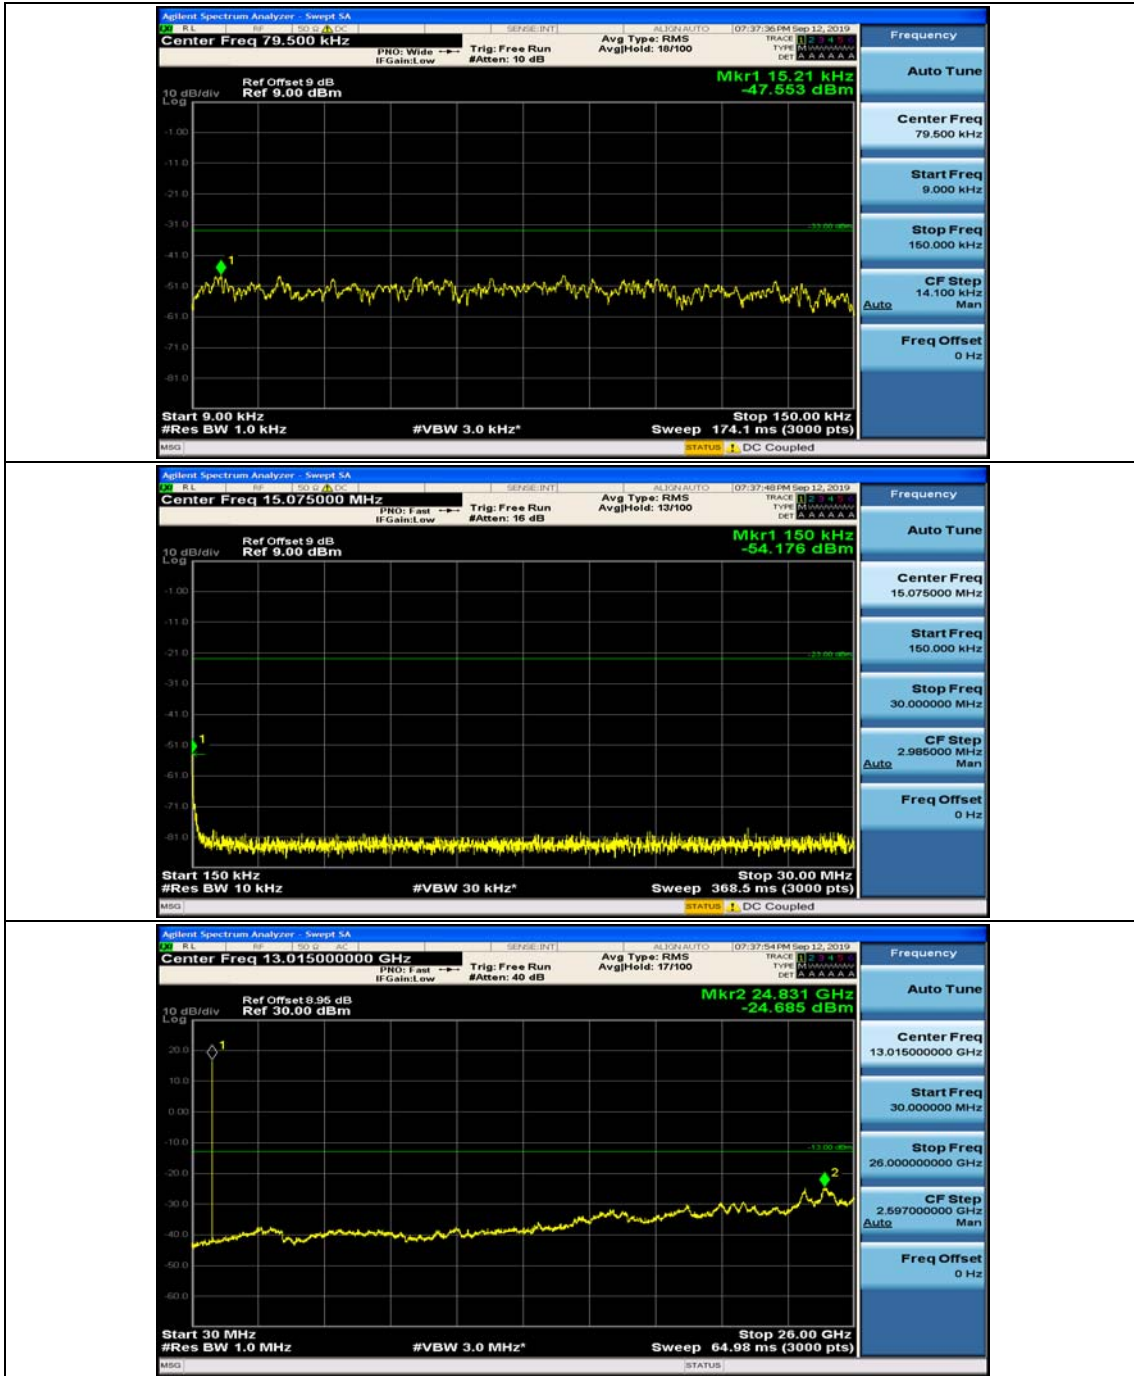

(Channel Bandwidth: 1.4 MHz)_LCH_16QAM_1RB#0

(Channel Bandwidth: 1.4 MHz)_LCH_16QAM_1RB#3

(Channel Bandwidth: 1.4 MHz)_MCH_16QAM_1RB#0

(Channel Bandwidth: 1.4 MHz)_MCH_16QAM_1RB#3

(Channel Bandwidth: 1.4 MHz)_HCH_16QAM_1RB#0

(Channel Bandwidth: 1.4 MHz)_HCH_16QAM_1RB#3