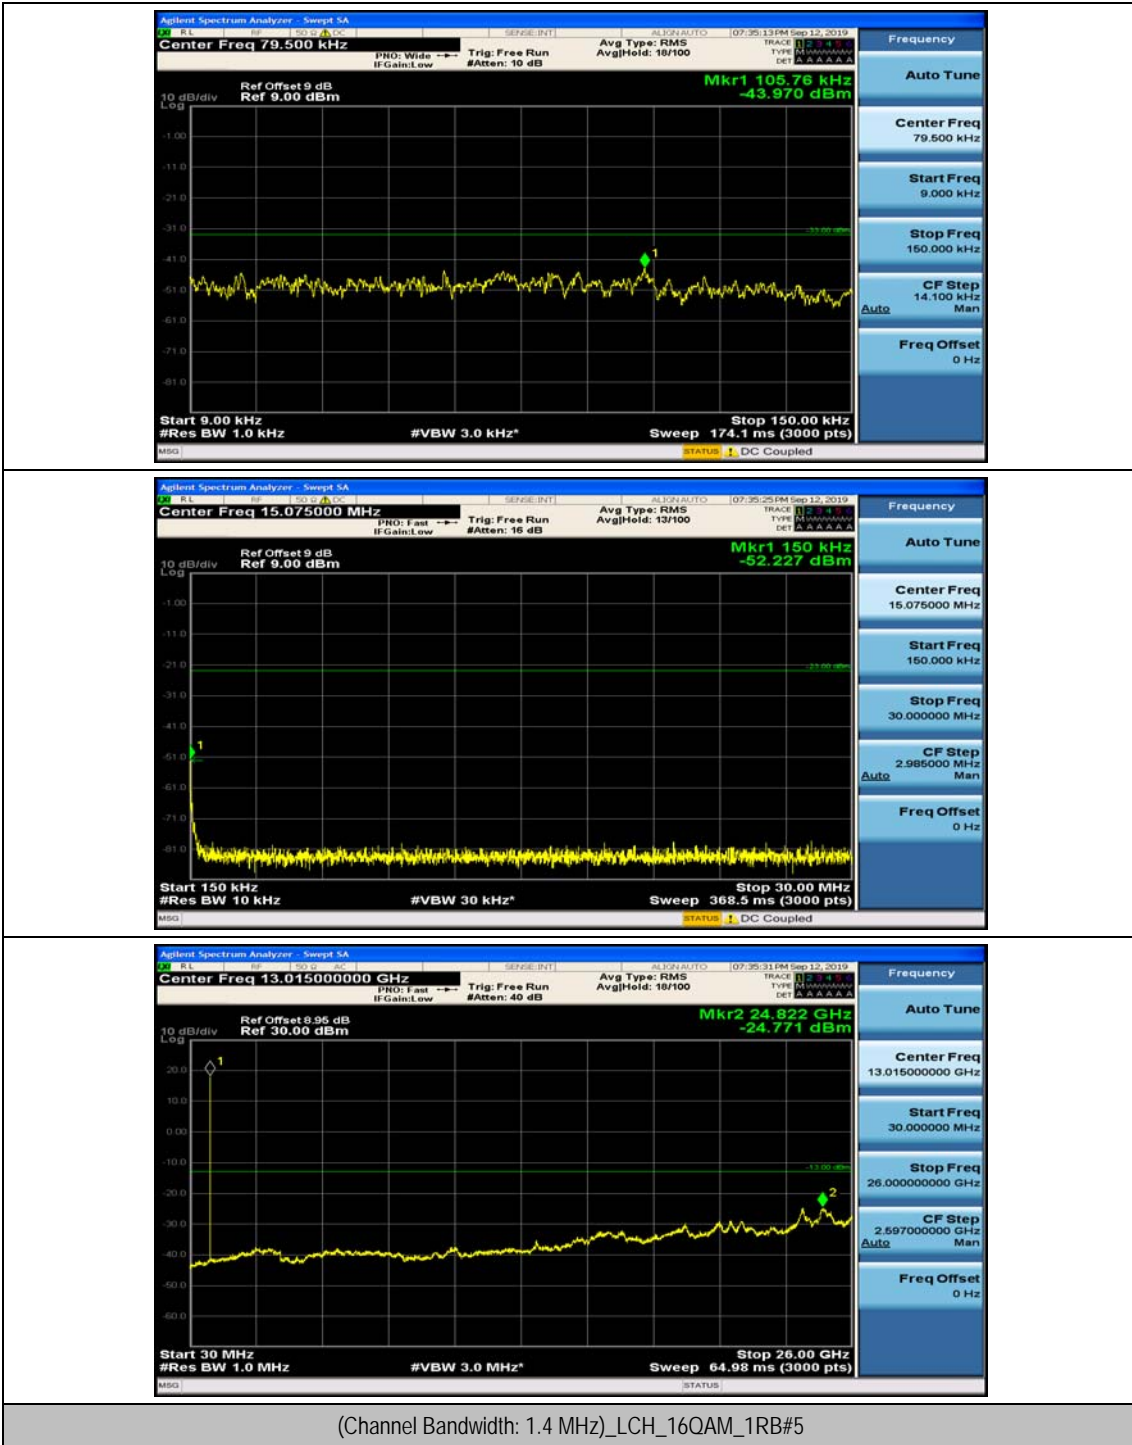

(Channel Bandwidth: 1.4 MHz)_LCH_16QAM_1RB#3