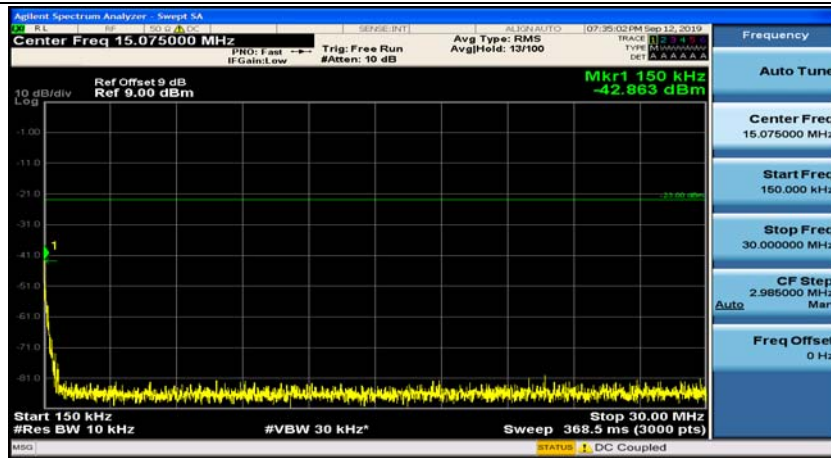

(Channel Bandwidth: 1.4 MHz)_LCH_16QAM_1RB#0