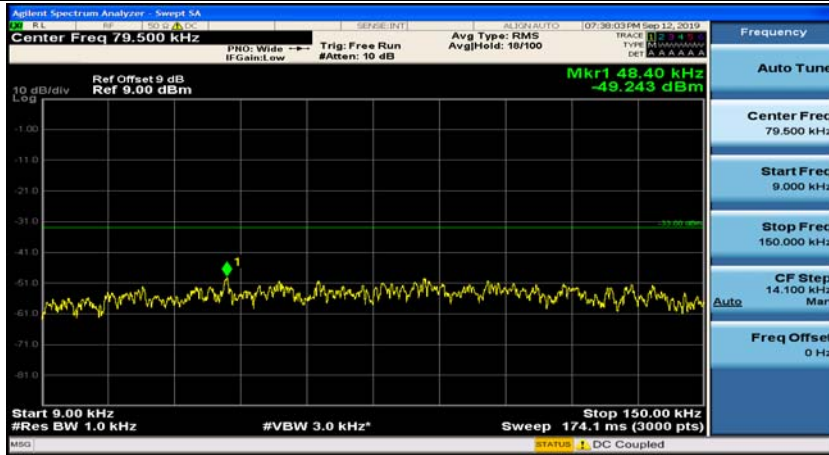

Test Graphs

Channel Bandwidth: 1.4 MHz

(Channel Bandwidth: 1.4 MHz)_MCH_QPSK_1RB#0

(Channel Bandwidth: 1.4 MHz)_MCH_QPSK_1RB#3

(Channel Bandwidth: 1.4 MHz)_HCH_QPSK_1RB#0

(Channel Bandwidth: 1.4 MHz)_HCH_QPSK_1RB#3