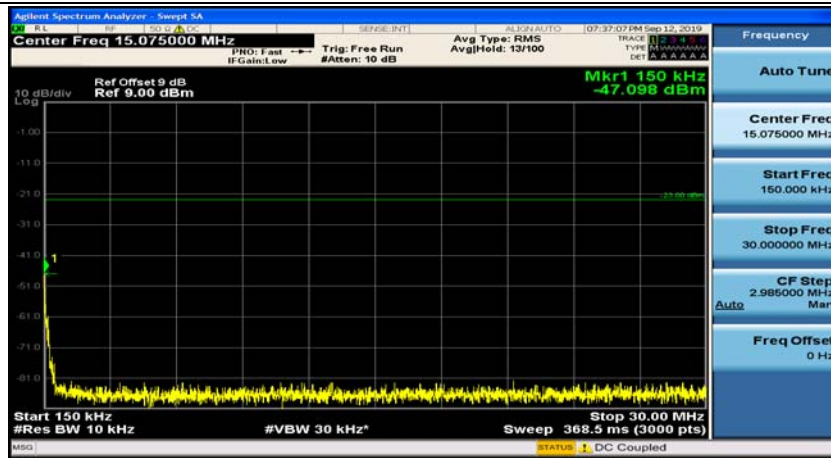

(Channel Bandwidth: 1.4 MHz)_LCH_16QAM_1RB#0

(Channel Bandwidth: 1.4 MHz)_LCH_16QAM_1RB#3

(Channel Bandwidth: 1.4 MHz)_MCH_16QAM_1RB#0

(Channel Bandwidth: 1.4 MHz)_MCH_16QAM_1RB#3

(Channel Bandwidth: 1.4 MHz)_HCH_16QAM_1RB#0

(Channel Bandwidth: 1.4 MHz)_HCH_16QAM_1RB#3