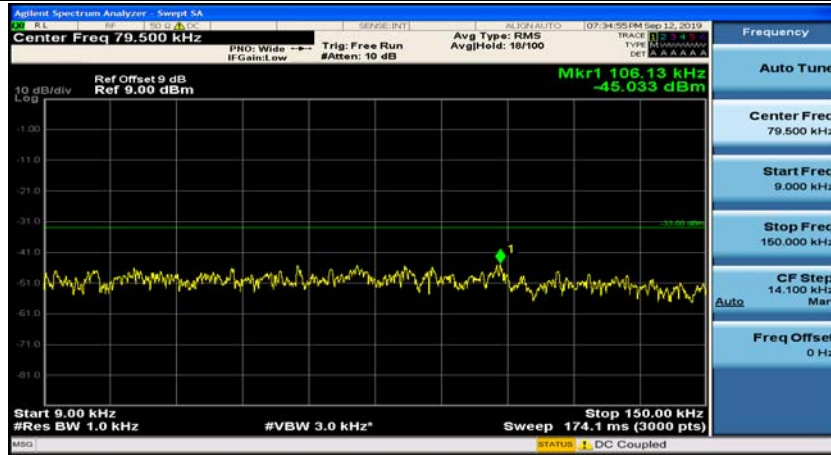

(Channel Bandwidth: 1.4 MHz)_LCH_16QAM_1RB#0