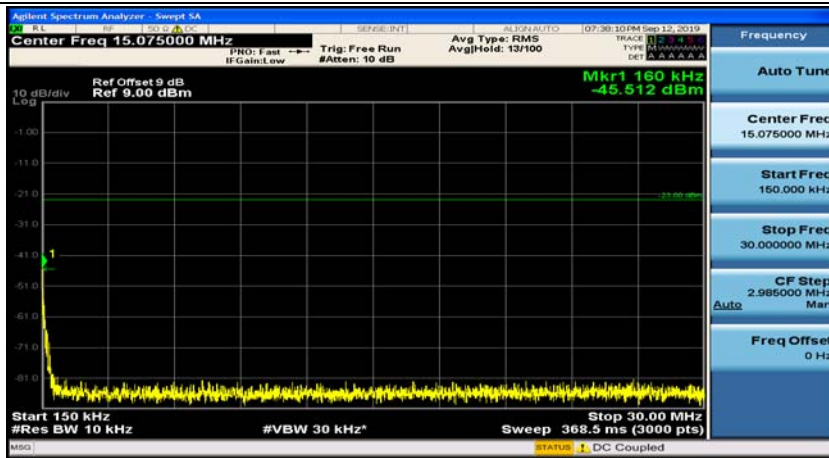

Test Graphs

Channel Bandwidth: 1.4 MHz

(Channel Bandwidth: 1.4 MHz)_MCH_QPSK_1RB#0

(Channel Bandwidth: 1.4 MHz)_MCH_QPSK_1RB#3

(Channel Bandwidth: 1.4 MHz)_HCH_QPSK_1RB#0

(Channel Bandwidth: 1.4 MHz)_HCH_QPSK_1RB#3