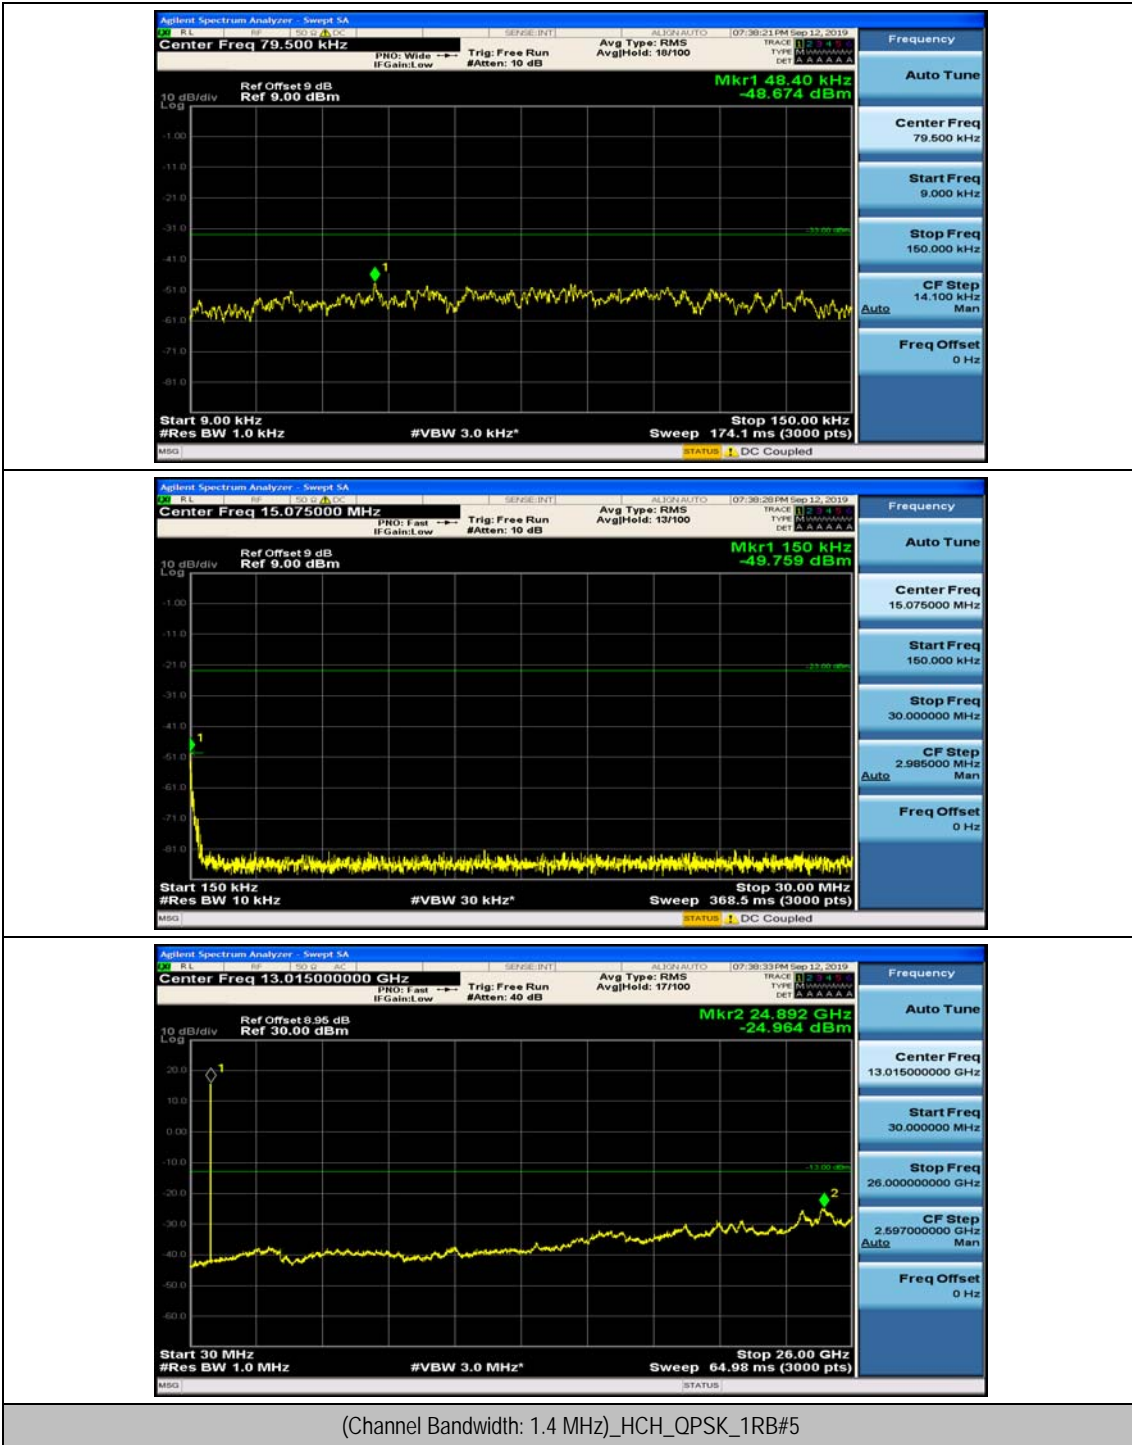

Test Graphs

Channel Bandwidth: 1.4 MHz

(Channel Bandwidth: 1.4 MHz)_MCH_QPSK_1RB#0

(Channel Bandwidth: 1.4 MHz)_MCH_QPSK_1RB#3

(Channel Bandwidth: 1.4 MHz)_HCH_QPSK_1RB#0

(Channel Bandwidth: 1.4 MHz)_HCH_QPSK_1RB#3