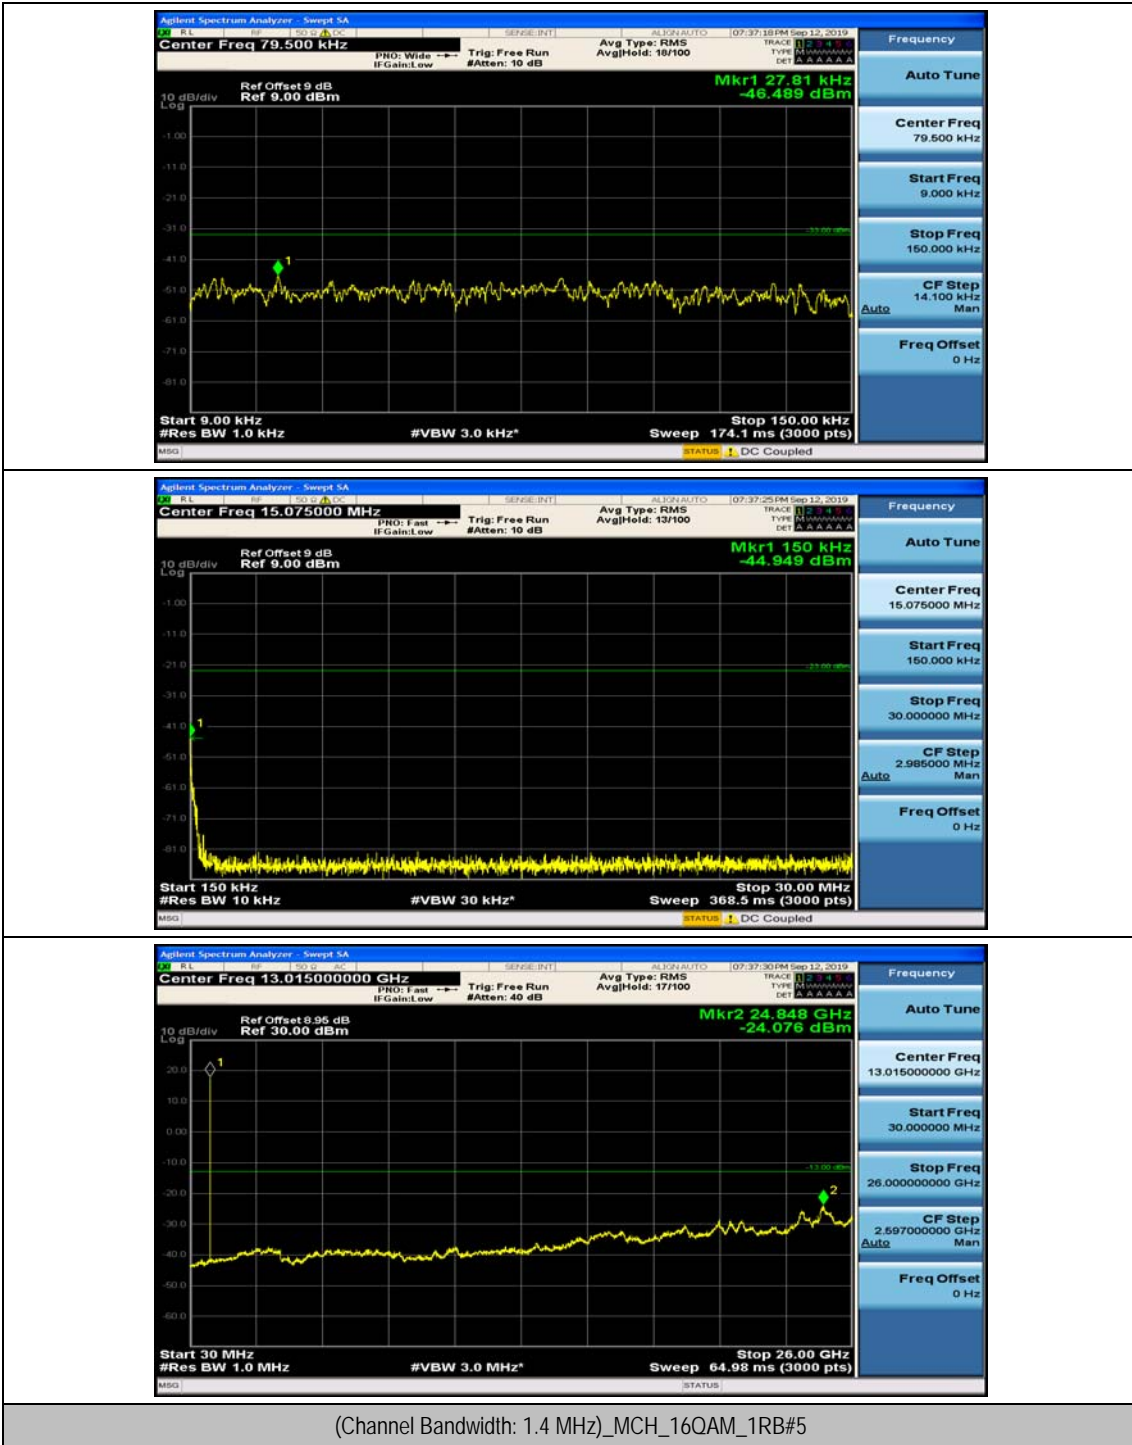

(Channel Bandwidth: 1.4 MHz)_LCH_16QAM_1RB#0

(Channel Bandwidth: 1.4 MHz)_LCH_16QAM_1RB#3

(Channel Bandwidth: 1.4 MHz)_MCH_16QAM_1RB#0

(Channel Bandwidth: 1.4 MHz)_MCH_16QAM_1RB#3

(Channel Bandwidth: 1.4 MHz)_HCH_16QAM_1RB#0

(Channel Bandwidth: 1.4 MHz)_HCH_16QAM_1RB#3