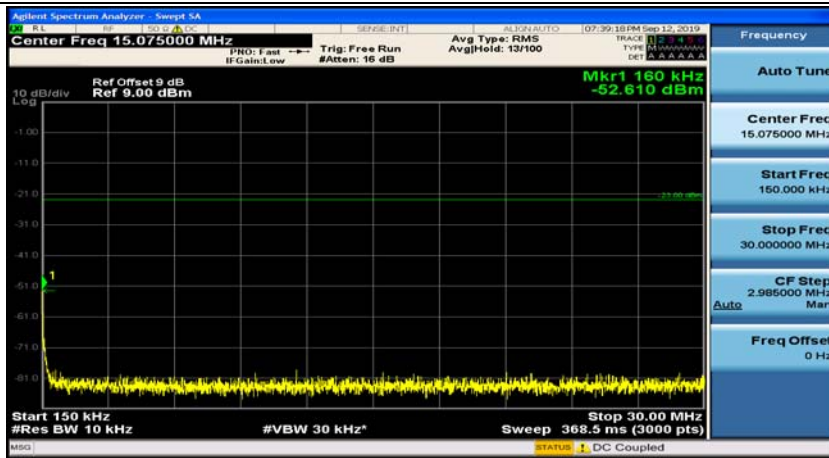

(Channel Bandwidth: 1.4 MHz)_LCH_16QAM_1RB#0

(Channel Bandwidth: 1.4 MHz)_LCH_16QAM_1RB#3

(Channel Bandwidth: 1.4 MHz)_MCH_16QAM_1RB#0

(Channel Bandwidth: 1.4 MHz)_MCH_16QAM_1RB#3

(Channel Bandwidth: 1.4 MHz)_HCH_16QAM_1RB#0

(Channel Bandwidth: 1.4 MHz)_HCH_16QAM_1RB#3