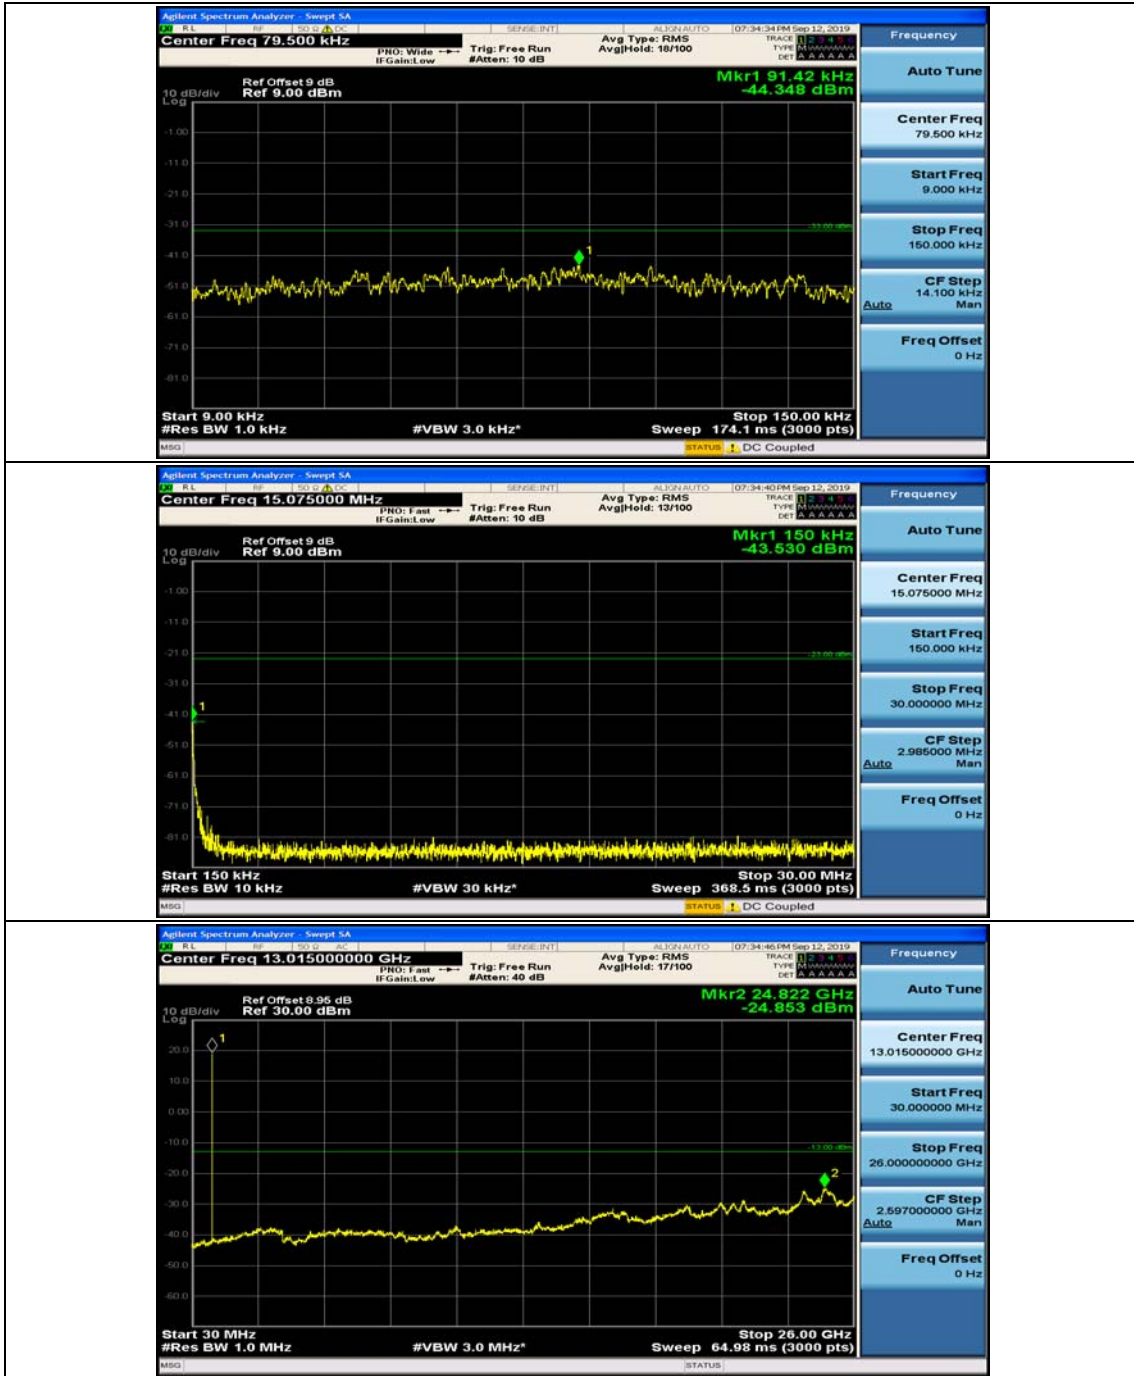

Channel Bandwidth: 10 MHz_HCH_16QAM_25RB#0

Channel Bandwidth: 10 MHz_HCH_16QAM_25RB#12

Channel Bandwidth: 10 MHz_HCH_16QAM_25RB#25

Channel Bandwidth: 10 MHz_HCH_16QAM_50RB#0

Appendix E: Conducted Spurious Emission

Test Graphs

Channel Bandwidth: 1.4 MHz

(Channel Bandwidth: 1.4 MHz)_MCH_QPSK_1RB#0

(Channel Bandwidth: 1.4 MHz)_MCH_QPSK_1RB#3

(Channel Bandwidth: 1.4 MHz)_HCH_QPSK_1RB#0

(Channel Bandwidth: 1.4 MHz)_HCH_QPSK_1RB#3