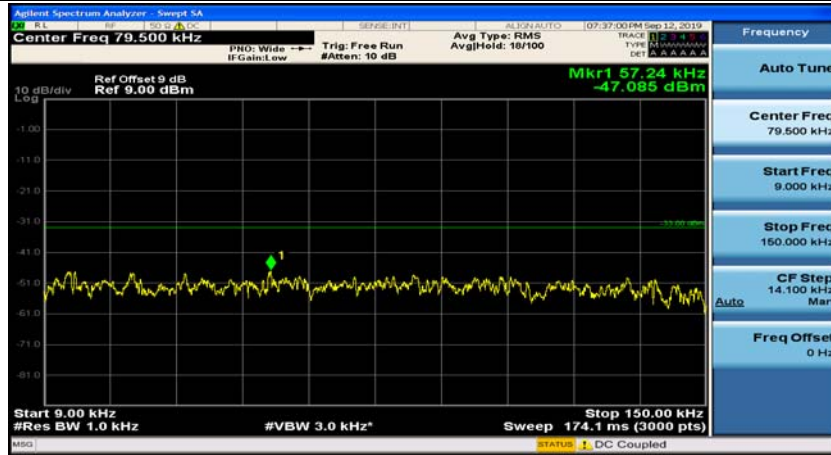

(Channel Bandwidth: 1.4 MHz)_LCH_16QAM_1RB#0

(Channel Bandwidth: 1.4 MHz)_LCH_16QAM_1RB#3

(Channel Bandwidth: 1.4 MHz)_MCH_16QAM_1RB#0

(Channel Bandwidth: 1.4 MHz)_MCH_16QAM_1RB#3

(Channel Bandwidth: 1.4 MHz)_HCH_16QAM_1RB#0

(Channel Bandwidth: 1.4 MHz)_HCH_16QAM_1RB#3