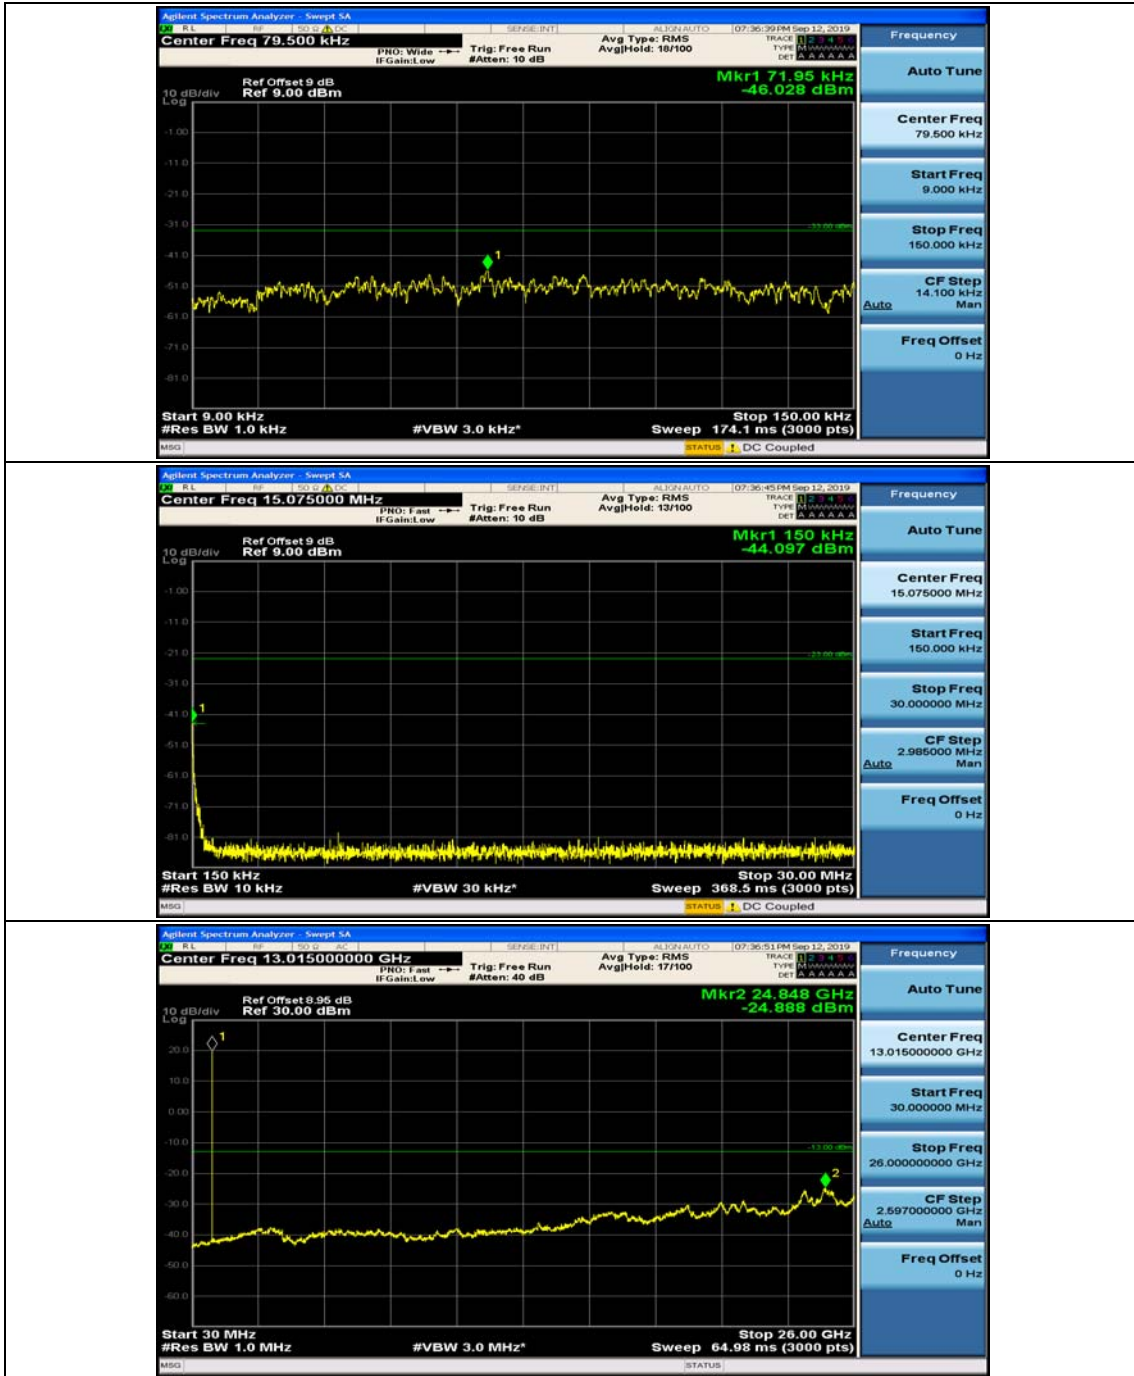

Channel Bandwidth: 10 MHz_HCH_16QAM_25RB#0

Channel Bandwidth: 10 MHz_HCH_16QAM_25RB#12

Channel Bandwidth: 10 MHz_HCH_16QAM_25RB#25

Channel Bandwidth: 10 MHz_HCH_16QAM_50RB#0

Appendix E: Conducted Spurious Emission

Test Graphs

Channel Bandwidth: 1.4 MHz

(Channel Bandwidth: 1.4 MHz)_MCH_QPSK_1RB#0

(Channel Bandwidth: 1.4 MHz)_MCH_QPSK_1RB#3

(Channel Bandwidth: 1.4 MHz)_HCH_QPSK_1RB#0

(Channel Bandwidth: 1.4 MHz)_HCH_QPSK_1RB#3