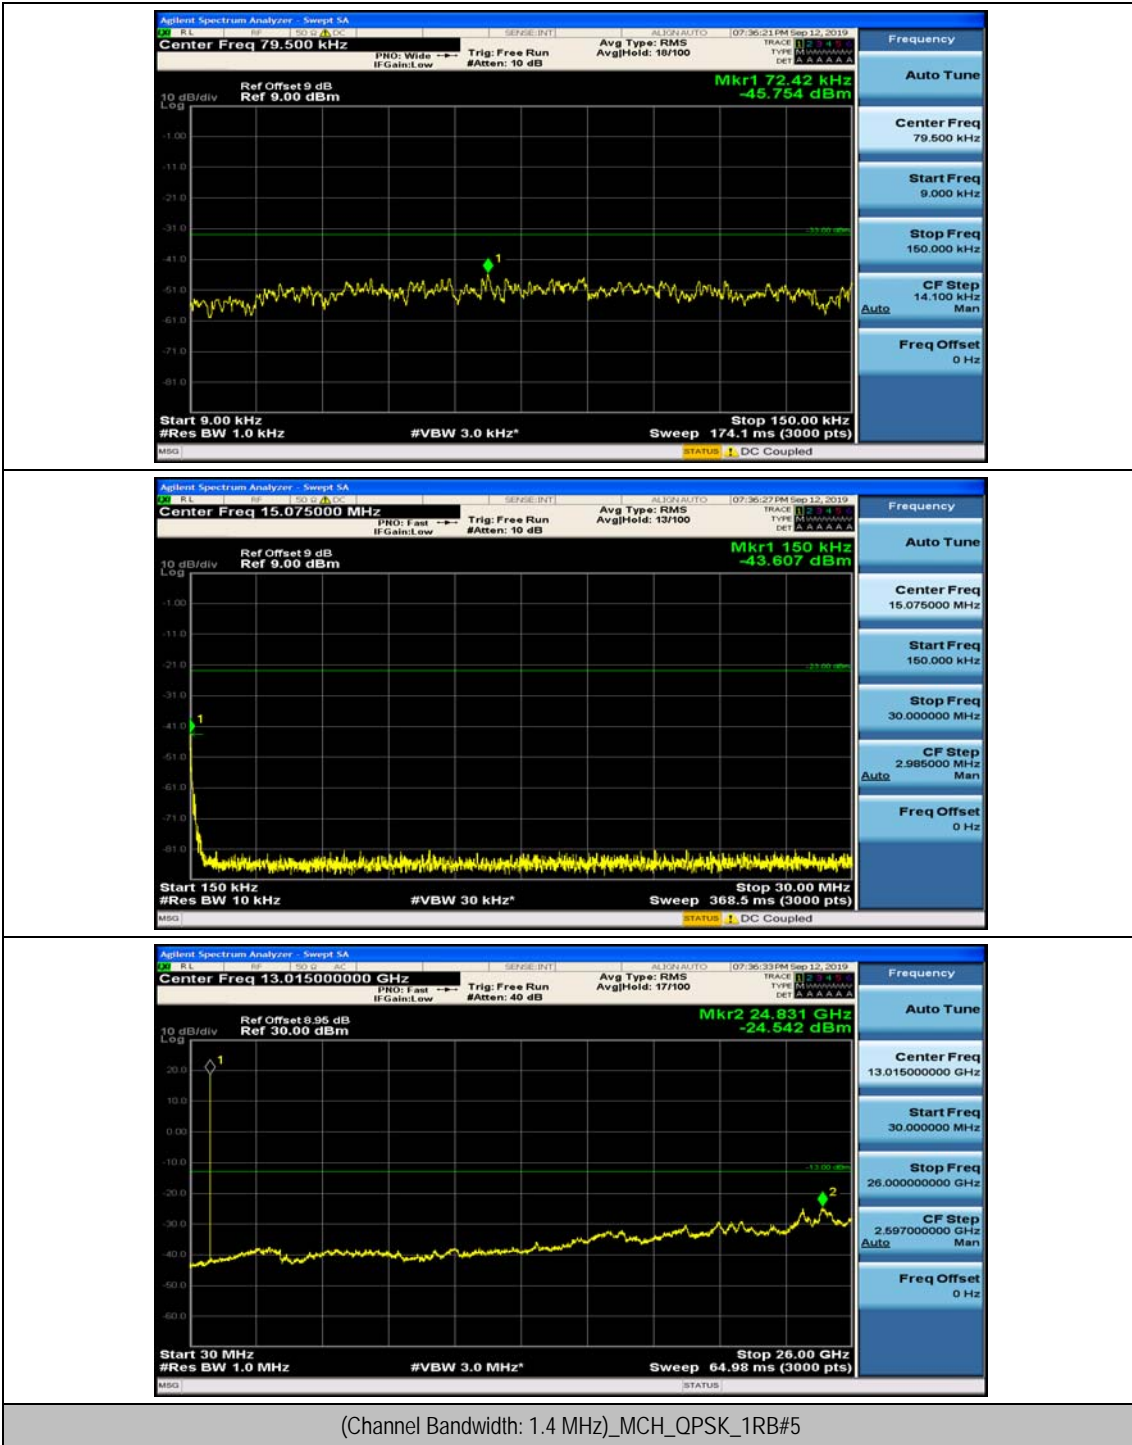

Test Graphs

Channel Bandwidth: 1.4 MHz

(Channel Bandwidth: 1.4 MHz)_MCH_QPSK_1RB#0

(Channel Bandwidth: 1.4 MHz)_MCH_QPSK_1RB#3

(Channel Bandwidth: 1.4 MHz)_HCH_QPSK_1RB#0

(Channel Bandwidth: 1.4 MHz)_HCH_QPSK_1RB#3