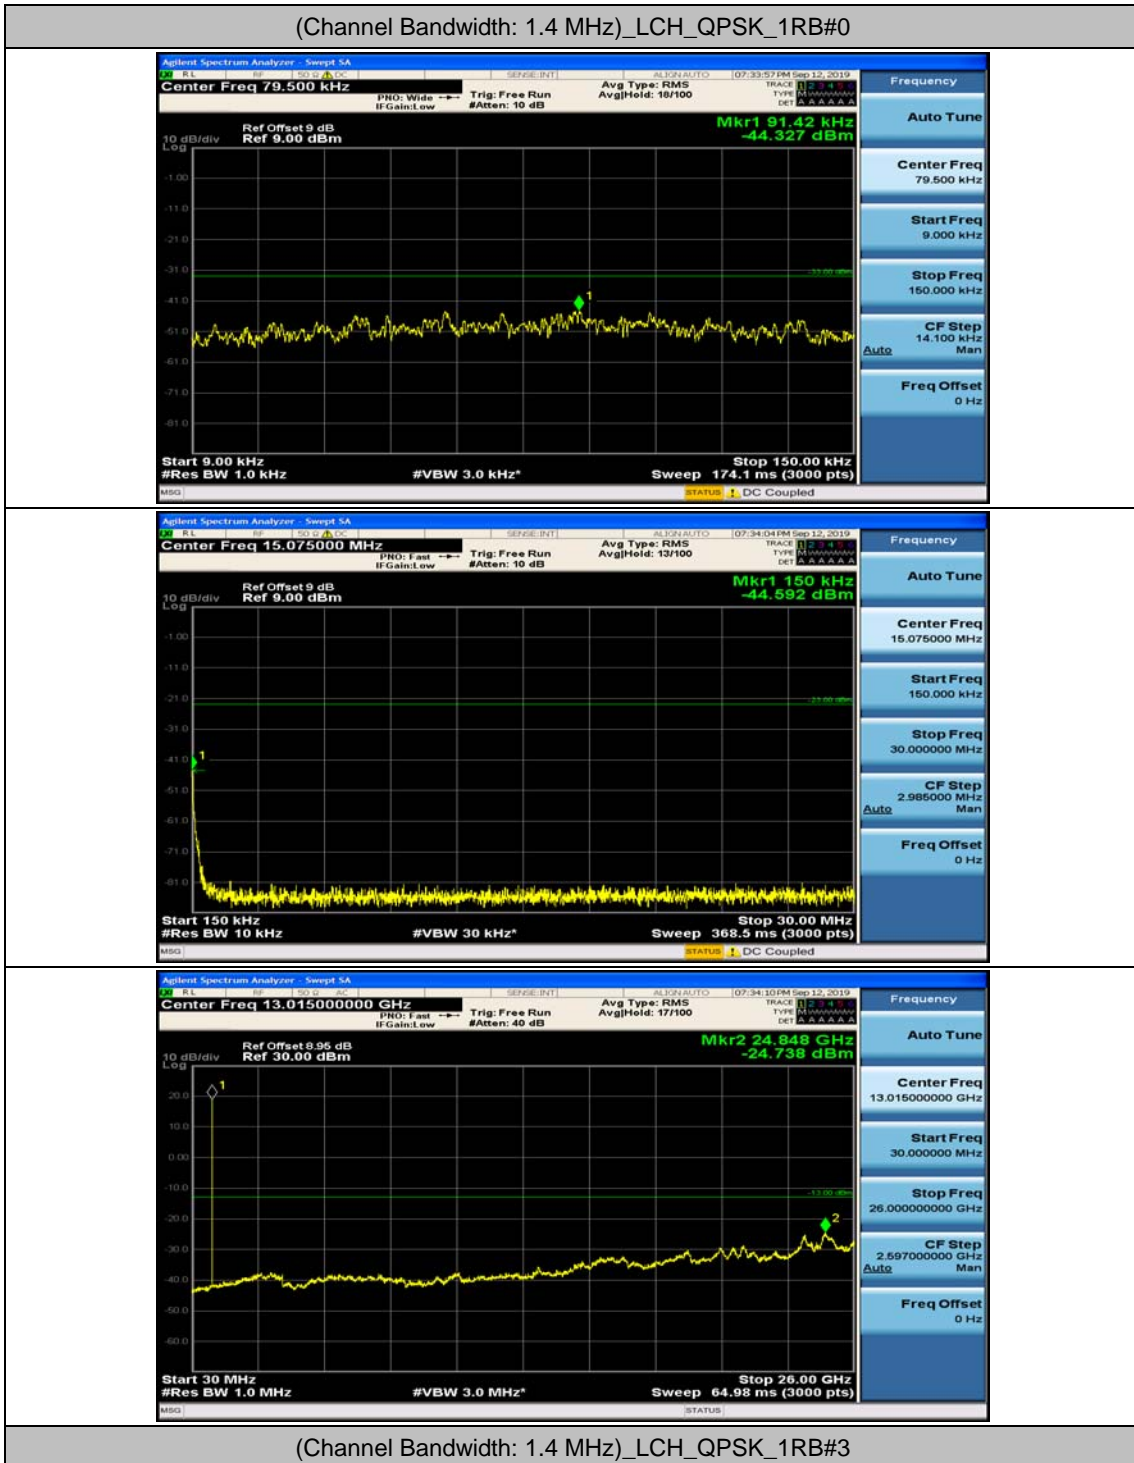

Appendix E: Conducted Spurious Emission

Test Graphs

Channel Bandwidth: 1.4 MHz