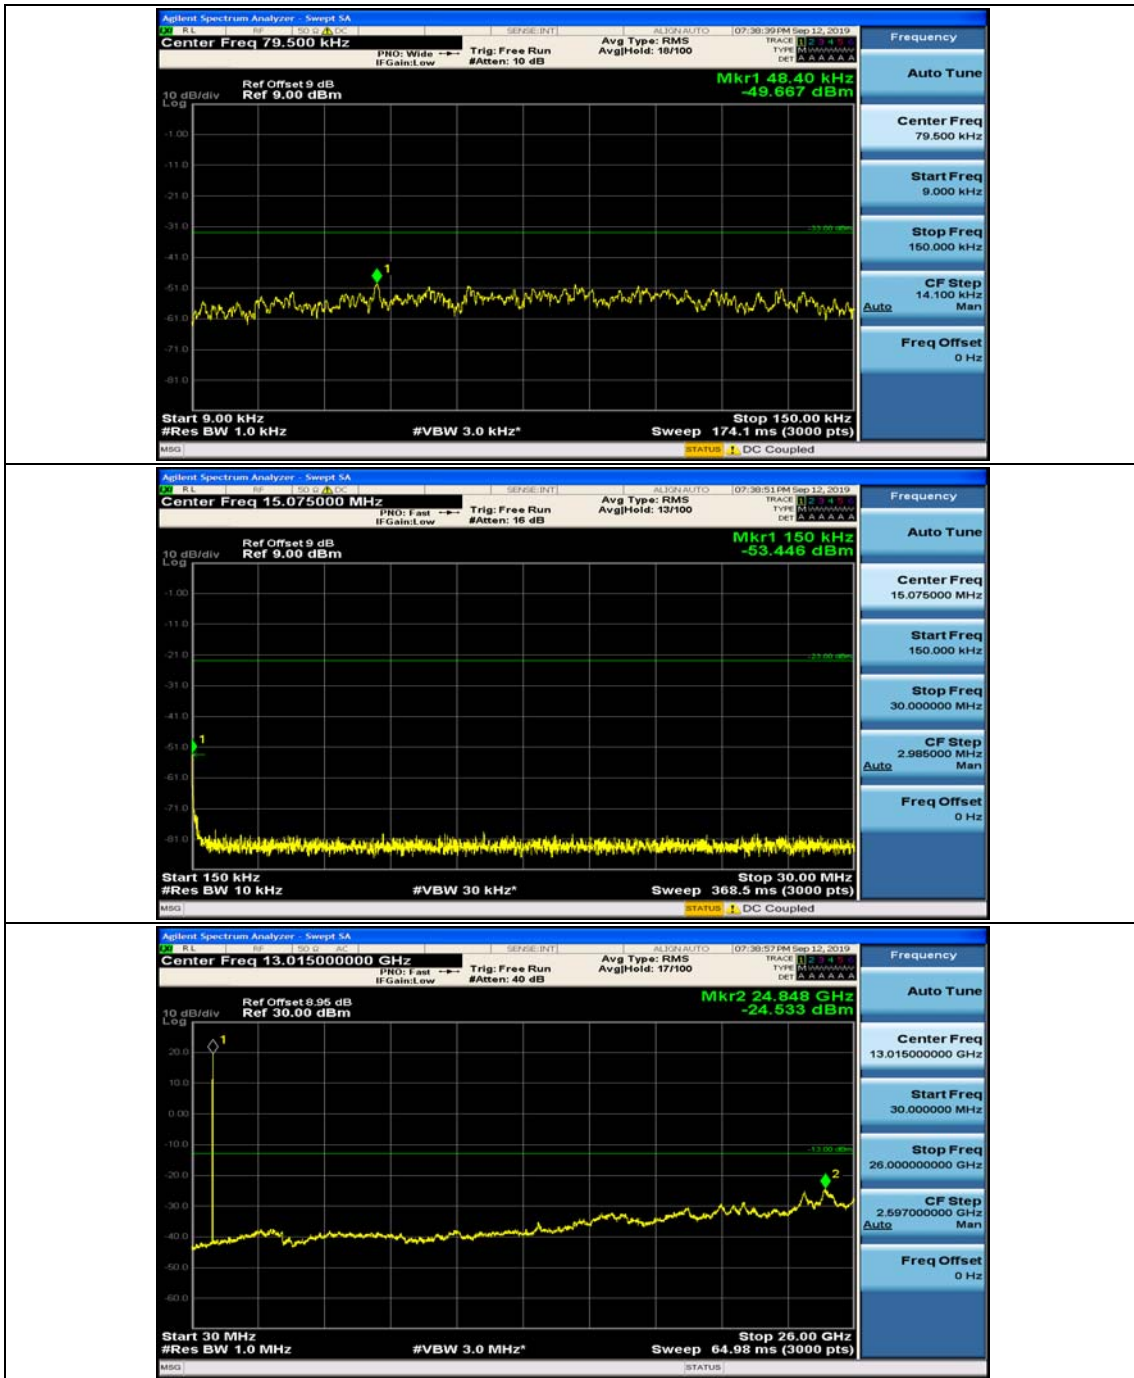

Test Graphs

Channel Bandwidth: 1.4 MHz

(Channel Bandwidth: 1.4 MHz)_MCH_QPSK_1RB#0

(Channel Bandwidth: 1.4 MHz)_MCH_QPSK_1RB#3

(Channel Bandwidth: 1.4 MHz)_HCH_QPSK_1RB#0

(Channel Bandwidth: 1.4 MHz)_HCH_QPSK_1RB#3