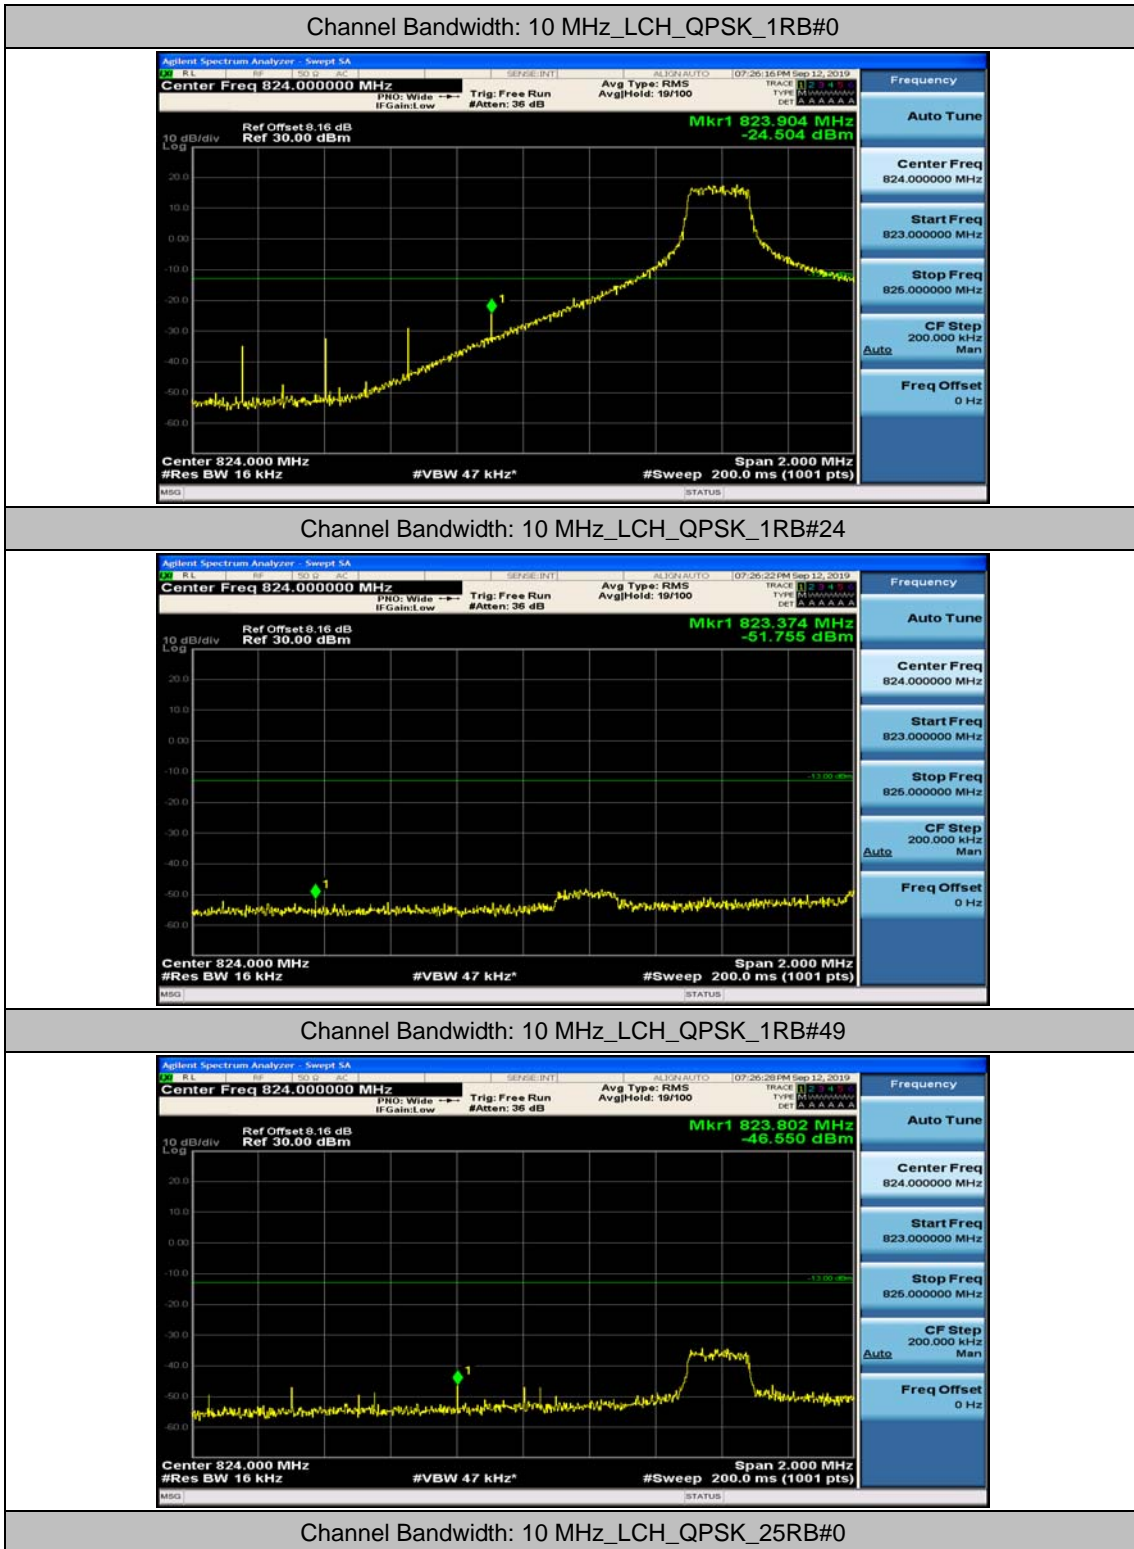

Channel Bandwidth: 10 MHz