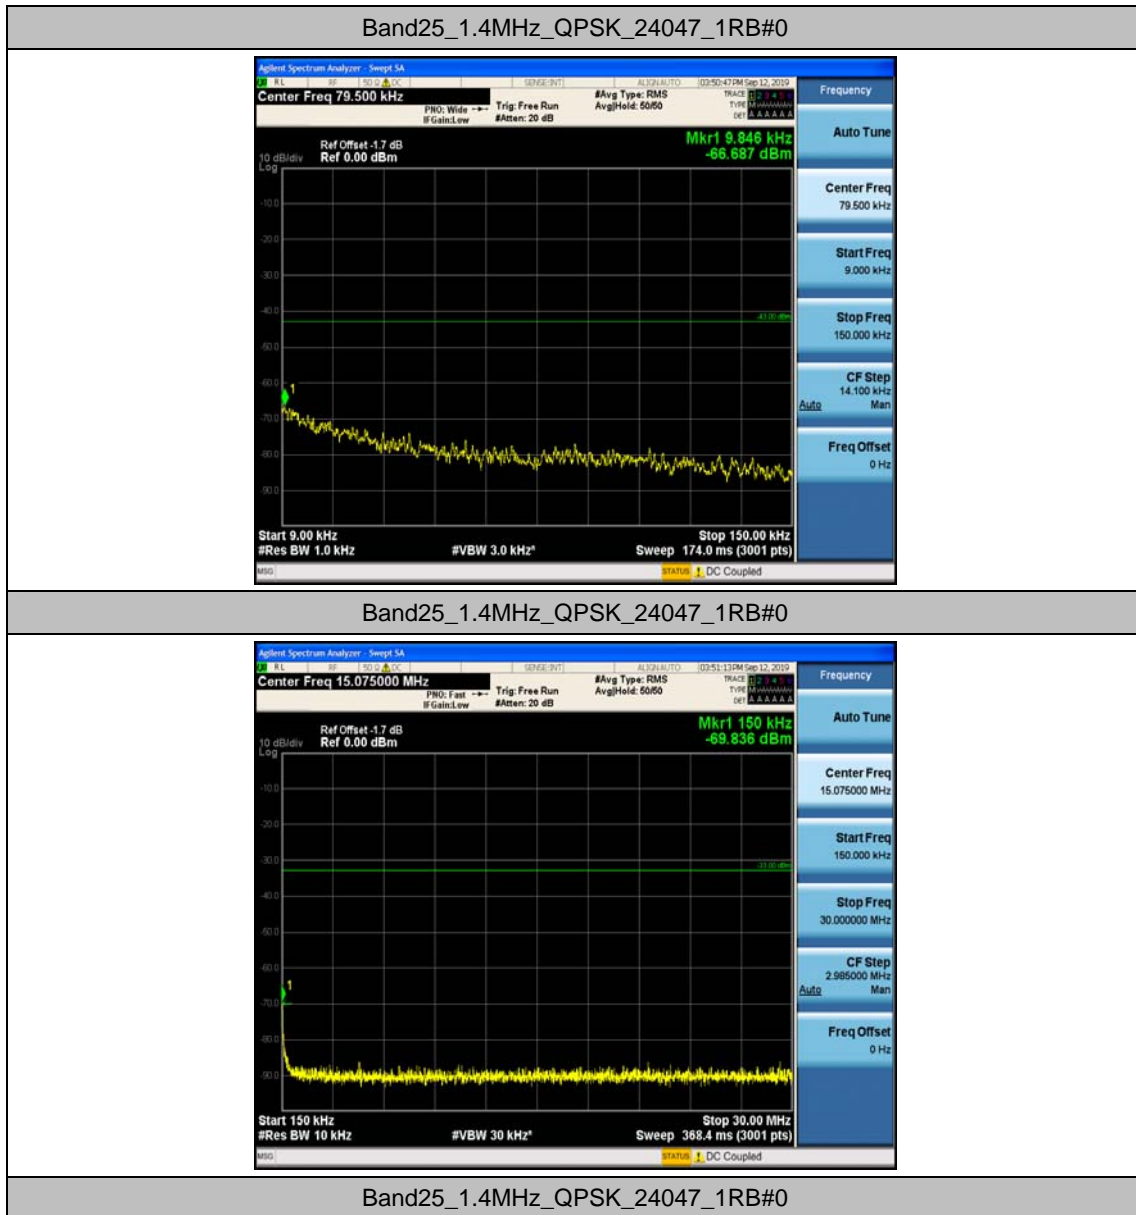

Band25	20MHz	16QAM	26365	1RB#0	Range4:1000~5000MHz	PASS
Band25	20MHz	16QAM	26365	1RB#0	Range5:5000~12000MHz	PASS
Band25	20MHz	16QAM	26365	1RB#0	Range6:12000~18000MHz	PASS
Band25	20MHz	16QAM	26590	1RB#0	Range1:0.009~0.15MHz	PASS
Band25	20MHz	16QAM	26590	1RB#0	Range2:0.15~30MHz	PASS
Band25	20MHz	16QAM	26590	1RB#0	Range3:30~1000MHz	PASS
Band25	20MHz	16QAM	26590	1RB#0	Range4:1000~5000MHz	PASS
Band25	20MHz	16QAM	26590	1RB#0	Range5:5000~12000MHz	PASS
Band25	20MHz	16QAM	26590	1RB#0	Range6:12000~18000MHz	PASS

Test Graphs