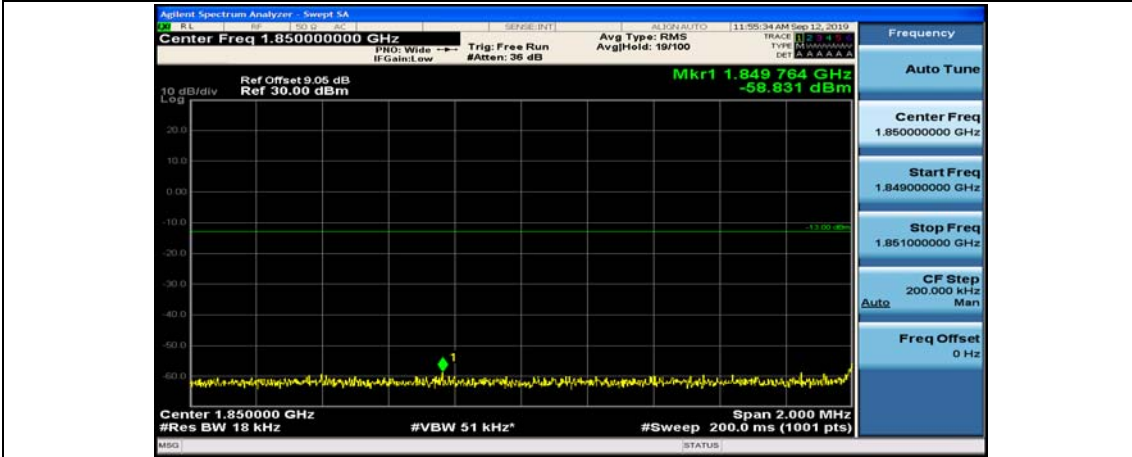

(Channel Bandwidth:20 MHz)_HCH_QPSK_100RB#0

(Channel Bandwidth:20 MHz)_LCH_16QAM_1RB#0

(Channel Bandwidth:20 MHz)_LCH_16QAM_1RB#49

(Channel Bandwidth:20 MHz)_LCH_16QAM_1RB#99

(Channel Bandwidth:20 MHz)_LCH_16QAM_50RB#0