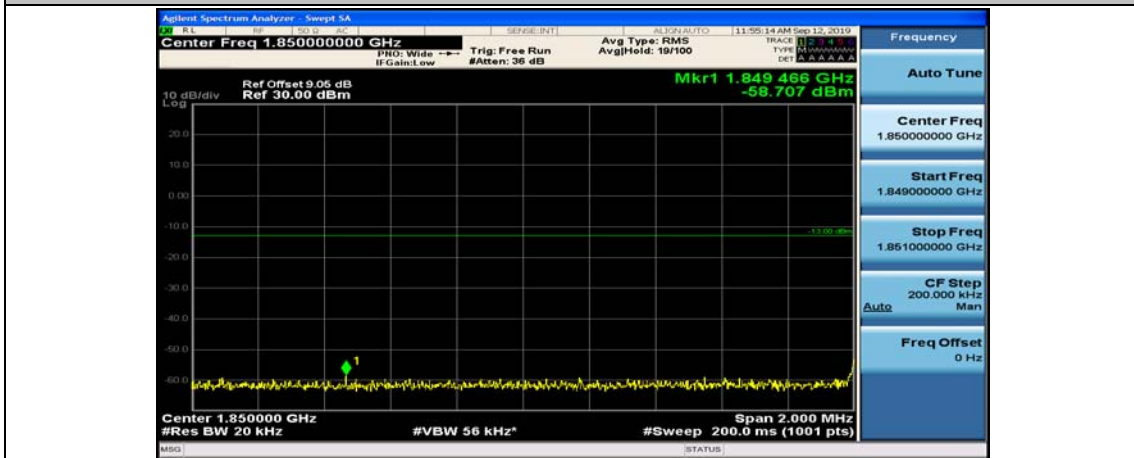

(Channel Bandwidth:15 MHz)_HCH_16QAM_37RB#18

(Channel Bandwidth:15 MHz)_HCH_16QAM_37RB#38

(Channel Bandwidth:15 MHz)_HCH_16QAM_75RB#0

Channel Bandwidth: 20 MHz

(Channel Bandwidth:20 MHz)_LCH_QPSK_1RB#49

(Channel Bandwidth:20 MHz)_LCH_QPSK_1RB#99