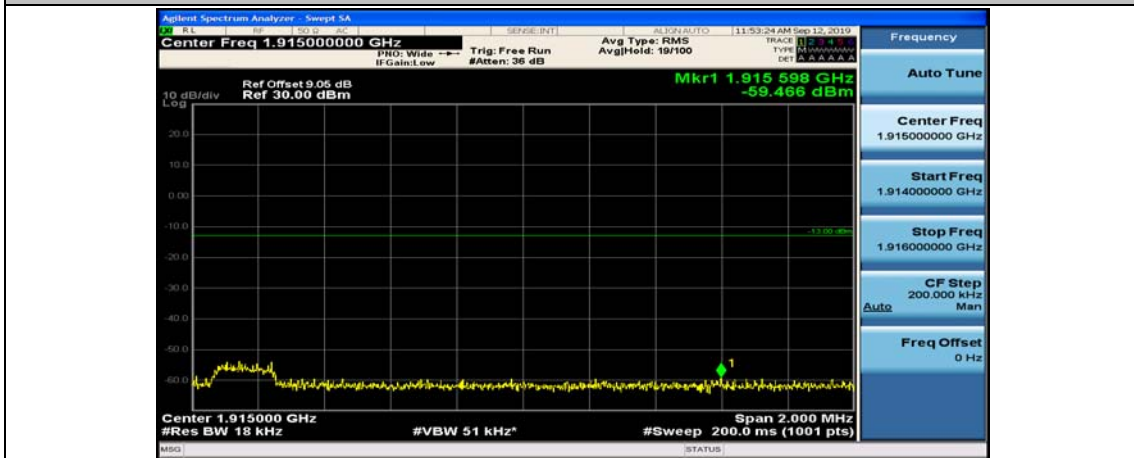

(Channel Bandwidth:15 MHz)_HCH_QPSK_1RB#0