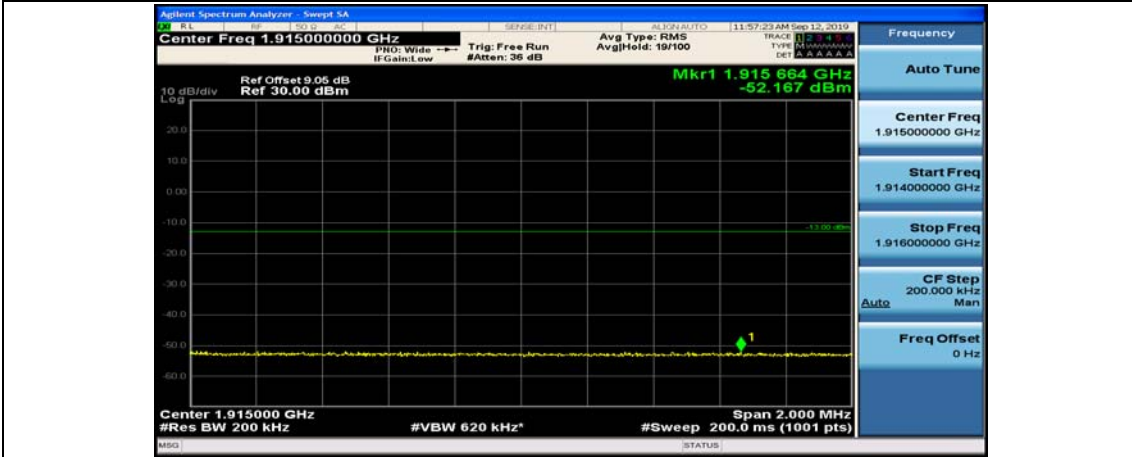

(Channel Bandwidth:20 MHz)_HCH_QPSK_50RB#0