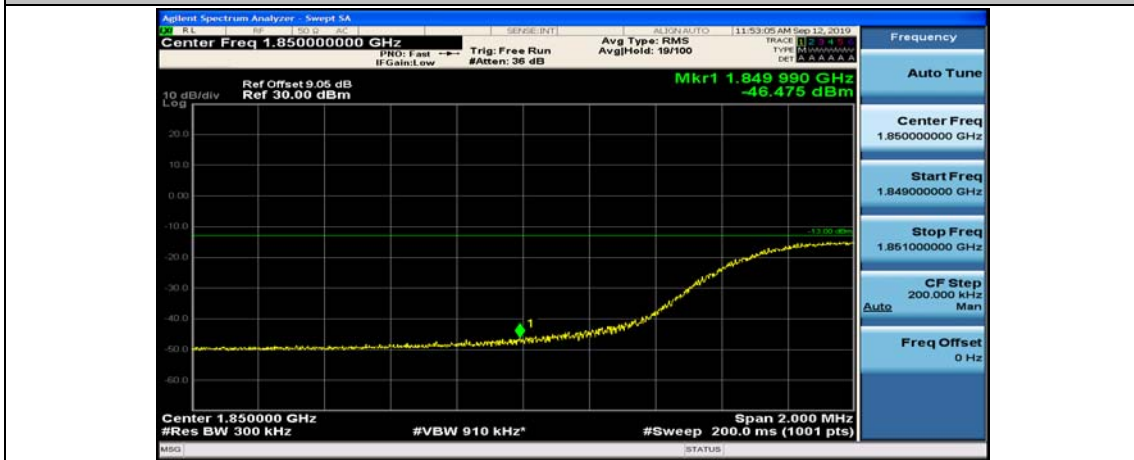

(Channel Bandwidth:15 MHz)_LCH_QPSK_75RB#0