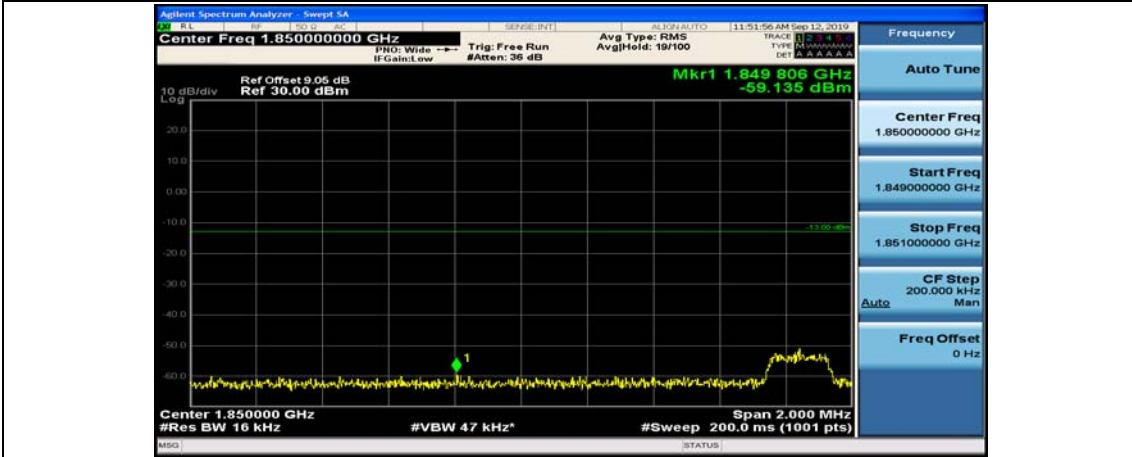

Channel Bandwidth: 15 MHz

(Channel Bandwidth:15 MHz)_LCH_QPSK_1RB#0

(Channel Bandwidth:15 MHz)_LCH_QPSK_1RB#37

(Channel Bandwidth:15 MHz)_LCH_QPSK_1RB#74

(Channel Bandwidth:15 MHz)_LCH_QPSK_37RB#0

(Channel Bandwidth:15 MHz)_LCH_QPSK_37RB#18