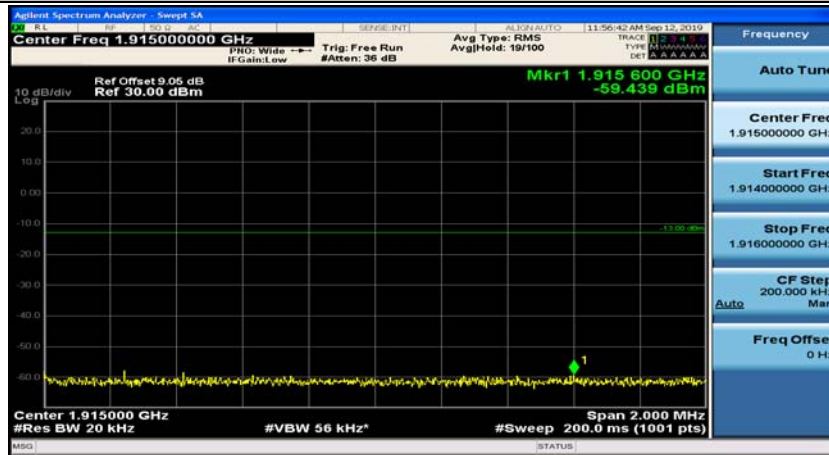

(Channel Bandwidth:20 MHz)_LCH_QPSK_50RB#0

(Channel Bandwidth:20 MHz)_LCH_QPSK_50RB#25

(Channel Bandwidth:20 MHz)_LCH_QPSK_50RB#50

(Channel Bandwidth:20 MHz)_LCH_QPSK_100RB#0

(Channel Bandwidth:20 MHz)_HCH_QPSK_1RB#0