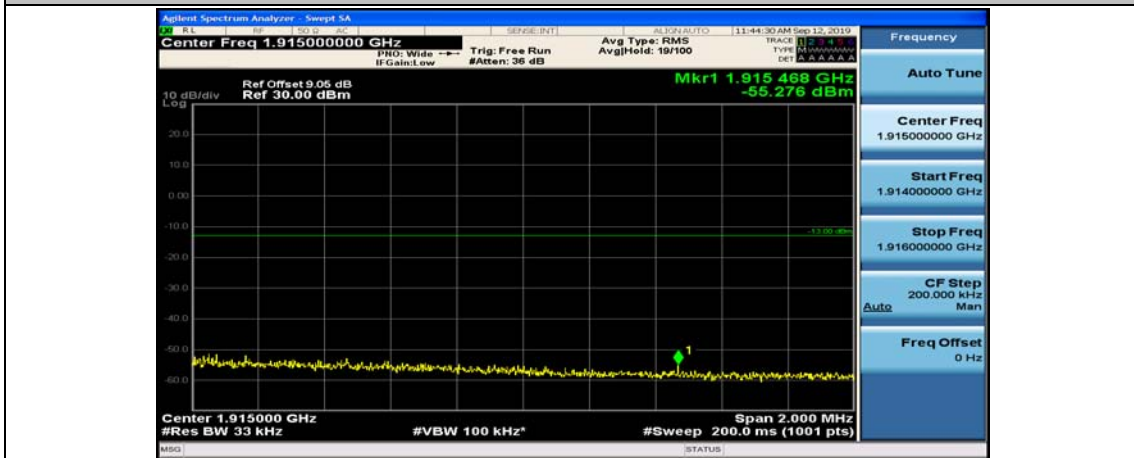

(Channel Bandwidth: 3 MHz)_HCH_16QAM_8RB#0

(Channel Bandwidth: 3 MHz)_HCH_16QAM_8RB#4

(Channel Bandwidth: 3 MHz)_HCH_16QAM_8RB#7

(Channel Bandwidth: 3 MHz)_HCH_16QAM_15RB#0

Channel Bandwidth: 5 MHz

(Channel Bandwidth: 5 MHz)_LCH_QPSK_1RB#12

(Channel Bandwidth: 5 MHz)_LCH_QPSK_1RB#24

(Channel Bandwidth: 5 MHz)_LCH_QPSK_12RB#0

(Channel Bandwidth: 5 MHz)_LCH_QPSK_12RB#6

(Channel Bandwidth: 5 MHz)_LCH_QPSK_12RB#13

(Channel Bandwidth: 5 MHz)_LCH_QPSK_25RB#0