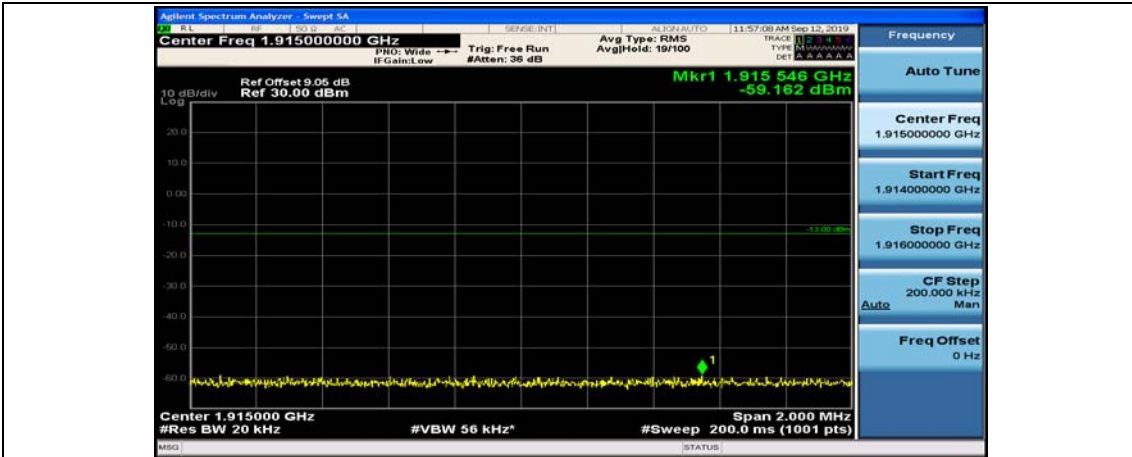

(Channel Bandwidth:20 MHz)_LCH_16QAM_50RB#25

(Channel Bandwidth:20 MHz)_LCH_16QAM_50RB#50

(Channel Bandwidth:20 MHz)_LCH_16QAM_100RB#0

(Channel Bandwidth:20 MHz)_HCH_16QAM_1RB#0

(Channel Bandwidth:20 MHz)_HCH_16QAM_1RB#49