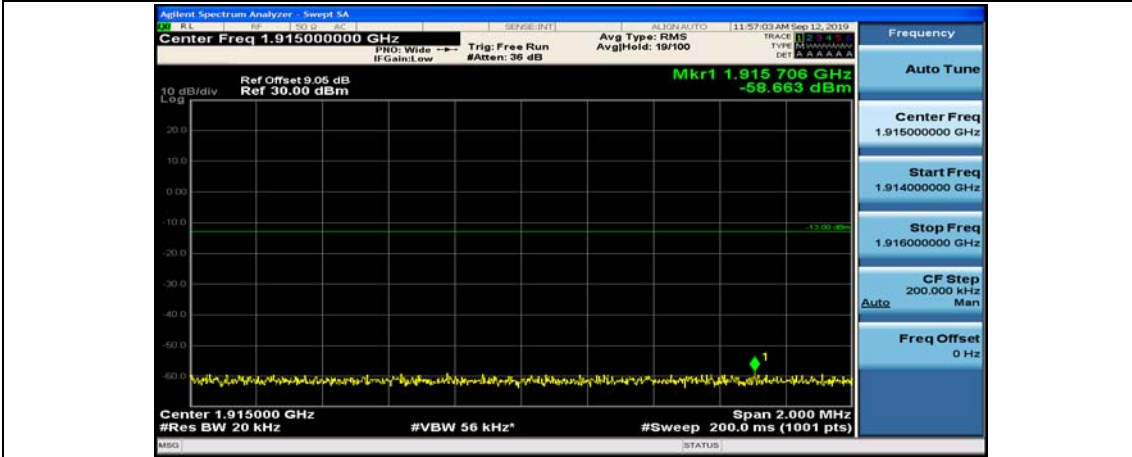

(Channel Bandwidth:20 MHz)_LCH_16QAM_50RB#25

(Channel Bandwidth:20 MHz)_LCH_16QAM_50RB#50

(Channel Bandwidth:20 MHz)_LCH_16QAM_100RB#0

(Channel Bandwidth:20 MHz)_HCH_16QAM_1RB#0

(Channel Bandwidth:20 MHz)_HCH_16QAM_1RB#49