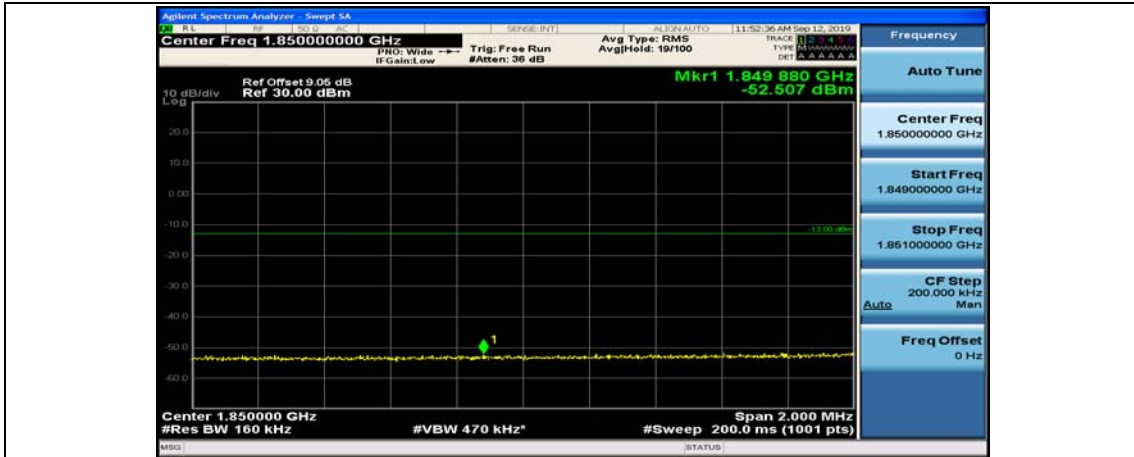

(Channel Bandwidth:15 MHz)_LCH_QPSK_37RB#38