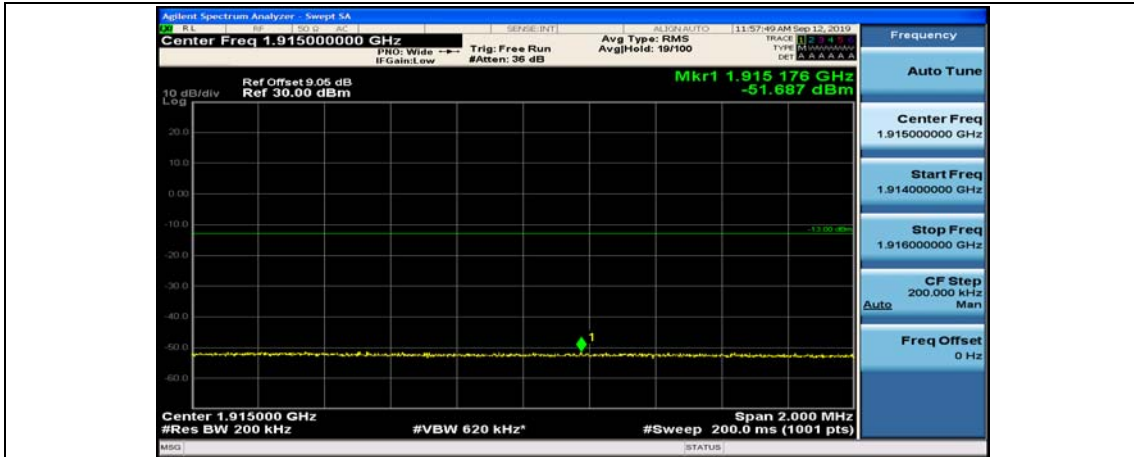

(Channel Bandwidth:20 MHz)_HCH_16QAM_50RB#25