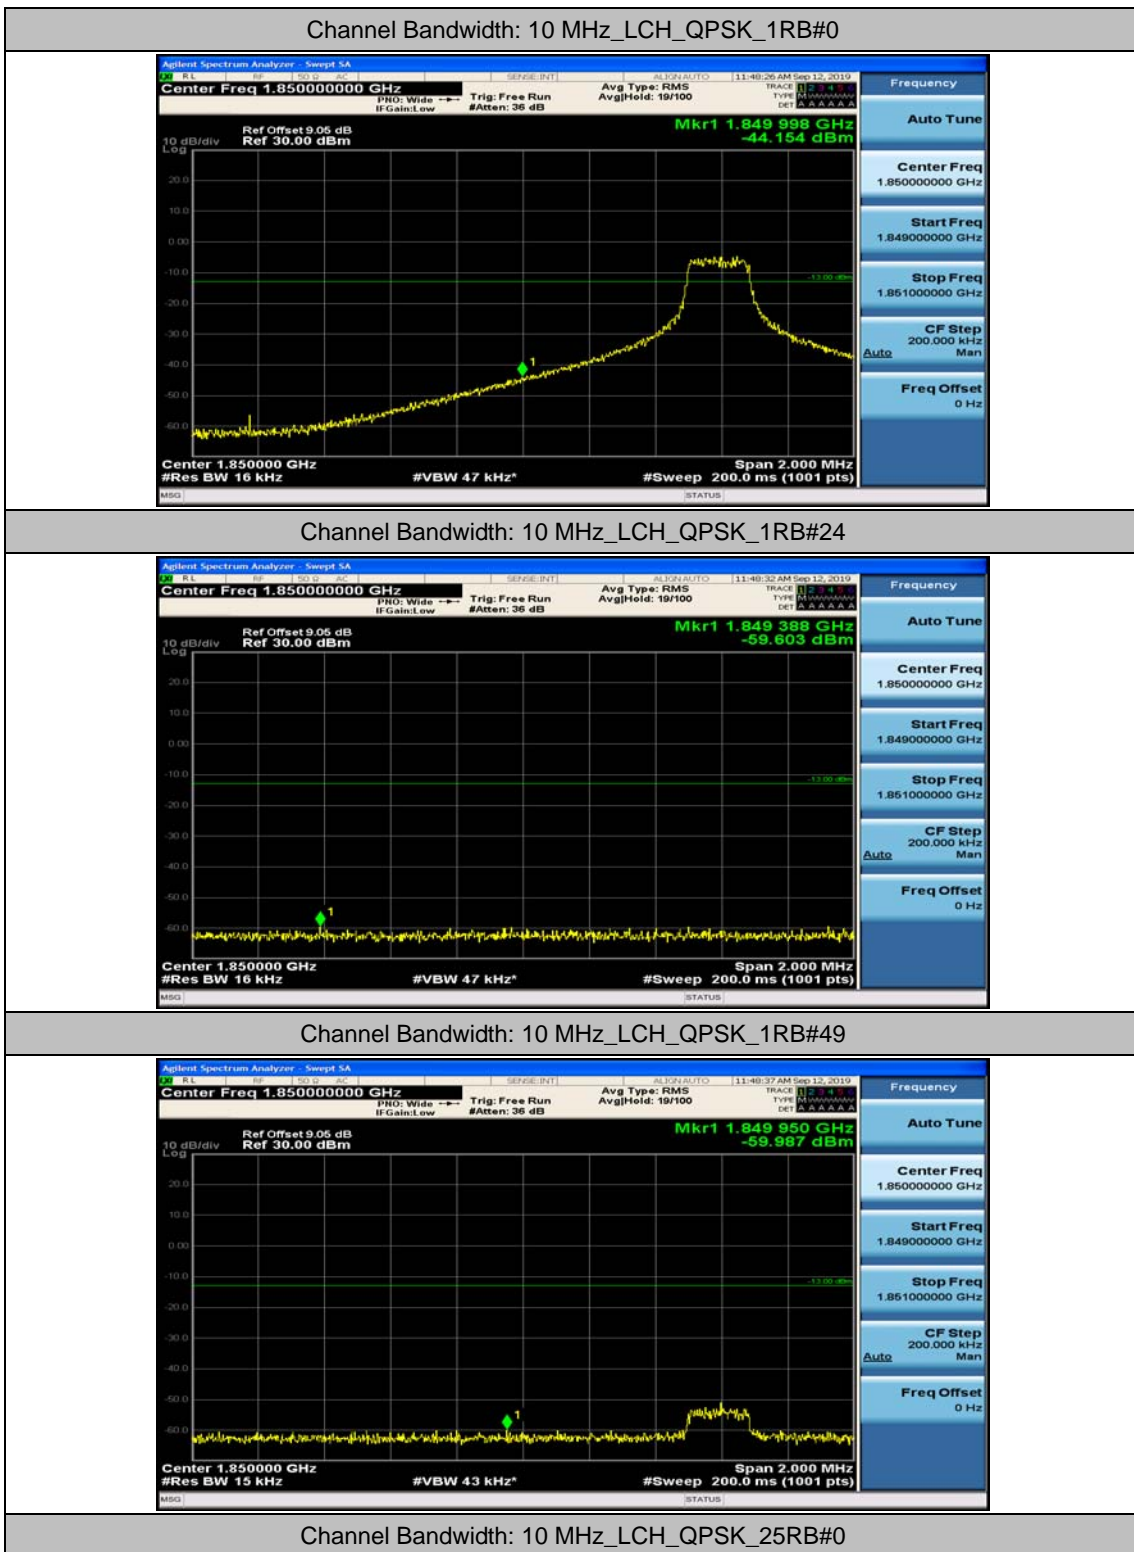

(Channel Bandwidth: 5 MHz)_HCH_16QAM_1RB#12

(Channel Bandwidth: 5 MHz)_HCH_16QAM_1RB#24

(Channel Bandwidth: 5 MHz)_HCH_16QAM_12RB#0

(Channel Bandwidth: 5 MHz)_HCH_16QAM_12RB#6

(Channel Bandwidth: 5 MHz)_HCH_16QAM_12RB#13

(Channel Bandwidth: 5 MHz)_HCH_16QAM_25RB#0

Channel Bandwidth: 10 MHz

Channel Bandwidth: 10 MHz_LCH_QPSK_25RB#12

Channel Bandwidth: 10 MHz_LCH_QPSK_25RB#25

Channel Bandwidth: 10 MHz_LCH_QPSK_50RB#0

Channel Bandwidth: 10 MHz_HCH_QPSK_1RB#0