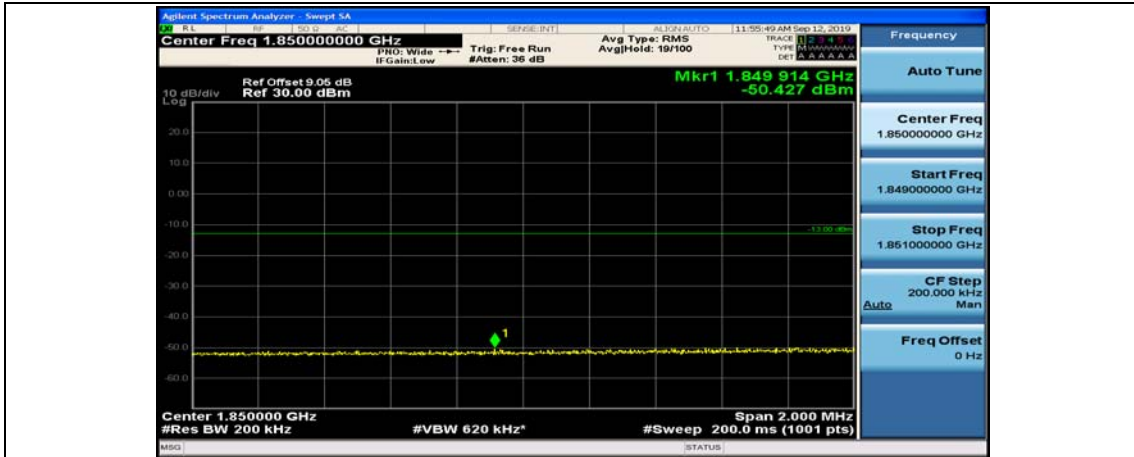

(Channel Bandwidth:20 MHz)_LCH_QPSK_50RB#25