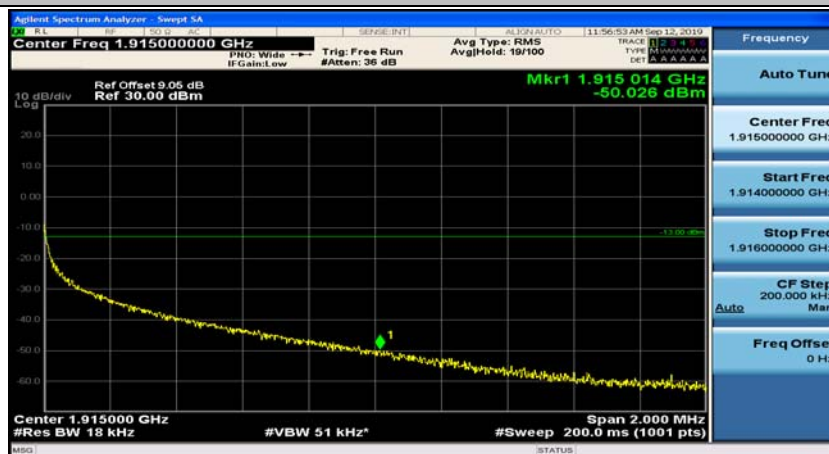

(Channel Bandwidth:20 MHz)_HCH_QPSK_1RB#99