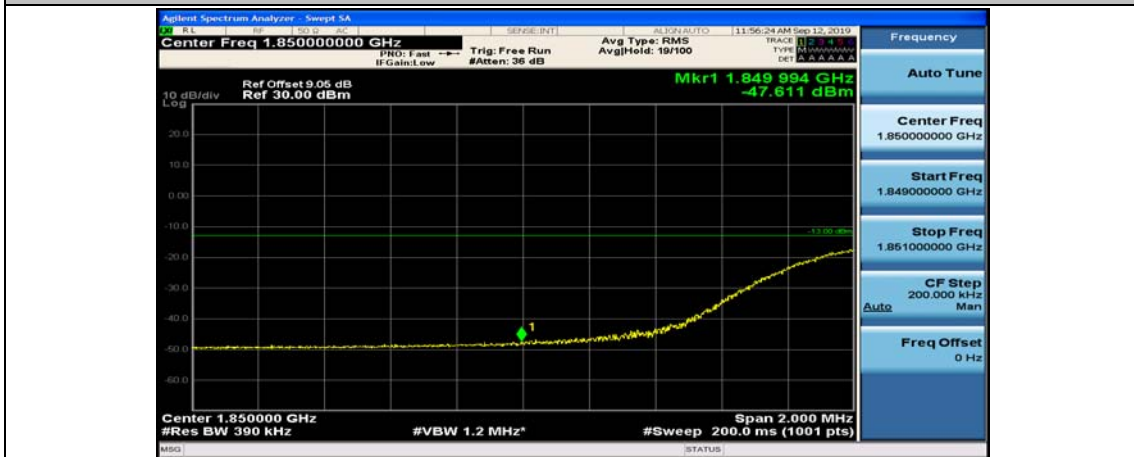

(Channel Bandwidth:20 MHz)_LCH_QPSK_50RB#0

(Channel Bandwidth:20 MHz)_LCH_QPSK_50RB#25

(Channel Bandwidth:20 MHz)_LCH_QPSK_50RB#50

(Channel Bandwidth:20 MHz)_LCH_QPSK_100RB#0

(Channel Bandwidth:20 MHz)_HCH_QPSK_1RB#0