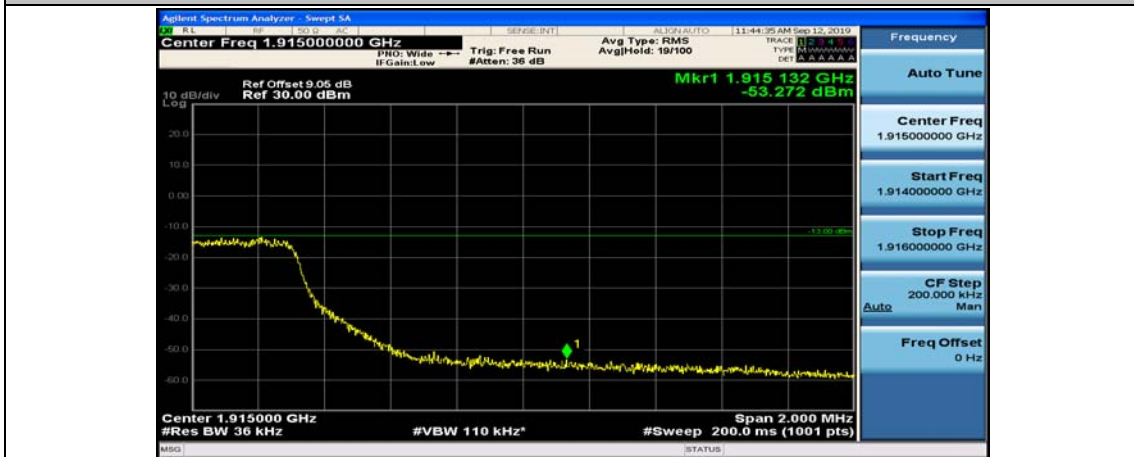

(Channel Bandwidth: 3 MHz)_HCH_16QAM_8RB#0

(Channel Bandwidth: 3 MHz)_HCH_16QAM_8RB#4

(Channel Bandwidth: 3 MHz)_HCH_16QAM_8RB#7

(Channel Bandwidth: 3 MHz)_HCH_16QAM_15RB#0

Channel Bandwidth: 5 MHz

(Channel Bandwidth: 5 MHz)_LCH_QPSK_1RB#12

(Channel Bandwidth: 5 MHz)_LCH_QPSK_1RB#24

(Channel Bandwidth: 5 MHz)_LCH_QPSK_12RB#0

(Channel Bandwidth: 5 MHz)_LCH_QPSK_12RB#6

(Channel Bandwidth: 5 MHz)_LCH_QPSK_12RB#13

(Channel Bandwidth: 5 MHz)_LCH_QPSK_25RB#0