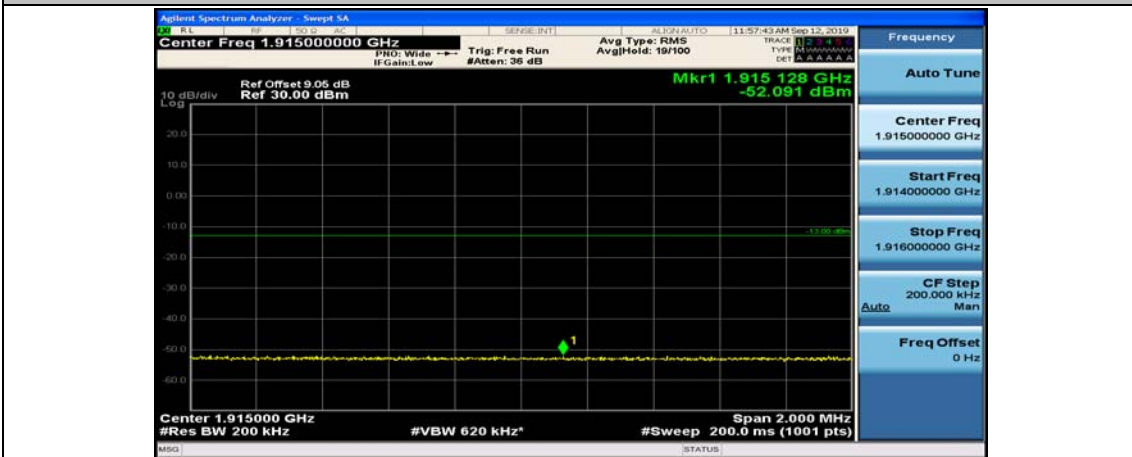

(Channel Bandwidth:20 MHz)_HCH_16QAM_50RB#0