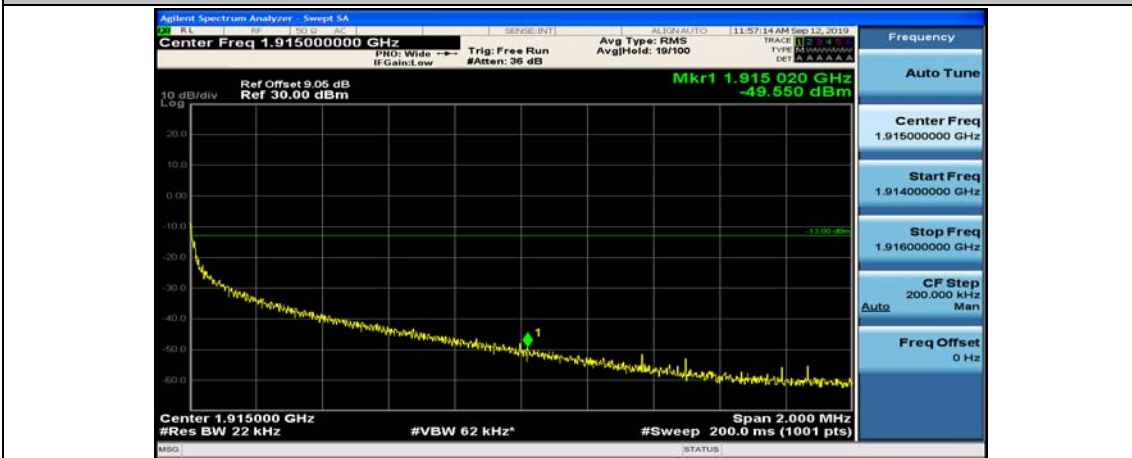

(Channel Bandwidth:20 MHz)_HCH_16QAM_1RB#99