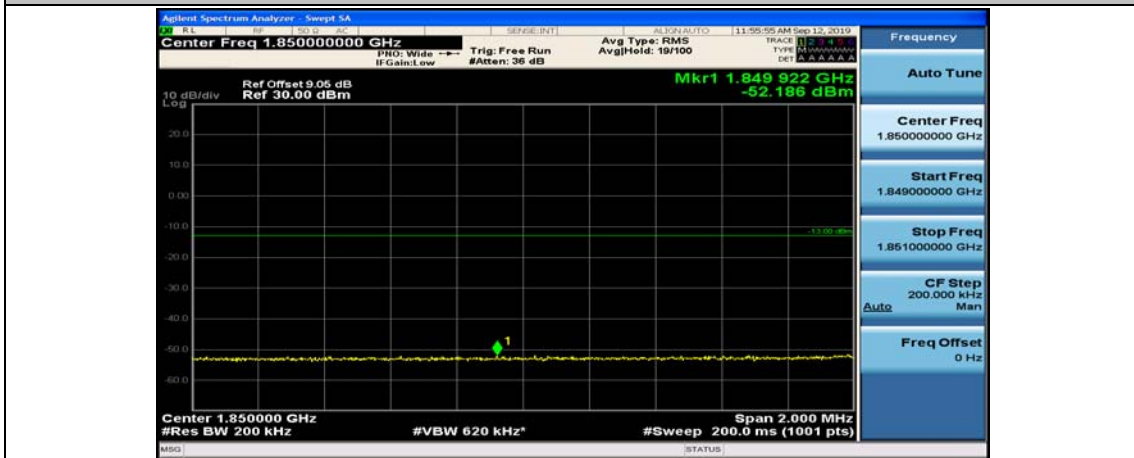

(Channel Bandwidth:20 MHz)_LCH_QPSK_50RB#50