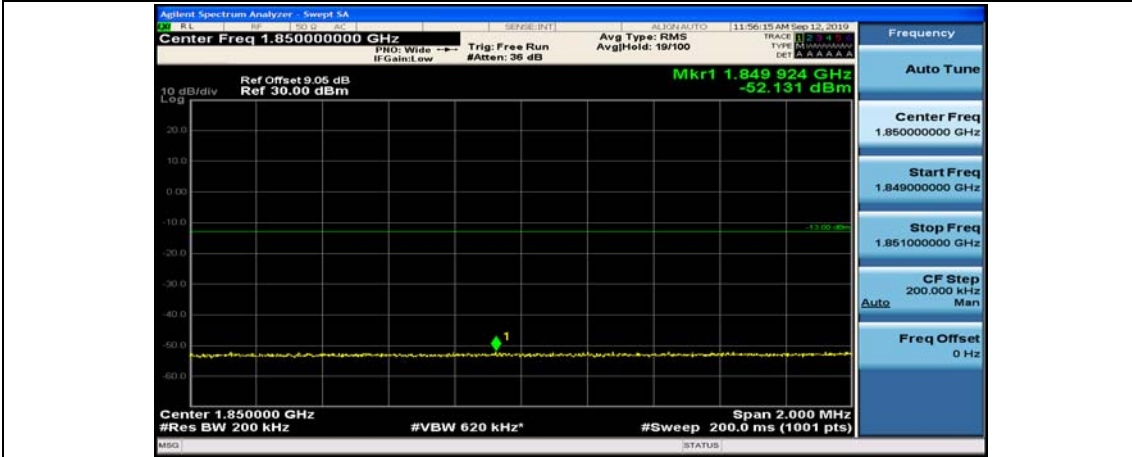

(Channel Bandwidth:20 MHz)_LCH_16QAM_50RB#50