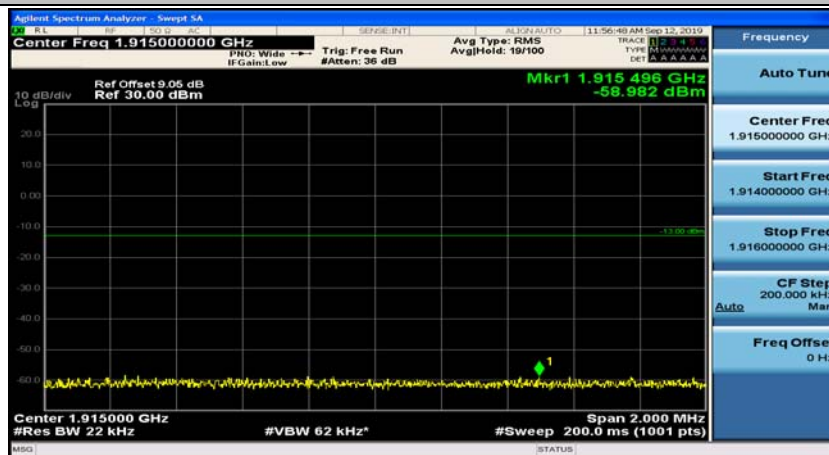

(Channel Bandwidth:20 MHz)_HCH_QPSK_1RB#49