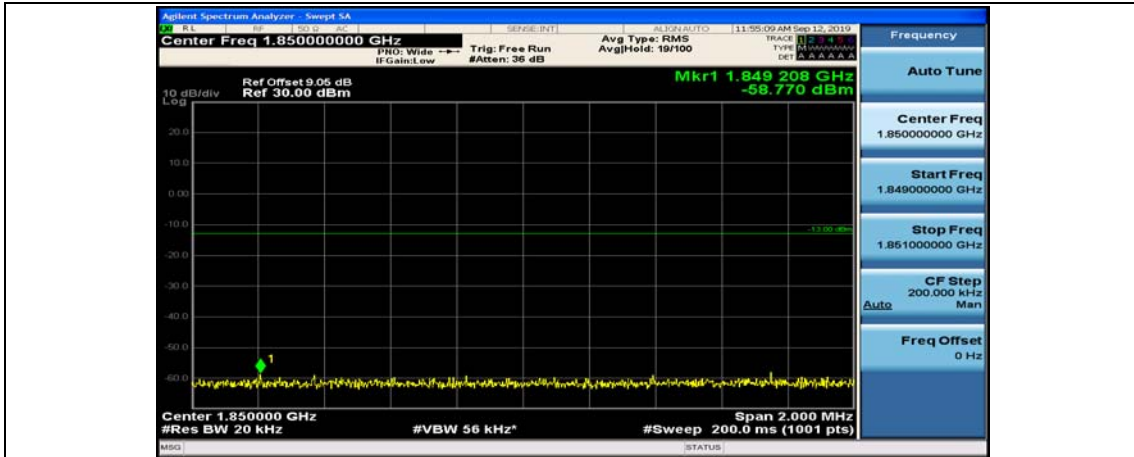

(Channel Bandwidth:15 MHz)_HCH_16QAM_37RB#18

(Channel Bandwidth:15 MHz)_HCH_16QAM_37RB#38

(Channel Bandwidth:15 MHz)_HCH_16QAM_75RB#0

Channel Bandwidth: 20 MHz

(Channel Bandwidth:20 MHz)_LCH_QPSK_1RB#49

(Channel Bandwidth:20 MHz)_LCH_QPSK_1RB#99