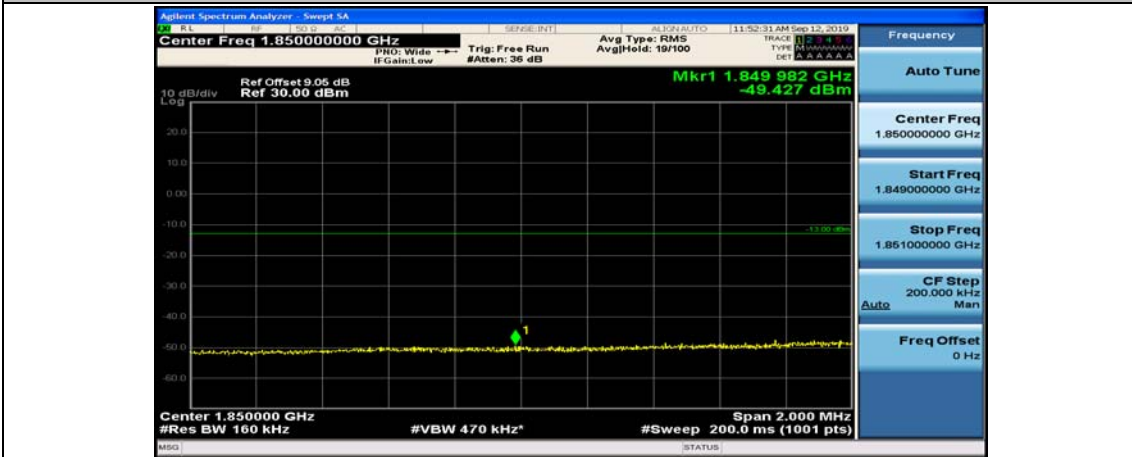

Channel Bandwidth: 15 MHz

(Channel Bandwidth:15 MHz)_LCH_QPSK_1RB#0

(Channel Bandwidth:15 MHz)_LCH_QPSK_1RB#37

(Channel Bandwidth:15 MHz)_LCH_QPSK_1RB#74

(Channel Bandwidth:15 MHz)_LCH_QPSK_37RB#0

(Channel Bandwidth:15 MHz)_LCH_QPSK_37RB#18