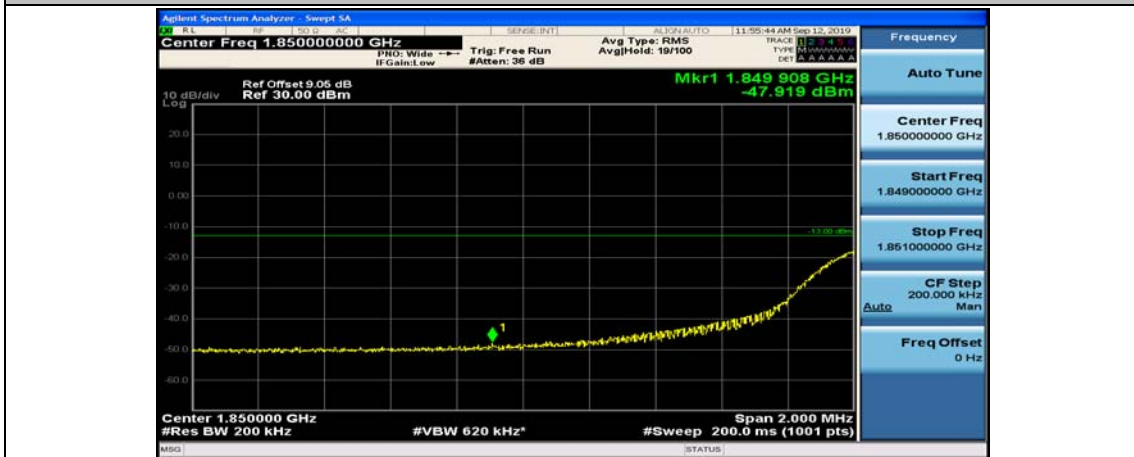

(Channel Bandwidth:20 MHz)_LCH_QPSK_50RB#0