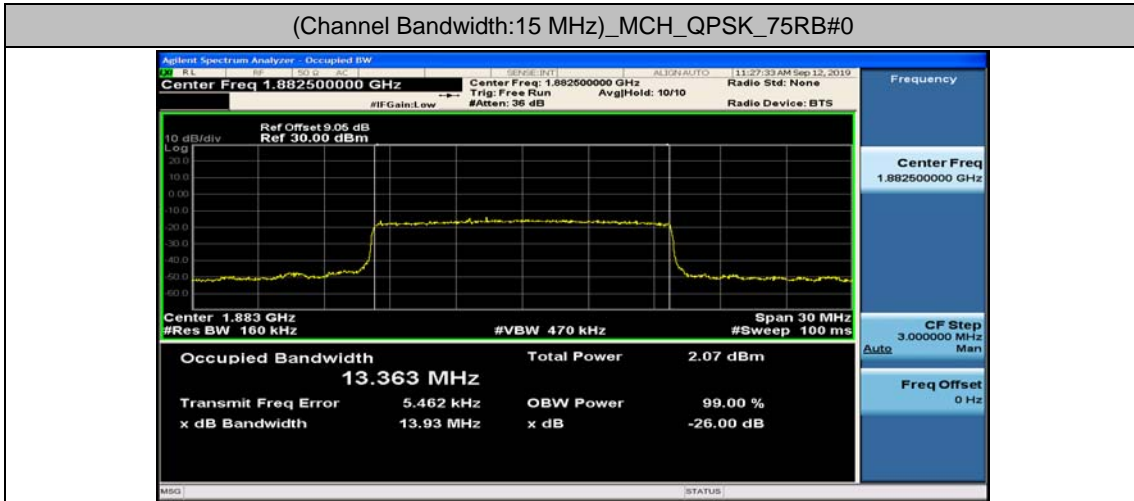

Channel Bandwidth: 10 MHz

Channel Bandwidth: 10 MHz_LCH_16QAM_50RB#0

Channel Bandwidth: 10 MHz_MCH_16QAM_50RB#0

Channel Bandwidth: 10 MHz_HCH_16QAM_50RB#0

Channel Bandwidth: 15 MHz

(Channel Bandwidth:15 MHz)_LCH_16QAM_75RB#0