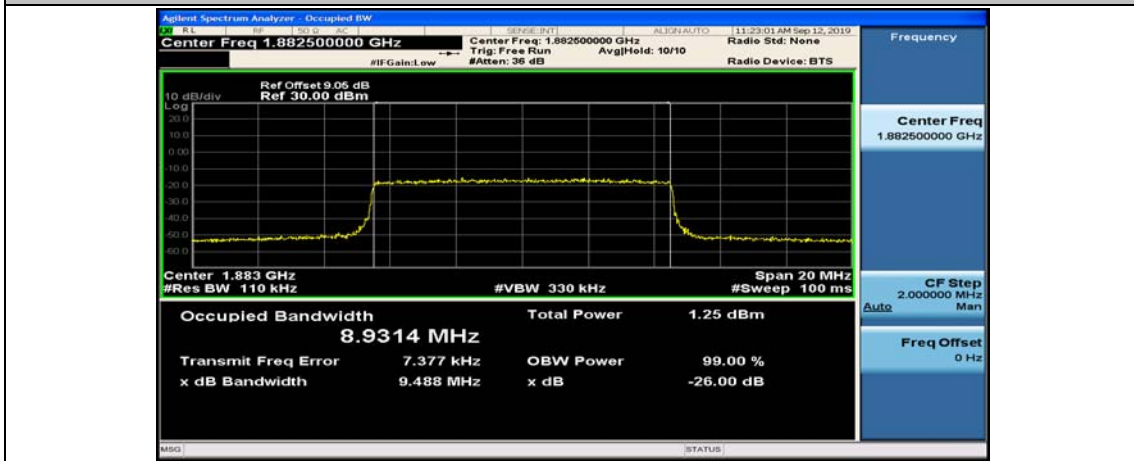

Channel Bandwidth: 10 MHz_MCH_16QAM_50RB#0