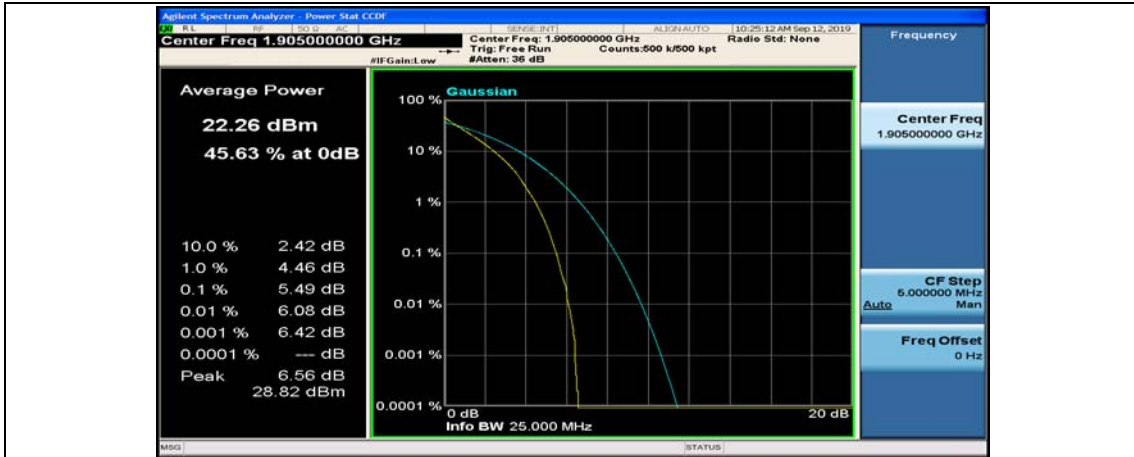

(Channel Bandwidth:20 MHz)_HCH_QPSK_1RB#99

(Channel Bandwidth:20 MHz)_HCH_QPSK_50RB#0

(Channel Bandwidth:20 MHz)_HCH_QPSK_50RB#25

(Channel Bandwidth:20 MHz)_HCH_QPSK_50RB#50

(Channel Bandwidth:20 MHz)_HCH_QPSK_100RB#0

(Channel Bandwidth:20 MHz)_LCH_16QAM_1RB#0

(Channel Bandwidth:20 MHz)_LCH_16QAM_1RB#49

(Channel Bandwidth:20 MHz)_LCH_16QAM_1RB#99

(Channel Bandwidth:20 MHz)_LCH_16QAM_50RB#0

(Channel Bandwidth:20 MHz)_LCH_16QAM_50RB#25