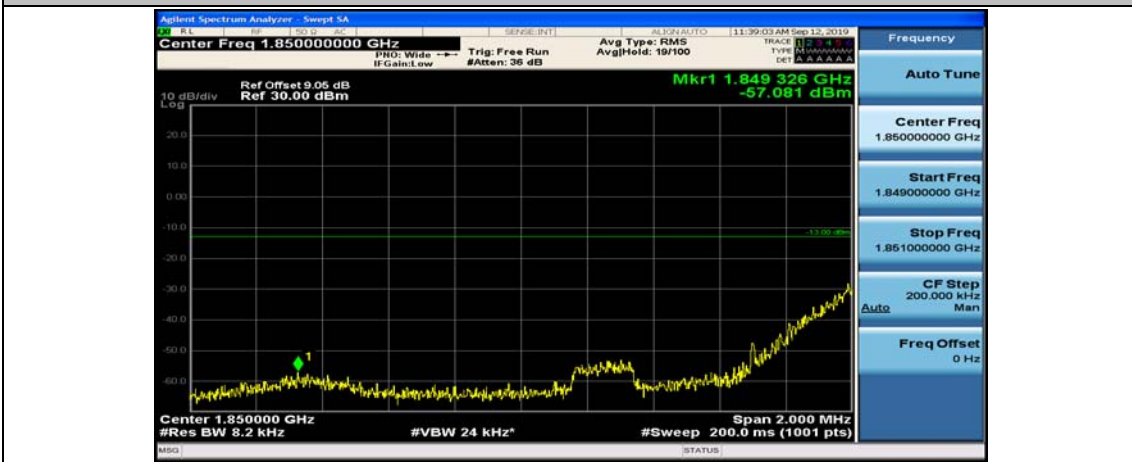

(Channel Bandwidth: 1.4 MHz)_HCH_QPSK_3RB#3

(Channel Bandwidth: 1.4 MHz)_HCH_QPSK_6RB#0

(Channel Bandwidth: 1.4 MHz)_LCH_16QAM_1RB#0

(Channel Bandwidth: 1.4 MHz)_LCH_16QAM_1RB#3

(Channel Bandwidth: 1.4 MHz)_LCH_16QAM_1RB#5