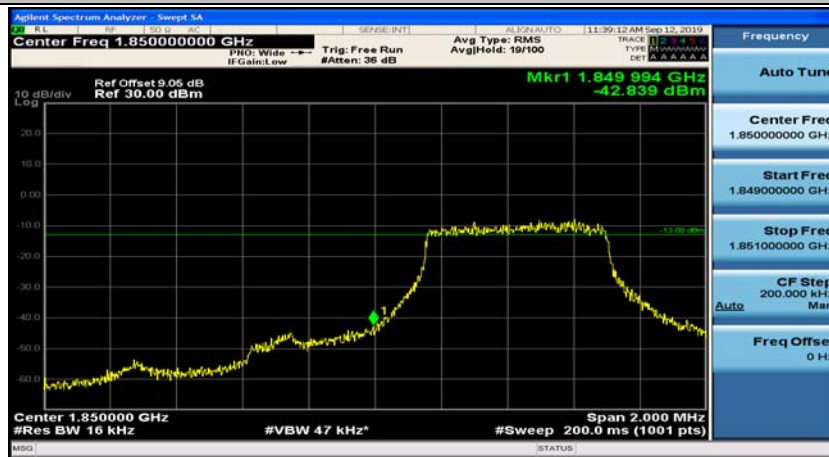

(Channel Bandwidth: 1.4 MHz)_LCH_QPSK_3RB#0