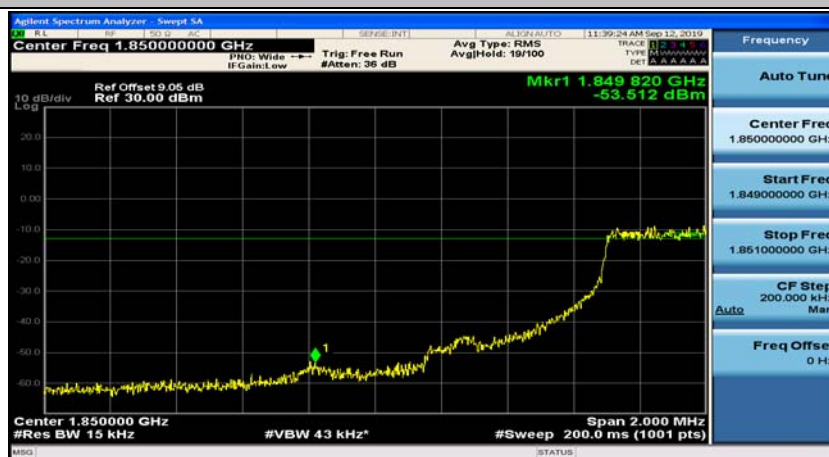

Appendix D: Band Edge

Test Graphs

Channel Bandwidth: 1.4 MHz

(Channel Bandwidth: 1.4 MHz)_LCH_QPSK_3RB#0

(Channel Bandwidth: 1.4 MHz)_LCH_QPSK_3RB#2

(Channel Bandwidth: 1.4 MHz)_LCH_QPSK_3RB#3

(Channel Bandwidth: 1.4 MHz)_LCH_QPSK_6RB#0