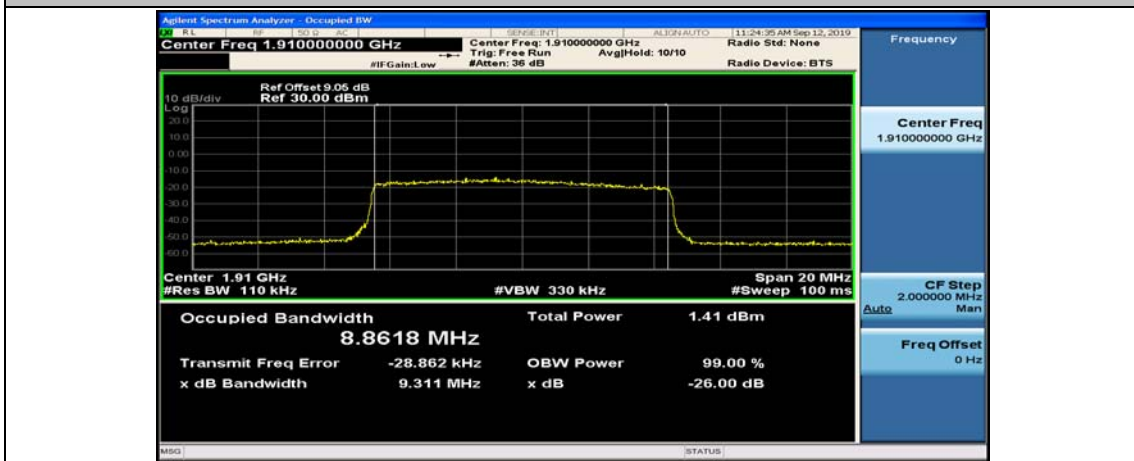

Channel Bandwidth: 10 MHz

Channel Bandwidth: 10 MHz_LCH_16QAM_50RB#0

Channel Bandwidth: 10 MHz_MCH_16QAM_50RB#0

Channel Bandwidth: 10 MHz_HCH_16QAM_50RB#0

Channel Bandwidth: 15 MHz

(Channel Bandwidth:15 MHz)_LCH_16QAM_75RB#0