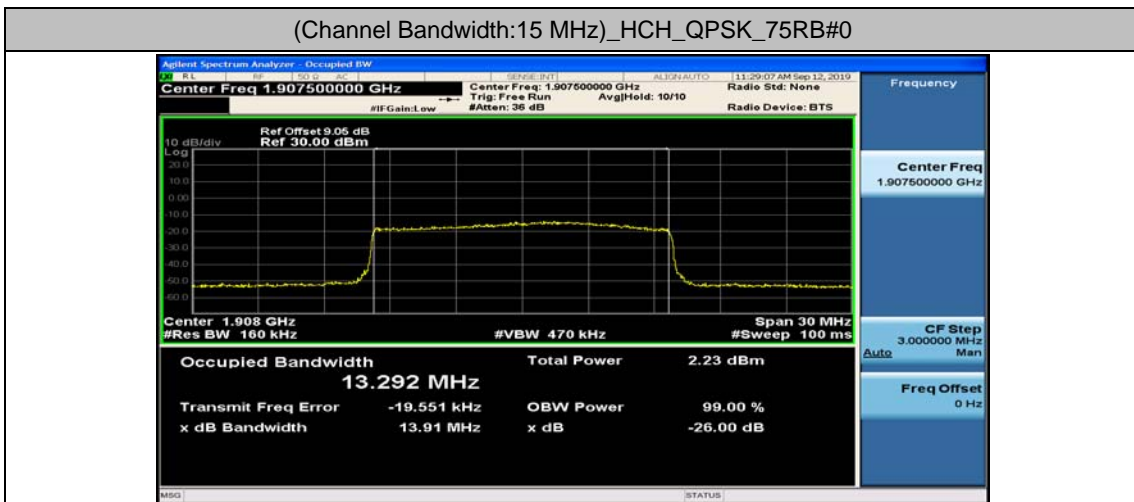

Channel Bandwidth: 10 MHz

Channel Bandwidth: 10 MHz_LCH_16QAM_50RB#0

Channel Bandwidth: 10 MHz_MCH_16QAM_50RB#0

Channel Bandwidth: 10 MHz_HCH_16QAM_50RB#0

Channel Bandwidth: 15 MHz

(Channel Bandwidth:15 MHz)_LCH_16QAM_75RB#0