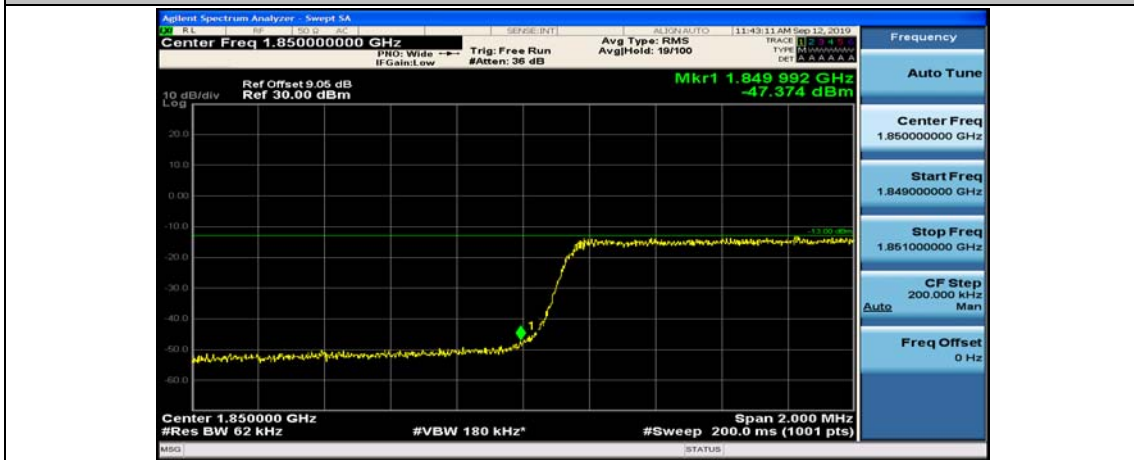

(Channel Bandwidth: 3 MHz)_LCH_QPSK_15RB#0