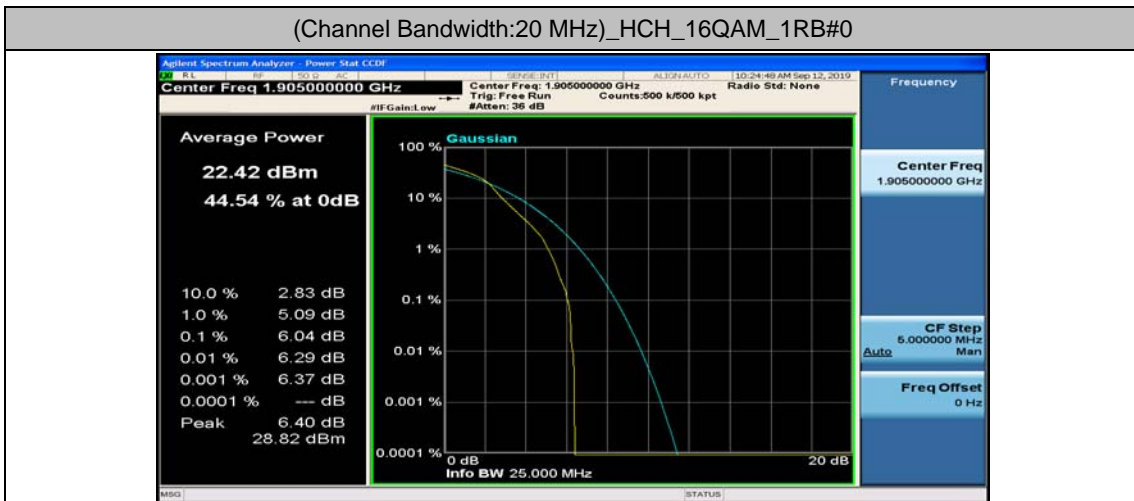

(Channel Bandwidth:20 MHz)_MCH_16QAM_50RB#0

(Channel Bandwidth:20 MHz)_MCH_16QAM_50RB#25

(Channel Bandwidth:20 MHz)_MCH_16QAM_50RB#50

(Channel Bandwidth:20 MHz)_MCH_16QAM_100RB#0

(Channel Bandwidth:20 MHz)_HCH_16QAM_1RB#0