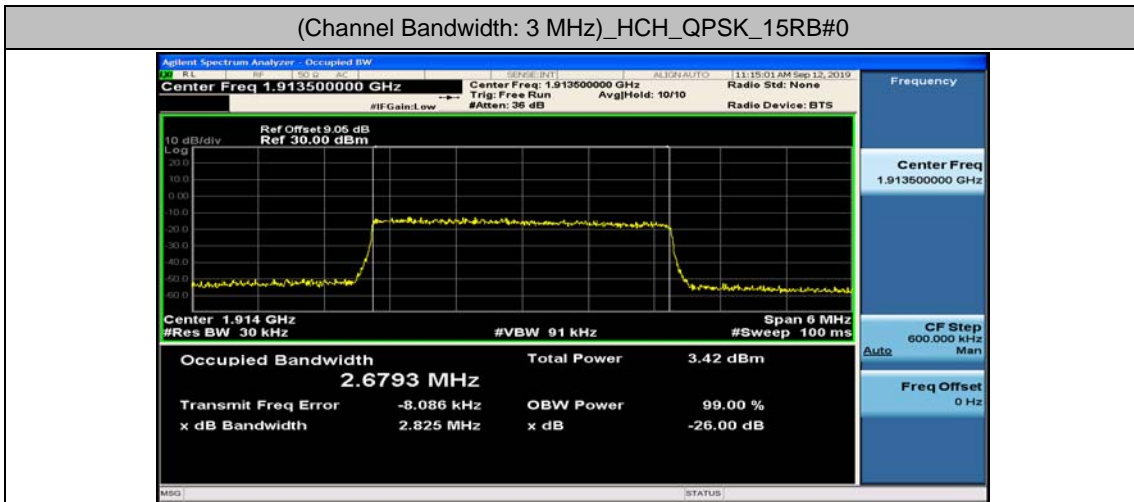

Channel Bandwidth: 3 MHz