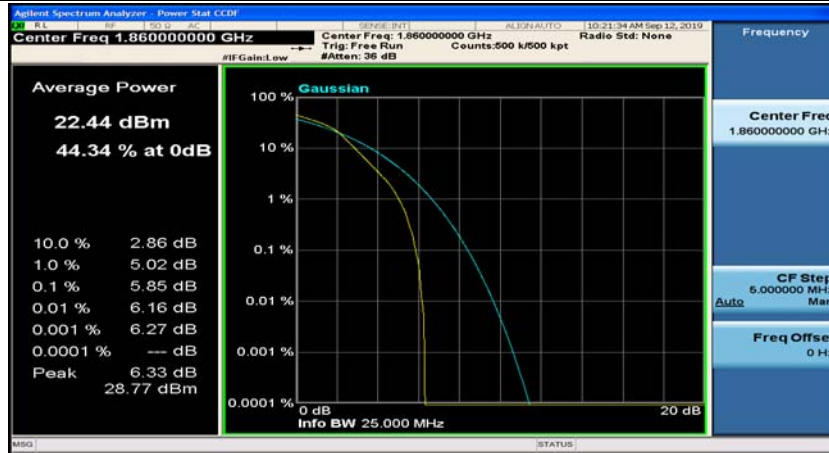

(Channel Bandwidth:20 MHz)_LCH_16QAM_1RB#0