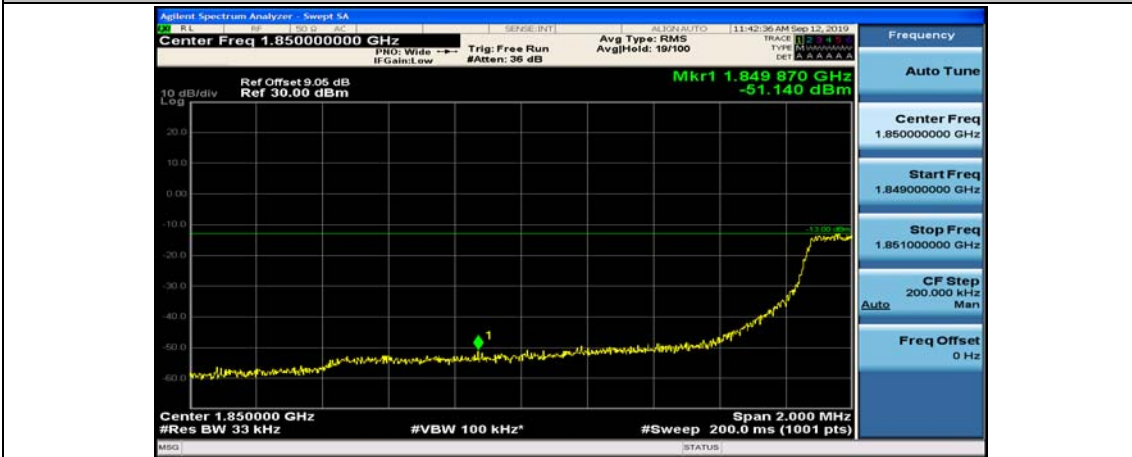

(Channel Bandwidth: 3 MHz)_LCH_QPSK_8RB#4