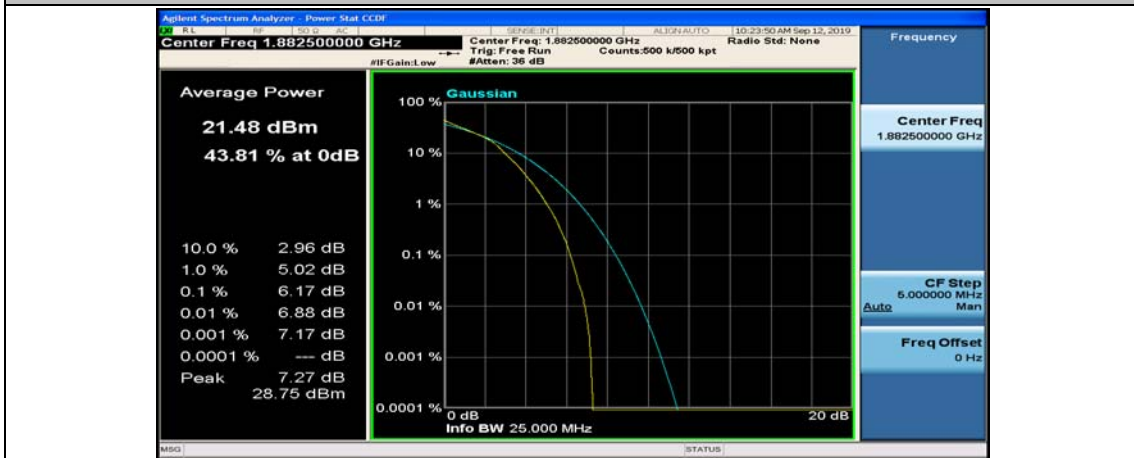

(Channel Bandwidth:20 MHz)_LCH_16QAM_50RB#50

(Channel Bandwidth:20 MHz)_LCH_16QAM_100RB#0

(Channel Bandwidth:20 MHz)_MCH_16QAM_1RB#0

(Channel Bandwidth:20 MHz)_MCH_16QAM_1RB#49

(Channel Bandwidth:20 MHz)_MCH_16QAM_1RB#99

(Channel Bandwidth:20 MHz)_MCH_16QAM_50RB#0

(Channel Bandwidth:20 MHz)_MCH_16QAM_50RB#25

(Channel Bandwidth:20 MHz)_MCH_16QAM_50RB#50

(Channel Bandwidth:20 MHz)_MCH_16QAM_100RB#0

(Channel Bandwidth:20 MHz)_HCH_16QAM_1RB#0