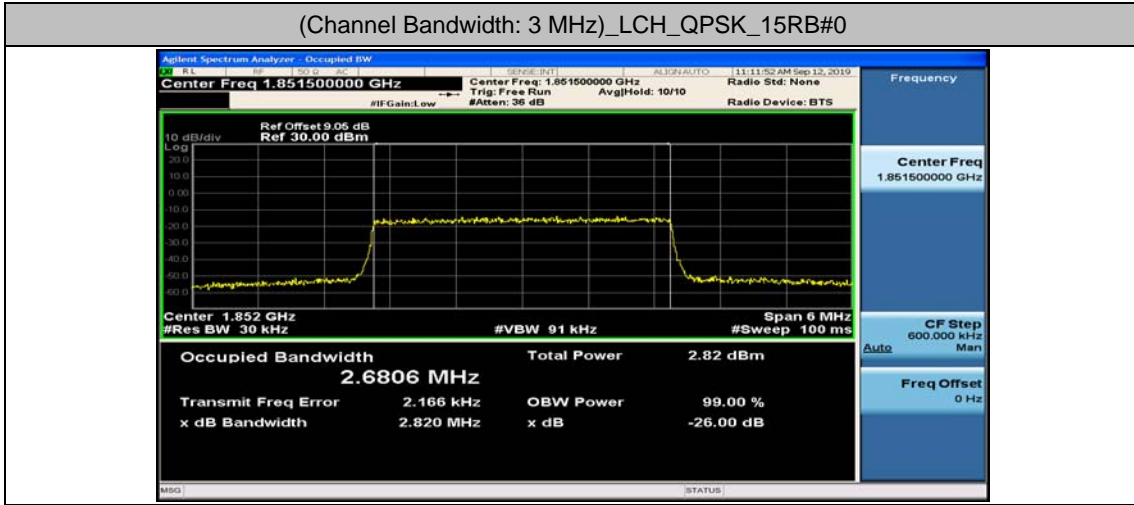

Channel Bandwidth: 3 MHz