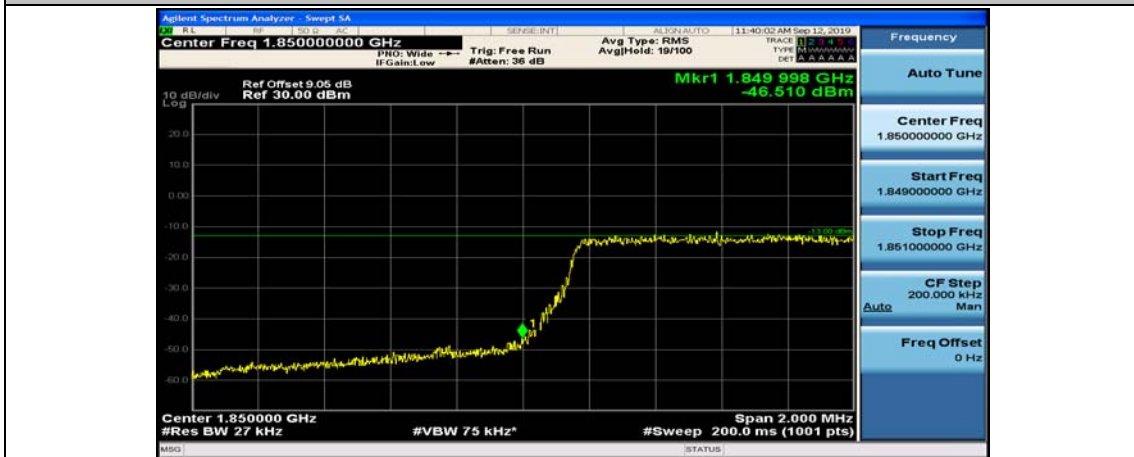

(Channel Bandwidth: 1.4 MHz)_LCH_16QAM_3RB#0

(Channel Bandwidth: 1.4 MHz)_LCH_16QAM_3RB#2

(Channel Bandwidth: 1.4 MHz)_LCH_16QAM_3RB#3

(Channel Bandwidth: 1.4 MHz)_LCH_16QAM_6RB#0

(Channel Bandwidth: 1.4 MHz)_HCH_16QAM_1RB#0