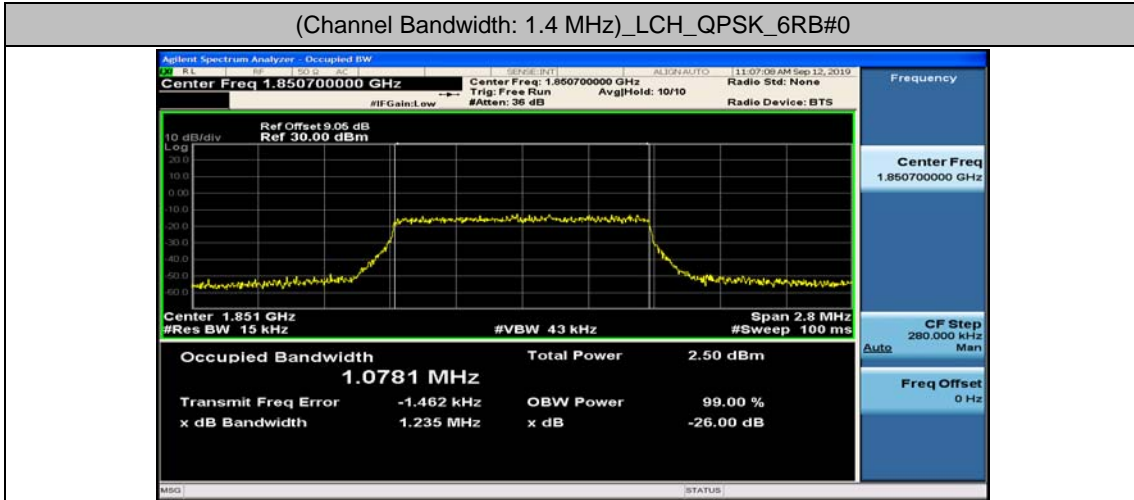

Test Graphs

Channel Bandwidth: 1.4 MHz