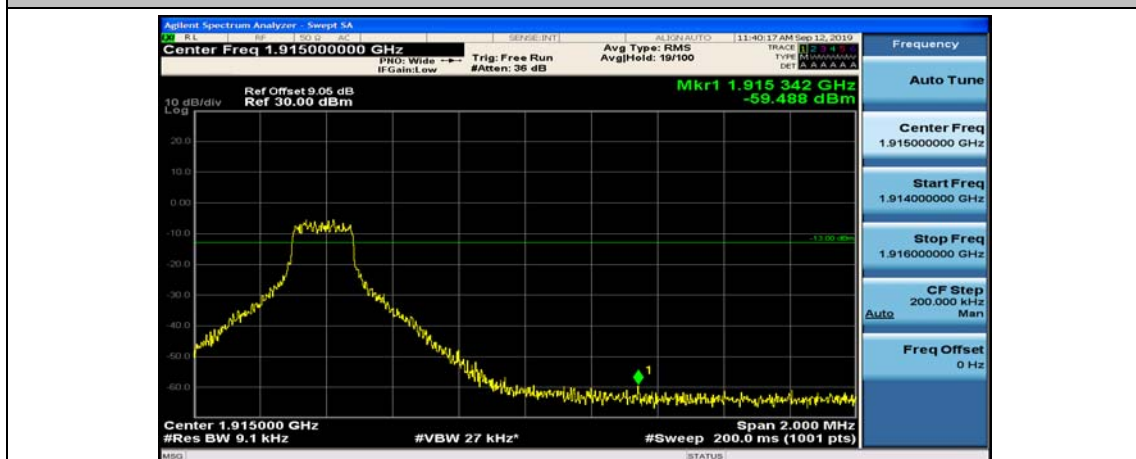

(Channel Bandwidth: 1.4 MHz)_HCH_QPSK_1RB#3