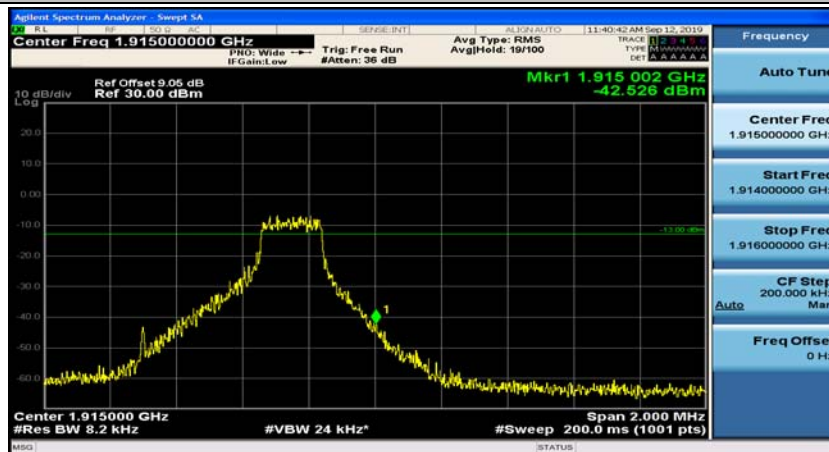

(Channel Bandwidth: 1.4 MHz)_HCH_16QAM_1RB#5