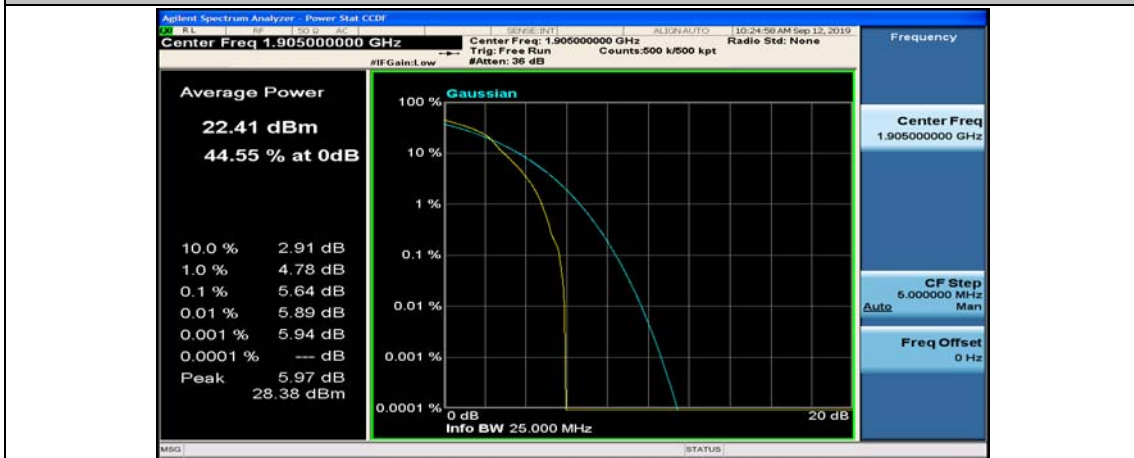

(Channel Bandwidth:20 MHz)_HCH_16QAM_1RB#99