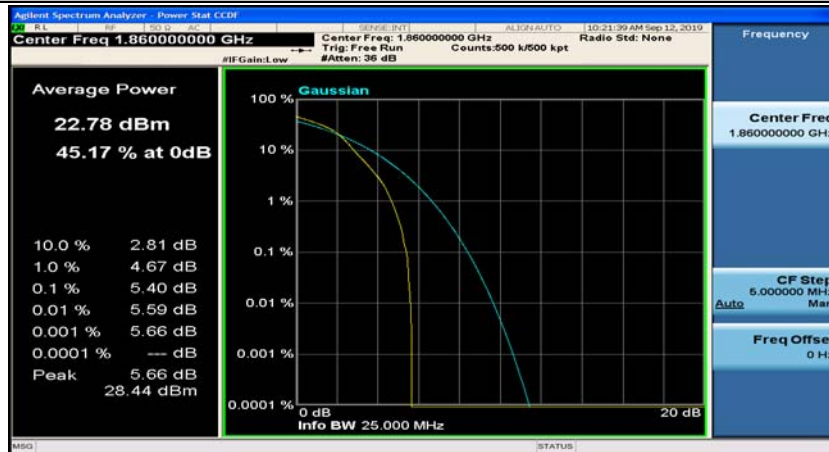

(Channel Bandwidth:20 MHz)_LCH_16QAM_1RB#49