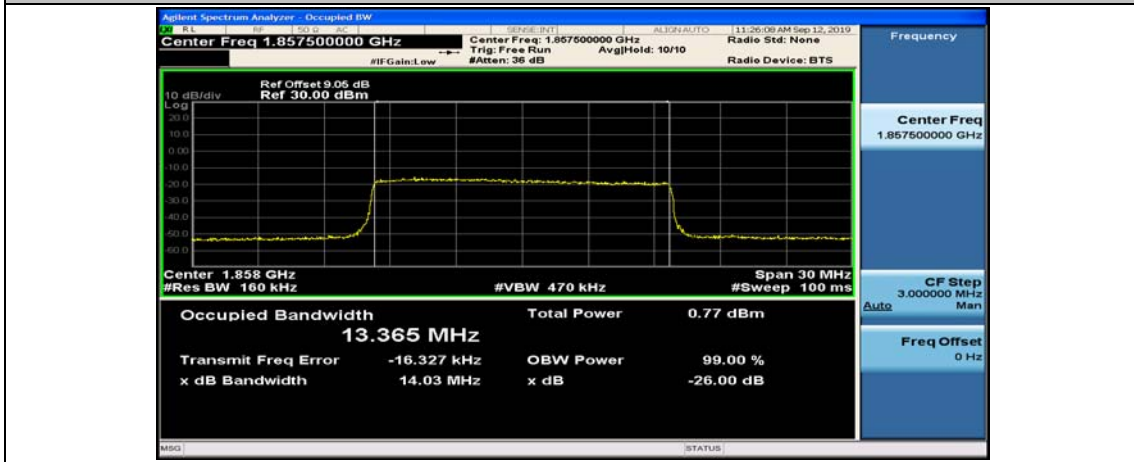

Channel Bandwidth: 10 MHz

Channel Bandwidth: 10 MHz_LCH_16QAM_50RB#0

Channel Bandwidth: 10 MHz_MCH_16QAM_50RB#0

Channel Bandwidth: 10 MHz_HCH_16QAM_50RB#0

Channel Bandwidth: 15 MHz

(Channel Bandwidth:15 MHz)_LCH_16QAM_75RB#0