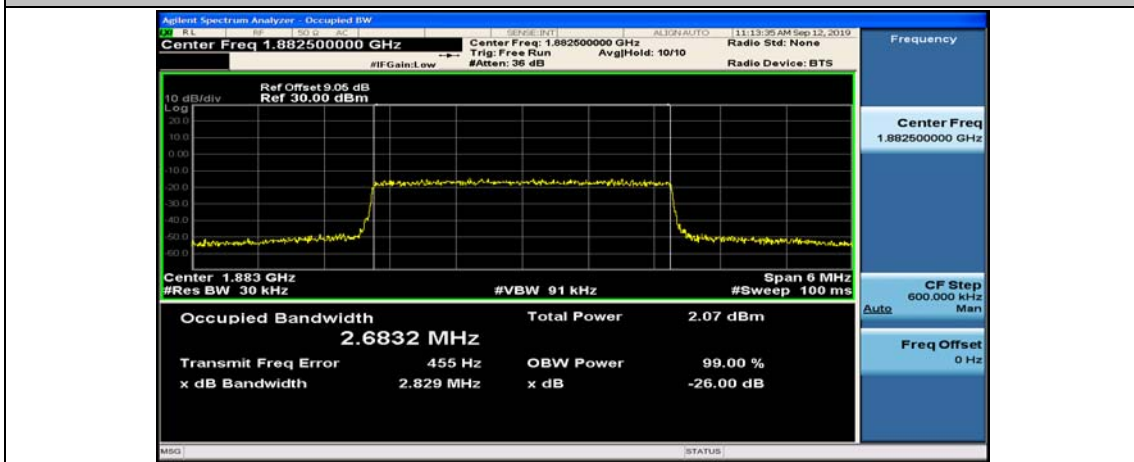

Test Graphs

Channel Bandwidth: 1.4 MHz

Channel Bandwidth: 3 MHz

(Channel Bandwidth: 3 MHz)_LCH_16QAM_15RB#0

(Channel Bandwidth: 3 MHz)_MCH_16QAM_15RB#0

(Channel Bandwidth: 3 MHz)_HCH_16QAM_15RB#0

Channel Bandwidth: 5 MHz