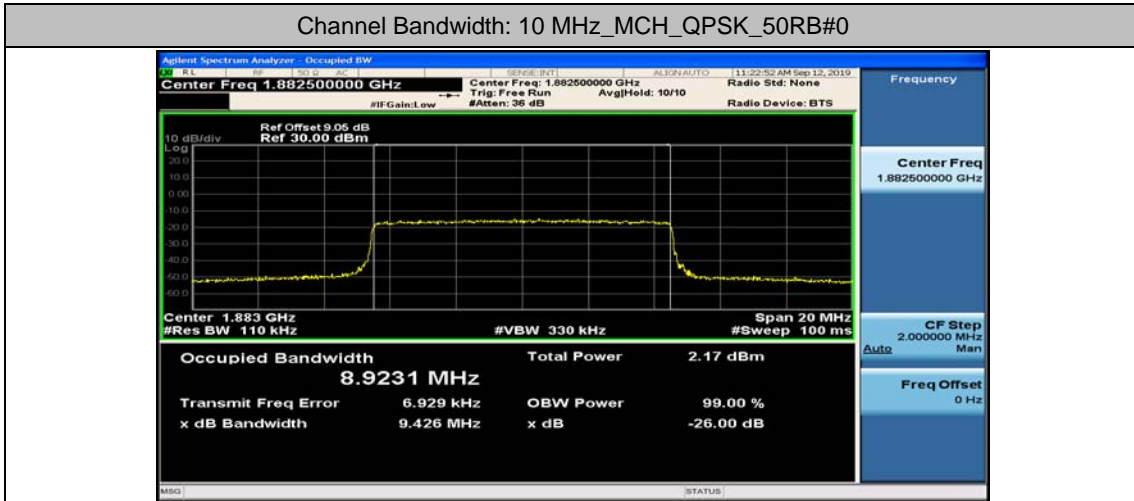

Channel Bandwidth: 10 MHz