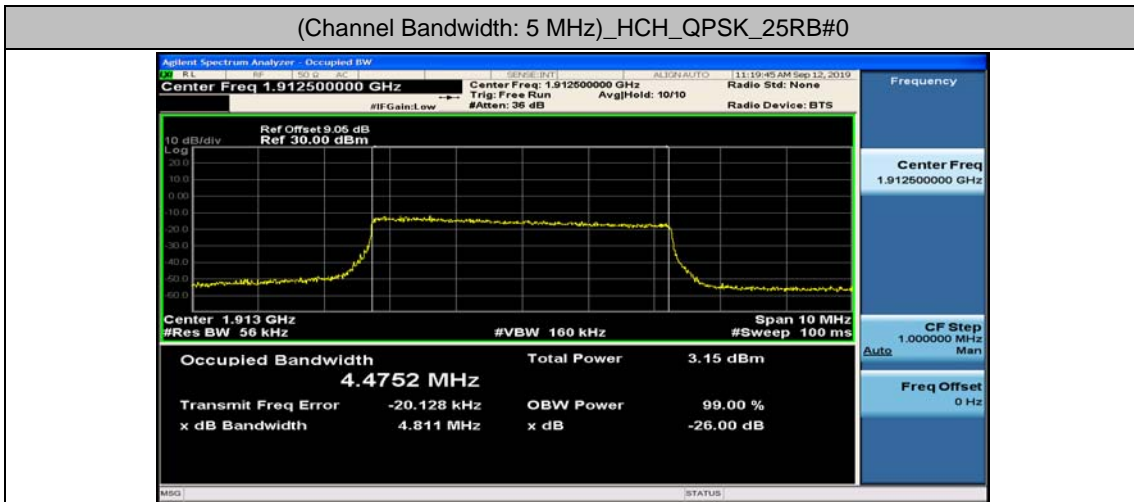

Test Graphs

Channel Bandwidth: 1.4 MHz

Channel Bandwidth: 3 MHz

(Channel Bandwidth: 3 MHz)_LCH_16QAM_15RB#0

(Channel Bandwidth: 3 MHz)_MCH_16QAM_15RB#0

(Channel Bandwidth: 3 MHz)_HCH_16QAM_15RB#0

Channel Bandwidth: 5 MHz