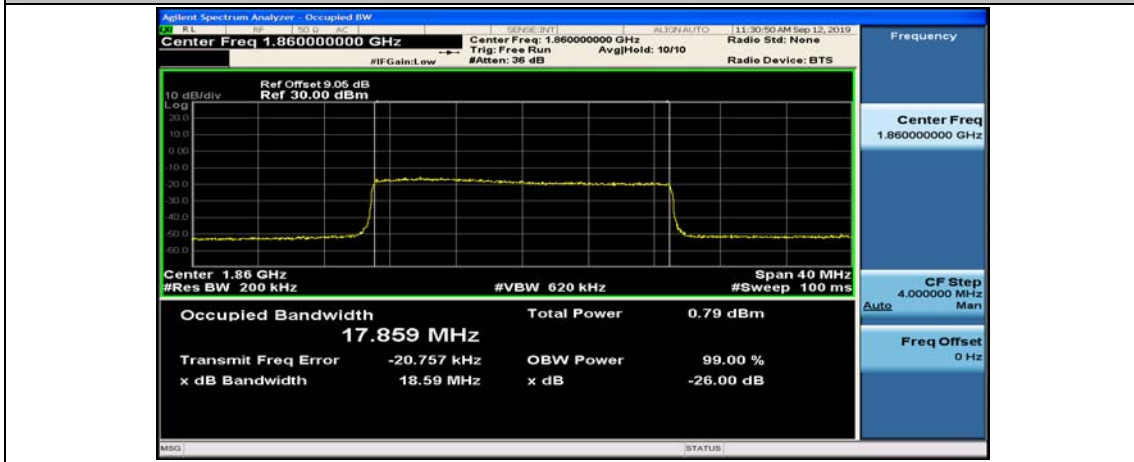

(Channel Bandwidth:15 MHz)_MCH_16QAM_75RB#0

(Channel Bandwidth:15 MHz)_HCH_16QAM_75RB#0

Channel Bandwidth: 20 MHz

(Channel Bandwidth:20 MHz)_LCH_16QAM_100RB#0

(Channel Bandwidth:20 MHz)_MCH_16QAM_100RB#0

(Channel Bandwidth:20 MHz)_HCH_16QAM_100RB#0