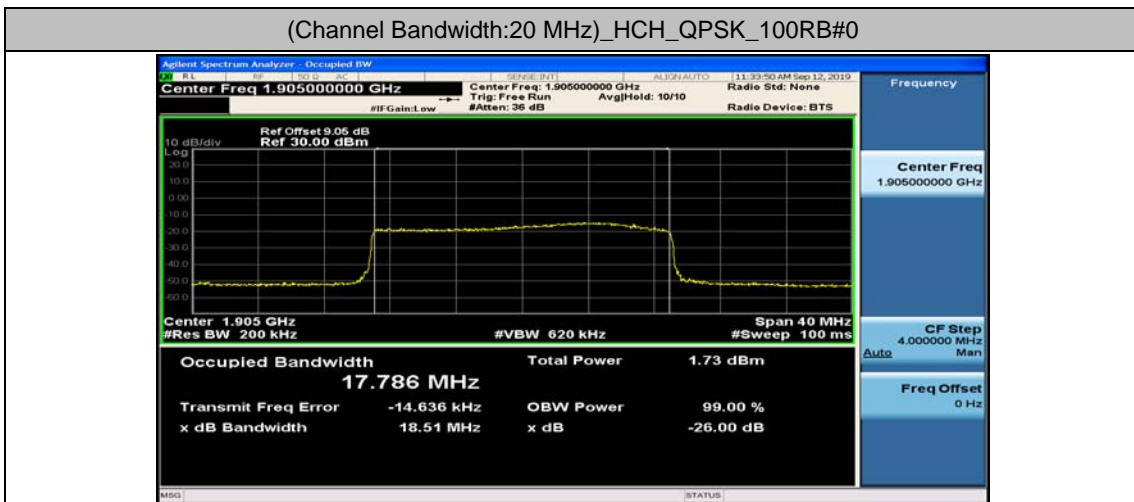

Channel Bandwidth: 20 MHz