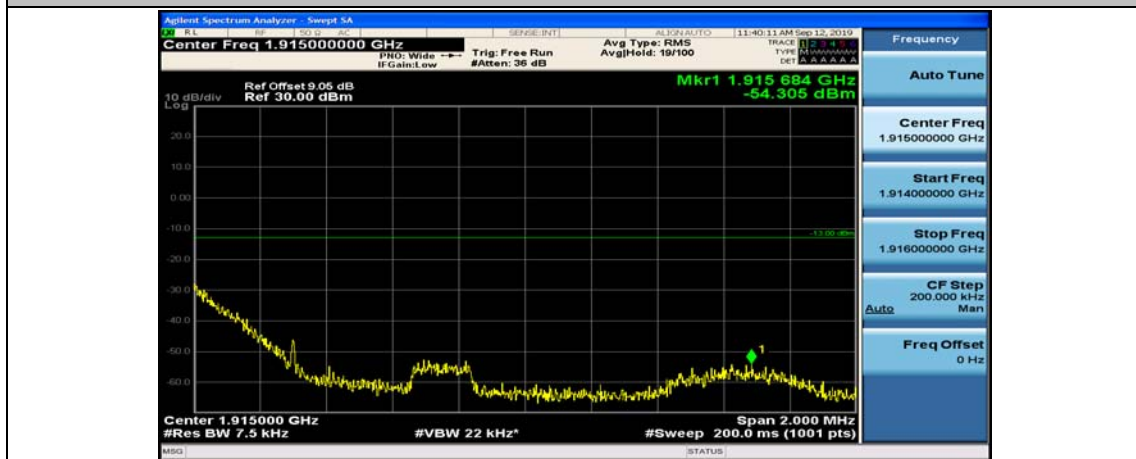

(Channel Bandwidth: 1.4 MHz)_HCH_QPSK_1RB#0