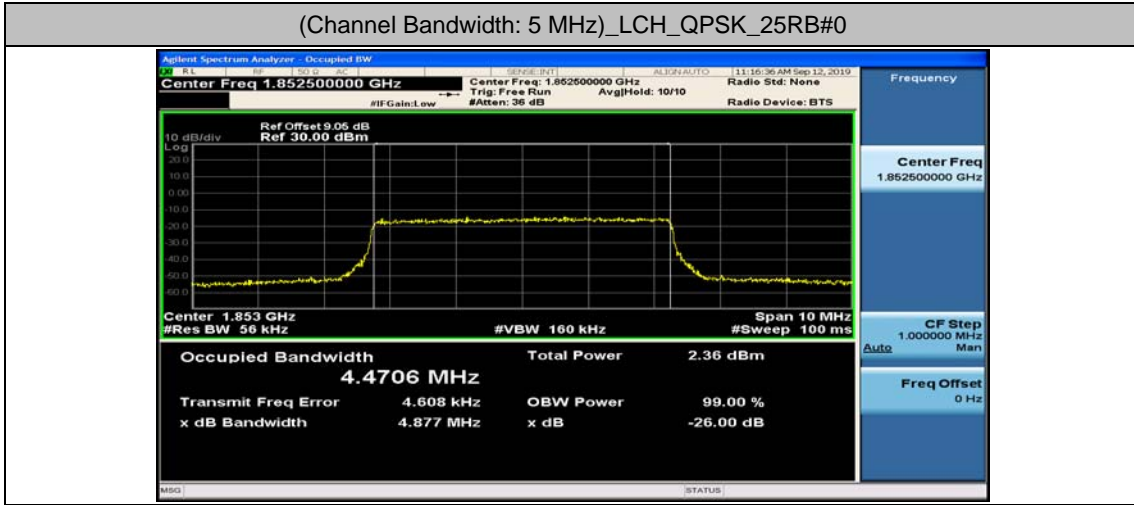

Test Graphs

Channel Bandwidth: 1.4 MHz

Channel Bandwidth: 3 MHz

(Channel Bandwidth: 3 MHz)_LCH_16QAM_15RB#0

(Channel Bandwidth: 3 MHz)_MCH_16QAM_15RB#0

(Channel Bandwidth: 3 MHz)_HCH_16QAM_15RB#0

Channel Bandwidth: 5 MHz