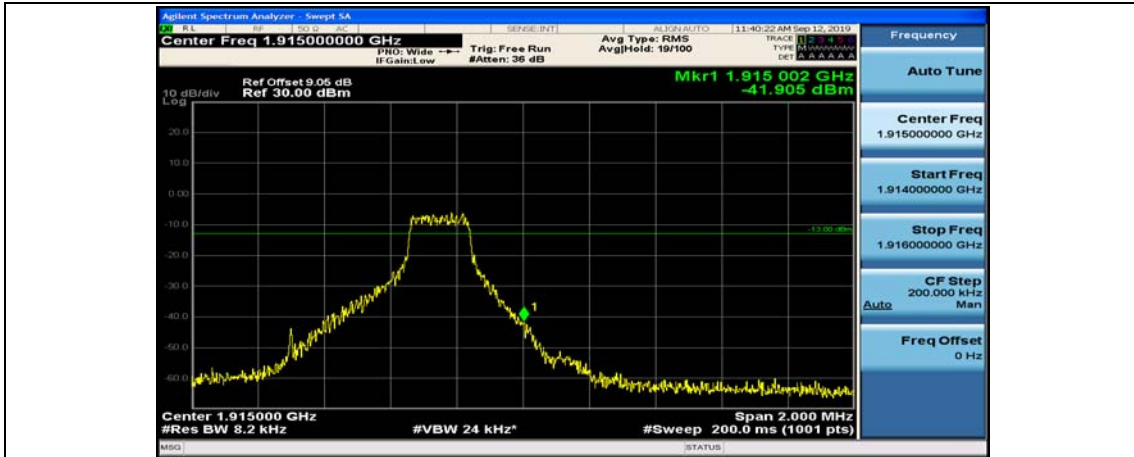

(Channel Bandwidth: 1.4 MHz)_HCH_QPSK_1RB#5