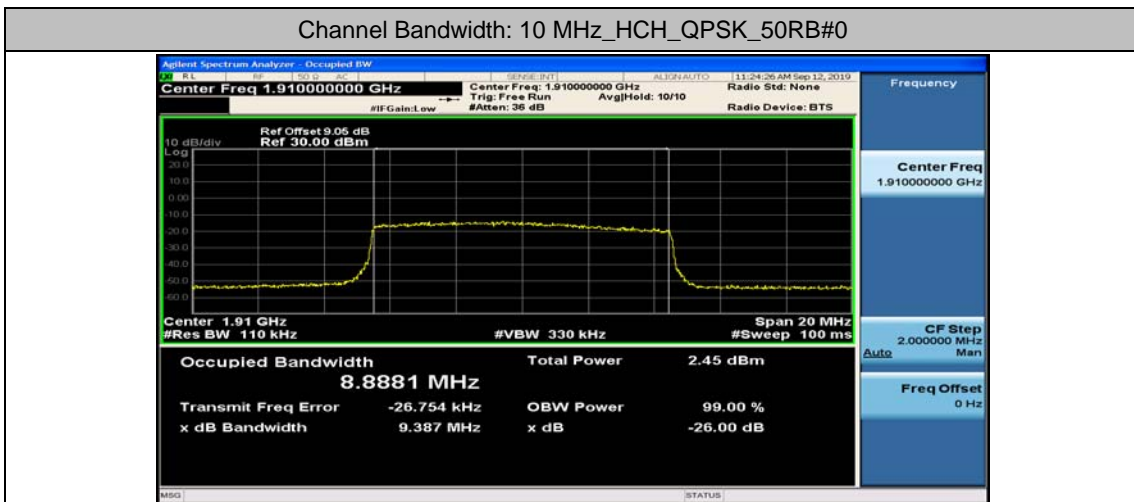

Channel Bandwidth: 10 MHz