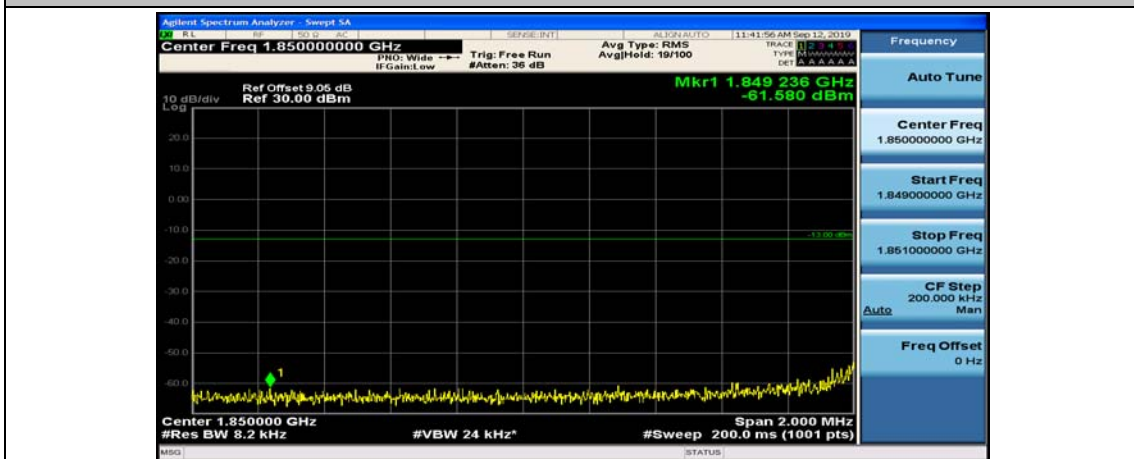

(Channel Bandwidth: 1.4 MHz)_HCH_16QAM_6RB#0

Channel Bandwidth: 3 MHz

(Channel Bandwidth: 3 MHz)_LCH_QPSK_1RB#0

(Channel Bandwidth: 3 MHz)_LCH_QPSK_1RB#7

(Channel Bandwidth: 3 MHz)_LCH_QPSK_1RB#14

(Channel Bandwidth: 3 MHz)_LCH_QPSK_8RB#0