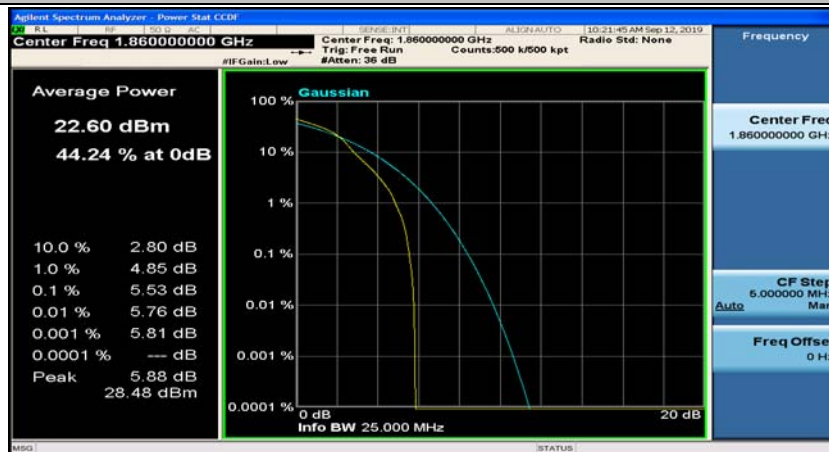

(Channel Bandwidth:20 MHz)_LCH_16QAM_1RB#99