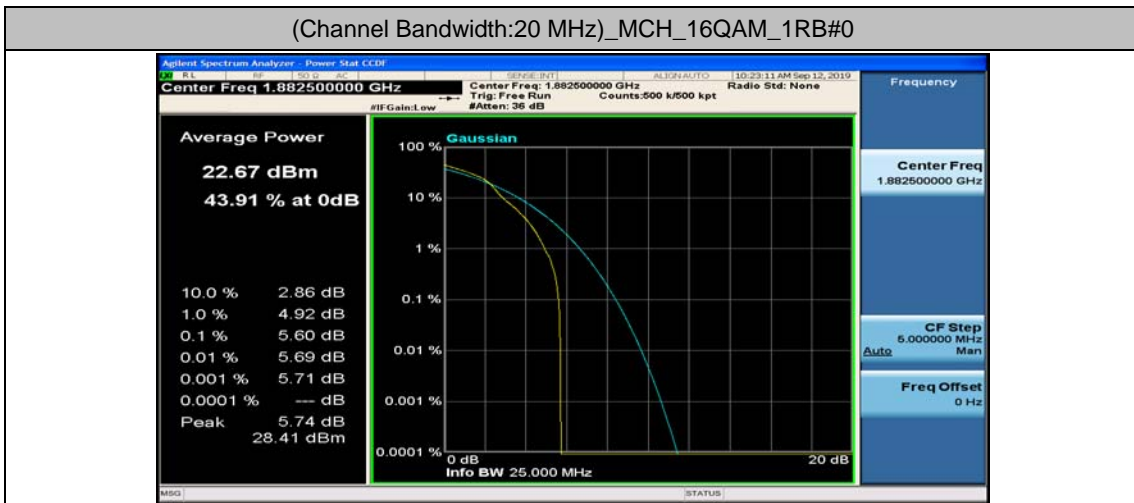

(Channel Bandwidth:20 MHz)_LCH_16QAM_1RB#0

(Channel Bandwidth:20 MHz)_LCH_16QAM_1RB#49

(Channel Bandwidth:20 MHz)_LCH_16QAM_1RB#99

(Channel Bandwidth:20 MHz)_LCH_16QAM_50RB#0

(Channel Bandwidth:20 MHz)_LCH_16QAM_50RB#25

(Channel Bandwidth:20 MHz)_LCH_16QAM_50RB#50

(Channel Bandwidth:20 MHz)_LCH_16QAM_100RB#0

(Channel Bandwidth:20 MHz)_MCH_16QAM_1RB#0

(Channel Bandwidth:20 MHz)_MCH_16QAM_1RB#49

(Channel Bandwidth:20 MHz)_MCH_16QAM_1RB#99