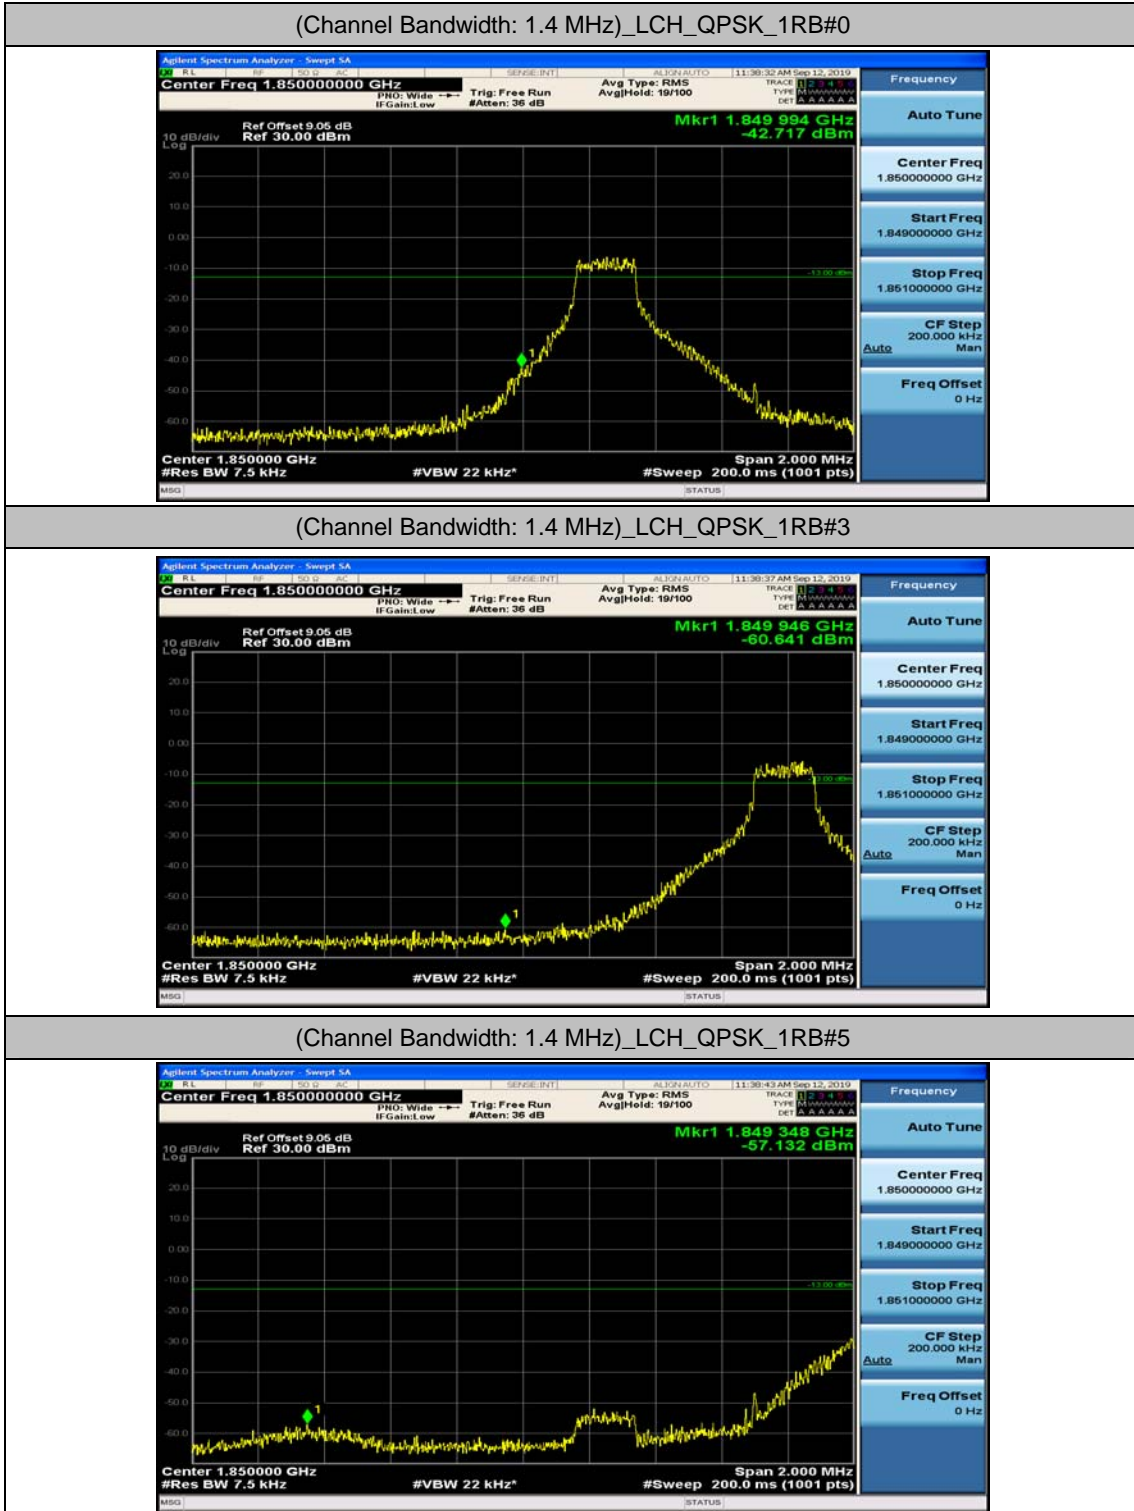

(Channel Bandwidth:15 MHz)_MCH_16QAM_75RB#0

(Channel Bandwidth:15 MHz)_HCH_16QAM_75RB#0

Channel Bandwidth: 20 MHz

(Channel Bandwidth:20 MHz)_LCH_16QAM_100RB#0

(Channel Bandwidth:20 MHz)_MCH_16QAM_100RB#0

(Channel Bandwidth:20 MHz)_HCH_16QAM_100RB#0

Appendix D: Band Edge

Test Graphs

Channel Bandwidth: 1.4 MHz

(Channel Bandwidth: 1.4 MHz)_LCH_QPSK_3RB#0

(Channel Bandwidth: 1.4 MHz)_LCH_QPSK_3RB#2

(Channel Bandwidth: 1.4 MHz)_LCH_QPSK_3RB#3

(Channel Bandwidth: 1.4 MHz)_LCH_QPSK_6RB#0