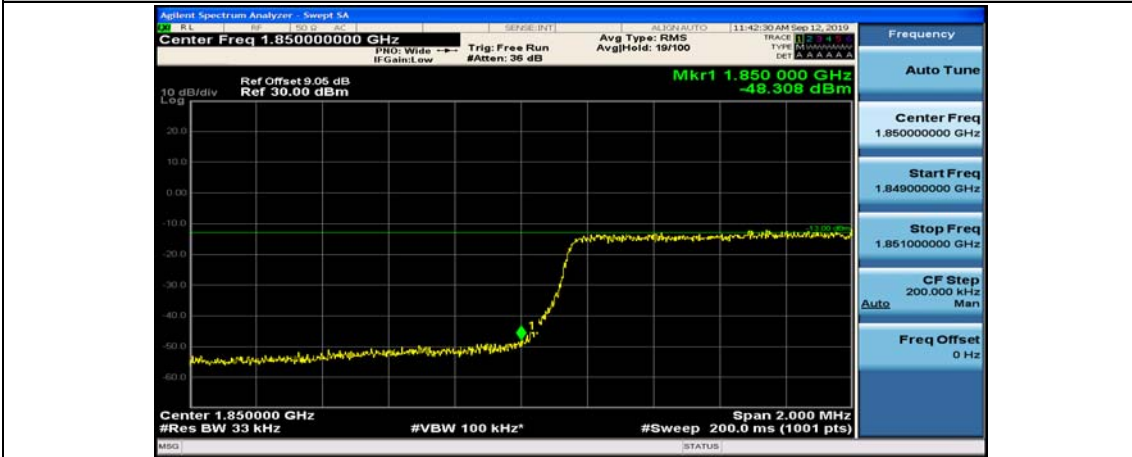

(Channel Bandwidth: 1.4 MHz)_HCH_16QAM_6RB#0

Channel Bandwidth: 3 MHz

(Channel Bandwidth: 3 MHz)_LCH_QPSK_1RB#0

(Channel Bandwidth: 3 MHz)_LCH_QPSK_1RB#7

(Channel Bandwidth: 3 MHz)_LCH_QPSK_1RB#14

(Channel Bandwidth: 3 MHz)_LCH_QPSK_8RB#0