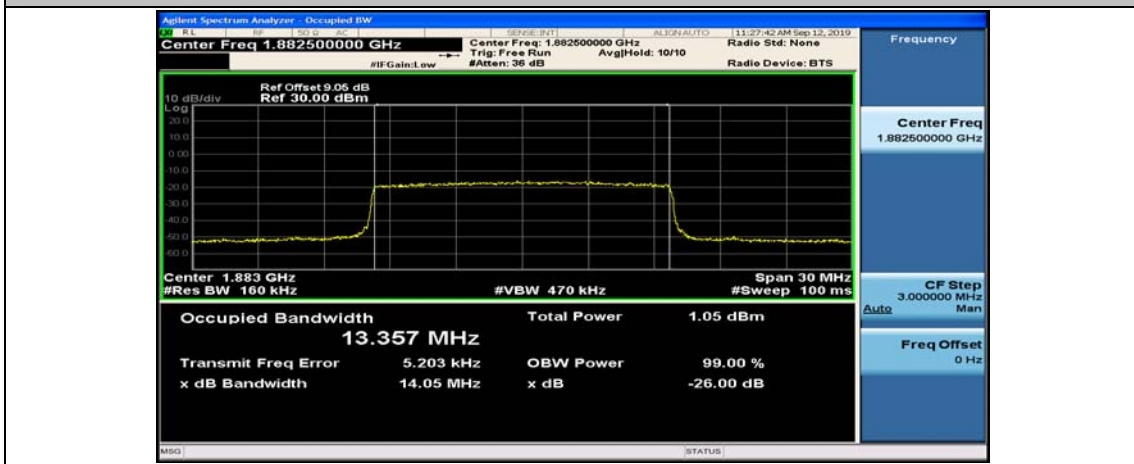

(Channel Bandwidth:15 MHz)_MCH_16QAM_75RB#0