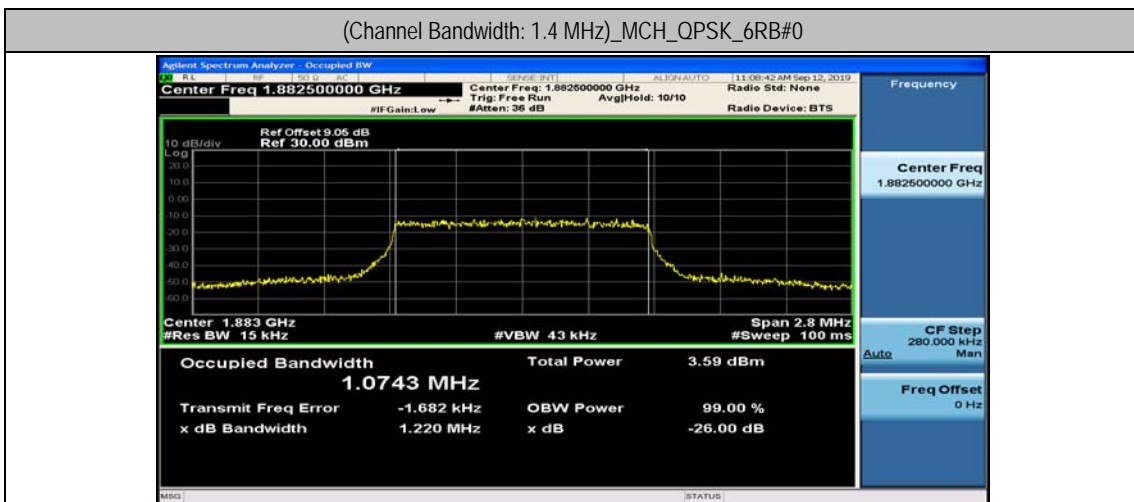

Test Graphs

Channel Bandwidth: 1.4 MHz