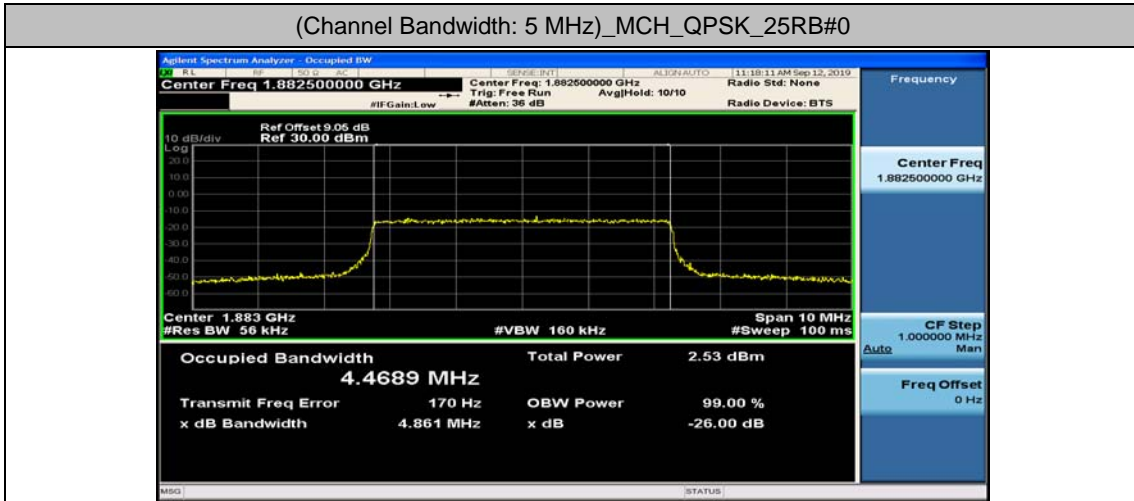

Test Graphs

Channel Bandwidth: 1.4 MHz

Channel Bandwidth: 3 MHz

(Channel Bandwidth: 3 MHz)_LCH_16QAM_15RB#0

(Channel Bandwidth: 3 MHz)_MCH_16QAM_15RB#0

(Channel Bandwidth: 3 MHz)_HCH_16QAM_15RB#0

Channel Bandwidth: 5 MHz