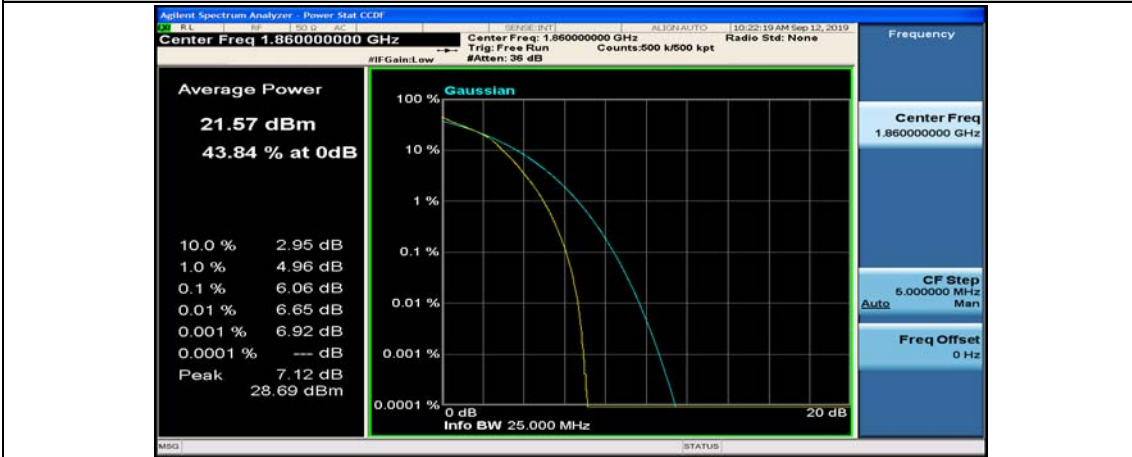

(Channel Bandwidth:20 MHz)_LCH_16QAM_1RB#0

(Channel Bandwidth:20 MHz)_LCH_16QAM_1RB#49

(Channel Bandwidth:20 MHz)_LCH_16QAM_1RB#99

(Channel Bandwidth:20 MHz)_LCH_16QAM_50RB#0

(Channel Bandwidth:20 MHz)_LCH_16QAM_50RB#25

(Channel Bandwidth:20 MHz)_LCH_16QAM_50RB#50

(Channel Bandwidth:20 MHz)_LCH_16QAM_100RB#0

(Channel Bandwidth:20 MHz)_MCH_16QAM_1RB#0

(Channel Bandwidth:20 MHz)_MCH_16QAM_1RB#49

(Channel Bandwidth:20 MHz)_MCH_16QAM_1RB#99