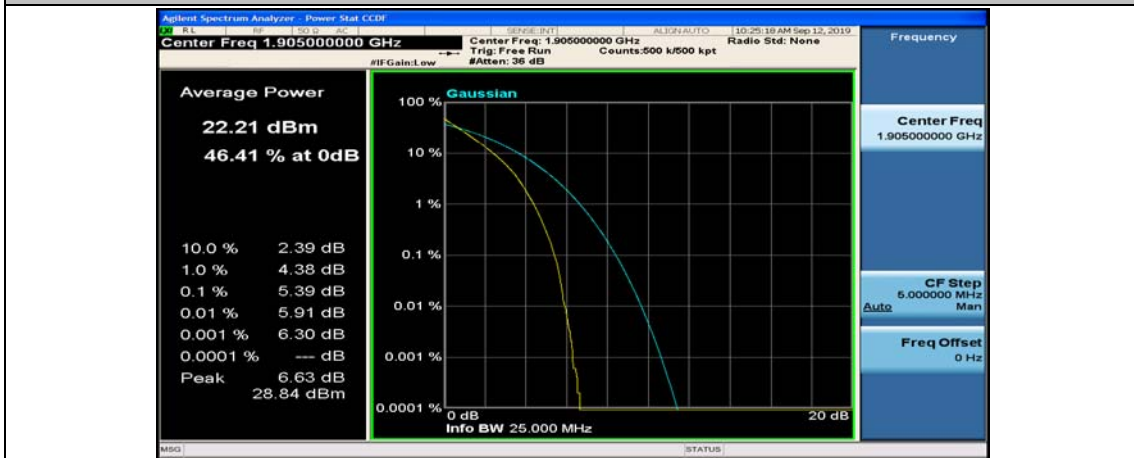

(Channel Bandwidth:20 MHz)_HCH_QPSK_1RB#99

(Channel Bandwidth:20 MHz)_HCH_QPSK_50RB#0

(Channel Bandwidth:20 MHz)_HCH_QPSK_50RB#25

(Channel Bandwidth:20 MHz)_HCH_QPSK_50RB#50

(Channel Bandwidth:20 MHz)_HCH_QPSK_100RB#0

(Channel Bandwidth:20 MHz)_LCH_16QAM_1RB#0

(Channel Bandwidth:20 MHz)_LCH_16QAM_1RB#49

(Channel Bandwidth:20 MHz)_LCH_16QAM_1RB#99

(Channel Bandwidth:20 MHz)_LCH_16QAM_50RB#0

(Channel Bandwidth:20 MHz)_LCH_16QAM_50RB#25