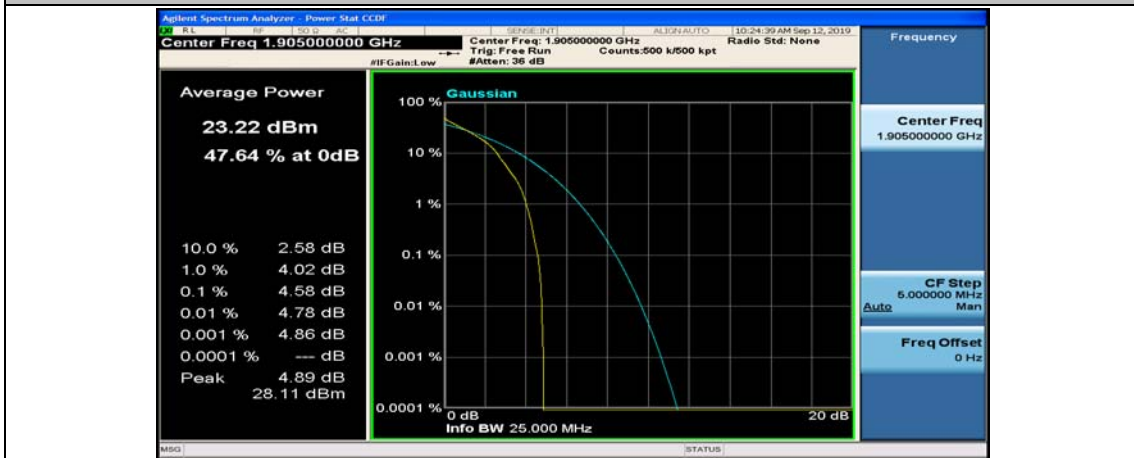

(Channel Bandwidth:20 MHz)_HCH_QPSK_1RB#99

(Channel Bandwidth:20 MHz)_HCH_QPSK_50RB#0

(Channel Bandwidth:20 MHz)_HCH_QPSK_50RB#25

(Channel Bandwidth:20 MHz)_HCH_QPSK_50RB#50

(Channel Bandwidth:20 MHz)_HCH_QPSK_100RB#0

(Channel Bandwidth:20 MHz)_LCH_16QAM_1RB#0

(Channel Bandwidth:20 MHz)_LCH_16QAM_1RB#49

(Channel Bandwidth:20 MHz)_LCH_16QAM_1RB#99

(Channel Bandwidth:20 MHz)_LCH_16QAM_50RB#0

(Channel Bandwidth:20 MHz)_LCH_16QAM_50RB#25