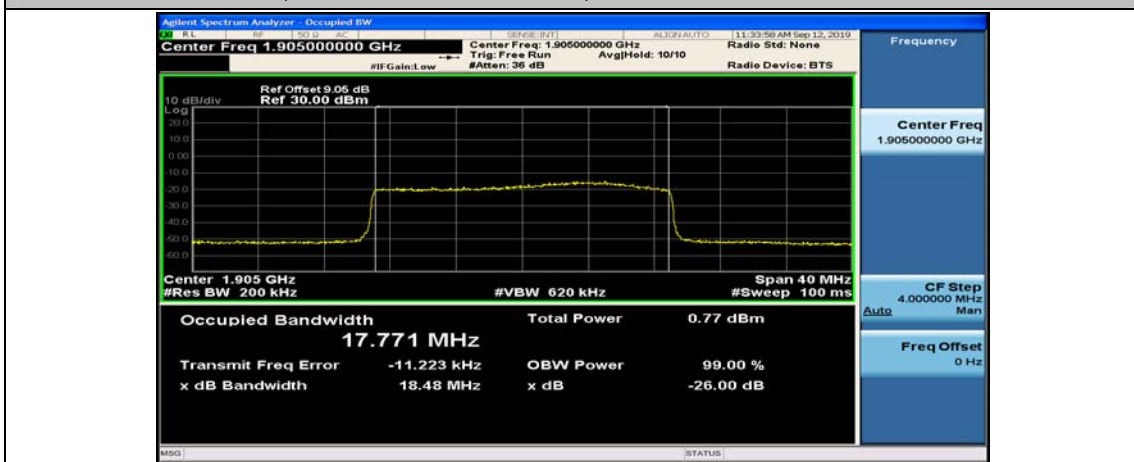

(Channel Bandwidth:15 MHz)_MCH_16QAM_75RB#0

(Channel Bandwidth:15 MHz)_HCH_16QAM_75RB#0

Channel Bandwidth: 20 MHz

(Channel Bandwidth:20 MHz)_LCH_16QAM_100RB#0

(Channel Bandwidth:20 MHz)_MCH_16QAM_100RB#0

(Channel Bandwidth:20 MHz)_HCH_16QAM_100RB#0