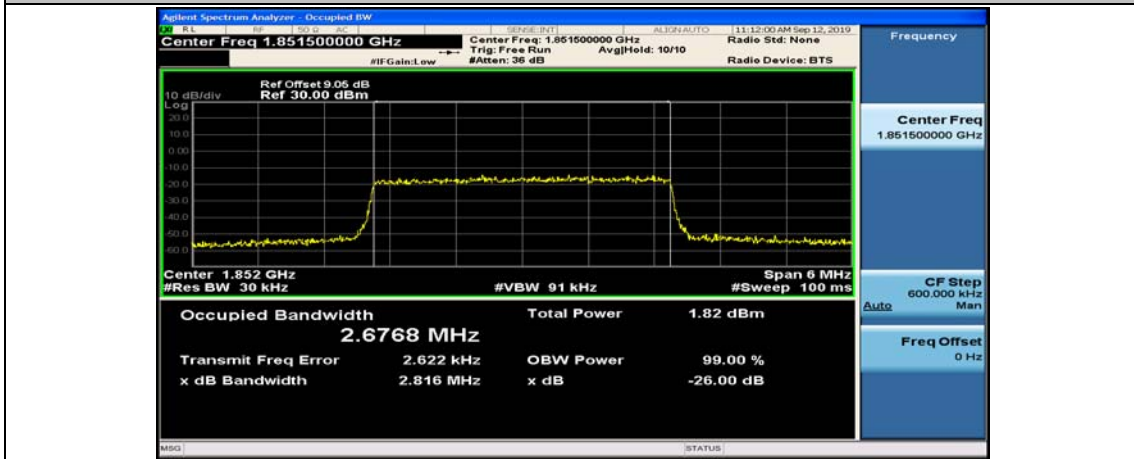

Test Graphs

Channel Bandwidth: 1.4 MHz

Channel Bandwidth: 3 MHz

(Channel Bandwidth: 3 MHz)_LCH_16QAM_15RB#0

(Channel Bandwidth: 3 MHz)_MCH_16QAM_15RB#0

(Channel Bandwidth: 3 MHz)_HCH_16QAM_15RB#0

Channel Bandwidth: 5 MHz