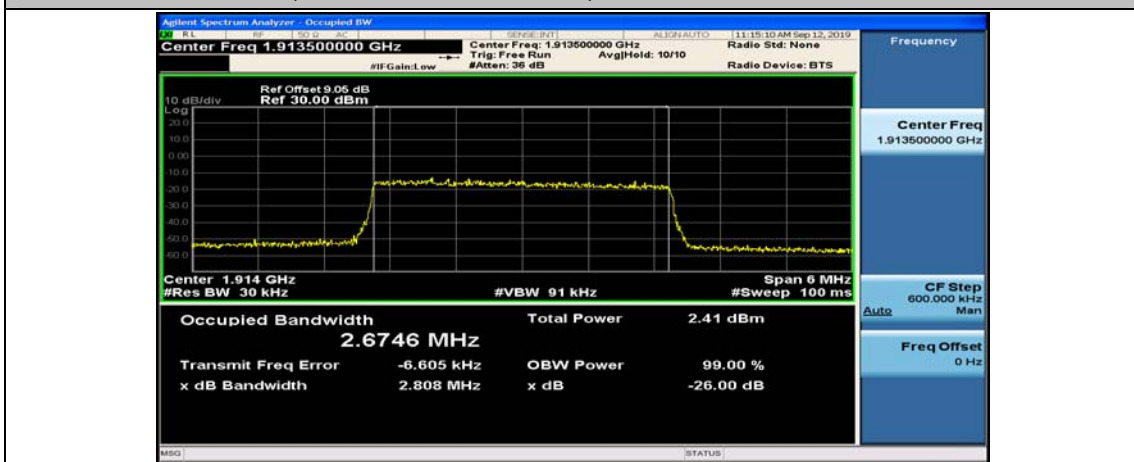

Test Graphs

Channel Bandwidth: 1.4 MHz

Channel Bandwidth: 3 MHz

(Channel Bandwidth: 3 MHz)_LCH_16QAM_15RB#0

(Channel Bandwidth: 3 MHz)_MCH_16QAM_15RB#0

(Channel Bandwidth: 3 MHz)_HCH_16QAM_15RB#0

Channel Bandwidth: 5 MHz