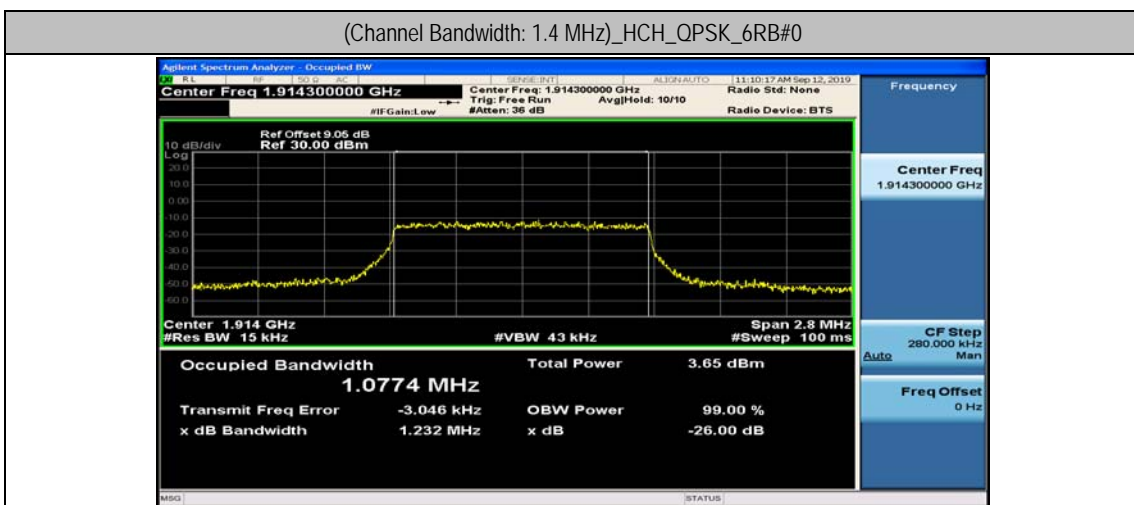

Test Graphs

Channel Bandwidth: 1.4 MHz