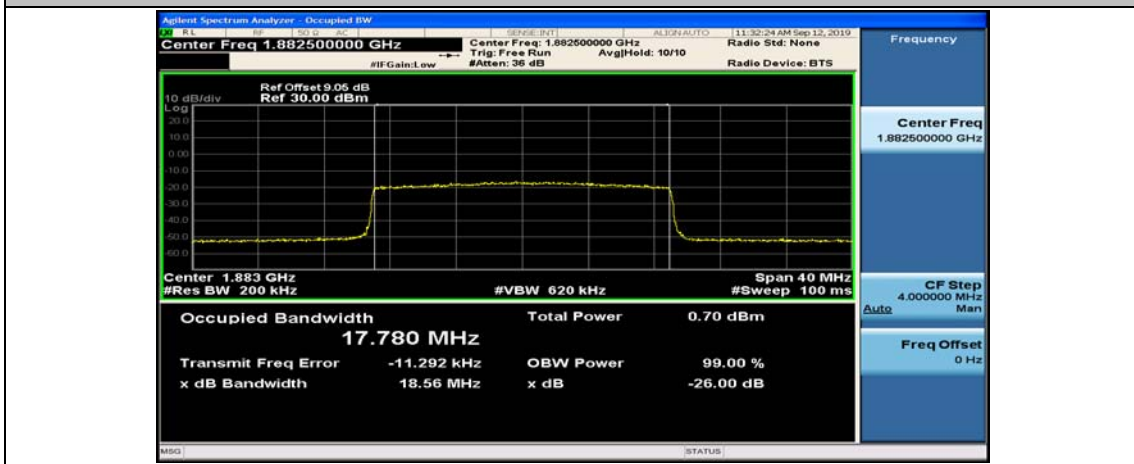

(Channel Bandwidth:15 MHz)_MCH_16QAM_75RB#0

(Channel Bandwidth:15 MHz)_HCH_16QAM_75RB#0

Channel Bandwidth: 20 MHz

(Channel Bandwidth:20 MHz)_LCH_16QAM_100RB#0

(Channel Bandwidth:20 MHz)_MCH_16QAM_100RB#0

(Channel Bandwidth:20 MHz)_HCH_16QAM_100RB#0