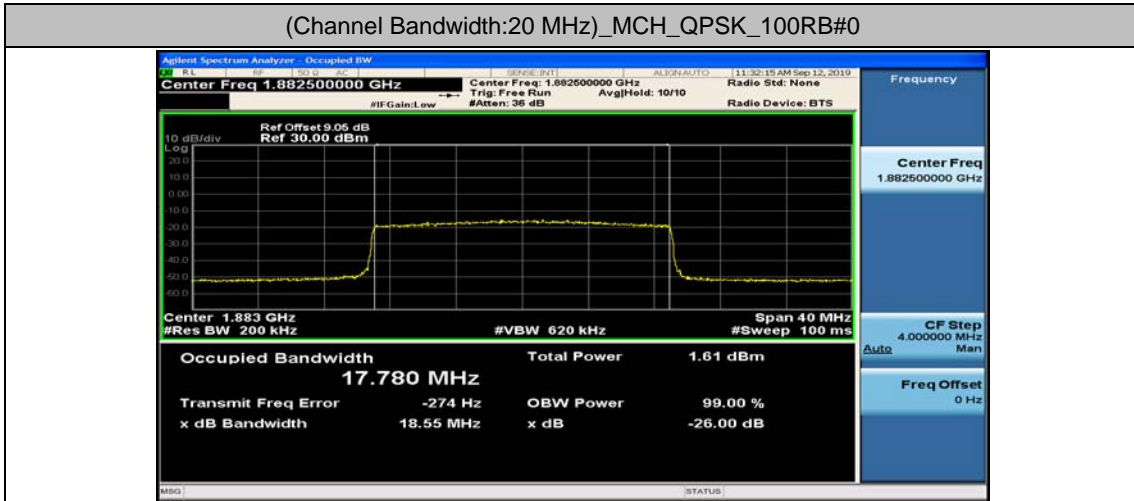

Channel Bandwidth: 20 MHz