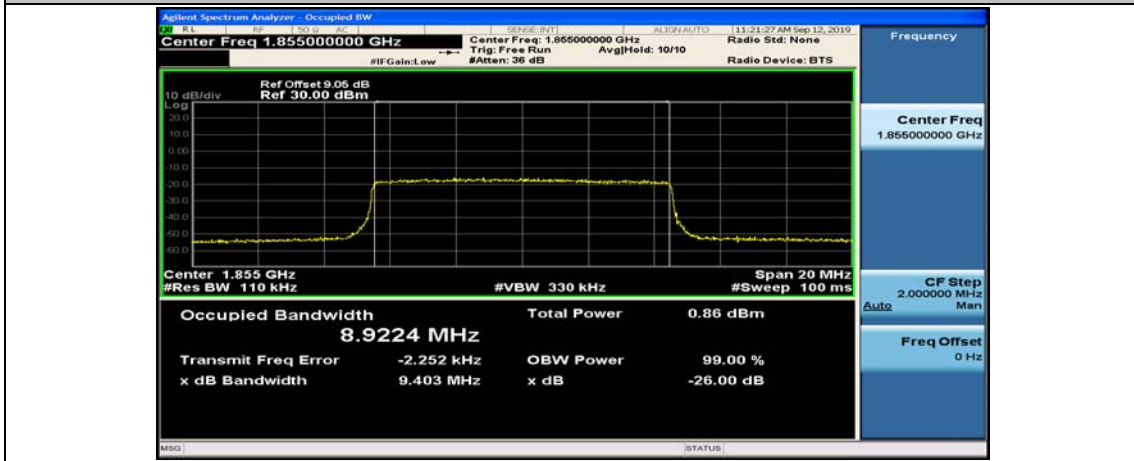

Channel Bandwidth: 10 MHz_LCH_16QAM_50RB#0