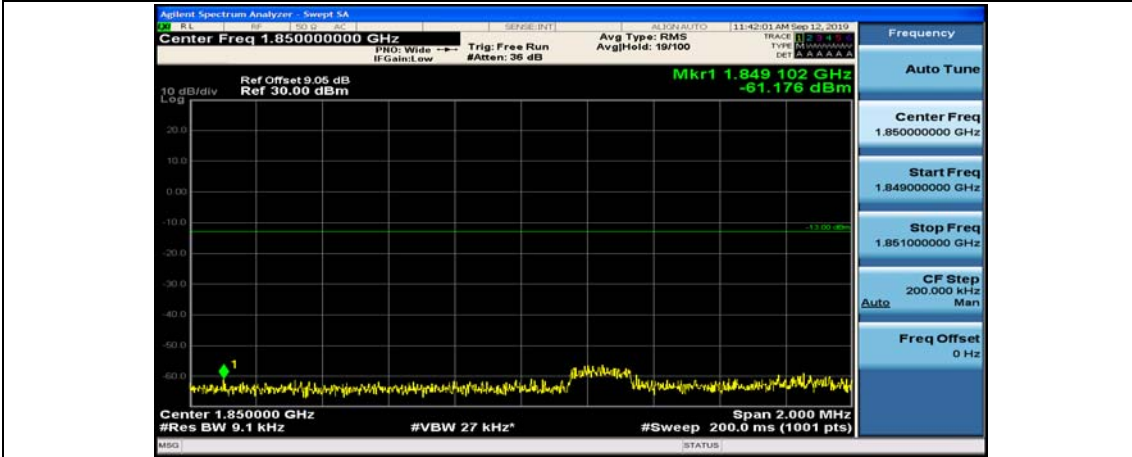

(Channel Bandwidth: 1.4 MHz)_HCH_16QAM_6RB#0

Channel Bandwidth: 3 MHz

(Channel Bandwidth: 3 MHz)_LCH_QPSK_1RB#0

(Channel Bandwidth: 3 MHz)_LCH_QPSK_1RB#7

(Channel Bandwidth: 3 MHz)_LCH_QPSK_1RB#14

(Channel Bandwidth: 3 MHz)_LCH_QPSK_8RB#0