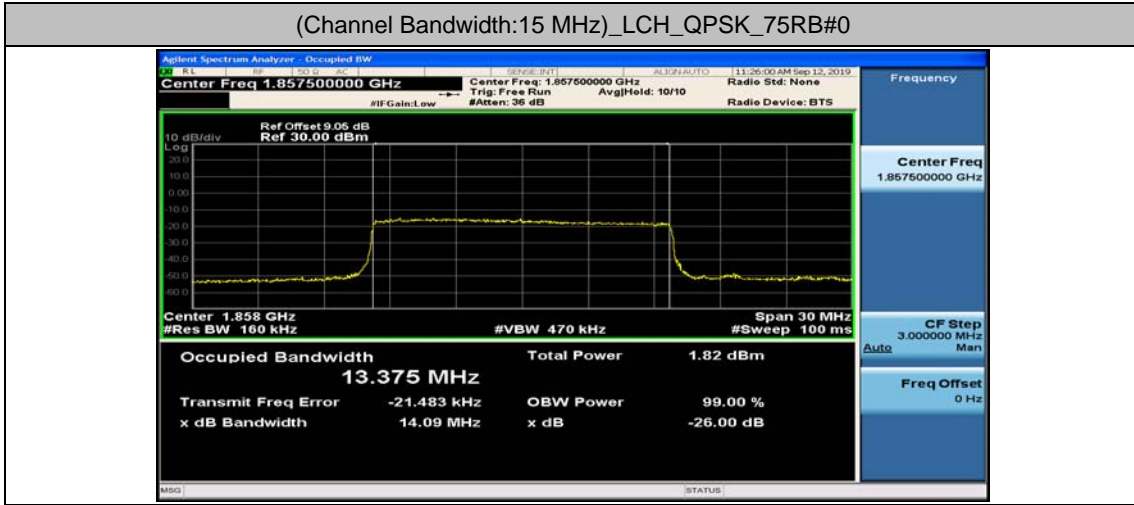

Channel Bandwidth: 10 MHz

Channel Bandwidth: 10 MHz_LCH_16QAM_50RB#0

Channel Bandwidth: 10 MHz_MCH_16QAM_50RB#0

Channel Bandwidth: 10 MHz_HCH_16QAM_50RB#0

Channel Bandwidth: 15 MHz

(Channel Bandwidth:15 MHz)_LCH_16QAM_75RB#0