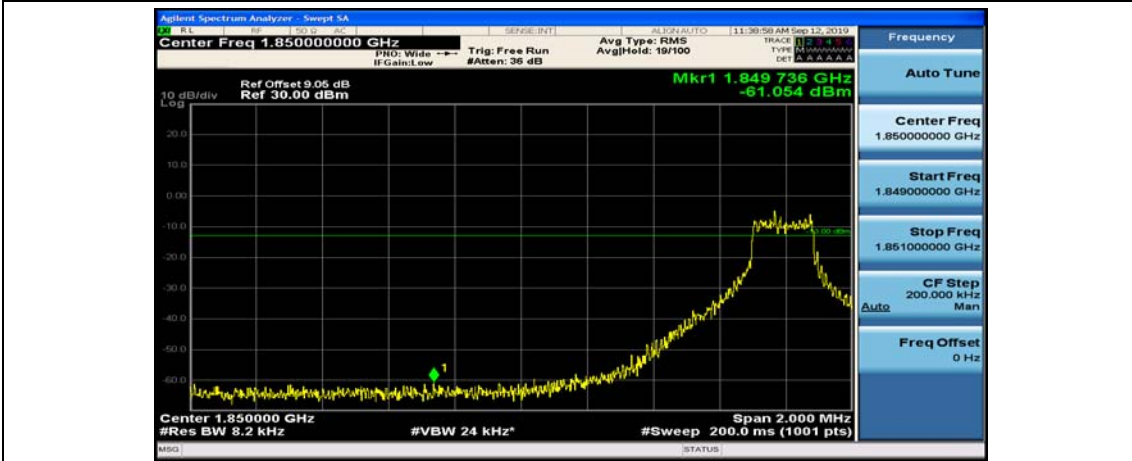

(Channel Bandwidth: 1.4 MHz)_HCH_QPSK_3RB#3

(Channel Bandwidth: 1.4 MHz)_HCH_QPSK_6RB#0

(Channel Bandwidth: 1.4 MHz)_LCH_16QAM_1RB#0

(Channel Bandwidth: 1.4 MHz)_LCH_16QAM_1RB#3

(Channel Bandwidth: 1.4 MHz)_LCH_16QAM_1RB#5