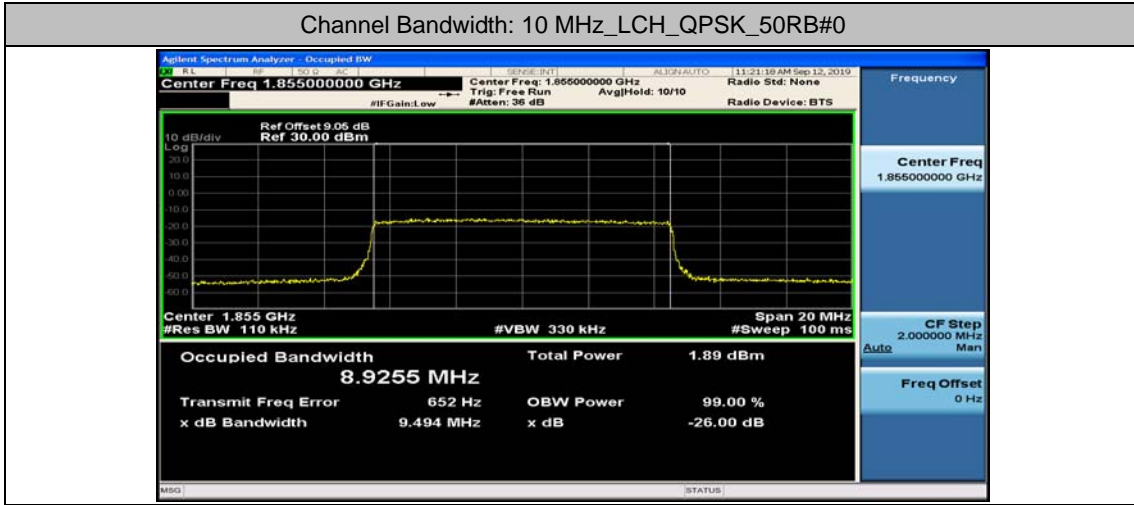

Channel Bandwidth: 10 MHz