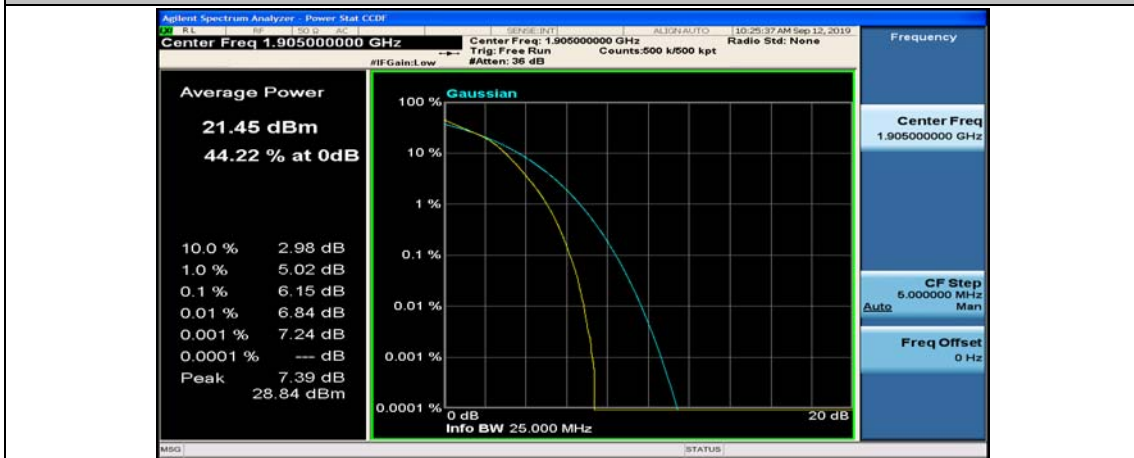

(Channel Bandwidth:20 MHz)_HCH_16QAM_1RB#49

(Channel Bandwidth:20 MHz)_HCH_16QAM_1RB#99

(Channel Bandwidth:20 MHz)_HCH_16QAM_50RB#0

(Channel Bandwidth:20 MHz)_HCH_16QAM_50RB#25

(Channel Bandwidth:20 MHz)_HCH_16QAM_50RB#0