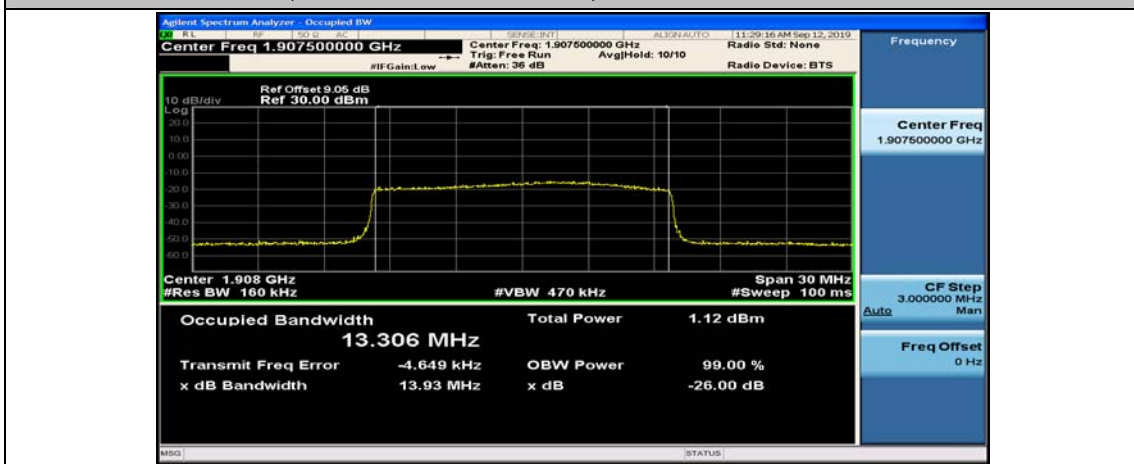

(Channel Bandwidth:15 MHz)_HCH_16QAM_75RB#0