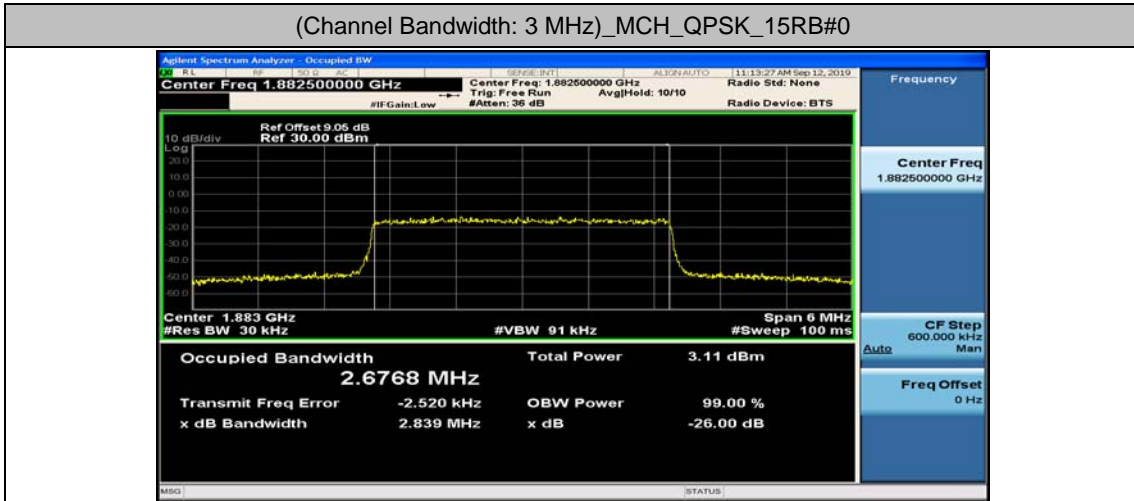

Channel Bandwidth: 3 MHz