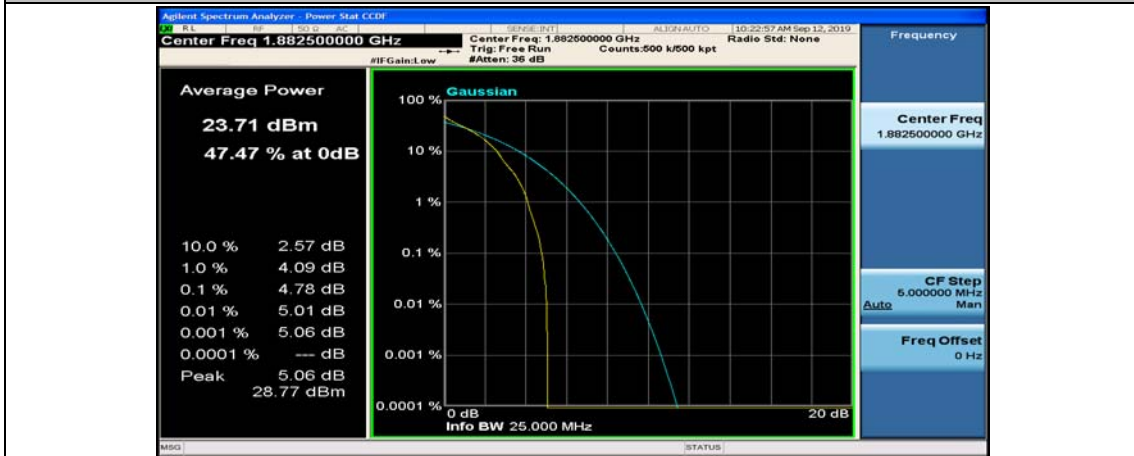

(Channel Bandwidth:20 MHz)_MCH_QPSK_1RB#49