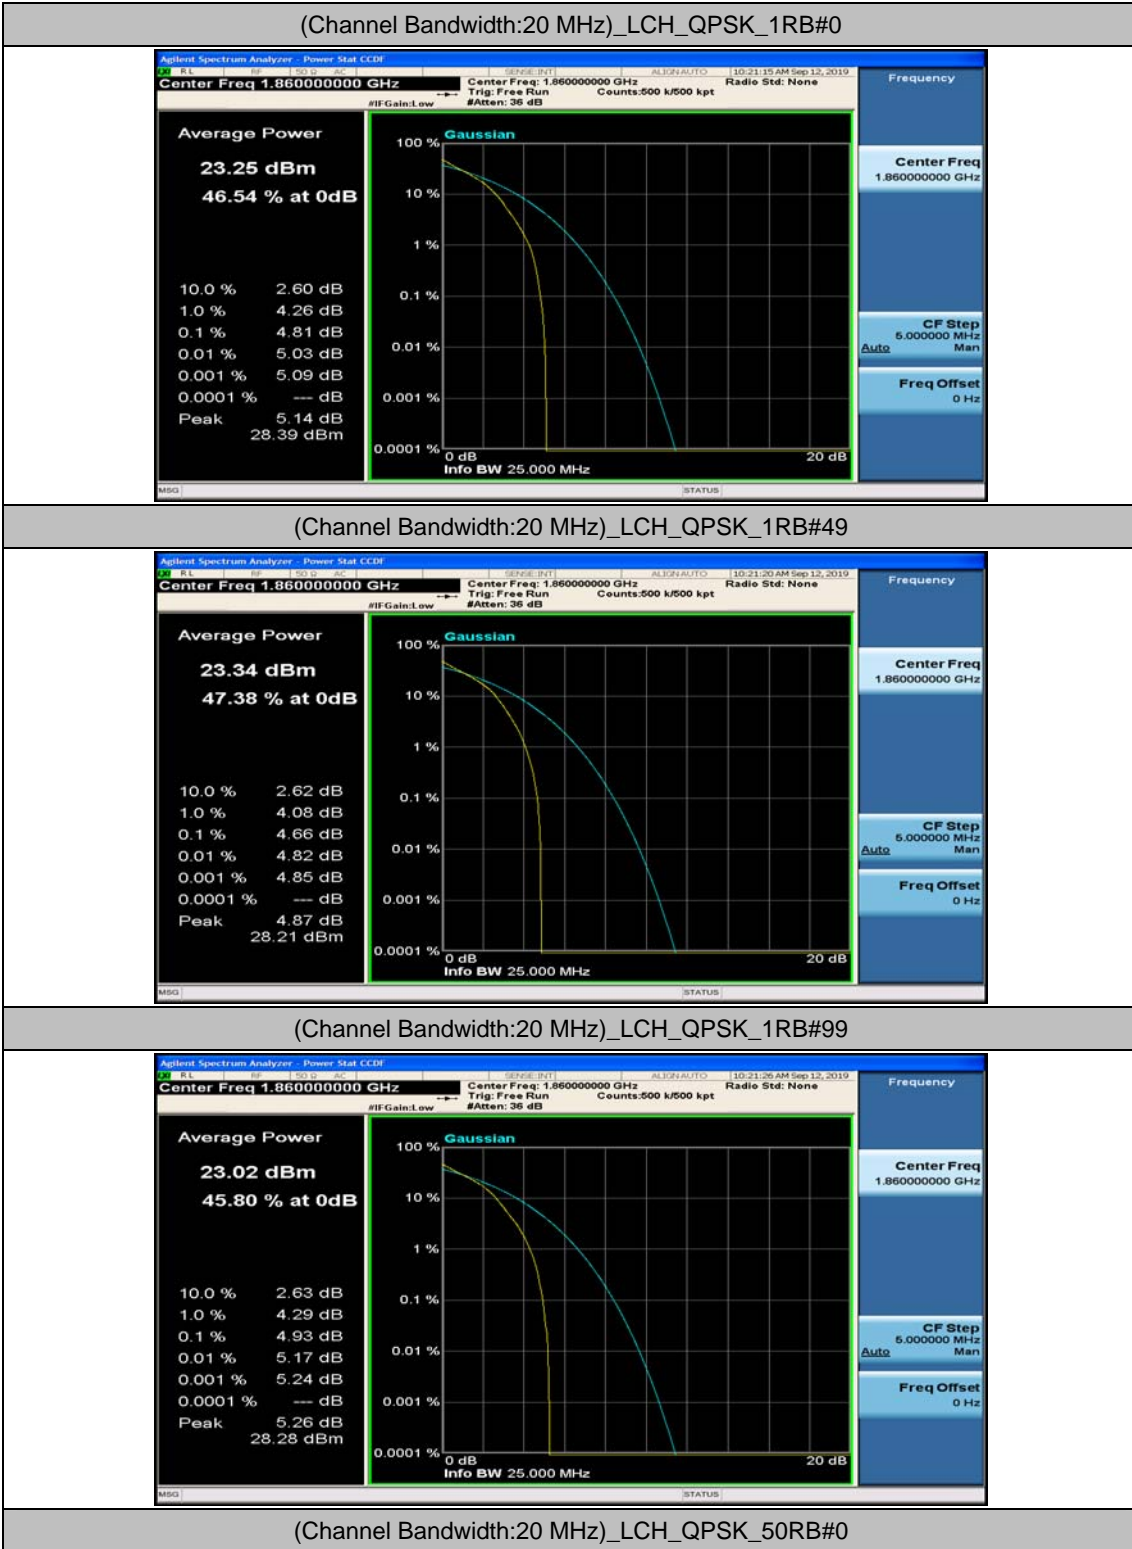

Channel Bandwidth: 20 MHz