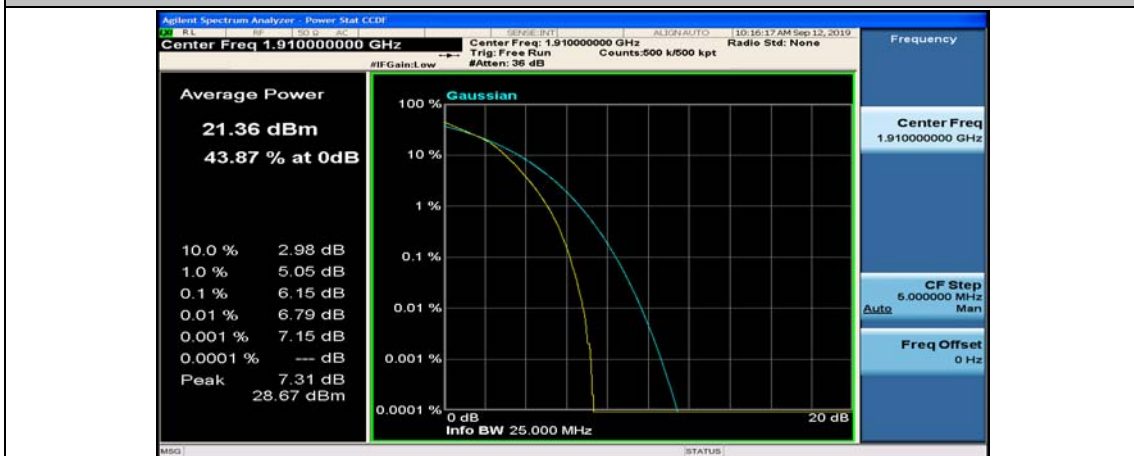

Channel Bandwidth: 10 MHz_MCH_16QAM_1RB#49

Channel Bandwidth: 10 MHz_MCH_16QAM_25RB#0

Channel Bandwidth: 10 MHz_MCH_16QAM_25RB#12

Channel Bandwidth: 10 MHz_MCH_16QAM_25RB#25

Channel Bandwidth: 15 MHz

(Channel Bandwidth:15 MHz)_LCH_QPSK_37RB#18