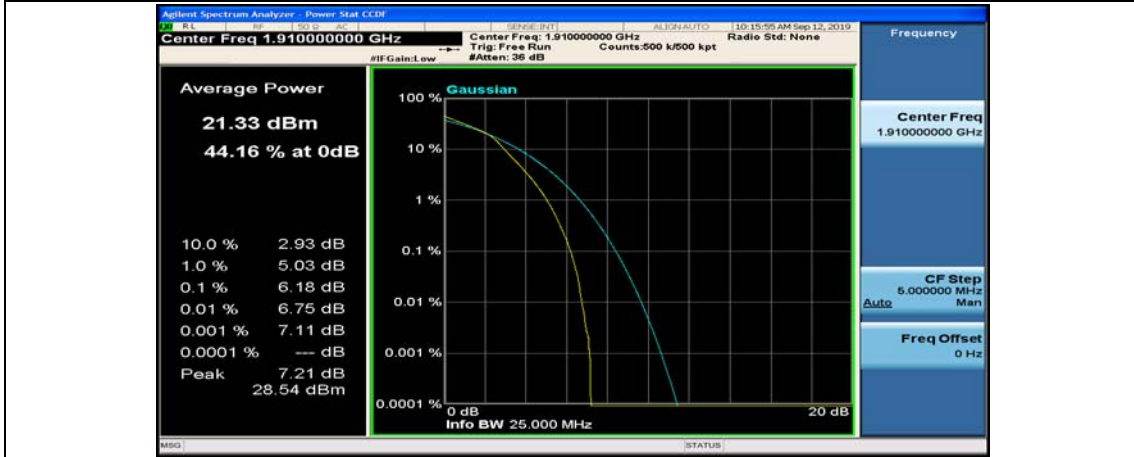

Channel Bandwidth: 10 MHz_MCH_16QAM_1RB#49

Channel Bandwidth: 10 MHz_MCH_16QAM_25RB#0

Channel Bandwidth: 10 MHz_MCH_16QAM_25RB#12

Channel Bandwidth: 10 MHz_MCH_16QAM_25RB#25

Channel Bandwidth: 15 MHz

(Channel Bandwidth:15 MHz)_LCH_QPSK_37RB#18