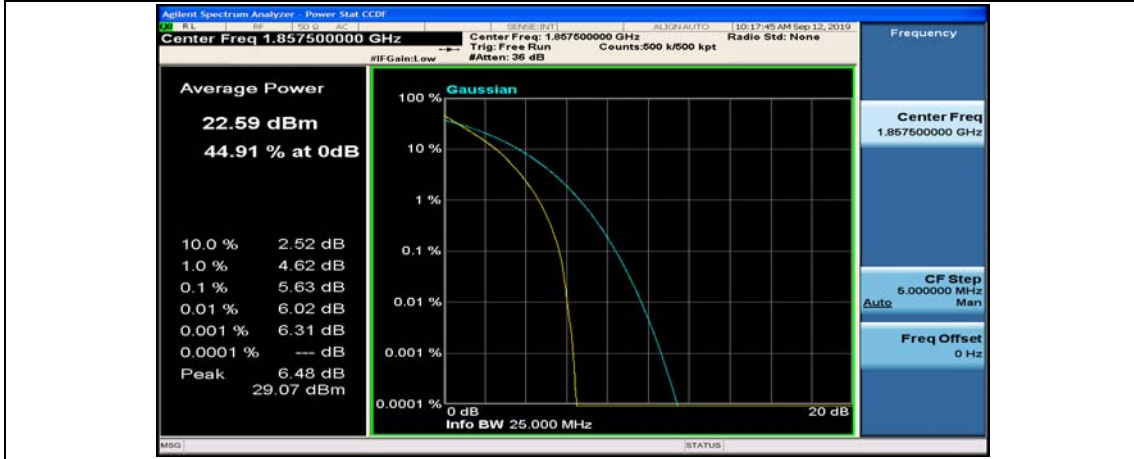

(Channel Bandwidth:15 MHz)_LCH_QPSK_75RB#0

(Channel Bandwidth:15 MHz)_MCH_QPSK_1RB#0