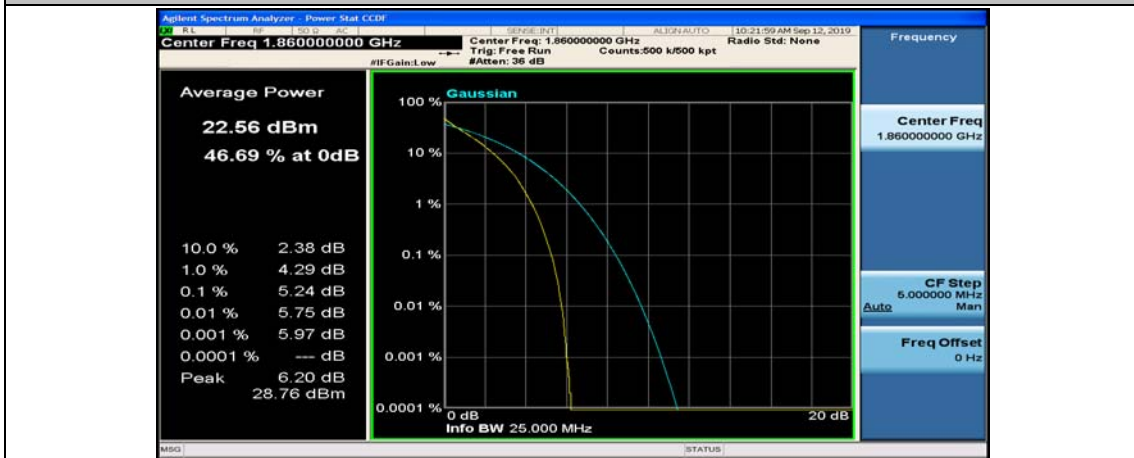

(Channel Bandwidth:15 MHz)_HCH_16QAM_37RB#38

(Channel Bandwidth:15 MHz)_HCH_16QAM_75RB#0

Channel Bandwidth: 20 MHz

(Channel Bandwidth:20 MHz)_LCH_QPSK_50RB#25

(Channel Bandwidth:20 MHz)_LCH_QPSK_50RB#50

(Channel Bandwidth:20 MHz)_LCH_QPSK_100RB#0