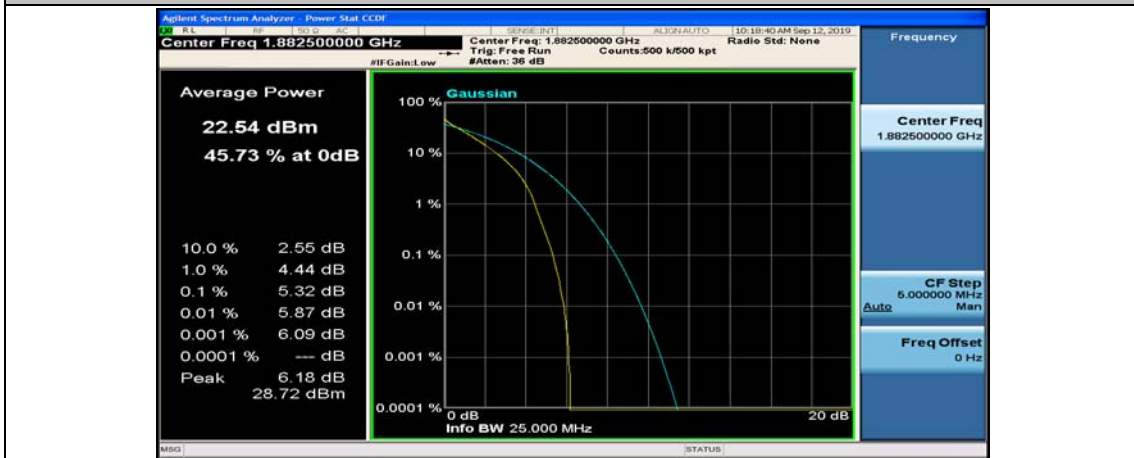

(Channel Bandwidth:15 MHz)_MCH_QPSK_37RB#0