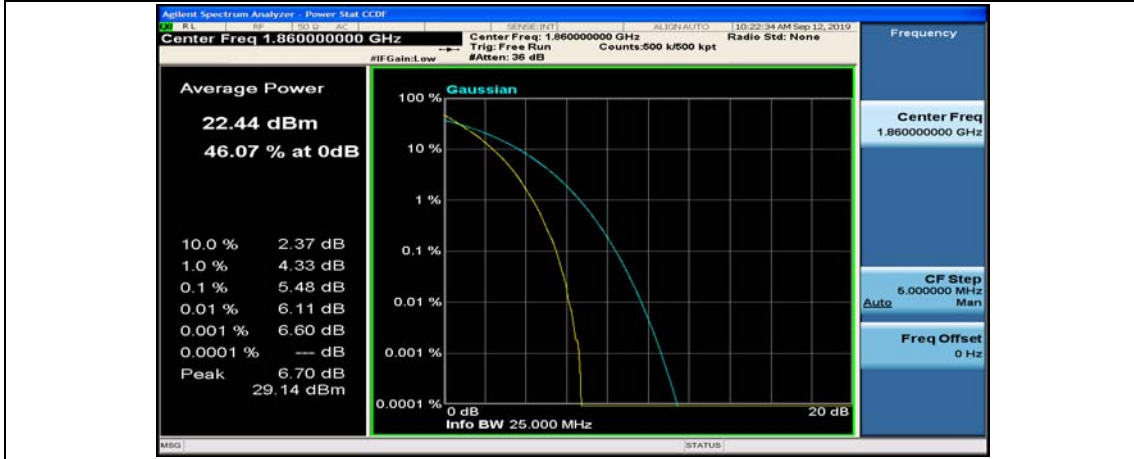

(Channel Bandwidth:15 MHz)_HCH_16QAM_37RB#38

(Channel Bandwidth:15 MHz)_HCH_16QAM_75RB#0

Channel Bandwidth: 20 MHz

(Channel Bandwidth:20 MHz)_LCH_QPSK_50RB#25

(Channel Bandwidth:20 MHz)_LCH_QPSK_50RB#50

(Channel Bandwidth:20 MHz)_LCH_QPSK_100RB#0