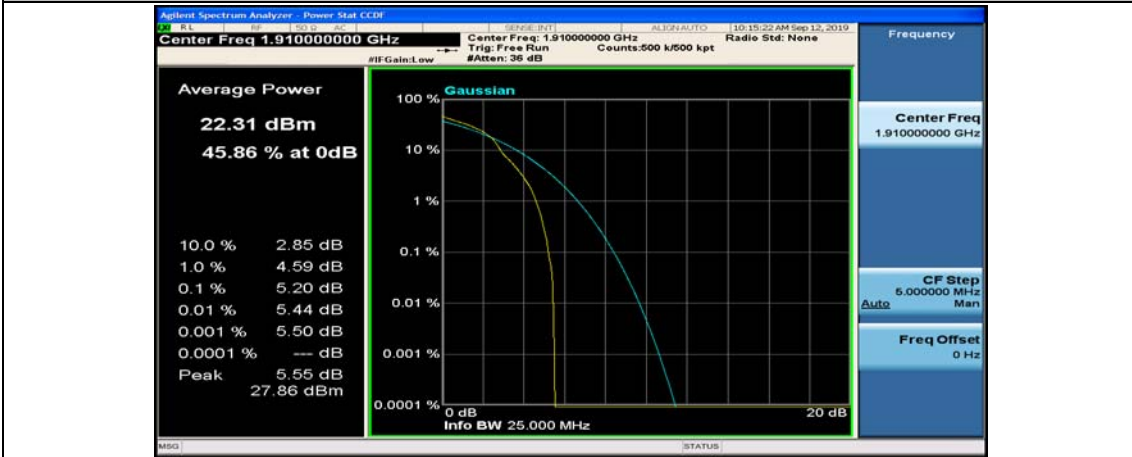

Channel Bandwidth: 10 MHz_MCH_16QAM_1RB#49

Channel Bandwidth: 10 MHz_MCH_16QAM_25RB#0

Channel Bandwidth: 10 MHz_MCH_16QAM_25RB#12

Channel Bandwidth: 10 MHz_MCH_16QAM_25RB#25

Channel Bandwidth: 15 MHz

(Channel Bandwidth:15 MHz)_LCH_QPSK_37RB#18