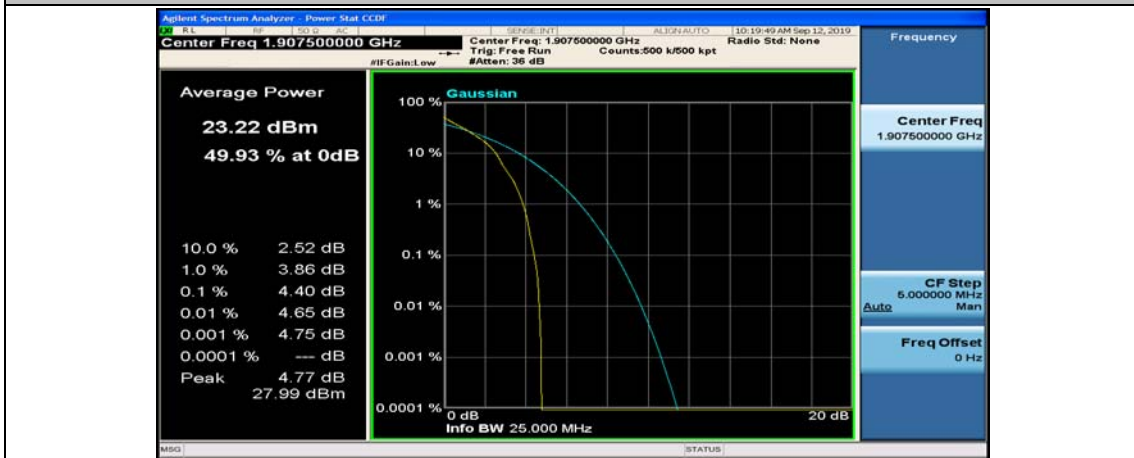

(Channel Bandwidth:15 MHz)_HCH_QPSK_1RB#74