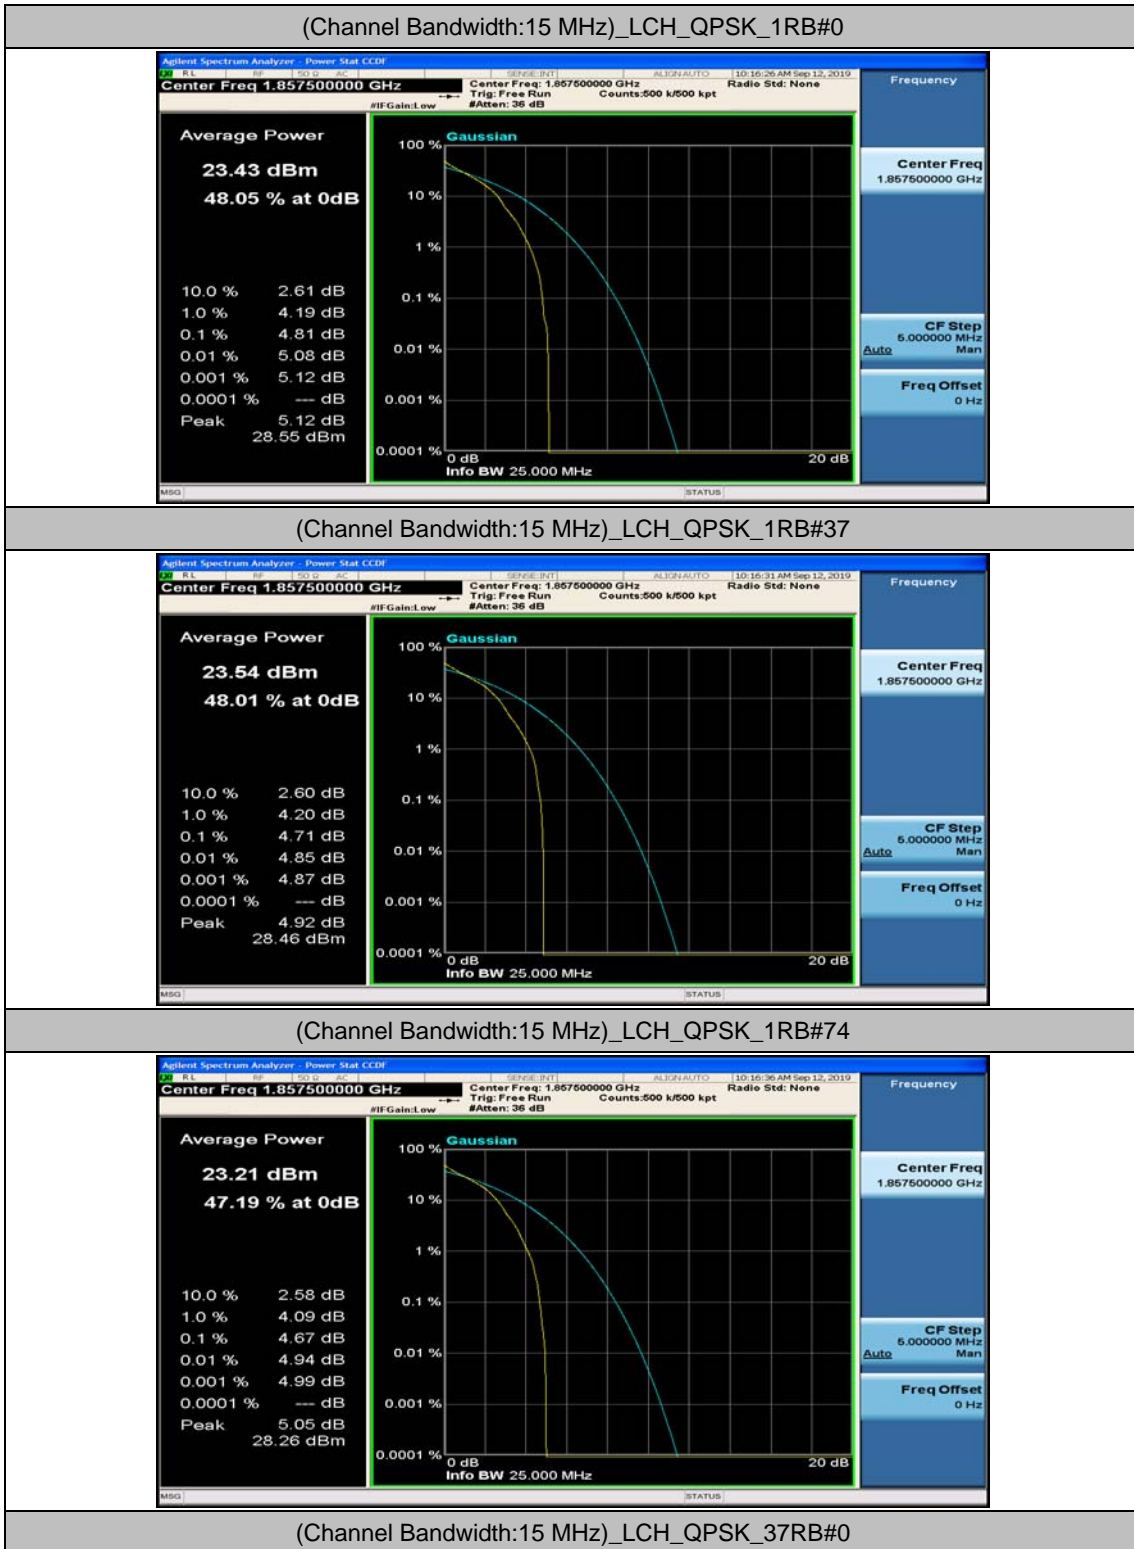

Channel Bandwidth: 10 MHz_MCH_16QAM_1RB#49

Channel Bandwidth: 10 MHz_MCH_16QAM_25RB#0

Channel Bandwidth: 10 MHz_MCH_16QAM_25RB#12

Channel Bandwidth: 10 MHz_MCH_16QAM_25RB#25

Channel Bandwidth: 15 MHz

(Channel Bandwidth:15 MHz)_LCH_QPSK_37RB#18