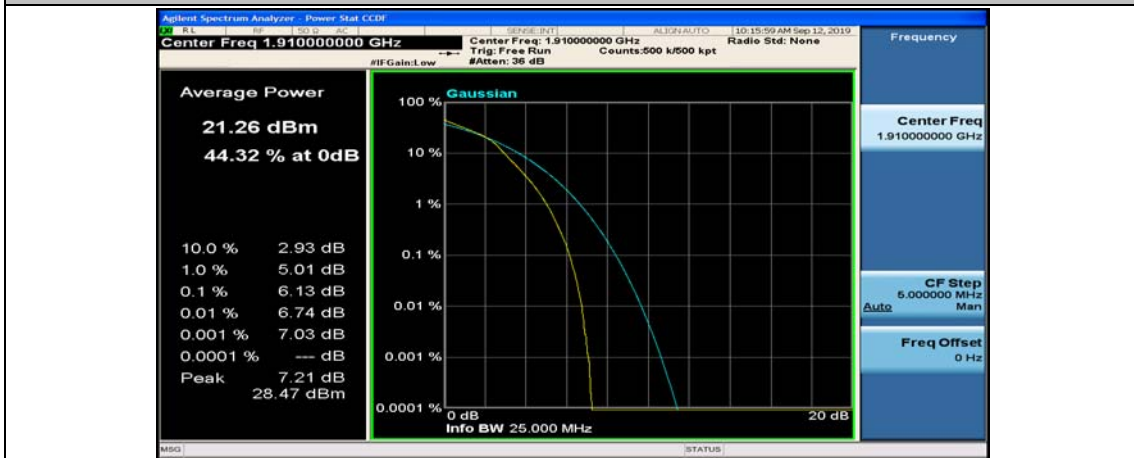

Channel Bandwidth: 10 MHz_MCH_16QAM_1RB#49

Channel Bandwidth: 10 MHz_MCH_16QAM_25RB#0

Channel Bandwidth: 10 MHz_MCH_16QAM_25RB#12

Channel Bandwidth: 10 MHz_MCH_16QAM_25RB#25

Channel Bandwidth: 15 MHz

(Channel Bandwidth:15 MHz)_LCH_QPSK_37RB#18