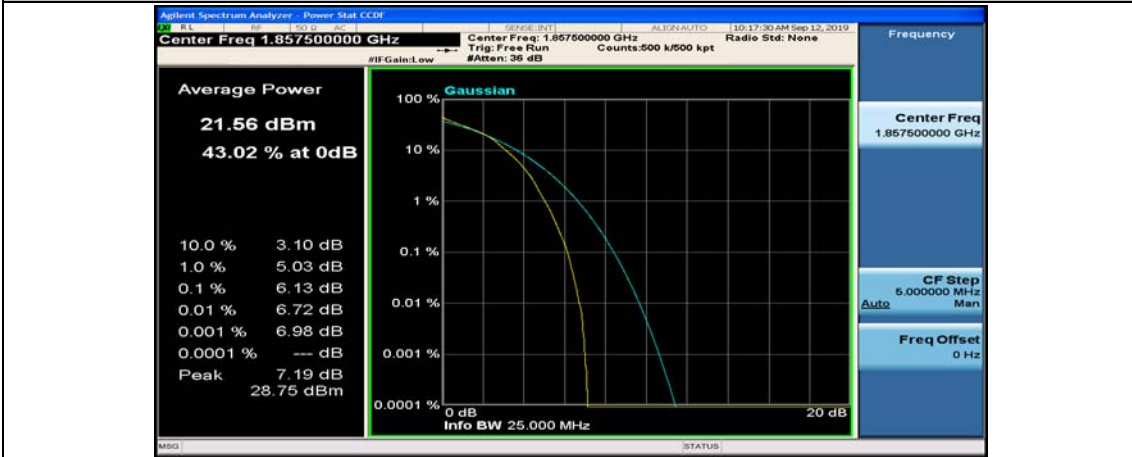

(Channel Bandwidth:15 MHz)_LCH_16QAM_37RB#18