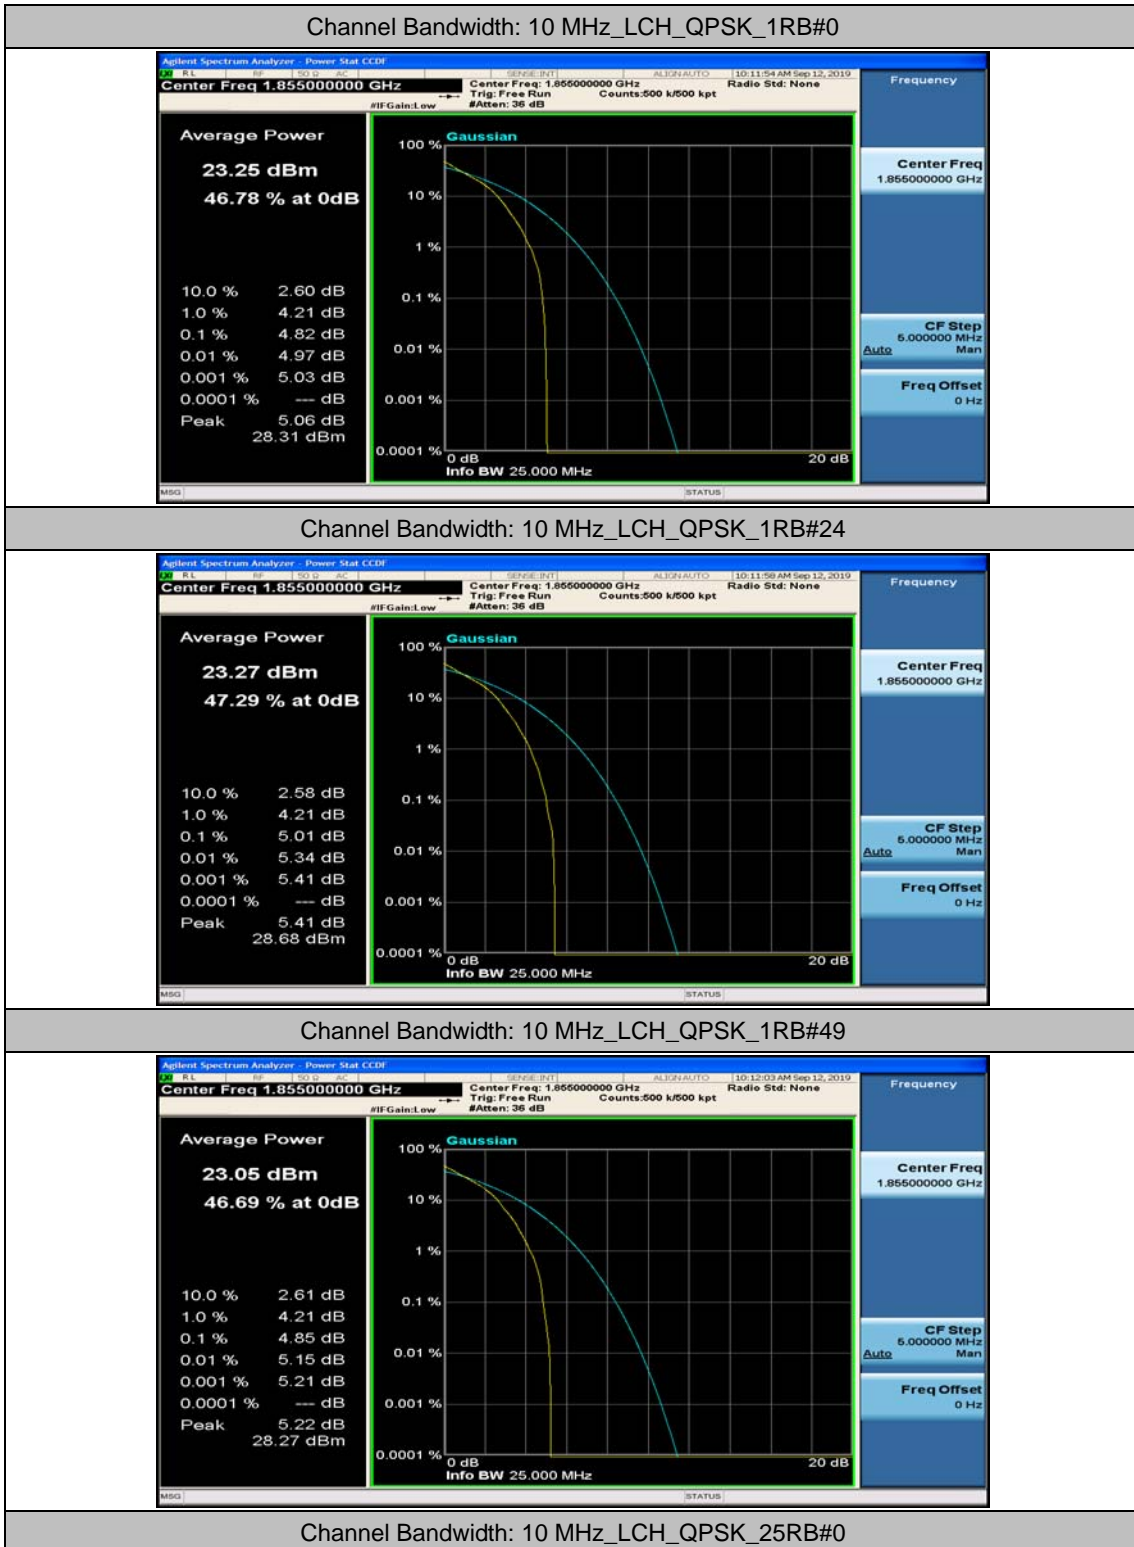

(Channel Bandwidth: 5 MHz)_HCH_16QAM_1RB#12

(Channel Bandwidth: 5 MHz)_HCH_16QAM_1RB#24

(Channel Bandwidth: 5 MHz)_HCH_16QAM_12RB#0

(Channel Bandwidth: 5 MHz)_HCH_16QAM_12RB#6

(Channel Bandwidth: 5 MHz)_HCH_16QAM_12RB#13

(Channel Bandwidth: 5 MHz)_HCH_16QAM_25RB#0

Channel Bandwidth: 10 MHz

Channel Bandwidth: 10 MHz_MCH_QPSK_1RB#0

Channel Bandwidth: 10 MHz_MCH_QPSK_1RB#24

Channel Bandwidth: 10 MHz_MCH_QPSK_1RB#49

Channel Bandwidth: 10 MHz_LCH_16QAM_1RB#0