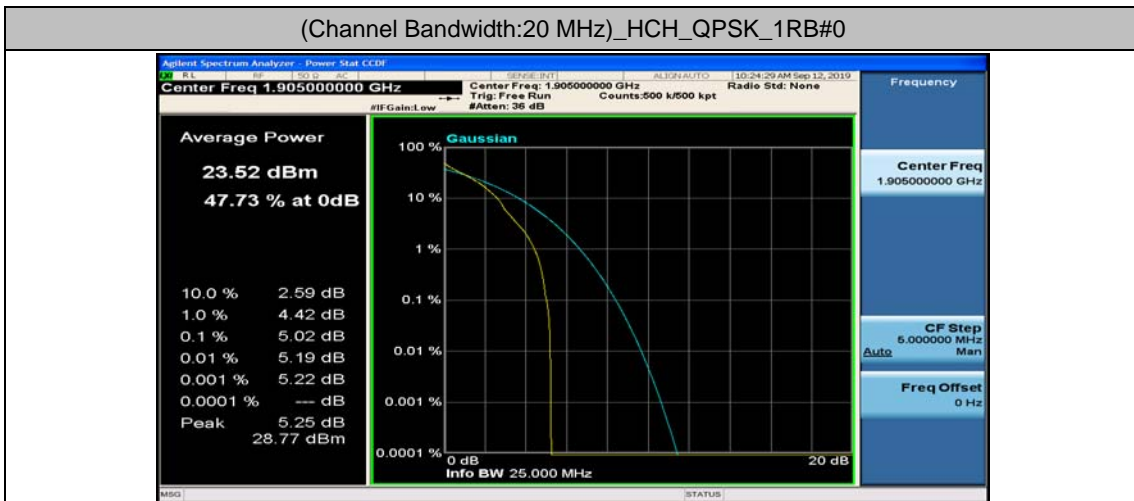

(Channel Bandwidth:20 MHz)_HCH_QPSK_1RB#49