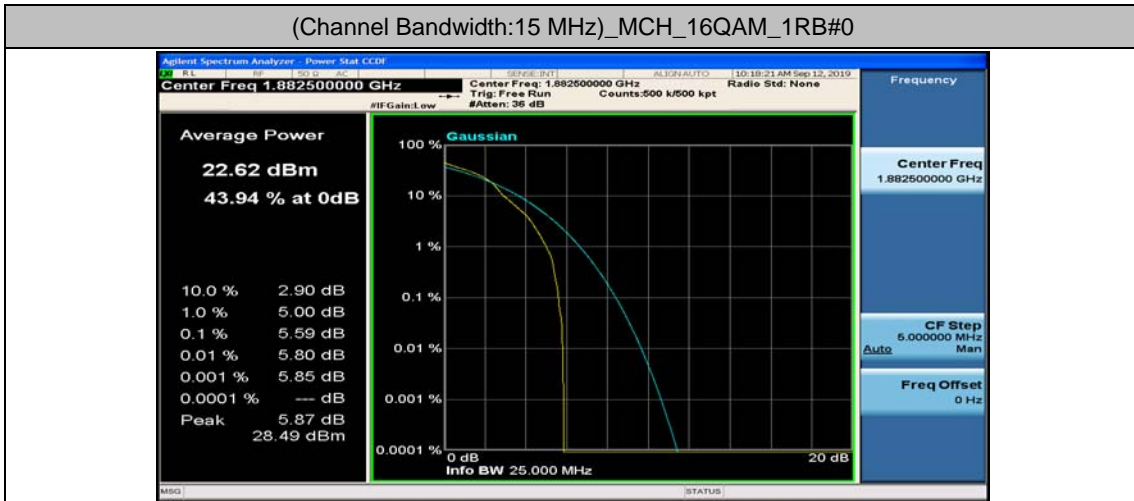

(Channel Bandwidth:15 MHz)_LCH_16QAM_37RB#18

(Channel Bandwidth:15 MHz)_LCH_16QAM_37RB#38

(Channel Bandwidth:15 MHz)_LCH_16QAM_75RB#0

(Channel Bandwidth:15 MHz)_MCH_16QAM_1RB#0

(Channel Bandwidth:15 MHz)_MCH_16QAM_1RB#37