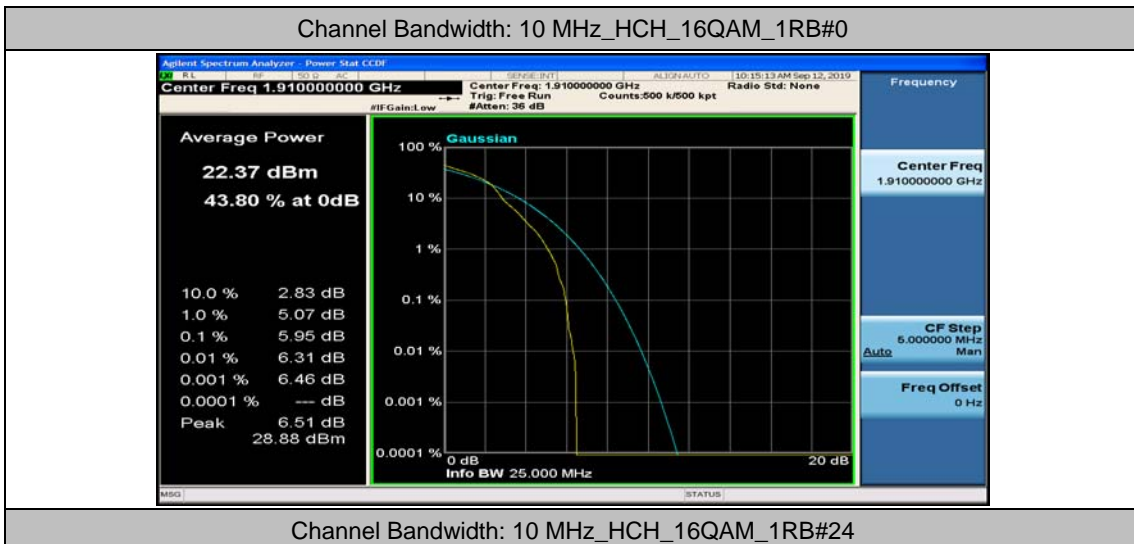

Channel Bandwidth: 10 MHz_MCH_16QAM_1RB#49

Channel Bandwidth: 10 MHz_MCH_16QAM_25RB#0

Channel Bandwidth: 10 MHz_MCH_16QAM_25RB#12

Channel Bandwidth: 10 MHz_MCH_16QAM_25RB#25

Channel Bandwidth: 15 MHz

(Channel Bandwidth:15 MHz)_LCH_QPSK_37RB#18