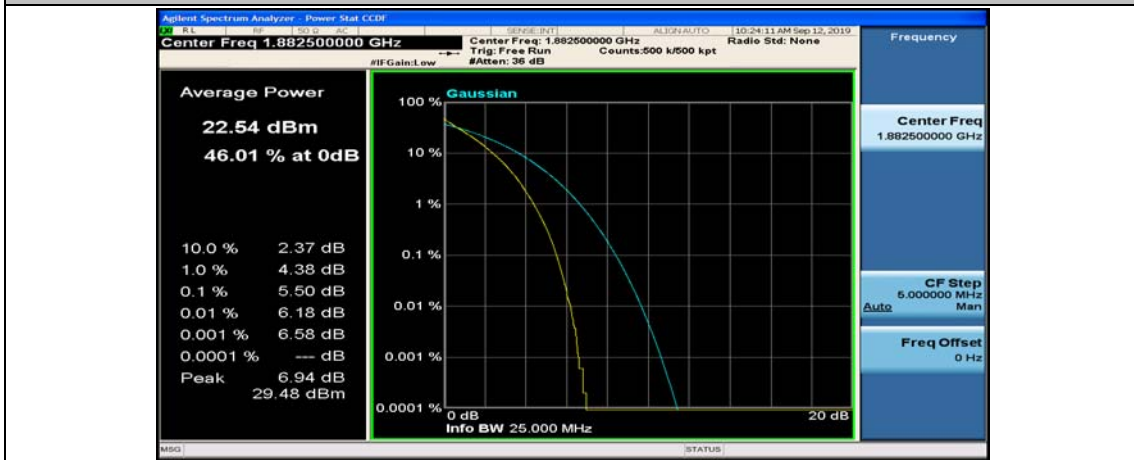

(Channel Bandwidth:20 MHz)_MCH_QPSK_100RB#0

(Channel Bandwidth:20 MHz)_HCH_QPSK_1RB#0