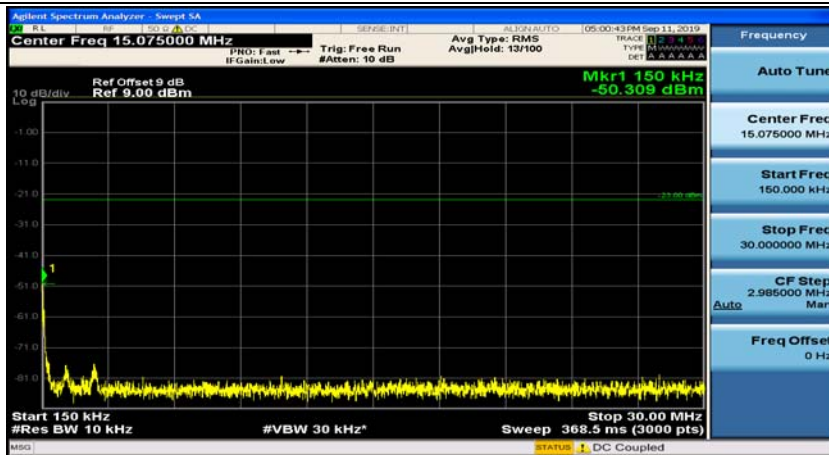

Channel Bandwidth: 3 MHz

(Channel Bandwidth: 3 MHz)_MCH_QPSK_1RB#0

(Channel Bandwidth: 3 MHz)_MCH_QPSK_1RB#7

(Channel Bandwidth: 3 MHz)_HCH_QPSK_1RB#0

(Channel Bandwidth: 3 MHz)_HCH_QPSK_1RB#7

(Channel Bandwidth: 3 MHz)_LCH_16QAM_1RB#0

(Channel Bandwidth: 3 MHz)_LCH_16QAM_1RB#7

(Channel Bandwidth: 3 MHz)_MCH_16QAM_1RB#0

(Channel Bandwidth: 3 MHz)_MCH_16QAM_1RB#7

(Channel Bandwidth: 3 MHz)_HCH_16QAM_1RB#0

(Channel Bandwidth: 3 MHz)_HCH_16QAM_1RB#7