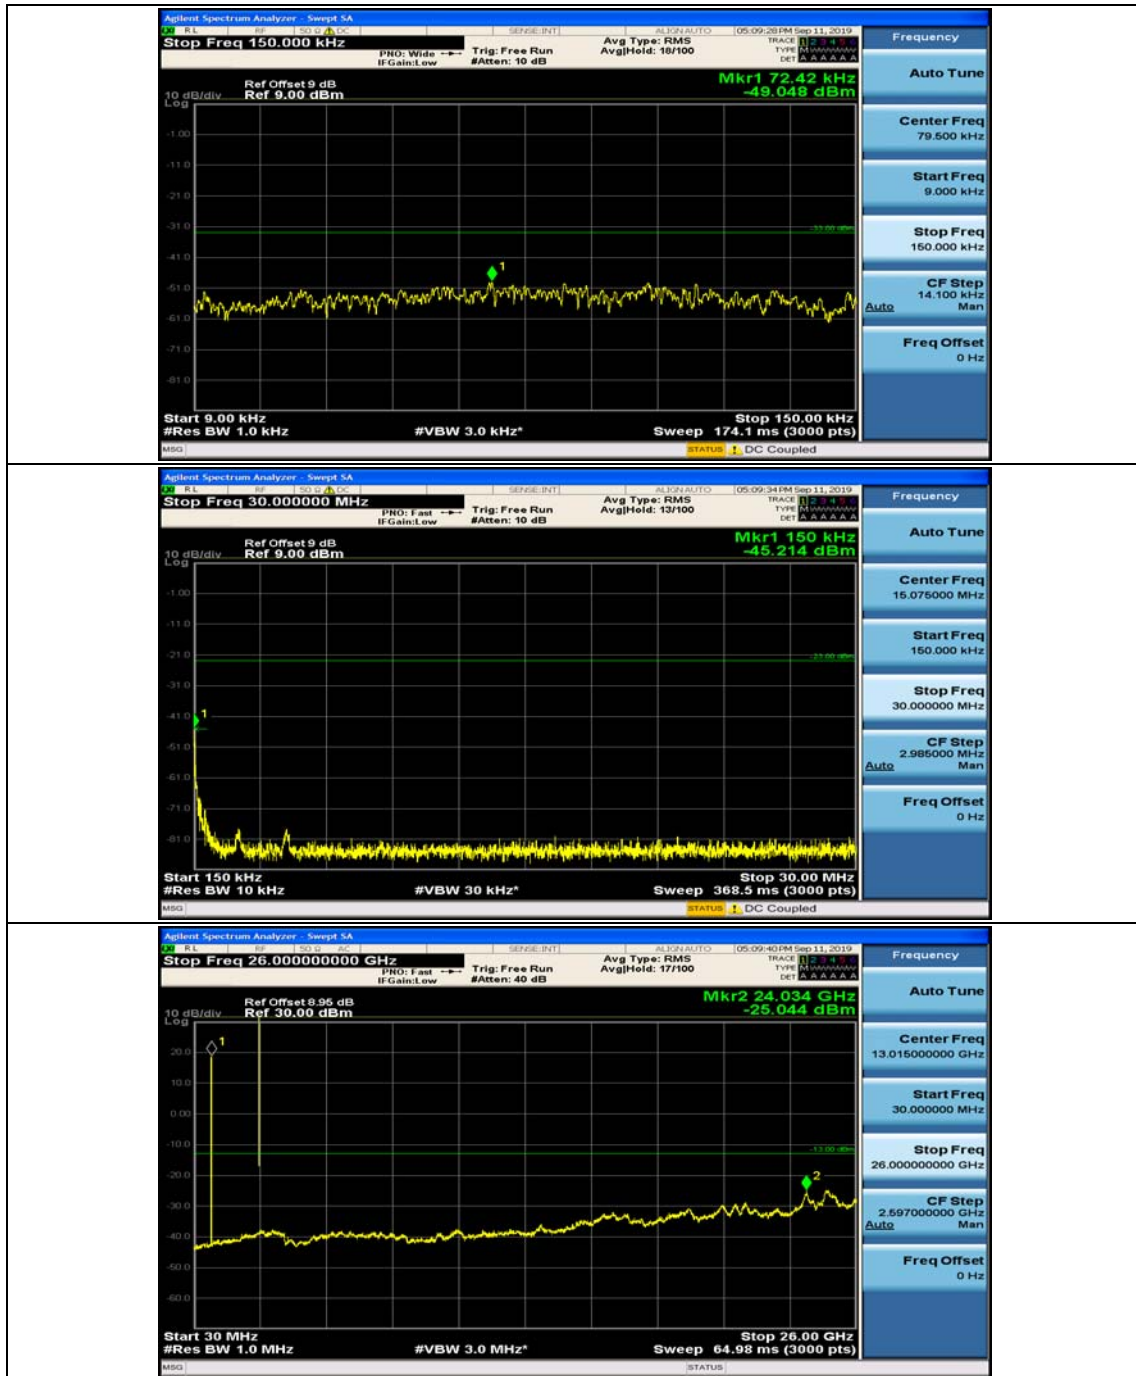

Channel Bandwidth: 5 MHz

(Channel Bandwidth: 5 MHz)_MCH_QPSK_1RB#0

(Channel Bandwidth: 5 MHz)_MCH_QPSK_1RB#12

(Channel Bandwidth: 5 MHz)_HCH_QPSK_1RB#0

(Channel Bandwidth: 5 MHz)_HCH_QPSK_1RB#12

(Channel Bandwidth: 5 MHz)_LCH_16QAM_1RB#0

(Channel Bandwidth: 5 MHz)_LCH_16QAM_1RB#12

(Channel Bandwidth: 5 MHz)_MCH_16QAM_1RB#0

(Channel Bandwidth: 5 MHz)_MCH_16QAM_1RB#12

(Channel Bandwidth: 5 MHz)_HCH_16QAM_1RB#0

(Channel Bandwidth: 5 MHz)_HCH_16QAM_1RB#12