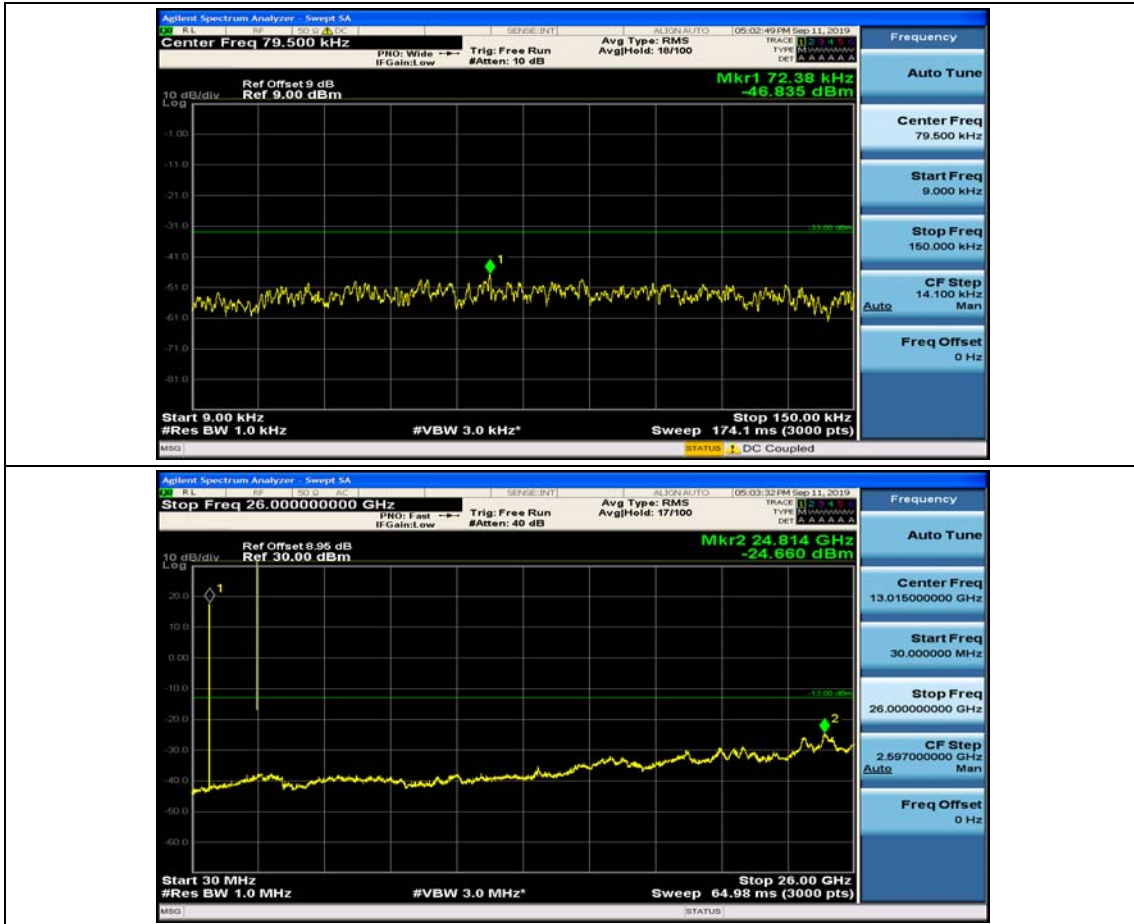

Channel Bandwidth: 3 MHz

(Channel Bandwidth: 3 MHz)_MCH_QPSK_1RB#0

(Channel Bandwidth: 3 MHz)_MCH_QPSK_1RB#7

(Channel Bandwidth: 3 MHz)_HCH_QPSK_1RB#0

(Channel Bandwidth: 3 MHz)_HCH_QPSK_1RB#7

(Channel Bandwidth: 3 MHz)_LCH_16QAM_1RB#0

(Channel Bandwidth: 3 MHz)_LCH_16QAM_1RB#7

(Channel Bandwidth: 3 MHz)_MCH_16QAM_1RB#0

(Channel Bandwidth: 3 MHz)_MCH_16QAM_1RB#7

(Channel Bandwidth: 3 MHz)_HCH_16QAM_1RB#0

(Channel Bandwidth: 3 MHz)_HCH_16QAM_1RB#7