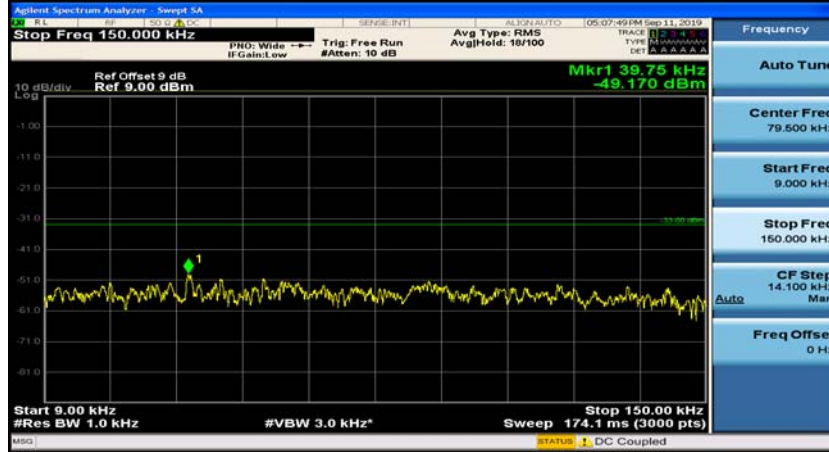

(Channel Bandwidth: 5 MHz)_MCH_16QAM_1RB#0

(Channel Bandwidth: 5 MHz)_MCH_16QAM_1RB#12