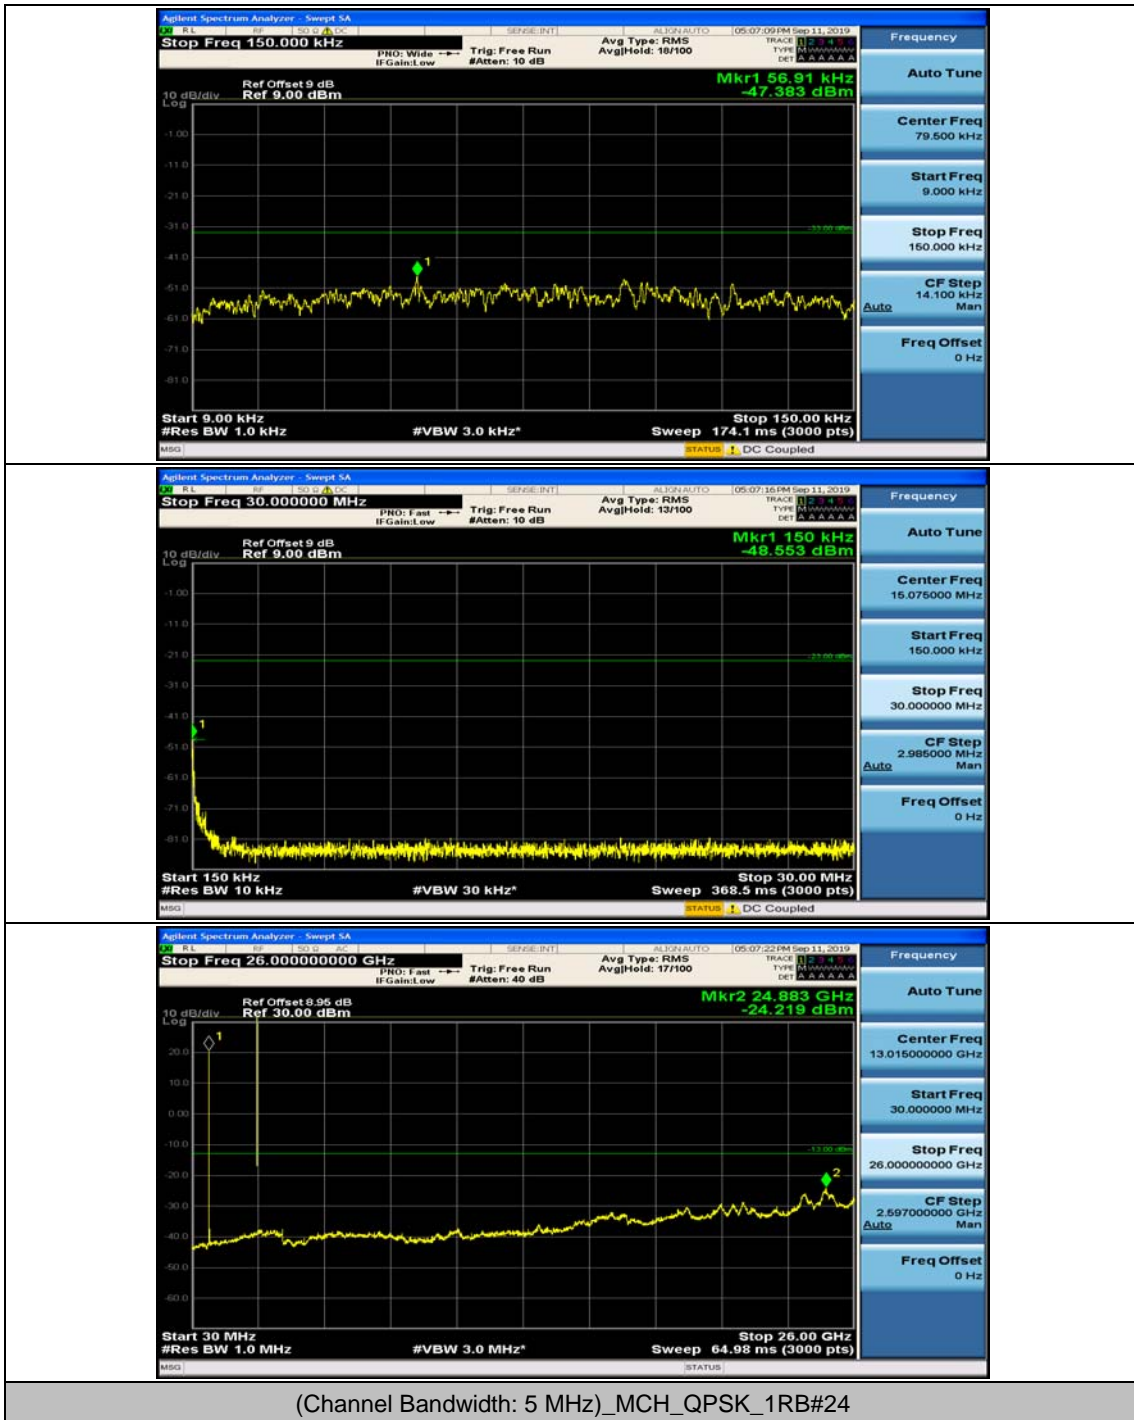

Channel Bandwidth: 5 MHz

(Channel Bandwidth: 5 MHz)_MCH_QPSK_1RB#0

(Channel Bandwidth: 5 MHz)_MCH_QPSK_1RB#12

(Channel Bandwidth: 5 MHz)_HCH_QPSK_1RB#0

(Channel Bandwidth: 5 MHz)_HCH_QPSK_1RB#12

(Channel Bandwidth: 5 MHz)_LCH_16QAM_1RB#0

(Channel Bandwidth: 5 MHz)_LCH_16QAM_1RB#12

(Channel Bandwidth: 5 MHz)_MCH_16QAM_1RB#0

(Channel Bandwidth: 5 MHz)_MCH_16QAM_1RB#12

(Channel Bandwidth: 5 MHz)_HCH_16QAM_1RB#0

(Channel Bandwidth: 5 MHz)_HCH_16QAM_1RB#12