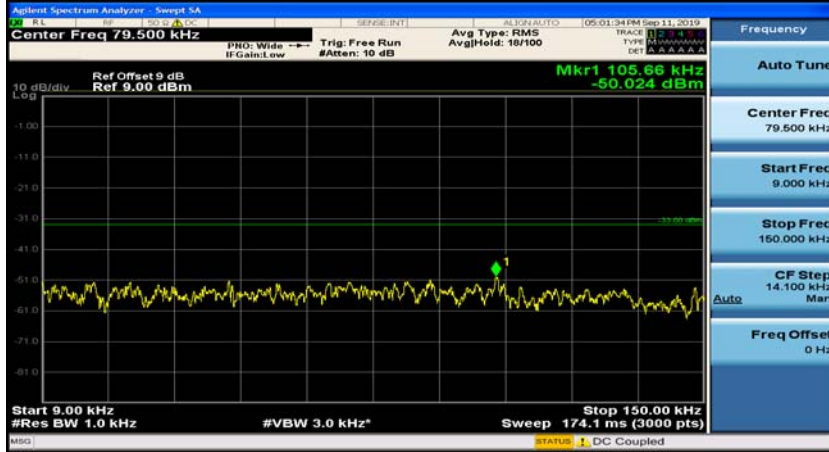

Channel Bandwidth: 3 MHz

(Channel Bandwidth: 3 MHz)_MCH_QPSK_1RB#0

(Channel Bandwidth: 3 MHz)_MCH_QPSK_1RB#7

(Channel Bandwidth: 3 MHz)_HCH_QPSK_1RB#0

(Channel Bandwidth: 3 MHz)_HCH_QPSK_1RB#7

(Channel Bandwidth: 3 MHz)_LCH_16QAM_1RB#0

(Channel Bandwidth: 3 MHz)_LCH_16QAM_1RB#7

(Channel Bandwidth: 3 MHz)_MCH_16QAM_1RB#0

(Channel Bandwidth: 3 MHz)_MCH_16QAM_1RB#7

(Channel Bandwidth: 3 MHz)_HCH_16QAM_1RB#0

(Channel Bandwidth: 3 MHz)_HCH_16QAM_1RB#7