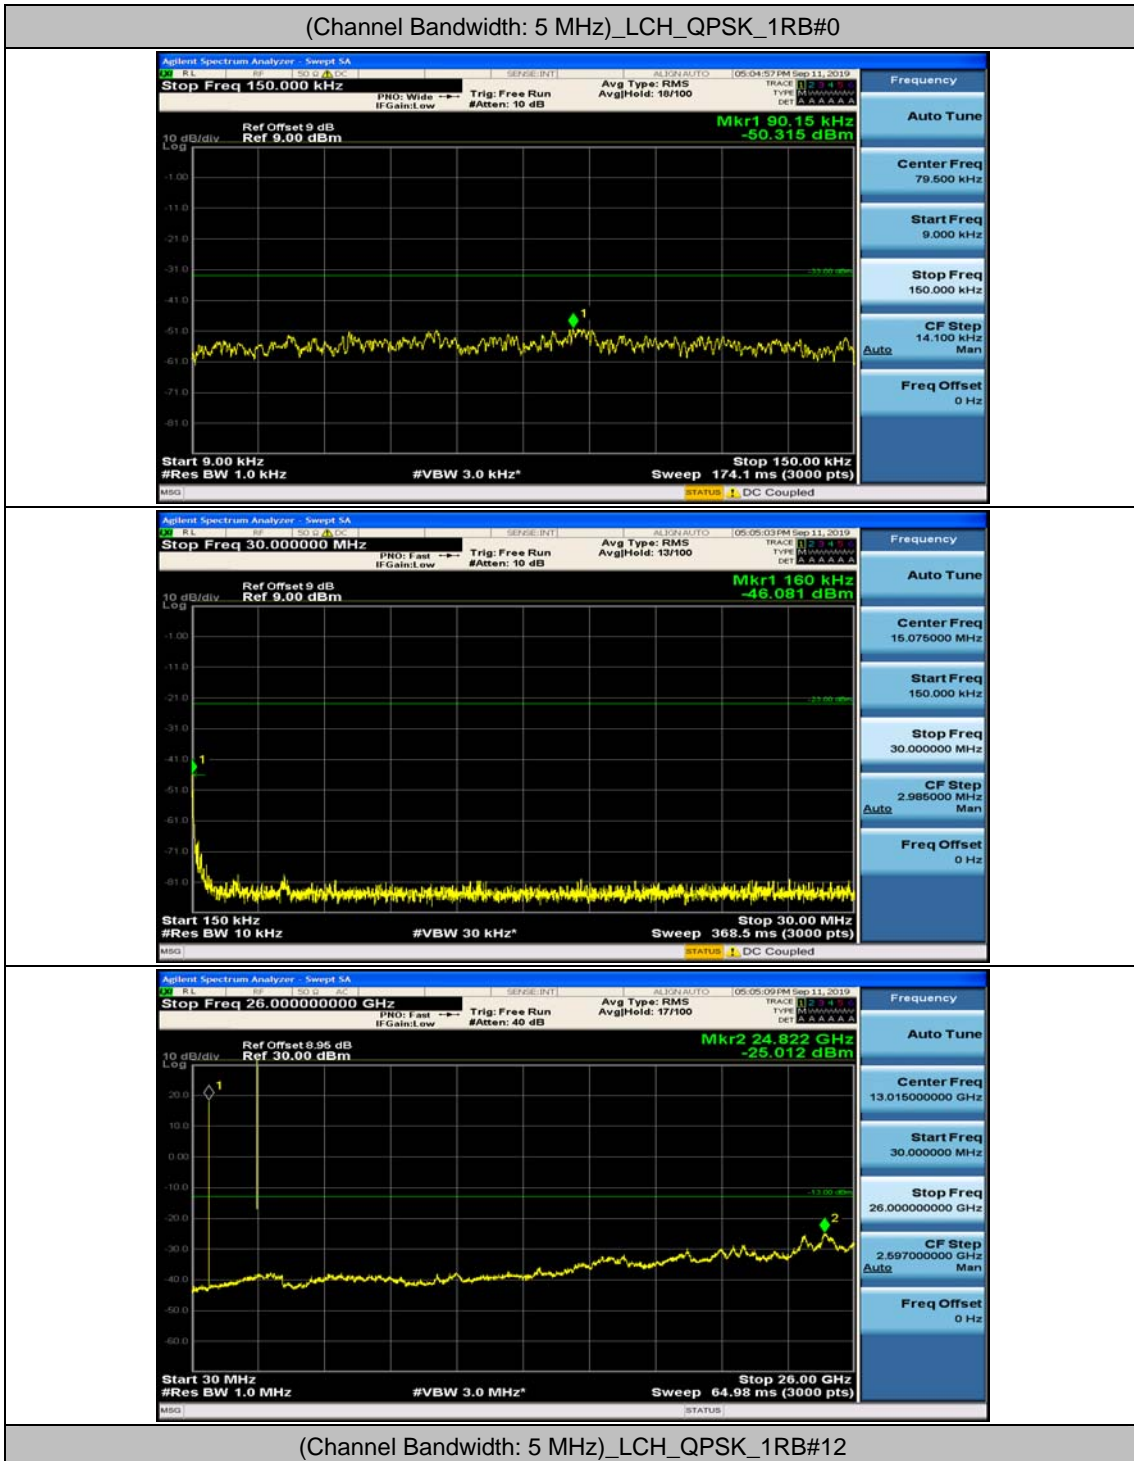

Channel Bandwidth: 3 MHz

(Channel Bandwidth: 3 MHz)_MCH_QPSK_1RB#0

(Channel Bandwidth: 3 MHz)_MCH_QPSK_1RB#7

(Channel Bandwidth: 3 MHz)_HCH_QPSK_1RB#0

(Channel Bandwidth: 3 MHz)_HCH_QPSK_1RB#7

(Channel Bandwidth: 3 MHz)_LCH_16QAM_1RB#0

(Channel Bandwidth: 3 MHz)_LCH_16QAM_1RB#7

(Channel Bandwidth: 3 MHz)_MCH_16QAM_1RB#0

(Channel Bandwidth: 3 MHz)_MCH_16QAM_1RB#7

(Channel Bandwidth: 3 MHz)_HCH_16QAM_1RB#0

(Channel Bandwidth: 3 MHz)_HCH_16QAM_1RB#7

Channel Bandwidth: 5 MHz

(Channel Bandwidth: 5 MHz)_MCH_QPSK_1RB#0

(Channel Bandwidth: 5 MHz)_MCH_QPSK_1RB#12

(Channel Bandwidth: 5 MHz)_HCH_QPSK_1RB#0

(Channel Bandwidth: 5 MHz)_HCH_QPSK_1RB#12

(Channel Bandwidth: 5 MHz)_LCH_16QAM_1RB#0