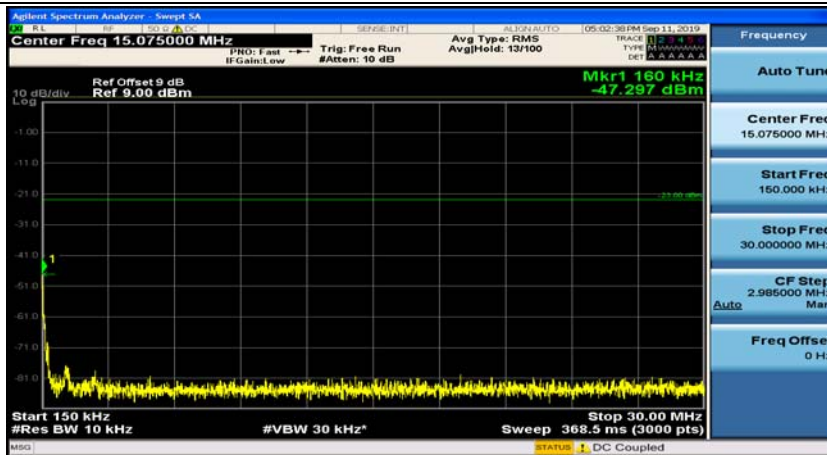

Channel Bandwidth: 3 MHz

(Channel Bandwidth: 3 MHz)_MCH_QPSK_1RB#0

(Channel Bandwidth: 3 MHz)_MCH_QPSK_1RB#7

(Channel Bandwidth: 3 MHz)_HCH_QPSK_1RB#0

(Channel Bandwidth: 3 MHz)_HCH_QPSK_1RB#7

(Channel Bandwidth: 3 MHz)_LCH_16QAM_1RB#0

(Channel Bandwidth: 3 MHz)_LCH_16QAM_1RB#7

(Channel Bandwidth: 3 MHz)_MCH_16QAM_1RB#0

(Channel Bandwidth: 3 MHz)_MCH_16QAM_1RB#7

(Channel Bandwidth: 3 MHz)_HCH_16QAM_1RB#0

(Channel Bandwidth: 3 MHz)_HCH_16QAM_1RB#7