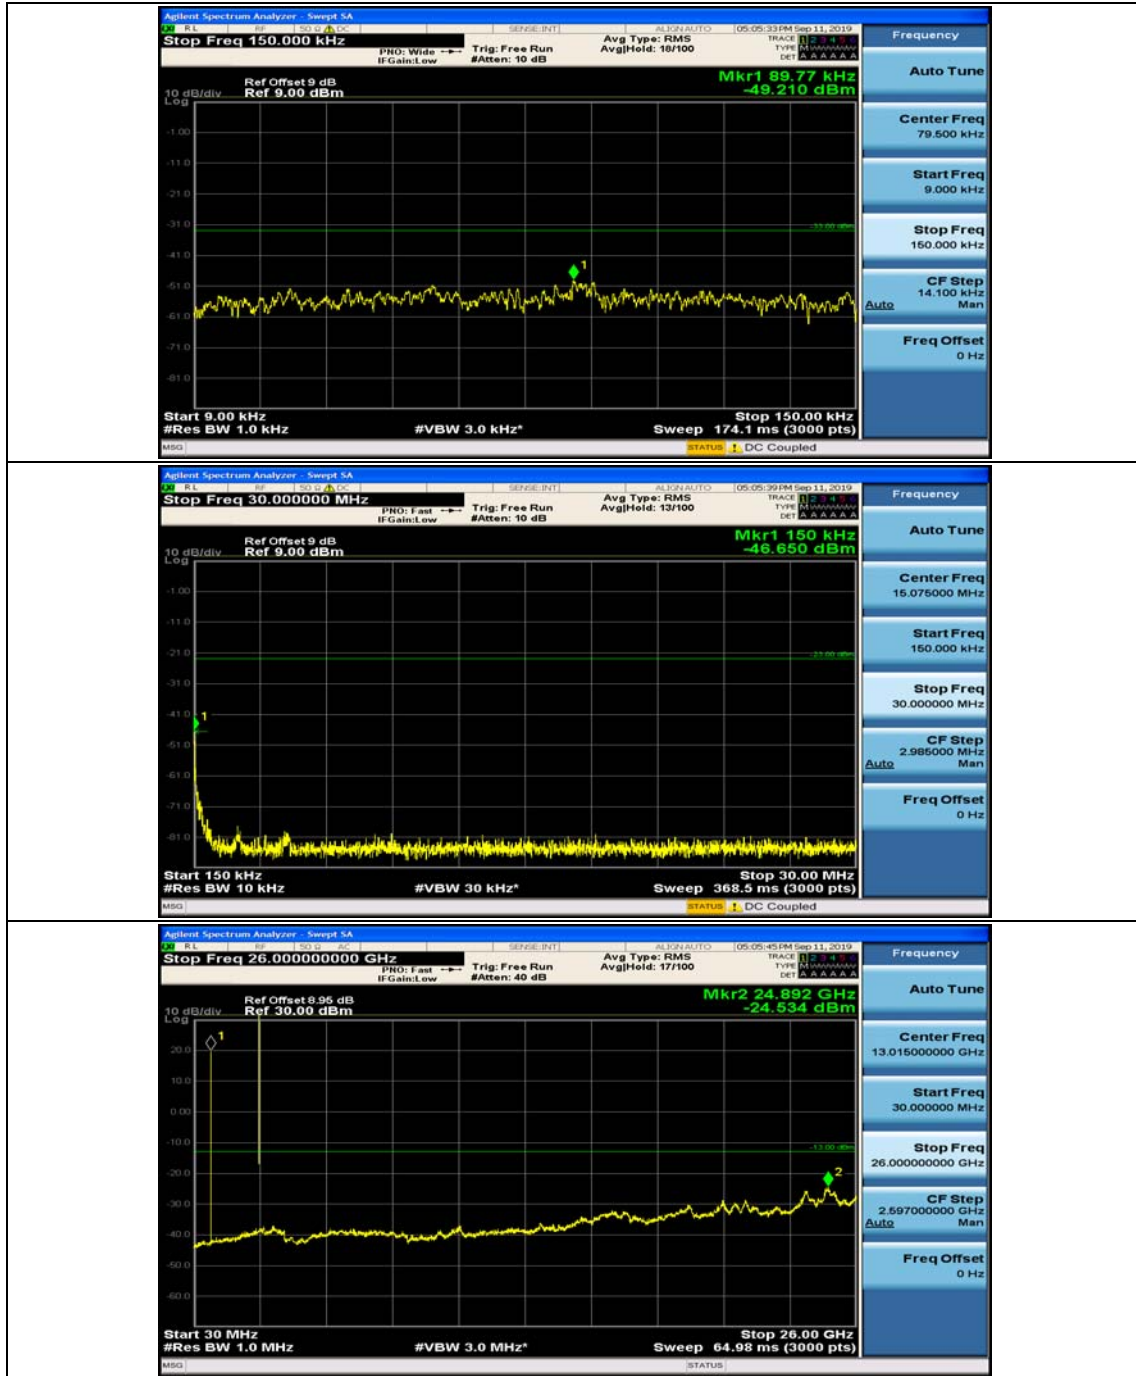

Channel Bandwidth: 3 MHz

(Channel Bandwidth: 3 MHz)_MCH_QPSK_1RB#0

(Channel Bandwidth: 3 MHz)_MCH_QPSK_1RB#7

(Channel Bandwidth: 3 MHz)_HCH_QPSK_1RB#0

(Channel Bandwidth: 3 MHz)_HCH_QPSK_1RB#7

(Channel Bandwidth: 3 MHz)_LCH_16QAM_1RB#0

(Channel Bandwidth: 3 MHz)_LCH_16QAM_1RB#7

(Channel Bandwidth: 3 MHz)_MCH_16QAM_1RB#0

(Channel Bandwidth: 3 MHz)_MCH_16QAM_1RB#7

(Channel Bandwidth: 3 MHz)_HCH_16QAM_1RB#0

(Channel Bandwidth: 3 MHz)_HCH_16QAM_1RB#7

Channel Bandwidth: 5 MHz

(Channel Bandwidth: 5 MHz)_MCH_QPSK_1RB#0

(Channel Bandwidth: 5 MHz)_MCH_QPSK_1RB#12

(Channel Bandwidth: 5 MHz)_HCH_QPSK_1RB#0

(Channel Bandwidth: 5 MHz)_HCH_QPSK_1RB#12

(Channel Bandwidth: 5 MHz)_LCH_16QAM_1RB#0