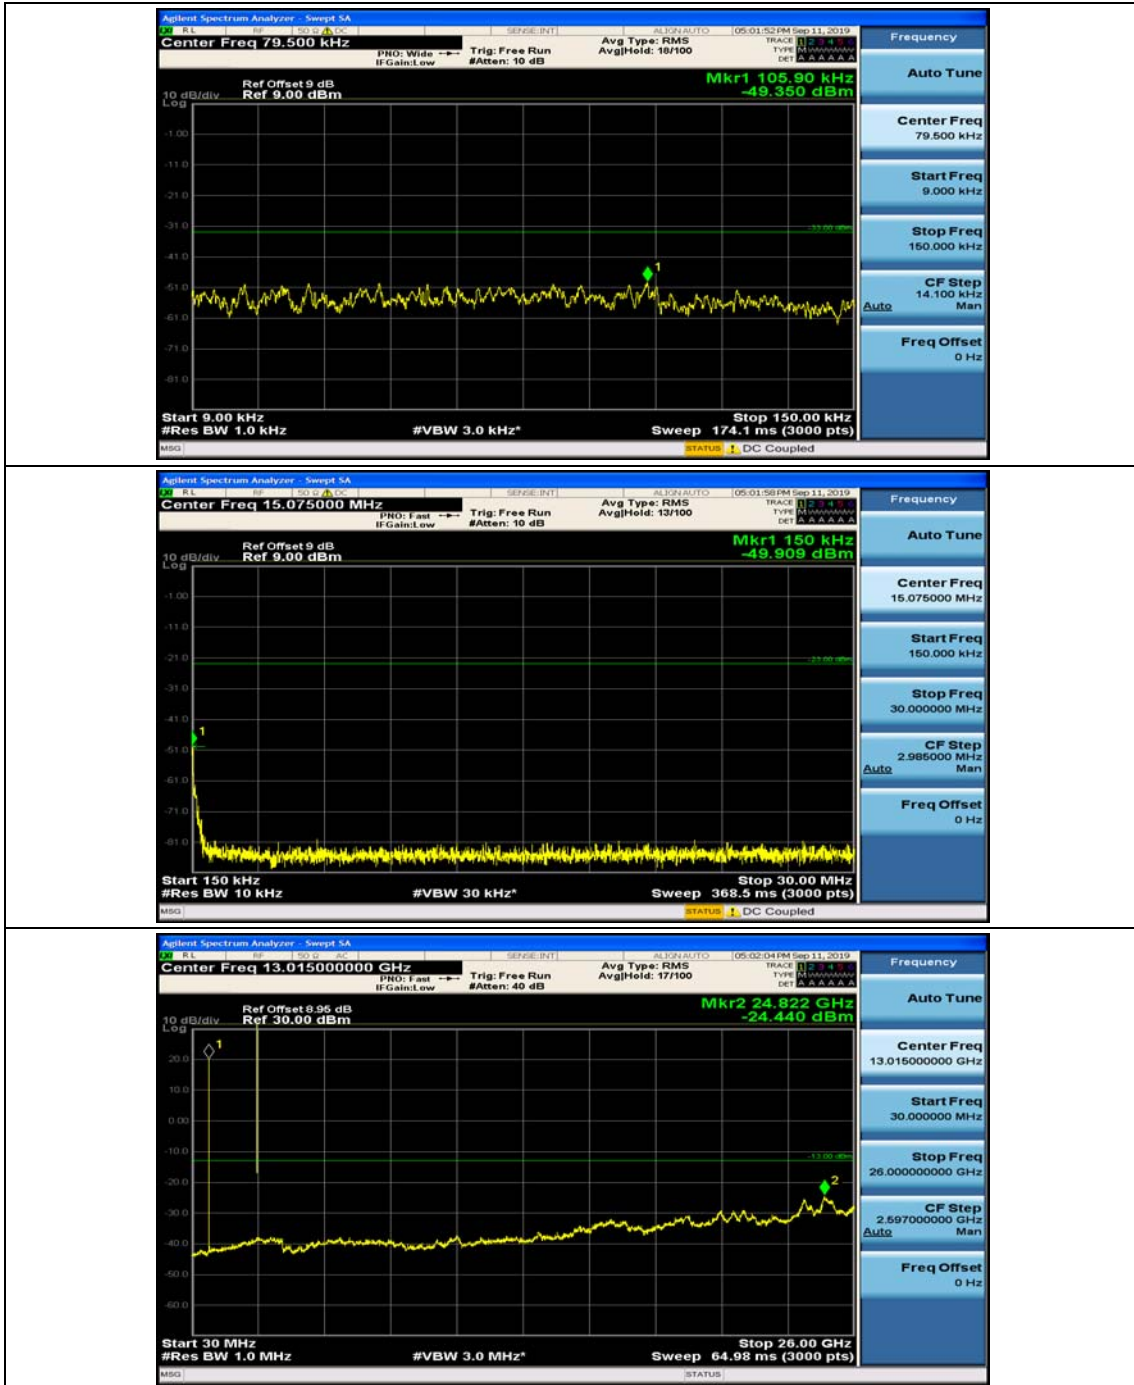

Channel Bandwidth: 3 MHz

(Channel Bandwidth: 3 MHz)_MCH_QPSK_1RB#0

(Channel Bandwidth: 3 MHz)_MCH_QPSK_1RB#7

(Channel Bandwidth: 3 MHz)_HCH_QPSK_1RB#0

(Channel Bandwidth: 3 MHz)_HCH_QPSK_1RB#7

(Channel Bandwidth: 3 MHz)_LCH_16QAM_1RB#0

(Channel Bandwidth: 3 MHz)_LCH_16QAM_1RB#7

(Channel Bandwidth: 3 MHz)_MCH_16QAM_1RB#0

(Channel Bandwidth: 3 MHz)_MCH_16QAM_1RB#7

(Channel Bandwidth: 3 MHz)_HCH_16QAM_1RB#0

(Channel Bandwidth: 3 MHz)_HCH_16QAM_1RB#7

Channel Bandwidth: 5 MHz

(Channel Bandwidth: 5 MHz)_MCH_QPSK_1RB#0

(Channel Bandwidth: 5 MHz)_MCH_QPSK_1RB#12

(Channel Bandwidth: 5 MHz)_HCH_QPSK_1RB#0

(Channel Bandwidth: 5 MHz)_HCH_QPSK_1RB#12

(Channel Bandwidth: 5 MHz)_LCH_16QAM_1RB#0