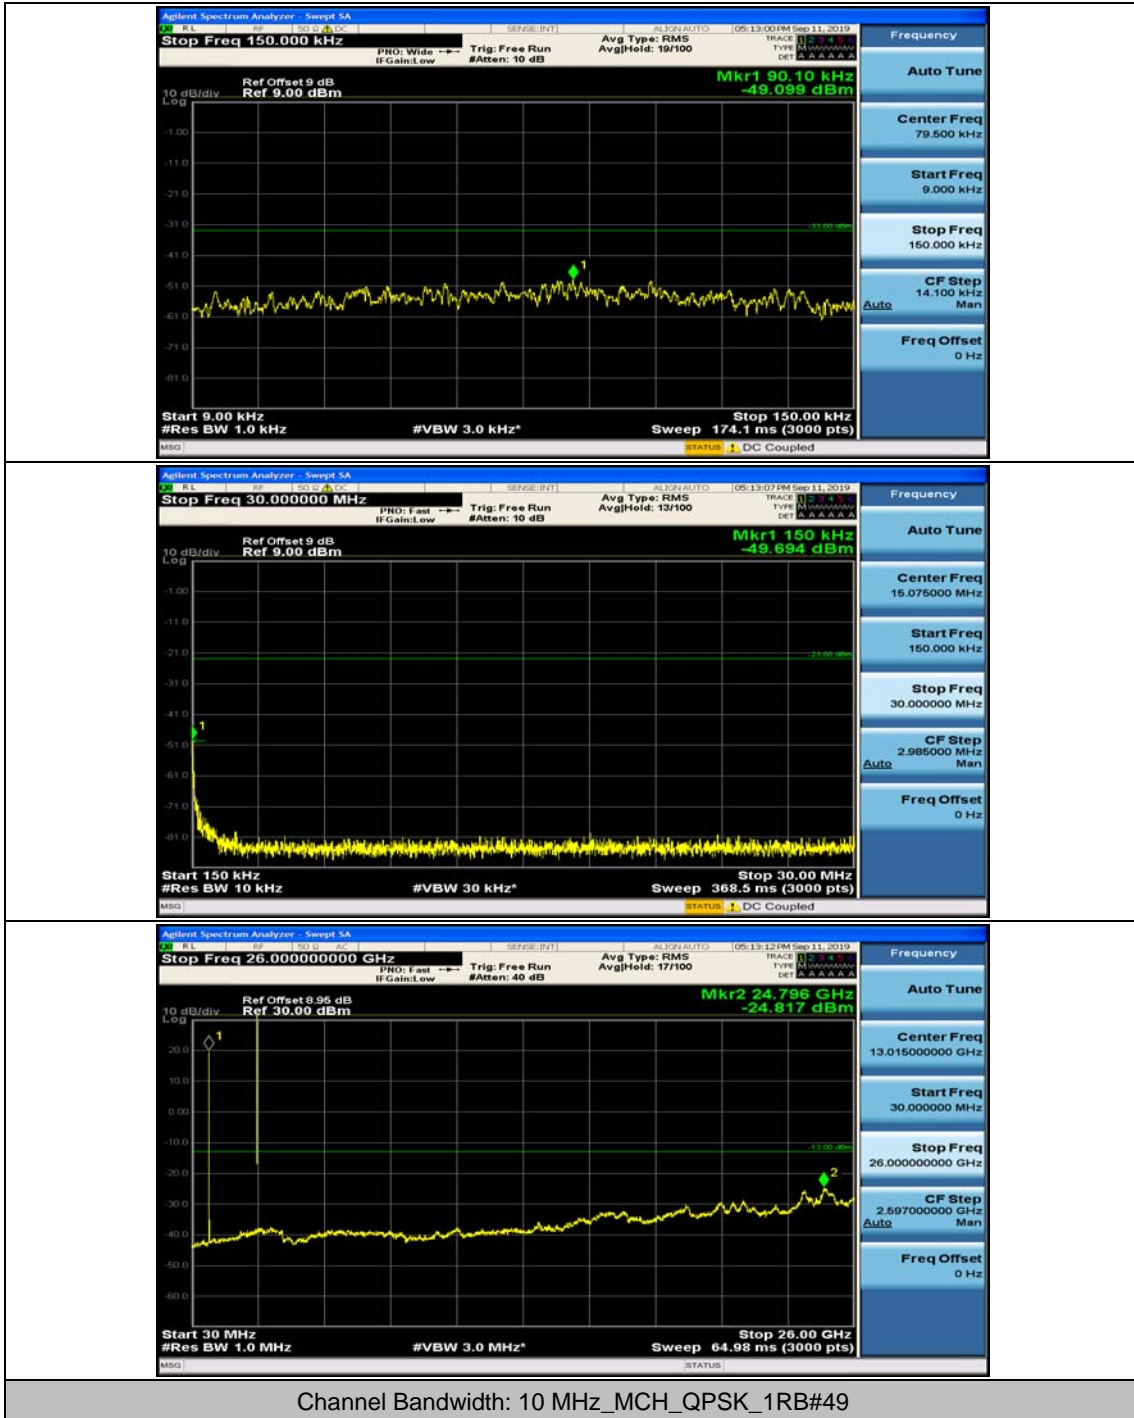

Channel Bandwidth: 3 MHz

(Channel Bandwidth: 3 MHz)_MCH_QPSK_1RB#0

(Channel Bandwidth: 3 MHz)_MCH_QPSK_1RB#7

(Channel Bandwidth: 3 MHz)_HCH_QPSK_1RB#0

(Channel Bandwidth: 3 MHz)_HCH_QPSK_1RB#7

(Channel Bandwidth: 3 MHz)_LCH_16QAM_1RB#0

Channel Bandwidth: 10 MHz

Channel Bandwidth: 10 MHz_MCH_QPSK_1RB#0

Channel Bandwidth: 10 MHz_MCH_QPSK_1RB#24

Channel Bandwidth: 10 MHz_HCH_QPSK_1RB#0

Channel Bandwidth: 10 MHz_HCH_QPSK_1RB#24