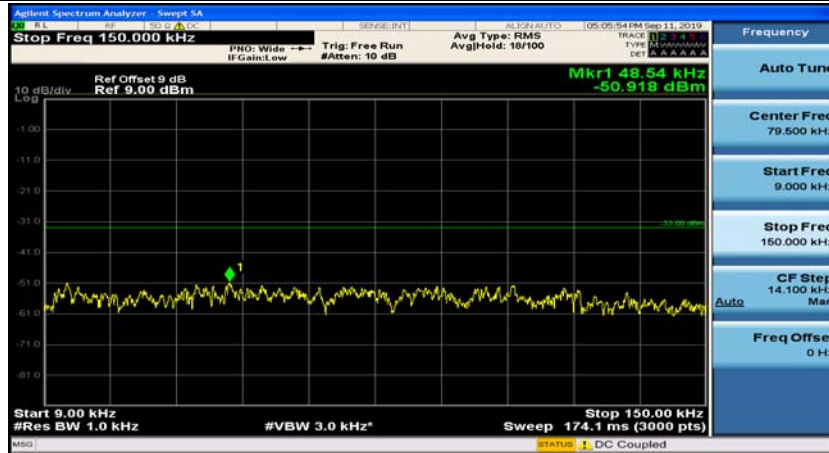

Channel Bandwidth: 5 MHz

(Channel Bandwidth: 5 MHz)_MCH_QPSK_1RB#0

(Channel Bandwidth: 5 MHz)_MCH_QPSK_1RB#12

(Channel Bandwidth: 5 MHz)_HCH_QPSK_1RB#0

(Channel Bandwidth: 5 MHz)_HCH_QPSK_1RB#12

(Channel Bandwidth: 5 MHz)_LCH_16QAM_1RB#0