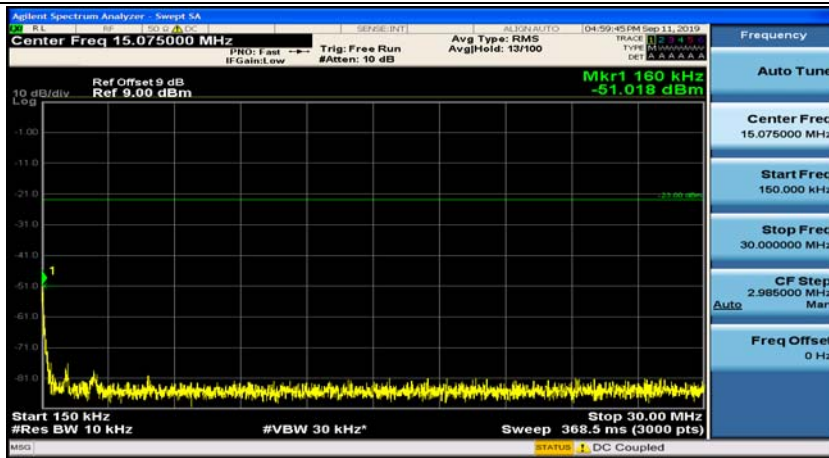

Channel Bandwidth: 3 MHz

(Channel Bandwidth: 3 MHz)_MCH_QPSK_1RB#0

(Channel Bandwidth: 3 MHz)_MCH_QPSK_1RB#7

(Channel Bandwidth: 3 MHz)_HCH_QPSK_1RB#0

(Channel Bandwidth: 3 MHz)_HCH_QPSK_1RB#7

(Channel Bandwidth: 3 MHz)_LCH_16QAM_1RB#0

(Channel Bandwidth: 3 MHz)_LCH_16QAM_1RB#7

(Channel Bandwidth: 3 MHz)_MCH_16QAM_1RB#0

(Channel Bandwidth: 3 MHz)_MCH_16QAM_1RB#7

(Channel Bandwidth: 3 MHz)_HCH_16QAM_1RB#0

(Channel Bandwidth: 3 MHz)_HCH_16QAM_1RB#7