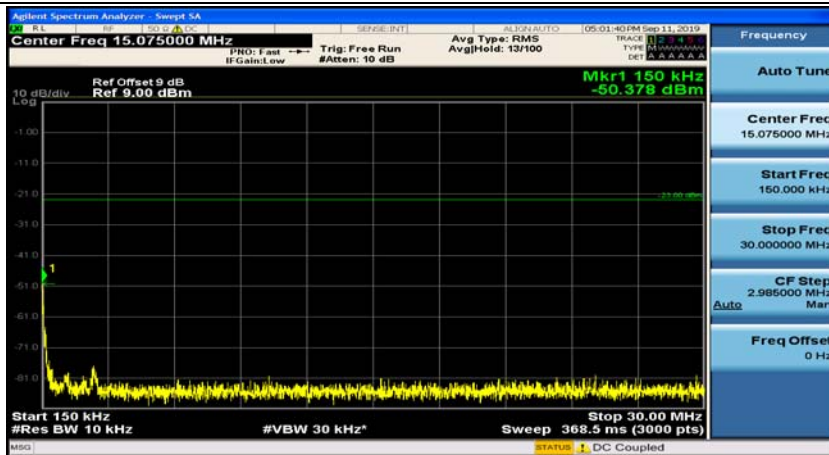

Channel Bandwidth: 3 MHz

(Channel Bandwidth: 3 MHz)_MCH_QPSK_1RB#0

(Channel Bandwidth: 3 MHz)_MCH_QPSK_1RB#7

(Channel Bandwidth: 3 MHz)_HCH_QPSK_1RB#0

(Channel Bandwidth: 3 MHz)_HCH_QPSK_1RB#7

(Channel Bandwidth: 3 MHz)_LCH_16QAM_1RB#0

(Channel Bandwidth: 3 MHz)_LCH_16QAM_1RB#7

(Channel Bandwidth: 3 MHz)_MCH_16QAM_1RB#0

(Channel Bandwidth: 3 MHz)_MCH_16QAM_1RB#7

(Channel Bandwidth: 3 MHz)_HCH_16QAM_1RB#0

(Channel Bandwidth: 3 MHz)_HCH_16QAM_1RB#7