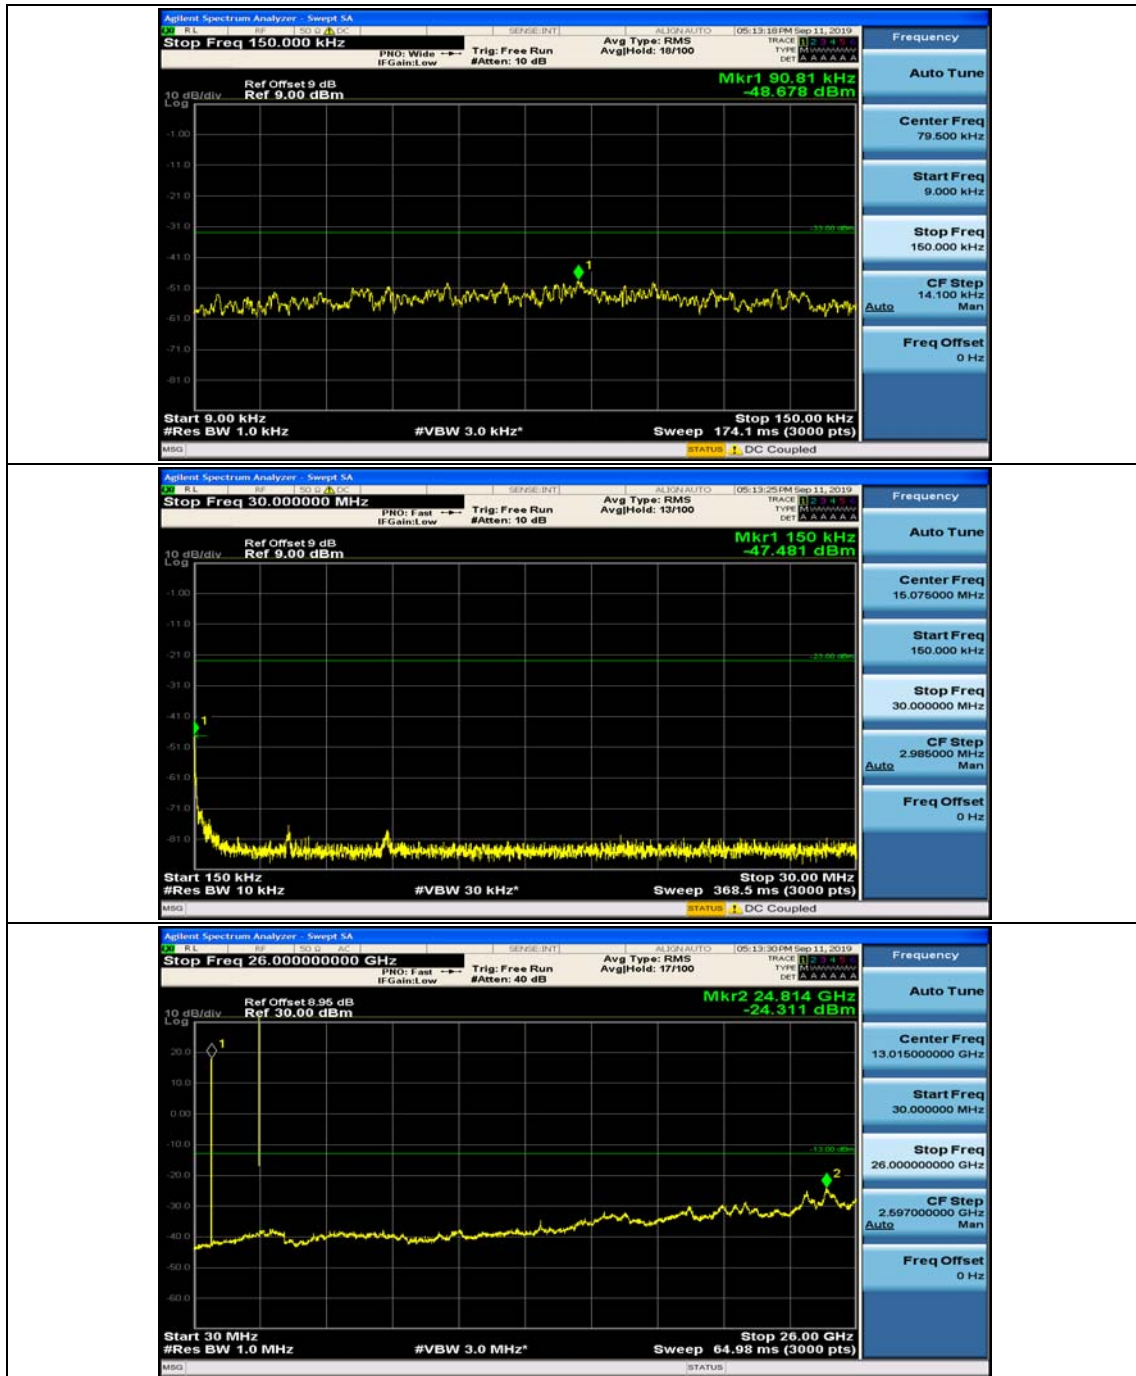

Channel Bandwidth: 10 MHz

Channel Bandwidth: 10 MHz_MCH_QPSK_1RB#0

Channel Bandwidth: 10 MHz_MCH_QPSK_1RB#24

Channel Bandwidth: 10 MHz_HCH_QPSK_1RB#0

Channel Bandwidth: 10 MHz_HCH_QPSK_1RB#24