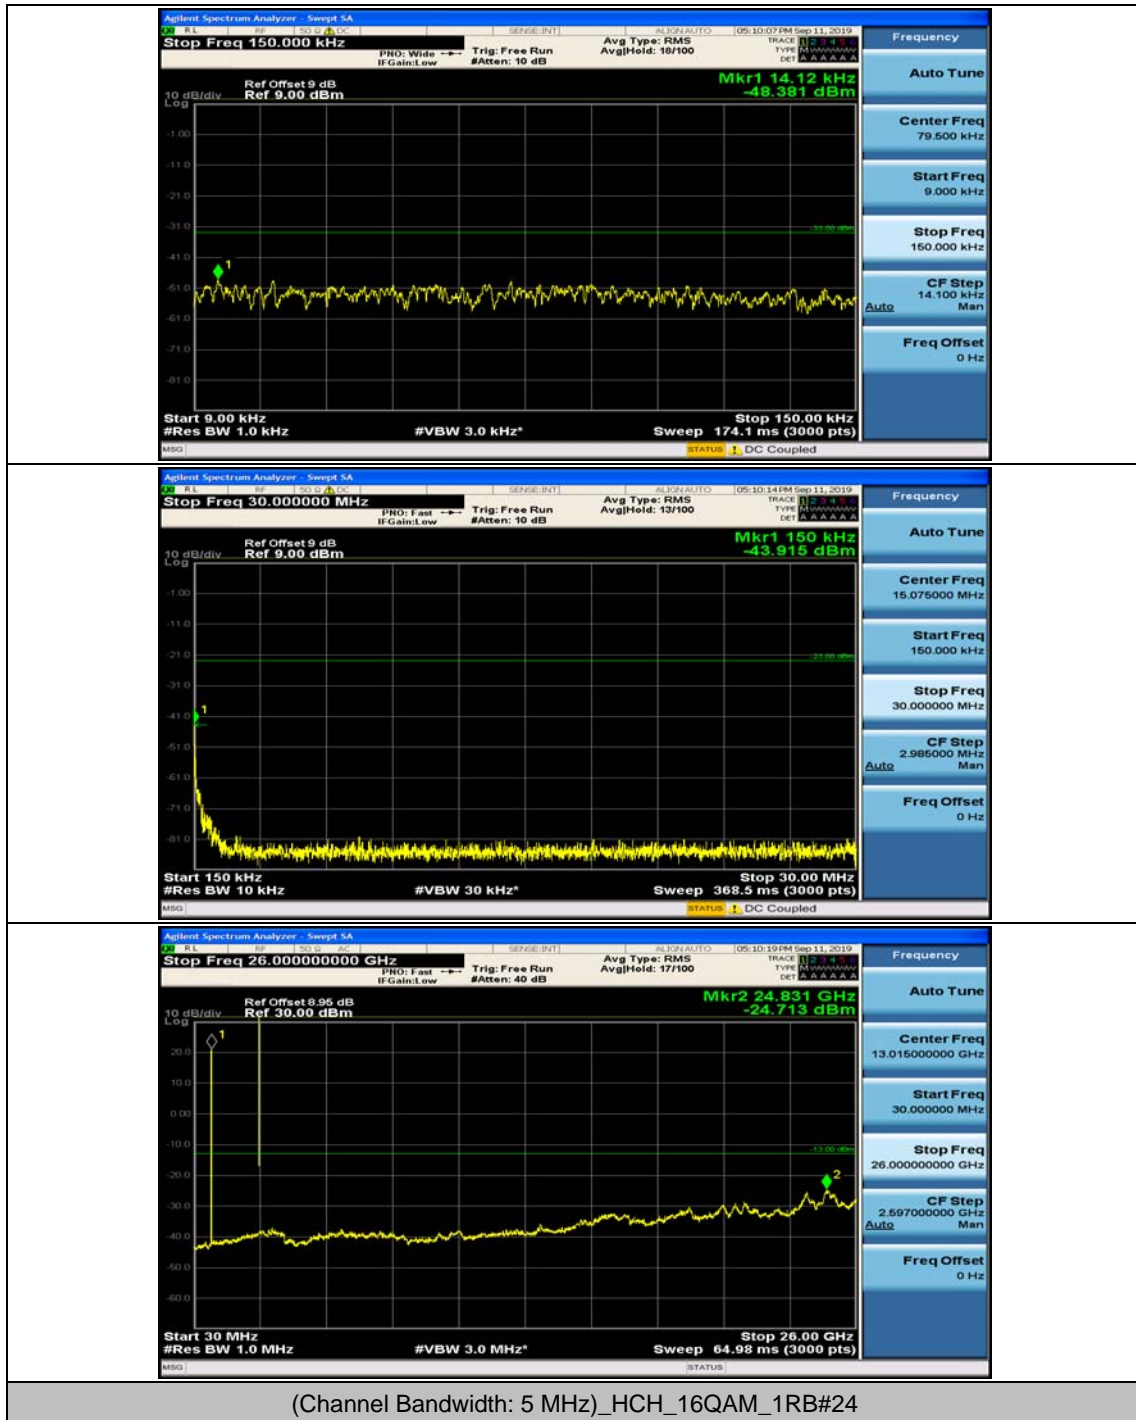

Channel Bandwidth: 5 MHz

(Channel Bandwidth: 5 MHz)_MCH_QPSK_1RB#0

(Channel Bandwidth: 5 MHz)_MCH_QPSK_1RB#12

(Channel Bandwidth: 5 MHz)_HCH_QPSK_1RB#0

(Channel Bandwidth: 5 MHz)_HCH_QPSK_1RB#12

(Channel Bandwidth: 5 MHz)_LCH_16QAM_1RB#0

(Channel Bandwidth: 5 MHz)_LCH_16QAM_1RB#12

(Channel Bandwidth: 5 MHz)_MCH_16QAM_1RB#0

(Channel Bandwidth: 5 MHz)_MCH_16QAM_1RB#12

(Channel Bandwidth: 5 MHz)_HCH_16QAM_1RB#0

(Channel Bandwidth: 5 MHz)_HCH_16QAM_1RB#12