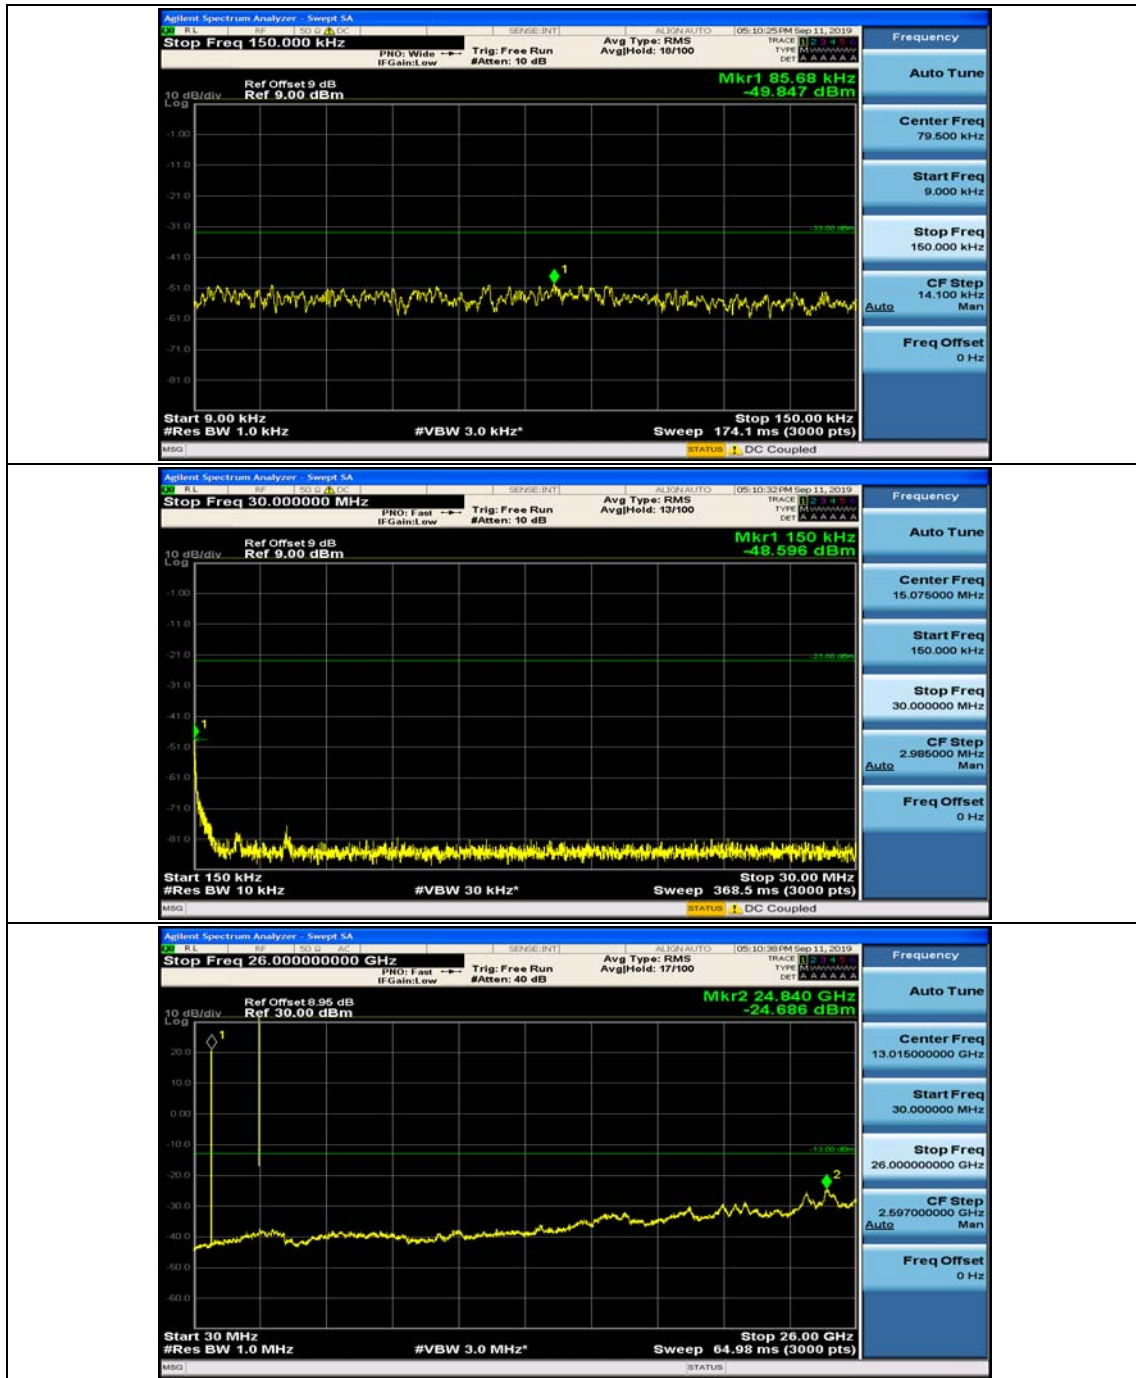

Channel Bandwidth: 5 MHz

(Channel Bandwidth: 5 MHz)_MCH_QPSK_1RB#0

(Channel Bandwidth: 5 MHz)_MCH_QPSK_1RB#12

(Channel Bandwidth: 5 MHz)_HCH_QPSK_1RB#0

(Channel Bandwidth: 5 MHz)_HCH_QPSK_1RB#12

(Channel Bandwidth: 5 MHz)_LCH_16QAM_1RB#0

(Channel Bandwidth: 5 MHz)_LCH_16QAM_1RB#12

(Channel Bandwidth: 5 MHz)_MCH_16QAM_1RB#0

(Channel Bandwidth: 5 MHz)_MCH_16QAM_1RB#12

(Channel Bandwidth: 5 MHz)_HCH_16QAM_1RB#0

(Channel Bandwidth: 5 MHz)_HCH_16QAM_1RB#12