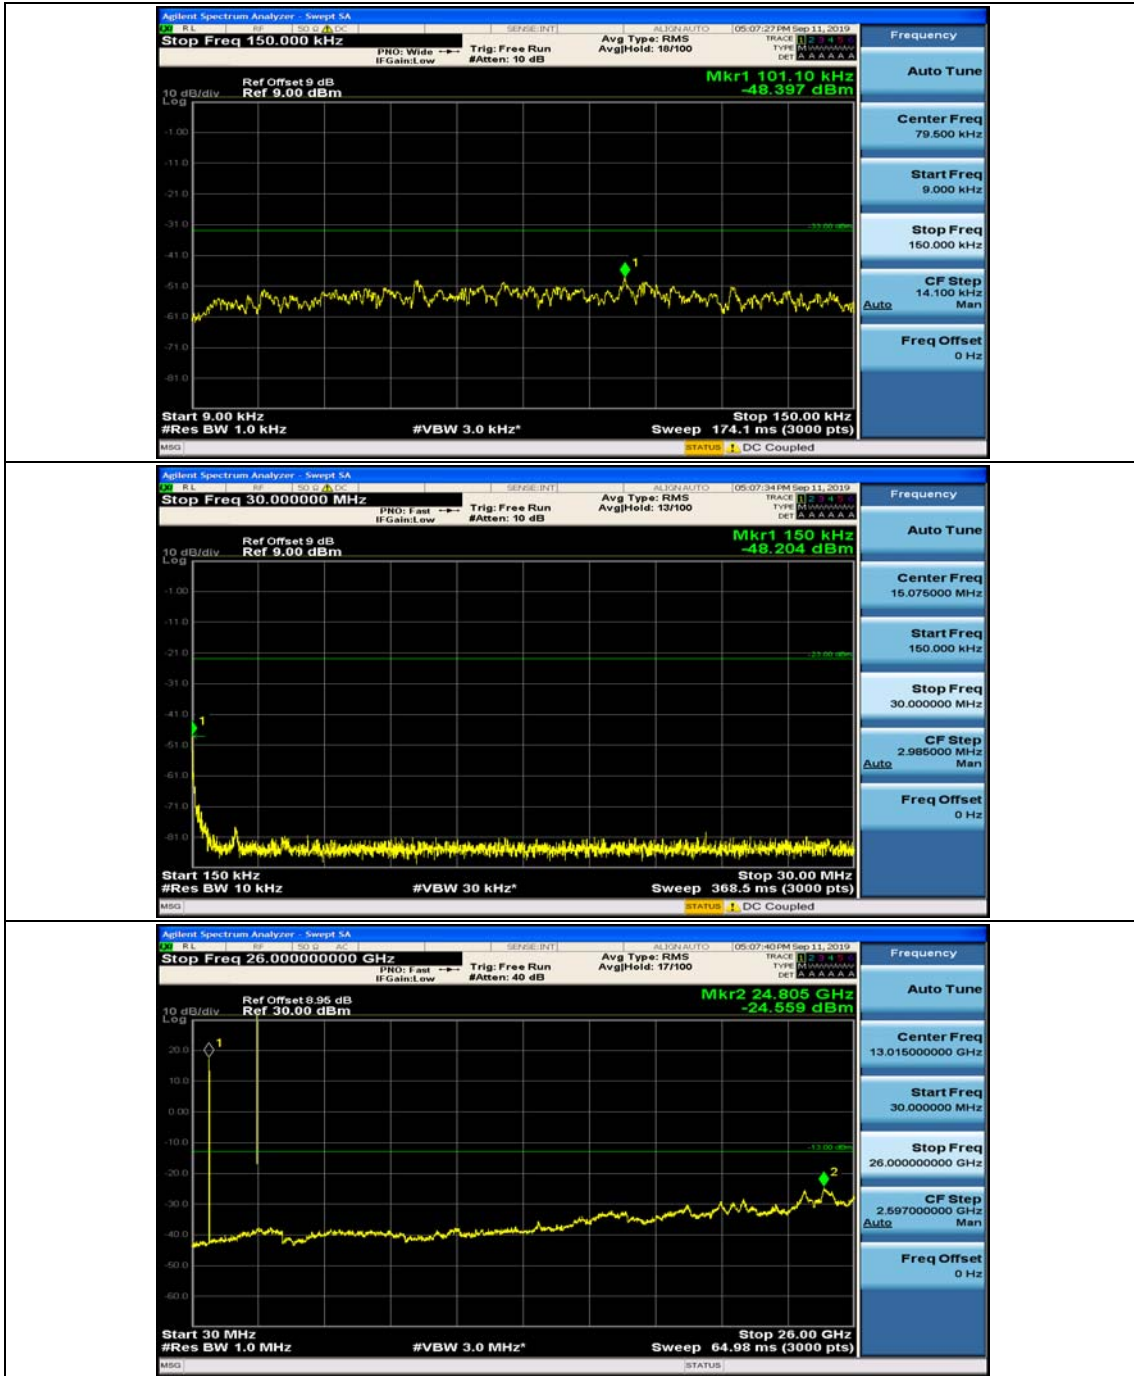

Channel Bandwidth: 5 MHz

(Channel Bandwidth: 5 MHz)_MCH_QPSK_1RB#0

(Channel Bandwidth: 5 MHz)_MCH_QPSK_1RB#12

(Channel Bandwidth: 5 MHz)_HCH_QPSK_1RB#0

(Channel Bandwidth: 5 MHz)_HCH_QPSK_1RB#12

(Channel Bandwidth: 5 MHz)_LCH_16QAM_1RB#0

(Channel Bandwidth: 5 MHz)_LCH_16QAM_1RB#12

(Channel Bandwidth: 5 MHz)_MCH_16QAM_1RB#0

(Channel Bandwidth: 5 MHz)_MCH_16QAM_1RB#12

(Channel Bandwidth: 5 MHz)_HCH_16QAM_1RB#0

(Channel Bandwidth: 5 MHz)_HCH_16QAM_1RB#12