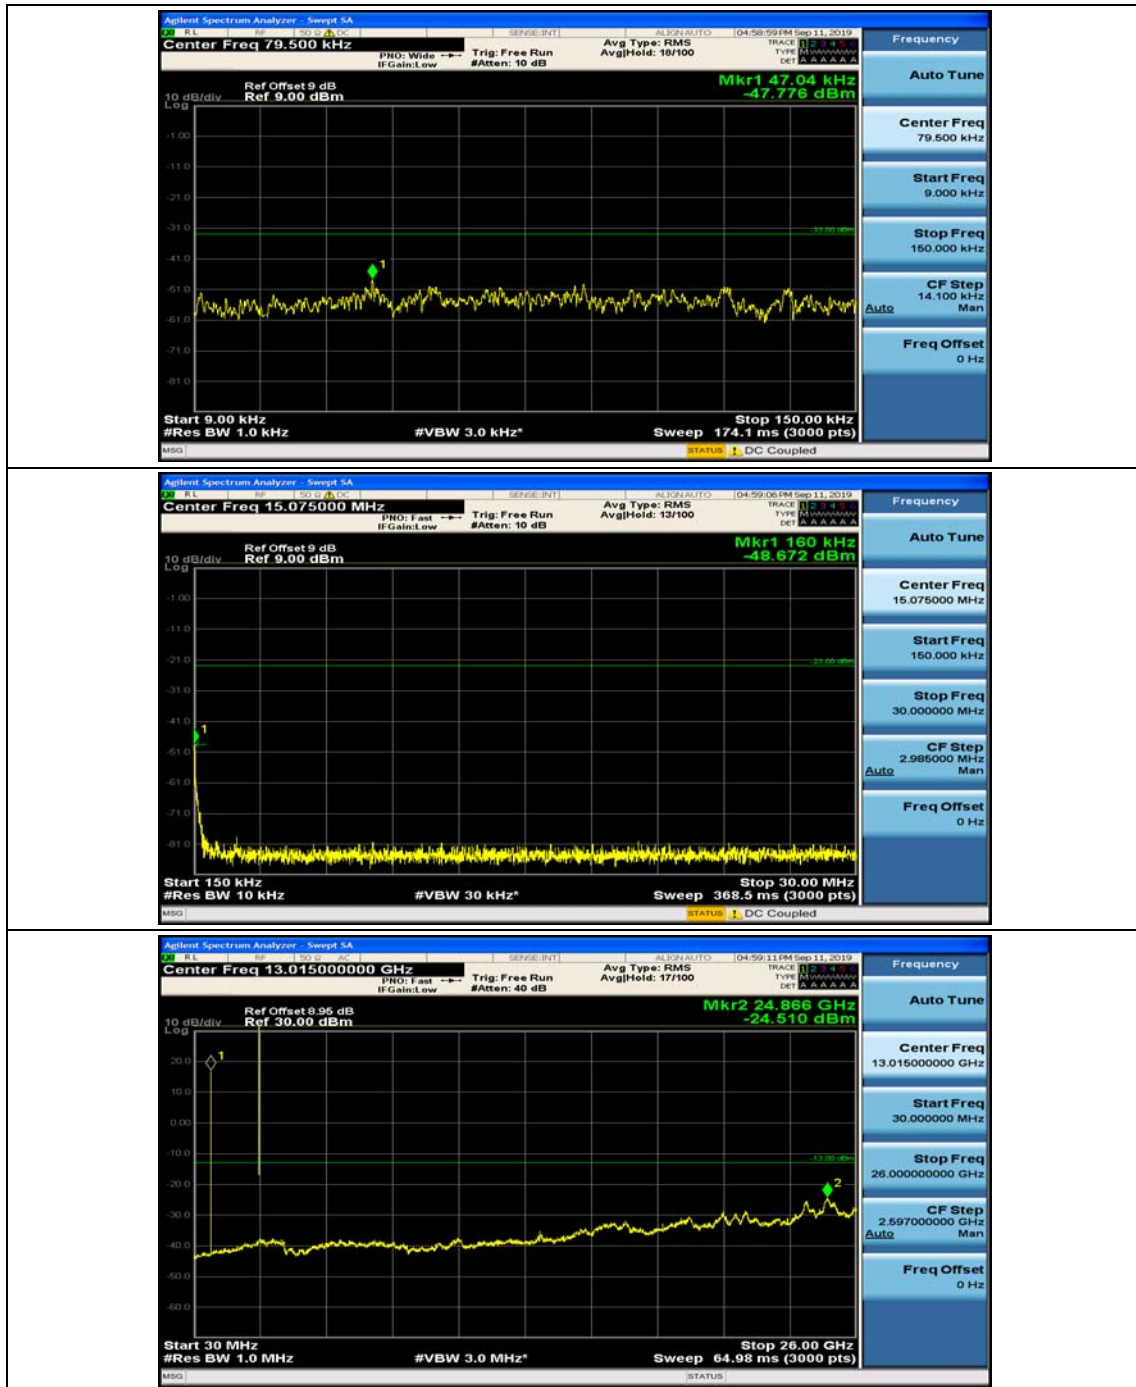

Channel Bandwidth: 3 MHz

(Channel Bandwidth: 3 MHz)_MCH_QPSK_1RB#0

(Channel Bandwidth: 3 MHz)_MCH_QPSK_1RB#7

(Channel Bandwidth: 3 MHz)_HCH_QPSK_1RB#0

(Channel Bandwidth: 3 MHz)_HCH_QPSK_1RB#7

(Channel Bandwidth: 3 MHz)_LCH_16QAM_1RB#0

(Channel Bandwidth: 3 MHz)_LCH_16QAM_1RB#7

(Channel Bandwidth: 3 MHz)_MCH_16QAM_1RB#0

(Channel Bandwidth: 3 MHz)_MCH_16QAM_1RB#7

(Channel Bandwidth: 3 MHz)_HCH_16QAM_1RB#0

(Channel Bandwidth: 3 MHz)_HCH_16QAM_1RB#7

Channel Bandwidth: 5 MHz

(Channel Bandwidth: 5 MHz)_MCH_QPSK_1RB#0

(Channel Bandwidth: 5 MHz)_MCH_QPSK_1RB#12

(Channel Bandwidth: 5 MHz)_HCH_QPSK_1RB#0

(Channel Bandwidth: 5 MHz)_HCH_QPSK_1RB#12

(Channel Bandwidth: 5 MHz)_LCH_16QAM_1RB#0