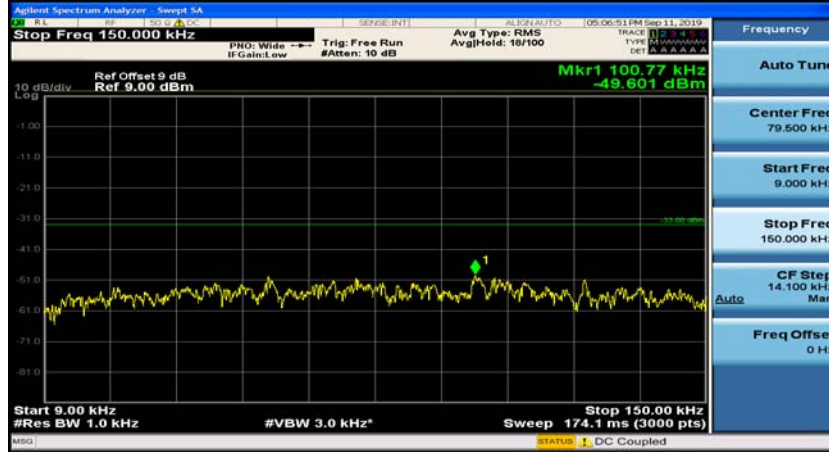

(Channel Bandwidth: 5 MHz)_MCH_QPSK_1RB#0

(Channel Bandwidth: 5 MHz)_MCH_QPSK_1RB#12