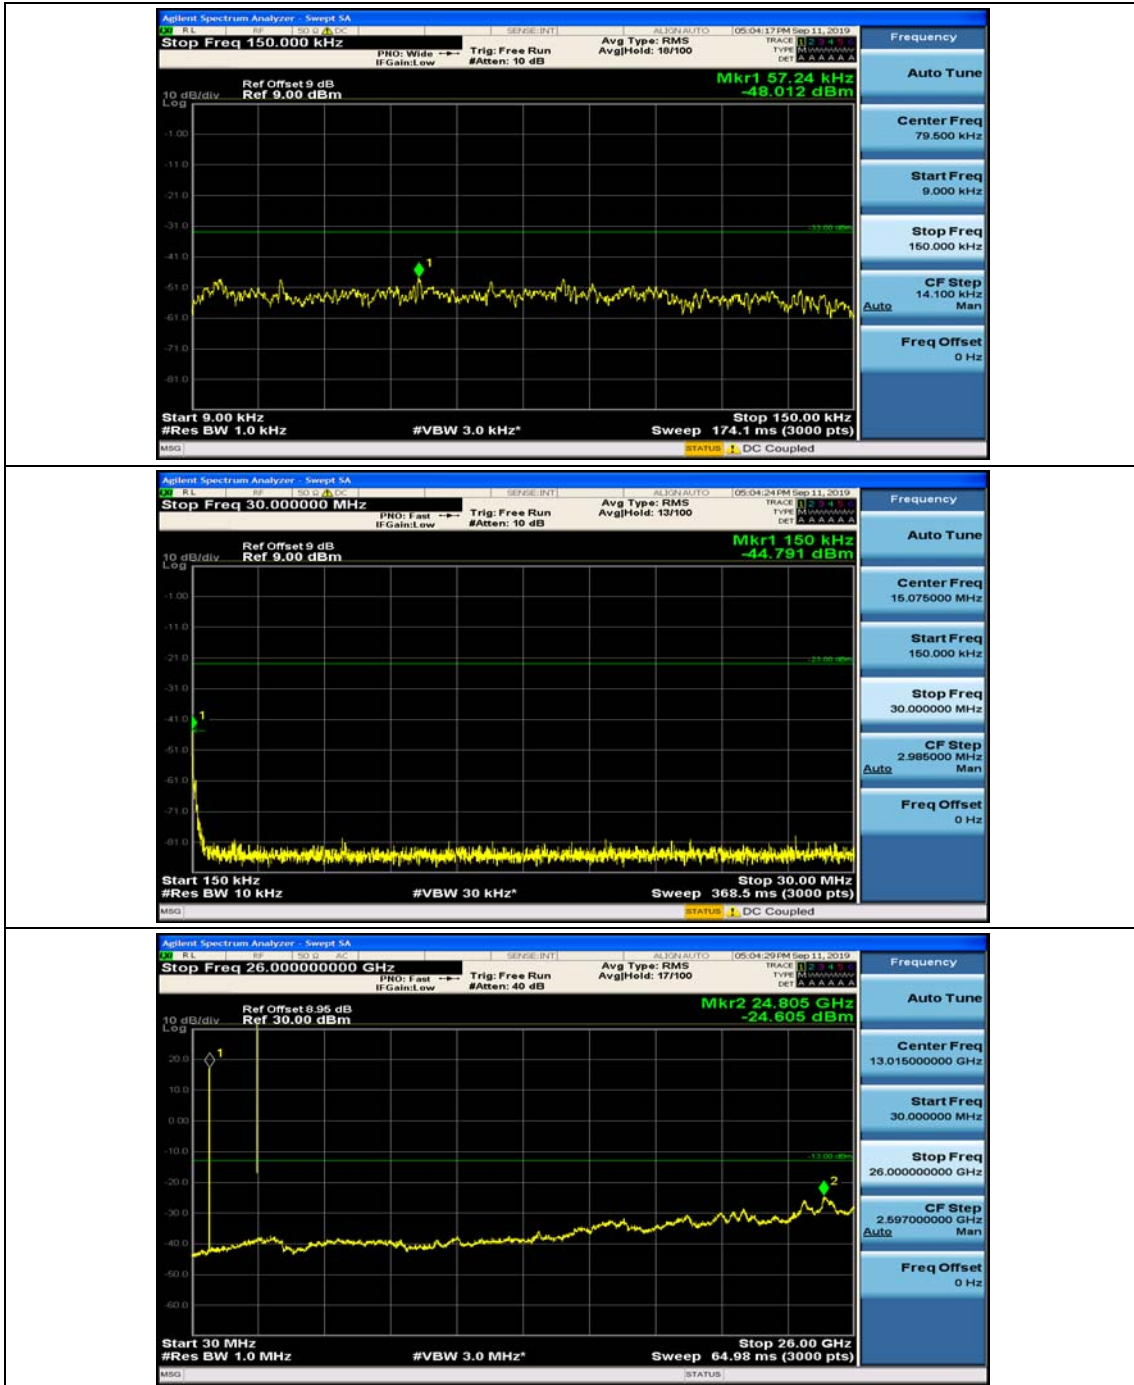

Channel Bandwidth: 3 MHz

(Channel Bandwidth: 3 MHz)_MCH_QPSK_1RB#0

(Channel Bandwidth: 3 MHz)_MCH_QPSK_1RB#7

(Channel Bandwidth: 3 MHz)_HCH_QPSK_1RB#0

(Channel Bandwidth: 3 MHz)_HCH_QPSK_1RB#7

(Channel Bandwidth: 3 MHz)_LCH_16QAM_1RB#0

(Channel Bandwidth: 3 MHz)_LCH_16QAM_1RB#7

(Channel Bandwidth: 3 MHz)_MCH_16QAM_1RB#0

(Channel Bandwidth: 3 MHz)_MCH_16QAM_1RB#7

(Channel Bandwidth: 3 MHz)_HCH_16QAM_1RB#0

(Channel Bandwidth: 3 MHz)_HCH_16QAM_1RB#7

Channel Bandwidth: 5 MHz

(Channel Bandwidth: 5 MHz)_MCH_QPSK_1RB#0

(Channel Bandwidth: 5 MHz)_MCH_QPSK_1RB#12

(Channel Bandwidth: 5 MHz)_HCH_QPSK_1RB#0

(Channel Bandwidth: 5 MHz)_HCH_QPSK_1RB#12

(Channel Bandwidth: 5 MHz)_LCH_16QAM_1RB#0