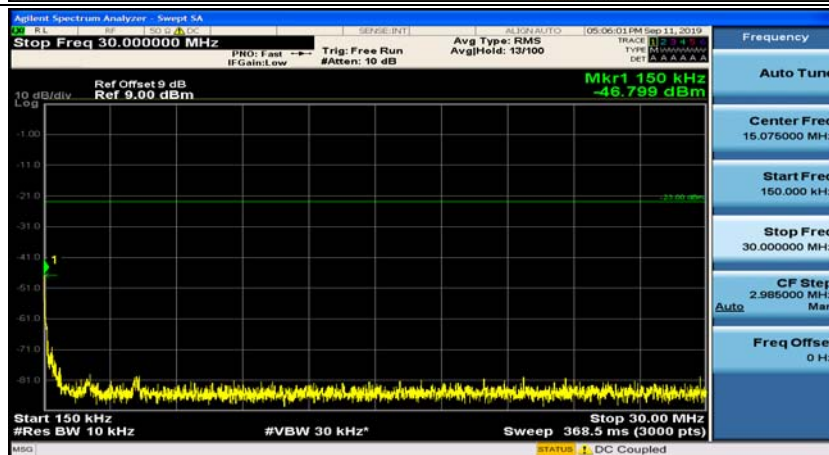

Channel Bandwidth: 5 MHz

(Channel Bandwidth: 5 MHz)_MCH_QPSK_1RB#0

(Channel Bandwidth: 5 MHz)_MCH_QPSK_1RB#12

(Channel Bandwidth: 5 MHz)_HCH_QPSK_1RB#0

(Channel Bandwidth: 5 MHz)_HCH_QPSK_1RB#12

(Channel Bandwidth: 5 MHz)_LCH_16QAM_1RB#0