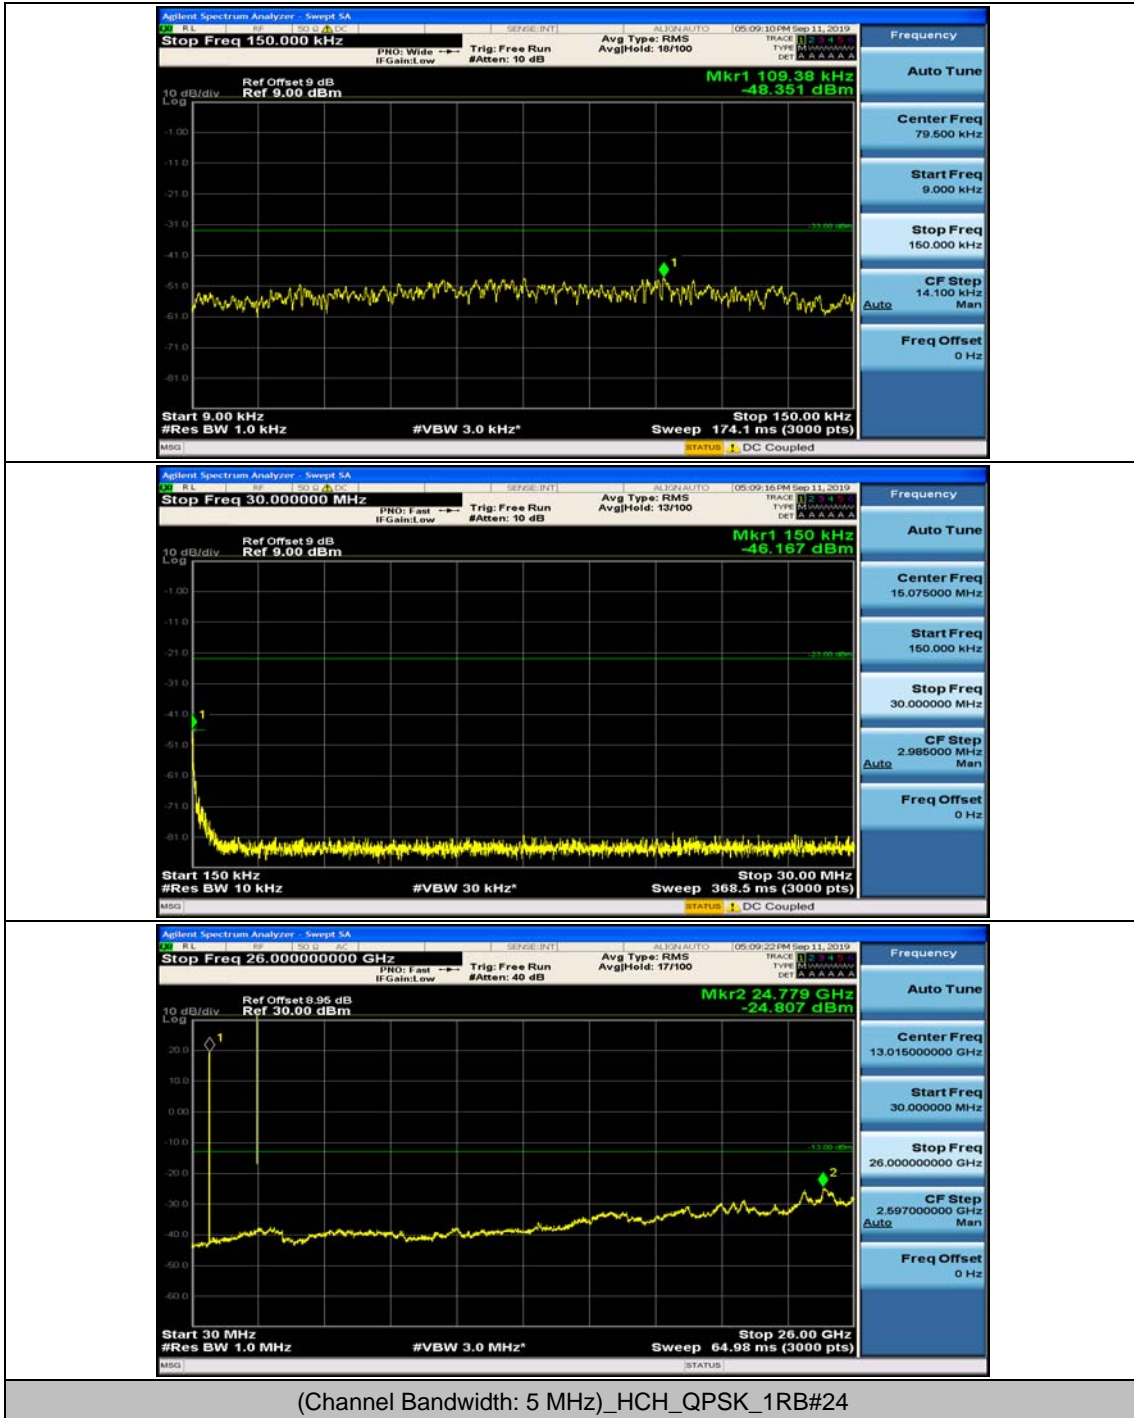

Channel Bandwidth: 5 MHz

(Channel Bandwidth: 5 MHz)_MCH_QPSK_1RB#0

(Channel Bandwidth: 5 MHz)_MCH_QPSK_1RB#12

(Channel Bandwidth: 5 MHz)_HCH_QPSK_1RB#0

(Channel Bandwidth: 5 MHz)_HCH_QPSK_1RB#12

(Channel Bandwidth: 5 MHz)_LCH_16QAM_1RB#0

(Channel Bandwidth: 5 MHz)_LCH_16QAM_1RB#12

(Channel Bandwidth: 5 MHz)_MCH_16QAM_1RB#0

(Channel Bandwidth: 5 MHz)_MCH_16QAM_1RB#12

(Channel Bandwidth: 5 MHz)_HCH_16QAM_1RB#0

(Channel Bandwidth: 5 MHz)_HCH_16QAM_1RB#12