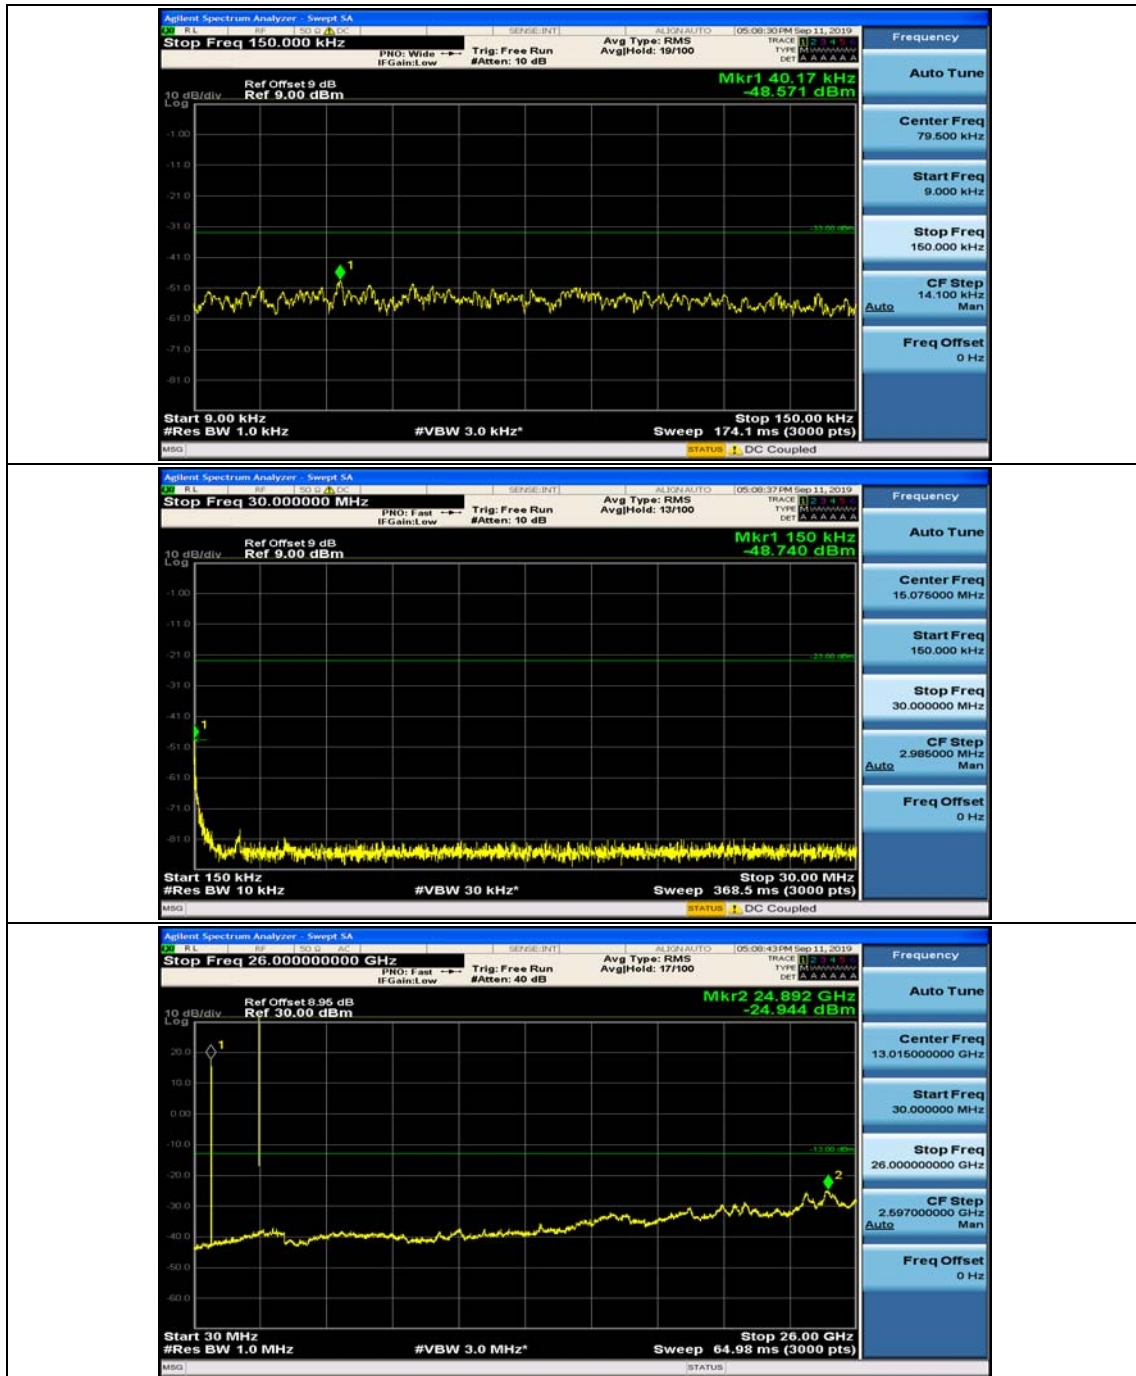

Channel Bandwidth: 5 MHz

(Channel Bandwidth: 5 MHz)_MCH_QPSK_1RB#0

(Channel Bandwidth: 5 MHz)_MCH_QPSK_1RB#12

(Channel Bandwidth: 5 MHz)_HCH_QPSK_1RB#0

(Channel Bandwidth: 5 MHz)_HCH_QPSK_1RB#12

(Channel Bandwidth: 5 MHz)_LCH_16QAM_1RB#0

(Channel Bandwidth: 5 MHz)_LCH_16QAM_1RB#12

(Channel Bandwidth: 5 MHz)_MCH_16QAM_1RB#0

(Channel Bandwidth: 5 MHz)_MCH_16QAM_1RB#12

(Channel Bandwidth: 5 MHz)_HCH_16QAM_1RB#0

(Channel Bandwidth: 5 MHz)_HCH_16QAM_1RB#12

Channel Bandwidth: 10 MHz

Channel Bandwidth: 10 MHz_MCH_QPSK_1RB#0

Channel Bandwidth: 10 MHz_MCH_QPSK_1RB#24

Channel Bandwidth: 10 MHz_HCH_QPSK_1RB#0

Channel Bandwidth: 10 MHz_HCH_QPSK_1RB#24