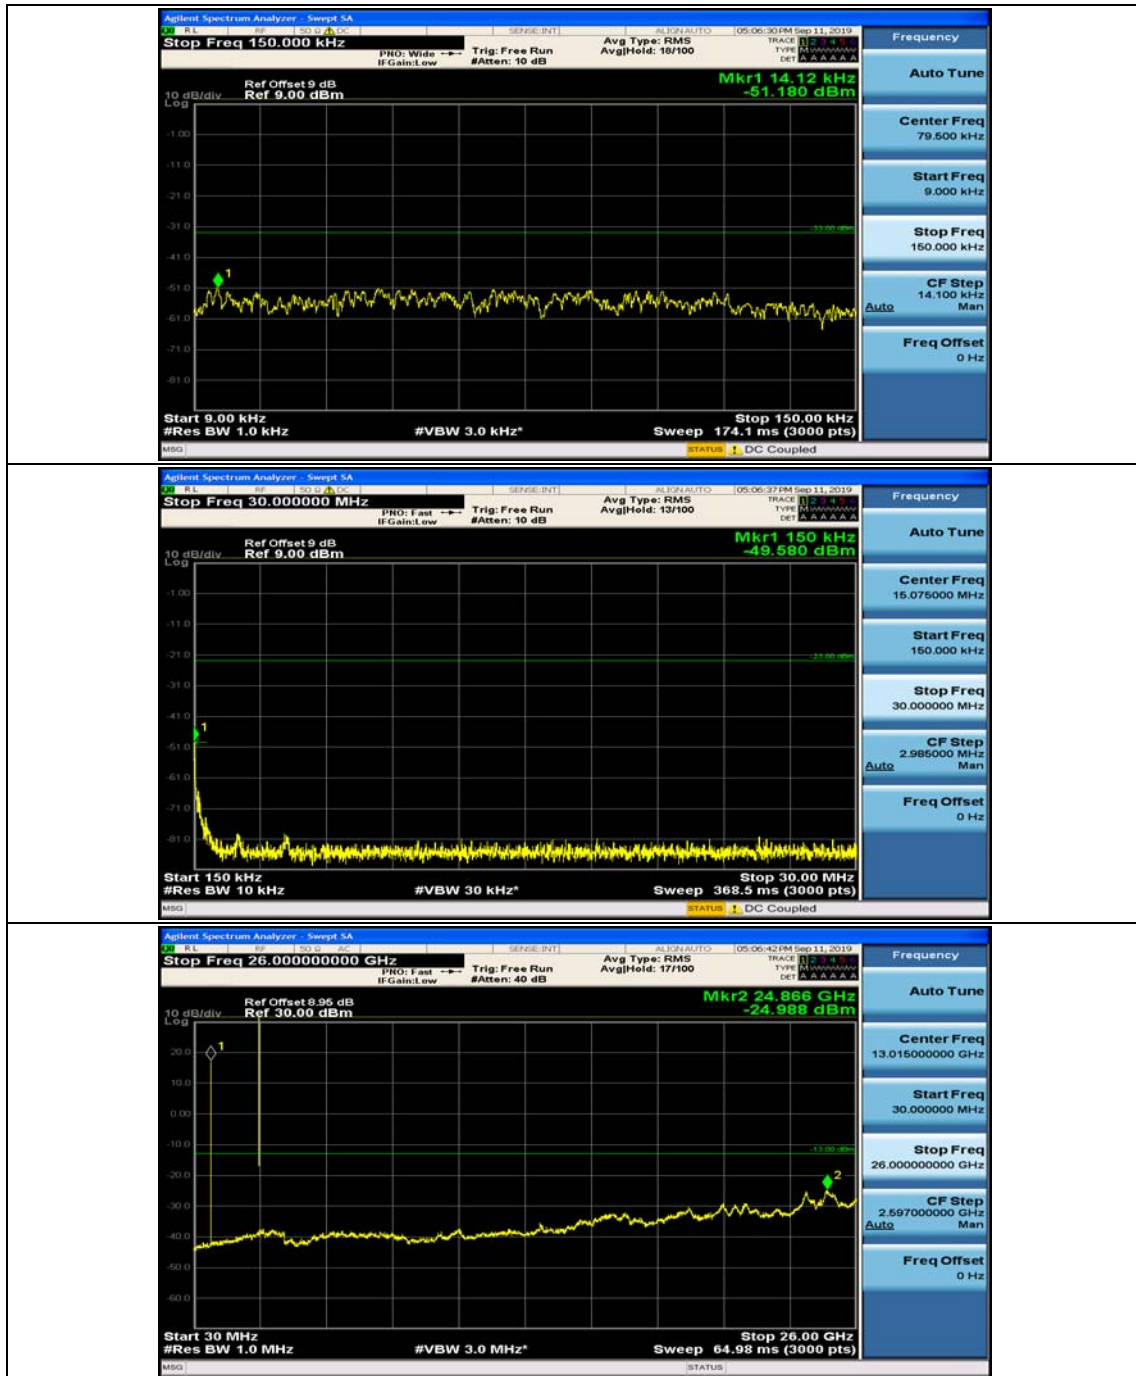

Channel Bandwidth: 5 MHz

(Channel Bandwidth: 5 MHz)_MCH_QPSK_1RB#0

(Channel Bandwidth: 5 MHz)_MCH_QPSK_1RB#12

(Channel Bandwidth: 5 MHz)_HCH_QPSK_1RB#0

(Channel Bandwidth: 5 MHz)_HCH_QPSK_1RB#12

(Channel Bandwidth: 5 MHz)_LCH_16QAM_1RB#0

(Channel Bandwidth: 5 MHz)_LCH_16QAM_1RB#12

(Channel Bandwidth: 5 MHz)_MCH_16QAM_1RB#0

(Channel Bandwidth: 5 MHz)_MCH_16QAM_1RB#12

(Channel Bandwidth: 5 MHz)_HCH_16QAM_1RB#0

(Channel Bandwidth: 5 MHz)_HCH_16QAM_1RB#12