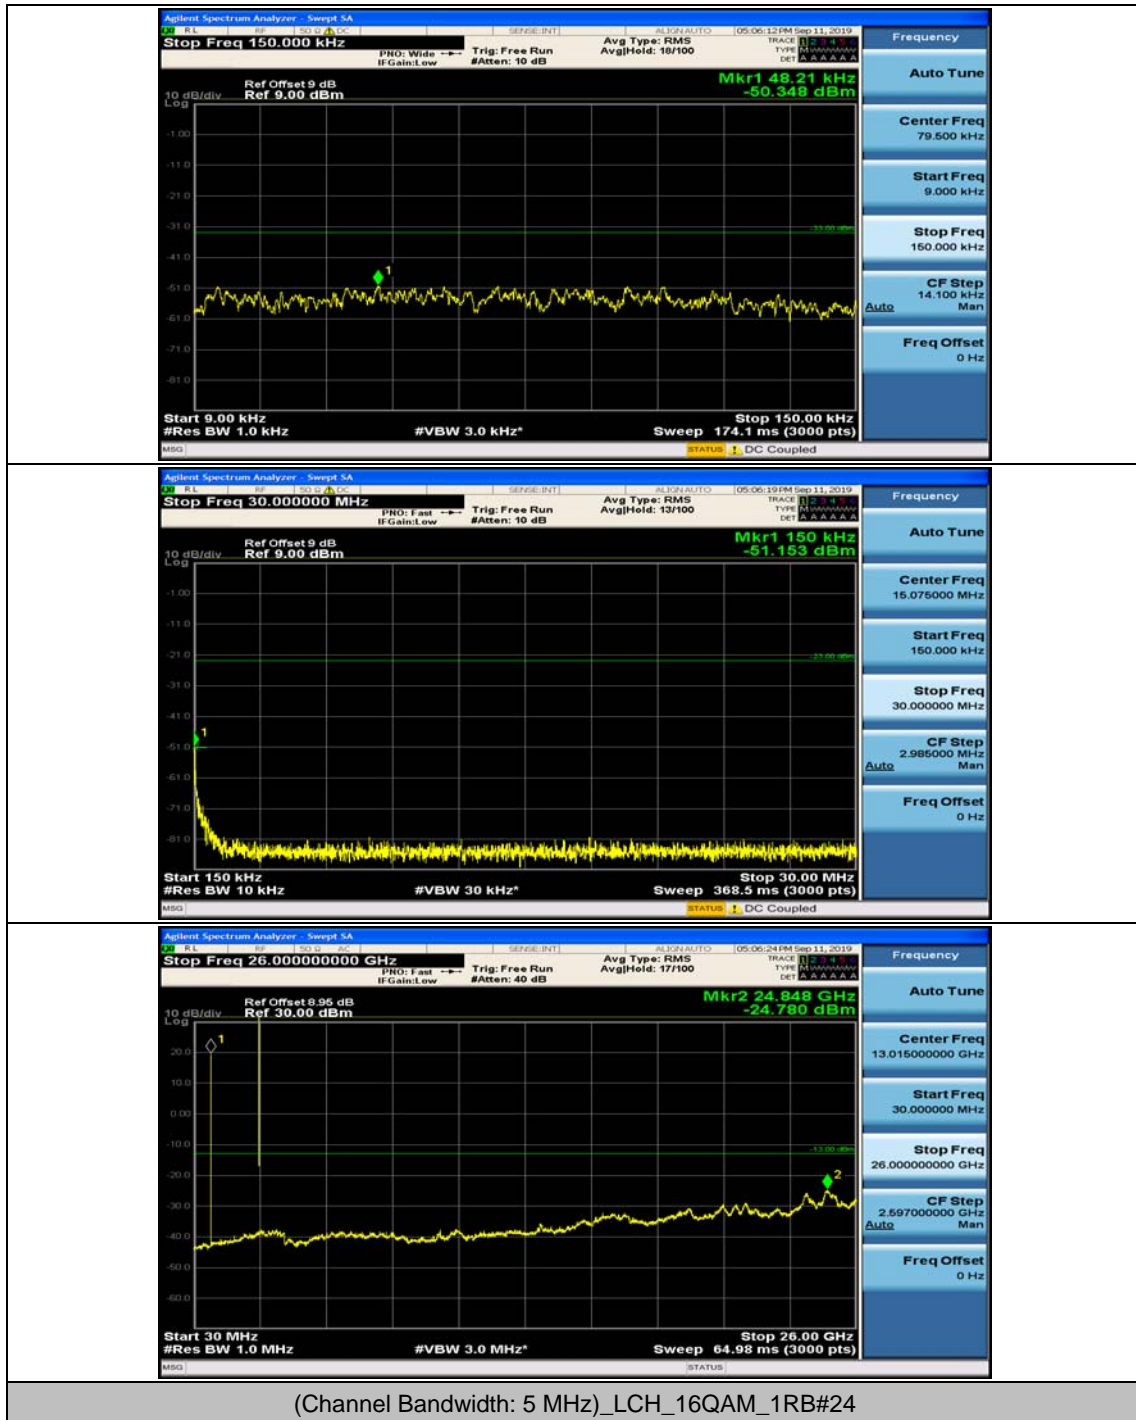

Channel Bandwidth: 5 MHz

(Channel Bandwidth: 5 MHz)_MCH_QPSK_1RB#0

(Channel Bandwidth: 5 MHz)_MCH_QPSK_1RB#12

(Channel Bandwidth: 5 MHz)_HCH_QPSK_1RB#0

(Channel Bandwidth: 5 MHz)_HCH_QPSK_1RB#12

(Channel Bandwidth: 5 MHz)_LCH_16QAM_1RB#0

(Channel Bandwidth: 5 MHz)_LCH_16QAM_1RB#12

(Channel Bandwidth: 5 MHz)_MCH_16QAM_1RB#0

(Channel Bandwidth: 5 MHz)_MCH_16QAM_1RB#12

(Channel Bandwidth: 5 MHz)_HCH_16QAM_1RB#0

(Channel Bandwidth: 5 MHz)_HCH_16QAM_1RB#12