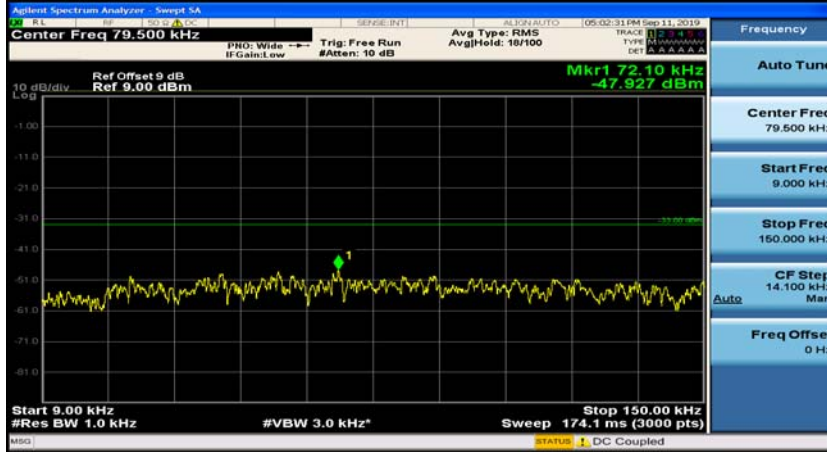

Channel Bandwidth: 3 MHz

(Channel Bandwidth: 3 MHz)_MCH_QPSK_1RB#0

(Channel Bandwidth: 3 MHz)_MCH_QPSK_1RB#7

(Channel Bandwidth: 3 MHz)_HCH_QPSK_1RB#0

(Channel Bandwidth: 3 MHz)_HCH_QPSK_1RB#7

(Channel Bandwidth: 3 MHz)_LCH_16QAM_1RB#0

(Channel Bandwidth: 3 MHz)_LCH_16QAM_1RB#7

(Channel Bandwidth: 3 MHz)_MCH_16QAM_1RB#0

(Channel Bandwidth: 3 MHz)_MCH_16QAM_1RB#7

(Channel Bandwidth: 3 MHz)_HCH_16QAM_1RB#0

(Channel Bandwidth: 3 MHz)_HCH_16QAM_1RB#7