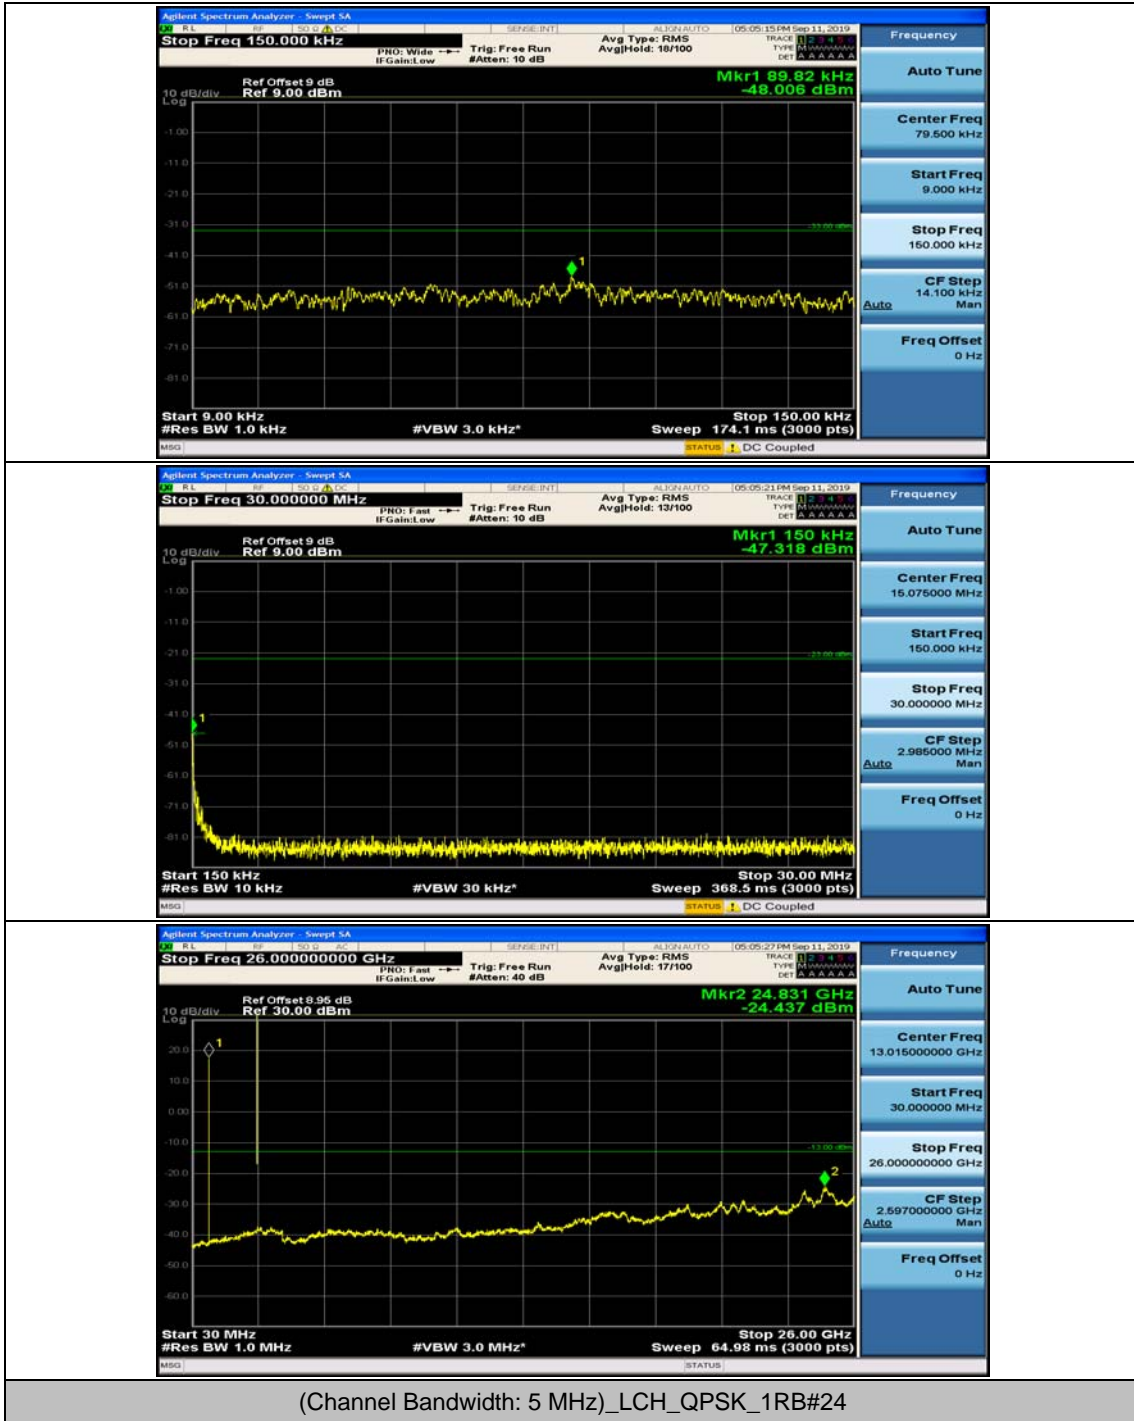

Channel Bandwidth: 3 MHz

(Channel Bandwidth: 3 MHz)_MCH_QPSK_1RB#0

(Channel Bandwidth: 3 MHz)_MCH_QPSK_1RB#7

(Channel Bandwidth: 3 MHz)_HCH_QPSK_1RB#0

(Channel Bandwidth: 3 MHz)_HCH_QPSK_1RB#7

(Channel Bandwidth: 3 MHz)_LCH_16QAM_1RB#0

(Channel Bandwidth: 3 MHz)_LCH_16QAM_1RB#7

(Channel Bandwidth: 3 MHz)_MCH_16QAM_1RB#0

(Channel Bandwidth: 3 MHz)_MCH_16QAM_1RB#7

(Channel Bandwidth: 3 MHz)_HCH_16QAM_1RB#0

(Channel Bandwidth: 3 MHz)_HCH_16QAM_1RB#7

Channel Bandwidth: 5 MHz

(Channel Bandwidth: 5 MHz)_MCH_QPSK_1RB#0

(Channel Bandwidth: 5 MHz)_MCH_QPSK_1RB#12

(Channel Bandwidth: 5 MHz)_HCH_QPSK_1RB#0

(Channel Bandwidth: 5 MHz)_HCH_QPSK_1RB#12

(Channel Bandwidth: 5 MHz)_LCH_16QAM_1RB#0