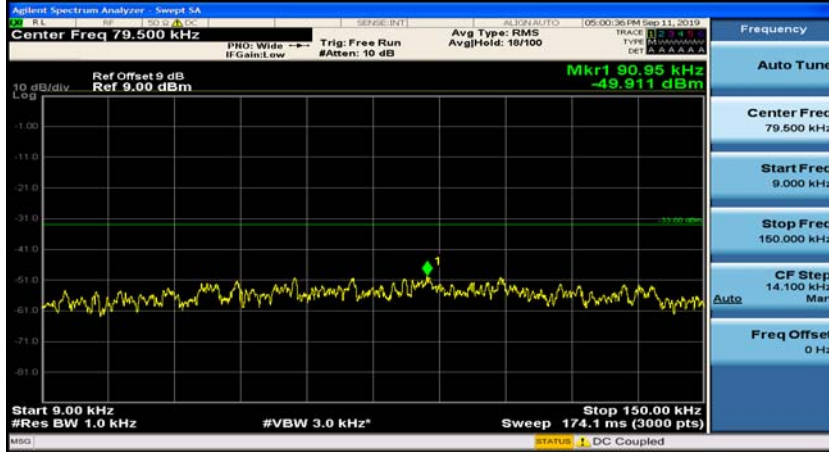

Channel Bandwidth: 3 MHz

(Channel Bandwidth: 3 MHz)_MCH_QPSK_1RB#0

(Channel Bandwidth: 3 MHz)_MCH_QPSK_1RB#7

(Channel Bandwidth: 3 MHz)_HCH_QPSK_1RB#0

(Channel Bandwidth: 3 MHz)_HCH_QPSK_1RB#7

(Channel Bandwidth: 3 MHz)_LCH_16QAM_1RB#0

(Channel Bandwidth: 3 MHz)_LCH_16QAM_1RB#7

(Channel Bandwidth: 3 MHz)_MCH_16QAM_1RB#0

(Channel Bandwidth: 3 MHz)_MCH_16QAM_1RB#7

(Channel Bandwidth: 3 MHz)_HCH_16QAM_1RB#0

(Channel Bandwidth: 3 MHz)_HCH_16QAM_1RB#7