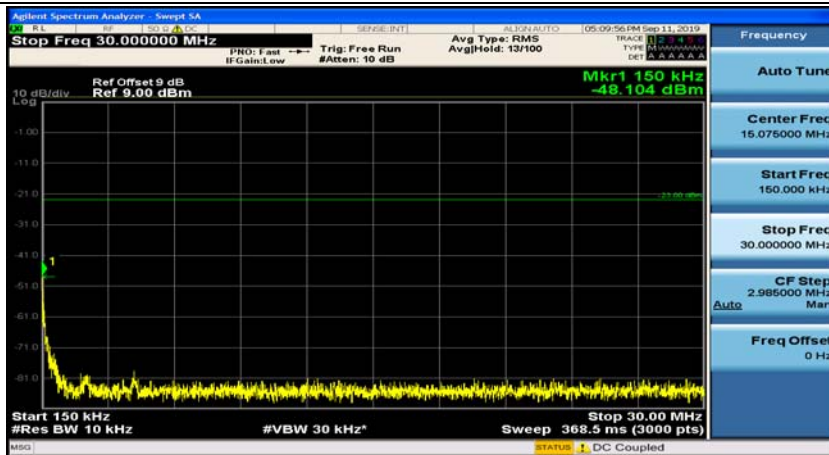

(Channel Bandwidth: 5 MHz)_LCH_16QAM_1RB#12

(Channel Bandwidth: 5 MHz)_MCH_16QAM_1RB#0

(Channel Bandwidth: 5 MHz)_MCH_16QAM_1RB#12

(Channel Bandwidth: 5 MHz)_HCH_16QAM_1RB#0

(Channel Bandwidth: 5 MHz)_HCH_16QAM_1RB#12