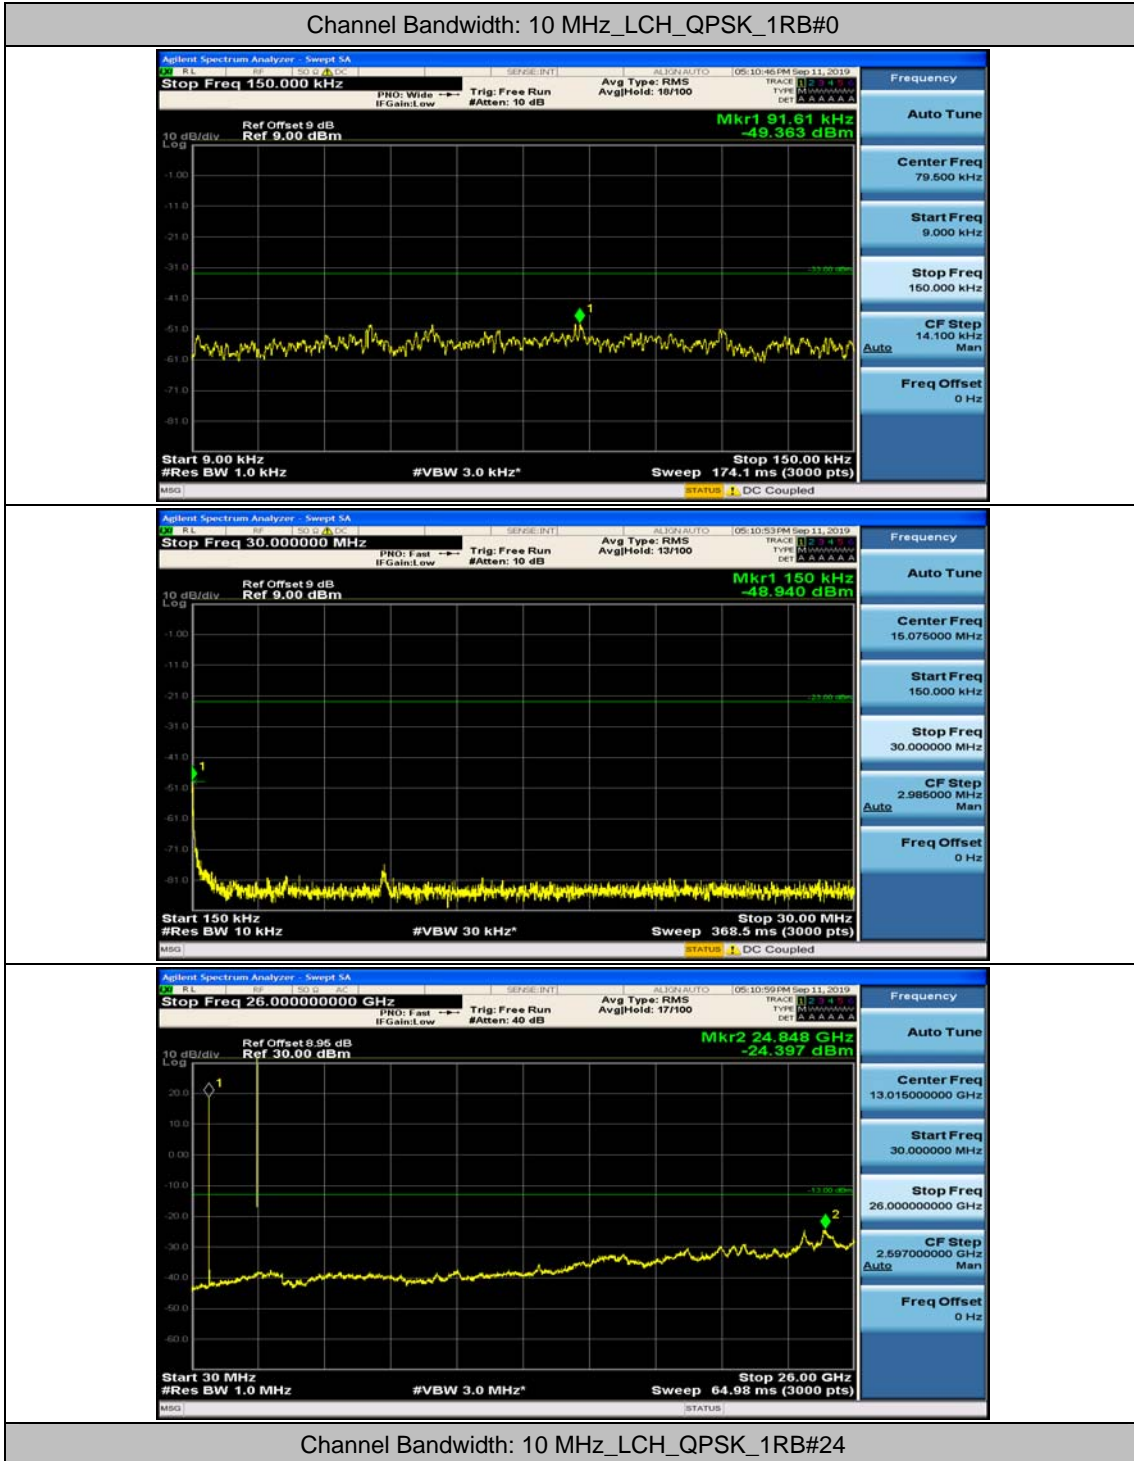

Channel Bandwidth: 10 MHz