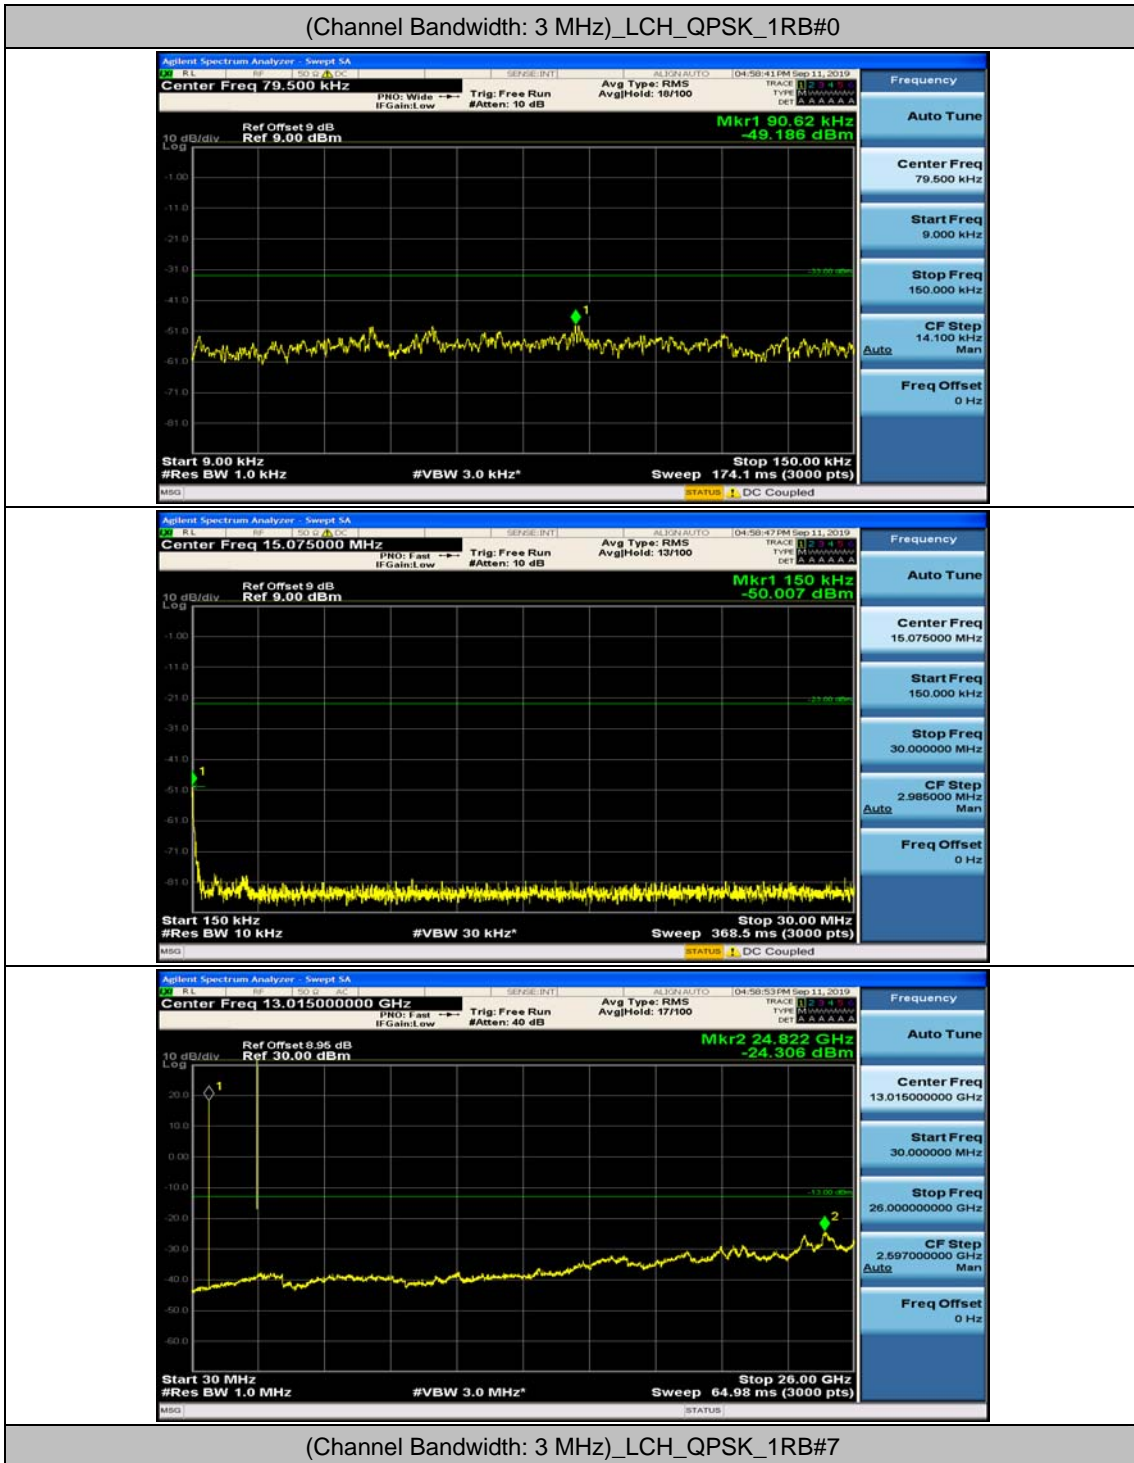

Channel Bandwidth: 3 MHz

(Channel Bandwidth: 3 MHz)_MCH_QPSK_1RB#0

(Channel Bandwidth: 3 MHz)_MCH_QPSK_1RB#7

(Channel Bandwidth: 3 MHz)_HCH_QPSK_1RB#0

(Channel Bandwidth: 3 MHz)_HCH_QPSK_1RB#7

(Channel Bandwidth: 3 MHz)_LCH_16QAM_1RB#0

(Channel Bandwidth: 3 MHz)_LCH_16QAM_1RB#7

(Channel Bandwidth: 3 MHz)_MCH_16QAM_1RB#0

(Channel Bandwidth: 3 MHz)_MCH_16QAM_1RB#7

(Channel Bandwidth: 3 MHz)_HCH_16QAM_1RB#0

(Channel Bandwidth: 3 MHz)_HCH_16QAM_1RB#7

Channel Bandwidth: 5 MHz

(Channel Bandwidth: 5 MHz)_MCH_QPSK_1RB#0

(Channel Bandwidth: 5 MHz)_MCH_QPSK_1RB#12

(Channel Bandwidth: 5 MHz)_HCH_QPSK_1RB#0

(Channel Bandwidth: 5 MHz)_HCH_QPSK_1RB#12

(Channel Bandwidth: 5 MHz)_LCH_16QAM_1RB#0