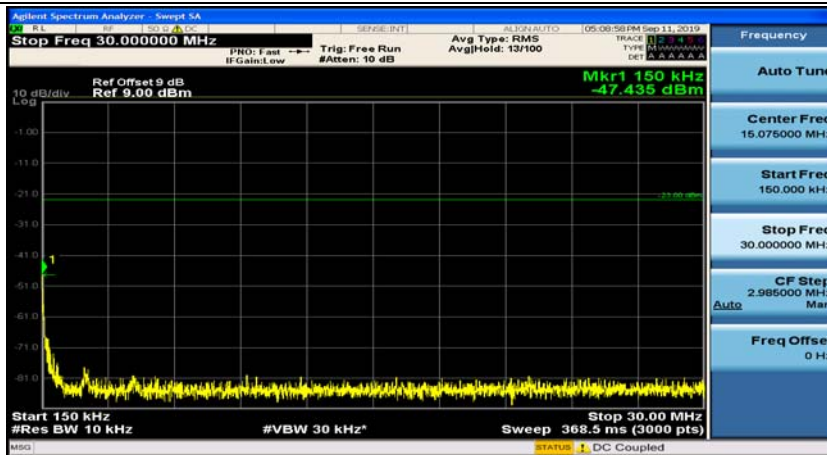

Channel Bandwidth: 5 MHz

(Channel Bandwidth: 5 MHz)_MCH_QPSK_1RB#0

(Channel Bandwidth: 5 MHz)_MCH_QPSK_1RB#12

(Channel Bandwidth: 5 MHz)_HCH_QPSK_1RB#0

(Channel Bandwidth: 5 MHz)_HCH_QPSK_1RB#12

(Channel Bandwidth: 5 MHz)_LCH_16QAM_1RB#0