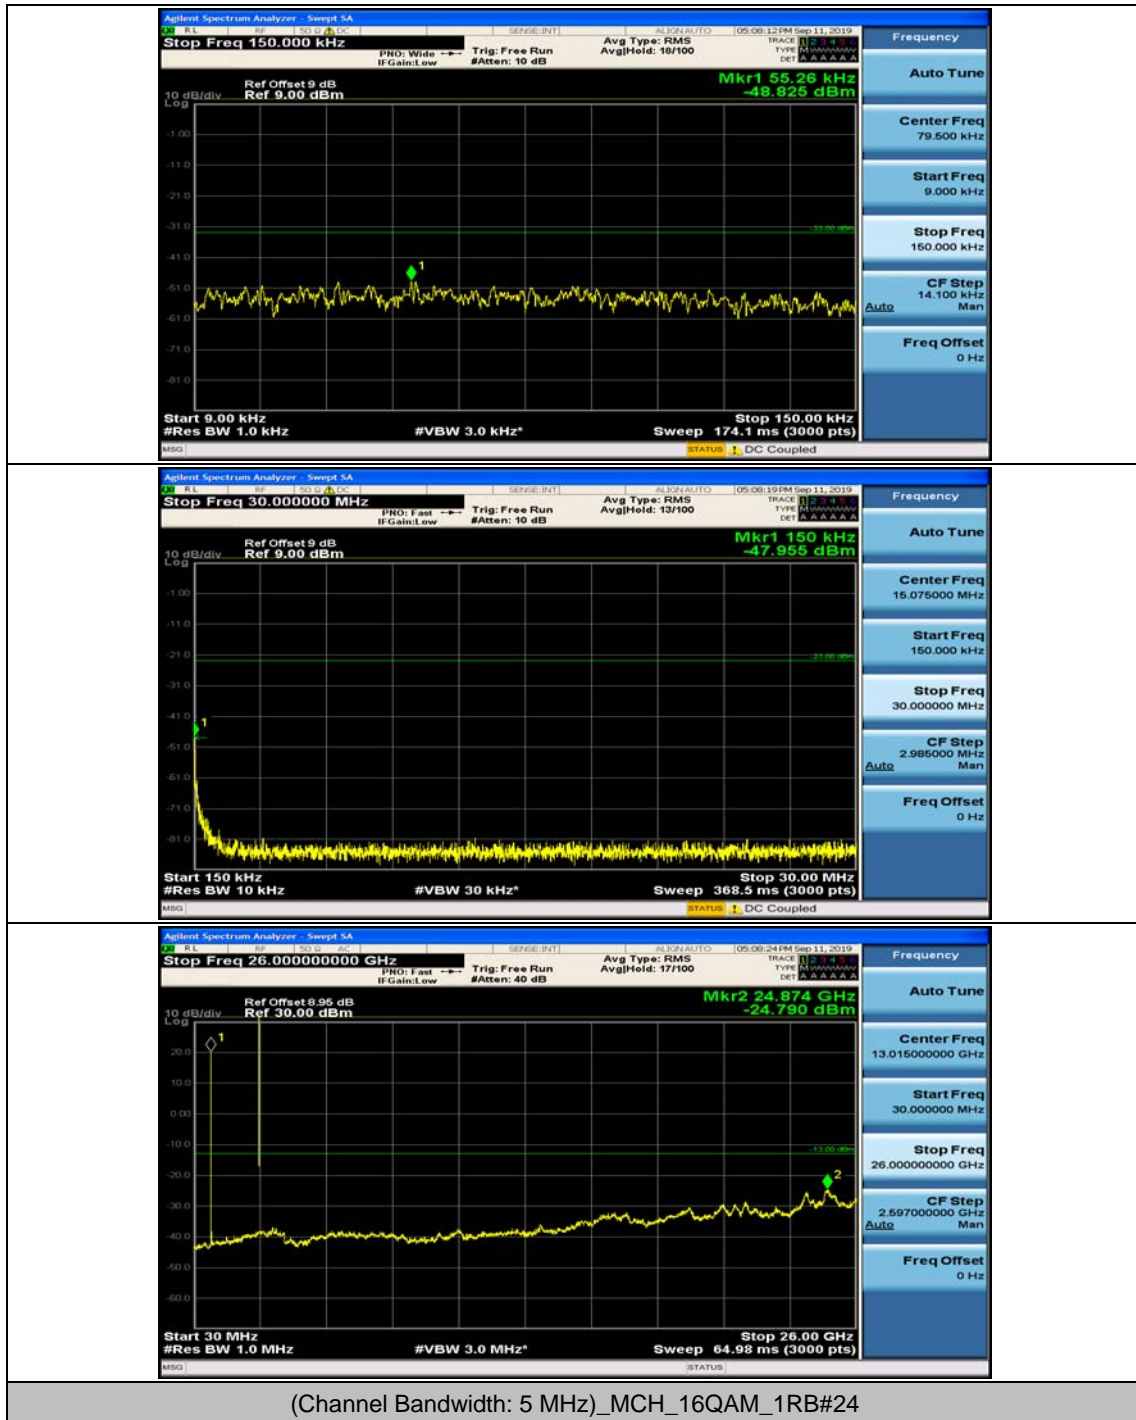

Channel Bandwidth: 5 MHz

(Channel Bandwidth: 5 MHz)_MCH_QPSK_1RB#0

(Channel Bandwidth: 5 MHz)_MCH_QPSK_1RB#12

(Channel Bandwidth: 5 MHz)_HCH_QPSK_1RB#0

(Channel Bandwidth: 5 MHz)_HCH_QPSK_1RB#12

(Channel Bandwidth: 5 MHz)_LCH_16QAM_1RB#0

(Channel Bandwidth: 5 MHz)_LCH_16QAM_1RB#12

(Channel Bandwidth: 5 MHz)_MCH_16QAM_1RB#0

(Channel Bandwidth: 5 MHz)_MCH_16QAM_1RB#12

(Channel Bandwidth: 5 MHz)_HCH_16QAM_1RB#0

(Channel Bandwidth: 5 MHz)_HCH_16QAM_1RB#12