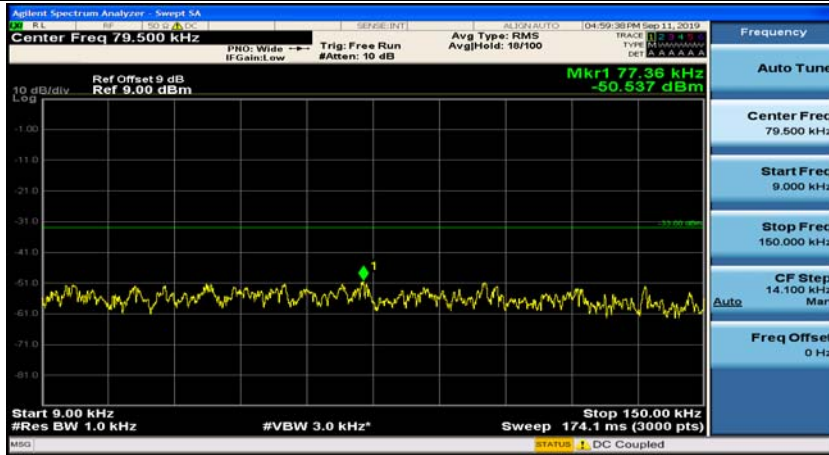

Channel Bandwidth: 3 MHz

(Channel Bandwidth: 3 MHz)_MCH_QPSK_1RB#0

(Channel Bandwidth: 3 MHz)_MCH_QPSK_1RB#7

(Channel Bandwidth: 3 MHz)_HCH_QPSK_1RB#0

(Channel Bandwidth: 3 MHz)_HCH_QPSK_1RB#7

(Channel Bandwidth: 3 MHz)_LCH_16QAM_1RB#0

(Channel Bandwidth: 3 MHz)_LCH_16QAM_1RB#7

(Channel Bandwidth: 3 MHz)_MCH_16QAM_1RB#0

(Channel Bandwidth: 3 MHz)_MCH_16QAM_1RB#7

(Channel Bandwidth: 3 MHz)_HCH_16QAM_1RB#0

(Channel Bandwidth: 3 MHz)_HCH_16QAM_1RB#7