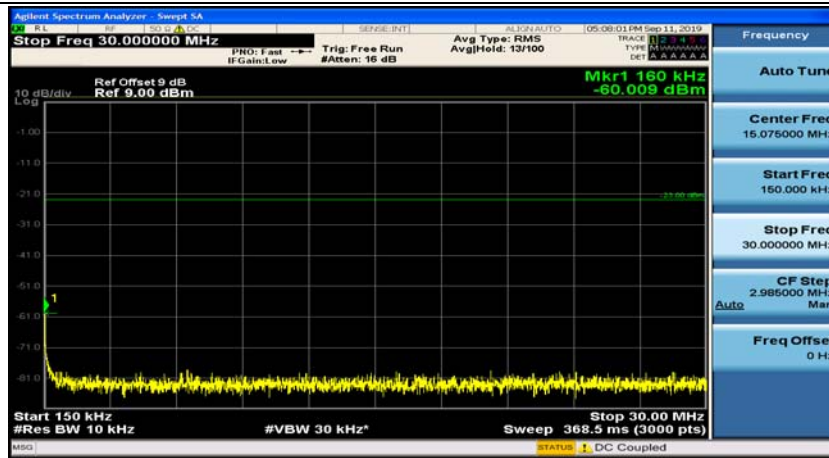

(Channel Bandwidth: 5 MHz)_MCH_16QAM_1RB#0

(Channel Bandwidth: 5 MHz)_MCH_16QAM_1RB#12