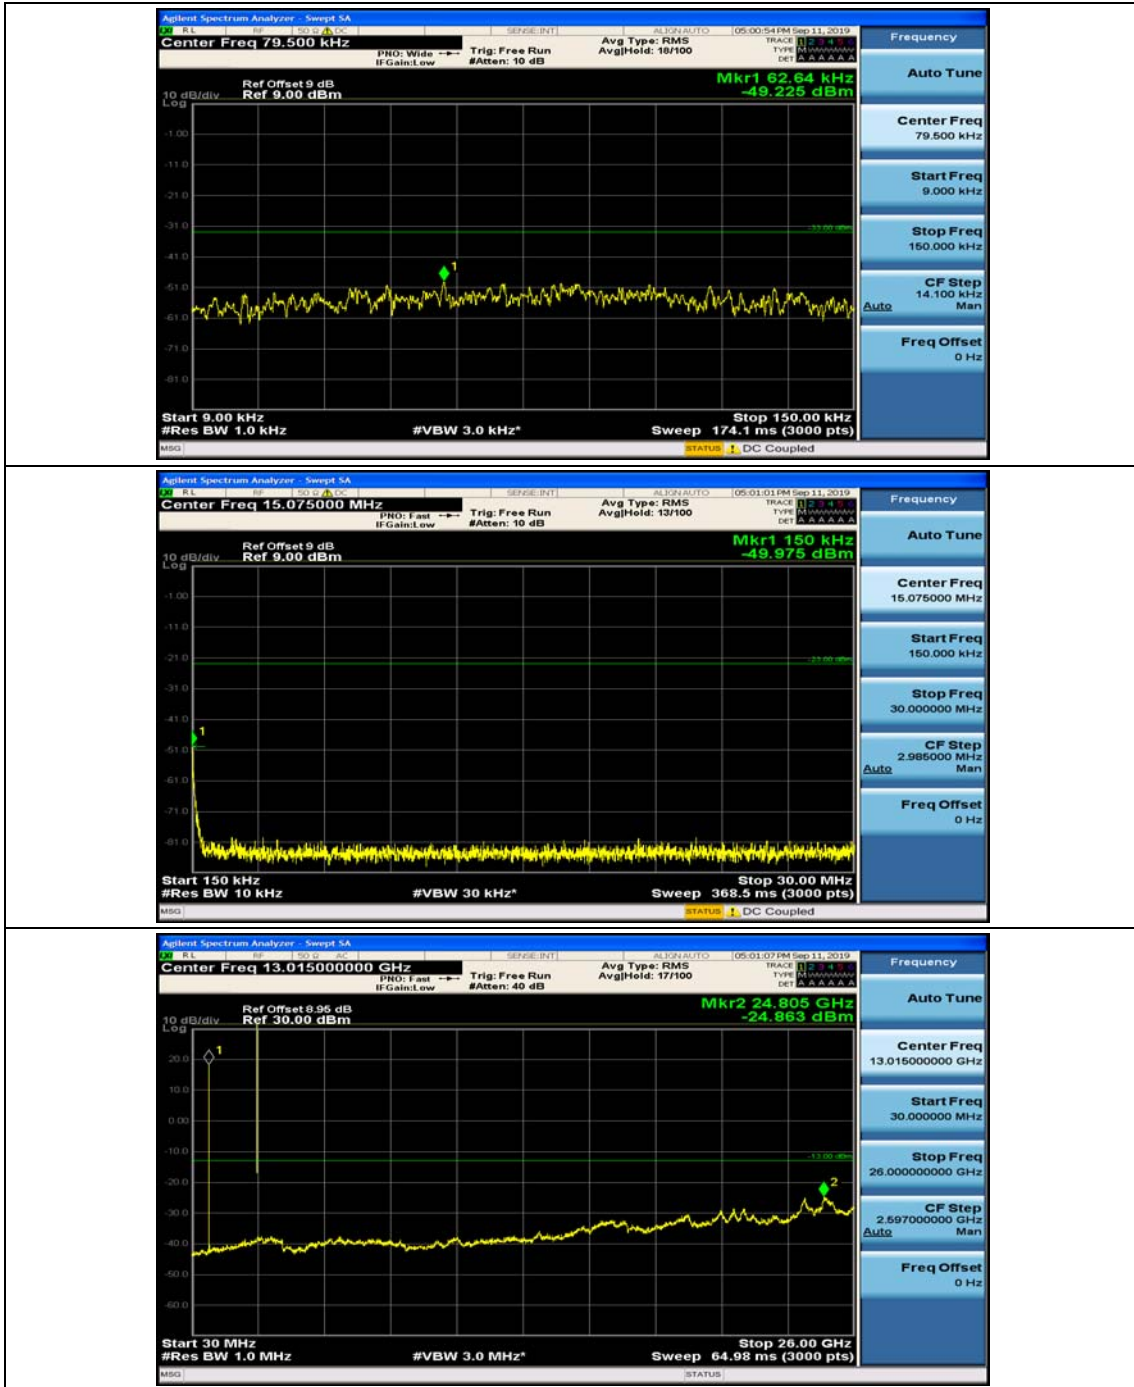

Channel Bandwidth: 3 MHz

(Channel Bandwidth: 3 MHz)_MCH_QPSK_1RB#0

(Channel Bandwidth: 3 MHz)_MCH_QPSK_1RB#7

(Channel Bandwidth: 3 MHz)_HCH_QPSK_1RB#0

(Channel Bandwidth: 3 MHz)_HCH_QPSK_1RB#7

(Channel Bandwidth: 3 MHz)_LCH_16QAM_1RB#0

(Channel Bandwidth: 3 MHz)_LCH_16QAM_1RB#7

(Channel Bandwidth: 3 MHz)_MCH_16QAM_1RB#0

(Channel Bandwidth: 3 MHz)_MCH_16QAM_1RB#7

(Channel Bandwidth: 3 MHz)_HCH_16QAM_1RB#0

(Channel Bandwidth: 3 MHz)_HCH_16QAM_1RB#7

Channel Bandwidth: 5 MHz

(Channel Bandwidth: 5 MHz)_MCH_QPSK_1RB#0

(Channel Bandwidth: 5 MHz)_MCH_QPSK_1RB#12

(Channel Bandwidth: 5 MHz)_HCH_QPSK_1RB#0

(Channel Bandwidth: 5 MHz)_HCH_QPSK_1RB#12

(Channel Bandwidth: 5 MHz)_LCH_16QAM_1RB#0