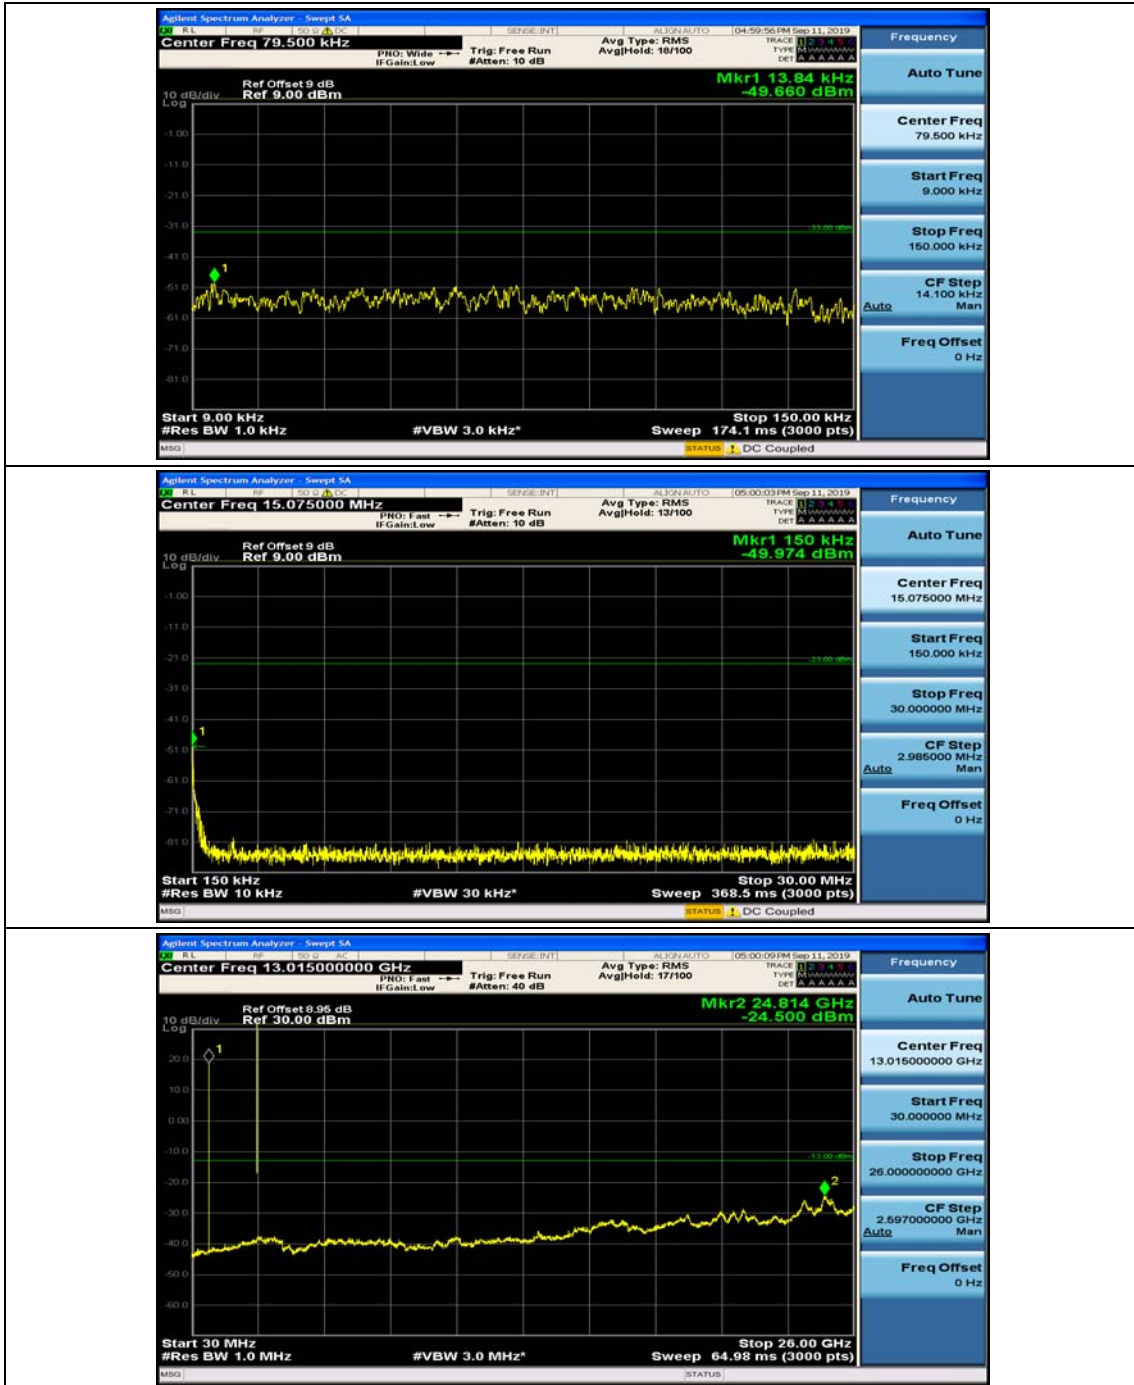

Channel Bandwidth: 3 MHz

(Channel Bandwidth: 3 MHz)_MCH_QPSK_1RB#0

(Channel Bandwidth: 3 MHz)_MCH_QPSK_1RB#7

(Channel Bandwidth: 3 MHz)_HCH_QPSK_1RB#0

(Channel Bandwidth: 3 MHz)_HCH_QPSK_1RB#7

(Channel Bandwidth: 3 MHz)_LCH_16QAM_1RB#0

(Channel Bandwidth: 3 MHz)_LCH_16QAM_1RB#7

(Channel Bandwidth: 3 MHz)_MCH_16QAM_1RB#0

(Channel Bandwidth: 3 MHz)_MCH_16QAM_1RB#7

(Channel Bandwidth: 3 MHz)_HCH_16QAM_1RB#0

(Channel Bandwidth: 3 MHz)_HCH_16QAM_1RB#7

Channel Bandwidth: 5 MHz

(Channel Bandwidth: 5 MHz)_MCH_QPSK_1RB#0

(Channel Bandwidth: 5 MHz)_MCH_QPSK_1RB#12

(Channel Bandwidth: 5 MHz)_HCH_QPSK_1RB#0

(Channel Bandwidth: 5 MHz)_HCH_QPSK_1RB#12

(Channel Bandwidth: 5 MHz)_LCH_16QAM_1RB#0