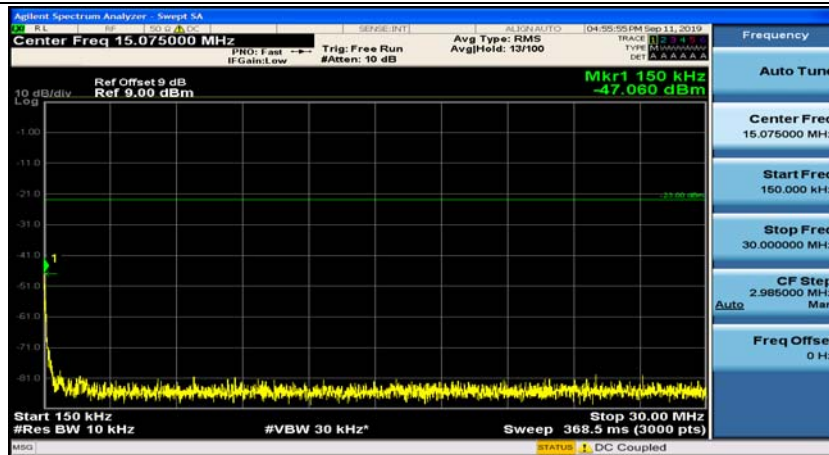

(Channel Bandwidth: 1.4 MHz)_MCH_16QAM_1RB#0