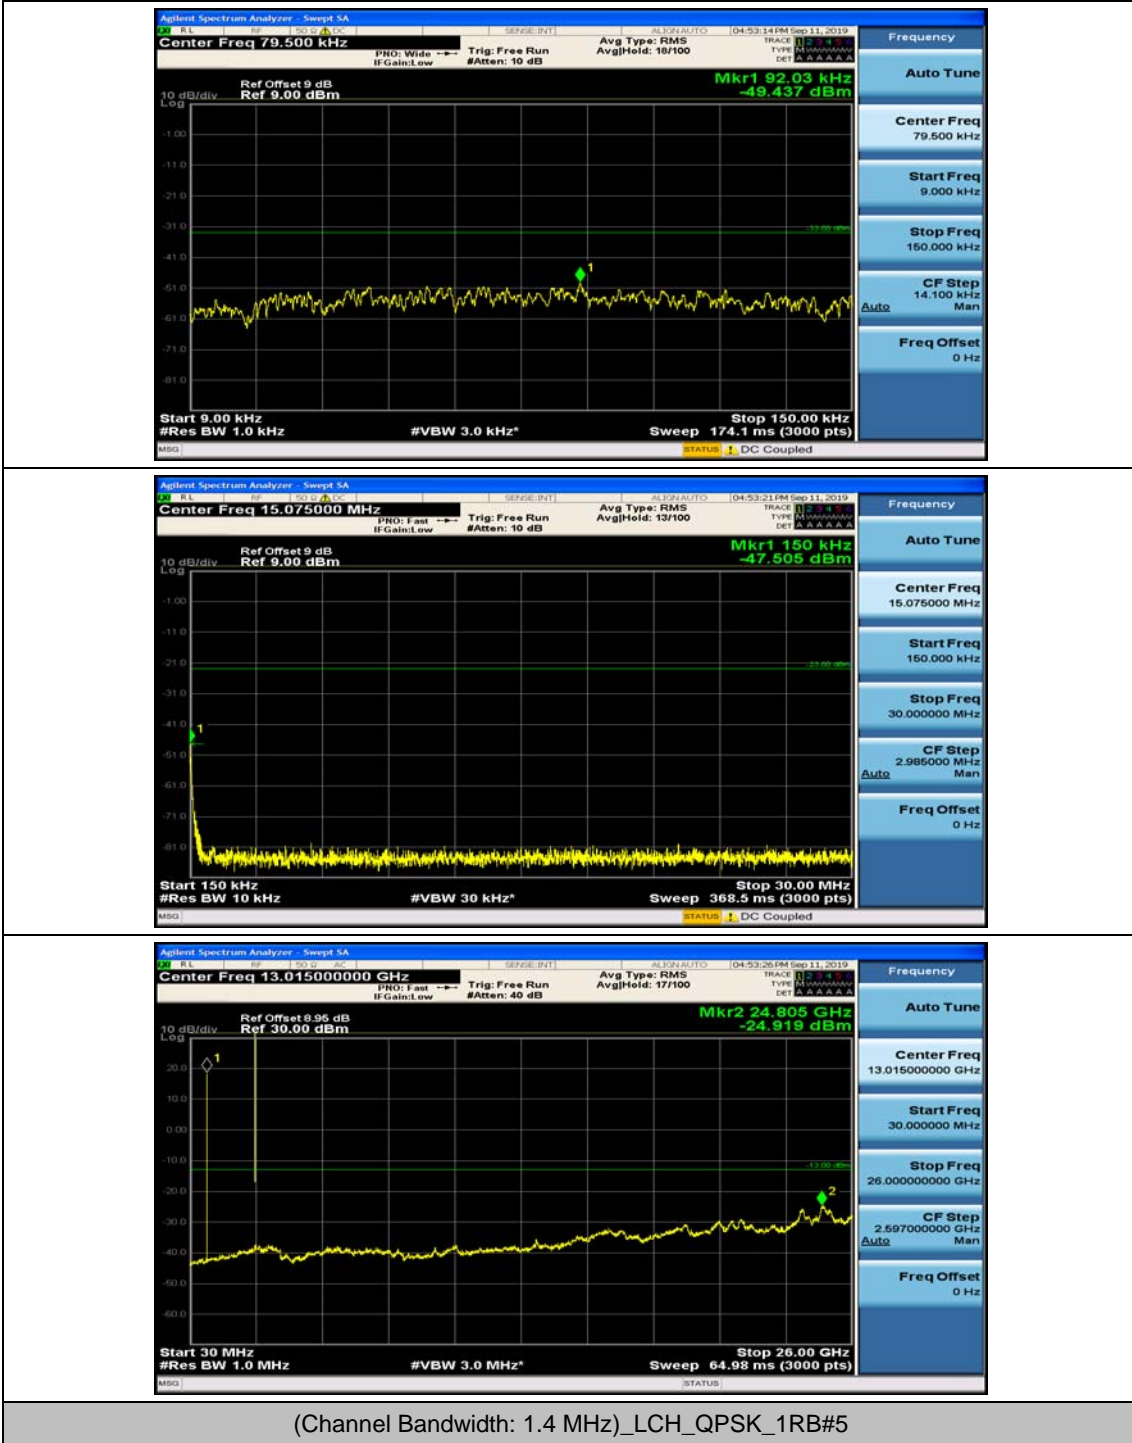

Channel Bandwidth: 10 MHz_HCH_16QAM_25RB#12

Channel Bandwidth: 10 MHz_HCH_16QAM_25RB#25

Channel Bandwidth: 10 MHz_HCH_16QAM_50RB#0

Appendix E: Conducted Spurious Emission

Test Graphs

Channel Bandwidth: 1.4 MHz