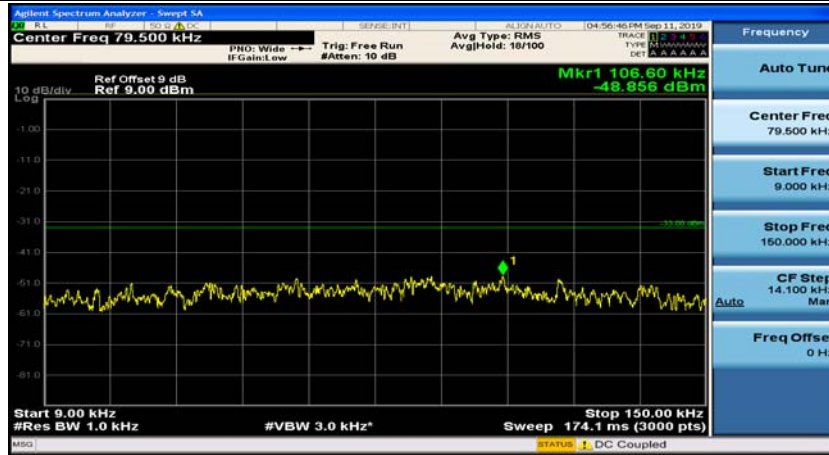

(Channel Bandwidth: 1.4 MHz)_MCH_QPSK_1RB#0

(Channel Bandwidth: 1.4 MHz)_MCH_QPSK_1RB#3

(Channel Bandwidth: 1.4 MHz)_HCH_QPSK_1RB#0

(Channel Bandwidth: 1.4 MHz)_HCH_QPSK_1RB#3

(Channel Bandwidth: 1.4 MHz)_LCH_16QAM_1RB#0