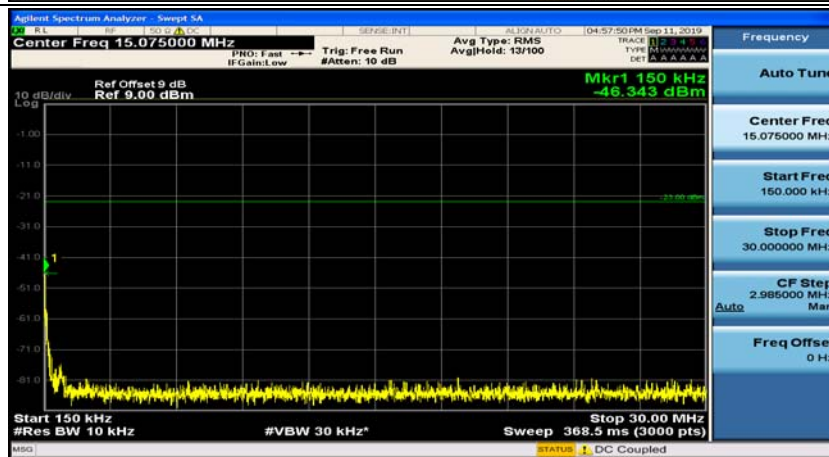

(Channel Bandwidth: 1.4 MHz)_LCH_16QAM_1RB#3

(Channel Bandwidth: 1.4 MHz)_MCH_16QAM_1RB#0

(Channel Bandwidth: 1.4 MHz)_MCH_16QAM_1RB#3

(Channel Bandwidth: 1.4 MHz)_HCH_16QAM_1RB#0

(Channel Bandwidth: 1.4 MHz)_HCH_16QAM_1RB#3