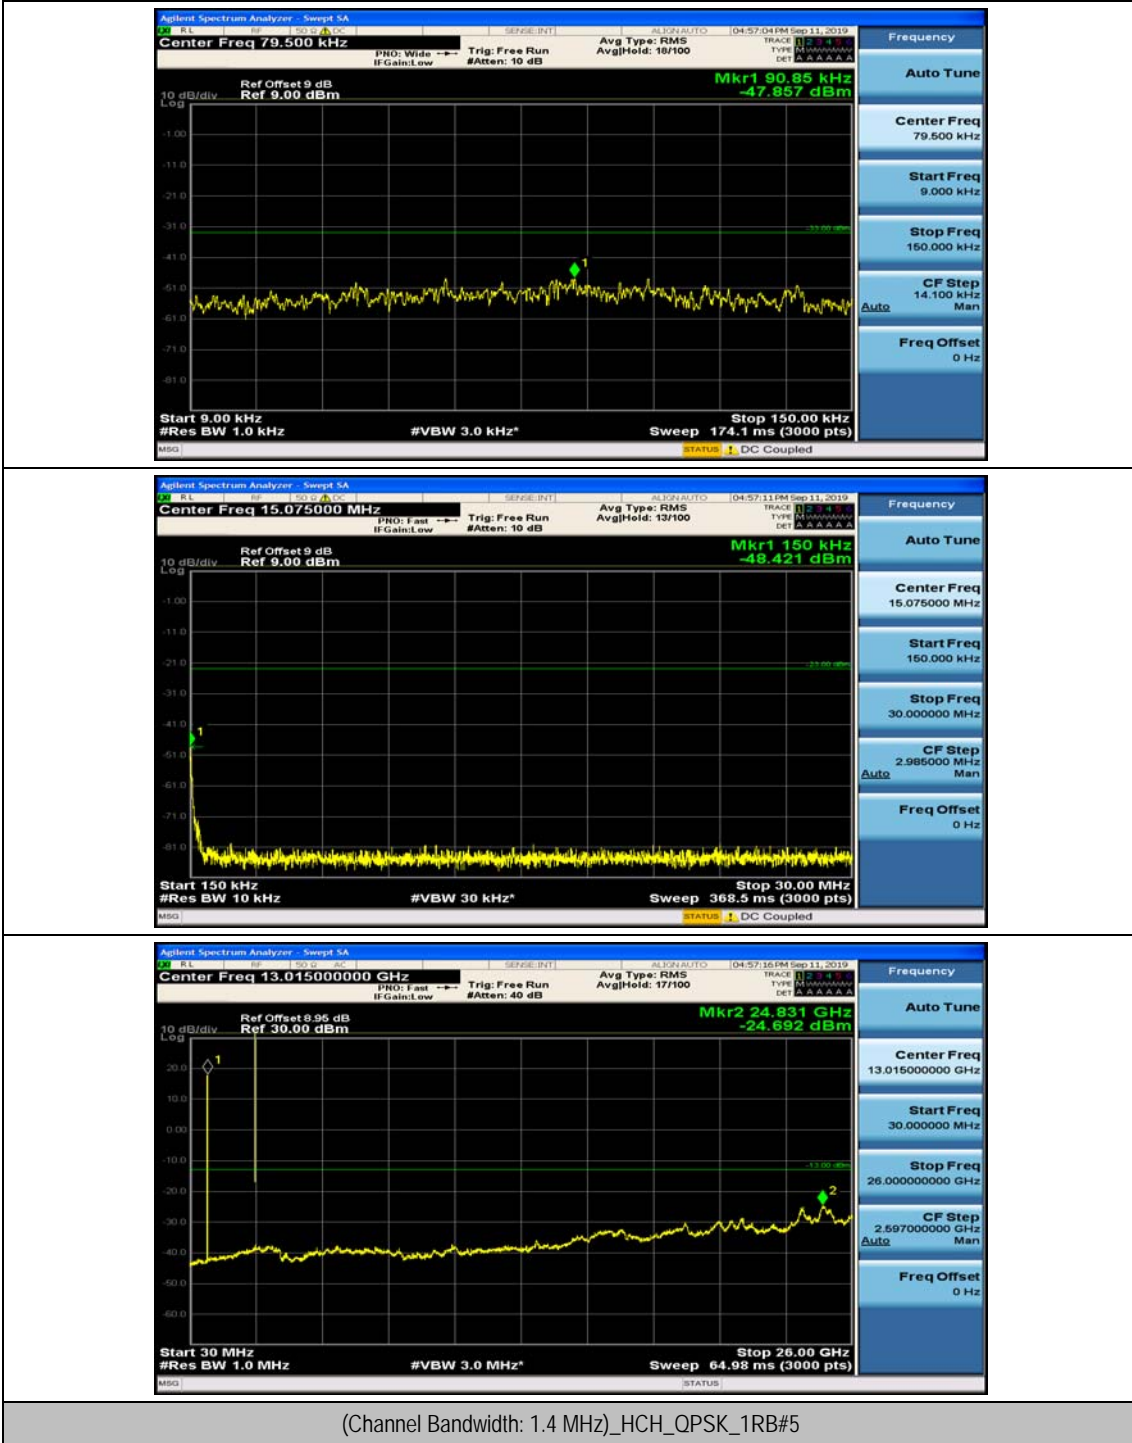

(Channel Bandwidth: 1.4 MHz)_MCH_QPSK_1RB#0

(Channel Bandwidth: 1.4 MHz)_MCH_QPSK_1RB#3

(Channel Bandwidth: 1.4 MHz)_HCH_QPSK_1RB#0

(Channel Bandwidth: 1.4 MHz)_HCH_QPSK_1RB#3

(Channel Bandwidth: 1.4 MHz)_LCH_16QAM_1RB#0