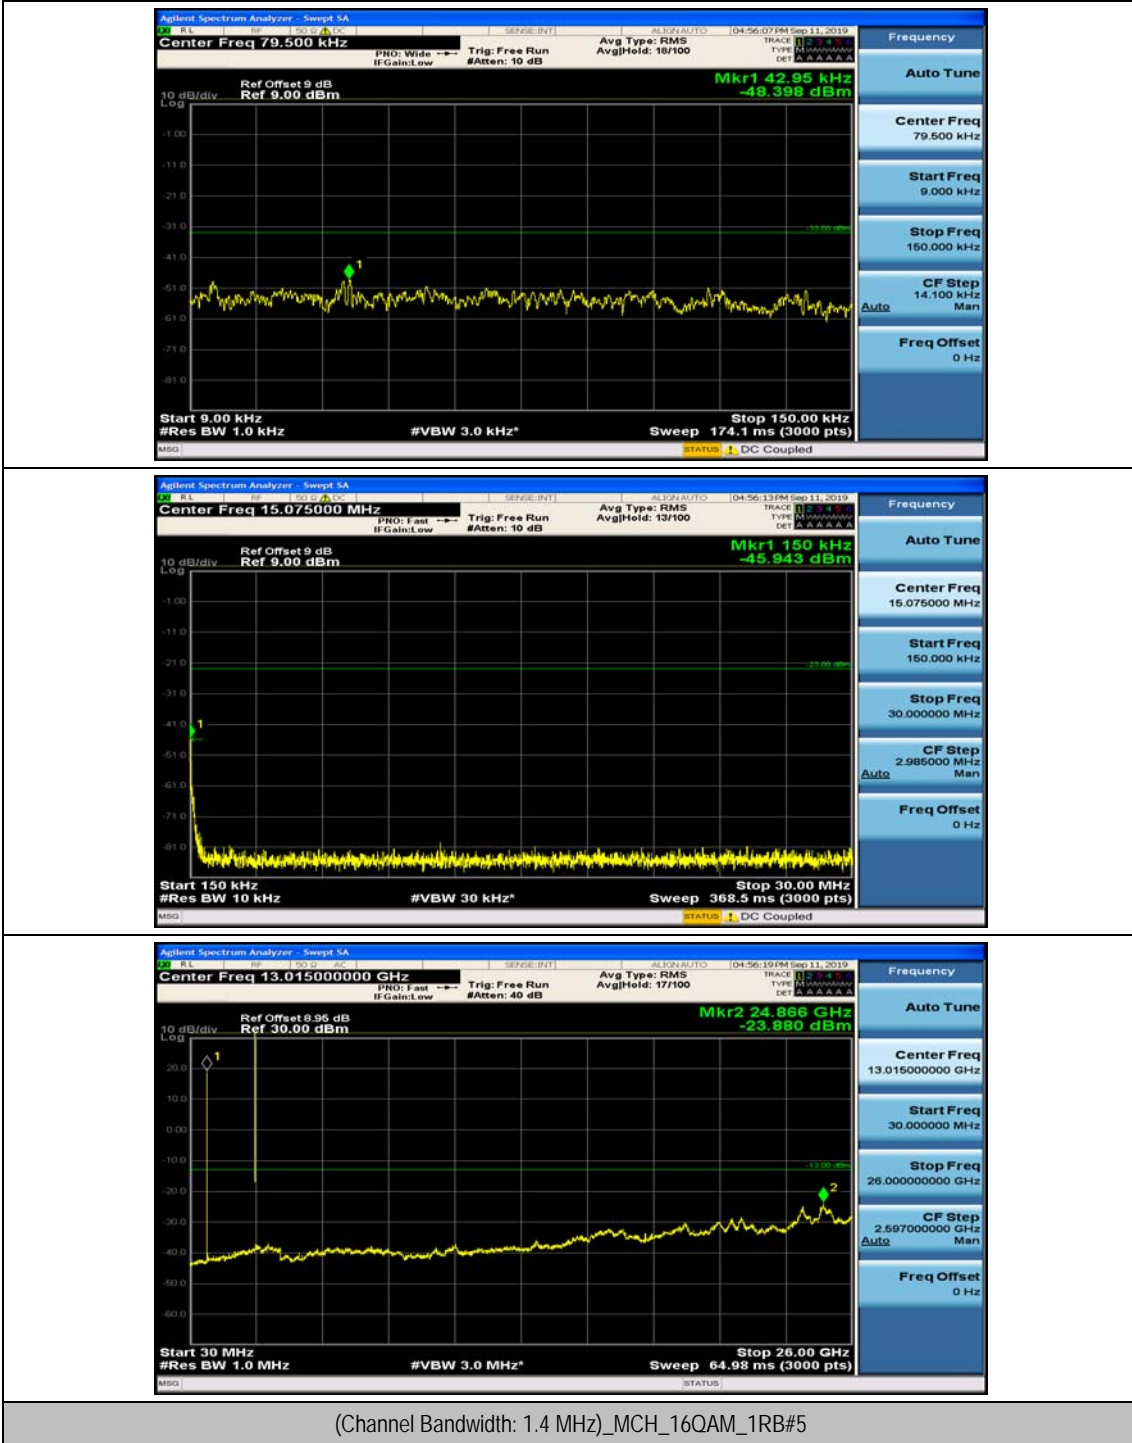

(Channel Bandwidth: 1.4 MHz)_LCH_16QAM_1RB#3

(Channel Bandwidth: 1.4 MHz)_MCH_16QAM_1RB#0

(Channel Bandwidth: 1.4 MHz)_MCH_16QAM_1RB#3

(Channel Bandwidth: 1.4 MHz)_HCH_16QAM_1RB#0

(Channel Bandwidth: 1.4 MHz)_HCH_16QAM_1RB#3