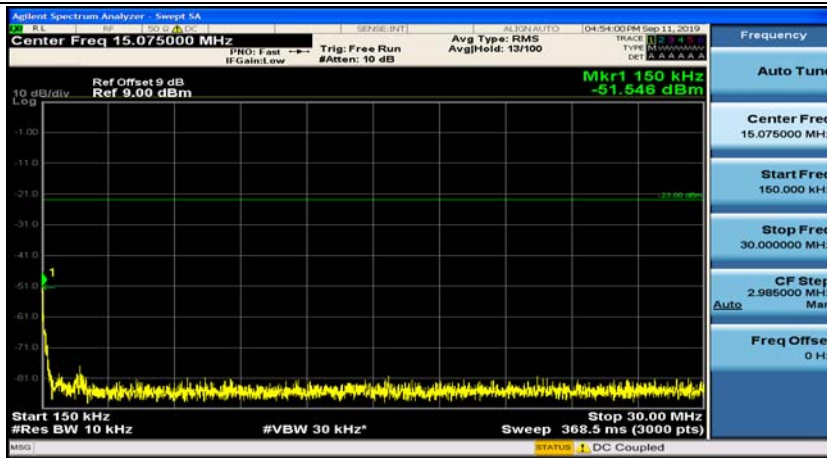

(Channel Bandwidth: 1.4 MHz)_MCH_QPSK_1RB#0

(Channel Bandwidth: 1.4 MHz)_MCH_QPSK_1RB#3

(Channel Bandwidth: 1.4 MHz)_HCH_QPSK_1RB#0

(Channel Bandwidth: 1.4 MHz)_HCH_QPSK_1RB#3

(Channel Bandwidth: 1.4 MHz)_LCH_16QAM_1RB#0