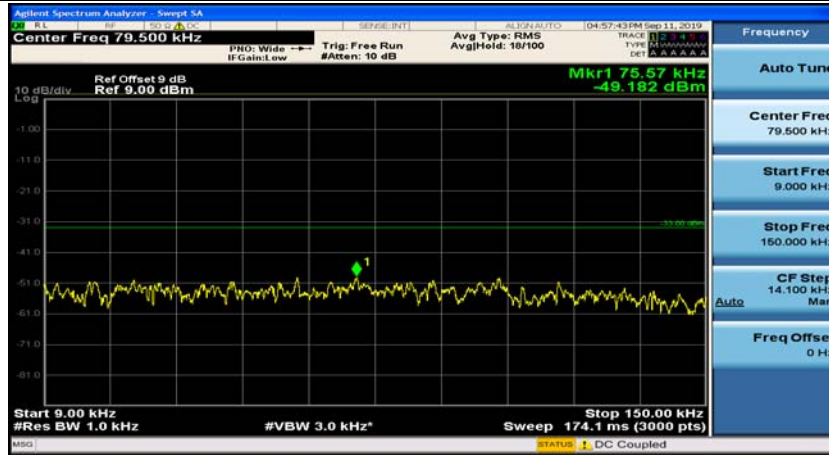

(Channel Bandwidth: 1.4 MHz)_LCH_16QAM_1RB#3

(Channel Bandwidth: 1.4 MHz)_MCH_16QAM_1RB#0

(Channel Bandwidth: 1.4 MHz)_MCH_16QAM_1RB#3

(Channel Bandwidth: 1.4 MHz)_HCH_16QAM_1RB#0

(Channel Bandwidth: 1.4 MHz)_HCH_16QAM_1RB#3