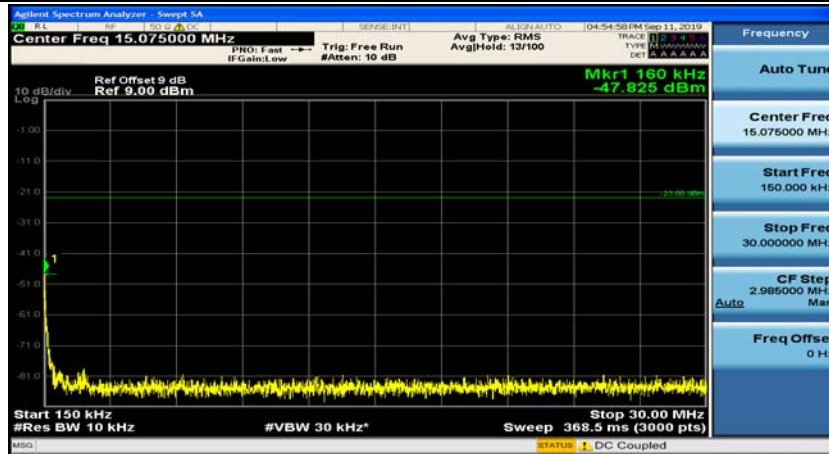

(Channel Bandwidth: 1.4 MHz)_MCH_QPSK_1RB#0

(Channel Bandwidth: 1.4 MHz)_MCH_QPSK_1RB#3