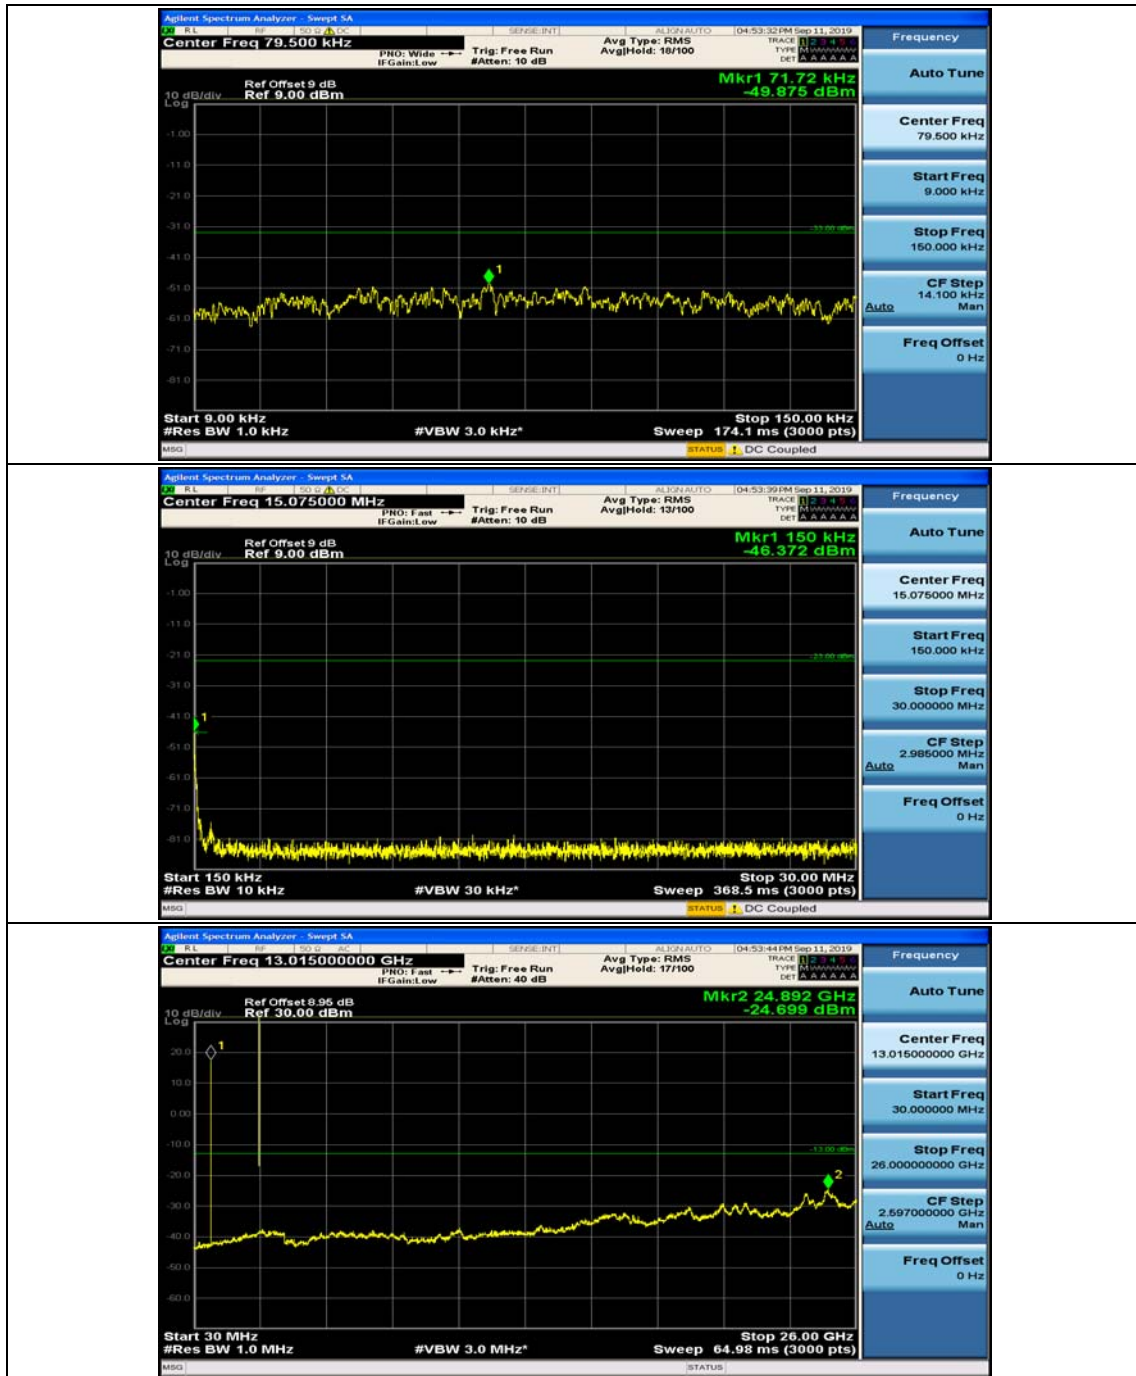

Channel Bandwidth: 10 MHz_HCH_16QAM_25RB#12

Channel Bandwidth: 10 MHz_HCH_16QAM_25RB#25

Channel Bandwidth: 10 MHz_HCH_16QAM_50RB#0

Appendix E: Conducted Spurious Emission

Test Graphs

Channel Bandwidth: 1.4 MHz