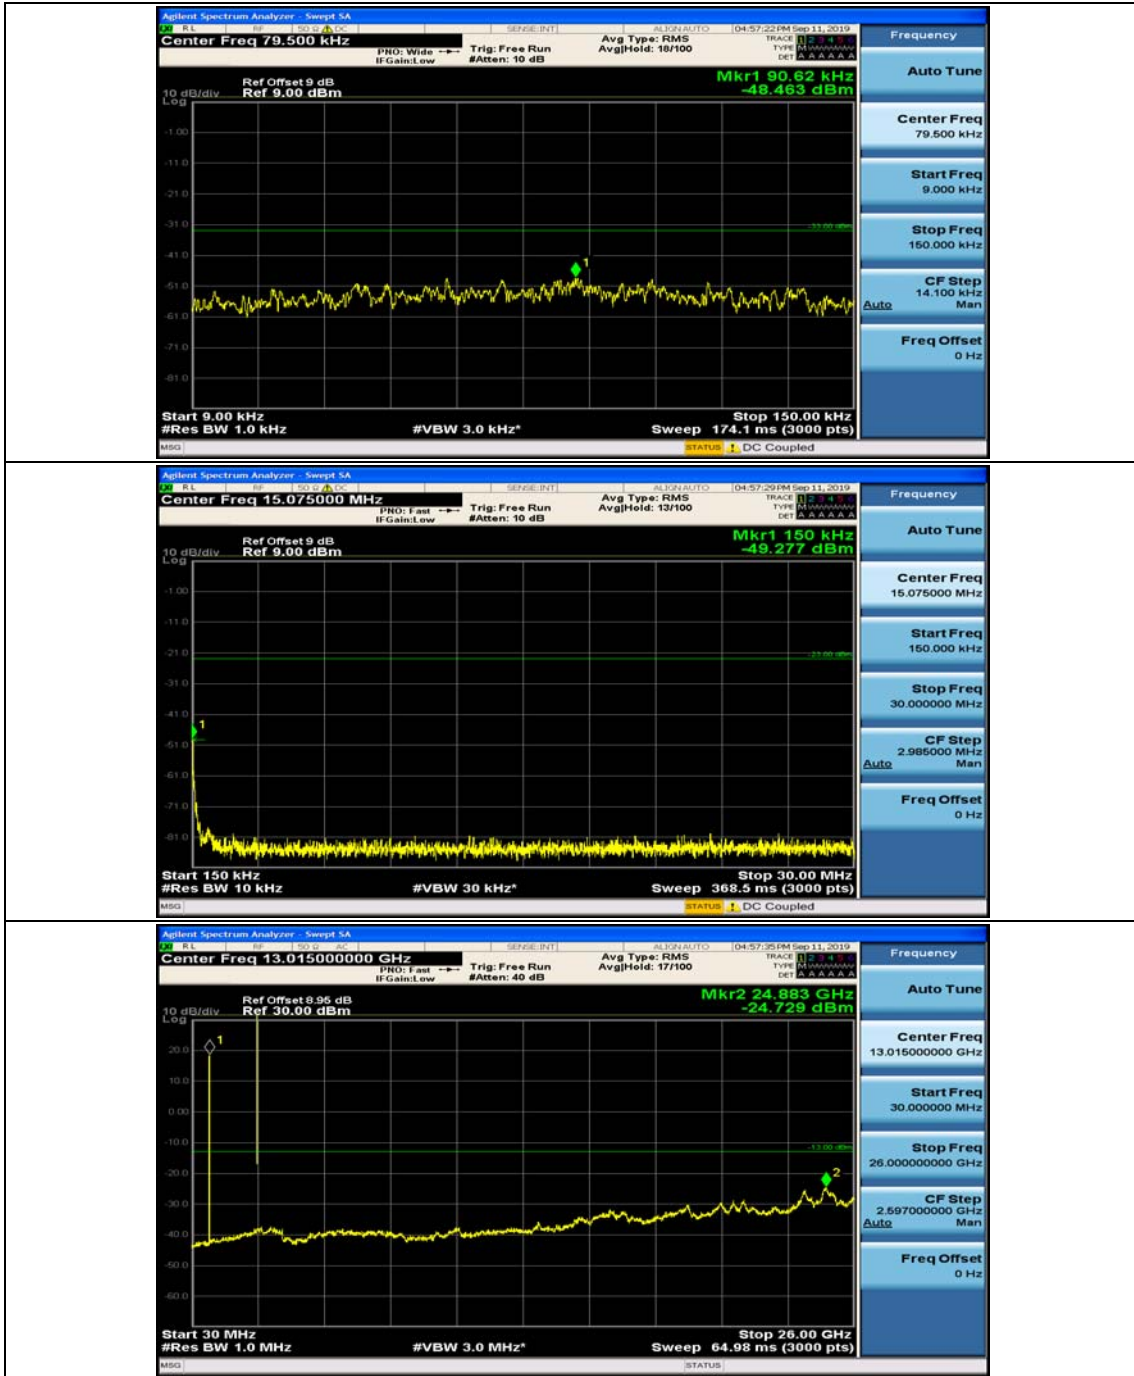

Channel Bandwidth: 10 MHz_HCH_16QAM_25RB#12

Channel Bandwidth: 10 MHz_HCH_16QAM_25RB#25

Channel Bandwidth: 10 MHz_HCH_16QAM_50RB#0

Appendix E: Conducted Spurious Emission

Test Graphs

Channel Bandwidth: 1.4 MHz

(Channel Bandwidth: 1.4 MHz)_MCH_QPSK_1RB#0

(Channel Bandwidth: 1.4 MHz)_MCH_QPSK_1RB#3

(Channel Bandwidth: 1.4 MHz)_HCH_QPSK_1RB#0

(Channel Bandwidth: 1.4 MHz)_HCH_QPSK_1RB#3

(Channel Bandwidth: 1.4 MHz)_LCH_16QAM_1RB#0