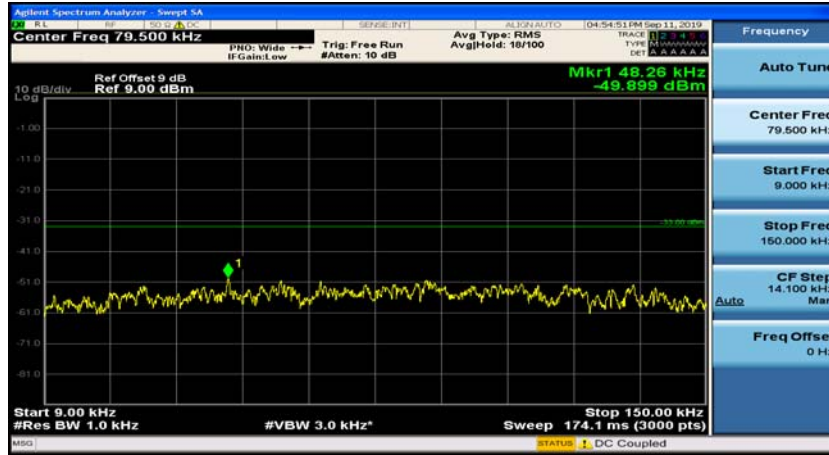

(Channel Bandwidth: 1.4 MHz)_MCH_QPSK_1RB#0

(Channel Bandwidth: 1.4 MHz)_MCH_QPSK_1RB#3