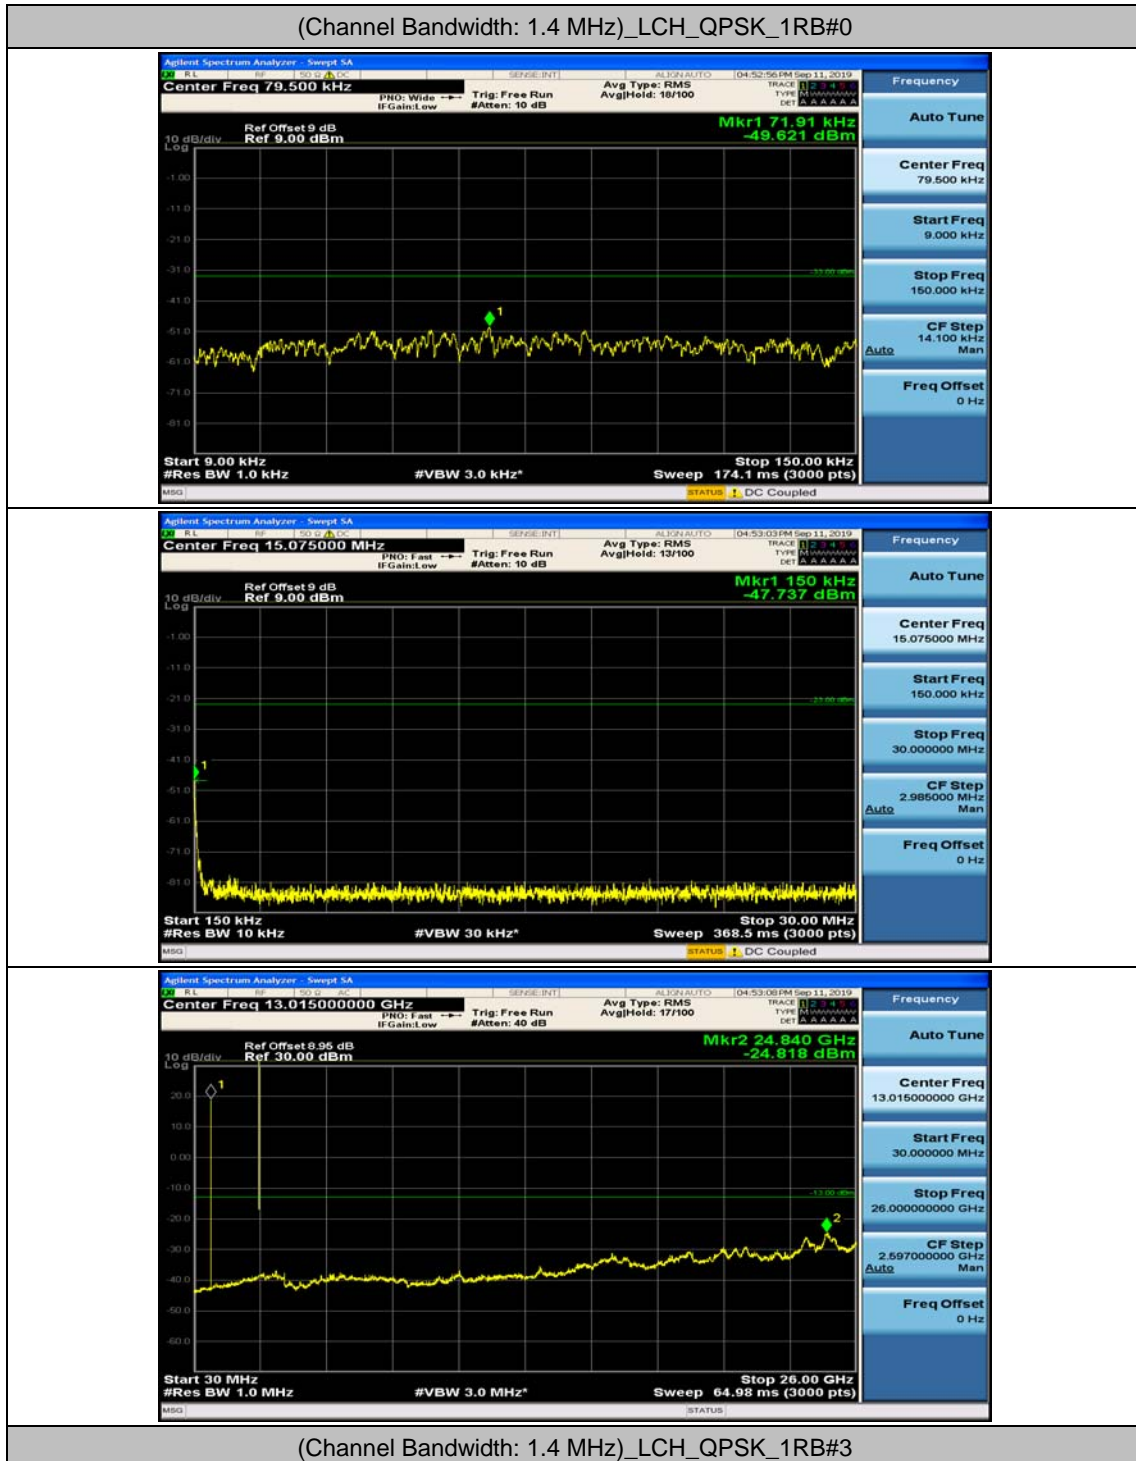

Channel Bandwidth: 10 MHz_HCH_16QAM_25RB#12

Channel Bandwidth: 10 MHz_HCH_16QAM_25RB#25

Channel Bandwidth: 10 MHz_HCH_16QAM_50RB#0

Appendix E: Conducted Spurious Emission

Test Graphs

Channel Bandwidth: 1.4 MHz