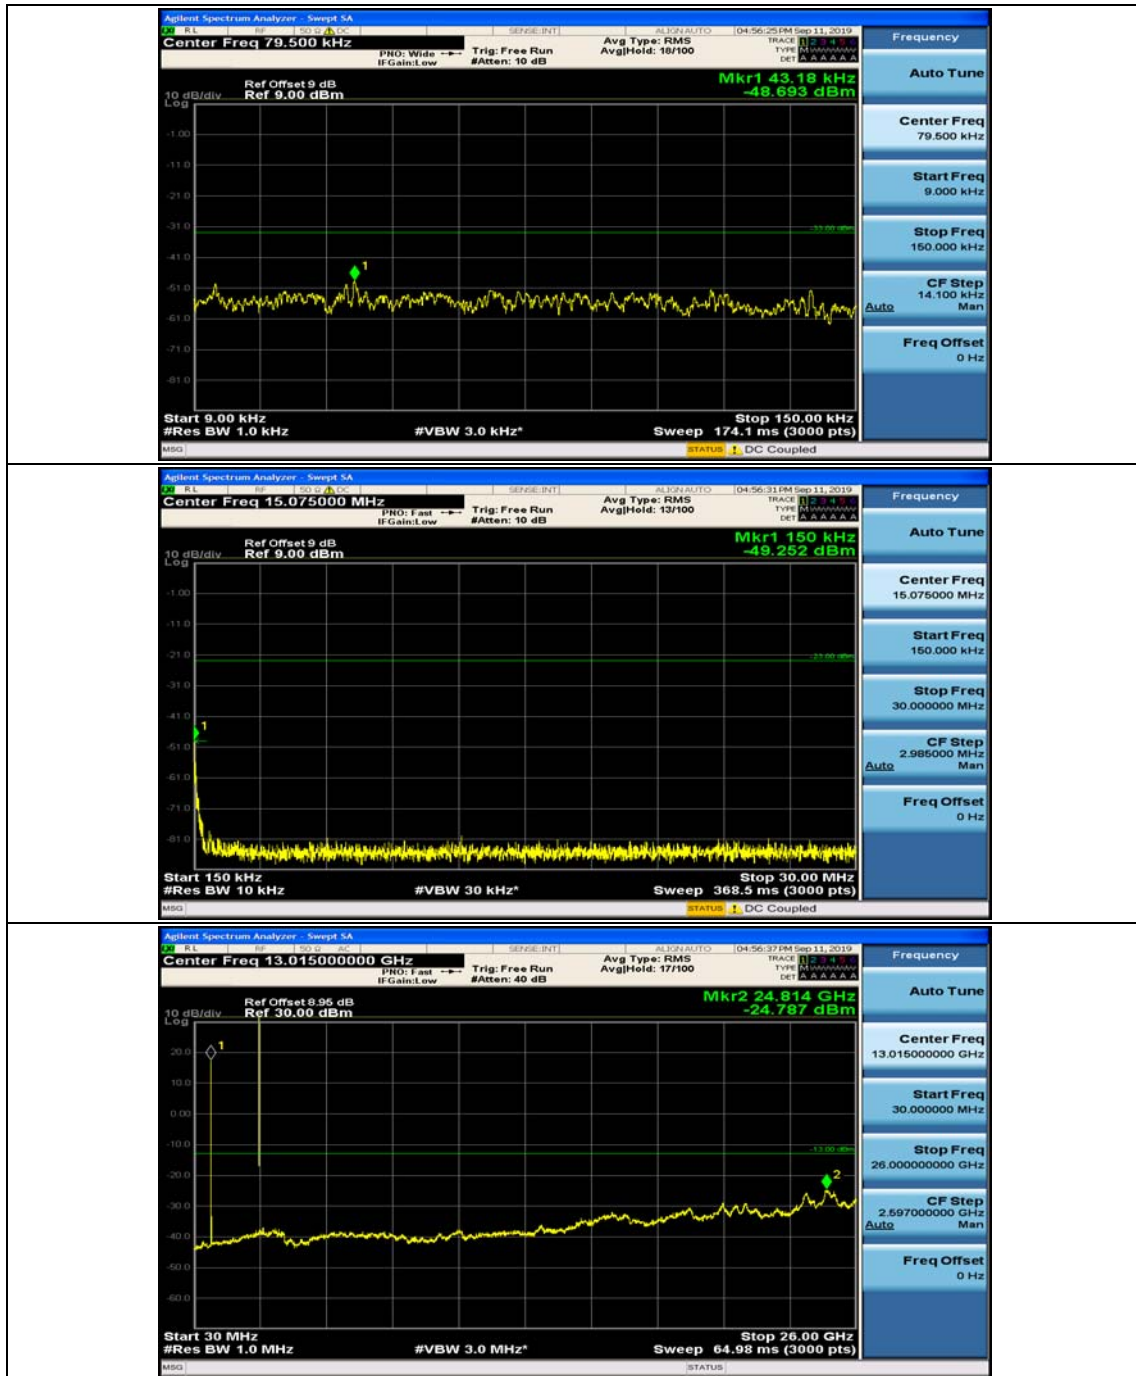

(Channel Bandwidth: 1.4 MHz)_LCH_16QAM_1RB#3

(Channel Bandwidth: 1.4 MHz)_MCH_16QAM_1RB#0

(Channel Bandwidth: 1.4 MHz)_MCH_16QAM_1RB#3

(Channel Bandwidth: 1.4 MHz)_HCH_16QAM_1RB#0

(Channel Bandwidth: 1.4 MHz)_HCH_16QAM_1RB#3