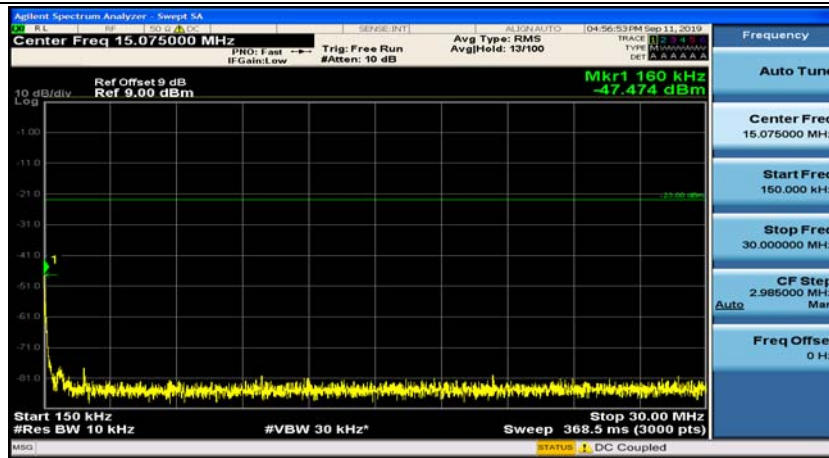

(Channel Bandwidth: 1.4 MHz)_MCH_QPSK_1RB#0

(Channel Bandwidth: 1.4 MHz)_MCH_QPSK_1RB#3

(Channel Bandwidth: 1.4 MHz)_HCH_QPSK_1RB#0

(Channel Bandwidth: 1.4 MHz)_HCH_QPSK_1RB#3

(Channel Bandwidth: 1.4 MHz)_LCH_16QAM_1RB#0