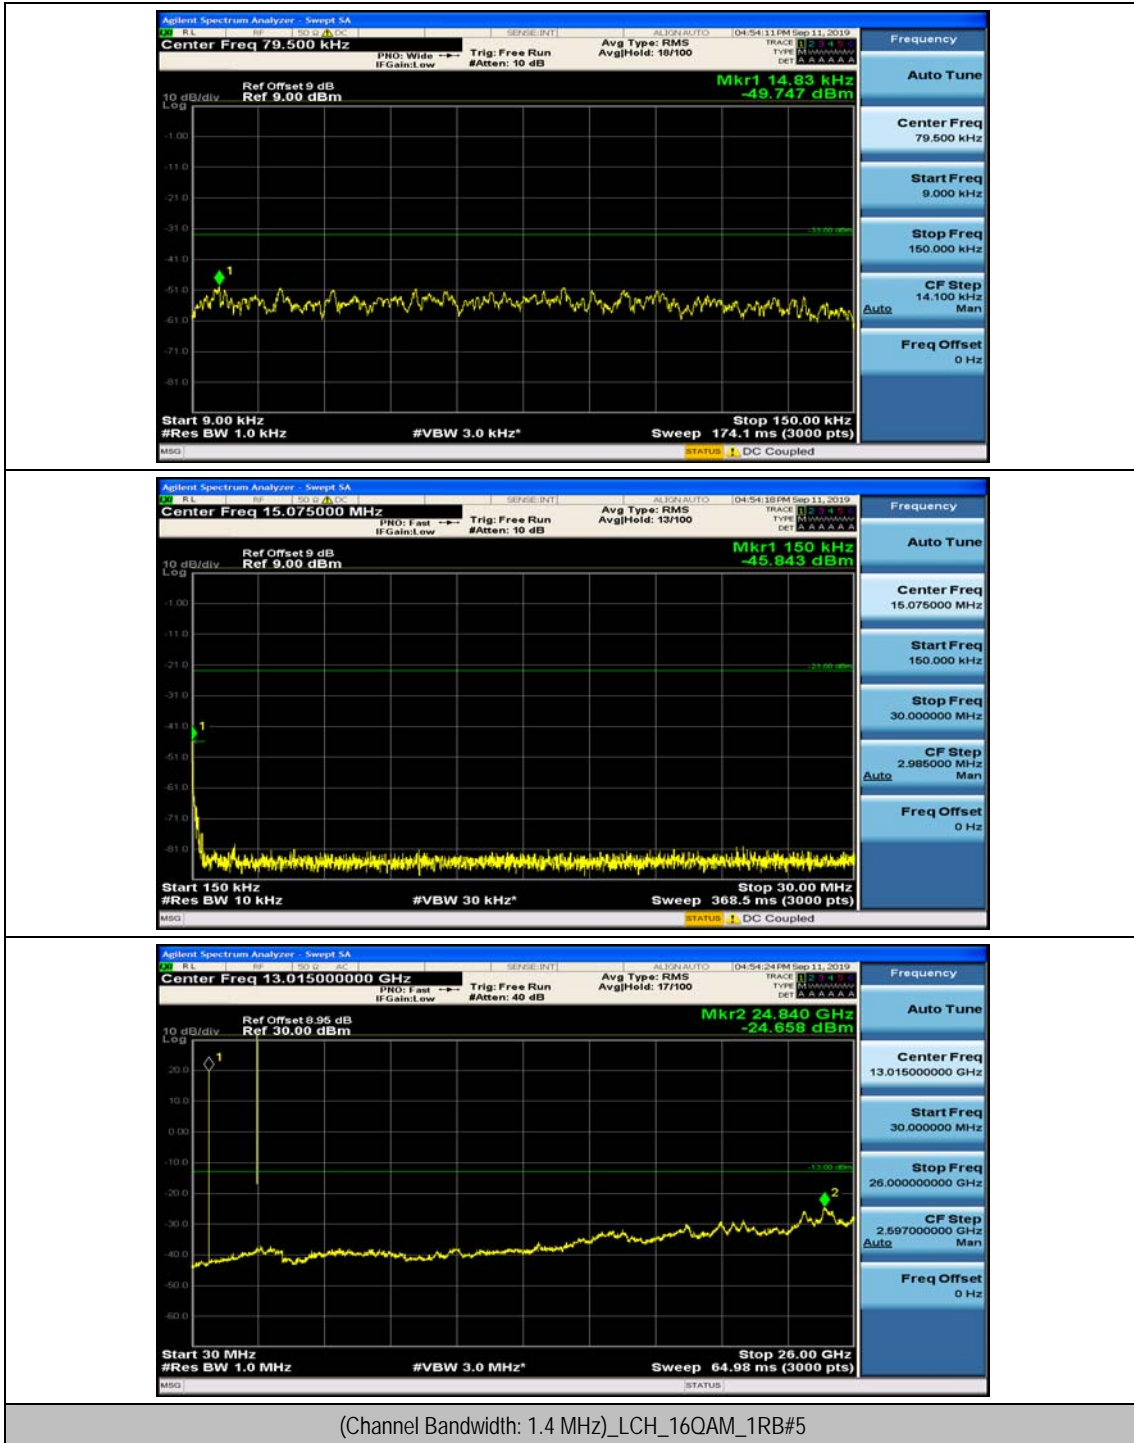

(Channel Bandwidth: 1.4 MHz)_LCH_16QAM_1RB#3