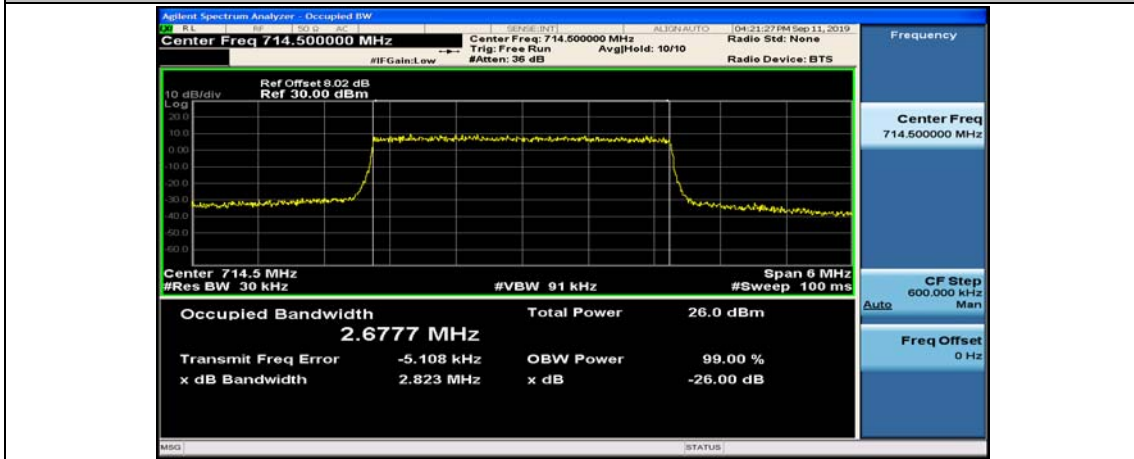

(Channel Bandwidth: 3 MHz)_HCH_QPSK_15RB#0