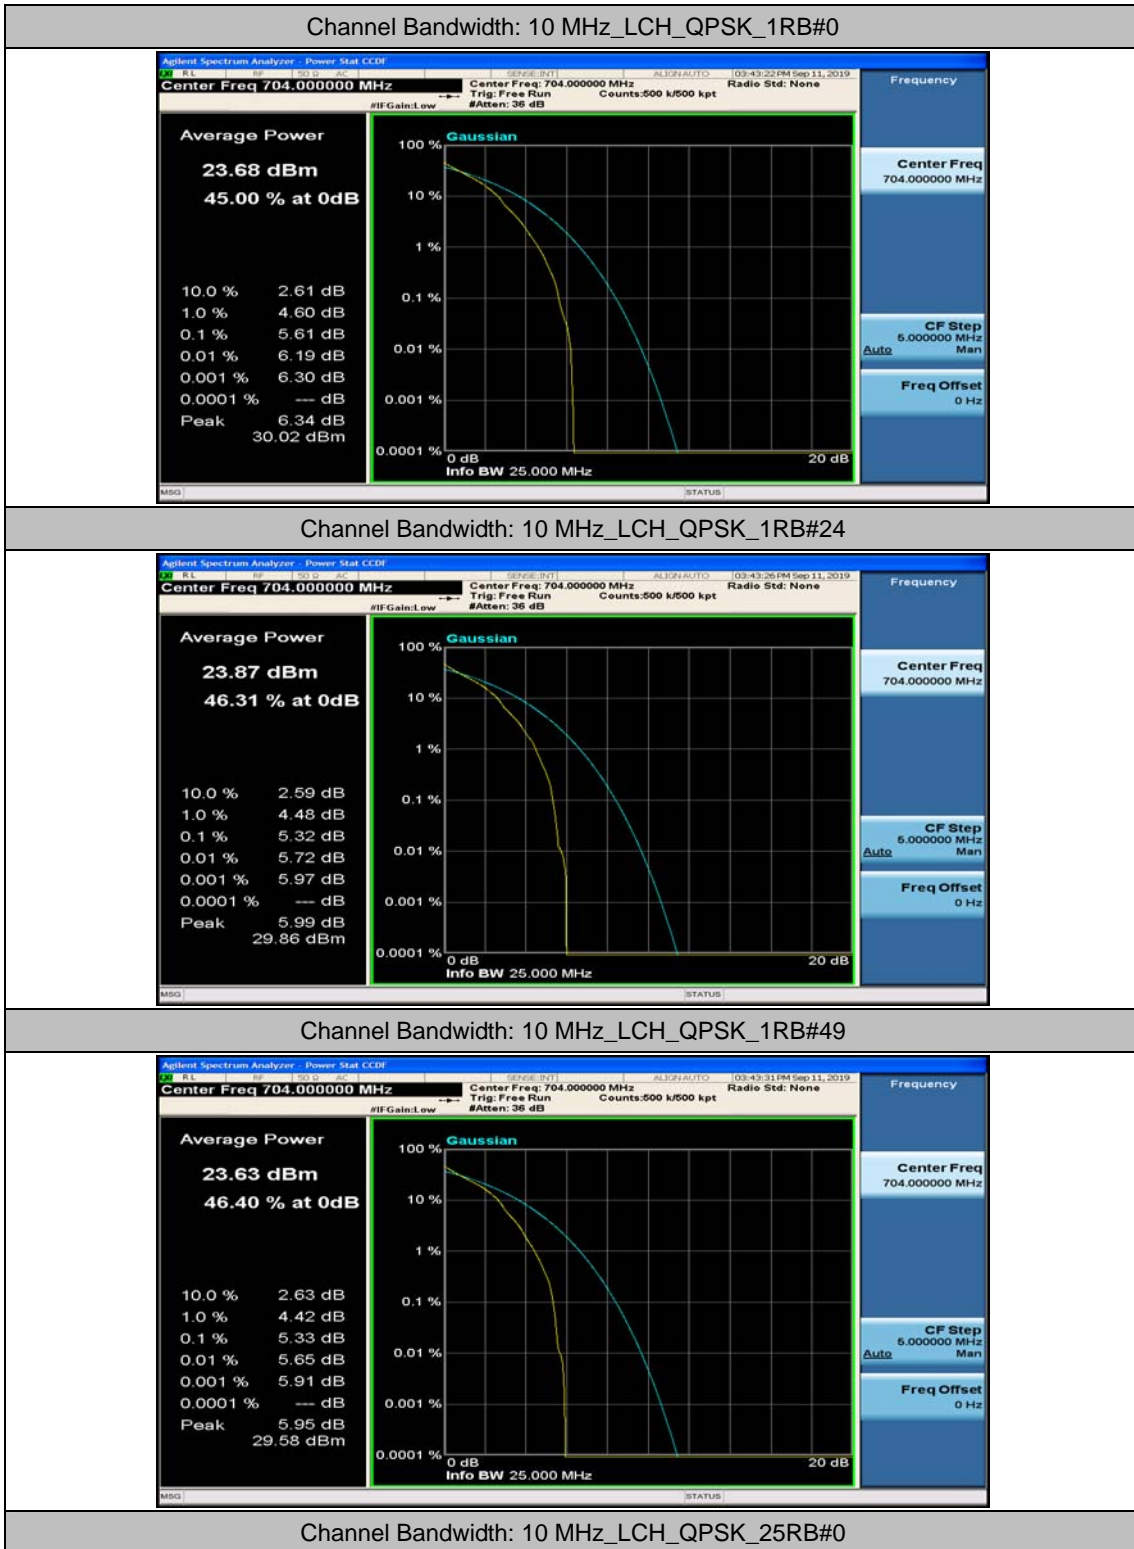

(Channel Bandwidth: 5 MHz)_HCH_16QAM_1RB#24

(Channel Bandwidth: 5 MHz)_HCH_16QAM_12RB#0

(Channel Bandwidth: 5 MHz)_HCH_16QAM_12RB#6

(Channel Bandwidth: 5 MHz)_HCH_16QAM_12RB#13

(Channel Bandwidth: 5 MHz)_HCH_16QAM_25RB#0

Channel Bandwidth: 10 MHz

Channel Bandwidth: 10 MHz_LCH_QPSK_25RB#12

Channel Bandwidth: 10 MHz_LCH_QPSK_25RB#25

Channel Bandwidth: 10 MHz_LCH_QPSK_50RB#0

Channel Bandwidth: 10 MHz_MCH_QPSK_1RB#0

Channel Bandwidth: 10 MHz_MCH_QPSK_1RB#24