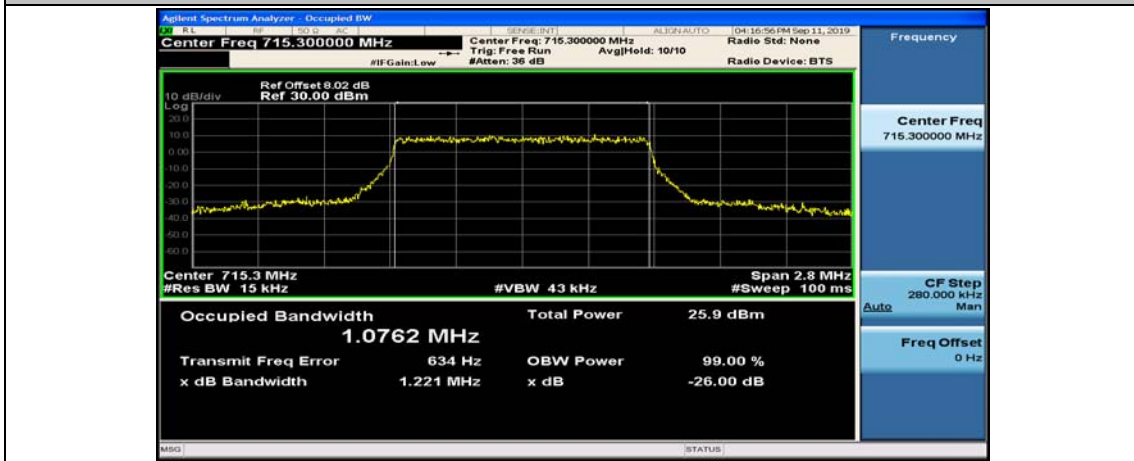

Test Graphs

Channel Bandwidth: 1.4 MHz

(Channel Bandwidth: 1.4 MHz)_MCH_16QAM_6RB#0

(Channel Bandwidth: 1.4 MHz)_HCH_16QAM_6RB#0

Channel Bandwidth: 3 MHz

(Channel Bandwidth: 3 MHz)_LCH_QPSK_15RB#0

(Channel Bandwidth: 3 MHz)_MCH_QPSK_15RB#0