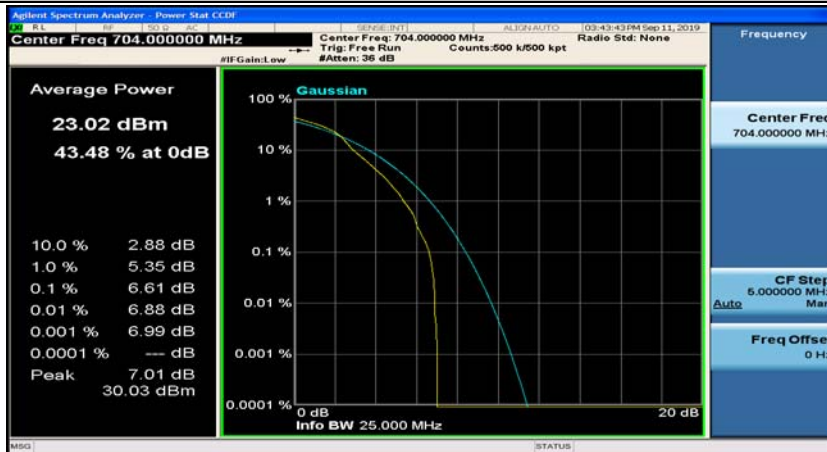

Channel Bandwidth: 10 MHz_HCH_QPSK_25RB#0

Channel Bandwidth: 10 MHz_HCH_QPSK_25RB#12

Channel Bandwidth: 10 MHz_LCH_16QAM_1RB#0

Channel Bandwidth: 10 MHz_LCH_16QAM_1RB#24

Channel Bandwidth: 10 MHz_LCH_16QAM_1RB#49