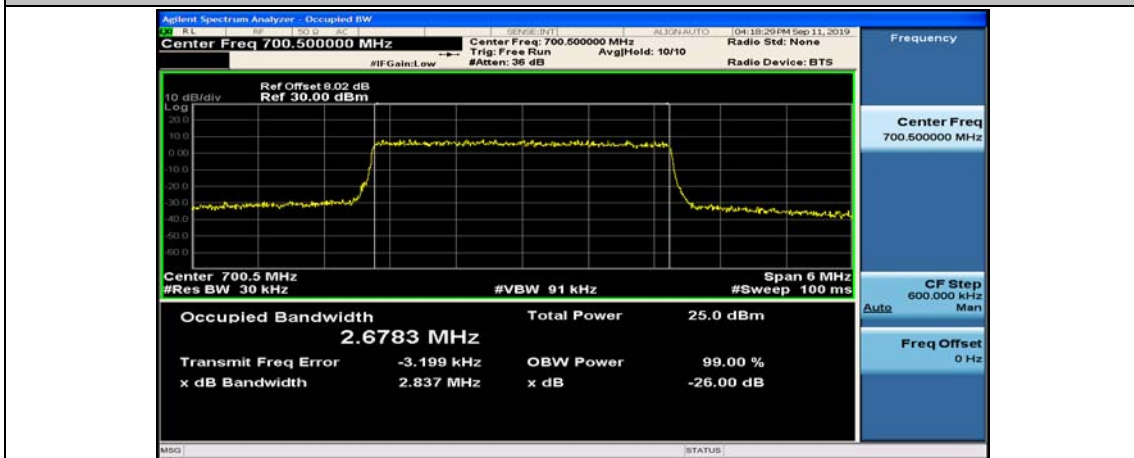

(Channel Bandwidth: 3 MHz)_LCH_16QAM_15RB#0