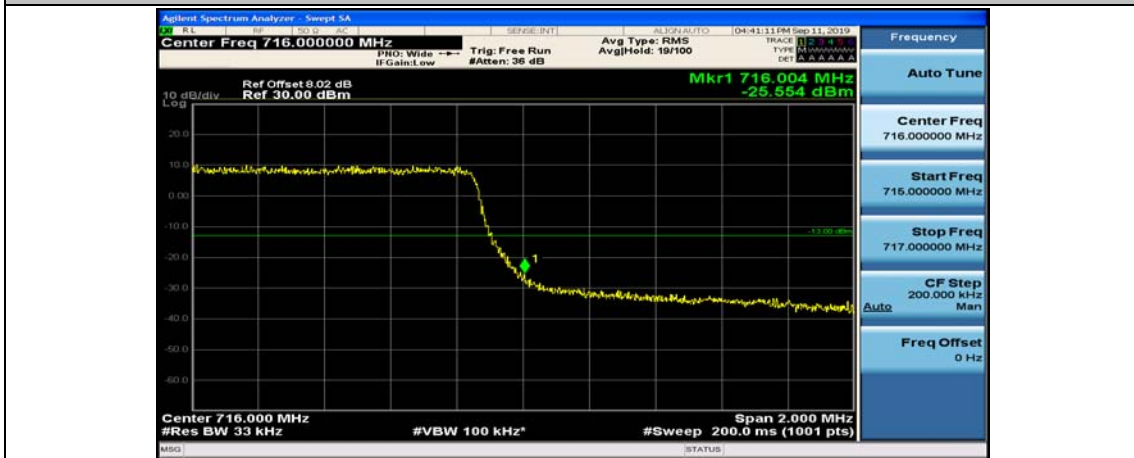

(Channel Bandwidth: 3 MHz)_HCH_QPSK_15RB#0