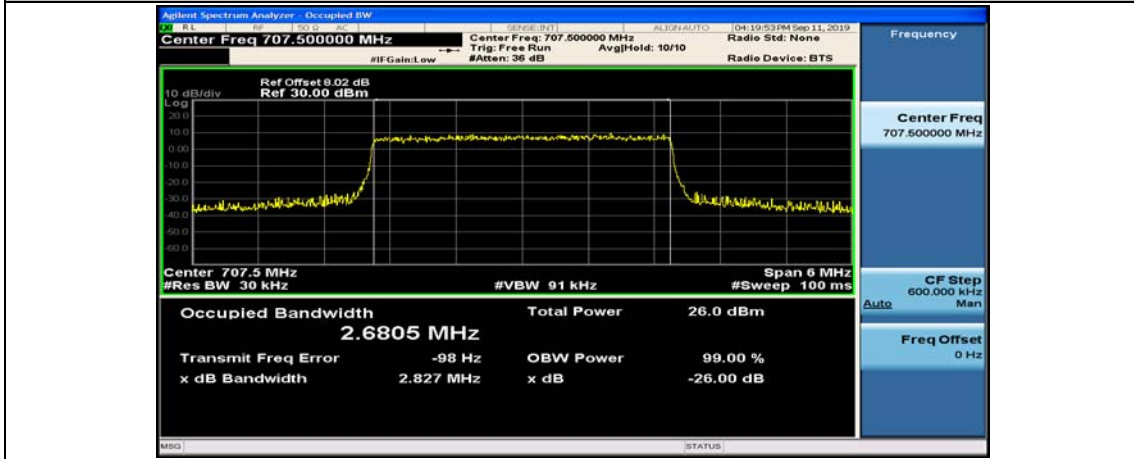

Test Graphs

Channel Bandwidth: 1.4 MHz

(Channel Bandwidth: 1.4 MHz)_MCH_16QAM_6RB#0

(Channel Bandwidth: 1.4 MHz)_HCH_16QAM_6RB#0

Channel Bandwidth: 3 MHz

(Channel Bandwidth: 3 MHz)_LCH_QPSK_15RB#0

(Channel Bandwidth: 3 MHz)_MCH_QPSK_15RB#0