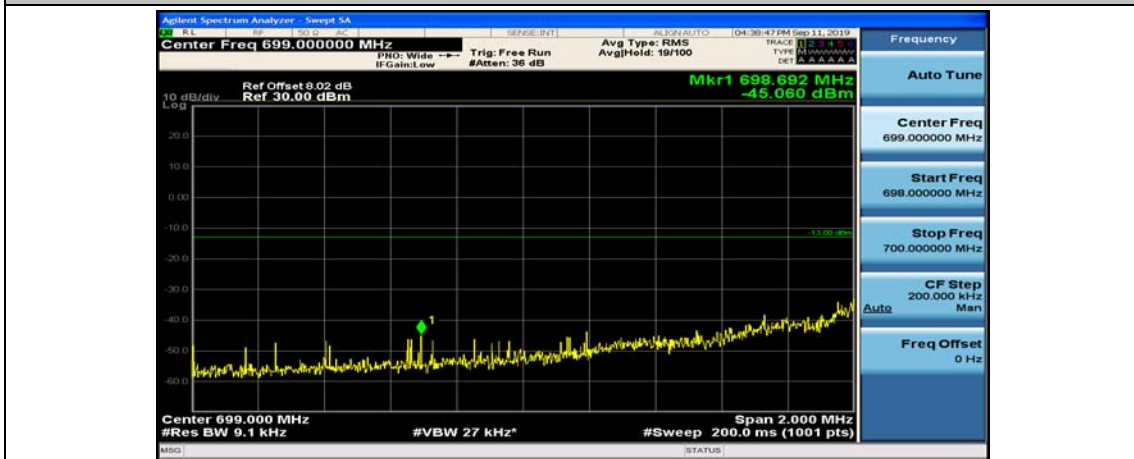

(Channel Bandwidth: 1.4 MHz)_HCH_16QAM_3RB#3

(Channel Bandwidth: 1.4 MHz)_HCH_16QAM_6RB#0

Channel Bandwidth: 3 MHz

(Channel Bandwidth: 3 MHz)_LCH_QPSK_1RB#0

(Channel Bandwidth: 3 MHz)_LCH_QPSK_1RB#7

(Channel Bandwidth: 3 MHz)_LCH_QPSK_1RB#14