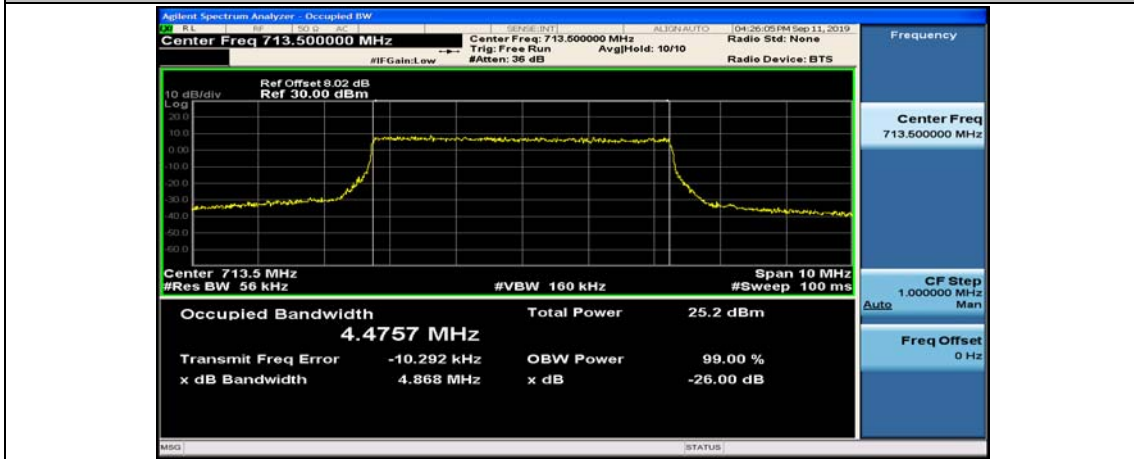

(Channel Bandwidth: 5 MHz)_HCH_QPSK_25RB#0