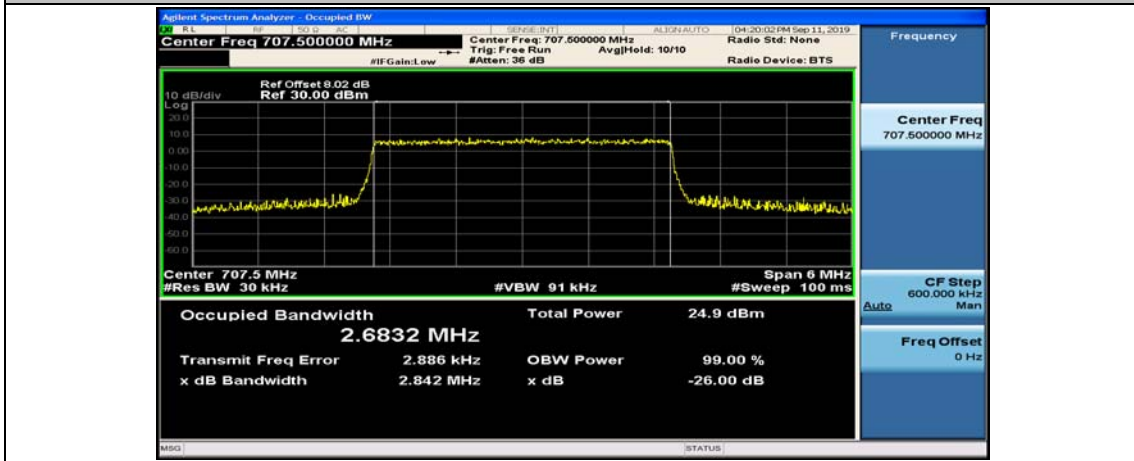

(Channel Bandwidth: 3 MHz)_MCH_16QAM_15RB#0