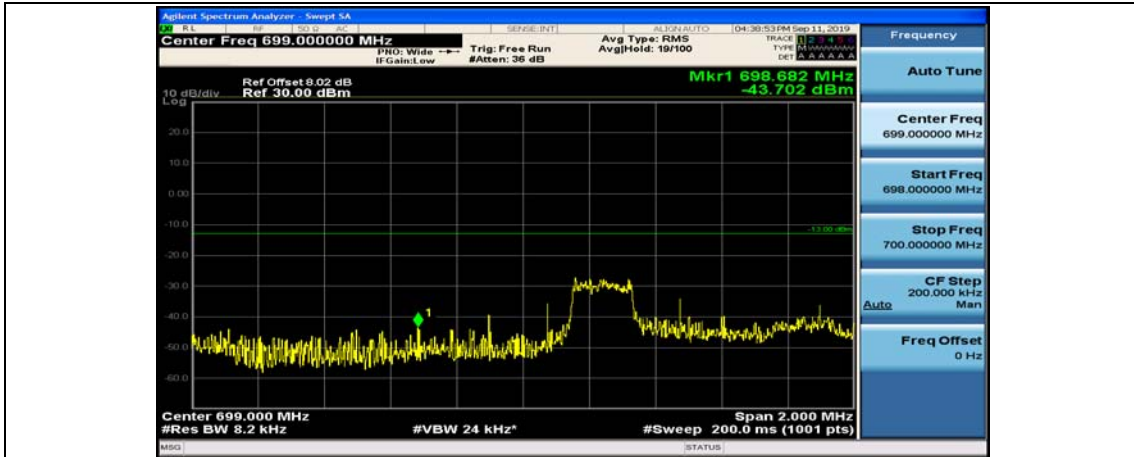

(Channel Bandwidth: 1.4 MHz)_HCH_16QAM_3RB#3

(Channel Bandwidth: 1.4 MHz)_HCH_16QAM_6RB#0

Channel Bandwidth: 3 MHz

(Channel Bandwidth: 3 MHz)_LCH_QPSK_1RB#0

(Channel Bandwidth: 3 MHz)_LCH_QPSK_1RB#7

(Channel Bandwidth: 3 MHz)_LCH_QPSK_1RB#14