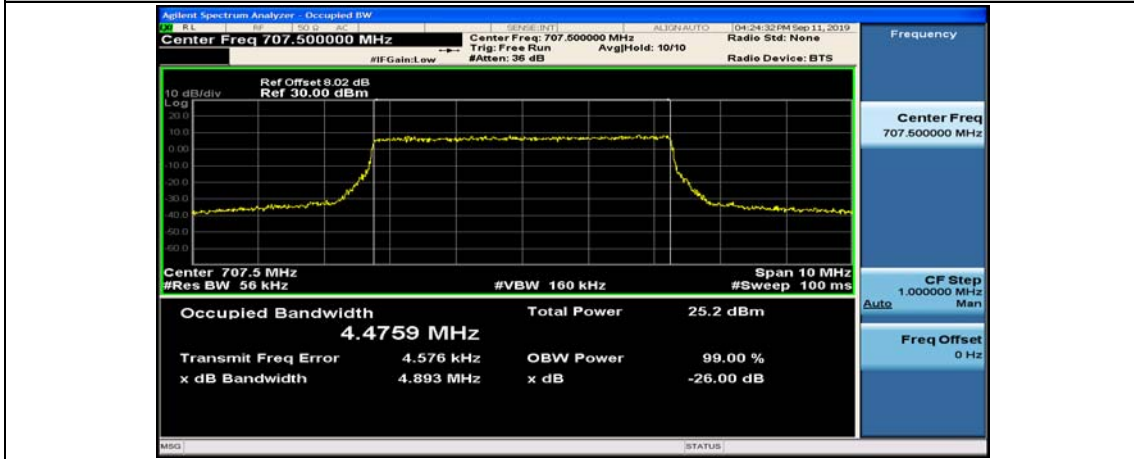

(Channel Bandwidth: 5 MHz)_MCH_QPSK_25RB#0