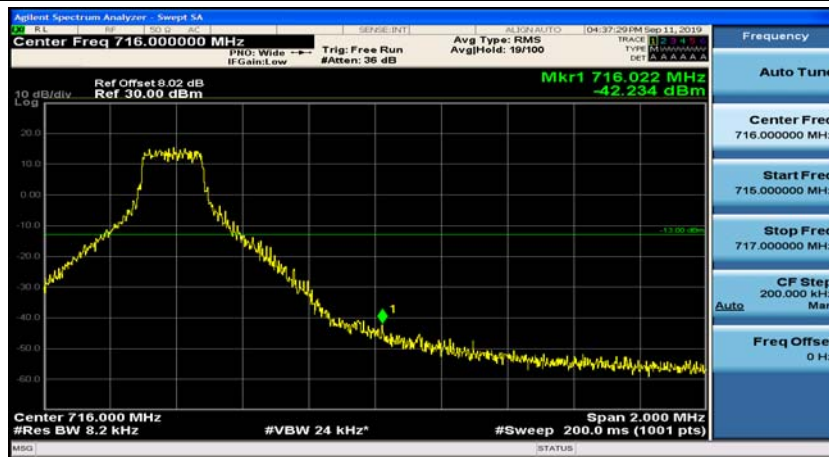

(Channel Bandwidth: 1.4 MHz)_HCH_16QAM_1RB#3