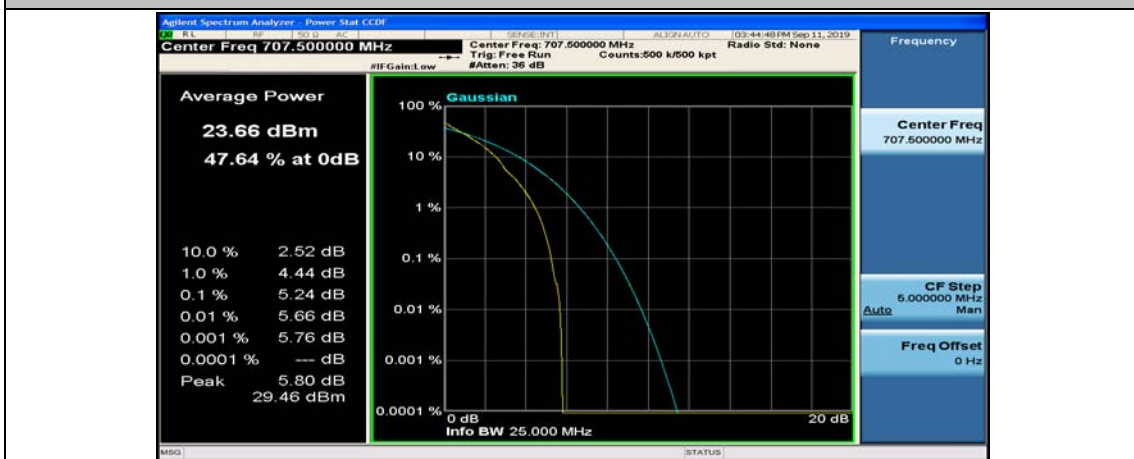

Channel Bandwidth: 10 MHz

Channel Bandwidth: 10 MHz_LCH_QPSK_25RB#12

Channel Bandwidth: 10 MHz_LCH_QPSK_25RB#25

Channel Bandwidth: 10 MHz_LCH_QPSK_50RB#0

Channel Bandwidth: 10 MHz_MCH_QPSK_1RB#0

Channel Bandwidth: 10 MHz_MCH_QPSK_1RB#24