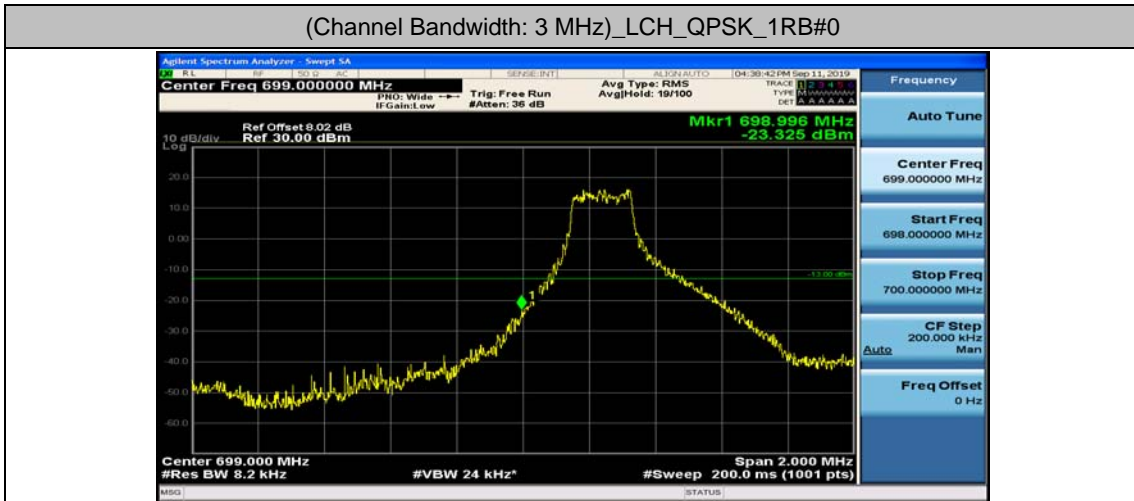

(Channel Bandwidth: 1.4 MHz)_HCH_16QAM_3RB#3

(Channel Bandwidth: 1.4 MHz)_HCH_16QAM_6RB#0

Channel Bandwidth: 3 MHz

(Channel Bandwidth: 3 MHz)_LCH_QPSK_1RB#0

(Channel Bandwidth: 3 MHz)_LCH_QPSK_1RB#7

(Channel Bandwidth: 3 MHz)_LCH_QPSK_1RB#14