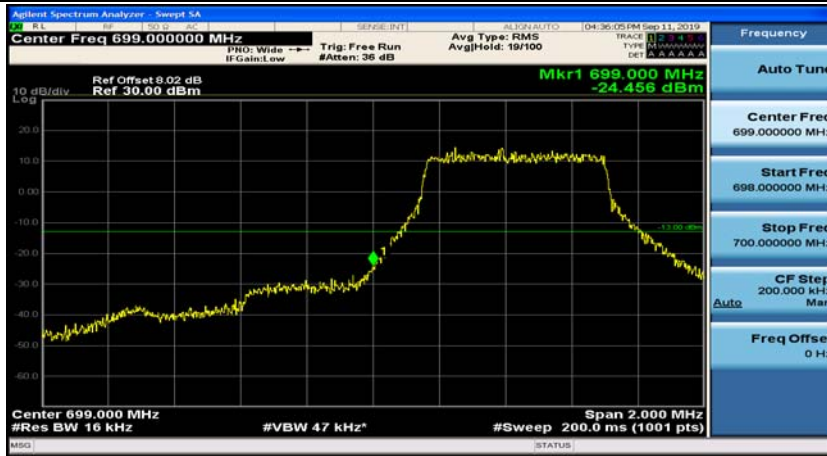

Channel Bandwidth: 10 MHz_HCH_16QAM_50RB#0

Appendix D: Band Edge

Test Graphs

Channel Bandwidth: 1.4 MHz

(Channel Bandwidth: 1.4 MHz)_LCH_QPSK_3RB#0

(Channel Bandwidth: 1.4 MHz)_LCH_QPSK_3RB#2

(Channel Bandwidth: 1.4 MHz)_LCH_QPSK_3RB#3