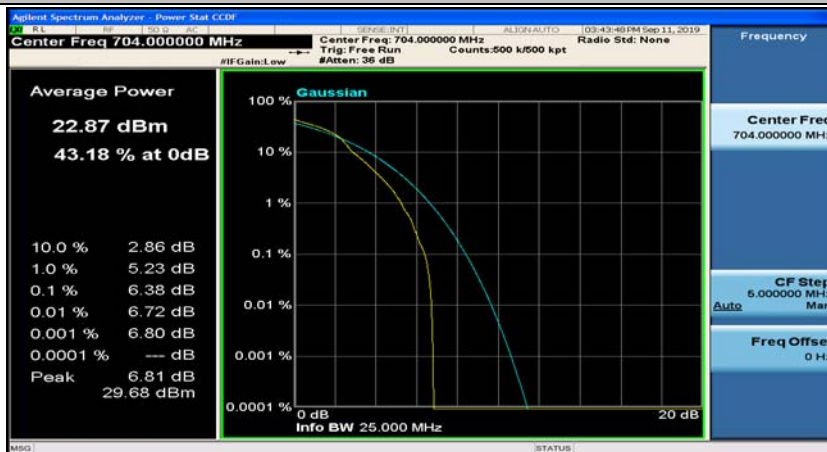

Channel Bandwidth: 10 MHz_HCH_QPSK_25RB#0

Channel Bandwidth: 10 MHz_HCH_QPSK_25RB#12

Channel Bandwidth: 10 MHz_LCH_16QAM_1RB#0

Channel Bandwidth: 10 MHz_LCH_16QAM_1RB#24

Channel Bandwidth: 10 MHz_LCH_16QAM_1RB#49