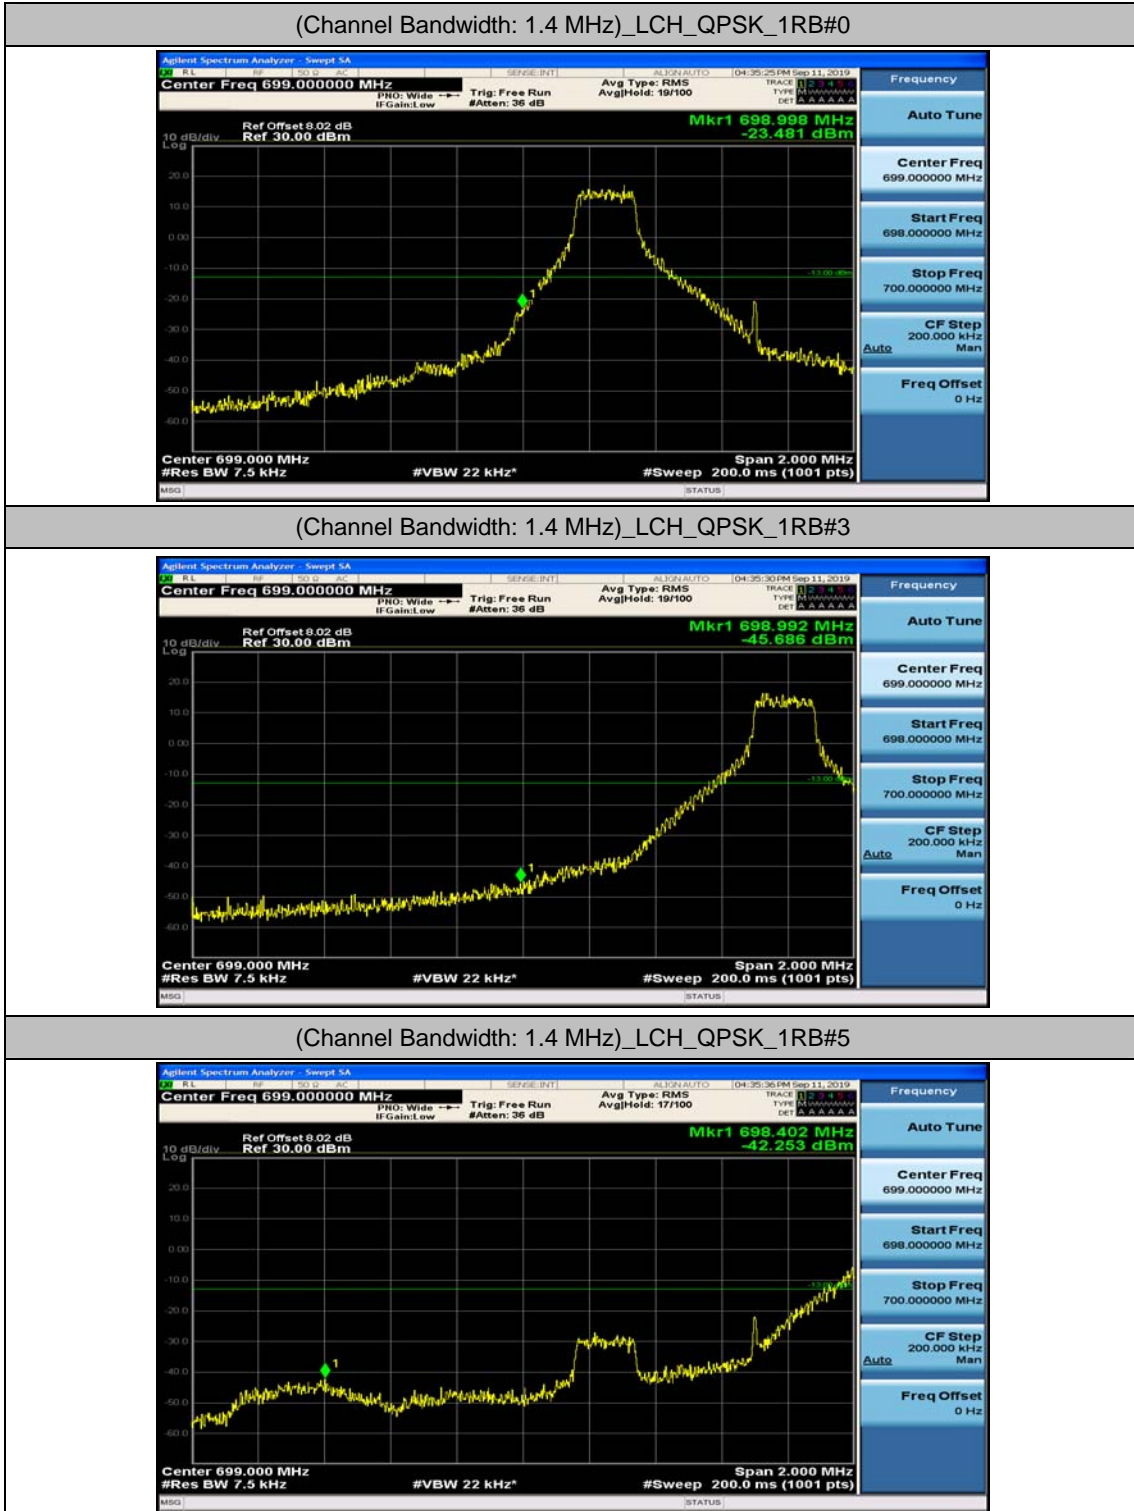

Channel Bandwidth: 10 MHz

Channel Bandwidth: 10 MHz_LCH_QPSK_50RB#0

Channel Bandwidth: 10 MHz_MCH_QPSK_50RB#0

Channel Bandwidth: 10 MHz_HCH_QPSK_50RB#0

Channel Bandwidth: 10 MHz_LCH_16QAM_50RB#0

Channel Bandwidth: 10 MHz_MCH_16QAM_50RB#0

Channel Bandwidth: 10 MHz_HCH_16QAM_50RB#0

Appendix D: Band Edge

Test Graphs

Channel Bandwidth: 1.4 MHz

(Channel Bandwidth: 1.4 MHz)_LCH_QPSK_3RB#0

(Channel Bandwidth: 1.4 MHz)_LCH_QPSK_3RB#2

(Channel Bandwidth: 1.4 MHz)_LCH_QPSK_3RB#3