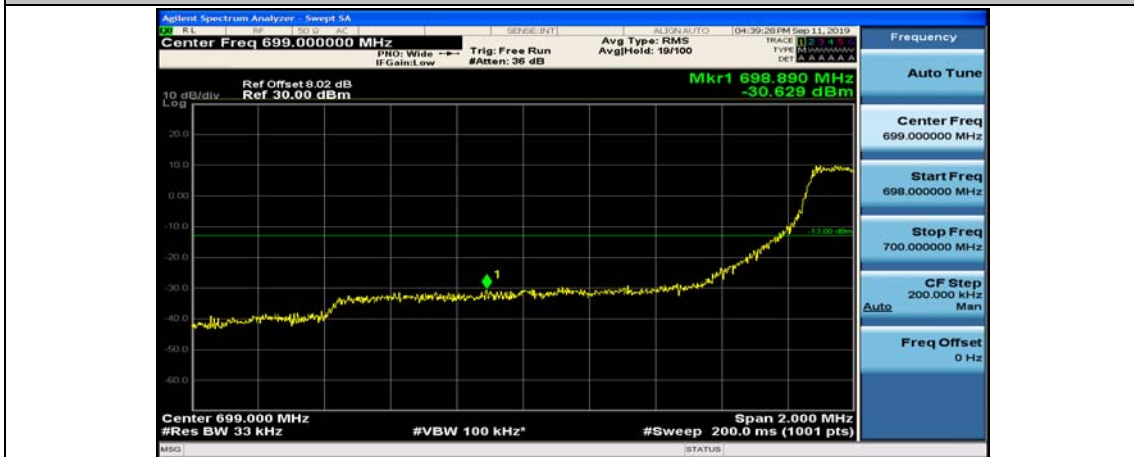

(Channel Bandwidth: 3 MHz)_LCH_QPSK_8RB#4