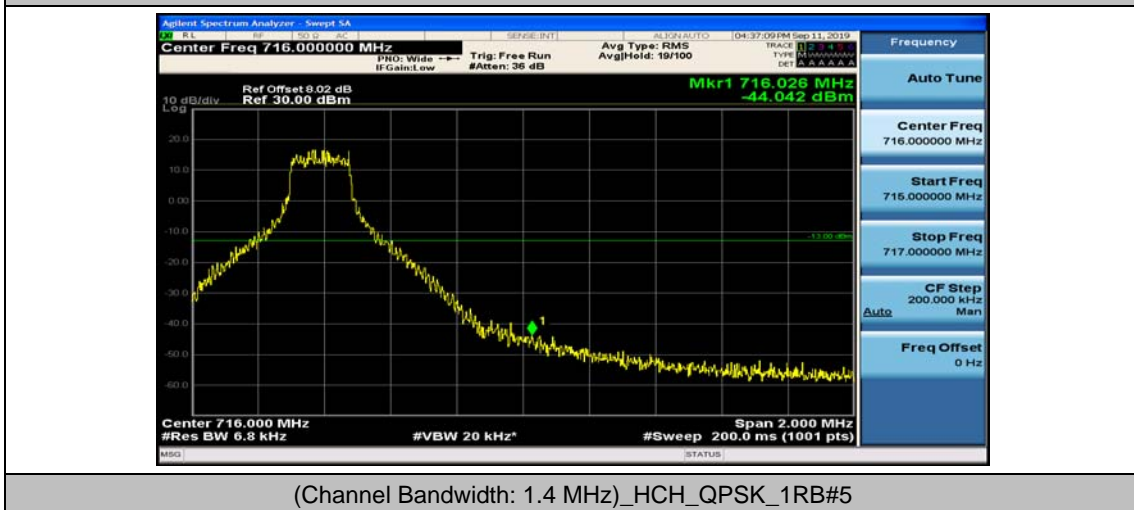

(Channel Bandwidth: 1.4 MHz)_HCH_QPSK_1RB#3

(Channel Bandwidth: 1.4 MHz)_HCH_QPSK_1RB#5