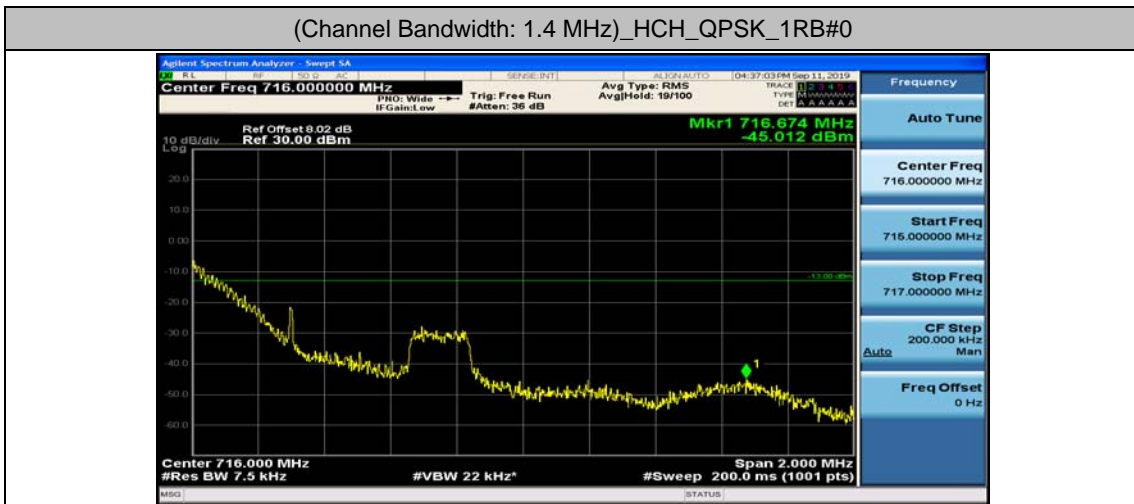

(Channel Bandwidth: 1.4 MHz)_HCH_QPSK_1RB#0