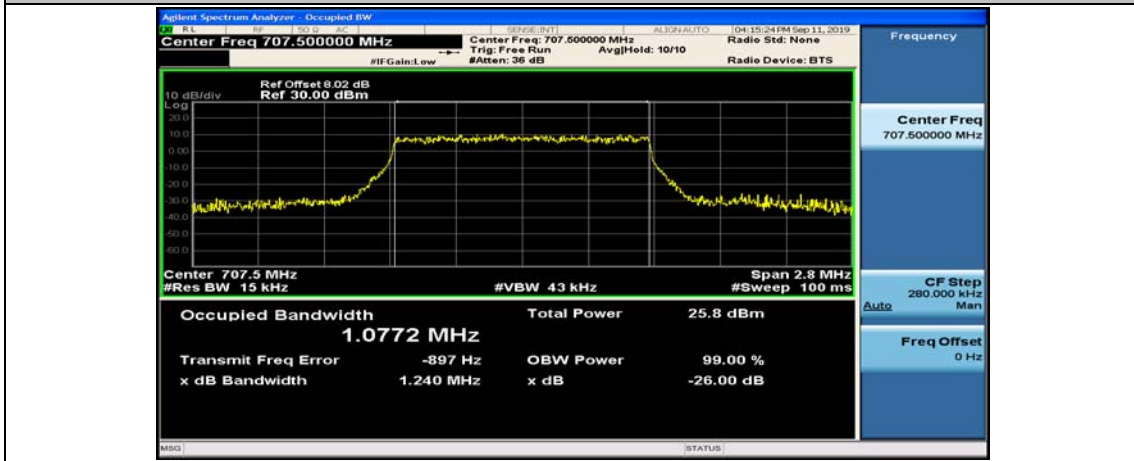

(Channel Bandwidth: 1.4 MHz)_MCH_16QAM_6RB#0