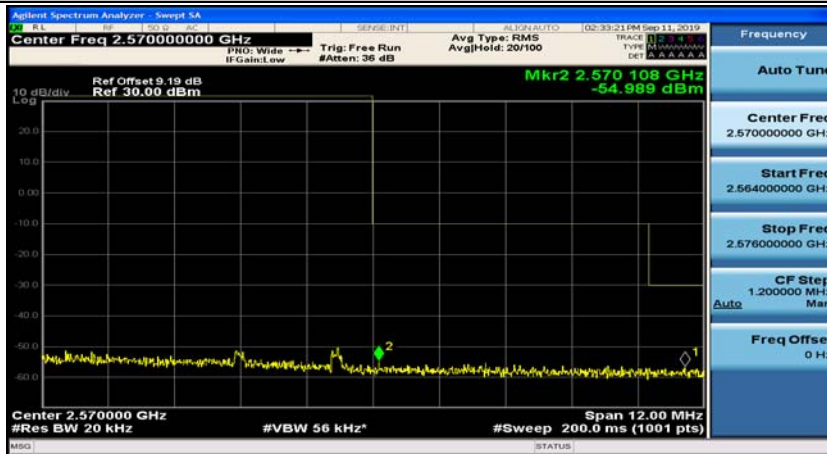

(Channel Bandwidth:20 MHz)_HCH_16QAM_1RB#49