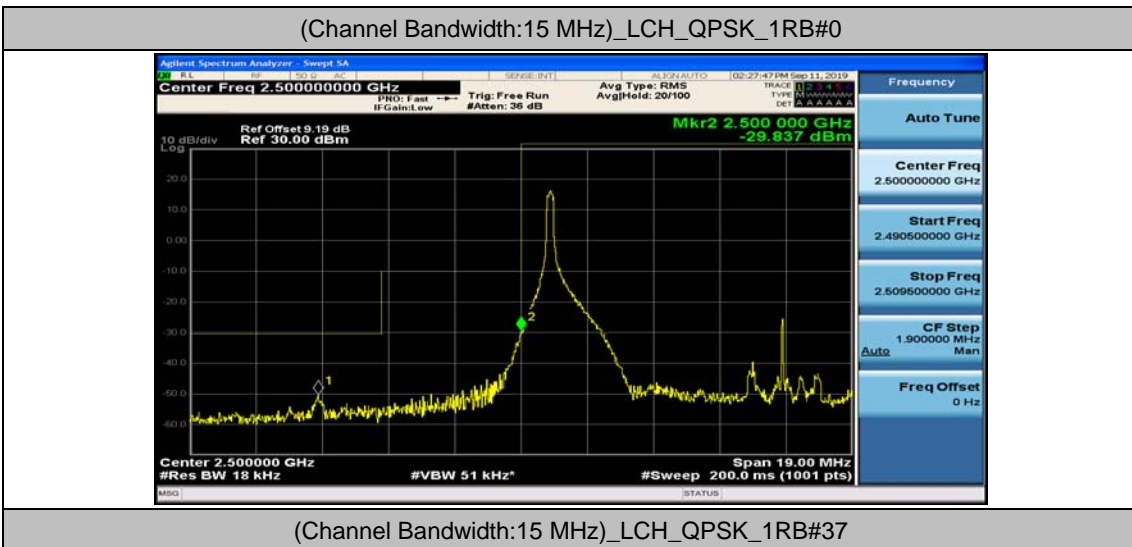

Channel Bandwidth: 10 MHz_HCH_16QAM_1RB#24

Channel Bandwidth: 10 MHz_HCH_16QAM_1RB#49

Channel Bandwidth: 15 MHz

(Channel Bandwidth:15 MHz)_LCH_QPSK_1RB#74

(Channel Bandwidth:15 MHz)_LCH_QPSK_37RB#0

(Channel Bandwidth:15 MHz)_LCH_QPSK_37RB#18