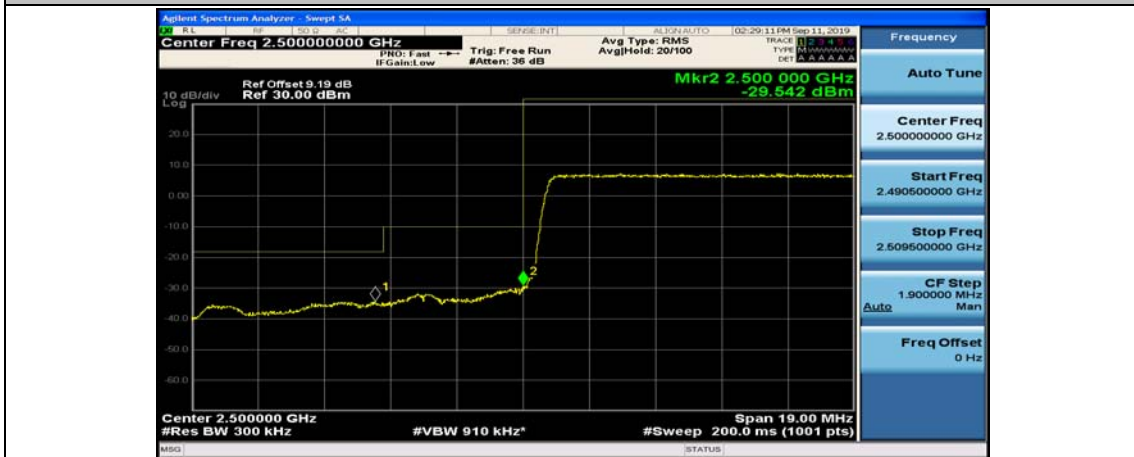

(Channel Bandwidth:15 MHz)_LCH_QPSK_75RB#0