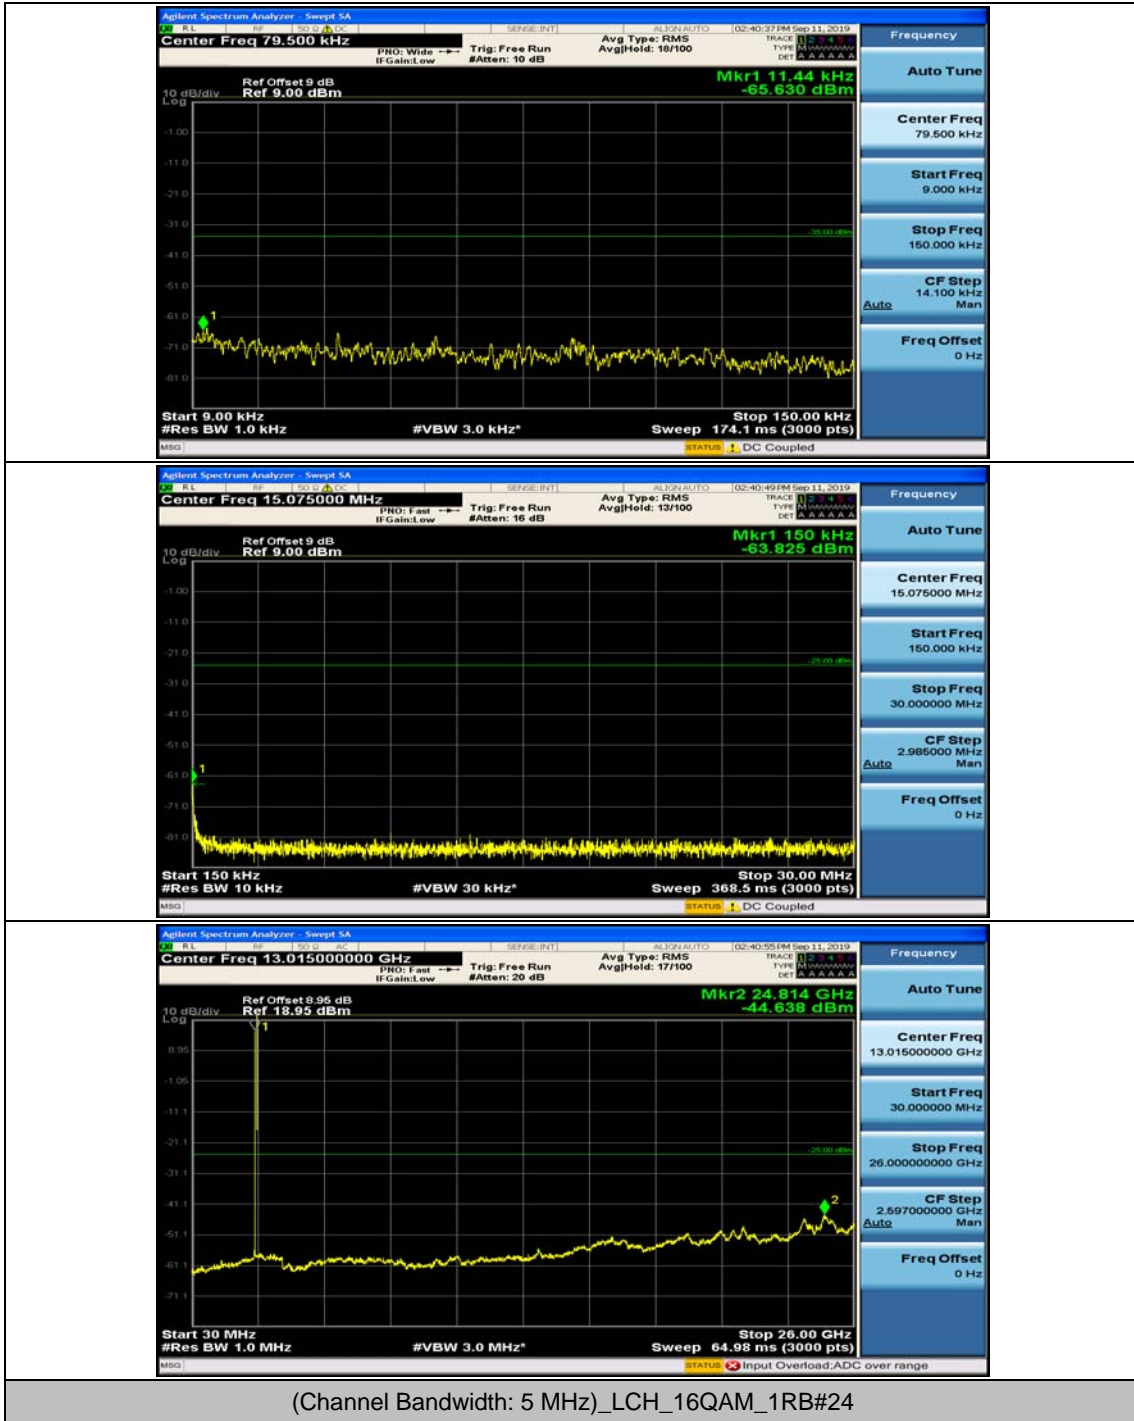

(Channel Bandwidth: 5 MHz)_LCH_16QAM_1RB#12