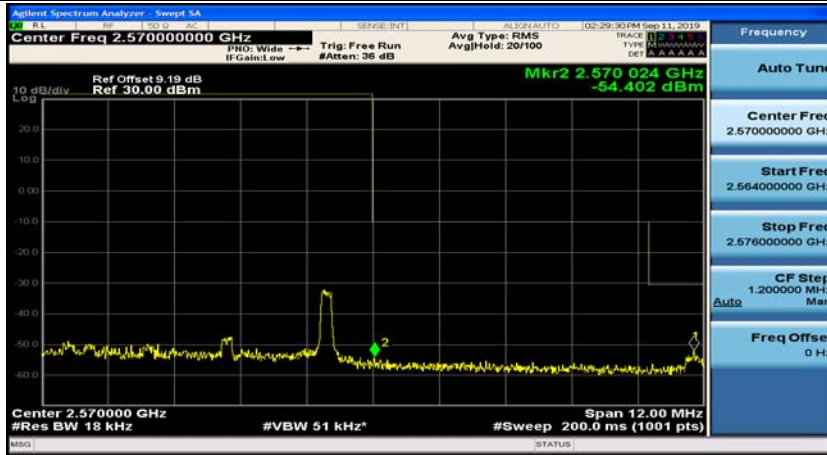

(Channel Bandwidth:15 MHz)_HCH_QPSK_1RB#0