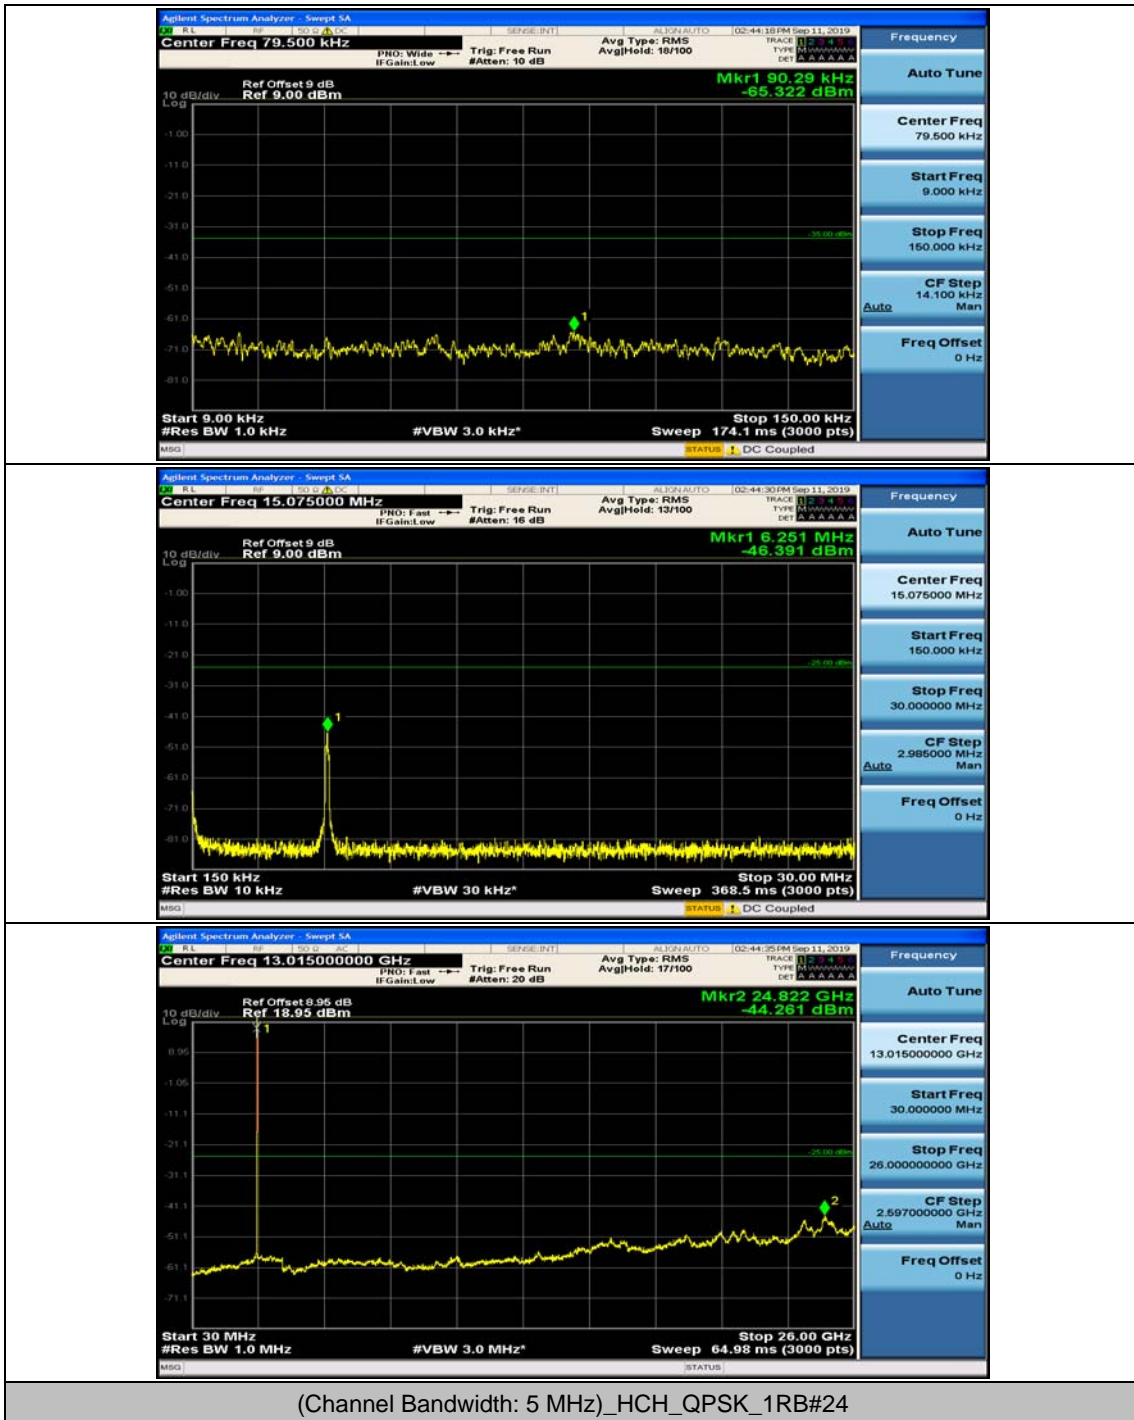

(Channel Bandwidth: 5 MHz)_LCH_QPSK_1RB#12

(Channel Bandwidth: 5 MHz)_MCH_QPSK_1RB#0

(Channel Bandwidth: 5 MHz)_MCH_QPSK_1RB#12

(Channel Bandwidth: 5 MHz)_HCH_QPSK_1RB#0

(Channel Bandwidth: 5 MHz)_HCH_QPSK_1RB#12