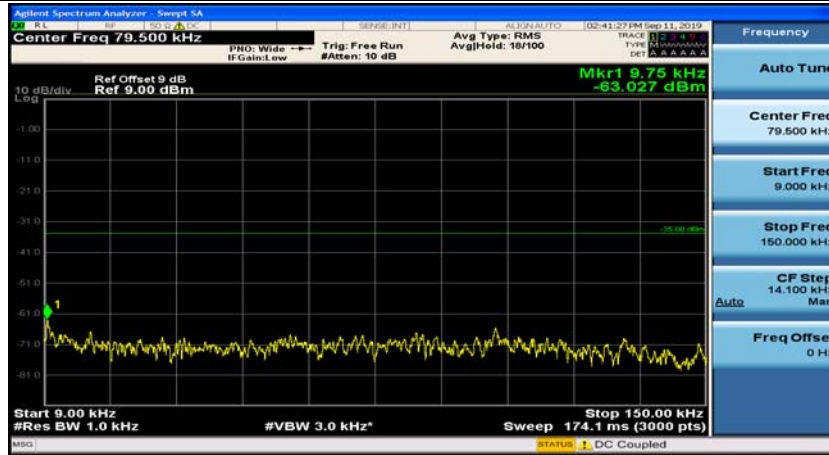

(Channel Bandwidth: 5 MHz)_MCH_QPSK_1RB#0