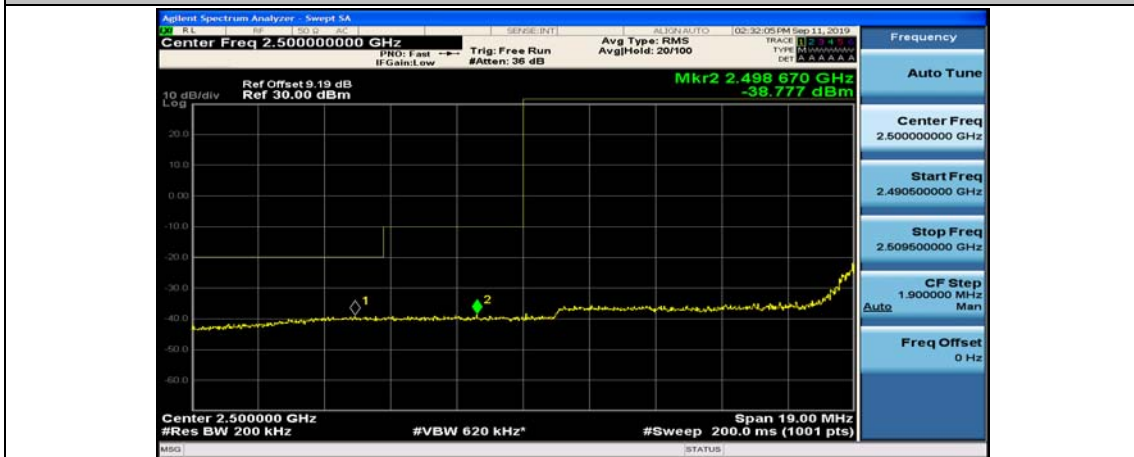

(Channel Bandwidth:15 MHz)_HCH_16QAM_37RB#18

(Channel Bandwidth:15 MHz)_HCH_16QAM_37RB#38

(Channel Bandwidth:15 MHz)_HCH_16QAM_75RB#0

Channel Bandwidth: 20 MHz

(Channel Bandwidth:20 MHz)_LCH_QPSK_50RB#25

(Channel Bandwidth:20 MHz)_LCH_QPSK_50RB#50