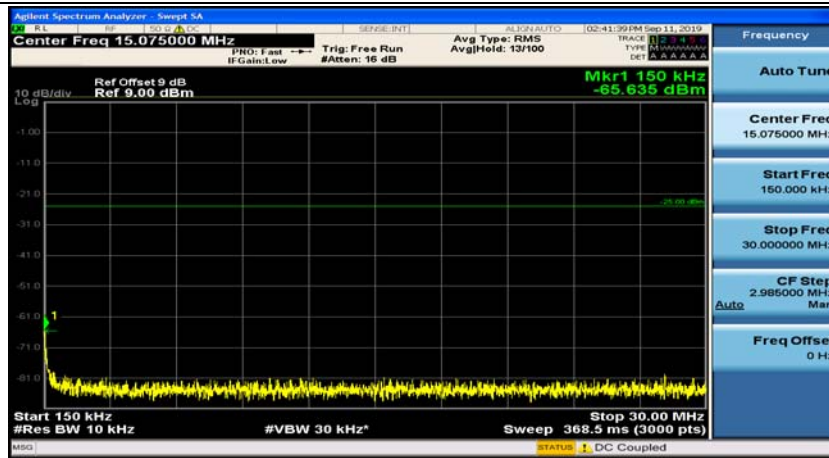

(Channel Bandwidth: 5 MHz)_MCH_QPSK_1RB#0