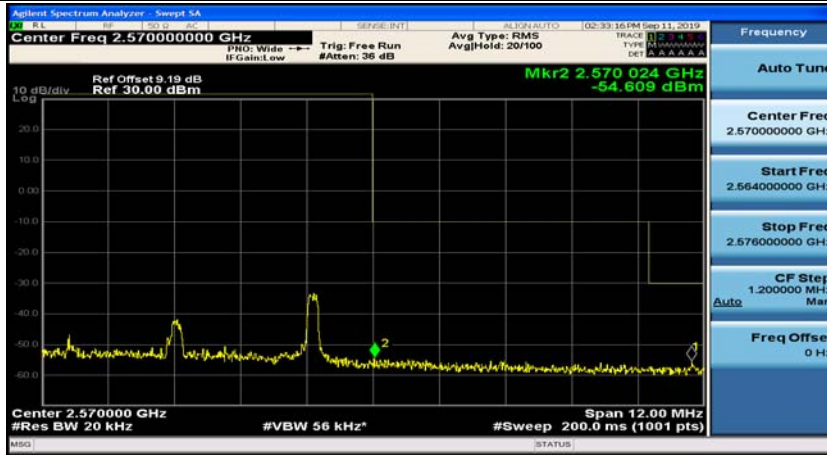

(Channel Bandwidth:20 MHz)_HCH_16QAM_1RB#0