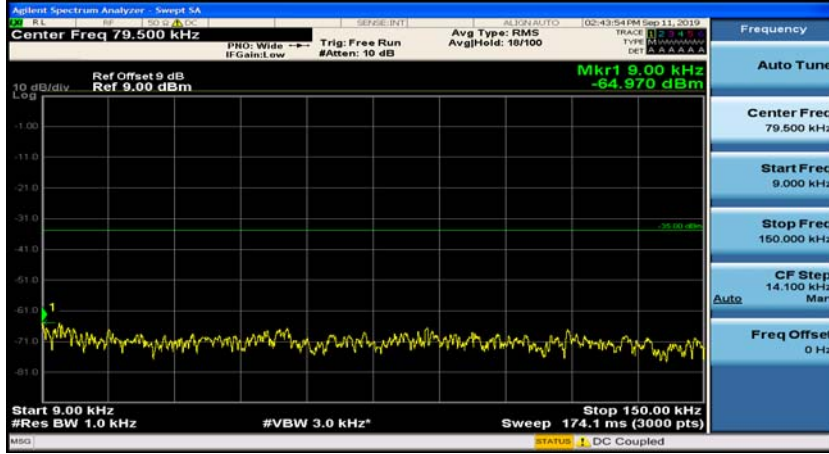

(Channel Bandwidth: 5 MHz)_LCH_QPSK_1RB#12

(Channel Bandwidth: 5 MHz)_MCH_QPSK_1RB#0

(Channel Bandwidth: 5 MHz)_MCH_QPSK_1RB#12

(Channel Bandwidth: 5 MHz)_HCH_QPSK_1RB#0

(Channel Bandwidth: 5 MHz)_HCH_QPSK_1RB#12