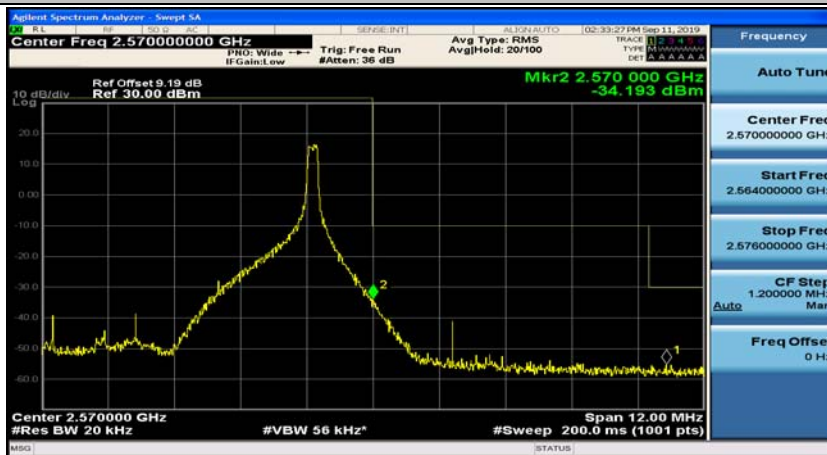

(Channel Bandwidth:20 MHz)_HCH_16QAM_1RB#99