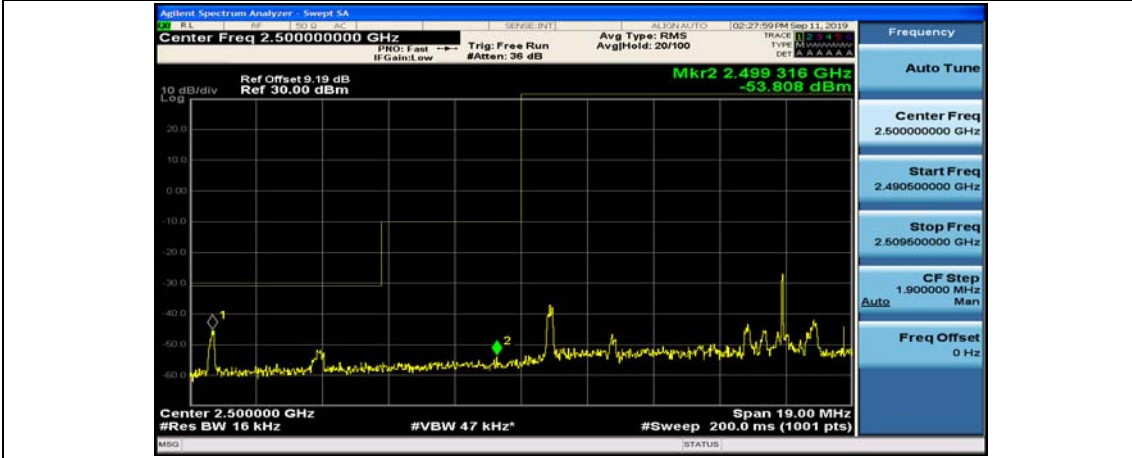

Channel Bandwidth: 10 MHz_HCH_16QAM_1RB#24

Channel Bandwidth: 10 MHz_HCH_16QAM_1RB#49

Channel Bandwidth: 15 MHz

(Channel Bandwidth:15 MHz)_LCH_QPSK_1RB#74

(Channel Bandwidth:15 MHz)_LCH_QPSK_37RB#0

(Channel Bandwidth:15 MHz)_LCH_QPSK_37RB#18