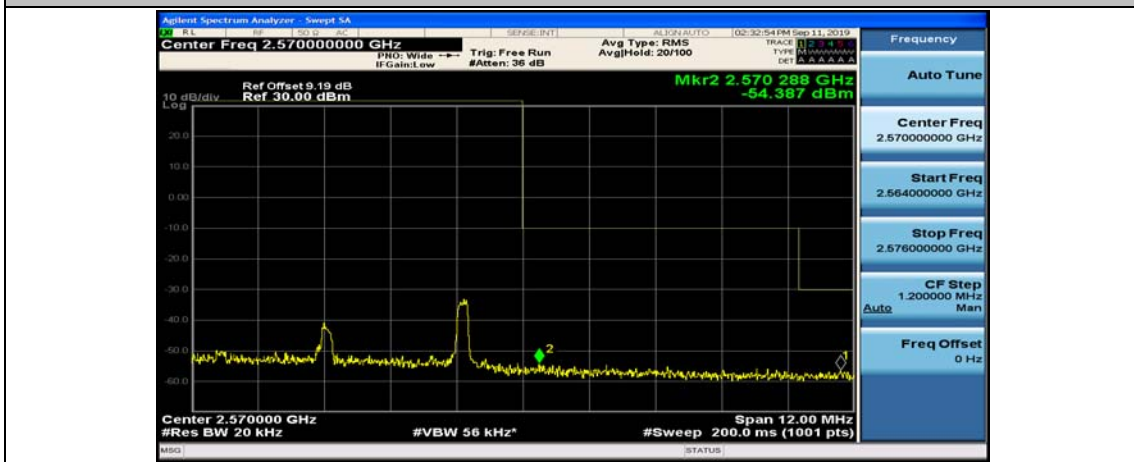

(Channel Bandwidth:20 MHz)_HCH_QPSK_1RB#0