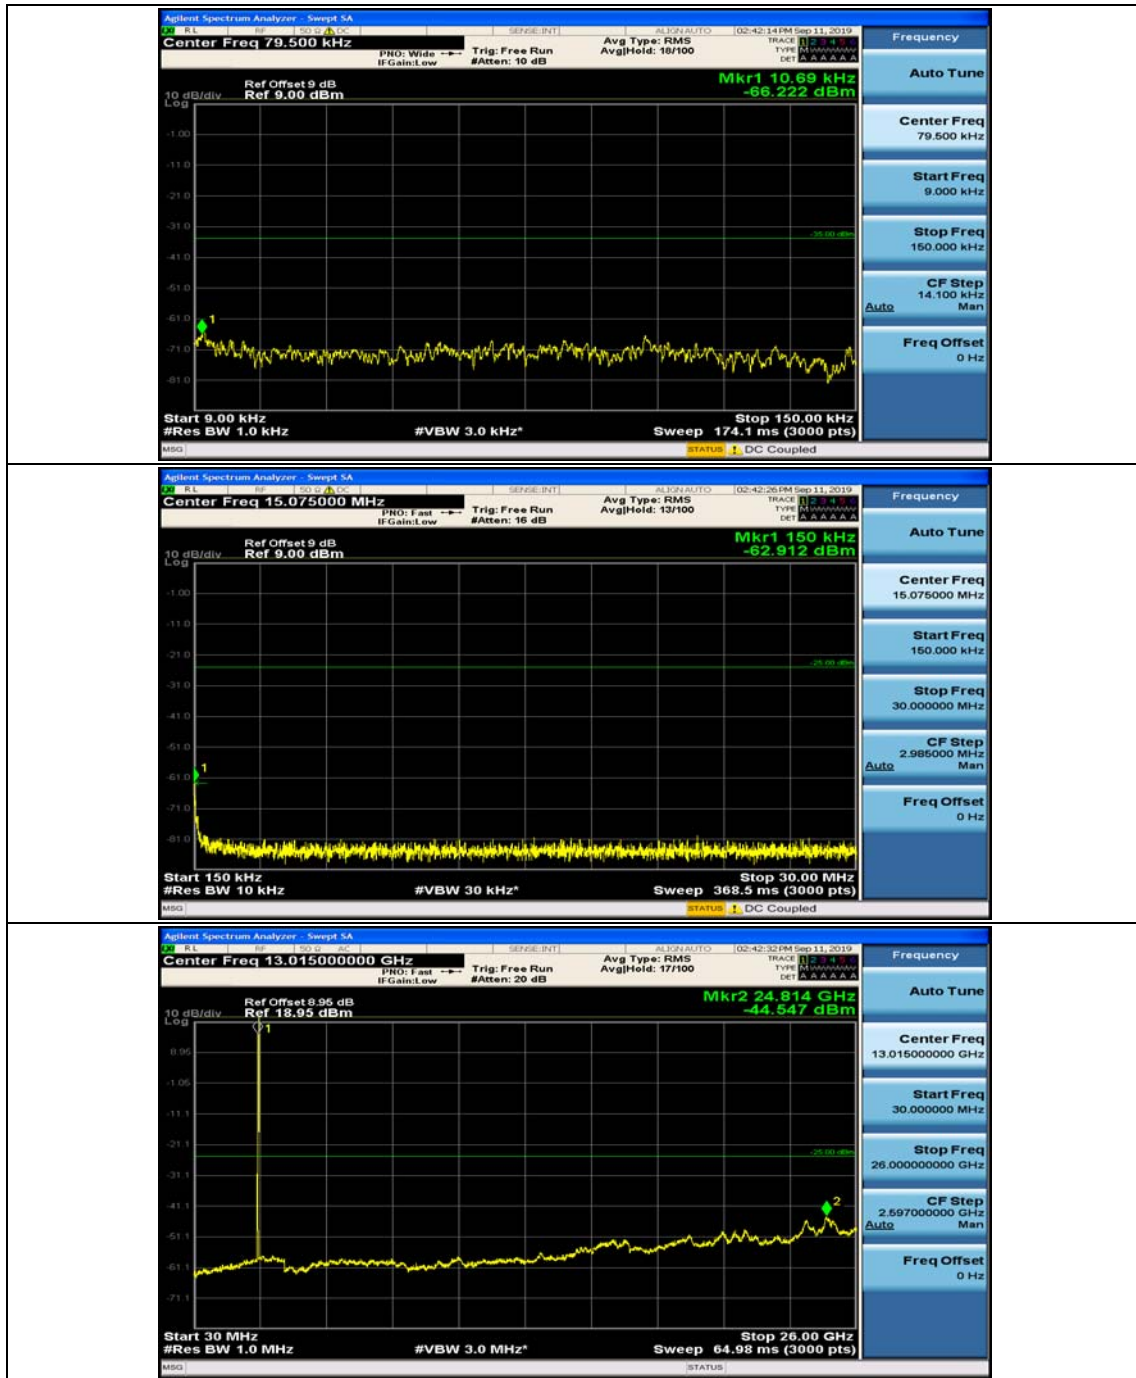

(Channel Bandwidth: 5 MHz)_LCH_QPSK_1RB#12

(Channel Bandwidth: 5 MHz)_MCH_QPSK_1RB#0

(Channel Bandwidth: 5 MHz)_MCH_QPSK_1RB#12

(Channel Bandwidth: 5 MHz)_HCH_QPSK_1RB#0

(Channel Bandwidth: 5 MHz)_HCH_QPSK_1RB#12