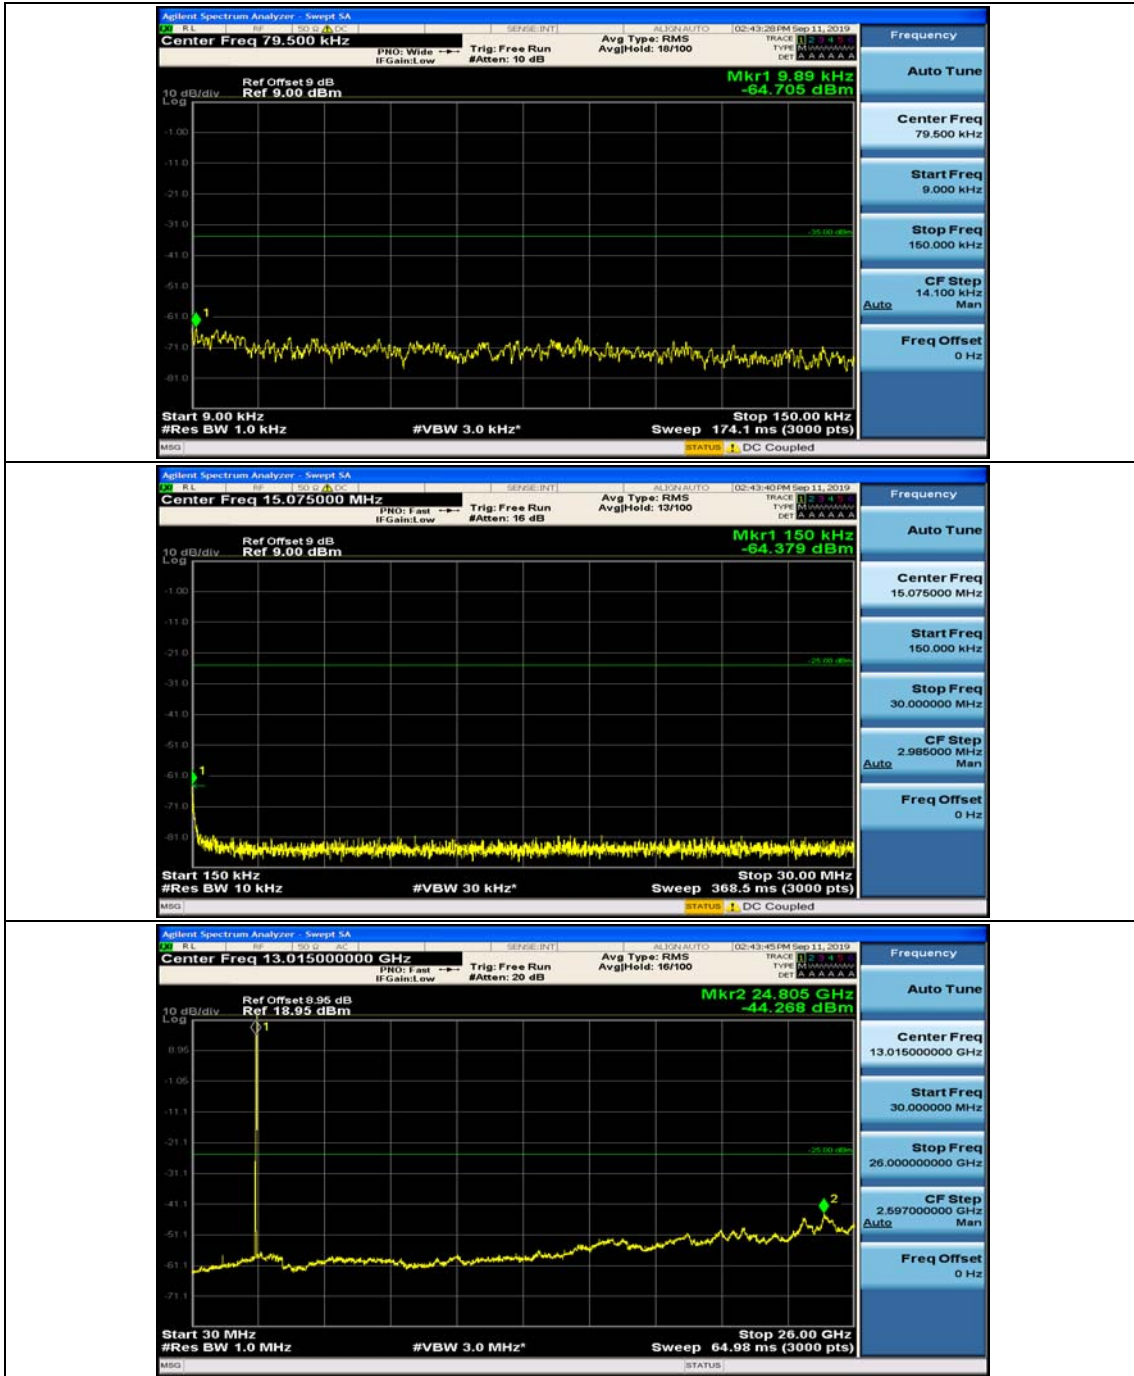

(Channel Bandwidth: 5 MHz)_LCH_16QAM_1RB#0

(Channel Bandwidth: 5 MHz)_LCH_16QAM_1RB#12

(Channel Bandwidth: 5 MHz)_MCH_16QAM_1RB#0

(Channel Bandwidth: 5 MHz)_MCH_16QAM_1RB#12

(Channel Bandwidth: 5 MHz)_HCH_16QAM_1RB#0

(Channel Bandwidth: 5 MHz)_HCH_16QAM_1RB#12