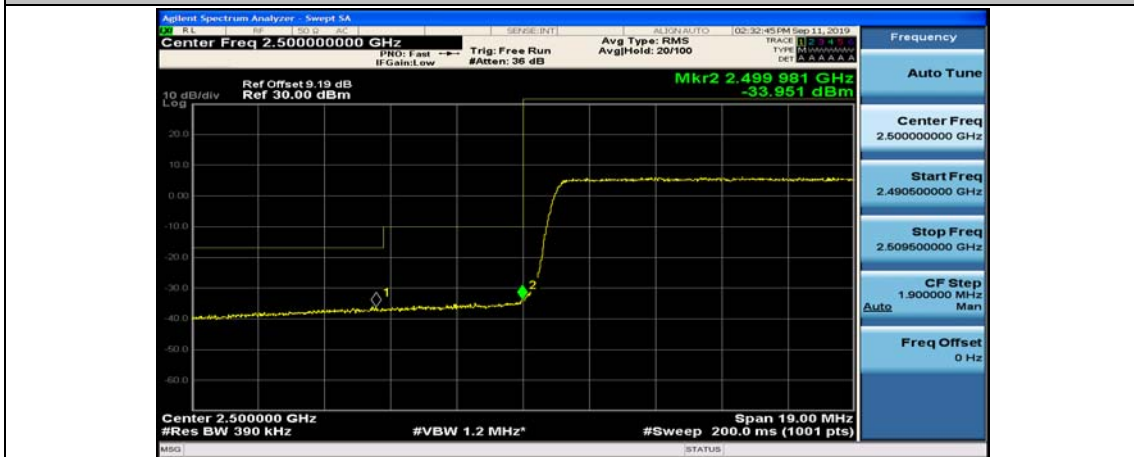

(Channel Bandwidth:20 MHz)_LCH_16QAM_1RB#99

(Channel Bandwidth:20 MHz)_LCH_16QAM_50RB#0

(Channel Bandwidth:20 MHz)_LCH_16QAM_50RB#25

(Channel Bandwidth:20 MHz)_LCH_16QAM_50RB#50

(Channel Bandwidth:20 MHz)_LCH_16QAM_100RB#0