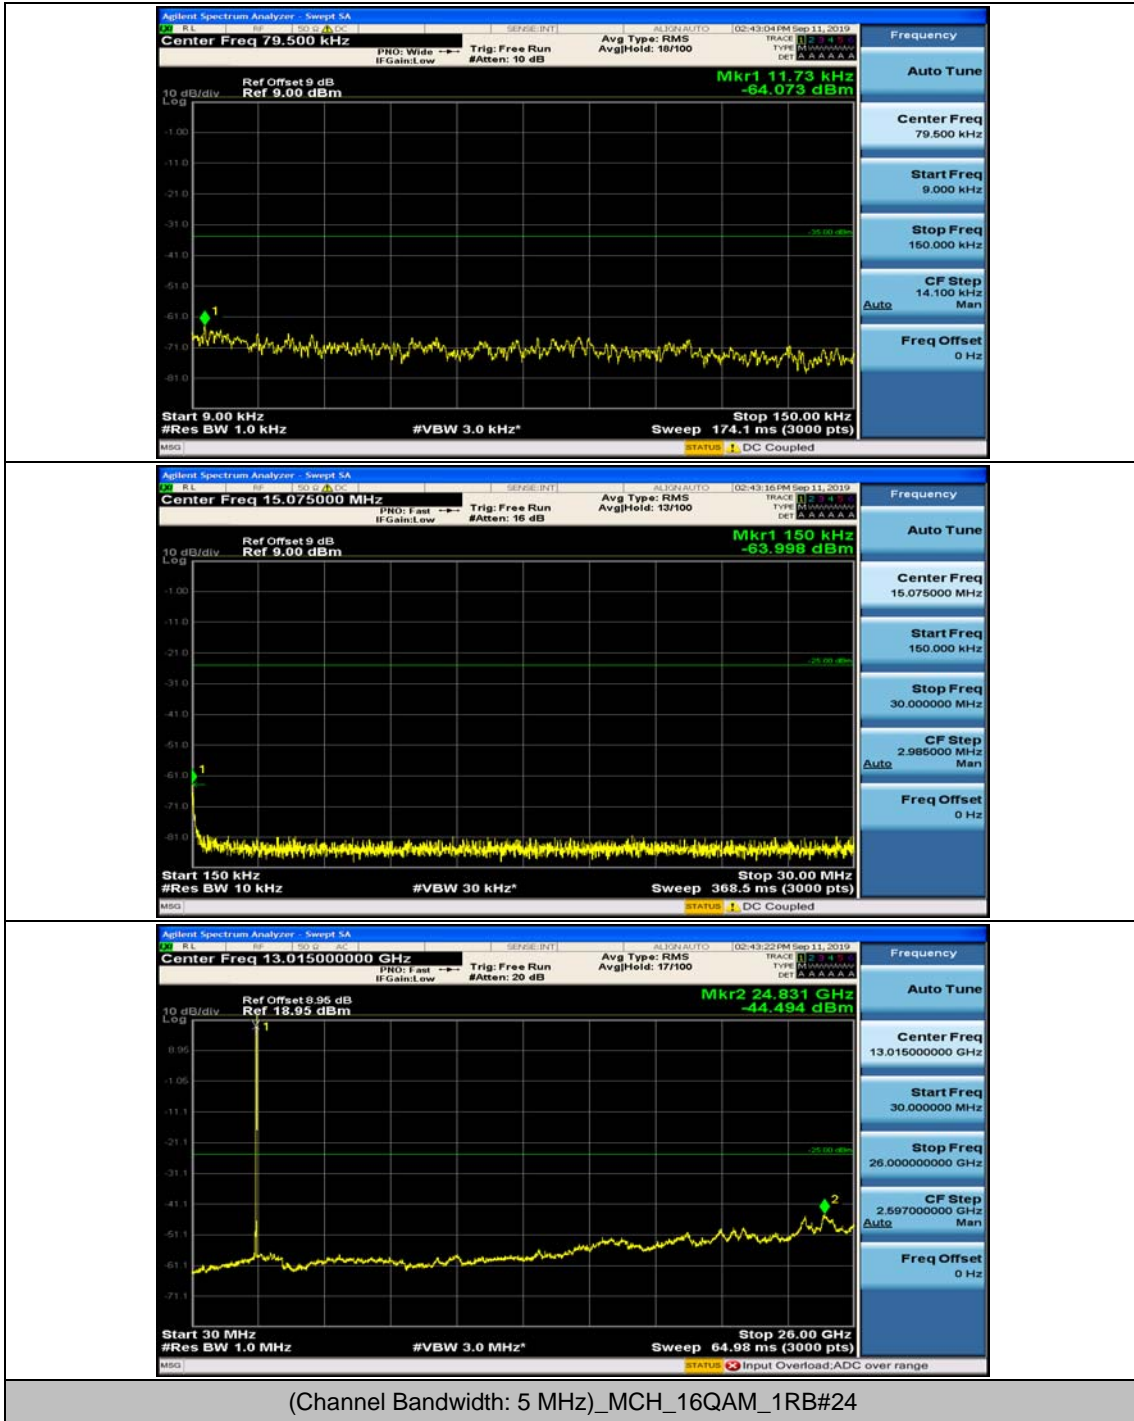

(Channel Bandwidth: 5 MHz)_LCH_16QAM_1RB#0

(Channel Bandwidth: 5 MHz)_LCH_16QAM_1RB#12

(Channel Bandwidth: 5 MHz)_MCH_16QAM_1RB#0

(Channel Bandwidth: 5 MHz)_MCH_16QAM_1RB#12

(Channel Bandwidth: 5 MHz)_HCH_16QAM_1RB#0

(Channel Bandwidth: 5 MHz)_HCH_16QAM_1RB#12