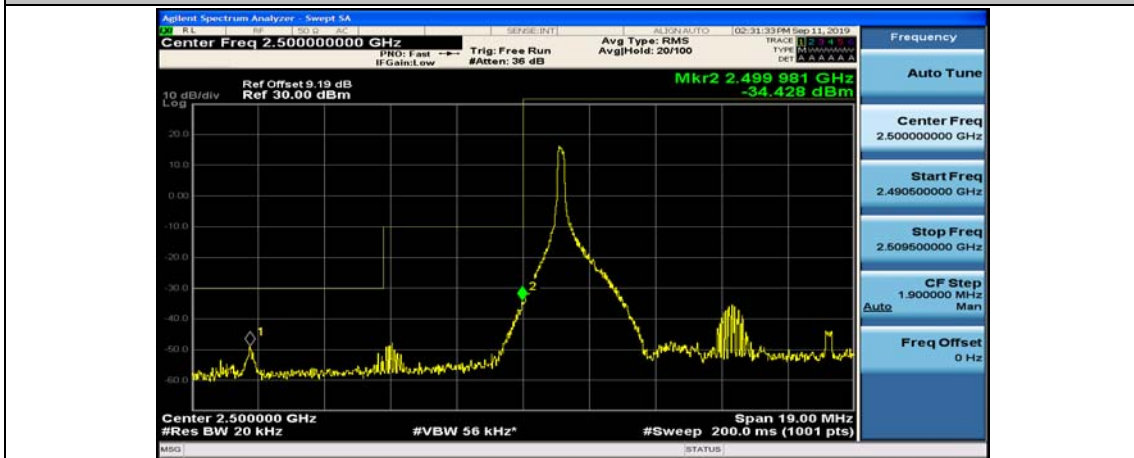

(Channel Bandwidth:20 MHz)_HCH_QPSK_50RB#25

(Channel Bandwidth:20 MHz)_HCH_QPSK_50RB#50

(Channel Bandwidth:20 MHz)_HCH_QPSK_100RB#0

(Channel Bandwidth:20 MHz)_LCH_16QAM_1RB#0

(Channel Bandwidth:20 MHz)_LCH_16QAM_1RB#49