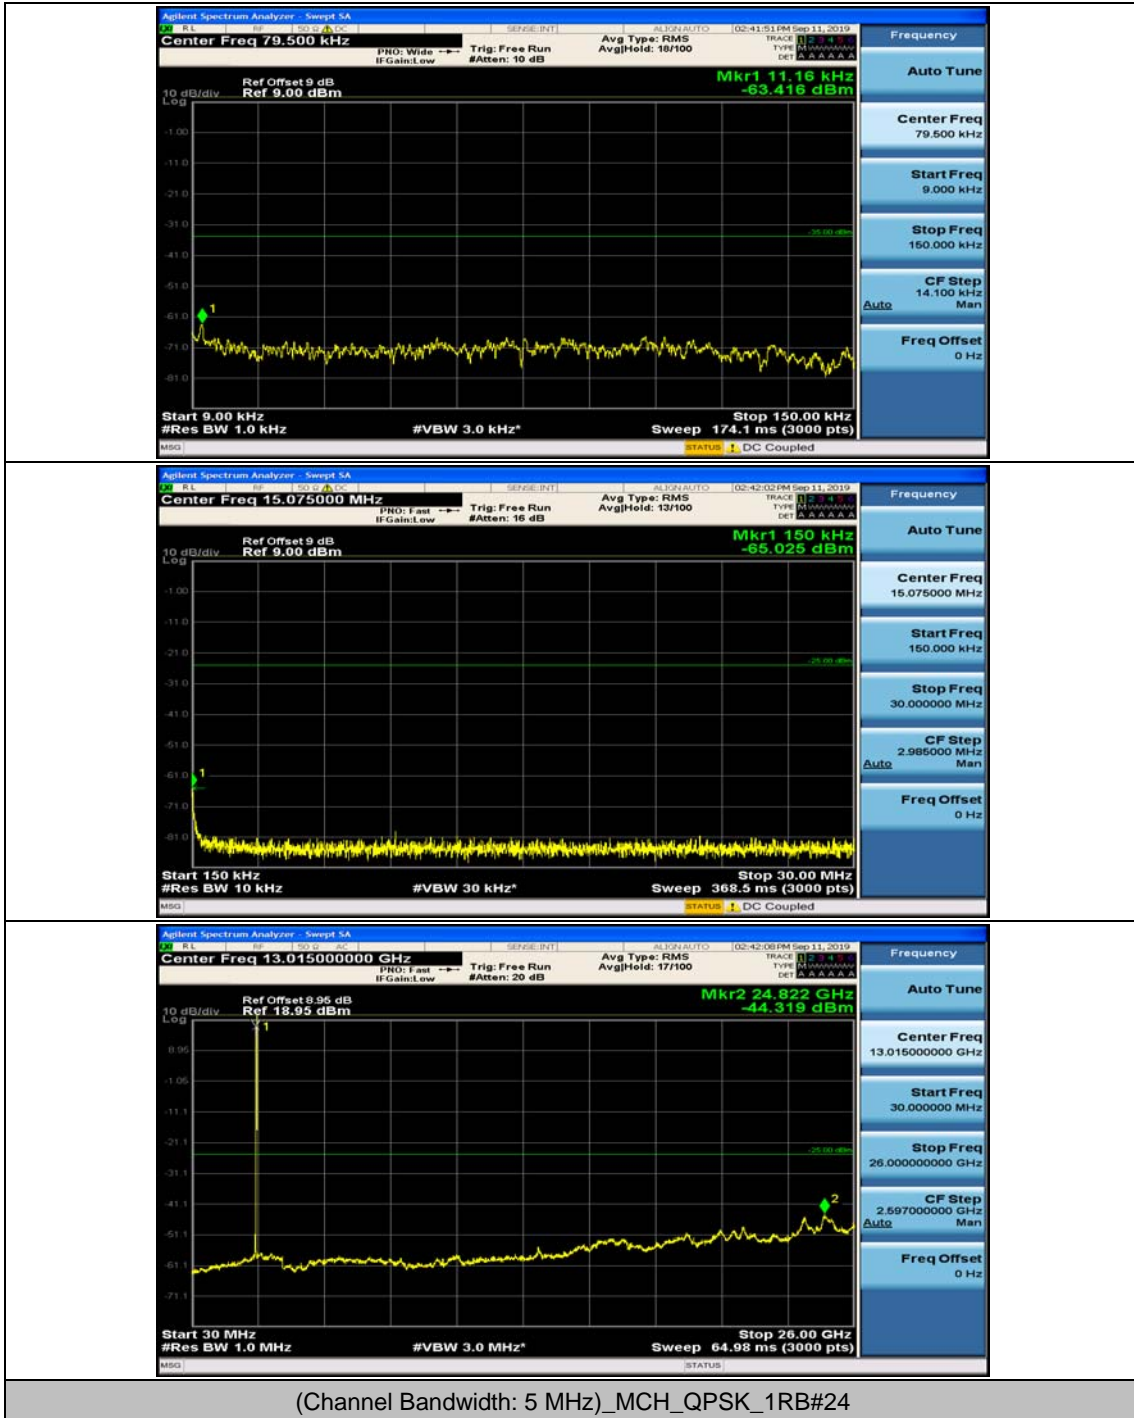

(Channel Bandwidth:20 MHz)_HCH_16QAM_50RB#50

(Channel Bandwidth:20 MHz)_HCH_16QAM_100RB#0

Appendix E: Conducted Spurious Emission

Test Graphs

Channel Bandwidth: 5 MHz

(Channel Bandwidth: 5 MHz)_LCH_QPSK_1RB#0

(Channel Bandwidth: 5 MHz)_LCH_QPSK_1RB#12

(Channel Bandwidth: 5 MHz)_MCH_QPSK_1RB#0

(Channel Bandwidth: 5 MHz)_MCH_QPSK_1RB#12

(Channel Bandwidth: 5 MHz)_HCH_QPSK_1RB#0

(Channel Bandwidth: 5 MHz)_HCH_QPSK_1RB#12