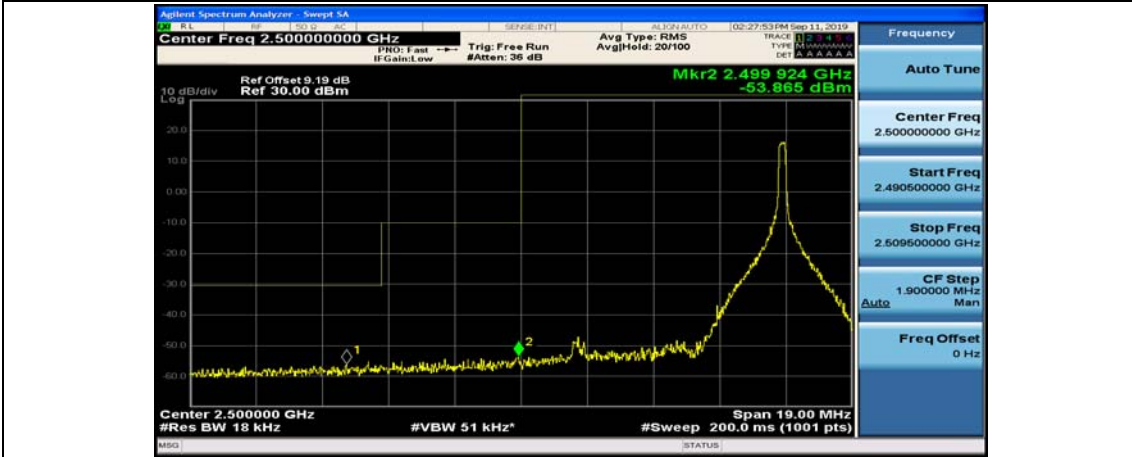

Channel Bandwidth: 10 MHz_HCH_16QAM_1RB#24

Channel Bandwidth: 10 MHz_HCH_16QAM_1RB#49

Channel Bandwidth: 15 MHz

(Channel Bandwidth:15 MHz)_LCH_QPSK_1RB#74

(Channel Bandwidth:15 MHz)_LCH_QPSK_37RB#0

(Channel Bandwidth:15 MHz)_LCH_QPSK_37RB#18