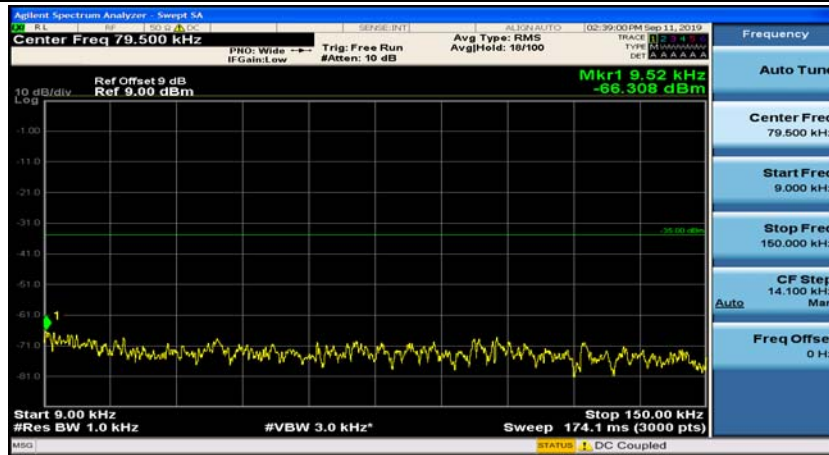

(Channel Bandwidth:20 MHz)_HCH_16QAM_50RB#50

(Channel Bandwidth:20 MHz)_HCH_16QAM_100RB#0

Appendix E: Conducted Spurious Emission

Test Graphs

Channel Bandwidth: 5 MHz

(Channel Bandwidth: 5 MHz)_LCH_QPSK_1RB#0