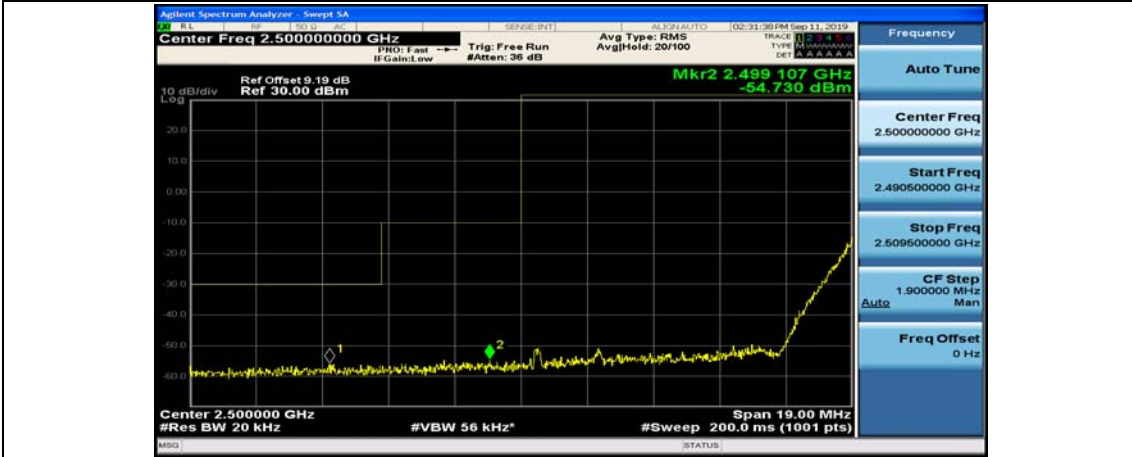

(Channel Bandwidth:20 MHz)_HCH_QPSK_50RB#25

(Channel Bandwidth:20 MHz)_HCH_QPSK_50RB#50

(Channel Bandwidth:20 MHz)_HCH_QPSK_100RB#0

(Channel Bandwidth:20 MHz)_LCH_16QAM_1RB#0

(Channel Bandwidth:20 MHz)_LCH_16QAM_1RB#49