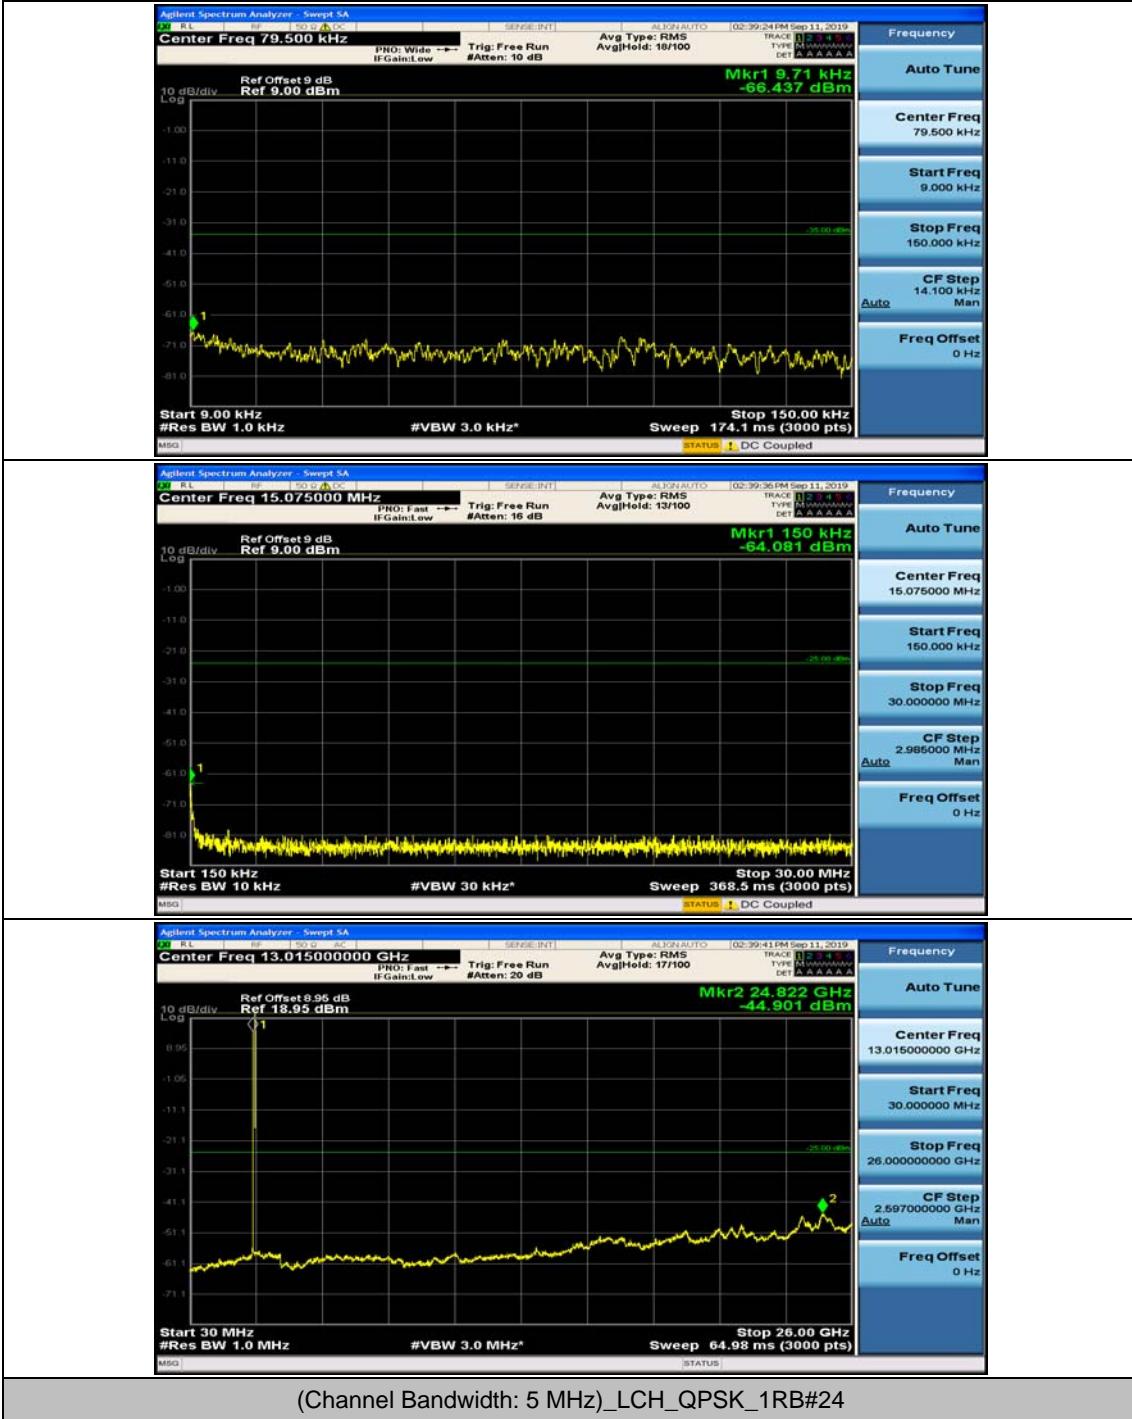

(Channel Bandwidth: 5 MHz)_LCH_QPSK_1RB#12