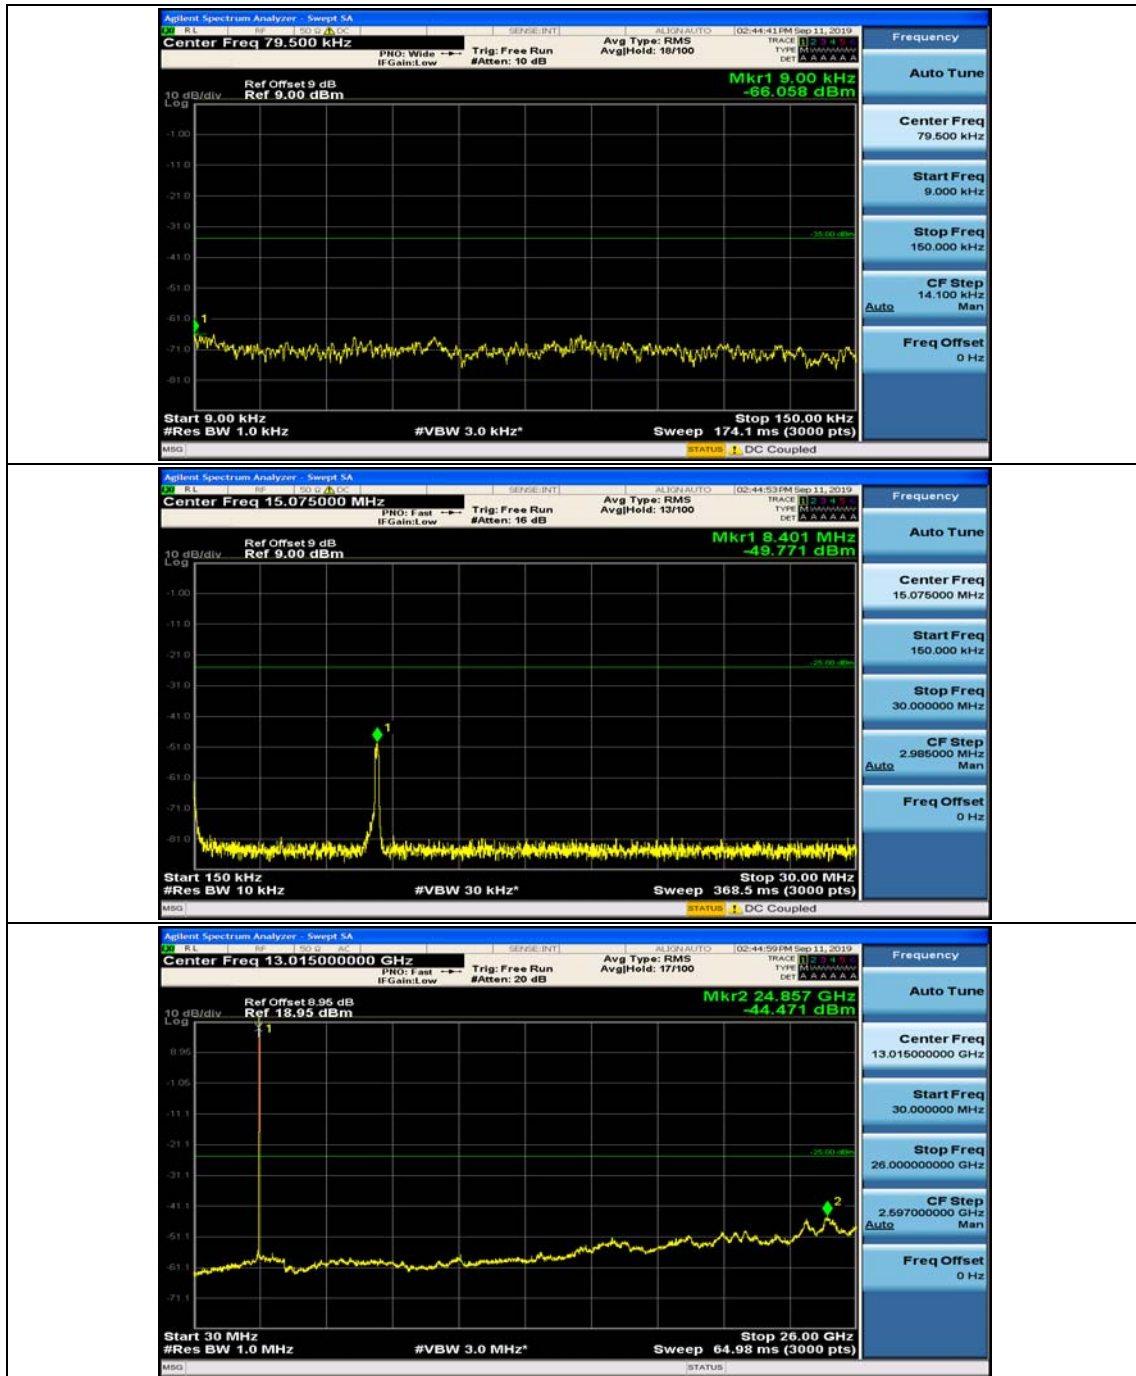

(Channel Bandwidth: 5 MHz)_LCH_QPSK_1RB#12

(Channel Bandwidth: 5 MHz)_MCH_QPSK_1RB#0

(Channel Bandwidth: 5 MHz)_MCH_QPSK_1RB#12

(Channel Bandwidth: 5 MHz)_HCH_QPSK_1RB#0

(Channel Bandwidth: 5 MHz)_HCH_QPSK_1RB#12