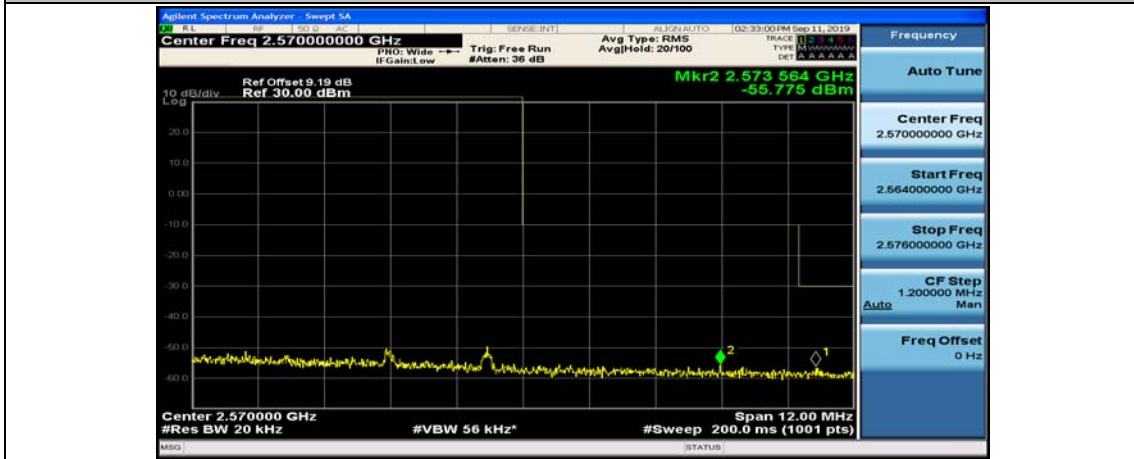

(Channel Bandwidth:20 MHz)_HCH_QPSK_1RB#49