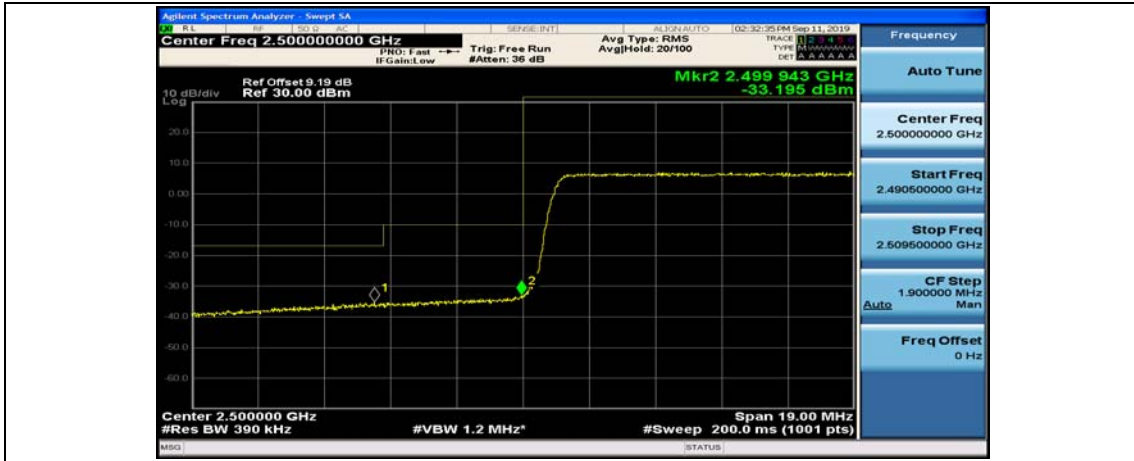

(Channel Bandwidth:20 MHz)_LCH_QPSK_100RB#0