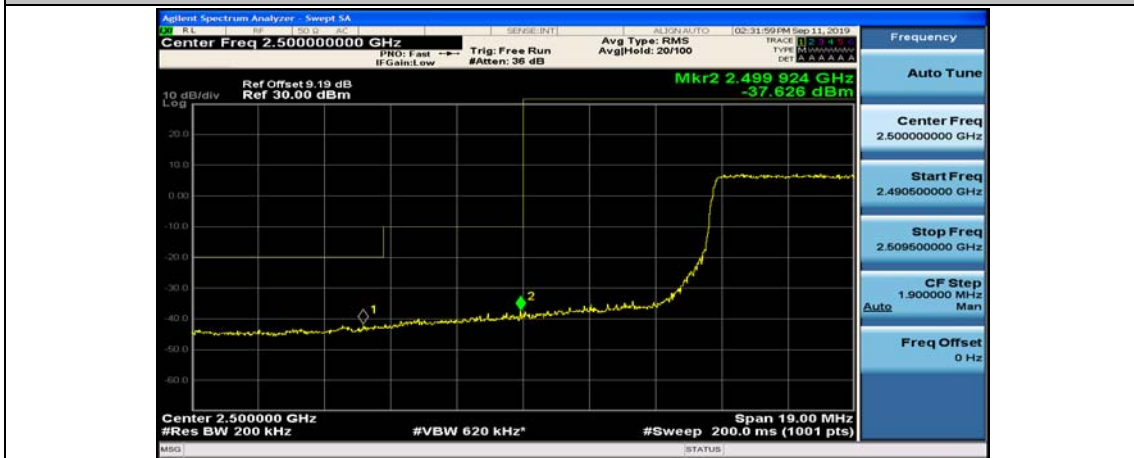

(Channel Bandwidth:15 MHz)_HCH_16QAM_37RB#18

(Channel Bandwidth:15 MHz)_HCH_16QAM_37RB#38

(Channel Bandwidth:15 MHz)_HCH_16QAM_75RB#0

Channel Bandwidth: 20 MHz

(Channel Bandwidth:20 MHz)_LCH_QPSK_50RB#25

(Channel Bandwidth:20 MHz)_LCH_QPSK_50RB#50