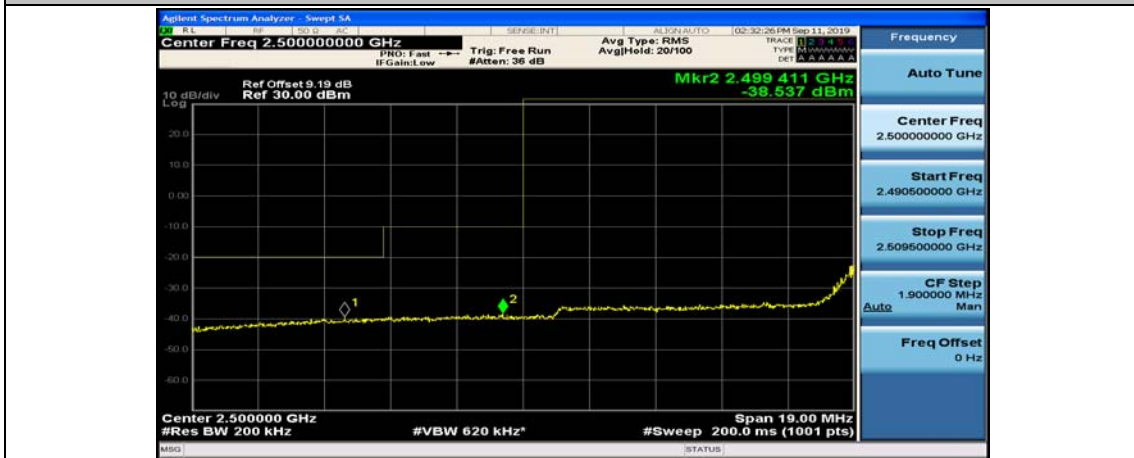

(Channel Bandwidth:20 MHz)_LCH_16QAM_1RB#99

(Channel Bandwidth:20 MHz)_LCH_16QAM_50RB#0

(Channel Bandwidth:20 MHz)_LCH_16QAM_50RB#25

(Channel Bandwidth:20 MHz)_LCH_16QAM_50RB#50

(Channel Bandwidth:20 MHz)_LCH_16QAM_100RB#0