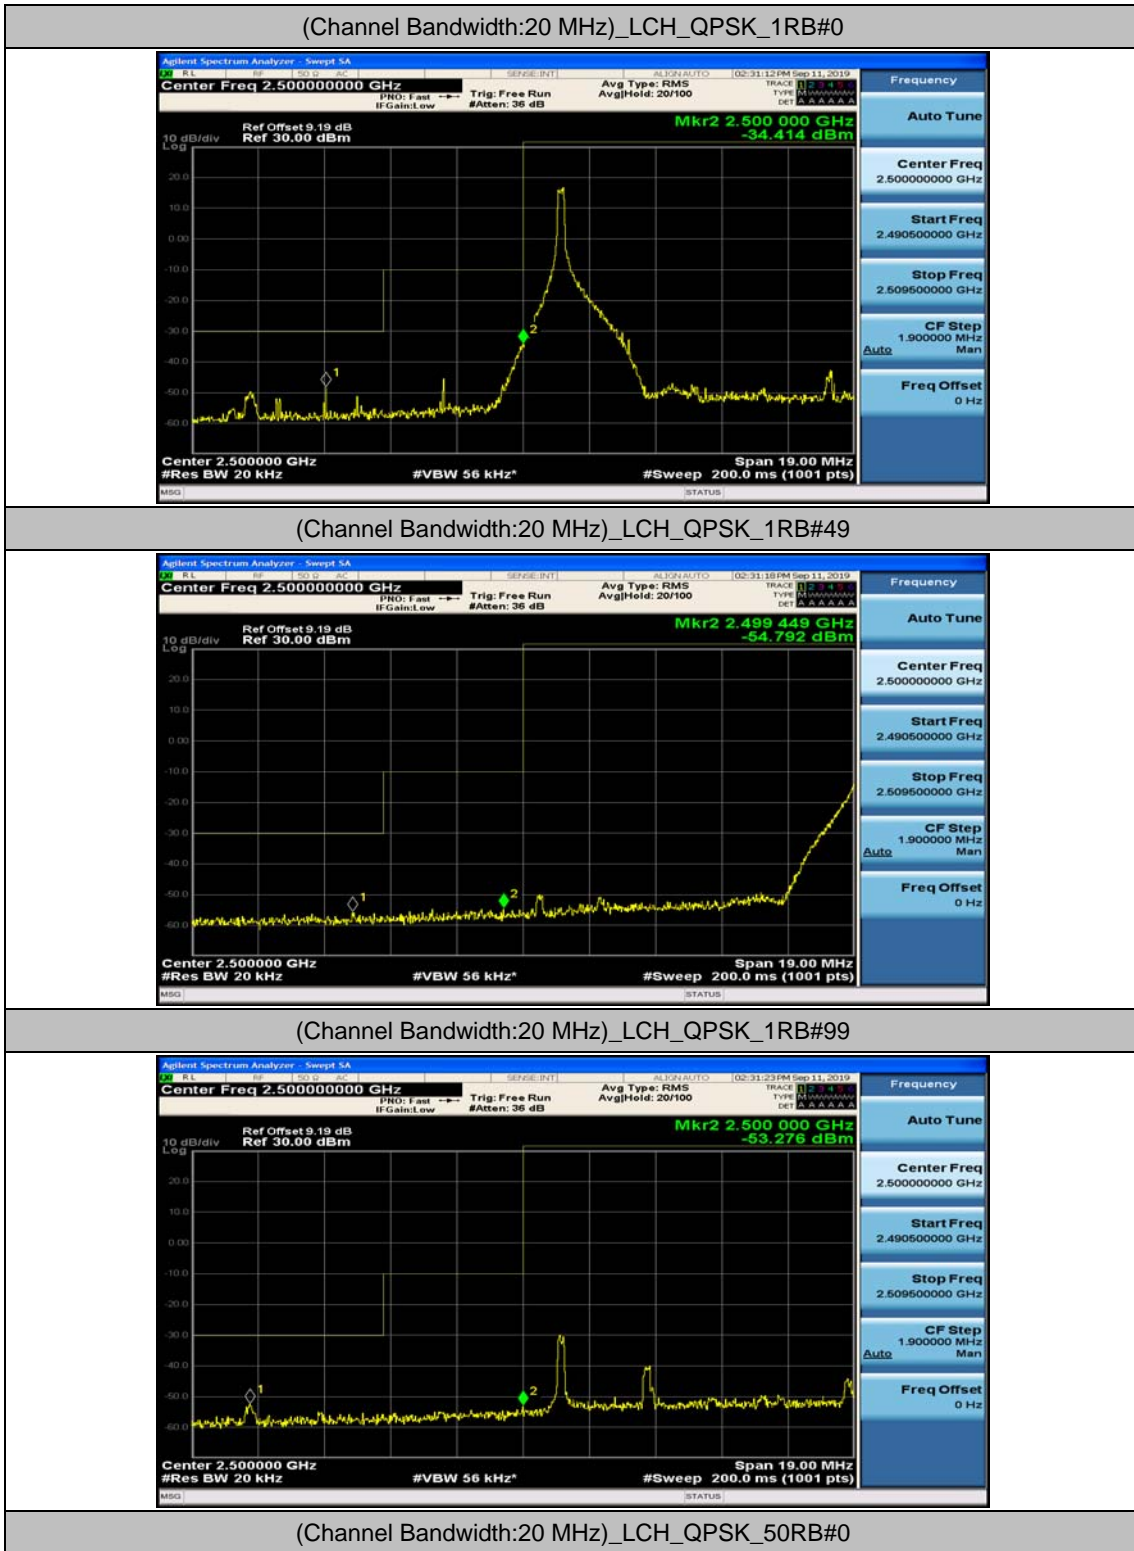

(Channel Bandwidth:15 MHz)_HCH_16QAM_37RB#18

(Channel Bandwidth:15 MHz)_HCH_16QAM_37RB#38

(Channel Bandwidth:15 MHz)_HCH_16QAM_75RB#0

Channel Bandwidth: 20 MHz

(Channel Bandwidth:20 MHz)_LCH_QPSK_50RB#25

(Channel Bandwidth:20 MHz)_LCH_QPSK_50RB#50

(Channel Bandwidth:20 MHz)_LCH_QPSK_100RB#0

(Channel Bandwidth:20 MHz)_HCH_QPSK_1RB#0

(Channel Bandwidth:20 MHz)_HCH_QPSK_1RB#49

(Channel Bandwidth:20 MHz)_HCH_QPSK_1RB#99

(Channel Bandwidth:20 MHz)_HCH_QPSK_50RB#0