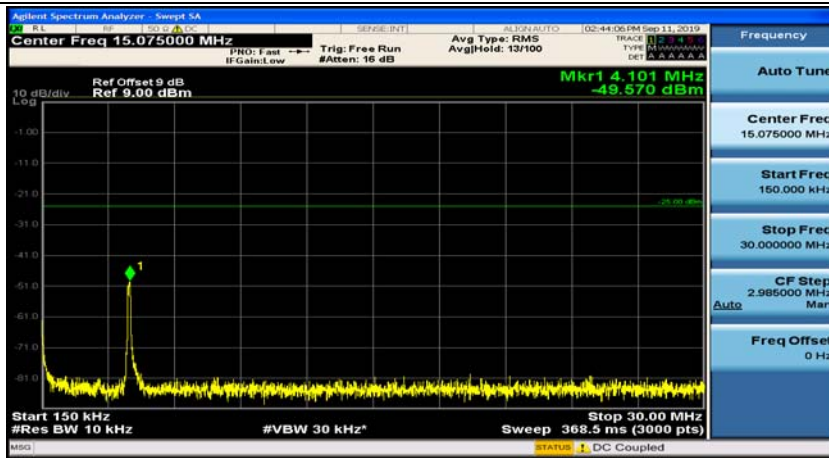

(Channel Bandwidth: 5 MHz)_LCH_QPSK_1RB#12

(Channel Bandwidth: 5 MHz)_MCH_QPSK_1RB#0

(Channel Bandwidth: 5 MHz)_MCH_QPSK_1RB#12

(Channel Bandwidth: 5 MHz)_HCH_QPSK_1RB#0

(Channel Bandwidth: 5 MHz)_HCH_QPSK_1RB#12