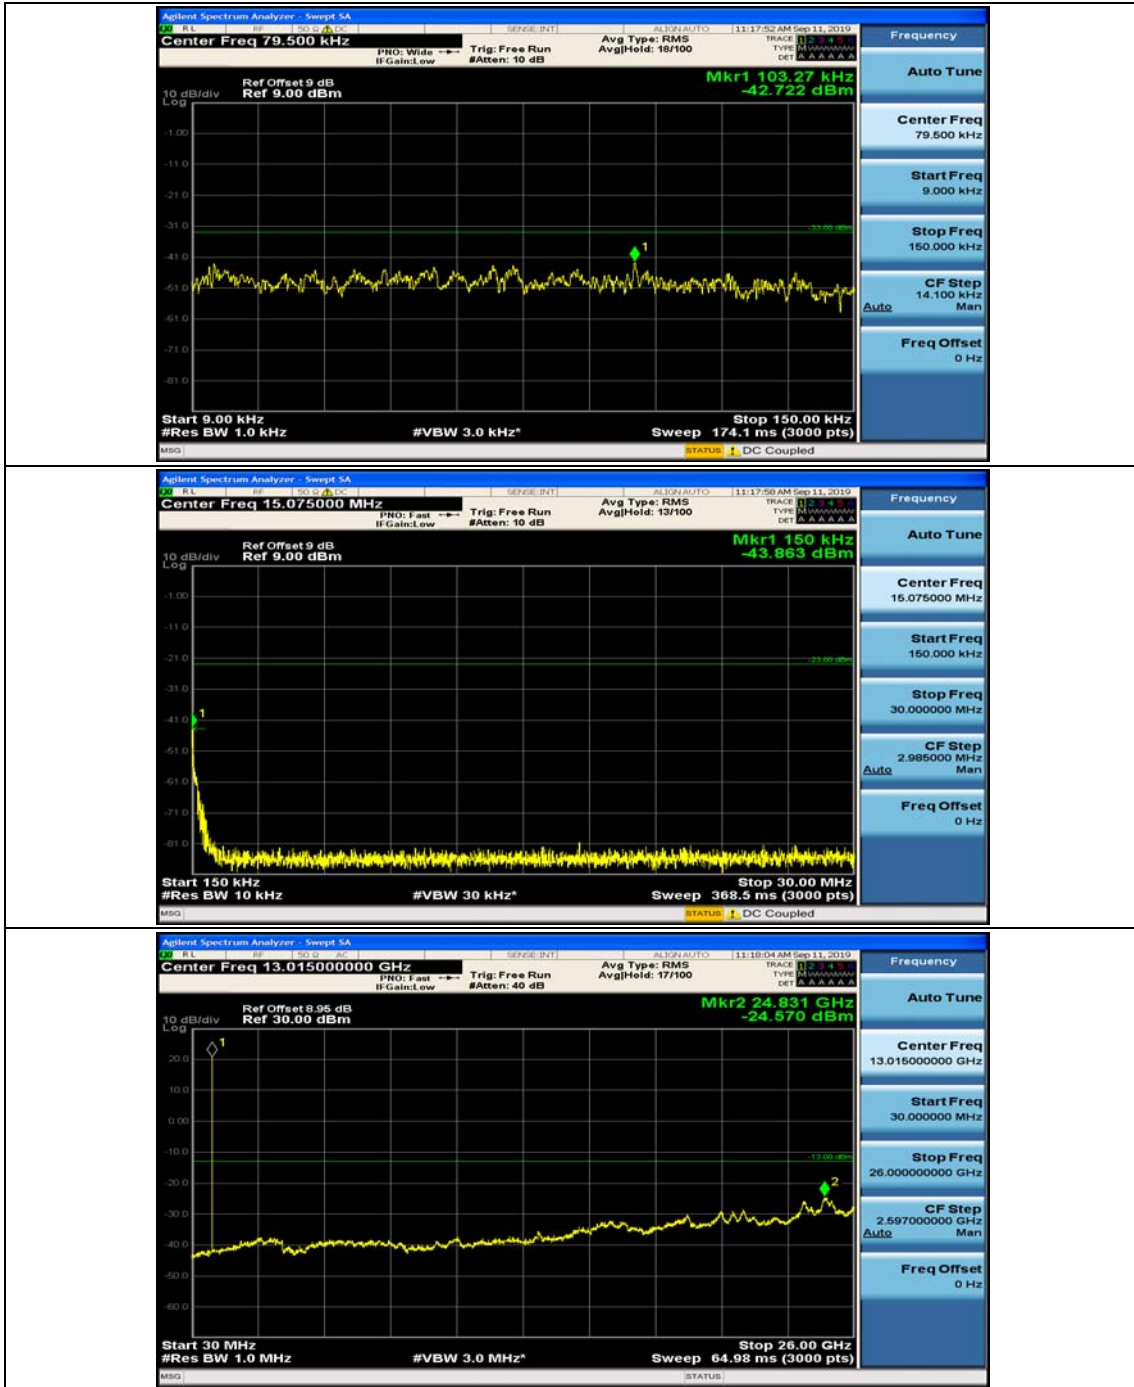

Channel Bandwidth: 3 MHz

(Channel Bandwidth: 3 MHz)_MCH_QPSK_1RB#0

(Channel Bandwidth: 3 MHz)_MCH_QPSK_1RB#7

(Channel Bandwidth: 3 MHz)_HCH_QPSK_1RB#0

(Channel Bandwidth: 3 MHz)_HCH_QPSK_1RB#7

(Channel Bandwidth: 3 MHz)_LCH_16QAM_1RB#0

(Channel Bandwidth: 3 MHz)_LCH_16QAM_1RB#7

(Channel Bandwidth: 3 MHz)_MCH_16QAM_1RB#0

(Channel Bandwidth: 3 MHz)_MCH_16QAM_1RB#7

(Channel Bandwidth: 3 MHz)_HCH_16QAM_1RB#0

(Channel Bandwidth: 3 MHz)_HCH_16QAM_1RB#7

Channel Bandwidth: 5 MHz

(Channel Bandwidth: 5 MHz)_MCH_QPSK_1RB#0

(Channel Bandwidth: 5 MHz)_MCH_QPSK_1RB#12

(Channel Bandwidth: 5 MHz)_HCH_QPSK_1RB#0

(Channel Bandwidth: 5 MHz)_HCH_QPSK_1RB#12

(Channel Bandwidth: 5 MHz)_HCH_QPSK_1RB#24