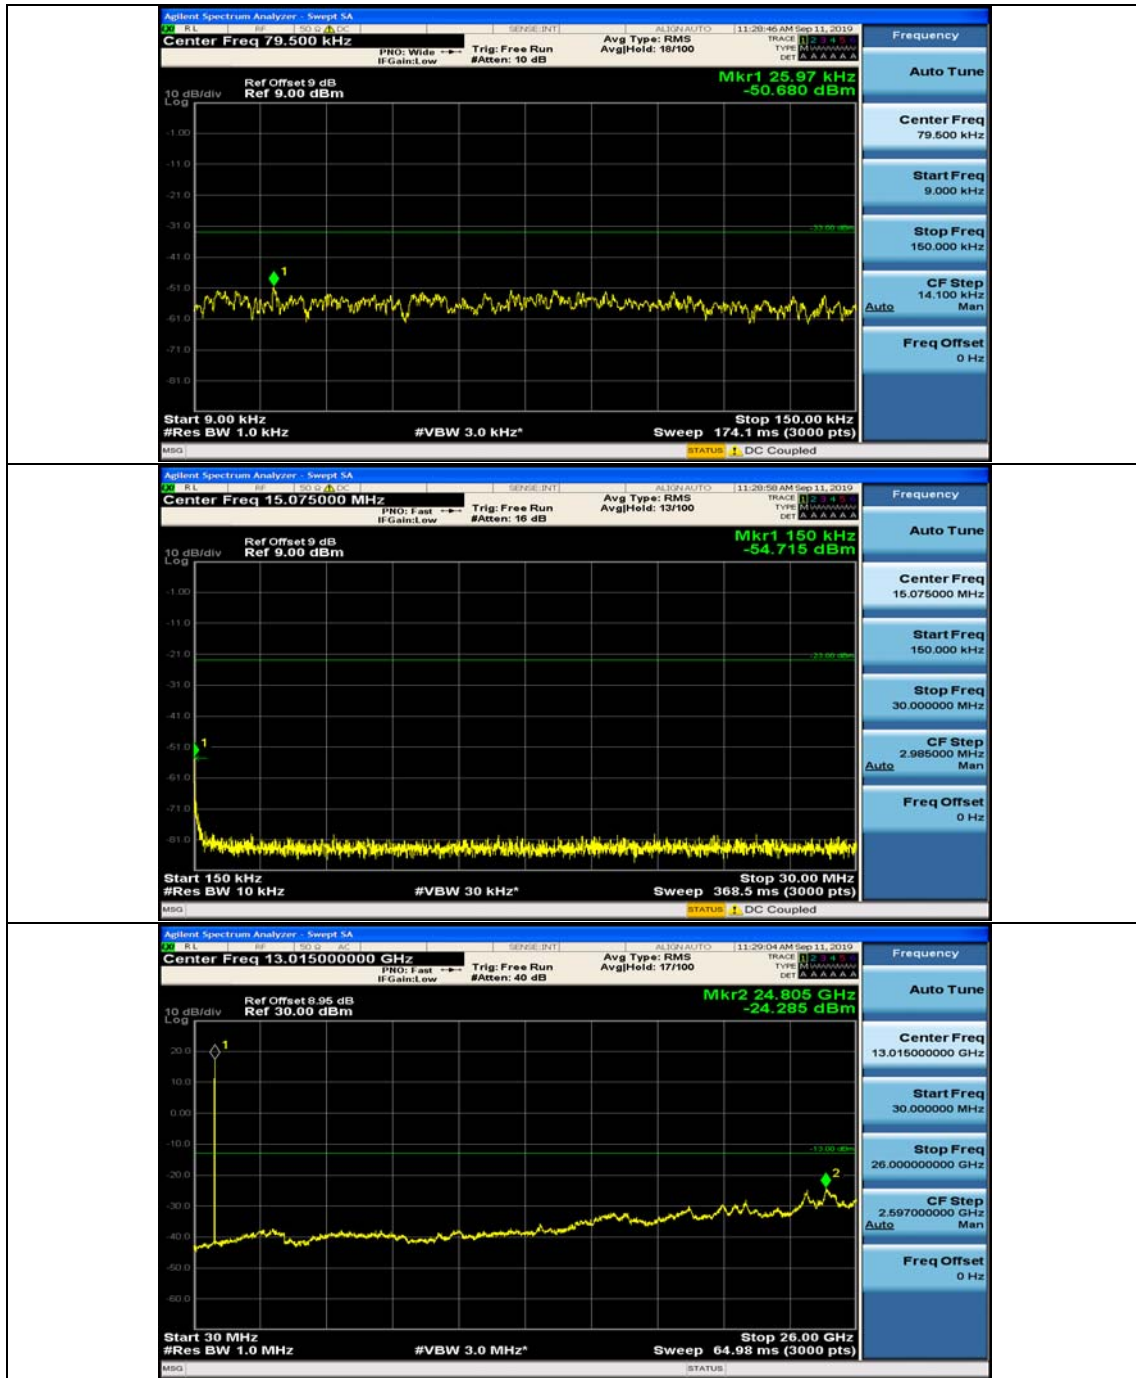

Channel Bandwidth: 5 MHz

(Channel Bandwidth: 5 MHz)_MCH_QPSK_1RB#0

(Channel Bandwidth: 5 MHz)_MCH_QPSK_1RB#12

(Channel Bandwidth: 5 MHz)_HCH_QPSK_1RB#0

(Channel Bandwidth: 5 MHz)_HCH_QPSK_1RB#12

(Channel Bandwidth: 5 MHz)_HCH_QPSK_1RB#24

(Channel Bandwidth: 5 MHz)_LCH_16QAM_1RB#0

(Channel Bandwidth: 5 MHz)_LCH_16QAM_1RB#12

(Channel Bandwidth: 5 MHz)_MCH_16QAM_1RB#0

(Channel Bandwidth: 5 MHz)_MCH_16QAM_1RB#12

(Channel Bandwidth: 5 MHz)_HCH_16QAM_1RB#0

(Channel Bandwidth: 5 MHz)_HCH_16QAM_1RB#12

Channel Bandwidth: 10 MHz