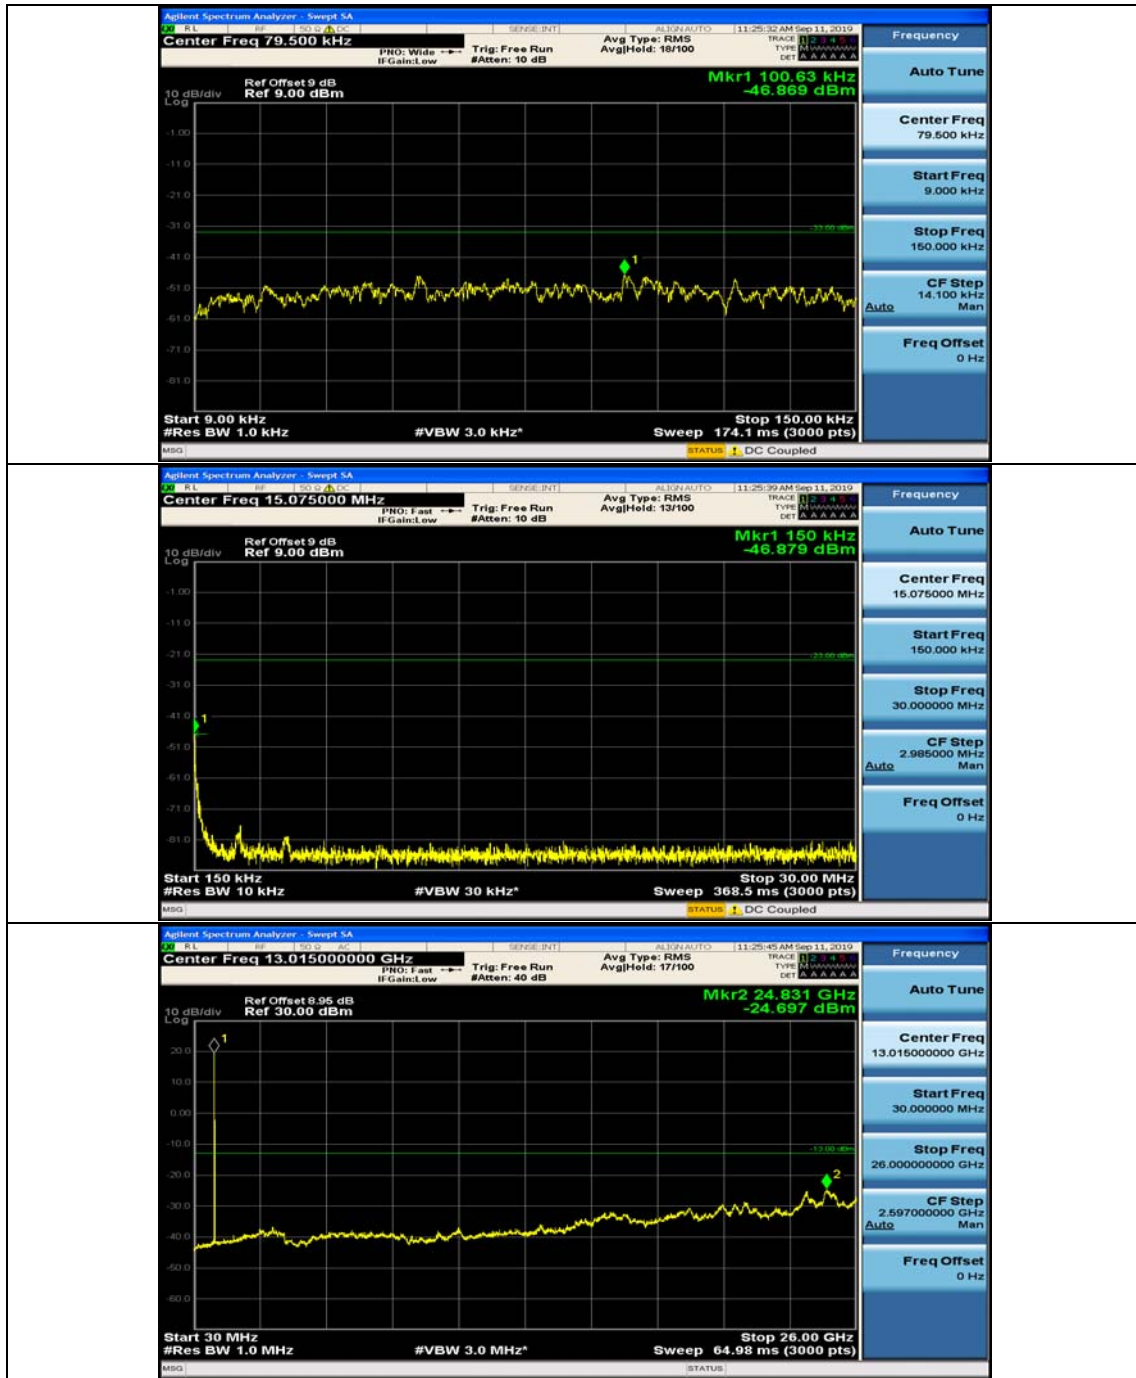

(Channel Bandwidth: 3 MHz)_LCH_16QAM_1RB#7

(Channel Bandwidth: 3 MHz)_MCH_16QAM_1RB#0

(Channel Bandwidth: 3 MHz)_MCH_16QAM_1RB#7

(Channel Bandwidth: 3 MHz)_HCH_16QAM_1RB#0

(Channel Bandwidth: 3 MHz)_HCH_16QAM_1RB#7

Channel Bandwidth: 5 MHz

(Channel Bandwidth: 5 MHz)_MCH_QPSK_1RB#0

(Channel Bandwidth: 5 MHz)_MCH_QPSK_1RB#12

(Channel Bandwidth: 5 MHz)_HCH_QPSK_1RB#0

(Channel Bandwidth: 5 MHz)_HCH_QPSK_1RB#12

(Channel Bandwidth: 5 MHz)_HCH_QPSK_1RB#24

(Channel Bandwidth: 5 MHz)_LCH_16QAM_1RB#0

(Channel Bandwidth: 5 MHz)_LCH_16QAM_1RB#12

(Channel Bandwidth: 5 MHz)_MCH_16QAM_1RB#0

(Channel Bandwidth: 5 MHz)_MCH_16QAM_1RB#12

(Channel Bandwidth: 5 MHz)_HCH_16QAM_1RB#0