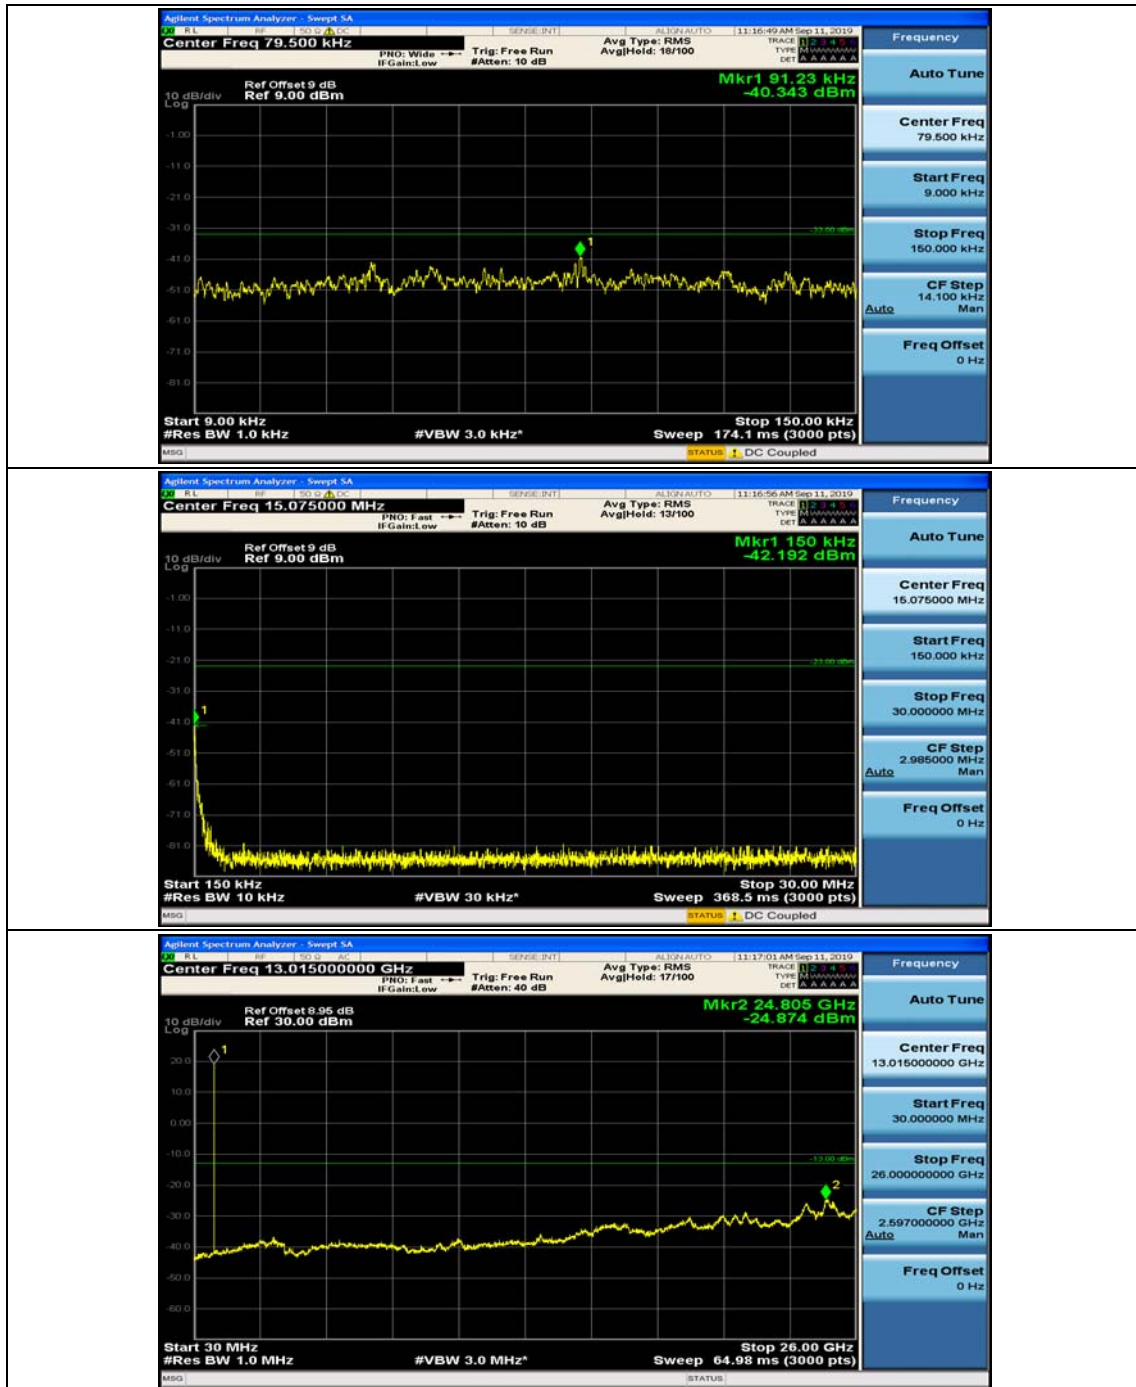

Channel Bandwidth: 3 MHz

(Channel Bandwidth: 3 MHz)_MCH_QPSK_1RB#0

(Channel Bandwidth: 3 MHz)_MCH_QPSK_1RB#7

(Channel Bandwidth: 3 MHz)_HCH_QPSK_1RB#0

(Channel Bandwidth: 3 MHz)_HCH_QPSK_1RB#7

(Channel Bandwidth: 3 MHz)_LCH_16QAM_1RB#0

(Channel Bandwidth: 3 MHz)_LCH_16QAM_1RB#7

(Channel Bandwidth: 3 MHz)_MCH_16QAM_1RB#0

(Channel Bandwidth: 3 MHz)_MCH_16QAM_1RB#7

(Channel Bandwidth: 3 MHz)_HCH_16QAM_1RB#0

(Channel Bandwidth: 3 MHz)_HCH_16QAM_1RB#7

Channel Bandwidth: 5 MHz

(Channel Bandwidth: 5 MHz)_MCH_QPSK_1RB#0

(Channel Bandwidth: 5 MHz)_MCH_QPSK_1RB#12

(Channel Bandwidth: 5 MHz)_HCH_QPSK_1RB#0

(Channel Bandwidth: 5 MHz)_HCH_QPSK_1RB#12

(Channel Bandwidth: 5 MHz)_HCH_QPSK_1RB#24