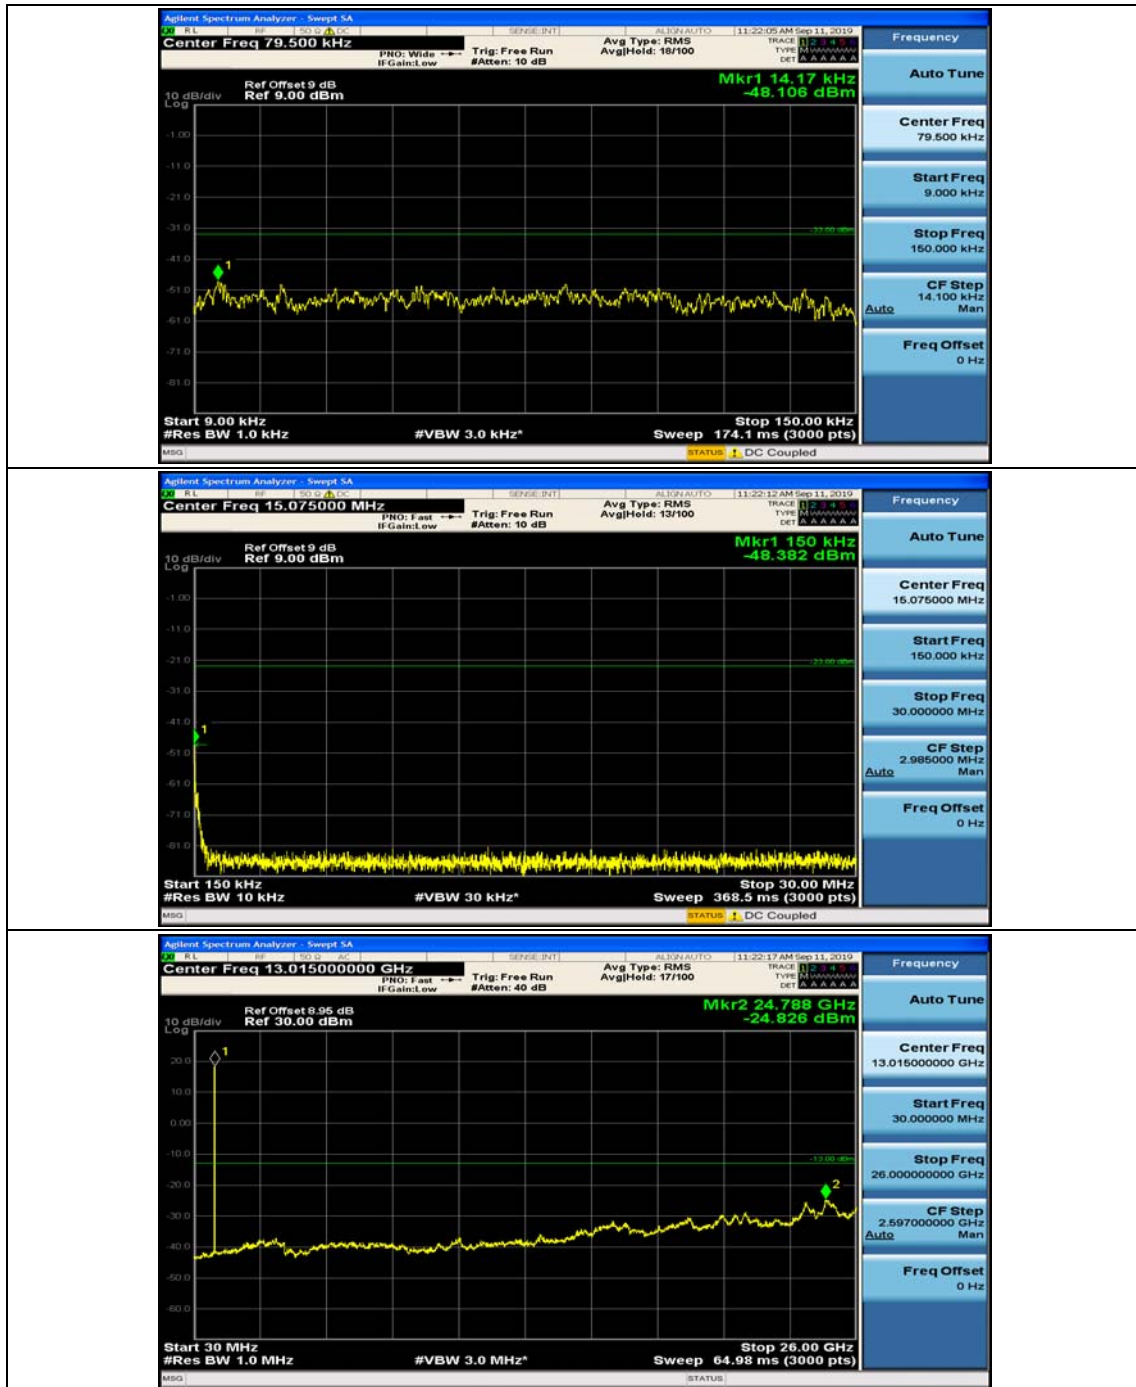

Channel Bandwidth: 3 MHz

(Channel Bandwidth: 3 MHz)_MCH_QPSK_1RB#0

(Channel Bandwidth: 3 MHz)_MCH_QPSK_1RB#7

(Channel Bandwidth: 3 MHz)_HCH_QPSK_1RB#0

(Channel Bandwidth: 3 MHz)_HCH_QPSK_1RB#7

(Channel Bandwidth: 3 MHz)_LCH_16QAM_1RB#0

(Channel Bandwidth: 3 MHz)_LCH_16QAM_1RB#7

(Channel Bandwidth: 3 MHz)_MCH_16QAM_1RB#0

(Channel Bandwidth: 3 MHz)_MCH_16QAM_1RB#7

(Channel Bandwidth: 3 MHz)_HCH_16QAM_1RB#0

(Channel Bandwidth: 3 MHz)_HCH_16QAM_1RB#7

Channel Bandwidth: 5 MHz

(Channel Bandwidth: 5 MHz)_MCH_QPSK_1RB#0

(Channel Bandwidth: 5 MHz)_MCH_QPSK_1RB#12

(Channel Bandwidth: 5 MHz)_HCH_QPSK_1RB#0

(Channel Bandwidth: 5 MHz)_HCH_QPSK_1RB#12

(Channel Bandwidth: 5 MHz)_HCH_QPSK_1RB#24