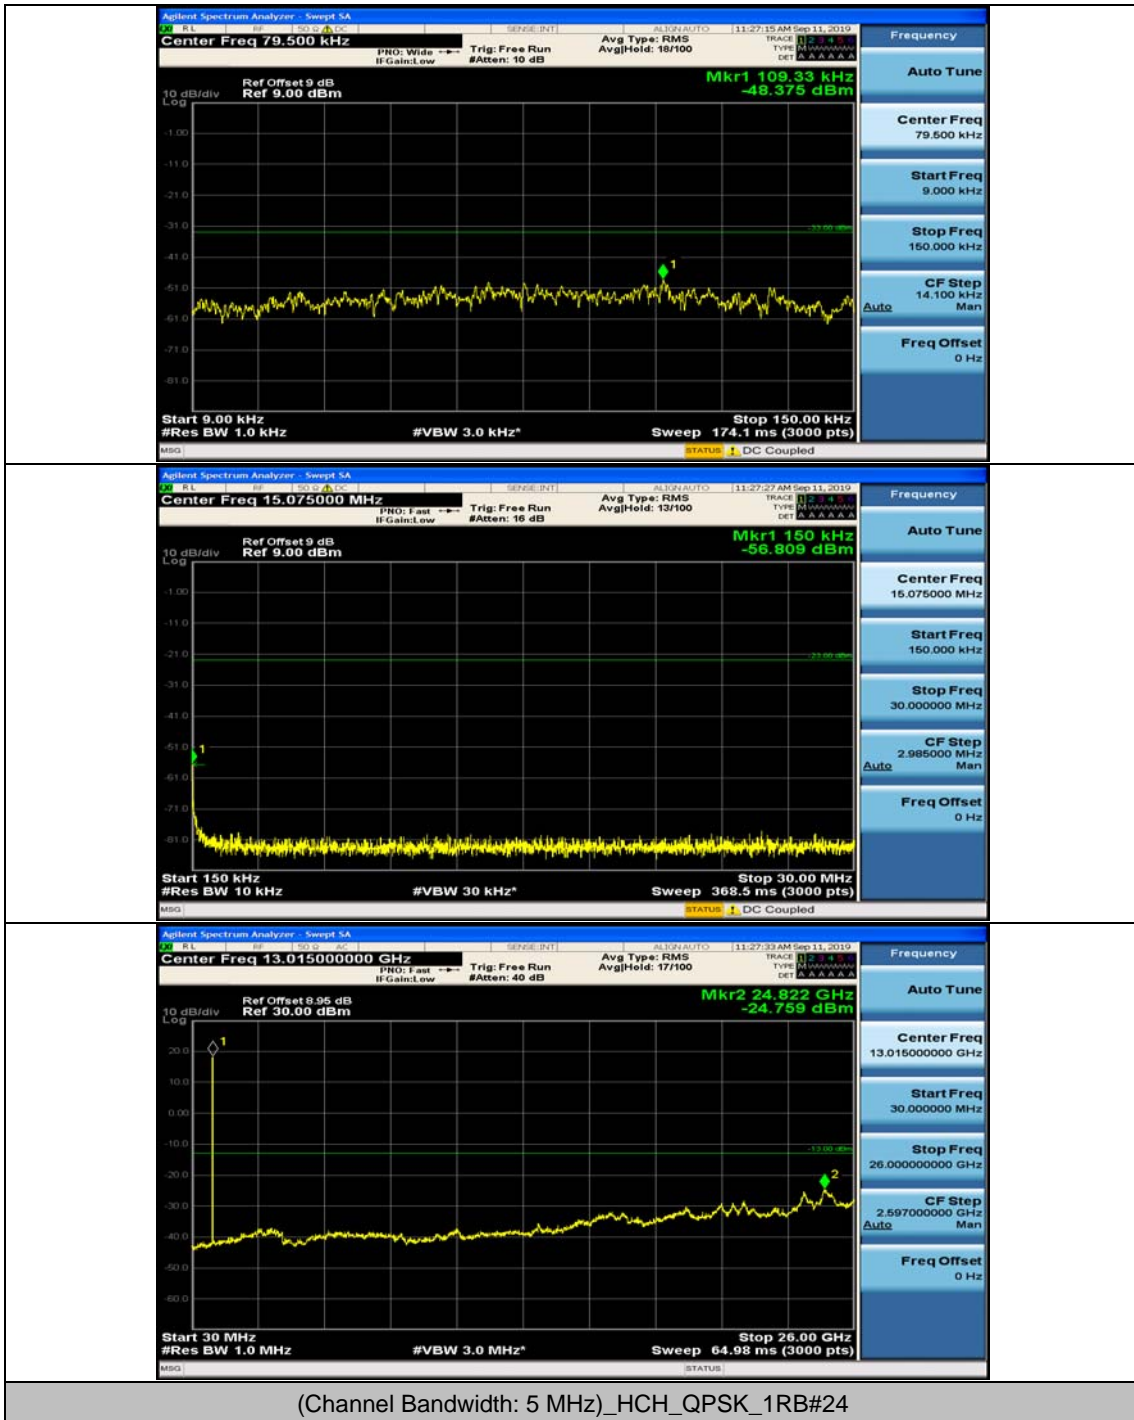

Channel Bandwidth: 5 MHz

(Channel Bandwidth: 5 MHz)_MCH_QPSK_1RB#0

(Channel Bandwidth: 5 MHz)_MCH_QPSK_1RB#12

(Channel Bandwidth: 5 MHz)_HCH_QPSK_1RB#0

(Channel Bandwidth: 5 MHz)_HCH_QPSK_1RB#12

(Channel Bandwidth: 5 MHz)_HCH_QPSK_1RB#24

(Channel Bandwidth: 5 MHz)_LCH_16QAM_1RB#0

(Channel Bandwidth: 5 MHz)_LCH_16QAM_1RB#12

(Channel Bandwidth: 5 MHz)_MCH_16QAM_1RB#0

(Channel Bandwidth: 5 MHz)_MCH_16QAM_1RB#12

(Channel Bandwidth: 5 MHz)_HCH_16QAM_1RB#0