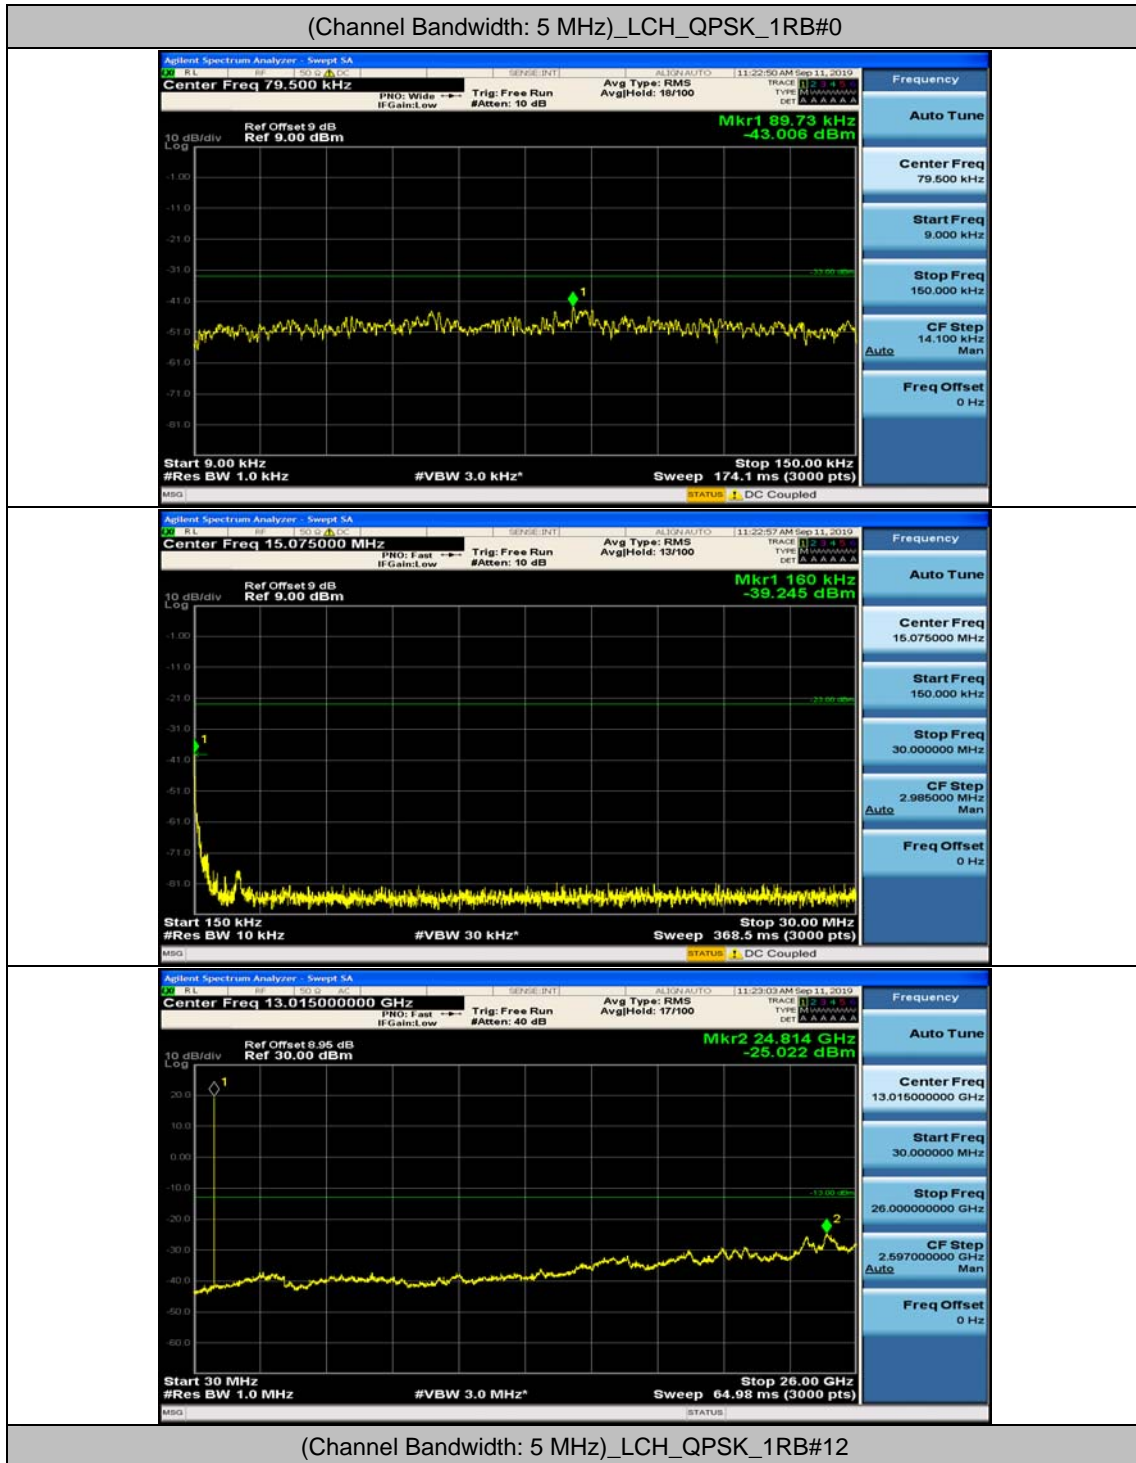

Channel Bandwidth: 3 MHz

(Channel Bandwidth: 3 MHz)_MCH_QPSK_1RB#0

(Channel Bandwidth: 3 MHz)_MCH_QPSK_1RB#7

(Channel Bandwidth: 3 MHz)_HCH_QPSK_1RB#0

(Channel Bandwidth: 3 MHz)_HCH_QPSK_1RB#7

(Channel Bandwidth: 3 MHz)_LCH_16QAM_1RB#0

(Channel Bandwidth: 3 MHz)_LCH_16QAM_1RB#7

(Channel Bandwidth: 3 MHz)_MCH_16QAM_1RB#0

(Channel Bandwidth: 3 MHz)_MCH_16QAM_1RB#7

(Channel Bandwidth: 3 MHz)_HCH_16QAM_1RB#0

(Channel Bandwidth: 3 MHz)_HCH_16QAM_1RB#7

Channel Bandwidth: 5 MHz

(Channel Bandwidth: 5 MHz)_MCH_QPSK_1RB#0

(Channel Bandwidth: 5 MHz)_MCH_QPSK_1RB#12

(Channel Bandwidth: 5 MHz)_HCH_QPSK_1RB#0

(Channel Bandwidth: 5 MHz)_HCH_QPSK_1RB#12

(Channel Bandwidth: 5 MHz)_HCH_QPSK_1RB#24