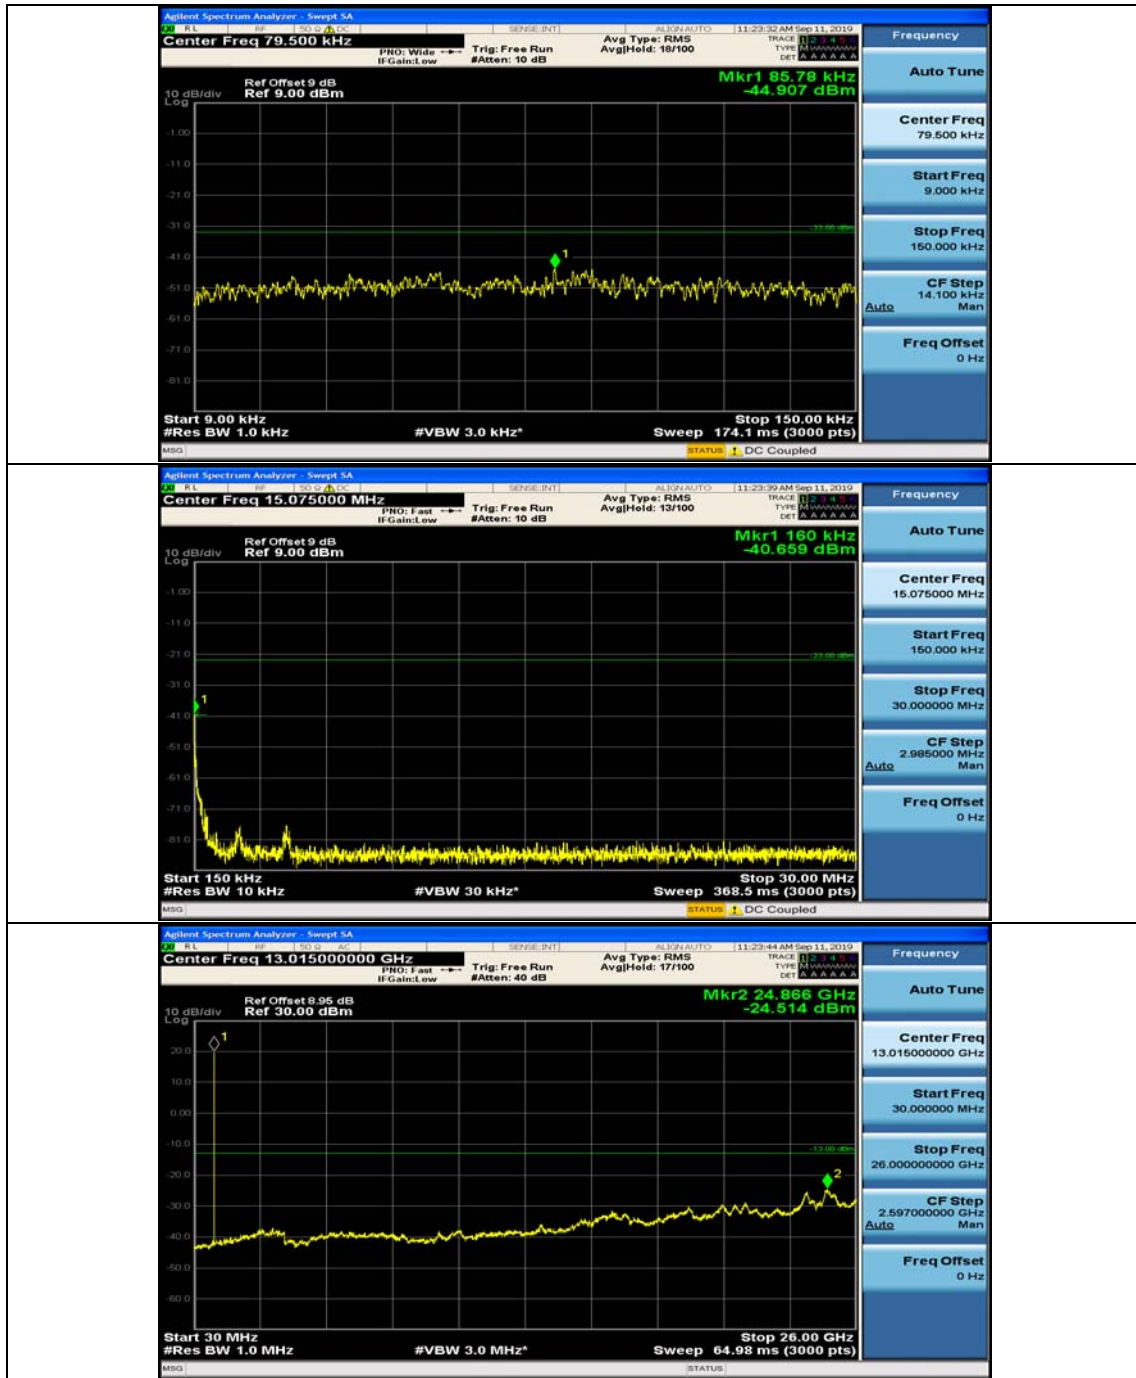

Channel Bandwidth: 3 MHz

(Channel Bandwidth: 3 MHz)_MCH_QPSK_1RB#0

(Channel Bandwidth: 3 MHz)_MCH_QPSK_1RB#7

(Channel Bandwidth: 3 MHz)_HCH_QPSK_1RB#0

(Channel Bandwidth: 3 MHz)_HCH_QPSK_1RB#7

(Channel Bandwidth: 3 MHz)_LCH_16QAM_1RB#0

(Channel Bandwidth: 3 MHz)_LCH_16QAM_1RB#7

(Channel Bandwidth: 3 MHz)_MCH_16QAM_1RB#0

(Channel Bandwidth: 3 MHz)_MCH_16QAM_1RB#7

(Channel Bandwidth: 3 MHz)_HCH_16QAM_1RB#0

(Channel Bandwidth: 3 MHz)_HCH_16QAM_1RB#7

Channel Bandwidth: 5 MHz

(Channel Bandwidth: 5 MHz)_MCH_QPSK_1RB#0

(Channel Bandwidth: 5 MHz)_MCH_QPSK_1RB#12

(Channel Bandwidth: 5 MHz)_HCH_QPSK_1RB#0

(Channel Bandwidth: 5 MHz)_HCH_QPSK_1RB#12

(Channel Bandwidth: 5 MHz)_HCH_QPSK_1RB#24