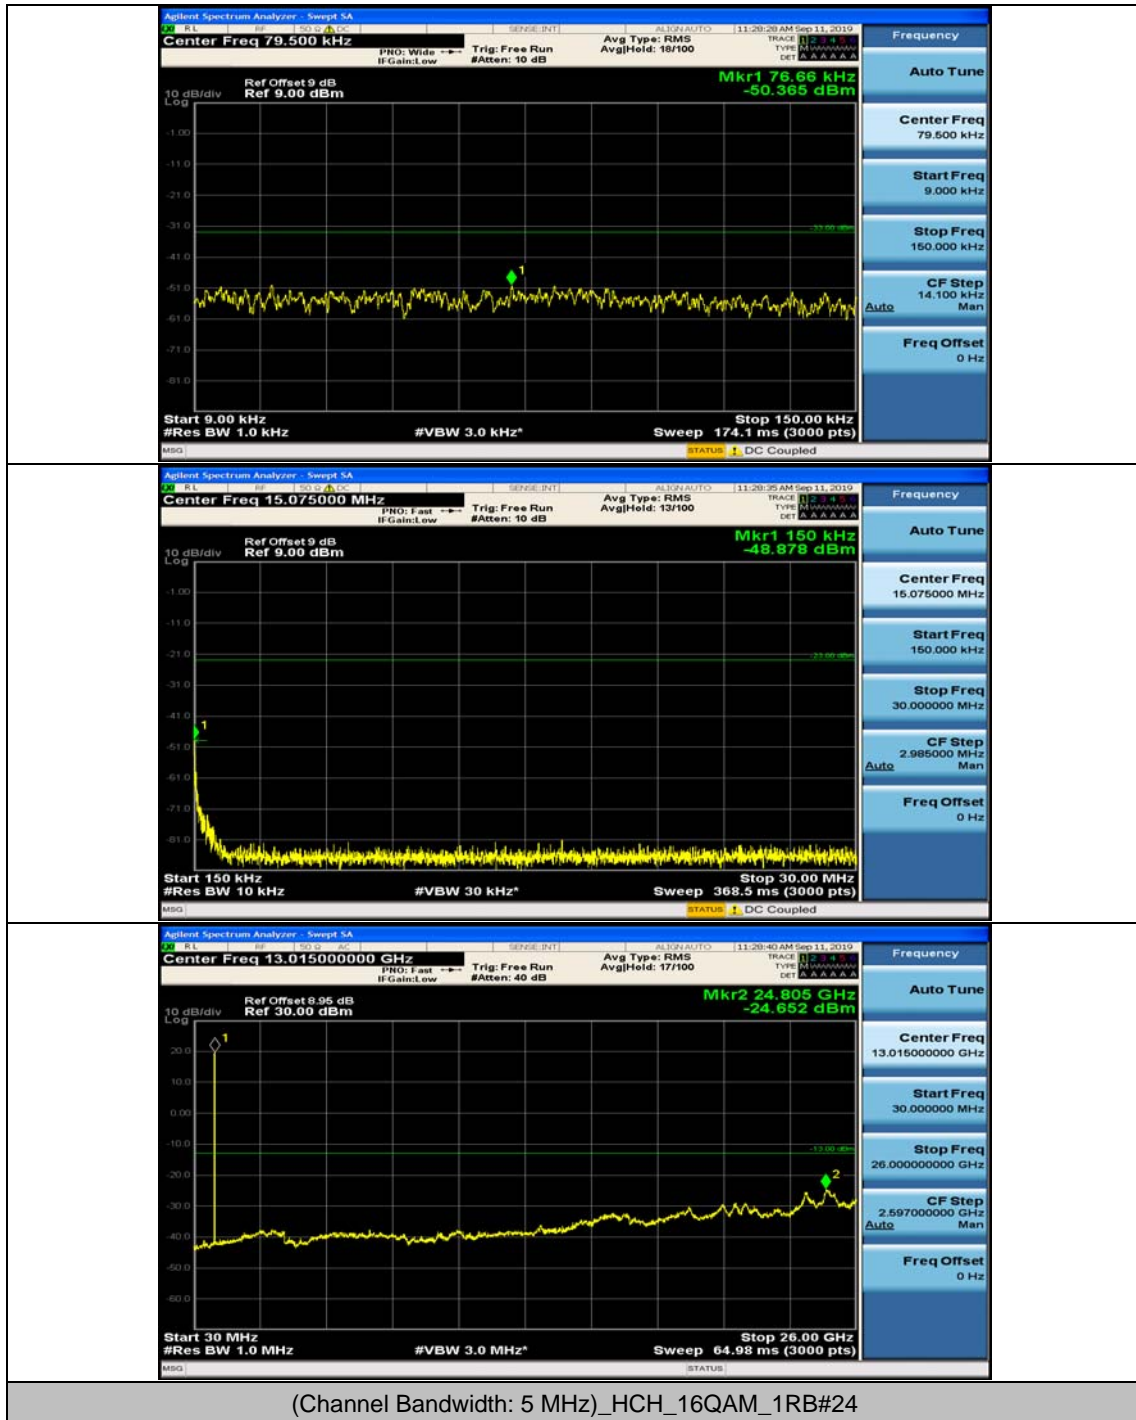

Channel Bandwidth: 5 MHz

(Channel Bandwidth: 5 MHz)_MCH_QPSK_1RB#0

(Channel Bandwidth: 5 MHz)_MCH_QPSK_1RB#12

(Channel Bandwidth: 5 MHz)_HCH_QPSK_1RB#0

(Channel Bandwidth: 5 MHz)_HCH_QPSK_1RB#12

(Channel Bandwidth: 5 MHz)_HCH_QPSK_1RB#24

(Channel Bandwidth: 5 MHz)_LCH_16QAM_1RB#0

(Channel Bandwidth: 5 MHz)_LCH_16QAM_1RB#12

(Channel Bandwidth: 5 MHz)_MCH_16QAM_1RB#0

(Channel Bandwidth: 5 MHz)_MCH_16QAM_1RB#12

(Channel Bandwidth: 5 MHz)_HCH_16QAM_1RB#0

(Channel Bandwidth: 5 MHz)_HCH_16QAM_1RB#12

Channel Bandwidth: 10 MHz