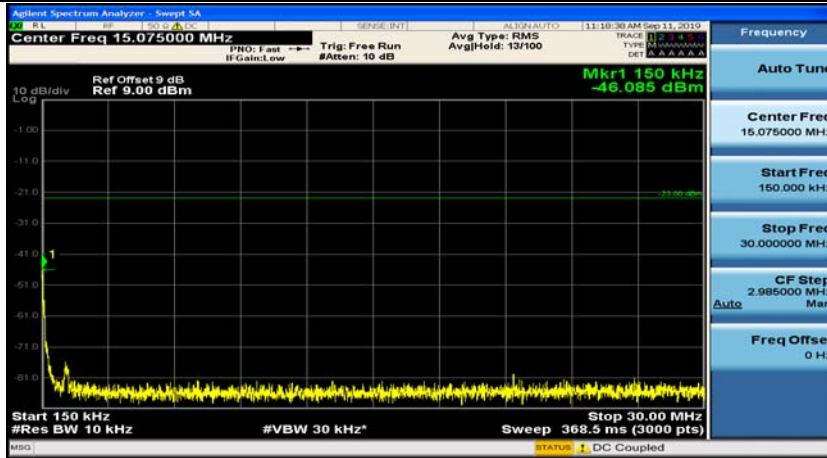

Channel Bandwidth: 3 MHz

(Channel Bandwidth: 3 MHz)_MCH_QPSK_1RB#0

(Channel Bandwidth: 3 MHz)_MCH_QPSK_1RB#7

(Channel Bandwidth: 3 MHz)_HCH_QPSK_1RB#0

(Channel Bandwidth: 3 MHz)_HCH_QPSK_1RB#7

(Channel Bandwidth: 3 MHz)_LCH_16QAM_1RB#0

(Channel Bandwidth: 3 MHz)_LCH_16QAM_1RB#7

(Channel Bandwidth: 3 MHz)_MCH_16QAM_1RB#0

(Channel Bandwidth: 3 MHz)_MCH_16QAM_1RB#7

(Channel Bandwidth: 3 MHz)_HCH_16QAM_1RB#0

(Channel Bandwidth: 3 MHz)_HCH_16QAM_1RB#7