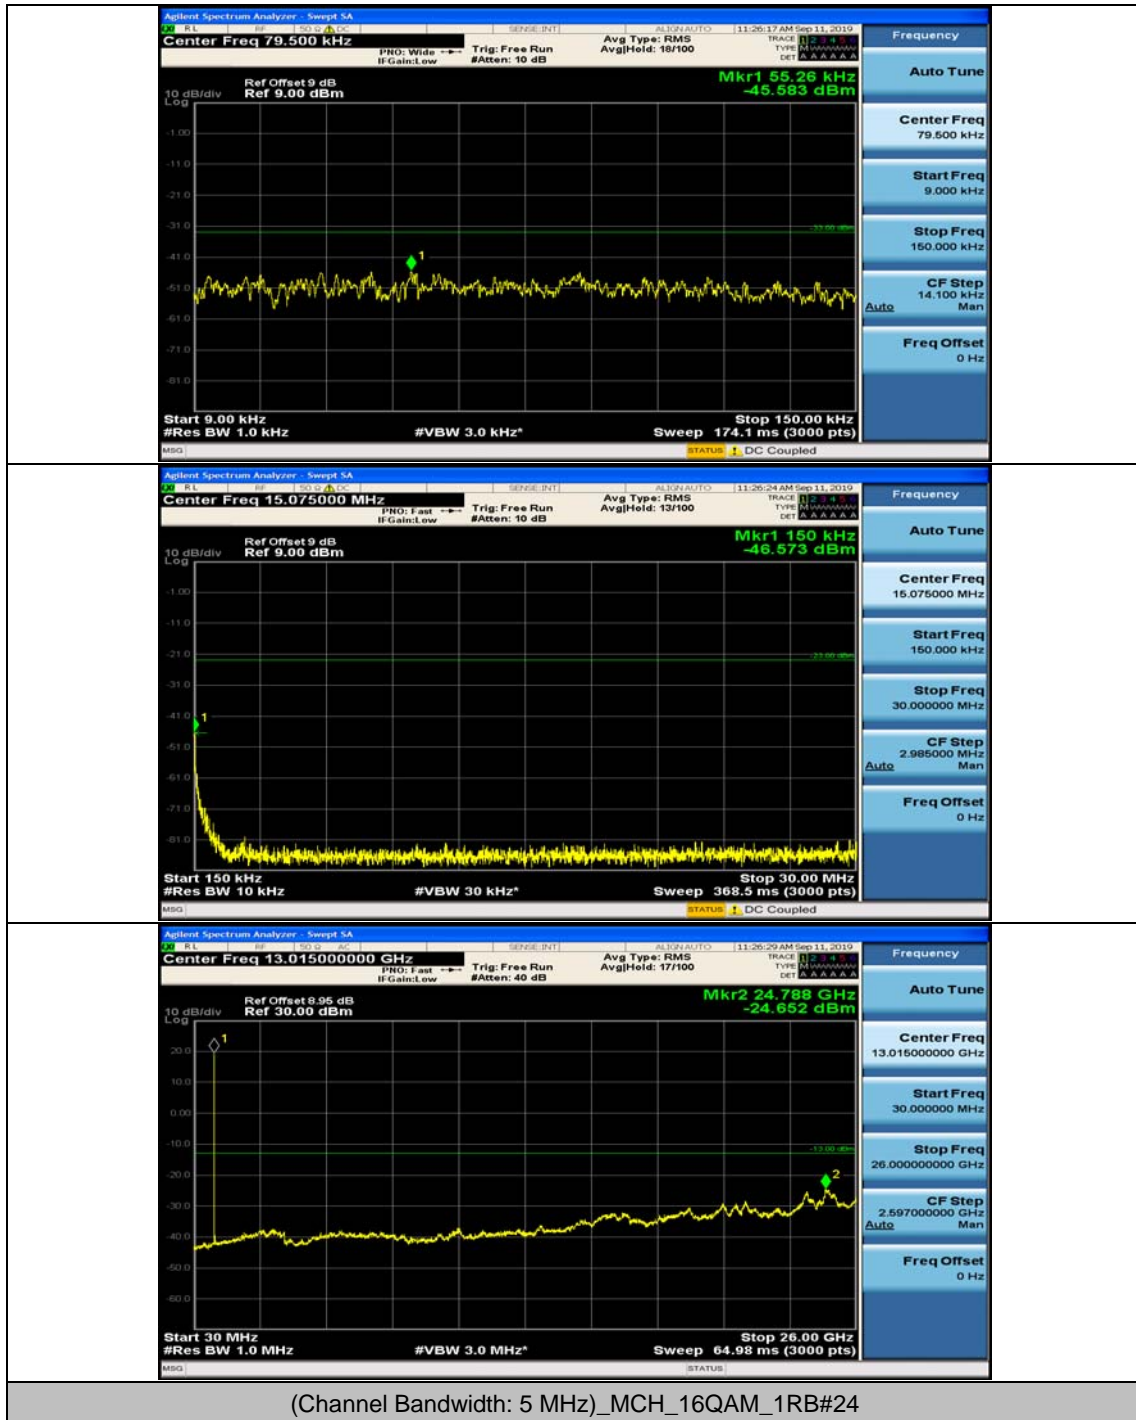

Channel Bandwidth: 5 MHz

(Channel Bandwidth: 5 MHz)_MCH_QPSK_1RB#0

(Channel Bandwidth: 5 MHz)_MCH_QPSK_1RB#12

(Channel Bandwidth: 5 MHz)_HCH_QPSK_1RB#0

(Channel Bandwidth: 5 MHz)_HCH_QPSK_1RB#12

(Channel Bandwidth: 5 MHz)_HCH_QPSK_1RB#24

(Channel Bandwidth: 5 MHz)_LCH_16QAM_1RB#0

(Channel Bandwidth: 5 MHz)_LCH_16QAM_1RB#12

(Channel Bandwidth: 5 MHz)_MCH_16QAM_1RB#0

(Channel Bandwidth: 5 MHz)_MCH_16QAM_1RB#12

(Channel Bandwidth: 5 MHz)_HCH_16QAM_1RB#0

(Channel Bandwidth: 5 MHz)_HCH_16QAM_1RB#12

Channel Bandwidth: 10 MHz