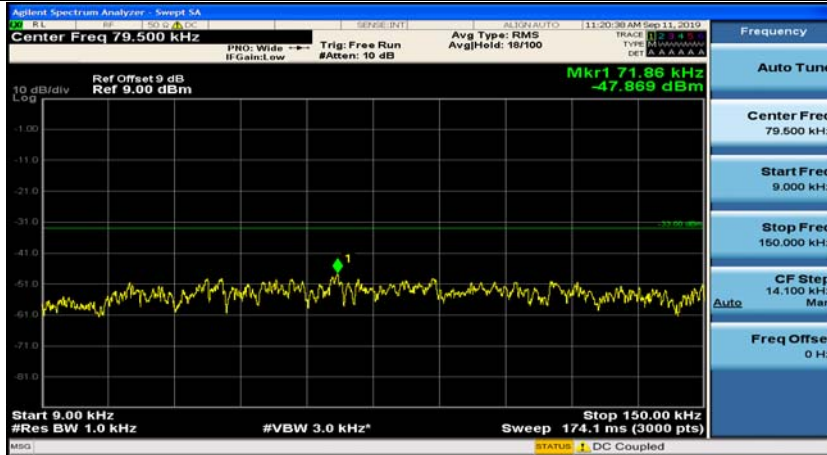

Channel Bandwidth: 3 MHz

(Channel Bandwidth: 3 MHz)_MCH_QPSK_1RB#0

(Channel Bandwidth: 3 MHz)_MCH_QPSK_1RB#7

(Channel Bandwidth: 3 MHz)_HCH_QPSK_1RB#0

(Channel Bandwidth: 3 MHz)_HCH_QPSK_1RB#7

(Channel Bandwidth: 3 MHz)_LCH_16QAM_1RB#0

(Channel Bandwidth: 3 MHz)_LCH_16QAM_1RB#7

(Channel Bandwidth: 3 MHz)_MCH_16QAM_1RB#0

(Channel Bandwidth: 3 MHz)_MCH_16QAM_1RB#7

(Channel Bandwidth: 3 MHz)_HCH_16QAM_1RB#0

(Channel Bandwidth: 3 MHz)_HCH_16QAM_1RB#7