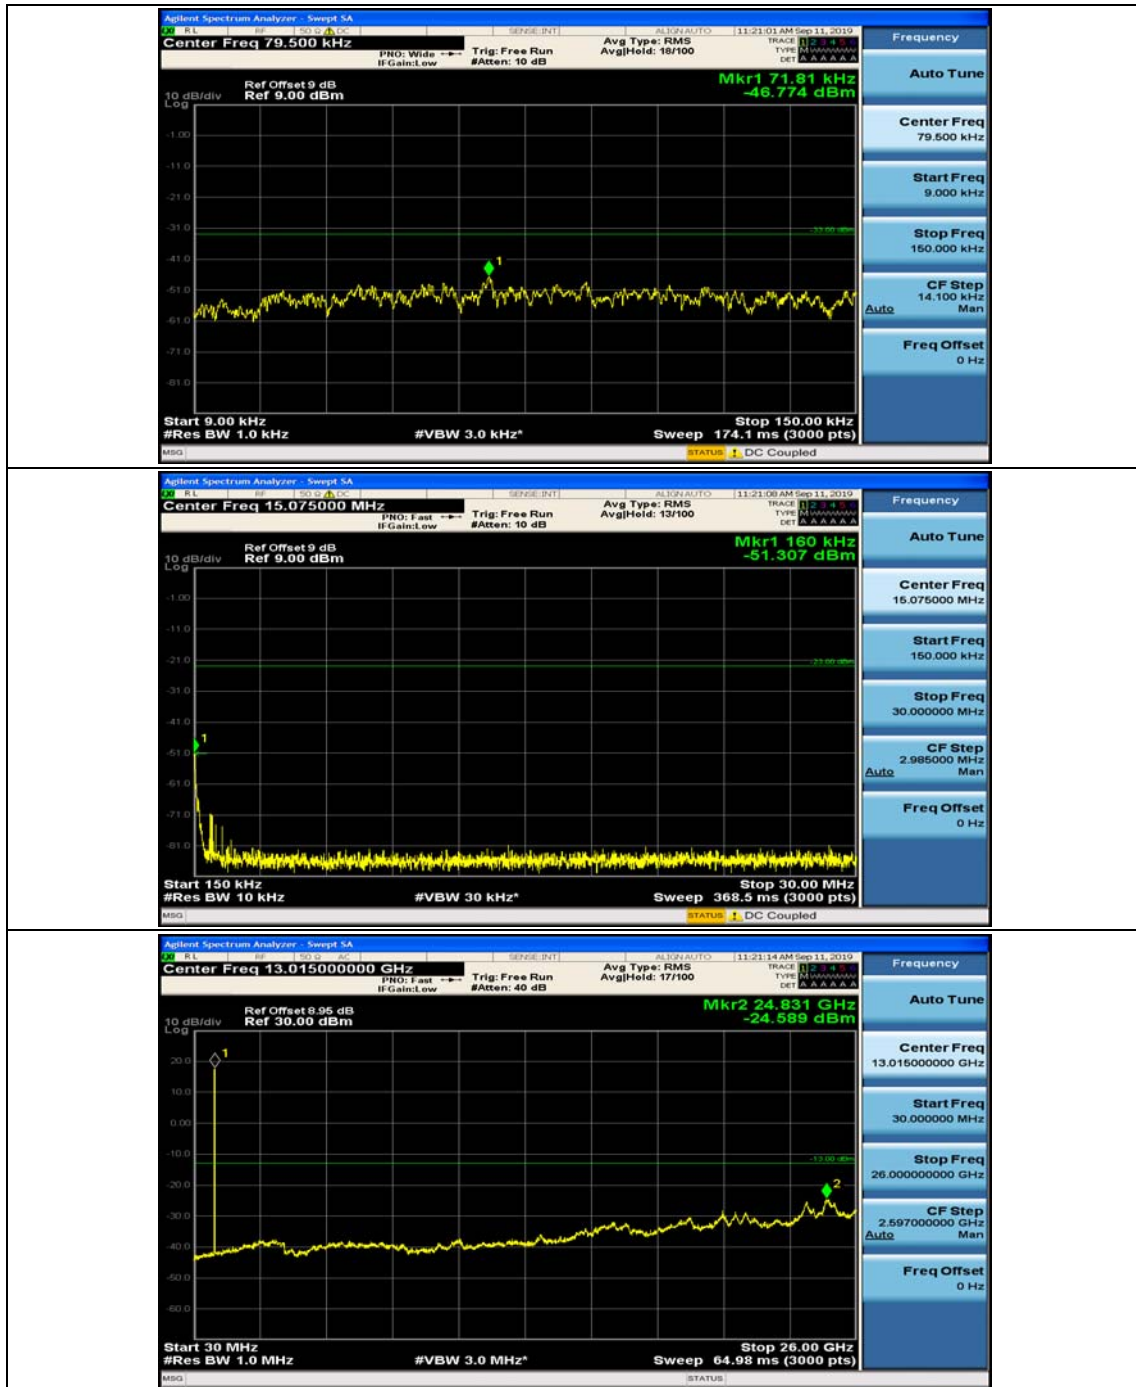

Channel Bandwidth: 3 MHz

(Channel Bandwidth: 3 MHz)_MCH_QPSK_1RB#0

(Channel Bandwidth: 3 MHz)_MCH_QPSK_1RB#7

(Channel Bandwidth: 3 MHz)_HCH_QPSK_1RB#0

(Channel Bandwidth: 3 MHz)_HCH_QPSK_1RB#7

(Channel Bandwidth: 3 MHz)_LCH_16QAM_1RB#0

(Channel Bandwidth: 3 MHz)_LCH_16QAM_1RB#7

(Channel Bandwidth: 3 MHz)_MCH_16QAM_1RB#0

(Channel Bandwidth: 3 MHz)_MCH_16QAM_1RB#7

(Channel Bandwidth: 3 MHz)_HCH_16QAM_1RB#0

(Channel Bandwidth: 3 MHz)_HCH_16QAM_1RB#7

Channel Bandwidth: 5 MHz

(Channel Bandwidth: 5 MHz)_MCH_QPSK_1RB#0

(Channel Bandwidth: 5 MHz)_MCH_QPSK_1RB#12

(Channel Bandwidth: 5 MHz)_HCH_QPSK_1RB#0

(Channel Bandwidth: 5 MHz)_HCH_QPSK_1RB#12

(Channel Bandwidth: 5 MHz)_HCH_QPSK_1RB#24