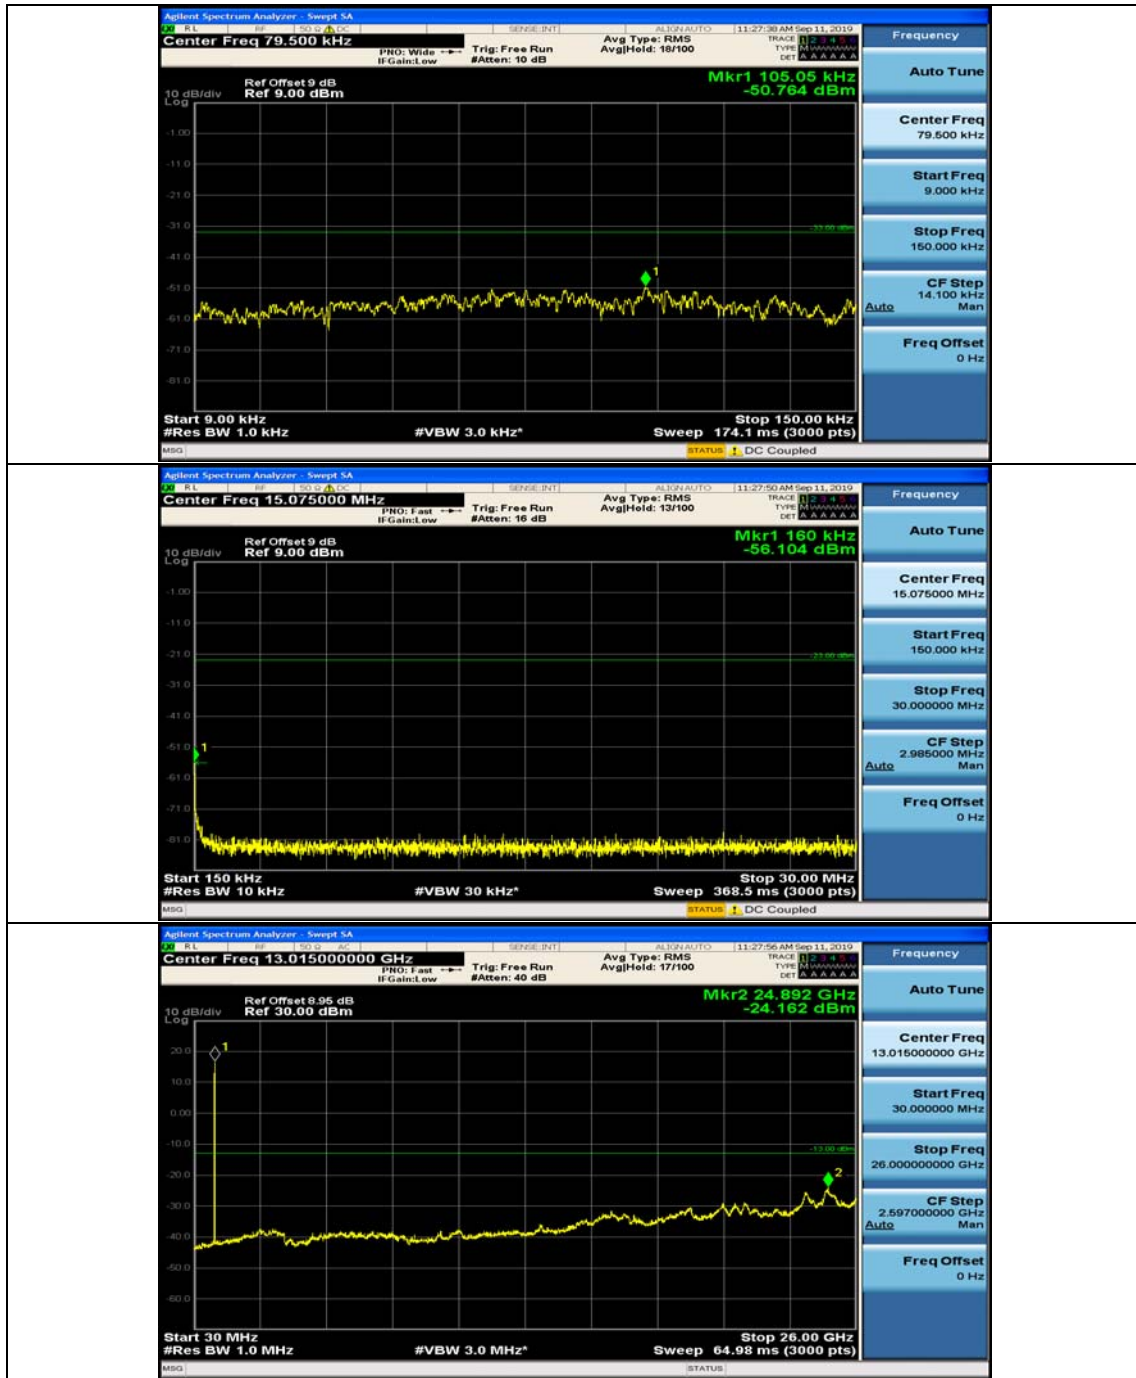

Channel Bandwidth: 5 MHz

(Channel Bandwidth: 5 MHz)_MCH_QPSK_1RB#0

(Channel Bandwidth: 5 MHz)_MCH_QPSK_1RB#12

(Channel Bandwidth: 5 MHz)_HCH_QPSK_1RB#0

(Channel Bandwidth: 5 MHz)_HCH_QPSK_1RB#12

(Channel Bandwidth: 5 MHz)_HCH_QPSK_1RB#24

(Channel Bandwidth: 5 MHz)_LCH_16QAM_1RB#0

(Channel Bandwidth: 5 MHz)_LCH_16QAM_1RB#12

(Channel Bandwidth: 5 MHz)_MCH_16QAM_1RB#0

(Channel Bandwidth: 5 MHz)_MCH_16QAM_1RB#12

(Channel Bandwidth: 5 MHz)_HCH_16QAM_1RB#0