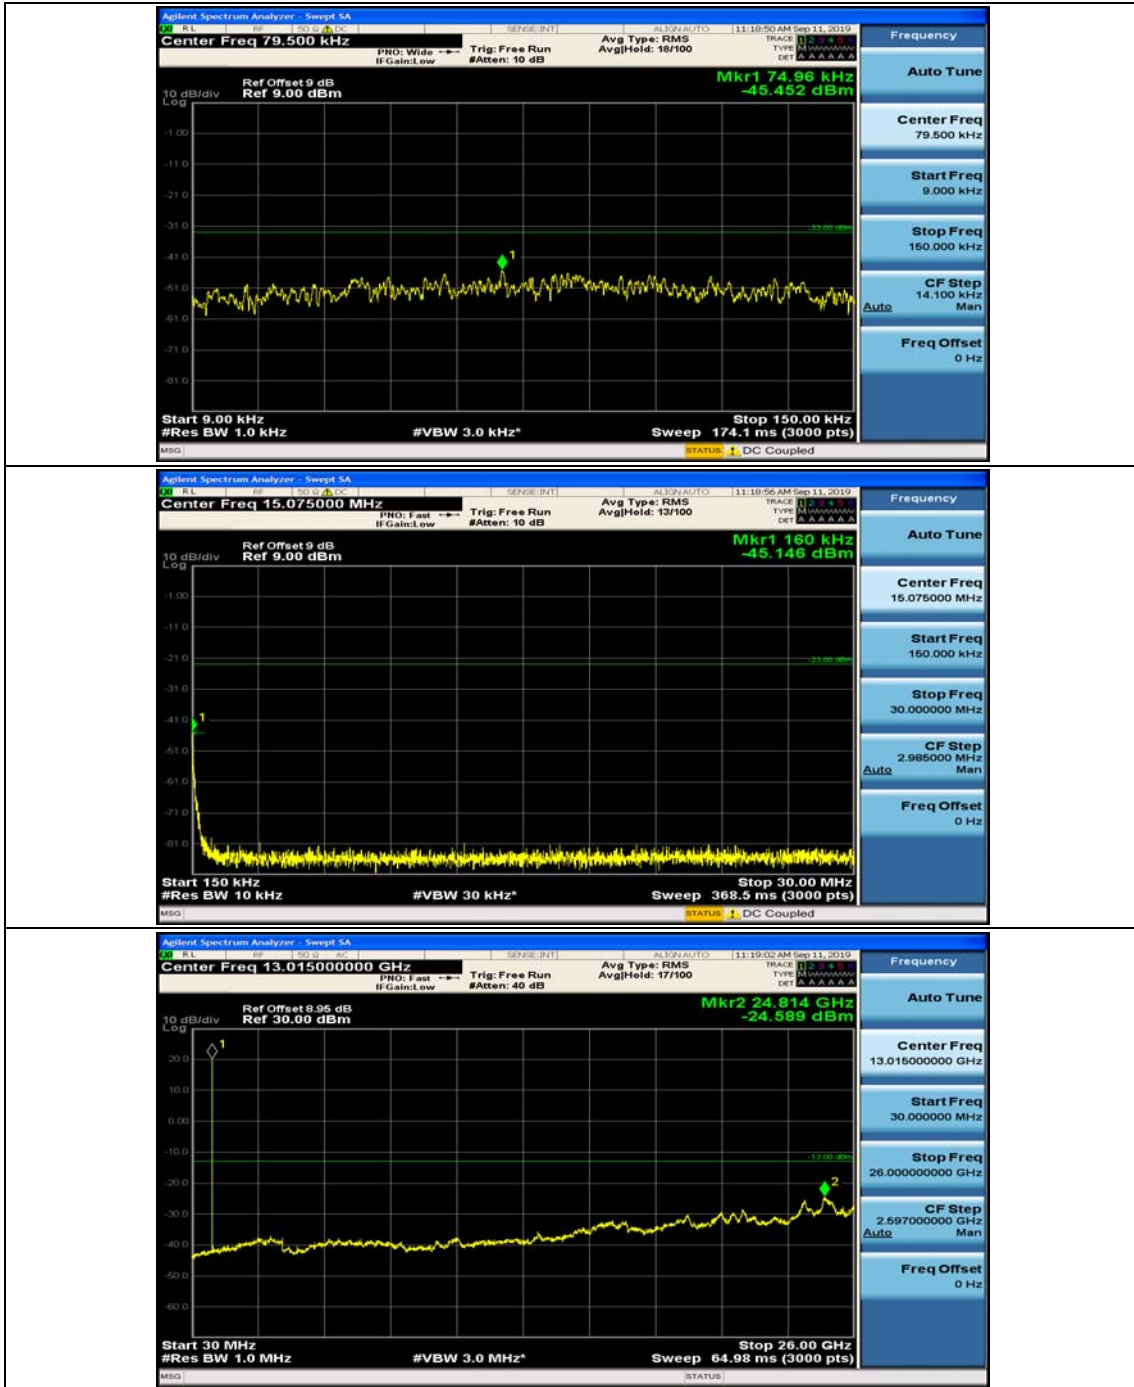

Channel Bandwidth: 3 MHz

(Channel Bandwidth: 3 MHz)_MCH_QPSK_1RB#0

(Channel Bandwidth: 3 MHz)_MCH_QPSK_1RB#7

(Channel Bandwidth: 3 MHz)_HCH_QPSK_1RB#0

(Channel Bandwidth: 3 MHz)_HCH_QPSK_1RB#7

(Channel Bandwidth: 3 MHz)_LCH_16QAM_1RB#0

(Channel Bandwidth: 3 MHz)_LCH_16QAM_1RB#7

(Channel Bandwidth: 3 MHz)_MCH_16QAM_1RB#0

(Channel Bandwidth: 3 MHz)_MCH_16QAM_1RB#7

(Channel Bandwidth: 3 MHz)_HCH_16QAM_1RB#0

(Channel Bandwidth: 3 MHz)_HCH_16QAM_1RB#7

Channel Bandwidth: 5 MHz

(Channel Bandwidth: 5 MHz)_MCH_QPSK_1RB#0

(Channel Bandwidth: 5 MHz)_MCH_QPSK_1RB#12

(Channel Bandwidth: 5 MHz)_HCH_QPSK_1RB#0

(Channel Bandwidth: 5 MHz)_HCH_QPSK_1RB#12

(Channel Bandwidth: 5 MHz)_HCH_QPSK_1RB#24