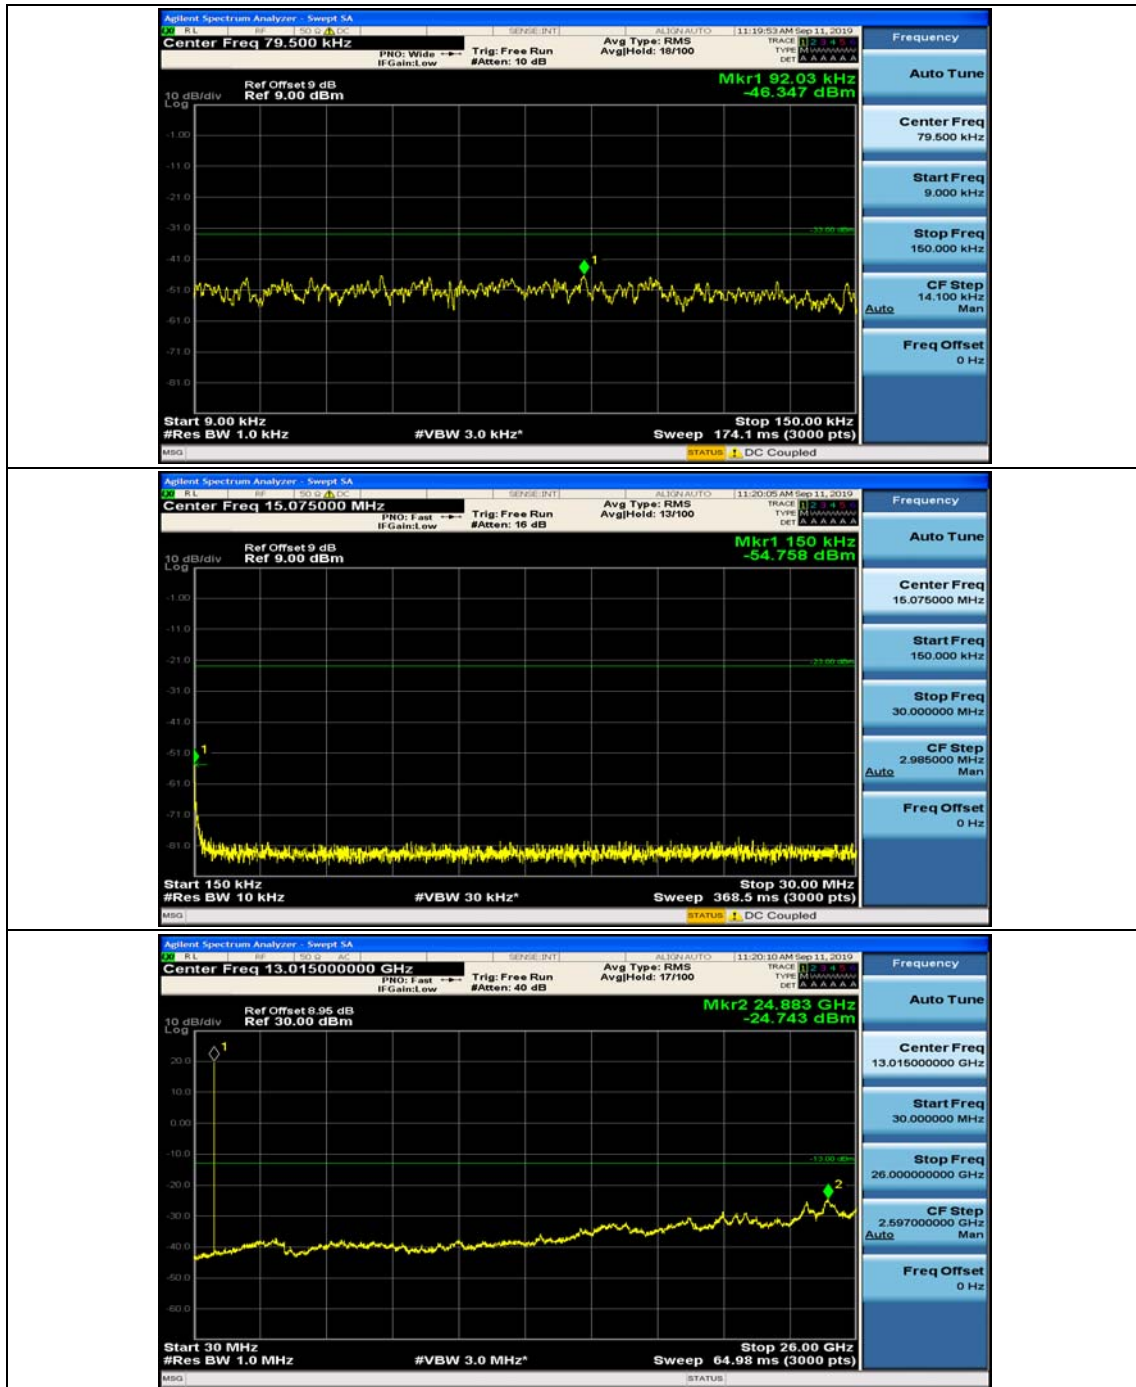

Channel Bandwidth: 3 MHz

(Channel Bandwidth: 3 MHz)_MCH_QPSK_1RB#0

(Channel Bandwidth: 3 MHz)_MCH_QPSK_1RB#7

(Channel Bandwidth: 3 MHz)_HCH_QPSK_1RB#0

(Channel Bandwidth: 3 MHz)_HCH_QPSK_1RB#7

(Channel Bandwidth: 3 MHz)_LCH_16QAM_1RB#0

(Channel Bandwidth: 3 MHz)_LCH_16QAM_1RB#7

(Channel Bandwidth: 3 MHz)_MCH_16QAM_1RB#0

(Channel Bandwidth: 3 MHz)_MCH_16QAM_1RB#7

(Channel Bandwidth: 3 MHz)_HCH_16QAM_1RB#0

(Channel Bandwidth: 3 MHz)_HCH_16QAM_1RB#7

Channel Bandwidth: 5 MHz

(Channel Bandwidth: 5 MHz)_MCH_QPSK_1RB#0

(Channel Bandwidth: 5 MHz)_MCH_QPSK_1RB#12

(Channel Bandwidth: 5 MHz)_HCH_QPSK_1RB#0

(Channel Bandwidth: 5 MHz)_HCH_QPSK_1RB#12

(Channel Bandwidth: 5 MHz)_HCH_QPSK_1RB#24