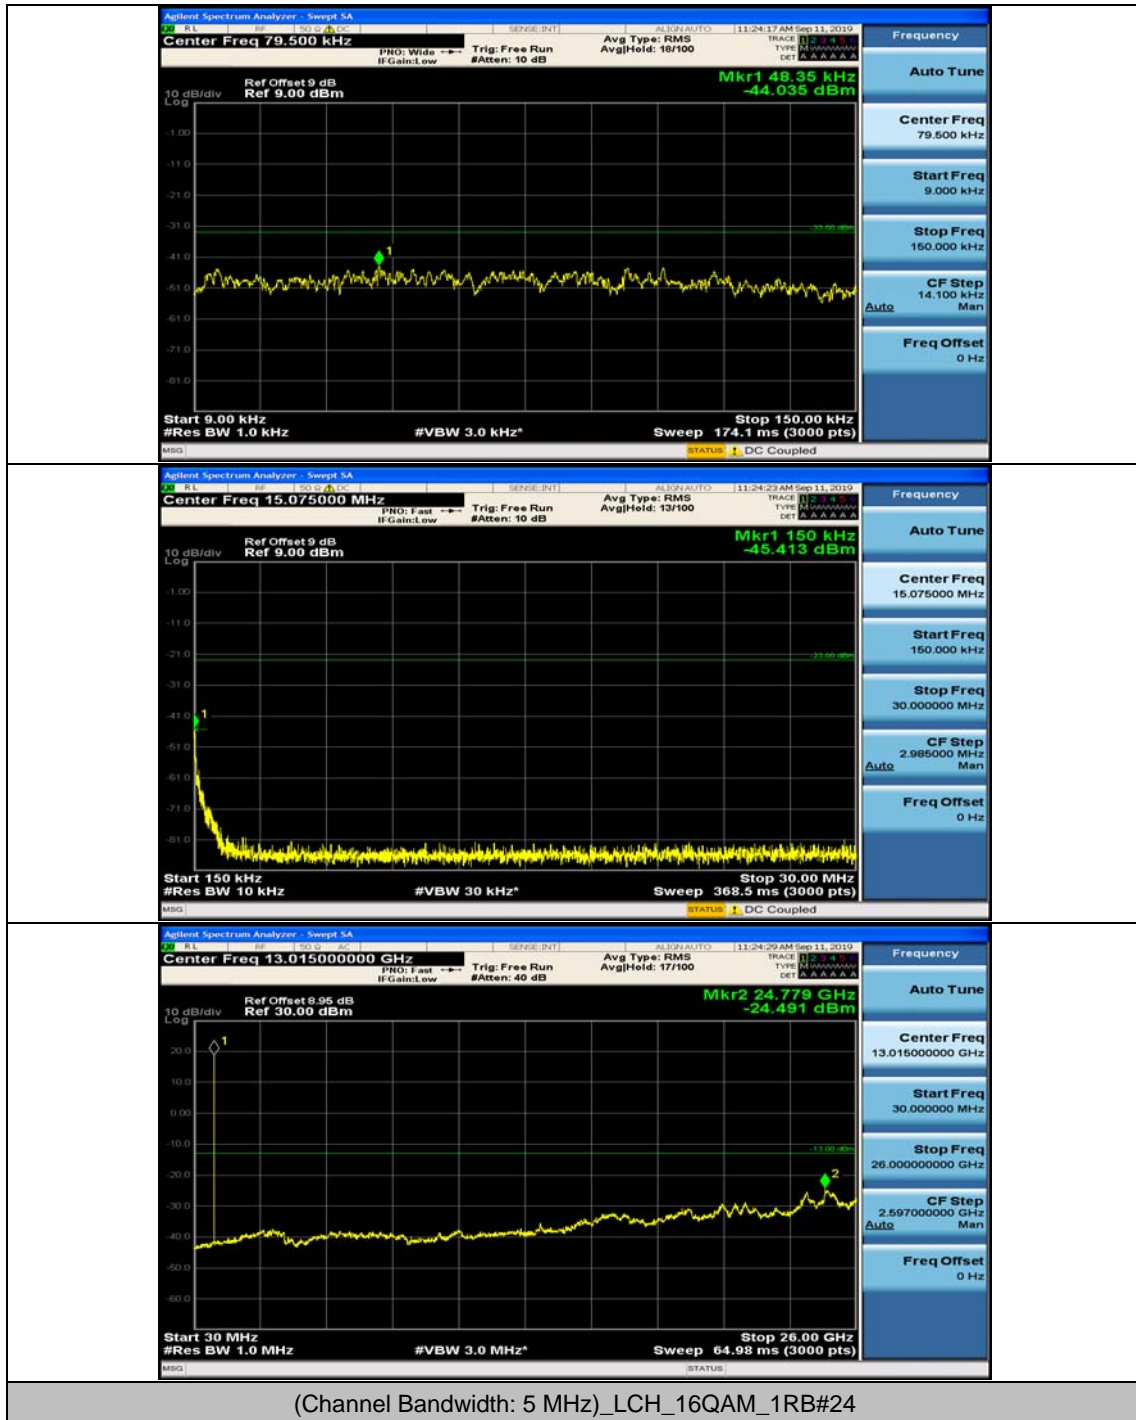

Channel Bandwidth: 5 MHz

(Channel Bandwidth: 5 MHz)_MCH_QPSK_1RB#0

(Channel Bandwidth: 5 MHz)_MCH_QPSK_1RB#12

(Channel Bandwidth: 5 MHz)_HCH_QPSK_1RB#0

(Channel Bandwidth: 5 MHz)_HCH_QPSK_1RB#12

(Channel Bandwidth: 5 MHz)_HCH_QPSK_1RB#24

(Channel Bandwidth: 5 MHz)_LCH_16QAM_1RB#0

(Channel Bandwidth: 5 MHz)_LCH_16QAM_1RB#12

(Channel Bandwidth: 5 MHz)_MCH_16QAM_1RB#0

(Channel Bandwidth: 5 MHz)_MCH_16QAM_1RB#12

(Channel Bandwidth: 5 MHz)_HCH_16QAM_1RB#0