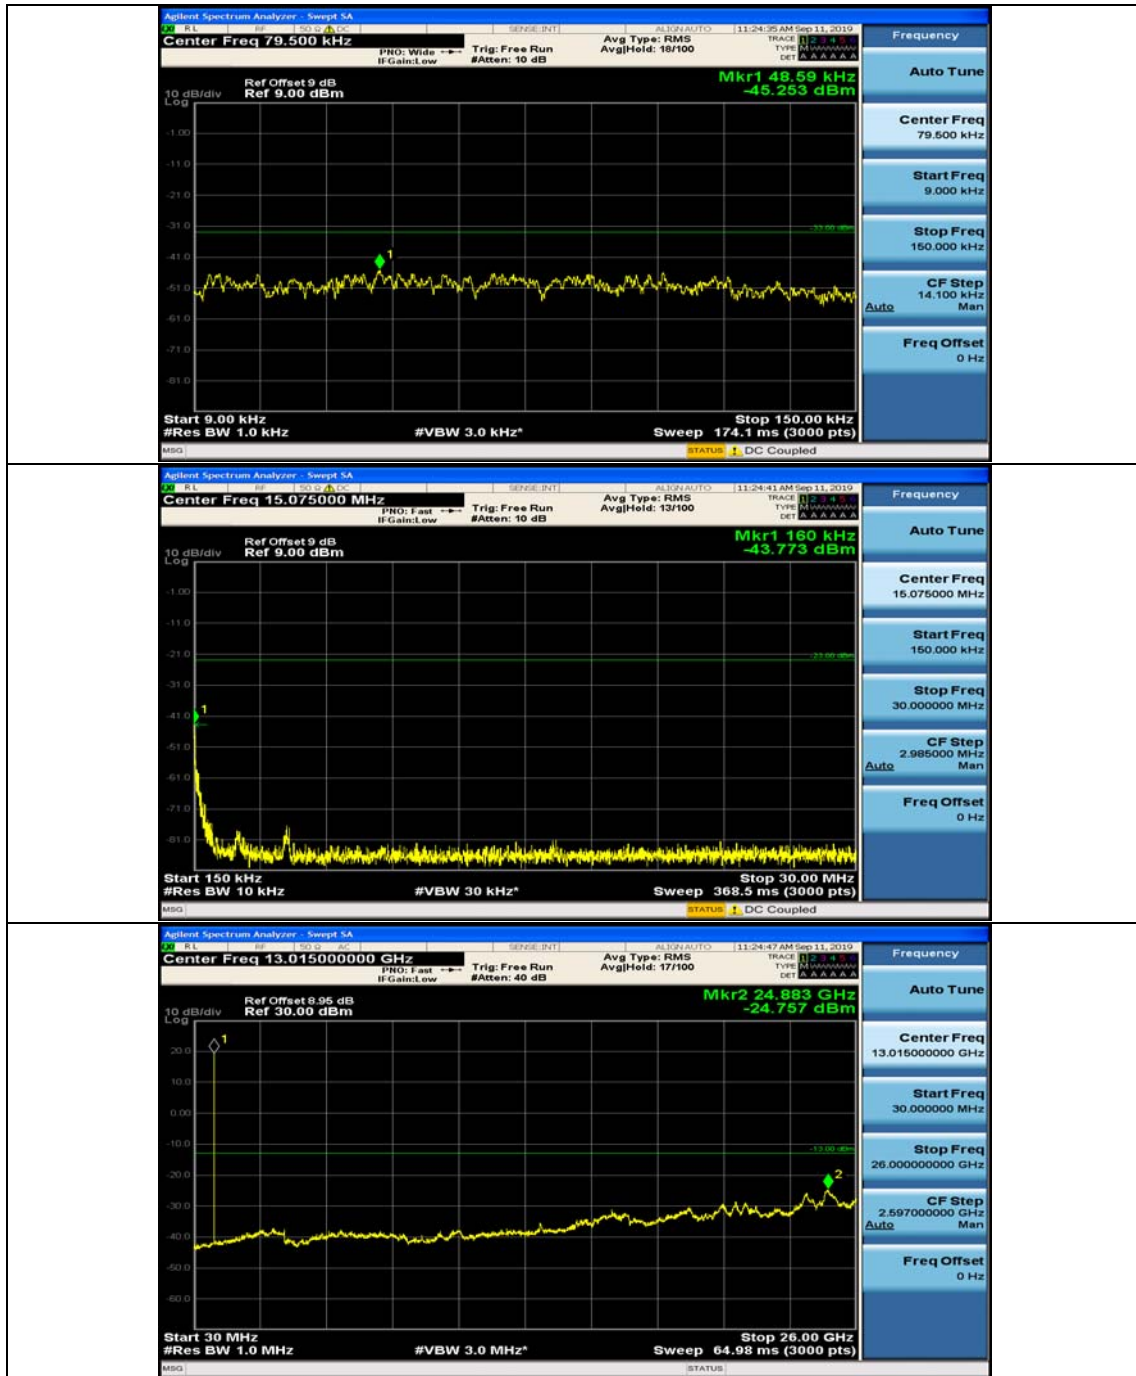

Channel Bandwidth: 5 MHz

(Channel Bandwidth: 5 MHz)_MCH_QPSK_1RB#0

(Channel Bandwidth: 5 MHz)_MCH_QPSK_1RB#12

(Channel Bandwidth: 5 MHz)_HCH_QPSK_1RB#0

(Channel Bandwidth: 5 MHz)_HCH_QPSK_1RB#12

(Channel Bandwidth: 5 MHz)_HCH_QPSK_1RB#24

(Channel Bandwidth: 5 MHz)_LCH_16QAM_1RB#0

(Channel Bandwidth: 5 MHz)_LCH_16QAM_1RB#12

(Channel Bandwidth: 5 MHz)_MCH_16QAM_1RB#0

(Channel Bandwidth: 5 MHz)_MCH_16QAM_1RB#12

(Channel Bandwidth: 5 MHz)_HCH_16QAM_1RB#0