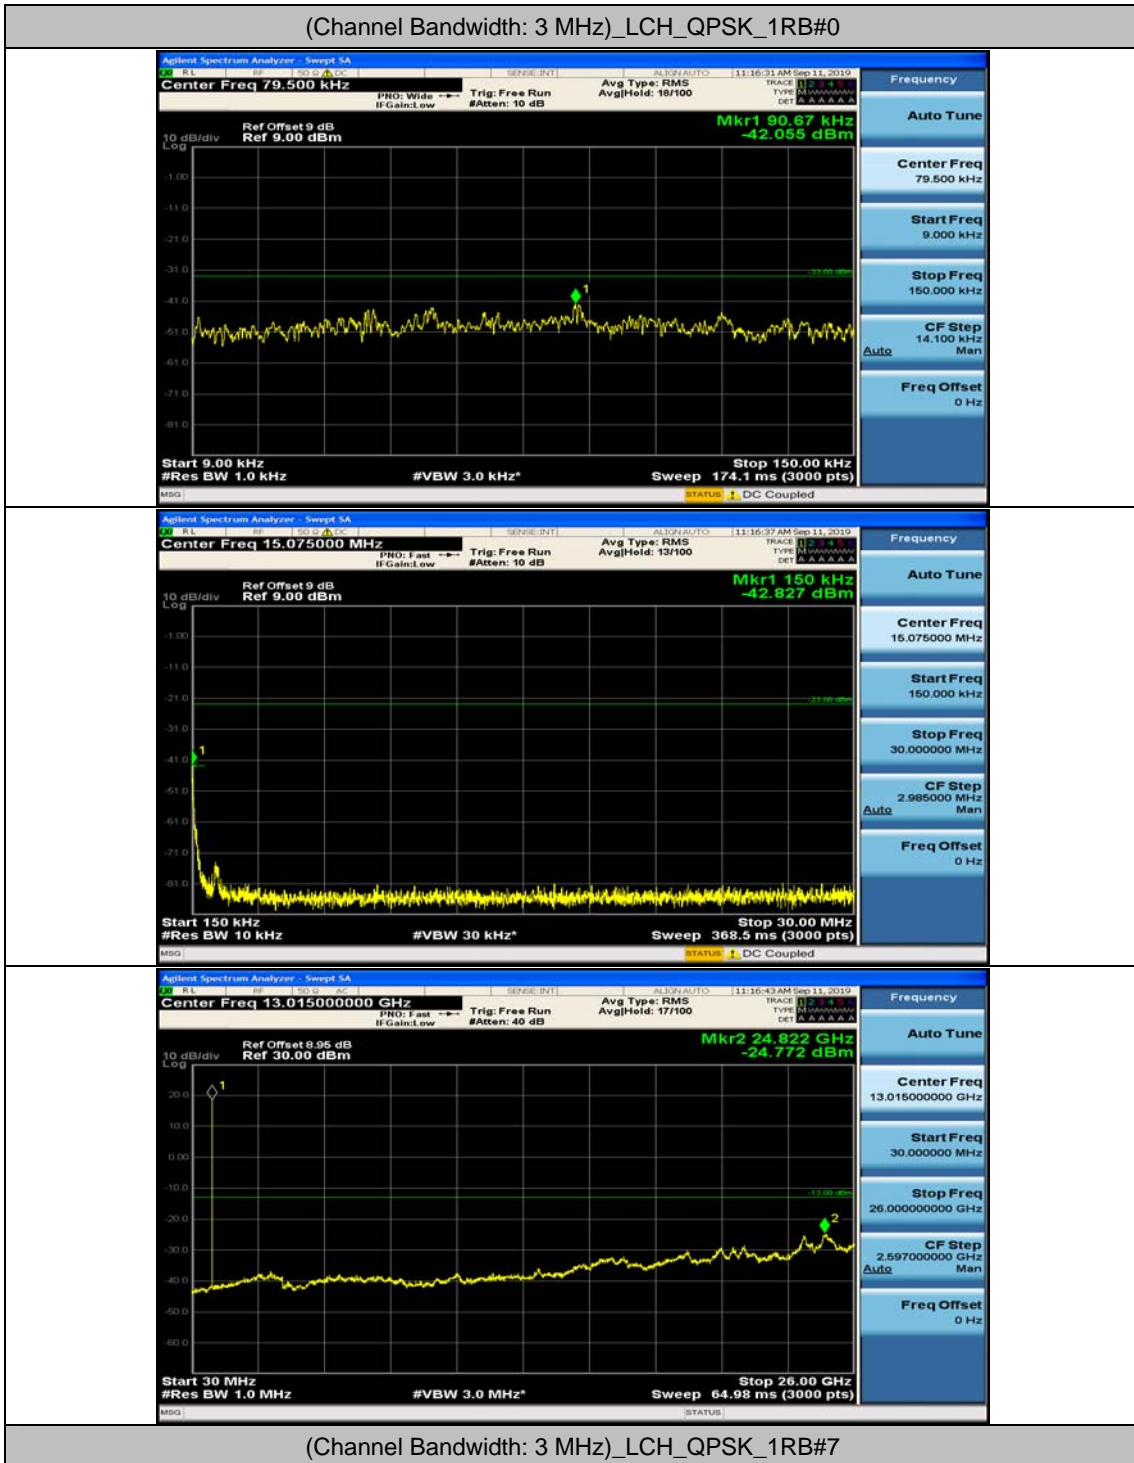

Channel Bandwidth: 3 MHz

(Channel Bandwidth: 3 MHz)_MCH_QPSK_1RB#0

(Channel Bandwidth: 3 MHz)_MCH_QPSK_1RB#7

(Channel Bandwidth: 3 MHz)_HCH_QPSK_1RB#0

(Channel Bandwidth: 3 MHz)_HCH_QPSK_1RB#7

(Channel Bandwidth: 3 MHz)_LCH_16QAM_1RB#0

(Channel Bandwidth: 3 MHz)_LCH_16QAM_1RB#7

(Channel Bandwidth: 3 MHz)_MCH_16QAM_1RB#0

(Channel Bandwidth: 3 MHz)_MCH_16QAM_1RB#7

(Channel Bandwidth: 3 MHz)_HCH_16QAM_1RB#0

(Channel Bandwidth: 3 MHz)_HCH_16QAM_1RB#7

Channel Bandwidth: 5 MHz

(Channel Bandwidth: 5 MHz)_MCH_QPSK_1RB#0

(Channel Bandwidth: 5 MHz)_MCH_QPSK_1RB#12

(Channel Bandwidth: 5 MHz)_HCH_QPSK_1RB#0

(Channel Bandwidth: 5 MHz)_HCH_QPSK_1RB#12

(Channel Bandwidth: 5 MHz)_HCH_QPSK_1RB#24