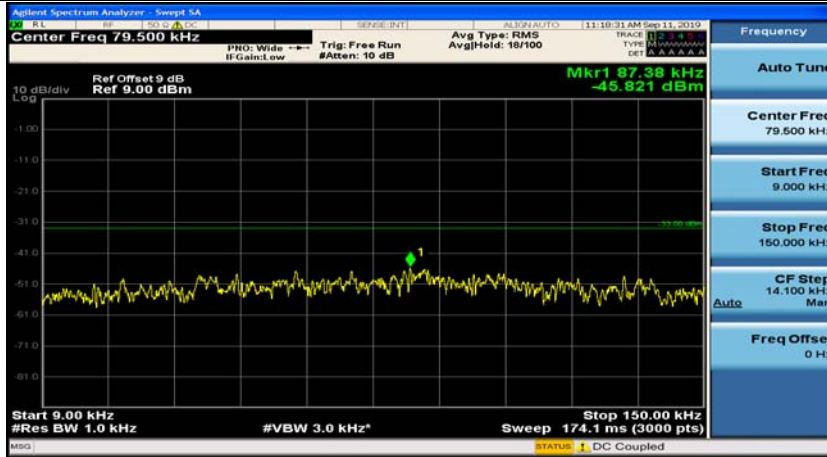

Channel Bandwidth: 3 MHz

(Channel Bandwidth: 3 MHz)_MCH_QPSK_1RB#0

(Channel Bandwidth: 3 MHz)_MCH_QPSK_1RB#7

(Channel Bandwidth: 3 MHz)_HCH_QPSK_1RB#0

(Channel Bandwidth: 3 MHz)_HCH_QPSK_1RB#7

(Channel Bandwidth: 3 MHz)_LCH_16QAM_1RB#0

(Channel Bandwidth: 3 MHz)_LCH_16QAM_1RB#7

(Channel Bandwidth: 3 MHz)_MCH_16QAM_1RB#0

(Channel Bandwidth: 3 MHz)_MCH_16QAM_1RB#7

(Channel Bandwidth: 3 MHz)_HCH_16QAM_1RB#0

(Channel Bandwidth: 3 MHz)_HCH_16QAM_1RB#7