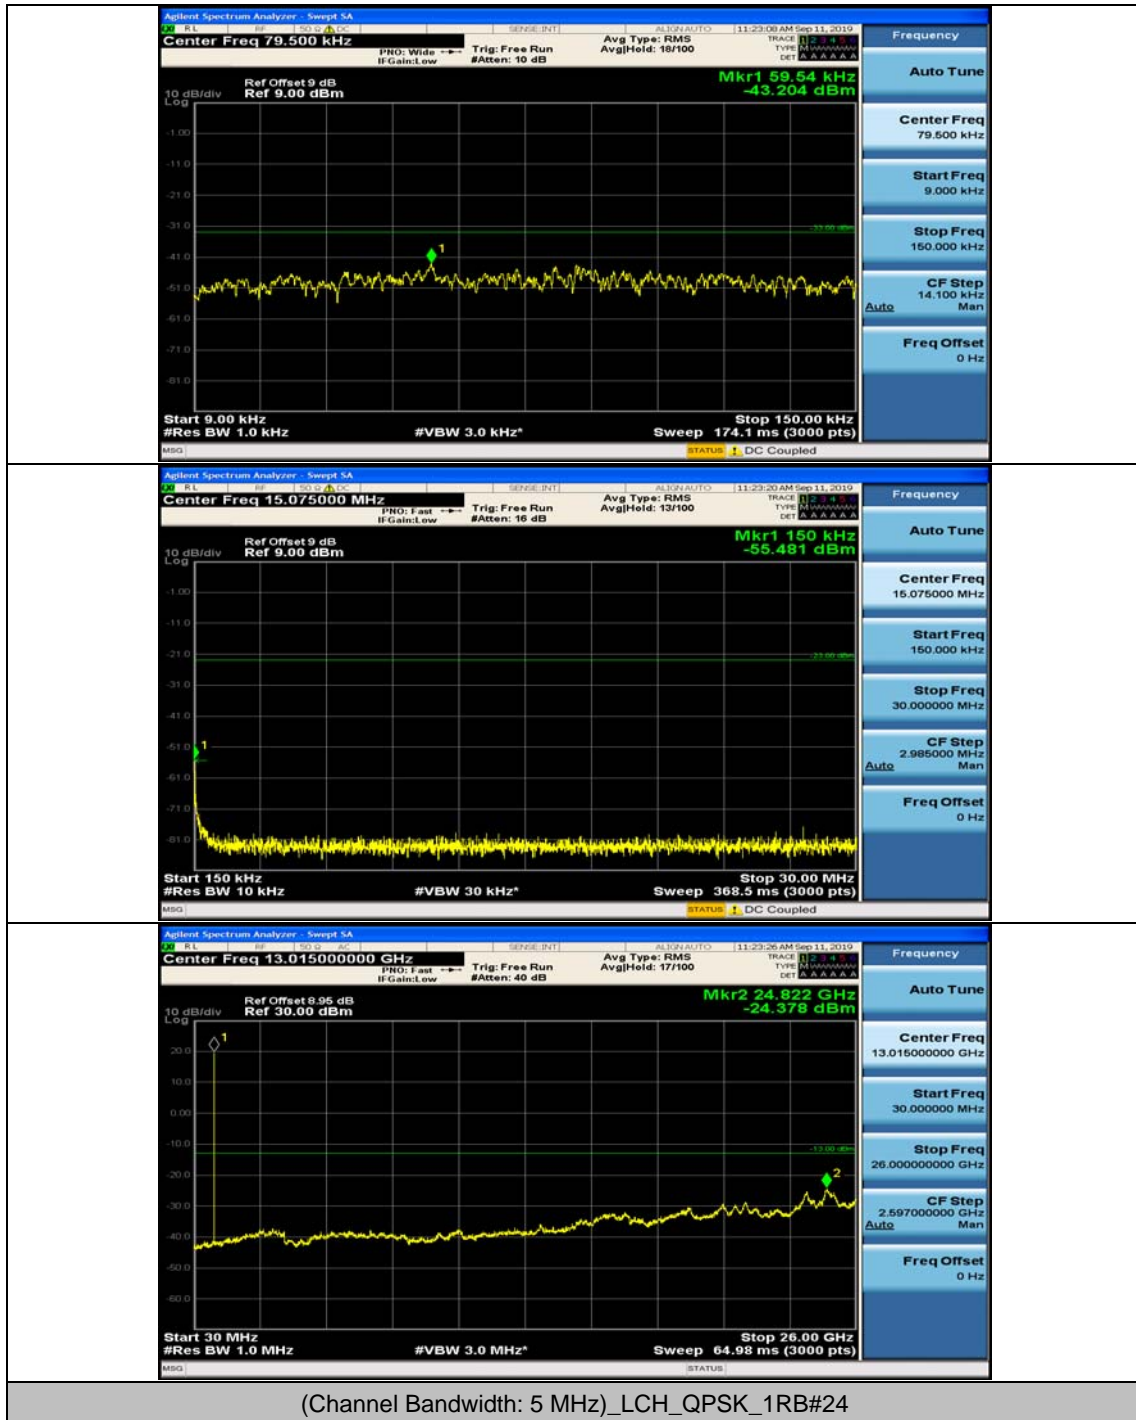

Channel Bandwidth: 3 MHz

(Channel Bandwidth: 3 MHz)_MCH_QPSK_1RB#0

(Channel Bandwidth: 3 MHz)_MCH_QPSK_1RB#7

(Channel Bandwidth: 3 MHz)_HCH_QPSK_1RB#0

(Channel Bandwidth: 3 MHz)_HCH_QPSK_1RB#7

(Channel Bandwidth: 3 MHz)_LCH_16QAM_1RB#0

(Channel Bandwidth: 3 MHz)_LCH_16QAM_1RB#7

(Channel Bandwidth: 3 MHz)_MCH_16QAM_1RB#0

(Channel Bandwidth: 3 MHz)_MCH_16QAM_1RB#7

(Channel Bandwidth: 3 MHz)_HCH_16QAM_1RB#0

(Channel Bandwidth: 3 MHz)_HCH_16QAM_1RB#7

Channel Bandwidth: 5 MHz

(Channel Bandwidth: 5 MHz)_MCH_QPSK_1RB#0

(Channel Bandwidth: 5 MHz)_MCH_QPSK_1RB#12

(Channel Bandwidth: 5 MHz)_HCH_QPSK_1RB#0

(Channel Bandwidth: 5 MHz)_HCH_QPSK_1RB#12

(Channel Bandwidth: 5 MHz)_HCH_QPSK_1RB#24