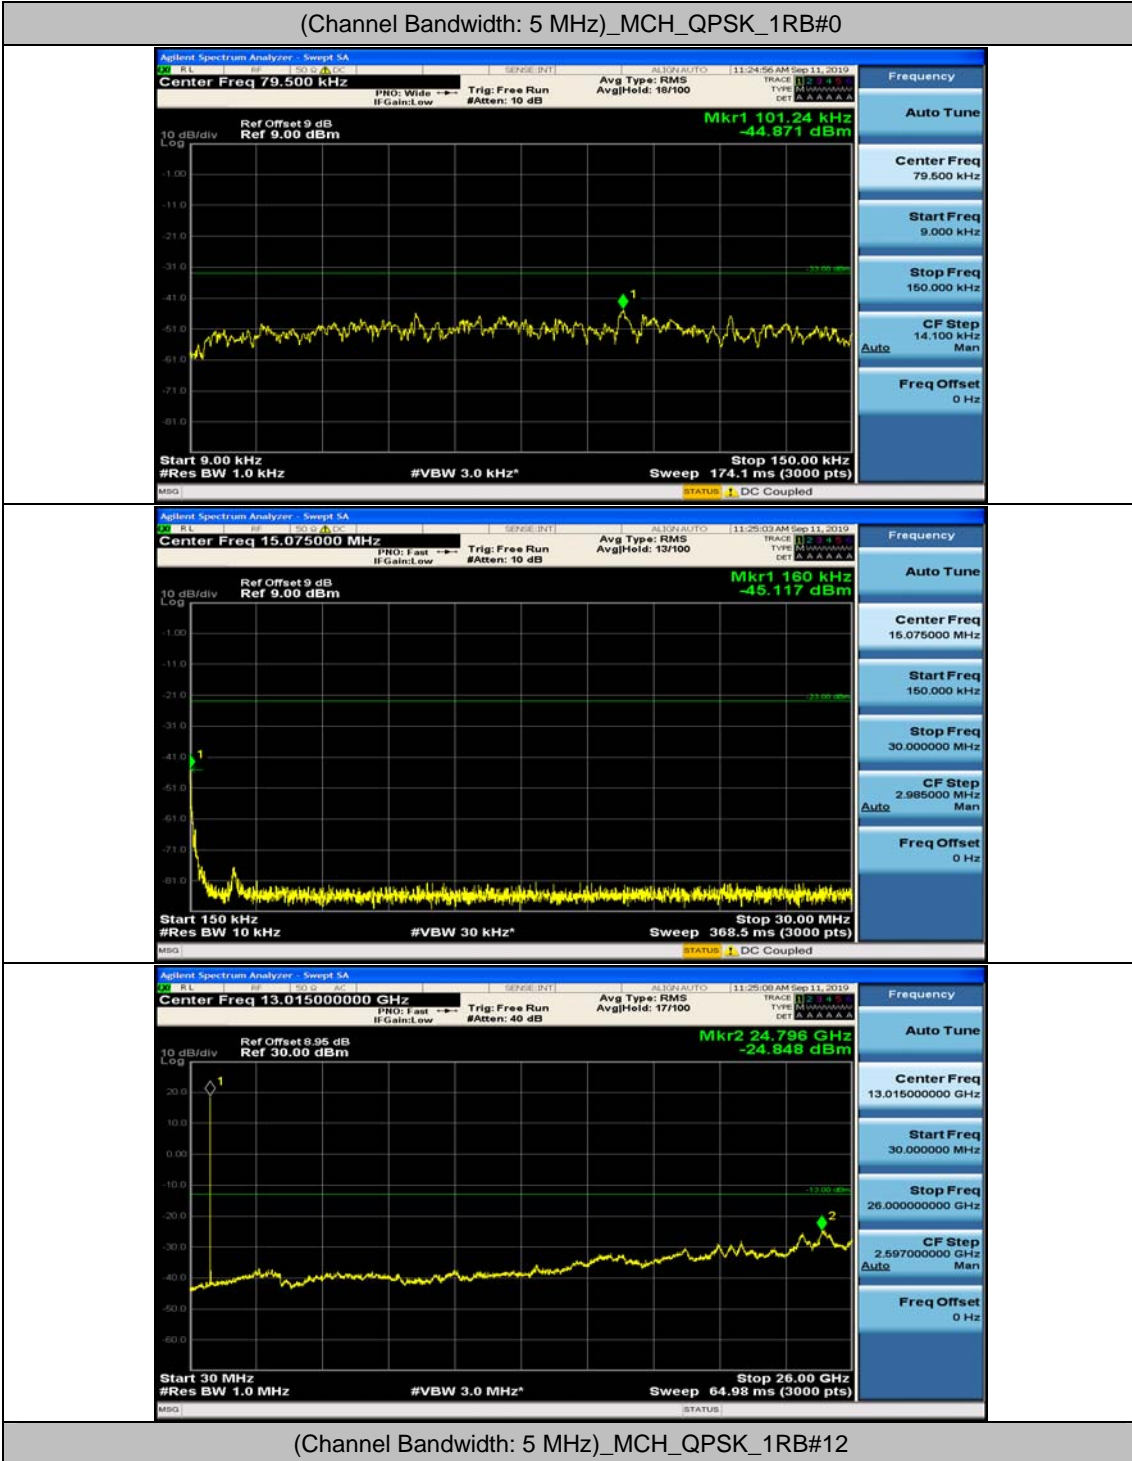

Channel Bandwidth: 3 MHz

(Channel Bandwidth: 3 MHz)_MCH_QPSK_1RB#0

(Channel Bandwidth: 3 MHz)_MCH_QPSK_1RB#7

(Channel Bandwidth: 3 MHz)_HCH_QPSK_1RB#0

(Channel Bandwidth: 3 MHz)_HCH_QPSK_1RB#7

(Channel Bandwidth: 3 MHz)_LCH_16QAM_1RB#0

(Channel Bandwidth: 3 MHz)_LCH_16QAM_1RB#7

(Channel Bandwidth: 3 MHz)_MCH_16QAM_1RB#0

(Channel Bandwidth: 3 MHz)_MCH_16QAM_1RB#7

(Channel Bandwidth: 3 MHz)_HCH_16QAM_1RB#0

(Channel Bandwidth: 3 MHz)_HCH_16QAM_1RB#7

Channel Bandwidth: 5 MHz

(Channel Bandwidth: 5 MHz)_MCH_QPSK_1RB#0

(Channel Bandwidth: 5 MHz)_MCH_QPSK_1RB#12

(Channel Bandwidth: 5 MHz)_HCH_QPSK_1RB#0

(Channel Bandwidth: 5 MHz)_HCH_QPSK_1RB#12

(Channel Bandwidth: 5 MHz)_HCH_QPSK_1RB#24