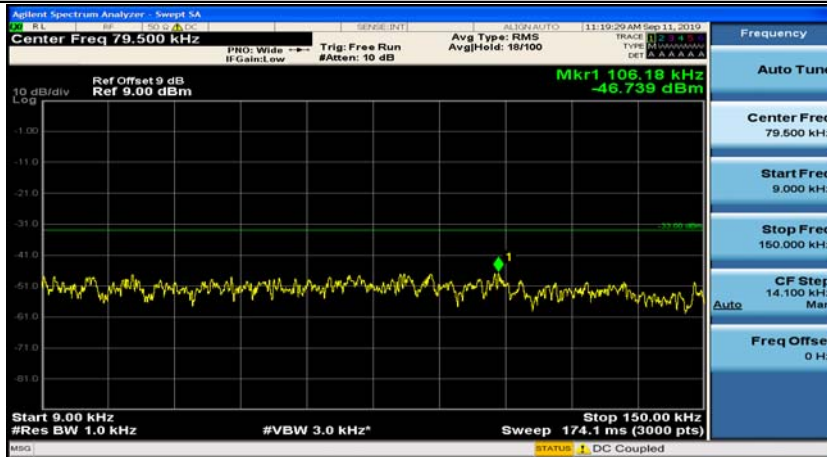

Channel Bandwidth: 3 MHz

(Channel Bandwidth: 3 MHz)_MCH_QPSK_1RB#0

(Channel Bandwidth: 3 MHz)_MCH_QPSK_1RB#7

(Channel Bandwidth: 3 MHz)_HCH_QPSK_1RB#0

(Channel Bandwidth: 3 MHz)_HCH_QPSK_1RB#7

(Channel Bandwidth: 3 MHz)_LCH_16QAM_1RB#0

(Channel Bandwidth: 3 MHz)_LCH_16QAM_1RB#7

(Channel Bandwidth: 3 MHz)_MCH_16QAM_1RB#0

(Channel Bandwidth: 3 MHz)_MCH_16QAM_1RB#7

(Channel Bandwidth: 3 MHz)_HCH_16QAM_1RB#0

(Channel Bandwidth: 3 MHz)_HCH_16QAM_1RB#7