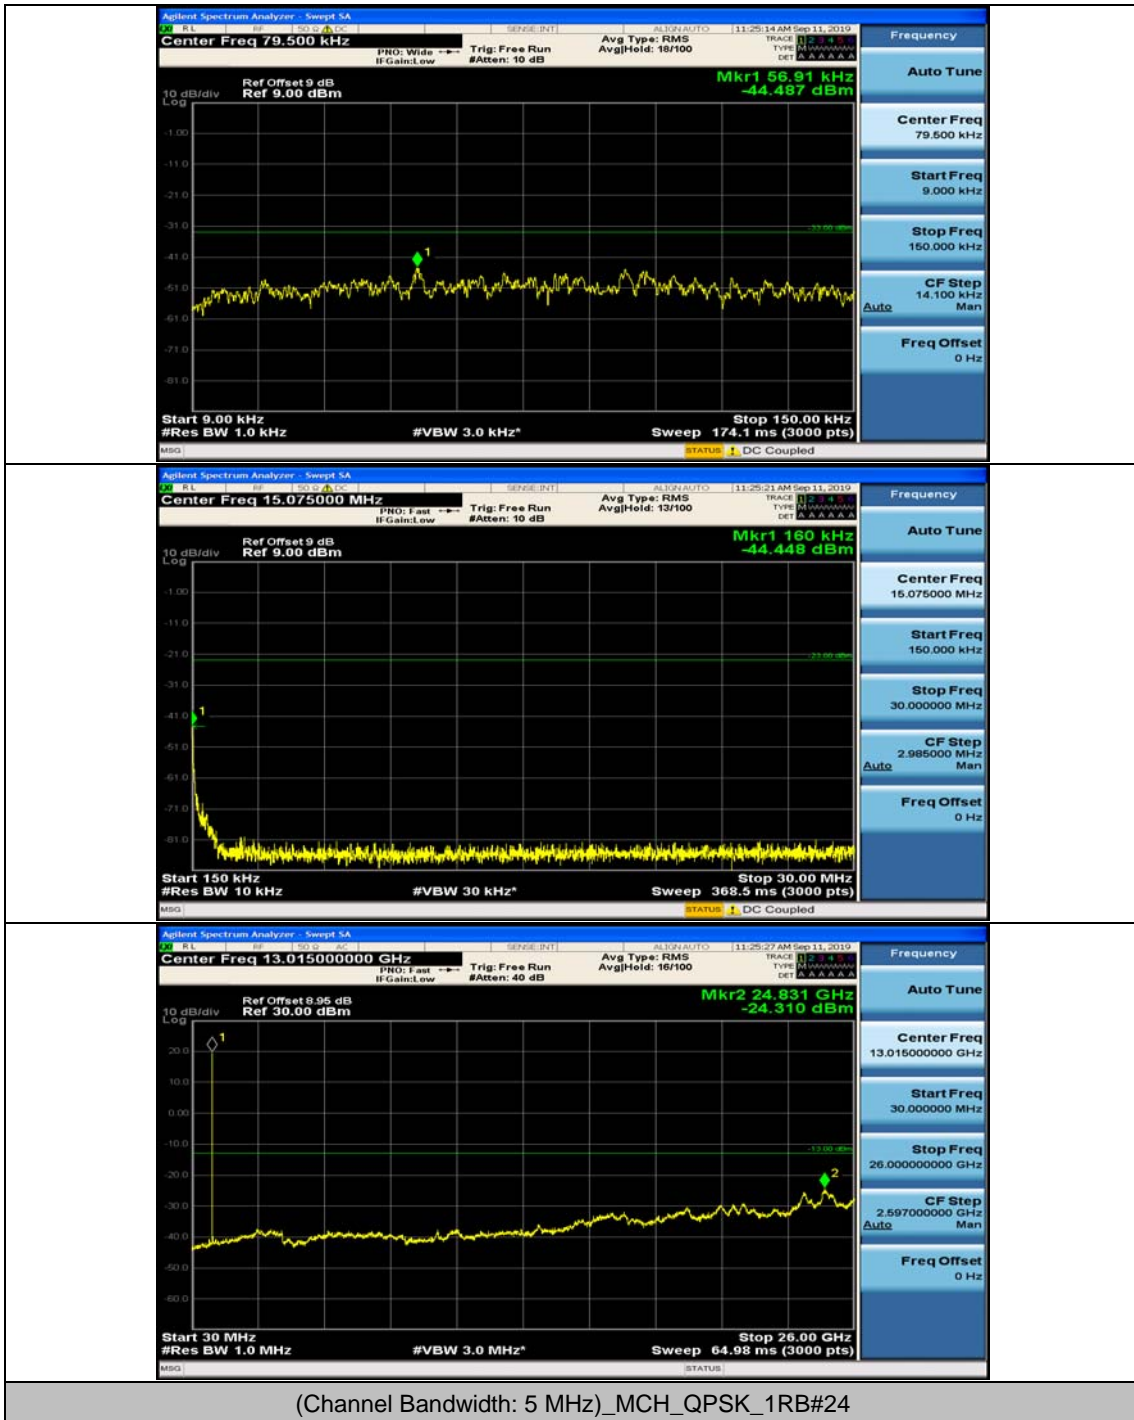

Channel Bandwidth: 5 MHz

(Channel Bandwidth: 5 MHz)_MCH_QPSK_1RB#0

(Channel Bandwidth: 5 MHz)_MCH_QPSK_1RB#12

(Channel Bandwidth: 5 MHz)_HCH_QPSK_1RB#0

(Channel Bandwidth: 5 MHz)_HCH_QPSK_1RB#12

(Channel Bandwidth: 5 MHz)_HCH_QPSK_1RB#24

(Channel Bandwidth: 5 MHz)_LCH_16QAM_1RB#0

(Channel Bandwidth: 5 MHz)_LCH_16QAM_1RB#12

(Channel Bandwidth: 5 MHz)_MCH_16QAM_1RB#0

(Channel Bandwidth: 5 MHz)_MCH_16QAM_1RB#12

(Channel Bandwidth: 5 MHz)_HCH_16QAM_1RB#0