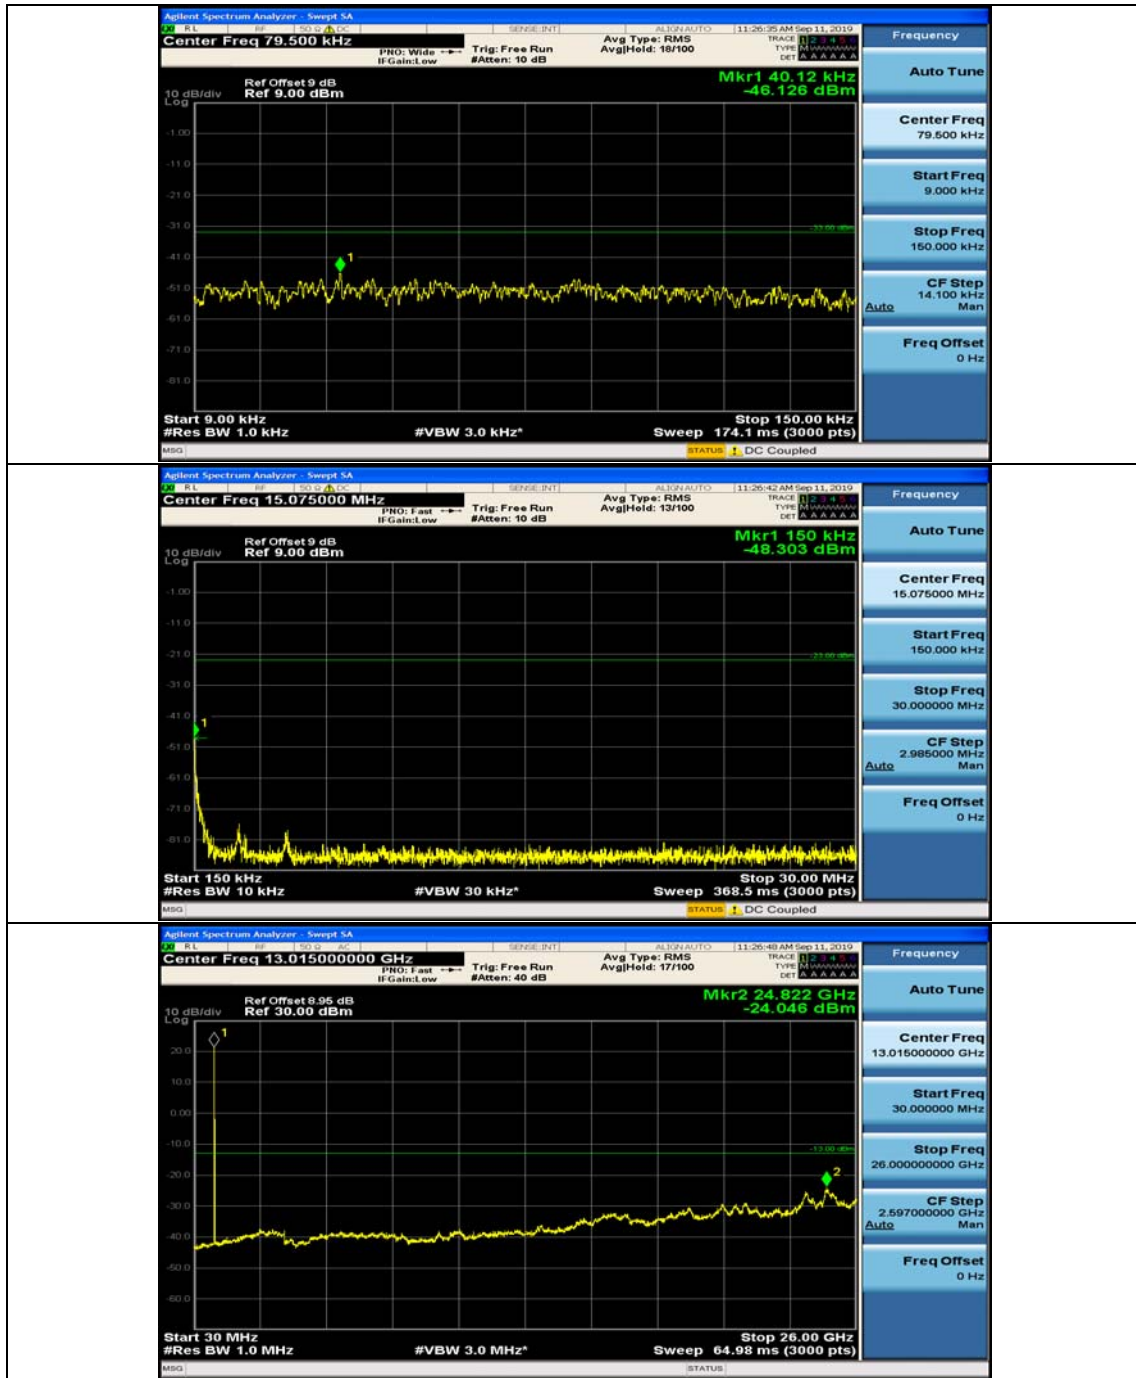

Channel Bandwidth: 5 MHz

(Channel Bandwidth: 5 MHz)_MCH_QPSK_1RB#0

(Channel Bandwidth: 5 MHz)_MCH_QPSK_1RB#12

(Channel Bandwidth: 5 MHz)_HCH_QPSK_1RB#0

(Channel Bandwidth: 5 MHz)_HCH_QPSK_1RB#12

(Channel Bandwidth: 5 MHz)_HCH_QPSK_1RB#24

(Channel Bandwidth: 5 MHz)_LCH_16QAM_1RB#0

(Channel Bandwidth: 5 MHz)_LCH_16QAM_1RB#12

(Channel Bandwidth: 5 MHz)_MCH_16QAM_1RB#0

(Channel Bandwidth: 5 MHz)_MCH_16QAM_1RB#12

(Channel Bandwidth: 5 MHz)_HCH_16QAM_1RB#0

(Channel Bandwidth: 5 MHz)_HCH_16QAM_1RB#12

Channel Bandwidth: 10 MHz