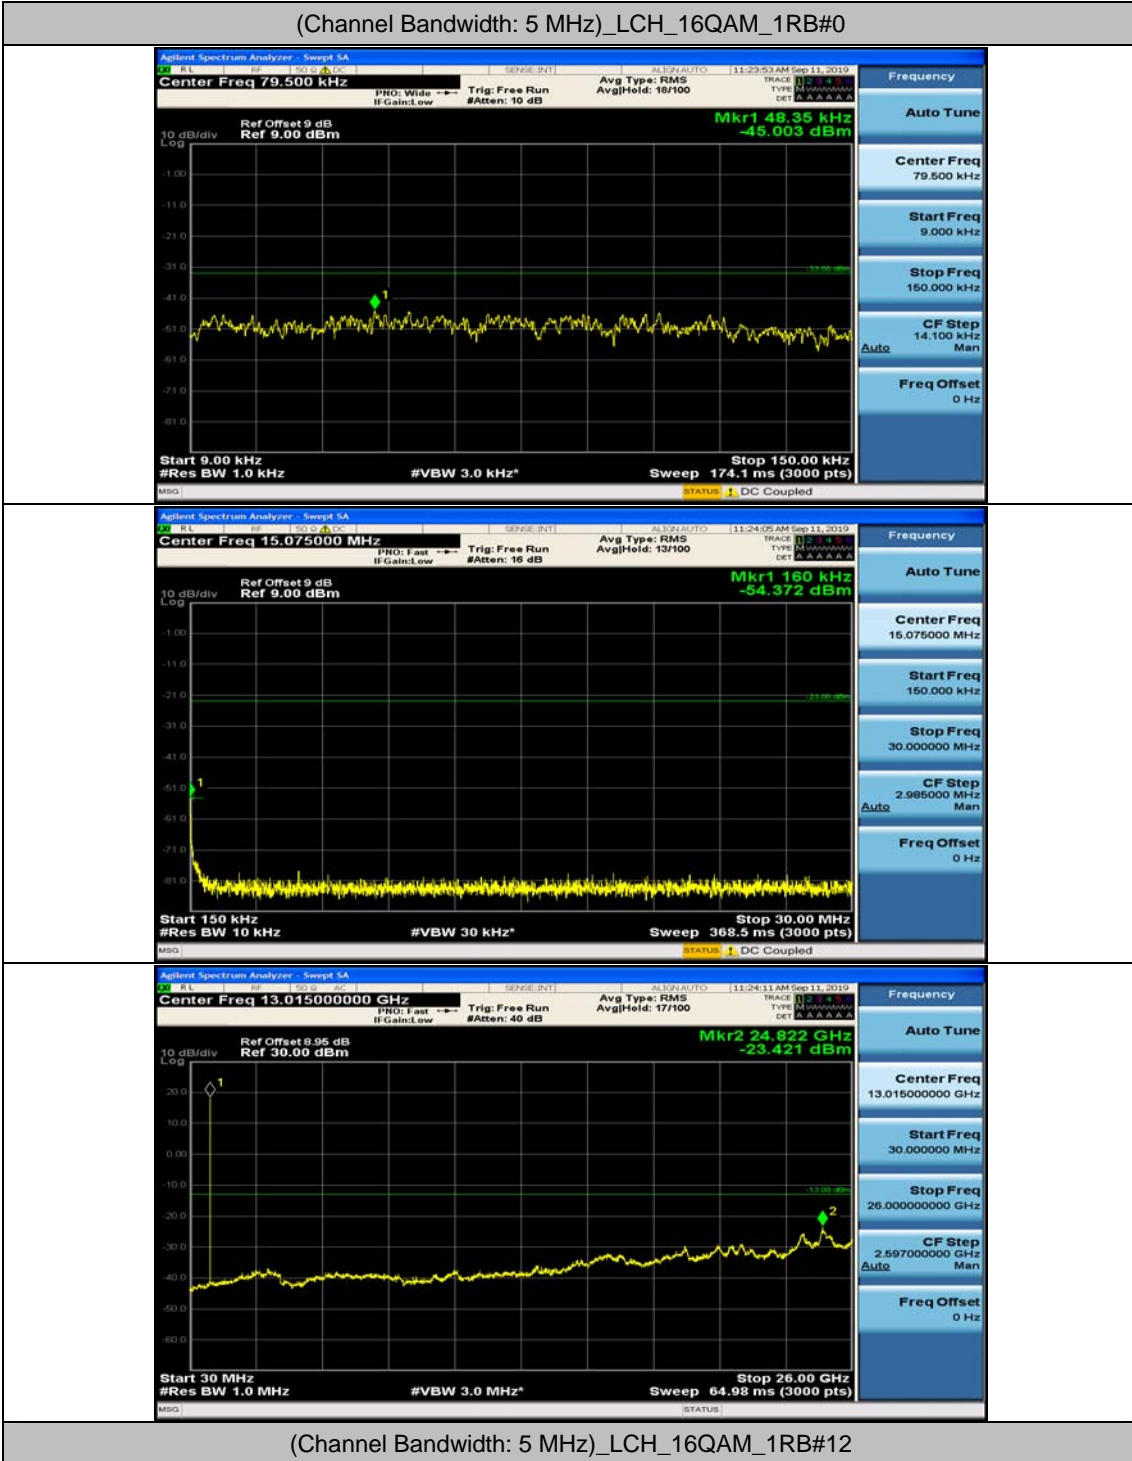

Channel Bandwidth: 3 MHz

(Channel Bandwidth: 3 MHz)_MCH_QPSK_1RB#0

(Channel Bandwidth: 3 MHz)_MCH_QPSK_1RB#7

(Channel Bandwidth: 3 MHz)_HCH_QPSK_1RB#0

(Channel Bandwidth: 3 MHz)_HCH_QPSK_1RB#7

(Channel Bandwidth: 3 MHz)_LCH_16QAM_1RB#0

Channel Bandwidth: 5 MHz

(Channel Bandwidth: 5 MHz)_MCH_QPSK_1RB#0

(Channel Bandwidth: 5 MHz)_MCH_QPSK_1RB#12

(Channel Bandwidth: 5 MHz)_HCH_QPSK_1RB#0

(Channel Bandwidth: 5 MHz)_HCH_QPSK_1RB#12

(Channel Bandwidth: 5 MHz)_HCH_QPSK_1RB#24

(Channel Bandwidth: 5 MHz)_LCH_16QAM_1RB#0

(Channel Bandwidth: 5 MHz)_LCH_16QAM_1RB#12

(Channel Bandwidth: 5 MHz)_MCH_16QAM_1RB#0

(Channel Bandwidth: 5 MHz)_MCH_16QAM_1RB#12

(Channel Bandwidth: 5 MHz)_HCH_16QAM_1RB#0