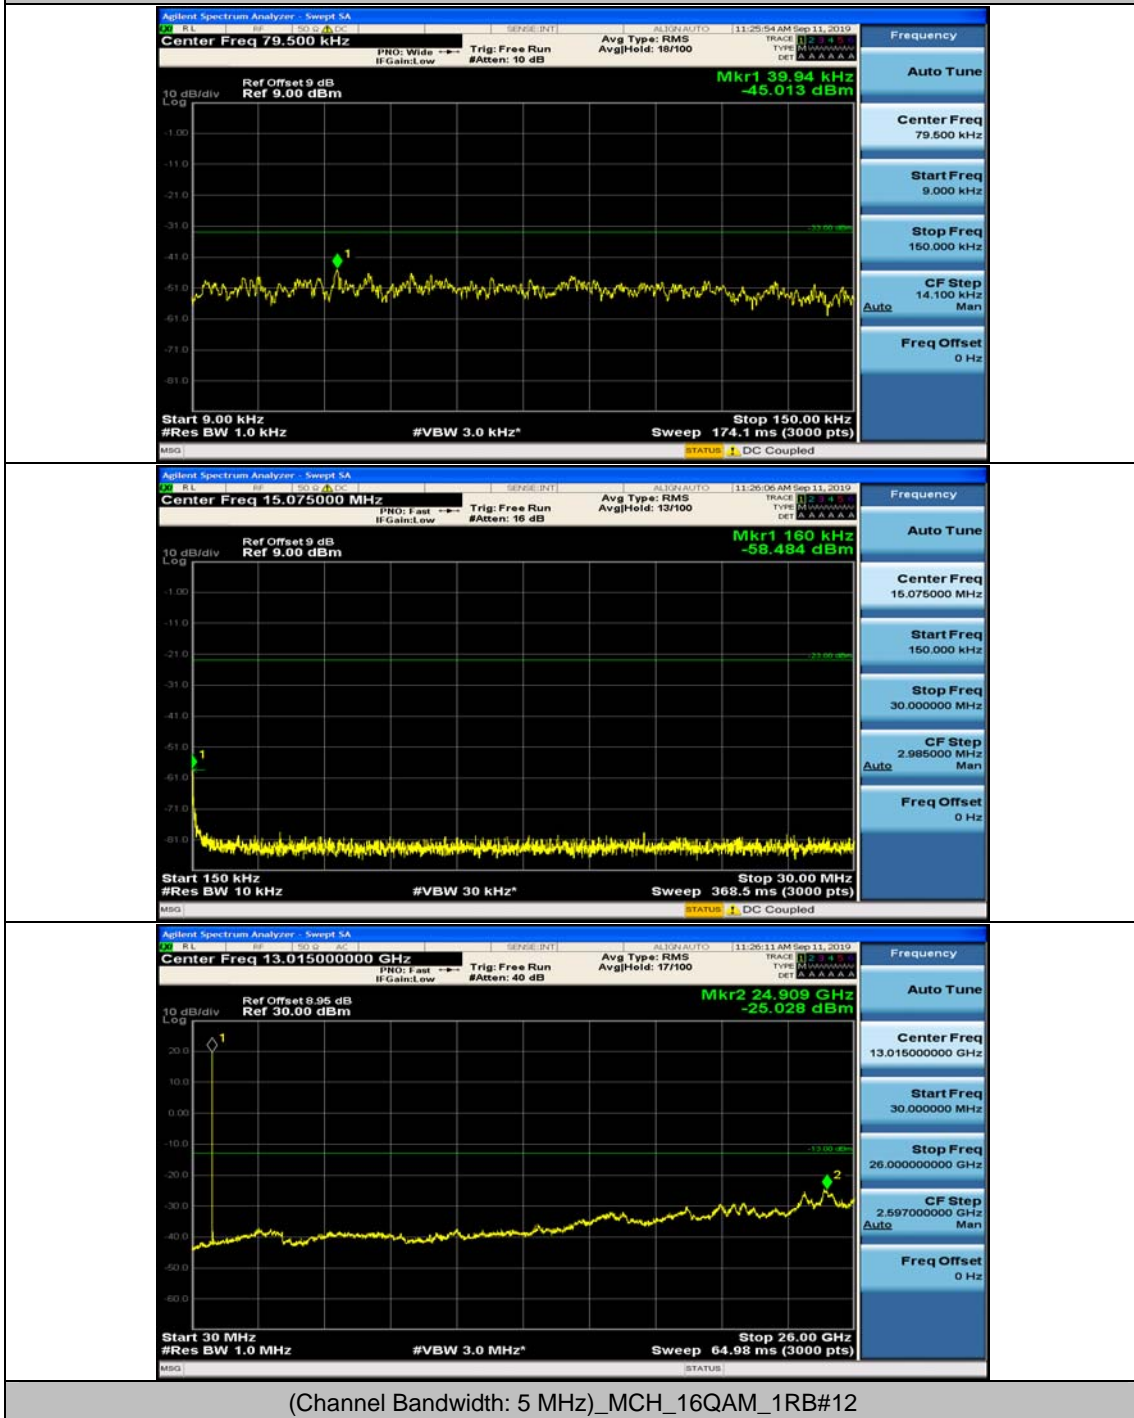

Channel Bandwidth: 5 MHz

(Channel Bandwidth: 5 MHz)_MCH_QPSK_1RB#0

(Channel Bandwidth: 5 MHz)_MCH_QPSK_1RB#12

(Channel Bandwidth: 5 MHz)_HCH_QPSK_1RB#0

(Channel Bandwidth: 5 MHz)_HCH_QPSK_1RB#12

(Channel Bandwidth: 5 MHz)_HCH_QPSK_1RB#24

(Channel Bandwidth: 5 MHz)_LCH_16QAM_1RB#0

(Channel Bandwidth: 5 MHz)_LCH_16QAM_1RB#12

(Channel Bandwidth: 5 MHz)_MCH_16QAM_1RB#0

(Channel Bandwidth: 5 MHz)_MCH_16QAM_1RB#12

(Channel Bandwidth: 5 MHz)_HCH_16QAM_1RB#0

(Channel Bandwidth: 5 MHz)_HCH_16QAM_1RB#12

Channel Bandwidth: 10 MHz