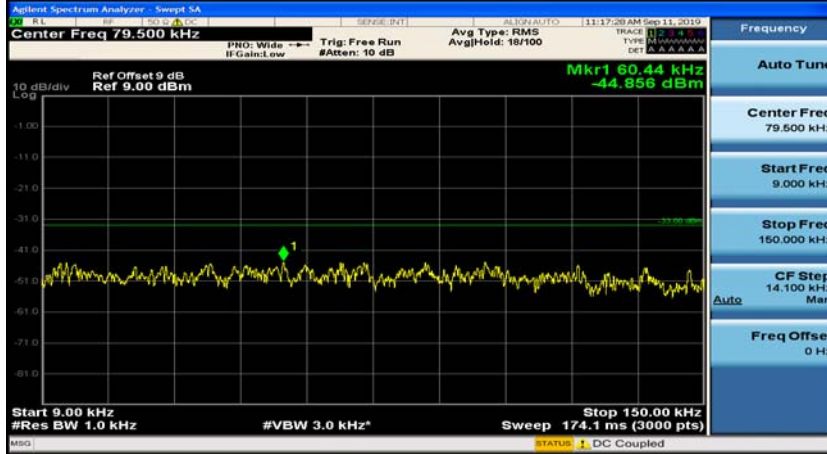

Channel Bandwidth: 3 MHz

(Channel Bandwidth: 3 MHz)_MCH_QPSK_1RB#0

(Channel Bandwidth: 3 MHz)_MCH_QPSK_1RB#7

(Channel Bandwidth: 3 MHz)_HCH_QPSK_1RB#0

(Channel Bandwidth: 3 MHz)_HCH_QPSK_1RB#7

(Channel Bandwidth: 3 MHz)_LCH_16QAM_1RB#0

(Channel Bandwidth: 3 MHz)_LCH_16QAM_1RB#7

(Channel Bandwidth: 3 MHz)_MCH_16QAM_1RB#0

(Channel Bandwidth: 3 MHz)_MCH_16QAM_1RB#7

(Channel Bandwidth: 3 MHz)_HCH_16QAM_1RB#0

(Channel Bandwidth: 3 MHz)_HCH_16QAM_1RB#7