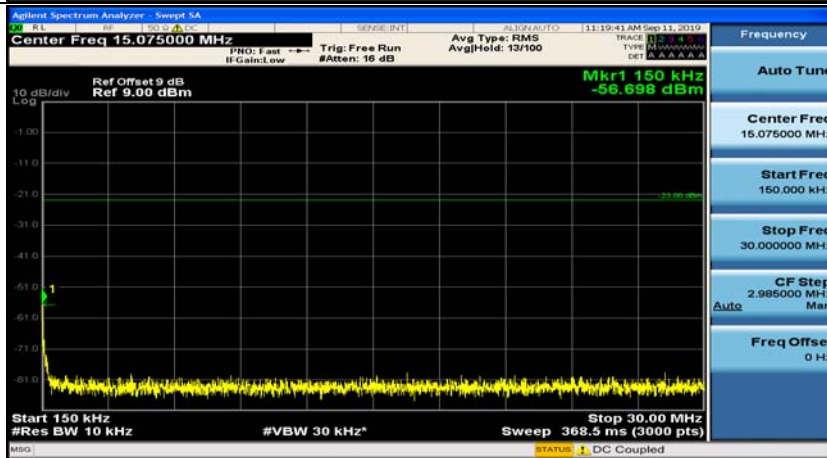

Channel Bandwidth: 3 MHz

(Channel Bandwidth: 3 MHz)_MCH_QPSK_1RB#0

(Channel Bandwidth: 3 MHz)_MCH_QPSK_1RB#7

(Channel Bandwidth: 3 MHz)_HCH_QPSK_1RB#0

(Channel Bandwidth: 3 MHz)_HCH_QPSK_1RB#7

(Channel Bandwidth: 3 MHz)_LCH_16QAM_1RB#0

(Channel Bandwidth: 3 MHz)_LCH_16QAM_1RB#7

(Channel Bandwidth: 3 MHz)_MCH_16QAM_1RB#0

(Channel Bandwidth: 3 MHz)_MCH_16QAM_1RB#7

(Channel Bandwidth: 3 MHz)_HCH_16QAM_1RB#0

(Channel Bandwidth: 3 MHz)_HCH_16QAM_1RB#7