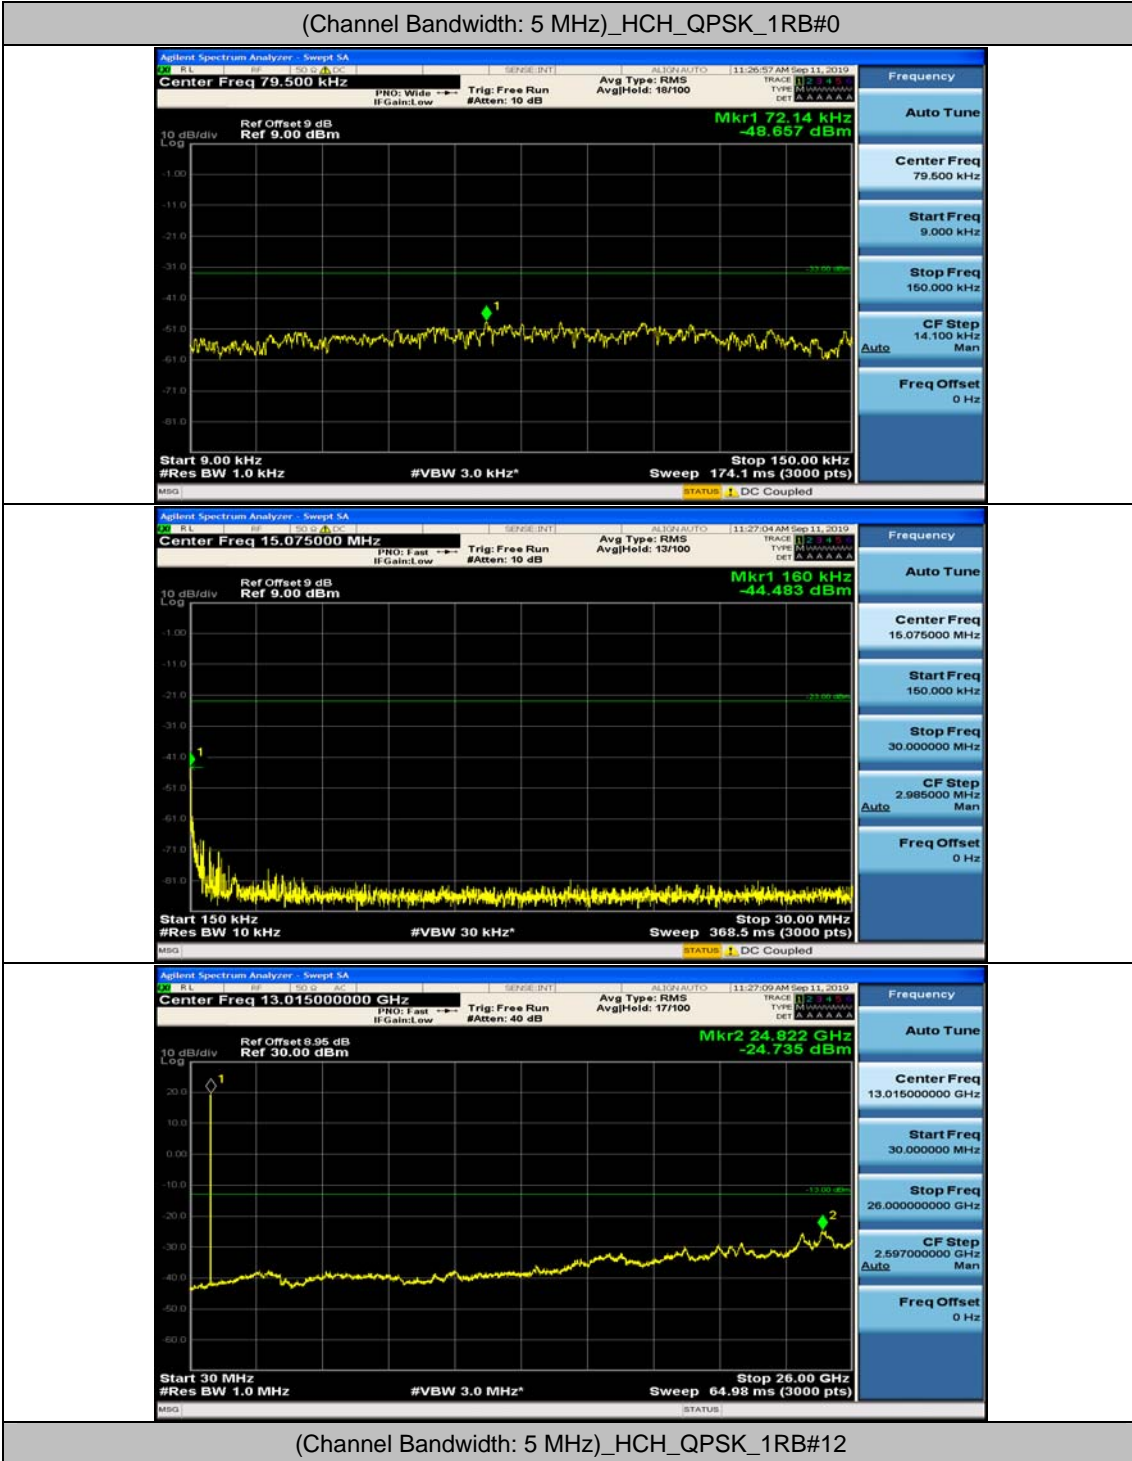

Channel Bandwidth: 5 MHz

(Channel Bandwidth: 5 MHz)_MCH_QPSK_1RB#0

(Channel Bandwidth: 5 MHz)_MCH_QPSK_1RB#12

(Channel Bandwidth: 5 MHz)_HCH_QPSK_1RB#0

(Channel Bandwidth: 5 MHz)_HCH_QPSK_1RB#12

(Channel Bandwidth: 5 MHz)_HCH_QPSK_1RB#24

(Channel Bandwidth: 5 MHz)_LCH_16QAM_1RB#0

(Channel Bandwidth: 5 MHz)_LCH_16QAM_1RB#12

(Channel Bandwidth: 5 MHz)_MCH_16QAM_1RB#0

(Channel Bandwidth: 5 MHz)_MCH_16QAM_1RB#12

(Channel Bandwidth: 5 MHz)_HCH_16QAM_1RB#0