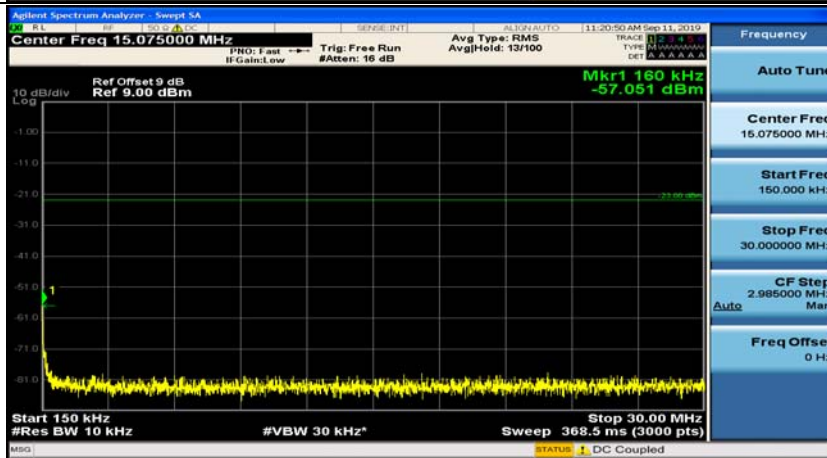

Channel Bandwidth: 3 MHz

(Channel Bandwidth: 3 MHz)_MCH_QPSK_1RB#0

(Channel Bandwidth: 3 MHz)_MCH_QPSK_1RB#7

(Channel Bandwidth: 3 MHz)_HCH_QPSK_1RB#0

(Channel Bandwidth: 3 MHz)_HCH_QPSK_1RB#7

(Channel Bandwidth: 3 MHz)_LCH_16QAM_1RB#0

(Channel Bandwidth: 3 MHz)_LCH_16QAM_1RB#7

(Channel Bandwidth: 3 MHz)_MCH_16QAM_1RB#0

(Channel Bandwidth: 3 MHz)_MCH_16QAM_1RB#7

(Channel Bandwidth: 3 MHz)_HCH_16QAM_1RB#0

(Channel Bandwidth: 3 MHz)_HCH_16QAM_1RB#7