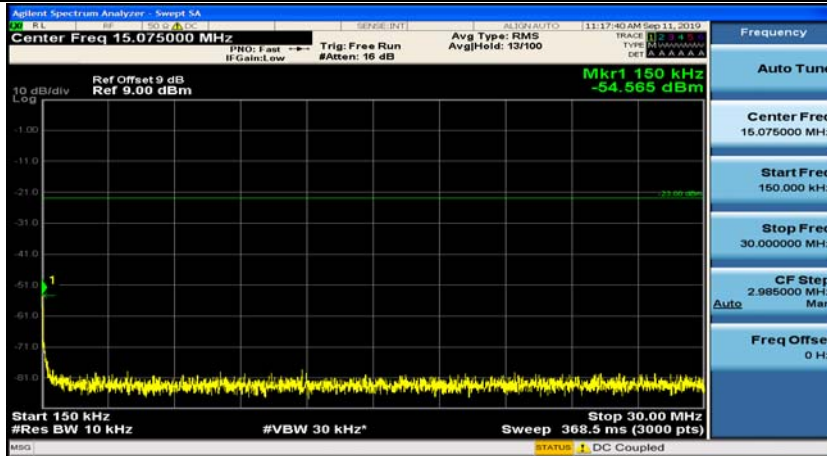

Channel Bandwidth: 3 MHz

(Channel Bandwidth: 3 MHz)_MCH_QPSK_1RB#0

(Channel Bandwidth: 3 MHz)_MCH_QPSK_1RB#7

(Channel Bandwidth: 3 MHz)_HCH_QPSK_1RB#0

(Channel Bandwidth: 3 MHz)_HCH_QPSK_1RB#7

(Channel Bandwidth: 3 MHz)_LCH_16QAM_1RB#0

(Channel Bandwidth: 3 MHz)_LCH_16QAM_1RB#7

(Channel Bandwidth: 3 MHz)_MCH_16QAM_1RB#0

(Channel Bandwidth: 3 MHz)_MCH_16QAM_1RB#7

(Channel Bandwidth: 3 MHz)_HCH_16QAM_1RB#0

(Channel Bandwidth: 3 MHz)_HCH_16QAM_1RB#7