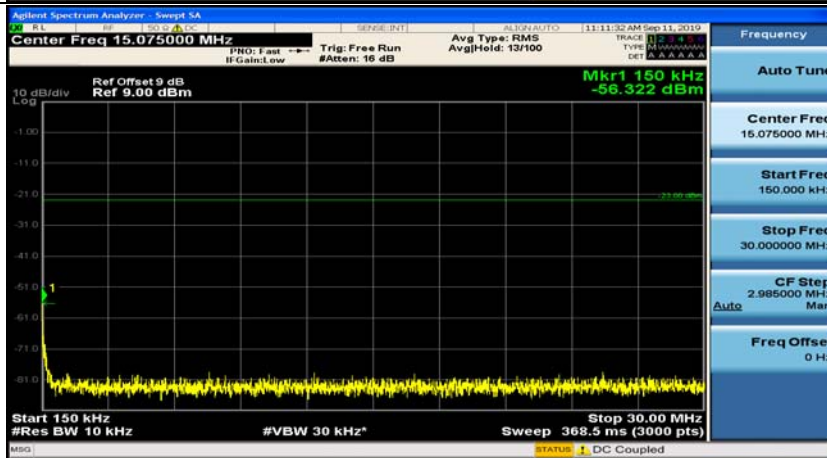

(Channel Bandwidth: 1.4 MHz)_MCH_QPSK_1RB#3

(Channel Bandwidth: 1.4 MHz)_HCH_QPSK_1RB#0

(Channel Bandwidth: 1.4 MHz)_HCH_QPSK_1RB#3

(Channel Bandwidth: 1.4 MHz)_LCH_16QAM_1RB#0

(Channel Bandwidth: 1.4 MHz)_LCH_16QAM_1RB#3