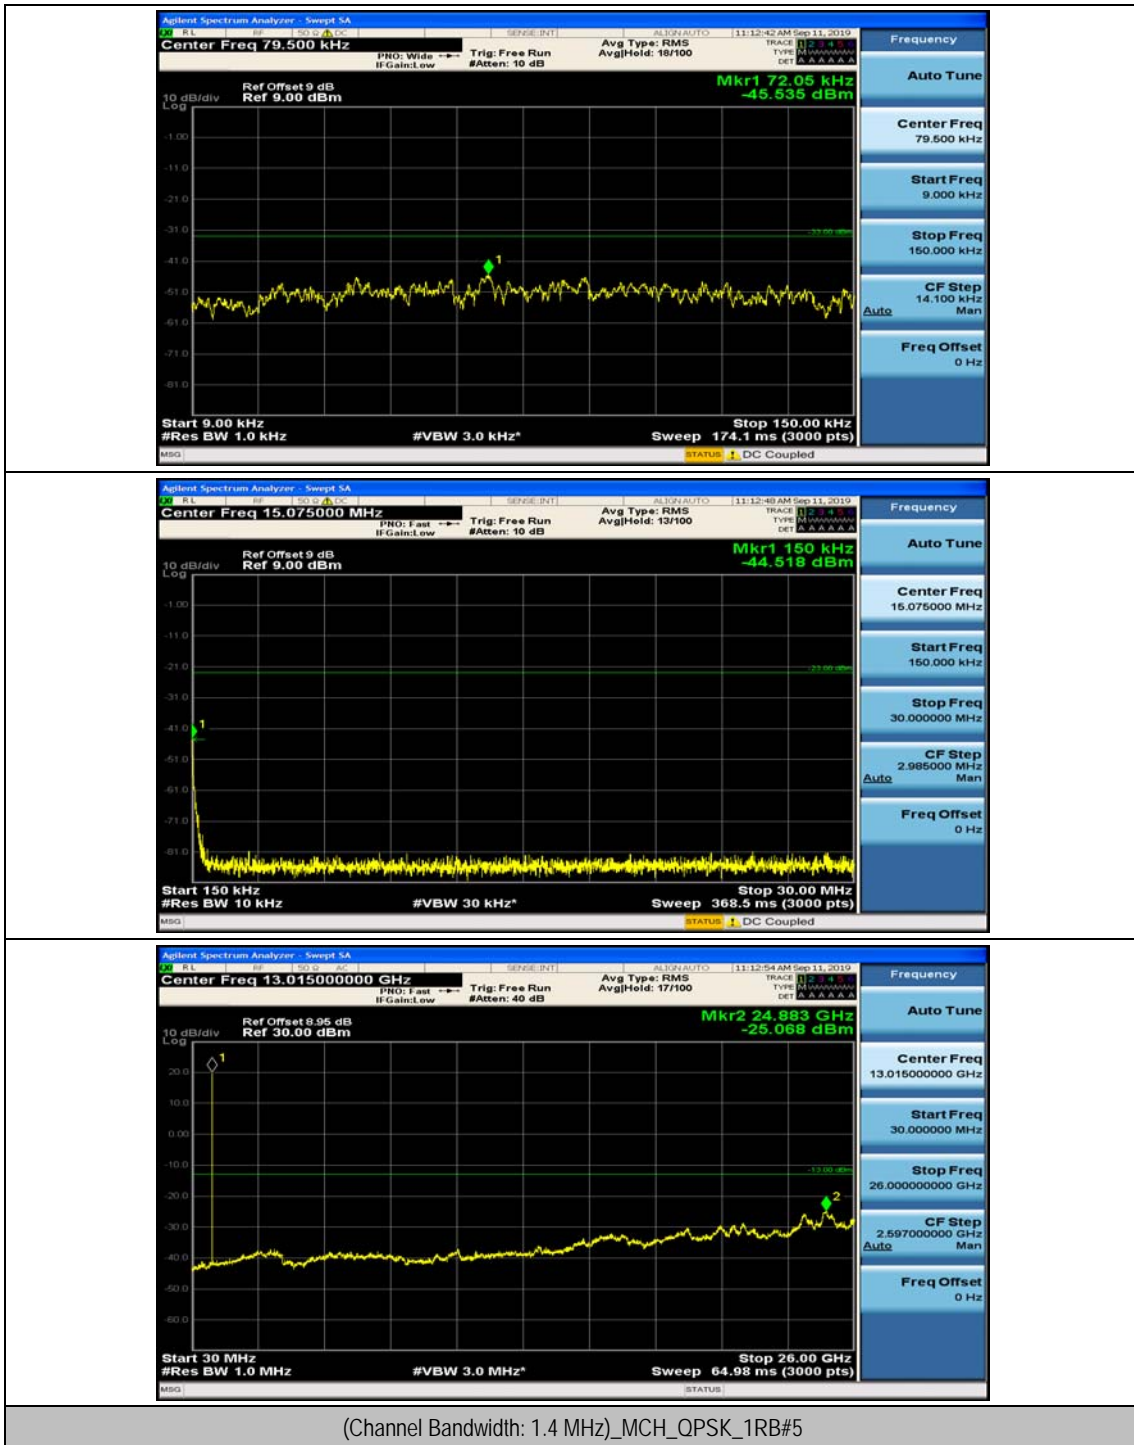

(Channel Bandwidth: 1.4 MHz)_MCH_QPSK_1RB#3