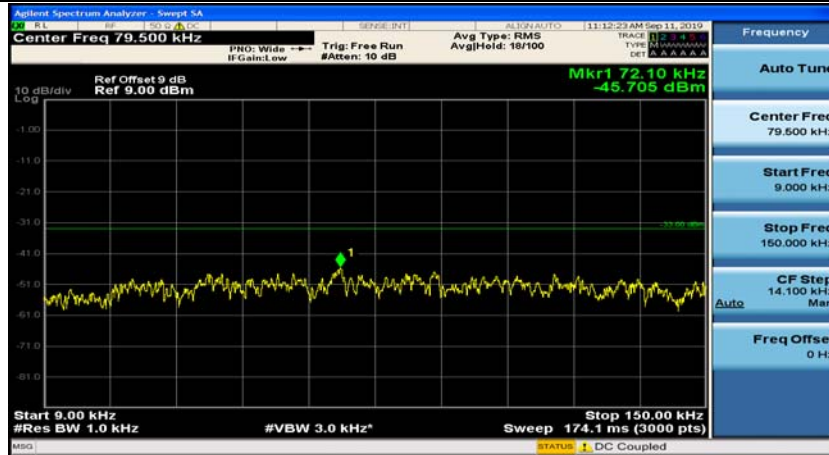

Channel Bandwidth: 10 MHz_HCH_16QAM_25RB#25

Channel Bandwidth: 10 MHz_HCH_16QAM_50RB#0

Appendix E: Conducted Spurious Emission

Test Graphs

Channel Bandwidth: 1.4 MHz

(Channel Bandwidth: 1.4 MHz)_MCH_QPSK_1RB#0