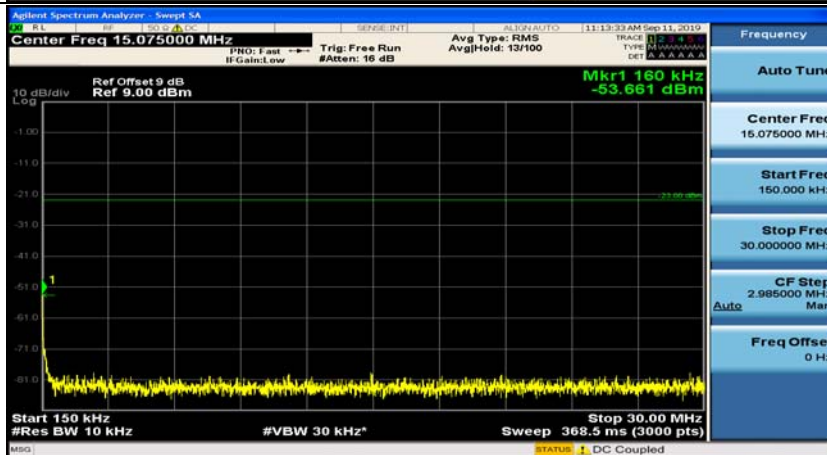

(Channel Bandwidth: 1.4 MHz)_MCH_16QAM_1RB#0

(Channel Bandwidth: 1.4 MHz)_MCH_16QAM_1RB#3