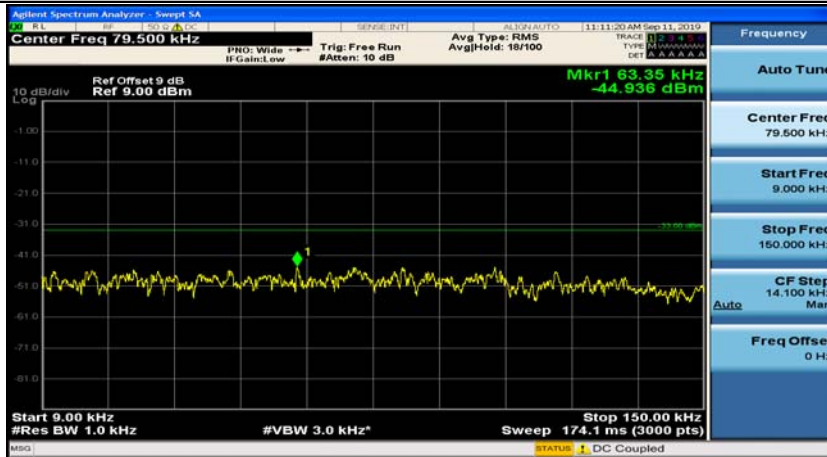

(Channel Bandwidth: 1.4 MHz)_MCH_QPSK_1RB#3

(Channel Bandwidth: 1.4 MHz)_HCH_QPSK_1RB#0

(Channel Bandwidth: 1.4 MHz)_HCH_QPSK_1RB#3

(Channel Bandwidth: 1.4 MHz)_LCH_16QAM_1RB#0

(Channel Bandwidth: 1.4 MHz)_LCH_16QAM_1RB#3