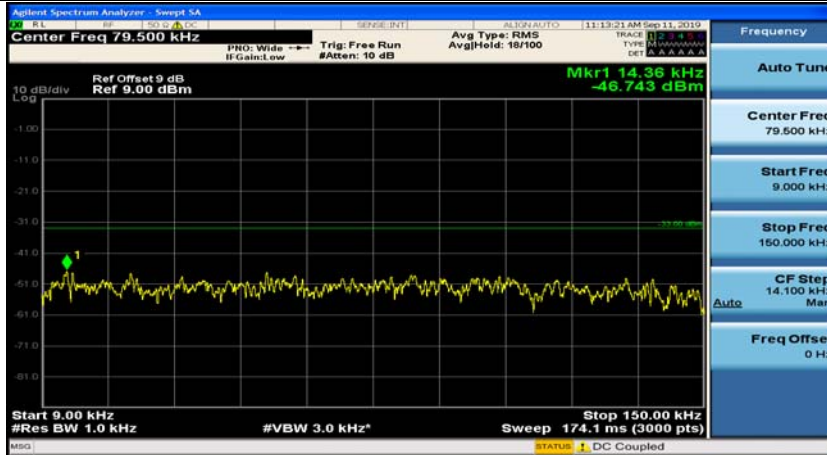

(Channel Bandwidth: 1.4 MHz)_MCH_16QAM_1RB#0

(Channel Bandwidth: 1.4 MHz)_MCH_16QAM_1RB#3