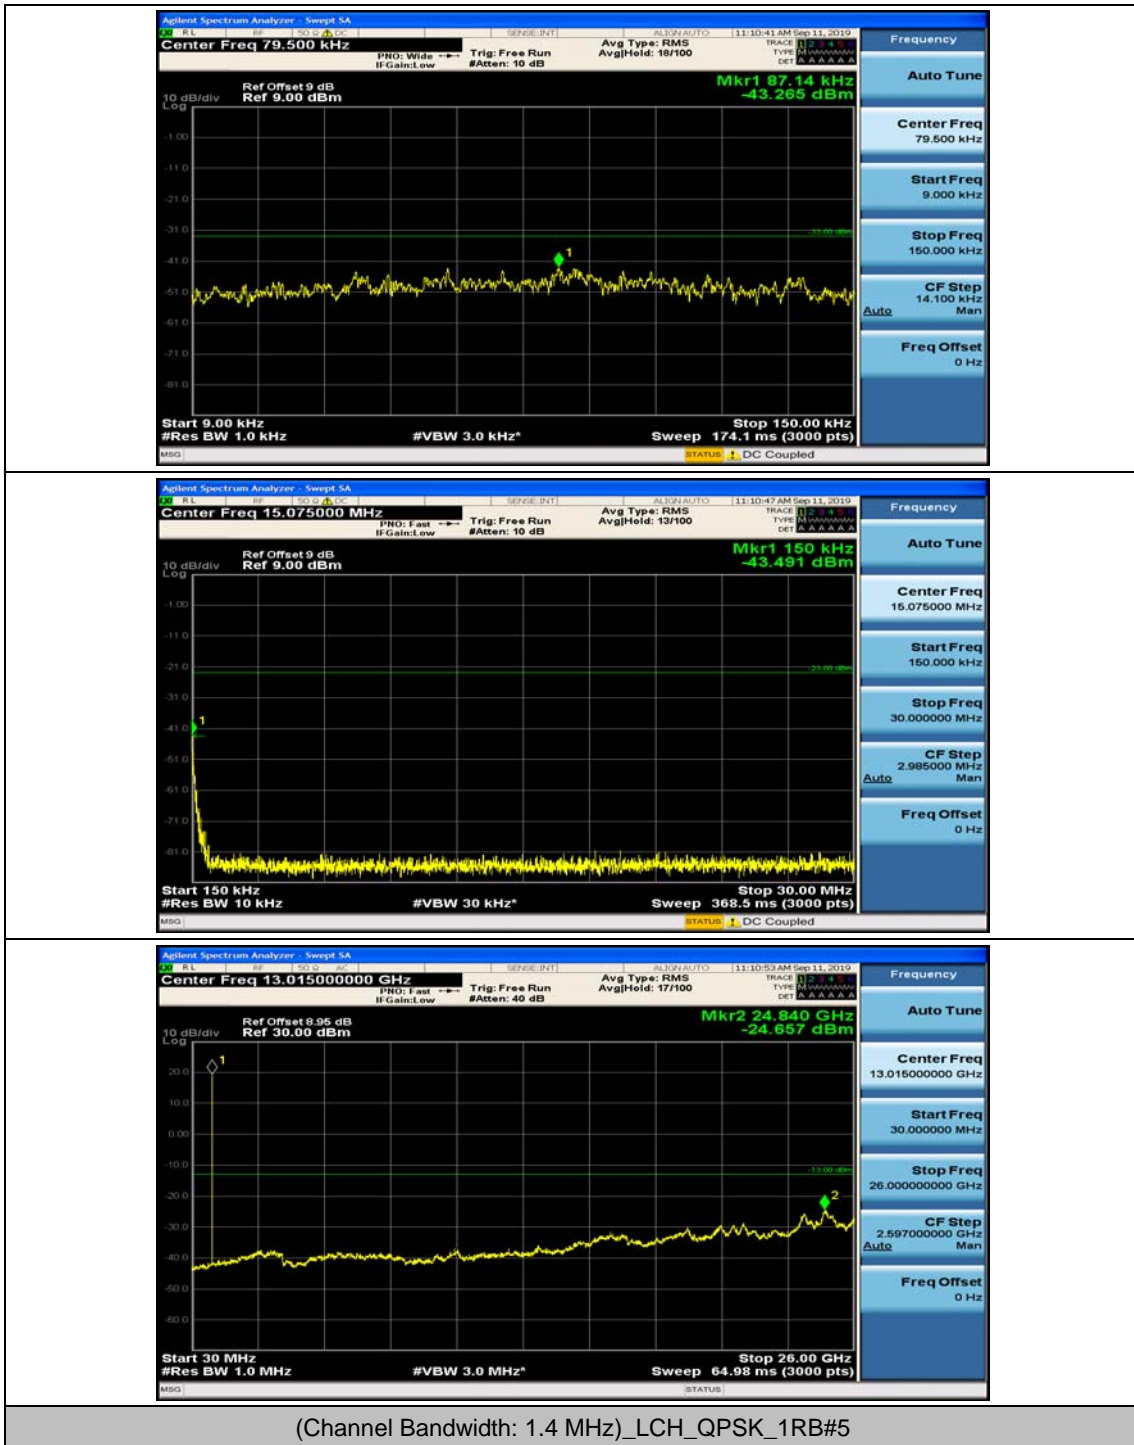

Channel Bandwidth: 10 MHz_HCH_16QAM_25RB#25

Channel Bandwidth: 10 MHz_HCH_16QAM_50RB#0

Appendix E: Conducted Spurious Emission

Test Graphs

Channel Bandwidth: 1.4 MHz

(Channel Bandwidth: 1.4 MHz)_MCH_QPSK_1RB#0