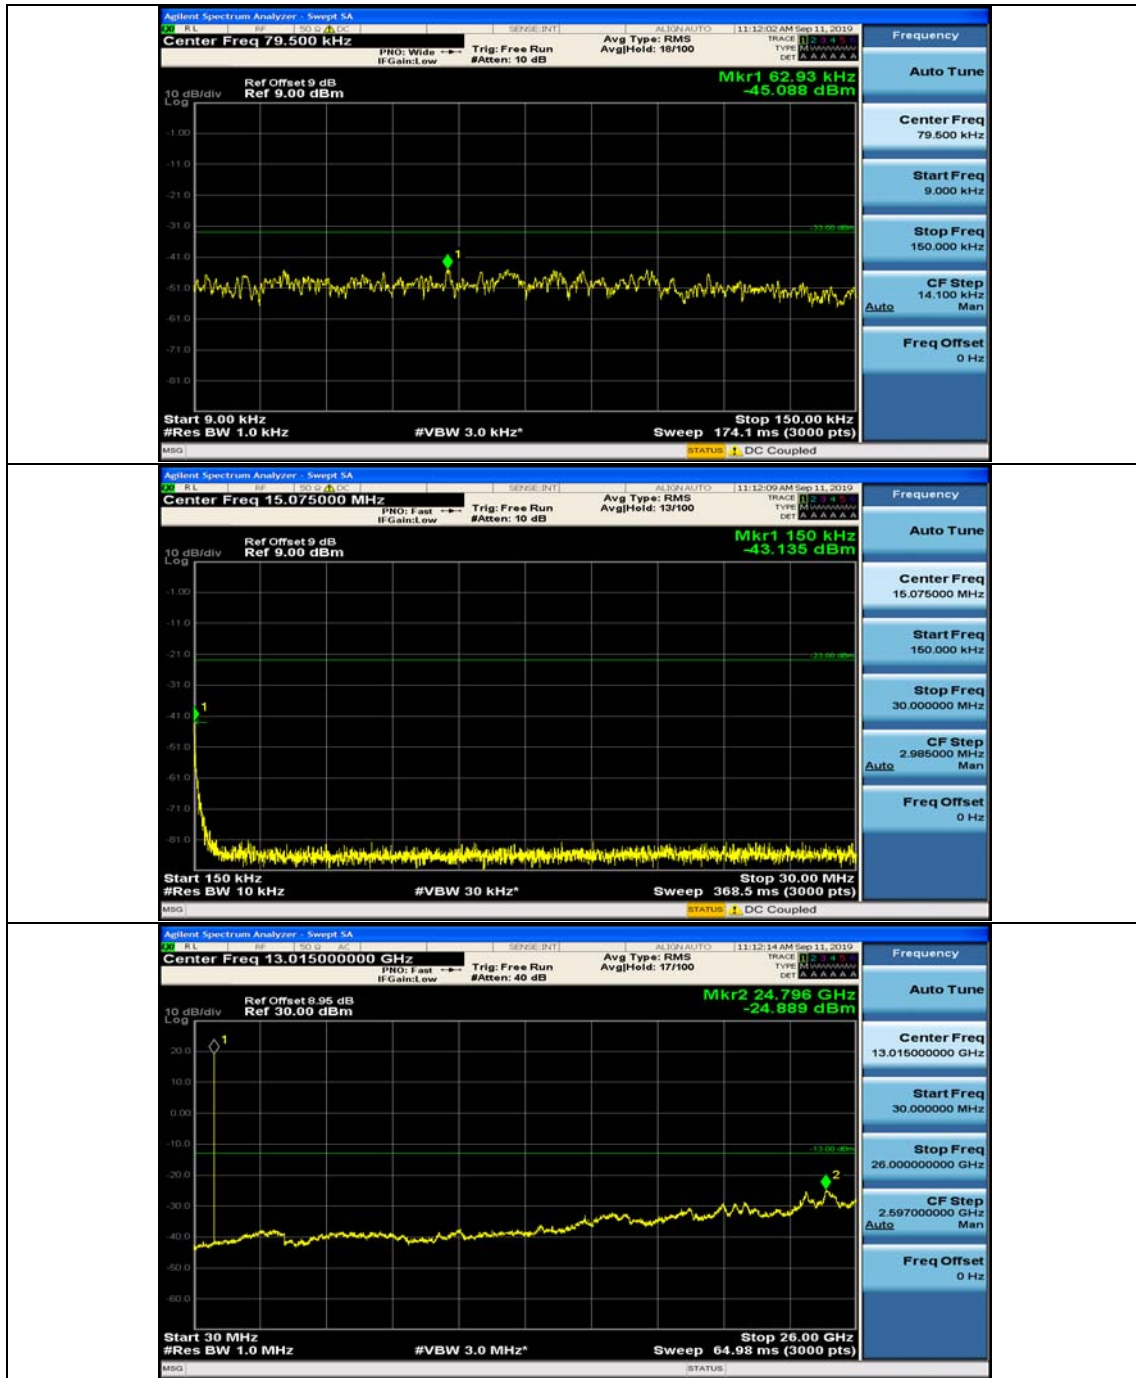

(Channel Bandwidth: 1.4 MHz)_MCH_QPSK_1RB#3

(Channel Bandwidth: 1.4 MHz)_HCH_QPSK_1RB#0

(Channel Bandwidth: 1.4 MHz)_HCH_QPSK_1RB#3

(Channel Bandwidth: 1.4 MHz)_LCH_16QAM_1RB#0

(Channel Bandwidth: 1.4 MHz)_LCH_16QAM_1RB#3