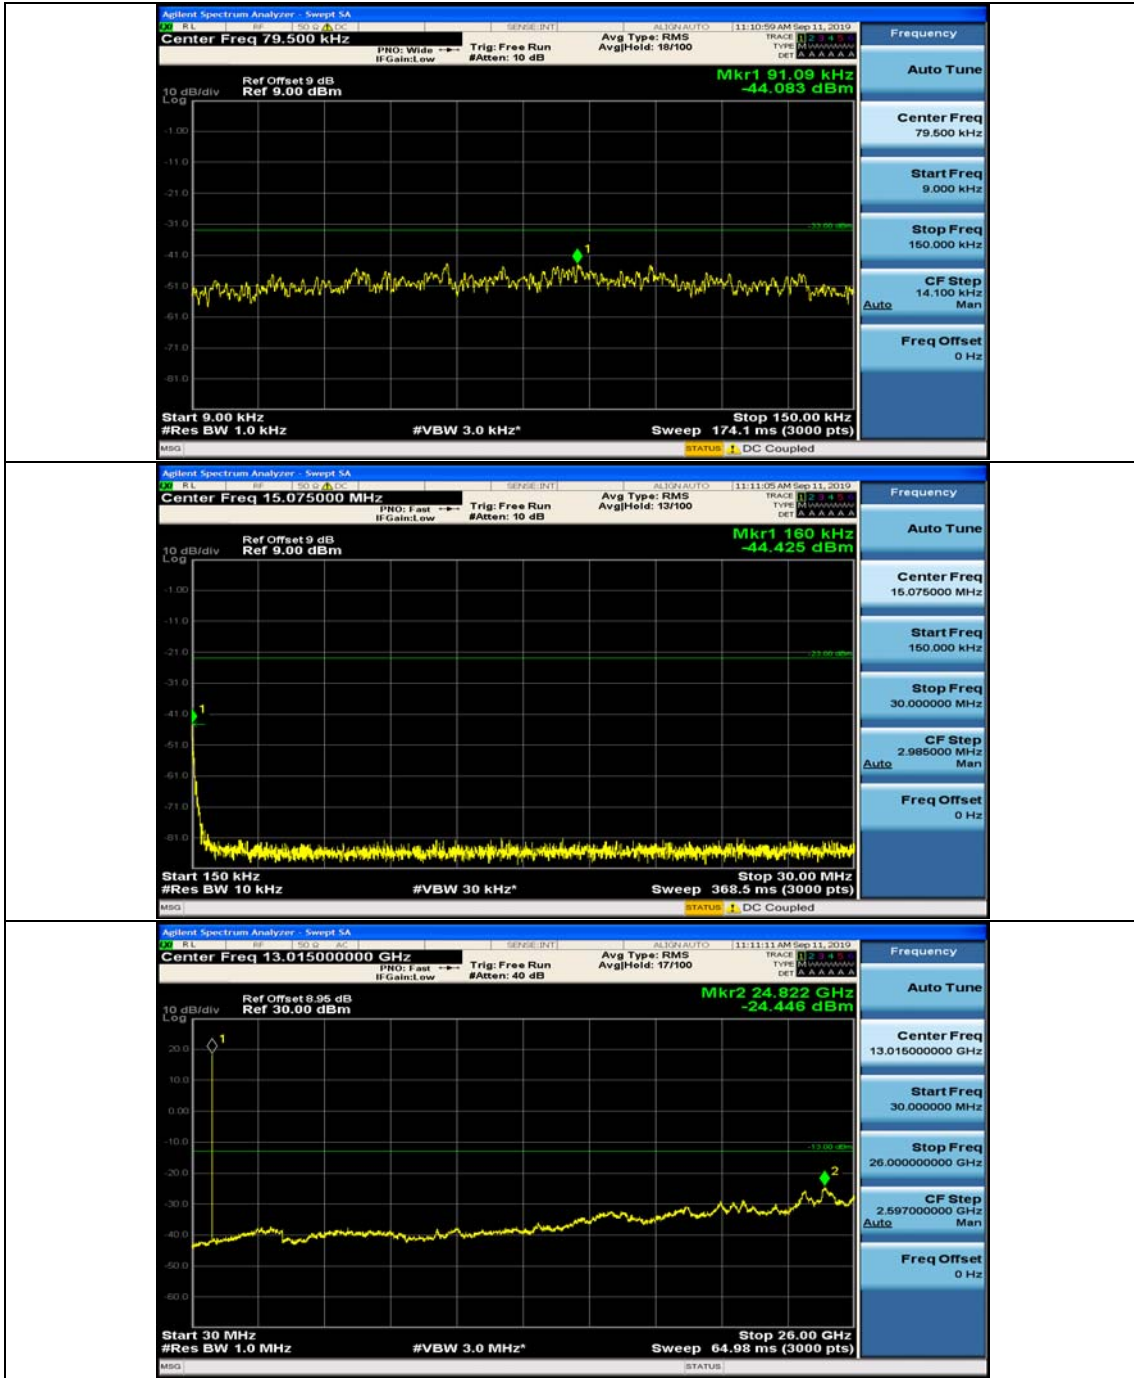

Channel Bandwidth: 10 MHz_HCH_16QAM_25RB#25

Channel Bandwidth: 10 MHz_HCH_16QAM_50RB#0

Appendix E: Conducted Spurious Emission

Test Graphs

Channel Bandwidth: 1.4 MHz

(Channel Bandwidth: 1.4 MHz)_MCH_QPSK_1RB#0