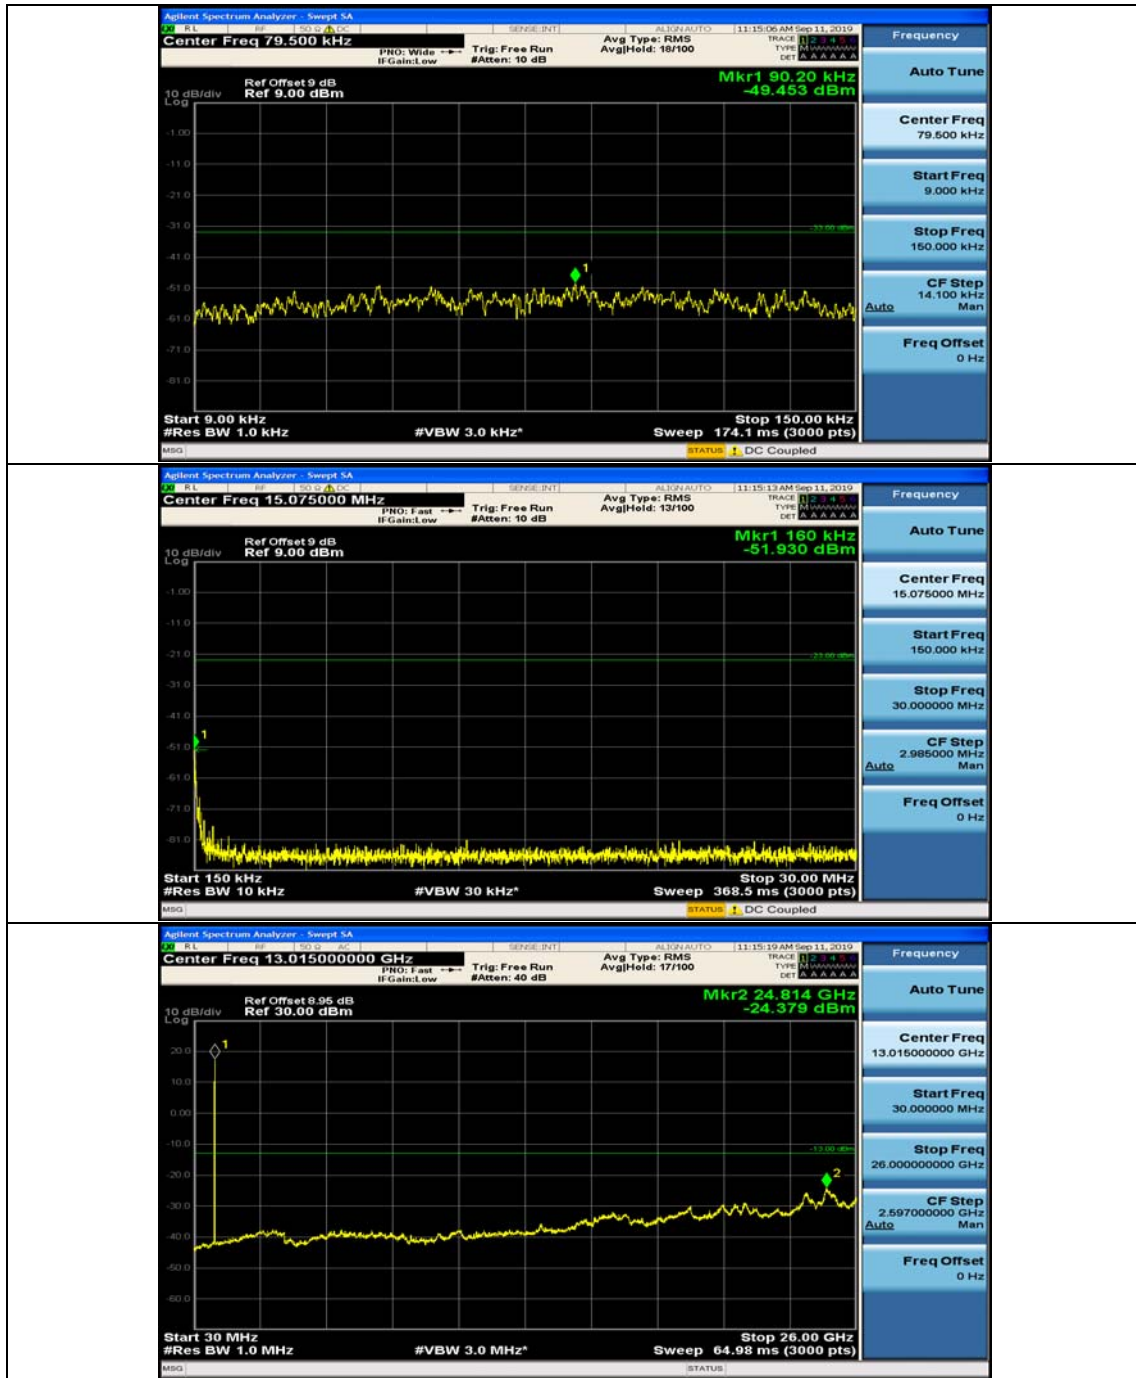

(Channel Bandwidth: 1.4 MHz)_MCH_QPSK_1RB#3

(Channel Bandwidth: 1.4 MHz)_HCH_QPSK_1RB#0

(Channel Bandwidth: 1.4 MHz)_HCH_QPSK_1RB#3

(Channel Bandwidth: 1.4 MHz)_LCH_16QAM_1RB#0

(Channel Bandwidth: 1.4 MHz)_LCH_16QAM_1RB#3