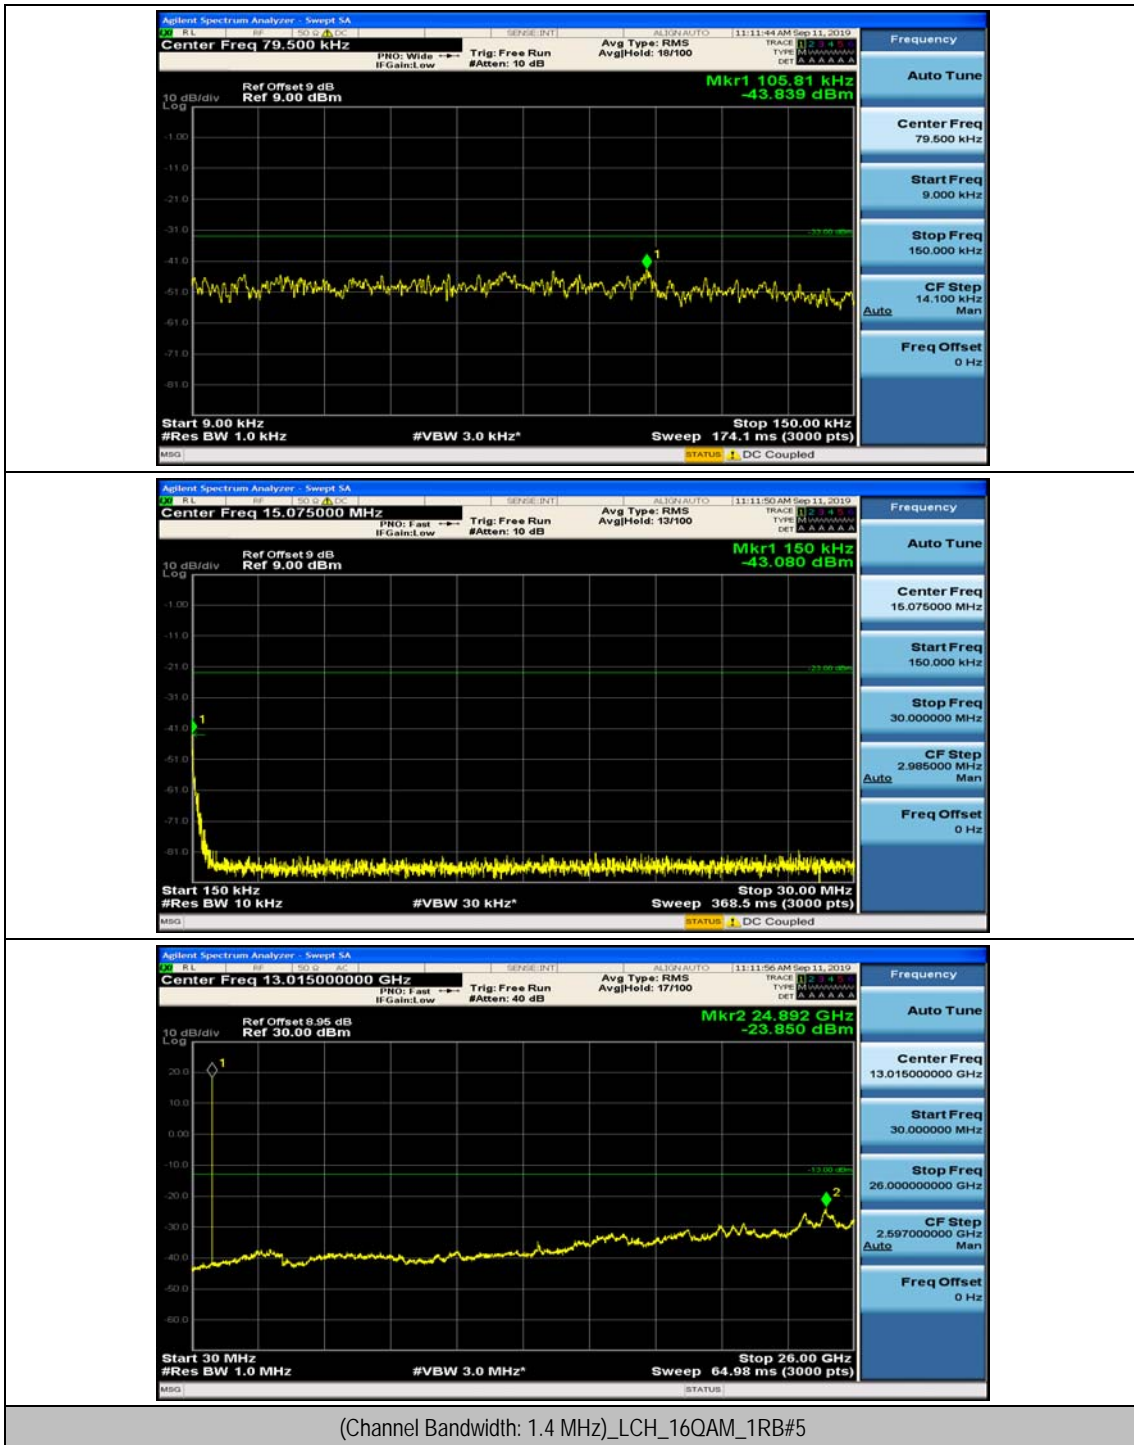

(Channel Bandwidth: 1.4 MHz)_MCH_QPSK_1RB#3

(Channel Bandwidth: 1.4 MHz)_HCH_QPSK_1RB#0

(Channel Bandwidth: 1.4 MHz)_HCH_QPSK_1RB#3

(Channel Bandwidth: 1.4 MHz)_LCH_16QAM_1RB#0

(Channel Bandwidth: 1.4 MHz)_LCH_16QAM_1RB#3