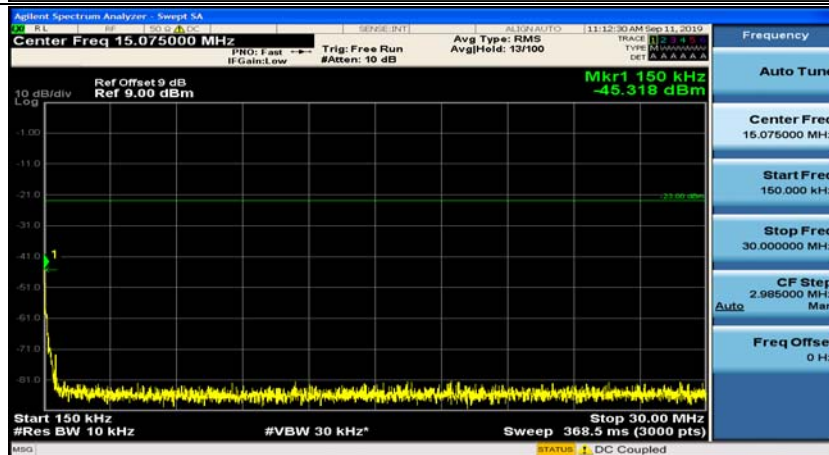

Channel Bandwidth: 10 MHz_HCH_16QAM_25RB#25

Channel Bandwidth: 10 MHz_HCH_16QAM_50RB#0

Appendix E: Conducted Spurious Emission

Test Graphs

Channel Bandwidth: 1.4 MHz

(Channel Bandwidth: 1.4 MHz)_MCH_QPSK_1RB#0