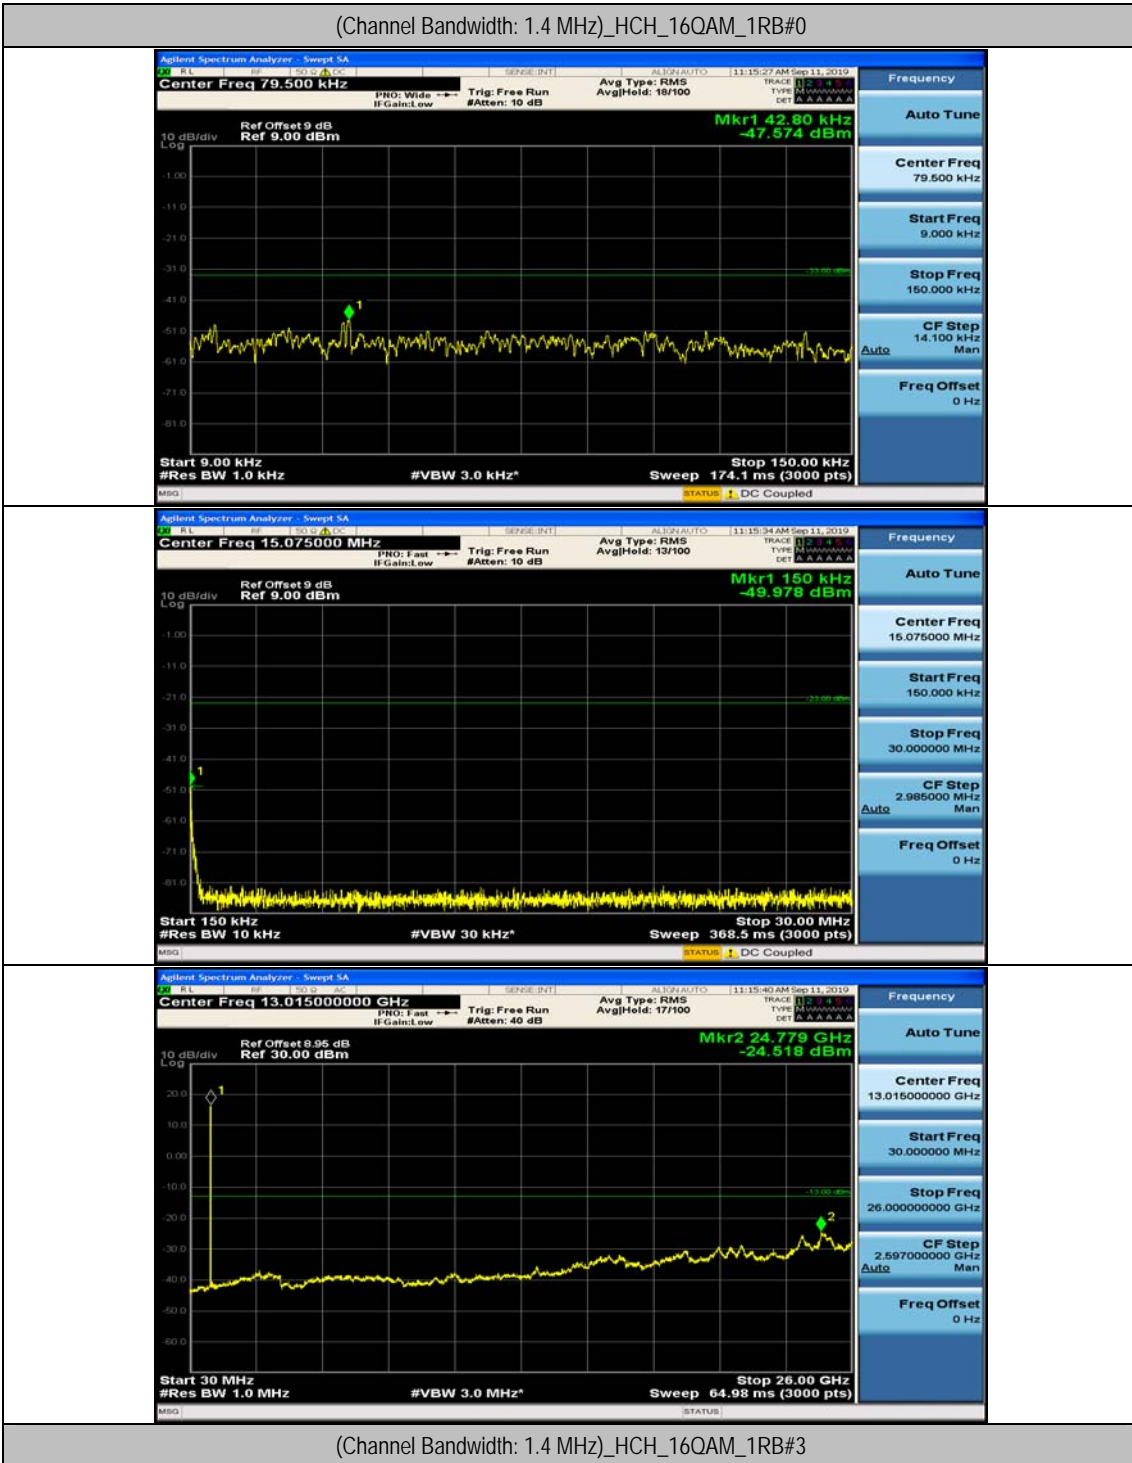

(Channel Bandwidth: 1.4 MHz)_MCH_16QAM_1RB#0

(Channel Bandwidth: 1.4 MHz)_MCH_16QAM_1RB#3

(Channel Bandwidth: 1.4 MHz)_HCH_16QAM_1RB#0

(Channel Bandwidth: 1.4 MHz)_HCH_16QAM_1RB#3