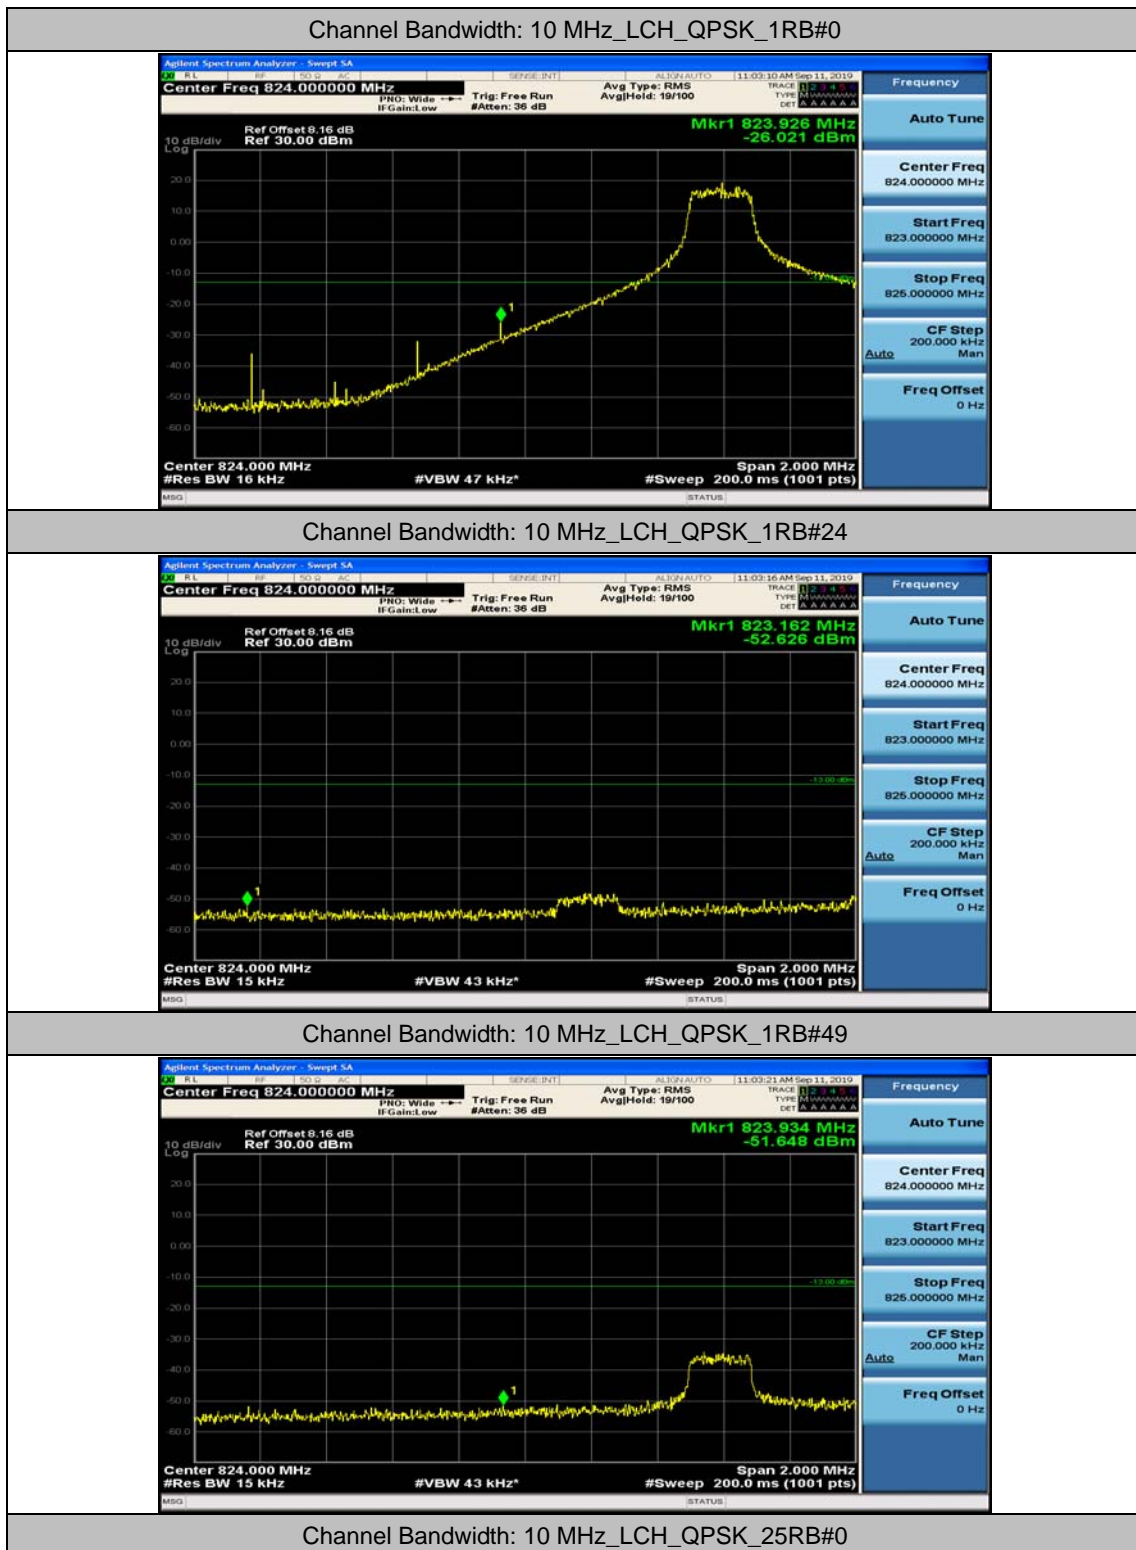

(Channel Bandwidth: 5 MHz)_HCH_16QAM_1RB#12

(Channel Bandwidth: 5 MHz)_HCH_16QAM_1RB#24

(Channel Bandwidth: 5 MHz)_HCH_16QAM_12RB#0

(Channel Bandwidth: 5 MHz)_HCH_16QAM_12RB#6

(Channel Bandwidth: 5 MHz)_HCH_16QAM_12RB#13

(Channel Bandwidth: 5 MHz)_HCH_16QAM_25RB#0

Channel Bandwidth: 10 MHz

Channel Bandwidth: 10 MHz_LCH_QPSK_25RB#12

Channel Bandwidth: 10 MHz_LCH_QPSK_25RB#25

Channel Bandwidth: 10 MHz_LCH_QPSK_50RB#0

Channel Bandwidth: 10 MHz_HCH_QPSK_1RB#0