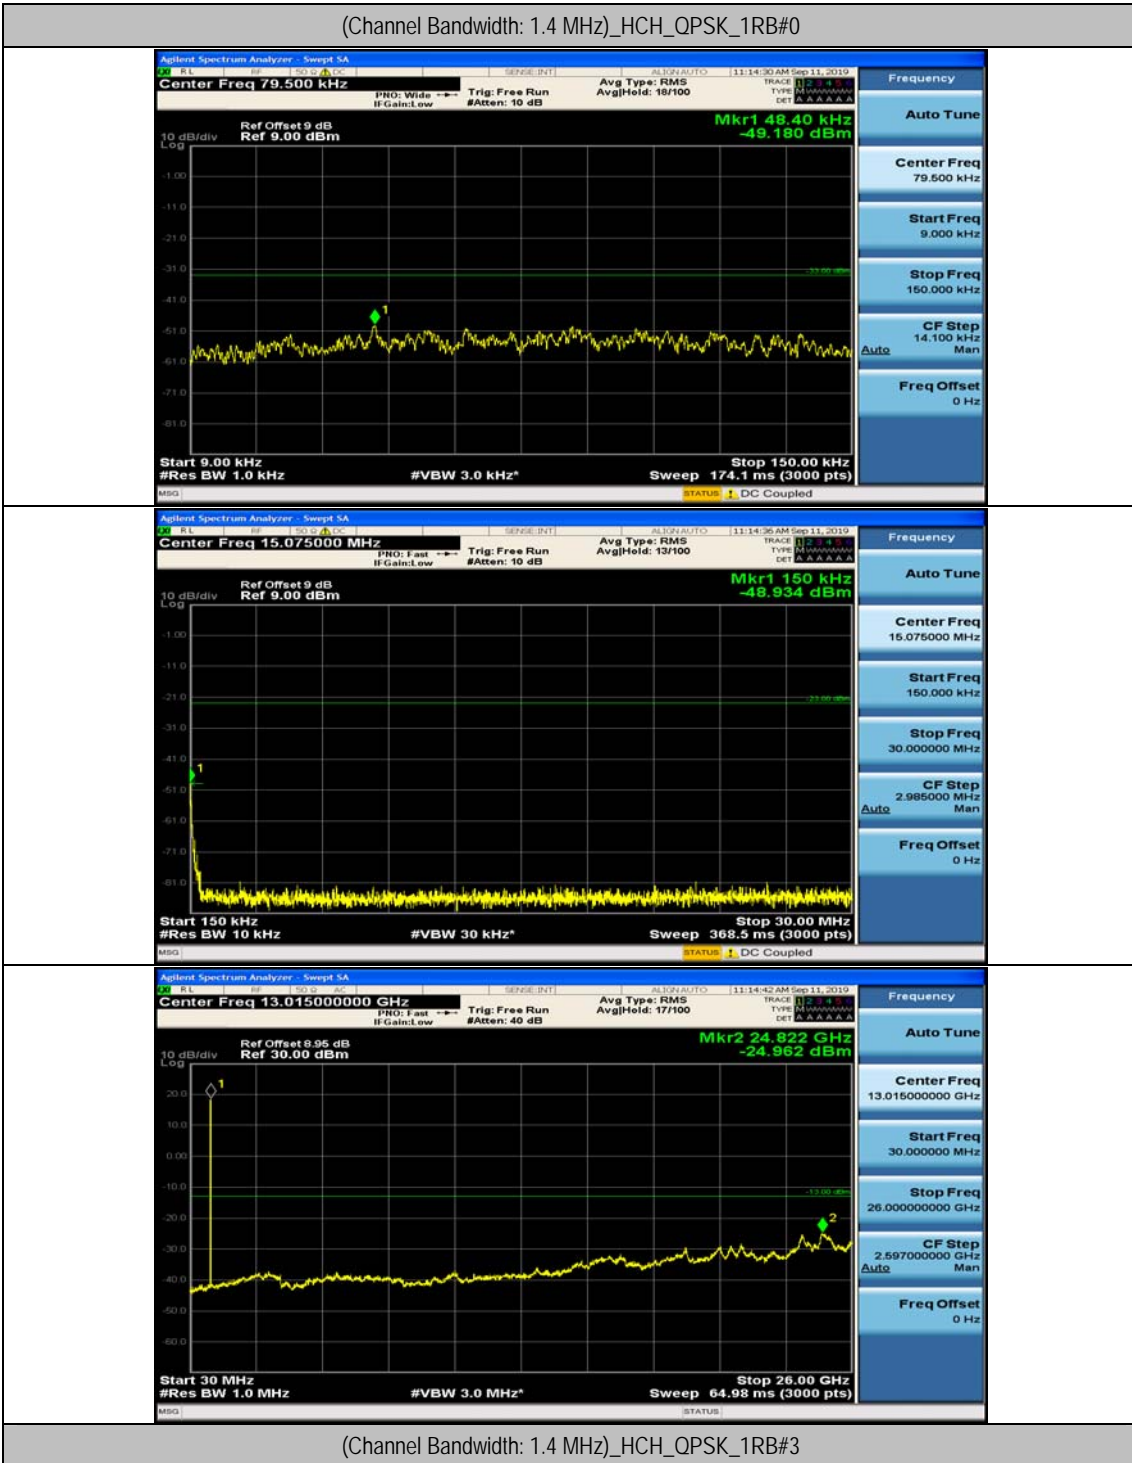

(Channel Bandwidth: 1.4 MHz)_HCH_QPSK_1RB#0

(Channel Bandwidth: 1.4 MHz)_HCH_QPSK_1RB#3