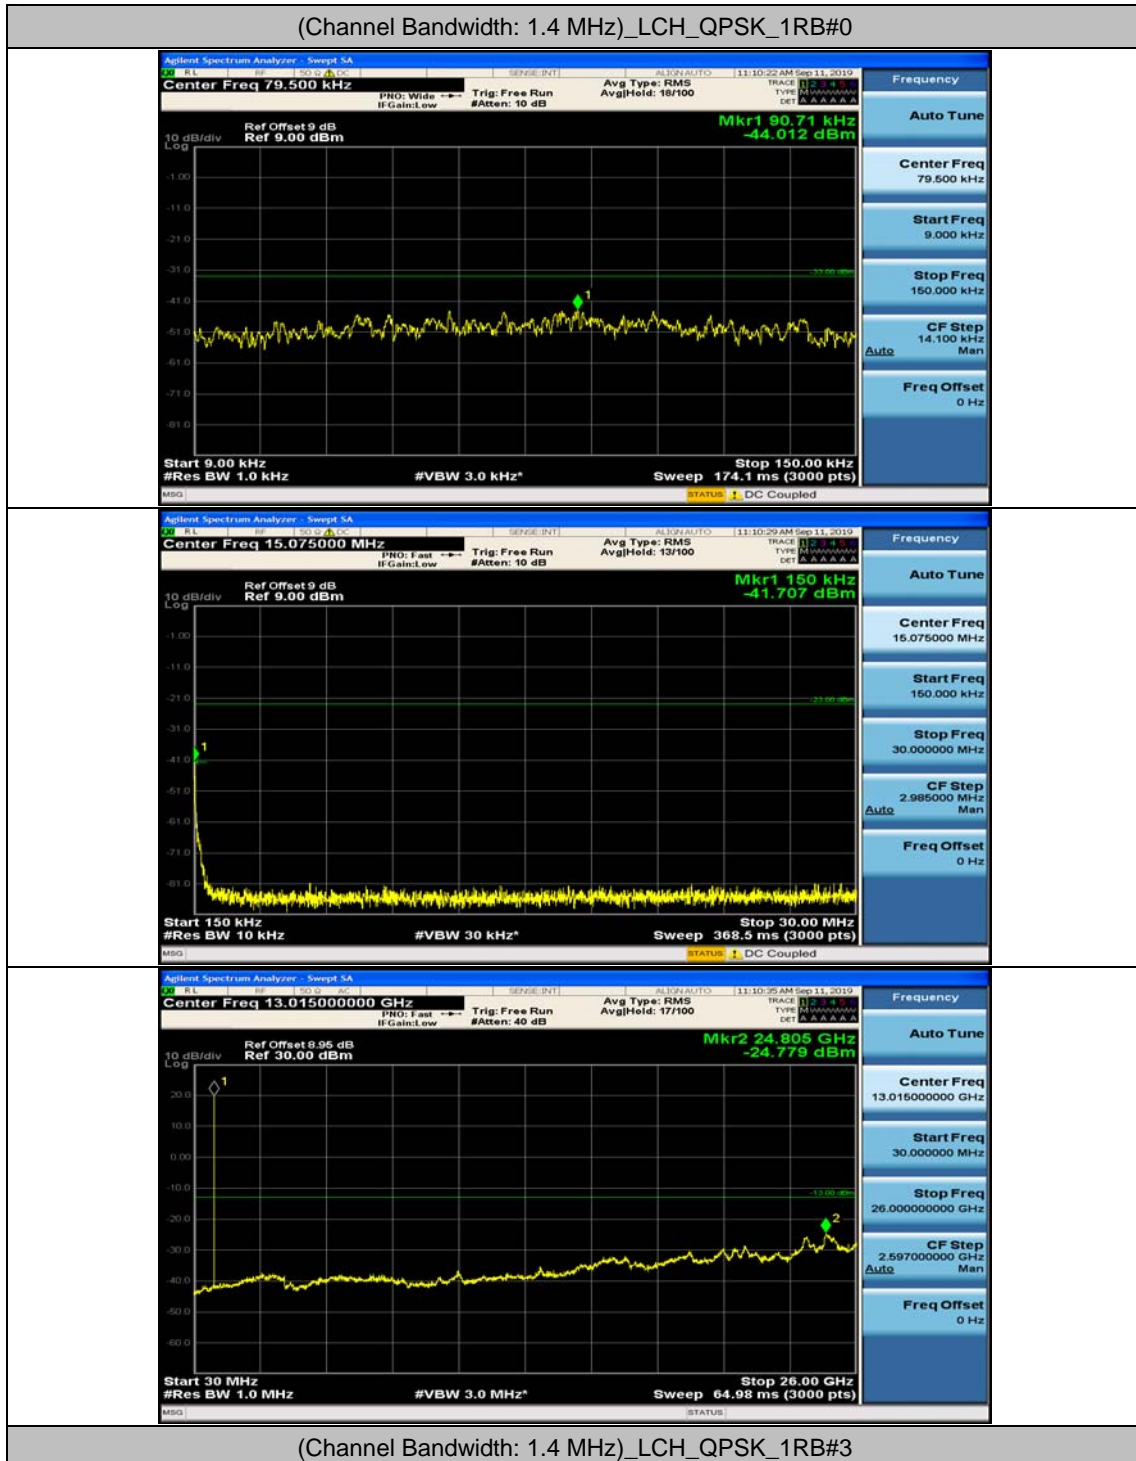

Channel Bandwidth: 10 MHz_HCH_16QAM_25RB#25

Channel Bandwidth: 10 MHz_HCH_16QAM_50RB#0

Appendix E: Conducted Spurious Emission

Test Graphs

Channel Bandwidth: 1.4 MHz

(Channel Bandwidth: 1.4 MHz)_MCH_QPSK_1RB#0