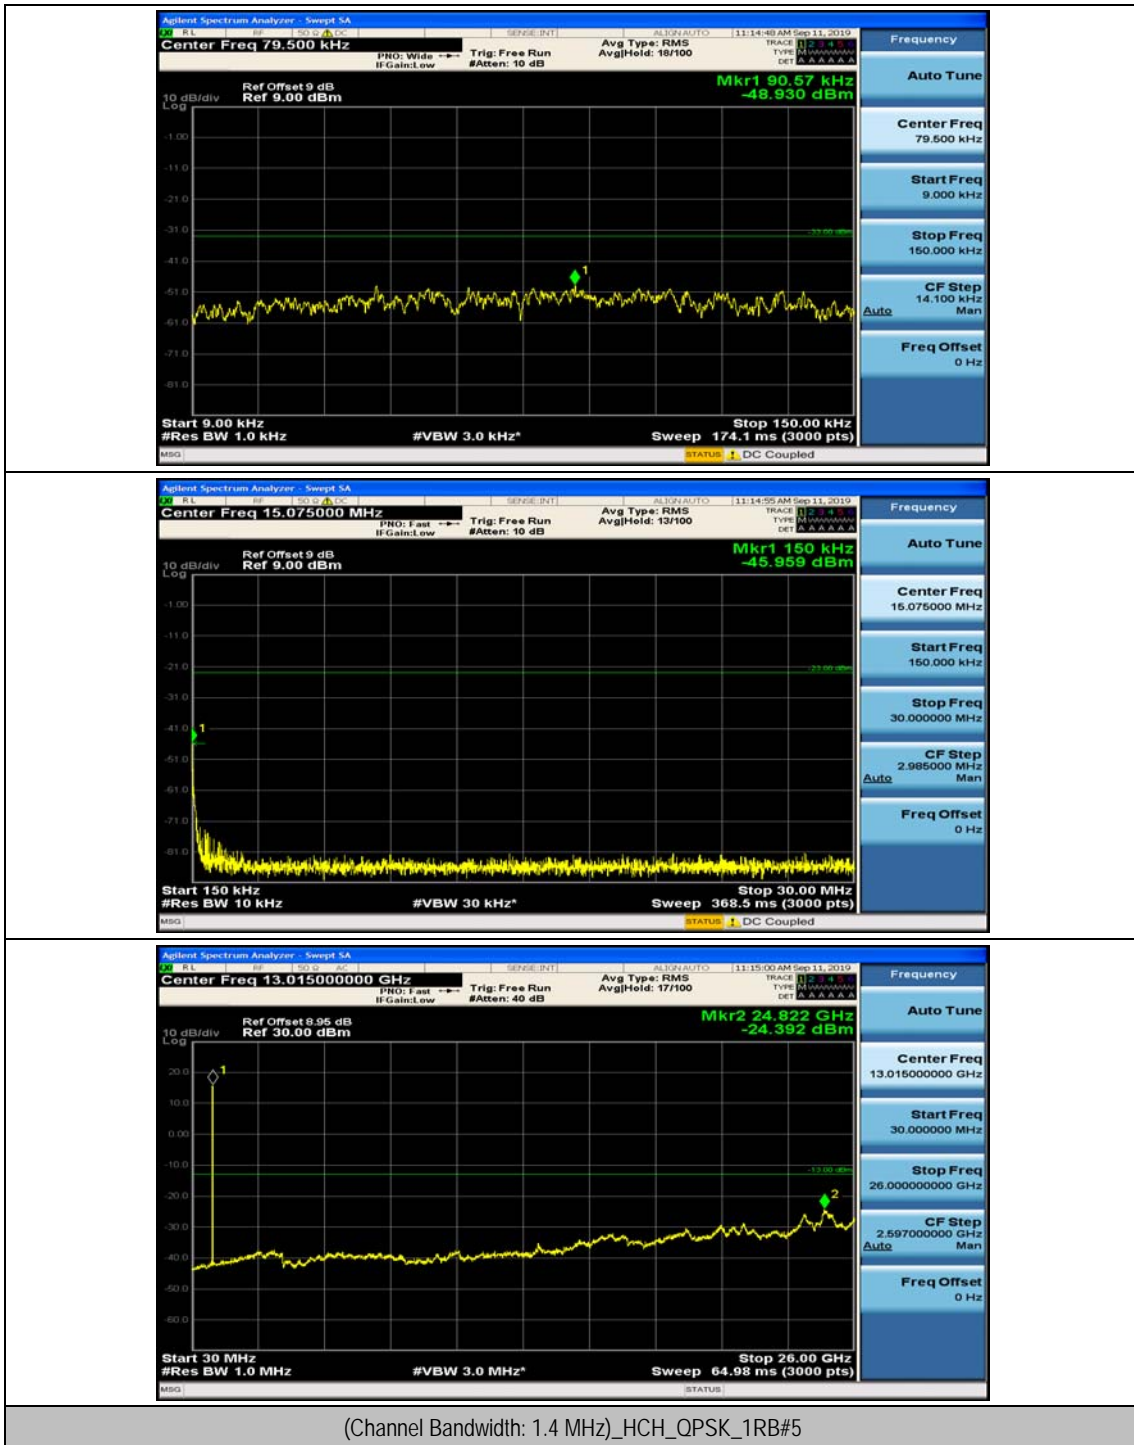

(Channel Bandwidth: 1.4 MHz)_MCH_QPSK_1RB#3

(Channel Bandwidth: 1.4 MHz)_HCH_QPSK_1RB#0

(Channel Bandwidth: 1.4 MHz)_HCH_QPSK_1RB#3

(Channel Bandwidth: 1.4 MHz)_LCH_16QAM_1RB#0

(Channel Bandwidth: 1.4 MHz)_LCH_16QAM_1RB#3